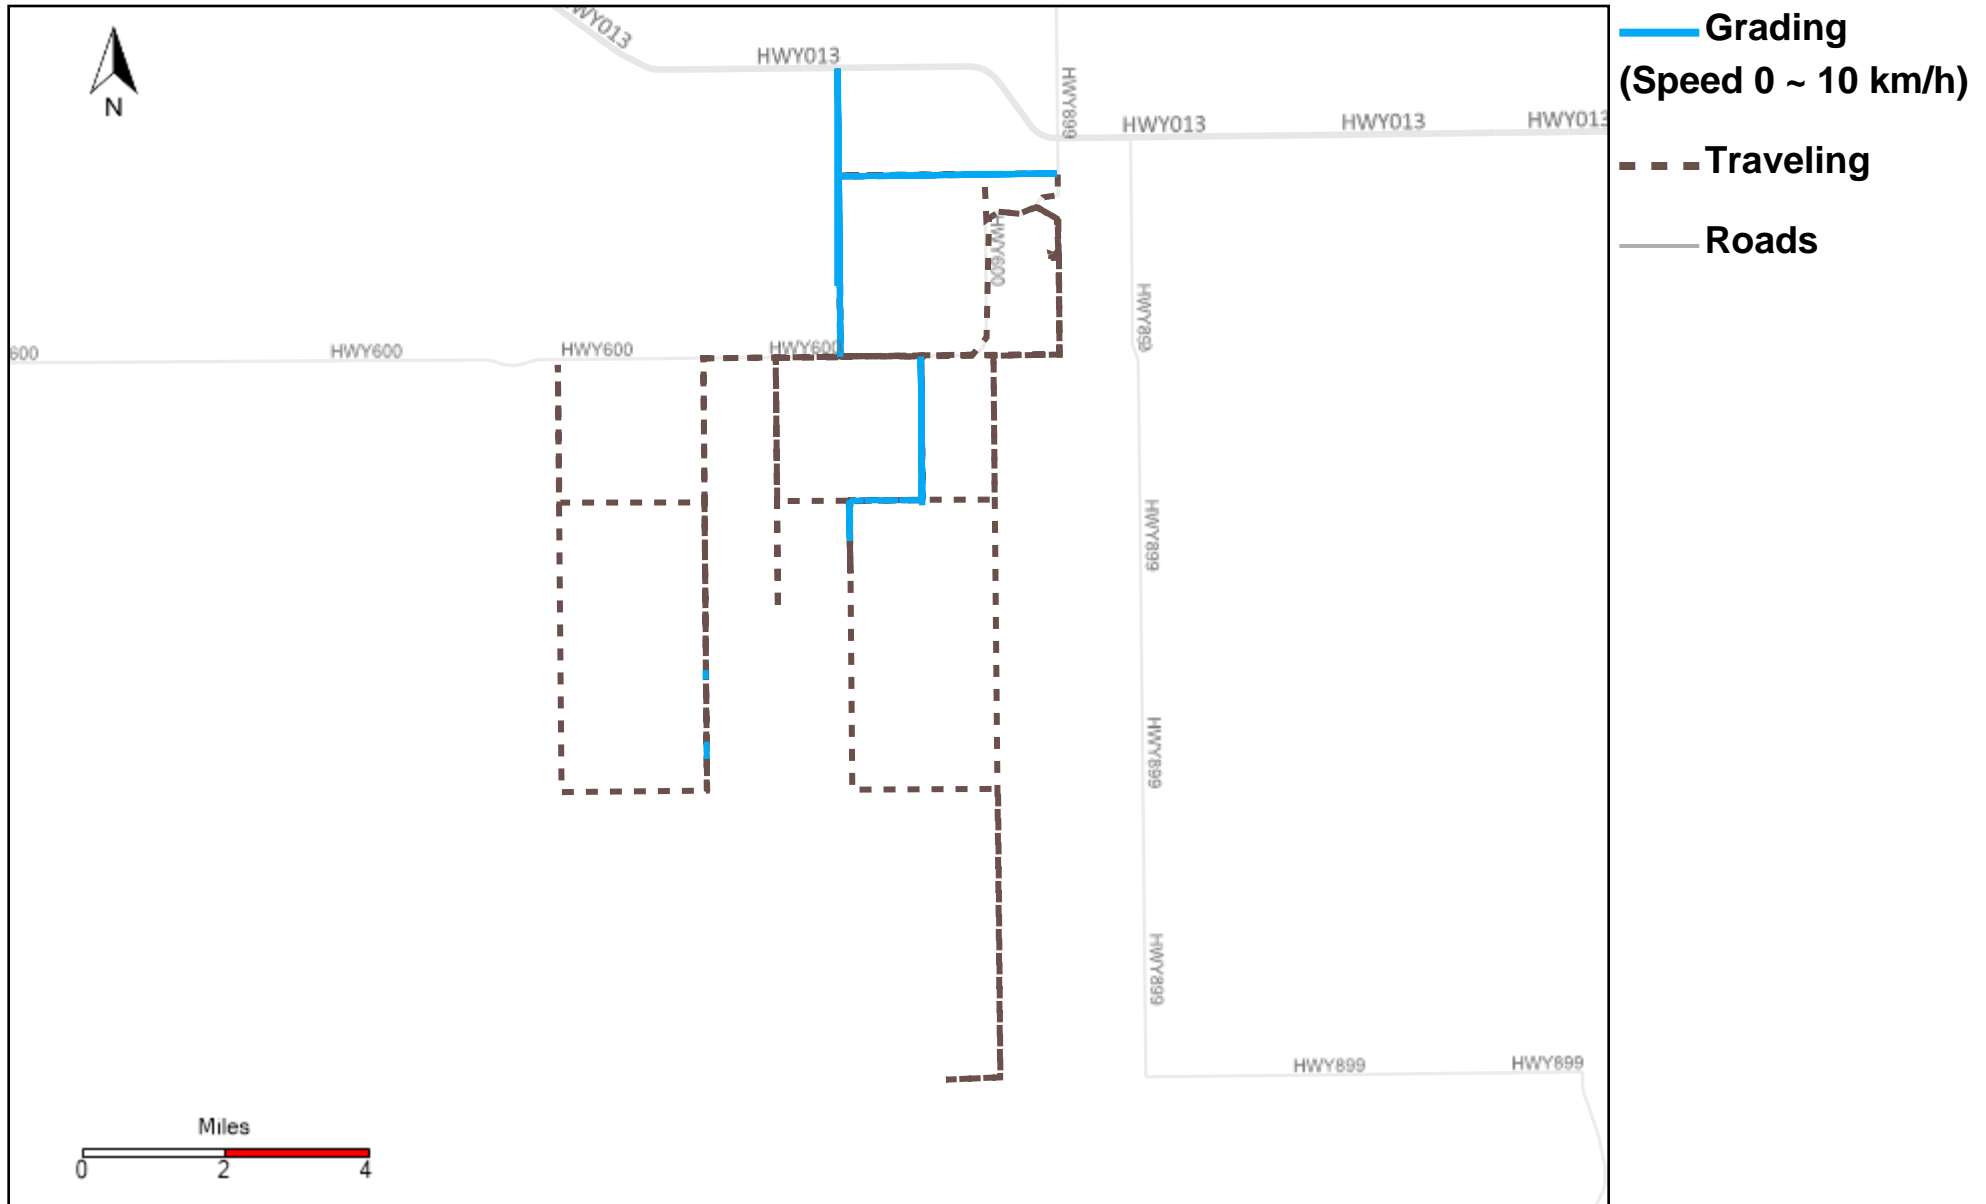

43-181_2024-04-28 ~ 2024-05-04 Tracking

Total Distance(km)	Total Hours	Work Distance(km)	Work Hours
327.54	33 hrs 21 min 5 sec	102.59	18 hrs 5 min 54 sec