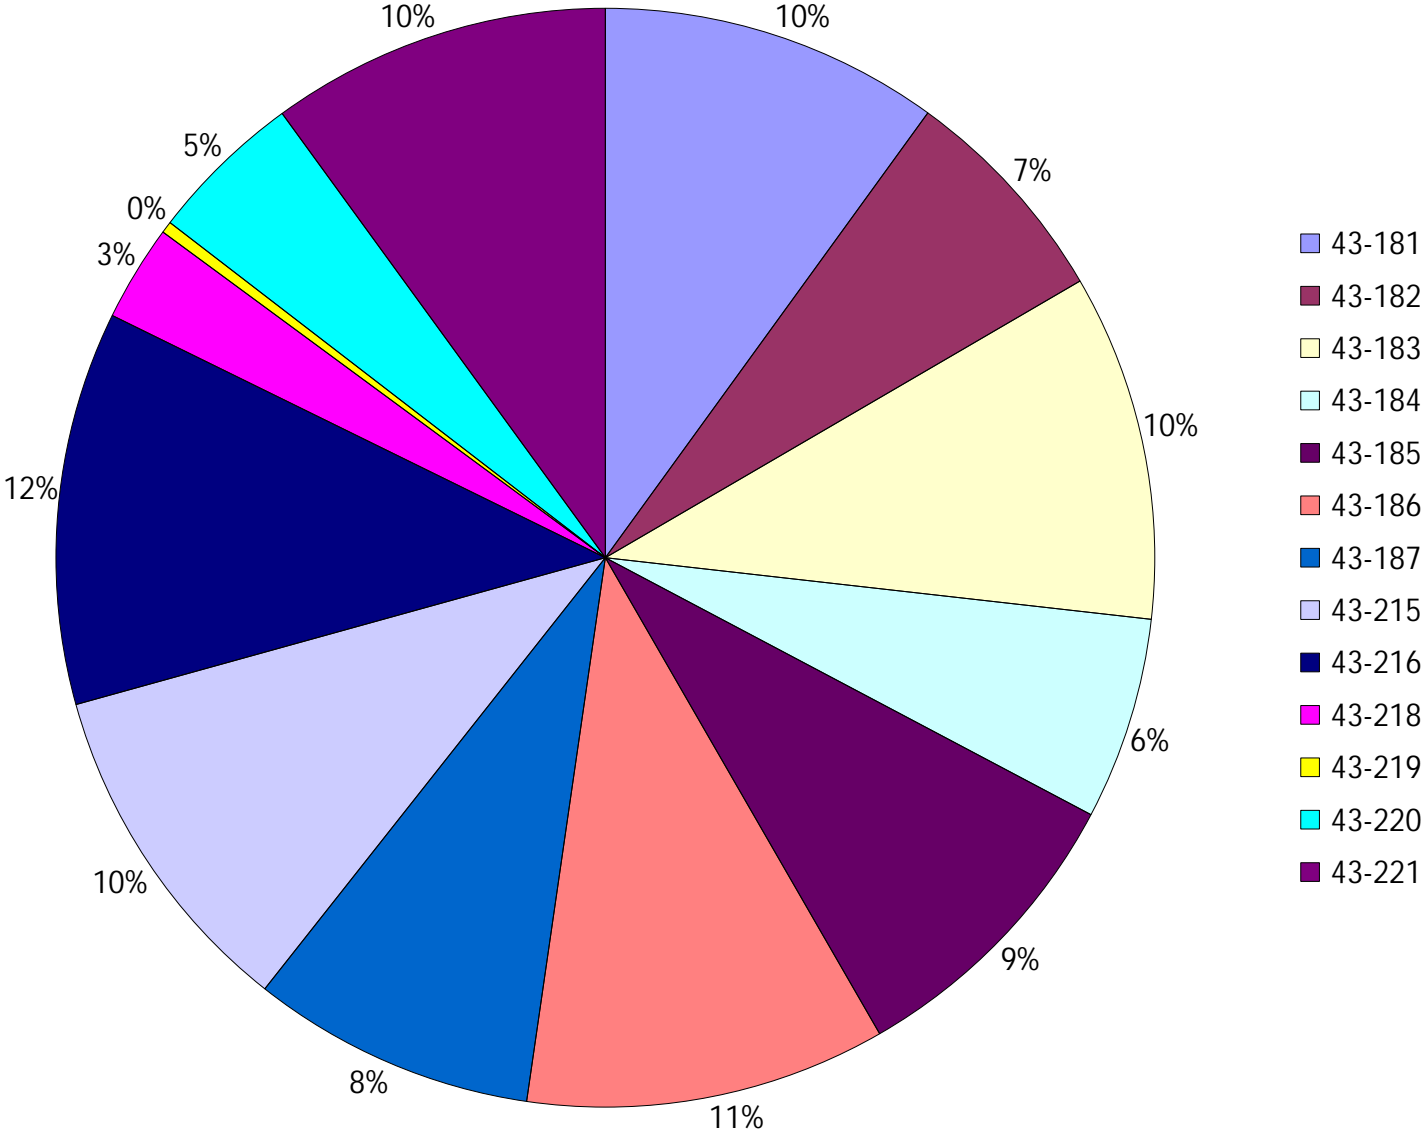

Provost Weekly Grader Report

From 4/28/2024 To 5/4/2024

5/4/2024

Vehicle	Total Distance(km)	Total Hours	Work Distance(km)	Work Hours
43-181	327.54	33 hrs 21 min 5 sec	102.59	18 hrs 5 min 54 sec
43-182	217.07	26 hrs 55 min 38 sec	83.59	12 hrs 36 min 24 sec
43-183	334.28	30 hrs 49 min 1 sec	135.01	19 hrs 49 min 20 sec
43-184	195.43	22 hrs 33 min 8 sec	58.54	11 hrs 3 min 26 sec
43-185	293.08	1 hrs 39 min 16 sec	0	0 hrs 0 min 0 sec
43-186	348.08	33 hrs 15 min 43 sec	148.17	20 hrs 58 min 31 sec
43-187	273.96	31 hrs 16 min 46 sec	164.14	25 hrs 21 min 2 sec
43-215	329.8	32 hrs 27 min 7 sec	140.22	19 hrs 4 min 17 sec
43-216	379.71	41 hrs 21 min 2 sec	196.42	30 hrs 36 min 47 sec
43-218	92.87	21 hrs 3 min 27 sec	71.88	17 hrs 4 min 6 sec
43-219	11.24	3 hrs 8 min 12 sec	0.69	0 hrs 38 min 14 sec
43-220	149.2	12 hrs 34 min 29 sec	33.86	4 hrs 19 min 22 sec
43-221	328.45	28 hrs 42 min 7 sec	85.01	14 hrs 22 min 45 sec
Total:	3280.72	319 hrs 7 min 3 sec	1220.12	194 hrs 0 min 9 sec

Vehicle Distance Vs Total Distance (%) From 4/28/2024 To 5/4/2024

Provost Weekly Grader Report