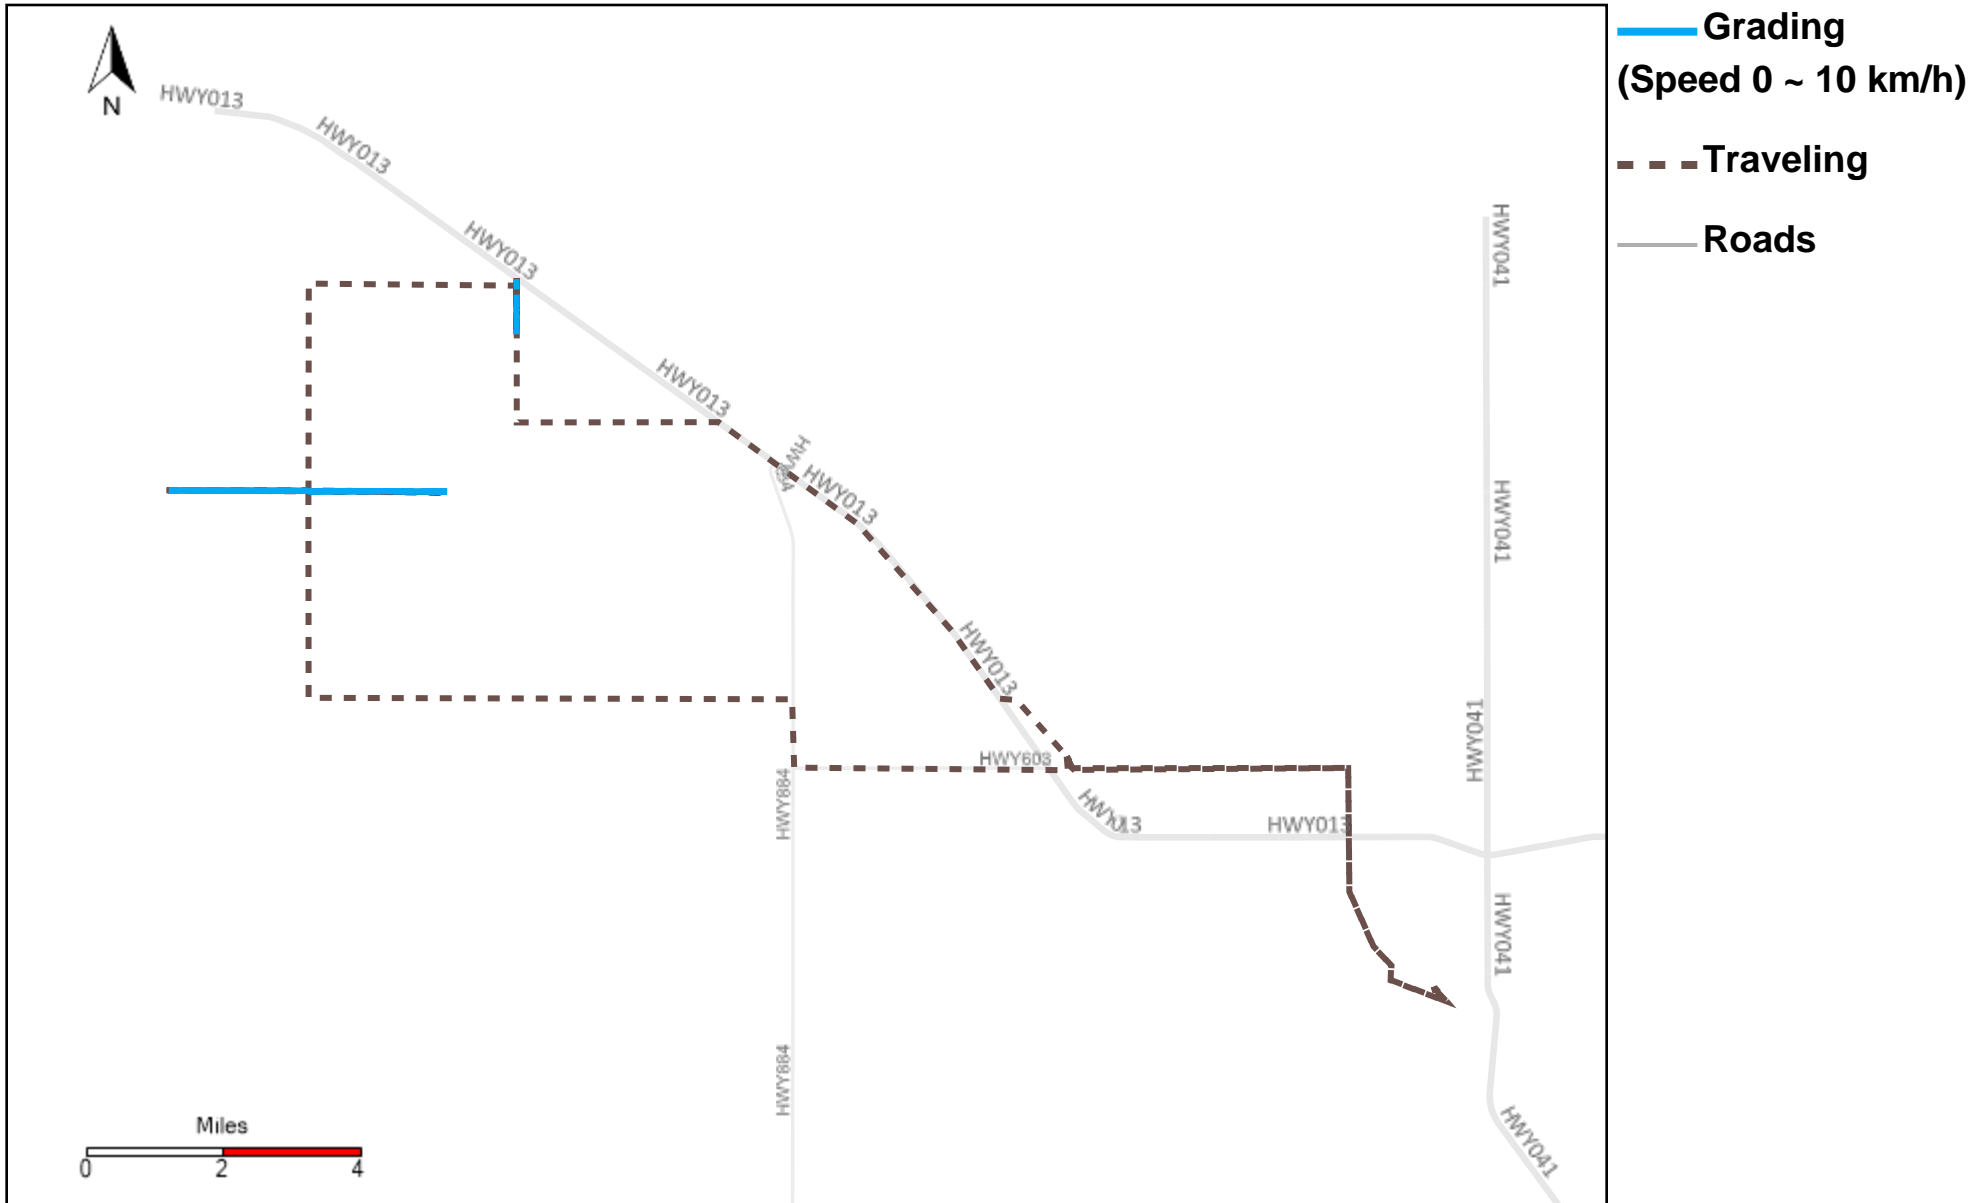

43-220_2024-04-28 ~ 2024-05-04 Tracking

Total Distance(km)	Total Hours	Work Distance(km)	Work Hours
149.2	12 hrs 34 min 29 sec	33.86	4 hrs 19 min 22 sec