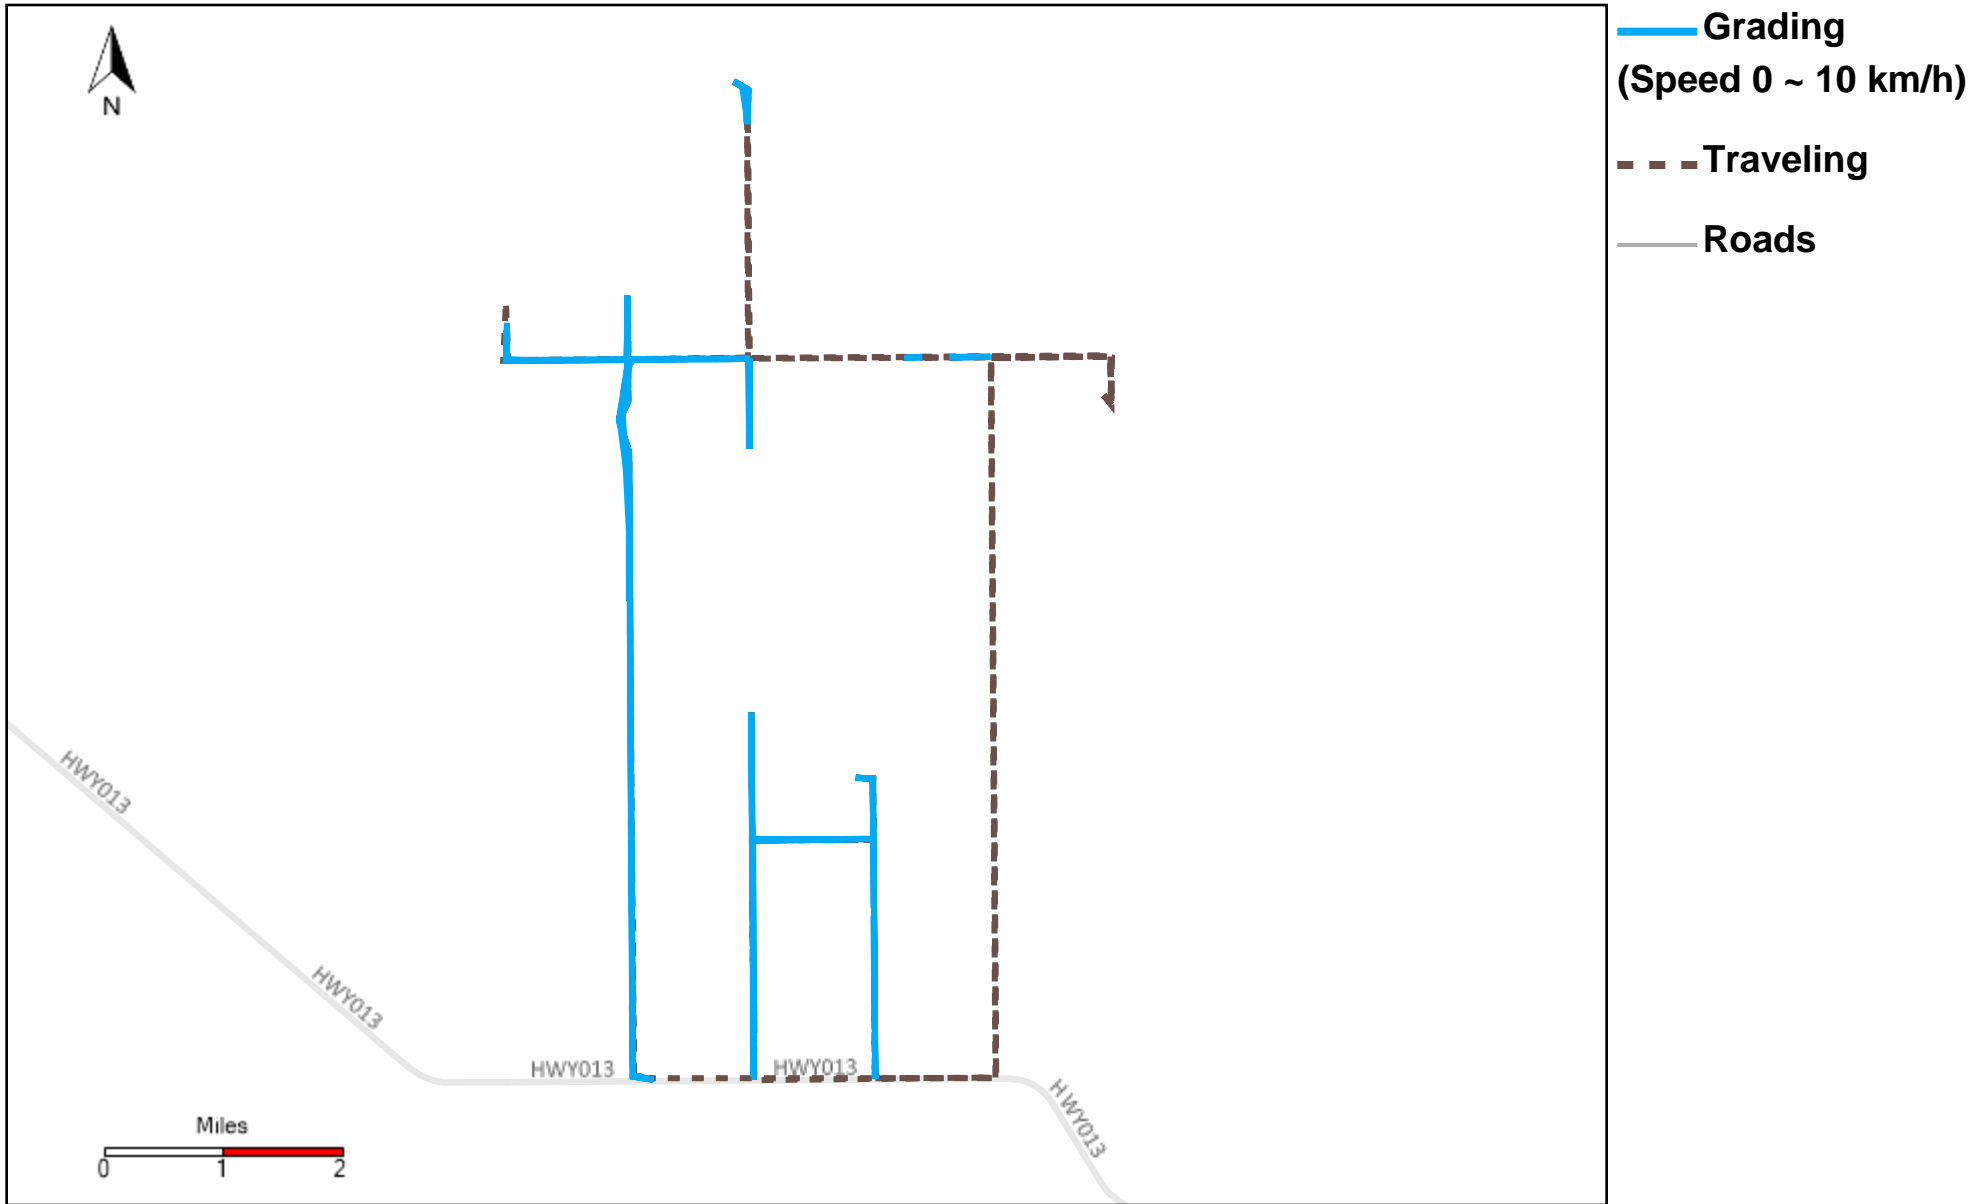

43-187_2024-04-28 ~ 2024-05-04 Tracking

Total Distance(km)	Total Hours	Work Distance(km)	Work Hours
273.96	31 hrs 16 min 46 sec	164.14	25 hrs 21 min 2 sec