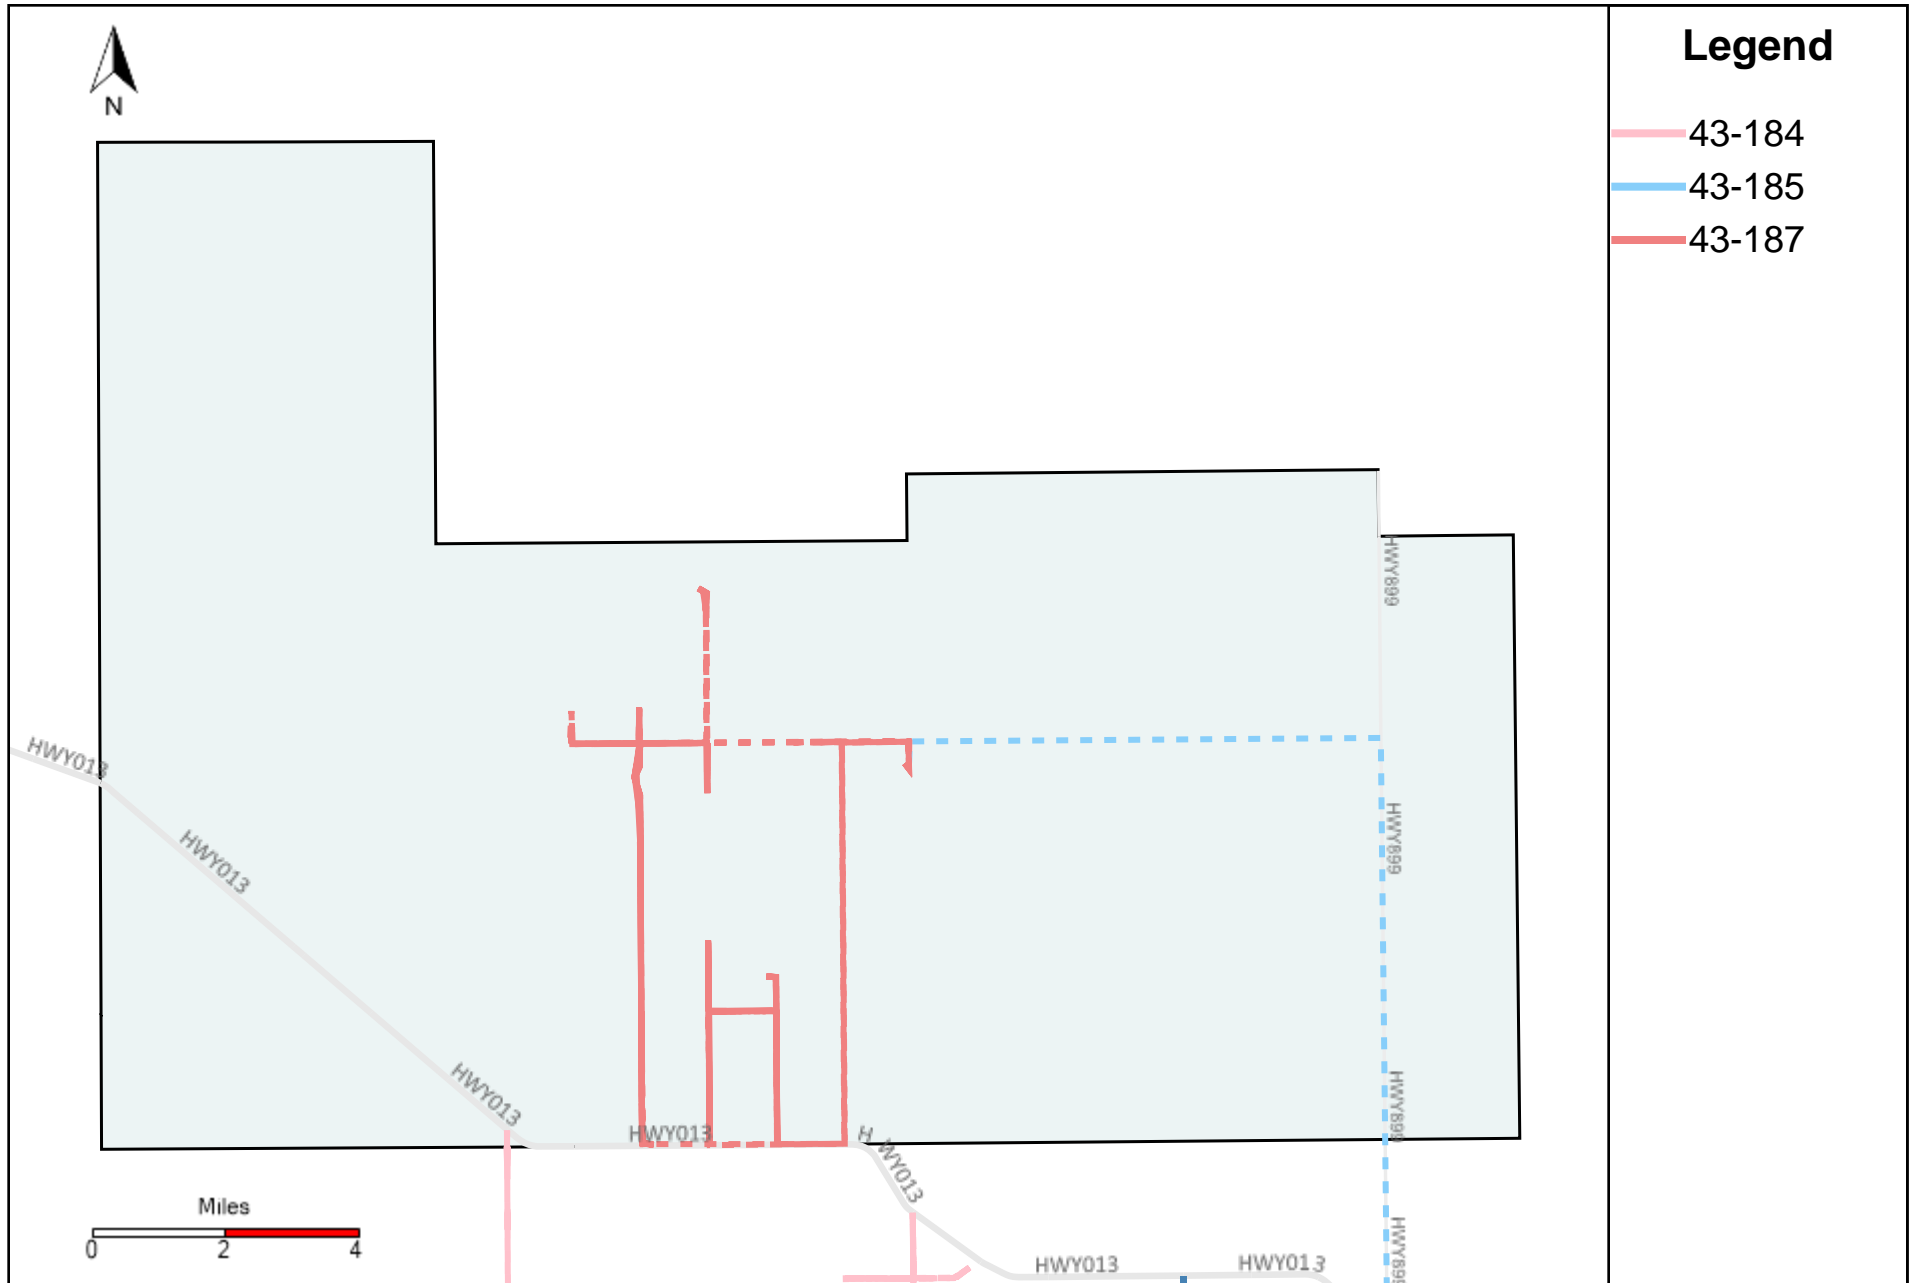

Division: 4 Grader Report(2024-04-28 ~ 2024-05-04)

Vehicle Name List	Total Distance(km)	Total Hours
43-184, 43-185, 43-187	762.47	55 hrs 29 min 10 sec