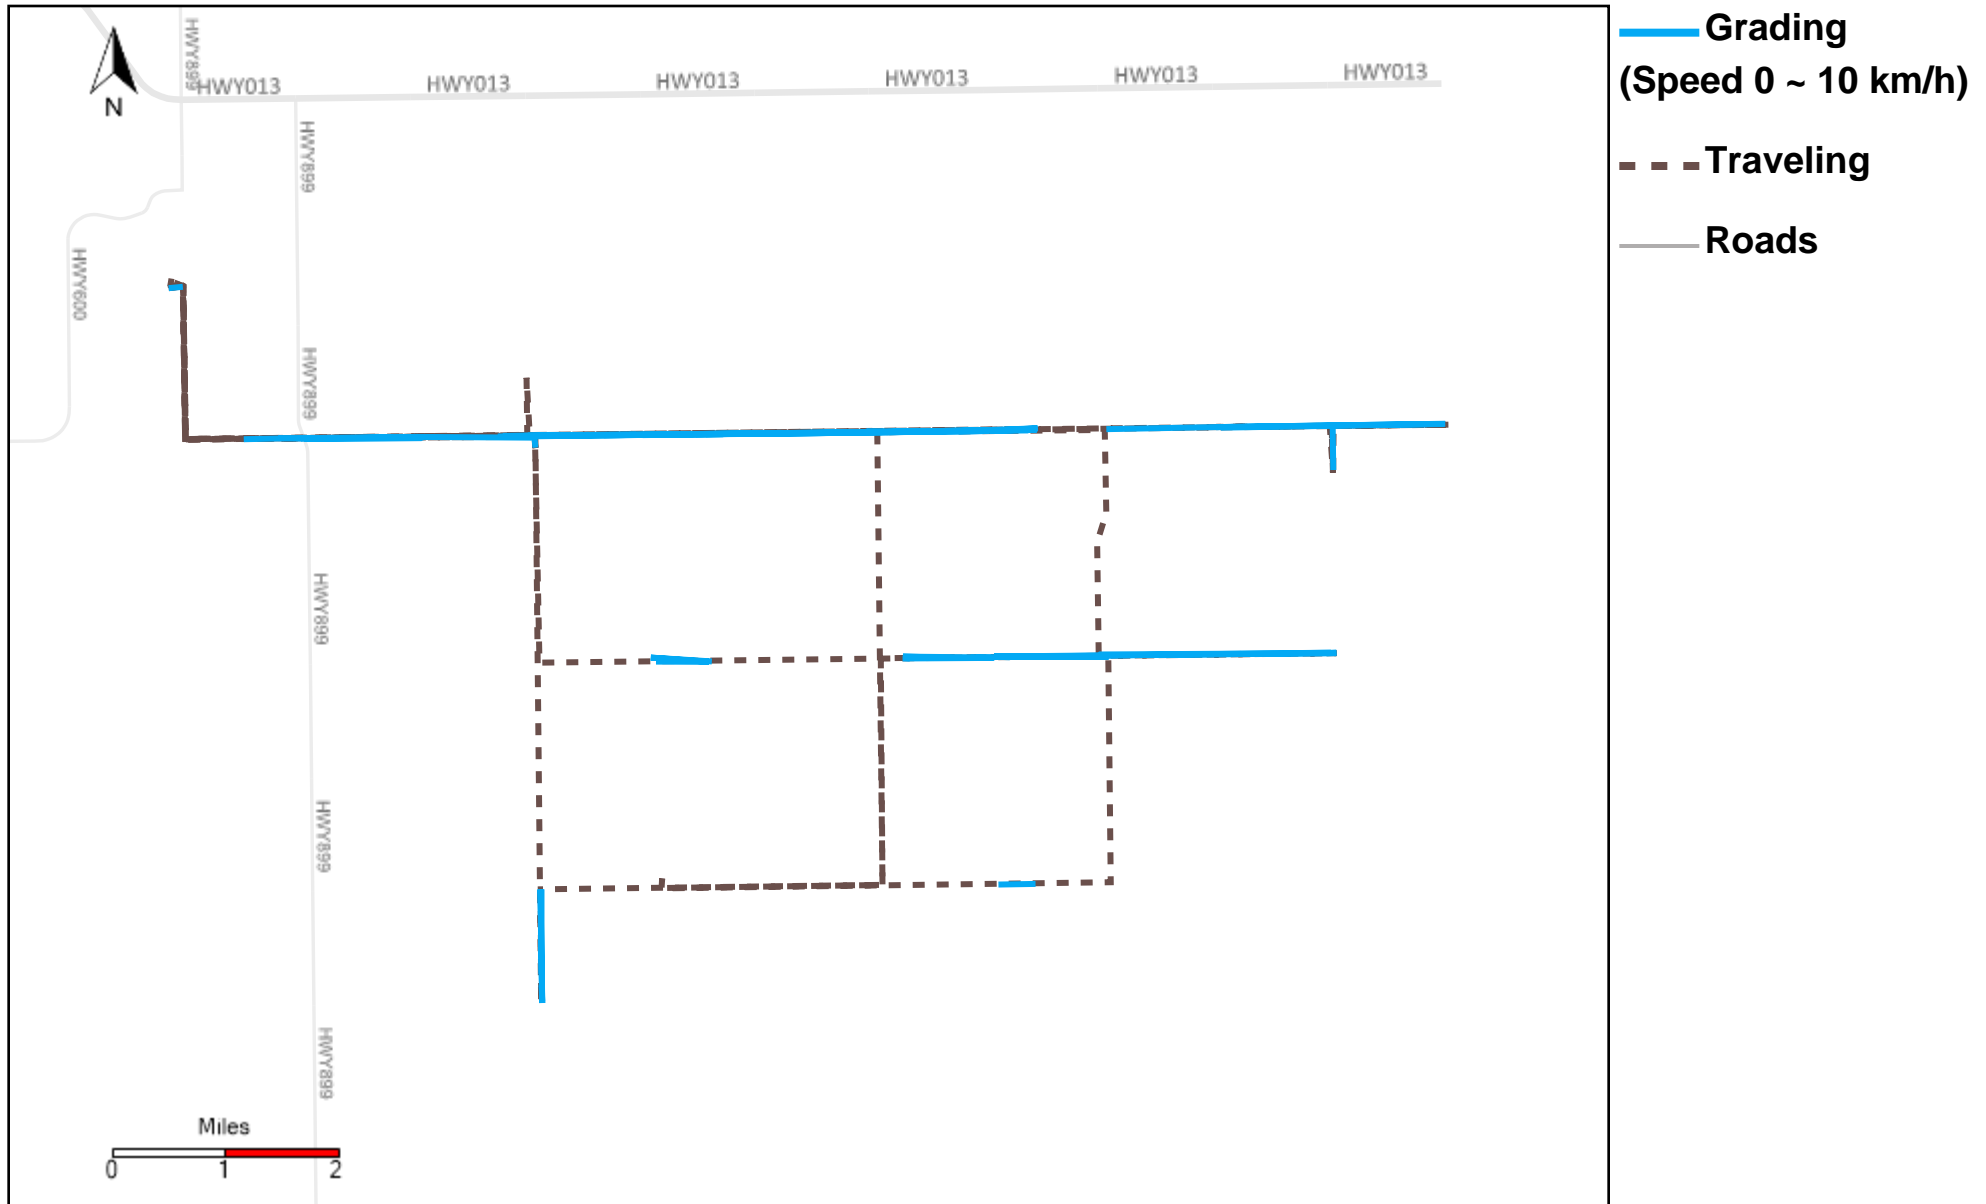

43-186_2024-04-28 ~ 2024-05-04 Tracking

Total Distance(km)	Total Hours	Work Distance(km)	Work Hours
348.08	33 hrs 15 min 43 sec	148.17	20 hrs 58 min 31 sec