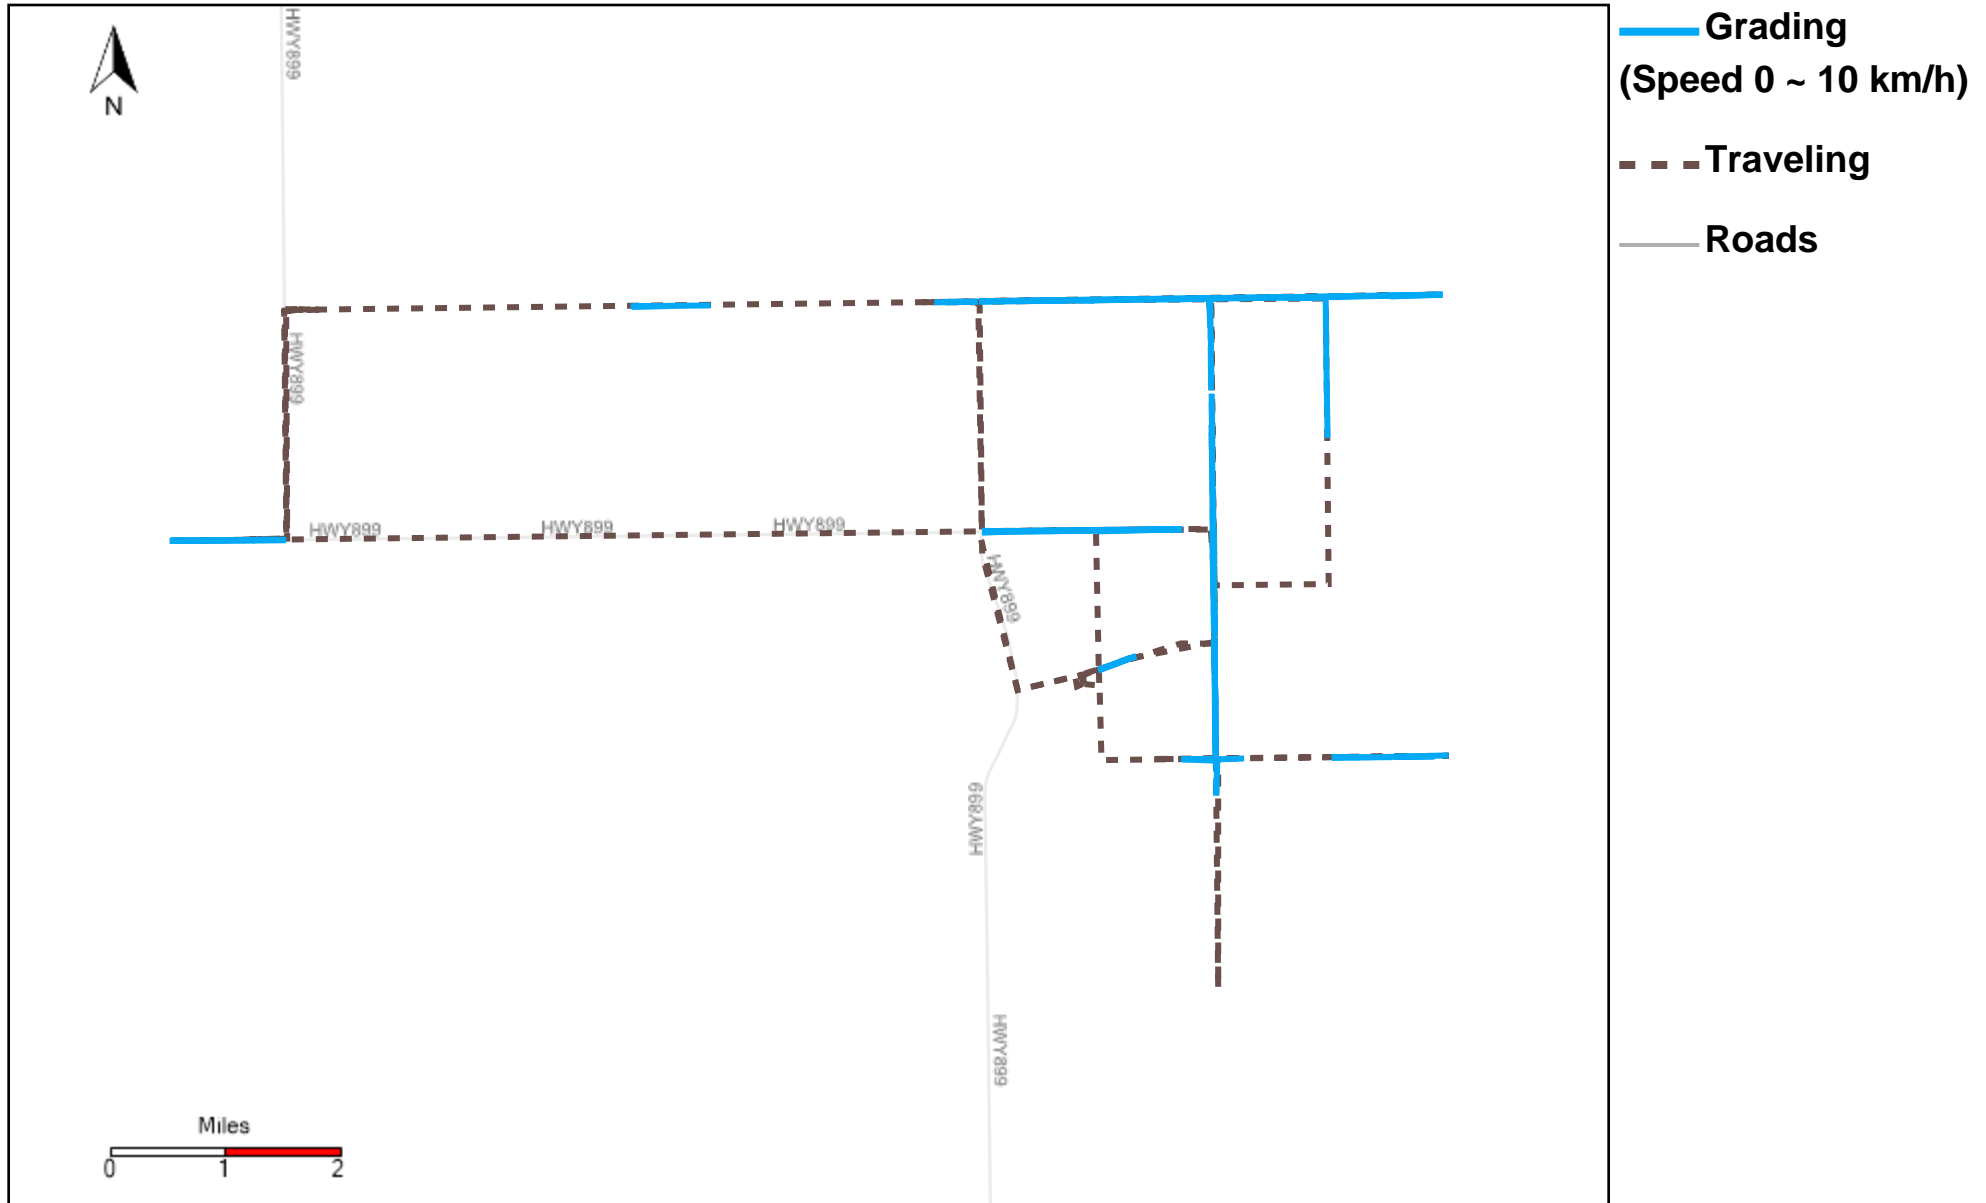

43-182_2024-04-28 ~ 2024-05-04 Tracking

Total Distance(km)	Total Hours	Work Distance(km)	Work Hours
217.07	26 hrs 55 min 38 sec	83.59	12 hrs 36 min 24 sec