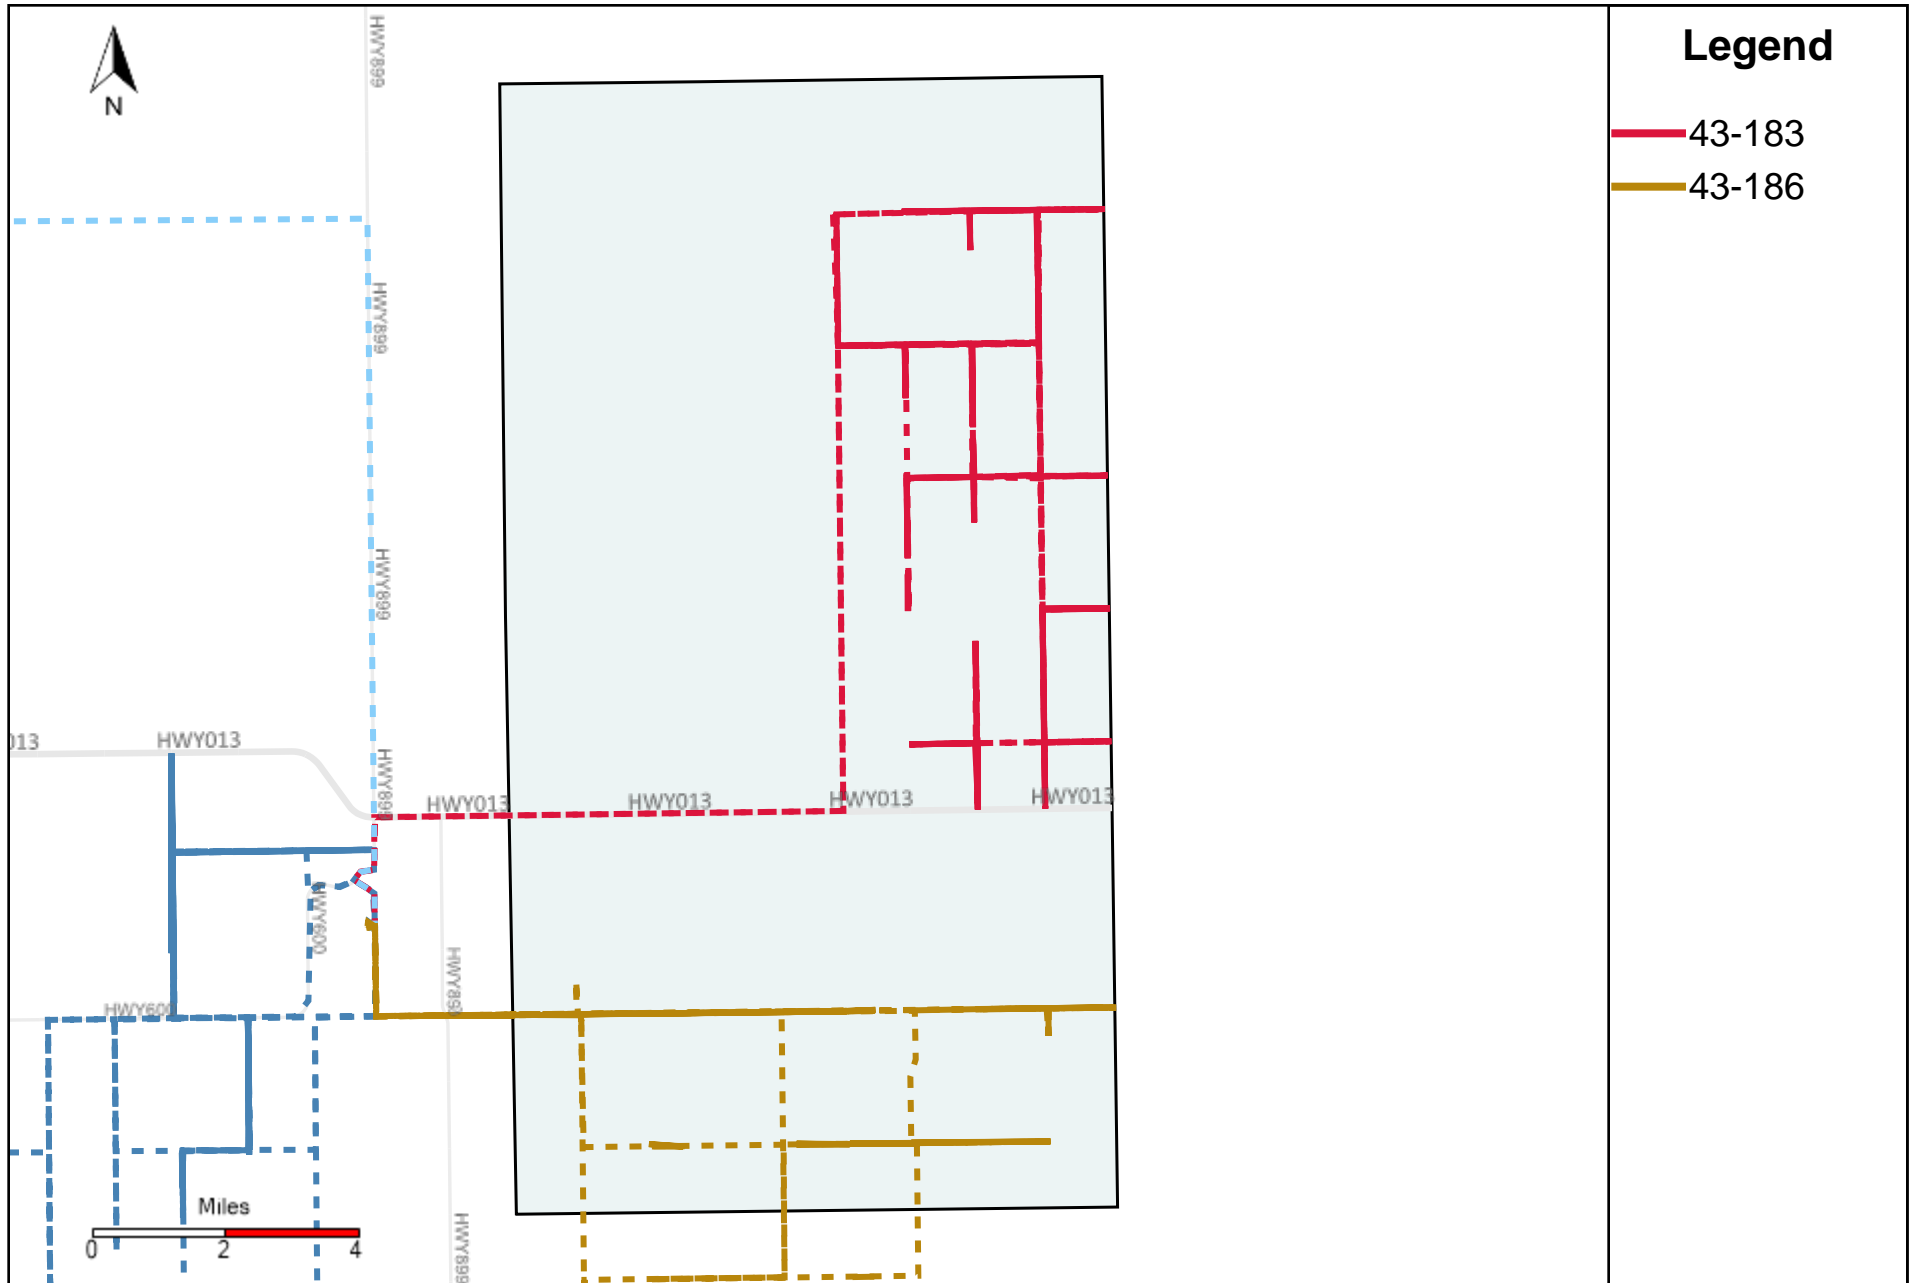

Division: 2 Grader Report(2024-04-28 ~ 2024-05-04)

Vehicle Name List	Total Distance(km)	Total Hours
43-183, 43-186	682.36	64 hrs 4 min 44 sec