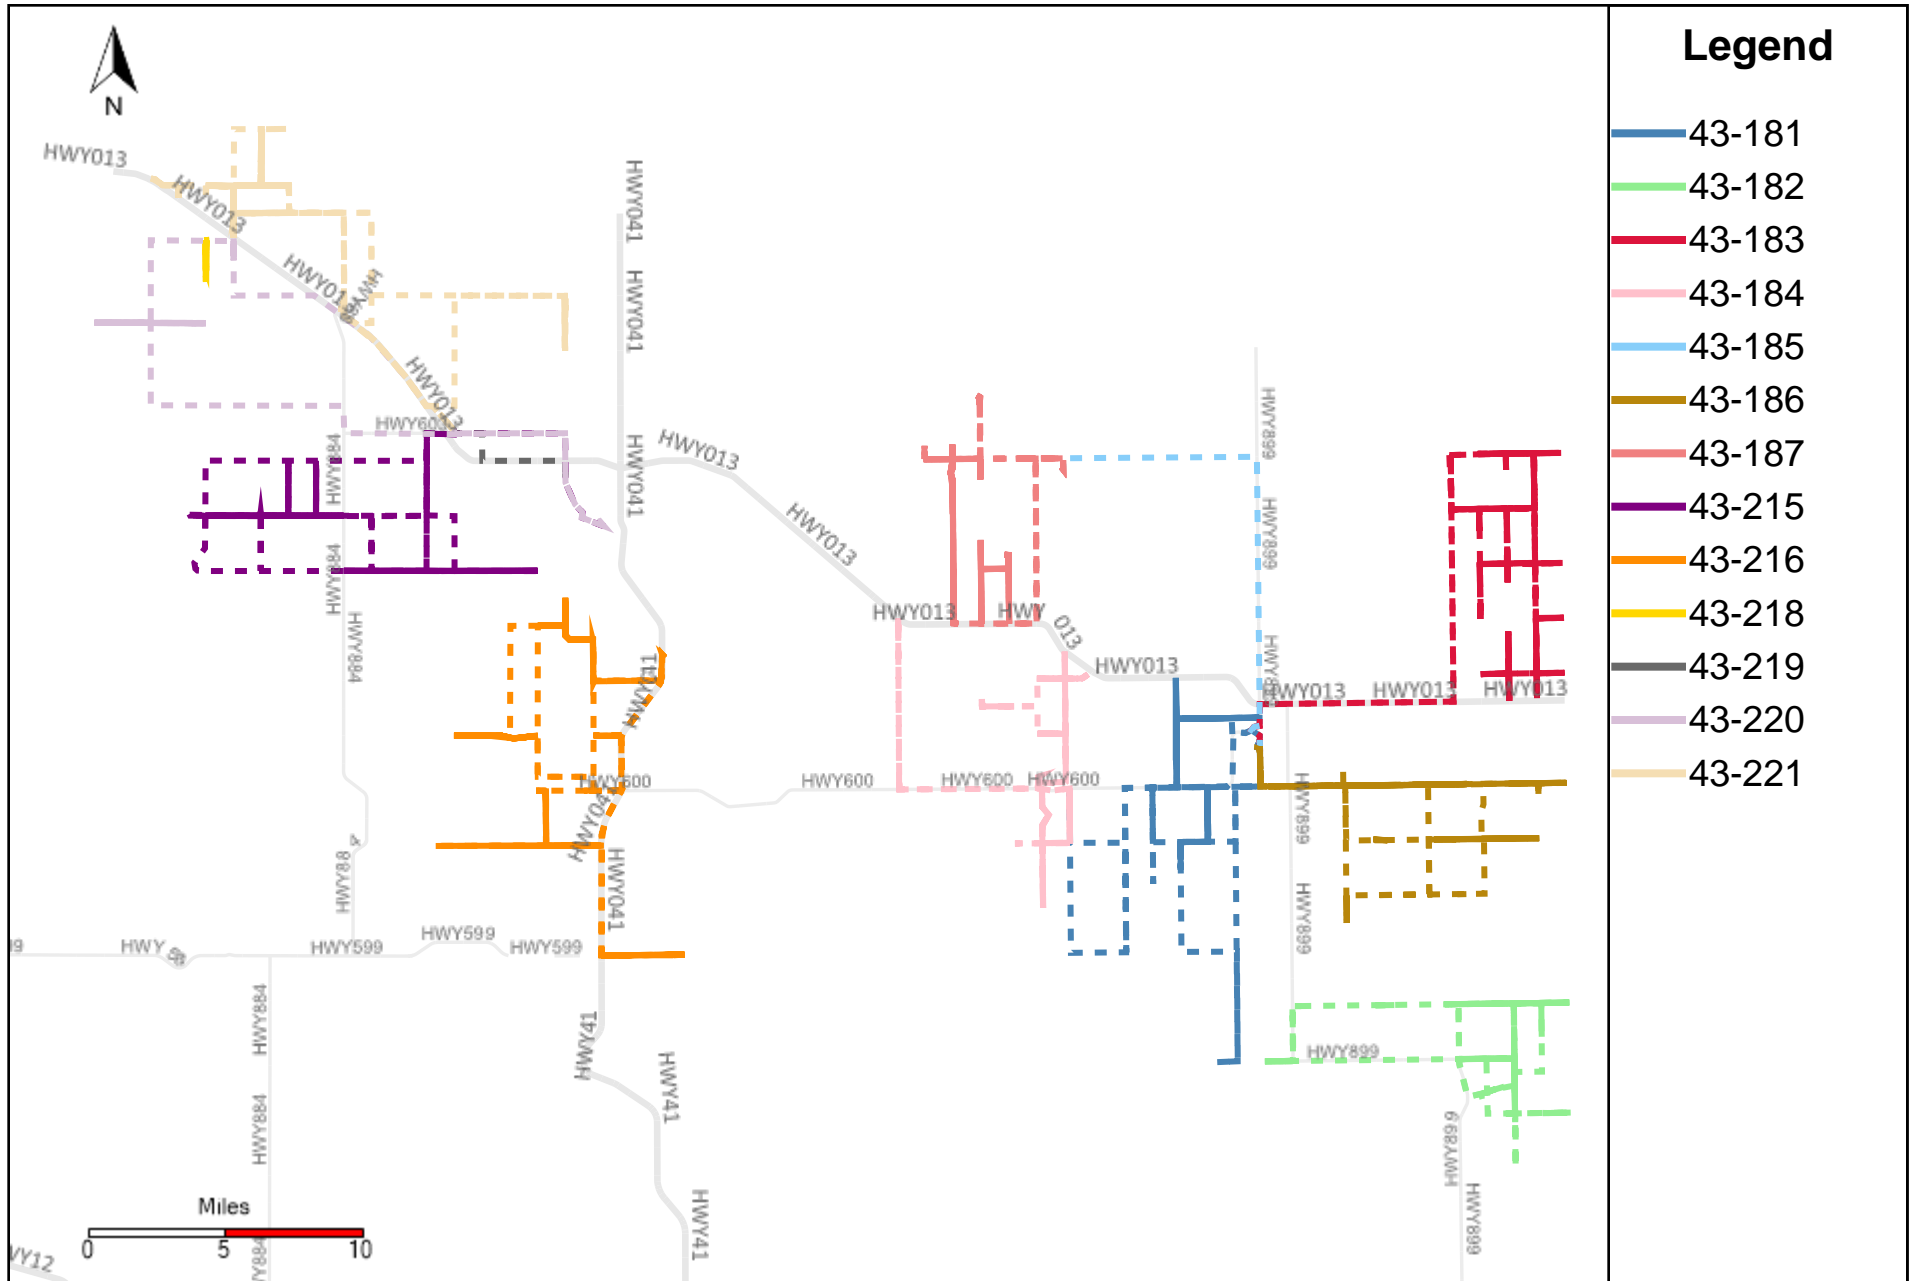

# Division: 1 Grader Report(2024-04-28 ~ 2024-05-04)

Vehicle Name List	Total Distance(km)	Total Hours
43-181, 43-182, 43-186	892.69	93 hrs 32 min 26 sec