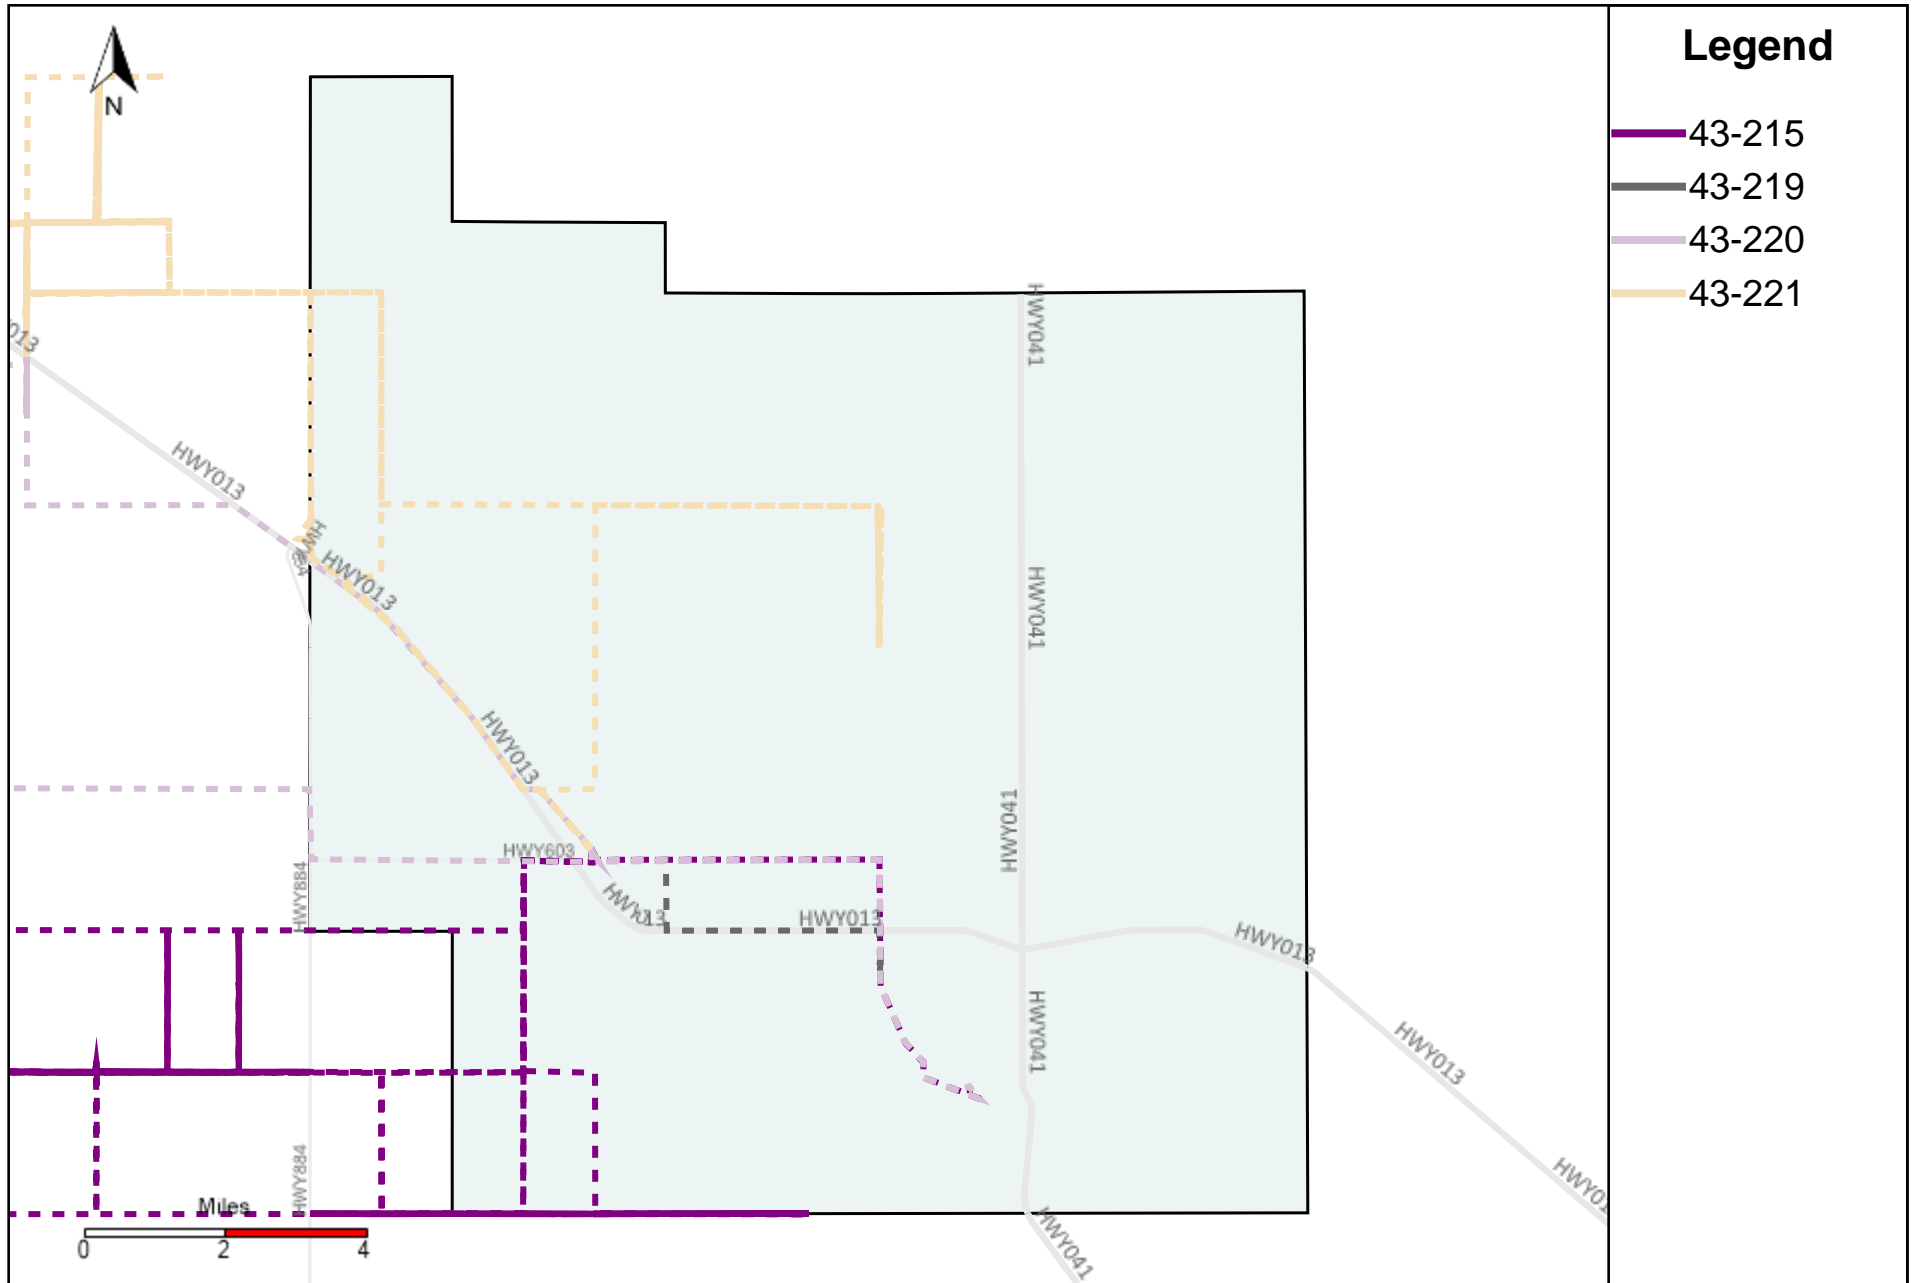

Division: 6 Grader Report(2024-04-28 ~ 2024-05-04)

Vehicle Name List	Total Distance(km)	Total Hours
43-215, 43-219, 43-220, 43-221	818.69	76 hrs 51 min 55 sec