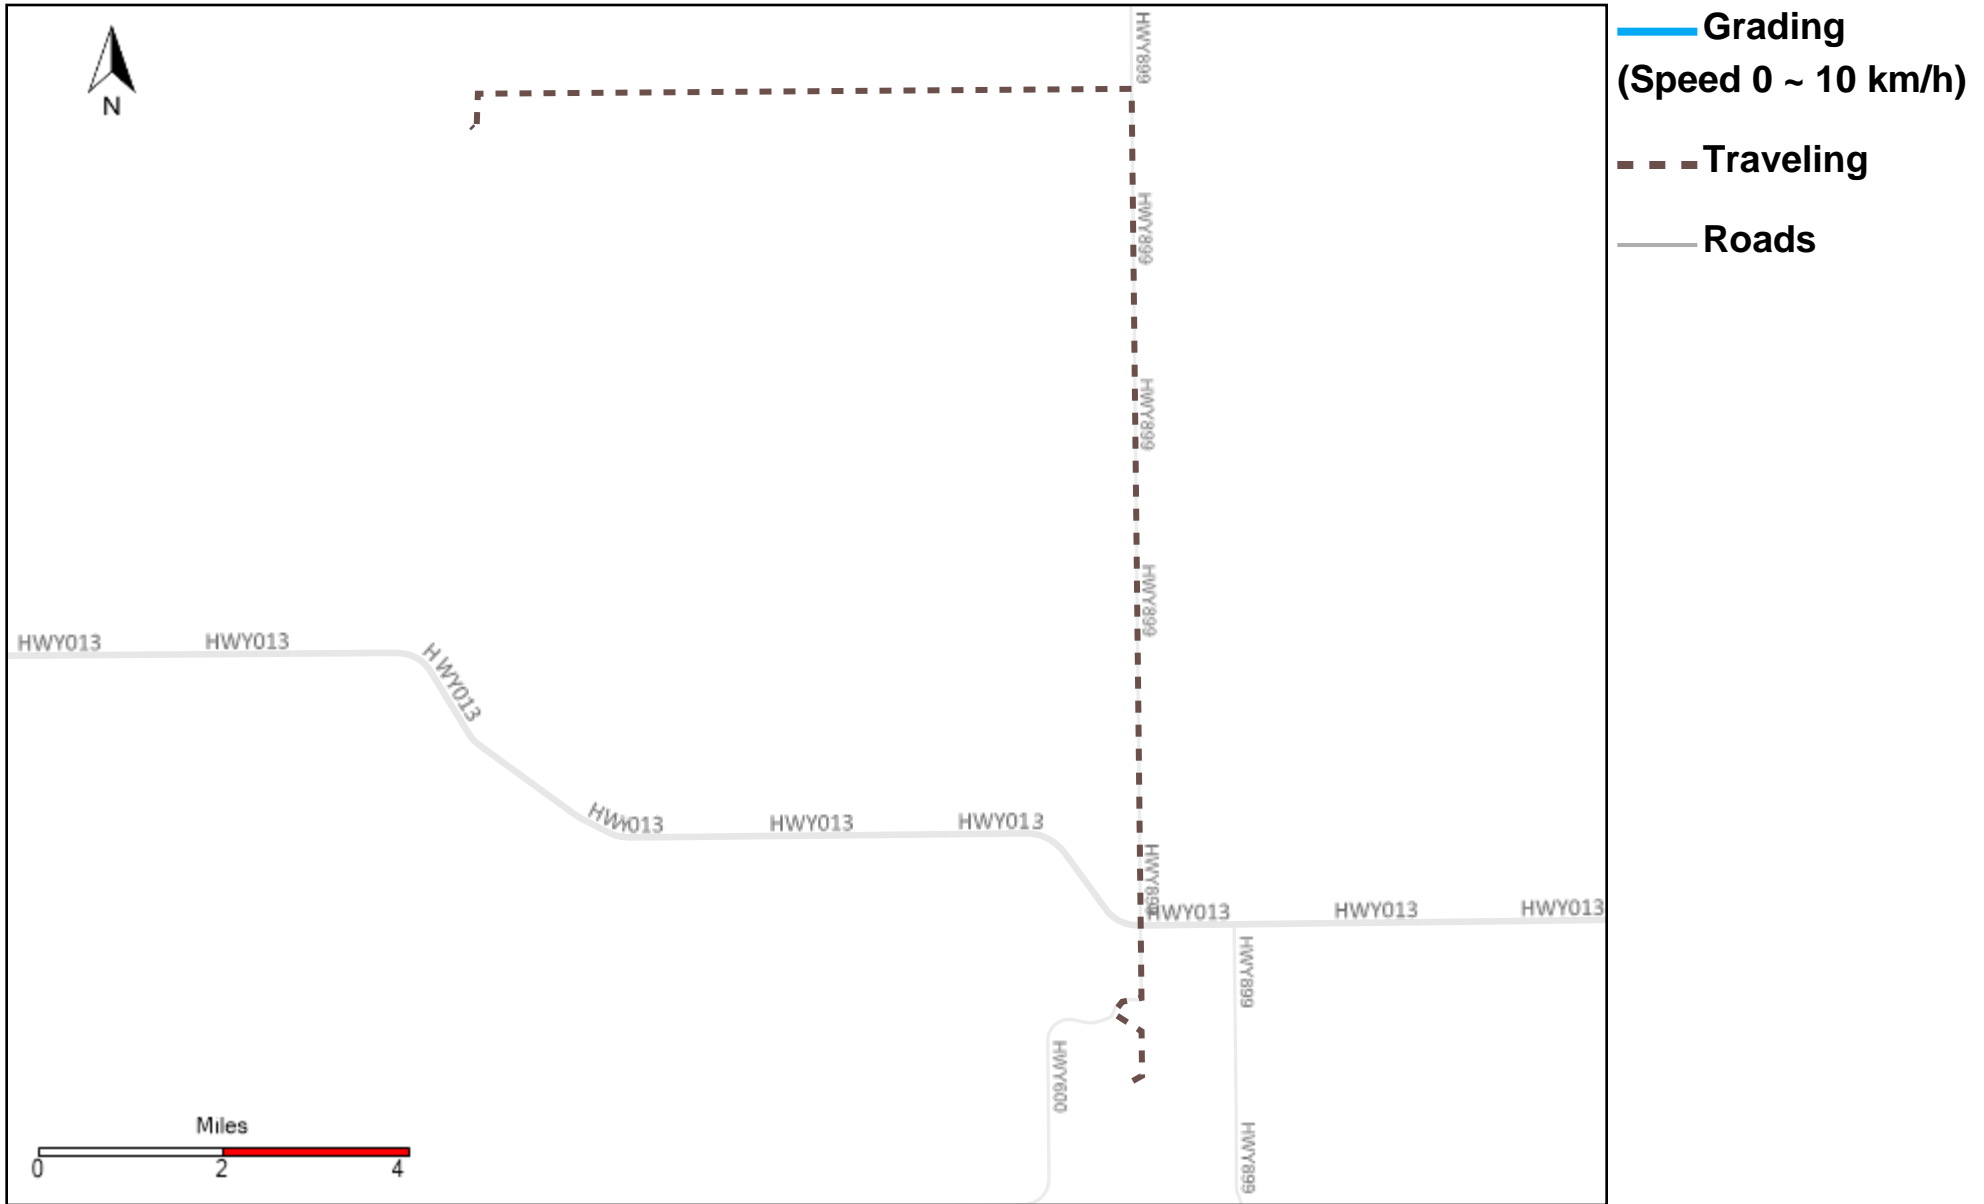

43-185_2024-04-28 ~ 2024-05-04 Tracking

Total Distance(km)	Total Hours	Work Distance(km)	Work Hours
293.08	1 hrs 39 min 16 sec	0	0 hrs 0 min 0 sec