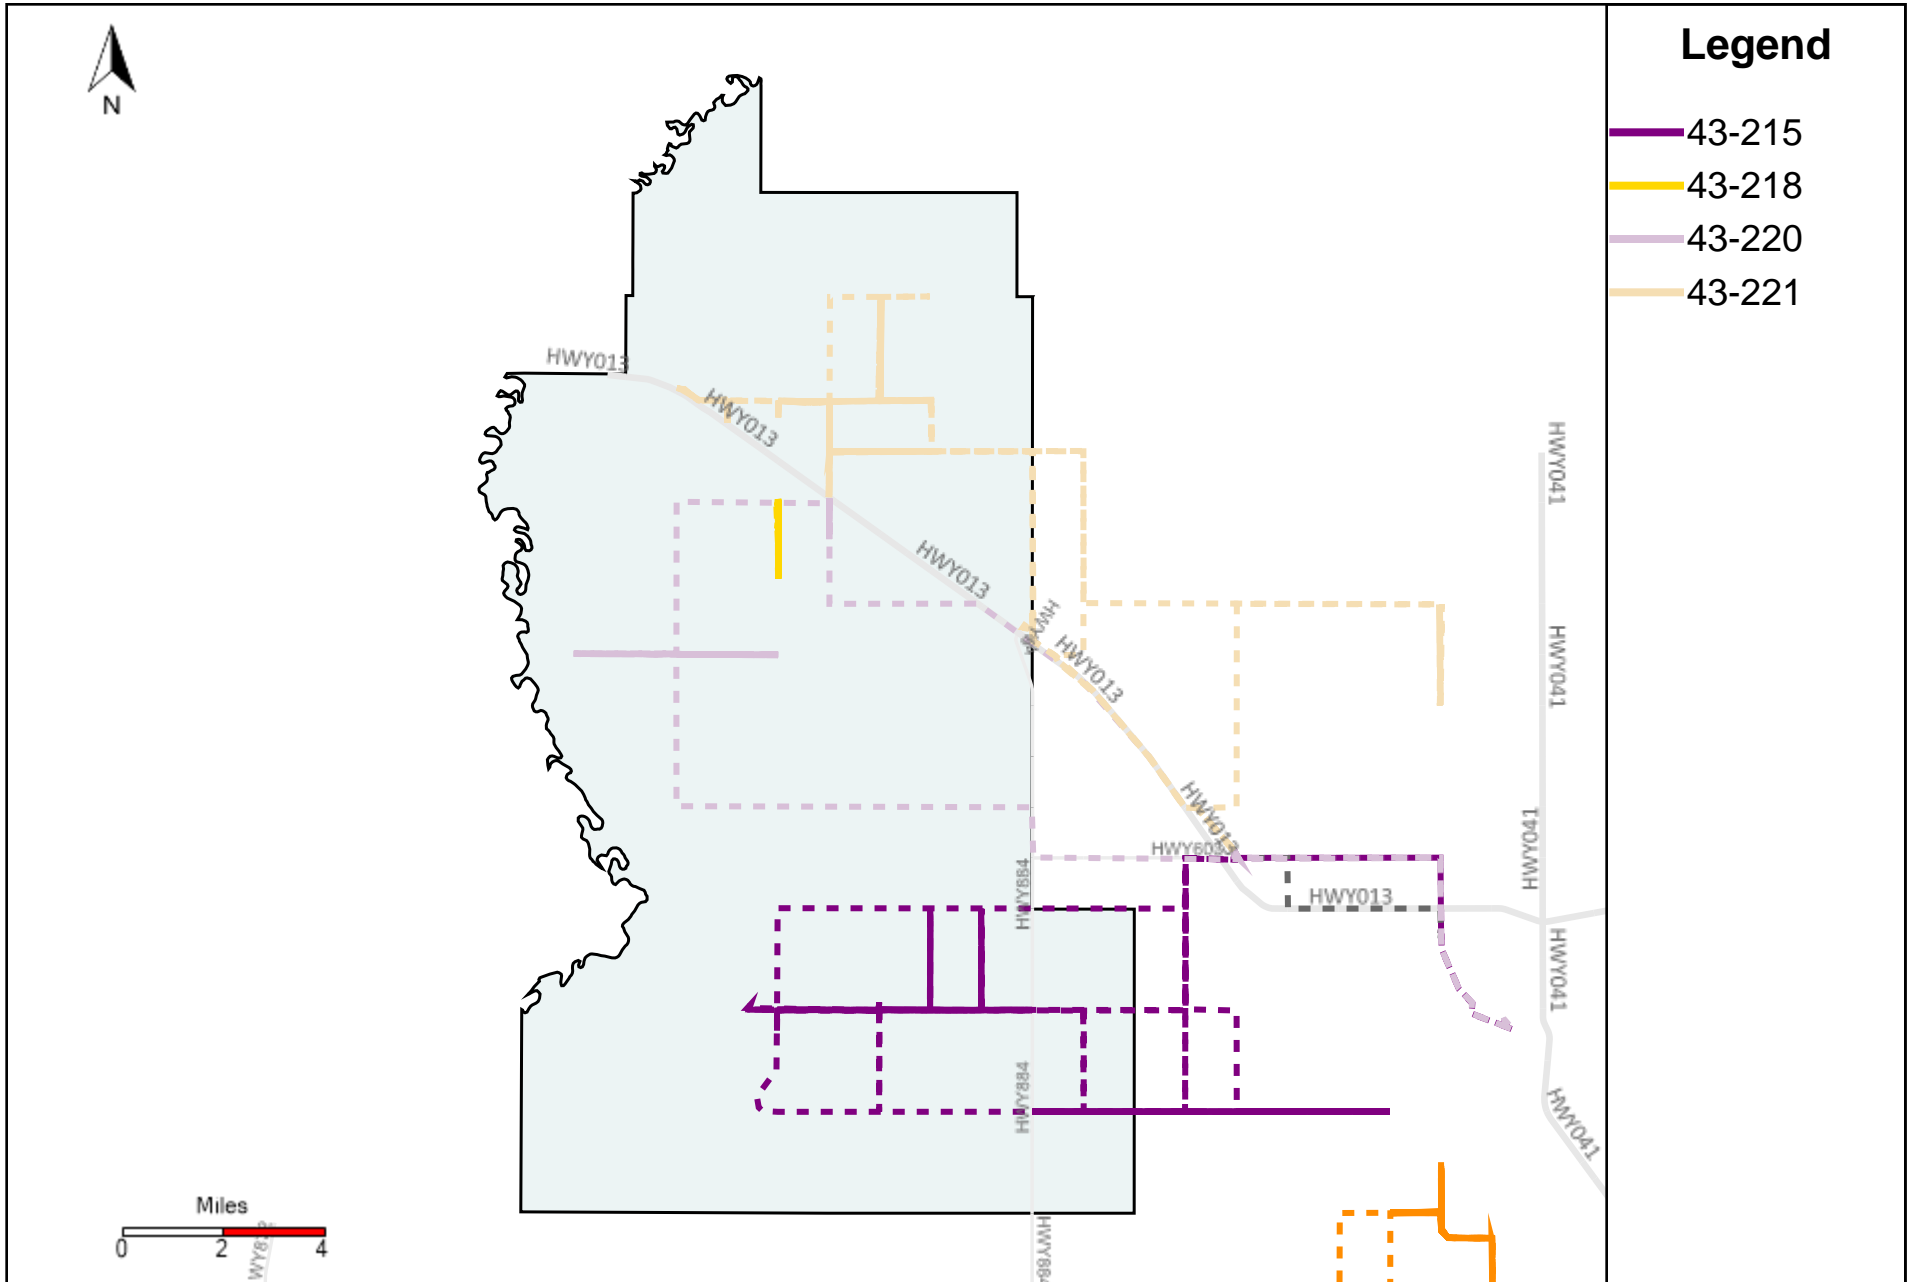

Division: 7 Grader Report(2024-04-28 ~ 2024-05-04)

Vehicle Name List	Total Distance(km)	Total Hours
43-215, 43-218, 43-220, 43-221	900.32	94 hrs 47 min 10 sec