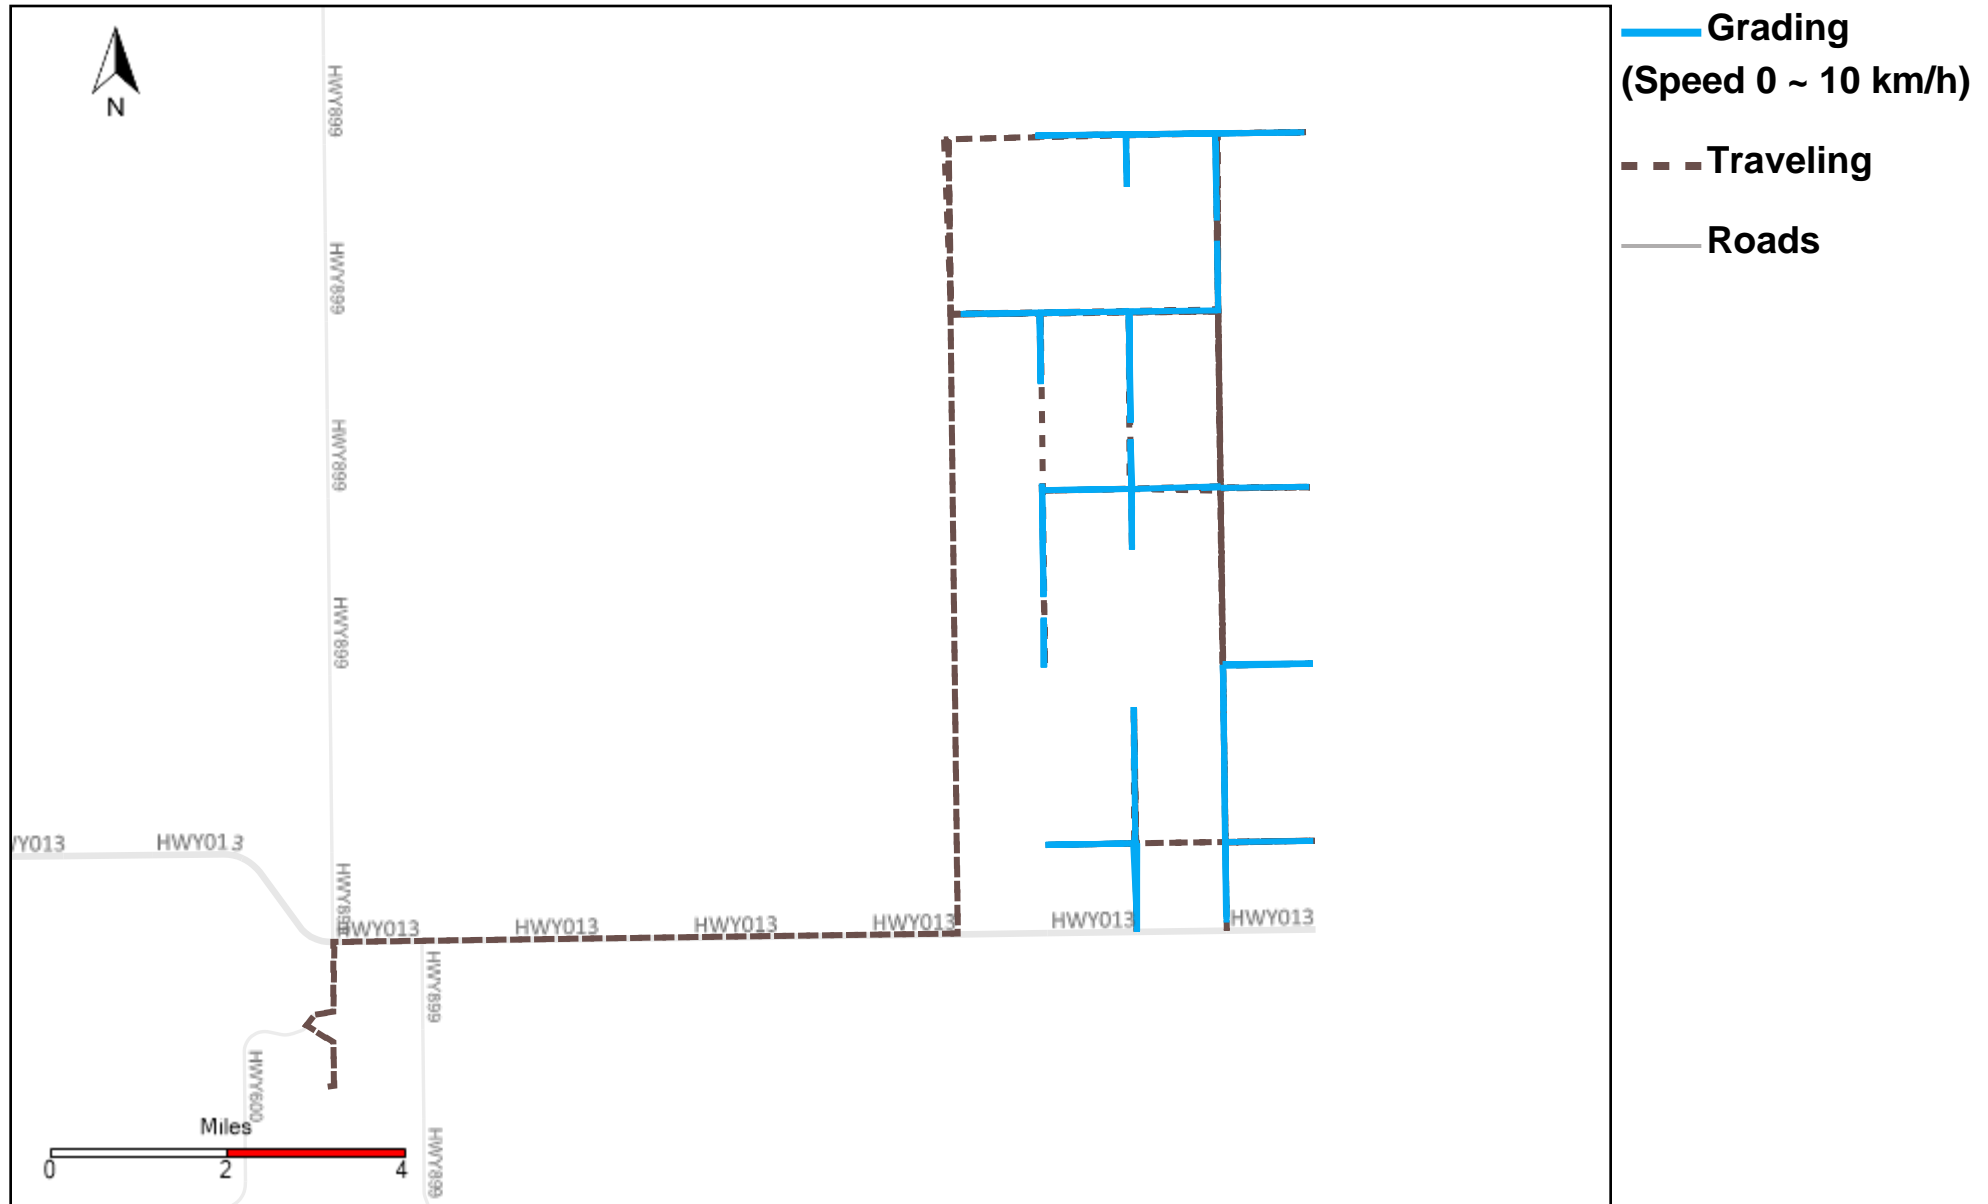

43-183_2024-04-28 ~ 2024-05-04 Tracking

Total Distance(km)	Total Hours	Work Distance(km)	Work Hours
334.28	30 hrs 49 min 1 sec	135.01	19 hrs 49 min 20 sec