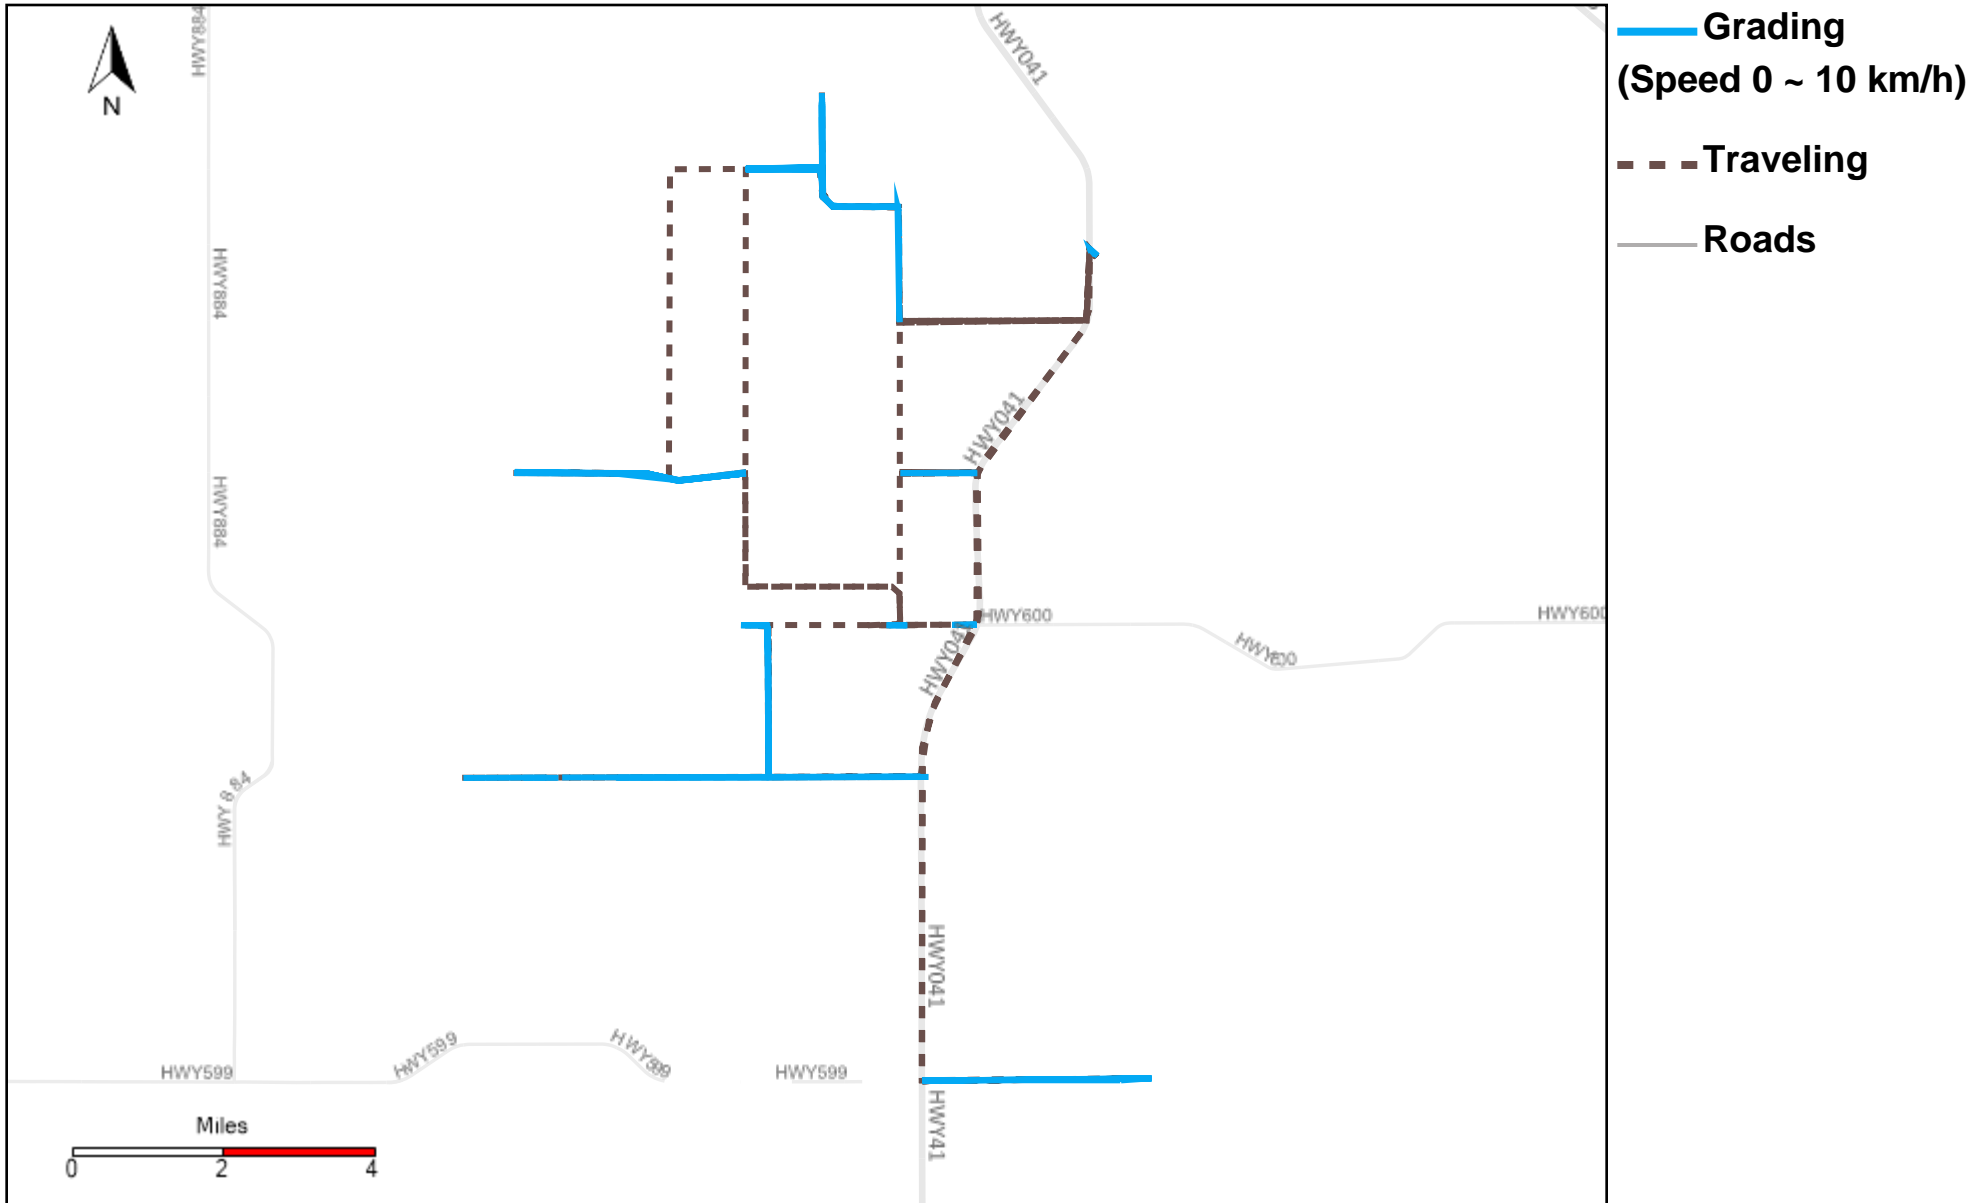

43-216_2024-04-28 ~ 2024-05-04 Tracking

Total Distance(km)	Total Hours	Work Distance(km)	Work Hours
379.71	41 hrs 21 min 2 sec	196.42	30 hrs 36 min 47 sec