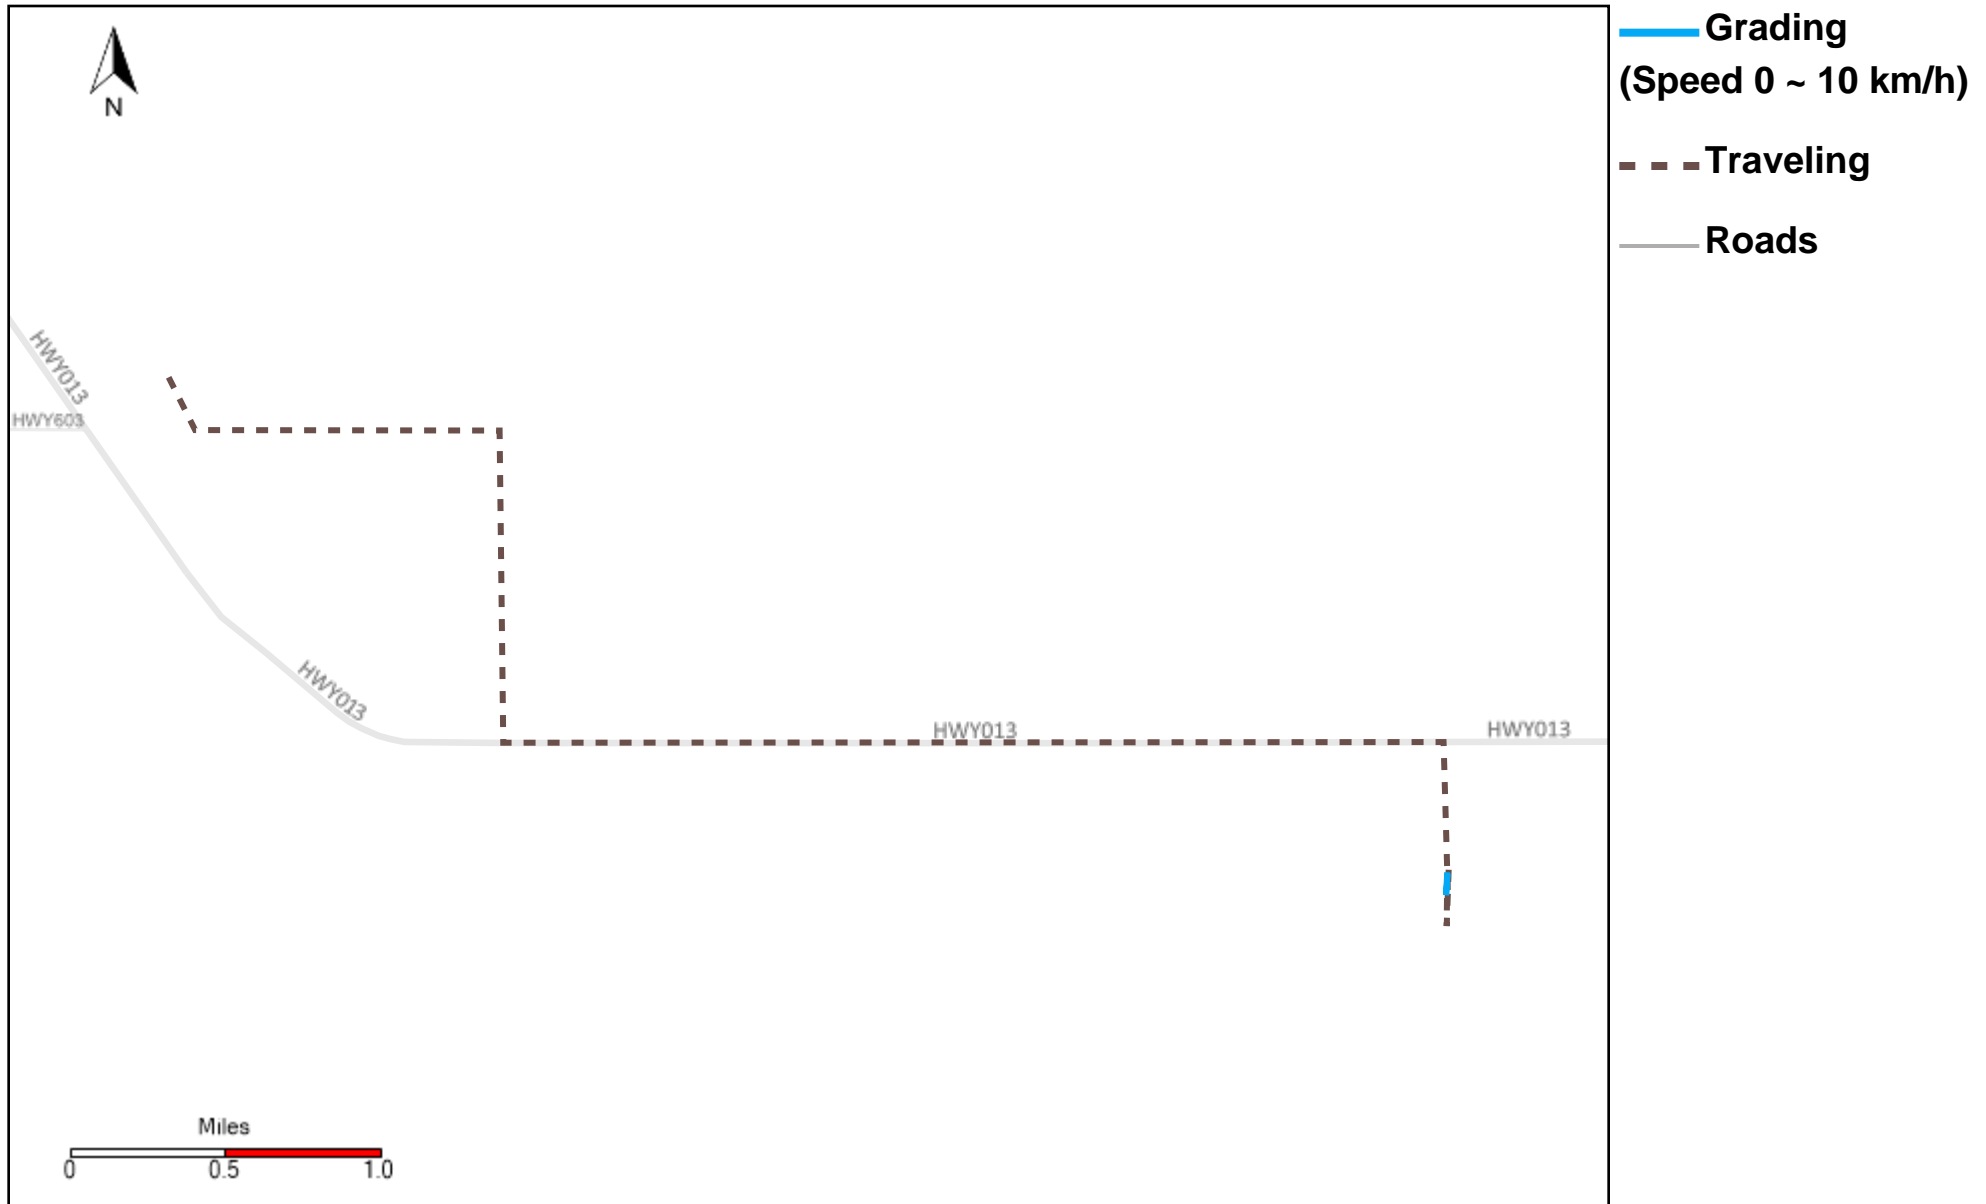

43-219_2024-04-28 ~ 2024-05-04 Tracking

Total Distance(km)	Total Hours	Work Distance(km)	Work Hours
11.24	3 hrs 8 min 12 sec	0.69	0 hrs 38 min 14 sec