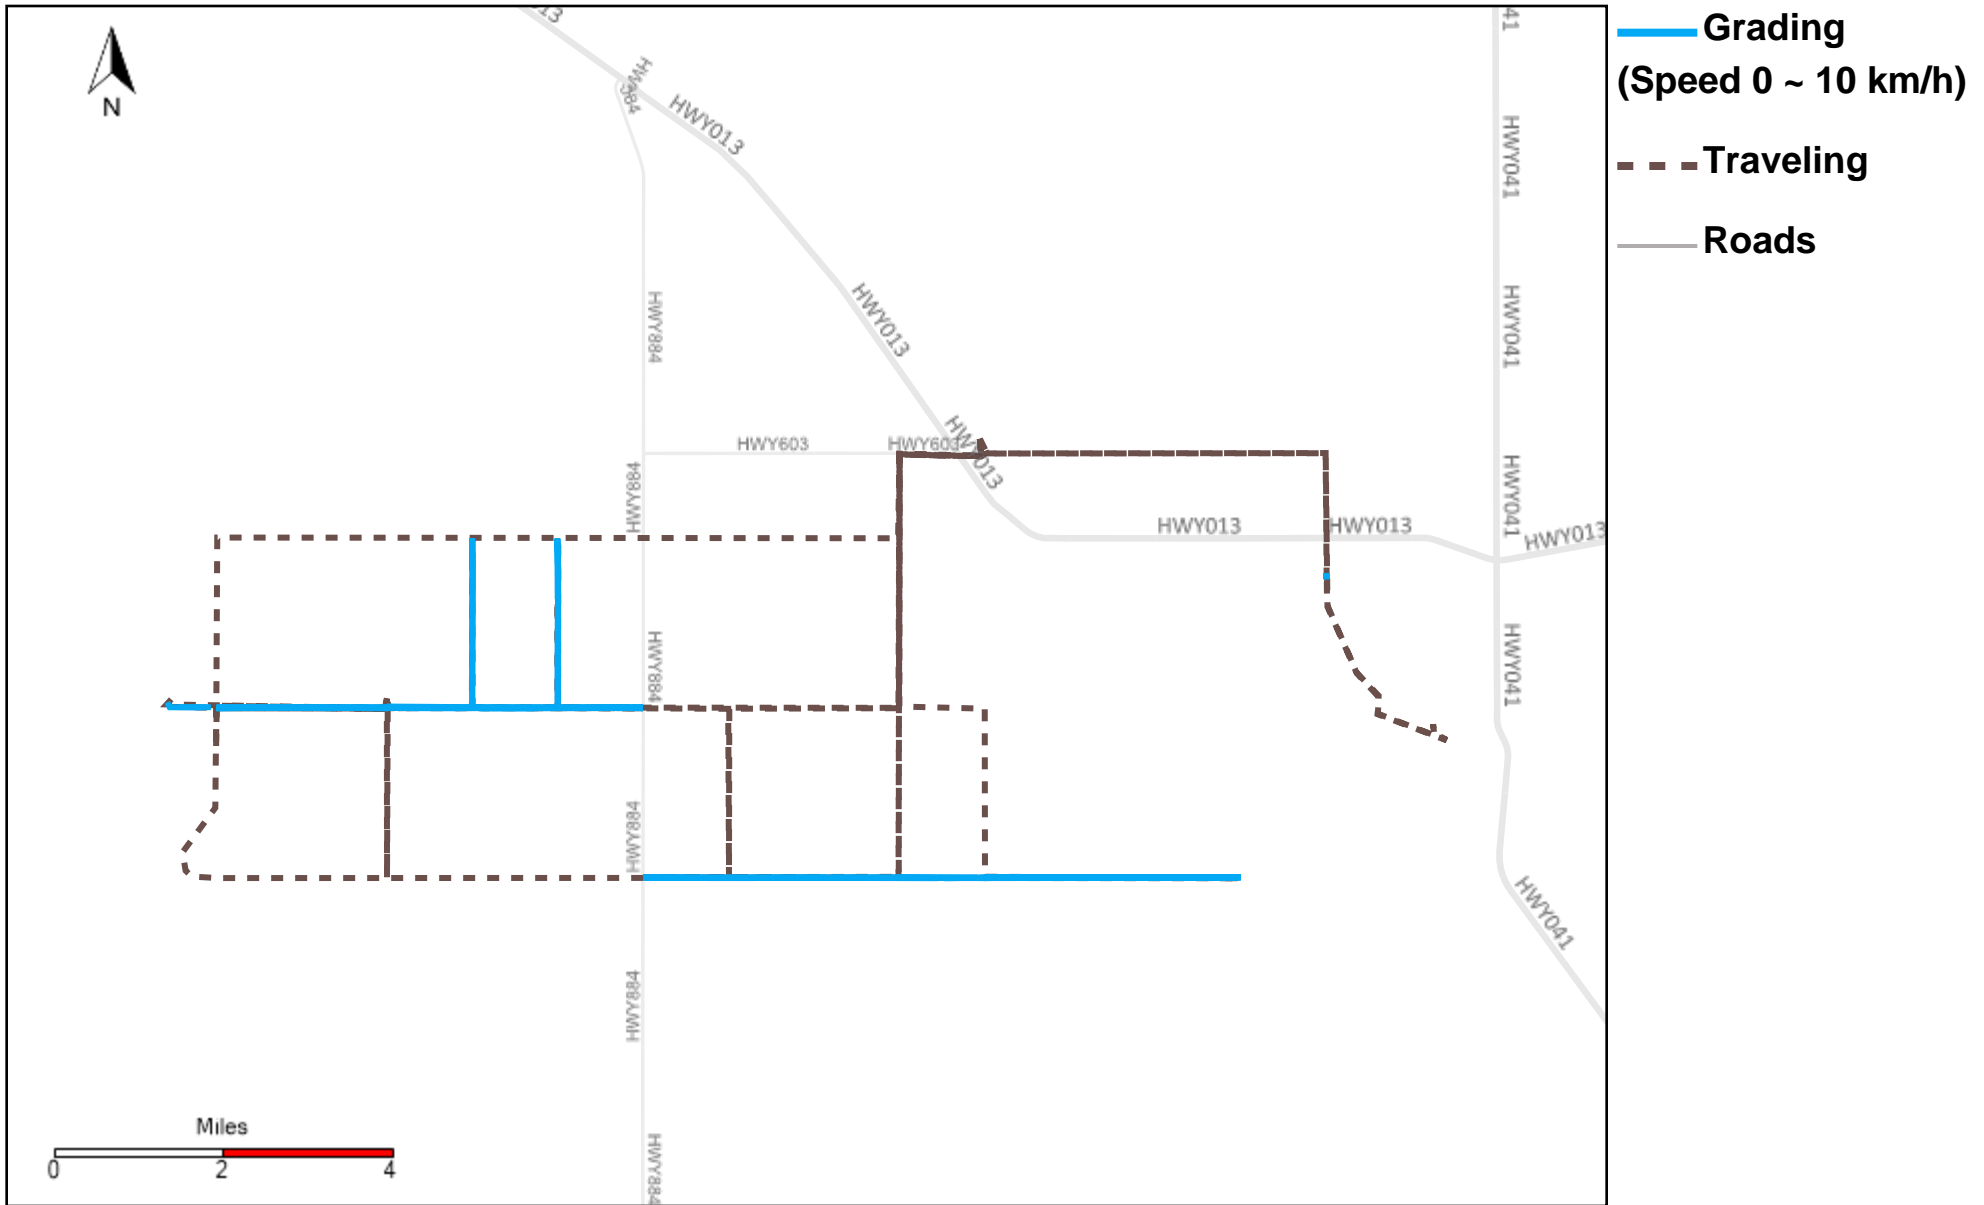

43-215_2024-04-28 ~ 2024-05-04 Tracking

Total Distance(km)	Total Hours	Work Distance(km)	Work Hours
329.8	32 hrs 27 min 7 sec	140.22	19 hrs 4 min 17 sec