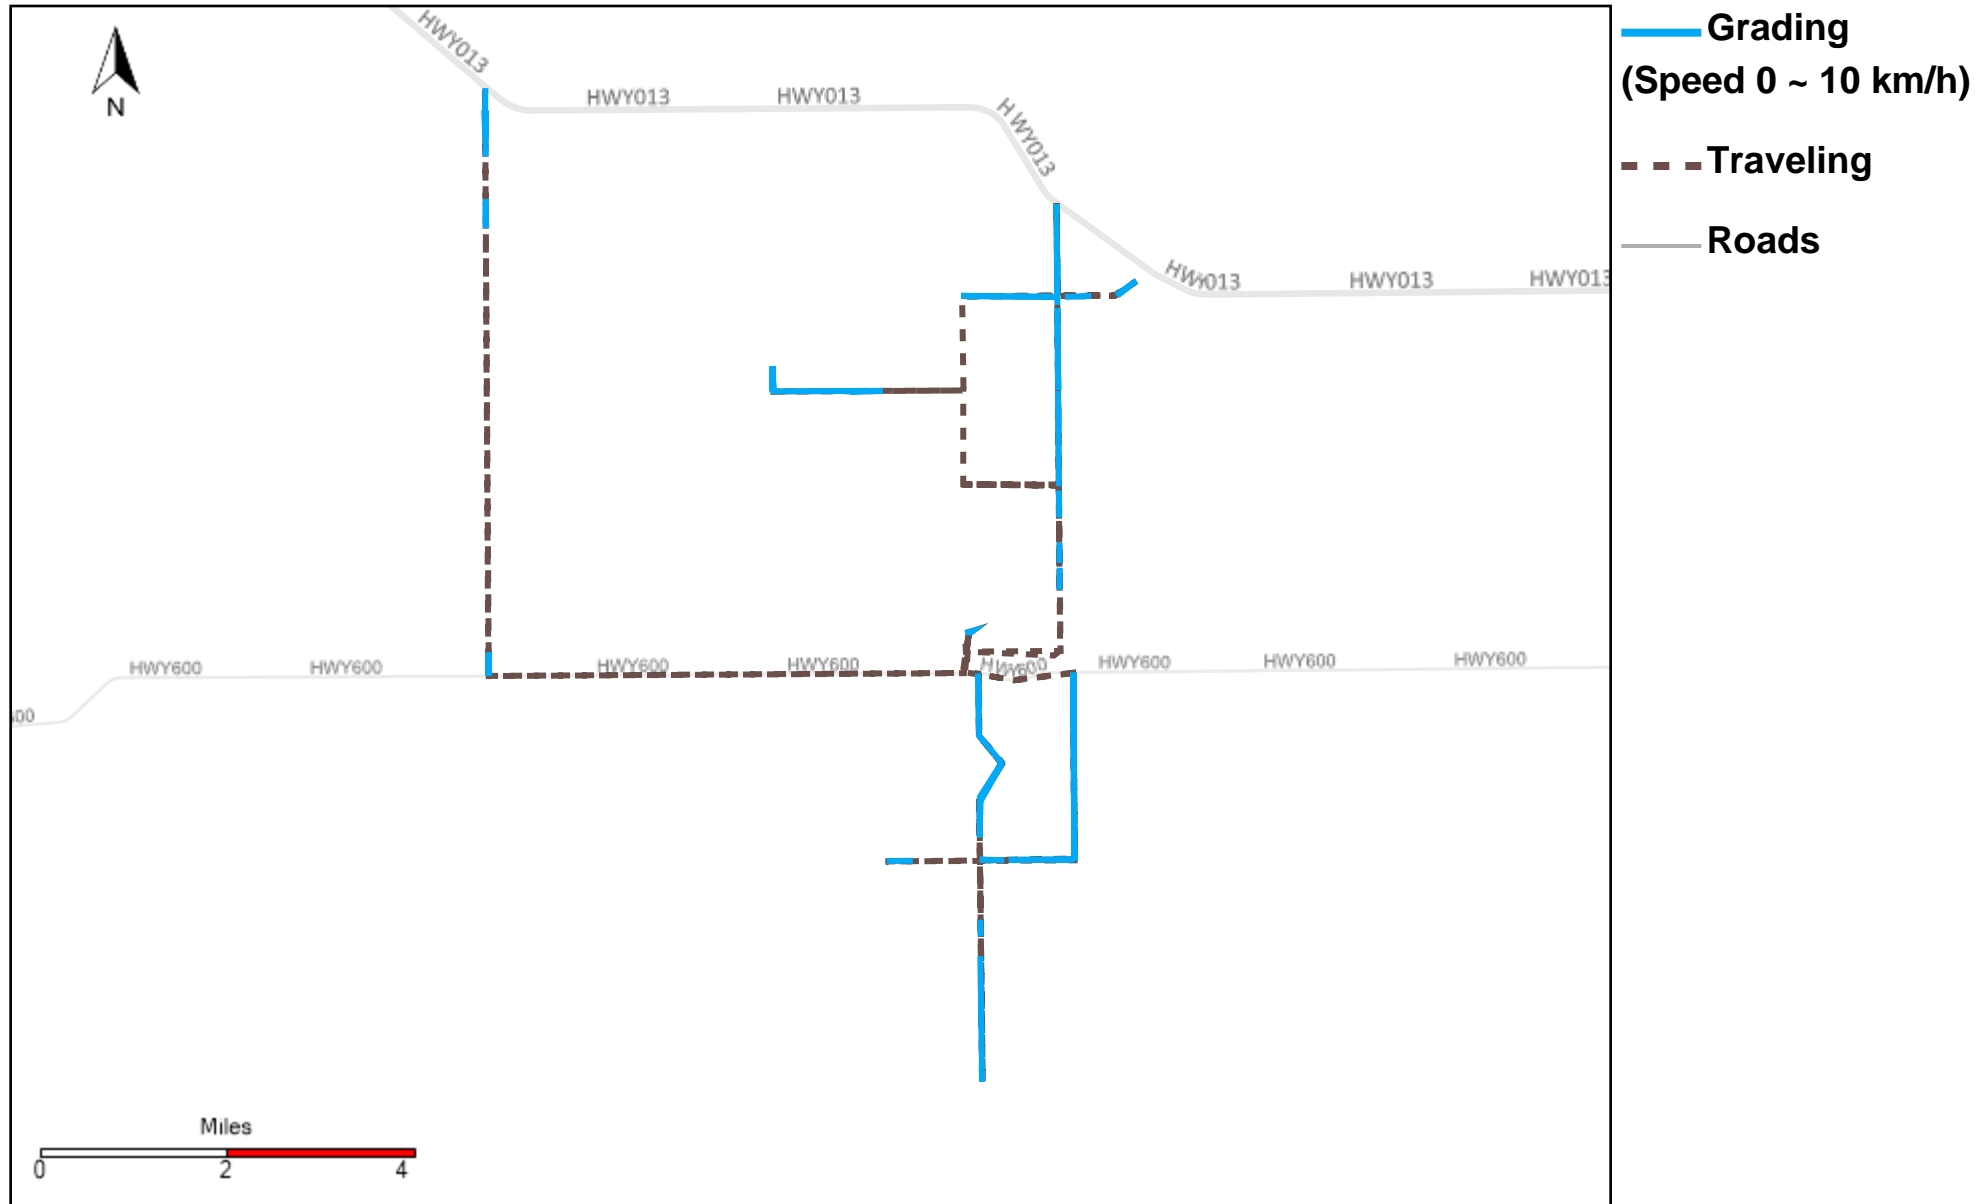

43-184_2024-04-28 ~ 2024-05-04 Tracking

Total Distance(km)	Total Hours	Work Distance(km)	Work Hours
195.43	22 hrs 33 min 8 sec	58.54	11 hrs 3 min 26 sec