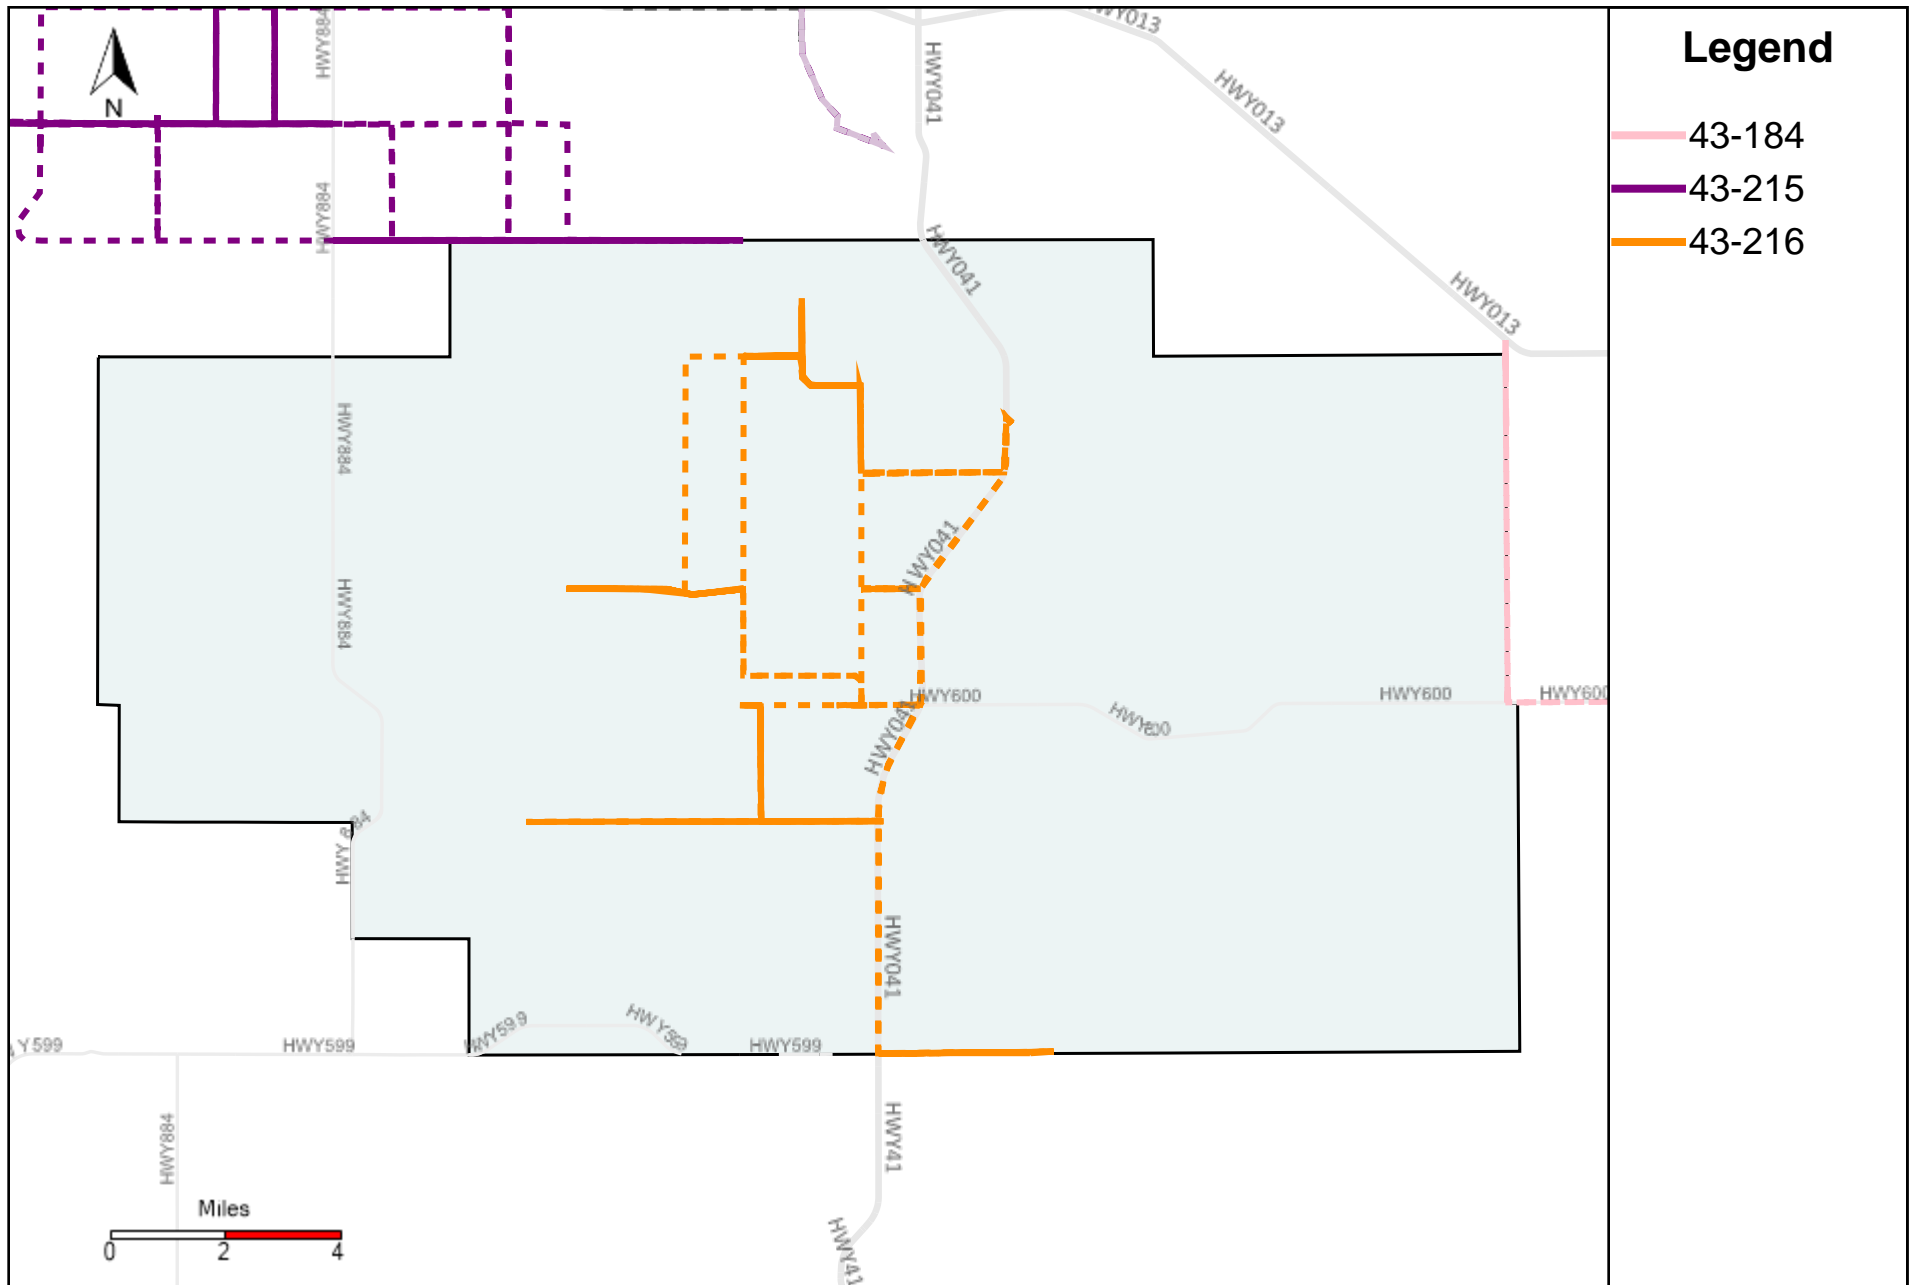

Division: 5 Grader Report(2024-04-28 ~ 2024-05-04)

Vehicle Name List	Total Distance(km)	Total Hours
43-184, 43-215, 43-216	904.94	96 hrs 21 min 17 sec