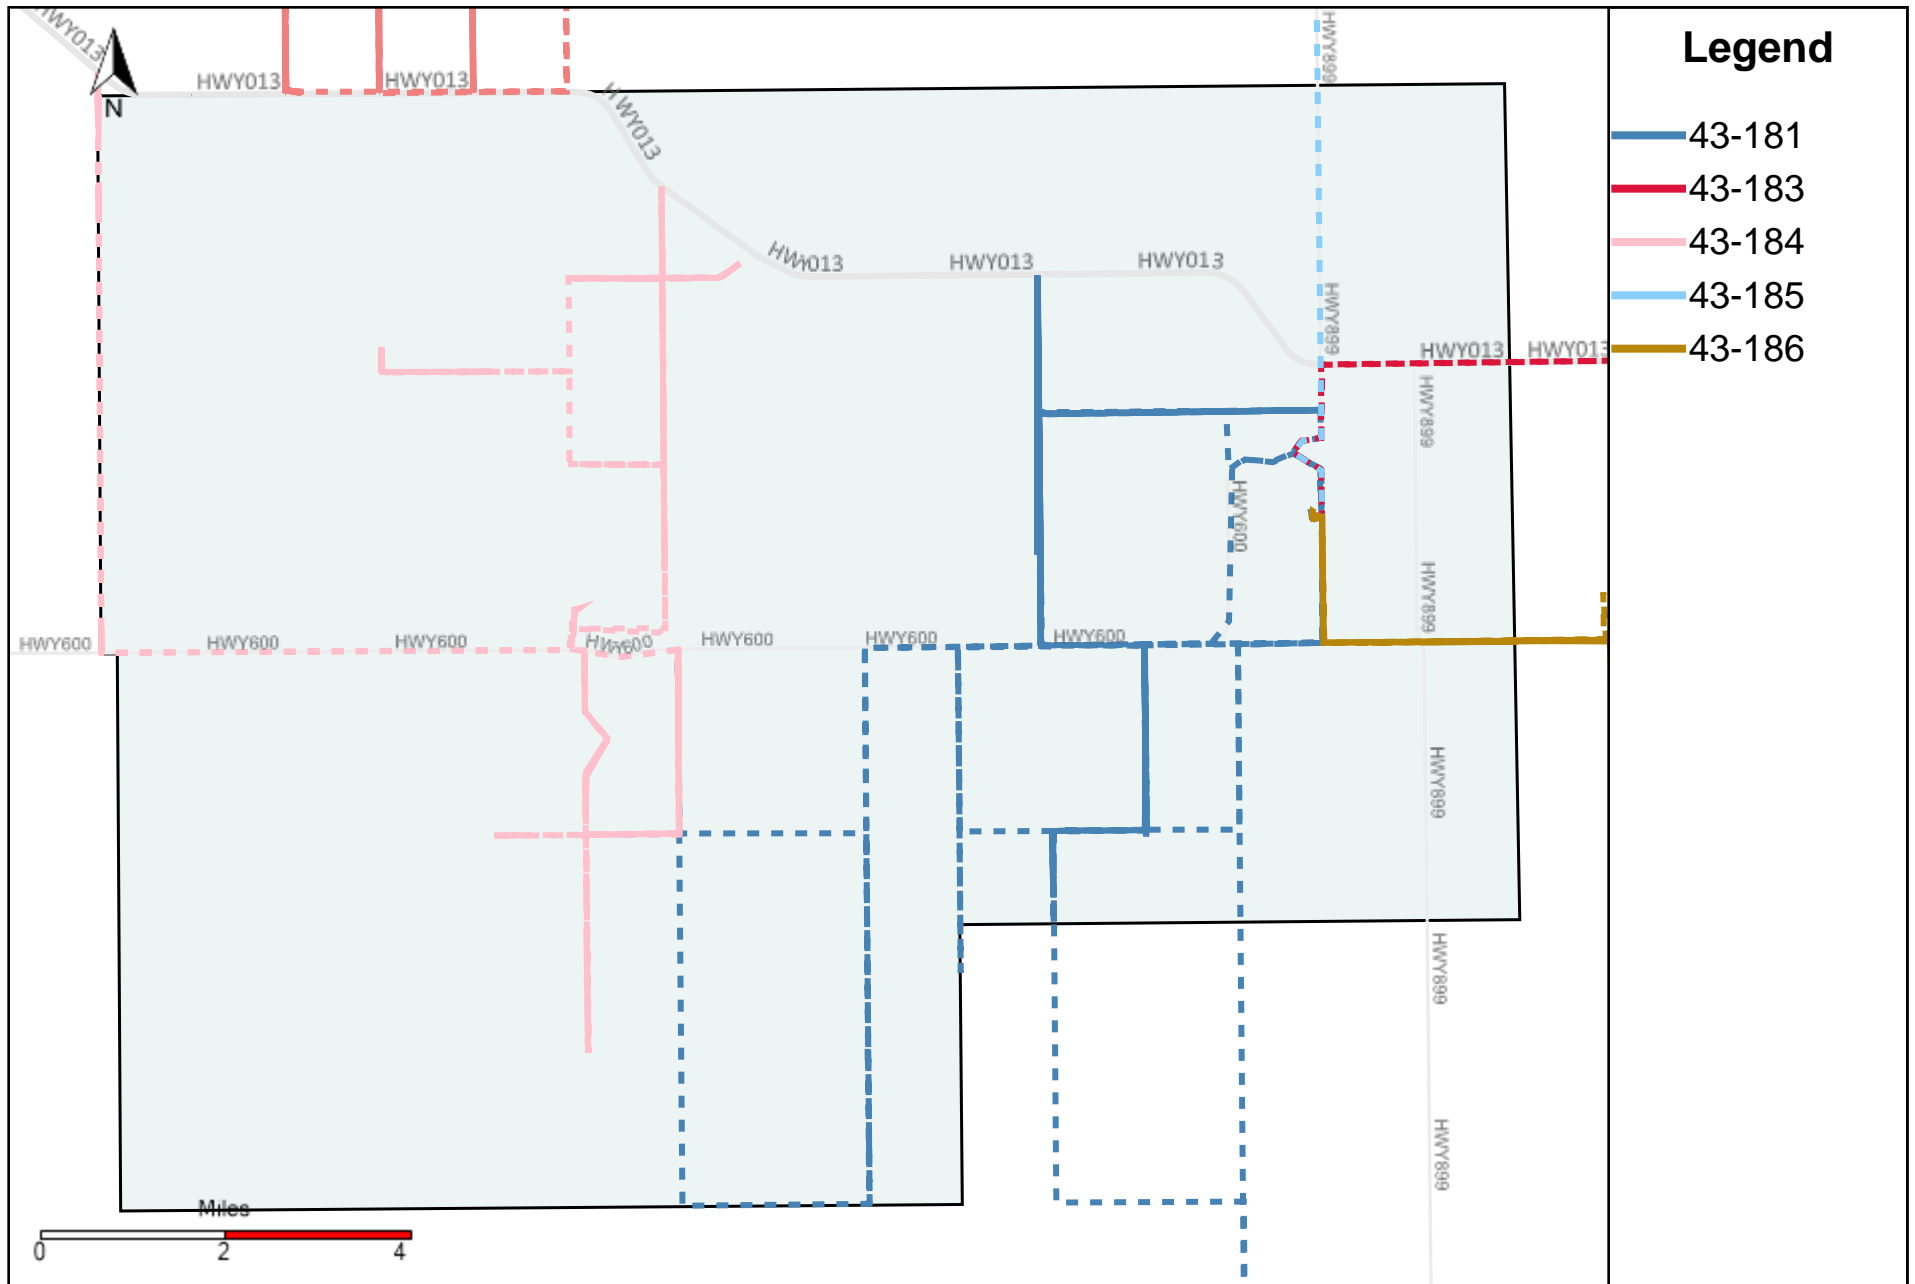

Division: 3 Grader Report(2024-04-28 ~ 2024-05-04)

Vehicle Name List	Total Distance(km)	Total Hours
43-181, 43-183, 43-184, 43-185, 43-186	1498.41	121 hrs 38 min 14 sec