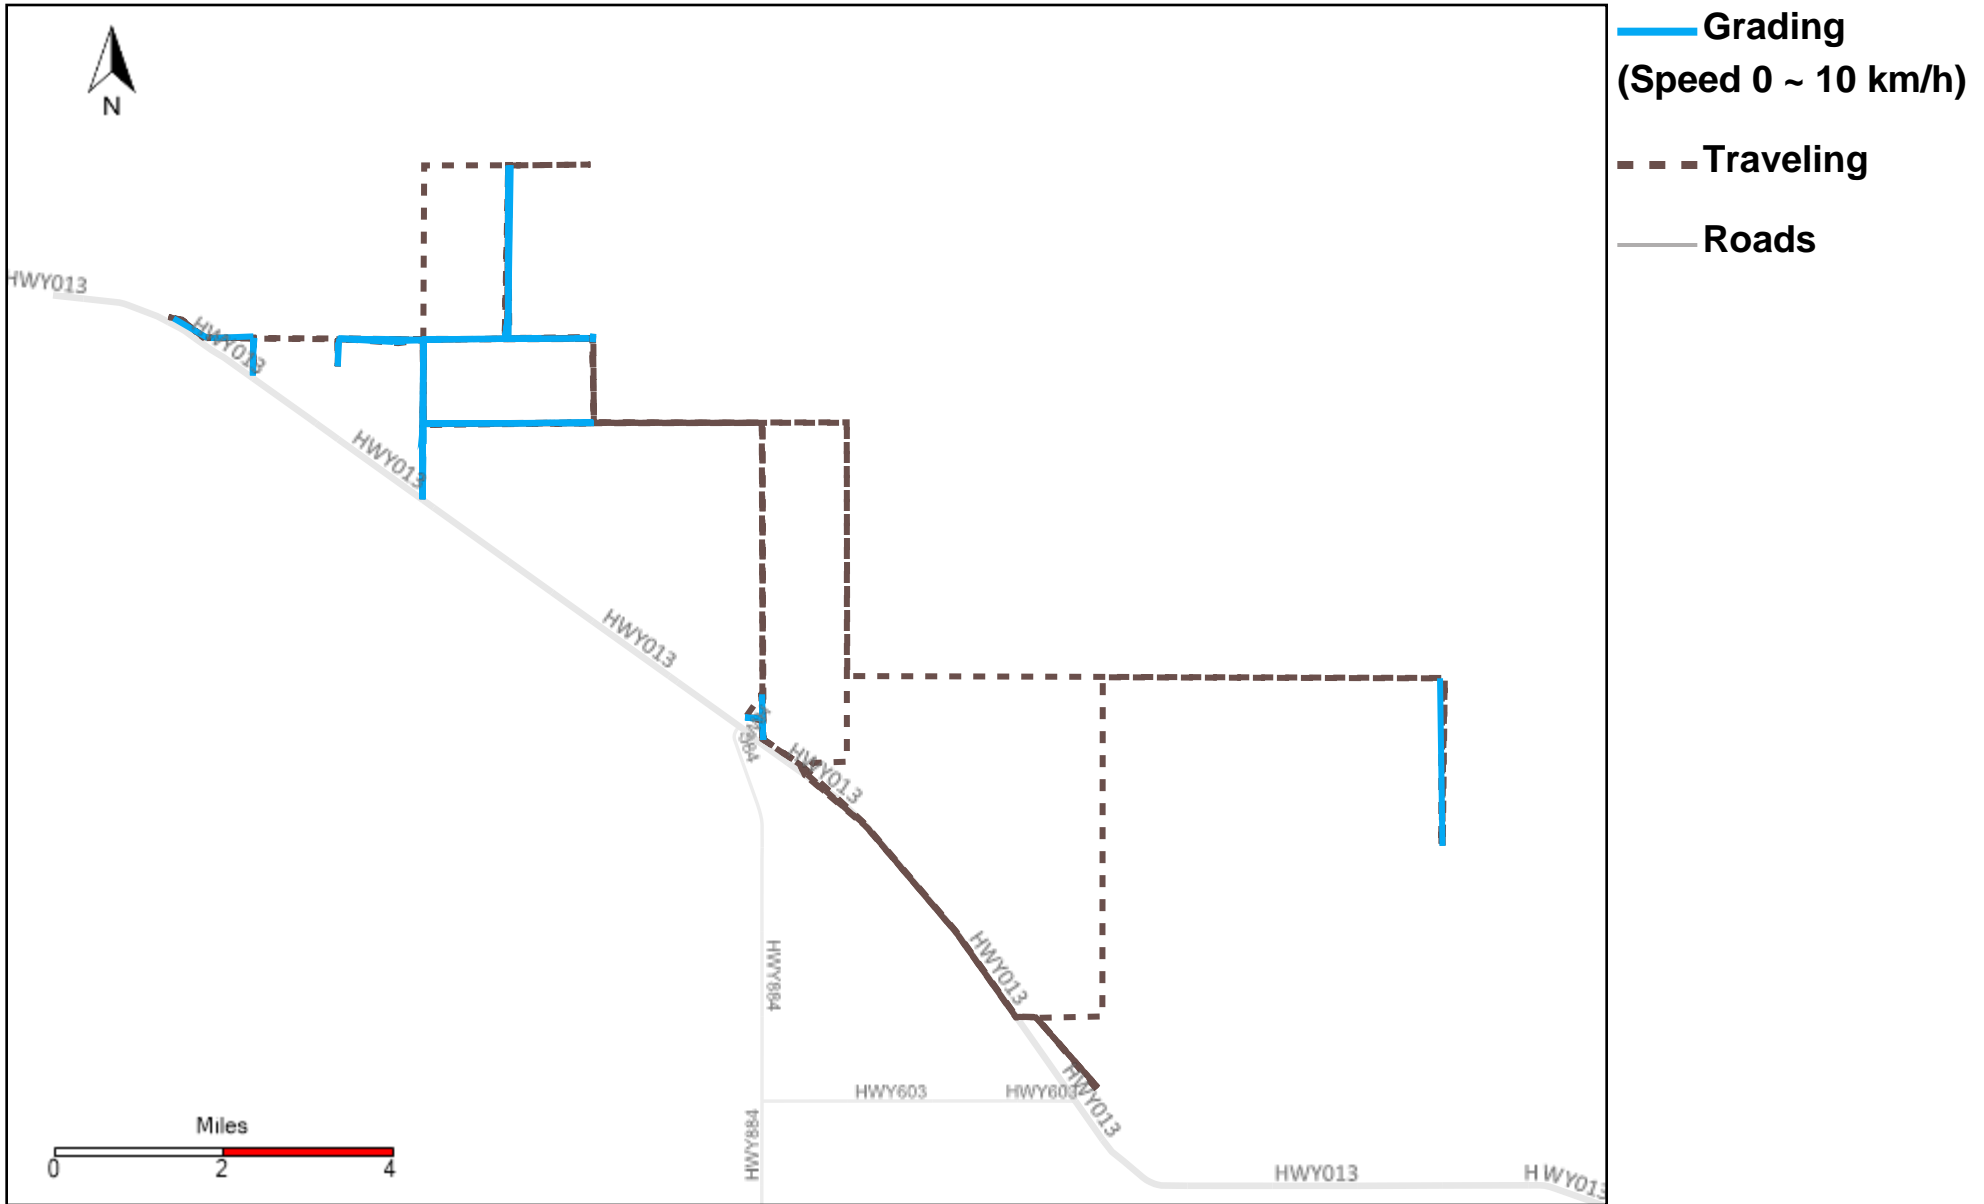

43-221_2024-04-28 ~ 2024-05-04 Tracking

Total Distance(km)	Total Hours	Work Distance(km)	Work Hours
328.45	28 hrs 42 min 7 sec	85.01	14 hrs 22 min 45 sec