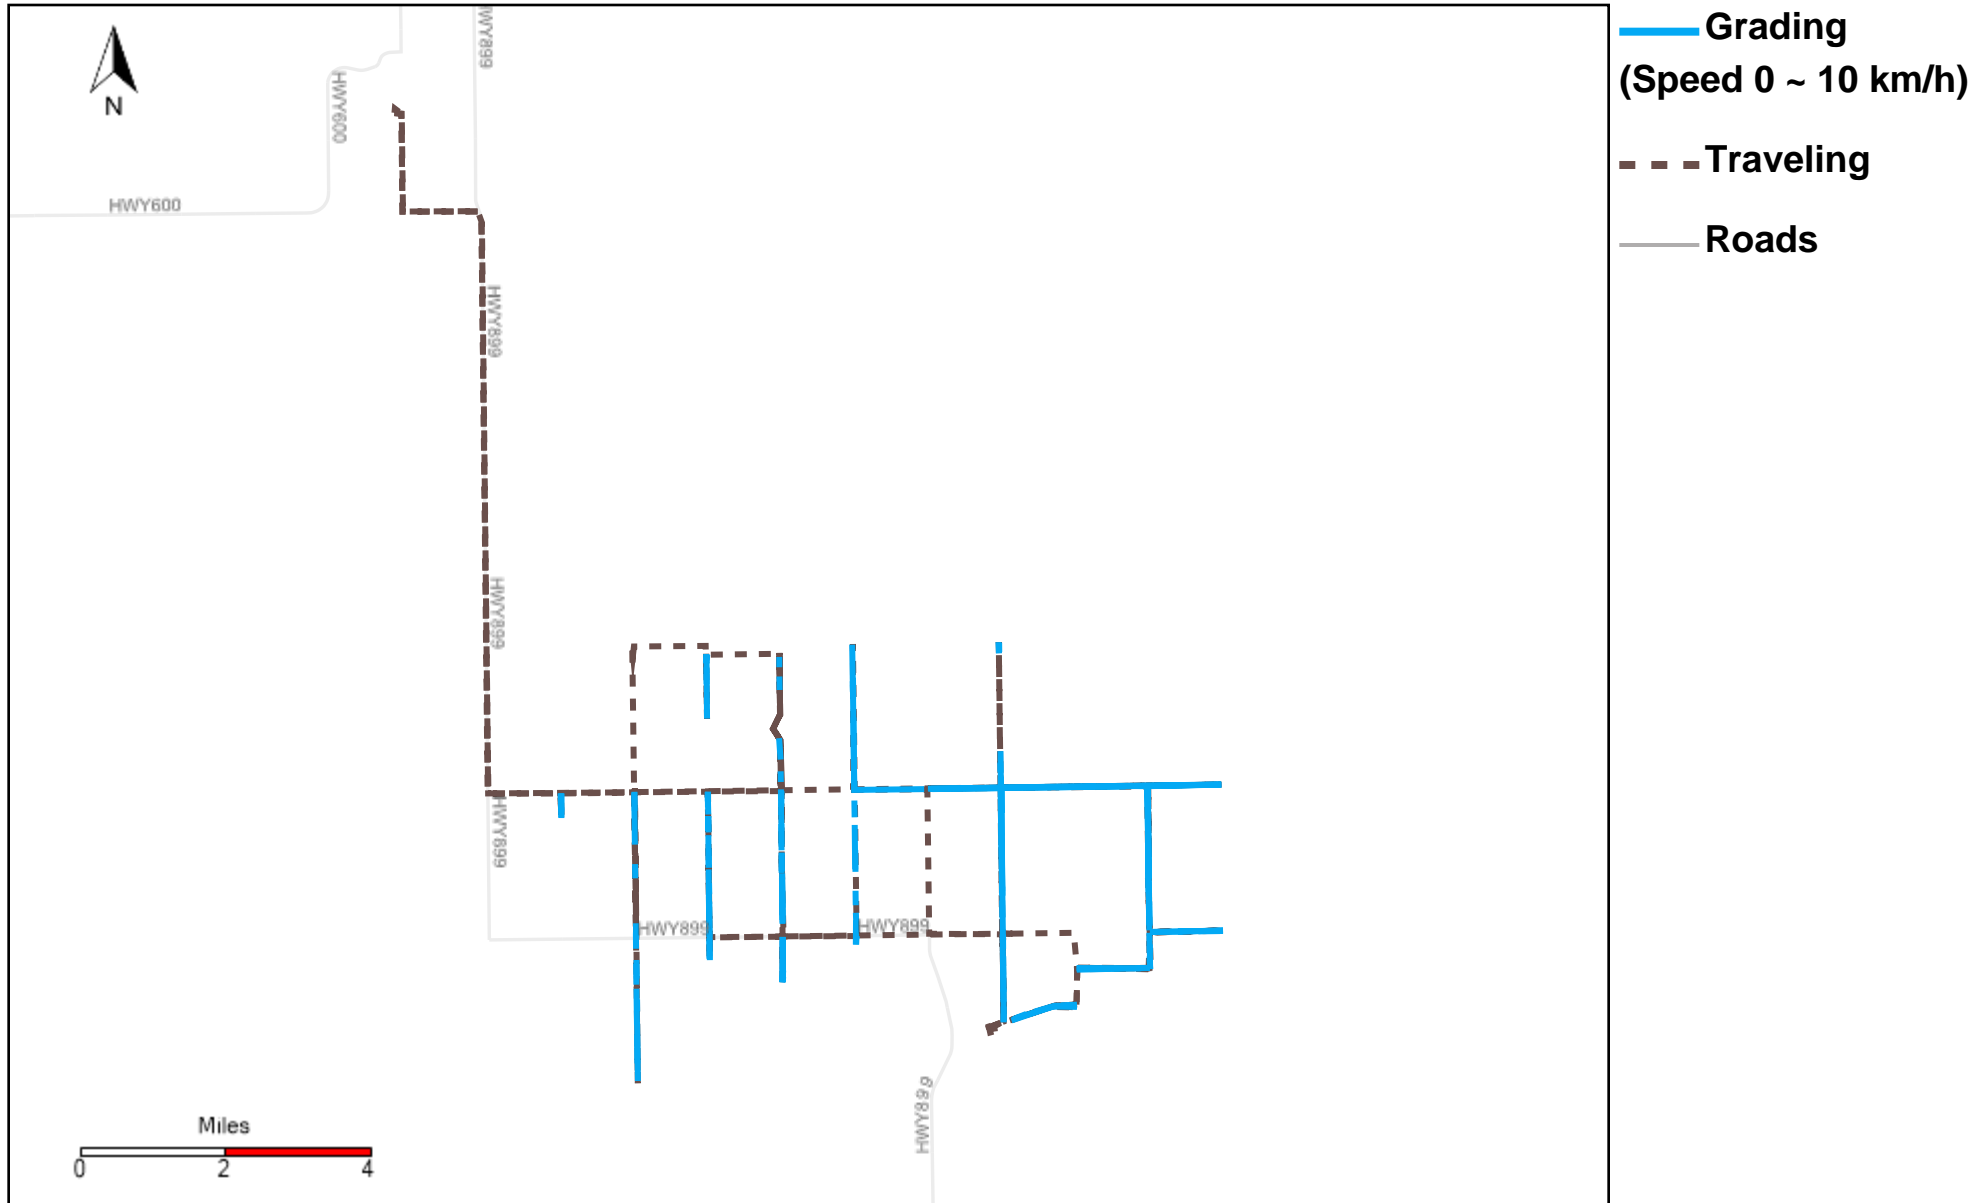

43-182_2024-04-21 ~ 2024-04-27 Tracking

Total Distance(km)	Total Hours	Work Distance(km)	Work Hours
347.23	39 hrs 44 min 27 sec	118.32	20 hrs 29 min 9 sec