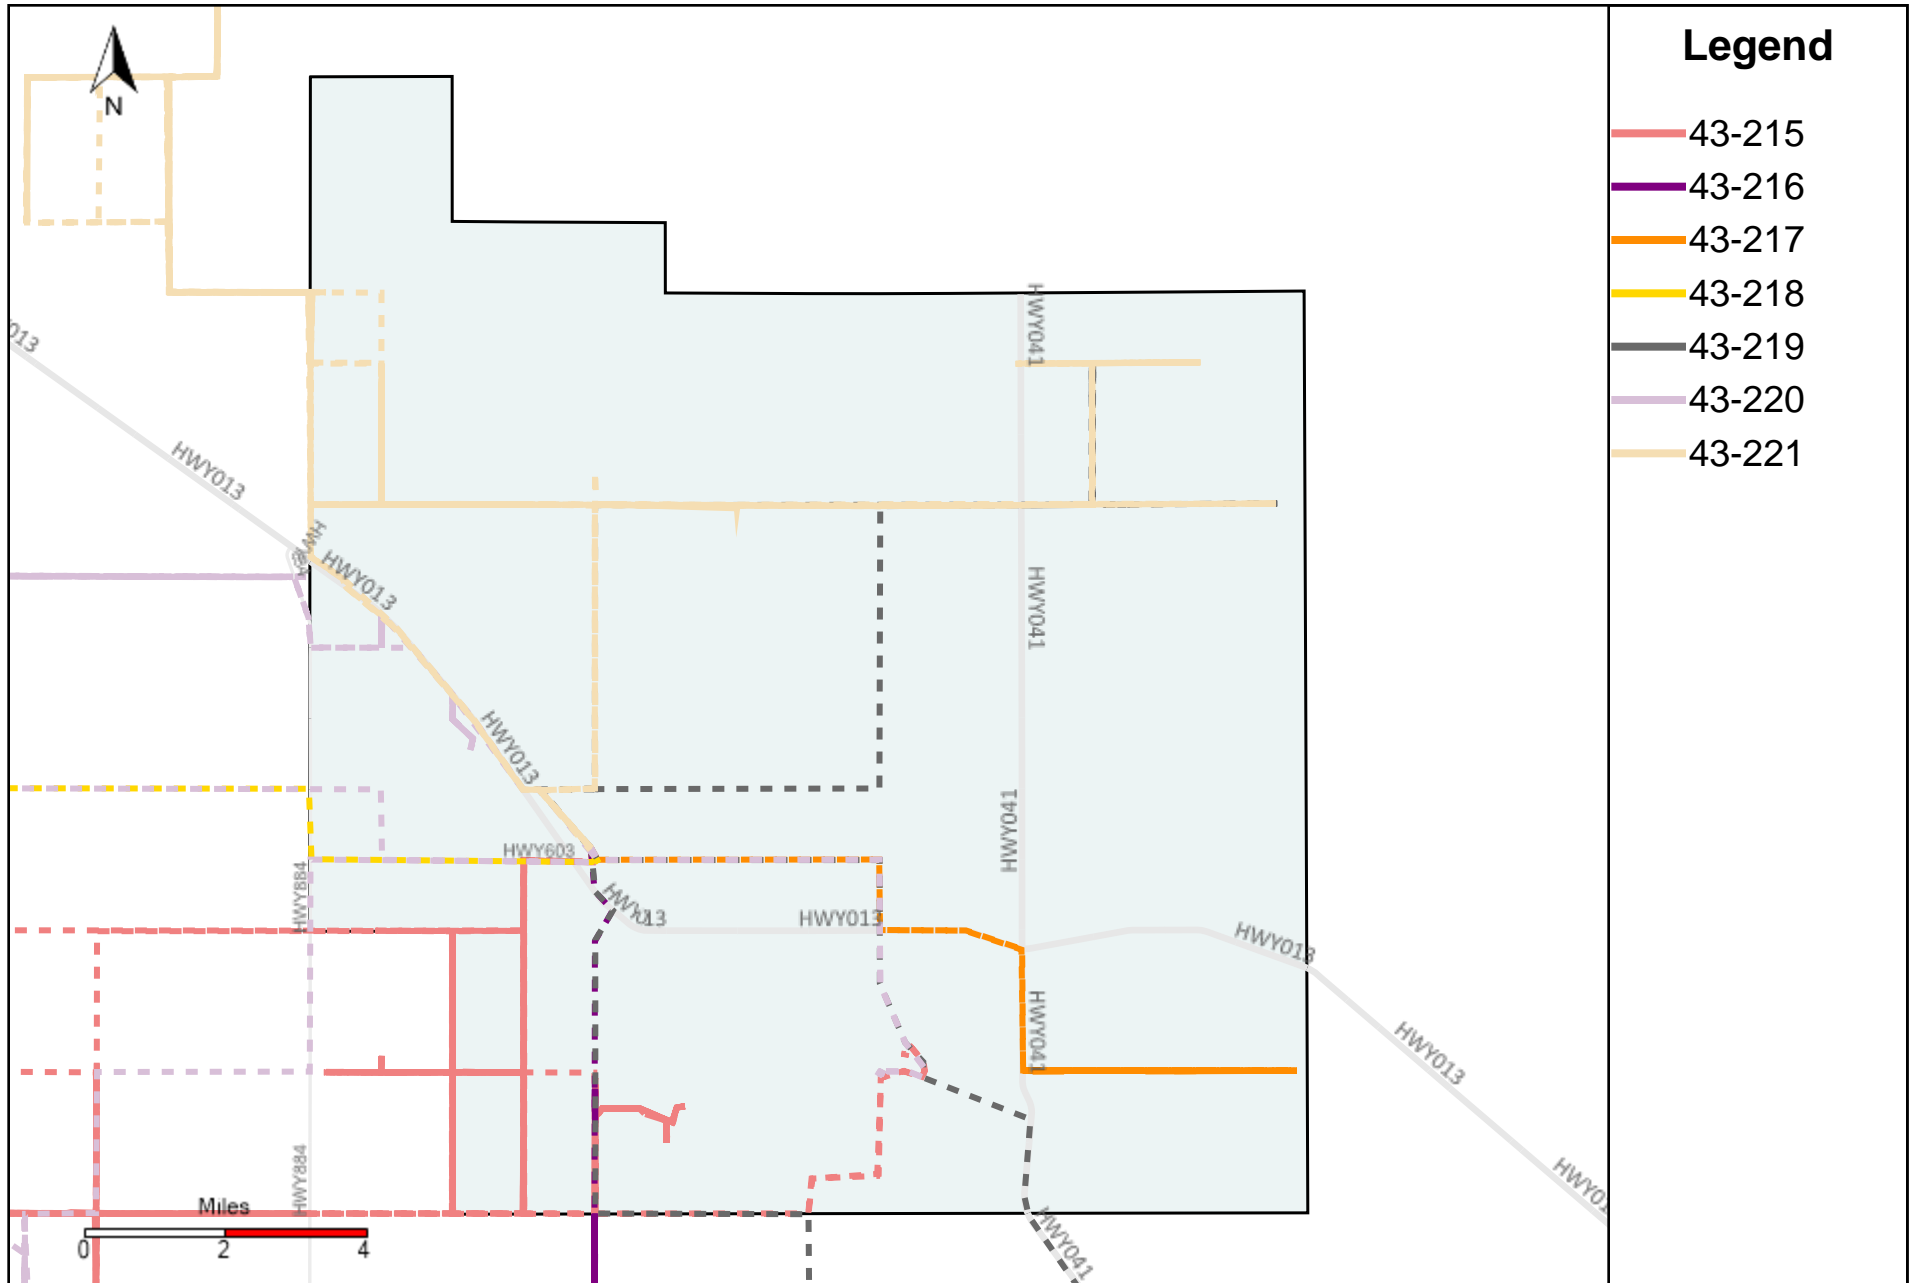

Division: 6 Grader Report(2024-04-21 ~ 2024-04-27)

Vehicle Name List	Total Distance(km)	Total Hours
43-215, 43-216, 43-217, 43-218, 43-219, 43-220, 43-221	2275.92	220 hrs 8 min 12 sec