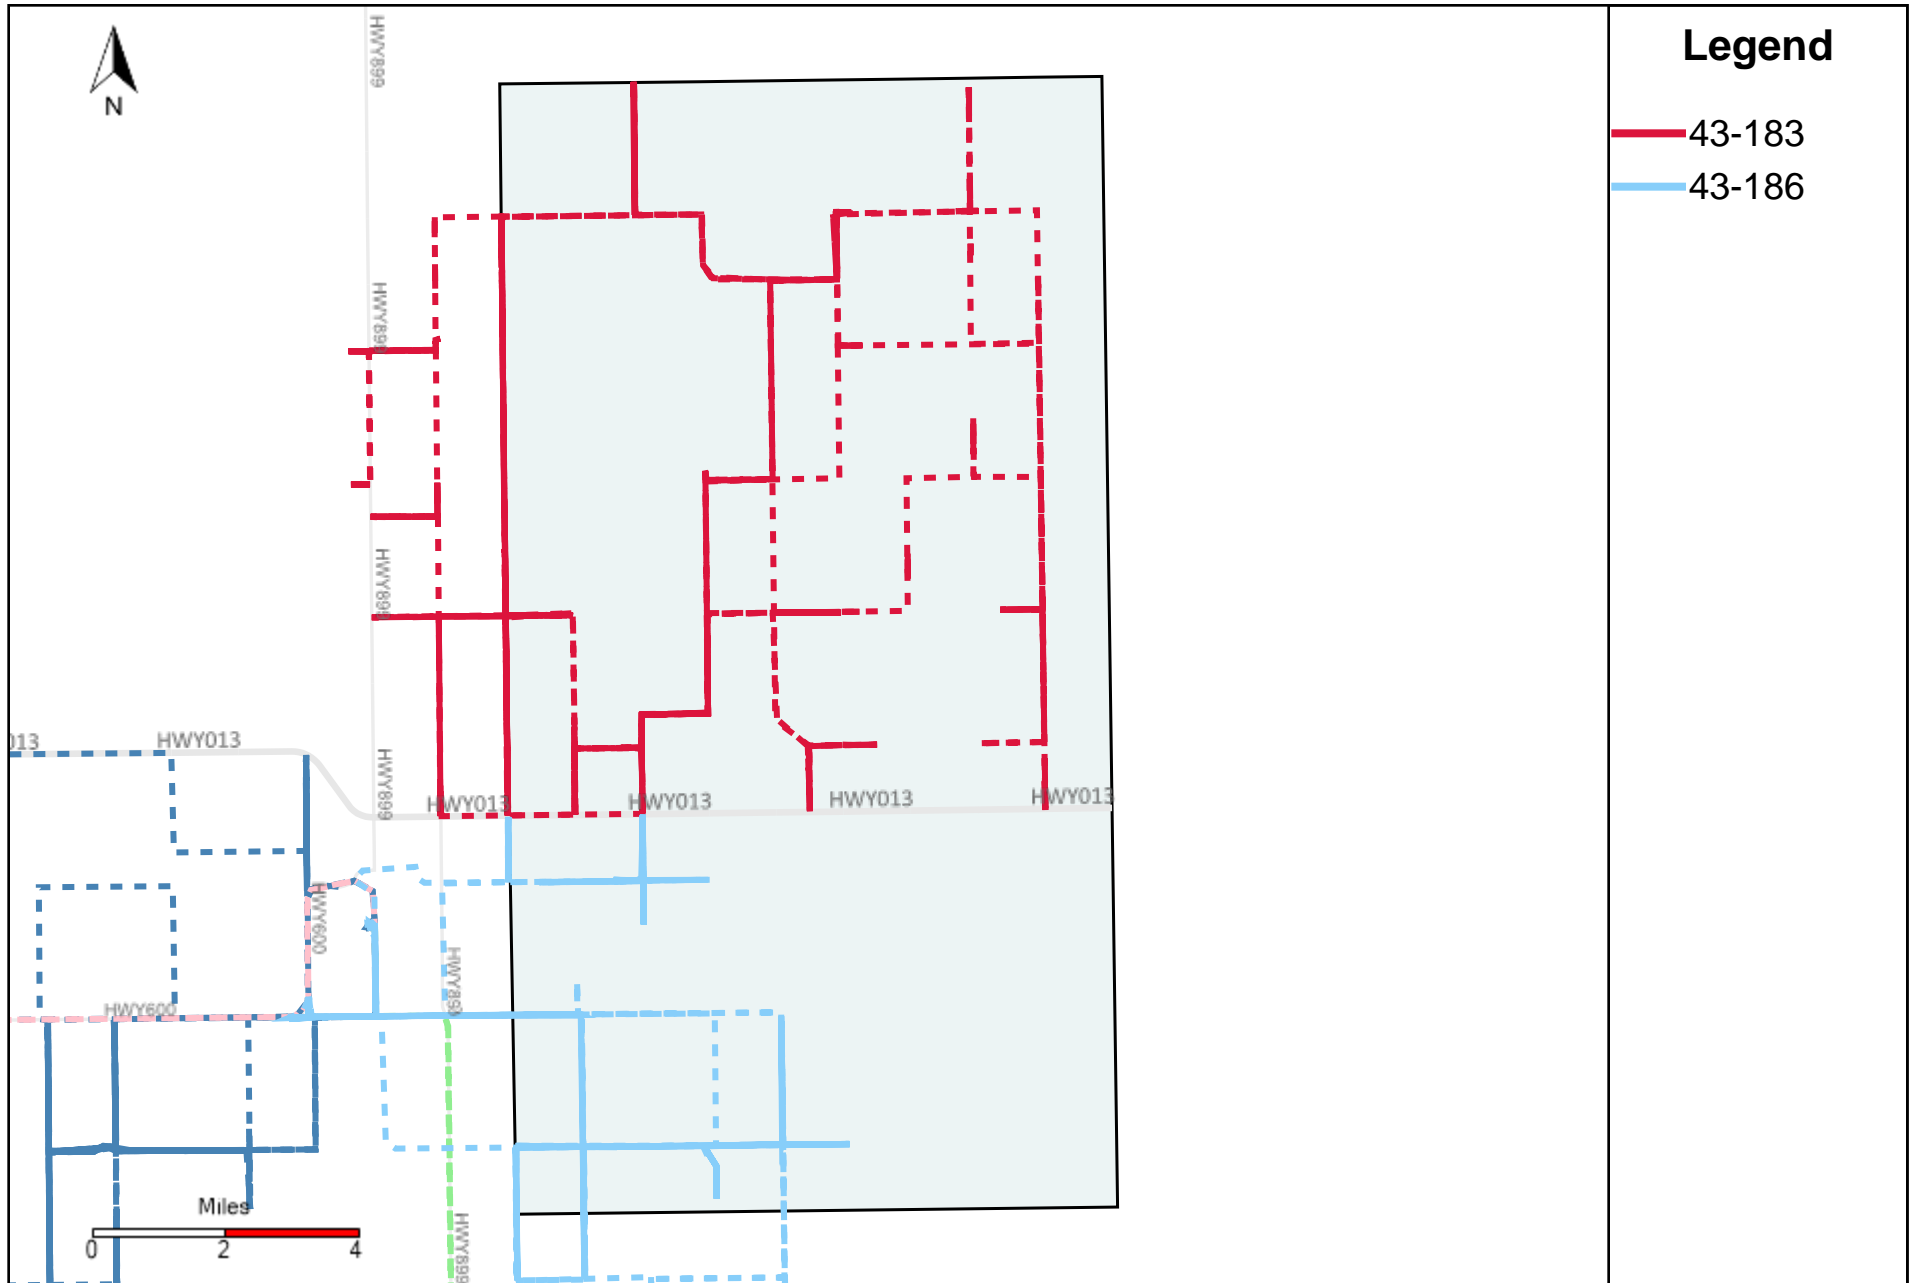

Division: 2 Grader Report(2024-04-21 ~ 2024-04-27)

Vehicle Name List	Total Distance(km)	Total Hours
43-183, 43-186	1044.08	100 hrs 49 min 25 sec