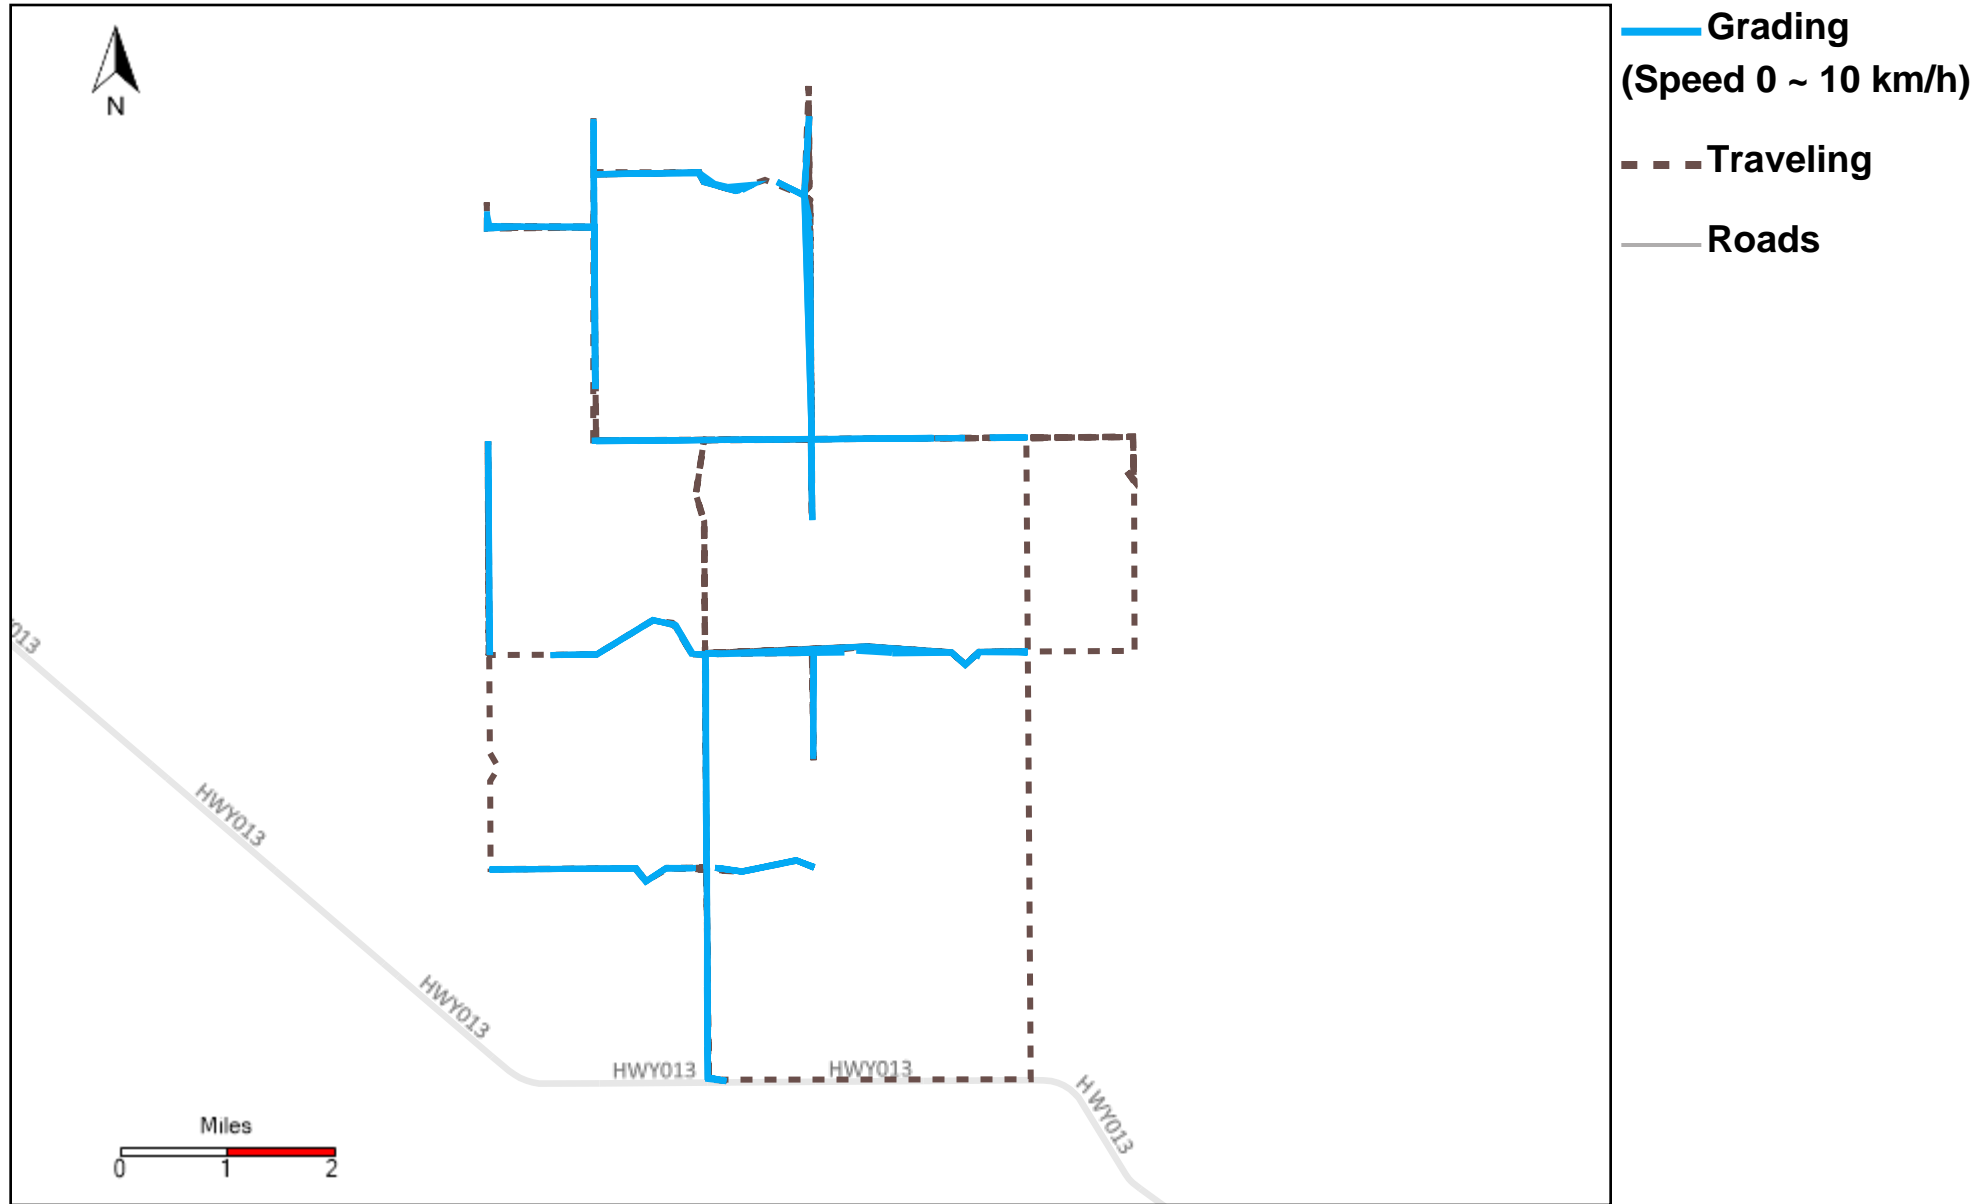

43-187_2024-04-21 ~ 2024-04-27 Tracking

Total Distance(km)	Total Hours	Work Distance(km)	Work Hours
324.93	36 hrs 51 min 57 sec	194.82	29 hrs 25 min 36 sec