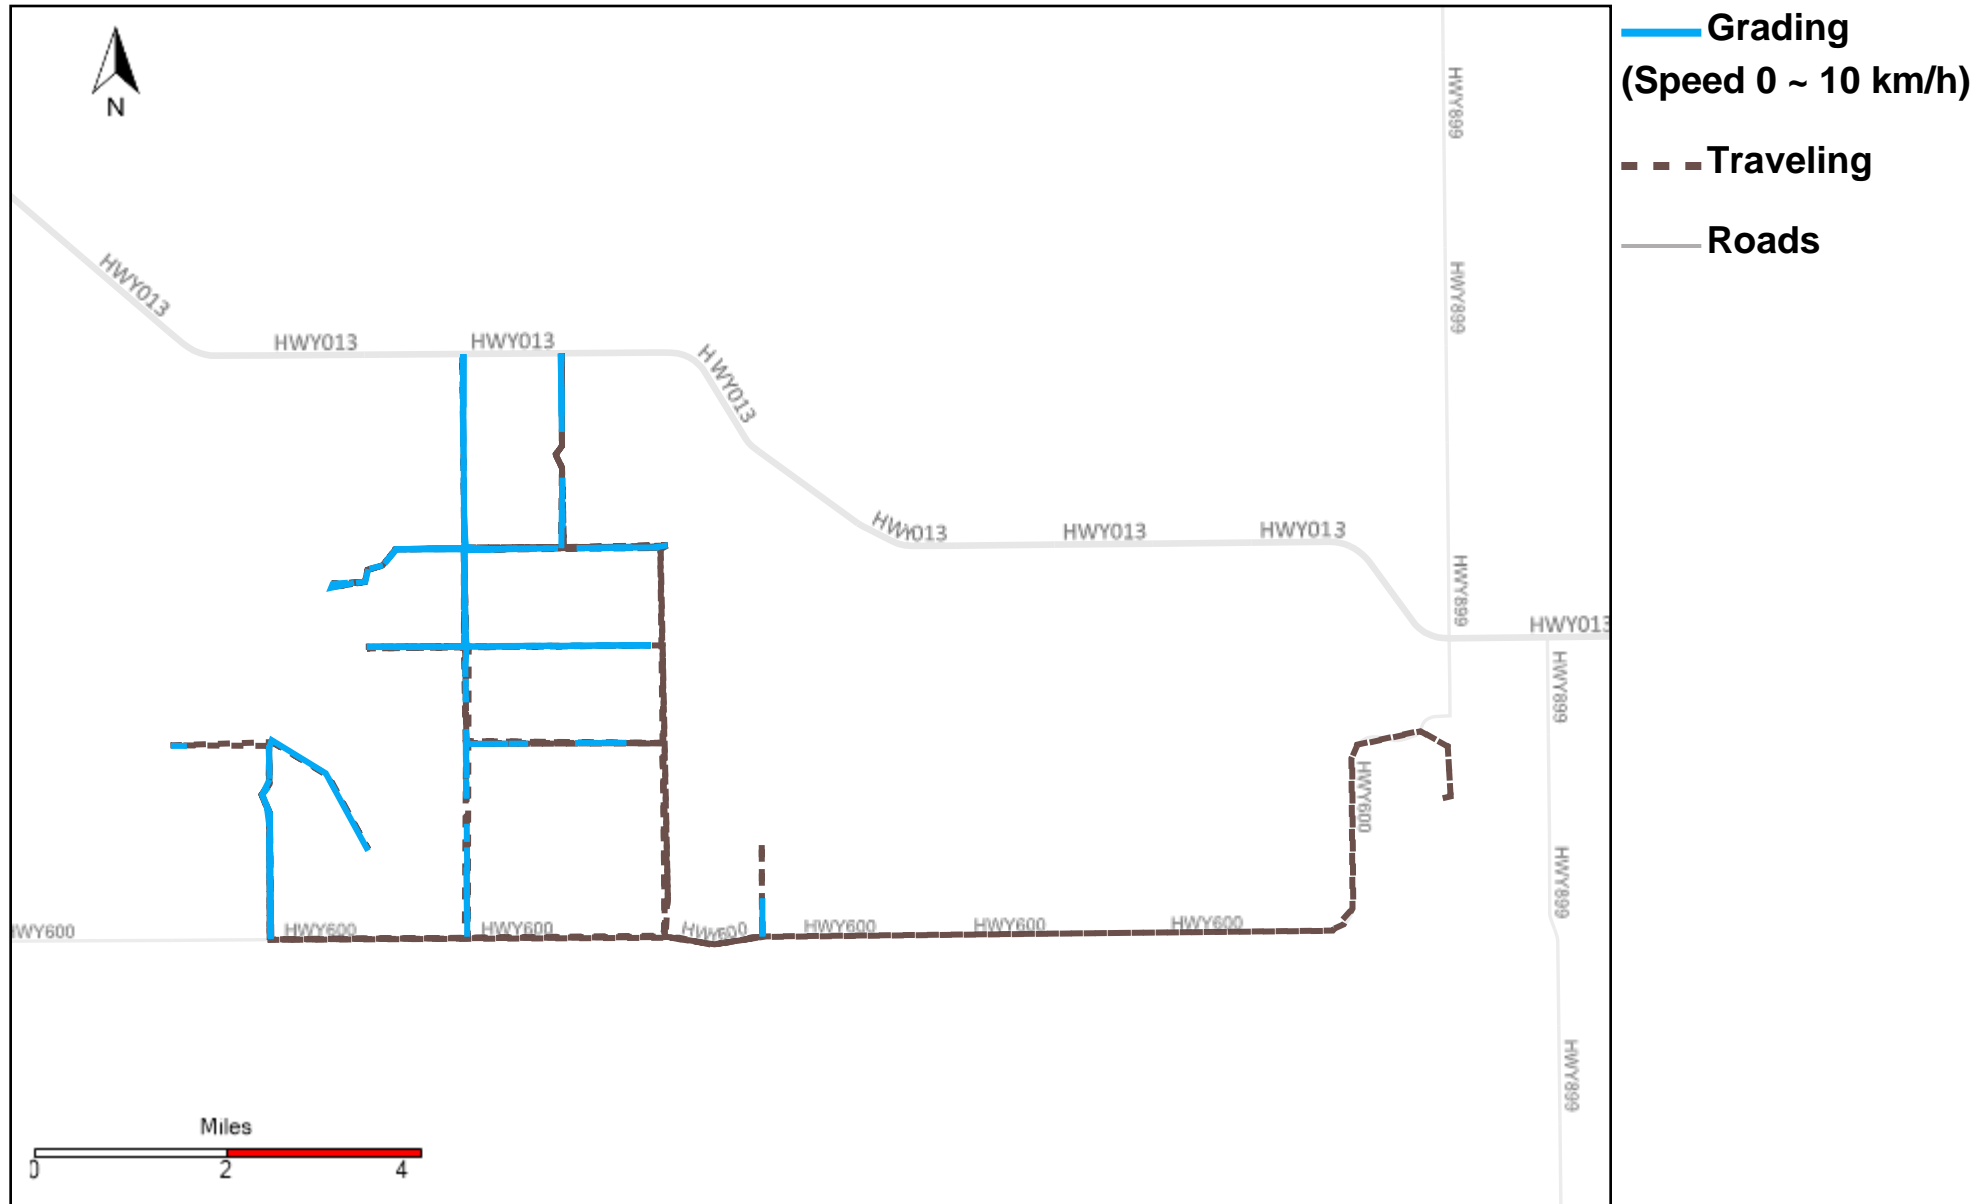

43-184_2024-04-21 ~ 2024-04-27 Tracking

Total Distance(km)	Total Hours	Work Distance(km)	Work Hours
318.57	33 hrs 14 min 19 sec	83.19	13 hrs 8 min 59 sec