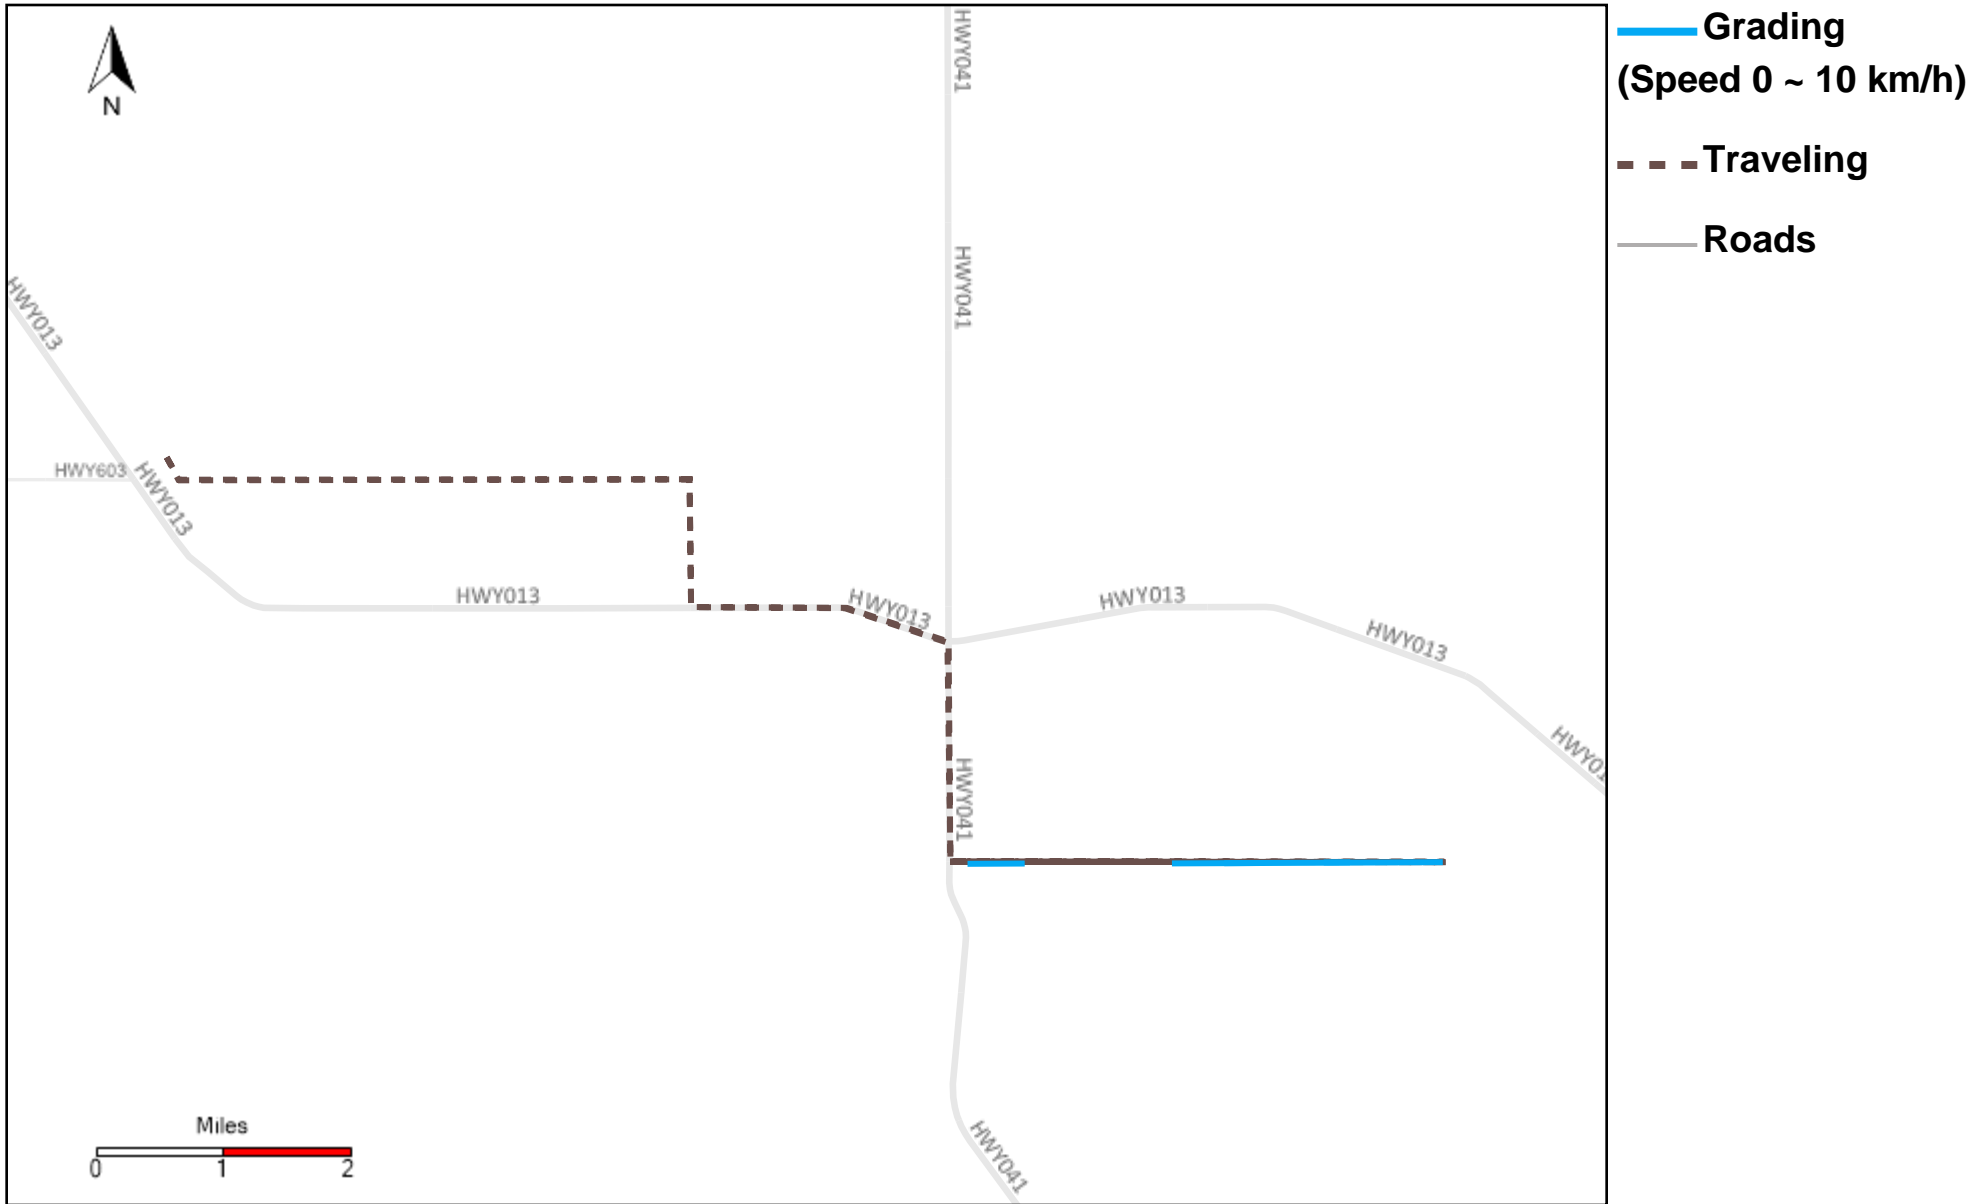

43-217_2024-04-21 ~ 2024-04-27 Tracking

Total Distance(km)	Total Hours	Work Distance(km)	Work Hours
69.25	5 hrs 6 min 31 sec	5.4	0 hrs 34 min 0 sec