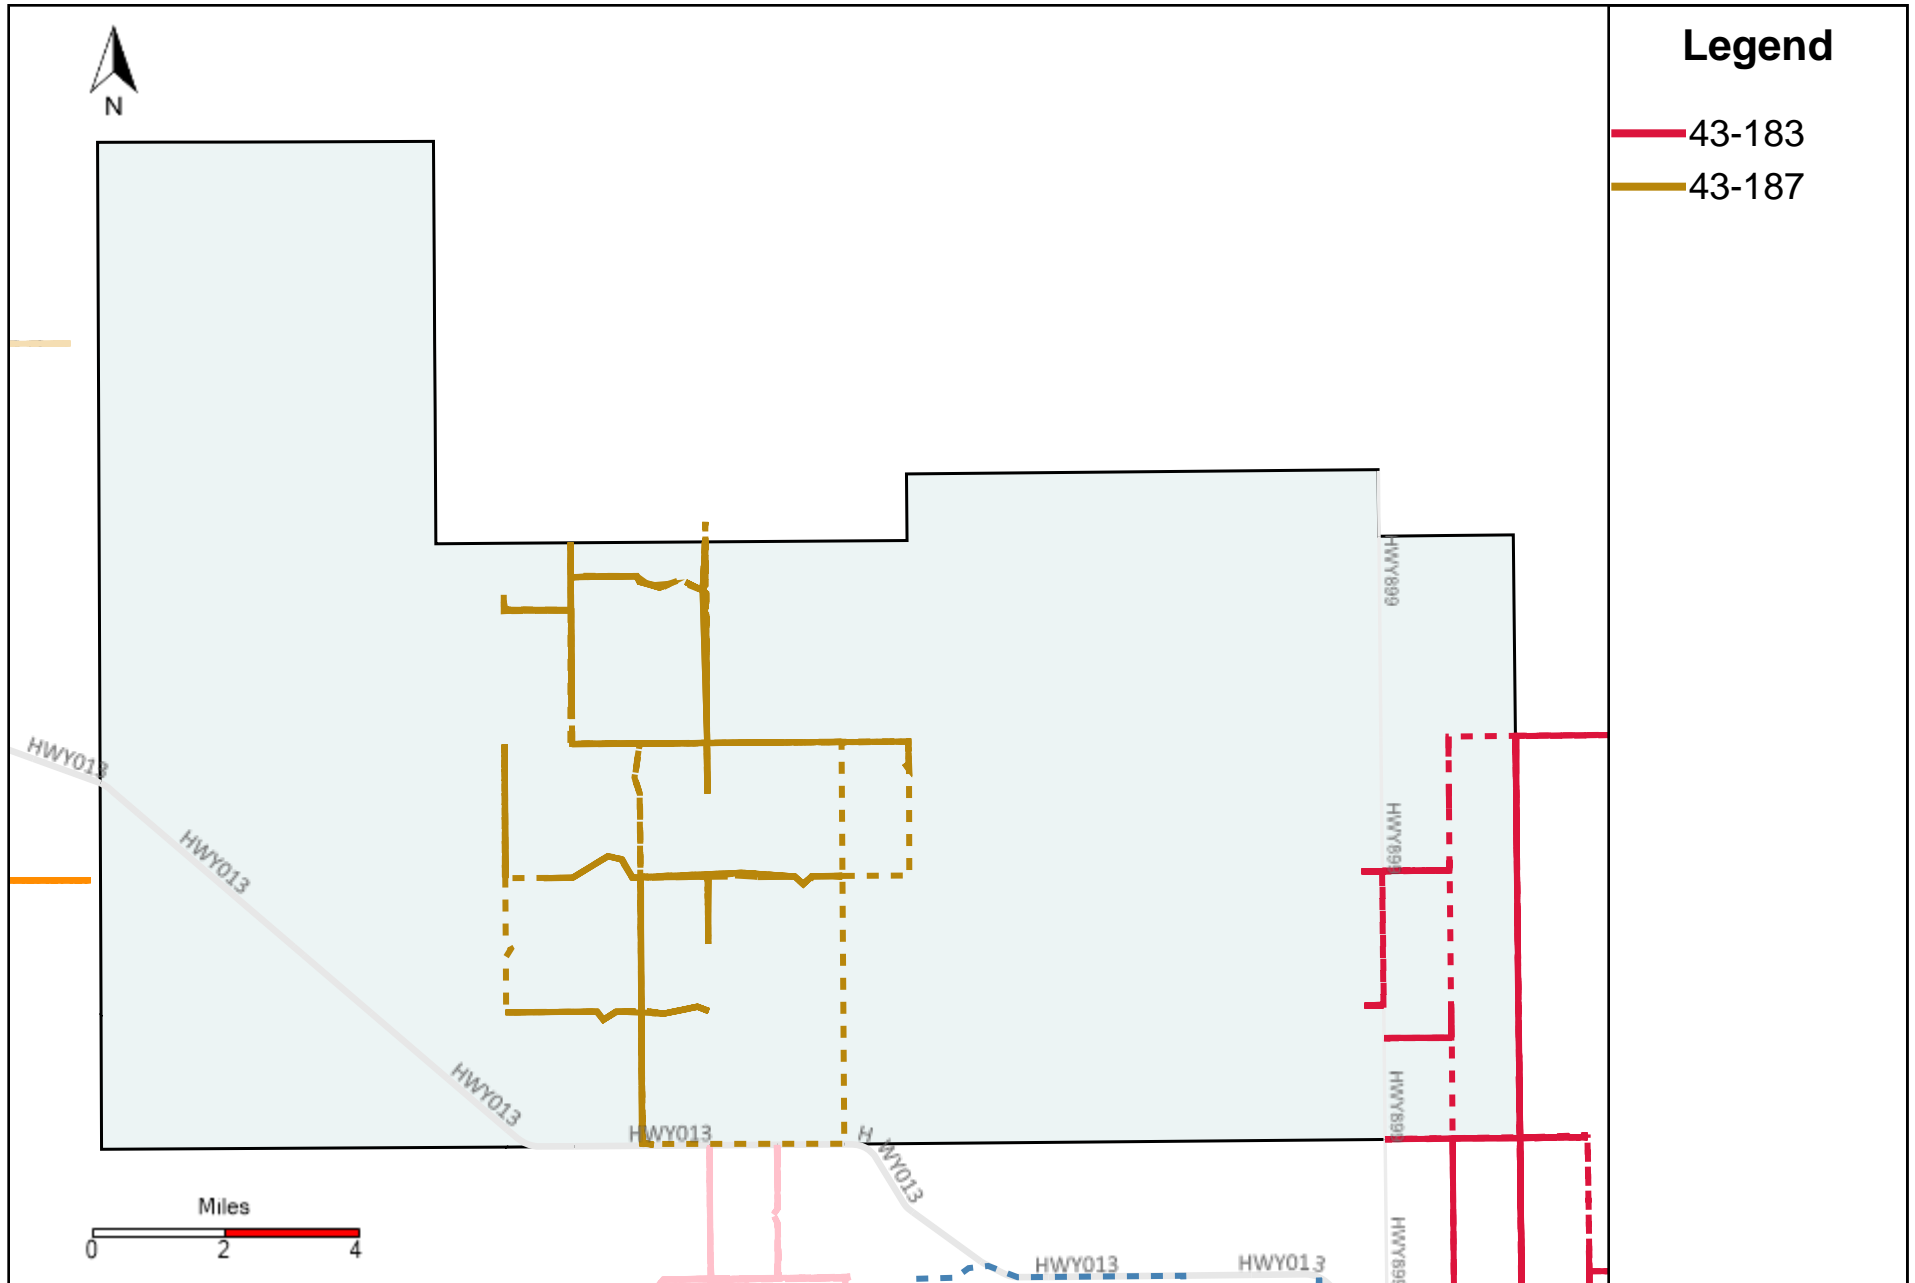

Division: 4 Grader Report(2024-04-21 ~ 2024-04-27)

Vehicle Name List	Total Distance(km)	Total Hours
43-183, 43-187	930.05	88 hrs 15 min 15 sec