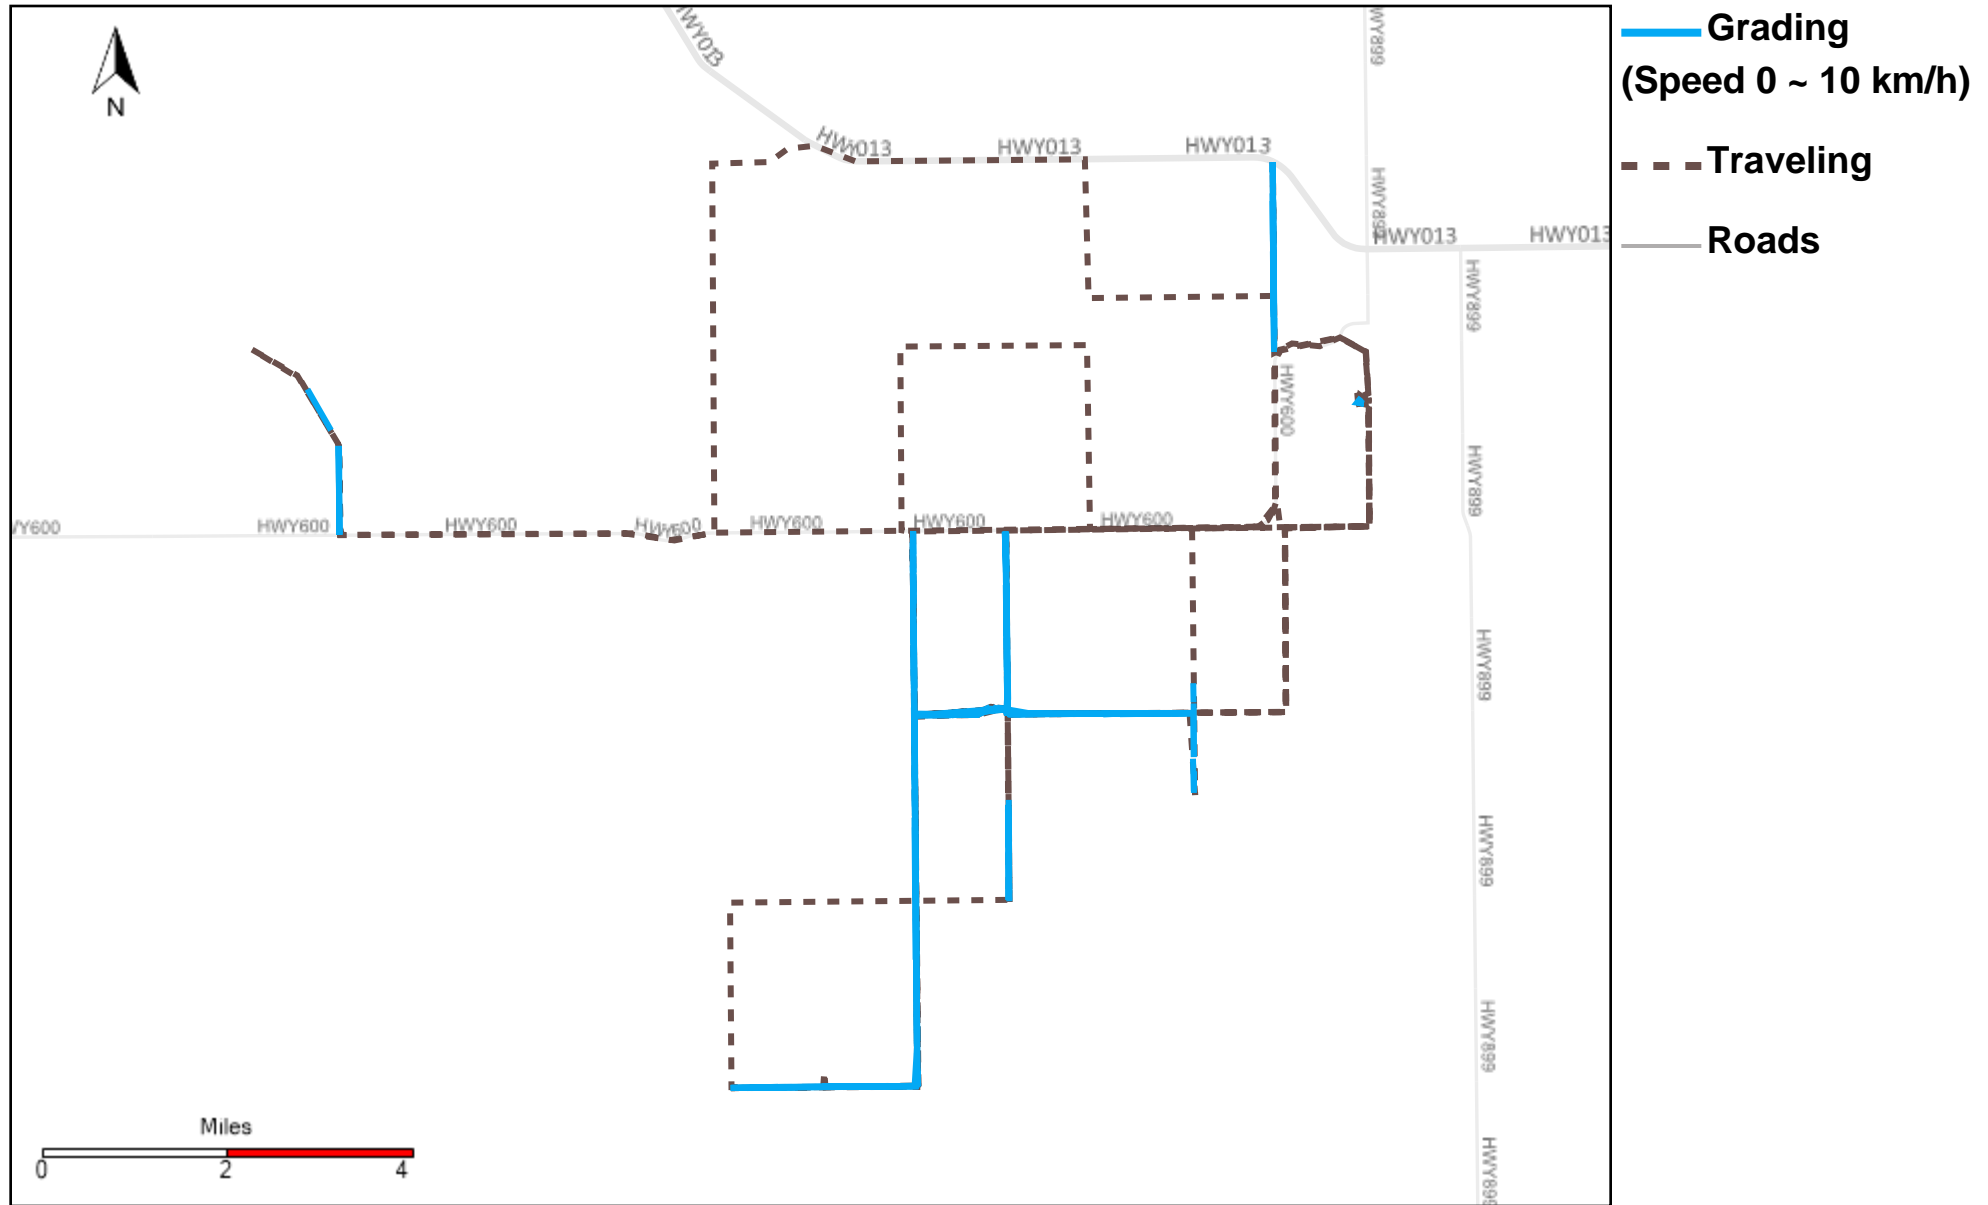

43-181_2024-04-21 ~ 2024-04-27 Tracking

Total Distance(km)	Total Hours	Work Distance(km)	Work Hours
446.67	50 hrs 39 min 55 sec	183.51	32 hrs 51 min 39 sec