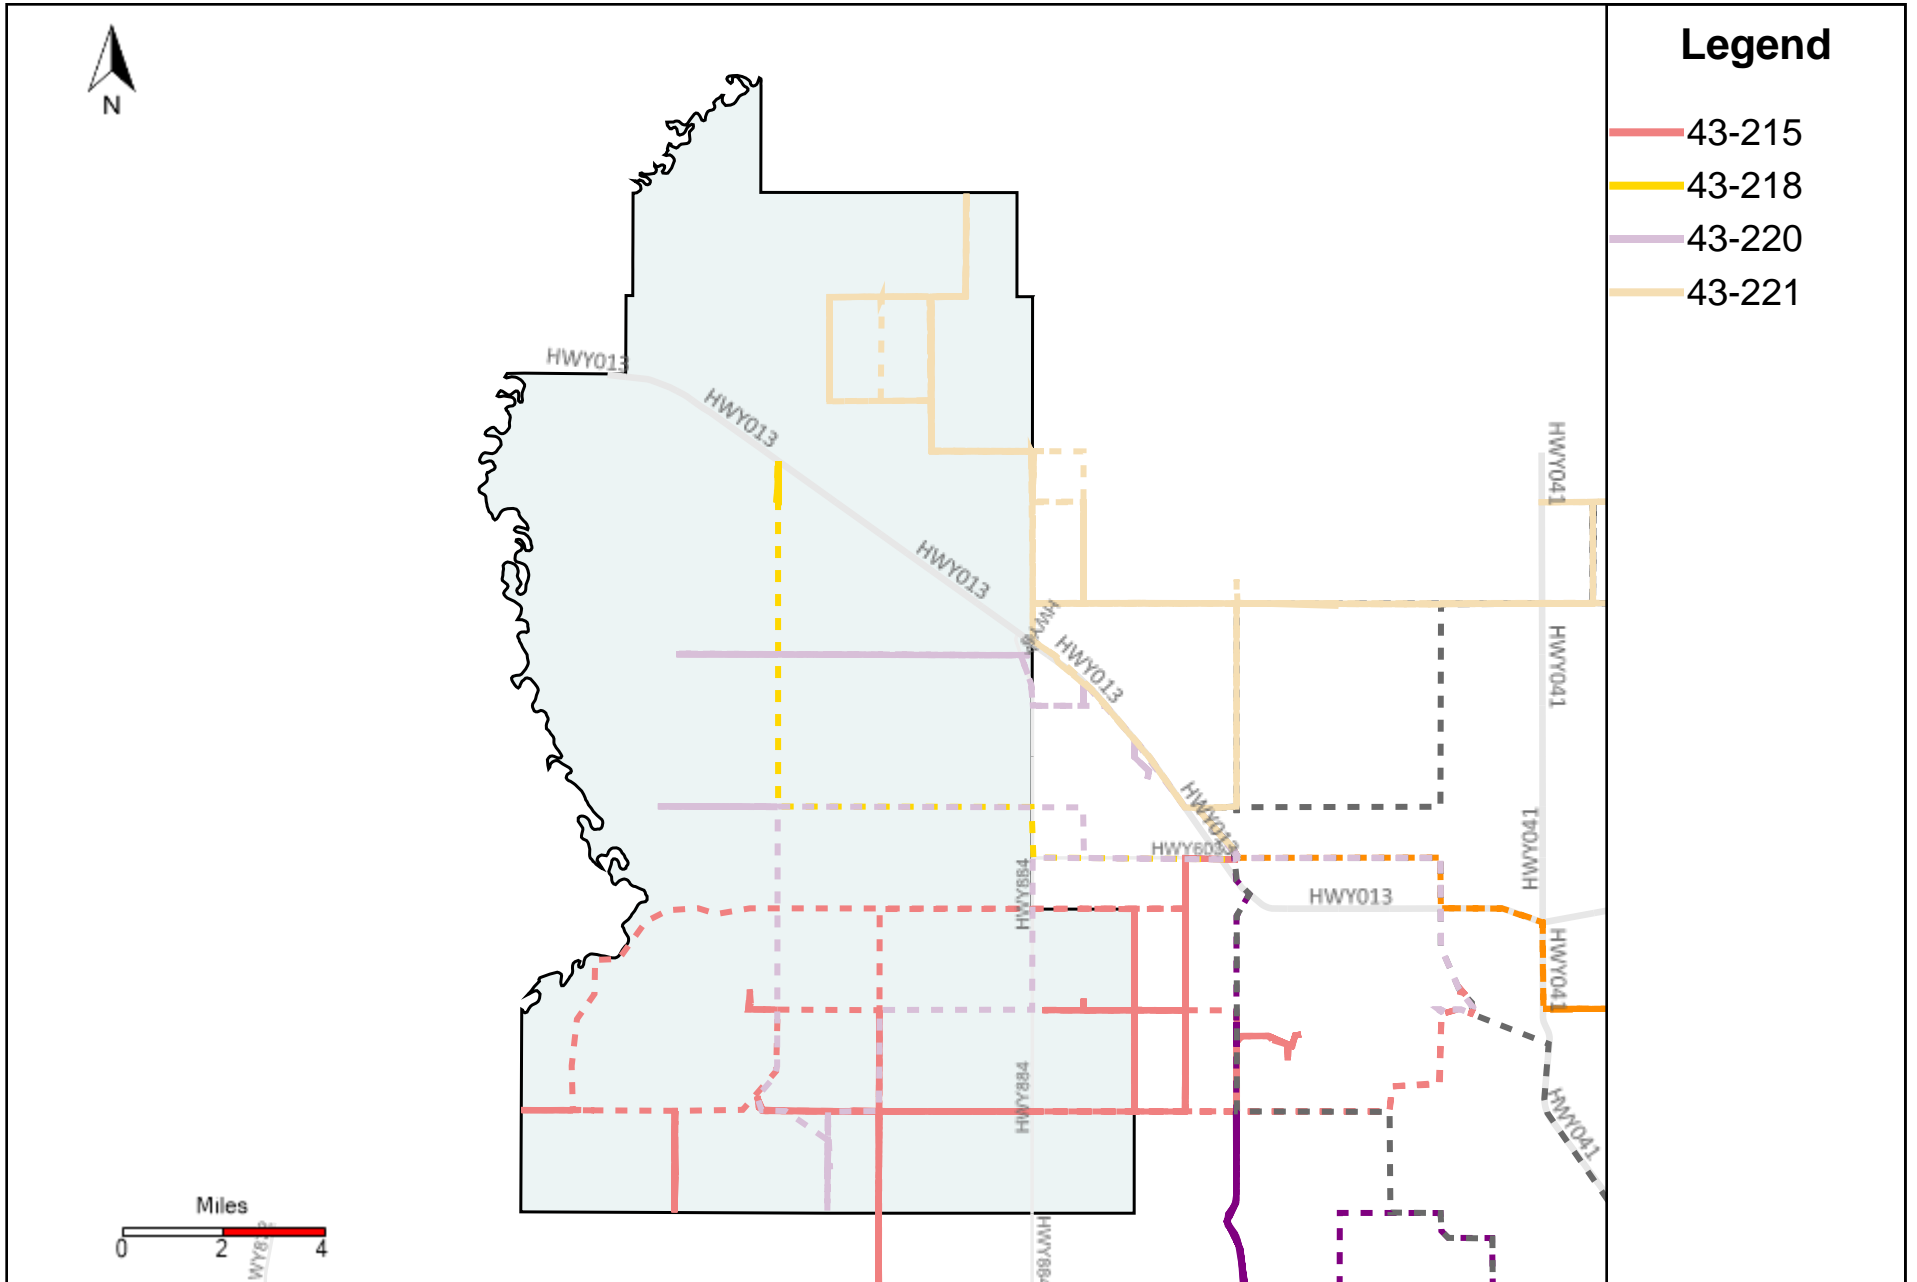

Division: 7 Grader Report(2024-04-21 ~ 2024-04-27)

Vehicle Name List	Total Distance(km)	Total Hours
43-215, 43-218, 43-220, 43-221	1475.29	148 hrs 55 min 41 sec