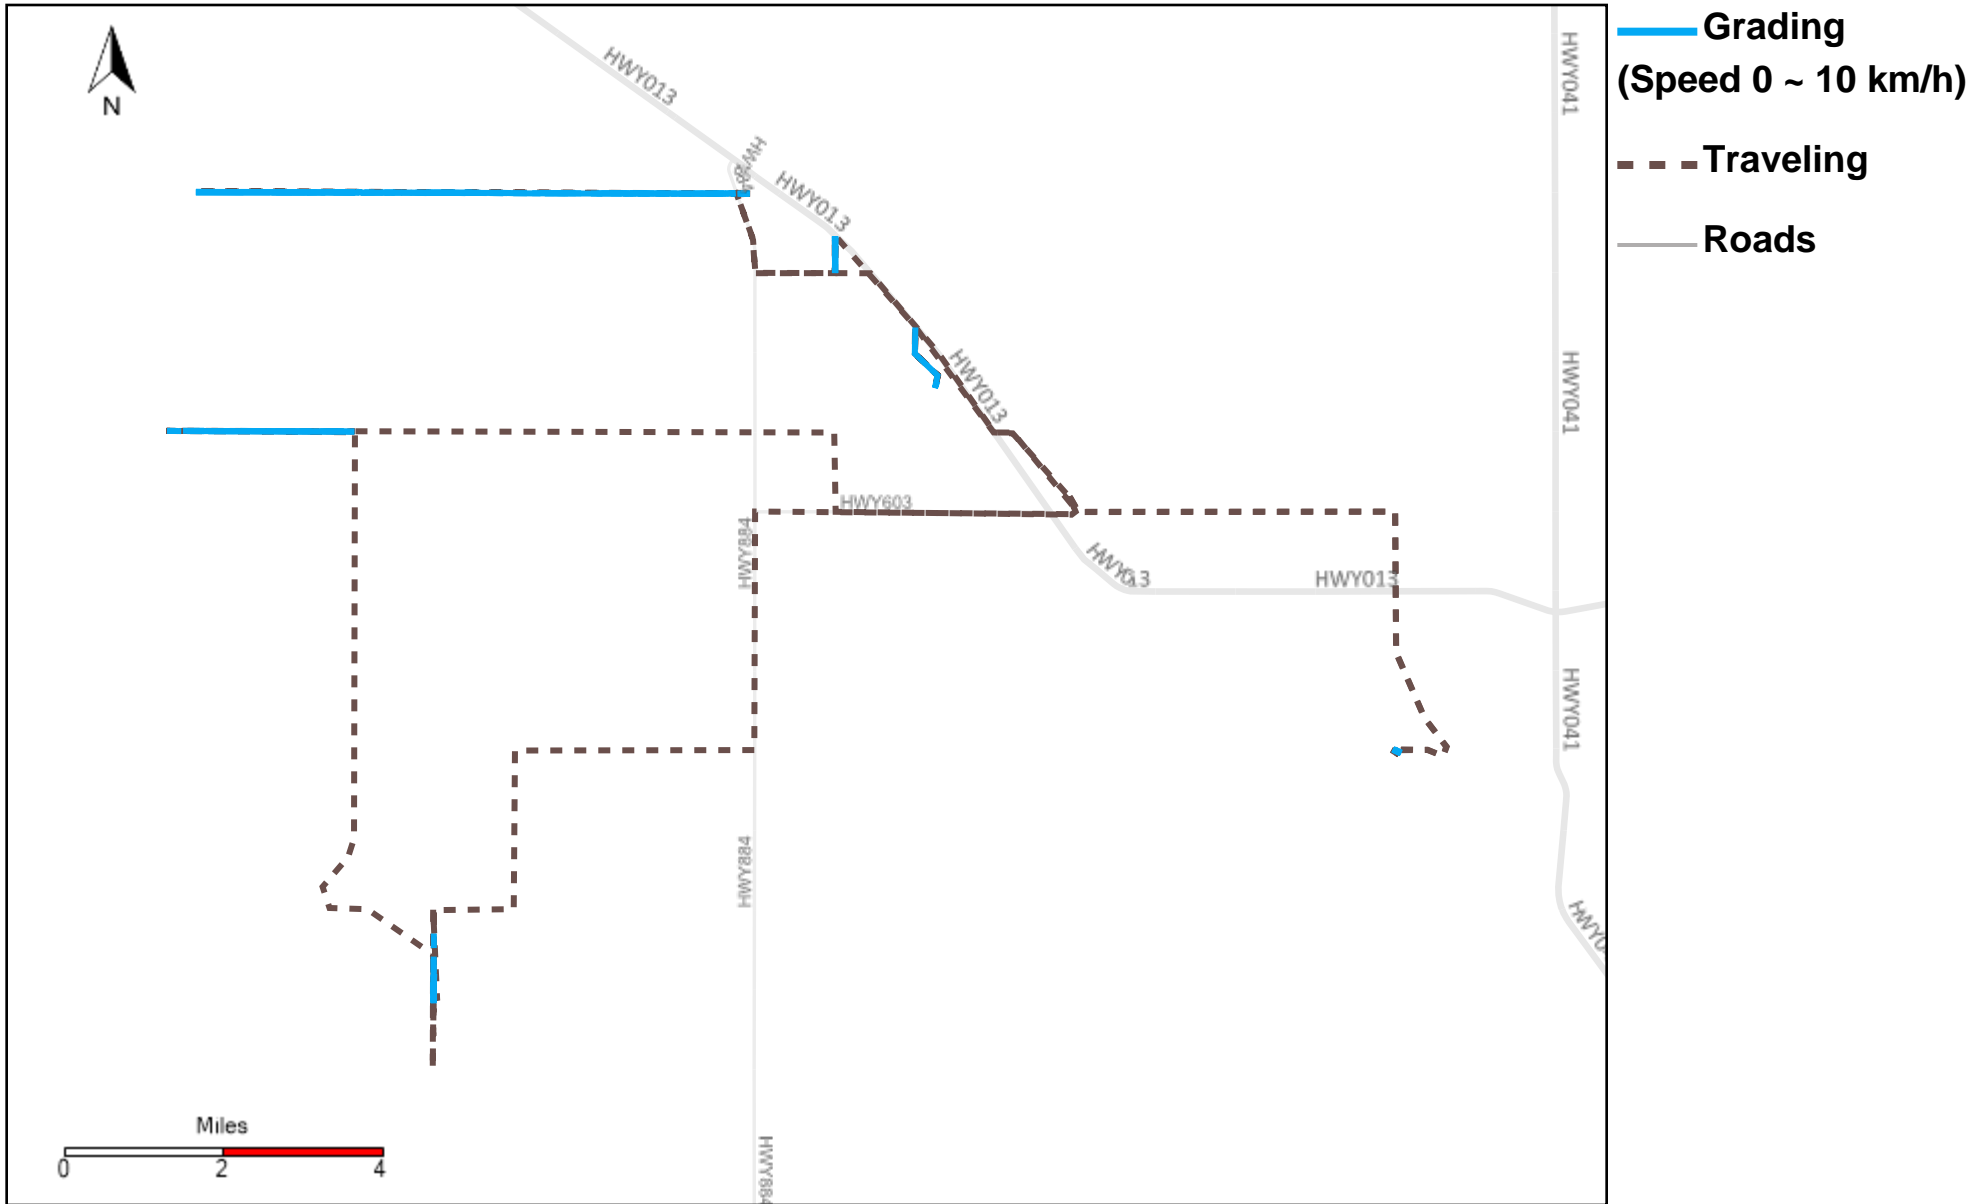

43-220_2024-04-21 ~ 2024-04-27 Tracking

Total Distance(km)	Total Hours	Work Distance(km)	Work Hours
251.76	31 hrs 0 min 11 sec	69.02	11 hrs 31 min 14 sec