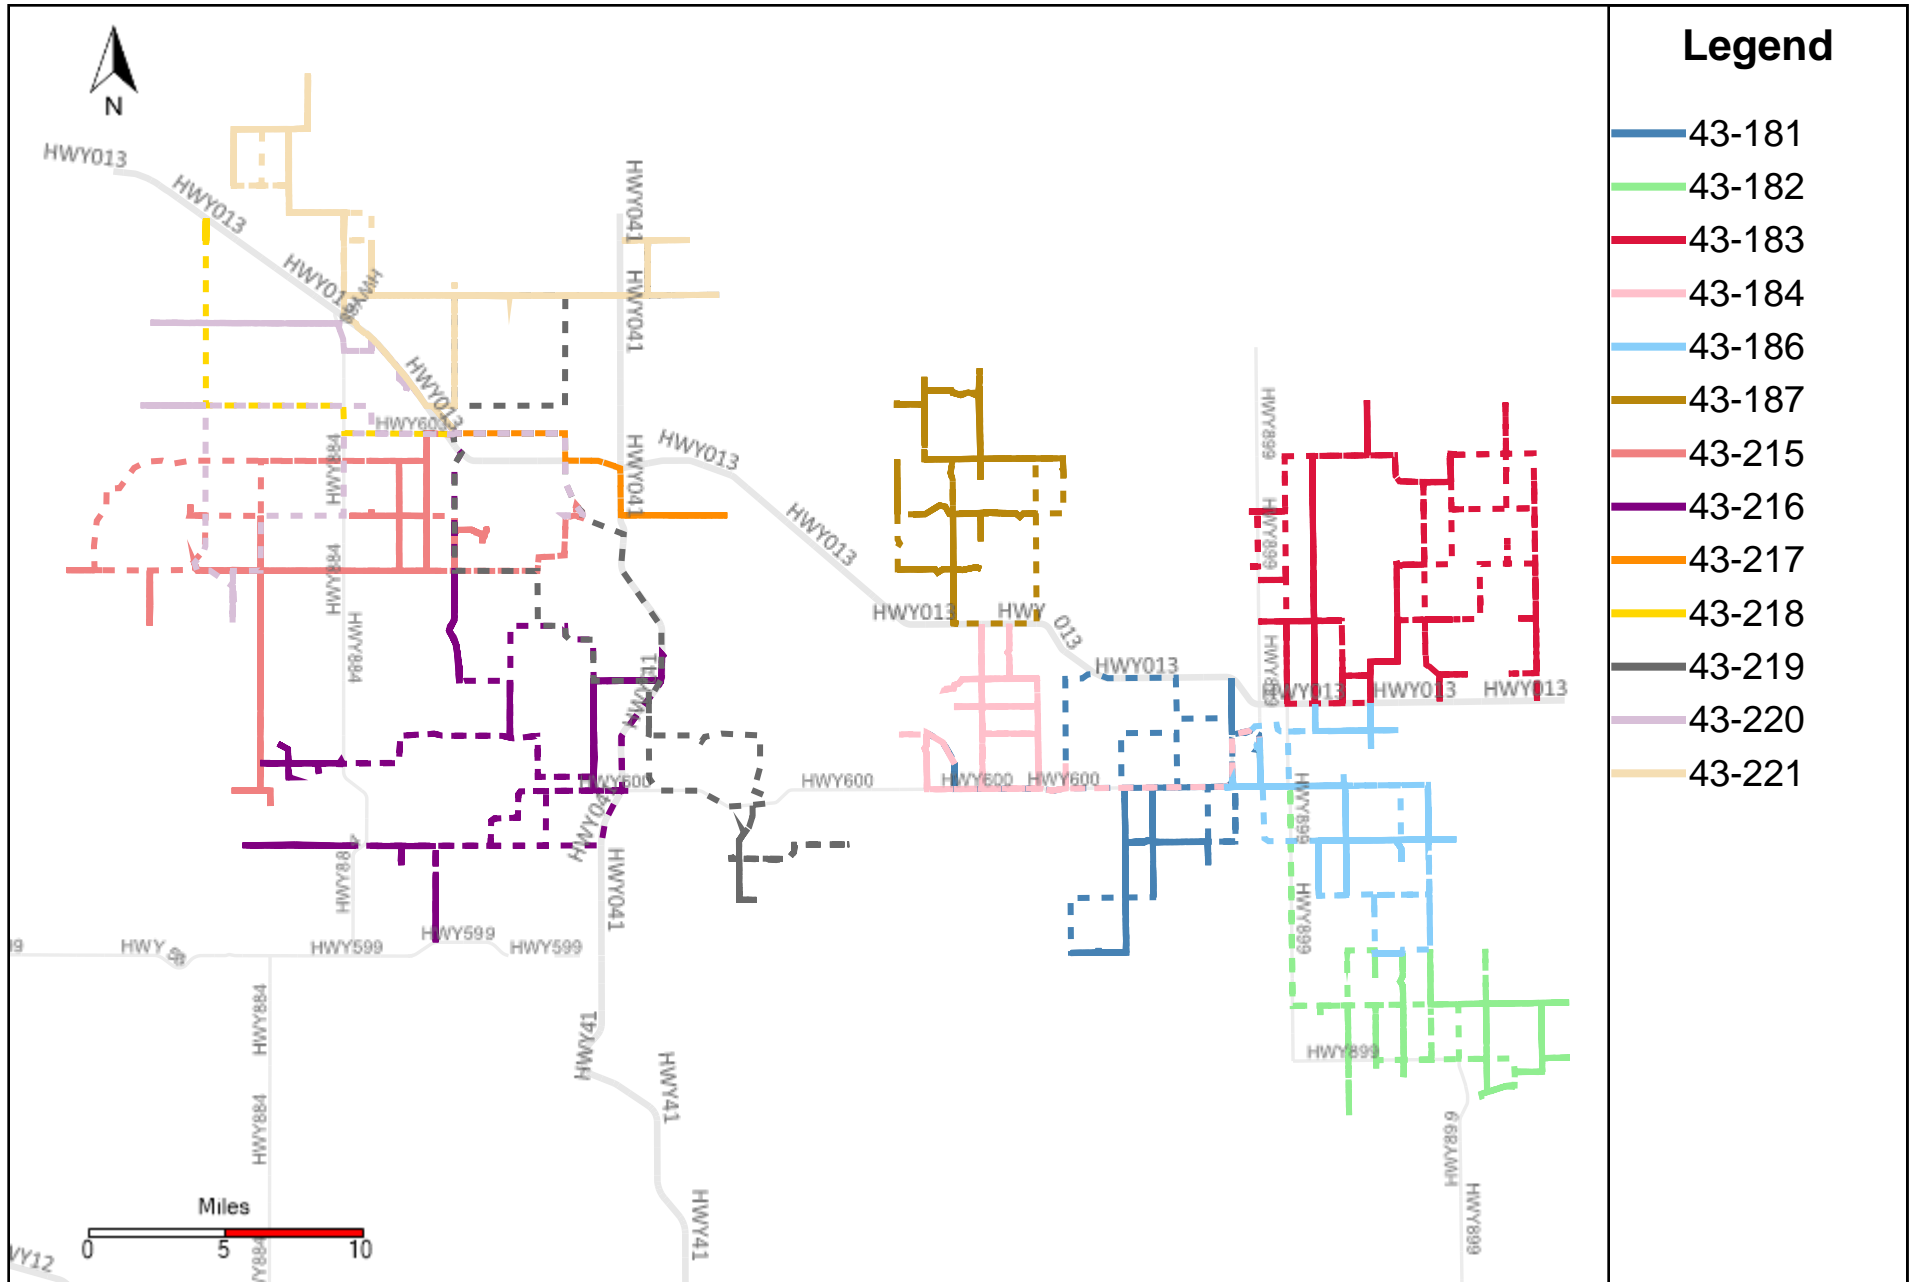

# Provost Weekly Grader Report (2024-04-21 ~ 2024-04-27)

# Division: 1 Grader Report(2024-04-21 ~ 2024-04-27)

Vehicle Name List	Total Distance(km)	Total Hours
43-181, 43-182, 43-186	1232.86	139 hrs 50 min 29 sec

# Division: 2 Grader Report(2024-04-21 ~ 2024-04-27)

Vehicle Name List	Total Distance(km)	Total Hours
43-183, 43-186	1044.08	100 hrs 49 min 25 sec

# Division: 4 Grader Report(2024-04-21 ~ 2024-04-27)

Vehicle Name List	Total Distance(km)	Total Hours
43-183, 43-187	930.05	88 hrs 15 min 15 sec