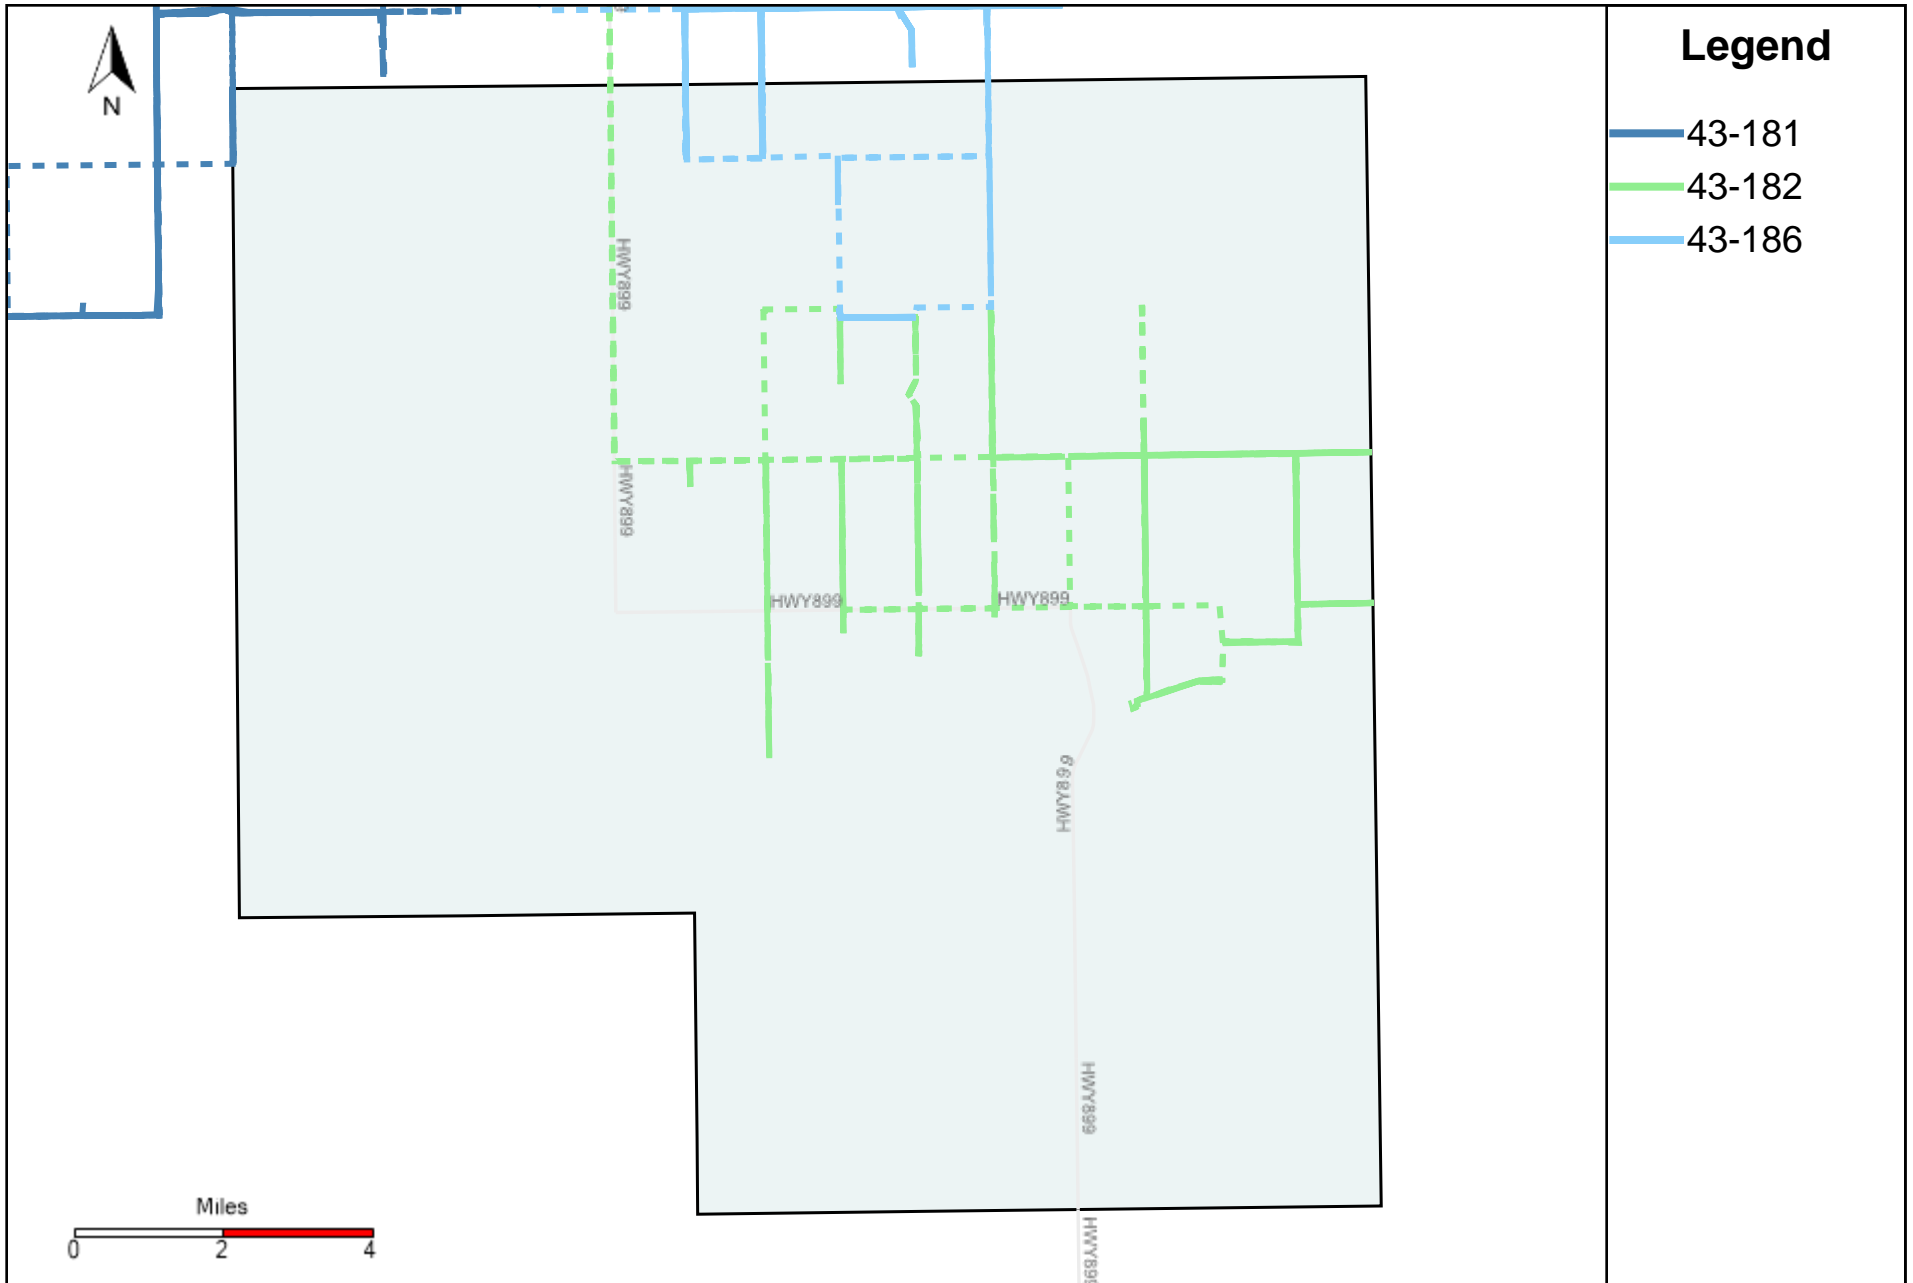

Division: 1 Grader Report(2024-04-21 ~ 2024-04-27)

Vehicle Name List	Total Distance(km)	Total Hours
43-181, 43-182, 43-186	1232.86	139 hrs 50 min 29 sec