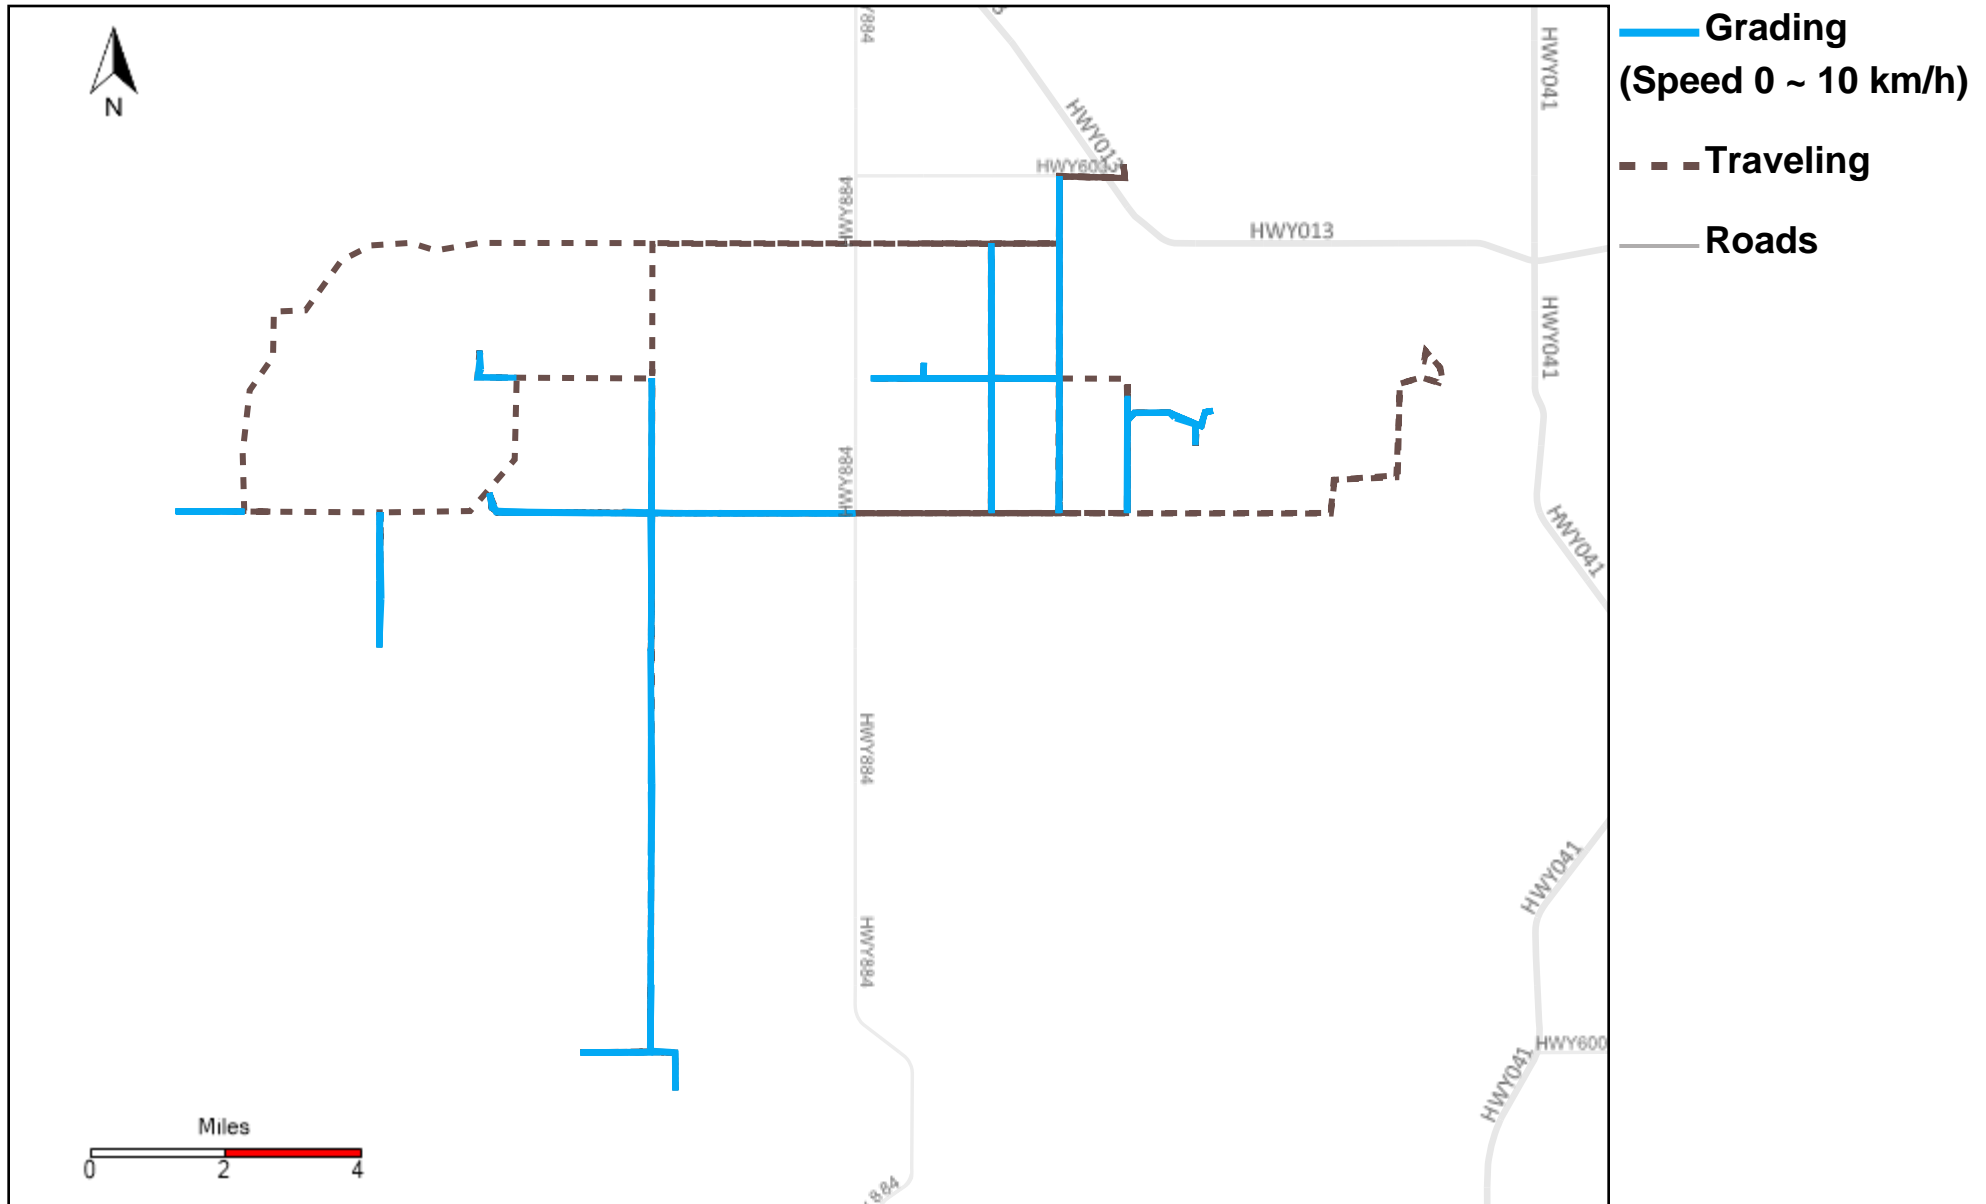

43-215_2024-04-21 ~ 2024-04-27 Tracking

Total Distance(km)	Total Hours	Work Distance(km)	Work Hours
582.06	53 hrs 9 min 22 sec	277.05	35 hrs 14 min 22 sec