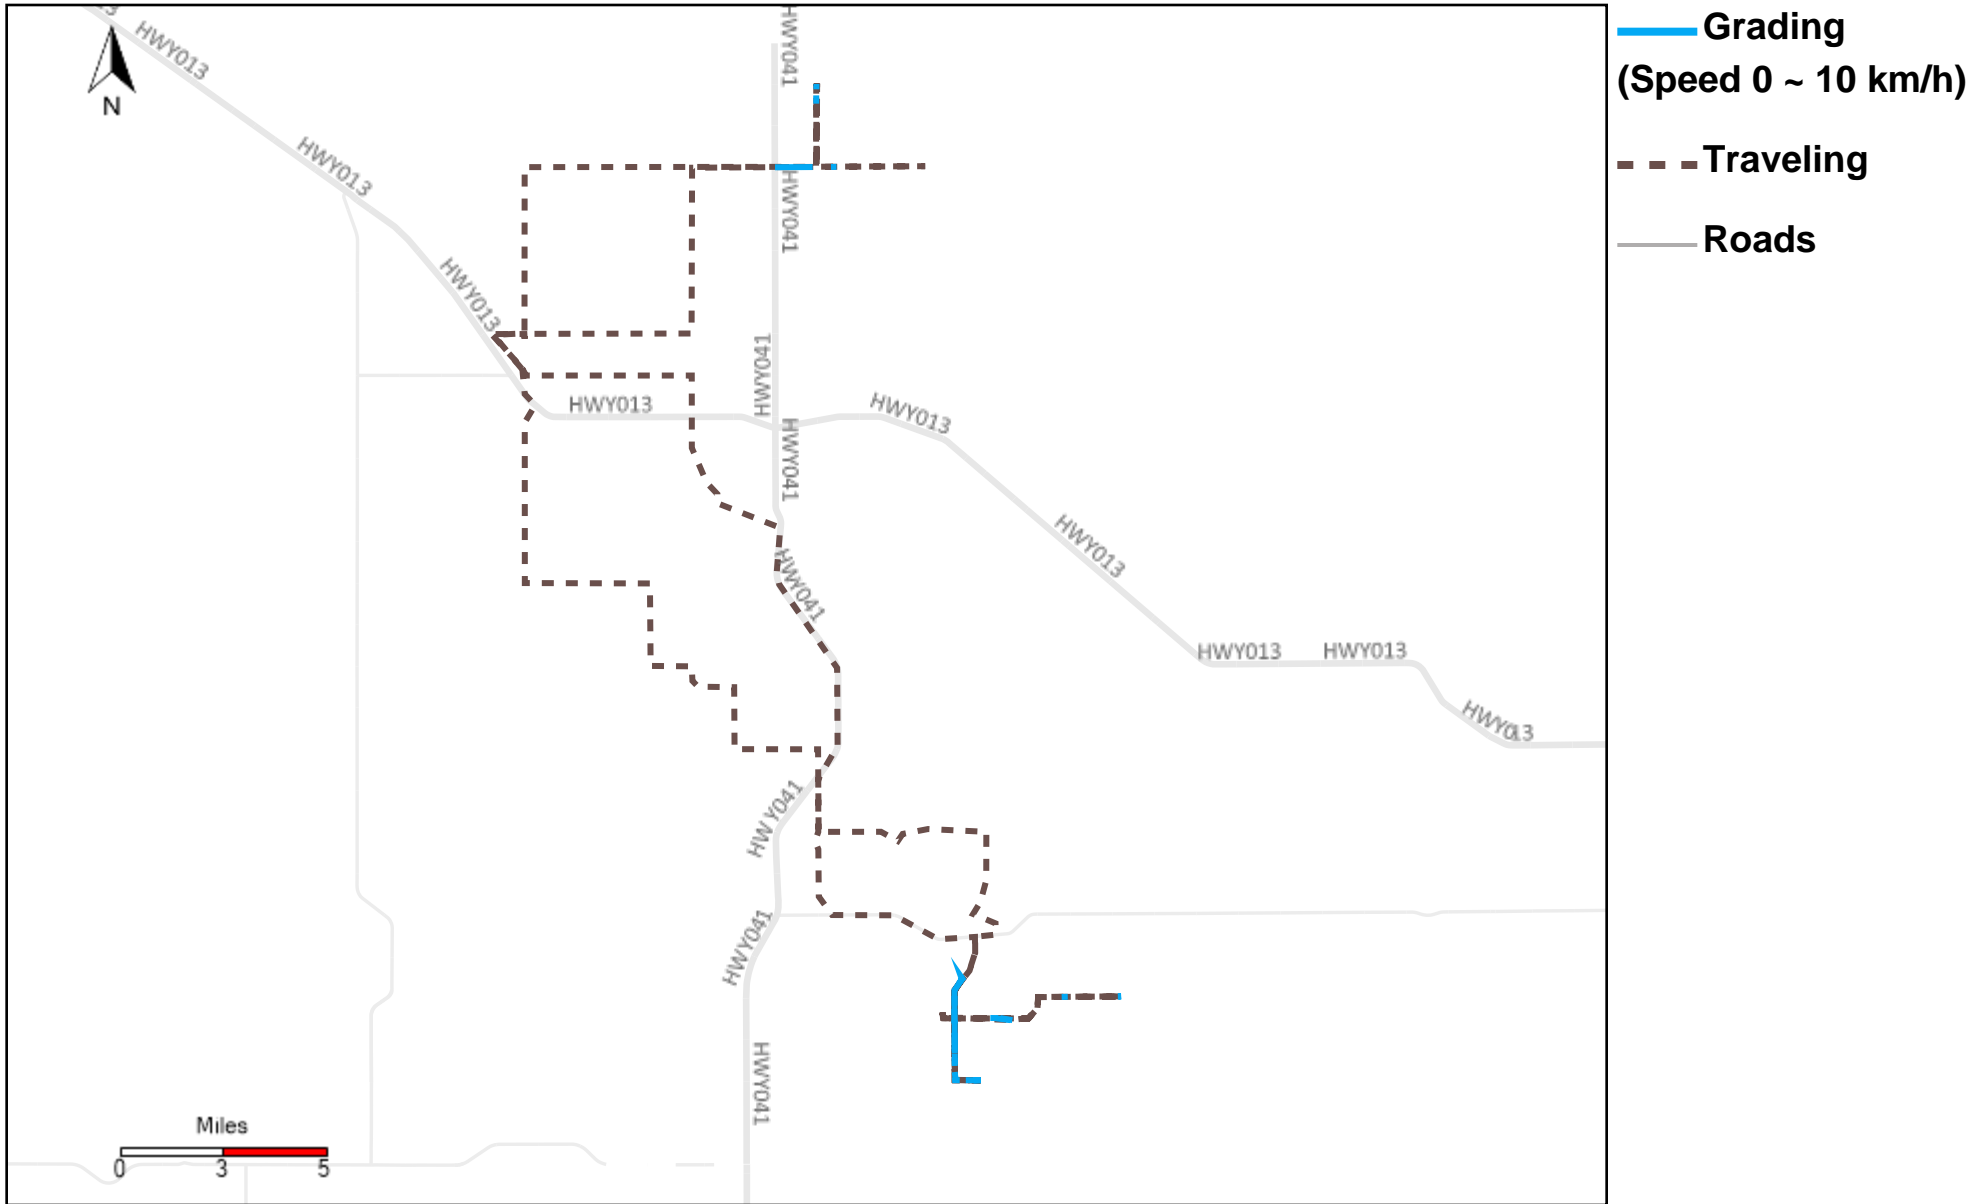

43-219_2024-04-21 ~ 2024-04-27 Tracking

Total Distance(km)	Total Hours	Work Distance(km)	Work Hours
220.17	16 hrs 15 min 23 sec	12.97	1 hrs 38 min 31 sec