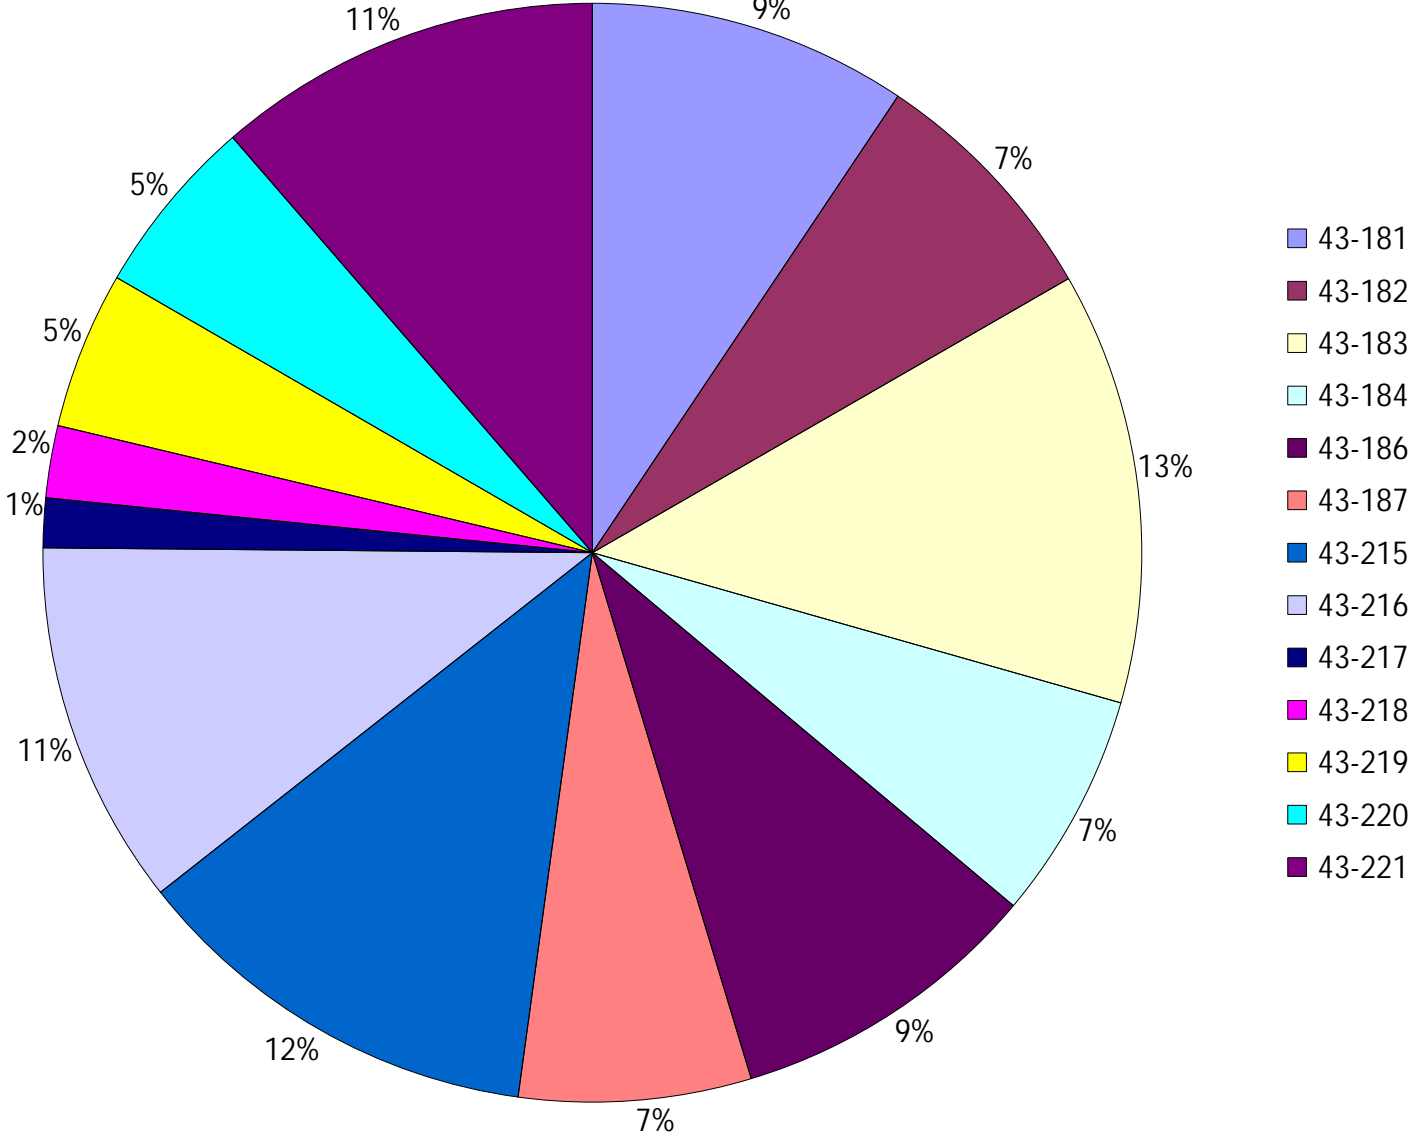

Provost Weekly Grader Report

From 4/21/2024 To 4/27/2024

4/27/2024

Vehicle	Total Distance(km)	Total Hours	Work Distance(km)	Work Hours
43-181	446.67	50 hrs 39 min 55 sec	183.51	32 hrs 51 min 39 sec
43-182	347.23	39 hrs 44 min 27 sec	118.32	20 hrs 29 min 9 sec
43-183	605.12	51 hrs 23 min 18 sec	192.3	27 hrs 30 min 42 sec
43-184	318.57	33 hrs 14 min 19 sec	83.19	13 hrs 8 min 59 sec
43-186	438.96	49 hrs 26 min 7 sec	243.85	37 hrs 17 min 19 sec
43-187	324.93	36 hrs 51 min 57 sec	194.82	29 hrs 25 min 36 sec
43-215	582.06	53 hrs 9 min 22 sec	277.05	35 hrs 14 min 22 sec
43-216	511.22	49 hrs 50 min 37 sec	224.71	35 hrs 23 min 6 sec
43-217	69.25	5 hrs 6 min 31 sec	5.4	0 hrs 34 min 0 sec
43-218	100.92	13 hrs 58 min 1 sec	47.42	8 hrs 26 min 19 sec
43-219	220.17	16 hrs 15 min 23 sec	12.97	1 hrs 38 min 31 sec
43-220	251.76	31 hrs 0 min 11 sec	69.02	11 hrs 31 min 14 sec
43-221	540.54	50 hrs 48 min 7 sec	177.07	28 hrs 24 min 40 sec
Total:	4757.4	481 hrs 28 min 15 sec	1829.63	281 hrs 55 min 36 sec

Vehicle Distance Vs Total Distance (%) From 4/21/2024 To 4/27/2024

Provost Weekly Grader Report