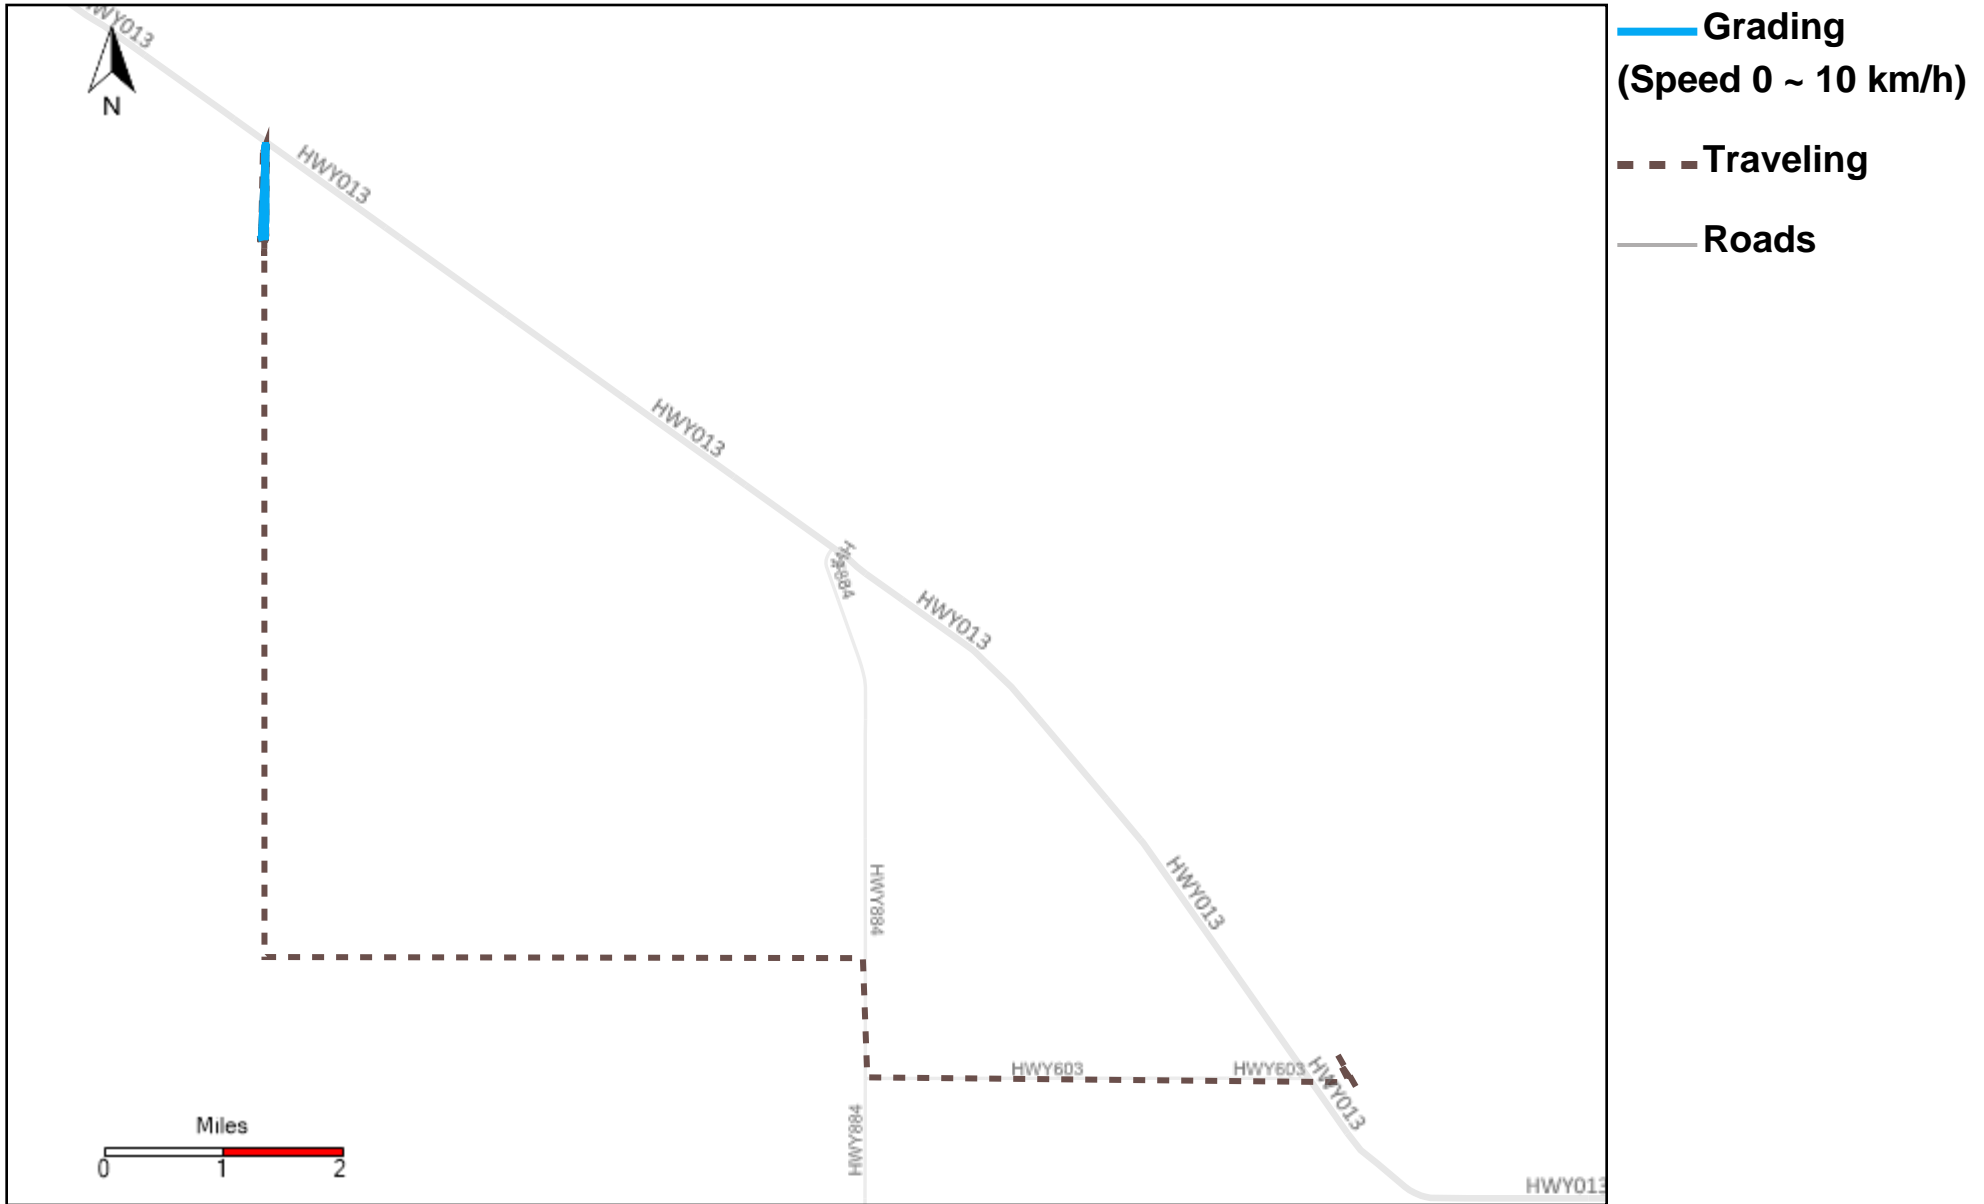

43-218_2024-04-21 ~ 2024-04-27 Tracking

Total Distance(km)	Total Hours	Work Distance(km)	Work Hours
100.92	13 hrs 58 min 1 sec	47.42	8 hrs 26 min 19 sec