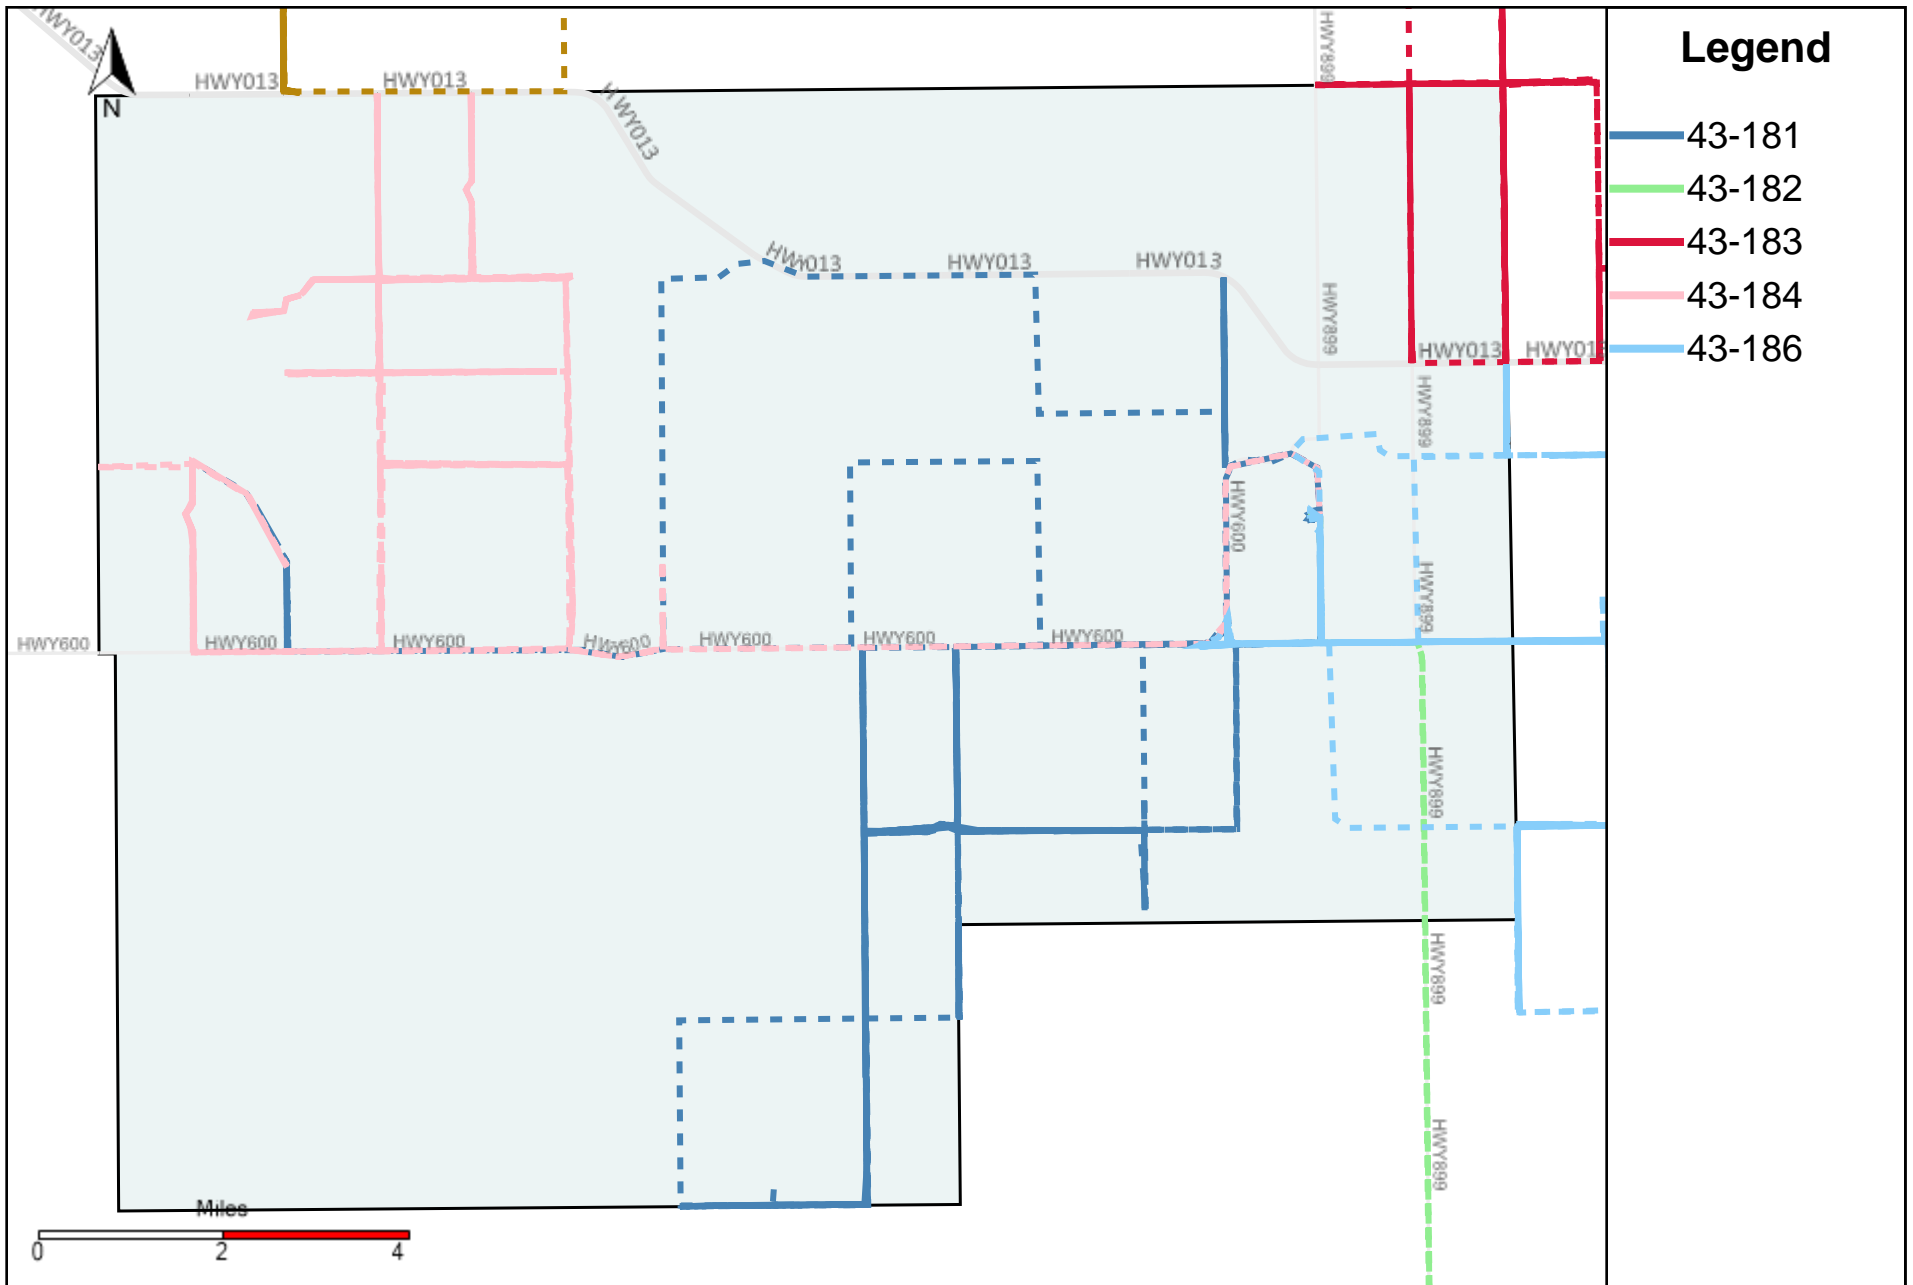

Division: 3 Grader Report(2024-04-21 ~ 2024-04-27)

Vehicle Name List	Total Distance(km)	Total Hours
43-181, 43-182, 43-183, 43-184, 43-186	2156.55	224 hrs 28 min 6 sec