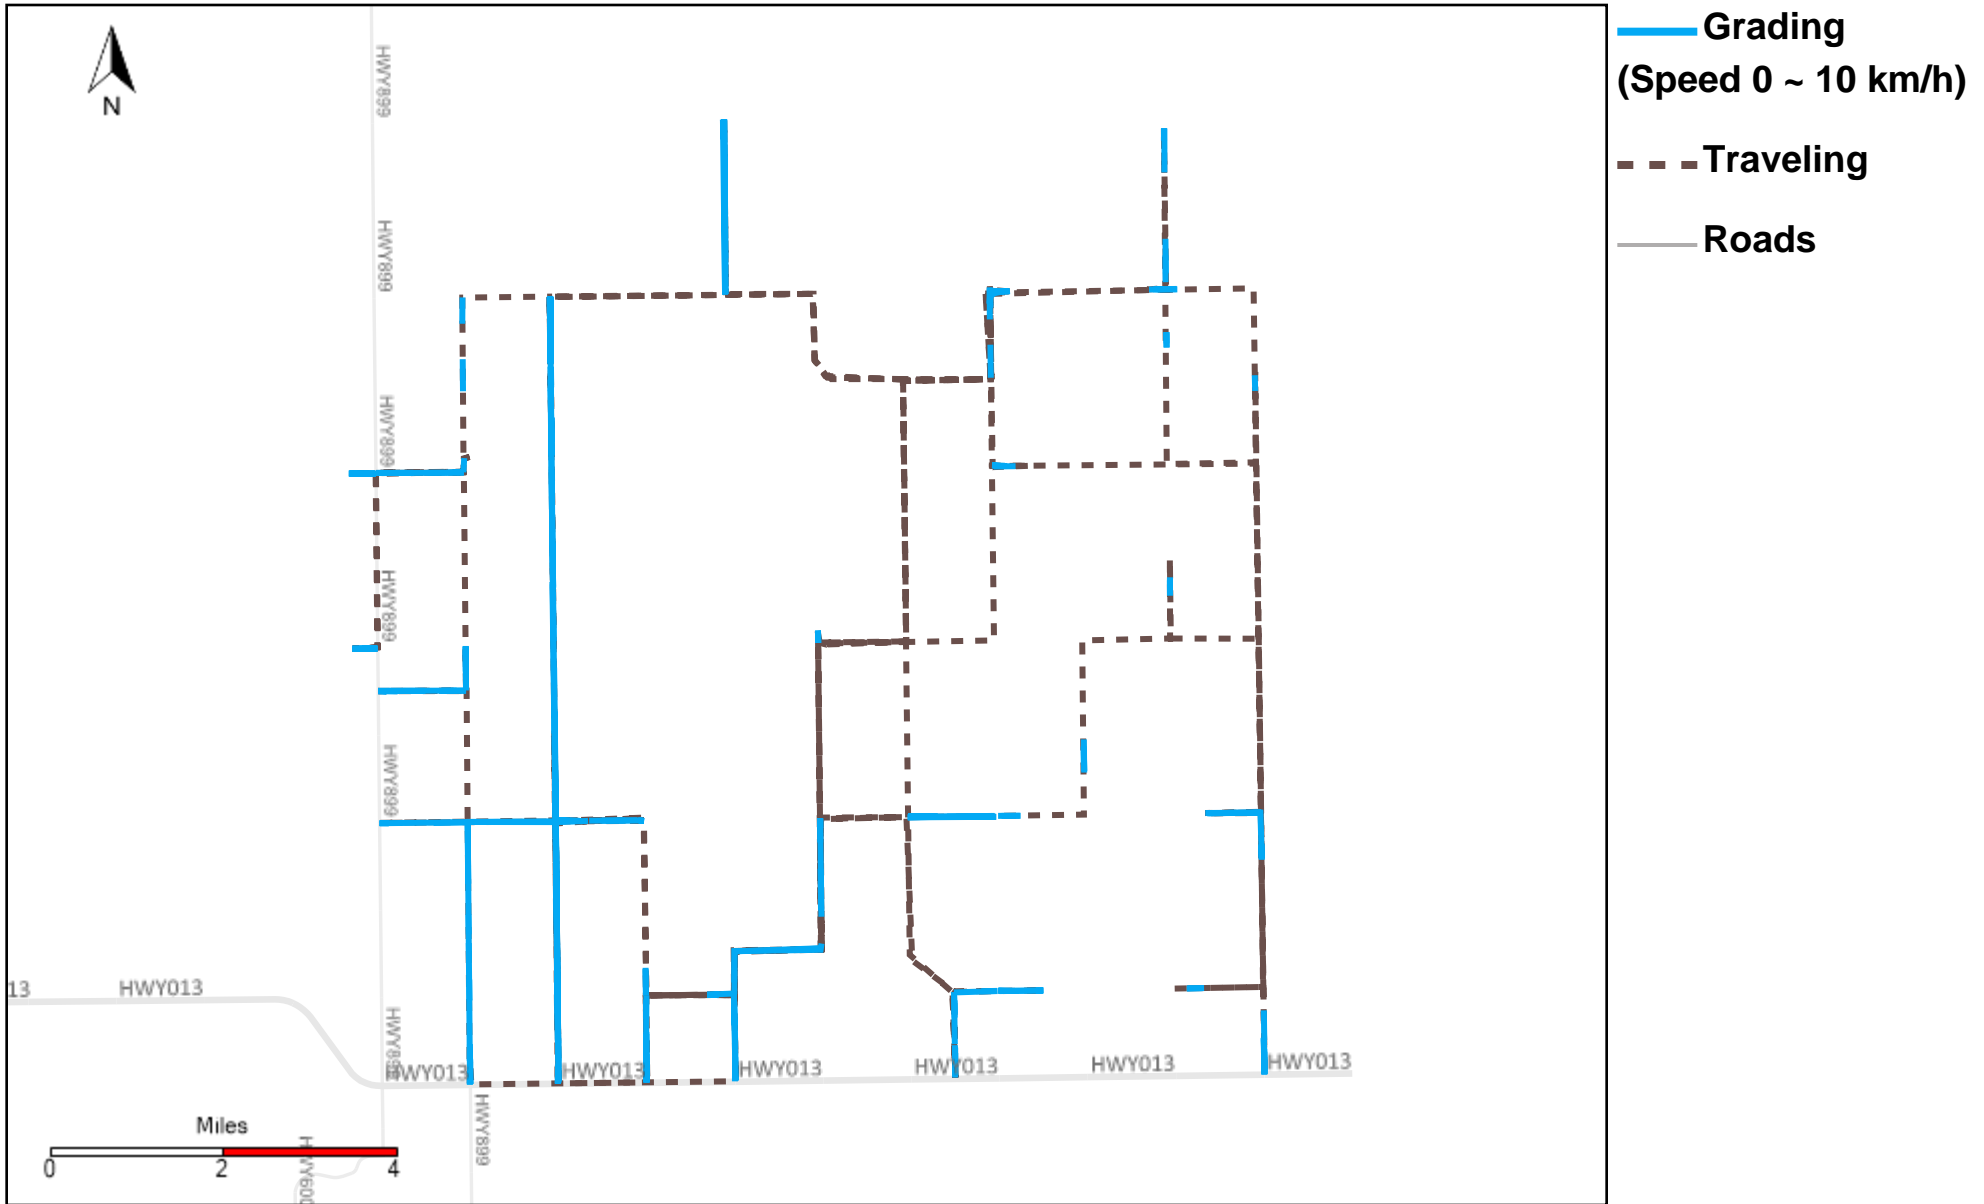

43-183_2024-04-21 ~ 2024-04-27 Tracking

Total Distance(km)	Total Hours	Work Distance(km)	Work Hours
605.12	51 hrs 23 min 18 sec	192.3	27 hrs 30 min 42 sec