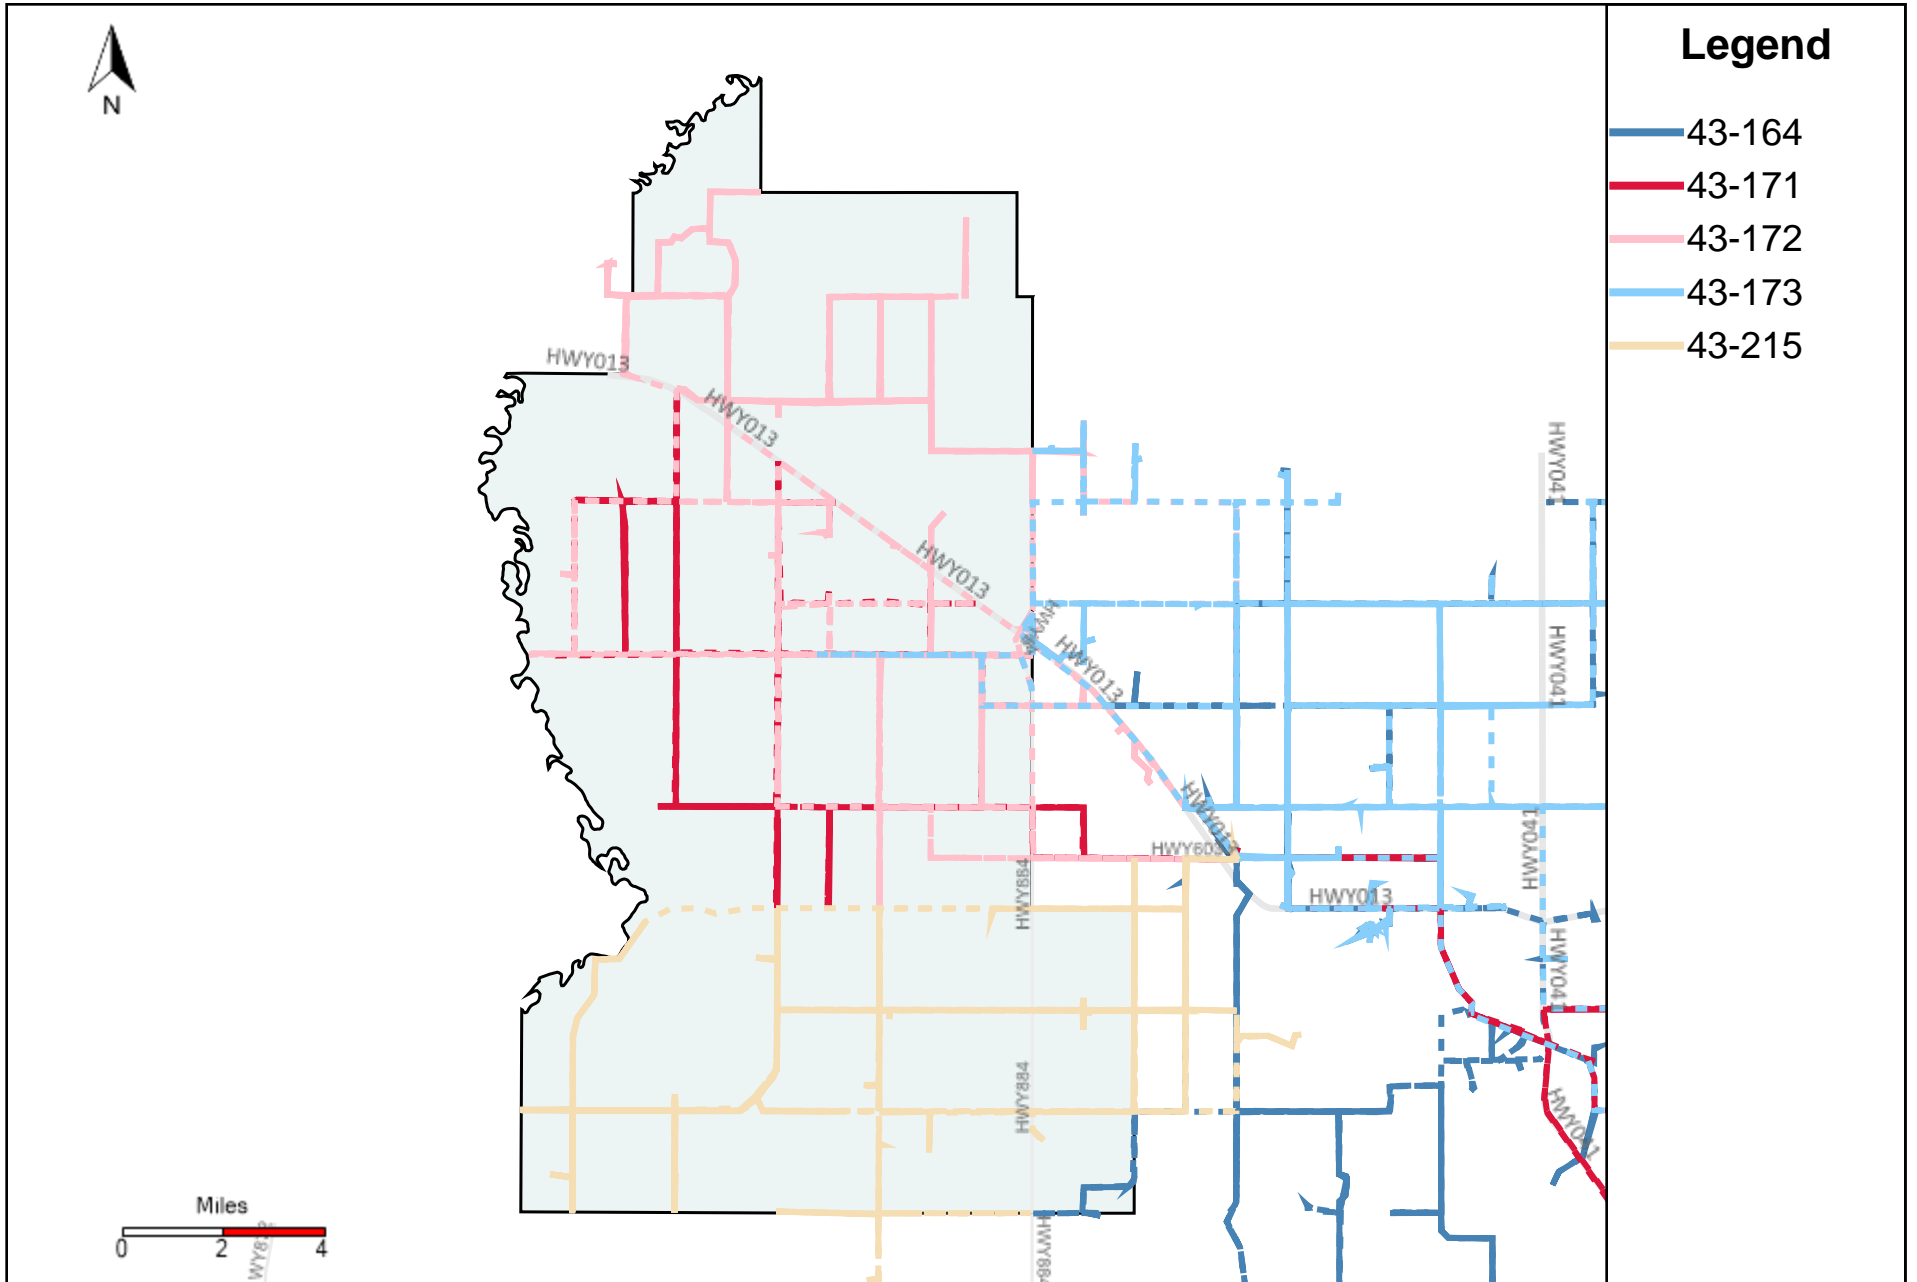

Division: 7 Grader Report(2024-02-25 ~ 2024-03-02)

Vehicle Name List	Total Distance(km)	Total Hours
43-164, 43-171, 43-172, 43-173, 43-215	3345.16	204 hrs 32 min 29 sec