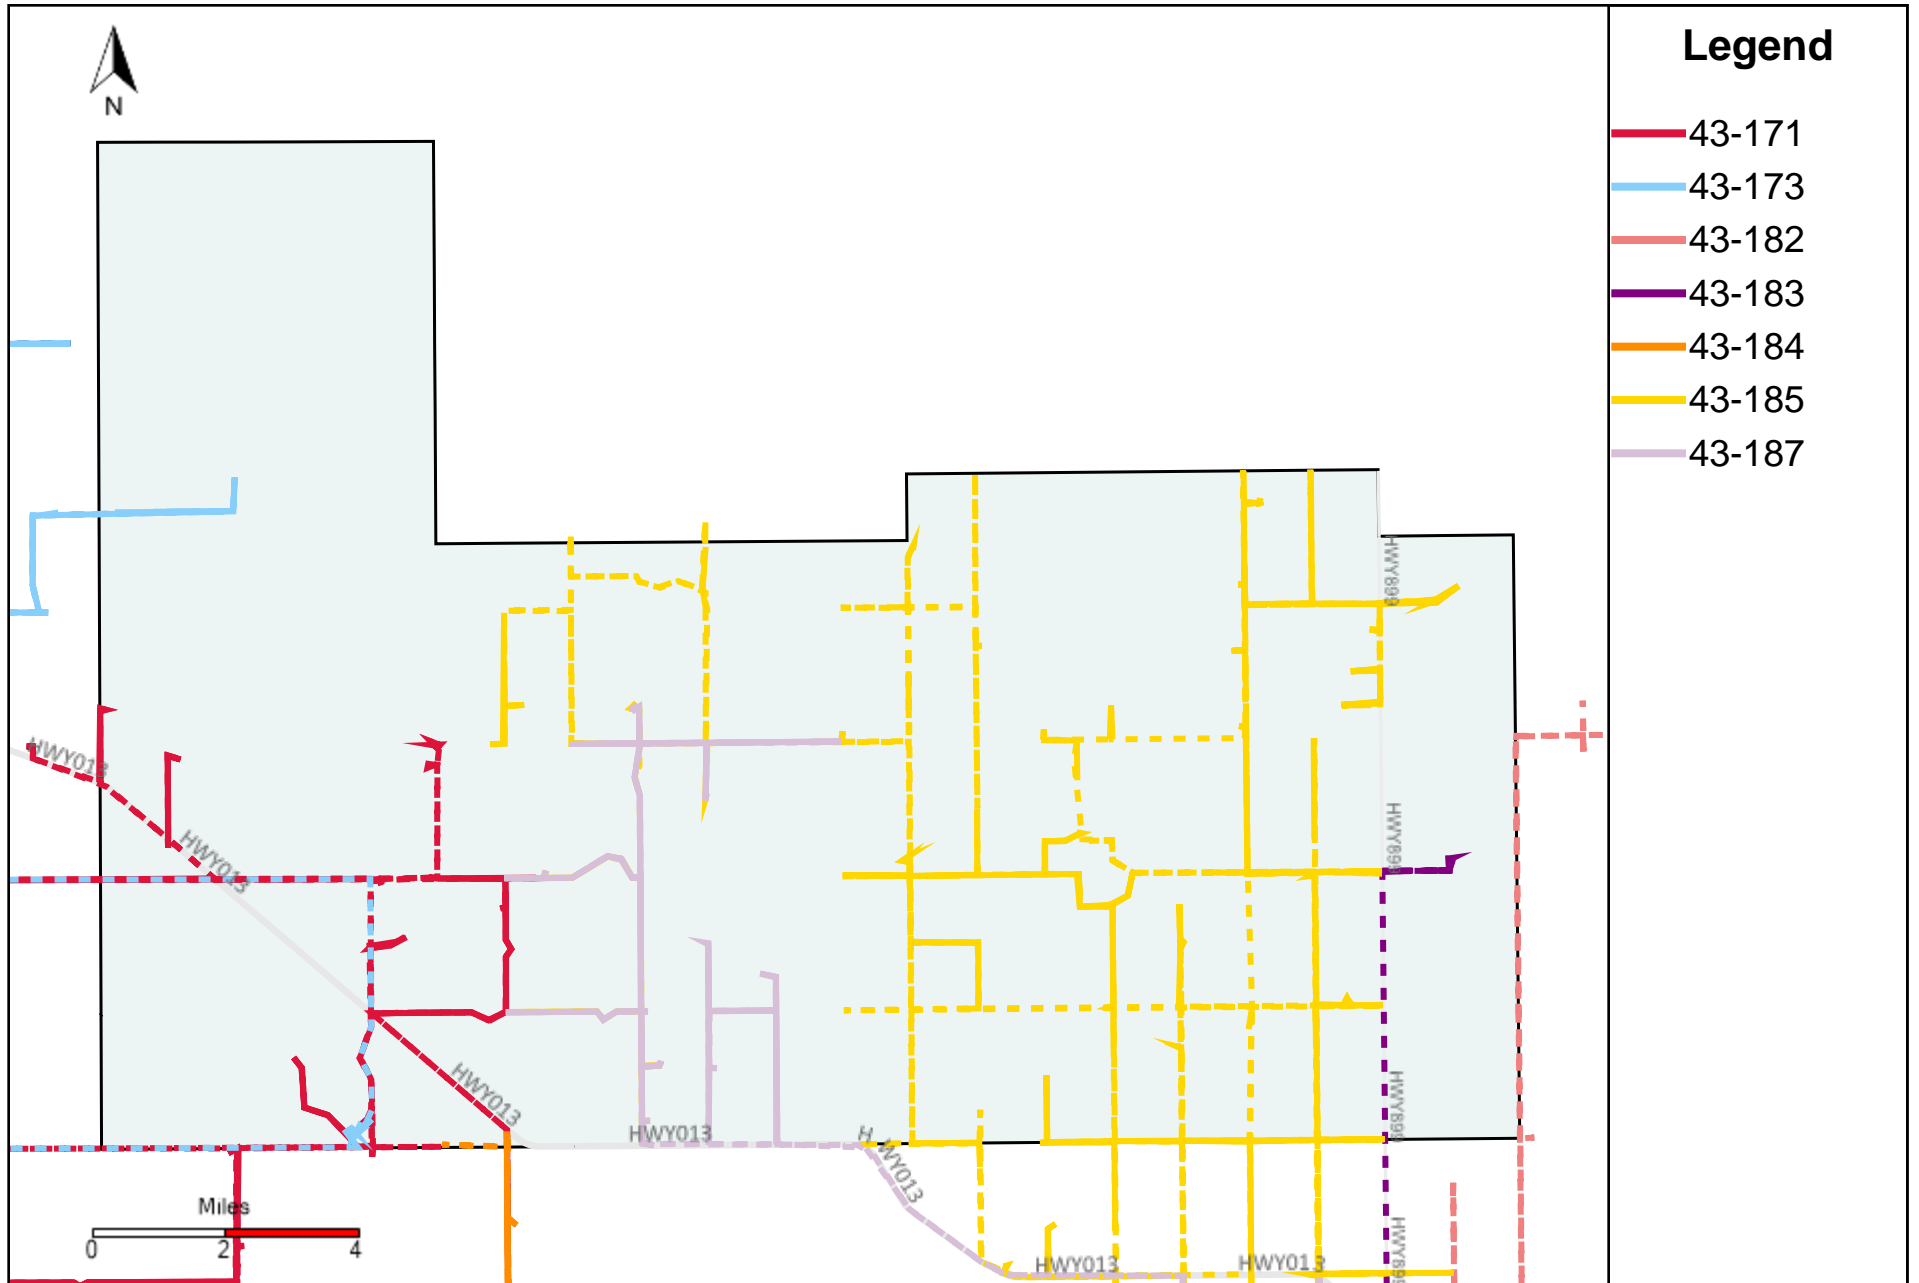

Division: 4 Grader Report(2024-02-25 ~ 2024-03-02)

Vehicle Name List	Total Distance(km)	Total Hours
43-171, 43-173, 43-182, 43-183, 43-184, 43-185, 43-187	2805.59	151 hrs 29 min 25 sec