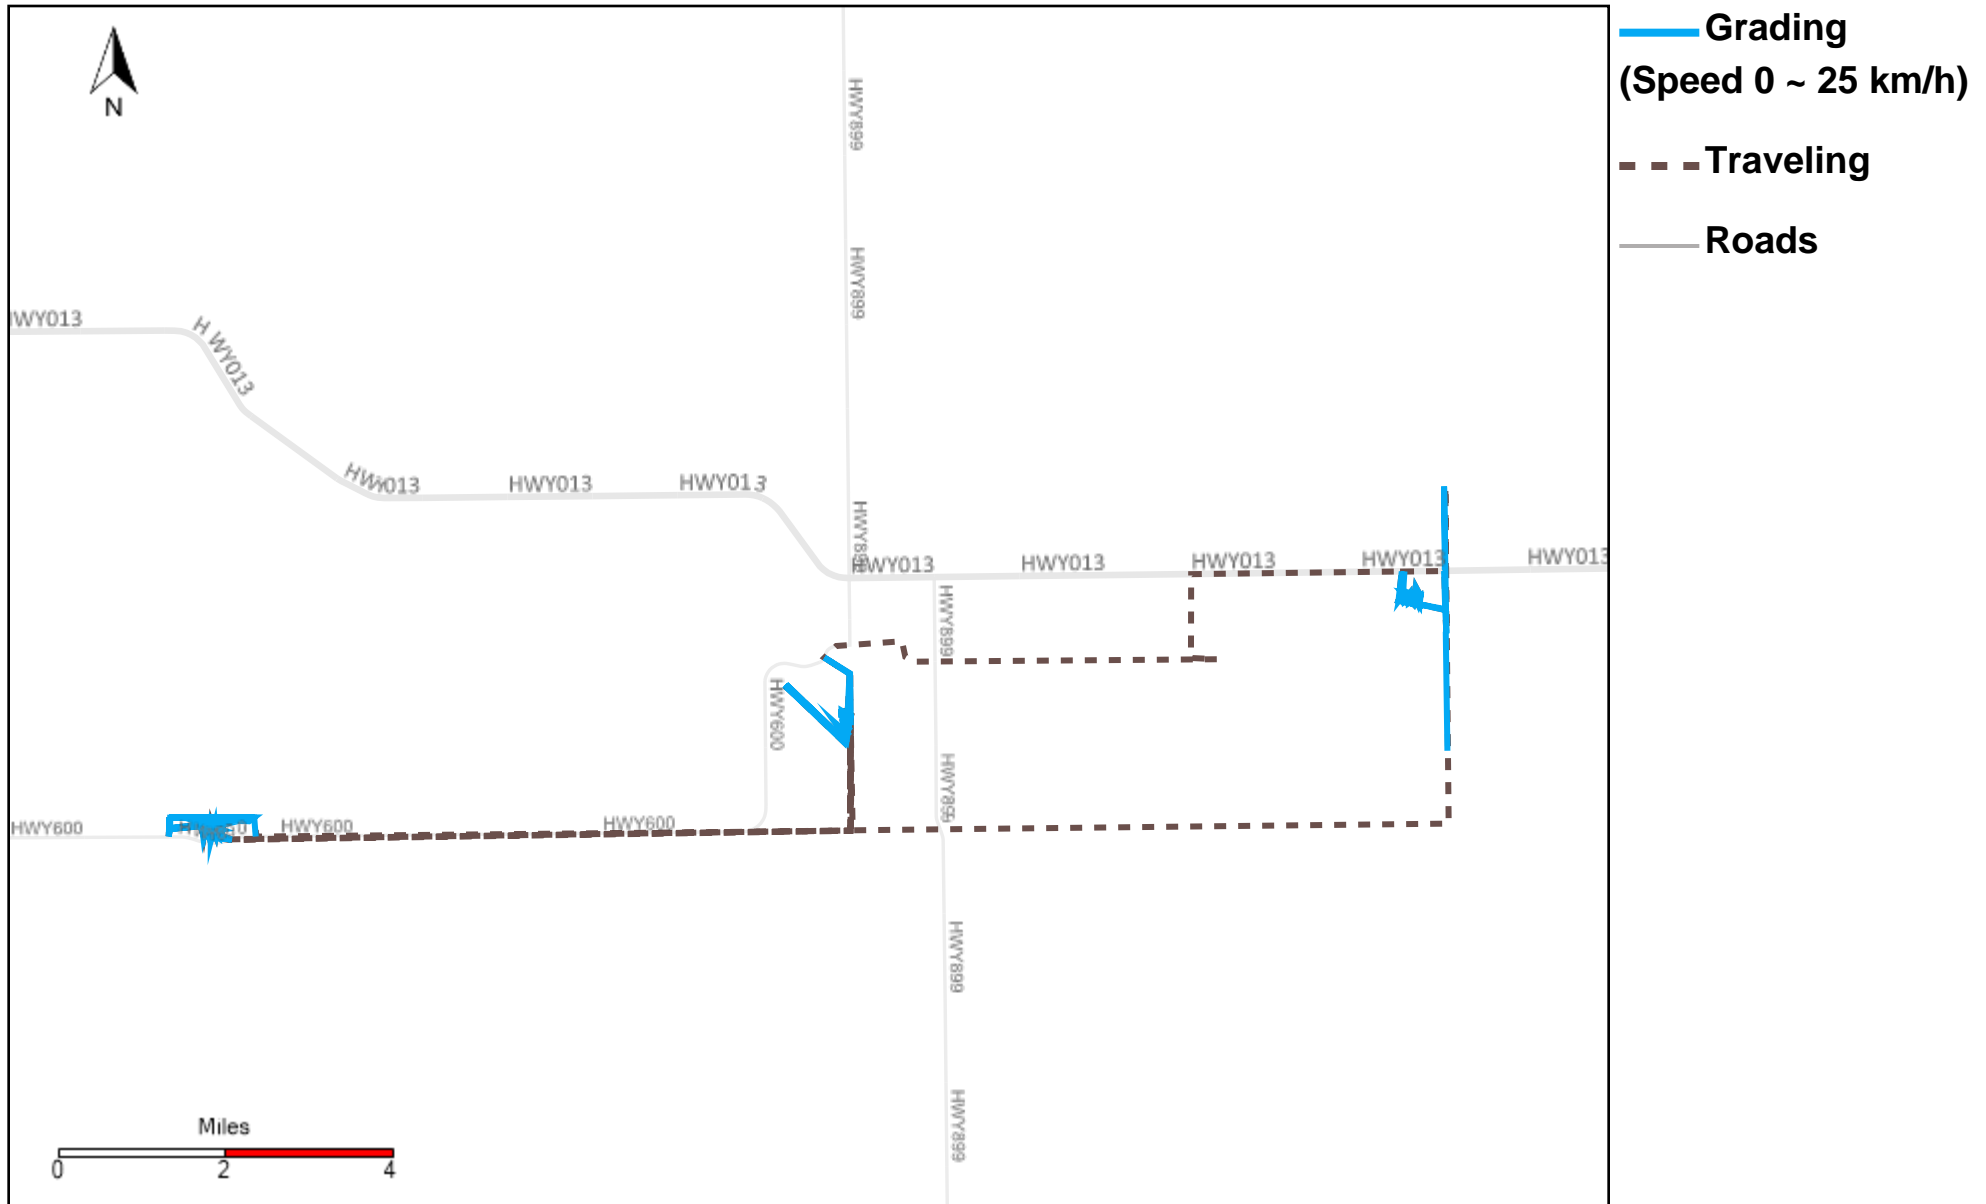

43-186_2024-02-25 ~ 2024-03-02 Tracking

Total Distance(km)	Total Hours	Work Distance(km)	Work Hours
177.46	16 hrs 31 min 48 sec	84.9	14 hrs 11 min 34 sec