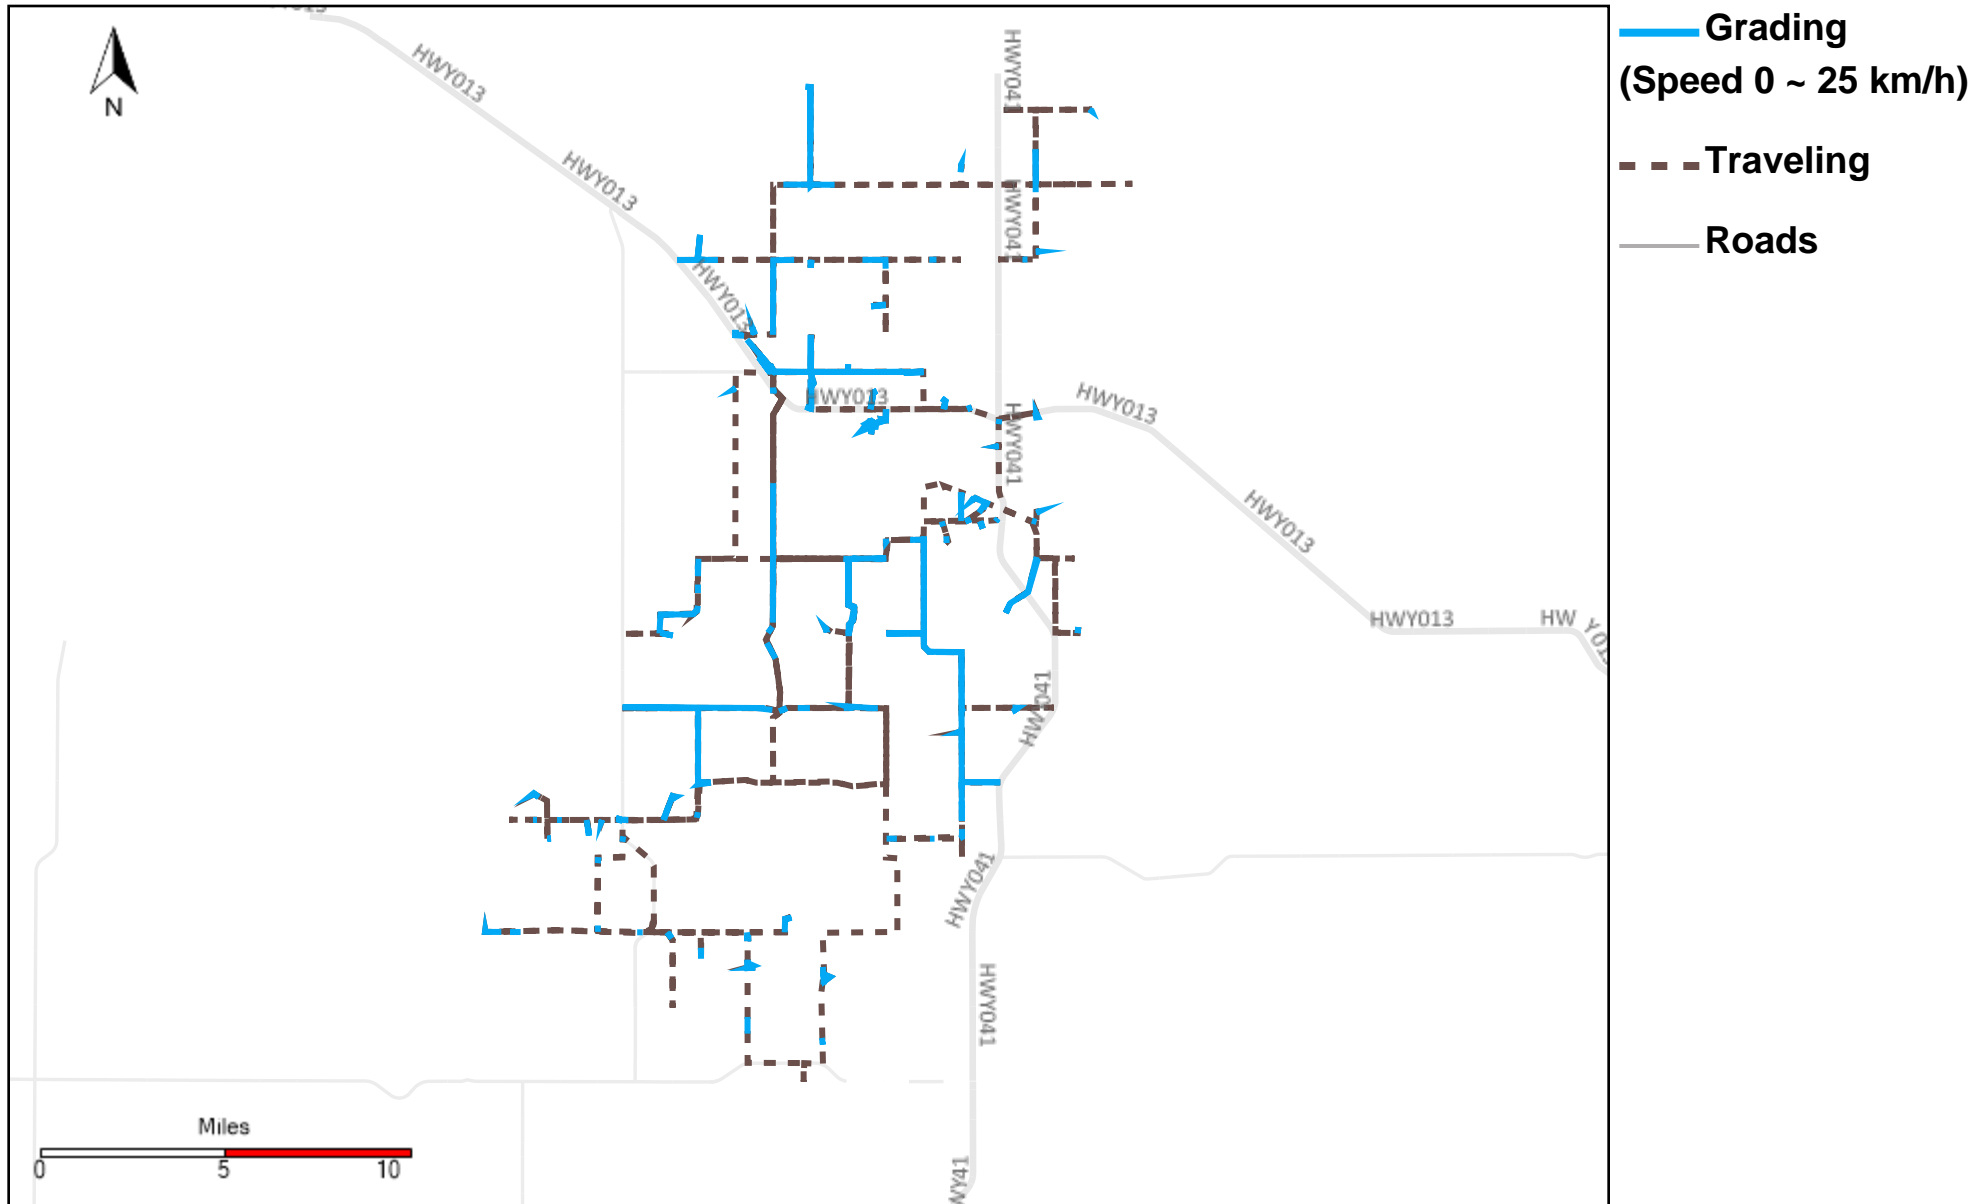

43-164_2024-02-25 ~ 2024-03-02 Tracking

Total Distance(km)	Total Hours	Work Distance(km)	Work Hours
749.24	43 hrs 12 min 25 sec	253.18	25 hrs 31 min 3 sec