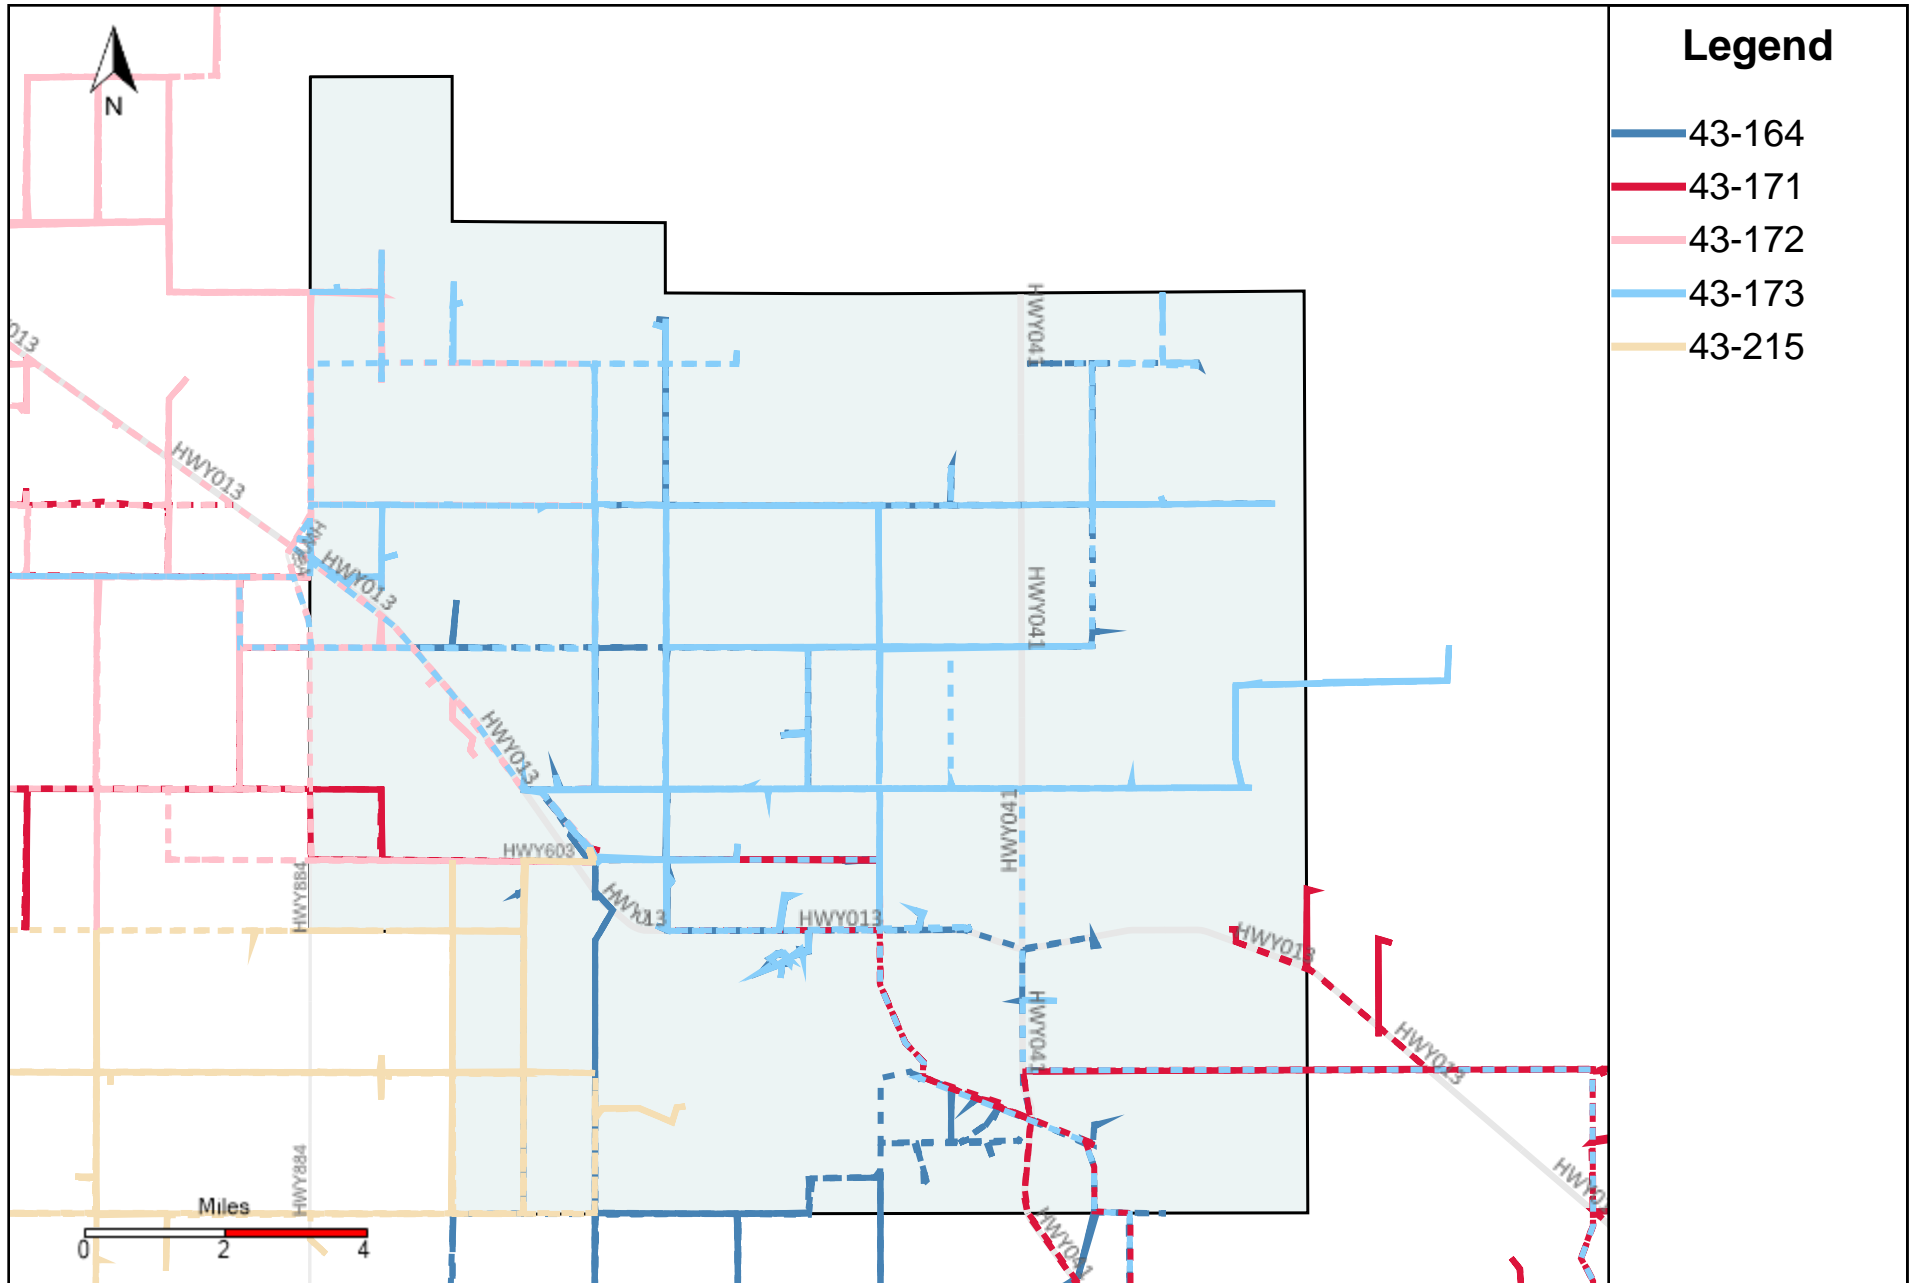

Division: 6 Grader Report(2024-02-25 ~ 2024-03-02)

Vehicle Name List	Total Distance(km)	Total Hours
43-164, 43-171, 43-172, 43-173, 43-215	3345.16	204 hrs 32 min 29 sec