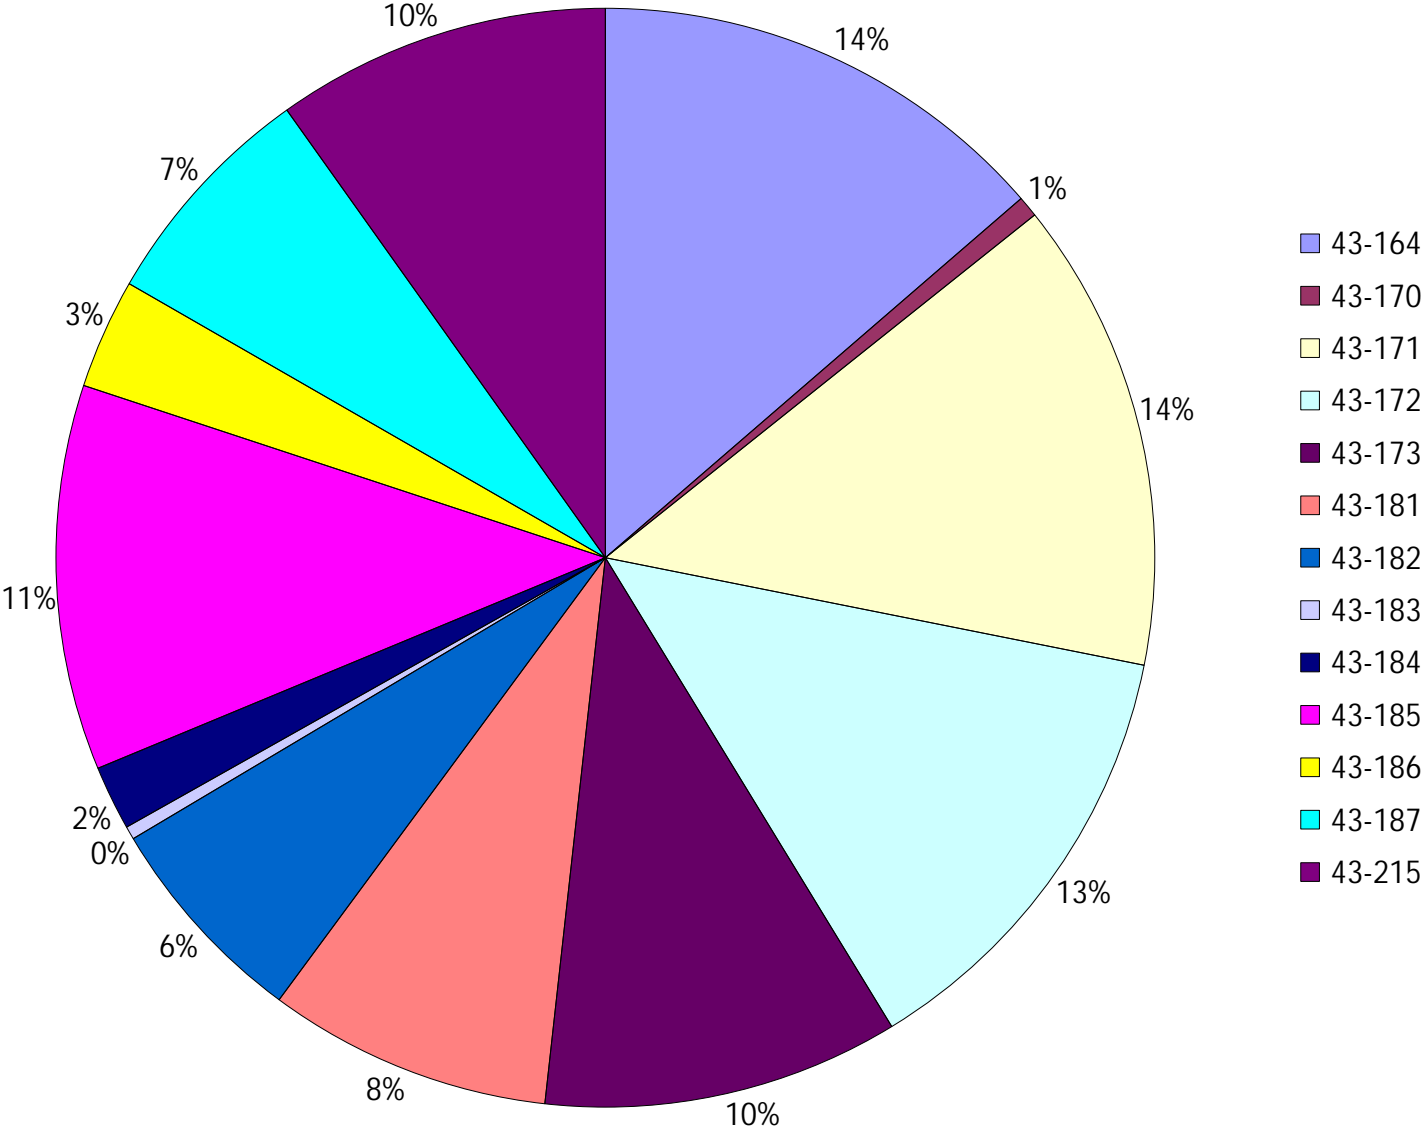

Provost Weekly Grader Report

From 2/25/2024 To 3/2/2024

3/2/2024

Vehicle	Total Distance(km)	Total Hours	Work Distance(km)	Work Hours
43-164	749.24	43 hrs 12 min 25 sec	253.18	25 hrs 31 min 3 sec
43-170	33.9	1 hrs 25 min 22 sec	0	0 hrs 0 min 0 sec
43-171	760.24	42 hrs 22 min 22 sec	301.58	23 hrs 59 min 34 sec
43-172	720.54	40 hrs 43 min 21 sec	302.21	24 hrs 26 min 11 sec
43-173	575.18	35 hrs 35 min 16 sec	226.99	23 hrs 53 min 20 sec
43-181	458.66	32 hrs 25 min 32 sec	249.75	24 hrs 20 min 43 sec
43-182	347.61	16 hrs 42 min 15 sec	81.76	7 hrs 15 min 26 sec
43-183	21.18	0 hrs 51 min 39 sec	3.86	0 hrs 23 min 4 sec
43-184	104.08	6 hrs 11 min 20 sec	53.05	4 hrs 17 min 1 sec
43-185	621.77	29 hrs 4 min 19 sec	227.13	16 hrs 9 min 28 sec
43-186	177.46	16 hrs 31 min 48 sec	84.9	14 hrs 11 min 34 sec
43-187	375.53	20 hrs 42 min 13 sec	210.16	15 hrs 17 min 50 sec
43-215	539.96	42 hrs 39 min 5 sec	306.3	30 hrs 46 min 24 sec
Total:	5485.36	328 hrs 26 min 58 sec	2300.86	210 hrs 31 min 38 sec

Vehicle Distance Vs Total Distance (%) From 2/25/2024 To 3/2/2024

Provost Weekly Grader Report