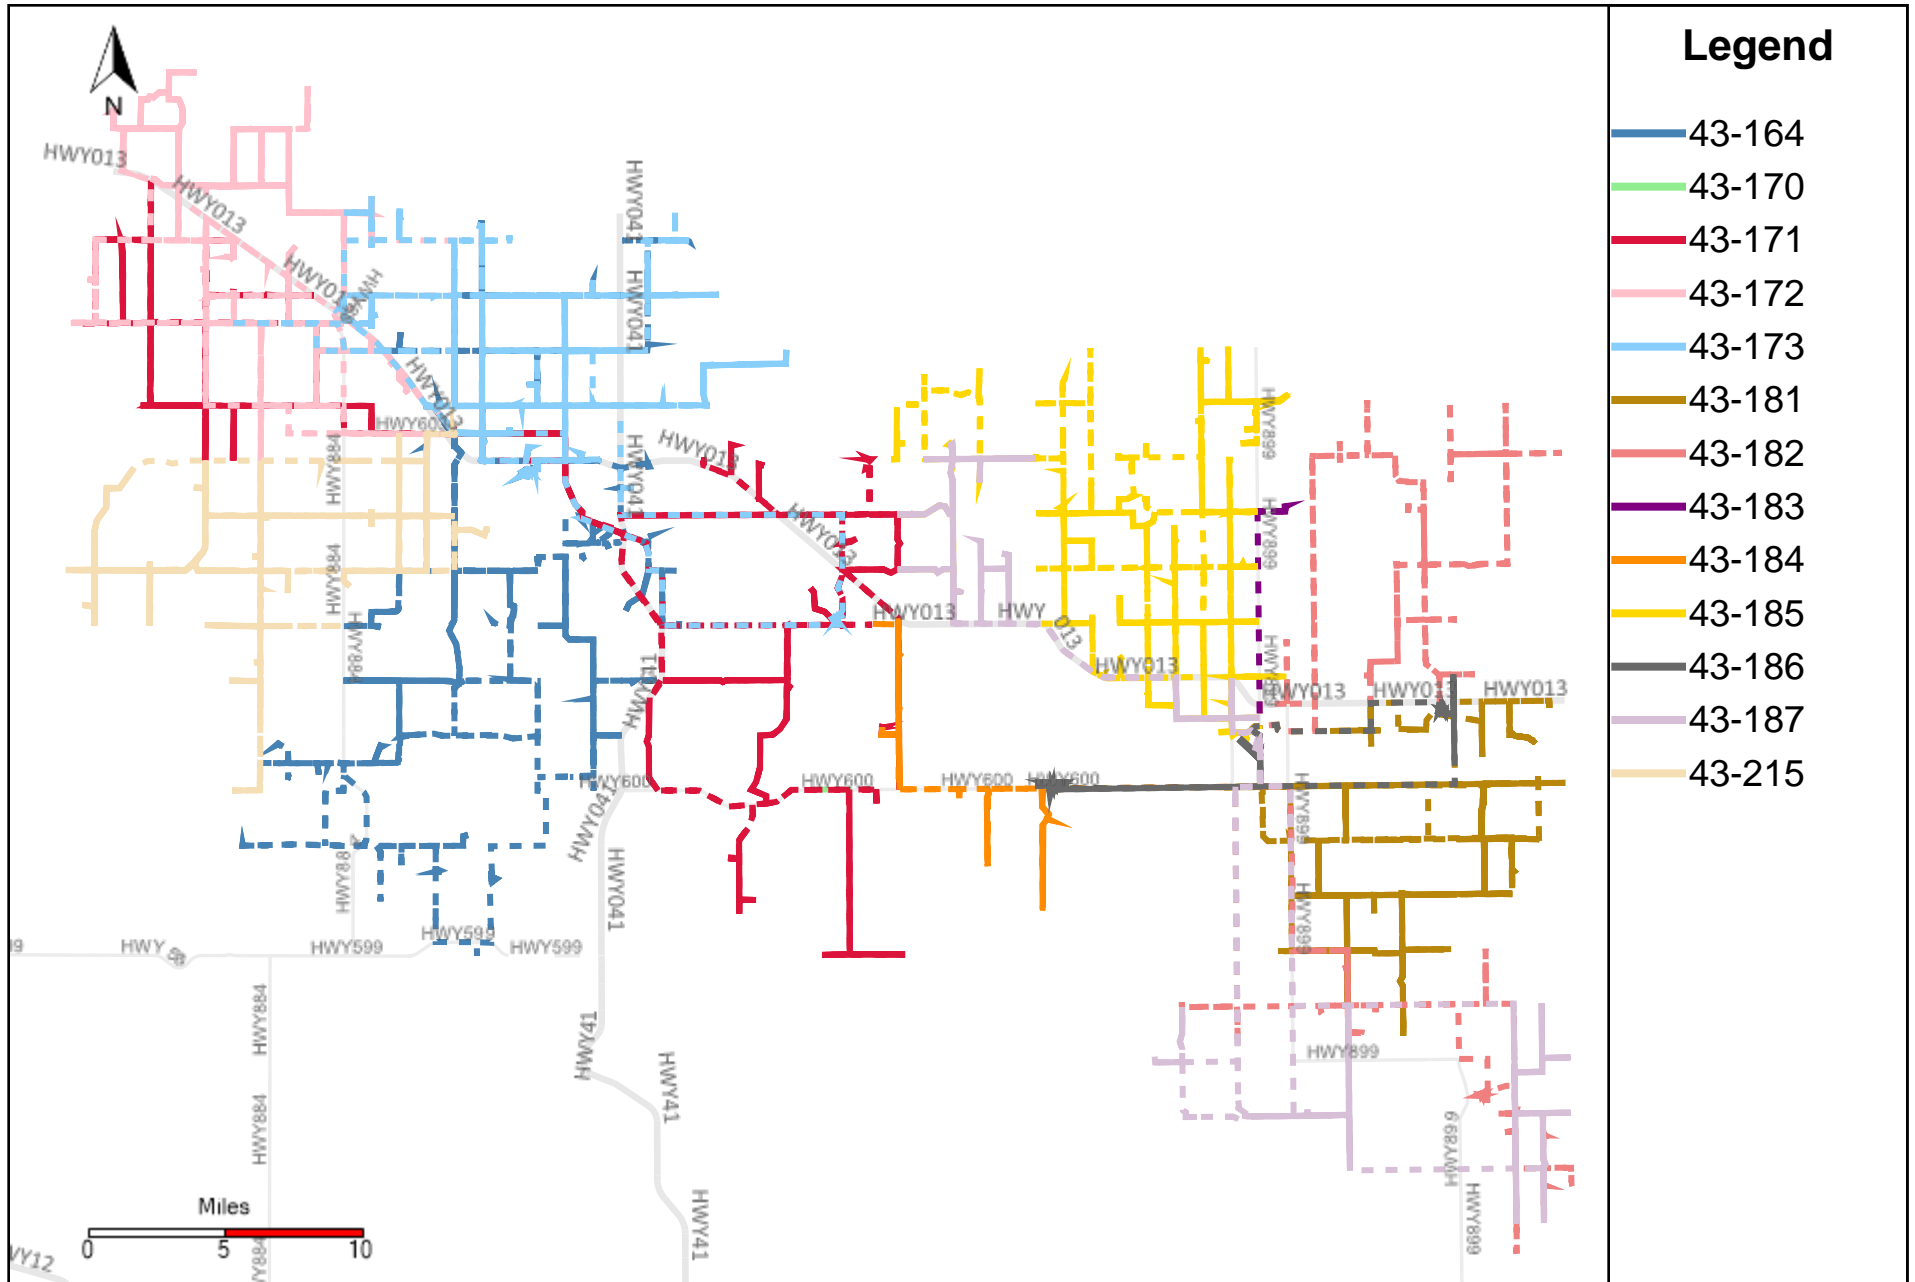

# Provost Weekly Grader Report (2024-02-25 ~ 2024-03-02)

# Division: 1 Grader Report(2024-02-25 ~ 2024-03-02)

Vehicle Name List	Total Distance(km)	Total Hours
43-181, 43-182, 43-187	1181.81	69 hrs 50 min 0 sec

# Division: 3 Grader Report(2024-02-25 ~ 2024-03-02)

Vehicle Name List	Total Distance(km)	Total Hours
43-171, 43-181, 43-182, 43-183, 43-184, 43-185, 43-186, 43-187	2866.53	164 hrs 51 min 29 sec

# Division: 4 Grader Report(2024-02-25 ~ 2024-03-02)

Vehicle Name List	Total Distance(km)	Total Hours
43-171, 43-173, 43-182, 43-183, 43-184, 43-185, 43-187	2805.59	151 hrs 29 min 25 sec