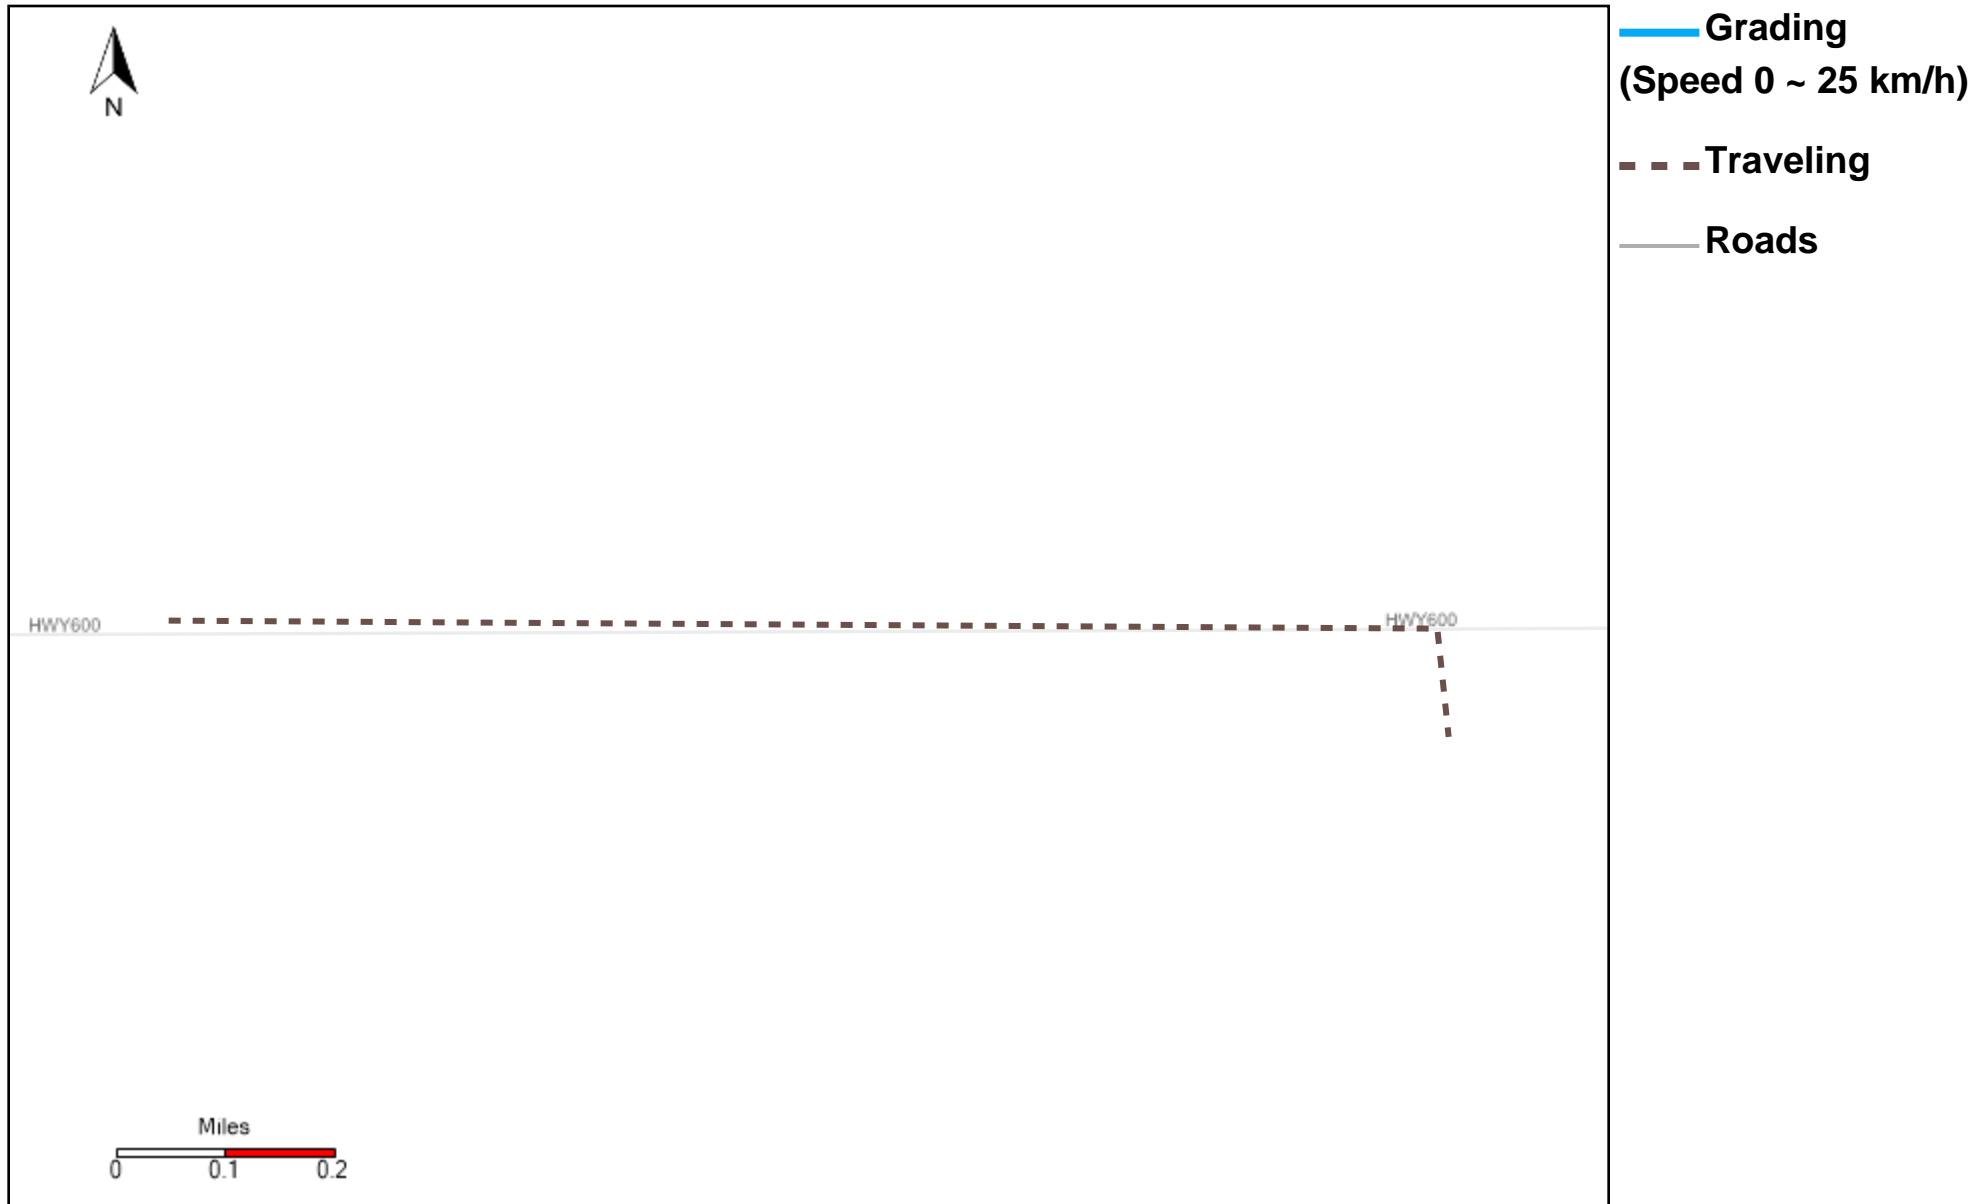

43-170_2024-02-25 ~ 2024-03-02 Tracking

Total Distance(km)	Total Hours	Work Distance(km)	Work Hours
33.9	1 hrs 25 min 22 sec	0	0 hrs 0 min 0 sec