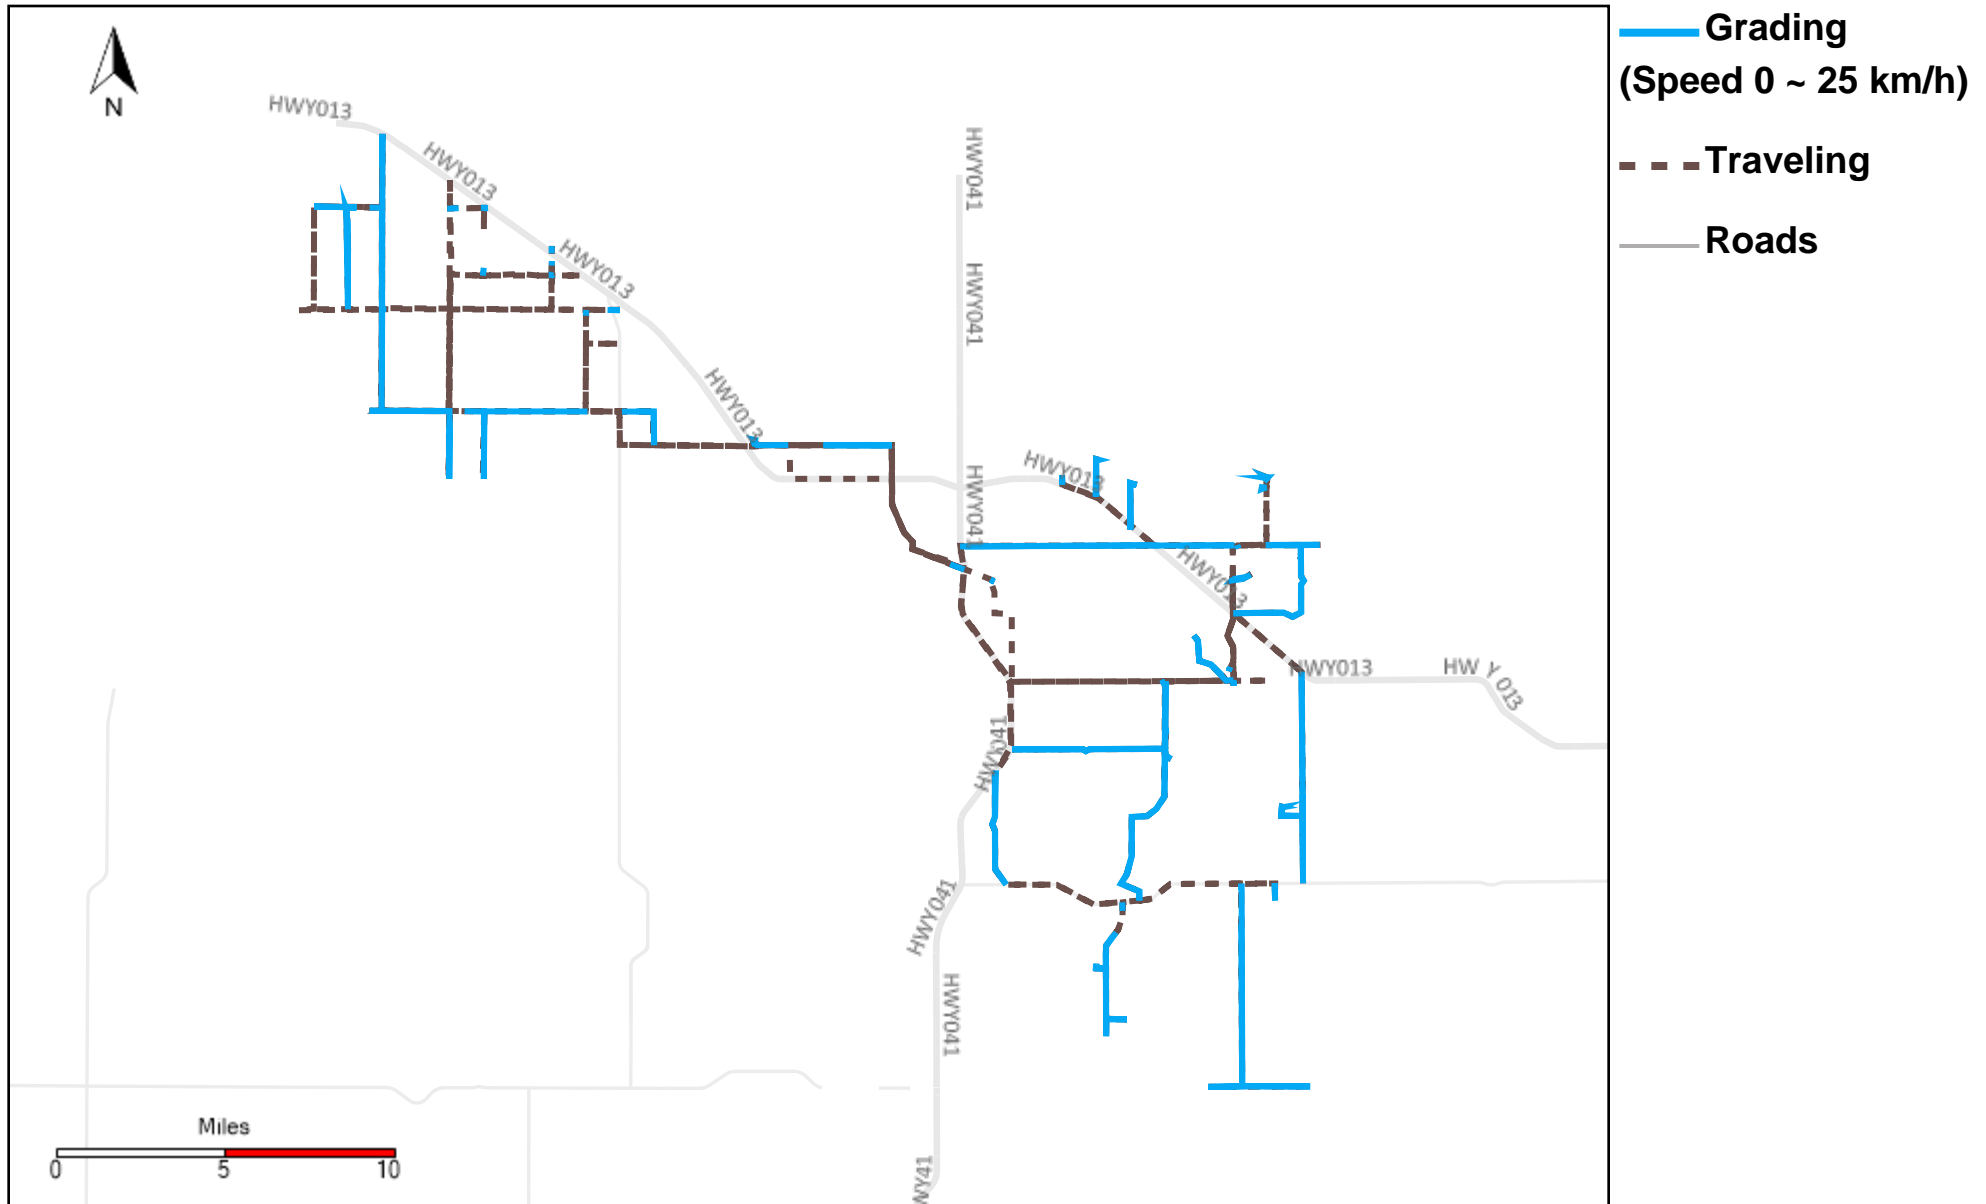

43-171_2024-02-25 ~ 2024-03-02 Tracking

Total Distance(km)	Total Hours	Work Distance(km)	Work Hours
760.24	42 hrs 22 min 22 sec	301.58	23 hrs 59 min 34 sec