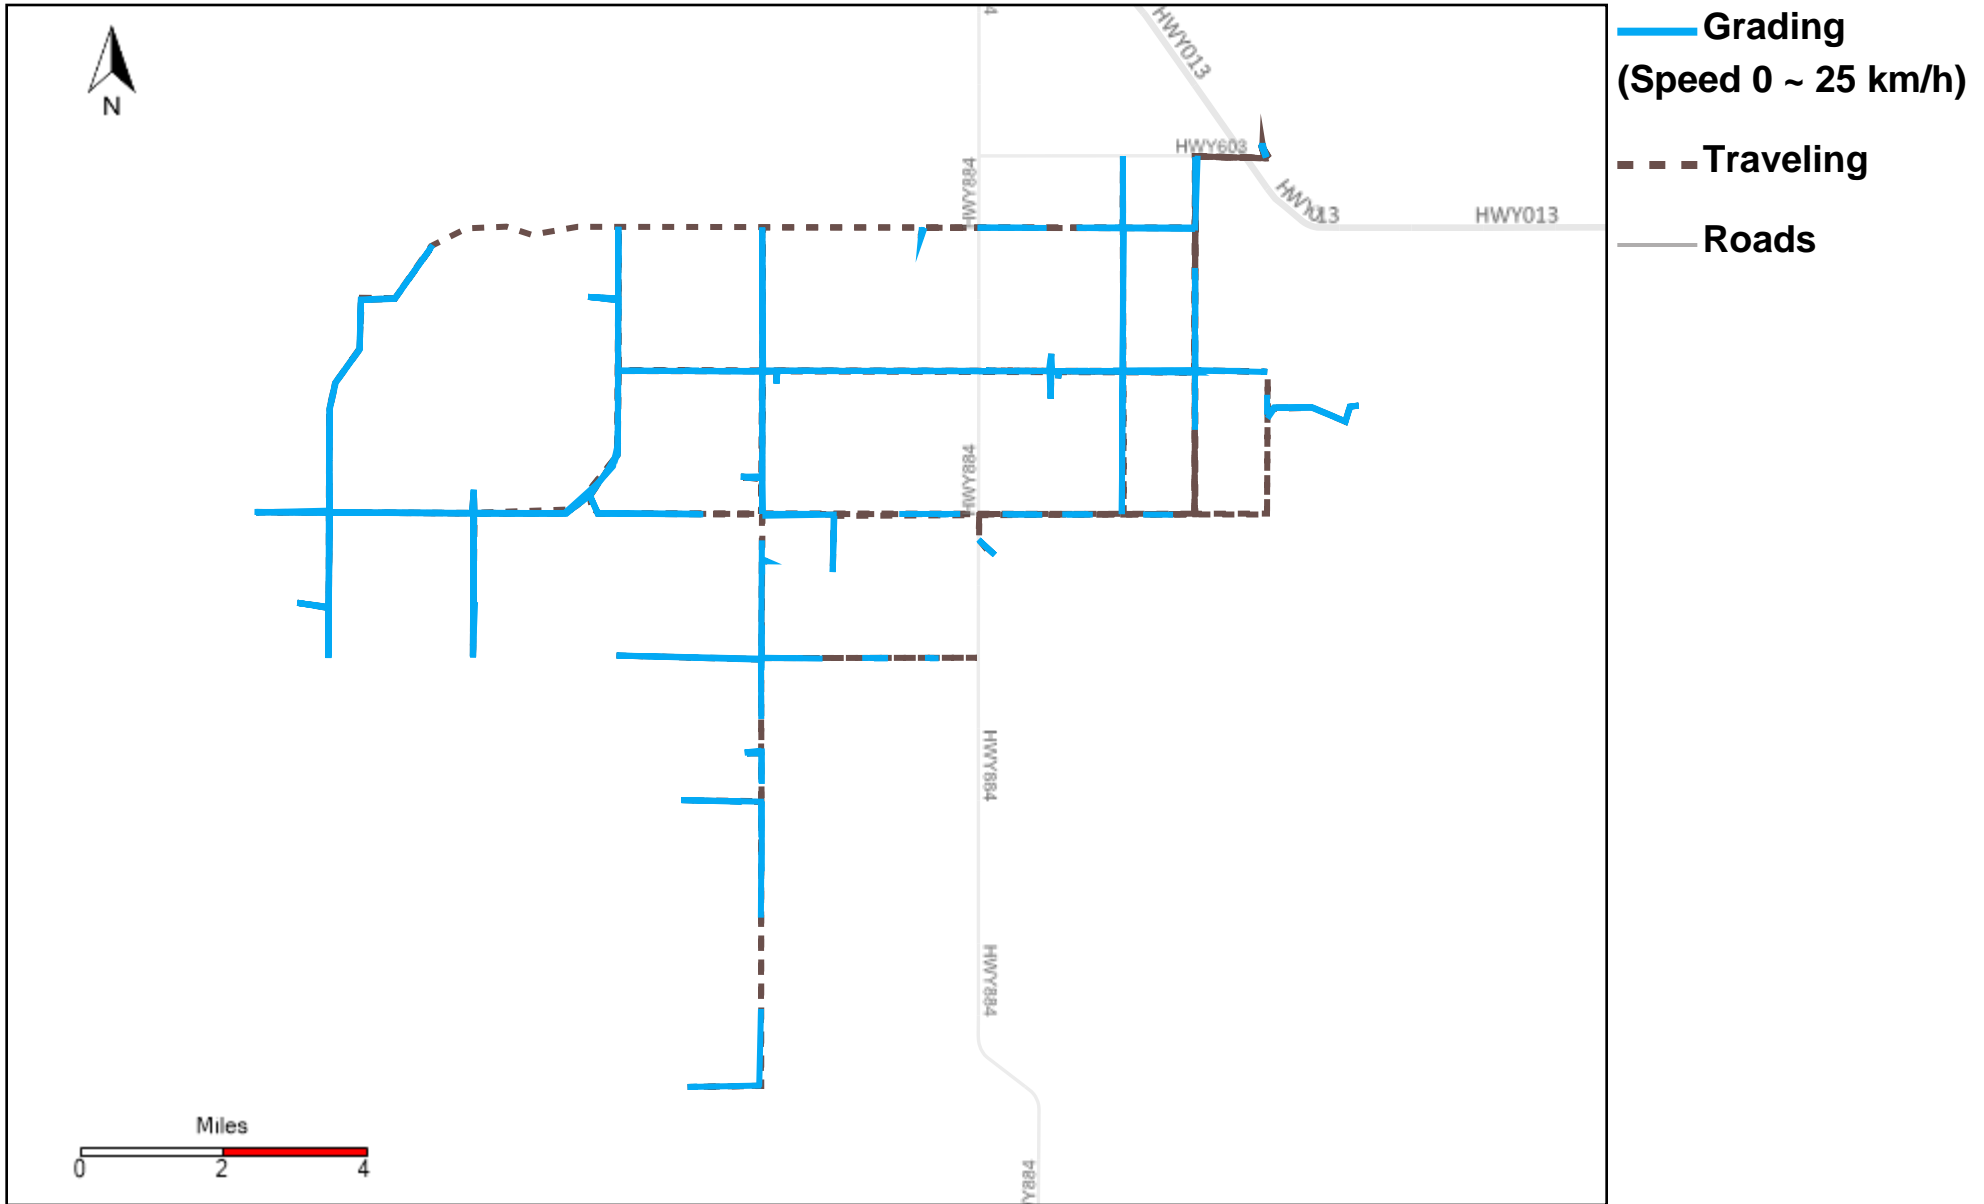

43-215_2024-02-25 ~ 2024-03-02 Tracking

Total Distance(km)	Total Hours	Work Distance(km)	Work Hours
539.96	42 hrs 39 min 5 sec	306.3	30 hrs 46 min 24 sec