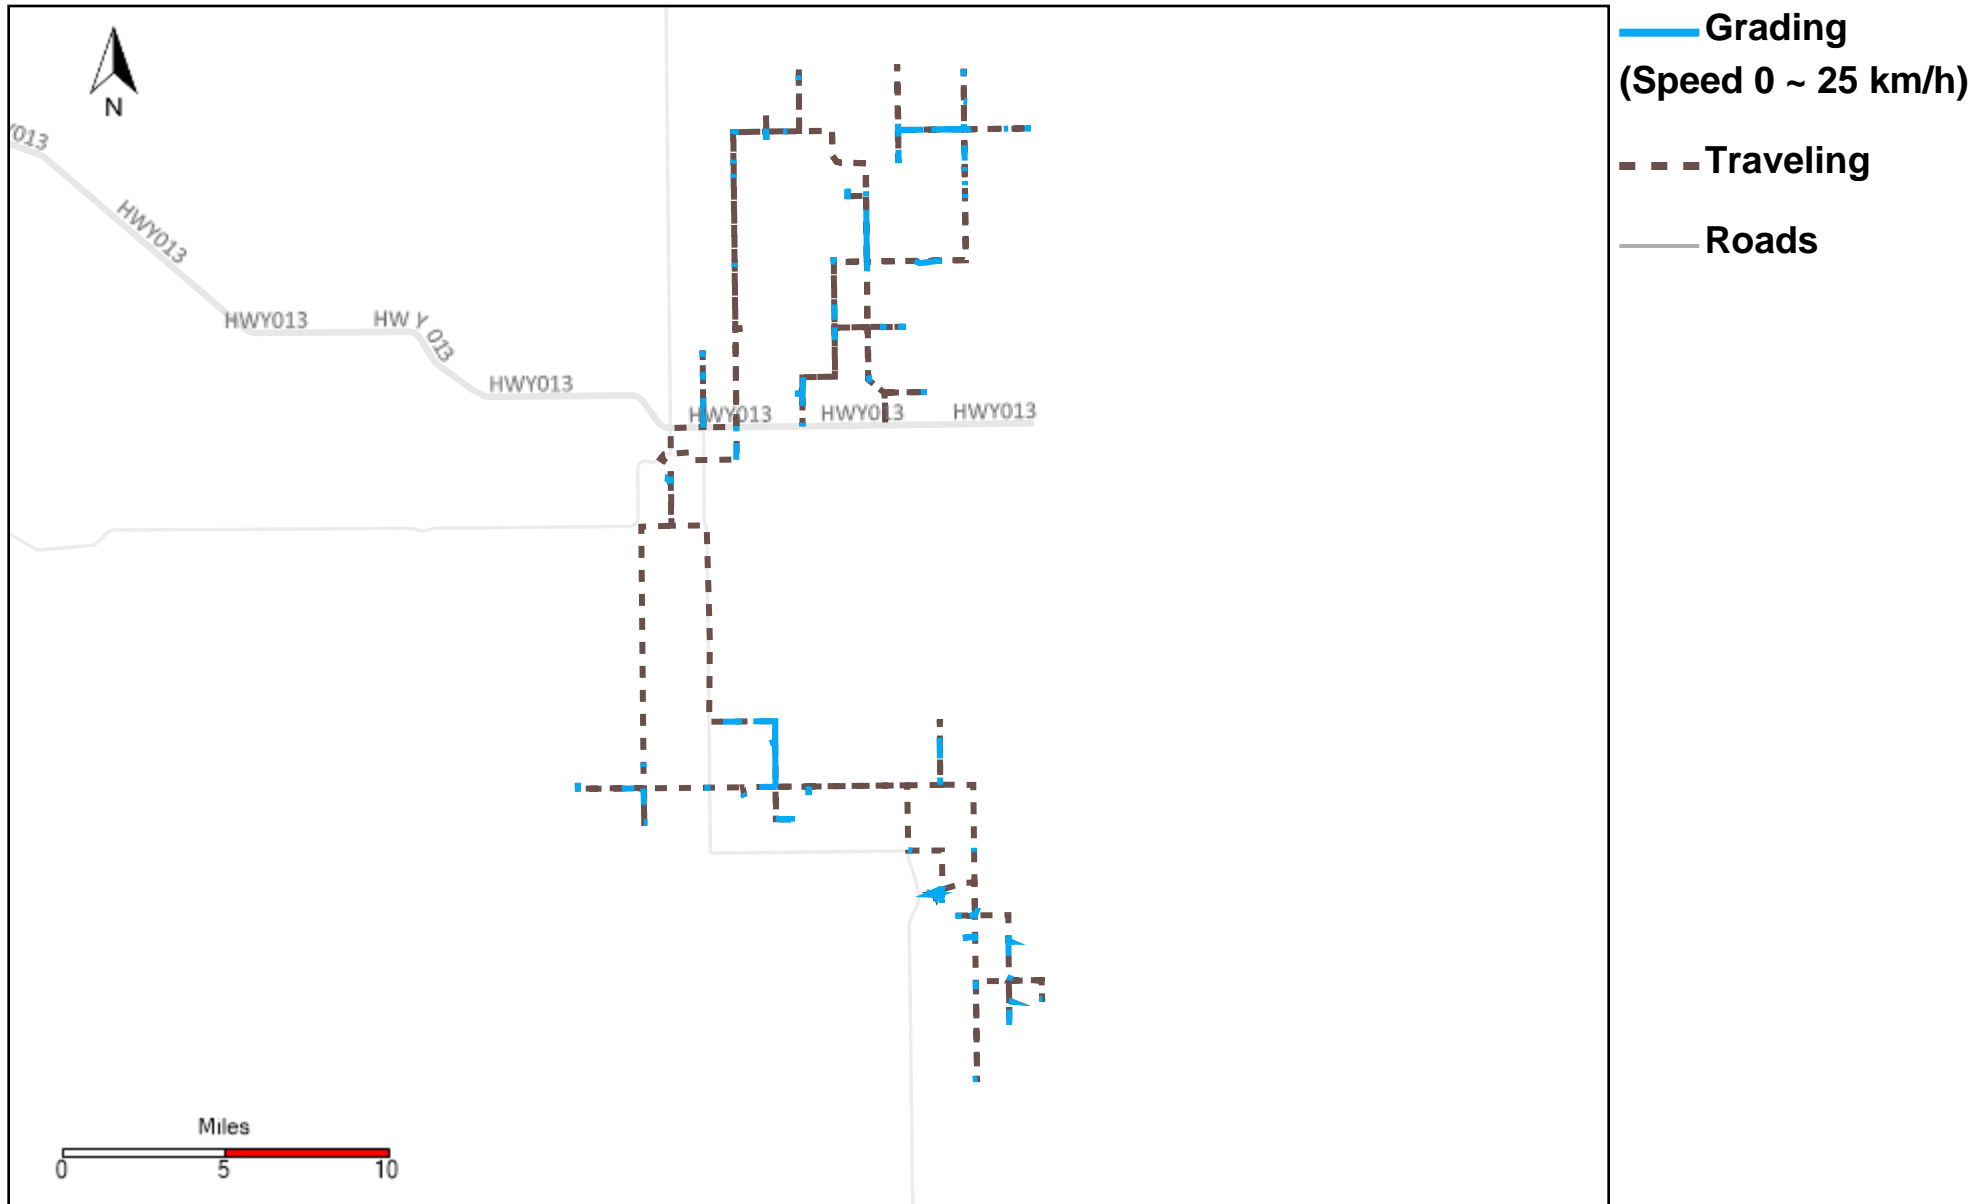

43-182_2024-02-25 ~ 2024-03-02 Tracking

Total Distance(km)	Total Hours	Work Distance(km)	Work Hours
347.61	16 hrs 42 min 15 sec	81.76	7 hrs 15 min 26 sec