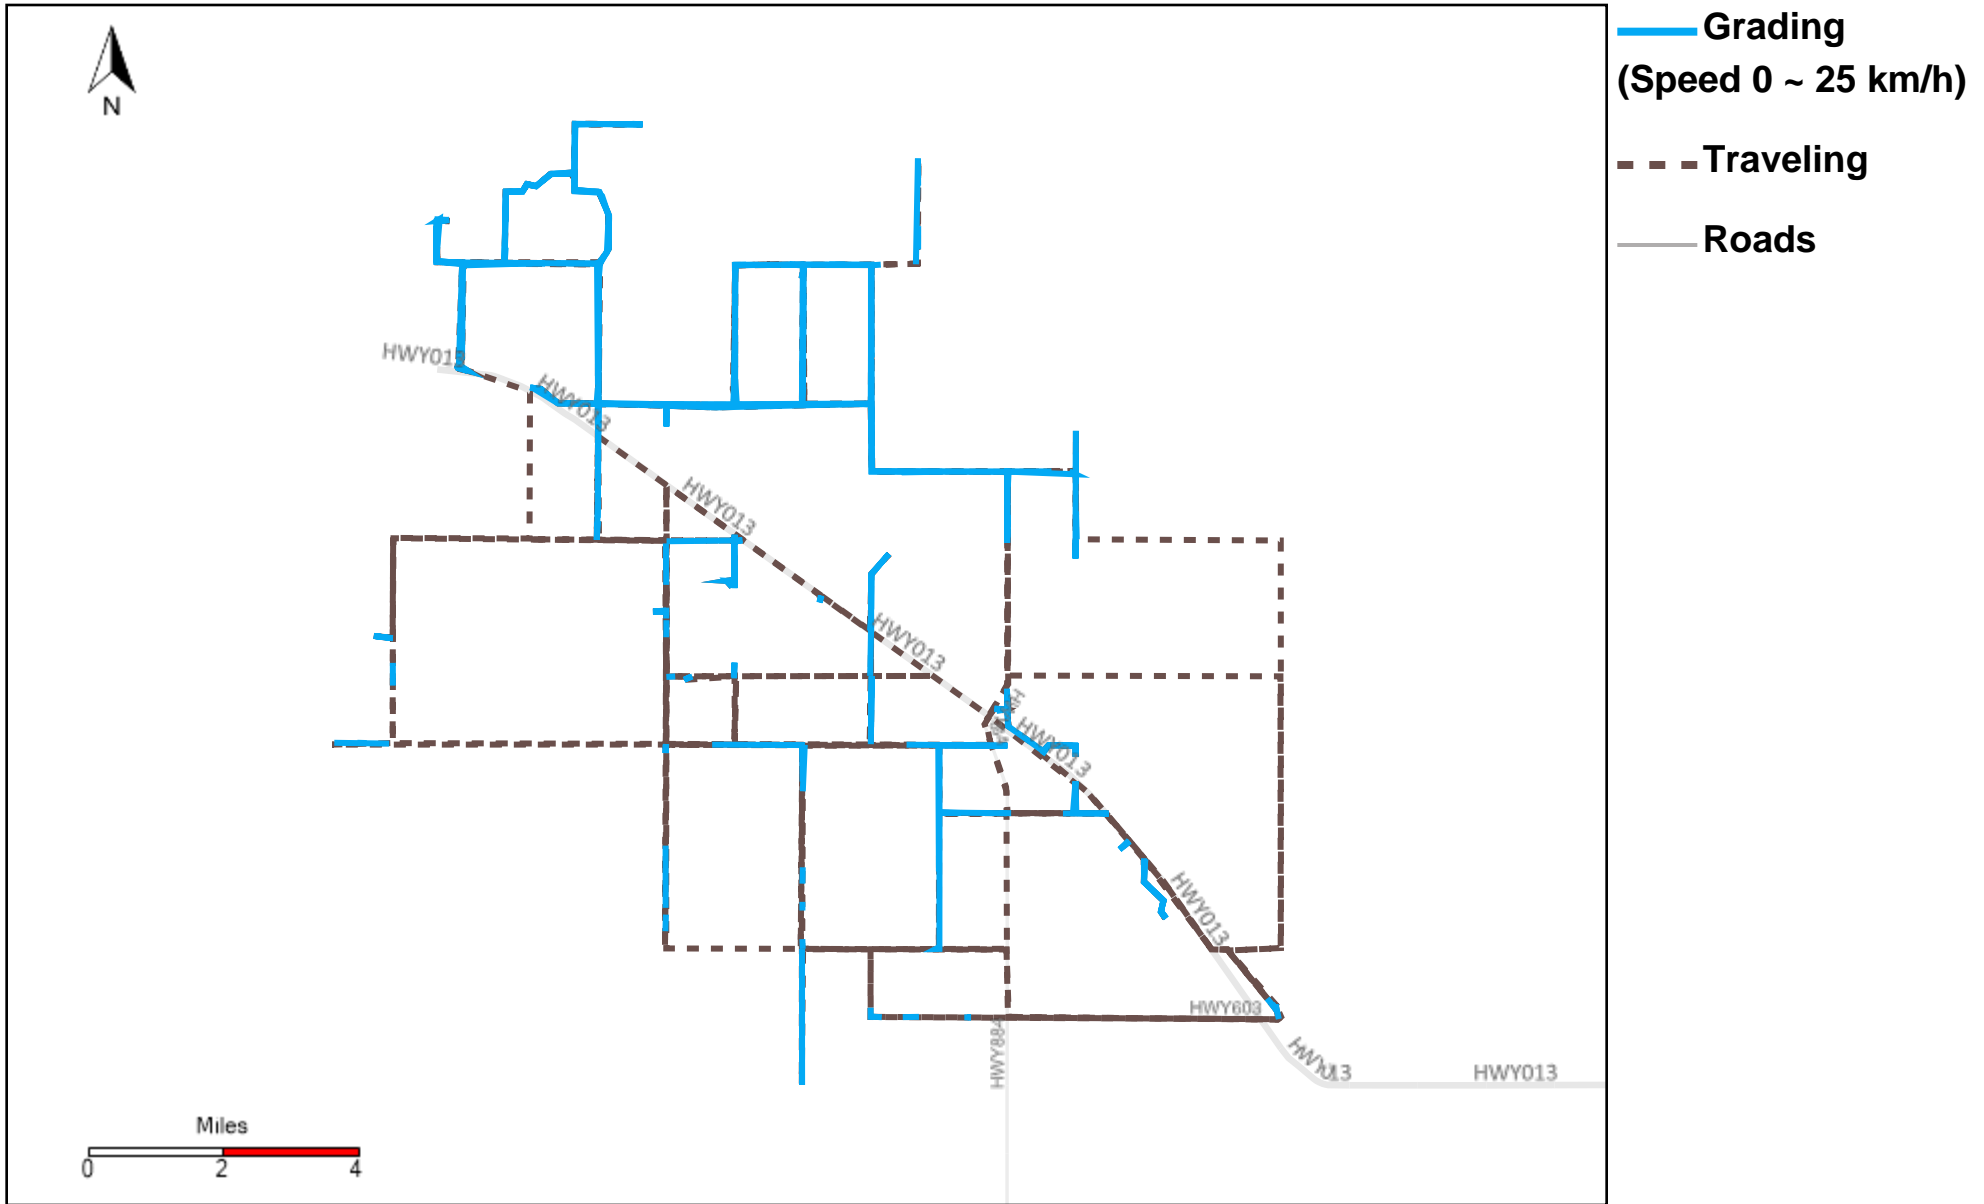

43-172_2024-02-25 ~ 2024-03-02 Tracking

Total Distance(km)	Total Hours	Work Distance(km)	Work Hours
720.54	40 hrs 43 min 21 sec	302.21	24 hrs 26 min 11 sec