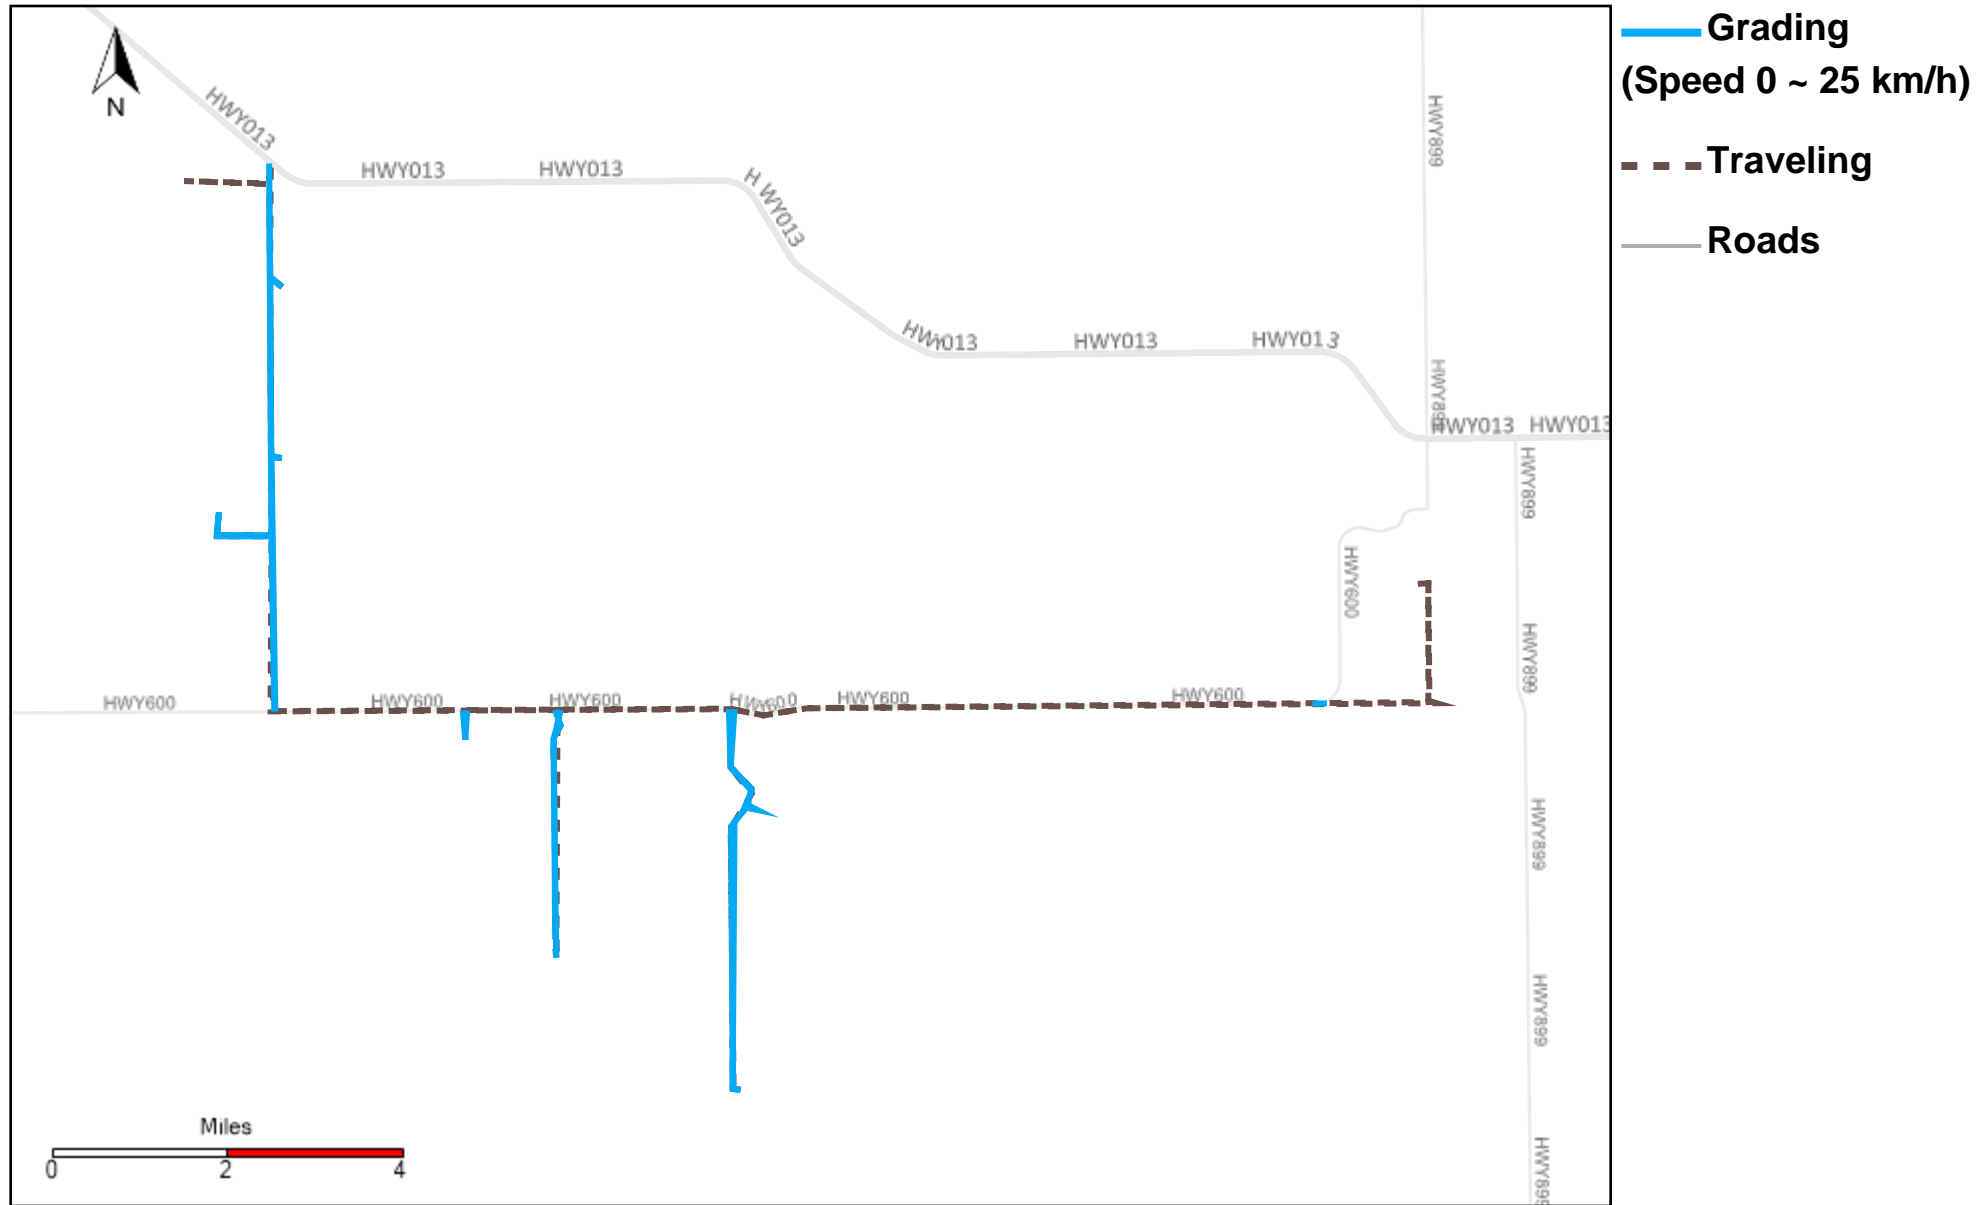

43-184_2024-02-25 ~ 2024-03-02 Tracking

Total Distance(km)	Total Hours	Work Distance(km)	Work Hours
104.08	6 hrs 11 min 20 sec	53.05	4 hrs 17 min 1 sec