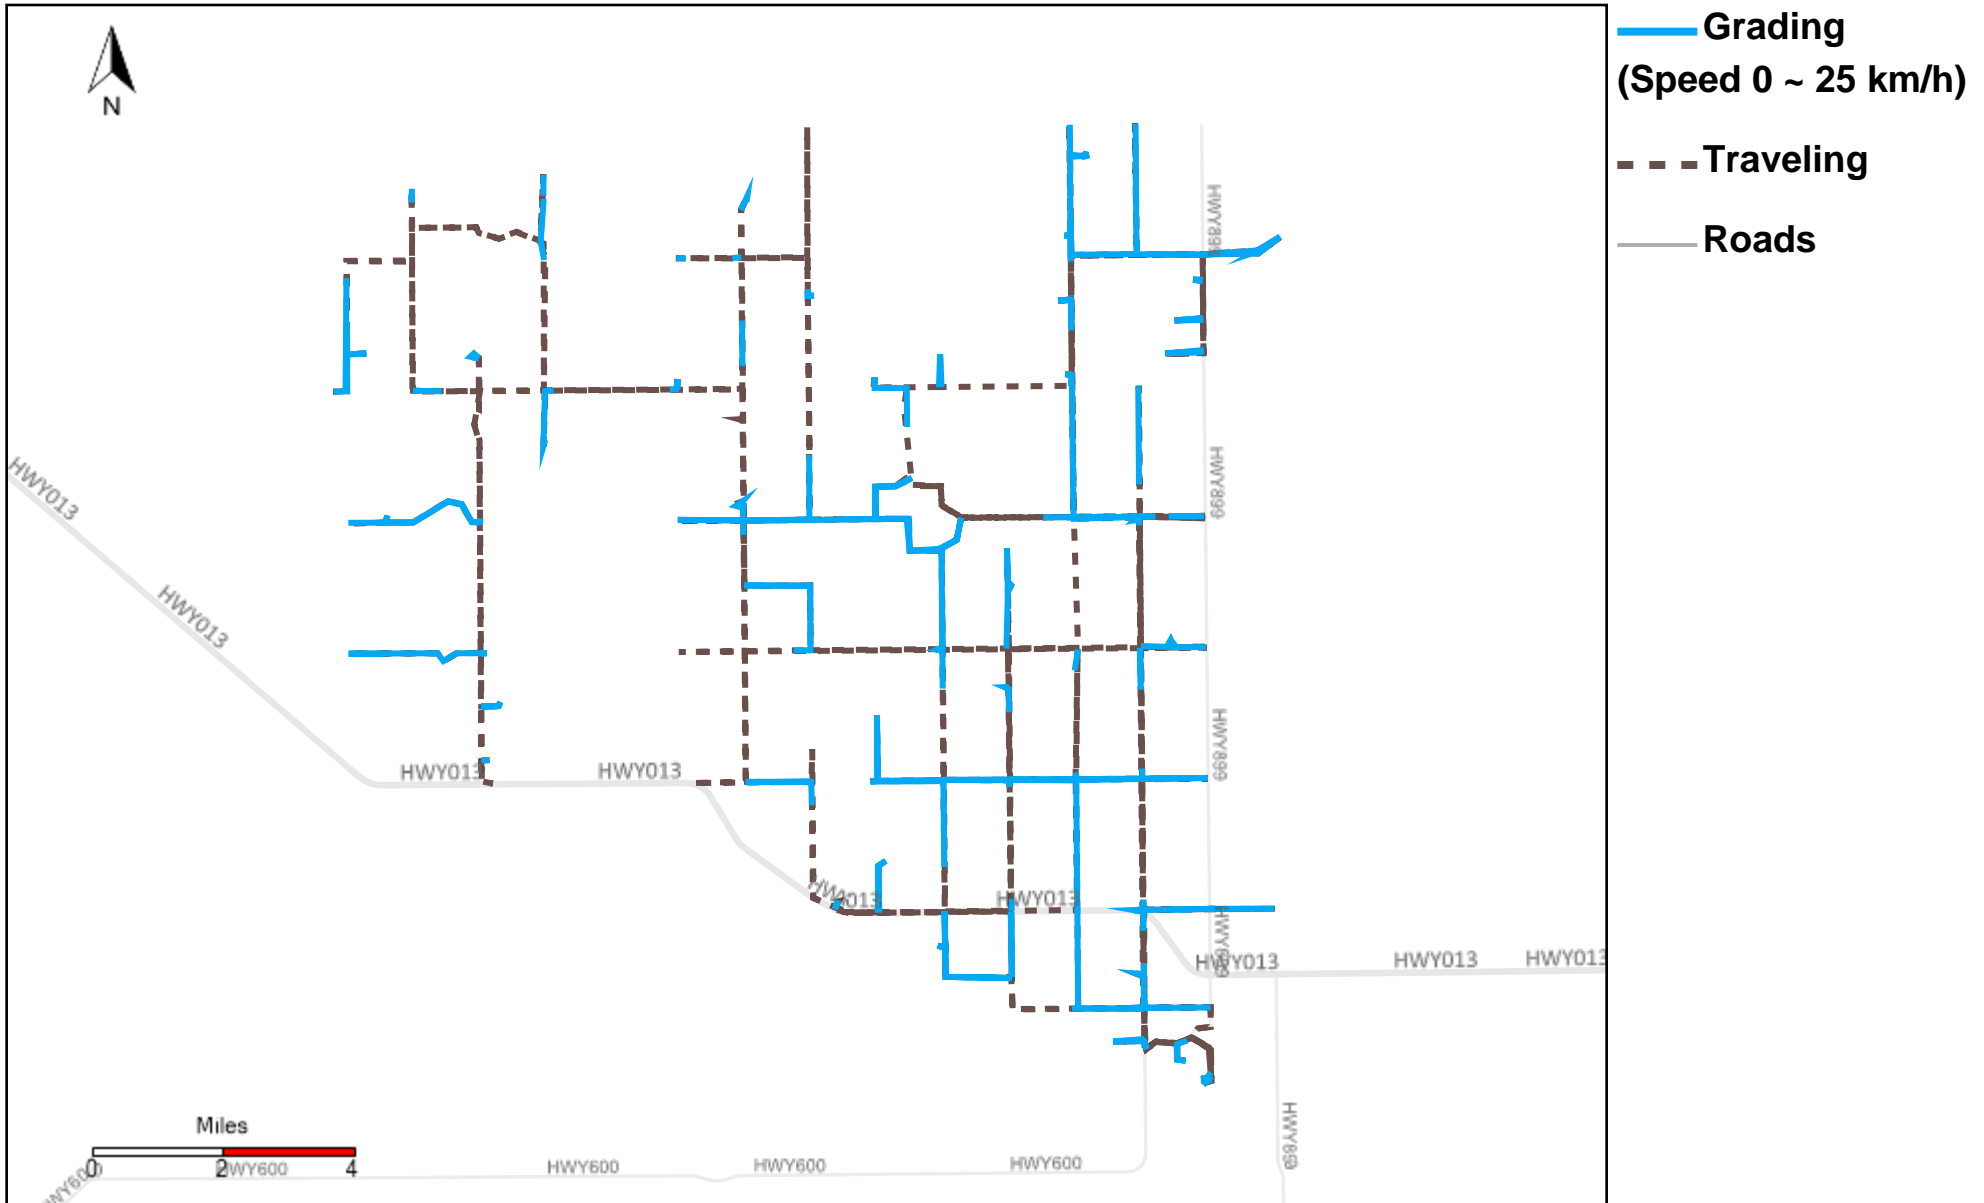

43-185_2024-02-25 ~ 2024-03-02 Tracking

Total Distance(km)	Total Hours	Work Distance(km)	Work Hours
621.77	29 hrs 4 min 19 sec	227.13	16 hrs 9 min 28 sec