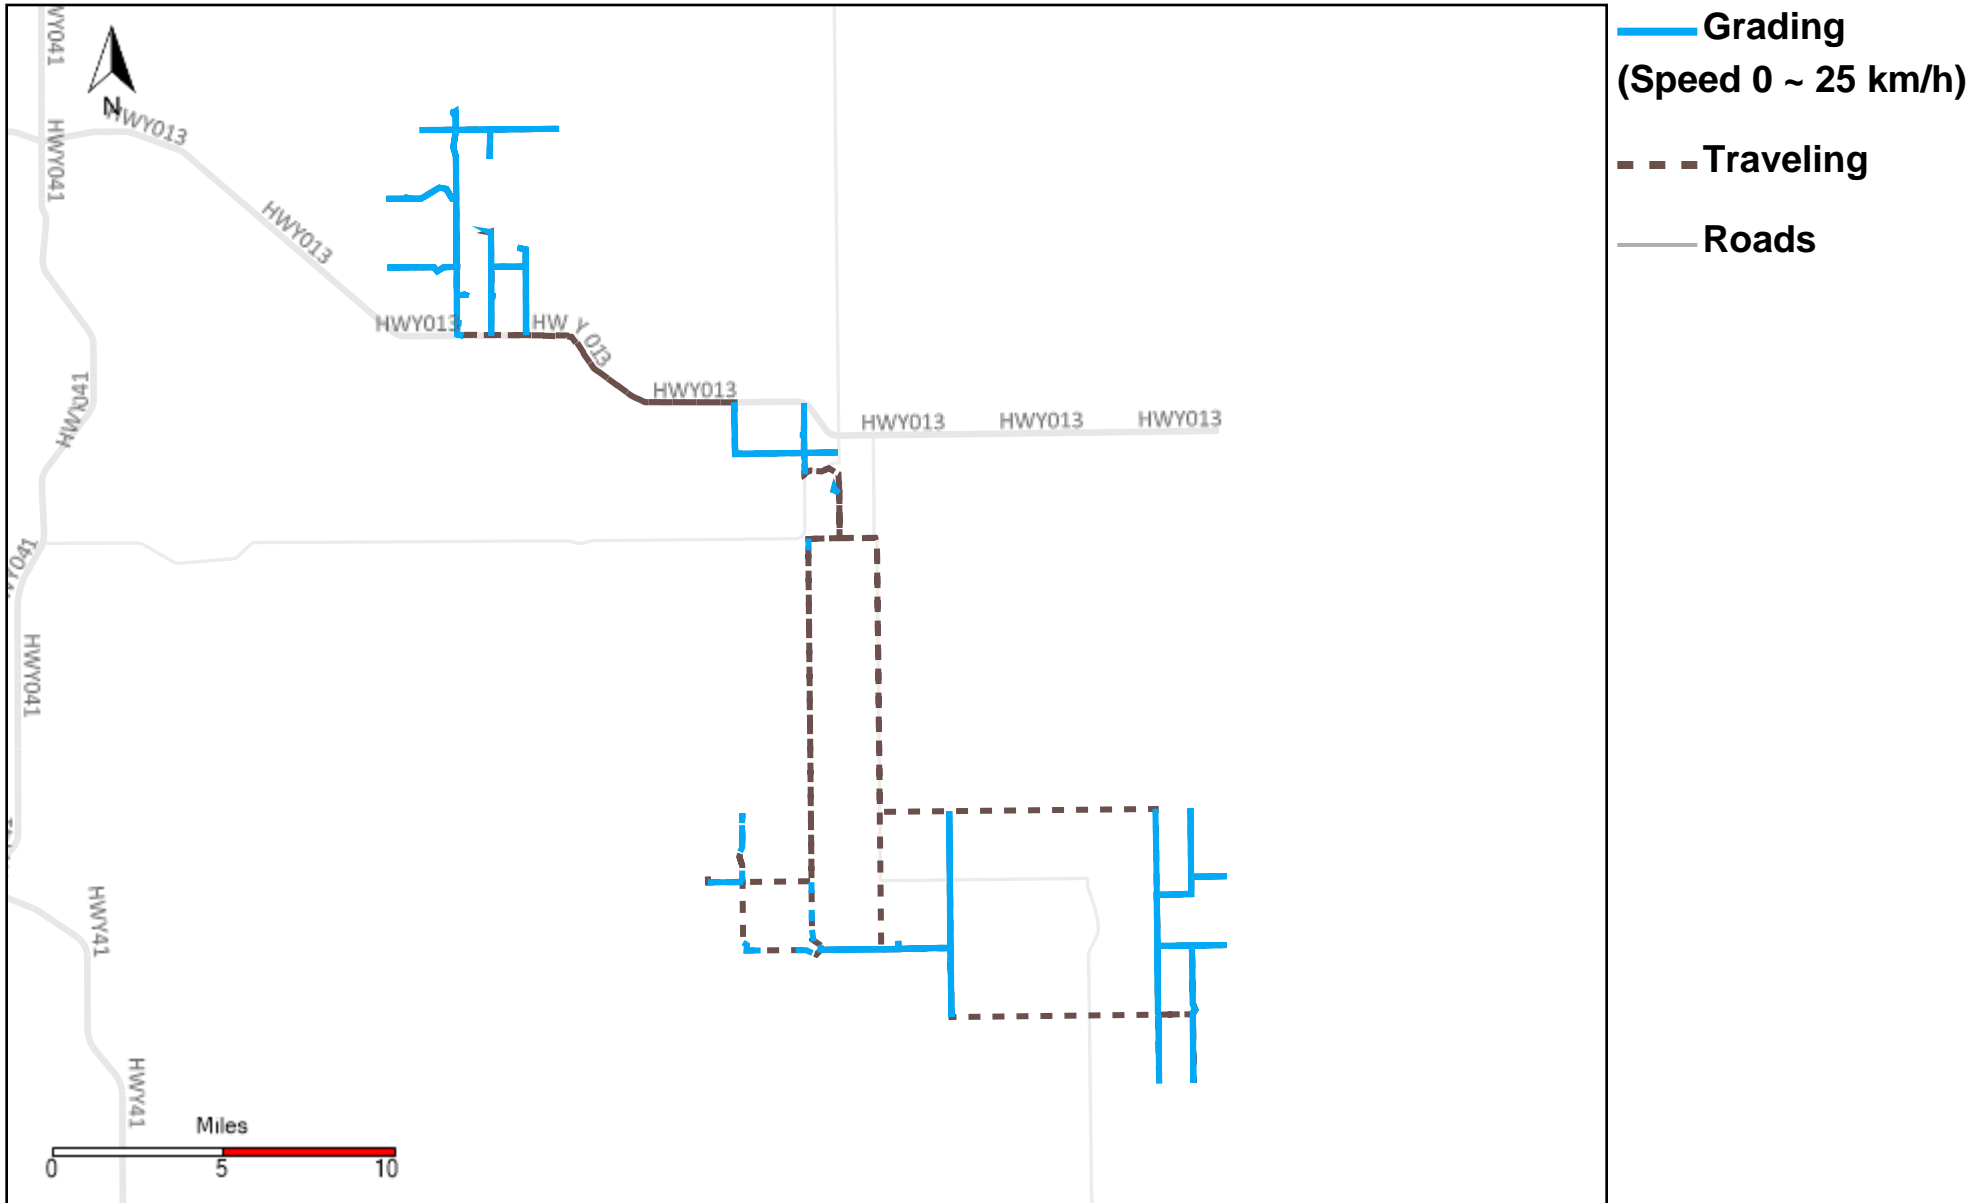

43-187_2024-02-25 ~ 2024-03-02 Tracking

Total Distance(km)	Total Hours	Work Distance(km)	Work Hours
375.53	20 hrs 42 min 13 sec	210.16	15 hrs 17 min 50 sec