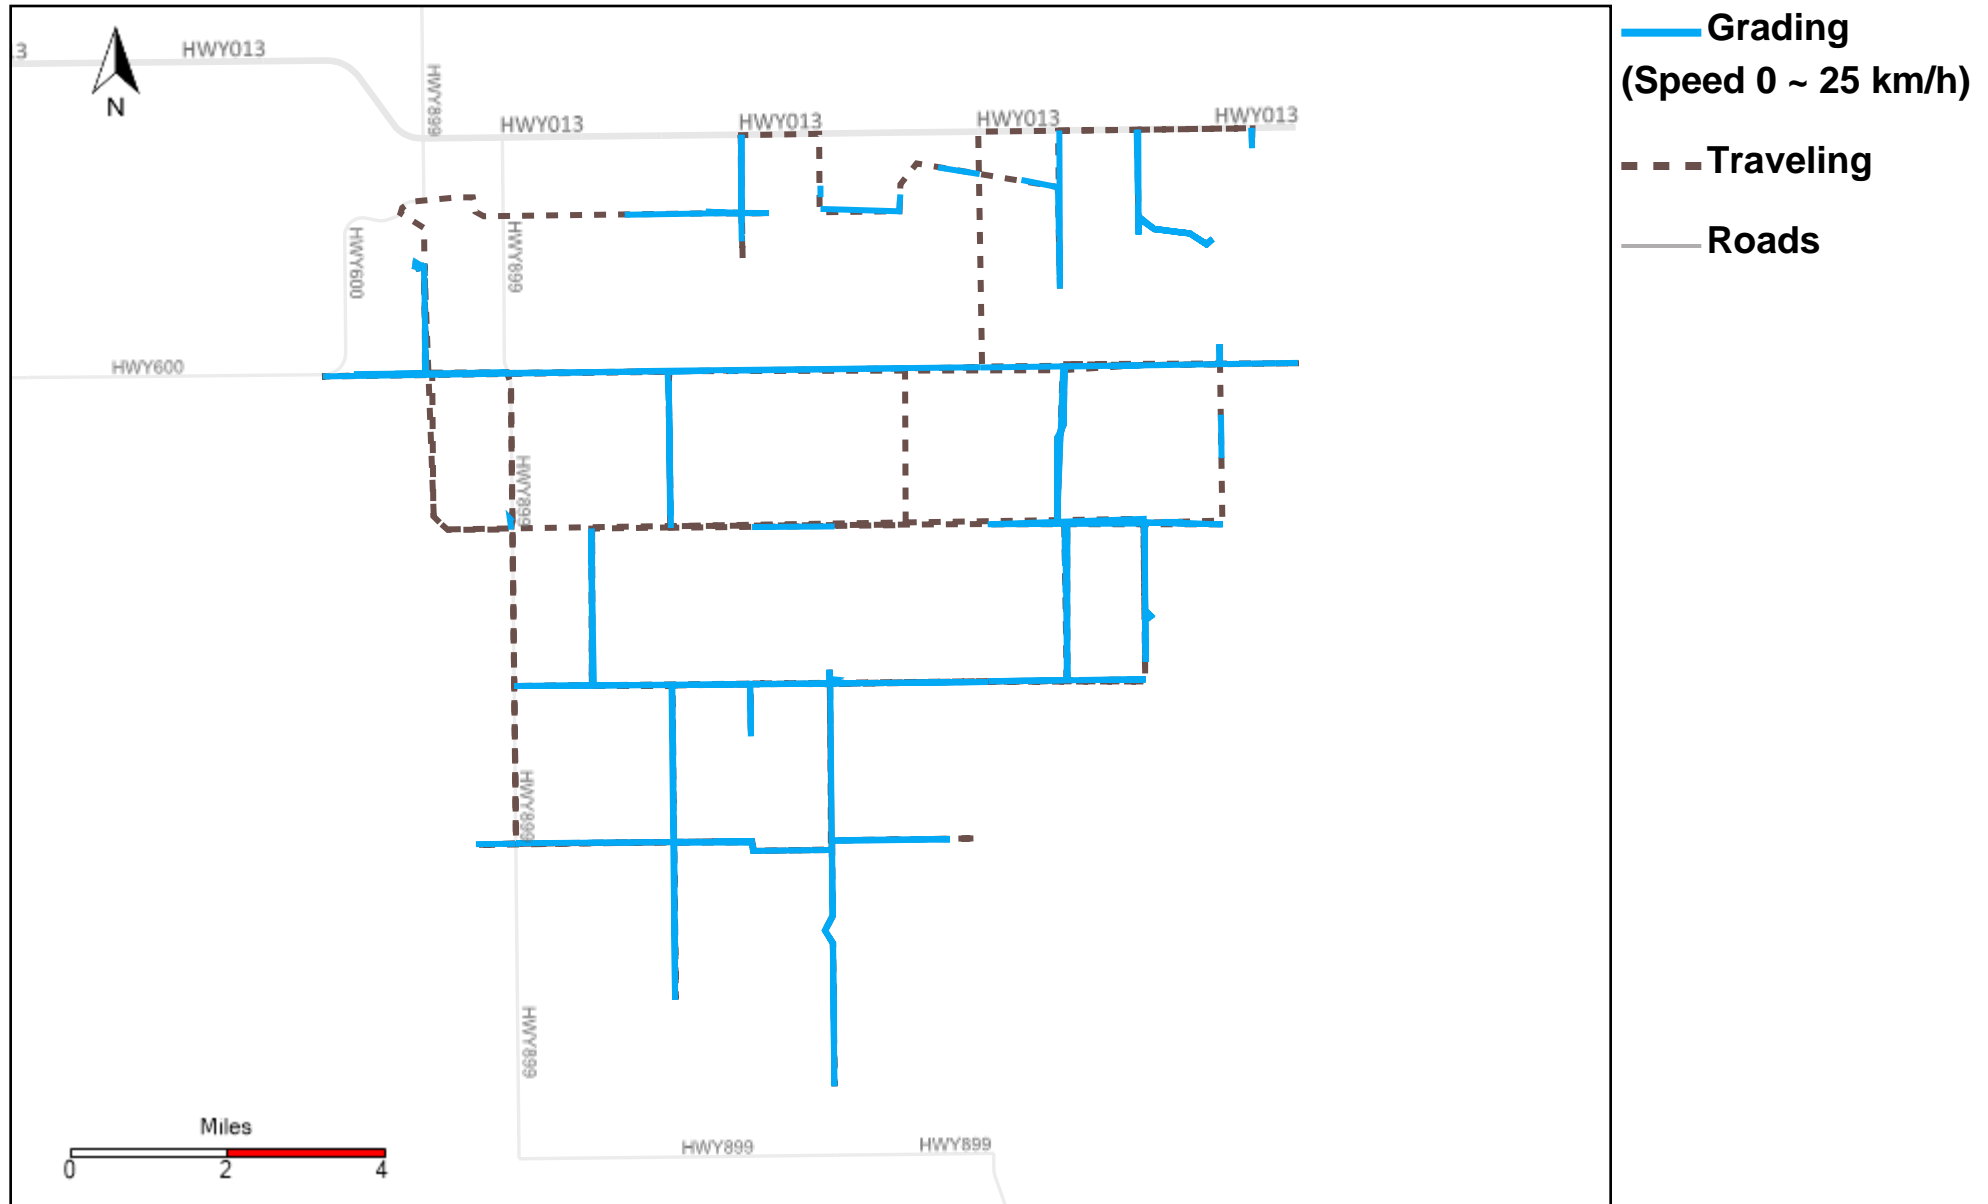

43-181_2024-02-25 ~ 2024-03-02 Tracking

Total Distance(km)	Total Hours	Work Distance(km)	Work Hours
458.66	32 hrs 25 min 32 sec	249.75	24 hrs 20 min 43 sec