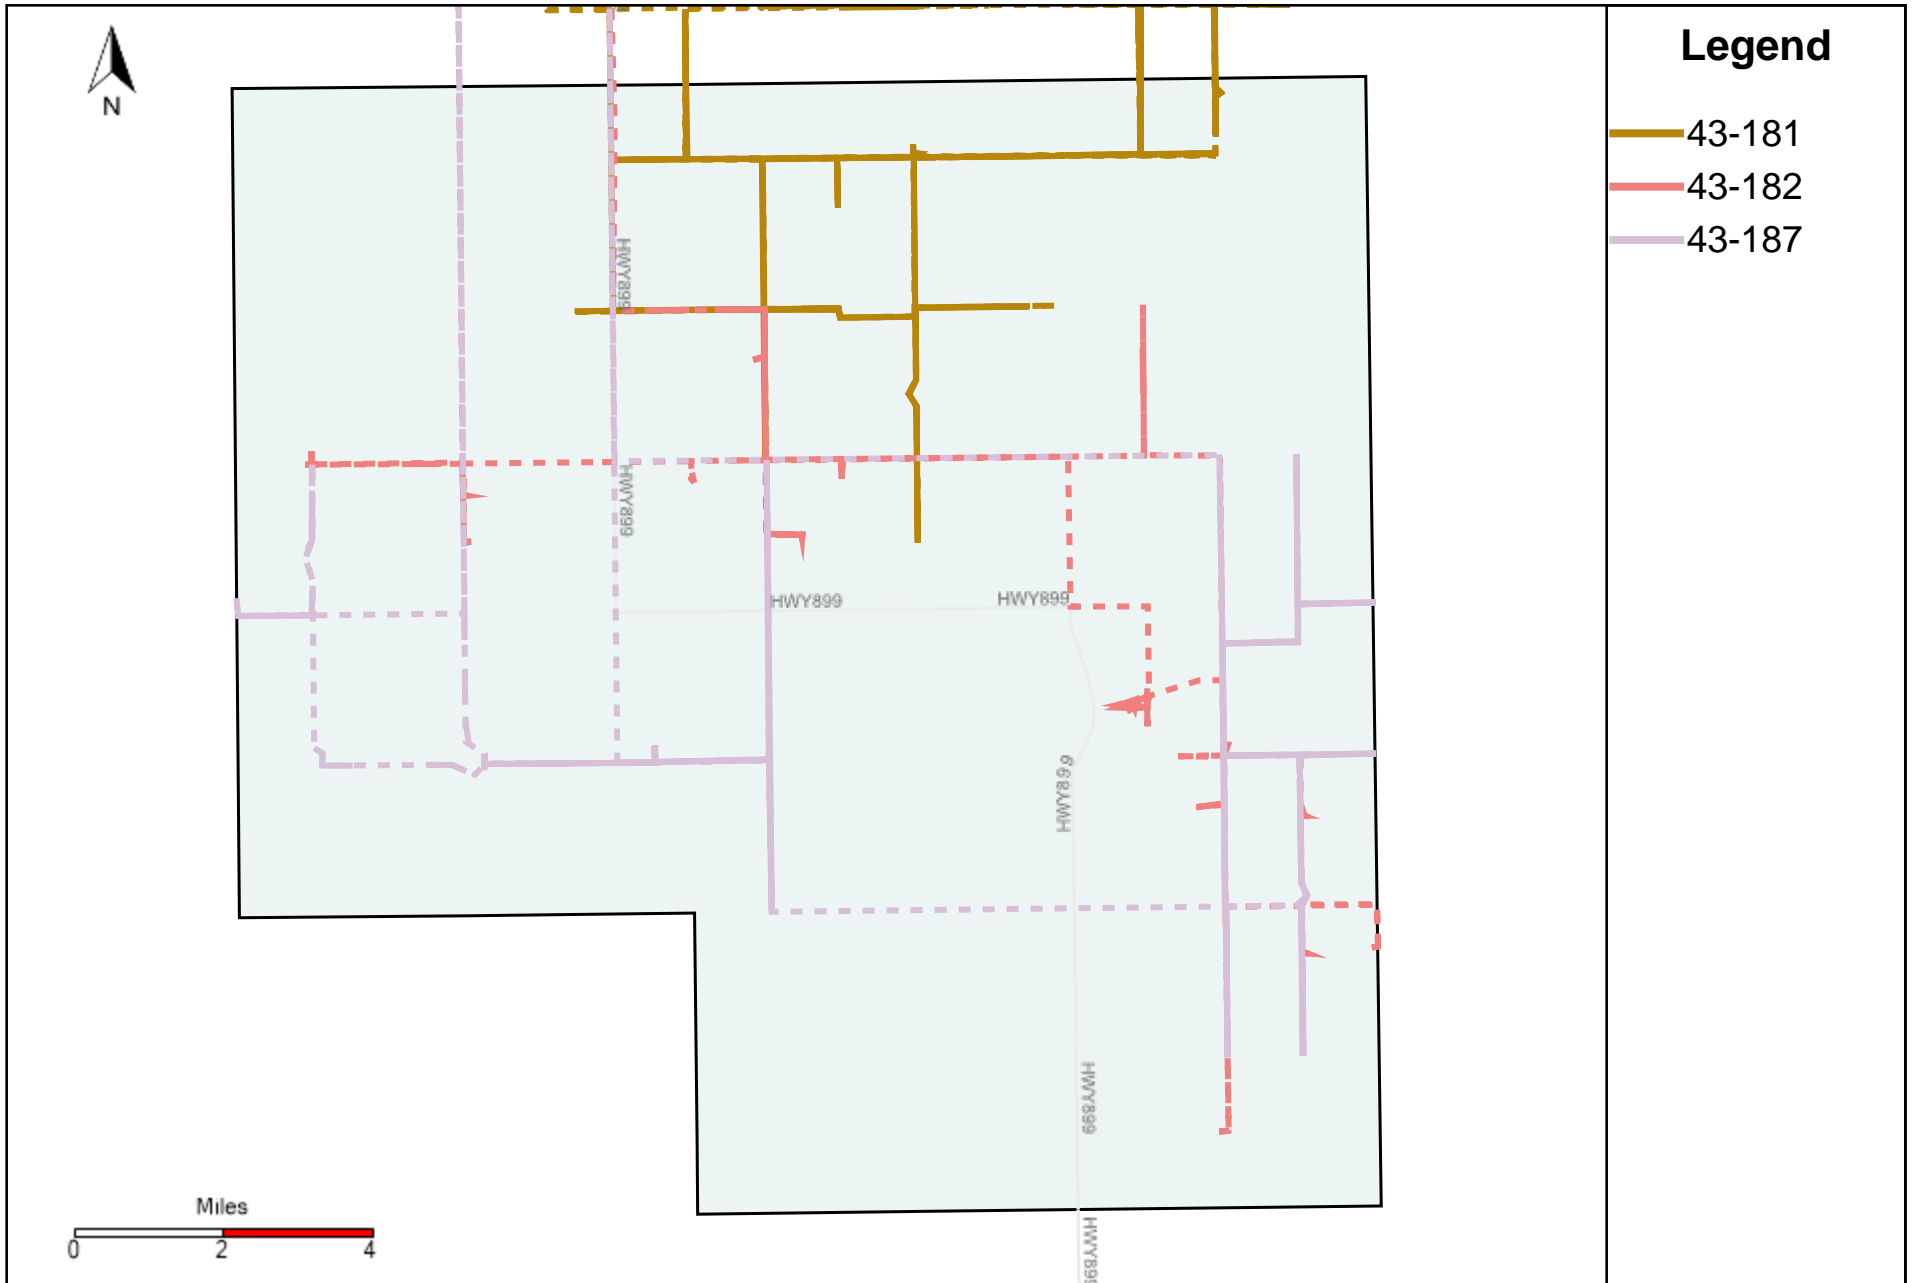

Division: 1 Grader Report(2024-02-25 ~ 2024-03-02)

Vehicle Name List	Total Distance(km)	Total Hours
43-181, 43-182, 43-187	1181.81	69 hrs 50 min 0 sec