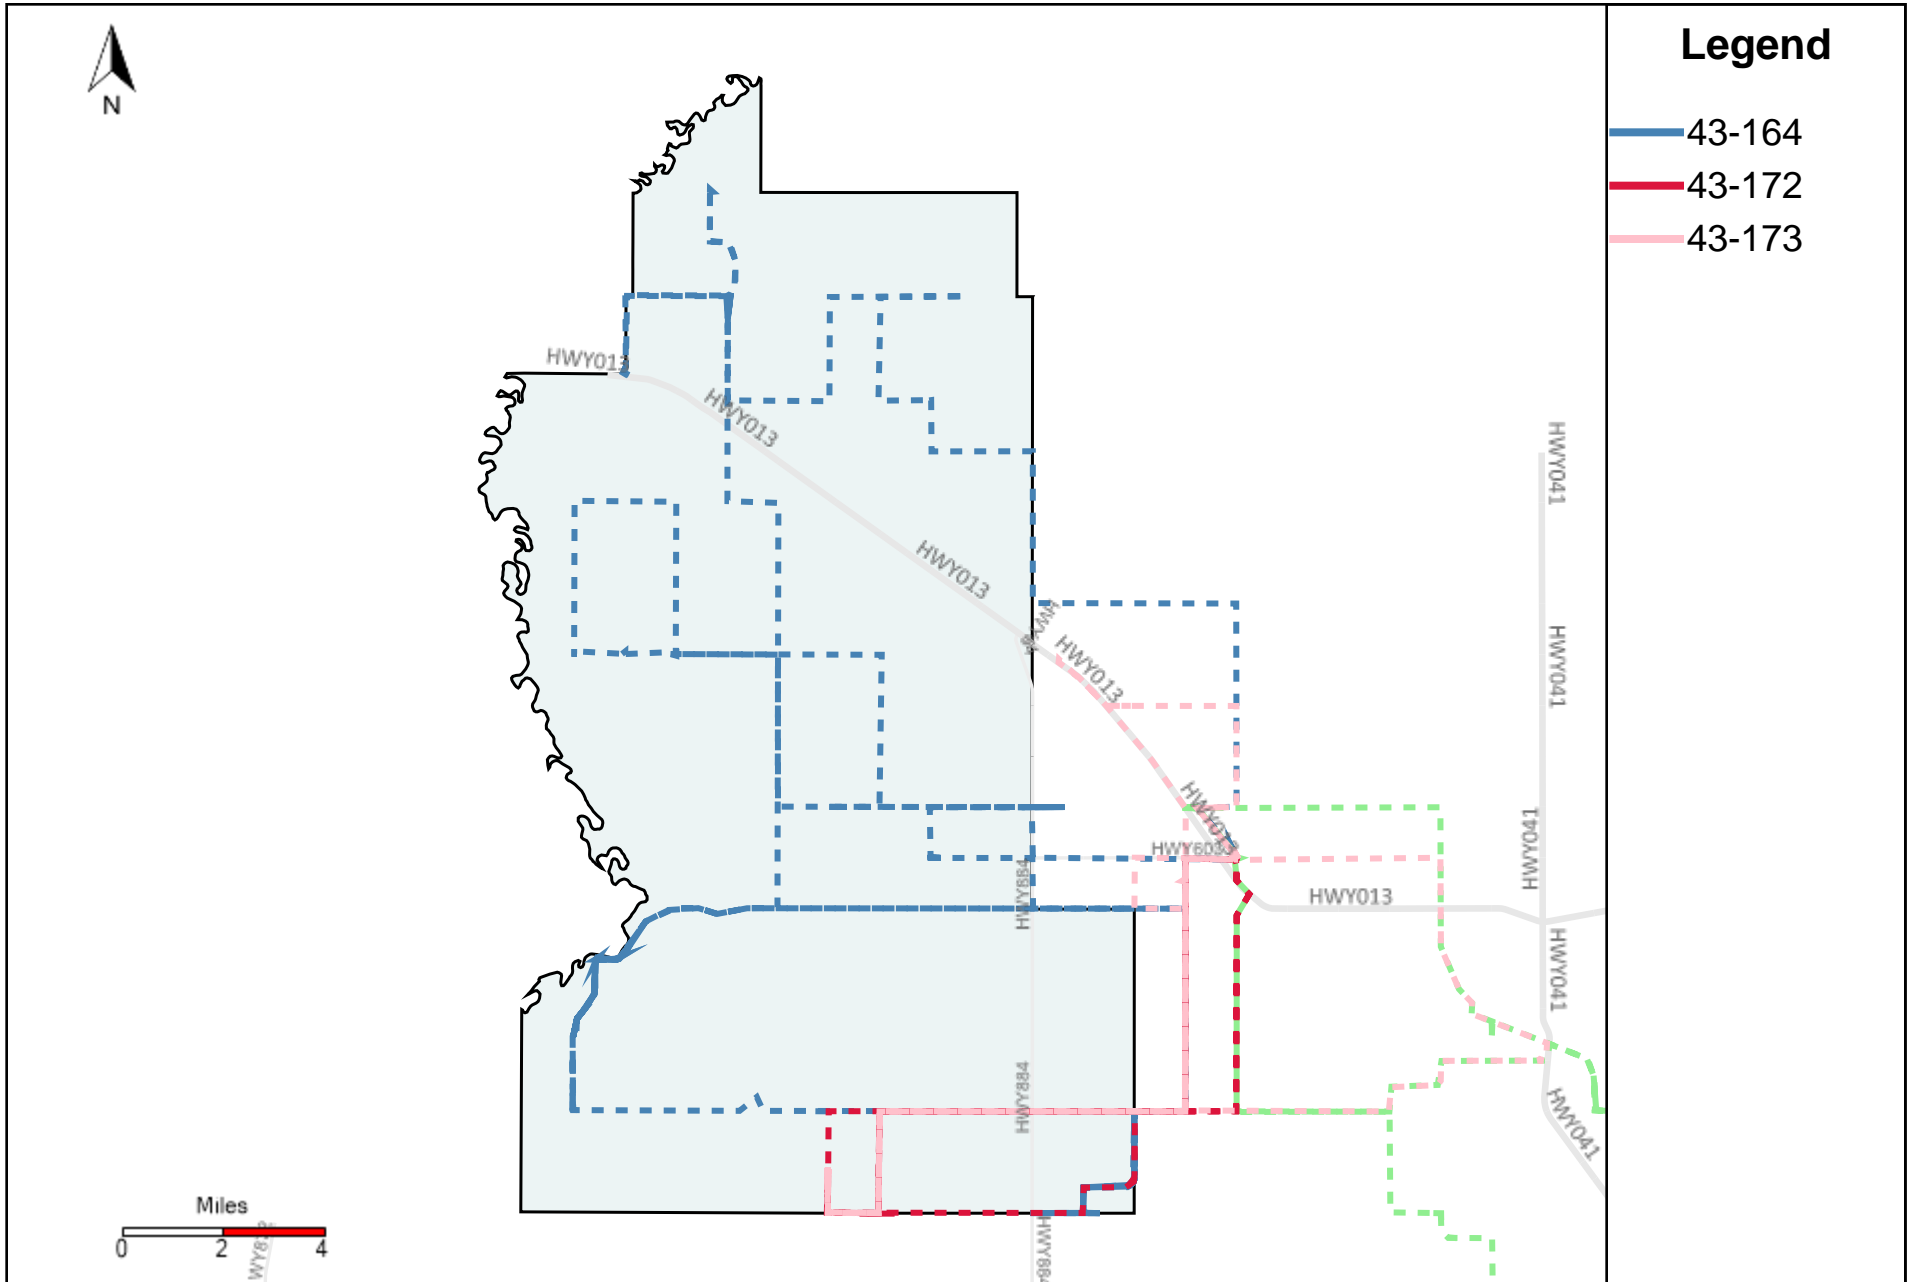

Vehicle Name List	Total Distance(km)	Total Hours
43-181	298.36	21 hrs 43 min 17 sec

Division: 3 Grader Report(2024-02-18 ~ 2024-02-24)

Vehicle Name List	Total Distance(km)	Total Hours
43-170, 43-181, 43-182, 43-185, 43-187	1685.39	117 hrs 28 min 51 sec

Division: 4 Grader Report(2024-02-18 ~ 2024-02-24)

Vehicle Name List	Total Distance(km)	Total Hours
43-170, 43-185, 43-187	991.66	70 hrs 54 min 51 sec

Division: 5 Grader Report(2024-02-18 ~ 2024-02-24)

Vehicle Name List	Total Distance(km)	Total Hours
43-164, 43-170, 43-172, 43-187	1212.3	93 hrs 6 min 26 sec

Division: 6 Grader Report(2024-02-18 ~ 2024-02-24)

Vehicle Name List	Total Distance(km)	Total Hours
43-164, 43-170, 43-172, 43-173	983.17	86 hrs 10 min 42 sec

Division: 7 Grader Report(2024-02-18 ~ 2024-02-24)

43-187_2024-02-18 ~ 2024-02-24 Tracking

Total Distance(km)	Total Hours	Work Distance(km)	Work Hours
435.07	30 hrs 6 min 39 sec	254.97	24 hrs 35 min 21 sec