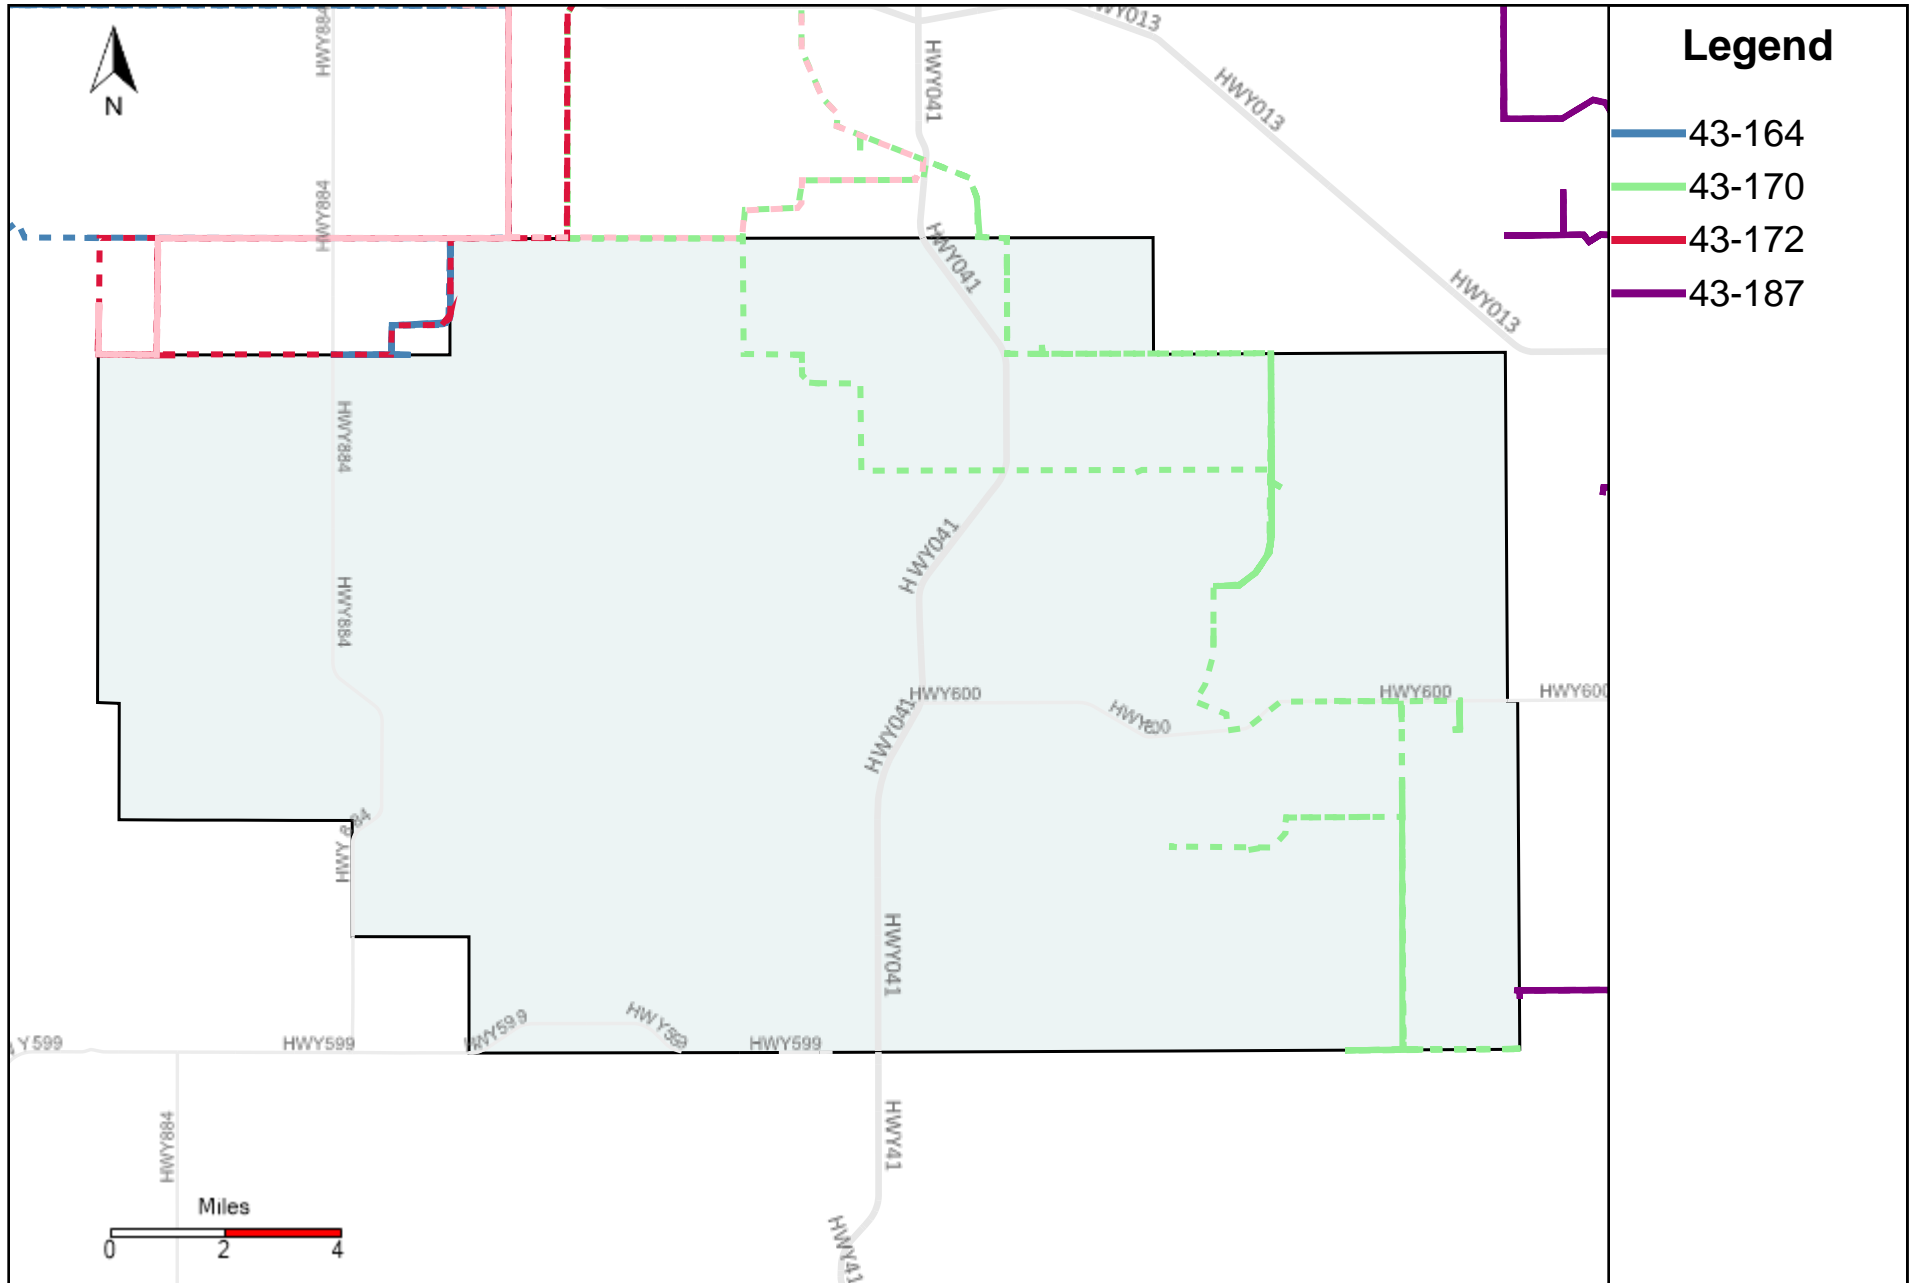

Division: 5 Grader Report(2024-02-18 ~ 2024-02-24)

Vehicle Name List	Total Distance(km)	Total Hours
43-164, 43-170, 43-172, 43-187	1212.3	93 hrs 6 min 26 sec