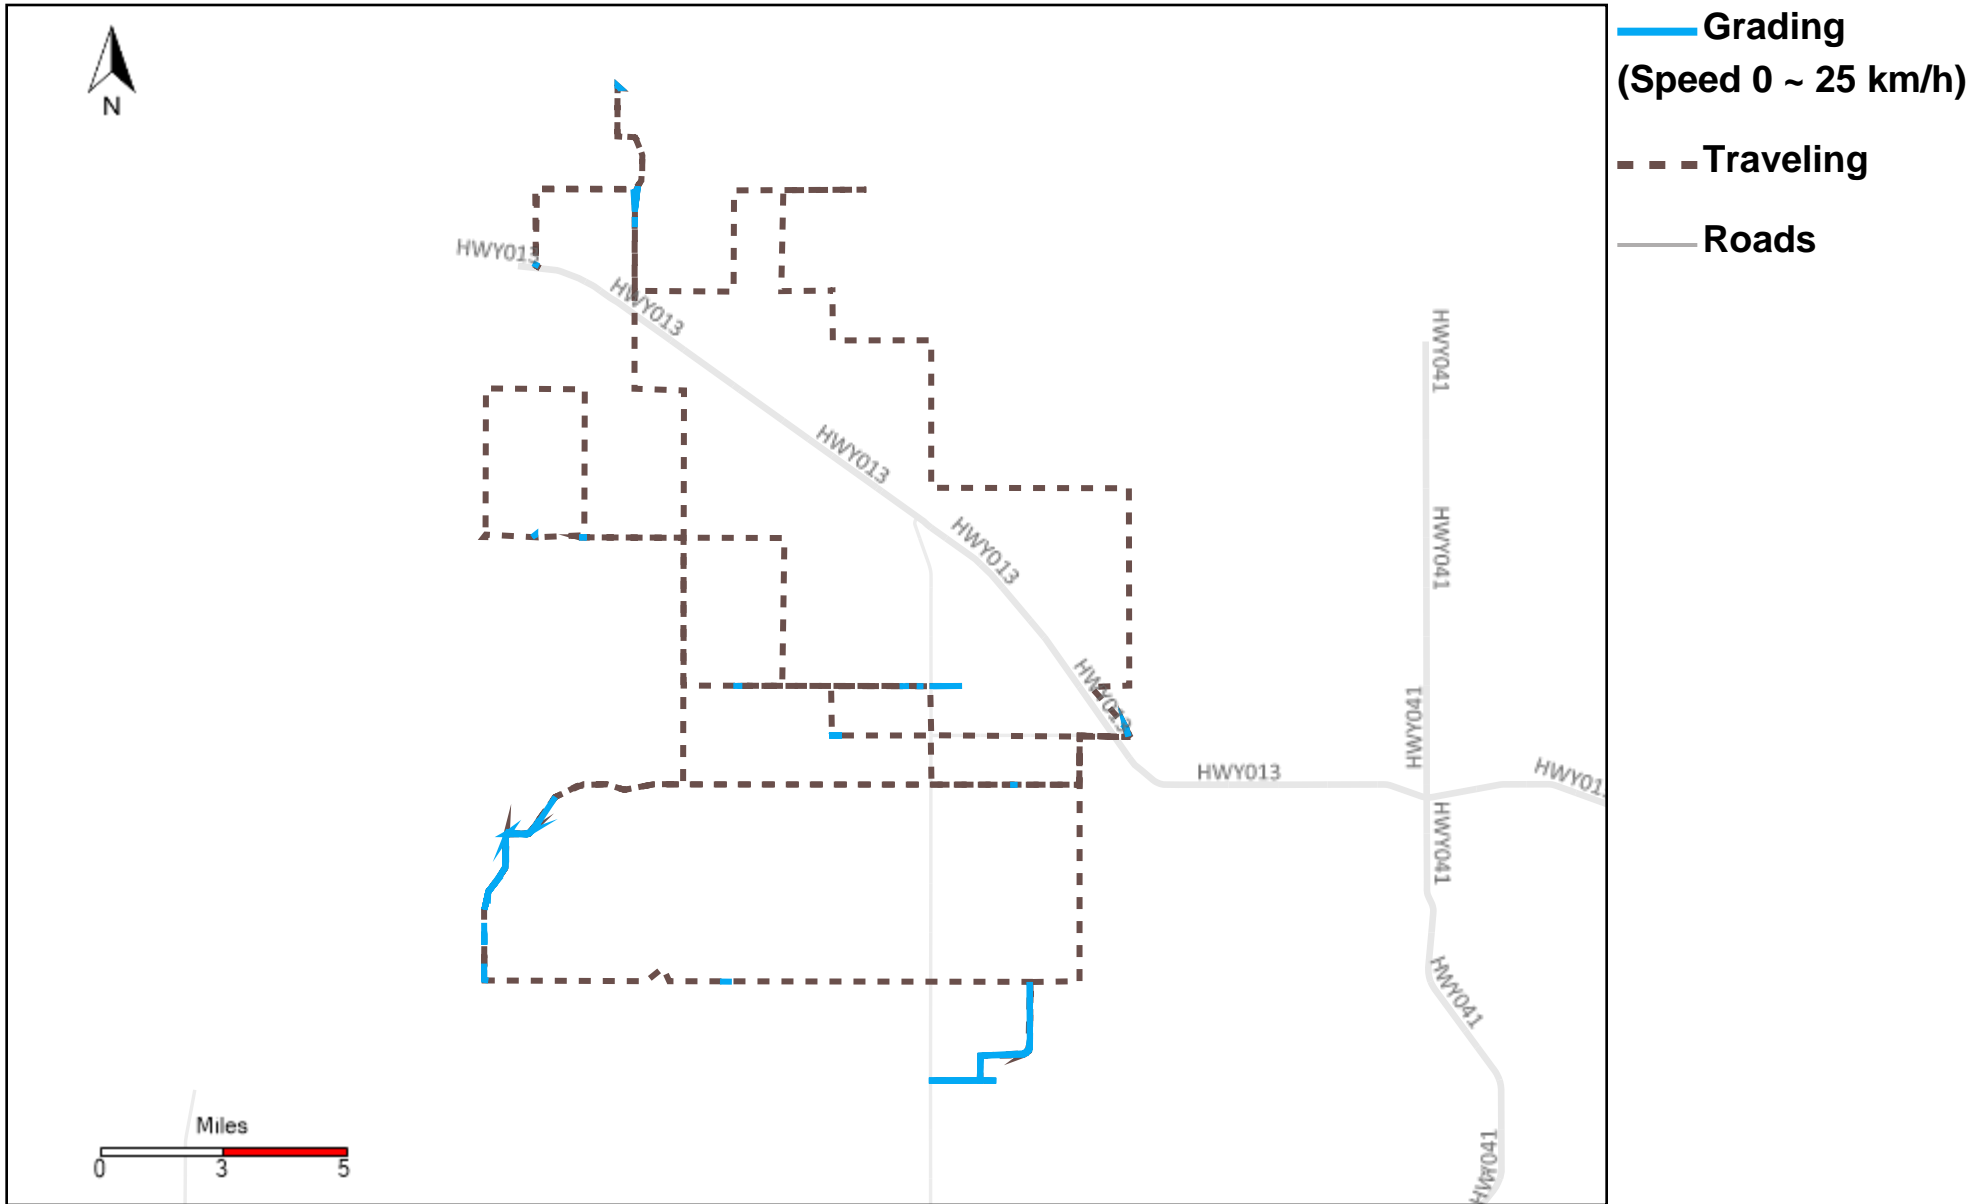

43-164_2024-02-18 ~ 2024-02-24 Tracking

Total Distance(km)	Total Hours	Work Distance(km)	Work Hours
346.2	23 hrs 59 min 45 sec	84.01	12 hrs 0 min 44 sec