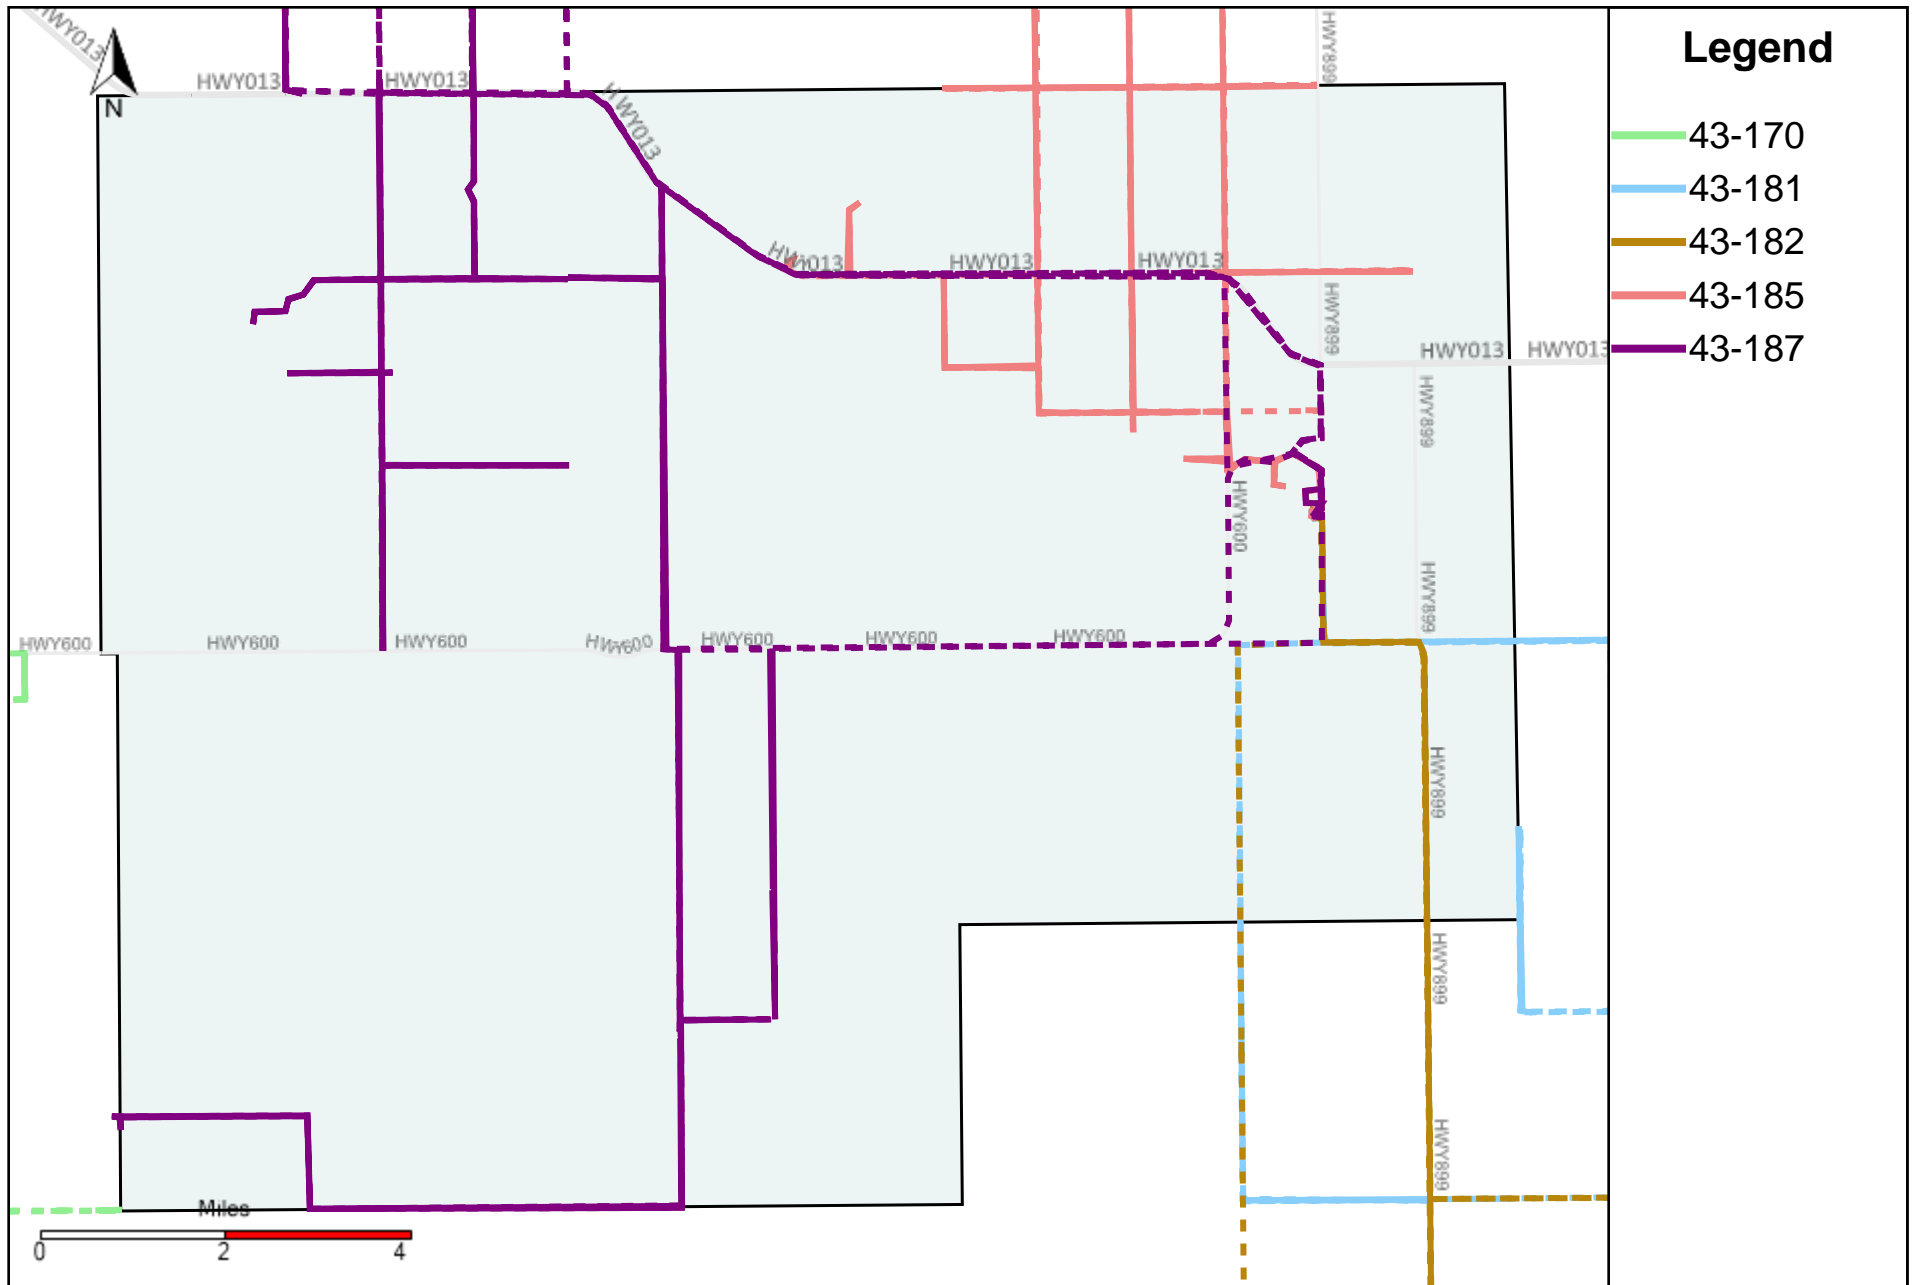

Provost Weekly Grader Report (2024-02-18 ~ 2024-02-24)

Division: 1 Grader Report(2024-02-18 ~ 2024-02-24)

Vehicle Name List	Total Distance(km)	Total Hours
43-181, 43-182	693.73	46 hrs 34 min 0 sec

Division: 2 Grader Report(2024-02-18 ~ 2024-02-24)

Vehicle Name List	Total Distance(km)	Total Hours
43-181	298.36	21 hrs 43 min 17 sec

Division: 3 Grader Report(2024-02-18 ~ 2024-02-24)

Vehicle Name List	Total Distance(km)	Total Hours
43-170, 43-181, 43-182, 43-185, 43-187	1685.39	117 hrs 28 min 51 sec

Division: 4 Grader Report(2024-02-18 ~ 2024-02-24)

Vehicle Name List	Total Distance(km)	Total Hours
43-170, 43-185, 43-187	991.66	70 hrs 54 min 51 sec

Division: 5 Grader Report(2024-02-18 ~ 2024-02-24)

Vehicle Name List	Total Distance(km)	Total Hours
43-164, 43-170, 43-172, 43-187	1212.3	93 hrs 6 min 26 sec

43-187_2024-02-18 ~ 2024-02-24 Tracking

Total Distance(km)	Total Hours	Work Distance(km)	Work Hours
435.07	30 hrs 6 min 39 sec	254.97	24 hrs 35 min 21 sec