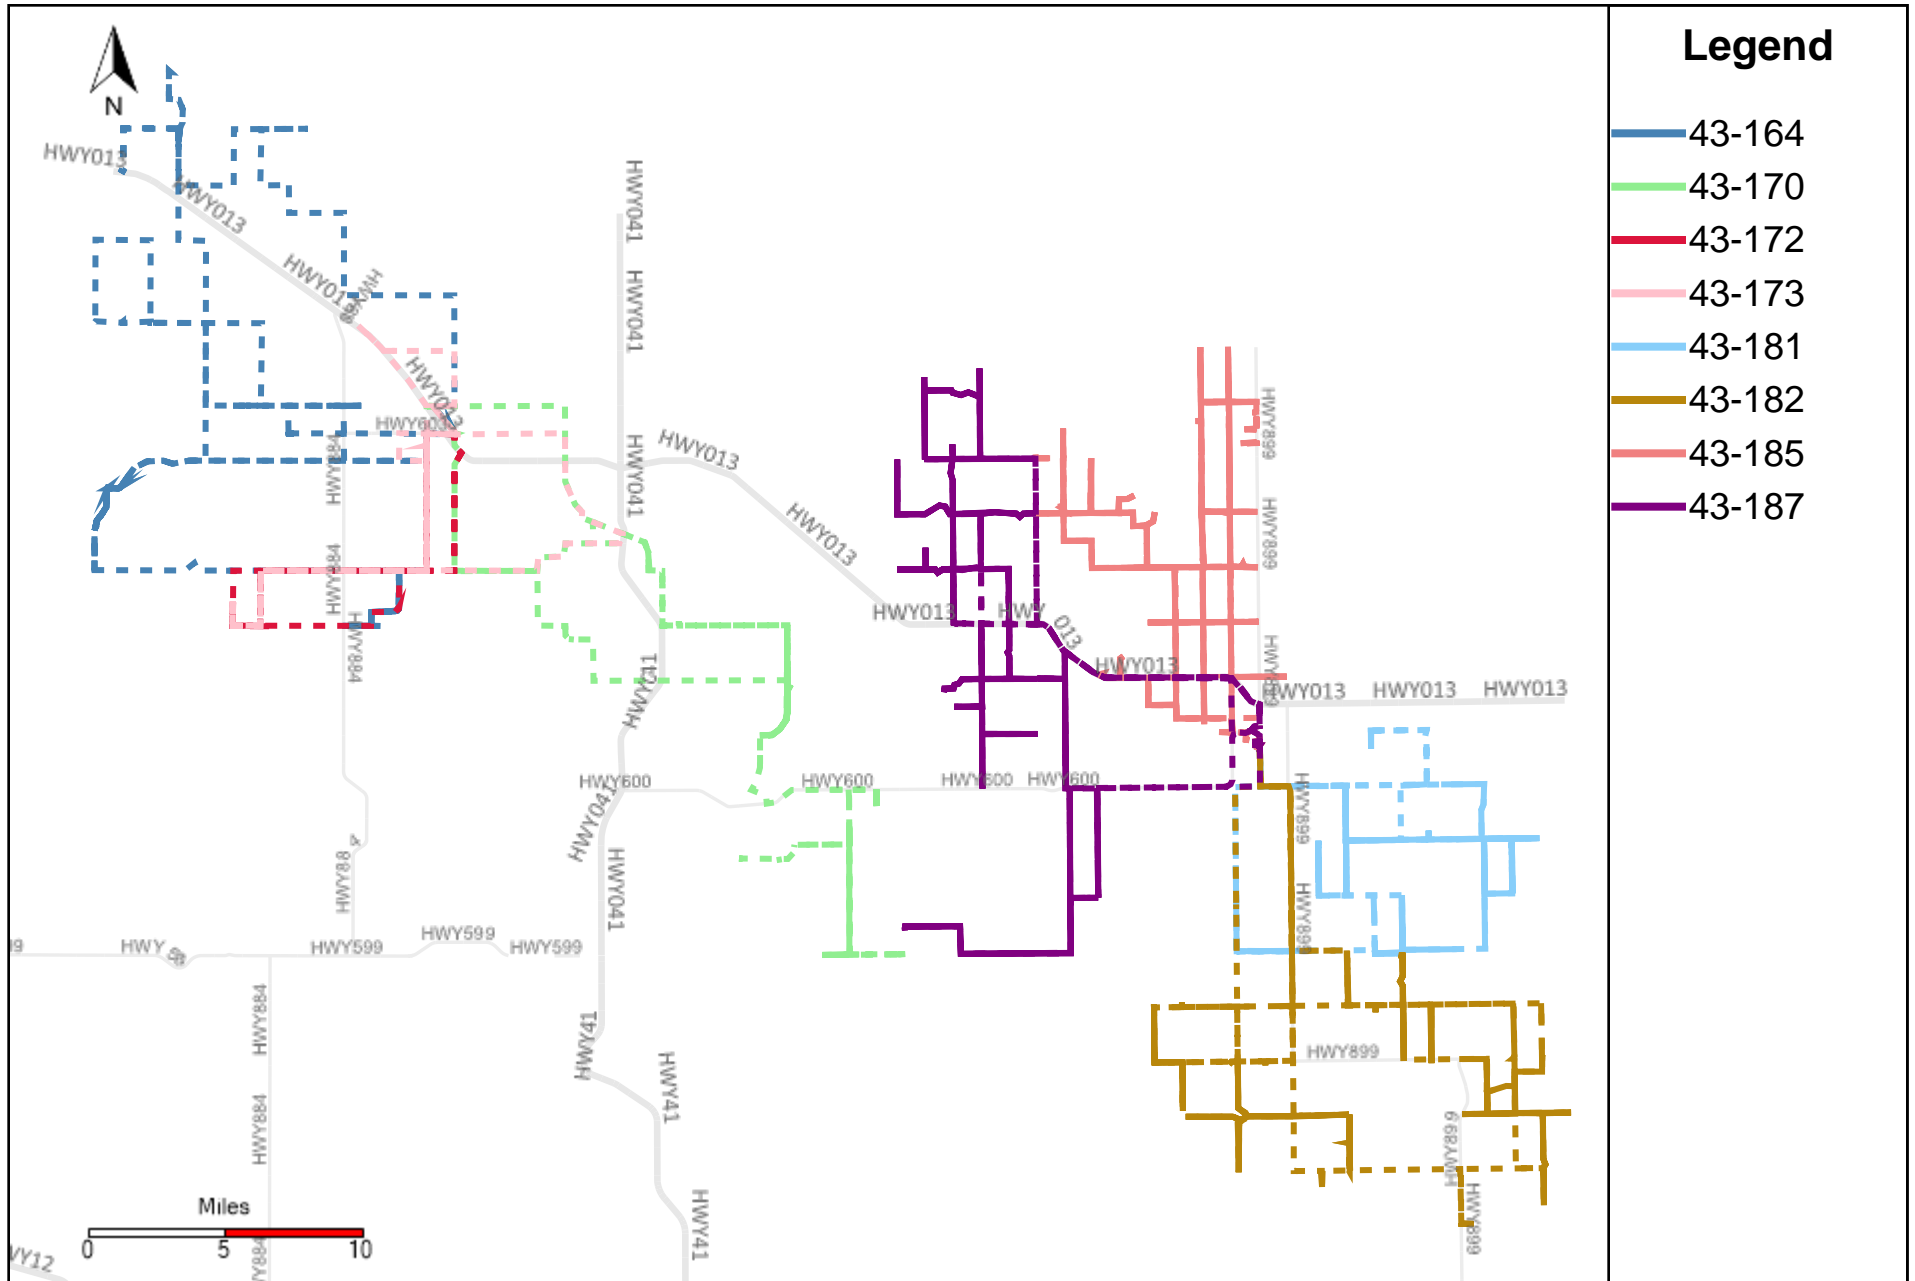

Provost Weekly Grader Report (2024-02-18 ~ 2024-02-24)

Division: 1 Grader Report(2024-02-18 ~ 2024-02-24)

Vehicle Name List	Total Distance(km)	Total Hours
43-181, 43-182	693.73	46 hrs 34 min 0 sec

Division: 2 Grader Report(2024-02-18 ~ 2024-02-24)

Vehicle Name List	Total Distance(km)	Total Hours
43-181	298.36	21 hrs 43 min 17 sec

Division: 3 Grader Report(2024-02-18 ~ 2024-02-24)

Vehicle Name List	Total Distance(km)	Total Hours
43-170, 43-181, 43-182, 43-185, 43-187	1685.39	117 hrs 28 min 51 sec

Division: 4 Grader Report(2024-02-18 ~ 2024-02-24)

Vehicle Name List	Total Distance(km)	Total Hours
43-170, 43-185, 43-187	991.66	70 hrs 54 min 51 sec

Division: 5 Grader Report(2024-02-18 ~ 2024-02-24)

Vehicle Name List	Total Distance(km)	Total Hours
43-164, 43-170, 43-172, 43-187	1212.3	93 hrs 6 min 26 sec

43-187_2024-02-18 ~ 2024-02-24 Tracking

Total Distance(km)	Total Hours	Work Distance(km)	Work Hours
435.07	30 hrs 6 min 39 sec	254.97	24 hrs 35 min 21 sec