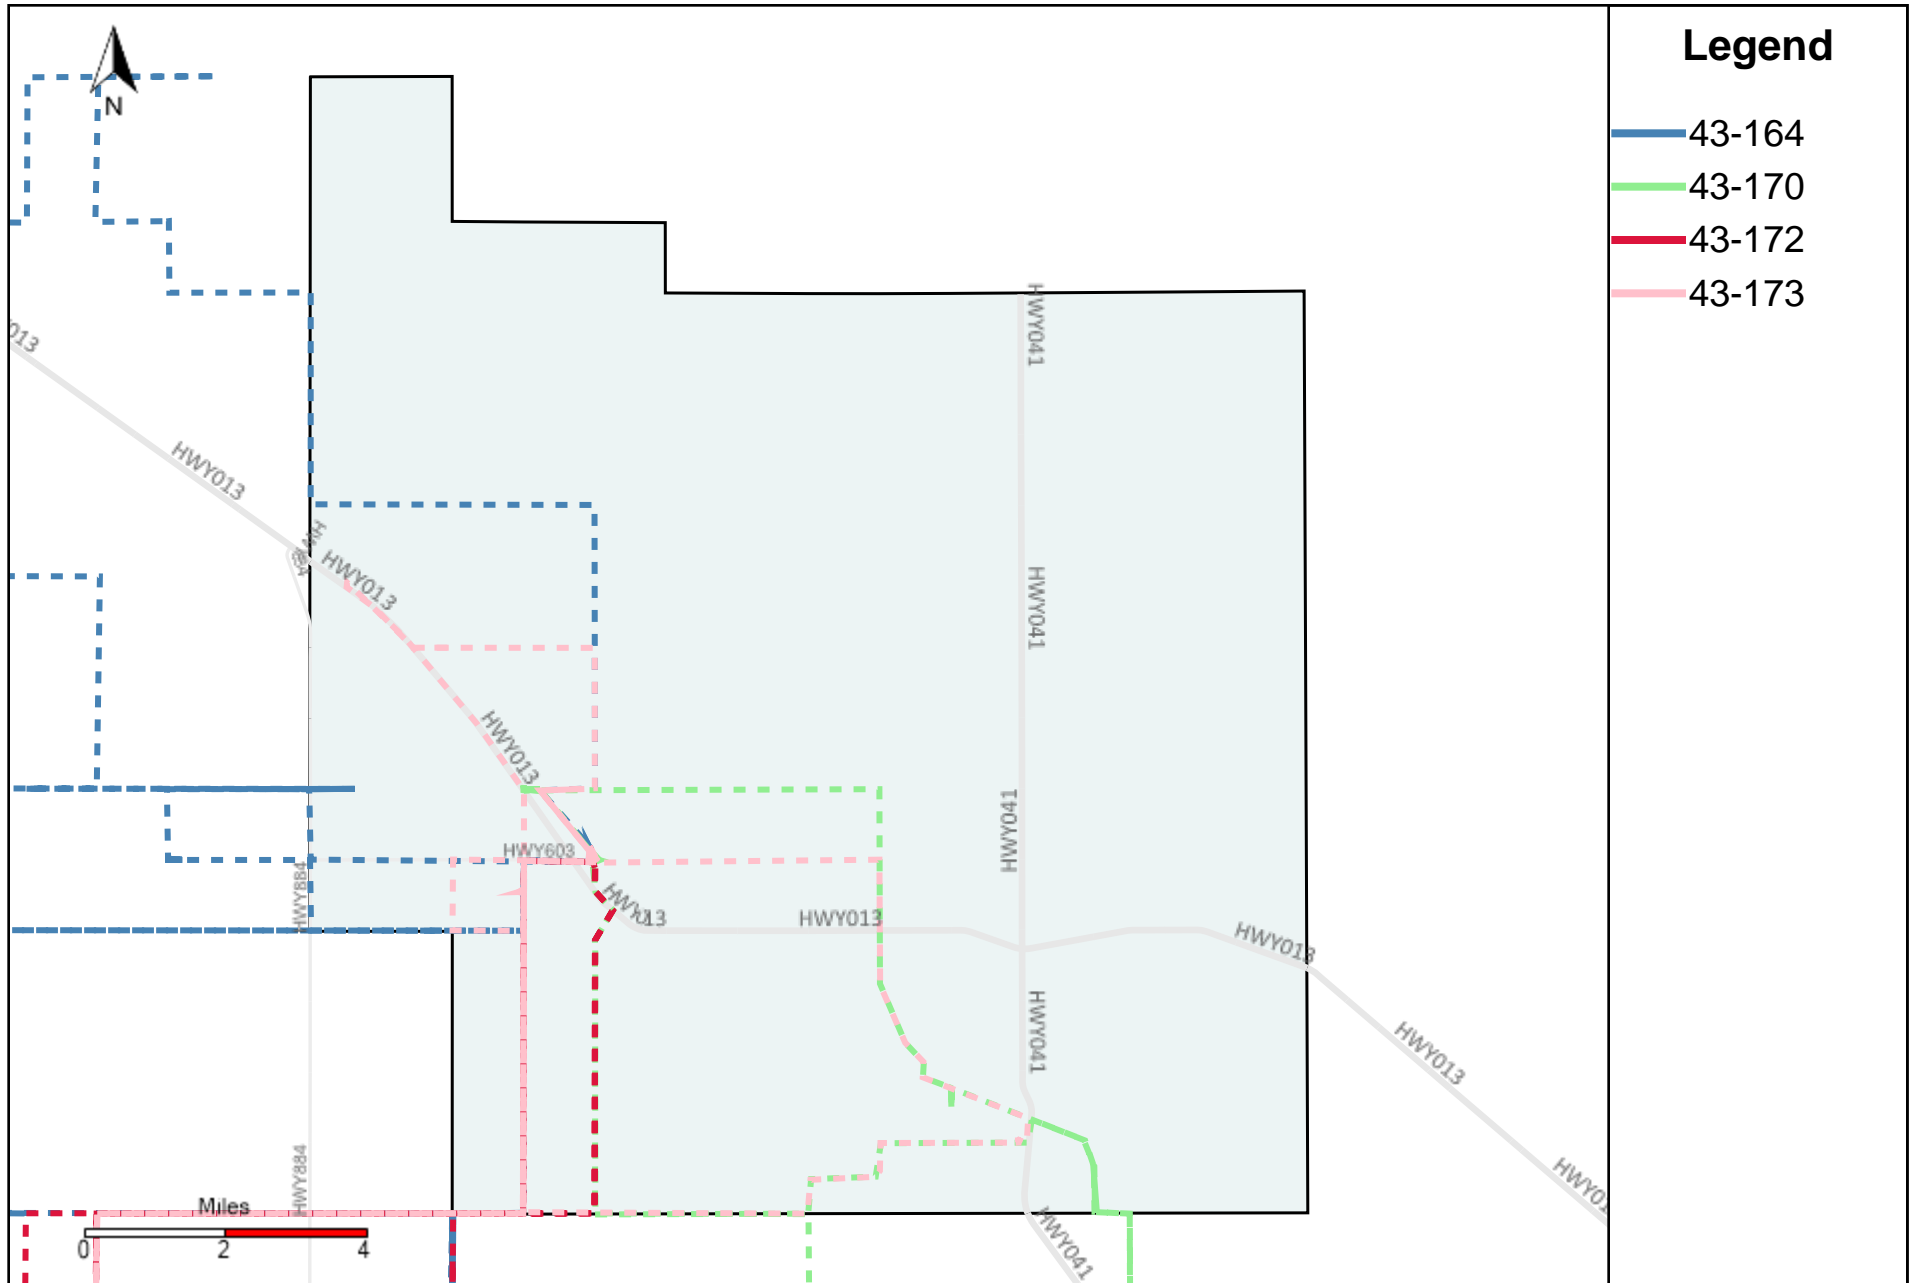

Division: 6 Grader Report(2024-02-18 ~ 2024-02-24)

Vehicle Name List	Total Distance(km)	Total Hours
43-164, 43-170, 43-172, 43-173	983.17	86 hrs 10 min 42 sec