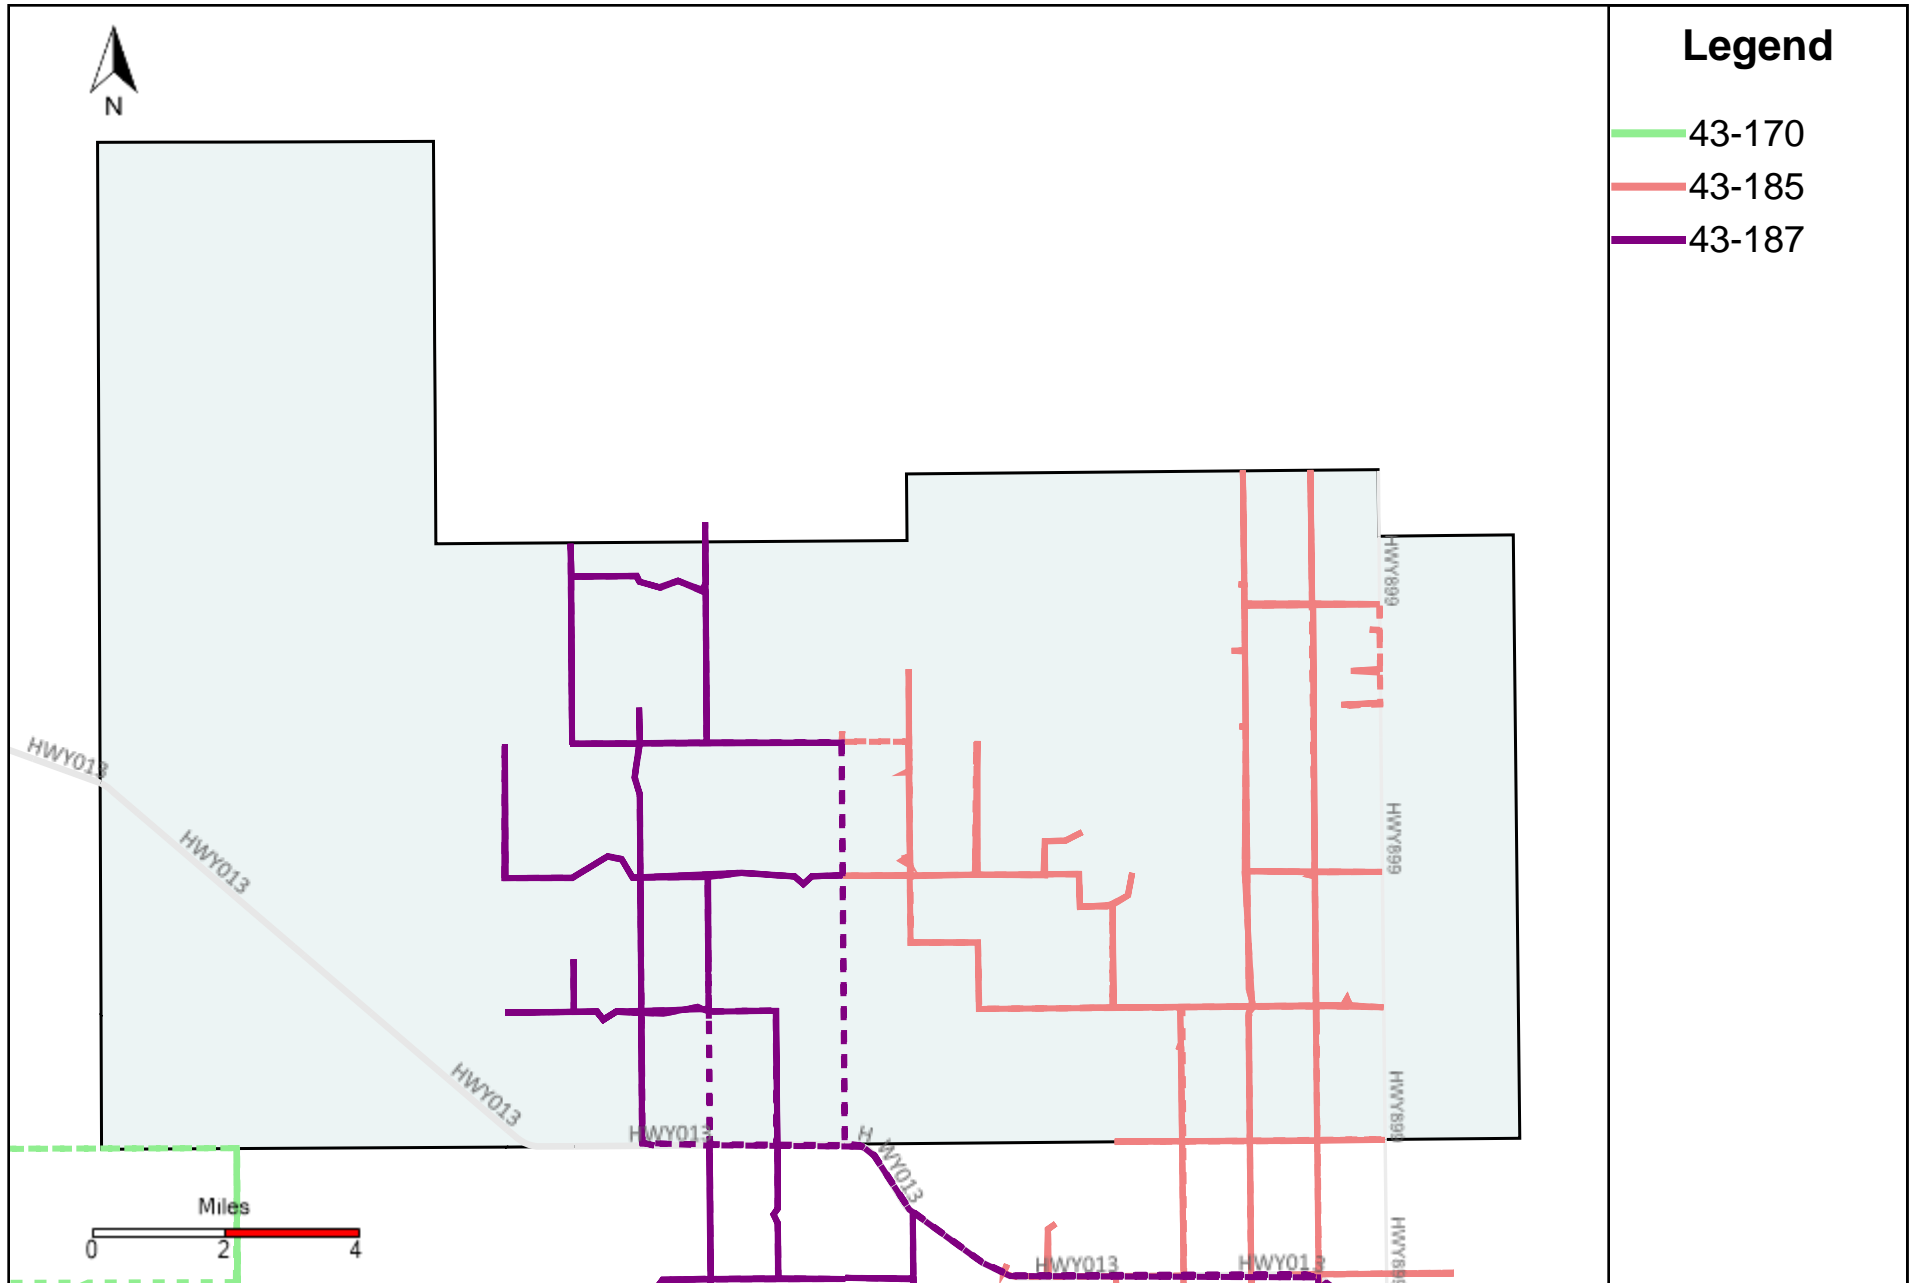

Division: 4 Grader Report(2024-02-18 ~ 2024-02-24)

Vehicle Name List	Total Distance(km)	Total Hours
43-170, 43-185, 43-187	991.66	70 hrs 54 min 51 sec