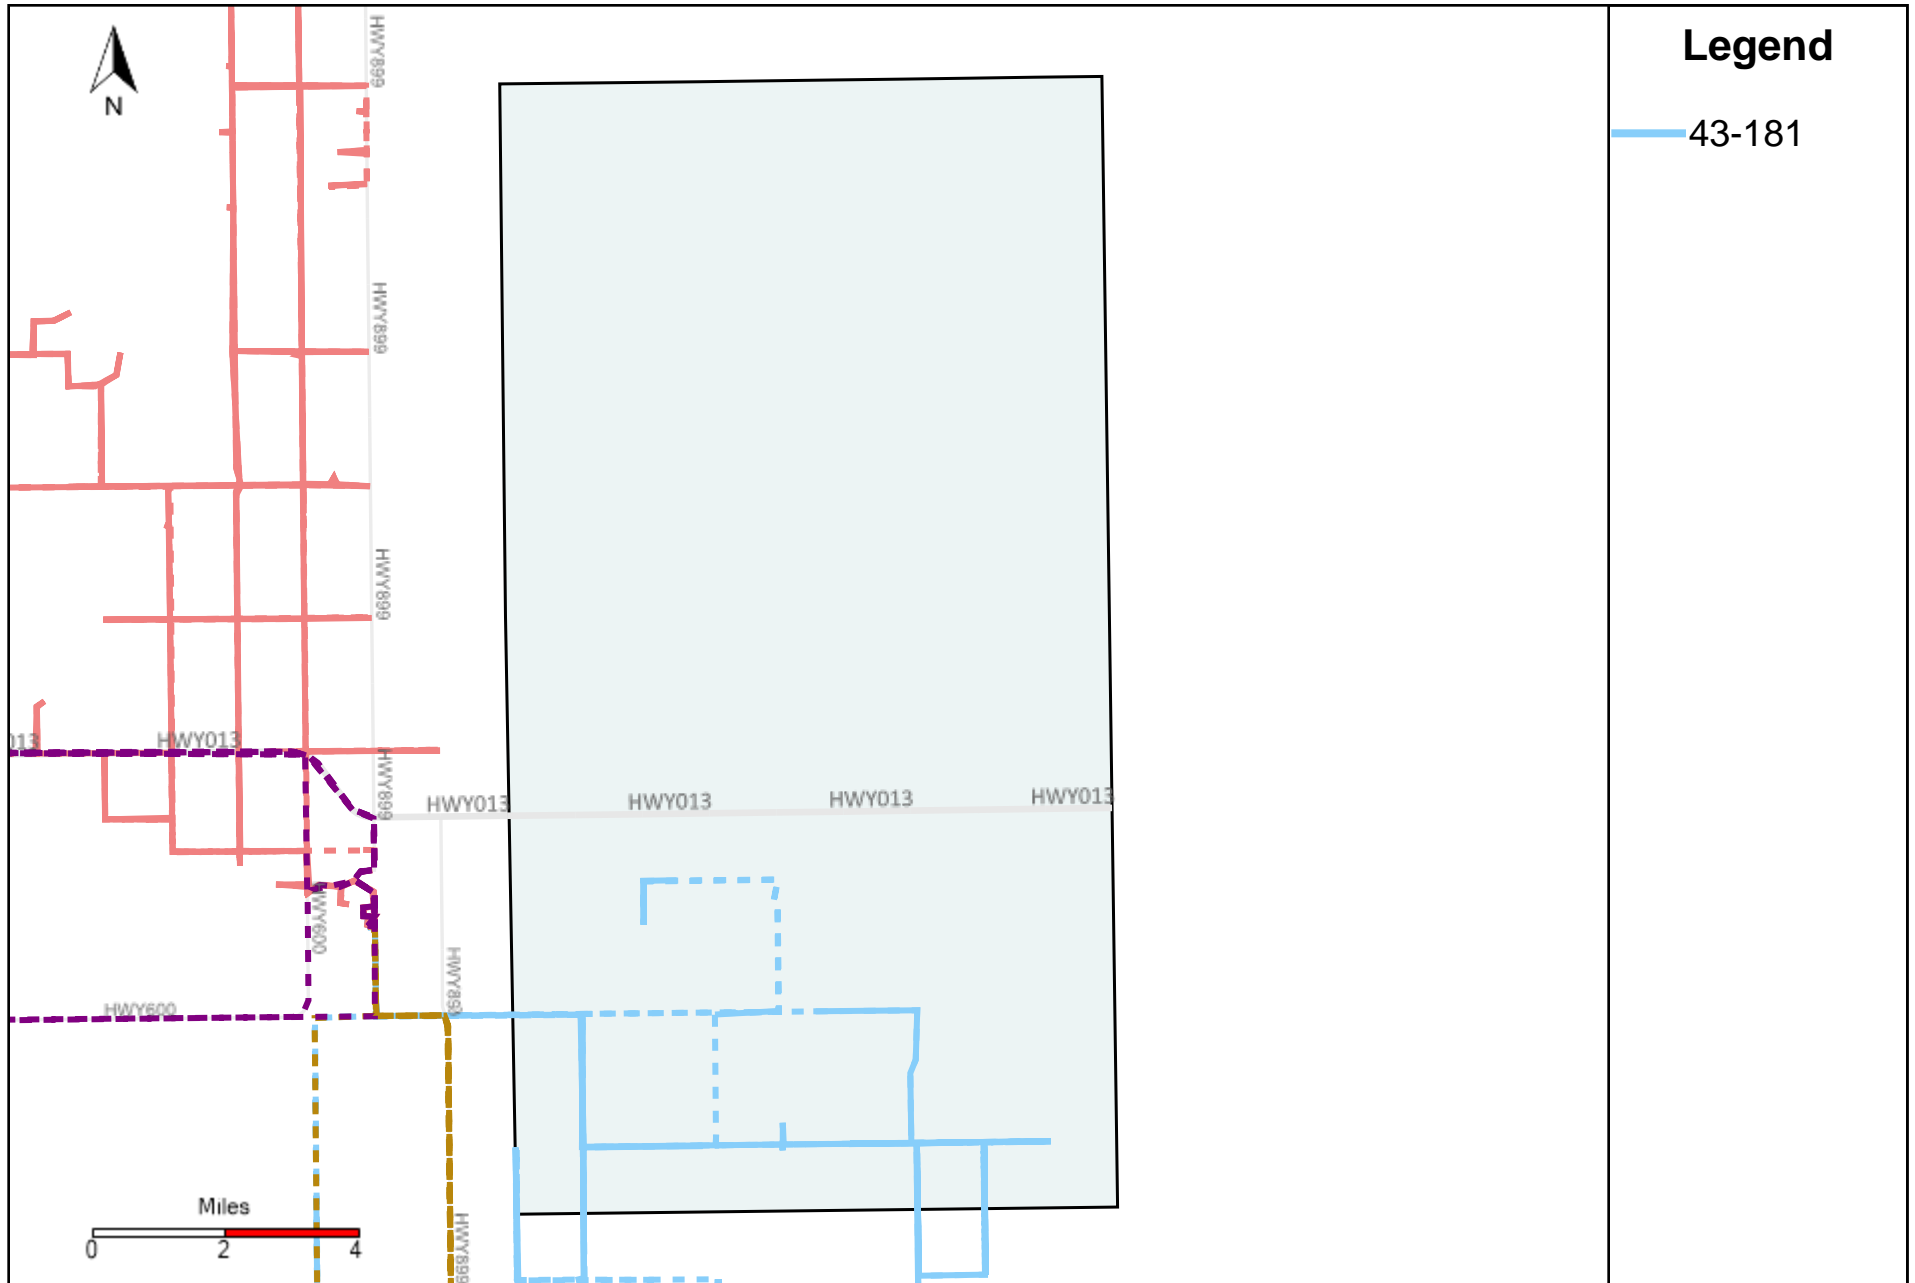

Provost Weekly Grader Report (2024-02-18 ~ 2024-02-24)

Division: 1 Grader Report(2024-02-18 ~ 2024-02-24)

Vehicle Name List	Total Distance(km)	Total Hours
43-181, 43-182	693.73	46 hrs 34 min 0 sec

Division: 2 Grader Report(2024-02-18 ~ 2024-02-24)