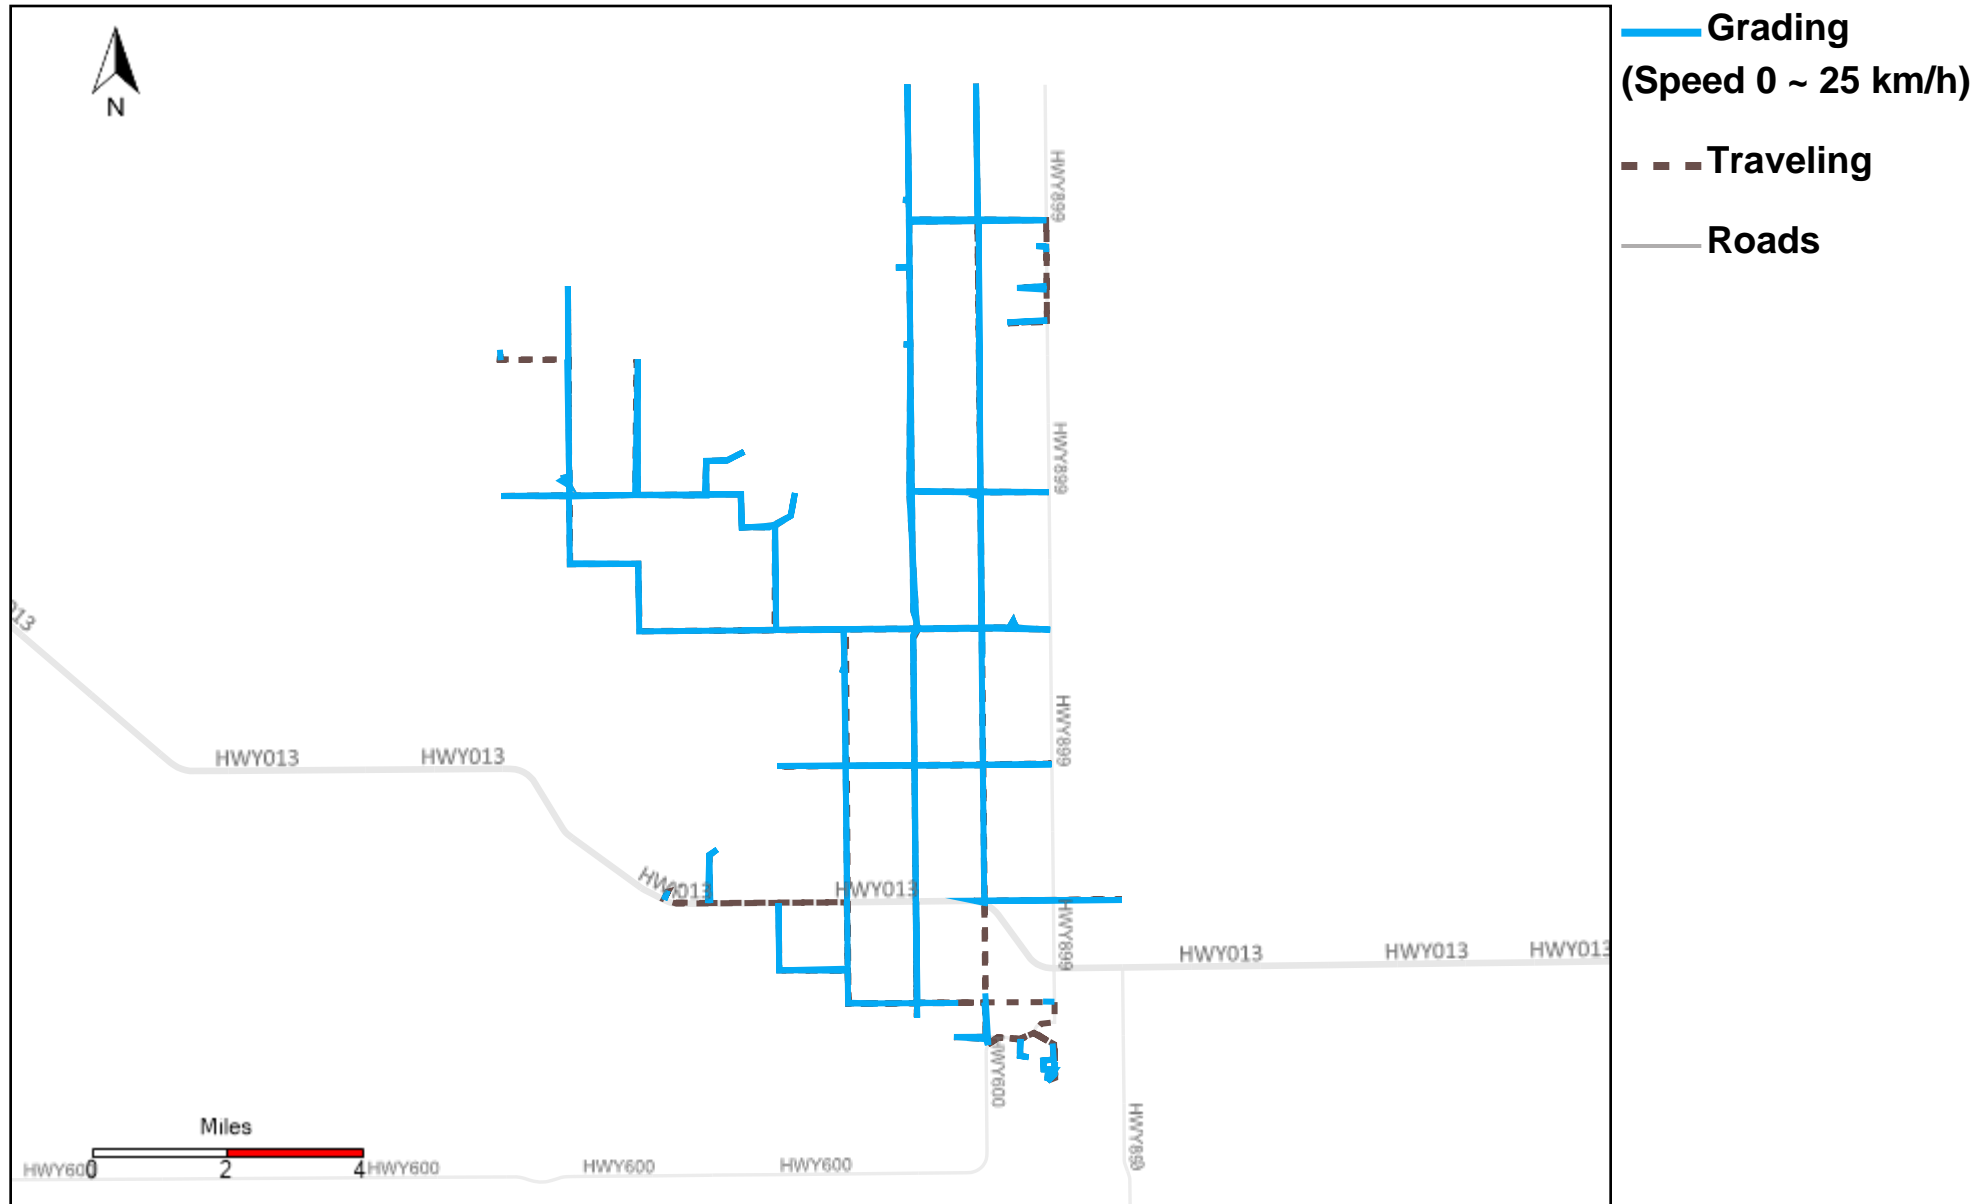

43-173_2024-02-18 ~ 2024-02-24 Tracking

Total Distance(km)	Total Hours	Work Distance(km)	Work Hours
205.95	23 hrs 10 min 55 sec	39.52	16 hrs 37 min 23 sec

43-181_2024-02-18 ~ 2024-02-24 Tracking

Total Distance(km)	Total Hours	Work Distance(km)	Work Hours
298.36	21 hrs 43 min 17 sec	162.98	15 hrs 8 min 52 sec

43-182_2024-02-18 ~ 2024-02-24 Tracking

Total Distance(km)	Total Hours	Work Distance(km)	Work Hours
395.36	24 hrs 50 min 43 sec	157.52	17 hrs 41 min 36 sec

43-185_2024-02-18 ~ 2024-02-24 Tracking

Total Distance(km)	Total Hours	Work Distance(km)	Work Hours
320.37	26 hrs 5 min 15 sec	244.35	23 hrs 28 min 19 sec

43-187_2024-02-18 ~ 2024-02-24 Tracking

Total Distance(km)	Total Hours	Work Distance(km)	Work Hours
435.07	30 hrs 6 min 39 sec	254.97	24 hrs 35 min 21 sec