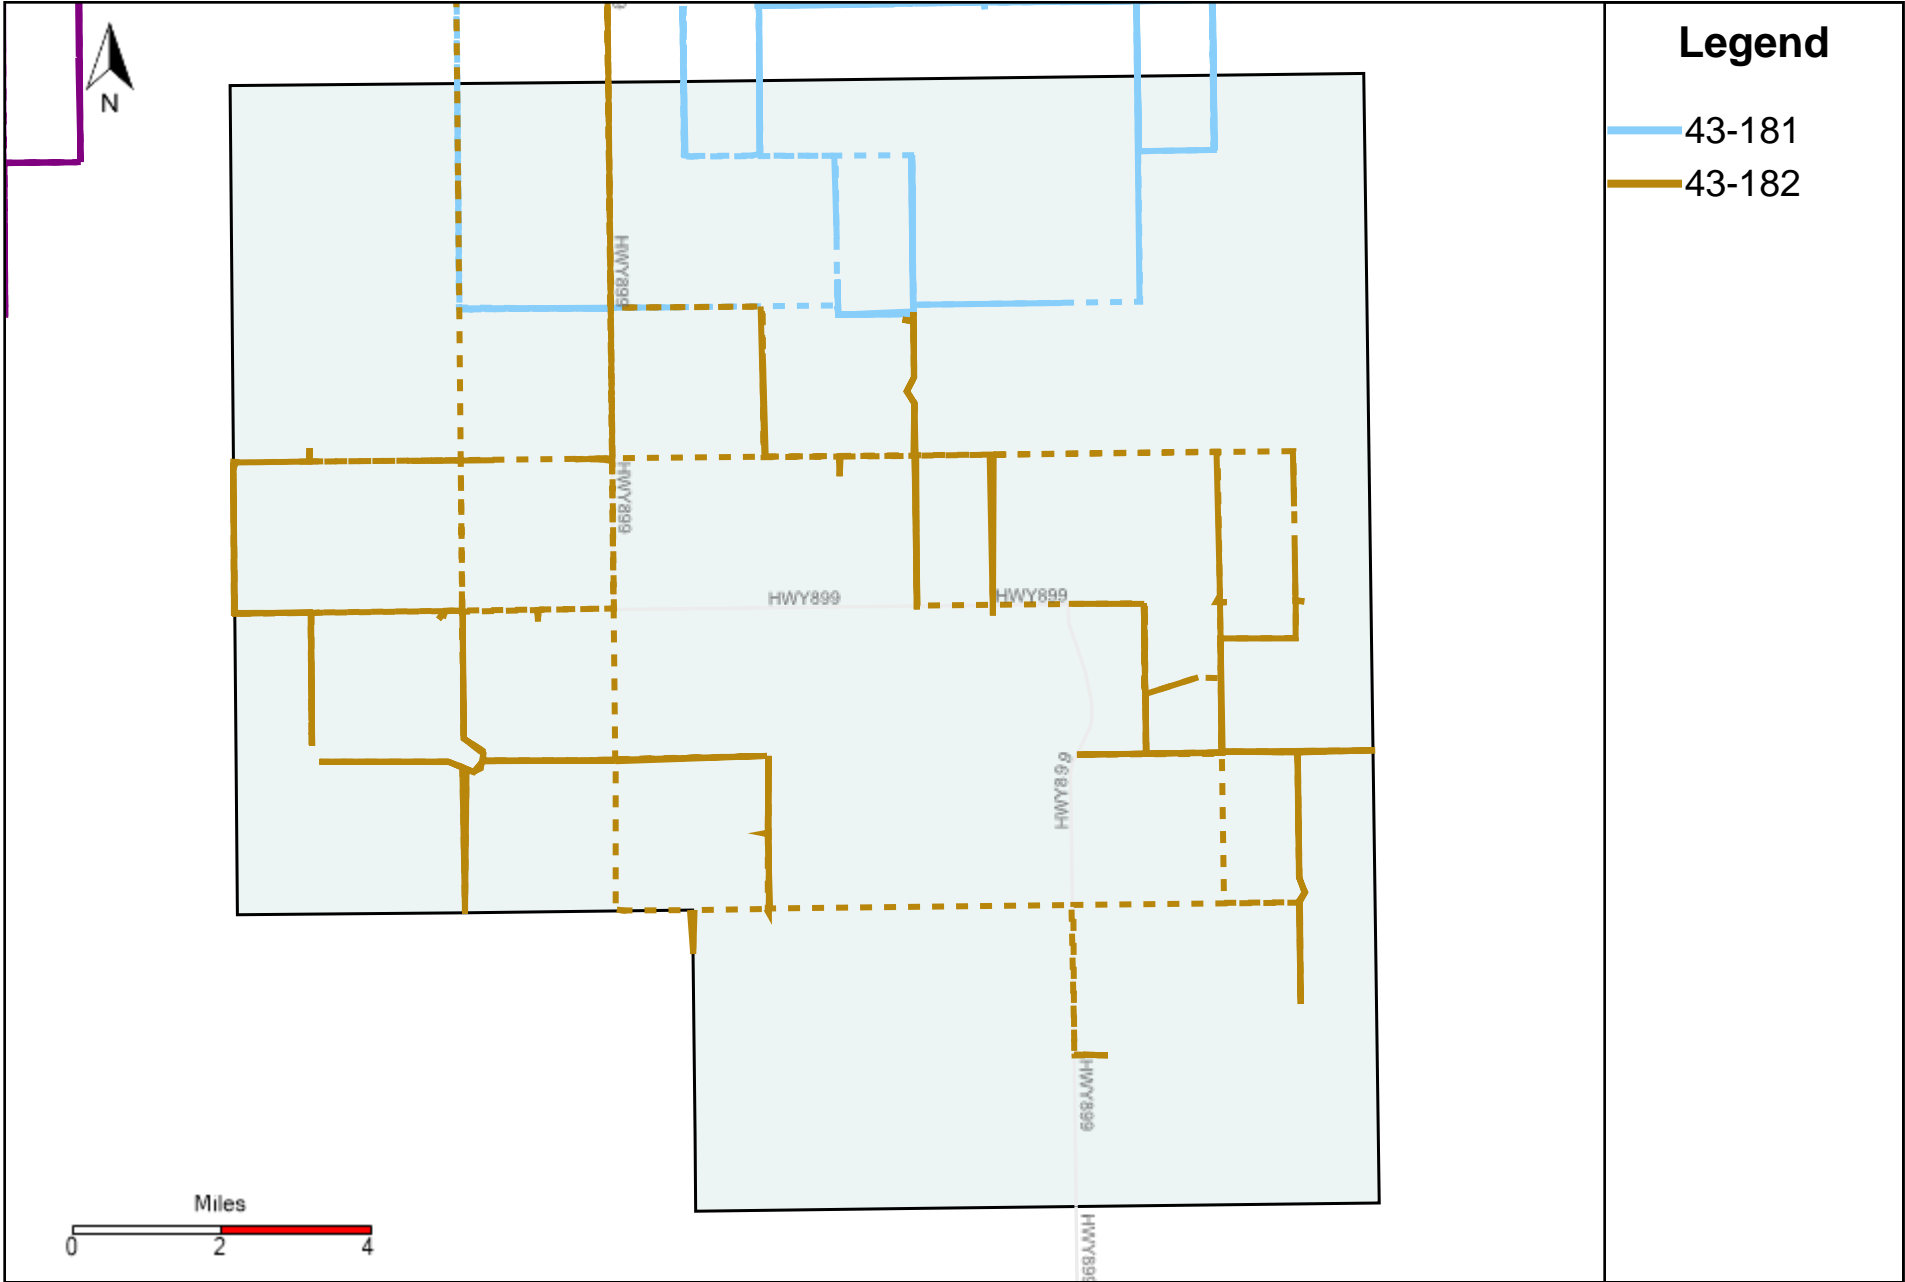

Provost Weekly Grader Report (2024-02-18 ~ 2024-02-24)

Division: 1 Grader Report(2024-02-18 ~ 2024-02-24)

Vehicle Name List	Total Distance(km)	Total Hours
43-181, 43-182	693.73	46 hrs 34 min 0 sec

Division: 2 Grader Report(2024-02-18 ~ 2024-02-24)

Vehicle Name List	Total Distance(km)	Total Hours
43-181	298.36	21 hrs 43 min 17 sec

Division: 3 Grader Report(2024-02-18 ~ 2024-02-24)

Vehicle Name List	Total Distance(km)	Total Hours
43-170, 43-181, 43-182, 43-185, 43-187	1685.39	117 hrs 28 min 51 sec

Division: 4 Grader Report(2024-02-18 ~ 2024-02-24)

Vehicle Name List	Total Distance(km)	Total Hours
43-170, 43-185, 43-187	991.66	70 hrs 54 min 51 sec

Division: 5 Grader Report(2024-02-18 ~ 2024-02-24)

Vehicle Name List	Total Distance(km)	Total Hours
43-164, 43-170, 43-172, 43-187	1212.3	93 hrs 6 min 26 sec

43-187_2024-02-18 ~ 2024-02-24 Tracking

Total Distance(km)	Total Hours	Work Distance(km)	Work Hours
435.07	30 hrs 6 min 39 sec	254.97	24 hrs 35 min 21 sec