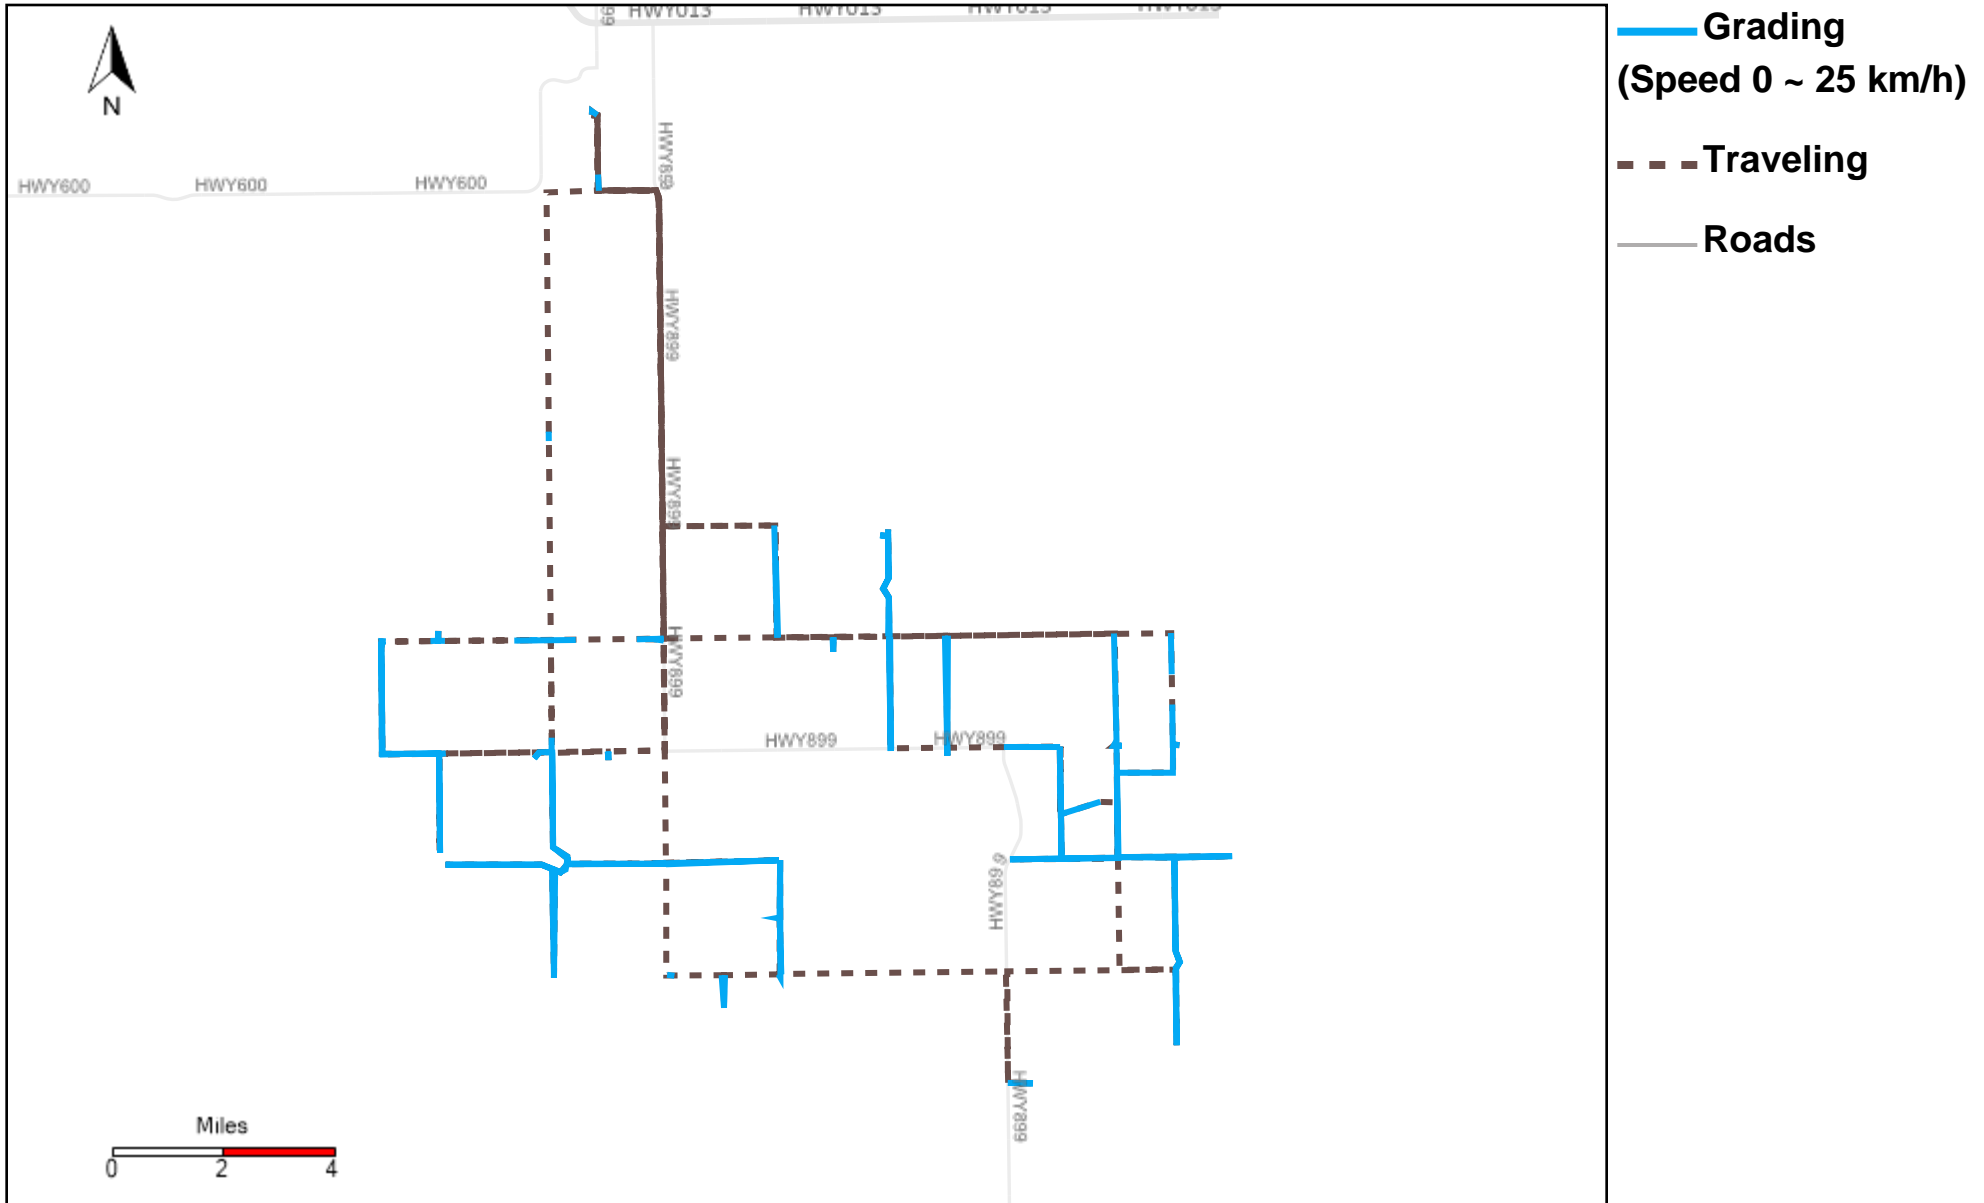

43-170_2024-02-18 ~ 2024-02-24 Tracking

Total Distance(km)	Total Hours	Work Distance(km)	Work Hours
236.22	14 hrs 42 min 57 sec	159.41	8 hrs 20 min 33 sec

43-172_2024-02-18 ~ 2024-02-24 Tracking

Total Distance(km)	Total Hours	Work Distance(km)	Work Hours
194.8	24 hrs 17 min 5 sec	46.24	17 hrs 28 min 42 sec

43-173_2024-02-18 ~ 2024-02-24 Tracking

Total Distance(km)	Total Hours	Work Distance(km)	Work Hours
205.95	23 hrs 10 min 55 sec	39.52	16 hrs 37 min 23 sec

43-181_2024-02-18 ~ 2024-02-24 Tracking

Total Distance(km)	Total Hours	Work Distance(km)	Work Hours
298.36	21 hrs 43 min 17 sec	162.98	15 hrs 8 min 52 sec

43-182_2024-02-18 ~ 2024-02-24 Tracking

Total Distance(km)	Total Hours	Work Distance(km)	Work Hours
395.36	24 hrs 50 min 43 sec	157.52	17 hrs 41 min 36 sec

43-185_2024-02-18 ~ 2024-02-24 Tracking

Total Distance(km)	Total Hours	Work Distance(km)	Work Hours
320.37	26 hrs 5 min 15 sec	244.35	23 hrs 28 min 19 sec

43-187_2024-02-18 ~ 2024-02-24 Tracking

Total Distance(km)	Total Hours	Work Distance(km)	Work Hours
435.07	30 hrs 6 min 39 sec	254.97	24 hrs 35 min 21 sec