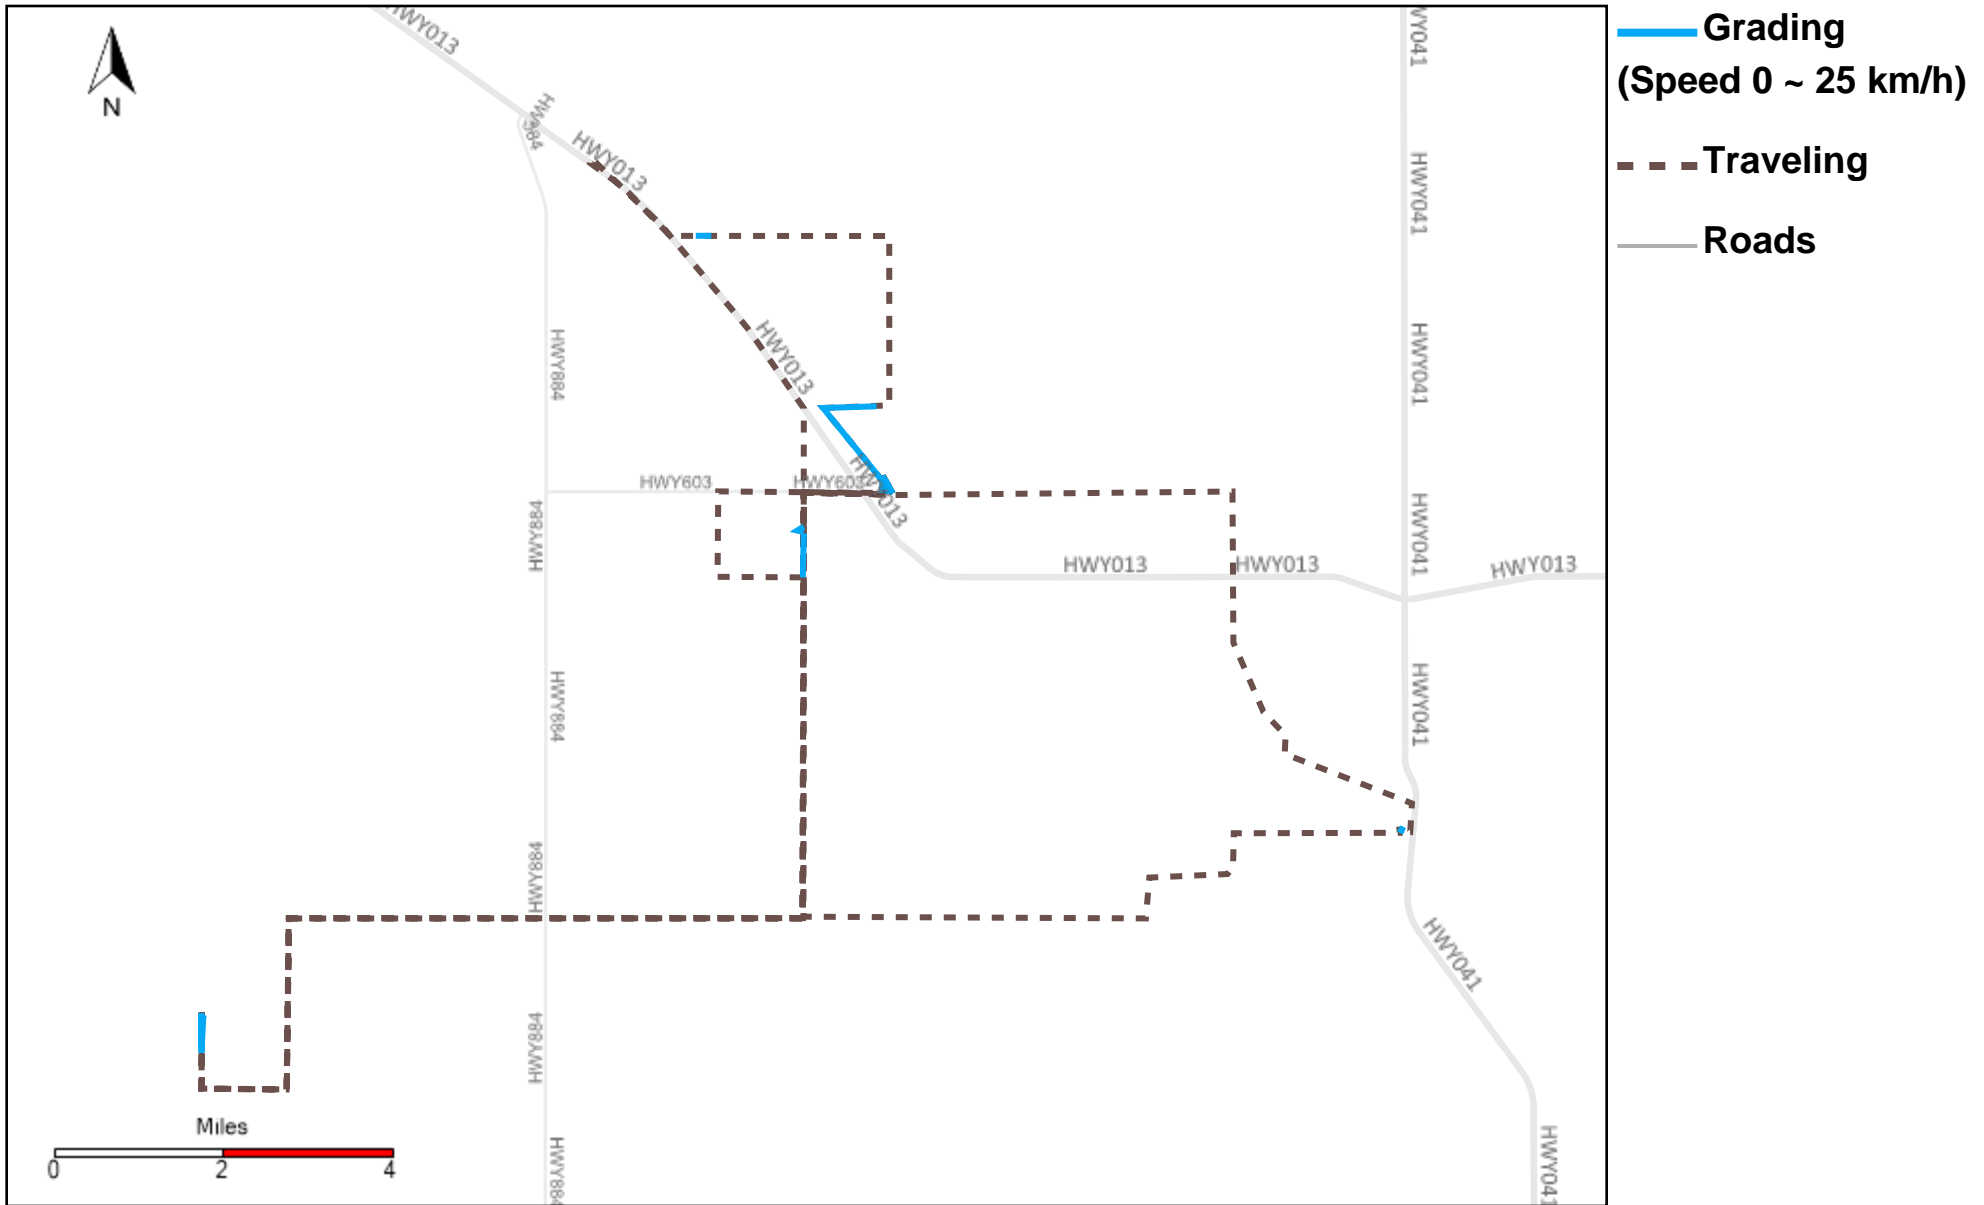

43-173_2024-02-18 ~ 2024-02-24 Tracking

Total Distance(km)	Total Hours	Work Distance(km)	Work Hours
205.95	23 hrs 10 min 55 sec	39.52	16 hrs 37 min 23 sec