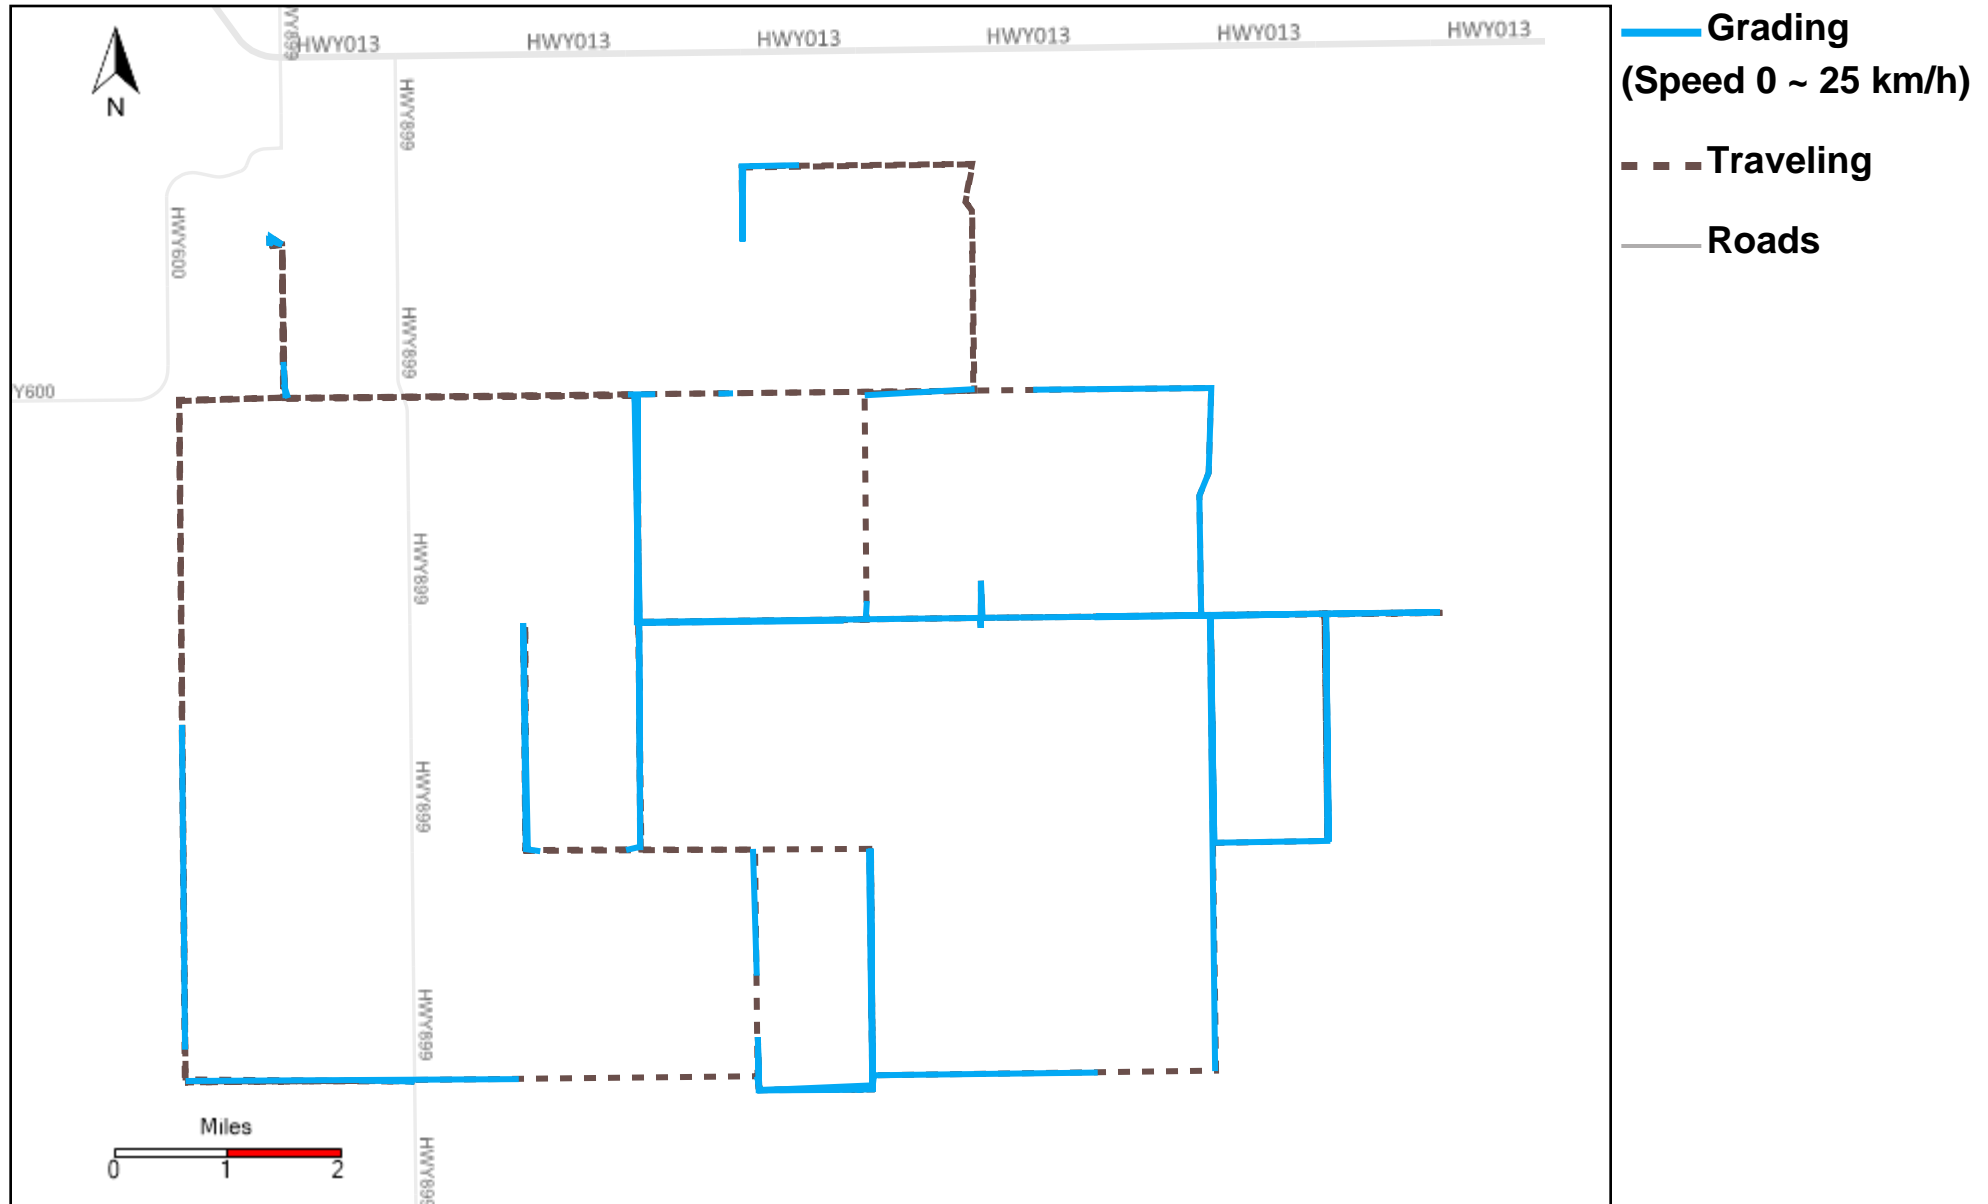

43-170_2024-02-18 ~ 2024-02-24 Tracking

Total Distance(km)	Total Hours	Work Distance(km)	Work Hours
236.22	14 hrs 42 min 57 sec	159.41	8 hrs 20 min 33 sec

43-172_2024-02-18 ~ 2024-02-24 Tracking

Total Distance(km)	Total Hours	Work Distance(km)	Work Hours
194.8	24 hrs 17 min 5 sec	46.24	17 hrs 28 min 42 sec

43-173_2024-02-18 ~ 2024-02-24 Tracking

Total Distance(km)	Total Hours	Work Distance(km)	Work Hours
205.95	23 hrs 10 min 55 sec	39.52	16 hrs 37 min 23 sec

43-181_2024-02-18 ~ 2024-02-24 Tracking

Total Distance(km)	Total Hours	Work Distance(km)	Work Hours
298.36	21 hrs 43 min 17 sec	162.98	15 hrs 8 min 52 sec

43-187_2024-02-18 ~ 2024-02-24 Tracking

Total Distance(km)	Total Hours	Work Distance(km)	Work Hours
435.07	30 hrs 6 min 39 sec	254.97	24 hrs 35 min 21 sec