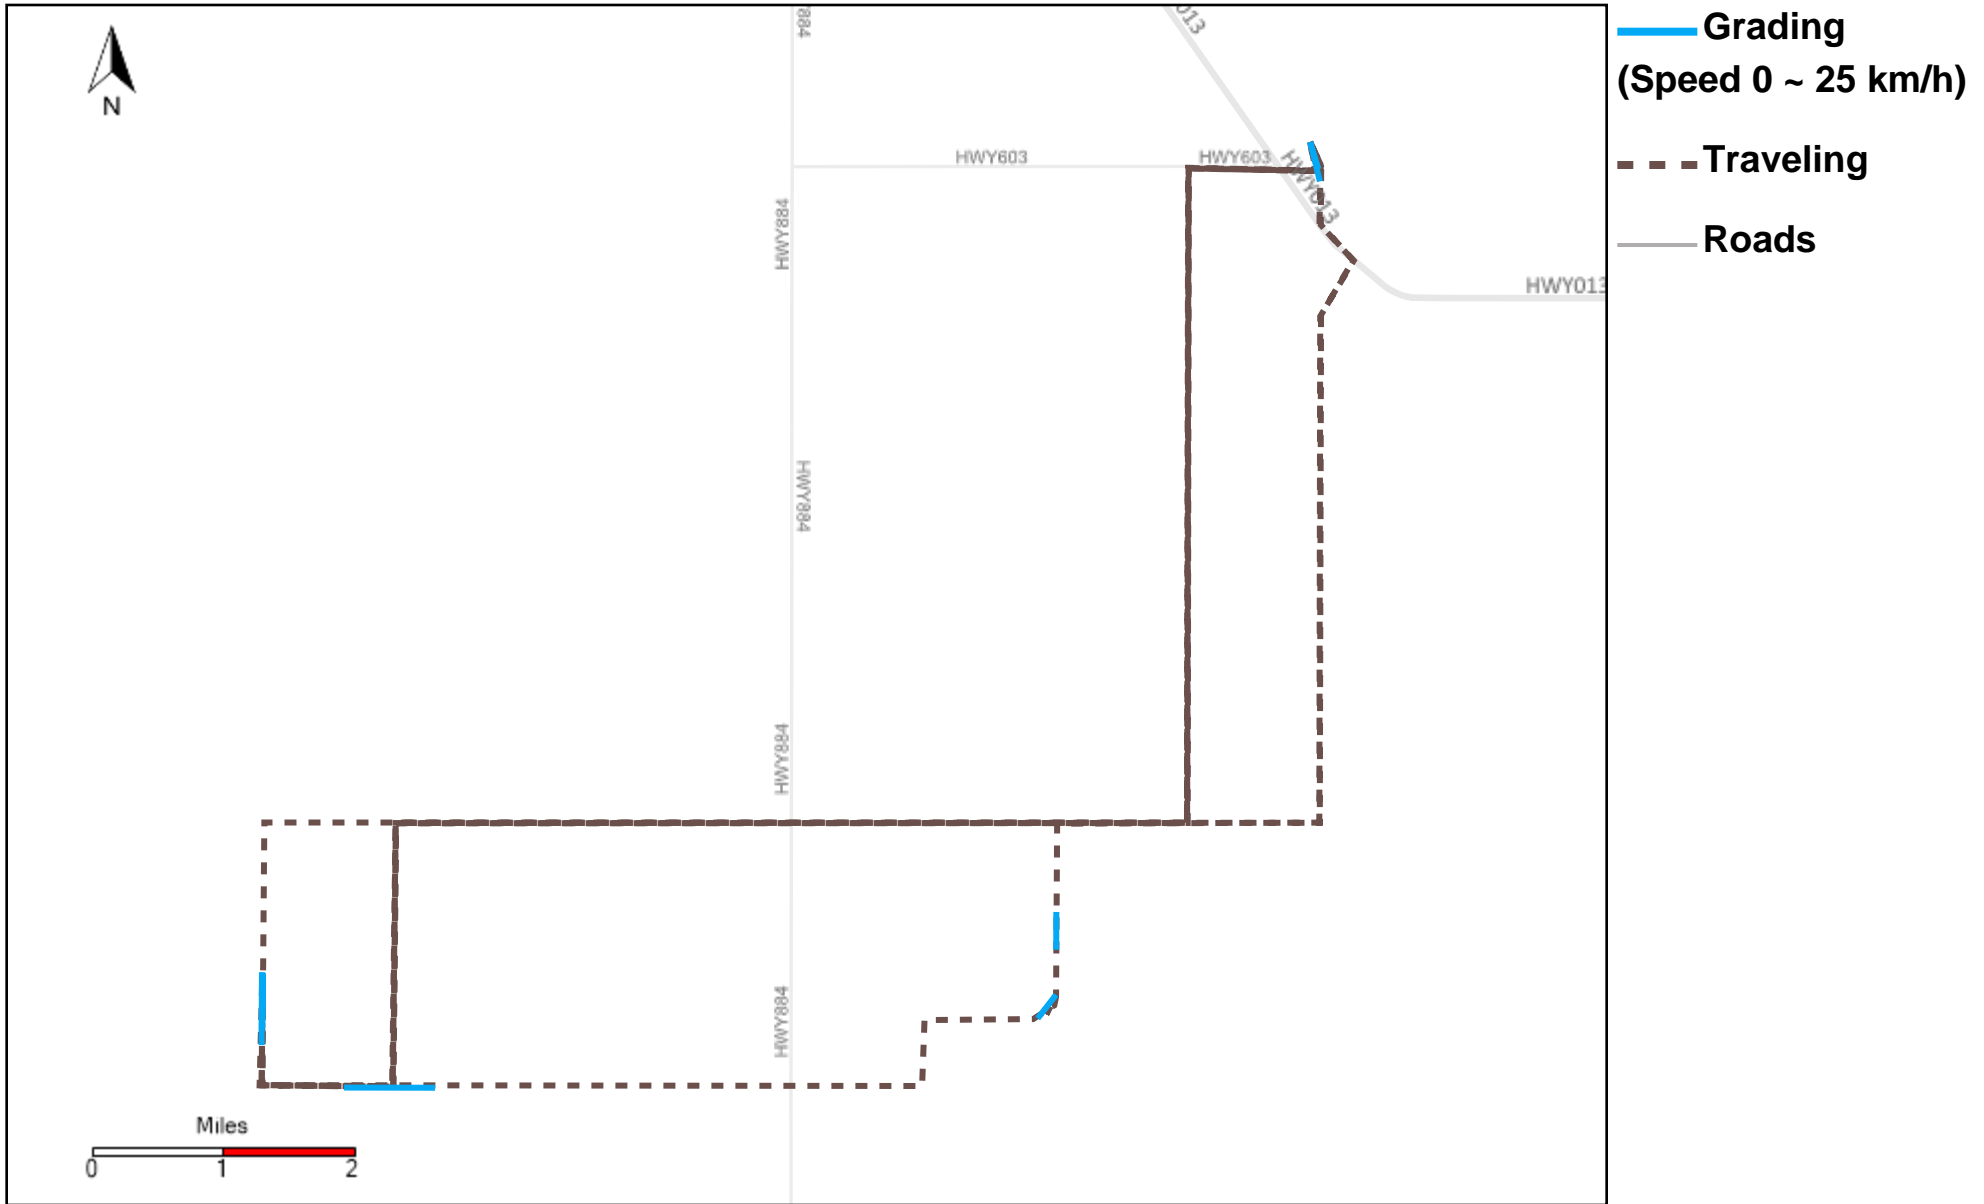

43-172_2024-02-18 ~ 2024-02-24 Tracking

Total Distance(km)	Total Hours	Work Distance(km)	Work Hours
194.8	24 hrs 17 min 5 sec	46.24	17 hrs 28 min 42 sec