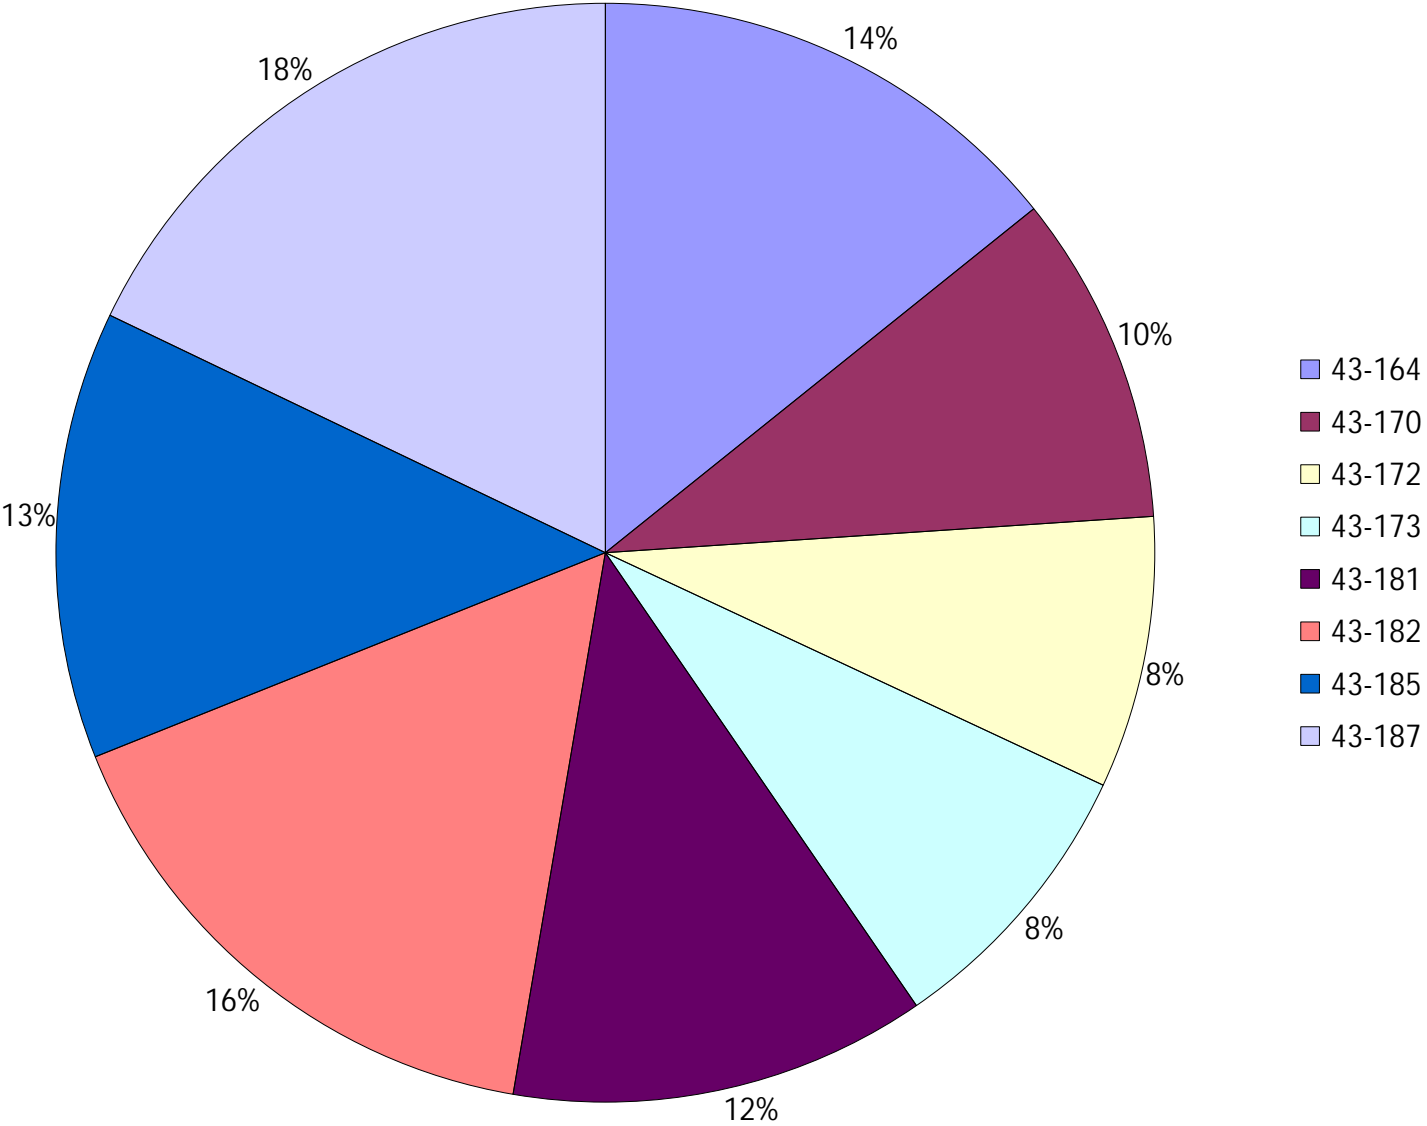

Provost Weekly Grader Report

From 2/18/2024 To 2/24/2024

2/24/2024

Vehicle	Total Distance(km)	Total Hours	Work Distance(km)	Work Hours
43-164	346.2	23 hrs 59 min 45 sec	84.01	12 hrs 0 min 44 sec
43-170	236.22	14 hrs 42 min 57 sec	159.41	8 hrs 20 min 33 sec
43-172	194.8	24 hrs 17 min 5 sec	46.24	17 hrs 28 min 42 sec
43-173	205.95	23 hrs 10 min 55 sec	39.52	16 hrs 37 min 23 sec
43-181	298.36	21 hrs 43 min 17 sec	162.98	15 hrs 8 min 52 sec
43-182	395.36	24 hrs 50 min 43 sec	157.52	17 hrs 41 min 36 sec
43-185	320.37	26 hrs 5 min 15 sec	244.35	23 hrs 28 min 19 sec
43-187	435.07	30 hrs 6 min 39 sec	254.97	24 hrs 35 min 21 sec
Total:	2432.33	188 hrs 56 min 36 sec	1148.99	135 hrs 21 min 30 sec

Vehicle Distance Vs Total Distance (%) From 2/18/2024 To 2/24/2024

Provost Weekly Grader Report