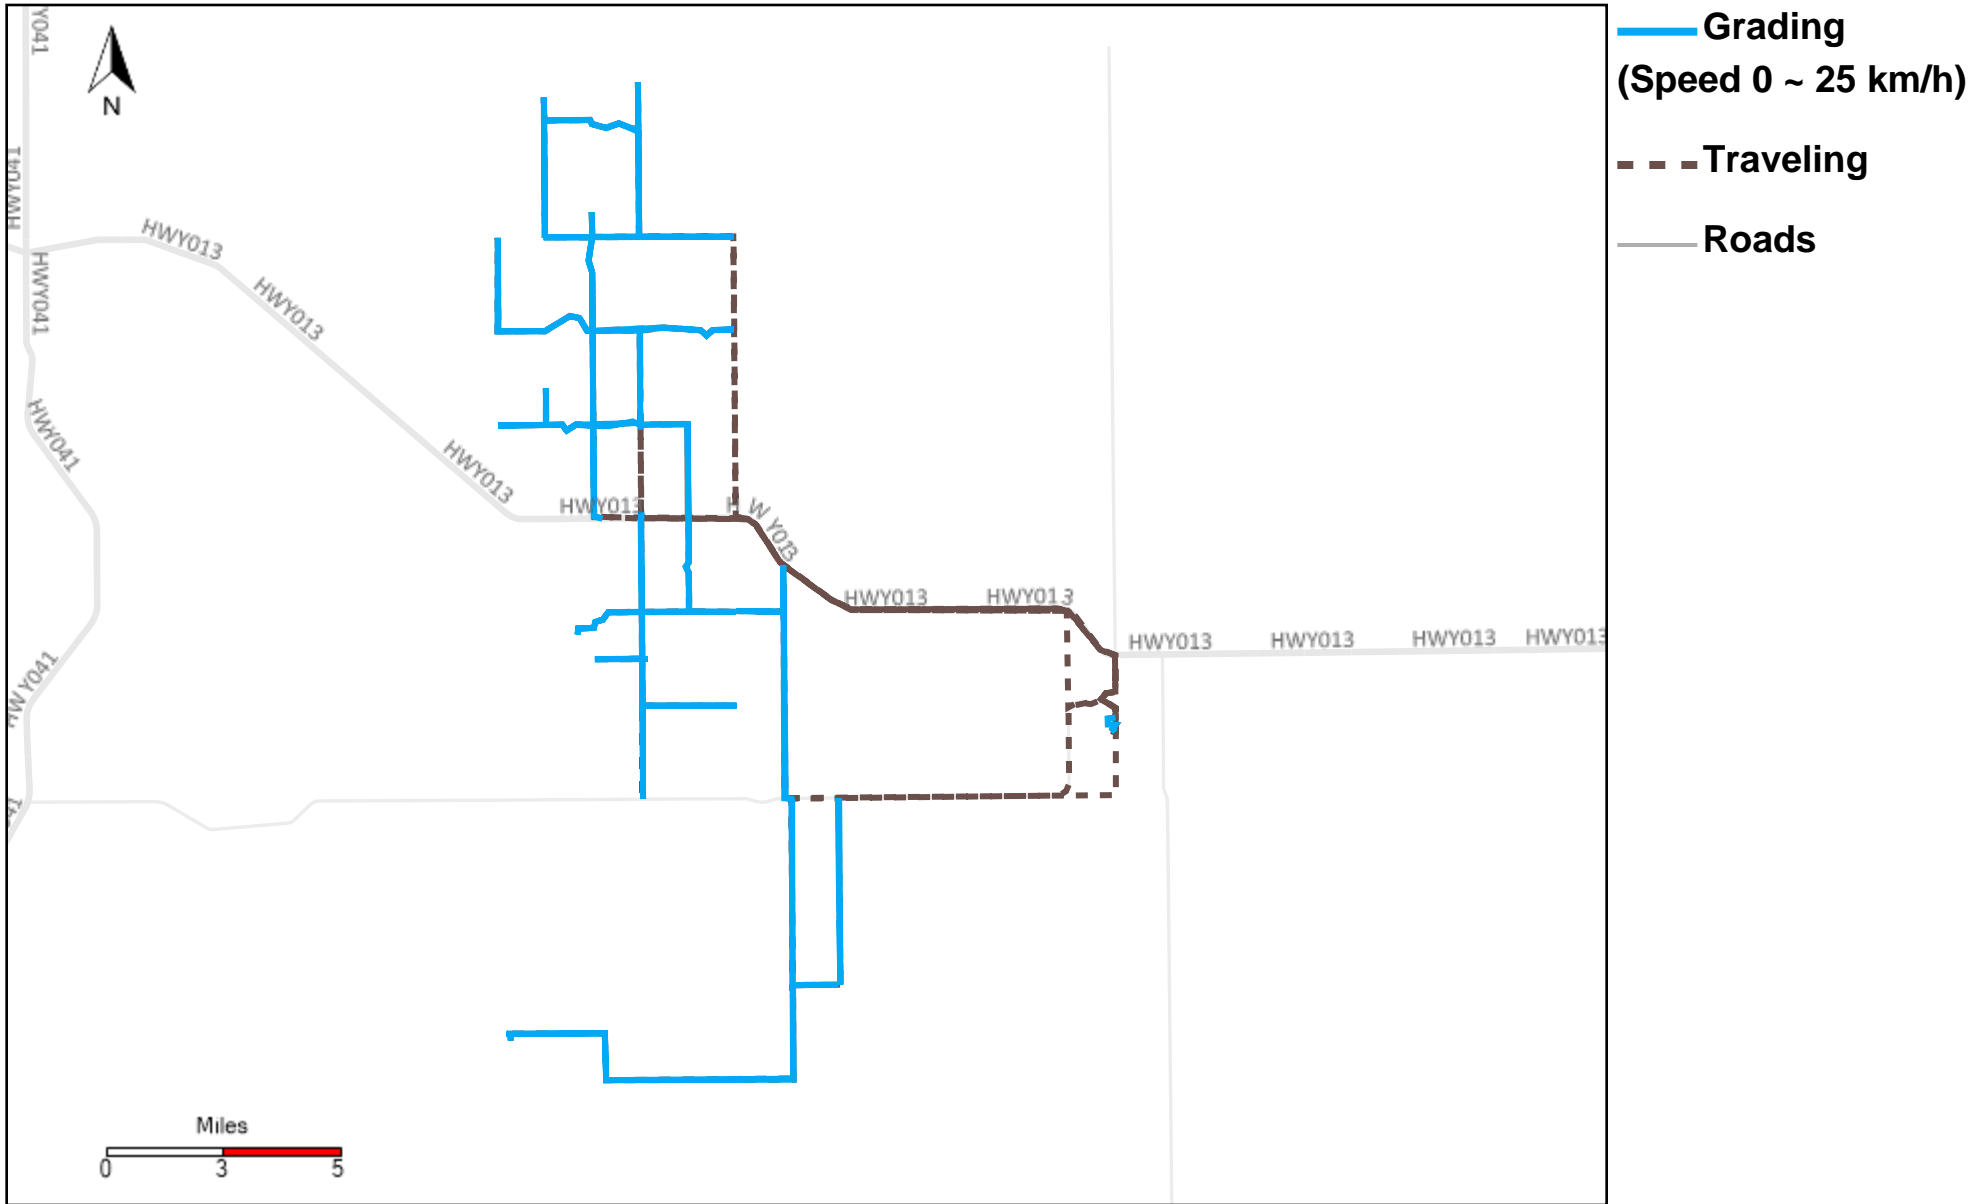

43-182_2024-02-18 ~ 2024-02-24 Tracking

Total Distance(km)	Total Hours	Work Distance(km)	Work Hours
395.36	24 hrs 50 min 43 sec	157.52	17 hrs 41 min 36 sec

43-185_2024-02-18 ~ 2024-02-24 Tracking

Total Distance(km)	Total Hours	Work Distance(km)	Work Hours
320.37	26 hrs 5 min 15 sec	244.35	23 hrs 28 min 19 sec

43-187_2024-02-18 ~ 2024-02-24 Tracking

Total Distance(km)	Total Hours	Work Distance(km)	Work Hours
435.07	30 hrs 6 min 39 sec	254.97	24 hrs 35 min 21 sec