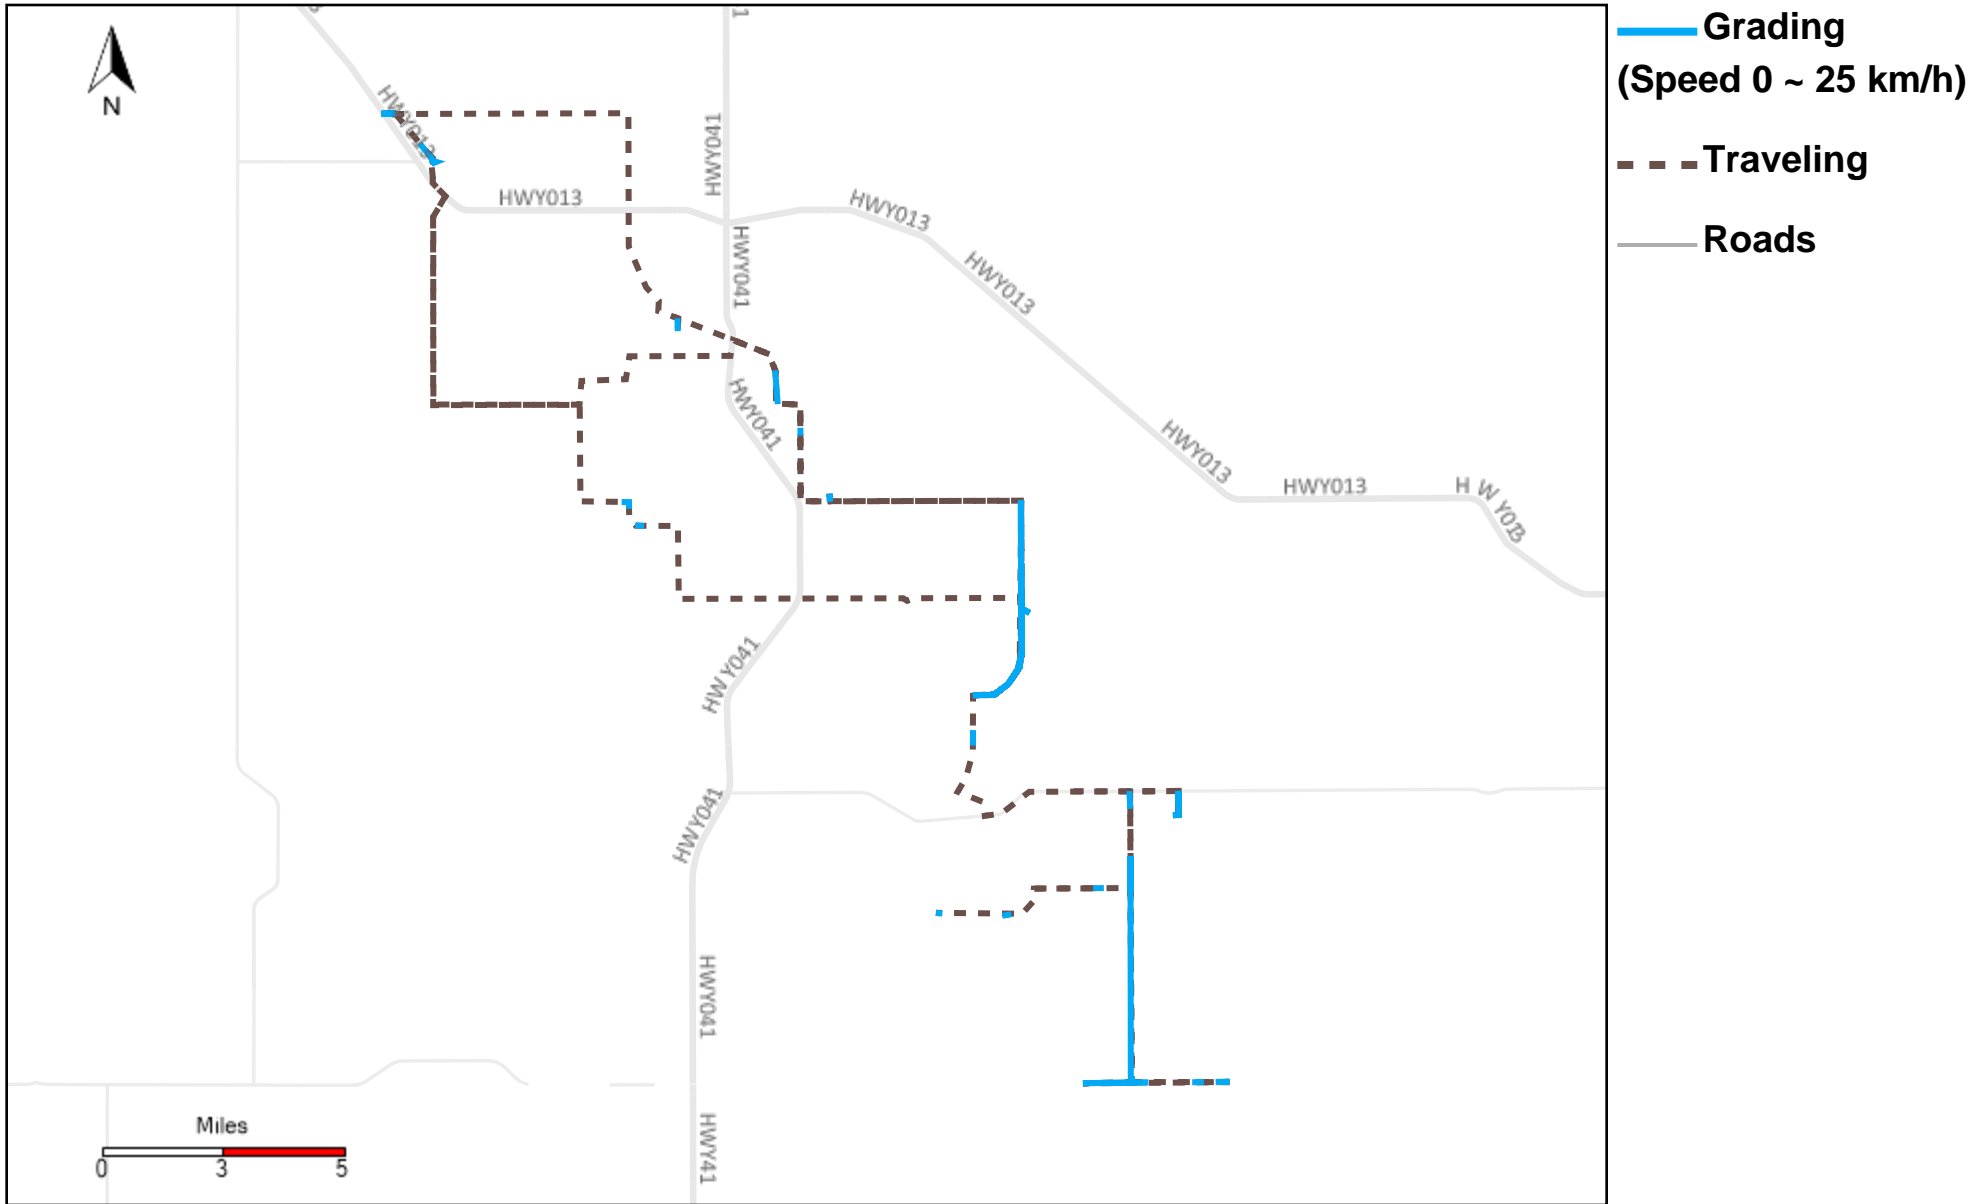

43-170_2024-02-18 ~ 2024-02-24 Tracking

Total Distance(km)	Total Hours	Work Distance(km)	Work Hours
236.22	14 hrs 42 min 57 sec	159.41	8 hrs 20 min 33 sec