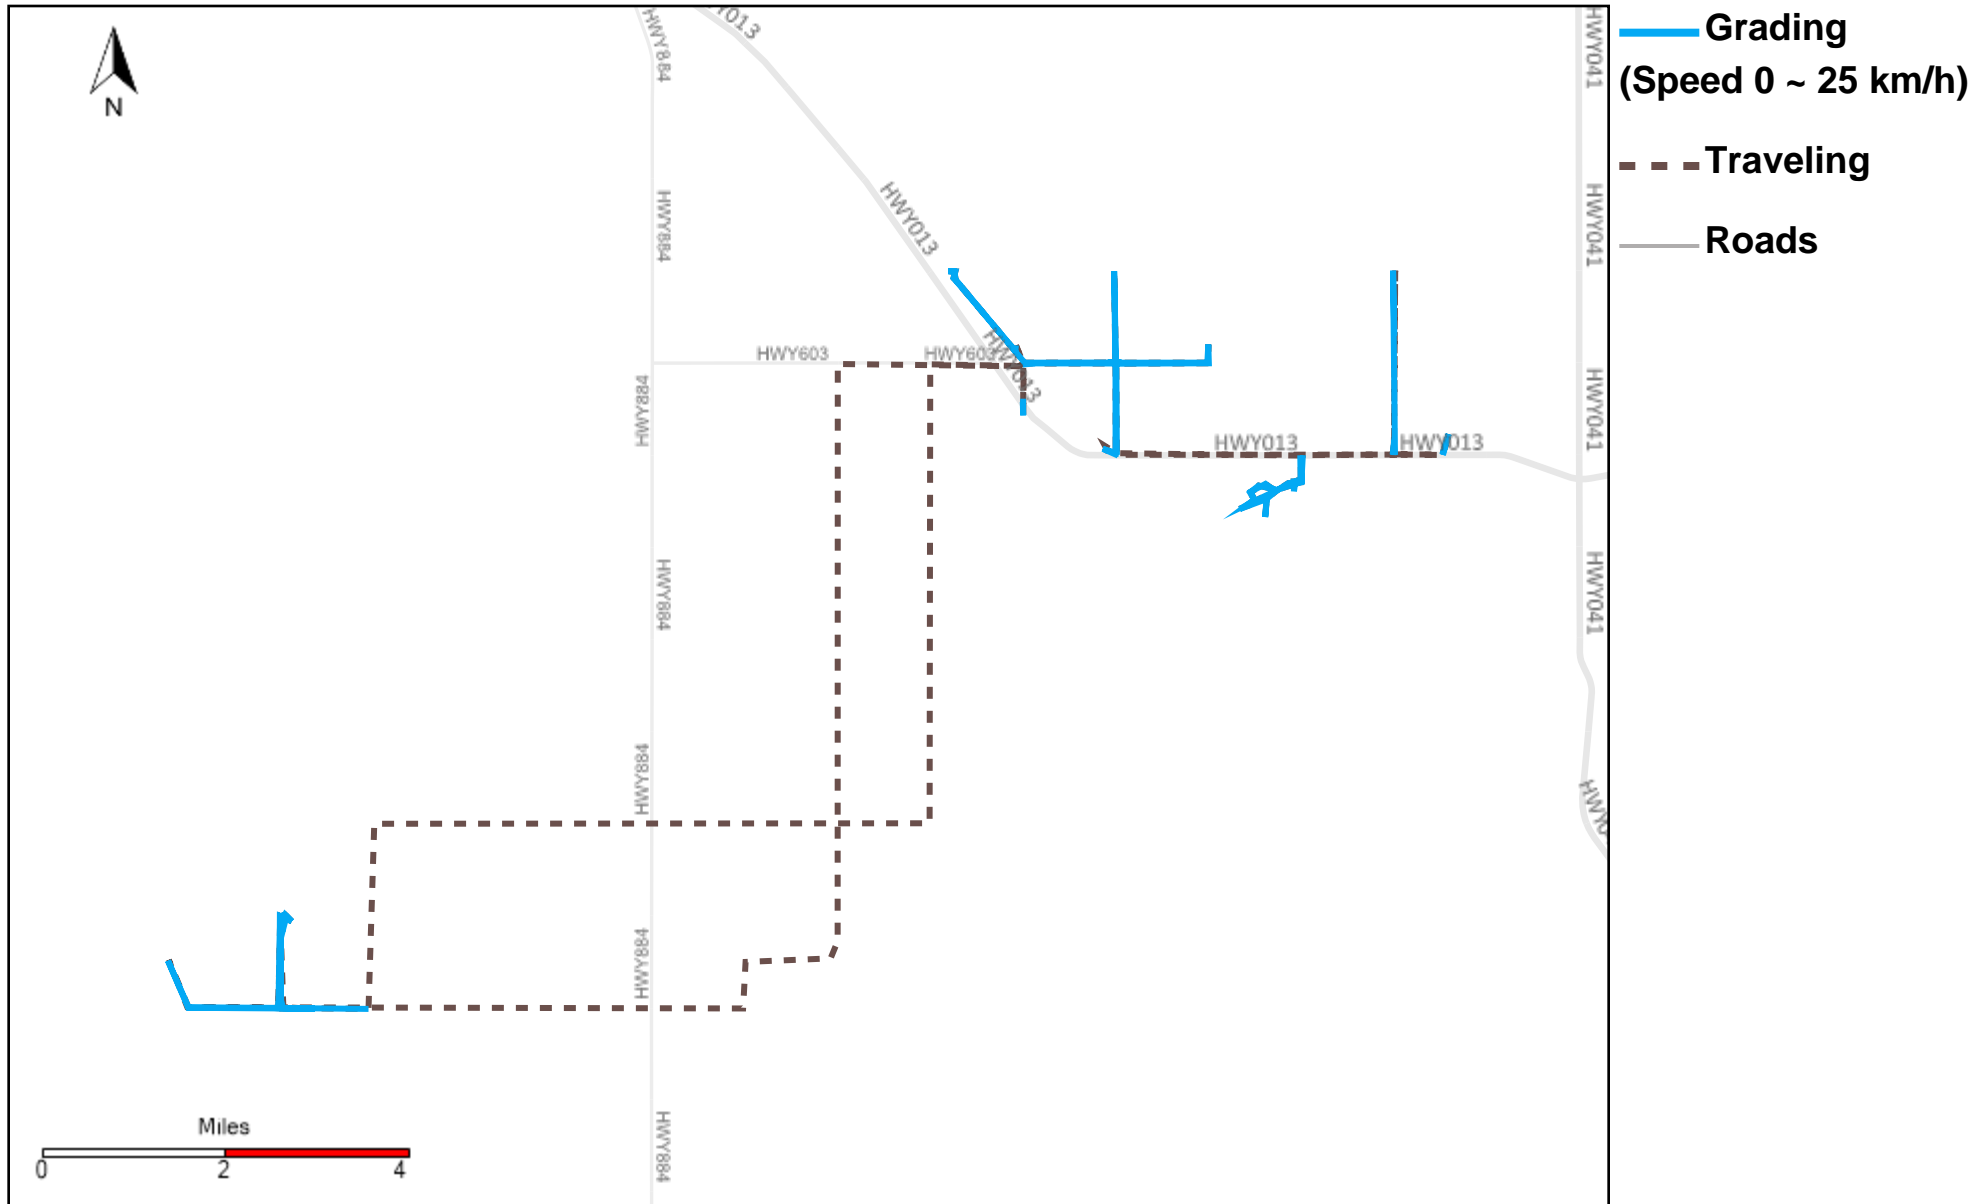

43-173_2024-02-11 ~ 2024-02-17 Tracking

Total Distance(km)	Total Hours	Work Distance(km)	Work Hours
157.09	18 hrs 53 min 58 sec	91.44	14 hrs 43 min 54 sec