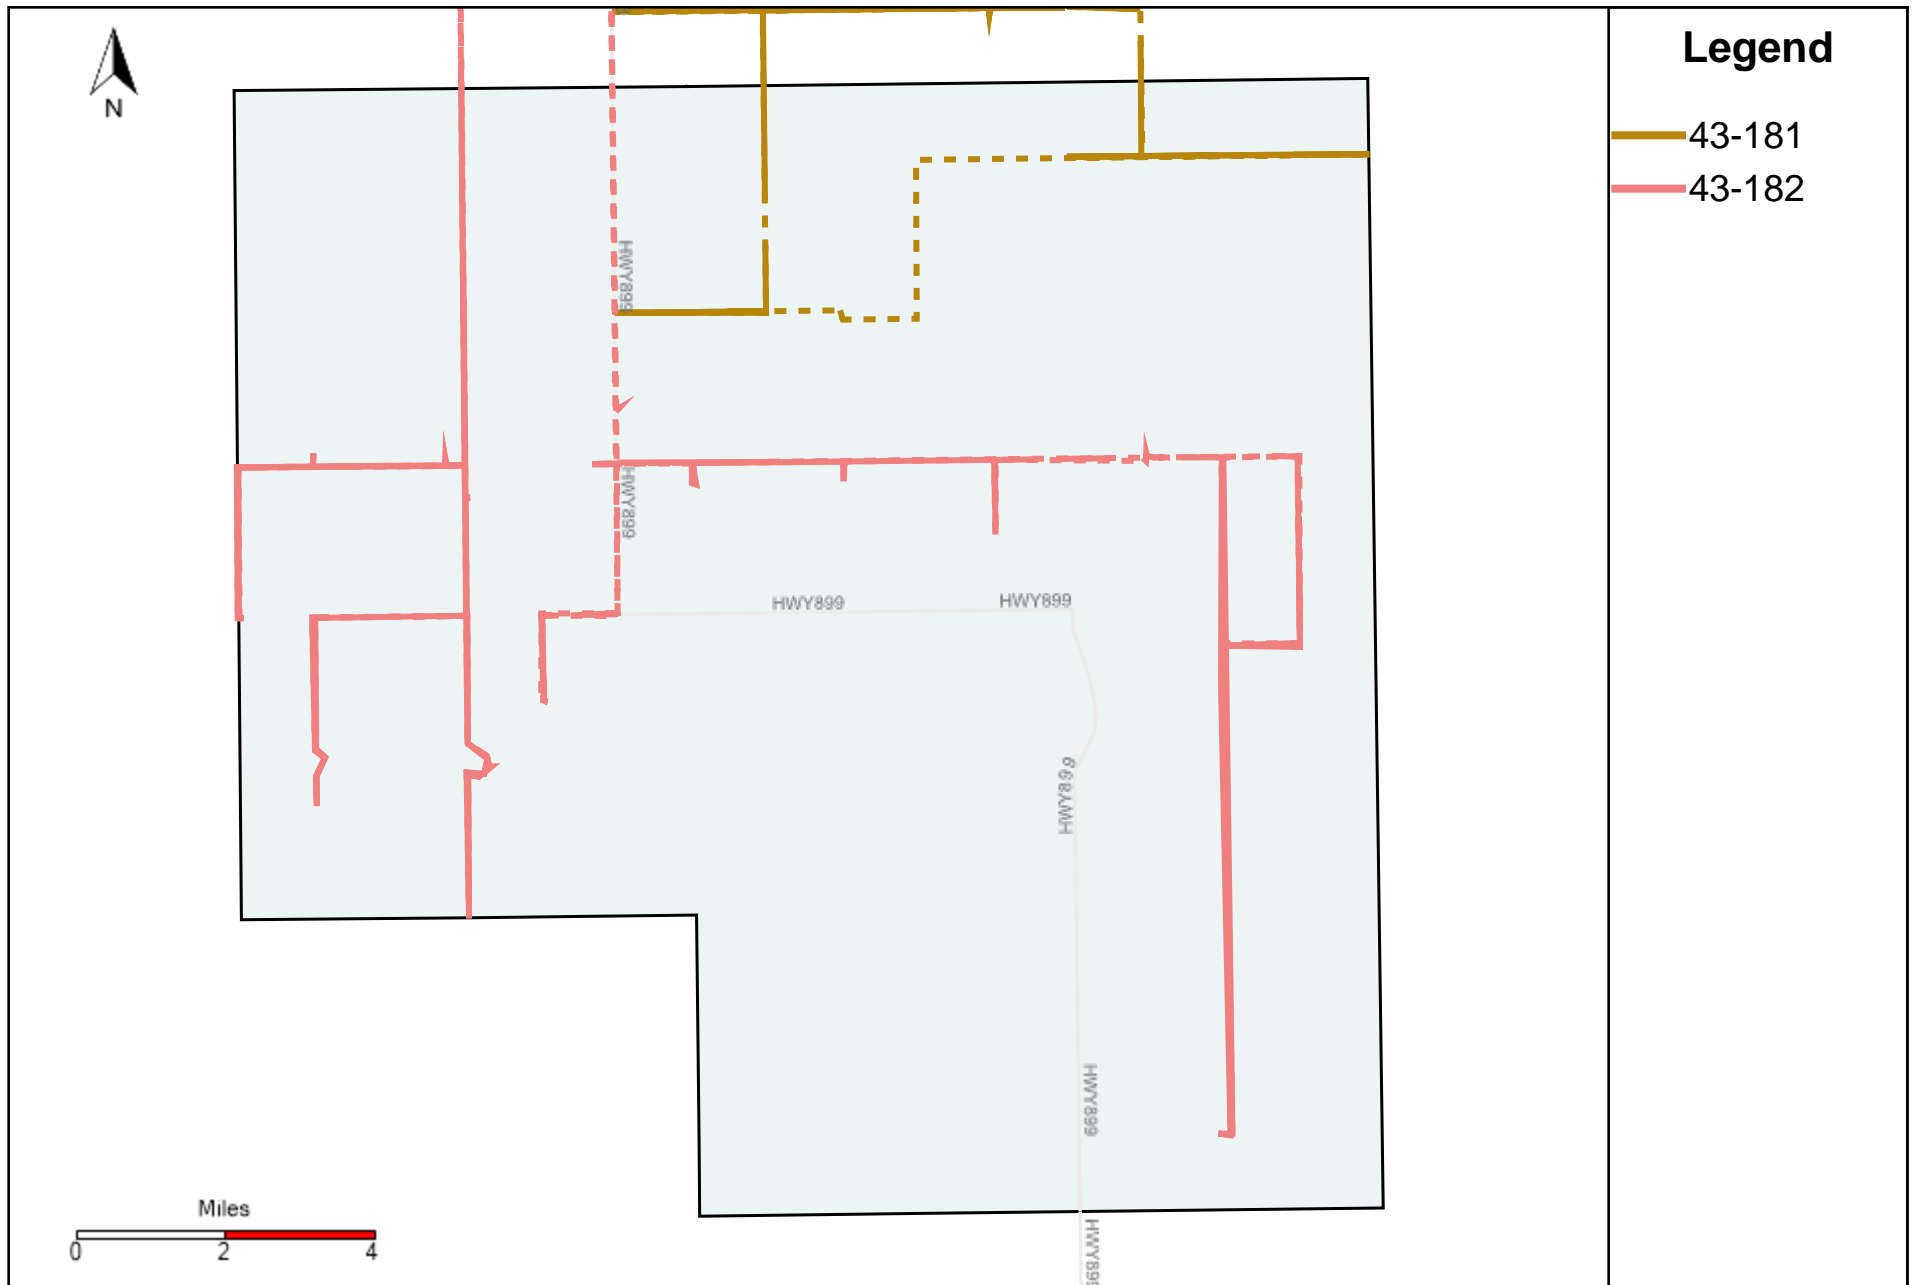

Division: 1 Grader Report(2024-02-11 ~ 2024-02-17)

Vehicle Name List	Total Distance(km)	Total Hours
43-181, 43-182	444.71	32 hrs 28 min 49 sec