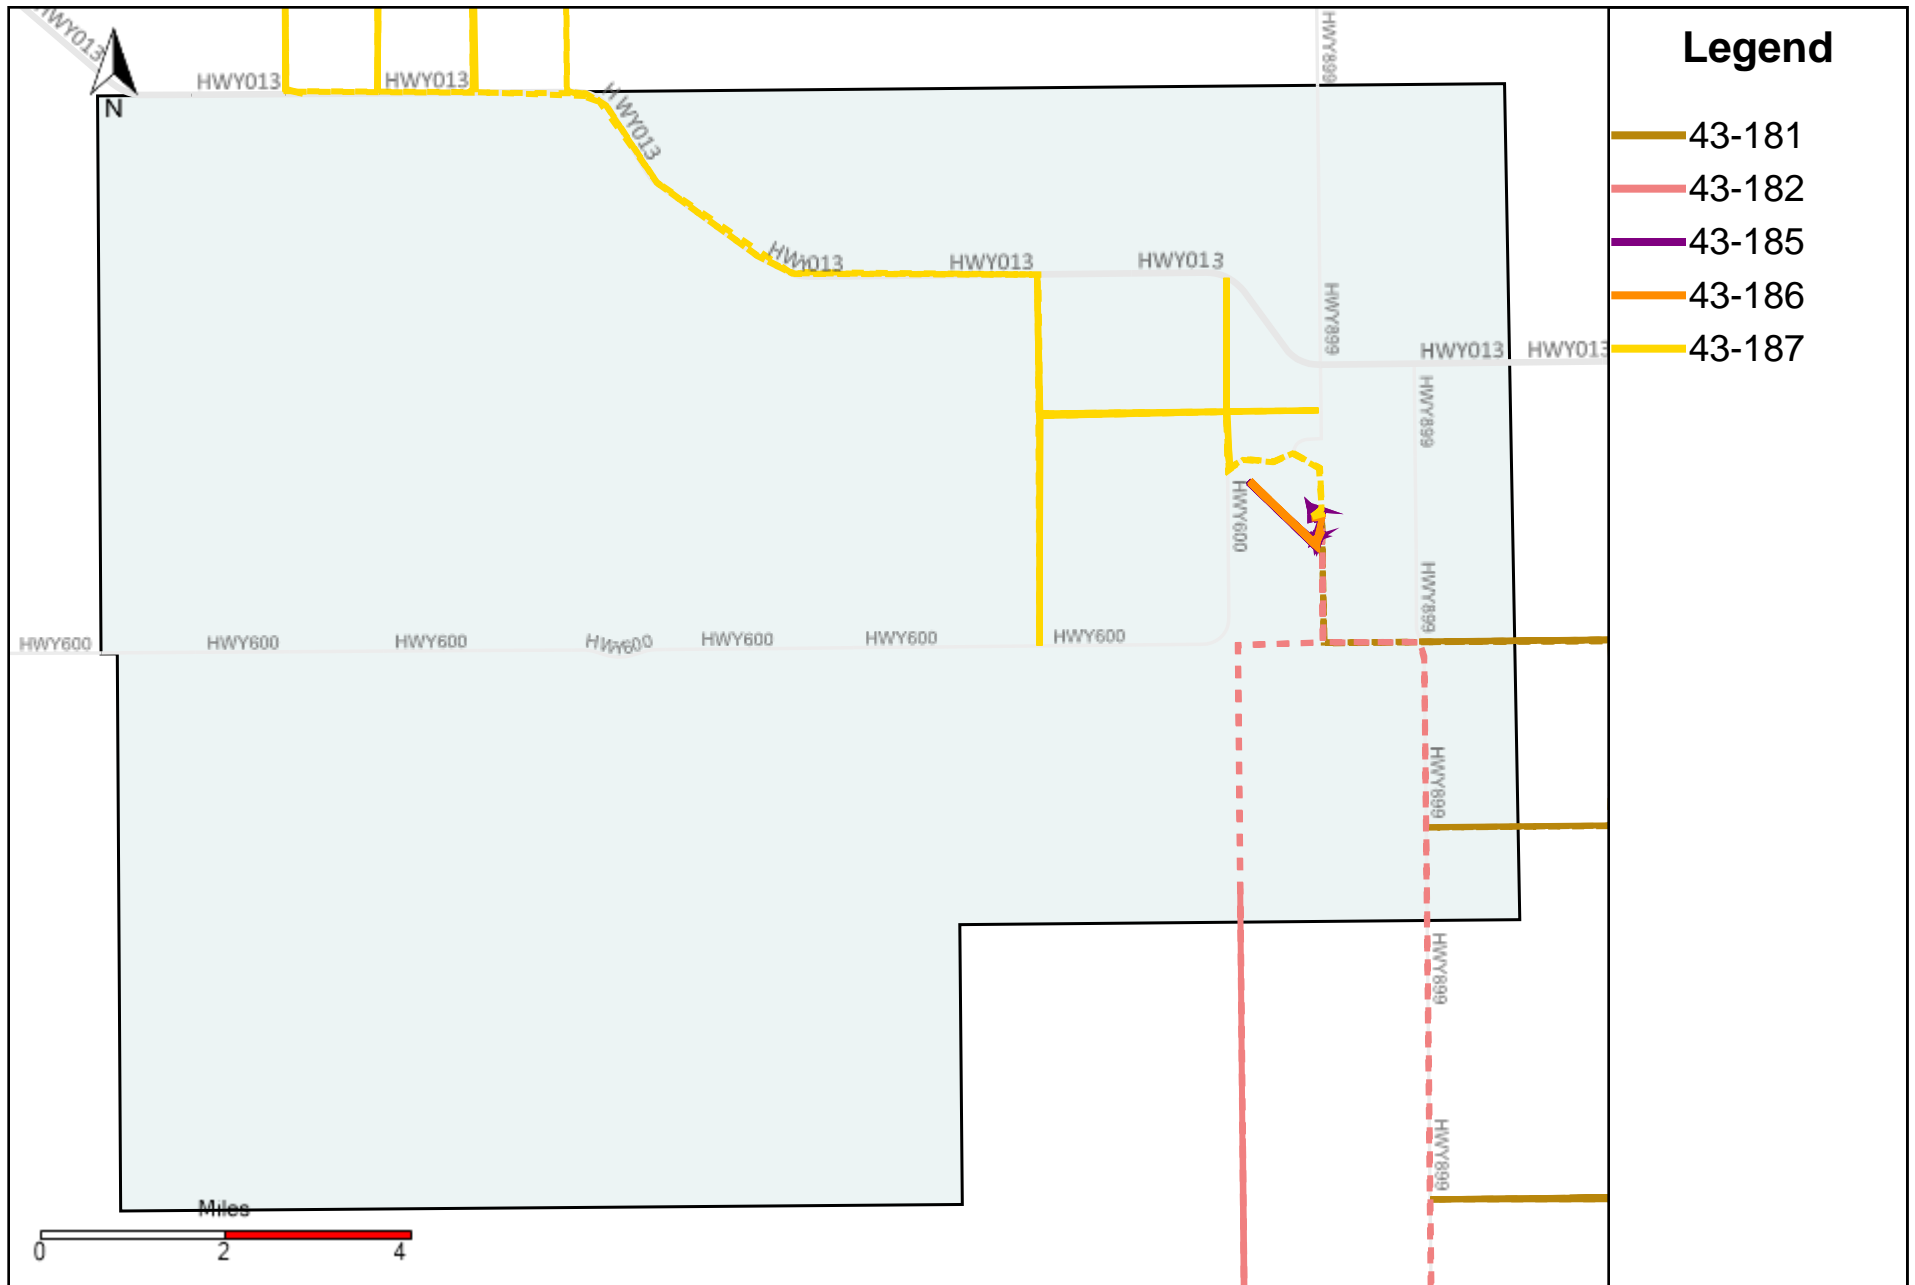

Division: 1 Grader Report(2024-02-11 ~ 2024-02-17)

Vehicle Name List	Total Distance(km)	Total Hours
43-181, 43-182	444.71	32 hrs 28 min 49 sec

Division: 2 Grader Report(2024-02-11 ~ 2024-02-17)

Vehicle Name List	Total Distance(km)	Total Hours
43-181	226.85	17 hrs 59 min 0 sec

Division: 3 Grader Report(2024-02-11 ~ 2024-02-17)

Vehicle Name List	Total Distance(km)	Total Hours
43-181, 43-182, 43-185, 43-186, 43-187	751.1	58 hrs 55 min 19 sec

Division: 4 Grader Report(2024-02-11 ~ 2024-02-17)

Vehicle Name List	Total Distance(km)	Total Hours
43-164, 43-171, 43-187	1084.71	69 hrs 48 min 4 sec

Division: 7 Grader Report(2024-02-11 ~ 2024-02-17)

Vehicle Name List	Total Distance(km)	Total Hours
43-164, 43-169, 43-171, 43-172, 43-173	1302.55	97 hrs 35 min 45 sec

43-187_2024-02-11 ~ 2024-02-17 Tracking

Total Distance(km)	Total Hours	Work Distance(km)	Work Hours
239.75	16 hrs 1 min 42 sec	150.74	13 hrs 29 min 10 sec