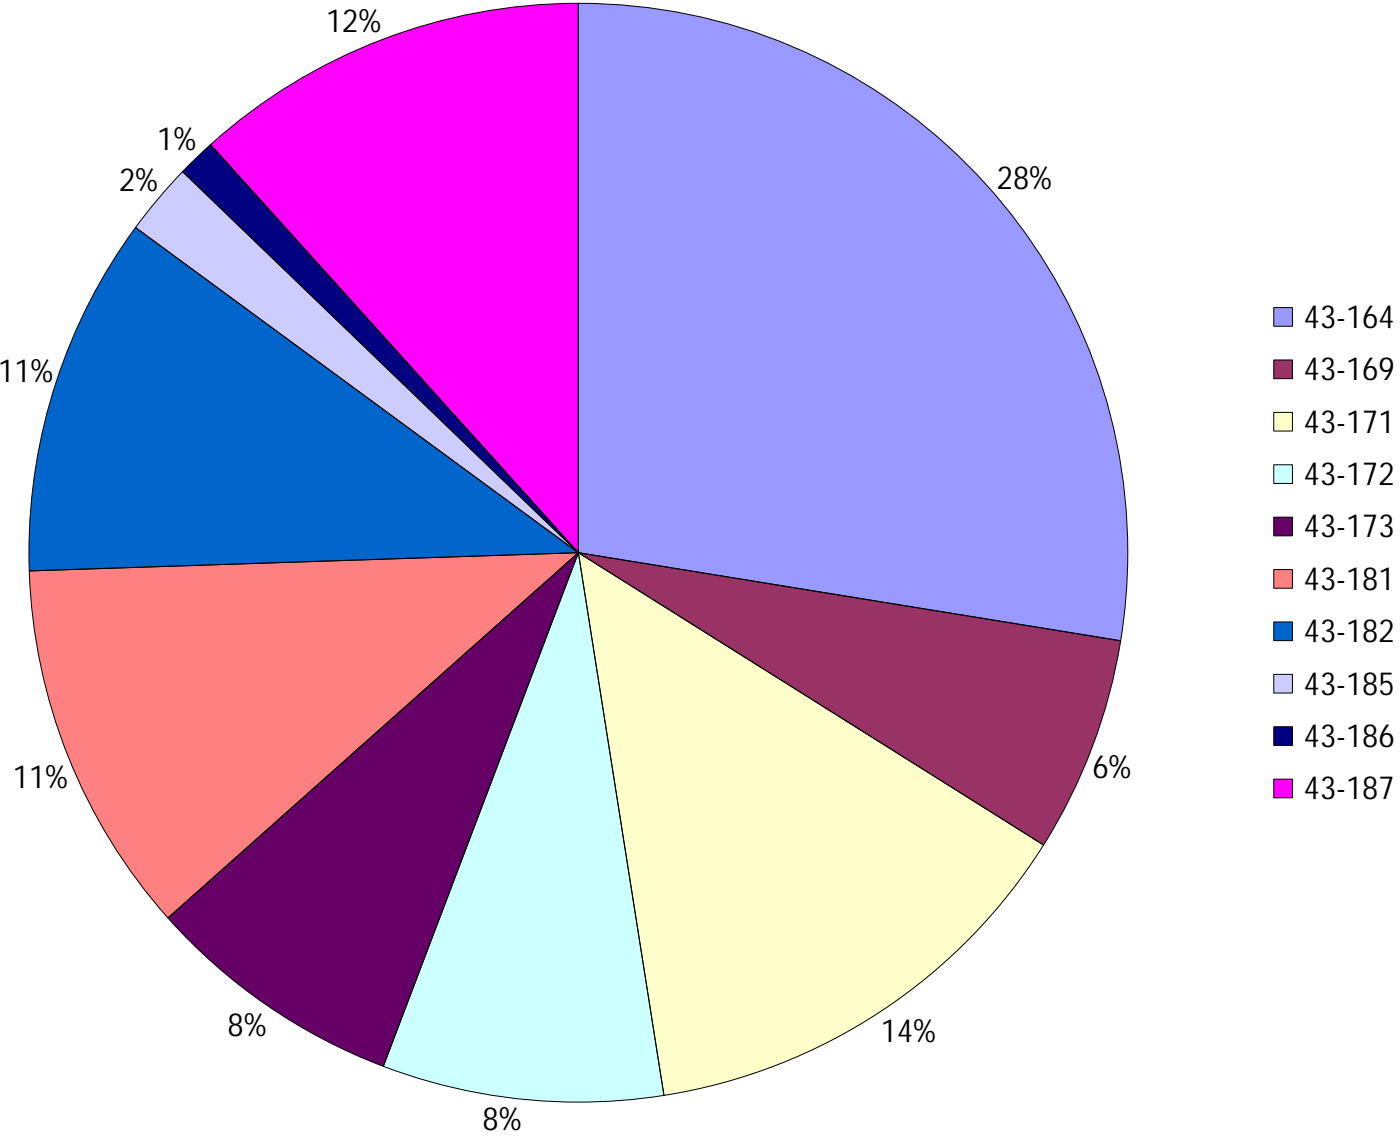

Provost Weekly Grader Report

From 2/11/2024 To 2/17/2024

2/17/2024

Vehicle	Total Distance(km)	Total Hours	Work Distance(km)	Work Hours
43-164	566.03	38 hrs 56 min 40 sec	108.74	19 hrs 33 min 23 sec
43-169	130.75	9 hrs 59 min 5 sec	59.55	6 hrs 20 min 26 sec
43-171	278.92	14 hrs 49 min 42 sec	92.53	7 hrs 46 min 54 sec
43-172	169.75	14 hrs 56 min 20 sec	71.78	9 hrs 44 min 33 sec
43-173	157.09	18 hrs 53 min 58 sec	91.44	14 hrs 43 min 54 sec
43-181	226.85	17 hrs 59 min 0 sec	124.51	13 hrs 47 min 40 sec
43-182	217.86	14 hrs 29 min 49 sec	137.76	11 hrs 55 min 51 sec
43-185	43.49	8 hrs 11 min 56 sec	42.21	8 hrs 10 min 50 sec
43-186	23.15	2 hrs 12 min 52 sec	23.15	2 hrs 17 min 11 sec
43-187	239.75	16 hrs 1 min 42 sec	150.74	13 hrs 29 min 10 sec
Total:	2053.65	156 hrs 31 min 4 sec	902.42	107 hrs 49 min 52 sec

Vehicle Distance Vs Total Distance (%) From 2/11/2024 To 2/17/2024

Provost Weekly Grader Report