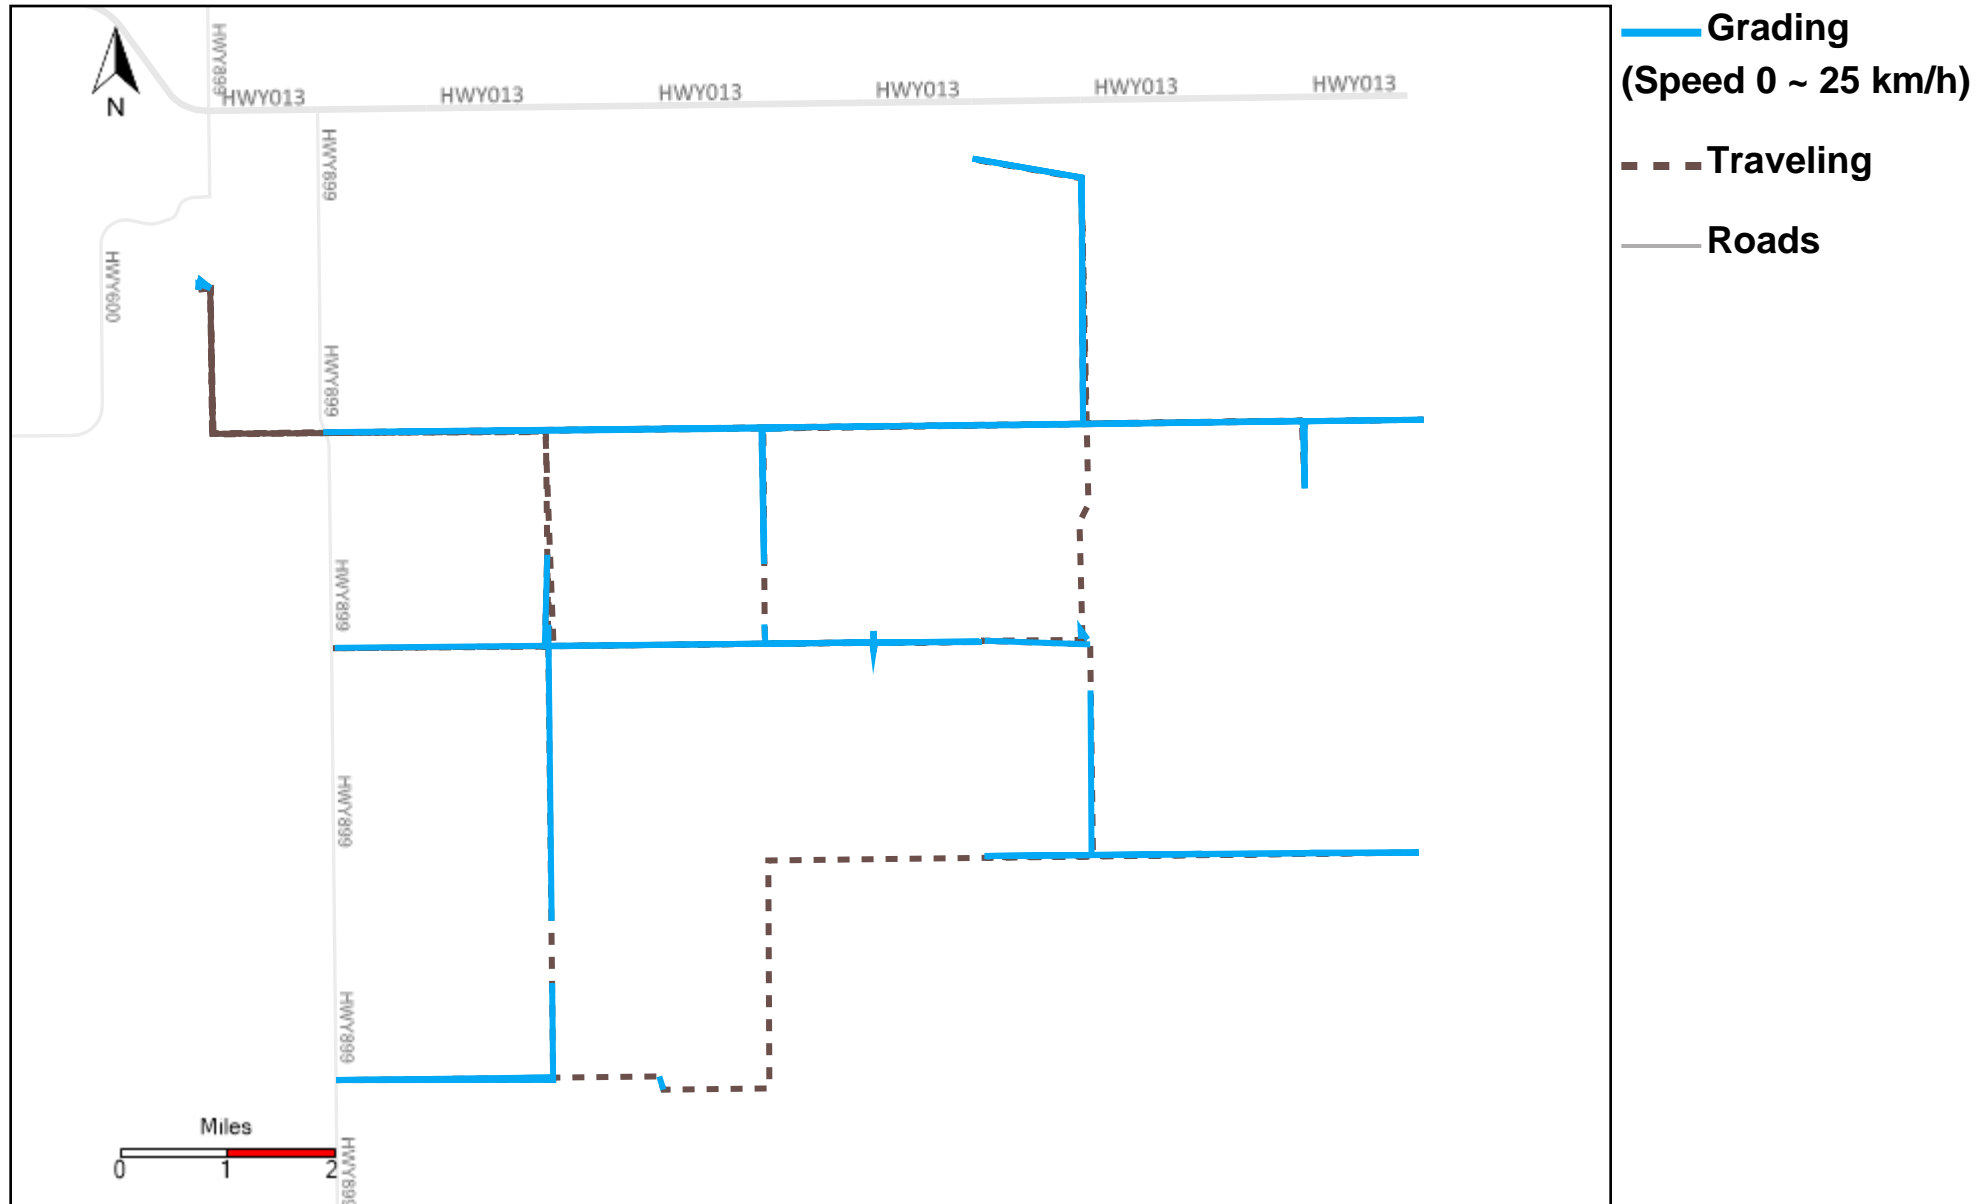

43-172_2024-02-11 ~ 2024-02-17 Tracking

Total Distance(km)	Total Hours	Work Distance(km)	Work Hours
169.75	14 hrs 56 min 20 sec	71.78	9 hrs 44 min 33 sec

43-173_2024-02-11 ~ 2024-02-17 Tracking

Total Distance(km)	Total Hours	Work Distance(km)	Work Hours
157.09	18 hrs 53 min 58 sec	91.44	14 hrs 43 min 54 sec

43-181_2024-02-11 ~ 2024-02-17 Tracking

Total Distance(km)	Total Hours	Work Distance(km)	Work Hours
226.85	17 hrs 59 min 0 sec	124.51	13 hrs 47 min 40 sec

43-182_2024-02-11 ~ 2024-02-17 Tracking

Total Distance(km)	Total Hours	Work Distance(km)	Work Hours
217.86	14 hrs 29 min 49 sec	137.76	11 hrs 55 min 51 sec

43-185_2024-02-11 ~ 2024-02-17 Tracking

Total Distance(km)	Total Hours	Work Distance(km)	Work Hours
43.49	8 hrs 11 min 56 sec	42.21	8 hrs 10 min 50 sec

43-186_2024-02-11 ~ 2024-02-17 Tracking

Total Distance(km)	Total Hours	Work Distance(km)	Work Hours
23.15	2 hrs 12 min 52 sec	23.15	2 hrs 17 min 11 sec

43-187_2024-02-11 ~ 2024-02-17 Tracking

Total Distance(km)	Total Hours	Work Distance(km)	Work Hours
239.75	16 hrs 1 min 42 sec	150.74	13 hrs 29 min 10 sec