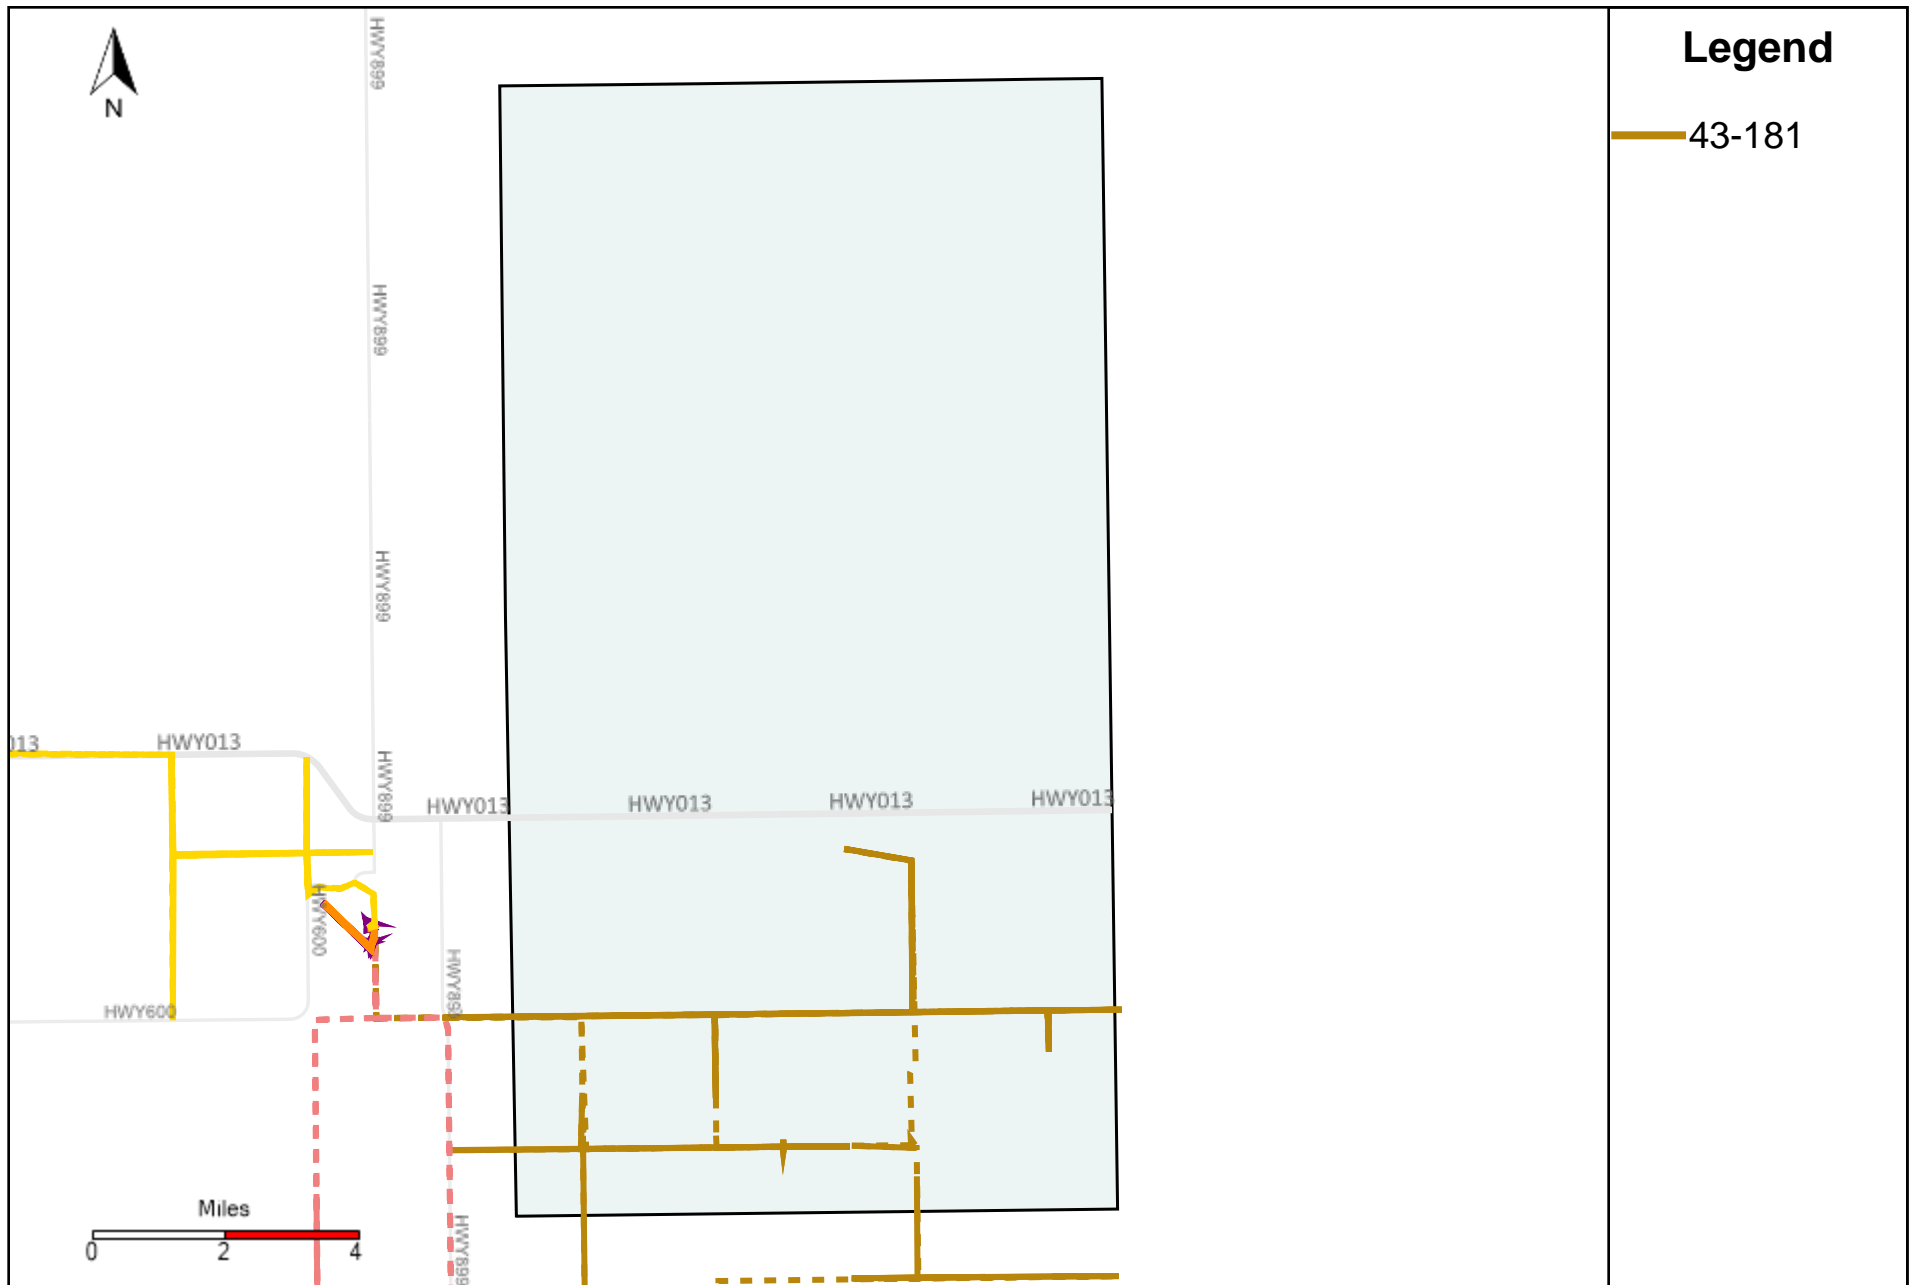

Division: 2 Grader Report(2024-02-11 ~ 2024-02-17)

Vehicle Name List	Total Distance(km)	Total Hours
43-181	226.85	17 hrs 59 min 0 sec