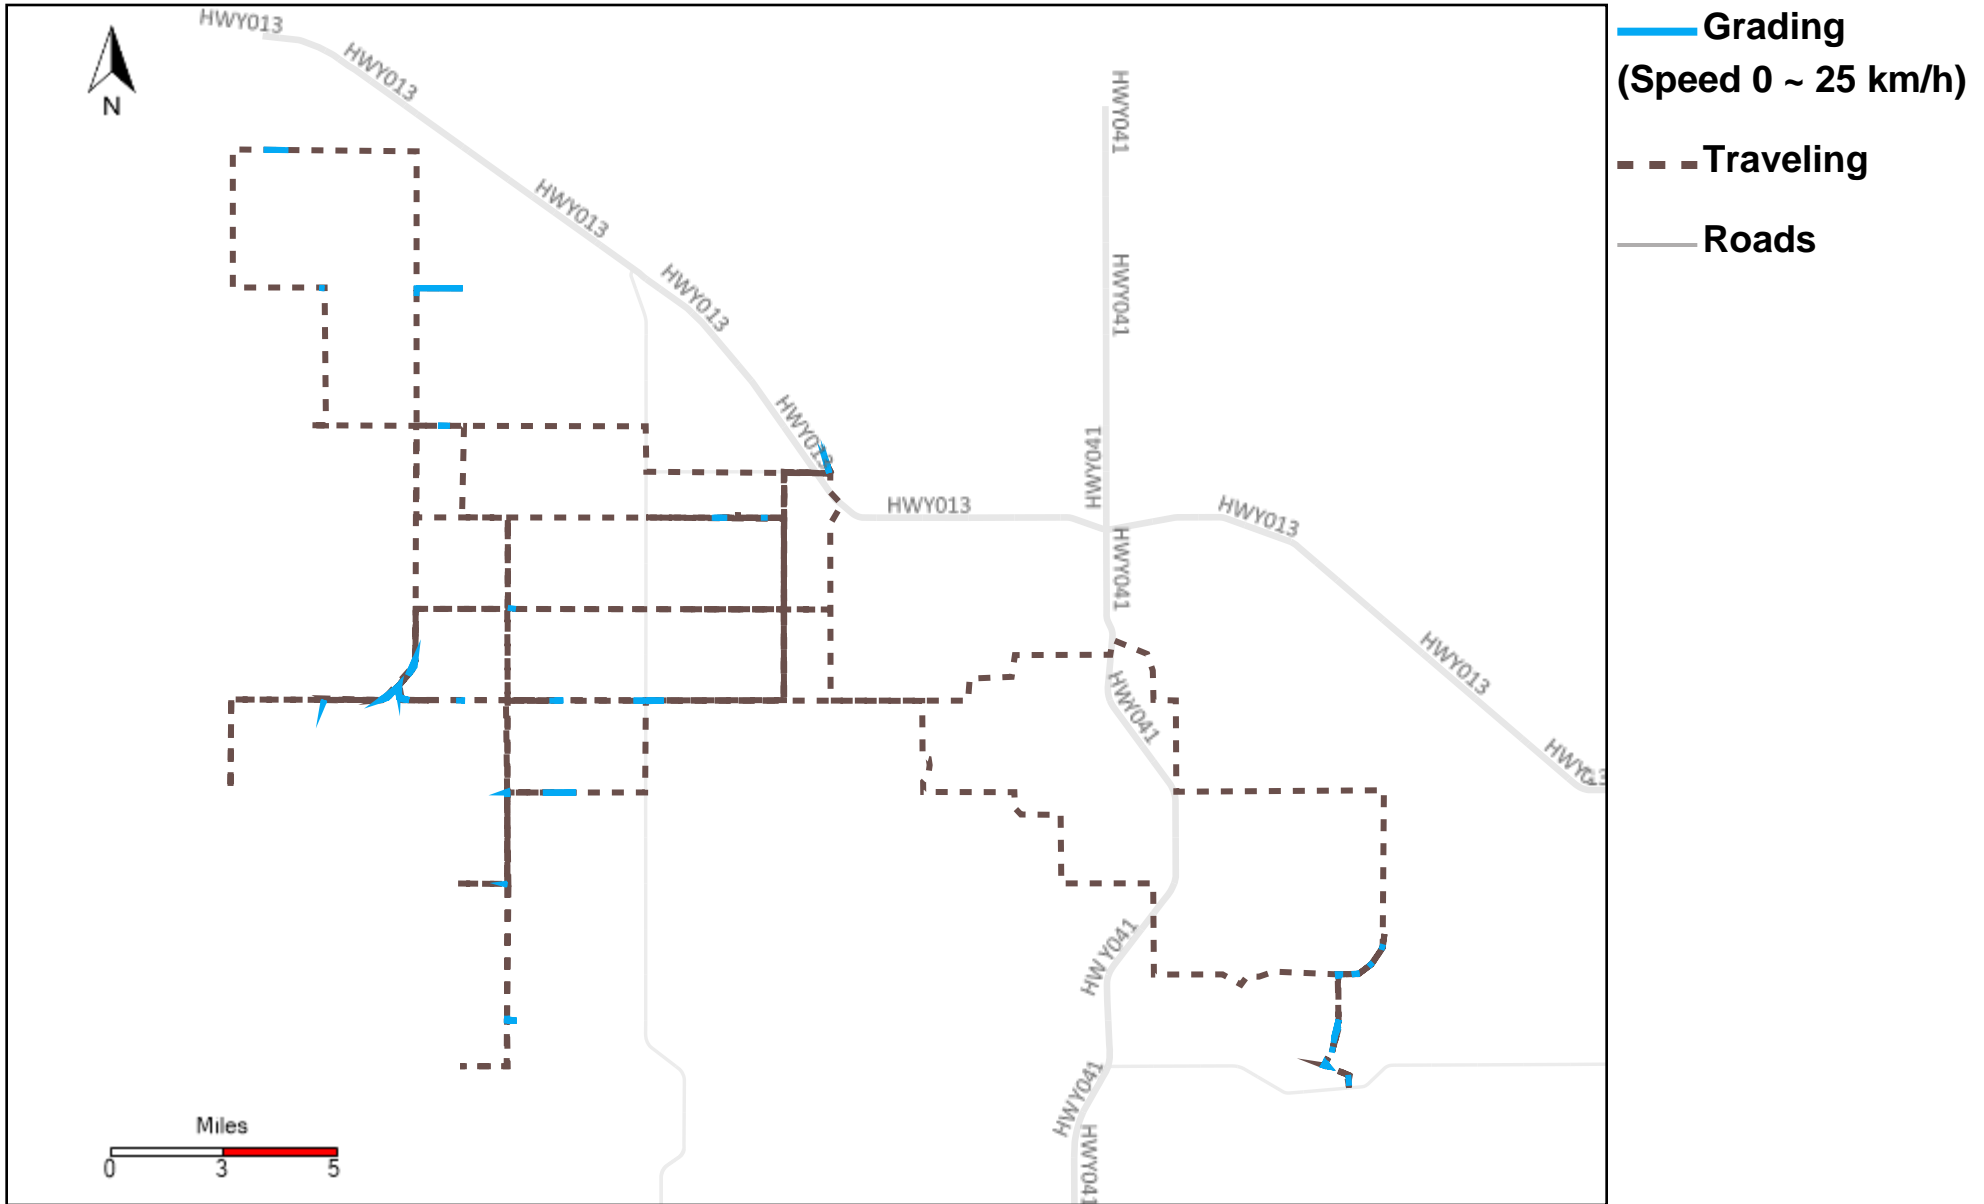

43-164_2024-02-11 ~ 2024-02-17 Tracking

Total Distance(km)	Total Hours	Work Distance(km)	Work Hours
566.03	38 hrs 56 min 40 sec	108.74	19 hrs 33 min 23 sec