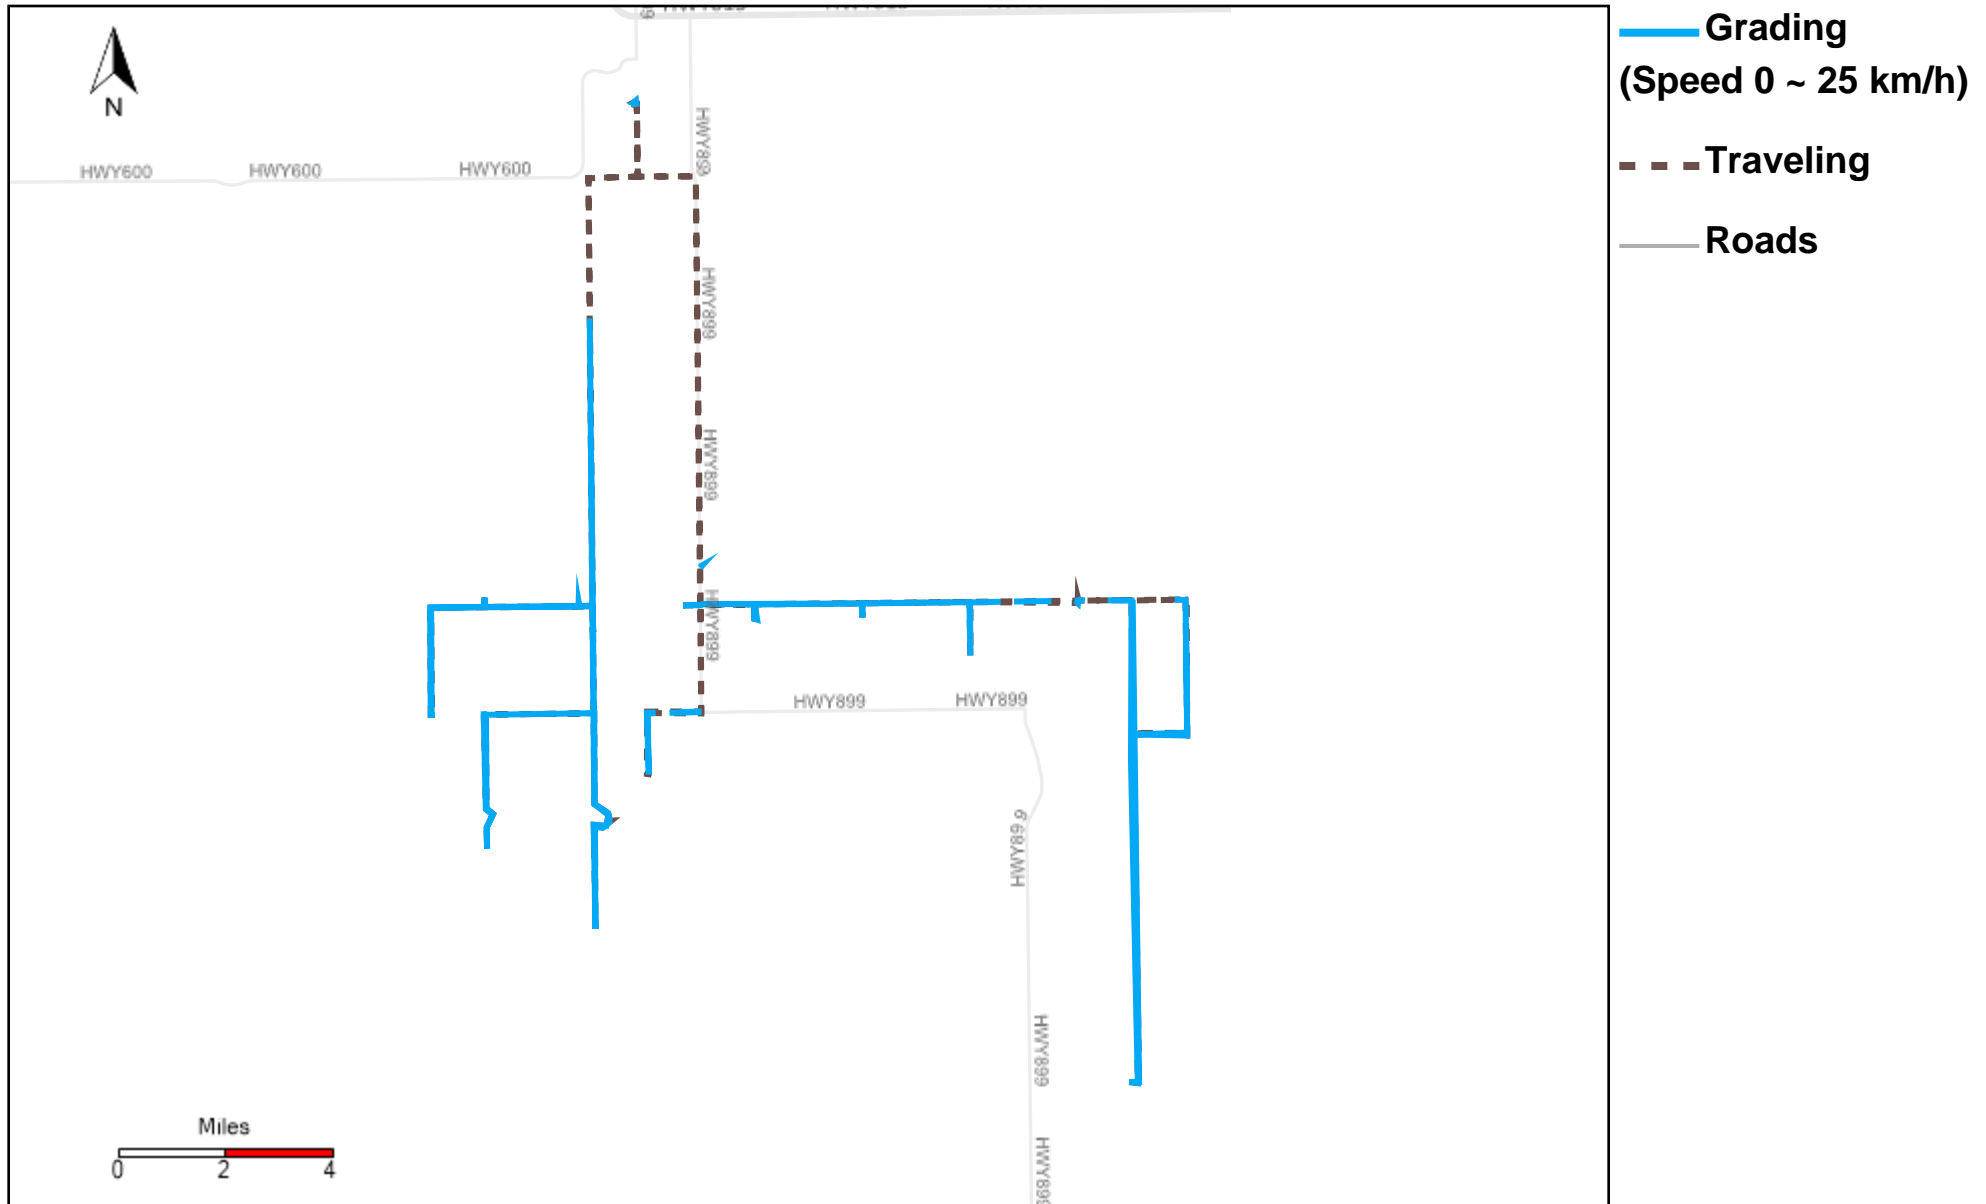

43-182_2024-02-11 ~ 2024-02-17 Tracking

Total Distance(km)	Total Hours	Work Distance(km)	Work Hours
217.86	14 hrs 29 min 49 sec	137.76	11 hrs 55 min 51 sec