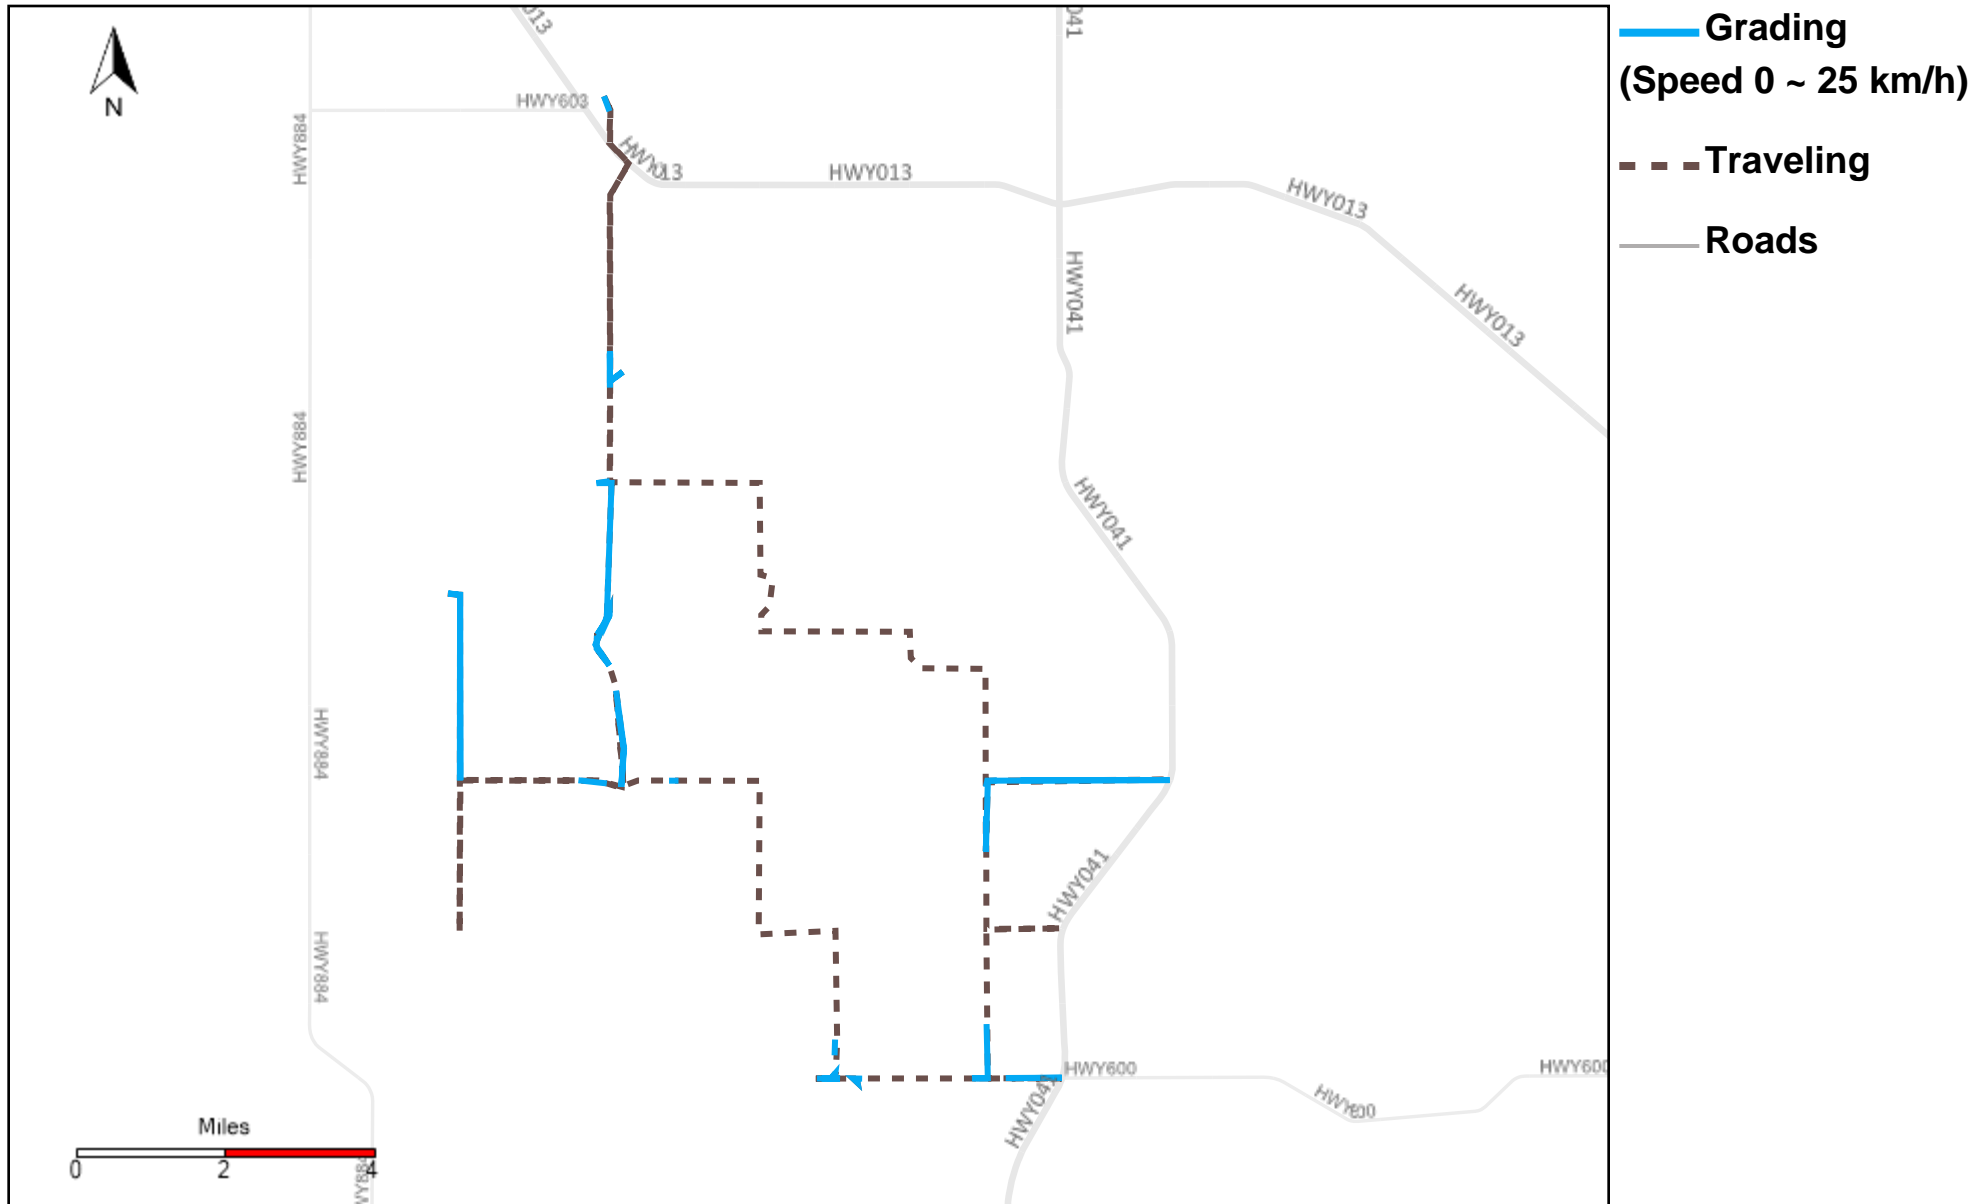

43-169_2024-02-11 ~ 2024-02-17 Tracking

Total Distance(km)	Total Hours	Work Distance(km)	Work Hours
130.75	9 hrs 59 min 5 sec	59.55	6 hrs 20 min 26 sec