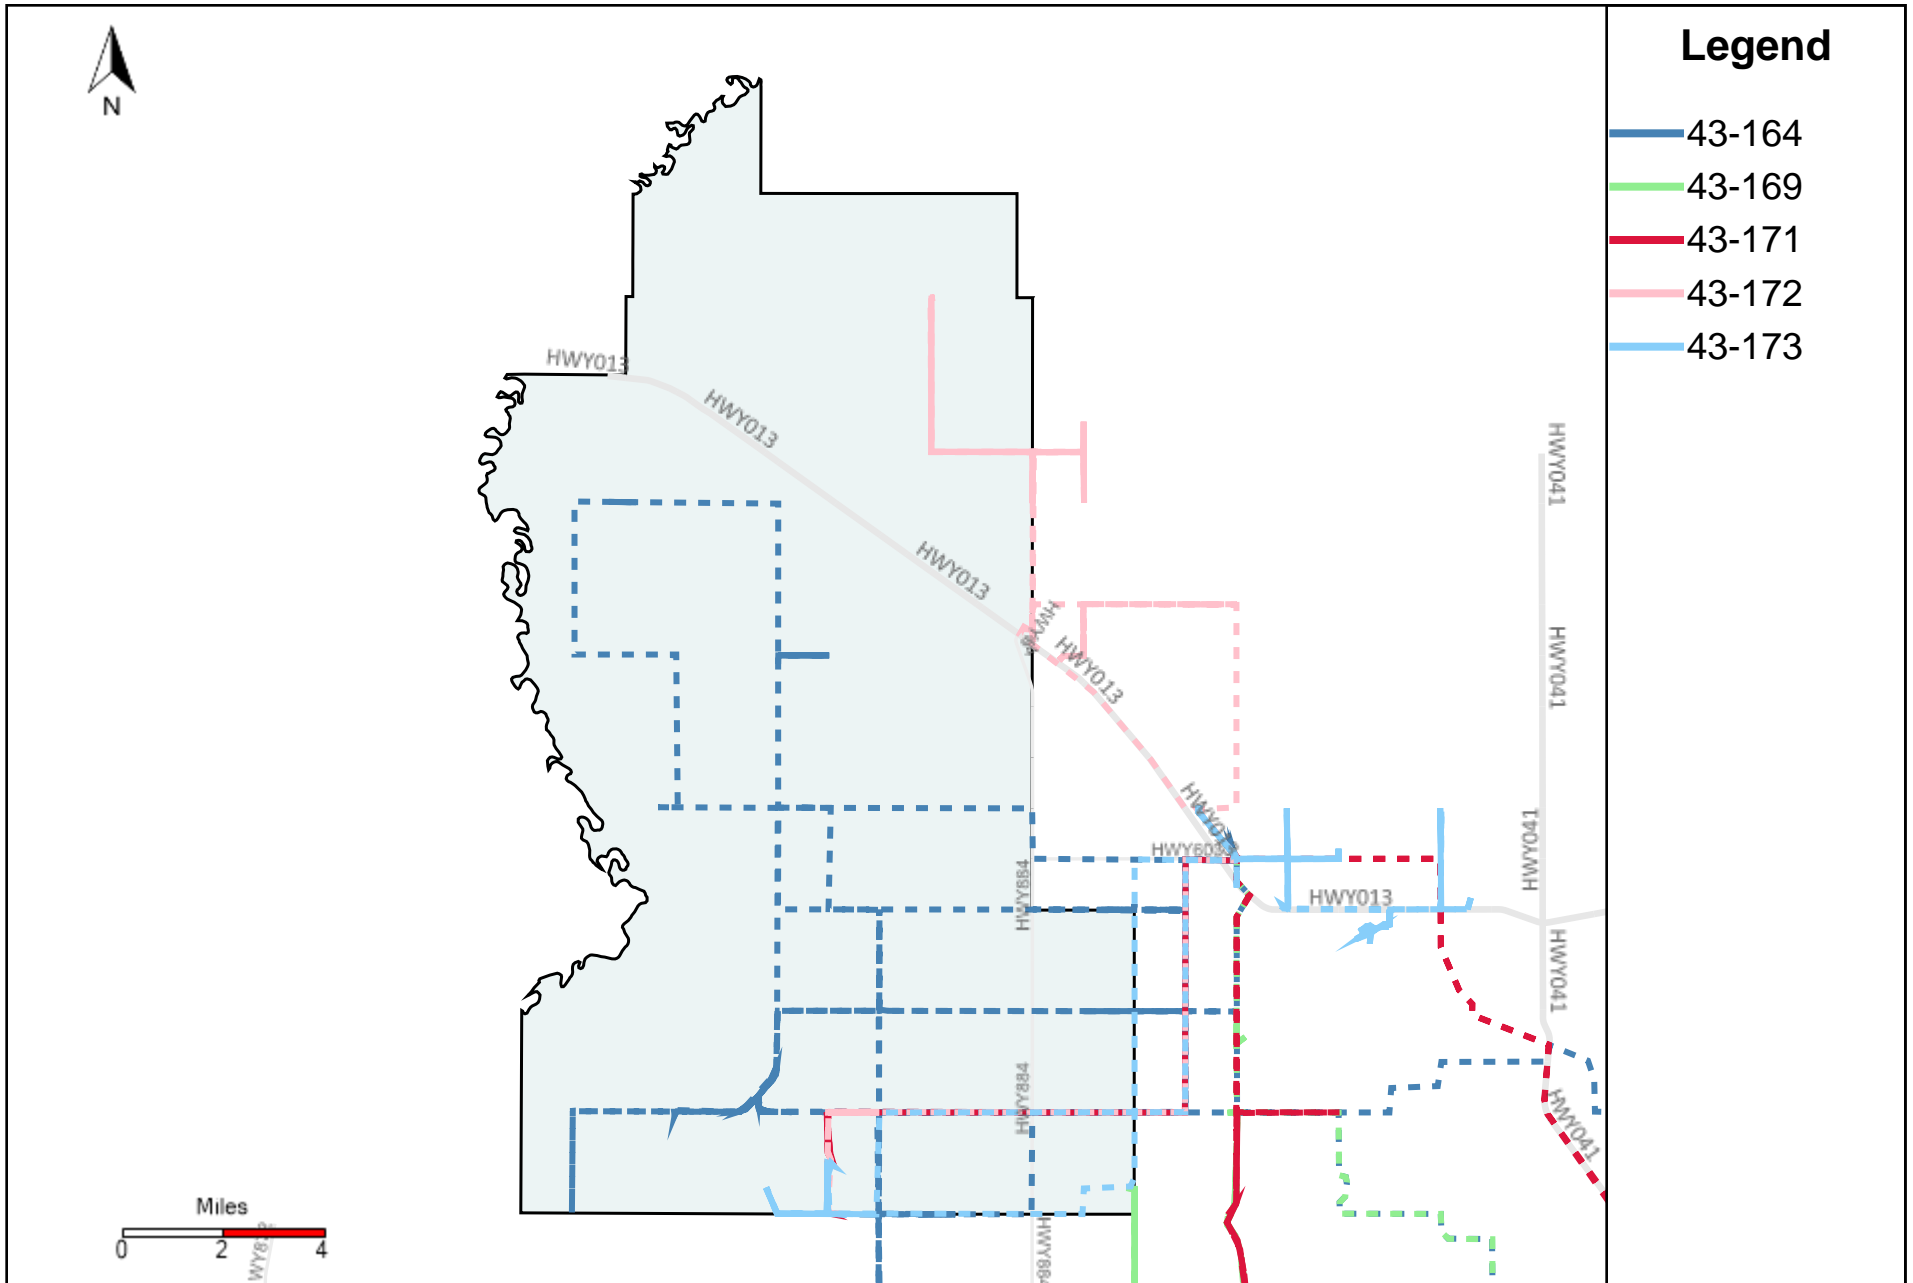

Division: 3 Grader Report(2024-02-11 ~ 2024-02-17)

Vehicle Name List	Total Distance(km)	Total Hours
43-181, 43-182, 43-185, 43-186, 43-187	751.1	58 hrs 55 min 19 sec

Division: 4 Grader Report(2024-02-11 ~ 2024-02-17)

Vehicle Name List	Total Distance(km)	Total Hours
43-164, 43-171, 43-187	1084.71	69 hrs 48 min 4 sec

Division: 7 Grader Report(2024-02-11 ~ 2024-02-17)

Vehicle Name List	Total Distance(km)	Total Hours
43-164, 43-169, 43-171, 43-172, 43-173	1302.55	97 hrs 35 min 45 sec