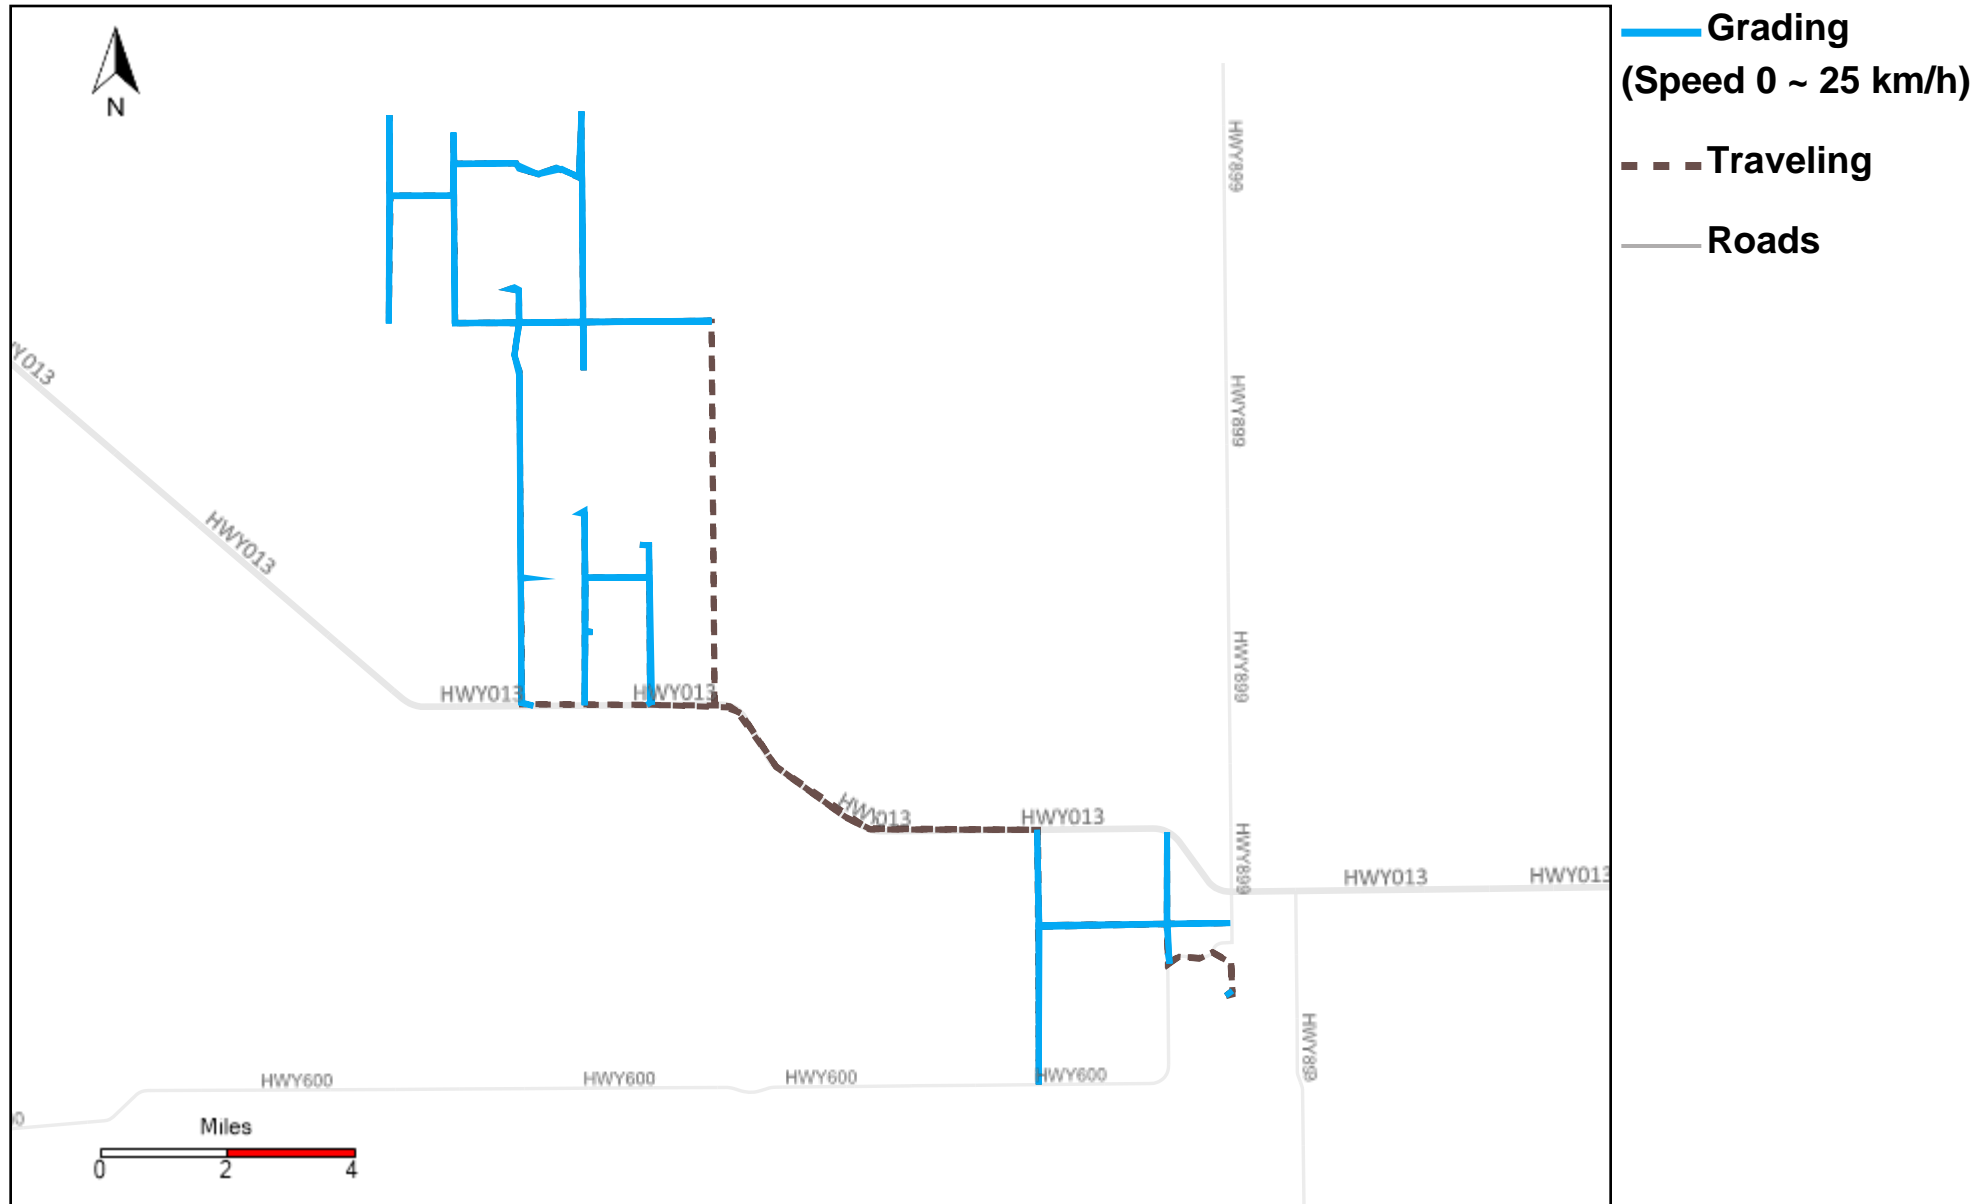

43-185_2024-02-11 ~ 2024-02-17 Tracking

Total Distance(km)	Total Hours	Work Distance(km)	Work Hours
43.49	8 hrs 11 min 56 sec	42.21	8 hrs 10 min 50 sec

43-186_2024-02-11 ~ 2024-02-17 Tracking

Total Distance(km)	Total Hours	Work Distance(km)	Work Hours
23.15	2 hrs 12 min 52 sec	23.15	2 hrs 17 min 11 sec

43-187_2024-02-11 ~ 2024-02-17 Tracking

Total Distance(km)	Total Hours	Work Distance(km)	Work Hours
239.75	16 hrs 1 min 42 sec	150.74	13 hrs 29 min 10 sec