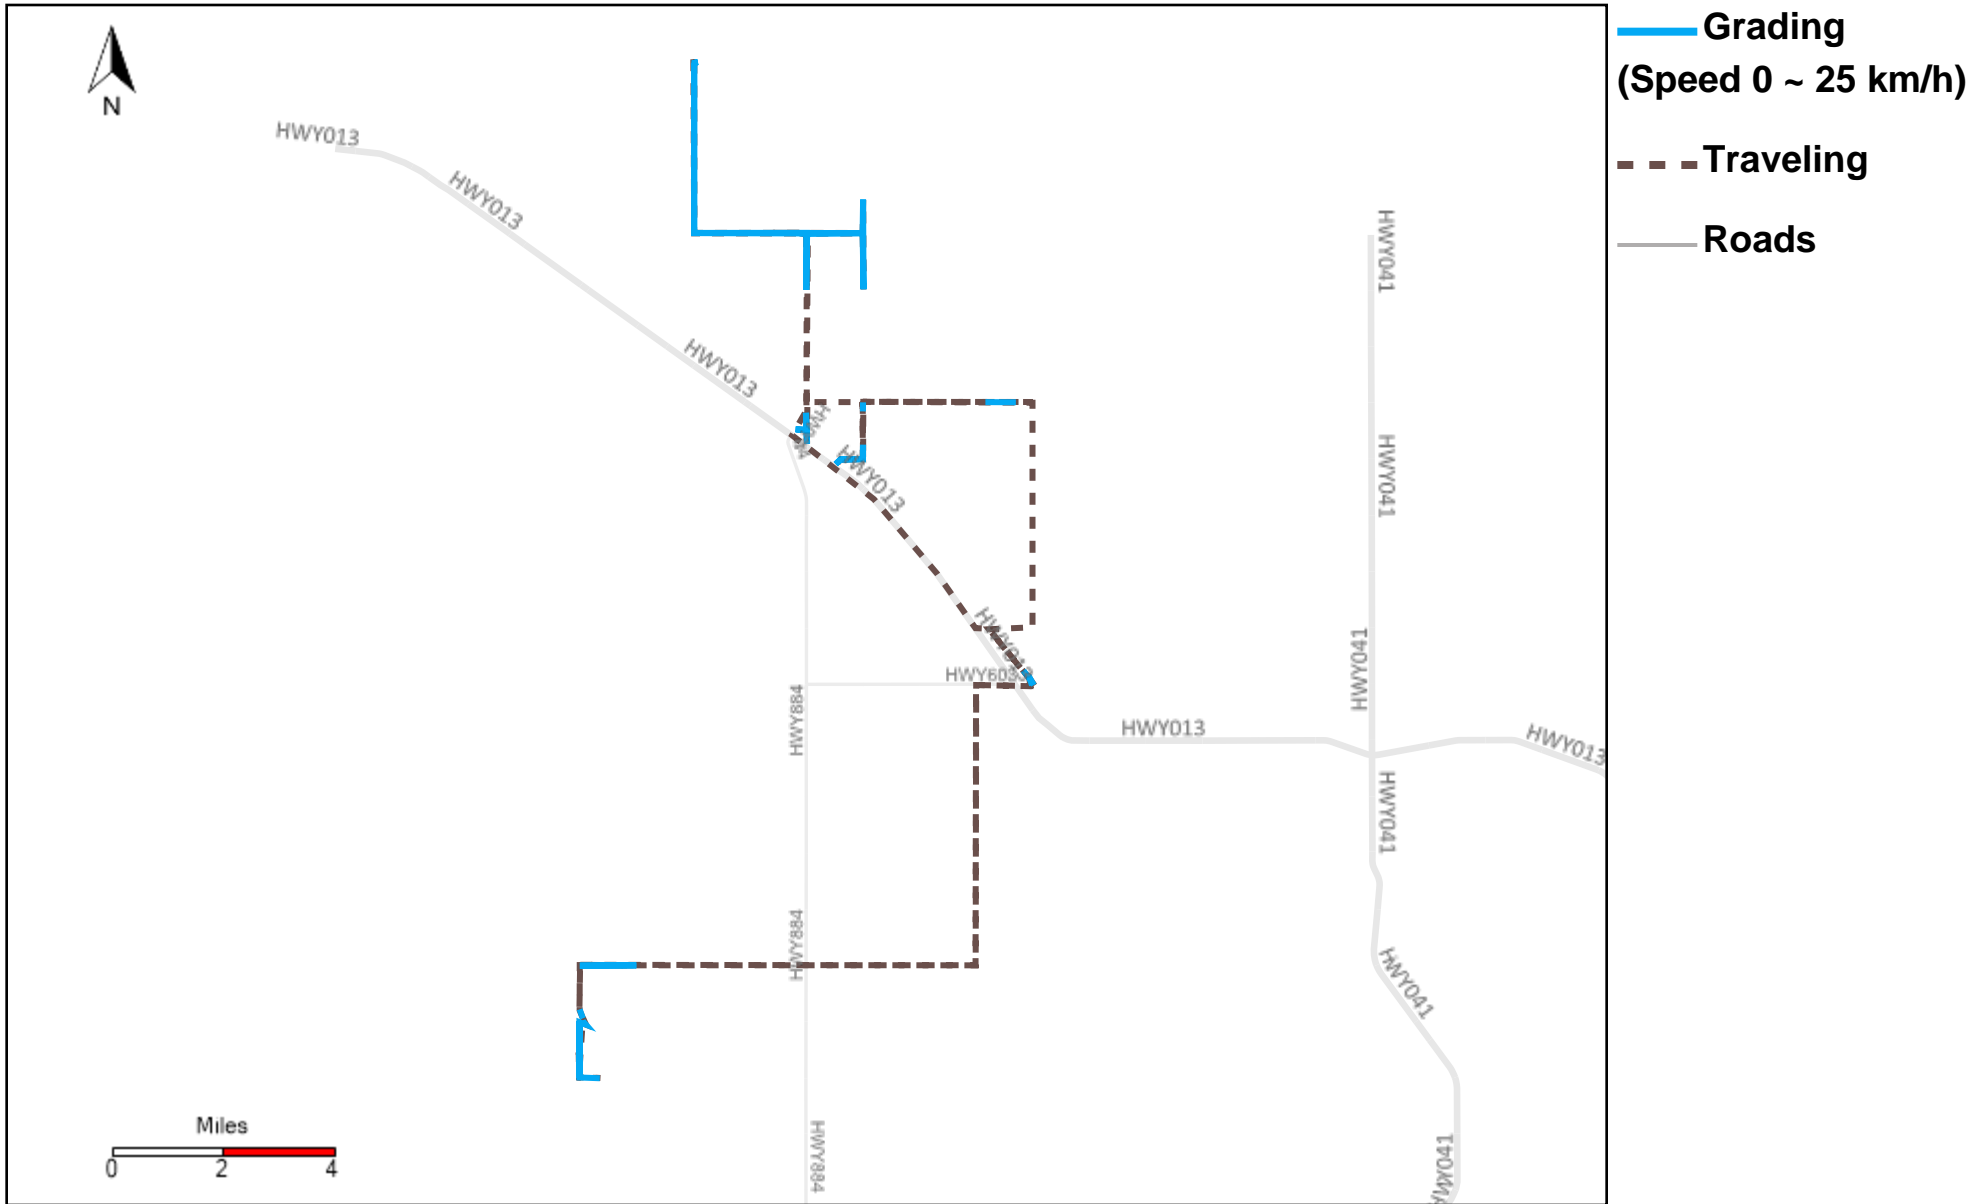

43-172_2024-02-11 ~ 2024-02-17 Tracking

Total Distance(km)	Total Hours	Work Distance(km)	Work Hours
169.75	14 hrs 56 min 20 sec	71.78	9 hrs 44 min 33 sec