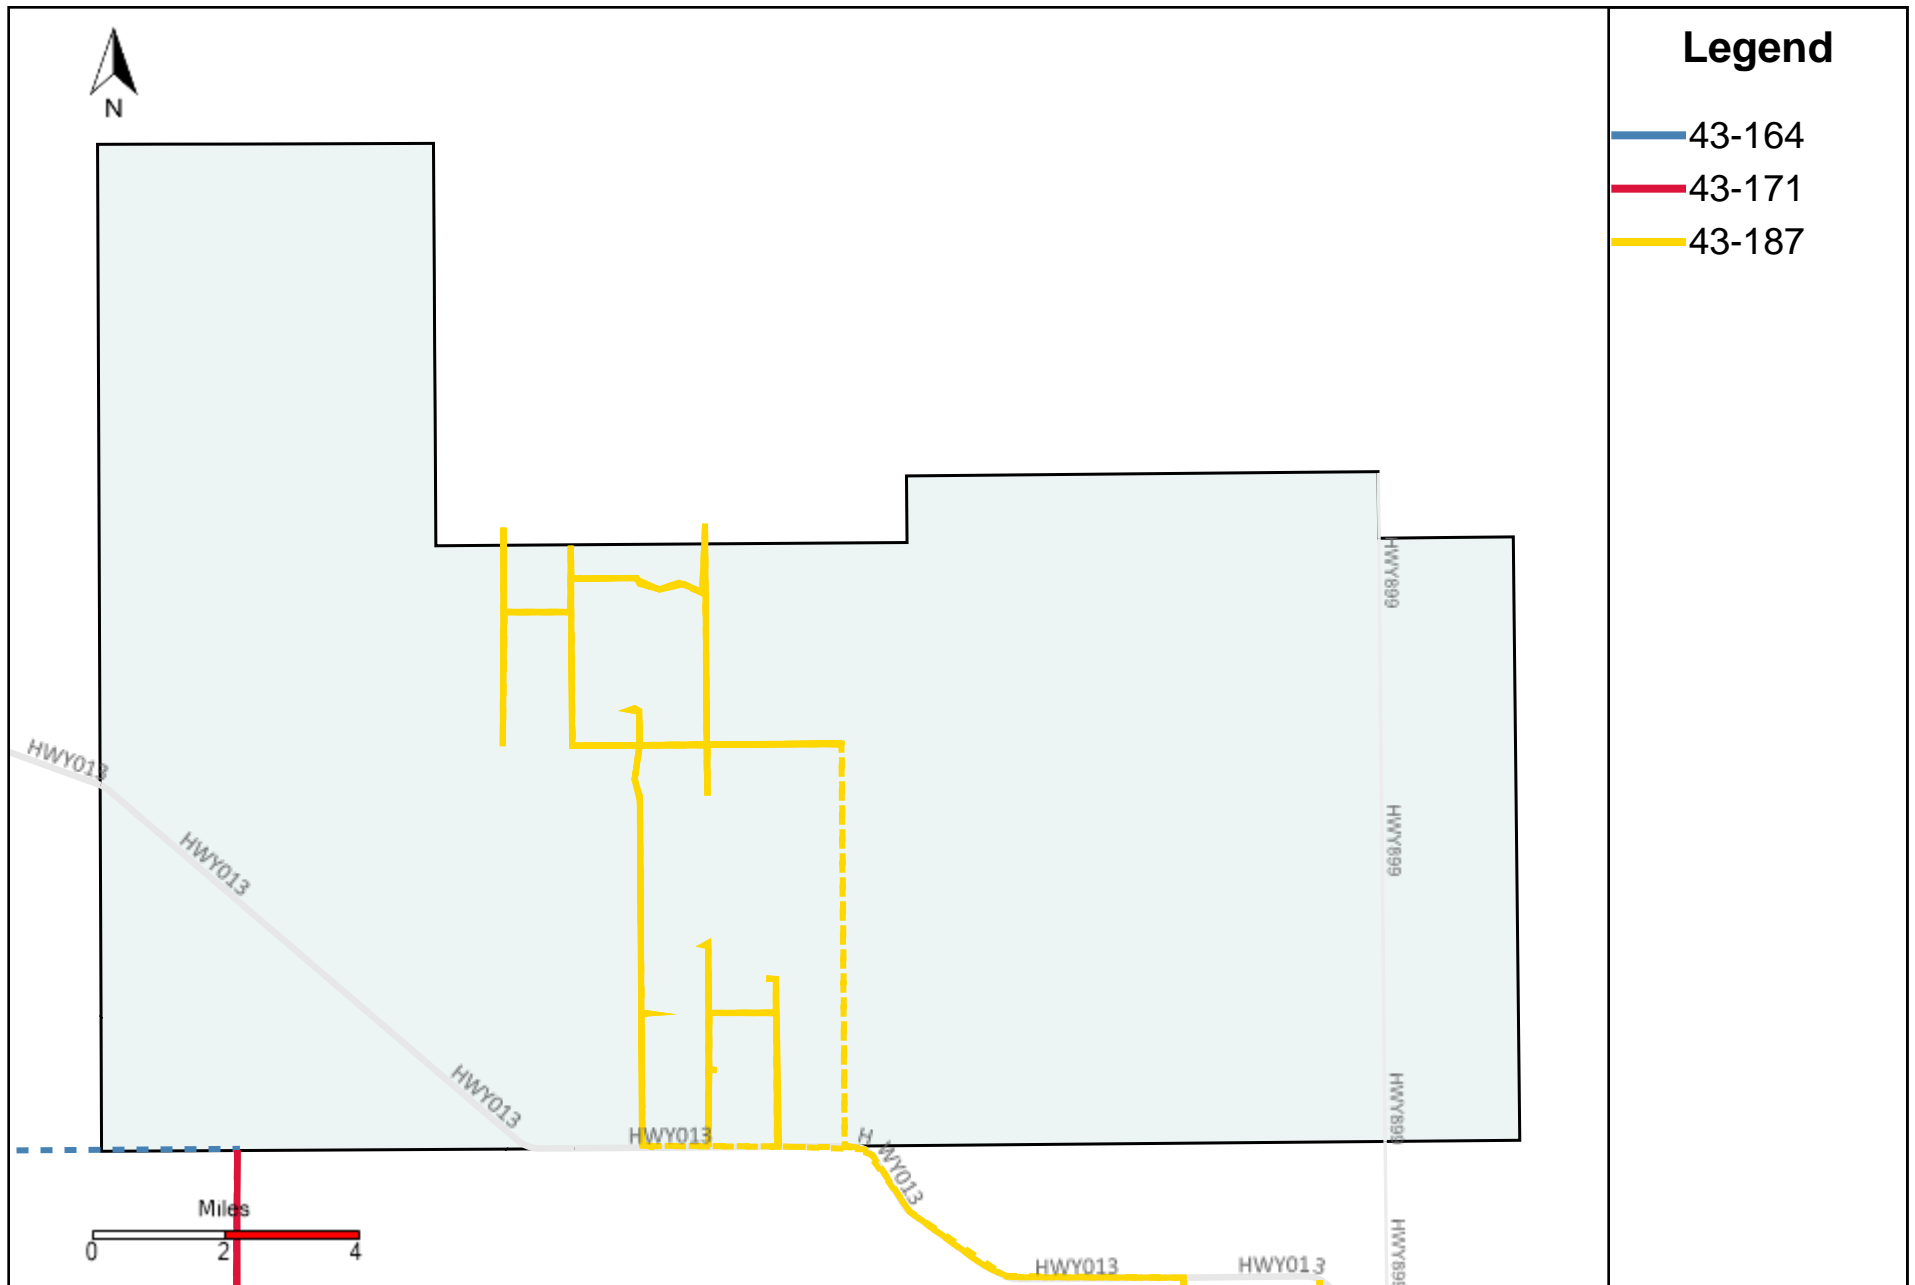

Division: 3 Grader Report(2024-02-11 ~ 2024-02-17)

Vehicle Name List	Total Distance(km)	Total Hours
43-181, 43-182, 43-185, 43-186, 43-187	751.1	58 hrs 55 min 19 sec

Division: 4 Grader Report(2024-02-11 ~ 2024-02-17)

Vehicle Name List	Total Distance(km)	Total Hours
43-164, 43-171, 43-187	1084.71	69 hrs 48 min 4 sec

Division: 7 Grader Report(2024-02-11 ~ 2024-02-17)

Vehicle Name List	Total Distance(km)	Total Hours
43-164, 43-169, 43-171, 43-172, 43-173	1302.55	97 hrs 35 min 45 sec

43-187_2024-02-11 ~ 2024-02-17 Tracking

Total Distance(km)	Total Hours	Work Distance(km)	Work Hours
239.75	16 hrs 1 min 42 sec	150.74	13 hrs 29 min 10 sec