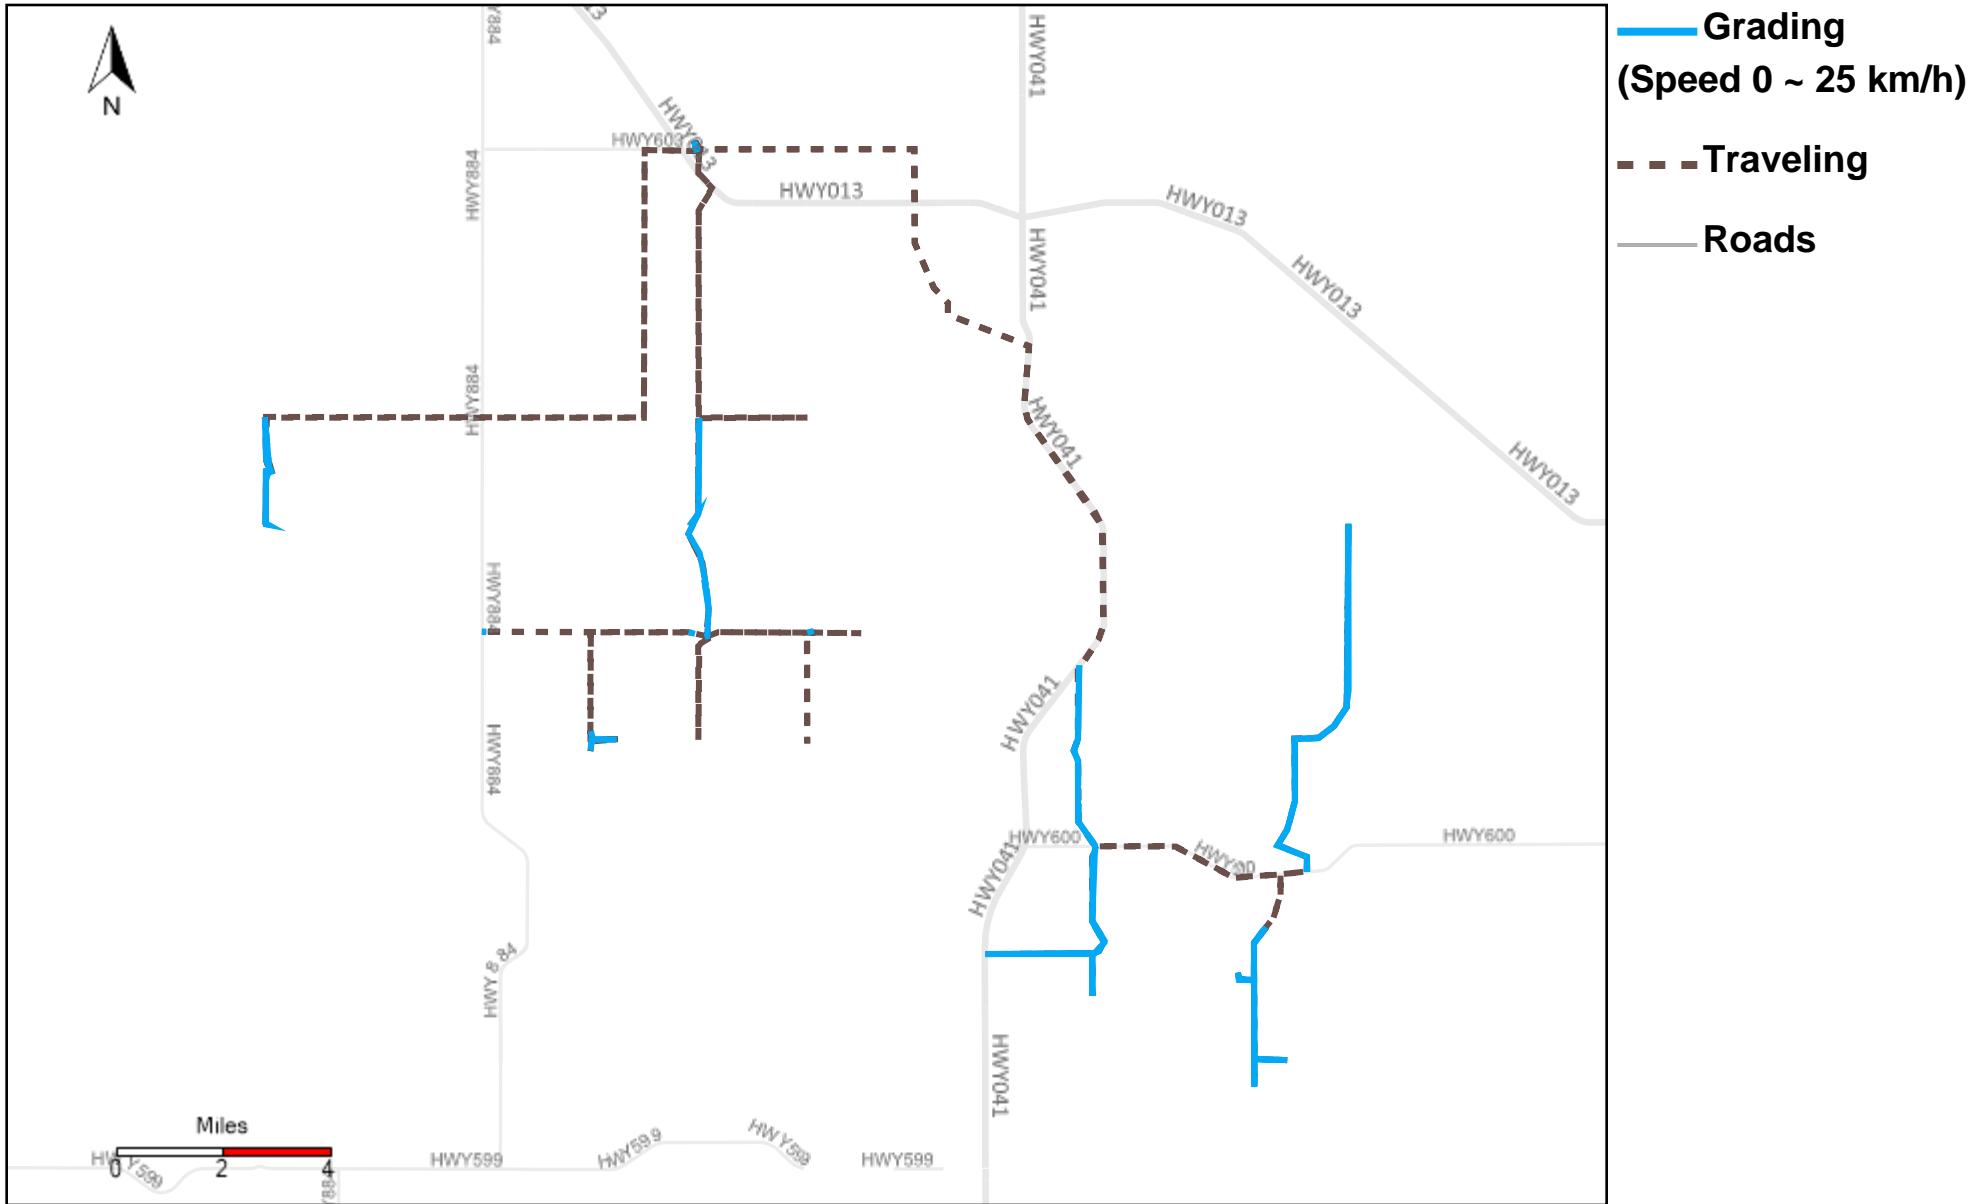

43-171_2024-02-11 ~ 2024-02-17 Tracking

Total Distance(km)	Total Hours	Work Distance(km)	Work Hours
278.92	14 hrs 49 min 42 sec	92.53	7 hrs 46 min 54 sec