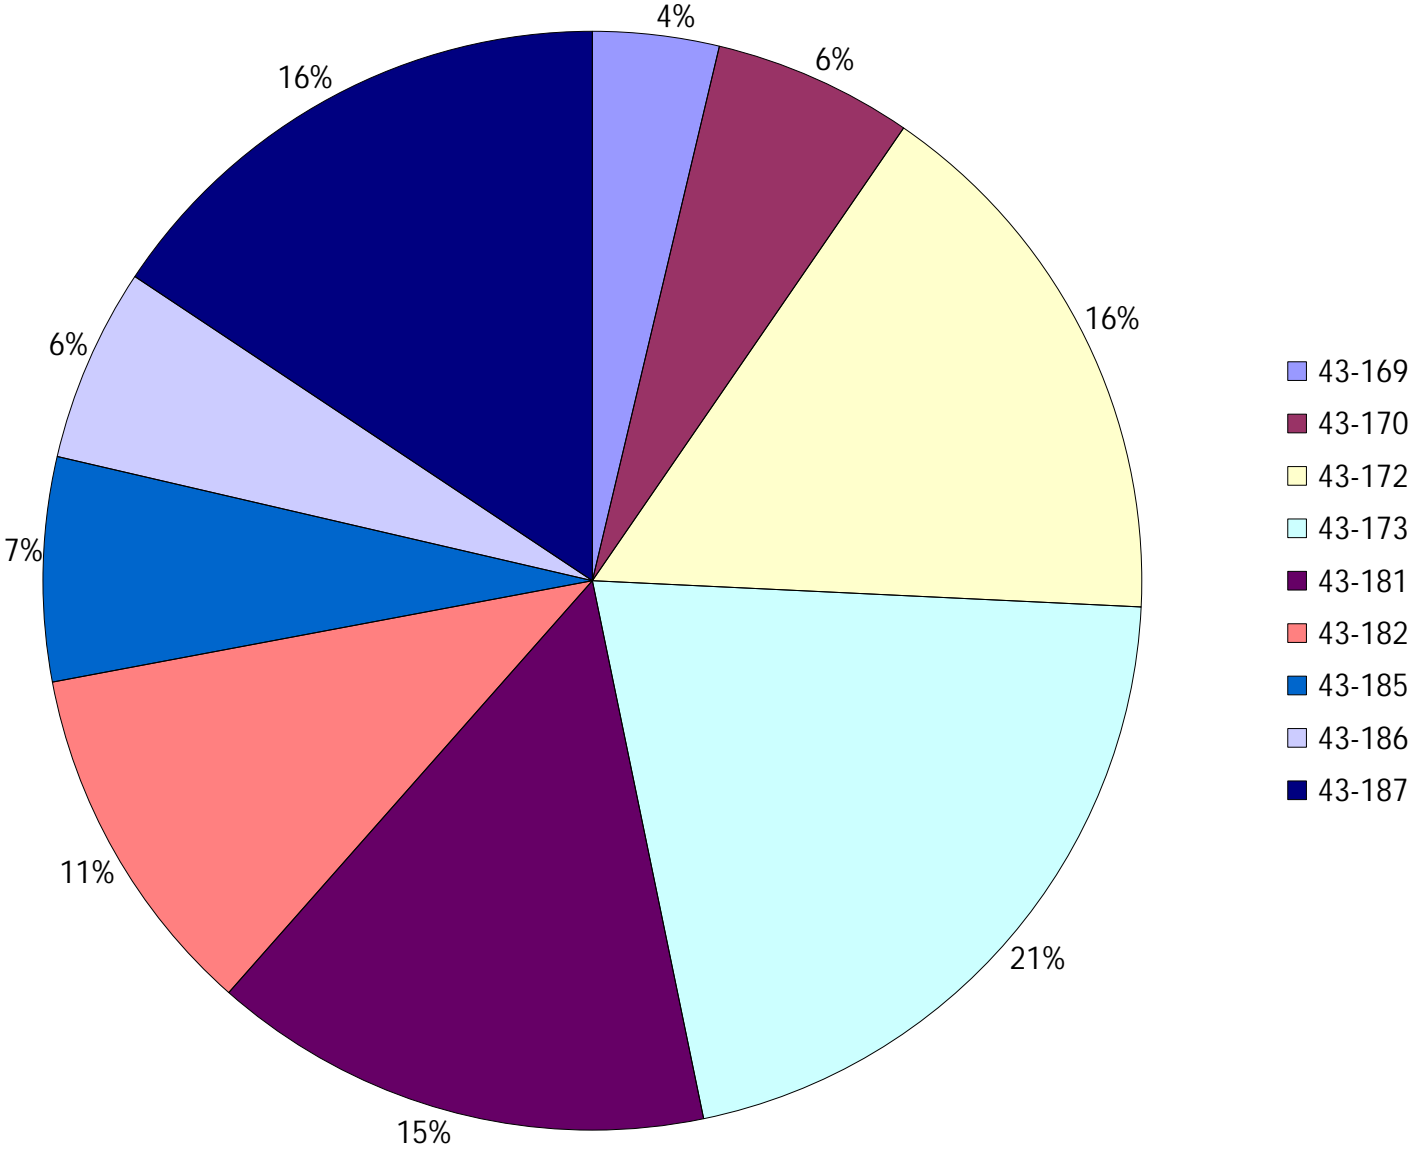

Provost Weekly Grader Report

From 12/17/2023 To 12/23/2023

12/23/2023

Vehicle	Total Distance(km)	Total Hours	Work Distance(km)	Work Hours
43-169	78.45	6 hrs 6 min 12 sec	58.96	3 hrs 8 min 19 sec
43-170	124.03	7 hrs 39 min 20 sec	42.53	5 hrs 26 min 54 sec
43-172	341.67	25 hrs 55 min 59 sec	125.88	17 hrs 13 min 20 sec
43-173	443.41	25 hrs 36 min 20 sec	73.68	9 hrs 7 min 58 sec
43-181	311.73	30 hrs 6 min 48 sec	158.3	23 hrs 8 min 19 sec
43-182	222.52	26 hrs 23 min 37 sec	89.46	21 hrs 7 min 19 sec
43-185	139.1	18 hrs 10 min 28 sec	86.27	16 hrs 19 min 23 sec
43-186	120.57	12 hrs 53 min 3 sec	53.55	11 hrs 0 min 26 sec
43-187	330.82	31 hrs 4 min 17 sec	127.25	24 hrs 22 min 56 sec
Total:	2112.31	183 hrs 56 min 4 sec	815.88	130 hrs 54 min 54 sec

Vehicle Distance Vs Total Distance (%) From 12/17/2023 To 12/23/2023

Provost Weekly Grader Report