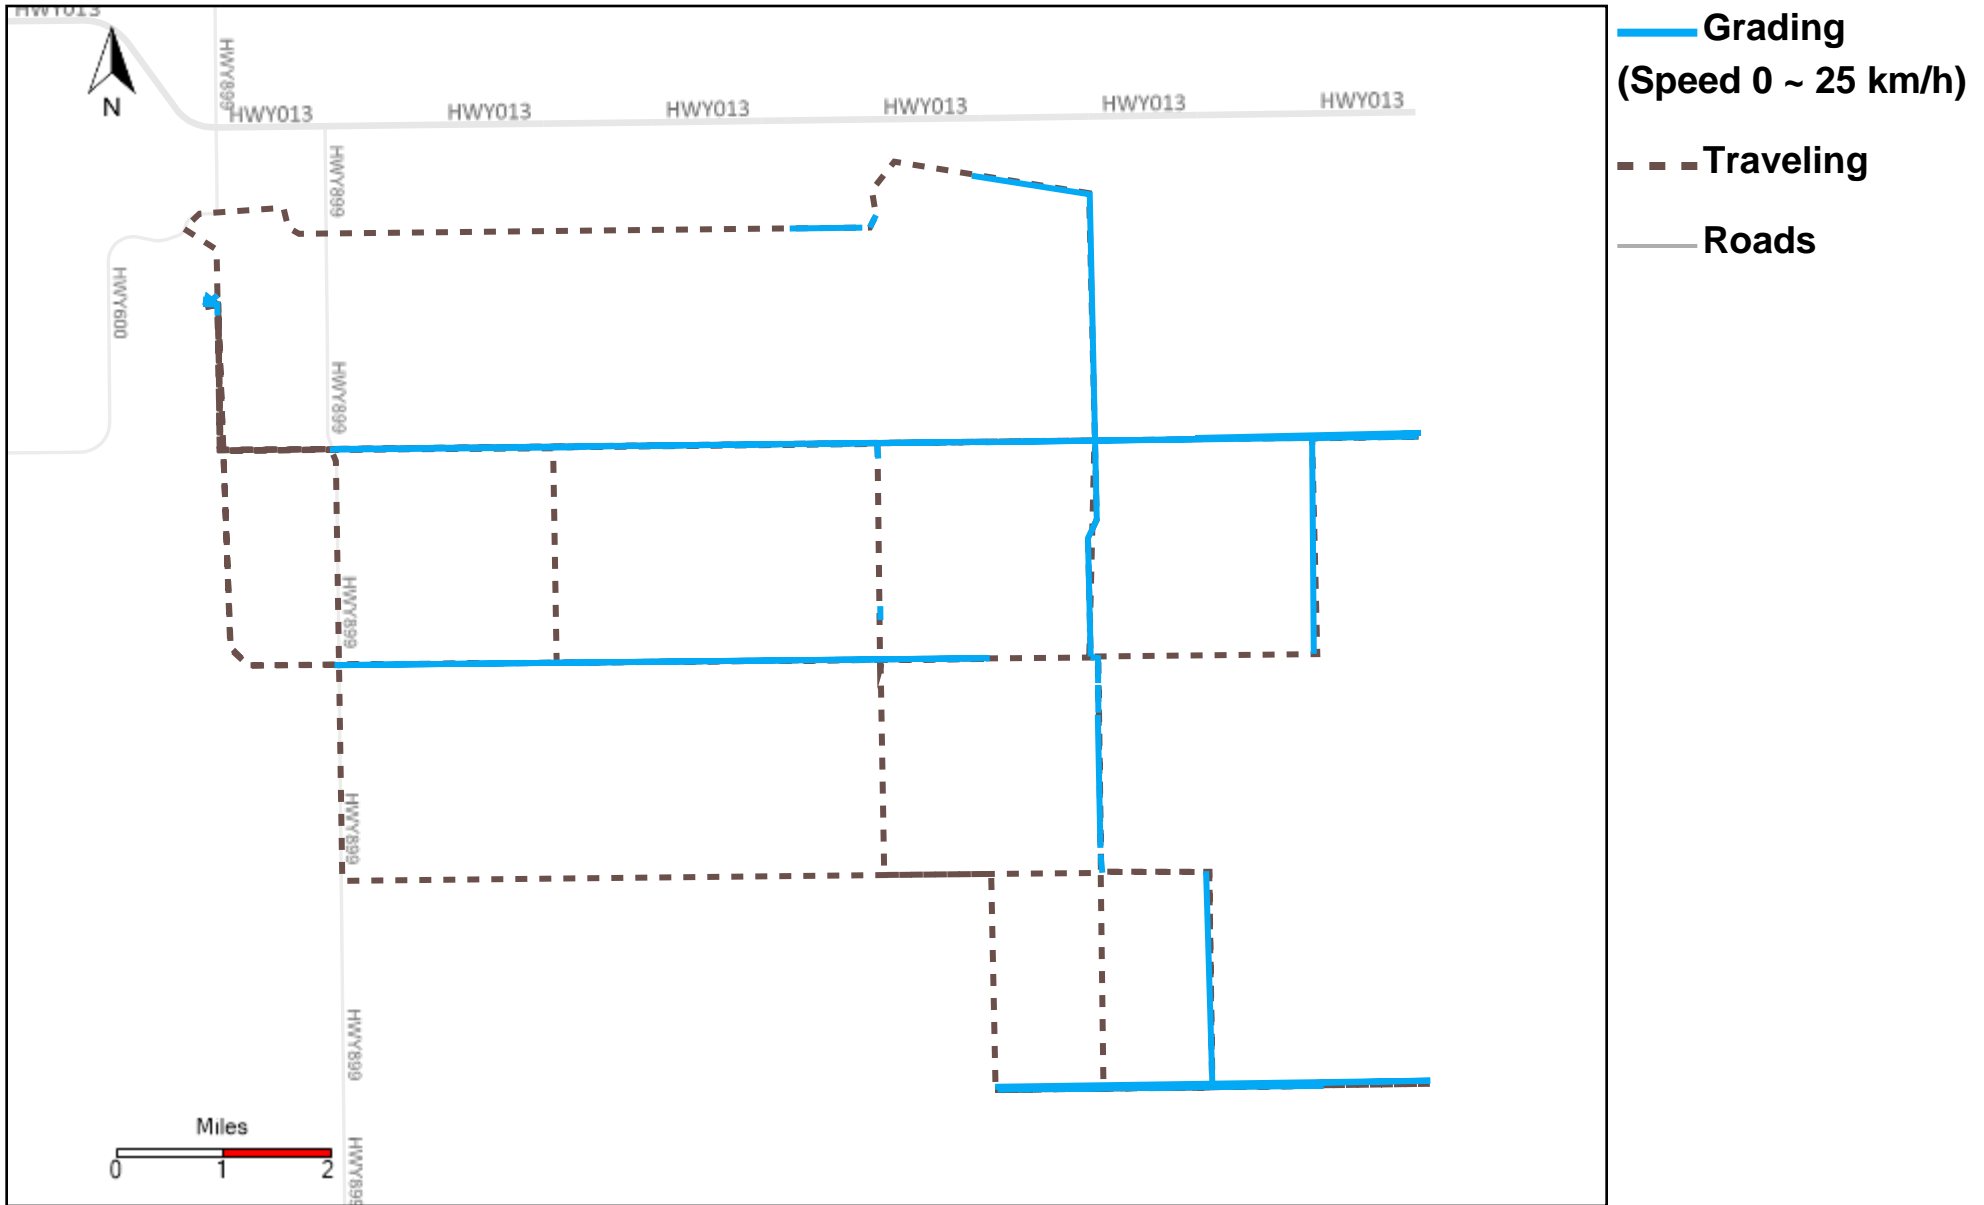

43-181_2023-12-17 ~ 2023-12-23 Tracking

Total Distance(km)	Total Hours	Work Distance(km)	Work Hours
311.73	30 hrs 6 min 48 sec	158.3	23 hrs 8 min 19 sec