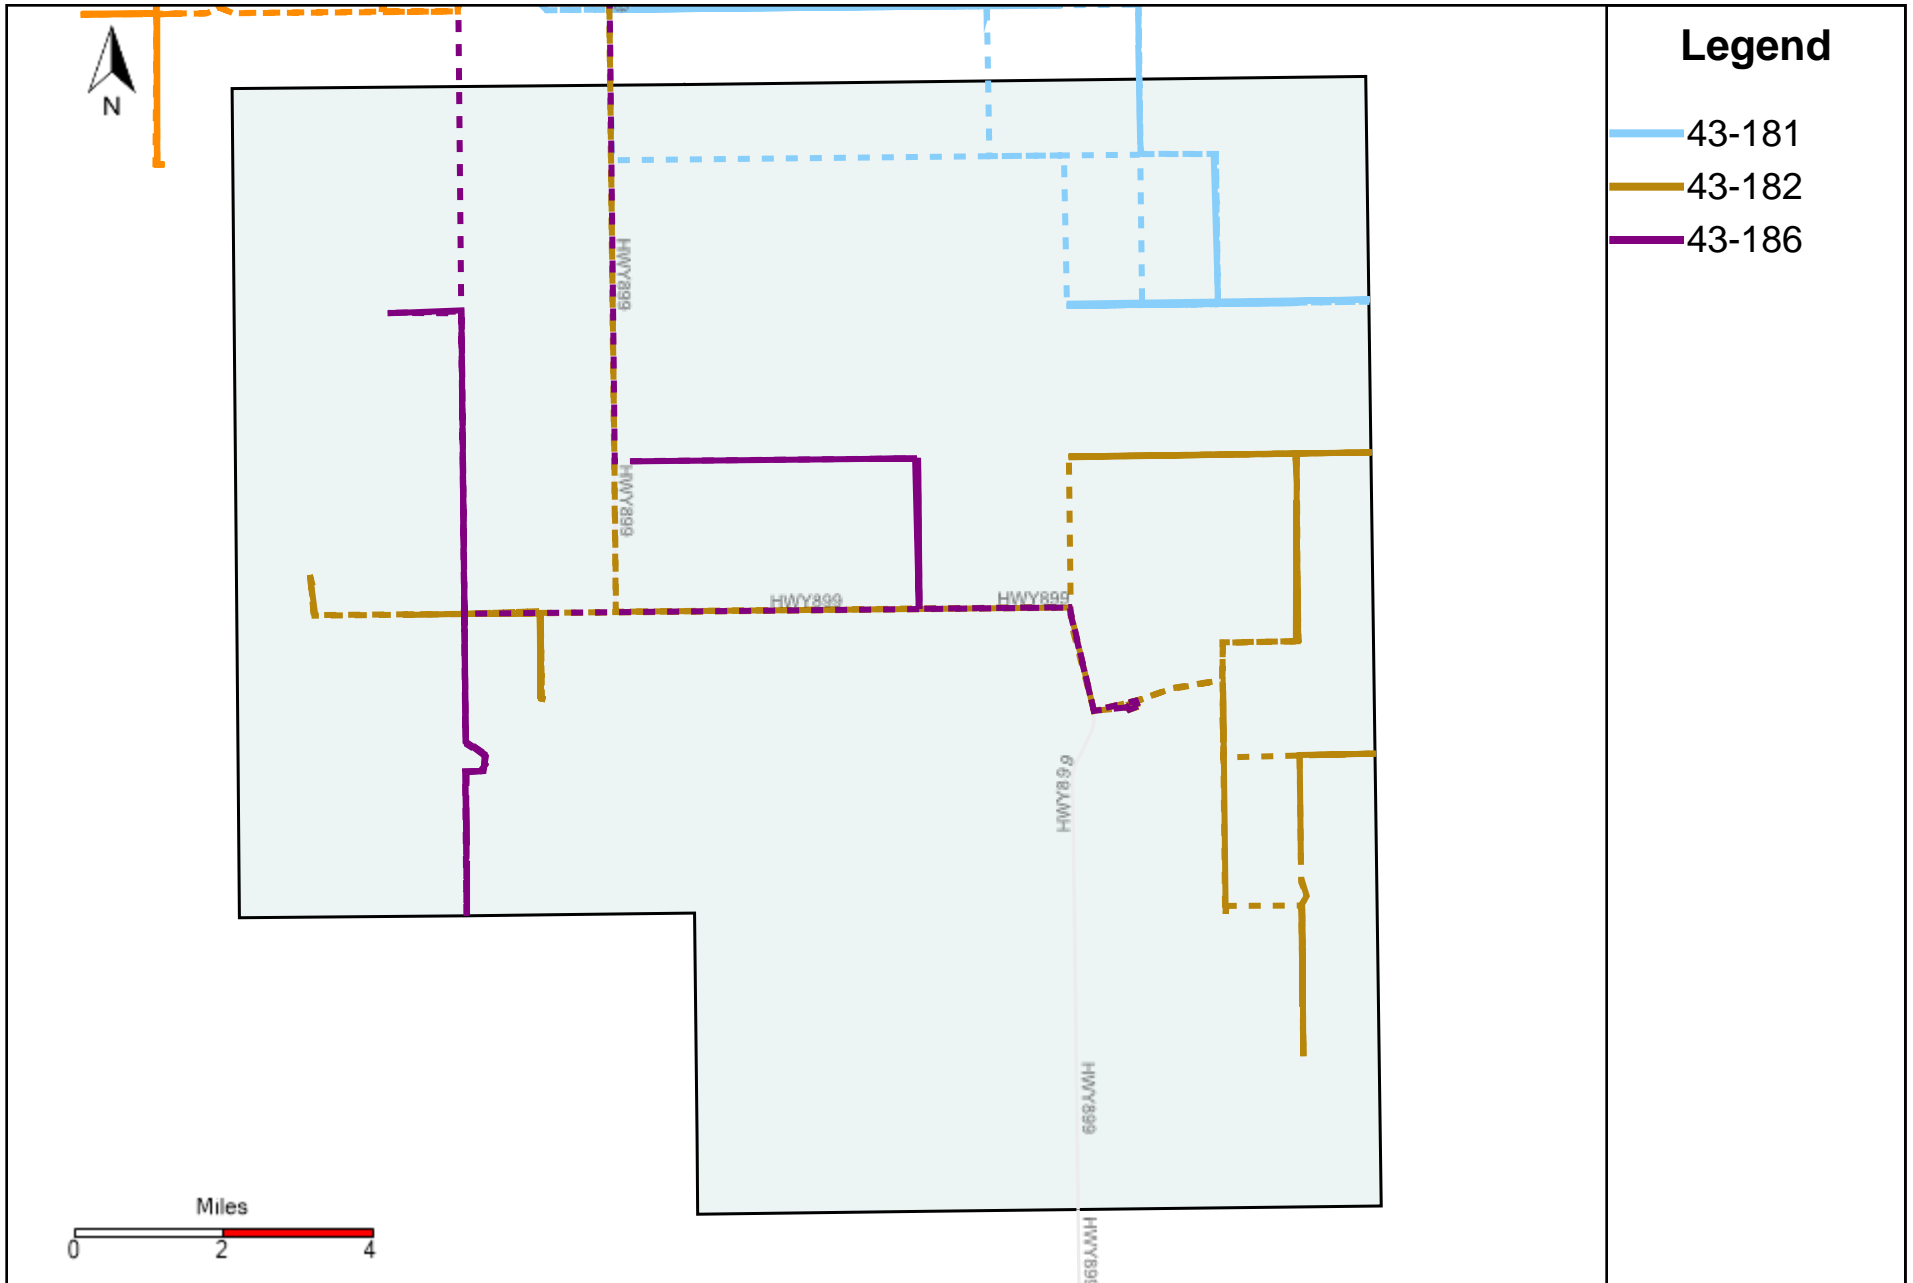

Provost Weekly Grader Report (2023-12-17 ~ 2023-12-23)

Division: 1 Grader Report(2023-12-17 ~ 2023-12-23)

Vehicle Name List	Total Distance(km)	Total Hours
43-181, 43-182, 43-186	654.82	69 hrs 23 min 28 sec

Division: 2 Grader Report(2023-12-17 ~ 2023-12-23)

Vehicle Name List	Total Distance(km)	Total Hours
43-181	311.73	30 hrs 6 min 48 sec

Division: 3 Grader Report(2023-12-17 ~ 2023-12-23)

Vehicle Name List	Total Distance(km)	Total Hours
43-181, 43-182, 43-185, 43-186, 43-187	1124.75	118 hrs 38 min 13 sec

Division: 4 Grader Report(2023-12-17 ~ 2023-12-23)

Vehicle Name List	Total Distance(km)	Total Hours
43-173, 43-185, 43-187	913.34	74 hrs 51 min 5 sec

Division: 5 Grader Report(2023-12-17 ~ 2023-12-23)

Vehicle Name List	Total Distance(km)	Total Hours
43-169, 43-173	521.87	31 hrs 42 min 32 sec

Division: 7 Grader Report(2023-12-17 ~ 2023-12-23)

Vehicle Name List	Total Distance(km)	Total Hours
43-169, 43-170, 43-172, 43-173	987.57	65 hrs 17 min 51 sec

Provost Weekly Grader Report

From 12/17/2023 To 12/23/2023