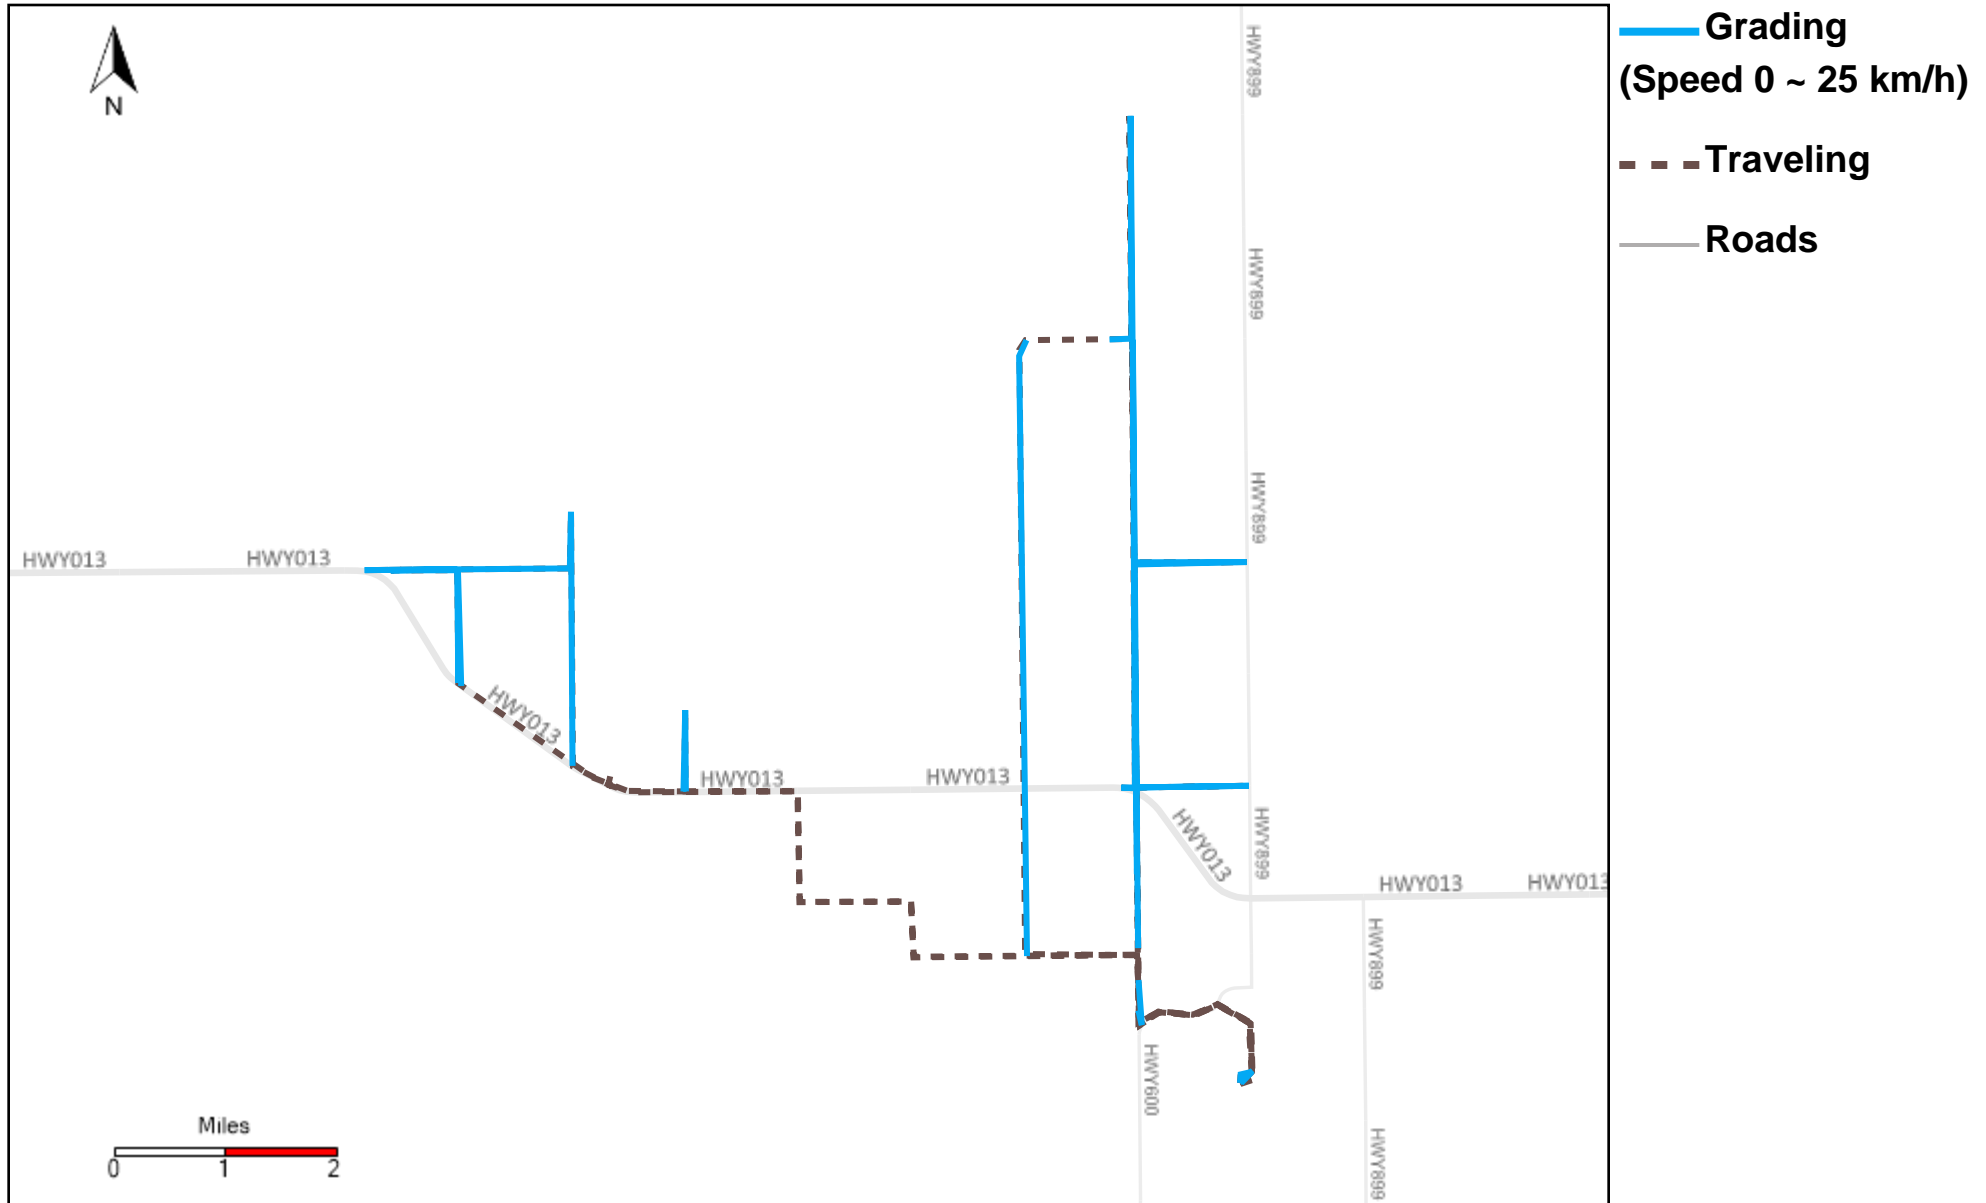

43-173_2023-12-17 ~ 2023-12-23 Tracking

Total Distance(km)	Total Hours	Work Distance(km)	Work Hours
443.41	25 hrs 36 min 20 sec	73.68	9 hrs 7 min 58 sec

43-181_2023-12-17 ~ 2023-12-23 Tracking

Total Distance(km)	Total Hours	Work Distance(km)	Work Hours
311.73	30 hrs 6 min 48 sec	158.3	23 hrs 8 min 19 sec

43-182_2023-12-17 ~ 2023-12-23 Tracking

Total Distance(km)	Total Hours	Work Distance(km)	Work Hours
222.52	26 hrs 23 min 37 sec	89.46	21 hrs 7 min 19 sec

43-185_2023-12-17 ~ 2023-12-23 Tracking

Total Distance(km)	Total Hours	Work Distance(km)	Work Hours
139.1	18 hrs 10 min 28 sec	86.27	16 hrs 19 min 23 sec

43-186_2023-12-17 ~ 2023-12-23 Tracking

Total Distance(km)	Total Hours	Work Distance(km)	Work Hours
120.57	12 hrs 53 min 3 sec	53.55	11 hrs 0 min 26 sec

43-187_2023-12-17 ~ 2023-12-23 Tracking

Total Distance(km)	Total Hours	Work Distance(km)	Work Hours
330.82	31 hrs 4 min 17 sec	127.25	24 hrs 22 min 56 sec