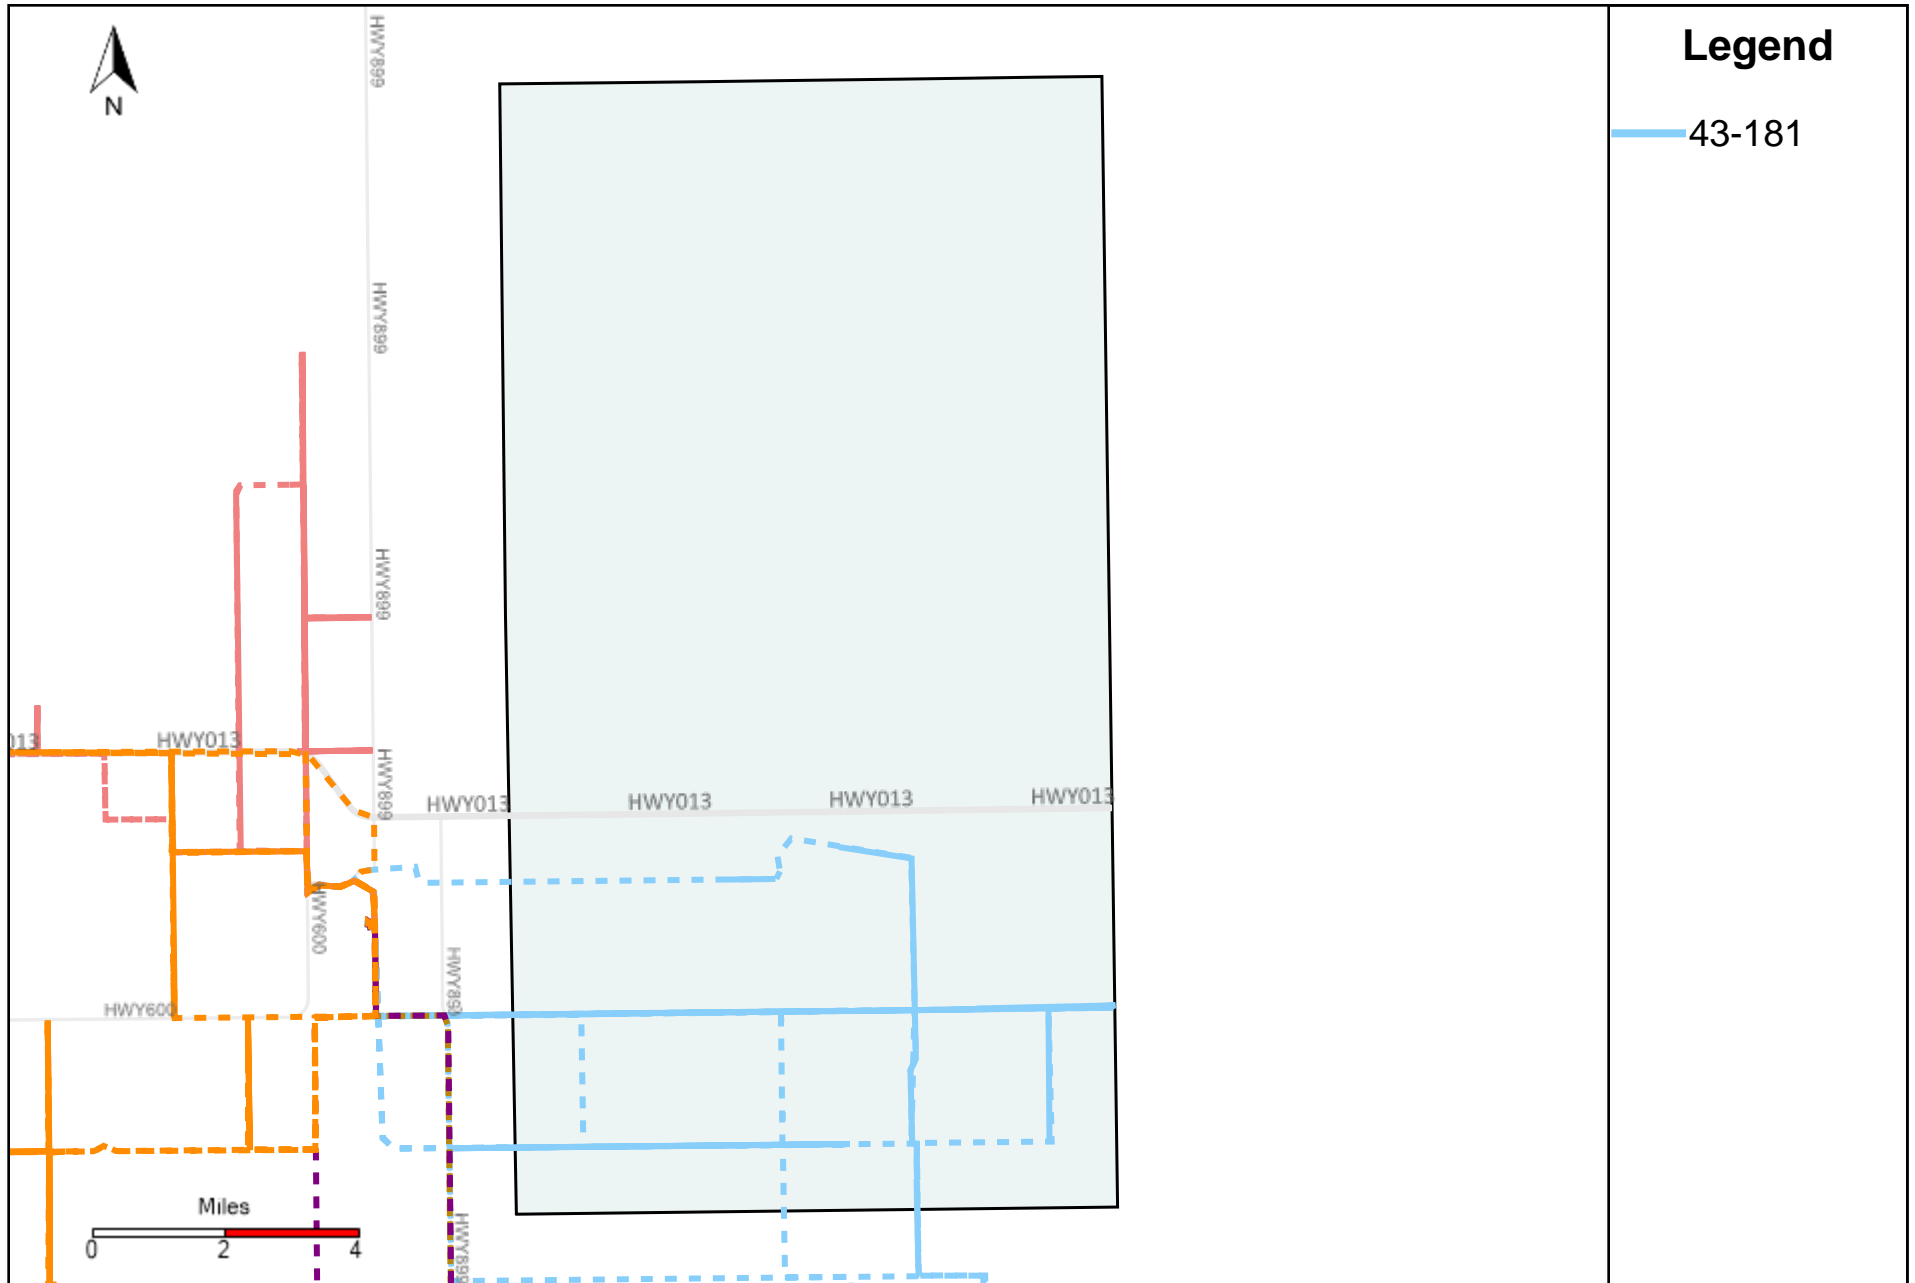

Division: 2 Grader Report(2023-12-17 ~ 2023-12-23)

Vehicle Name List	Total Distance(km)	Total Hours
43-181	311.73	30 hrs 6 min 48 sec