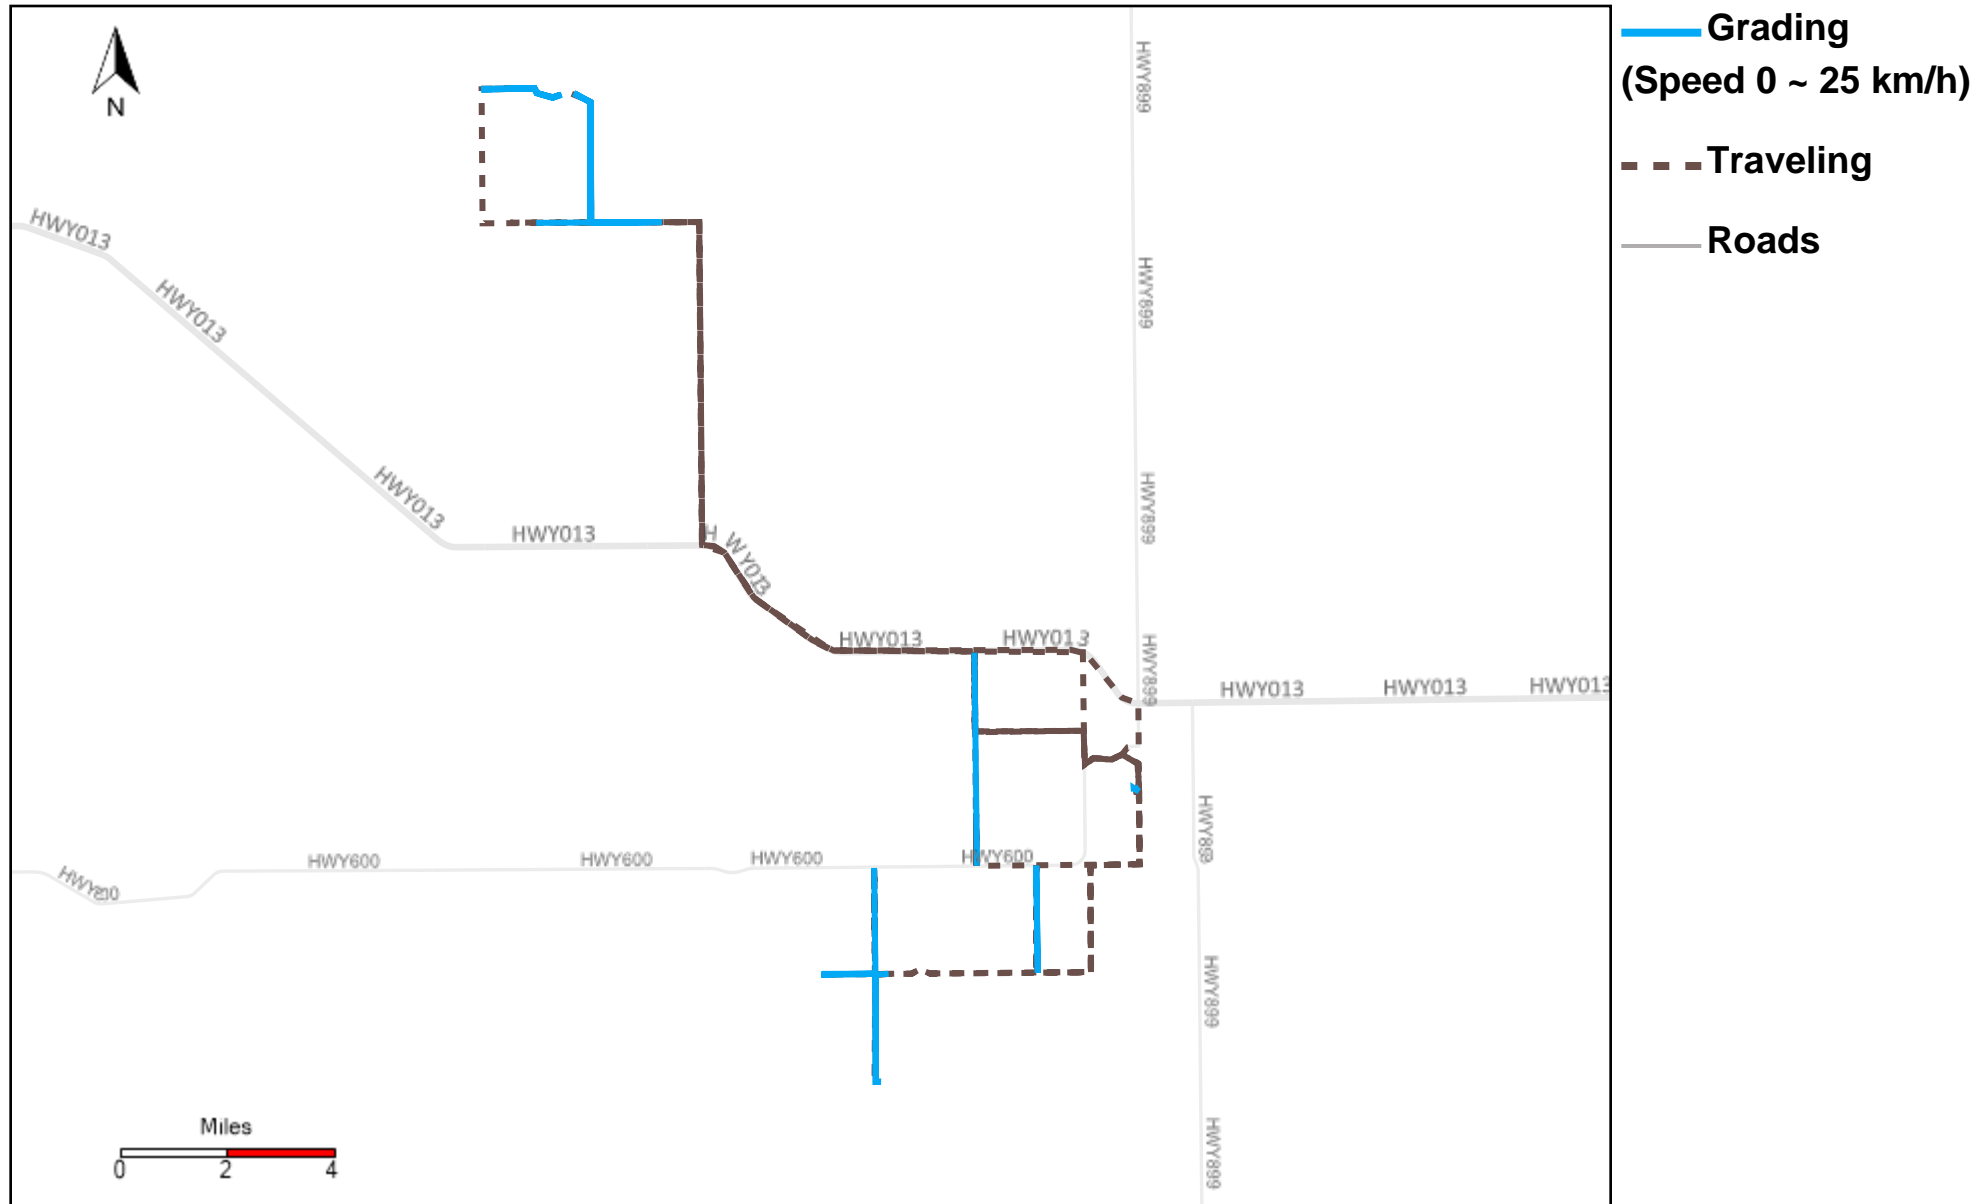

43-182_2023-12-17 ~ 2023-12-23 Tracking

Total Distance(km)	Total Hours	Work Distance(km)	Work Hours
222.52	26 hrs 23 min 37 sec	89.46	21 hrs 7 min 19 sec

43-185_2023-12-17 ~ 2023-12-23 Tracking

Total Distance(km)	Total Hours	Work Distance(km)	Work Hours
139.1	18 hrs 10 min 28 sec	86.27	16 hrs 19 min 23 sec

43-186_2023-12-17 ~ 2023-12-23 Tracking

Total Distance(km)	Total Hours	Work Distance(km)	Work Hours
120.57	12 hrs 53 min 3 sec	53.55	11 hrs 0 min 26 sec

43-187_2023-12-17 ~ 2023-12-23 Tracking

Total Distance(km)	Total Hours	Work Distance(km)	Work Hours
330.82	31 hrs 4 min 17 sec	127.25	24 hrs 22 min 56 sec