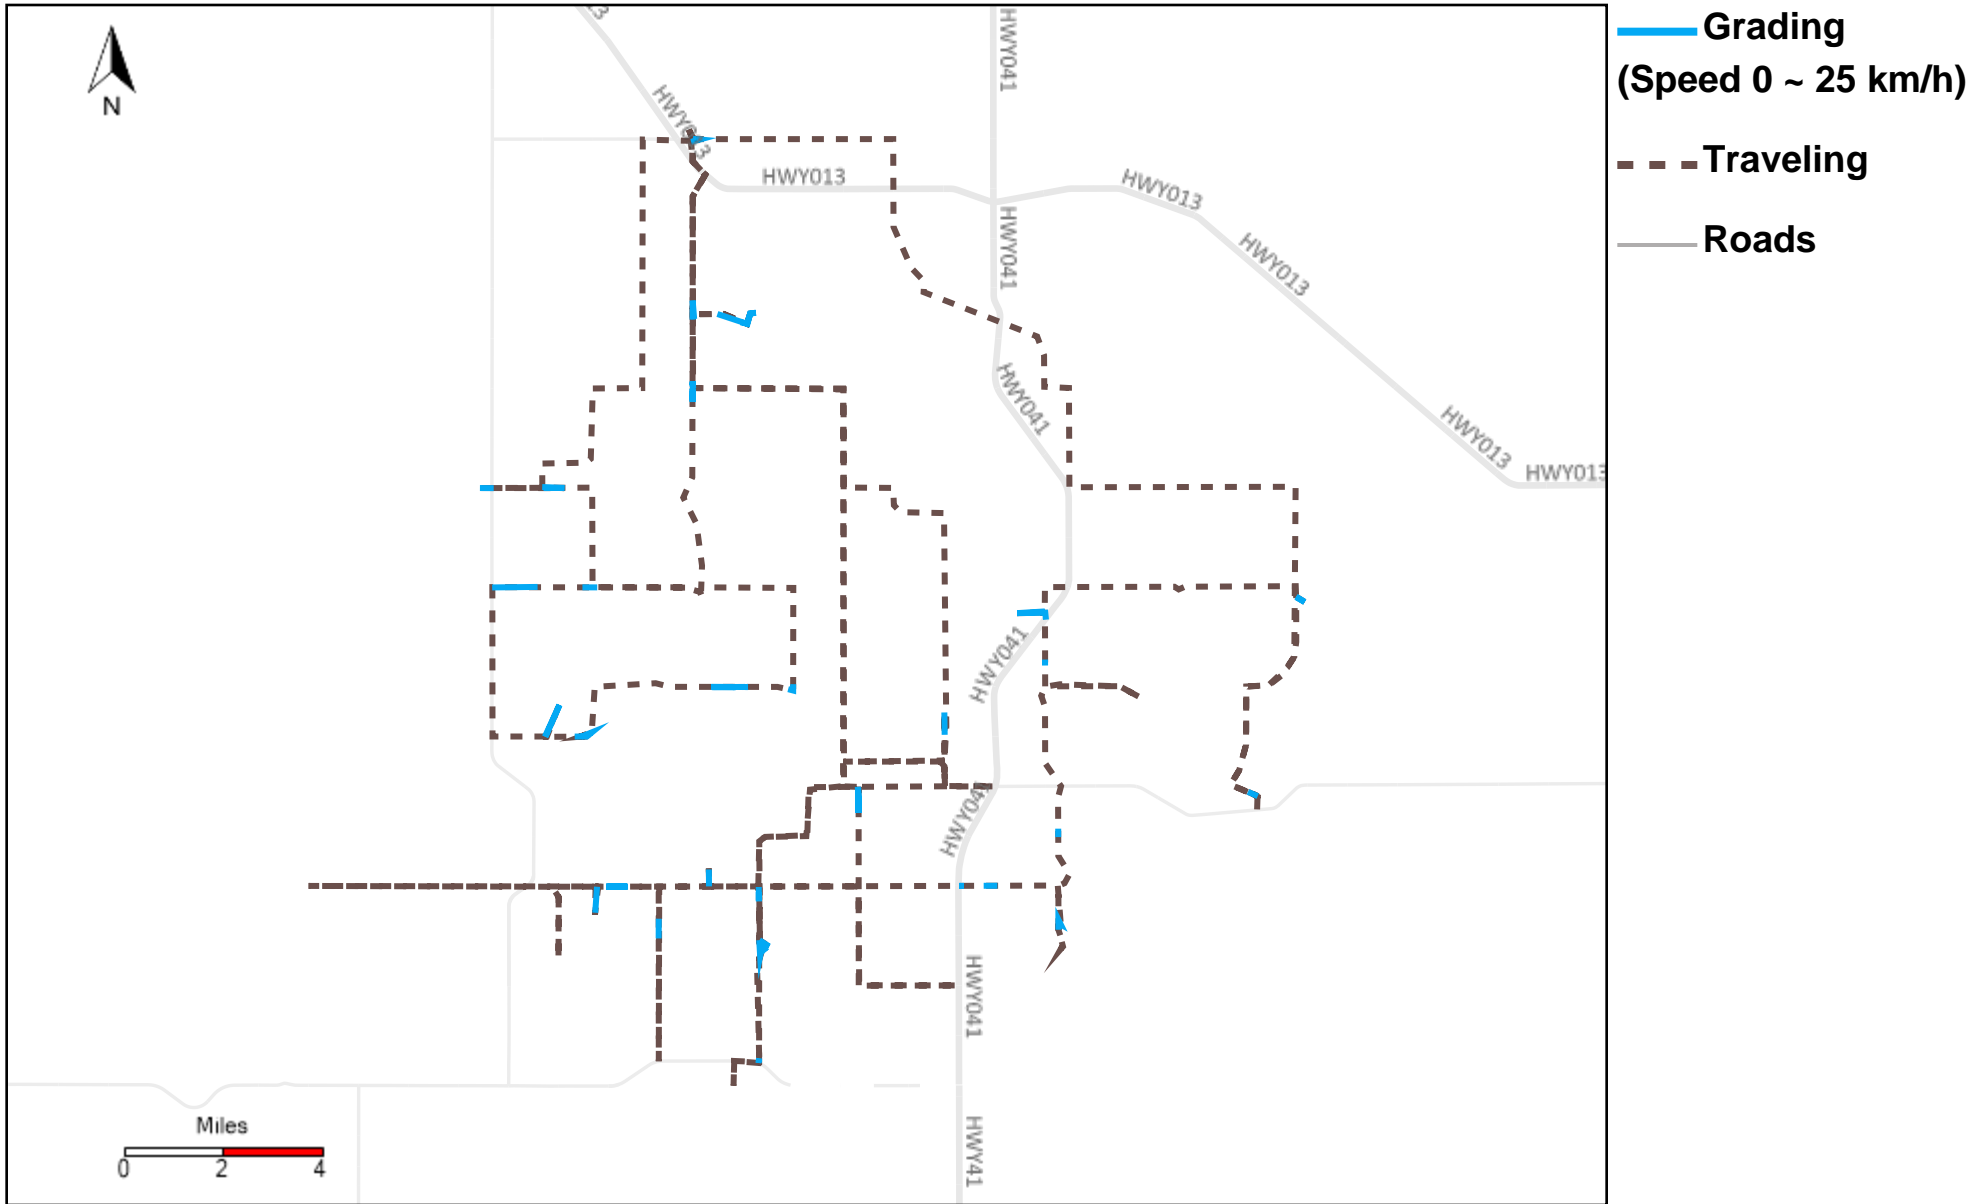

43-170_2023-12-17 ~ 2023-12-23 Tracking

Total Distance(km)	Total Hours	Work Distance(km)	Work Hours
124.03	7 hrs 39 min 20 sec	42.53	5 hrs 26 min 54 sec

43-172_2023-12-17 ~ 2023-12-23 Tracking

Total Distance(km)	Total Hours	Work Distance(km)	Work Hours
341.67	25 hrs 55 min 59 sec	125.88	17 hrs 13 min 20 sec

43-173_2023-12-17 ~ 2023-12-23 Tracking

Total Distance(km)	Total Hours	Work Distance(km)	Work Hours
443.41	25 hrs 36 min 20 sec	73.68	9 hrs 7 min 58 sec

43-181_2023-12-17 ~ 2023-12-23 Tracking

Total Distance(km)	Total Hours	Work Distance(km)	Work Hours
311.73	30 hrs 6 min 48 sec	158.3	23 hrs 8 min 19 sec