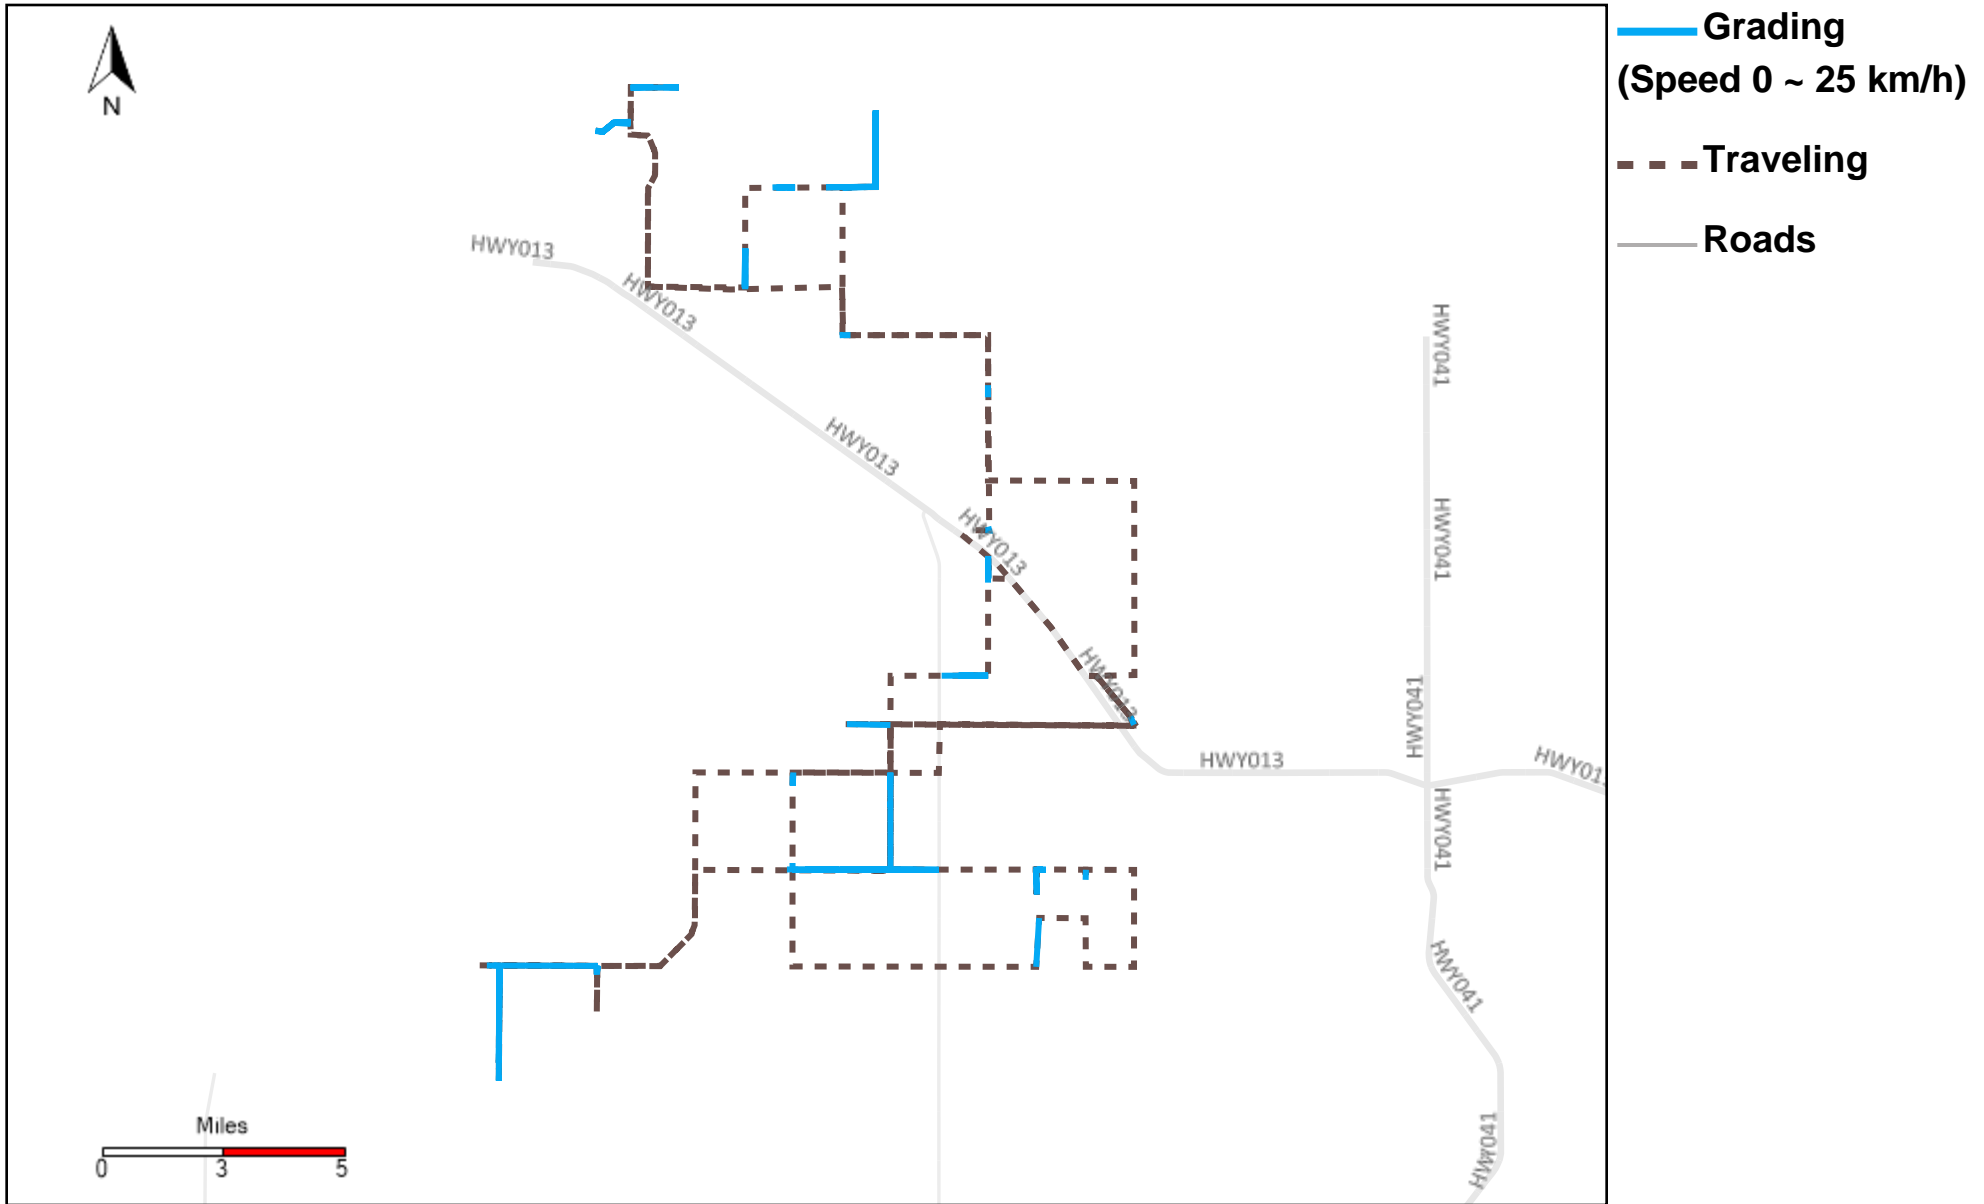

Vehicle Distance Vs Total Distance (%) From 12/17/2023 To 12/23/2023

Provost Weekly Grader Report

43-169_2023-12-17 ~ 2023-12-23 Tracking

Total Distance(km)	Total Hours	Work Distance(km)	Work Hours
78.45	6 hrs 6 min 12 sec	58.96	3 hrs 8 min 19 sec

43-170_2023-12-17 ~ 2023-12-23 Tracking

Total Distance(km)	Total Hours	Work Distance(km)	Work Hours
124.03	7 hrs 39 min 20 sec	42.53	5 hrs 26 min 54 sec

43-172_2023-12-17 ~ 2023-12-23 Tracking

Total Distance(km)	Total Hours	Work Distance(km)	Work Hours
341.67	25 hrs 55 min 59 sec	125.88	17 hrs 13 min 20 sec

43-182_2023-12-17 ~ 2023-12-23 Tracking

Total Distance(km)	Total Hours	Work Distance(km)	Work Hours
222.52	26 hrs 23 min 37 sec	89.46	21 hrs 7 min 19 sec

43-185_2023-12-17 ~ 2023-12-23 Tracking

Total Distance(km)	Total Hours	Work Distance(km)	Work Hours
139.1	18 hrs 10 min 28 sec	86.27	16 hrs 19 min 23 sec

43-186_2023-12-17 ~ 2023-12-23 Tracking

Total Distance(km)	Total Hours	Work Distance(km)	Work Hours
120.57	12 hrs 53 min 3 sec	53.55	11 hrs 0 min 26 sec

43-187_2023-12-17 ~ 2023-12-23 Tracking

Total Distance(km)	Total Hours	Work Distance(km)	Work Hours
330.82	31 hrs 4 min 17 sec	127.25	24 hrs 22 min 56 sec