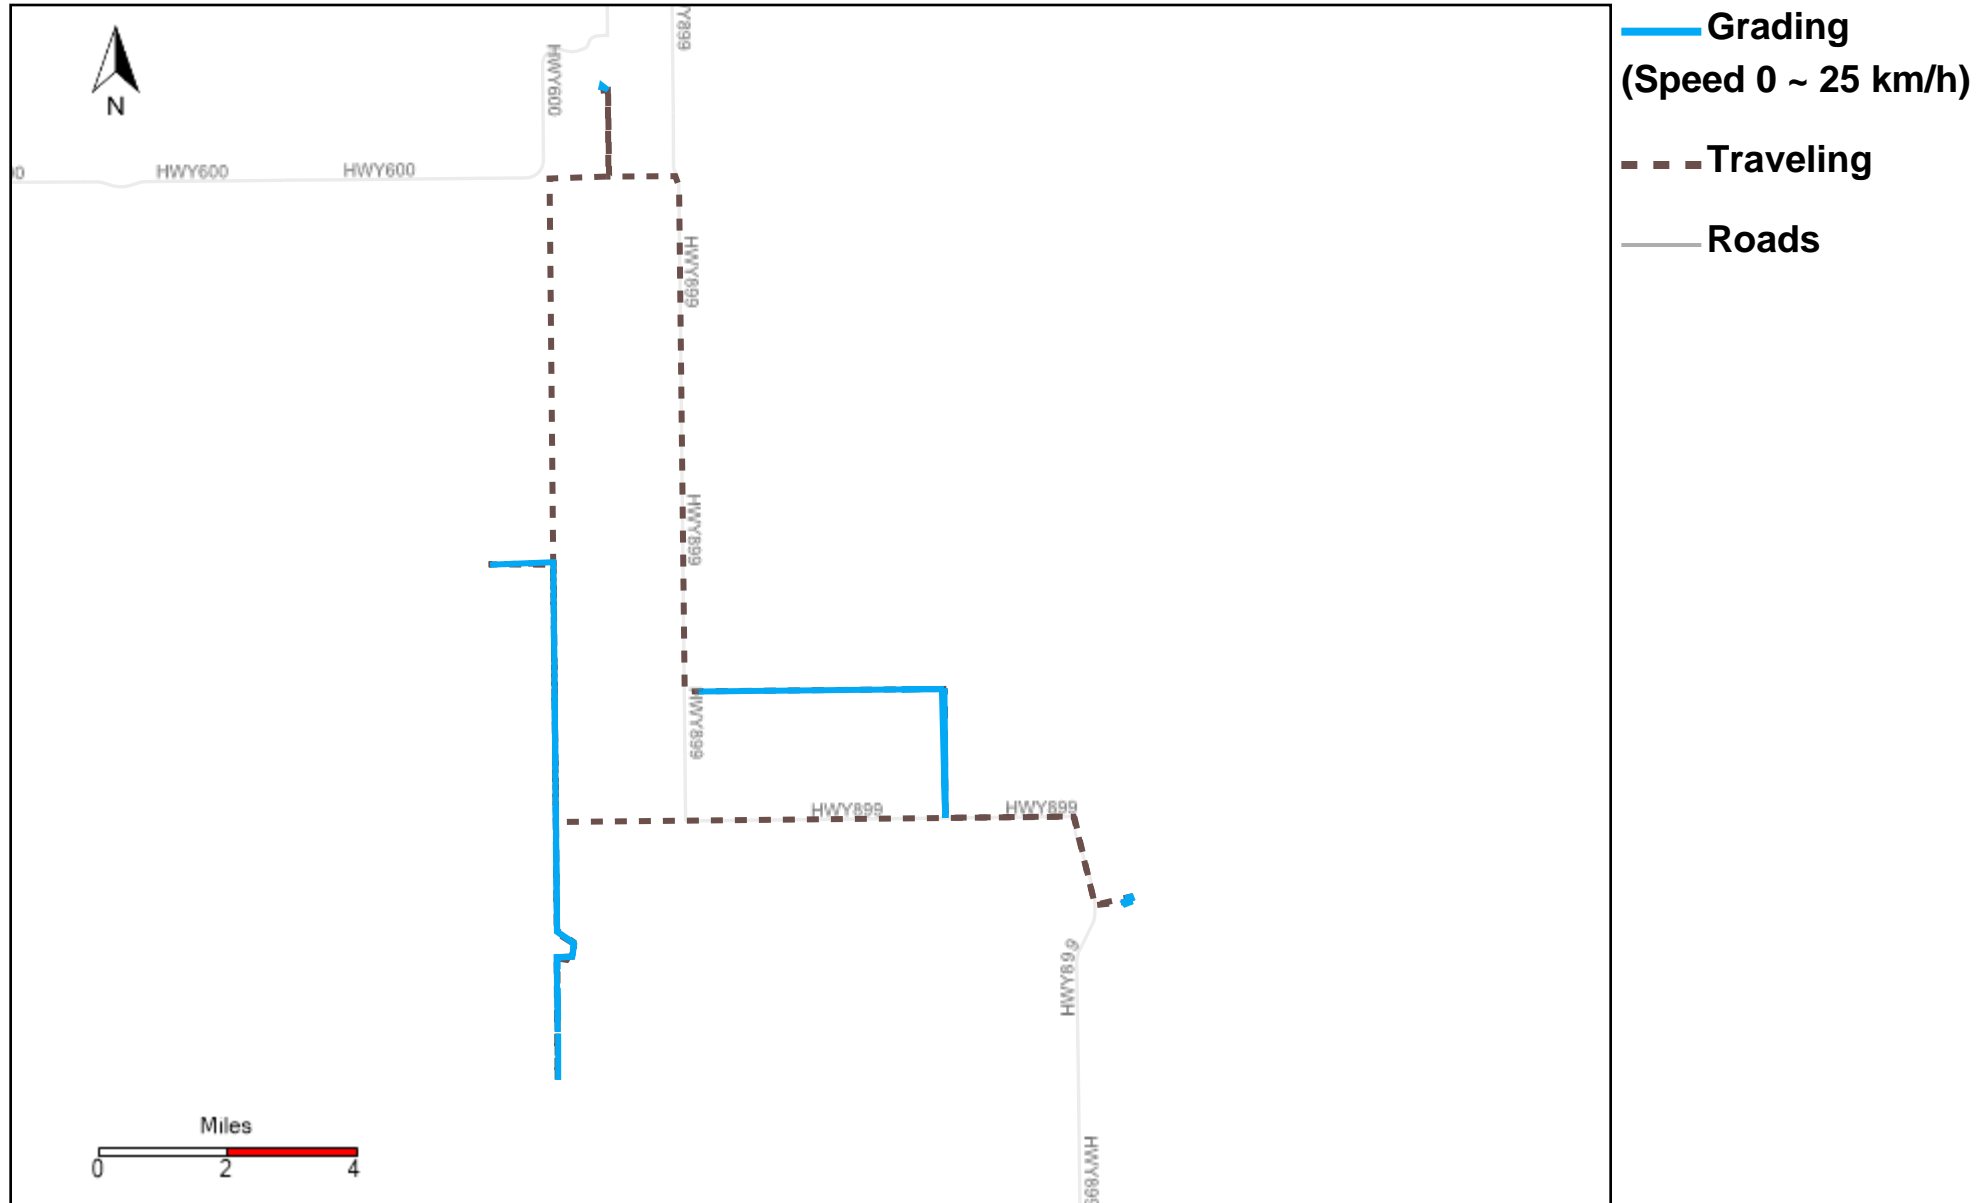

43-182_2023-12-17 ~ 2023-12-23 Tracking

Total Distance(km)	Total Hours	Work Distance(km)	Work Hours
222.52	26 hrs 23 min 37 sec	89.46	21 hrs 7 min 19 sec

43-185_2023-12-17 ~ 2023-12-23 Tracking

Total Distance(km)	Total Hours	Work Distance(km)	Work Hours
139.1	18 hrs 10 min 28 sec	86.27	16 hrs 19 min 23 sec

43-186_2023-12-17 ~ 2023-12-23 Tracking

Total Distance(km)	Total Hours	Work Distance(km)	Work Hours
120.57	12 hrs 53 min 3 sec	53.55	11 hrs 0 min 26 sec

43-187_2023-12-17 ~ 2023-12-23 Tracking

Total Distance(km)	Total Hours	Work Distance(km)	Work Hours
330.82	31 hrs 4 min 17 sec	127.25	24 hrs 22 min 56 sec