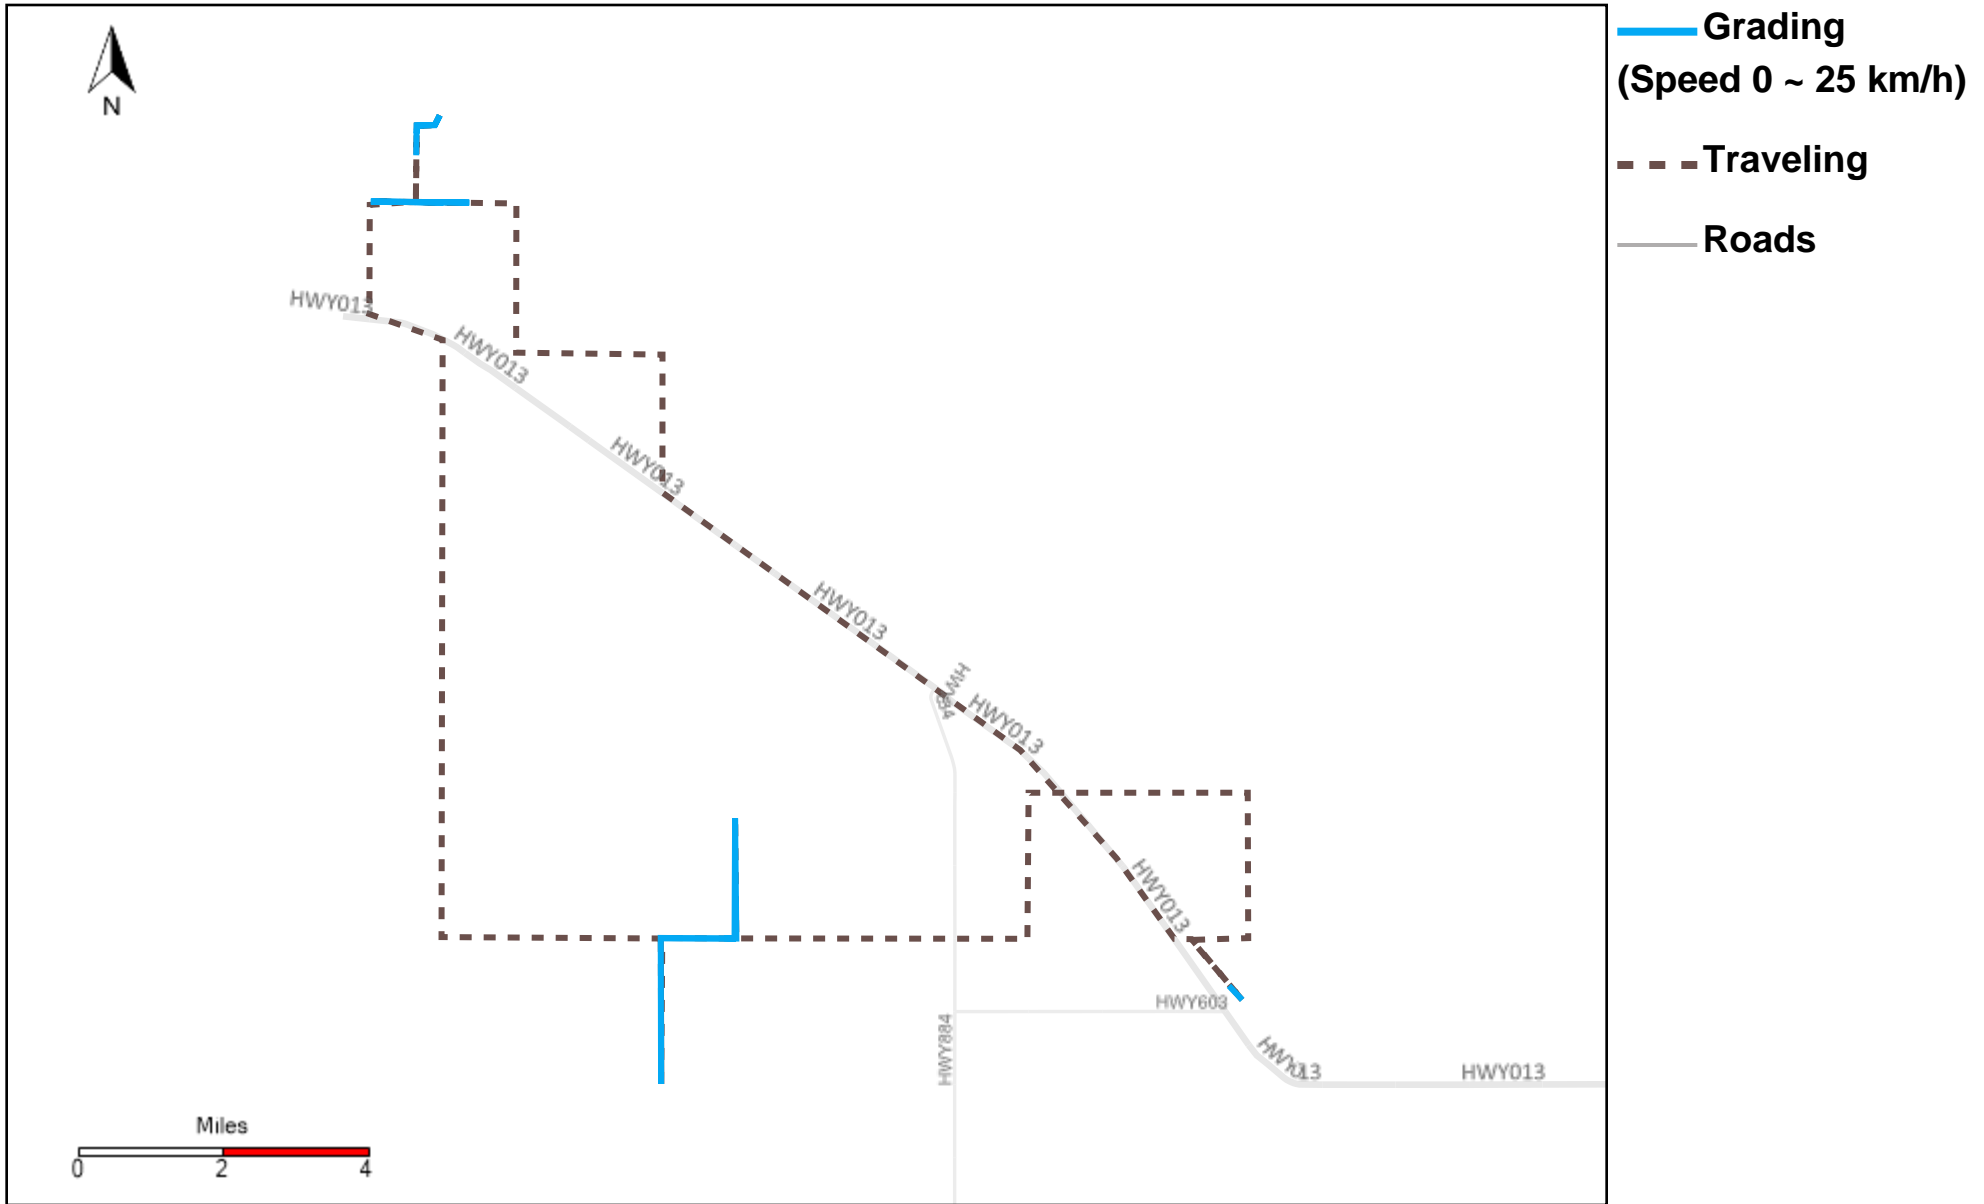

43-170_2023-12-17 ~ 2023-12-23 Tracking

Total Distance(km)	Total Hours	Work Distance(km)	Work Hours
124.03	7 hrs 39 min 20 sec	42.53	5 hrs 26 min 54 sec

43-172_2023-12-17 ~ 2023-12-23 Tracking

Total Distance(km)	Total Hours	Work Distance(km)	Work Hours
341.67	25 hrs 55 min 59 sec	125.88	17 hrs 13 min 20 sec