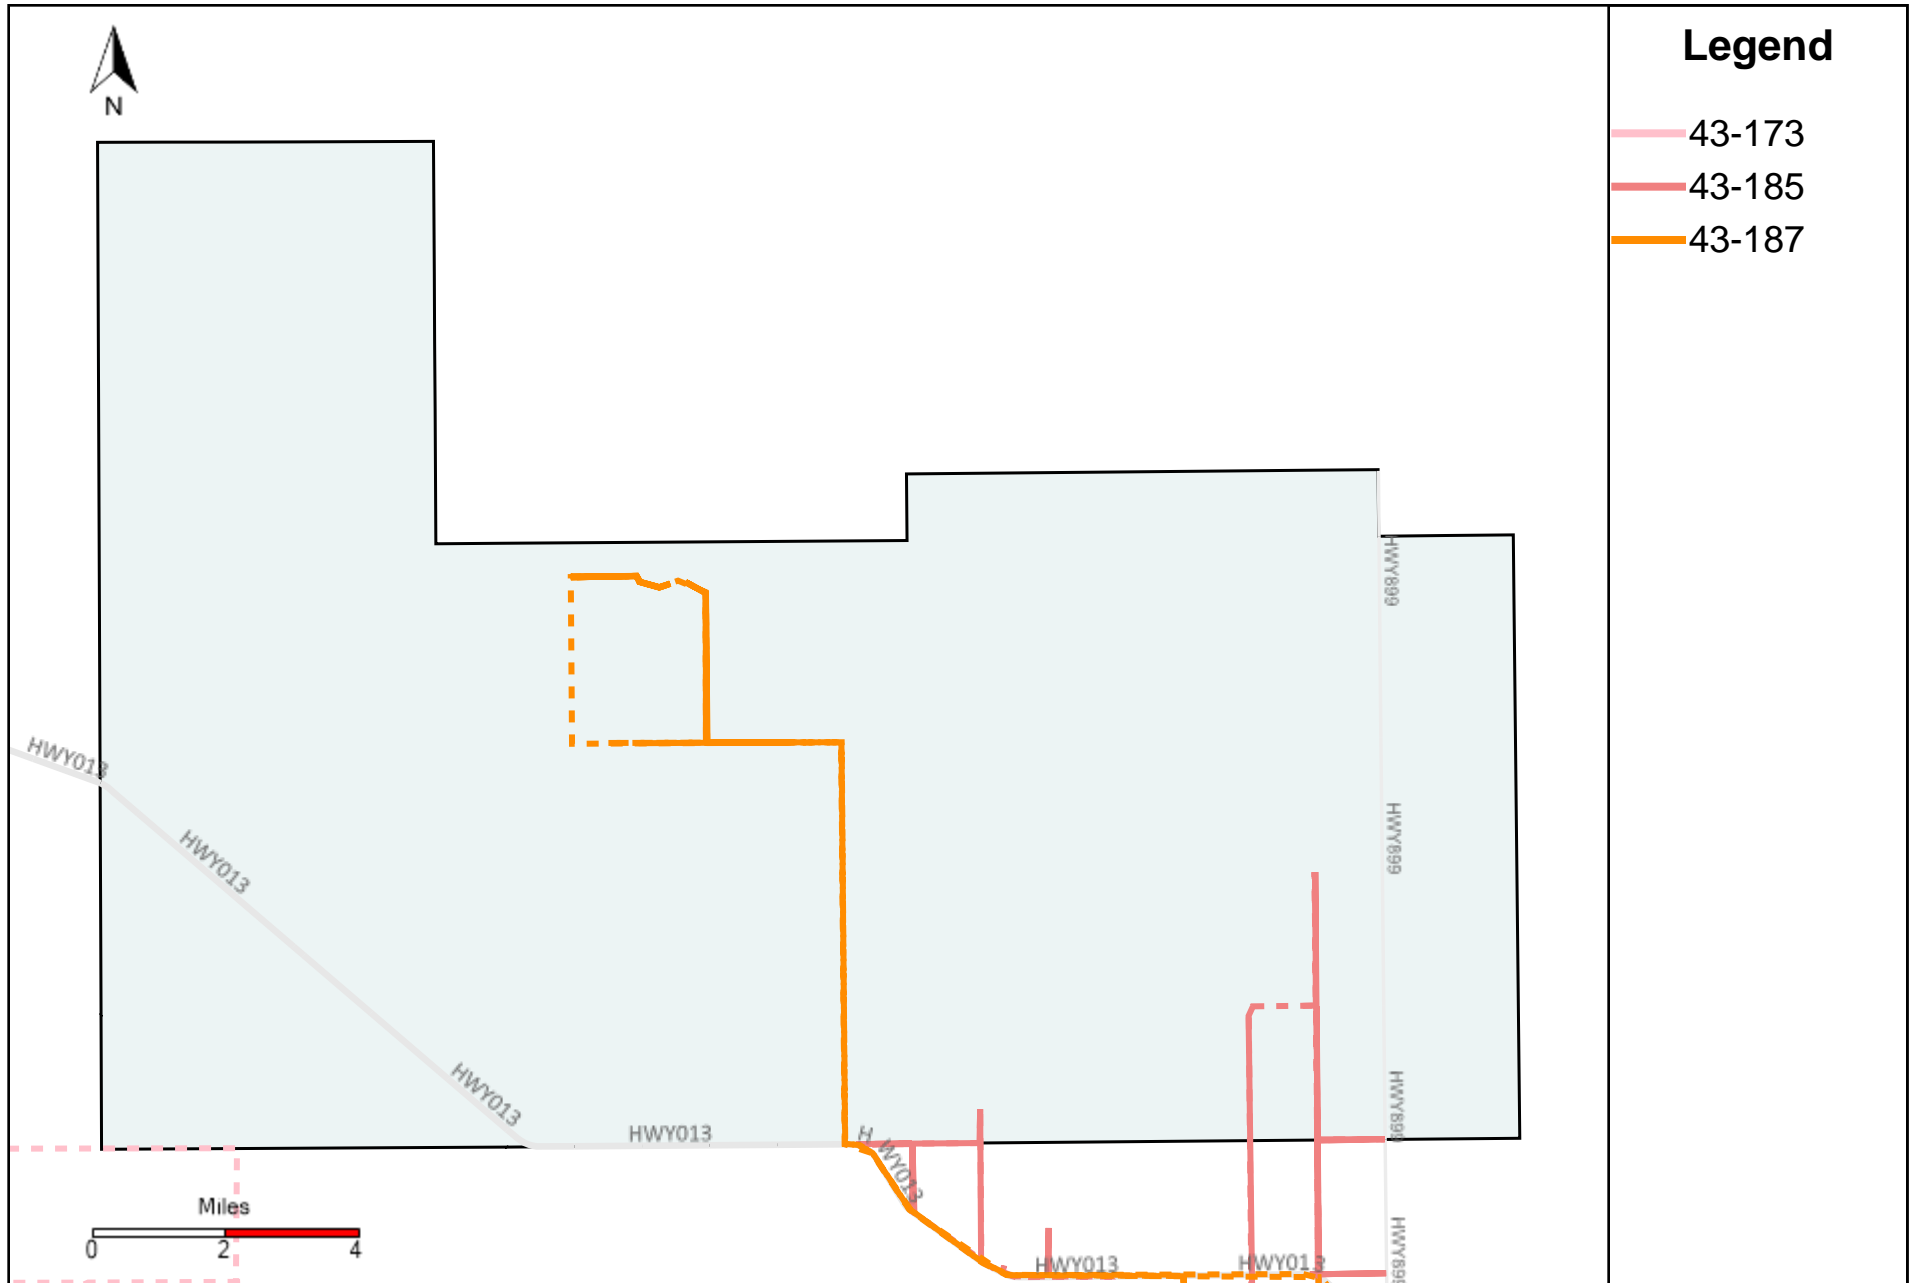

Division: 4 Grader Report(2023-12-17 ~ 2023-12-23)

Vehicle Name List	Total Distance(km)	Total Hours
43-173, 43-185, 43-187	913.34	74 hrs 51 min 5 sec