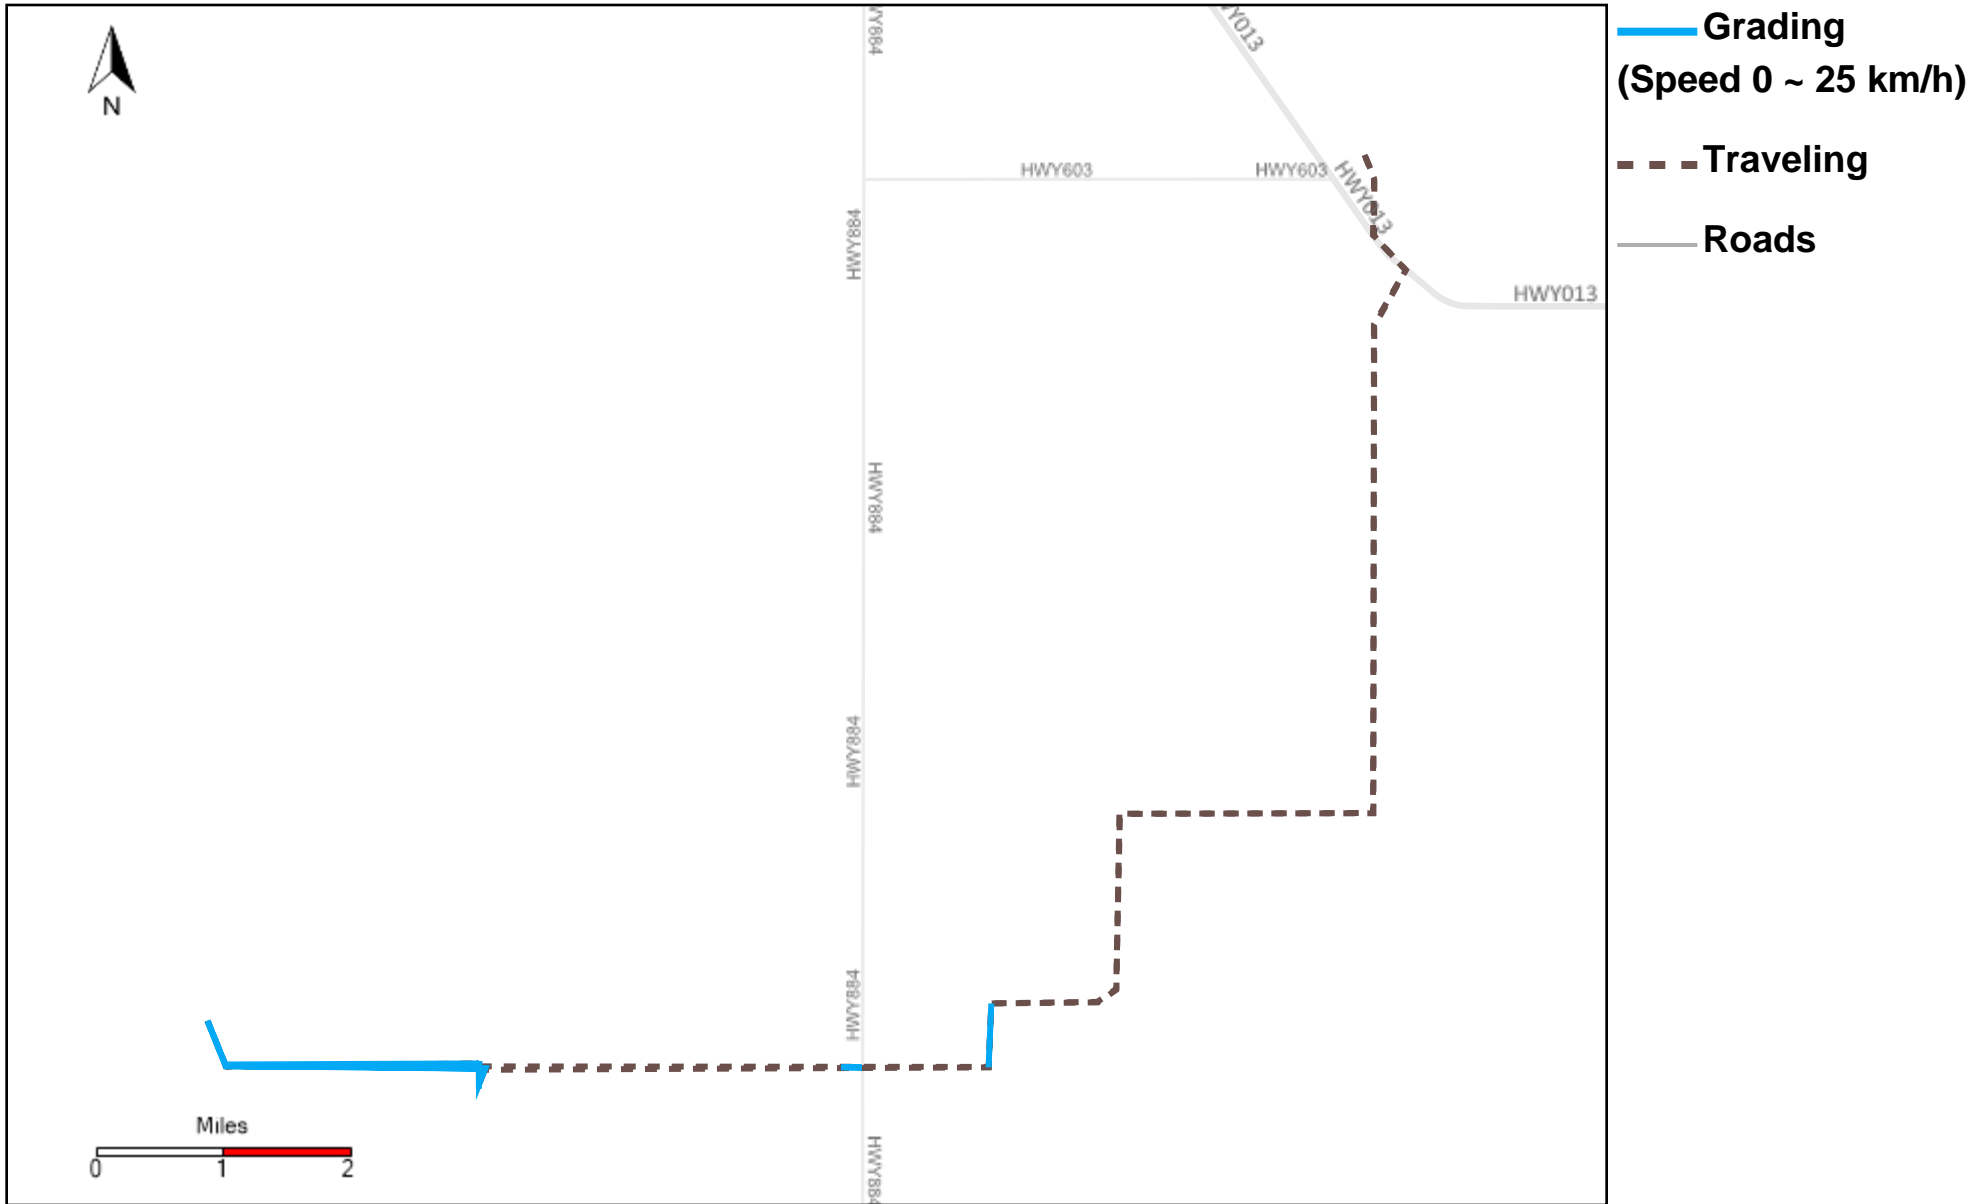

43-169_2023-12-17 ~ 2023-12-23 Tracking

Total Distance(km)	Total Hours	Work Distance(km)	Work Hours
78.45	6 hrs 6 min 12 sec	58.96	3 hrs 8 min 19 sec