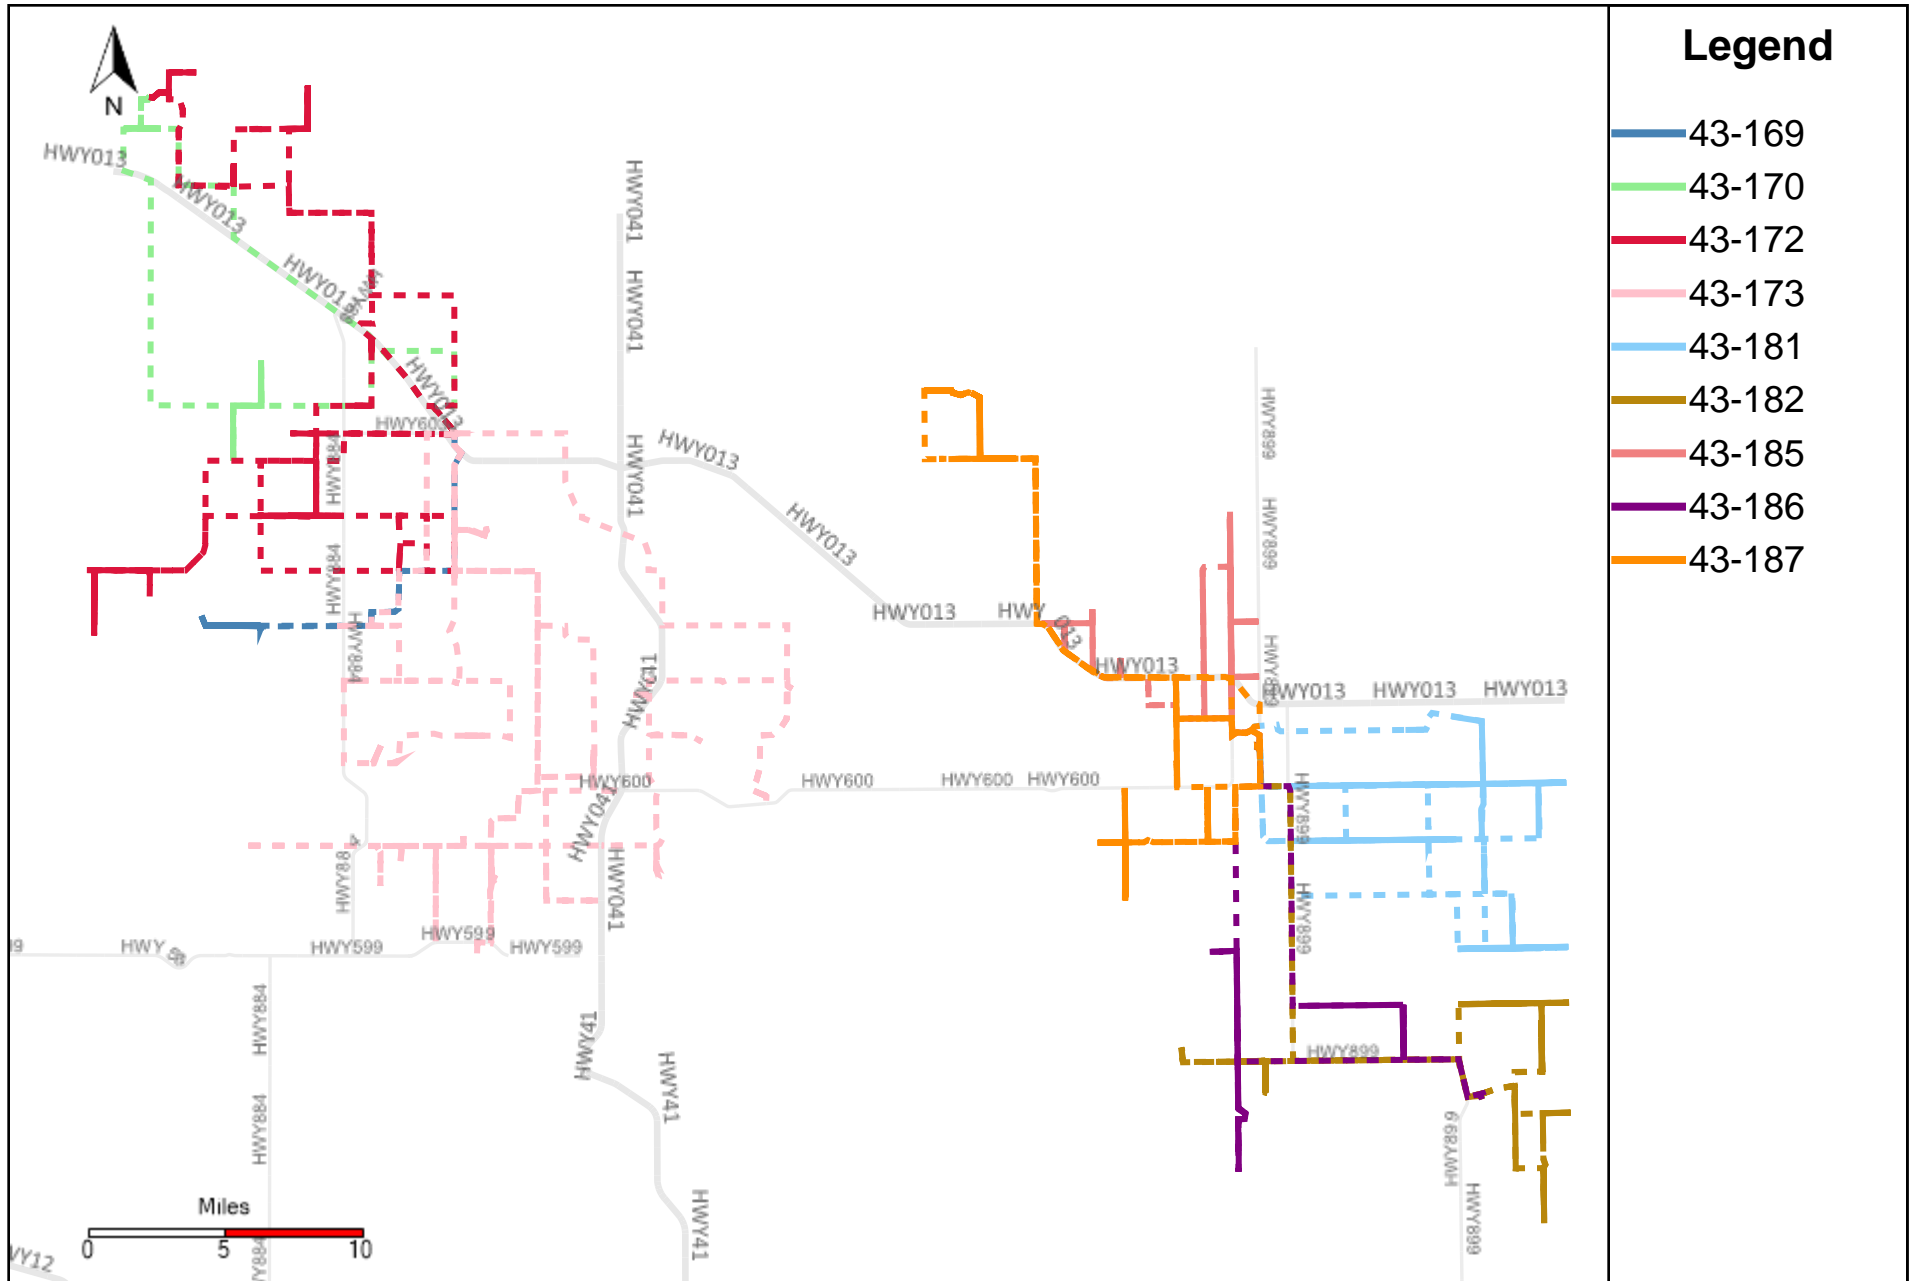

Provost Weekly Grader Report (2023-12-17 ~ 2023-12-23)

Division: 1 Grader Report(2023-12-17 ~ 2023-12-23)

Vehicle Name List	Total Distance(km)	Total Hours
43-181, 43-182, 43-186	654.82	69 hrs 23 min 28 sec

Division: 2 Grader Report(2023-12-17 ~ 2023-12-23)

Vehicle Name List	Total Distance(km)	Total Hours
43-181	311.73	30 hrs 6 min 48 sec

Division: 3 Grader Report(2023-12-17 ~ 2023-12-23)

Vehicle Name List	Total Distance(km)	Total Hours
43-181, 43-182, 43-185, 43-186, 43-187	1124.75	118 hrs 38 min 13 sec

Division: 4 Grader Report(2023-12-17 ~ 2023-12-23)

Vehicle Name List	Total Distance(km)	Total Hours
43-173, 43-185, 43-187	913.34	74 hrs 51 min 5 sec

Division: 5 Grader Report(2023-12-17 ~ 2023-12-23)

Vehicle Name List	Total Distance(km)	Total Hours
43-169, 43-173	521.87	31 hrs 42 min 32 sec

Division: 7 Grader Report(2023-12-17 ~ 2023-12-23)

Vehicle Name List	Total Distance(km)	Total Hours
43-169, 43-170, 43-172, 43-173	987.57	65 hrs 17 min 51 sec

Provost Weekly Grader Report

From 12/17/2023 To 12/23/2023