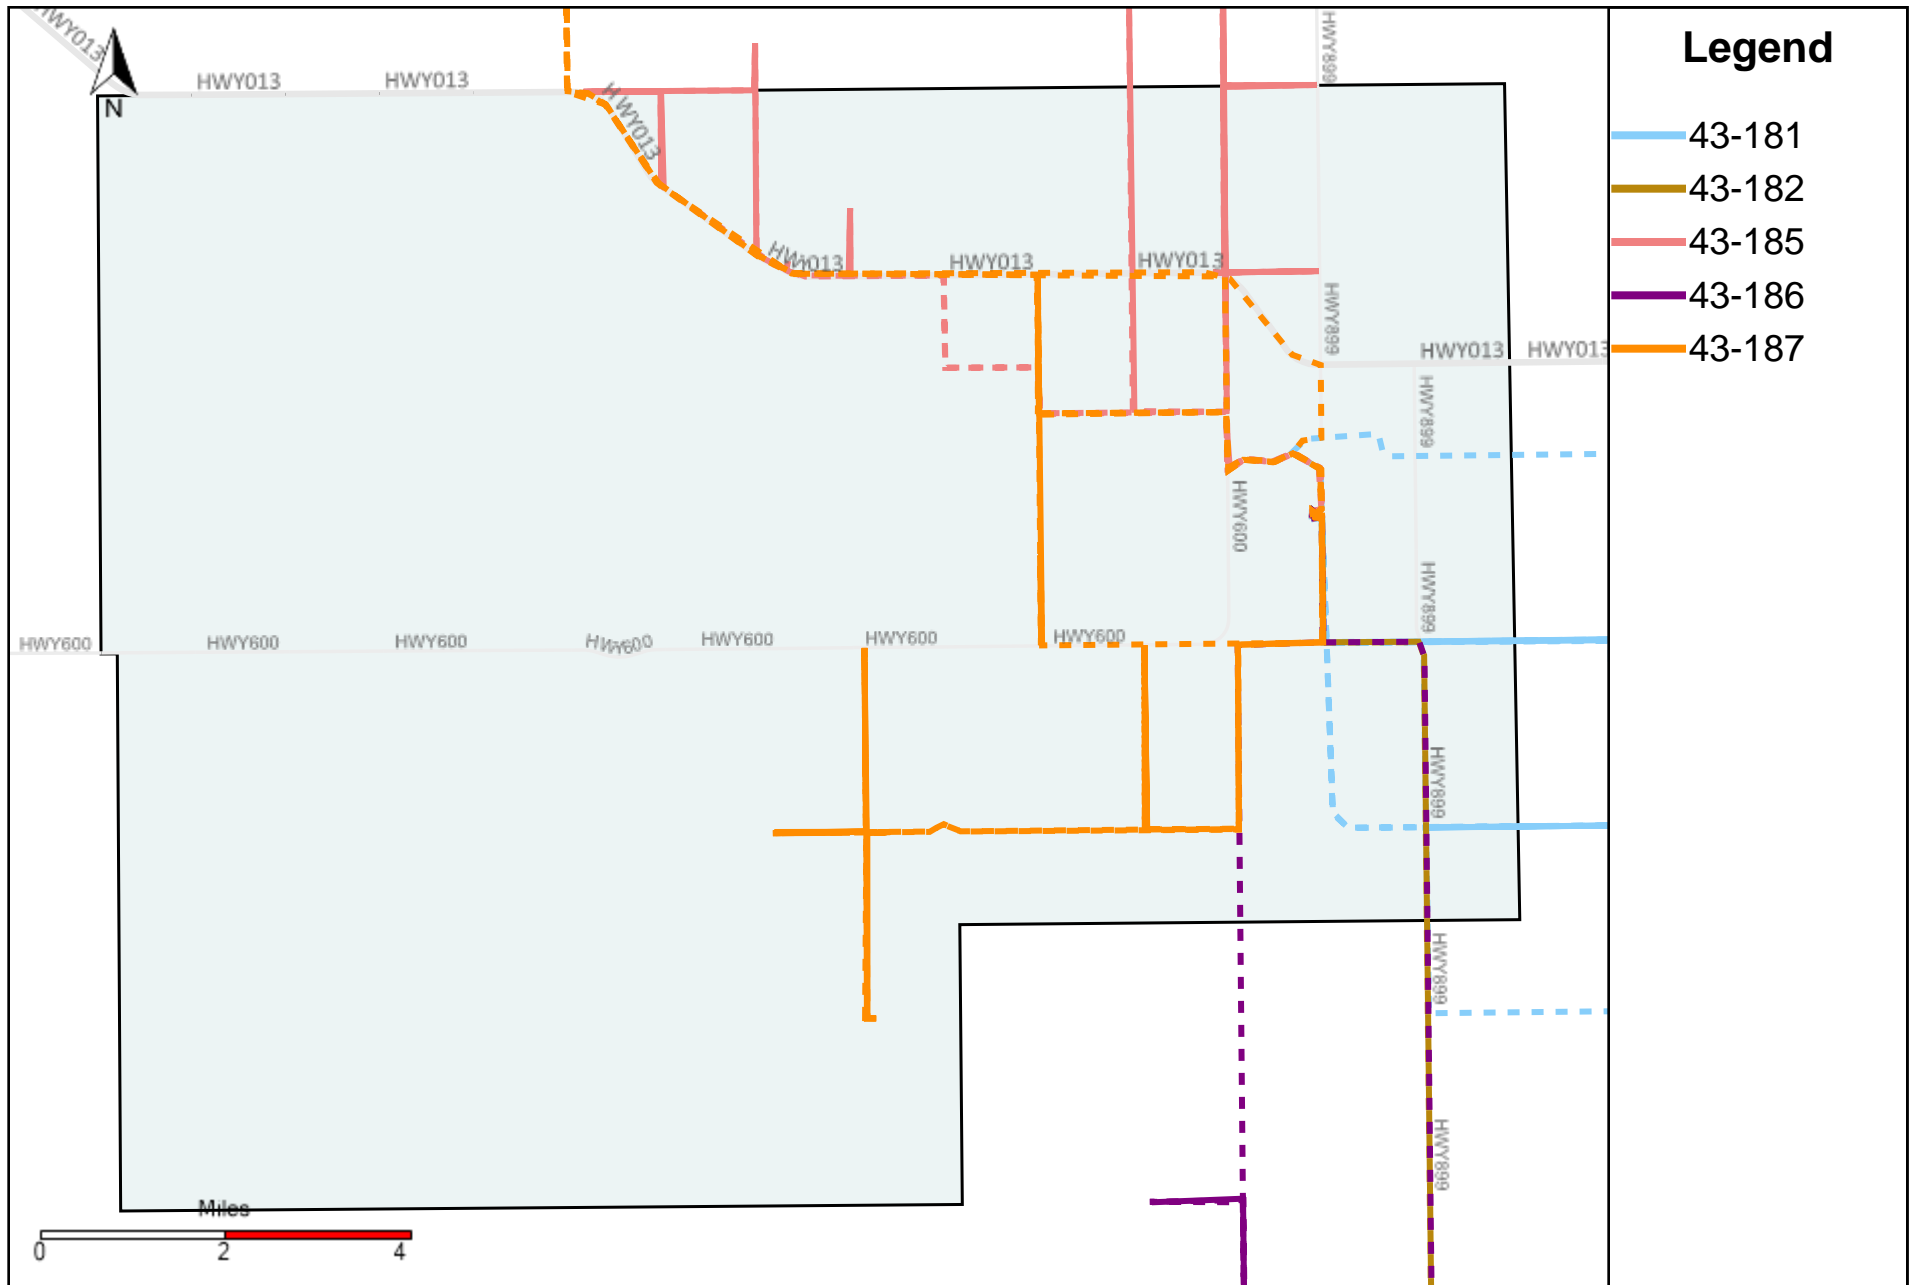

Provost Weekly Grader Report (2023-12-17 ~ 2023-12-23)

Division: 1 Grader Report(2023-12-17 ~ 2023-12-23)

Vehicle Name List	Total Distance(km)	Total Hours
43-181, 43-182, 43-186	654.82	69 hrs 23 min 28 sec

Division: 2 Grader Report(2023-12-17 ~ 2023-12-23)

Vehicle Name List	Total Distance(km)	Total Hours
43-181	311.73	30 hrs 6 min 48 sec

Division: 3 Grader Report(2023-12-17 ~ 2023-12-23)

Vehicle Name List	Total Distance(km)	Total Hours
43-181, 43-182, 43-185, 43-186, 43-187	1124.75	118 hrs 38 min 13 sec

Division: 4 Grader Report(2023-12-17 ~ 2023-12-23)

Vehicle Name List	Total Distance(km)	Total Hours
43-173, 43-185, 43-187	913.34	74 hrs 51 min 5 sec

Division: 5 Grader Report(2023-12-17 ~ 2023-12-23)

Vehicle Name List	Total Distance(km)	Total Hours
43-169, 43-173	521.87	31 hrs 42 min 32 sec

Division: 7 Grader Report(2023-12-17 ~ 2023-12-23)

Vehicle Name List	Total Distance(km)	Total Hours
43-169, 43-170, 43-172, 43-173	987.57	65 hrs 17 min 51 sec

Provost Weekly Grader Report

From 12/17/2023 To 12/23/2023