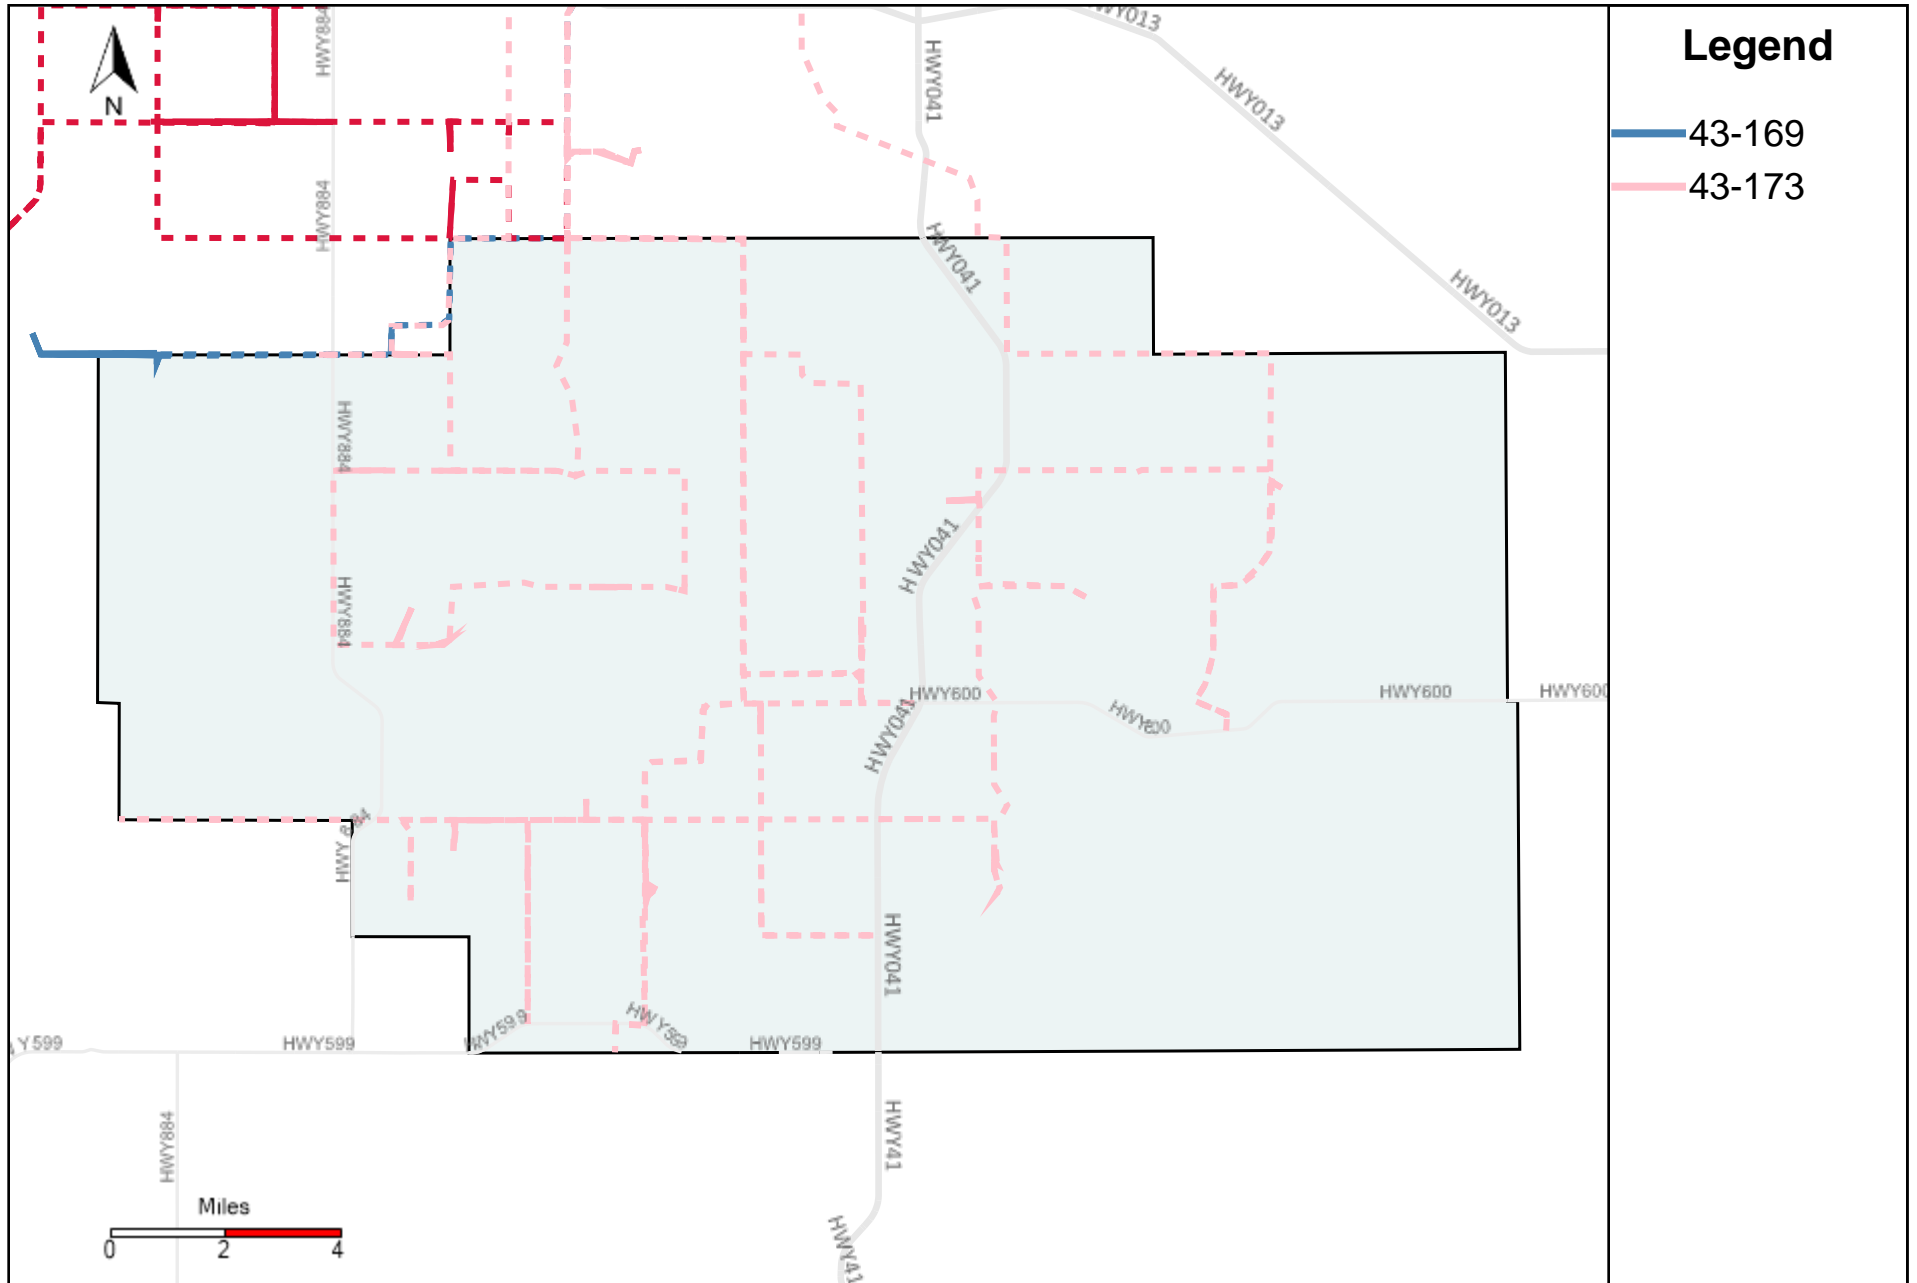

Provost Weekly Grader Report (2023-12-17 ~ 2023-12-23)

Division: 1 Grader Report(2023-12-17 ~ 2023-12-23)

Vehicle Name List	Total Distance(km)	Total Hours
43-181, 43-182, 43-186	654.82	69 hrs 23 min 28 sec

Division: 2 Grader Report(2023-12-17 ~ 2023-12-23)

Vehicle Name List	Total Distance(km)	Total Hours
43-181	311.73	30 hrs 6 min 48 sec

Division: 3 Grader Report(2023-12-17 ~ 2023-12-23)

Vehicle Name List	Total Distance(km)	Total Hours
43-181, 43-182, 43-185, 43-186, 43-187	1124.75	118 hrs 38 min 13 sec

Division: 4 Grader Report(2023-12-17 ~ 2023-12-23)

Vehicle Name List	Total Distance(km)	Total Hours
43-173, 43-185, 43-187	913.34	74 hrs 51 min 5 sec

Division: 5 Grader Report(2023-12-17 ~ 2023-12-23)

Vehicle Name List	Total Distance(km)	Total Hours
43-169, 43-173	521.87	31 hrs 42 min 32 sec