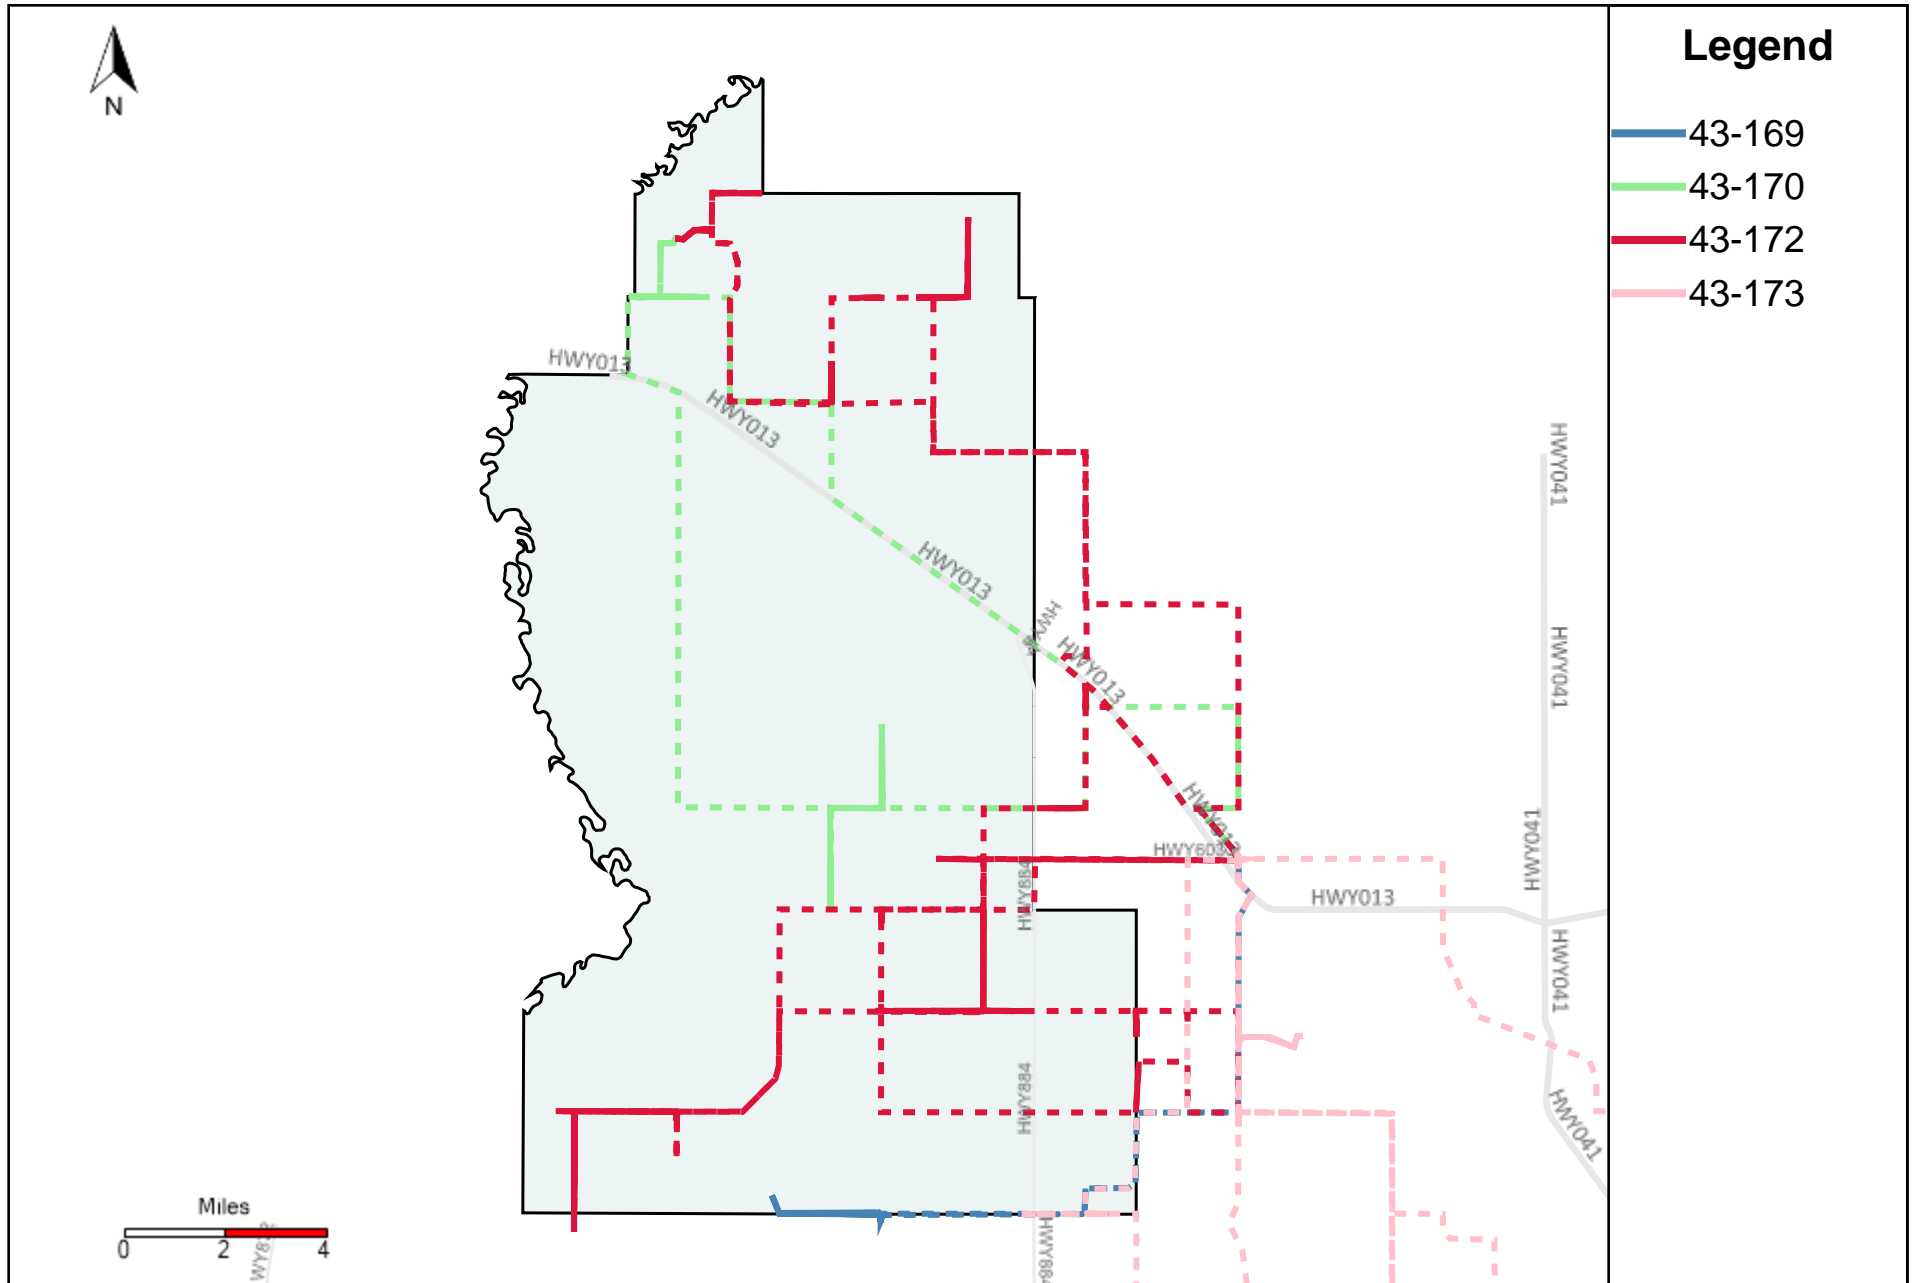

Division: 4 Grader Report(2023-12-17 ~ 2023-12-23)

Vehicle Name List	Total Distance(km)	Total Hours
43-173, 43-185, 43-187	913.34	74 hrs 51 min 5 sec

Division: 5 Grader Report(2023-12-17 ~ 2023-12-23)

Vehicle Name List	Total Distance(km)	Total Hours
43-169, 43-173	521.87	31 hrs 42 min 32 sec

Division: 7 Grader Report(2023-12-17 ~ 2023-12-23)

Vehicle Name List	Total Distance(km)	Total Hours
43-169, 43-170, 43-172, 43-173	987.57	65 hrs 17 min 51 sec

Provost Weekly Grader Report

From 12/17/2023 To 12/23/2023

43-182_2023-12-17 ~ 2023-12-23 Tracking

Total Distance(km)	Total Hours	Work Distance(km)	Work Hours
222.52	26 hrs 23 min 37 sec	89.46	21 hrs 7 min 19 sec

43-185_2023-12-17 ~ 2023-12-23 Tracking

Total Distance(km)	Total Hours	Work Distance(km)	Work Hours
139.1	18 hrs 10 min 28 sec	86.27	16 hrs 19 min 23 sec

43-186_2023-12-17 ~ 2023-12-23 Tracking

Total Distance(km)	Total Hours	Work Distance(km)	Work Hours
120.57	12 hrs 53 min 3 sec	53.55	11 hrs 0 min 26 sec

43-187_2023-12-17 ~ 2023-12-23 Tracking

Total Distance(km)	Total Hours	Work Distance(km)	Work Hours
330.82	31 hrs 4 min 17 sec	127.25	24 hrs 22 min 56 sec