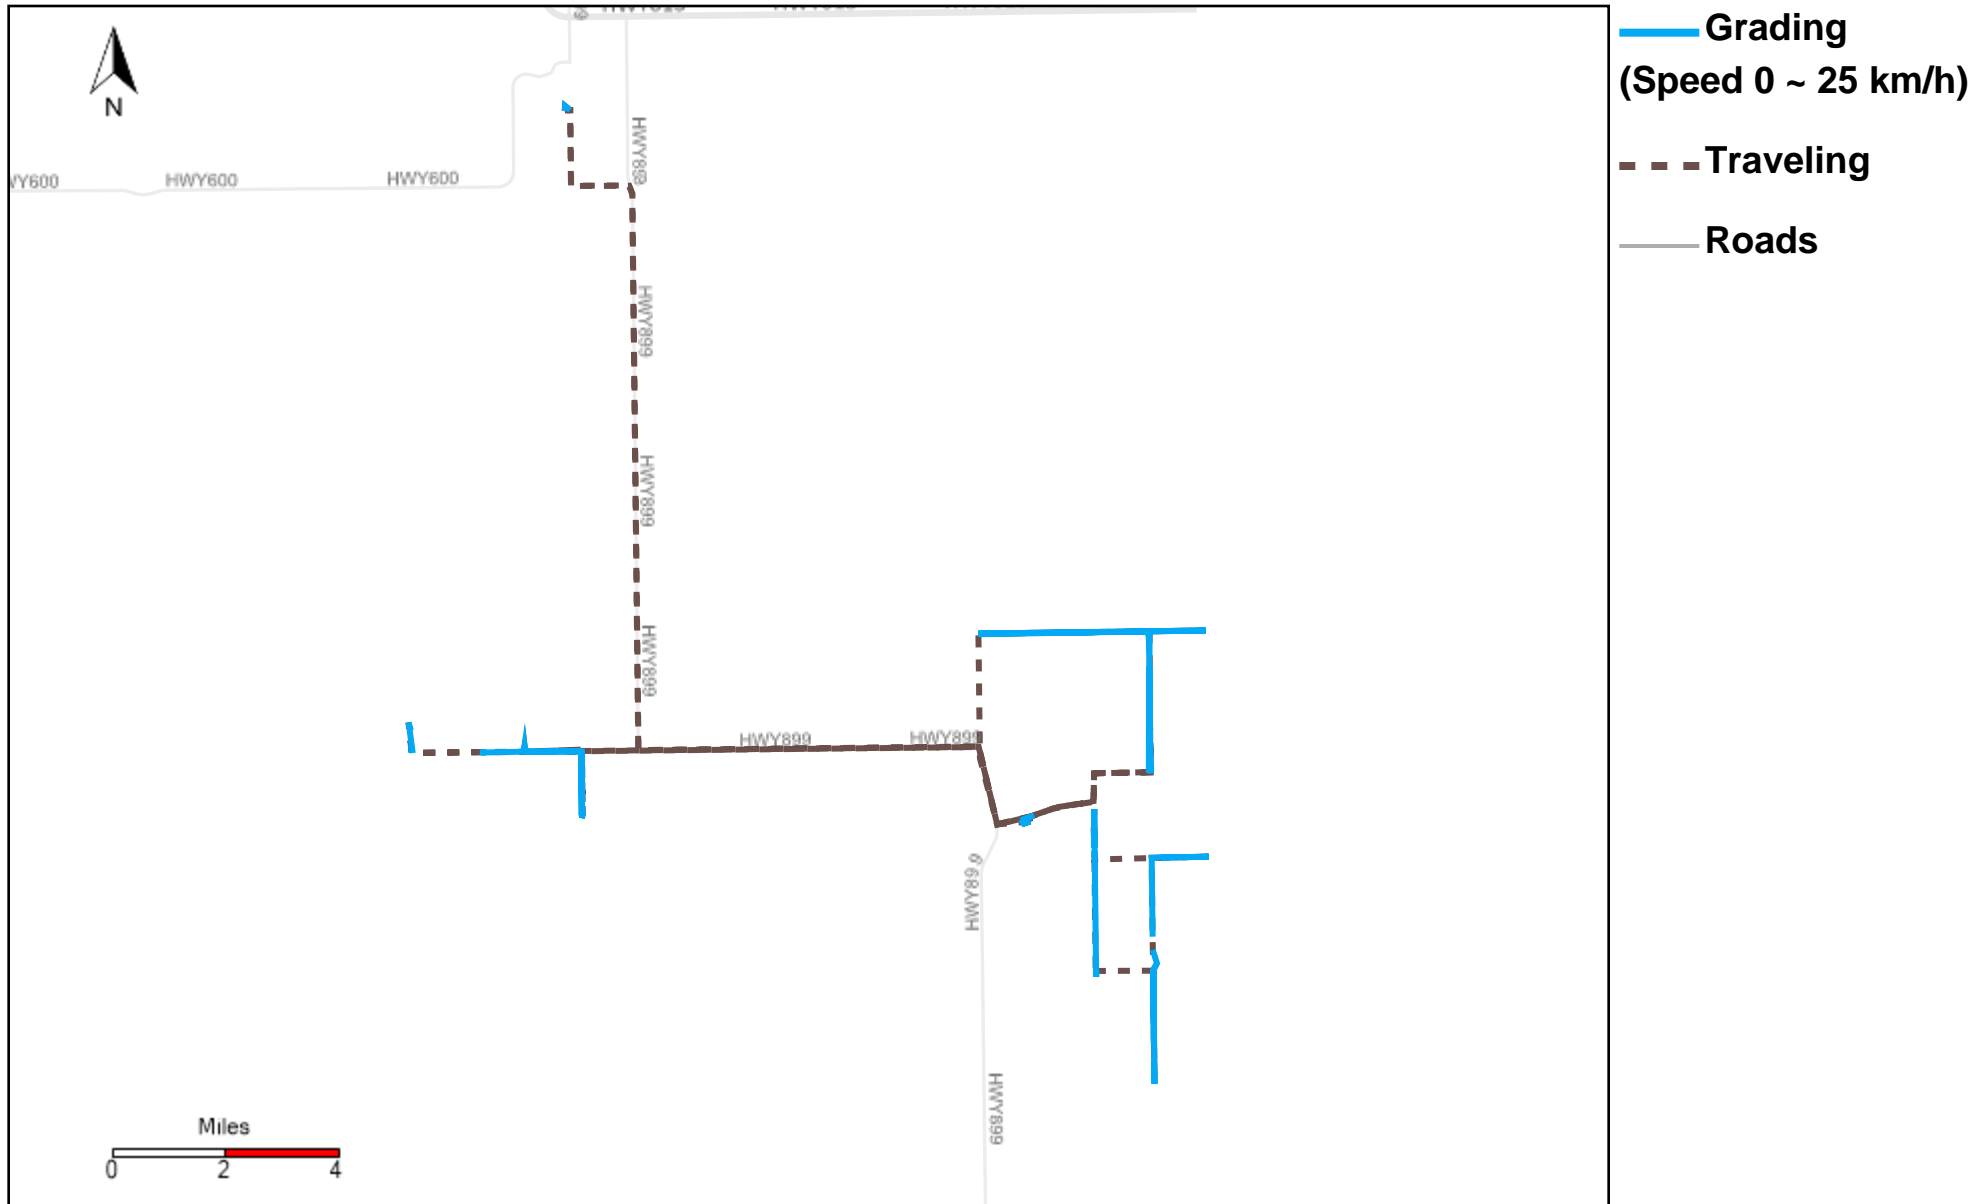

43-173_2023-12-17 ~ 2023-12-23 Tracking

Total Distance(km)	Total Hours	Work Distance(km)	Work Hours
443.41	25 hrs 36 min 20 sec	73.68	9 hrs 7 min 58 sec

43-181_2023-12-17 ~ 2023-12-23 Tracking

Total Distance(km)	Total Hours	Work Distance(km)	Work Hours
311.73	30 hrs 6 min 48 sec	158.3	23 hrs 8 min 19 sec

43-182_2023-12-17 ~ 2023-12-23 Tracking

Total Distance(km)	Total Hours	Work Distance(km)	Work Hours
222.52	26 hrs 23 min 37 sec	89.46	21 hrs 7 min 19 sec

43-185_2023-12-17 ~ 2023-12-23 Tracking

Total Distance(km)	Total Hours	Work Distance(km)	Work Hours
139.1	18 hrs 10 min 28 sec	86.27	16 hrs 19 min 23 sec