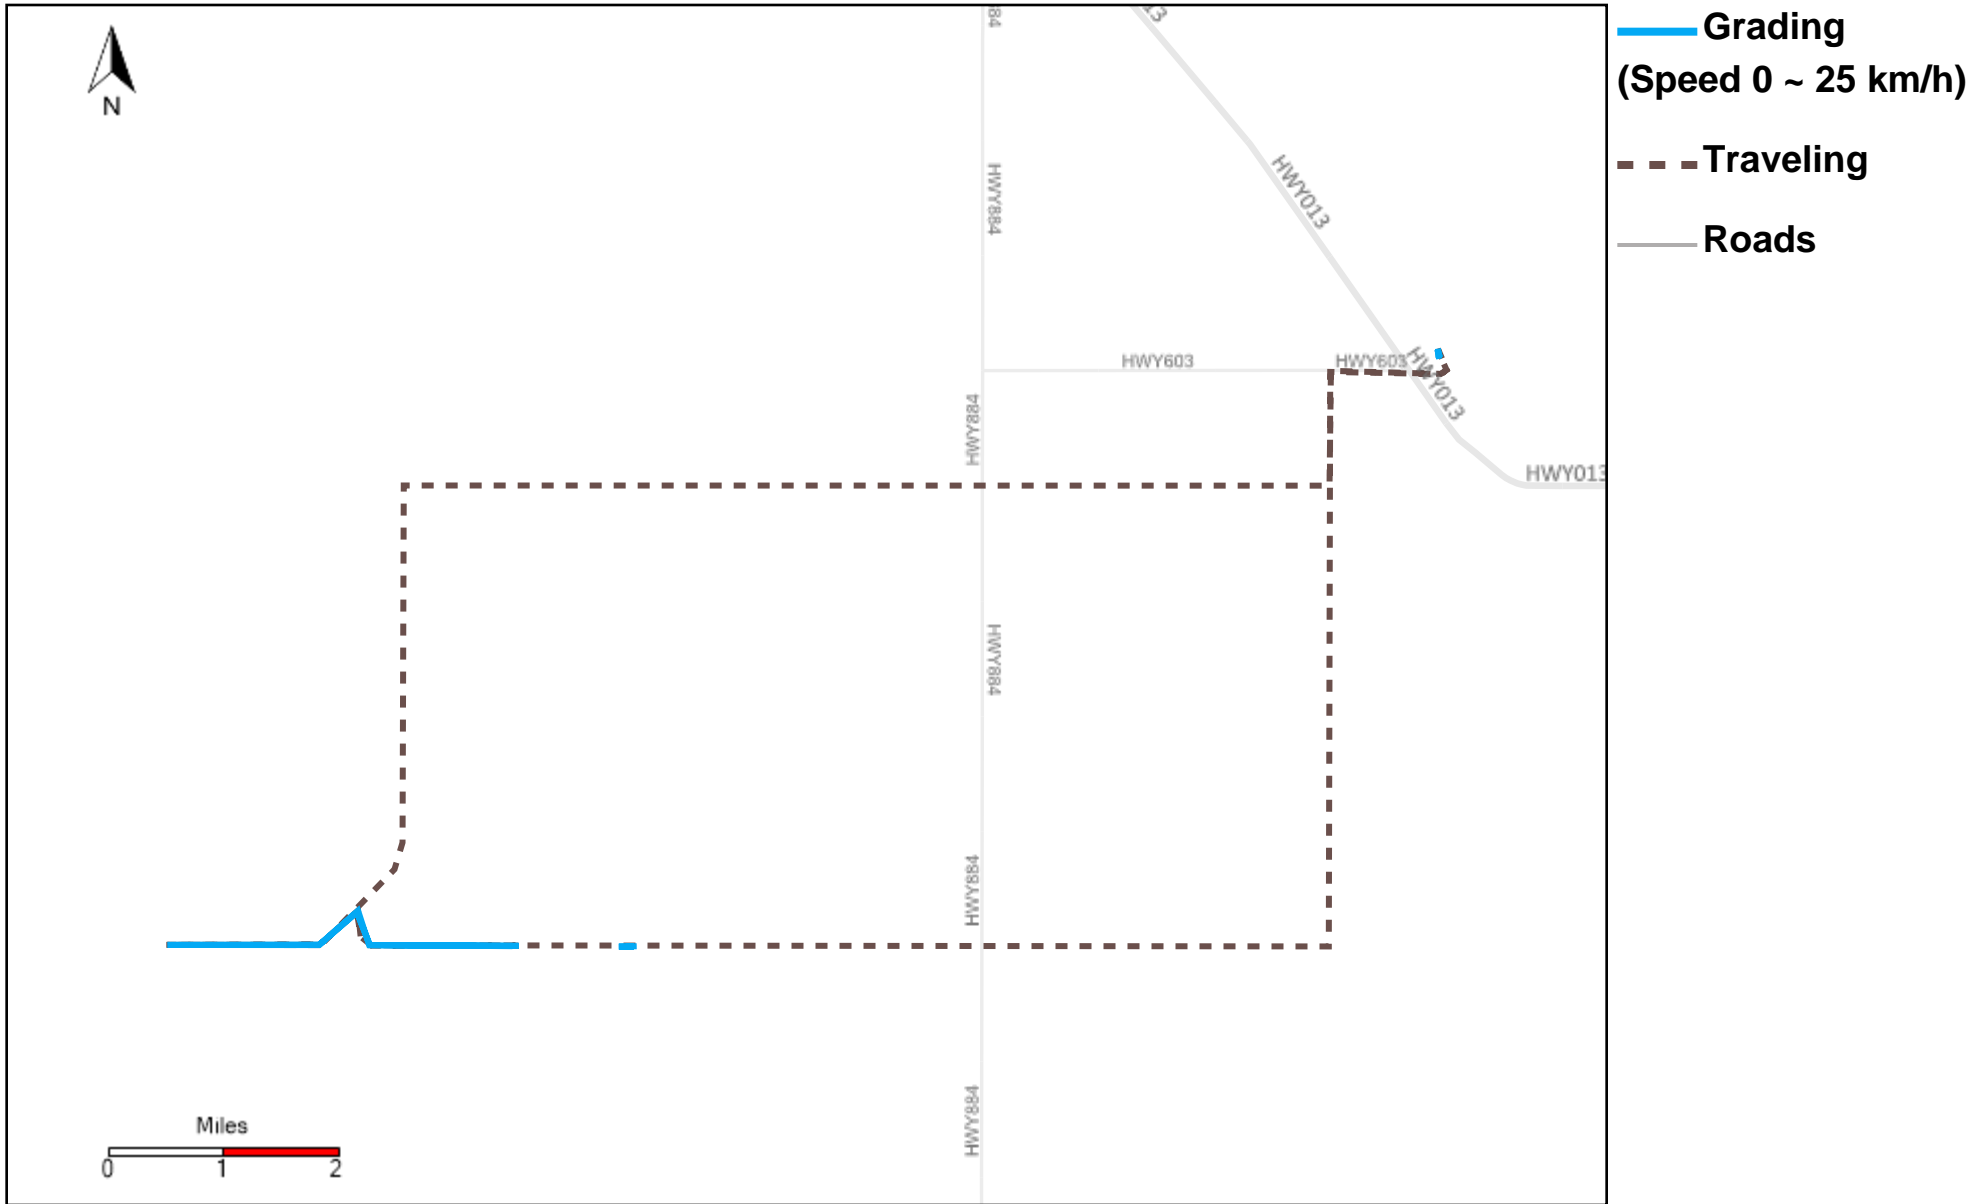

43-164_2023-11-26 ~ 2023-12-02 Tracking

Total Distance(km)	Total Hours	Work Distance(km)	Work Hours
67.13	7 hrs 23 min 33 sec	20.84	5 hrs 29 min 17 sec