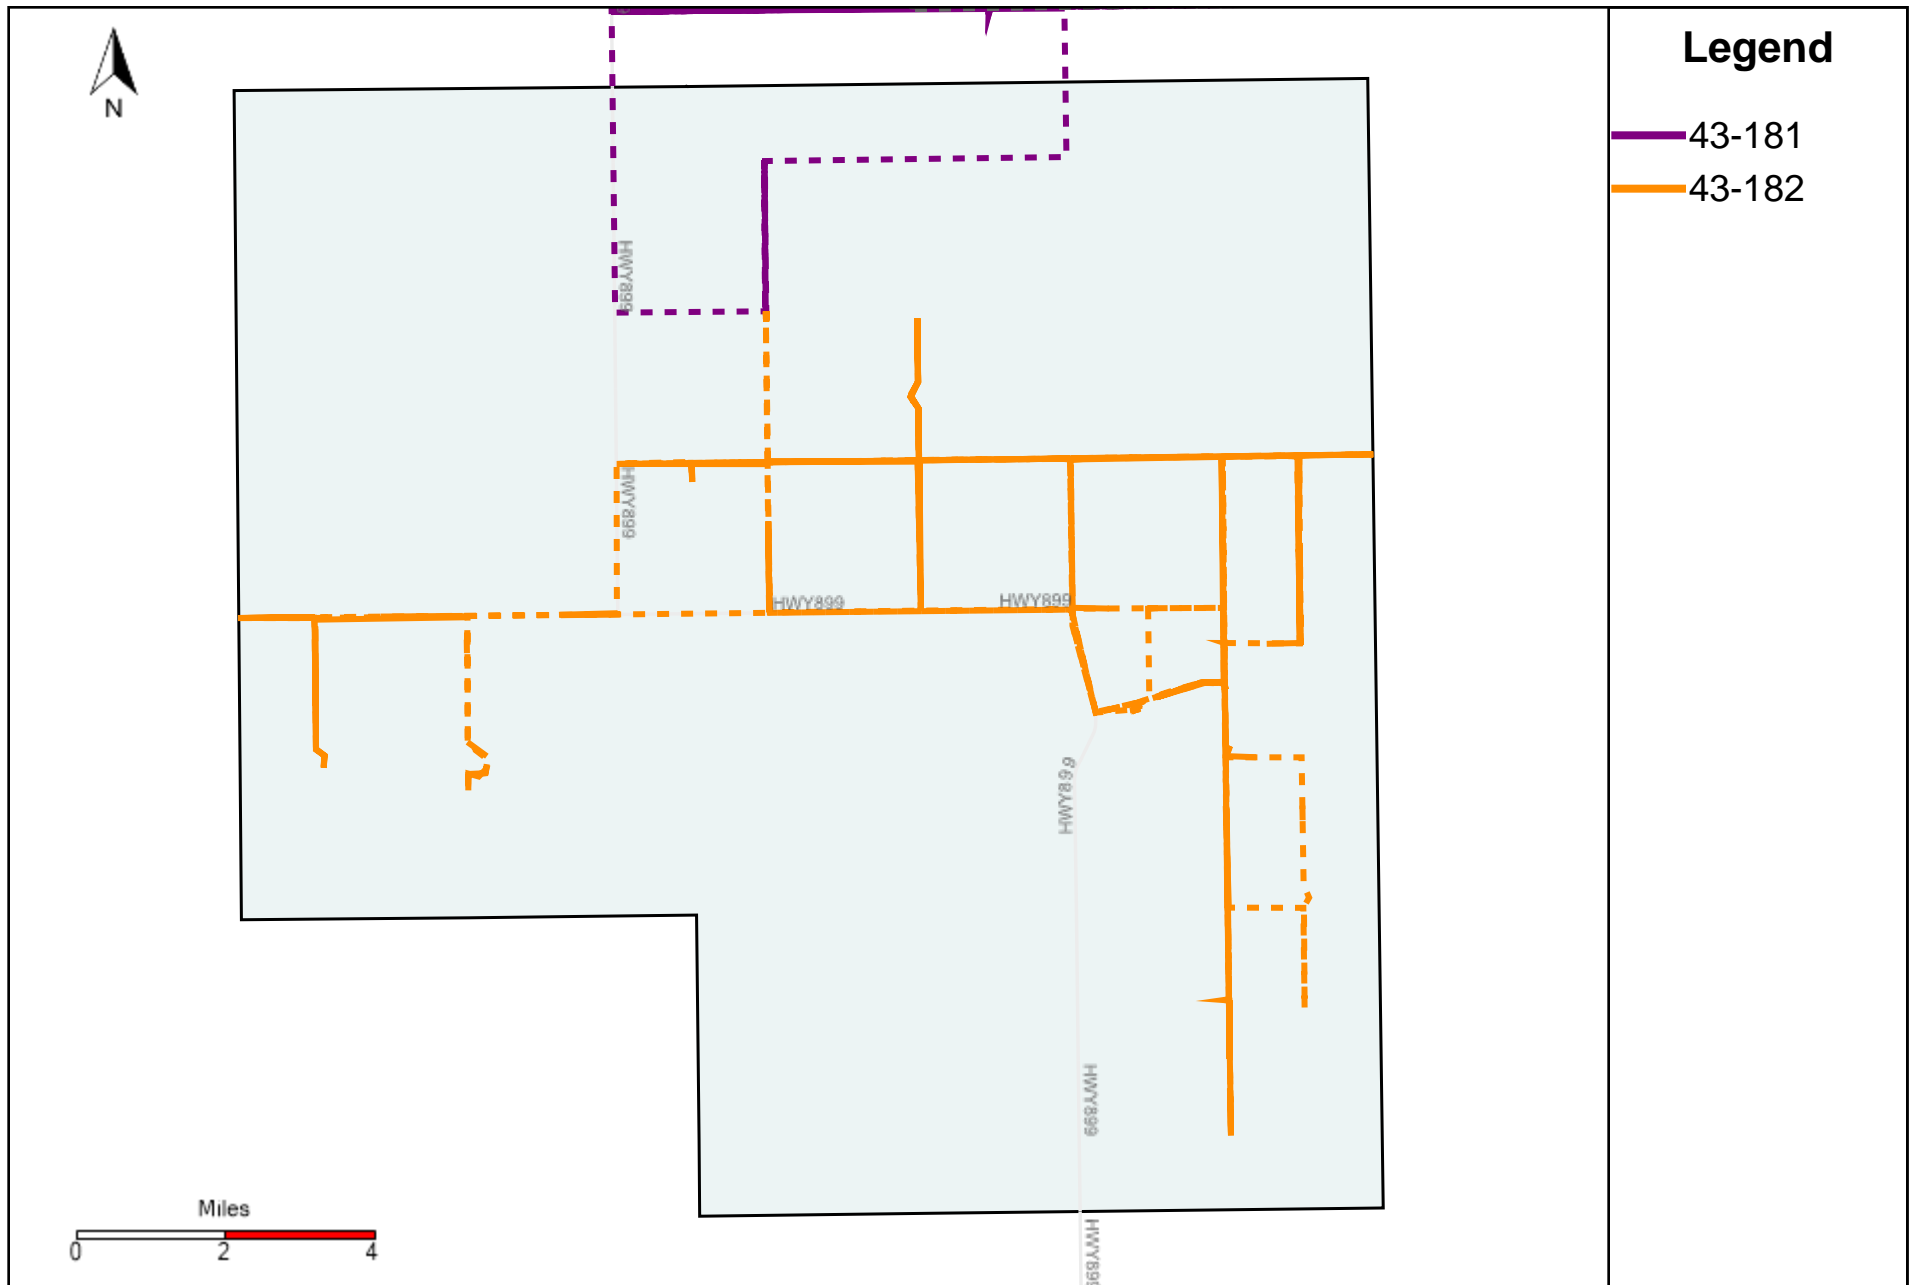

Provost Weekly Grader Report (2023-11-26 ~ 2023-12-02)

Division: 1 Grader Report(2023-11-26 ~ 2023-12-02)

| Vehicle Name List | Total Distance(km) | Total Hours |
|-------------------|--------------------|----------------------|
| 43-181, 43-182 | 610.11 | 74 hrs 53 min 33 sec |