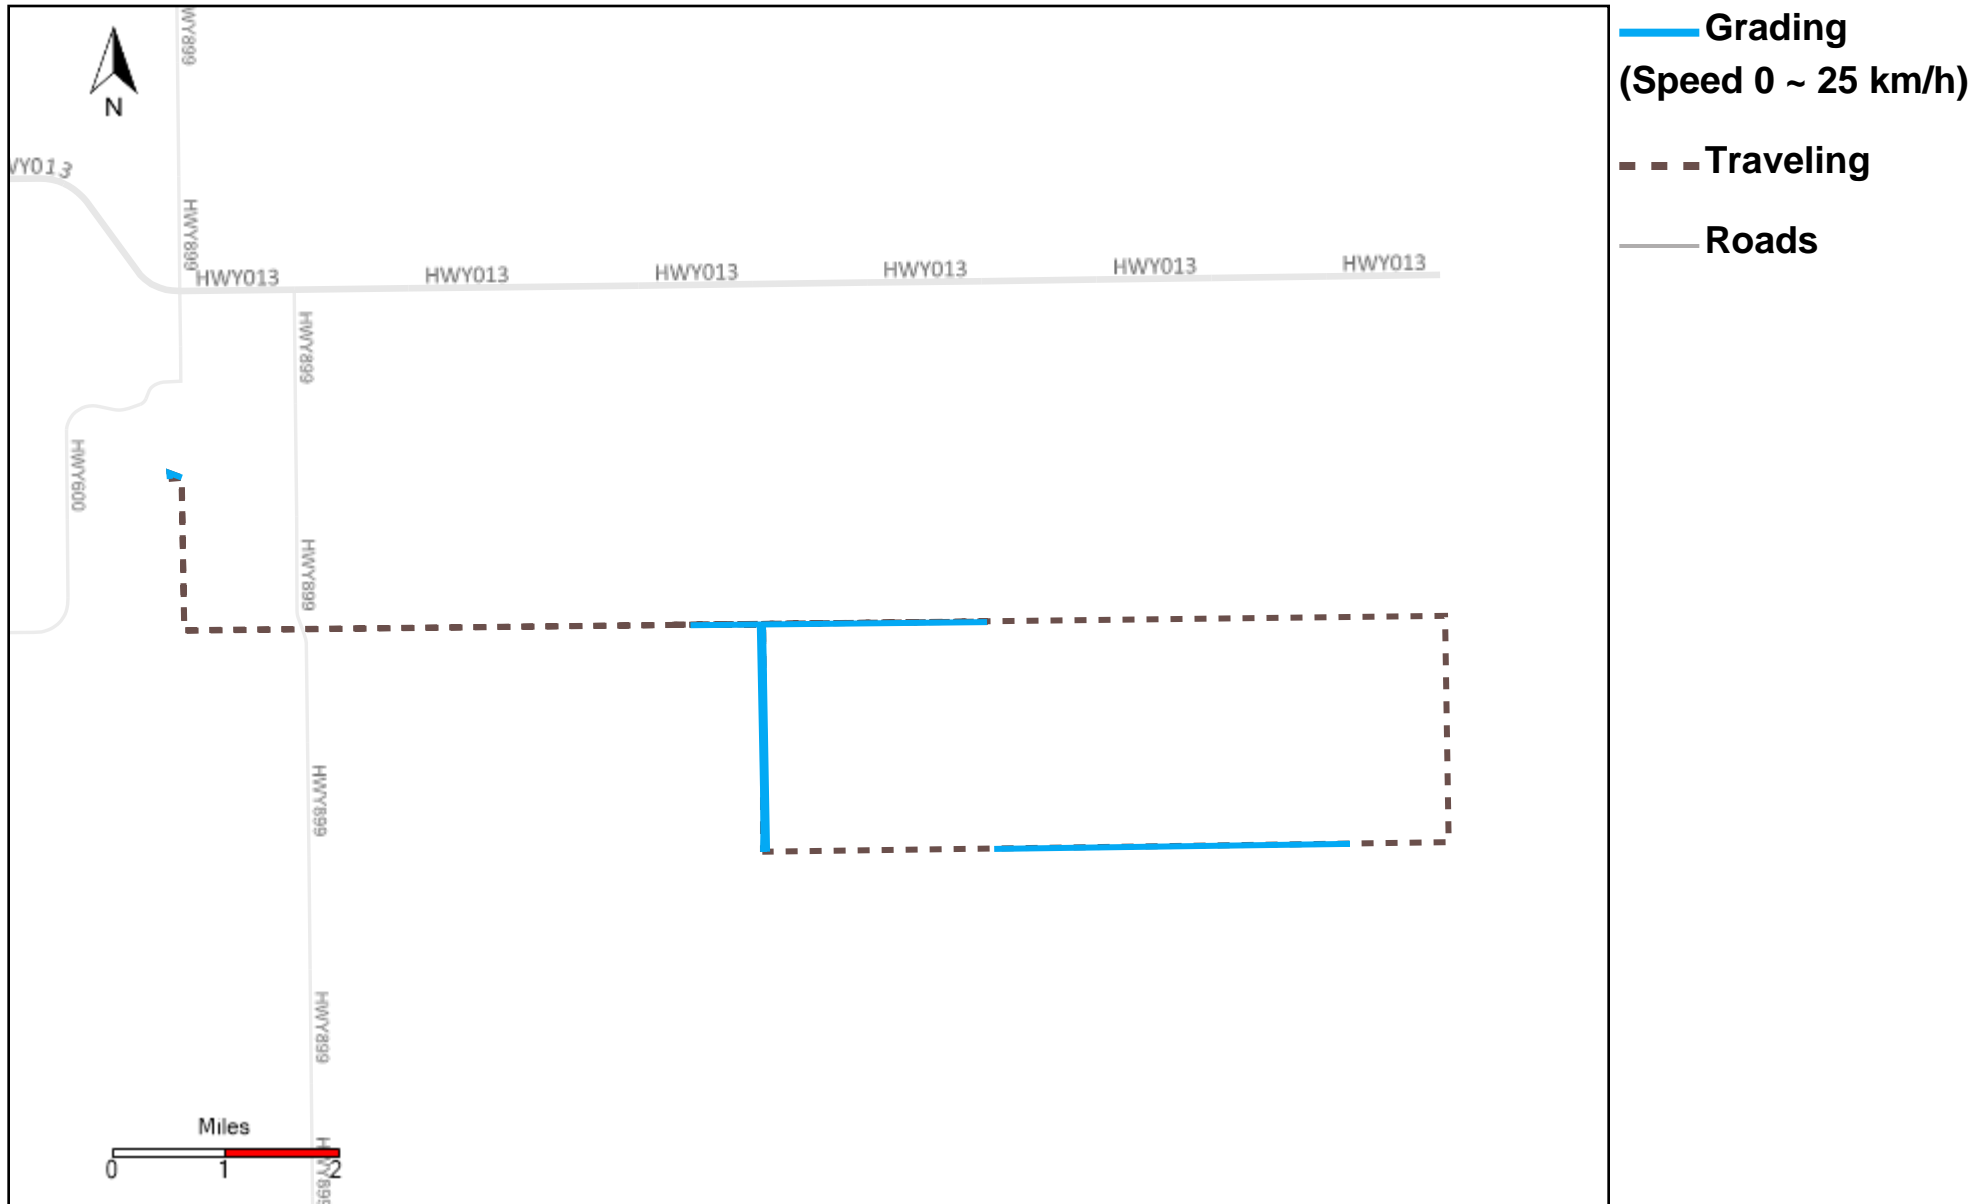

43-186_2023-11-26 ~ 2023-12-02 Tracking

Total Distance(km)	Total Hours	Work Distance(km)	Work Hours
74.4	8 hrs 0 min 4 sec	28.23	6 hrs 7 min 40 sec