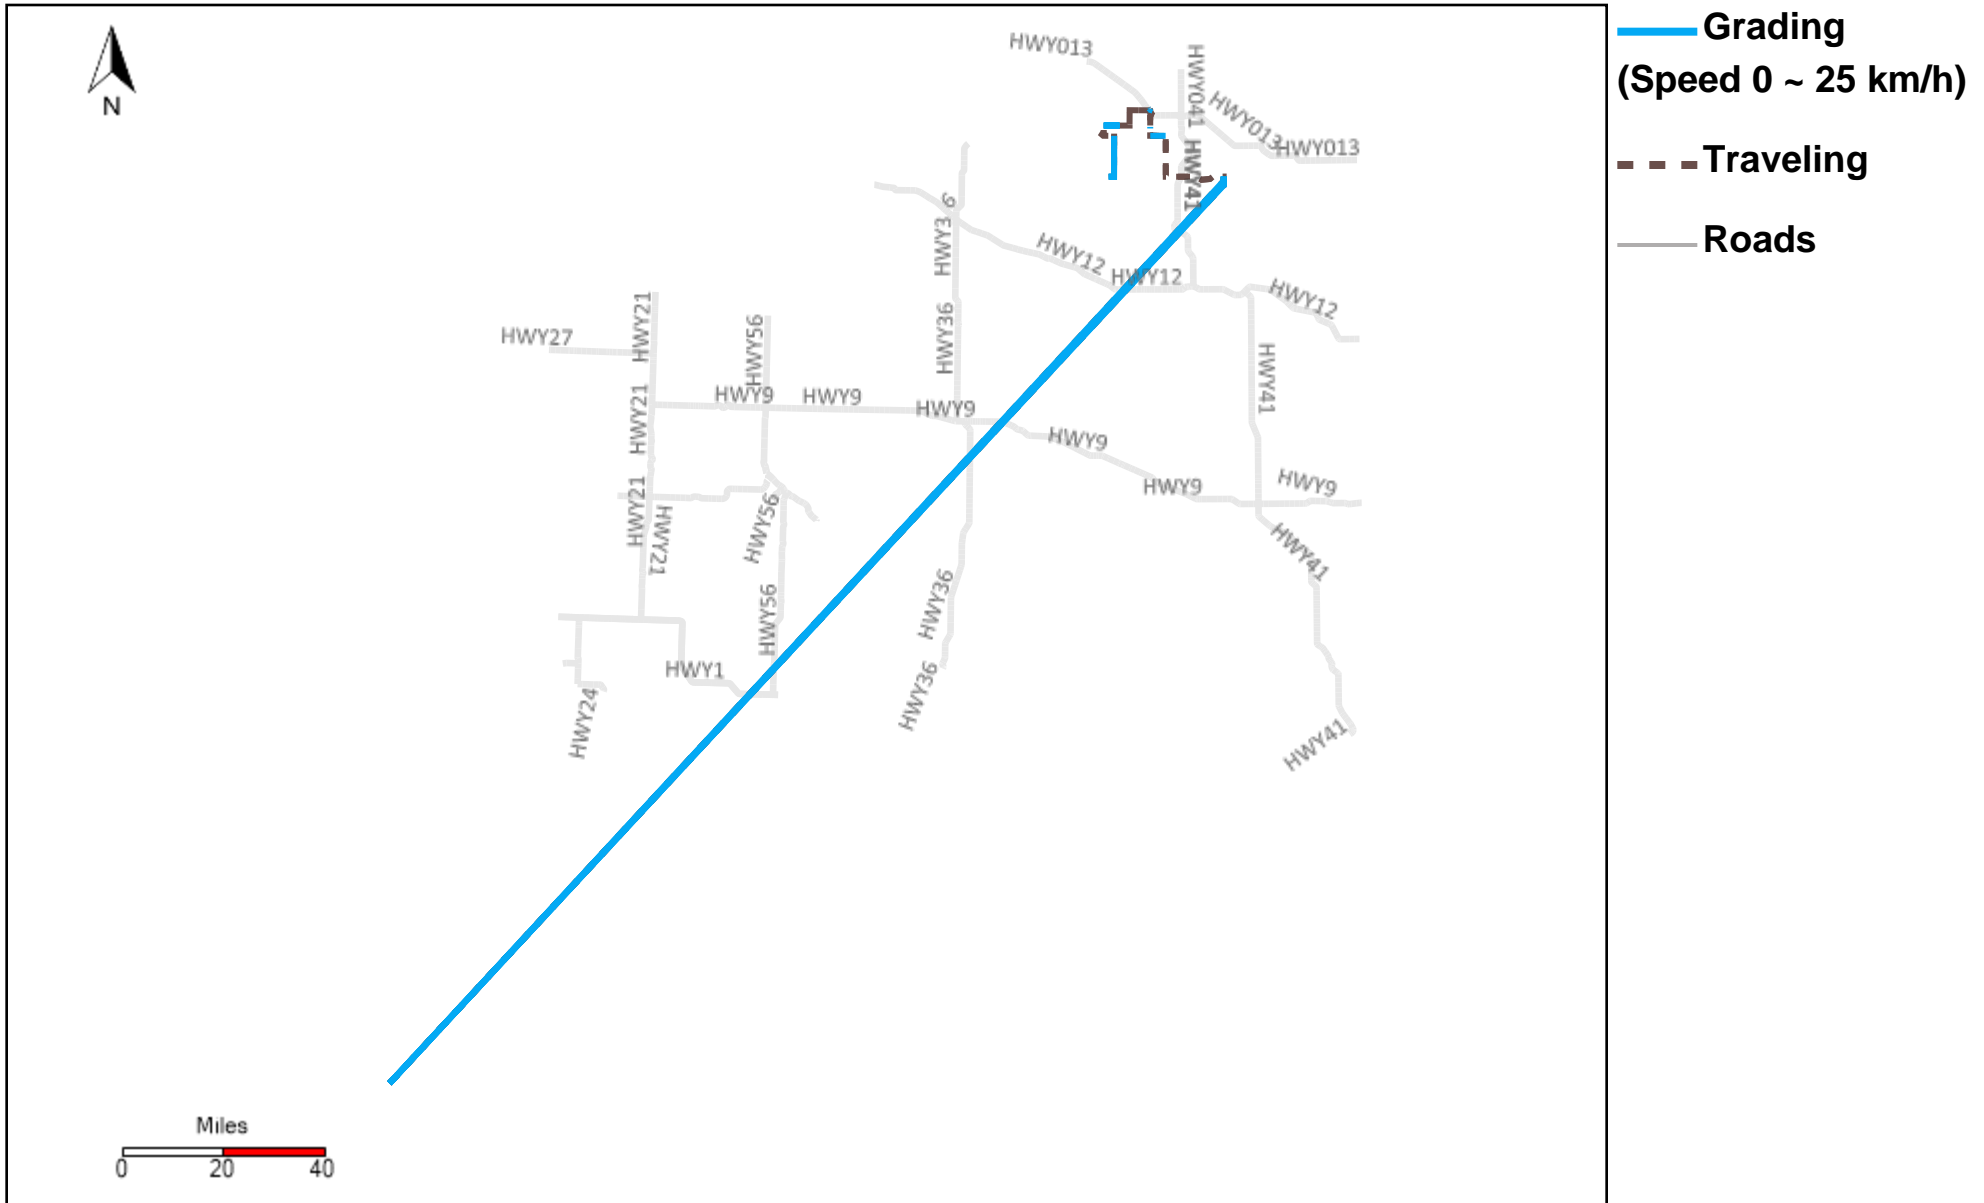

43-170_2023-11-26 ~ 2023-12-02 Tracking

Total Distance(km)	Total Hours	Work Distance(km)	Work Hours
1958.99	18 hrs 44 min 24 sec	5916.93	10 hrs 59 min 28 sec