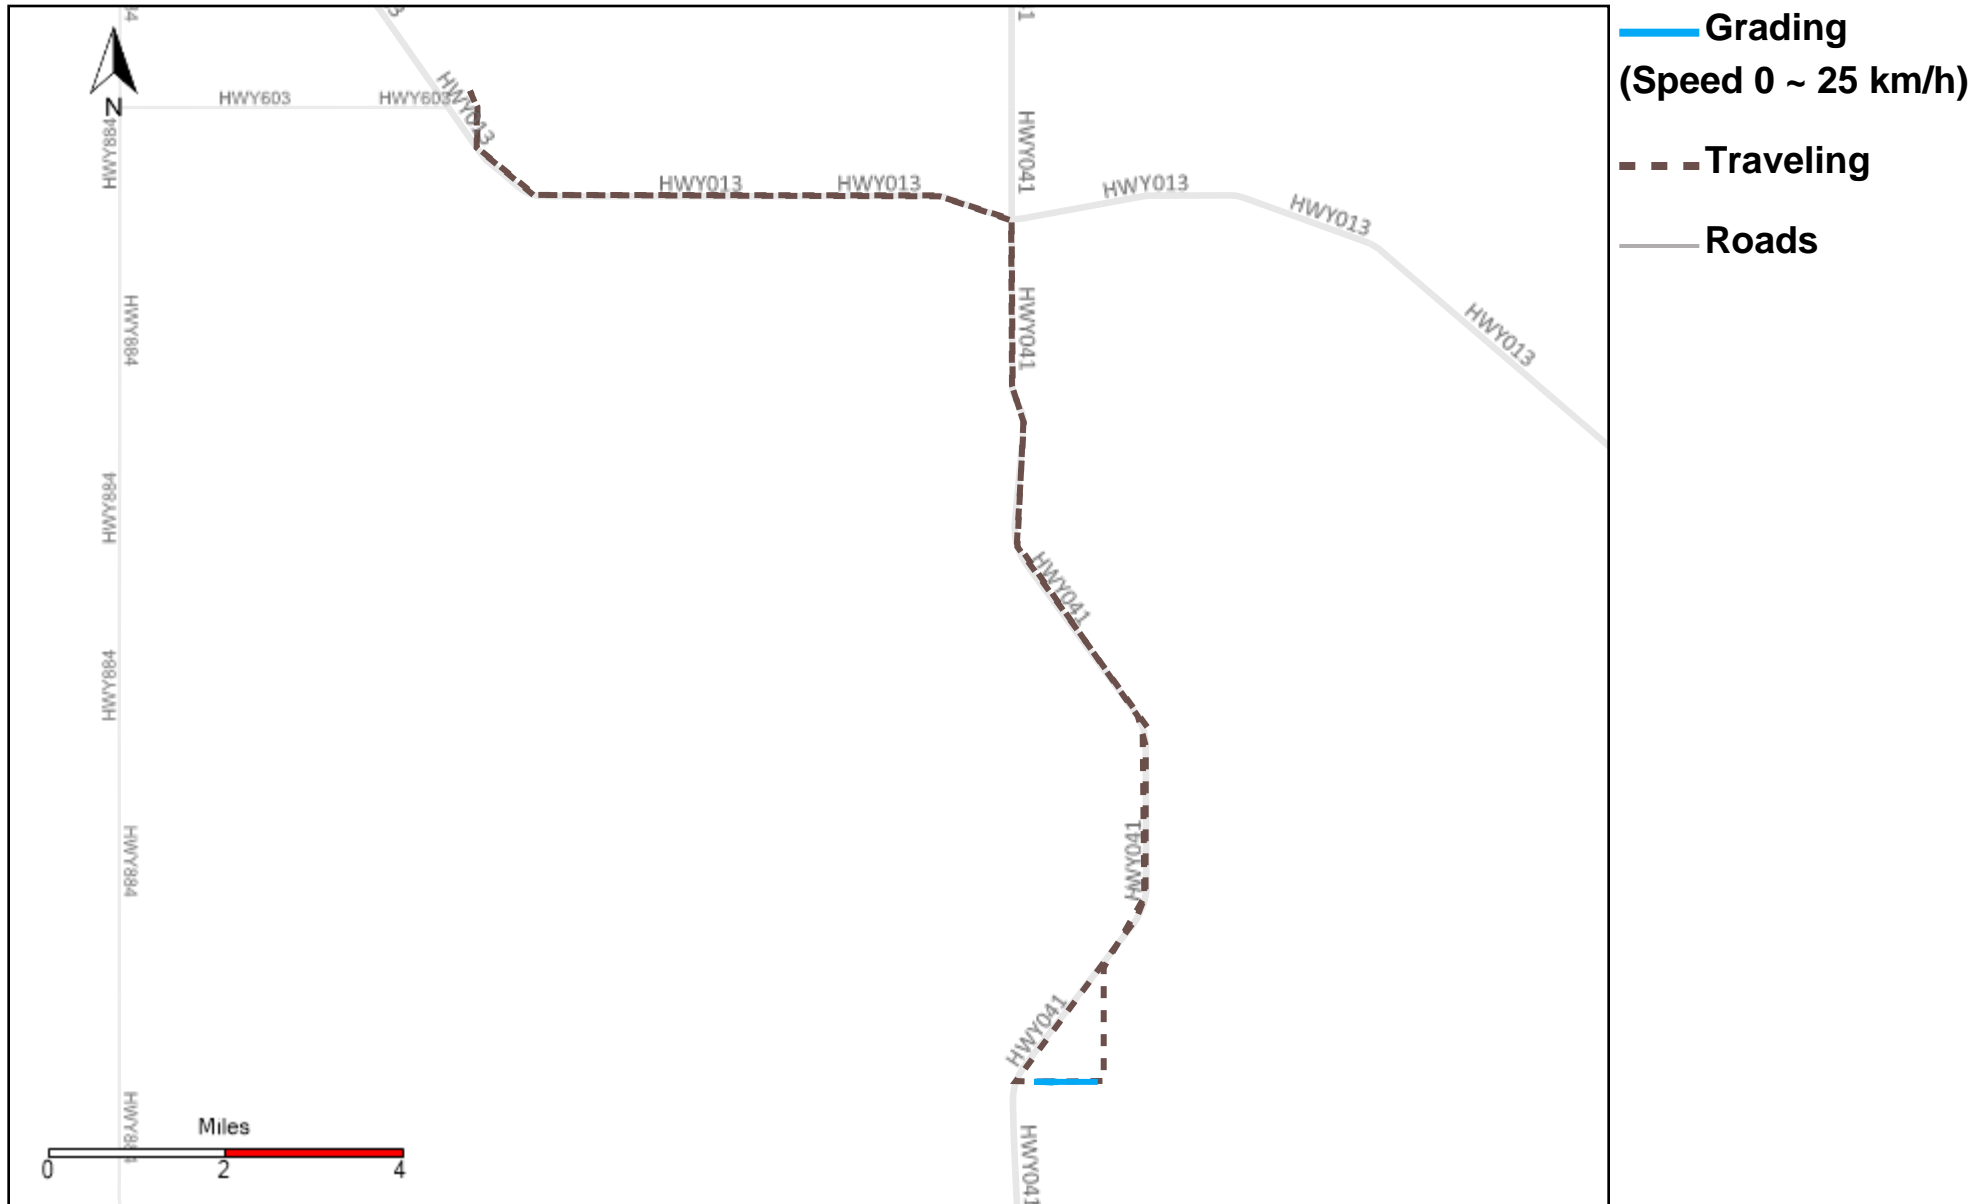

43-173_2023-11-26 ~ 2023-12-02 Tracking

Total Distance(km)	Total Hours	Work Distance(km)	Work Hours
624.63	6 hrs 47 min 10 sec	566.98	4 hrs 20 min 25 sec