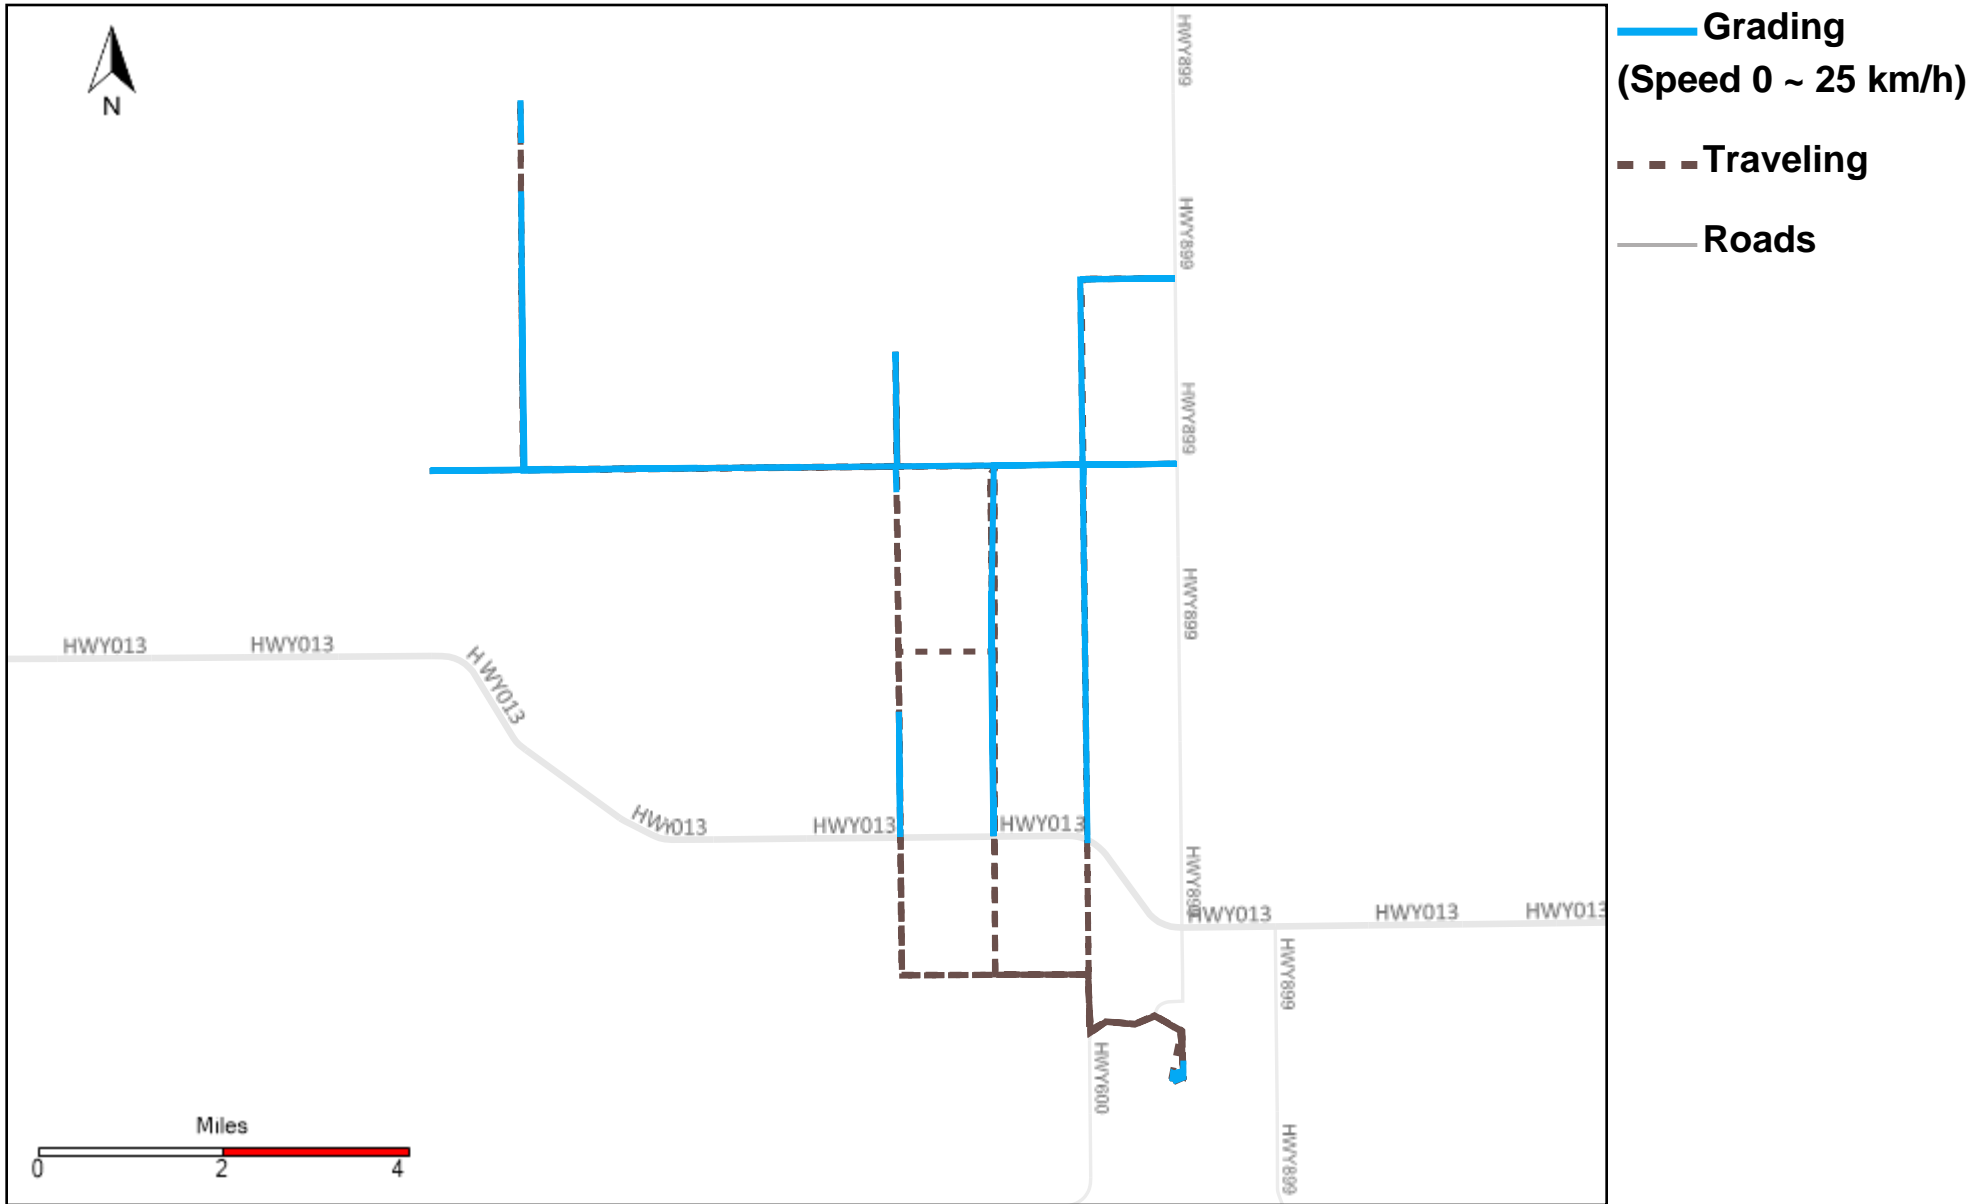

43-185_2023-11-26 ~ 2023-12-02 Tracking

Total Distance(km)	Total Hours	Work Distance(km)	Work Hours
326.66	36 hrs 8 min 57 sec	154.86	30 hrs 4 min 30 sec