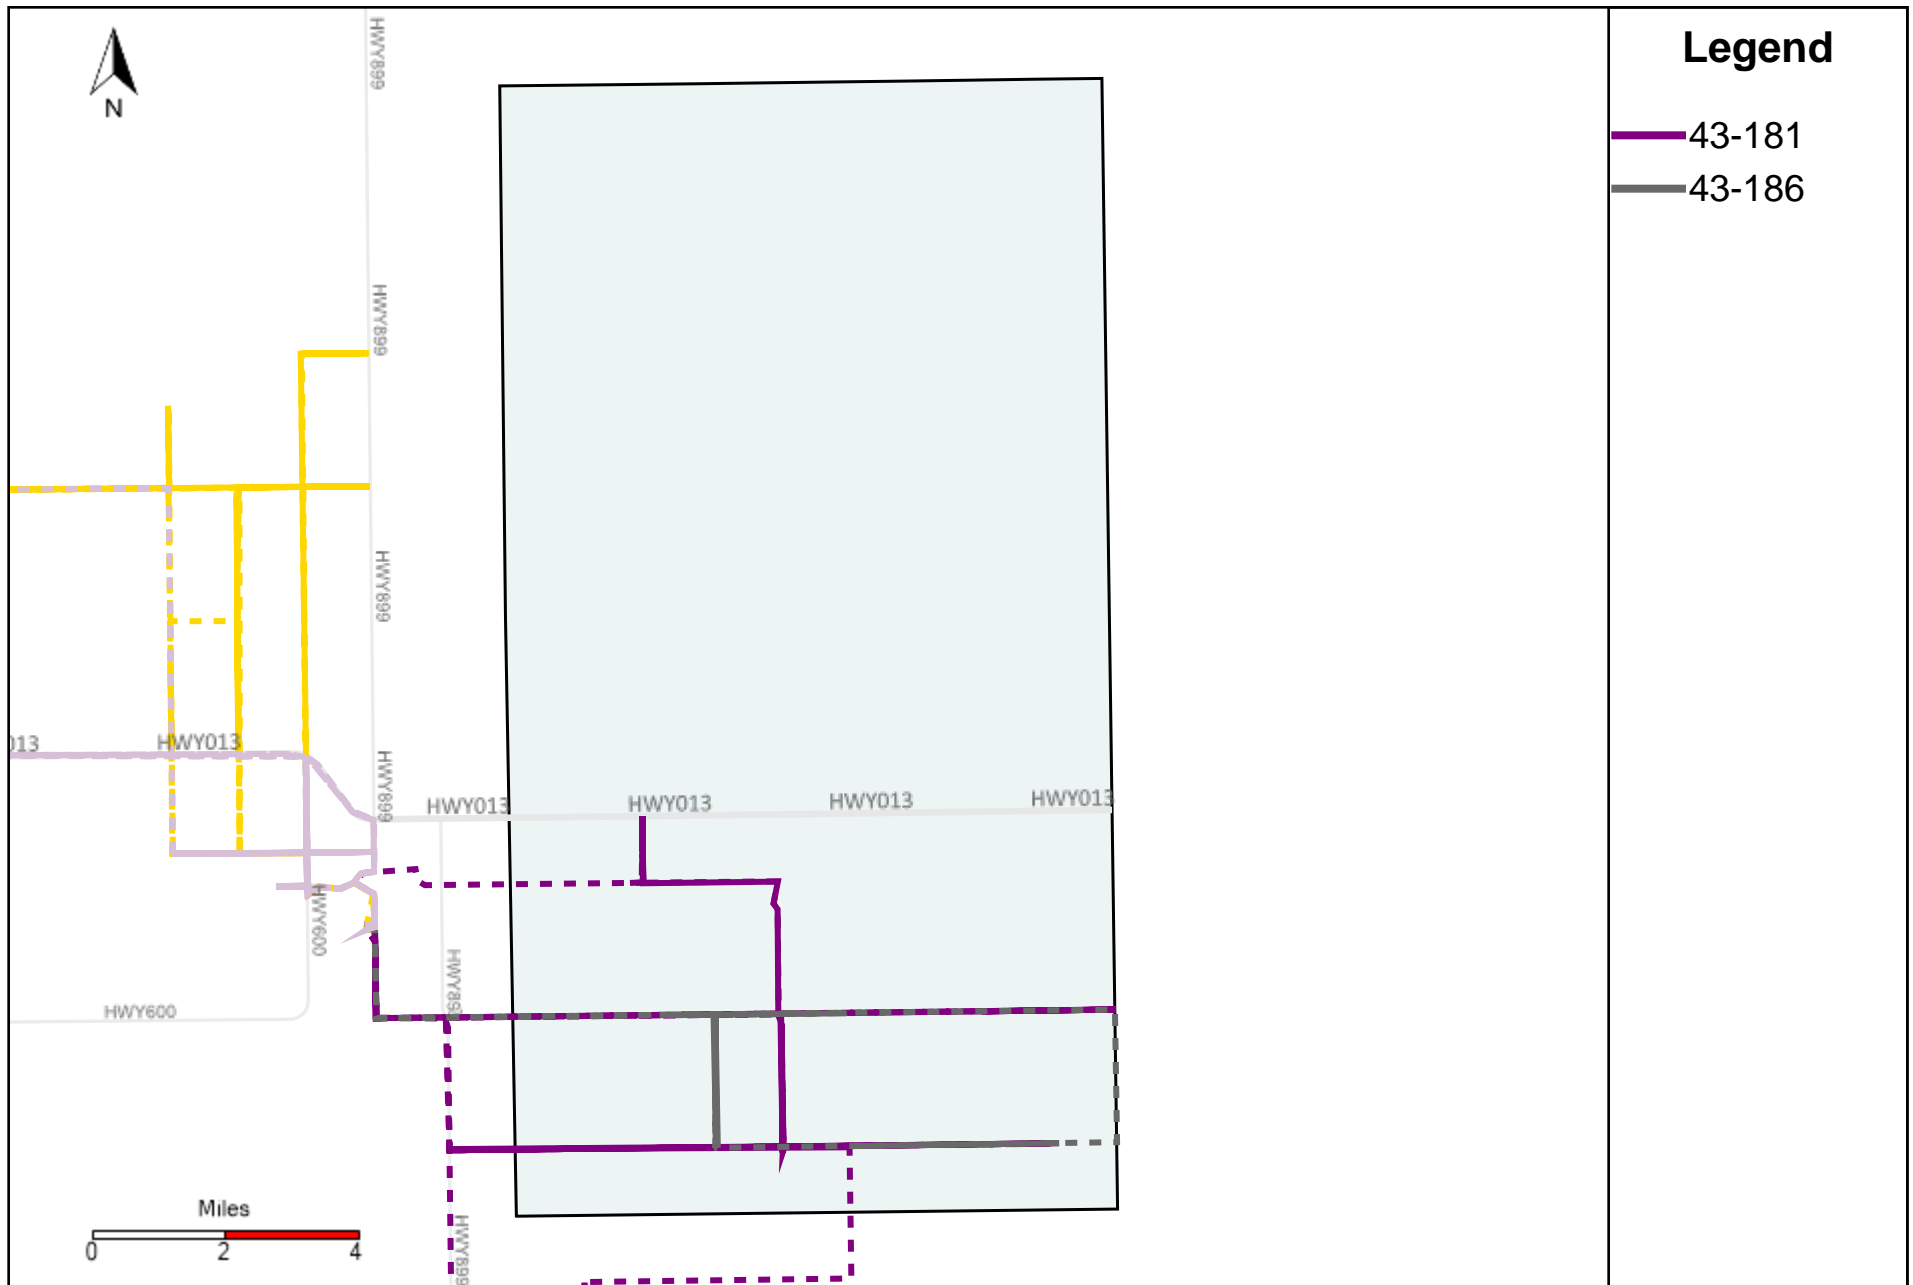

Division: 2 Grader Report(2023-11-26 ~ 2023-12-02)

Vehicle Name List	Total Distance(km)	Total Hours
43-181, 43-186	382.56	41 hrs 50 min 57 sec