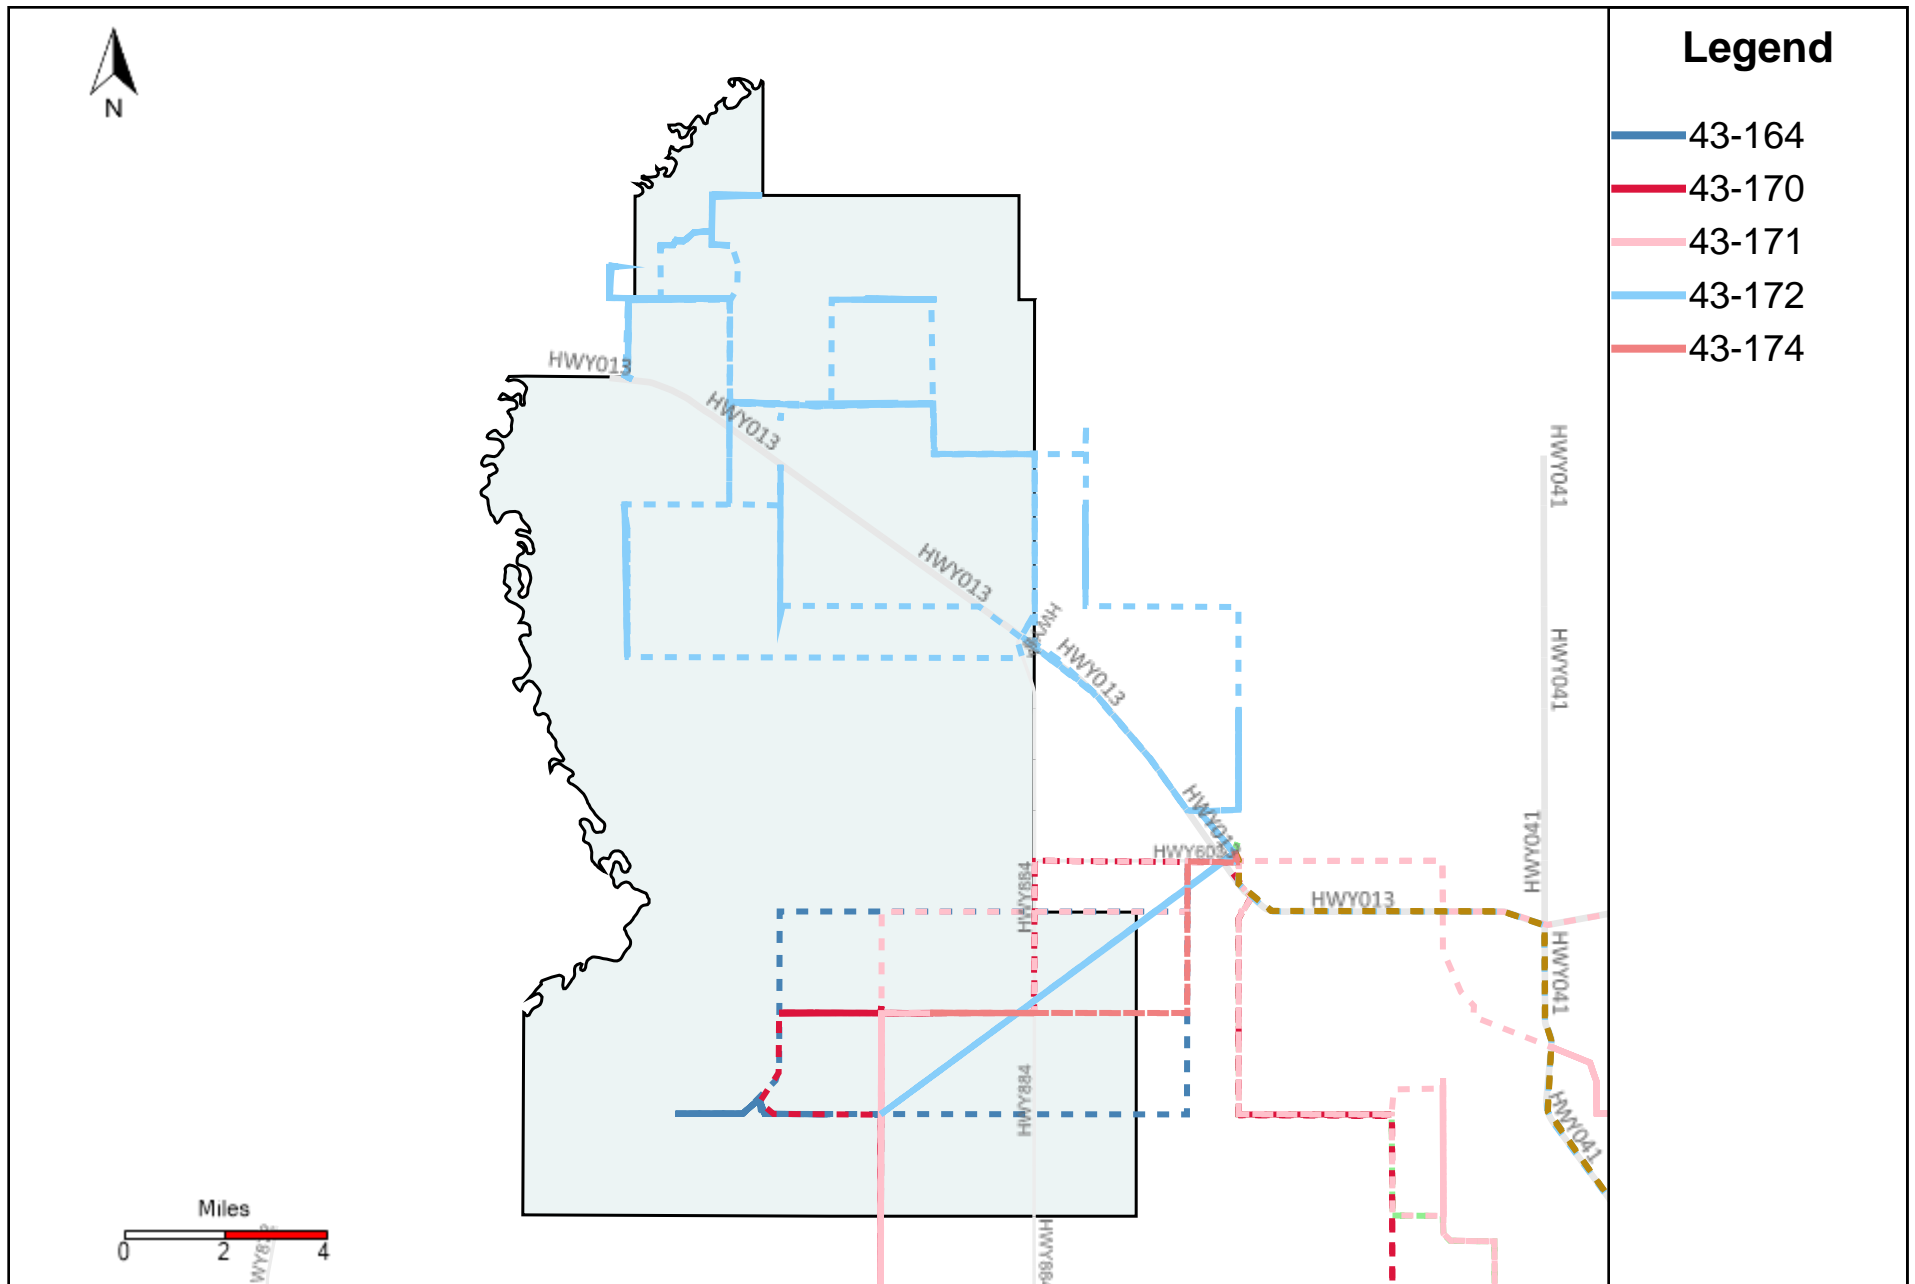

Division: 7 Grader Report(2023-11-26 ~ 2023-12-02)

Vehicle Name List	Total Distance(km)	Total Hours
43-164, 43-170, 43-171, 43-172, 43-174	4337.25	3003 hrs 5 min 28 sec