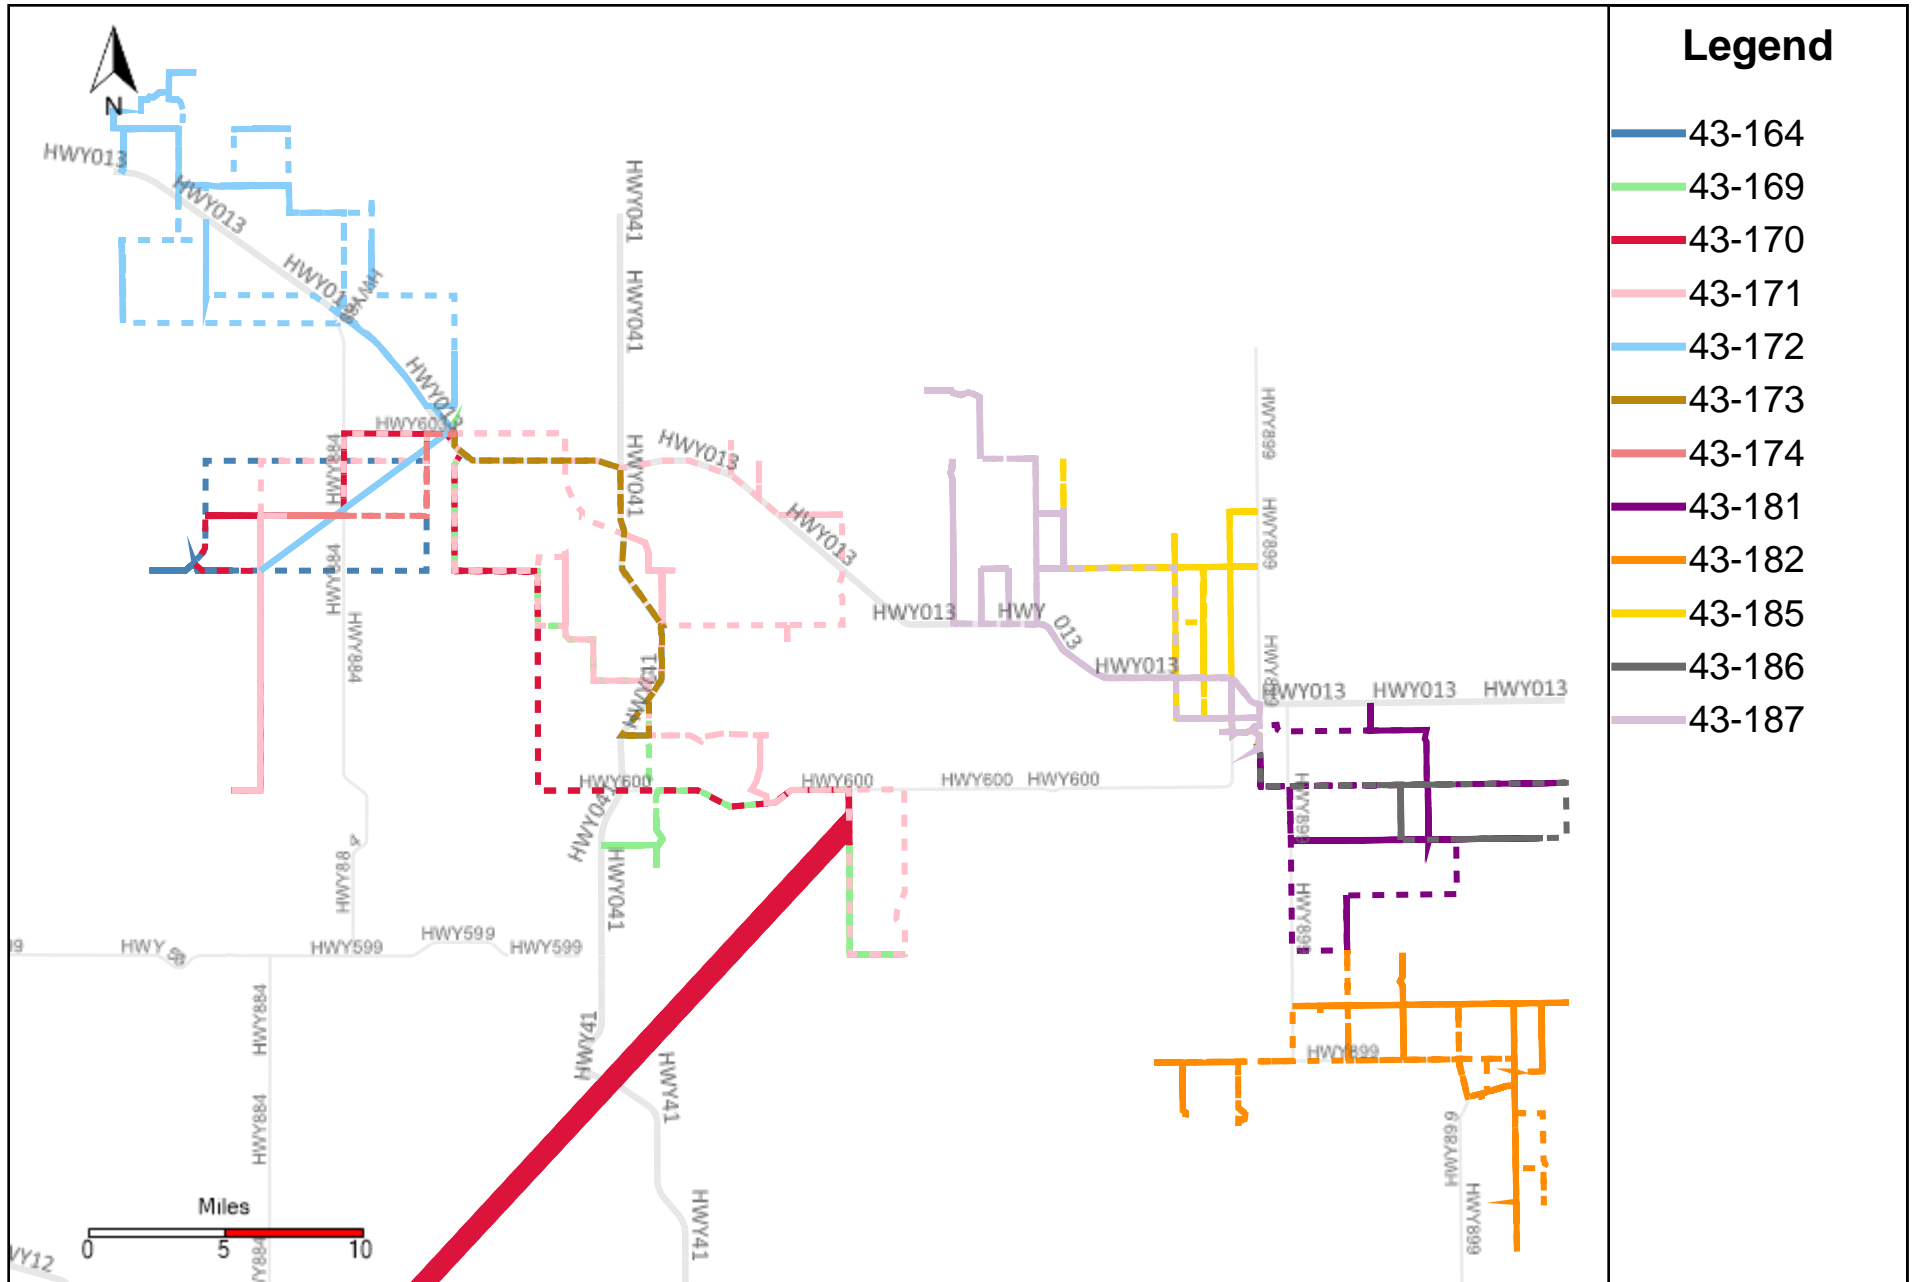

Provost Weekly Grader Report (2023-11-26 ~ 2023-12-02)

Division: 1 Grader Report(2023-11-26 ~ 2023-12-02)

| Vehicle Name List | Total Distance(km) | Total Hours |
|-------------------|--------------------|----------------------|
| 43-181, 43-182 | 610.11 | 74 hrs 53 min 33 sec |

Division: 2 Grader Report(2023-11-26 ~ 2023-12-02)

| Vehicle Name List | Total Distance(km) | Total Hours |
|-------------------|--------------------|----------------------|
| 43-181, 43-186 | 382.56 | 41 hrs 50 min 57 sec |