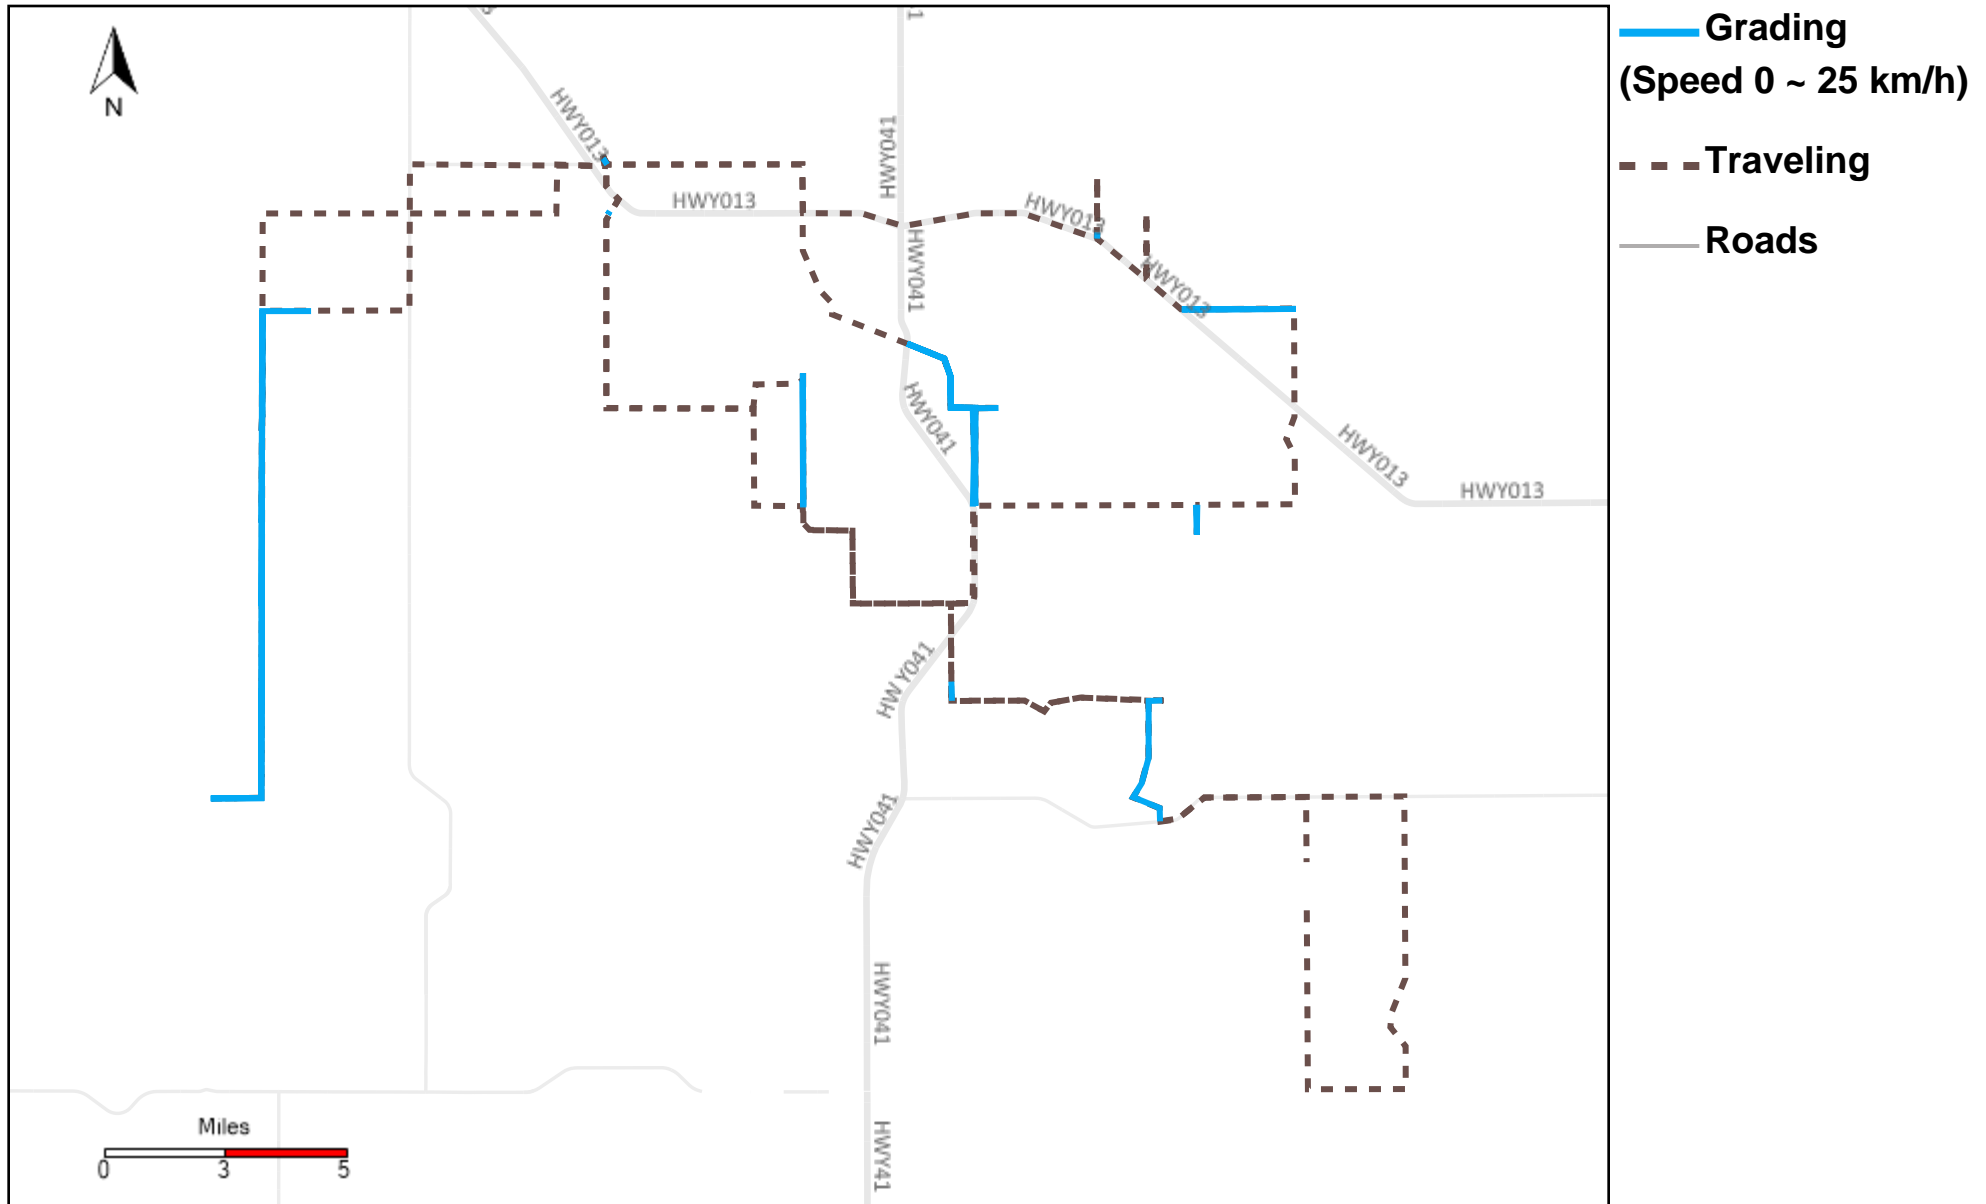

43-171_2023-11-26 ~ 2023-12-02 Tracking

Total Distance(km)	Total Hours	Work Distance(km)	Work Hours
1559.58	25 hrs 8 min 42 sec	448.24	15 hrs 37 min 56 sec