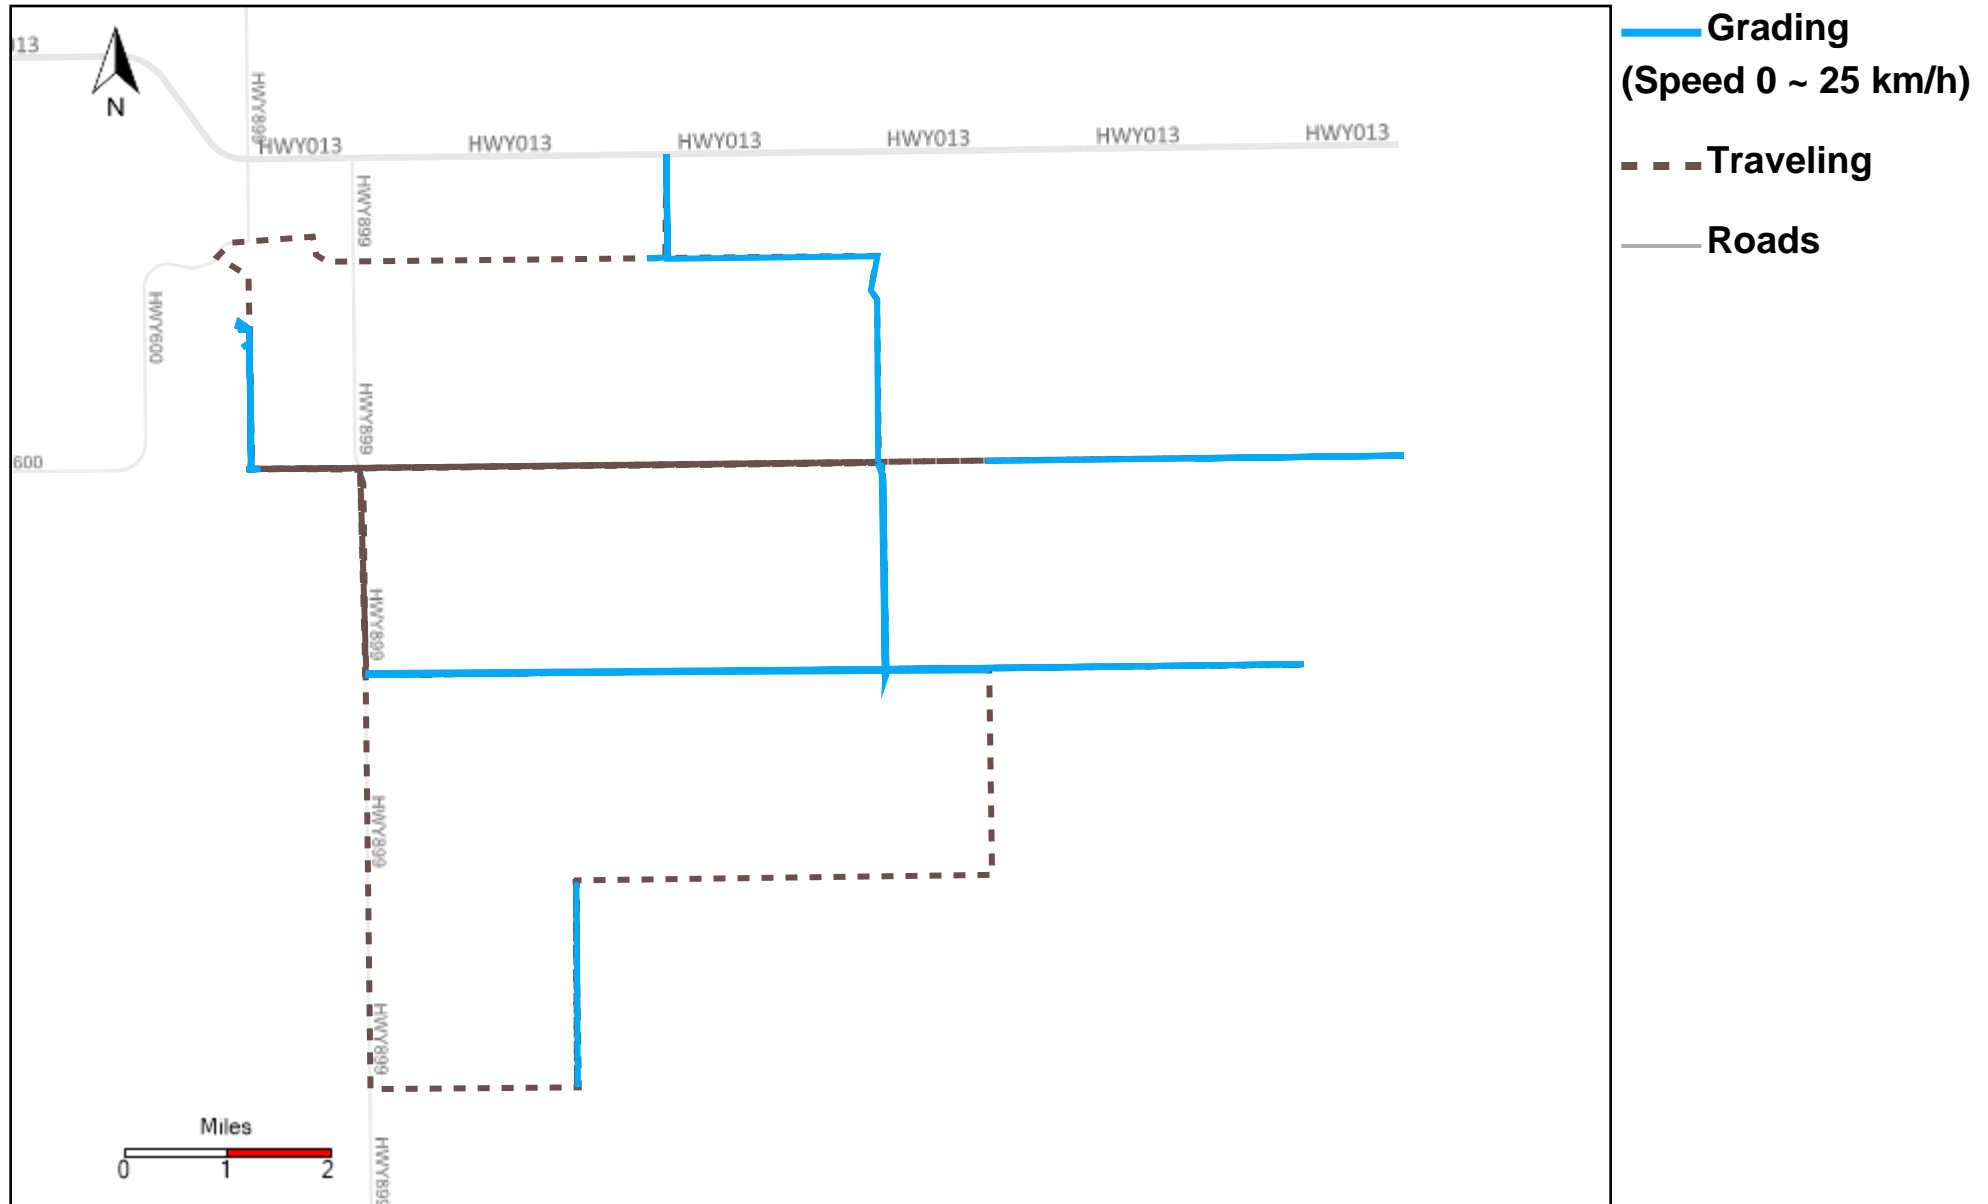

43-181_2023-11-26 ~ 2023-12-02 Tracking

Total Distance(km)	Total Hours	Work Distance(km)	Work Hours
308.16	33 hrs 50 min 53 sec	154.34	24 hrs 54 min 36 sec