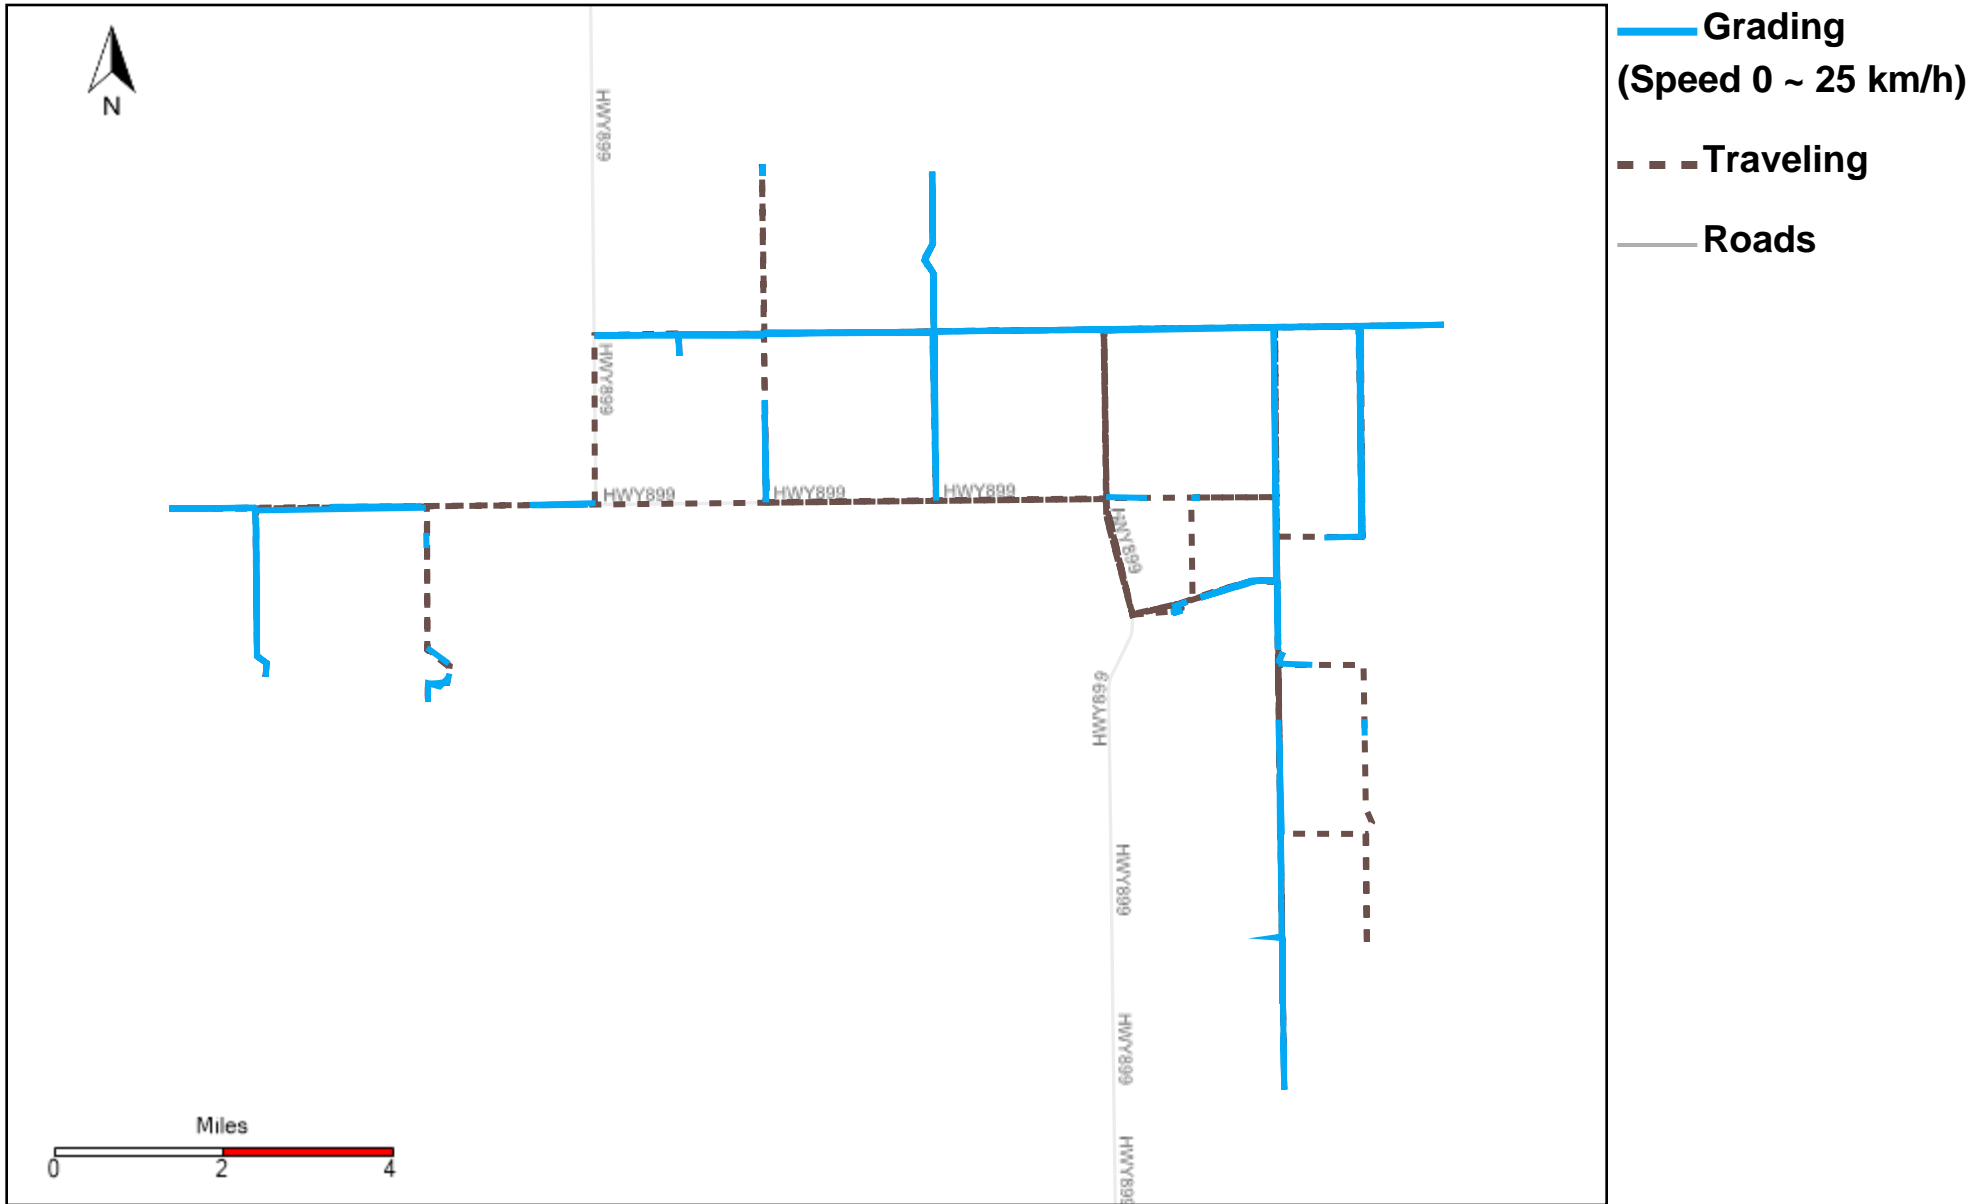

43-182_2023-11-26 ~ 2023-12-02 Tracking

Total Distance(km)	Total Hours	Work Distance(km)	Work Hours
301.95	41 hrs 2 min 40 sec	212.41	34 hrs 49 min 6 sec