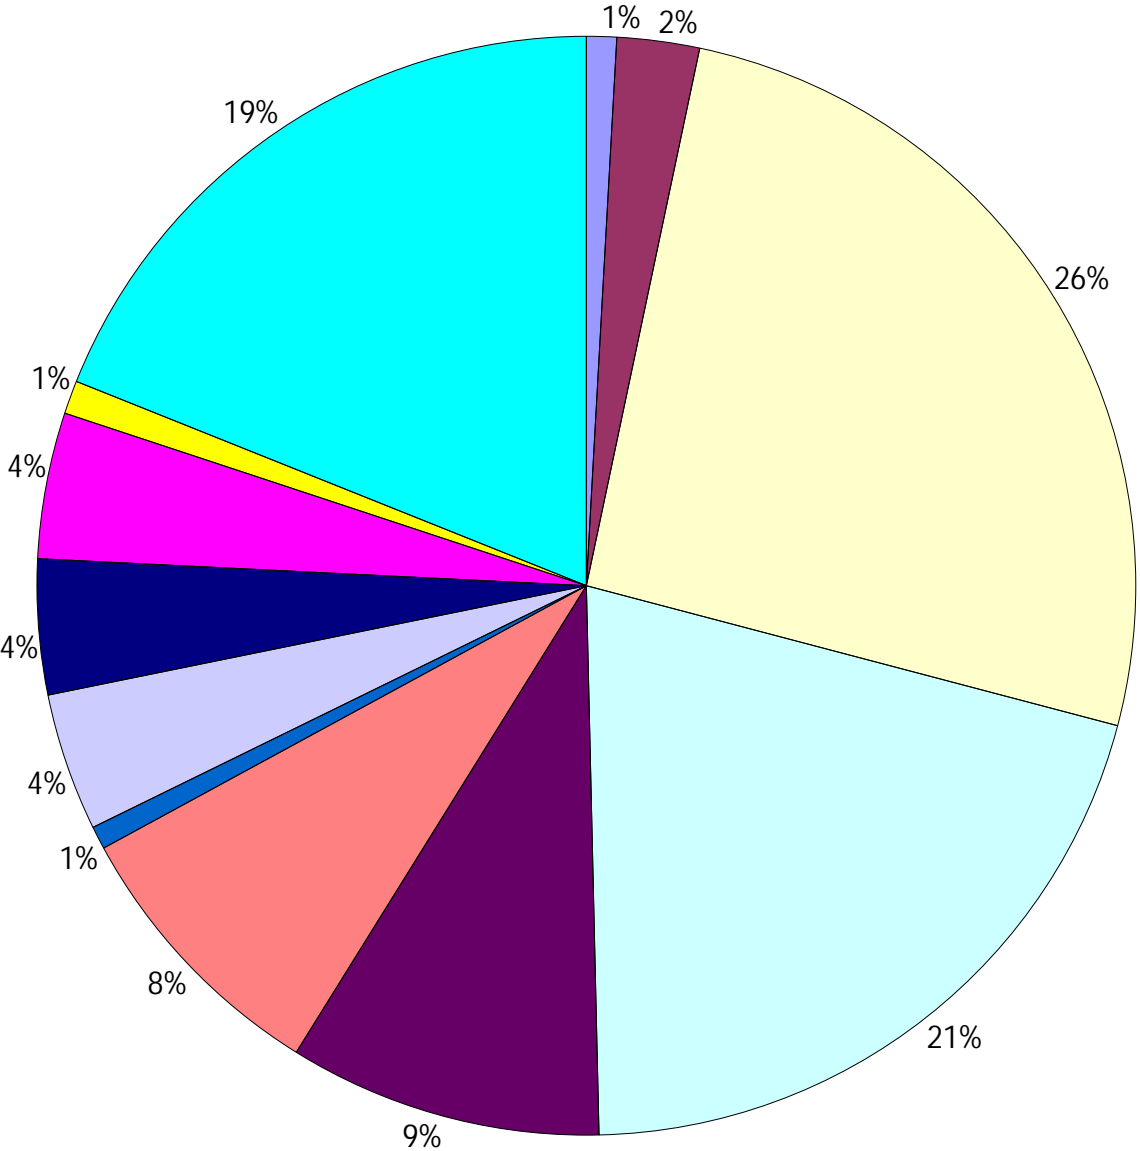

Provost Weekly Grader Report

From 11/26/2023 To 12/2/2023

12/2/2023

Vehicle	Total Distance(km)	Total Hours	Work Distance(km)	Work Hours
43-164	67.13	7 hrs 23 min 33 sec	20.84	5 hrs 29 min 17 sec
43-169	184.26	12 hrs 12 min 54 sec	68.3	9 hrs 7 min 24 sec
43-170	1958.99	18 hrs 44 min 24 sec	5916.93	10 hrs 59 min 28 sec
43-171	1559.58	25 hrs 8 min 42 sec	448.24	15 hrs 37 min 56 sec
43-172	700.29	2947 hrs 6 min 6 sec	207.35	25 hrs 21 min 59 sec
43-173	624.63	6 hrs 47 min 10 sec	566.98	4 hrs 20 min 25 sec
43-174	51.25	4 hrs 42 min 43 sec	25.09	3 hrs 58 min 23 sec
43-181	308.16	33 hrs 50 min 53 sec	154.34	24 hrs 54 min 36 sec
43-182	301.95	41 hrs 2 min 40 sec	212.41	34 hrs 49 min 6 sec
43-185	326.66	36 hrs 8 min 57 sec	154.86	30 hrs 4 min 30 sec
43-186	74.4	8 hrs 0 min 4 sec	28.23	6 hrs 7 min 40 sec
43-187	1438.34	38 hrs 22 min 41 sec	419.62	32 hrs 53 min 4 sec
Total:	7595.64	3179 hrs 30 min 47 sec	8223.2	203 hrs 43 min 48 sec

Vehicle Distance Vs Total Distance (%) From 11/26/2023 To 12/2/2023

Provost Weekly Grader Report

- 43-164
- 43-169
- 43-170
- 43-171
- 43-172
- 43-173
- 43-174
- 43-181
- 43-182
- 43-185
- 43-186
- 43-187