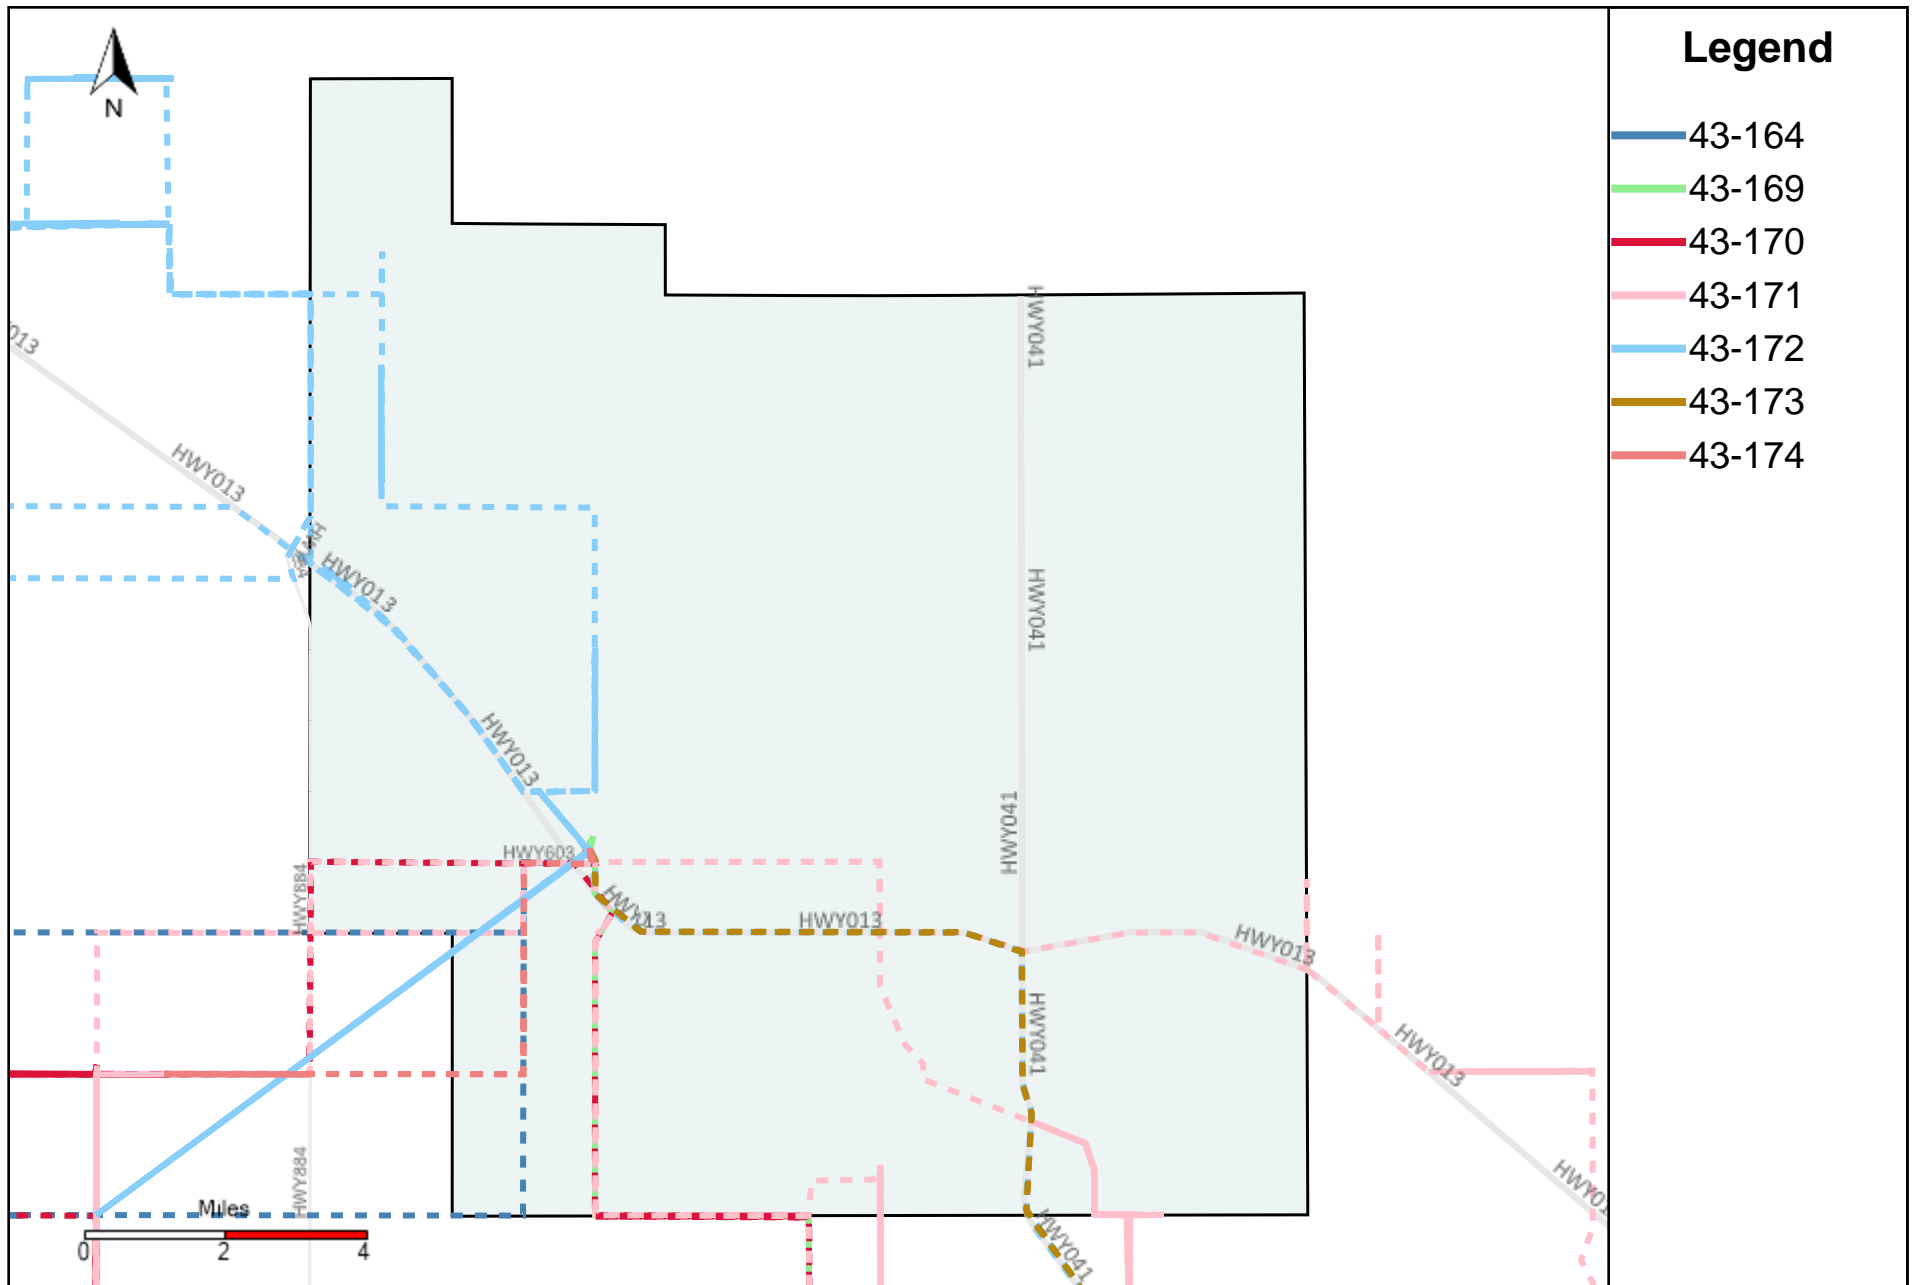

Division: 6 Grader Report(2023-11-26 ~ 2023-12-02)

Vehicle Name List	Total Distance(km)	Total Hours
43-164, 43-169, 43-170, 43-171, 43-172, 43-173, 43-174	5146.14	3022 hrs 5 min 32 sec