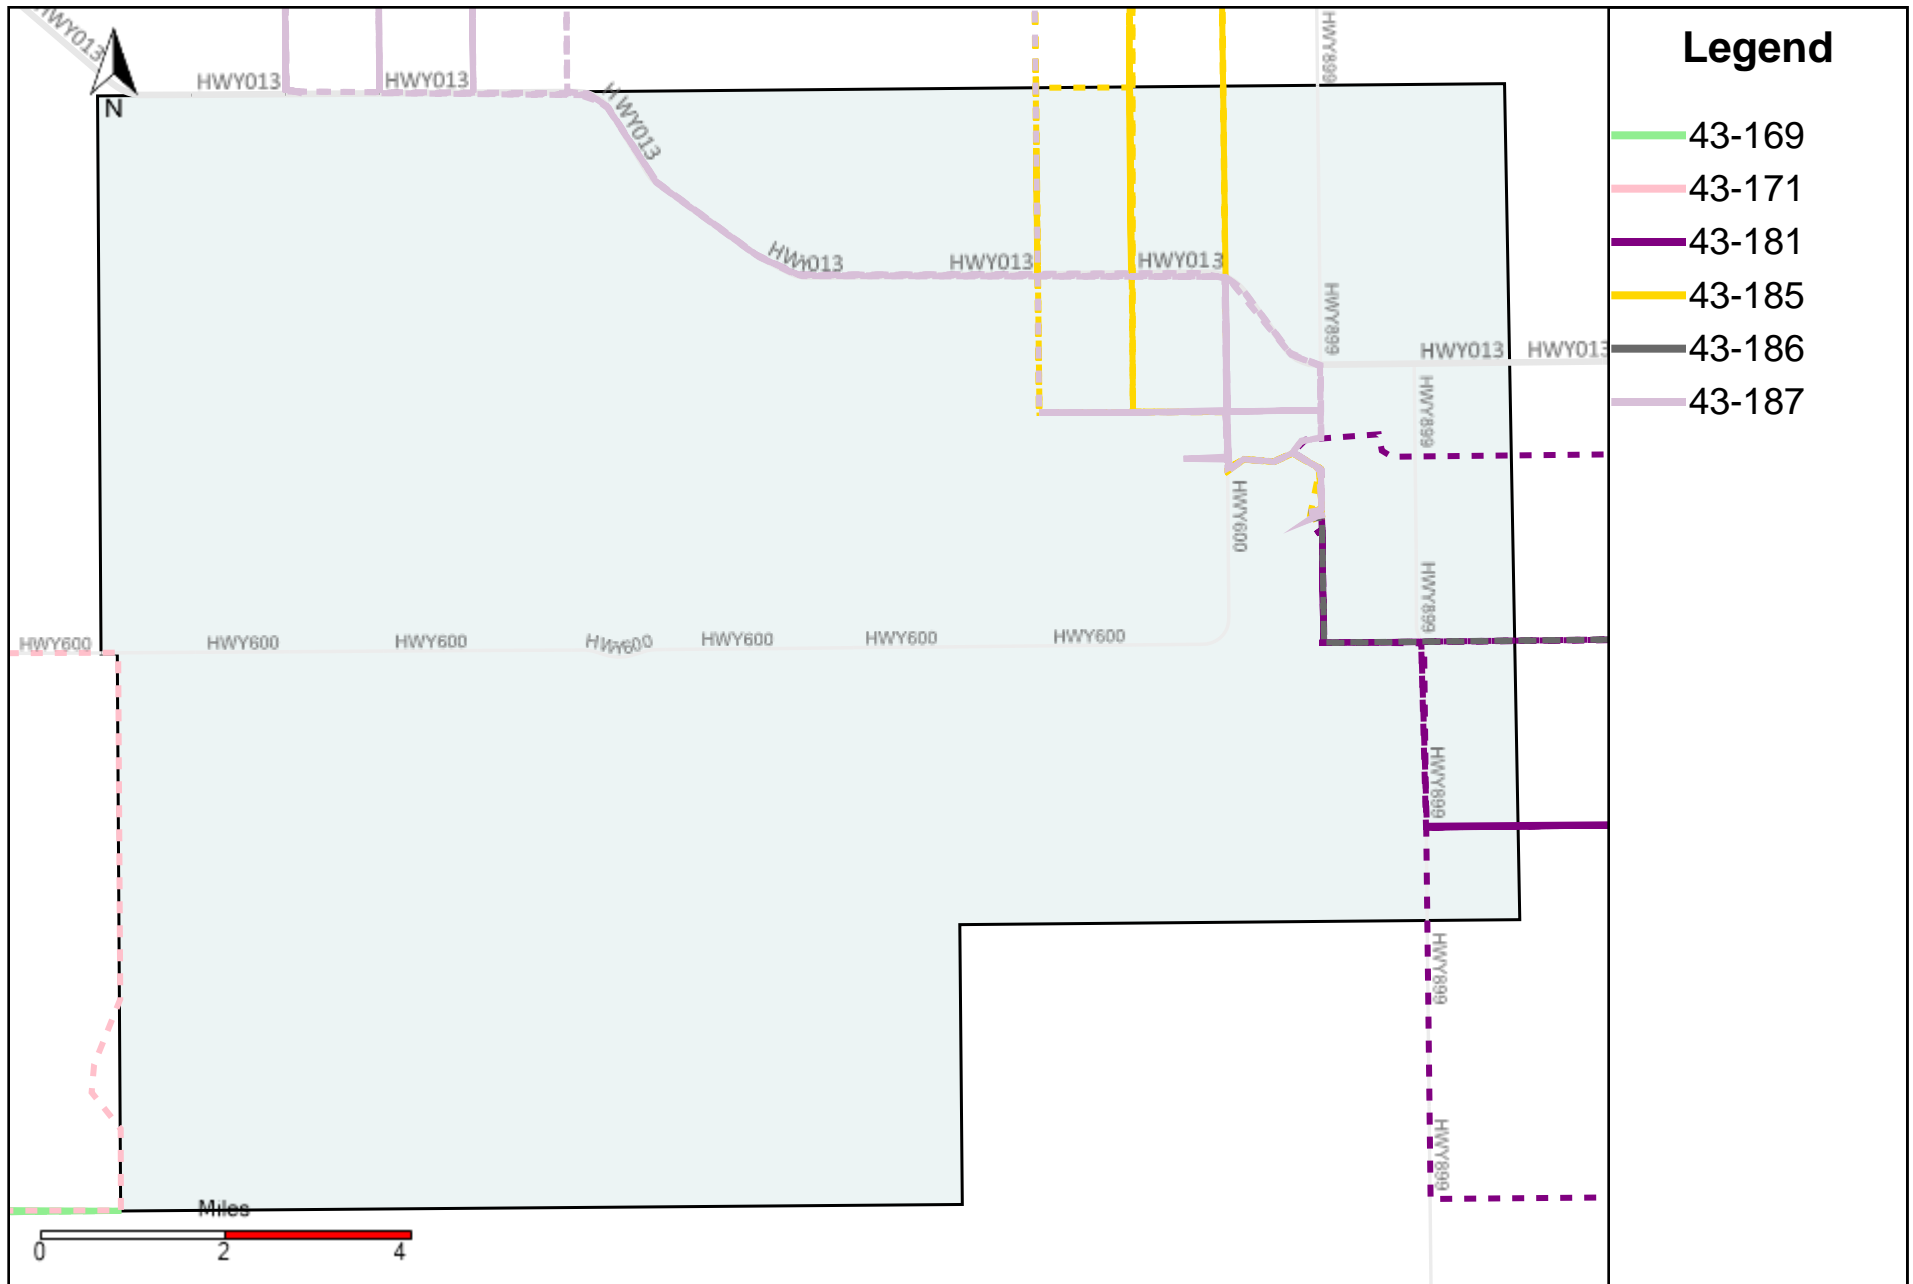

Division: 3 Grader Report(2023-11-26 ~ 2023-12-02)

Vehicle Name List	Total Distance(km)	Total Hours
43-169, 43-171, 43-181, 43-185, 43-186, 43-187	3891.39	153 hrs 44 min 11 sec