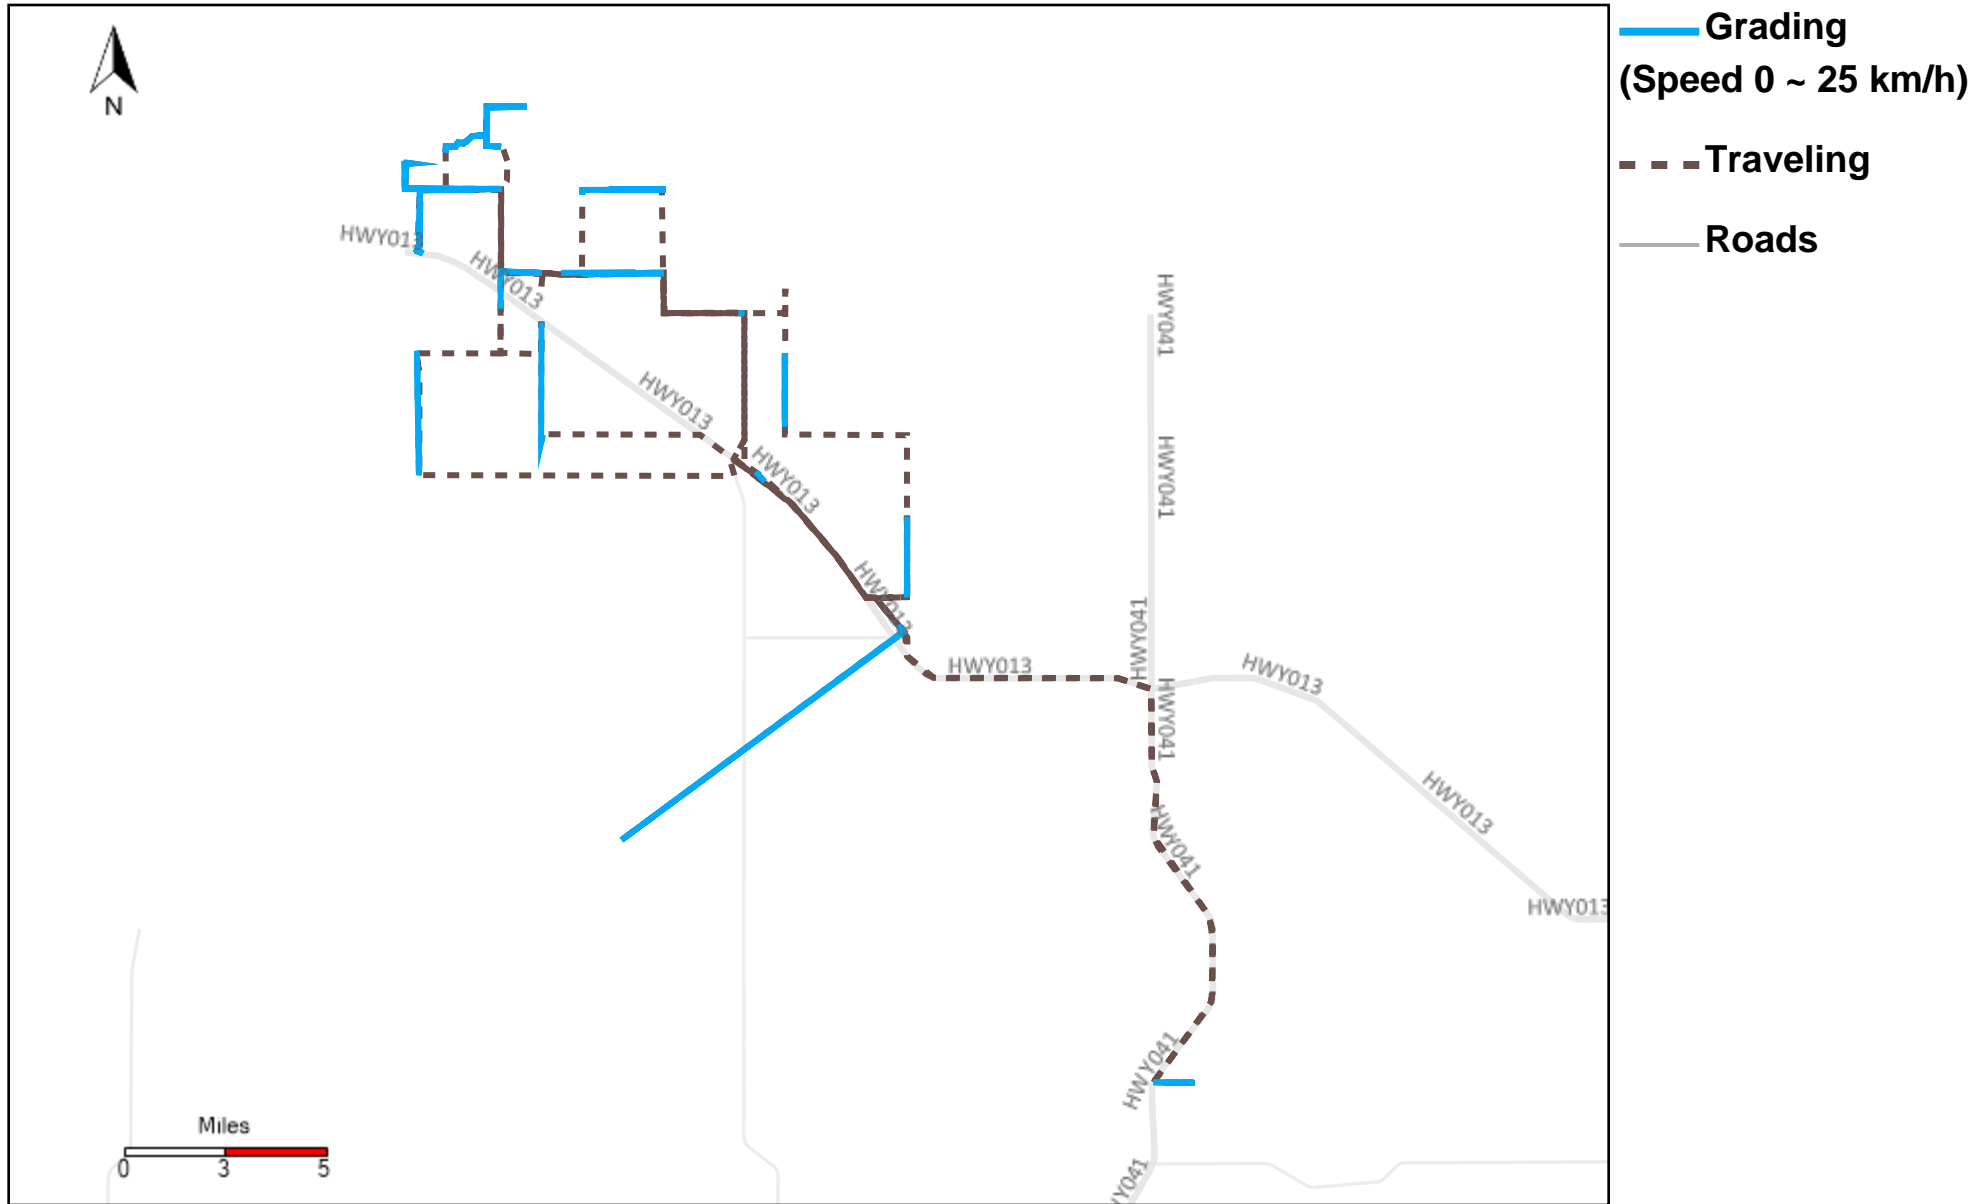

43-172_2023-11-26 ~ 2023-12-02 Tracking

Total Distance(km)	Total Hours	Work Distance(km)	Work Hours
700.29	2947 hrs 6 min 6 sec	207.35	25 hrs 21 min 59 sec