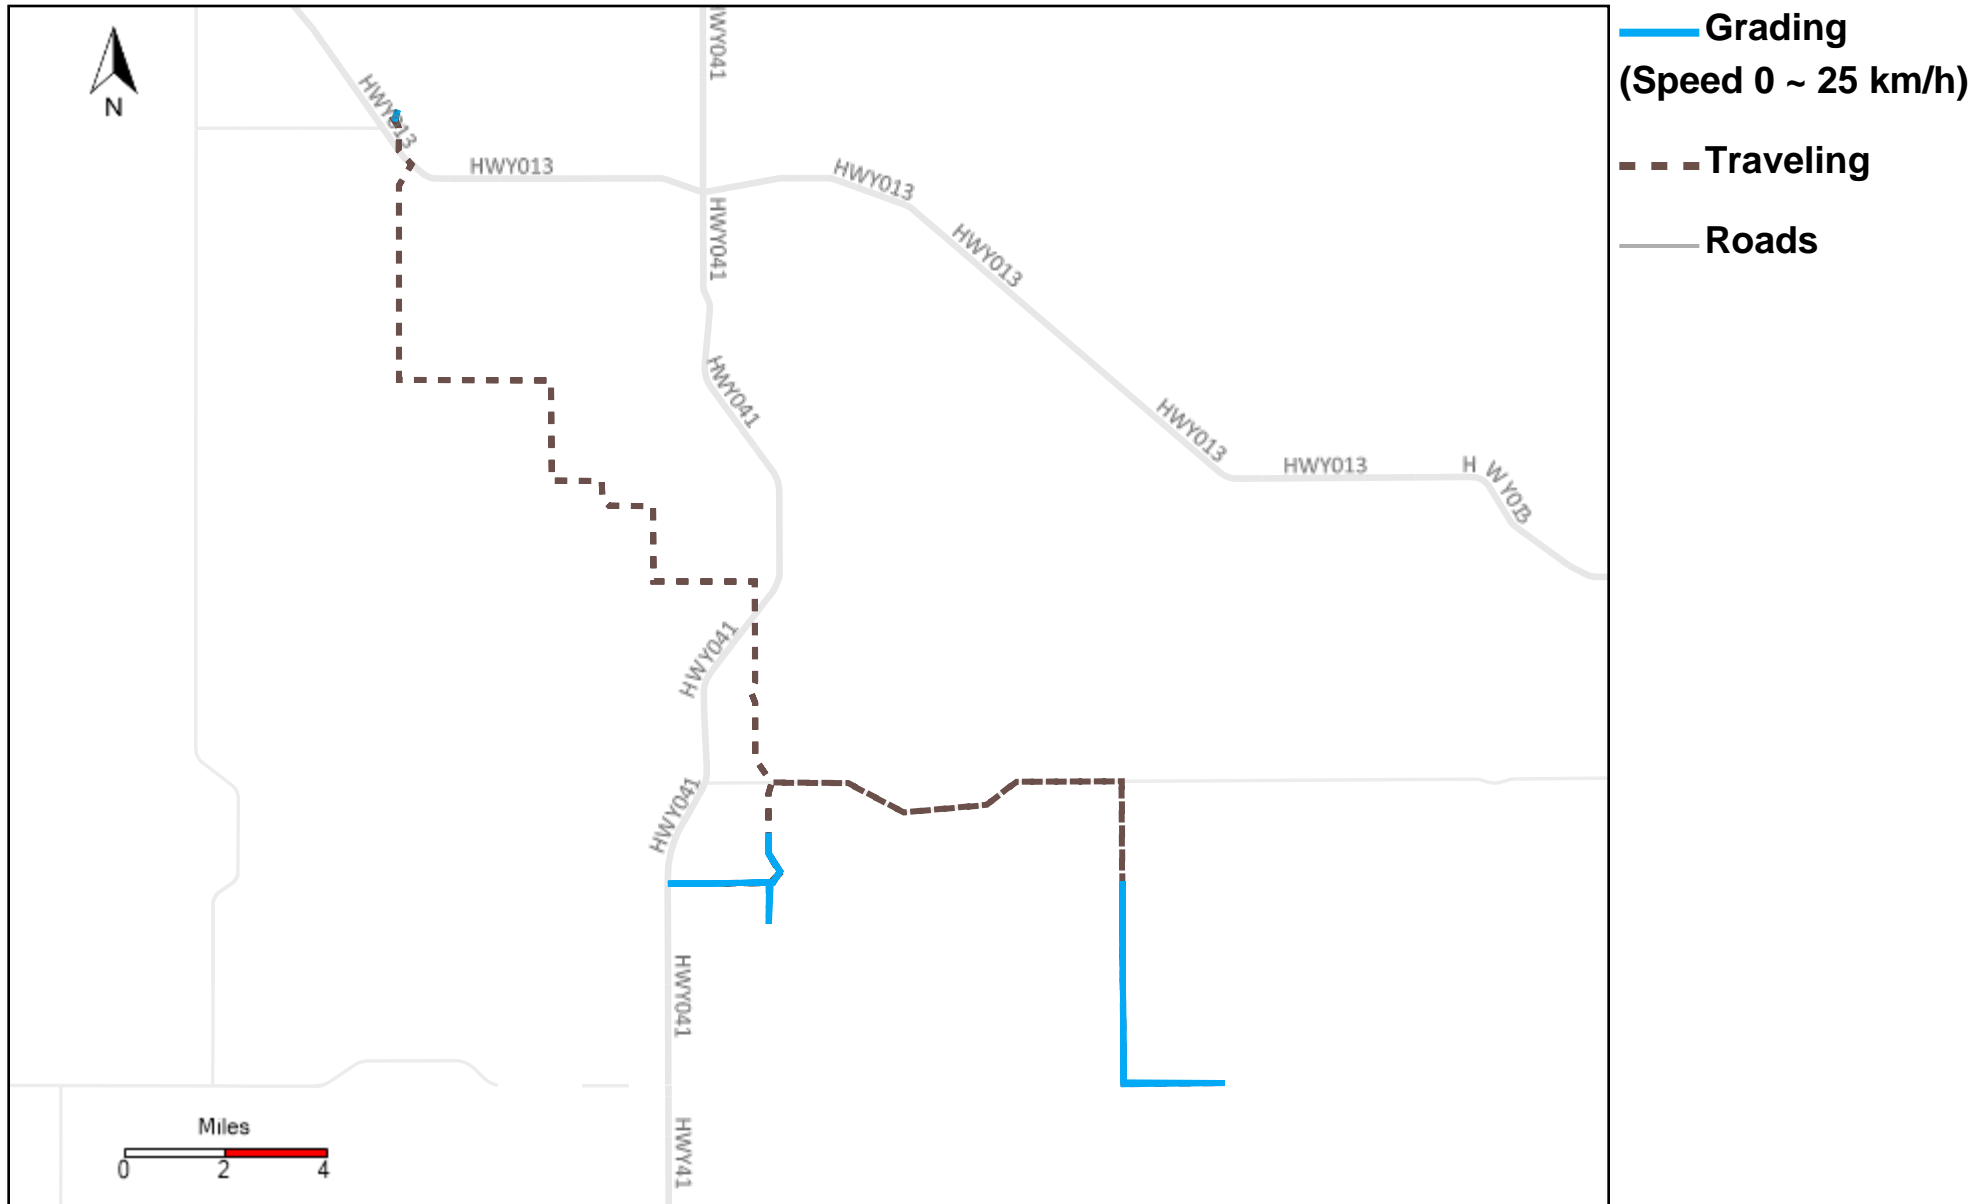

43-169_2023-11-26 ~ 2023-12-02 Tracking

Total Distance(km)	Total Hours	Work Distance(km)	Work Hours
184.26	12 hrs 12 min 54 sec	68.3	9 hrs 7 min 24 sec