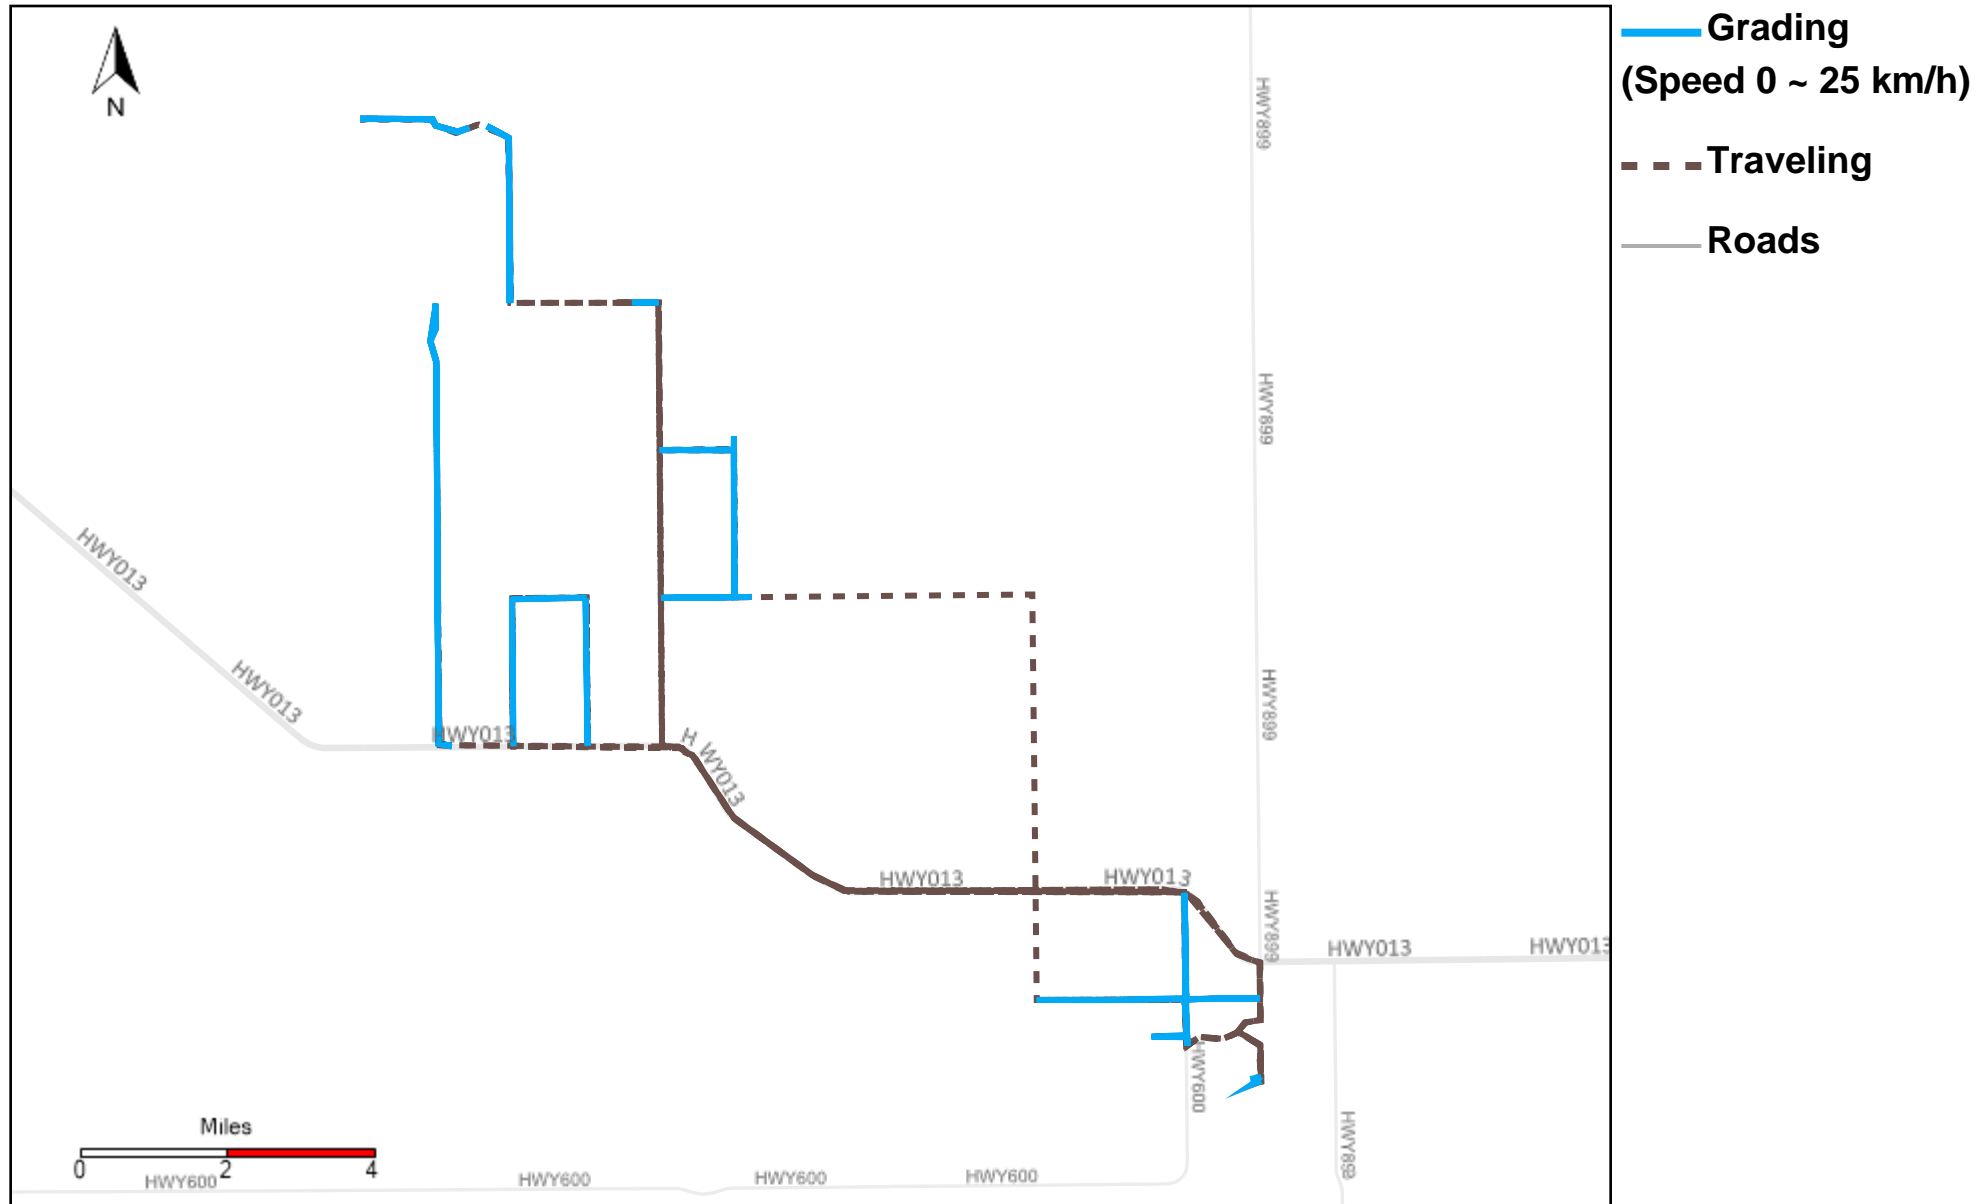

43-187_2023-11-26 ~ 2023-12-02 Tracking

Total Distance(km)	Total Hours	Work Distance(km)	Work Hours
1438.34	38 hrs 22 min 41 sec	419.62	32 hrs 53 min 4 sec