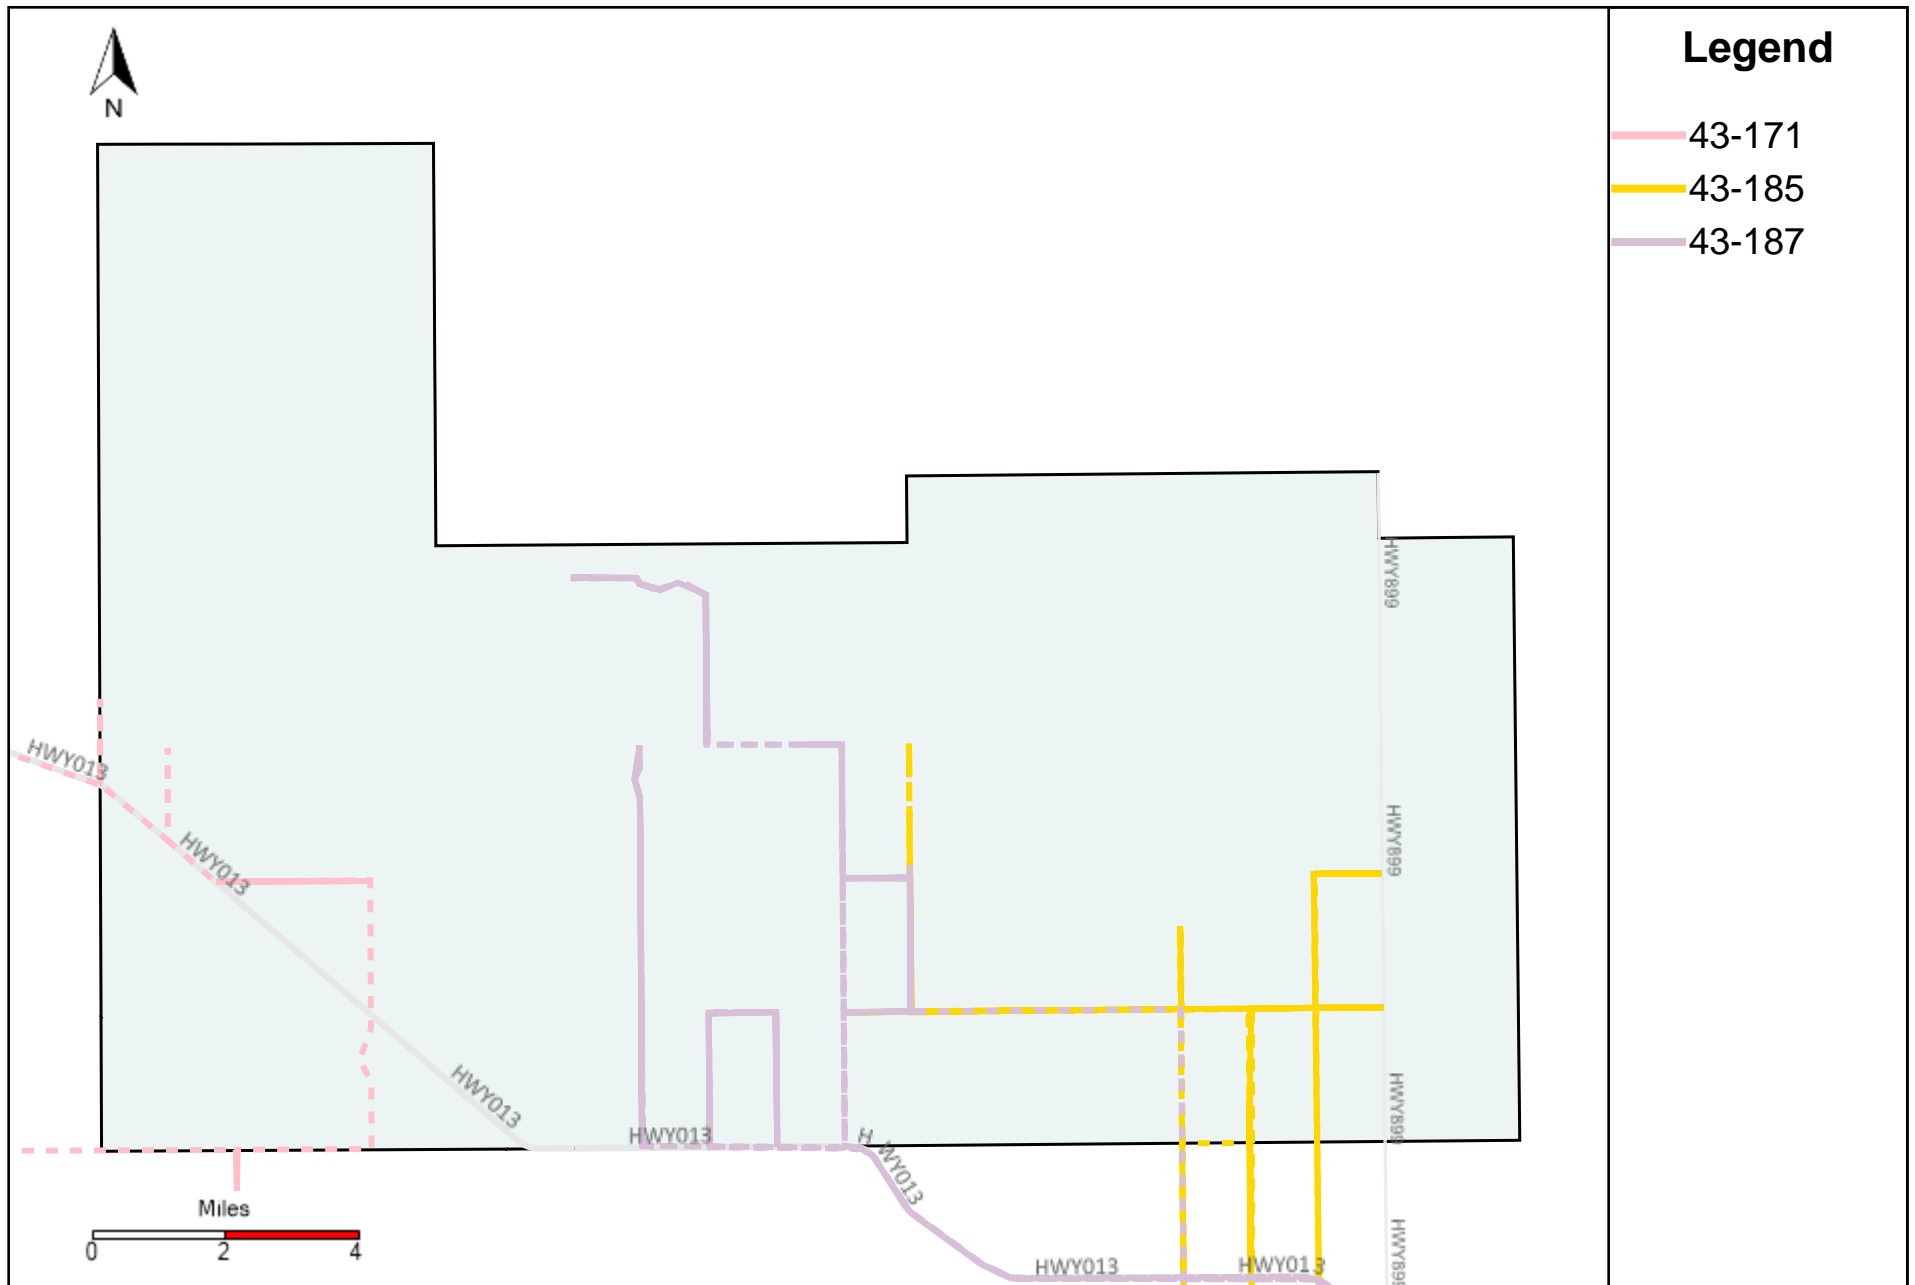

Division: 4 Grader Report(2023-11-26 ~ 2023-12-02)

Vehicle Name List	Total Distance(km)	Total Hours
43-171, 43-185, 43-187	3324.57	99 hrs 40 min 20 sec