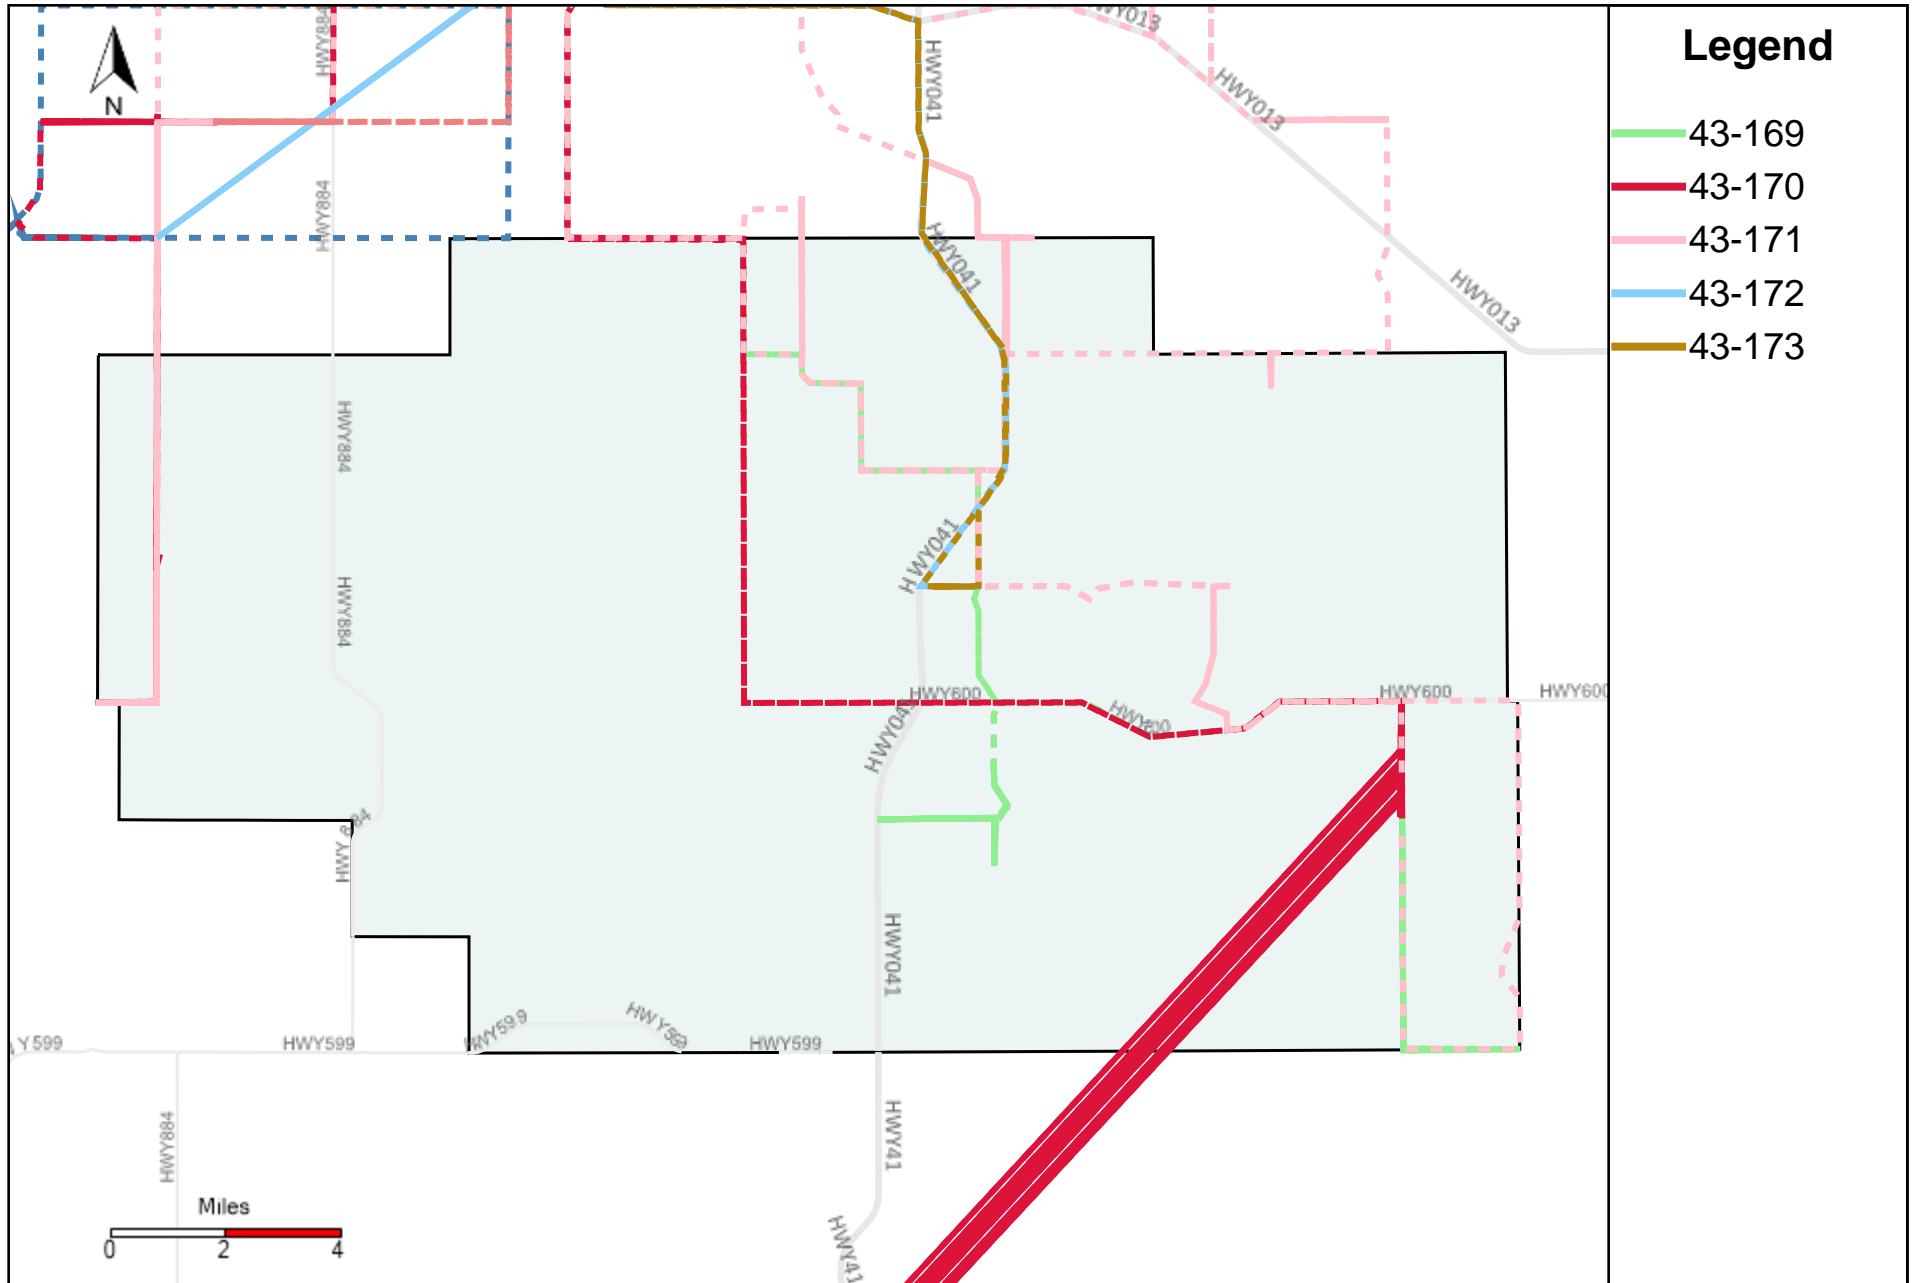

Division: 5 Grader Report(2023-11-26 ~ 2023-12-02)

Vehicle Name List	Total Distance(km)	Total Hours
43-169, 43-170, 43-171, 43-172, 43-173	5027.75	3009 hrs 59 min 16 sec