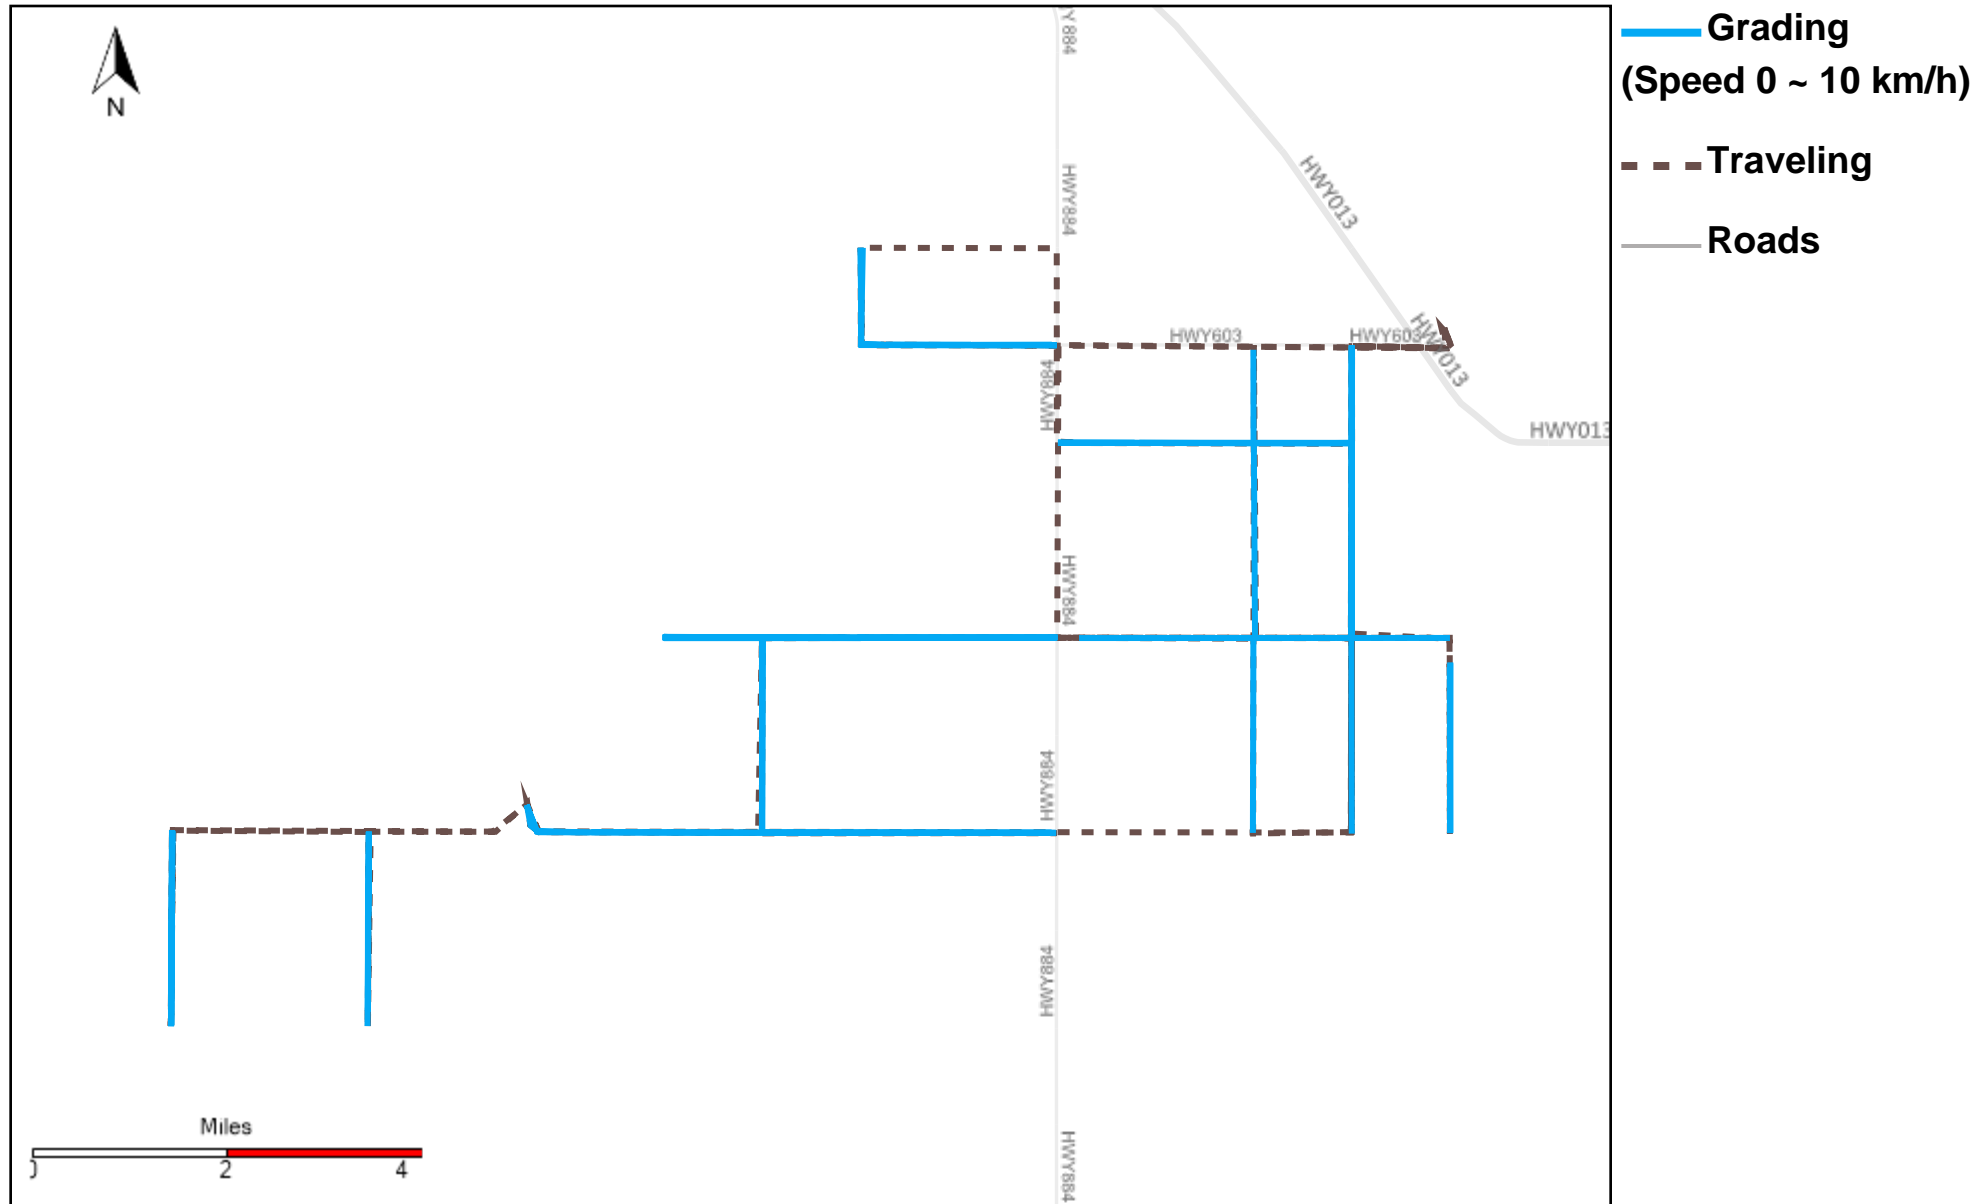

43-174_2023-10-15 ~ 2023-10-21 Tracking

Total Distance(km)	Total Hours	Work Distance(km)	Work Hours
374.71	43 hrs 9 min 30 sec	216.97	32 hrs 15 min 16 sec