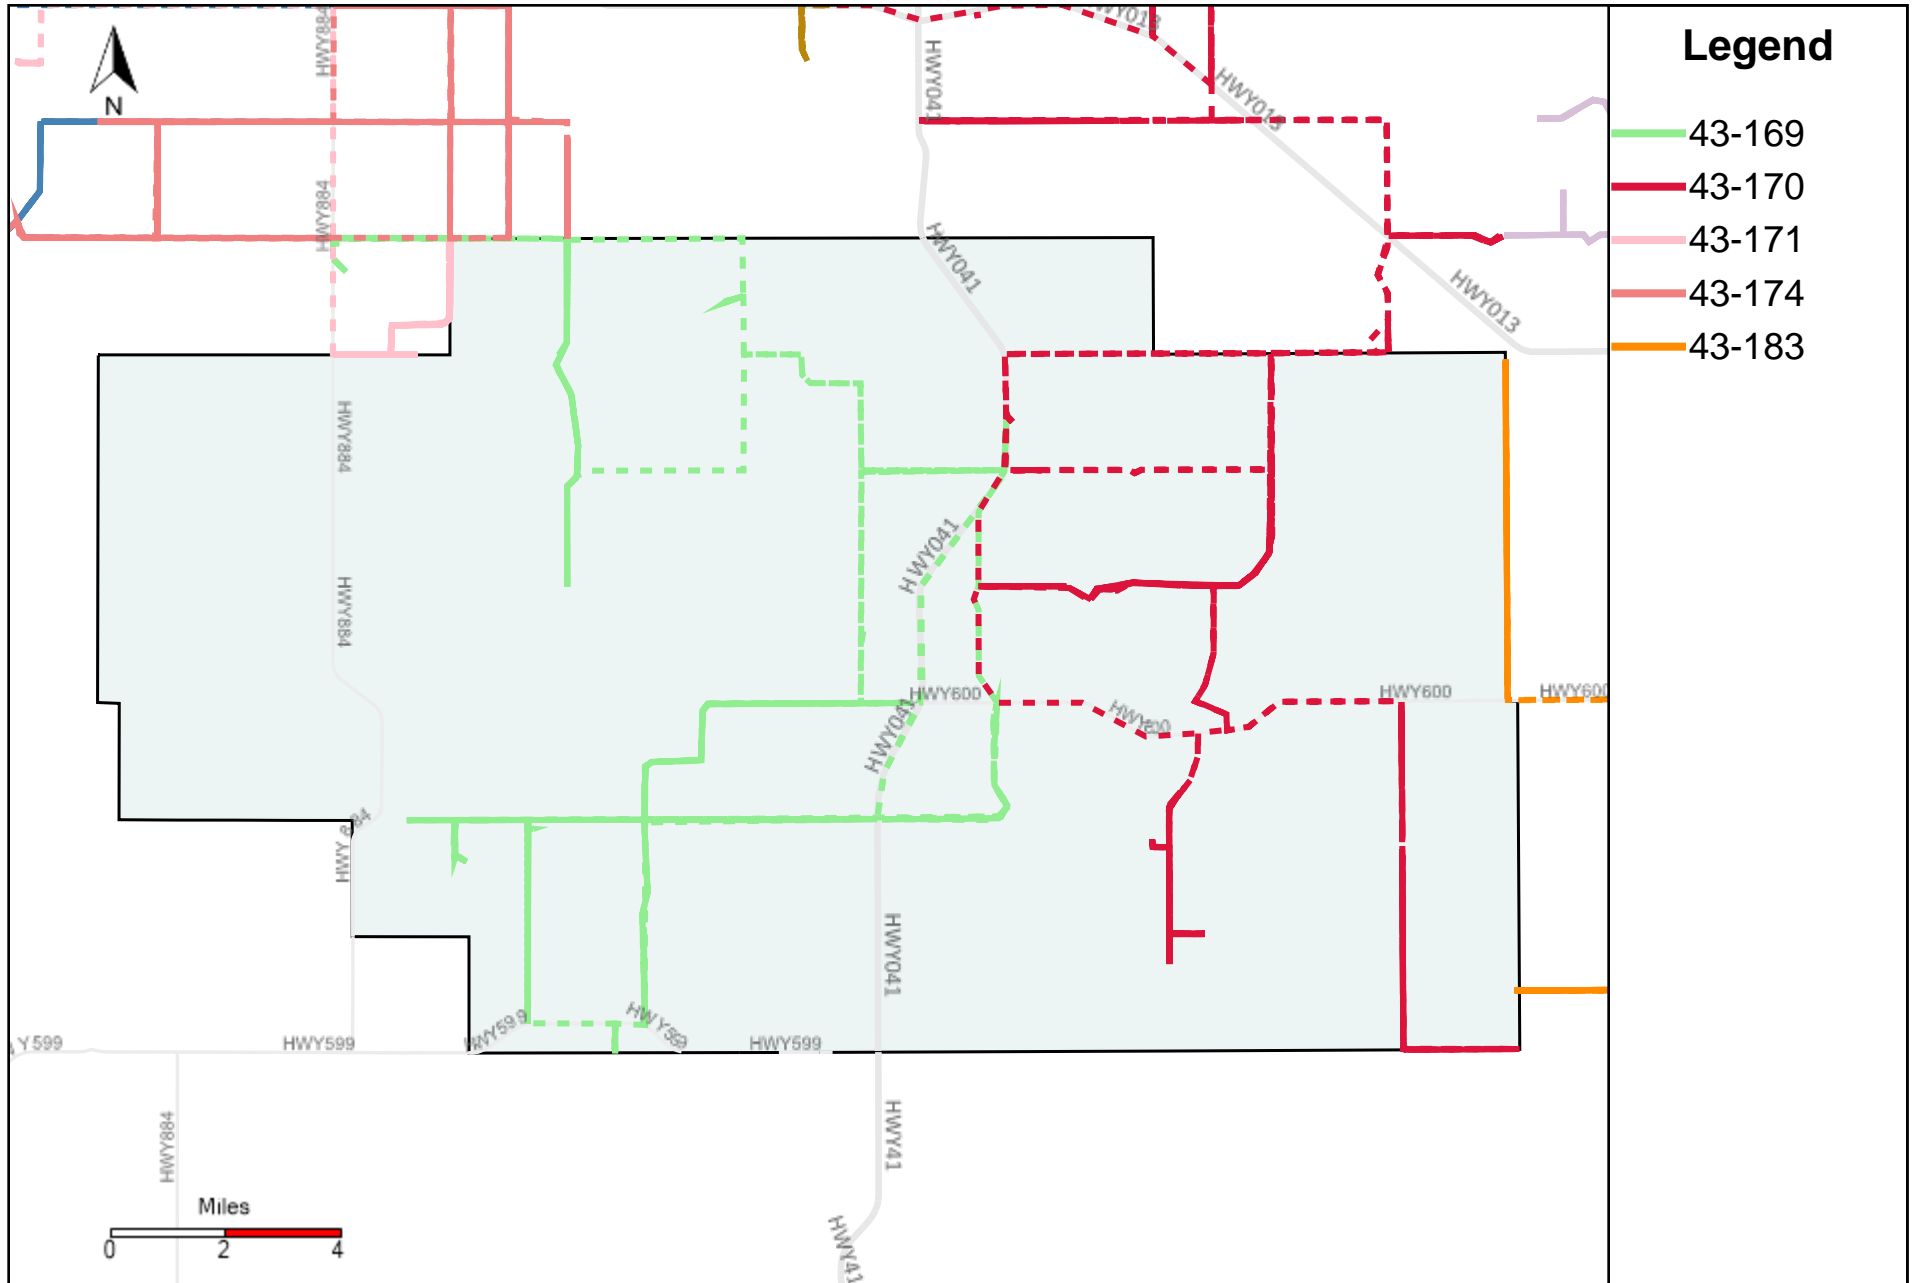

Provost Weekly Grader Report (2023-10-15 ~ 2023-10-21)

Division: 1 Grader Report(2023-10-15 ~ 2023-10-21)

Vehicle Name List	Total Distance(km)	Total Hours
43-182, 43-186	871.64	92 hrs 56 min 37 sec

Division: 2 Grader Report(2023-10-15 ~ 2023-10-21)

Legend

— 43-186

Vehicle Name List	Total Distance(km)	Total Hours
43-186	422.08	42 hrs 44 min 15 sec

Division: 3 Grader Report(2023-10-15 ~ 2023-10-21)

Vehicle Name List	Total Distance(km)	Total Hours
43-182, 43-183, 43-185, 43-186, 43-187	1991.54	221 hrs 40 min 44 sec

Division: 4 Grader Report(2023-10-15 ~ 2023-10-21)

Vehicle Name List	Total Distance(km)	Total Hours
43-170, 43-185, 43-187	1346.76	138 hrs 10 min 29 sec

Division: 5 Grader Report(2023-10-15 ~ 2023-10-21)

Division: 7 Grader Report(2023-10-15 ~ 2023-10-21)

Vehicle Name List	Total Distance(km)	Total Hours
43-164, 43-169, 43-171, 43-172, 43-174	2091.19	203 hrs 30 min 36 sec

Provost Weekly Grader Report

From 10/15/2023 To 10/21/2023