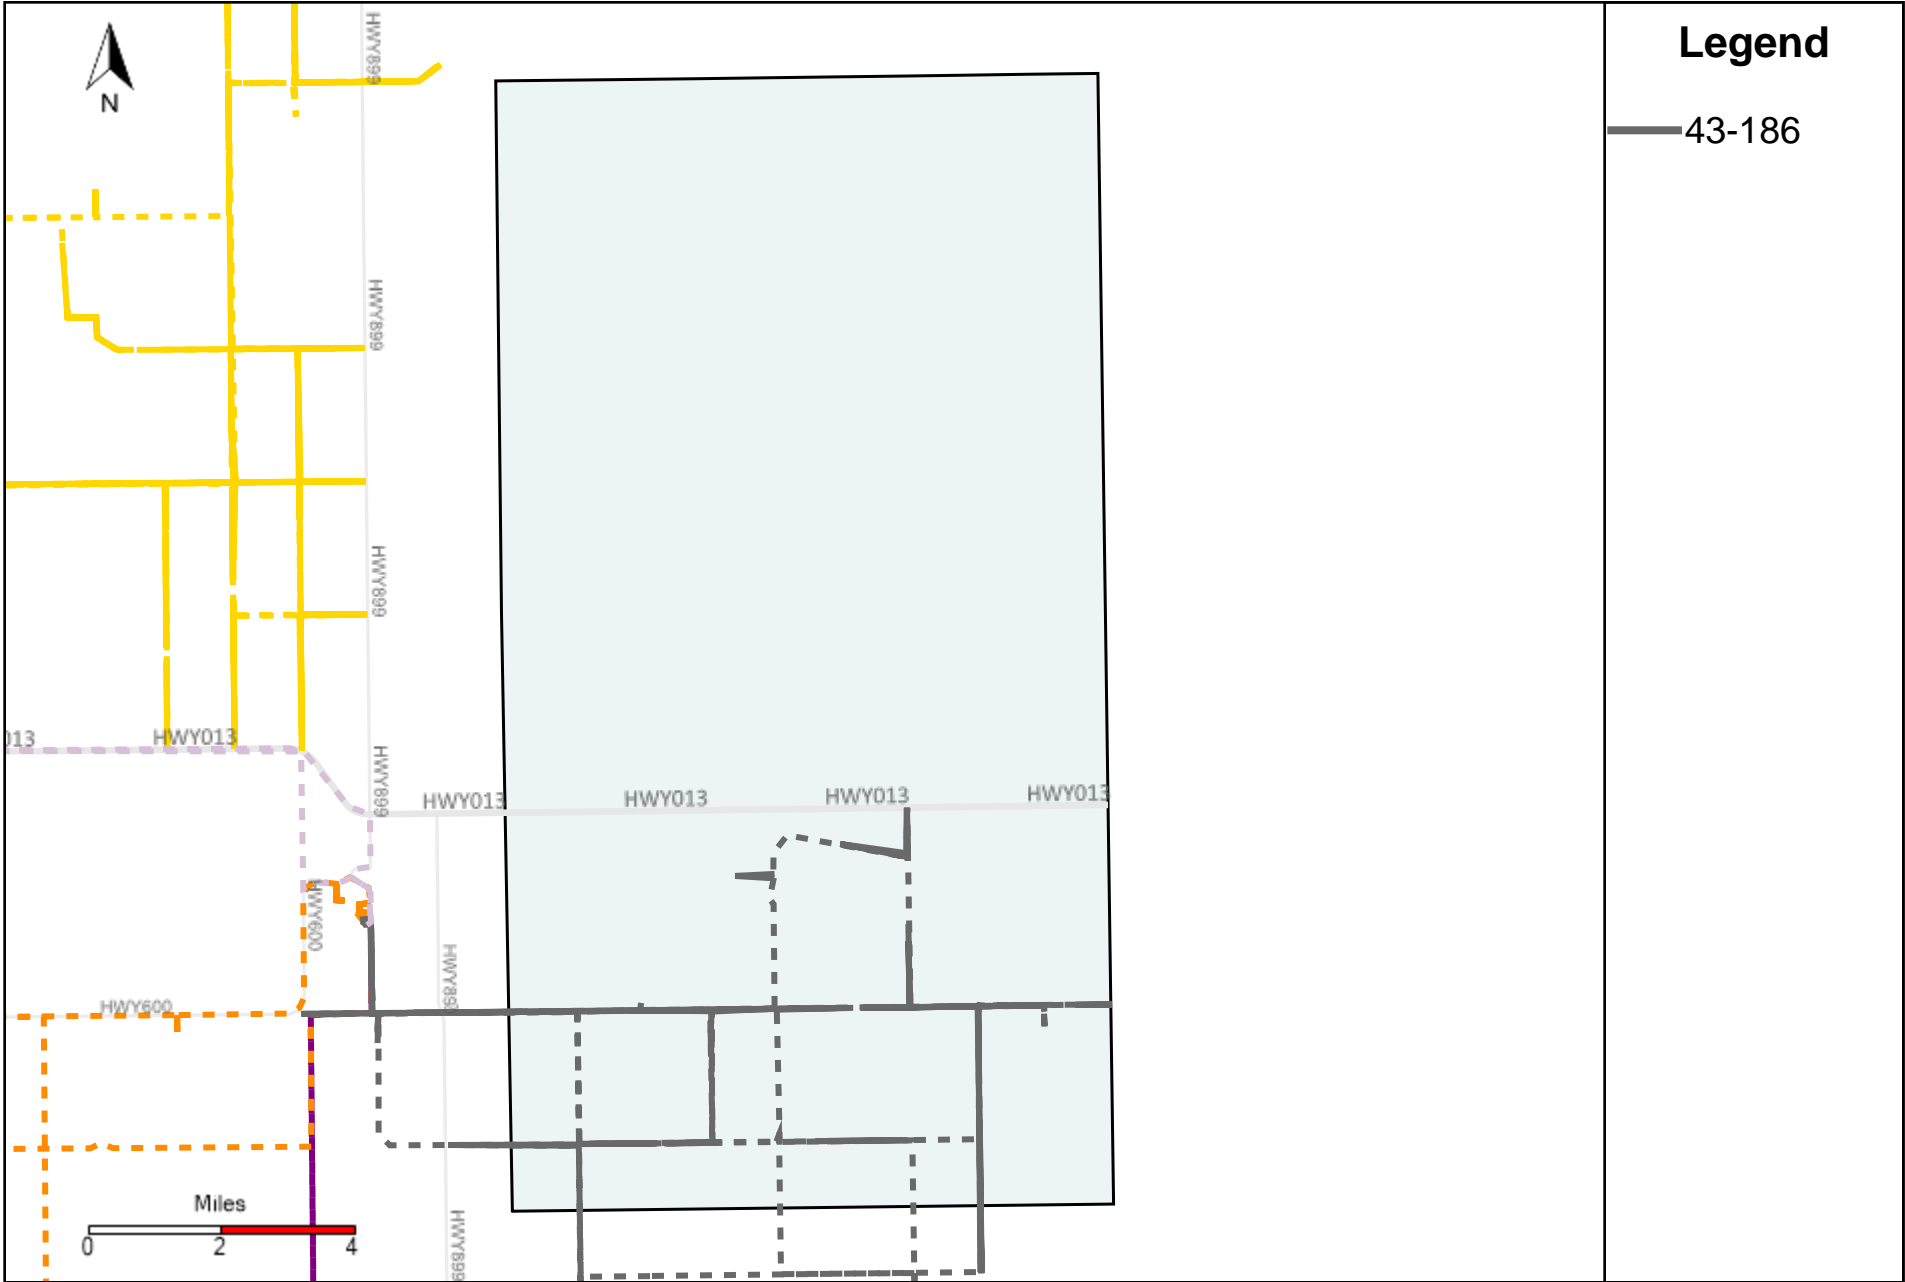

Legend

— 43-186

Vehicle Name List	Total Distance(km)	Total Hours
43-186	422.08	42 hrs 44 min 15 sec

Division: 3 Grader Report(2023-10-15 ~ 2023-10-21)

Vehicle Name List	Total Distance(km)	Total Hours
43-182, 43-183, 43-185, 43-186, 43-187	1991.54	221 hrs 40 min 44 sec