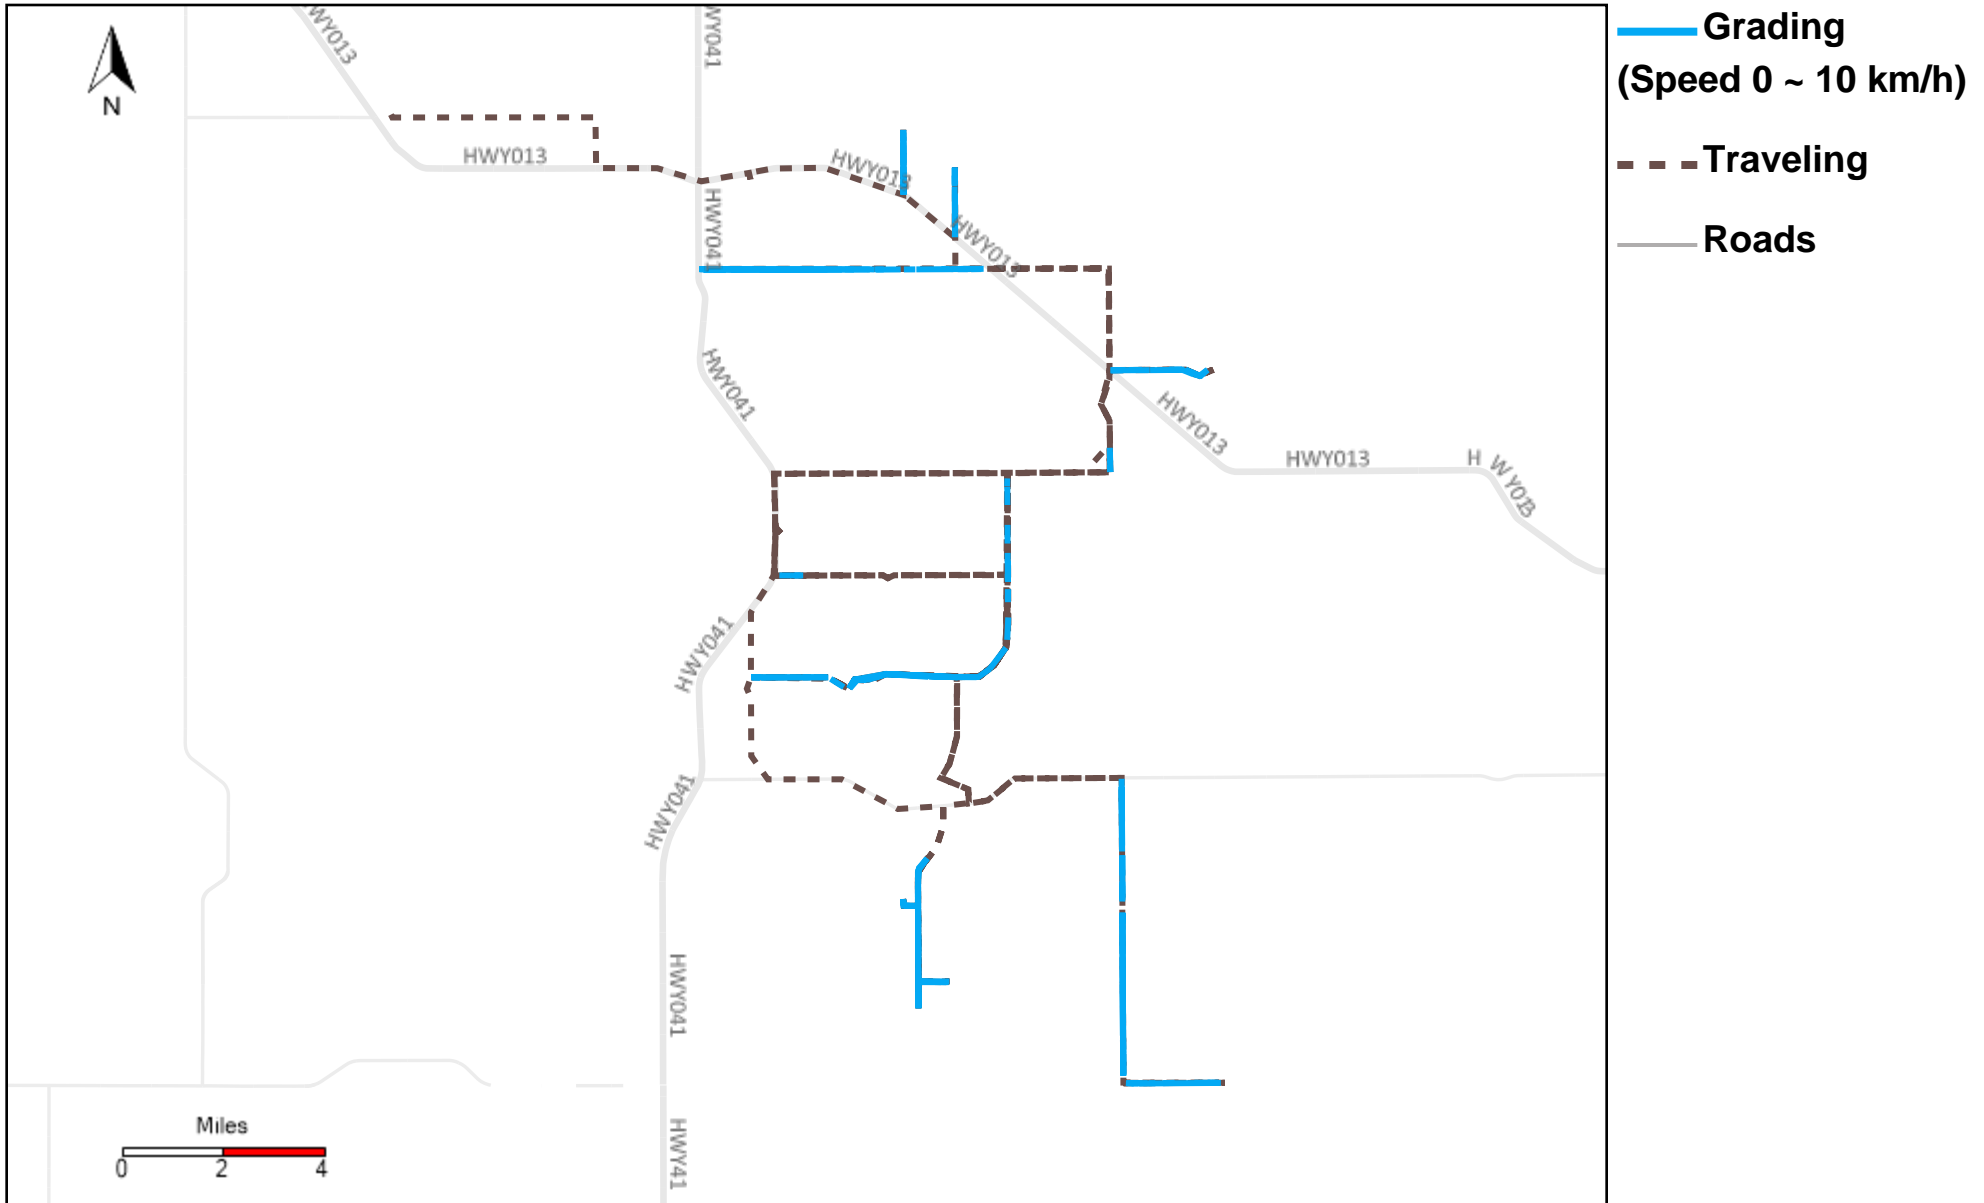

43-170_2023-10-15 ~ 2023-10-21 Tracking

Total Distance(km)	Total Hours	Work Distance(km)	Work Hours
478.47	38 hrs 25 min 37 sec	143.27	18 hrs 35 min 59 sec