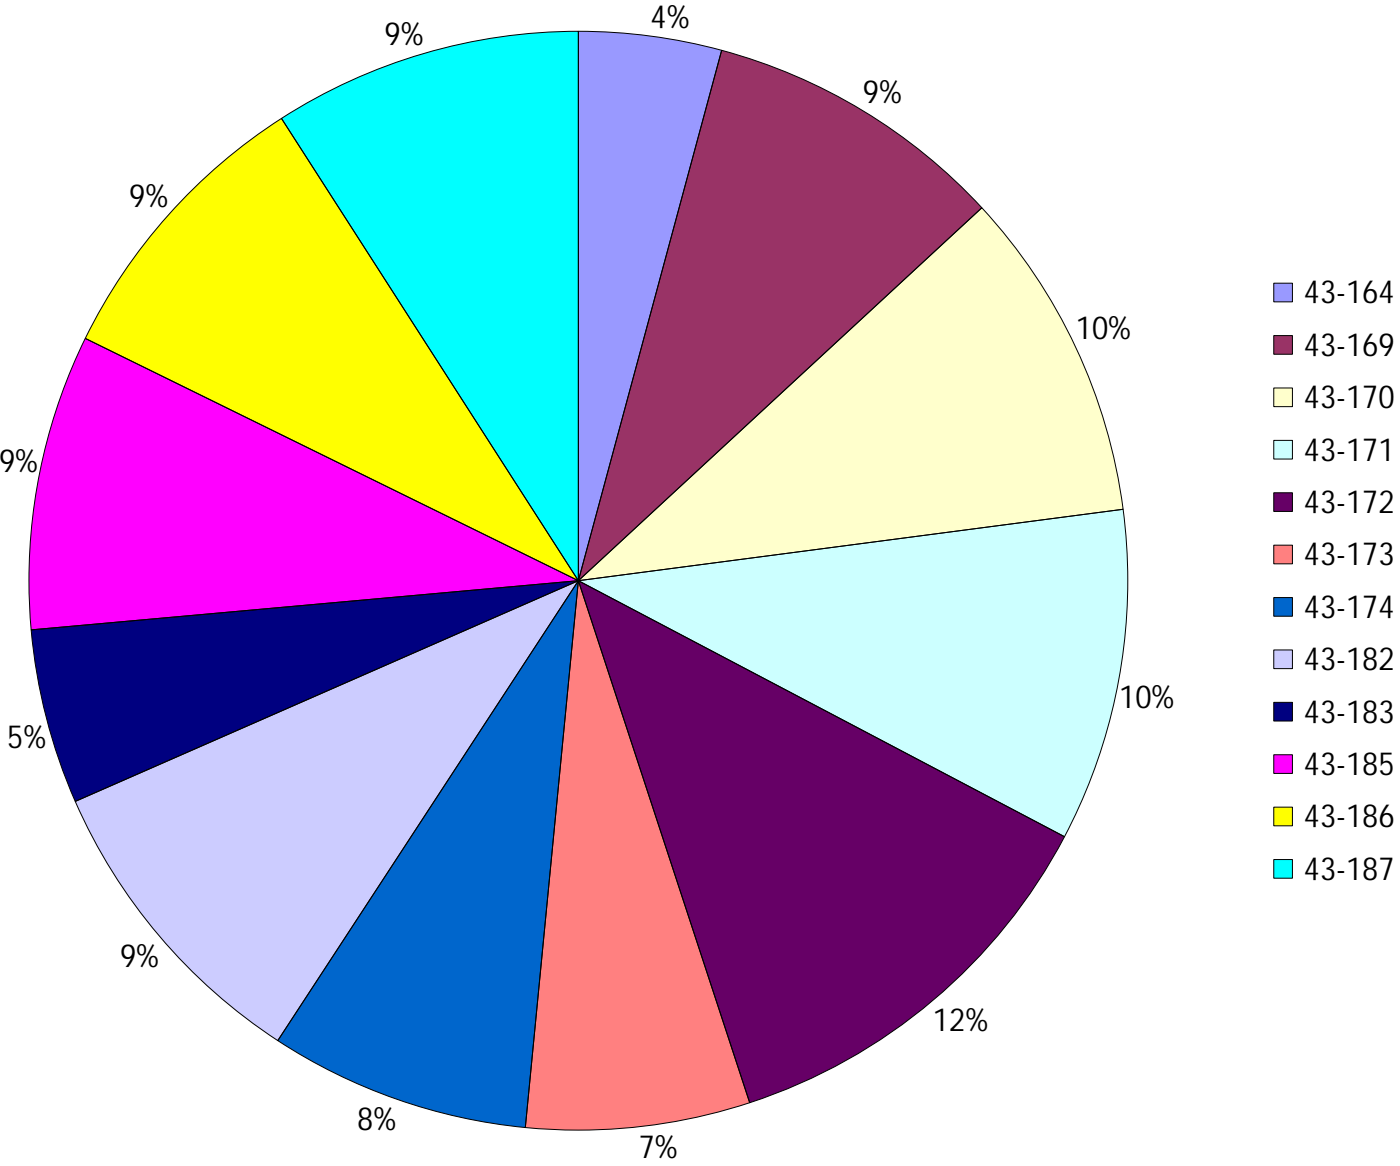

Provost Weekly Grader Report

From 10/15/2023 To 10/21/2023

10/21/2023

Vehicle	Total Distance(km)	Total Hours	Work Distance(km)	Work Hours
43-164	205.07	21 hrs 0 min 16 sec	75.56	15 hrs 37 min 38 sec
43-169	435.86	40 hrs 2 min 58 sec	121.79	20 hrs 38 min 11 sec
43-170	478.47	38 hrs 25 min 37 sec	143.27	18 hrs 35 min 59 sec
43-171	478	46 hrs 45 min 25 sec	174.83	25 hrs 19 min 45 sec
43-172	597.55	52 hrs 32 min 27 sec	117.6	19 hrs 0 min 34 sec
43-173	321.63	42 hrs 14 min 11 sec	89.66	13 hrs 21 min 49 sec
43-174	374.71	43 hrs 9 min 30 sec	216.97	32 hrs 15 min 16 sec
43-182	449.56	50 hrs 12 min 22 sec	159.67	26 hrs 42 min 17 sec
43-183	251.61	28 hrs 59 min 15 sec	145.26	22 hrs 34 min 50 sec
43-185	424.61	49 hrs 49 min 41 sec	243.4	38 hrs 57 min 30 sec
43-186	422.08	42 hrs 44 min 15 sec	190.45	28 hrs 39 min 23 sec
43-187	443.68	49 hrs 55 min 11 sec	228.39	41 hrs 1 min 26 sec
Total:	4882.83	505 hrs 51 min 8 sec	1906.82	302 hrs 44 min 38 sec

Vehicle Distance Vs Total Distance (%) From 10/15/2023 To 10/21/2023

Provost Weekly Grader Report