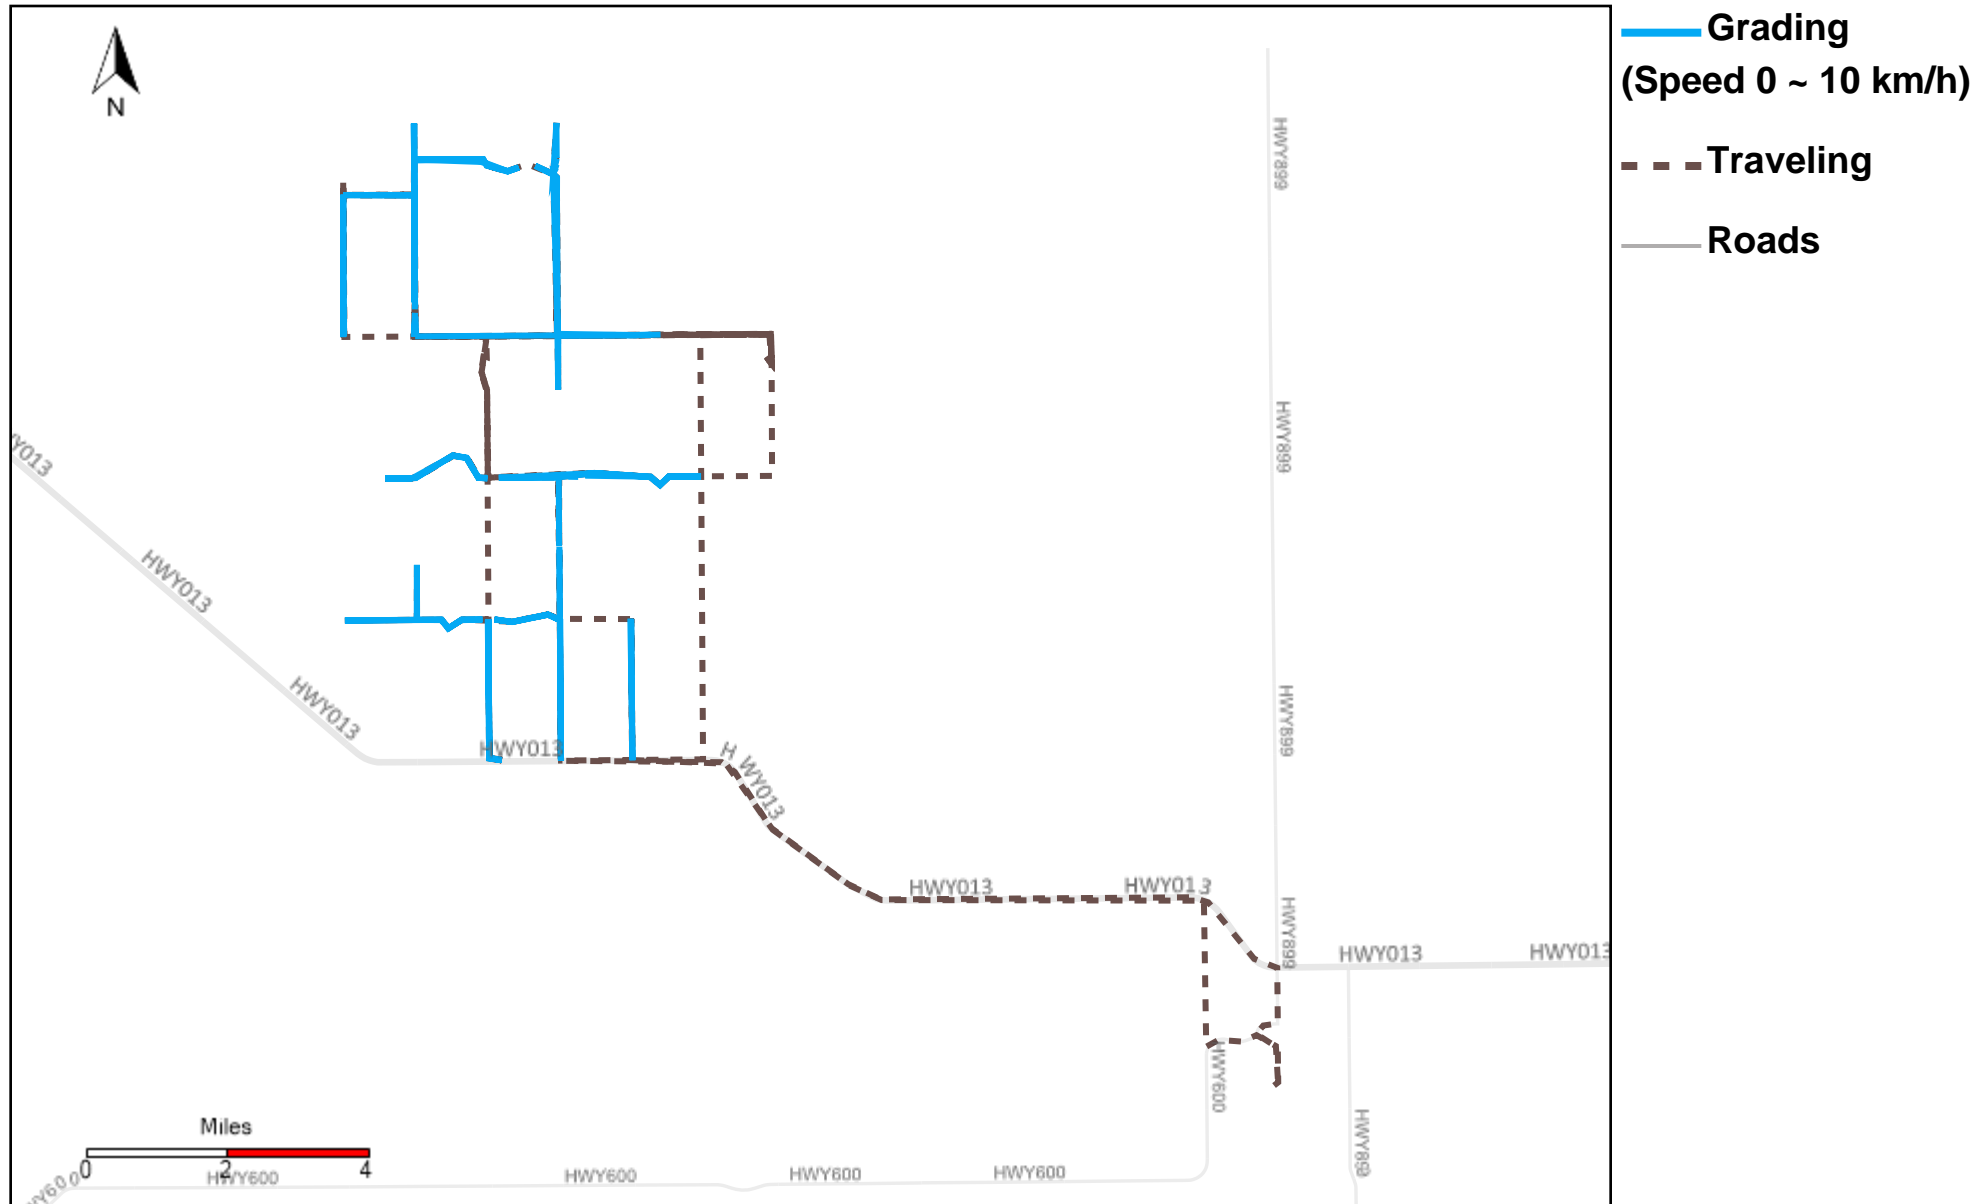

43-183_2023-10-15 ~ 2023-10-21 Tracking

Total Distance(km)	Total Hours	Work Distance(km)	Work Hours
251.61	28 hrs 59 min 15 sec	145.26	22 hrs 34 min 50 sec

43-185_2023-10-15 ~ 2023-10-21 Tracking

Total Distance(km)	Total Hours	Work Distance(km)	Work Hours
424.61	49 hrs 49 min 41 sec	243.4	38 hrs 57 min 30 sec

43-186_2023-10-15 ~ 2023-10-21 Tracking

Total Distance(km)	Total Hours	Work Distance(km)	Work Hours
422.08	42 hrs 44 min 15 sec	190.45	28 hrs 39 min 23 sec

43-187_2023-10-15 ~ 2023-10-21 Tracking

Total Distance(km)	Total Hours	Work Distance(km)	Work Hours
443.68	49 hrs 55 min 11 sec	228.39	41 hrs 1 min 26 sec