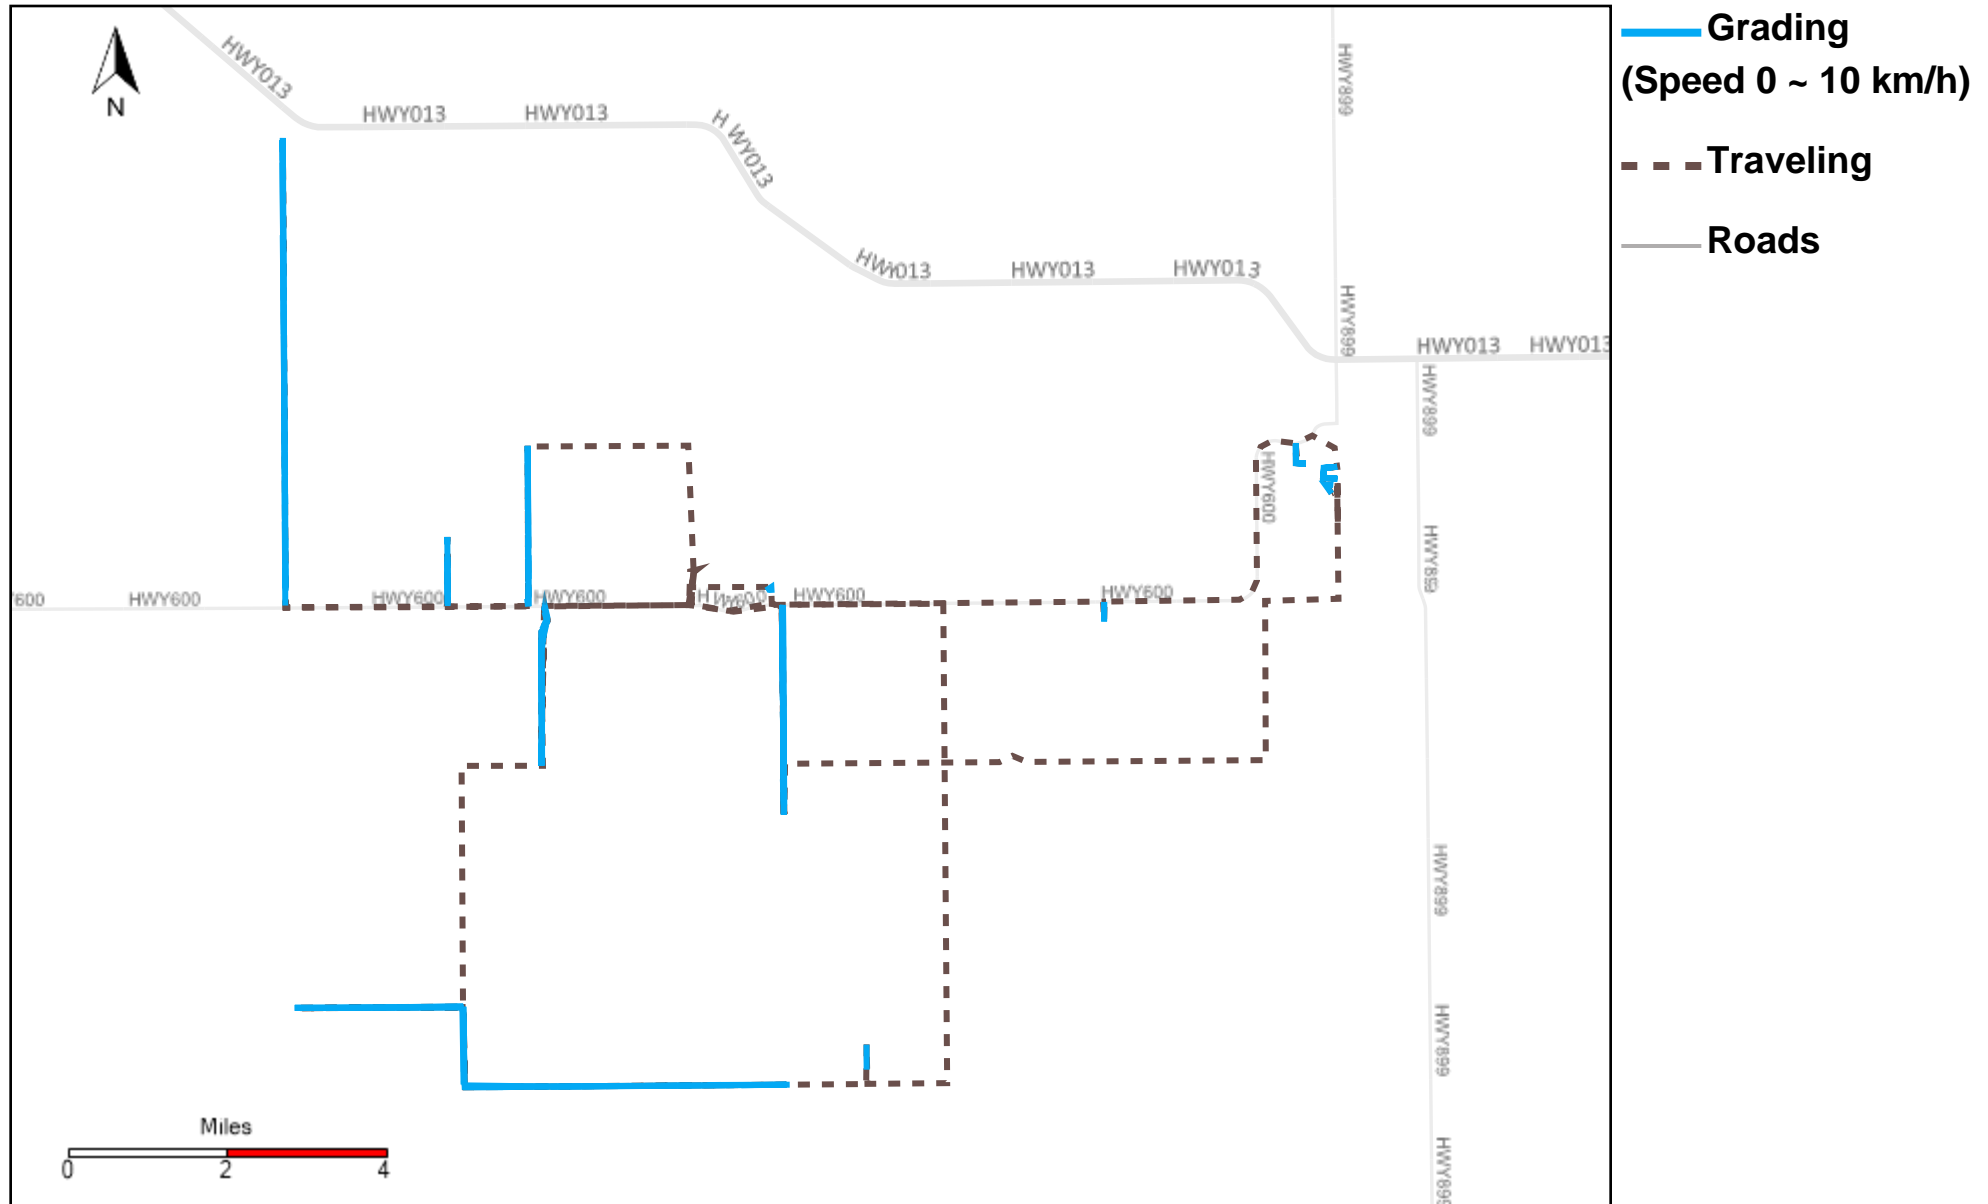

43-174_2023-10-15 ~ 2023-10-21 Tracking

Total Distance(km)	Total Hours	Work Distance(km)	Work Hours
374.71	43 hrs 9 min 30 sec	216.97	32 hrs 15 min 16 sec

43-182_2023-10-15 ~ 2023-10-21 Tracking

Total Distance(km)	Total Hours	Work Distance(km)	Work Hours
449.56	50 hrs 12 min 22 sec	159.67	26 hrs 42 min 17 sec

43-183_2023-10-15 ~ 2023-10-21 Tracking

Total Distance(km)	Total Hours	Work Distance(km)	Work Hours
251.61	28 hrs 59 min 15 sec	145.26	22 hrs 34 min 50 sec

43-185_2023-10-15 ~ 2023-10-21 Tracking

Total Distance(km)	Total Hours	Work Distance(km)	Work Hours
424.61	49 hrs 49 min 41 sec	243.4	38 hrs 57 min 30 sec