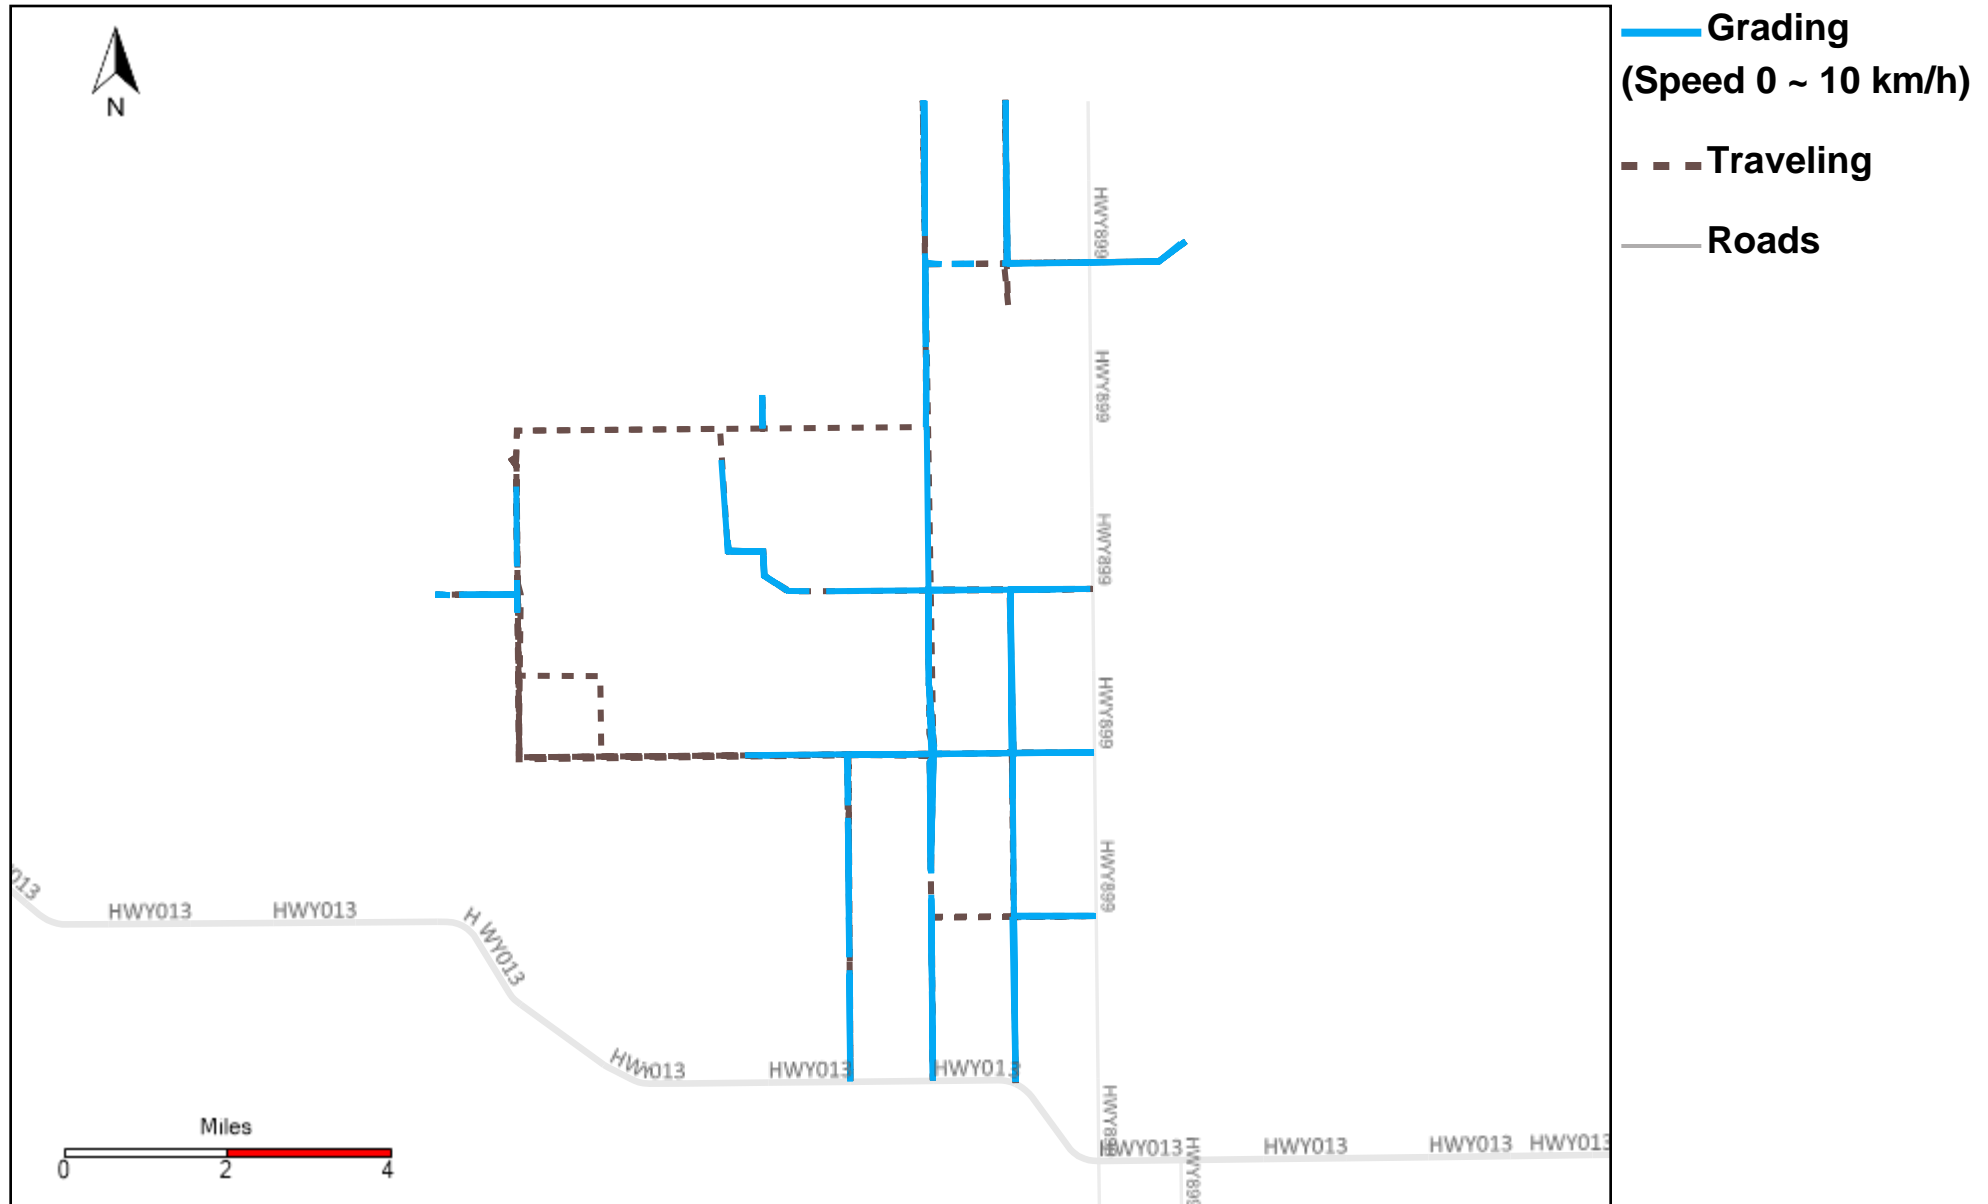

43-185_2023-10-15 ~ 2023-10-21 Tracking

Total Distance(km)	Total Hours	Work Distance(km)	Work Hours
424.61	49 hrs 49 min 41 sec	243.4	38 hrs 57 min 30 sec