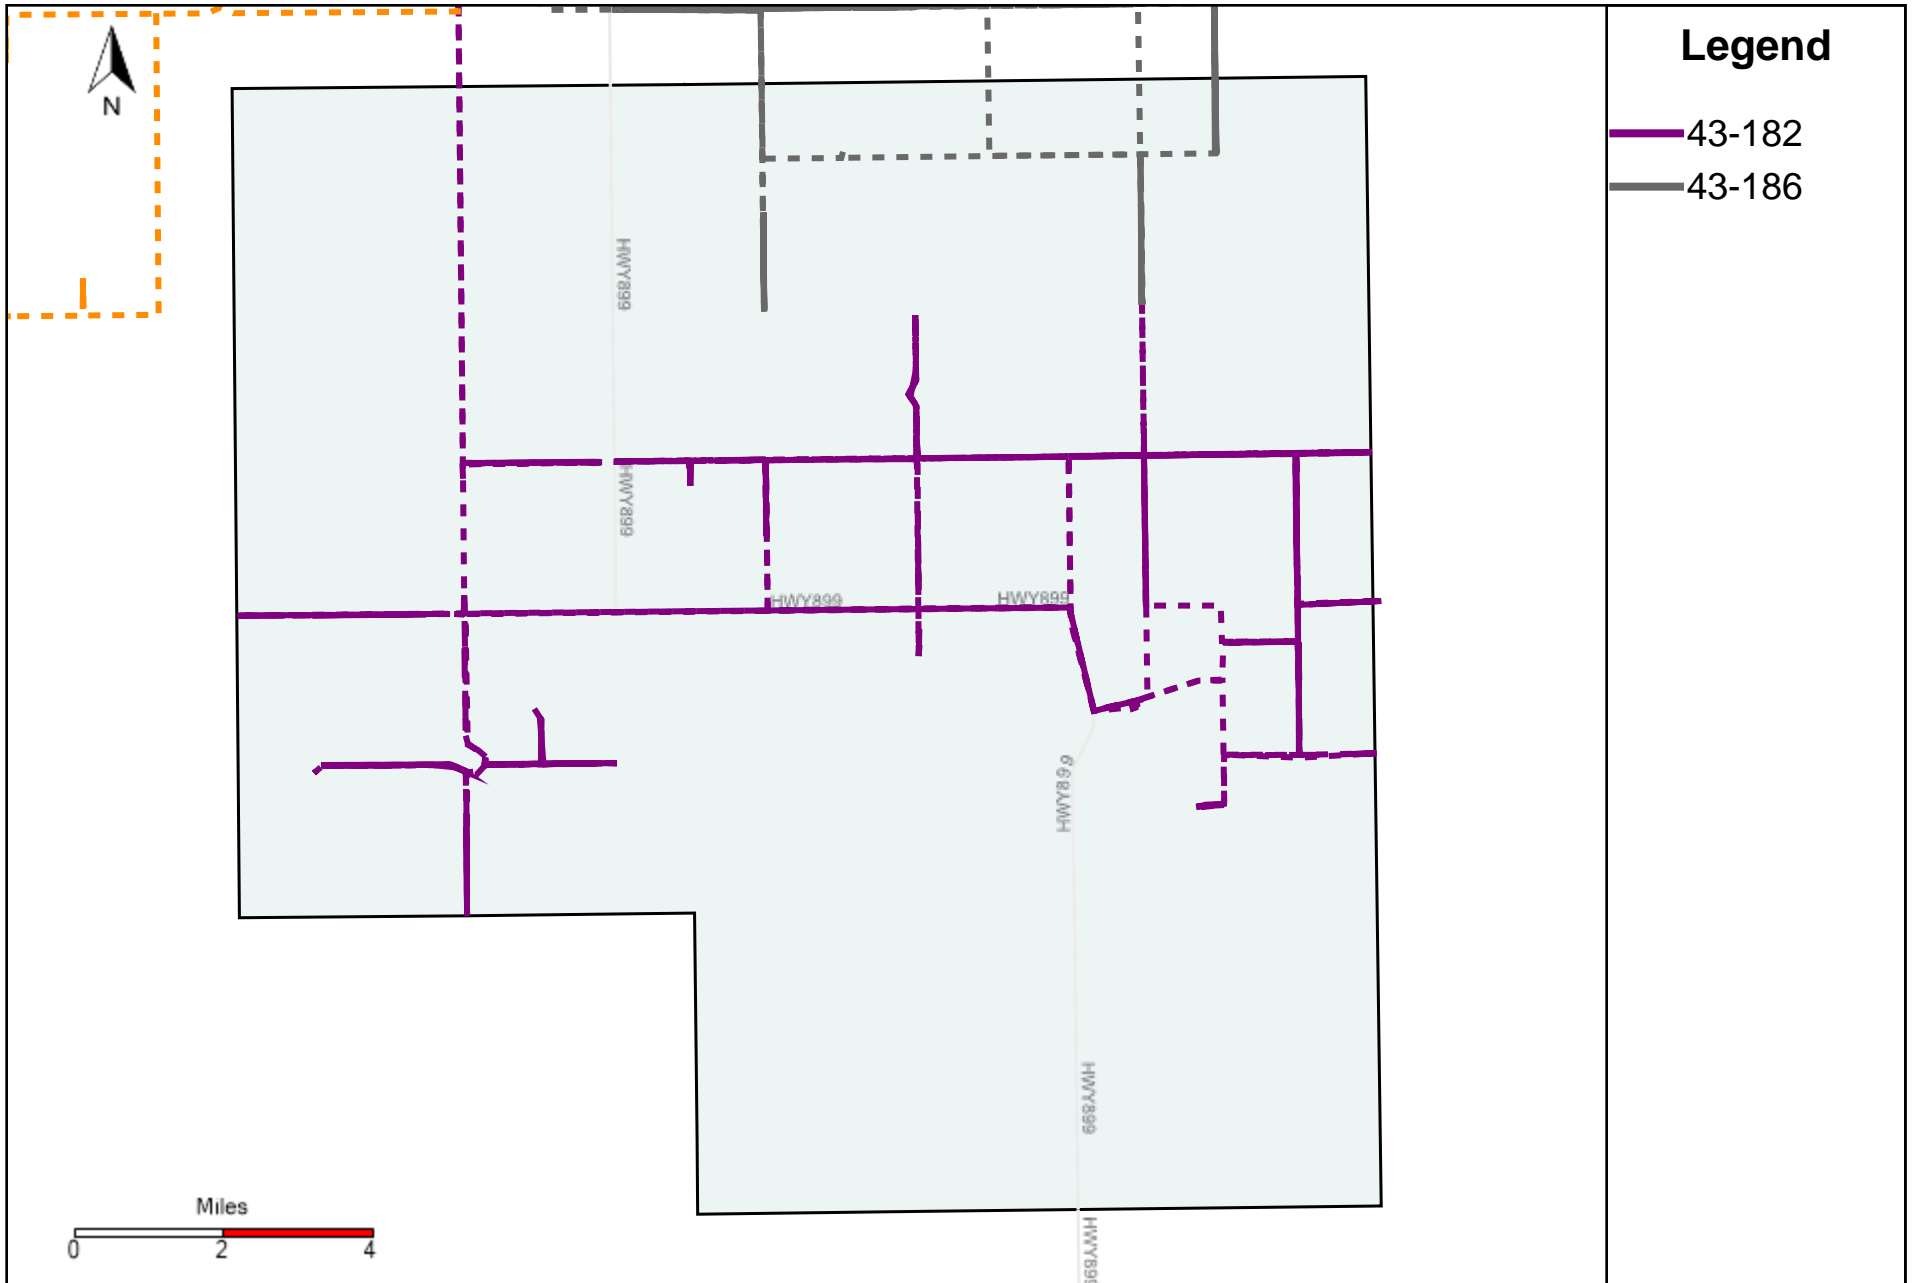

Provost Weekly Grader Report (2023-10-15 ~ 2023-10-21)

Division: 1 Grader Report(2023-10-15 ~ 2023-10-21)

Vehicle Name List	Total Distance(km)	Total Hours
43-182, 43-186	871.64	92 hrs 56 min 37 sec

Division: 2 Grader Report(2023-10-15 ~ 2023-10-21)

Legend

— 43-186

Vehicle Name List	Total Distance(km)	Total Hours
43-186	422.08	42 hrs 44 min 15 sec

Division: 3 Grader Report(2023-10-15 ~ 2023-10-21)

Vehicle Name List	Total Distance(km)	Total Hours
43-182, 43-183, 43-185, 43-186, 43-187	1991.54	221 hrs 40 min 44 sec