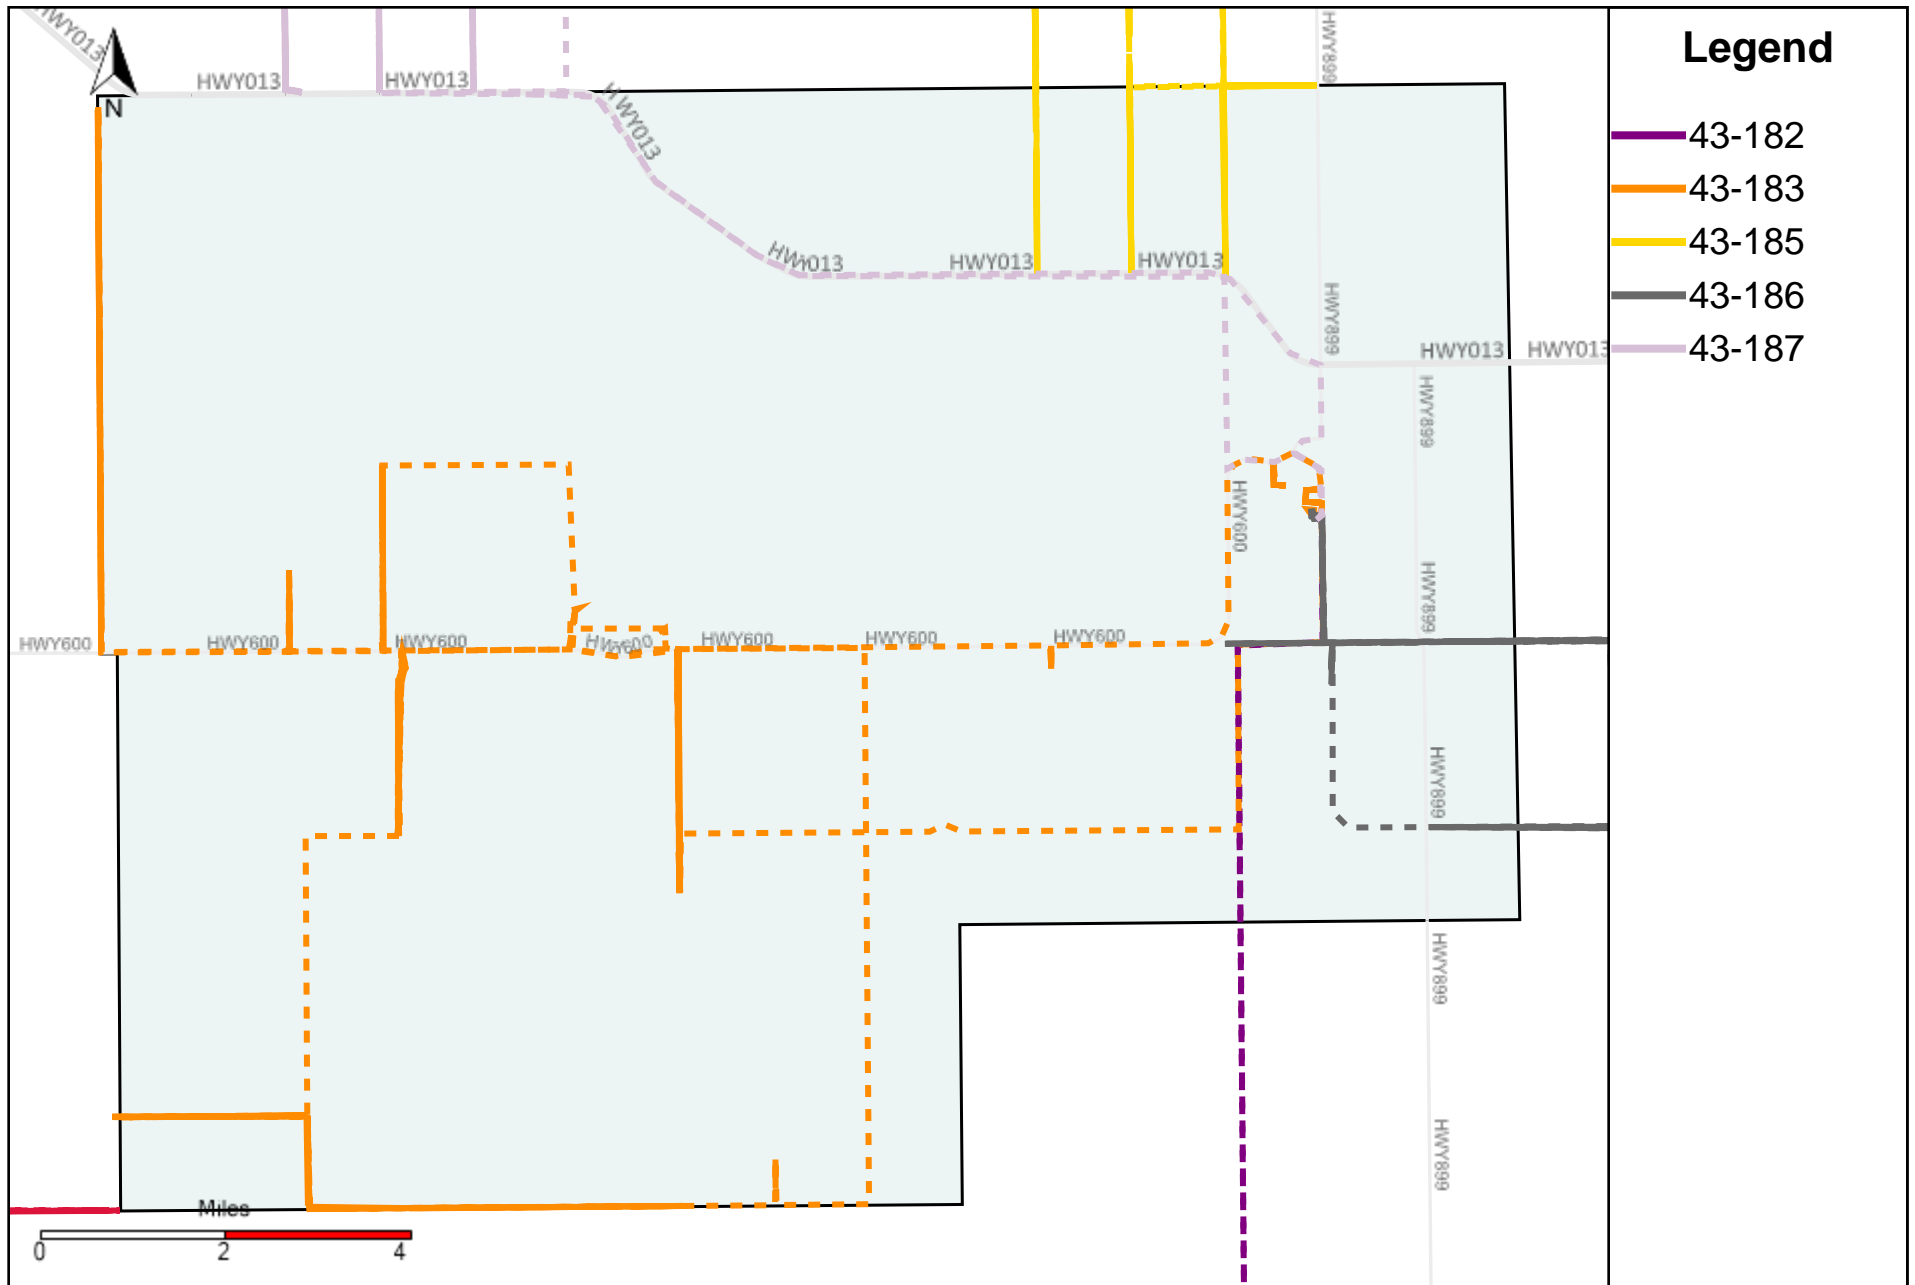

Provost Weekly Grader Report (2023-10-15 ~ 2023-10-21)

Division: 1 Grader Report(2023-10-15 ~ 2023-10-21)

Vehicle Name List	Total Distance(km)	Total Hours
43-182, 43-186	871.64	92 hrs 56 min 37 sec

Division: 2 Grader Report(2023-10-15 ~ 2023-10-21)

Legend

— 43-186

Vehicle Name List	Total Distance(km)	Total Hours
43-186	422.08	42 hrs 44 min 15 sec

Division: 3 Grader Report(2023-10-15 ~ 2023-10-21)

Vehicle Name List	Total Distance(km)	Total Hours
43-182, 43-183, 43-185, 43-186, 43-187	1991.54	221 hrs 40 min 44 sec