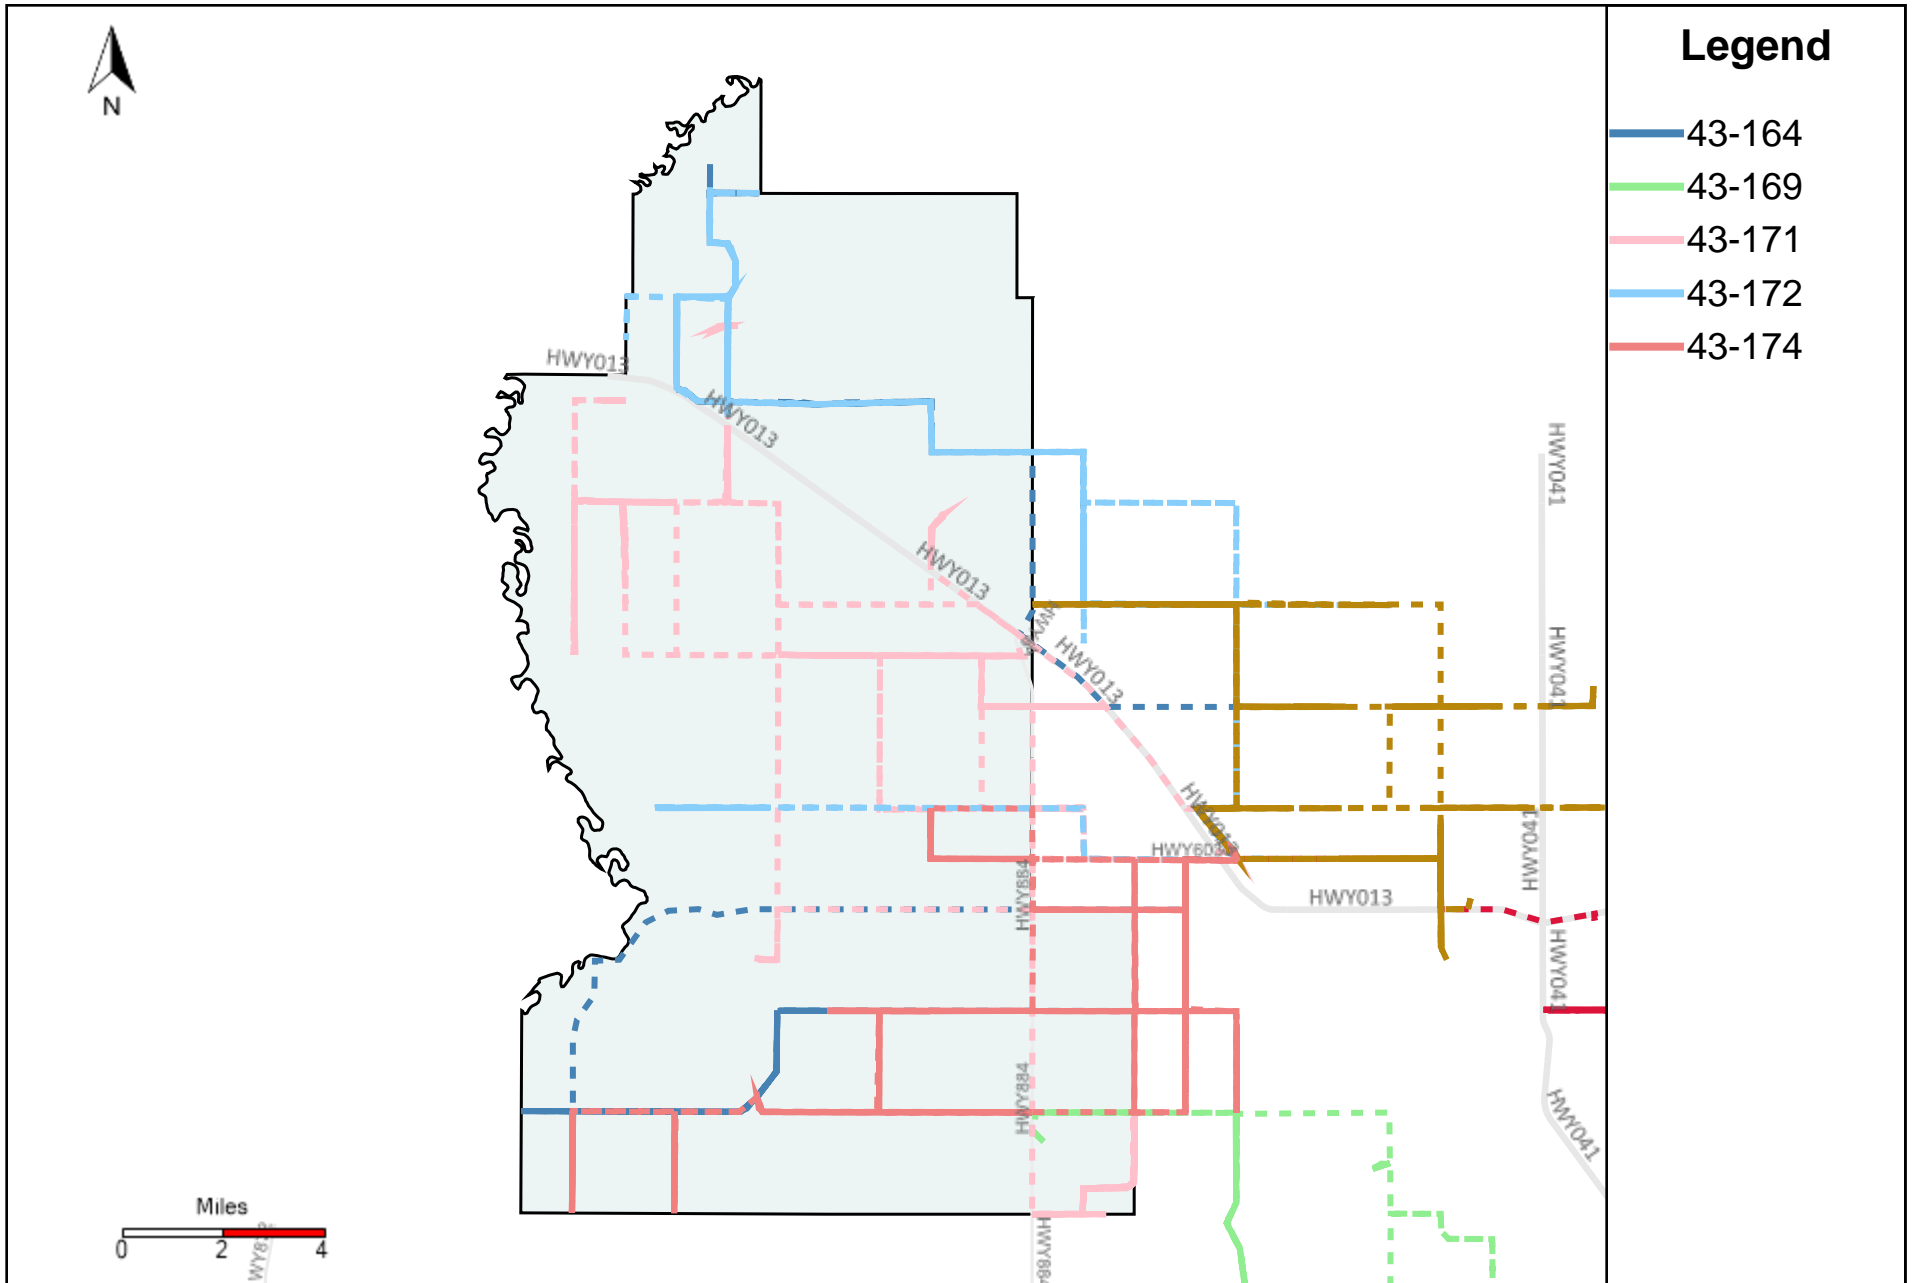

Provost Weekly Grader Report (2023-10-15 ~ 2023-10-21)

Division: 1 Grader Report(2023-10-15 ~ 2023-10-21)

Vehicle Name List	Total Distance(km)	Total Hours
43-182, 43-186	871.64	92 hrs 56 min 37 sec

Division: 2 Grader Report(2023-10-15 ~ 2023-10-21)

Legend

— 43-186

Vehicle Name List	Total Distance(km)	Total Hours
43-186	422.08	42 hrs 44 min 15 sec

Division: 3 Grader Report(2023-10-15 ~ 2023-10-21)

Vehicle Name List	Total Distance(km)	Total Hours
43-182, 43-183, 43-185, 43-186, 43-187	1991.54	221 hrs 40 min 44 sec

Division: 4 Grader Report(2023-10-15 ~ 2023-10-21)

Vehicle Name List	Total Distance(km)	Total Hours
43-170, 43-185, 43-187	1346.76	138 hrs 10 min 29 sec

Division: 5 Grader Report(2023-10-15 ~ 2023-10-21)

Division: 7 Grader Report(2023-10-15 ~ 2023-10-21)

Vehicle Name List	Total Distance(km)	Total Hours
43-164, 43-169, 43-171, 43-172, 43-174	2091.19	203 hrs 30 min 36 sec

Provost Weekly Grader Report

From 10/15/2023 To 10/21/2023