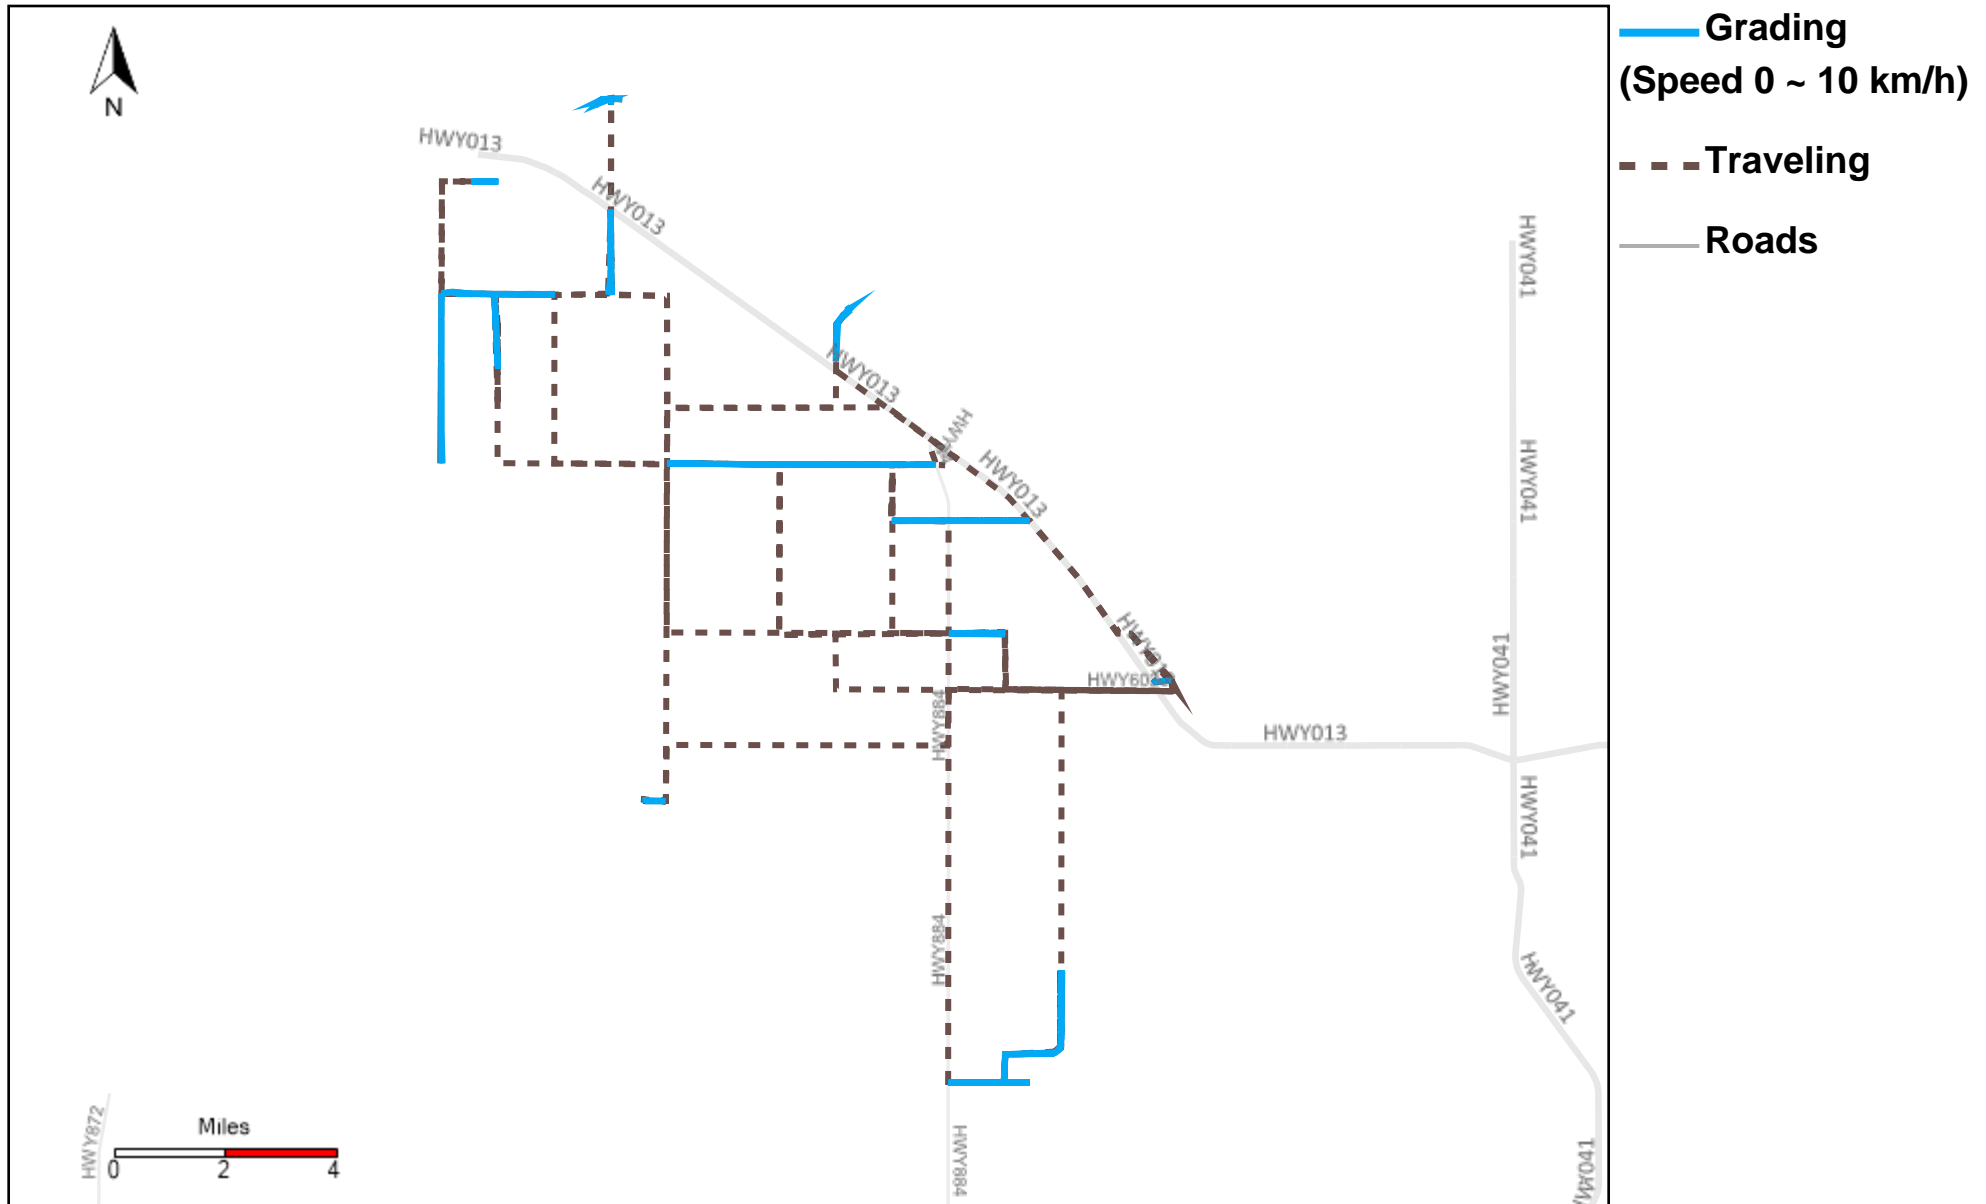

43-171_2023-10-15 ~ 2023-10-21 Tracking

Total Distance(km)	Total Hours	Work Distance(km)	Work Hours
478	46 hrs 45 min 25 sec	174.83	25 hrs 19 min 45 sec