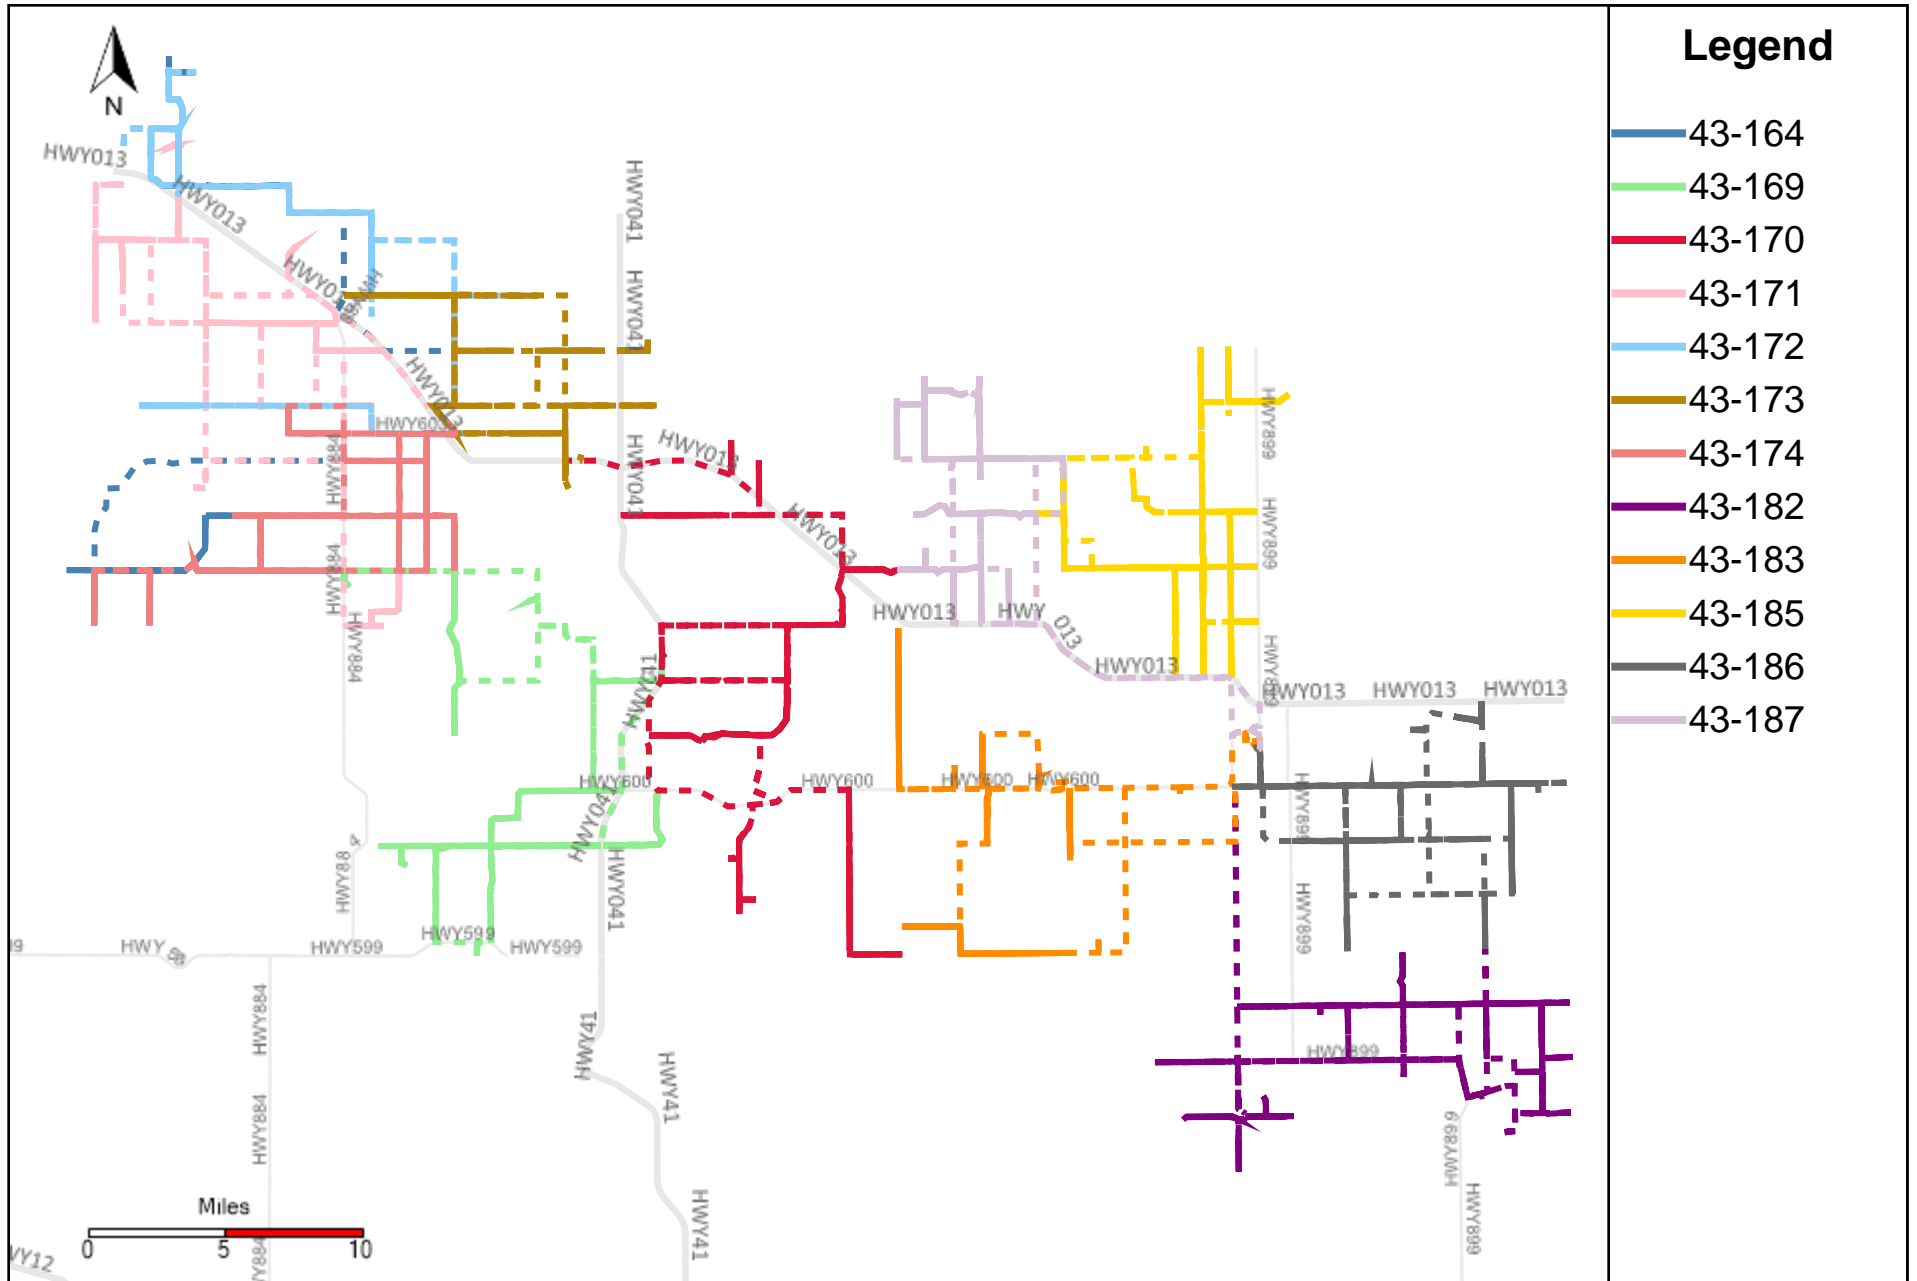

Provost Weekly Grader Report (2023-10-15 ~ 2023-10-21)

Division: 1 Grader Report(2023-10-15 ~ 2023-10-21)

Vehicle Name List	Total Distance(km)	Total Hours
43-182, 43-186	871.64	92 hrs 56 min 37 sec

Division: 2 Grader Report(2023-10-15 ~ 2023-10-21)

Legend

— 43-186

Vehicle Name List	Total Distance(km)	Total Hours
43-186	422.08	42 hrs 44 min 15 sec

Division: 3 Grader Report(2023-10-15 ~ 2023-10-21)

Vehicle Name List	Total Distance(km)	Total Hours
43-182, 43-183, 43-185, 43-186, 43-187	1991.54	221 hrs 40 min 44 sec

Division: 4 Grader Report(2023-10-15 ~ 2023-10-21)

Vehicle Name List	Total Distance(km)	Total Hours
43-170, 43-185, 43-187	1346.76	138 hrs 10 min 29 sec

Division: 5 Grader Report(2023-10-15 ~ 2023-10-21)

Vehicle Name List	Total Distance(km)	Total Hours
43-169, 43-170, 43-171, 43-174, 43-183	2018.65	197 hrs 22 min 45 sec

Division: 6 Grader Report(2023-10-15 ~ 2023-10-21)

Vehicle Name List	Total Distance(km)	Total Hours
43-164, 43-169, 43-170, 43-171, 43-172, 43-173, 43-174	2891.29	284 hrs 10 min 24 sec