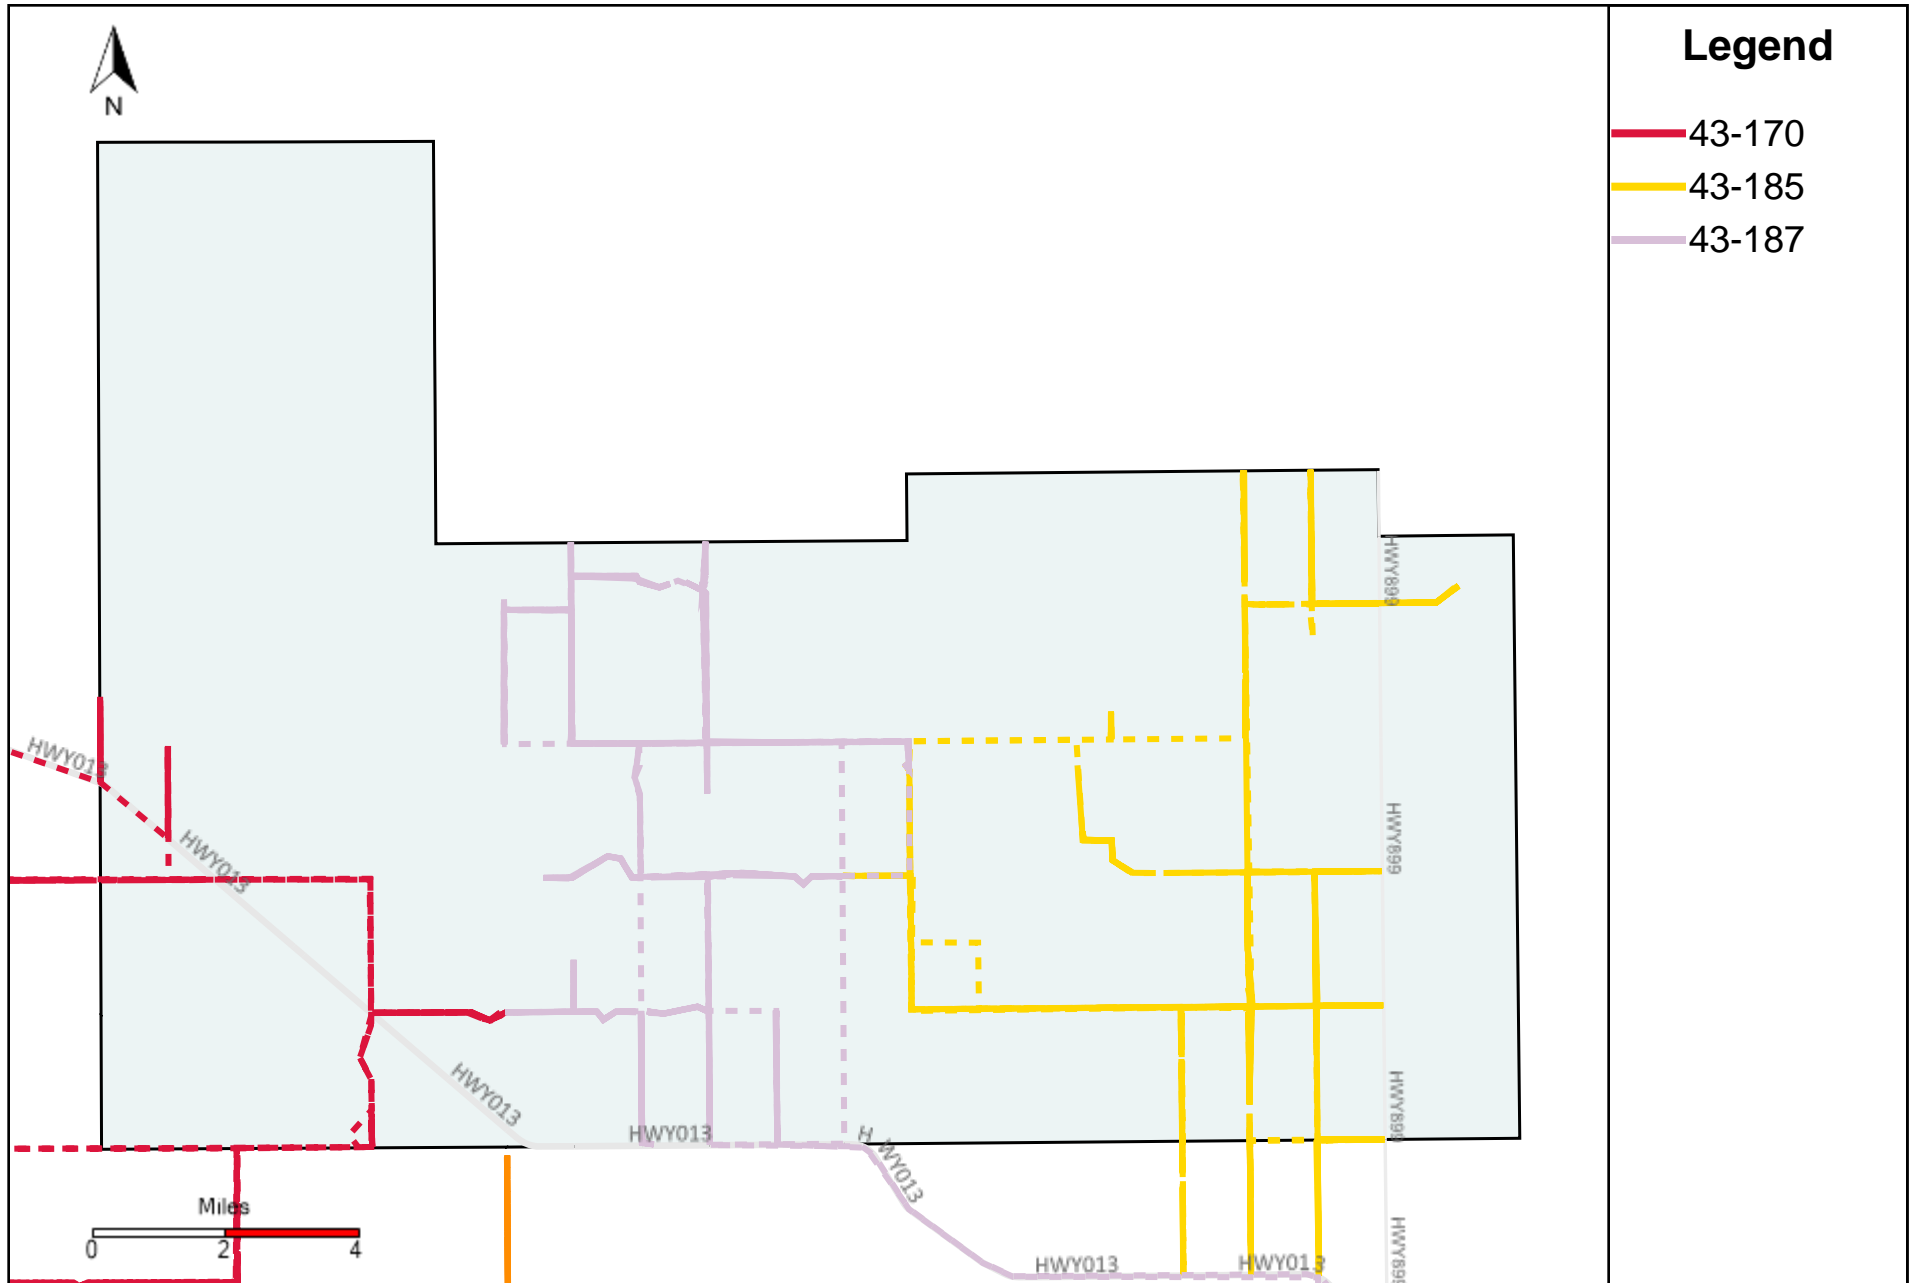

Division: 4 Grader Report(2023-10-15 ~ 2023-10-21)

Vehicle Name List	Total Distance(km)	Total Hours
43-170, 43-185, 43-187	1346.76	138 hrs 10 min 29 sec