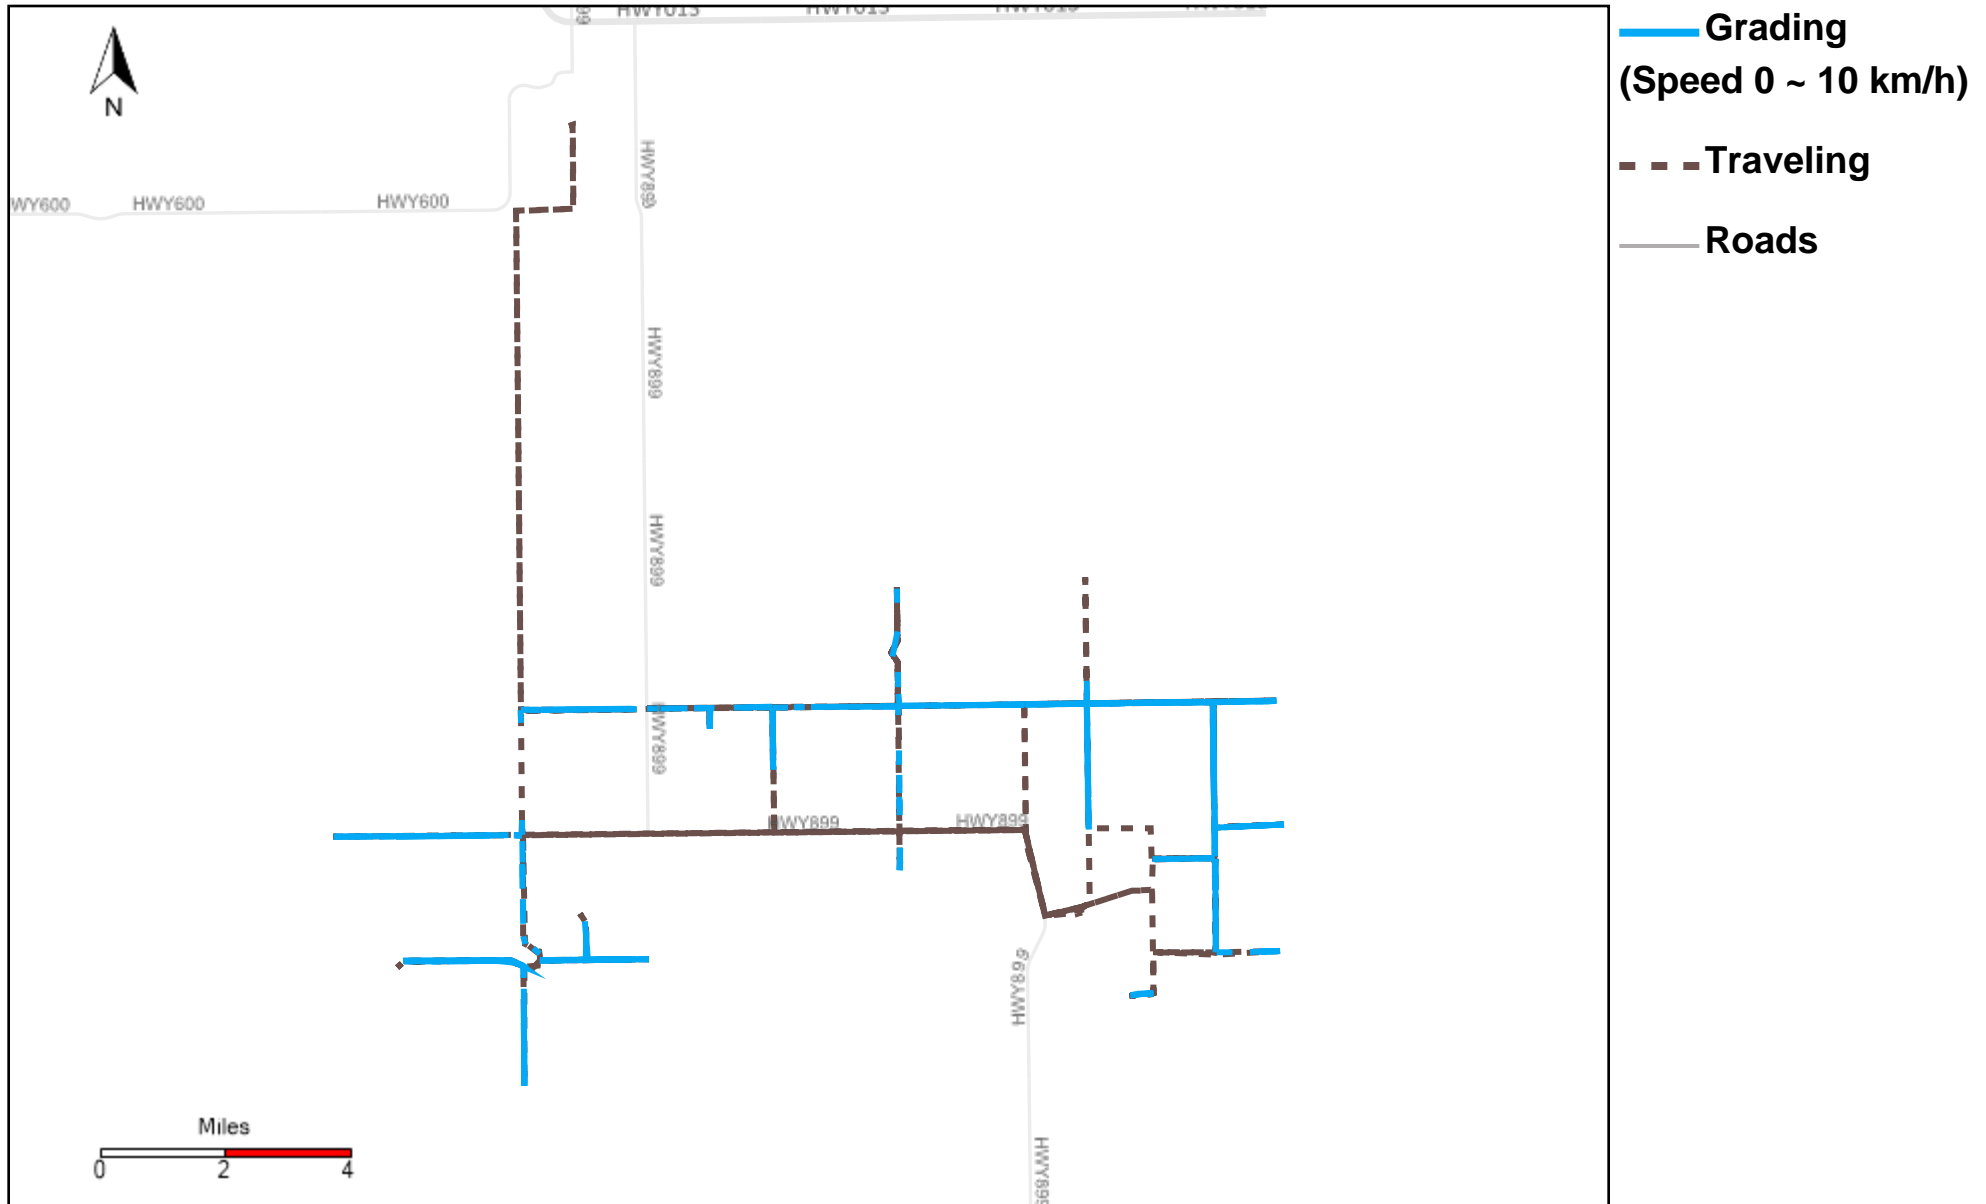

43-182_2023-10-15 ~ 2023-10-21 Tracking

Total Distance(km)	Total Hours	Work Distance(km)	Work Hours
449.56	50 hrs 12 min 22 sec	159.67	26 hrs 42 min 17 sec