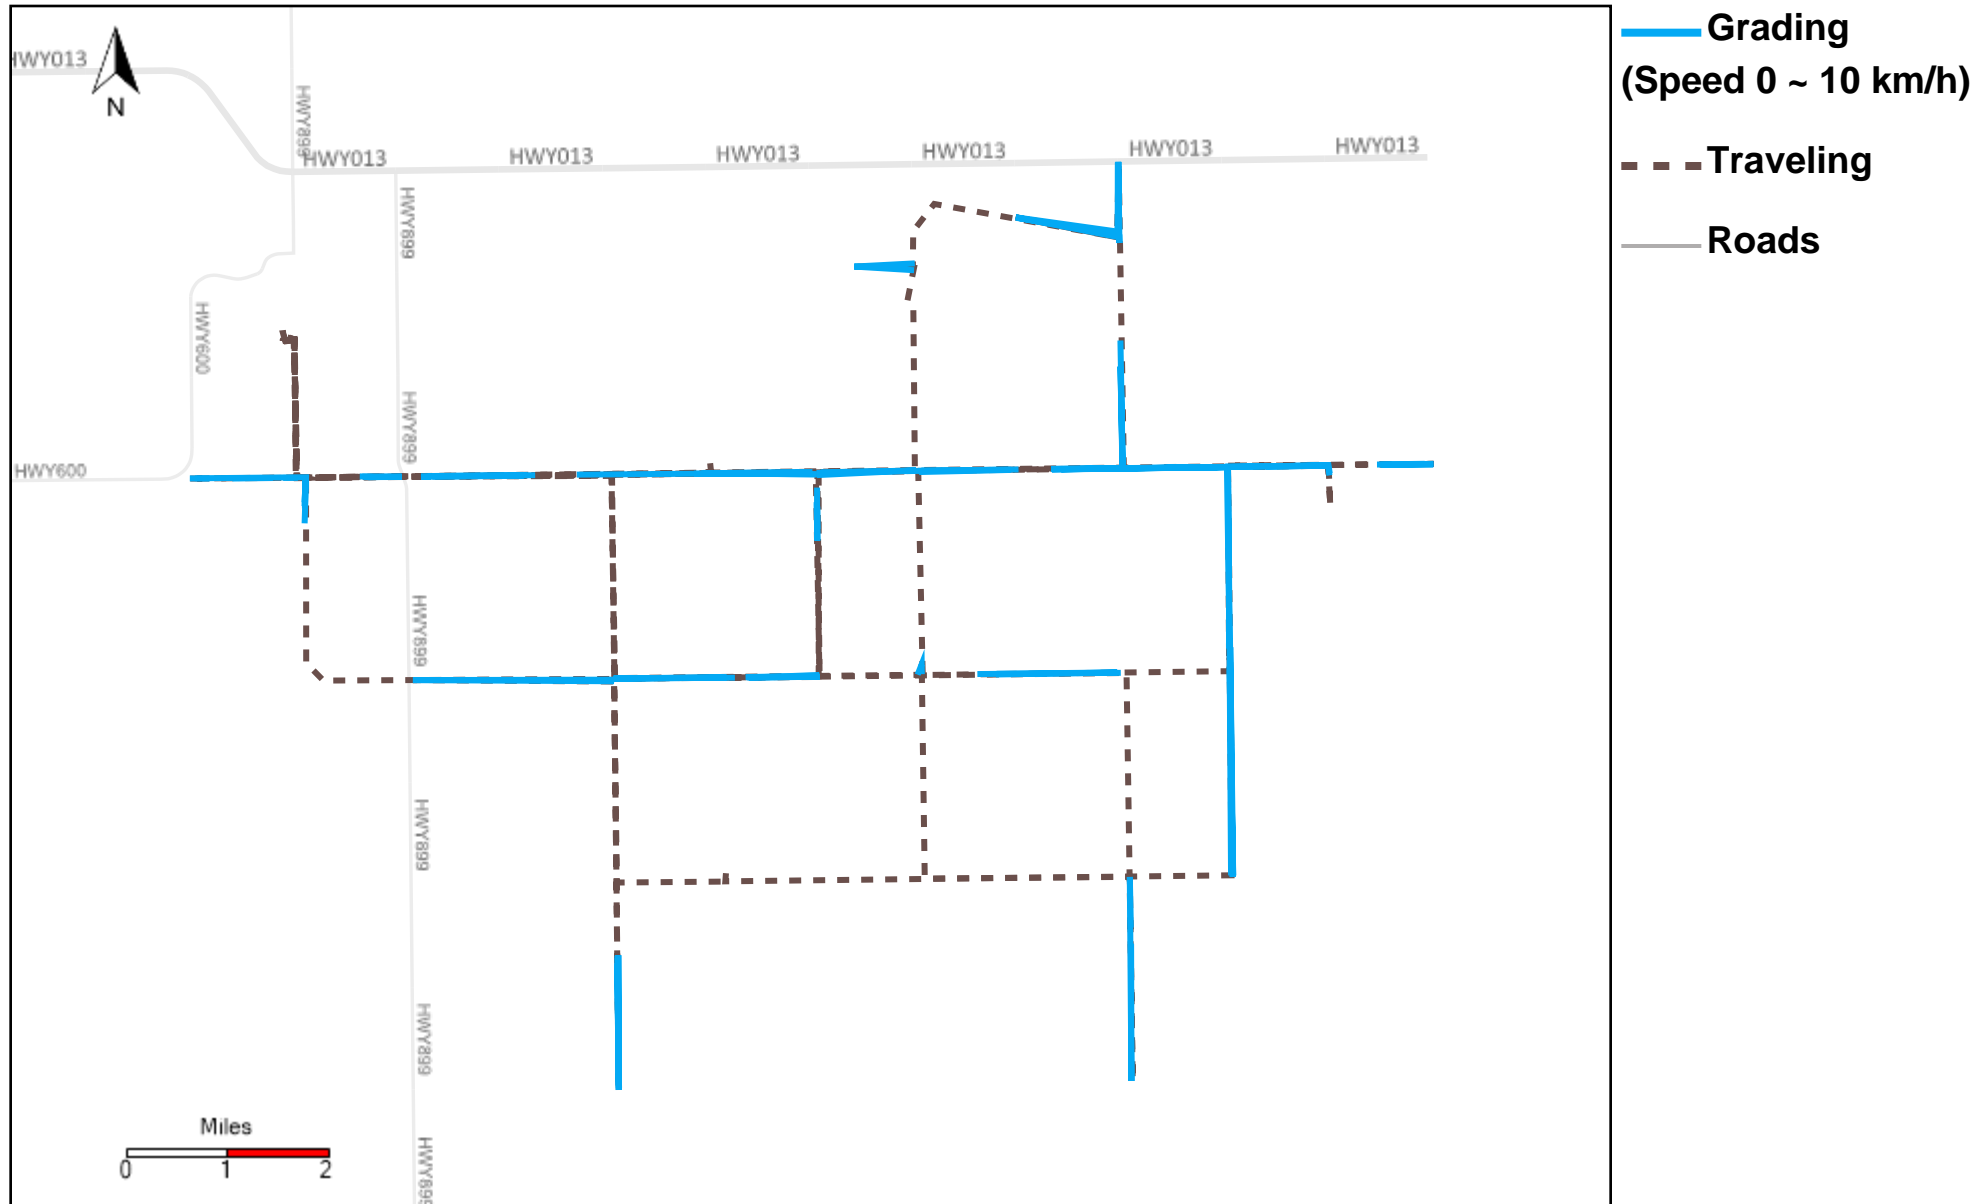

43-183_2023-10-15 ~ 2023-10-21 Tracking

Total Distance(km)	Total Hours	Work Distance(km)	Work Hours
251.61	28 hrs 59 min 15 sec	145.26	22 hrs 34 min 50 sec

43-185_2023-10-15 ~ 2023-10-21 Tracking

Total Distance(km)	Total Hours	Work Distance(km)	Work Hours
424.61	49 hrs 49 min 41 sec	243.4	38 hrs 57 min 30 sec

43-186_2023-10-15 ~ 2023-10-21 Tracking

Total Distance(km)	Total Hours	Work Distance(km)	Work Hours
422.08	42 hrs 44 min 15 sec	190.45	28 hrs 39 min 23 sec

43-187_2023-10-15 ~ 2023-10-21 Tracking

Total Distance(km)	Total Hours	Work Distance(km)	Work Hours
443.68	49 hrs 55 min 11 sec	228.39	41 hrs 1 min 26 sec