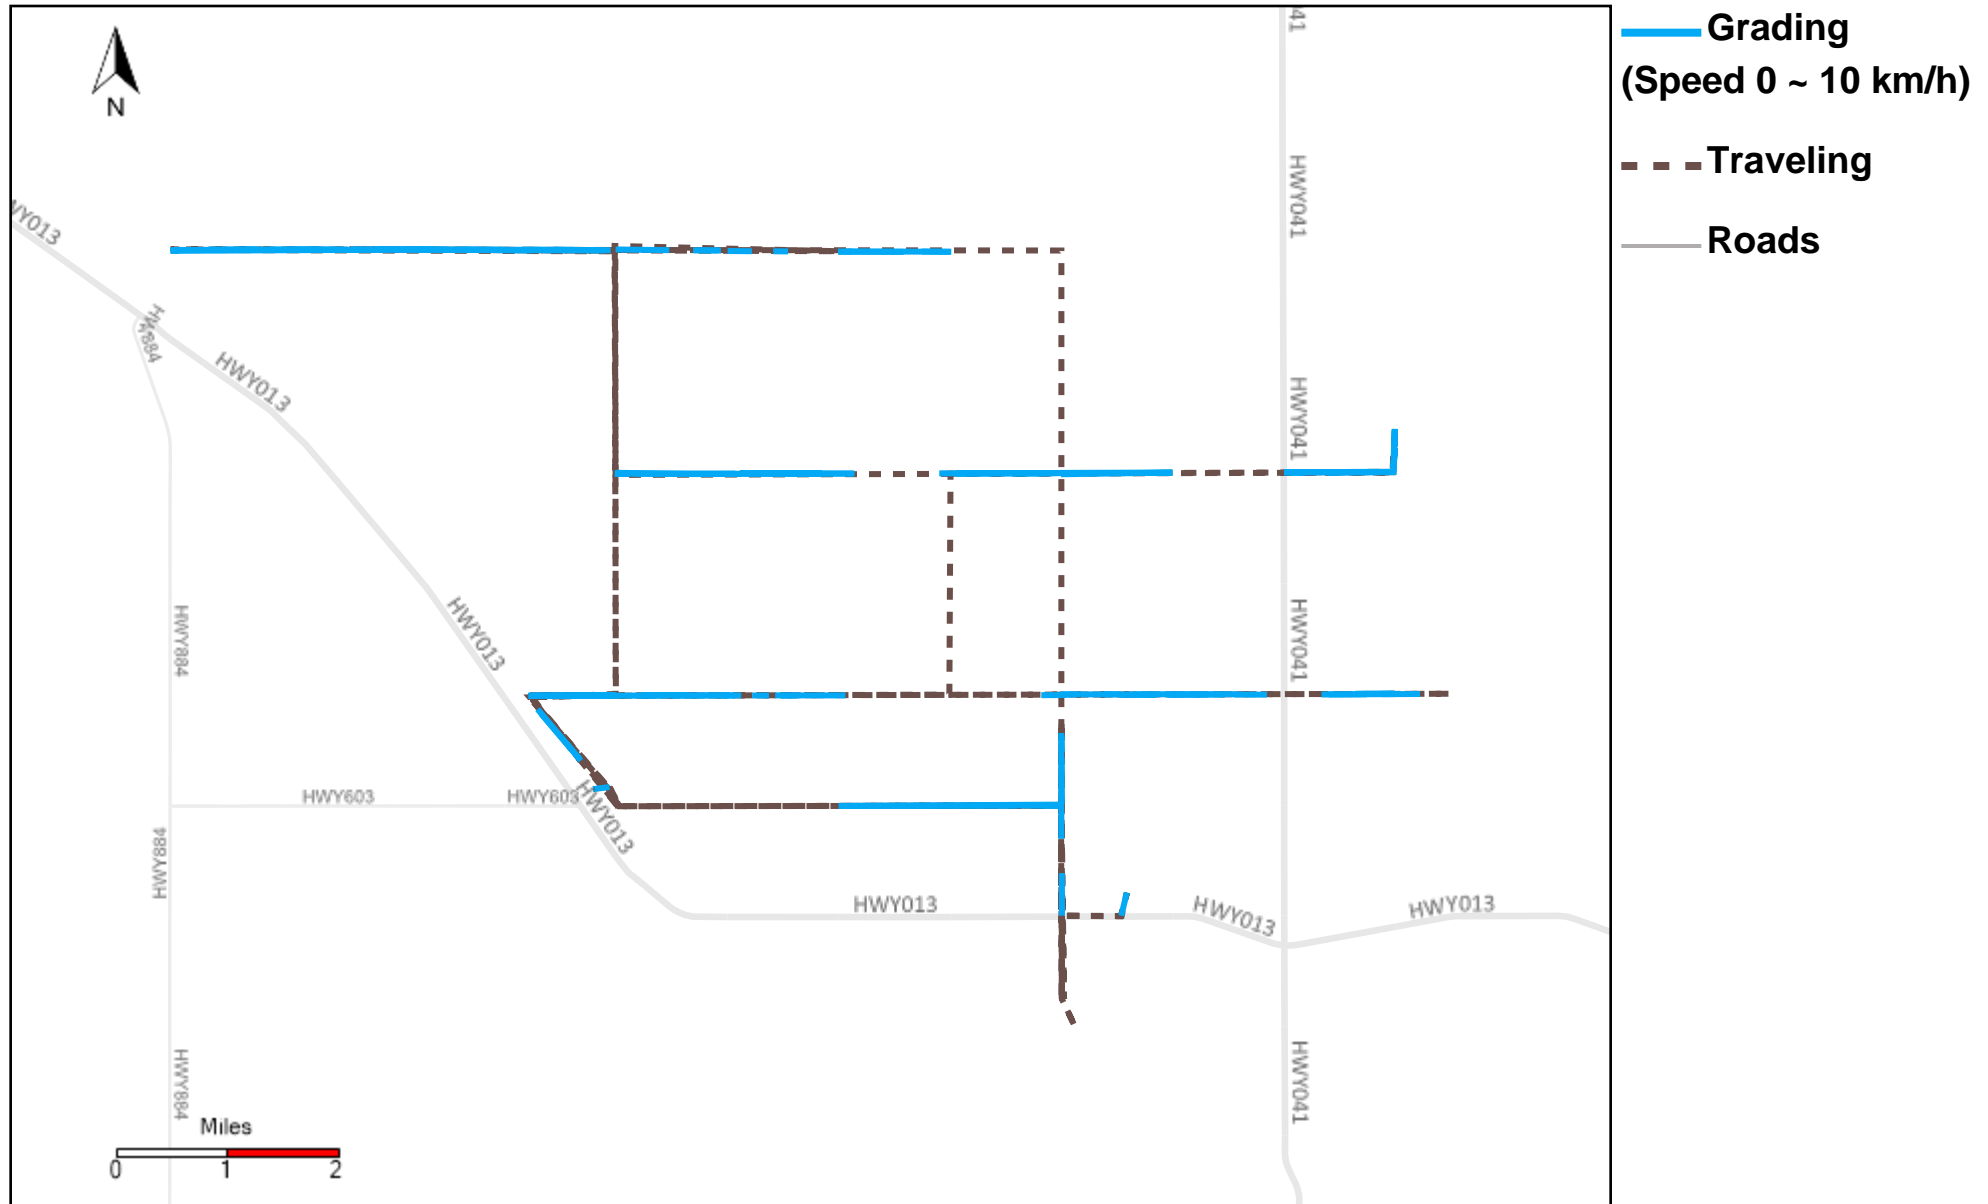

43-173_2023-10-15 ~ 2023-10-21 Tracking

Total Distance(km)	Total Hours	Work Distance(km)	Work Hours
321.63	42 hrs 14 min 11 sec	89.66	13 hrs 21 min 49 sec