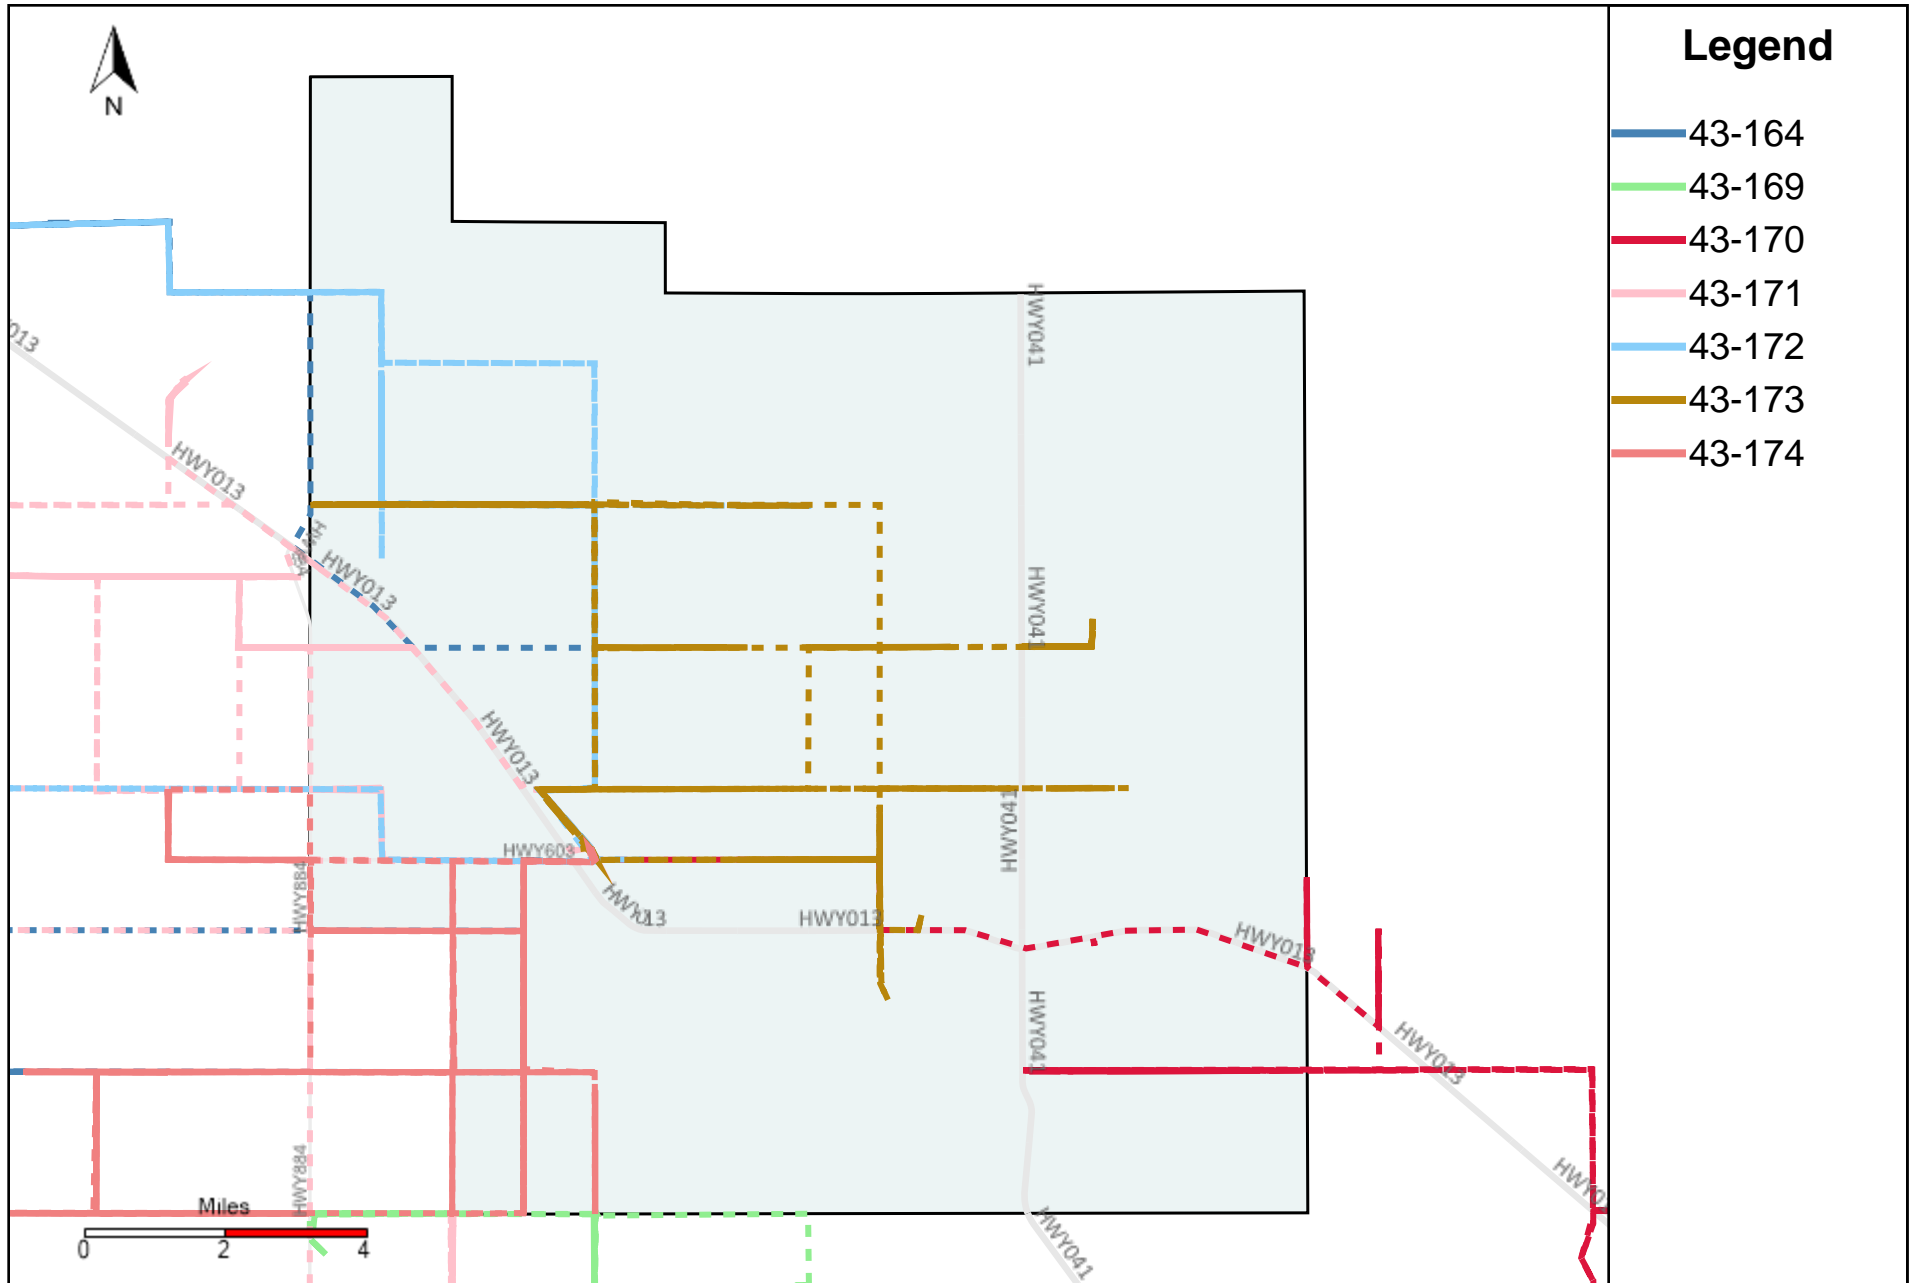

Legend

— 43-186

Vehicle Name List	Total Distance(km)	Total Hours
43-186	422.08	42 hrs 44 min 15 sec

Division: 3 Grader Report(2023-10-15 ~ 2023-10-21)

Vehicle Name List	Total Distance(km)	Total Hours
43-182, 43-183, 43-185, 43-186, 43-187	1991.54	221 hrs 40 min 44 sec

Division: 4 Grader Report(2023-10-15 ~ 2023-10-21)

Vehicle Name List	Total Distance(km)	Total Hours
43-170, 43-185, 43-187	1346.76	138 hrs 10 min 29 sec

Division: 5 Grader Report(2023-10-15 ~ 2023-10-21)

Vehicle Name List	Total Distance(km)	Total Hours
43-169, 43-170, 43-171, 43-174, 43-183	2018.65	197 hrs 22 min 45 sec

Division: 6 Grader Report(2023-10-15 ~ 2023-10-21)

Vehicle Name List	Total Distance(km)	Total Hours
43-164, 43-169, 43-170, 43-171, 43-172, 43-173, 43-174	2891.29	284 hrs 10 min 24 sec

Division: 7 Grader Report(2023-10-15 ~ 2023-10-21)

Vehicle Name List	Total Distance(km)	Total Hours
43-164, 43-169, 43-171, 43-172, 43-174	2091.19	203 hrs 30 min 36 sec

Provost Weekly Grader Report

From 10/15/2023 To 10/21/2023