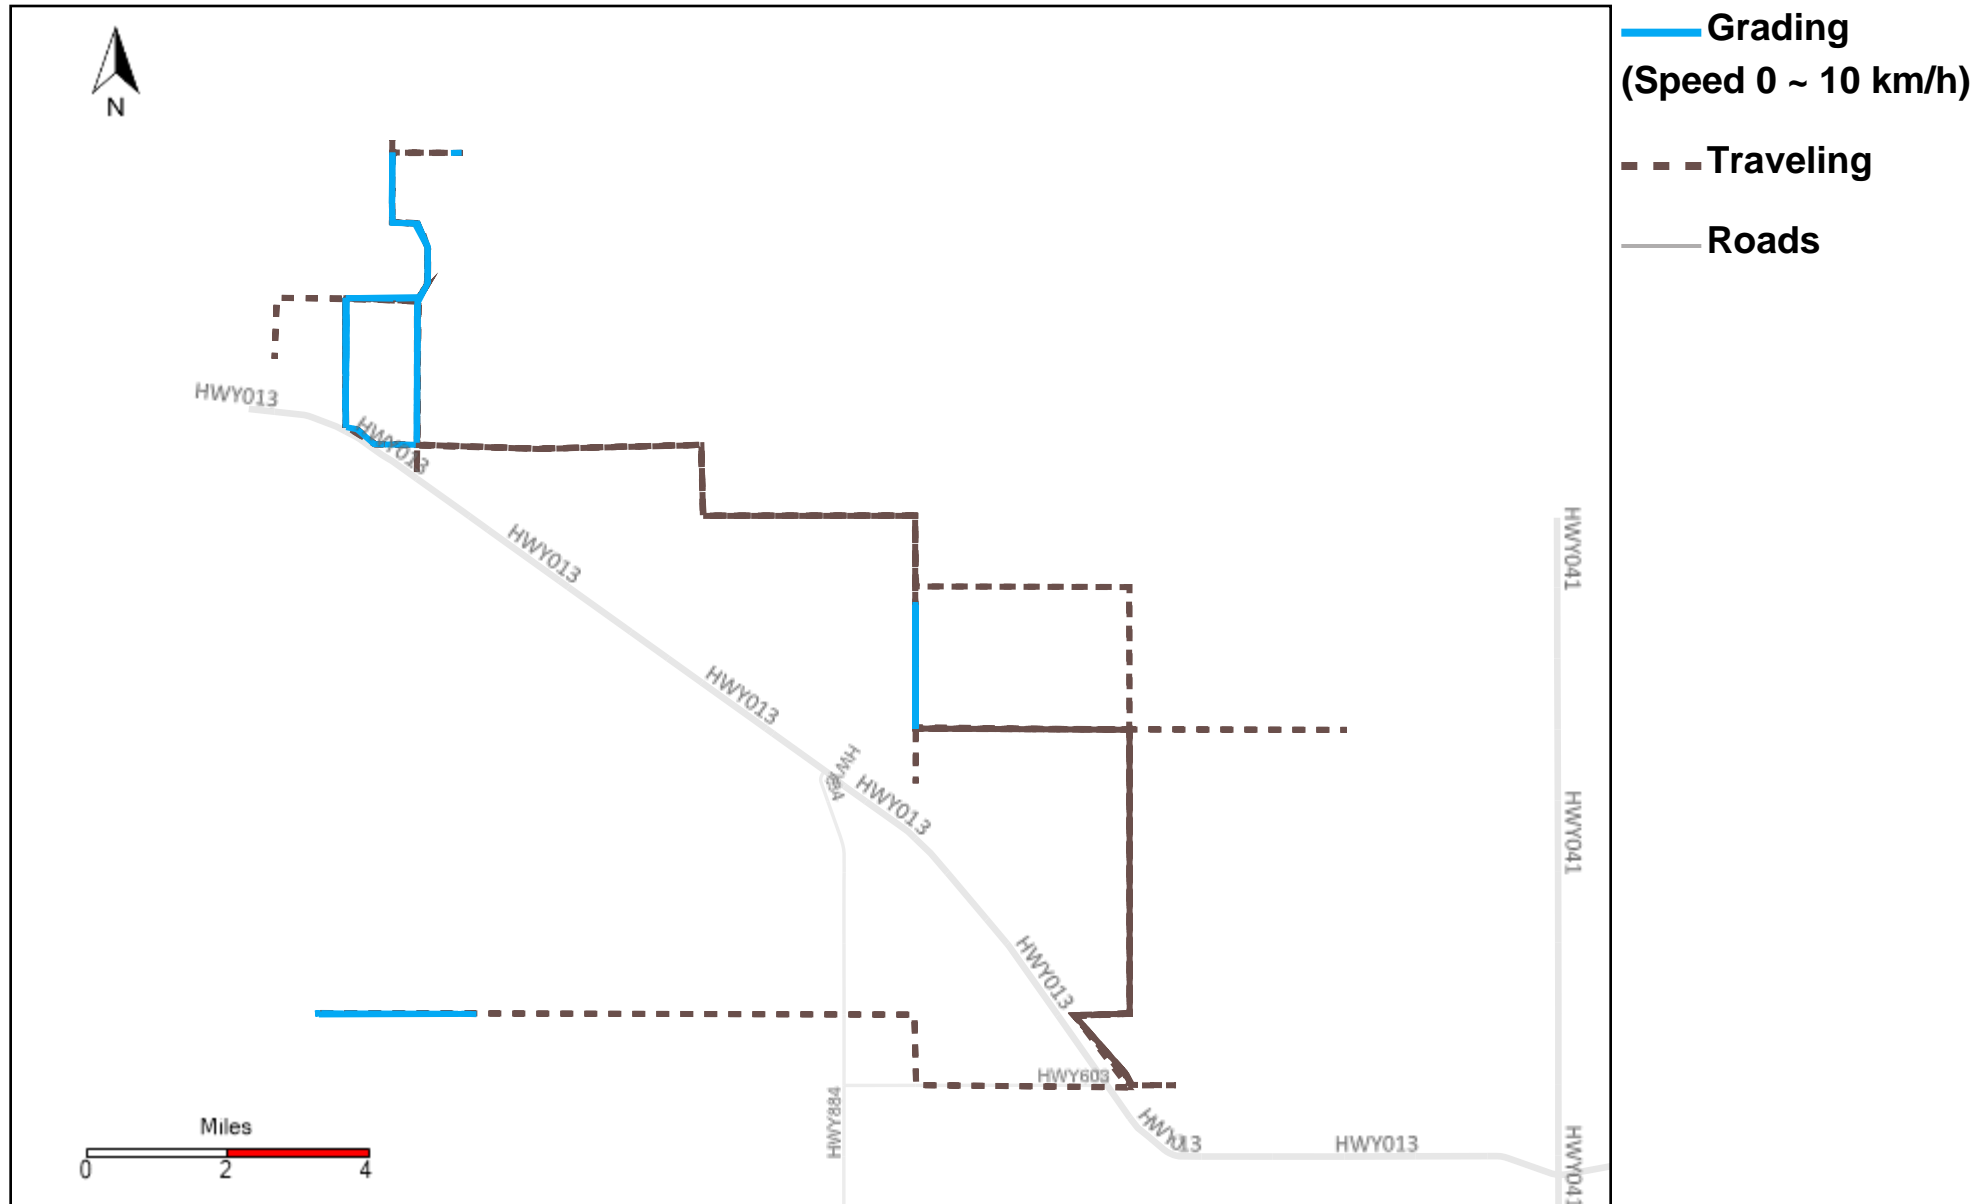

43-172_2023-10-15 ~ 2023-10-21 Tracking

Total Distance(km)	Total Hours	Work Distance(km)	Work Hours
597.55	52 hrs 32 min 27 sec	117.6	19 hrs 0 min 34 sec