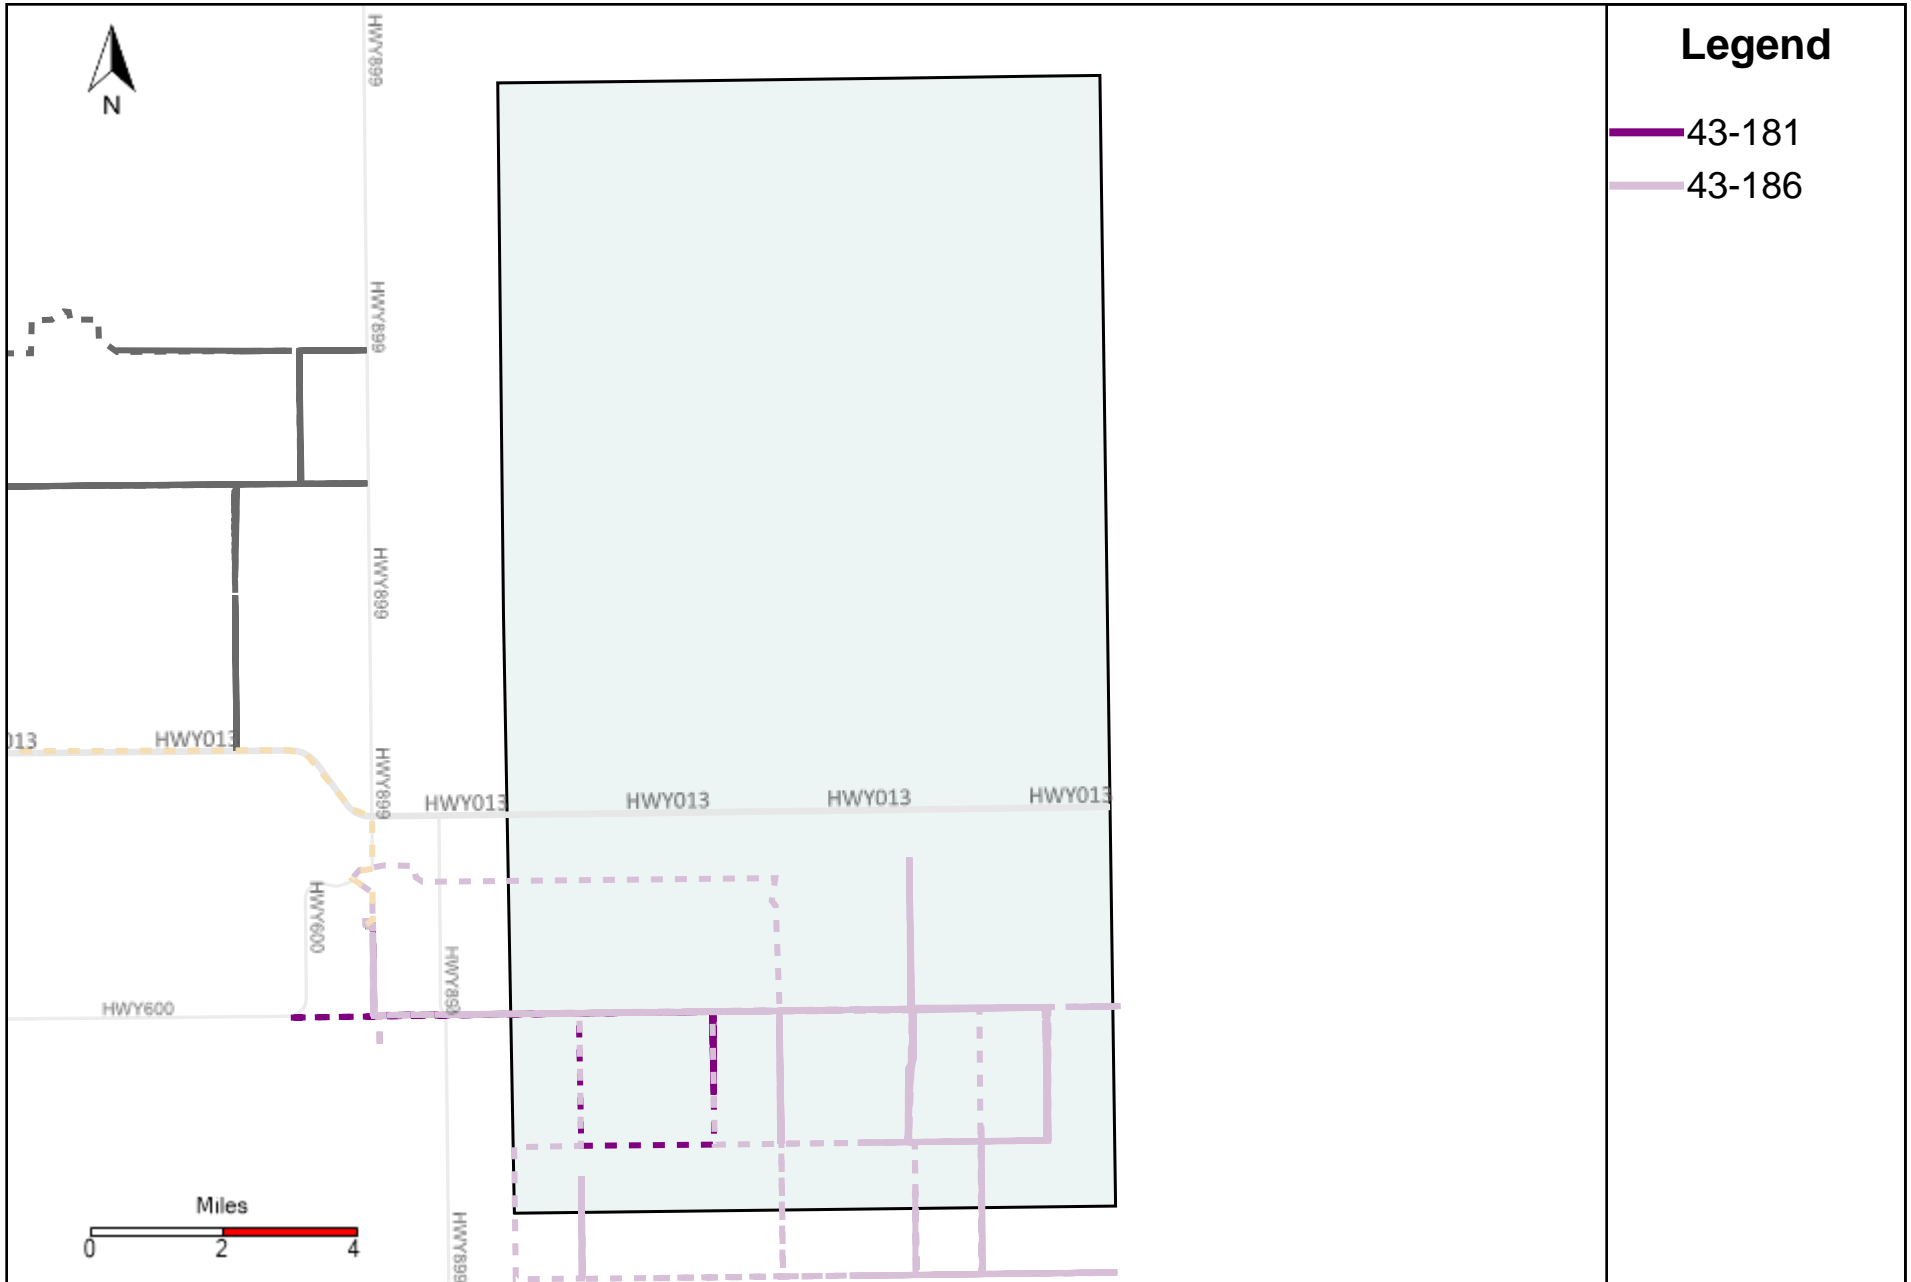

Division: 2 Grader Report(2023-10-01 ~ 2023-10-07)

Vehicle Name List	Total Distance(km)	Total Hours
43-181, 43-186	702.76	79 hrs 37 min 27 sec