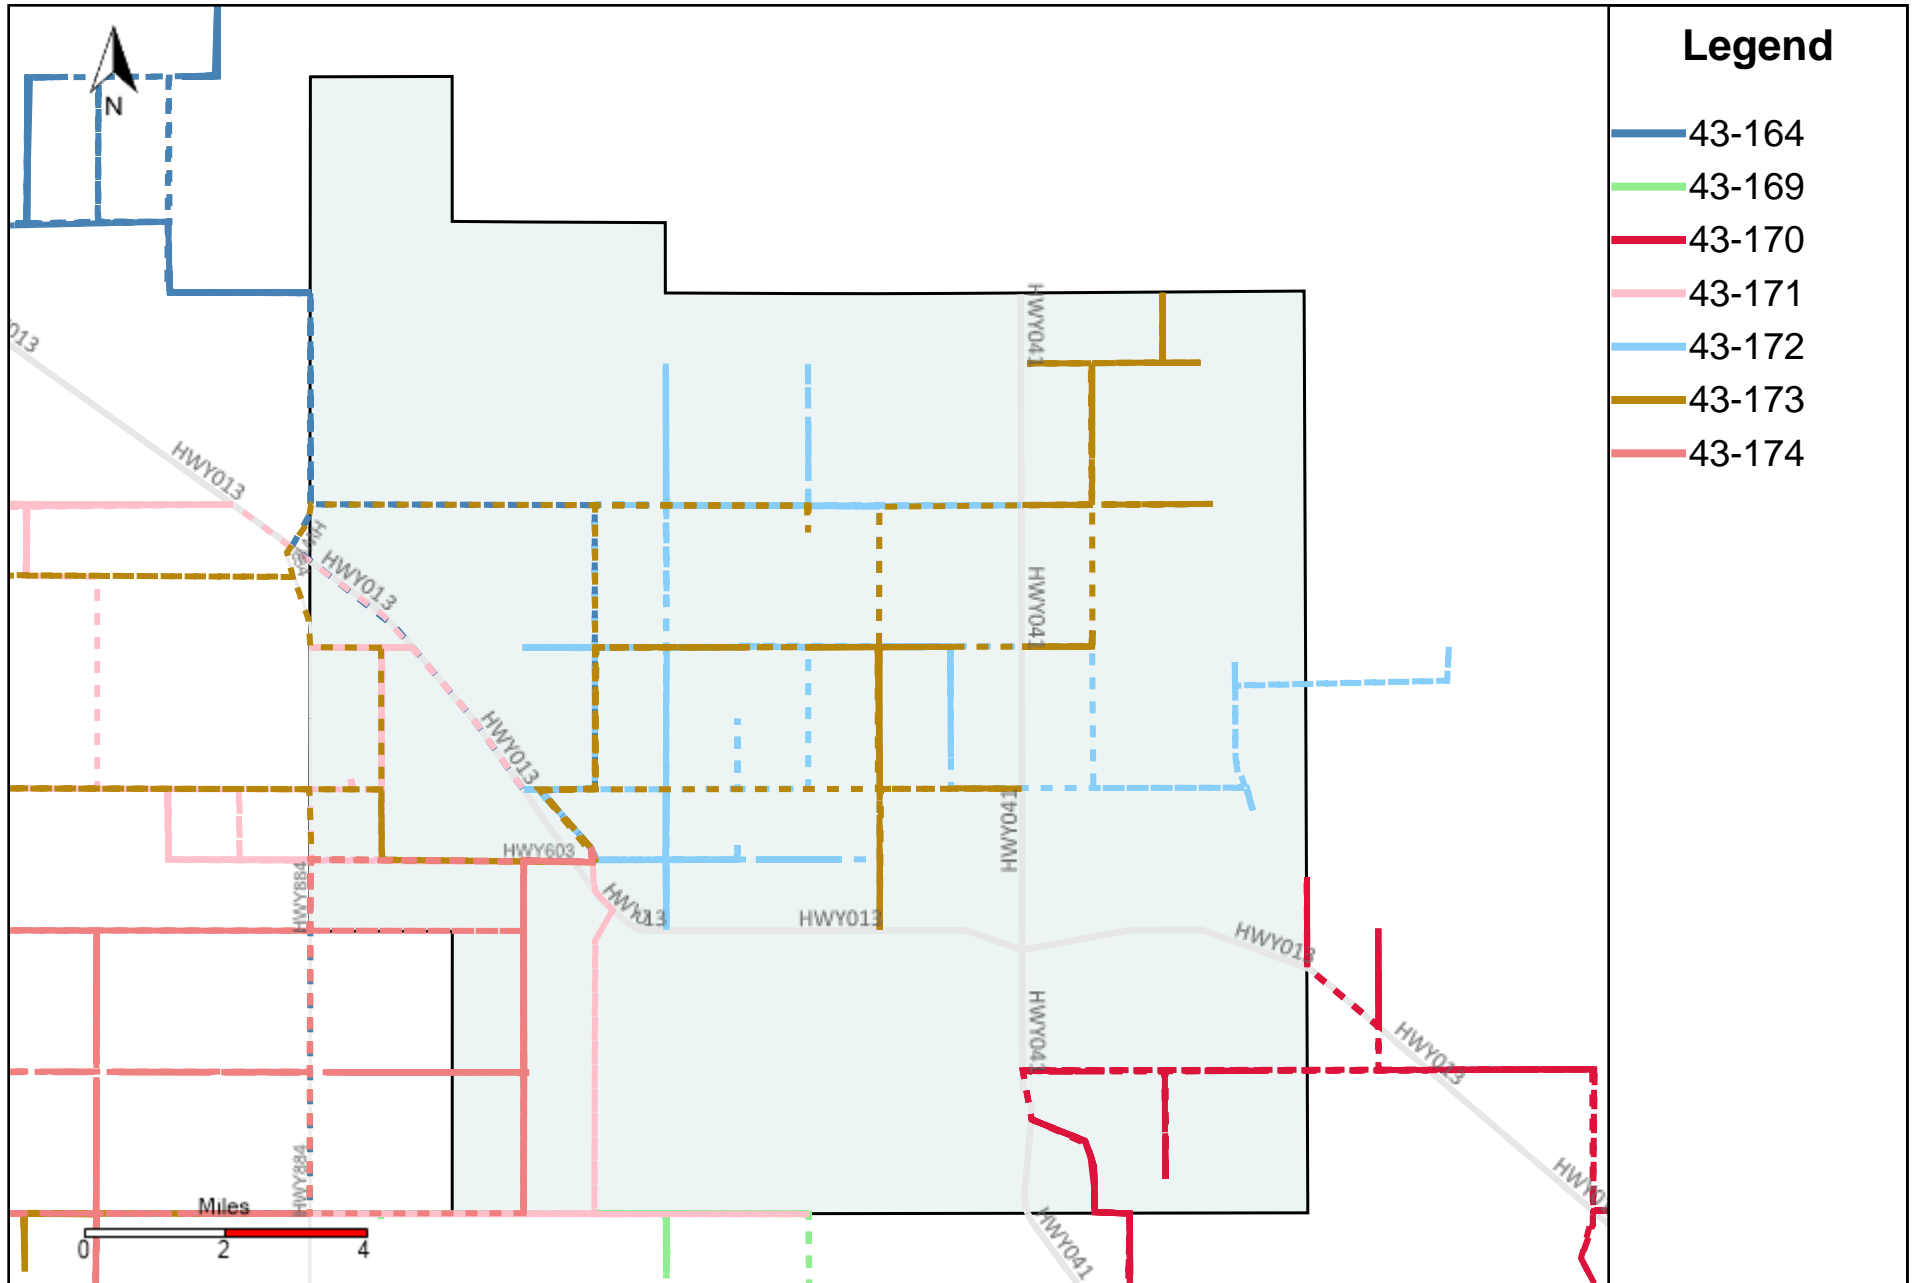

Division: 6 Grader Report(2023-10-01 ~ 2023-10-07)

Vehicle Name List	Total Distance(km)	Total Hours
43-164, 43-169, 43-170, 43-171, 43-172, 43-173, 43-174	3102.83	280 hrs 51 min 29 sec