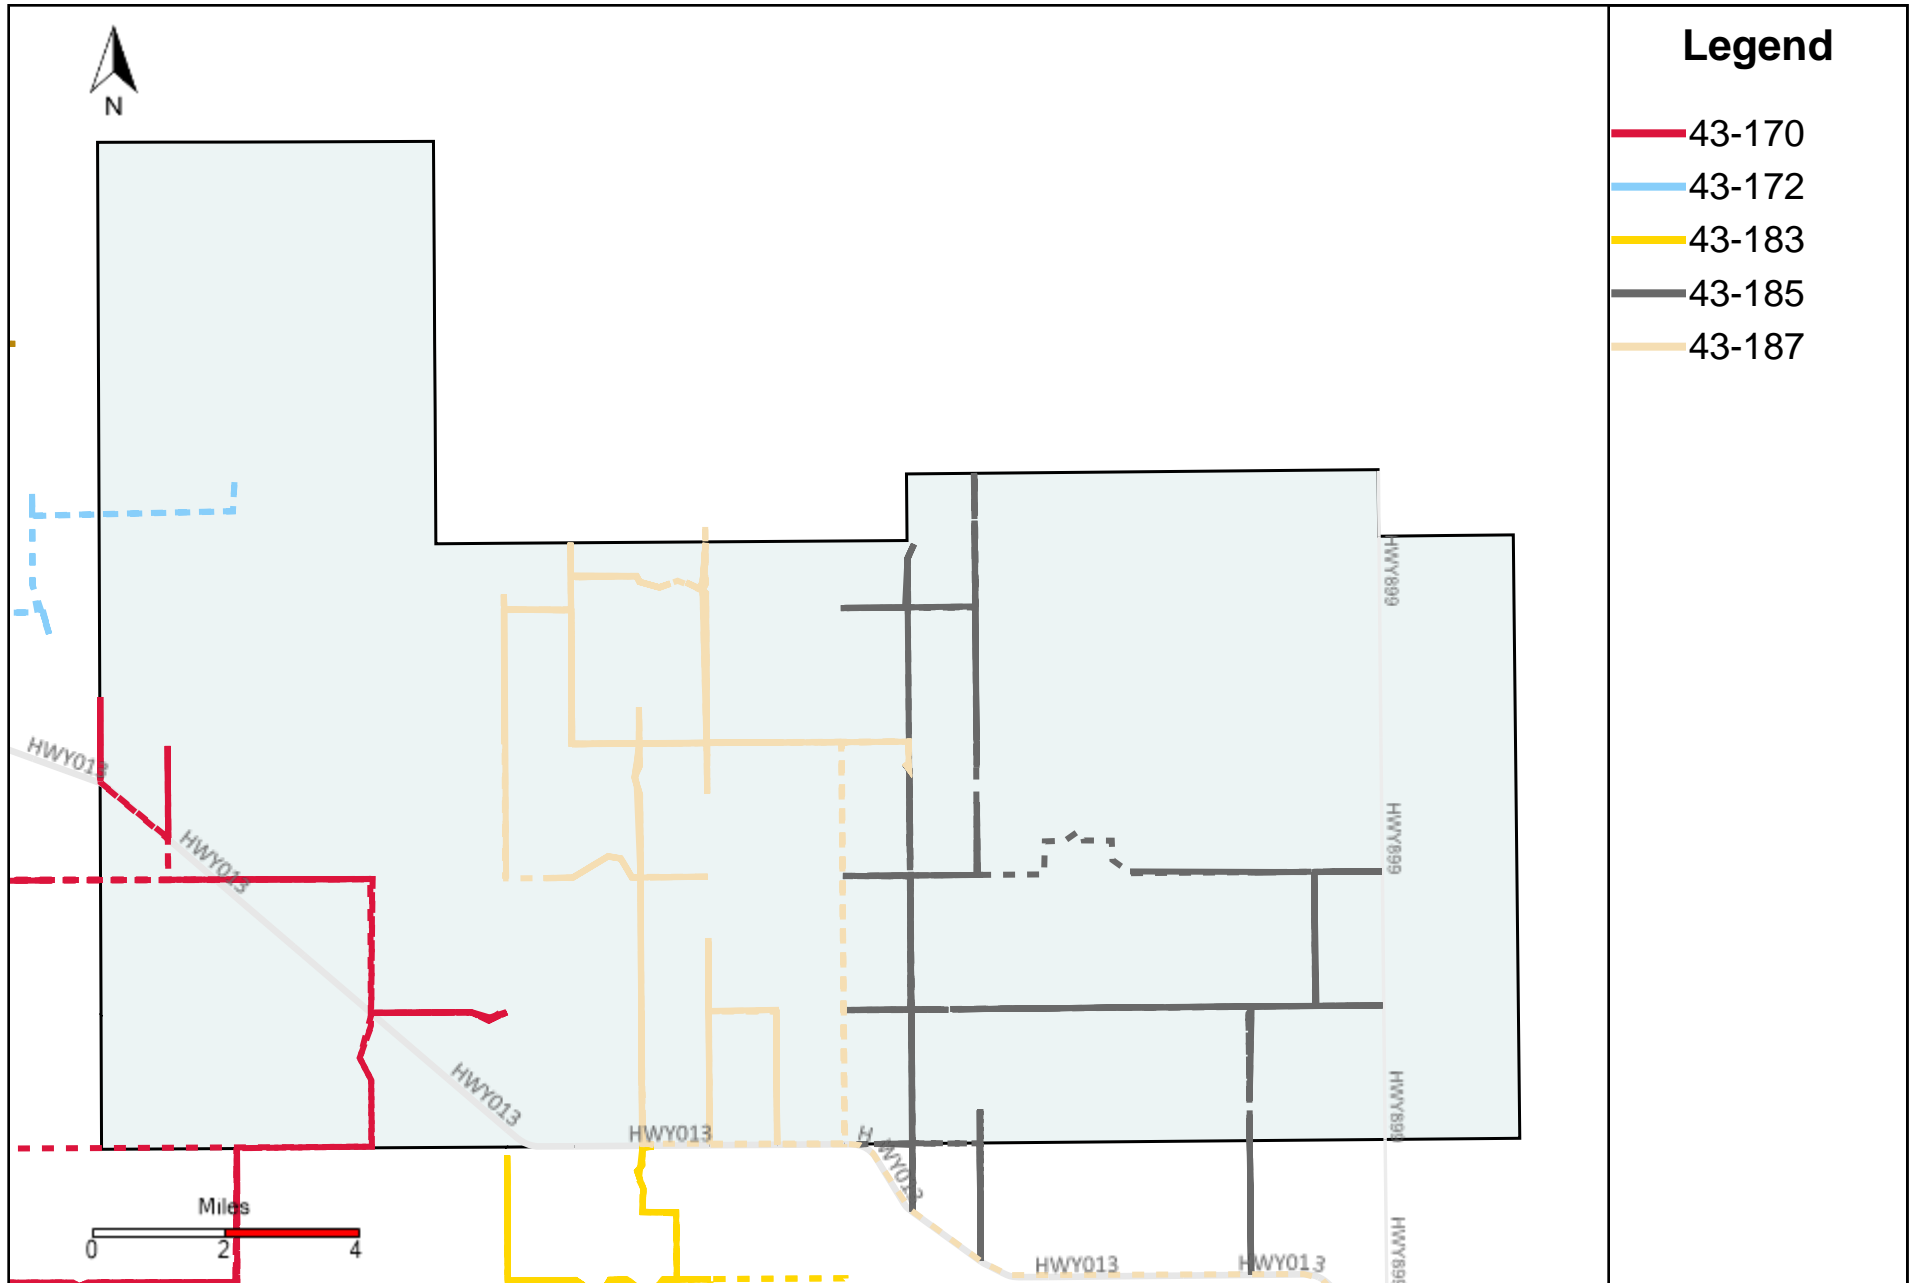

Division: 1 Grader Report(2023-10-01 ~ 2023-10-07)

Vehicle Name List	Total Distance(km)	Total Hours
43-182, 43-186	921.95	94 hrs 33 min 50 sec

Division: 2 Grader Report(2023-10-01 ~ 2023-10-07)

Vehicle Name List	Total Distance(km)	Total Hours
43-181, 43-186	702.76	79 hrs 37 min 27 sec

Division: 3 Grader Report(2023-10-01 ~ 2023-10-07)

Vehicle Name List	Total Distance(km)	Total Hours
43-181, 43-183, 43-185, 43-186, 43-187	1849.7	222 hrs 38 min 4 sec

Division: 4 Grader Report(2023-10-01 ~ 2023-10-07)

Vehicle Name List	Total Distance(km)	Total Hours
43-170, 43-172, 43-183, 43-185, 43-187	2105.46	224 hrs 53 min 41 sec

Division: 5 Grader Report(2023-10-01 ~ 2023-10-07)

Vehicle Name List	Total Distance(km)	Total Hours
43-169, 43-170, 43-171, 43-174, 43-183	2333.96	217 hrs 7 min 1 sec