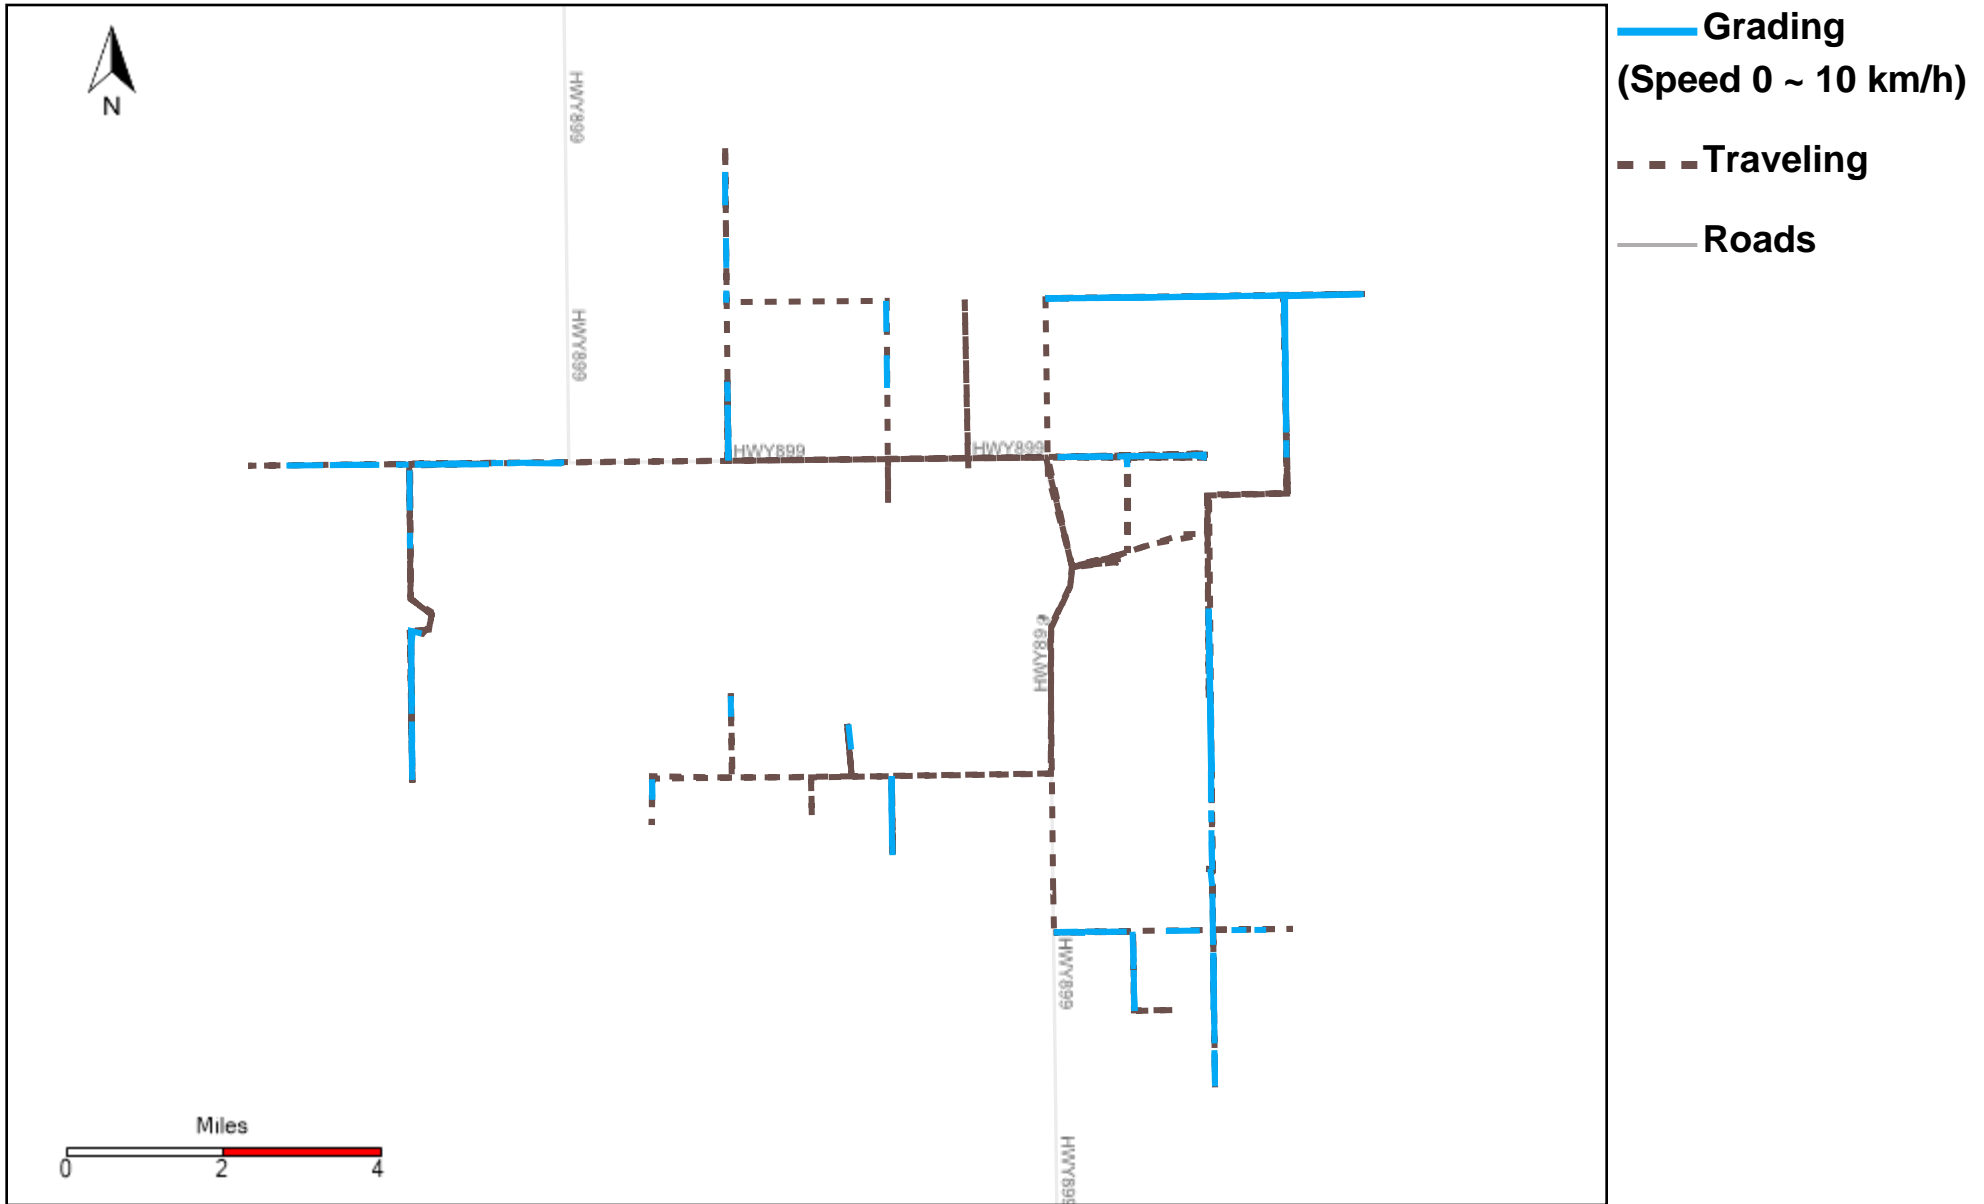

43-182_2023-10-01 ~ 2023-10-07 Tracking

Total Distance(km)	Total Hours	Work Distance(km)	Work Hours
432.88	45 hrs 29 min 22 sec	101.67	14 hrs 56 min 4 sec