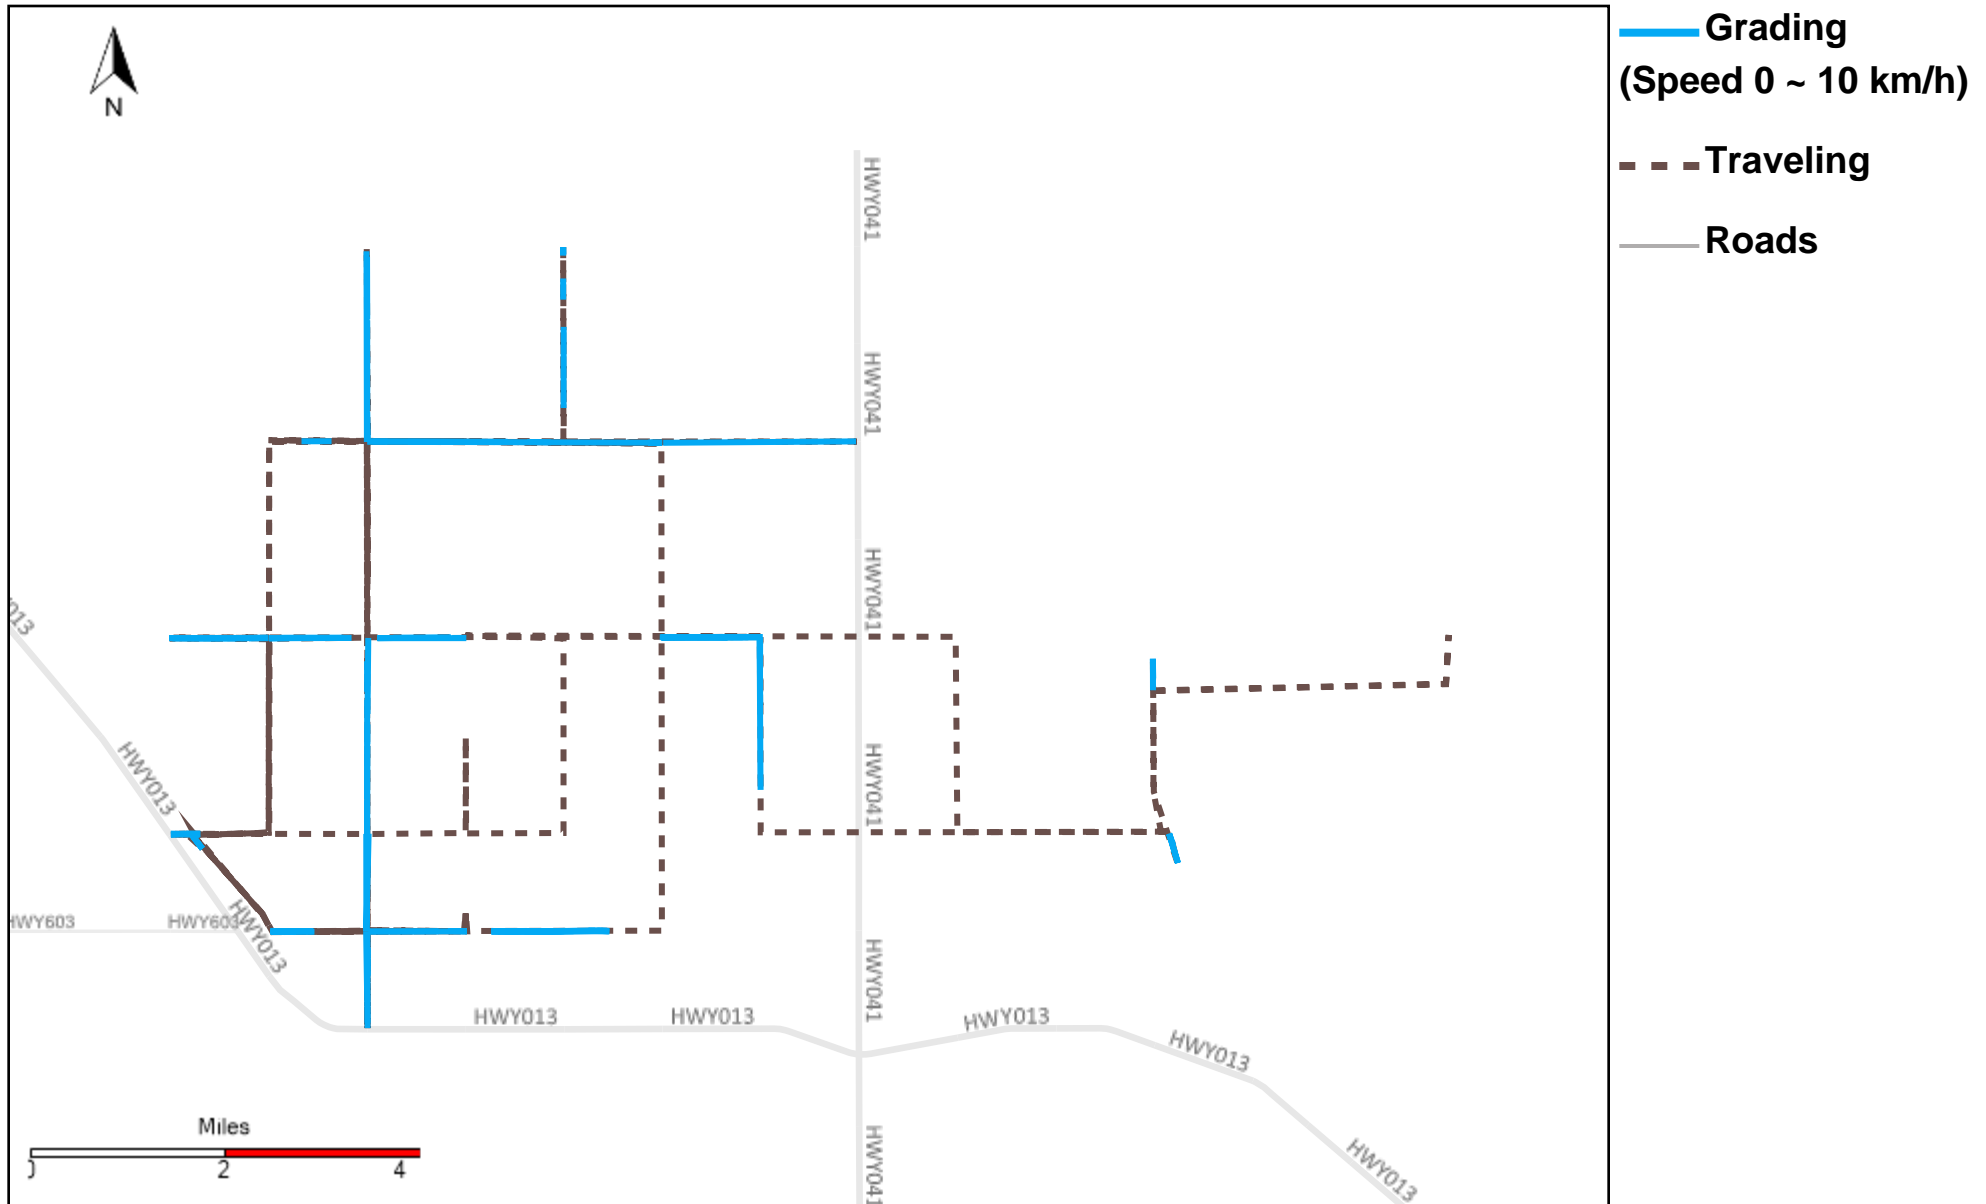

43-172_2023-10-01 ~ 2023-10-07 Tracking

Total Distance(km)	Total Hours	Work Distance(km)	Work Hours
436.67	41 hrs 56 min 30 sec	102.24	15 hrs 4 min 33 sec