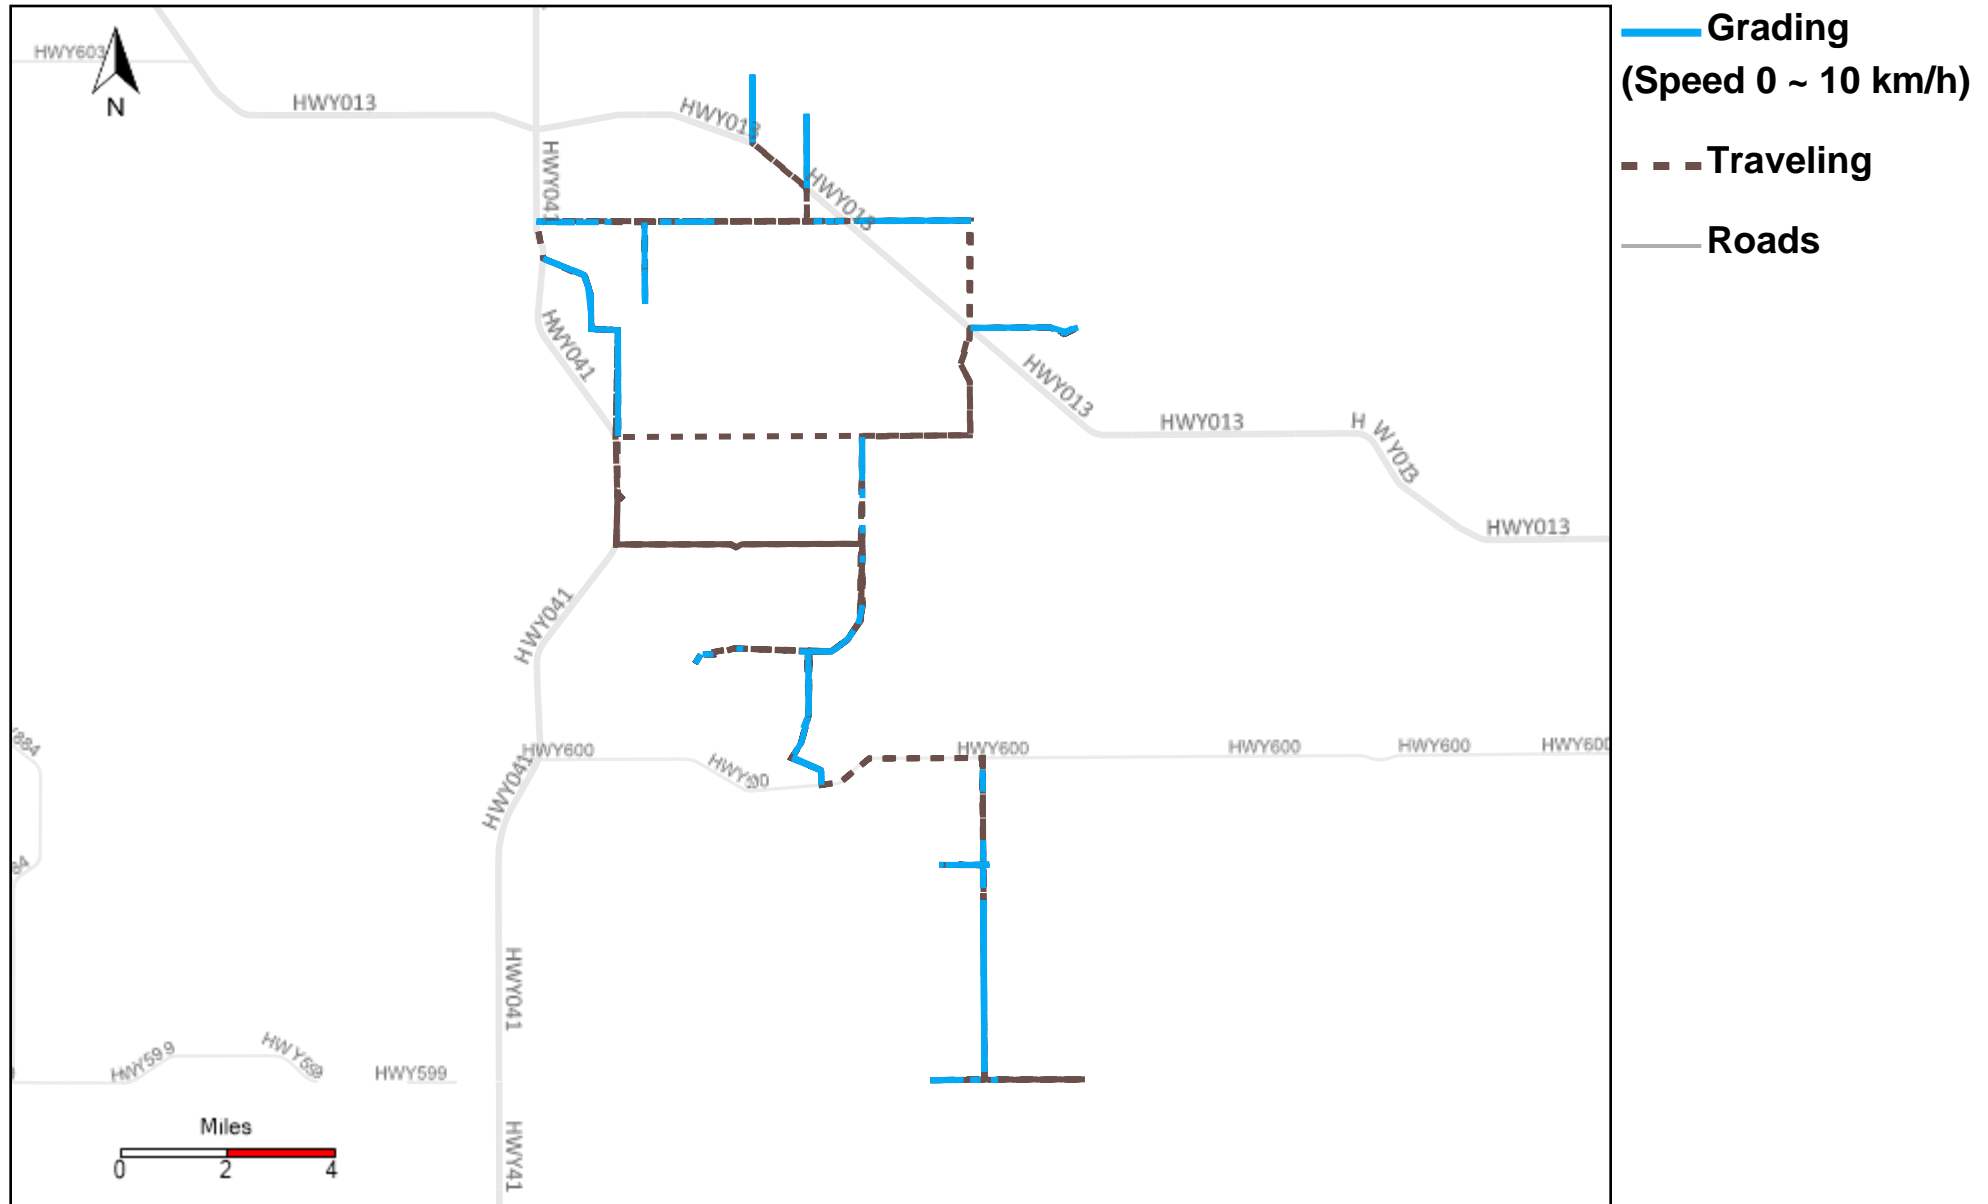

43-170_2023-10-01 ~ 2023-10-07 Tracking

Total Distance(km)	Total Hours	Work Distance(km)	Work Hours
521.85	39 hrs 56 min 34 sec	106.87	12 hrs 51 min 48 sec