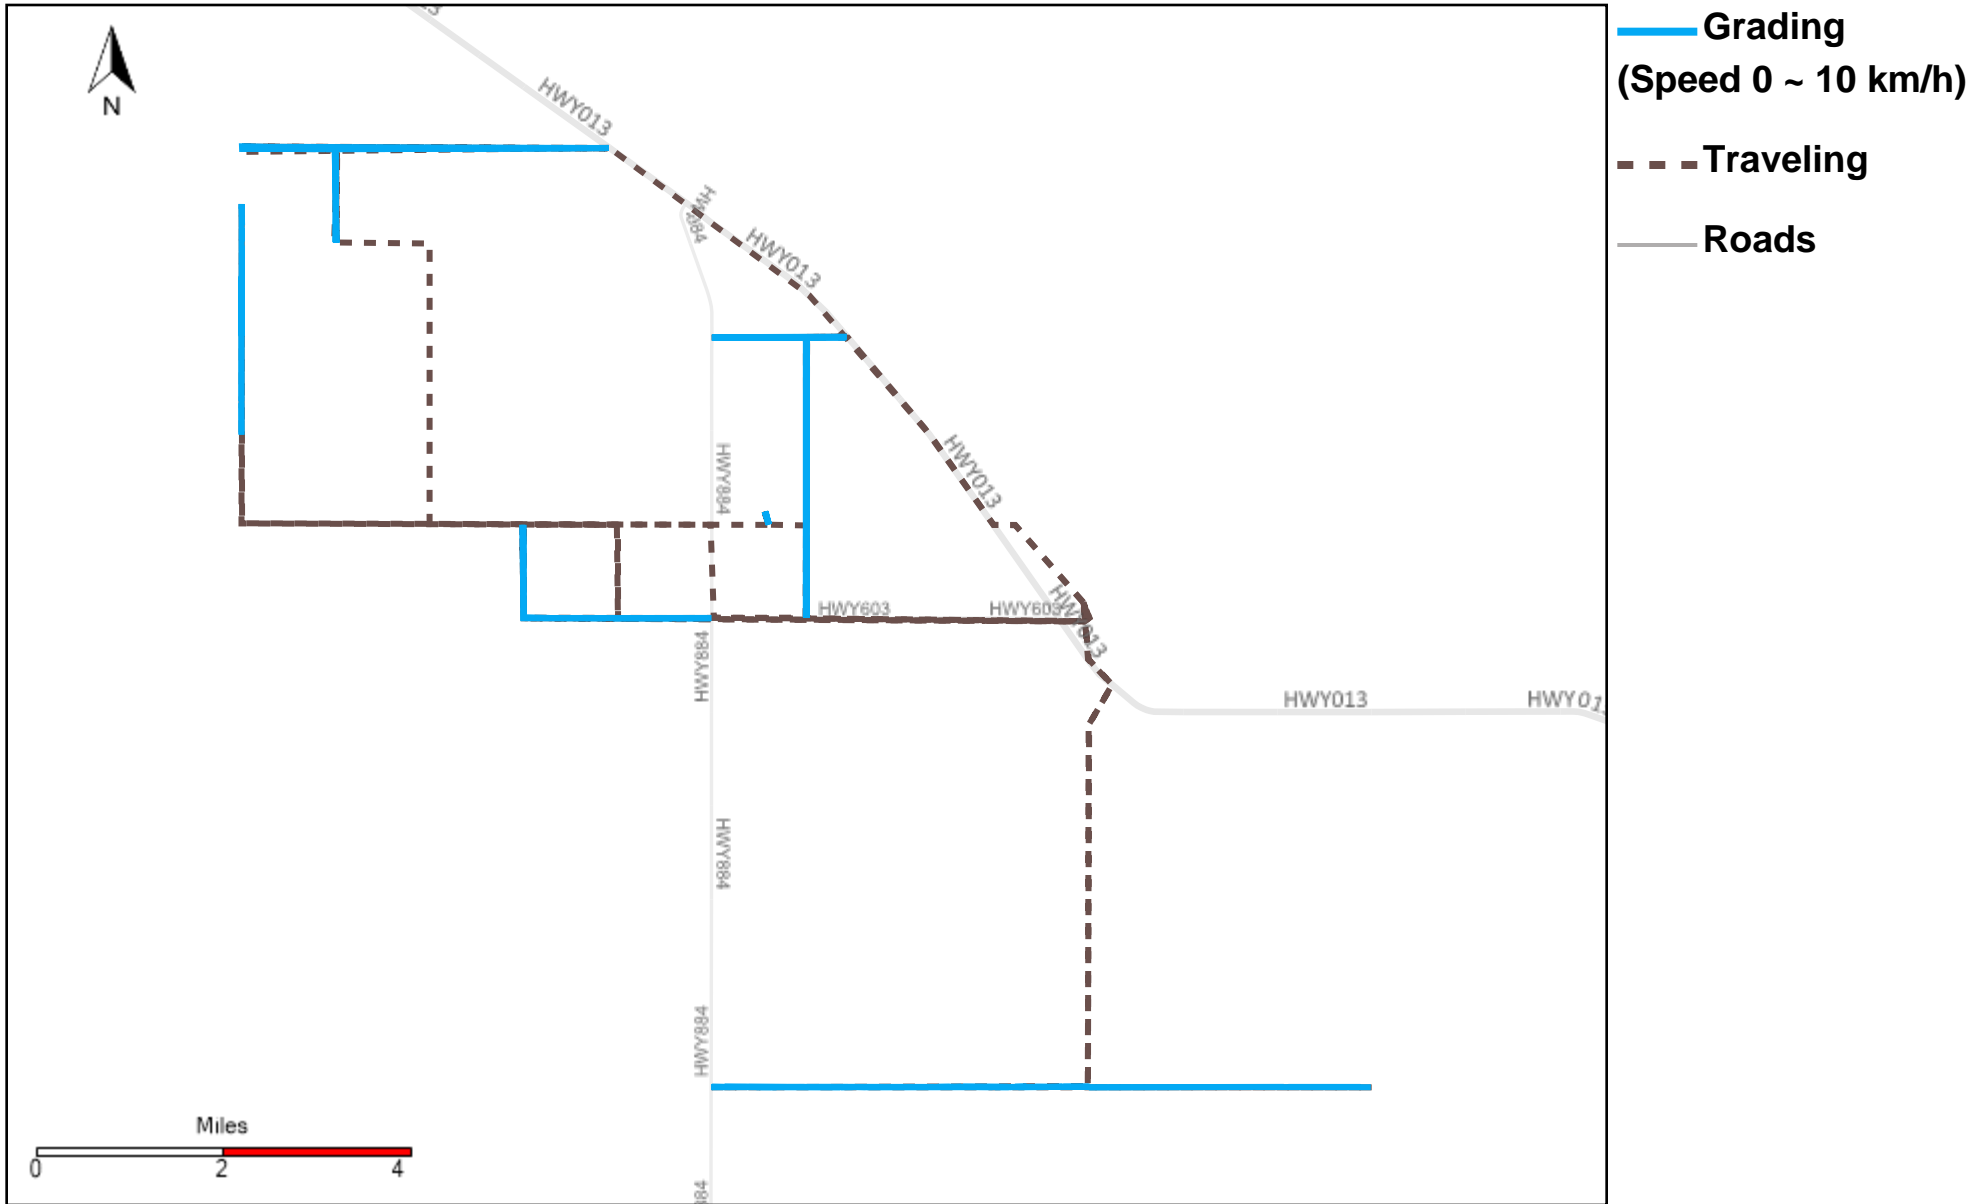

43-171_2023-10-01 ~ 2023-10-07 Tracking

Total Distance(km)	Total Hours	Work Distance(km)	Work Hours
380.72	38 hrs 19 min 25 sec	163.14	22 hrs 5 min 41 sec