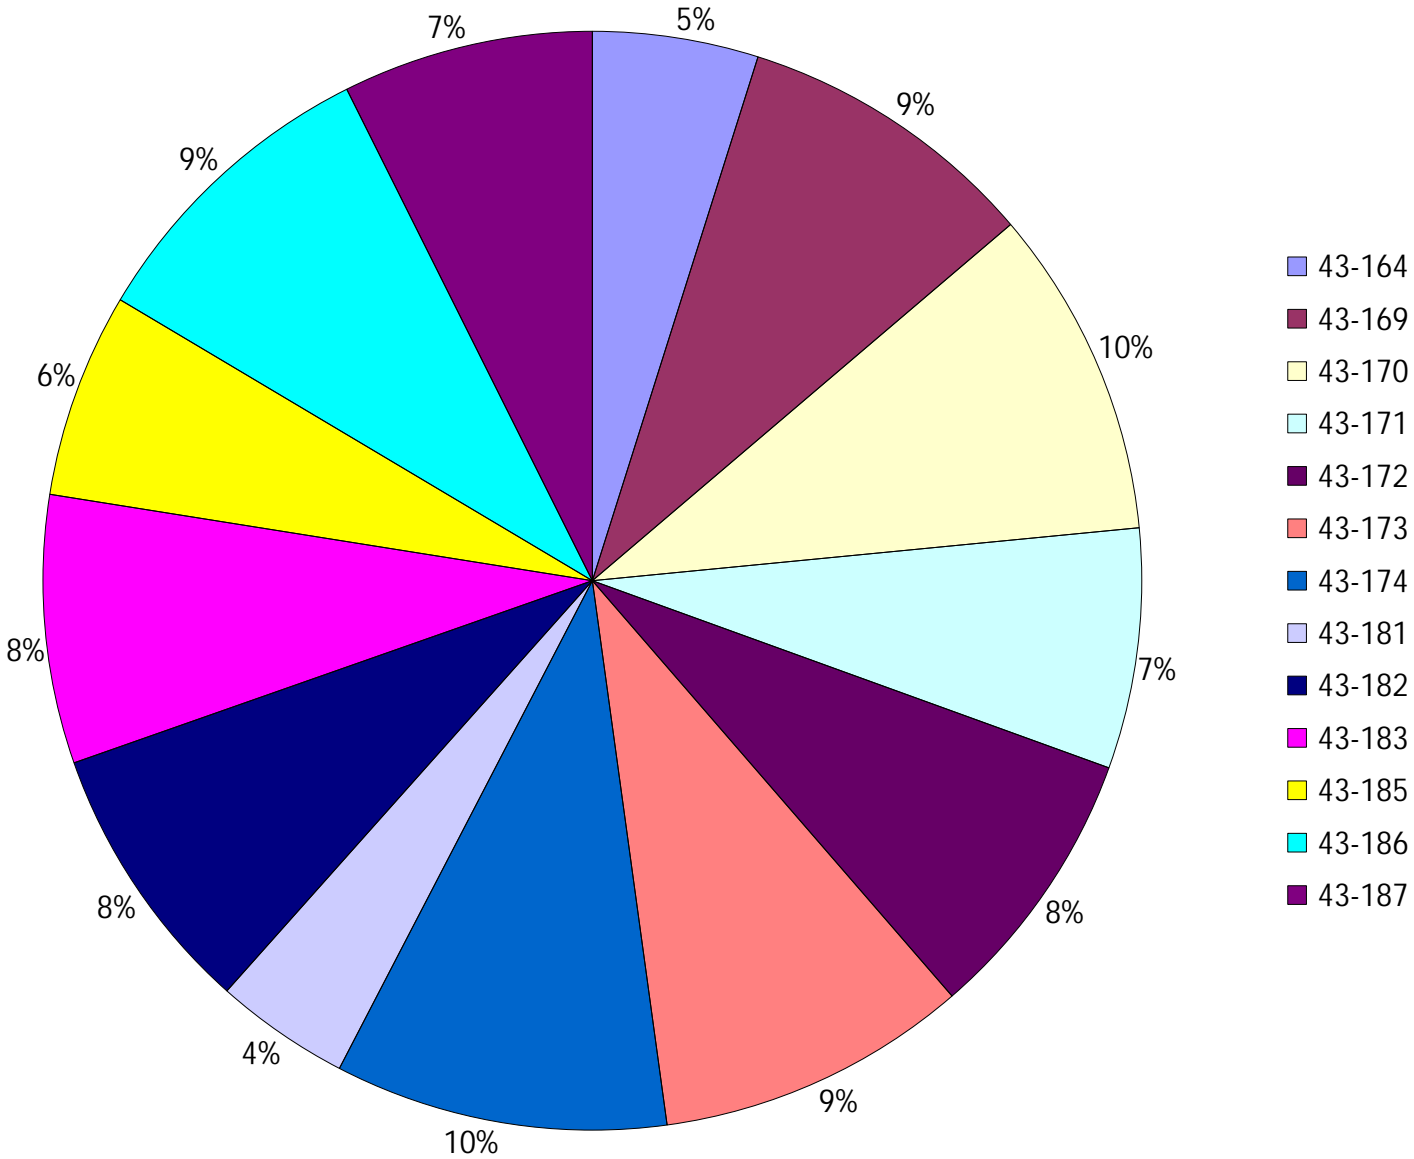

Provost Weekly Grader Report

From 10/1/2023 To 10/7/2023

10/7/2023

Vehicle	Total Distance(km)	Total Hours	Work Distance(km)	Work Hours
43-164	262.51	23 hrs 23 min 28 sec	51.52	8 hrs 38 min 7 sec
43-169	479.22	40 hrs 28 min 52 sec	69.73	9 hrs 44 min 23 sec
43-170	521.85	39 hrs 56 min 34 sec	106.87	12 hrs 51 min 48 sec
43-171	380.72	38 hrs 19 min 25 sec	163.14	22 hrs 5 min 41 sec
43-172	436.67	41 hrs 56 min 30 sec	102.24	15 hrs 4 min 33 sec
43-173	494.76	46 hrs 12 min 17 sec	127.56	19 hrs 6 min 23 sec
43-174	527.11	50 hrs 34 min 23 sec	273.19	34 hrs 42 min 38 sec
43-181	213.69	30 hrs 32 min 59 sec	41.51	12 hrs 0 min 18 sec
43-182	432.88	45 hrs 29 min 22 sec	101.67	14 hrs 56 min 4 sec
43-183	425.07	47 hrs 47 min 47 sec	171.65	27 hrs 6 min 36 sec
43-185	324.62	45 hrs 3 min 5 sec	227.69	37 hrs 36 min 31 sec
43-186	489.07	49 hrs 4 min 28 sec	251.85	36 hrs 23 min 50 sec
43-187	397.25	50 hrs 9 min 45 sec	247.31	42 hrs 57 min 23 sec
Total:	5385.4	548 hrs 58 min 55 sec	1935.92	293 hrs 14 min 15 sec

Vehicle Distance Vs Total Distance (%) From 10/1/2023 To 10/7/2023

Provost Weekly Grader Report