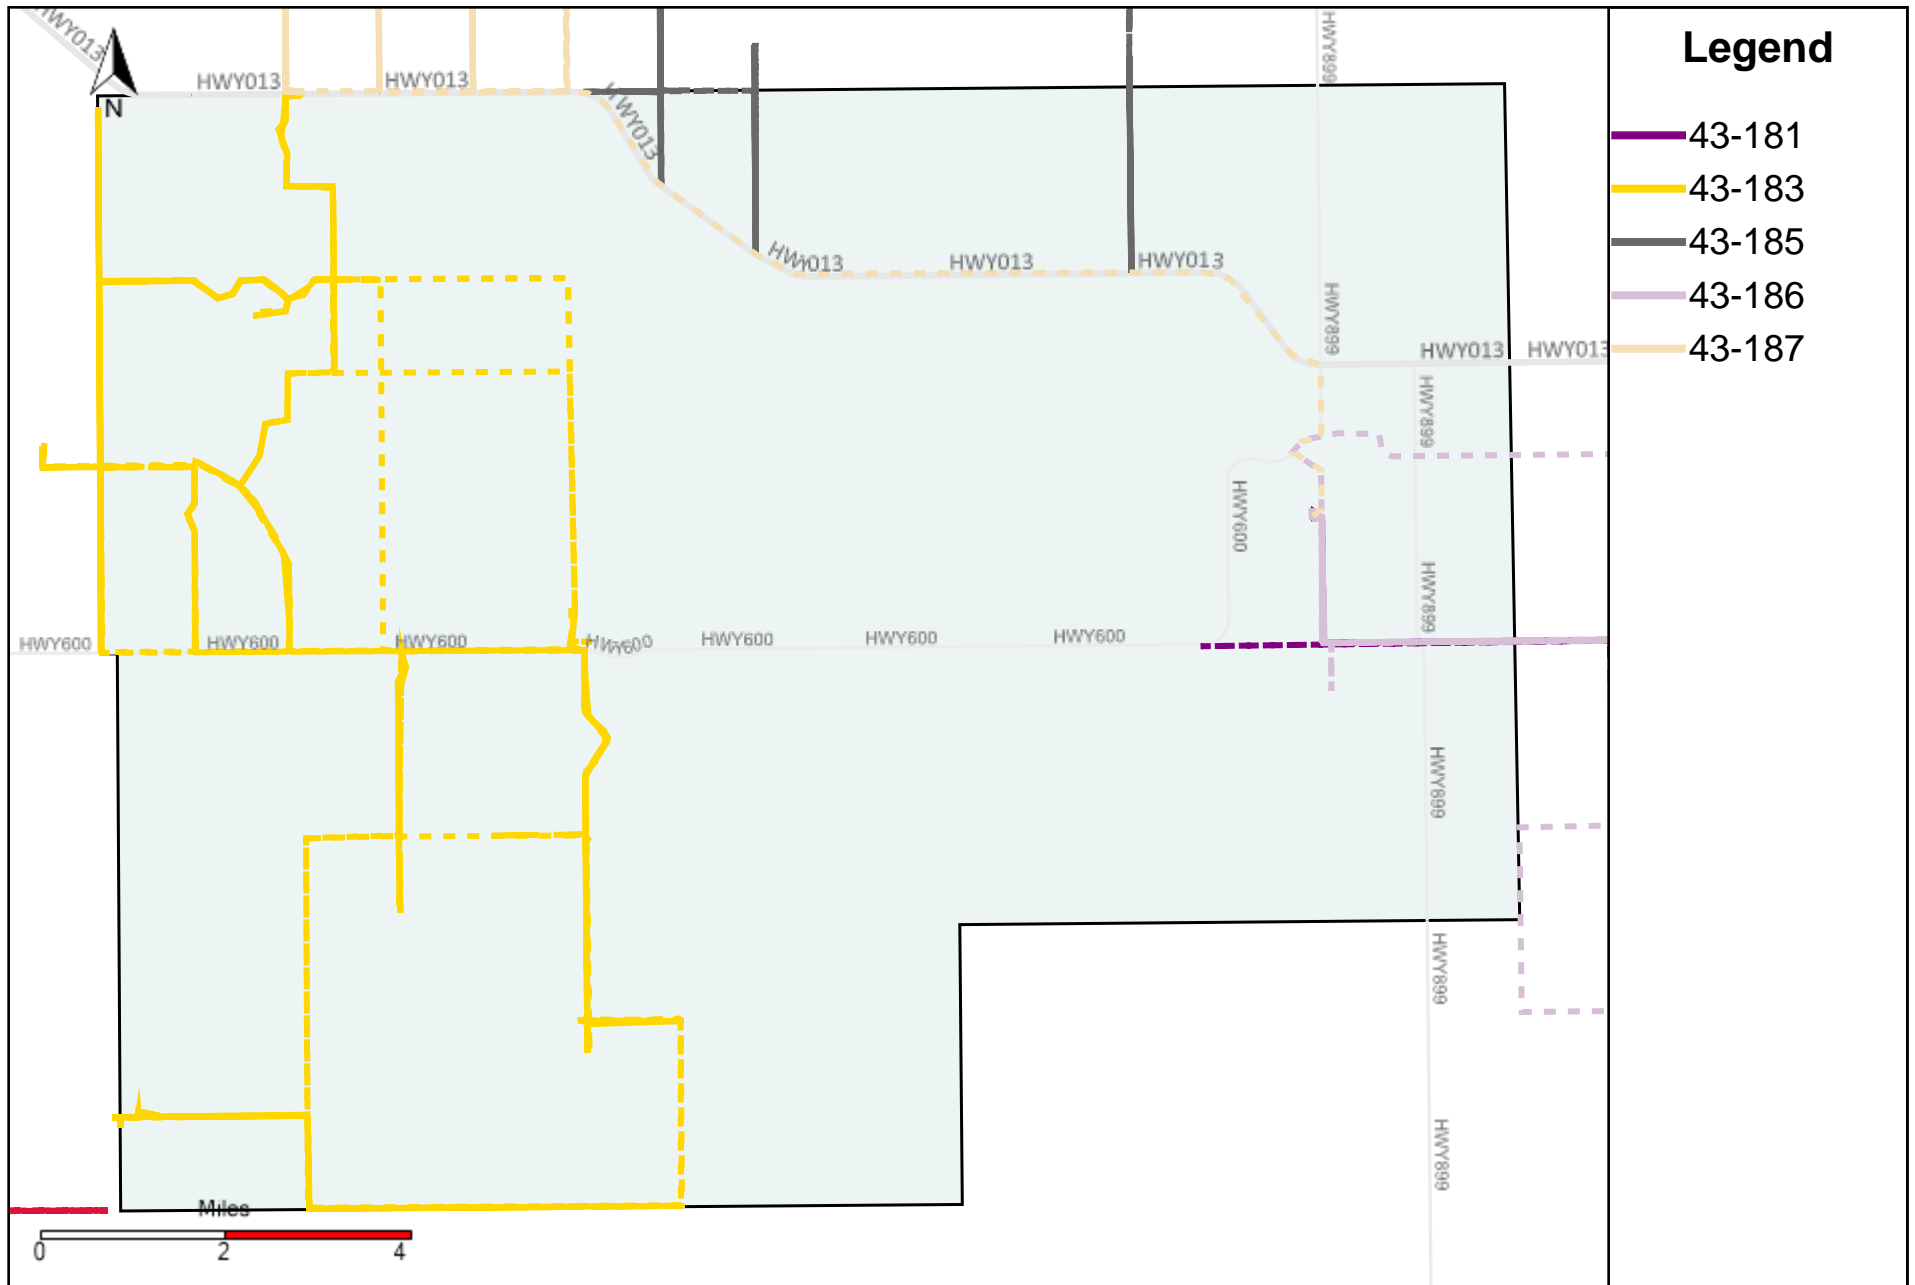

Division: 3 Grader Report(2023-10-01 ~ 2023-10-07)

Vehicle Name List	Total Distance(km)	Total Hours
43-181, 43-183, 43-185, 43-186, 43-187	1849.7	222 hrs 38 min 4 sec