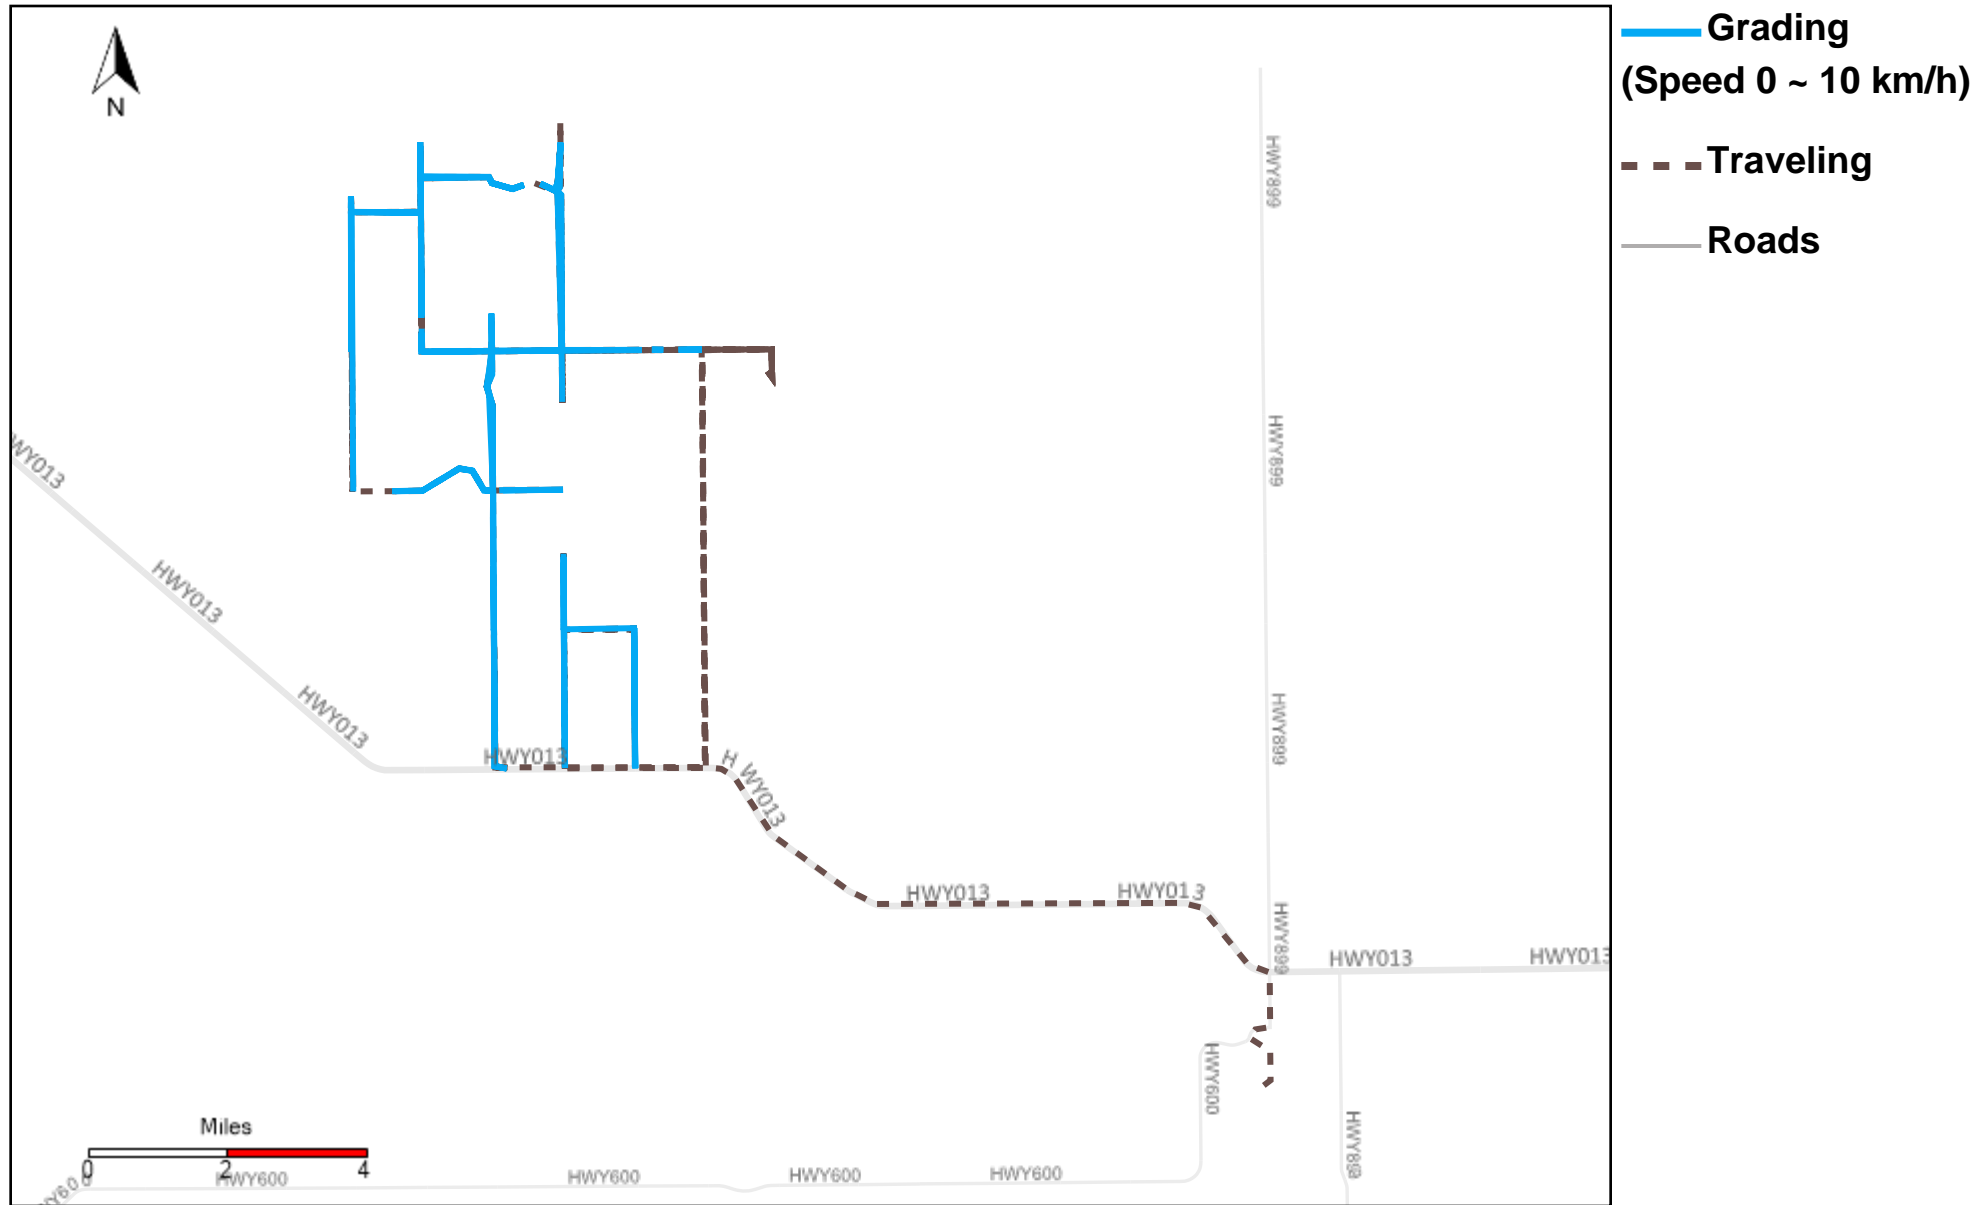

43-187_2023-10-01 ~ 2023-10-07 Tracking

Total Distance(km)	Total Hours	Work Distance(km)	Work Hours
397.25	50 hrs 9 min 45 sec	247.31	42 hrs 57 min 23 sec