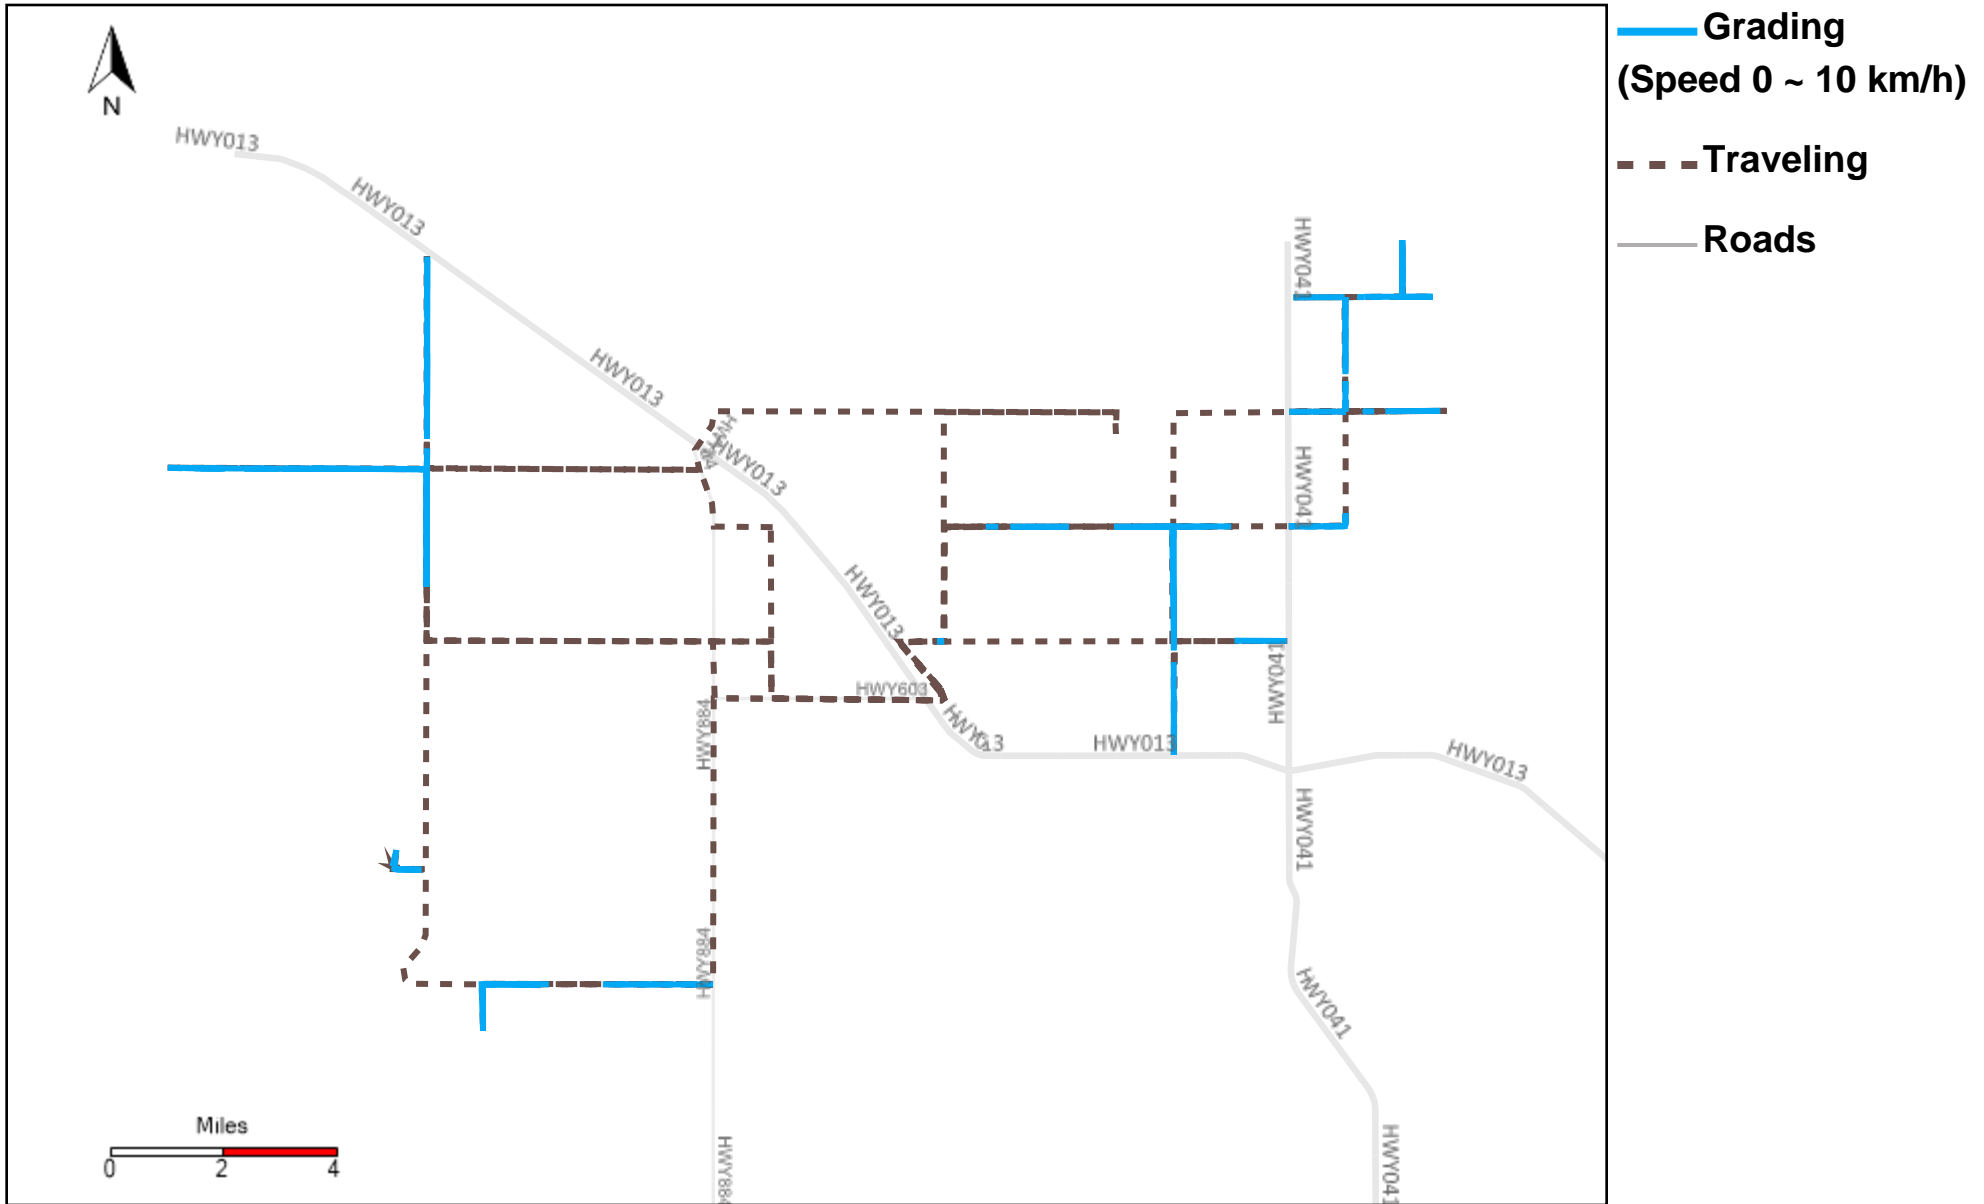

43-173_2023-10-01 ~ 2023-10-07 Tracking

Total Distance(km)	Total Hours	Work Distance(km)	Work Hours
494.76	46 hrs 12 min 17 sec	127.56	19 hrs 6 min 23 sec