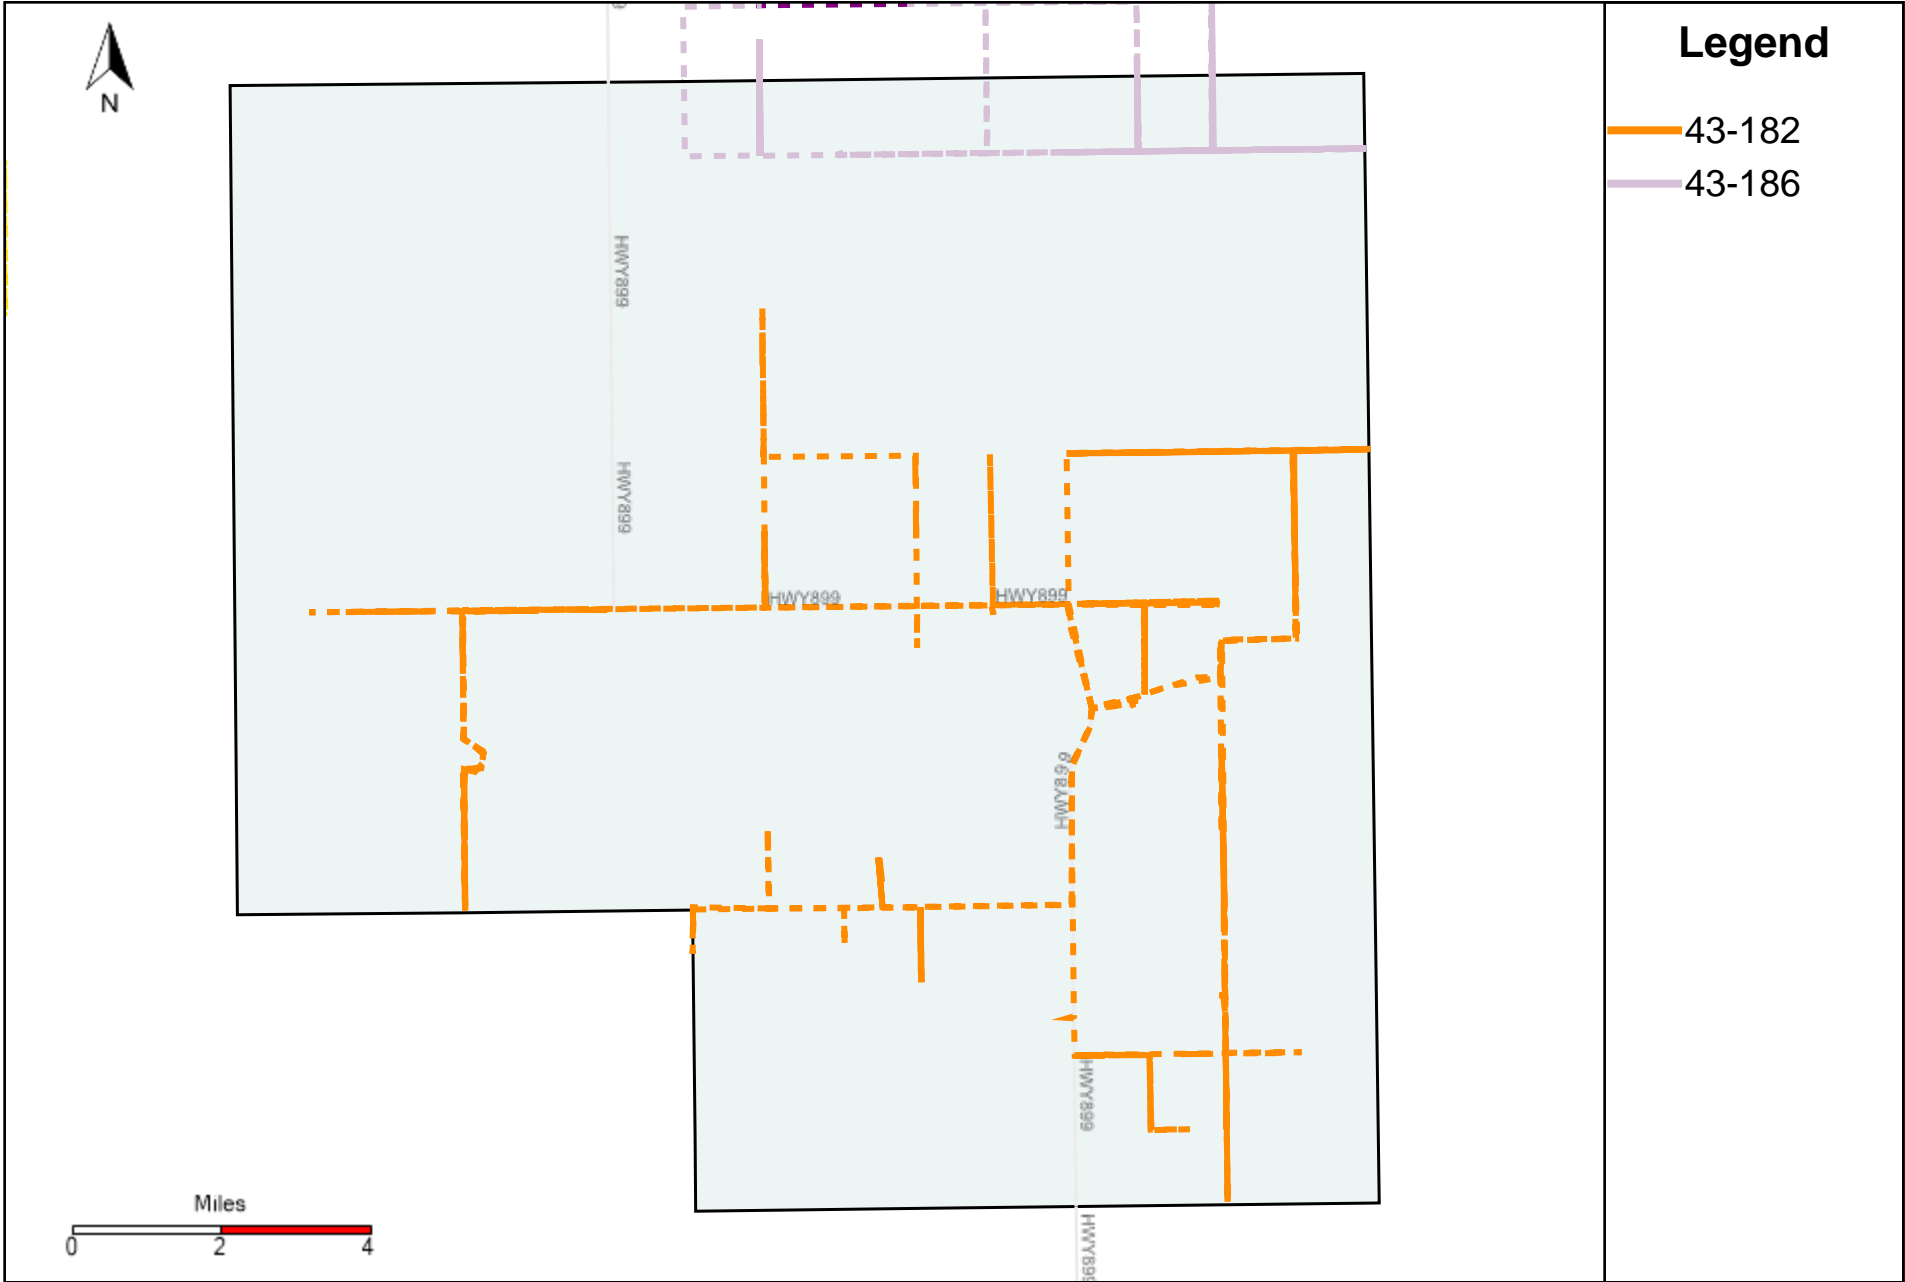

Division: 1 Grader Report(2023-10-01 ~ 2023-10-07)

Vehicle Name List	Total Distance(km)	Total Hours
43-182, 43-186	921.95	94 hrs 33 min 50 sec

Division: 2 Grader Report(2023-10-01 ~ 2023-10-07)

Vehicle Name List	Total Distance(km)	Total Hours
43-181, 43-186	702.76	79 hrs 37 min 27 sec