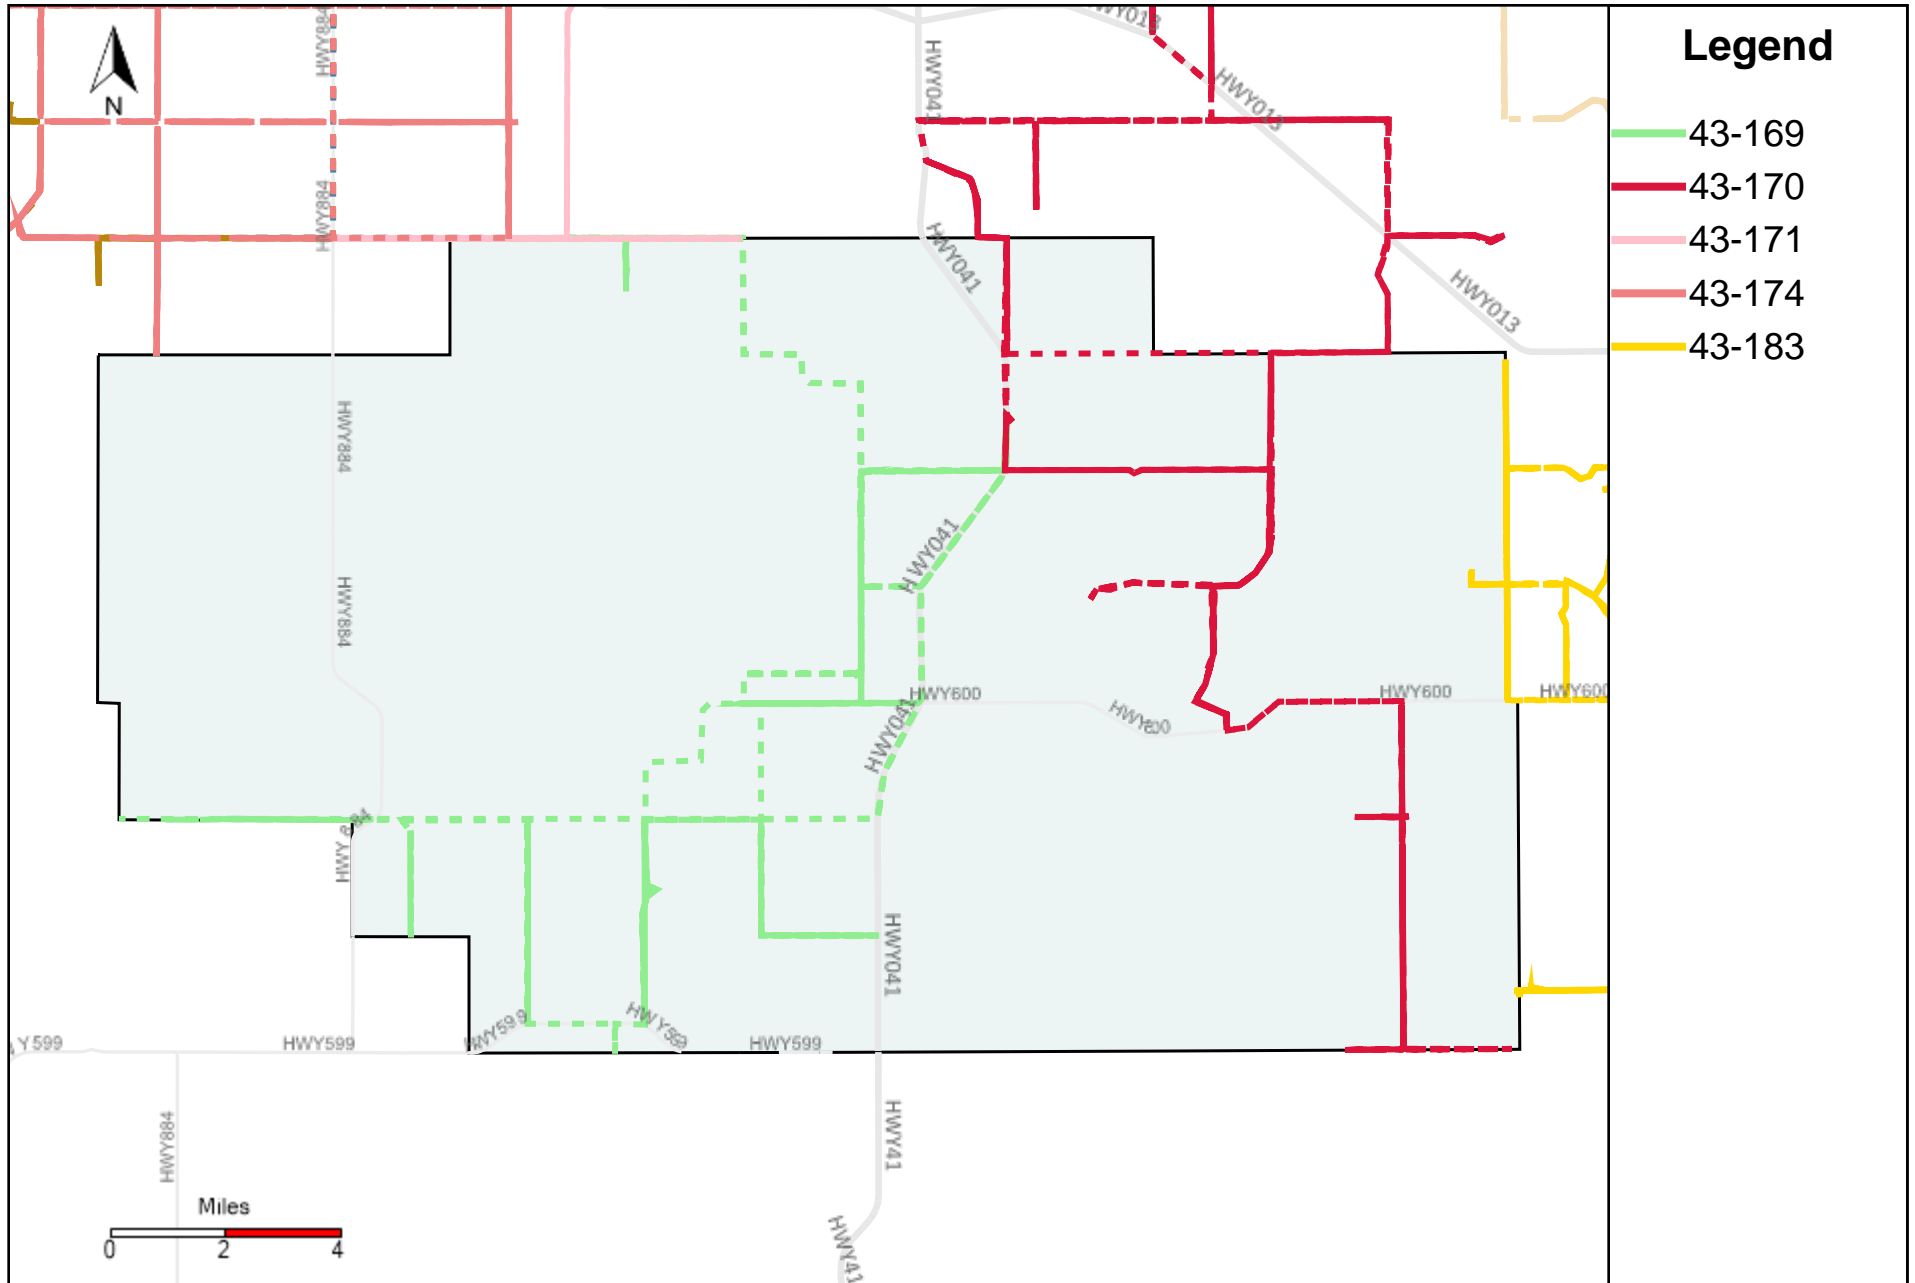

Division: 3 Grader Report(2023-10-01 ~ 2023-10-07)

Vehicle Name List	Total Distance(km)	Total Hours
43-181, 43-183, 43-185, 43-186, 43-187	1849.7	222 hrs 38 min 4 sec

Division: 4 Grader Report(2023-10-01 ~ 2023-10-07)

Vehicle Name List	Total Distance(km)	Total Hours
43-170, 43-172, 43-183, 43-185, 43-187	2105.46	224 hrs 53 min 41 sec

Division: 5 Grader Report(2023-10-01 ~ 2023-10-07)

Vehicle Name List	Total Distance(km)	Total Hours
43-169, 43-170, 43-171, 43-174, 43-183	2333.96	217 hrs 7 min 1 sec