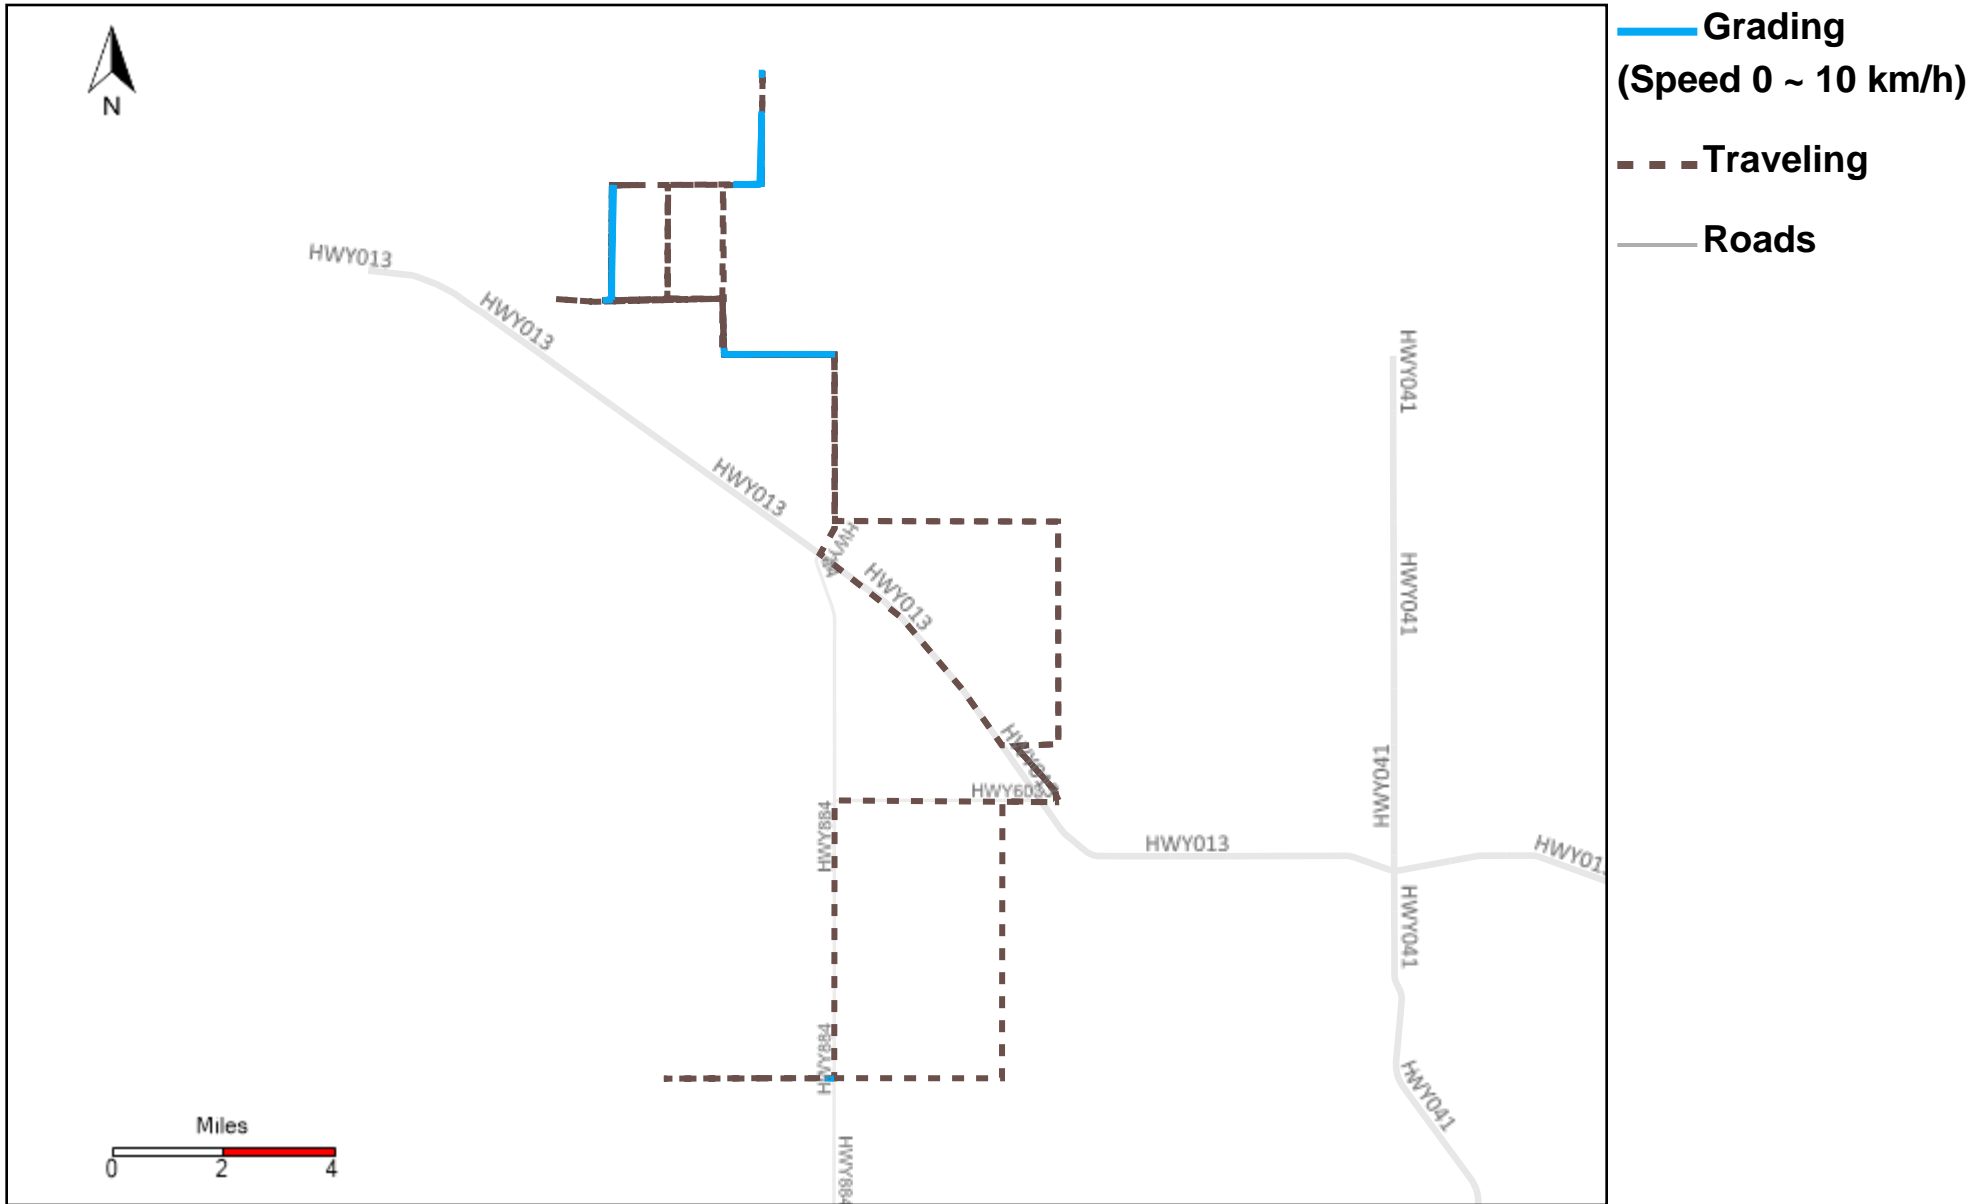

43-164_2023-10-01 ~ 2023-10-07 Tracking

Total Distance(km)	Total Hours	Work Distance(km)	Work Hours
262.51	23 hrs 23 min 28 sec	51.52	8 hrs 38 min 7 sec