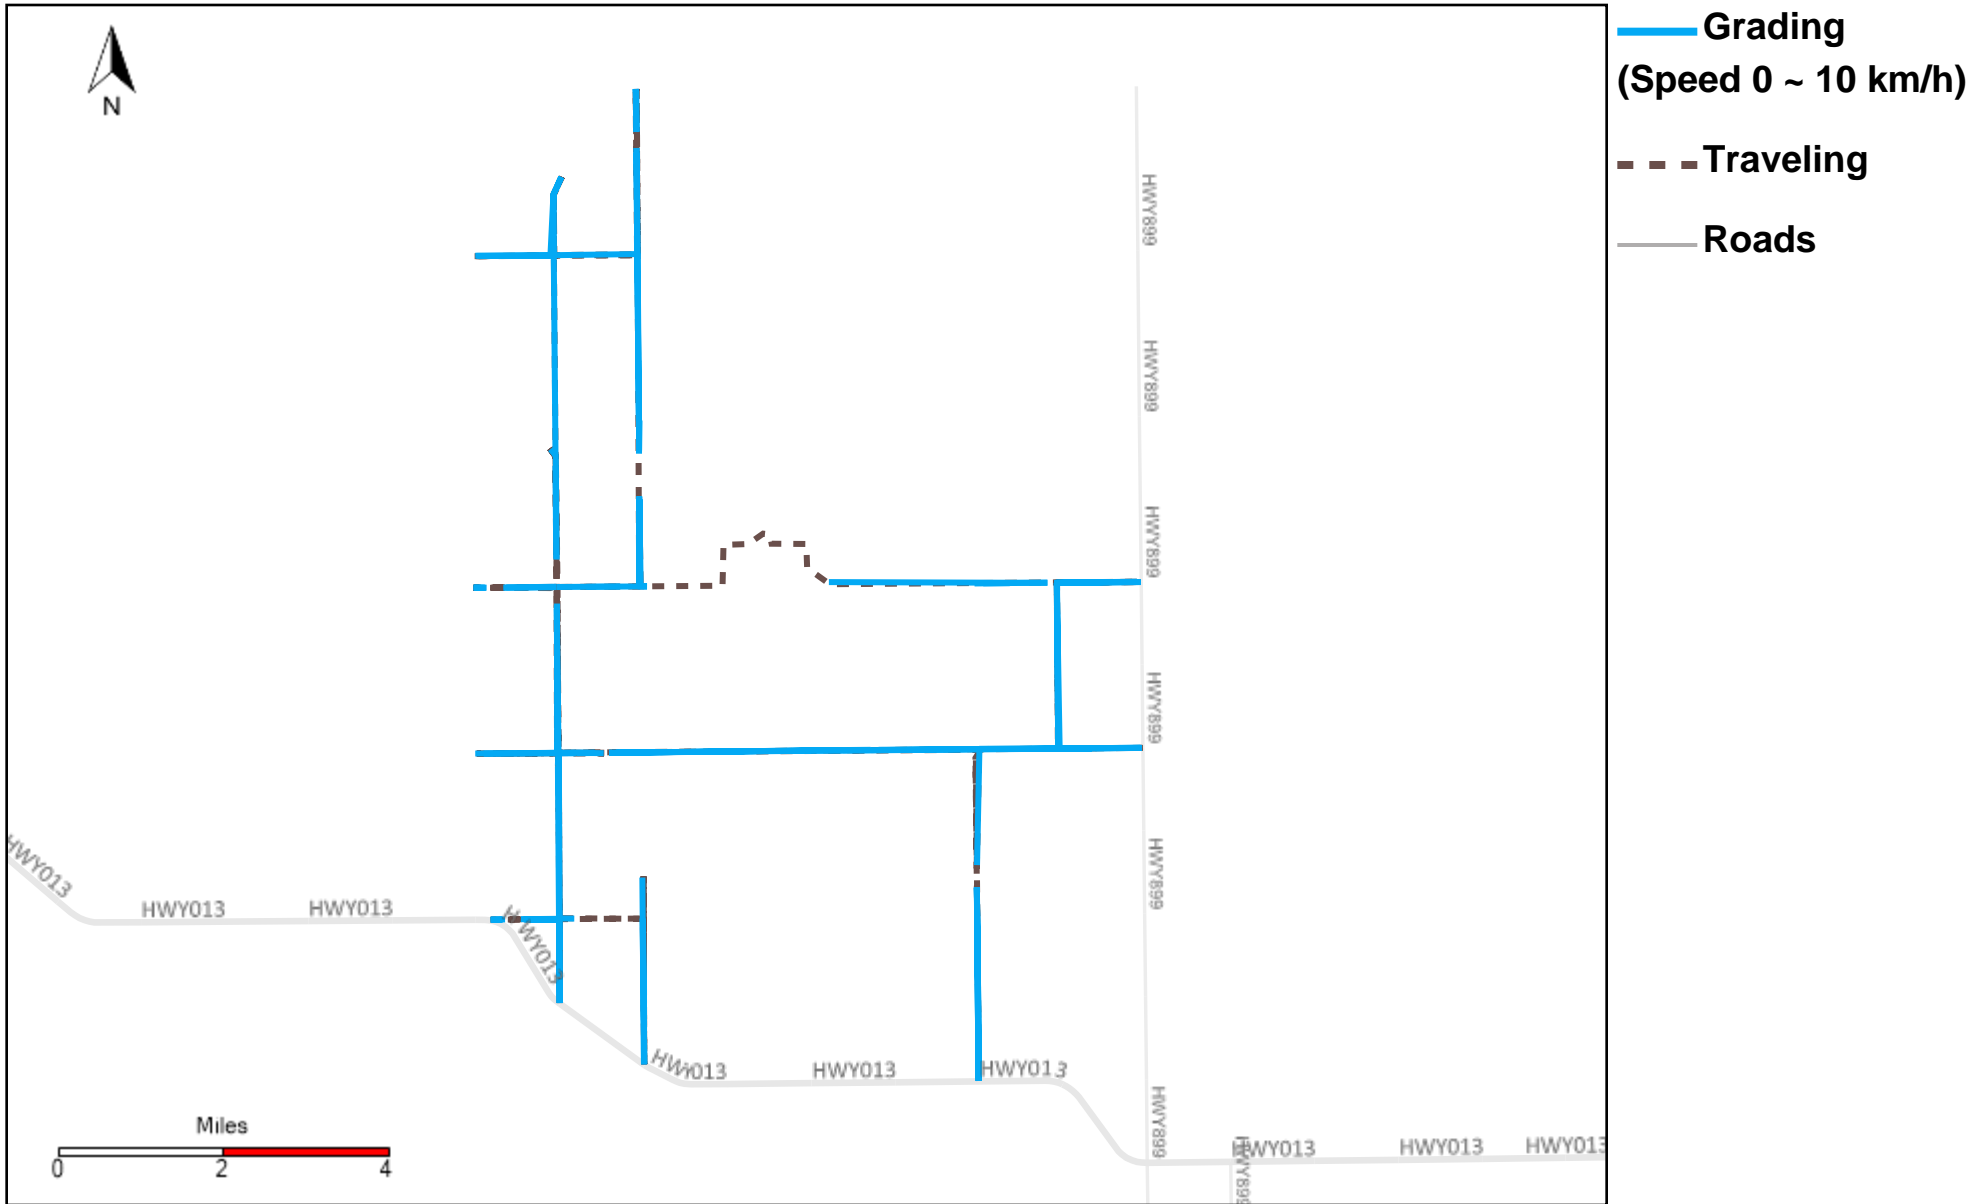

43-185_2023-10-01 ~ 2023-10-07 Tracking

Total Distance(km)	Total Hours	Work Distance(km)	Work Hours
324.62	45 hrs 3 min 5 sec	227.69	37 hrs 36 min 31 sec