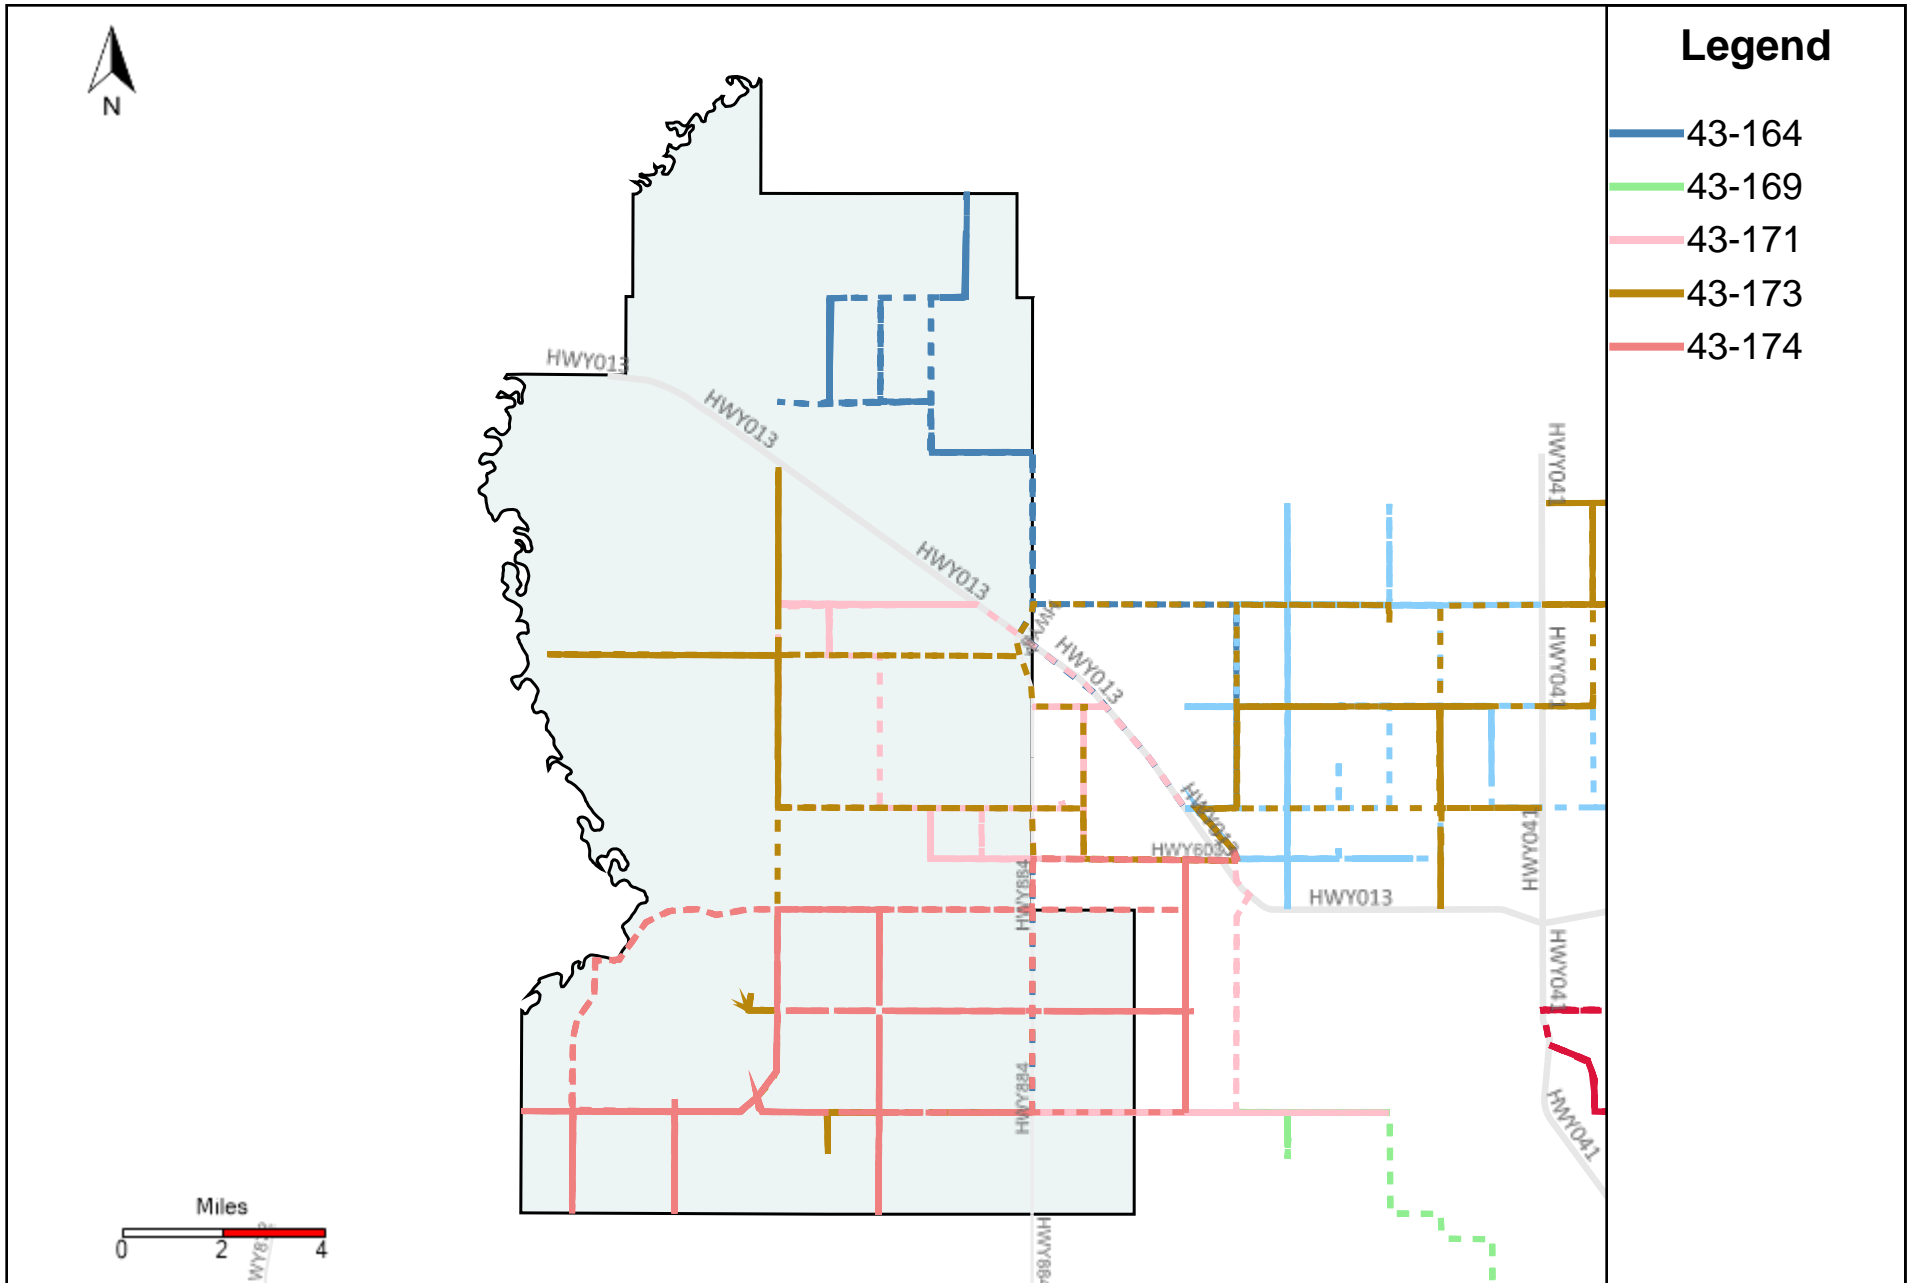

Division: 7 Grader Report(2023-10-01 ~ 2023-10-07)

Vehicle Name List	Total Distance(km)	Total Hours
43-164, 43-169, 43-171, 43-173, 43-174	2144.31	198 hrs 58 min 25 sec