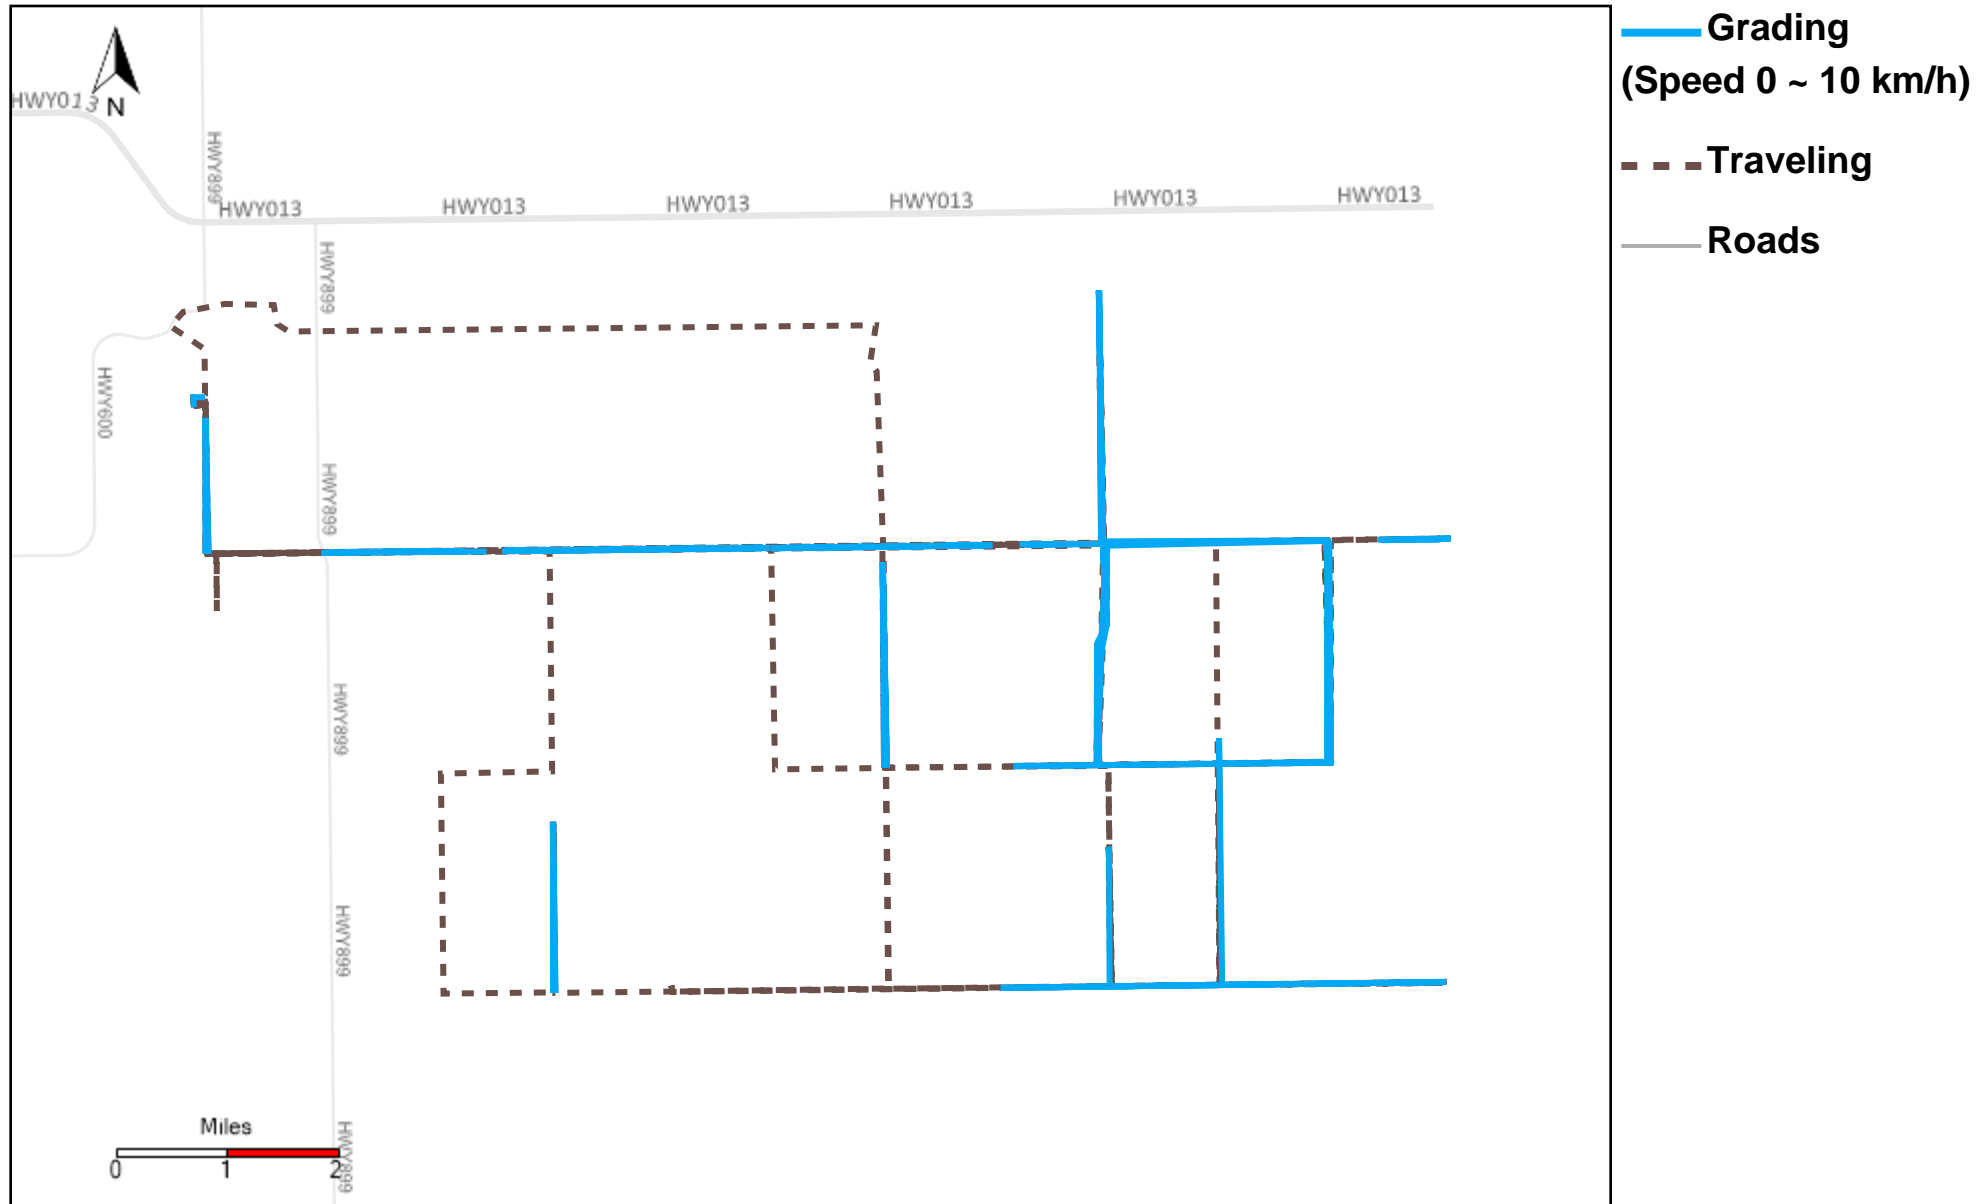

43-186_2023-10-01 ~ 2023-10-07 Tracking

Total Distance(km)	Total Hours	Work Distance(km)	Work Hours
489.07	49 hrs 4 min 28 sec	251.85	36 hrs 23 min 50 sec