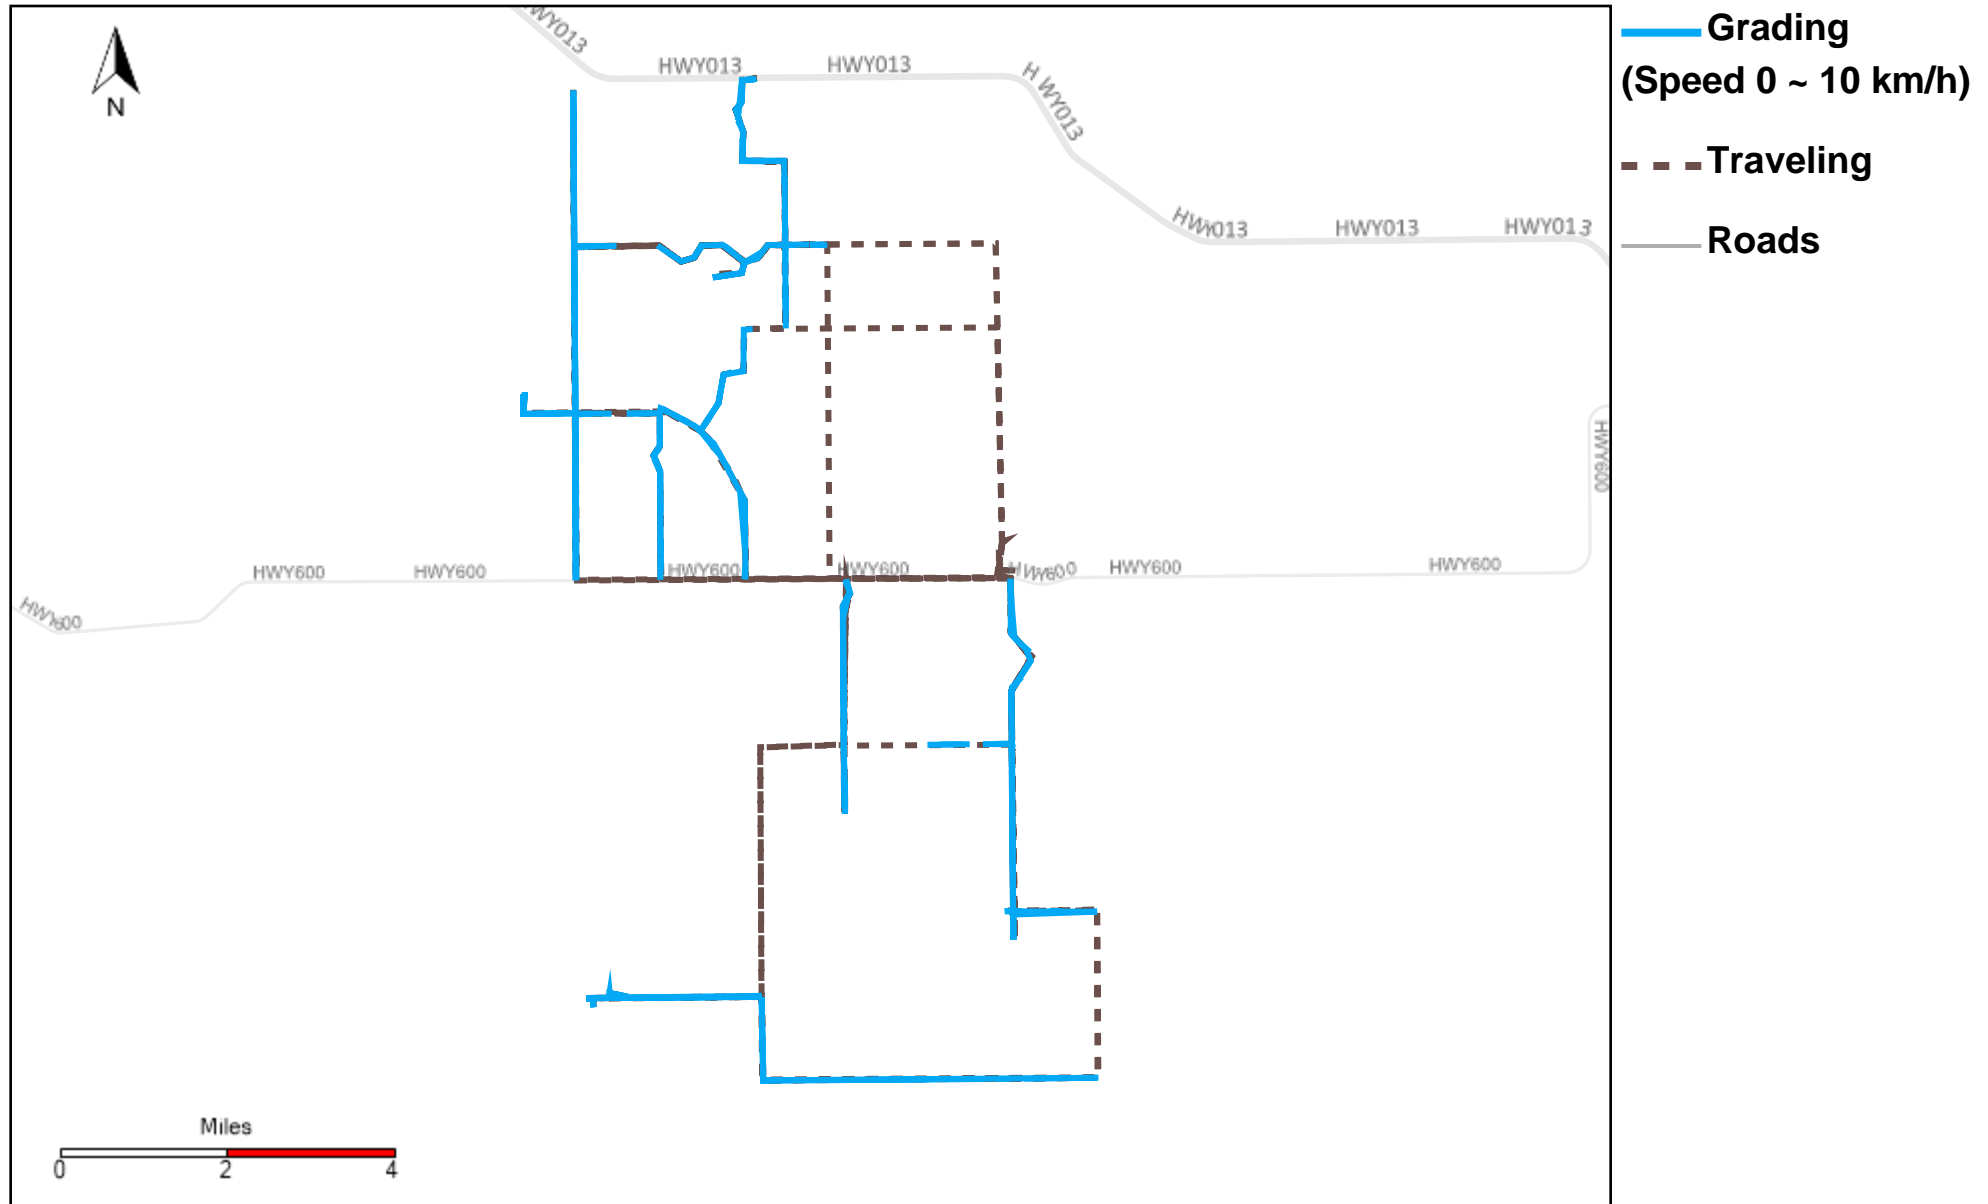

43-183_2023-10-01 ~ 2023-10-07 Tracking

Total Distance(km)	Total Hours	Work Distance(km)	Work Hours
425.07	47 hrs 47 min 47 sec	171.65	27 hrs 6 min 36 sec