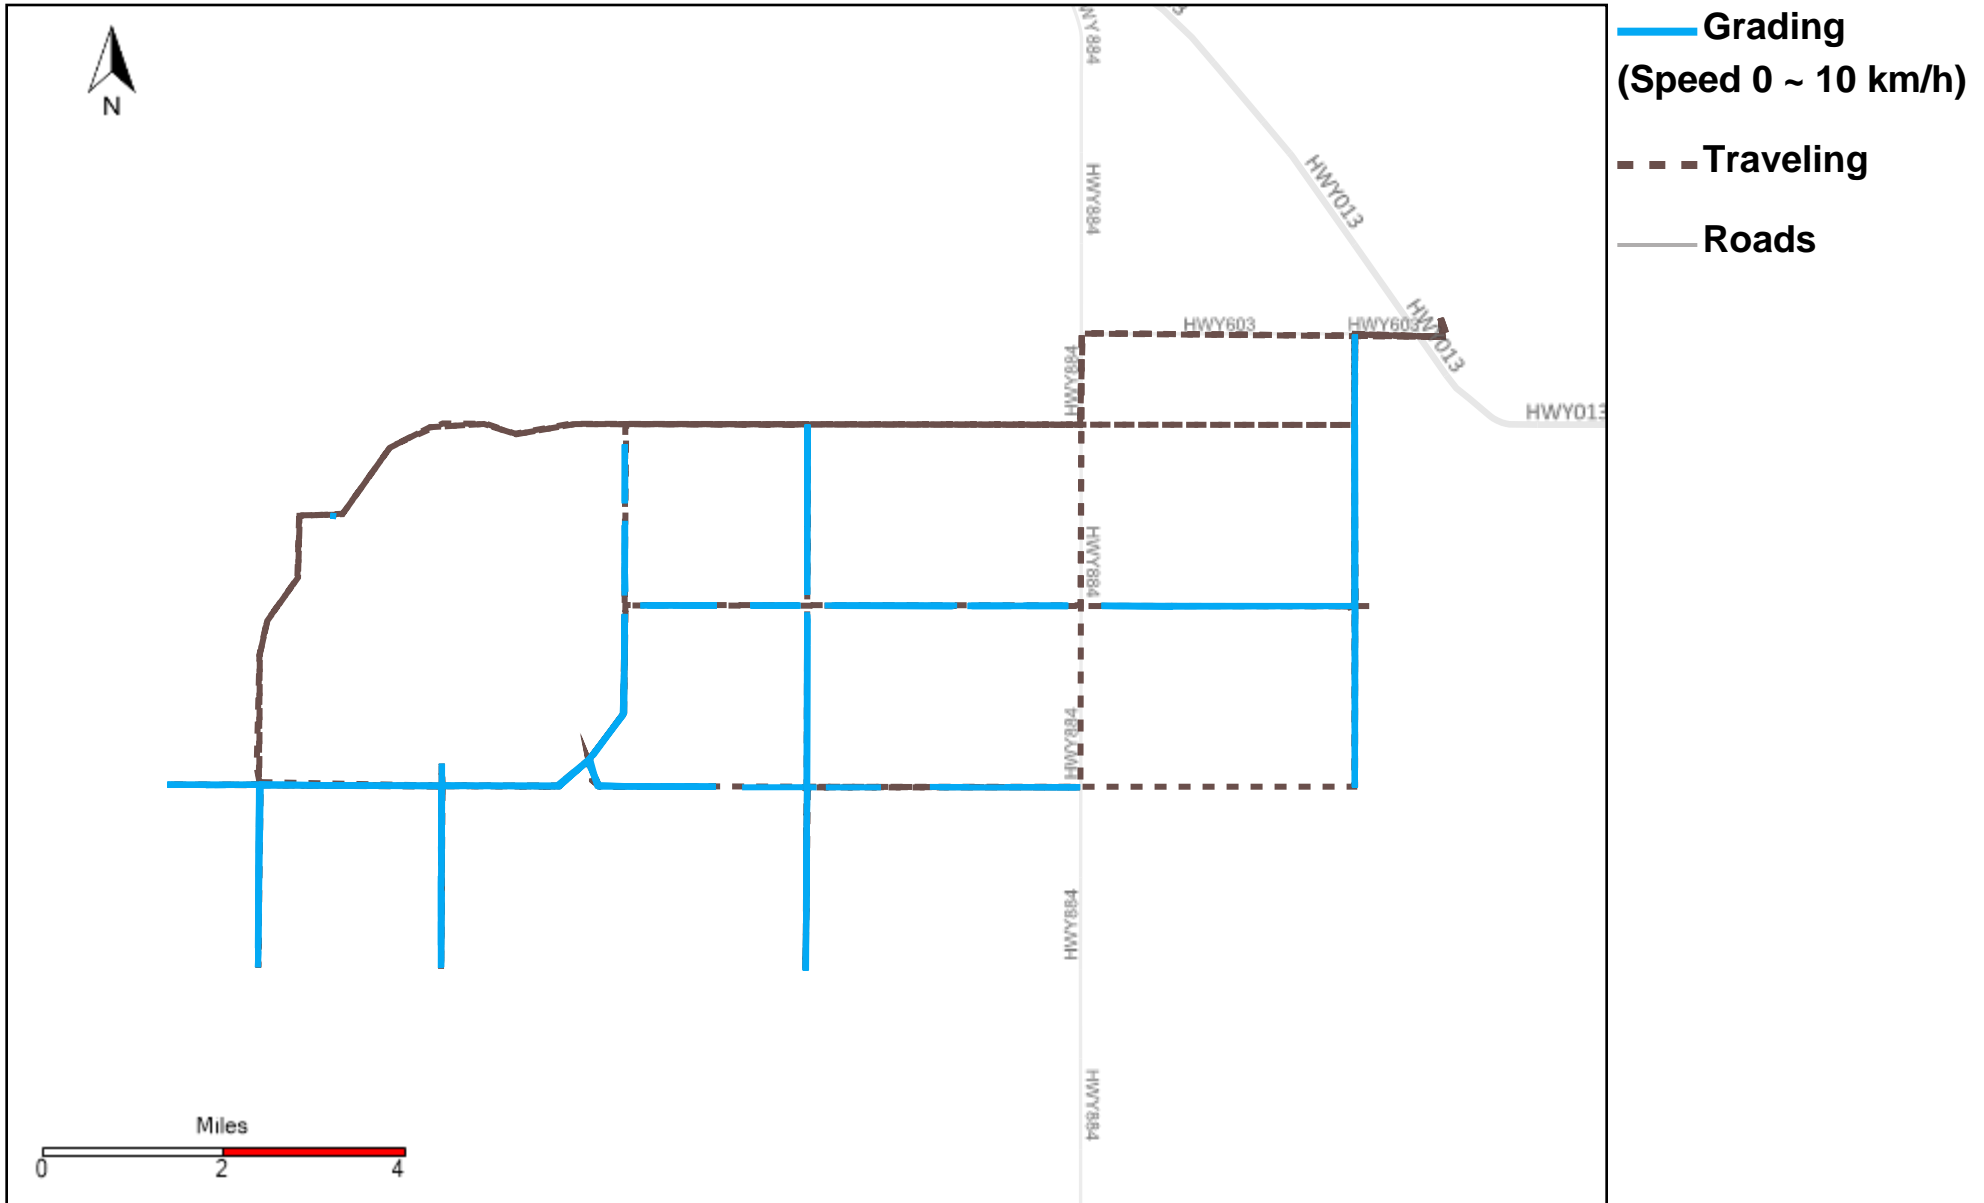

43-174_2023-10-01 ~ 2023-10-07 Tracking

Total Distance(km)	Total Hours	Work Distance(km)	Work Hours
527.11	50 hrs 34 min 23 sec	273.19	34 hrs 42 min 38 sec