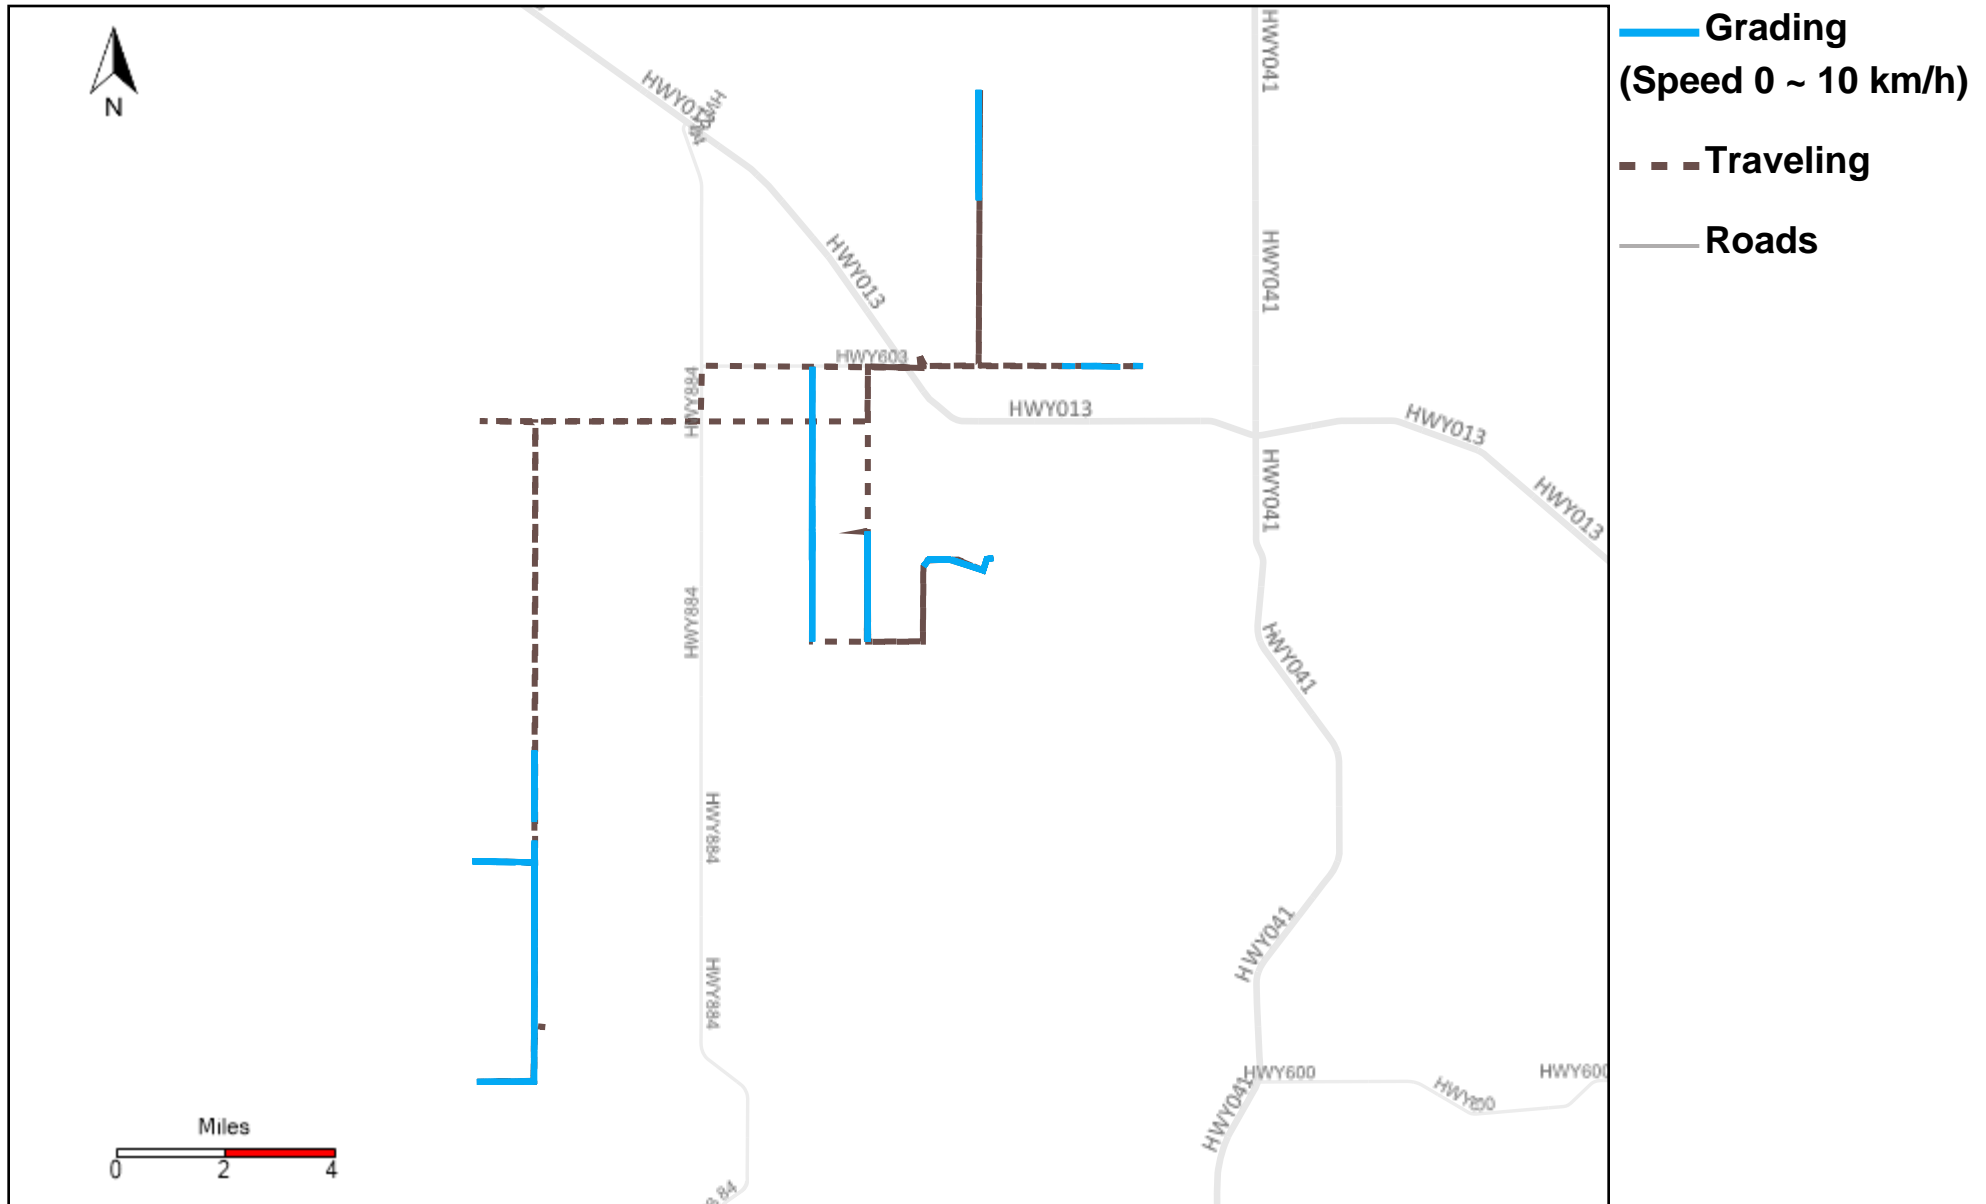

43-174_2023-09-24 ~ 2023-09-30 Tracking

Total Distance(km)	Total Hours	Work Distance(km)	Work Hours
269.44	30 hrs 6 min 6 sec	149.79	22 hrs 30 min 26 sec