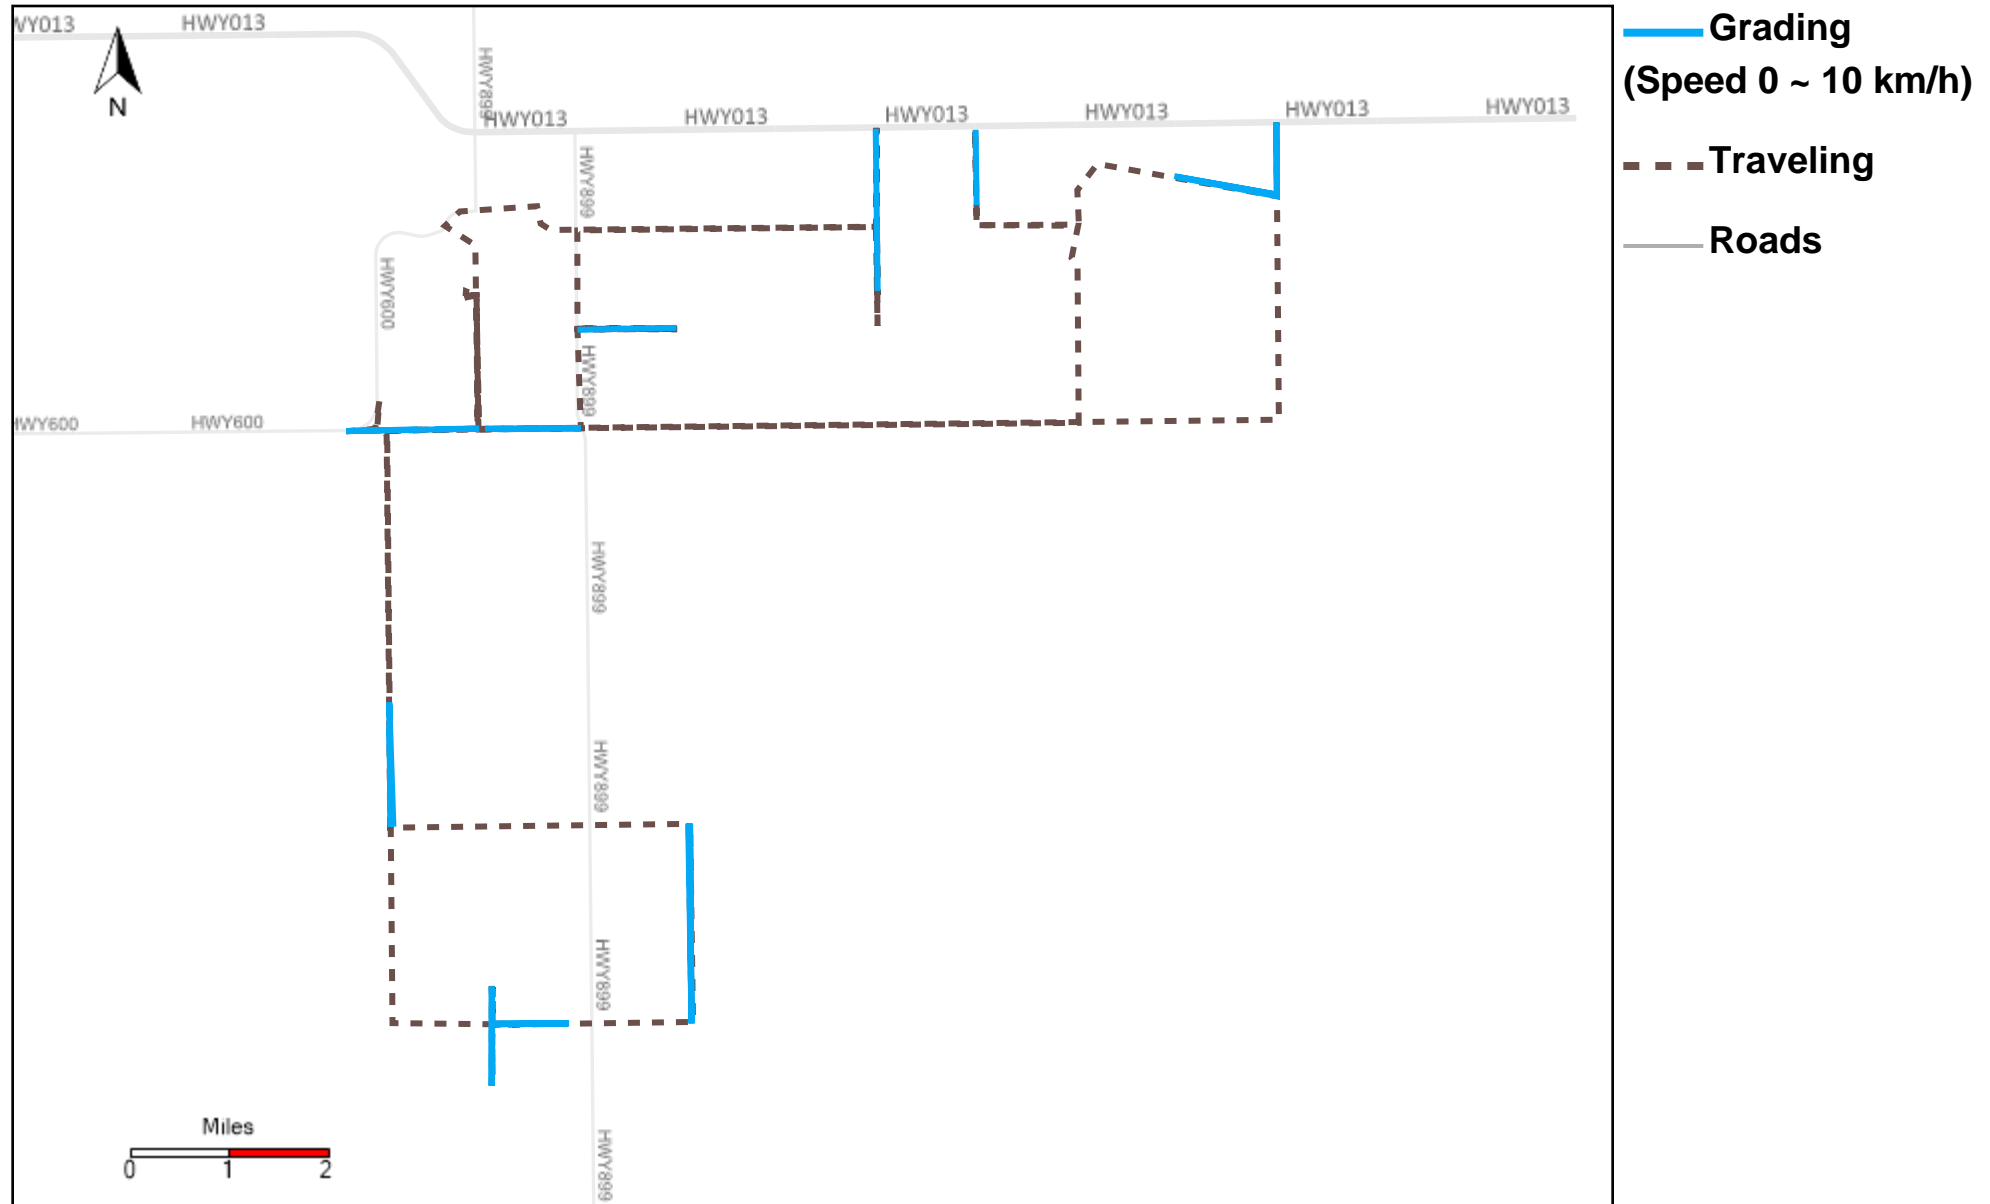

43-186_2023-09-24 ~ 2023-09-30 Tracking

Total Distance(km)	Total Hours	Work Distance(km)	Work Hours
197.78	19 hrs 11 min 57 sec	91.88	14 hrs 15 min 58 sec