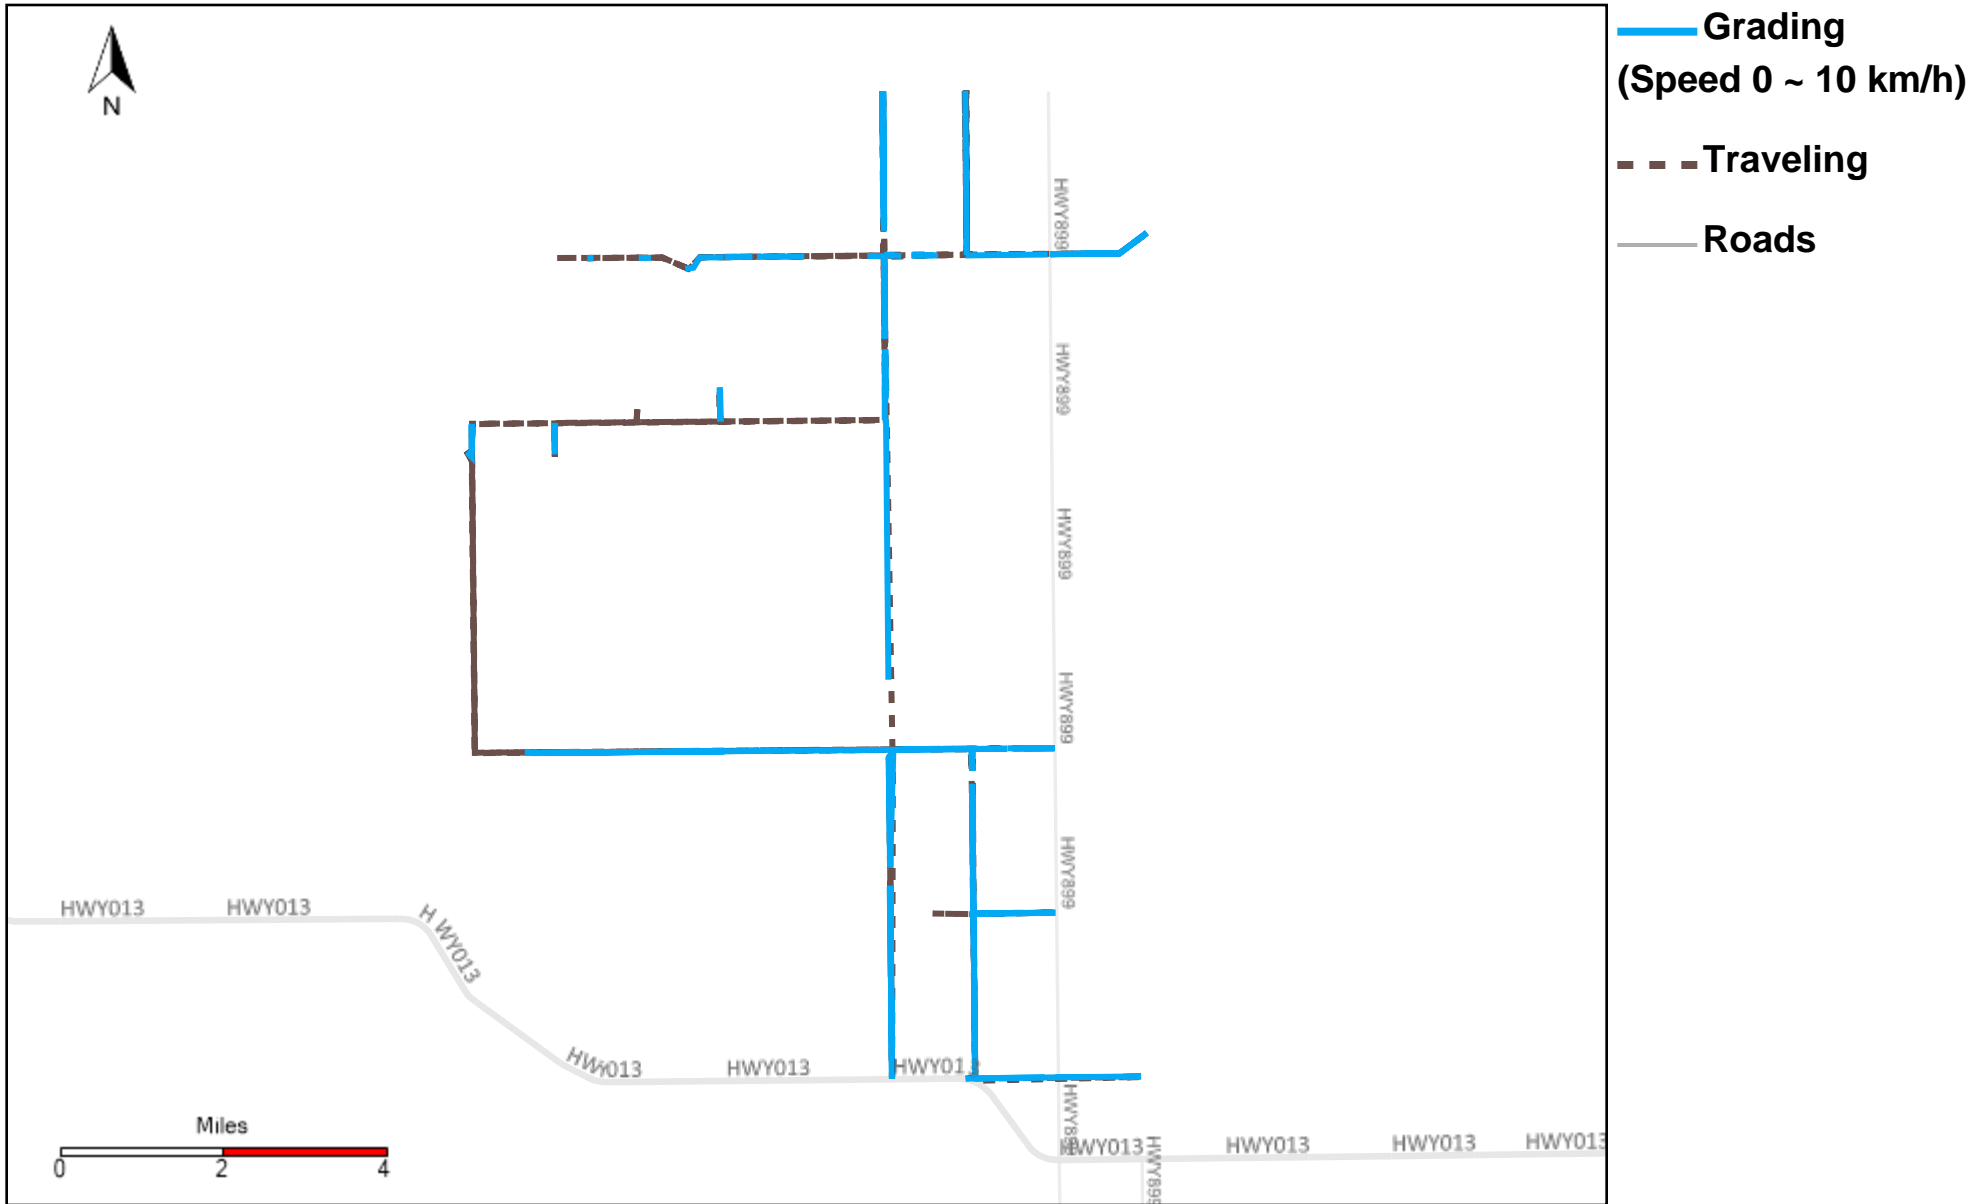

43-185_2023-09-24 ~ 2023-09-30 Tracking

Total Distance(km)	Total Hours	Work Distance(km)	Work Hours
368.42	42 hrs 31 min 58 sec	195.21	31 hrs 1 min 27 sec