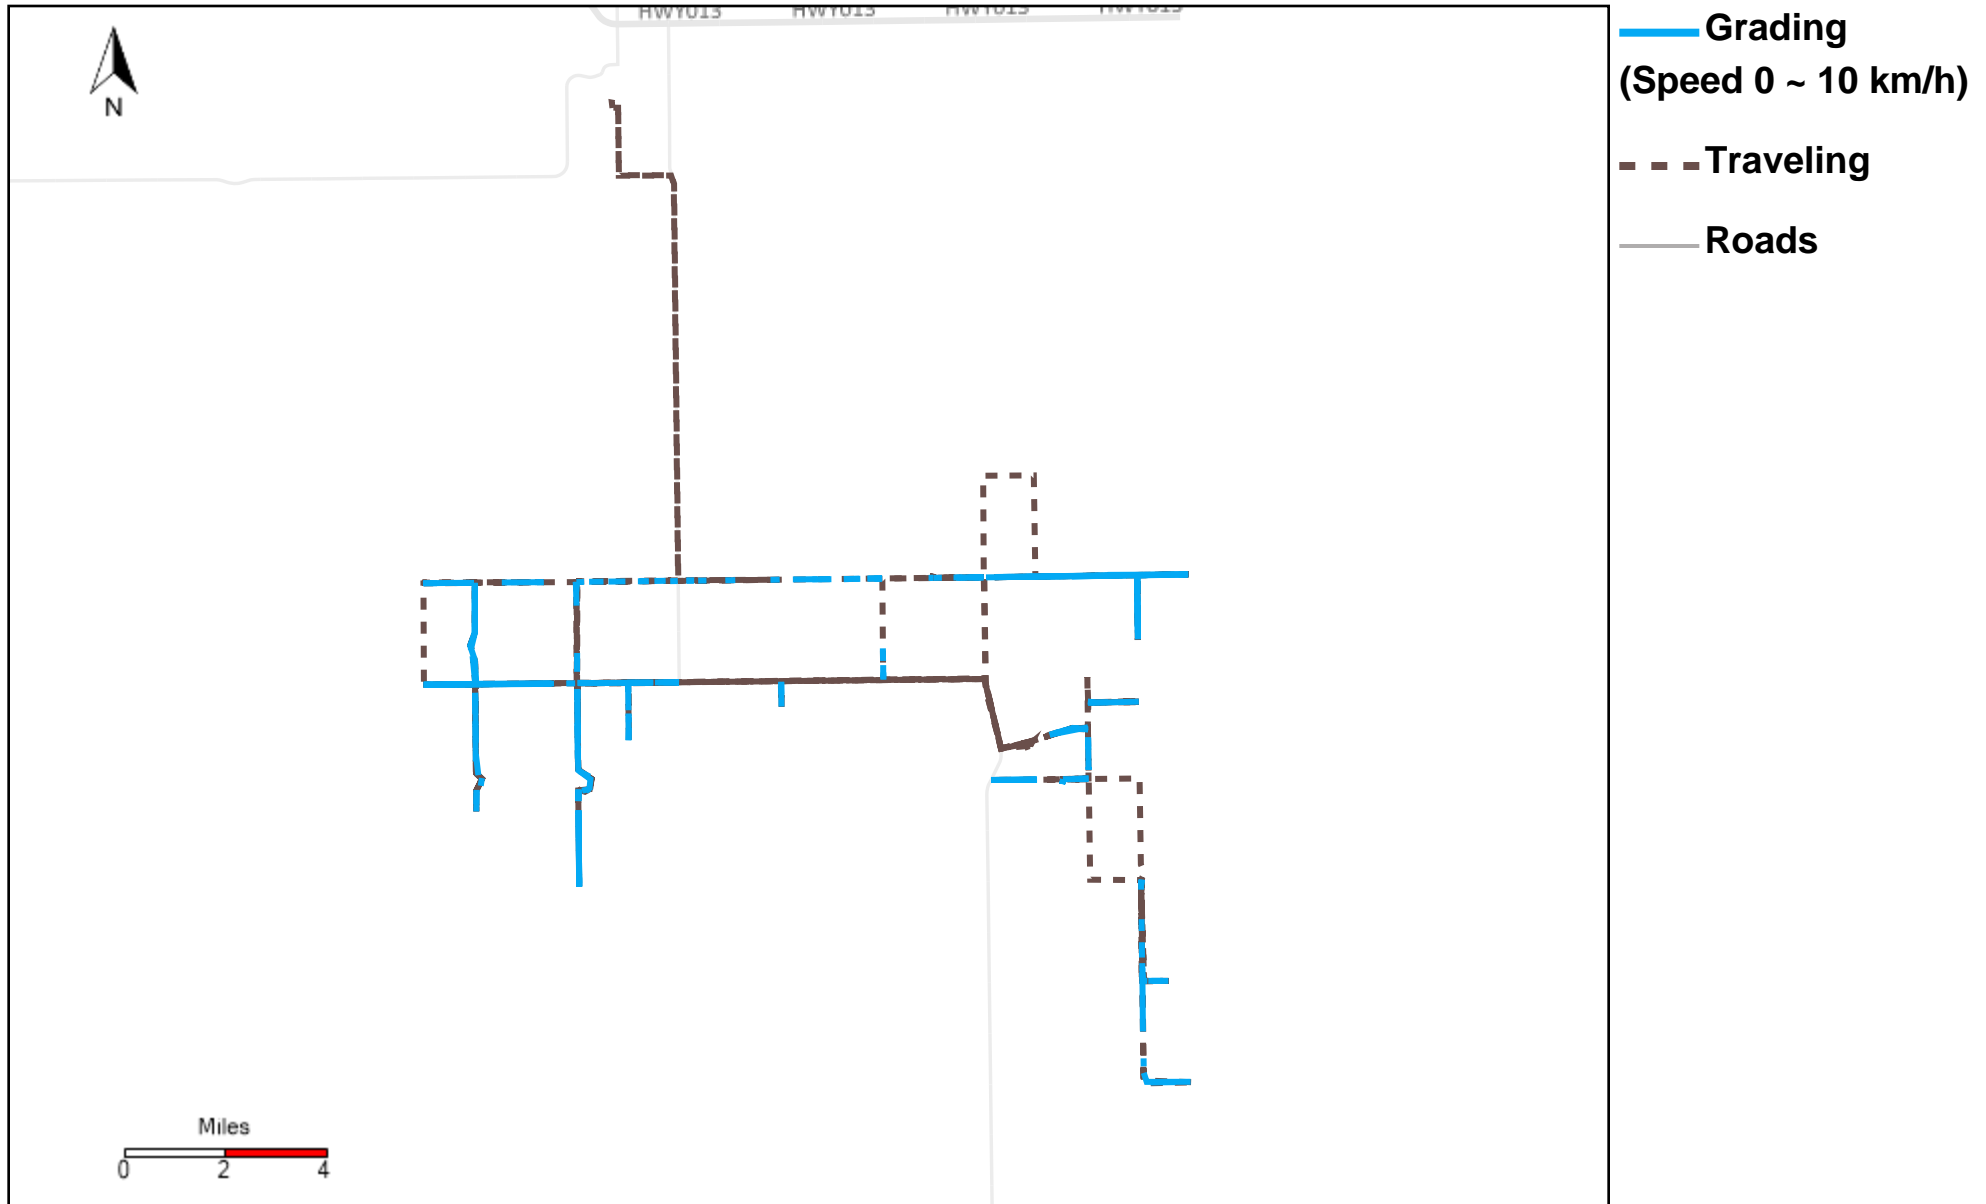

43-182_2023-09-24 ~ 2023-09-30 Tracking

Total Distance(km)	Total Hours	Work Distance(km)	Work Hours
506.97	50 hrs 2 min 31 sec	143.04	20 hrs 52 min 38 sec