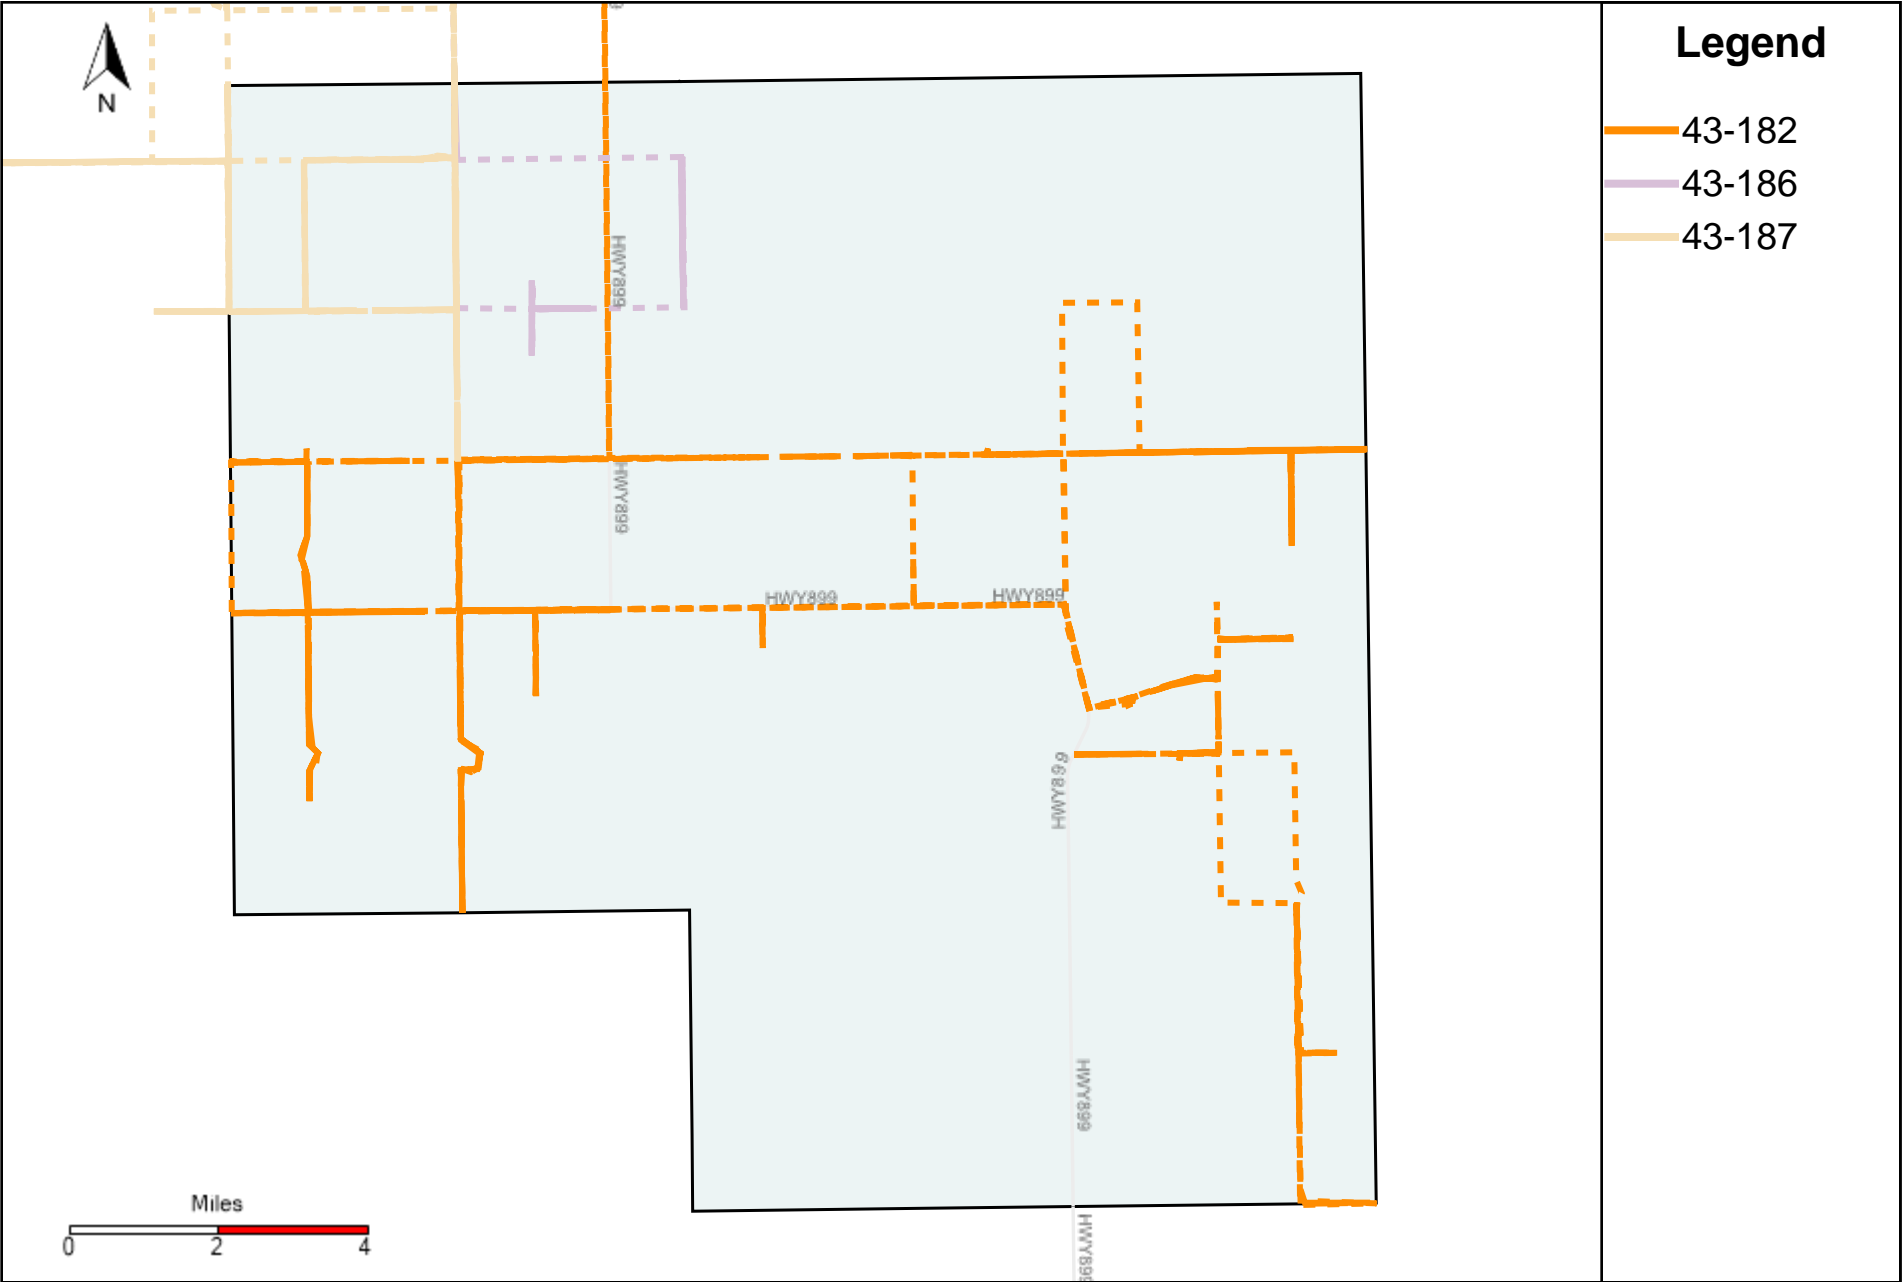

# Division: 1 Grader Report(2023-09-24 ~ 2023-09-30)

Vehicle Name List	Total Distance(km)	Total Hours
43-182, 43-186, 43-187	1016.79	106 hrs 25 min 19 sec