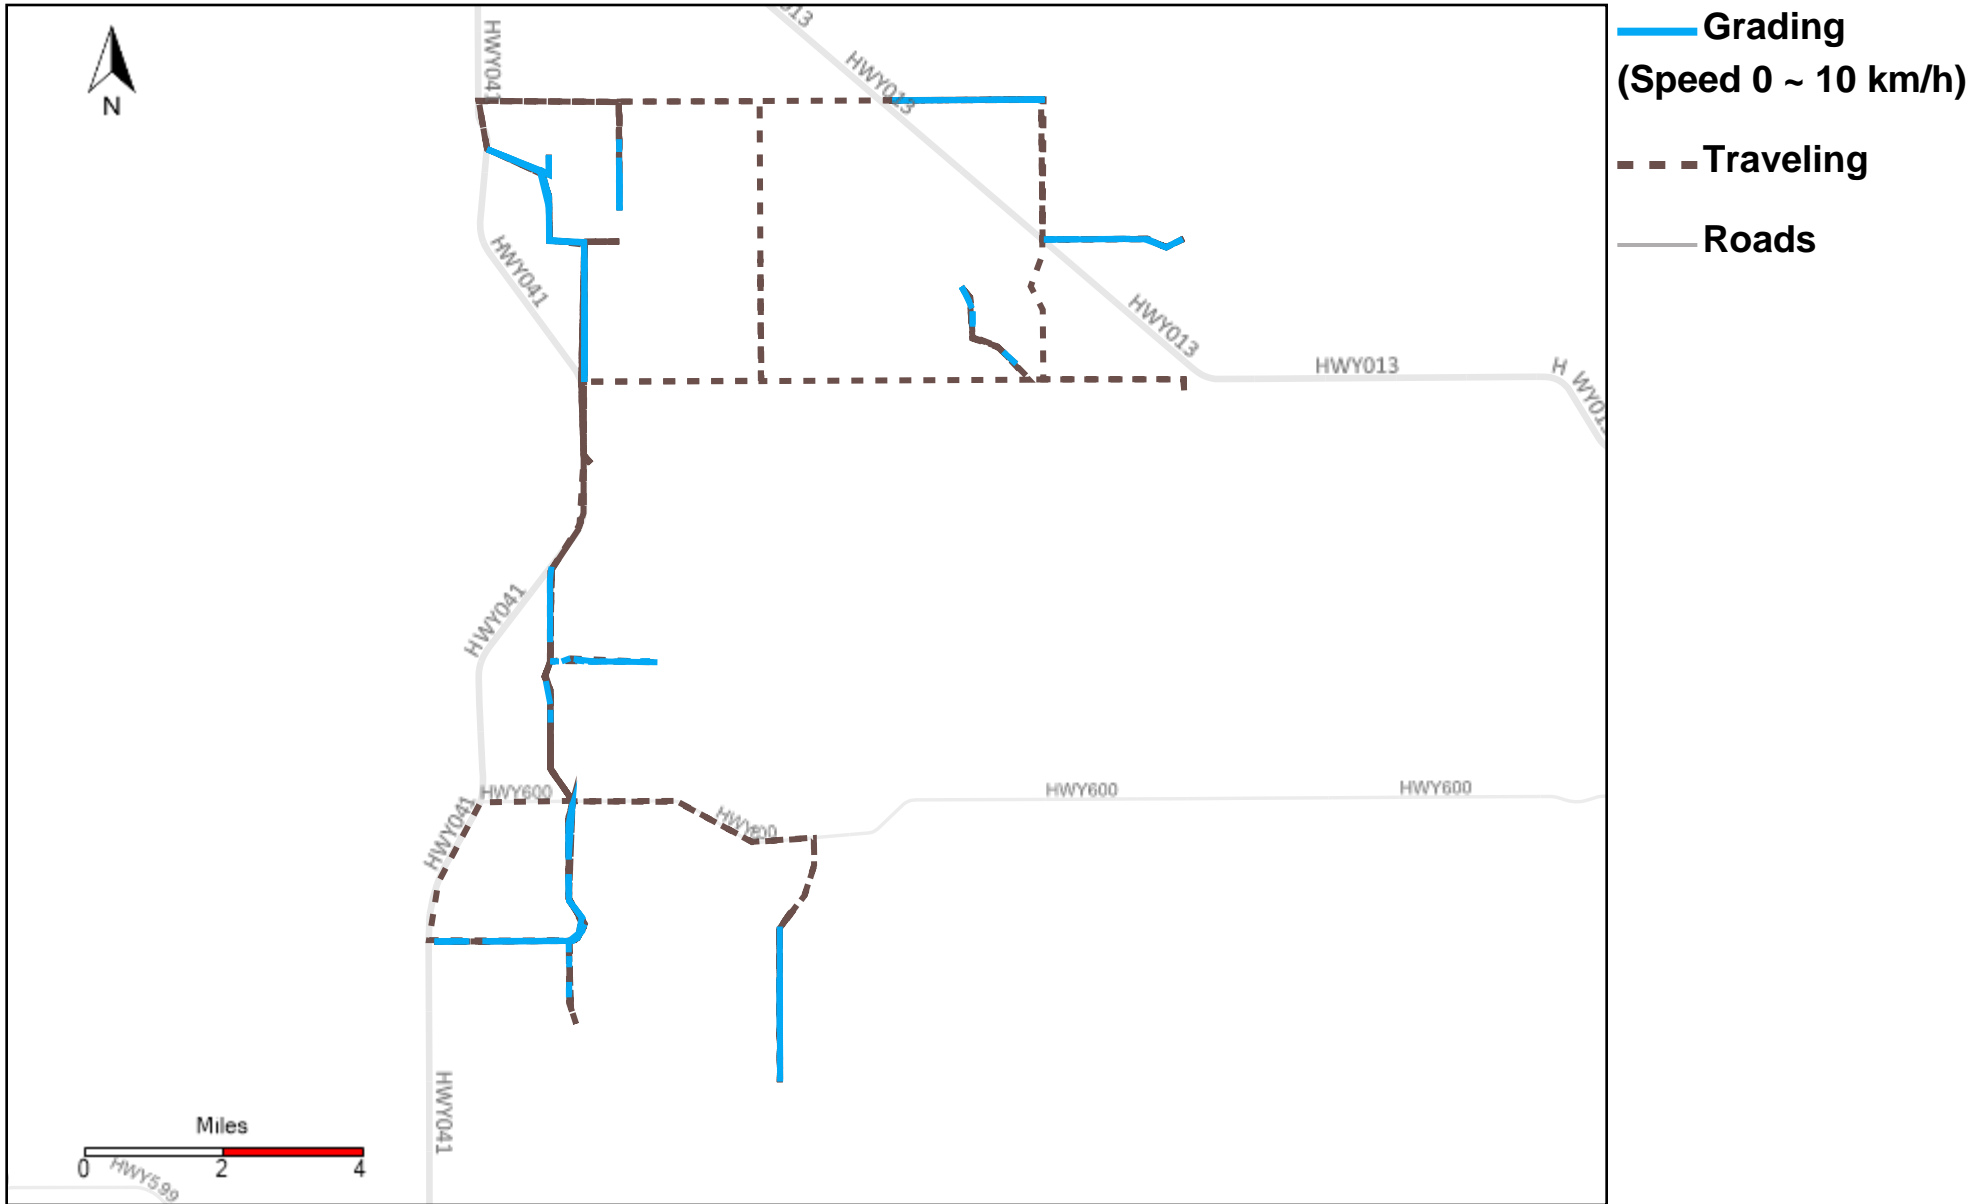

43-170_2023-09-24 ~ 2023-09-30 Tracking

Total Distance(km)	Total Hours	Work Distance(km)	Work Hours
450.41	41 hrs 4 min 51 sec	94.65	14 hrs 33 min 19 sec