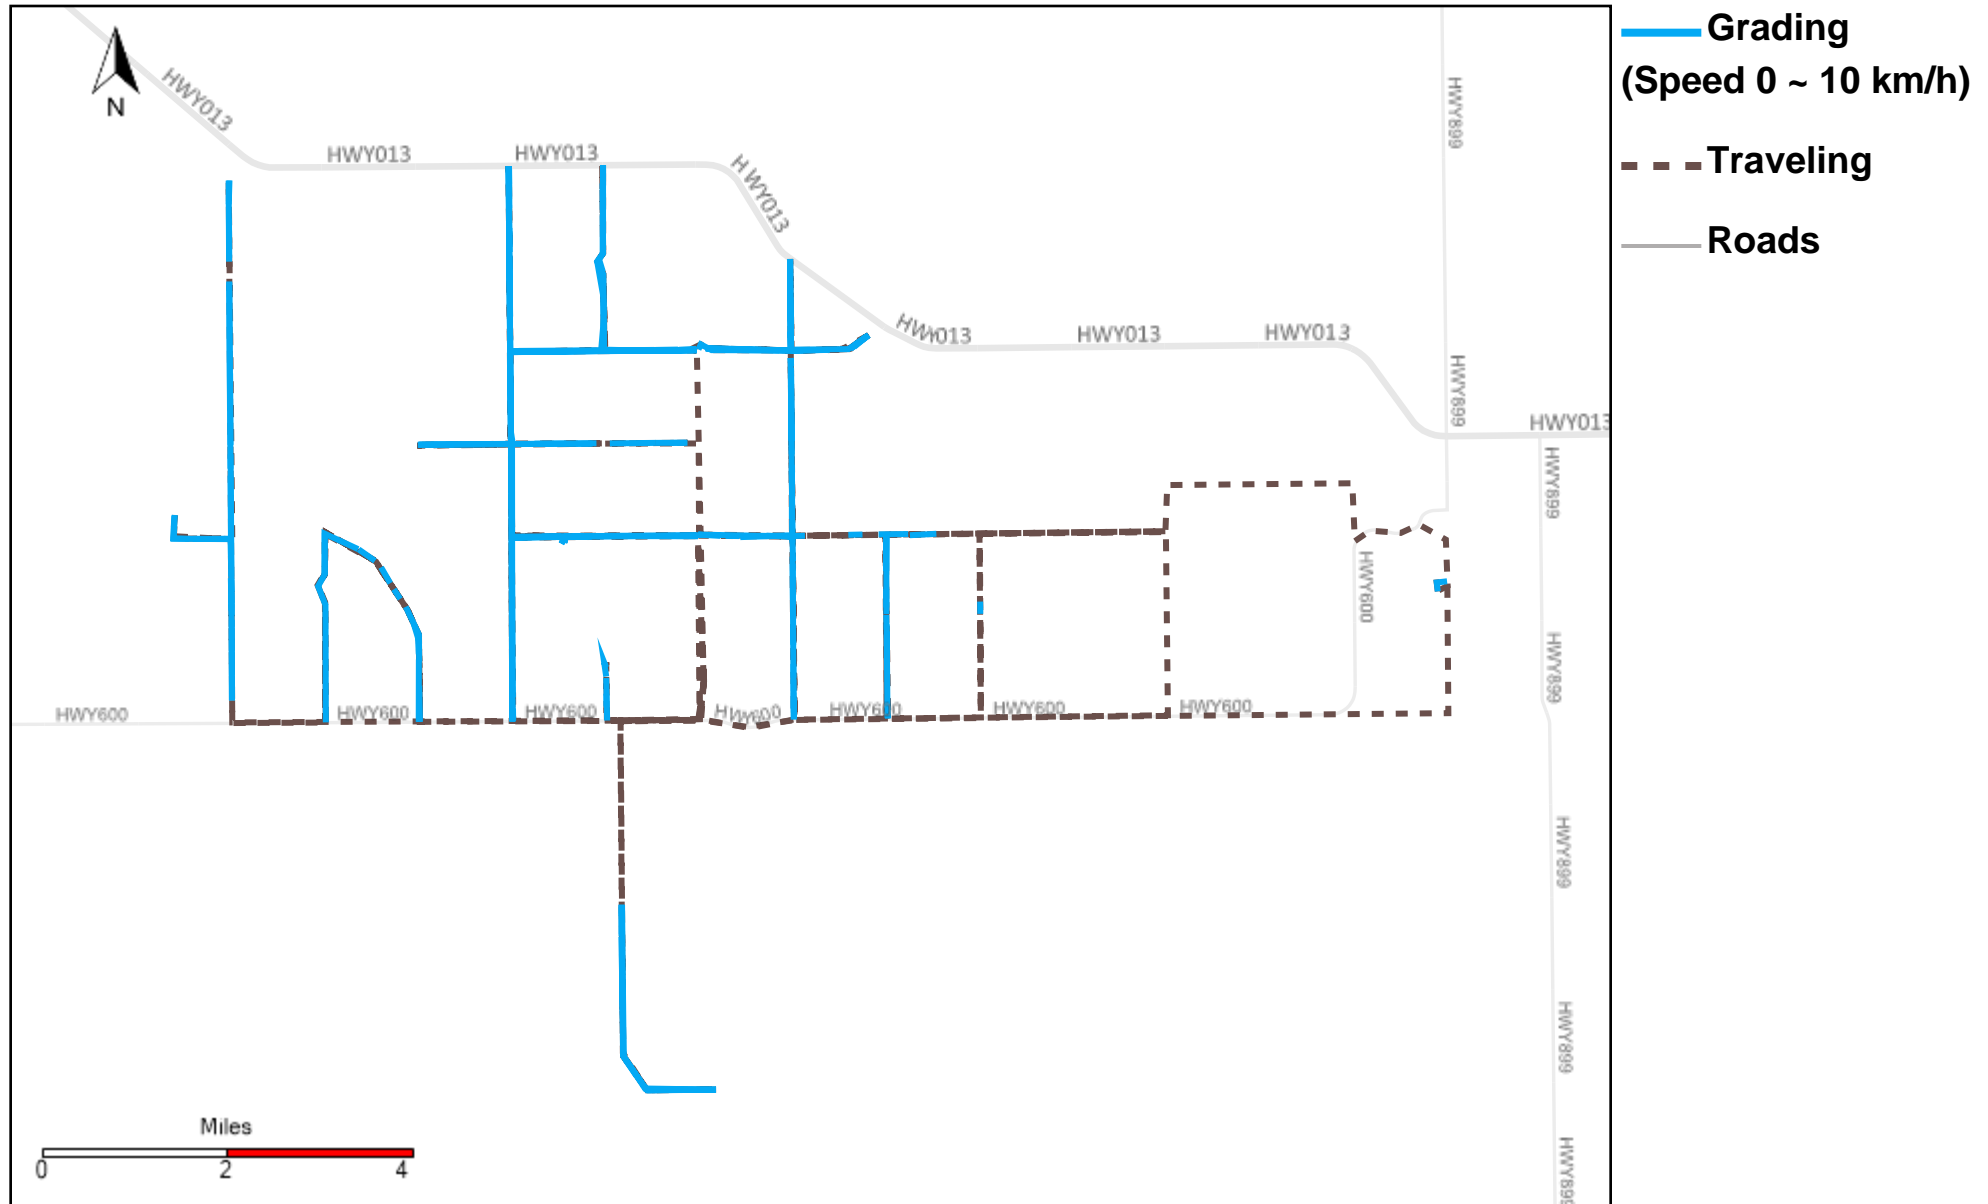

43-183_2023-09-24 ~ 2023-09-30 Tracking

Total Distance(km)	Total Hours	Work Distance(km)	Work Hours
416.86	46 hrs 19 min 55 sec	171.19	28 hrs 17 min 12 sec