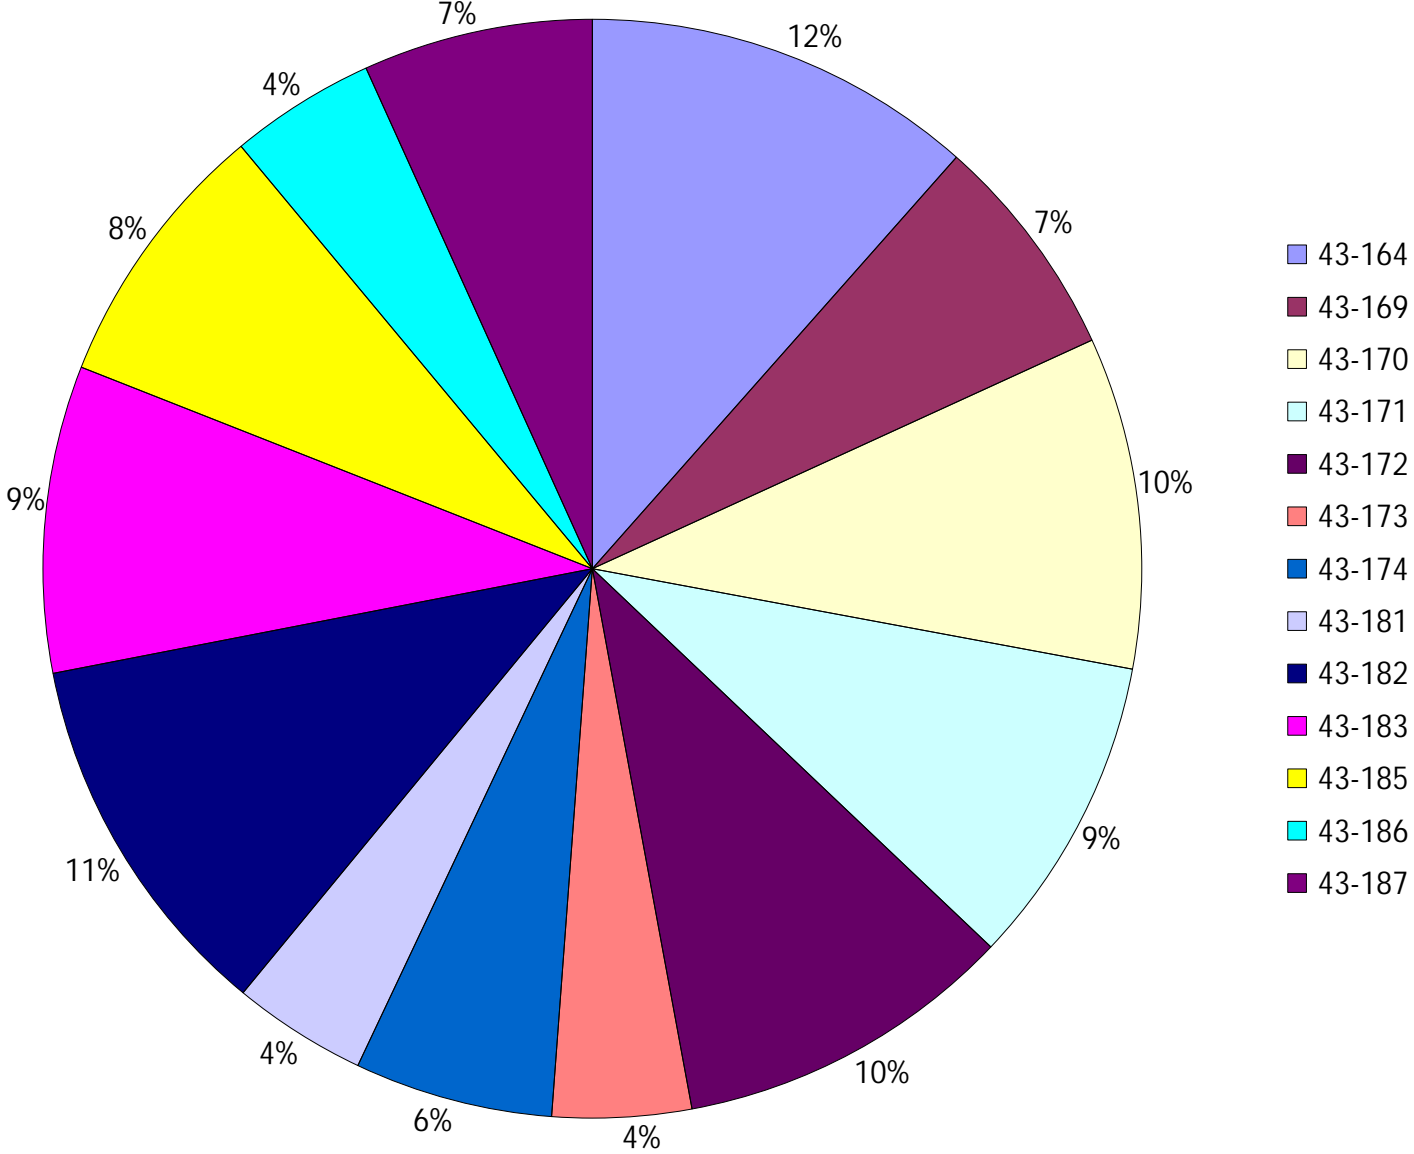

Provost Weekly Grader Report

From 9/24/2023 To 9/30/2023

9/30/2023

Vehicle	Total Distance(km)	Total Hours	Work Distance(km)	Work Hours
43-164	532.23	41 hrs 40 min 37 sec	114.41	19 hrs 53 min 55 sec
43-169	306.69	26 hrs 20 min 6 sec	62.67	9 hrs 22 min 8 sec
43-170	450.41	41 hrs 4 min 51 sec	94.65	14 hrs 33 min 19 sec
43-171	422.79	41 hrs 4 min 58 sec	188.72	26 hrs 43 min 51 sec
43-172	462.19	39 hrs 19 min 19 sec	108.98	15 hrs 57 min 46 sec
43-173	188.67	22 hrs 43 min 45 sec	54.8	11 hrs 45 min 16 sec
43-174	269.44	30 hrs 6 min 6 sec	149.79	22 hrs 30 min 26 sec
43-181	182.25	31 hrs 48 min 6 sec	84.46	22 hrs 21 min 38 sec
43-182	506.97	50 hrs 2 min 31 sec	143.04	20 hrs 52 min 38 sec
43-183	416.86	46 hrs 19 min 55 sec	171.19	28 hrs 17 min 12 sec
43-185	368.42	42 hrs 31 min 58 sec	195.21	31 hrs 1 min 27 sec
43-186	197.78	19 hrs 11 min 57 sec	91.88	14 hrs 15 min 58 sec
43-187	312.04	37 hrs 10 min 51 sec	180.75	30 hrs 14 min 26 sec
Total:	4616.74	469 hrs 25 min 0 sec	1640.56	267 hrs 50 min 0 sec

Vehicle Distance Vs Total Distance (%) From 9/24/2023 To 9/30/2023

Provost Weekly Grader Report