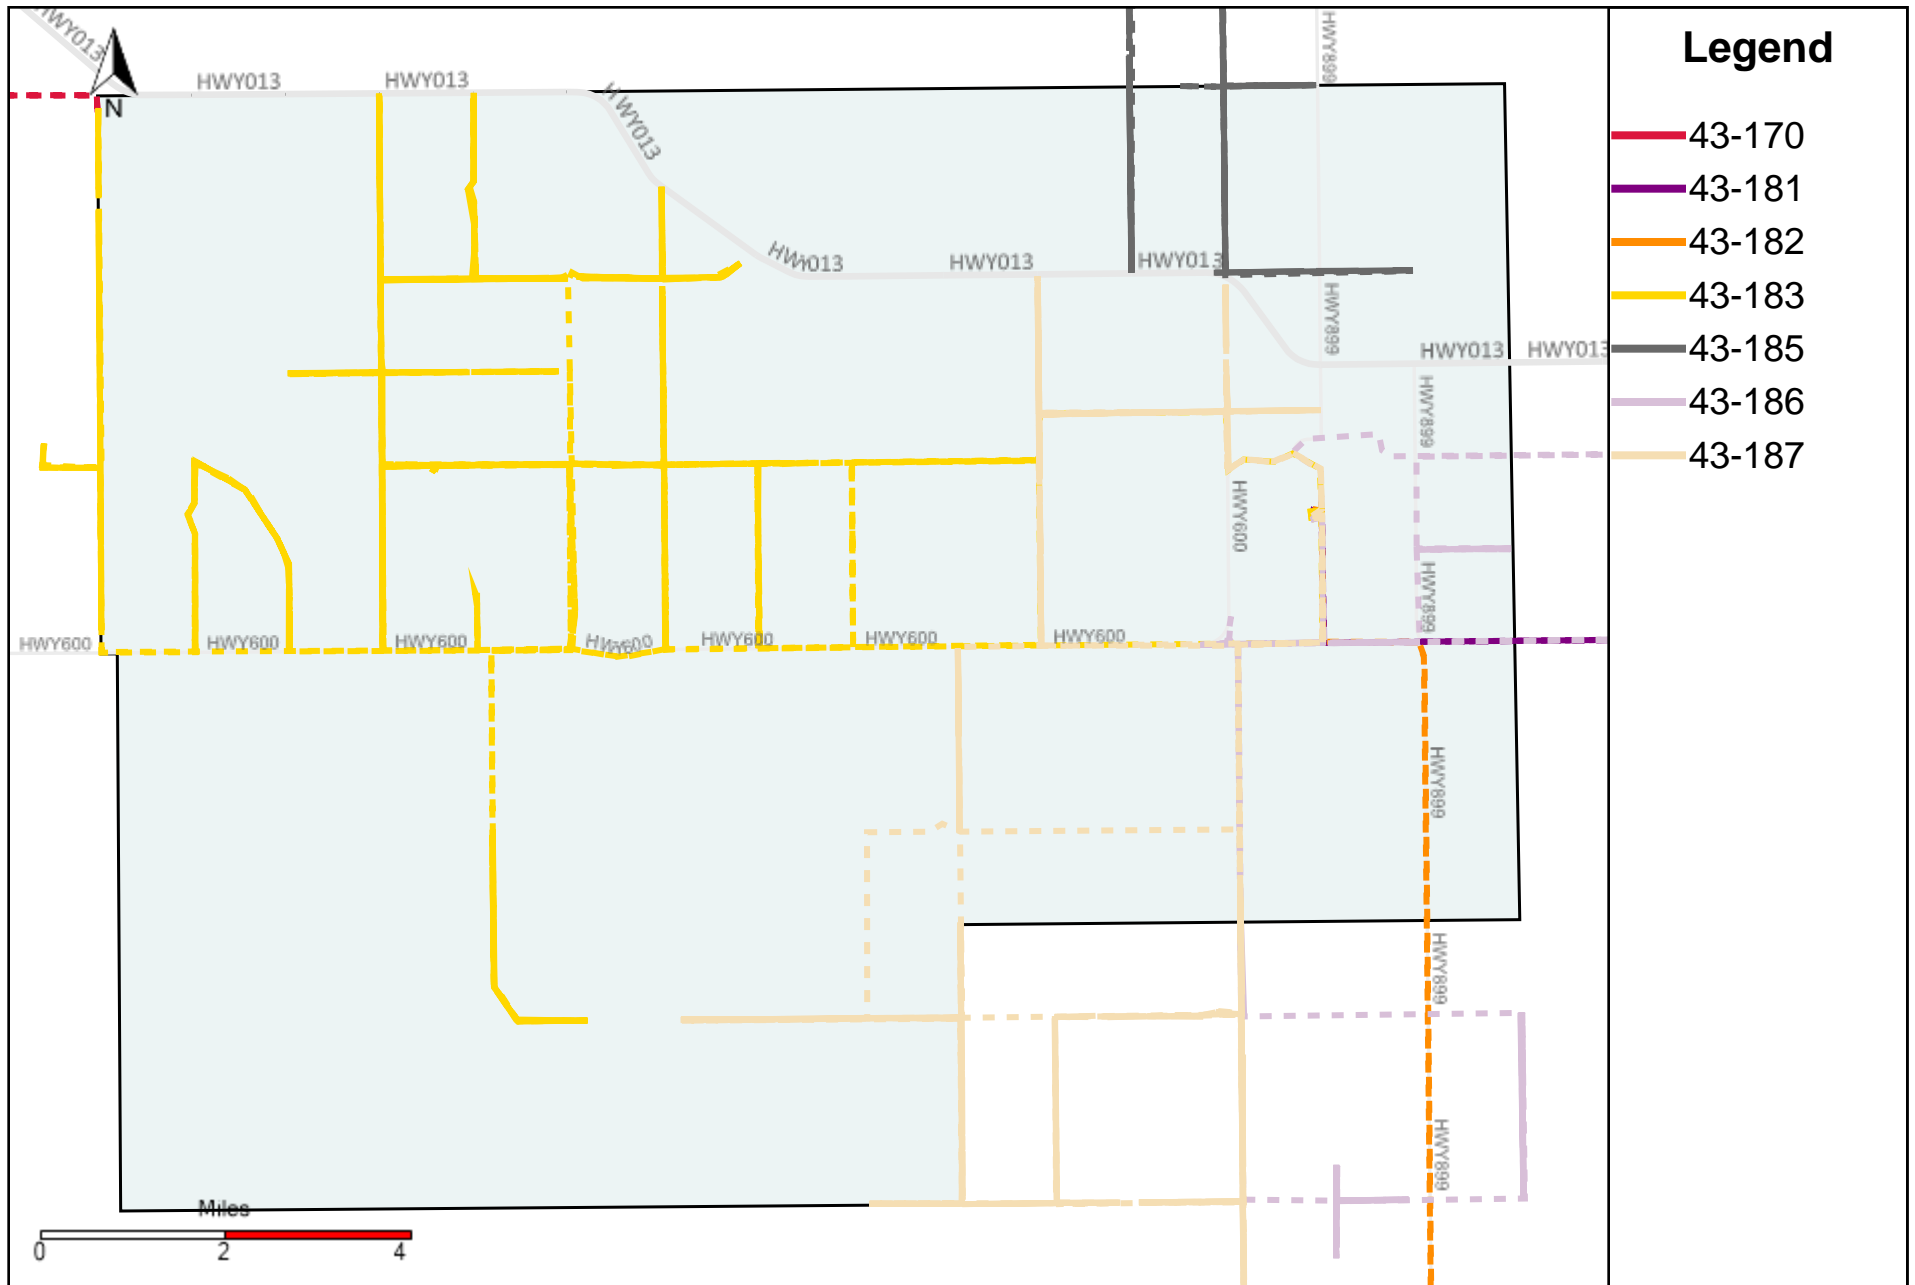

Division: 3 Grader Report(2023-09-24 ~ 2023-09-30)

Vehicle Name List	Total Distance(km)	Total Hours
43-170, 43-181, 43-182, 43-183, 43-185, 43-186, 43-187	2434.74	268 hrs 10 min 9 sec