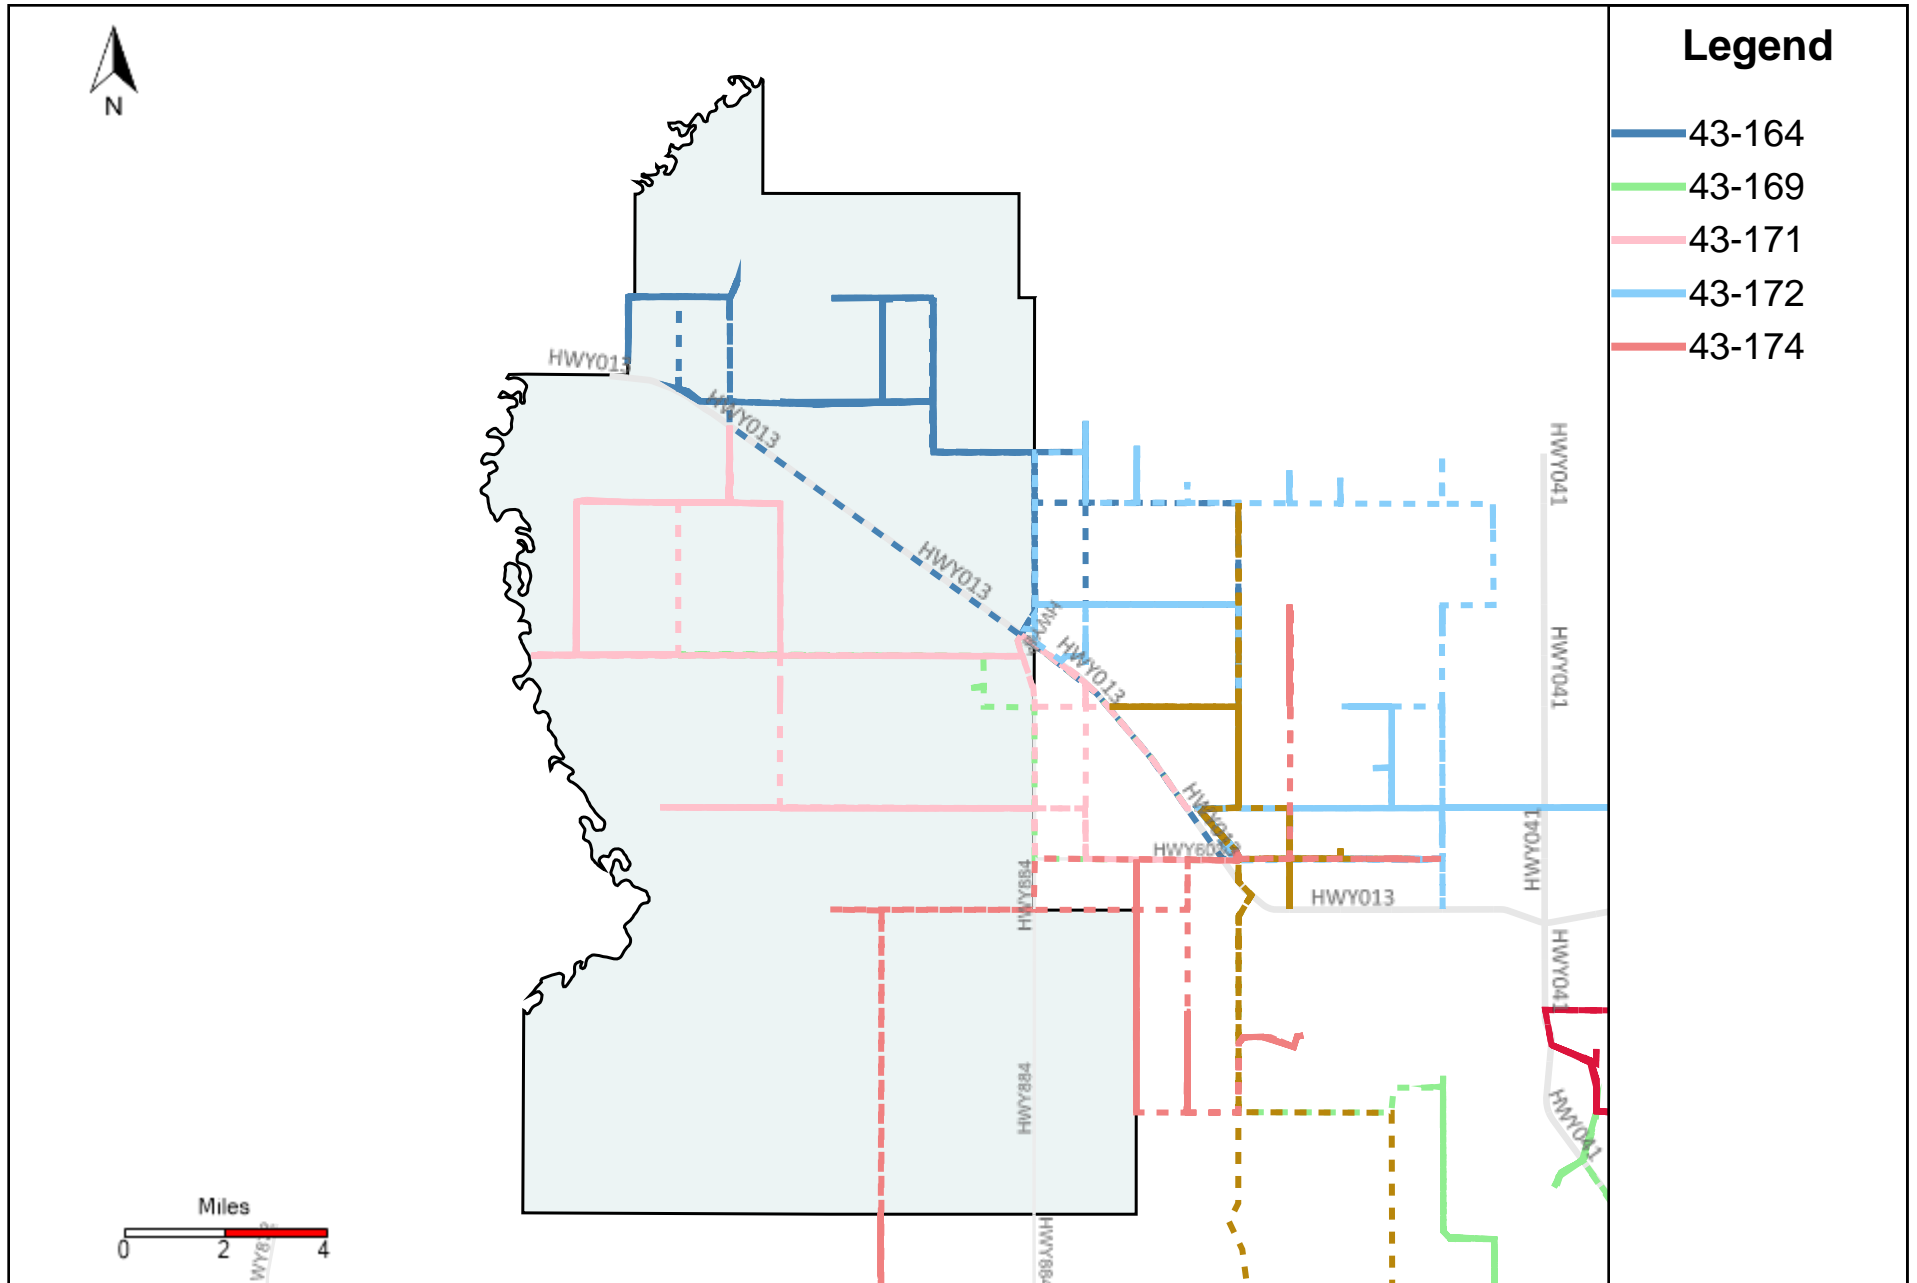

Division: 7 Grader Report(2023-09-24 ~ 2023-09-30)

Vehicle Name List	Total Distance(km)	Total Hours
43-164, 43-169, 43-171, 43-172, 43-174	1993.34	178 hrs 31 min 6 sec