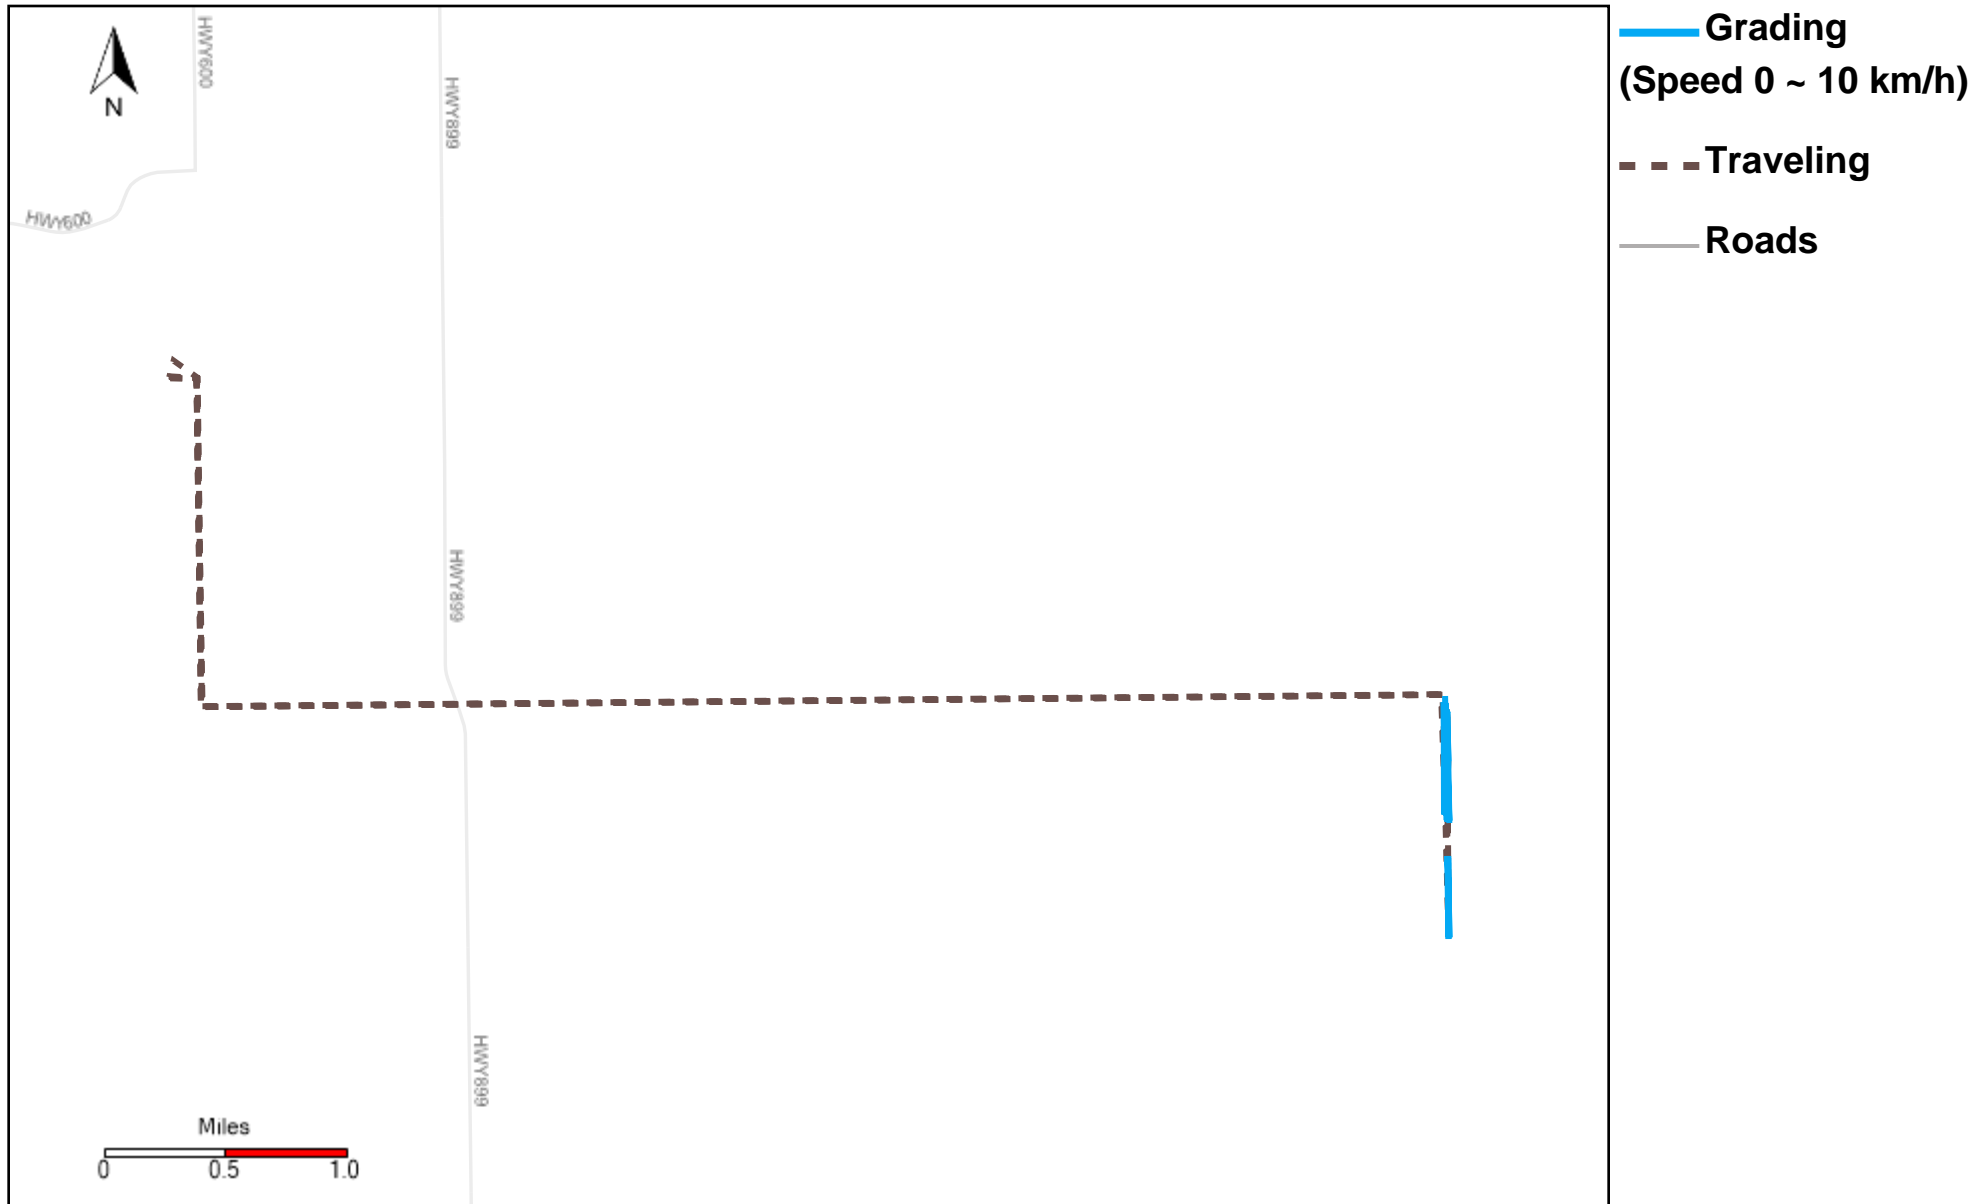

43-181_2023-09-24 ~ 2023-09-30 Tracking

Total Distance(km)	Total Hours	Work Distance(km)	Work Hours
182.25	31 hrs 48 min 6 sec	84.46	22 hrs 21 min 38 sec