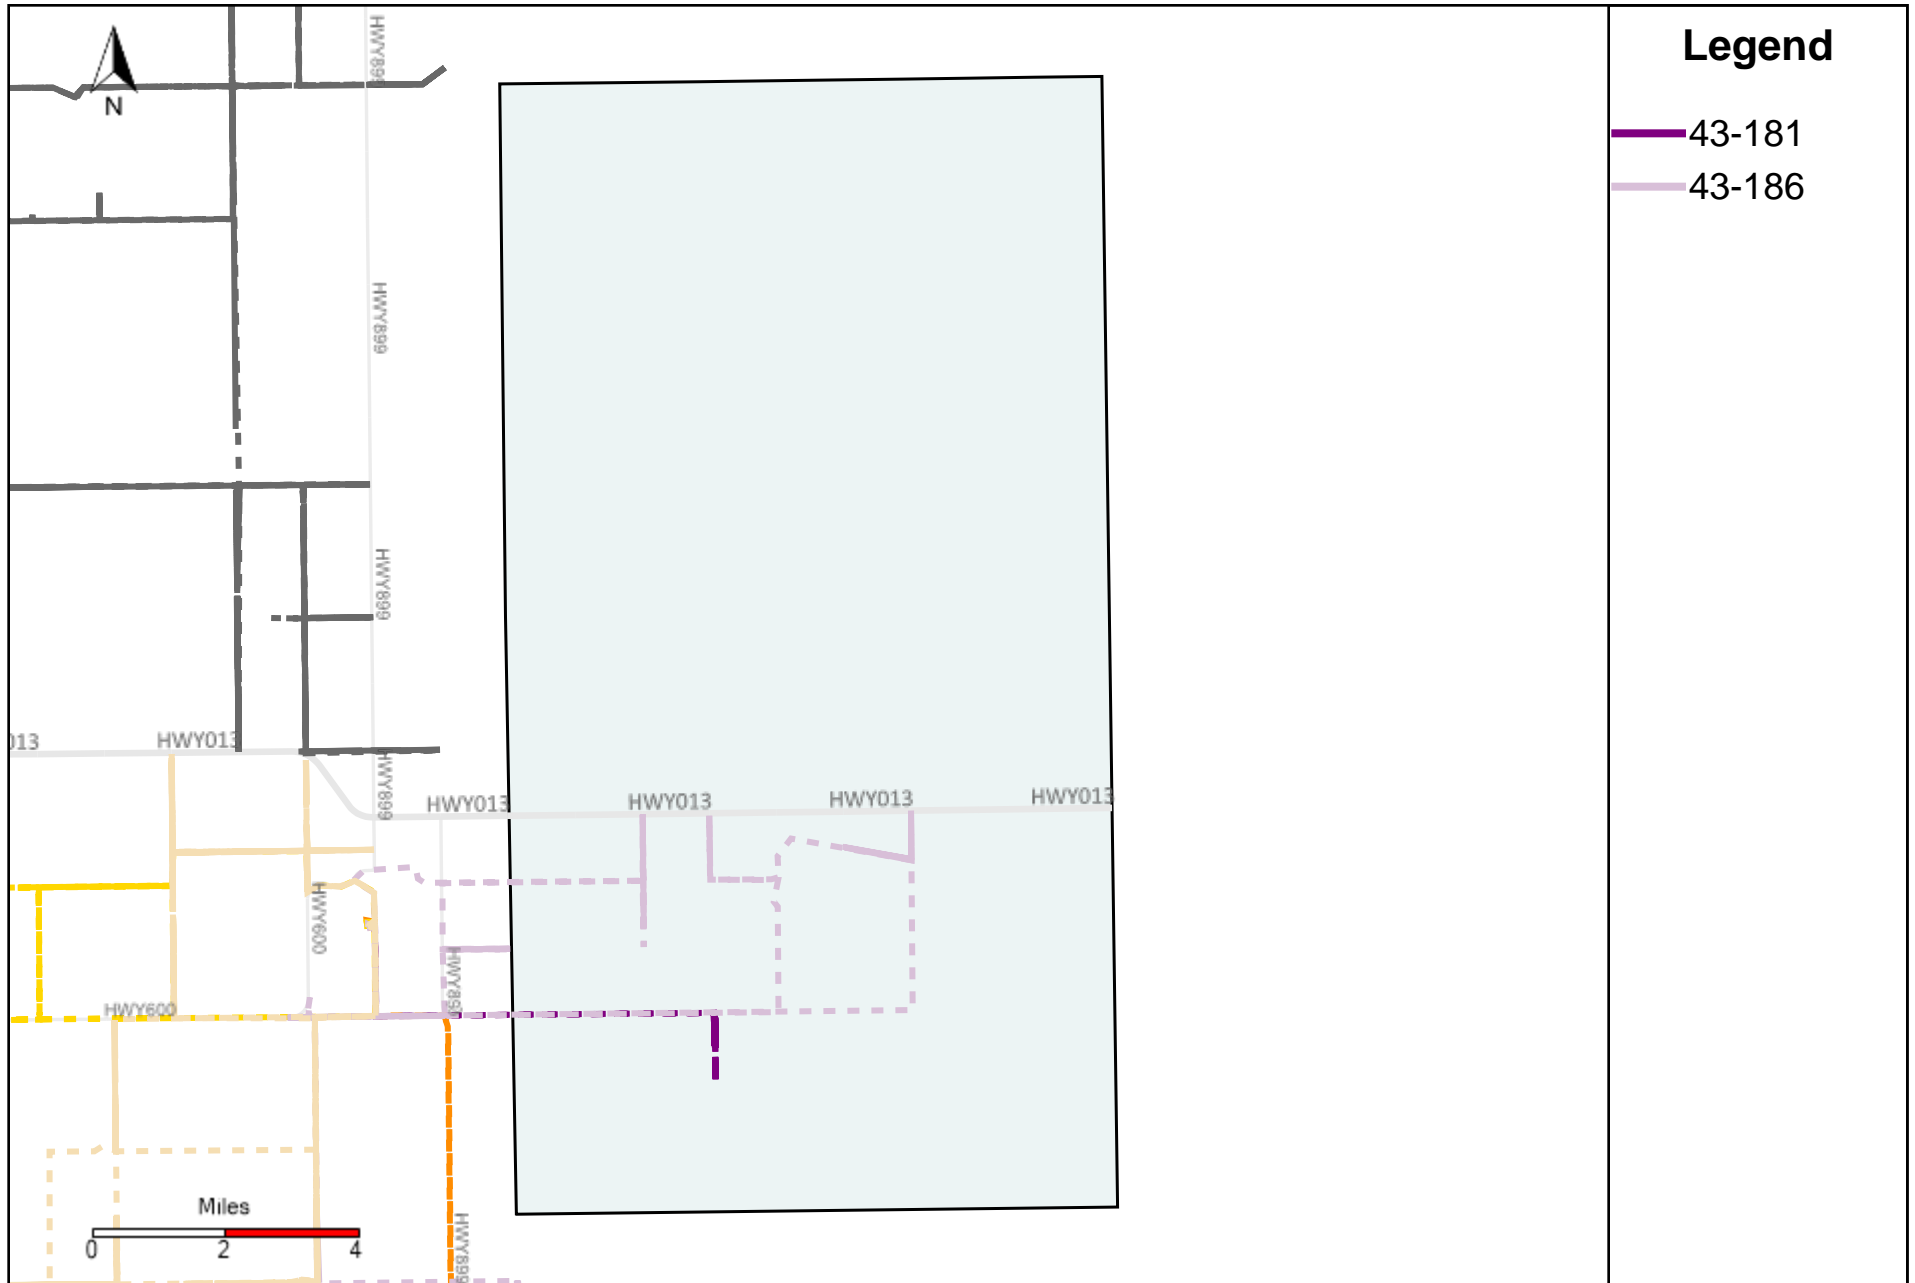

Division: 2 Grader Report(2023-09-24 ~ 2023-09-30)

Vehicle Name List	Total Distance(km)	Total Hours
43-181, 43-186	380.04	51 hrs 0 min 3 sec