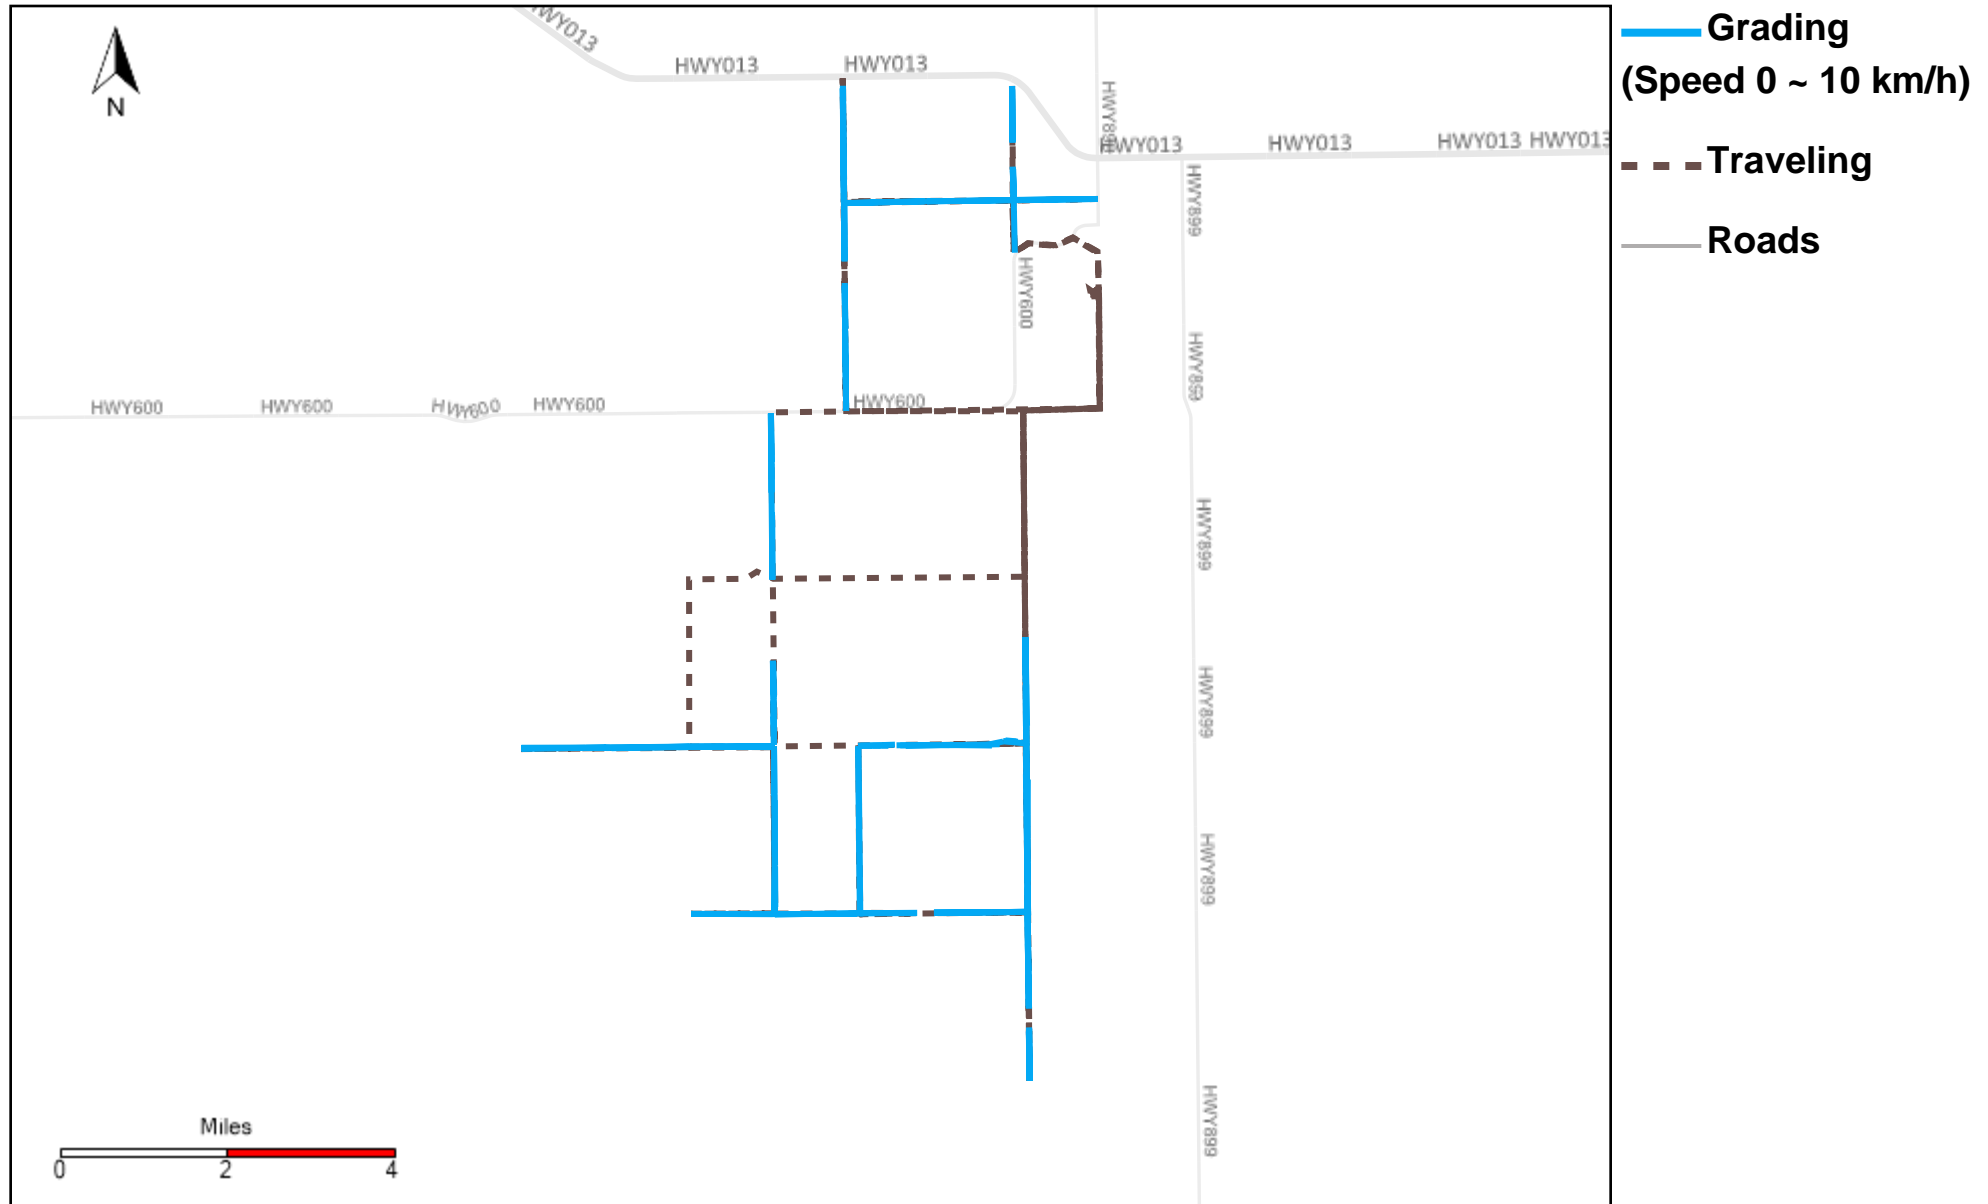

43-187_2023-09-24 ~ 2023-09-30 Tracking

Total Distance(km)	Total Hours	Work Distance(km)	Work Hours
312.04	37 hrs 10 min 51 sec	180.75	30 hrs 14 min 26 sec