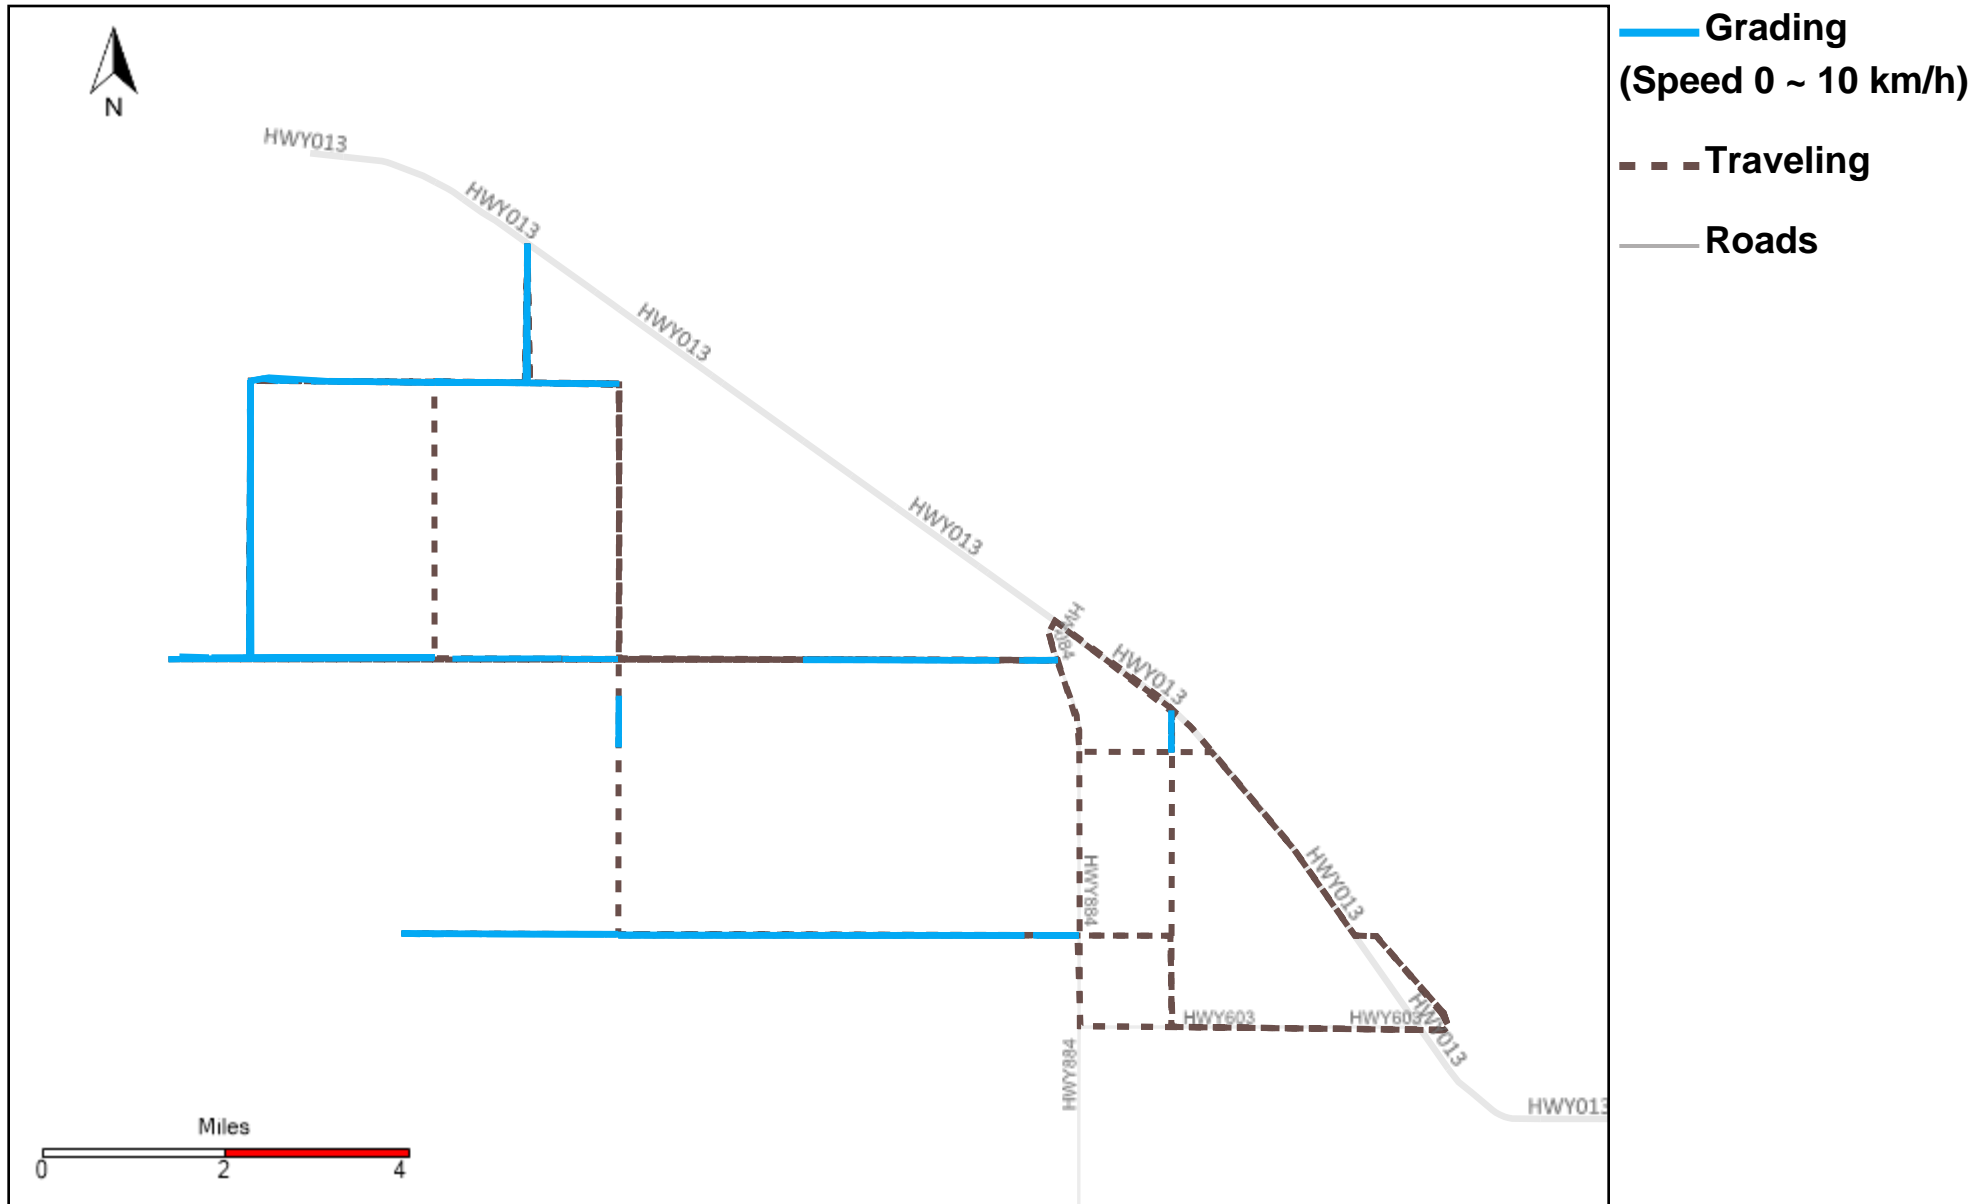

43-171_2023-09-24 ~ 2023-09-30 Tracking

Total Distance(km)	Total Hours	Work Distance(km)	Work Hours
422.79	41 hrs 4 min 58 sec	188.72	26 hrs 43 min 51 sec