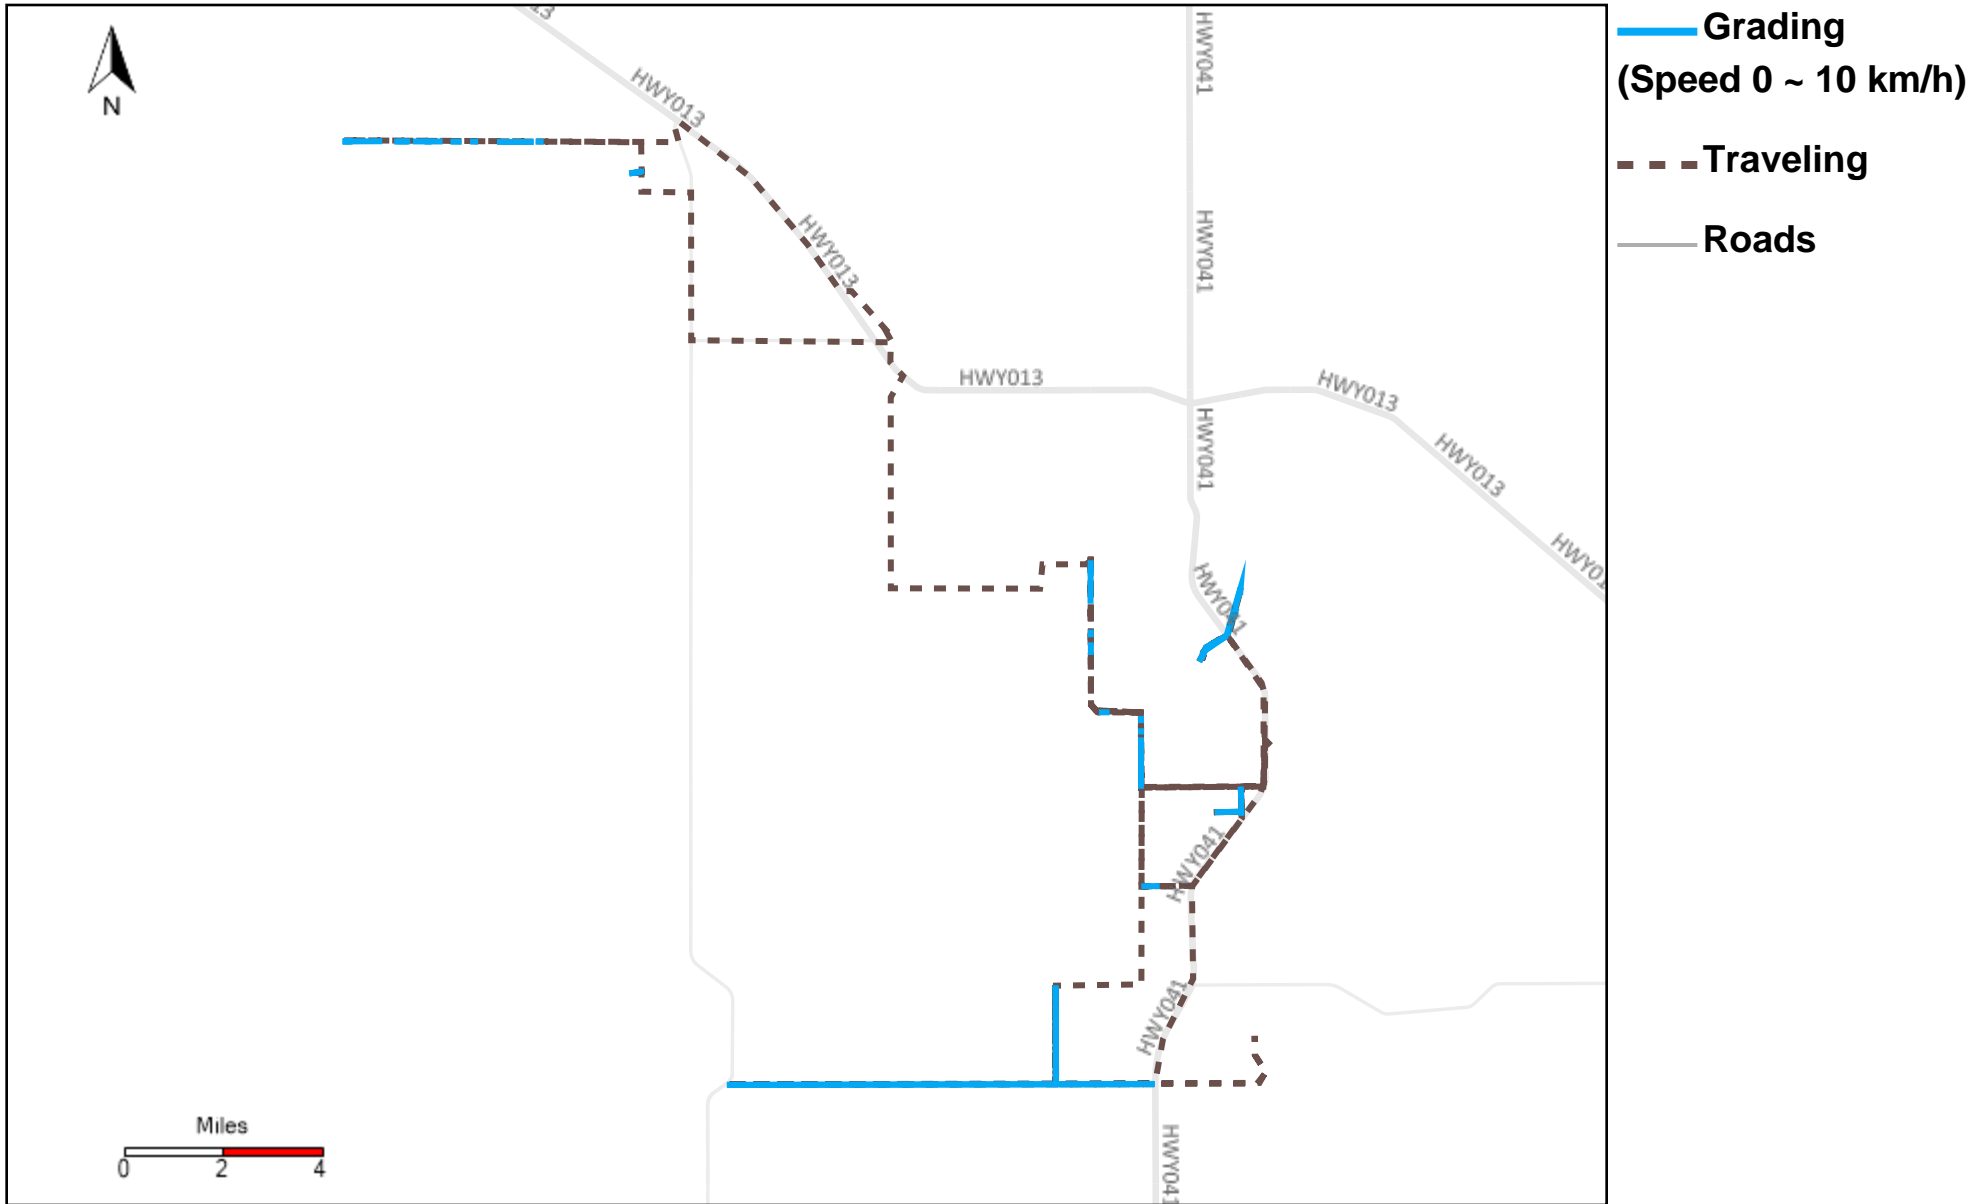

43-169_2023-09-24 ~ 2023-09-30 Tracking

Total Distance(km)	Total Hours	Work Distance(km)	Work Hours
306.69	26 hrs 20 min 6 sec	62.67	9 hrs 22 min 8 sec