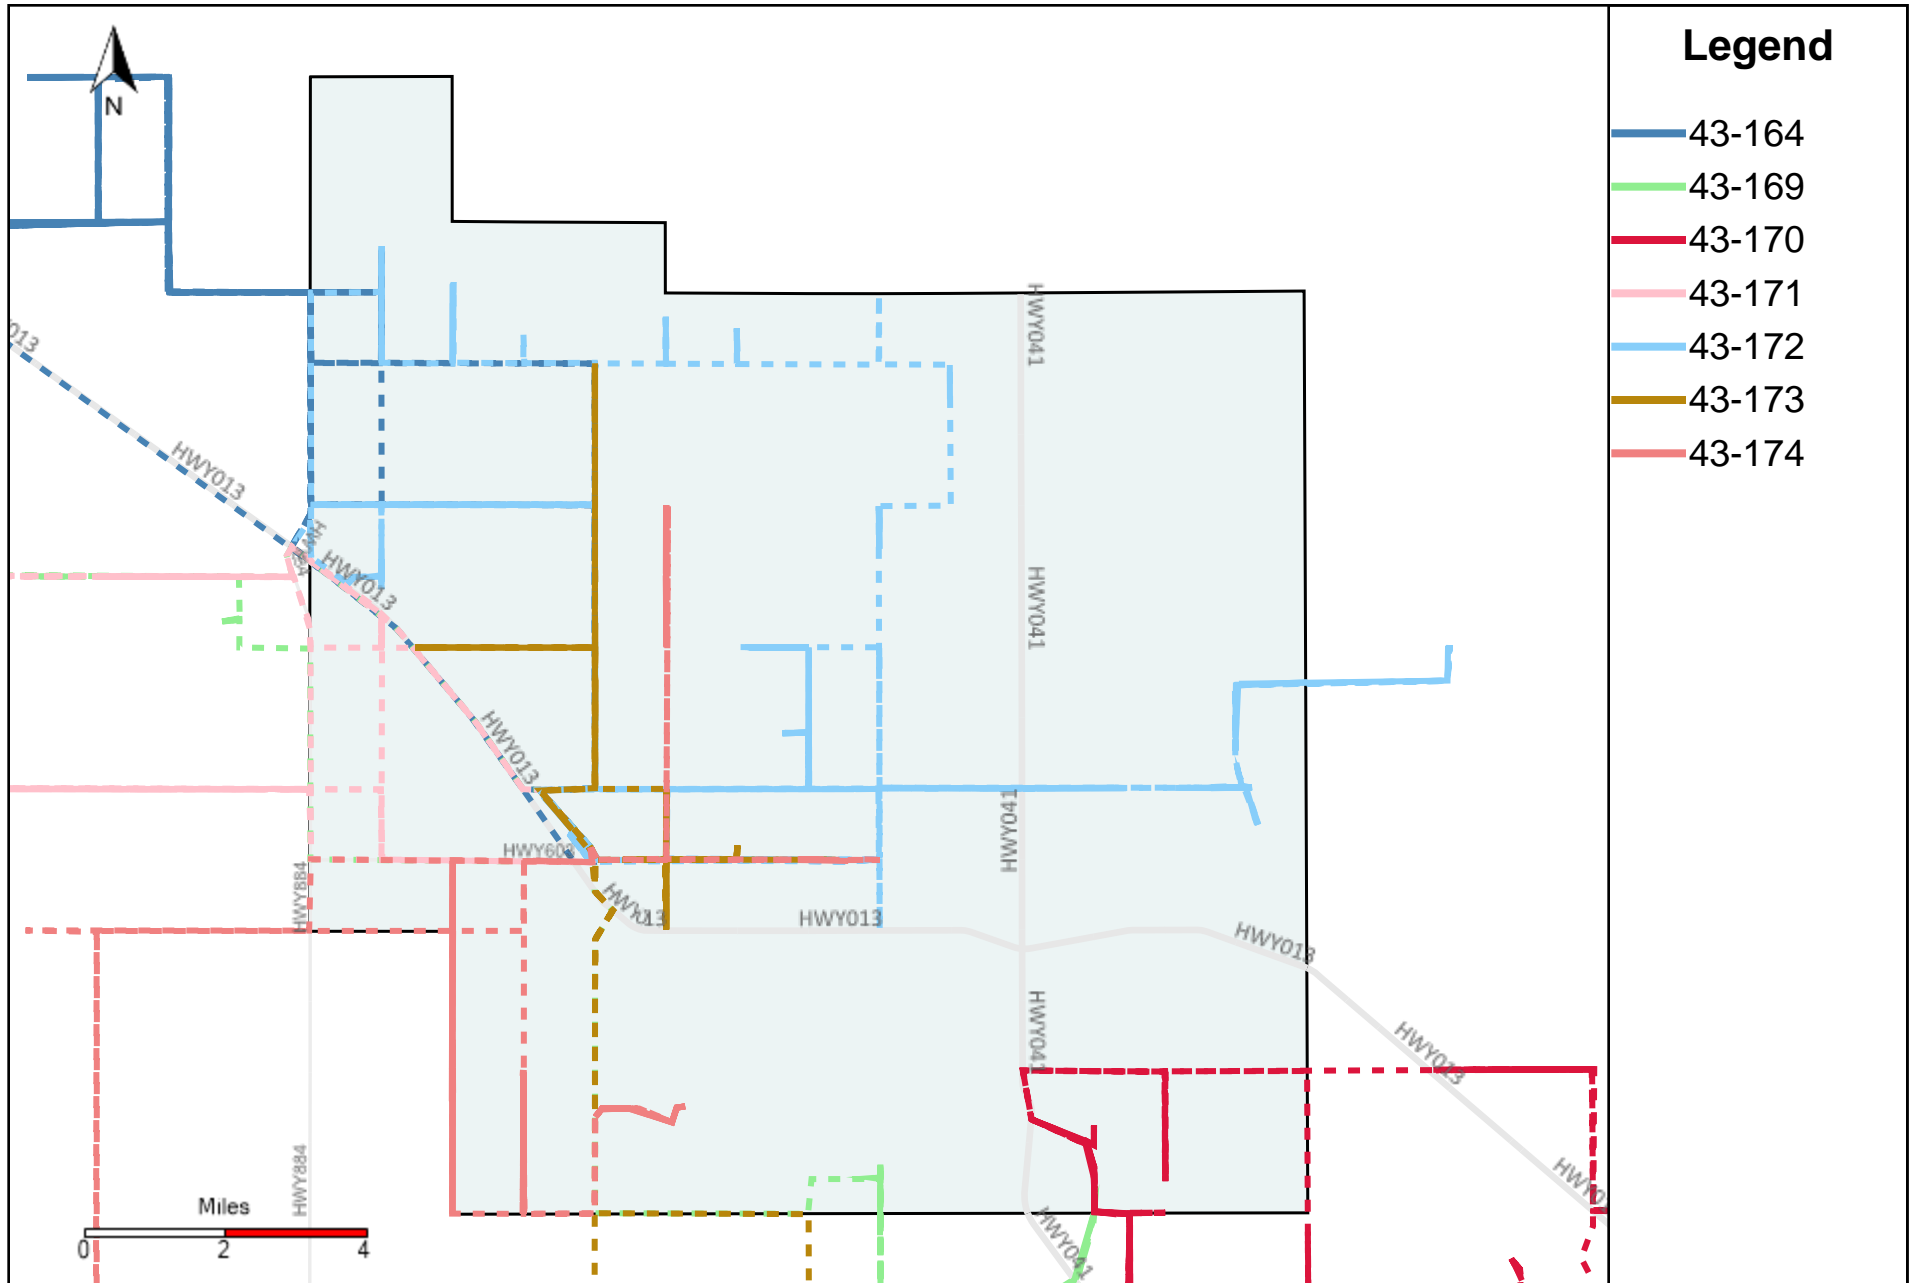

Division: 6 Grader Report(2023-09-24 ~ 2023-09-30)

Vehicle Name List	Total Distance(km)	Total Hours
43-164, 43-169, 43-170, 43-171, 43-172, 43-173, 43-174	2632.42	242 hrs 19 min 42 sec