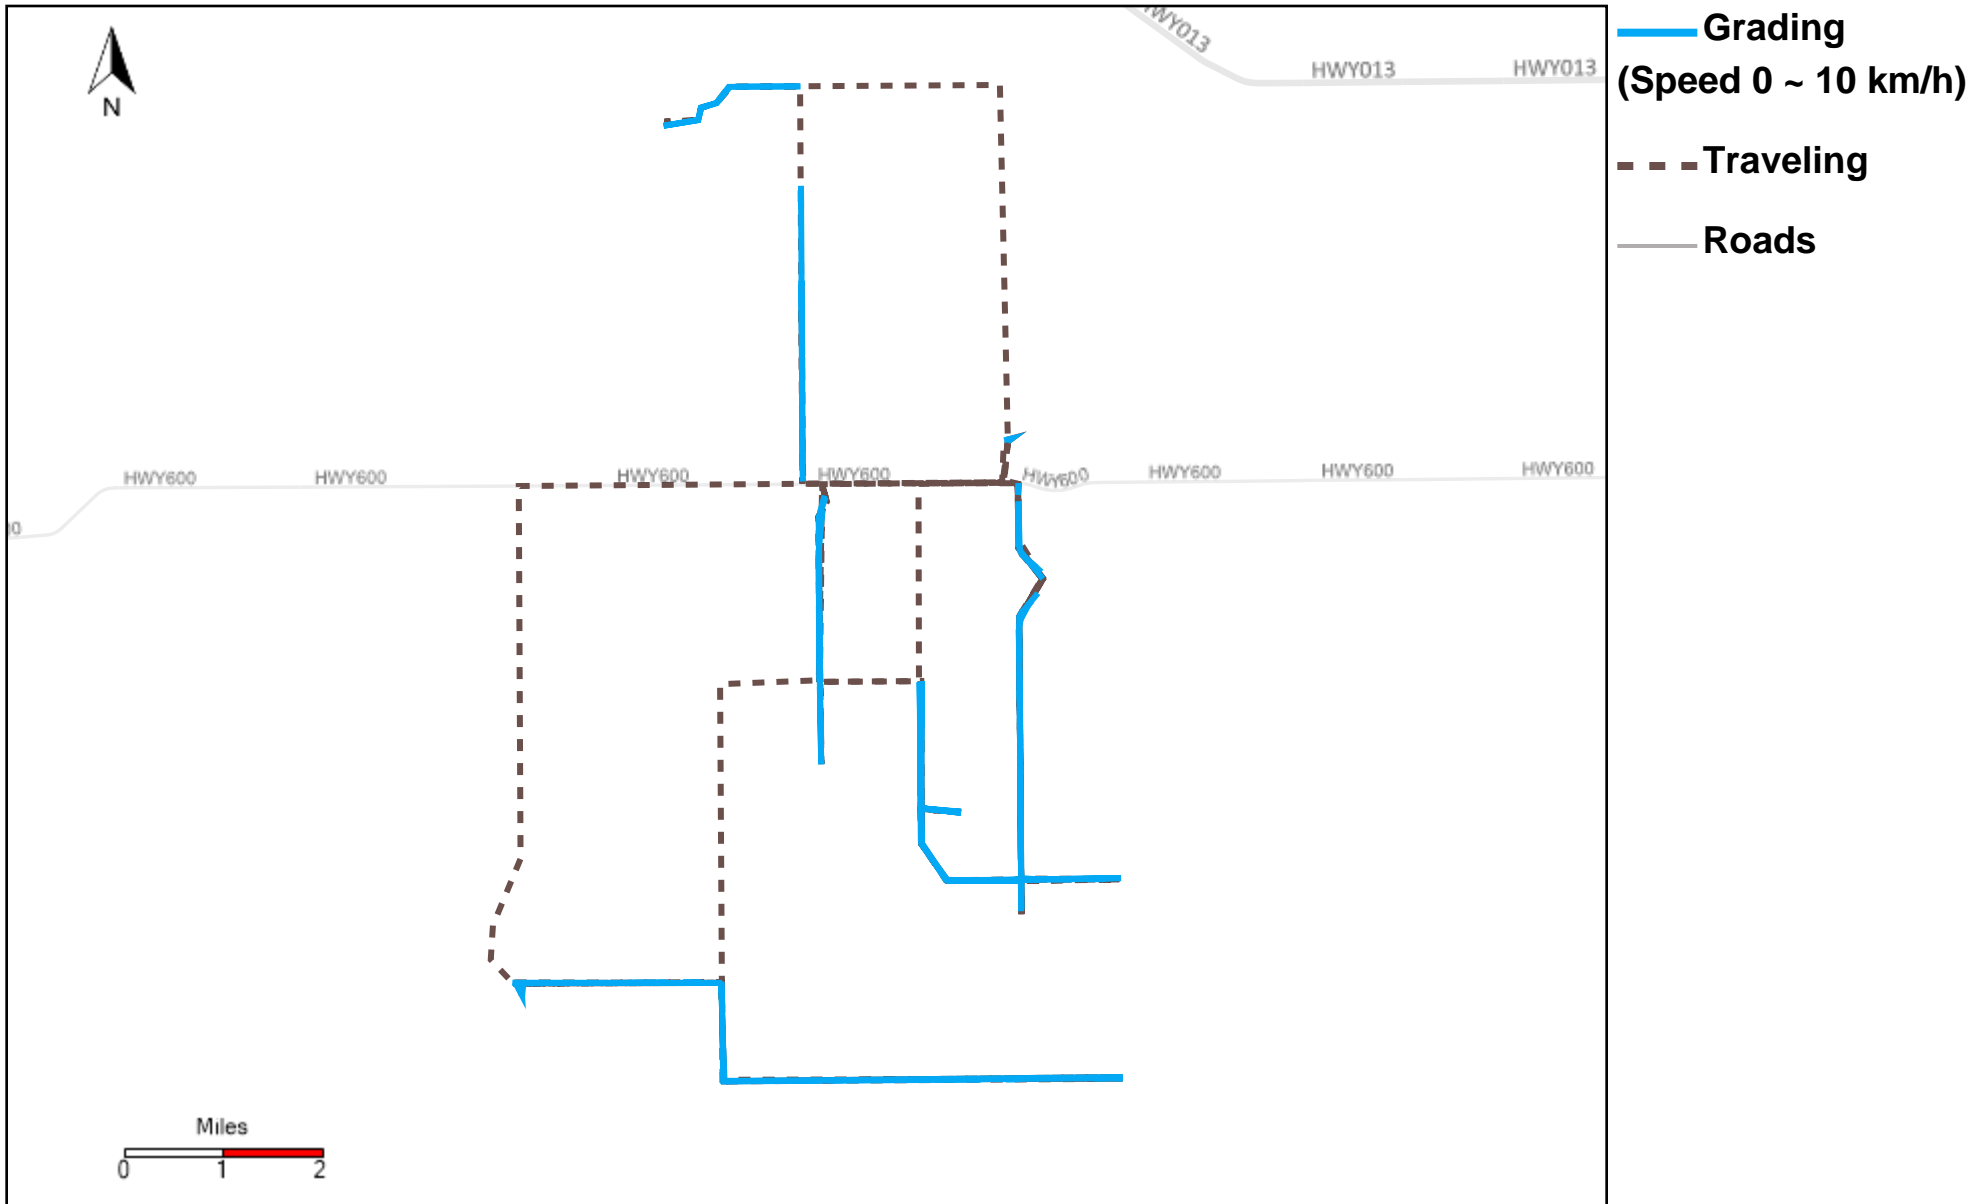

43-183_2023-09-03 ~ 2023-09-09 Tracking

Total Distance(km)	Total Hours	Work Distance(km)	Work Hours
237.19	29 hrs 3 min 58 sec	119.01	20 hrs 21 min 5 sec