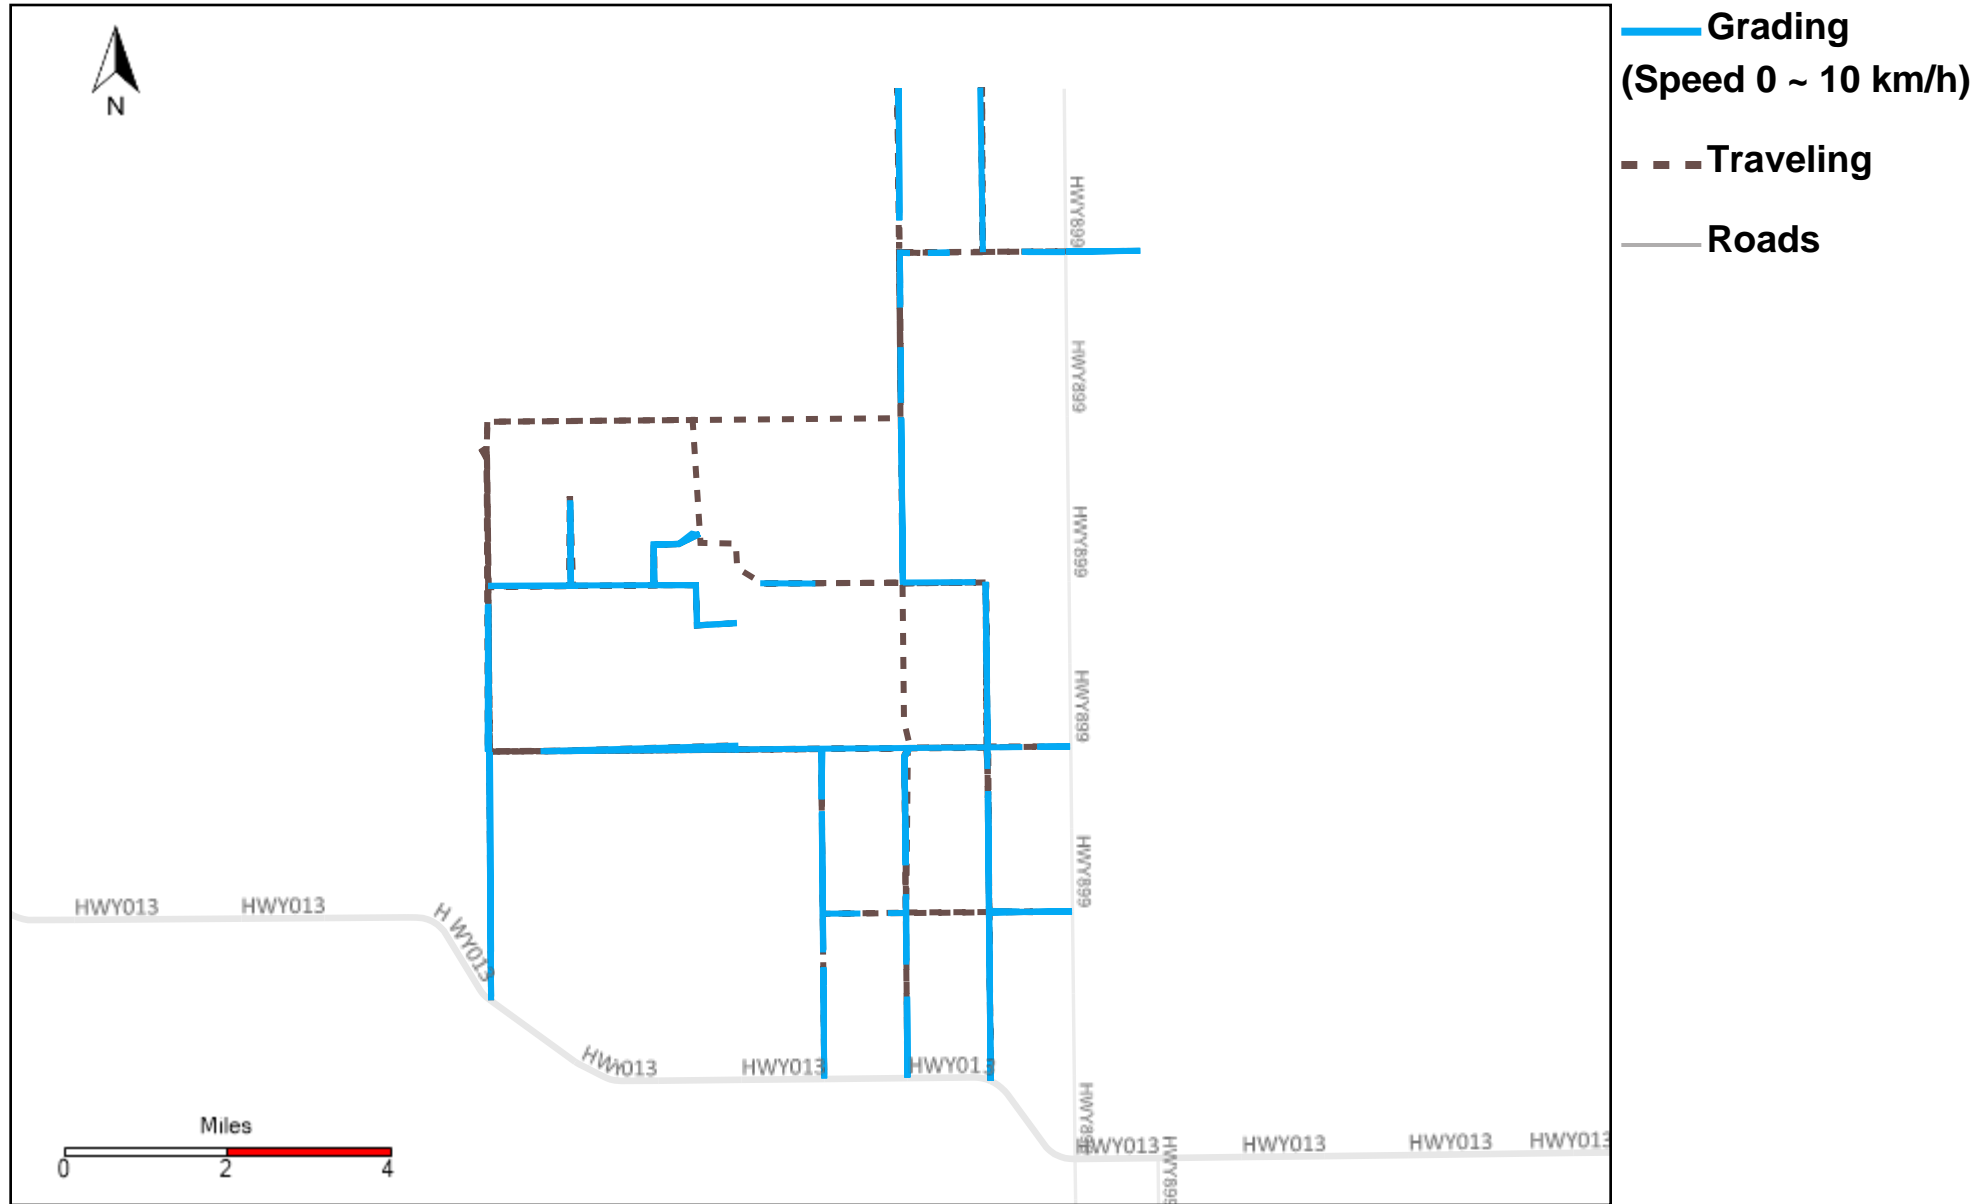

43-185_2023-09-03 ~ 2023-09-09 Tracking

Total Distance(km)	Total Hours	Work Distance(km)	Work Hours
390.11	44 hrs 13 min 2 sec	214.76	33 hrs 6 min 9 sec