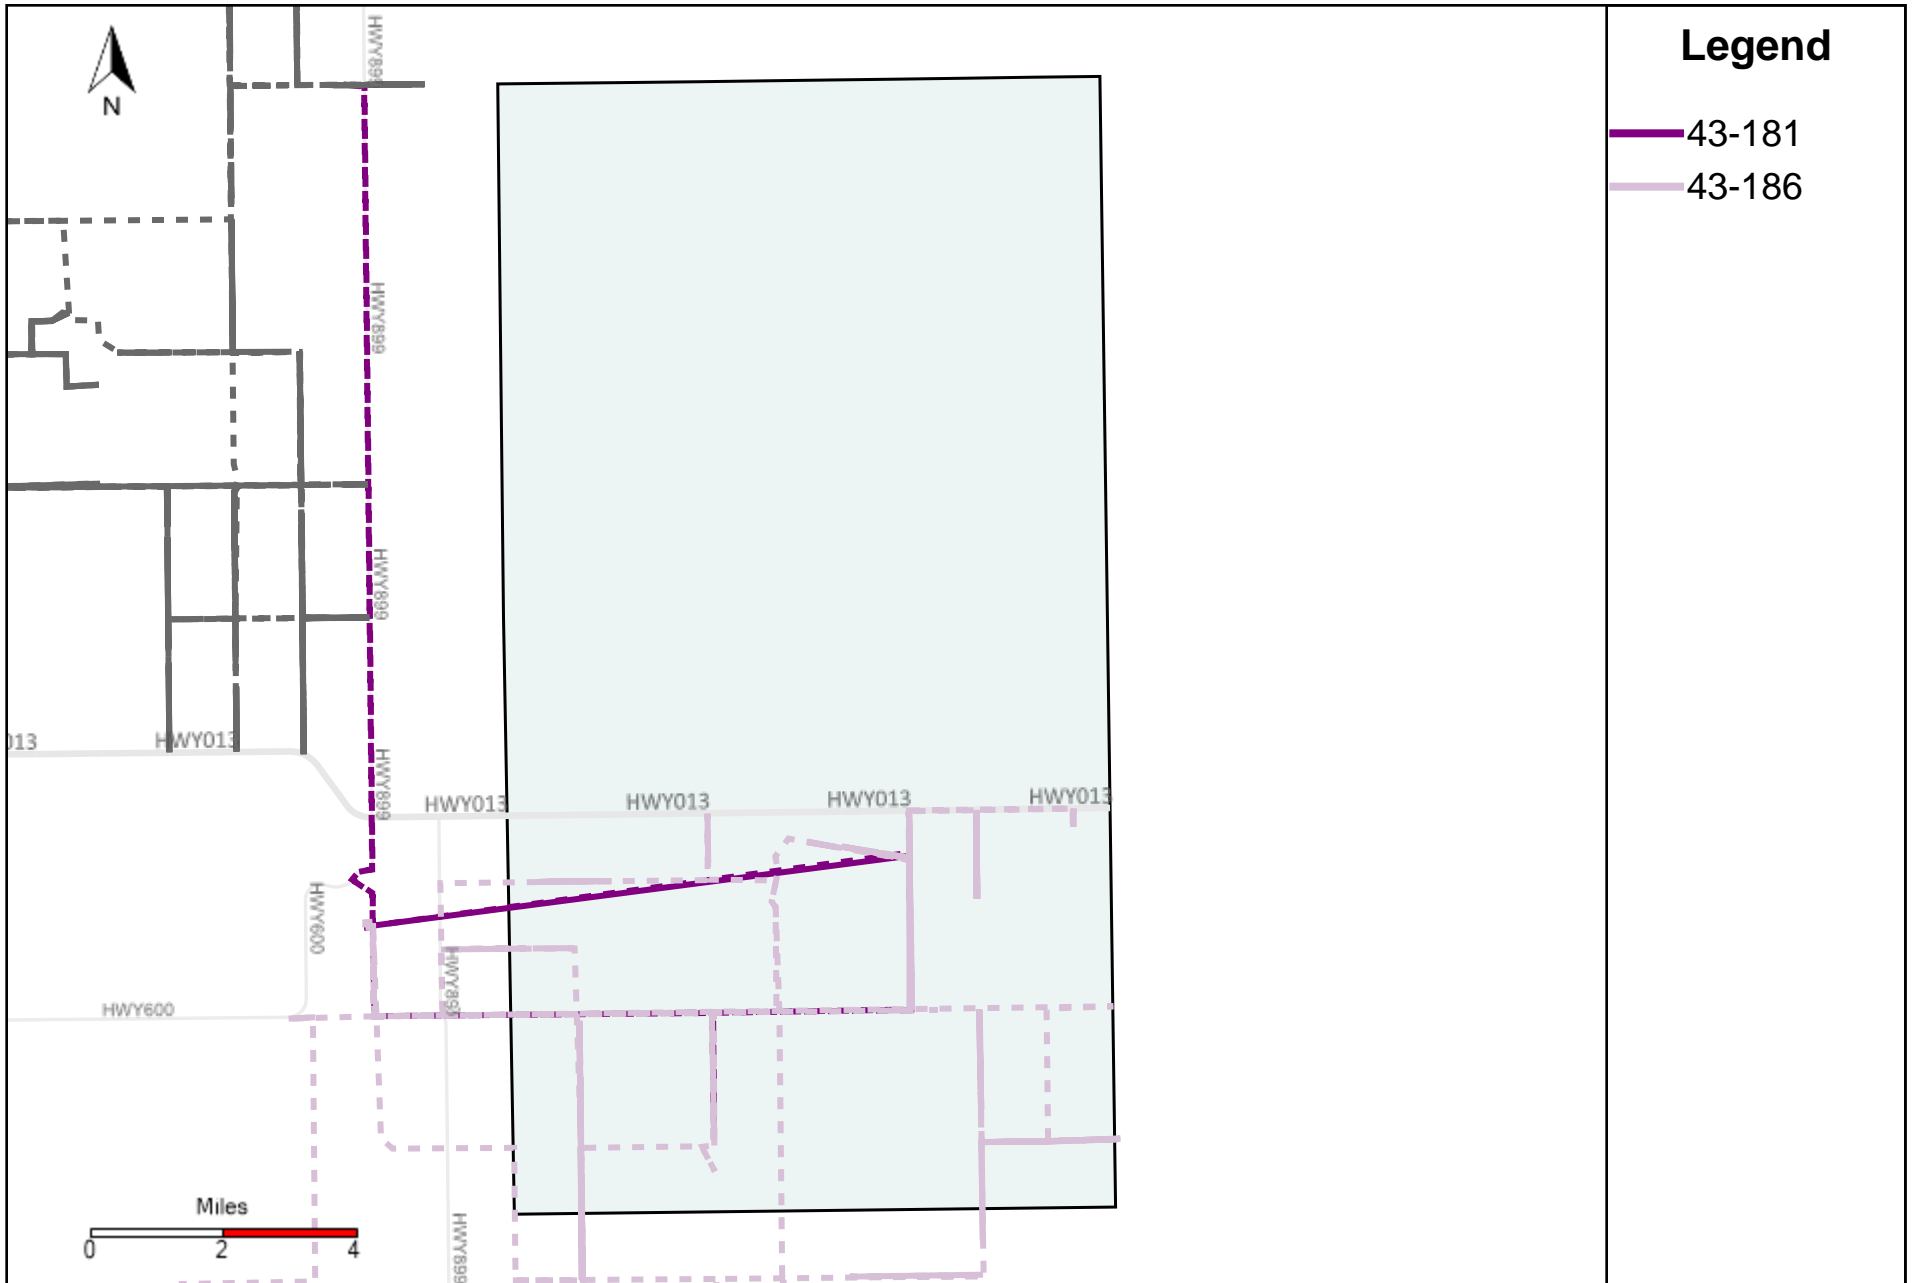

Provost Weekly Grader Report (2023-09-03 ~ 2023-09-09)

Division: 1 Grader Report(2023-09-03 ~ 2023-09-09)

Vehicle Name List	Total Distance(km)	Total Hours
43-182, 43-186	761.06	79 hrs 47 min 3 sec

Division: 2 Grader Report(2023-09-03 ~ 2023-09-09)