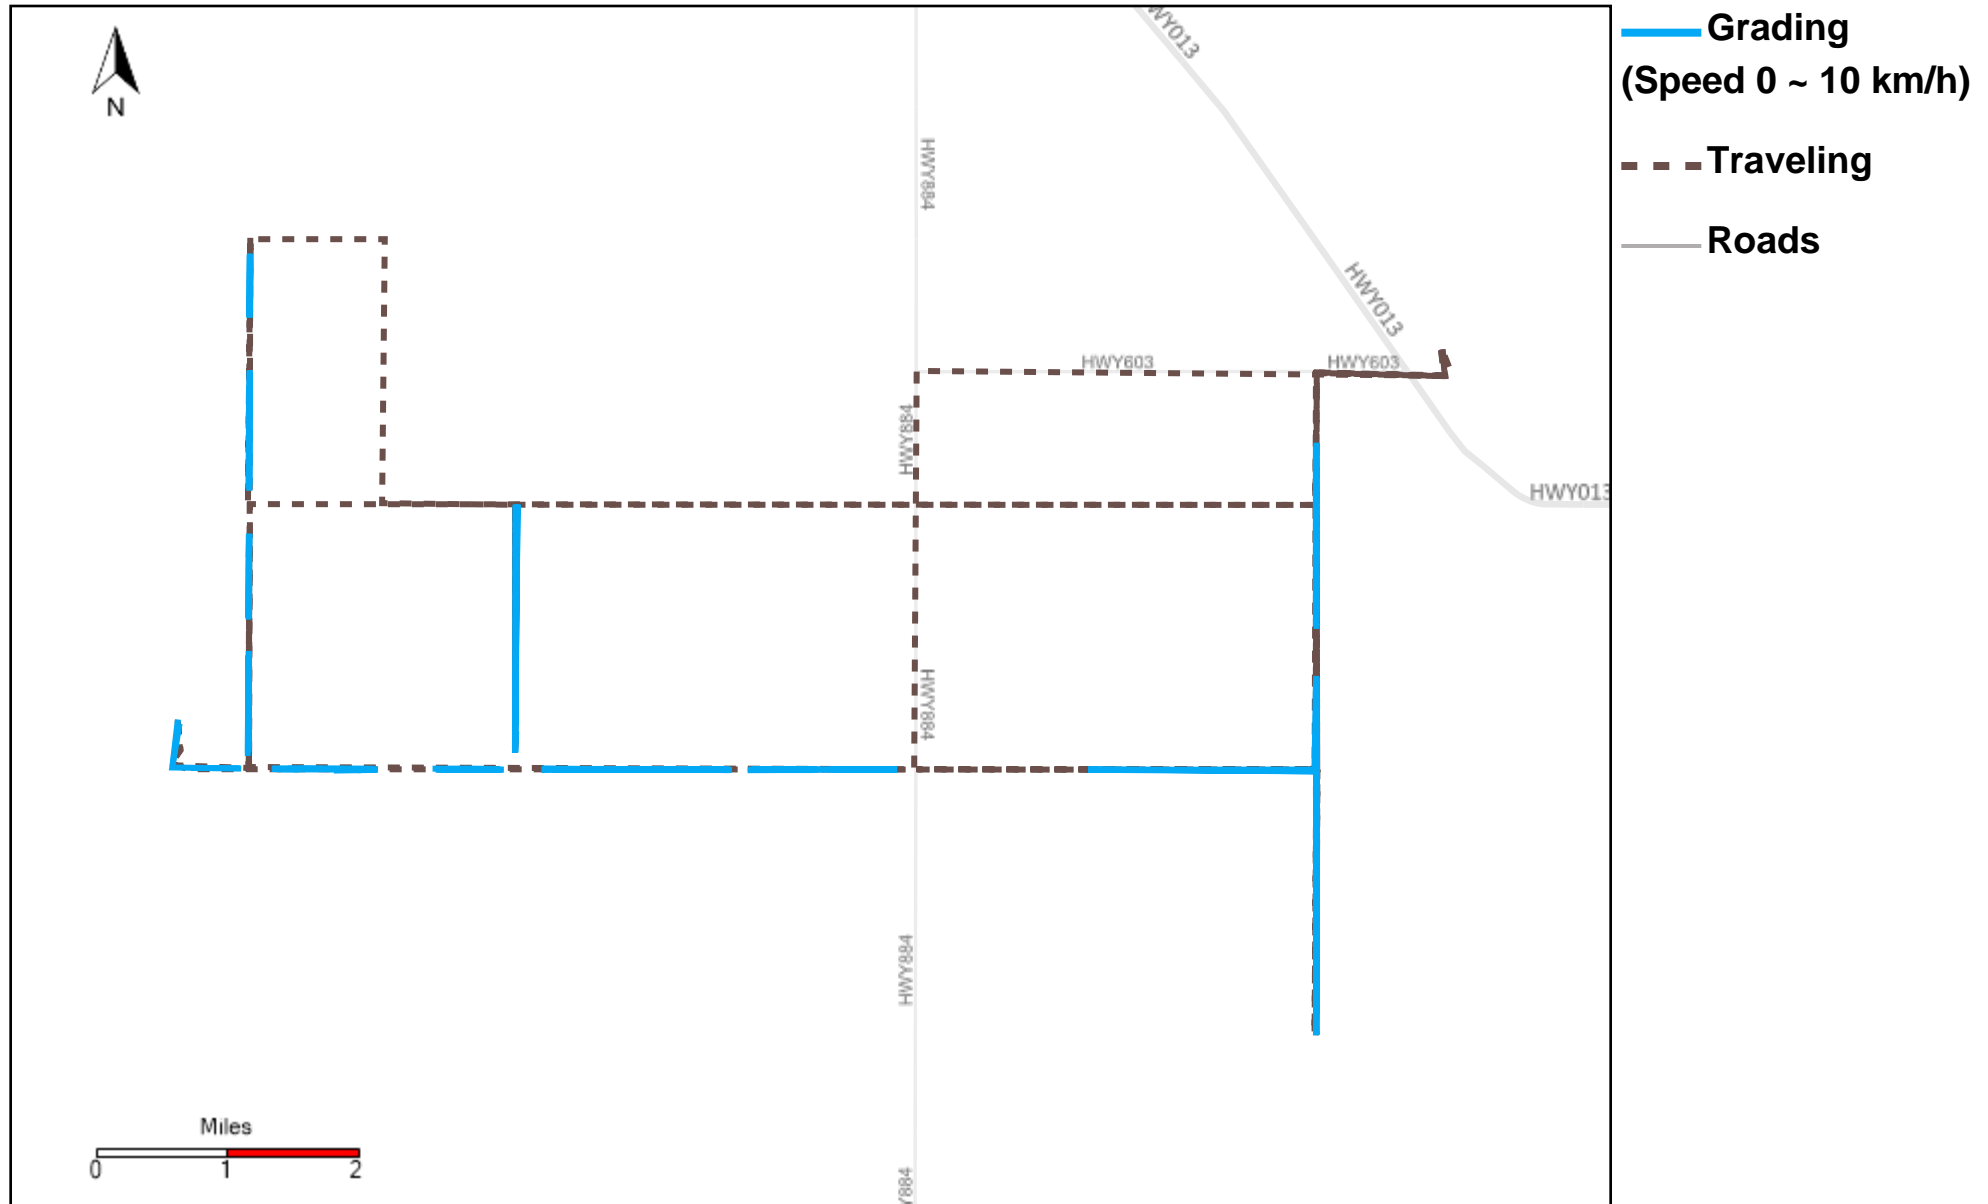

43-174_2023-09-03 ~ 2023-09-09 Tracking

Total Distance(km)	Total Hours	Work Distance(km)	Work Hours
257.17	31 hrs 26 min 33 sec	137.02	20 hrs 6 min 43 sec