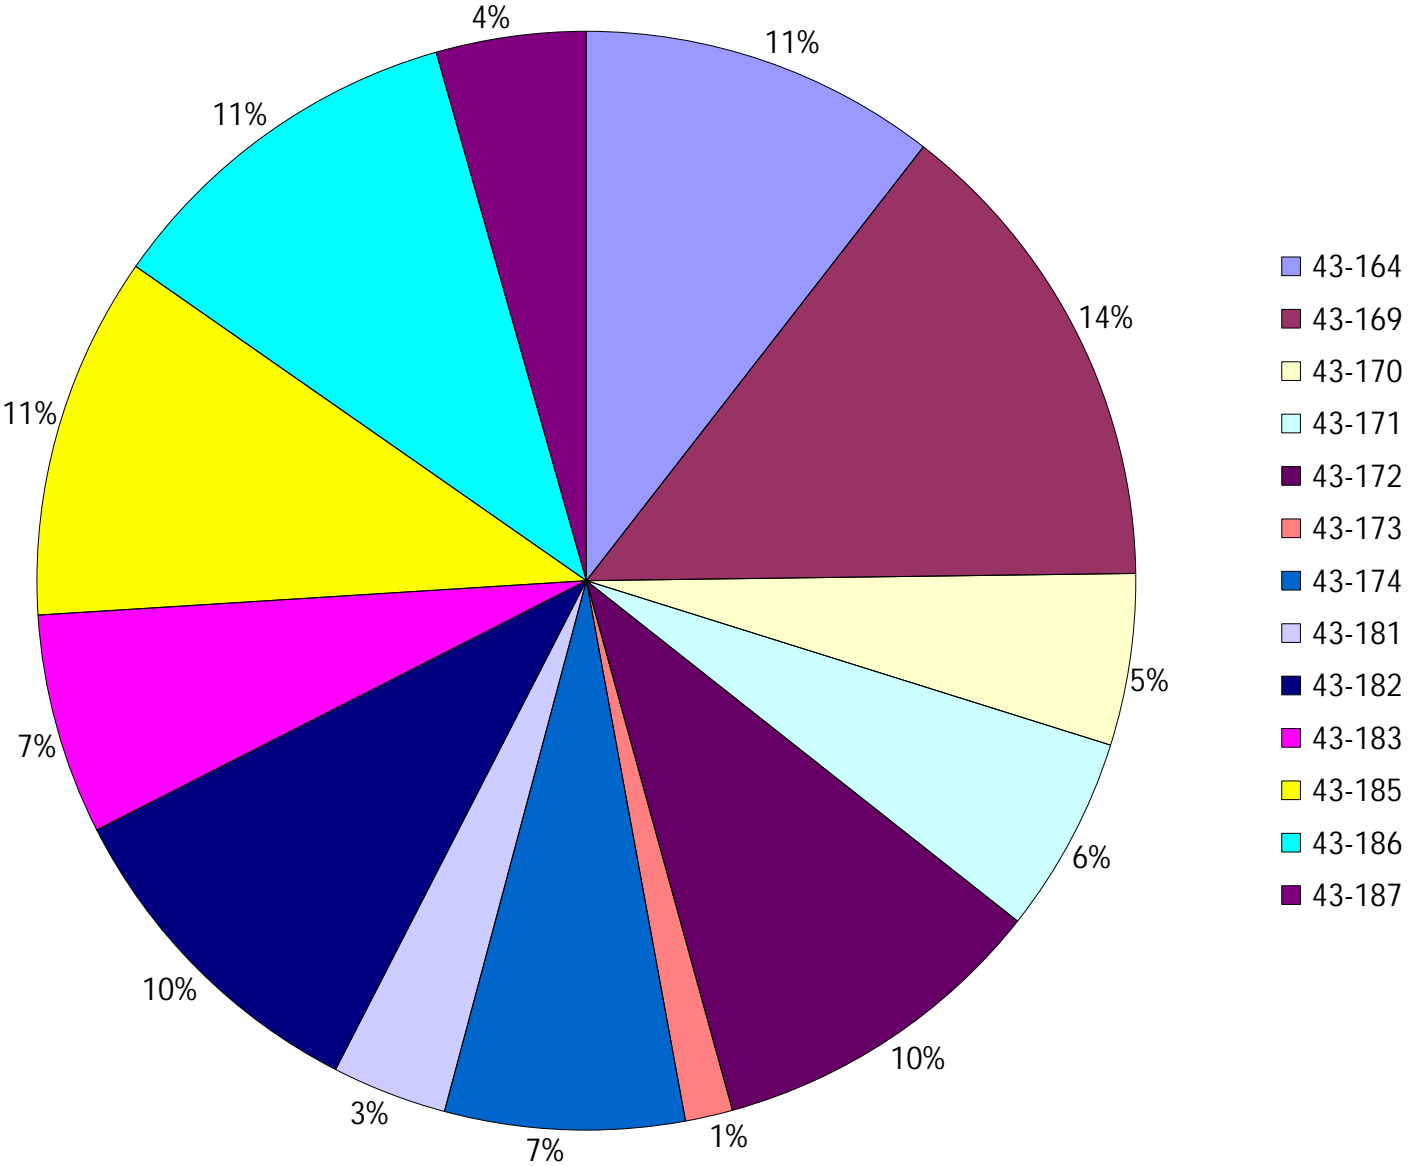

Provost Weekly Grader Report

From 9/3/2023 To 9/9/2023

9/9/2023

Vehicle	Total Distance(km)	Total Hours	Work Distance(km)	Work Hours
43-164	383.58	29 hrs 56 min 8 sec	66.75	10 hrs 28 min 47 sec
43-169	520.99	41 hrs 16 min 14 sec	66.06	8 hrs 15 min 12 sec
43-170	184.18	22 hrs 34 min 44 sec	60.1	10 hrs 12 min 54 sec
43-171	211.6	21 hrs 34 min 48 sec	85.63	12 hrs 38 min 32 sec
43-172	367.8	41 hrs 12 min 53 sec	140.17	23 hrs 43 min 47 sec
43-173	50.93	5 hrs 8 min 47 sec	10.02	1 hrs 58 min 53 sec
43-174	257.17	31 hrs 26 min 33 sec	137.02	20 hrs 6 min 43 sec
43-181	123.5	15 hrs 38 min 24 sec	31.95	3 hrs 18 min 3 sec
43-182	363.4	40 hrs 17 min 16 sec	103.6	16 hrs 56 min 20 sec
43-183	237.19	29 hrs 3 min 58 sec	119.01	20 hrs 21 min 5 sec
43-185	390.11	44 hrs 13 min 2 sec	214.76	33 hrs 6 min 9 sec
43-186	397.67	39 hrs 29 min 47 sec	177.33	25 hrs 58 min 54 sec
43-187	160.85	21 hrs 4 min 30 sec	106.51	18 hrs 7 min 8 sec
Total:	3648.96	382 hrs 57 min 4 sec	1318.91	205 hrs 12 min 27 sec

Vehicle Distance Vs Total Distance (%) From 9/3/2023 To 9/9/2023

Provost Weekly Grader Report