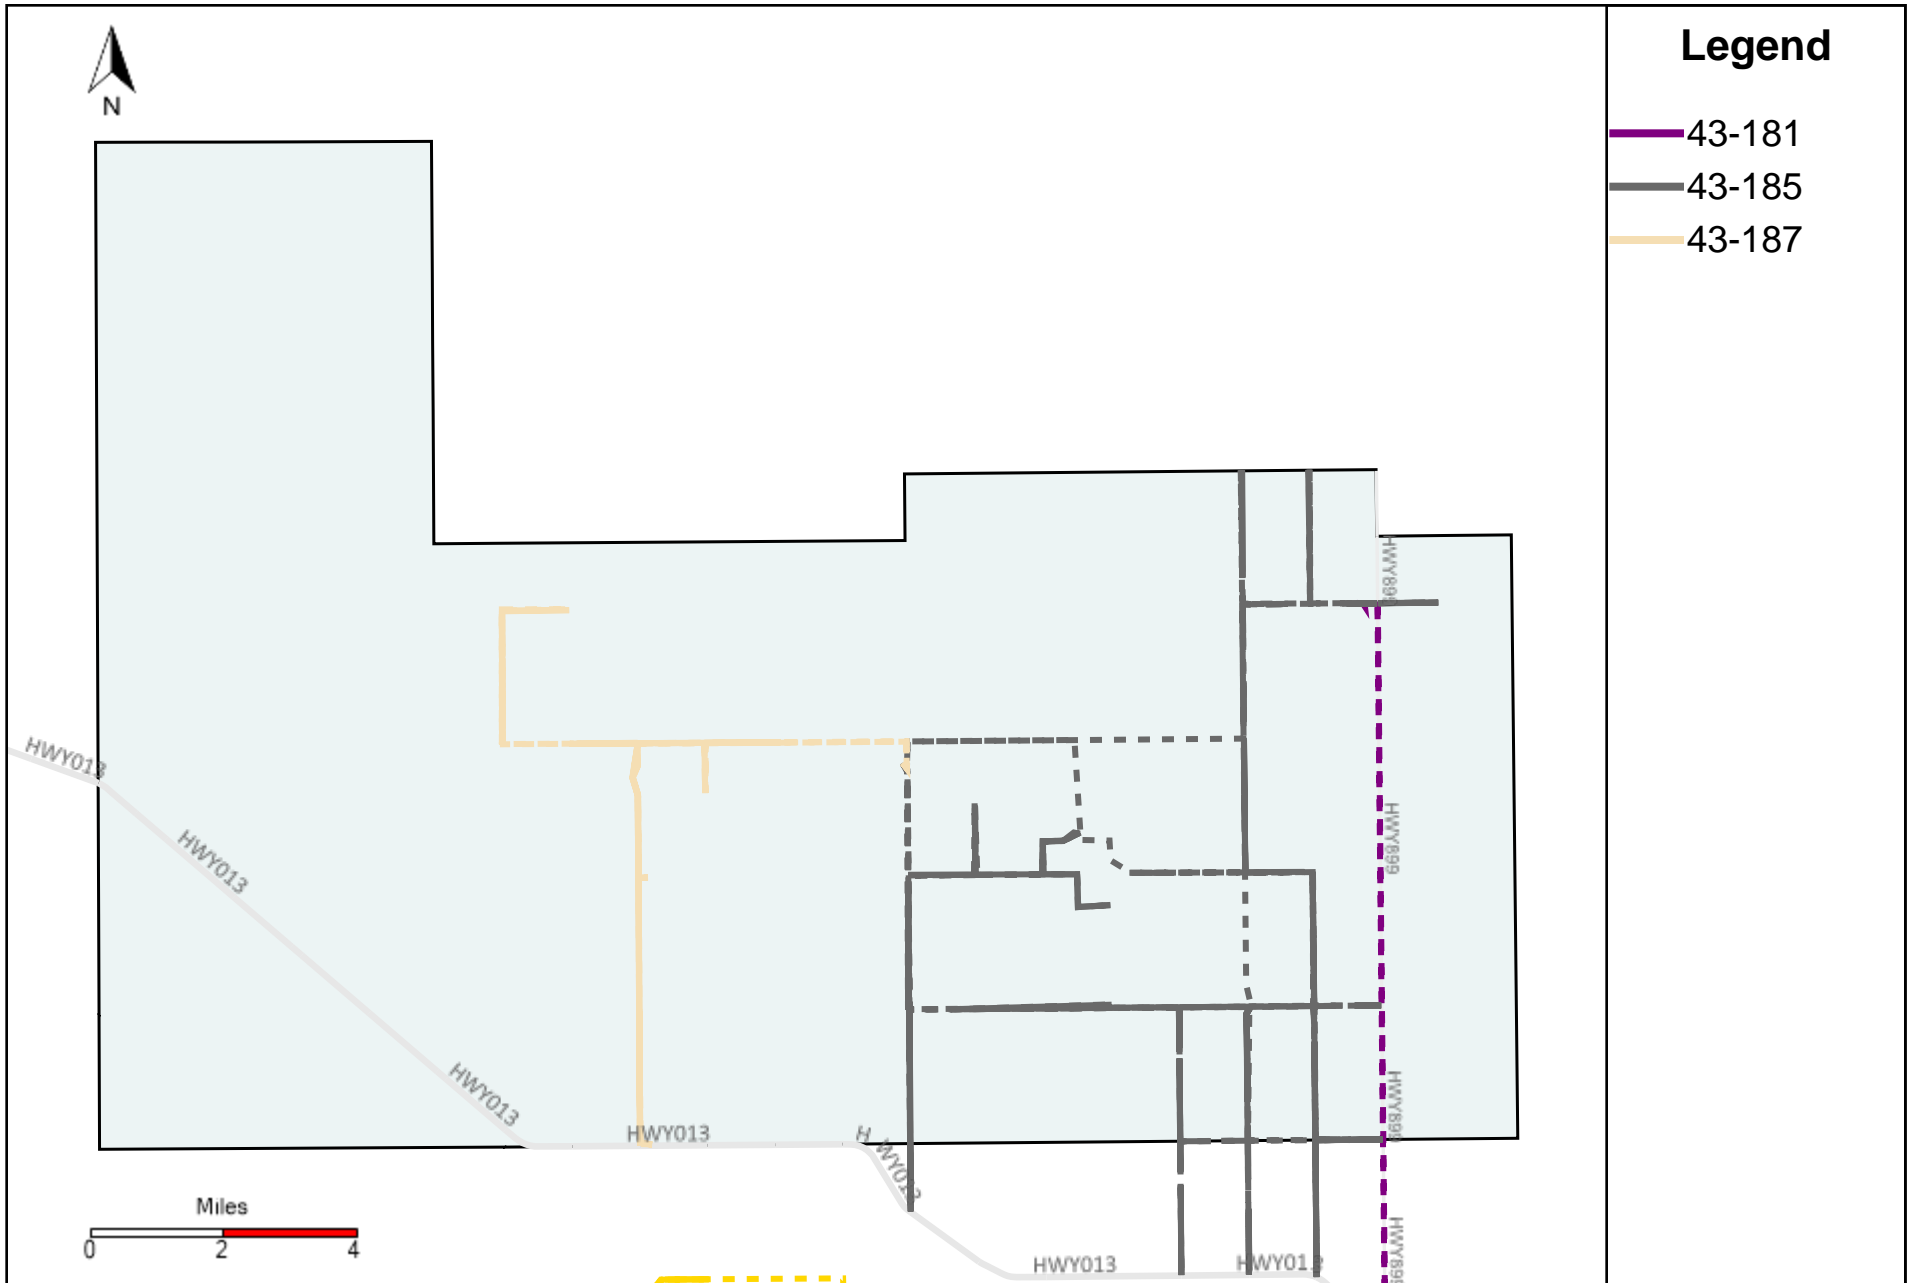

Division: 4 Grader Report(2023-09-03 ~ 2023-09-09)

Vehicle Name List	Total Distance(km)	Total Hours
43-181, 43-185, 43-187	674.45	80 hrs 55 min 56 sec