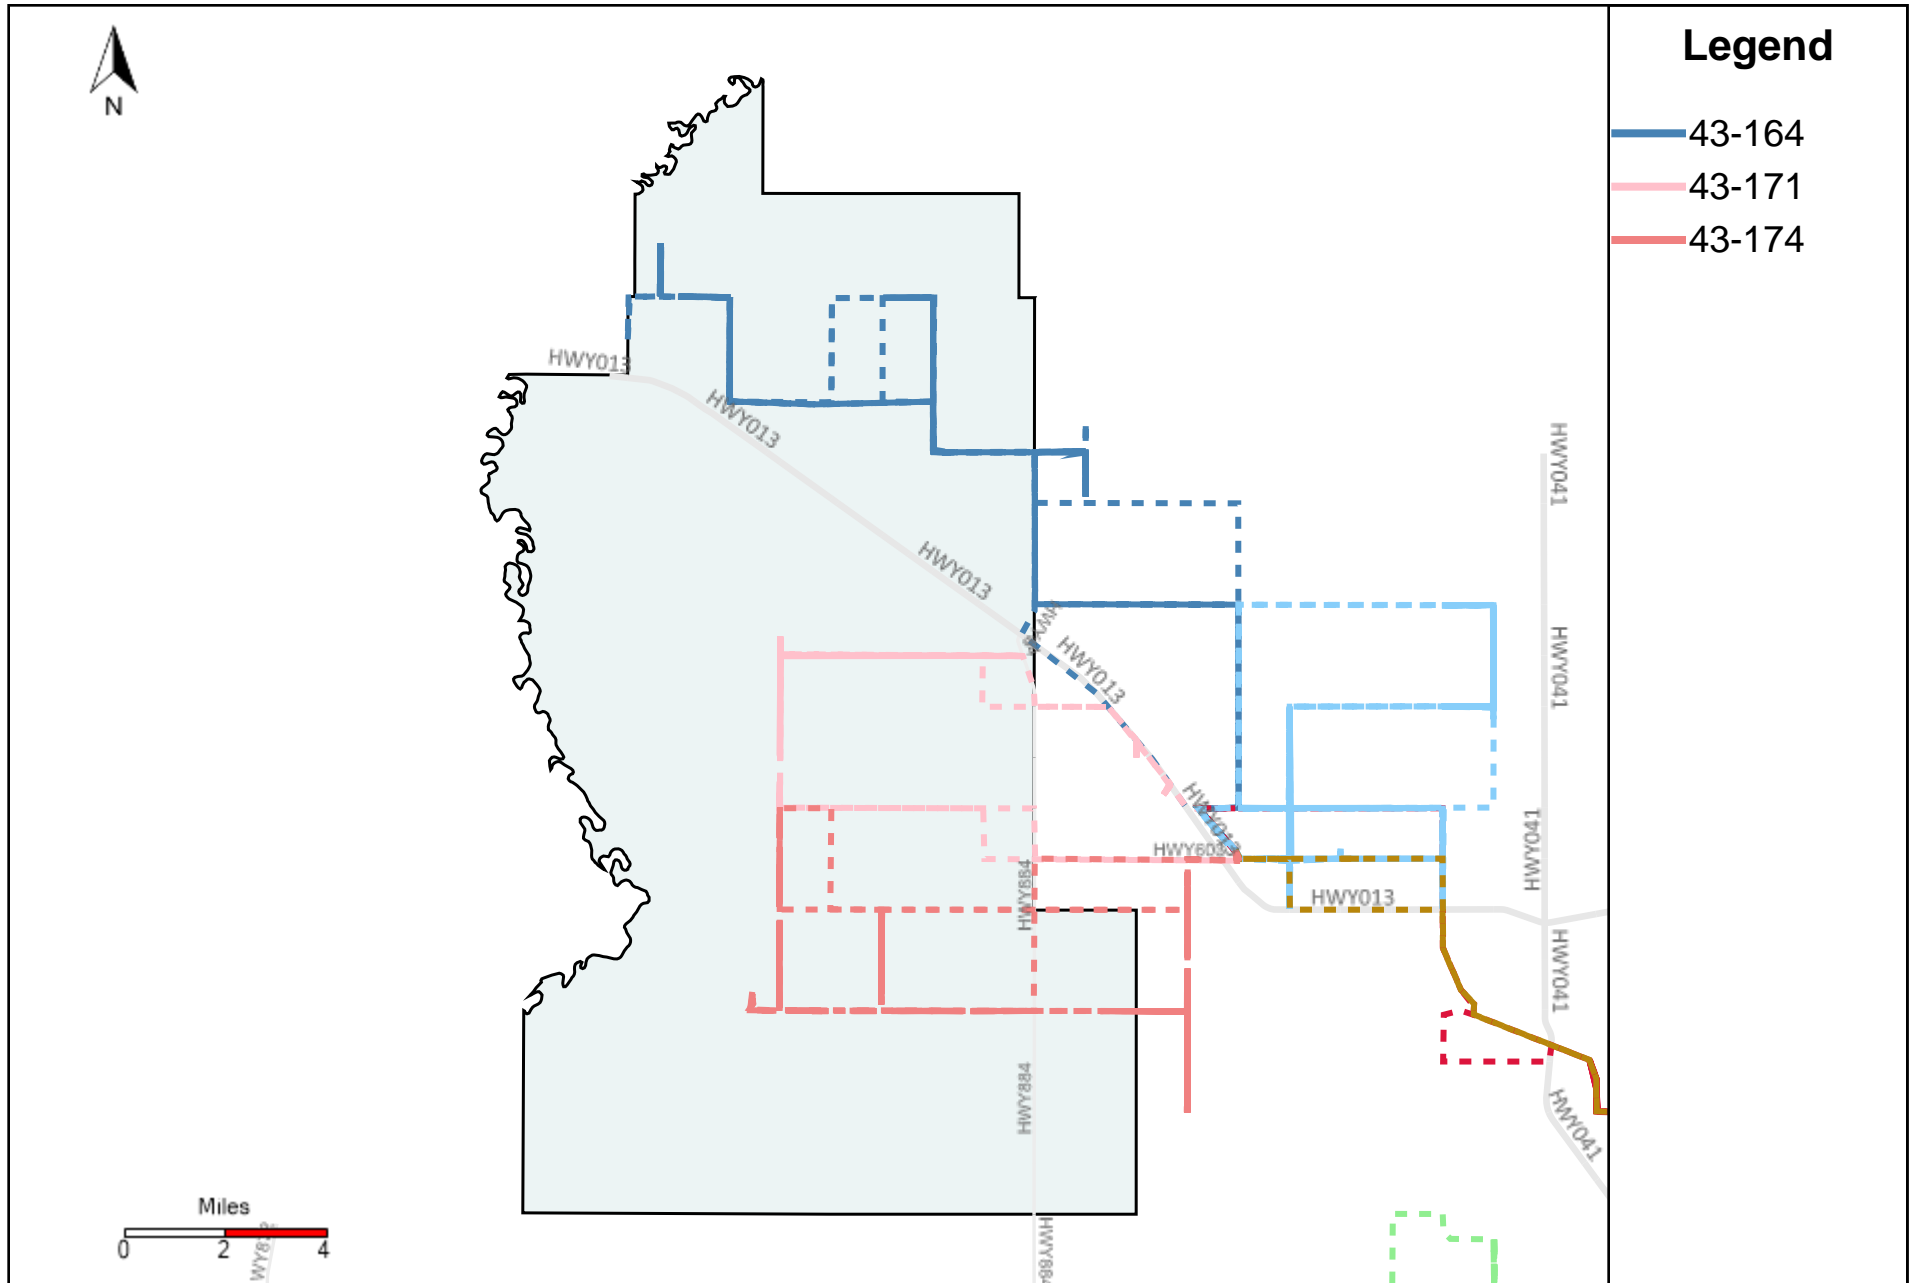

Division: 7 Grader Report(2023-09-03 ~ 2023-09-09)

Vehicle Name List	Total Distance(km)	Total Hours
43-164, 43-171, 43-174	852.35	82 hrs 57 min 29 sec