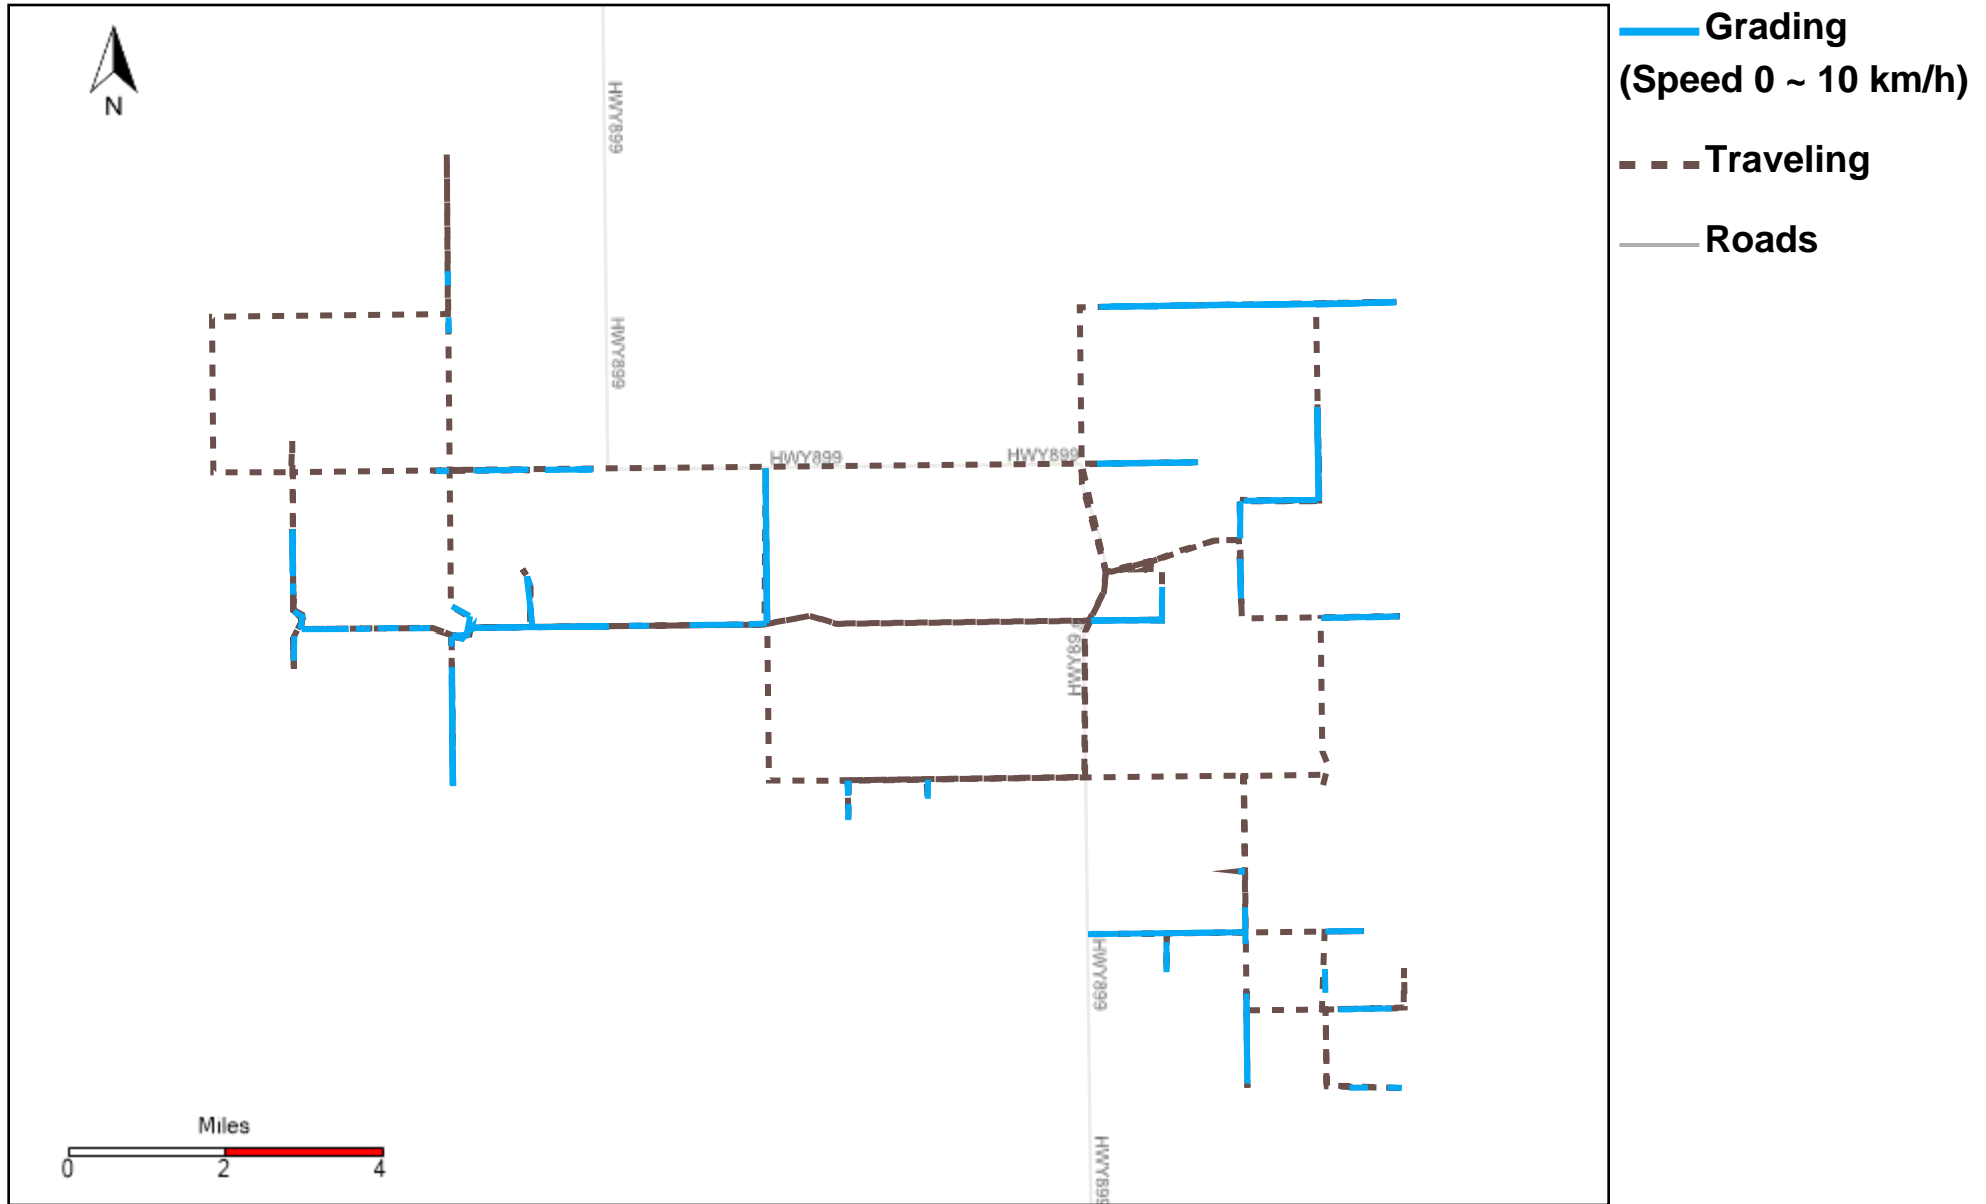

43-182_2023-09-03 ~ 2023-09-09 Tracking

Total Distance(km)	Total Hours	Work Distance(km)	Work Hours
363.4	40 hrs 17 min 16 sec	103.6	16 hrs 56 min 20 sec