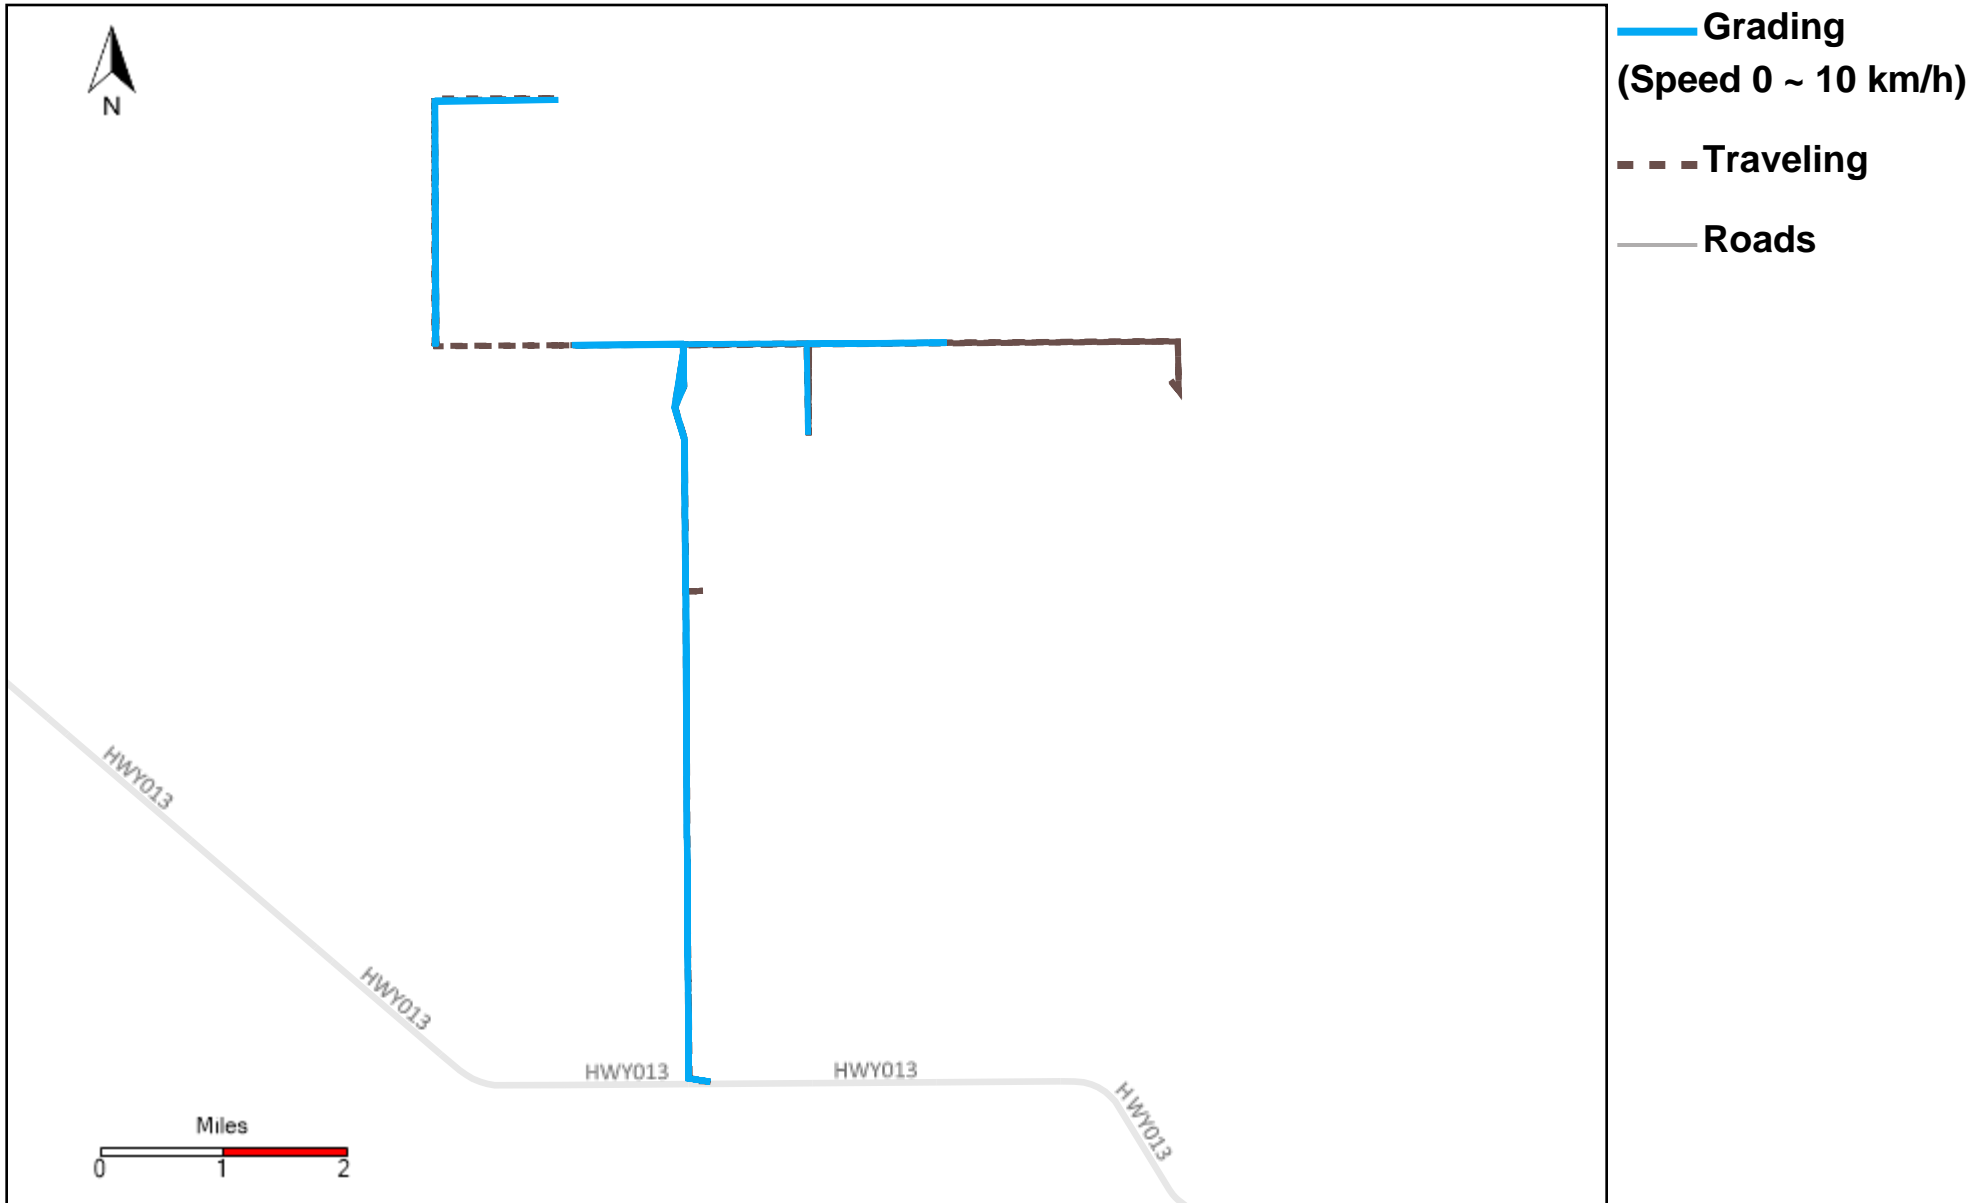

43-185_2023-09-03 ~ 2023-09-09 Tracking

Total Distance(km)	Total Hours	Work Distance(km)	Work Hours
390.11	44 hrs 13 min 2 sec	214.76	33 hrs 6 min 9 sec

43-186_2023-09-03 ~ 2023-09-09 Tracking

Total Distance(km)	Total Hours	Work Distance(km)	Work Hours
397.67	39 hrs 29 min 47 sec	177.33	25 hrs 58 min 54 sec

43-187_2023-09-03 ~ 2023-09-09 Tracking

Total Distance(km)	Total Hours	Work Distance(km)	Work Hours
160.85	21 hrs 4 min 30 sec	106.51	18 hrs 7 min 8 sec