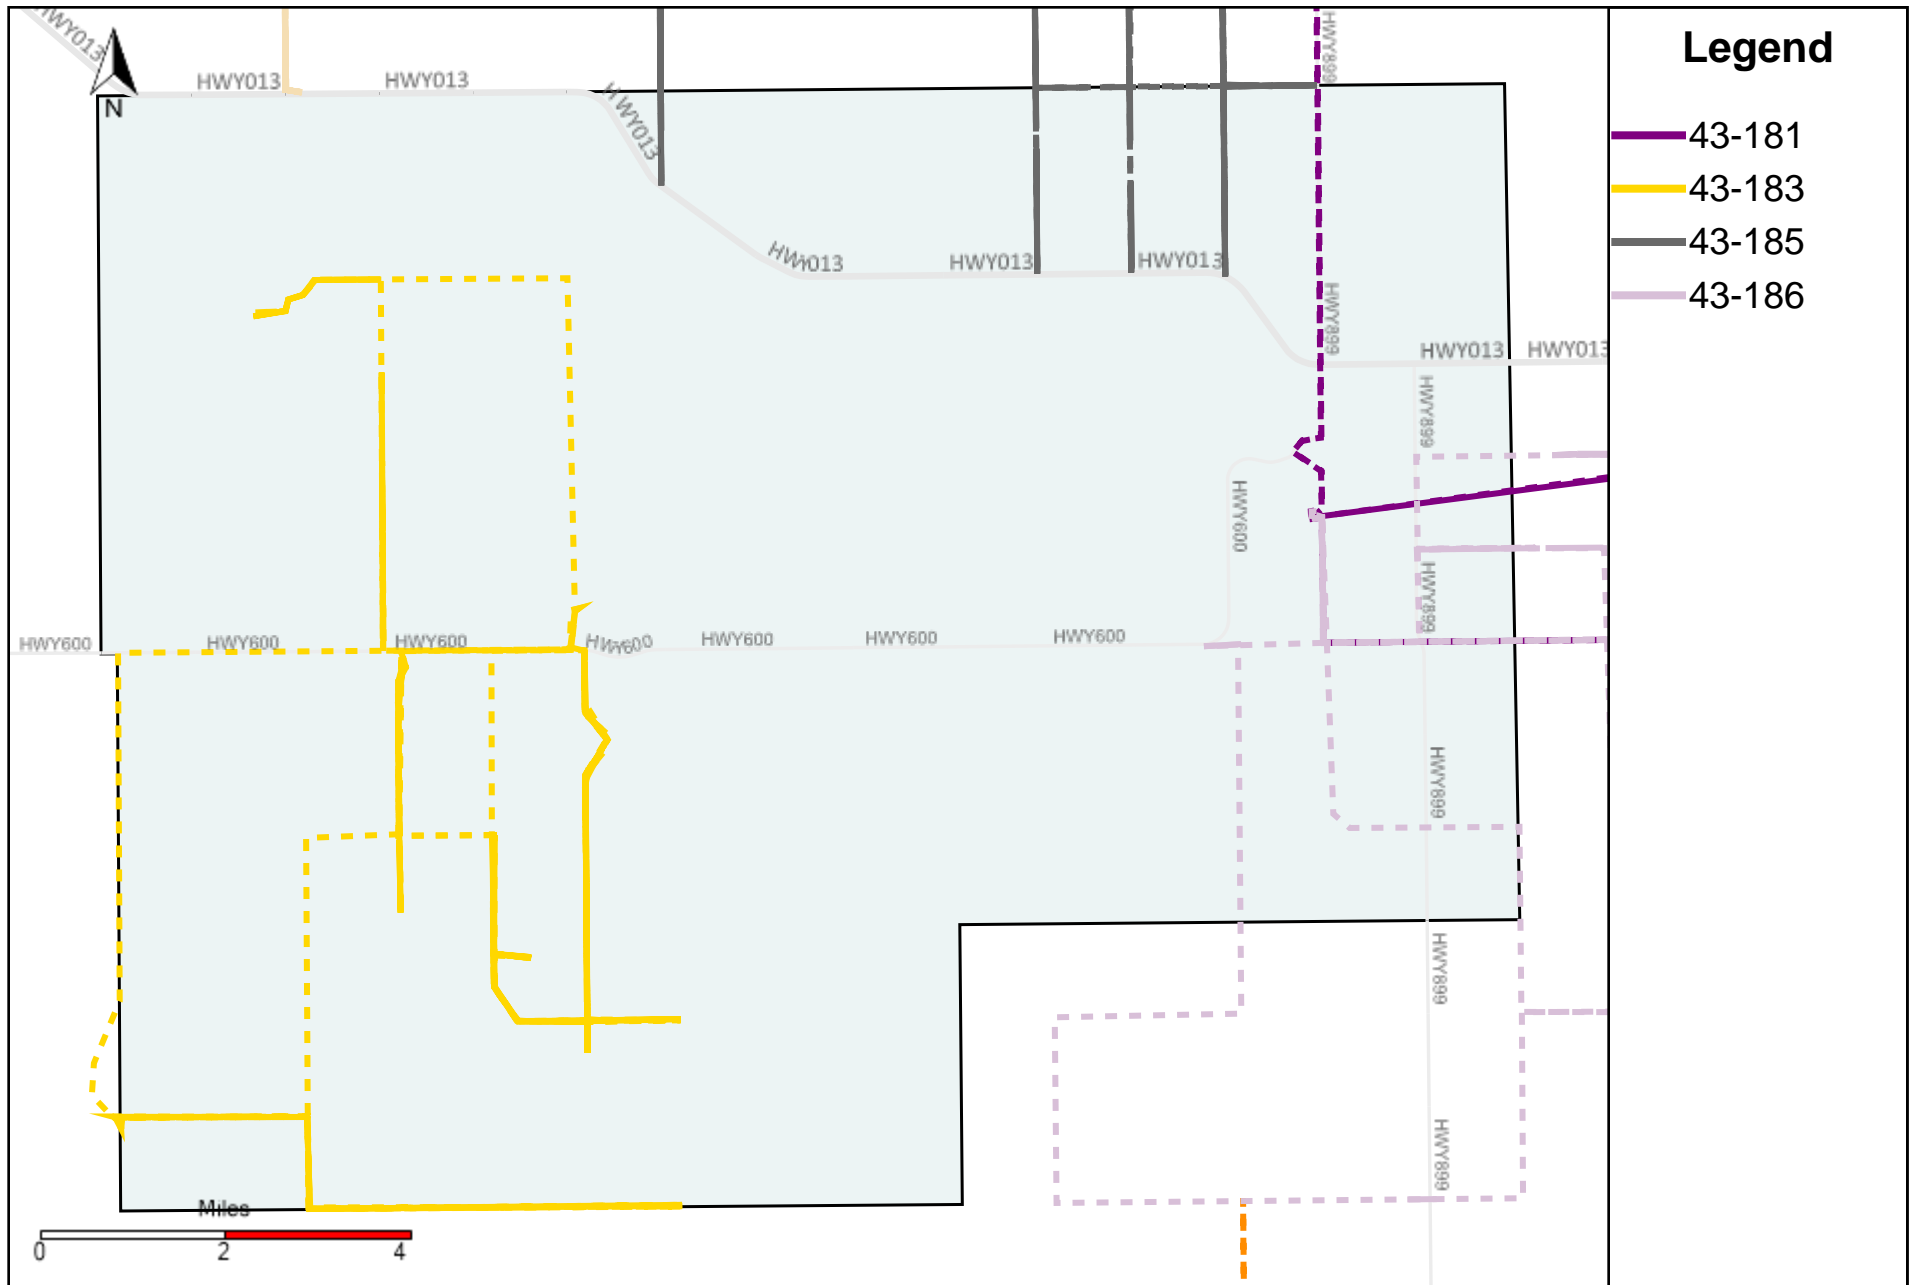

Provost Weekly Grader Report (2023-09-03 ~ 2023-09-09)

Division: 1 Grader Report(2023-09-03 ~ 2023-09-09)

Vehicle Name List	Total Distance(km)	Total Hours
43-182, 43-186	761.06	79 hrs 47 min 3 sec

Division: 2 Grader Report(2023-09-03 ~ 2023-09-09)

Vehicle Name List	Total Distance(km)	Total Hours
43-181, 43-186	521.17	55 hrs 8 min 11 sec

Division: 3 Grader Report(2023-09-03 ~ 2023-09-09)

Vehicle Name List	Total Distance(km)	Total Hours
43-181, 43-183, 43-185, 43-186	1148.46	128 hrs 25 min 11 sec