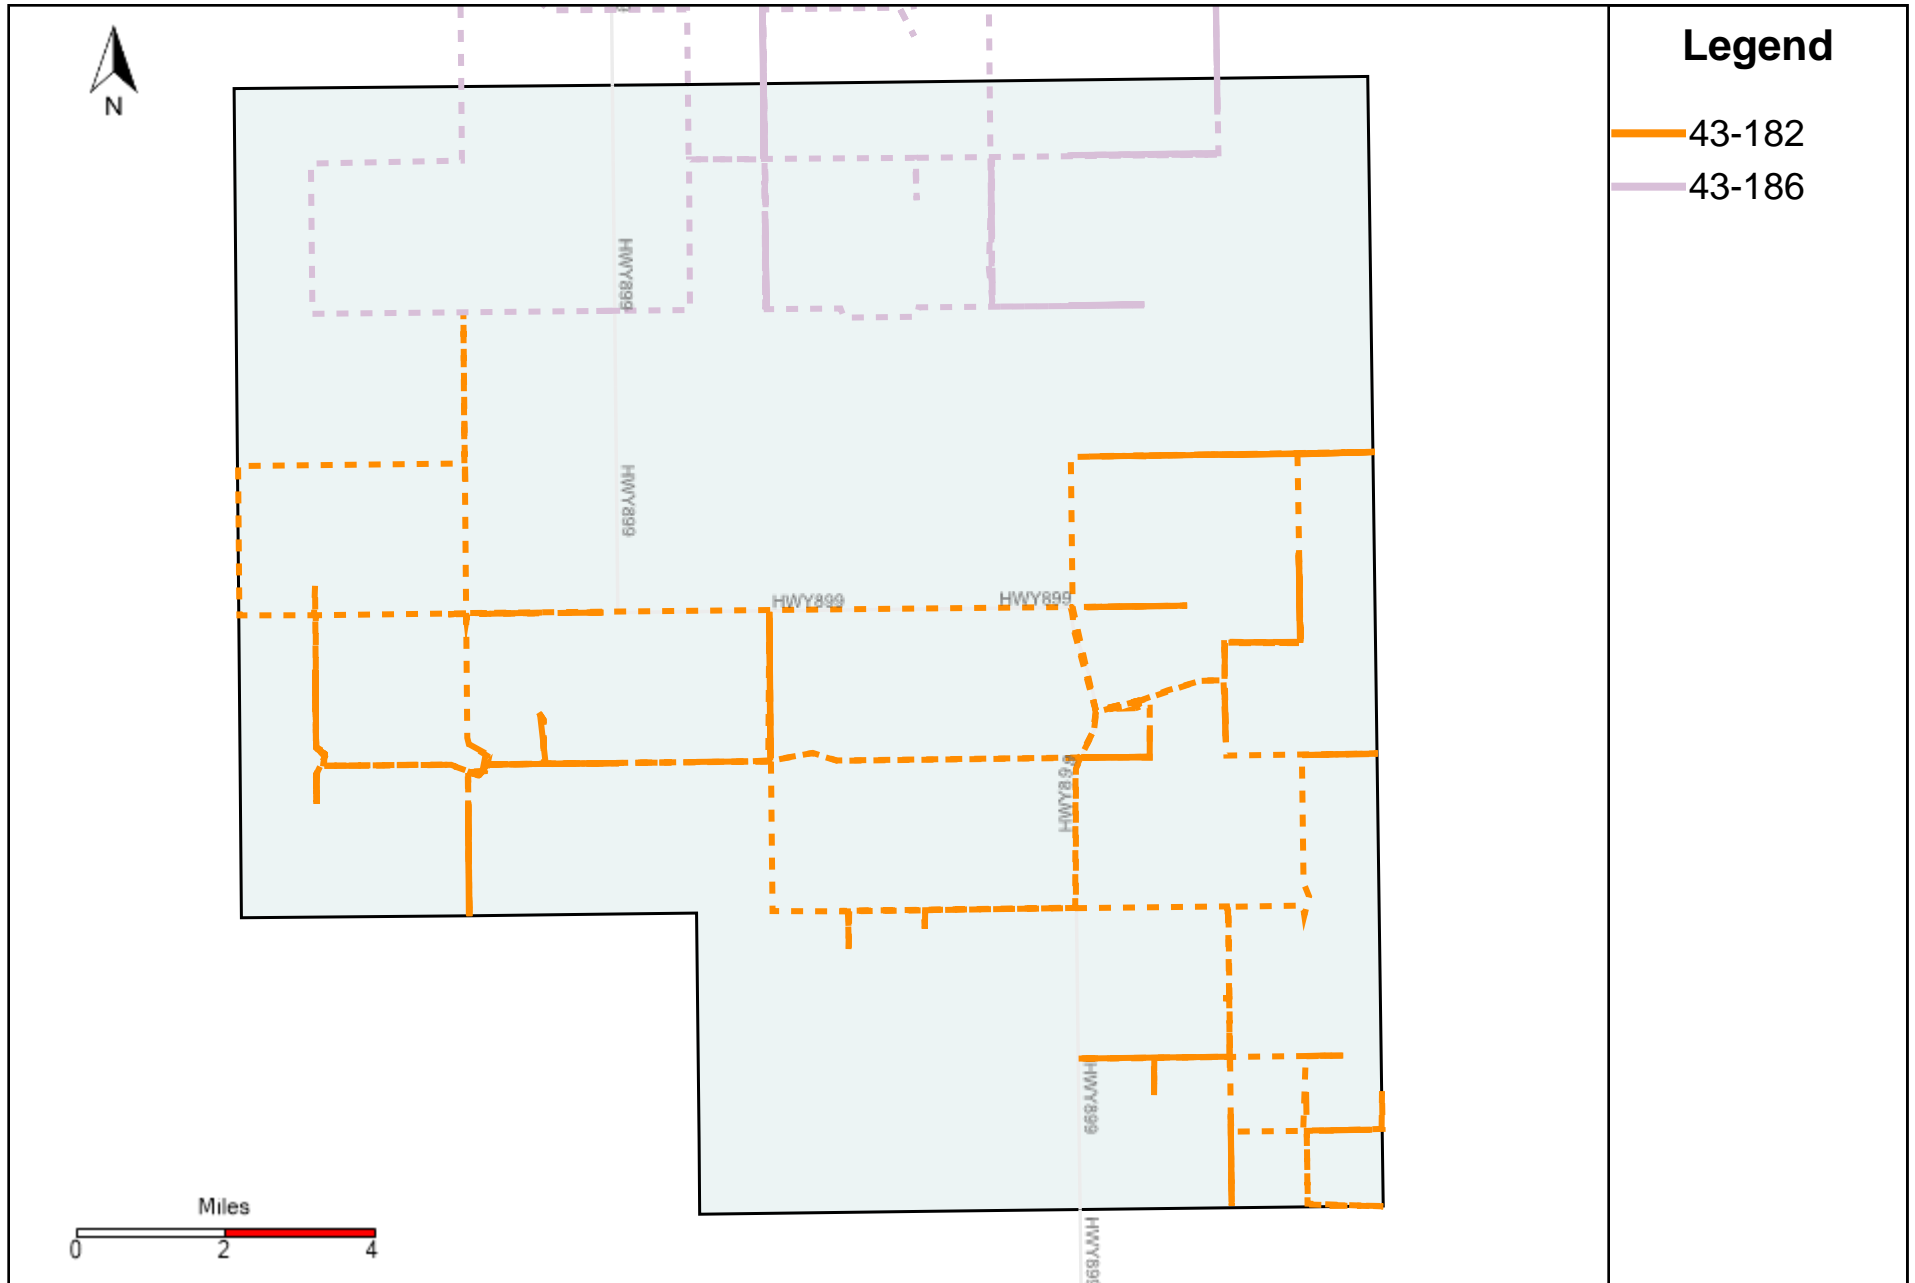

Provost Weekly Grader Report (2023-09-03 ~ 2023-09-09)

Division: 1 Grader Report(2023-09-03 ~ 2023-09-09)

Vehicle Name List	Total Distance(km)	Total Hours
43-182, 43-186	761.06	79 hrs 47 min 3 sec

Division: 2 Grader Report(2023-09-03 ~ 2023-09-09)

Vehicle Name List	Total Distance(km)	Total Hours
43-181, 43-186	521.17	55 hrs 8 min 11 sec

Division: 3 Grader Report(2023-09-03 ~ 2023-09-09)

Vehicle Name List	Total Distance(km)	Total Hours
43-181, 43-183, 43-185, 43-186	1148.46	128 hrs 25 min 11 sec

Division: 4 Grader Report(2023-09-03 ~ 2023-09-09)

Vehicle Name List	Total Distance(km)	Total Hours
43-181, 43-185, 43-187	674.45	80 hrs 55 min 56 sec

Division: 5 Grader Report(2023-09-03 ~ 2023-09-09)

Vehicle Name List	Total Distance(km)	Total Hours
43-169, 43-170, 43-173, 43-183	993.29	98 hrs 3 min 43 sec

43-187_2023-09-03 ~ 2023-09-09 Tracking

Total Distance(km)	Total Hours	Work Distance(km)	Work Hours
160.85	21 hrs 4 min 30 sec	106.51	18 hrs 7 min 8 sec