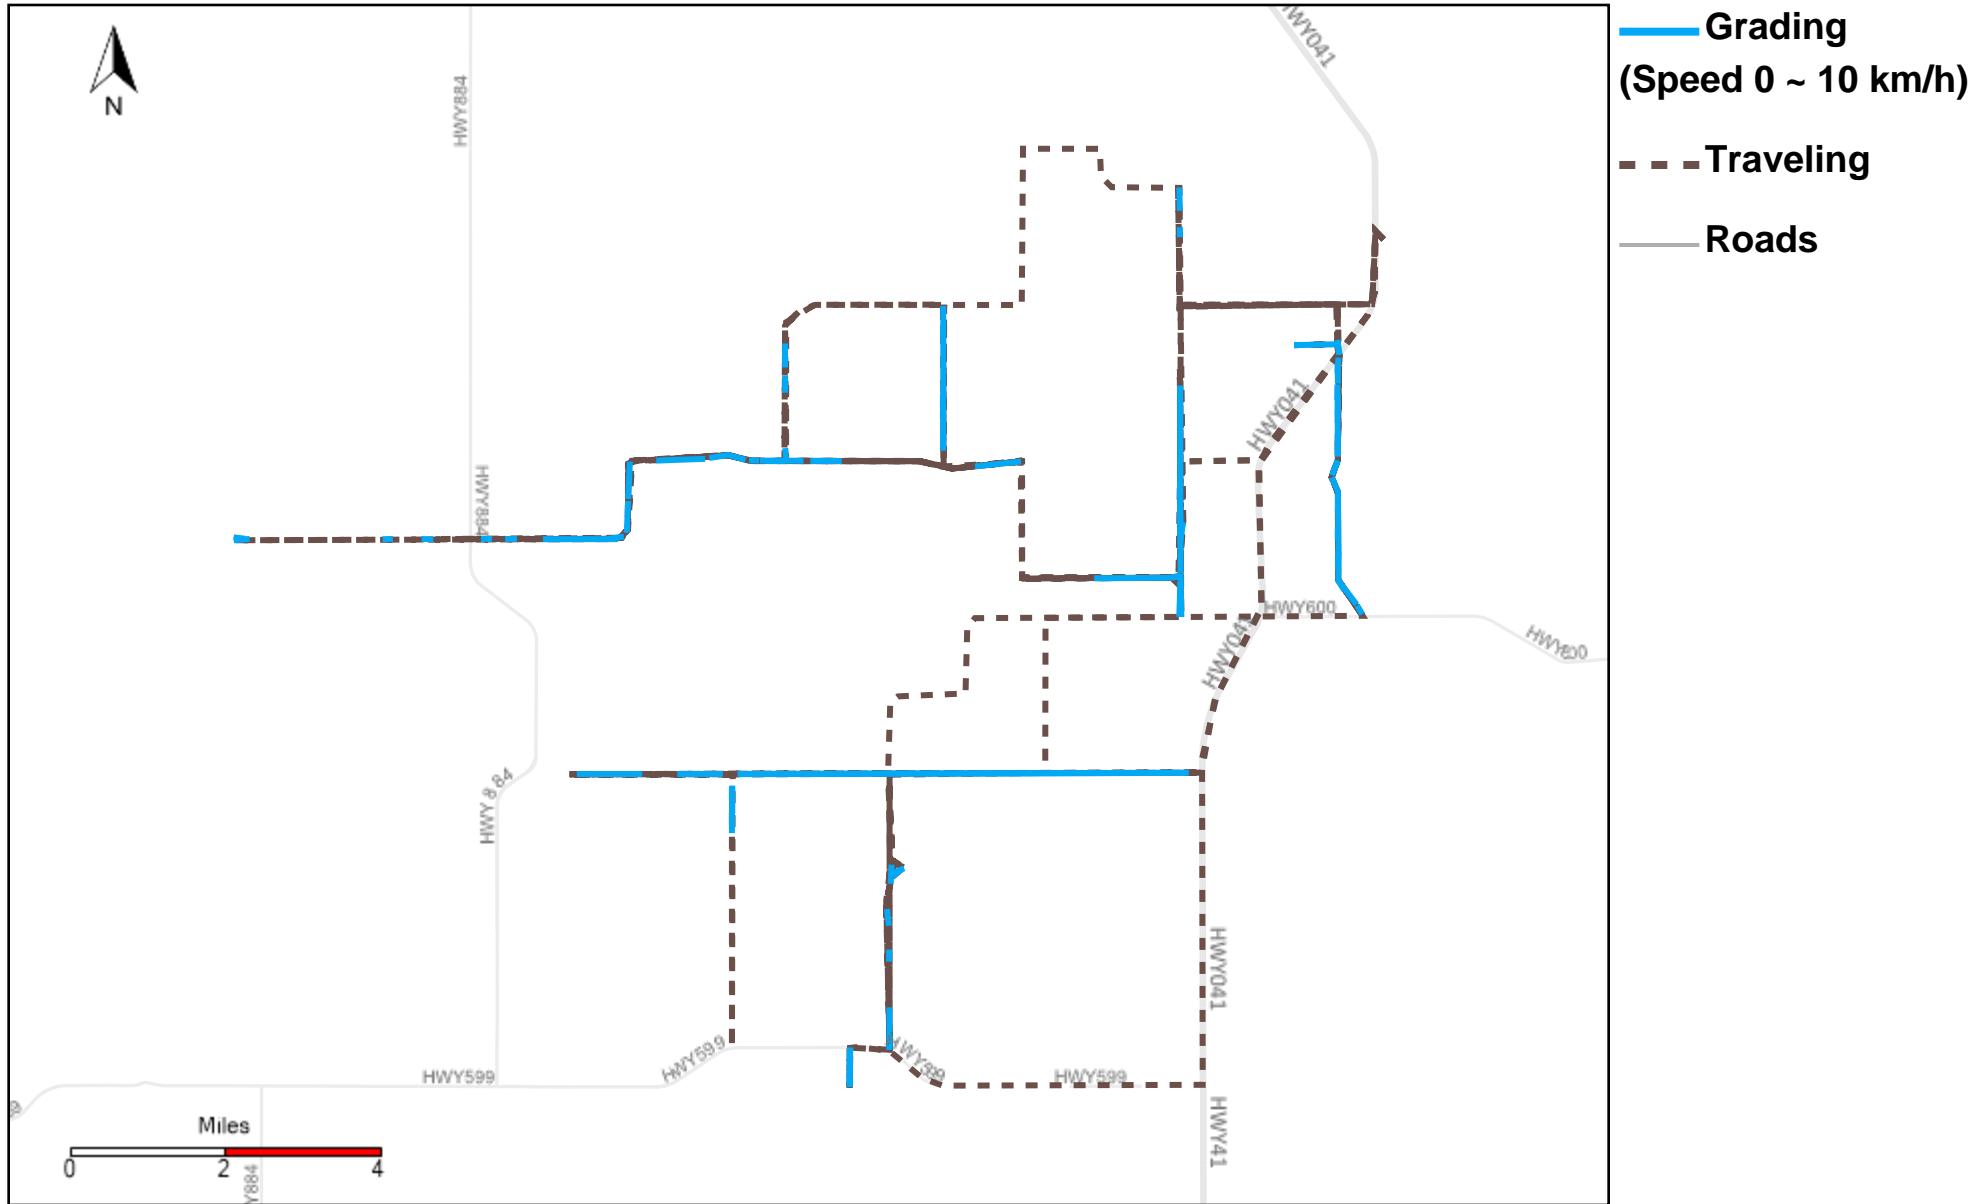

43-169_2023-09-03 ~ 2023-09-09 Tracking

Total Distance(km)	Total Hours	Work Distance(km)	Work Hours
520.99	41 hrs 16 min 14 sec	66.06	8 hrs 15 min 12 sec