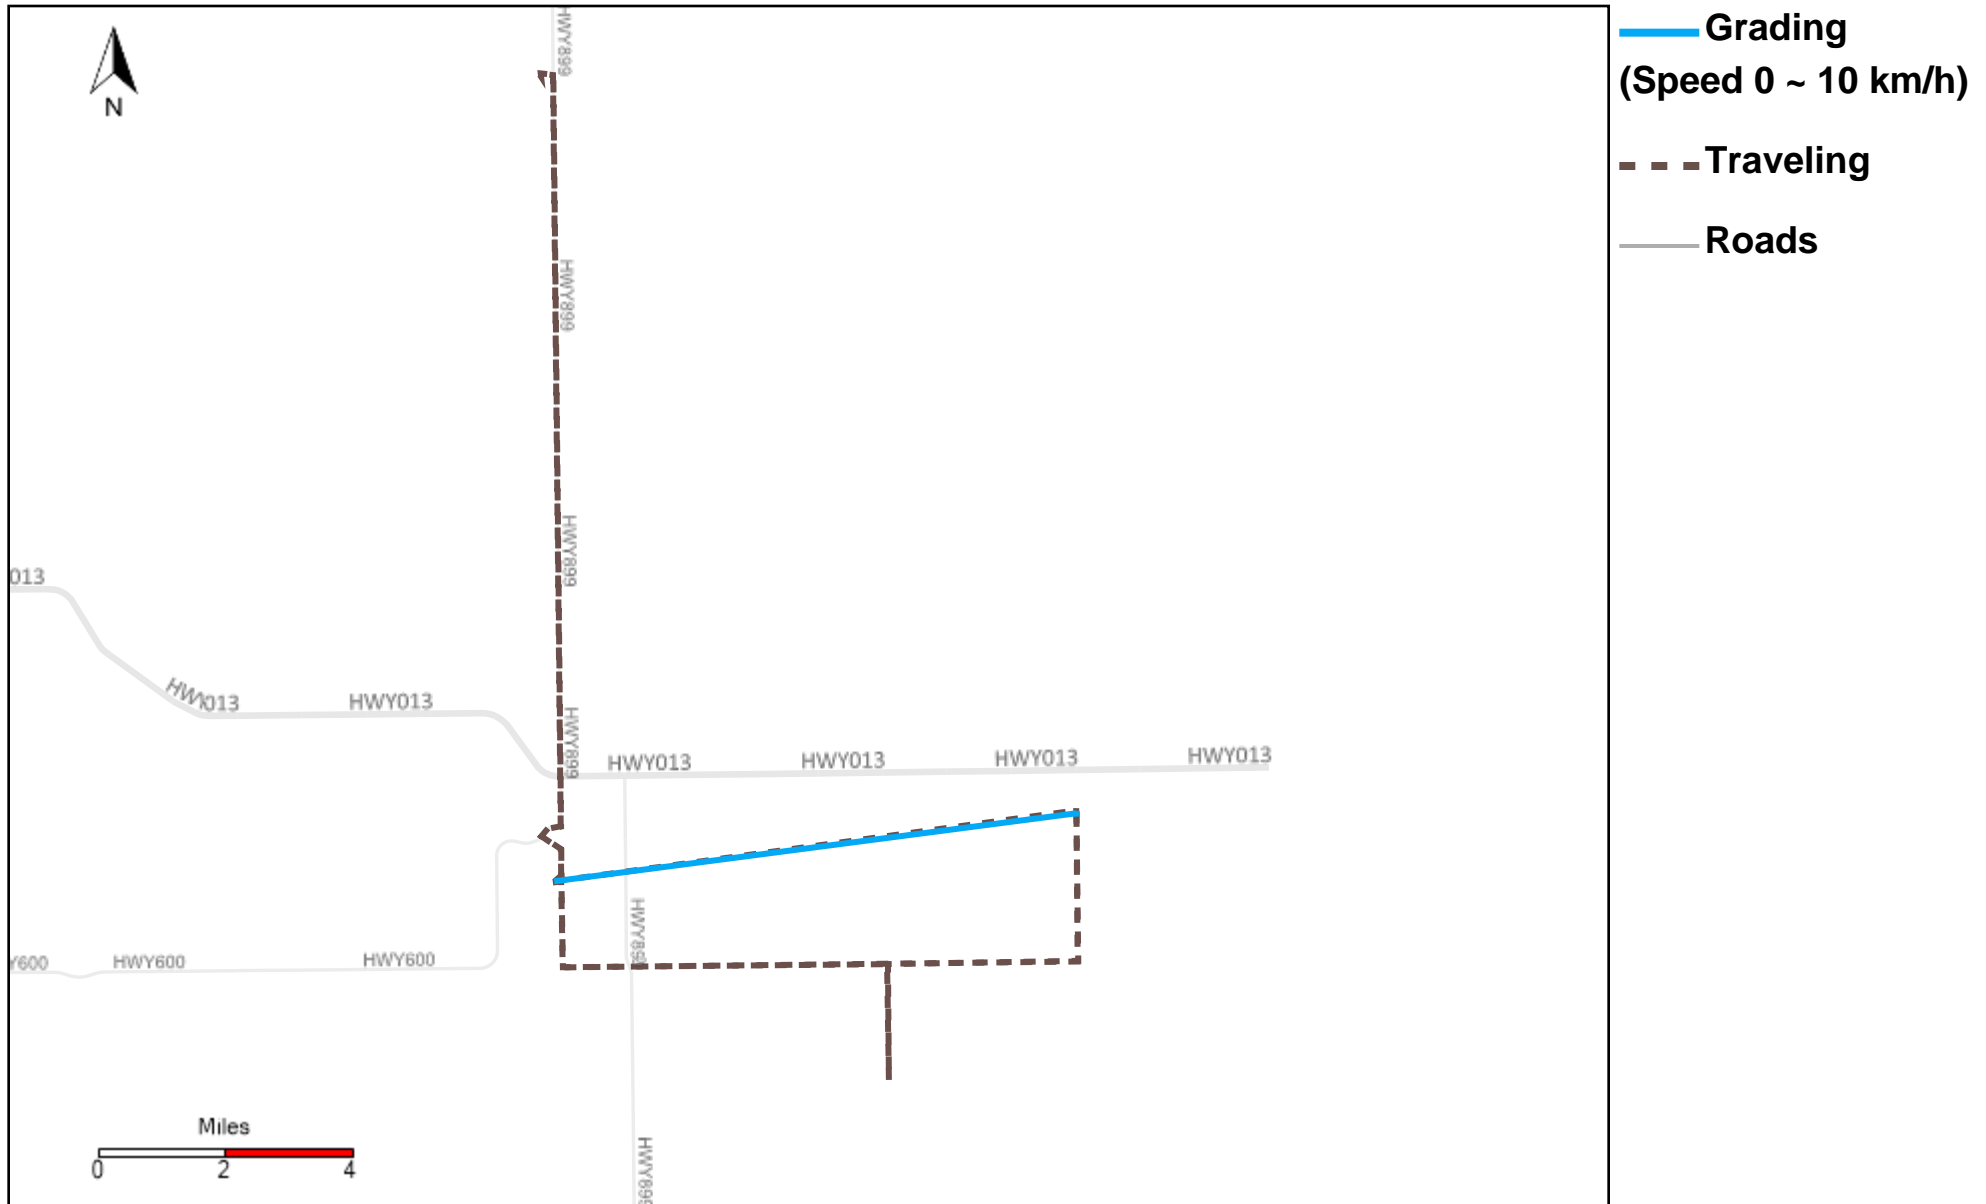

43-181_2023-09-03 ~ 2023-09-09 Tracking

Total Distance(km)	Total Hours	Work Distance(km)	Work Hours
123.5	15 hrs 38 min 24 sec	31.95	3 hrs 18 min 3 sec