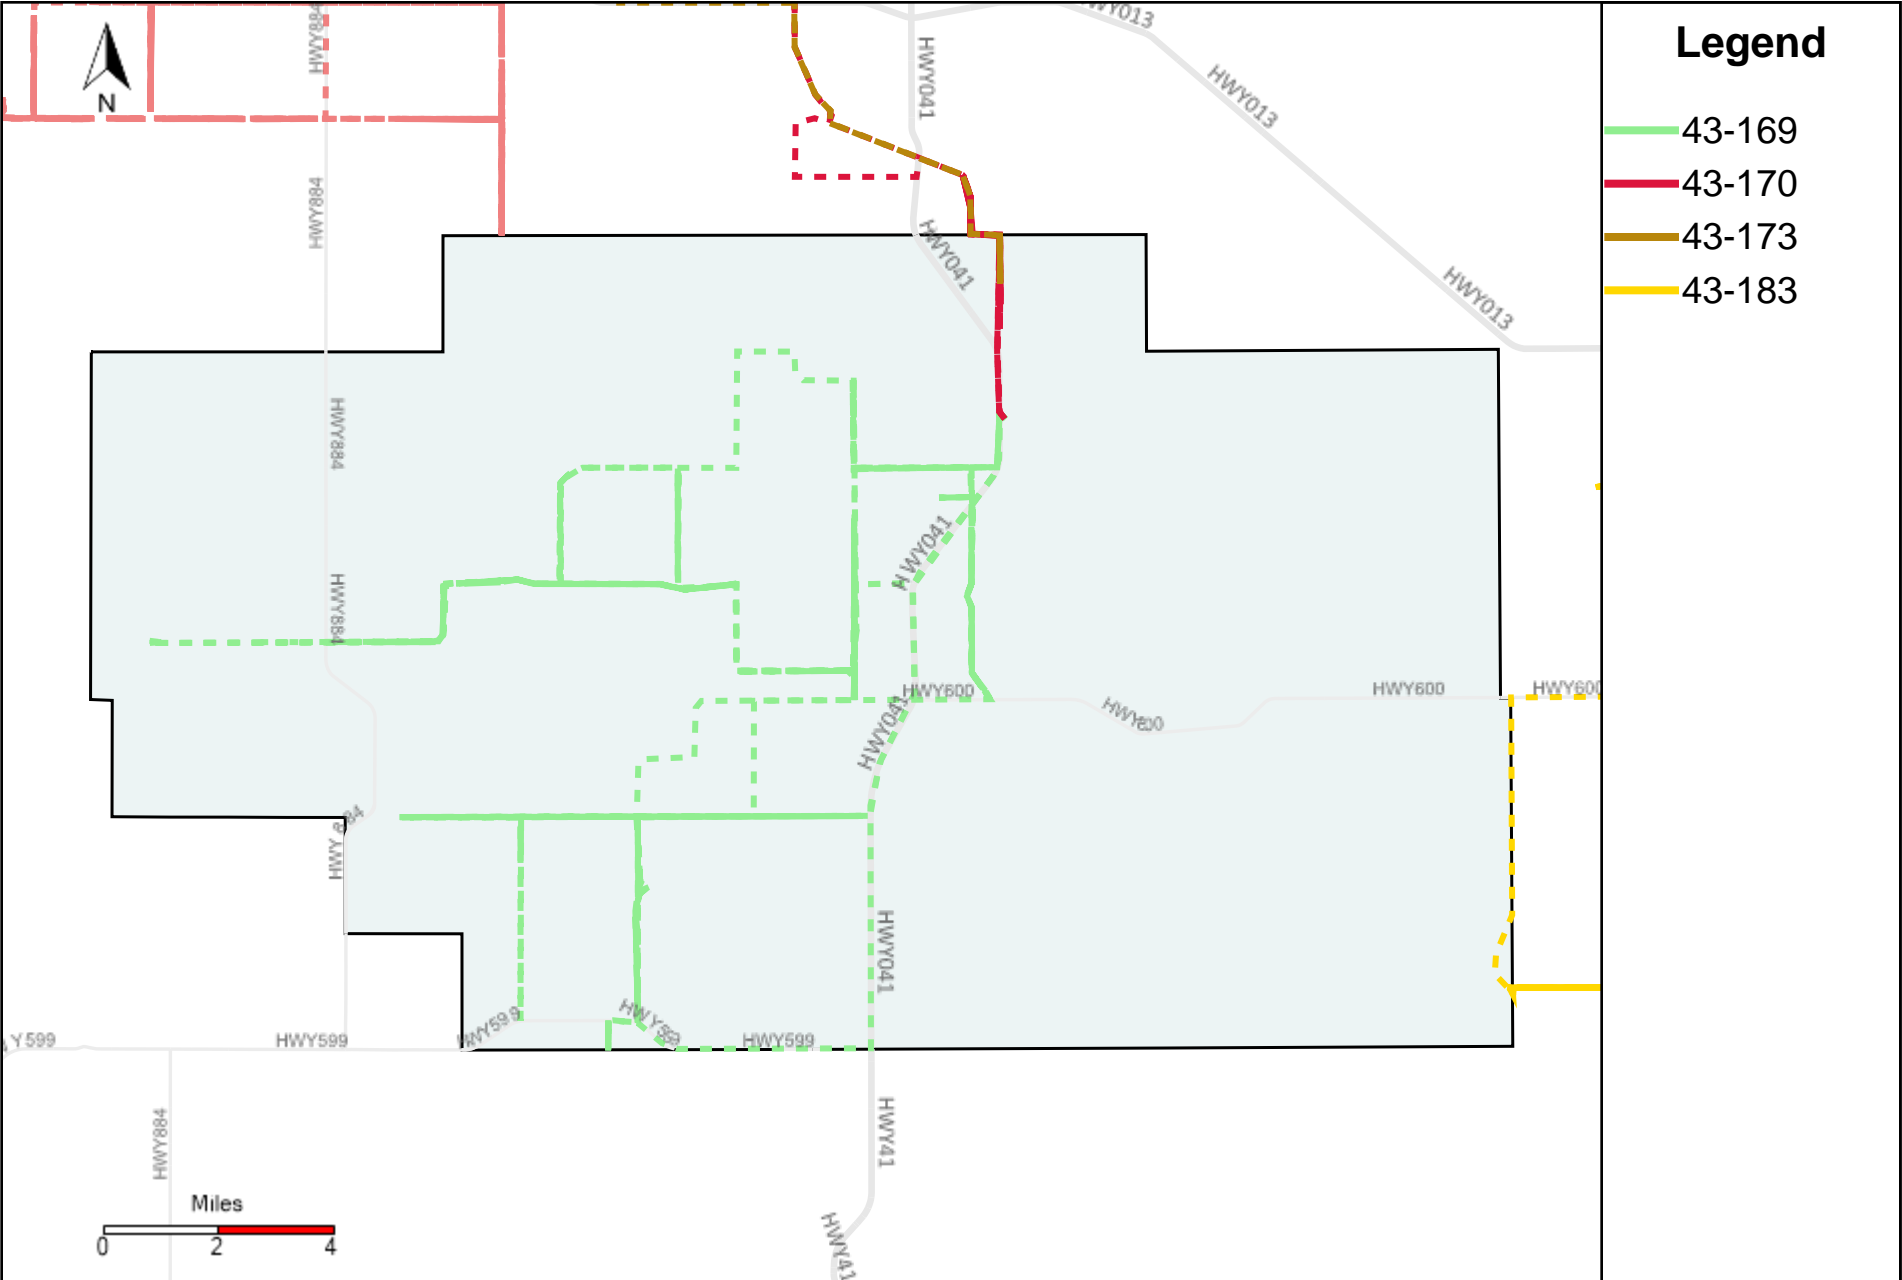

Division: 5 Grader Report(2023-09-03 ~ 2023-09-09)

Vehicle Name List	Total Distance(km)	Total Hours
43-169, 43-170, 43-173, 43-183	993.29	98 hrs 3 min 43 sec