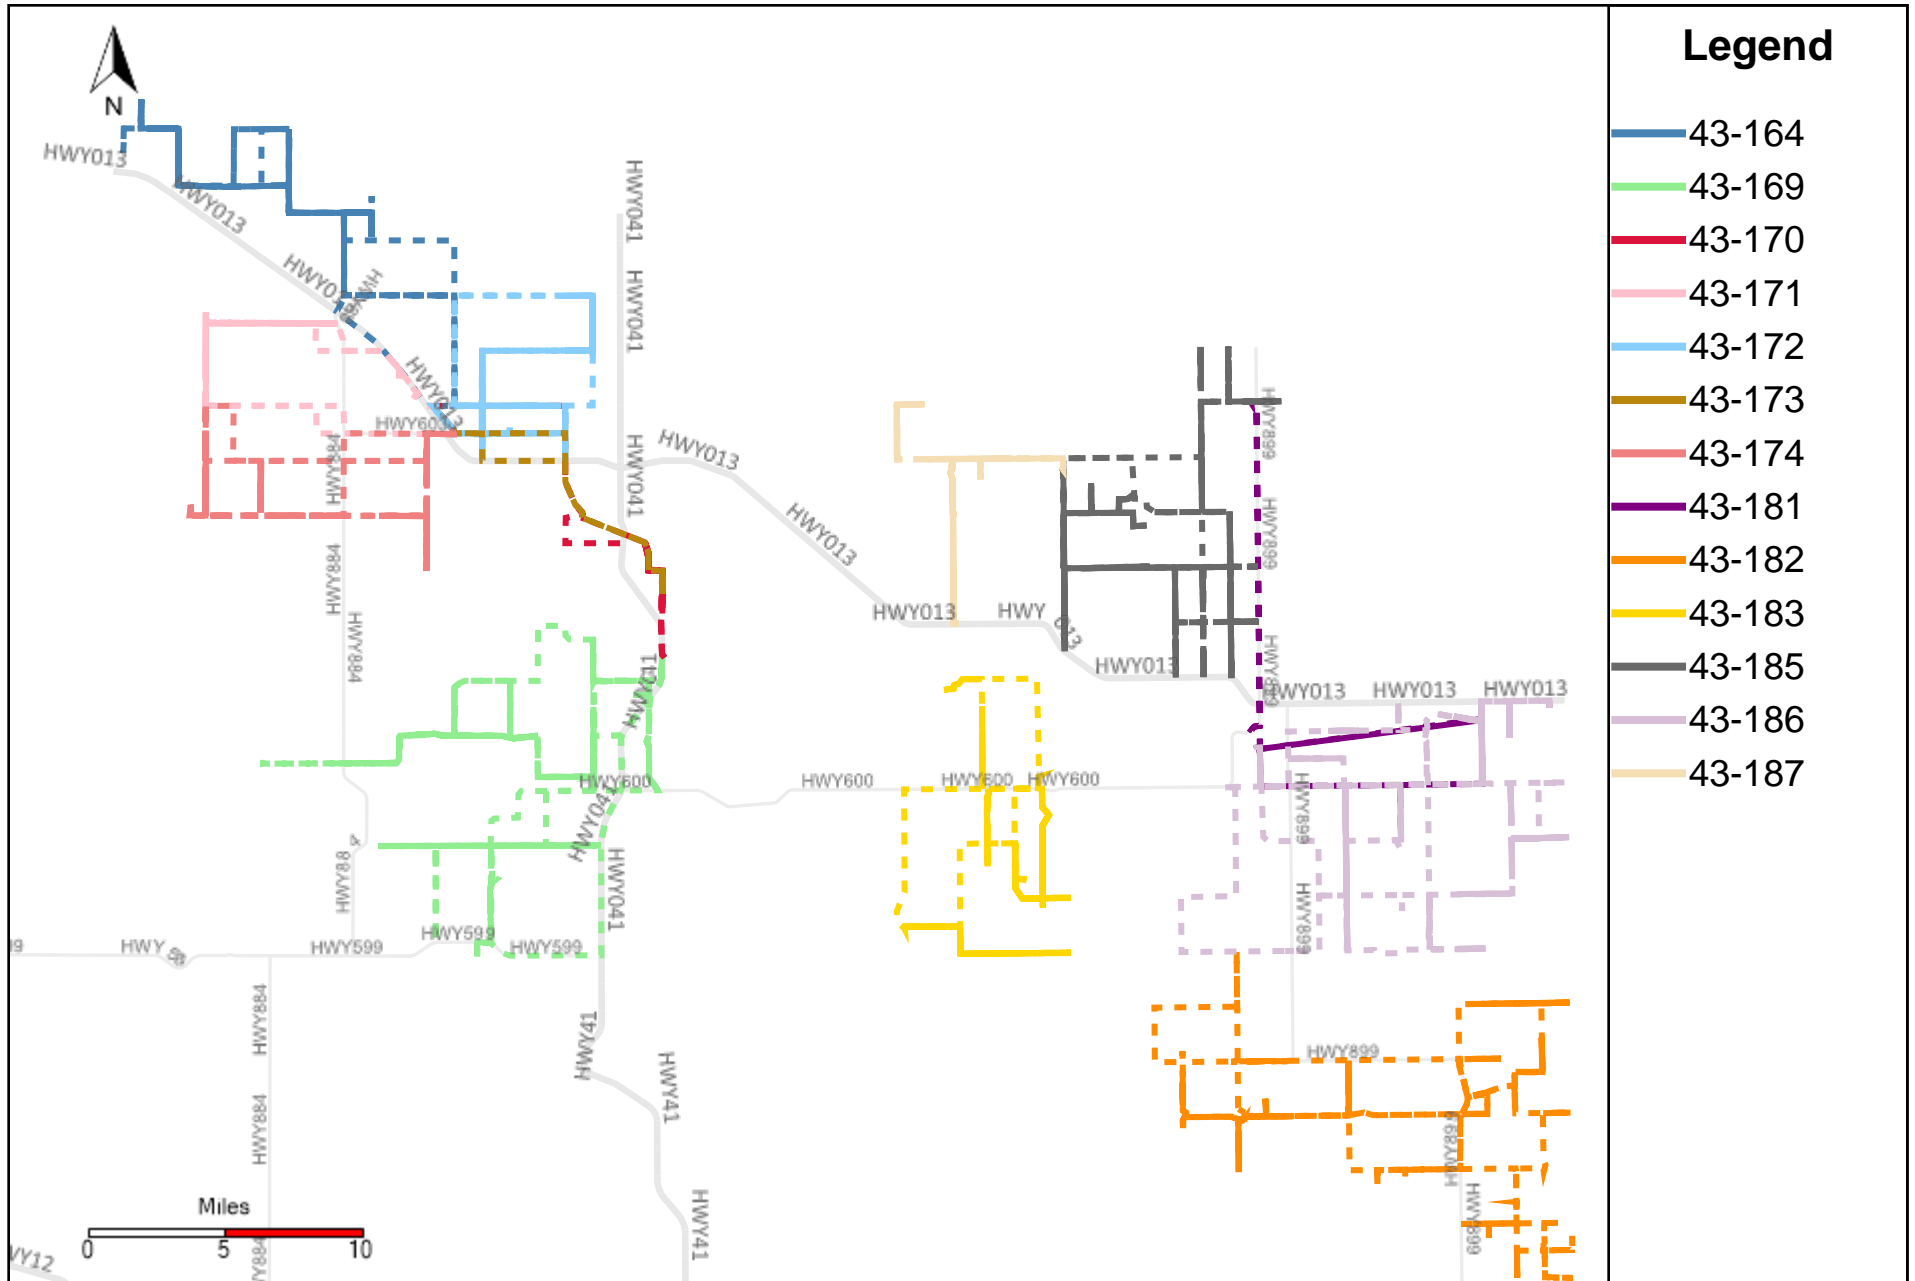

Provost Weekly Grader Report (2023-09-03 ~ 2023-09-09)

Division: 1 Grader Report(2023-09-03 ~ 2023-09-09)

Vehicle Name List	Total Distance(km)	Total Hours
43-182, 43-186	761.06	79 hrs 47 min 3 sec

Division: 2 Grader Report(2023-09-03 ~ 2023-09-09)

Vehicle Name List	Total Distance(km)	Total Hours
43-181, 43-186	521.17	55 hrs 8 min 11 sec

Division: 3 Grader Report(2023-09-03 ~ 2023-09-09)

Vehicle Name List	Total Distance(km)	Total Hours
43-181, 43-183, 43-185, 43-186	1148.46	128 hrs 25 min 11 sec

Division: 4 Grader Report(2023-09-03 ~ 2023-09-09)

Vehicle Name List	Total Distance(km)	Total Hours
43-181, 43-185, 43-187	674.45	80 hrs 55 min 56 sec

Division: 5 Grader Report(2023-09-03 ~ 2023-09-09)

Vehicle Name List	Total Distance(km)	Total Hours
43-169, 43-170, 43-173, 43-183	993.29	98 hrs 3 min 43 sec

43-187_2023-09-03 ~ 2023-09-09 Tracking

Total Distance(km)	Total Hours	Work Distance(km)	Work Hours
160.85	21 hrs 4 min 30 sec	106.51	18 hrs 7 min 8 sec