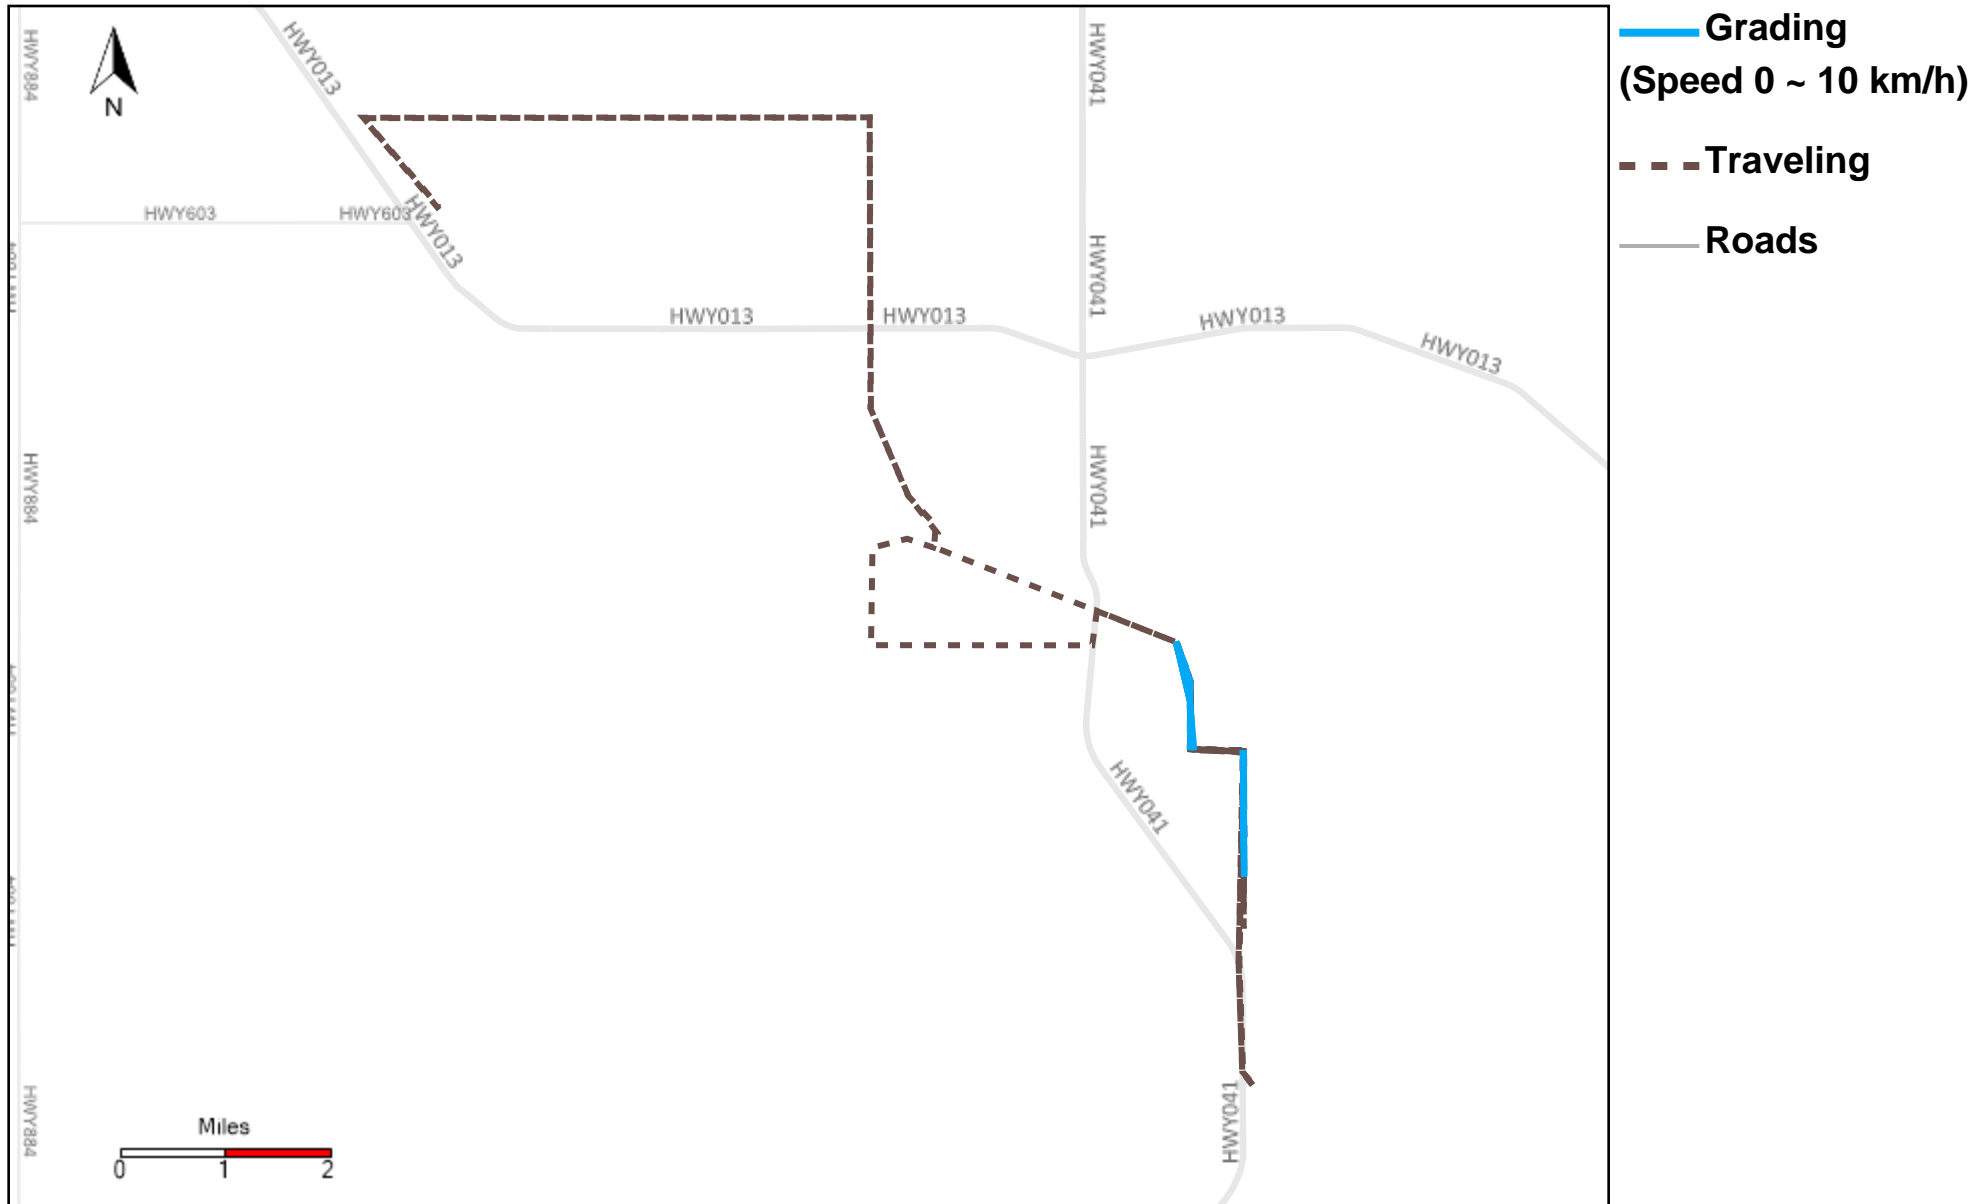

43-170_2023-09-03 ~ 2023-09-09 Tracking

Total Distance(km)	Total Hours	Work Distance(km)	Work Hours
184.18	22 hrs 34 min 44 sec	60.1	10 hrs 12 min 54 sec