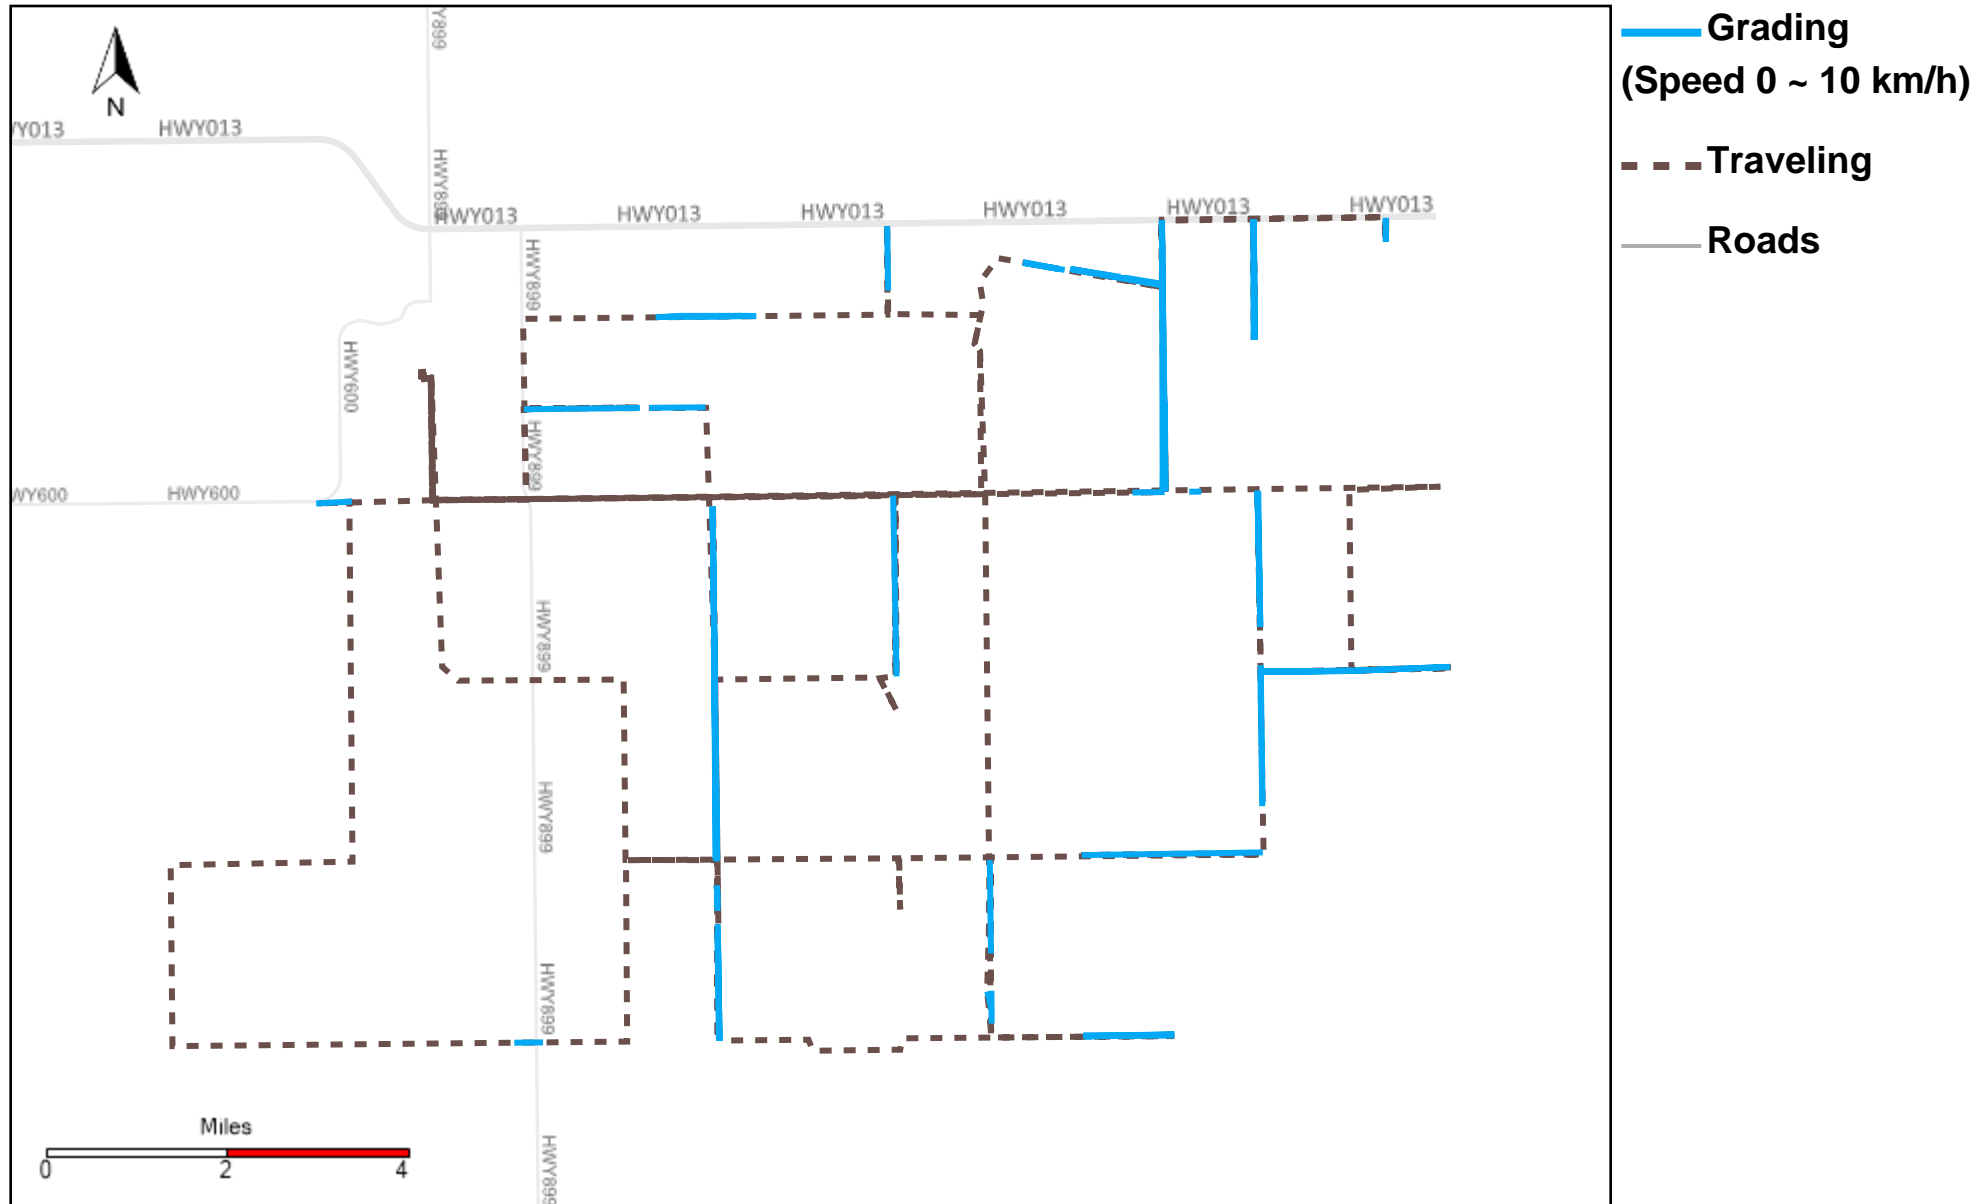

43-186_2023-09-03 ~ 2023-09-09 Tracking

Total Distance(km)	Total Hours	Work Distance(km)	Work Hours
397.67	39 hrs 29 min 47 sec	177.33	25 hrs 58 min 54 sec