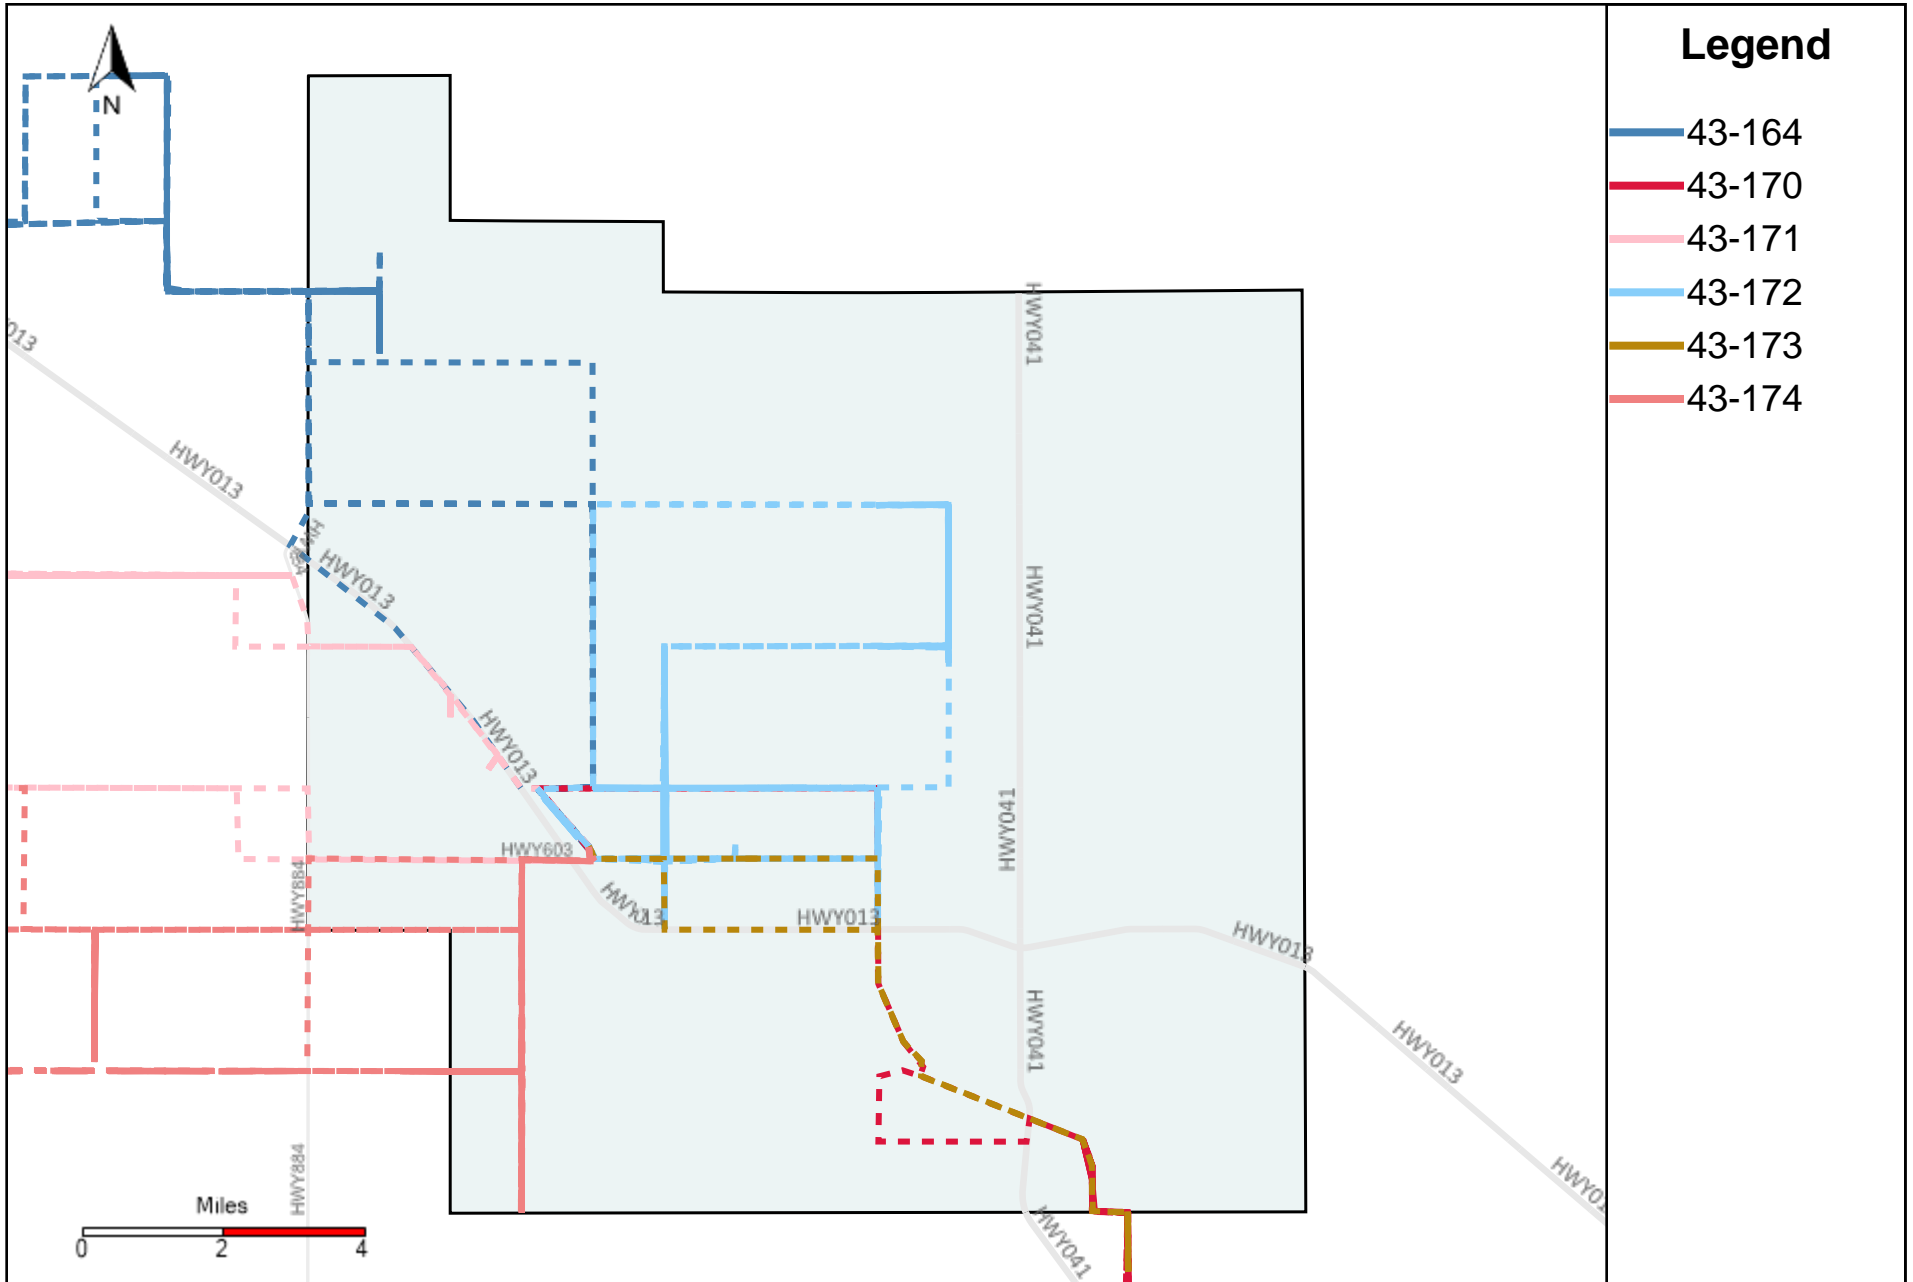

Division: 6 Grader Report(2023-09-03 ~ 2023-09-09)

Vehicle Name List	Total Distance(km)	Total Hours
43-164, 43-170, 43-171, 43-172, 43-173, 43-174	1455.26	151 hrs 53 min 53 sec