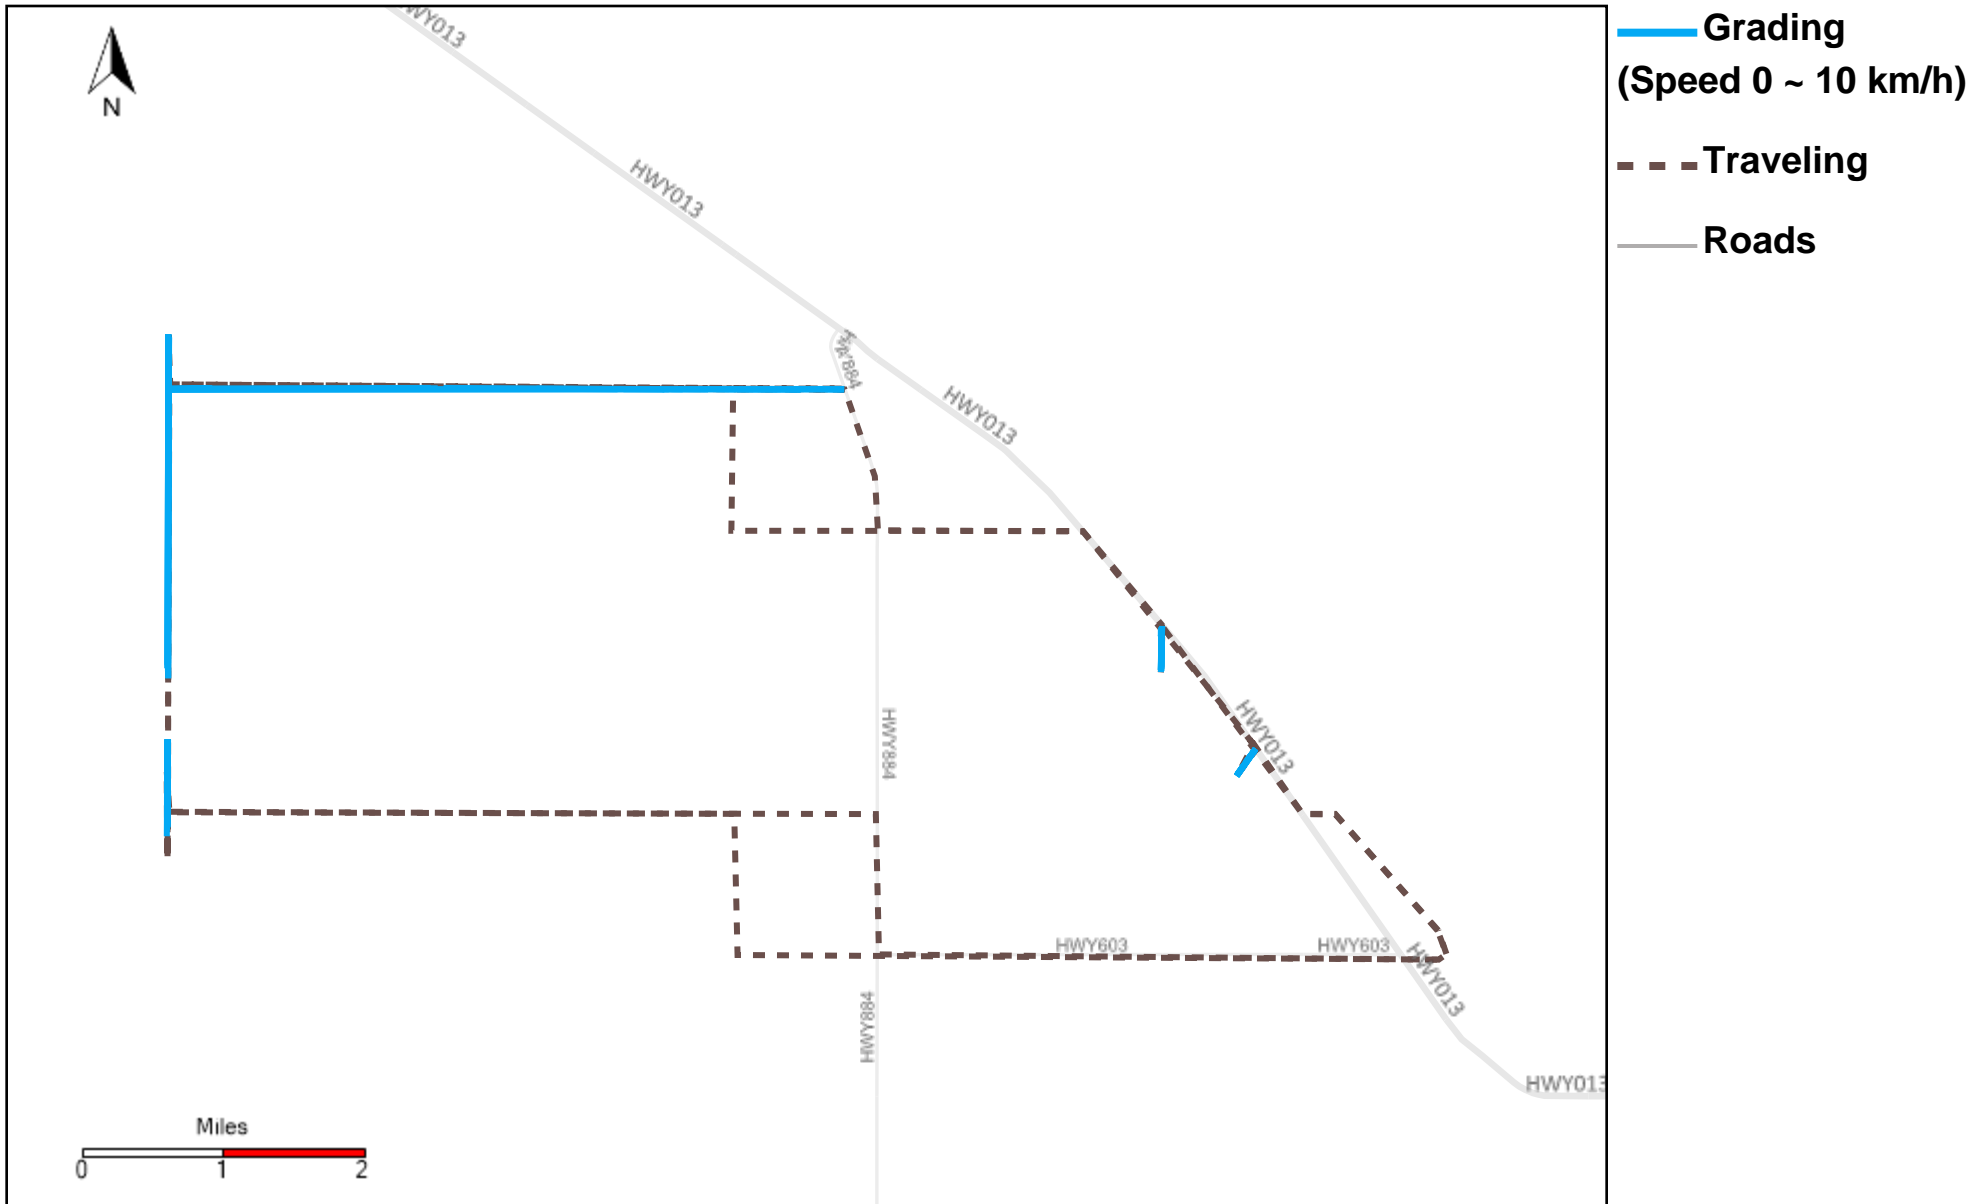

43-171_2023-09-03 ~ 2023-09-09 Tracking

Total Distance(km)	Total Hours	Work Distance(km)	Work Hours
211.6	21 hrs 34 min 48 sec	85.63	12 hrs 38 min 32 sec