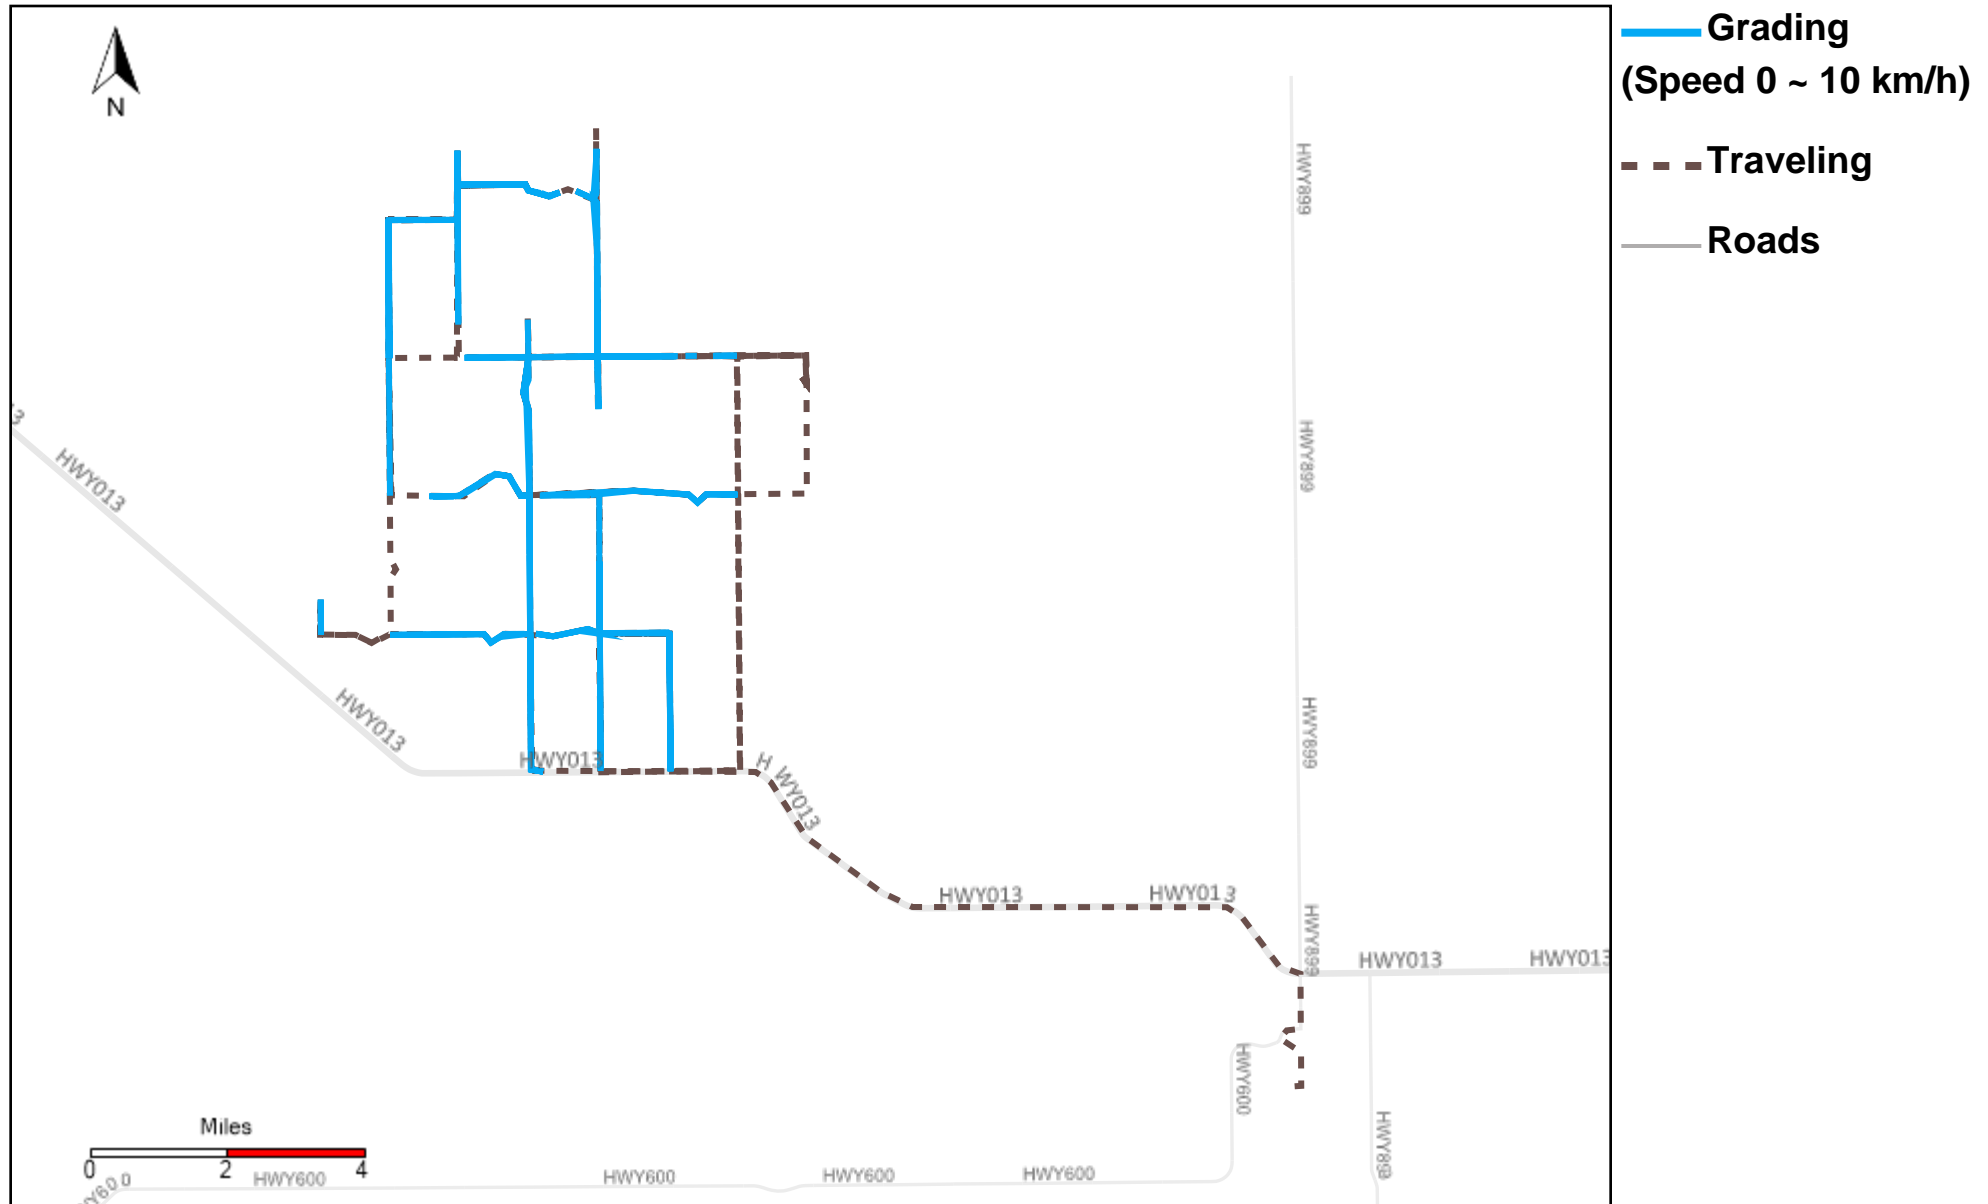

43-187_2023-08-20 ~ 2023-08-26 Tracking

Total Distance(km)	Total Hours	Work Distance(km)	Work Hours
427.11	51 hrs 38 min 7 sec	263.61	43 hrs 44 min 16 sec