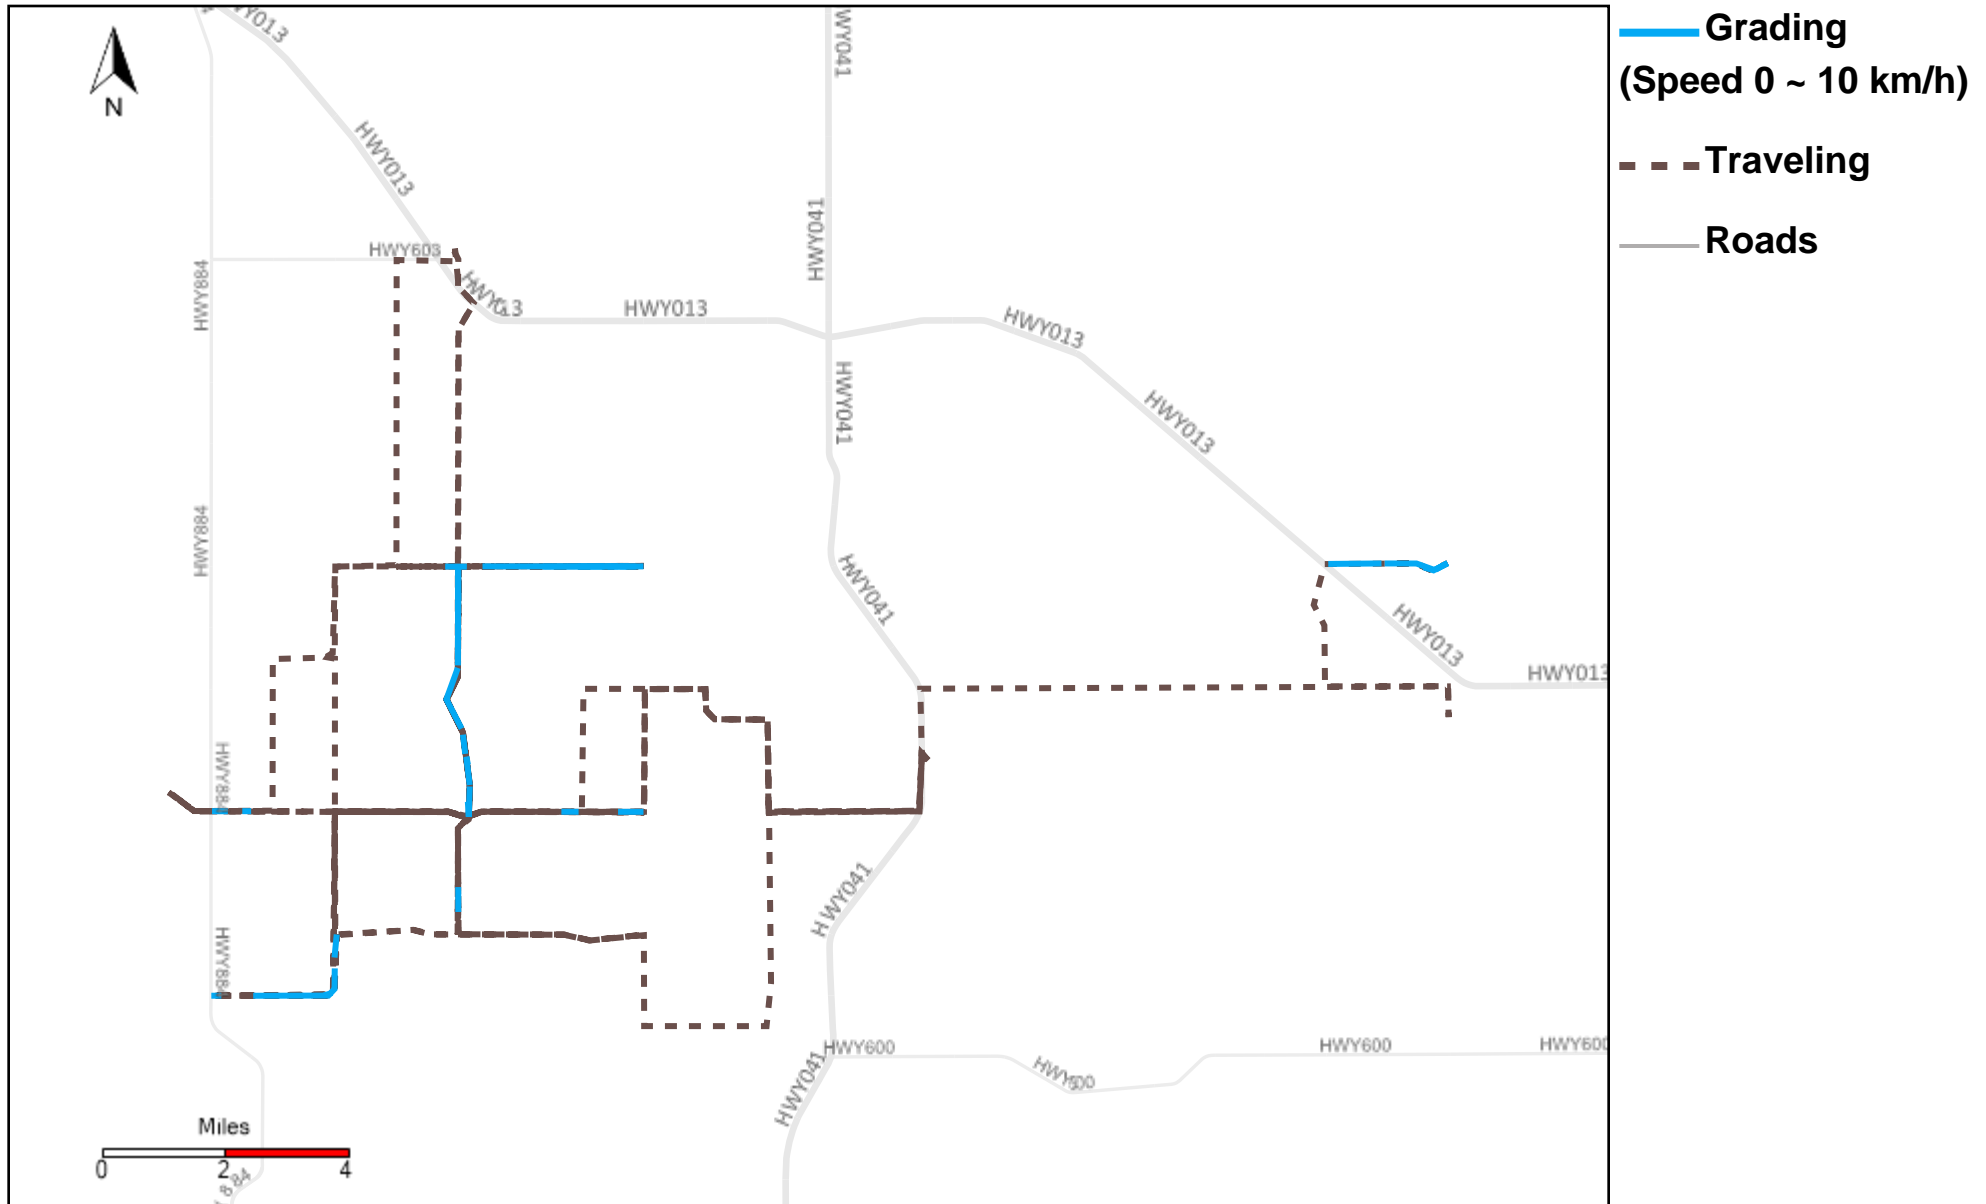

43-170_2023-08-20 ~ 2023-08-26 Tracking

Total Distance(km)	Total Hours	Work Distance(km)	Work Hours
456.68	28 hrs 38 min 18 sec	28.53	3 hrs 28 min 58 sec