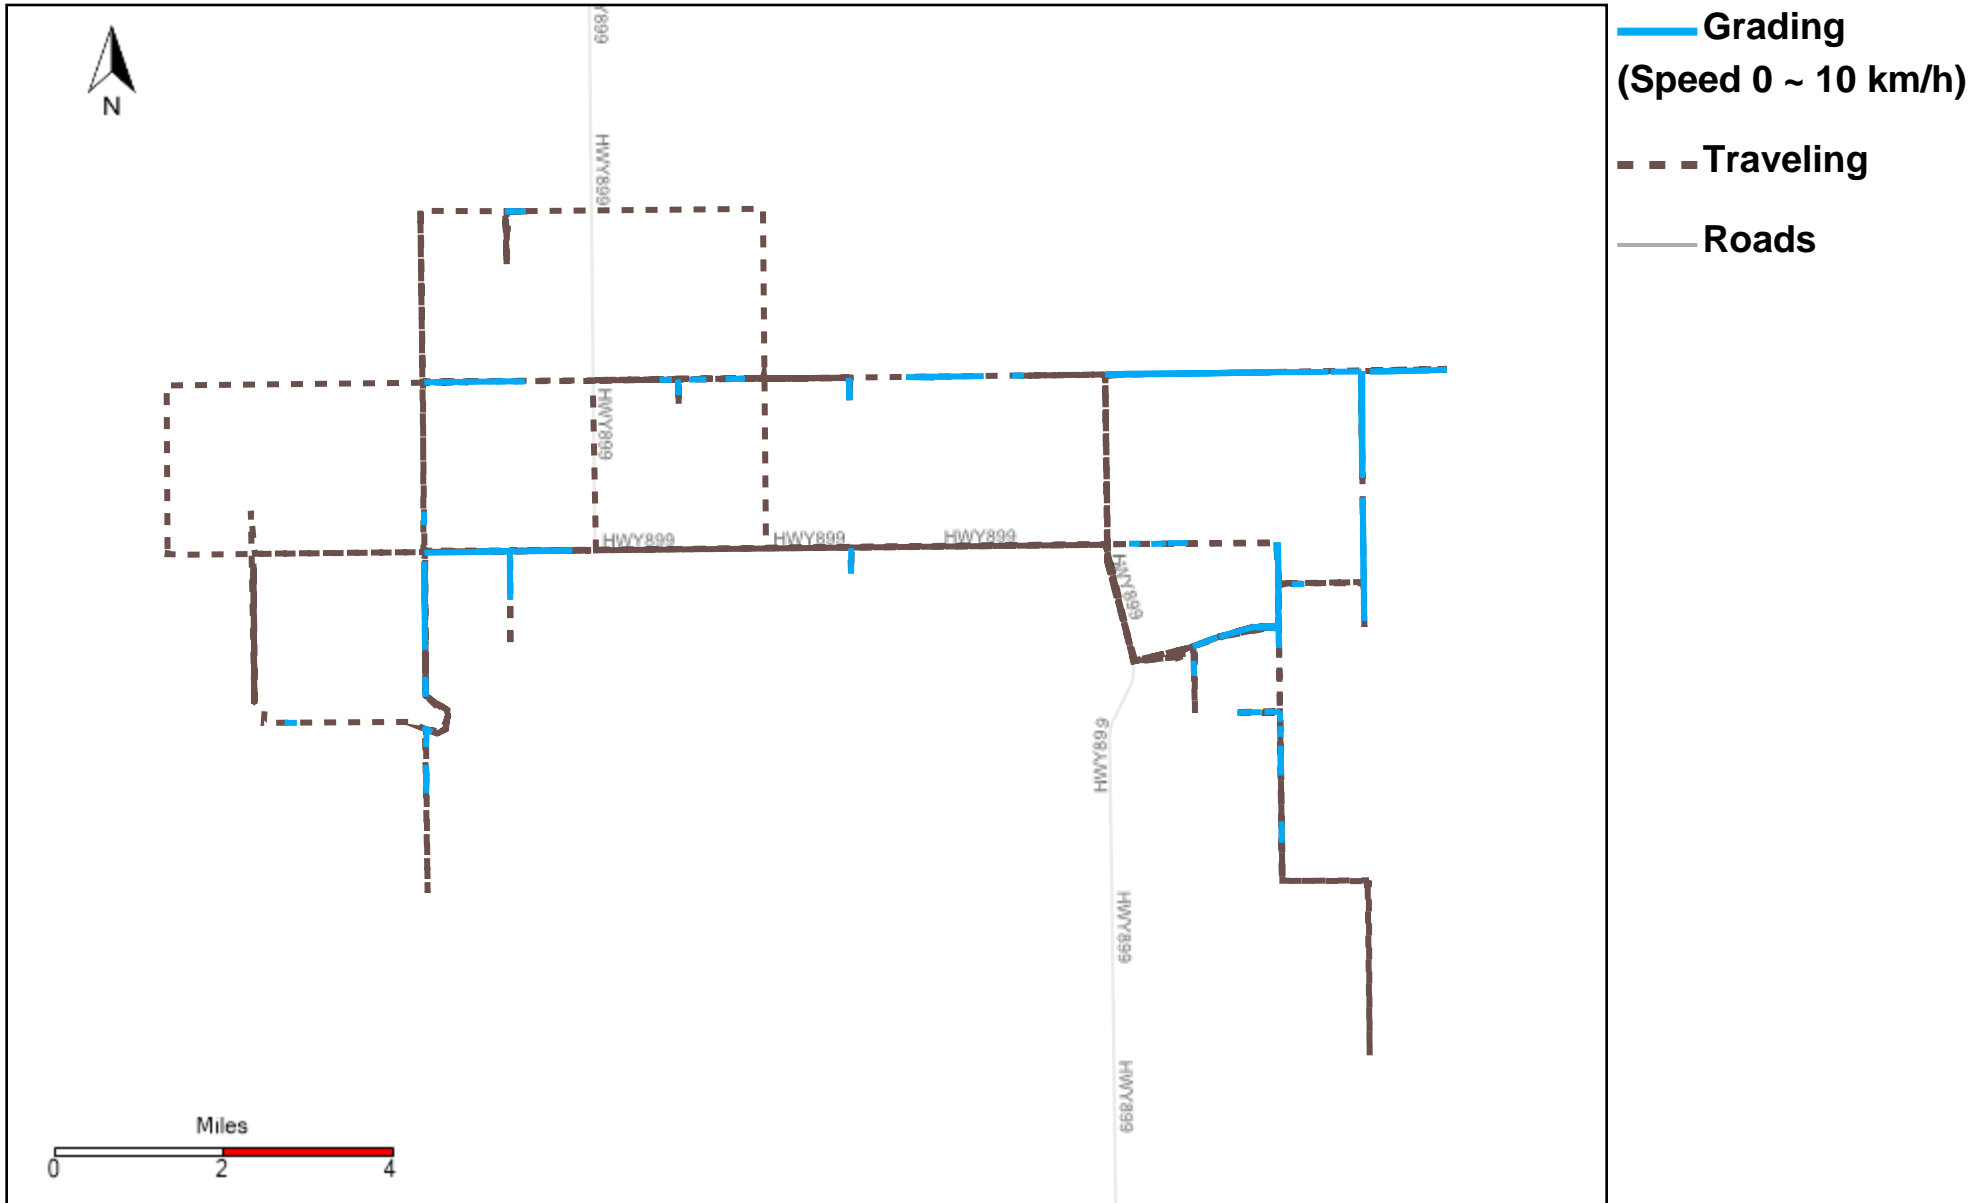

43-182_2023-08-20 ~ 2023-08-26 Tracking

Total Distance(km)	Total Hours	Work Distance(km)	Work Hours
494.59	50 hrs 2 min 47 sec	67.21	9 hrs 6 min 28 sec