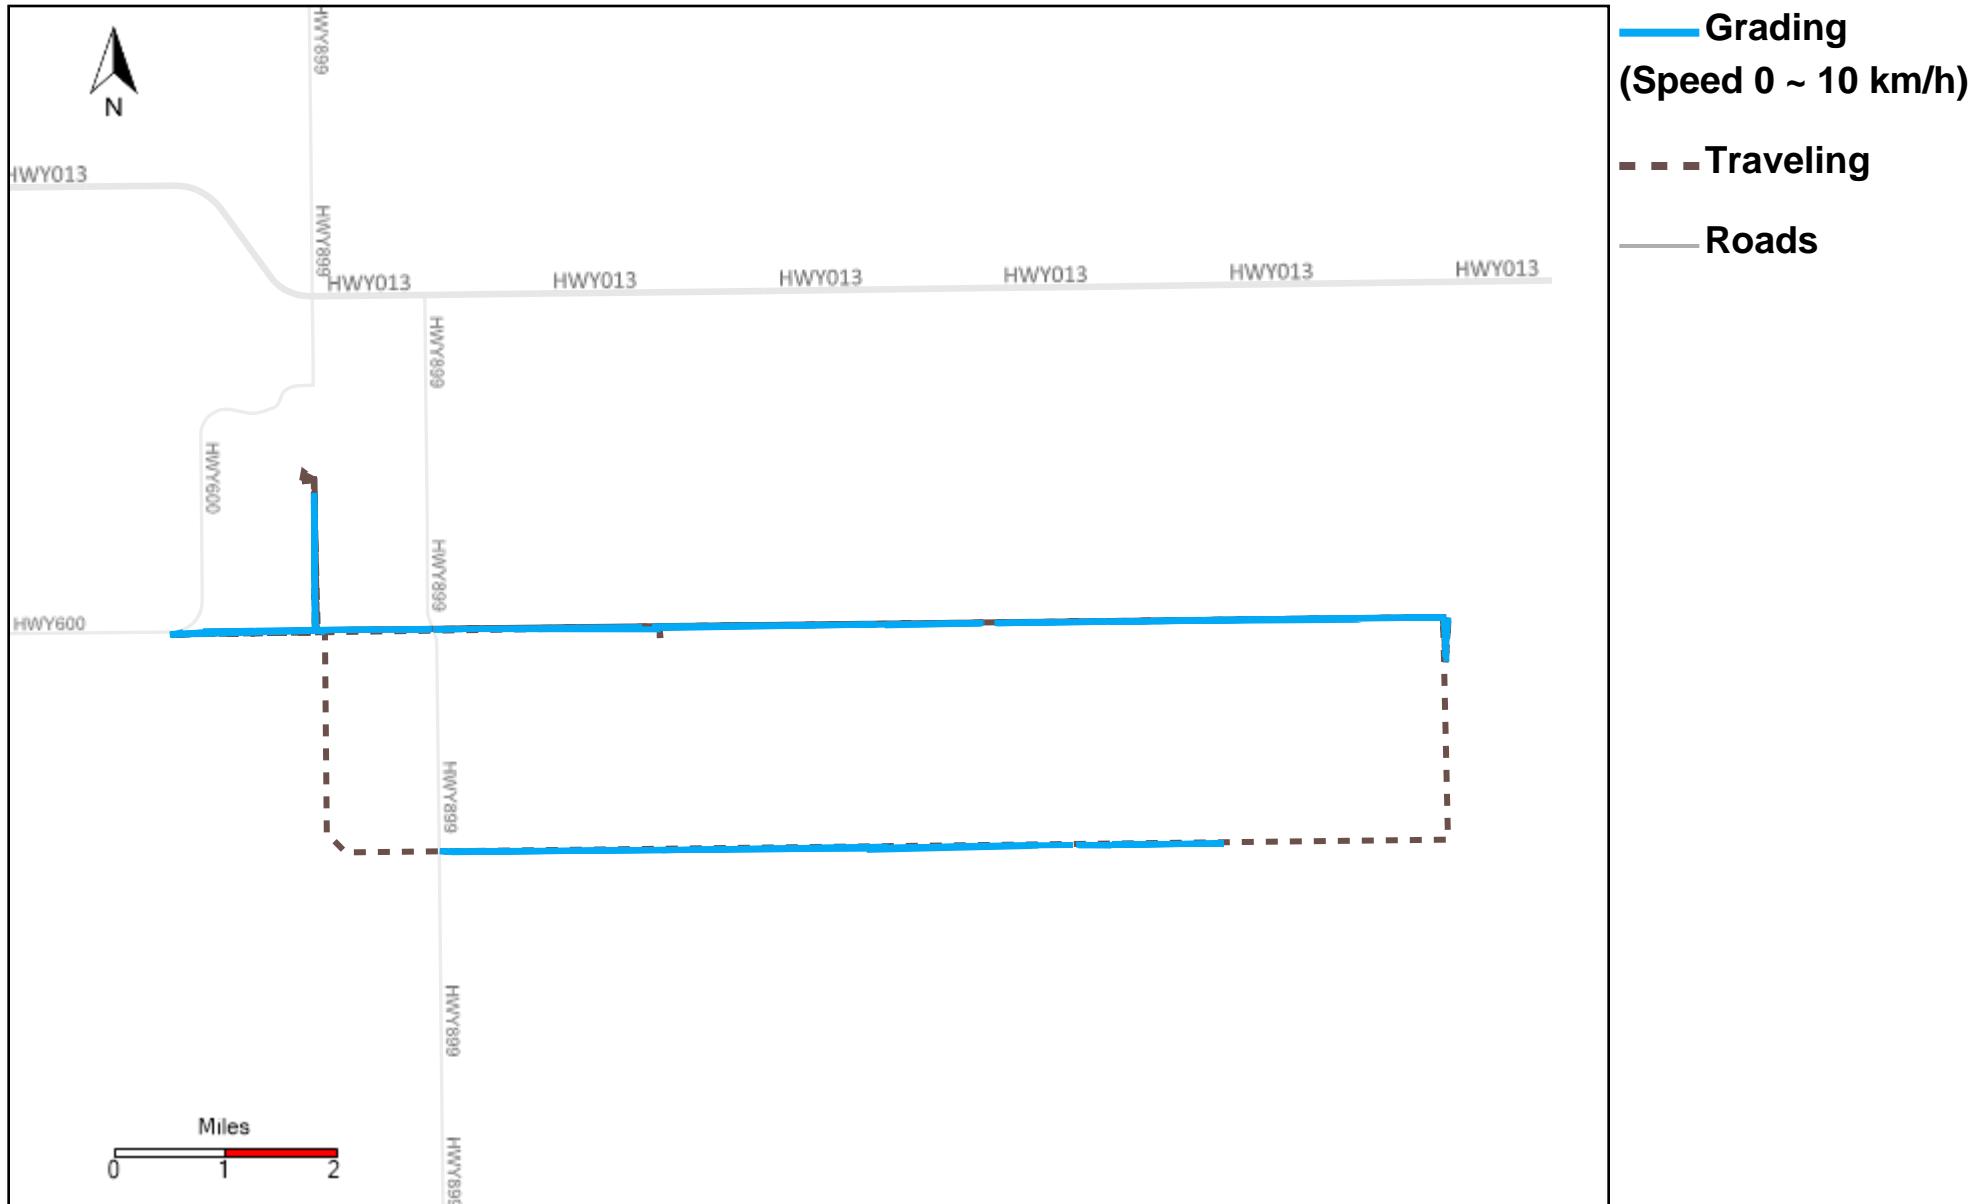

43-186_2023-08-20 ~ 2023-08-26 Tracking

Total Distance(km)	Total Hours	Work Distance(km)	Work Hours
271.73	30 hrs 27 min 12 sec	145.88	19 hrs 27 min 42 sec