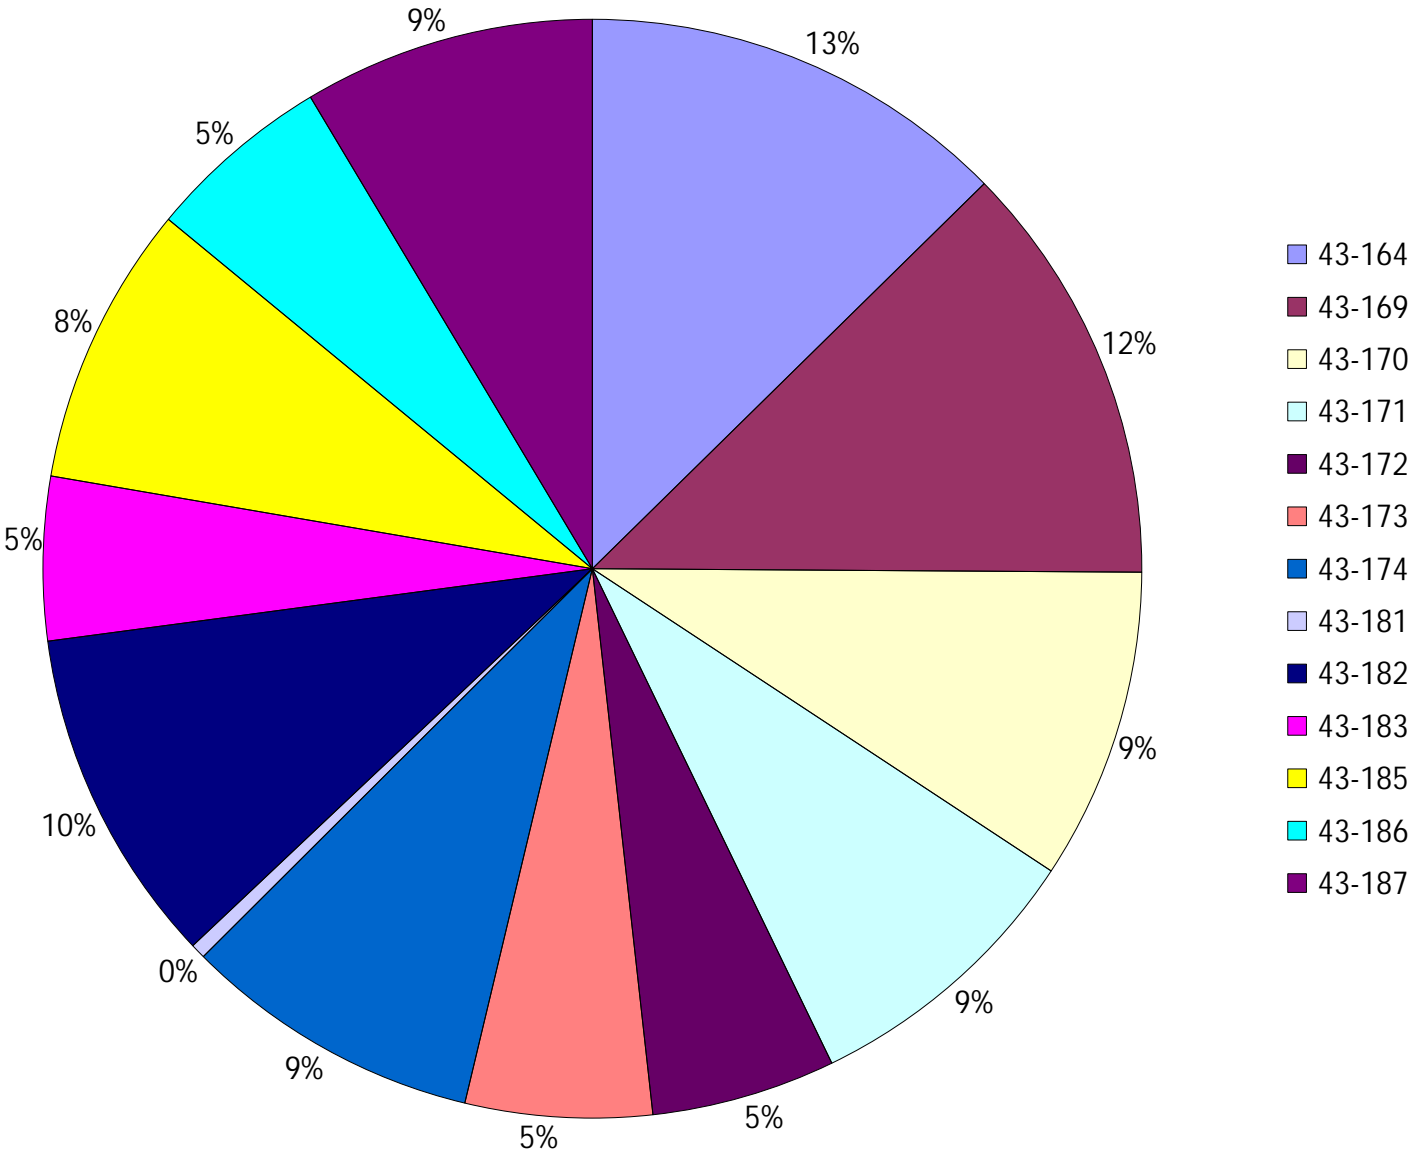

Provost Weekly Grader Report

From 8/20/2023 To 8/26/2023

8/26/2023

Vehicle	Total Distance(km)	Total Hours	Work Distance(km)	Work Hours
43-164	629.52	51 hrs 2 min 26 sec	107.11	17 hrs 59 min 54 sec
43-169	620.69	51 hrs 15 min 16 sec	155.57	21 hrs 55 min 39 sec
43-170	456.68	28 hrs 38 min 18 sec	28.53	3 hrs 28 min 58 sec
43-171	425.87	40 hrs 17 min 36 sec	155.95	23 hrs 22 min 29 sec
43-172	269.93	29 hrs 51 min 54 sec	104.23	17 hrs 29 min 24 sec
43-173	273.37	35 hrs 29 min 1 sec	77.01	18 hrs 4 min 40 sec
43-174	438	46 hrs 17 min 42 sec	196.57	27 hrs 53 min 14 sec
43-181	21.84	0 hrs 38 min 56 sec	0	0 hrs 0 min 0 sec
43-182	494.59	50 hrs 2 min 47 sec	67.21	9 hrs 6 min 28 sec
43-183	239.48	29 hrs 3 min 14 sec	82.69	14 hrs 34 min 17 sec
43-185	411.79	52 hrs 36 min 24 sec	279.18	43 hrs 40 min 31 sec
43-186	271.73	30 hrs 27 min 12 sec	145.88	19 hrs 27 min 42 sec
43-187	427.11	51 hrs 38 min 7 sec	263.61	43 hrs 44 min 16 sec
Total:	4980.6	497 hrs 18 min 53 sec	1663.53	260 hrs 47 min 32 sec

Vehicle Distance Vs Total Distance (%) From 8/20/2023 To 8/26/2023

Provost Weekly Grader Report