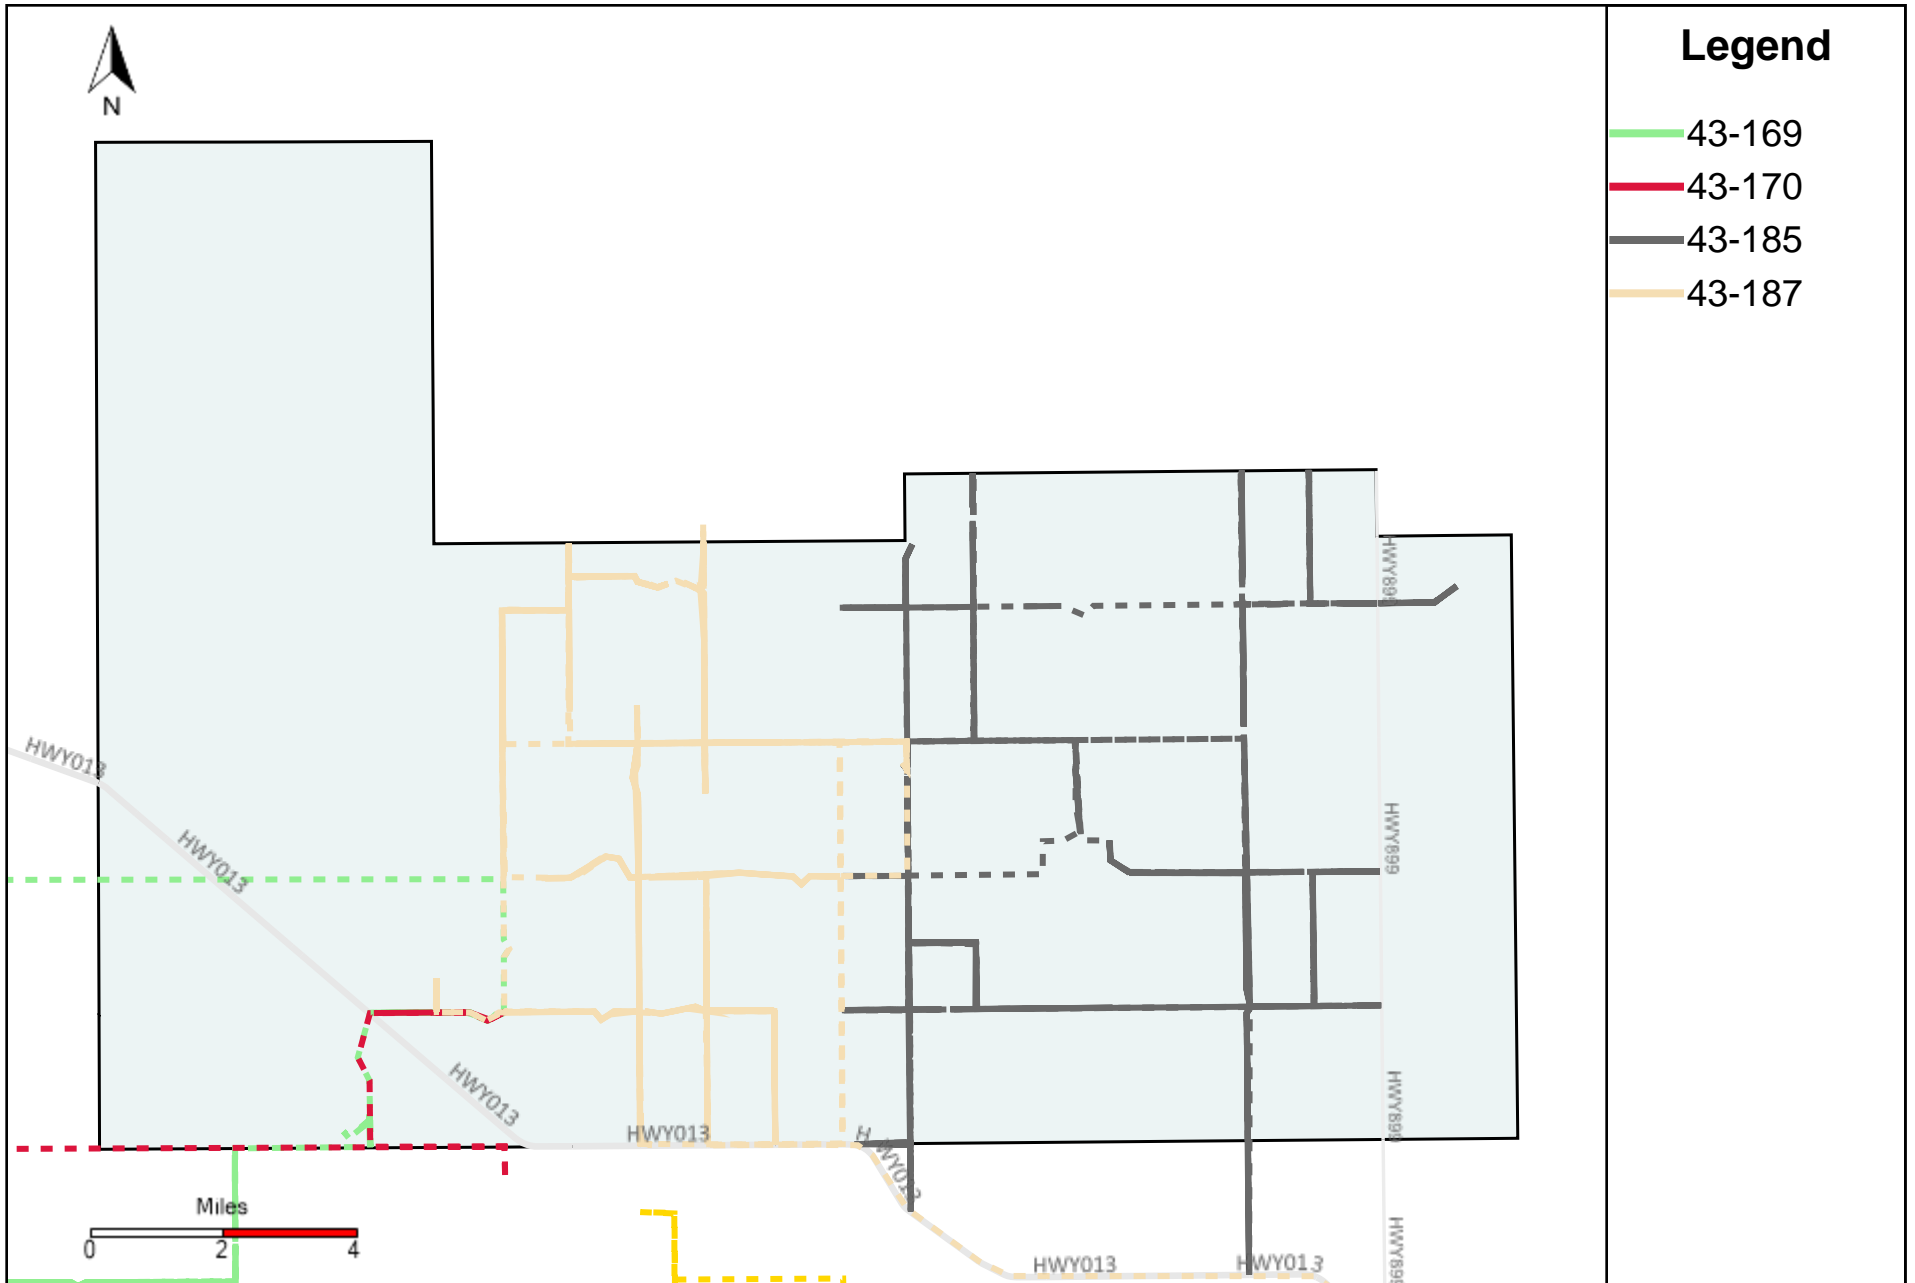

Division: 4 Grader Report(2023-08-20 ~ 2023-08-26)

Vehicle Name List	Total Distance(km)	Total Hours
43-169, 43-170, 43-185, 43-187	1916.27	184 hrs 8 min 5 sec