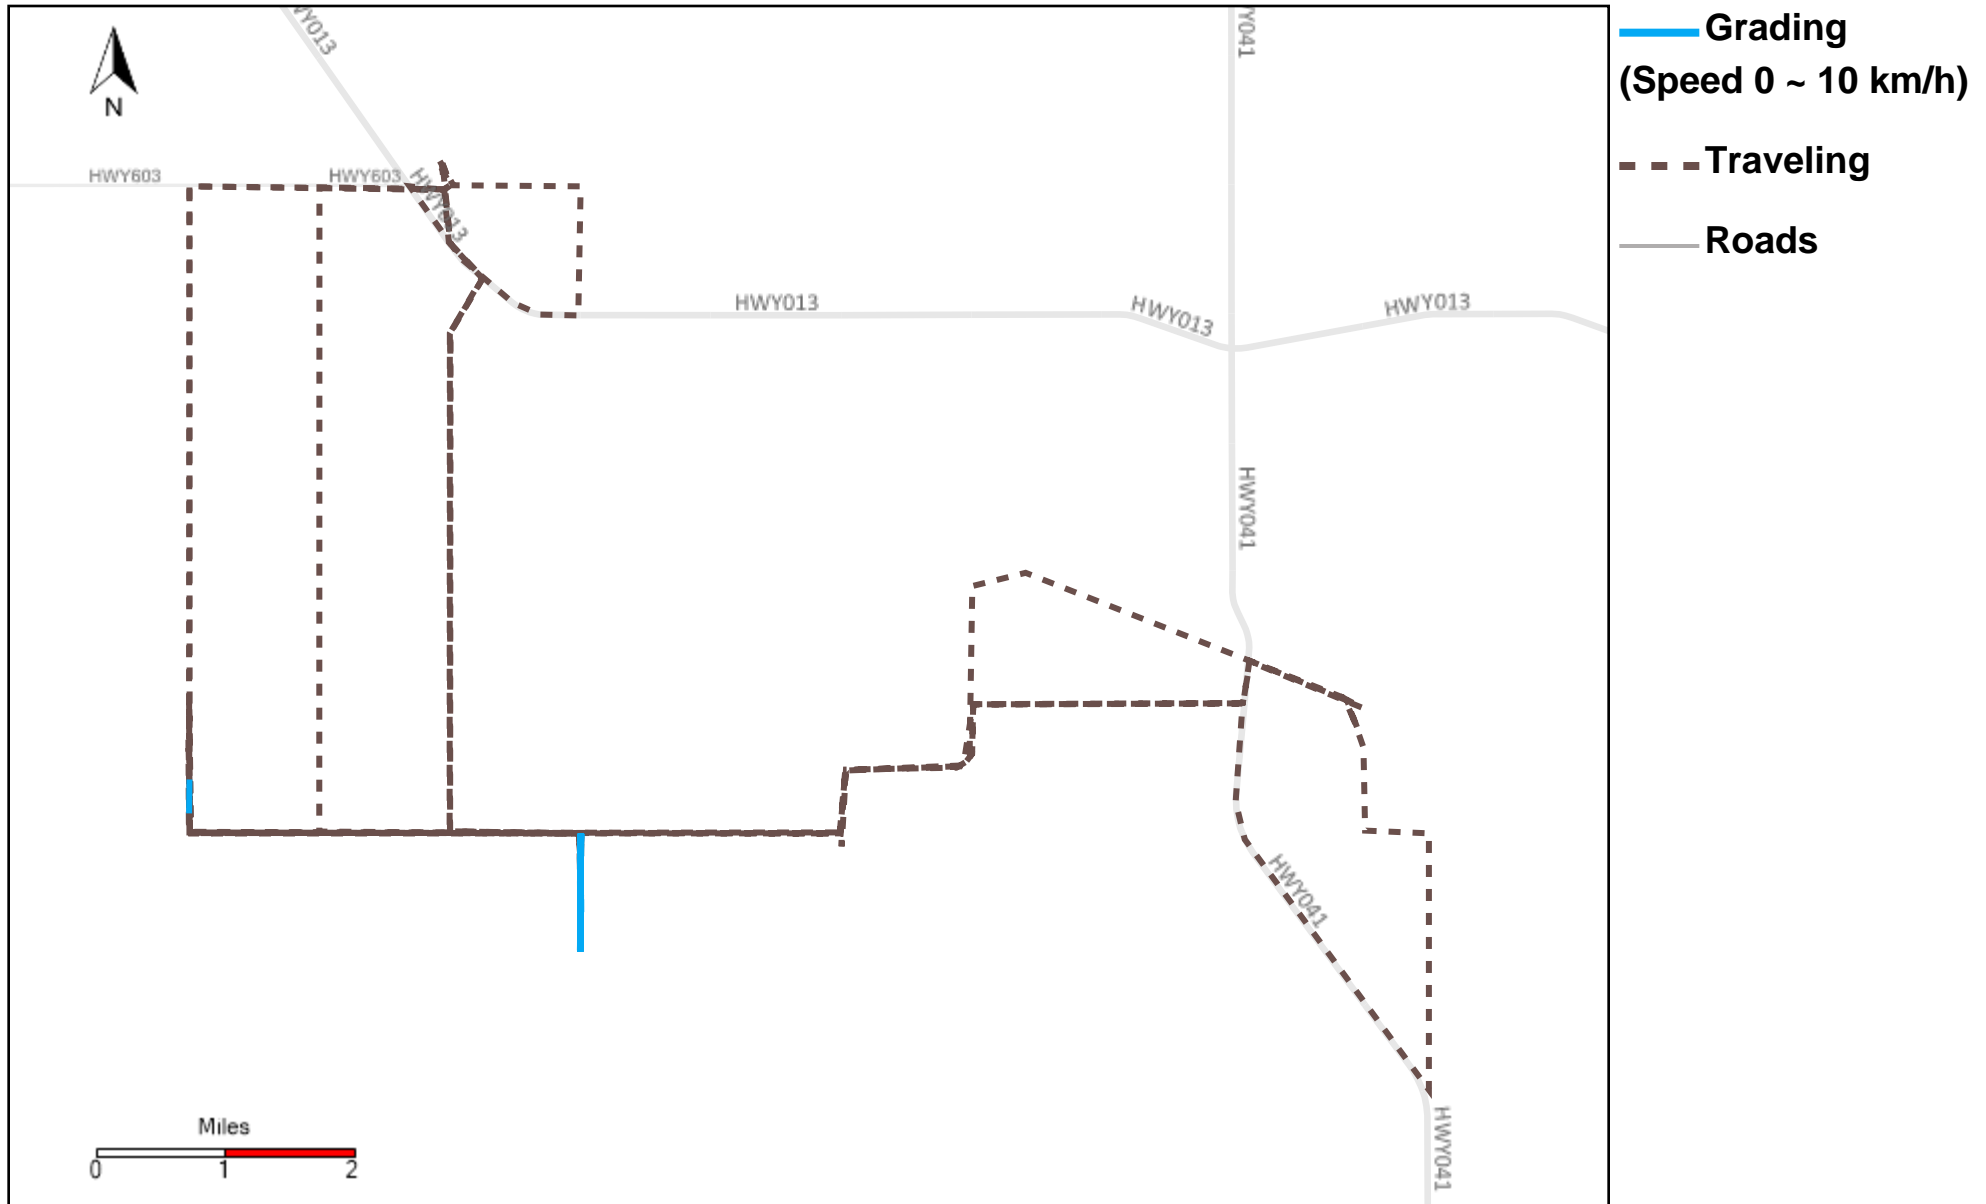

43-173_2023-08-20 ~ 2023-08-26 Tracking

Total Distance(km)	Total Hours	Work Distance(km)	Work Hours
273.37	35 hrs 29 min 1 sec	77.01	18 hrs 4 min 40 sec