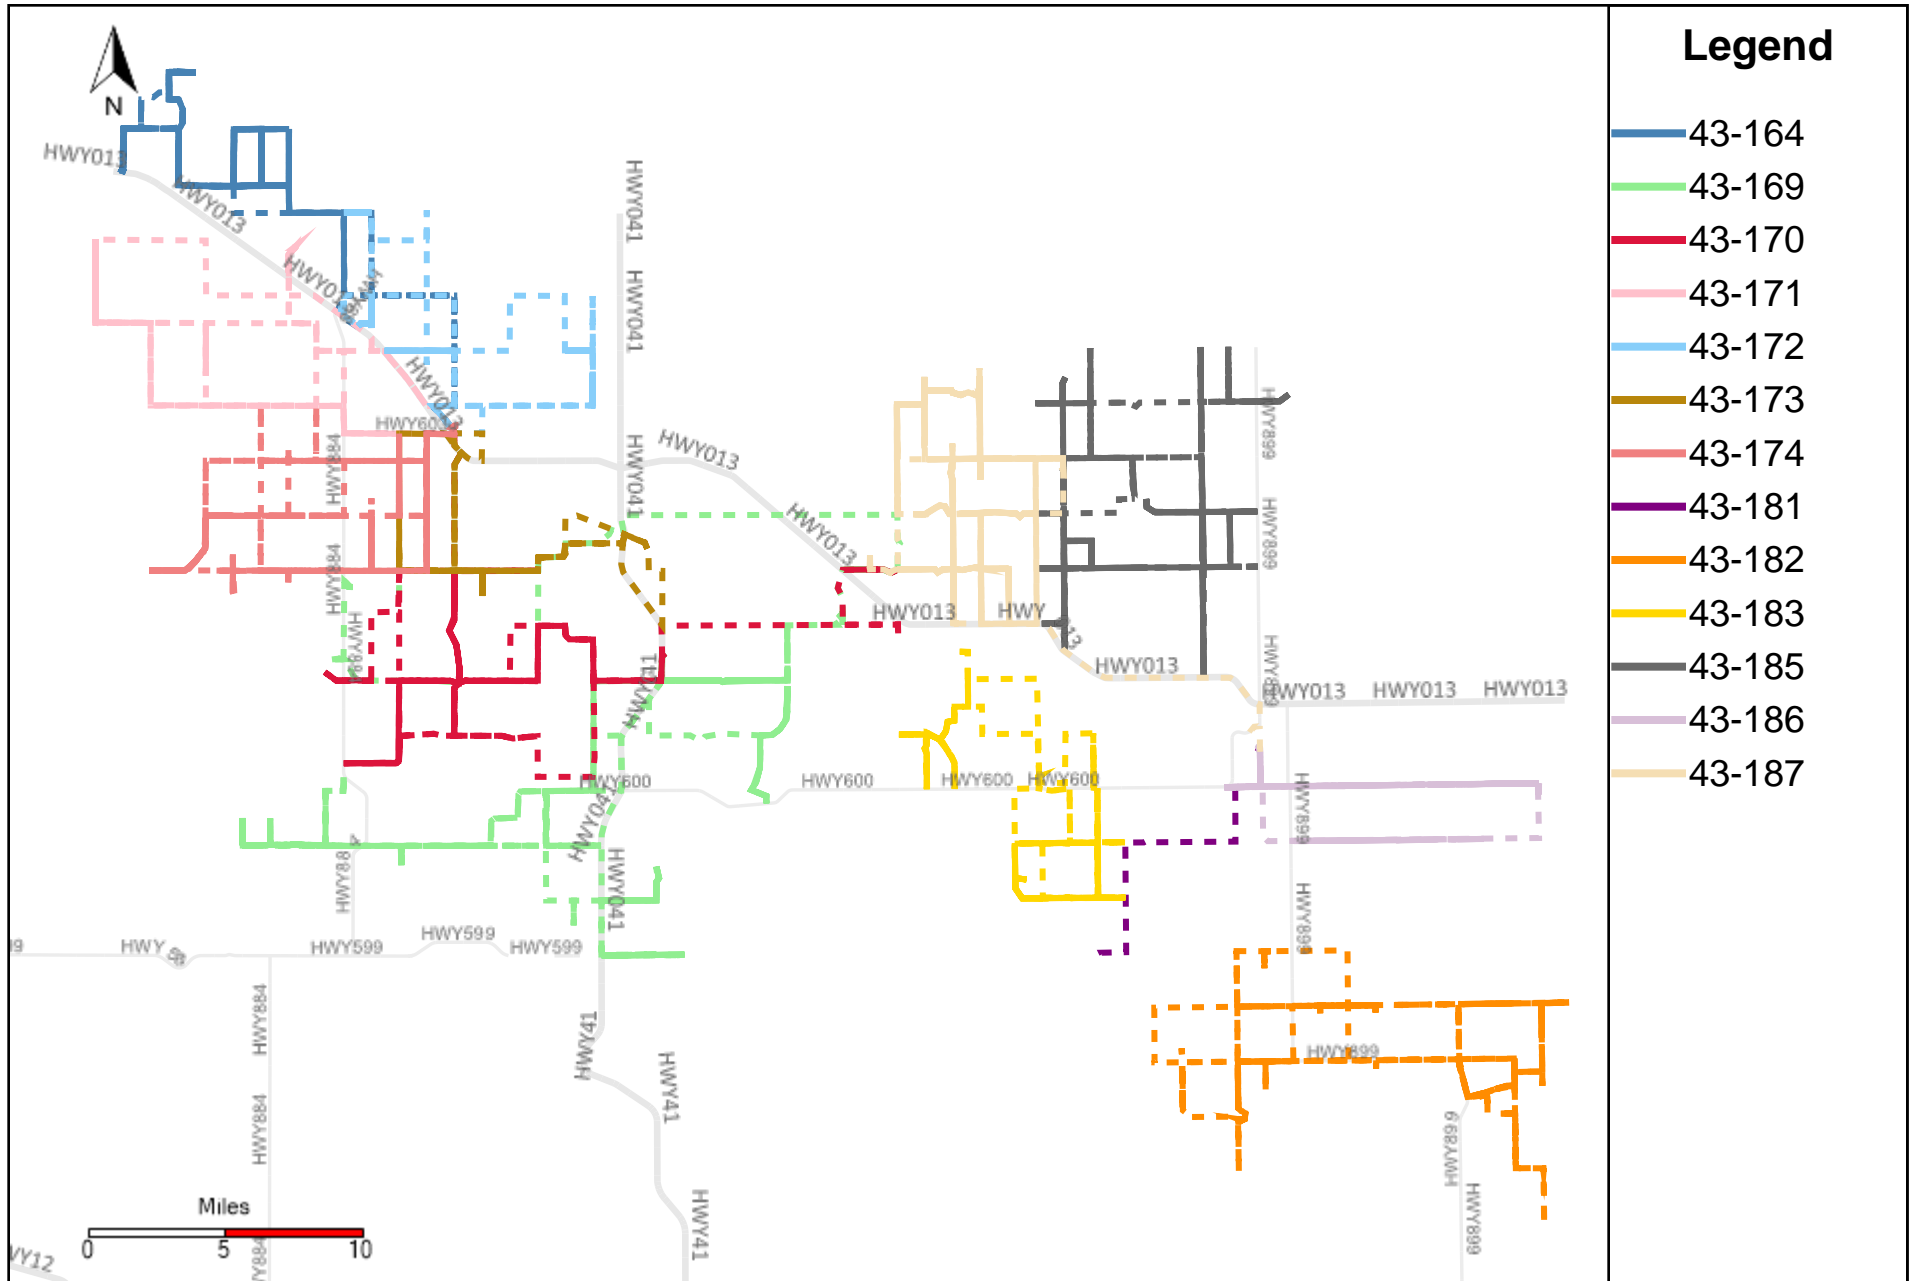

# Provost Weekly Grader Report (2023-08-20 ~ 2023-08-26)

# Division: 1 Grader Report(2023-08-20 ~ 2023-08-26)

Vehicle Name List	Total Distance(km)	Total Hours
43-182	494.59	50 hrs 2 min 47 sec

# Division: 2 Grader Report(2023-08-20 ~ 2023-08-26)

Vehicle Name List	Total Distance(km)	Total Hours
43-186	271.73	30 hrs 27 min 12 sec

# Division: 5 Grader Report(2023-08-20 ~ 2023-08-26)

Vehicle Name List	Total Distance(km)	Total Hours
43-169, 43-170, 43-173	1350.75	115 hrs 22 min 35 sec