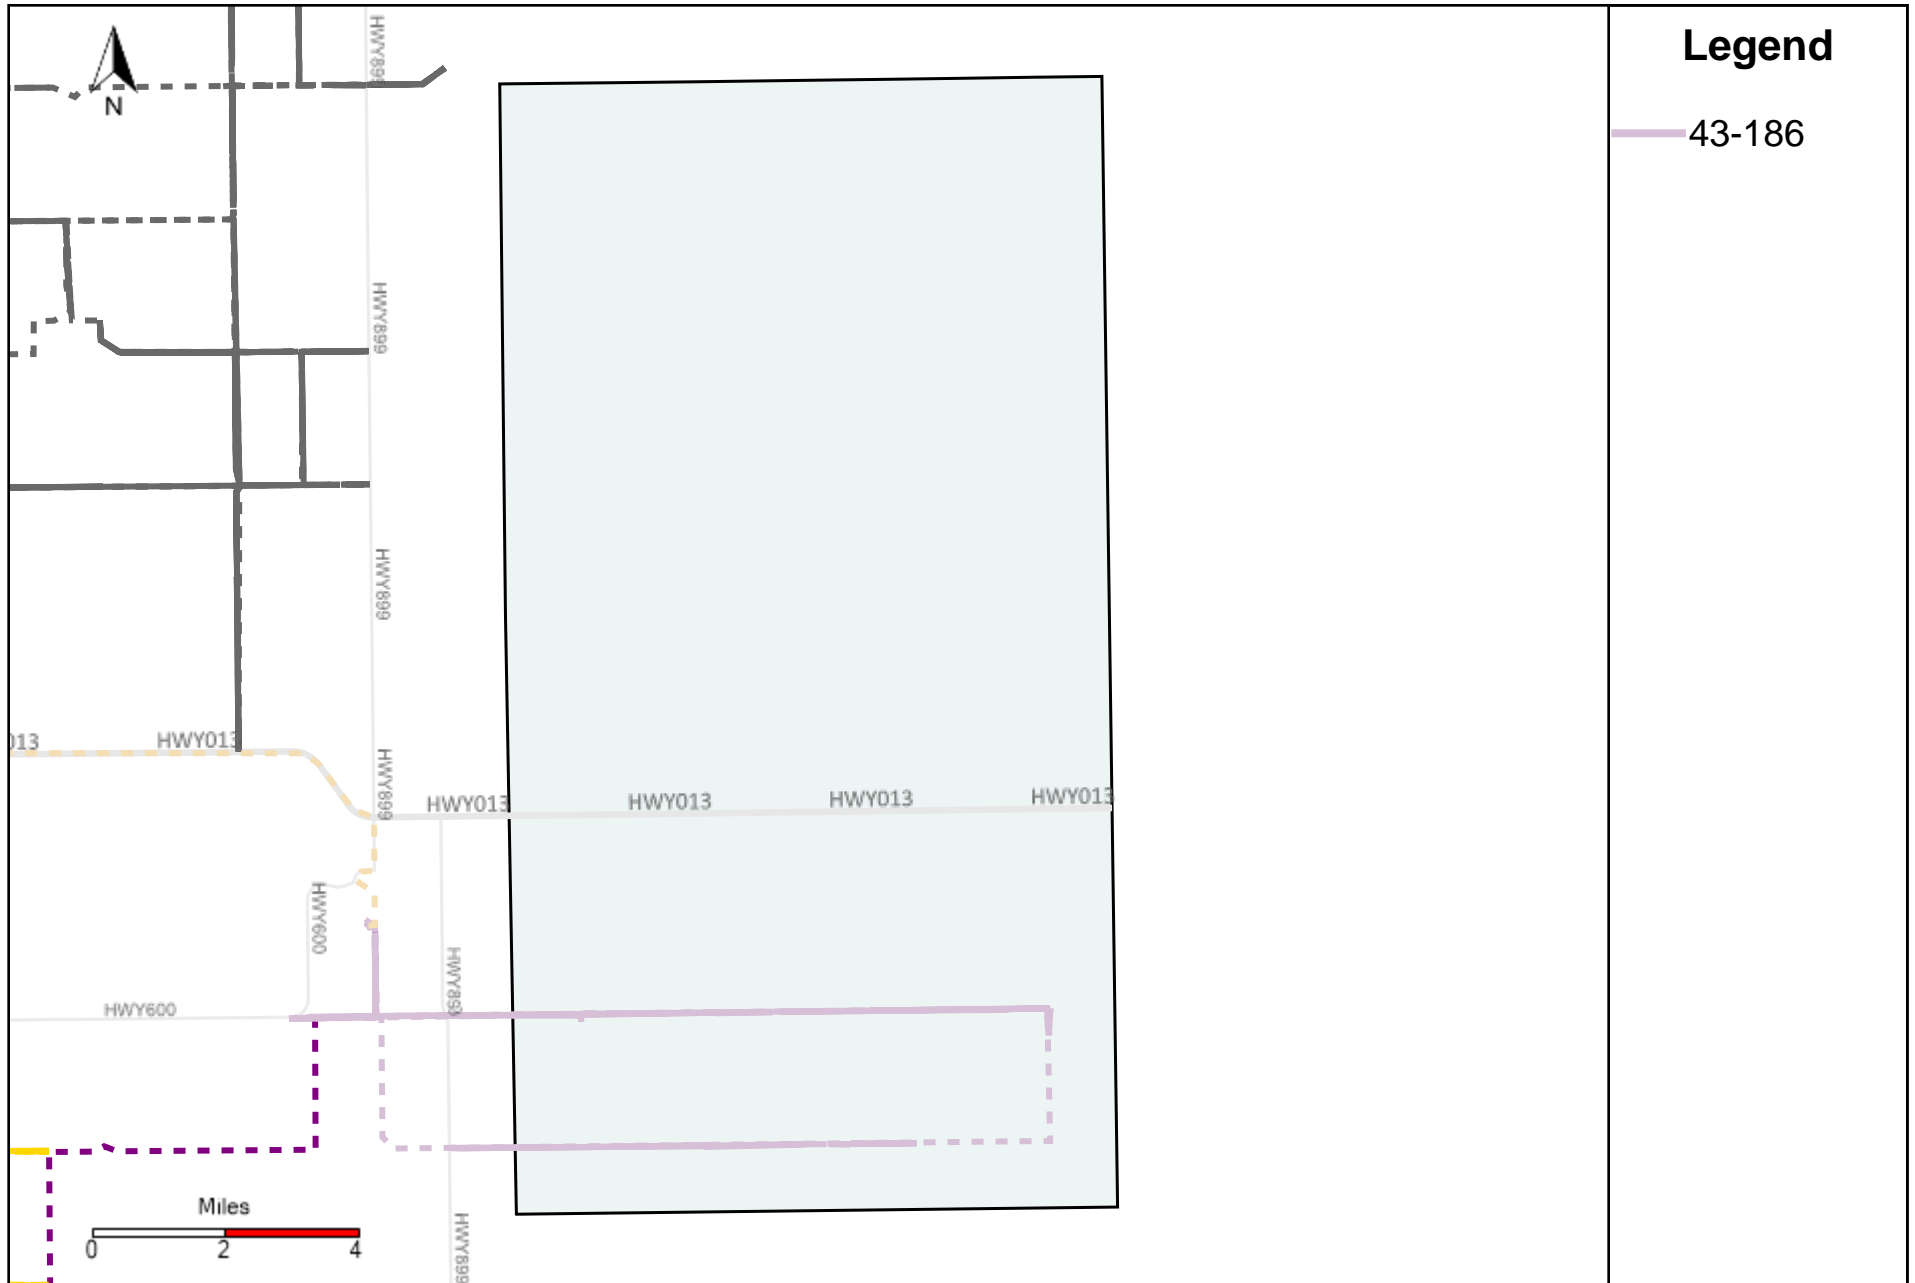

Division: 2 Grader Report(2023-08-20 ~ 2023-08-26)

Vehicle Name List	Total Distance(km)	Total Hours
43-186	271.73	30 hrs 27 min 12 sec