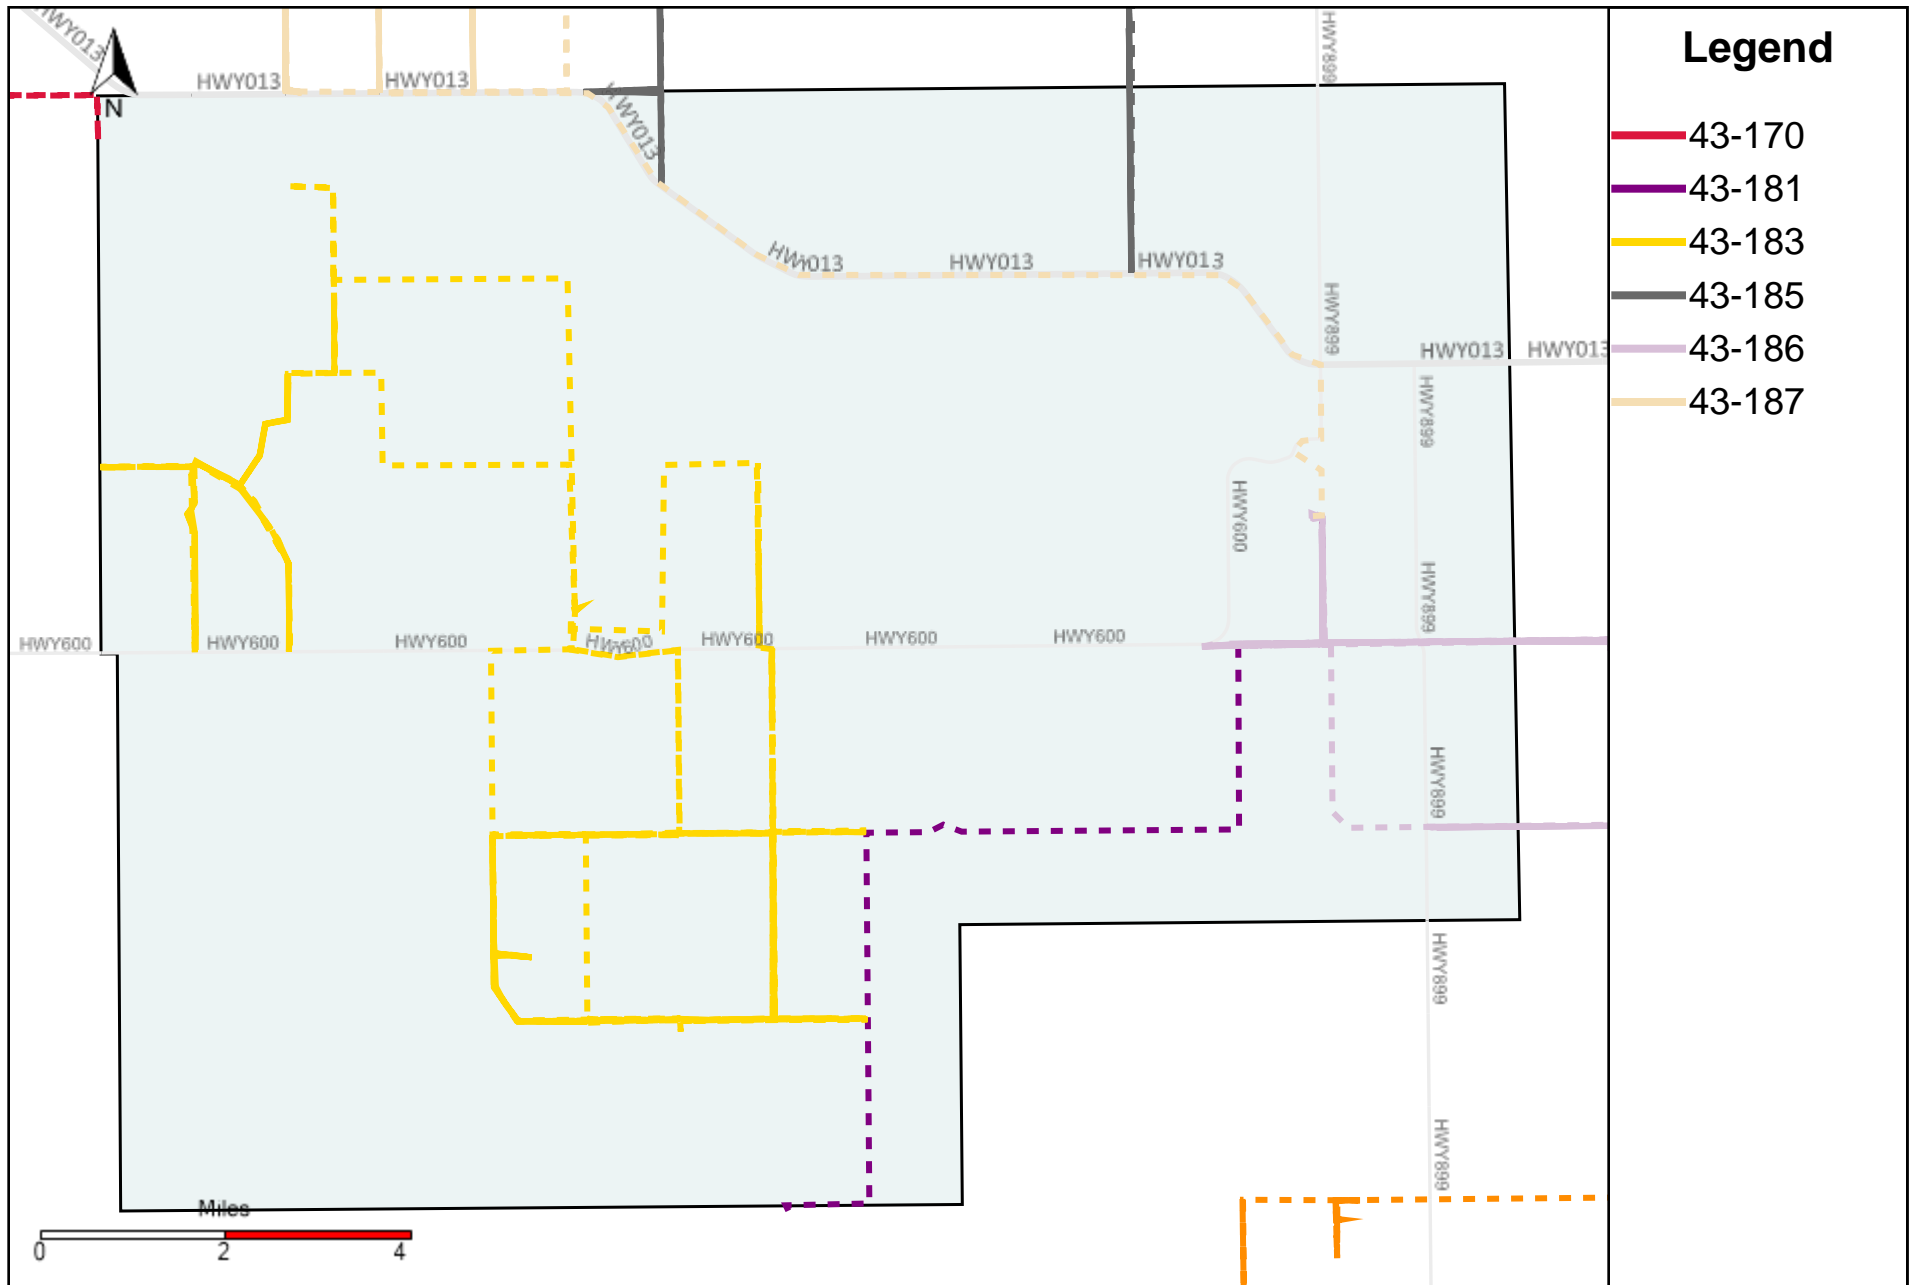

Division: 3 Grader Report(2023-08-20 ~ 2023-08-26)

Vehicle Name List	Total Distance(km)	Total Hours
43-170, 43-181, 43-183, 43-185, 43-186, 43-187	1828.63	193 hrs 2 min 11 sec