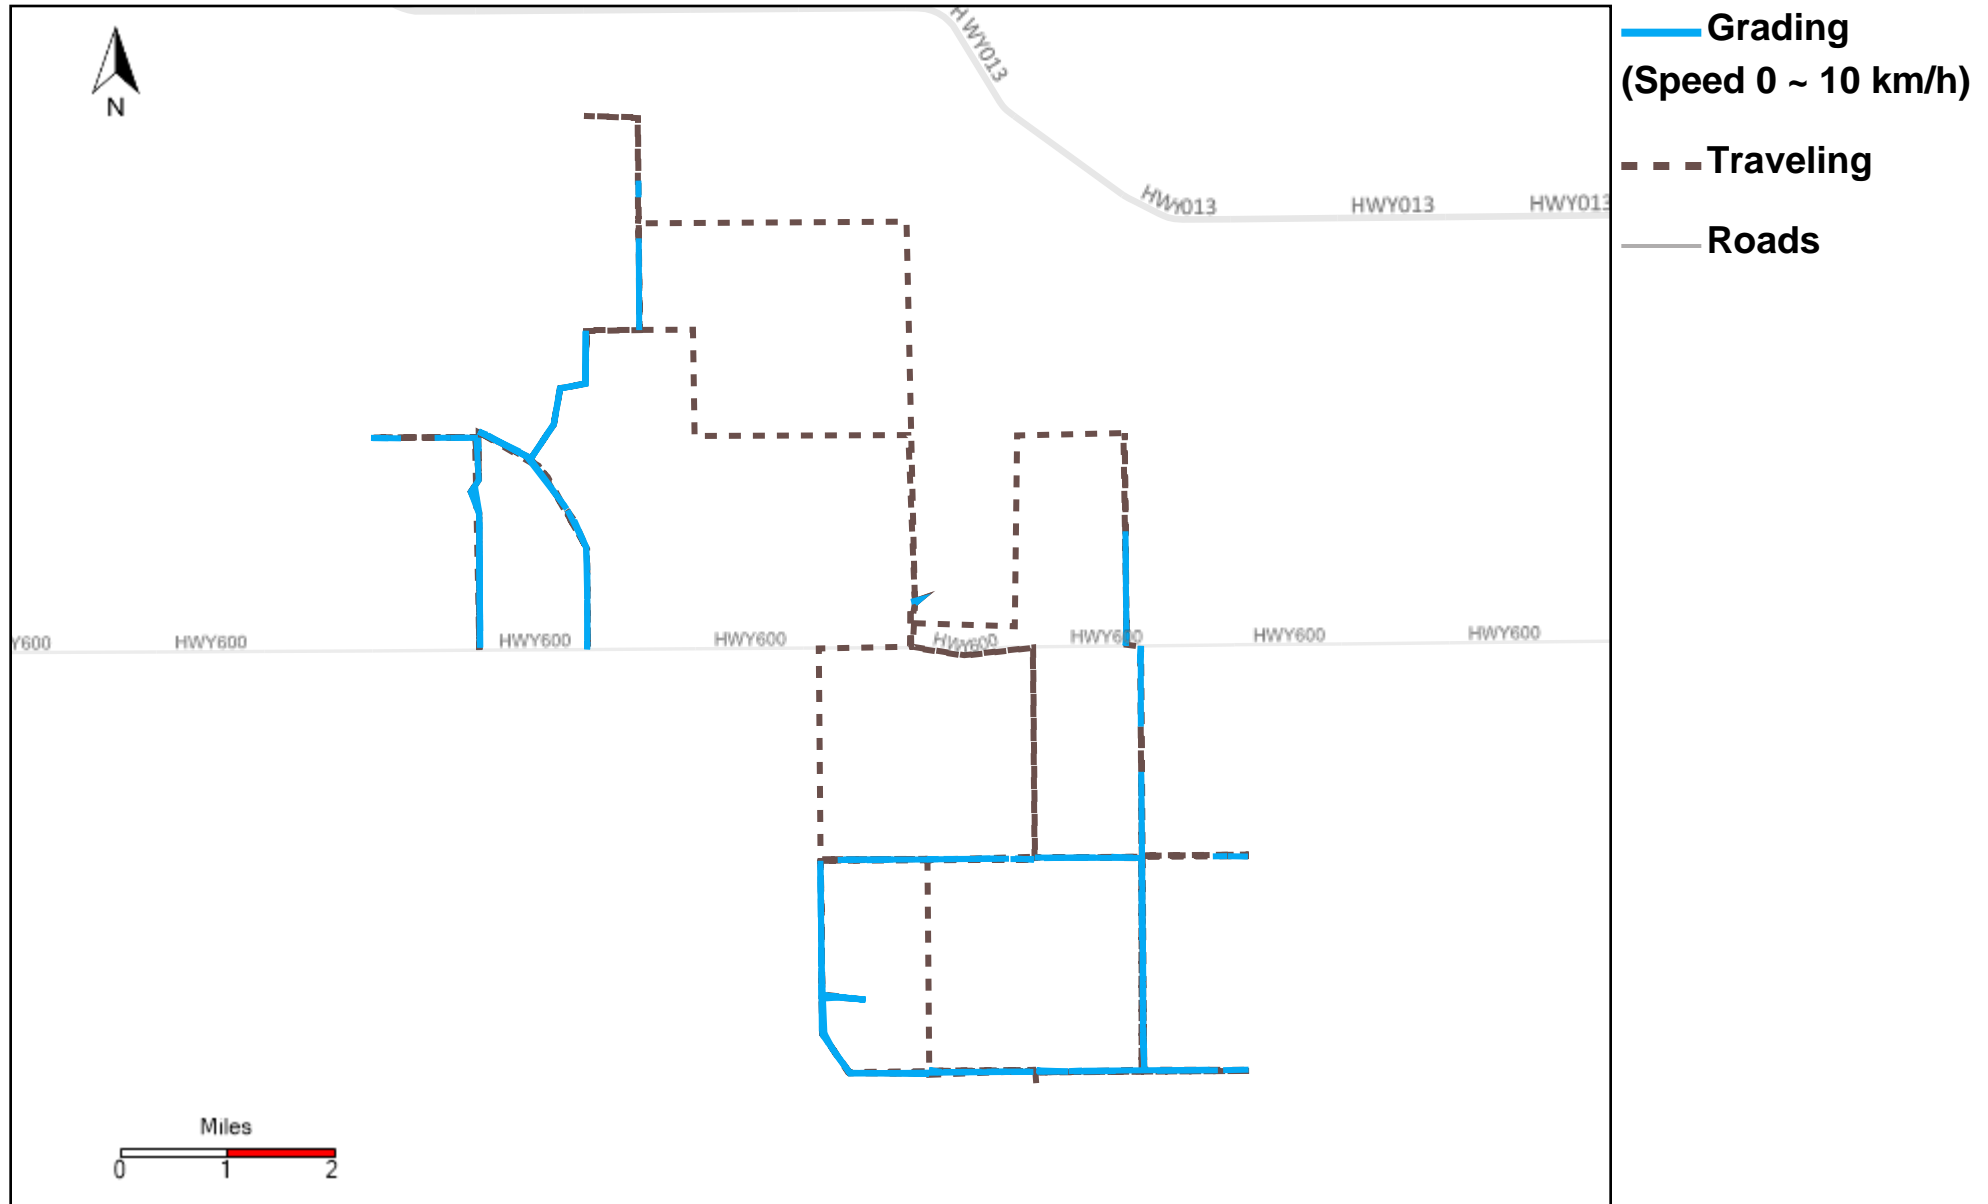

43-183_2023-08-20 ~ 2023-08-26 Tracking

Total Distance(km)	Total Hours	Work Distance(km)	Work Hours
239.48	29 hrs 3 min 14 sec	82.69	14 hrs 34 min 17 sec