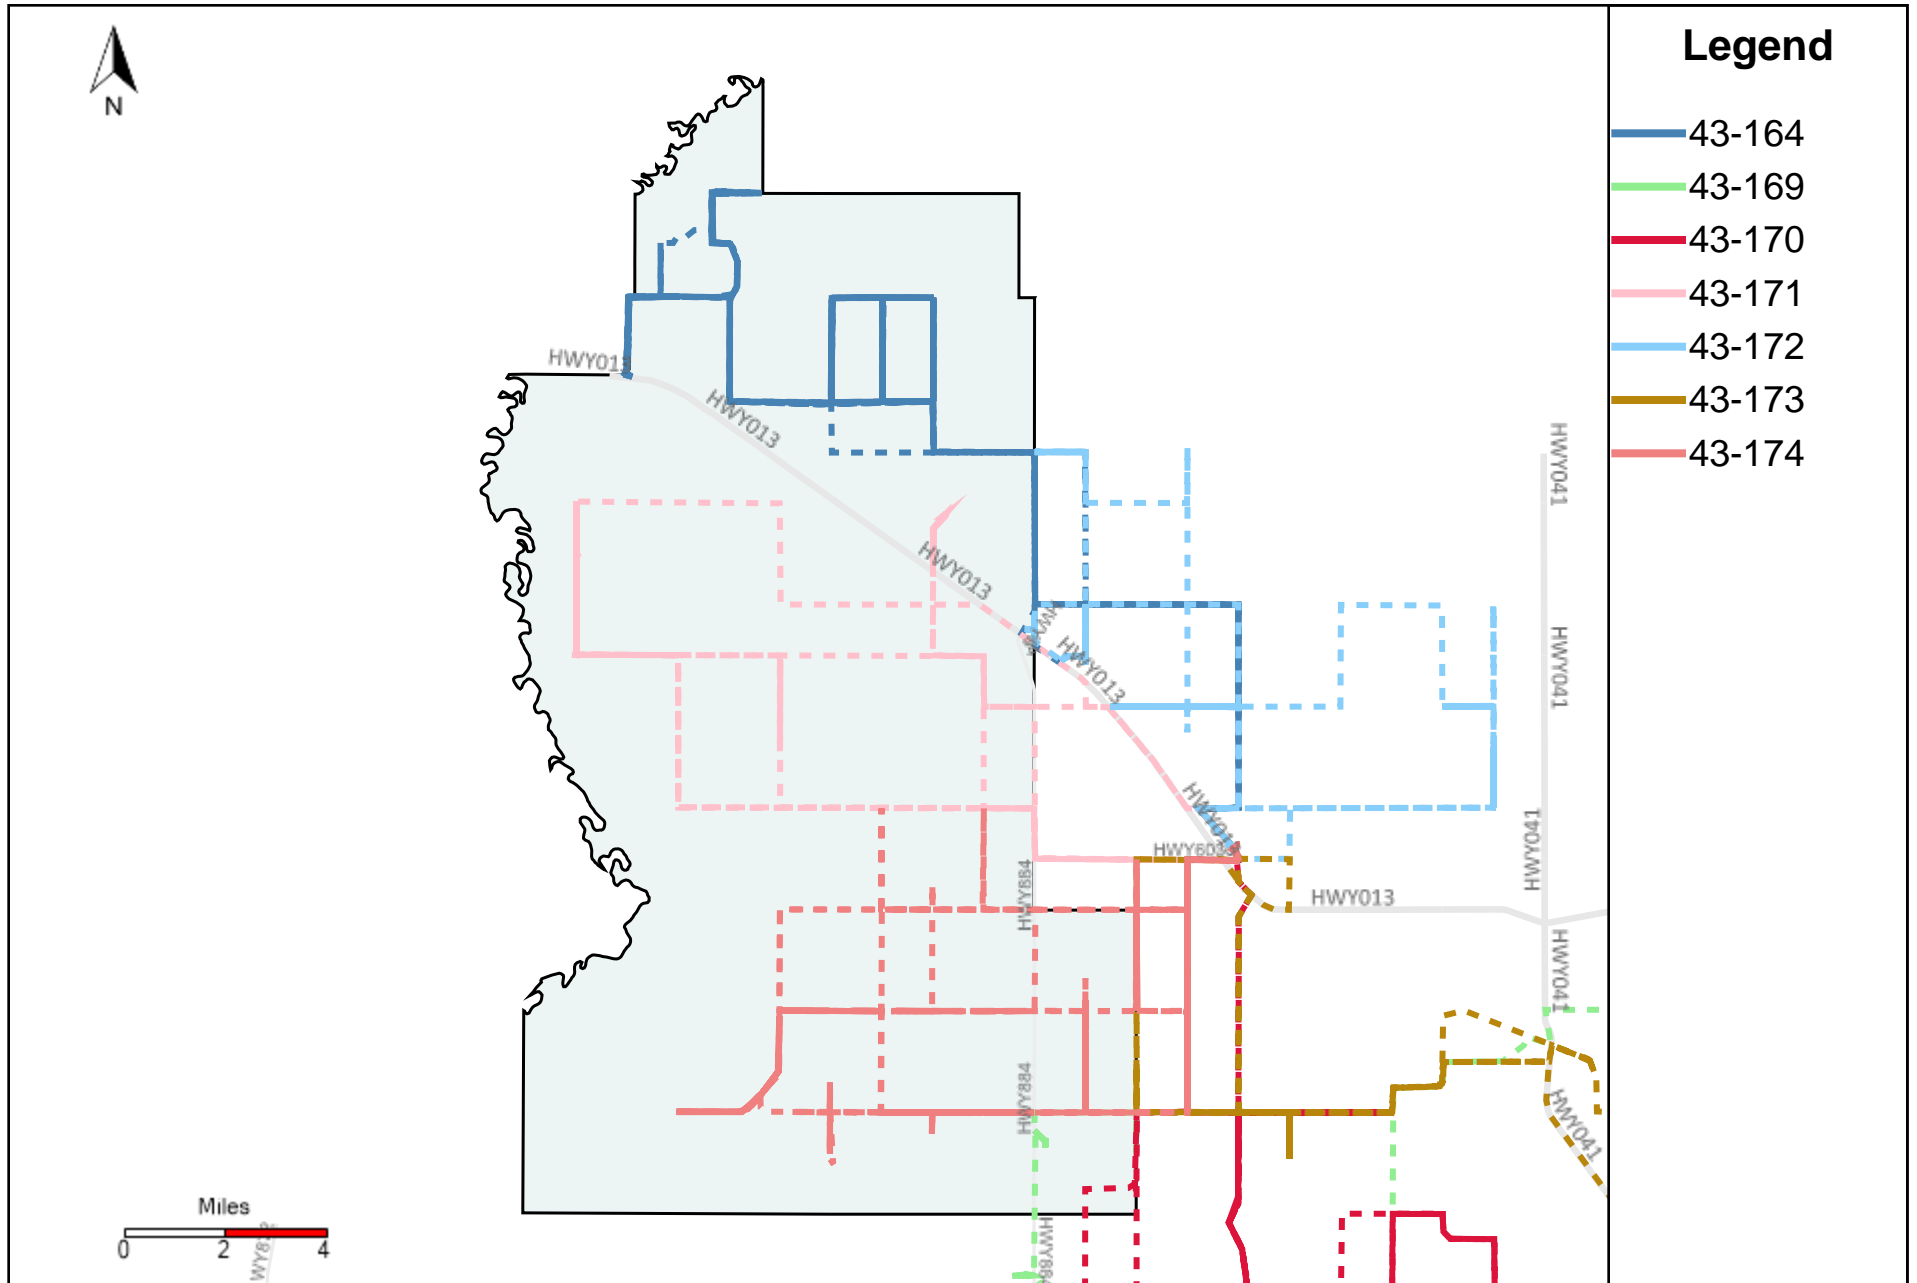

Division: 7 Grader Report(2023-08-20 ~ 2023-08-26)

Vehicle Name List	Total Distance(km)	Total Hours
43-164, 43-169, 43-170, 43-171, 43-172, 43-173, 43-174	3114.07	282 hrs 52 min 13 sec