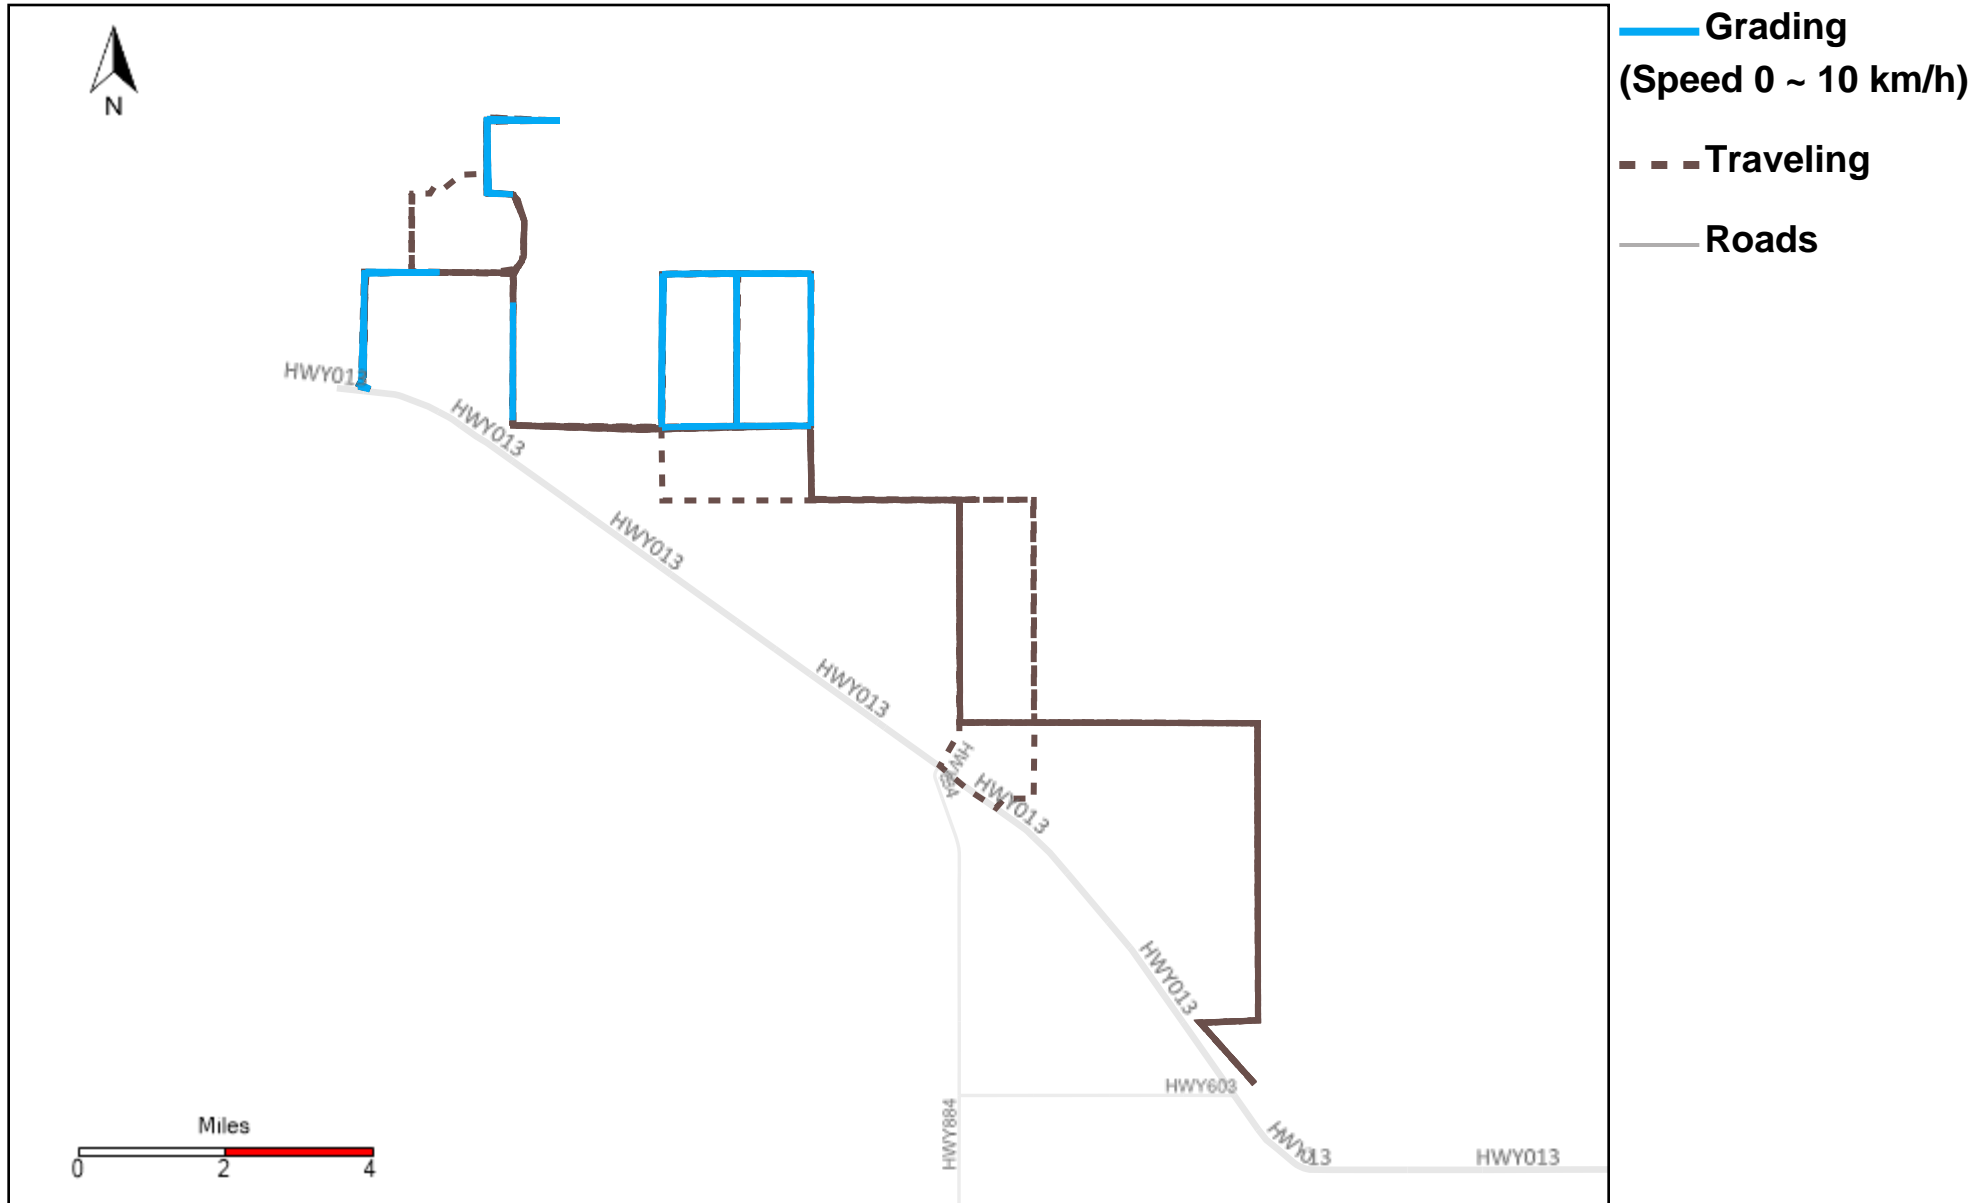

43-164_2023-08-20 ~ 2023-08-26 Tracking

Total Distance(km)	Total Hours	Work Distance(km)	Work Hours
629.52	51 hrs 2 min 26 sec	107.11	17 hrs 59 min 54 sec