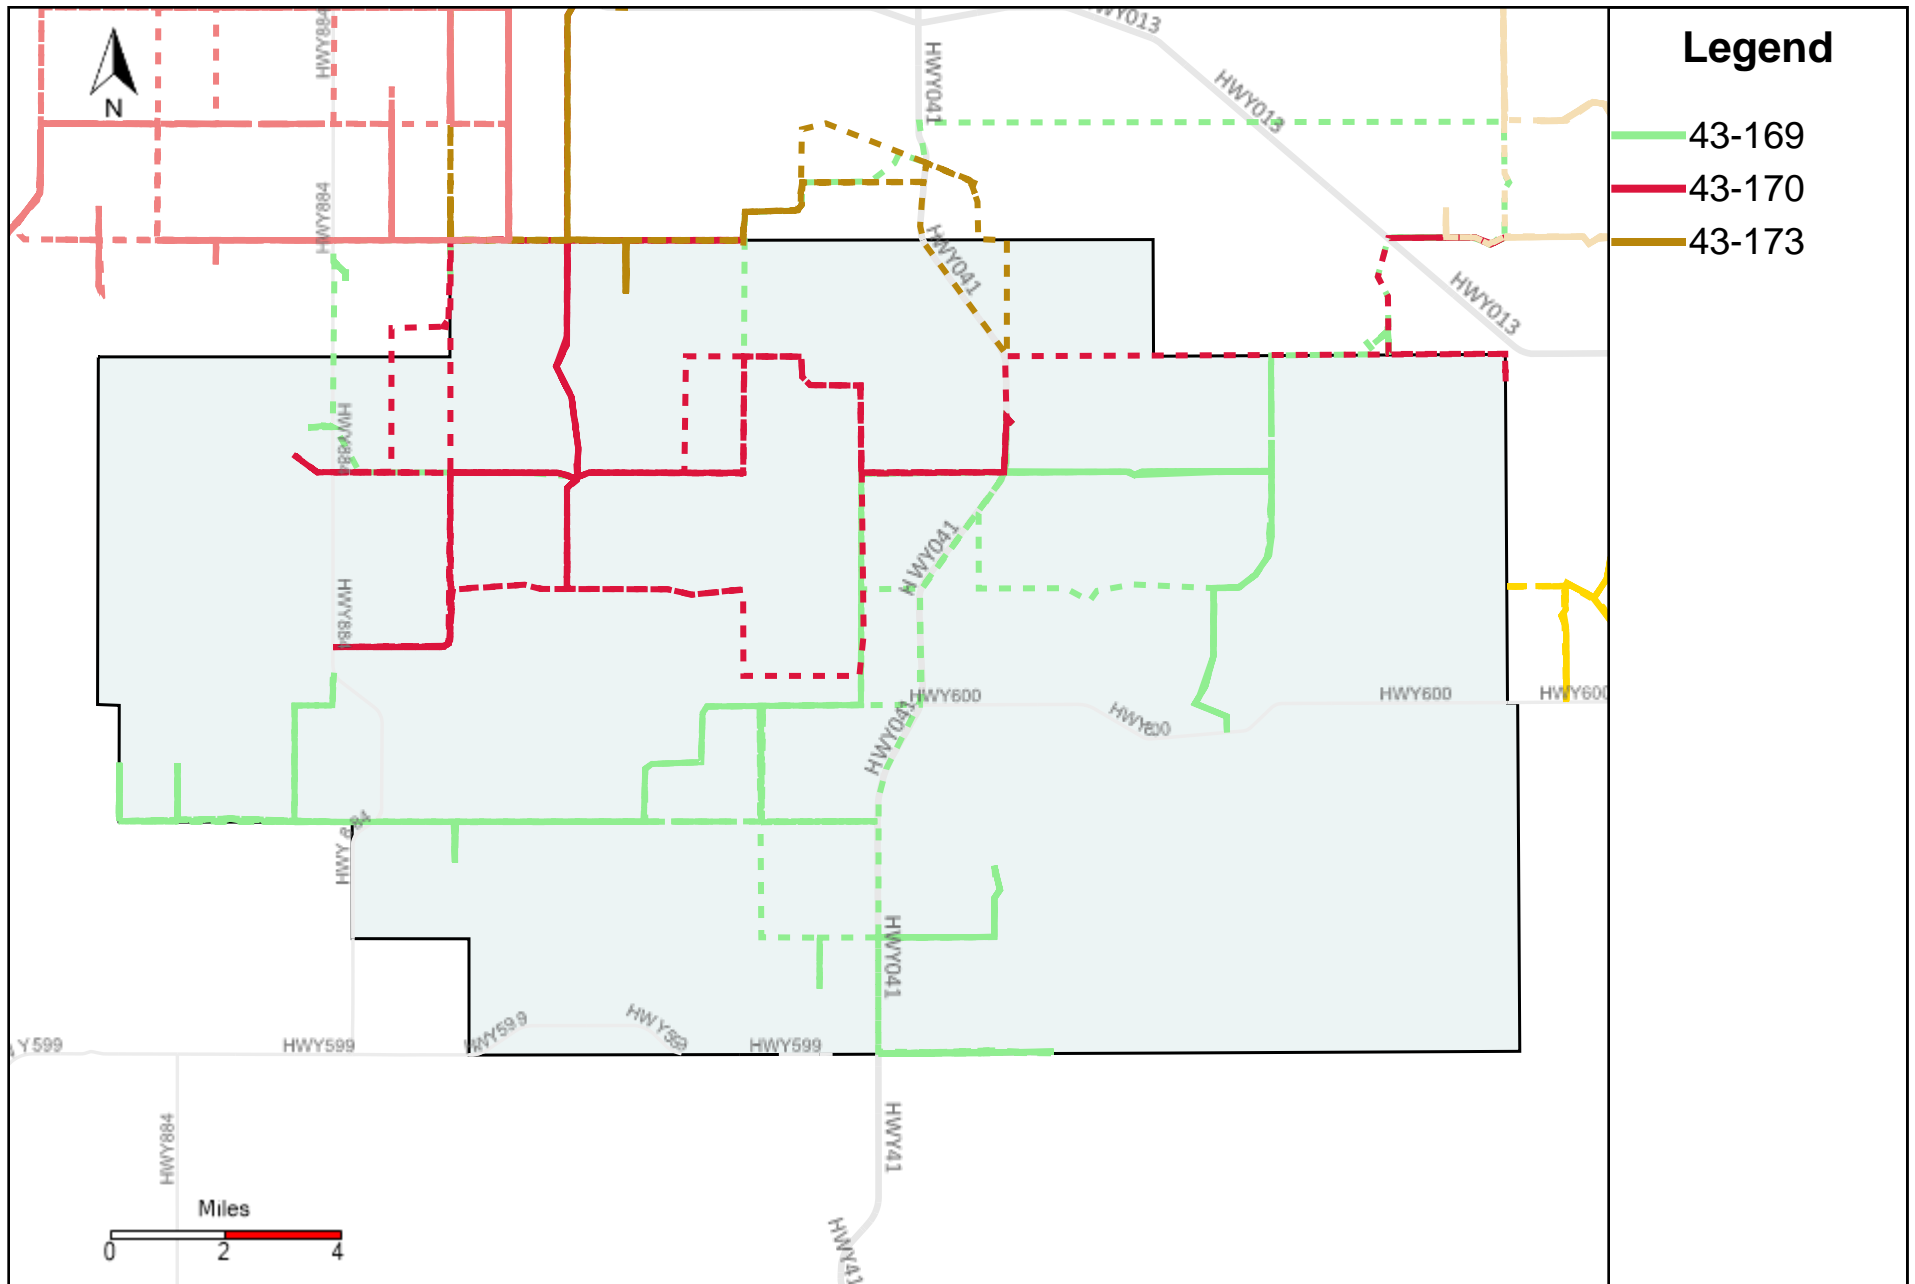

Division: 5 Grader Report(2023-08-20 ~ 2023-08-26)

Vehicle Name List	Total Distance(km)	Total Hours
43-169, 43-170, 43-173	1350.75	115 hrs 22 min 35 sec