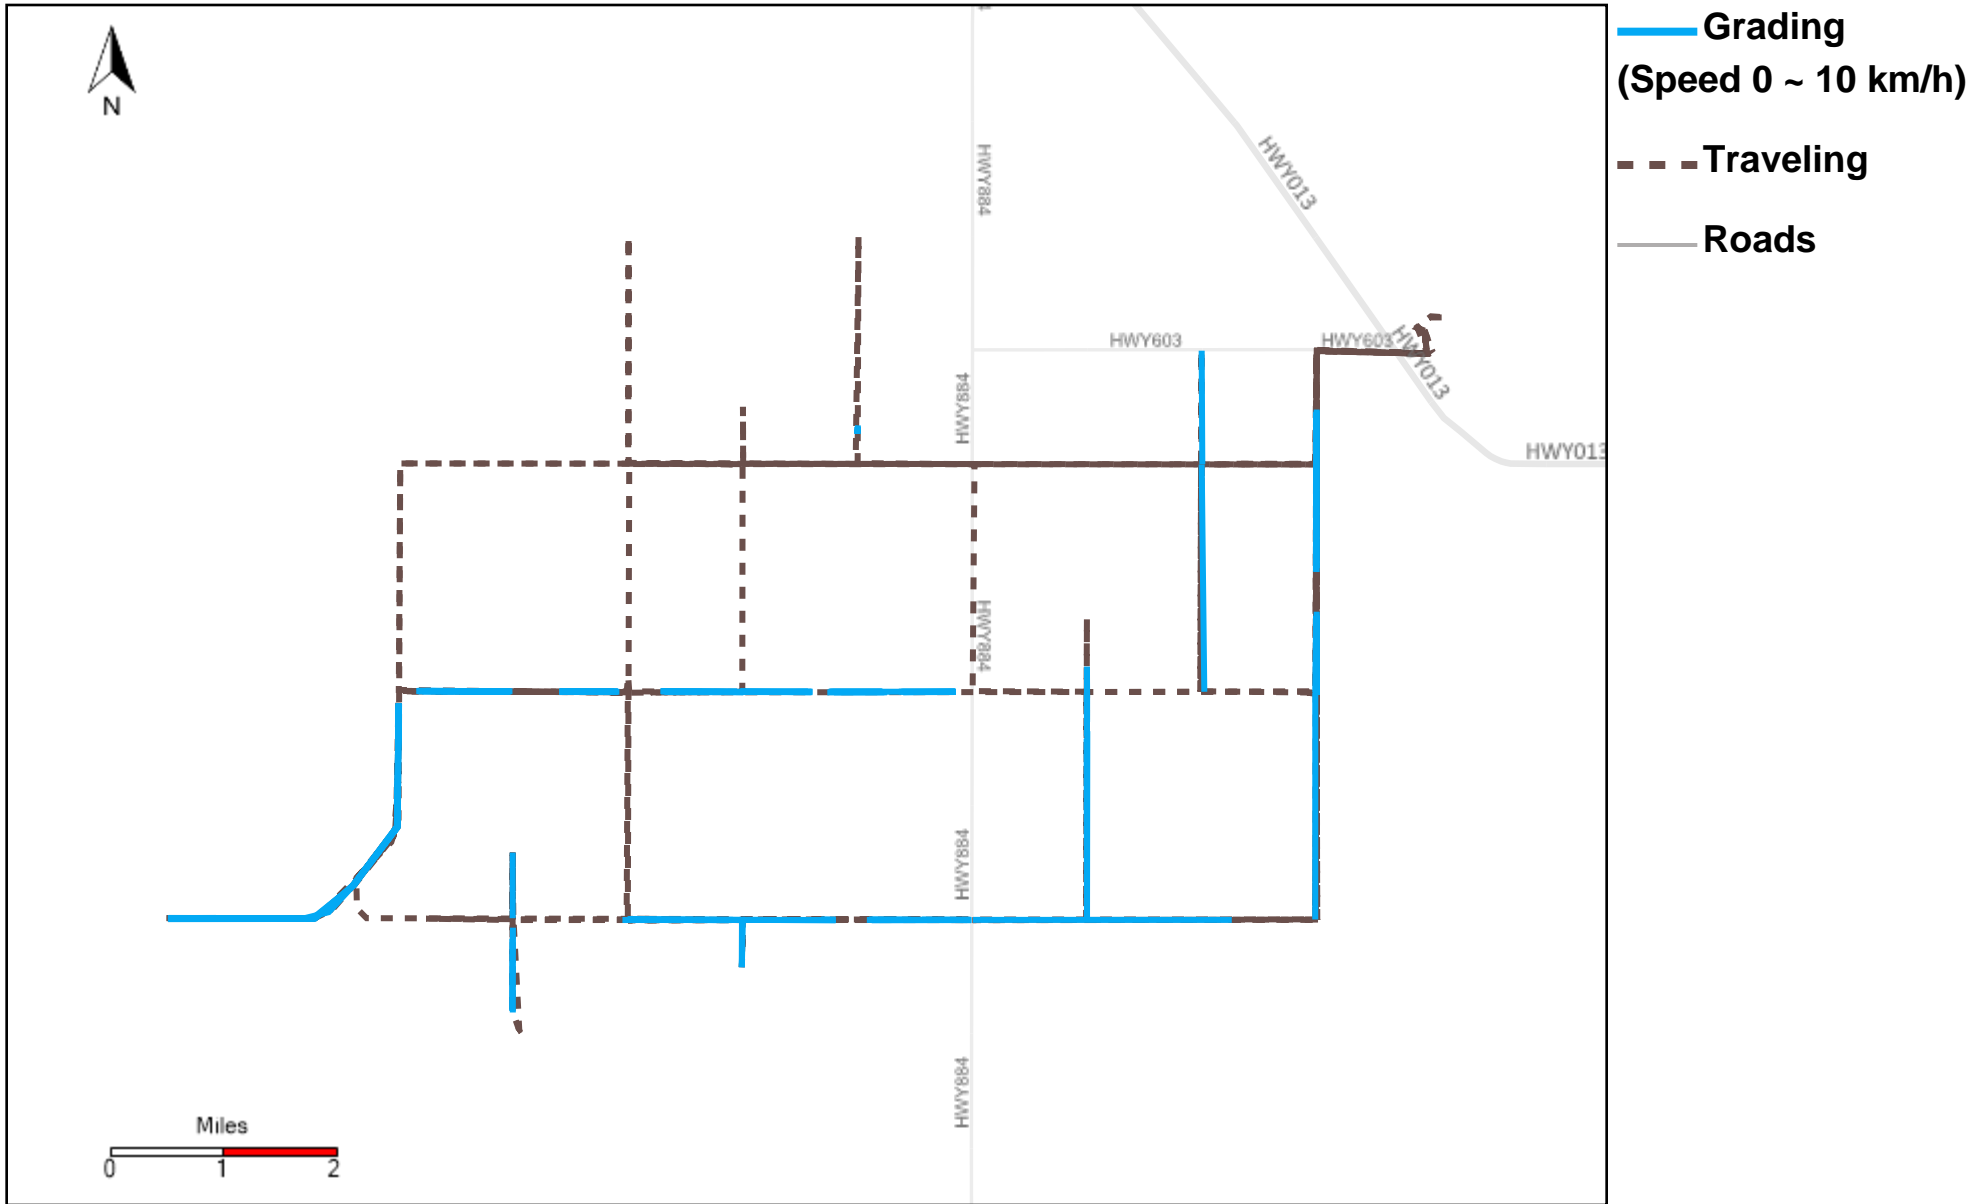

43-174_2023-08-20 ~ 2023-08-26 Tracking

Total Distance(km)	Total Hours	Work Distance(km)	Work Hours
438	46 hrs 17 min 42 sec	196.57	27 hrs 53 min 14 sec