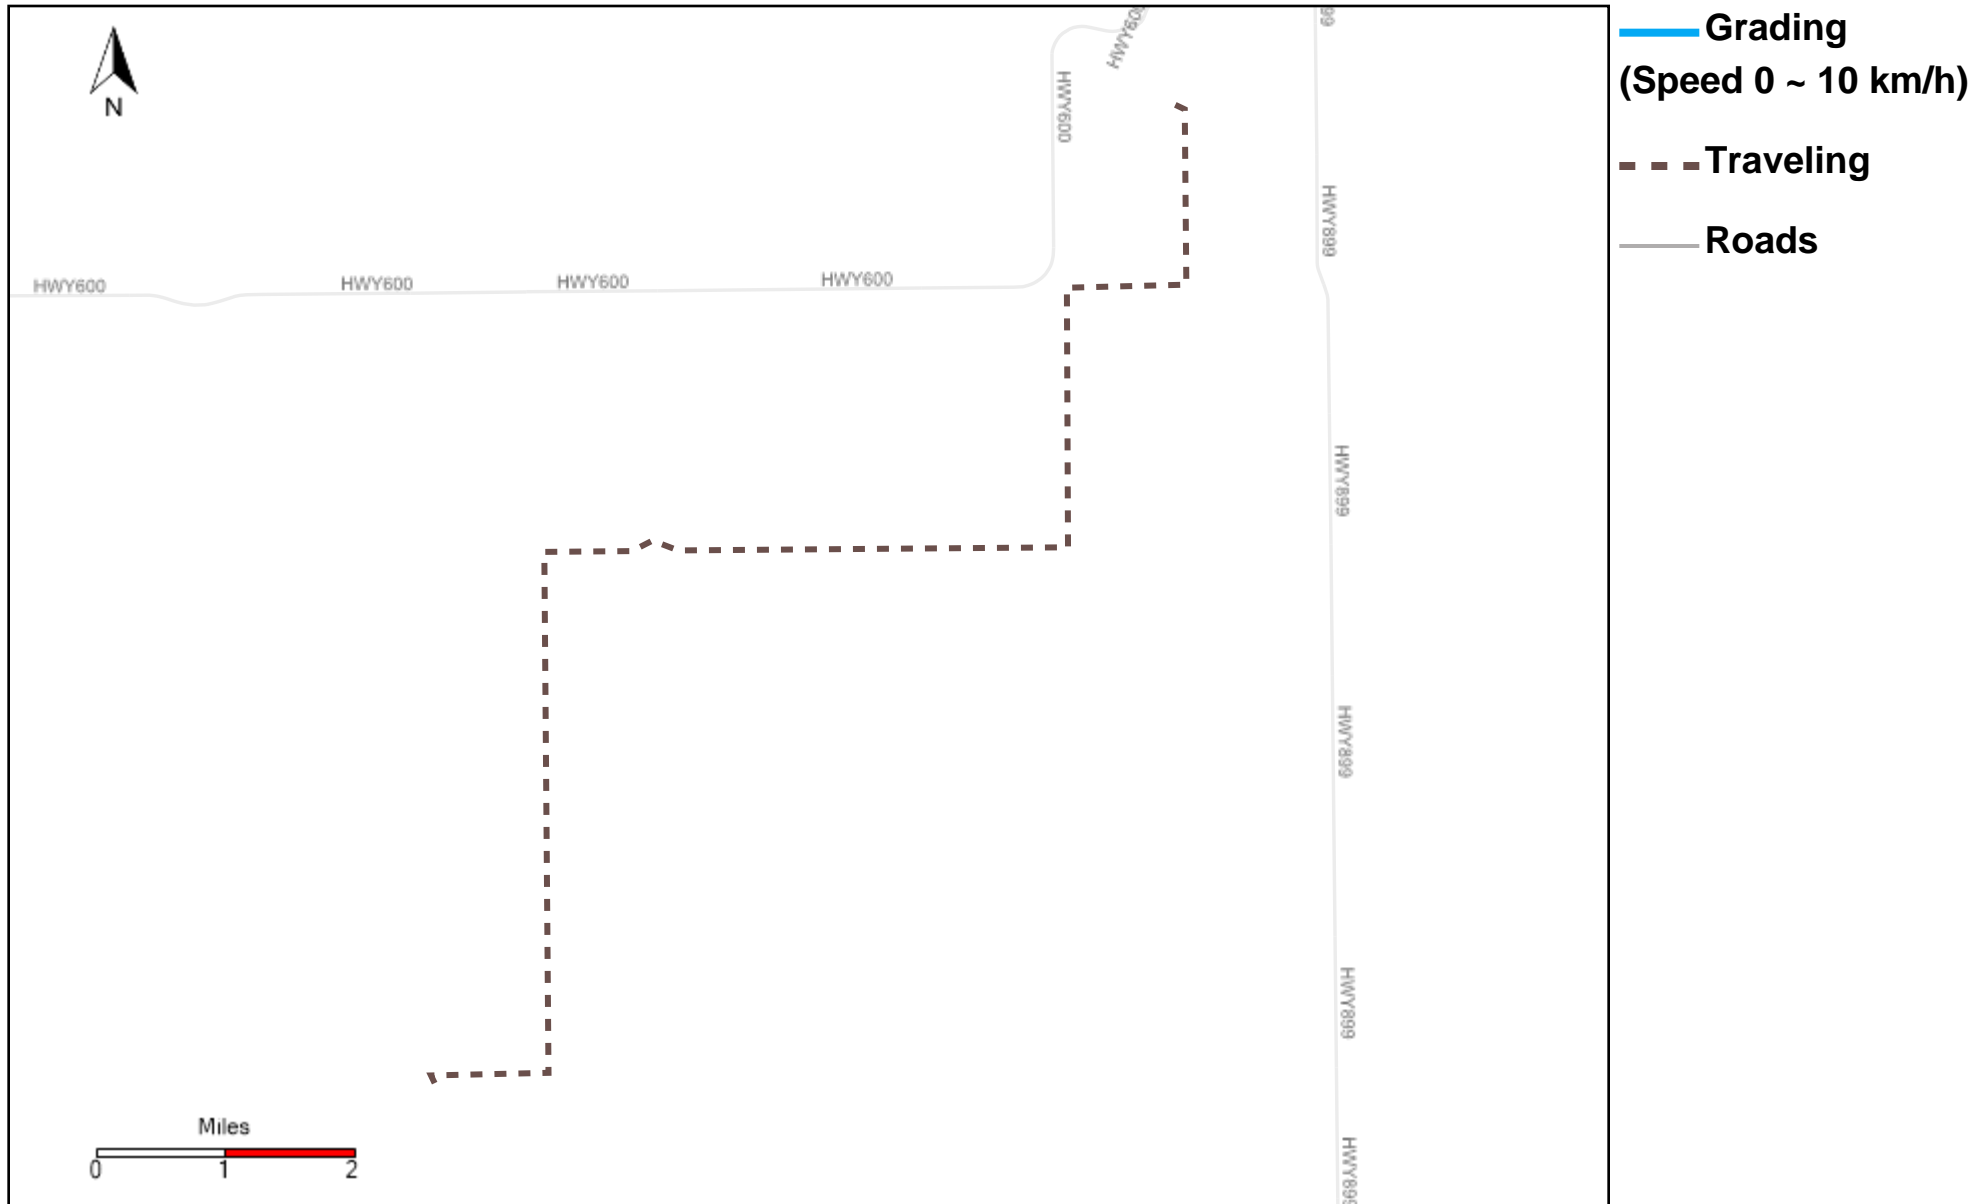

43-181_2023-08-20 ~ 2023-08-26 Tracking

Total Distance(km)	Total Hours	Work Distance(km)	Work Hours
21.84	0 hrs 38 min 56 sec	0	0 hrs 0 min 0 sec