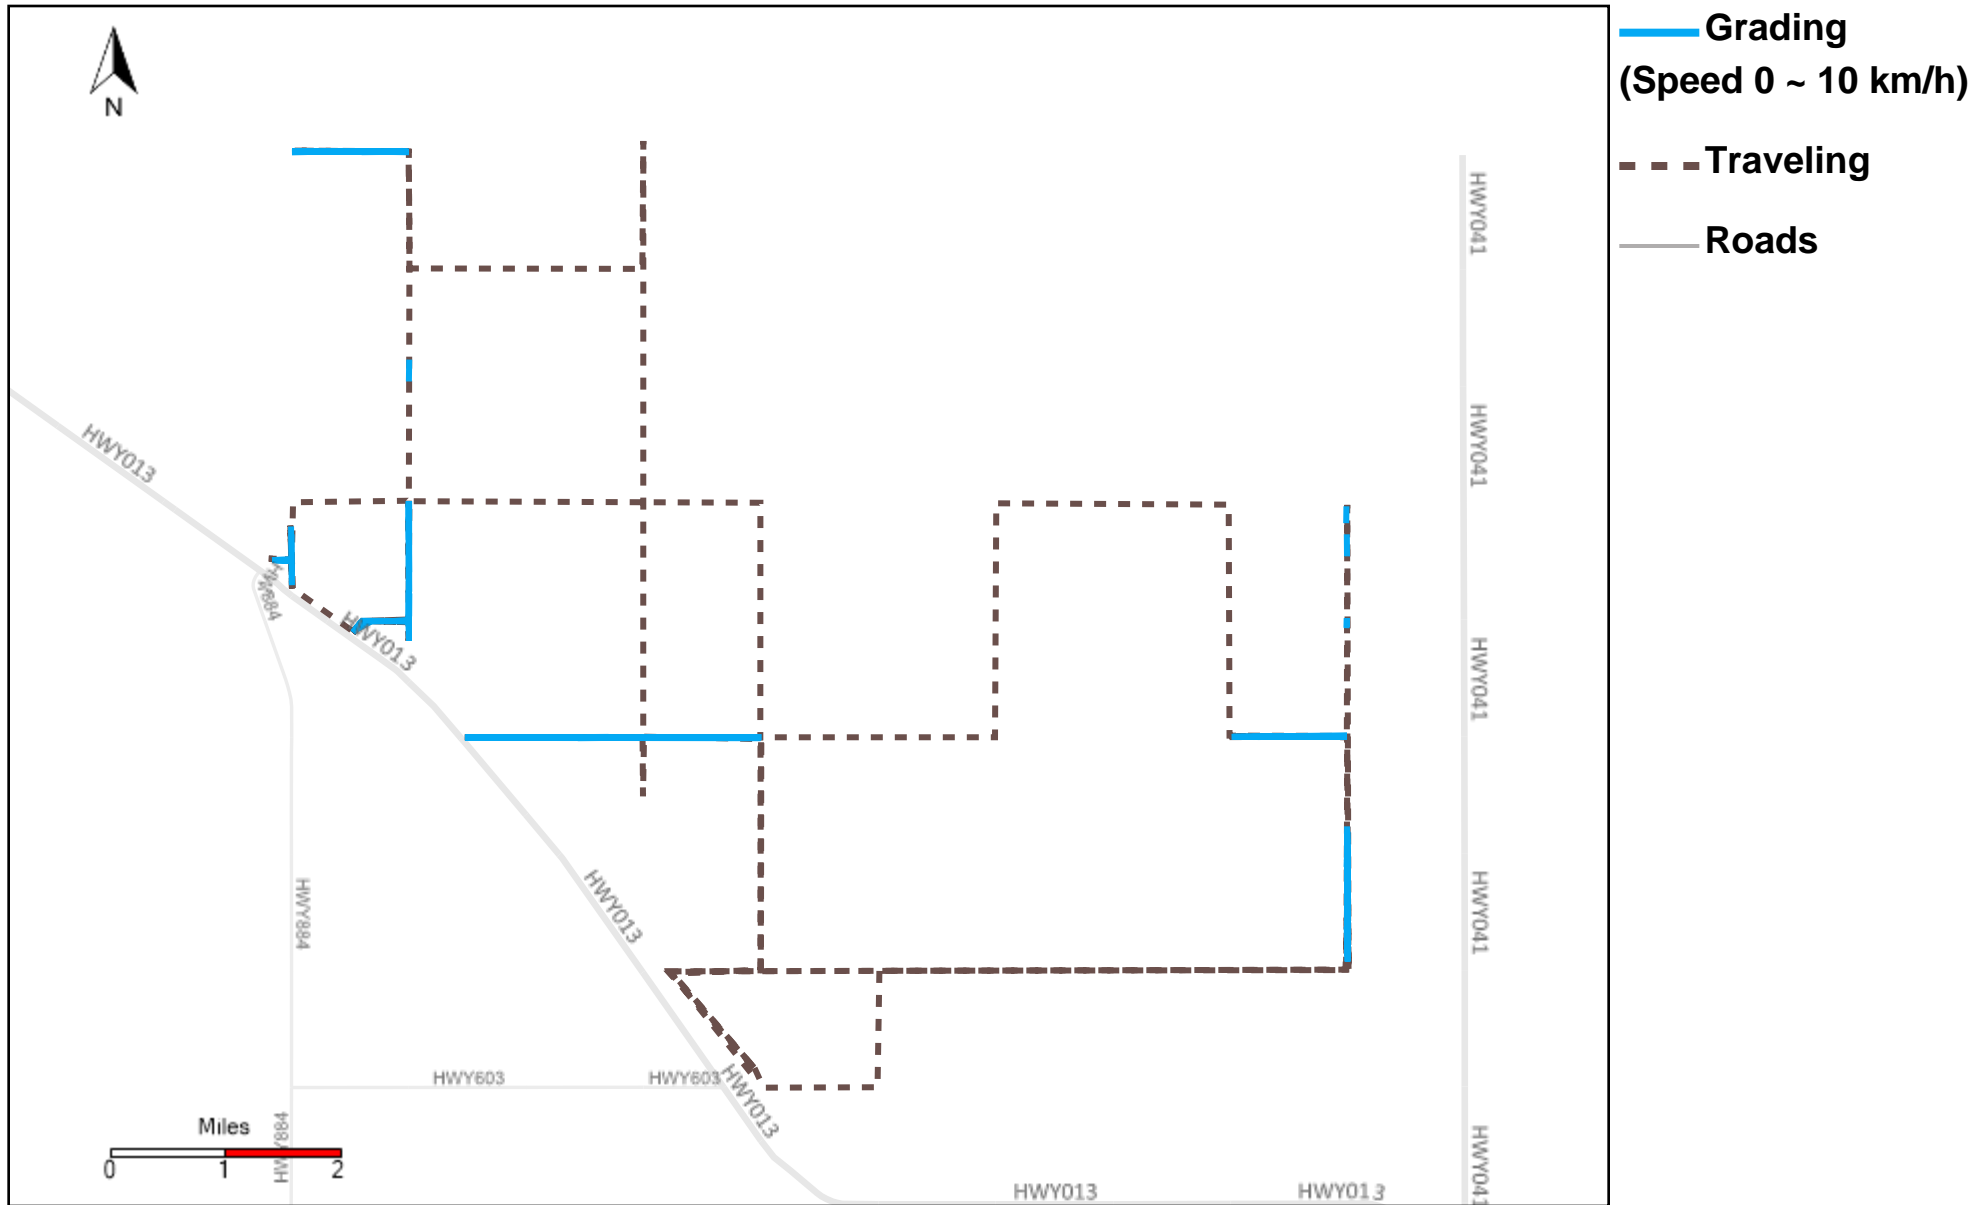

43-172_2023-08-20 ~ 2023-08-26 Tracking

Total Distance(km)	Total Hours	Work Distance(km)	Work Hours
269.93	29 hrs 51 min 54 sec	104.23	17 hrs 29 min 24 sec