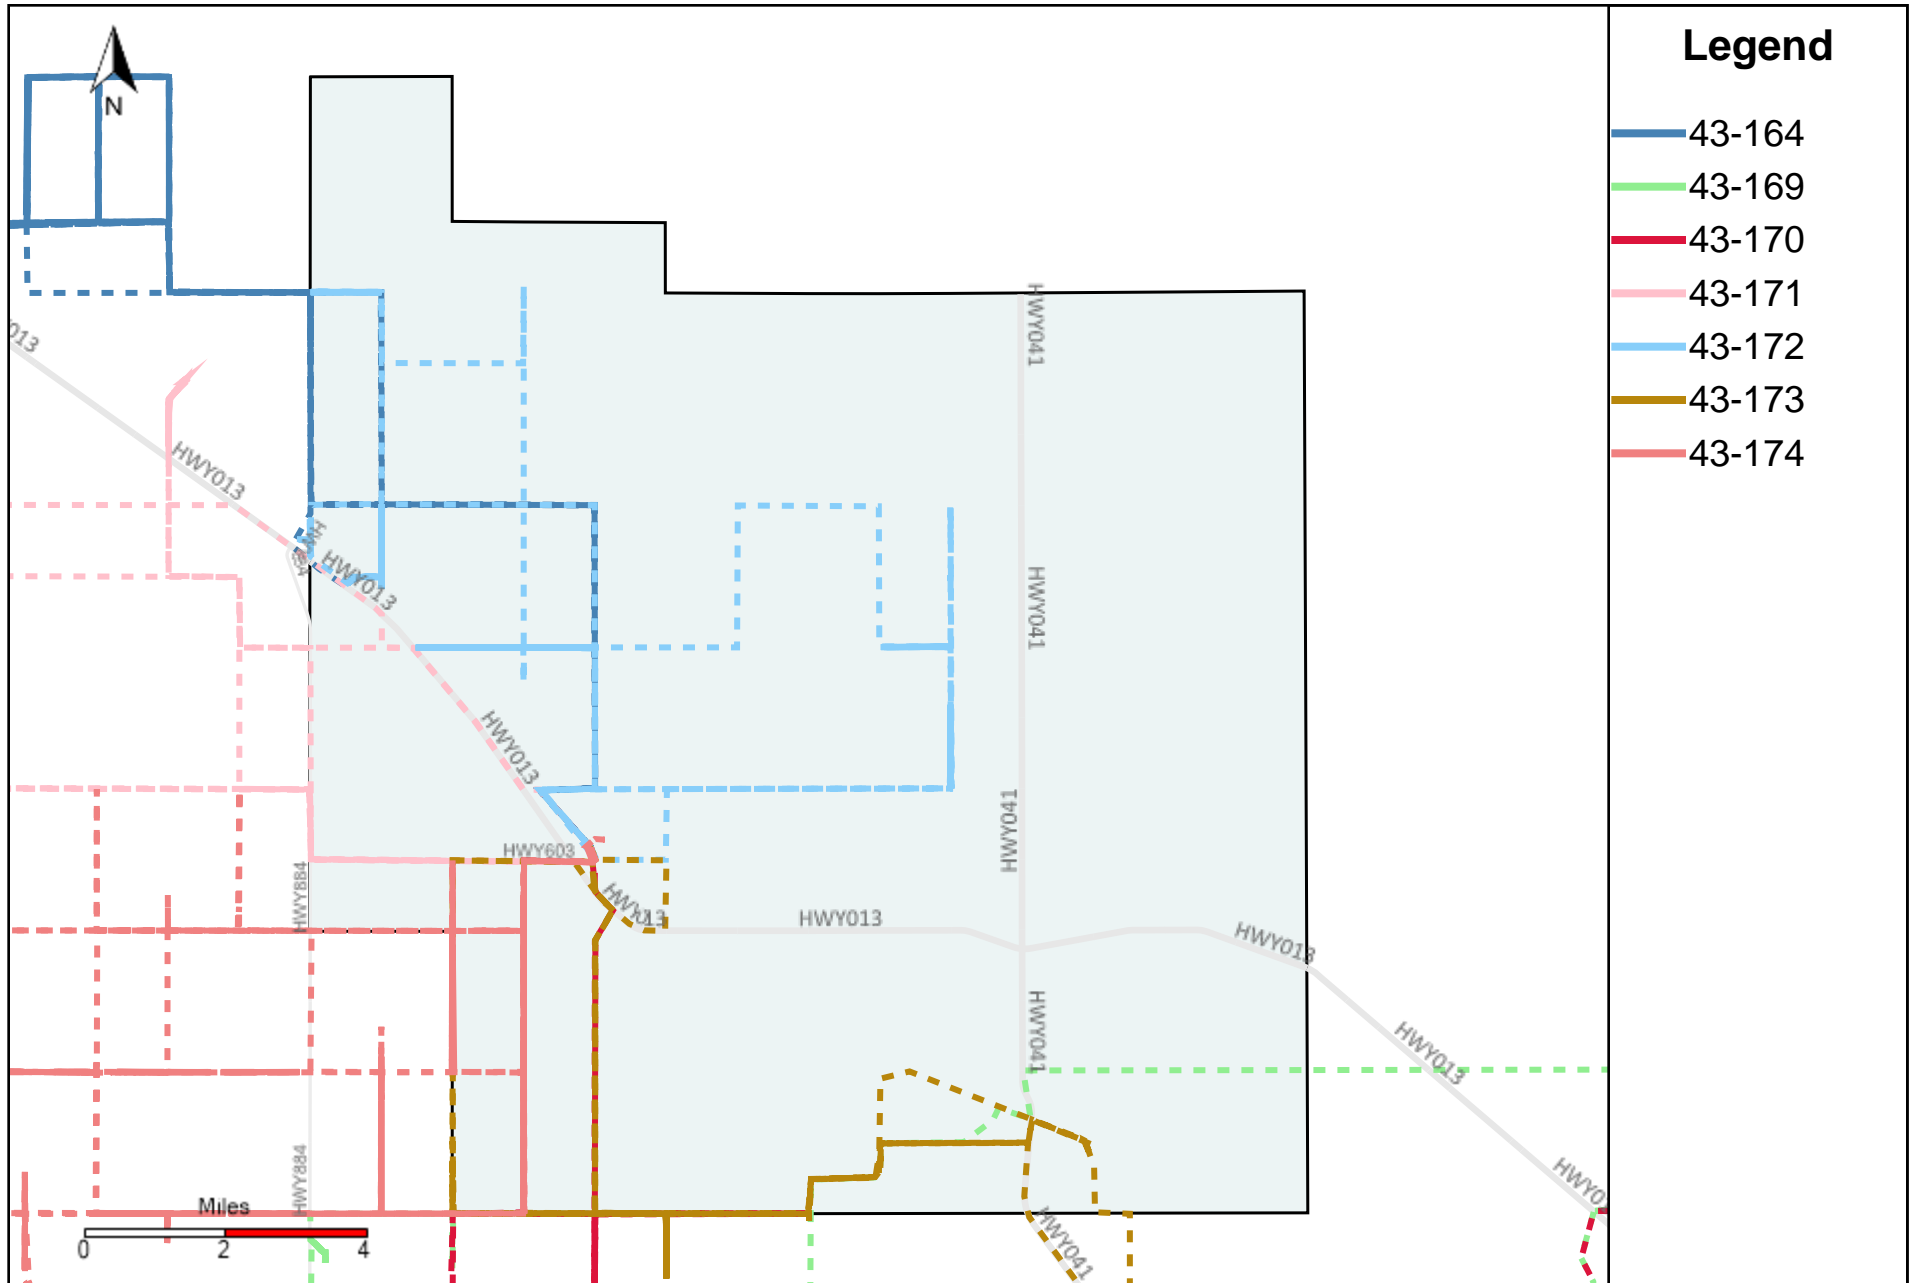

Division: 6 Grader Report(2023-08-20 ~ 2023-08-26)

Vehicle Name List	Total Distance(km)	Total Hours
43-164, 43-169, 43-170, 43-171, 43-172, 43-173, 43-174	3114.07	282 hrs 52 min 13 sec