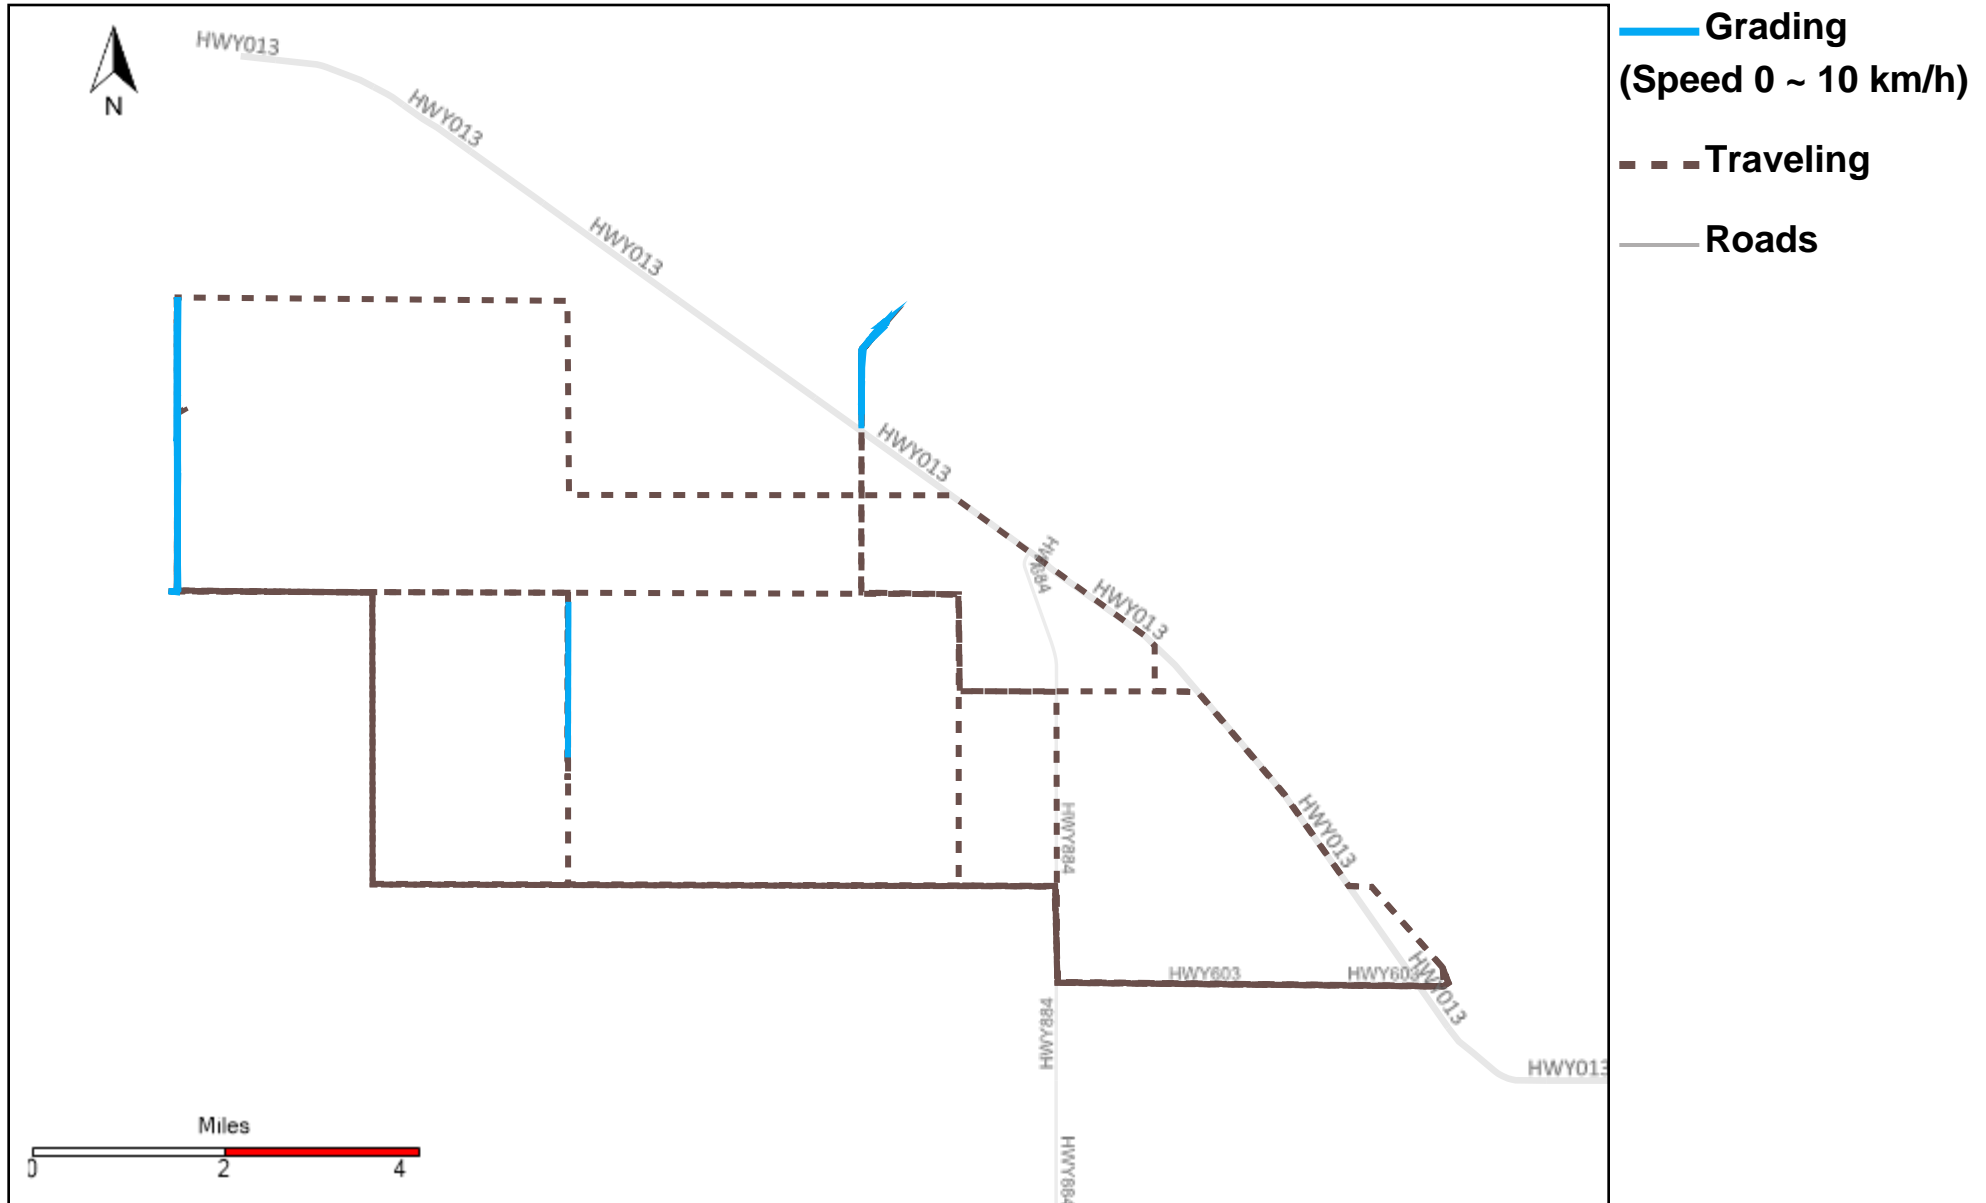

43-171_2023-08-20 ~ 2023-08-26 Tracking

Total Distance(km)	Total Hours	Work Distance(km)	Work Hours
425.87	40 hrs 17 min 36 sec	155.95	23 hrs 22 min 29 sec