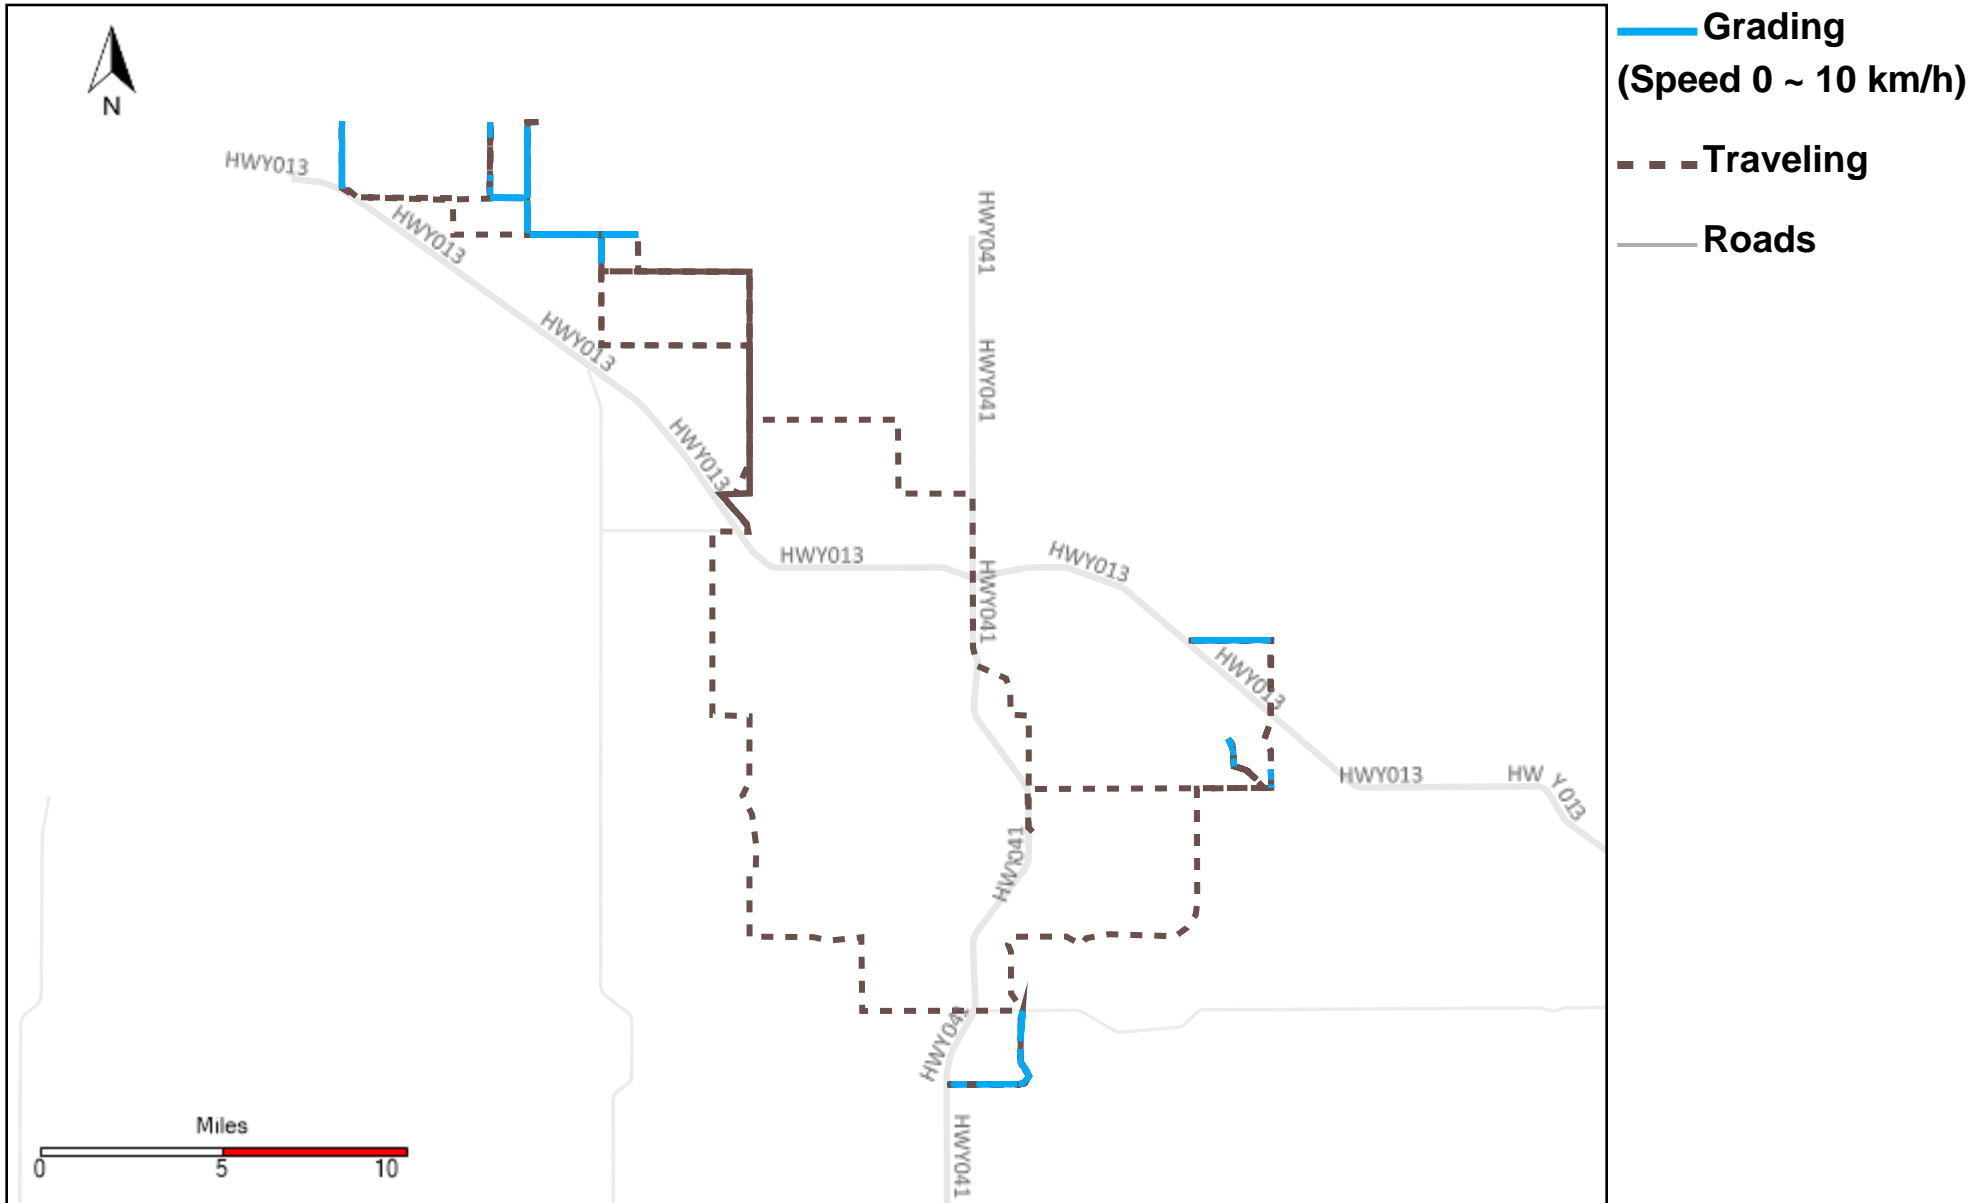

43-170_2023-08-13 ~ 2023-08-19 Tracking

Total Distance(km)	Total Hours	Work Distance(km)	Work Hours
558.48	39 hrs 39 min 53 sec	108.41	13 hrs 48 min 36 sec