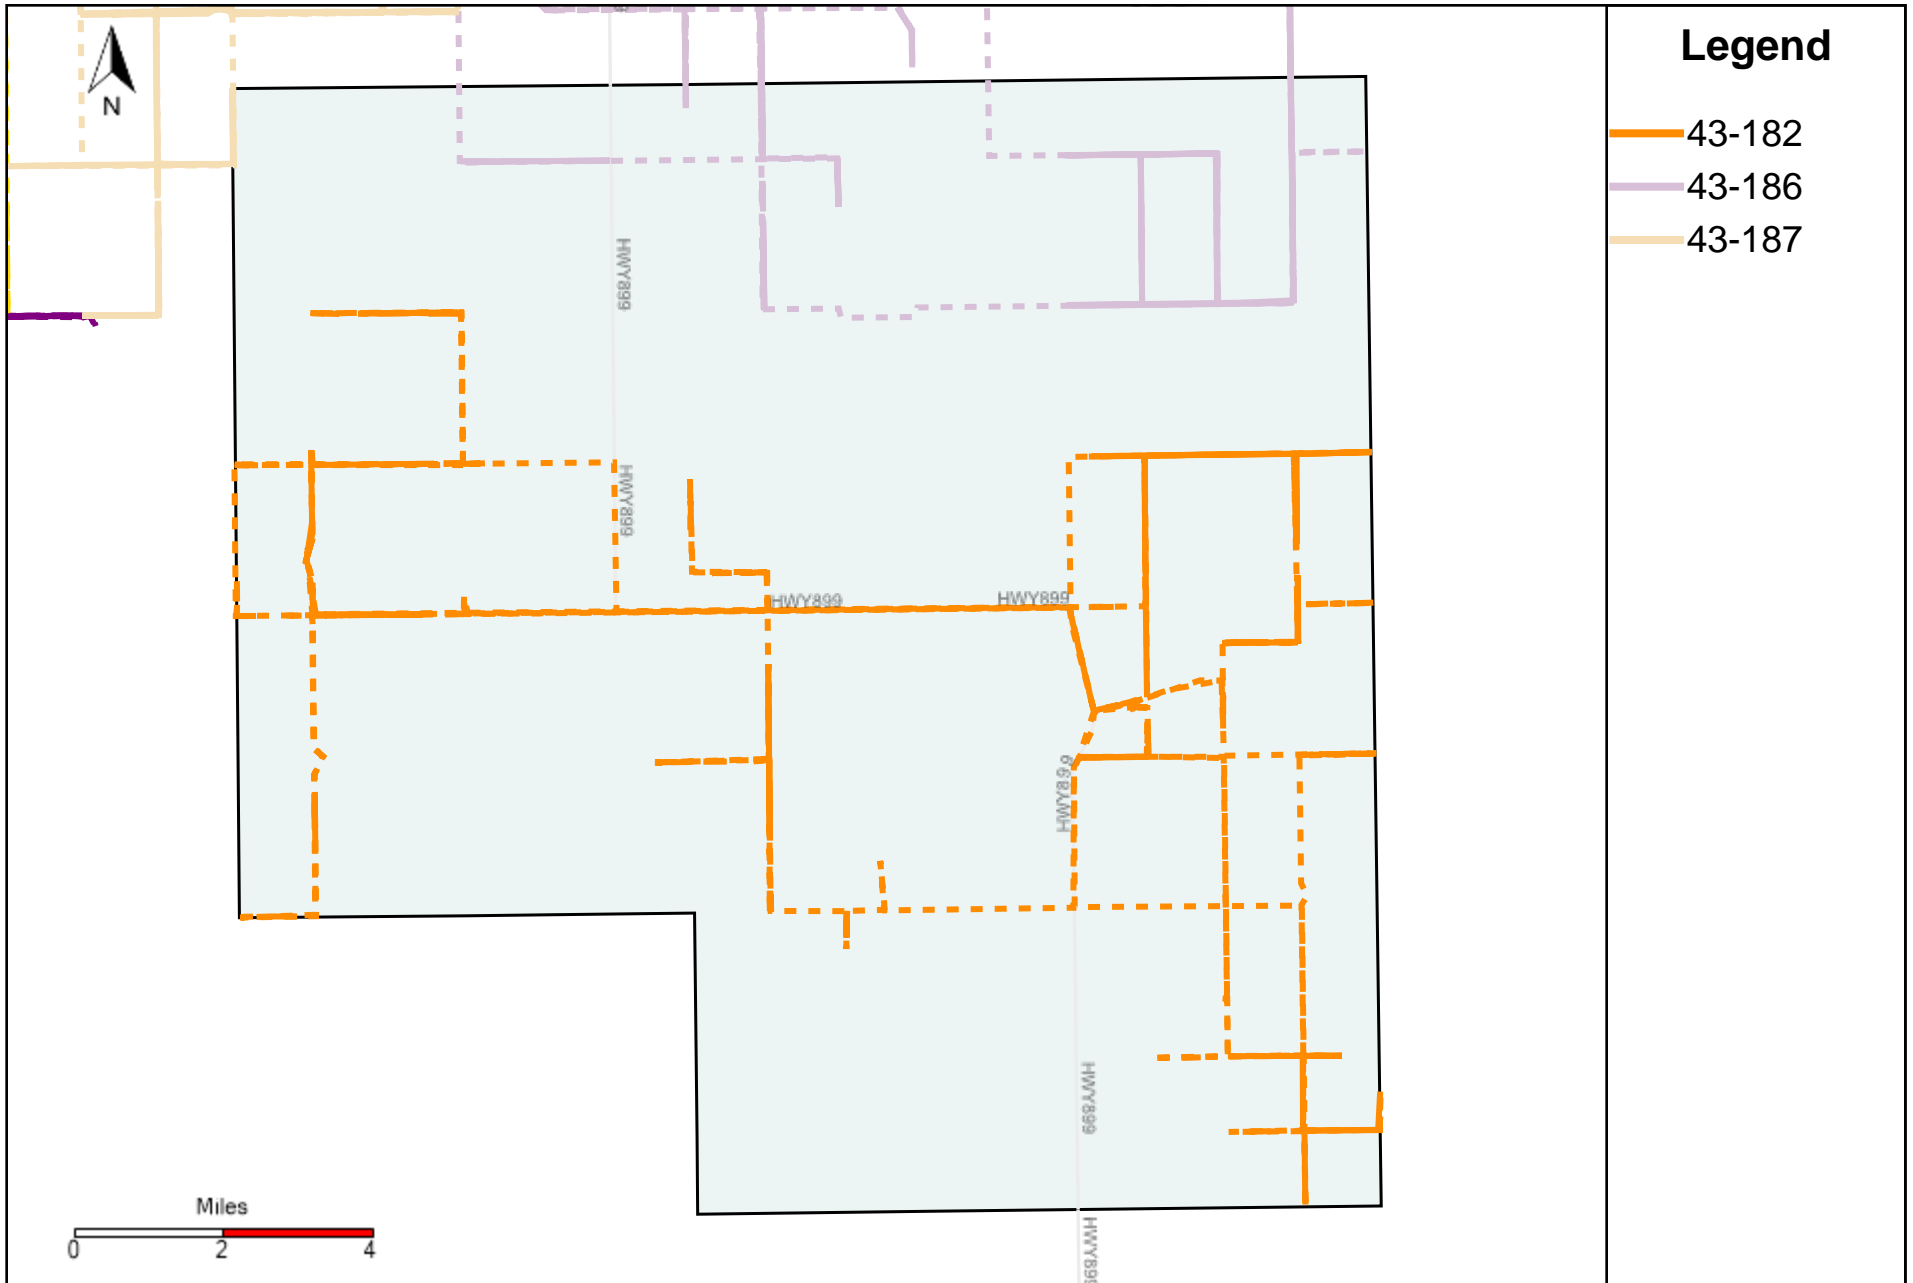

Provost Weekly Grader Report (2023-08-13 ~ 2023-08-19)

Division: 1 Grader Report(2023-08-13 ~ 2023-08-19)

Vehicle Name List	Total Distance(km)	Total Hours
43-182, 43-186, 43-187	1376.25	147 hrs 28 min 29 sec

Division: 2 Grader Report(2023-08-13 ~ 2023-08-19)

Vehicle Name List	Total Distance(km)	Total Hours
43-186	493.17	49 hrs 23 min 58 sec

Division: 3 Grader Report(2023-08-13 ~ 2023-08-19)

Vehicle Name List	Total Distance(km)	Total Hours
43-181, 43-183, 43-185, 43-186, 43-187	1762.02	199 hrs 19 min 37 sec

Division: 4 Grader Report(2023-08-13 ~ 2023-08-19)

Vehicle Name List	Total Distance(km)	Total Hours
43-170, 43-185	934.55	85 hrs 19 min 38 sec

Division: 5 Grader Report(2023-08-13 ~ 2023-08-19)

Vehicle Name List	Total Distance(km)	Total Hours
43-169, 43-170, 43-173, 43-174, 43-183	2205.93	221 hrs 49 min 58 sec