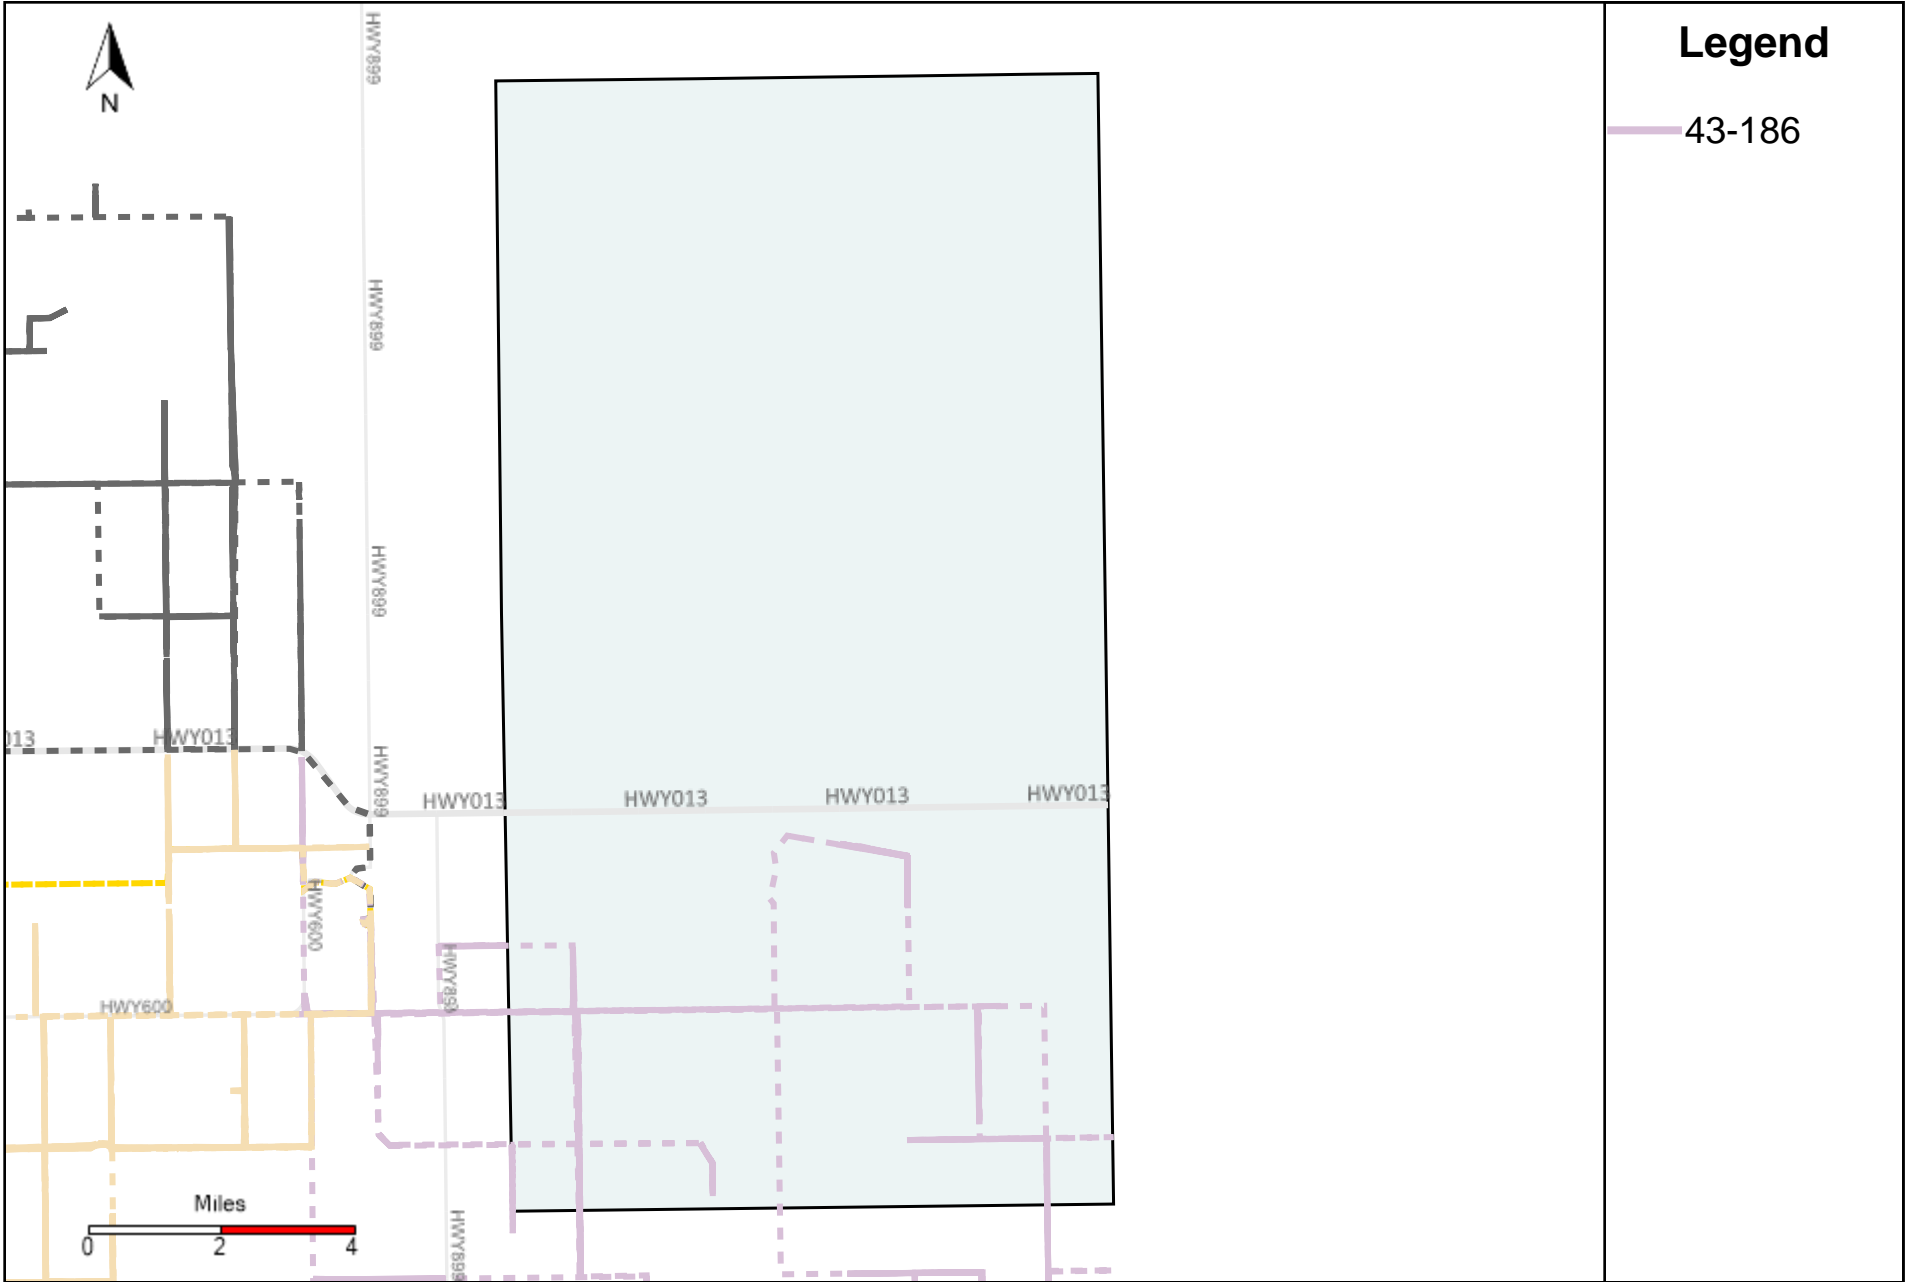

Division: 2 Grader Report(2023-08-13 ~ 2023-08-19)

Vehicle Name List	Total Distance(km)	Total Hours
43-186	493.17	49 hrs 23 min 58 sec