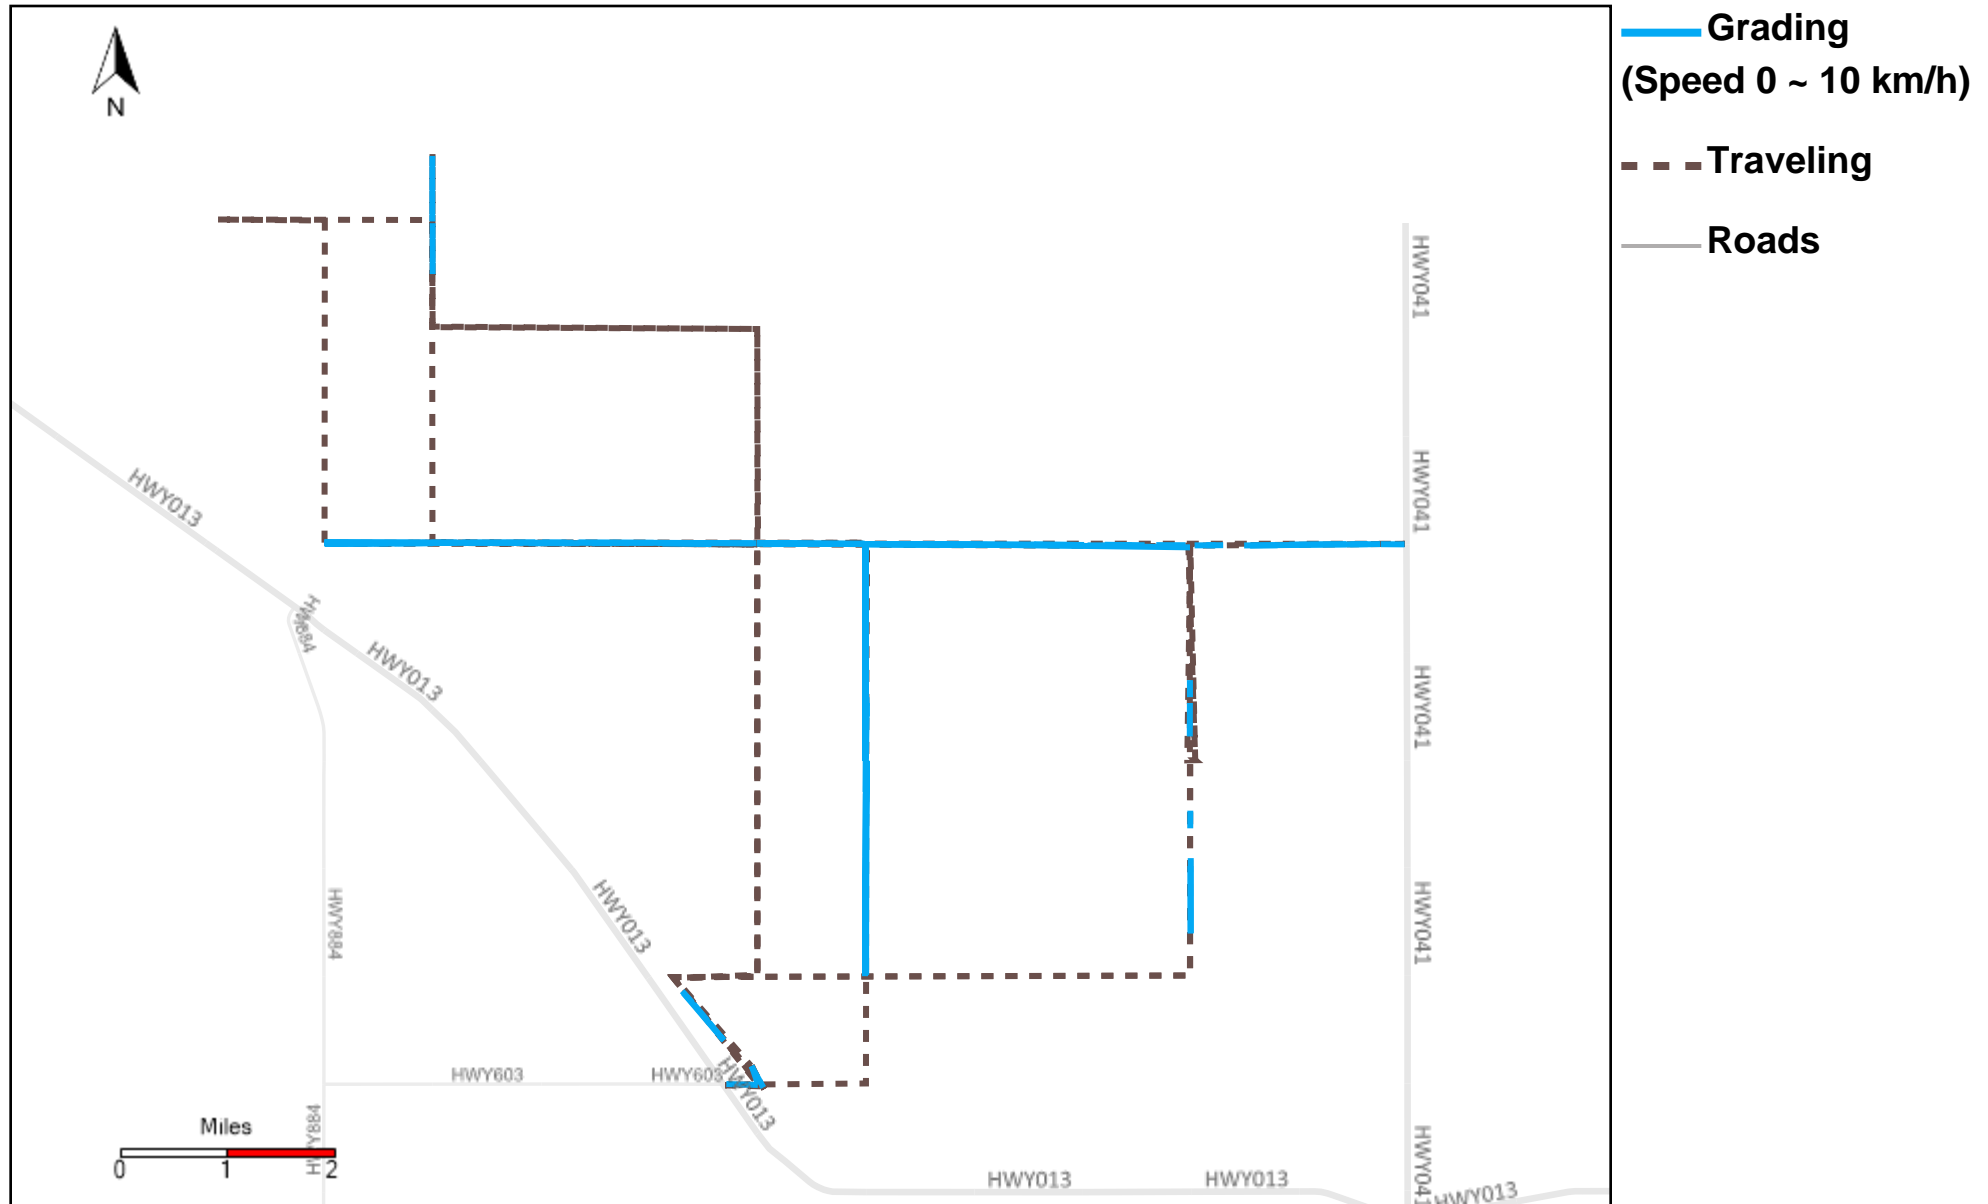

43-172_2023-08-13 ~ 2023-08-19 Tracking

Total Distance(km)	Total Hours	Work Distance(km)	Work Hours
318.87	30 hrs 18 min 4 sec	98.62	14 hrs 12 min 58 sec