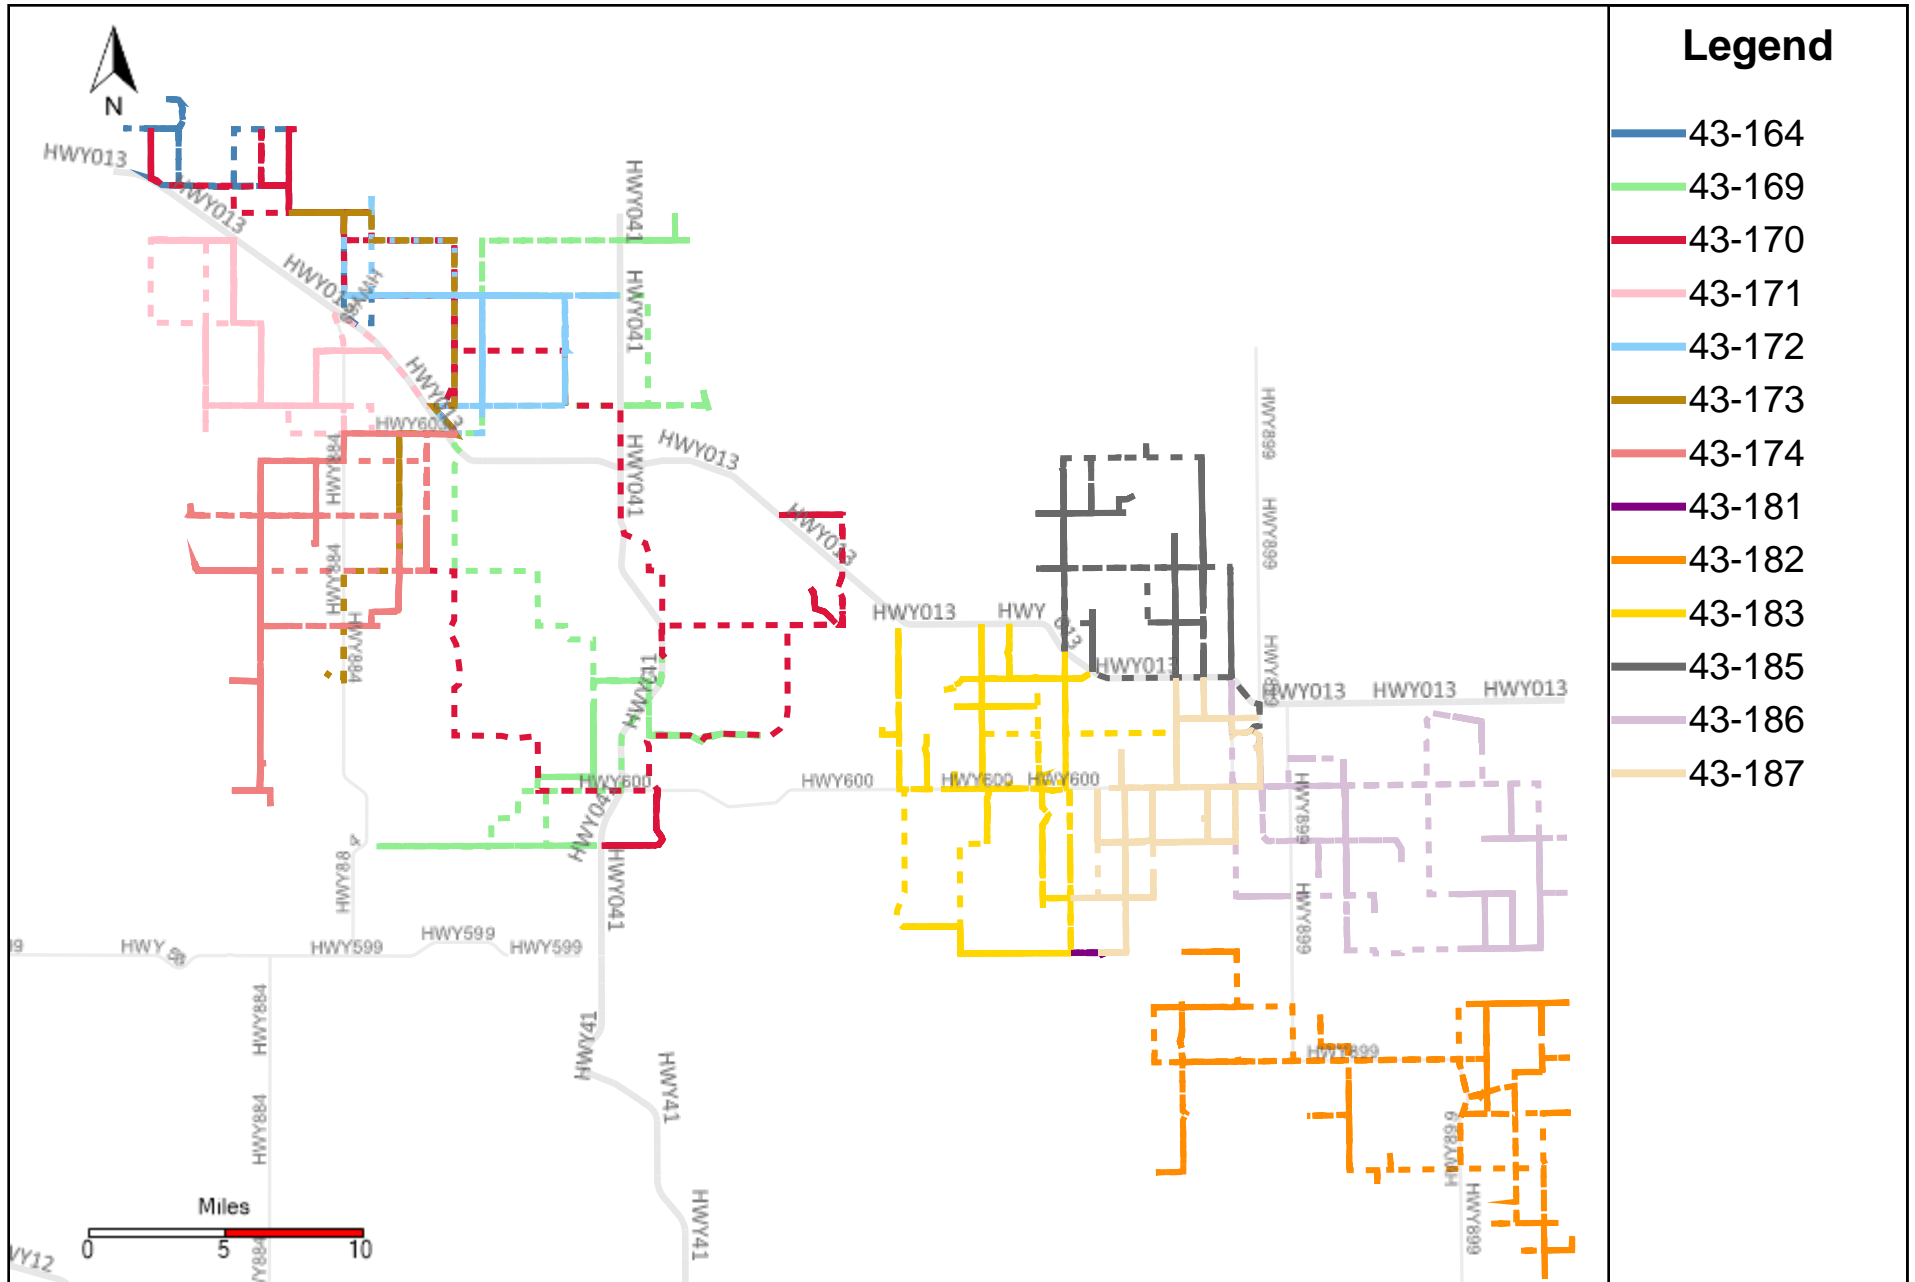

Provost Weekly Grader Report (2023-08-13 ~ 2023-08-19)

Division: 1 Grader Report(2023-08-13 ~ 2023-08-19)

Vehicle Name List	Total Distance(km)	Total Hours
43-182, 43-186, 43-187	1376.25	147 hrs 28 min 29 sec

Division: 2 Grader Report(2023-08-13 ~ 2023-08-19)

Vehicle Name List	Total Distance(km)	Total Hours
43-186	493.17	49 hrs 23 min 58 sec

Division: 3 Grader Report(2023-08-13 ~ 2023-08-19)

Vehicle Name List	Total Distance(km)	Total Hours
43-181, 43-183, 43-185, 43-186, 43-187	1762.02	199 hrs 19 min 37 sec

Division: 4 Grader Report(2023-08-13 ~ 2023-08-19)

Vehicle Name List	Total Distance(km)	Total Hours
43-170, 43-185	934.55	85 hrs 19 min 38 sec

Division: 5 Grader Report(2023-08-13 ~ 2023-08-19)

Vehicle Name List	Total Distance(km)	Total Hours
43-169, 43-170, 43-173, 43-174, 43-183	2205.93	221 hrs 49 min 58 sec

Division: 6 Grader Report(2023-08-13 ~ 2023-08-19)

Vehicle Name List	Total Distance(km)	Total Hours
43-164, 43-169, 43-170, 43-171, 43-172, 43-173, 43-174	2779.61	266 hrs 50 min 39 sec

Division: 7 Grader Report(2023-08-13 ~ 2023-08-19)