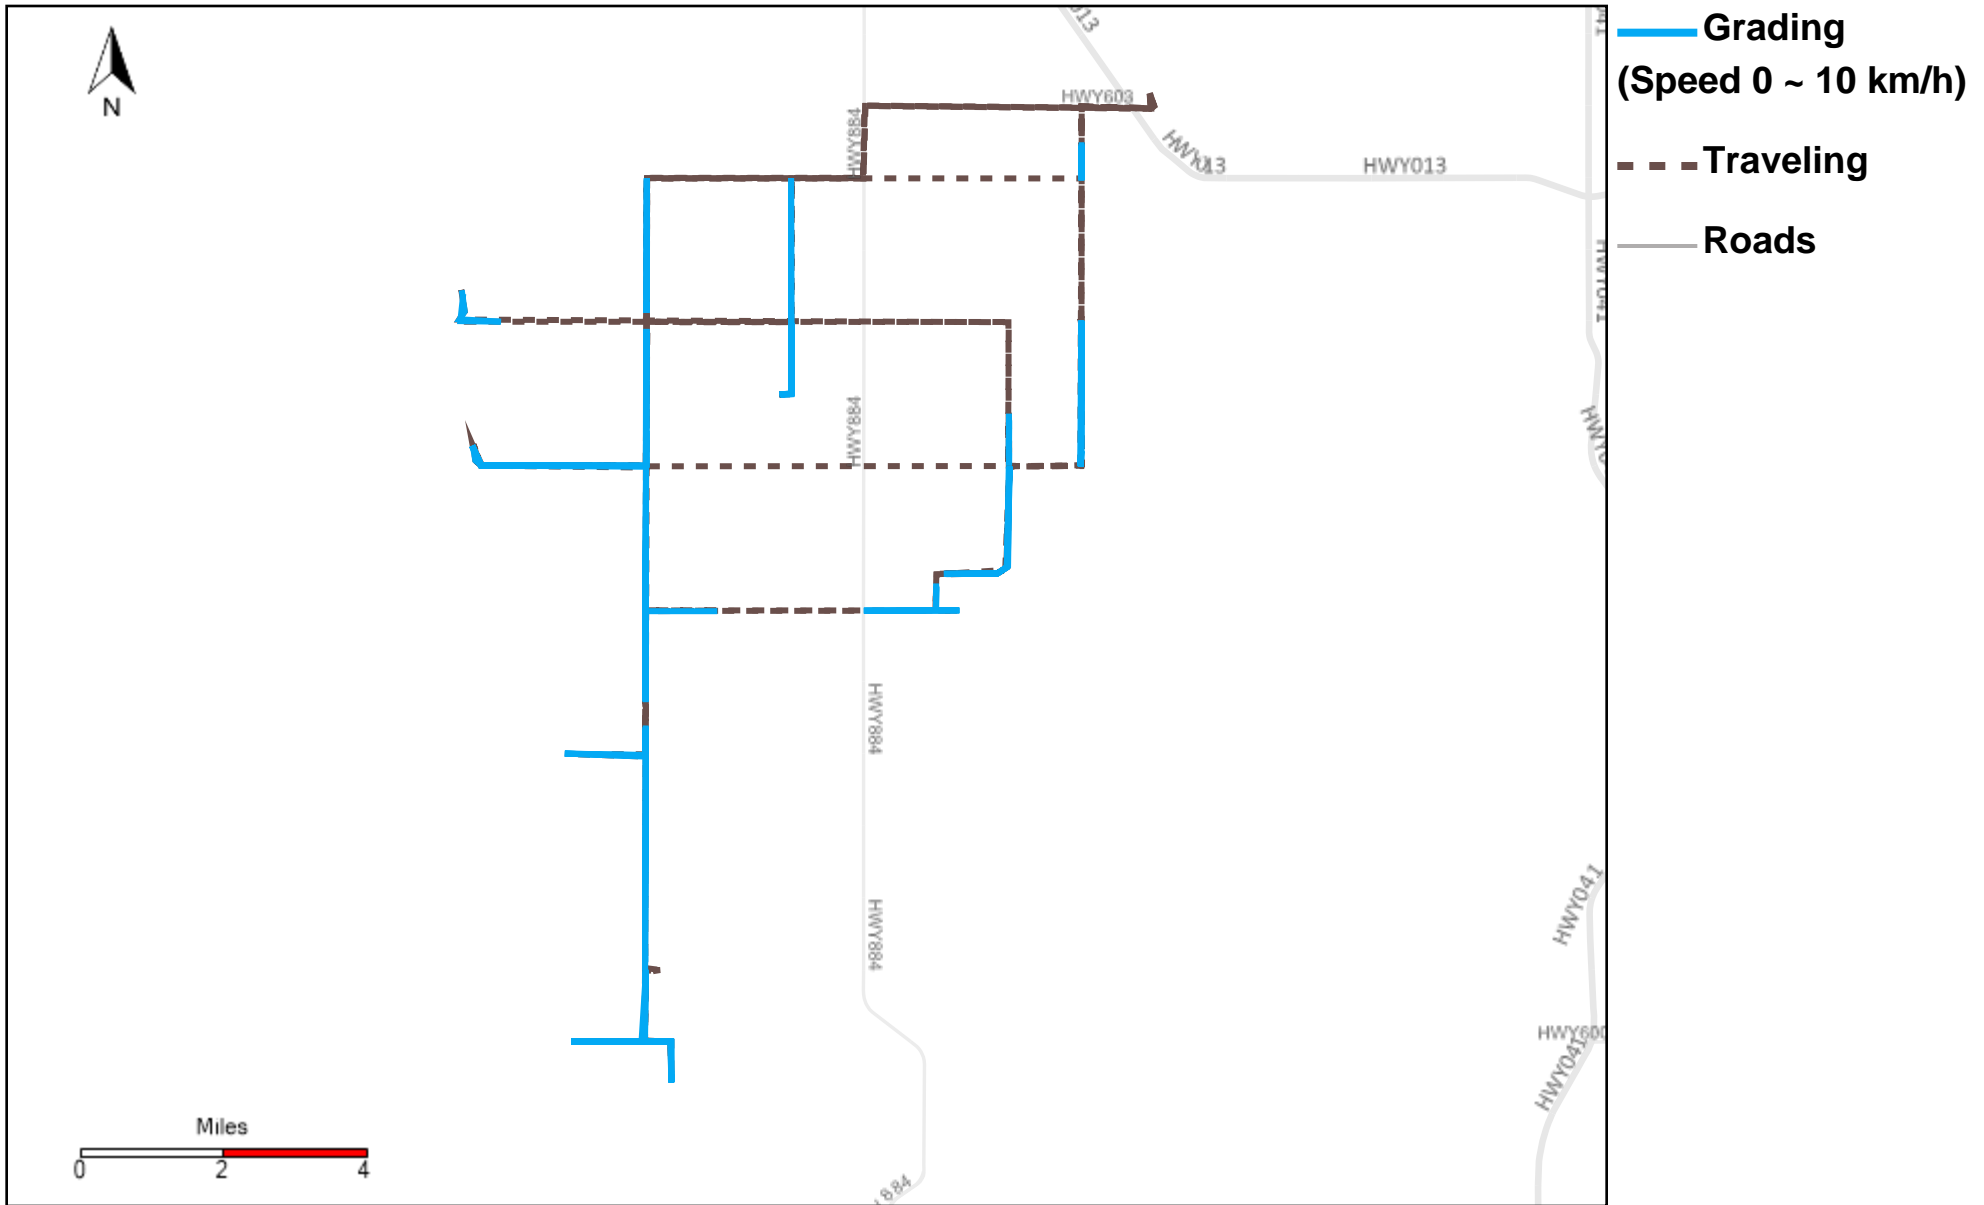

43-174_2023-08-13 ~ 2023-08-19 Tracking

Total Distance(km)	Total Hours	Work Distance(km)	Work Hours
491.3	51 hrs 30 min 19 sec	227.27	34 hrs 24 min 11 sec