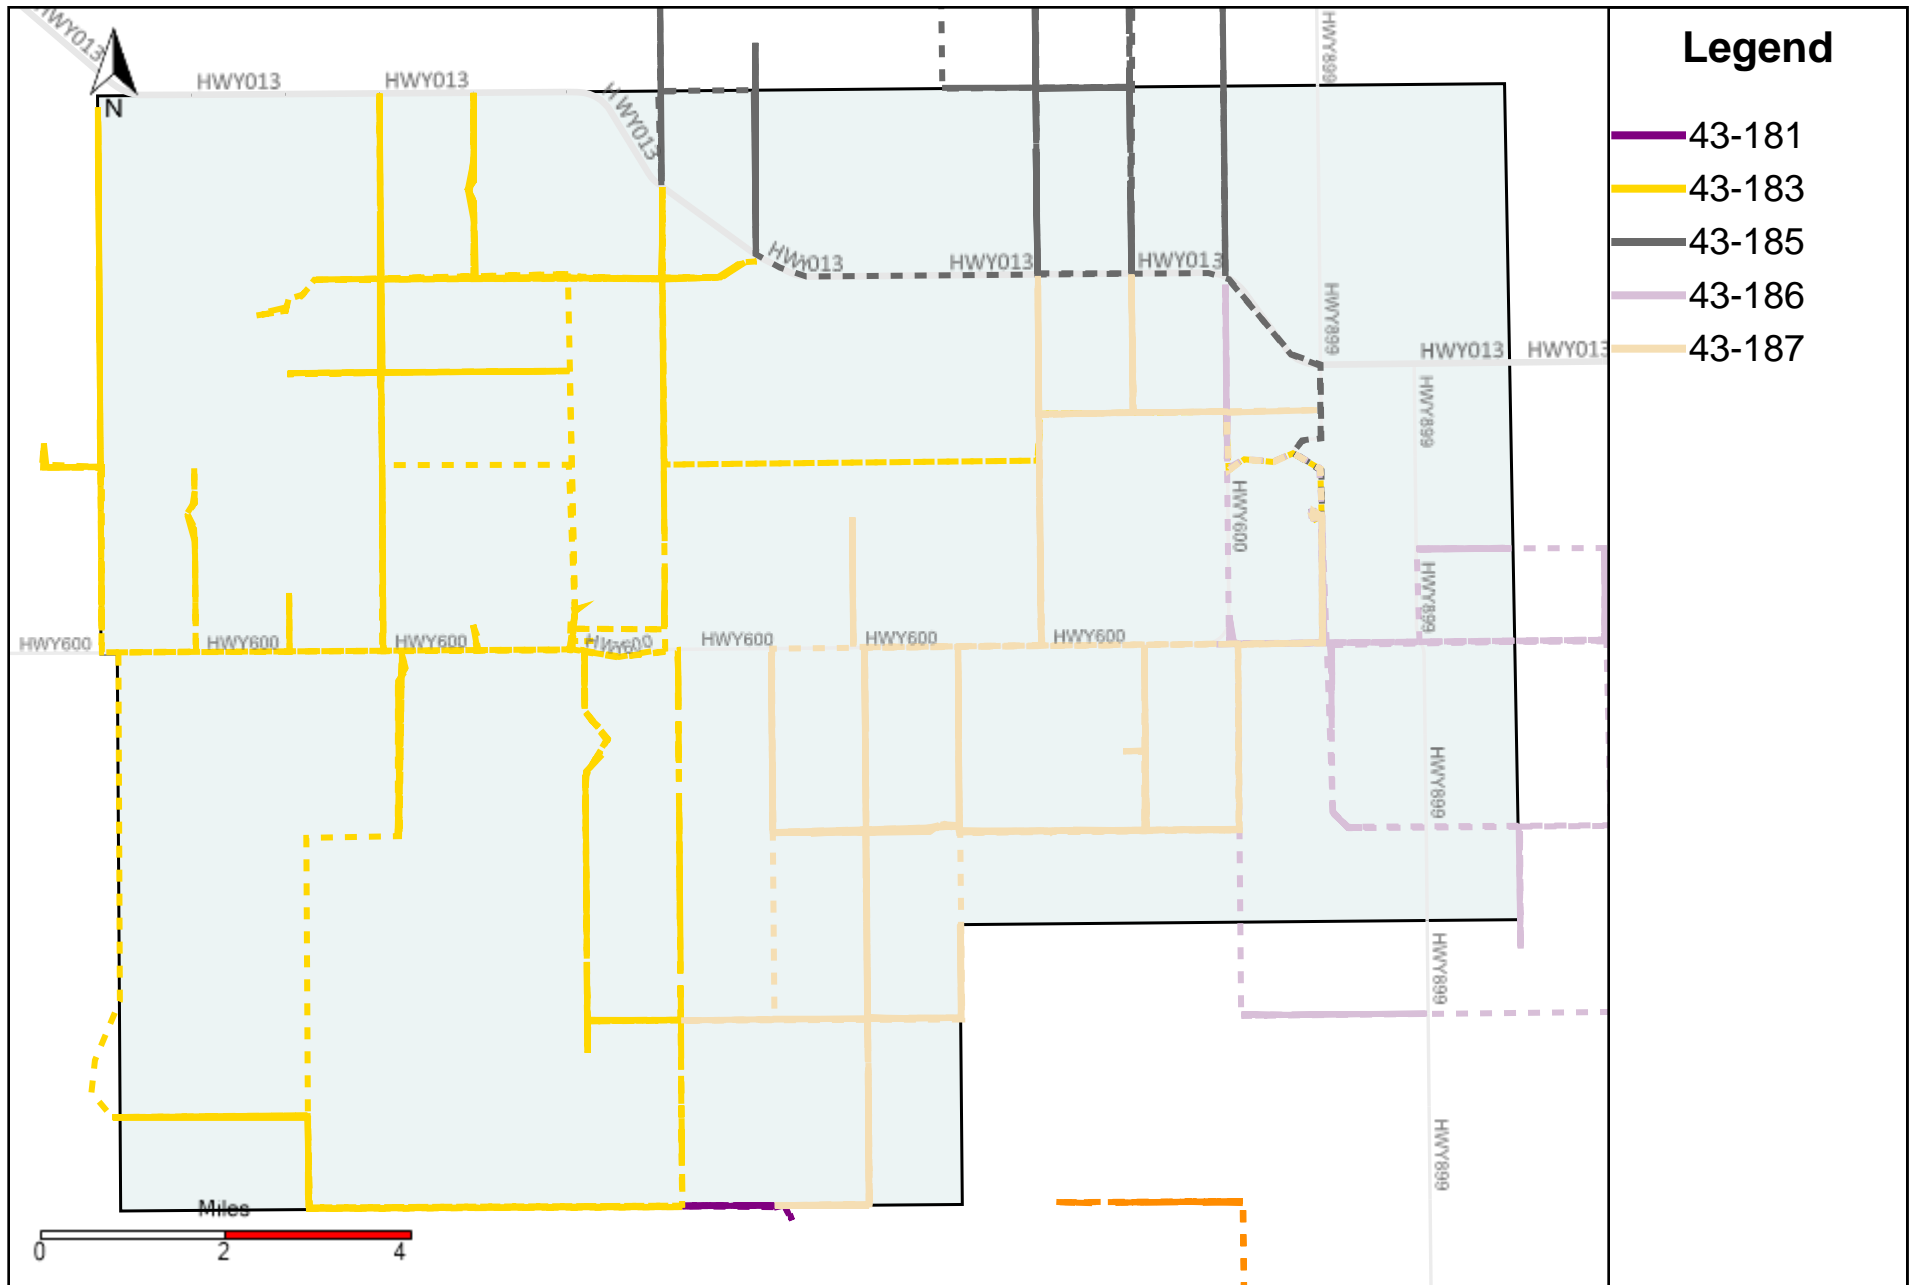

Provost Weekly Grader Report (2023-08-13 ~ 2023-08-19)

Division: 1 Grader Report(2023-08-13 ~ 2023-08-19)

Vehicle Name List	Total Distance(km)	Total Hours
43-182, 43-186, 43-187	1376.25	147 hrs 28 min 29 sec

Division: 2 Grader Report(2023-08-13 ~ 2023-08-19)

Vehicle Name List	Total Distance(km)	Total Hours
43-186	493.17	49 hrs 23 min 58 sec

Division: 3 Grader Report(2023-08-13 ~ 2023-08-19)

Vehicle Name List	Total Distance(km)	Total Hours
43-181, 43-183, 43-185, 43-186, 43-187	1762.02	199 hrs 19 min 37 sec

Division: 4 Grader Report(2023-08-13 ~ 2023-08-19)

Vehicle Name List	Total Distance(km)	Total Hours
43-170, 43-185	934.55	85 hrs 19 min 38 sec

Division: 5 Grader Report(2023-08-13 ~ 2023-08-19)

Vehicle Name List	Total Distance(km)	Total Hours
43-169, 43-170, 43-173, 43-174, 43-183	2205.93	221 hrs 49 min 58 sec