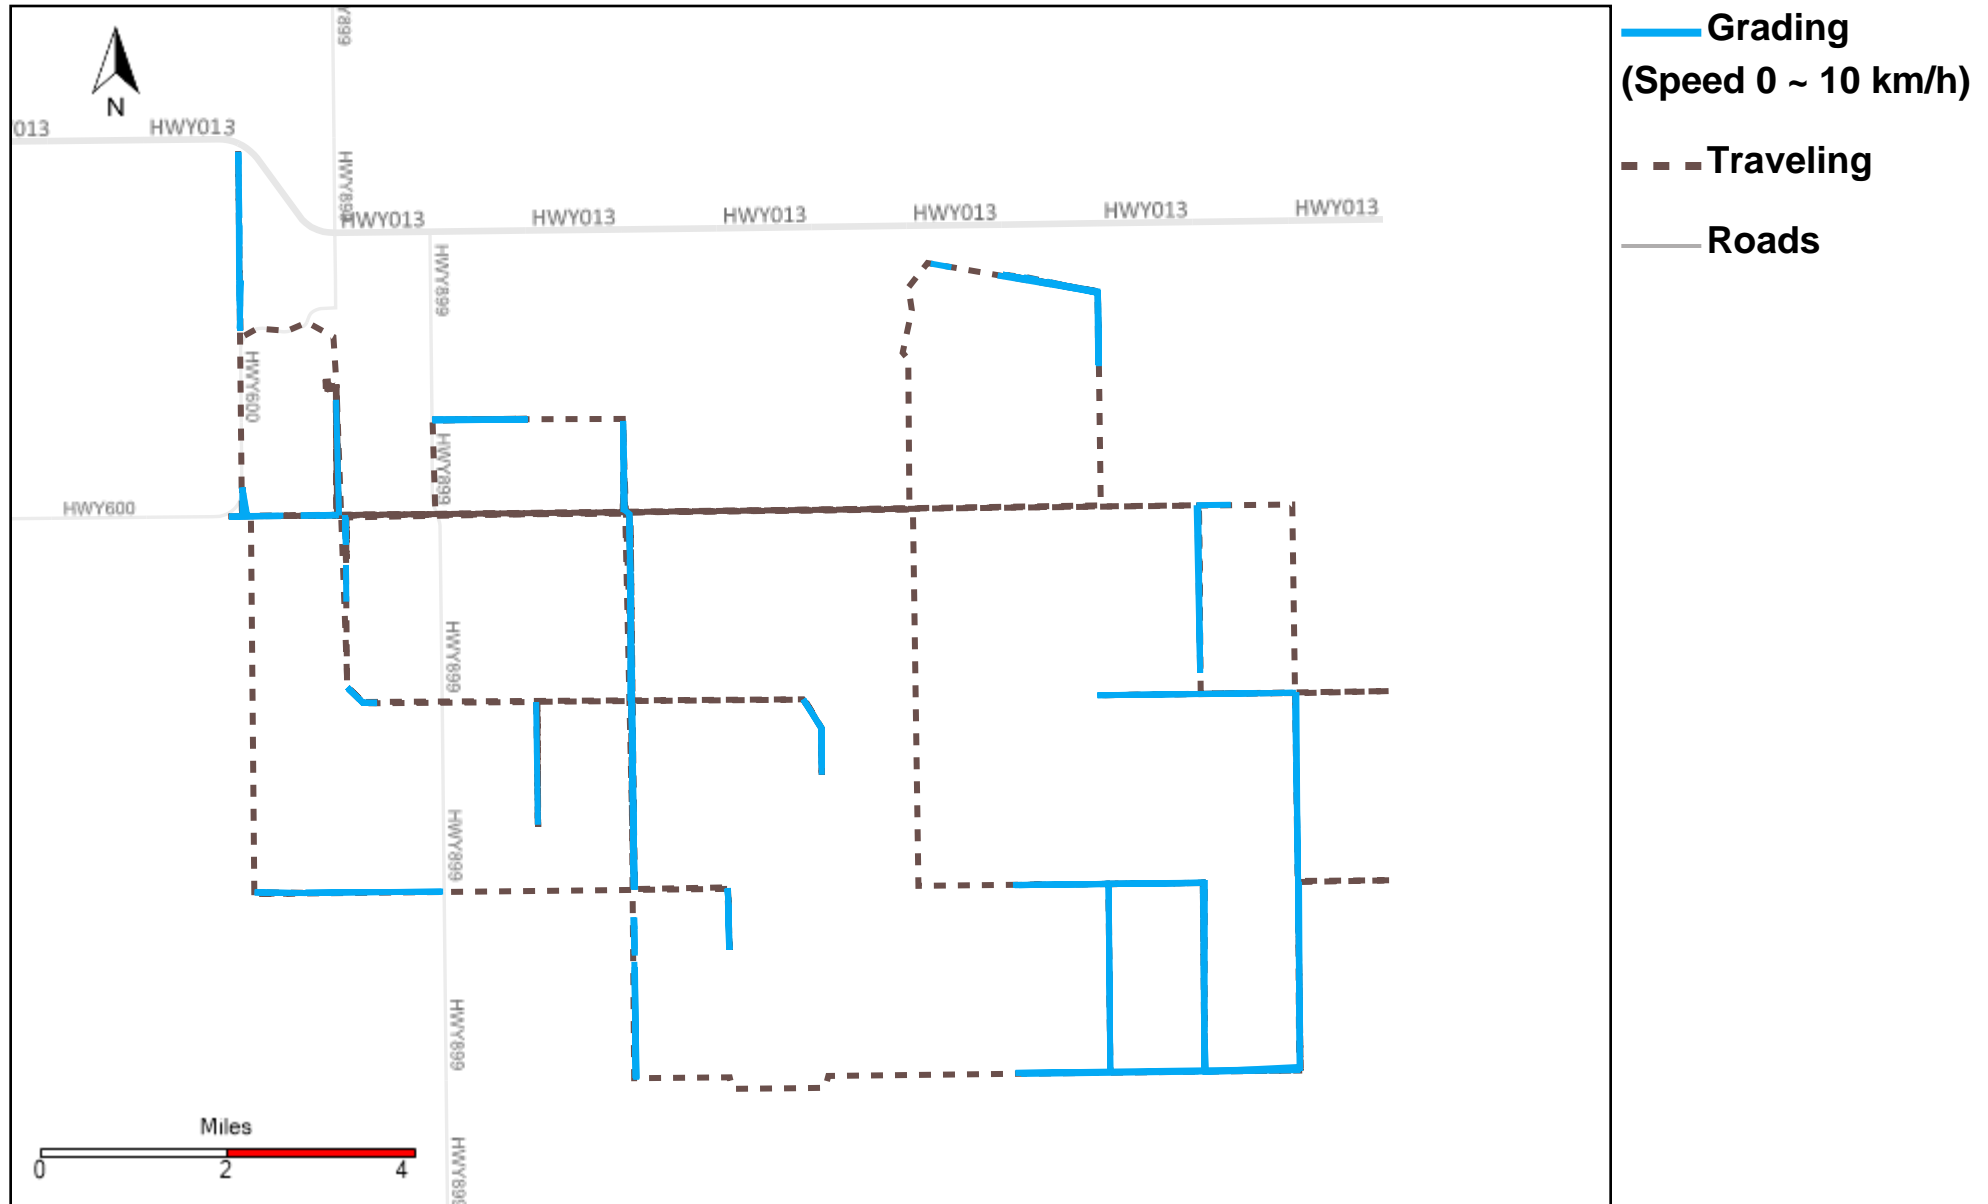

43-186_2023-08-13 ~ 2023-08-19 Tracking

Total Distance(km)	Total Hours	Work Distance(km)	Work Hours
493.17	49 hrs 23 min 58 sec	237.35	36 hrs 5 min 21 sec