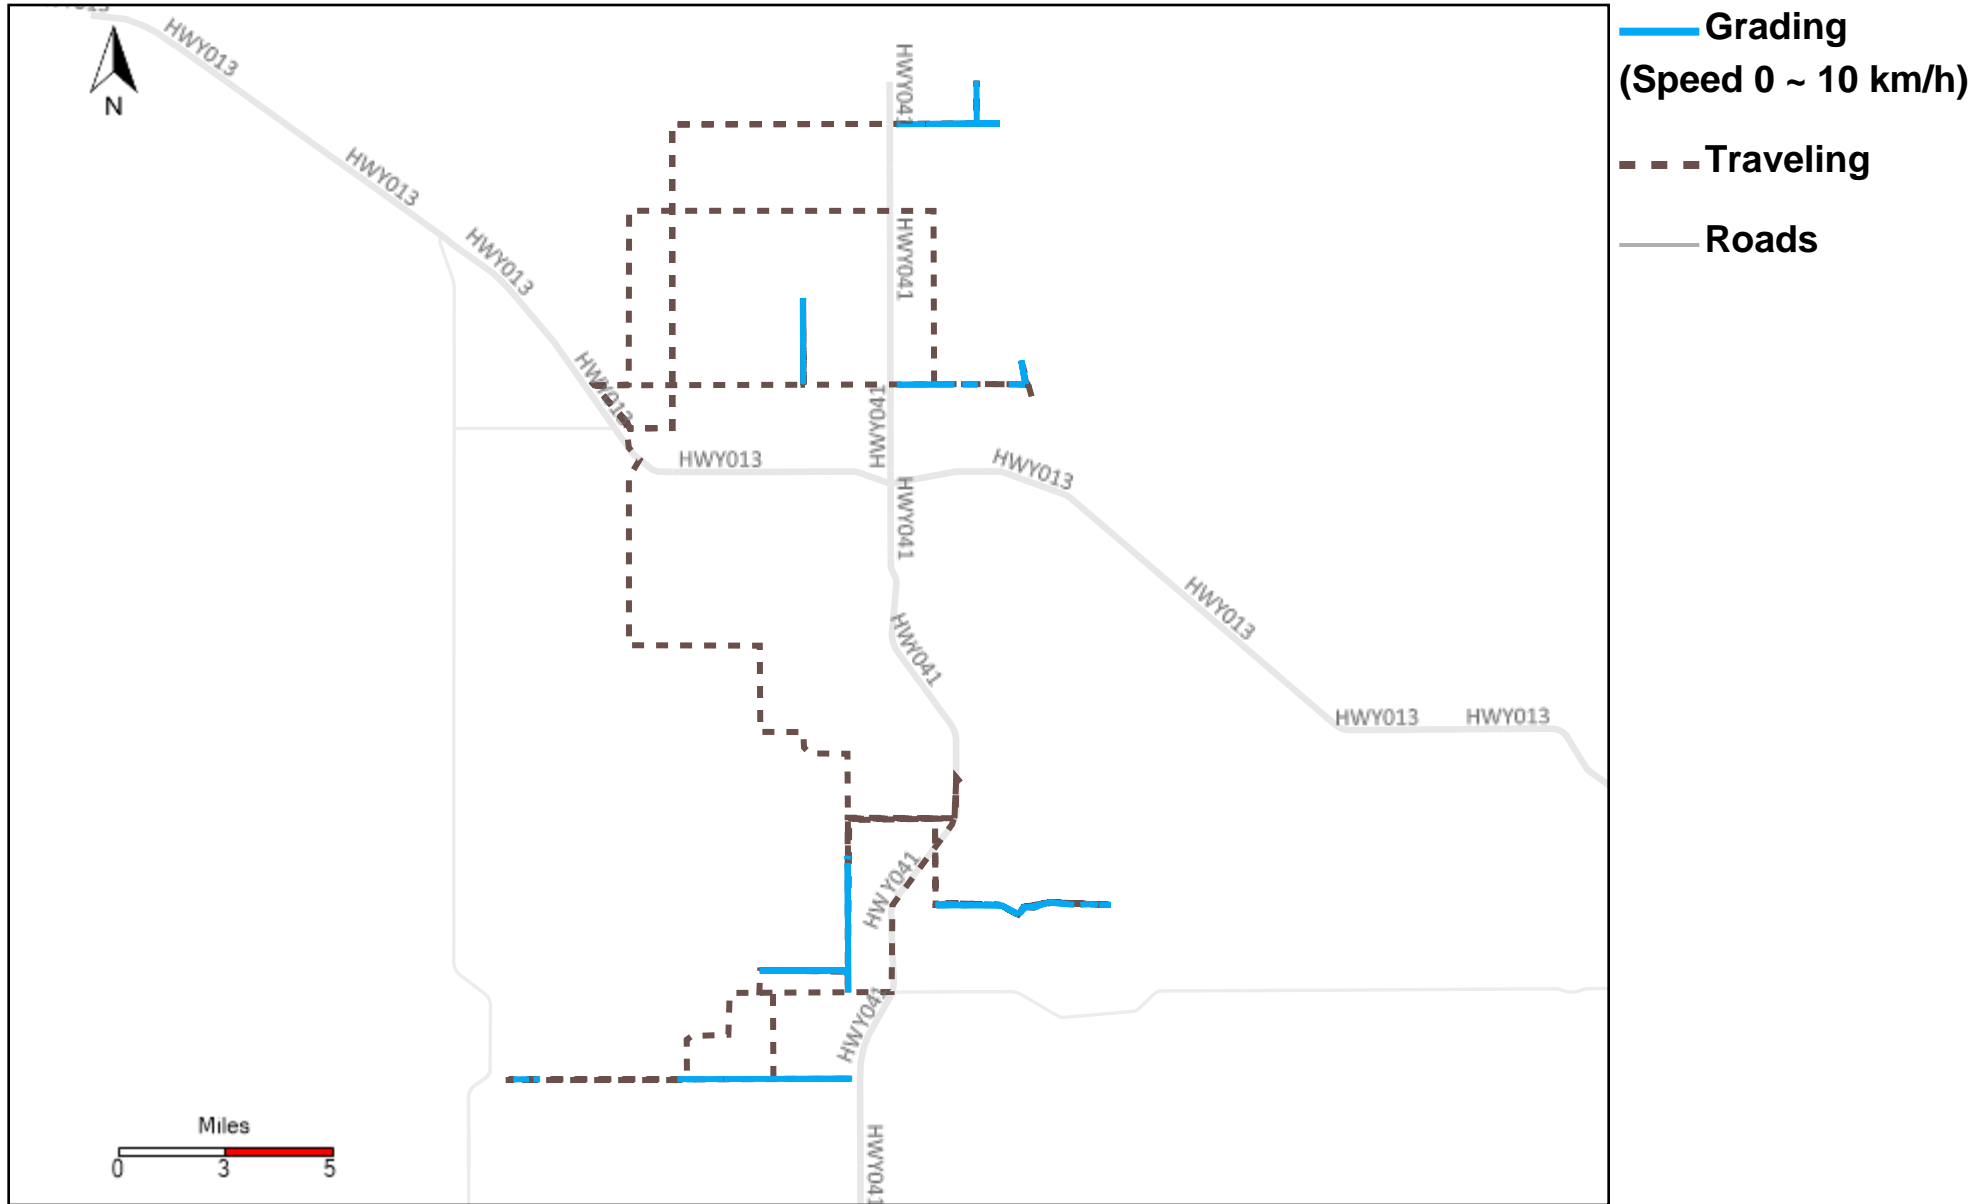

43-169_2023-08-13 ~ 2023-08-19 Tracking

Total Distance(km)	Total Hours	Work Distance(km)	Work Hours
416	34 hrs 0 min 12 sec	81.59	11 hrs 45 min 13 sec