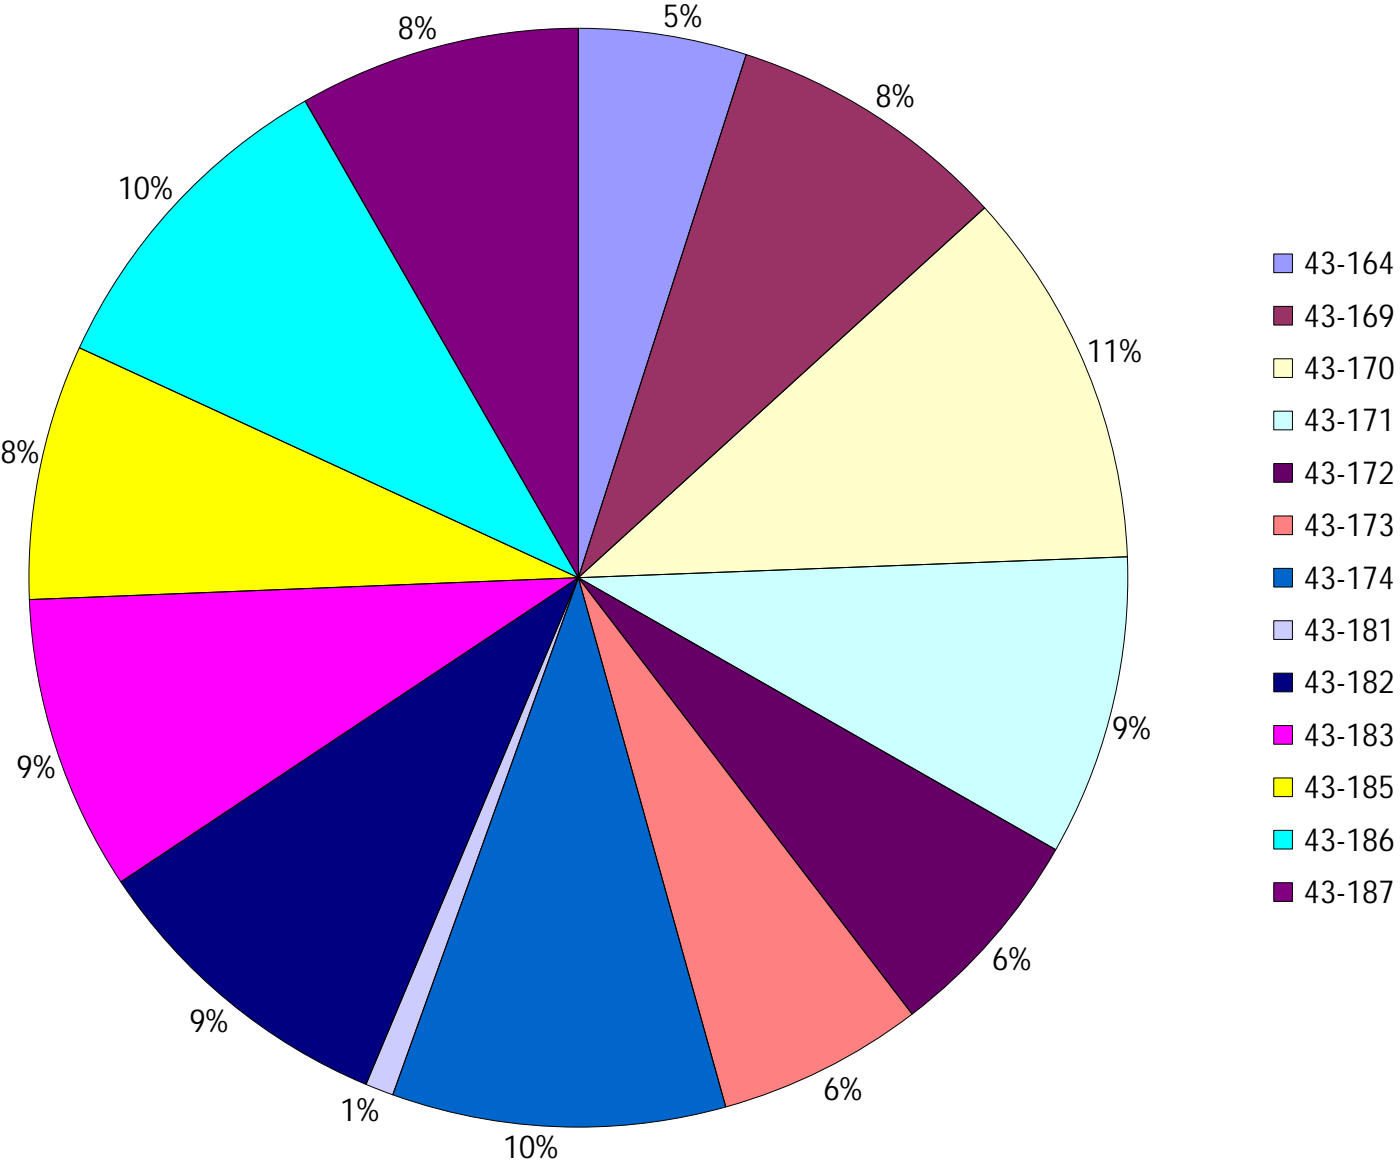

Provost Weekly Grader Report

From 8/13/2023 To 8/19/2023

8/19/2023

Vehicle	Total Distance(km)	Total Hours	Work Distance(km)	Work Hours
43-164	247.58	21 hrs 59 min 17 sec	44.38	10 hrs 11 min 41 sec
43-169	416	34 hrs 0 min 12 sec	81.59	11 hrs 45 min 13 sec
43-170	558.48	39 hrs 39 min 53 sec	108.41	13 hrs 48 min 36 sec
43-171	443.3	40 hrs 17 min 23 sec	140.86	19 hrs 58 min 0 sec
43-172	318.87	30 hrs 18 min 4 sec	98.62	14 hrs 12 min 58 sec
43-173	304.08	49 hrs 5 min 31 sec	58.05	14 hrs 57 min 54 sec
43-174	491.3	51 hrs 30 min 19 sec	227.27	34 hrs 24 min 11 sec
43-181	41.71	7 hrs 34 min 32 sec	9.88	2 hrs 2 min 29 sec
43-182	468.09	48 hrs 57 min 12 sec	114.81	16 hrs 10 min 28 sec
43-183	436.07	47 hrs 34 min 3 sec	147.27	21 hrs 57 min 45 sec
43-185	376.07	45 hrs 39 min 45 sec	221.86	36 hrs 25 min 0 sec
43-186	493.17	49 hrs 23 min 58 sec	237.35	36 hrs 5 min 21 sec
43-187	415	49 hrs 7 min 19 sec	241.29	40 hrs 32 min 17 sec
Total:	5009.71	515 hrs 7 min 28 sec	1731.65	272 hrs 31 min 53 sec

Vehicle Distance Vs Total Distance (%) From 8/13/2023 To 8/19/2023

Provost Weekly Grader Report