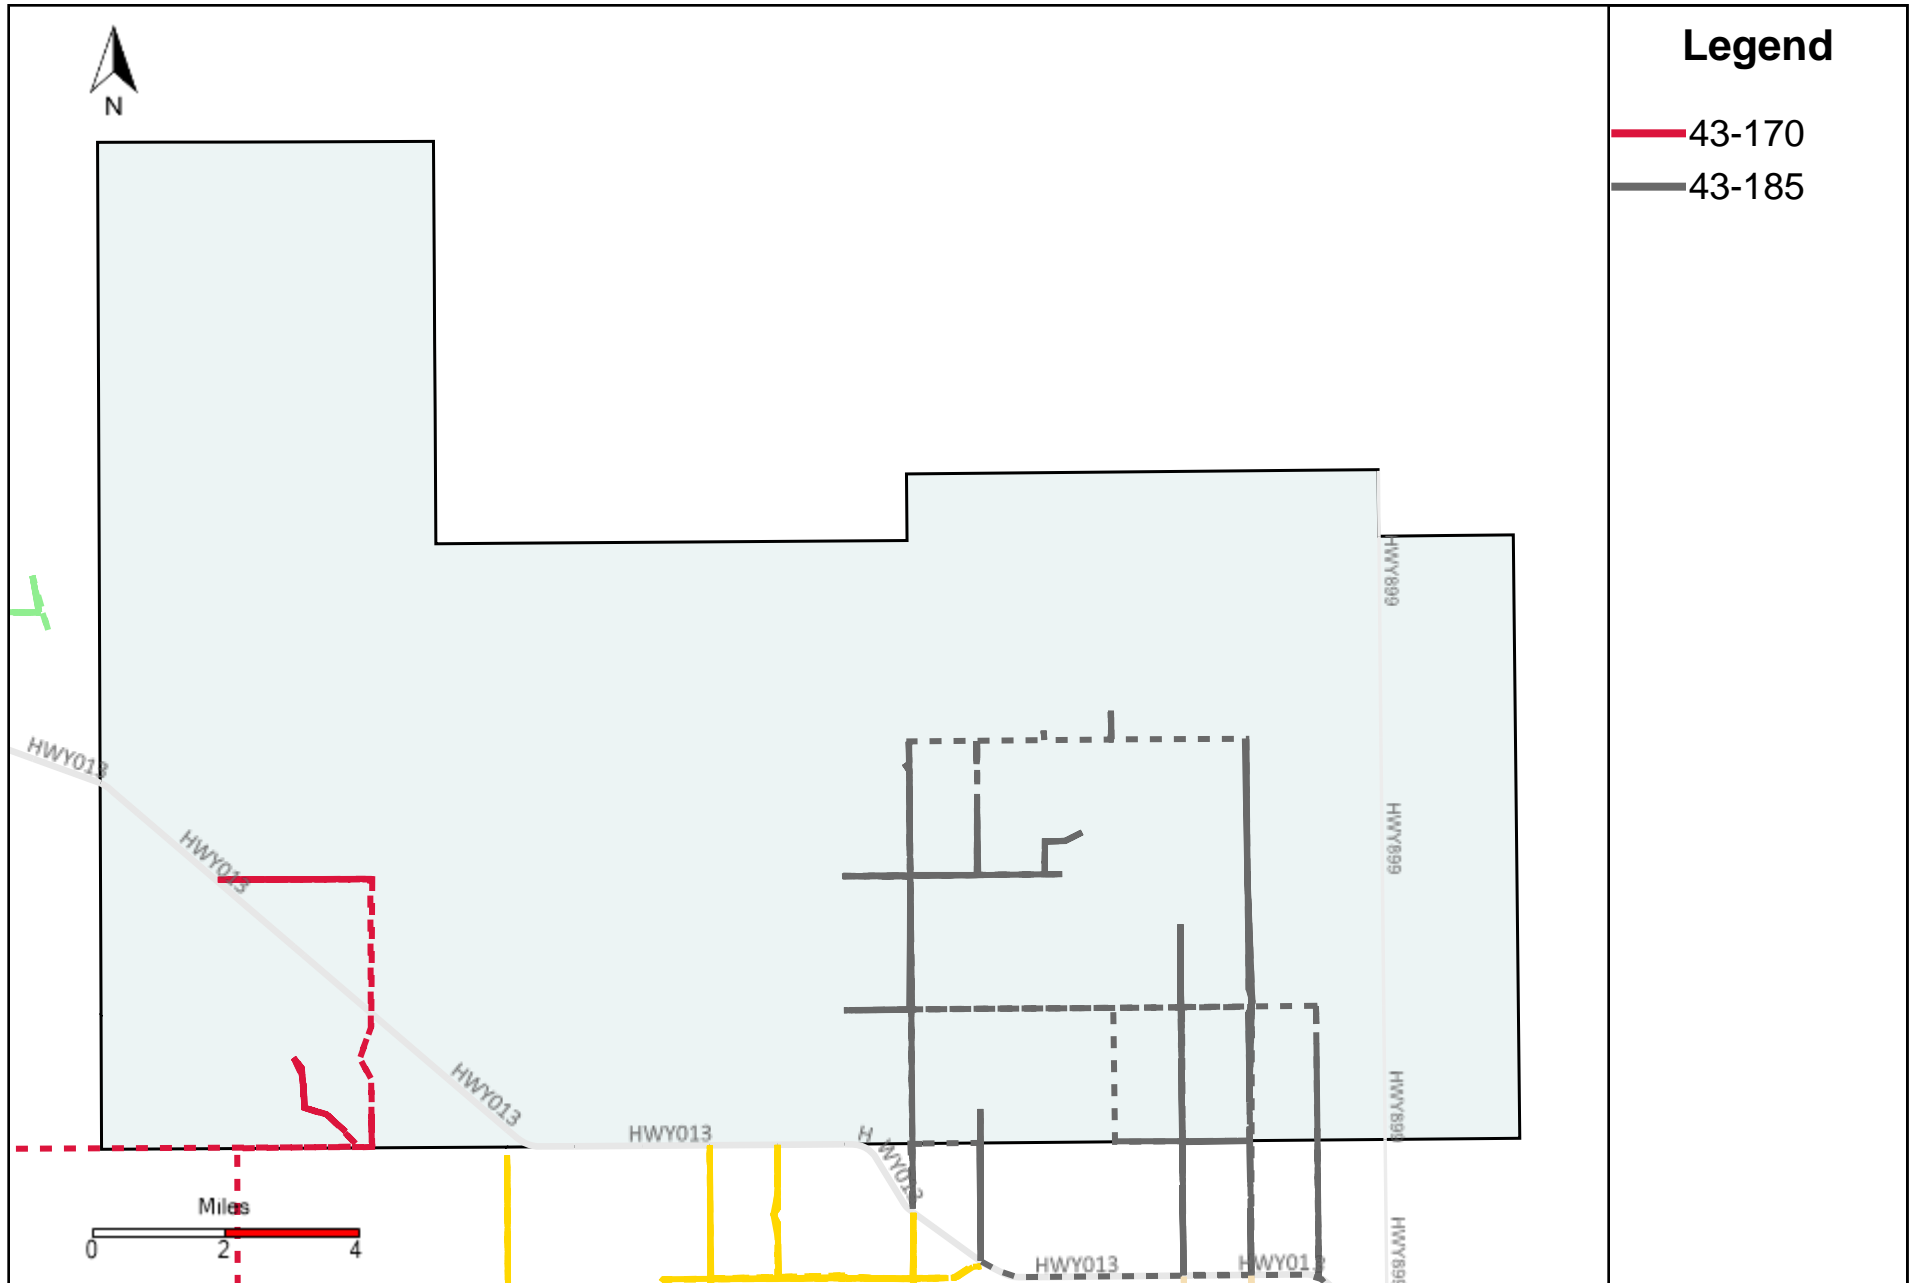

Division: 4 Grader Report(2023-08-13 ~ 2023-08-19)

Vehicle Name List	Total Distance(km)	Total Hours
43-170, 43-185	934.55	85 hrs 19 min 38 sec