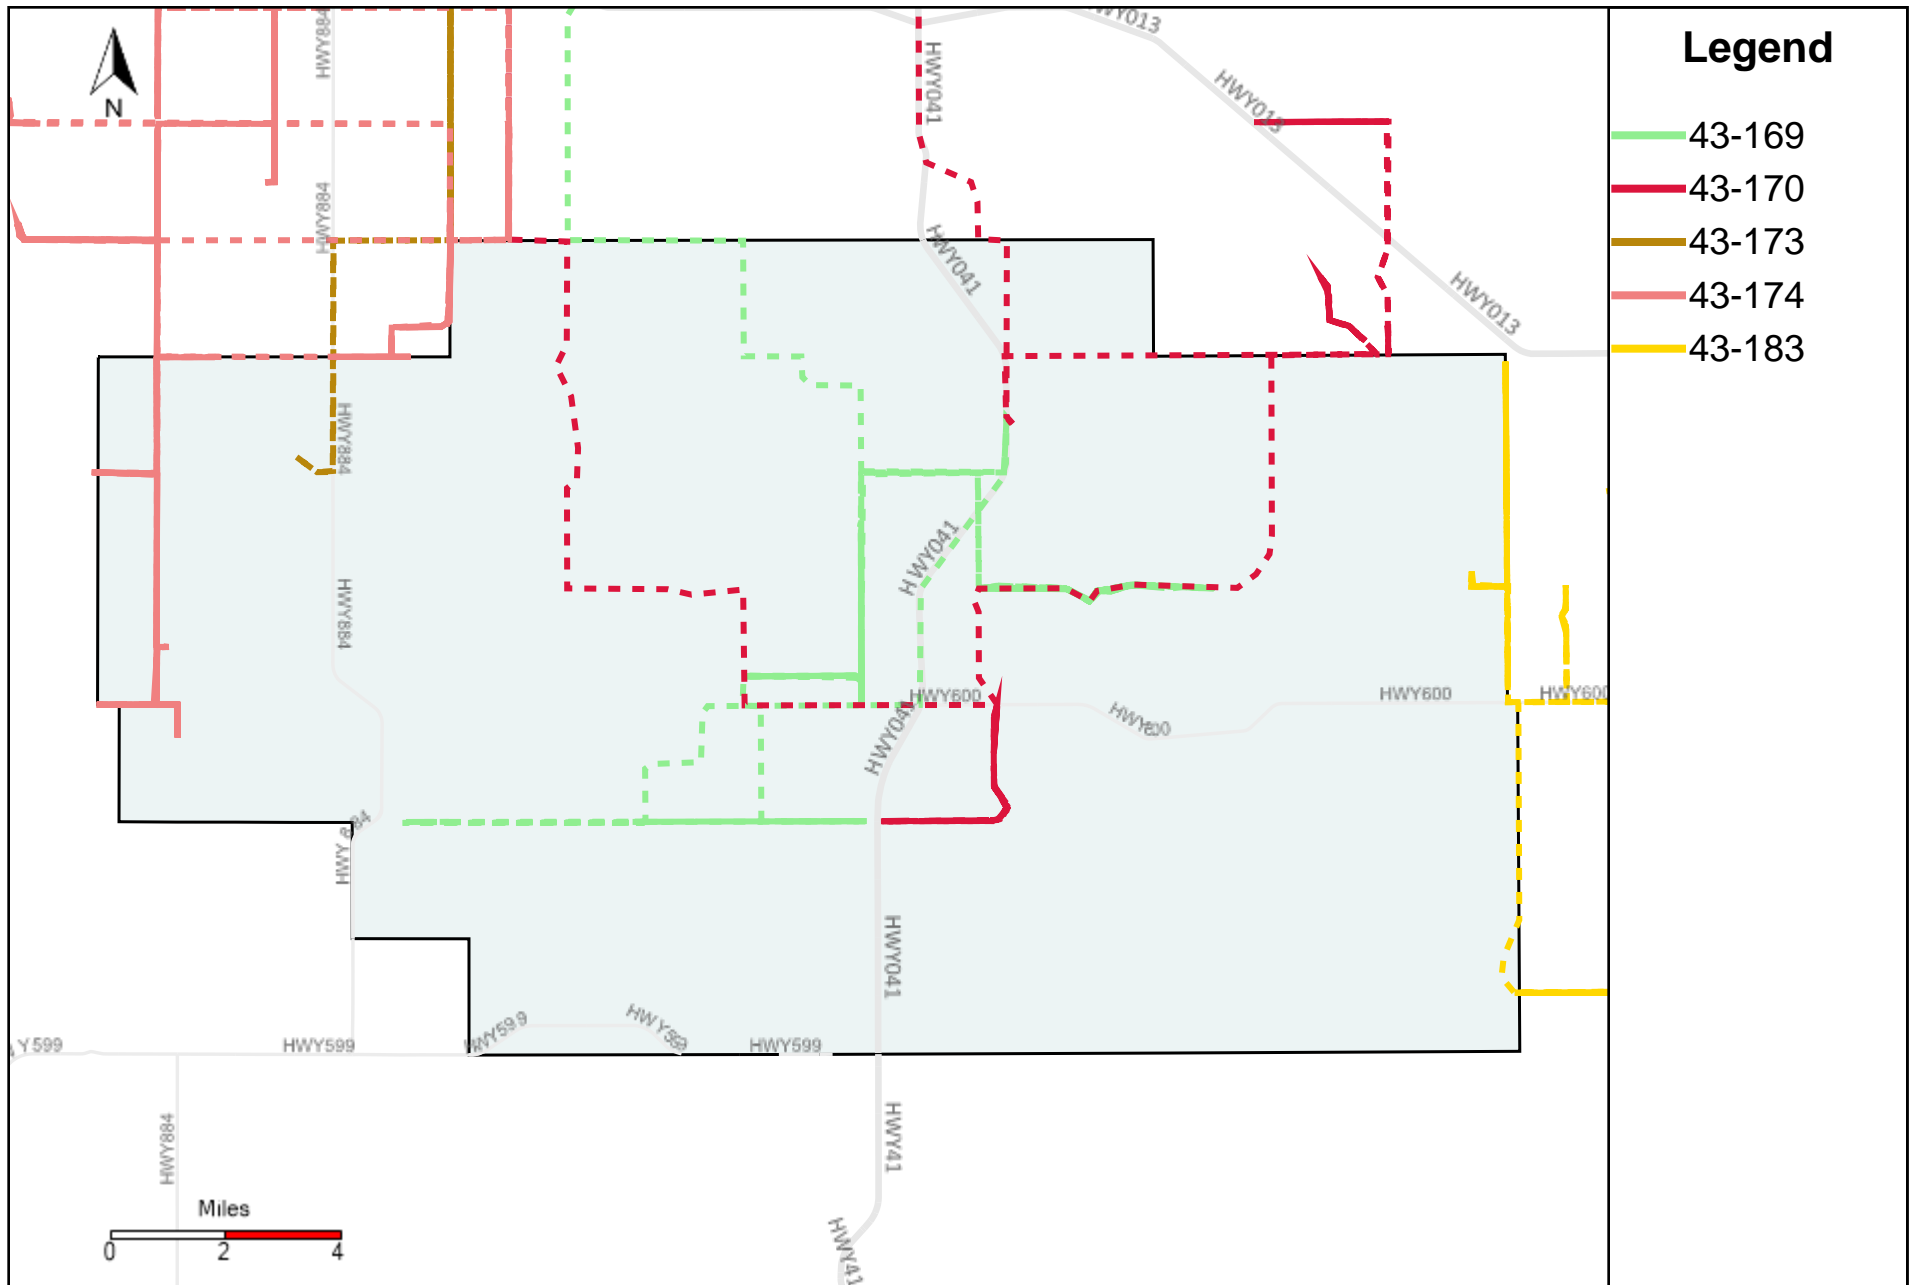

Provost Weekly Grader Report (2023-08-13 ~ 2023-08-19)

Division: 1 Grader Report(2023-08-13 ~ 2023-08-19)

Vehicle Name List	Total Distance(km)	Total Hours
43-182, 43-186, 43-187	1376.25	147 hrs 28 min 29 sec

Division: 2 Grader Report(2023-08-13 ~ 2023-08-19)

Vehicle Name List	Total Distance(km)	Total Hours
43-186	493.17	49 hrs 23 min 58 sec

Division: 3 Grader Report(2023-08-13 ~ 2023-08-19)

Vehicle Name List	Total Distance(km)	Total Hours
43-181, 43-183, 43-185, 43-186, 43-187	1762.02	199 hrs 19 min 37 sec

Division: 4 Grader Report(2023-08-13 ~ 2023-08-19)

Vehicle Name List	Total Distance(km)	Total Hours
43-170, 43-185	934.55	85 hrs 19 min 38 sec

Division: 5 Grader Report(2023-08-13 ~ 2023-08-19)

Vehicle Name List	Total Distance(km)	Total Hours
43-169, 43-170, 43-173, 43-174, 43-183	2205.93	221 hrs 49 min 58 sec