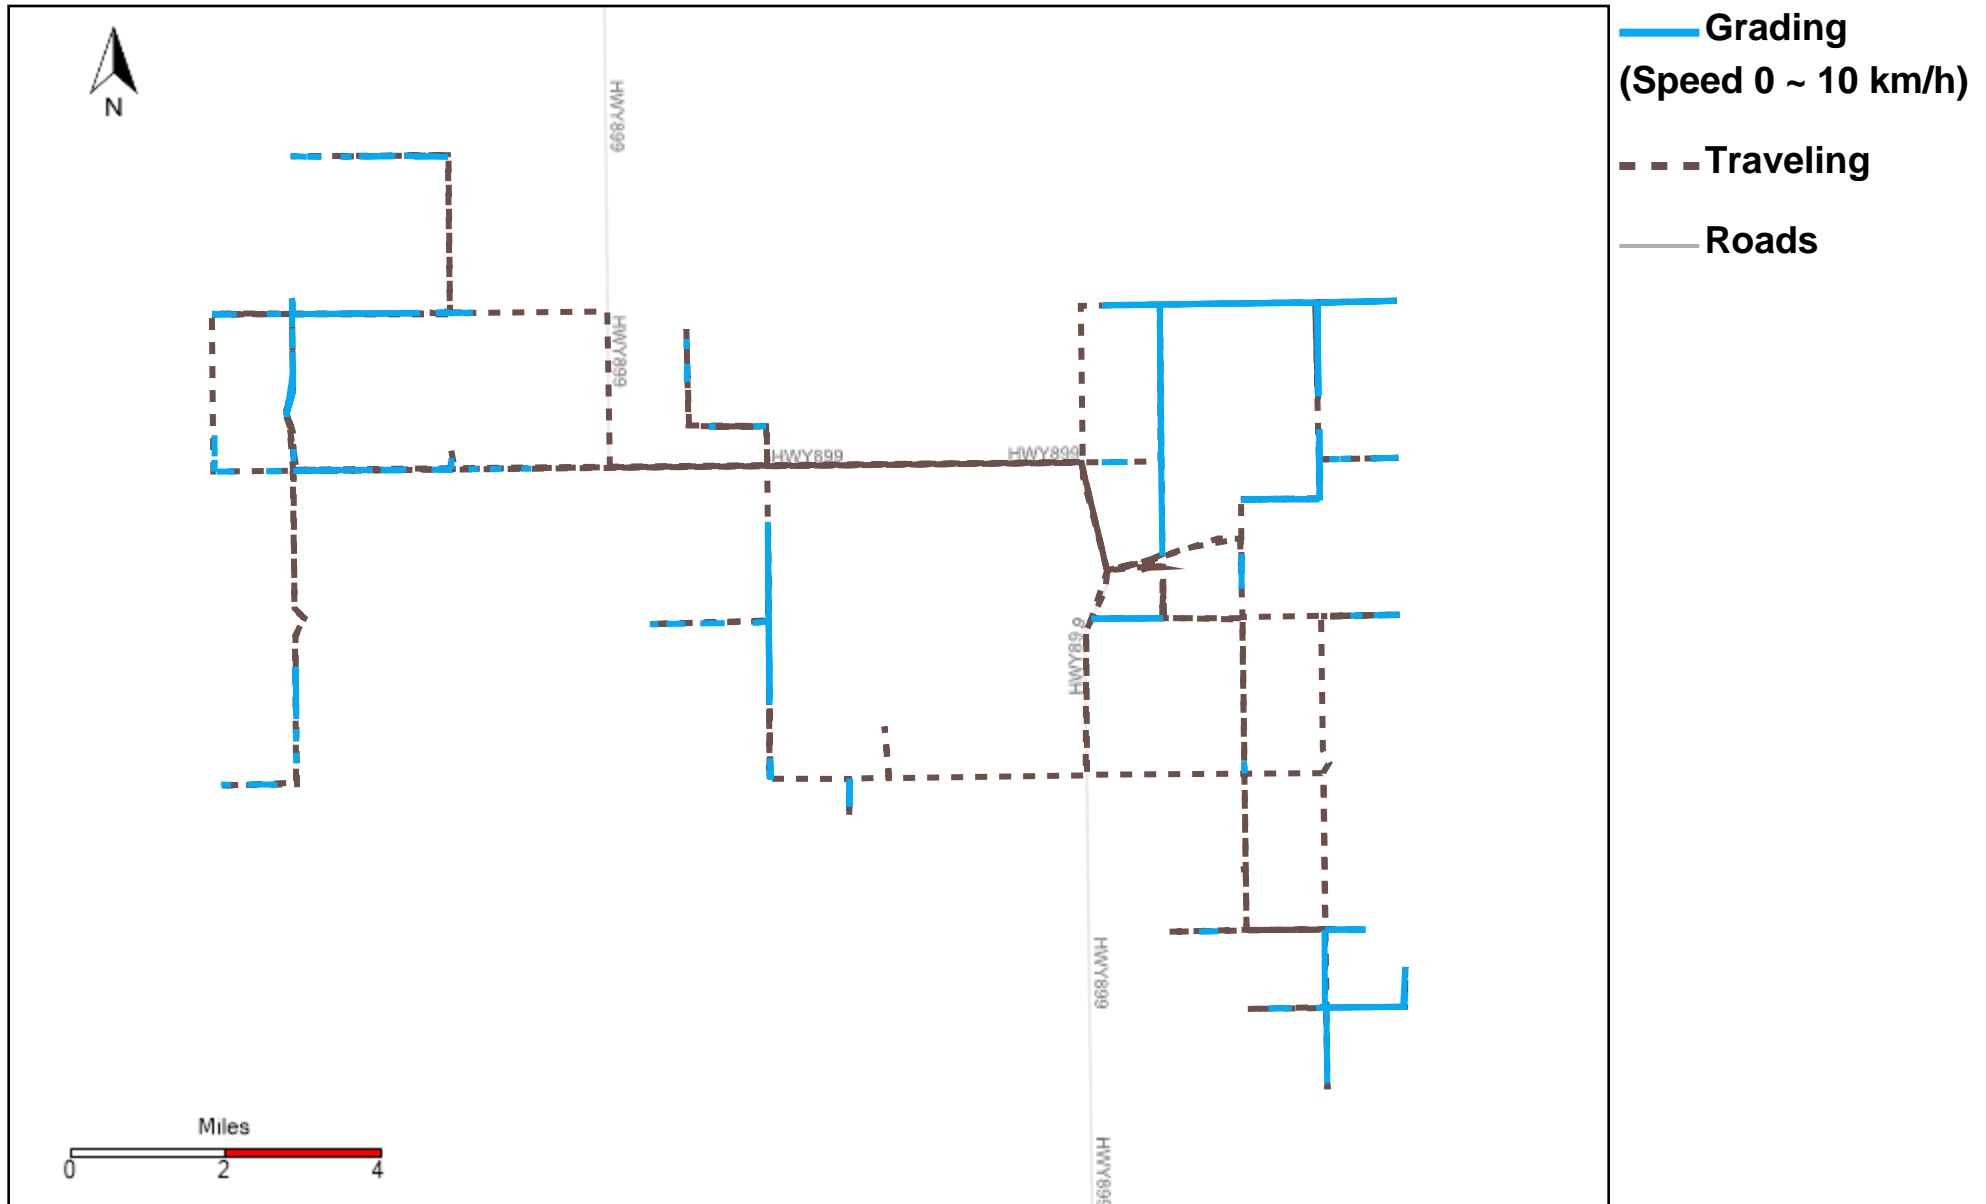

43-182_2023-08-13 ~ 2023-08-19 Tracking

Total Distance(km)	Total Hours	Work Distance(km)	Work Hours
468.09	48 hrs 57 min 12 sec	114.81	16 hrs 10 min 28 sec