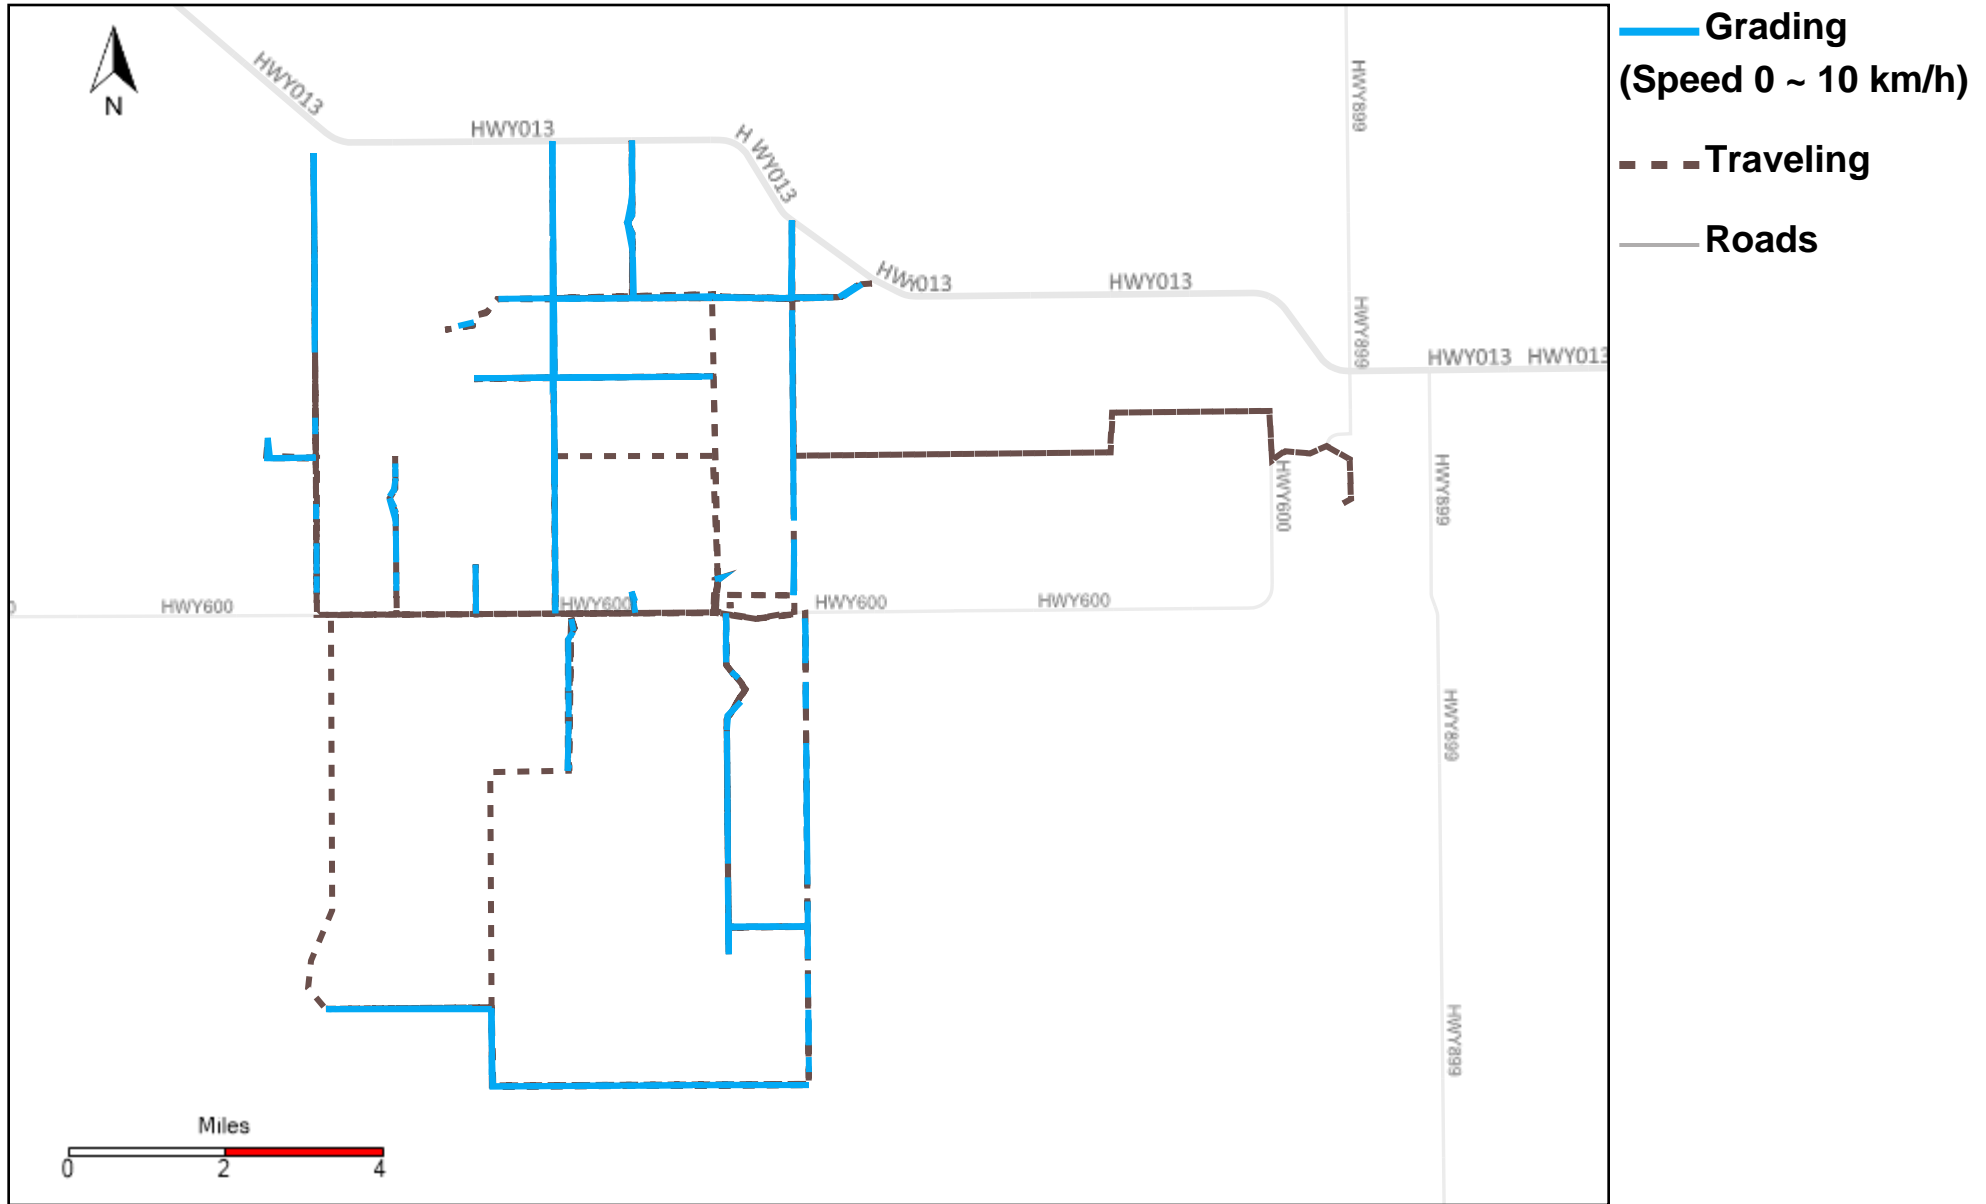

43-183_2023-08-13 ~ 2023-08-19 Tracking

Total Distance(km)	Total Hours	Work Distance(km)	Work Hours
436.07	47 hrs 34 min 3 sec	147.27	21 hrs 57 min 45 sec