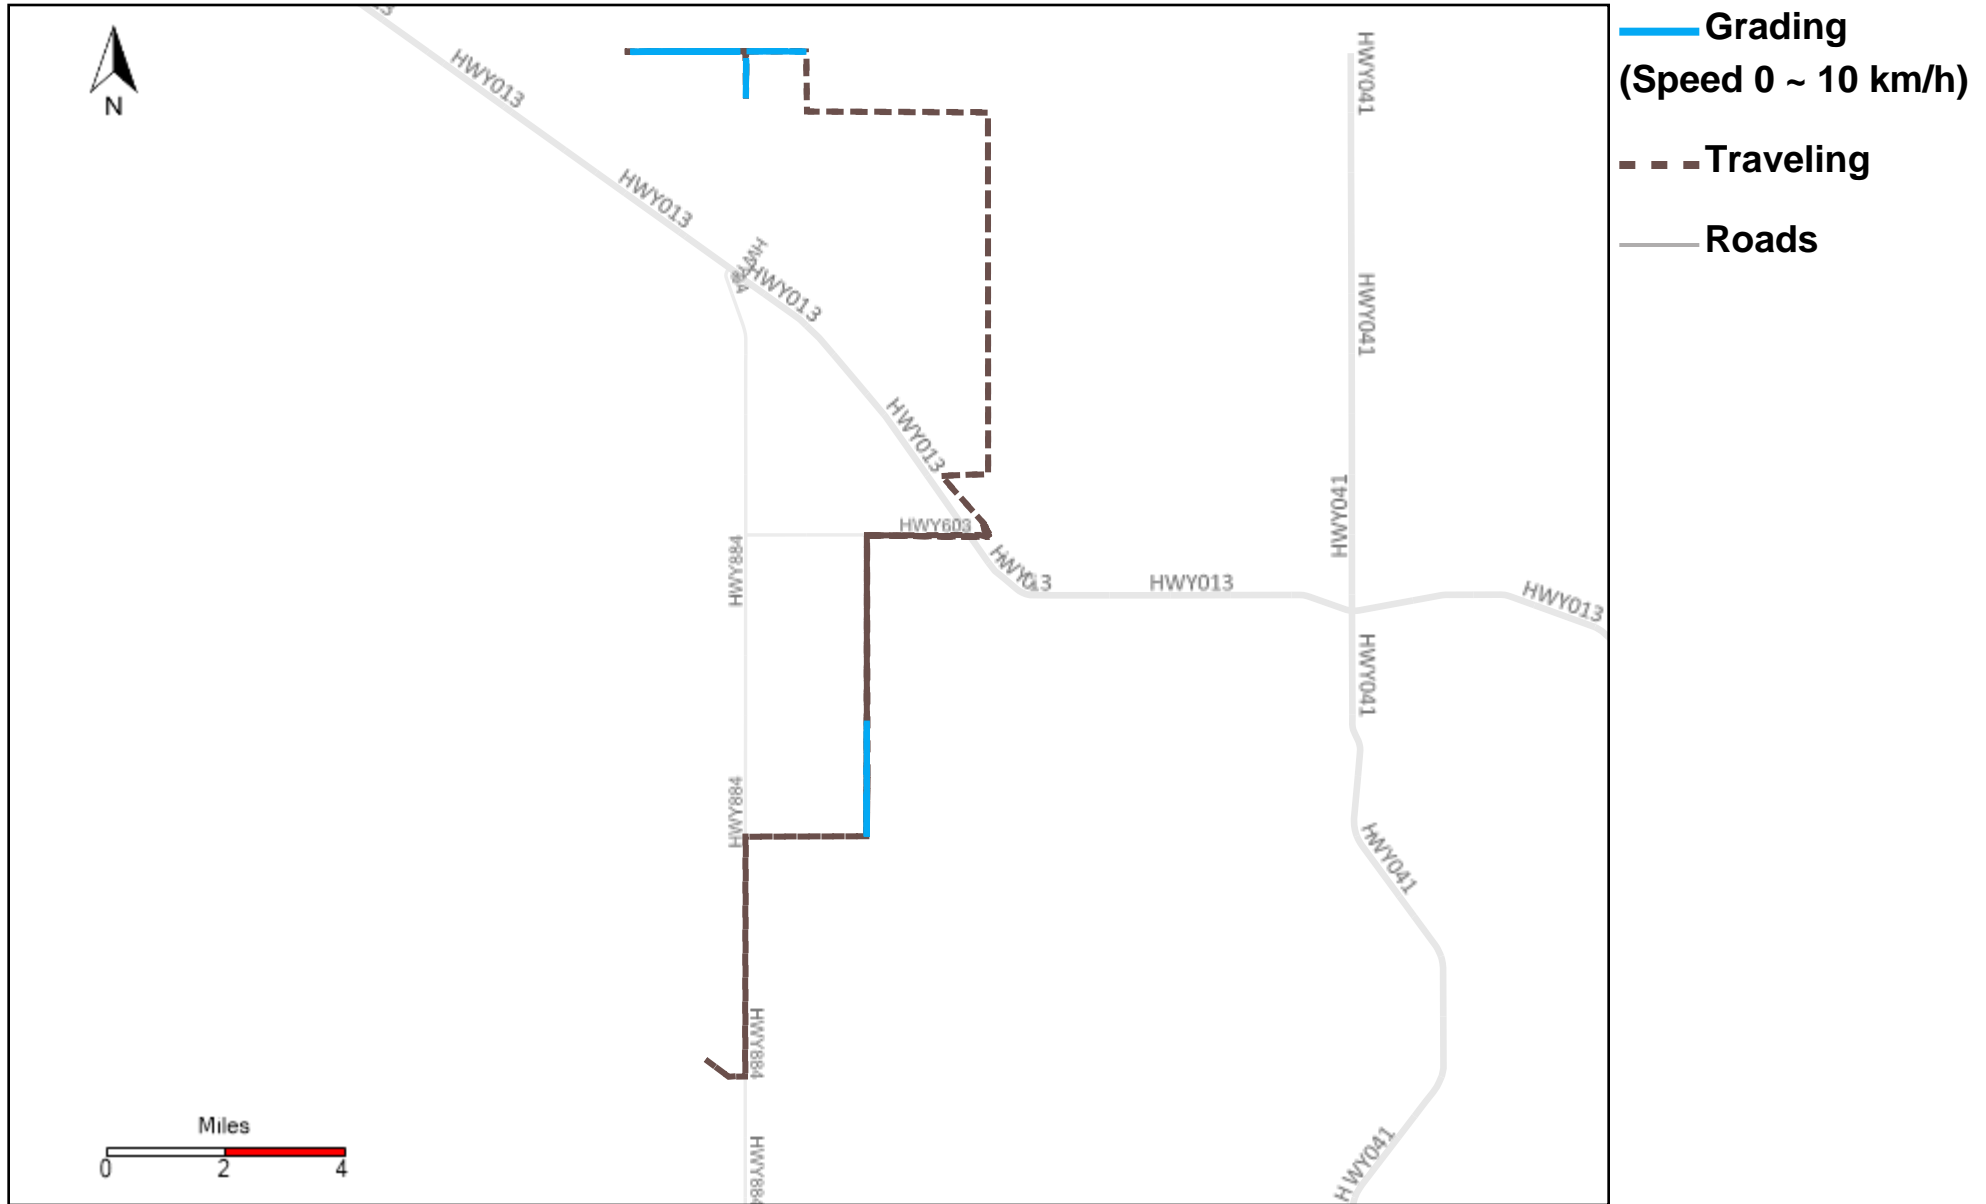

43-173_2023-08-13 ~ 2023-08-19 Tracking

Total Distance(km)	Total Hours	Work Distance(km)	Work Hours
304.08	49 hrs 5 min 31 sec	58.05	14 hrs 57 min 54 sec