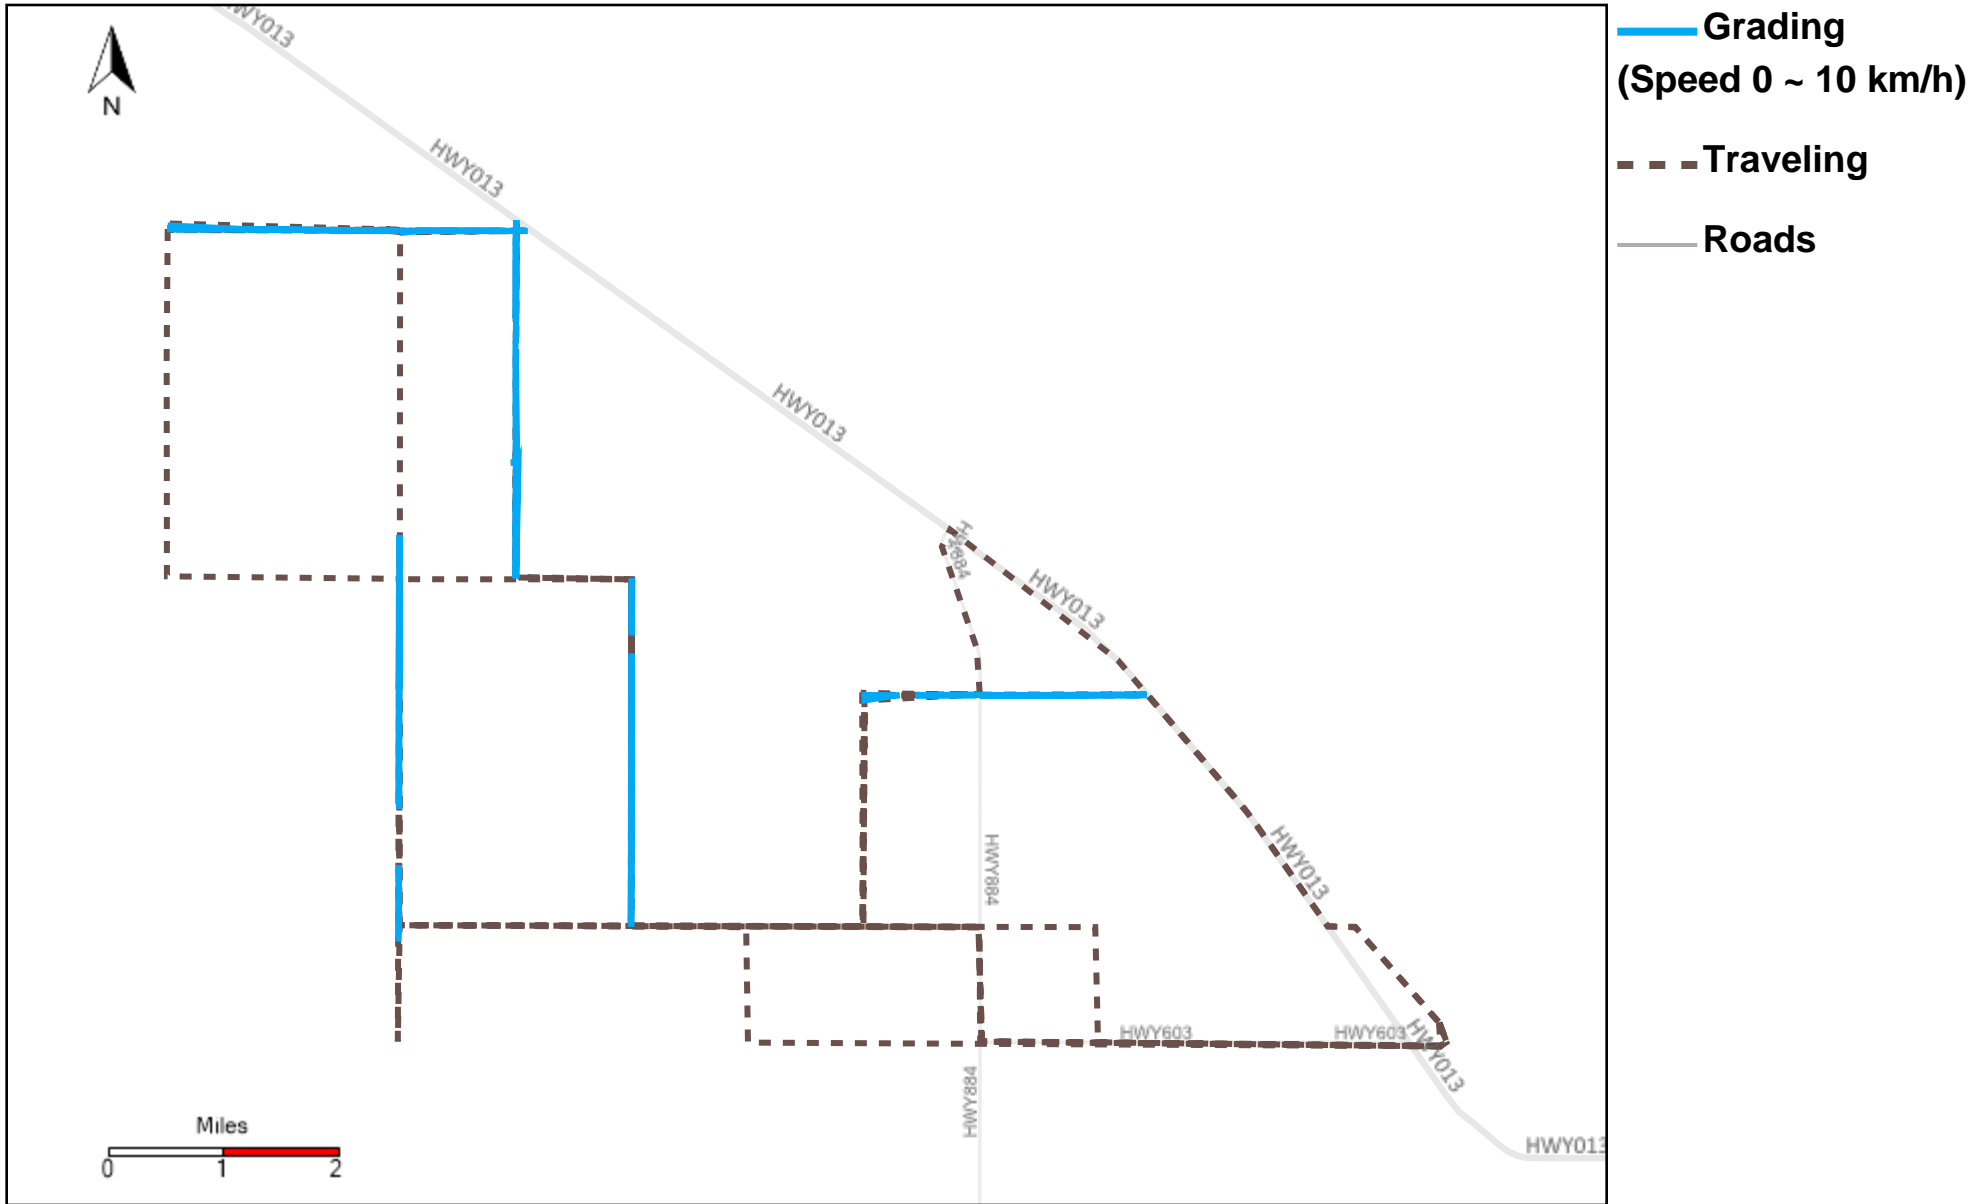

43-171_2023-08-13 ~ 2023-08-19 Tracking

Total Distance(km)	Total Hours	Work Distance(km)	Work Hours
443.3	40 hrs 17 min 23 sec	140.86	19 hrs 58 min 0 sec