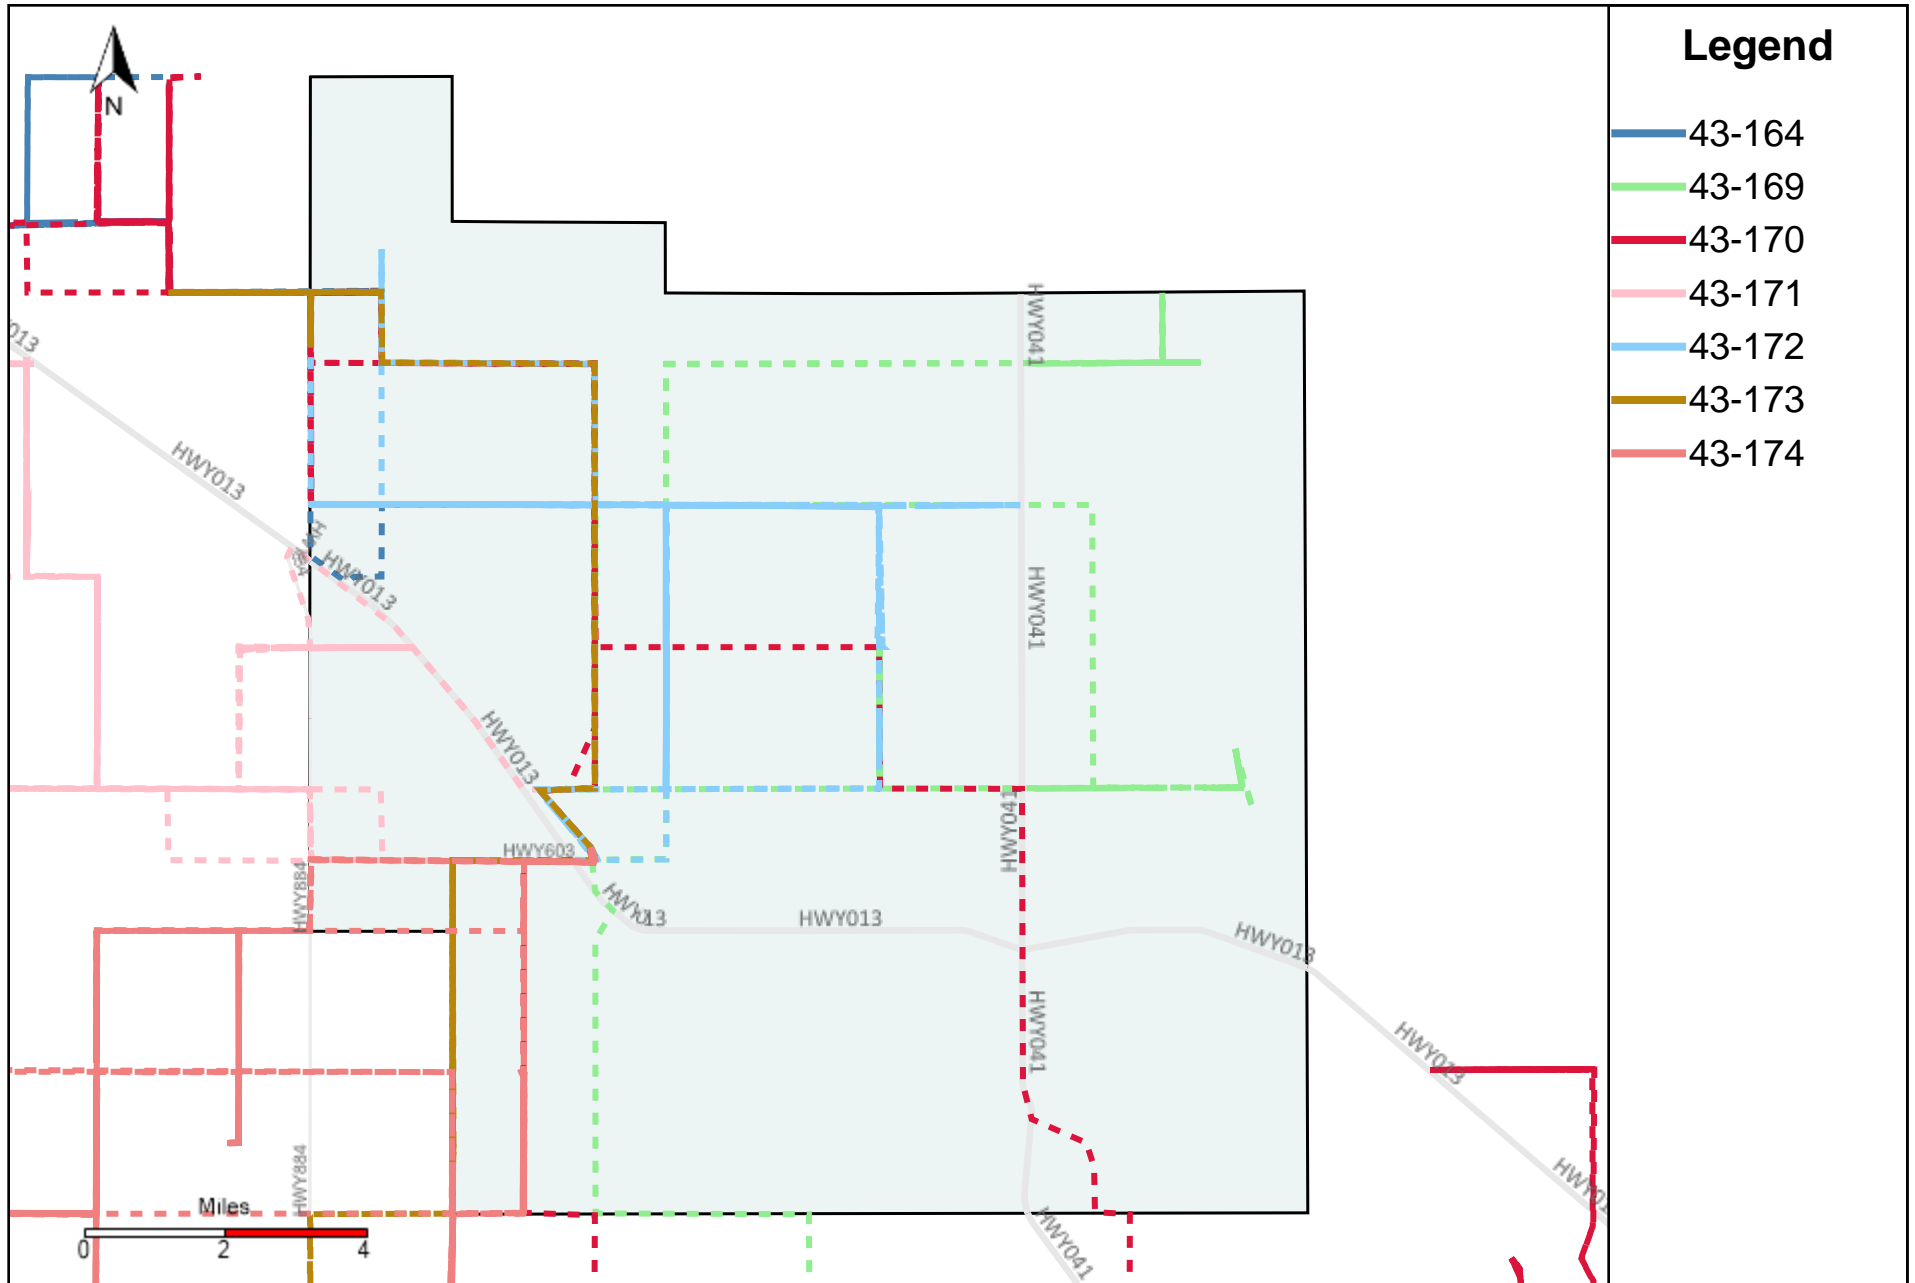

Division: 6 Grader Report(2023-08-13 ~ 2023-08-19)

Vehicle Name List	Total Distance(km)	Total Hours
43-164, 43-169, 43-170, 43-171, 43-172, 43-173, 43-174	2779.61	266 hrs 50 min 39 sec