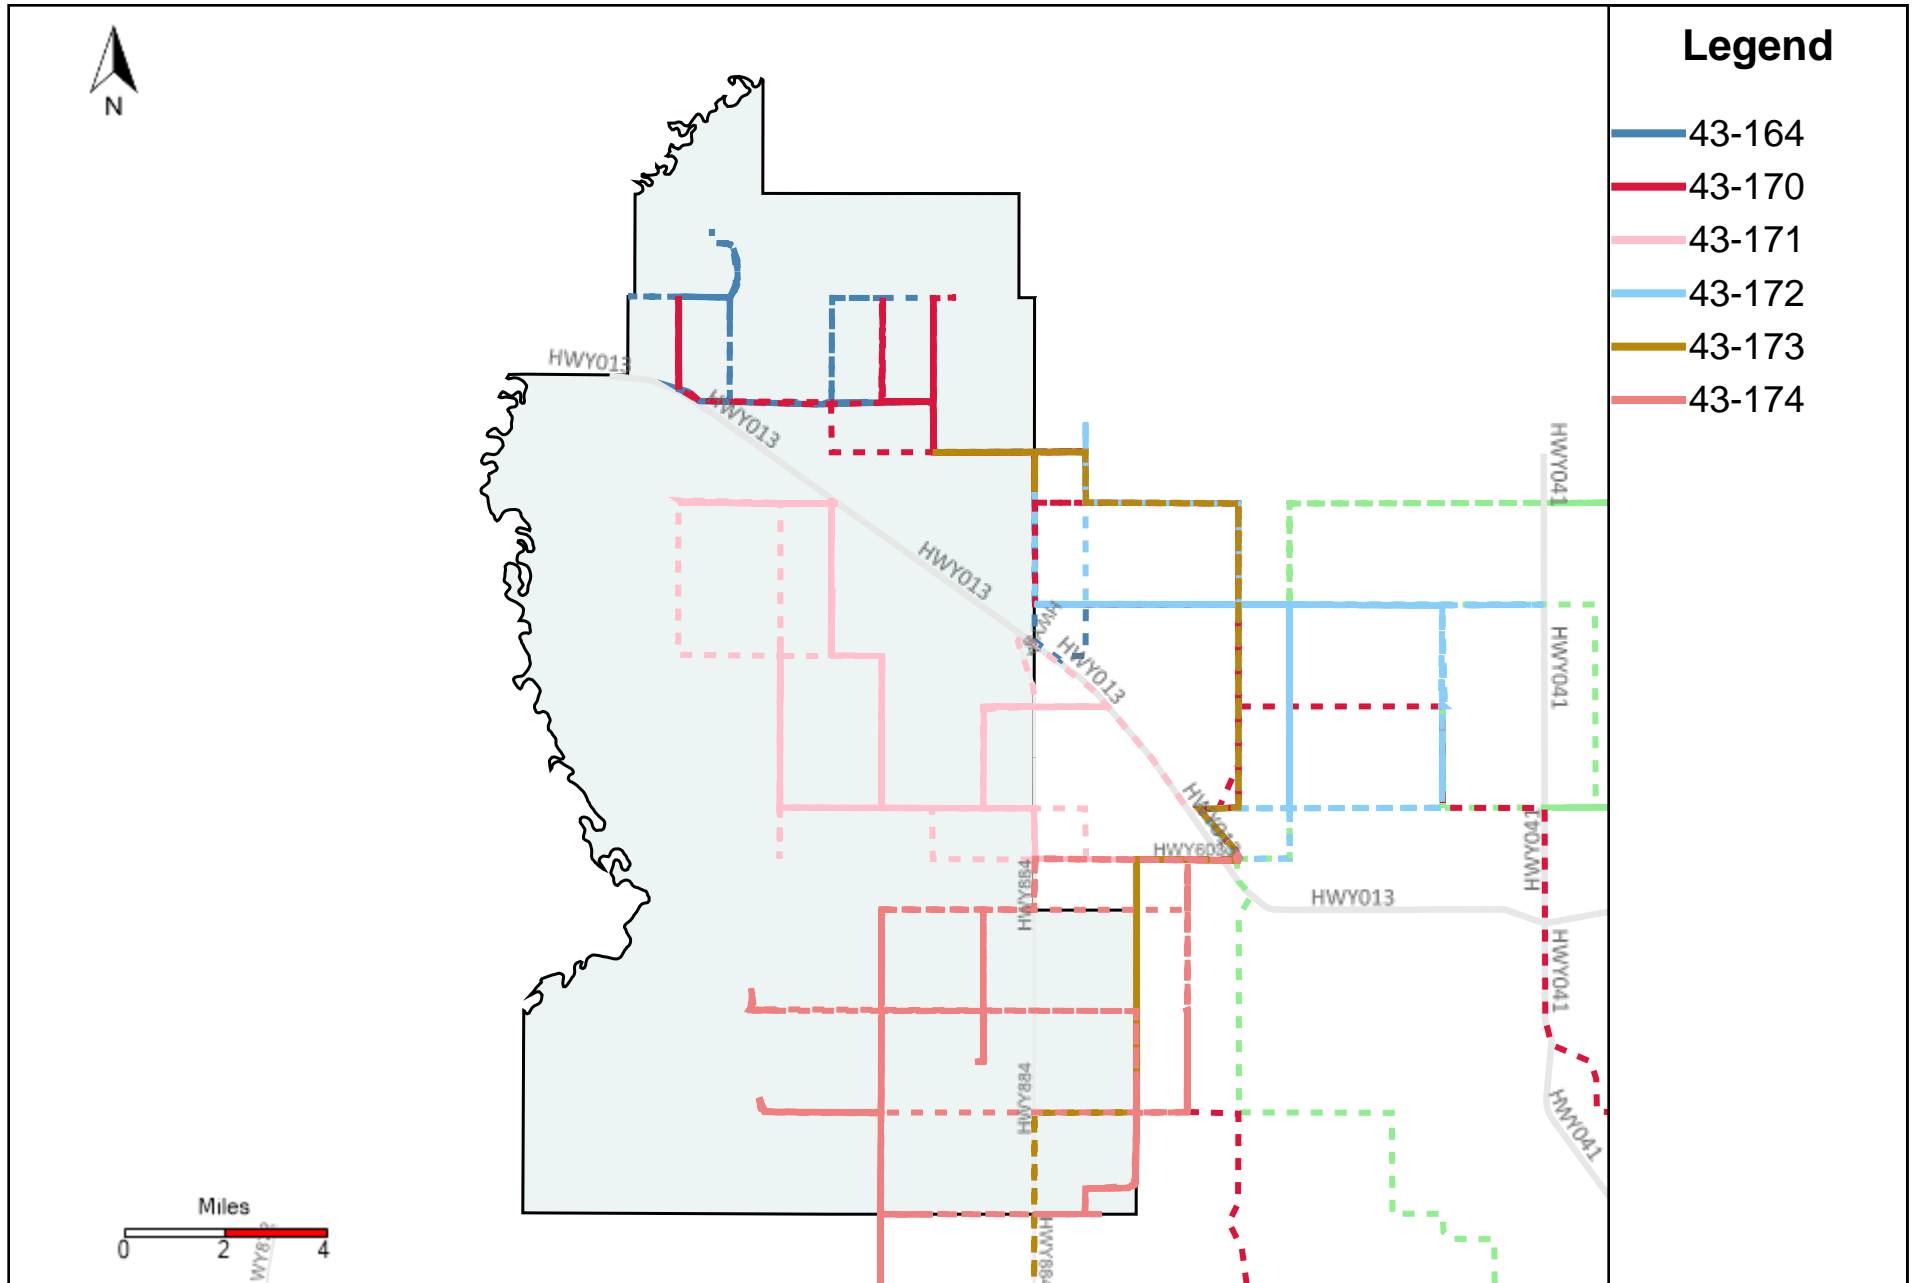

Division: 2 Grader Report(2023-08-13 ~ 2023-08-19)

Vehicle Name List	Total Distance(km)	Total Hours
43-186	493.17	49 hrs 23 min 58 sec

Division: 3 Grader Report(2023-08-13 ~ 2023-08-19)

Vehicle Name List	Total Distance(km)	Total Hours
43-181, 43-183, 43-185, 43-186, 43-187	1762.02	199 hrs 19 min 37 sec

Division: 4 Grader Report(2023-08-13 ~ 2023-08-19)

Vehicle Name List	Total Distance(km)	Total Hours
43-170, 43-185	934.55	85 hrs 19 min 38 sec

Division: 5 Grader Report(2023-08-13 ~ 2023-08-19)

Vehicle Name List	Total Distance(km)	Total Hours
43-169, 43-170, 43-173, 43-174, 43-183	2205.93	221 hrs 49 min 58 sec

Division: 6 Grader Report(2023-08-13 ~ 2023-08-19)

Vehicle Name List	Total Distance(km)	Total Hours
43-164, 43-169, 43-170, 43-171, 43-172, 43-173, 43-174	2779.61	266 hrs 50 min 39 sec

Division: 7 Grader Report(2023-08-13 ~ 2023-08-19)

Vehicle Name List	Total Distance(km)	Total Hours
43-164, 43-170, 43-171, 43-172, 43-173, 43-174	2363.61	232 hrs 50 min 27 sec

Provost Weekly Grader Report

From 8/13/2023 To 8/19/2023

8/19/2023

Vehicle	Total Distance(km)	Total Hours	Work Distance(km)	Work Hours
43-164	247.58	21 hrs 59 min 17 sec	44.38	10 hrs 11 min 41 sec
43-169	416	34 hrs 0 min 12 sec	81.59	11 hrs 45 min 13 sec
43-170	558.48	39 hrs 39 min 53 sec	108.41	13 hrs 48 min 36 sec
43-171	443.3	40 hrs 17 min 23 sec	140.86	19 hrs 58 min 0 sec
43-172	318.87	30 hrs 18 min 4 sec	98.62	14 hrs 12 min 58 sec
43-173	304.08	49 hrs 5 min 31 sec	58.05	14 hrs 57 min 54 sec
43-174	491.3	51 hrs 30 min 19 sec	227.27	34 hrs 24 min 11 sec
43-181	41.71	7 hrs 34 min 32 sec	9.88	2 hrs 2 min 29 sec
43-182	468.09	48 hrs 57 min 12 sec	114.81	16 hrs 10 min 28 sec
43-183	436.07	47 hrs 34 min 3 sec	147.27	21 hrs 57 min 45 sec
43-185	376.07	45 hrs 39 min 45 sec	221.86	36 hrs 25 min 0 sec
43-186	493.17	49 hrs 23 min 58 sec	237.35	36 hrs 5 min 21 sec
43-187	415	49 hrs 7 min 19 sec	241.29	40 hrs 32 min 17 sec
Total:	5009.71	515 hrs 7 min 28 sec	1731.65	272 hrs 31 min 53 sec