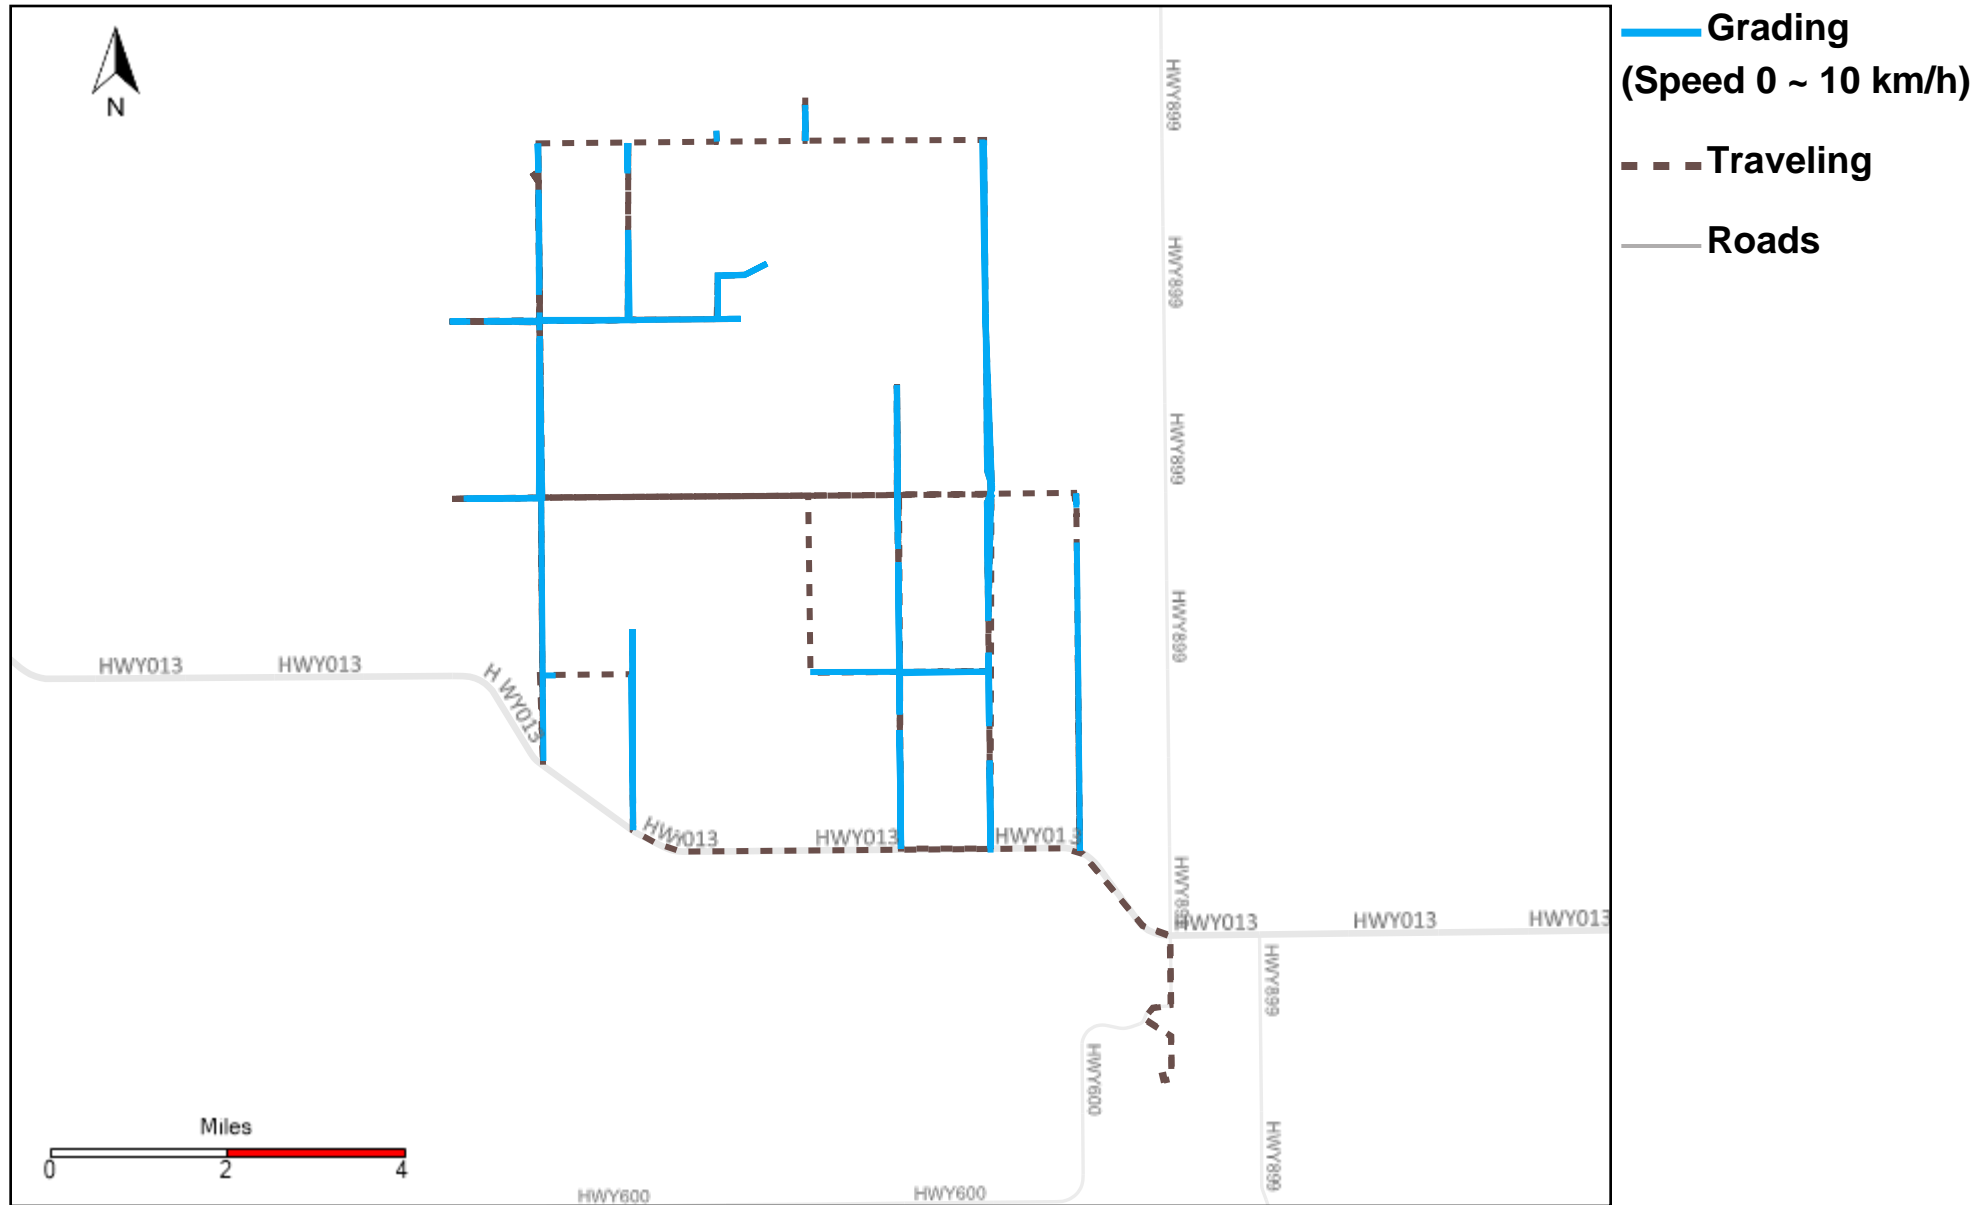

43-185_2023-08-13 ~ 2023-08-19 Tracking

Total Distance(km)	Total Hours	Work Distance(km)	Work Hours
376.07	45 hrs 39 min 45 sec	221.86	36 hrs 25 min 0 sec