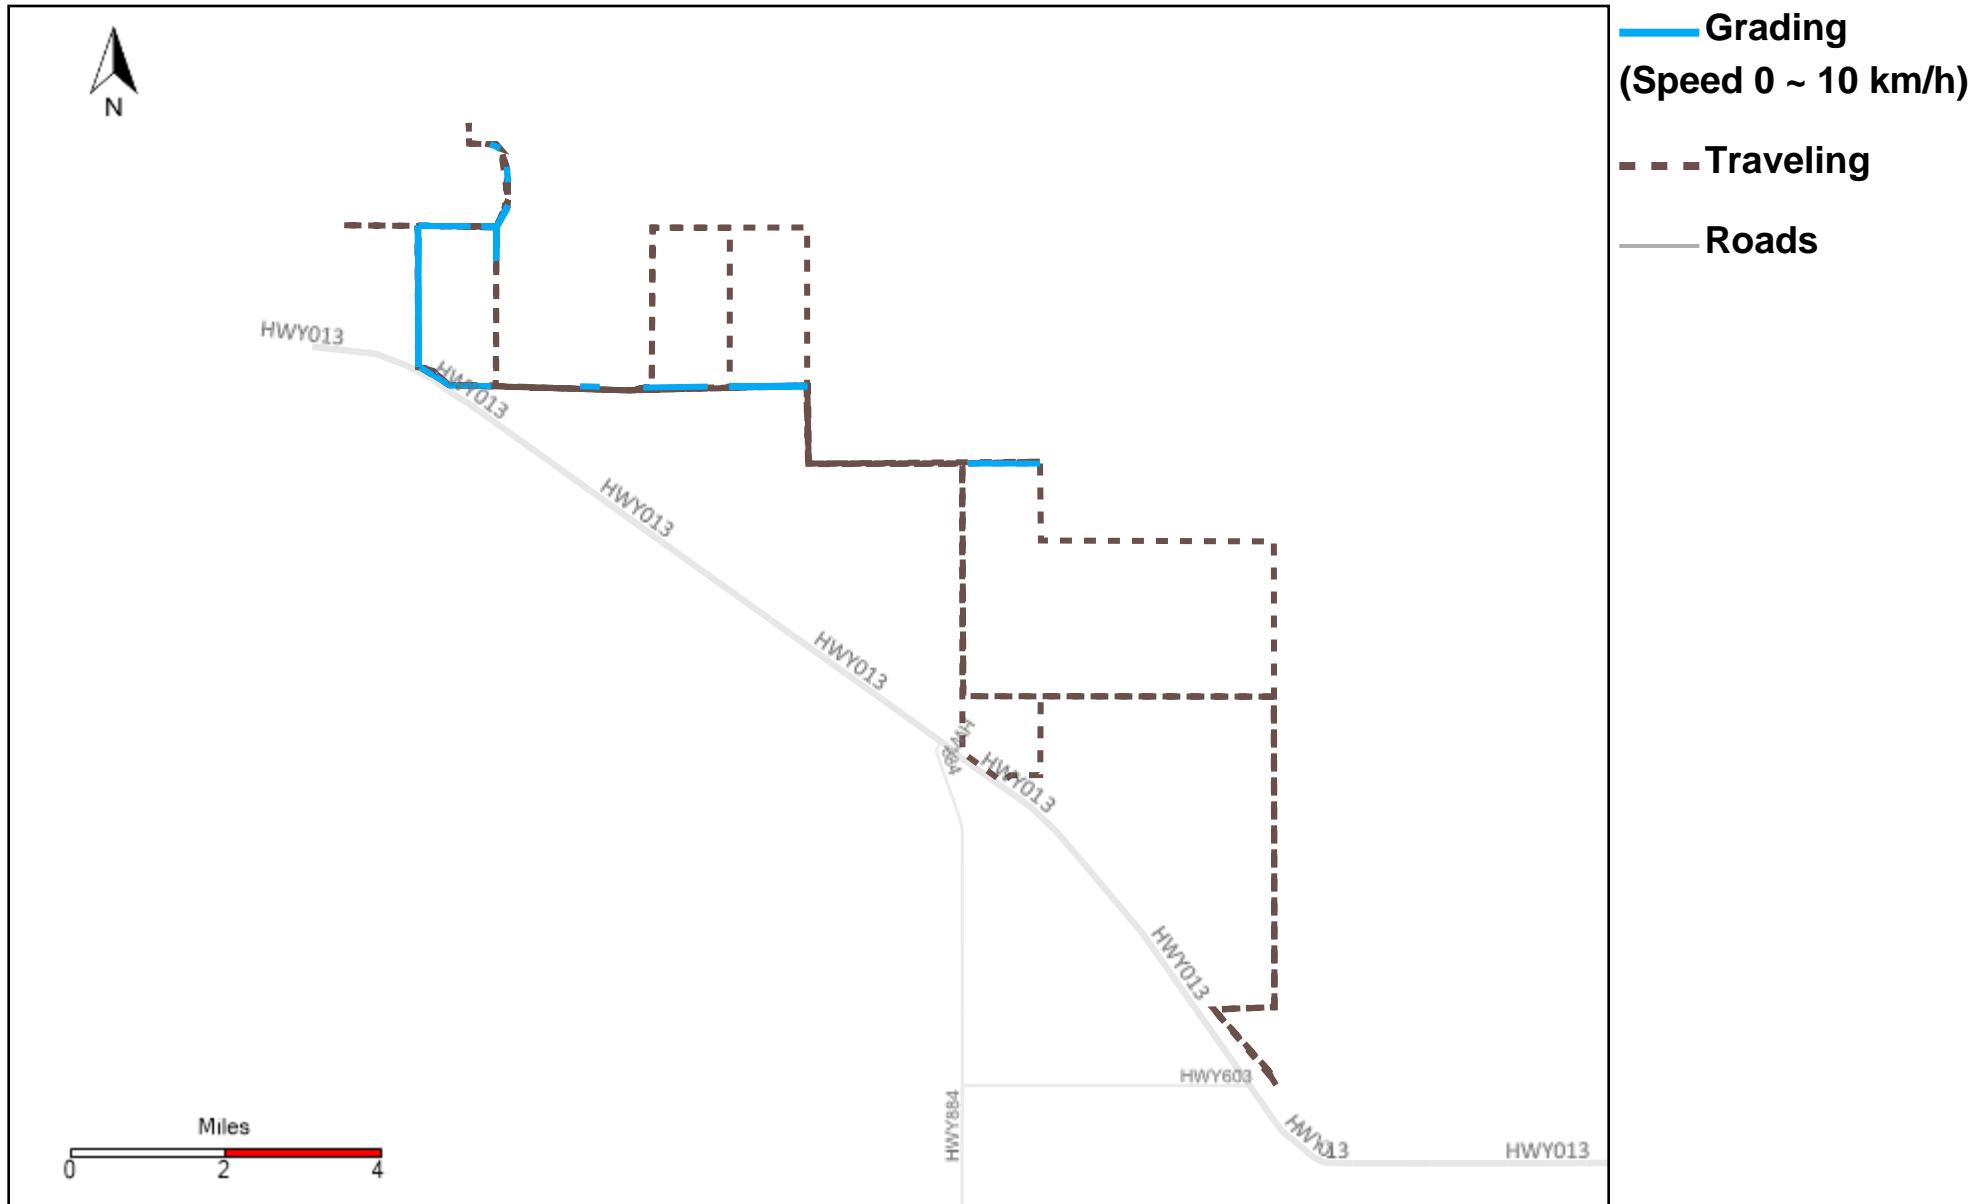

43-164_2023-08-13 ~ 2023-08-19 Tracking

Total Distance(km)	Total Hours	Work Distance(km)	Work Hours
247.58	21 hrs 59 min 17 sec	44.38	10 hrs 11 min 41 sec