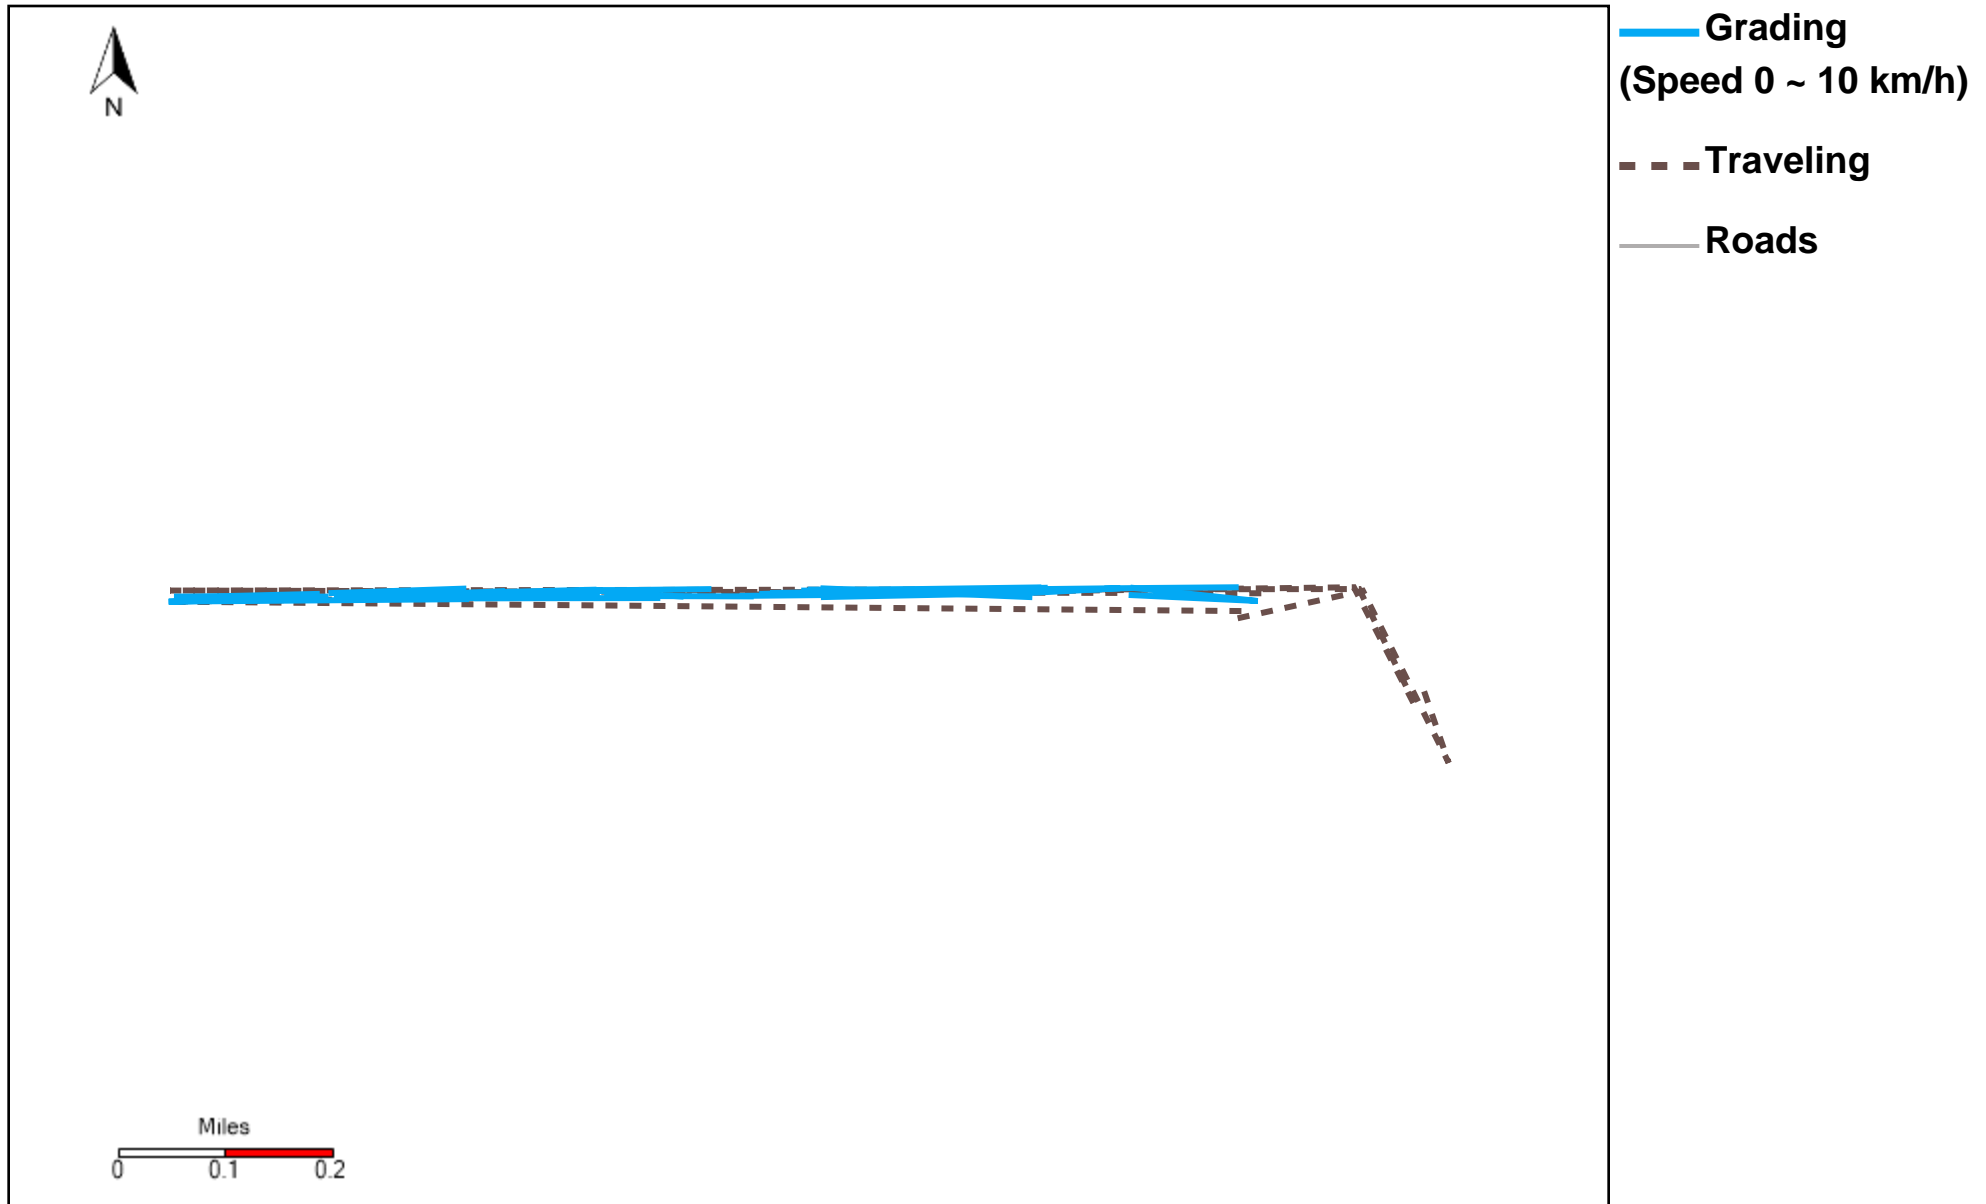

43-181_2023-08-13 ~ 2023-08-19 Tracking

Total Distance(km)	Total Hours	Work Distance(km)	Work Hours
41.71	7 hrs 34 min 32 sec	9.88	2 hrs 2 min 29 sec