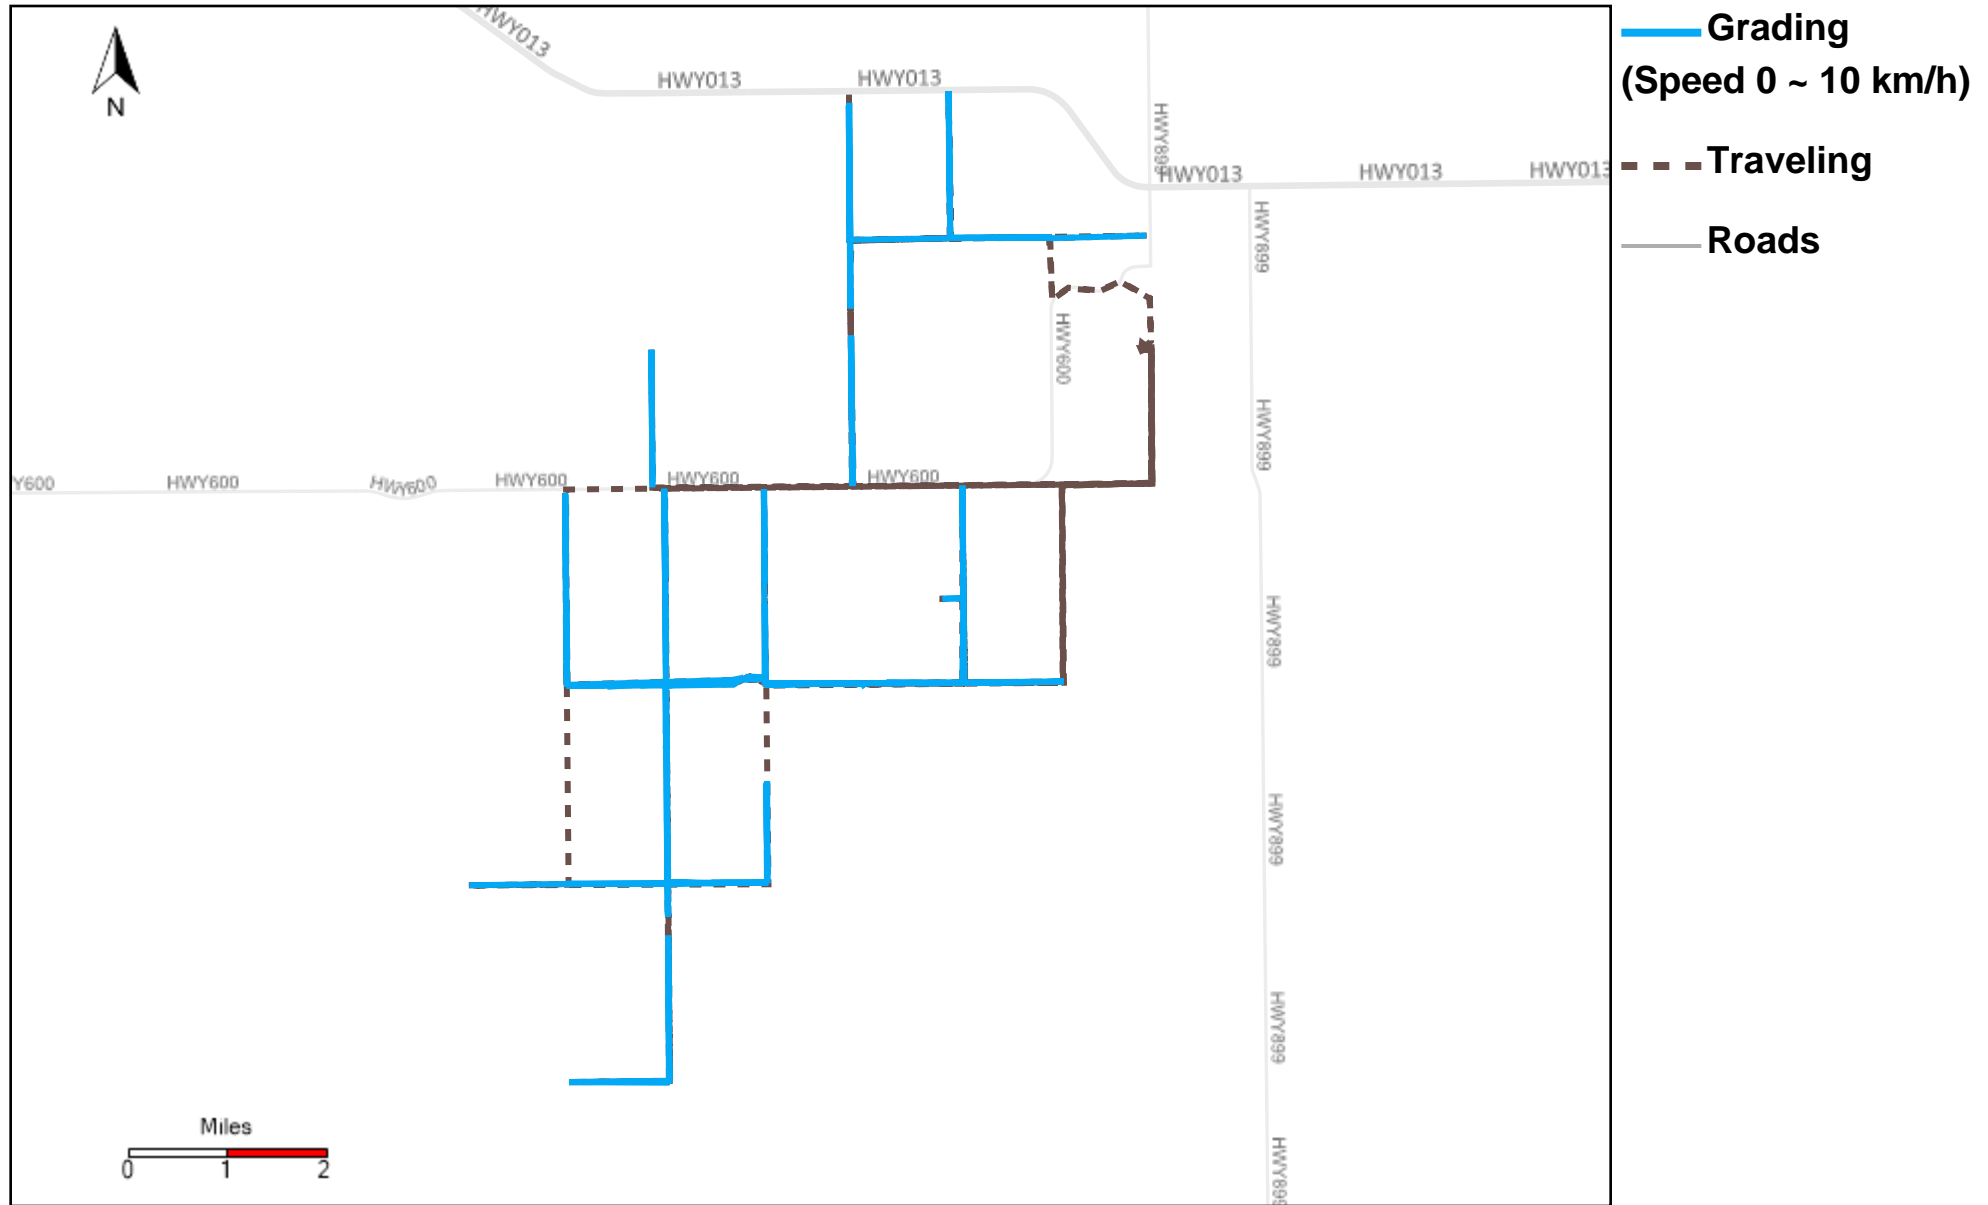

43-187_2023-08-13 ~ 2023-08-19 Tracking

Total Distance(km)	Total Hours	Work Distance(km)	Work Hours
415	49 hrs 7 min 19 sec	241.29	40 hrs 32 min 17 sec