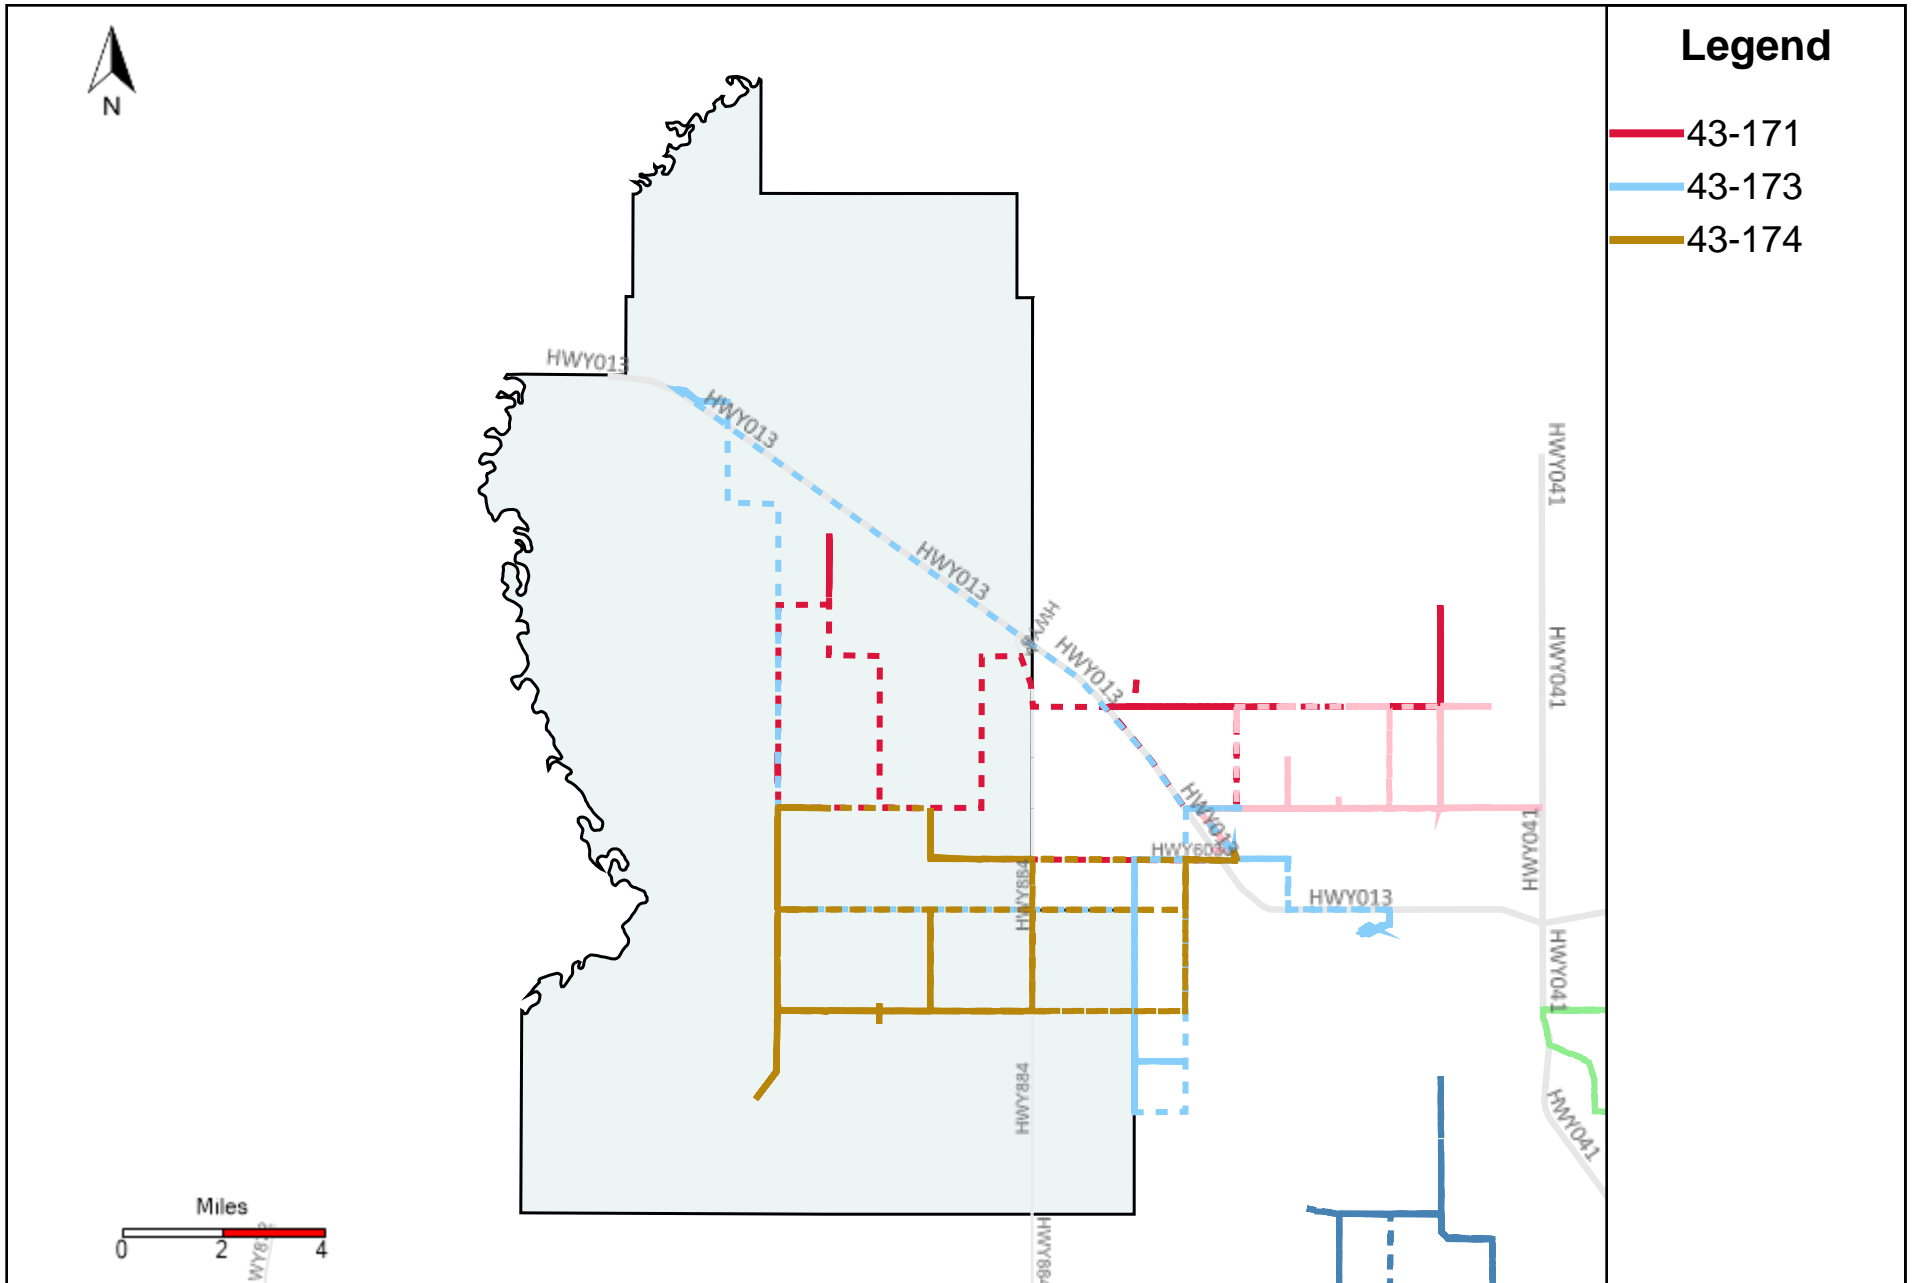

Division: 2 Grader Report(2023-08-06 ~ 2023-08-12)

Legend

— 43-186

Vehicle Name List	Total Distance(km)	Total Hours
43-186	389.72	37 hrs 59 min 19 sec

Division: 3 Grader Report(2023-08-06 ~ 2023-08-12)

Vehicle Name List	Total Distance(km)	Total Hours
43-170, 43-181, 43-185, 43-186, 43-187	1538.94	153 hrs 36 min 52 sec

Division: 4 Grader Report(2023-08-06 ~ 2023-08-12)

Vehicle Name List	Total Distance(km)	Total Hours
43-170, 43-185	761.13	70 hrs 46 min 54 sec

Division: 5 Grader Report(2023-08-06 ~ 2023-08-12)

Vehicle Name List	Total Distance(km)	Total Hours
43-169, 43-170	901.41	74 hrs 53 min 25 sec

Division: 7 Grader Report(2023-08-06 ~ 2023-08-12)

Vehicle Name List	Total Distance(km)	Total Hours
43-171, 43-173, 43-174	896.85	100 hrs 21 min 36 sec

Provost Weekly Grader Report

From 8/6/2023 To 8/12/2023

8/12/2023

Vehicle	Total Distance(km)	Total Hours	Work Distance(km)	Work Hours
43-169	415.97	37 hrs 25 min 59 sec	115.06	17 hrs 22 min 41 sec
43-170	485.44	37 hrs 27 min 26 sec	75.92	9 hrs 51 min 10 sec
43-171	213.89	20 hrs 26 min 35 sec	69.43	9 hrs 39 min 59 sec
43-172	247.91	33 hrs 57 min 41 sec	125.74	19 hrs 16 min 35 sec
43-173	297.83	39 hrs 45 min 5 sec	114.36	25 hrs 33 min 51 sec
43-174	385.13	40 hrs 9 min 56 sec	145.18	19 hrs 40 min 36 sec
43-181	39.53	7 hrs 13 min 57 sec	20.58	3 hrs 45 min 6 sec
43-182	353.44	37 hrs 7 min 44 sec	41.79	5 hrs 13 min 29 sec
43-185	275.69	33 hrs 19 min 28 sec	159.69	25 hrs 54 min 51 sec
43-186	389.72	37 hrs 59 min 19 sec	159.56	24 hrs 0 min 32 sec
43-187	348.56	37 hrs 36 min 42 sec	188.27	30 hrs 59 min 8 sec
Total:	3453.12	362 hrs 29 min 52 sec	1215.59	191 hrs 17 min 58 sec