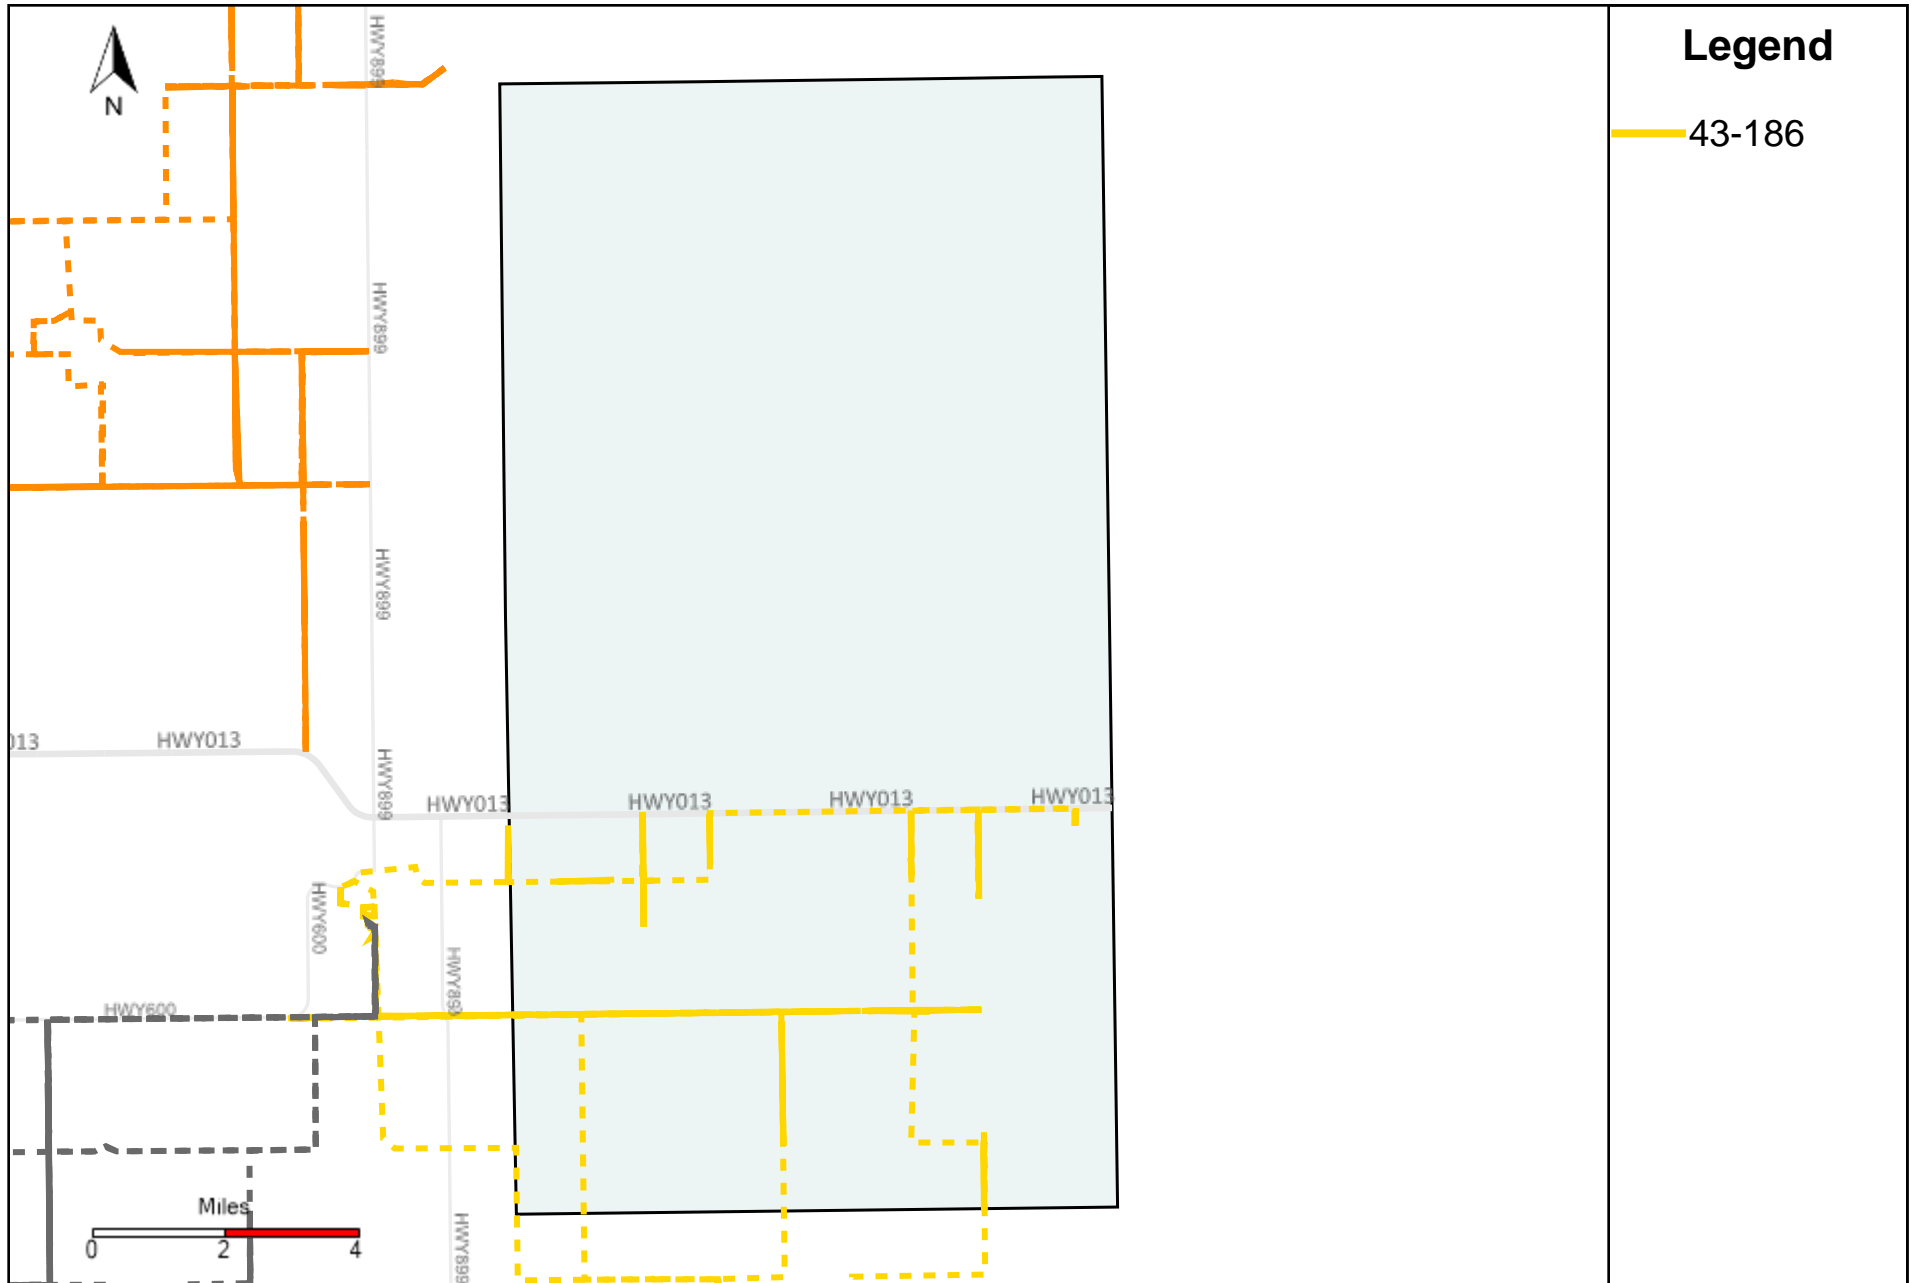

Division: 2 Grader Report(2023-08-06 ~ 2023-08-12)

Legend

— 43-186

Vehicle Name List	Total Distance(km)	Total Hours
43-186	389.72	37 hrs 59 min 19 sec