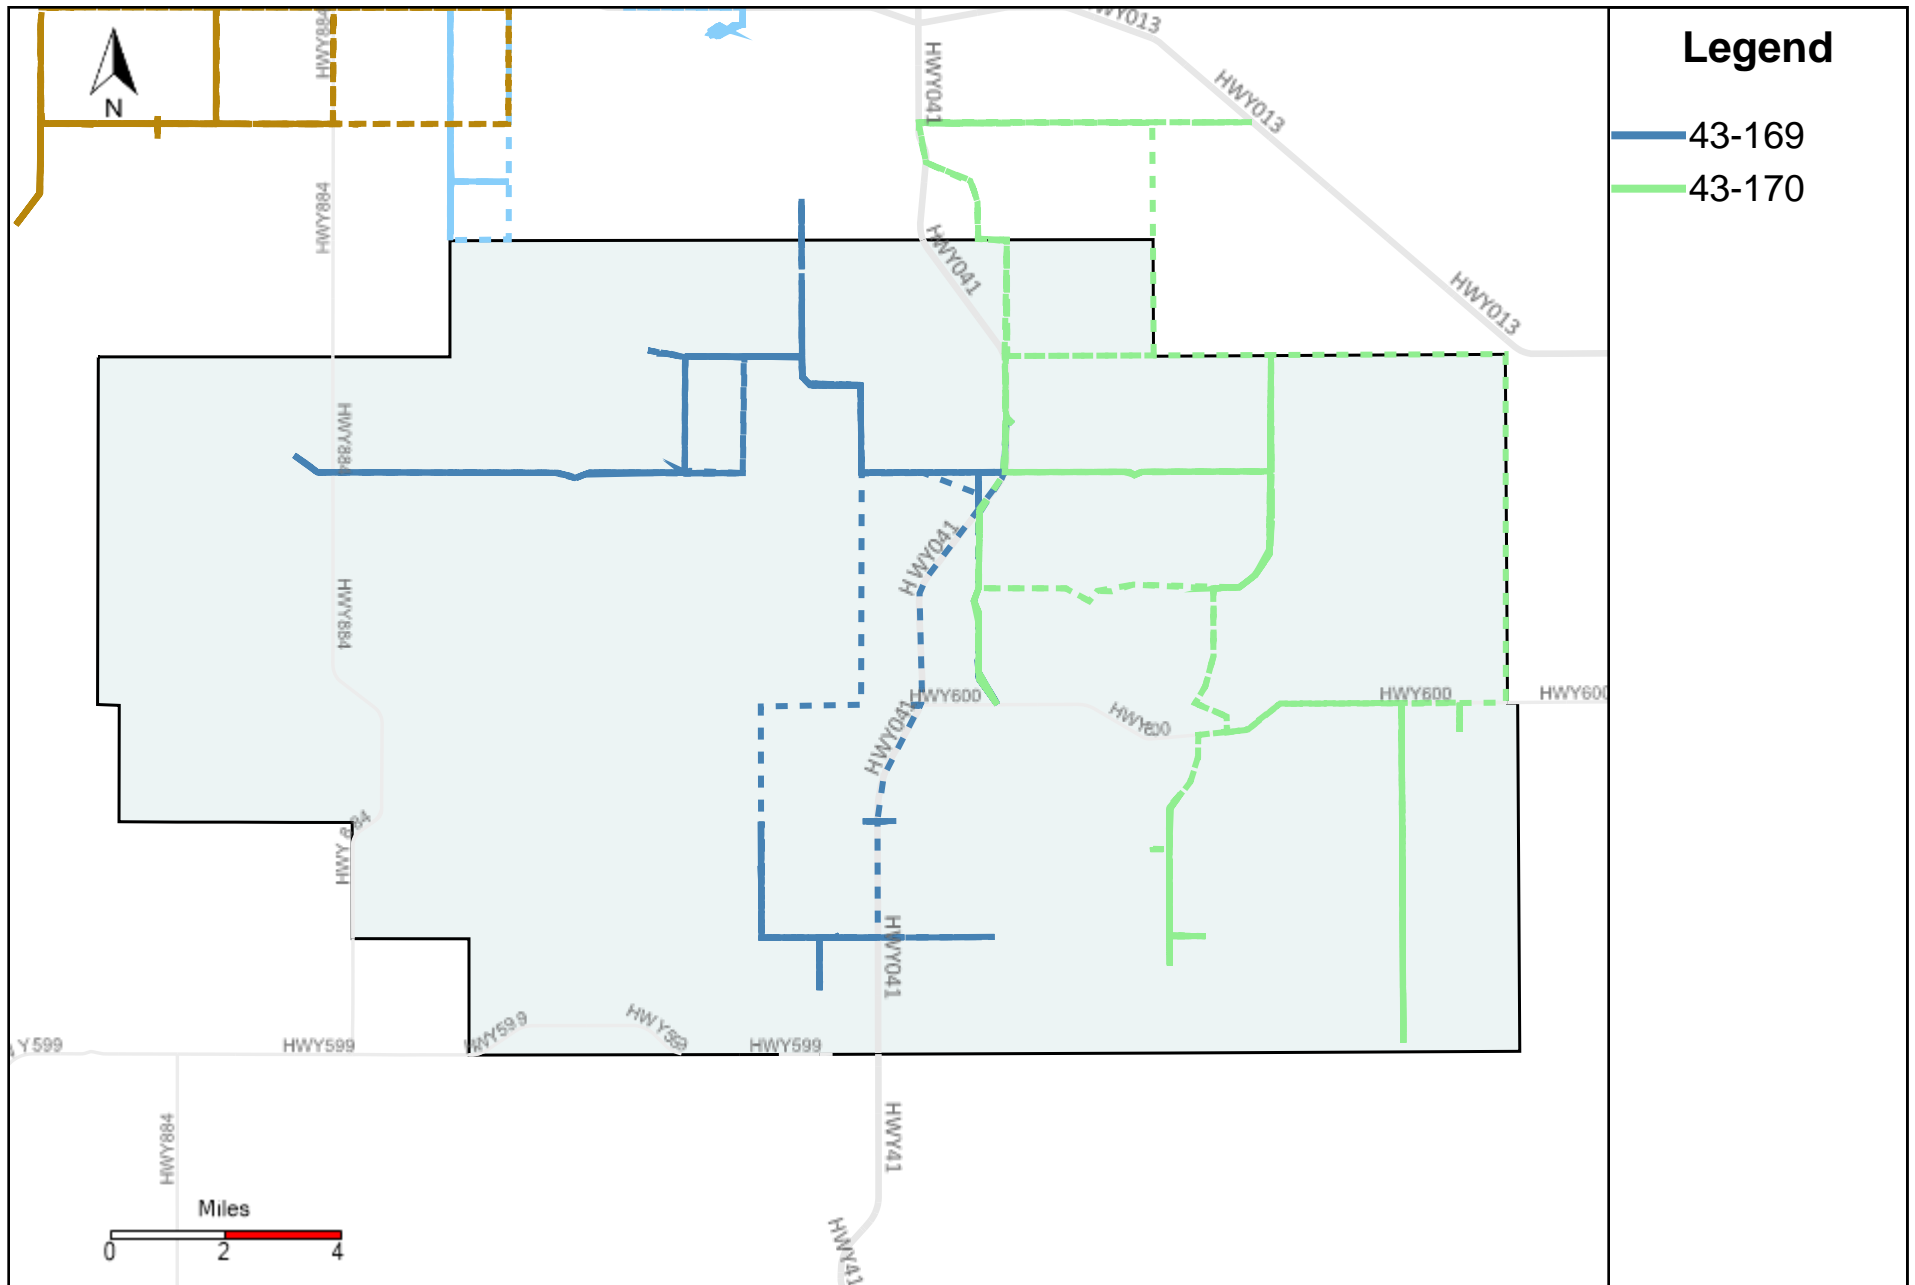

Division: 5 Grader Report(2023-08-06 ~ 2023-08-12)

Vehicle Name List	Total Distance(km)	Total Hours
43-169, 43-170	901.41	74 hrs 53 min 25 sec