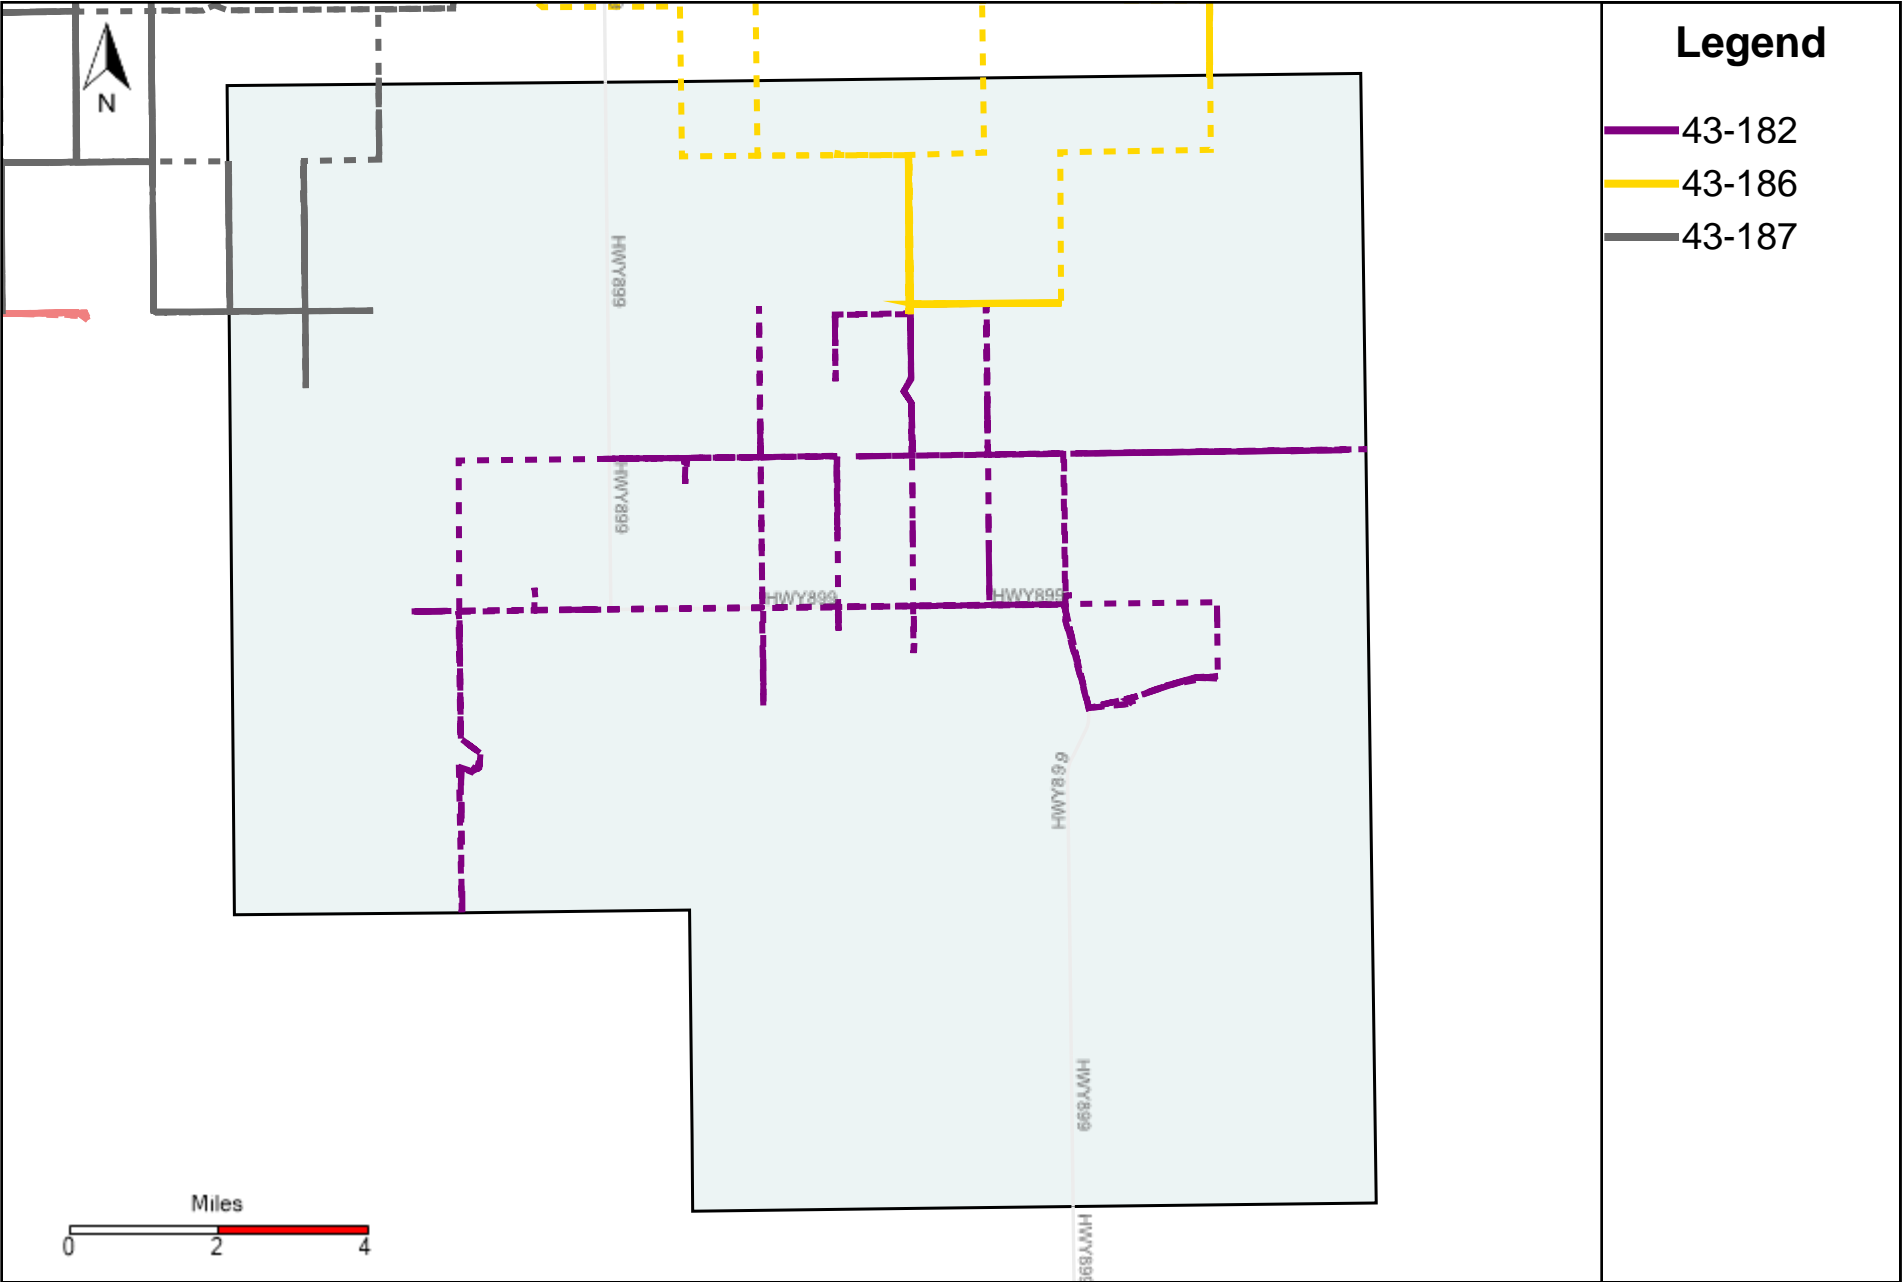

Provost Weekly Grader Report (2023-08-06 ~ 2023-08-12)

Division: 1 Grader Report(2023-08-06 ~ 2023-08-12)

Vehicle Name List	Total Distance(km)	Total Hours
43-182, 43-186, 43-187	1091.72	112 hrs 43 min 45 sec

Division: 2 Grader Report(2023-08-06 ~ 2023-08-12)

Legend

— 43-186

Vehicle Name List	Total Distance(km)	Total Hours
43-186	389.72	37 hrs 59 min 19 sec

Division: 3 Grader Report(2023-08-06 ~ 2023-08-12)

Vehicle Name List	Total Distance(km)	Total Hours
43-170, 43-181, 43-185, 43-186, 43-187	1538.94	153 hrs 36 min 52 sec

Division: 7 Grader Report(2023-08-06 ~ 2023-08-12)

Vehicle Name List	Total Distance(km)	Total Hours
43-171, 43-173, 43-174	896.85	100 hrs 21 min 36 sec

Provost Weekly Grader Report

From 8/6/2023 To 8/12/2023