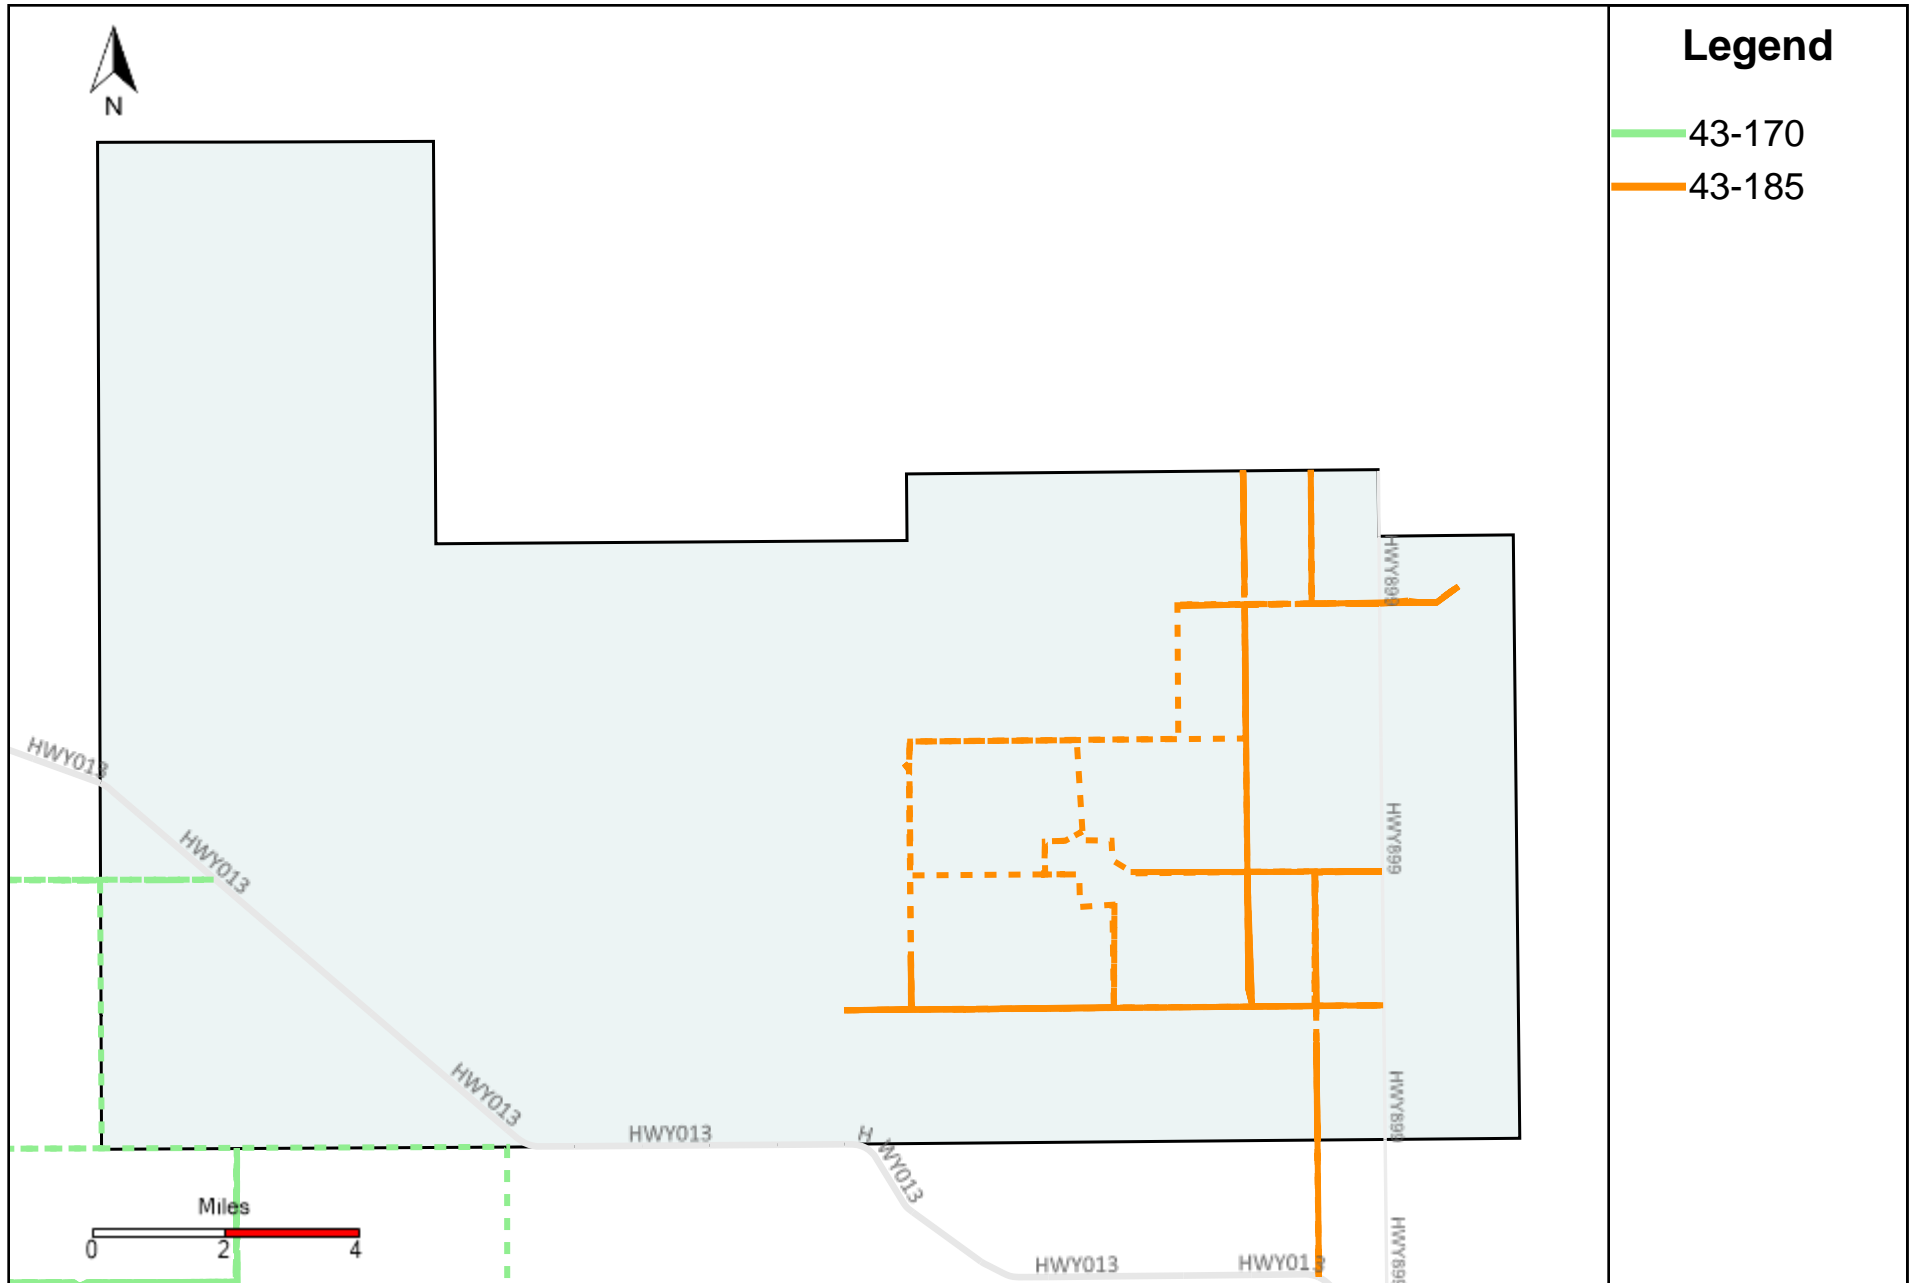

Division: 4 Grader Report(2023-08-06 ~ 2023-08-12)

Vehicle Name List	Total Distance(km)	Total Hours
43-170, 43-185	761.13	70 hrs 46 min 54 sec