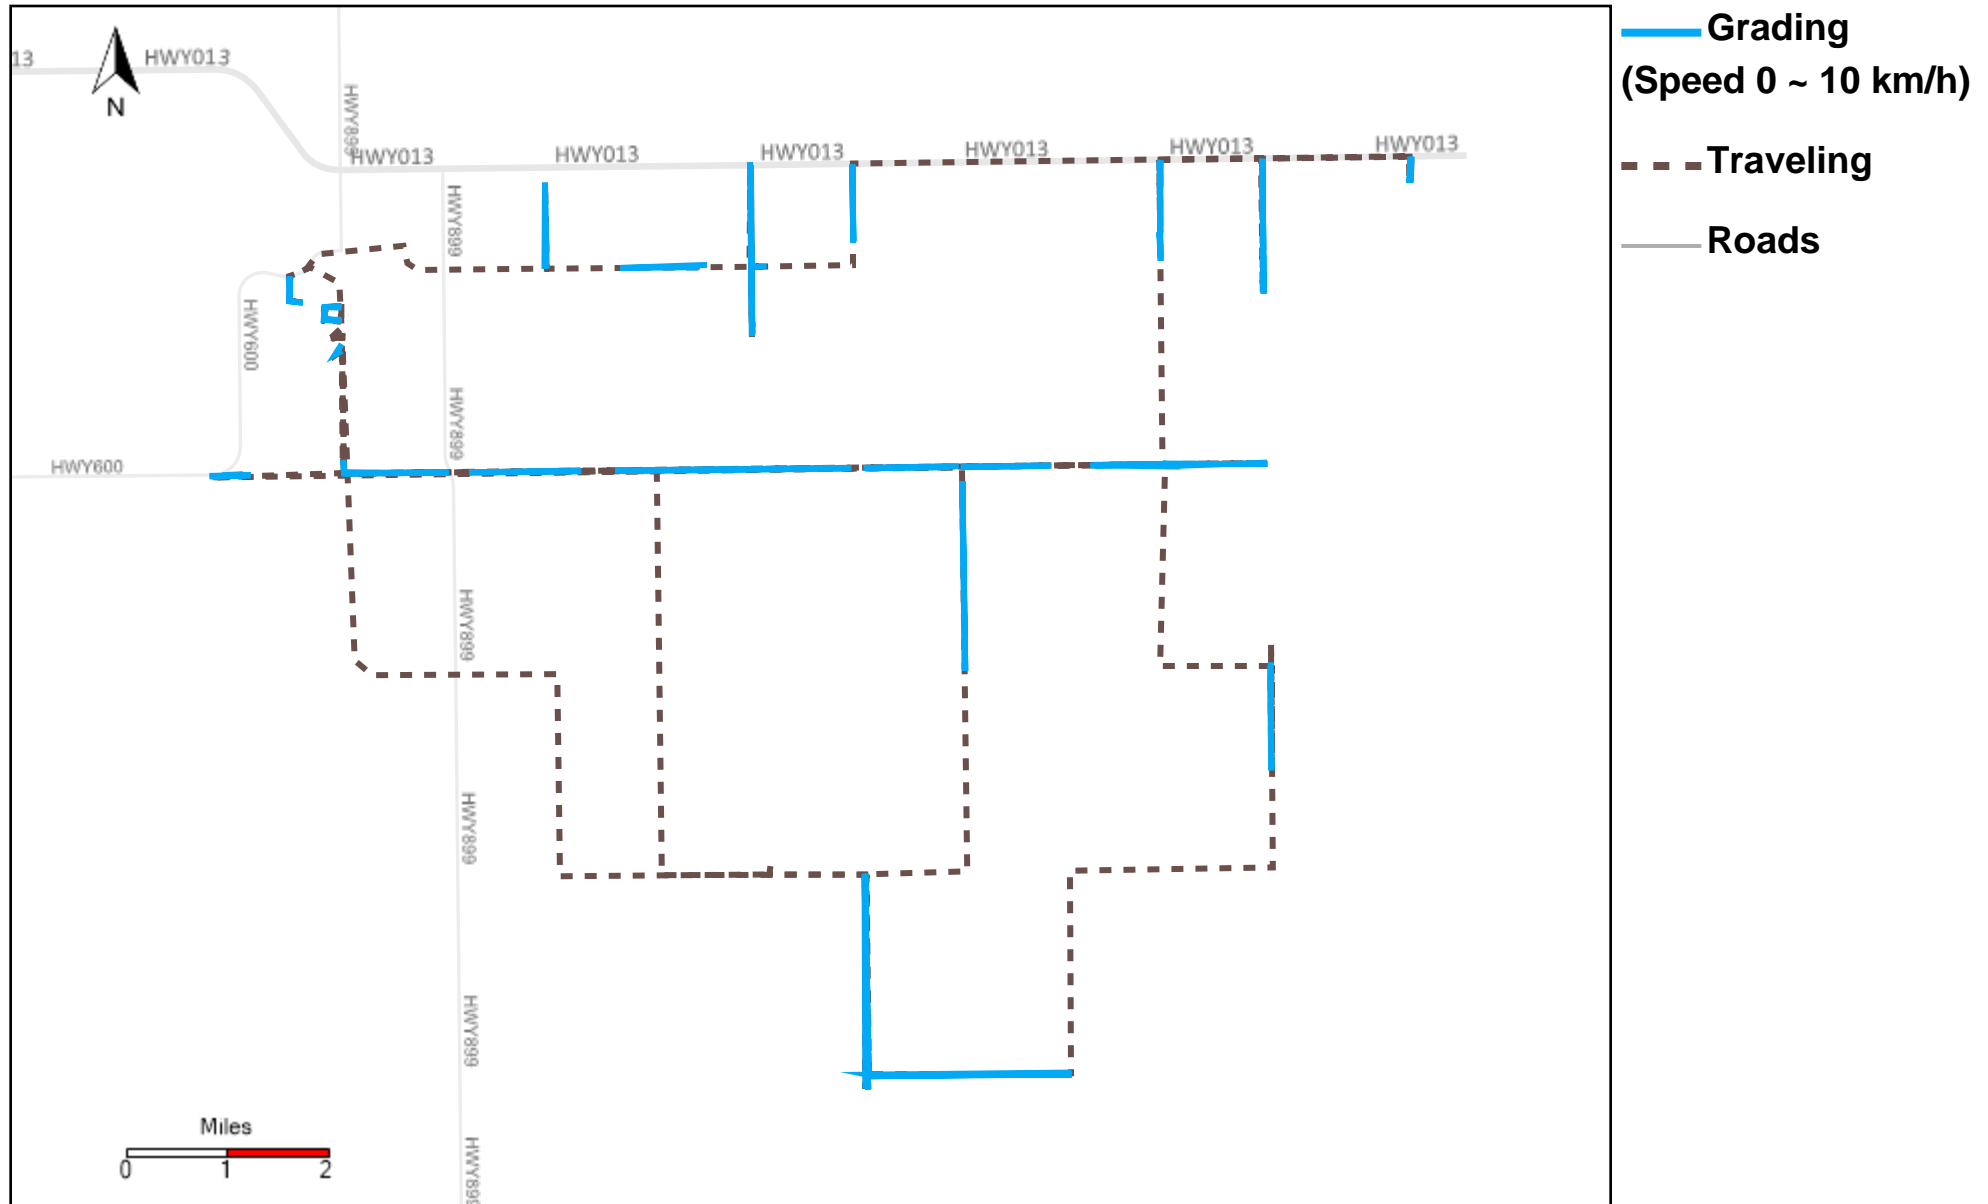

43-182_2023-08-06 ~ 2023-08-12 Tracking

Total Distance(km)	Total Hours	Work Distance(km)	Work Hours
353.44	37 hrs 7 min 44 sec	41.79	5 hrs 13 min 29 sec

43-185_2023-08-06 ~ 2023-08-12 Tracking

Total Distance(km)	Total Hours	Work Distance(km)	Work Hours
275.69	33 hrs 19 min 28 sec	159.69	25 hrs 54 min 51 sec

43-186_2023-08-06 ~ 2023-08-12 Tracking

Total Distance(km)	Total Hours	Work Distance(km)	Work Hours
389.72	37 hrs 59 min 19 sec	159.56	24 hrs 0 min 32 sec

43-187_2023-08-06 ~ 2023-08-12 Tracking

Total Distance(km)	Total Hours	Work Distance(km)	Work Hours
348.56	37 hrs 36 min 42 sec	188.27	30 hrs 59 min 8 sec