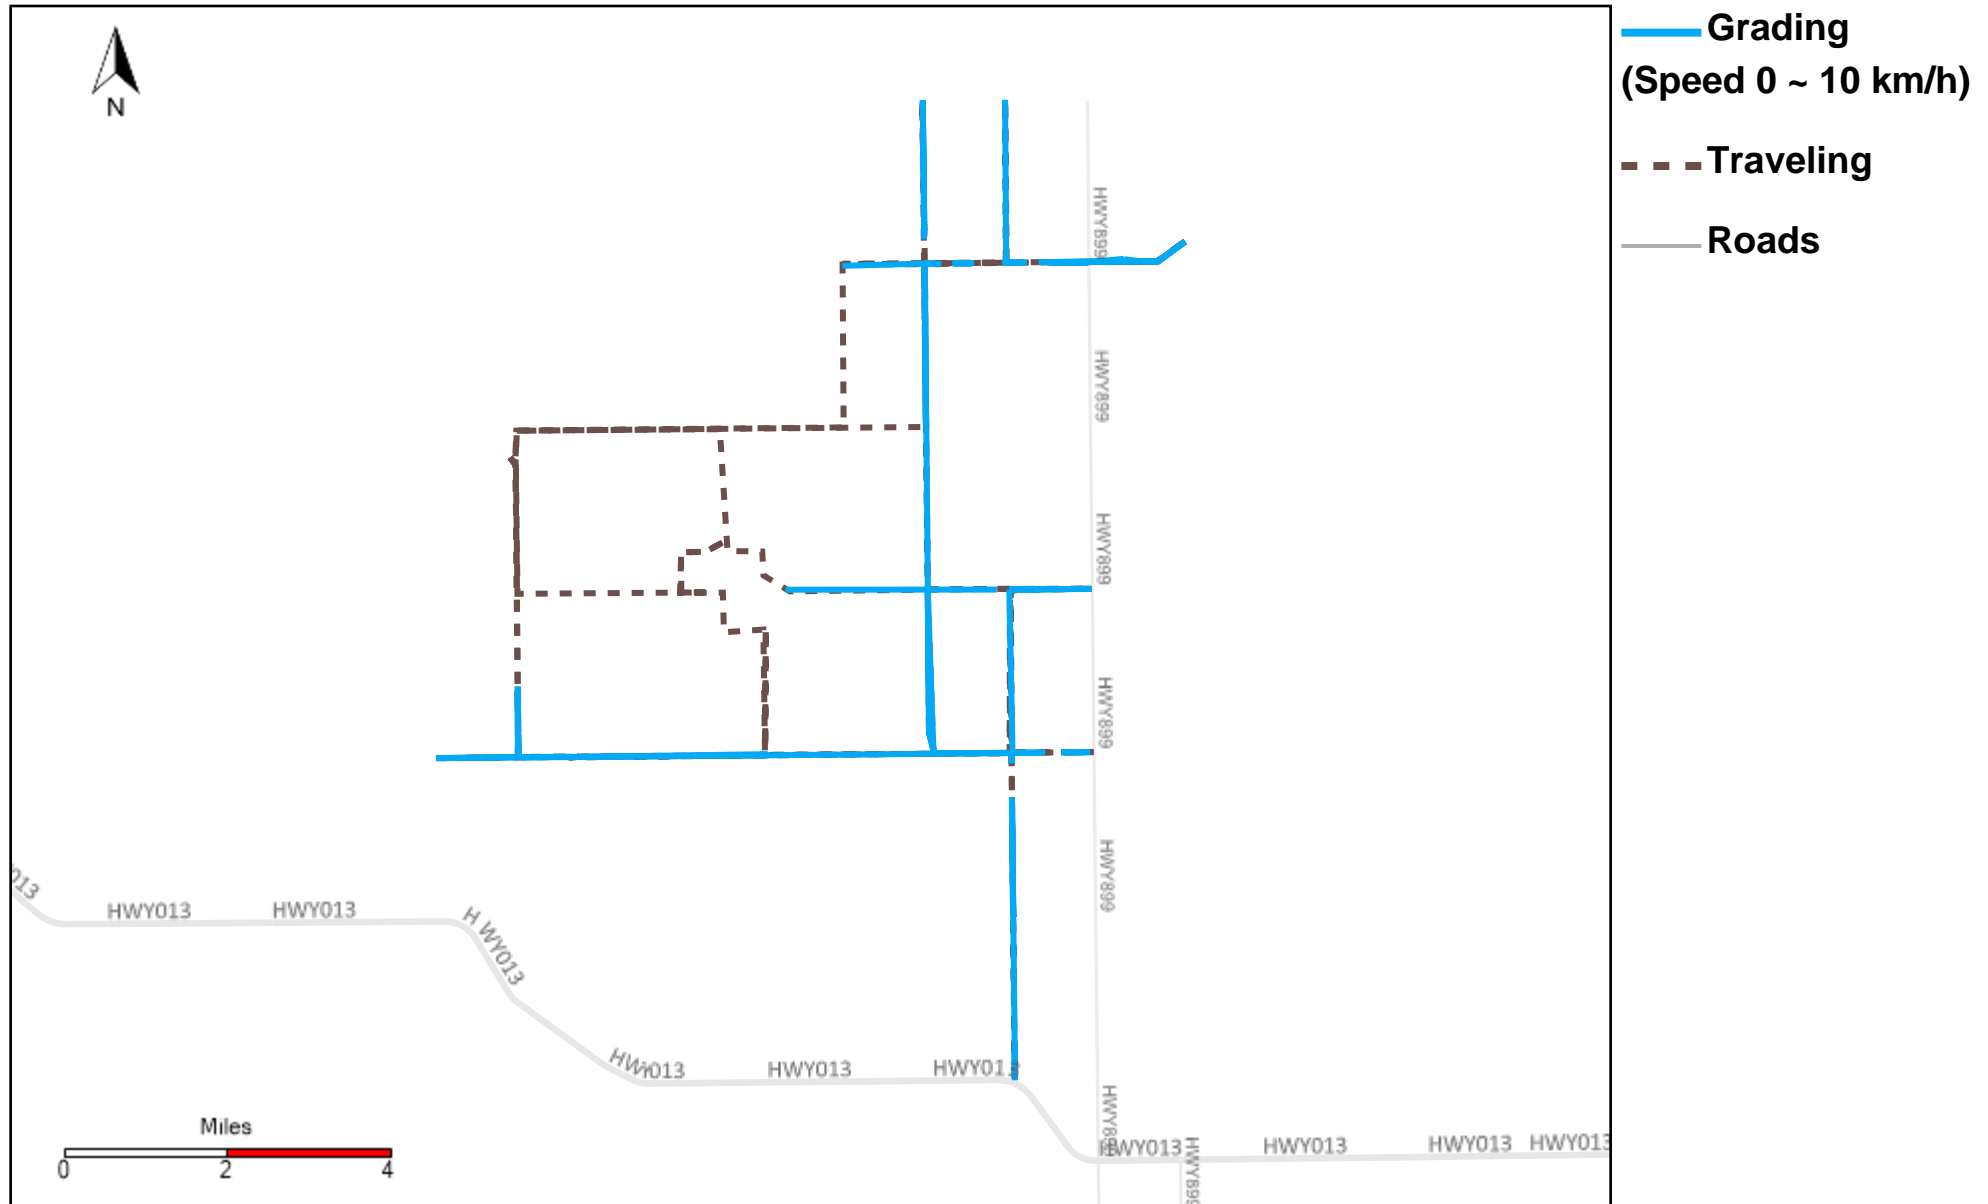

43-185_2023-08-06 ~ 2023-08-12 Tracking

Total Distance(km)	Total Hours	Work Distance(km)	Work Hours
275.69	33 hrs 19 min 28 sec	159.69	25 hrs 54 min 51 sec