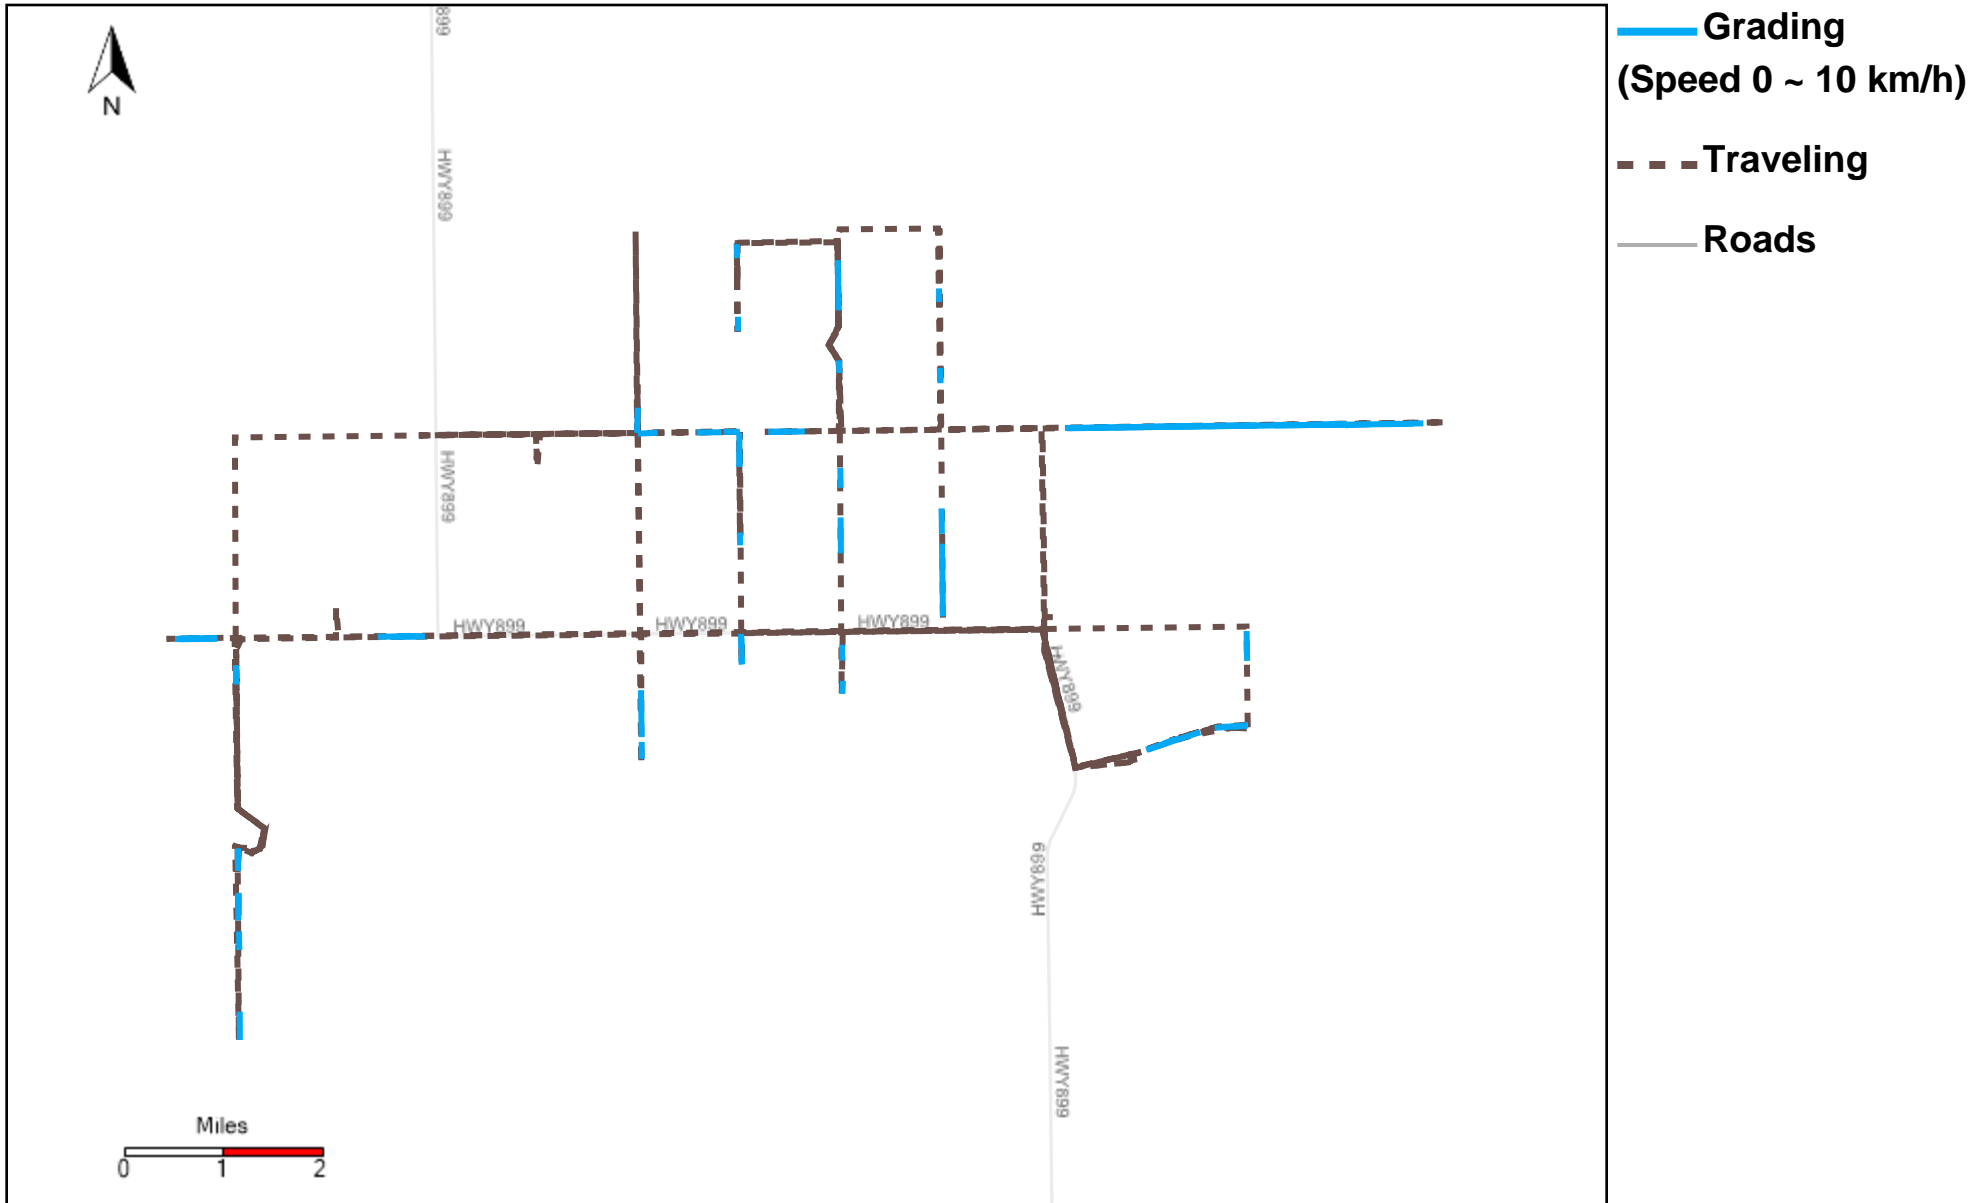

43-182_2023-08-06 ~ 2023-08-12 Tracking

Total Distance(km)	Total Hours	Work Distance(km)	Work Hours
353.44	37 hrs 7 min 44 sec	41.79	5 hrs 13 min 29 sec