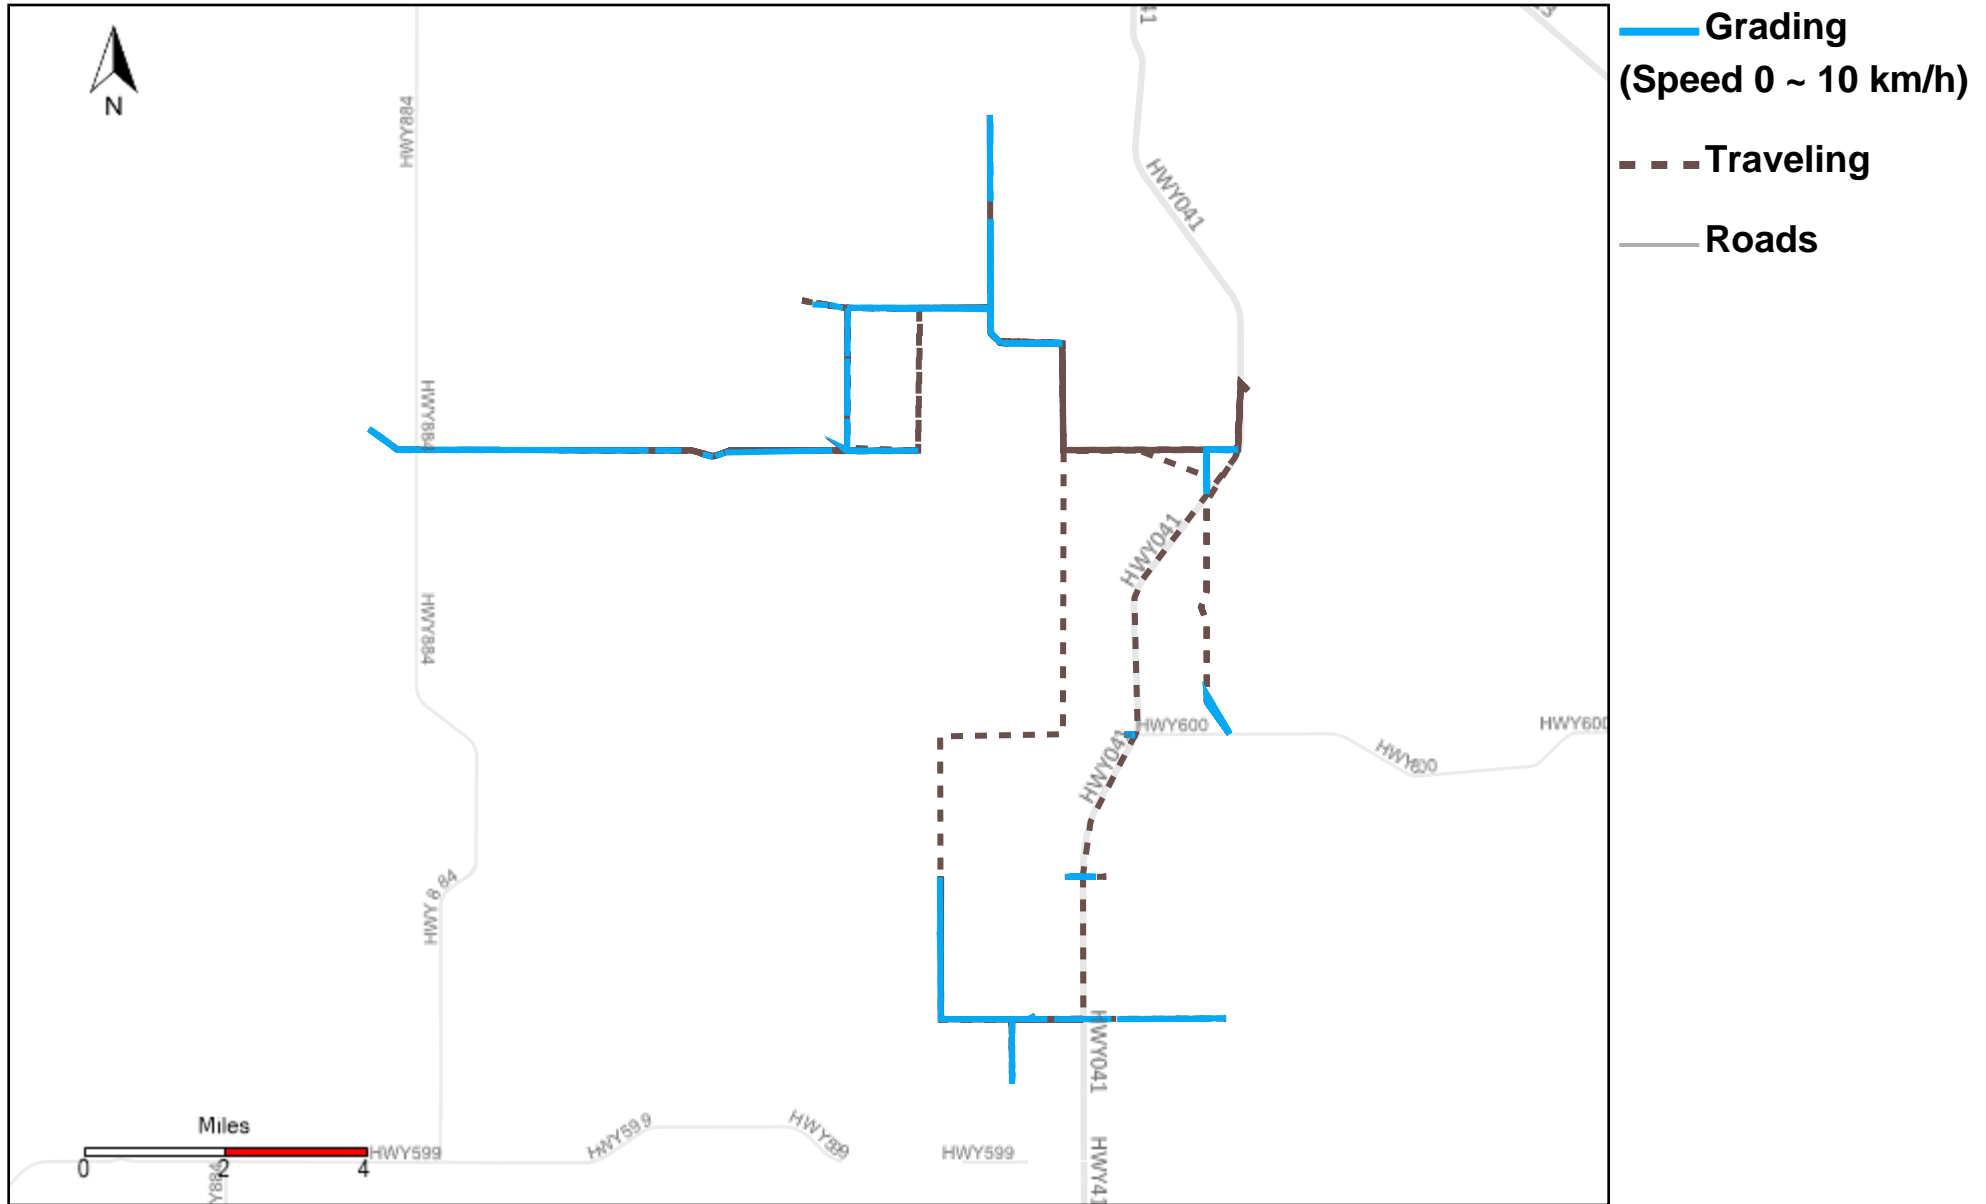

43-169_2023-08-06 ~ 2023-08-12 Tracking

Total Distance(km)	Total Hours	Work Distance(km)	Work Hours
415.97	37 hrs 25 min 59 sec	115.06	17 hrs 22 min 41 sec