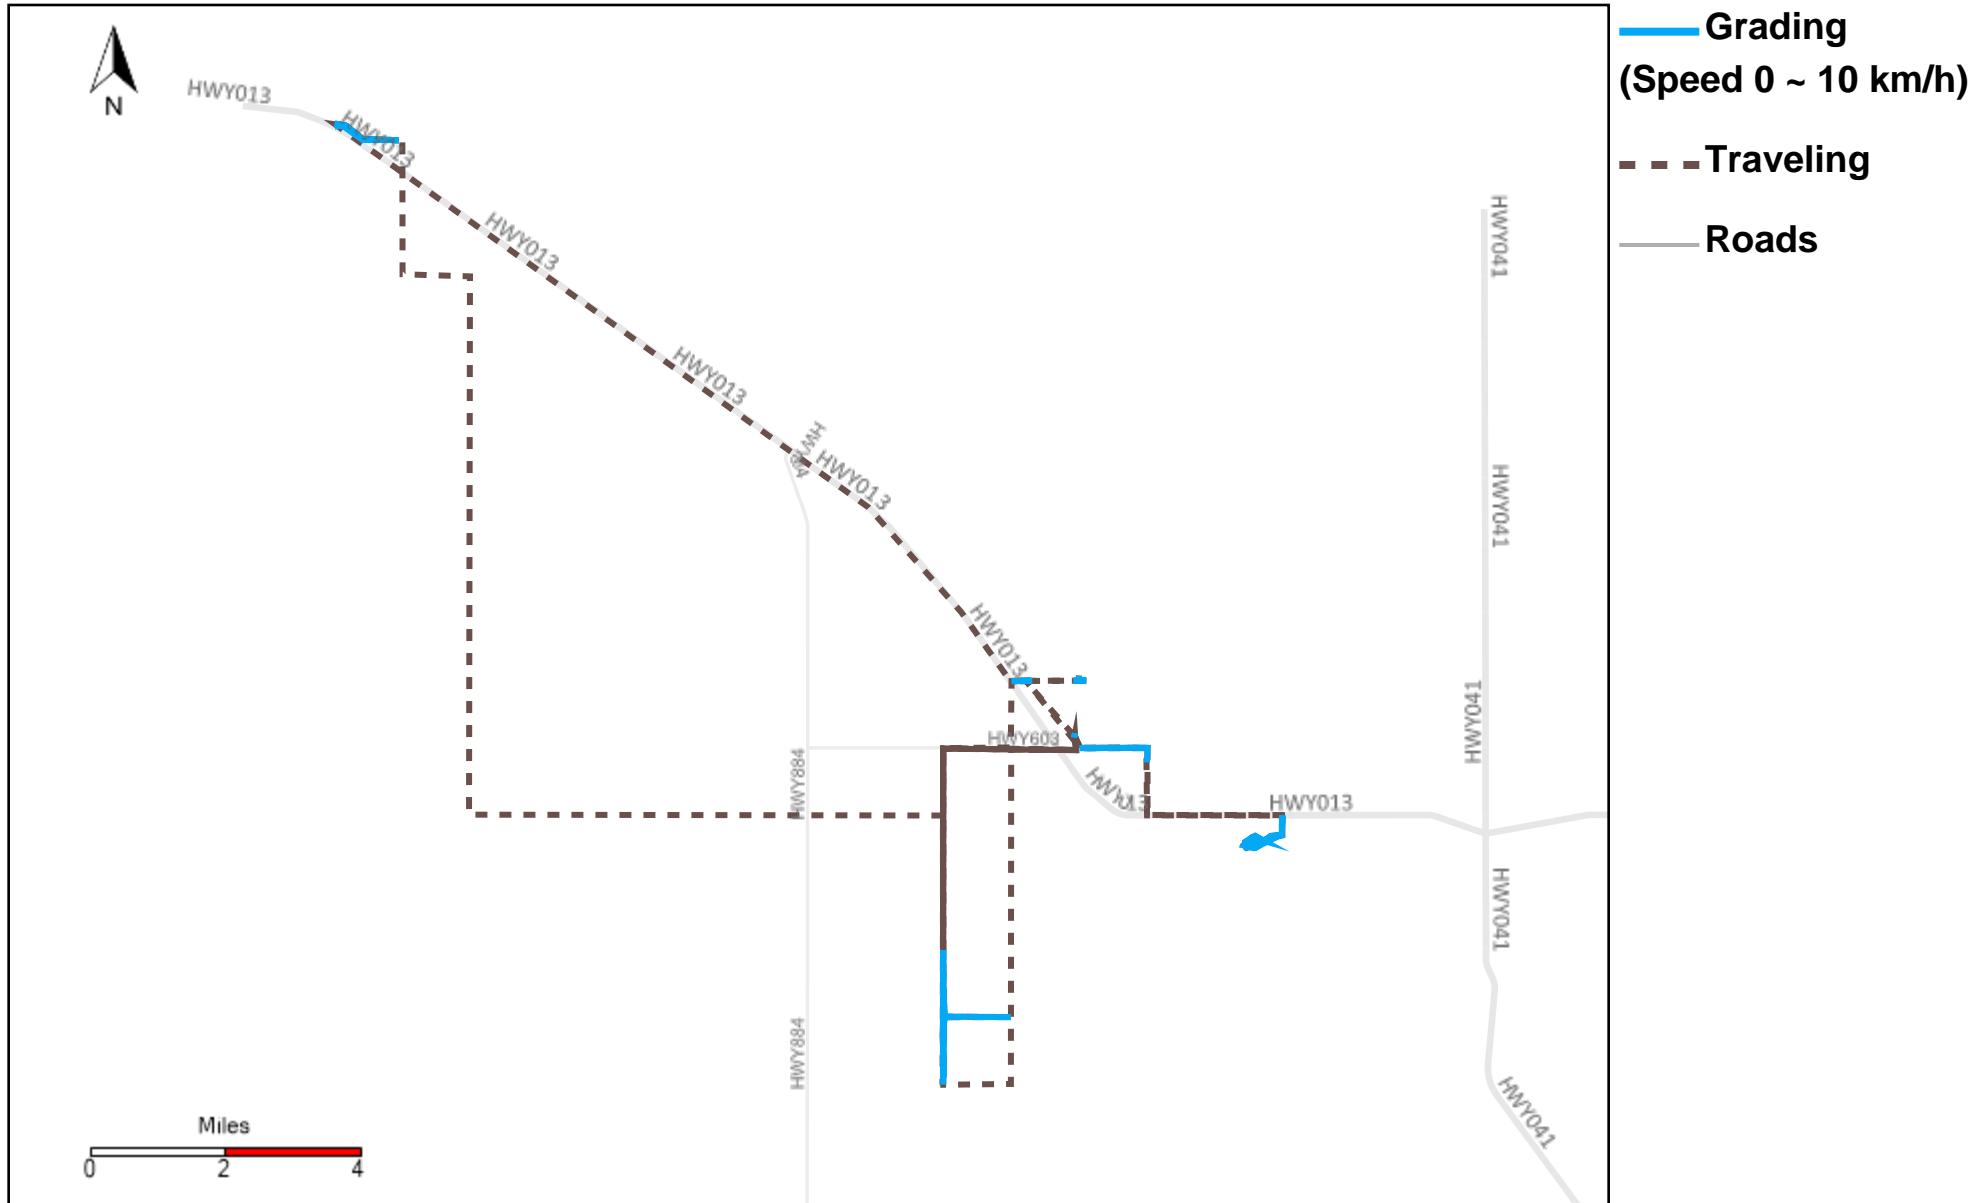

43-173_2023-08-06 ~ 2023-08-12 Tracking

Total Distance(km)	Total Hours	Work Distance(km)	Work Hours
297.83	39 hrs 45 min 5 sec	114.36	25 hrs 33 min 51 sec