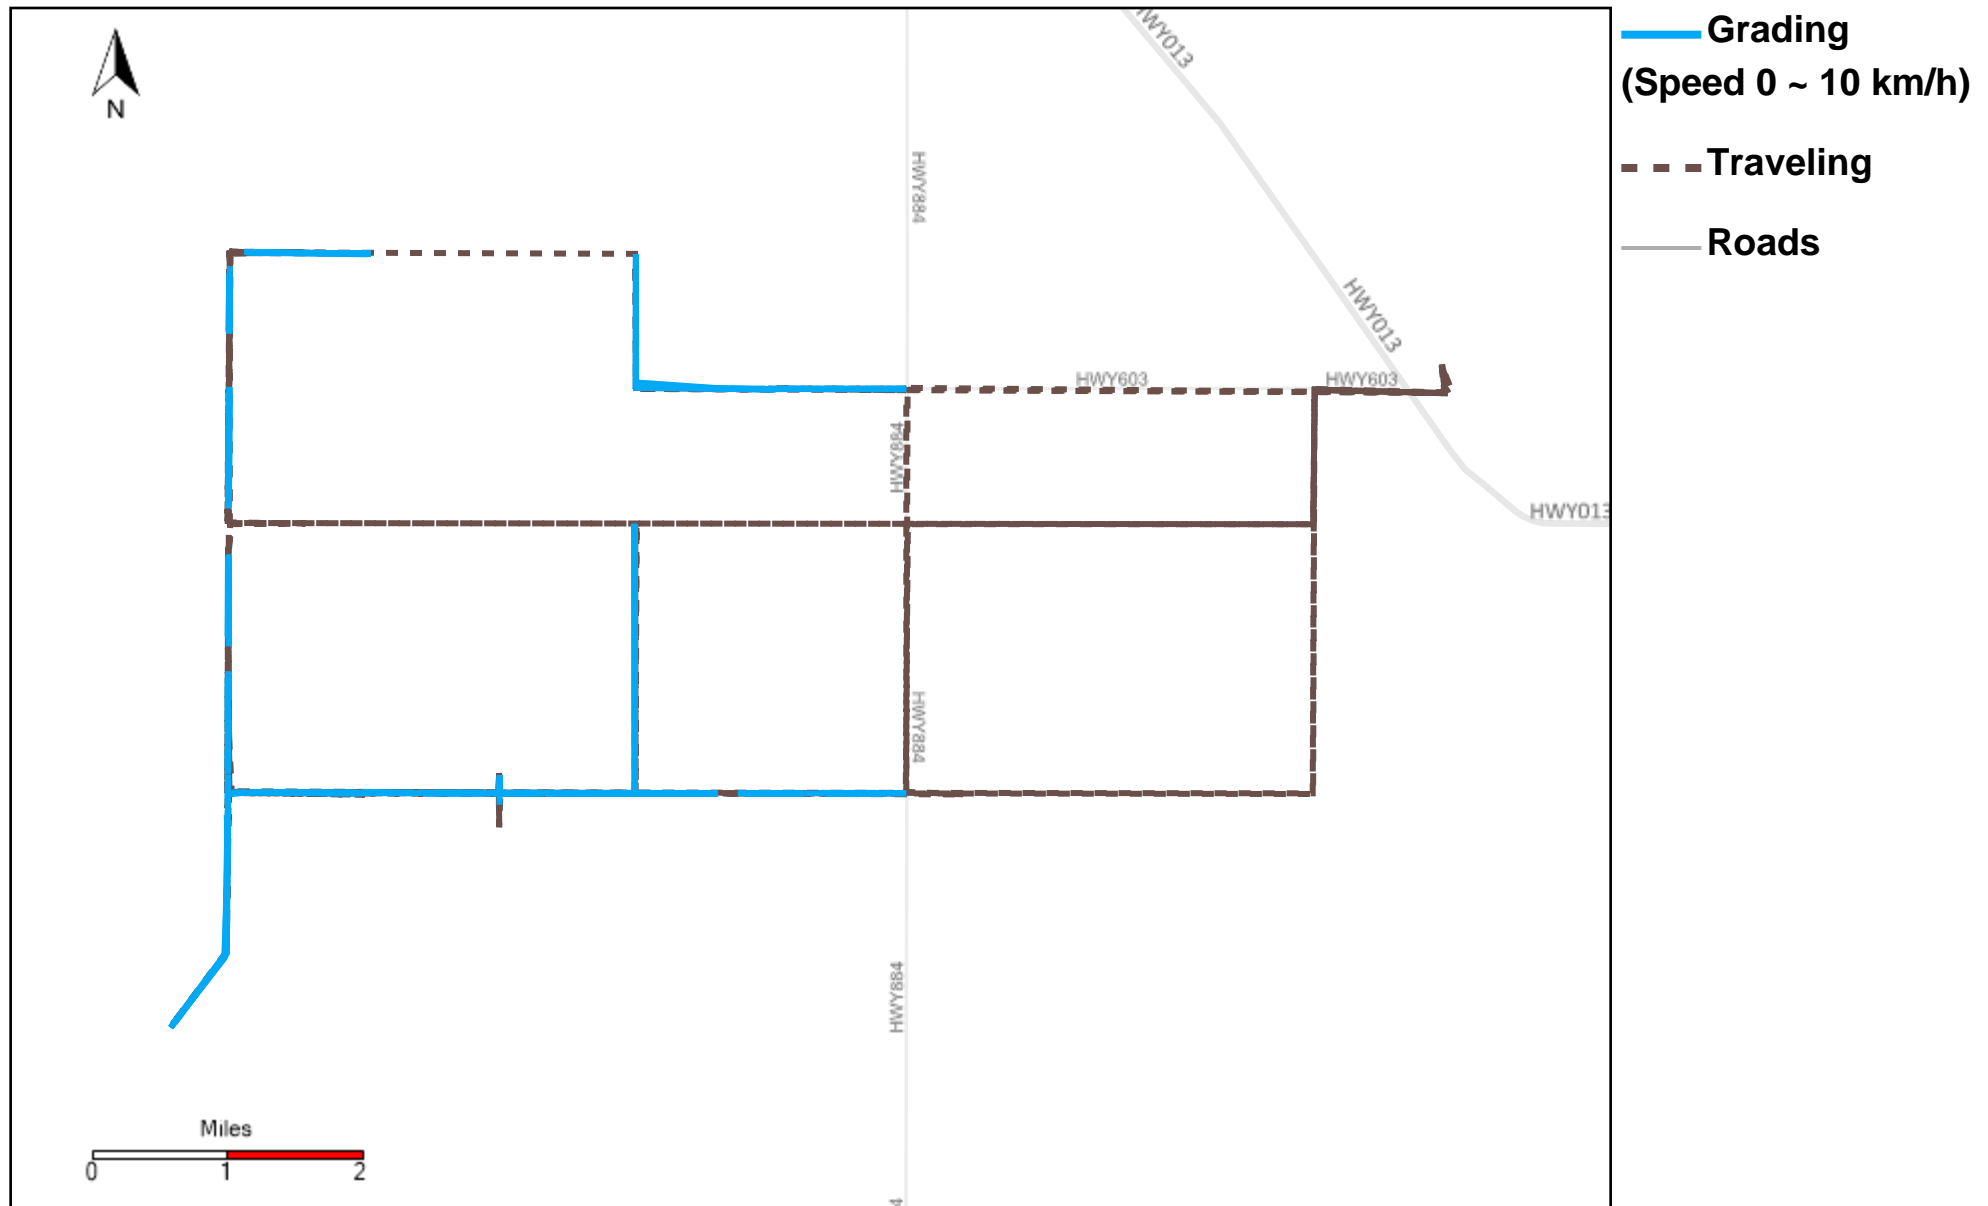

43-174_2023-08-06 ~ 2023-08-12 Tracking

Total Distance(km)	Total Hours	Work Distance(km)	Work Hours
385.13	40 hrs 9 min 56 sec	145.18	19 hrs 40 min 36 sec