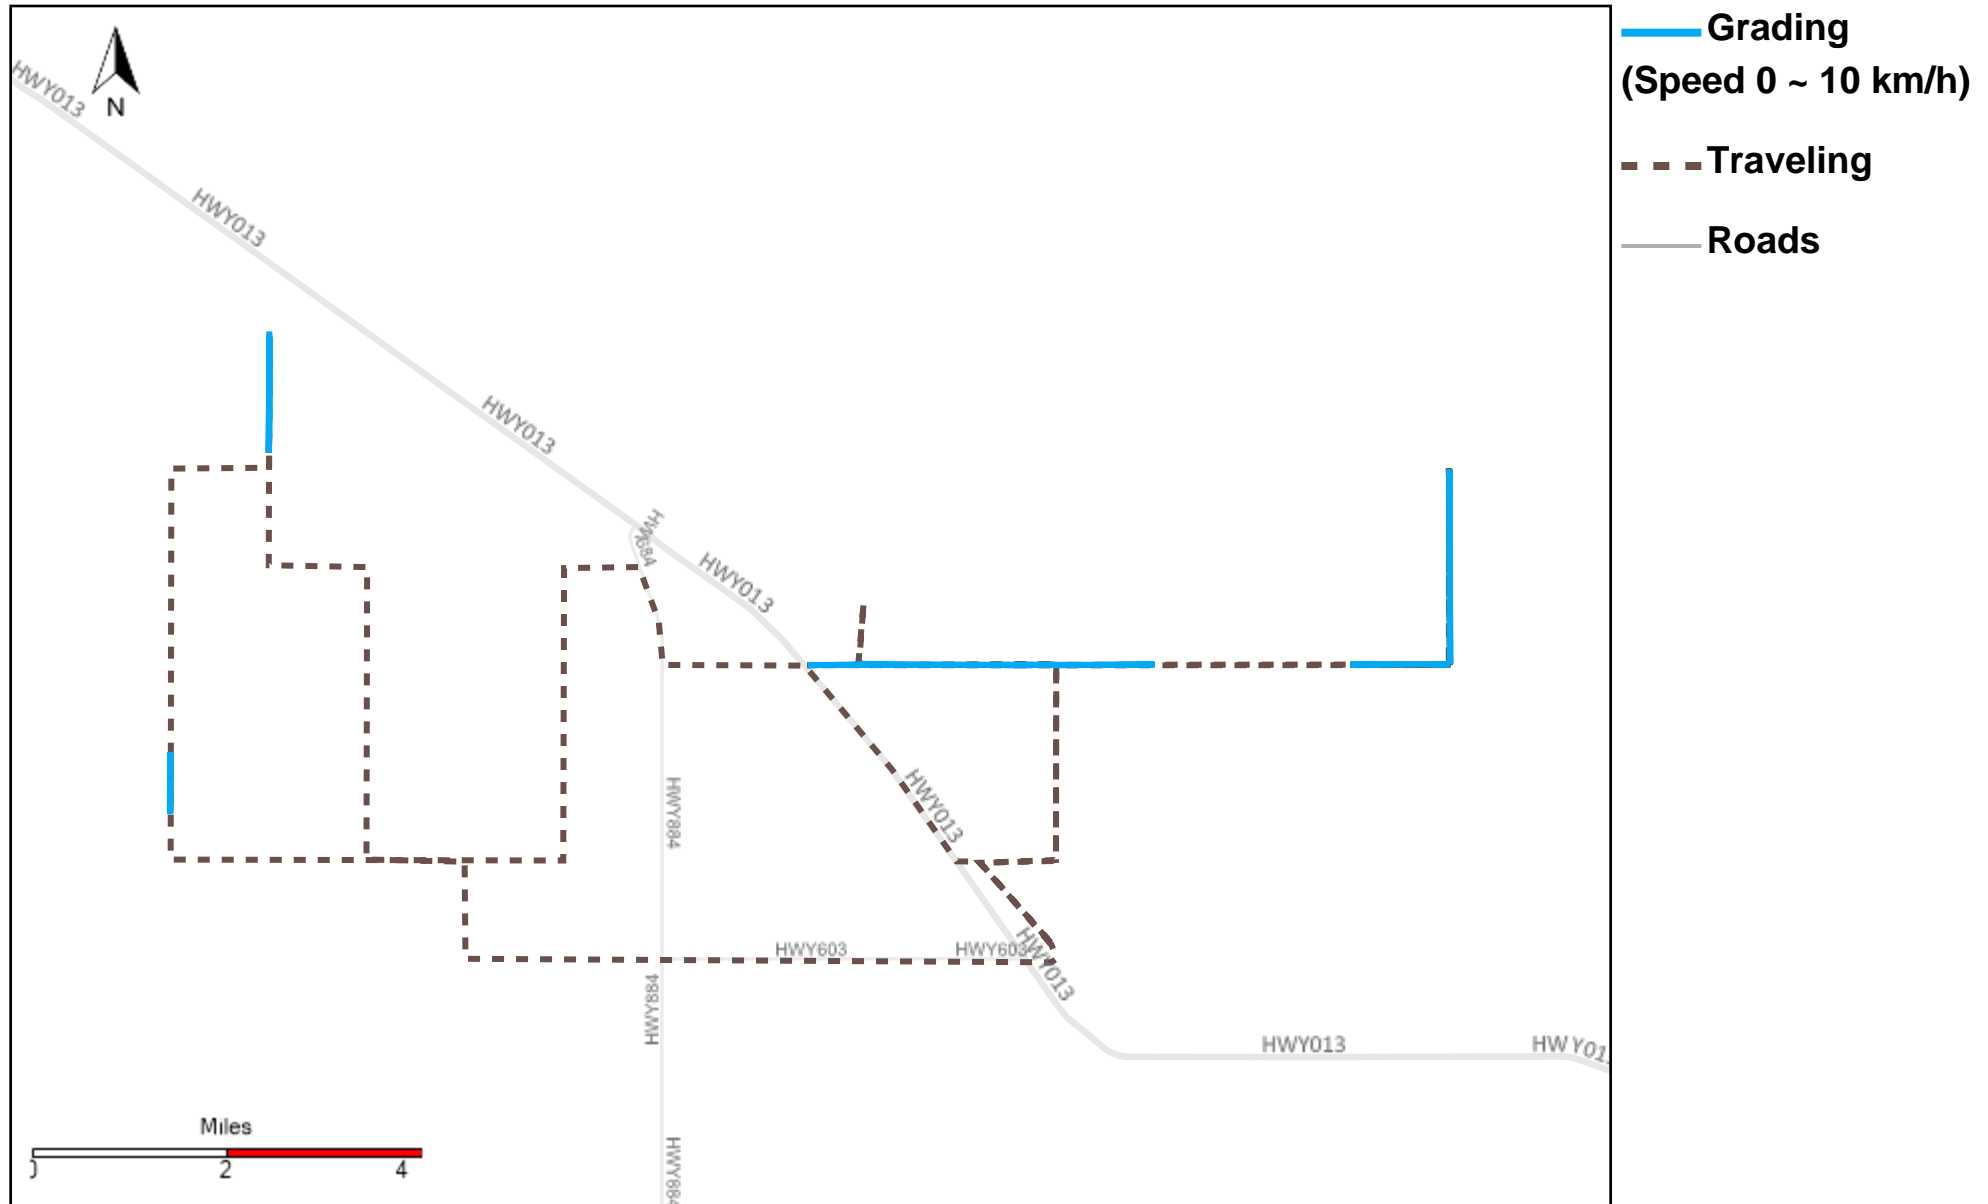

43-171_2023-08-06 ~ 2023-08-12 Tracking

Total Distance(km)	Total Hours	Work Distance(km)	Work Hours
213.89	20 hrs 26 min 35 sec	69.43	9 hrs 39 min 59 sec