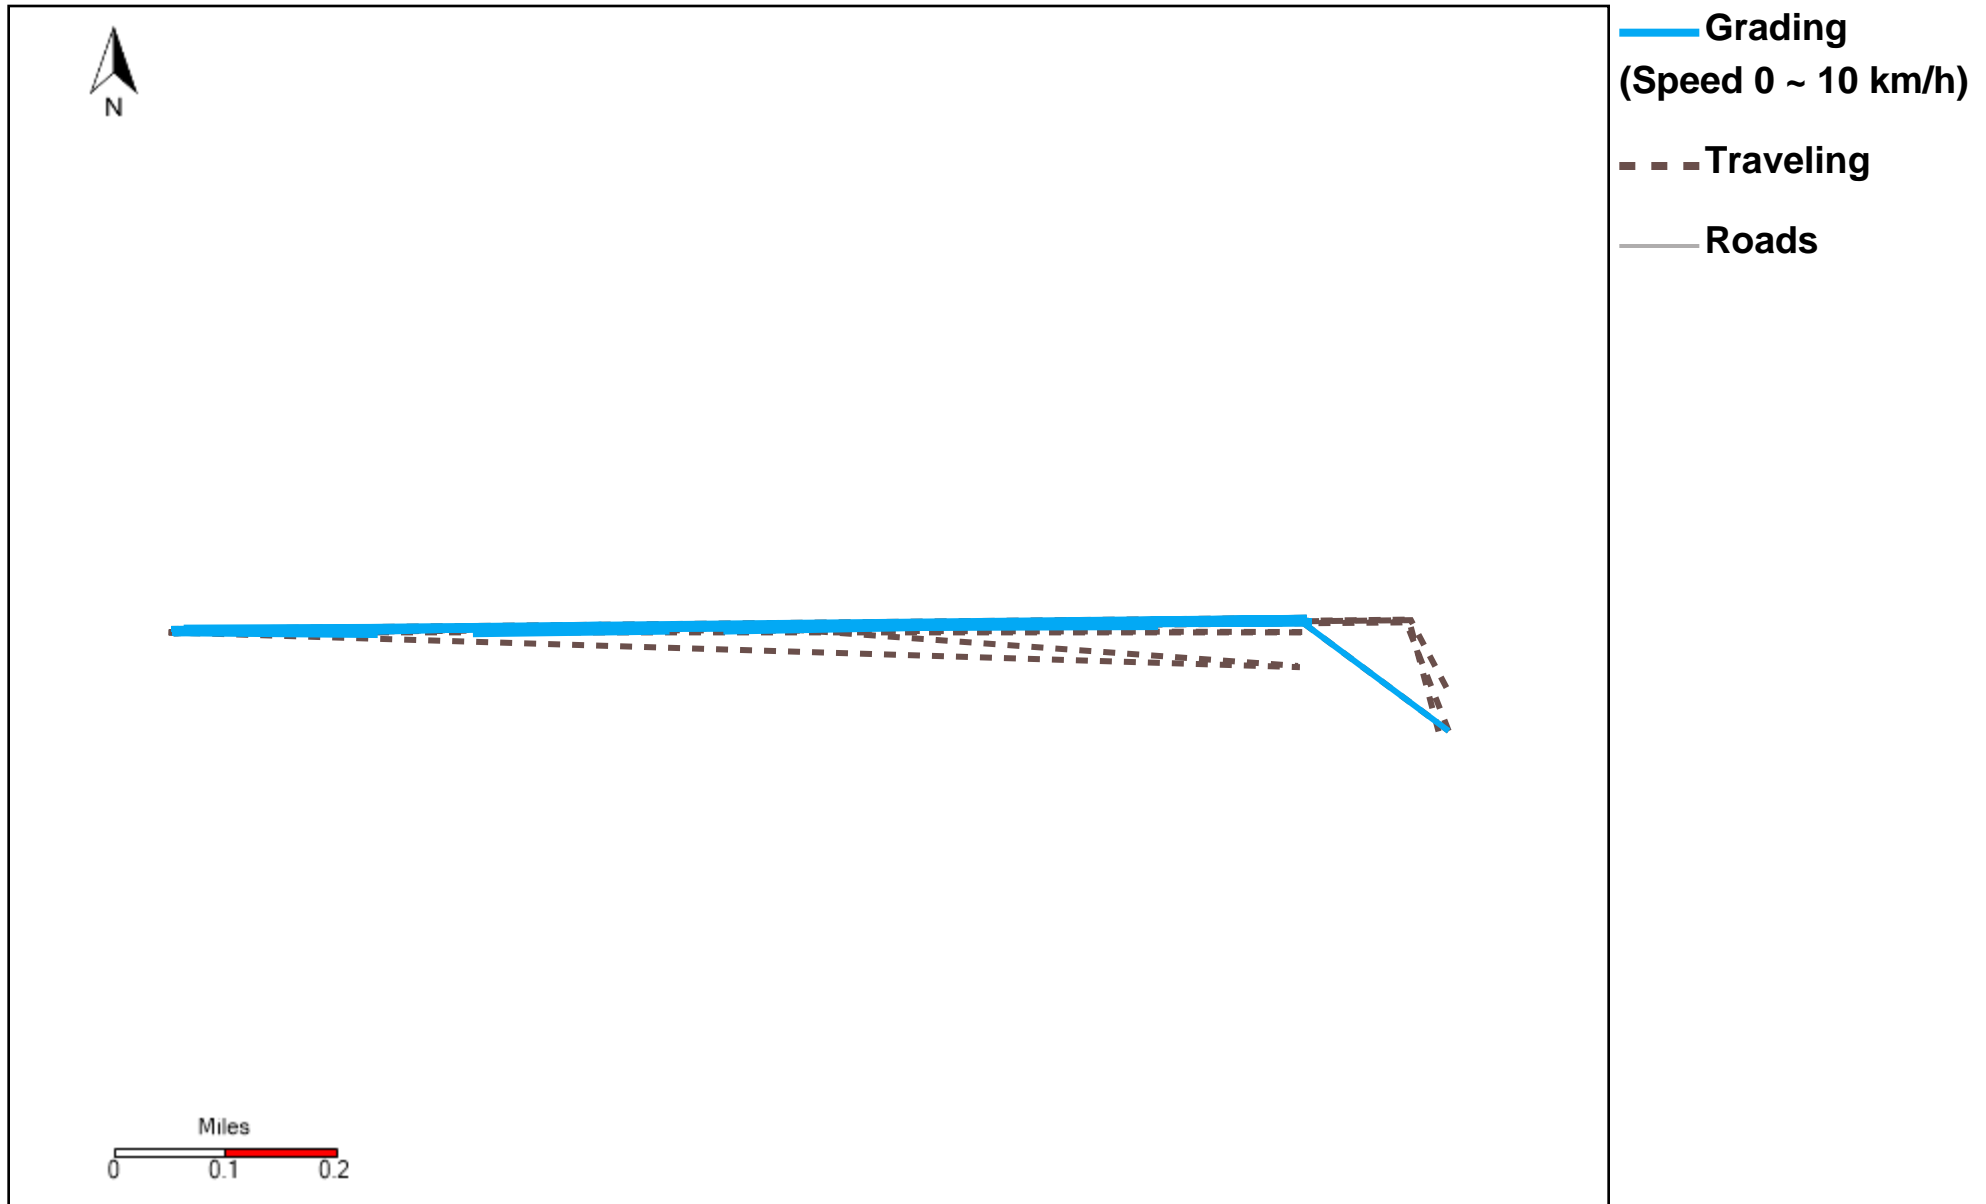

43-181_2023-08-06 ~ 2023-08-12 Tracking

Total Distance(km)	Total Hours	Work Distance(km)	Work Hours
39.53	7 hrs 13 min 57 sec	20.58	3 hrs 45 min 6 sec