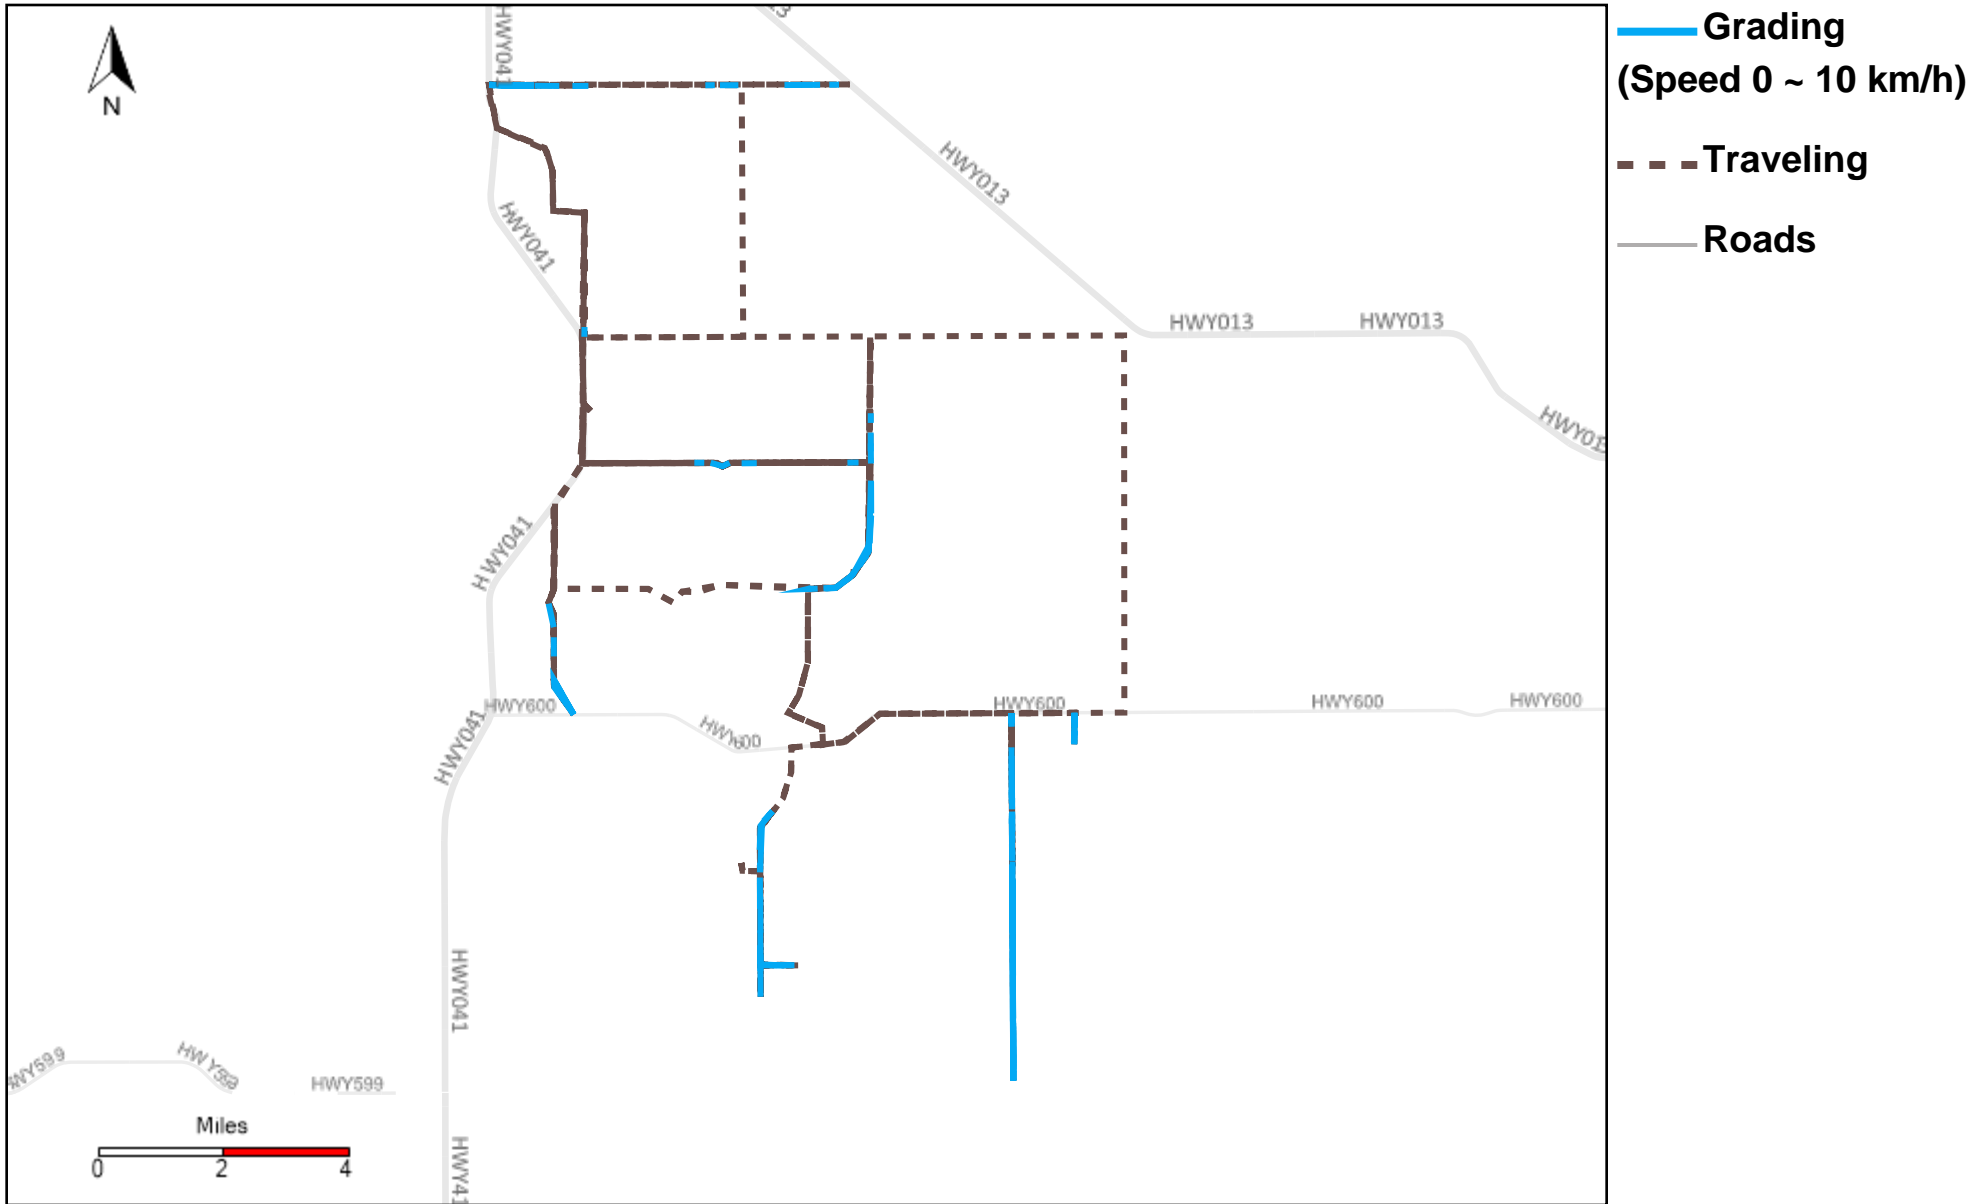

43-170_2023-08-06 ~ 2023-08-12 Tracking

Total Distance(km)	Total Hours	Work Distance(km)	Work Hours
485.44	37 hrs 27 min 26 sec	75.92	9 hrs 51 min 10 sec