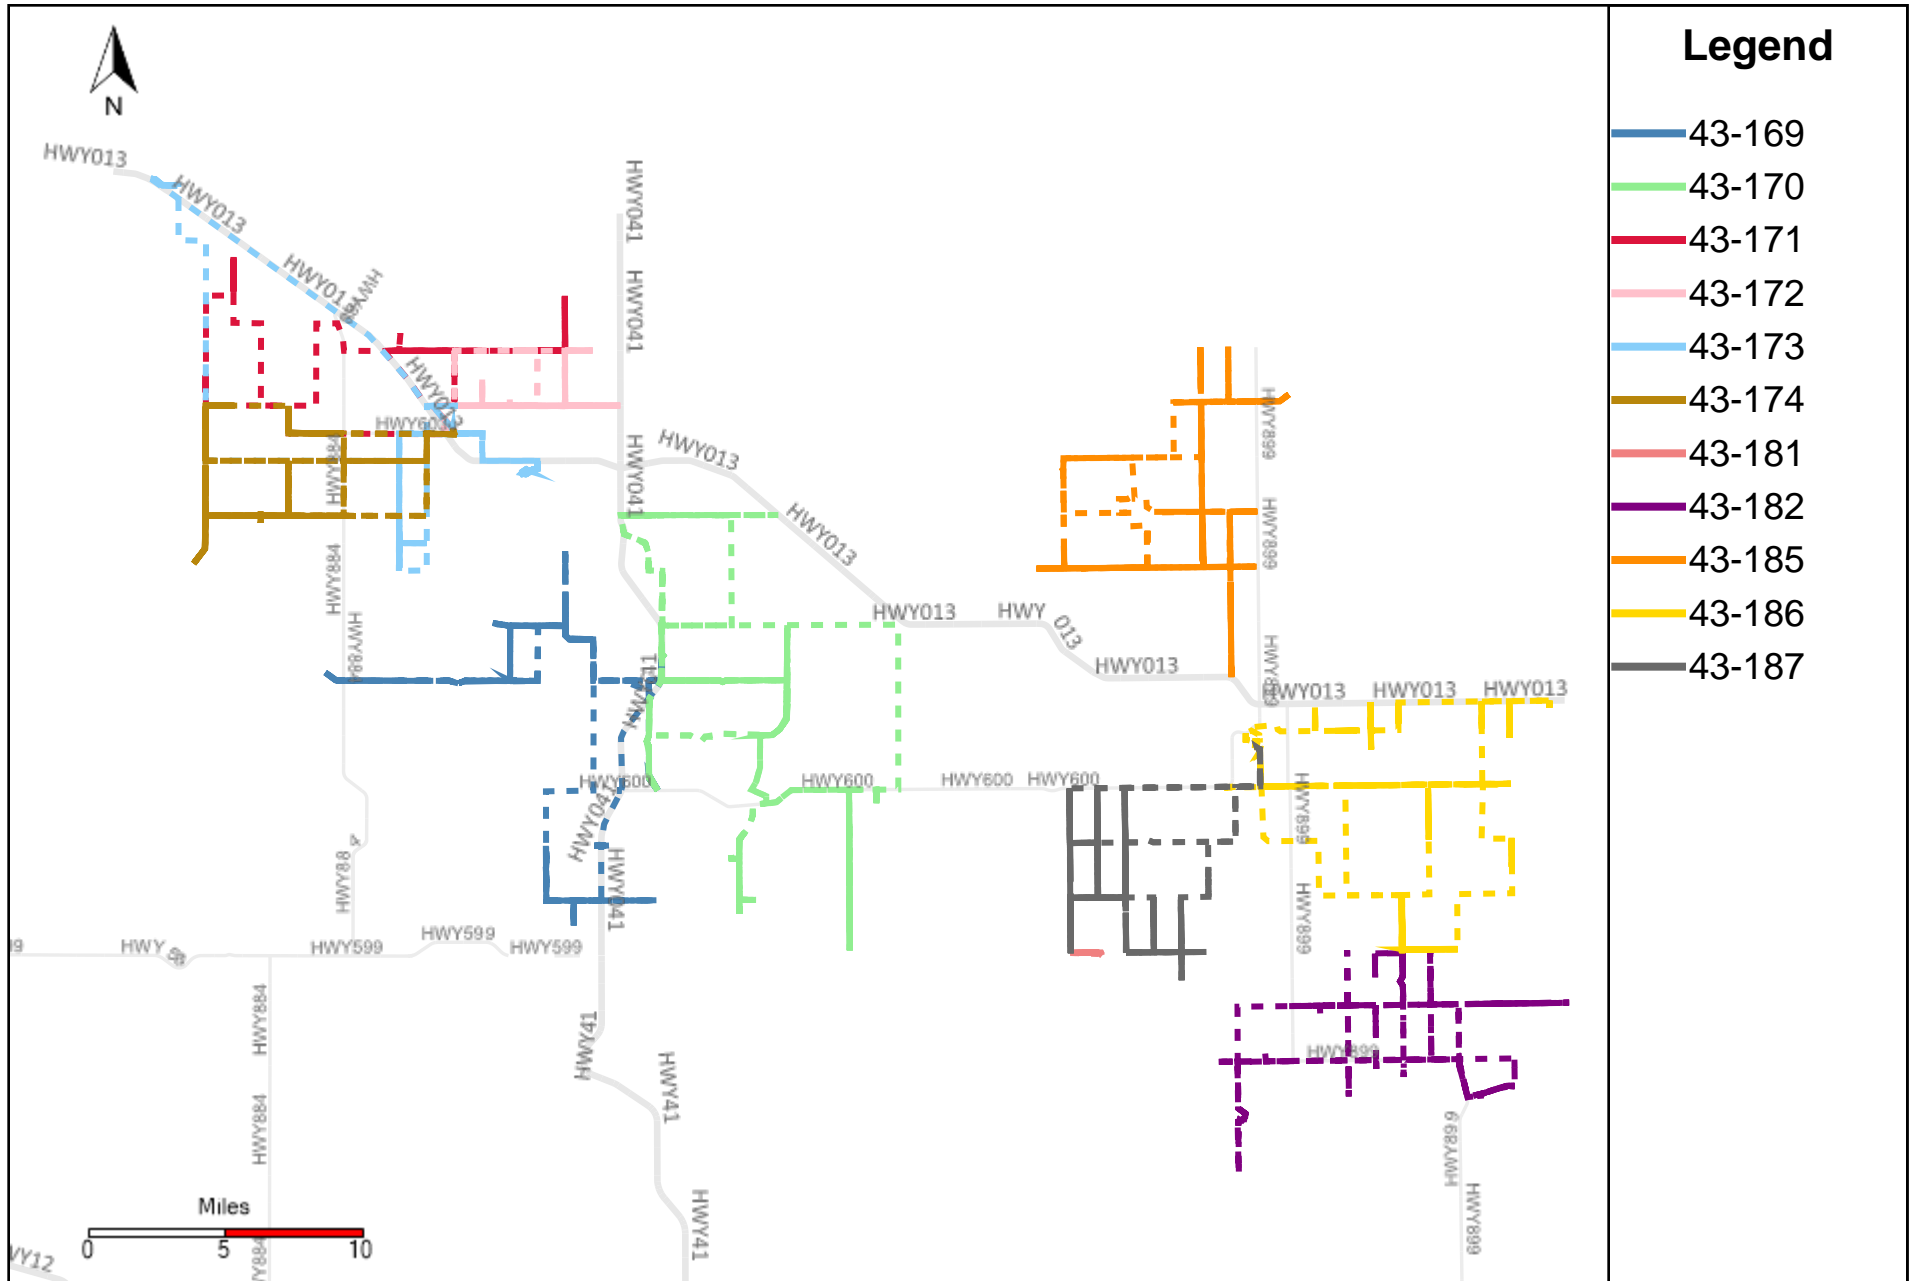

Provost Weekly Grader Report (2023-08-06 ~ 2023-08-12)

Division: 1 Grader Report(2023-08-06 ~ 2023-08-12)

Vehicle Name List	Total Distance(km)	Total Hours
43-182, 43-186, 43-187	1091.72	112 hrs 43 min 45 sec

Division: 2 Grader Report(2023-08-06 ~ 2023-08-12)

Legend

— 43-186

Vehicle Name List	Total Distance(km)	Total Hours
43-186	389.72	37 hrs 59 min 19 sec

Division: 3 Grader Report(2023-08-06 ~ 2023-08-12)

Vehicle Name List	Total Distance(km)	Total Hours
43-170, 43-181, 43-185, 43-186, 43-187	1538.94	153 hrs 36 min 52 sec

Division: 4 Grader Report(2023-08-06 ~ 2023-08-12)

Vehicle Name List	Total Distance(km)	Total Hours
43-170, 43-185	761.13	70 hrs 46 min 54 sec

Division: 5 Grader Report(2023-08-06 ~ 2023-08-12)

Vehicle Name List	Total Distance(km)	Total Hours
43-169, 43-170	901.41	74 hrs 53 min 25 sec

Division: 7 Grader Report(2023-08-06 ~ 2023-08-12)

Vehicle Name List	Total Distance(km)	Total Hours
43-171, 43-173, 43-174	896.85	100 hrs 21 min 36 sec

Provost Weekly Grader Report

From 8/6/2023 To 8/12/2023