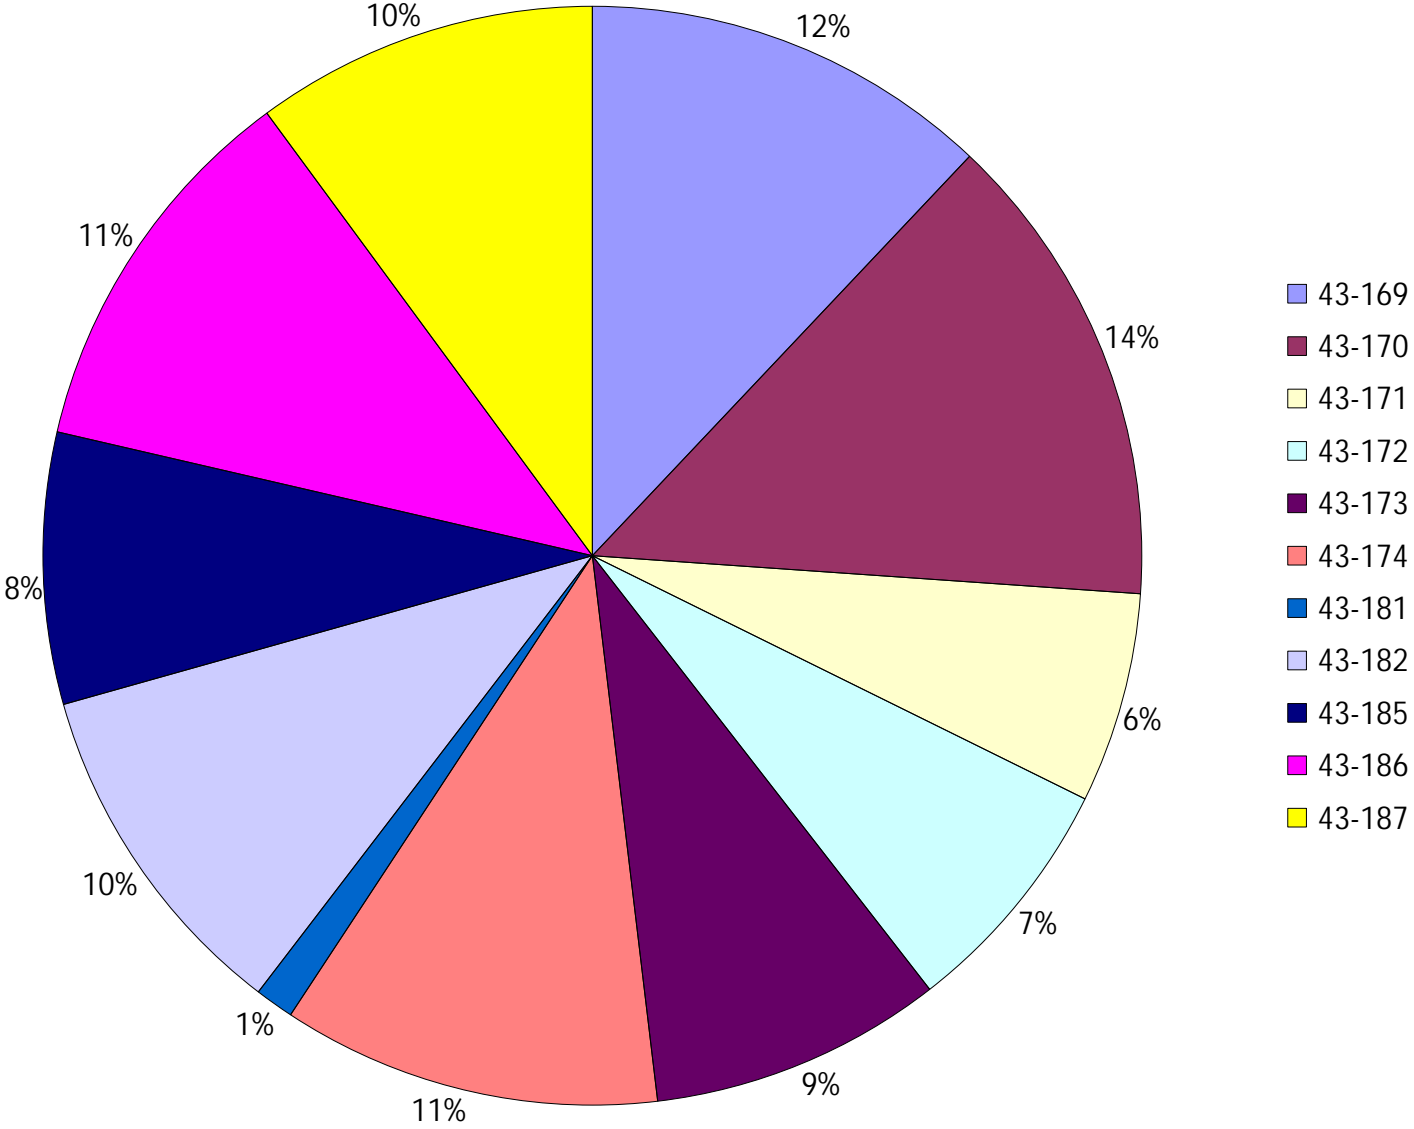

Provost Weekly Grader Report

From 8/6/2023 To 8/12/2023

8/12/2023

Vehicle	Total Distance(km)	Total Hours	Work Distance(km)	Work Hours
43-169	415.97	37 hrs 25 min 59 sec	115.06	17 hrs 22 min 41 sec
43-170	485.44	37 hrs 27 min 26 sec	75.92	9 hrs 51 min 10 sec
43-171	213.89	20 hrs 26 min 35 sec	69.43	9 hrs 39 min 59 sec
43-172	247.91	33 hrs 57 min 41 sec	125.74	19 hrs 16 min 35 sec
43-173	297.83	39 hrs 45 min 5 sec	114.36	25 hrs 33 min 51 sec
43-174	385.13	40 hrs 9 min 56 sec	145.18	19 hrs 40 min 36 sec
43-181	39.53	7 hrs 13 min 57 sec	20.58	3 hrs 45 min 6 sec
43-182	353.44	37 hrs 7 min 44 sec	41.79	5 hrs 13 min 29 sec
43-185	275.69	33 hrs 19 min 28 sec	159.69	25 hrs 54 min 51 sec
43-186	389.72	37 hrs 59 min 19 sec	159.56	24 hrs 0 min 32 sec
43-187	348.56	37 hrs 36 min 42 sec	188.27	30 hrs 59 min 8 sec
Total:	3453.12	362 hrs 29 min 52 sec	1215.59	191 hrs 17 min 58 sec

Vehicle Distance Vs Total Distance (%) From 8/6/2023 To 8/12/2023

Provost Weekly Grader Report