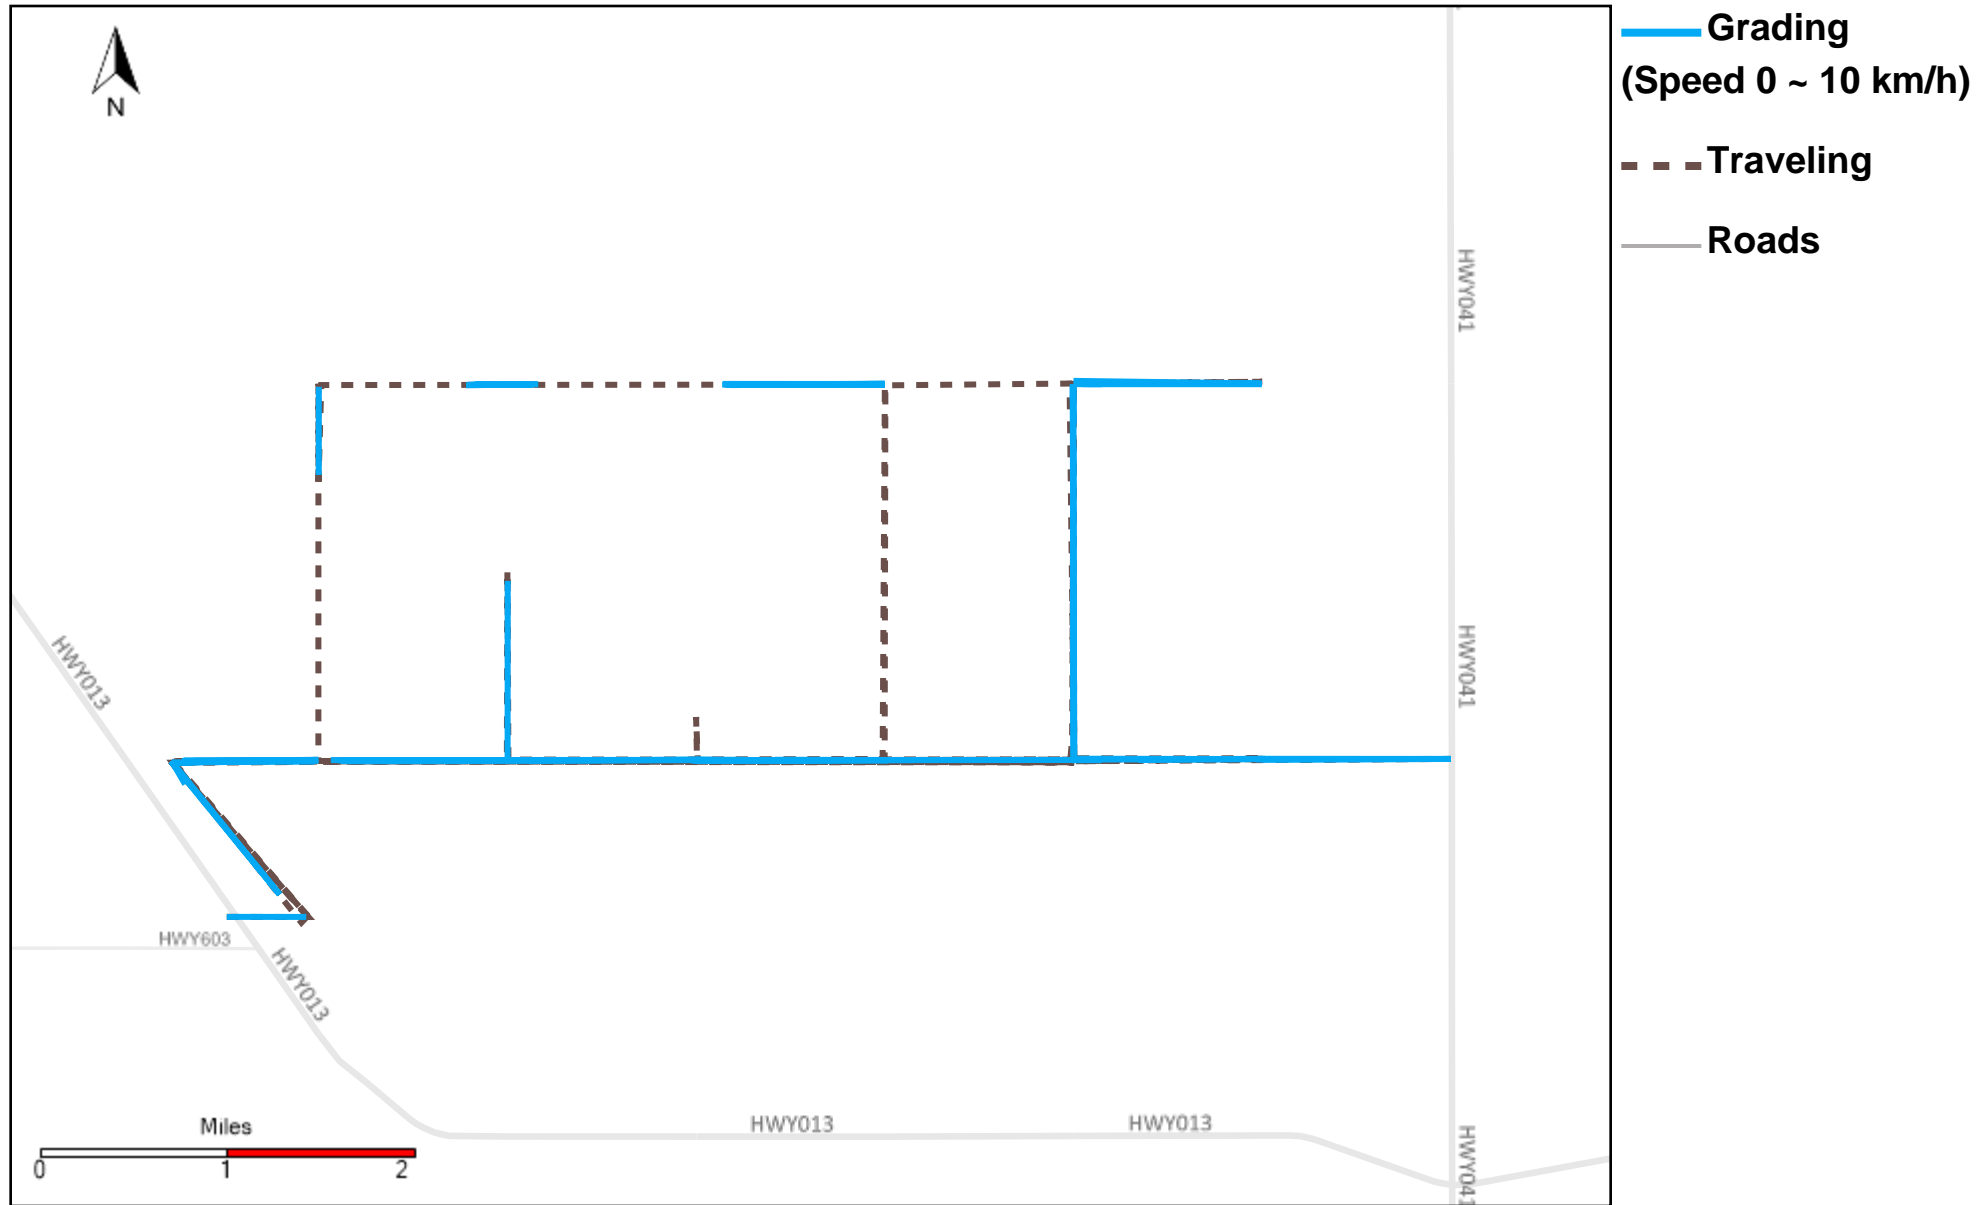

43-172_2023-08-06 ~ 2023-08-12 Tracking

Total Distance(km)	Total Hours	Work Distance(km)	Work Hours
247.91	33 hrs 57 min 41 sec	125.74	19 hrs 16 min 35 sec