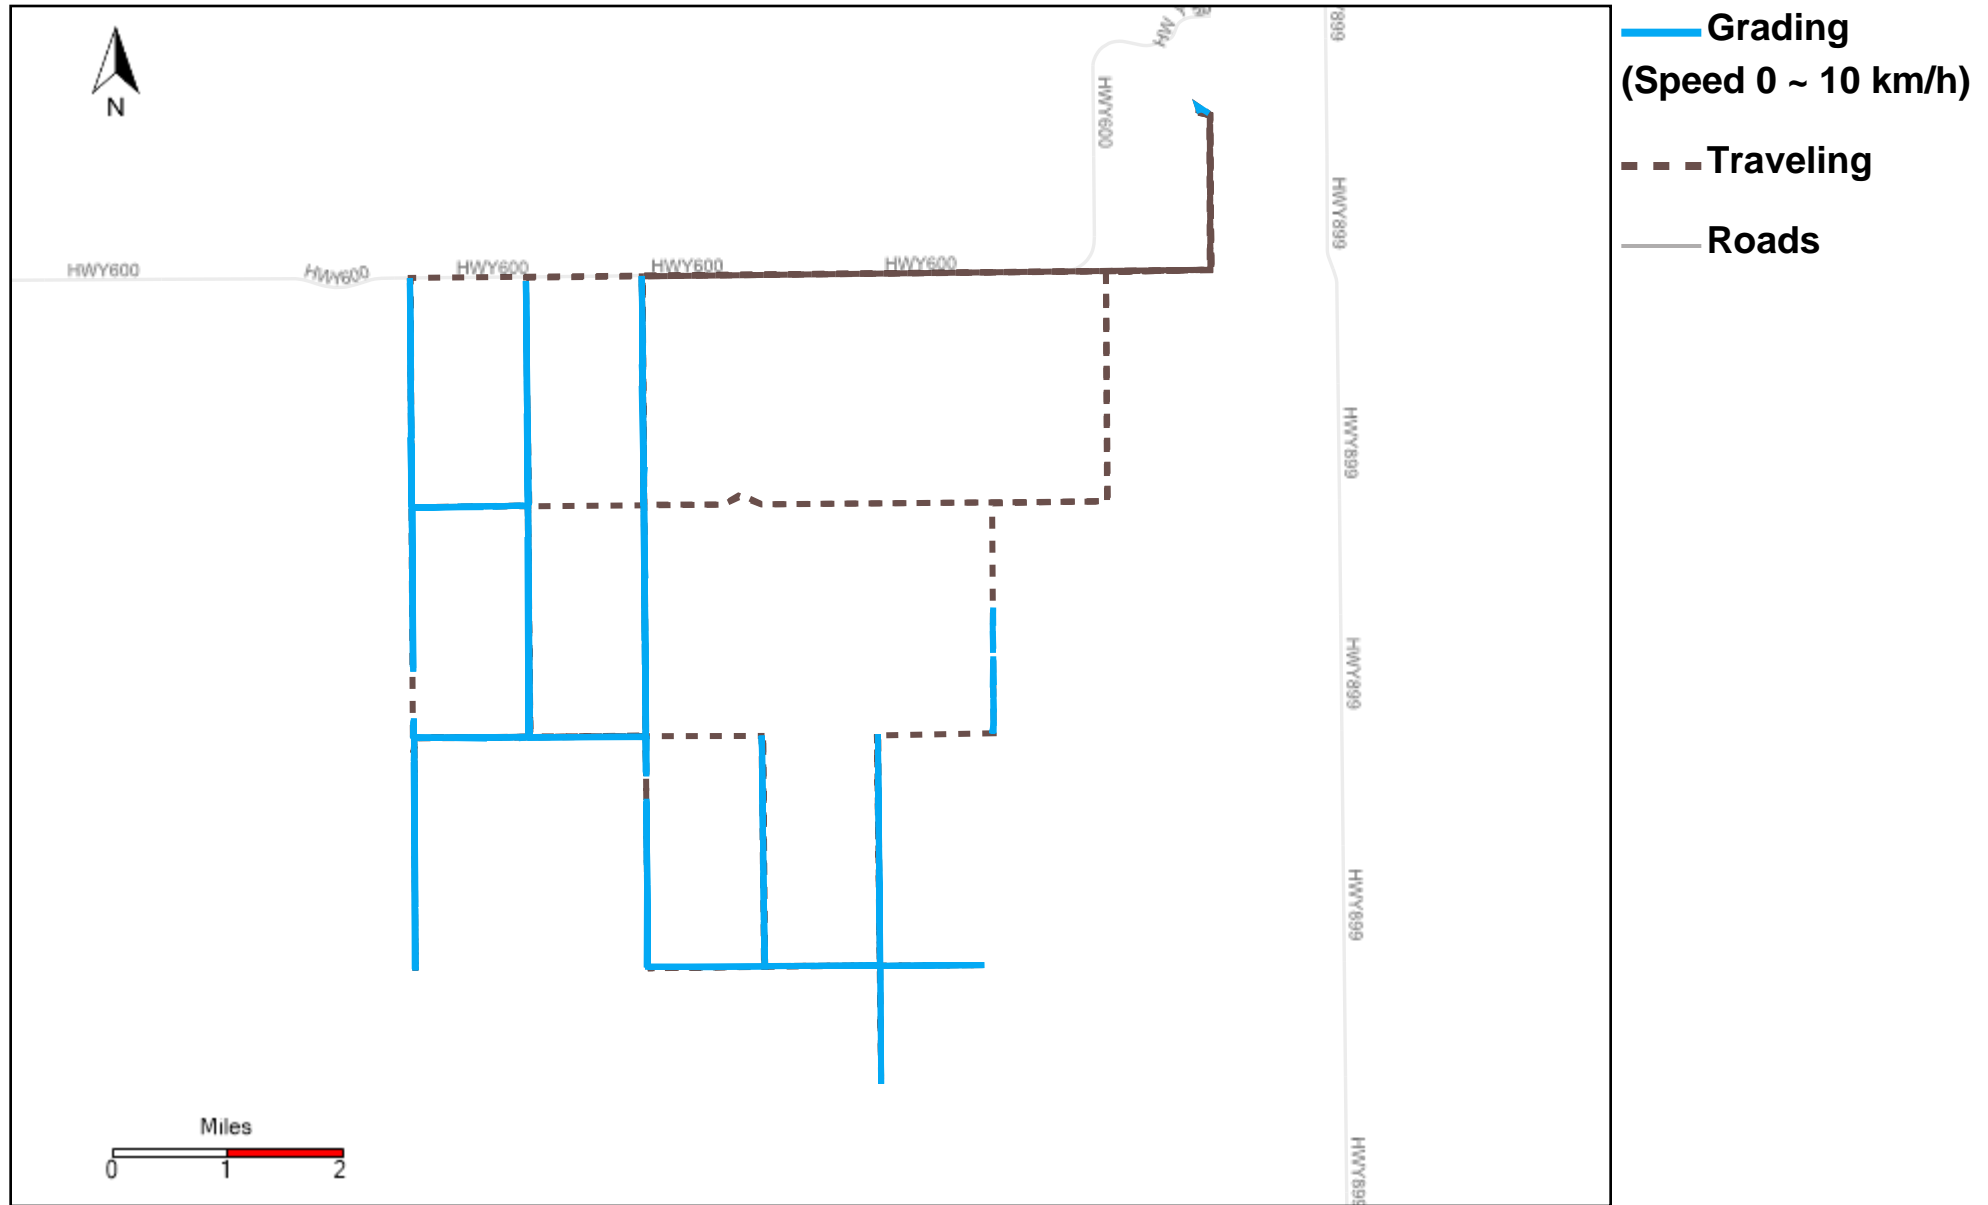

43-182_2023-08-06 ~ 2023-08-12 Tracking

Total Distance(km)	Total Hours	Work Distance(km)	Work Hours
353.44	37 hrs 7 min 44 sec	41.79	5 hrs 13 min 29 sec

43-185_2023-08-06 ~ 2023-08-12 Tracking

Total Distance(km)	Total Hours	Work Distance(km)	Work Hours
275.69	33 hrs 19 min 28 sec	159.69	25 hrs 54 min 51 sec

43-186_2023-08-06 ~ 2023-08-12 Tracking

Total Distance(km)	Total Hours	Work Distance(km)	Work Hours
389.72	37 hrs 59 min 19 sec	159.56	24 hrs 0 min 32 sec

43-187_2023-08-06 ~ 2023-08-12 Tracking

Total Distance(km)	Total Hours	Work Distance(km)	Work Hours
348.56	37 hrs 36 min 42 sec	188.27	30 hrs 59 min 8 sec