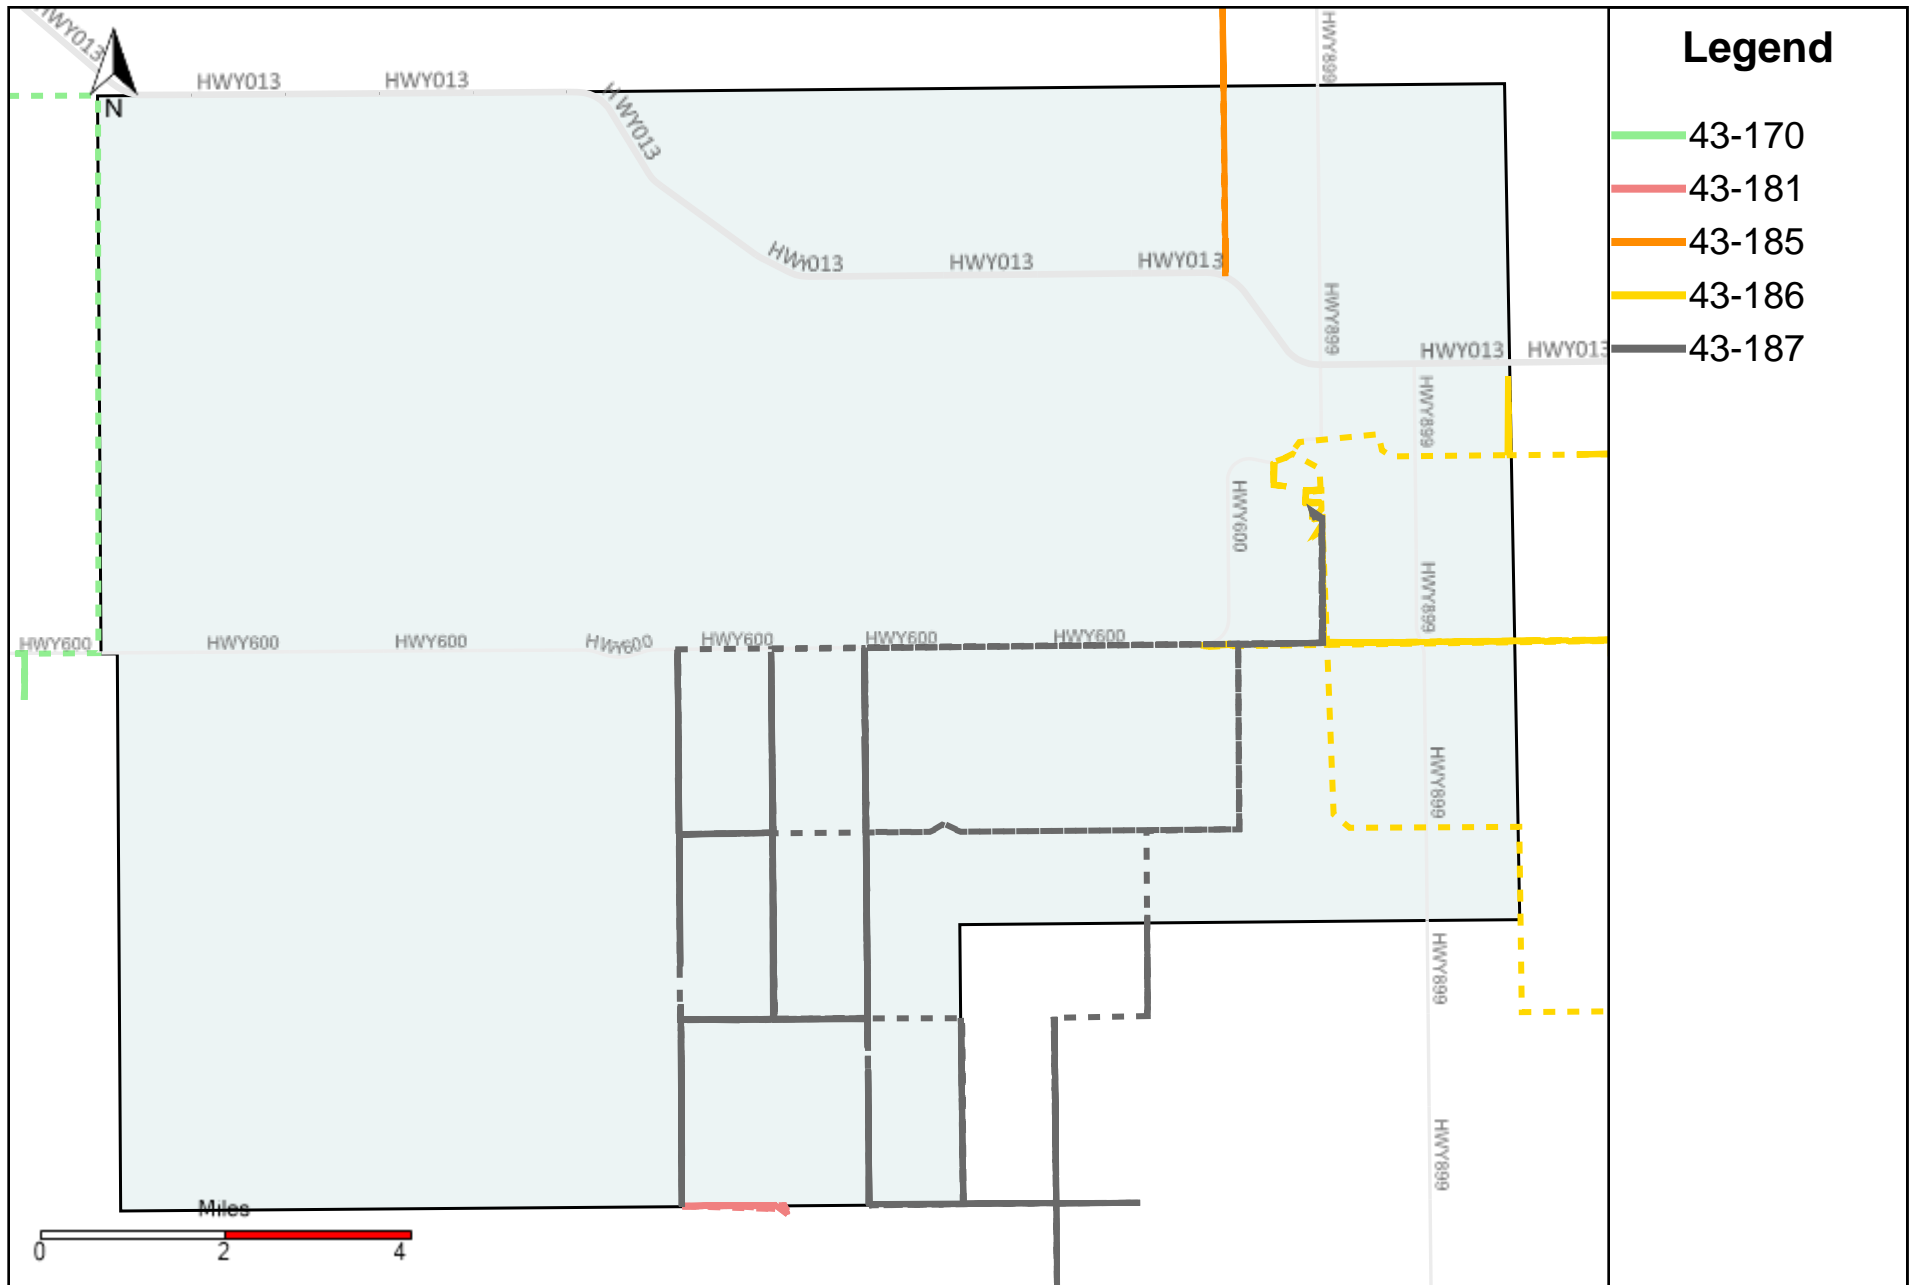

Division: 2 Grader Report(2023-08-06 ~ 2023-08-12)

Legend

— 43-186

Vehicle Name List	Total Distance(km)	Total Hours
43-186	389.72	37 hrs 59 min 19 sec

Division: 3 Grader Report(2023-08-06 ~ 2023-08-12)

Vehicle Name List	Total Distance(km)	Total Hours
43-170, 43-181, 43-185, 43-186, 43-187	1538.94	153 hrs 36 min 52 sec