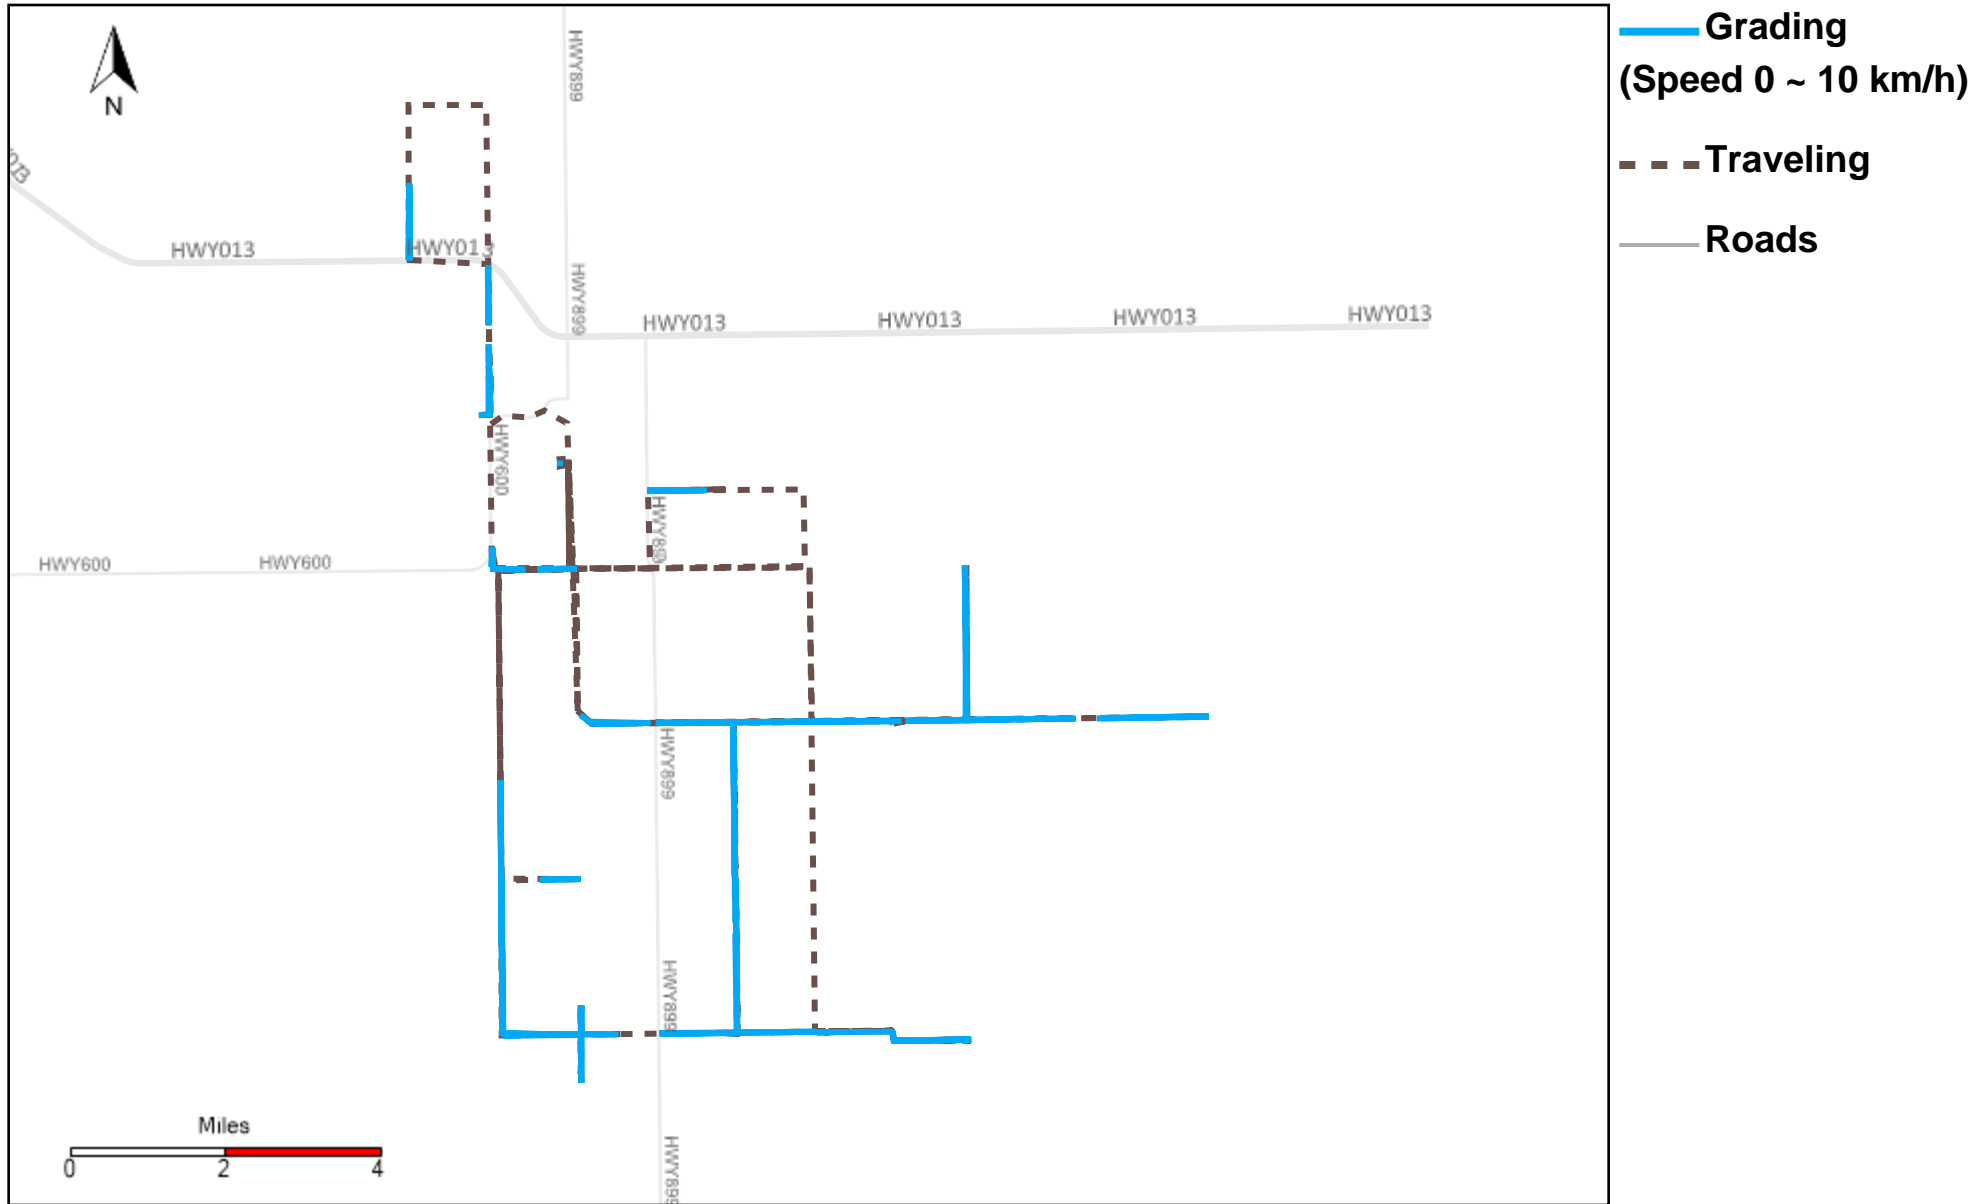

43-186_2023-07-30 ~ 2023-08-05 Tracking

Total Distance(km)	Total Hours	Work Distance(km)	Work Hours
439.36	49 hrs 45 min 46 sec	223.9	36 hrs 18 min 7 sec