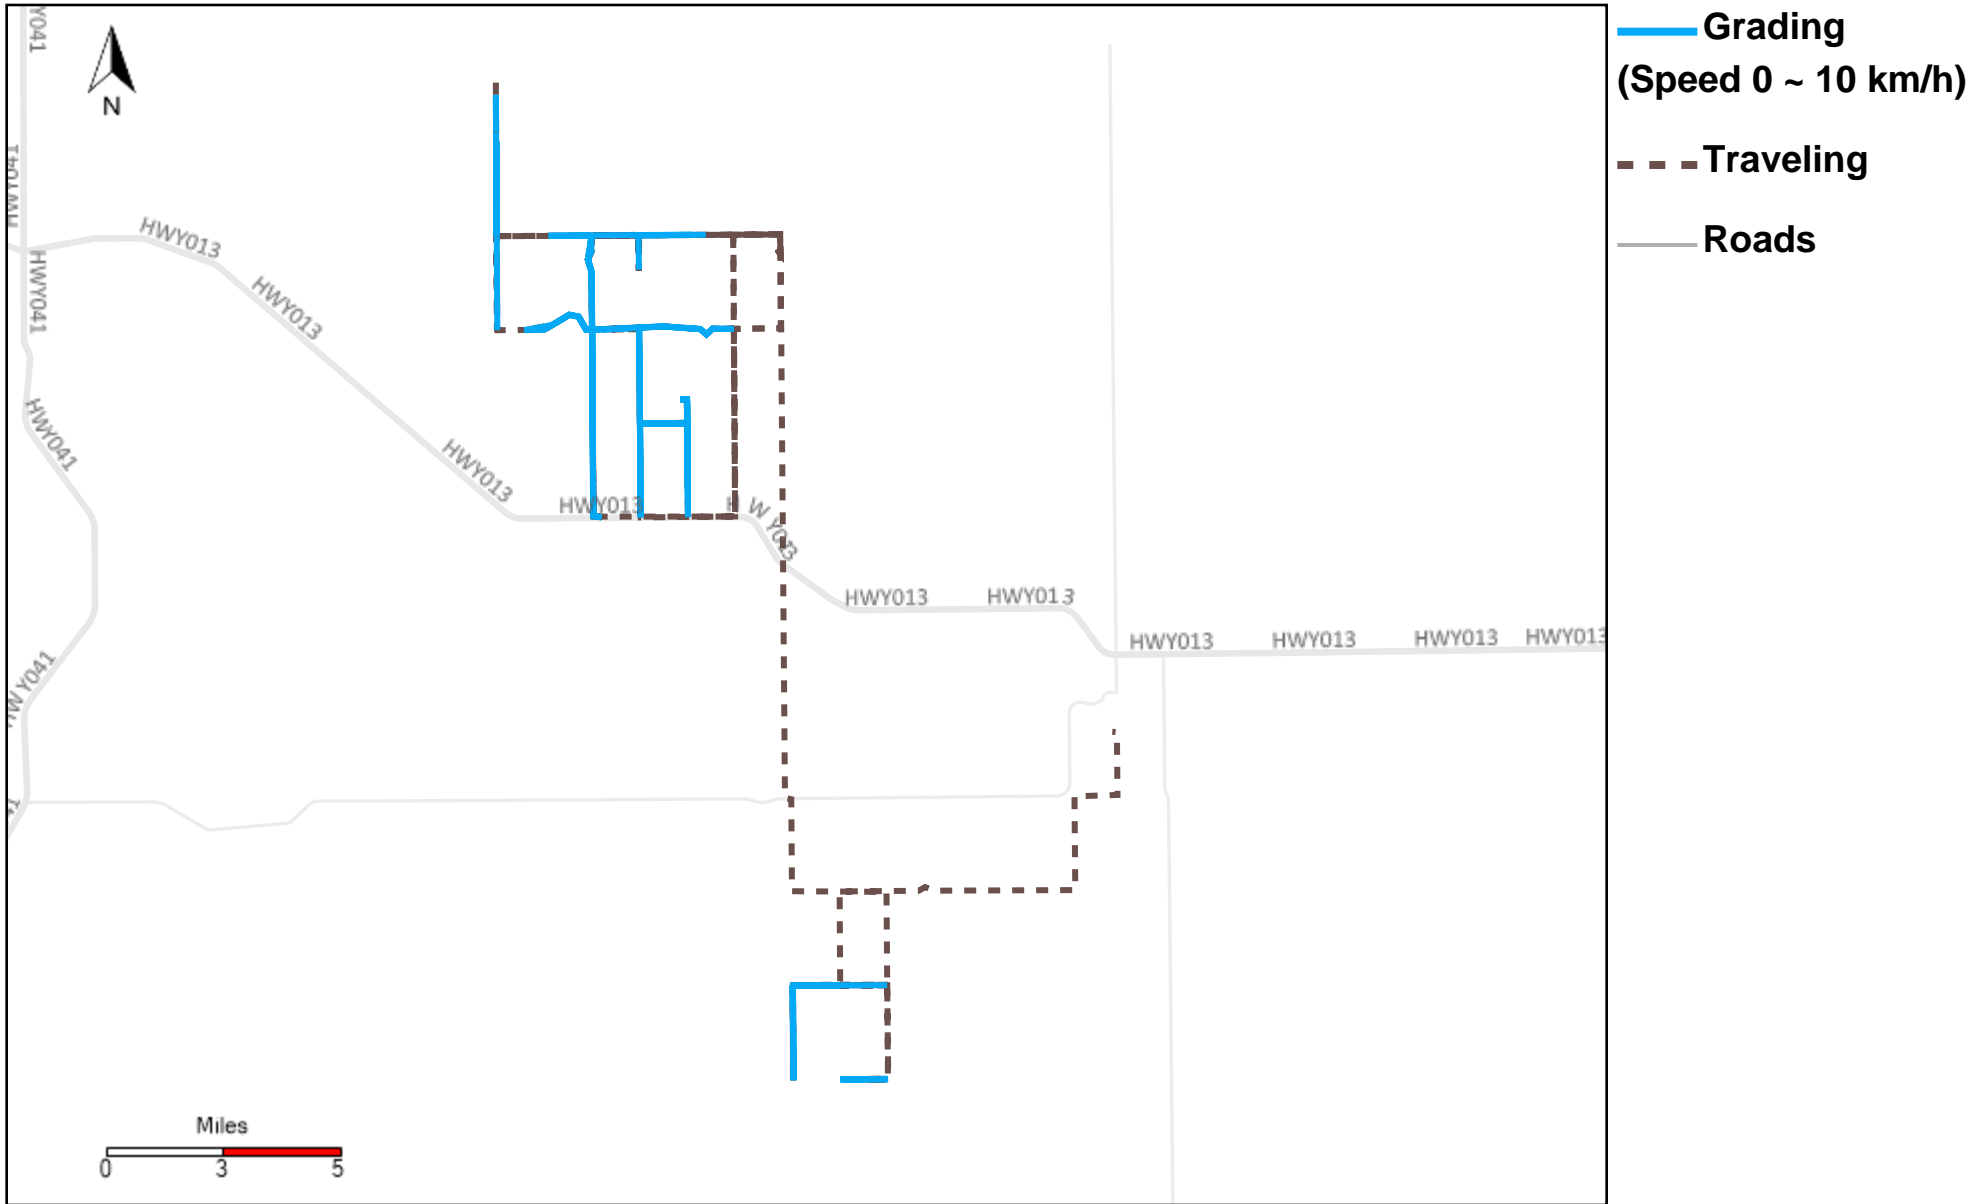

43-187_2023-07-30 ~ 2023-08-05 Tracking

Total Distance(km)	Total Hours	Work Distance(km)	Work Hours
430.21	50 hrs 30 min 26 sec	244.82	42 hrs 21 min 58 sec