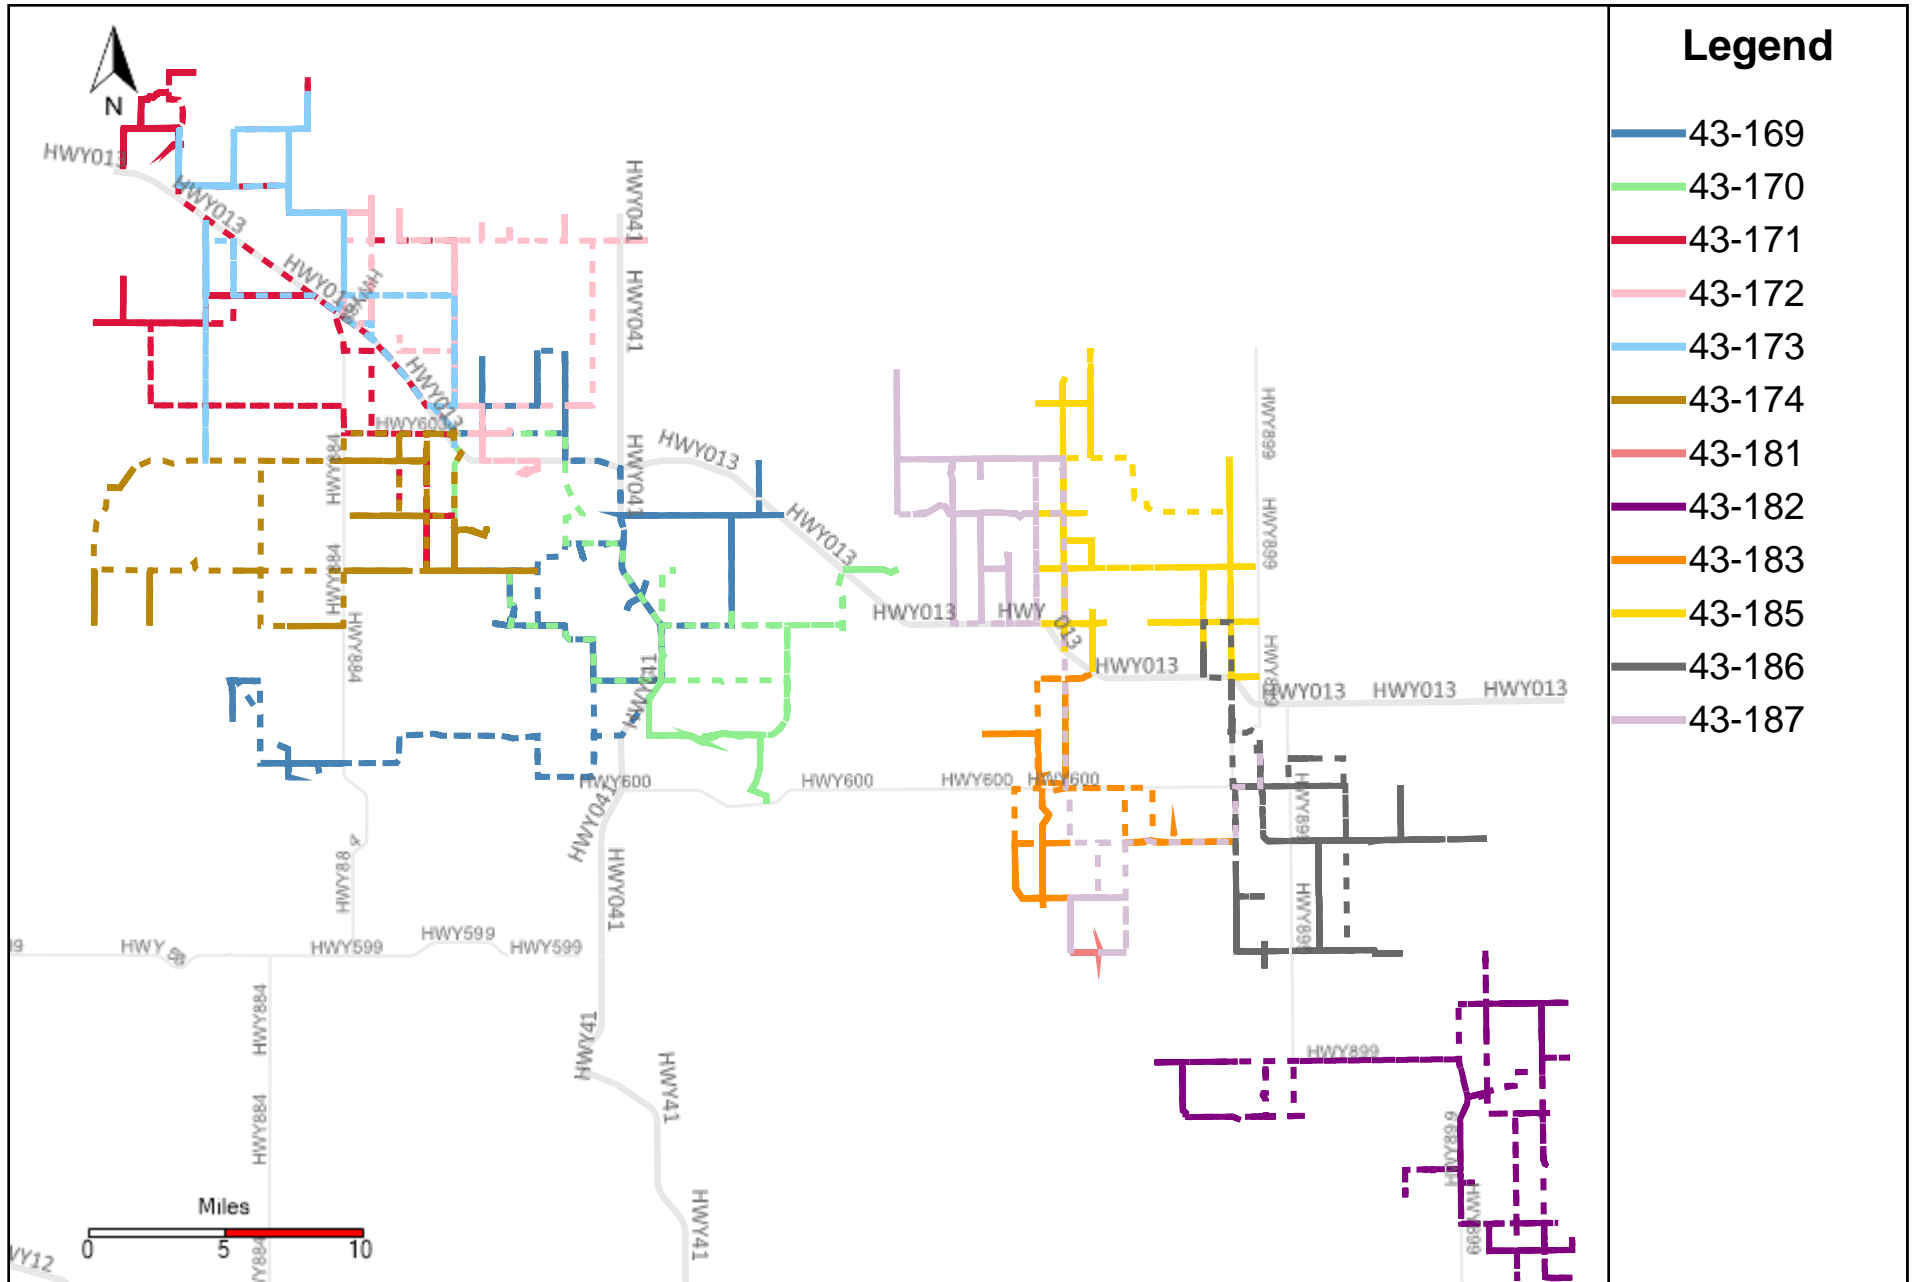

Provost Weekly Grader Report (2023-07-30 ~ 2023-08-05)

Division: 1 Grader Report(2023-07-30 ~ 2023-08-05)

Vehicle Name List	Total Distance(km)	Total Hours
43-182, 43-186	852.89	95 hrs 11 min 33 sec

Division: 2 Grader Report(2023-07-30 ~ 2023-08-05)

Vehicle Name List	Total Distance(km)	Total Hours
43-186	439.36	49 hrs 45 min 46 sec

Division: 3 Grader Report(2023-07-30 ~ 2023-08-05)

Vehicle Name List	Total Distance(km)	Total Hours
43-181, 43-183, 43-185, 43-186, 43-187	1495.14	178 hrs 36 min 47 sec

Division: 4 Grader Report(2023-07-30 ~ 2023-08-05)

Vehicle Name List	Total Distance(km)	Total Hours
43-169, 43-170, 43-185, 43-187	1798.13	190 hrs 24 min 35 sec

Division: 5 Grader Report(2023-07-30 ~ 2023-08-05)

Vehicle Name List	Total Distance(km)	Total Hours
43-169, 43-170, 43-171, 43-174	1977.55	189 hrs 52 min 40 sec

Division: 6 Grader Report(2023-07-30 ~ 2023-08-05)

Vehicle Name List	Total Distance(km)	Total Hours
43-169, 43-170, 43-171, 43-172, 43-173, 43-174	2742.25	266 hrs 39 min 19 sec