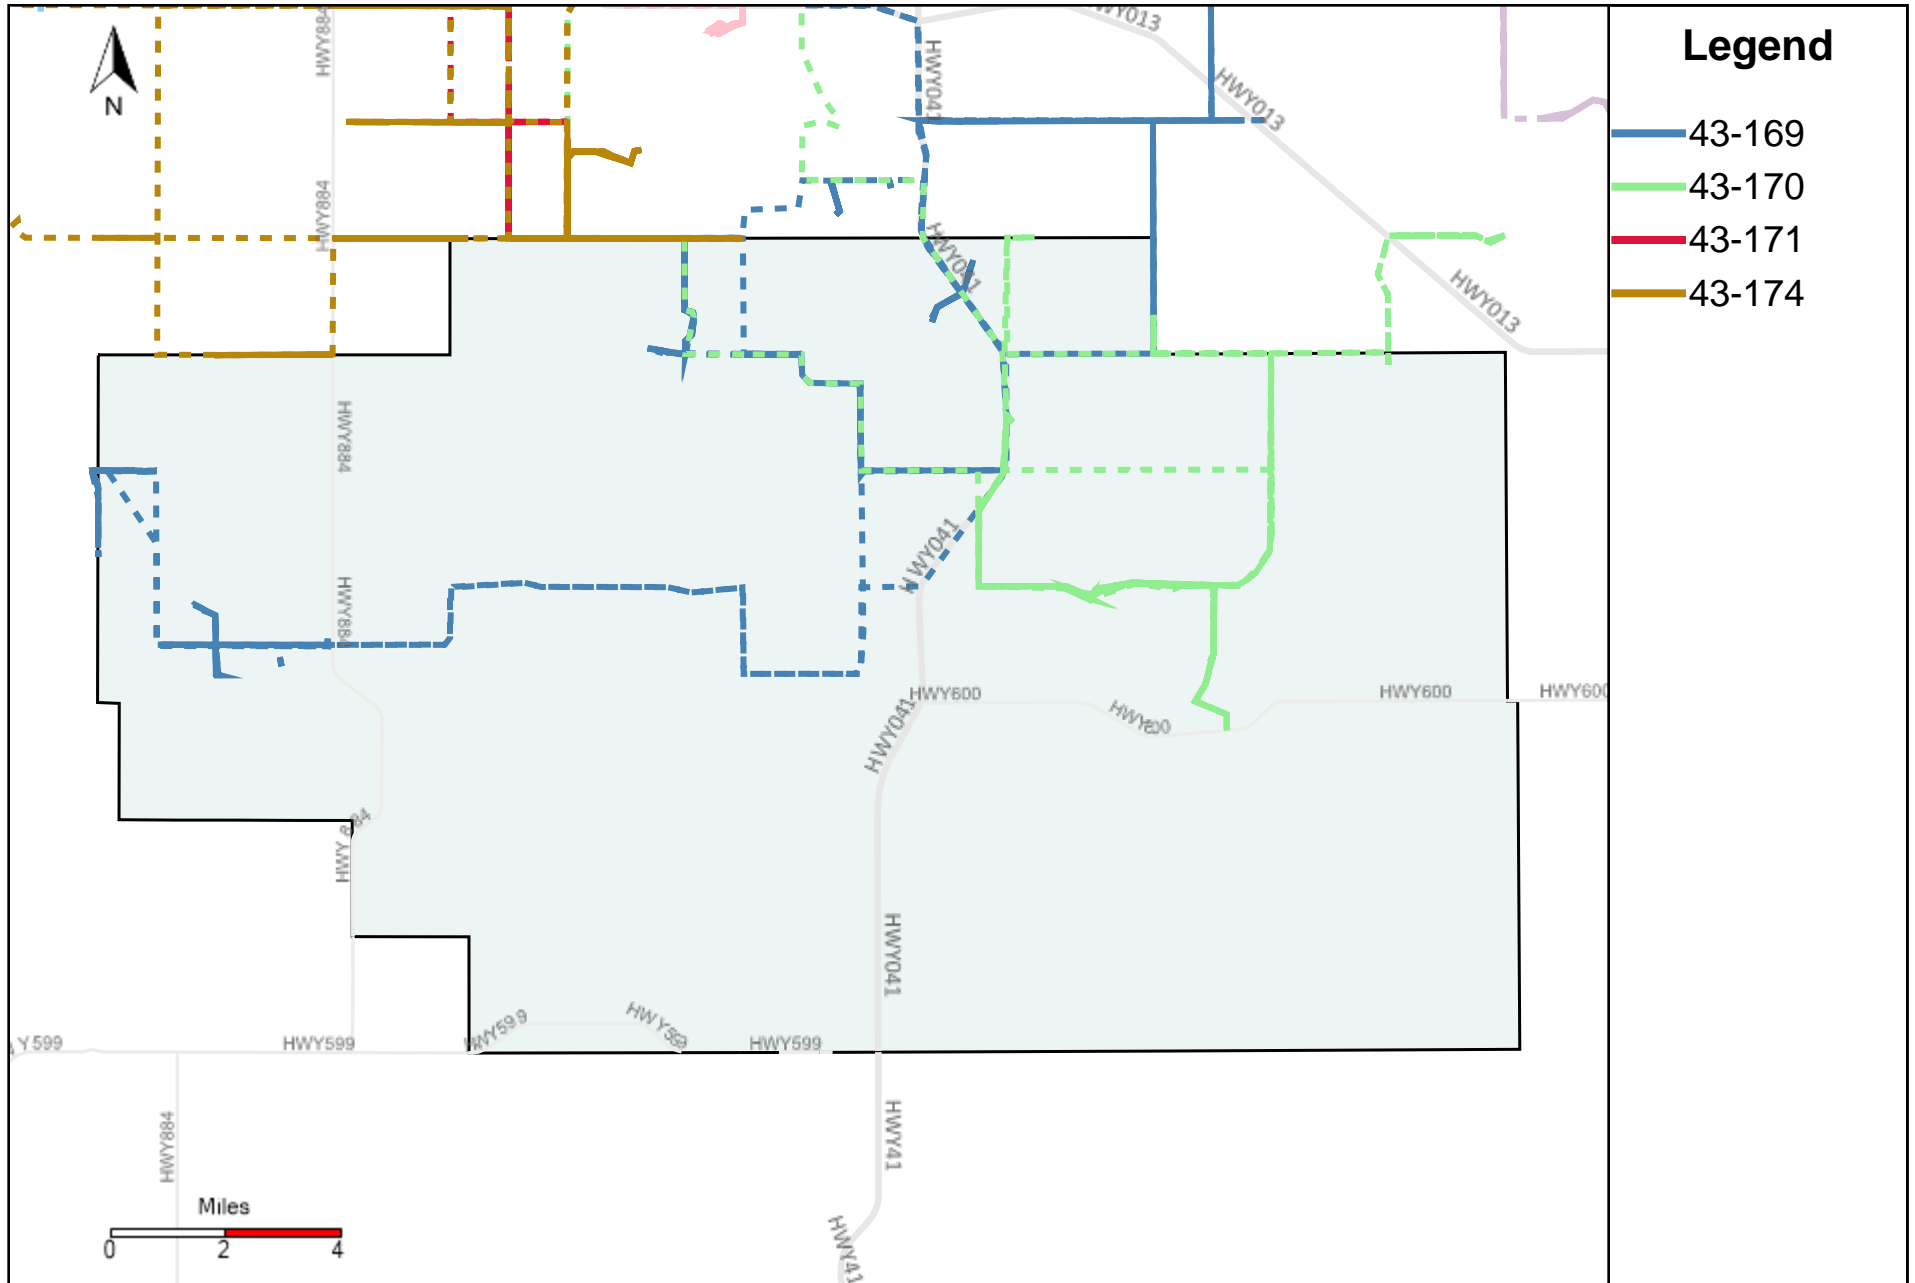

Provost Weekly Grader Report (2023-07-30 ~ 2023-08-05)

Division: 1 Grader Report(2023-07-30 ~ 2023-08-05)

Vehicle Name List	Total Distance(km)	Total Hours
43-182, 43-186	852.89	95 hrs 11 min 33 sec

Division: 2 Grader Report(2023-07-30 ~ 2023-08-05)

Vehicle Name List	Total Distance(km)	Total Hours
43-186	439.36	49 hrs 45 min 46 sec

Division: 3 Grader Report(2023-07-30 ~ 2023-08-05)

Vehicle Name List	Total Distance(km)	Total Hours
43-181, 43-183, 43-185, 43-186, 43-187	1495.14	178 hrs 36 min 47 sec

Division: 4 Grader Report(2023-07-30 ~ 2023-08-05)

Vehicle Name List	Total Distance(km)	Total Hours
43-169, 43-170, 43-185, 43-187	1798.13	190 hrs 24 min 35 sec

Division: 5 Grader Report(2023-07-30 ~ 2023-08-05)