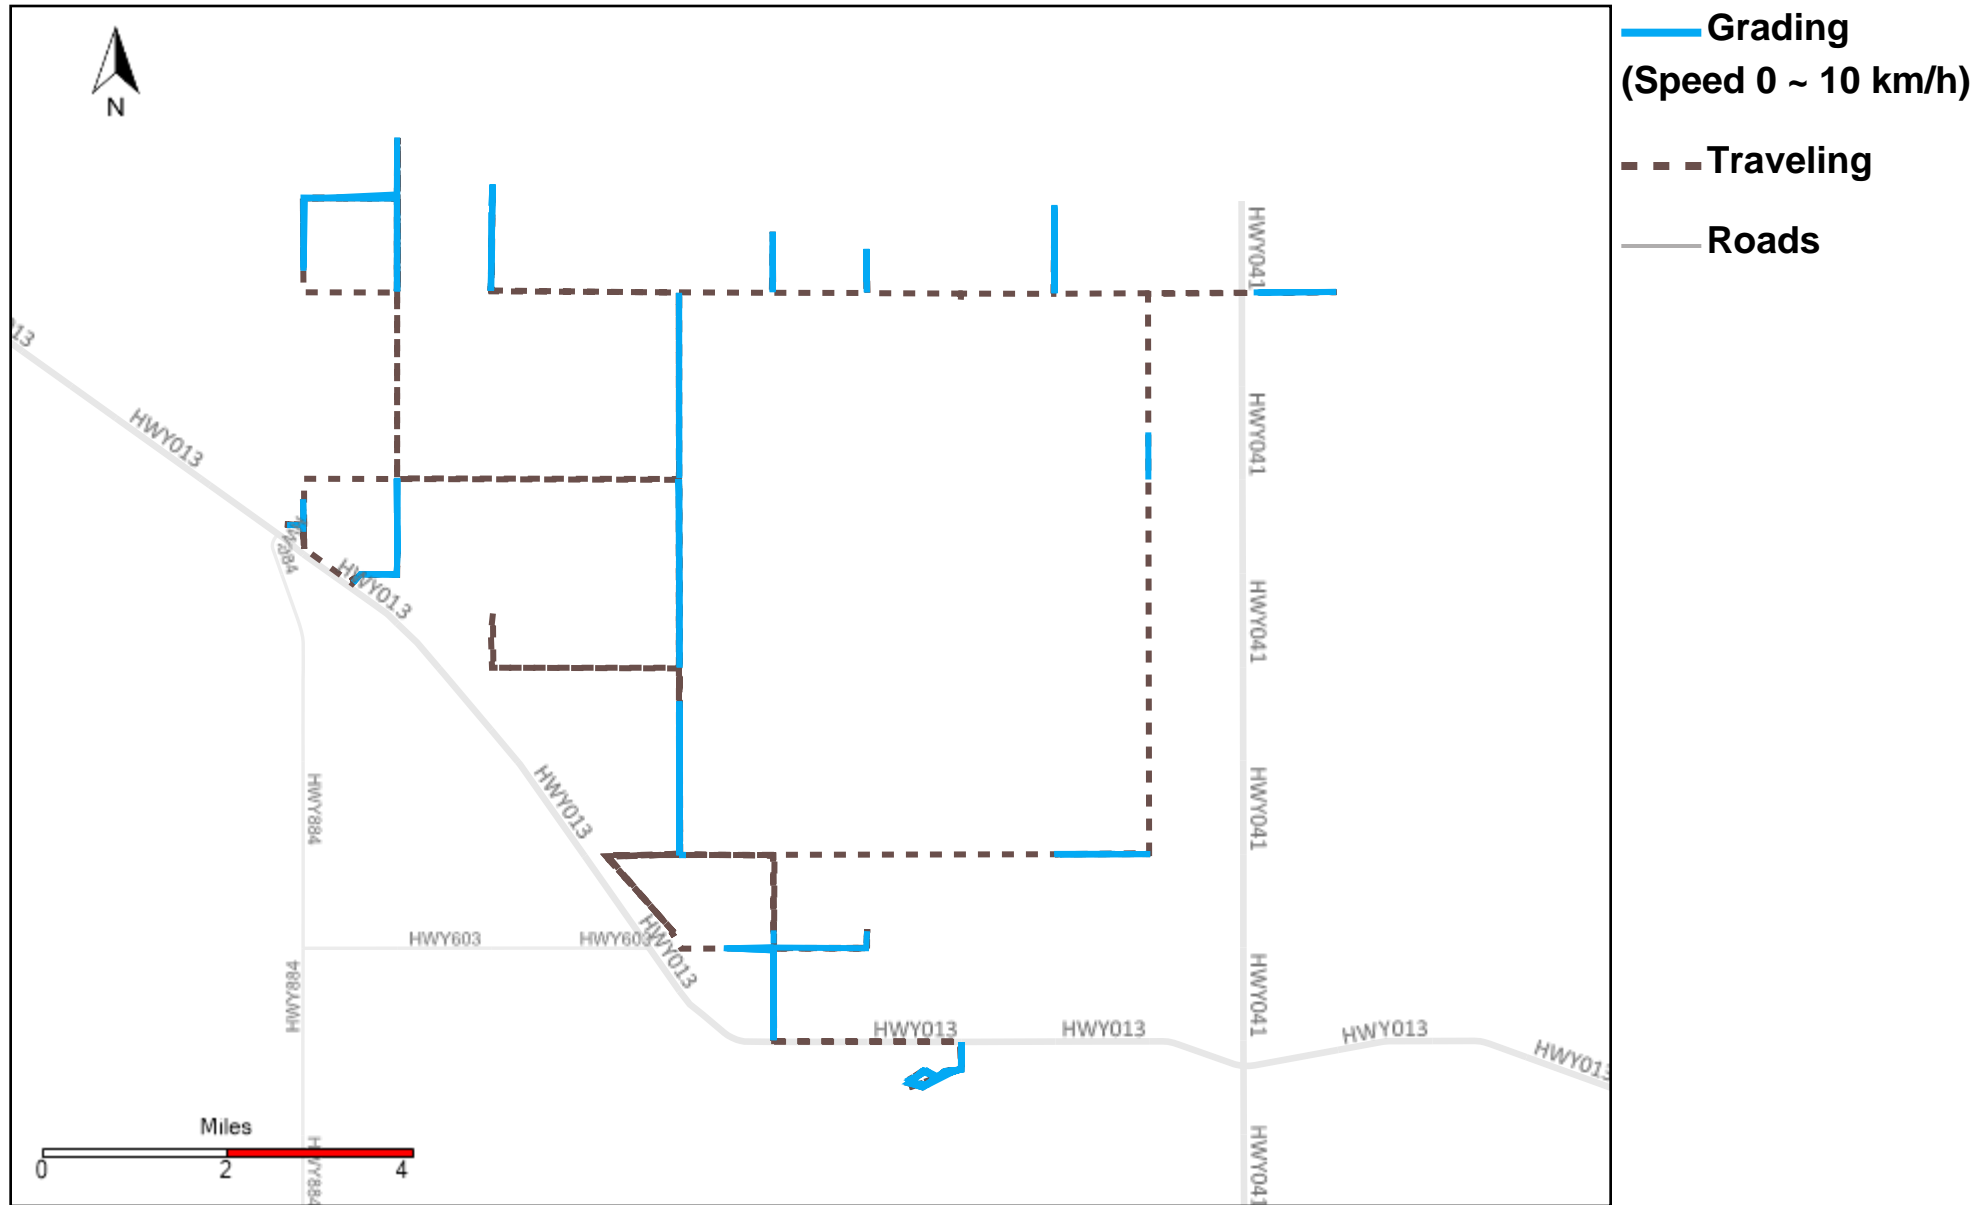

43-172_2023-07-30 ~ 2023-08-05 Tracking

Total Distance(km)	Total Hours	Work Distance(km)	Work Hours
370.17	37 hrs 22 min 44 sec	141.48	22 hrs 18 min 58 sec