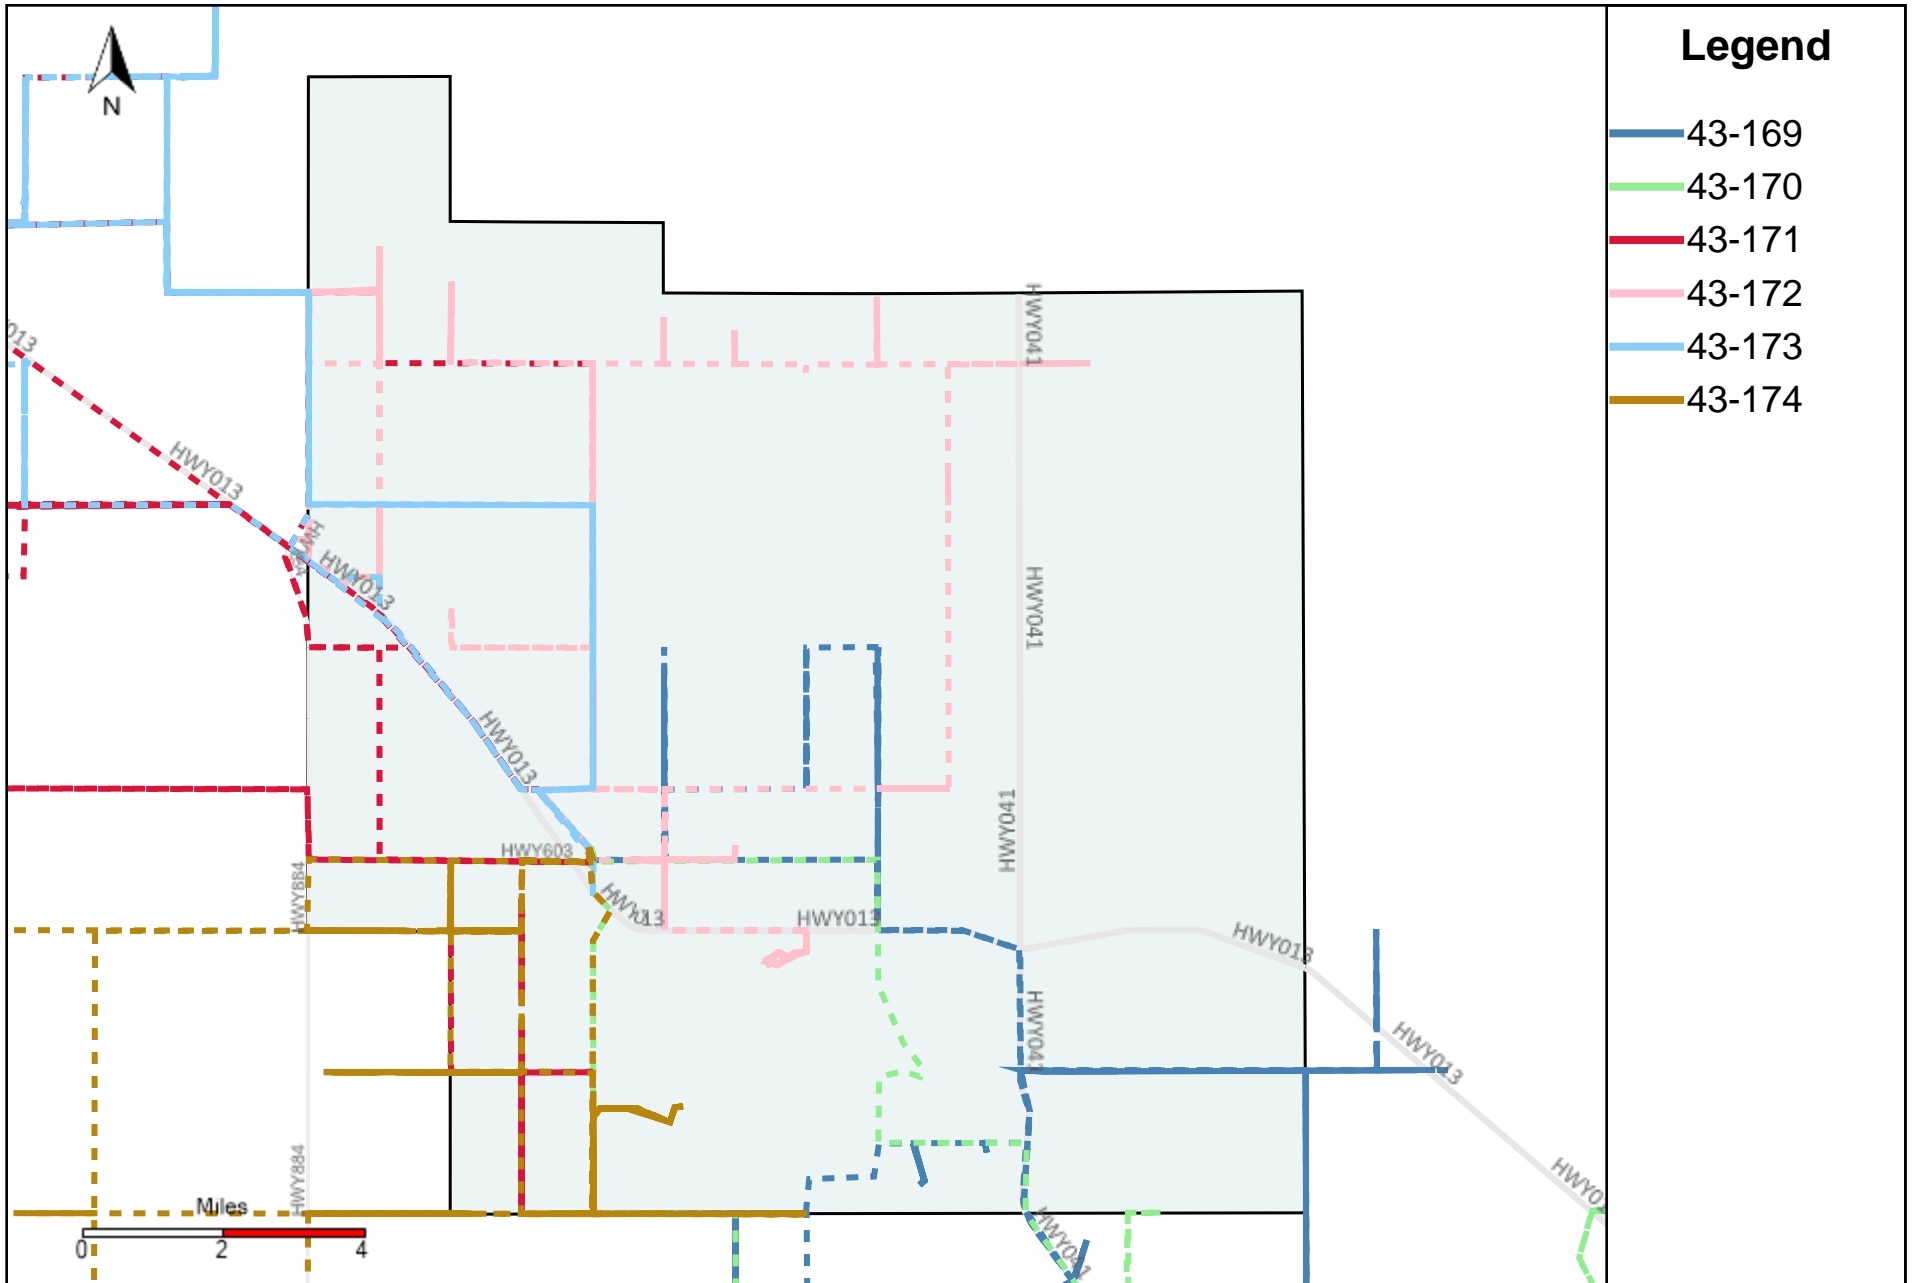

Division: 6 Grader Report(2023-07-30 ~ 2023-08-05)

Vehicle Name List	Total Distance(km)	Total Hours
43-169, 43-170, 43-171, 43-172, 43-173, 43-174	2742.25	266 hrs 39 min 19 sec