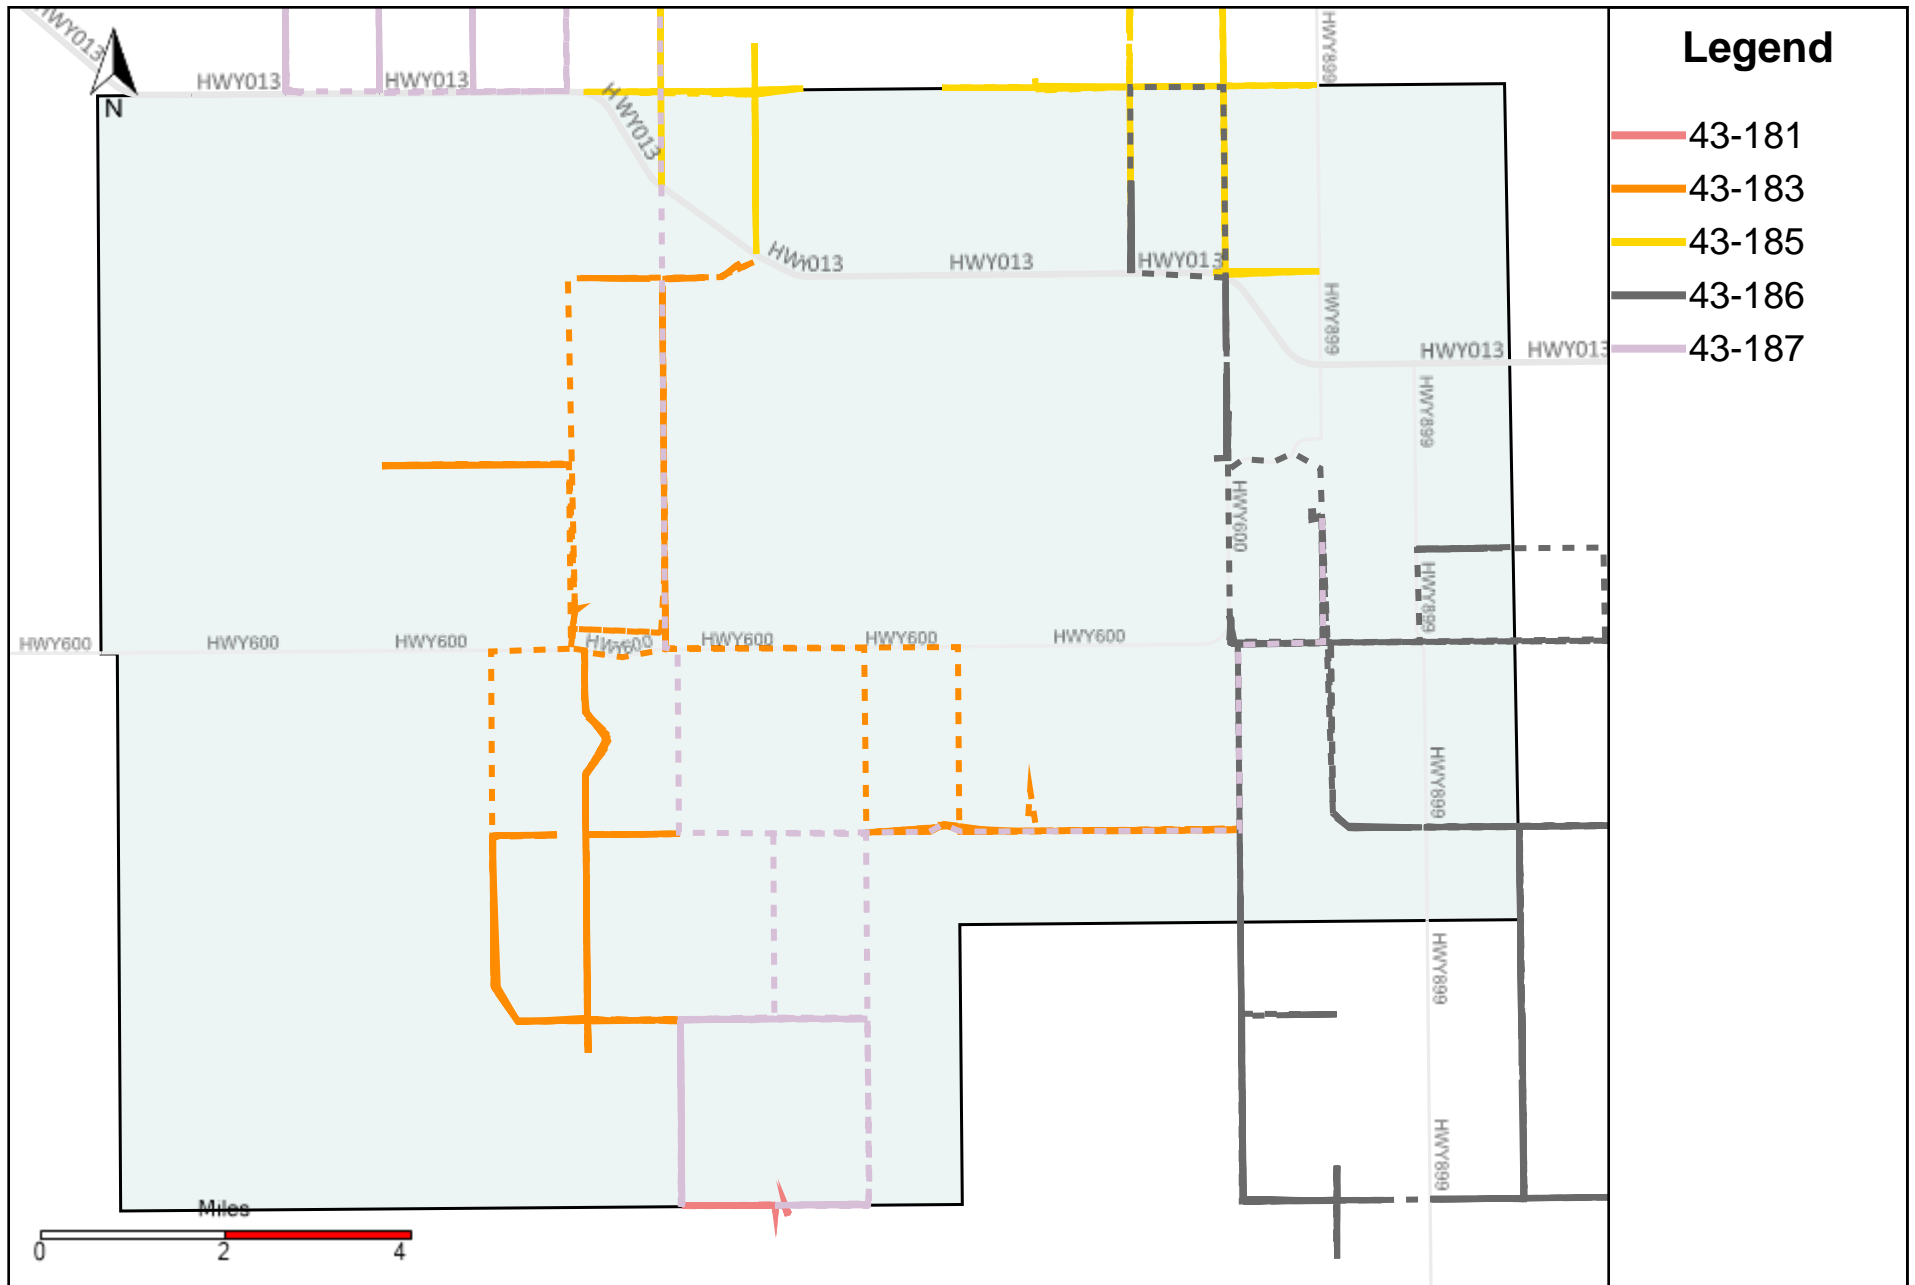

Division: 3 Grader Report(2023-07-30 ~ 2023-08-05)

Vehicle Name List	Total Distance(km)	Total Hours
43-181, 43-183, 43-185, 43-186, 43-187	1495.14	178 hrs 36 min 47 sec