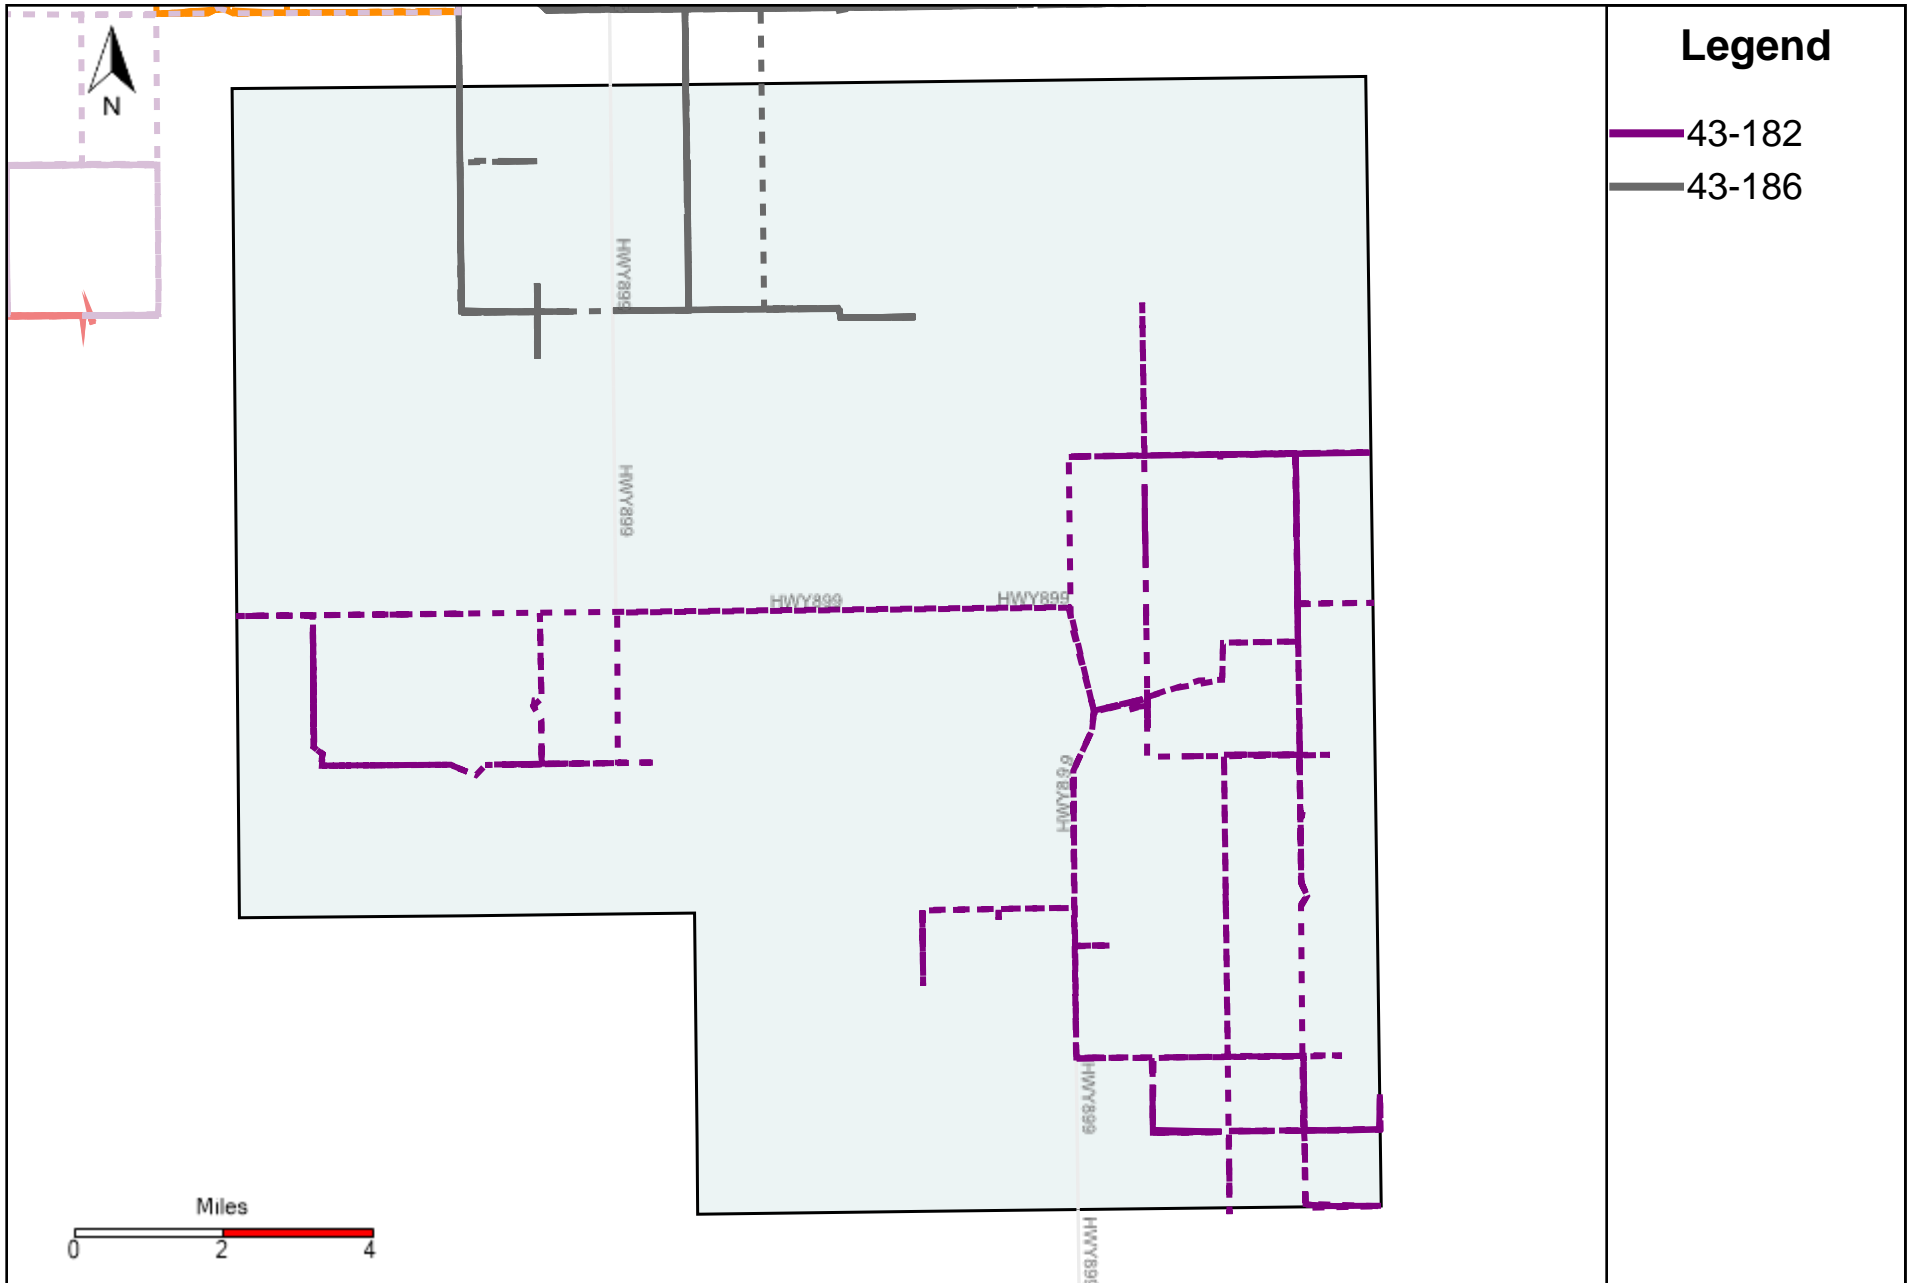

Provost Weekly Grader Report (2023-07-30 ~ 2023-08-05)

Division: 1 Grader Report(2023-07-30 ~ 2023-08-05)

Vehicle Name List	Total Distance(km)	Total Hours
43-182, 43-186	852.89	95 hrs 11 min 33 sec

Division: 2 Grader Report(2023-07-30 ~ 2023-08-05)