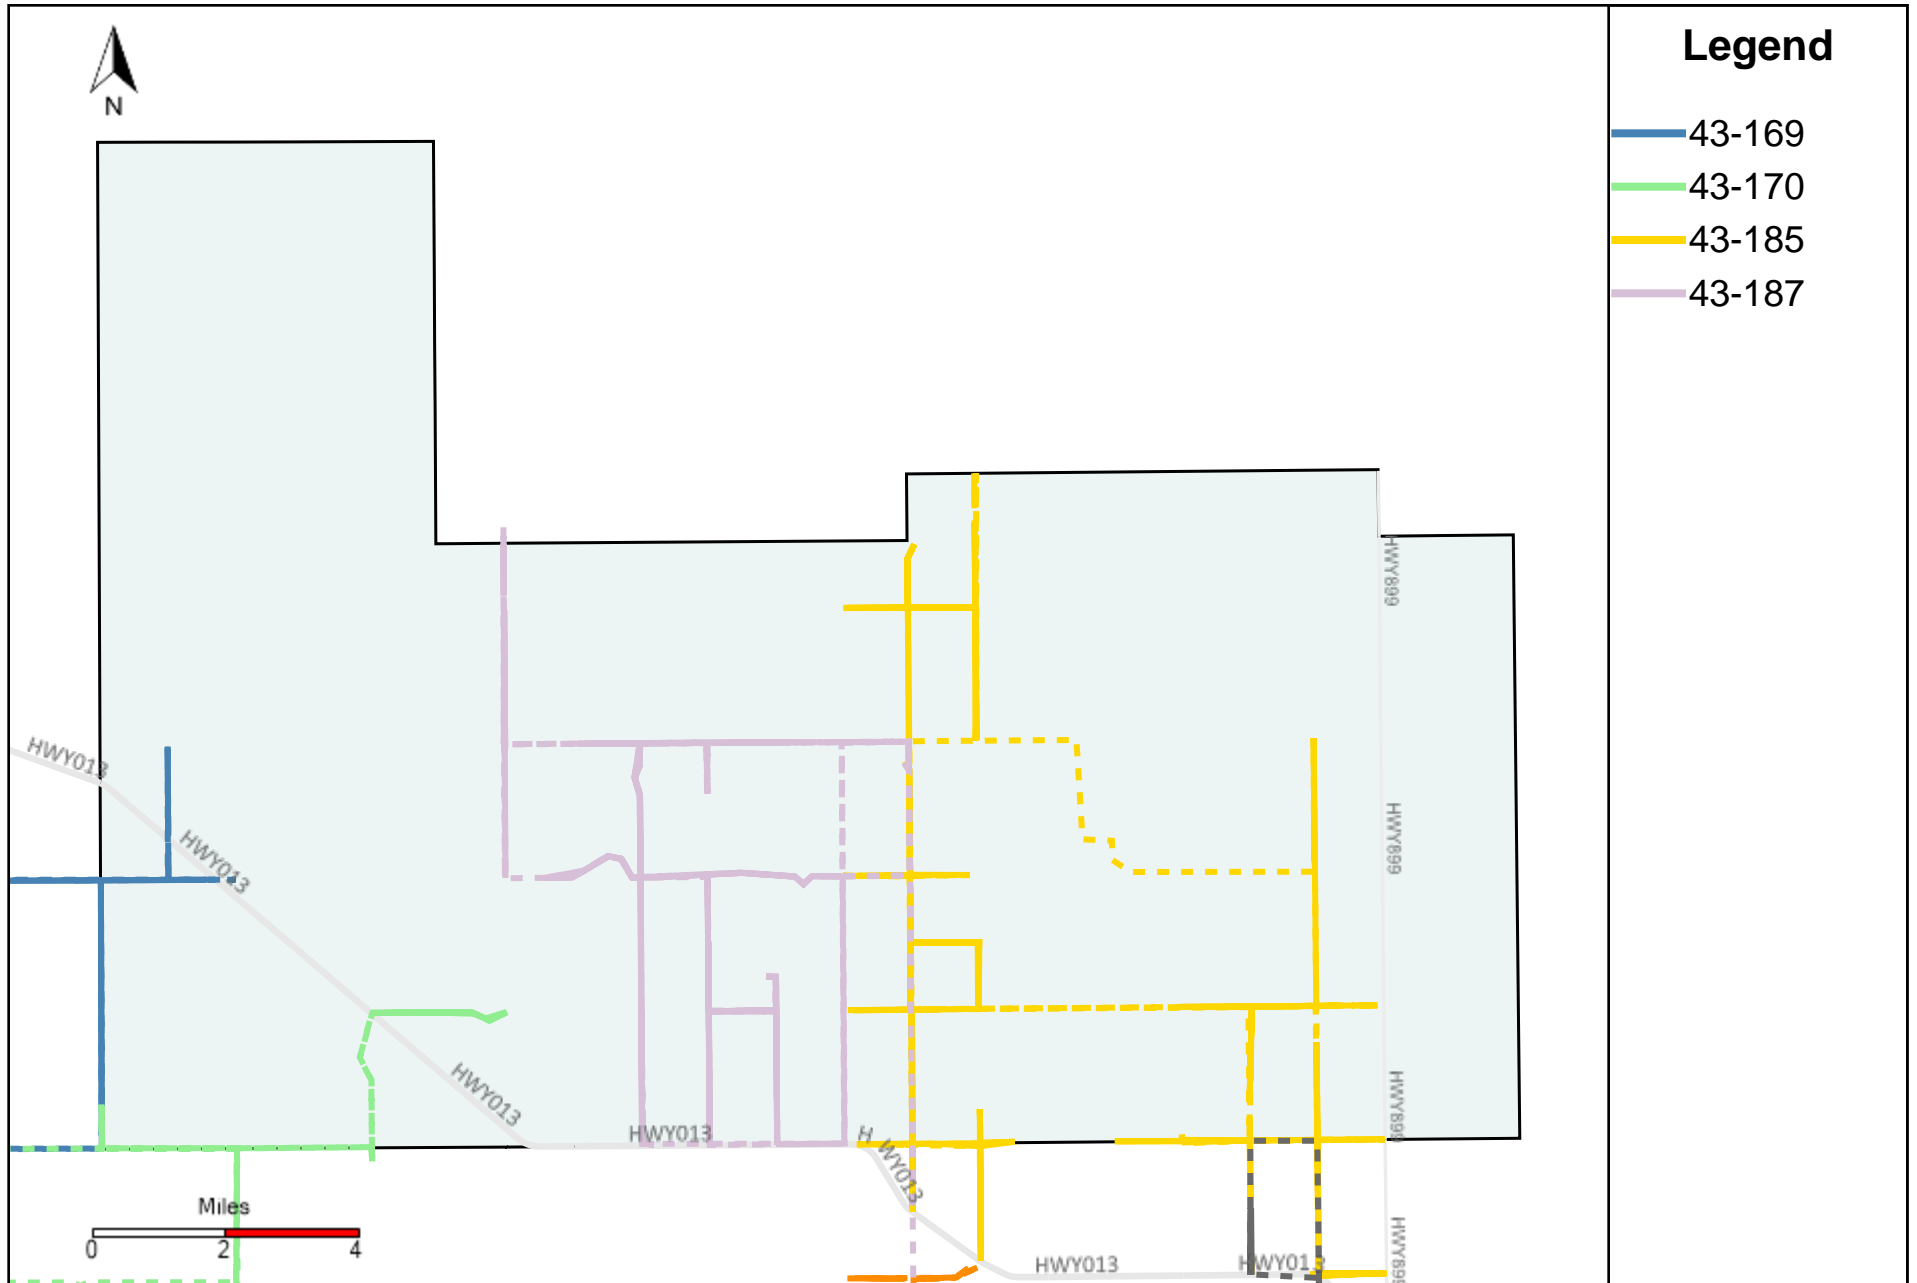

Division: 4 Grader Report(2023-07-30 ~ 2023-08-05)

Vehicle Name List	Total Distance(km)	Total Hours
43-169, 43-170, 43-185, 43-187	1798.13	190 hrs 24 min 35 sec