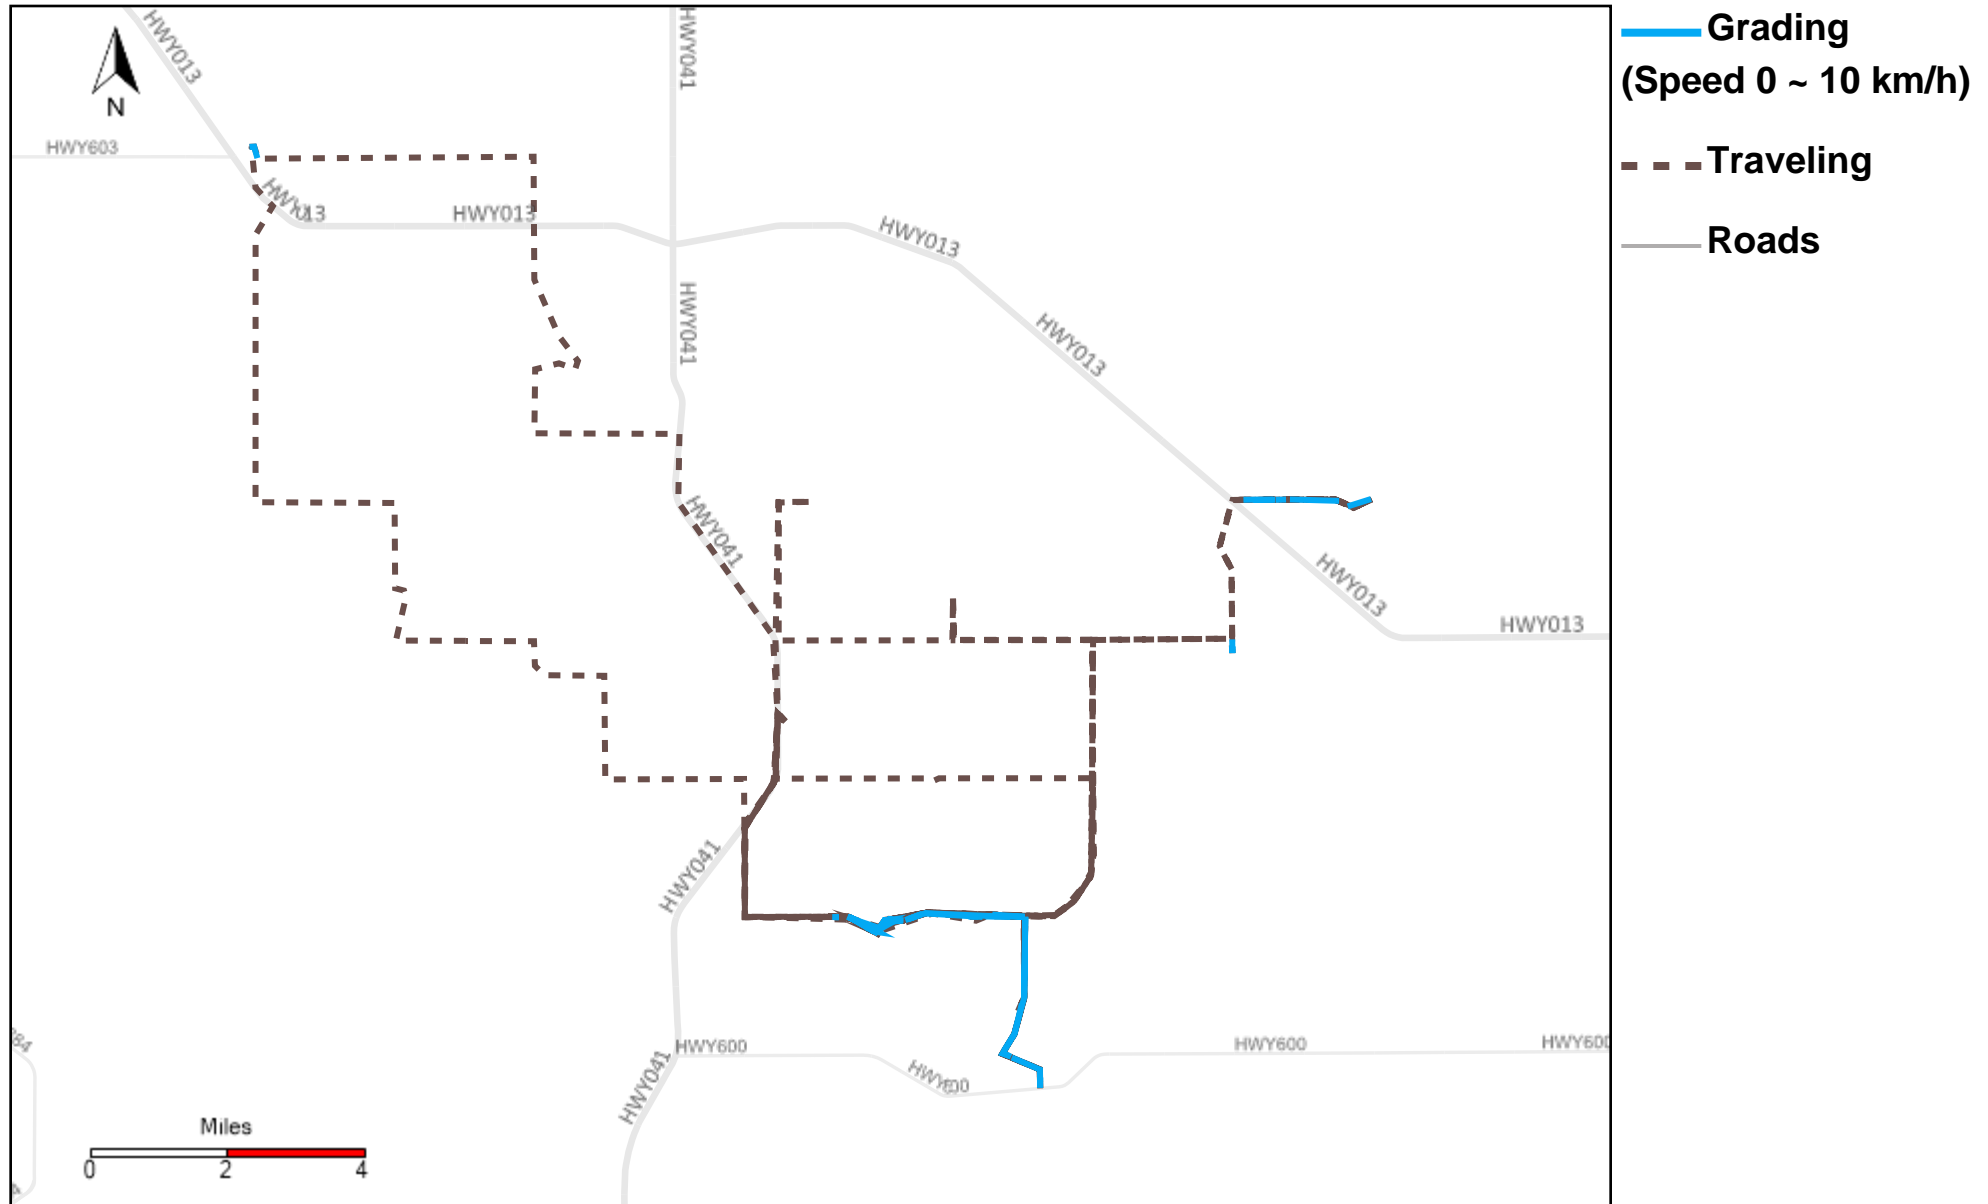

43-170_2023-07-30 ~ 2023-08-05 Tracking

Total Distance(km)	Total Hours	Work Distance(km)	Work Hours
484.18	47 hrs 16 min 30 sec	46.47	8 hrs 22 min 5 sec