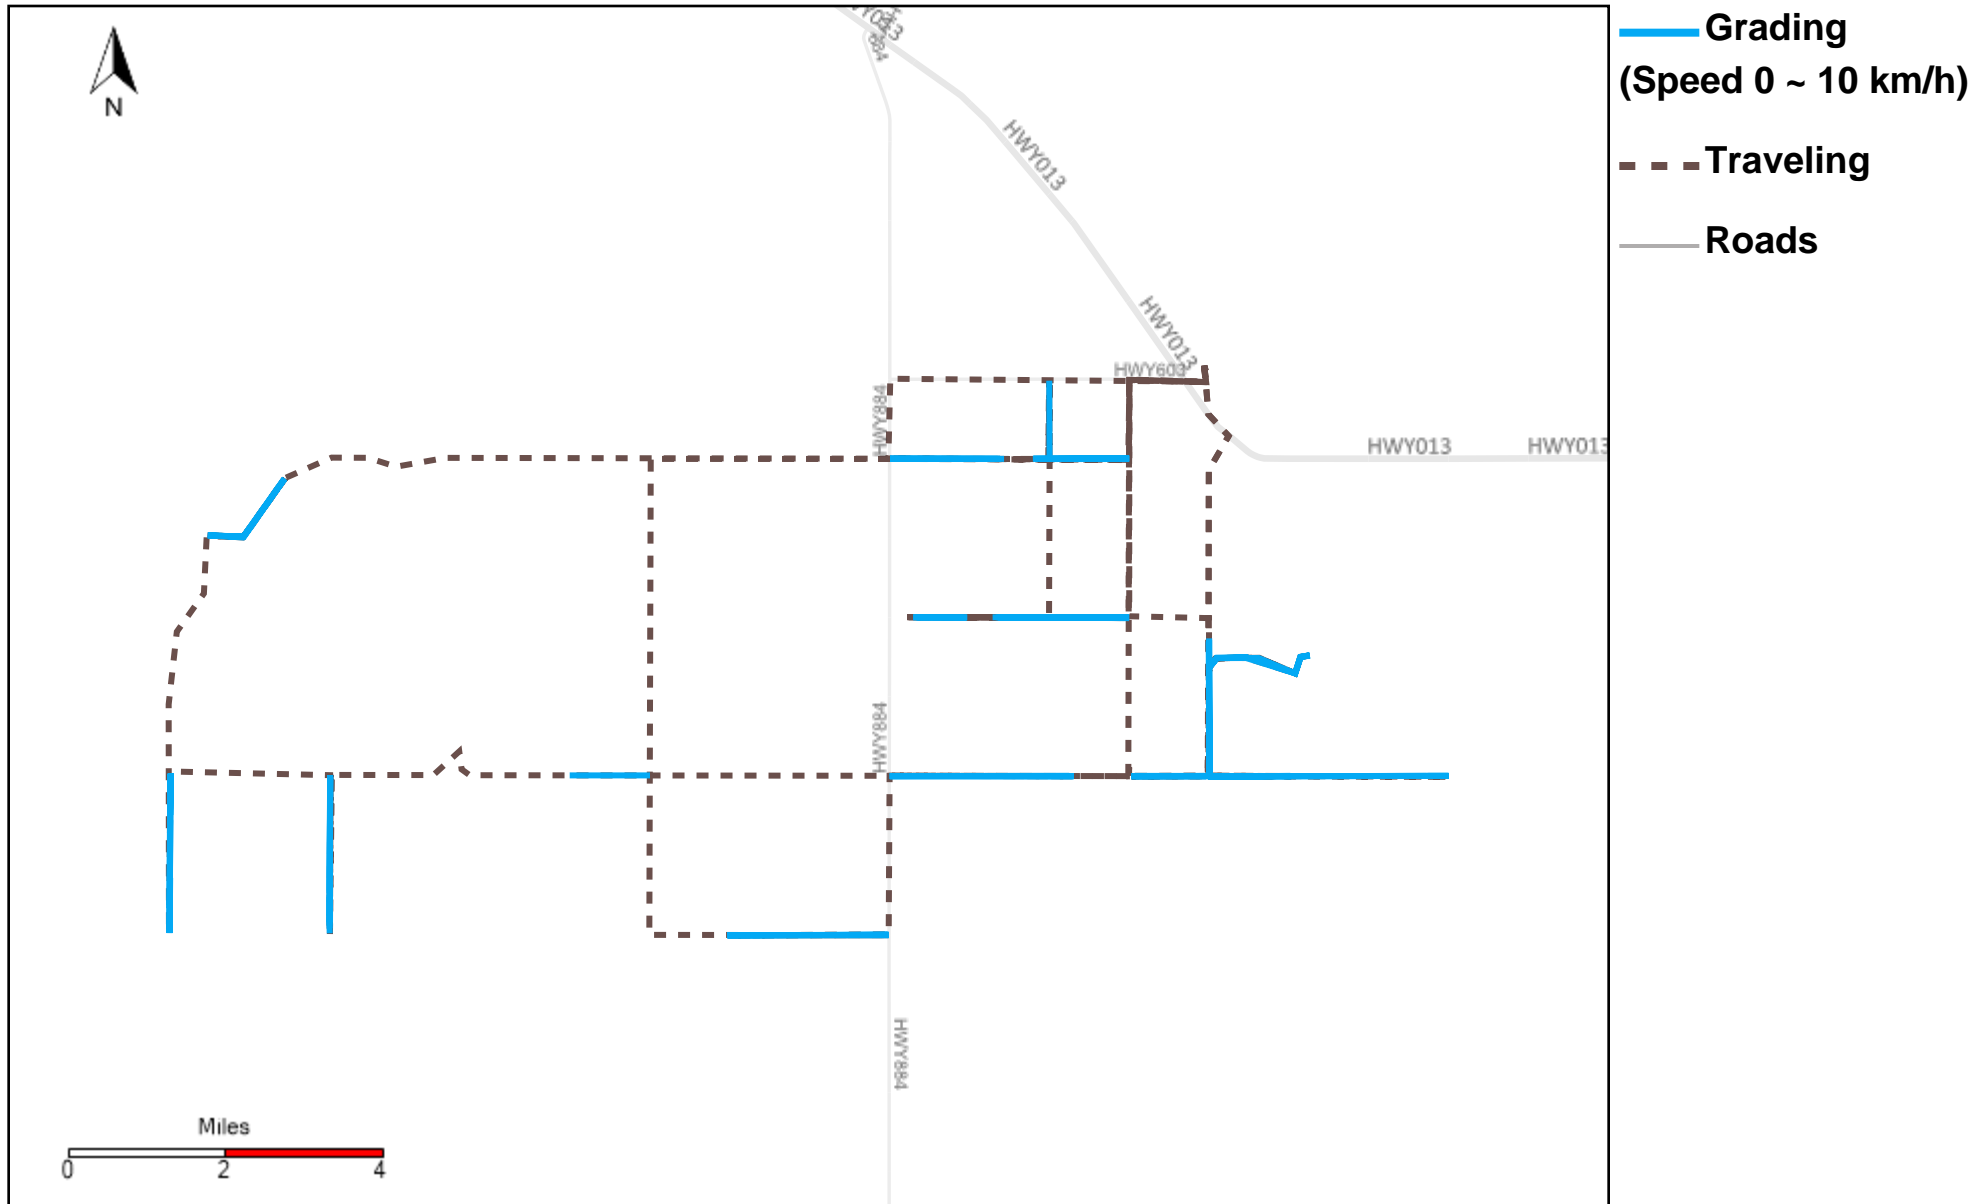

43-174_2023-07-30 ~ 2023-08-05 Tracking

Total Distance(km)	Total Hours	Work Distance(km)	Work Hours
383.42	41 hrs 30 min 2 sec	194.95	27 hrs 47 min 42 sec