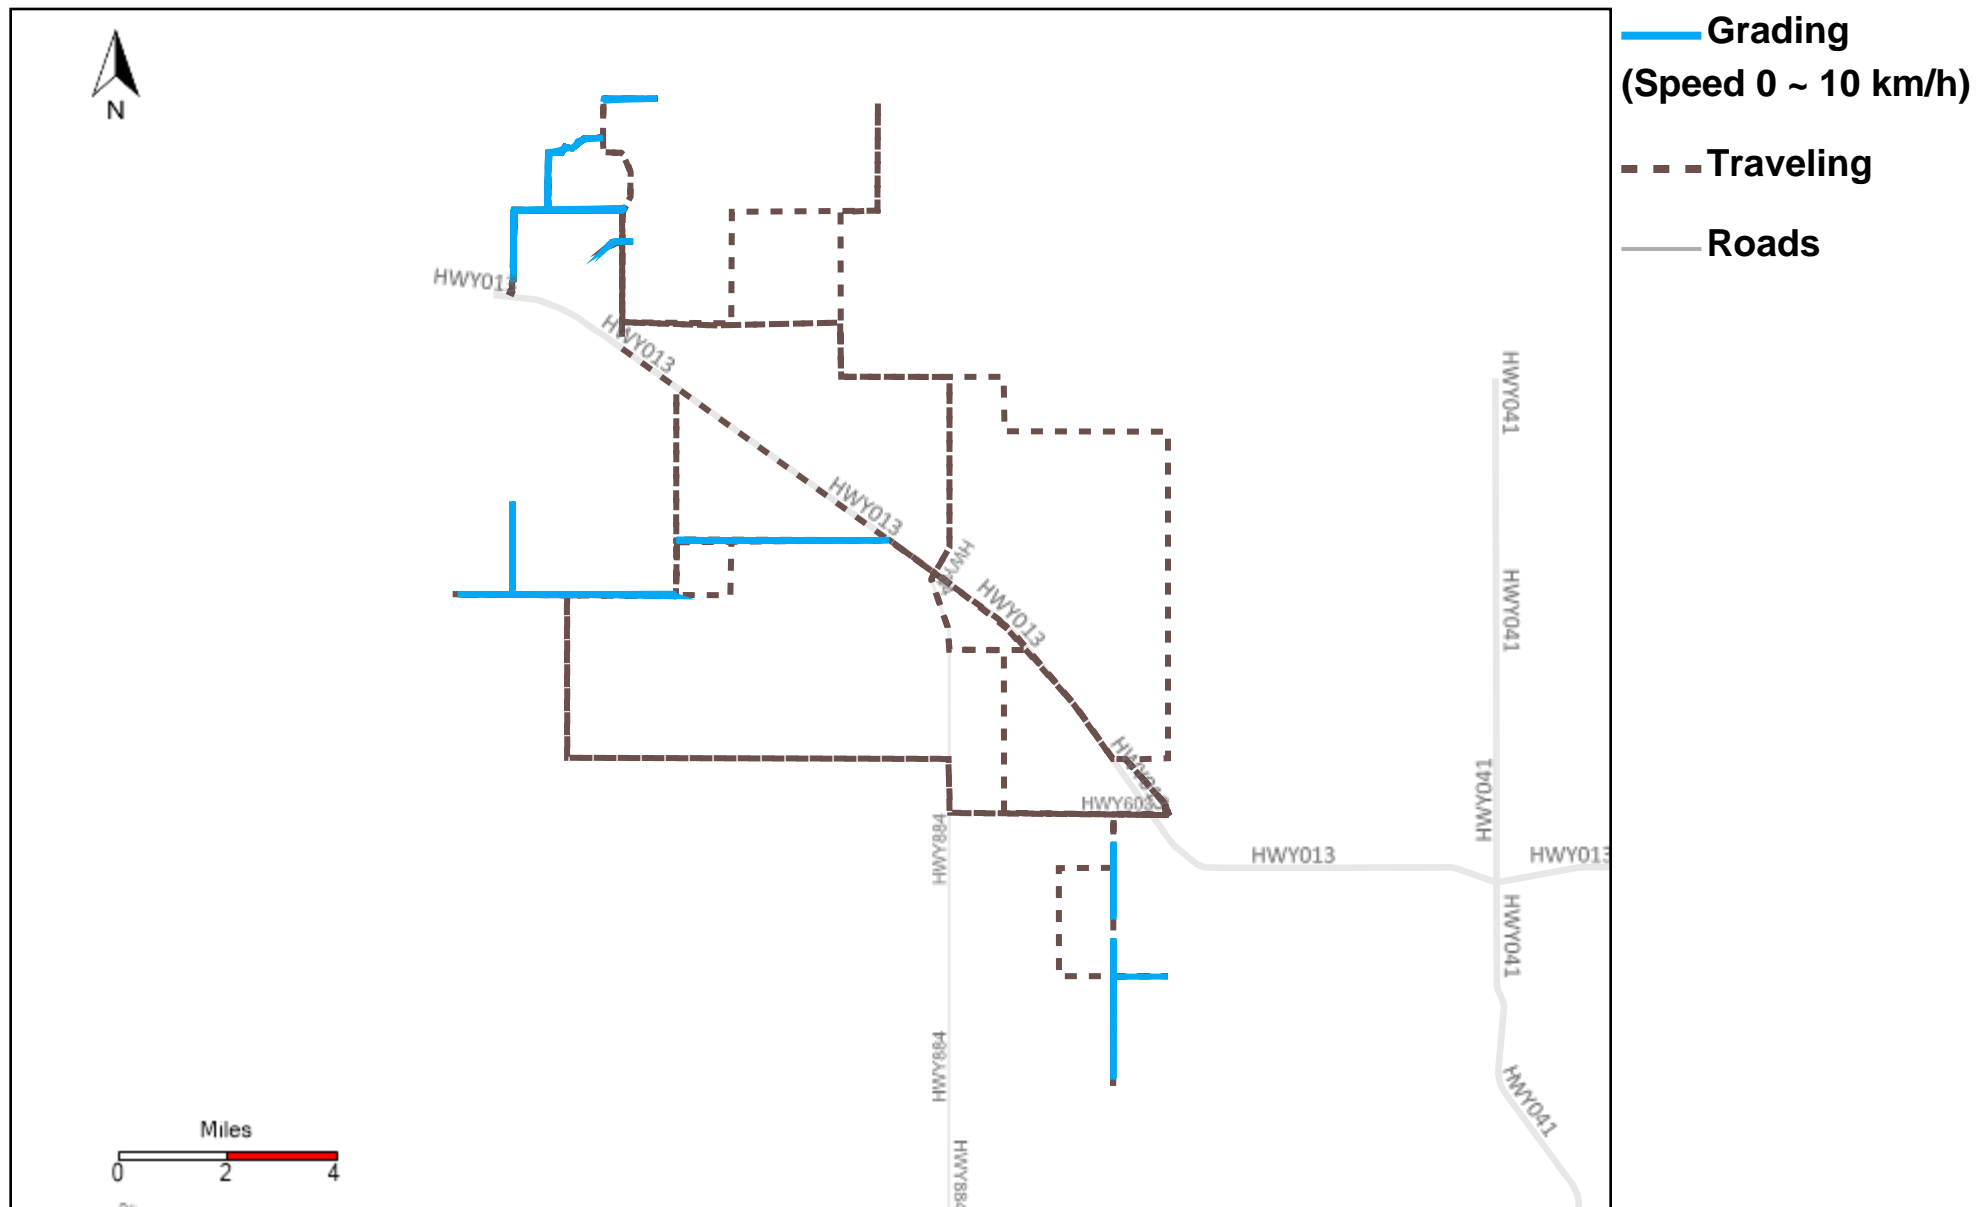

43-171_2023-07-30 ~ 2023-08-05 Tracking

Total Distance(km)	Total Hours	Work Distance(km)	Work Hours
578.51	52 hrs 1 min 52 sec	242.36	34 hrs 12 min 4 sec