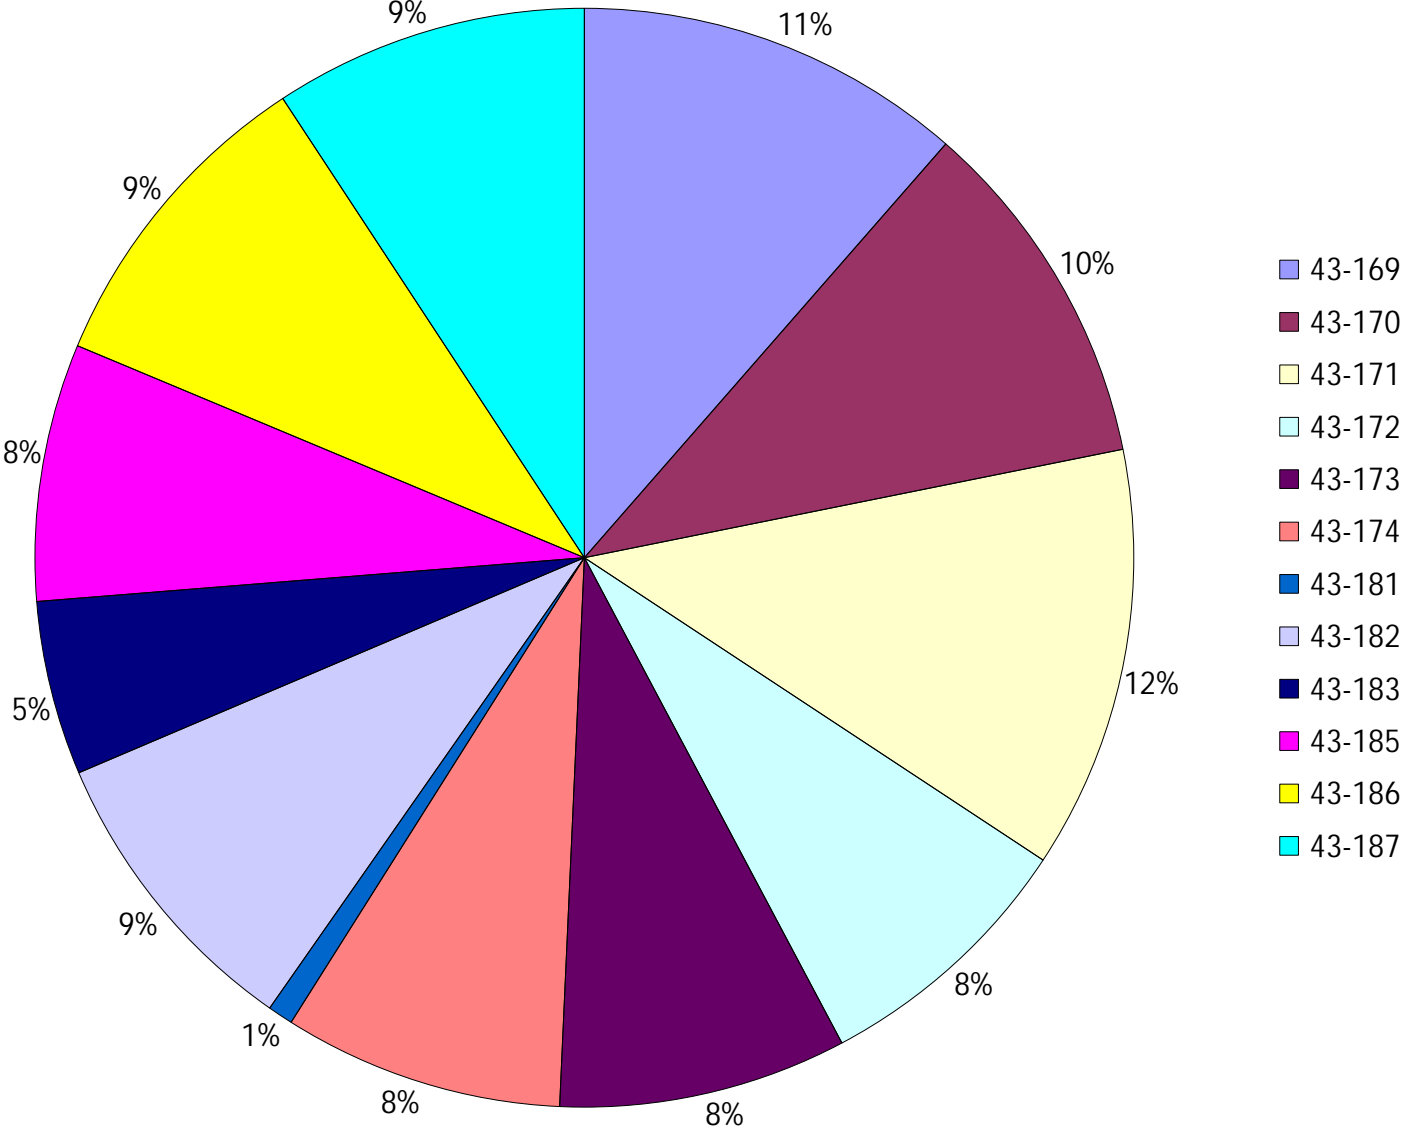

Provost Weekly Grader Report

From 7/30/2023 To 8/5/2023

8/5/2023

Vehicle	Total Distance(km)	Total Hours	Work Distance(km)	Work Hours
43-169	531.45	49 hrs 4 min 16 sec	150.43	22 hrs 42 min 0 sec
43-170	484.18	47 hrs 16 min 30 sec	46.47	8 hrs 22 min 5 sec
43-171	578.51	52 hrs 1 min 52 sec	242.36	34 hrs 12 min 4 sec
43-172	370.17	37 hrs 22 min 44 sec	141.48	22 hrs 18 min 58 sec
43-173	394.53	39 hrs 23 min 55 sec	144.82	22 hrs 34 min 28 sec
43-174	383.42	41 hrs 30 min 2 sec	194.95	27 hrs 47 min 42 sec
43-181	34.66	5 hrs 47 min 17 sec	17.05	2 hrs 43 min 20 sec
43-182	413.53	45 hrs 25 min 47 sec	50.93	9 hrs 3 min 33 sec
43-183	238.62	28 hrs 59 min 55 sec	115.75	18 hrs 7 min 12 sec
43-185	352.29	43 hrs 33 min 23 sec	224.28	35 hrs 38 min 55 sec
43-186	439.36	49 hrs 45 min 46 sec	223.9	36 hrs 18 min 7 sec
43-187	430.21	50 hrs 30 min 26 sec	244.82	42 hrs 21 min 58 sec
Total:	4650.93	490 hrs 41 min 53 sec	1797.24	282 hrs 10 min 22 sec

Vehicle Distance Vs Total Distance (%) From 7/30/2023 To 8/5/2023

Provost Weekly Grader Report