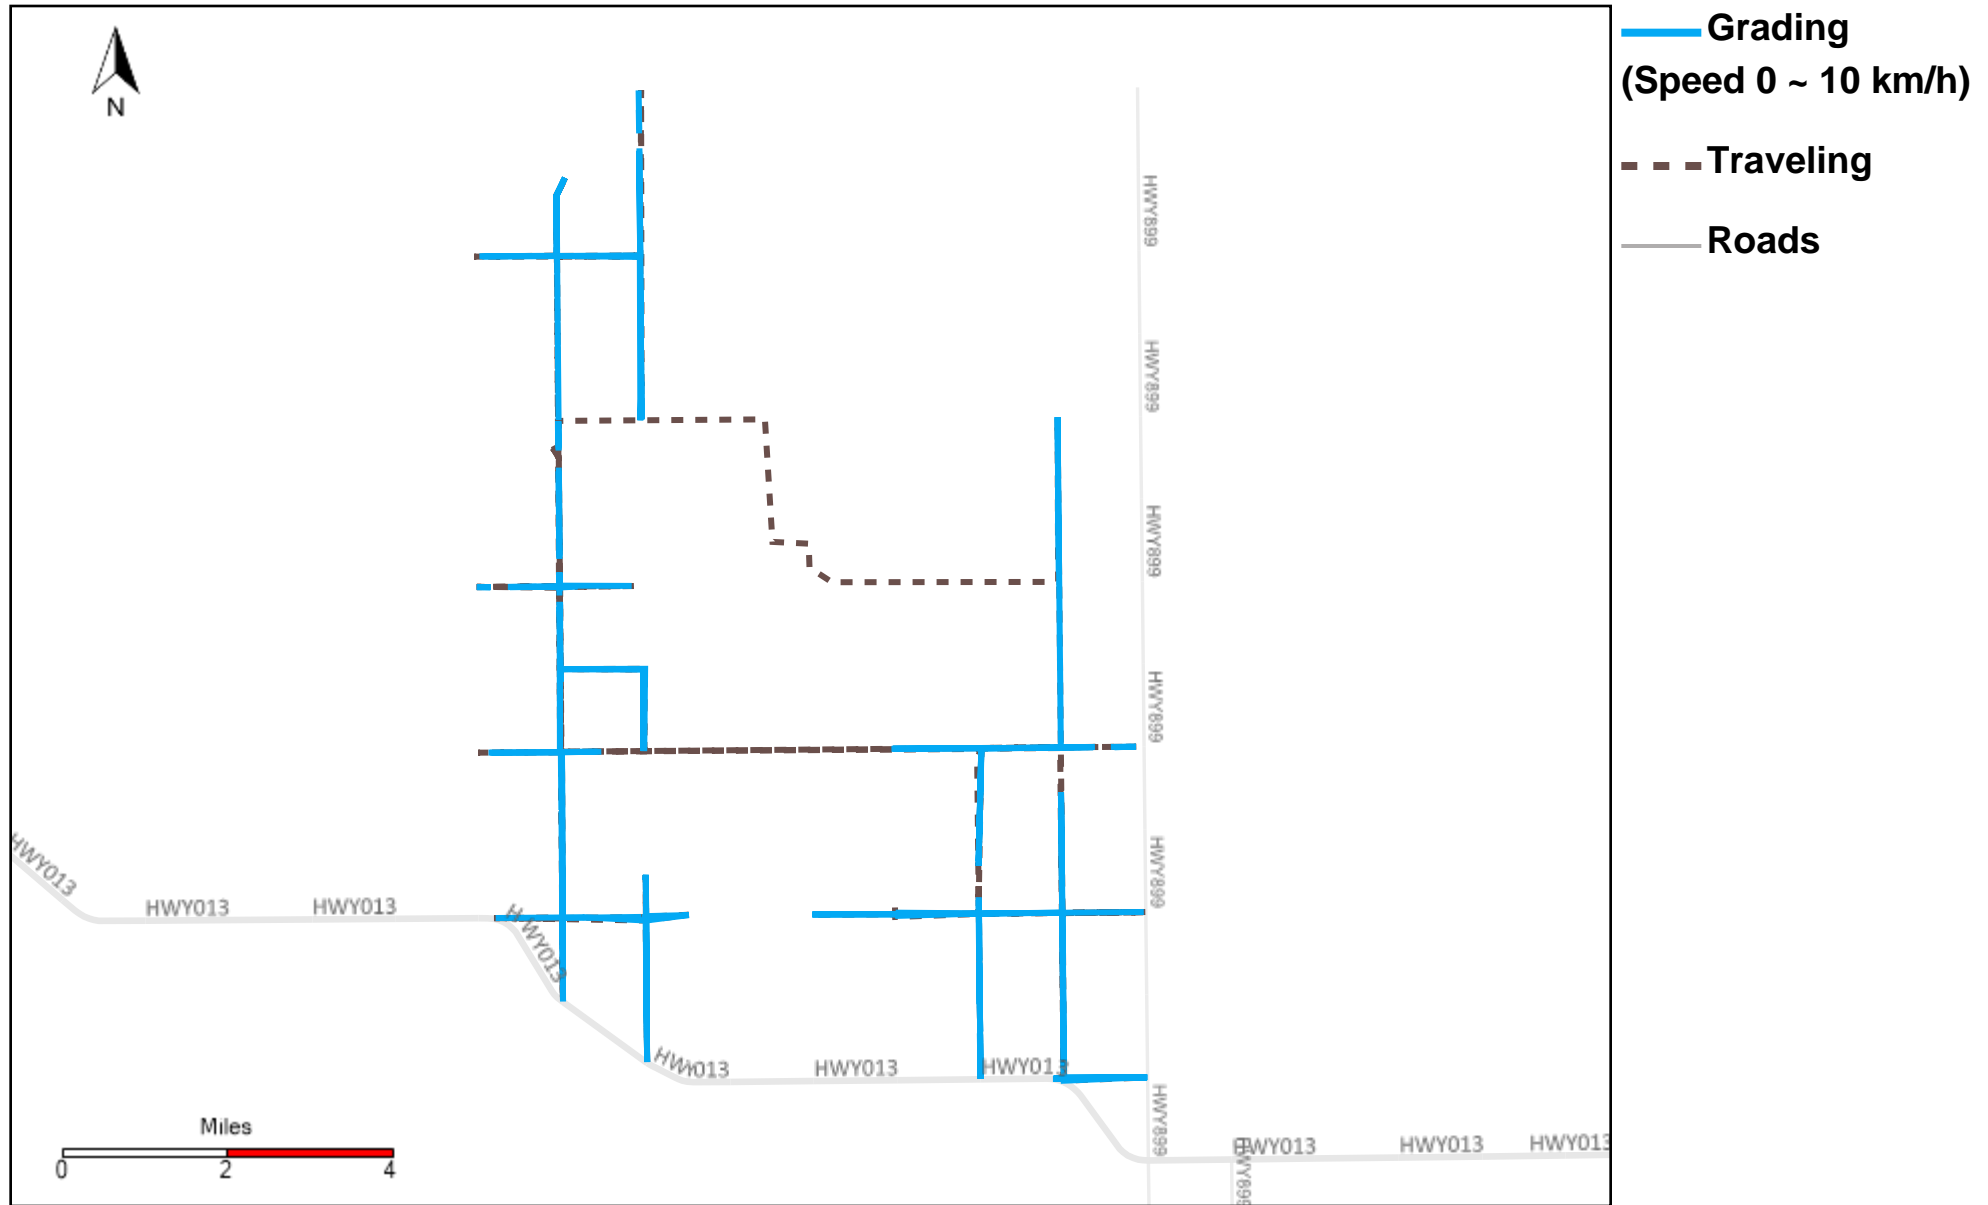

43-182_2023-07-30 ~ 2023-08-05 Tracking

Total Distance(km)	Total Hours	Work Distance(km)	Work Hours
413.53	45 hrs 25 min 47 sec	50.93	9 hrs 3 min 33 sec

43-183_2023-07-30 ~ 2023-08-05 Tracking

Total Distance(km)	Total Hours	Work Distance(km)	Work Hours
238.62	28 hrs 59 min 55 sec	115.75	18 hrs 7 min 12 sec

43-185_2023-07-30 ~ 2023-08-05 Tracking

Total Distance(km)	Total Hours	Work Distance(km)	Work Hours
352.29	43 hrs 33 min 23 sec	224.28	35 hrs 38 min 55 sec

43-186_2023-07-30 ~ 2023-08-05 Tracking

Total Distance(km)	Total Hours	Work Distance(km)	Work Hours
439.36	49 hrs 45 min 46 sec	223.9	36 hrs 18 min 7 sec

43-187_2023-07-30 ~ 2023-08-05 Tracking

Total Distance(km)	Total Hours	Work Distance(km)	Work Hours
430.21	50 hrs 30 min 26 sec	244.82	42 hrs 21 min 58 sec