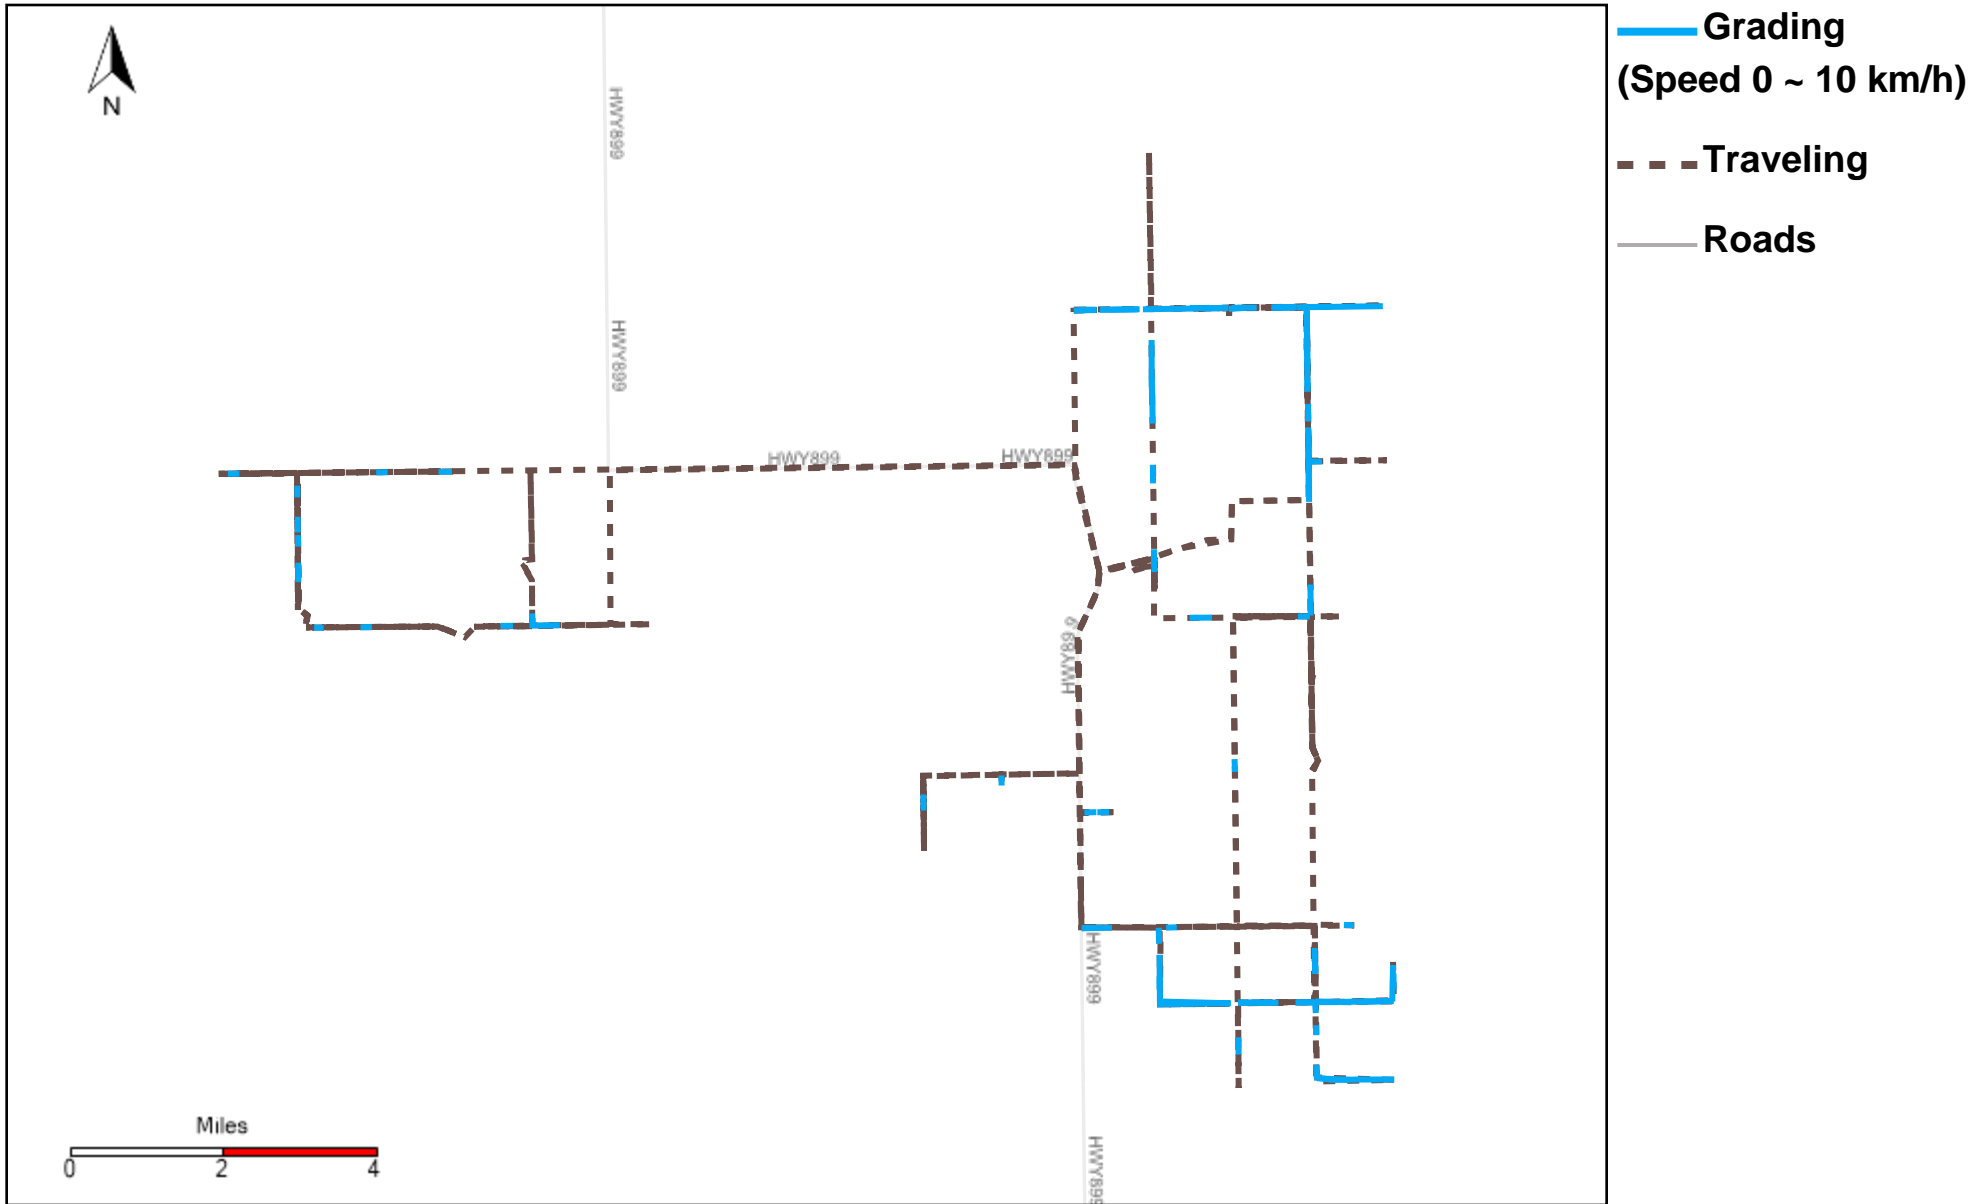

43-182_2023-07-30 ~ 2023-08-05 Tracking

Total Distance(km)	Total Hours	Work Distance(km)	Work Hours
413.53	45 hrs 25 min 47 sec	50.93	9 hrs 3 min 33 sec