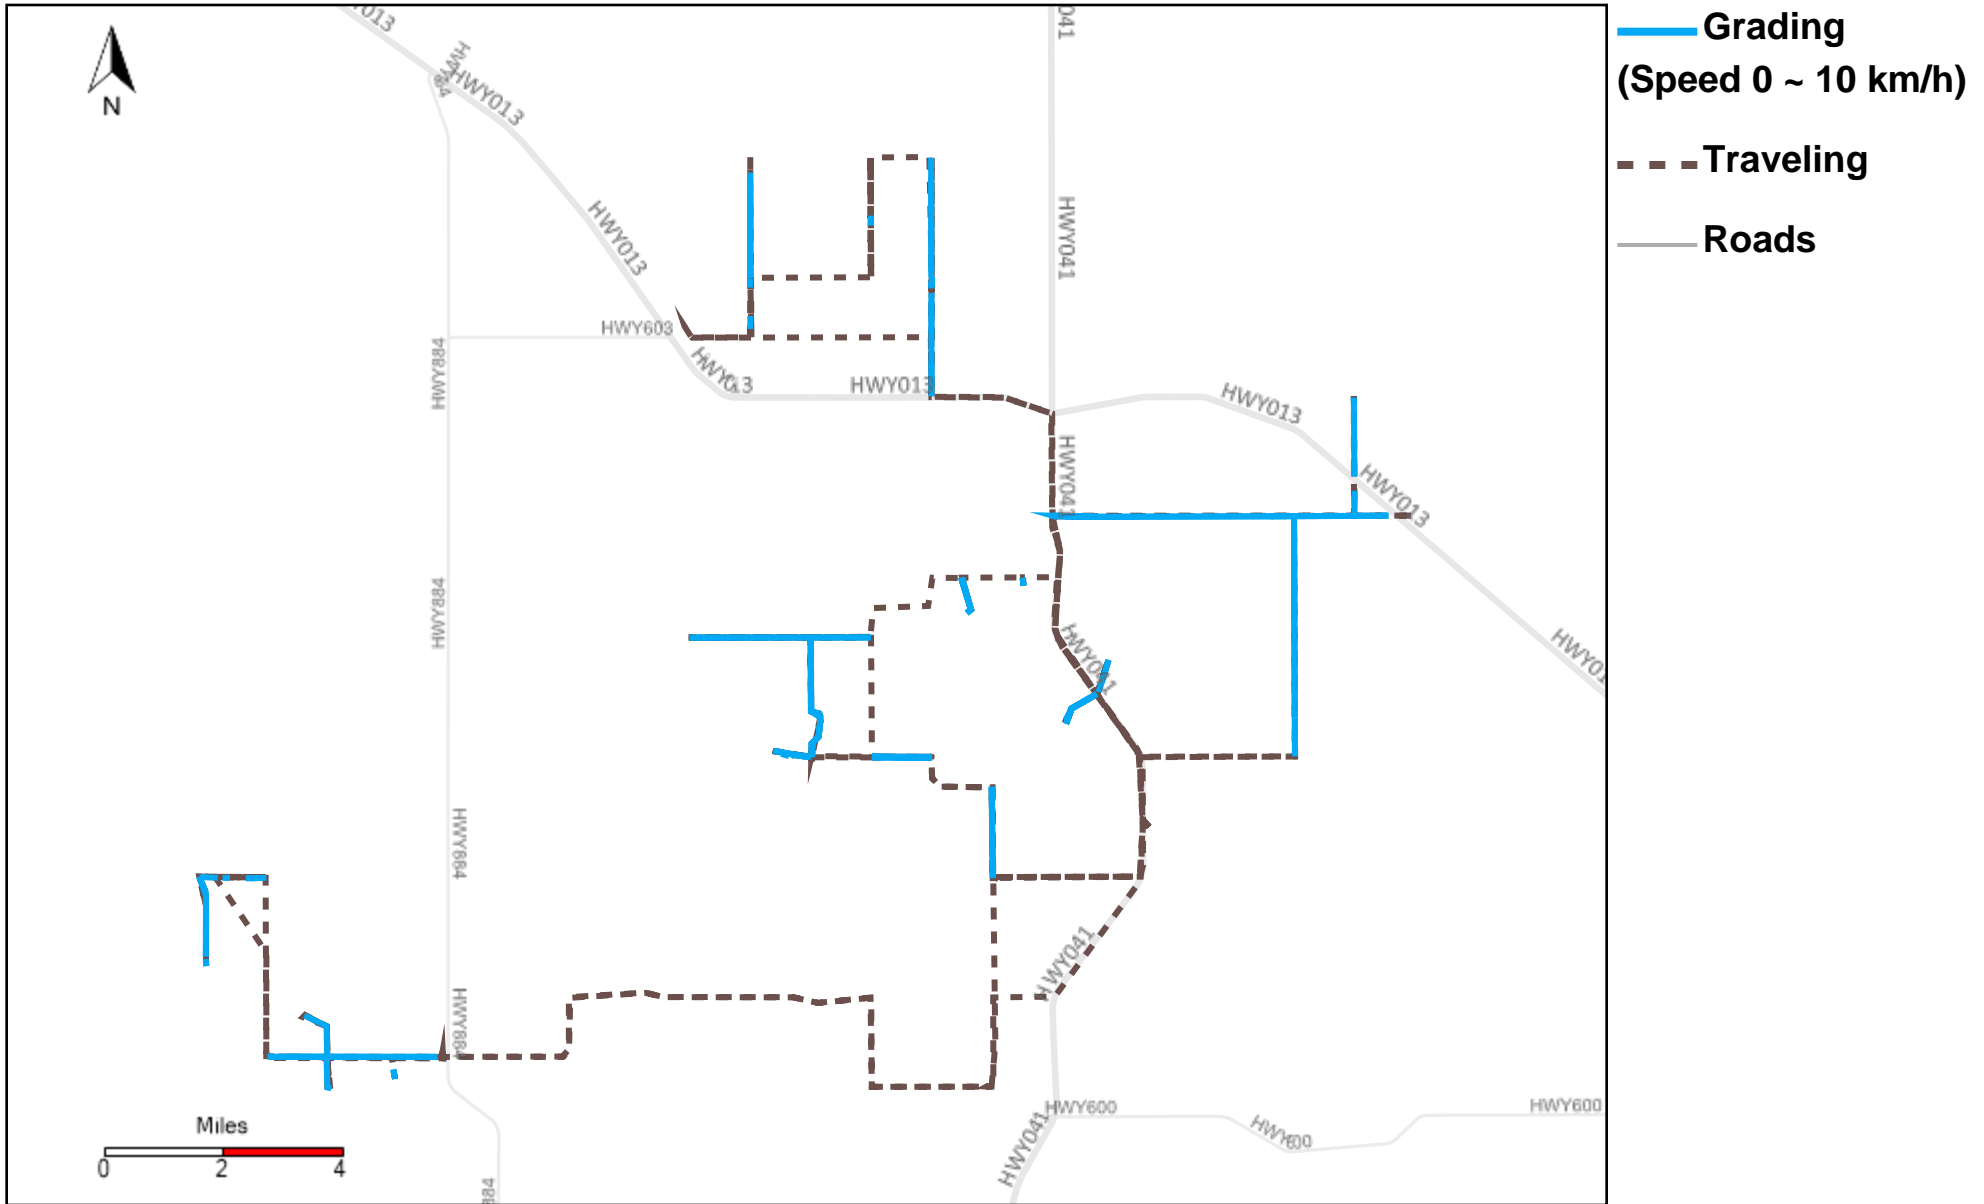

43-169_2023-07-30 ~ 2023-08-05 Tracking

Total Distance(km)	Total Hours	Work Distance(km)	Work Hours
531.45	49 hrs 4 min 16 sec	150.43	22 hrs 42 min 0 sec