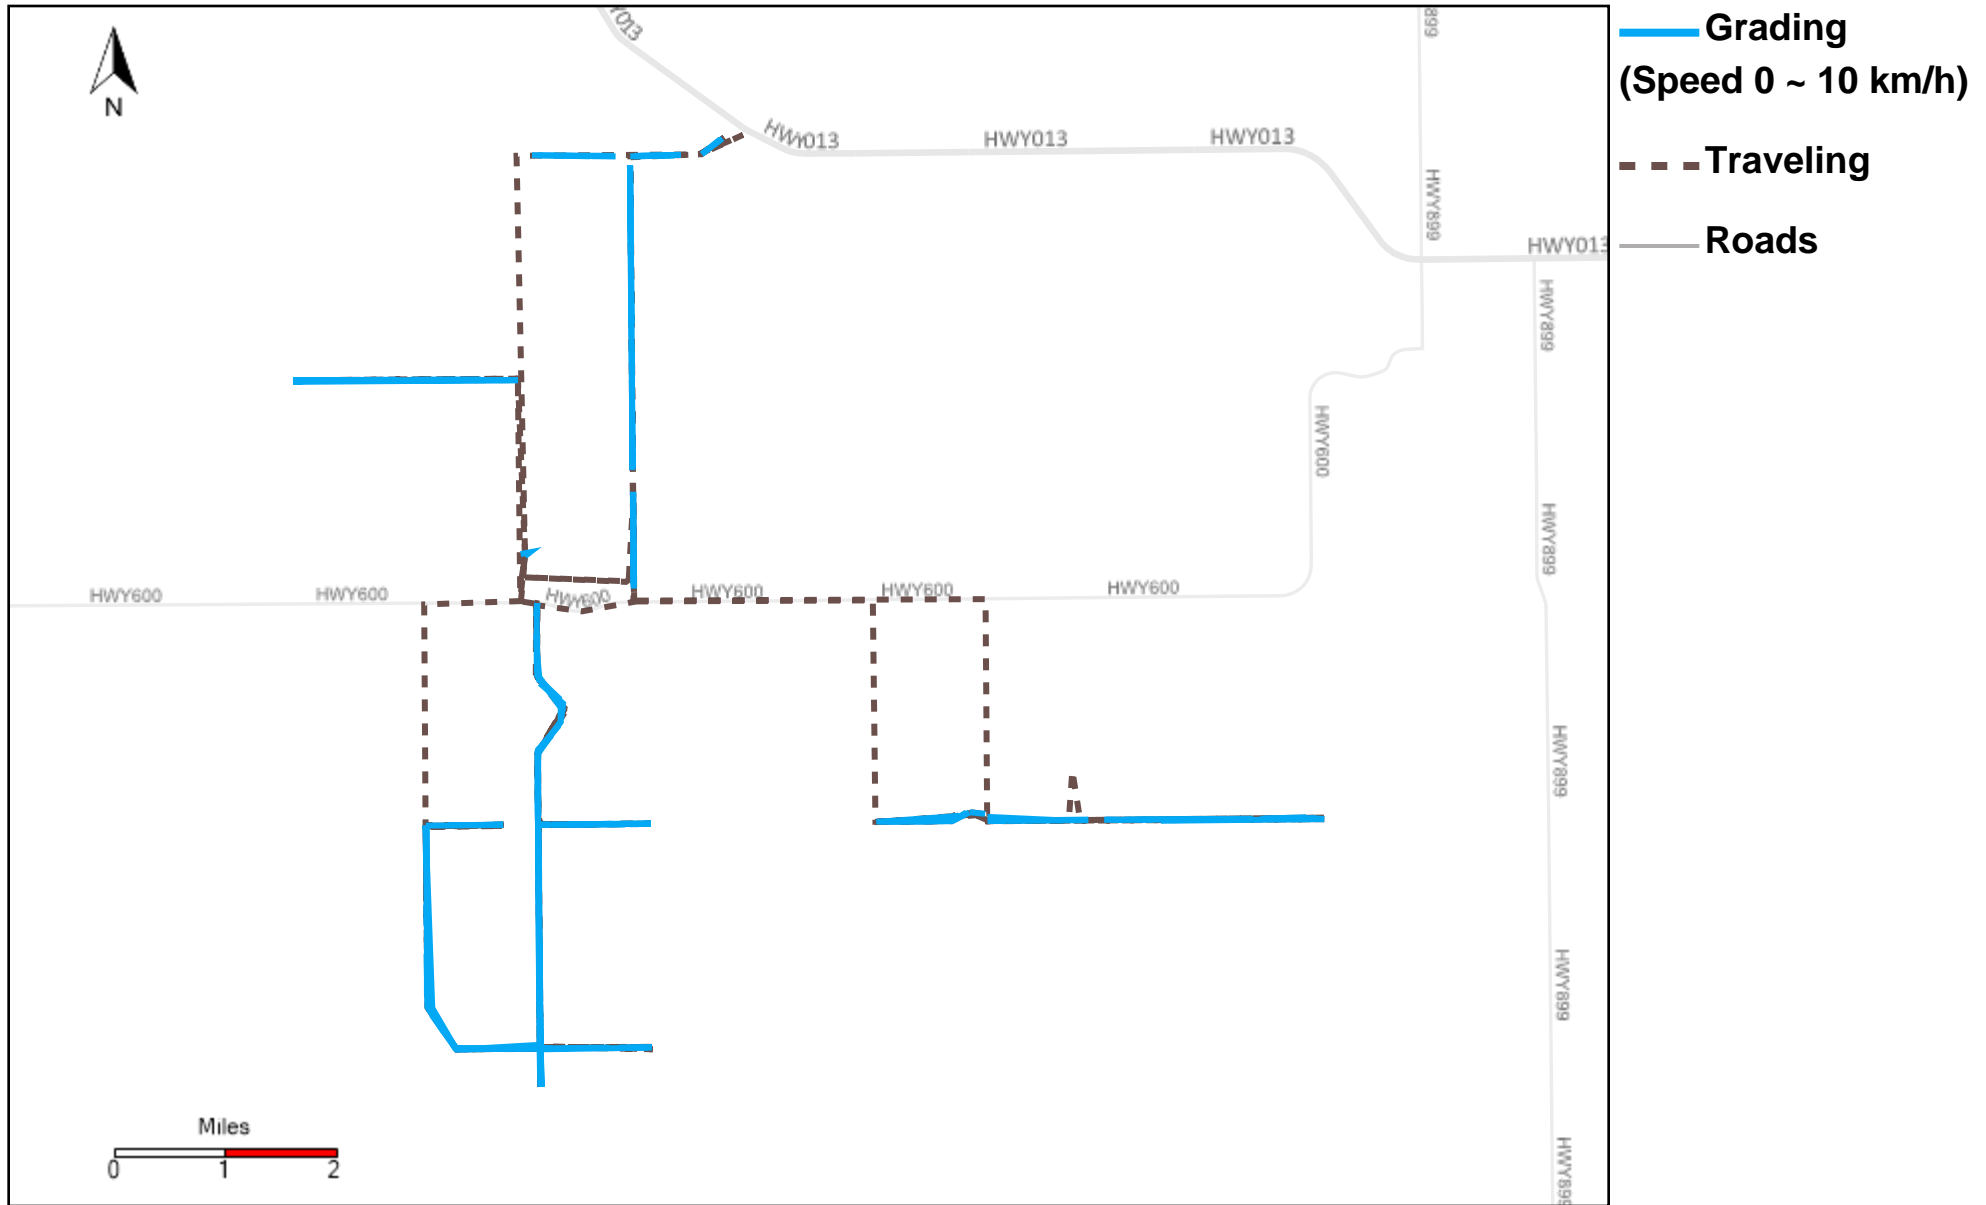

43-183_2023-07-30 ~ 2023-08-05 Tracking

Total Distance(km)	Total Hours	Work Distance(km)	Work Hours
238.62	28 hrs 59 min 55 sec	115.75	18 hrs 7 min 12 sec