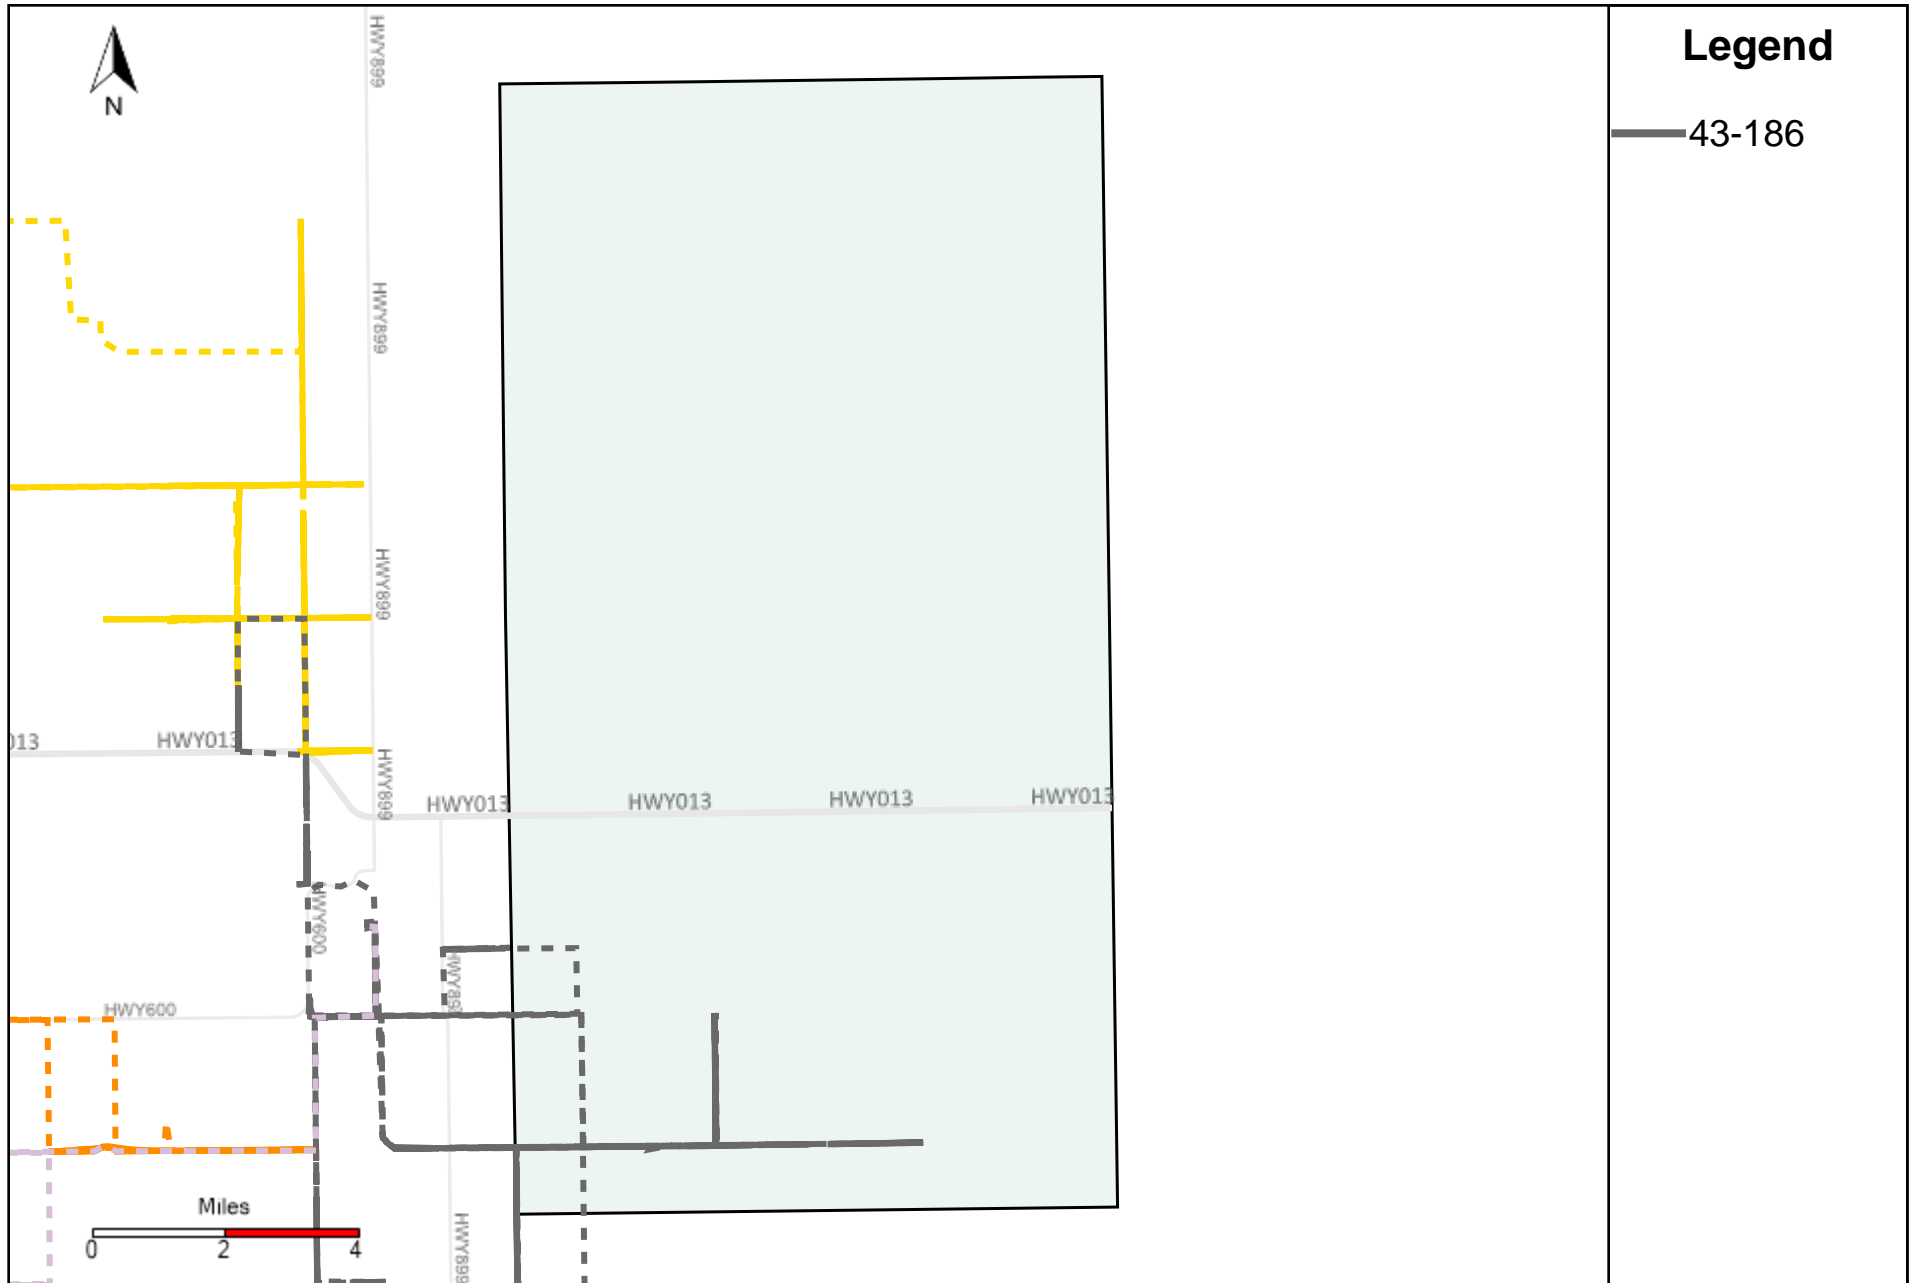

Provost Weekly Grader Report (2023-07-30 ~ 2023-08-05)

Division: 1 Grader Report(2023-07-30 ~ 2023-08-05)

Vehicle Name List	Total Distance(km)	Total Hours
43-182, 43-186	852.89	95 hrs 11 min 33 sec

Division: 2 Grader Report(2023-07-30 ~ 2023-08-05)