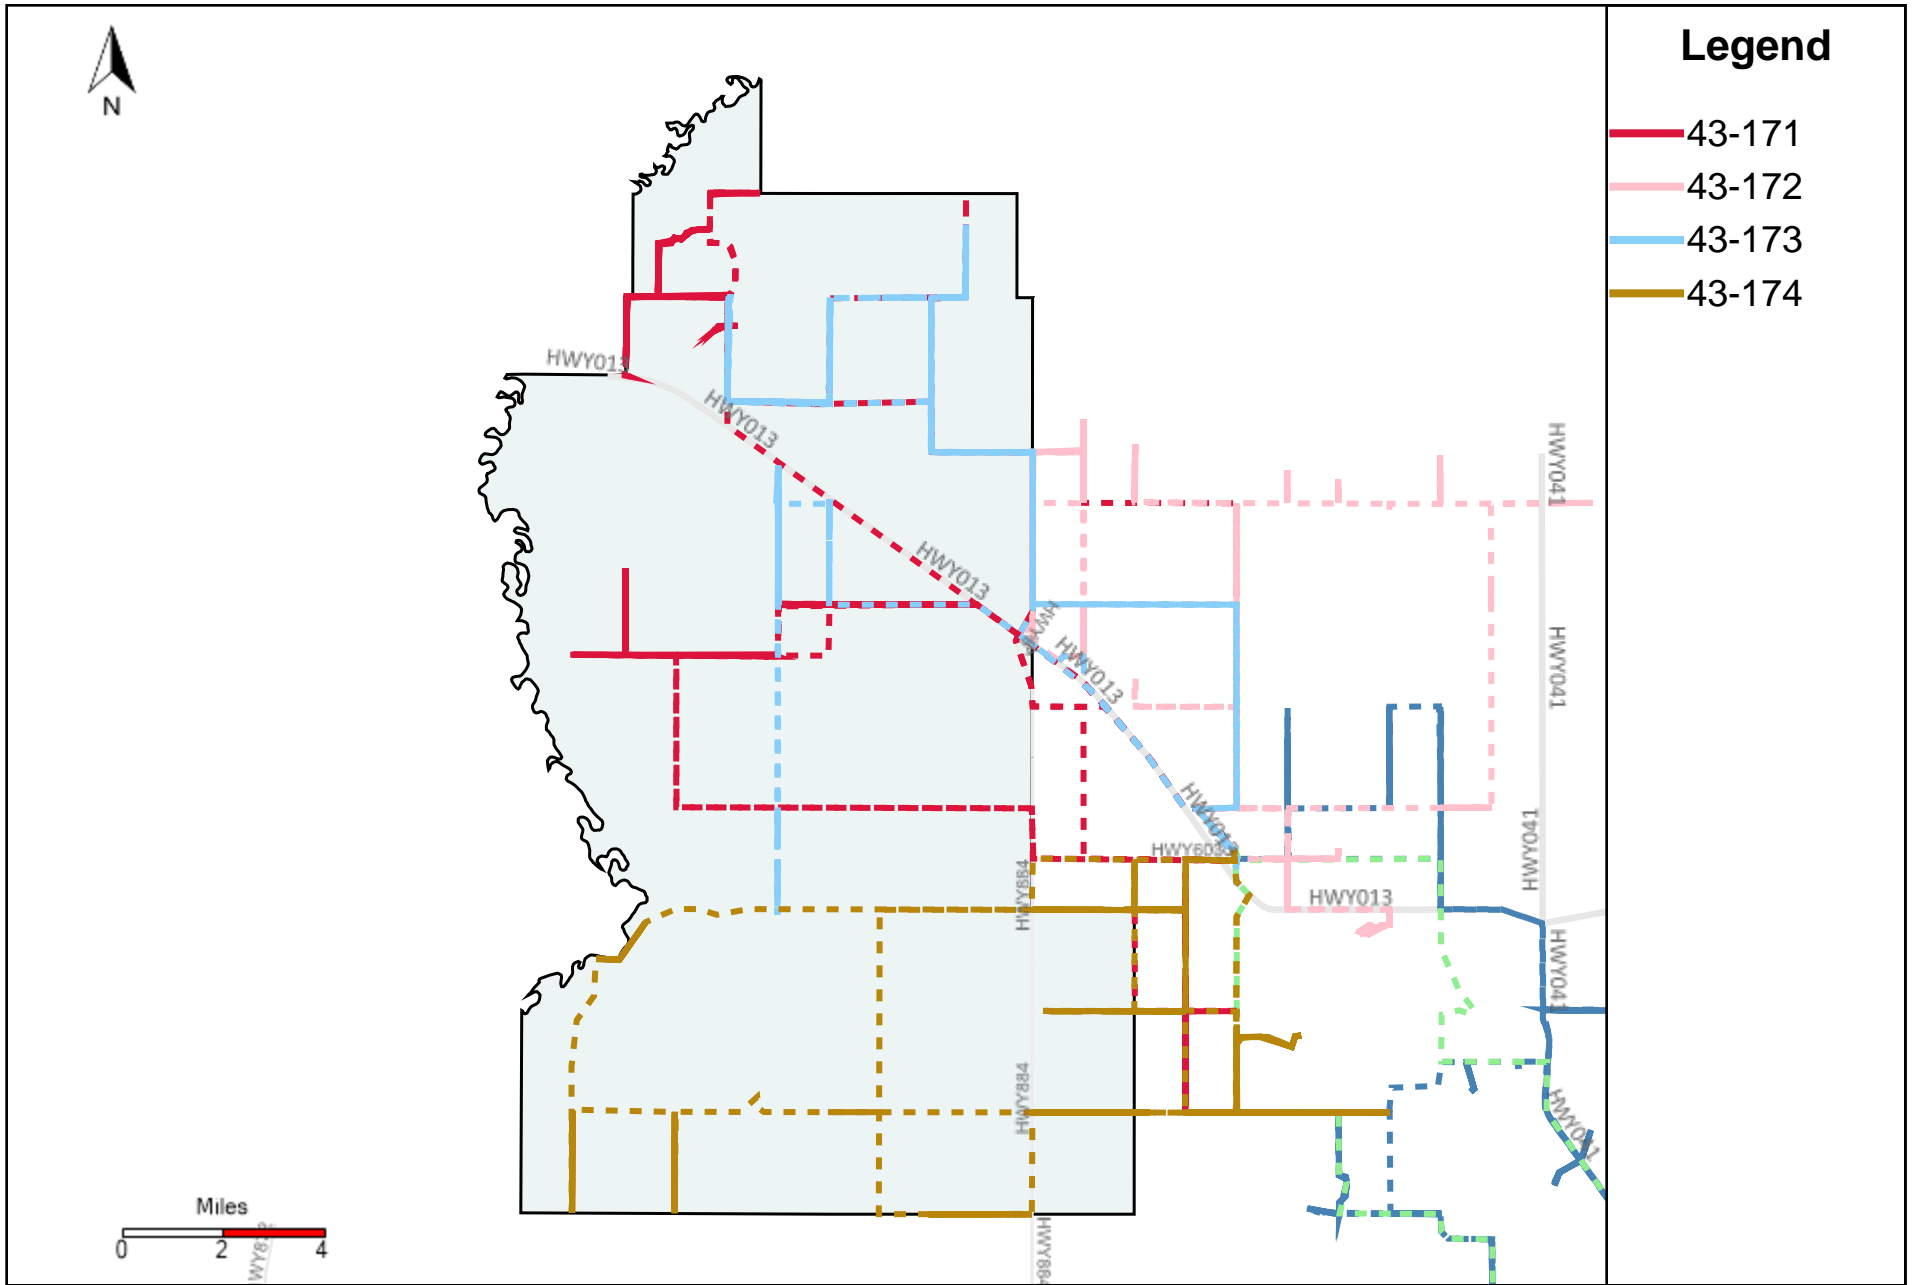

Vehicle Name List	Total Distance(km)	Total Hours
43-186	439.36	49 hrs 45 min 46 sec

Division: 3 Grader Report(2023-07-30 ~ 2023-08-05)

Vehicle Name List	Total Distance(km)	Total Hours
43-181, 43-183, 43-185, 43-186, 43-187	1495.14	178 hrs 36 min 47 sec

Division: 4 Grader Report(2023-07-30 ~ 2023-08-05)

Vehicle Name List	Total Distance(km)	Total Hours
43-169, 43-170, 43-185, 43-187	1798.13	190 hrs 24 min 35 sec

Division: 5 Grader Report(2023-07-30 ~ 2023-08-05)

Division: 7 Grader Report(2023-07-30 ~ 2023-08-05)

Vehicle Name List	Total Distance(km)	Total Hours
43-171, 43-172, 43-173, 43-174	1726.62	170 hrs 18 min 33 sec

Provost Weekly Grader Report

From 7/30/2023 To 8/5/2023

43-187_2023-07-30 ~ 2023-08-05 Tracking

Total Distance(km)	Total Hours	Work Distance(km)	Work Hours
430.21	50 hrs 30 min 26 sec	244.82	42 hrs 21 min 58 sec