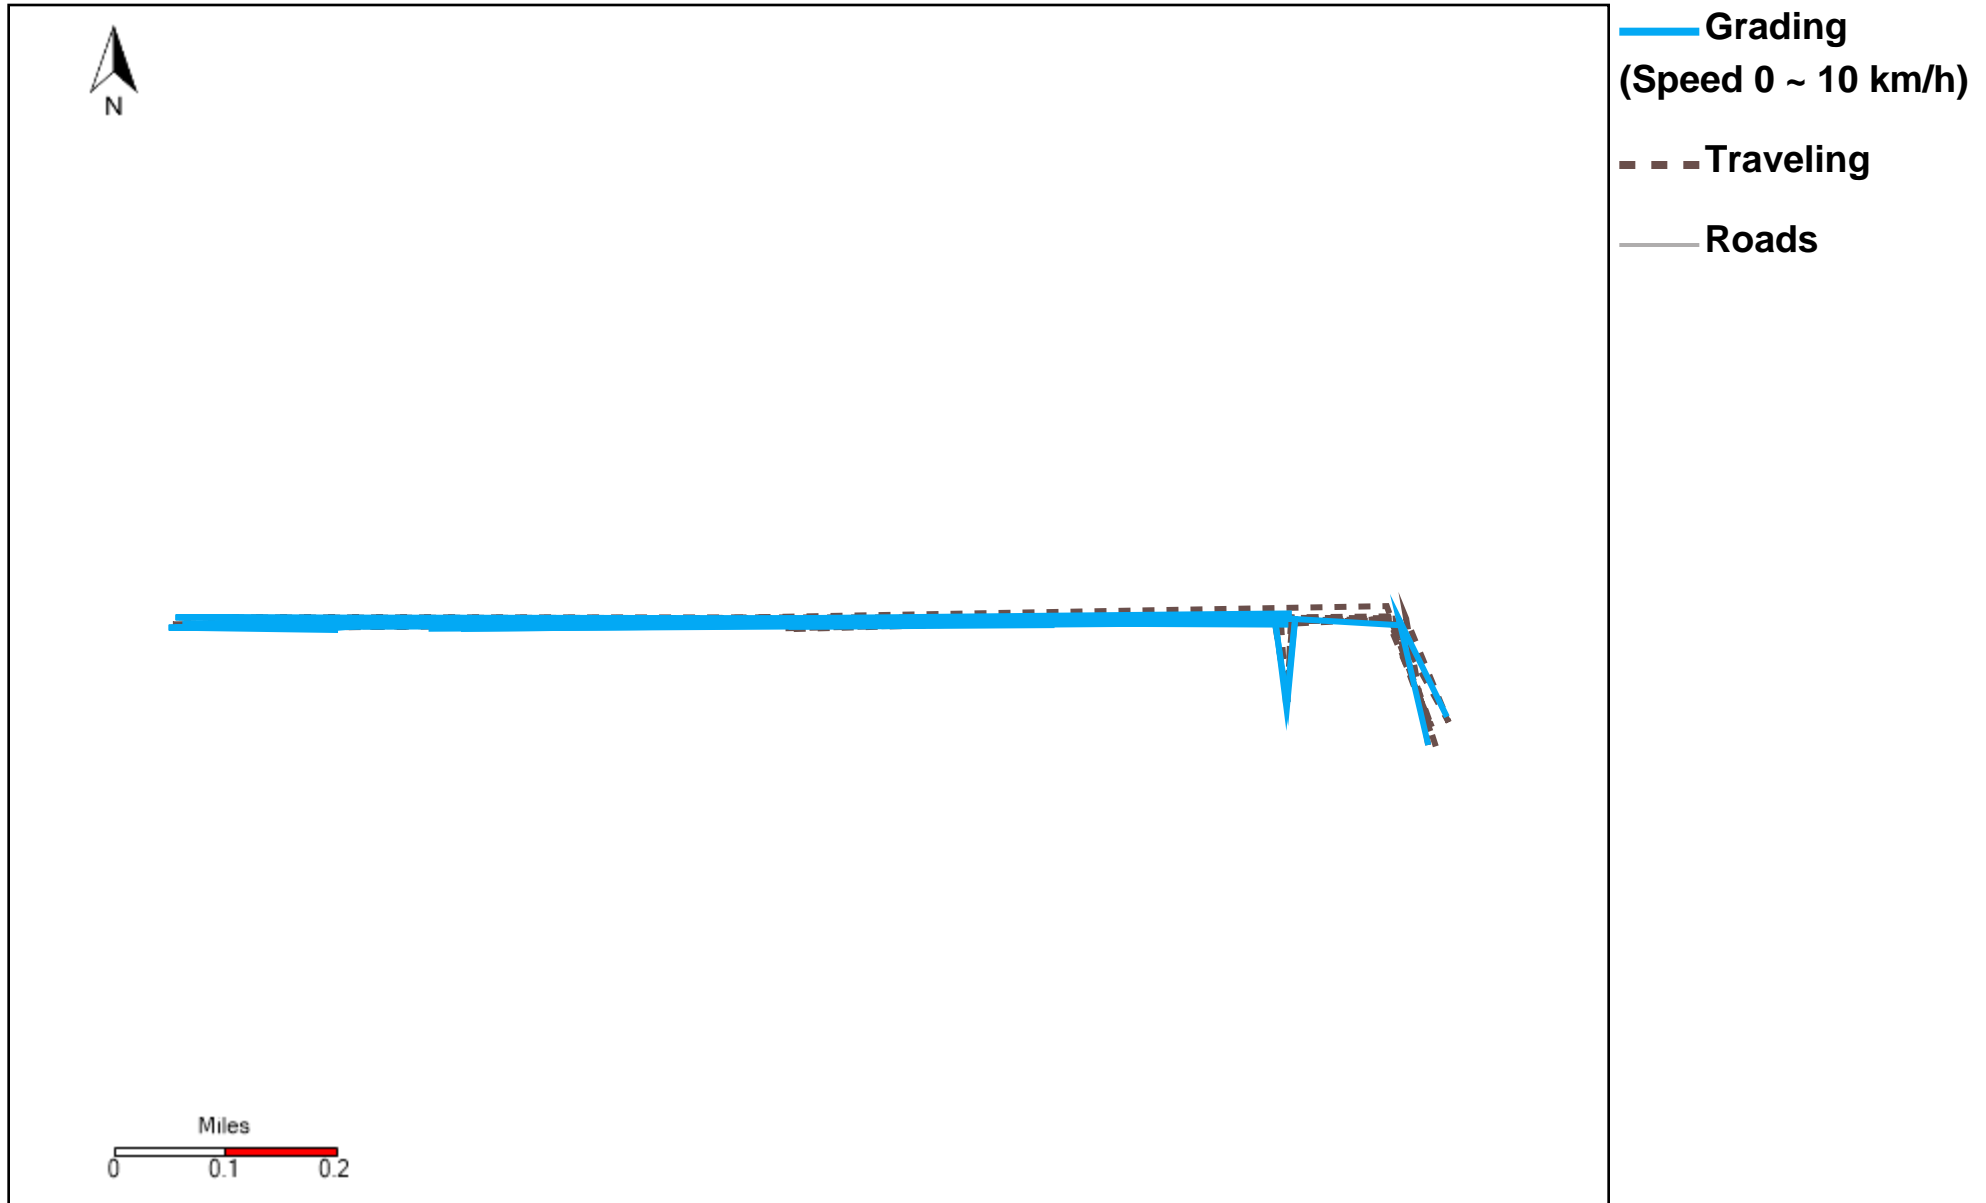

43-181_2023-07-30 ~ 2023-08-05 Tracking

Total Distance(km)	Total Hours	Work Distance(km)	Work Hours
34.66	5 hrs 47 min 17 sec	17.05	2 hrs 43 min 20 sec