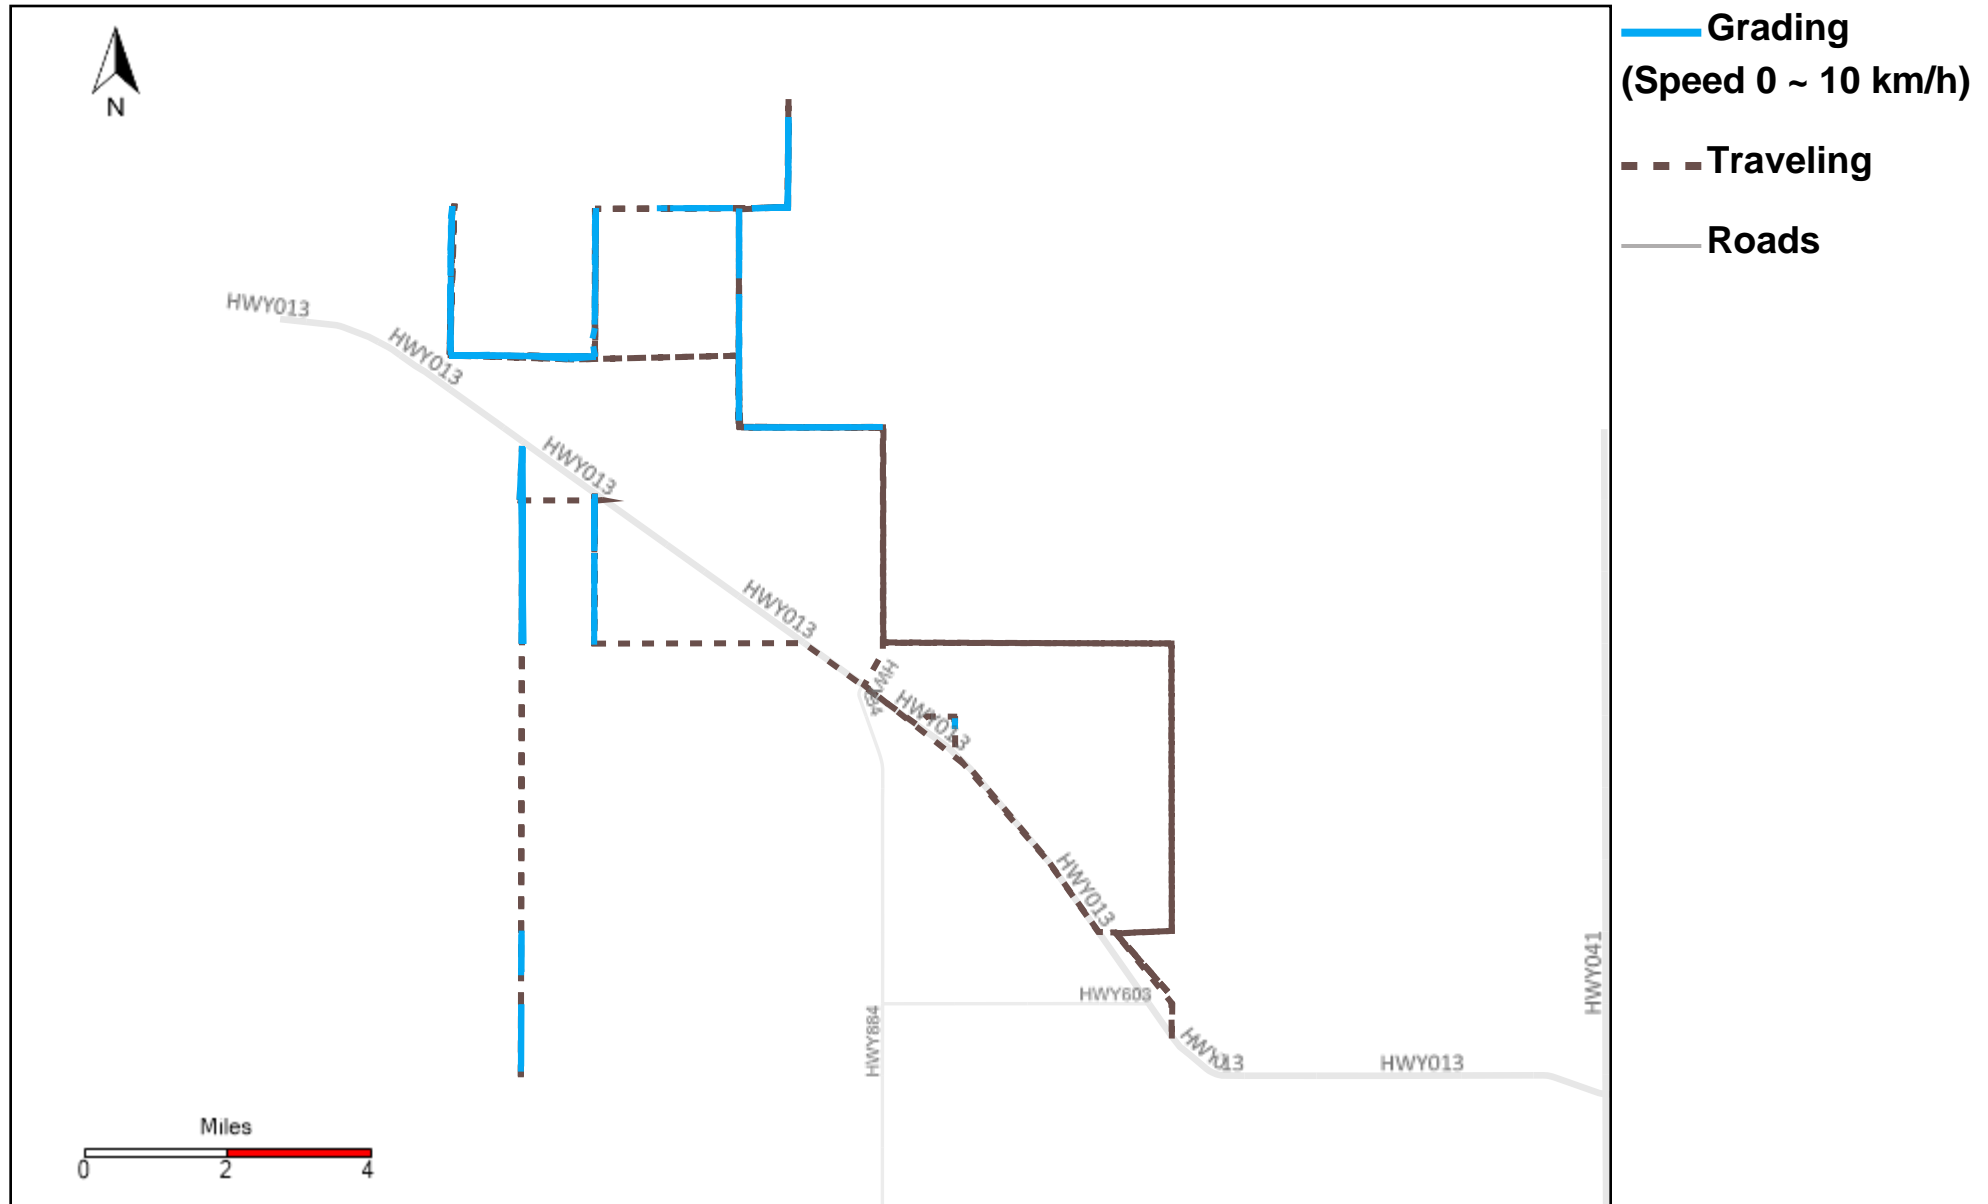

43-173_2023-07-30 ~ 2023-08-05 Tracking

Total Distance(km)	Total Hours	Work Distance(km)	Work Hours
394.53	39 hrs 23 min 55 sec	144.82	22 hrs 34 min 28 sec