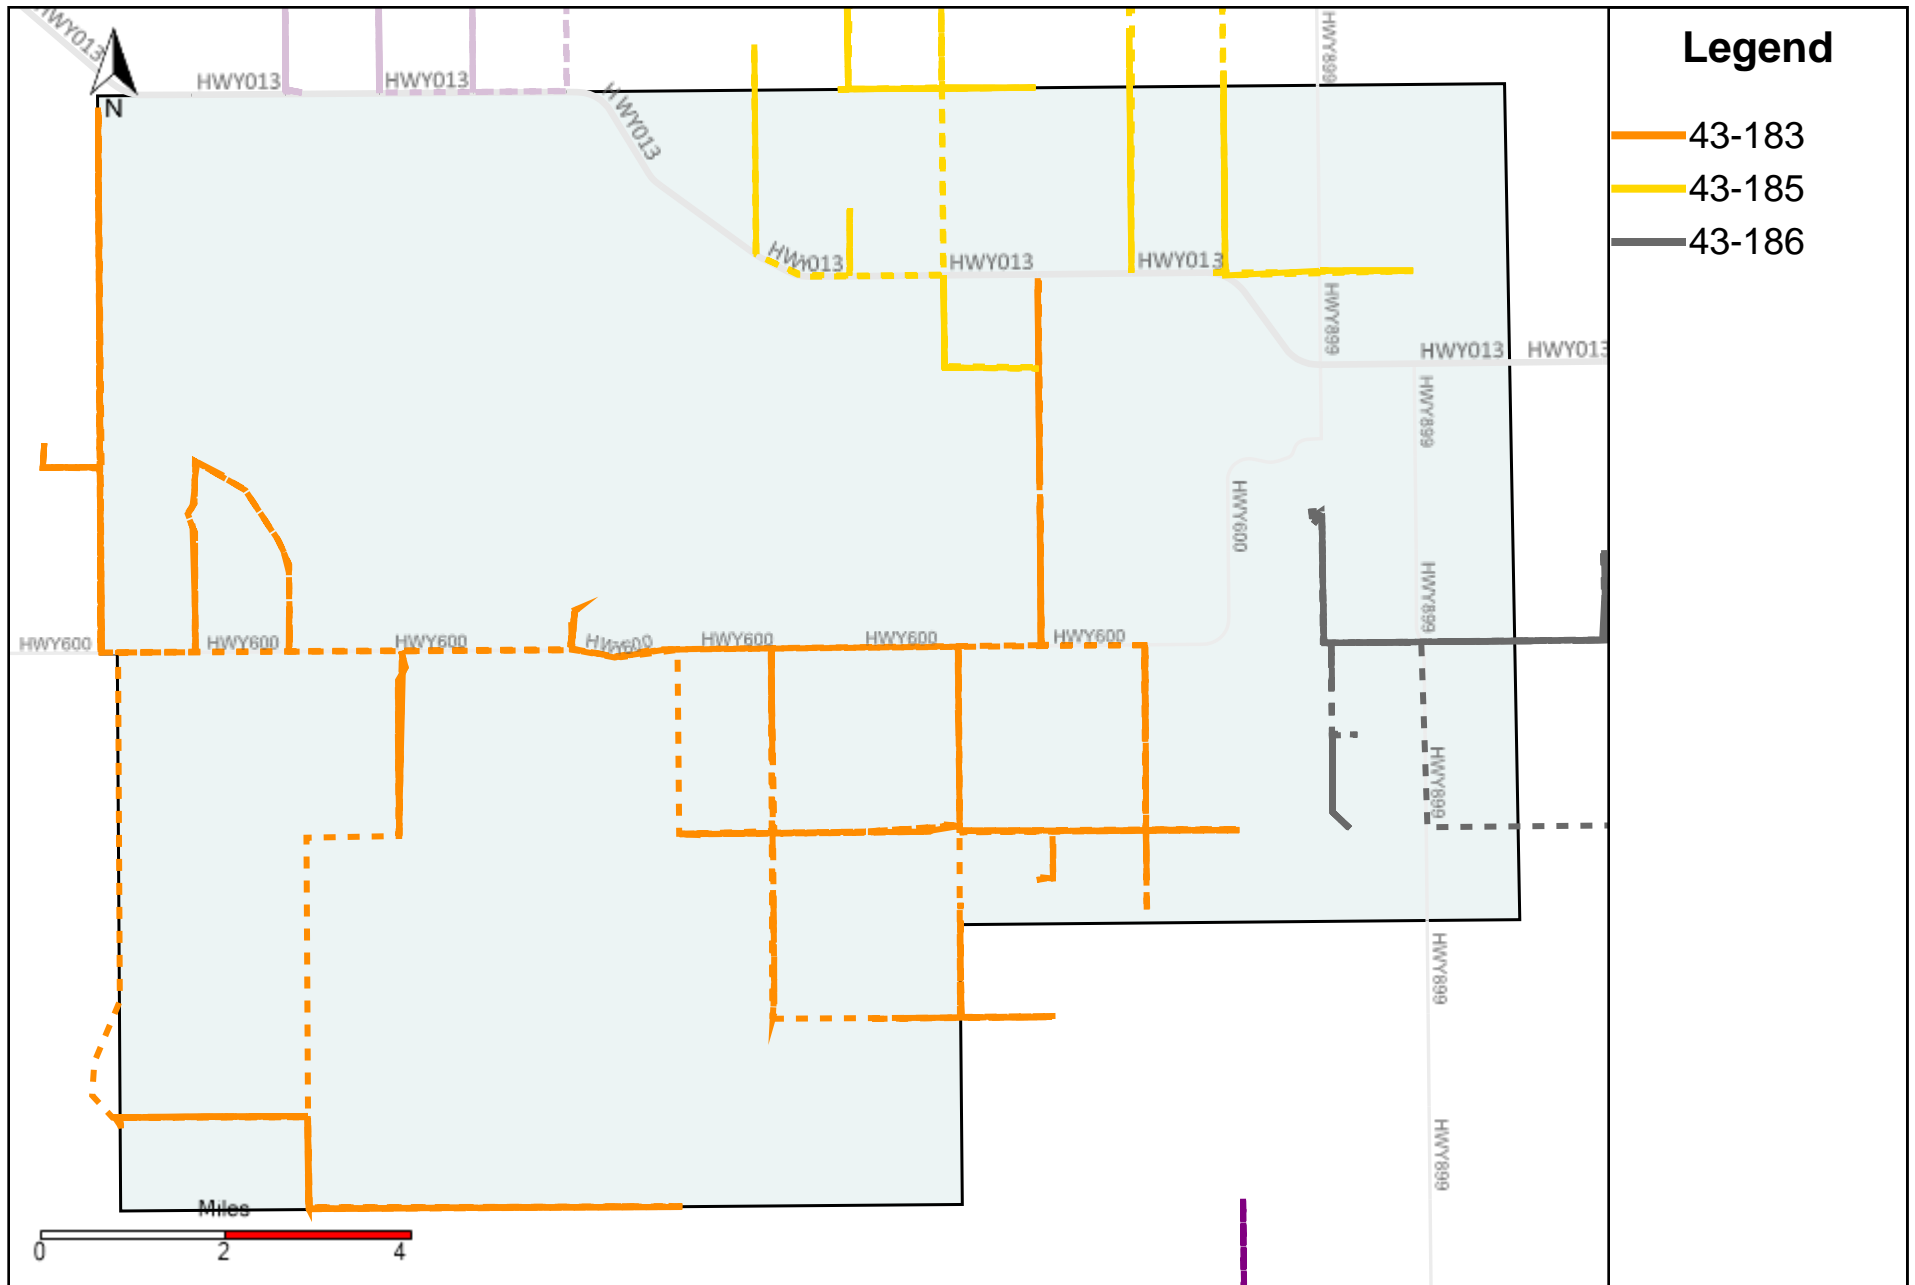

Division: 3 Grader Report(2023-07-23 ~ 2023-07-29)

Vehicle Name List	Total Distance(km)	Total Hours
43-183, 43-185, 43-186	1279.88	135 hrs 17 min 1 sec