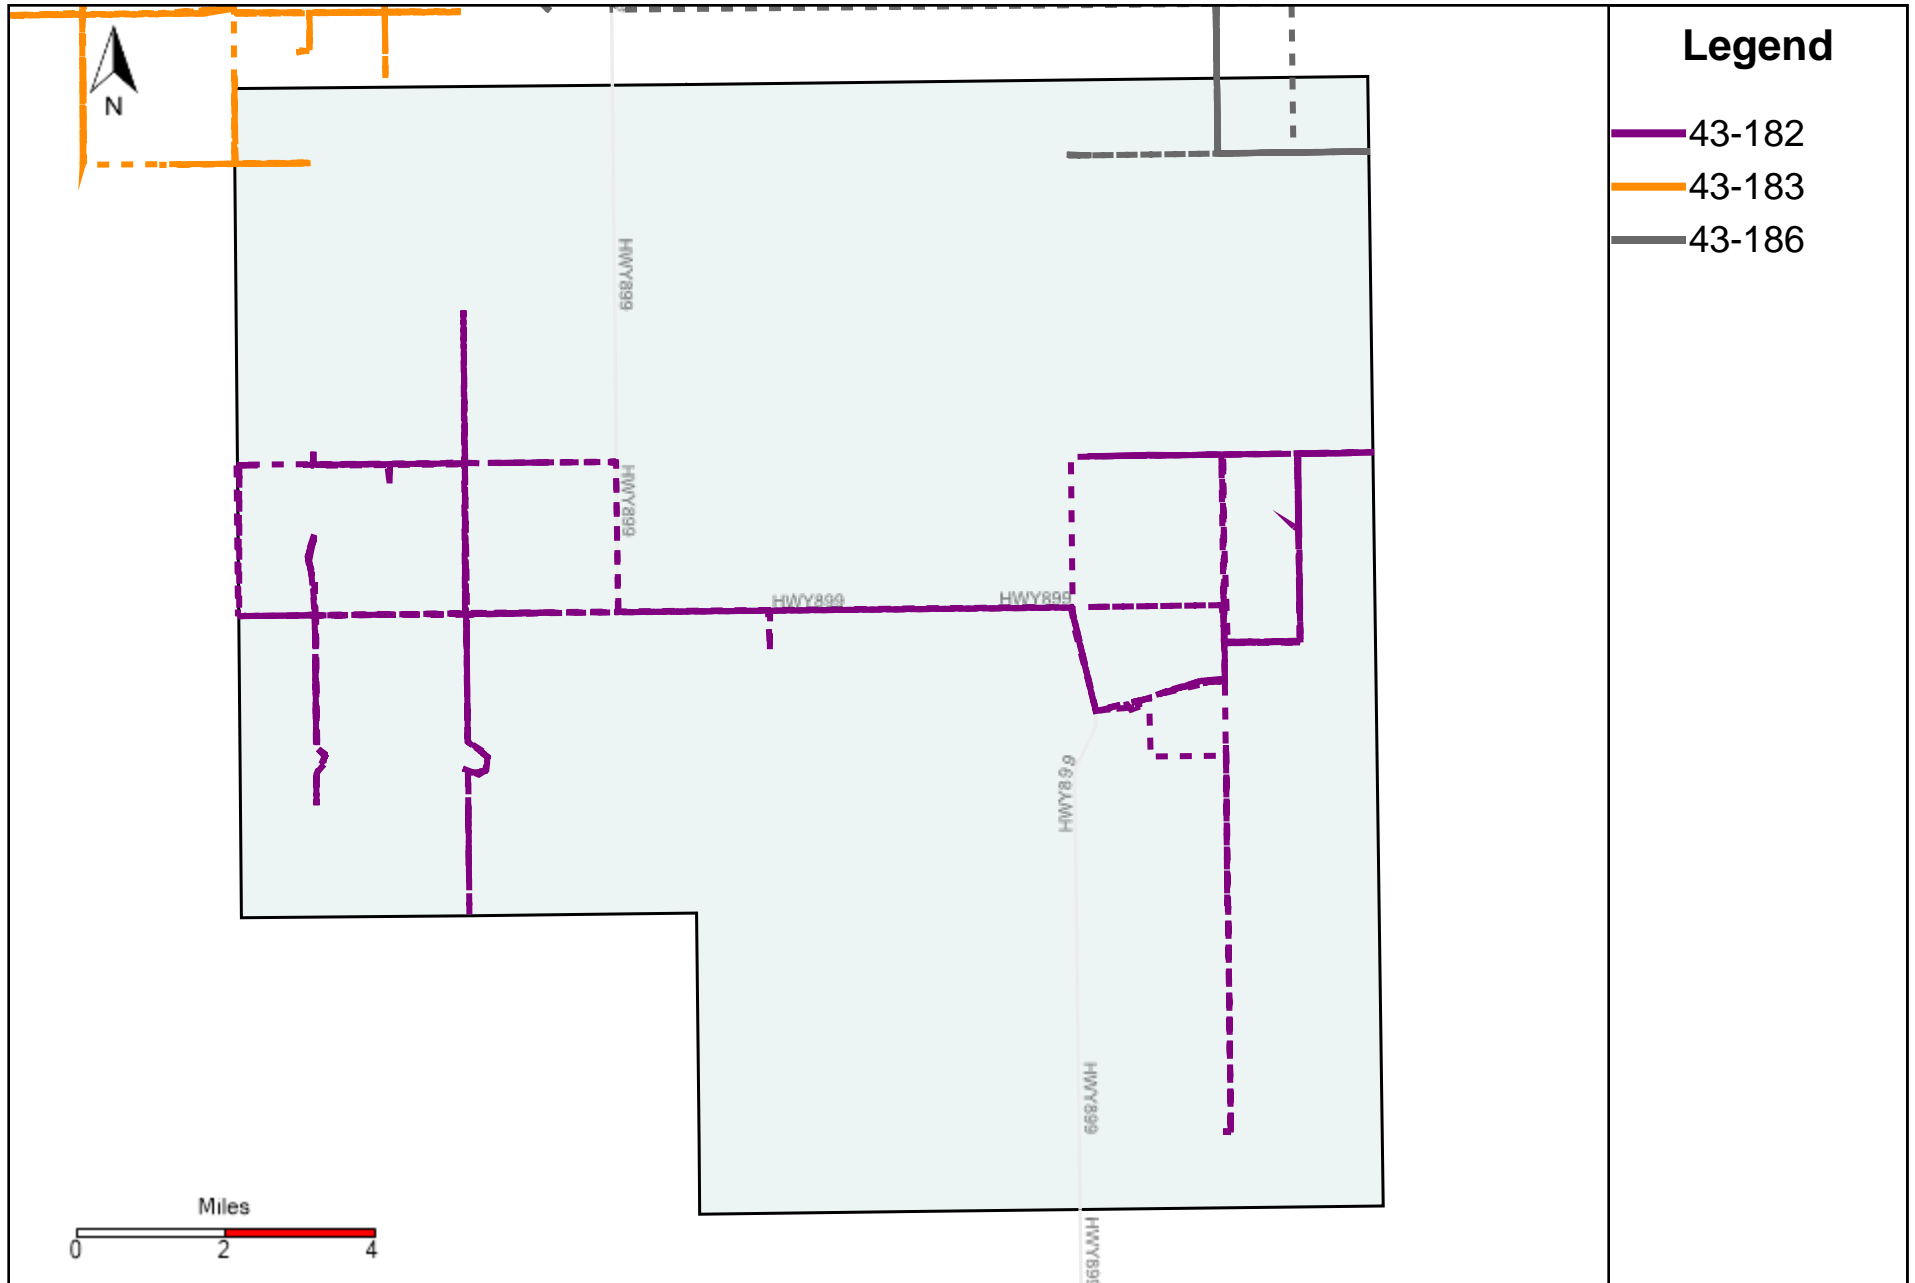

# Division: 1 Grader Report(2023-07-23 ~ 2023-07-29)

Vehicle Name List	Total Distance(km)	Total Hours
43-182, 43-183, 43-186	1271.12	132 hrs 55 min 11 sec