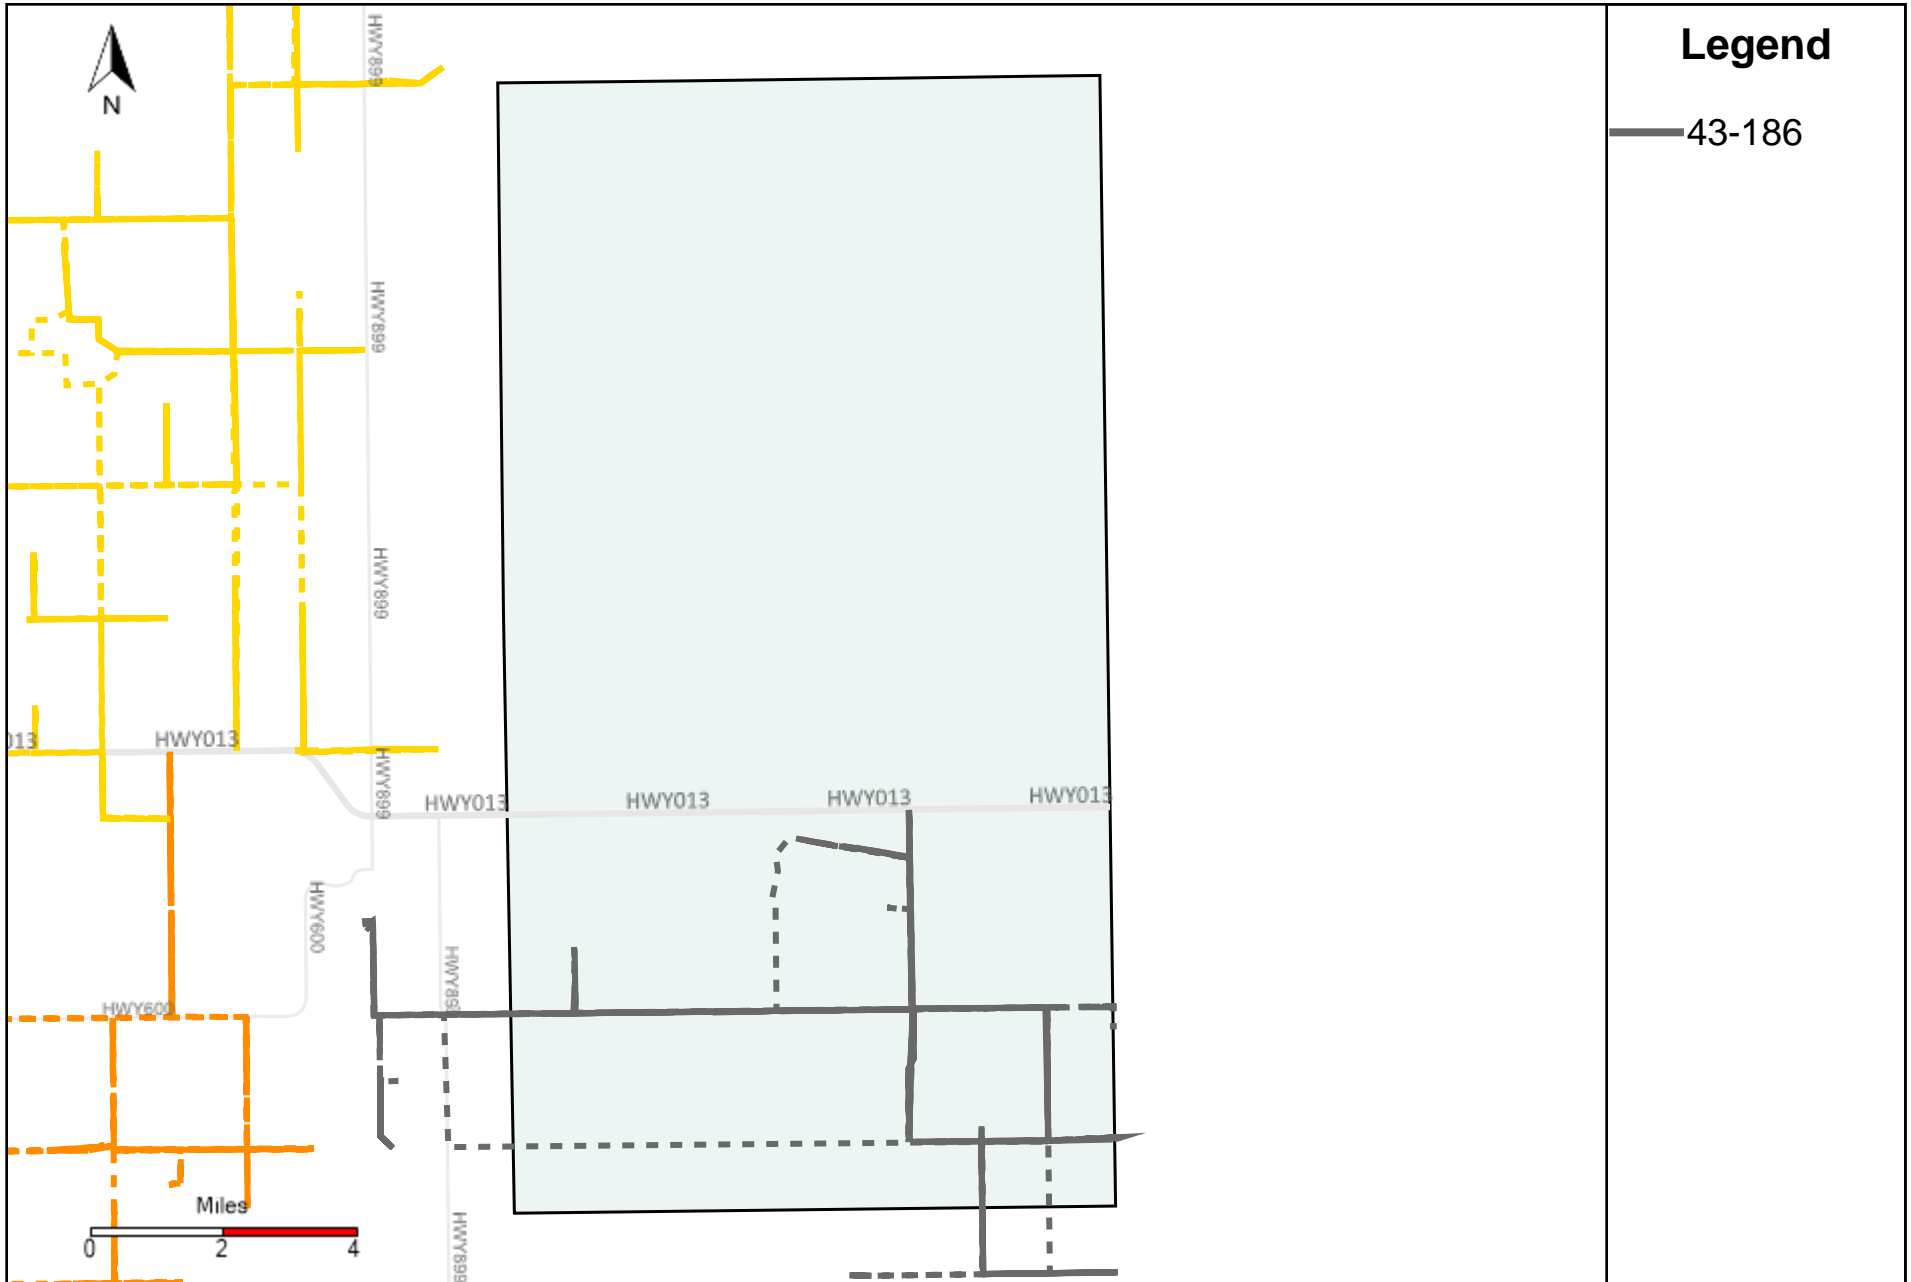

Division: 2 Grader Report(2023-07-23 ~ 2023-07-29)

Vehicle Name List	Total Distance(km)	Total Hours
43-186	397.92	41 hrs 6 min 44 sec