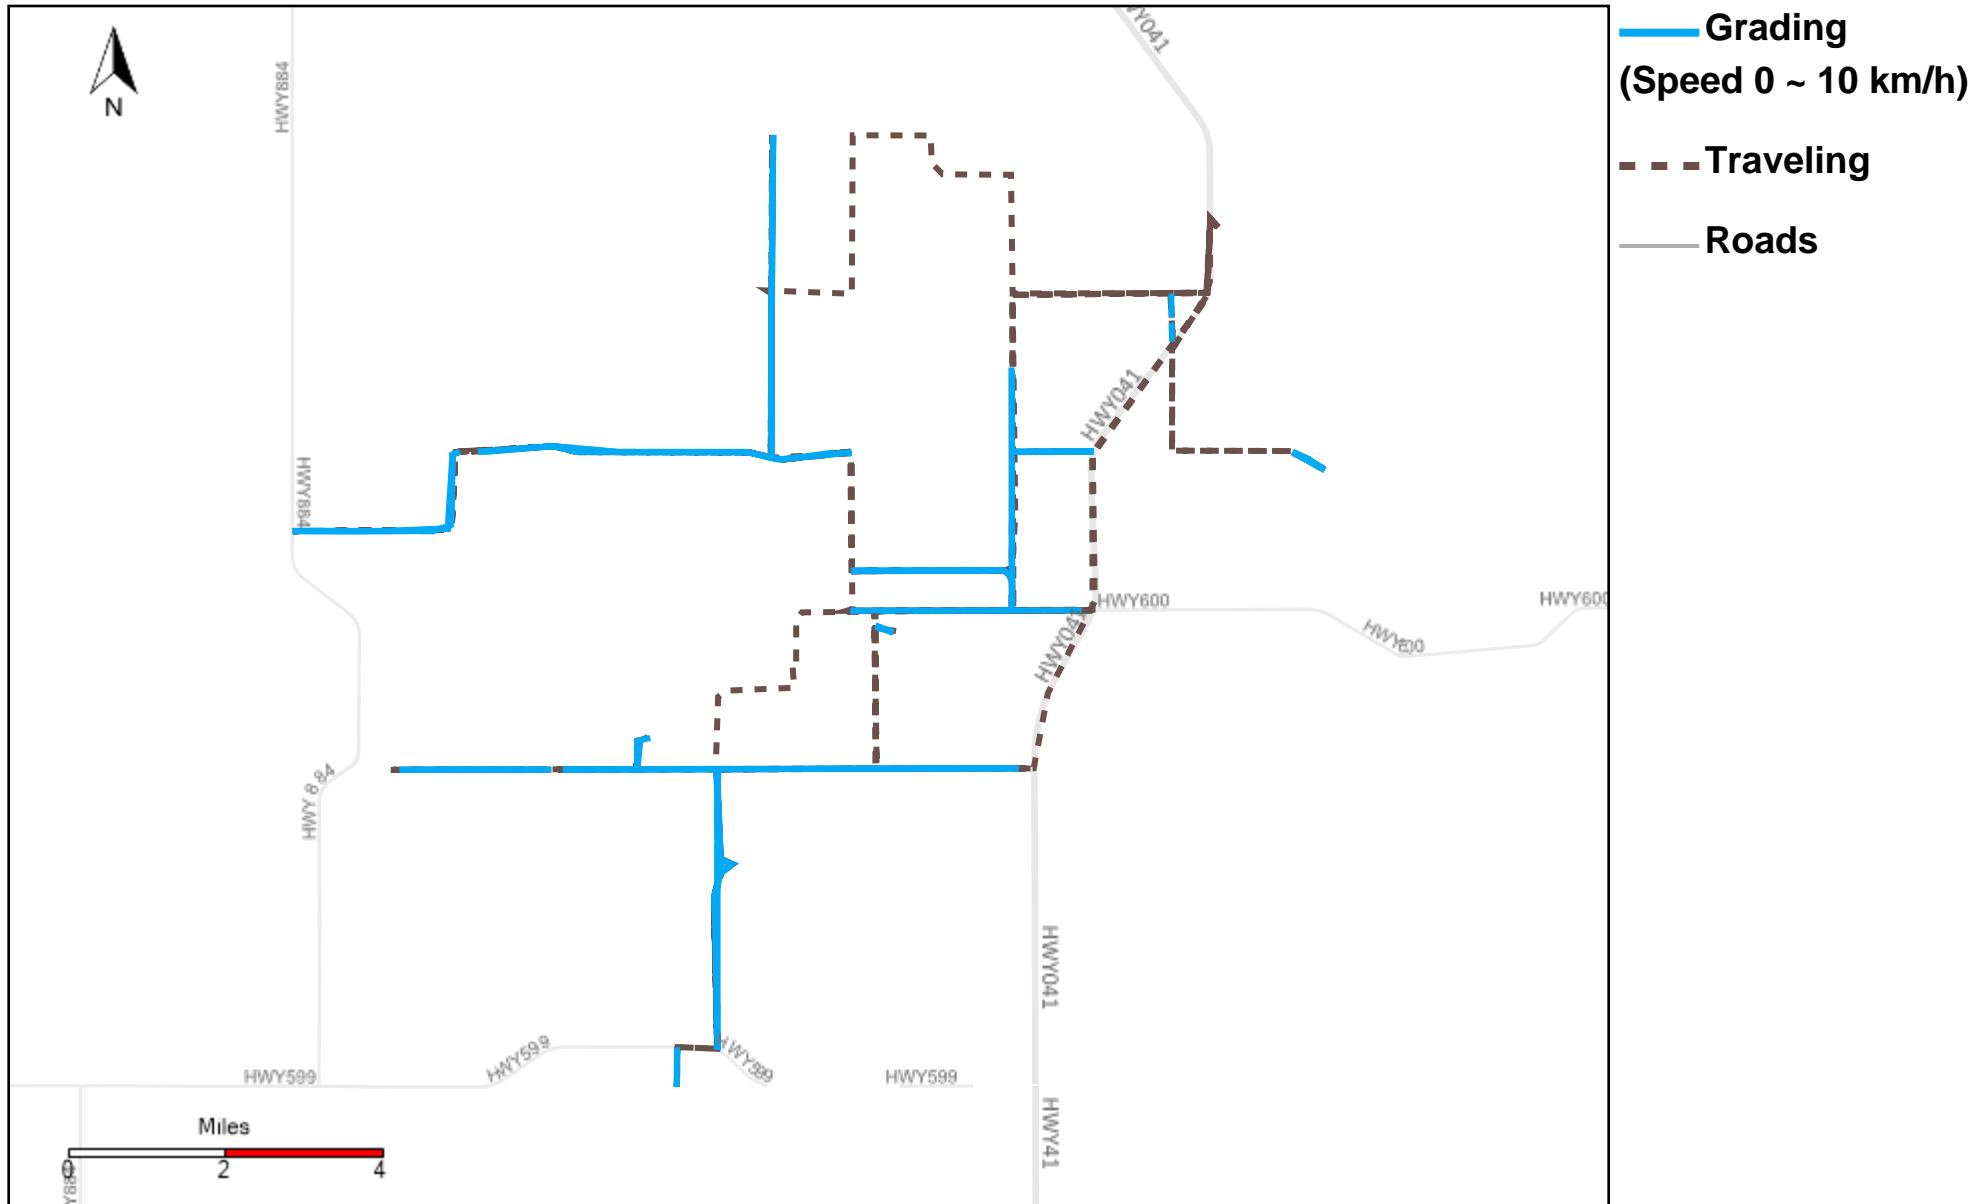

43-169_2023-07-23 ~ 2023-07-29 Tracking

Total Distance(km)	Total Hours	Work Distance(km)	Work Hours
486.7	47 hrs 42 min 28 sec	223.03	33 hrs 31 min 3 sec