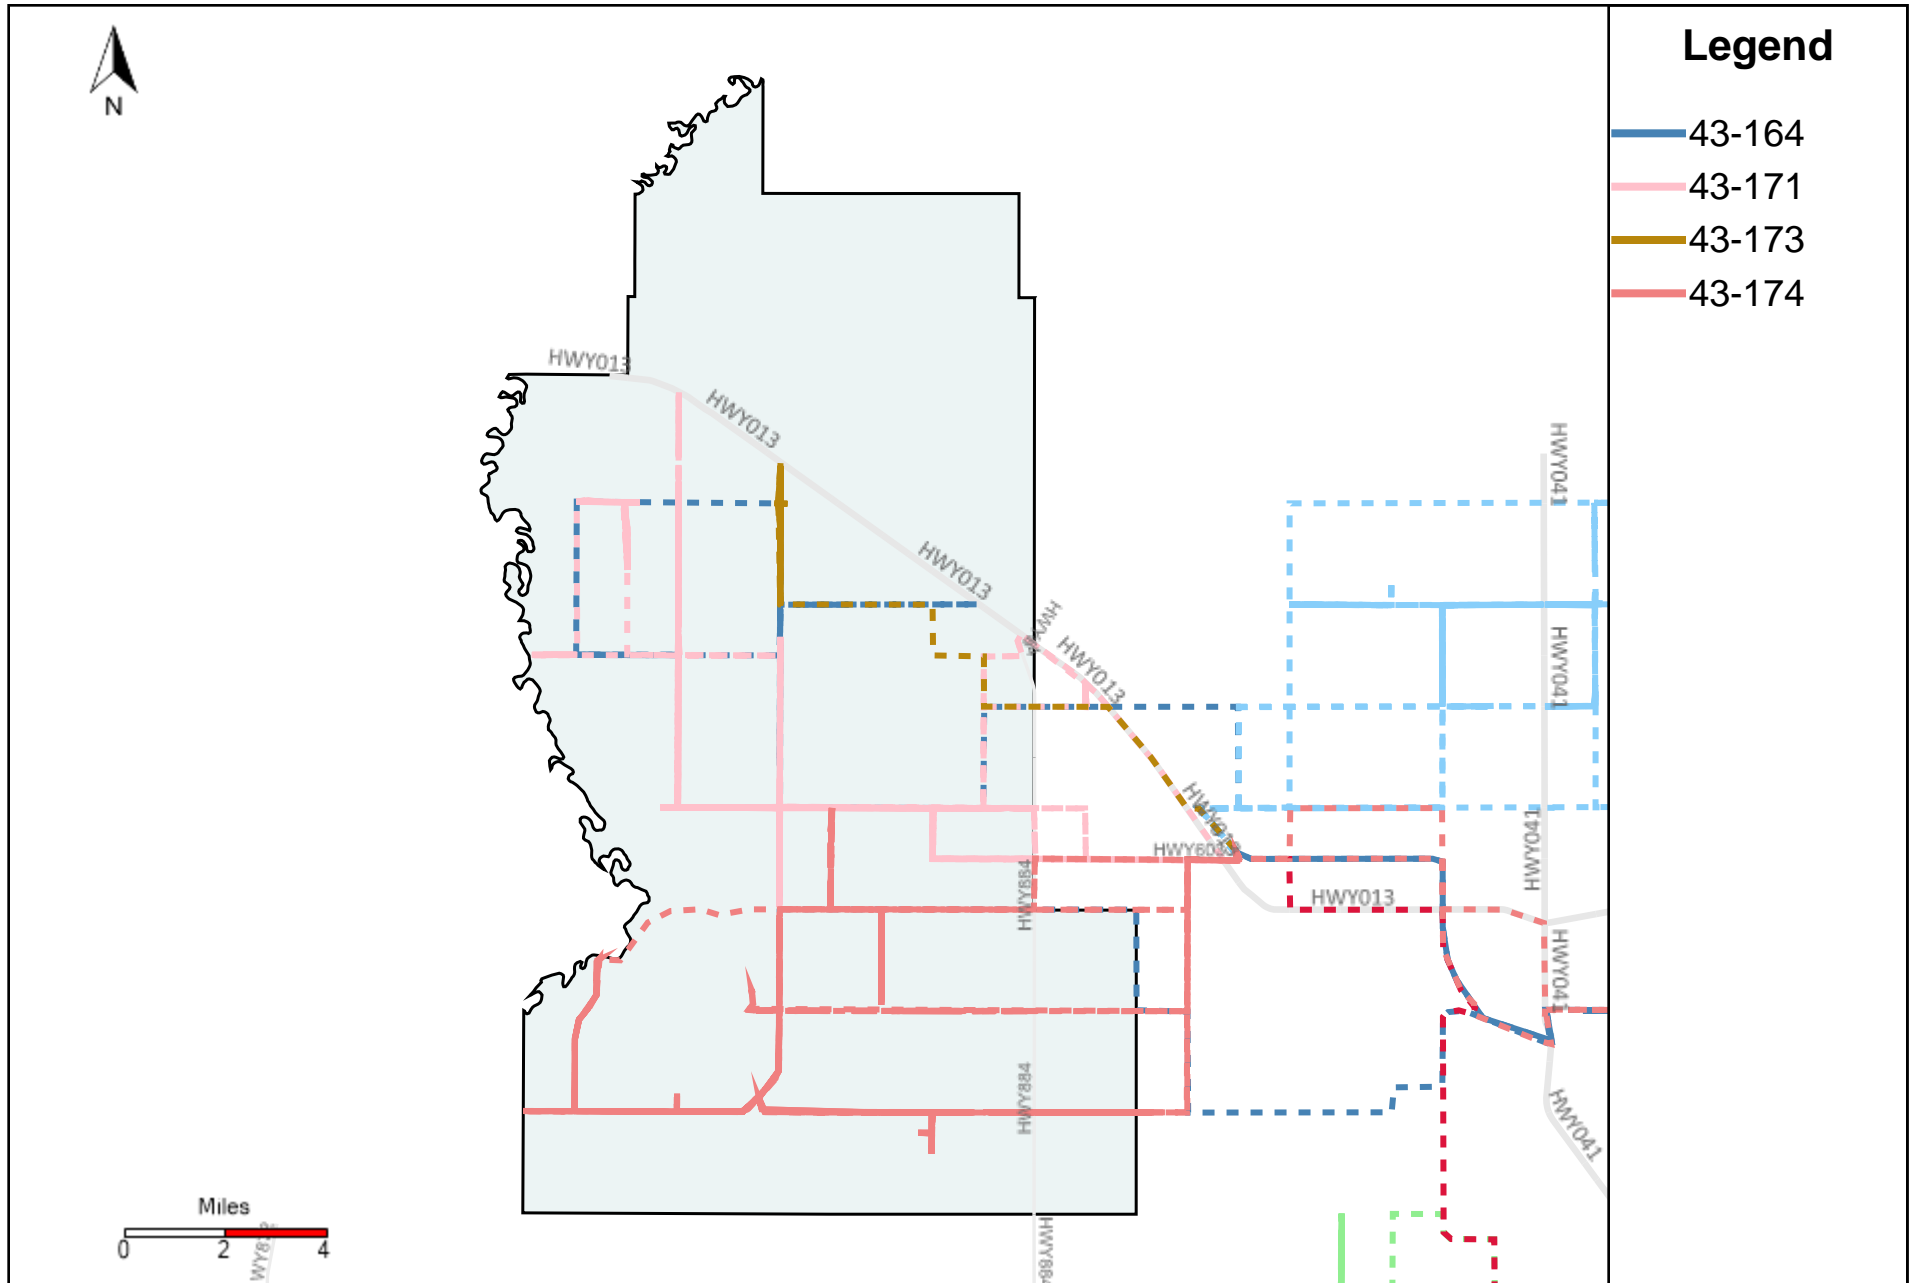

Division: 7 Grader Report(2023-07-23 ~ 2023-07-29)

Vehicle Name List	Total Distance(km)	Total Hours
43-164, 43-171, 43-173, 43-174	1389.3	134 hrs 14 min 16 sec