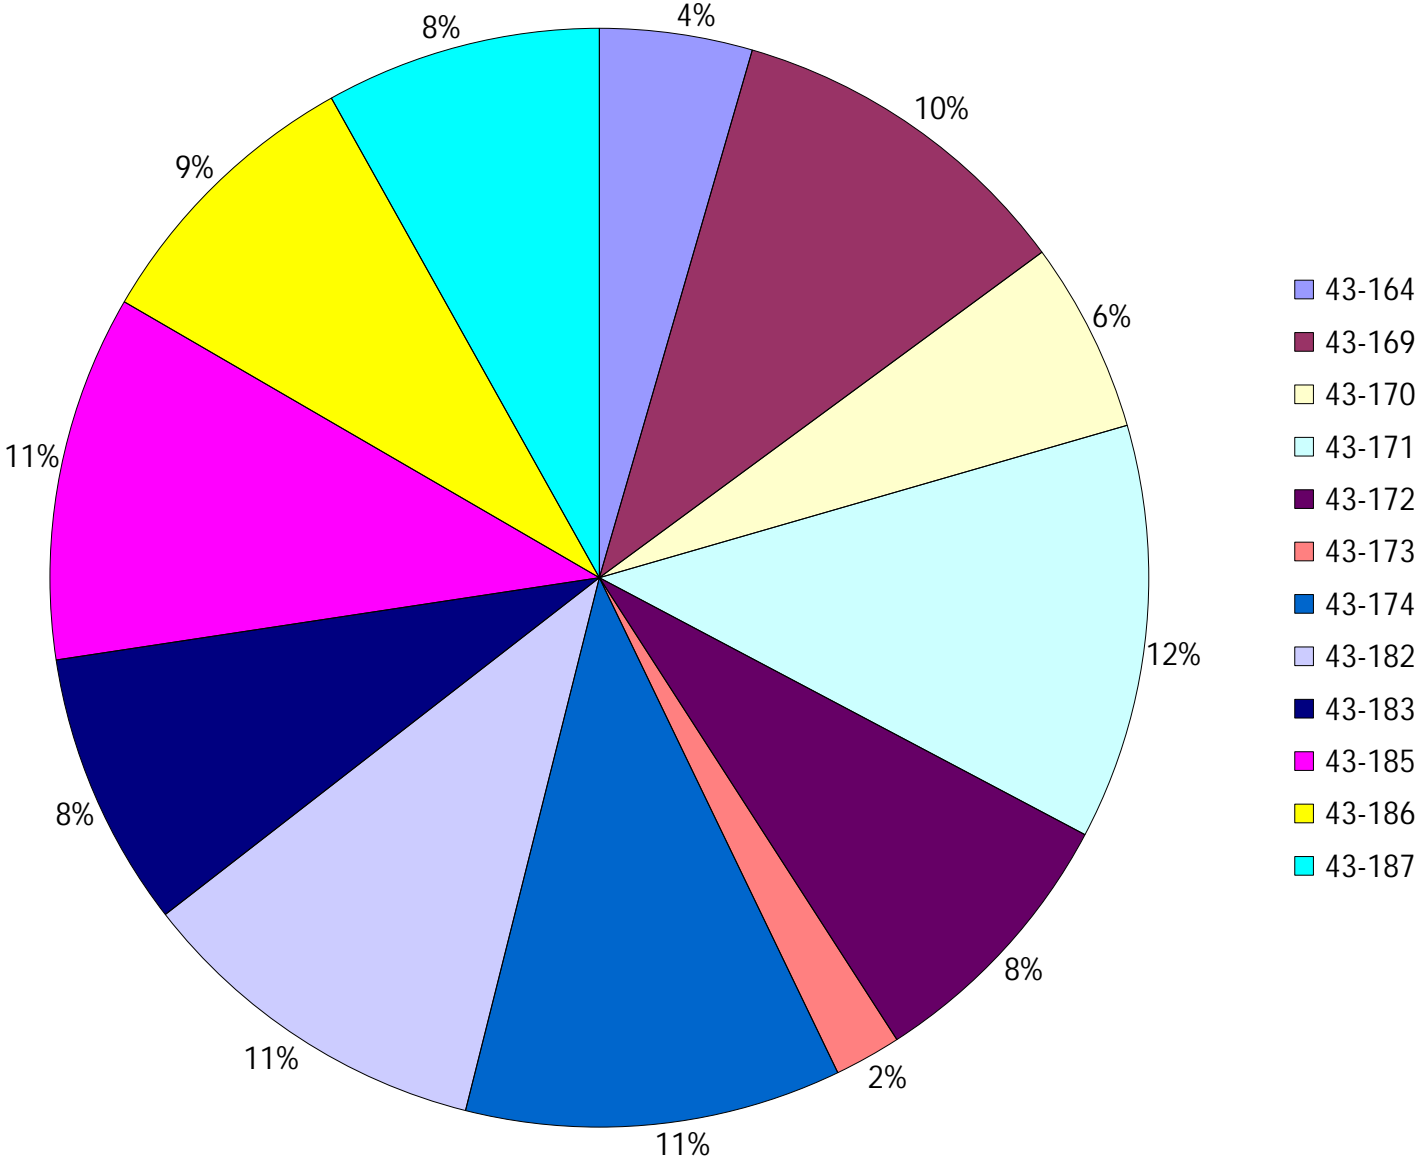

Provost Weekly Grader Report

From 7/23/2023 To 7/29/2023

7/29/2023

Vehicle	Total Distance(km)	Total Hours	Work Distance(km)	Work Hours
43-164	209.8	17 hrs 17 min 17 sec	55.45	7 hrs 36 min 55 sec
43-169	486.7	47 hrs 42 min 28 sec	223.03	33 hrs 31 min 3 sec
43-170	262.53	39 hrs 36 min 37 sec	39.68	8 hrs 43 min 15 sec
43-171	570.94	52 hrs 35 min 2 sec	240.52	34 hrs 2 min 19 sec
43-172	380.6	29 hrs 59 min 4 sec	55.17	7 hrs 37 min 48 sec
43-173	91.7	12 hrs 10 min 23 sec	52.98	9 hrs 30 min 36 sec
43-174	516.86	52 hrs 11 min 34 sec	234.91	35 hrs 21 min 53 sec
43-182	494.29	51 hrs 16 min 19 sec	57.61	8 hrs 8 min 58 sec
43-183	378.91	40 hrs 32 min 8 sec	111.65	15 hrs 32 min 9 sec
43-185	503.05	53 hrs 38 min 9 sec	231.29	36 hrs 47 min 8 sec
43-186	397.92	41 hrs 6 min 44 sec	193.95	28 hrs 37 min 29 sec
43-187	378.91	50 hrs 59 min 45 sec	241.52	43 hrs 2 min 45 sec
Total:	4672.22	489 hrs 5 min 30 sec	1737.77	268 hrs 32 min 18 sec

Vehicle Distance Vs Total Distance (%) From 7/23/2023 To 7/29/2023

Provost Weekly Grader Report