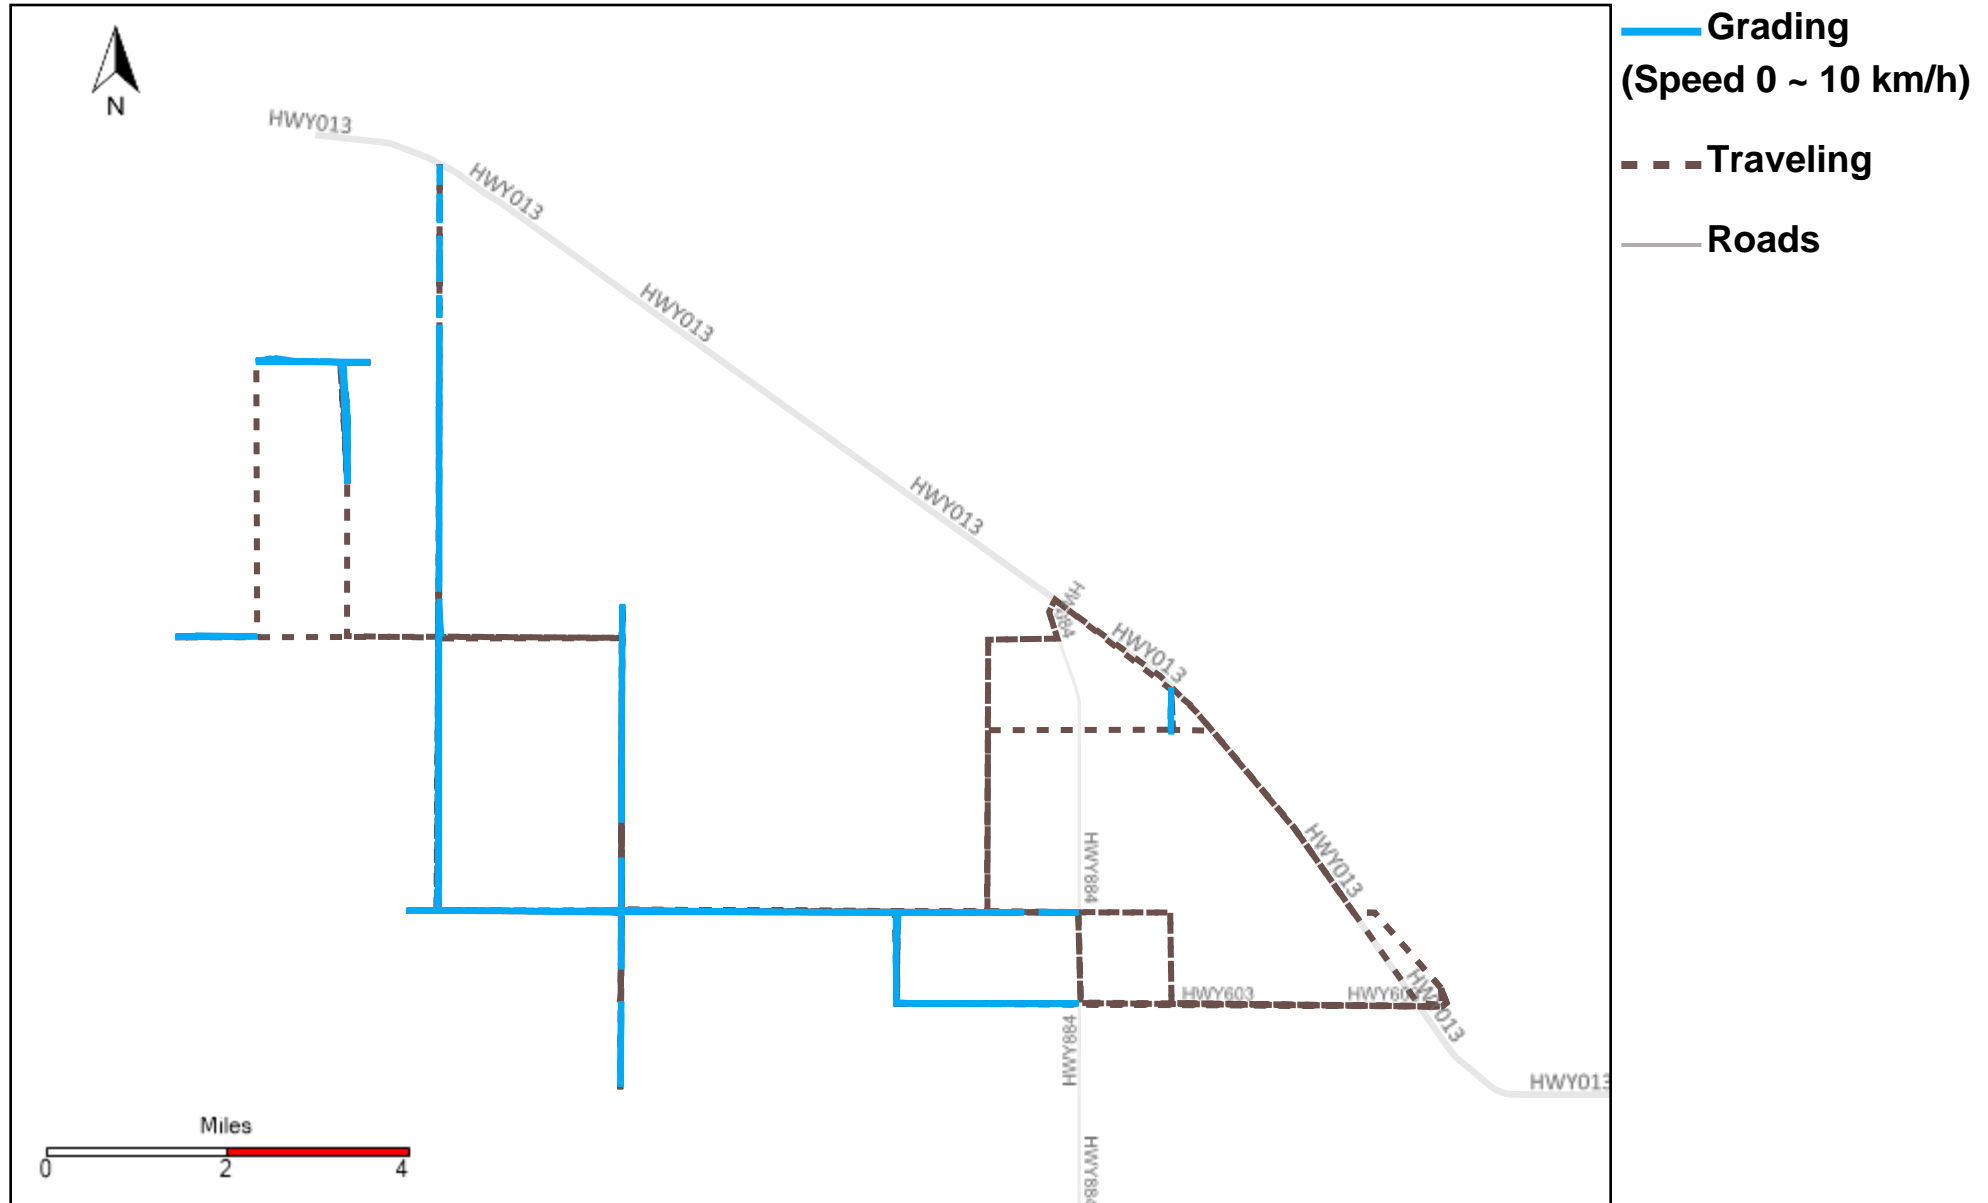

43-171_2023-07-23 ~ 2023-07-29 Tracking

Total Distance(km)	Total Hours	Work Distance(km)	Work Hours
570.94	52 hrs 35 min 2 sec	240.52	34 hrs 2 min 19 sec