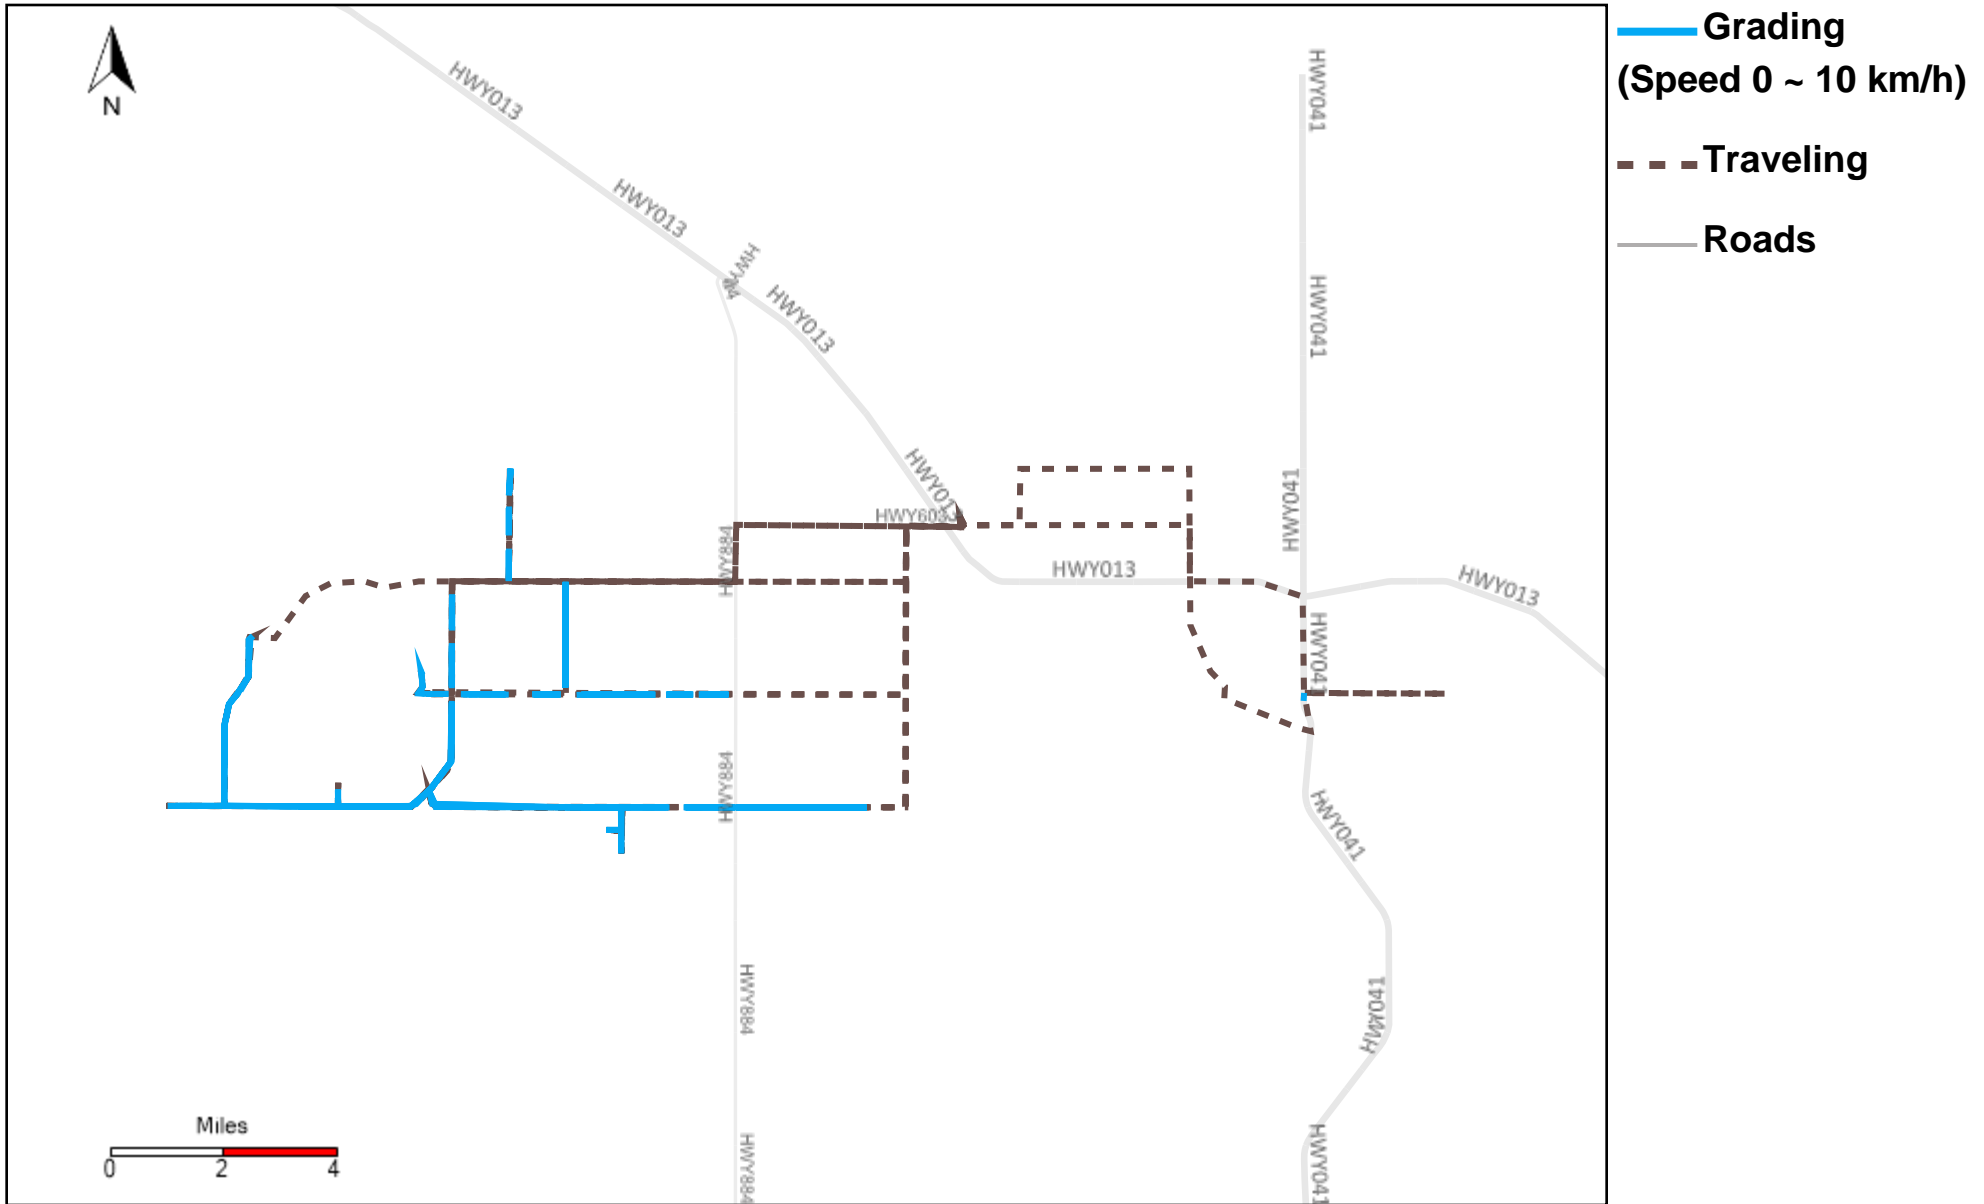

43-174_2023-07-23 ~ 2023-07-29 Tracking

Total Distance(km)	Total Hours	Work Distance(km)	Work Hours
516.86	52 hrs 11 min 34 sec	234.91	35 hrs 21 min 53 sec