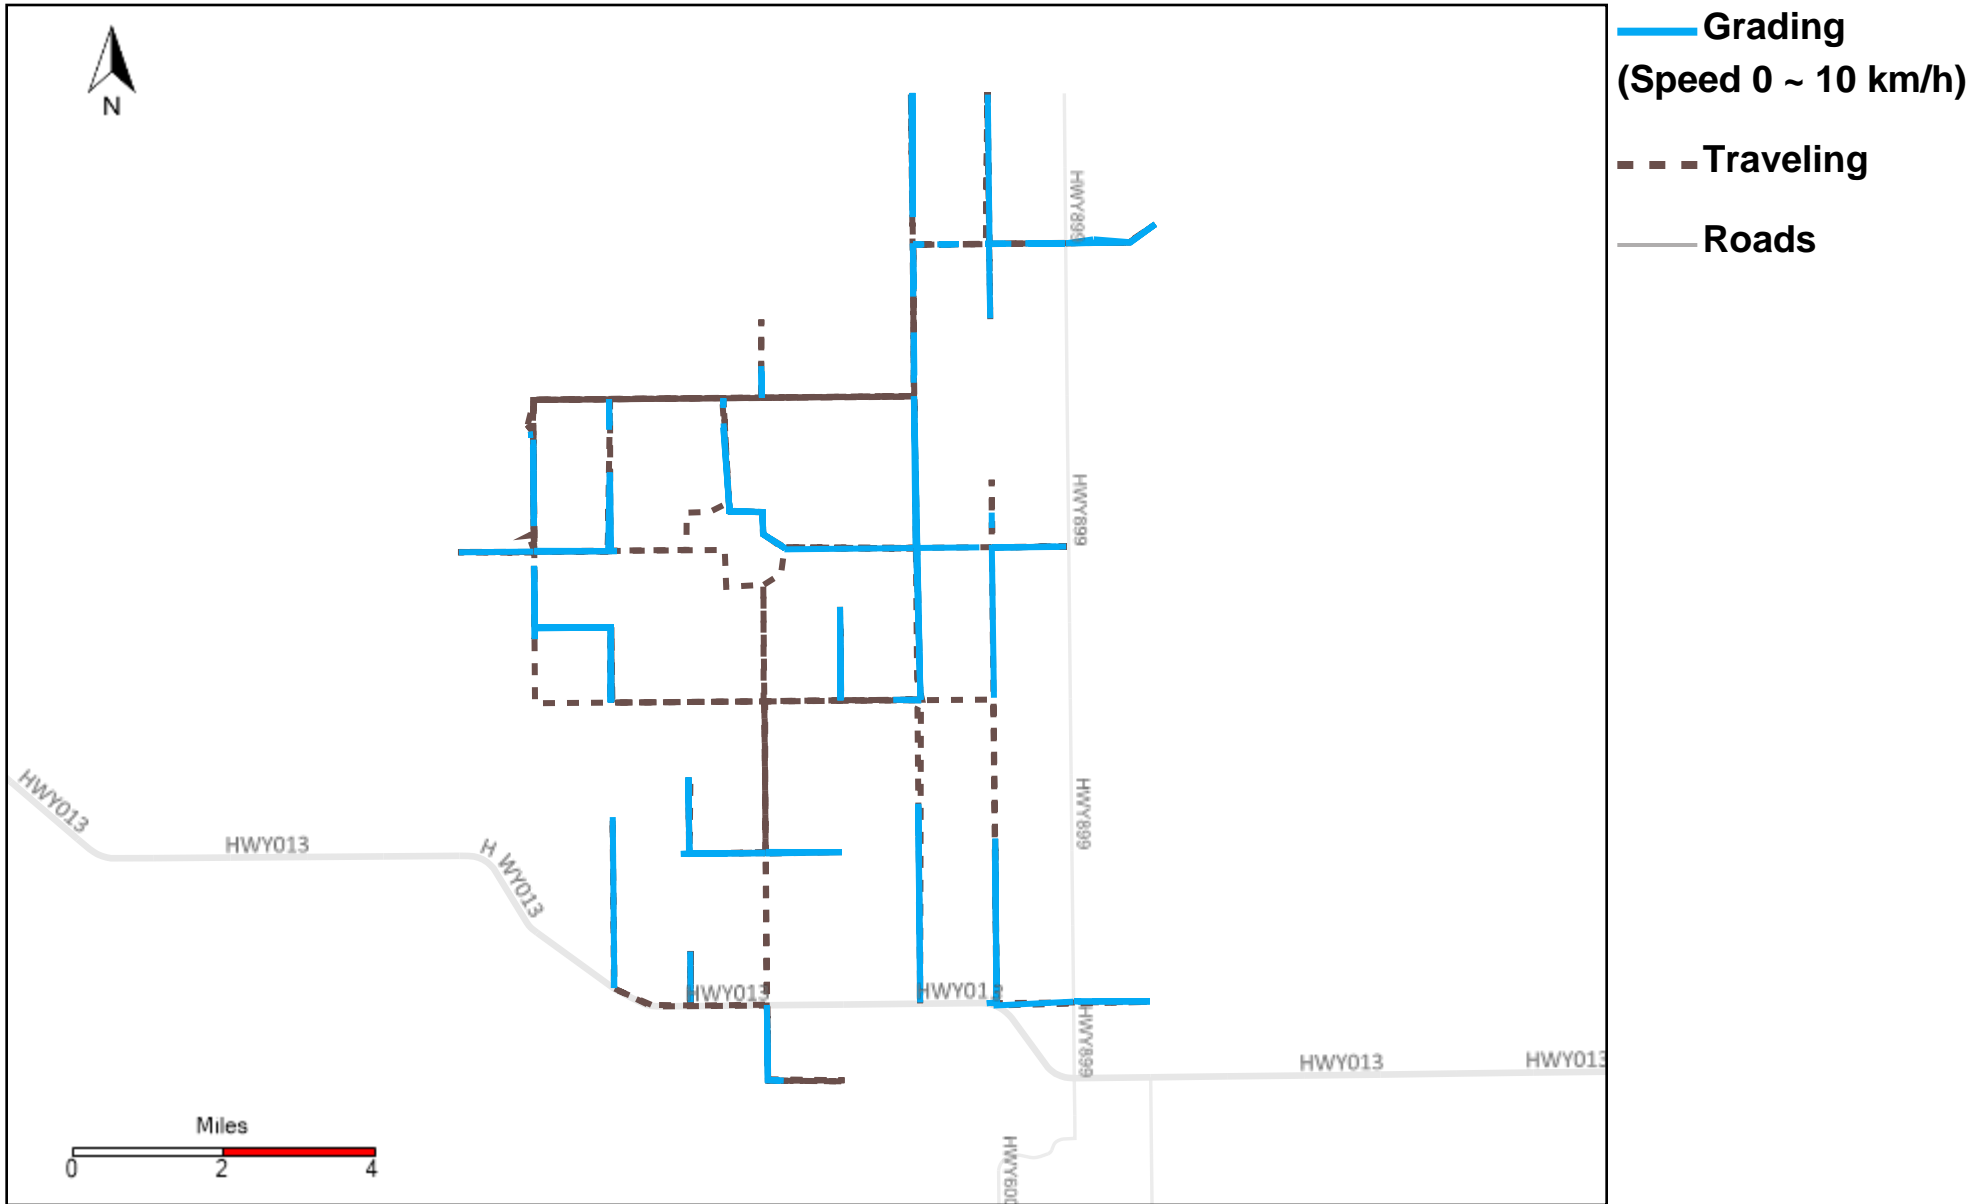

43-185_2023-07-23 ~ 2023-07-29 Tracking

Total Distance(km)	Total Hours	Work Distance(km)	Work Hours
503.05	53 hrs 38 min 9 sec	231.29	36 hrs 47 min 8 sec