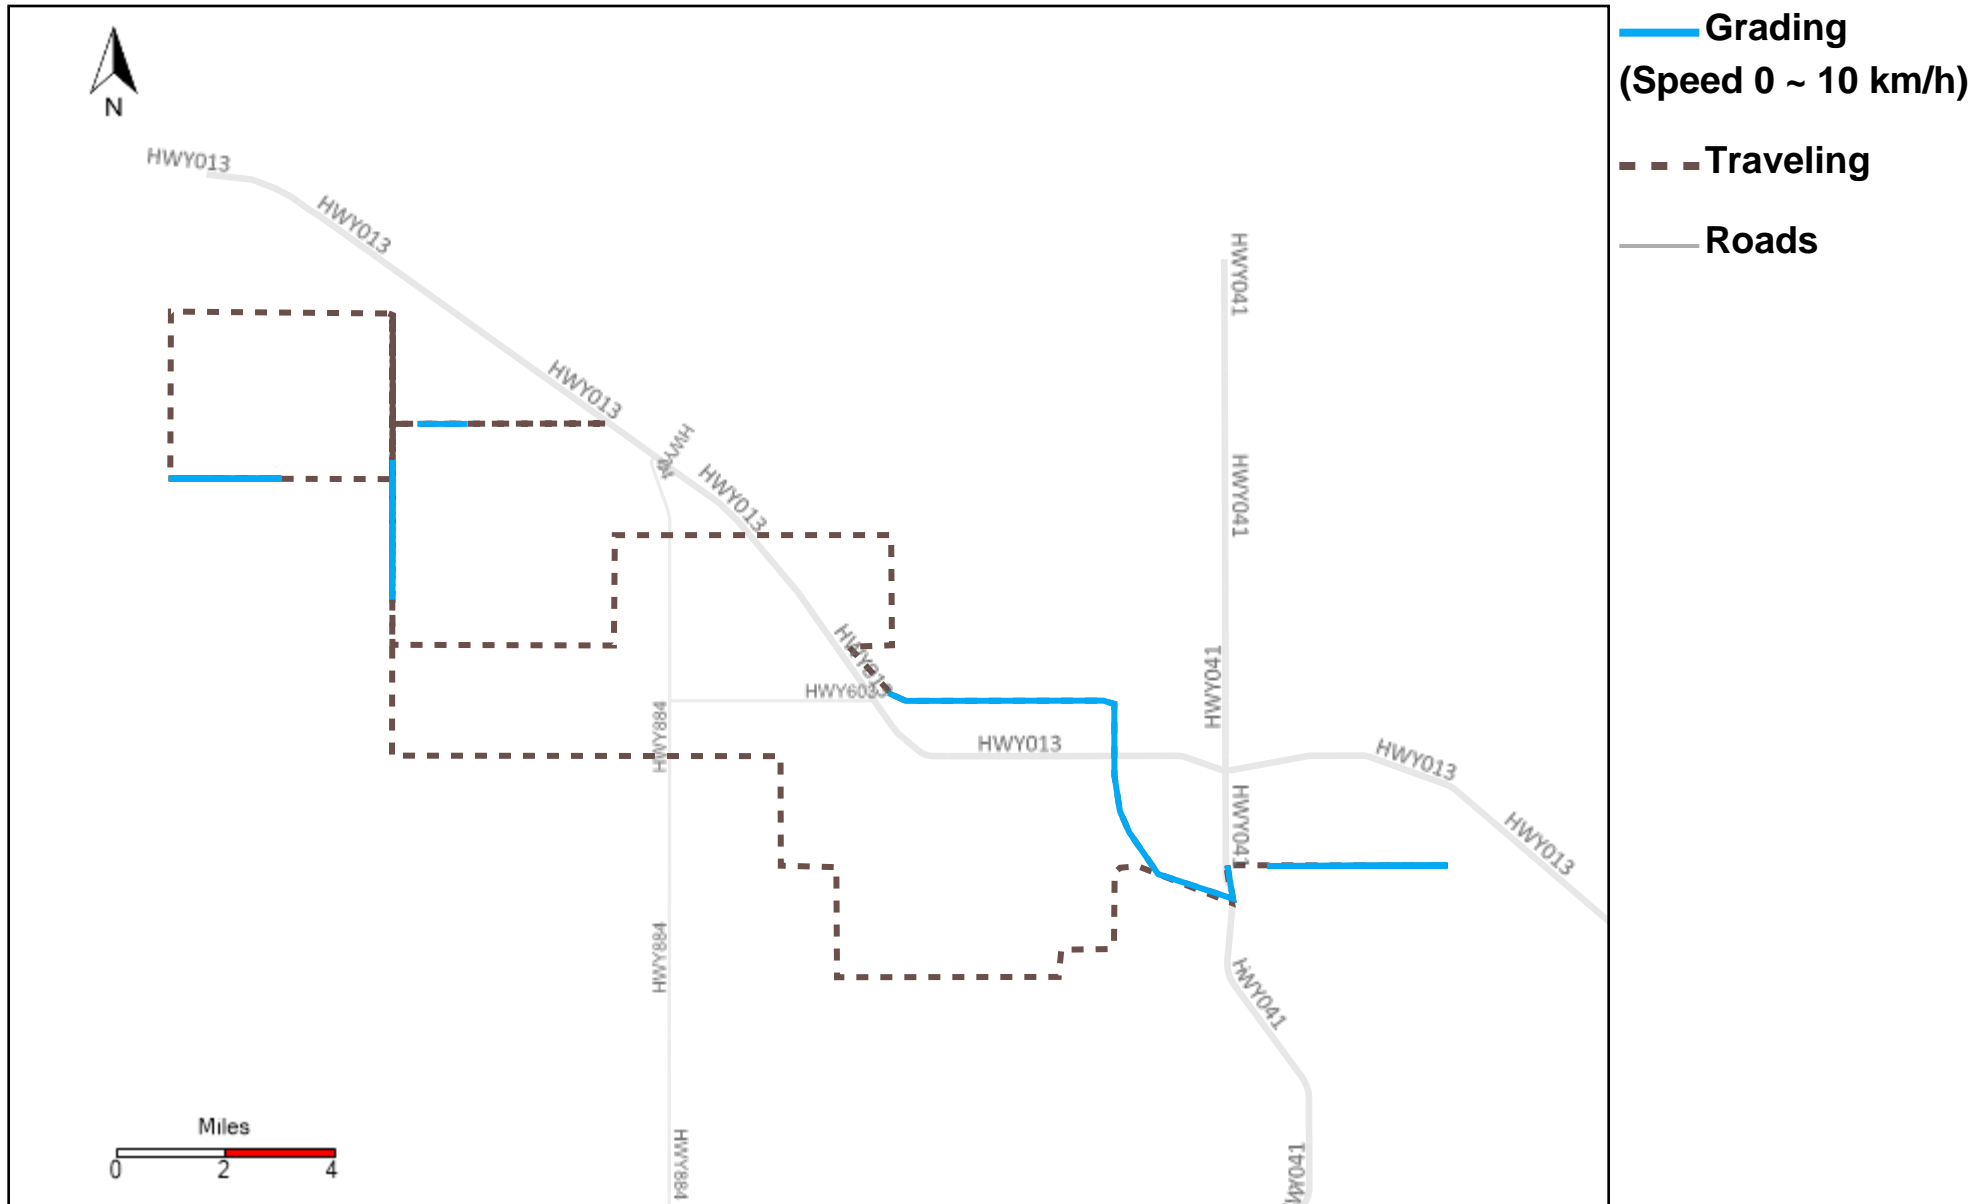

43-164_2023-07-23 ~ 2023-07-29 Tracking

Total Distance(km)	Total Hours	Work Distance(km)	Work Hours
209.8	17 hrs 17 min 17 sec	55.45	7 hrs 36 min 55 sec