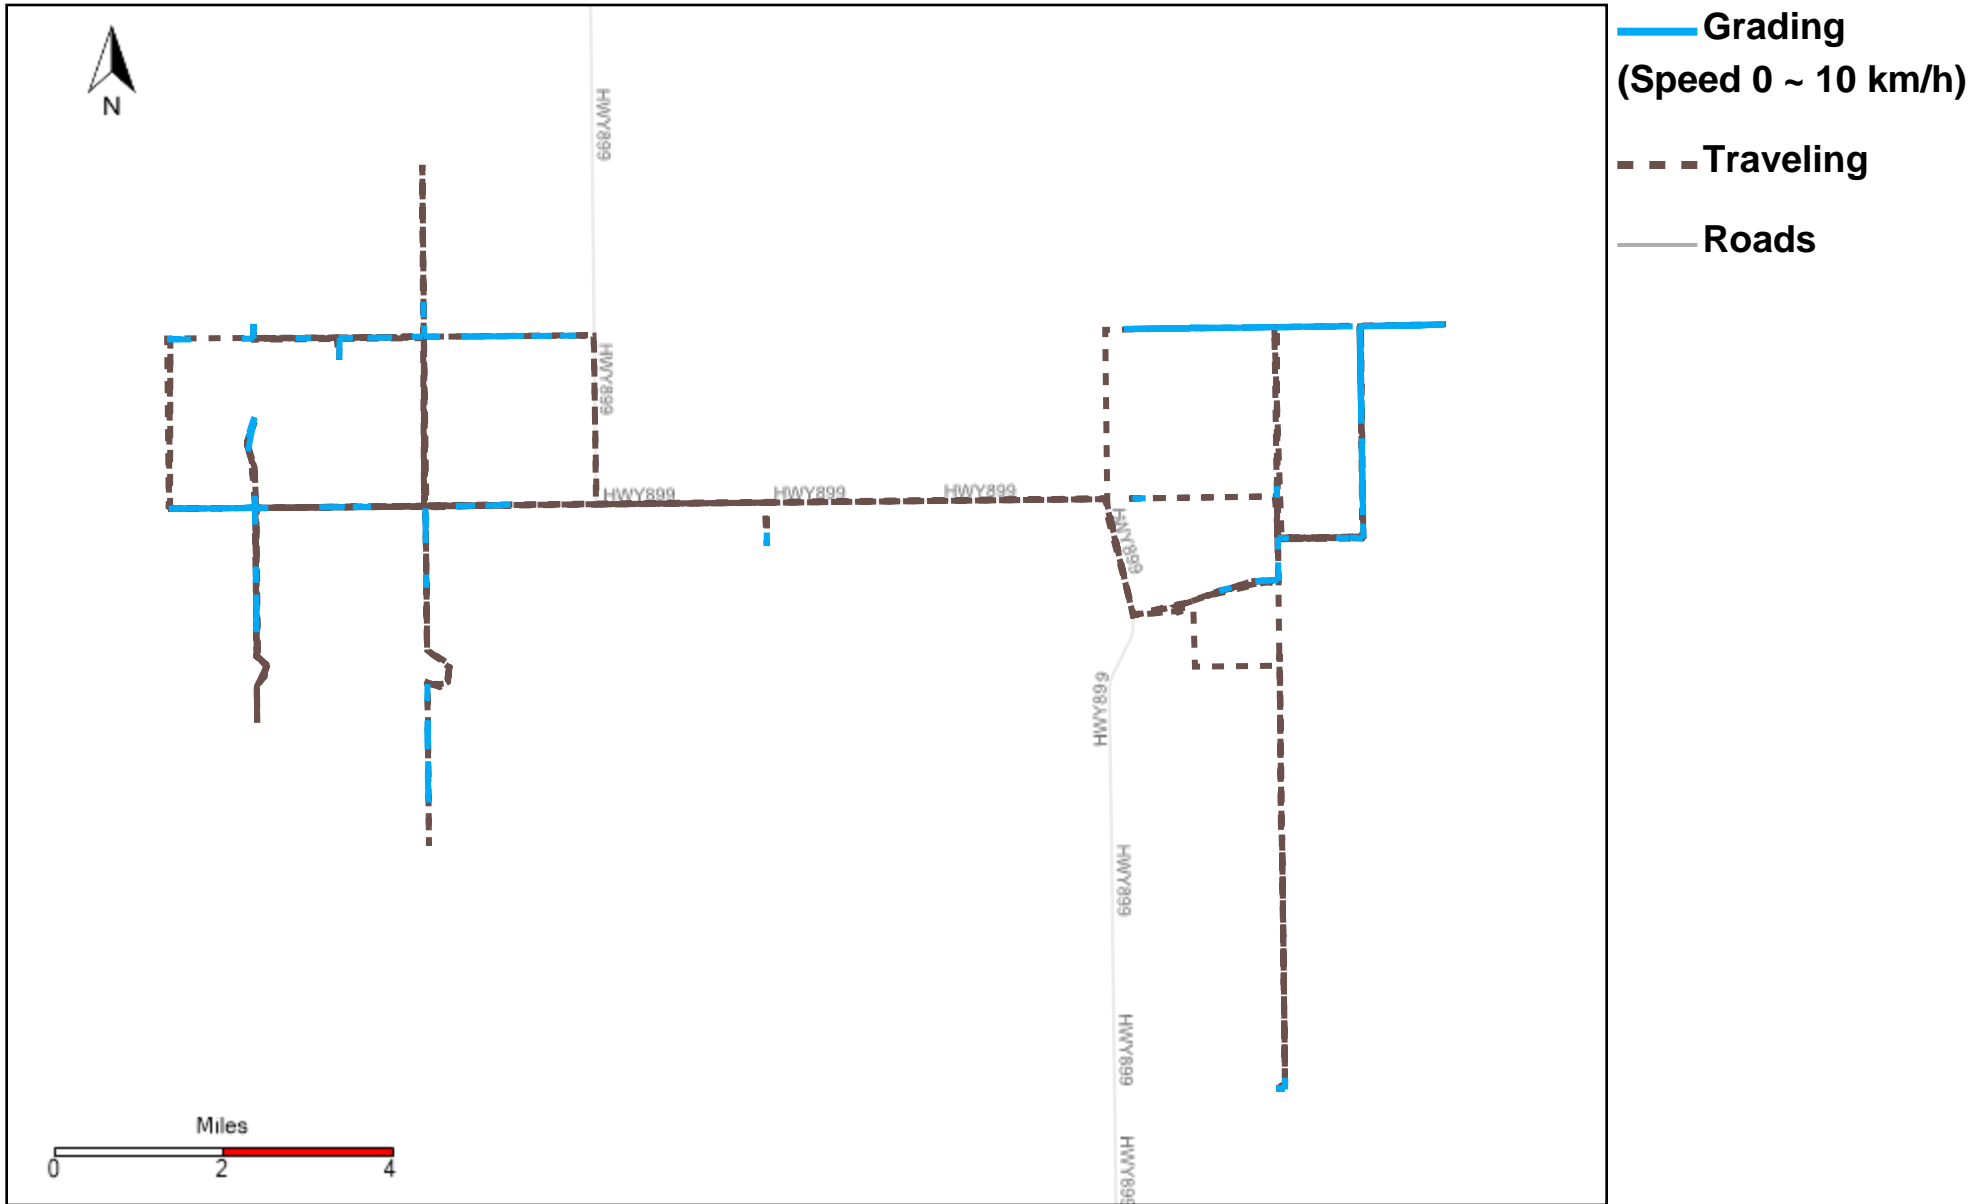

43-182_2023-07-23 ~ 2023-07-29 Tracking

Total Distance(km)	Total Hours	Work Distance(km)	Work Hours
494.29	51 hrs 16 min 19 sec	57.61	8 hrs 8 min 58 sec