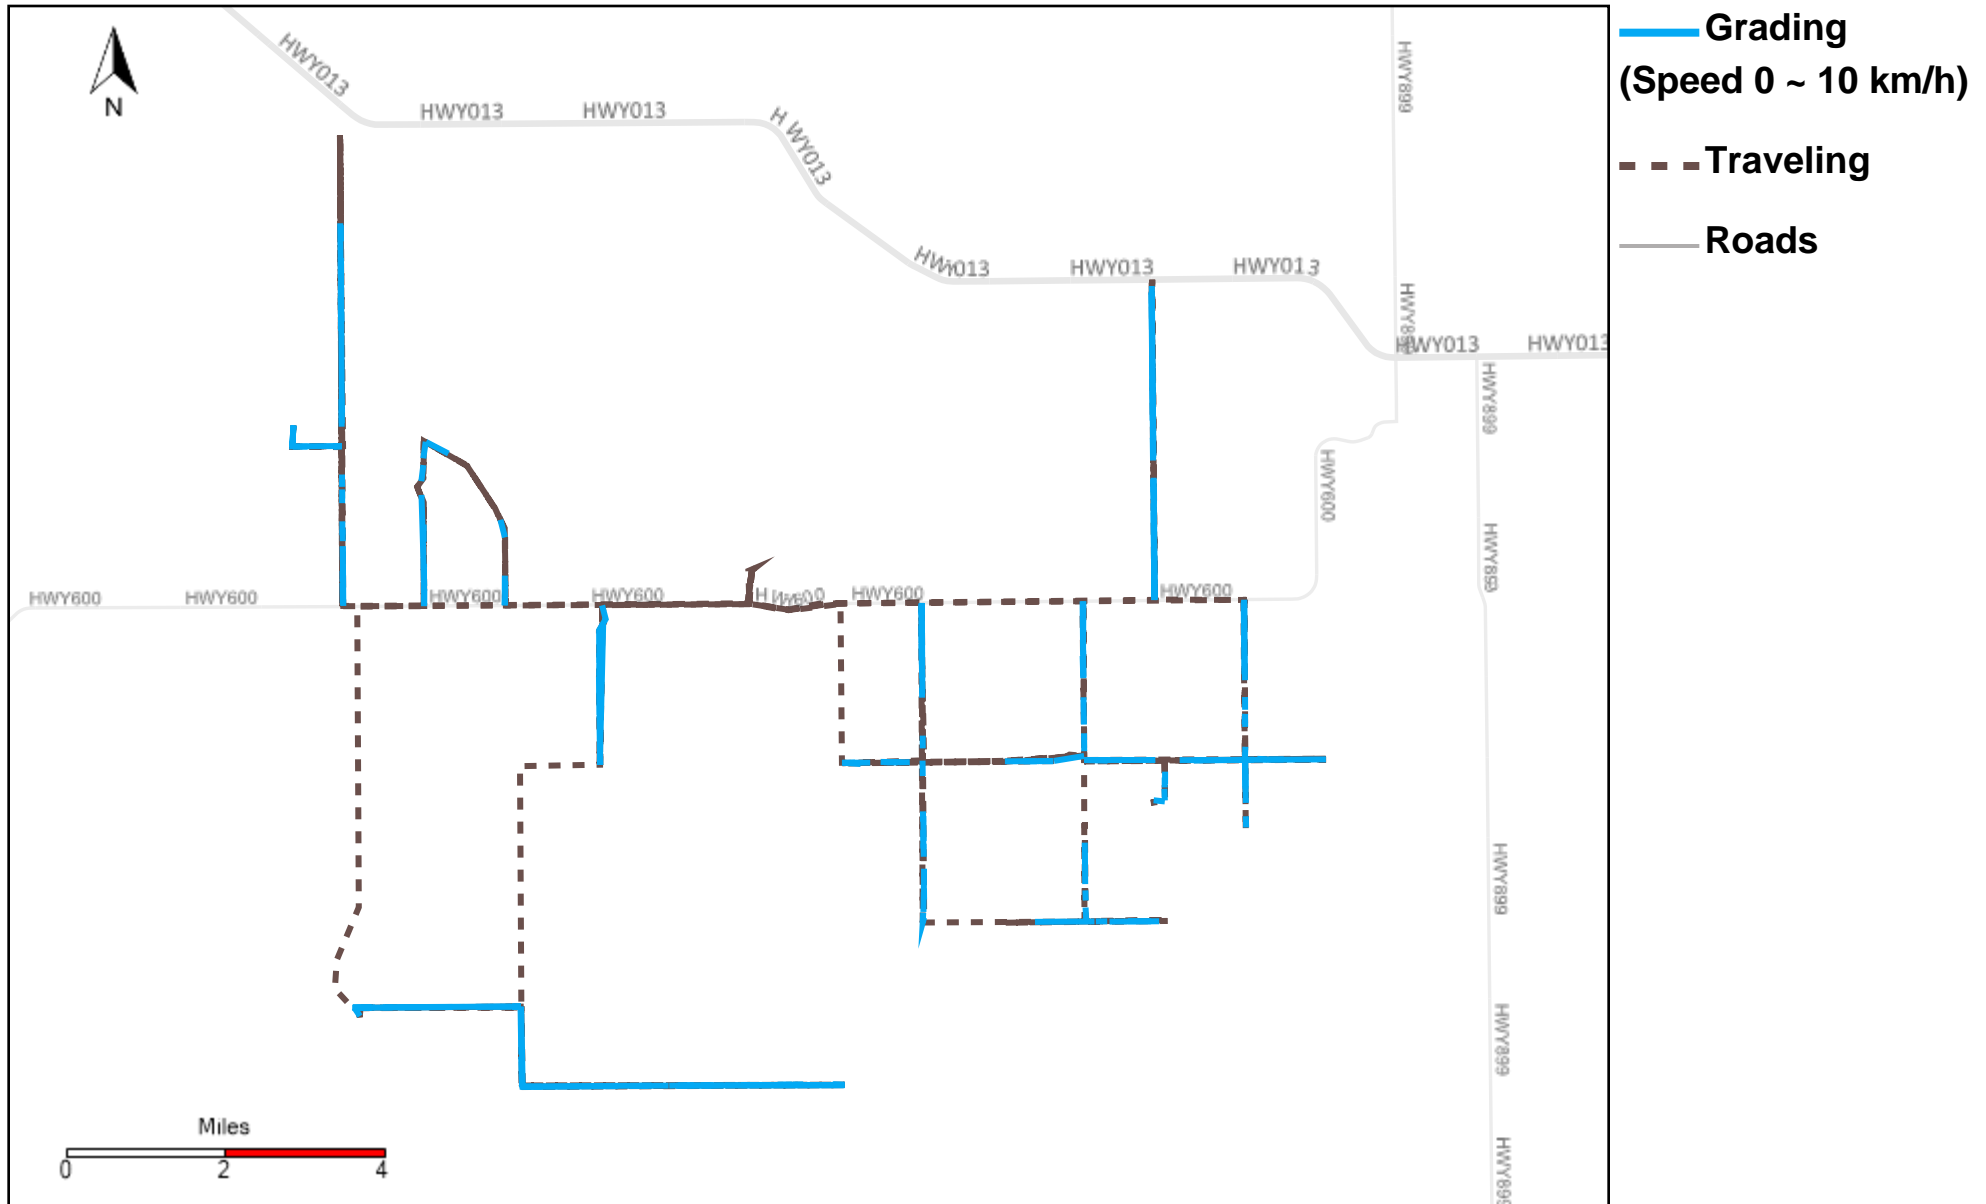

43-183_2023-07-23 ~ 2023-07-29 Tracking

Total Distance(km)	Total Hours	Work Distance(km)	Work Hours
378.91	40 hrs 32 min 8 sec	111.65	15 hrs 32 min 9 sec