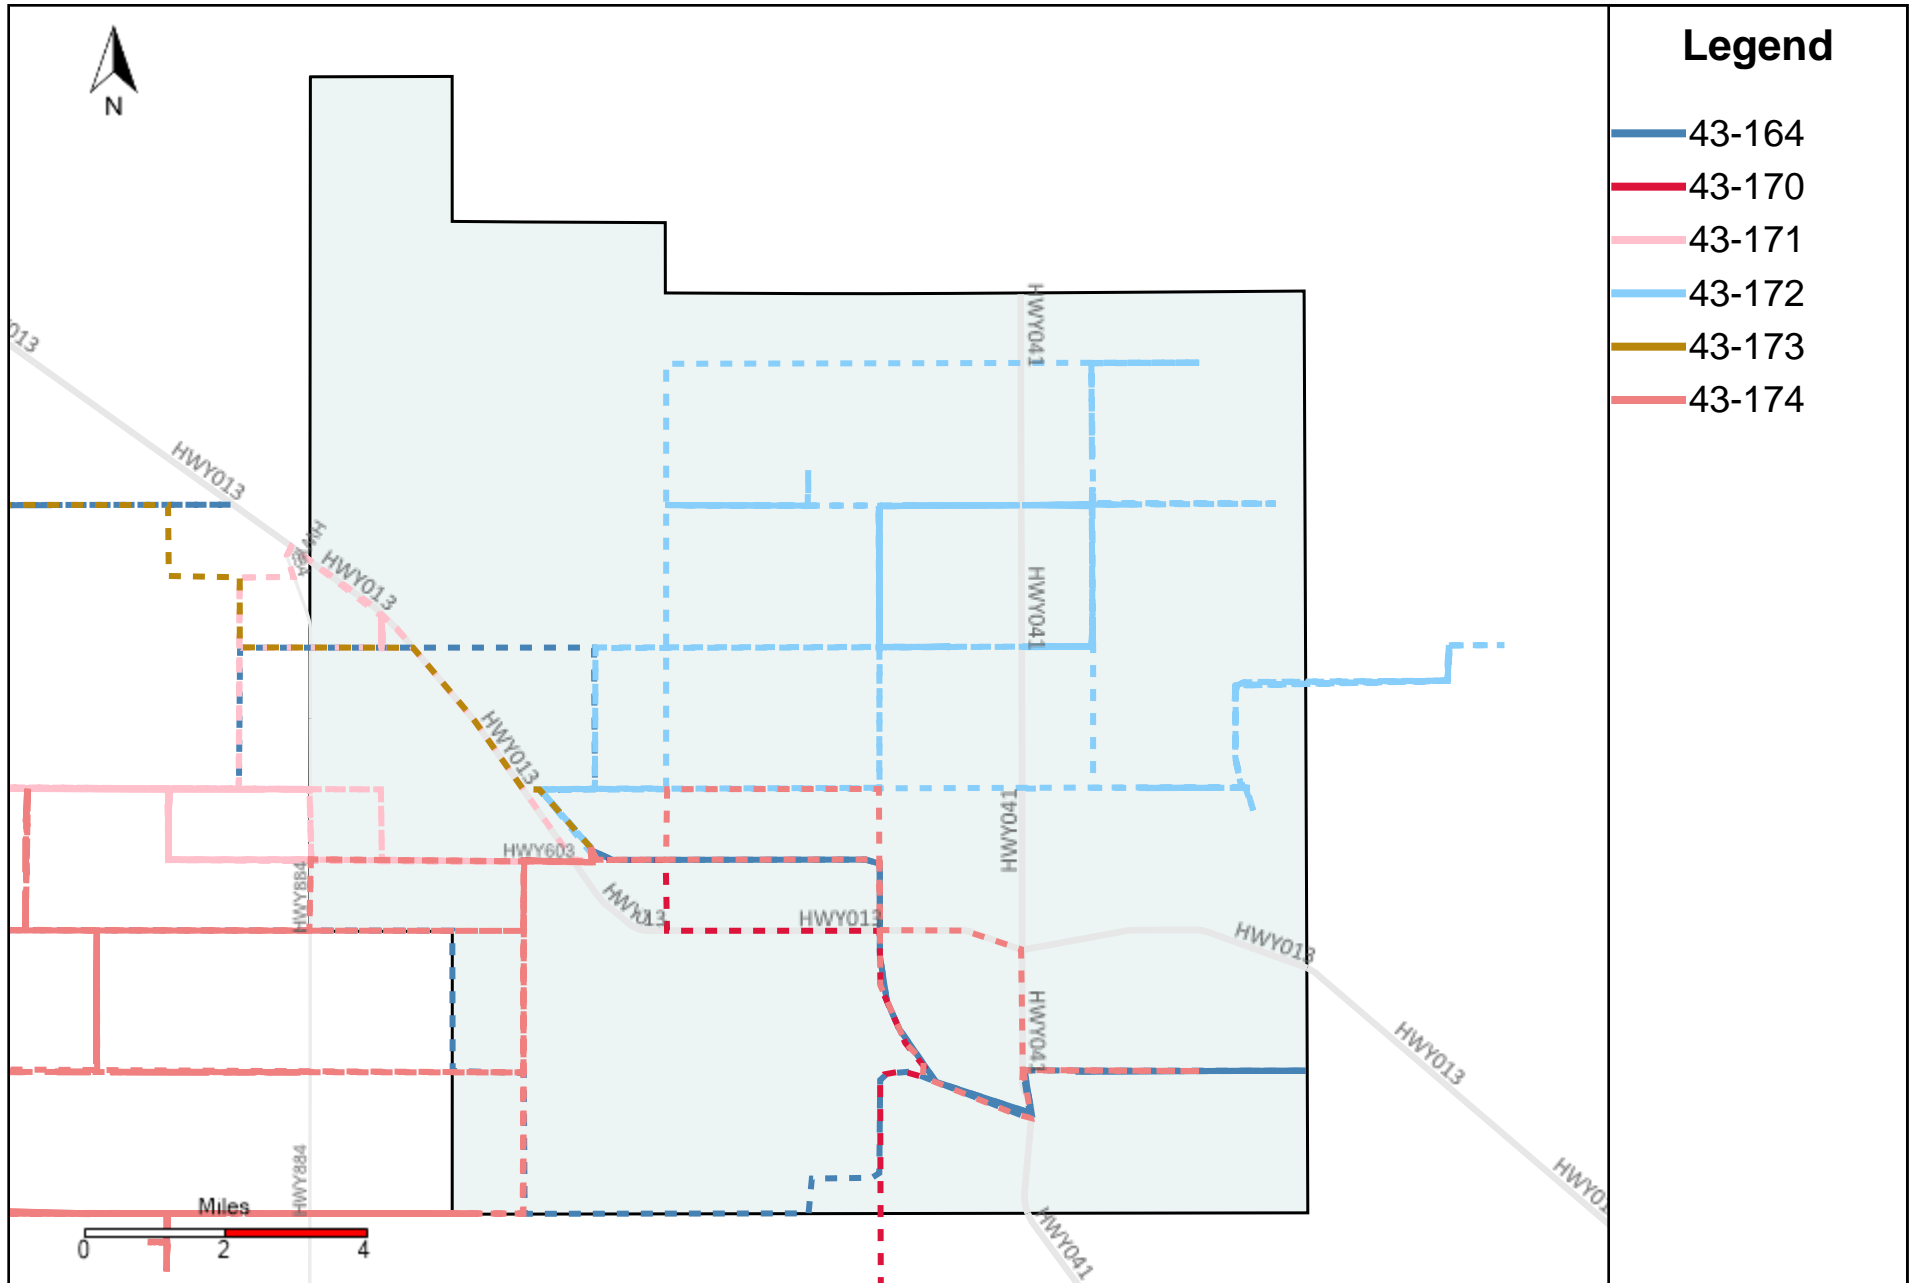

Division: 6 Grader Report(2023-07-23 ~ 2023-07-29)

Vehicle Name List	Total Distance(km)	Total Hours
43-164, 43-170, 43-171, 43-172, 43-173, 43-174	2032.43	203 hrs 49 min 57 sec