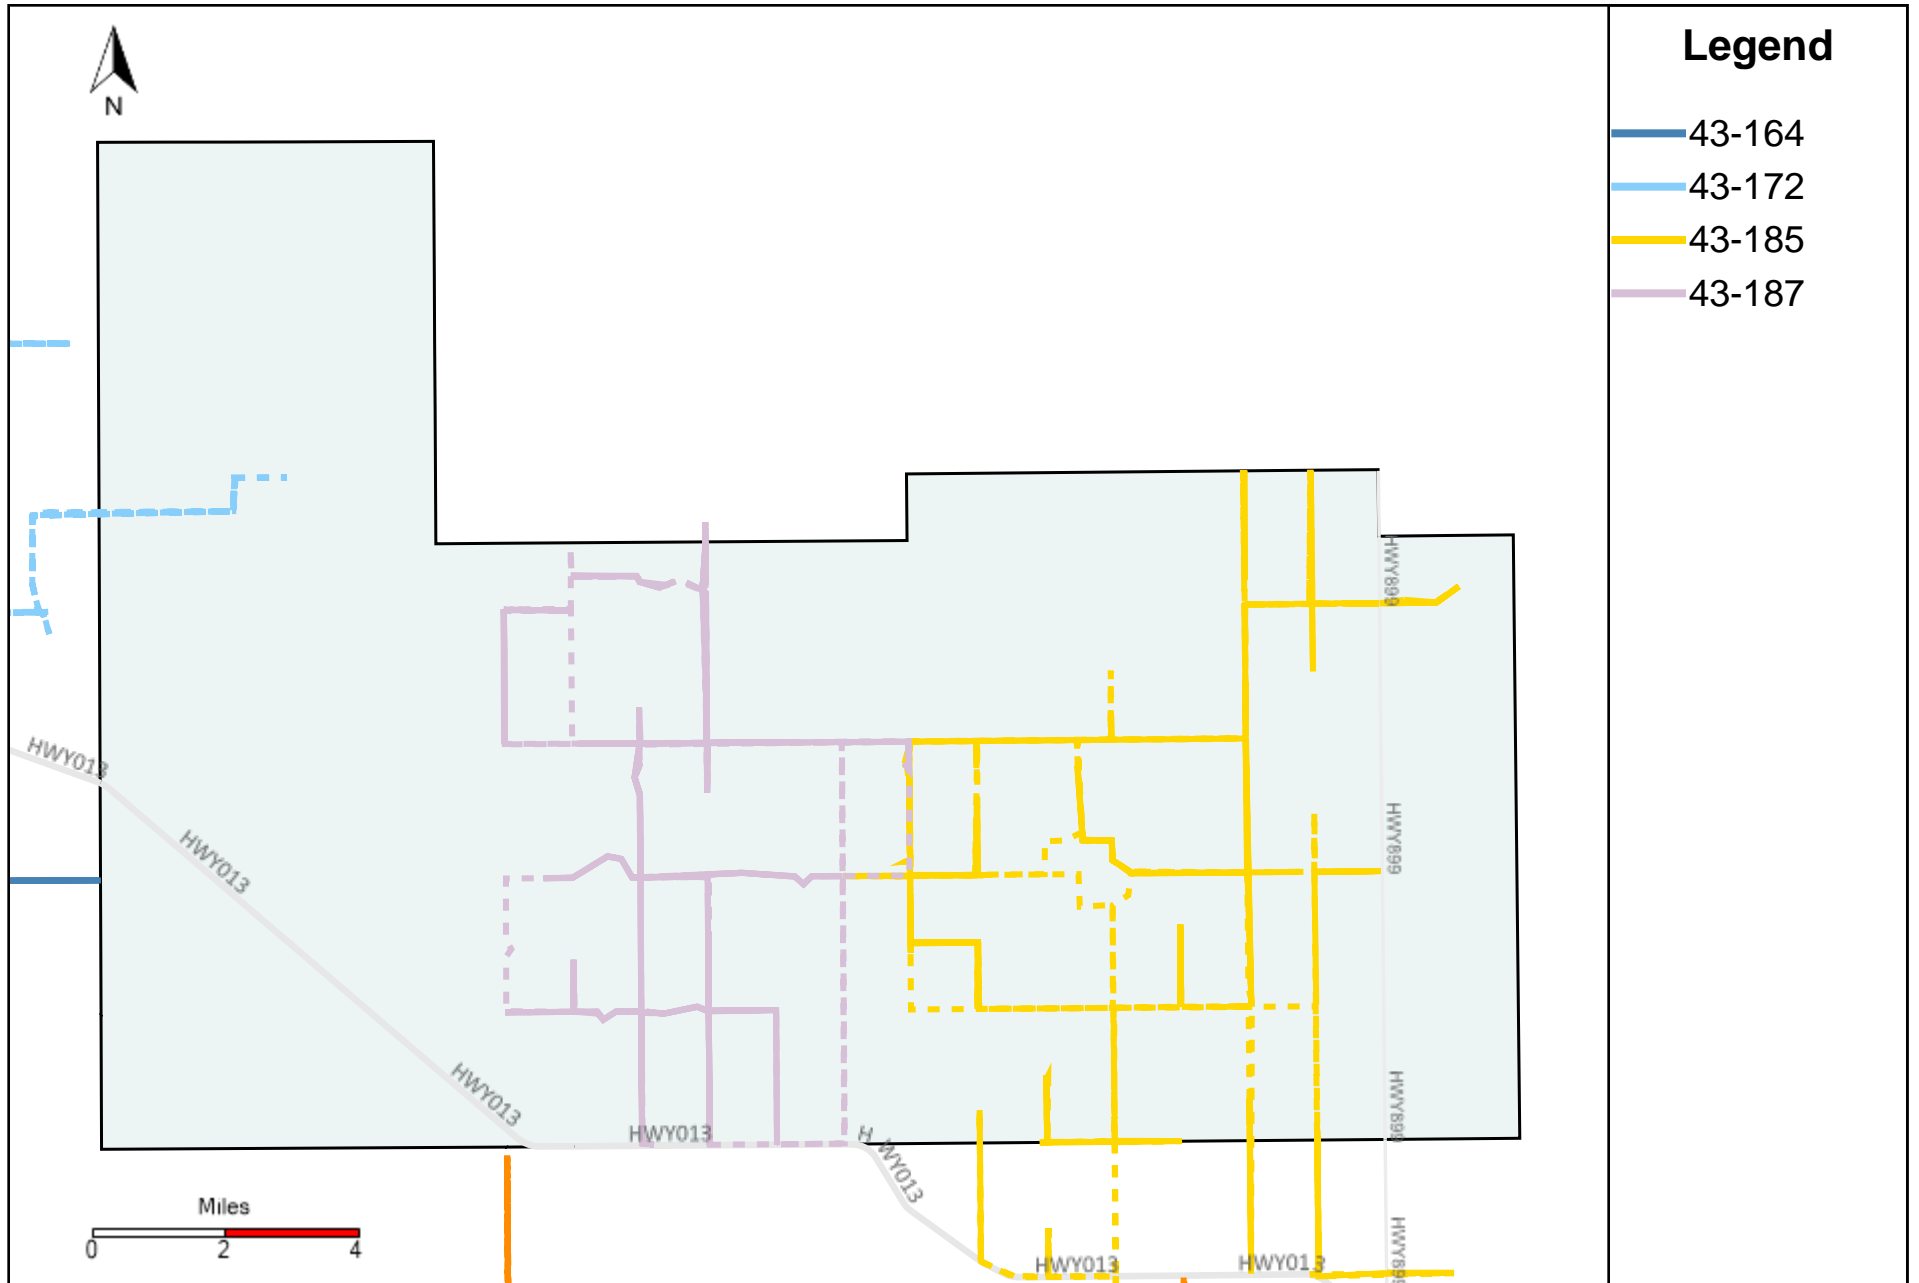

Division: 4 Grader Report(2023-07-23 ~ 2023-07-29)

Vehicle Name List	Total Distance(km)	Total Hours
43-164, 43-172, 43-185, 43-187	1472.37	151 hrs 54 min 15 sec