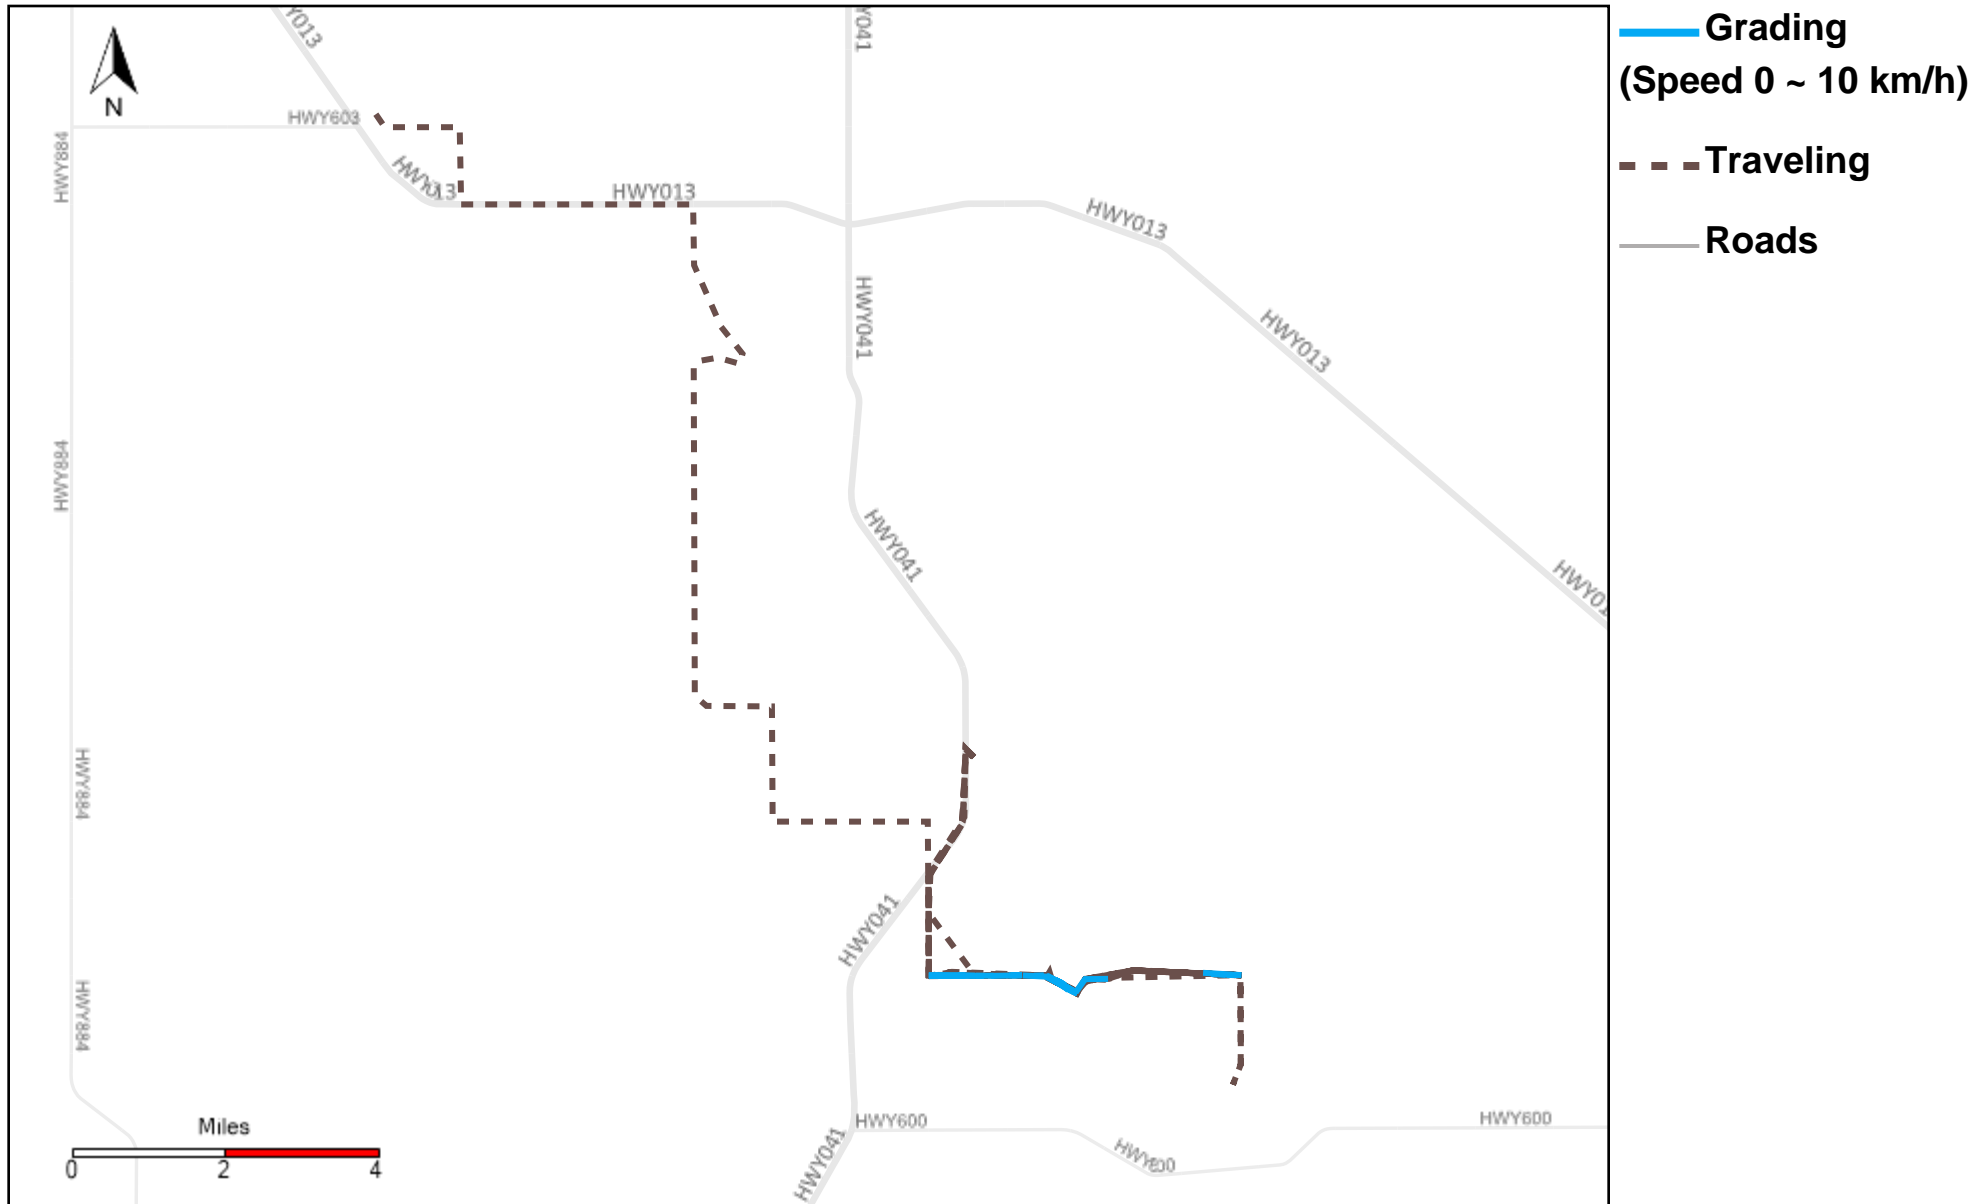

43-170_2023-07-23 ~ 2023-07-29 Tracking

Total Distance(km)	Total Hours	Work Distance(km)	Work Hours
262.53	39 hrs 36 min 37 sec	39.68	8 hrs 43 min 15 sec