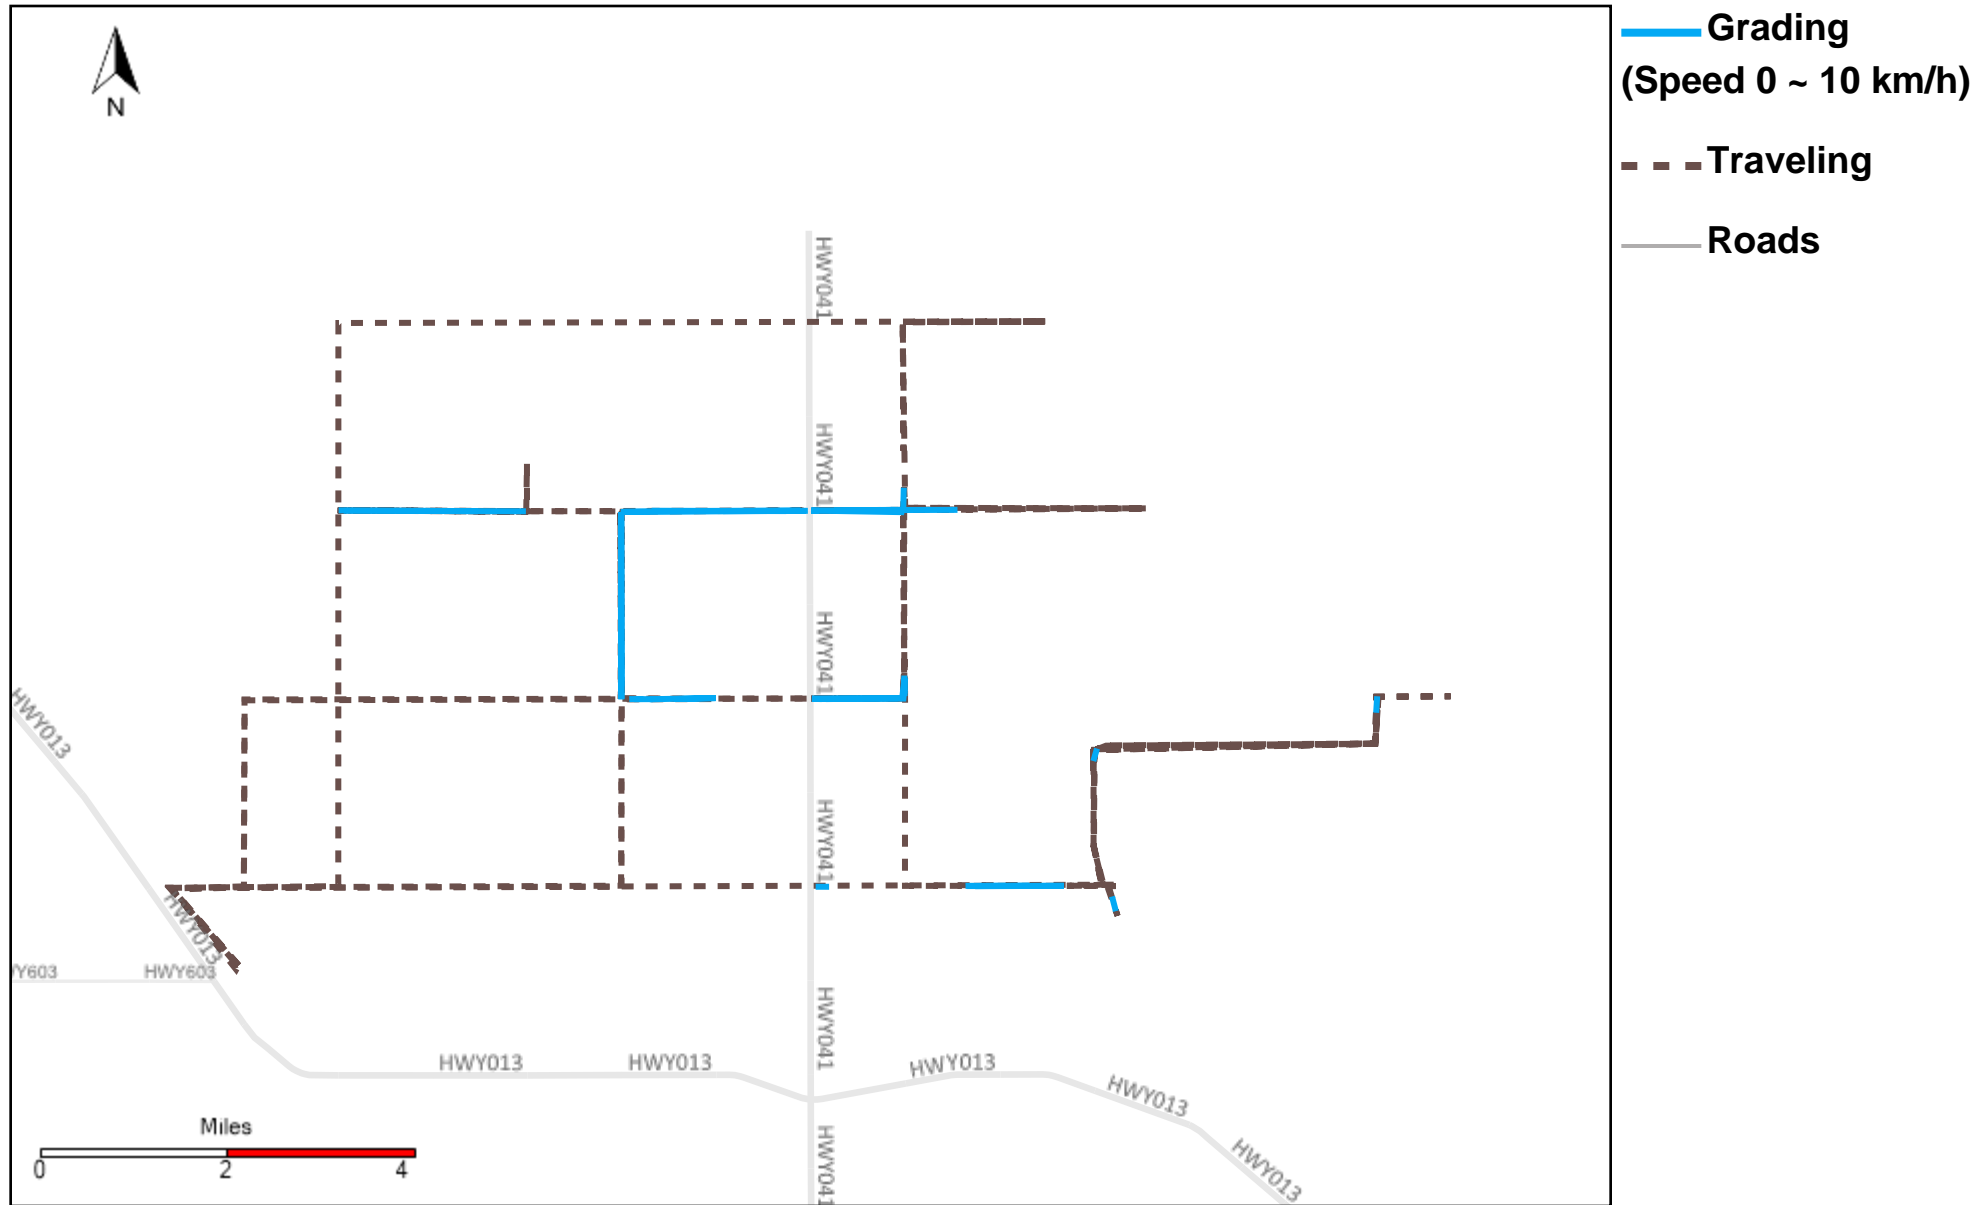

43-172_2023-07-23 ~ 2023-07-29 Tracking

Total Distance(km)	Total Hours	Work Distance(km)	Work Hours
380.6	29 hrs 59 min 4 sec	55.17	7 hrs 37 min 48 sec