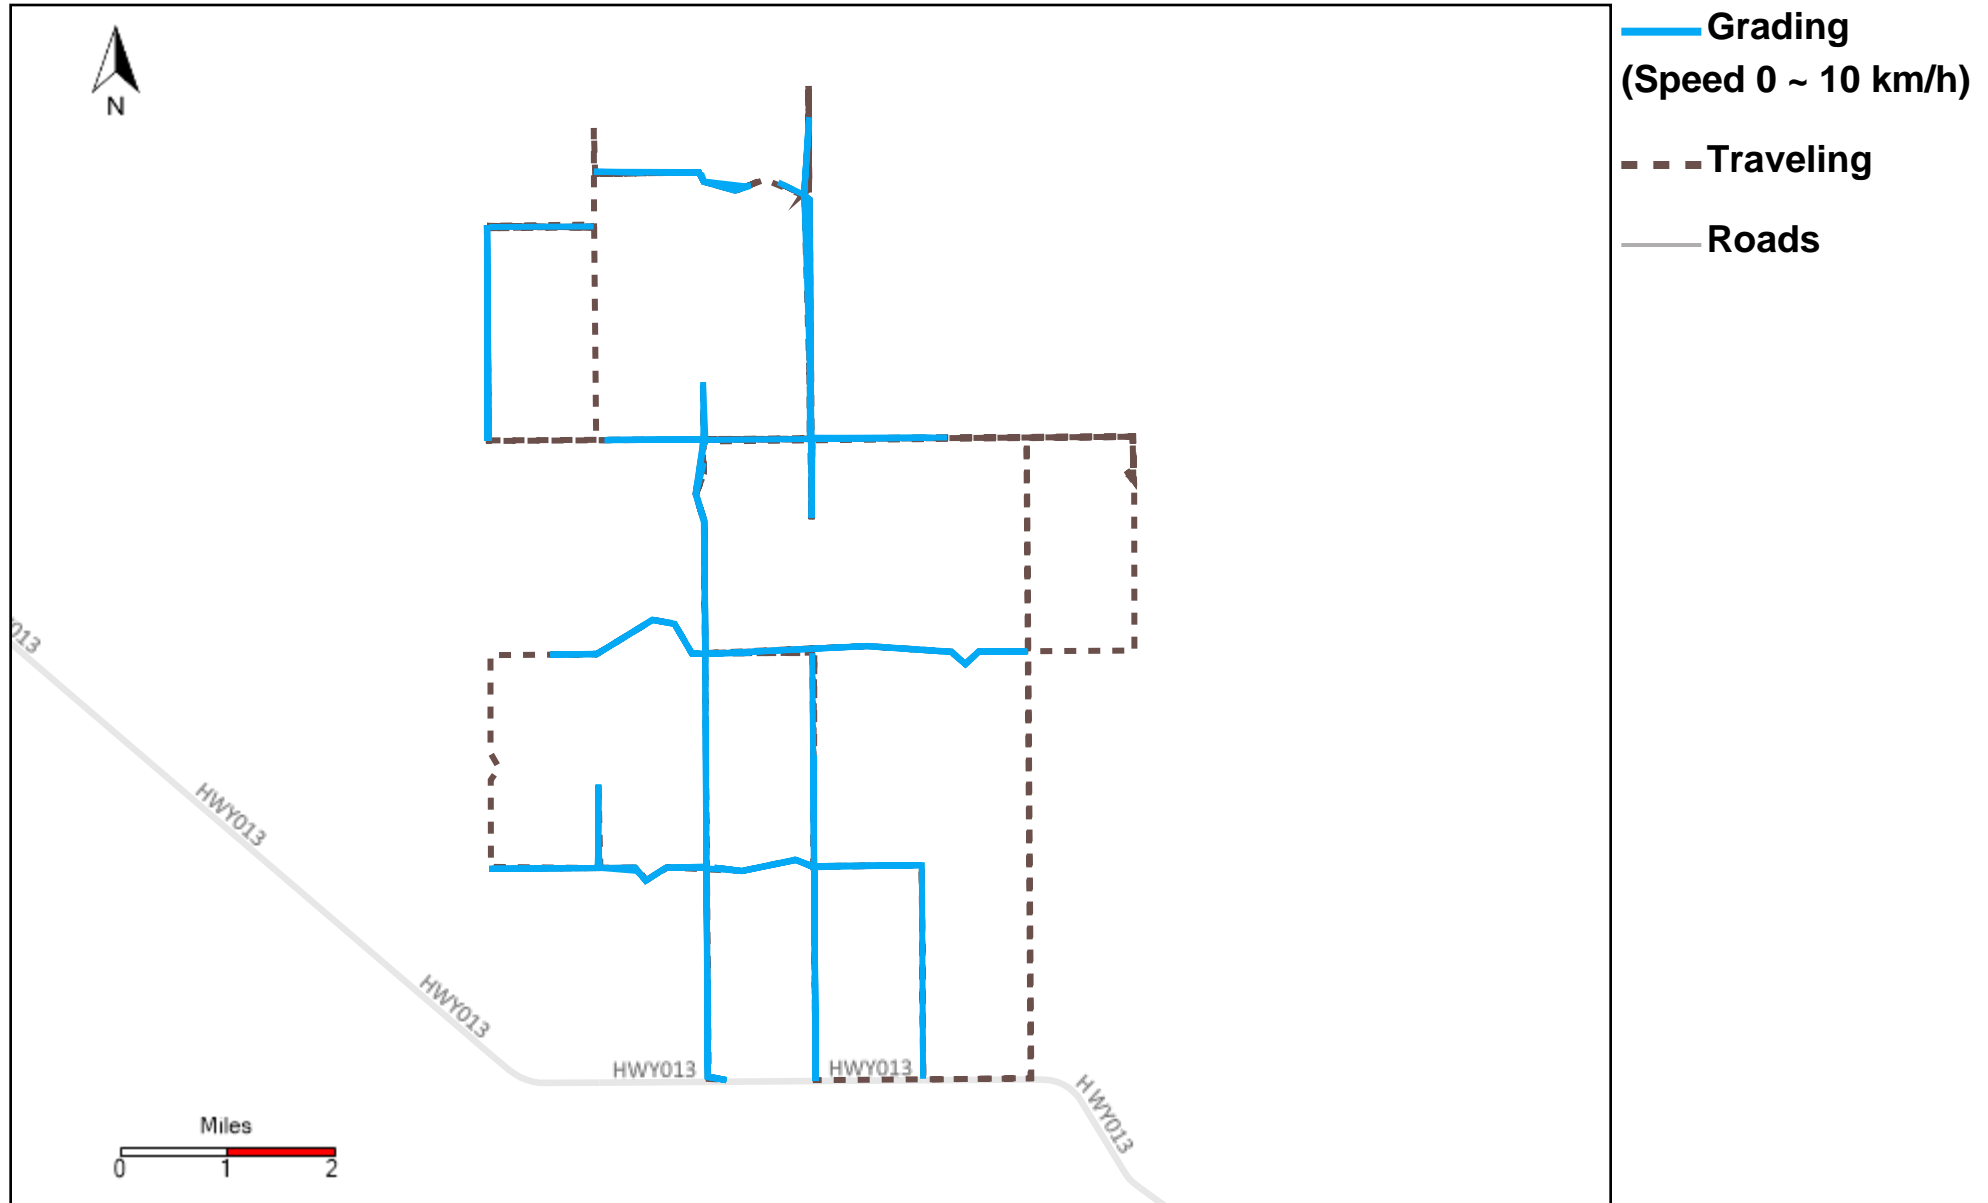

43-187_2023-07-23 ~ 2023-07-29 Tracking

Total Distance(km)	Total Hours	Work Distance(km)	Work Hours
378.91	50 hrs 59 min 45 sec	241.52	43 hrs 2 min 45 sec