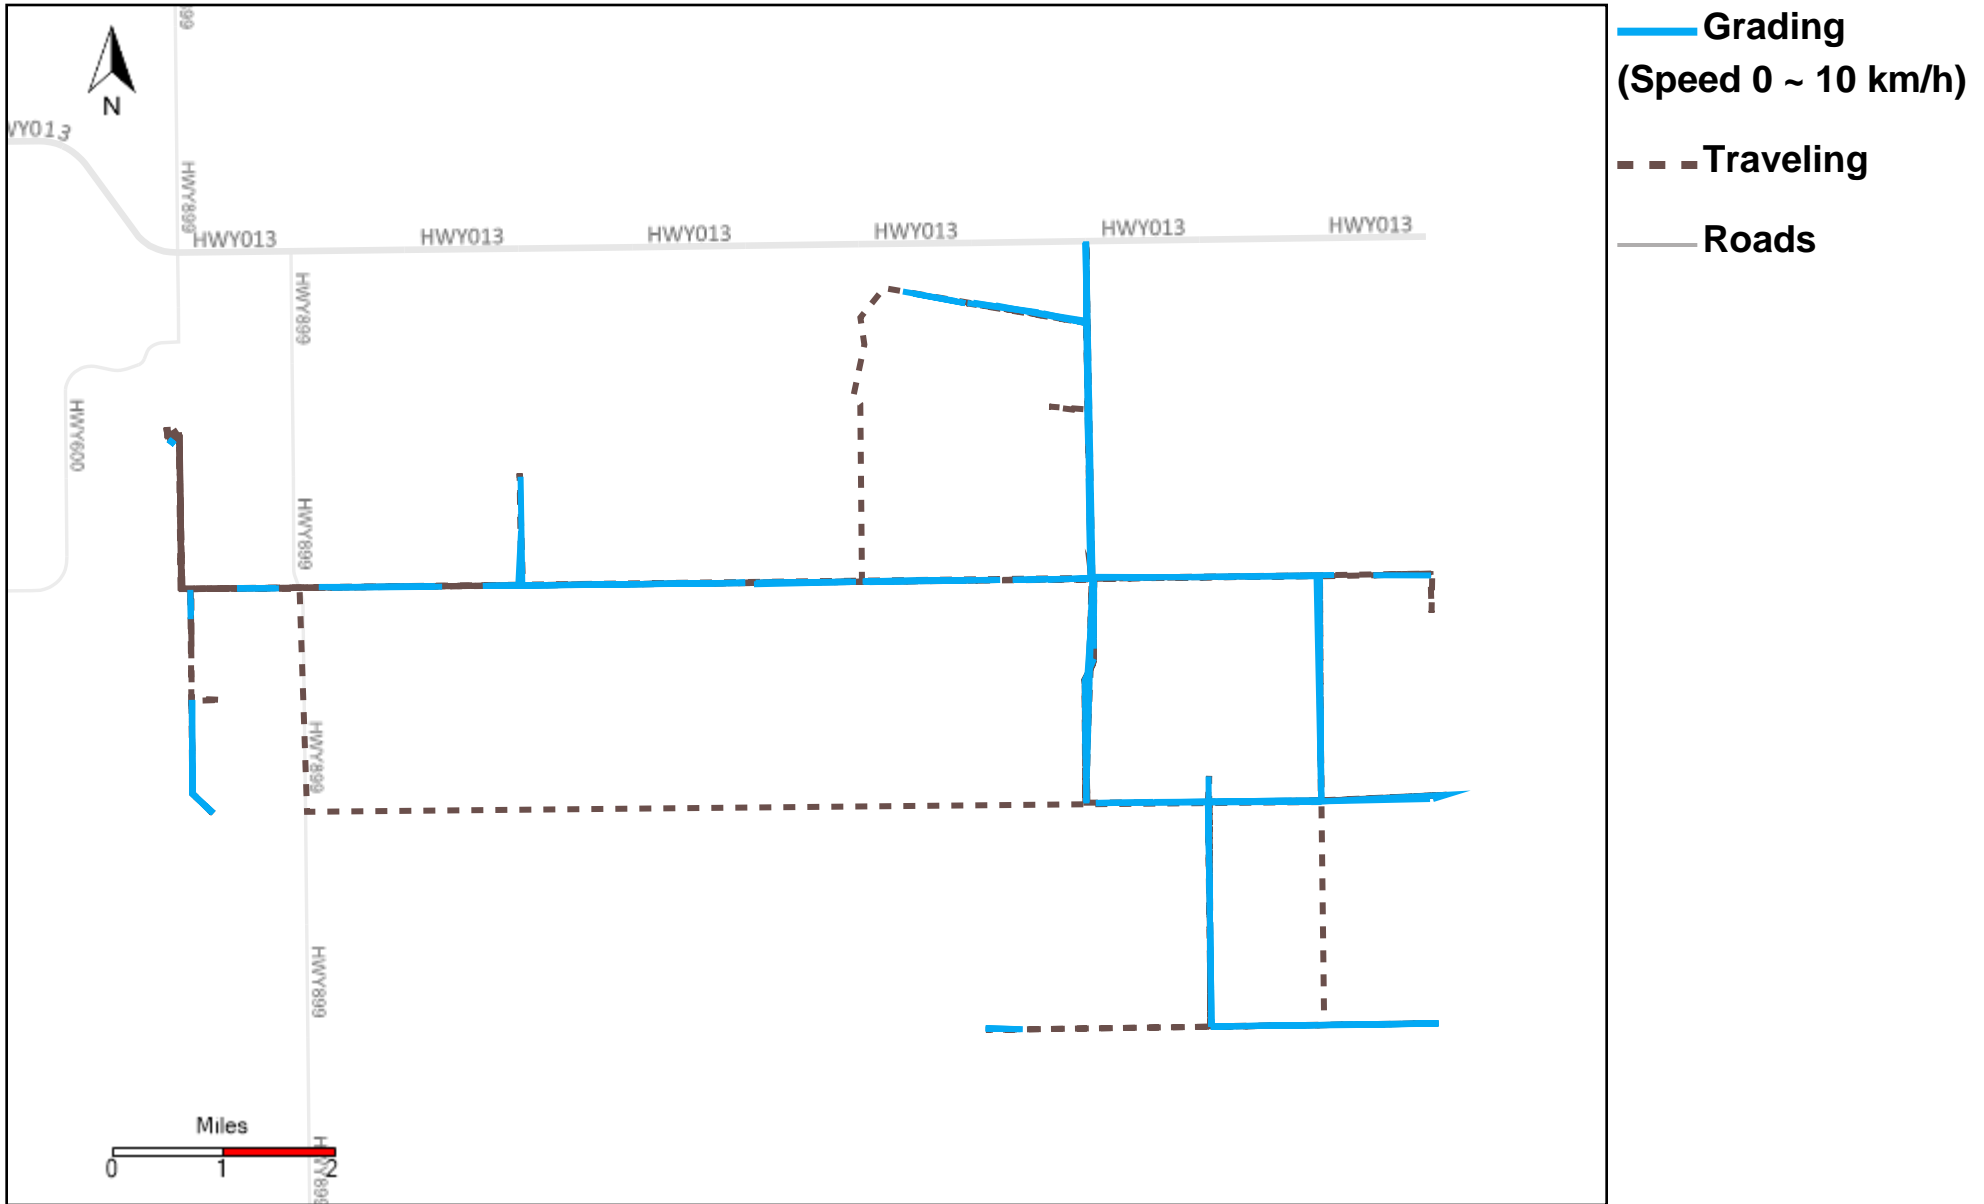

43-186_2023-07-23 ~ 2023-07-29 Tracking

Total Distance(km)	Total Hours	Work Distance(km)	Work Hours
397.92	41 hrs 6 min 44 sec	193.95	28 hrs 37 min 29 sec