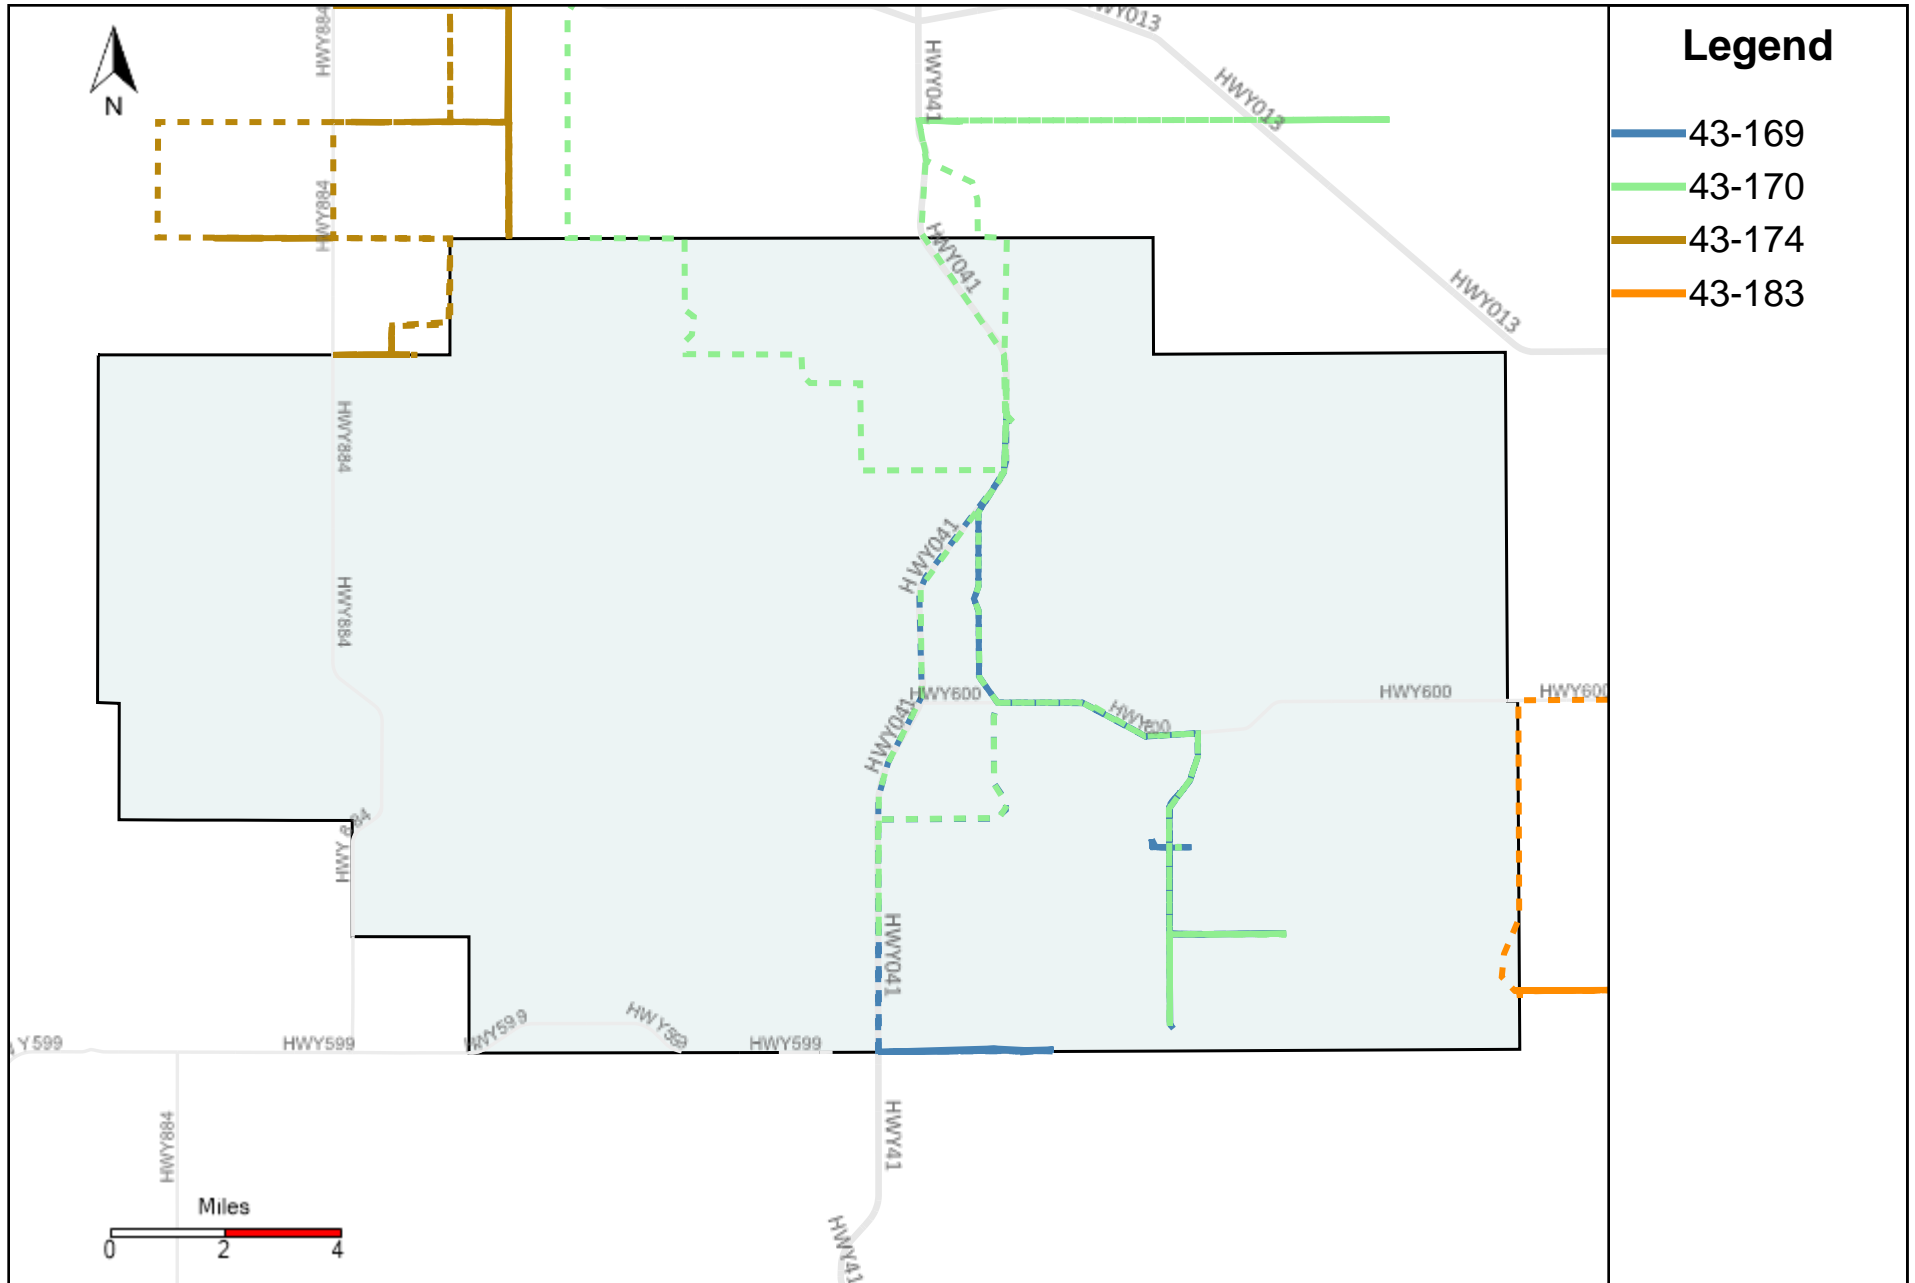

Division: 5 Grader Report(2023-06-18 ~ 2023-06-24)

Vehicle Name List	Total Distance(km)	Total Hours
43-169, 43-170, 43-174, 43-183	1045.52	109 hrs 29 min 48 sec