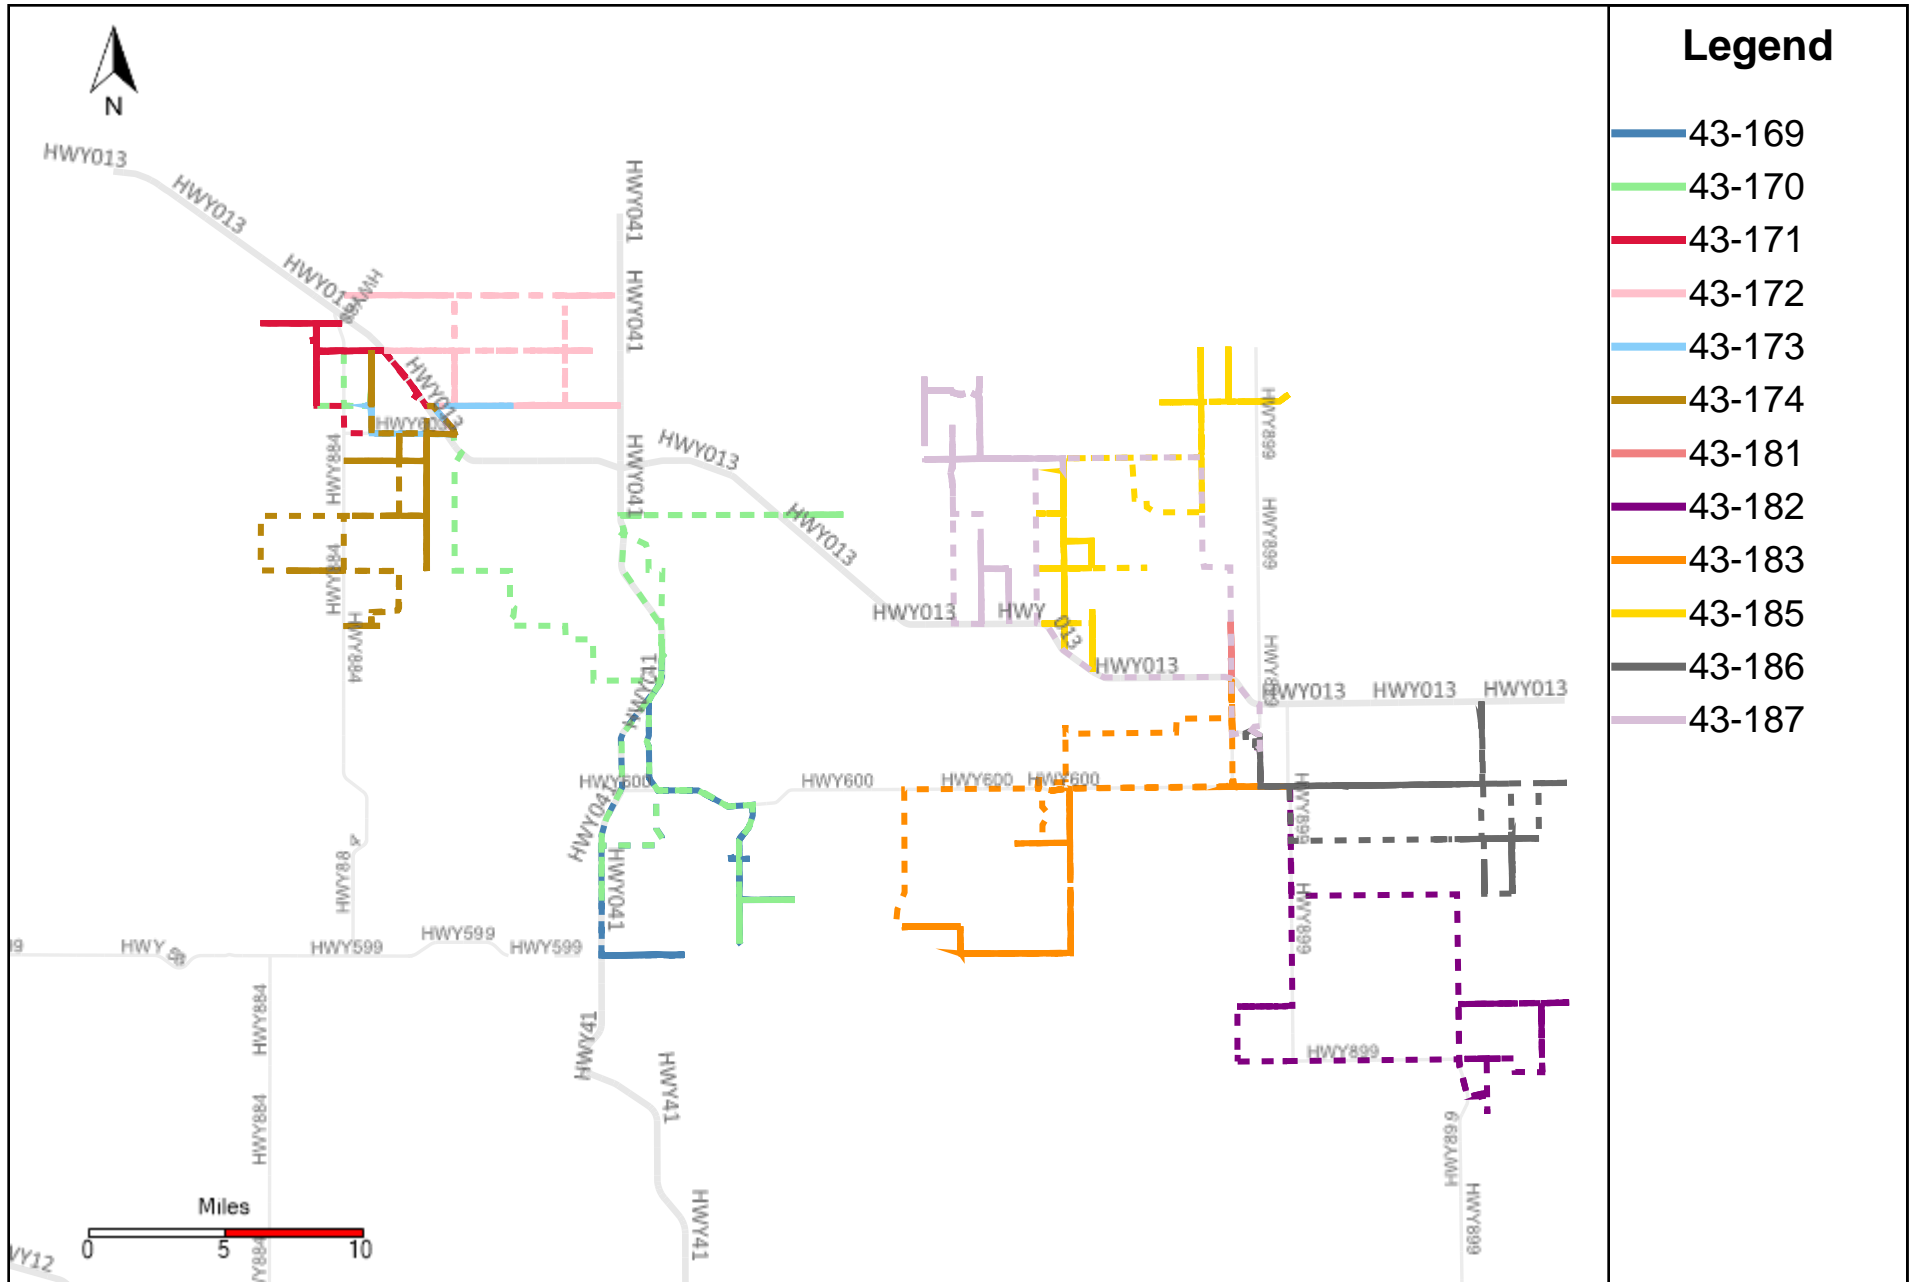

Provost Weekly Grader Report (2023-06-18 ~ 2023-06-24)

Division: 1 Grader Report(2023-06-18 ~ 2023-06-24)

Vehicle Name List	Total Distance(km)	Total Hours
43-182, 43-186	431.62	44 hrs 18 min 44 sec

Division: 2 Grader Report(2023-06-18 ~ 2023-06-24)

Vehicle Name List	Total Distance(km)	Total Hours
43-186	263.46	24 hrs 28 min 56 sec

Division: 3 Grader Report(2023-06-18 ~ 2023-06-24)

Vehicle Name List	Total Distance(km)	Total Hours
43-181, 43-182, 43-183, 43-185, 43-186, 43-187	1413.27	162 hrs 7 min 4 sec

Division: 4 Grader Report(2023-06-18 ~ 2023-06-24)

Vehicle Name List	Total Distance(km)	Total Hours
43-170, 43-181, 43-185, 43-187	972.44	112 hrs 37 min 31 sec

Division: 5 Grader Report(2023-06-18 ~ 2023-06-24)

43-187_2023-06-18 ~ 2023-06-24 Tracking

Total Distance(km)	Total Hours	Work Distance(km)	Work Hours
303.89	29 hrs 30 min 17 sec	147.69	22 hrs 19 min 47 sec