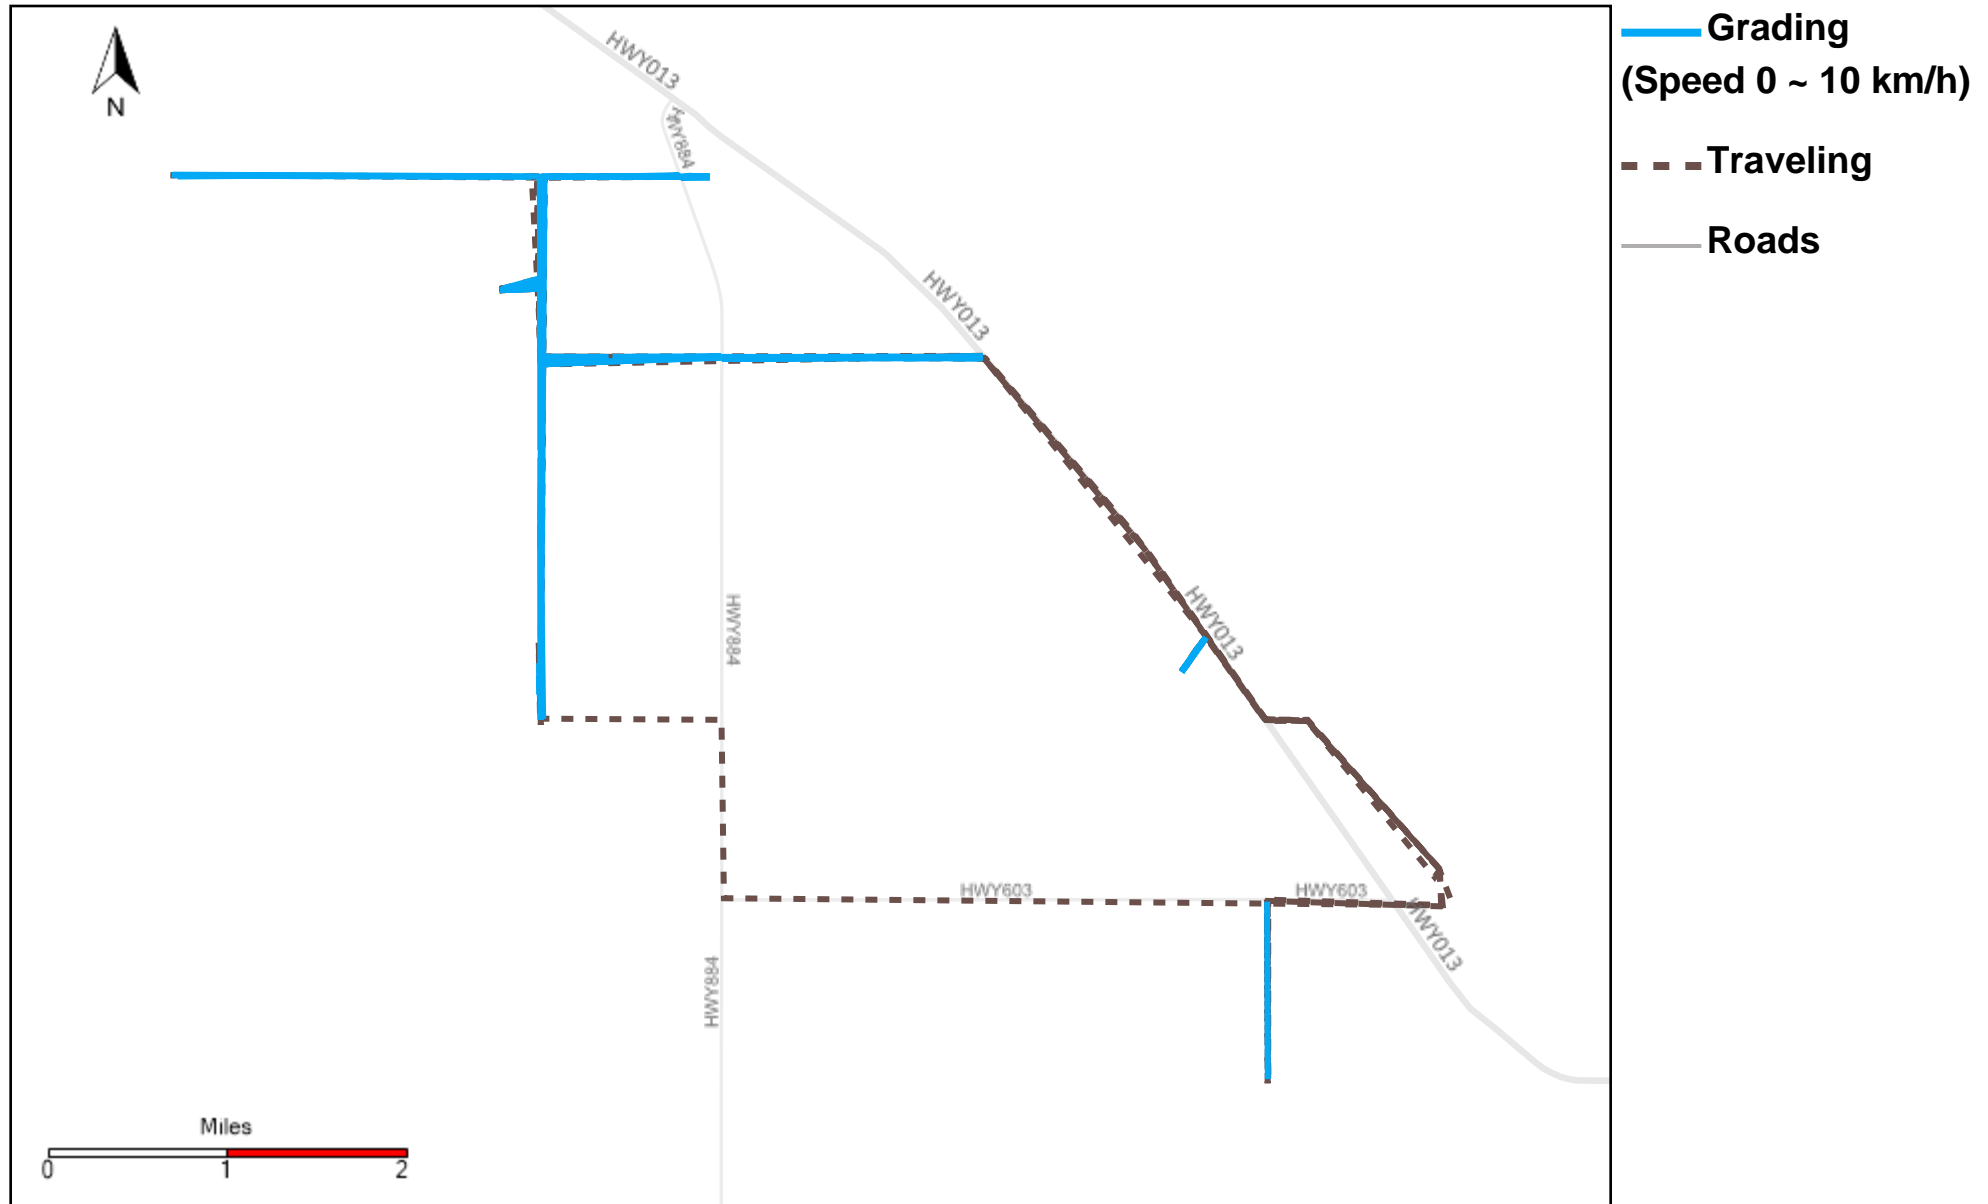

43-170_2023-06-18 ~ 2023-06-24 Tracking

Total Distance(km)	Total Hours	Work Distance(km)	Work Hours
291.13	27 hrs 45 min 41 sec	87.35	15 hrs 38 min 15 sec

43-171_2023-06-18 ~ 2023-06-24 Tracking

Total Distance(km)	Total Hours	Work Distance(km)	Work Hours
236.84	31 hrs 57 min 0 sec	128.96	21 hrs 11 min 32 sec