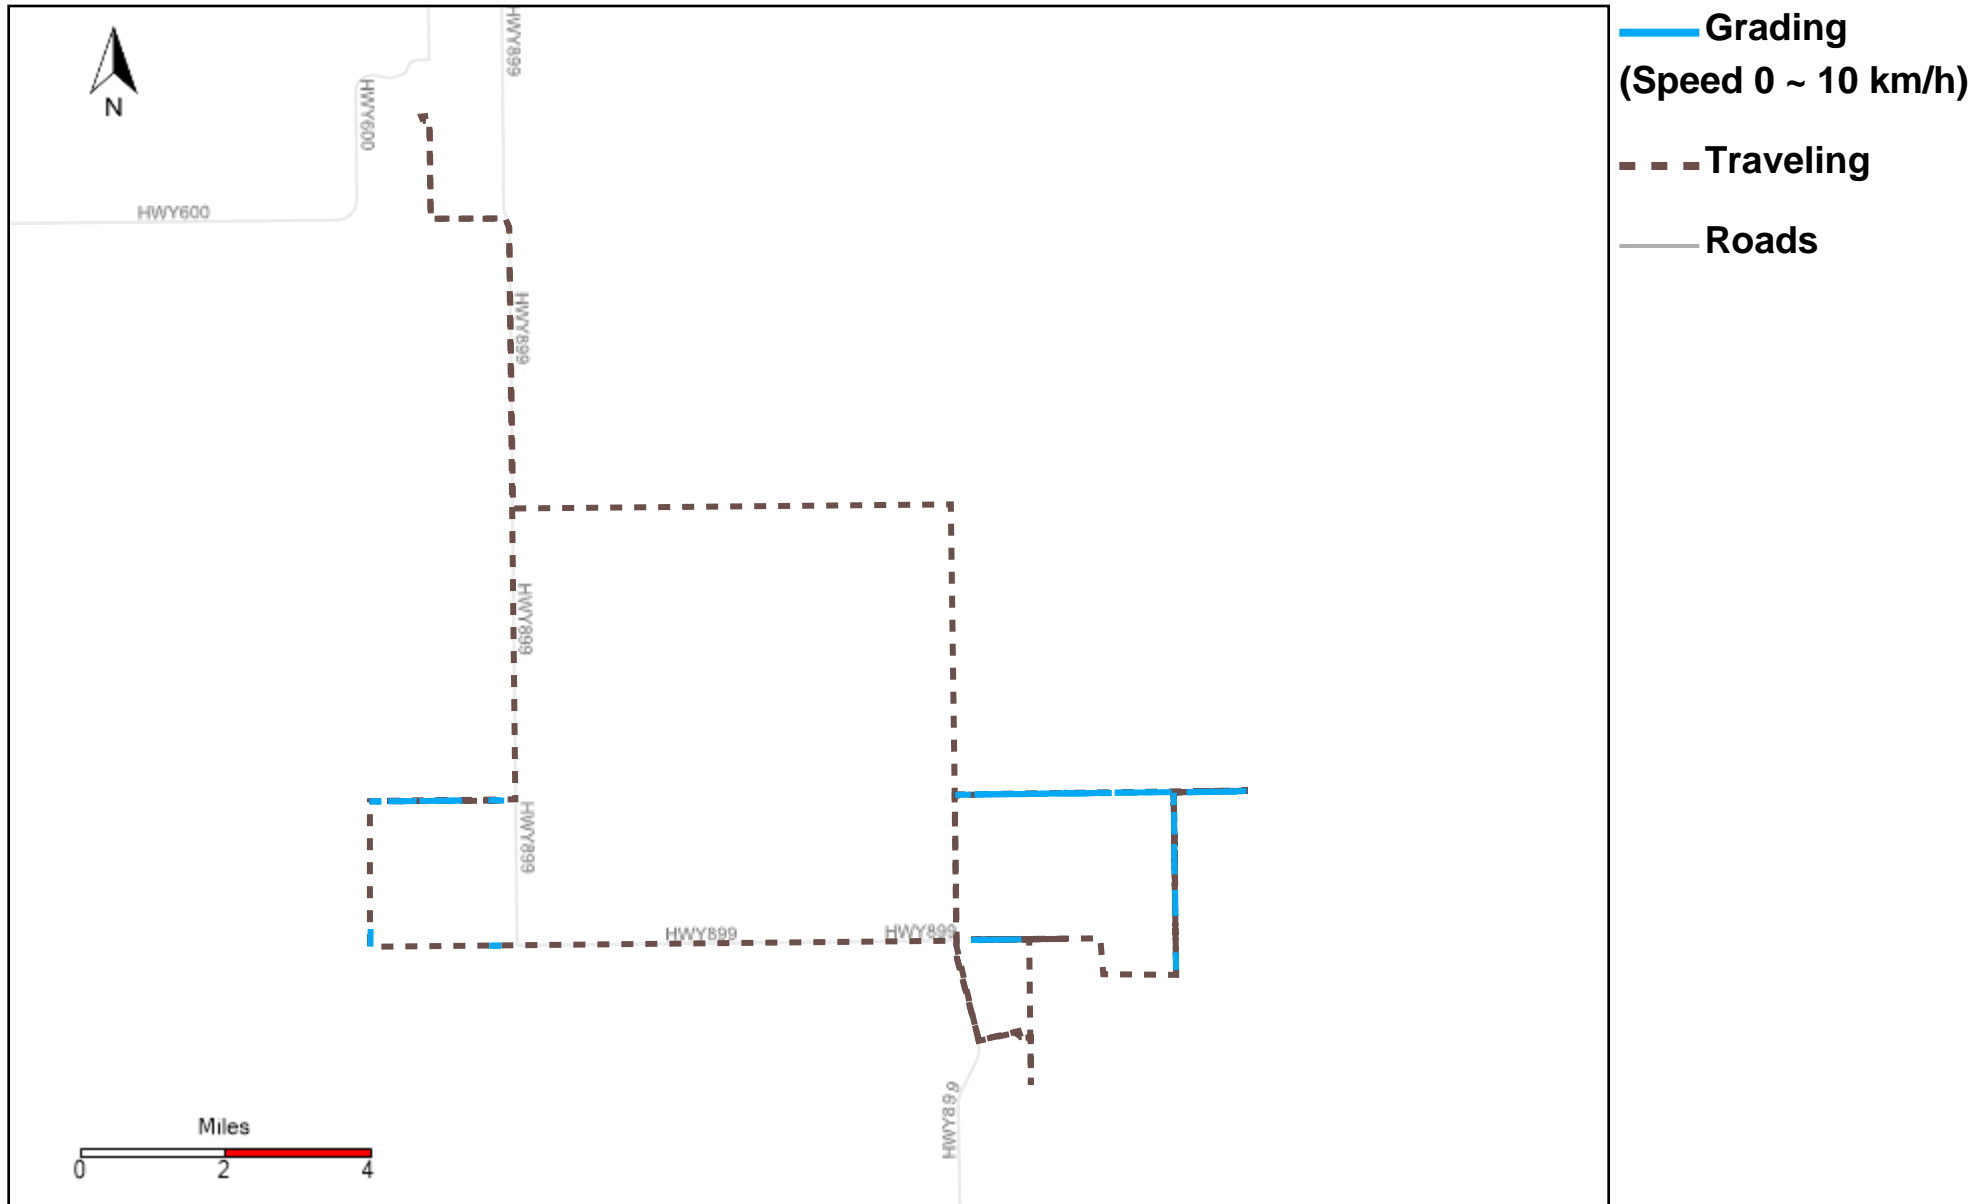

43-182_2023-06-18 ~ 2023-06-24 Tracking

Total Distance(km)	Total Hours	Work Distance(km)	Work Hours
168.17	19 hrs 49 min 48 sec	21.67	3 hrs 22 min 30 sec