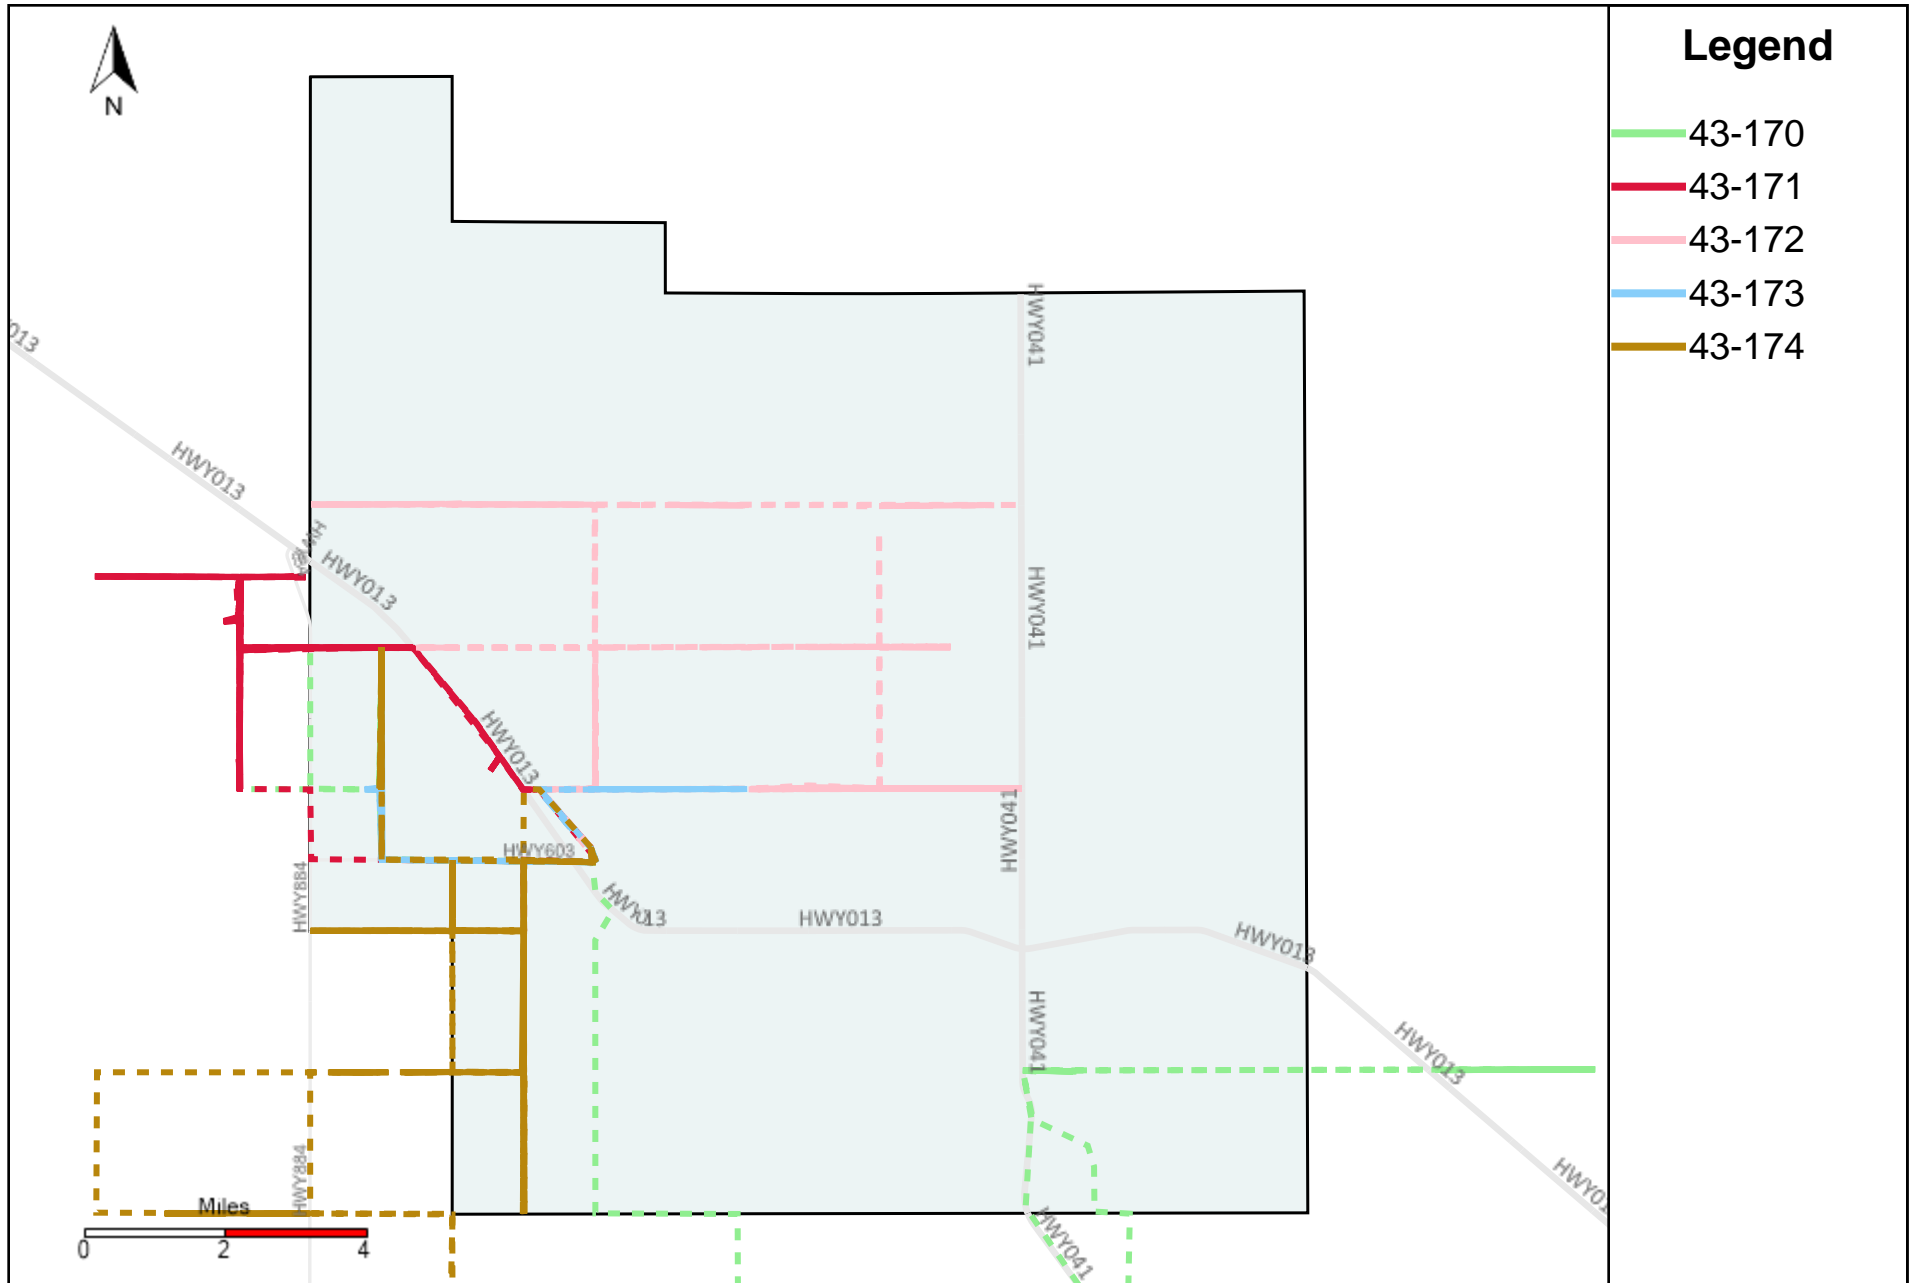

Division: 6 Grader Report(2023-06-18 ~ 2023-06-24)

Vehicle Name List	Total Distance(km)	Total Hours
43-170, 43-171, 43-172, 43-173, 43-174	1388.81	167 hrs 8 min 34 sec