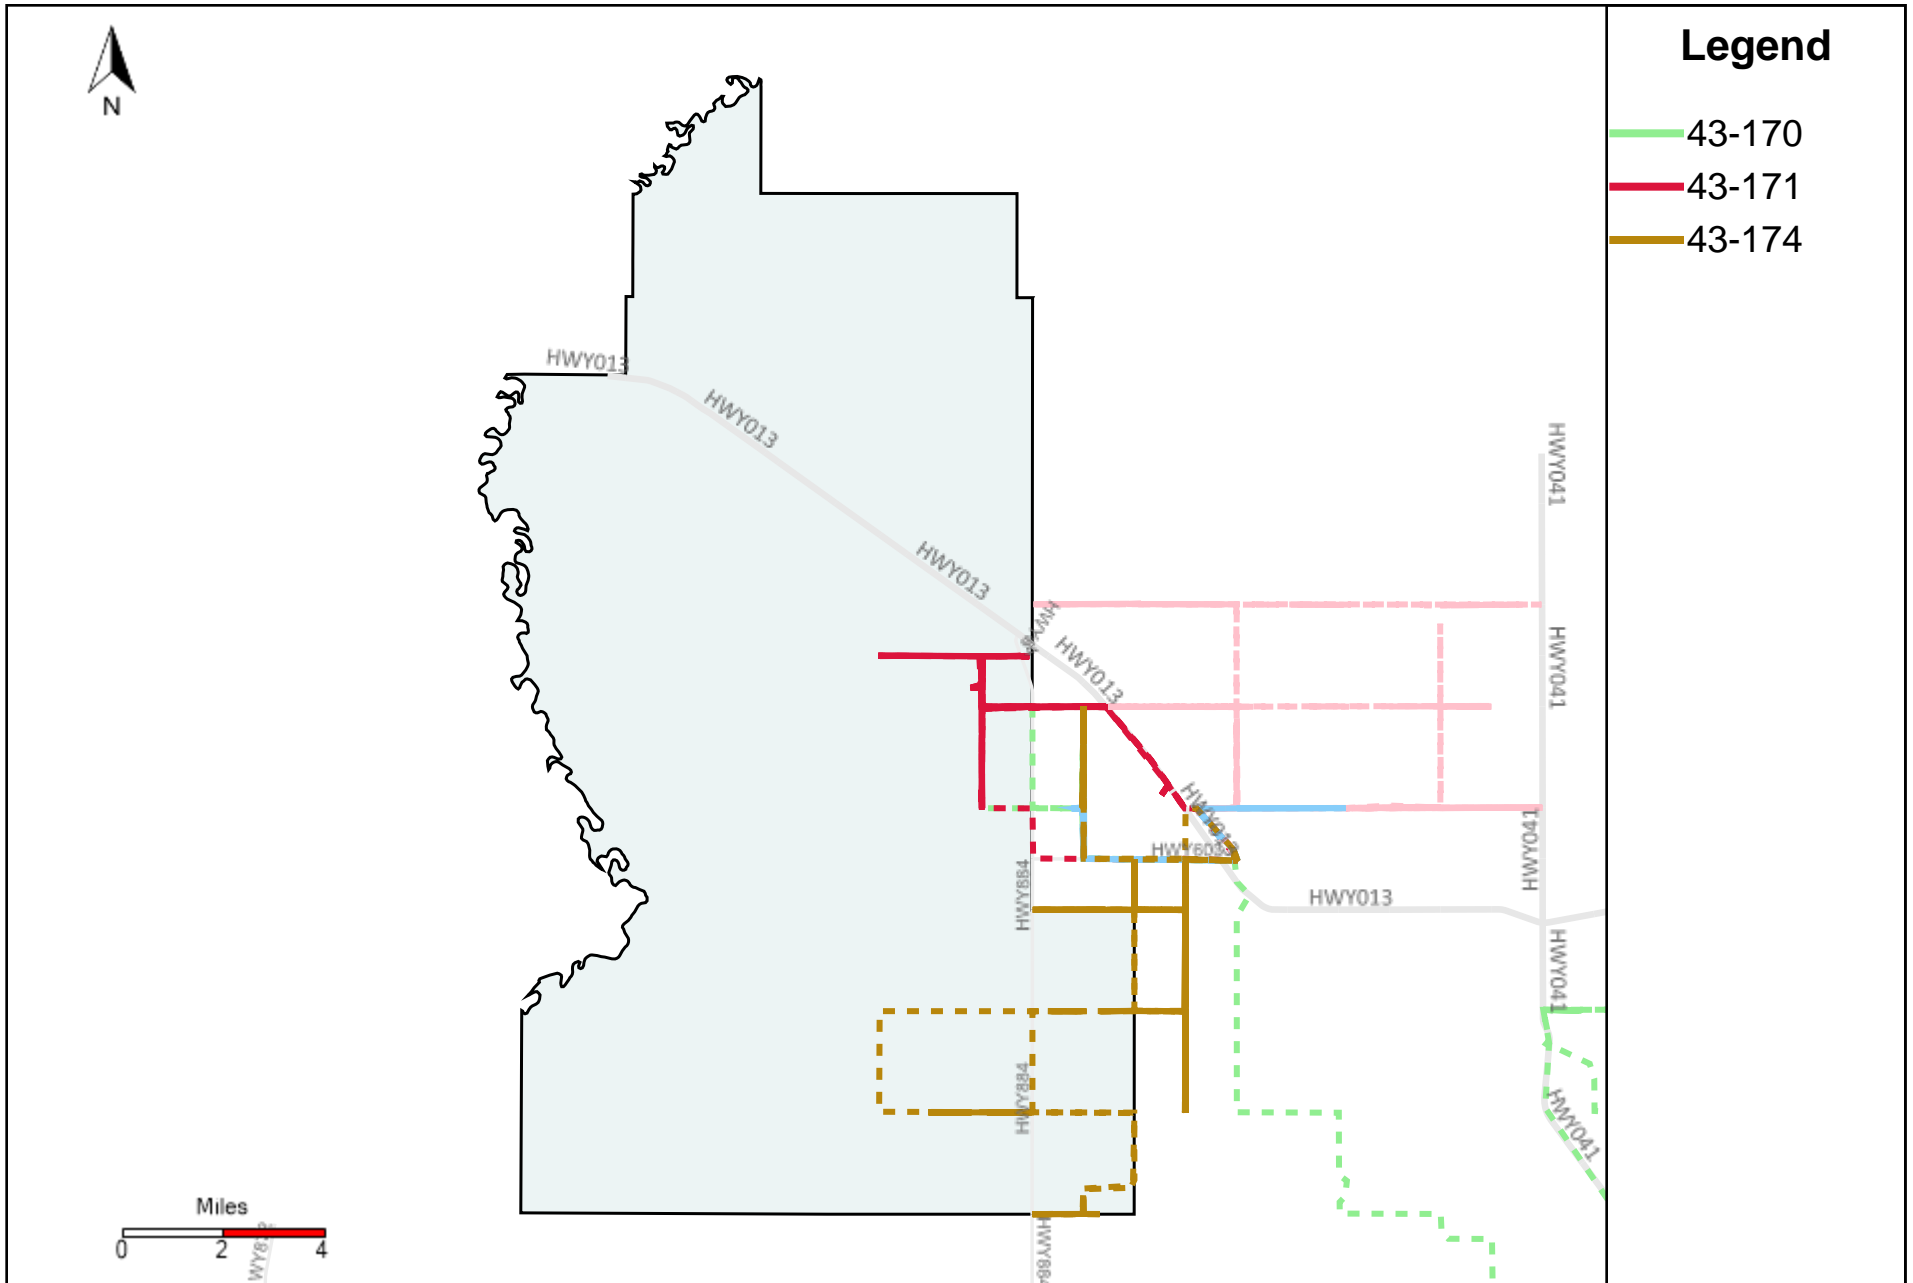

Division: 7 Grader Report(2023-06-18 ~ 2023-06-24)

Vehicle Name List	Total Distance(km)	Total Hours
43-170, 43-171, 43-174	808.9	94 hrs 10 min 52 sec