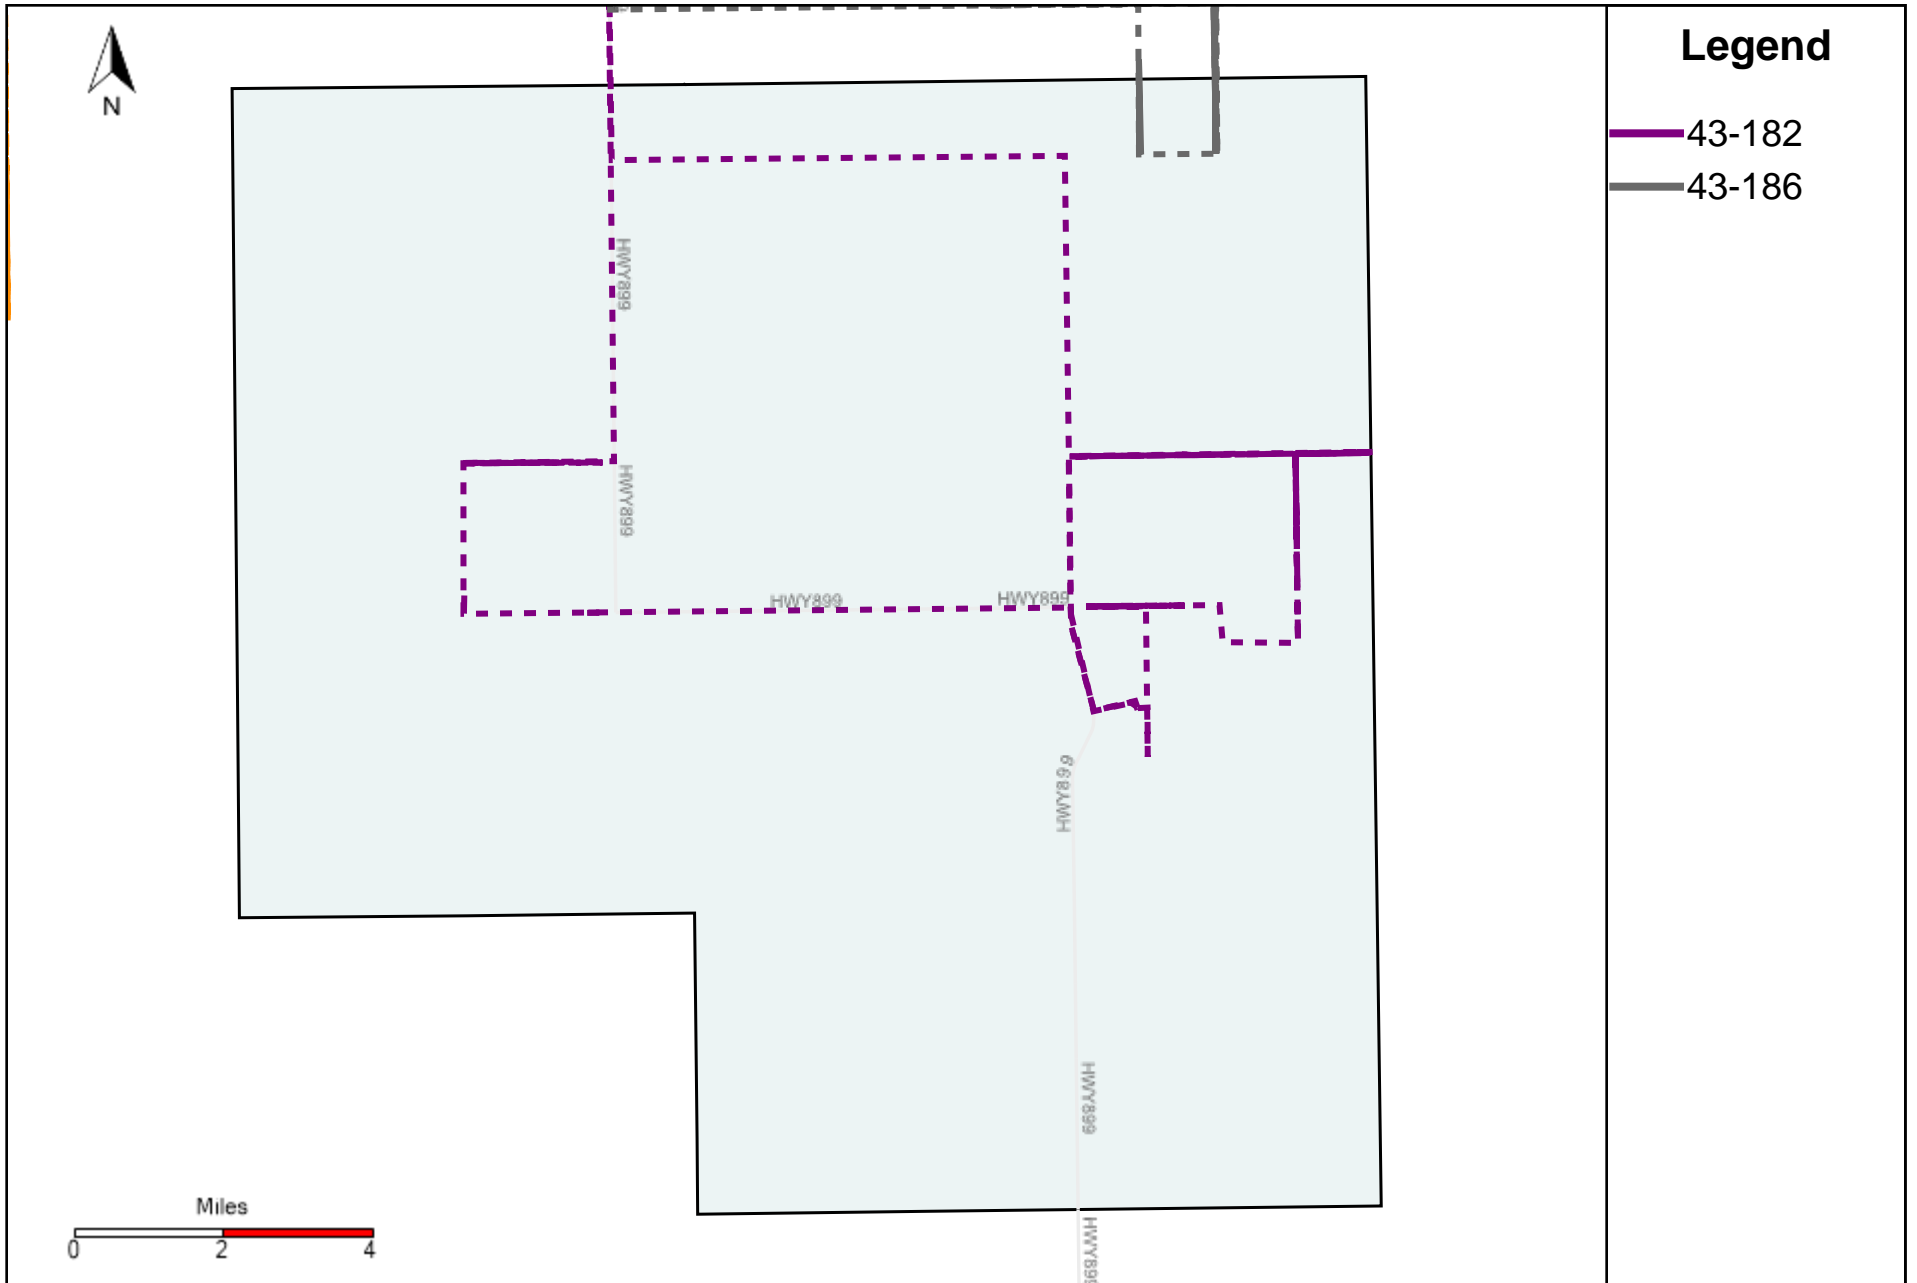

Provost Weekly Grader Report (2023-06-18 ~ 2023-06-24)

Division: 1 Grader Report(2023-06-18 ~ 2023-06-24)

Vehicle Name List	Total Distance(km)	Total Hours
43-182, 43-186	431.62	44 hrs 18 min 44 sec

Division: 2 Grader Report(2023-06-18 ~ 2023-06-24)