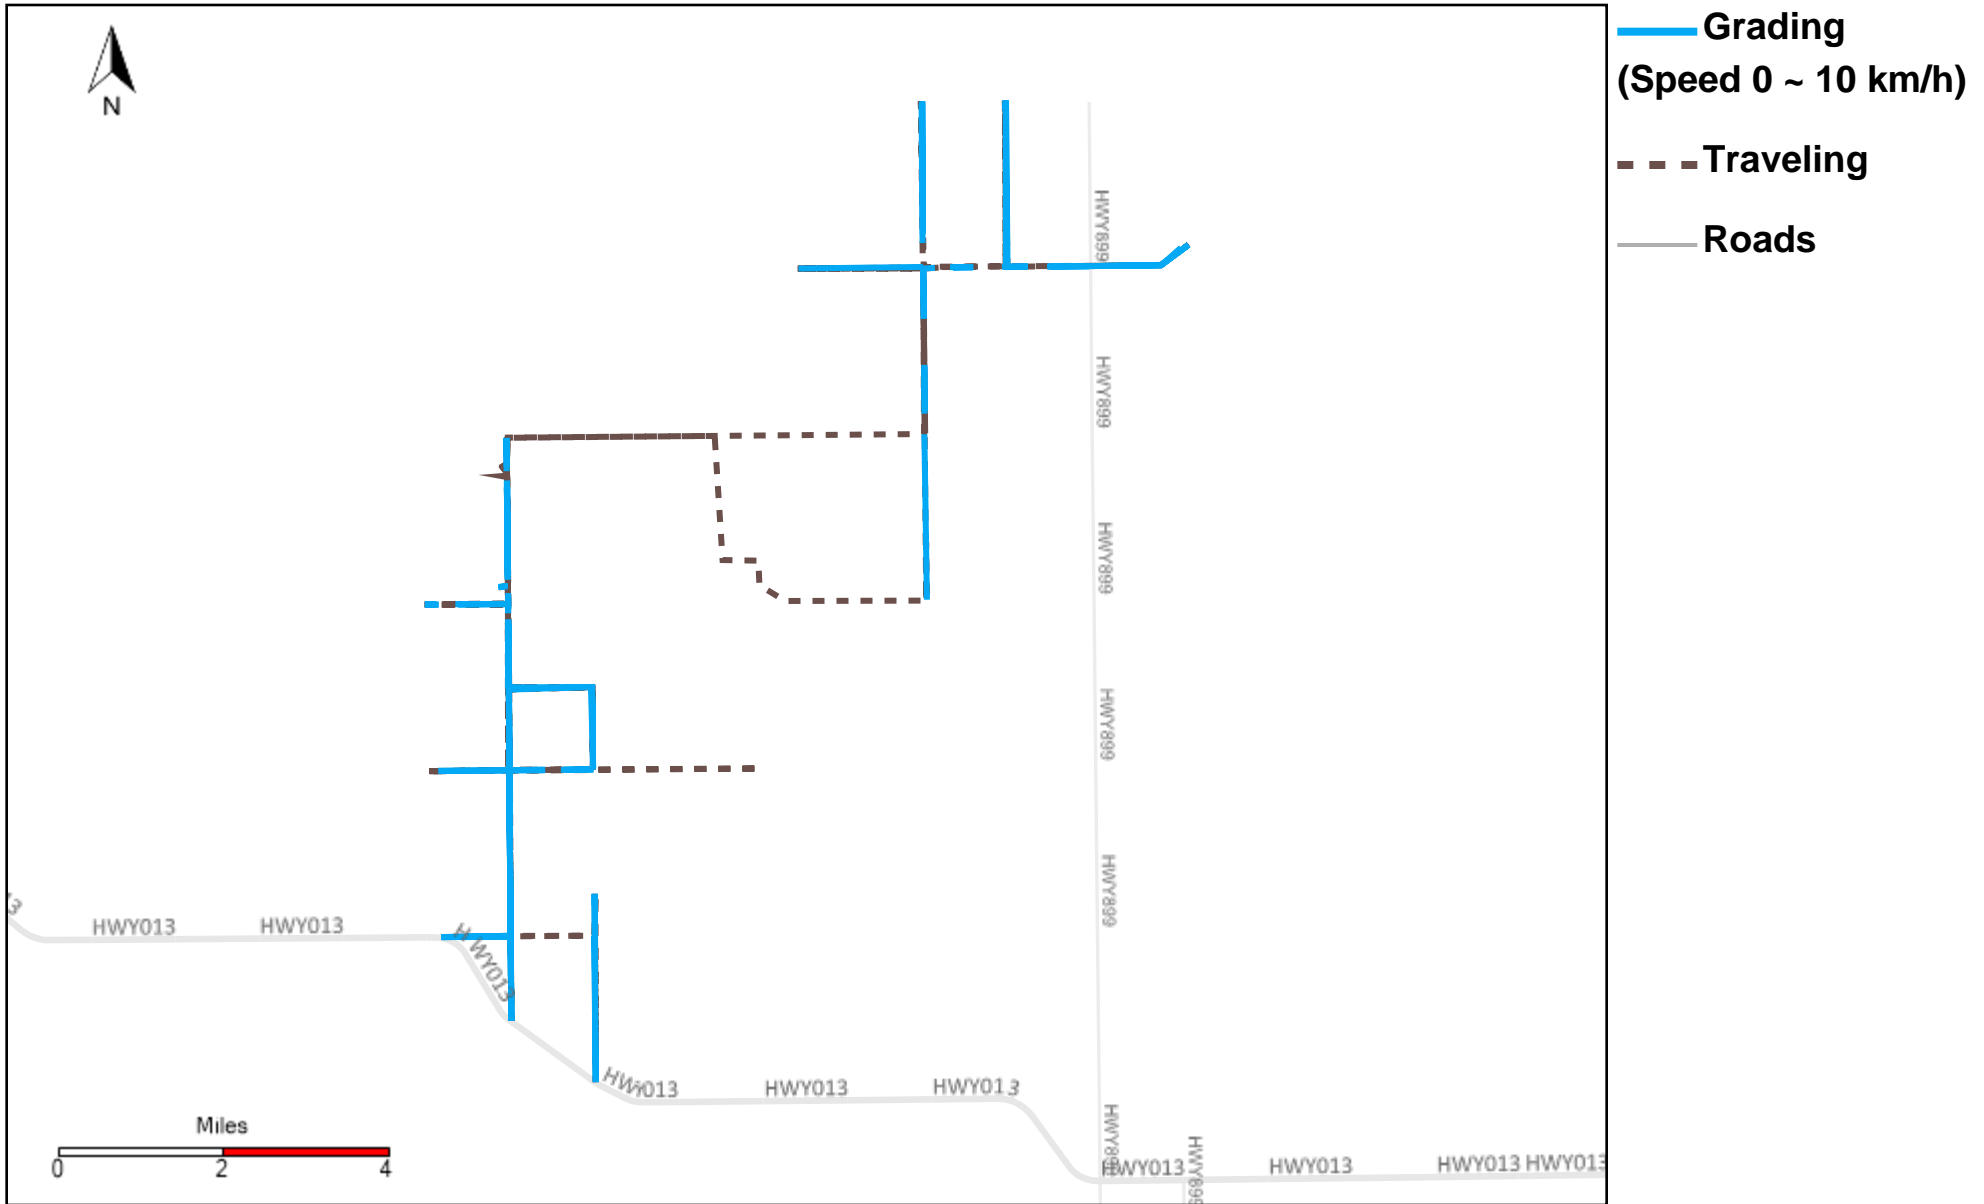

43-185_2023-06-18 ~ 2023-06-24 Tracking

Total Distance(km)	Total Hours	Work Distance(km)	Work Hours
277.81	32 hrs 29 min 40 sec	159.07	23 hrs 47 min 48 sec