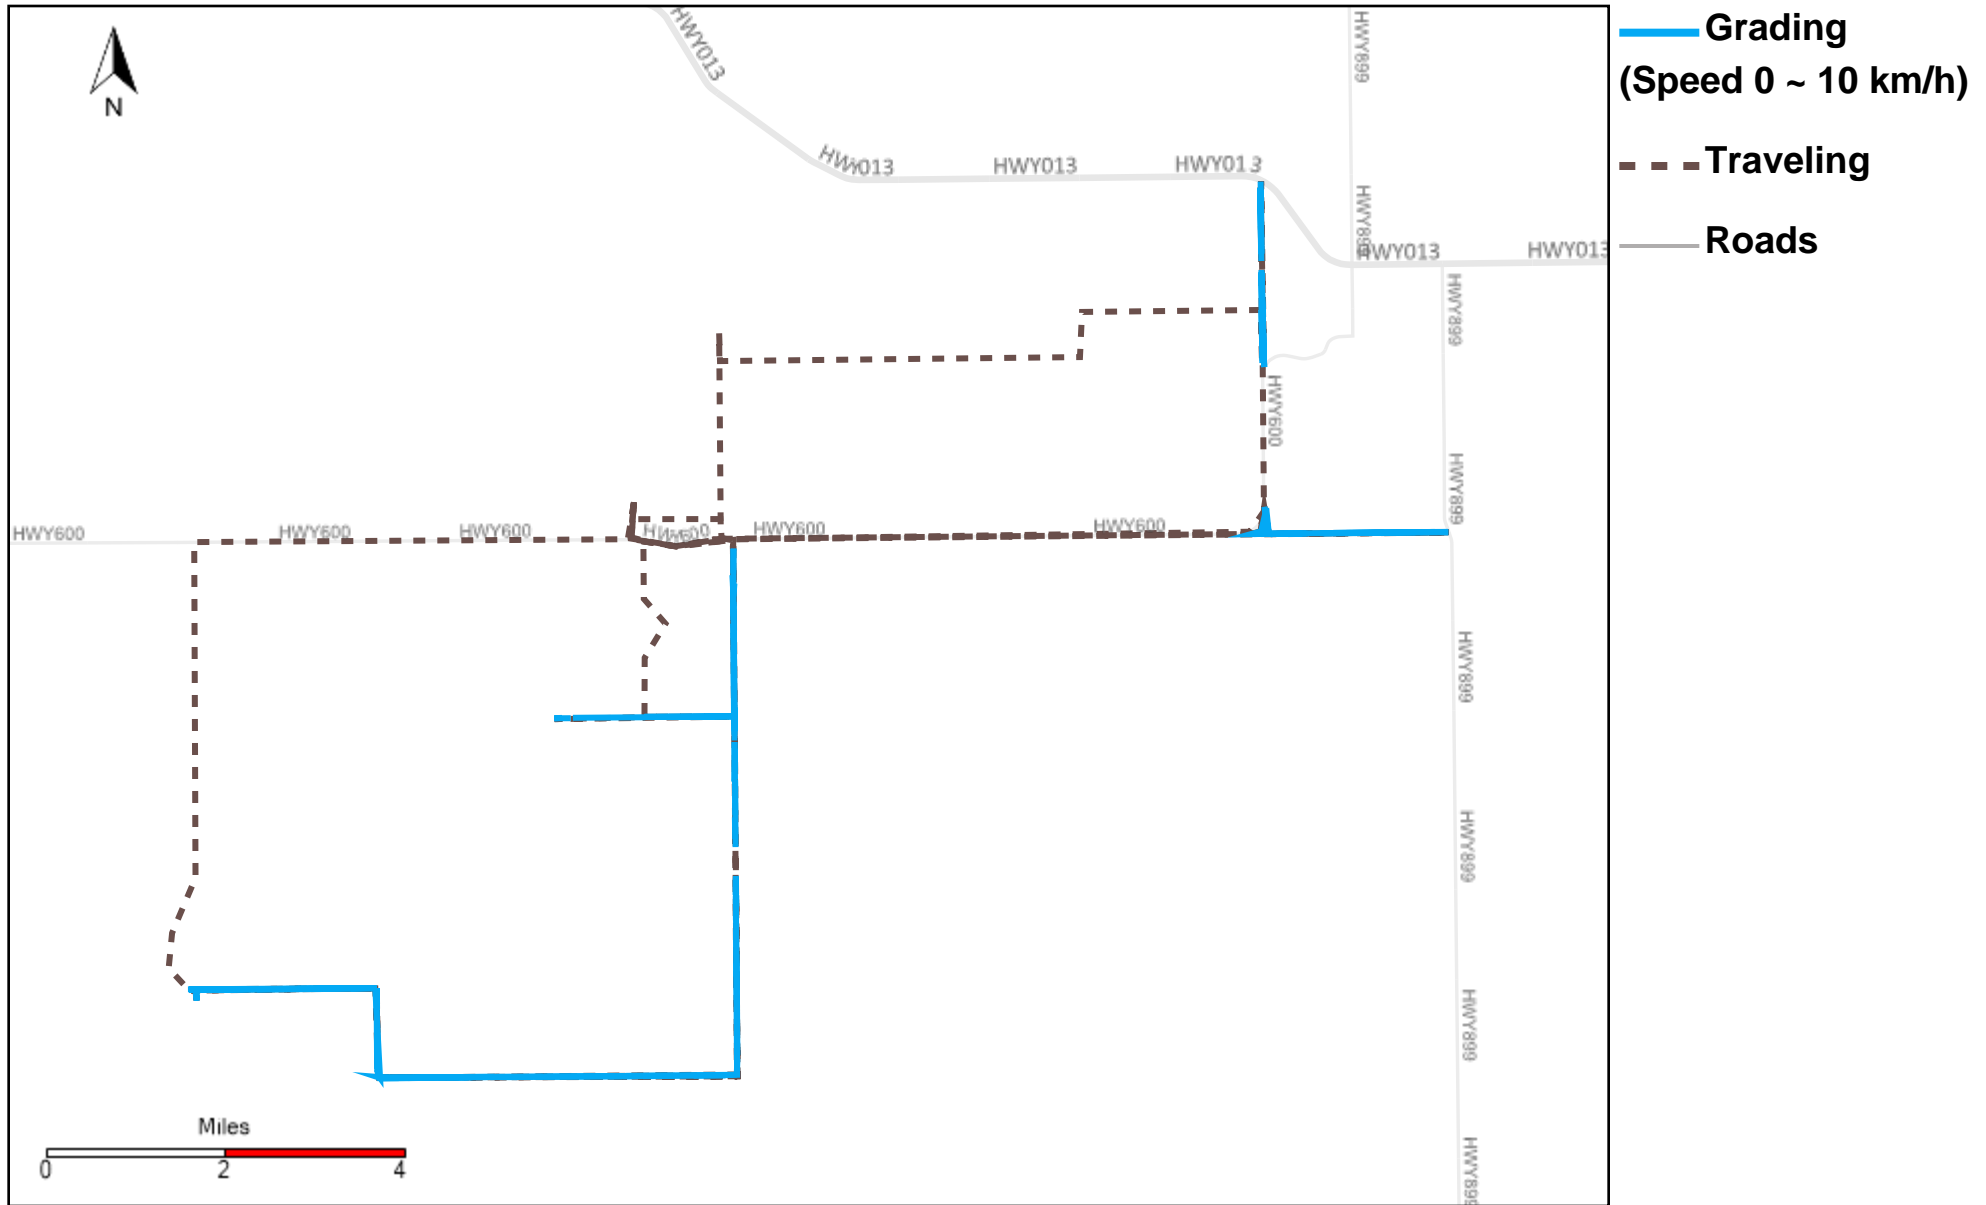

43-183_2023-06-18 ~ 2023-06-24 Tracking

Total Distance(km)	Total Hours	Work Distance(km)	Work Hours
300.33	32 hrs 56 min 30 sec	120.44	19 hrs 59 min 23 sec