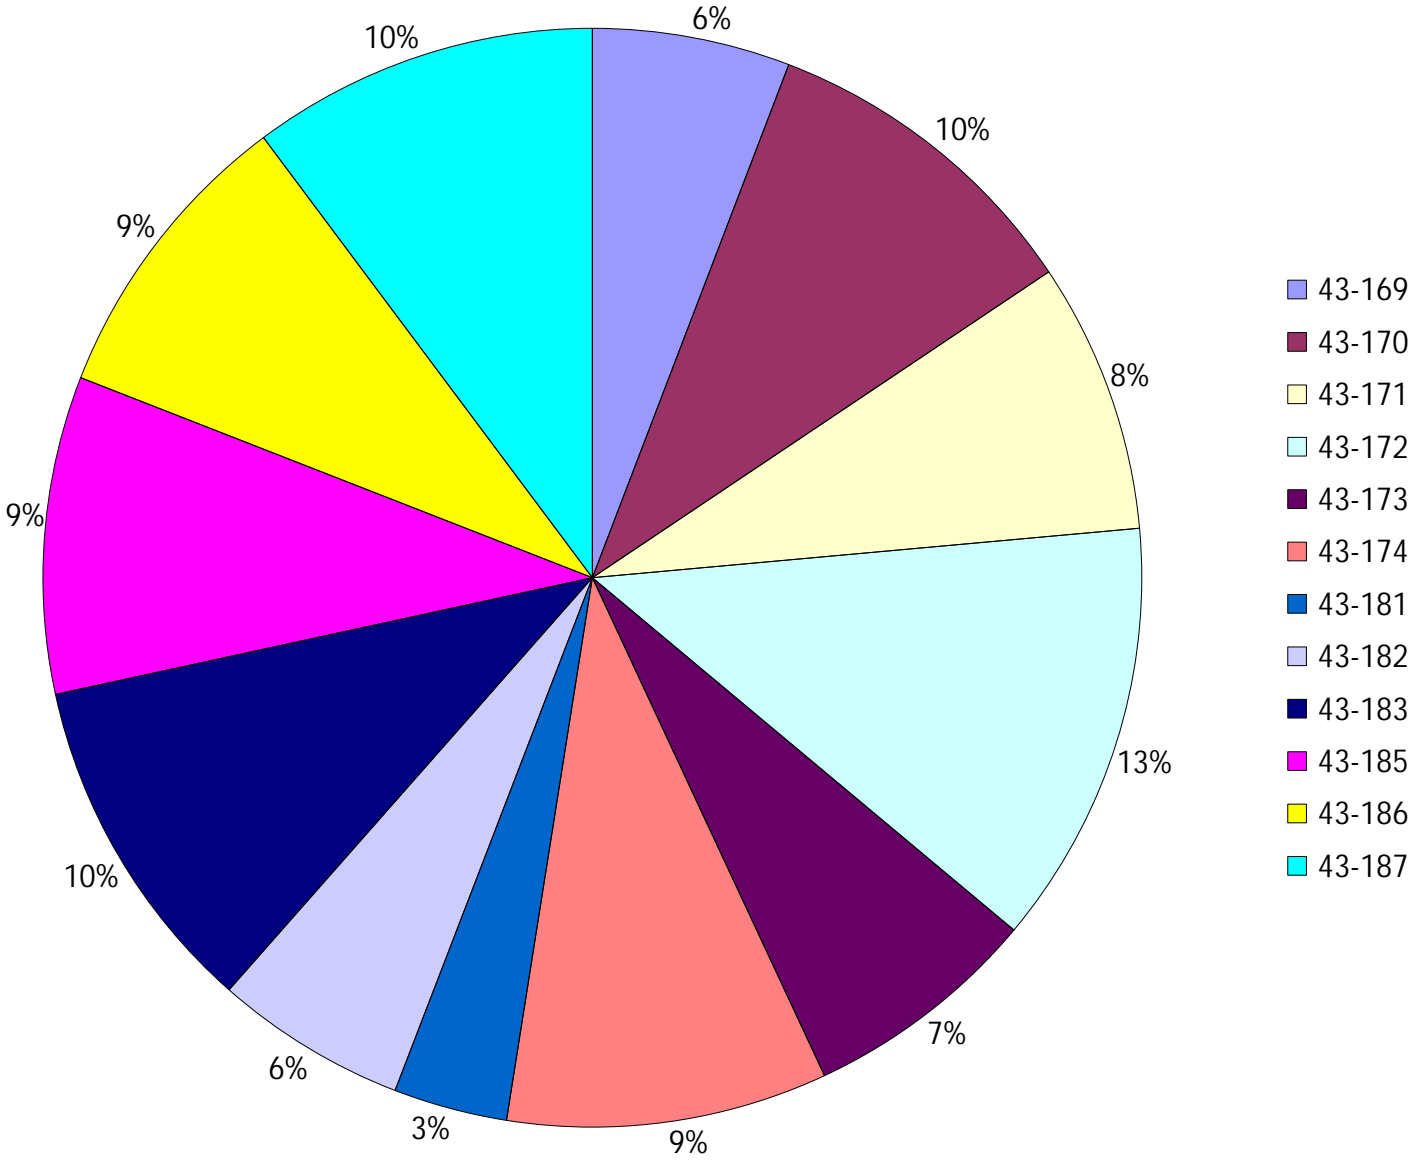

Provost Weekly Grader Report

From 6/18/2023 To 6/24/2023

6/24/2023

Vehicle	Total Distance(km)	Total Hours	Work Distance(km)	Work Hours
43-169	173.13	14 hrs 19 min 26 sec	64.78	9 hrs 25 min 27 sec
43-170	291.13	27 hrs 45 min 41 sec	87.35	15 hrs 38 min 15 sec
43-171	236.84	31 hrs 57 min 0 sec	128.96	21 hrs 11 min 32 sec
43-172	372.38	34 hrs 15 min 40 sec	68.24	10 hrs 26 min 3 sec
43-173	207.54	38 hrs 42 min 2 sec	79.2	18 hrs 10 min 4 sec
43-174	280.93	34 hrs 28 min 11 sec	145.59	22 hrs 22 min 47 sec
43-181	99.6	22 hrs 51 min 53 sec	57.49	14 hrs 19 min 5 sec
43-182	168.17	19 hrs 49 min 48 sec	21.67	3 hrs 22 min 30 sec
43-183	300.33	32 hrs 56 min 30 sec	120.44	19 hrs 59 min 23 sec
43-185	277.81	32 hrs 29 min 40 sec	159.07	23 hrs 47 min 48 sec
43-186	263.46	24 hrs 28 min 56 sec	119.17	16 hrs 27 min 18 sec
43-187	303.89	29 hrs 30 min 17 sec	147.69	22 hrs 19 min 47 sec
Total:	2975.21	343 hrs 35 min 4 sec	1199.64	197 hrs 29 min 59 sec

Vehicle Distance Vs Total Distance (%) From 6/18/2023 To 6/24/2023

Provost Weekly Grader Report