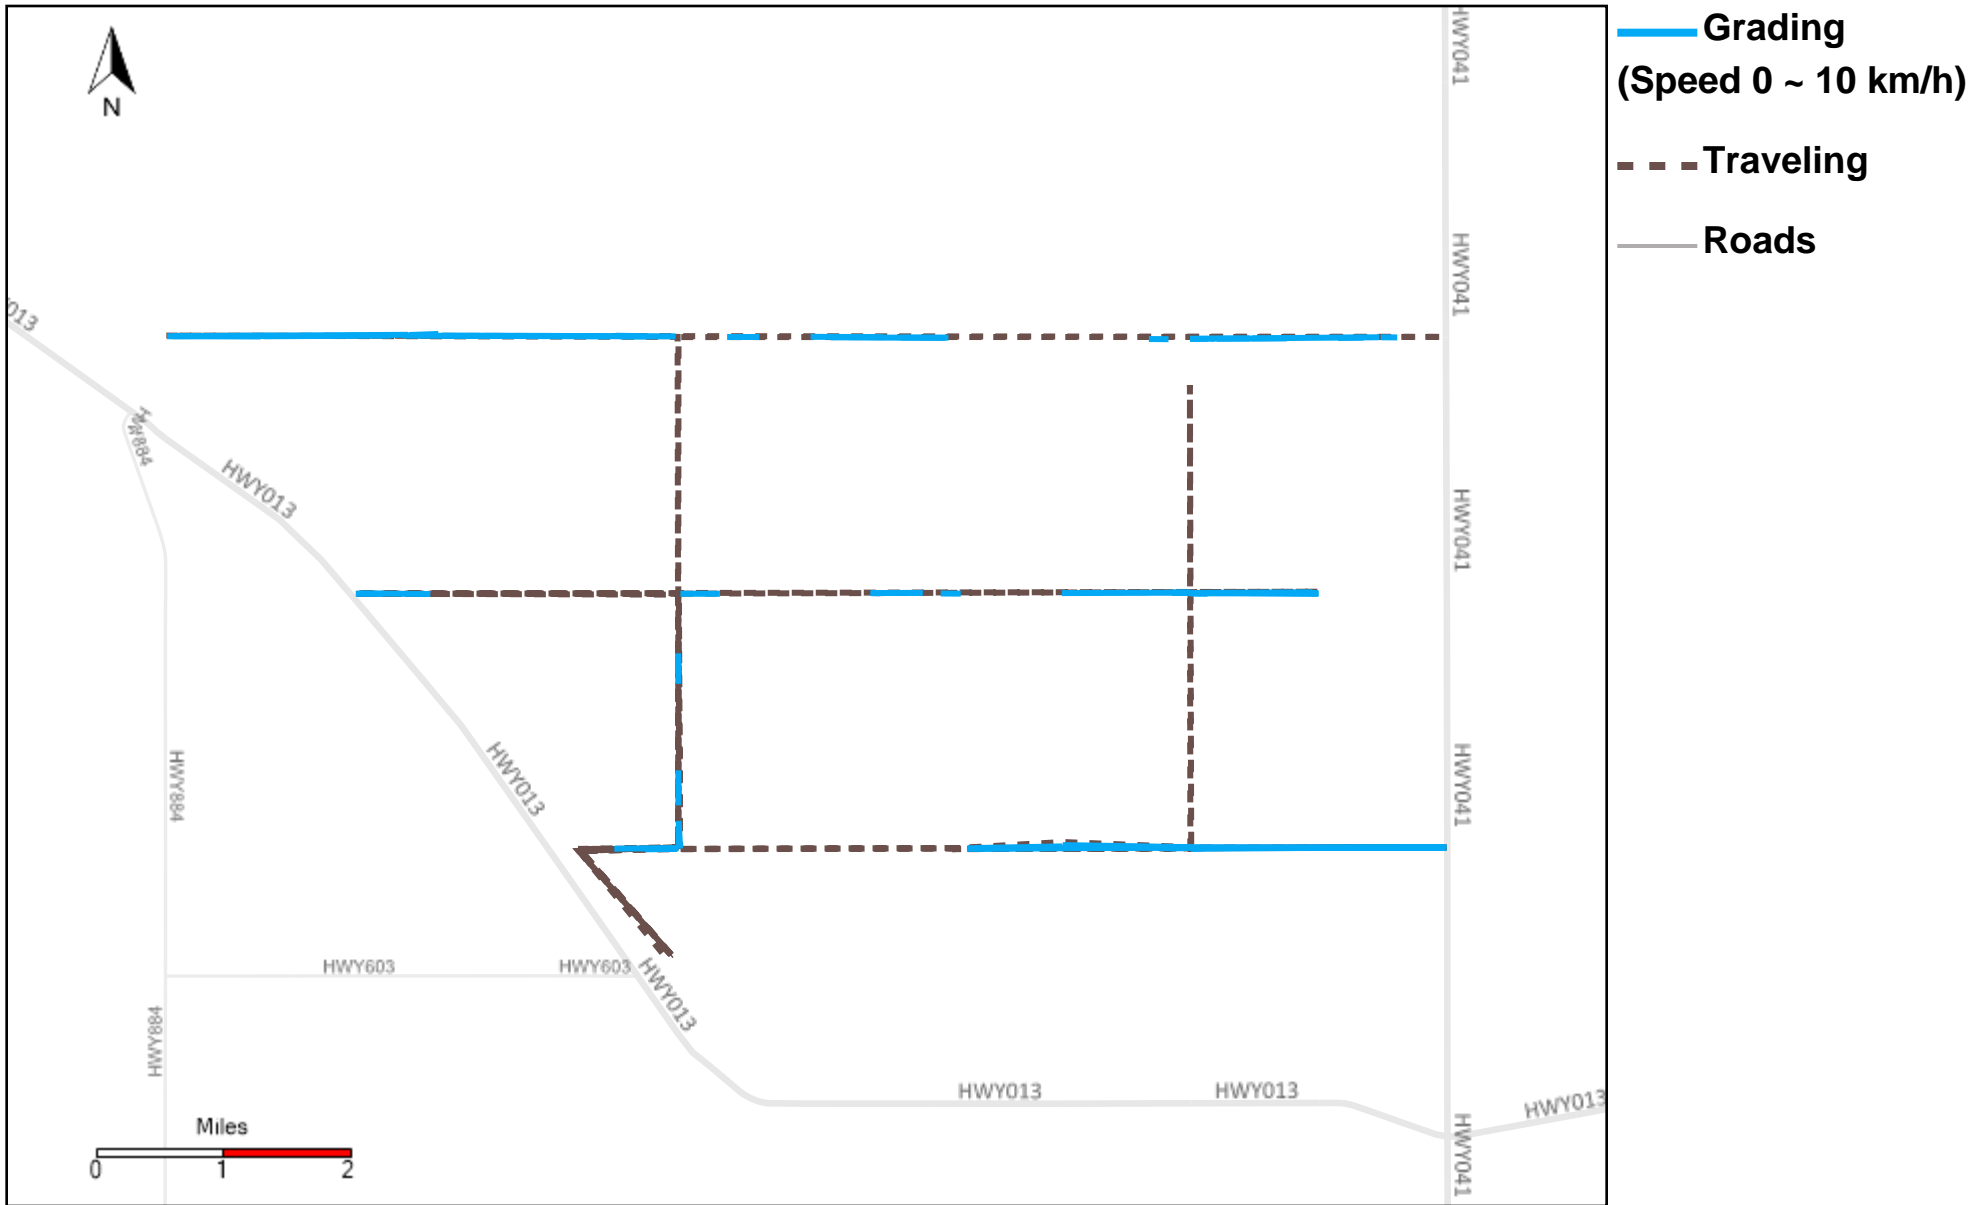

43-172_2023-06-18 ~ 2023-06-24 Tracking

Total Distance(km)	Total Hours	Work Distance(km)	Work Hours
372.38	34 hrs 15 min 40 sec	68.24	10 hrs 26 min 3 sec