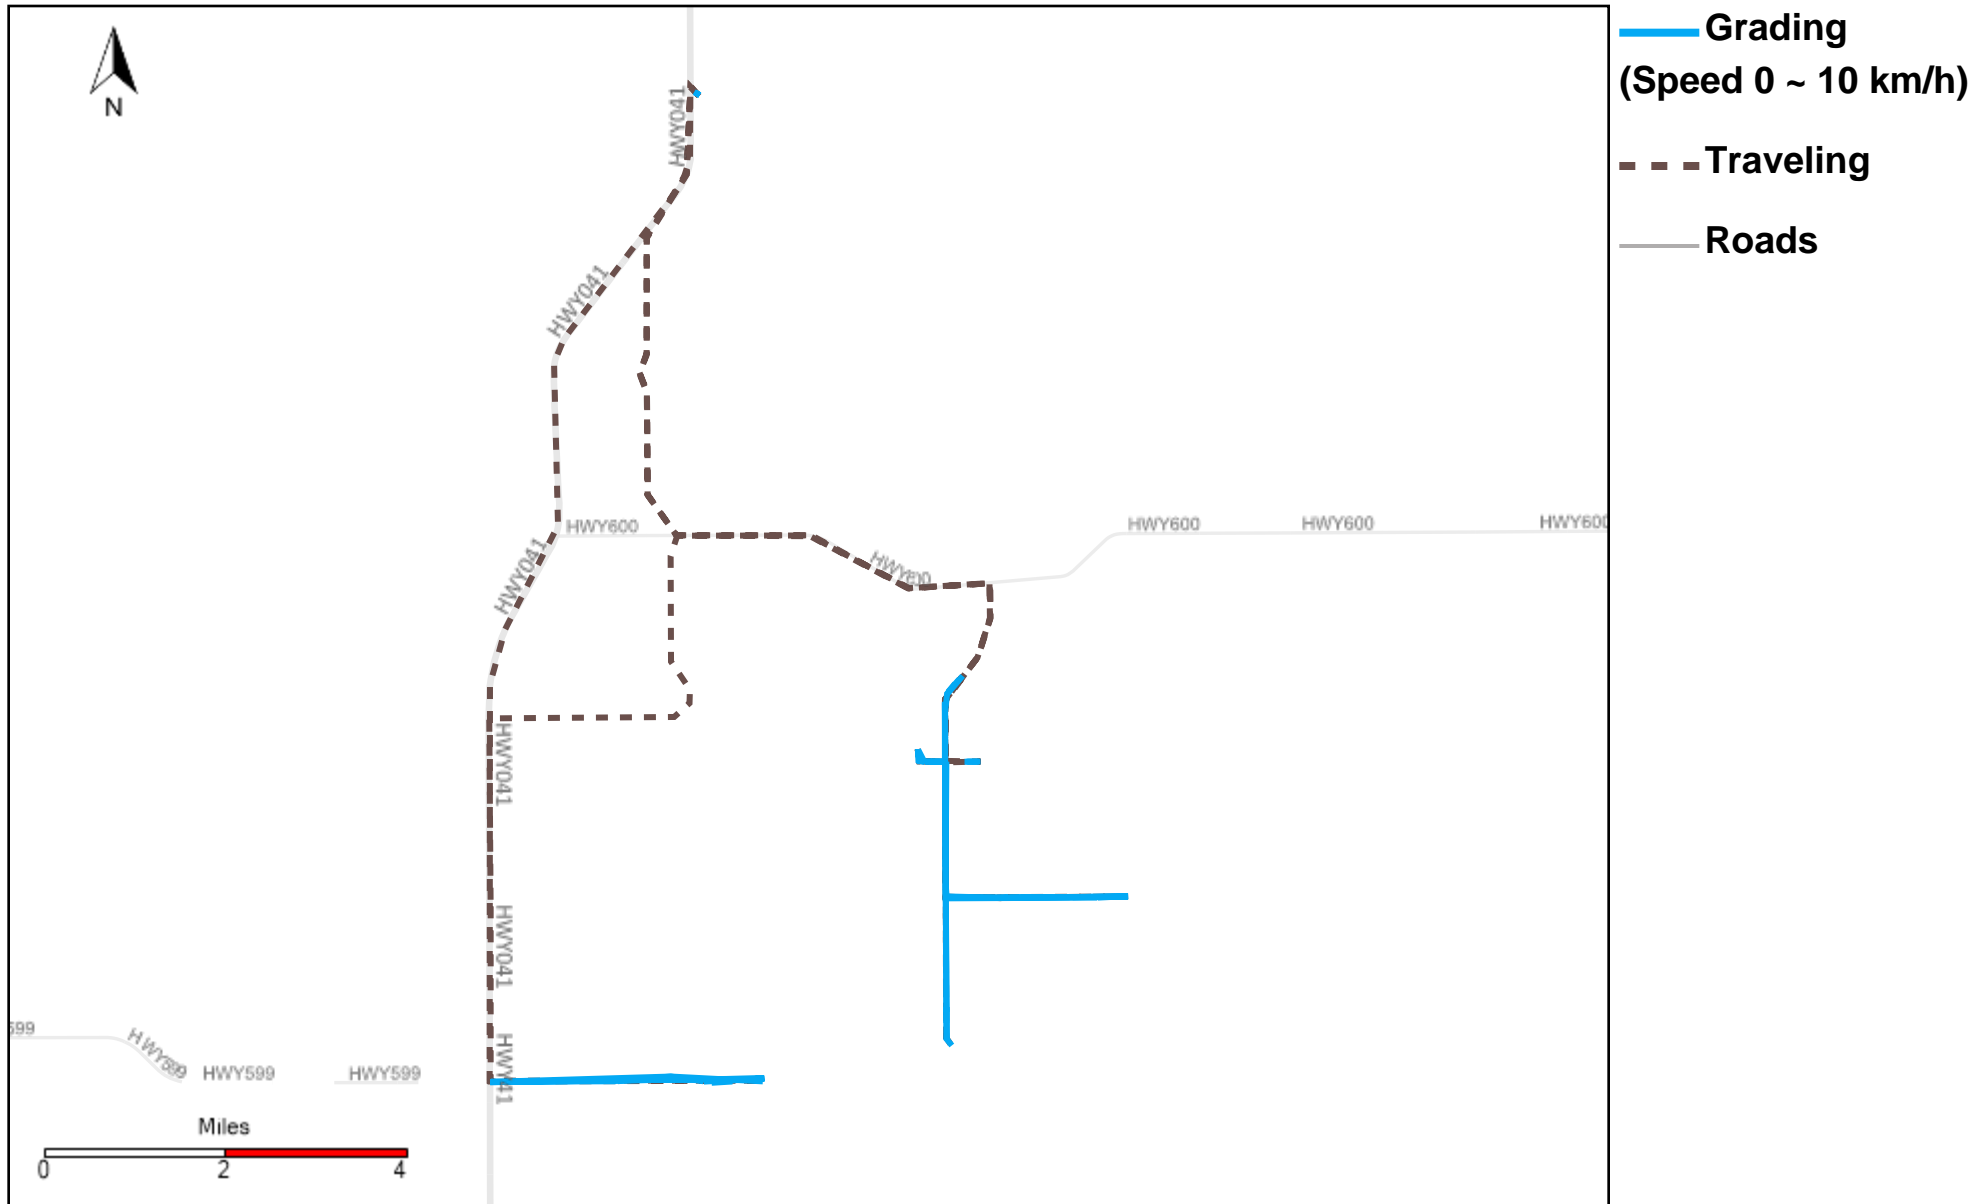

43-169_2023-06-18 ~ 2023-06-24 Tracking

Total Distance(km)	Total Hours	Work Distance(km)	Work Hours
173.13	14 hrs 19 min 26 sec	64.78	9 hrs 25 min 27 sec