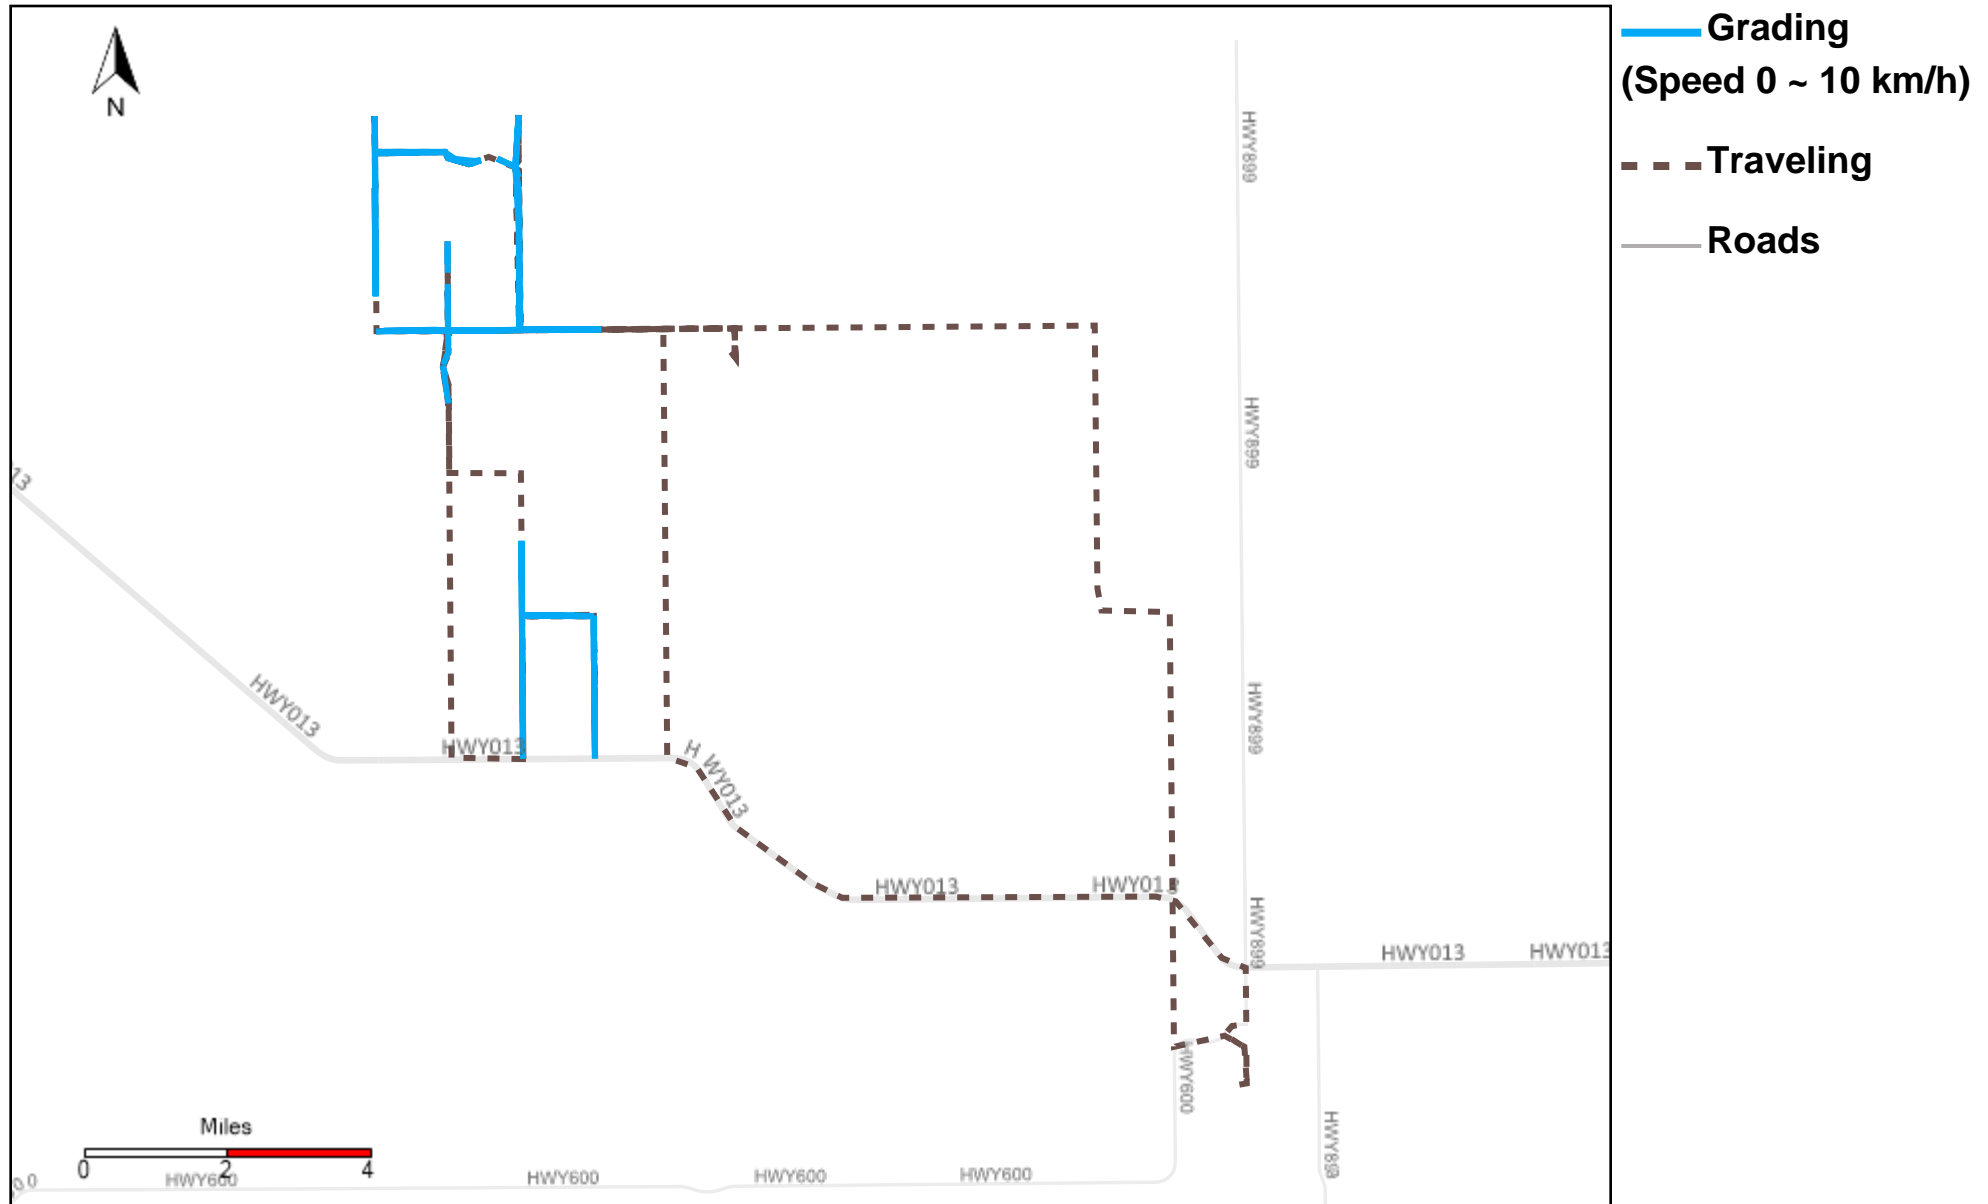

43-185_2023-06-18 ~ 2023-06-24 Tracking

Total Distance(km)	Total Hours	Work Distance(km)	Work Hours
277.81	32 hrs 29 min 40 sec	159.07	23 hrs 47 min 48 sec

43-186_2023-06-18 ~ 2023-06-24 Tracking

Total Distance(km)	Total Hours	Work Distance(km)	Work Hours
263.46	24 hrs 28 min 56 sec	119.17	16 hrs 27 min 18 sec

43-187_2023-06-18 ~ 2023-06-24 Tracking

Total Distance(km)	Total Hours	Work Distance(km)	Work Hours
303.89	29 hrs 30 min 17 sec	147.69	22 hrs 19 min 47 sec