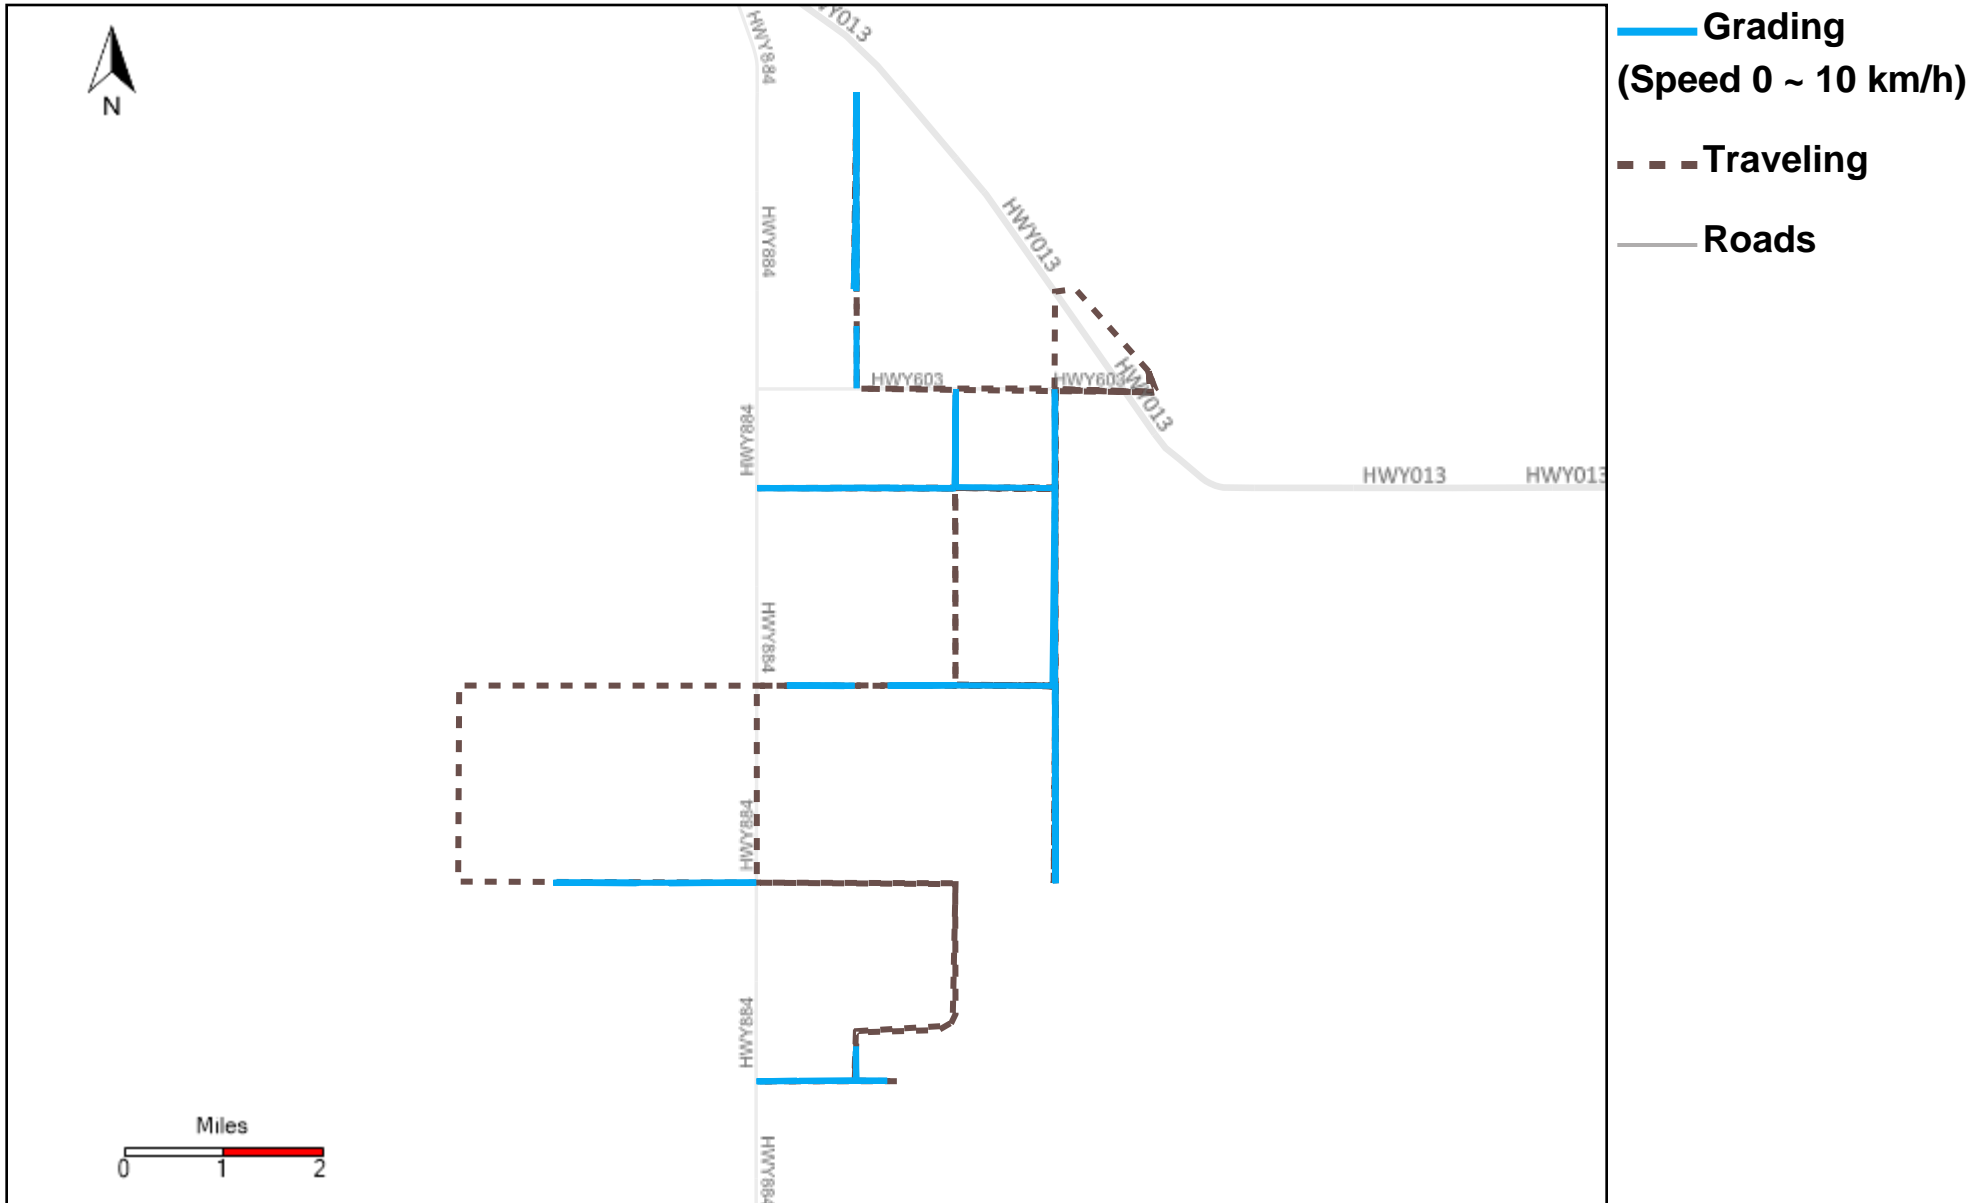

43-174_2023-06-18 ~ 2023-06-24 Tracking

Total Distance(km)	Total Hours	Work Distance(km)	Work Hours
280.93	34 hrs 28 min 11 sec	145.59	22 hrs 22 min 47 sec