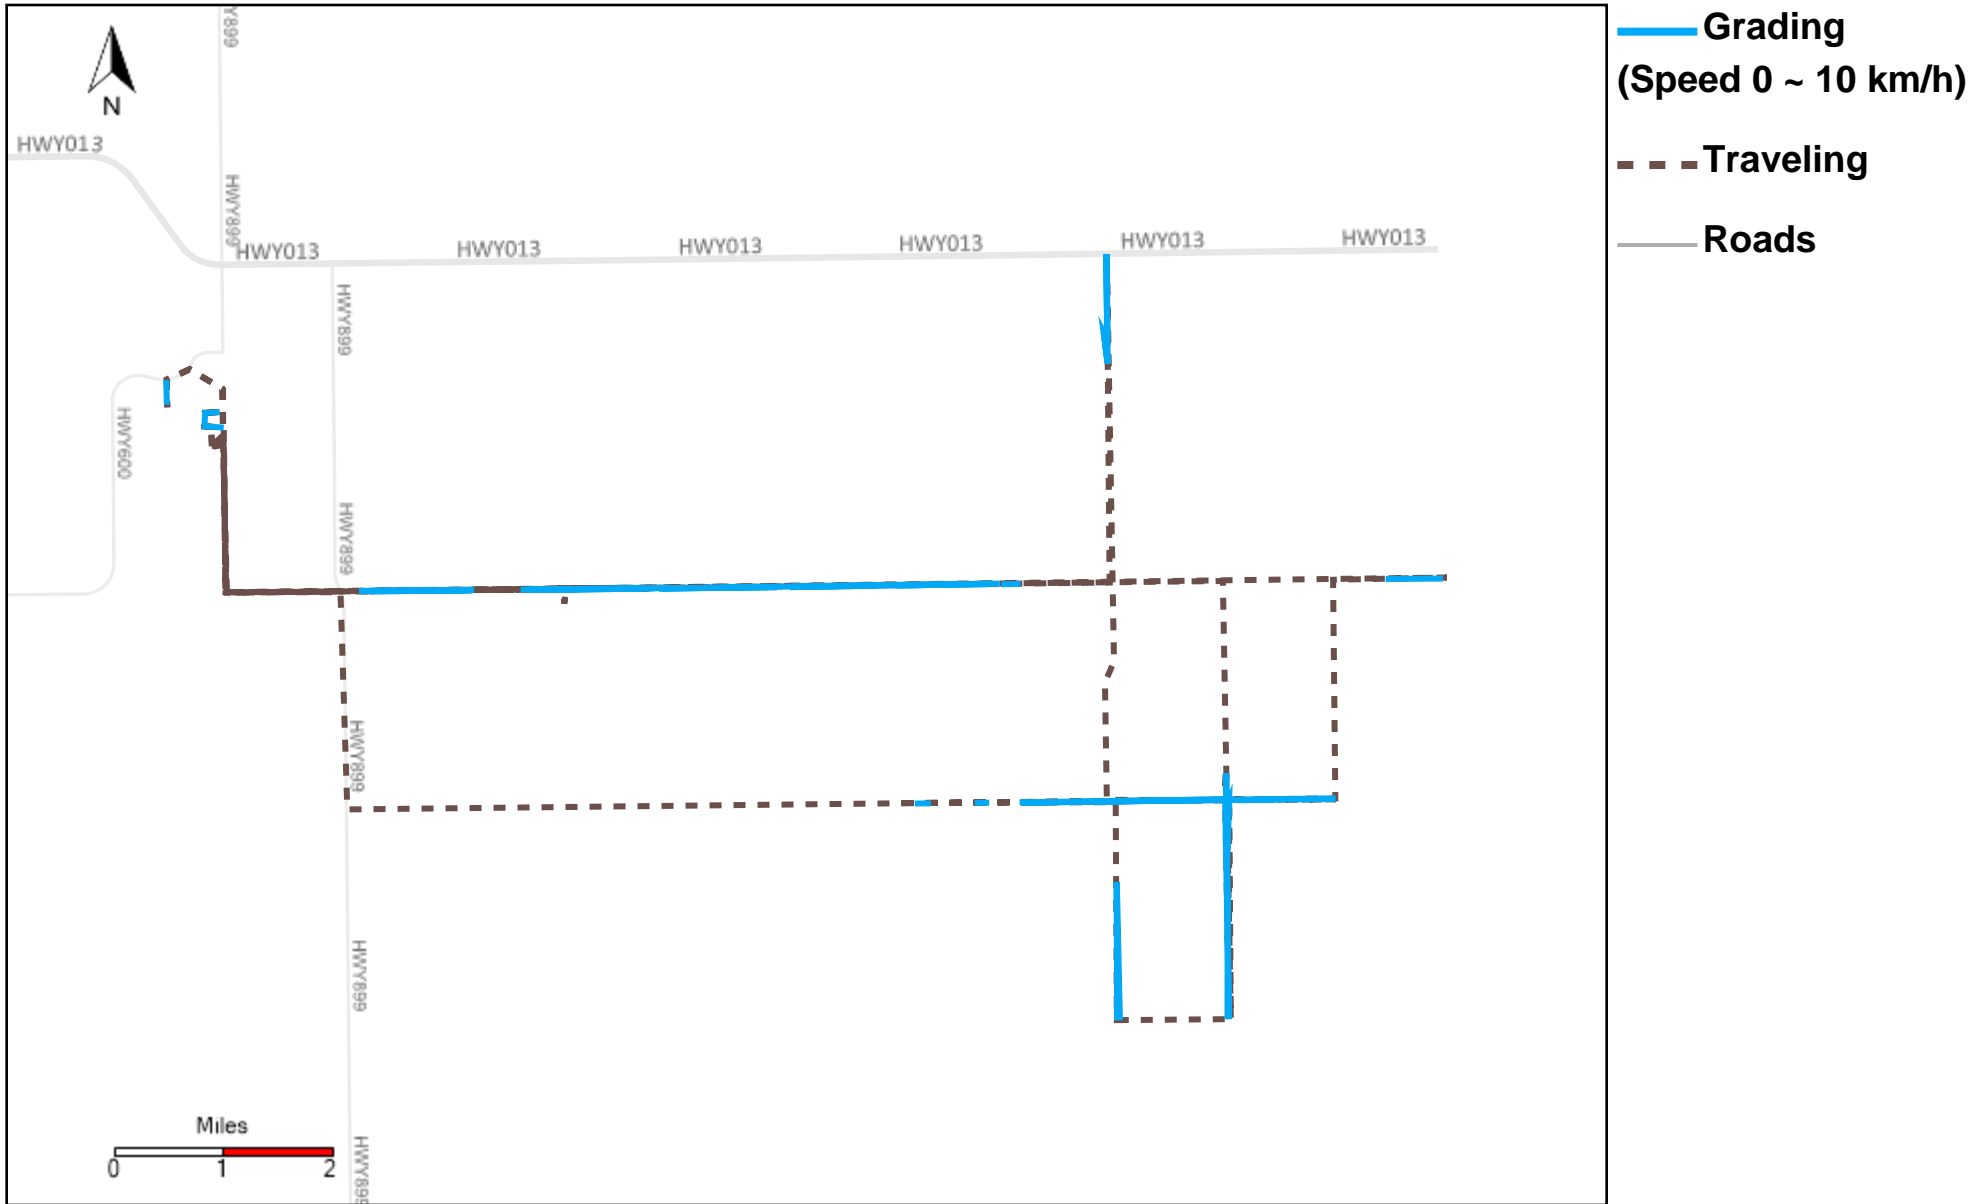

43-186_2023-06-18 ~ 2023-06-24 Tracking

Total Distance(km)	Total Hours	Work Distance(km)	Work Hours
263.46	24 hrs 28 min 56 sec	119.17	16 hrs 27 min 18 sec