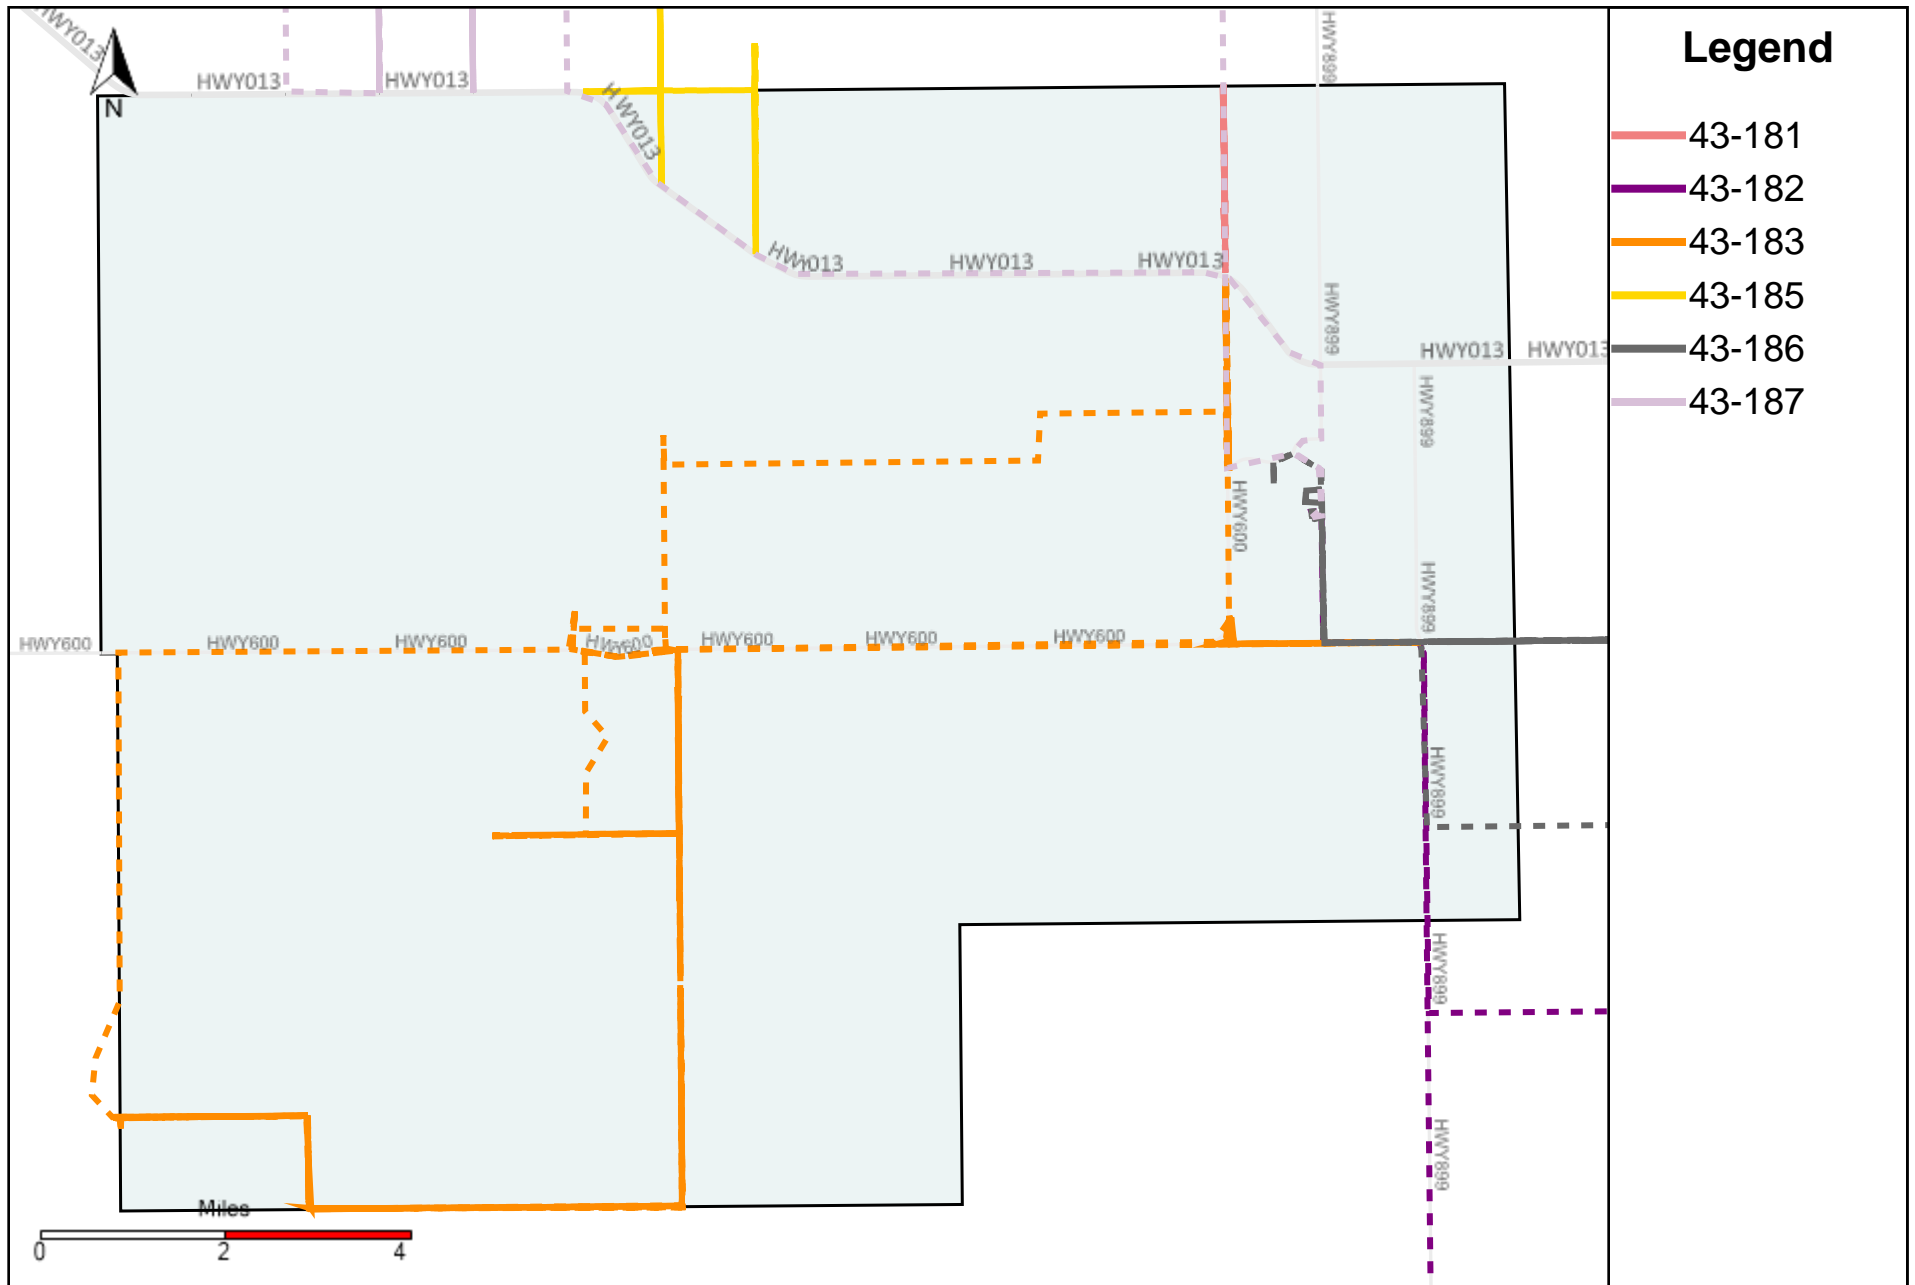

Division: 3 Grader Report(2023-06-18 ~ 2023-06-24)

Vehicle Name List	Total Distance(km)	Total Hours
43-181, 43-182, 43-183, 43-185, 43-186, 43-187	1413.27	162 hrs 7 min 4 sec