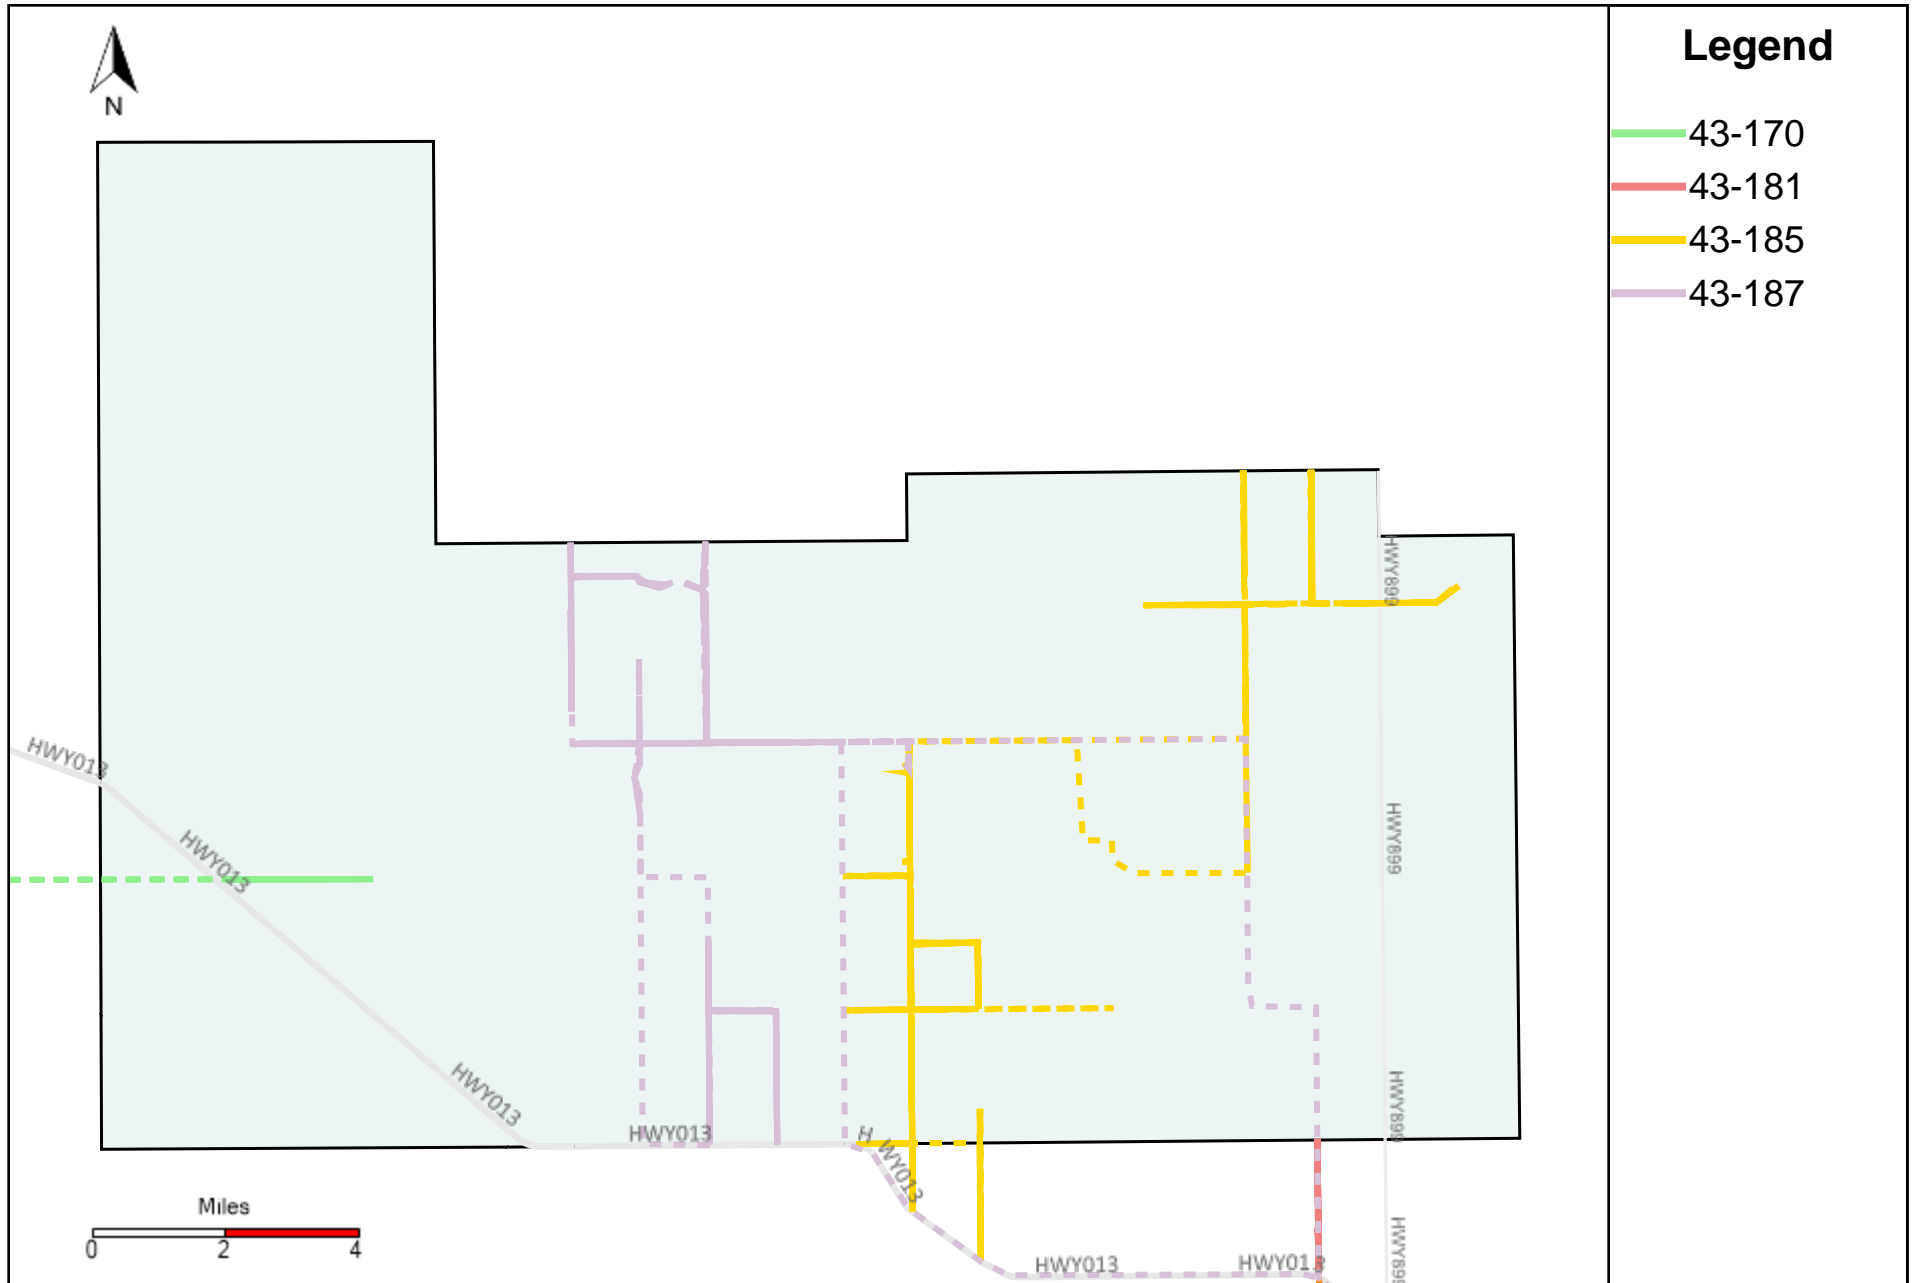

Division: 4 Grader Report(2023-06-18 ~ 2023-06-24)

Vehicle Name List	Total Distance(km)	Total Hours
43-170, 43-181, 43-185, 43-187	972.44	112 hrs 37 min 31 sec