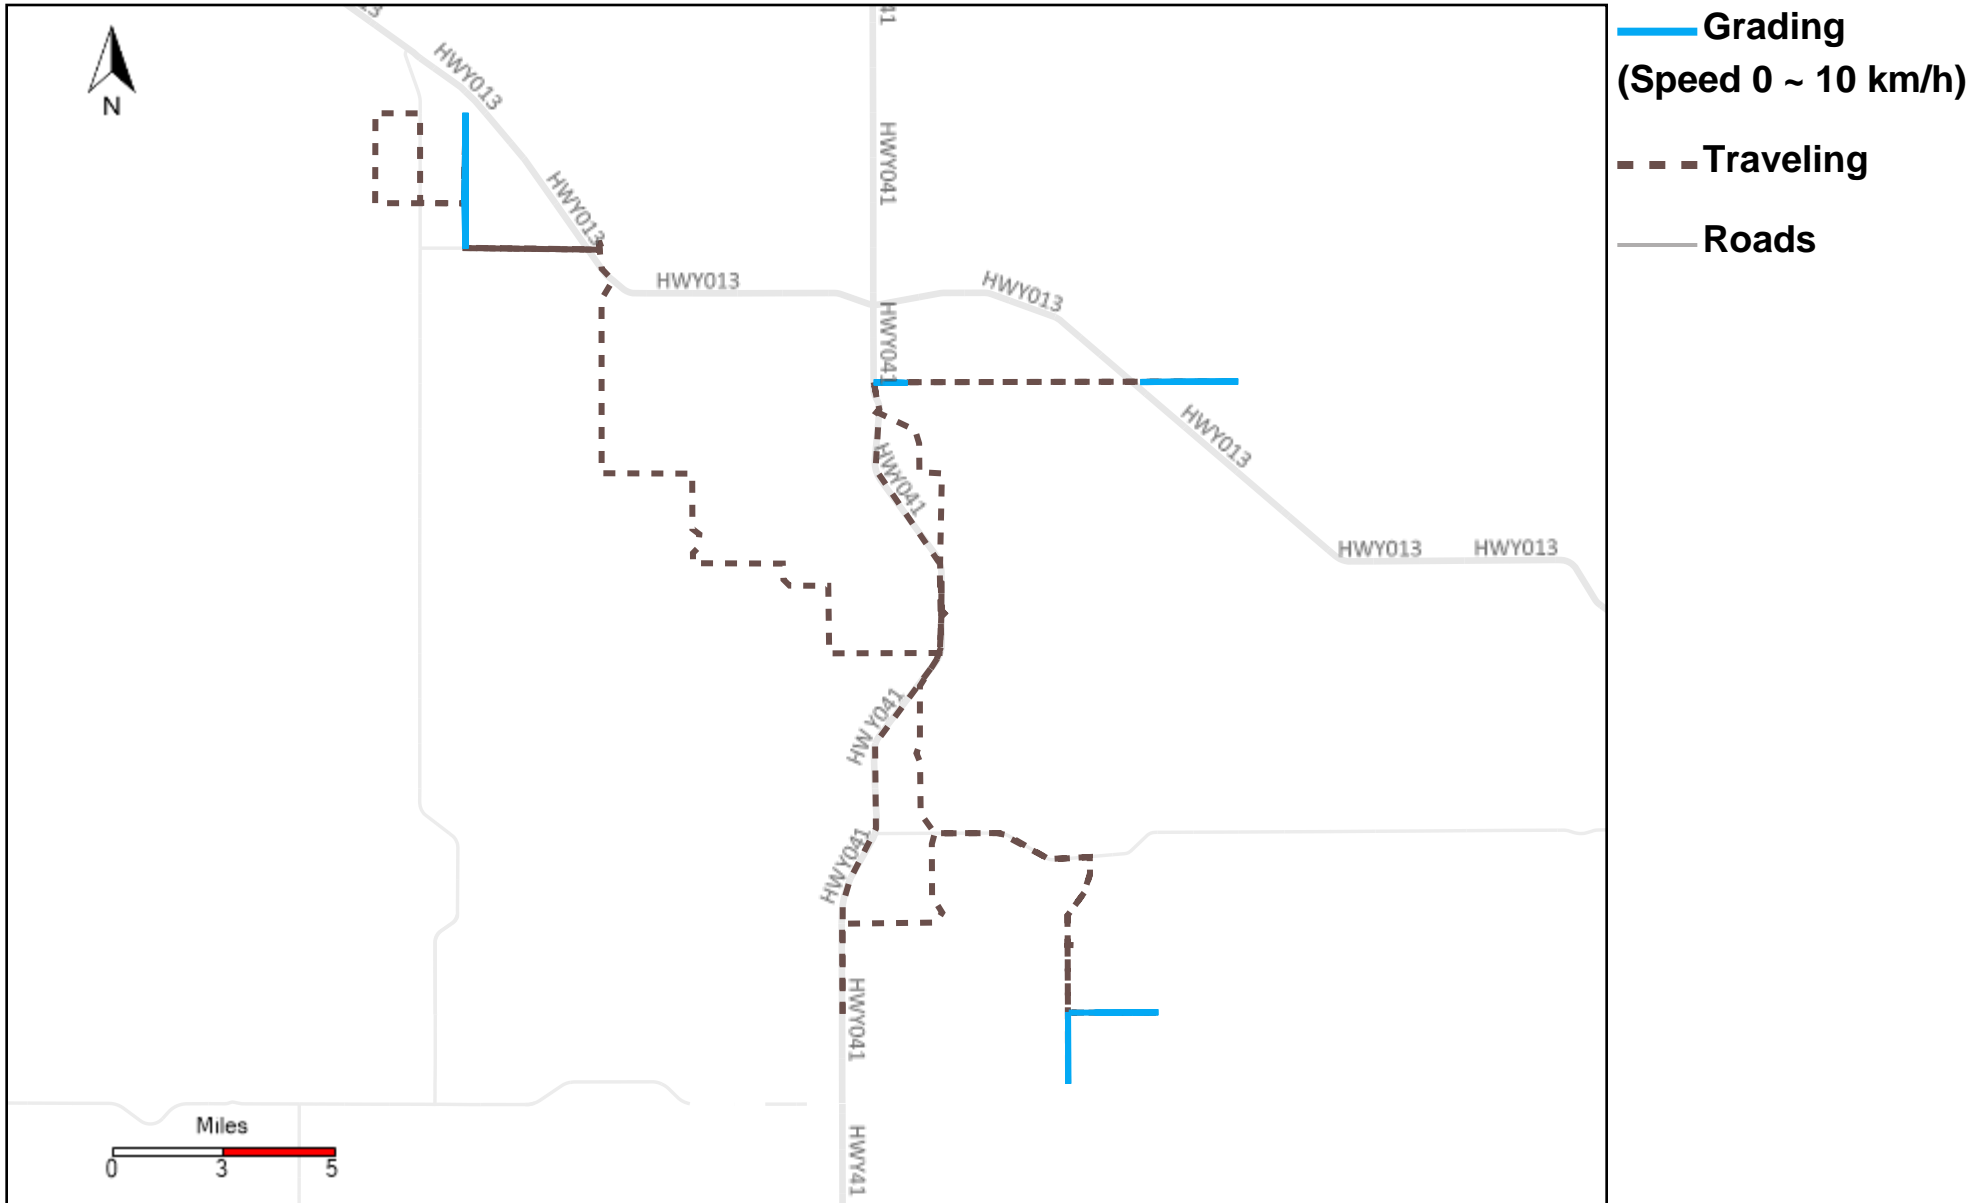

43-170_2023-06-18 ~ 2023-06-24 Tracking

Total Distance(km)	Total Hours	Work Distance(km)	Work Hours
291.13	27 hrs 45 min 41 sec	87.35	15 hrs 38 min 15 sec