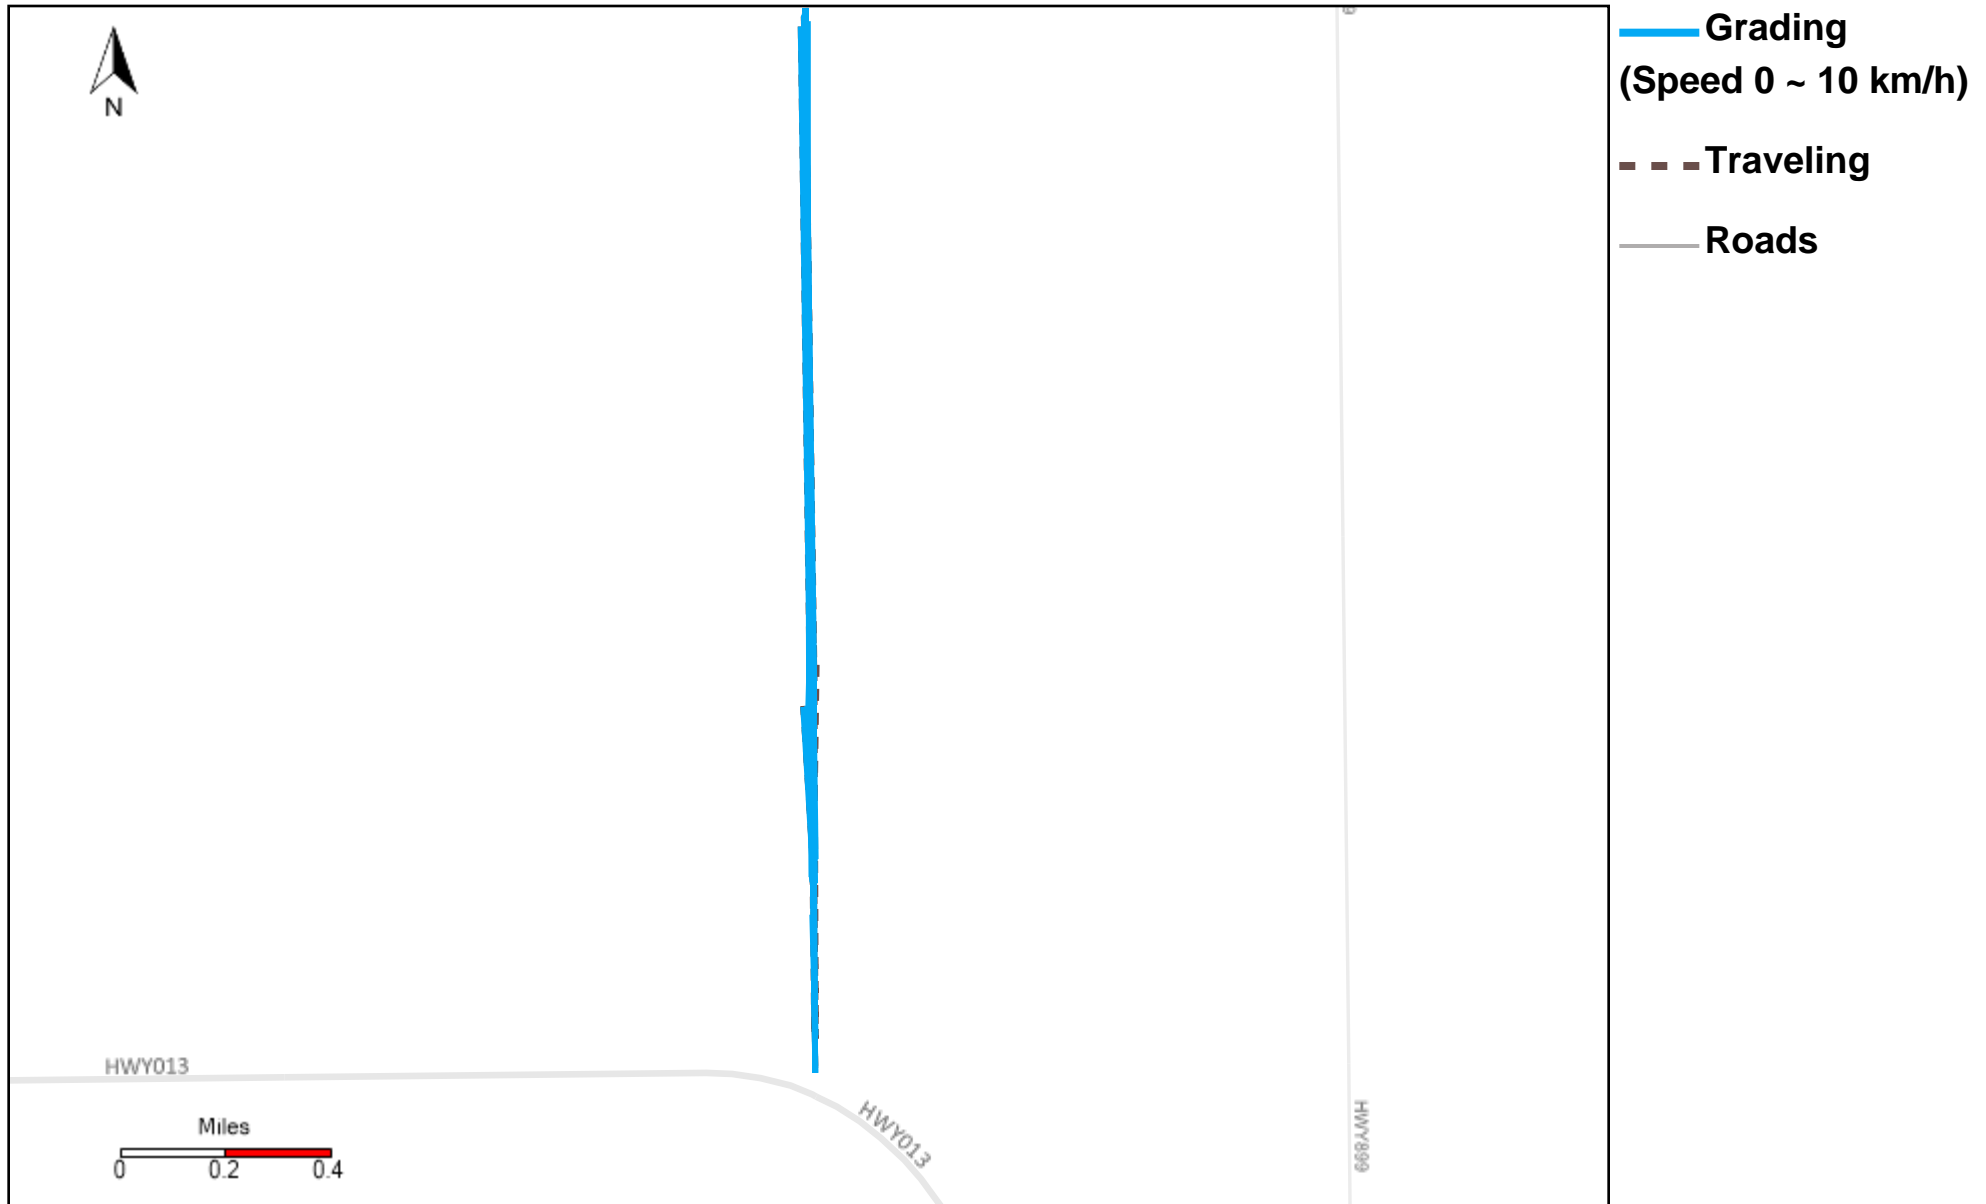

43-181_2023-06-18 ~ 2023-06-24 Tracking

Total Distance(km)	Total Hours	Work Distance(km)	Work Hours
99.6	22 hrs 51 min 53 sec	57.49	14 hrs 19 min 5 sec