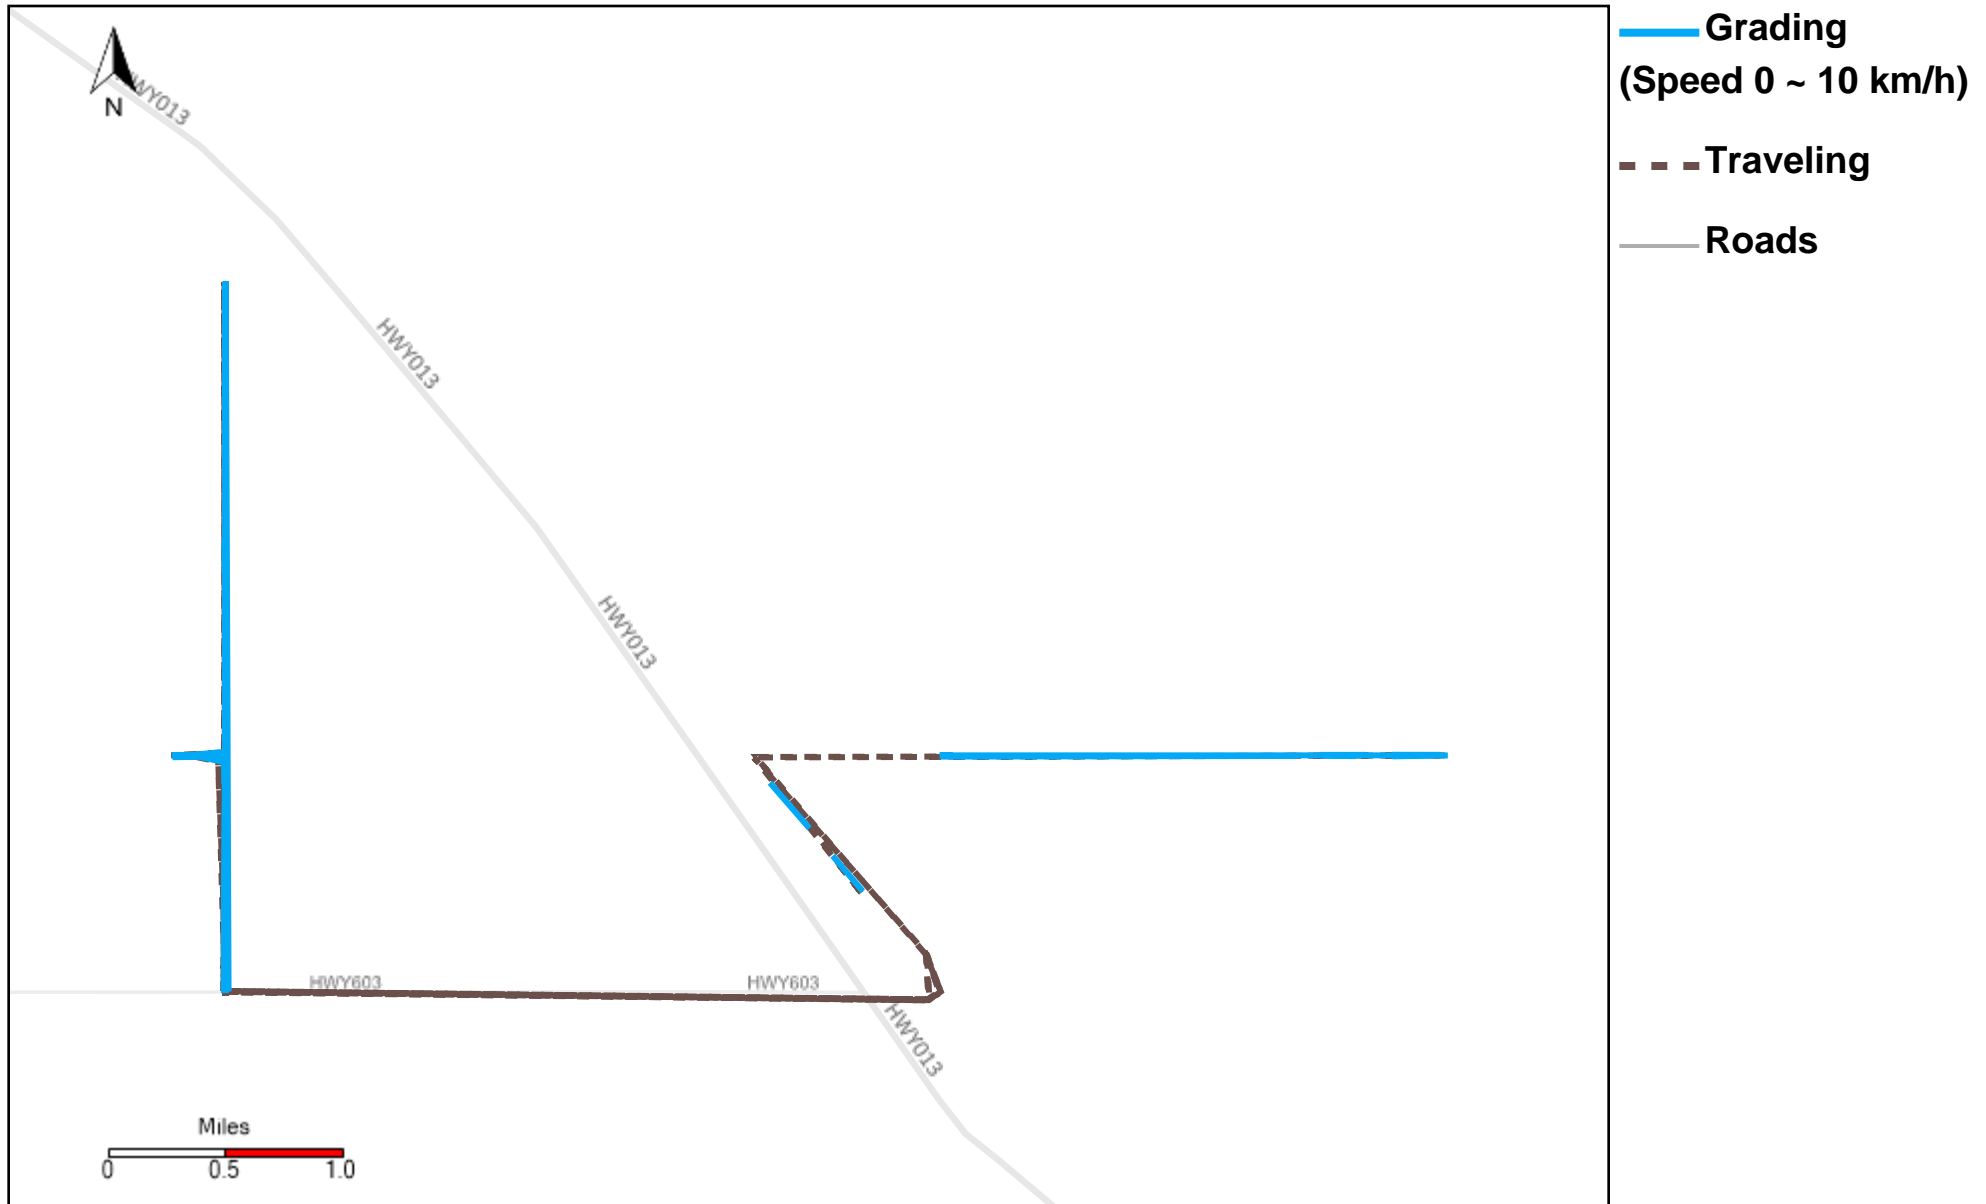

43-173_2023-06-18 ~ 2023-06-24 Tracking

Total Distance(km)	Total Hours	Work Distance(km)	Work Hours
207.54	38 hrs 42 min 2 sec	79.2	18 hrs 10 min 4 sec