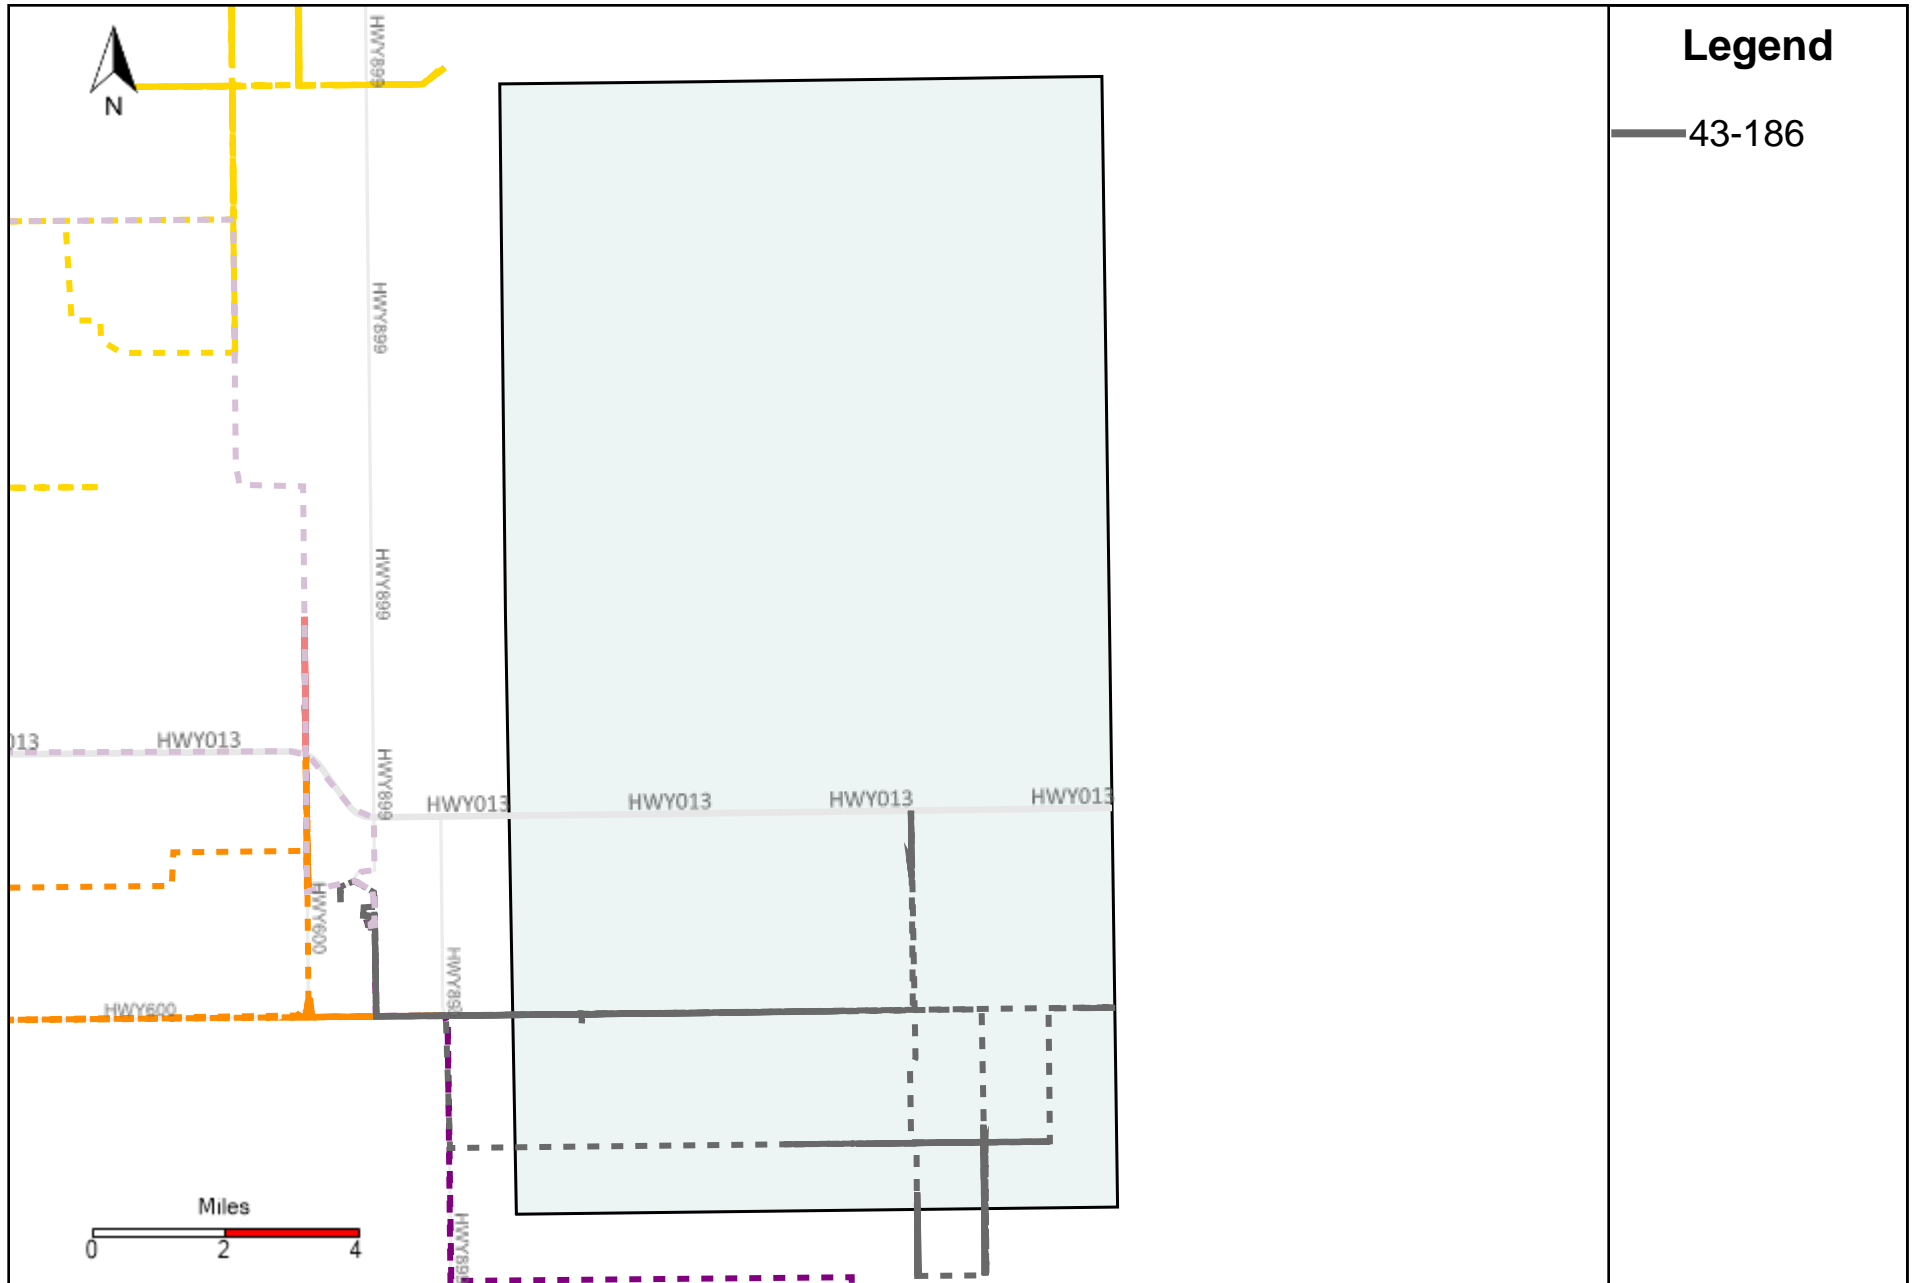

Provost Weekly Grader Report (2023-06-18 ~ 2023-06-24)

Division: 1 Grader Report(2023-06-18 ~ 2023-06-24)

Vehicle Name List	Total Distance(km)	Total Hours
43-182, 43-186	431.62	44 hrs 18 min 44 sec

Division: 2 Grader Report(2023-06-18 ~ 2023-06-24)