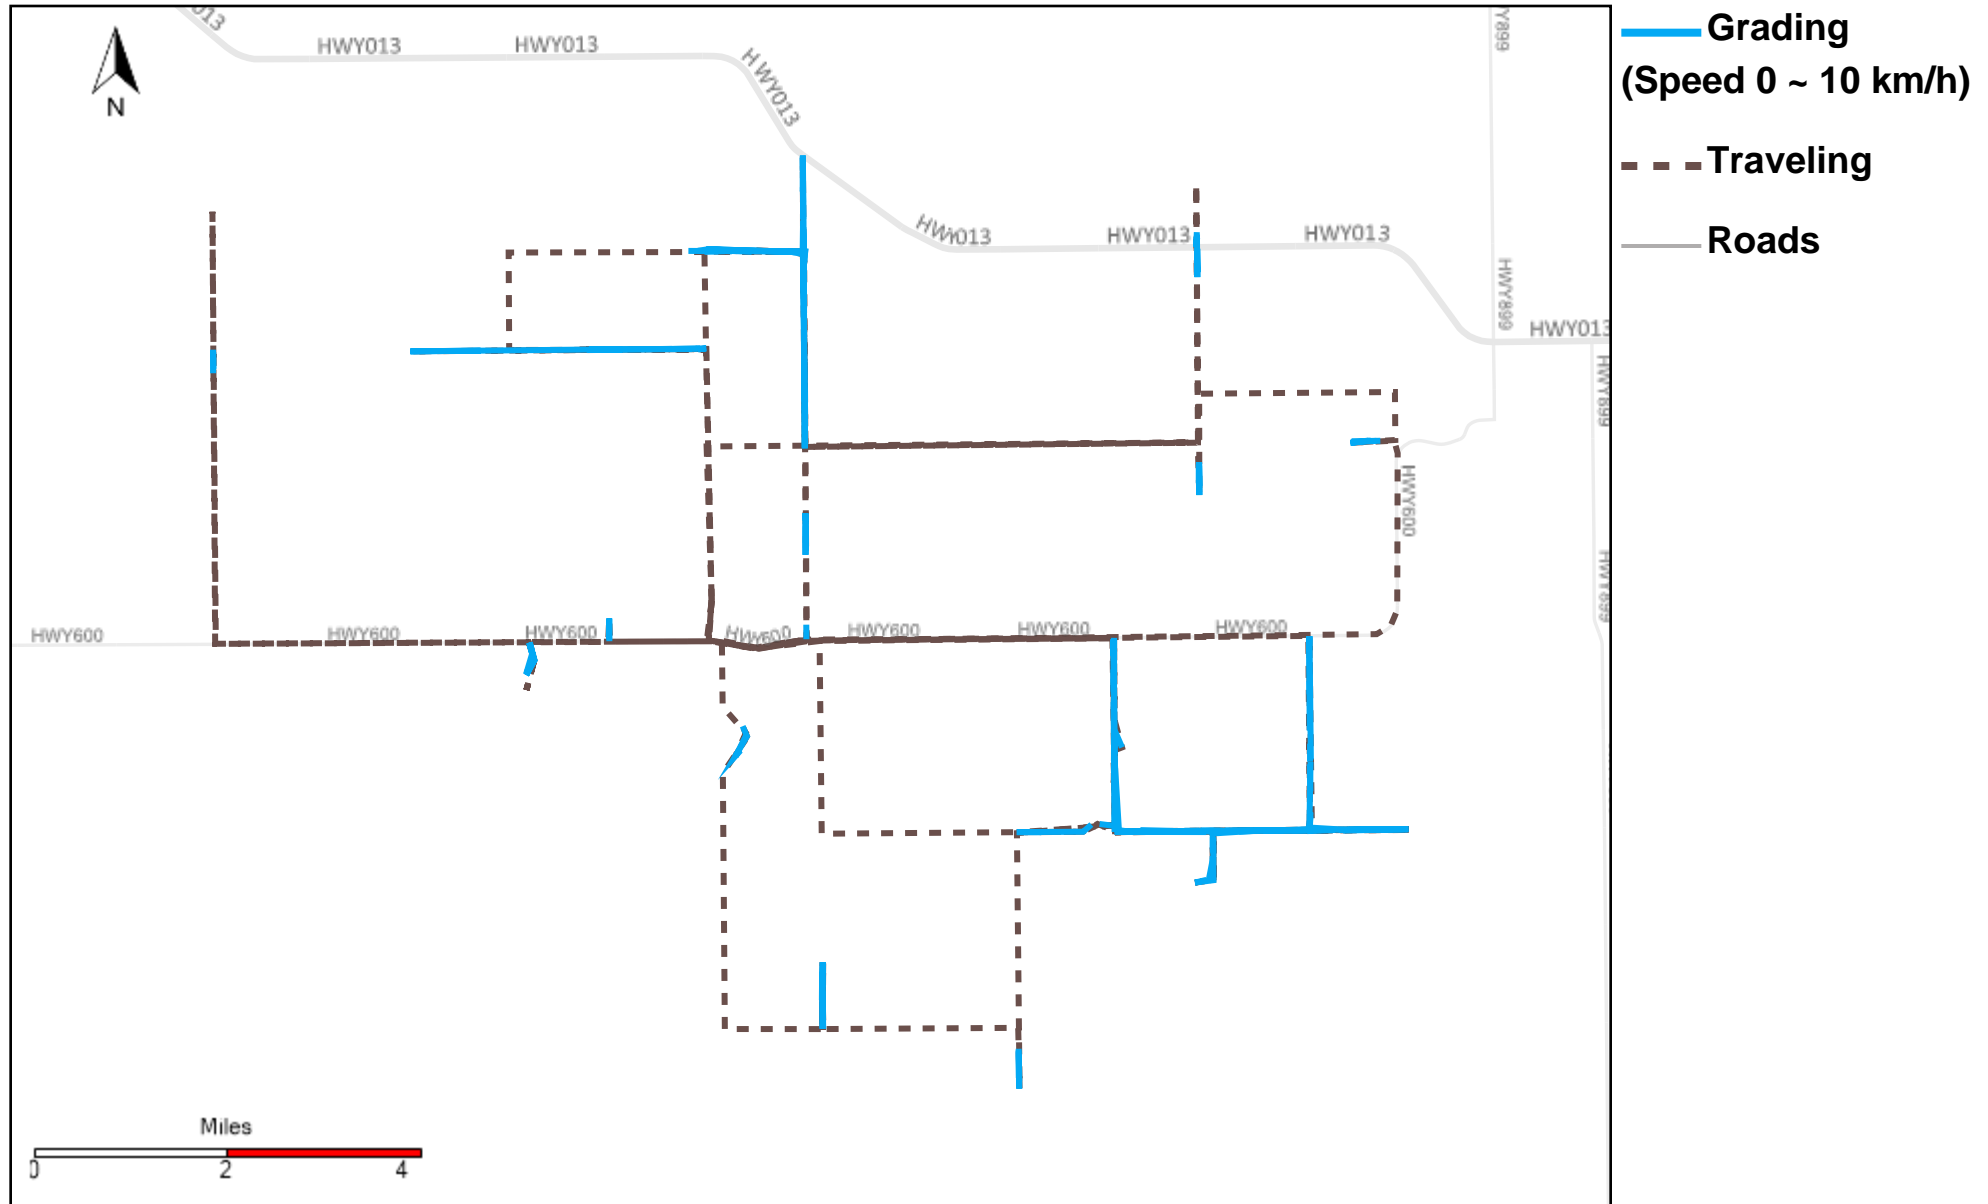

43-183_2023-06-04 ~ 2023-06-10 Tracking

Total Distance(km)	Total Hours	Work Distance(km)	Work Hours
383.44	39 hrs 37 min 13 sec	138.45	24 hrs 28 min 9 sec