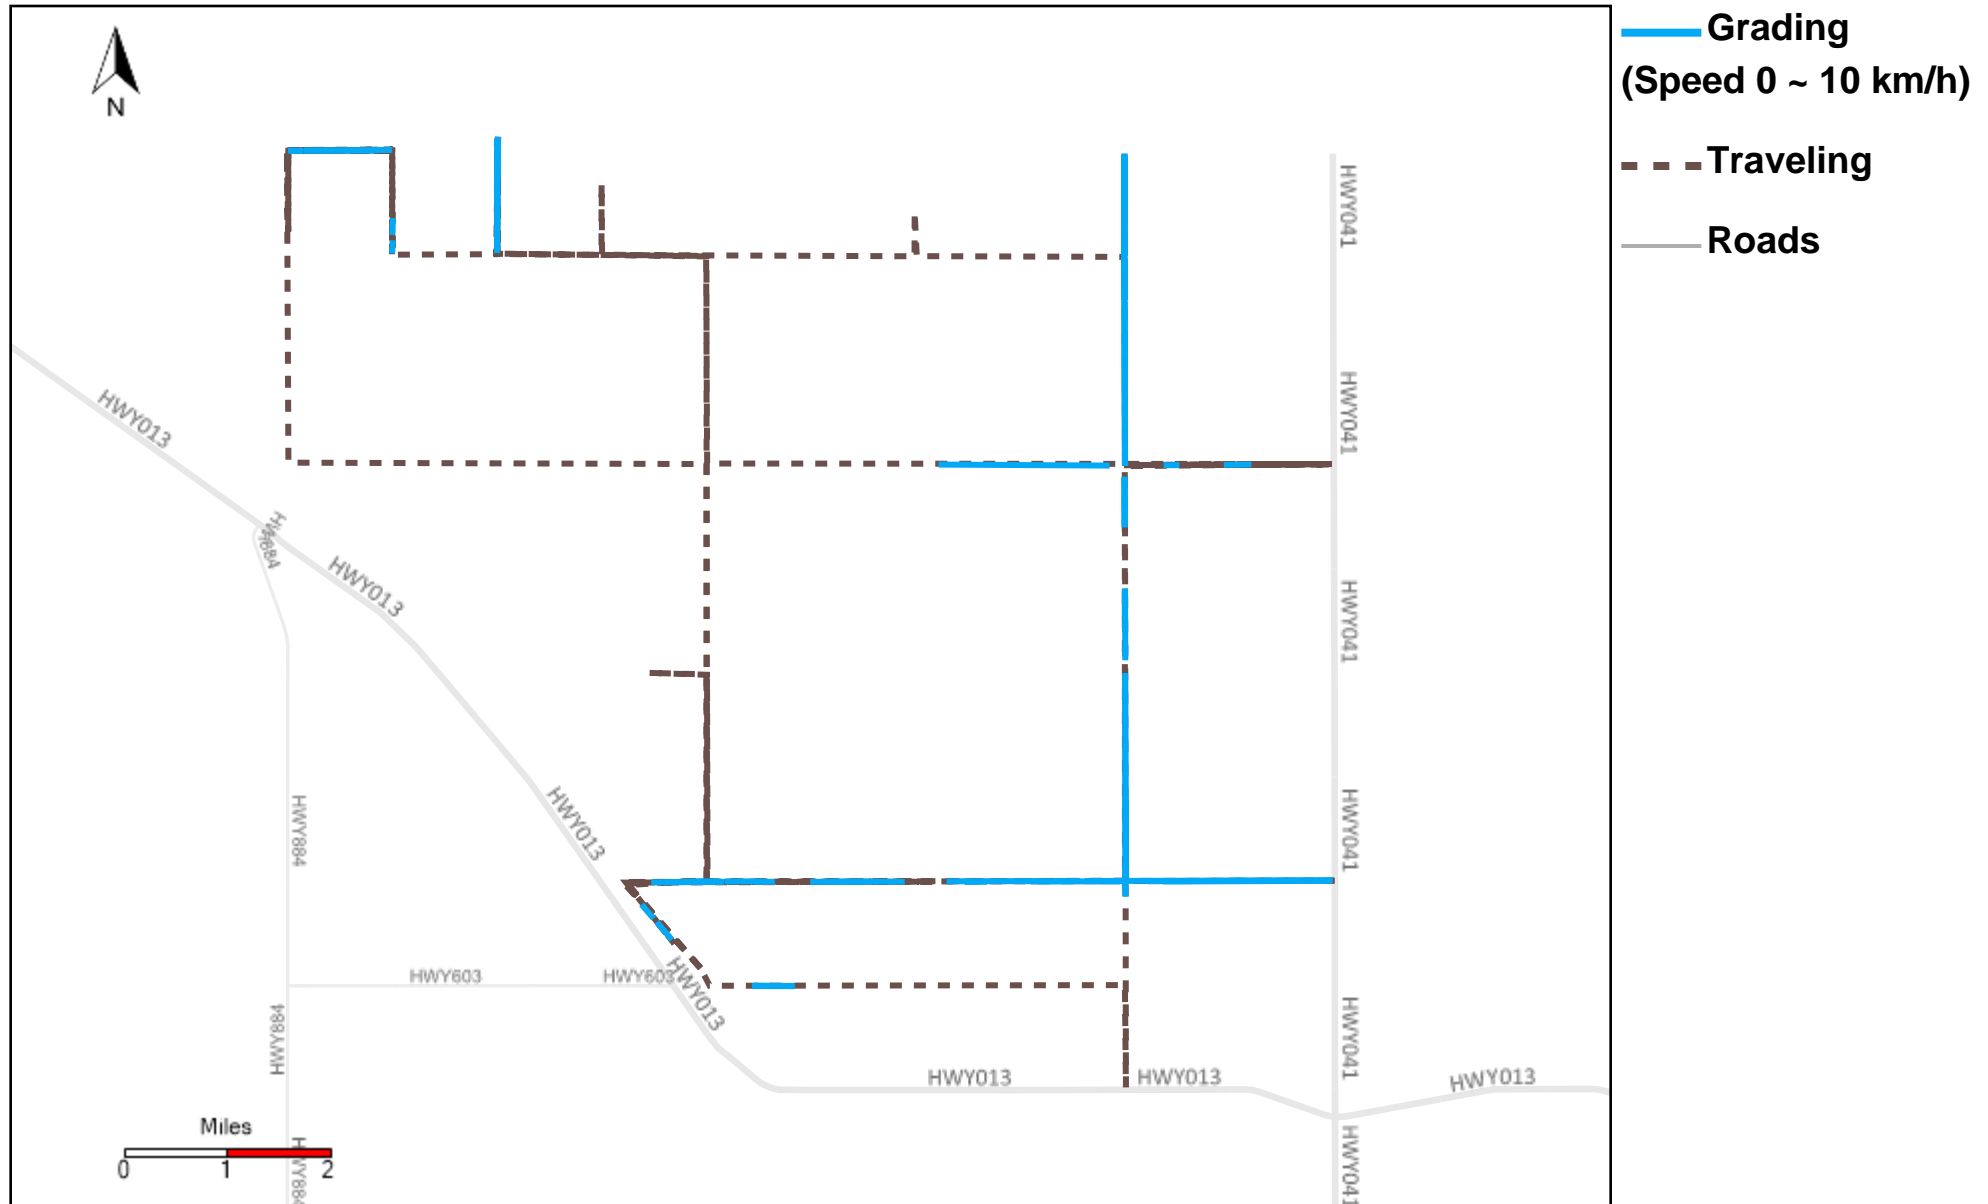

43-172_2023-06-04 ~ 2023-06-10 Tracking

Total Distance(km)	Total Hours	Work Distance(km)	Work Hours
351.27	30 hrs 20 min 3 sec	72.09	9 hrs 14 min 22 sec