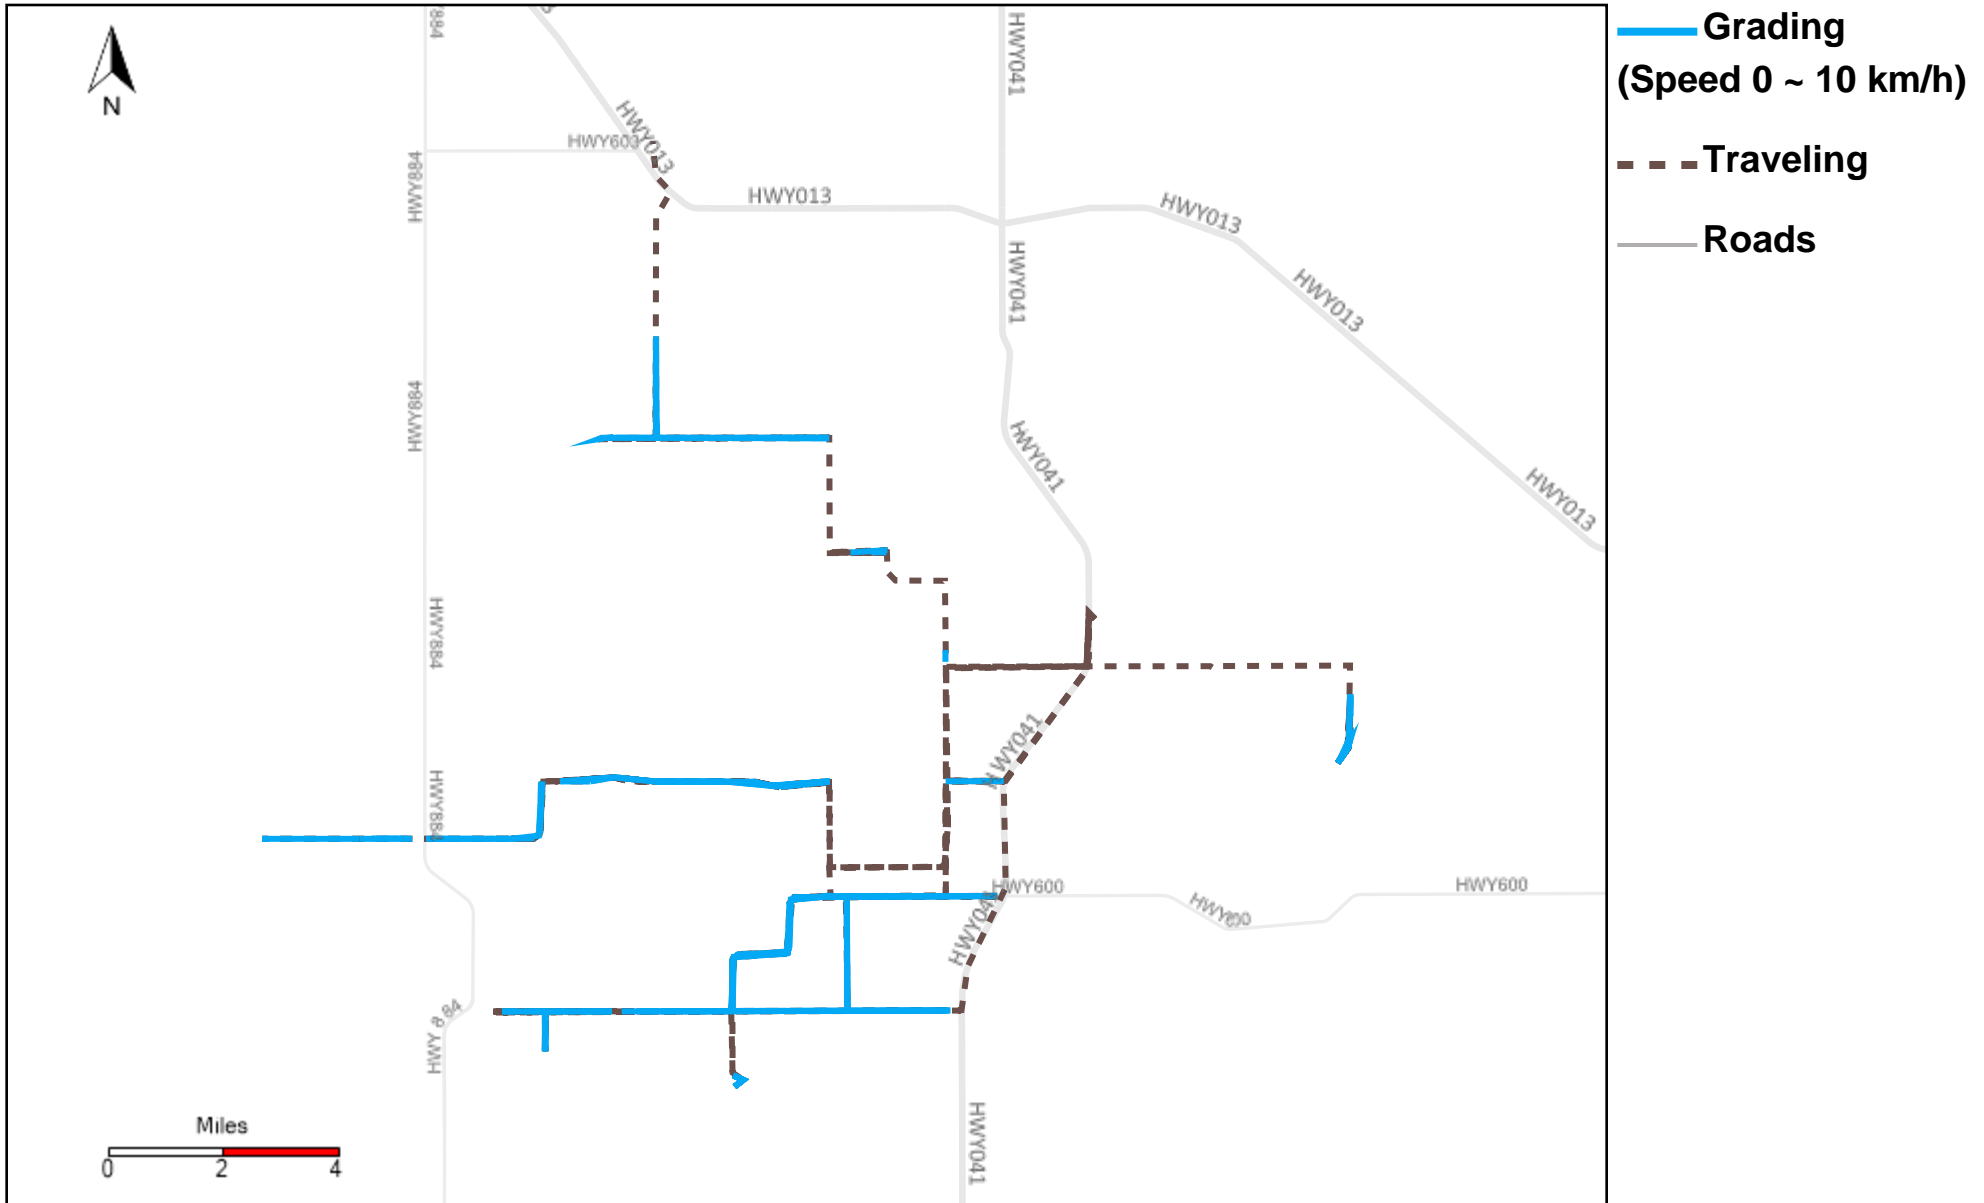

43-169_2023-06-04 ~ 2023-06-10 Tracking

Total Distance(km)	Total Hours	Work Distance(km)	Work Hours
487.44	48 hrs 55 min 40 sec	197.69	29 hrs 7 min 47 sec