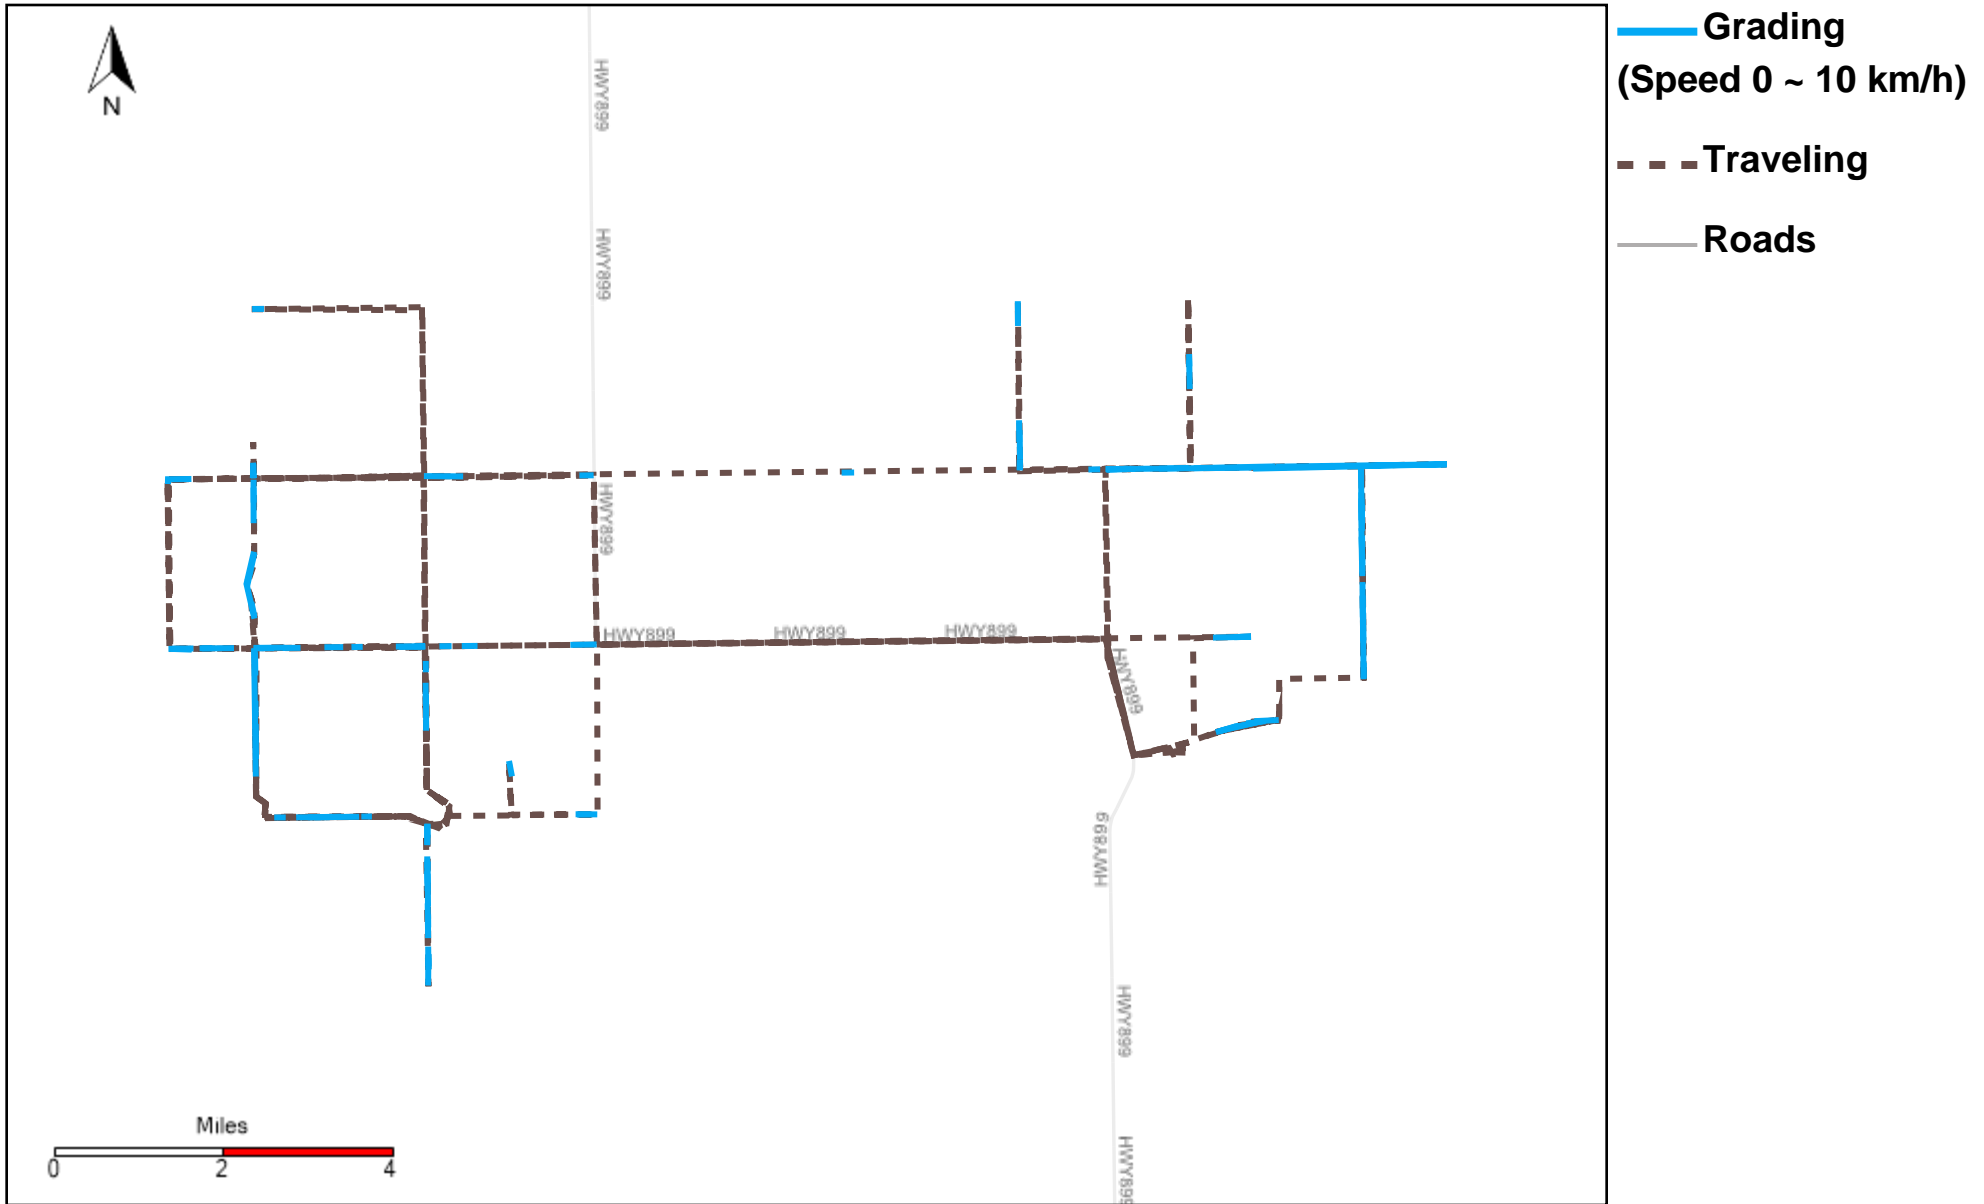

43-182_2023-06-04 ~ 2023-06-10 Tracking

Total Distance(km)	Total Hours	Work Distance(km)	Work Hours
418.52	40 hrs 56 min 27 sec	64.63	10 hrs 16 min 43 sec