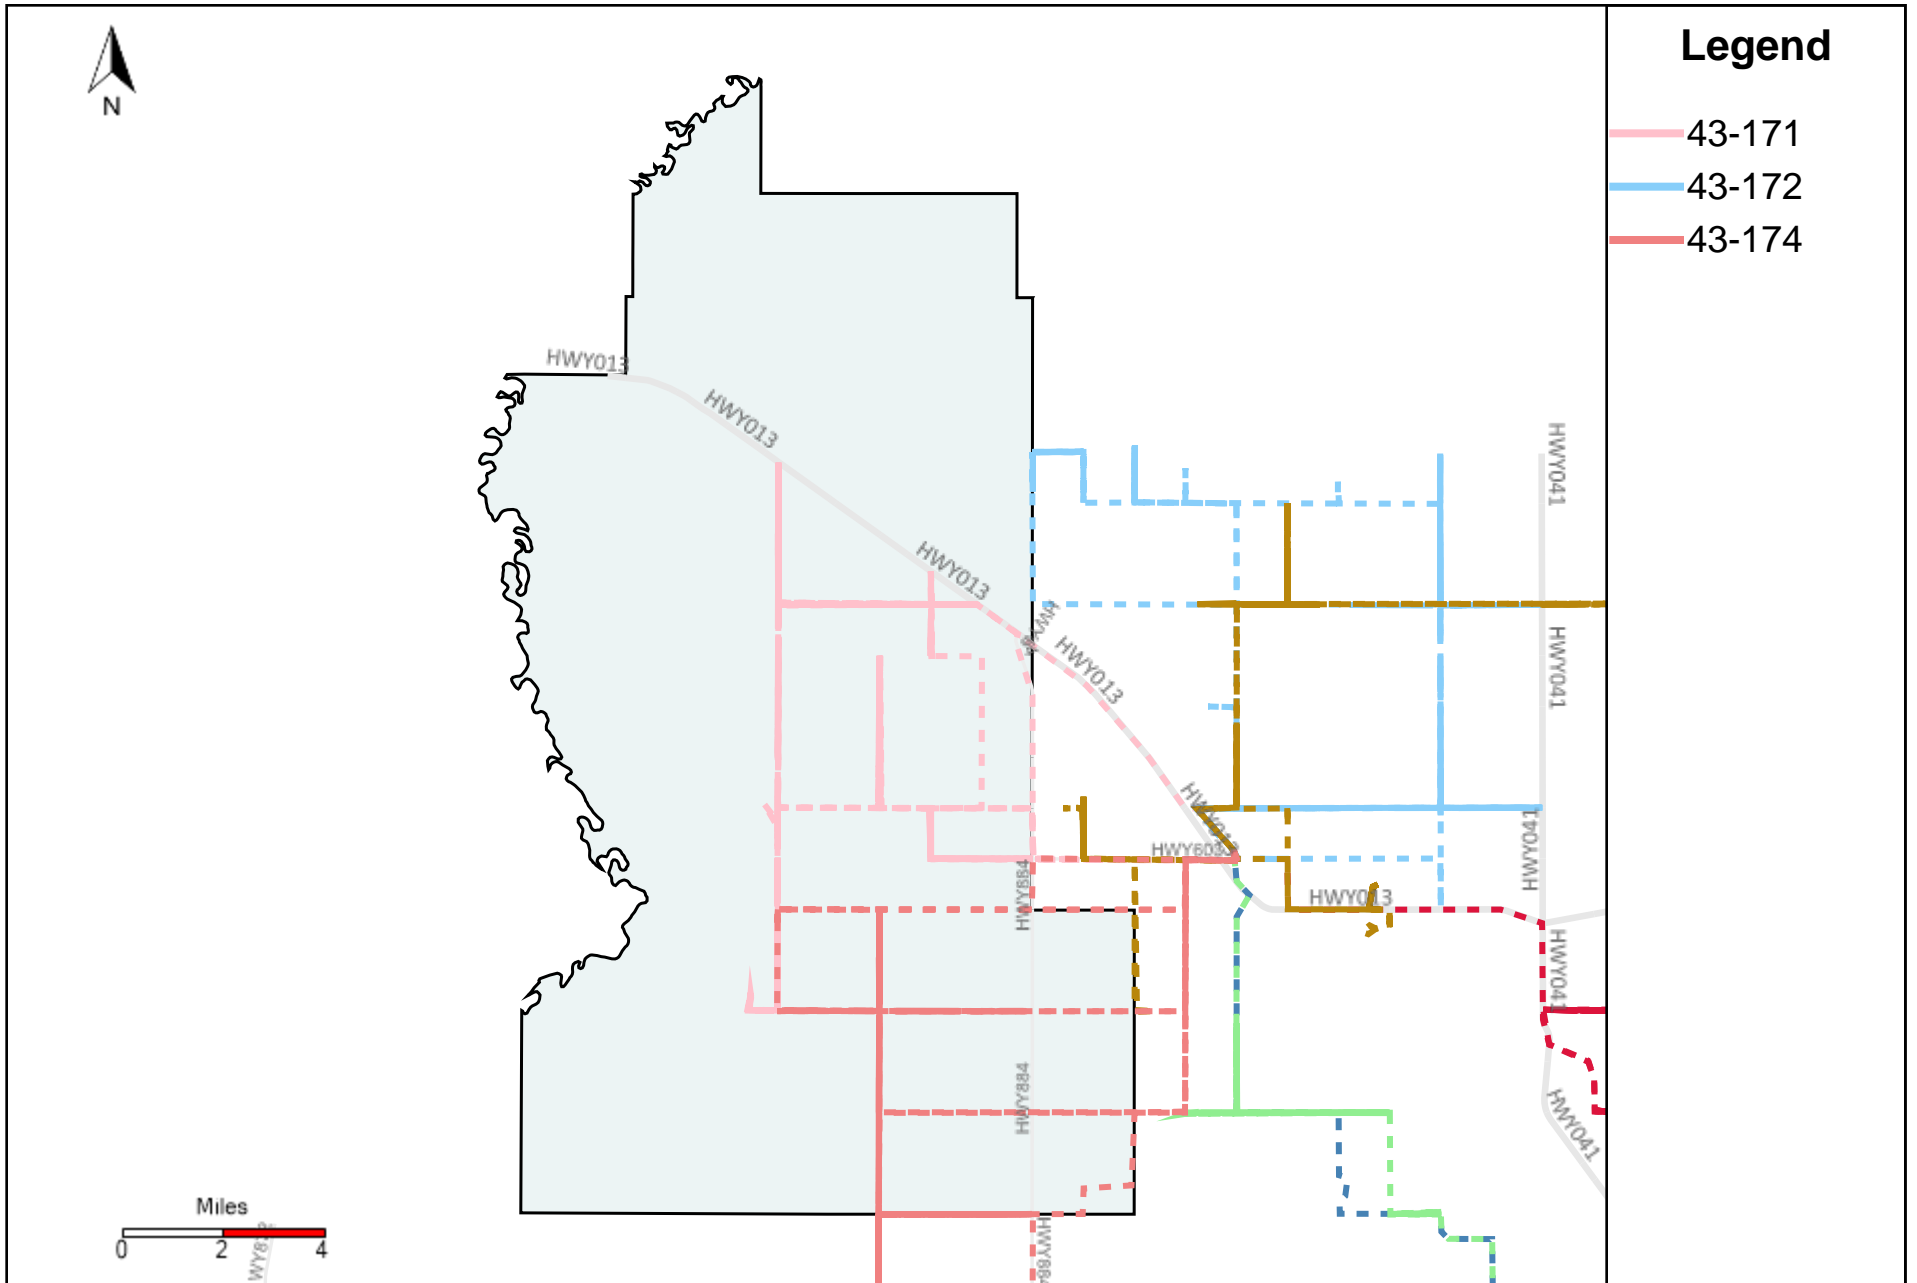

Division: 4 Grader Report(2023-06-04 ~ 2023-06-10)

Vehicle Name List	Total Distance(km)	Total Hours
43-170, 43-181, 43-185, 43-187	1390.59	175 hrs 13 min 24 sec

Division: 5 Grader Report(2023-06-04 ~ 2023-06-10)

Division: 7 Grader Report(2023-06-04 ~ 2023-06-10)

Vehicle Name List	Total Distance(km)	Total Hours
43-171, 43-172, 43-174	1265.42	119 hrs 22 min 42 sec

Provost Weekly Grader Report

From 6/4/2023 To 6/10/2023