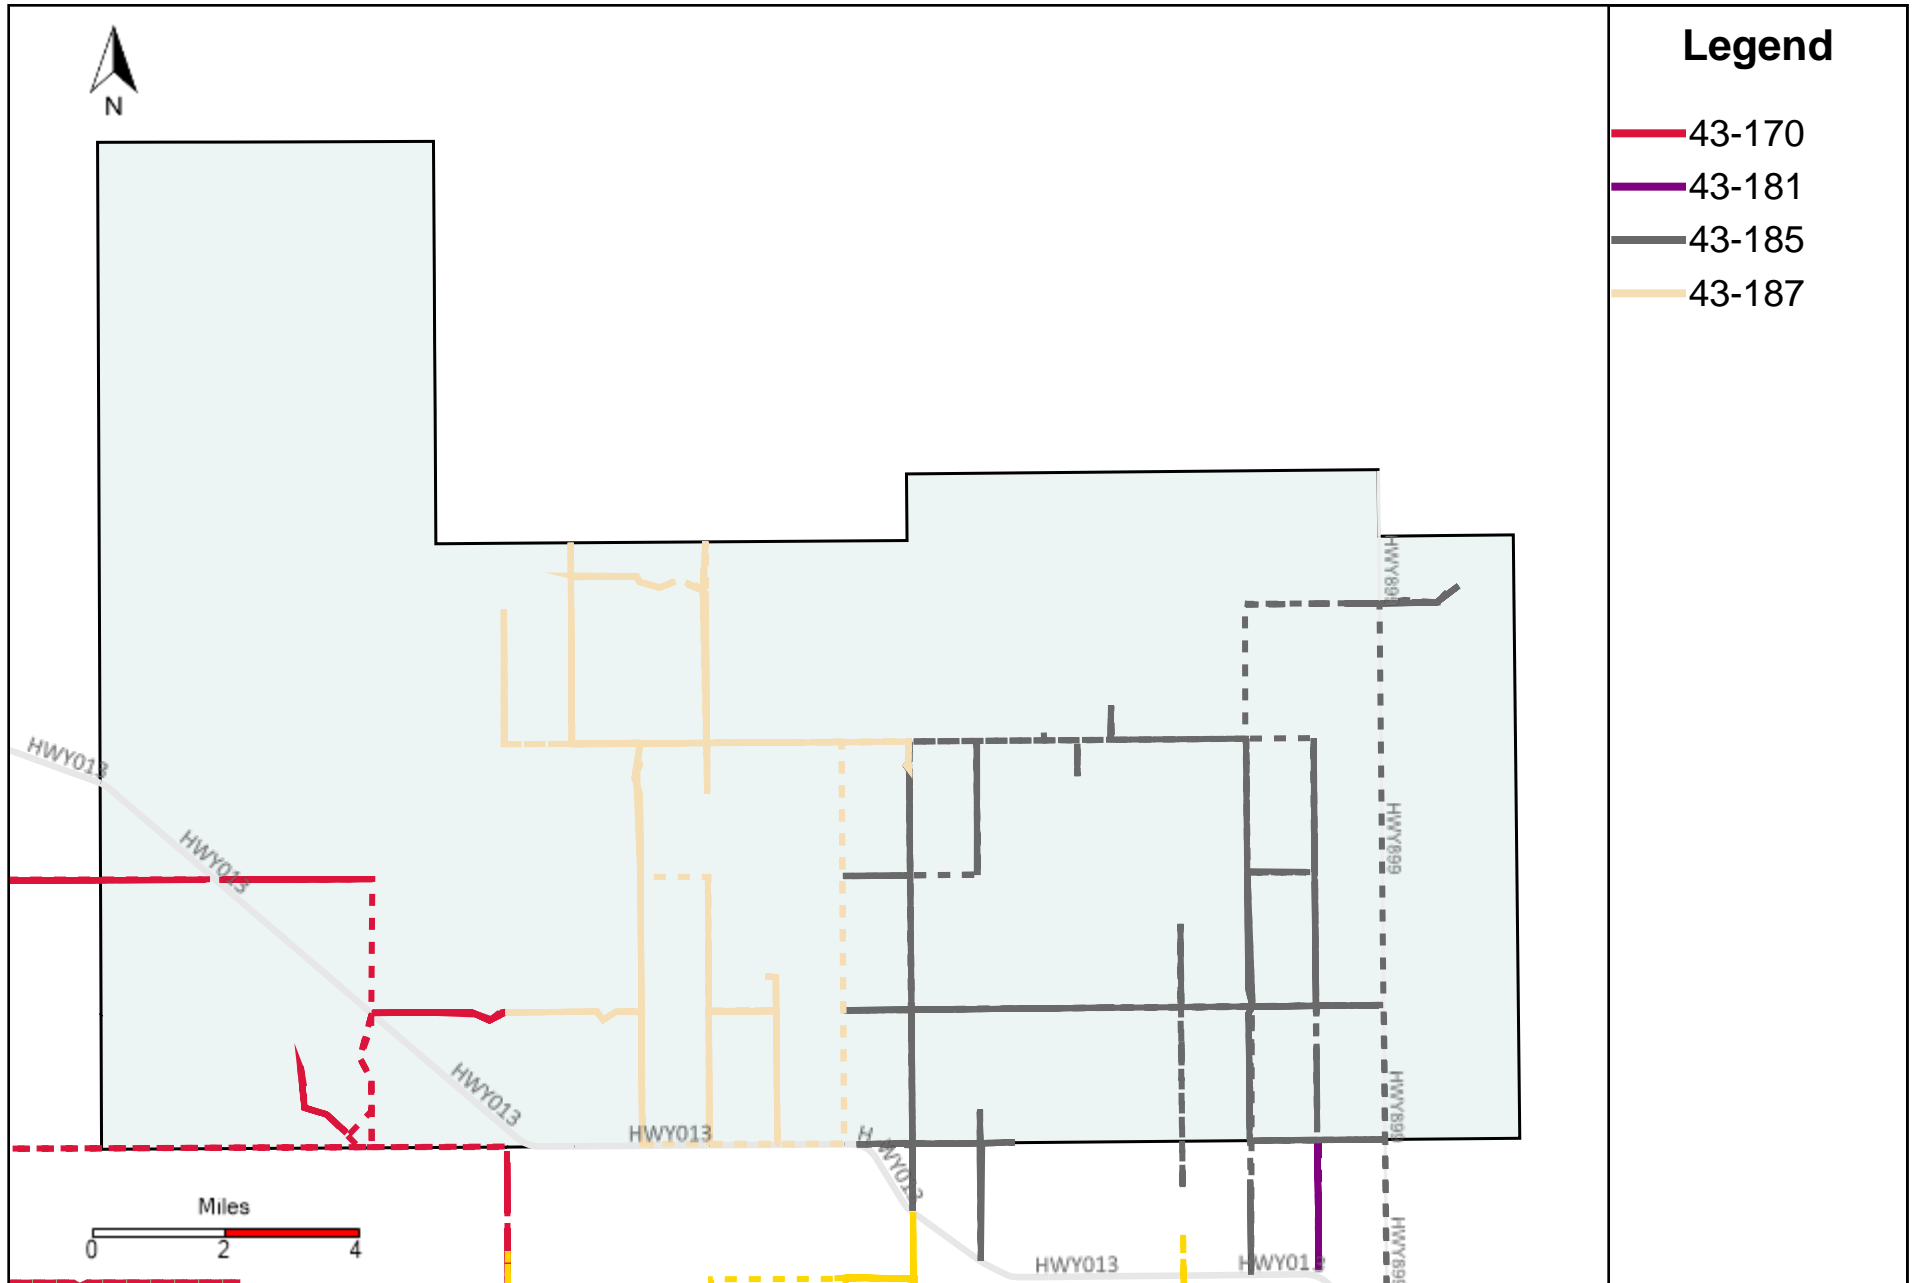

Division: 4 Grader Report(2023-06-04 ~ 2023-06-10)

Vehicle Name List	Total Distance(km)	Total Hours
43-170, 43-181, 43-185, 43-187	1390.59	175 hrs 13 min 24 sec