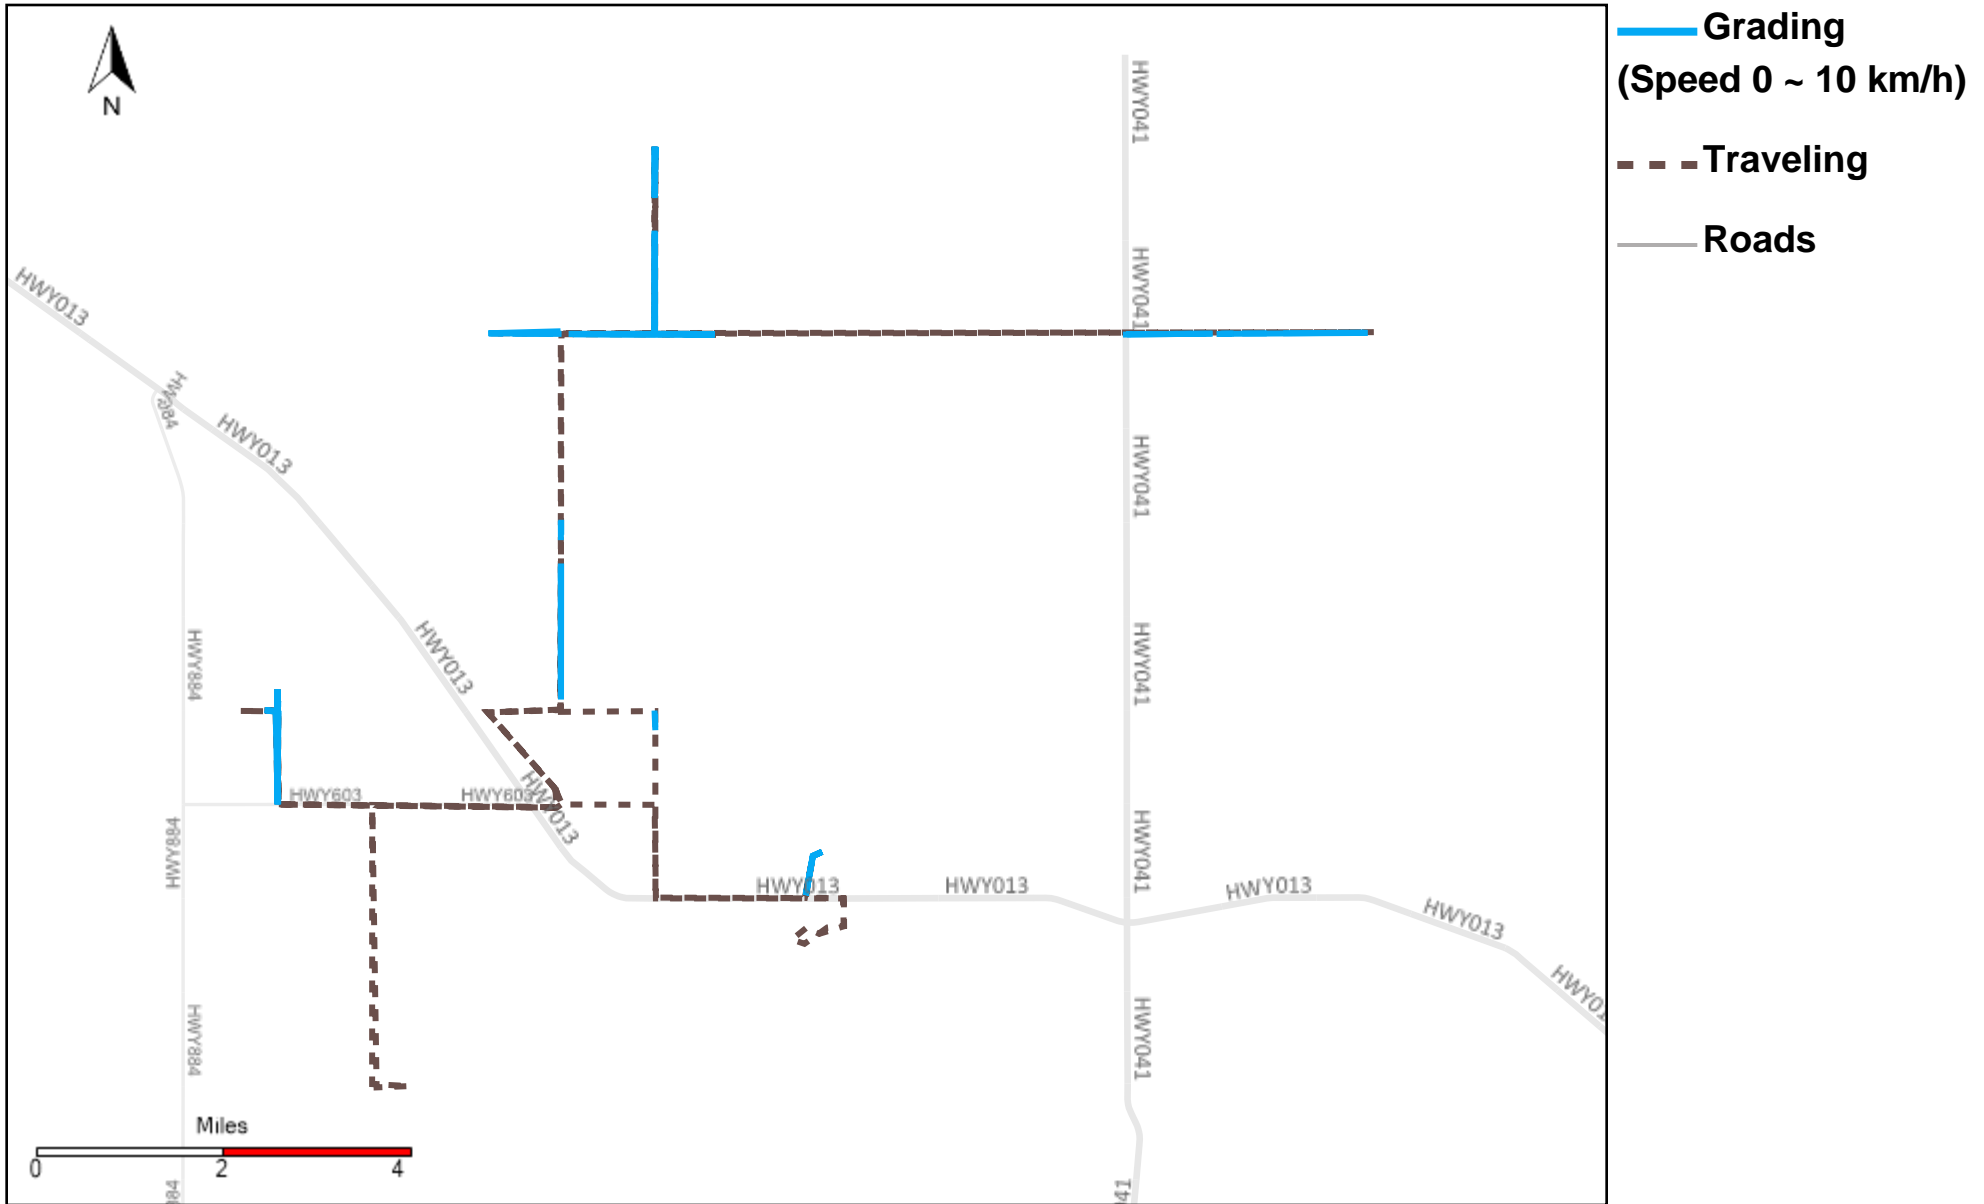

43-173_2023-06-04 ~ 2023-06-10 Tracking

Total Distance(km)	Total Hours	Work Distance(km)	Work Hours
287.06	40 hrs 26 min 12 sec	133.16	26 hrs 57 min 38 sec