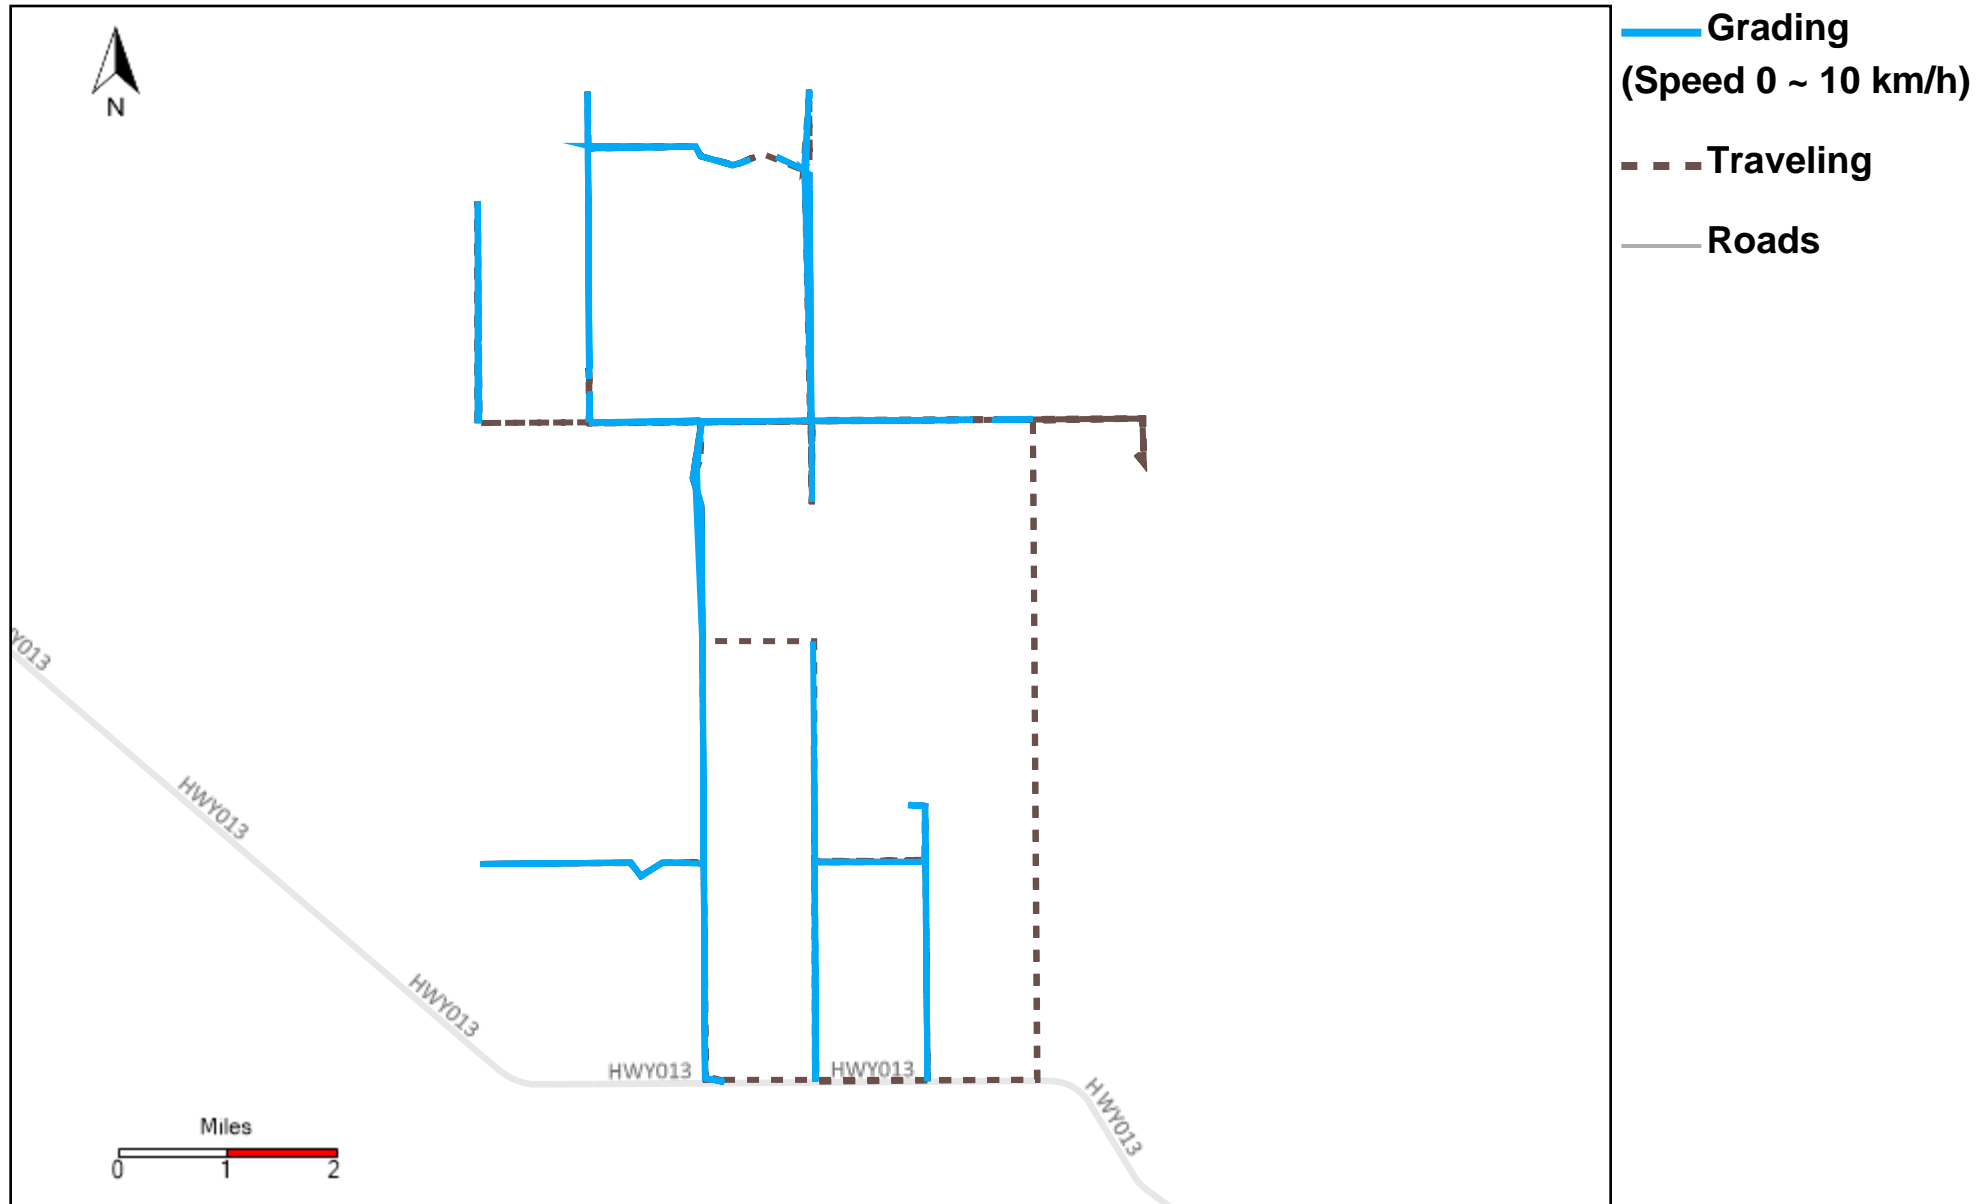

43-187_2023-06-04 ~ 2023-06-10 Tracking

Total Distance(km)	Total Hours	Work Distance(km)	Work Hours
343.62	41 hrs 47 min 23 sec	208.57	34 hrs 26 min 41 sec