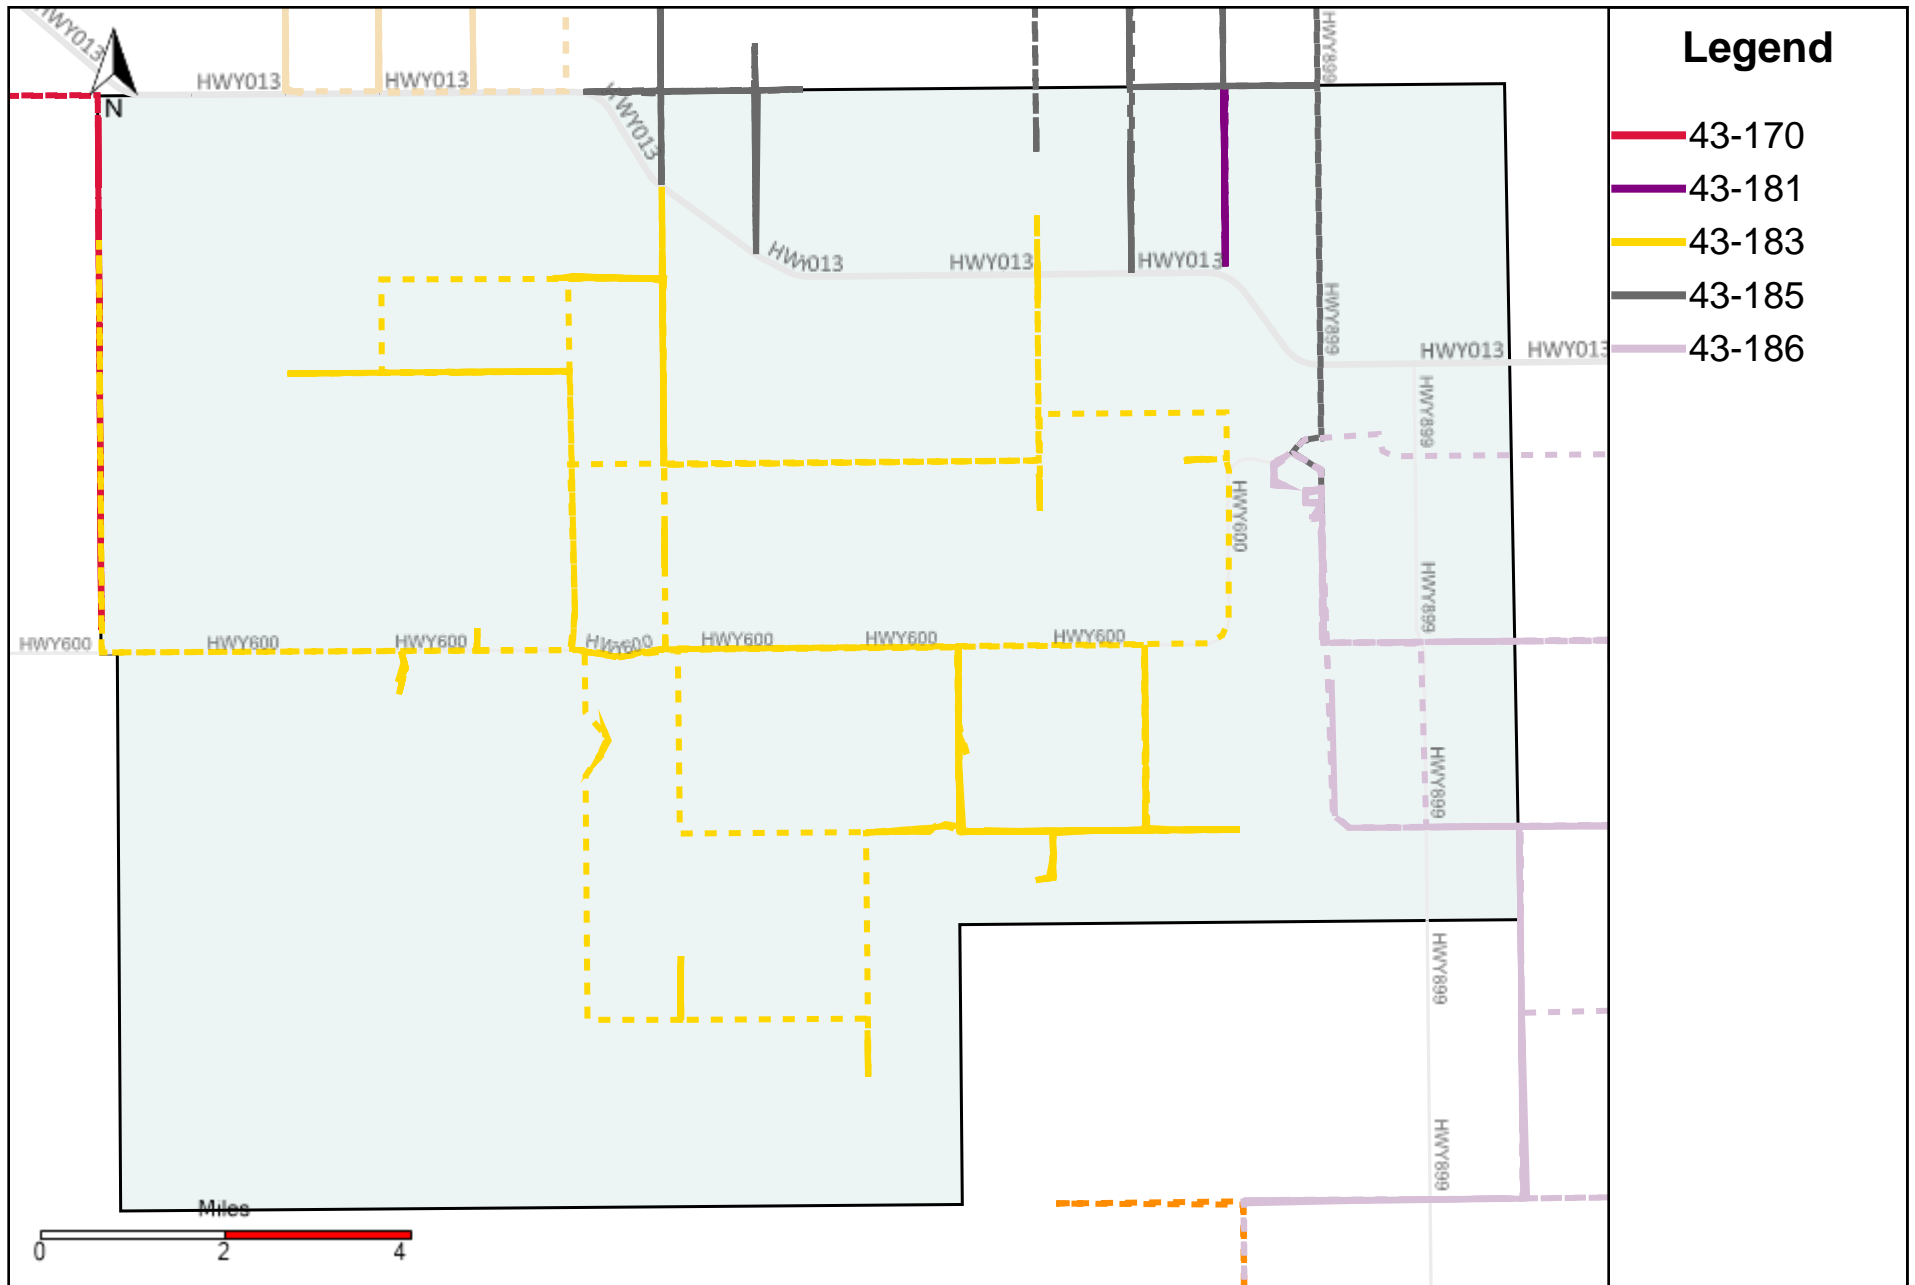

Division: 3 Grader Report(2023-06-04 ~ 2023-06-10)

Vehicle Name List	Total Distance(km)	Total Hours
43-170, 43-181, 43-183, 43-185, 43-186	1938.08	223 hrs 14 min 31 sec