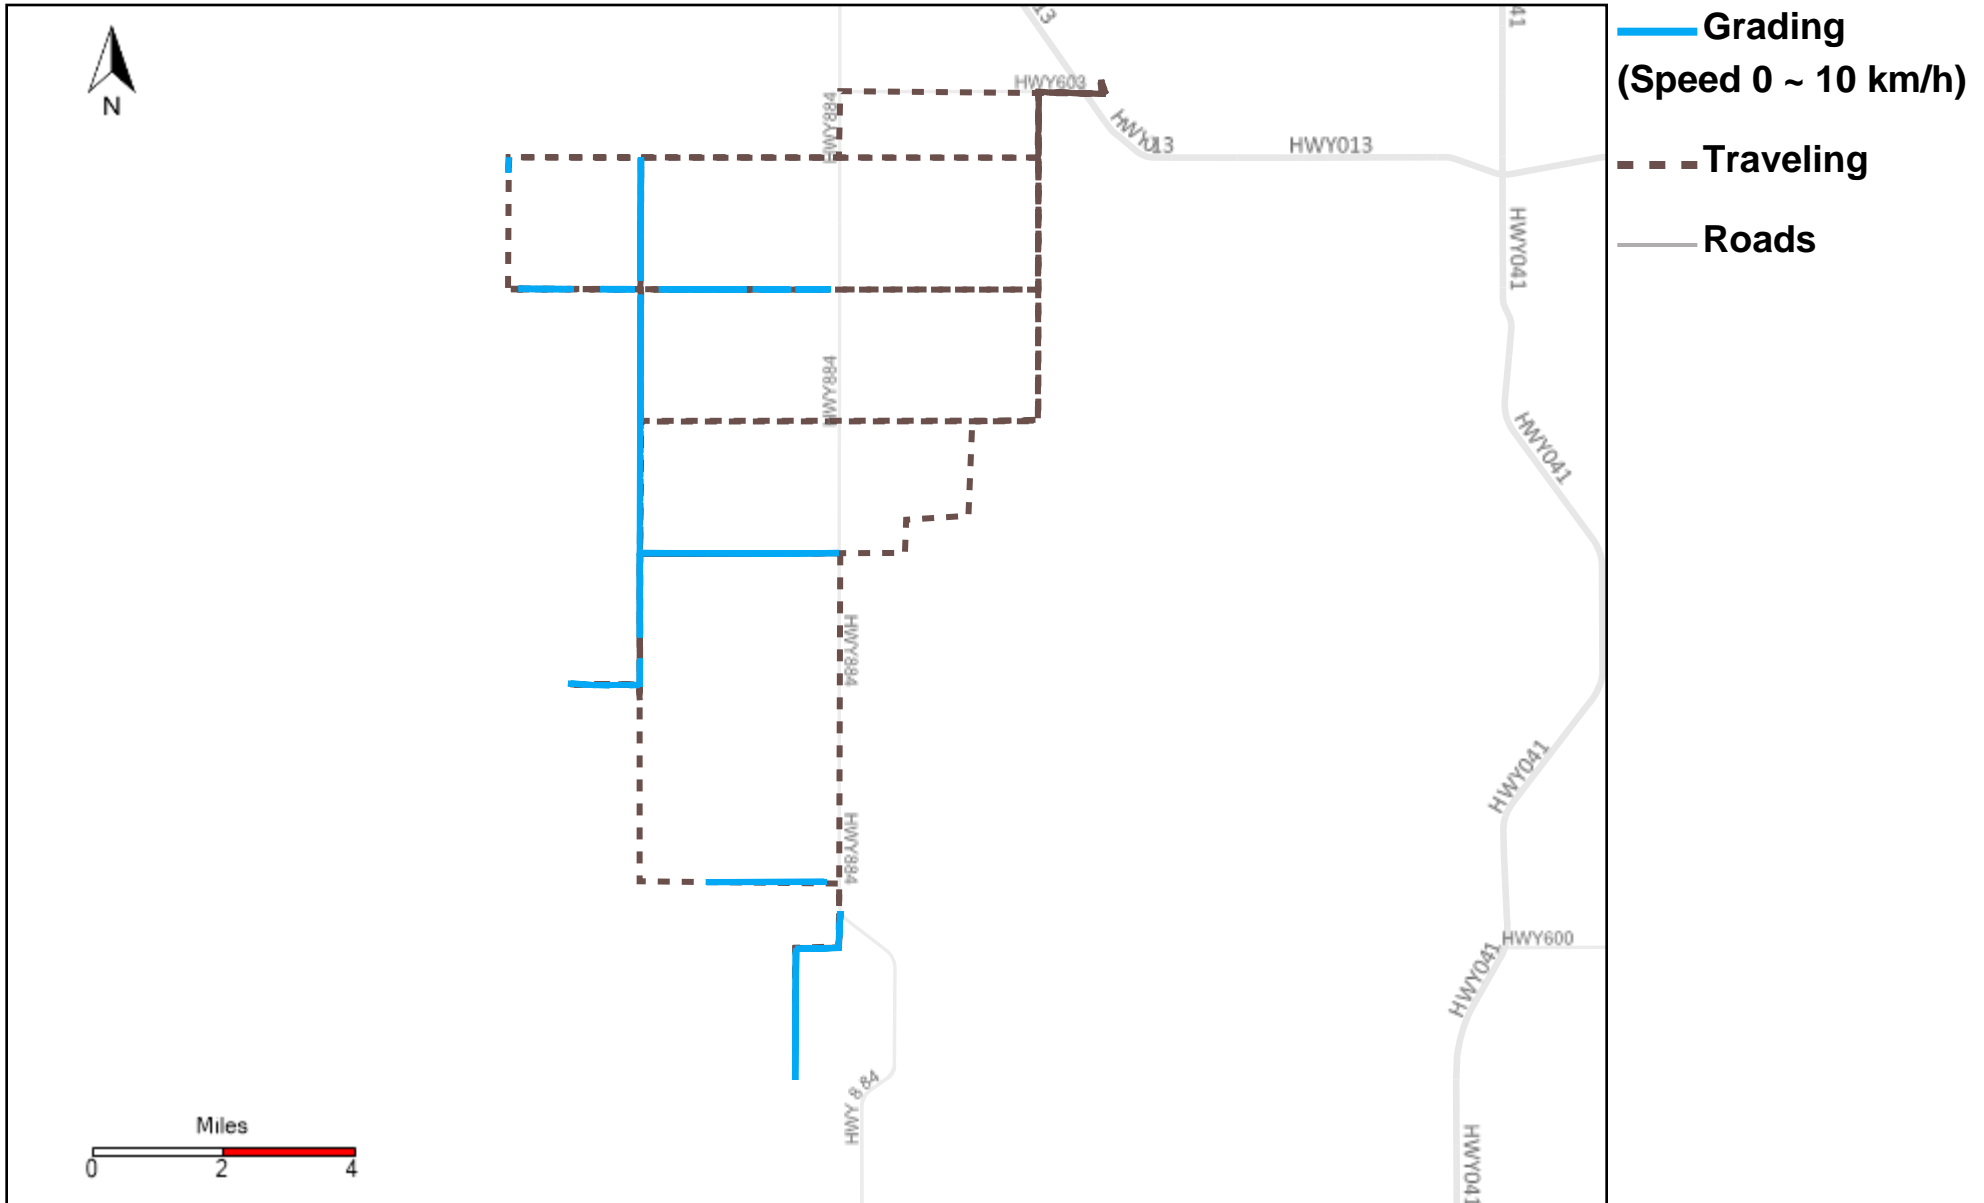

43-174_2023-06-04 ~ 2023-06-10 Tracking

Total Distance(km)	Total Hours	Work Distance(km)	Work Hours
413.55	38 hrs 42 min 27 sec	179.74	24 hrs 42 min 34 sec