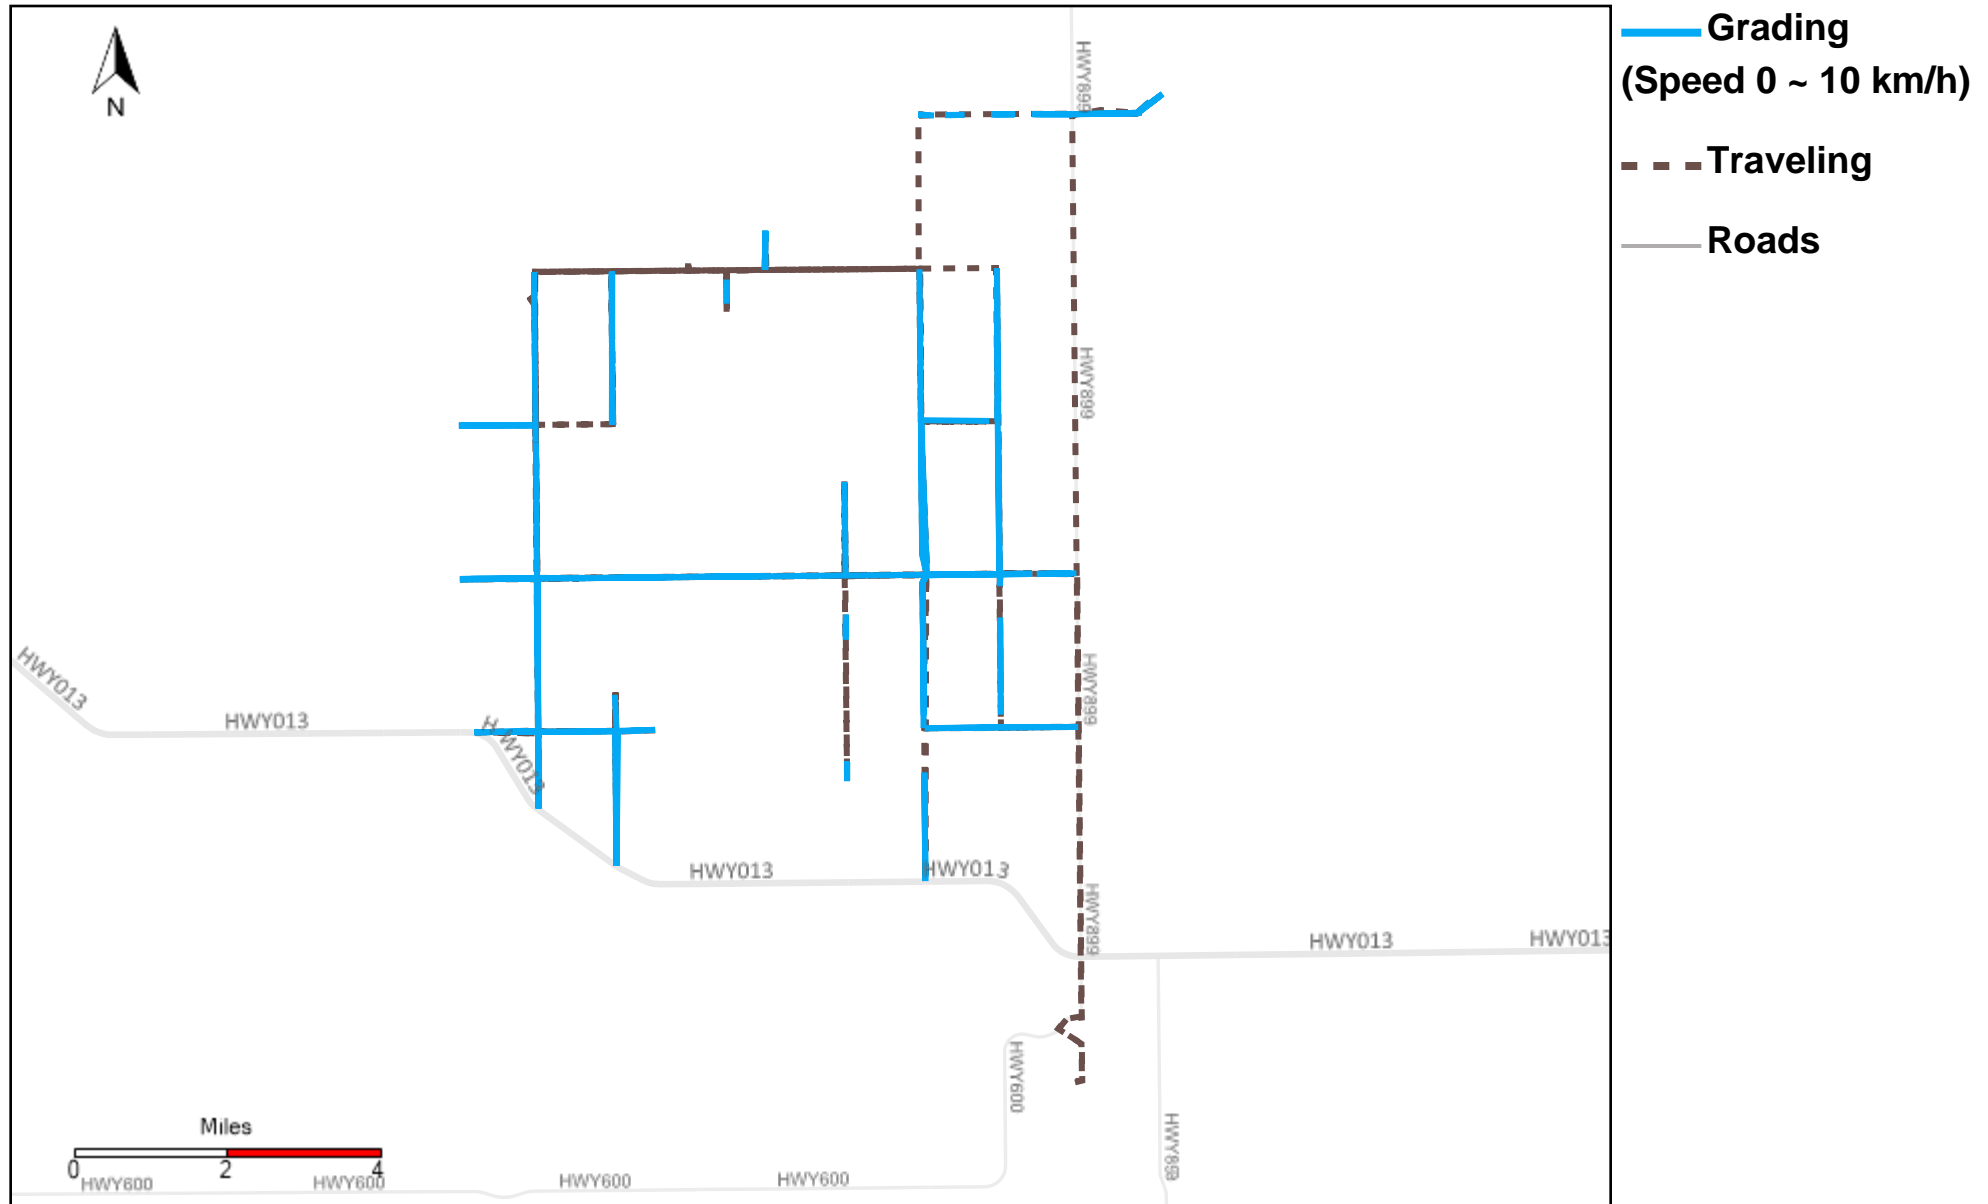

43-185_2023-06-04 ~ 2023-06-10 Tracking

Total Distance(km)	Total Hours	Work Distance(km)	Work Hours
469.35	53 hrs 11 min 6 sec	250.69	41 hrs 55 min 50 sec