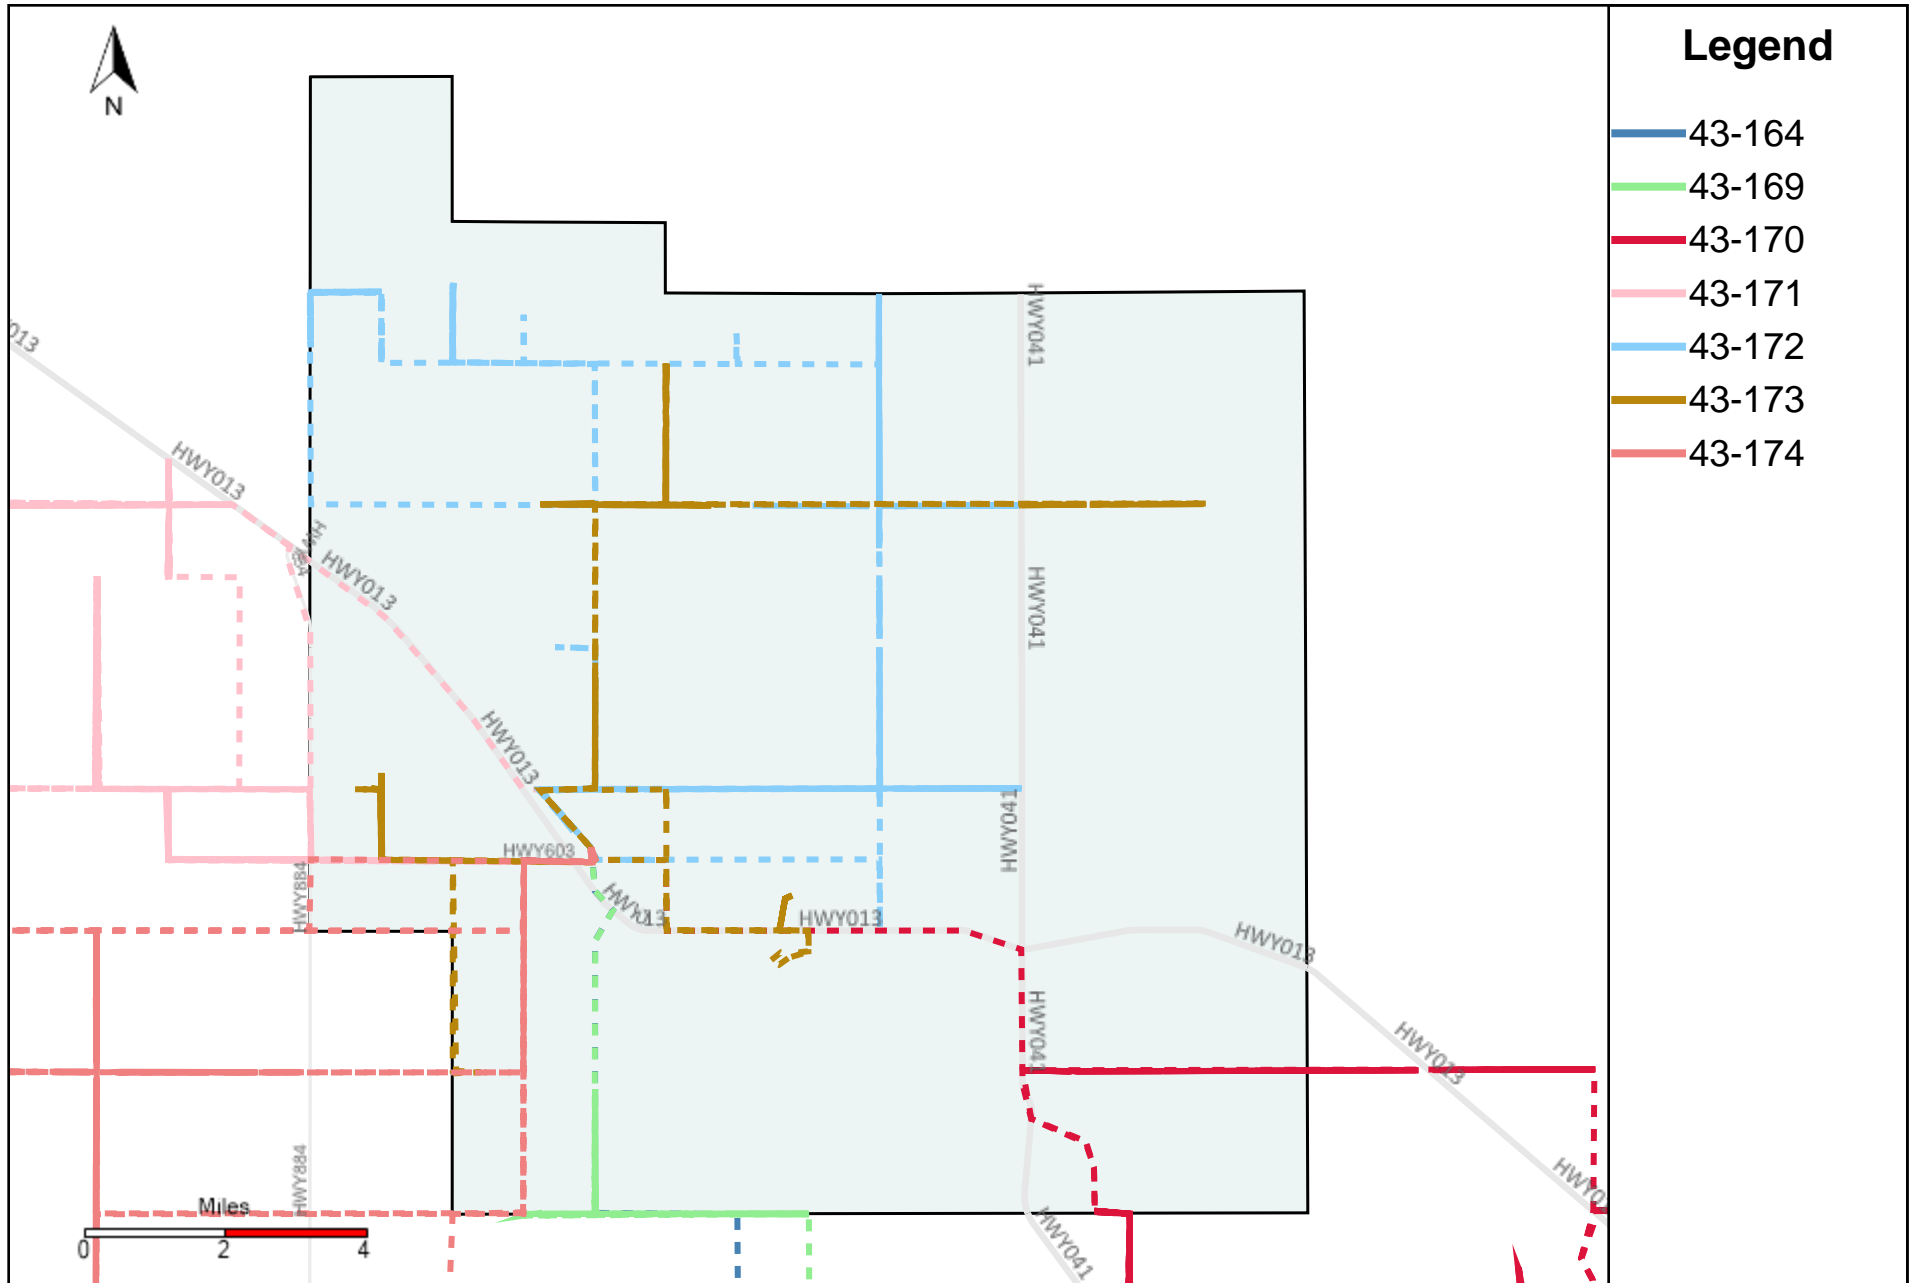

Division: 6 Grader Report(2023-06-04 ~ 2023-06-10)

Vehicle Name List	Total Distance(km)	Total Hours
43-164, 43-169, 43-170, 43-171, 43-172, 43-173, 43-174	2537.57	256 hrs 7 min 41 sec