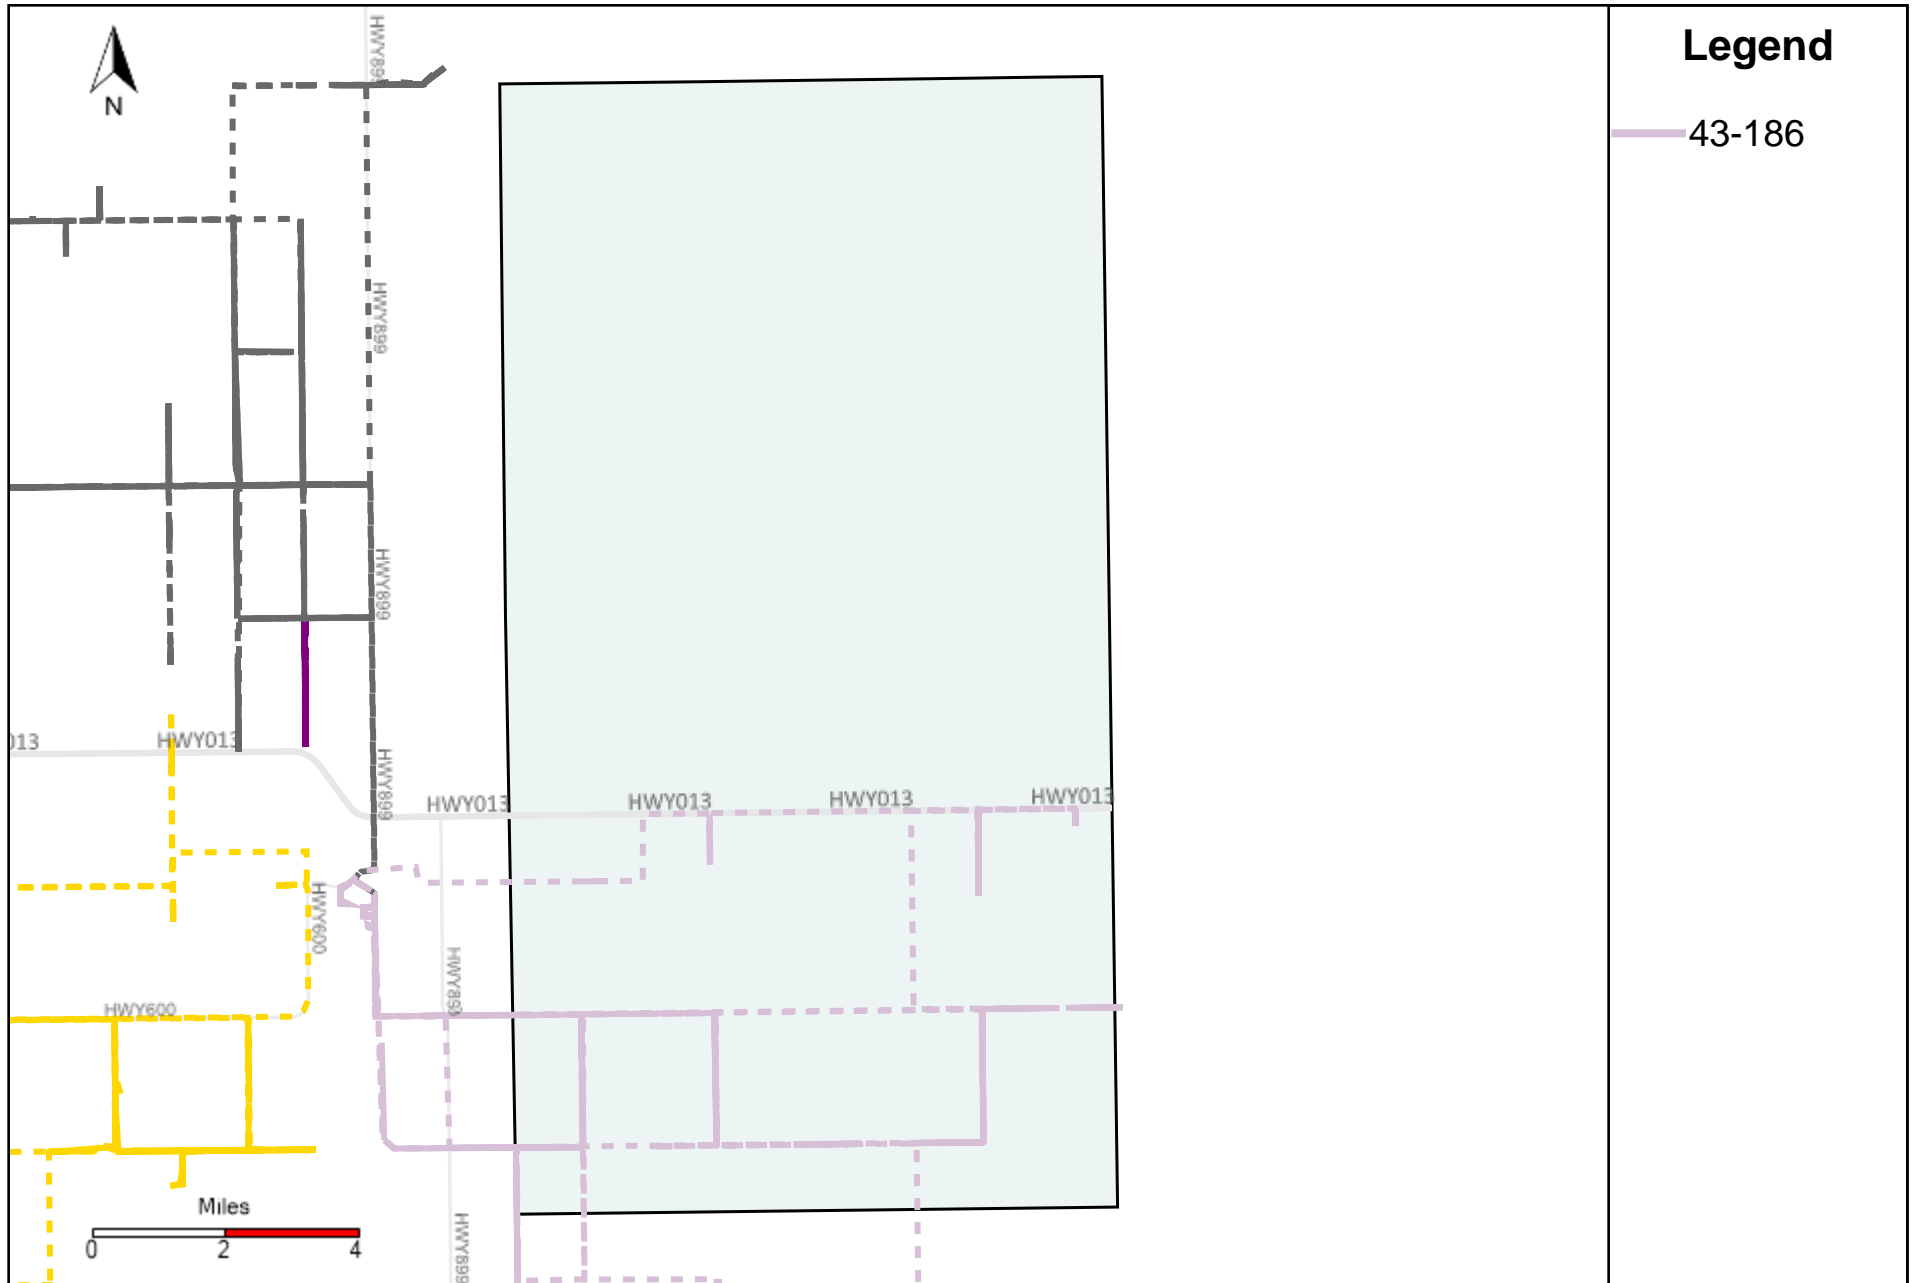

Division: 2 Grader Report(2023-06-04 ~ 2023-06-10)

Vehicle Name List	Total Distance(km)	Total Hours
43-186	507.68	50 hrs 11 min 17 sec