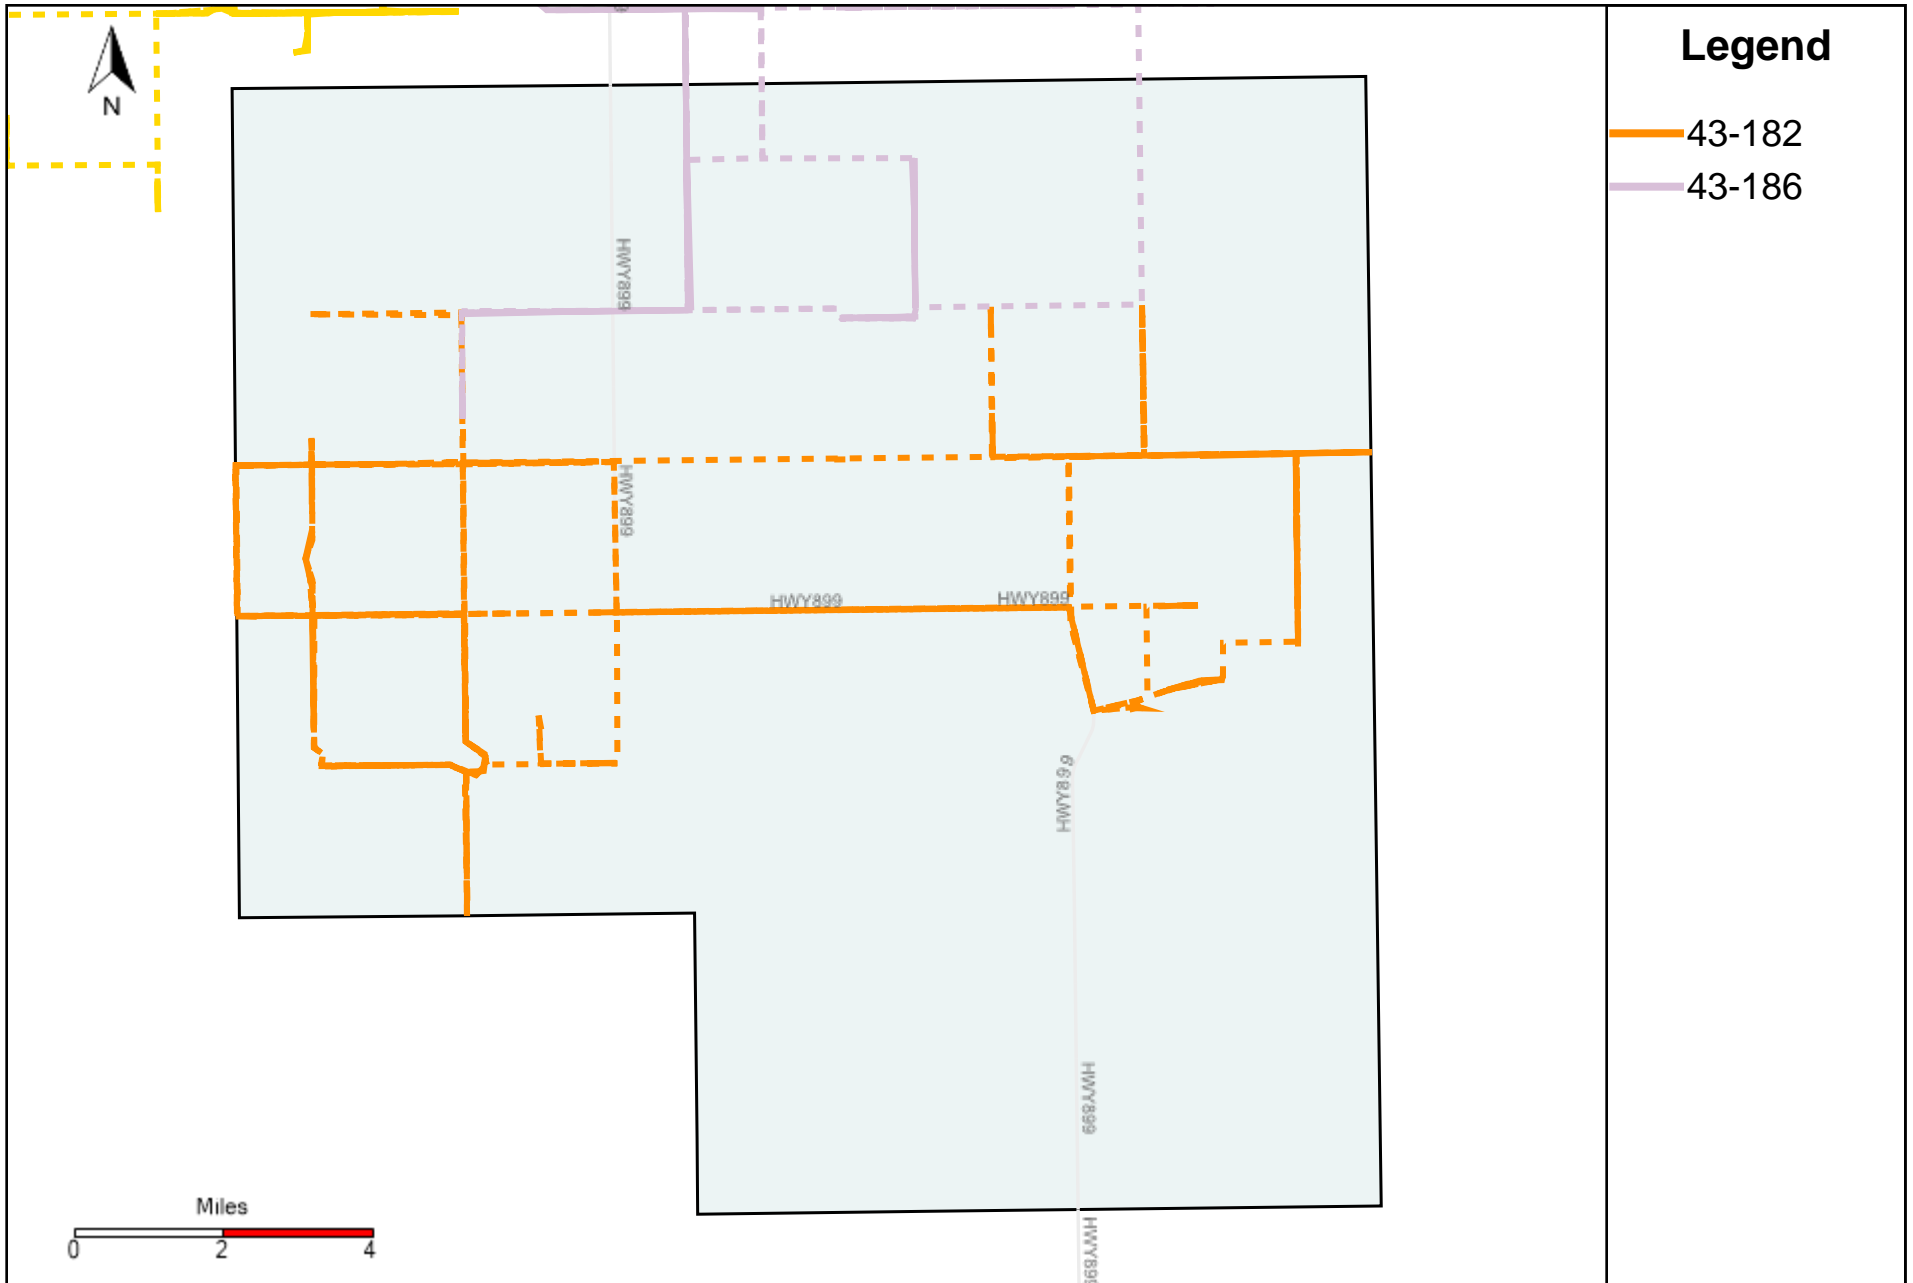

Provost Weekly Grader Report (2023-06-04 ~ 2023-06-10)

Division: 1 Grader Report(2023-06-04 ~ 2023-06-10)

Legend

- 43-182
- 43-186

Vehicle Name List	Total Distance(km)	Total Hours
43-182, 43-186	926.2	91 hrs 7 min 44 sec