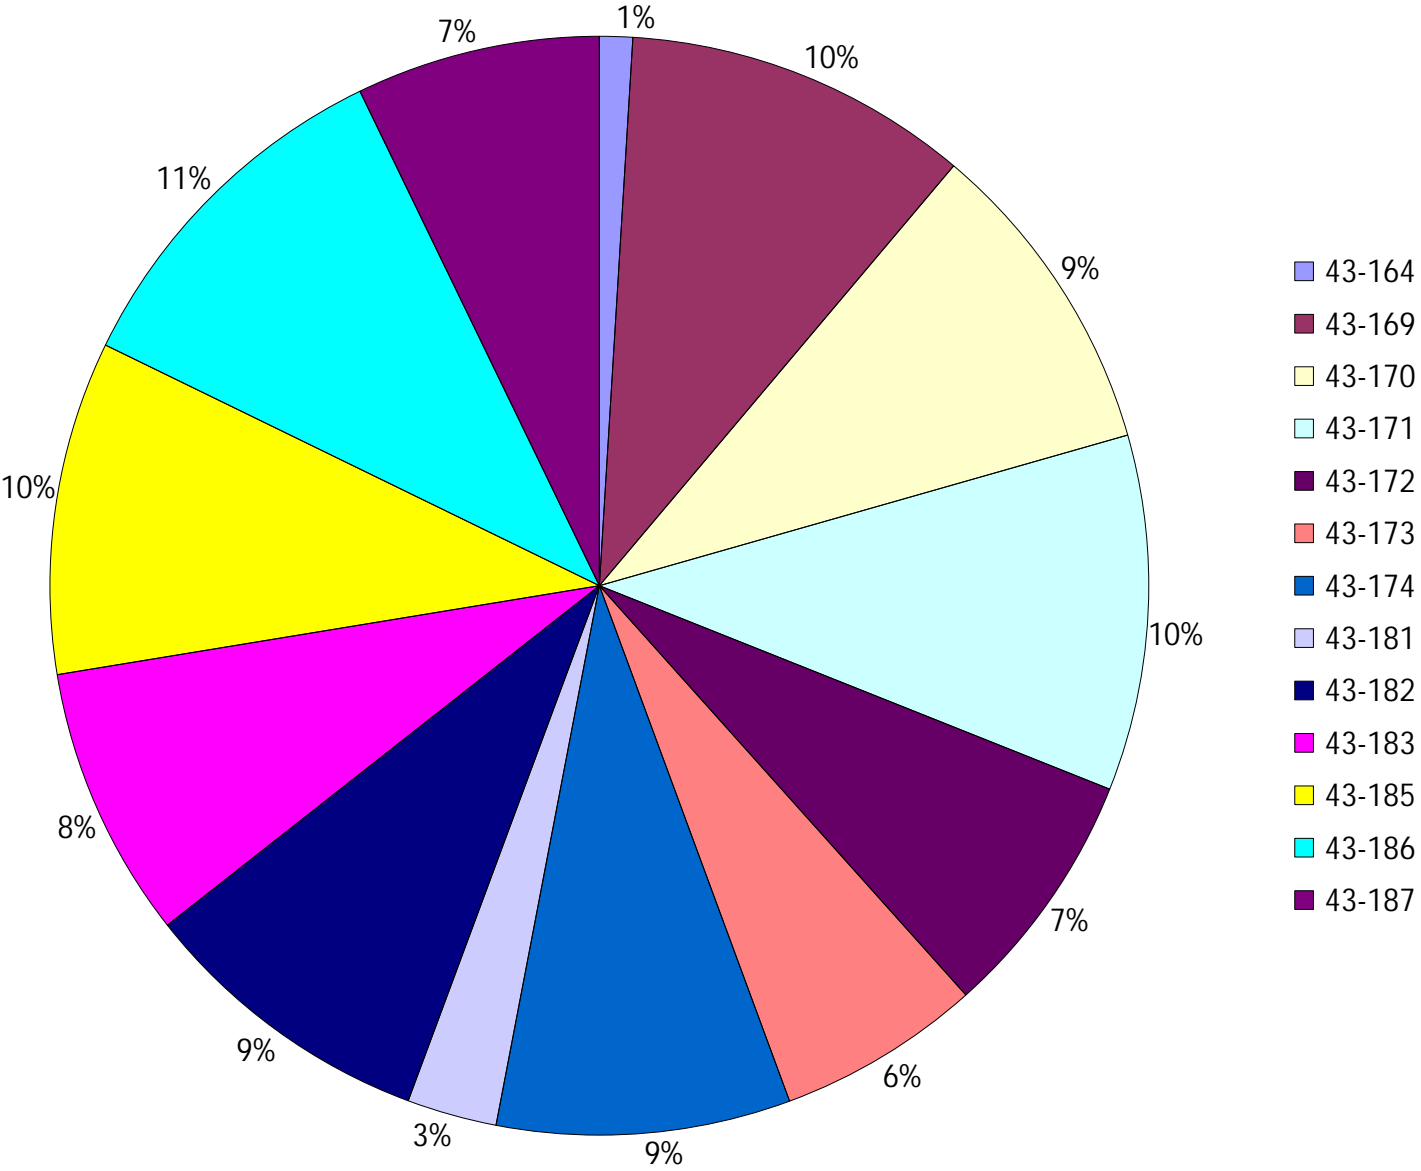

Provost Weekly Grader Report

From 6/4/2023 To 6/10/2023

6/10/2023

Vehicle	Total Distance(km)	Total Hours	Work Distance(km)	Work Hours
43-164	46.55	6 hrs 58 min 37 sec	4.79	2 hrs 7 min 55 sec
43-169	487.44	48 hrs 55 min 40 sec	197.69	29 hrs 7 min 47 sec
43-170	451.09	40 hrs 24 min 30 sec	244.01	31 hrs 17 min 24 sec
43-171	500.6	50 hrs 20 min 12 sec	240.44	32 hrs 19 min 5 sec
43-172	351.27	30 hrs 20 min 3 sec	72.09	9 hrs 14 min 22 sec
43-173	287.06	40 hrs 26 min 12 sec	133.16	26 hrs 57 min 38 sec
43-174	413.55	38 hrs 42 min 27 sec	179.74	24 hrs 42 min 34 sec
43-181	126.53	39 hrs 50 min 25 sec	93.95	32 hrs 14 min 23 sec
43-182	418.52	40 hrs 56 min 27 sec	64.63	10 hrs 16 min 43 sec
43-183	383.44	39 hrs 37 min 13 sec	138.45	24 hrs 28 min 9 sec
43-185	469.35	53 hrs 11 min 6 sec	250.69	41 hrs 55 min 50 sec
43-186	507.68	50 hrs 11 min 17 sec	242.99	34 hrs 45 min 12 sec
43-187	343.62	41 hrs 47 min 23 sec	208.57	34 hrs 26 min 41 sec
Total:	4786.7	521 hrs 41 min 32 sec	2071.2	333 hrs 53 min 43 sec

Vehicle Distance Vs Total Distance (%) From 6/4/2023 To 6/10/2023

Provost Weekly Grader Report