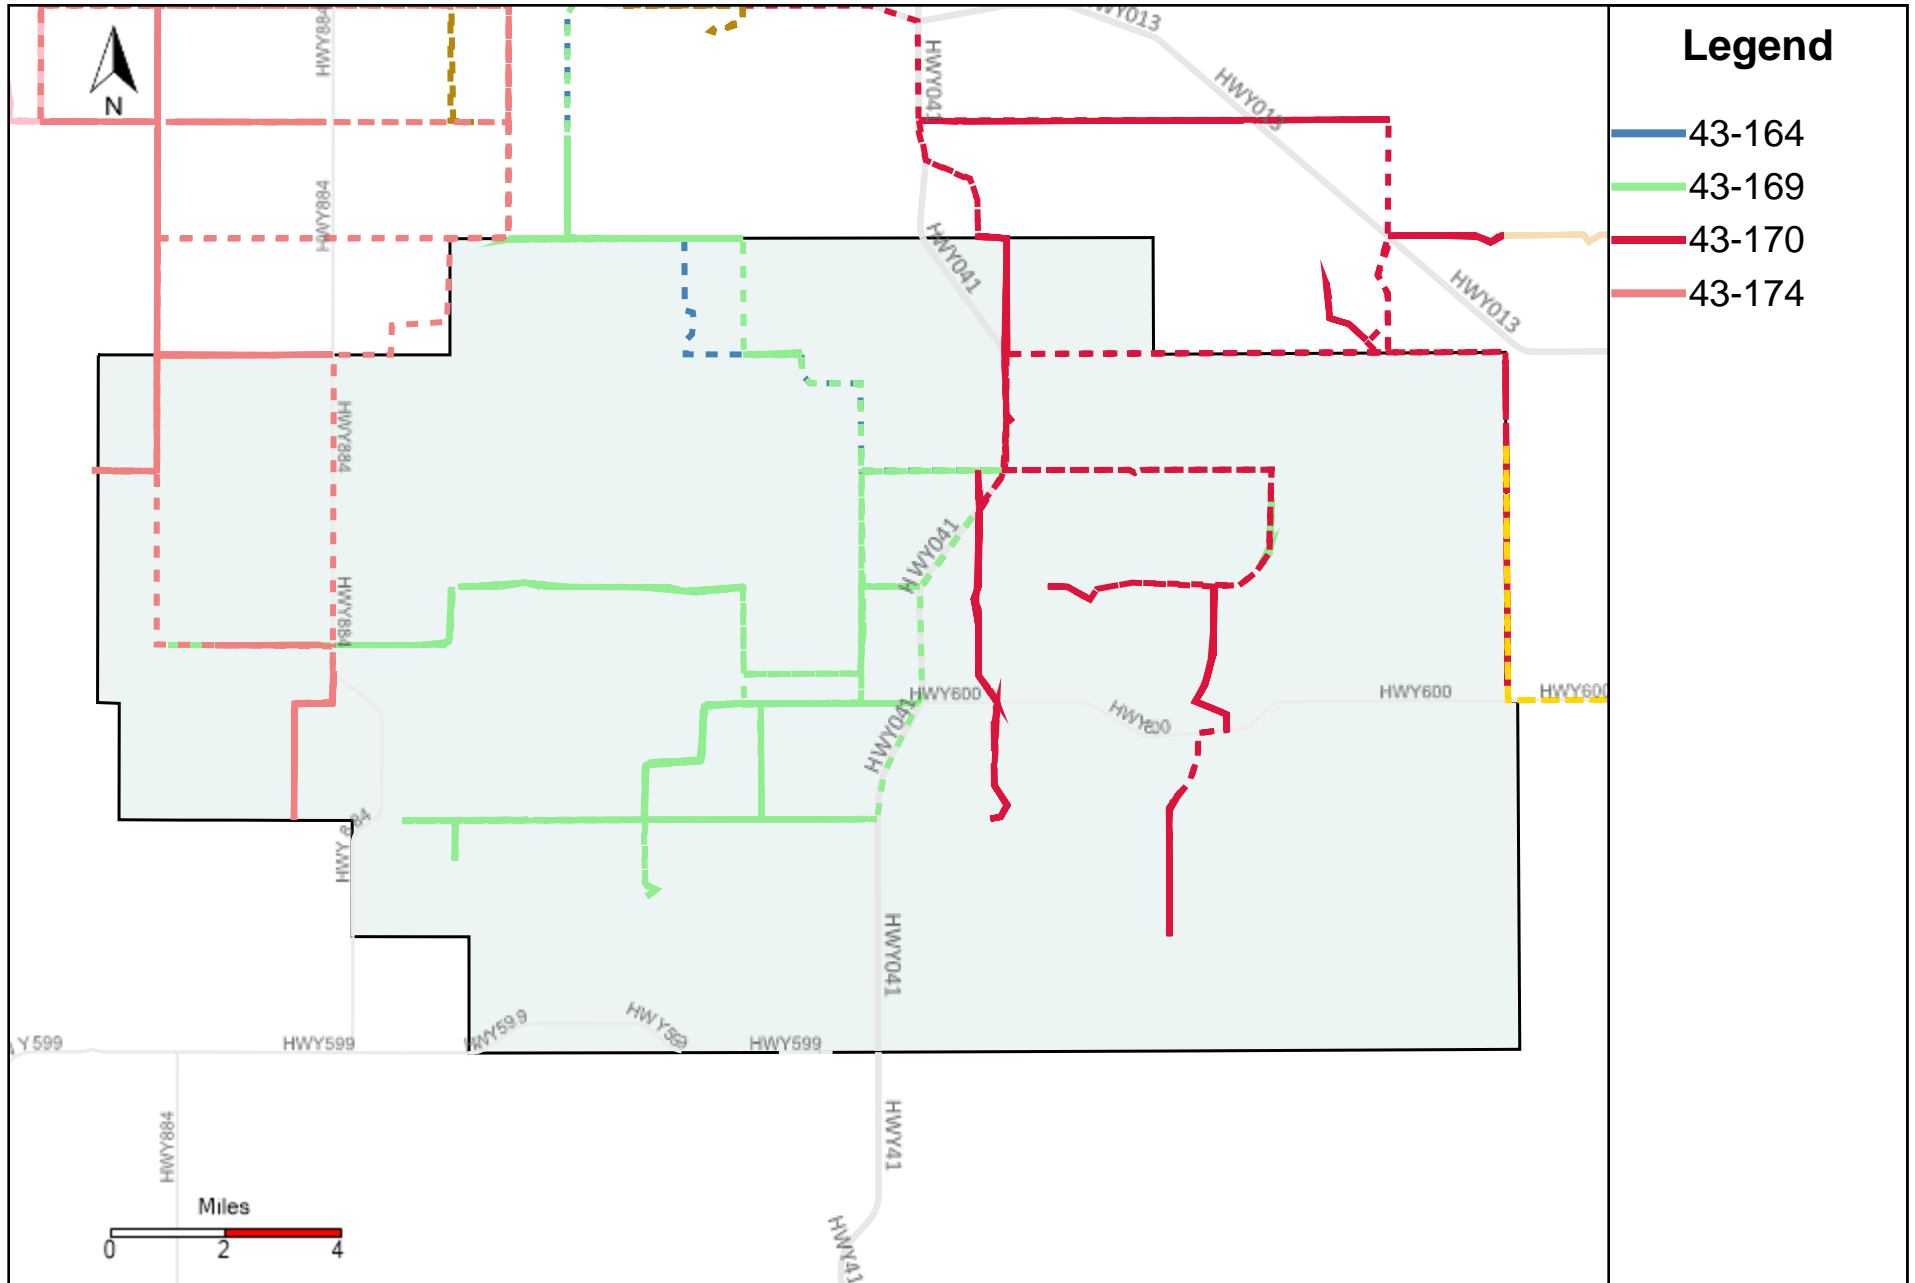

Division: 5 Grader Report(2023-06-04 ~ 2023-06-10)

Vehicle Name List	Total Distance(km)	Total Hours
43-164, 43-169, 43-170, 43-174	1398.63	135 hrs 1 min 14 sec