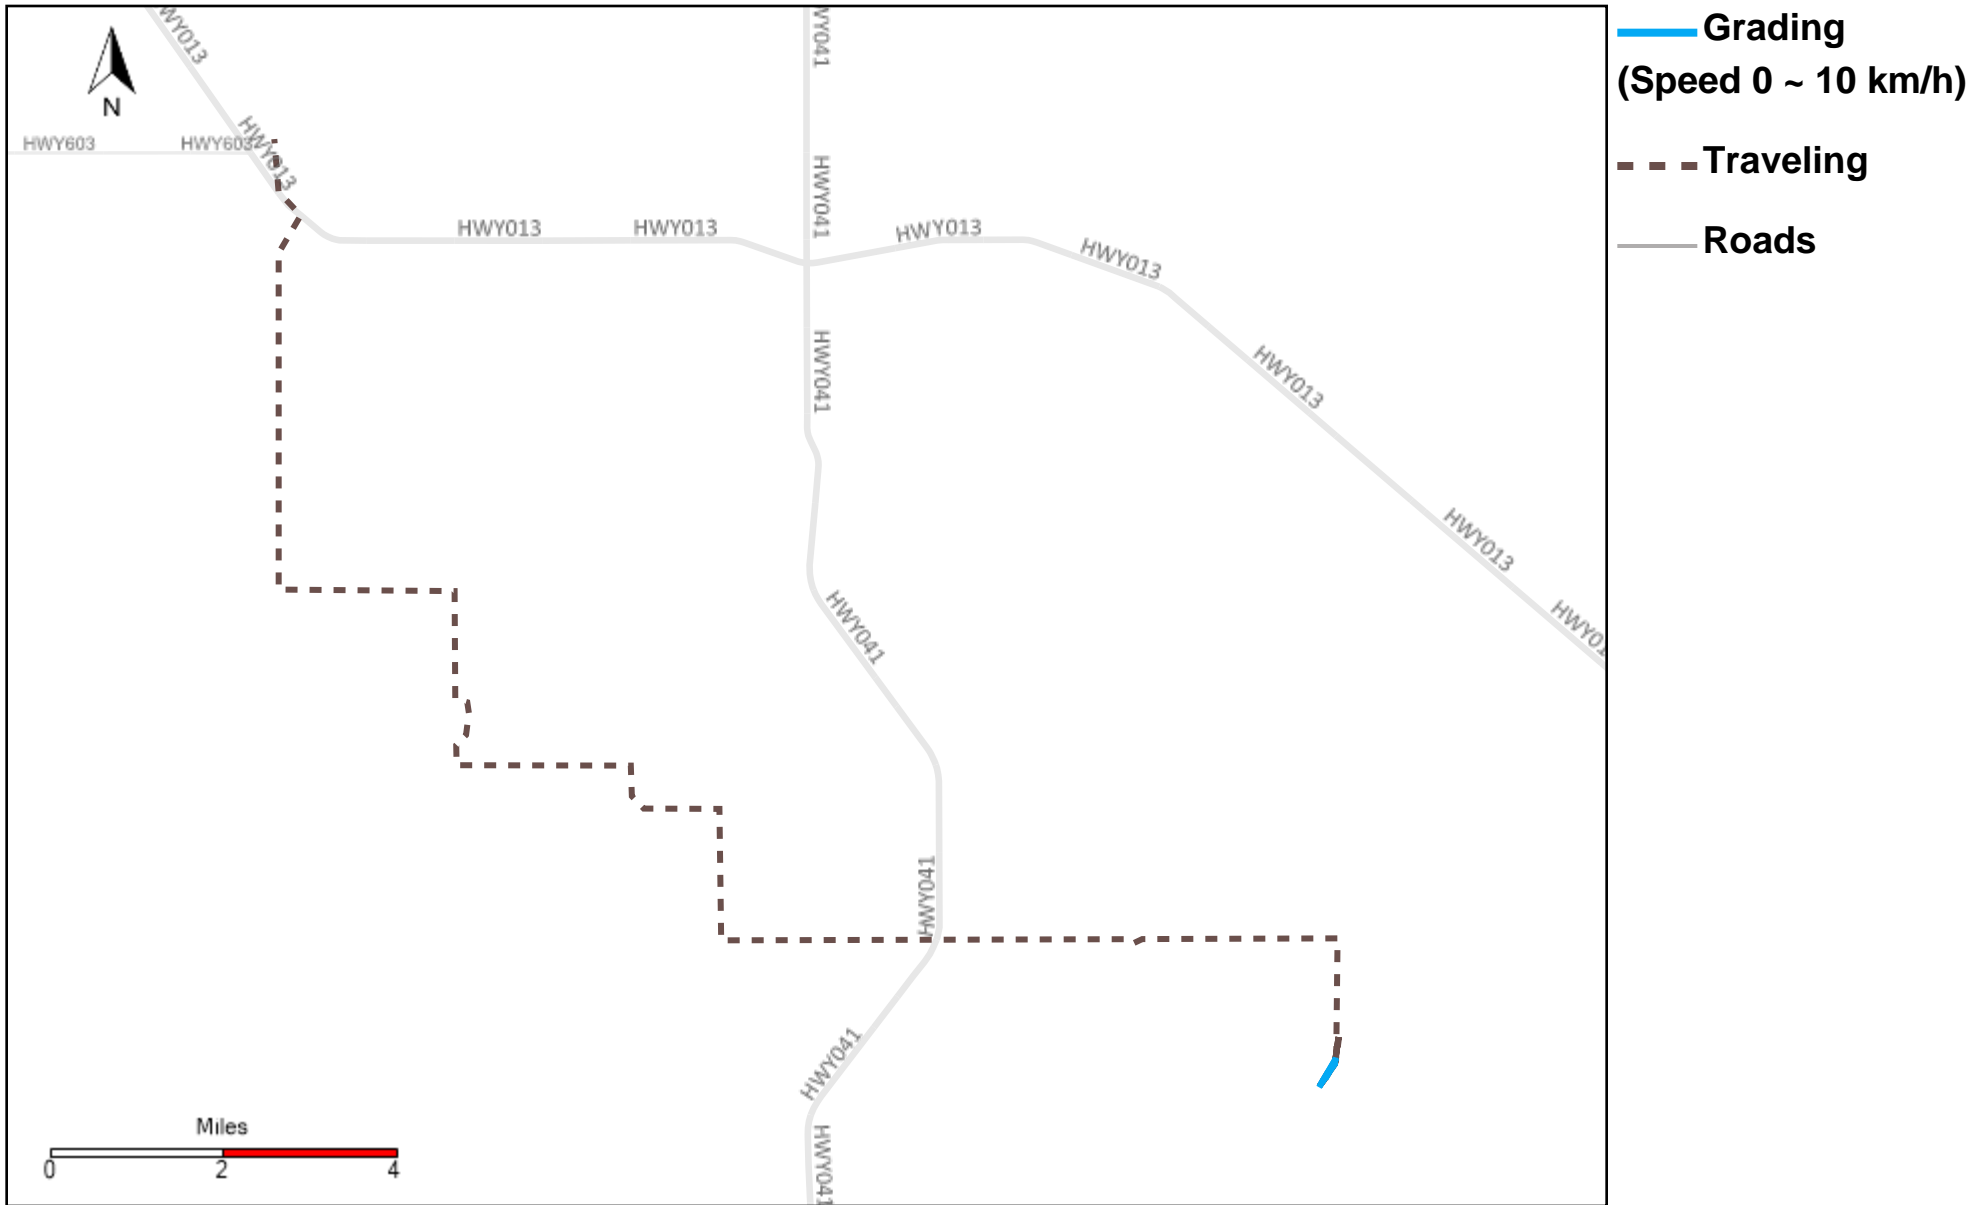

43-164_2023-06-04 ~ 2023-06-10 Tracking

Total Distance(km)	Total Hours	Work Distance(km)	Work Hours
46.55	6 hrs 58 min 37 sec	4.79	2 hrs 7 min 55 sec