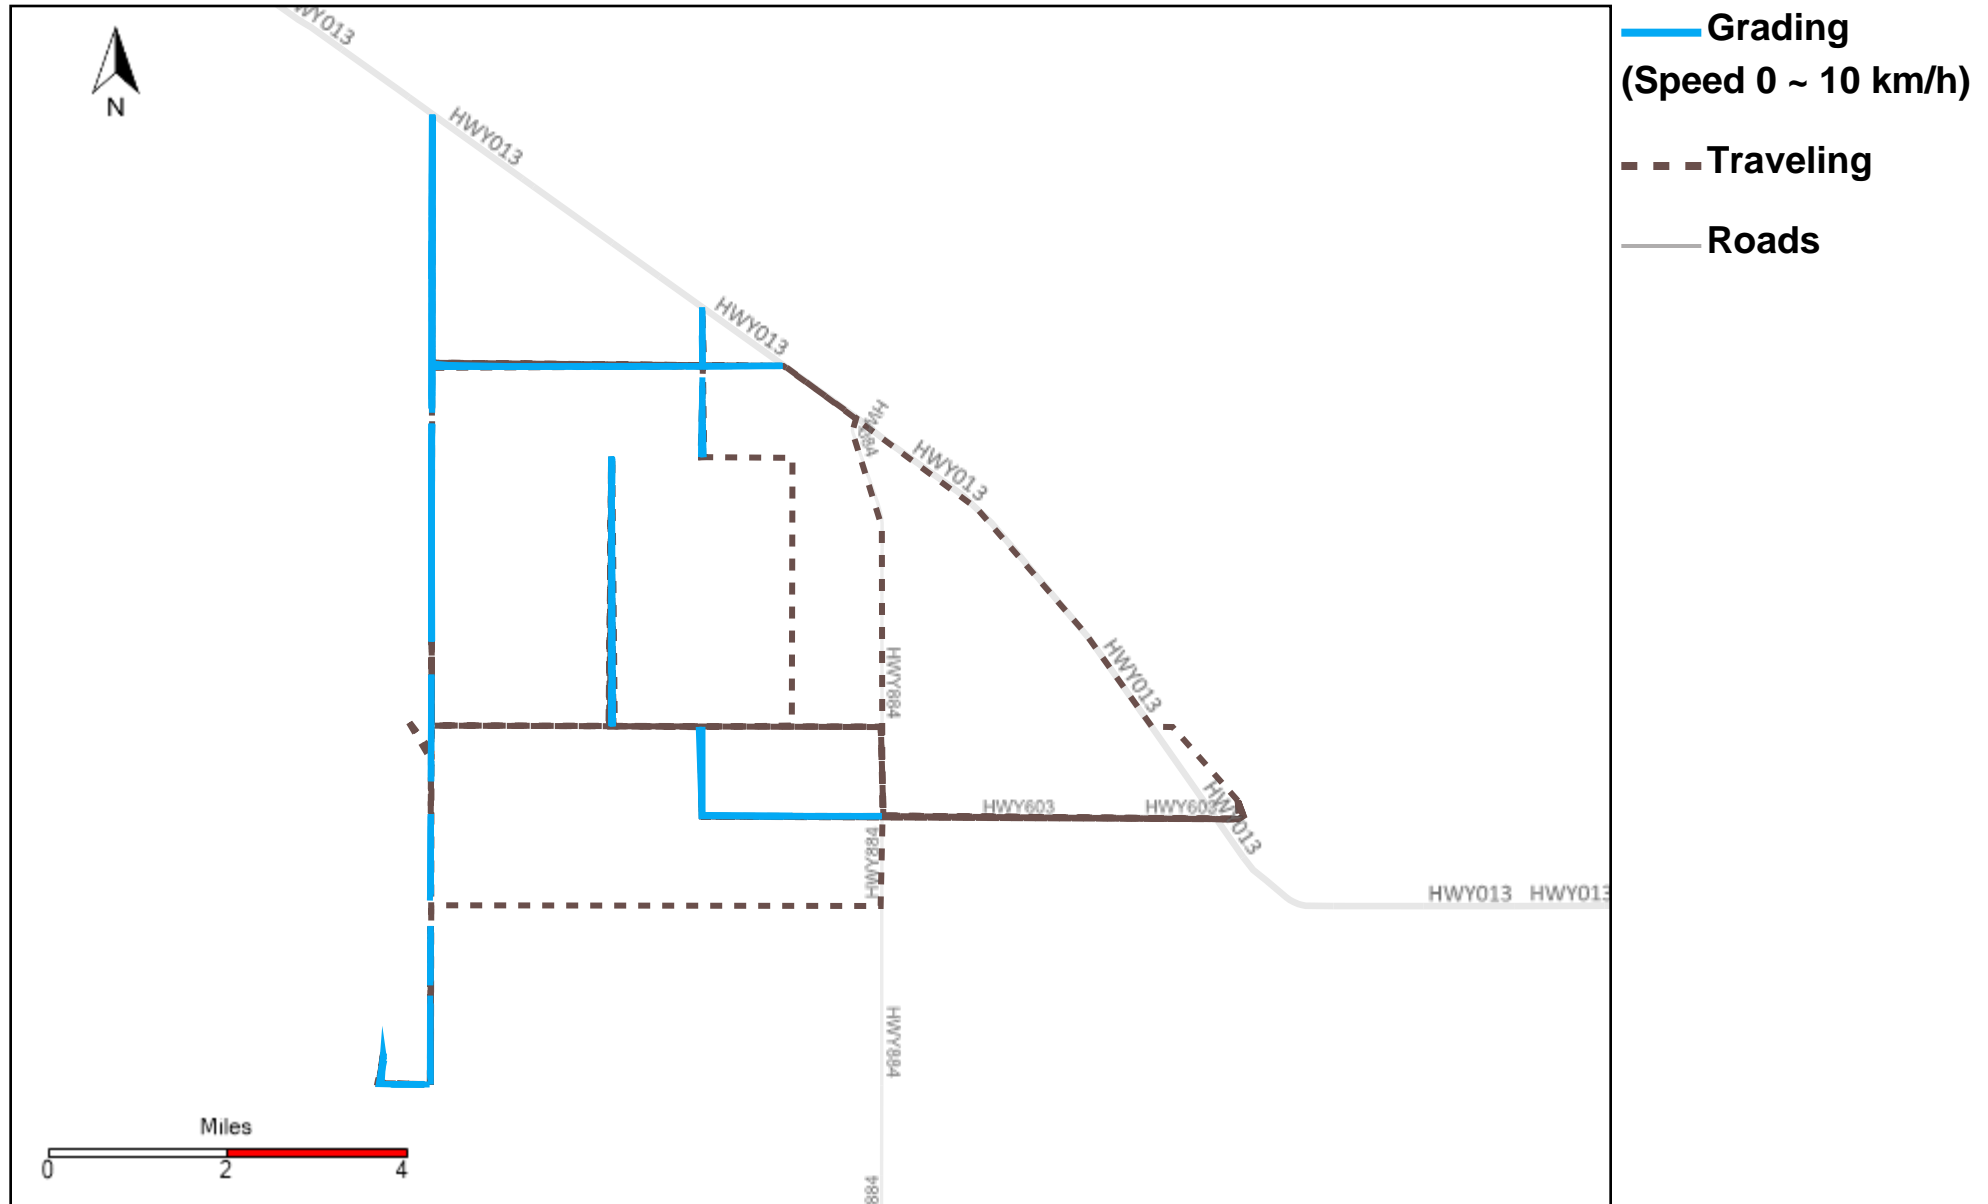

43-171_2023-06-04 ~ 2023-06-10 Tracking

Total Distance(km)	Total Hours	Work Distance(km)	Work Hours
500.6	50 hrs 20 min 12 sec	240.44	32 hrs 19 min 5 sec