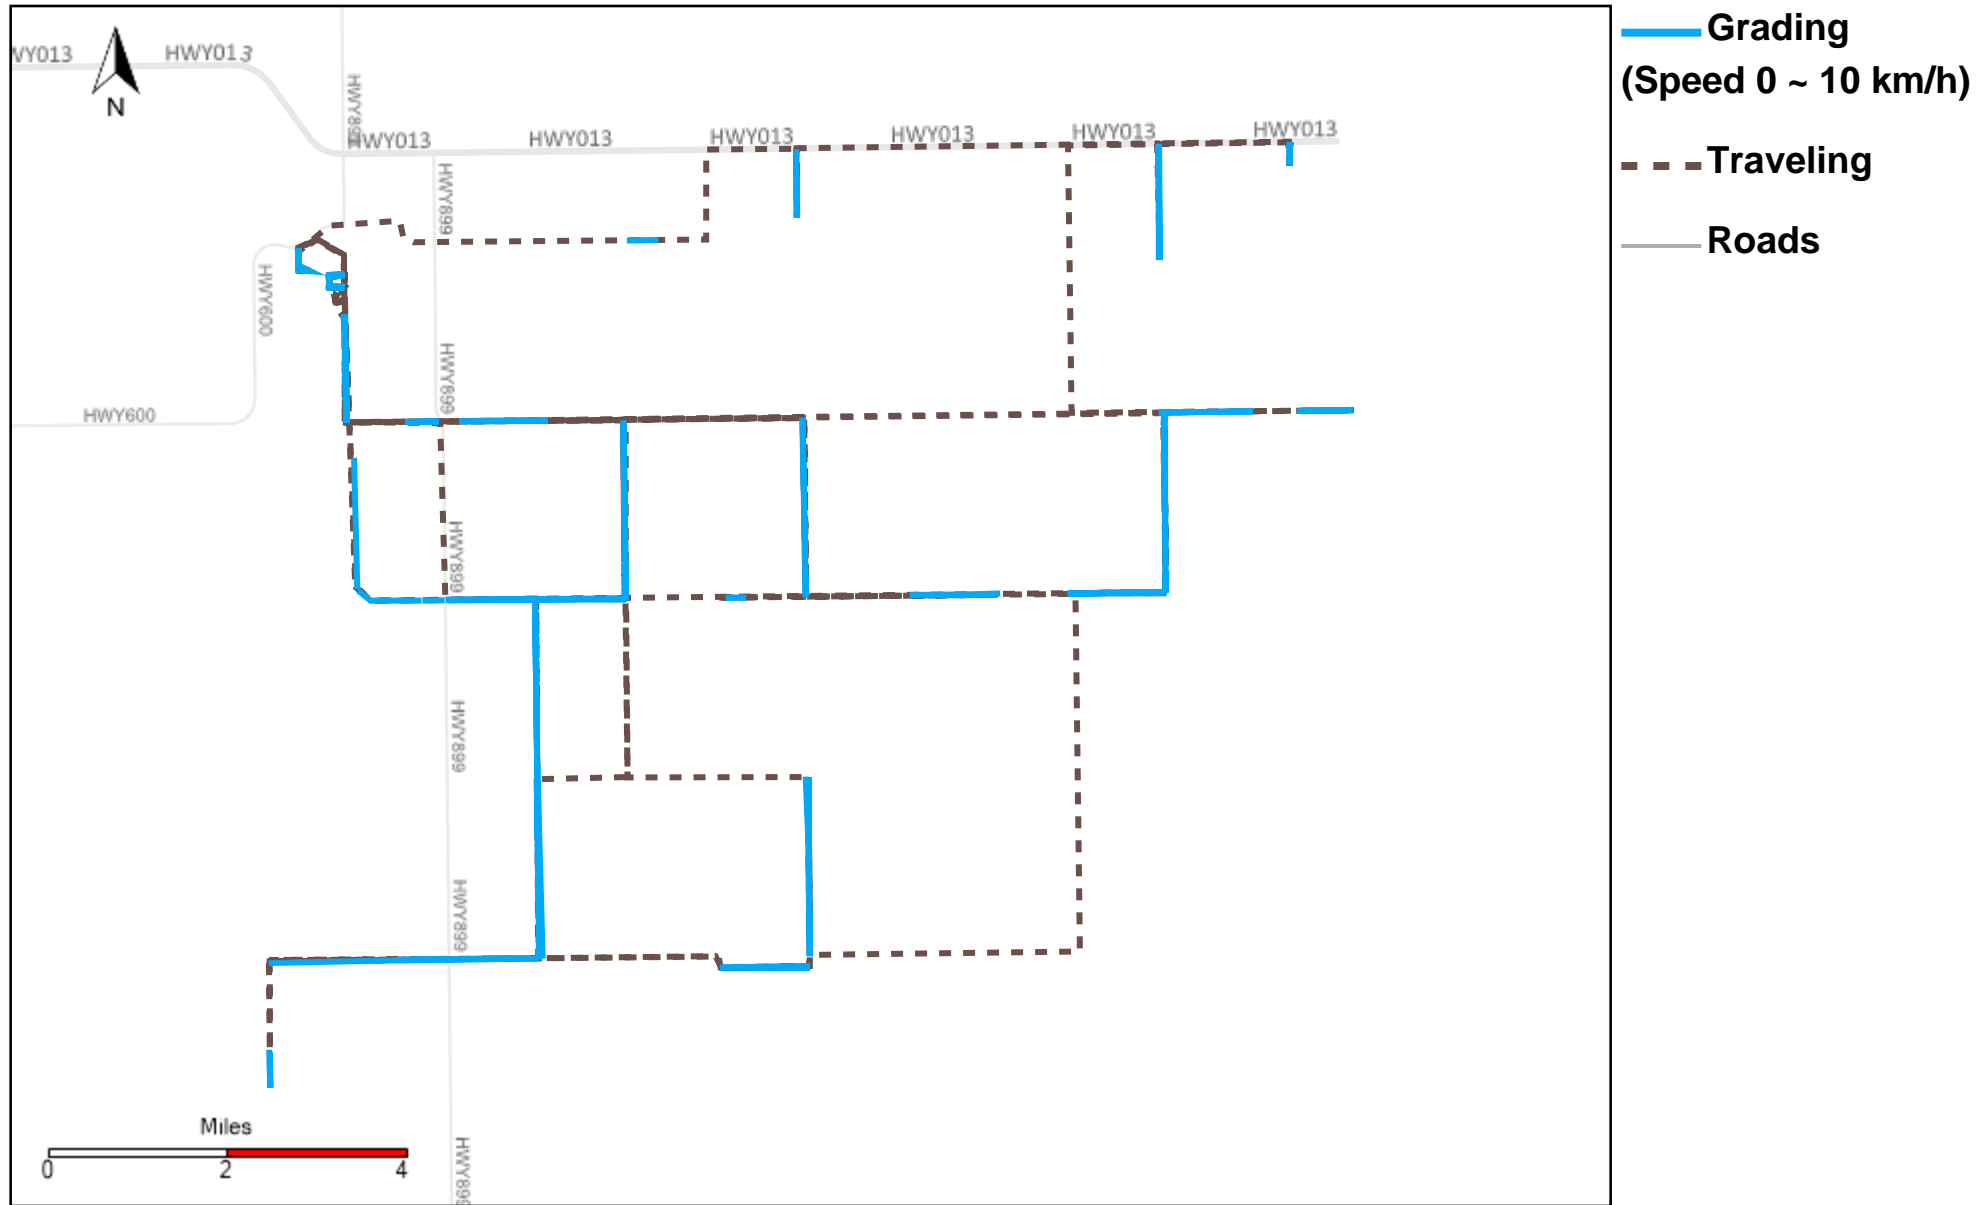

43-183_2023-06-04 ~ 2023-06-10 Tracking

Total Distance(km)	Total Hours	Work Distance(km)	Work Hours
383.44	39 hrs 37 min 13 sec	138.45	24 hrs 28 min 9 sec

43-185_2023-06-04 ~ 2023-06-10 Tracking

Total Distance(km)	Total Hours	Work Distance(km)	Work Hours
469.35	53 hrs 11 min 6 sec	250.69	41 hrs 55 min 50 sec

43-186_2023-06-04 ~ 2023-06-10 Tracking

Total Distance(km)	Total Hours	Work Distance(km)	Work Hours
507.68	50 hrs 11 min 17 sec	242.99	34 hrs 45 min 12 sec

43-187_2023-06-04 ~ 2023-06-10 Tracking

Total Distance(km)	Total Hours	Work Distance(km)	Work Hours
343.62	41 hrs 47 min 23 sec	208.57	34 hrs 26 min 41 sec