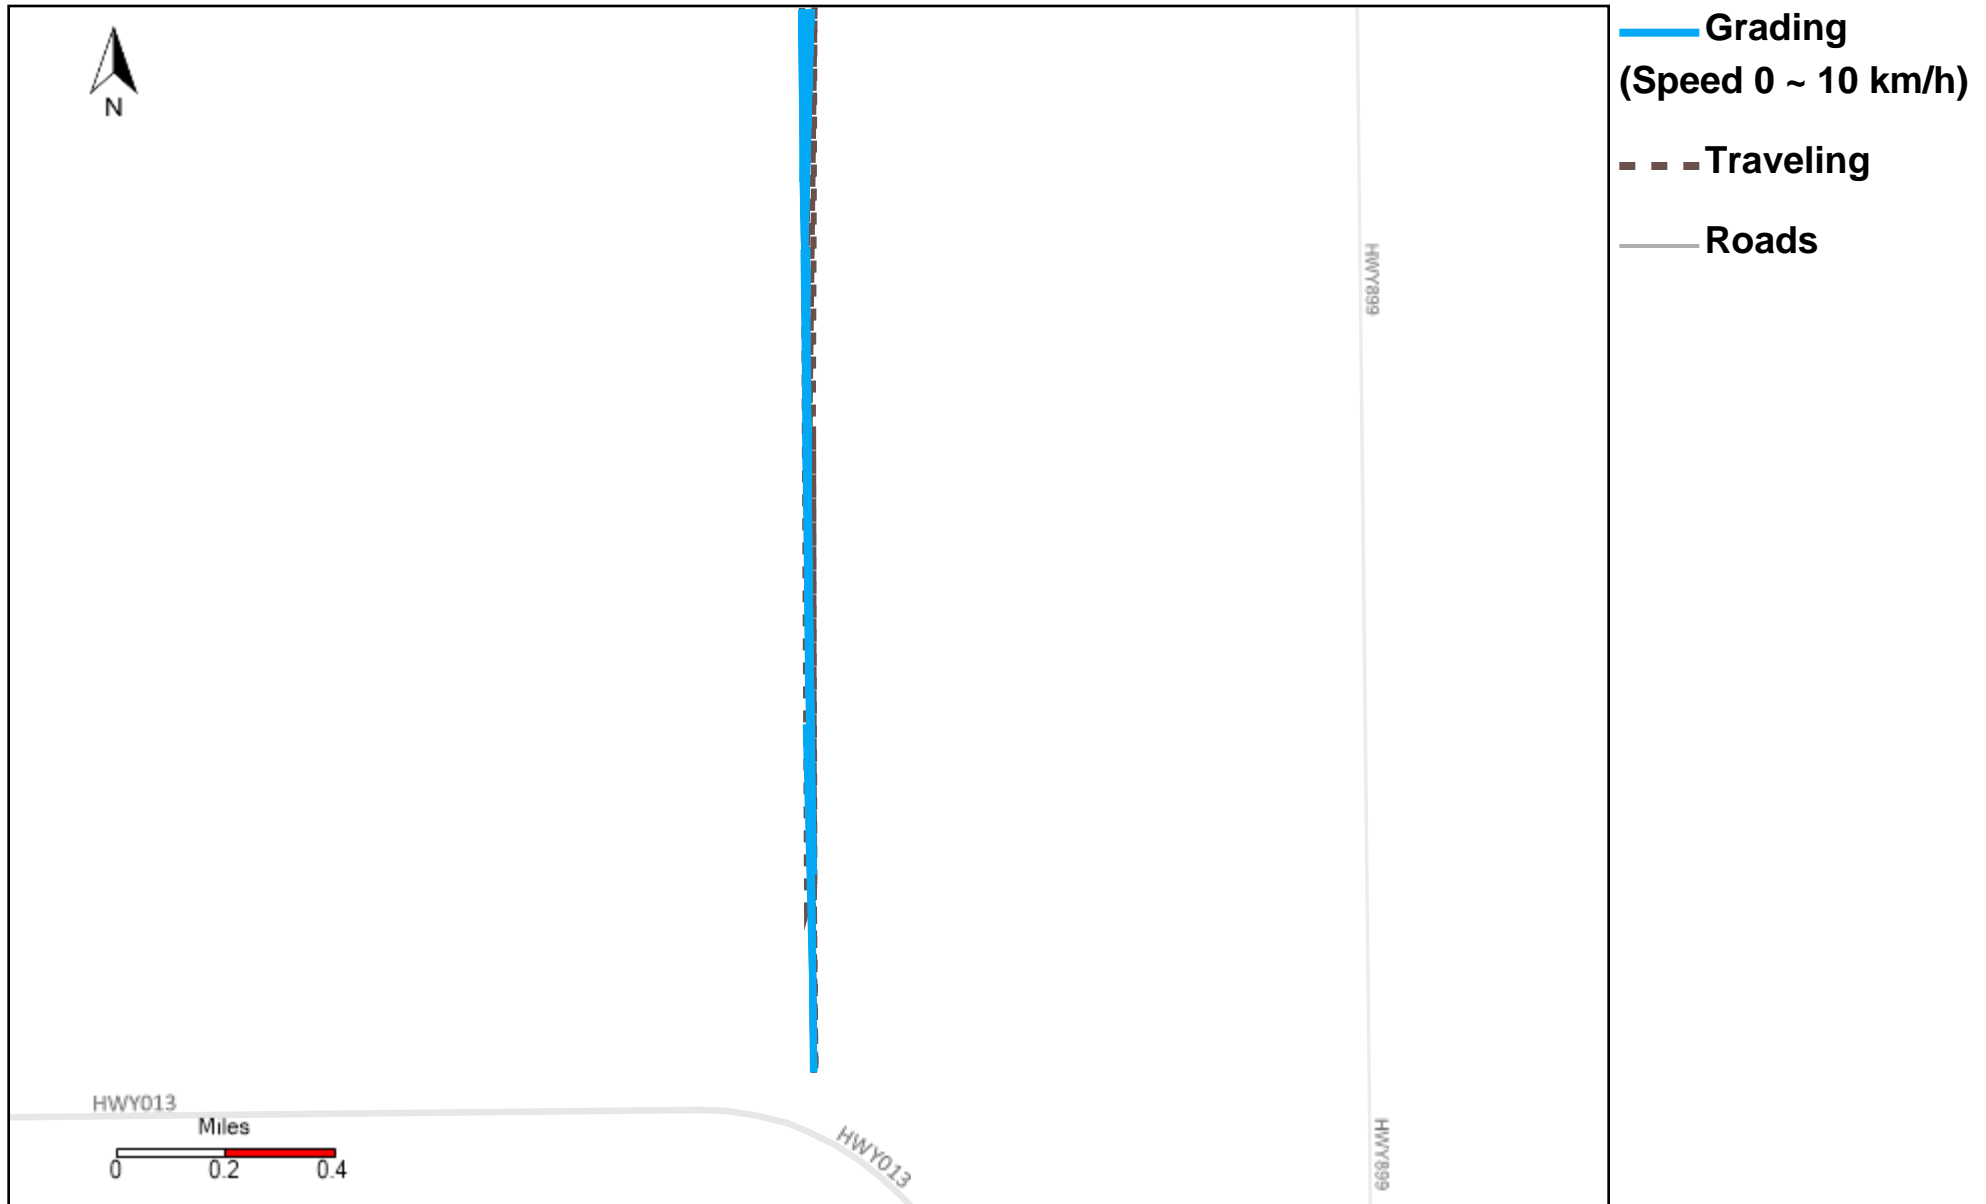

43-181_2023-06-04 ~ 2023-06-10 Tracking

Total Distance(km)	Total Hours	Work Distance(km)	Work Hours
126.53	39 hrs 50 min 25 sec	93.95	32 hrs 14 min 23 sec