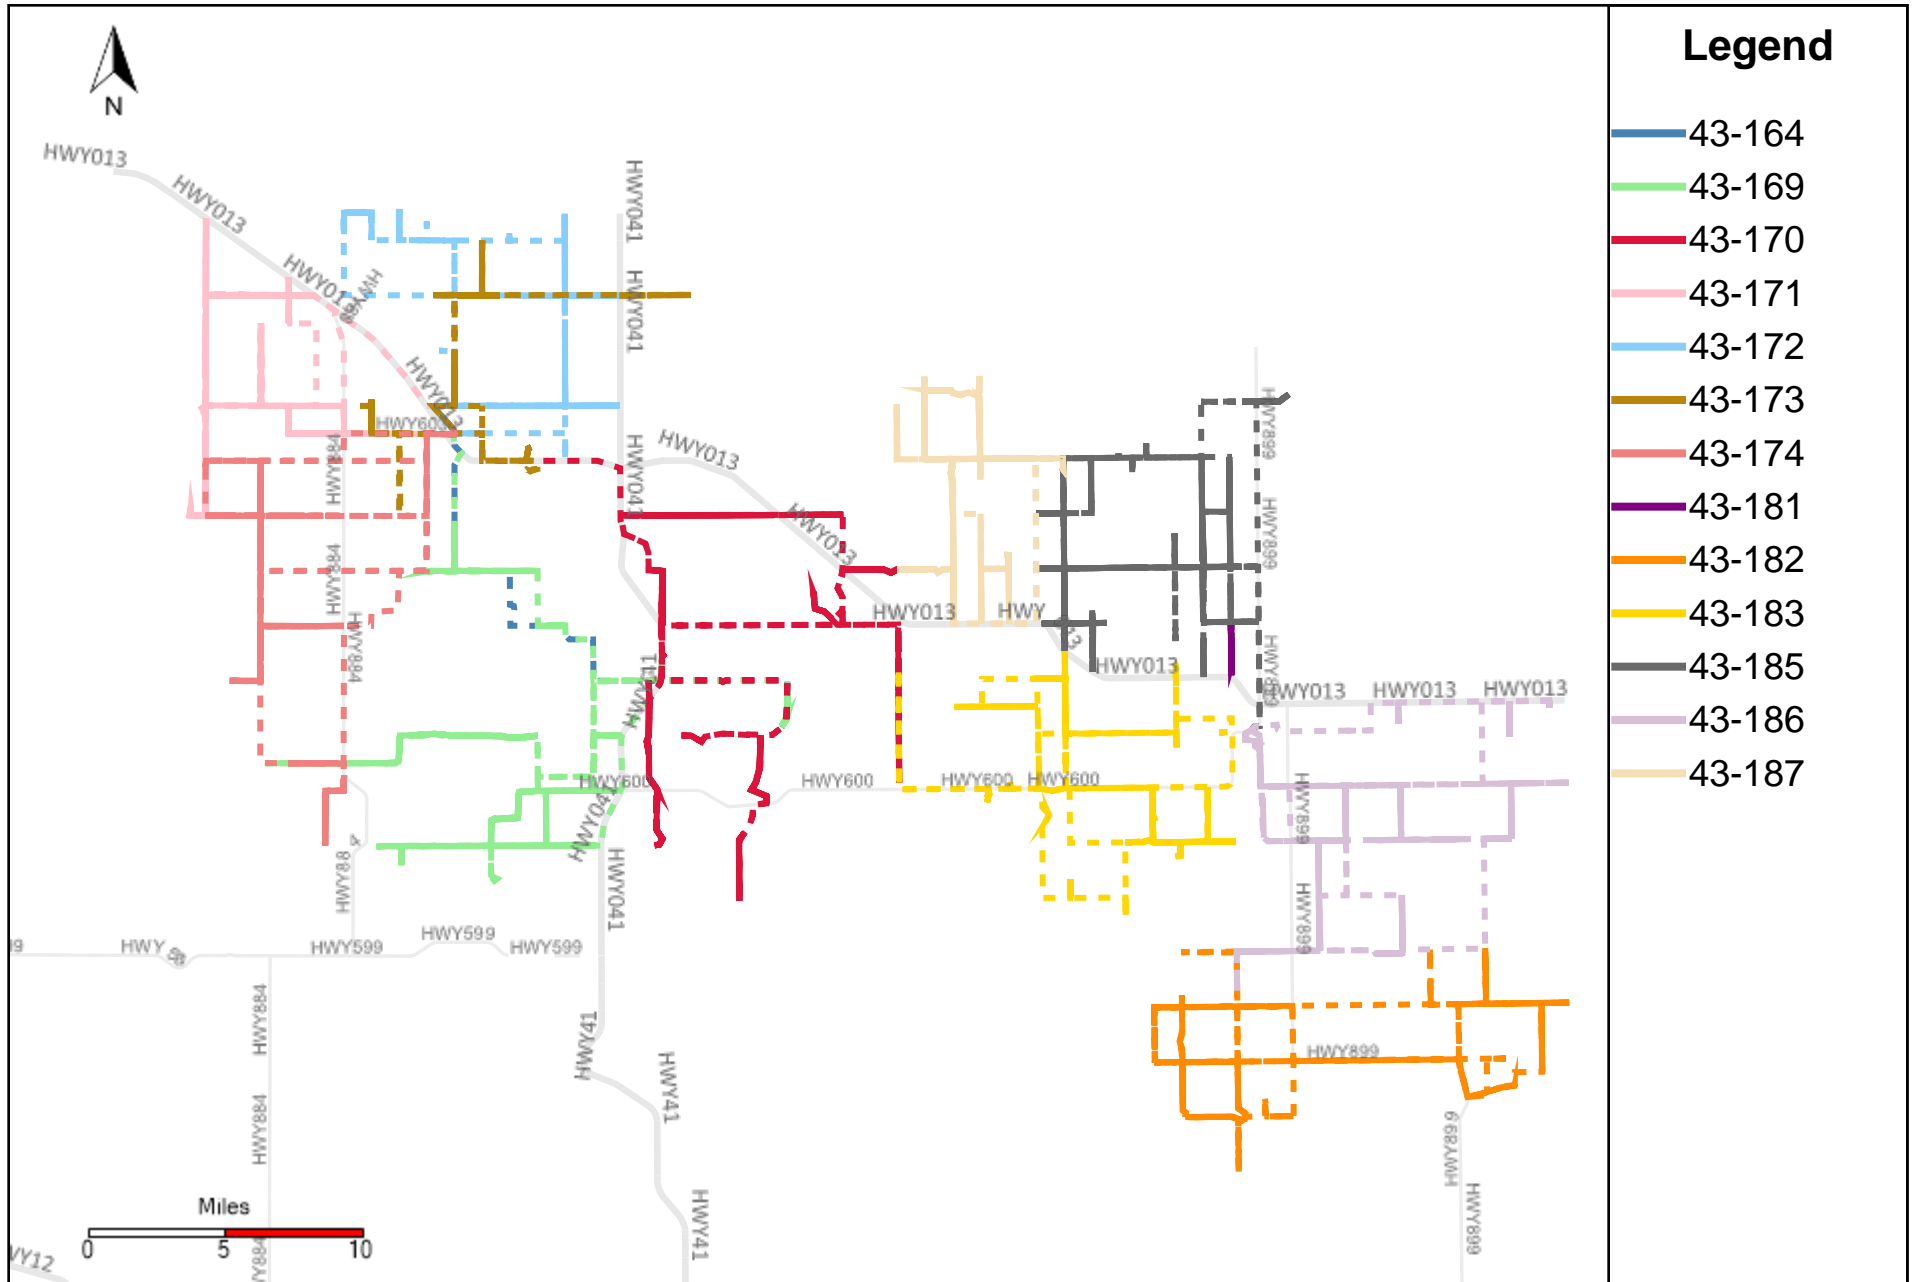

Provost Weekly Grader Report (2023-06-04 ~ 2023-06-10)

Division: 1 Grader Report(2023-06-04 ~ 2023-06-10)

Legend

- 43-182
- 43-186

Vehicle Name List	Total Distance(km)	Total Hours
43-182, 43-186	926.2	91 hrs 7 min 44 sec

Division: 2 Grader Report(2023-06-04 ~ 2023-06-10)

Vehicle Name List	Total Distance(km)	Total Hours
43-186	507.68	50 hrs 11 min 17 sec

Division: 3 Grader Report(2023-06-04 ~ 2023-06-10)

Vehicle Name List	Total Distance(km)	Total Hours
43-170, 43-181, 43-183, 43-185, 43-186	1938.08	223 hrs 14 min 31 sec

Division: 4 Grader Report(2023-06-04 ~ 2023-06-10)

Vehicle Name List	Total Distance(km)	Total Hours
43-170, 43-181, 43-185, 43-187	1390.59	175 hrs 13 min 24 sec

Division: 5 Grader Report(2023-06-04 ~ 2023-06-10)

Division: 7 Grader Report(2023-06-04 ~ 2023-06-10)

Vehicle Name List	Total Distance(km)	Total Hours
43-171, 43-172, 43-174	1265.42	119 hrs 22 min 42 sec

Provost Weekly Grader Report

From 6/4/2023 To 6/10/2023