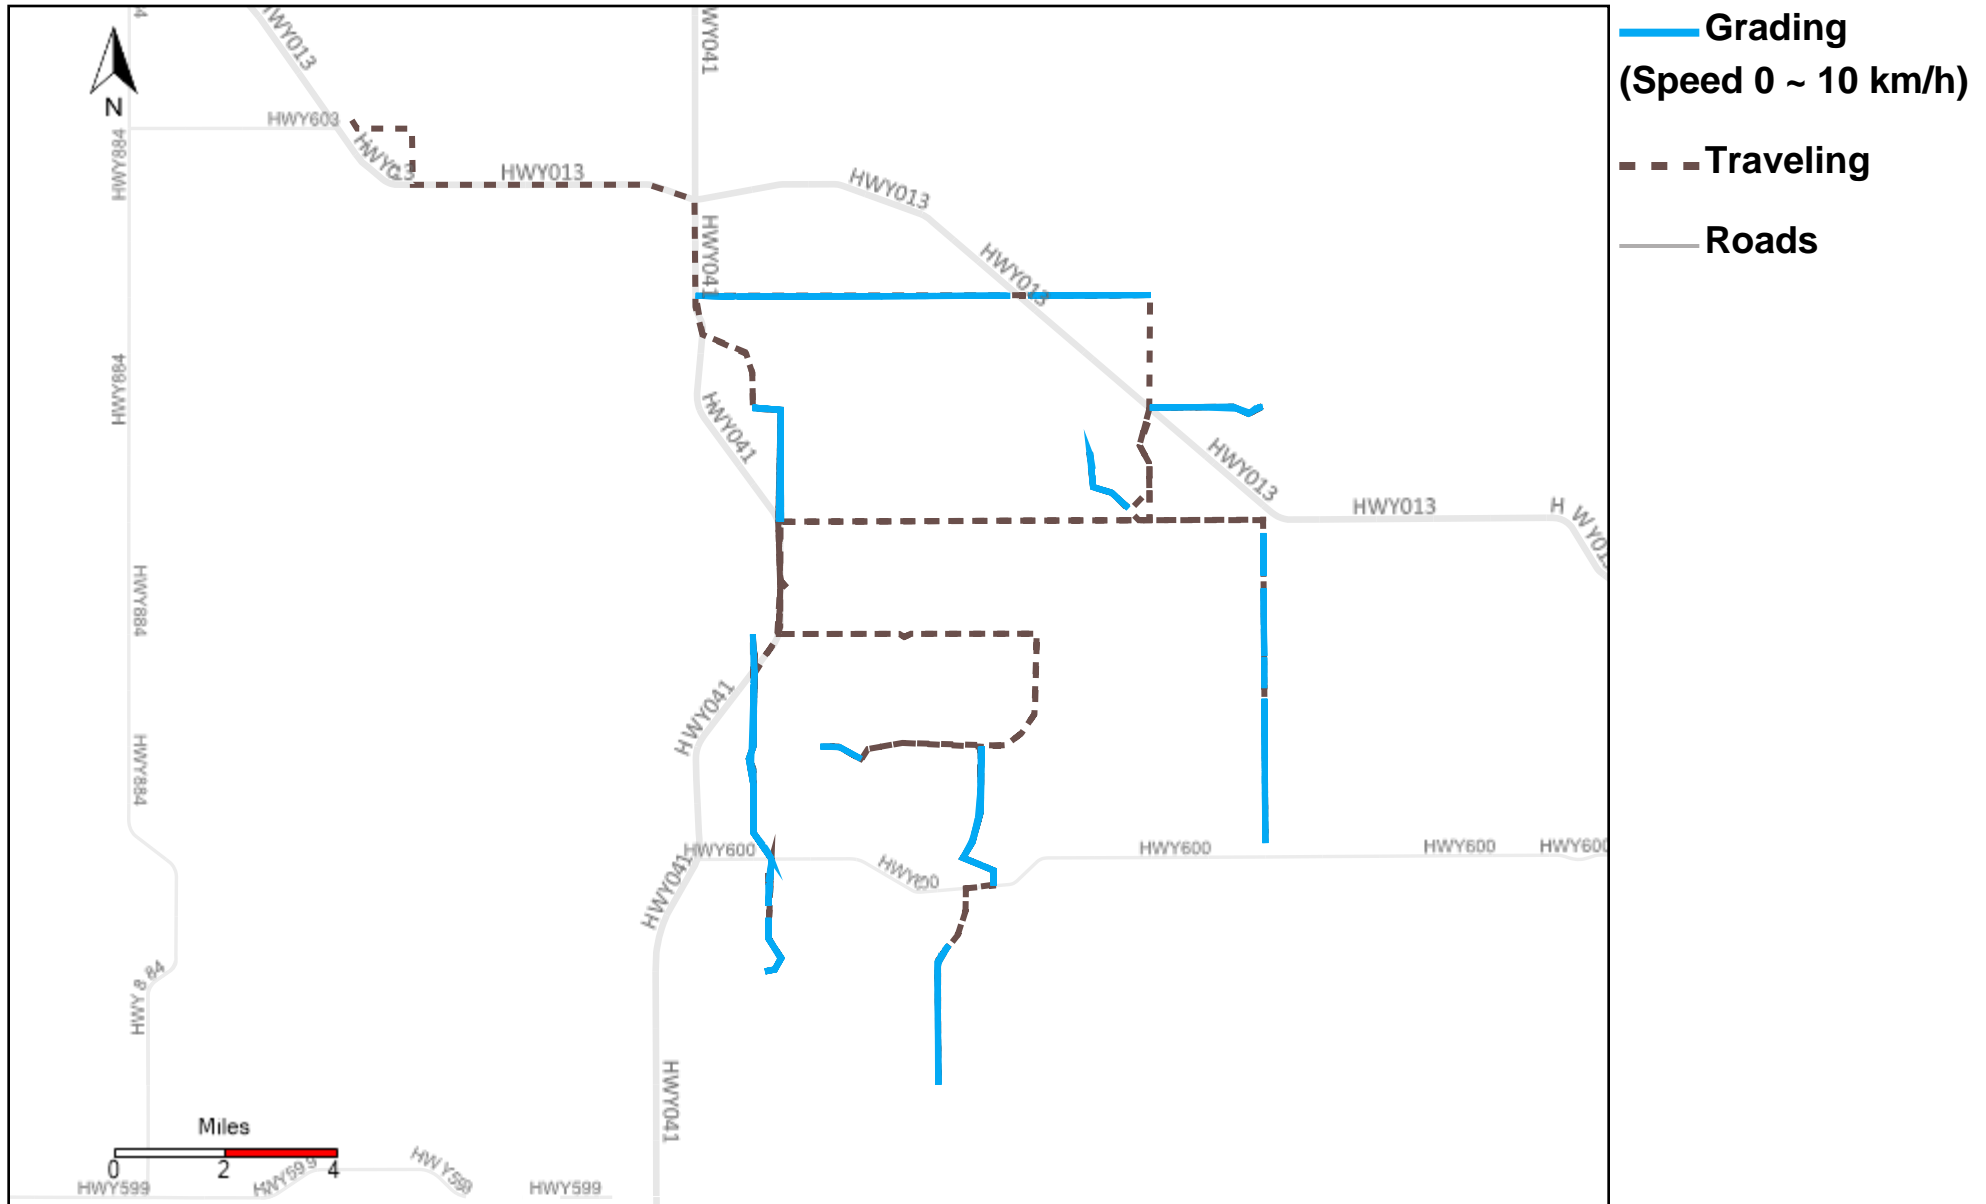

43-170_2023-06-04 ~ 2023-06-10 Tracking

Total Distance(km)	Total Hours	Work Distance(km)	Work Hours
451.09	40 hrs 24 min 30 sec	244.01	31 hrs 17 min 24 sec