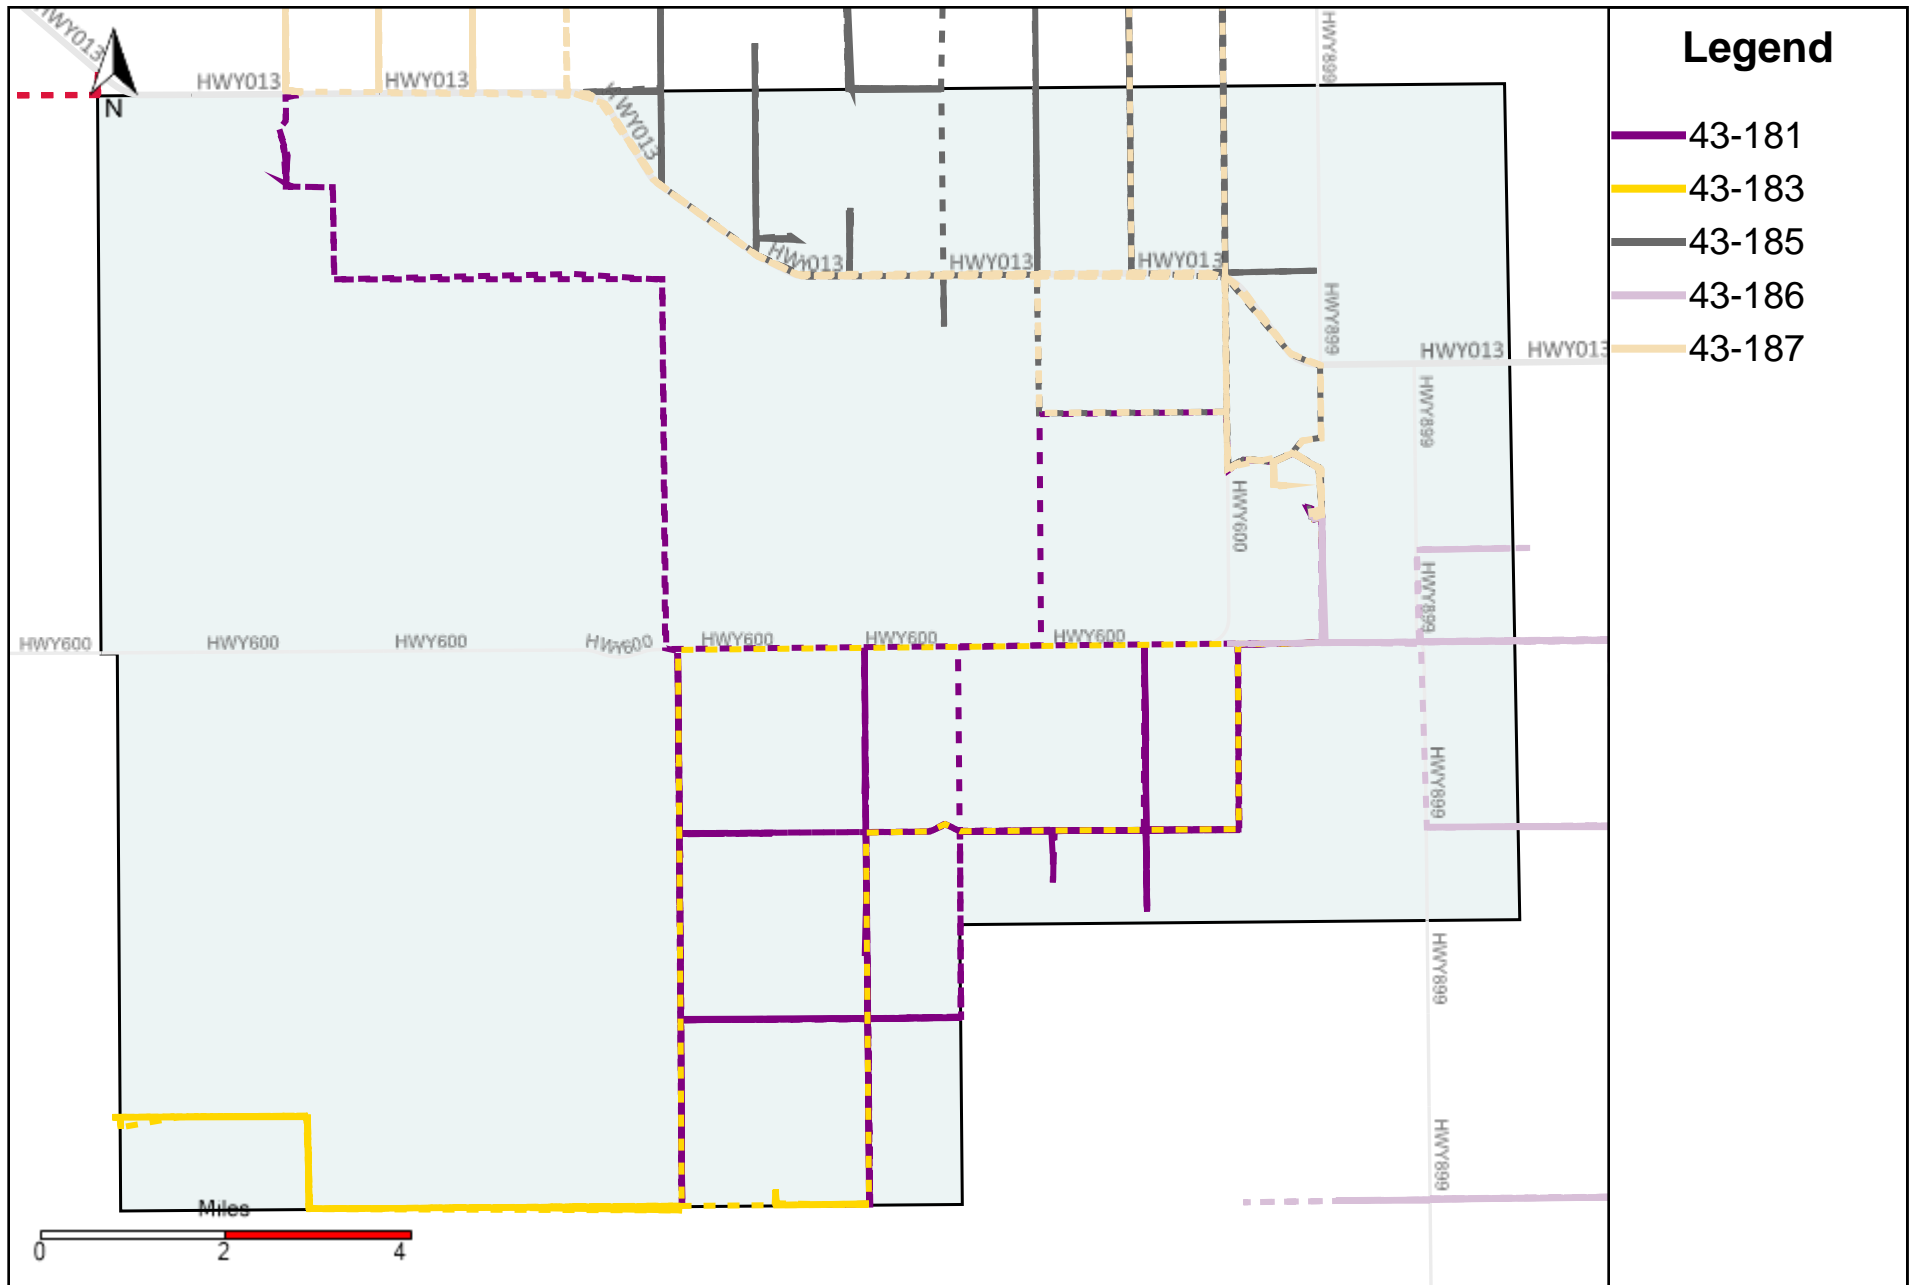

Division: 1 Grader Report(2023-04-16 ~ 2023-04-22)

Vehicle Name List	Total Distance(km)	Total Hours
43-181, 43-186	870.22	85 hrs 40 min 15 sec

Division: 2 Grader Report(2023-04-16 ~ 2023-04-22)

Vehicle Name List	Total Distance(km)	Total Hours
43-186	481.98	50 hrs 23 min 49 sec

Division: 3 Grader Report(2023-04-16 ~ 2023-04-22)

Vehicle Name List	Total Distance(km)	Total Hours
43-181, 43-183, 43-185, 43-186, 43-187	2052.67	194 hrs 4 min 59 sec

Division: 4 Grader Report(2023-04-16 ~ 2023-04-22)

Division: 7 Grader Report(2023-04-16 ~ 2023-04-22)

Vehicle Name List	Total Distance(km)	Total Hours
43-164, 43-169, 43-171, 43-172, 43-173, 43-174	1870.26	185 hrs 35 min 5 sec

Provost Weekly Grader Report