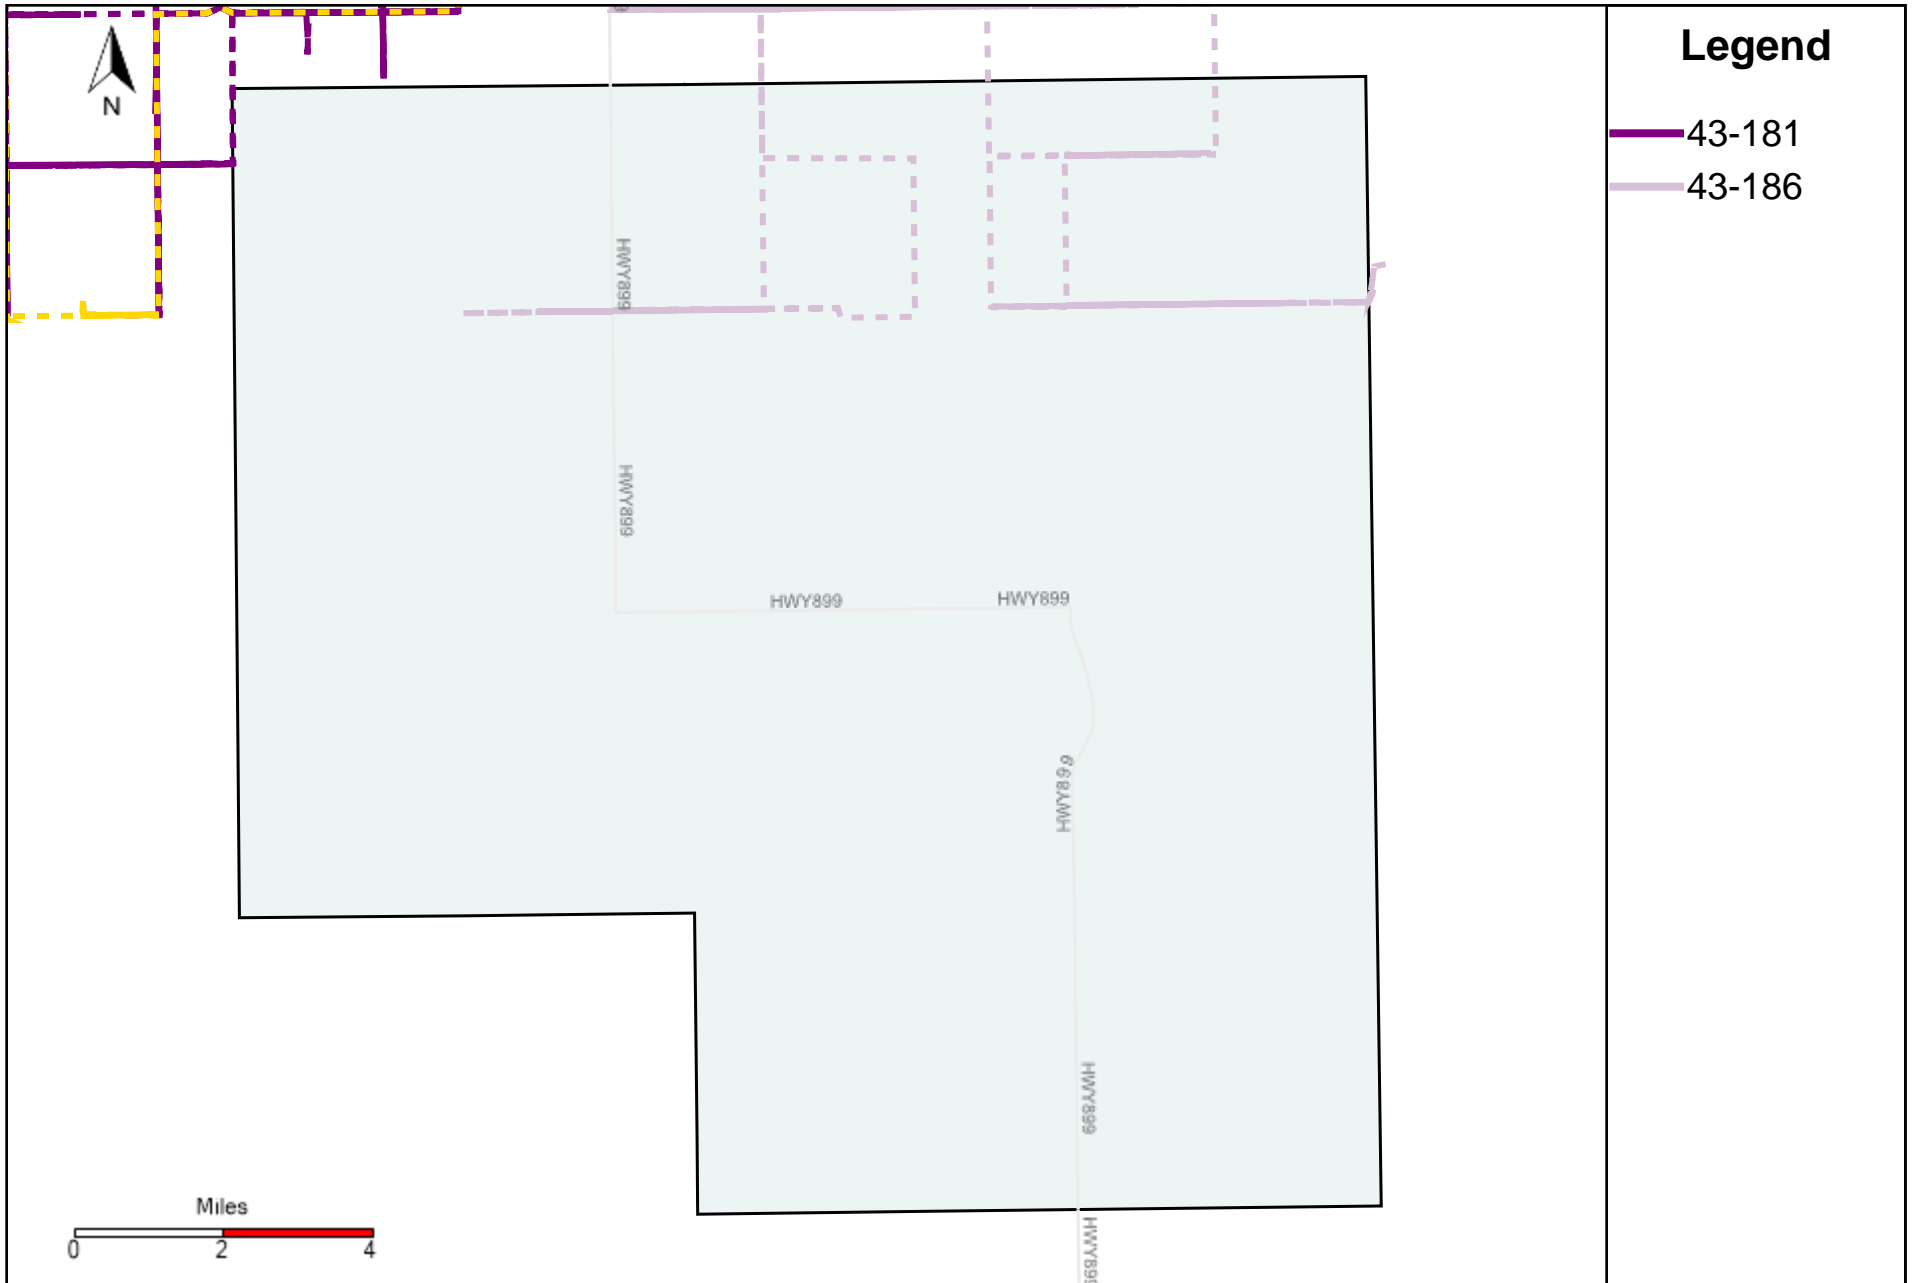

Division: 1 Grader Report(2023-04-16 ~ 2023-04-22)

Vehicle Name List	Total Distance(km)	Total Hours
43-181, 43-186	870.22	85 hrs 40 min 15 sec