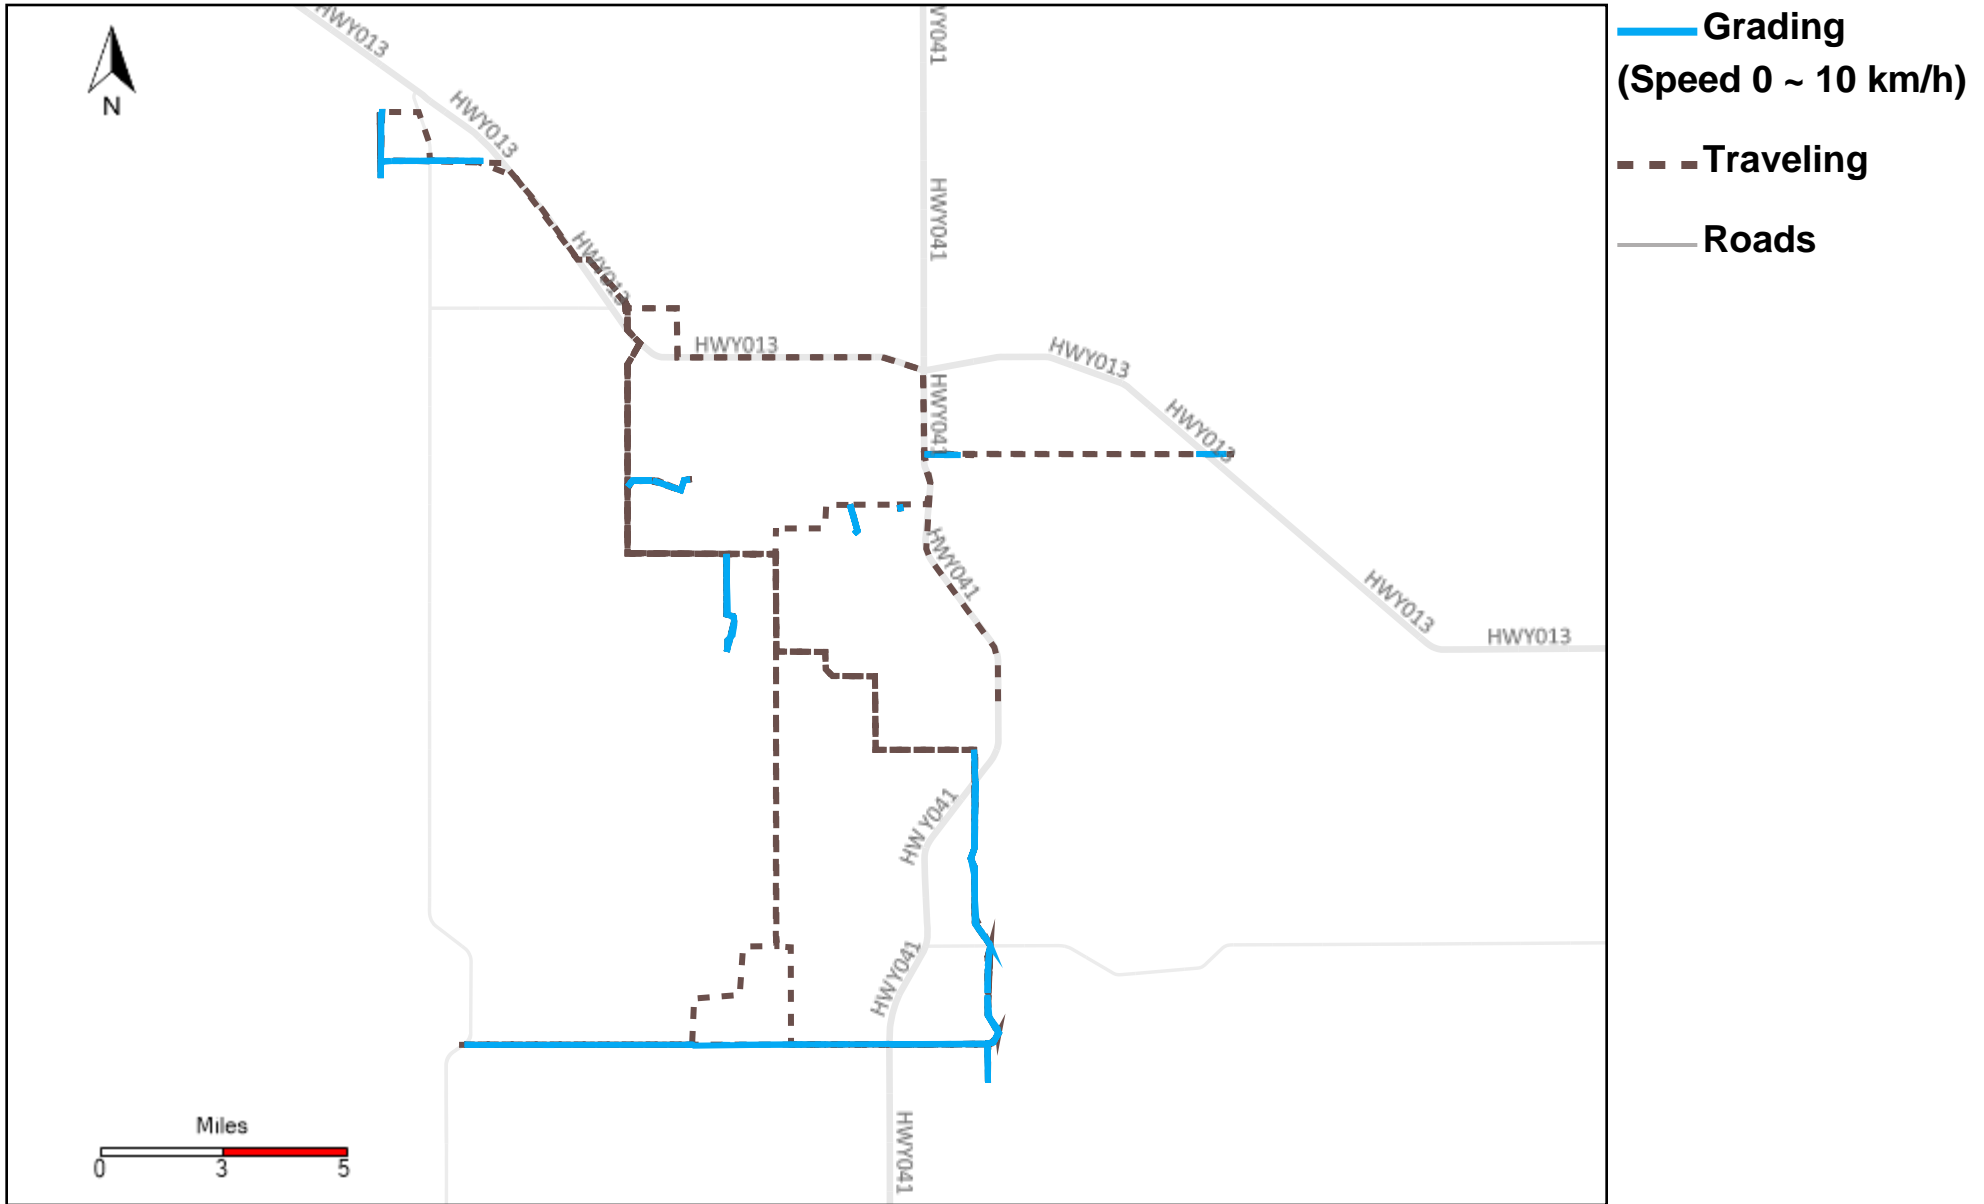

43-169_2023-04-16 ~ 2023-04-22 Tracking

Total Distance(km)	Total Hours	Work Distance(km)	Work Hours
555.54	42 hrs 56 min 27 sec	154.37	21 hrs 54 min 51 sec