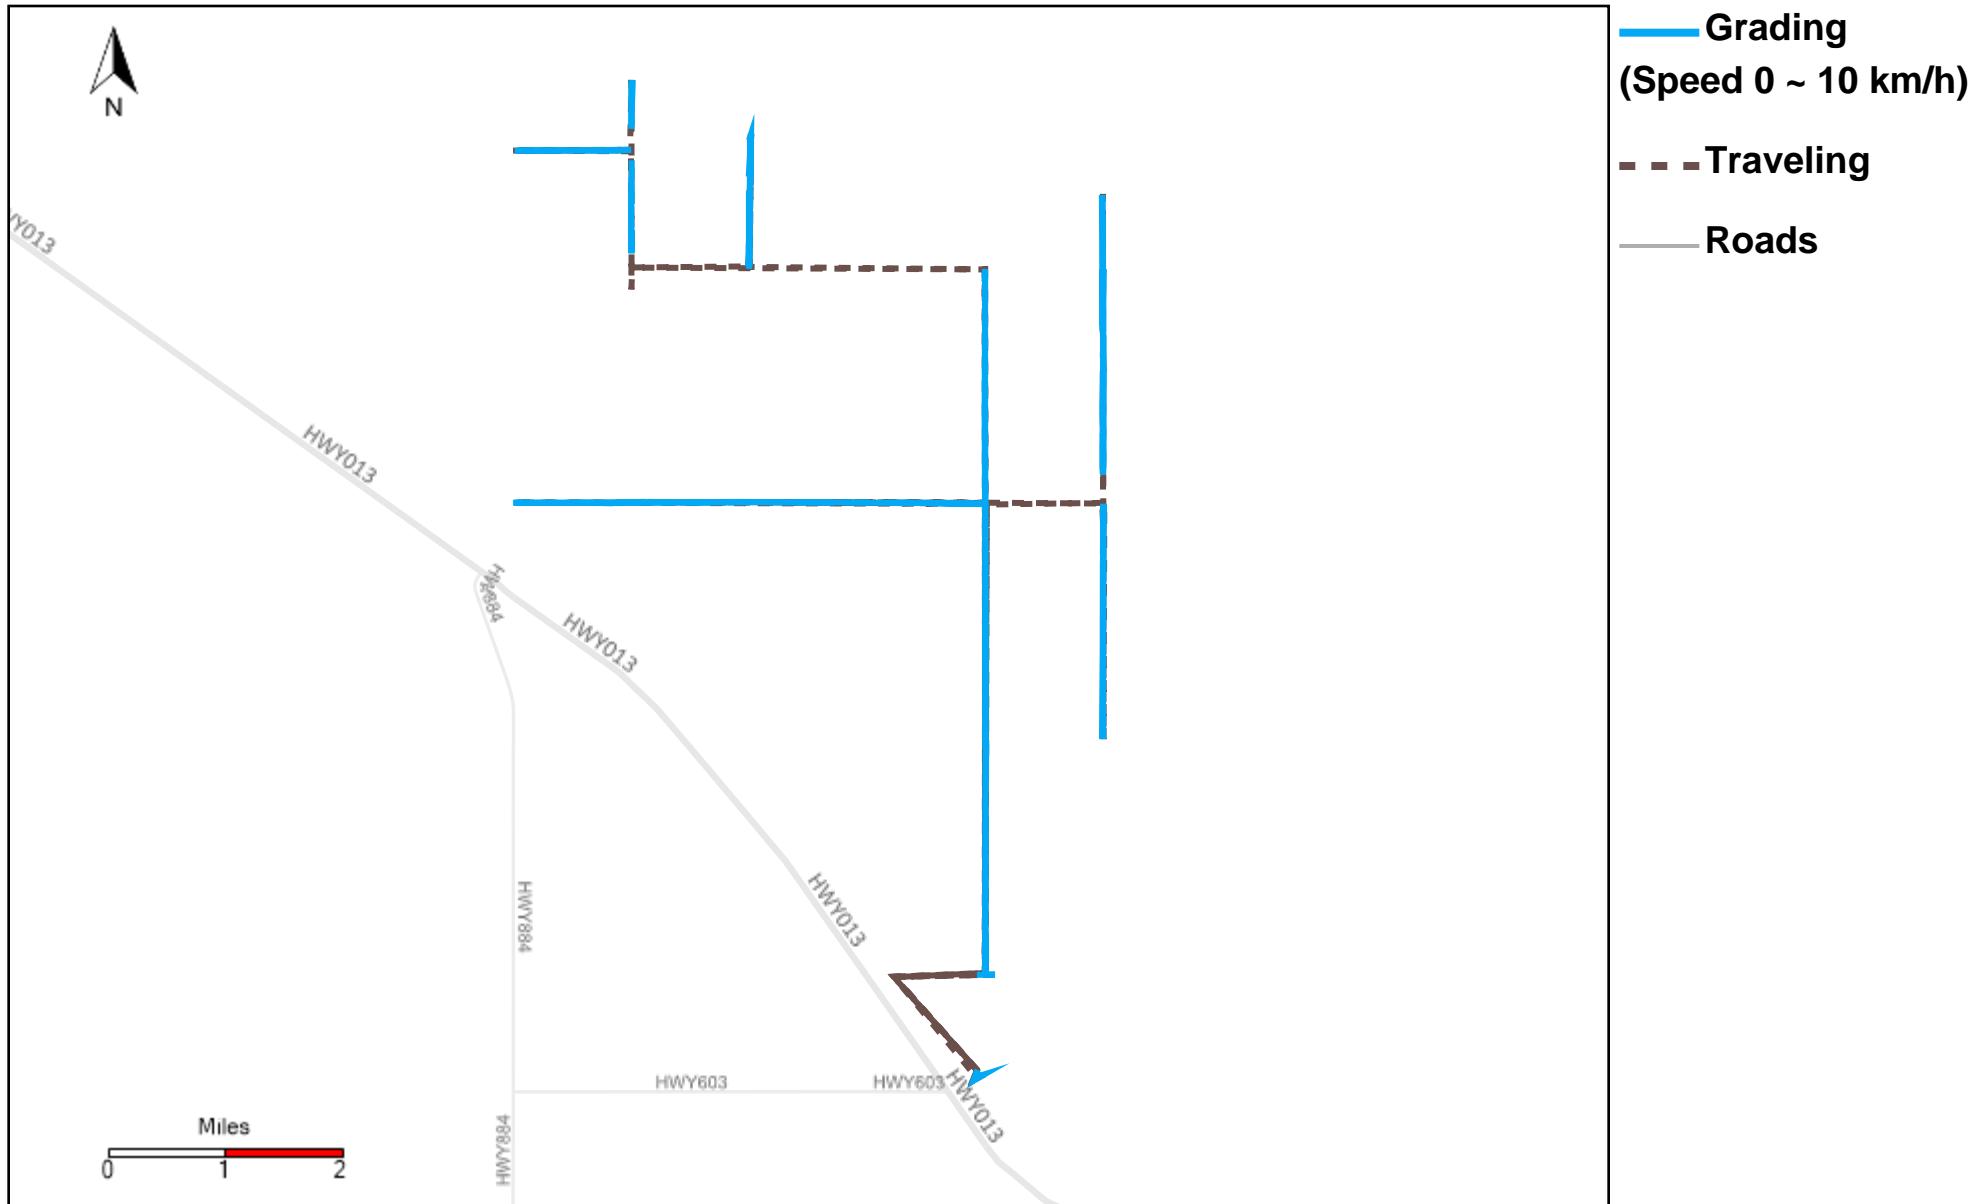

43-173_2023-04-16 ~ 2023-04-22 Tracking

Total Distance(km)	Total Hours	Work Distance(km)	Work Hours
267.95	31 hrs 13 min 39 sec	119	16 hrs 28 min 33 sec