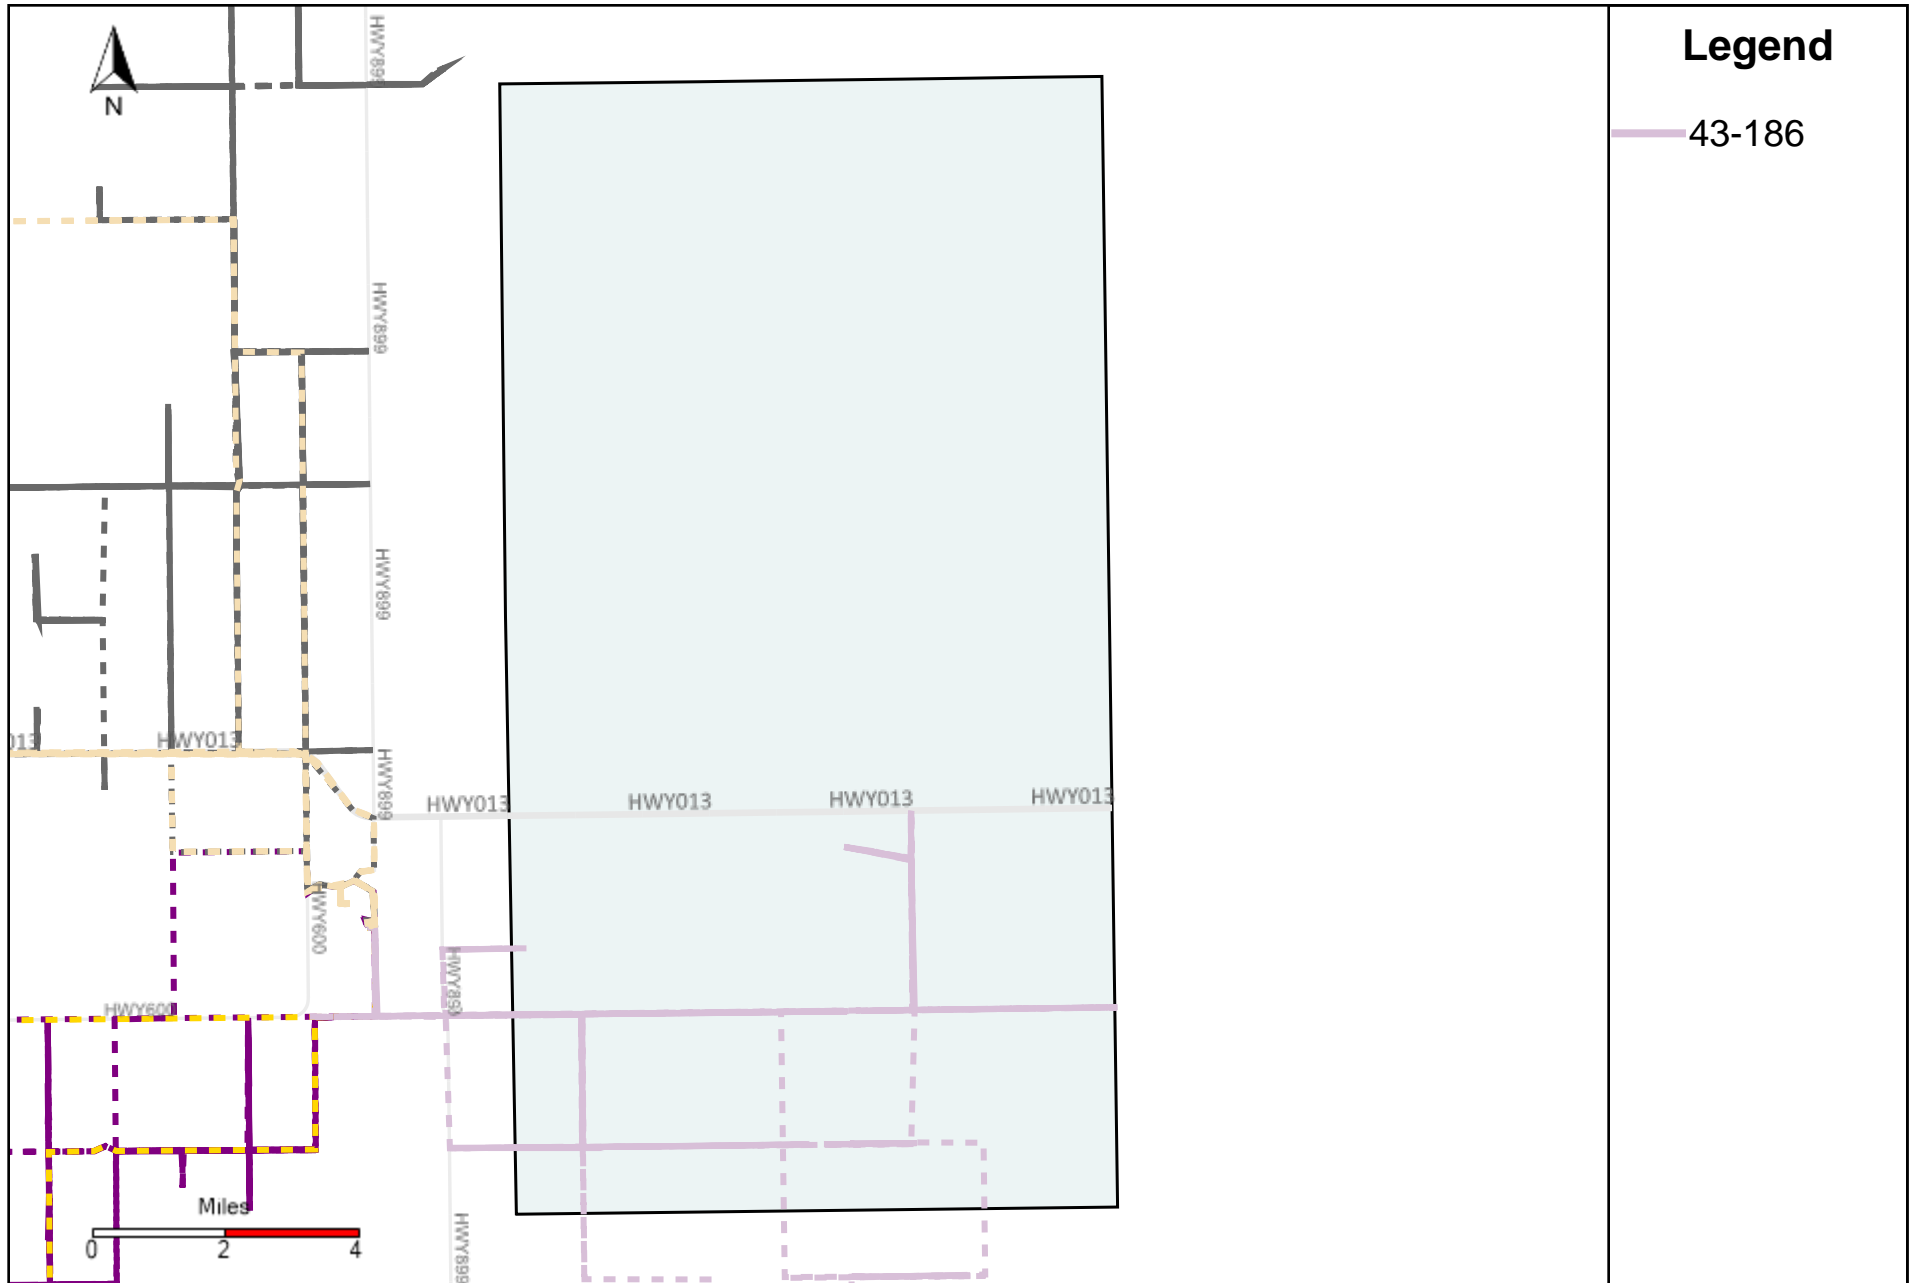

Division: 2 Grader Report(2023-04-16 ~ 2023-04-22)

Vehicle Name List	Total Distance(km)	Total Hours
43-186	481.98	50 hrs 23 min 49 sec