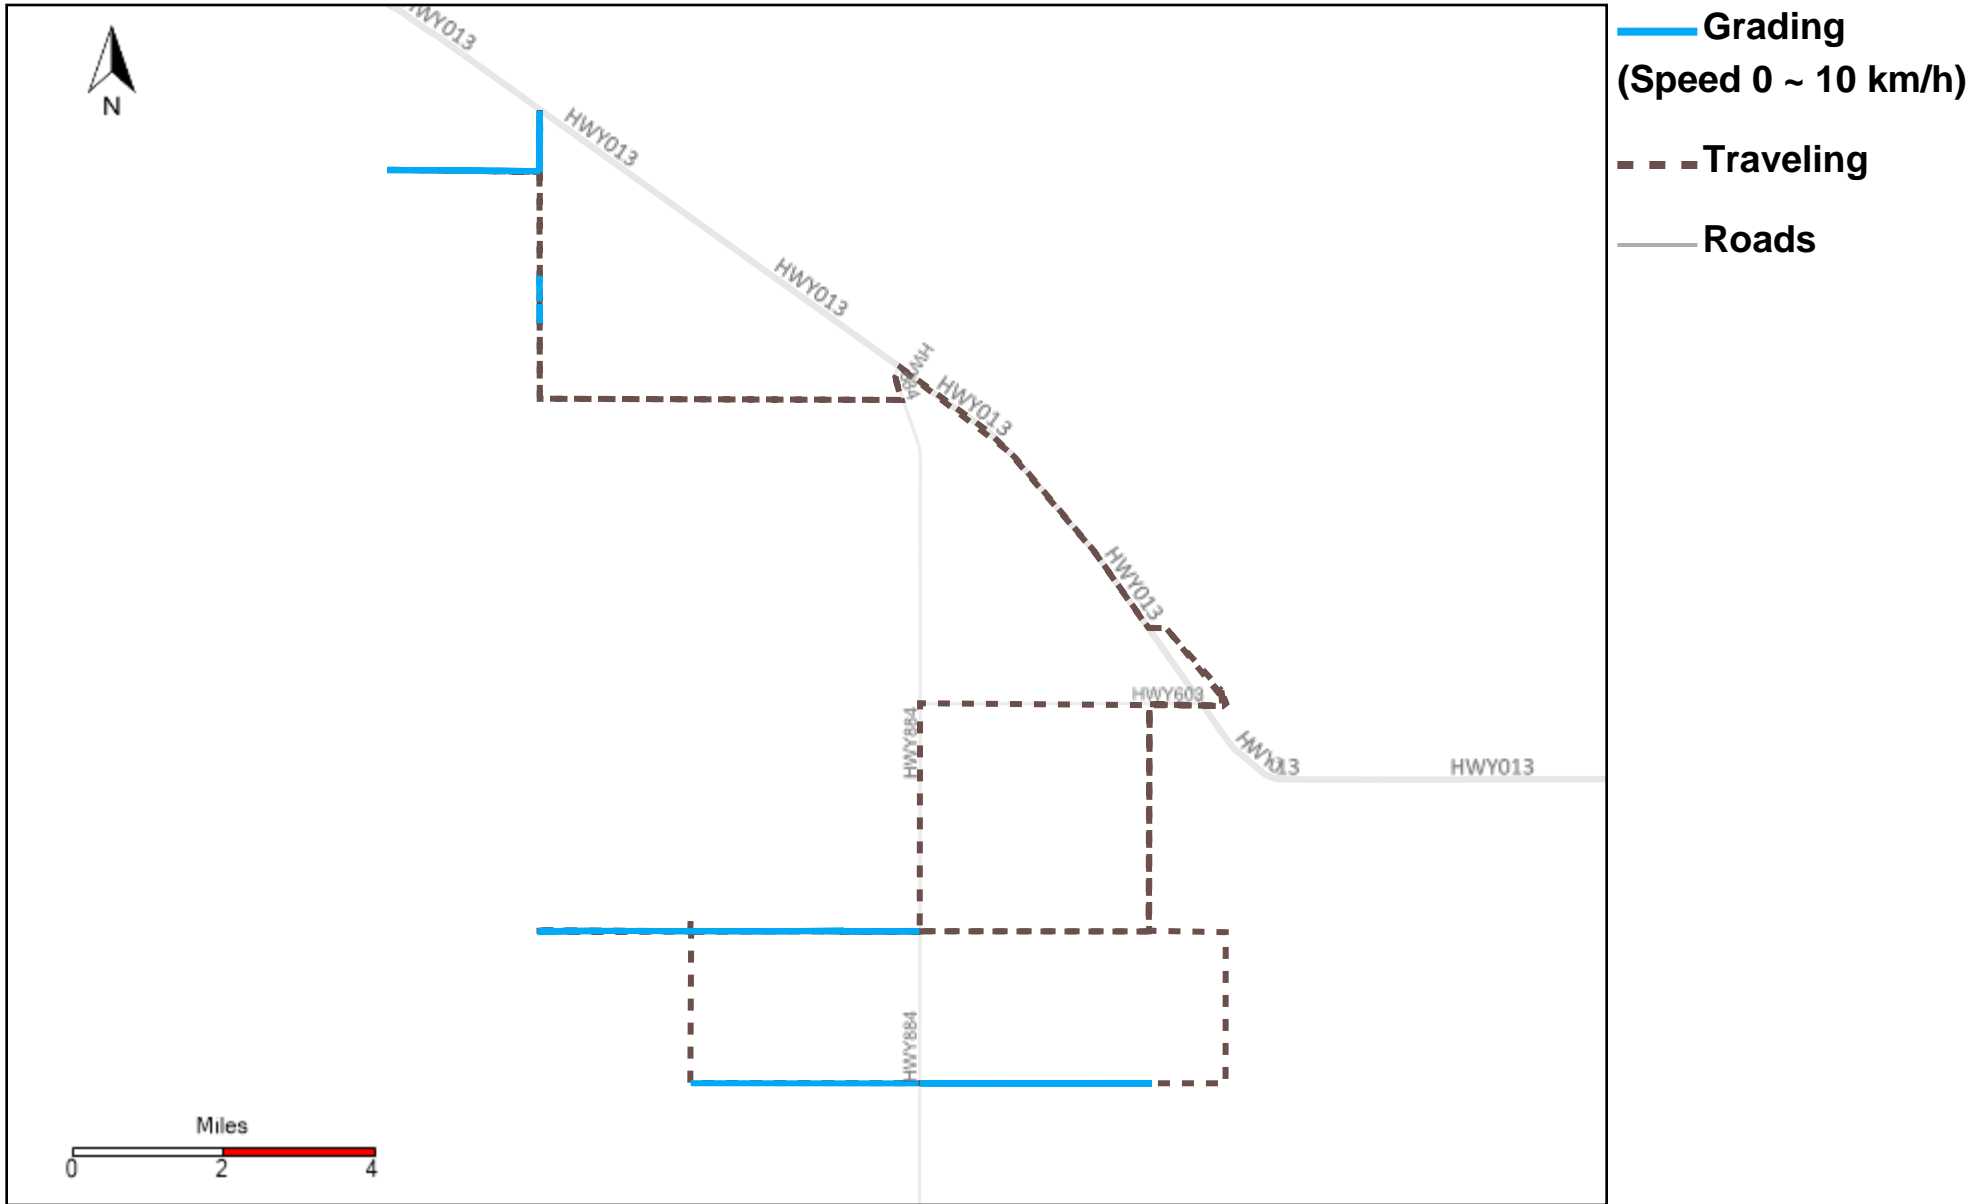

43-174_2023-04-16 ~ 2023-04-22 Tracking

Total Distance(km)	Total Hours	Work Distance(km)	Work Hours
229.82	25 hrs 57 min 51 sec	94.82	15 hrs 39 min 21 sec