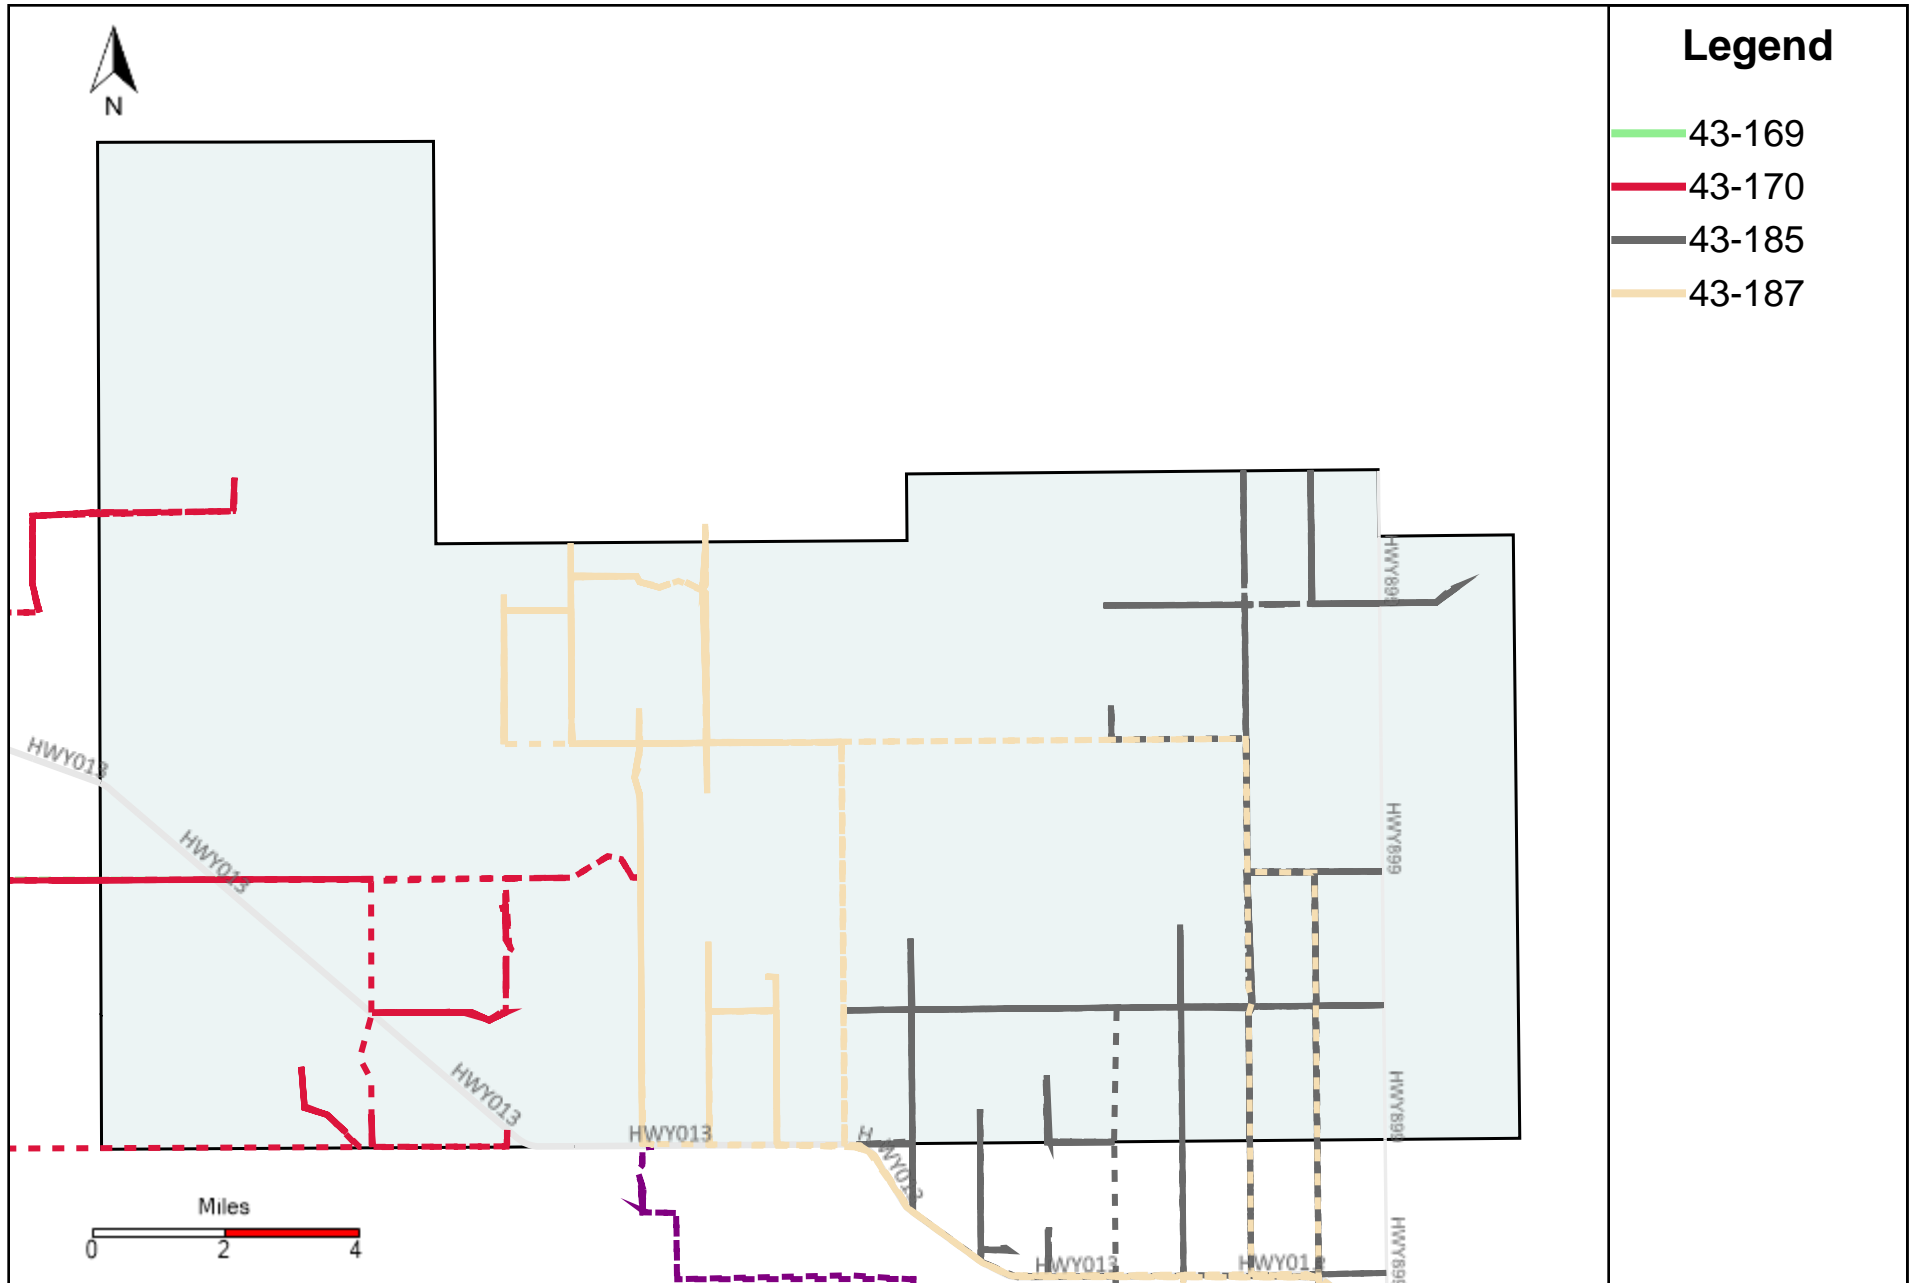

Division: 3 Grader Report(2023-04-16 ~ 2023-04-22)

Vehicle Name List	Total Distance(km)	Total Hours
43-181, 43-183, 43-185, 43-186, 43-187	2052.67	194 hrs 4 min 59 sec

Division: 4 Grader Report(2023-04-16 ~ 2023-04-22)