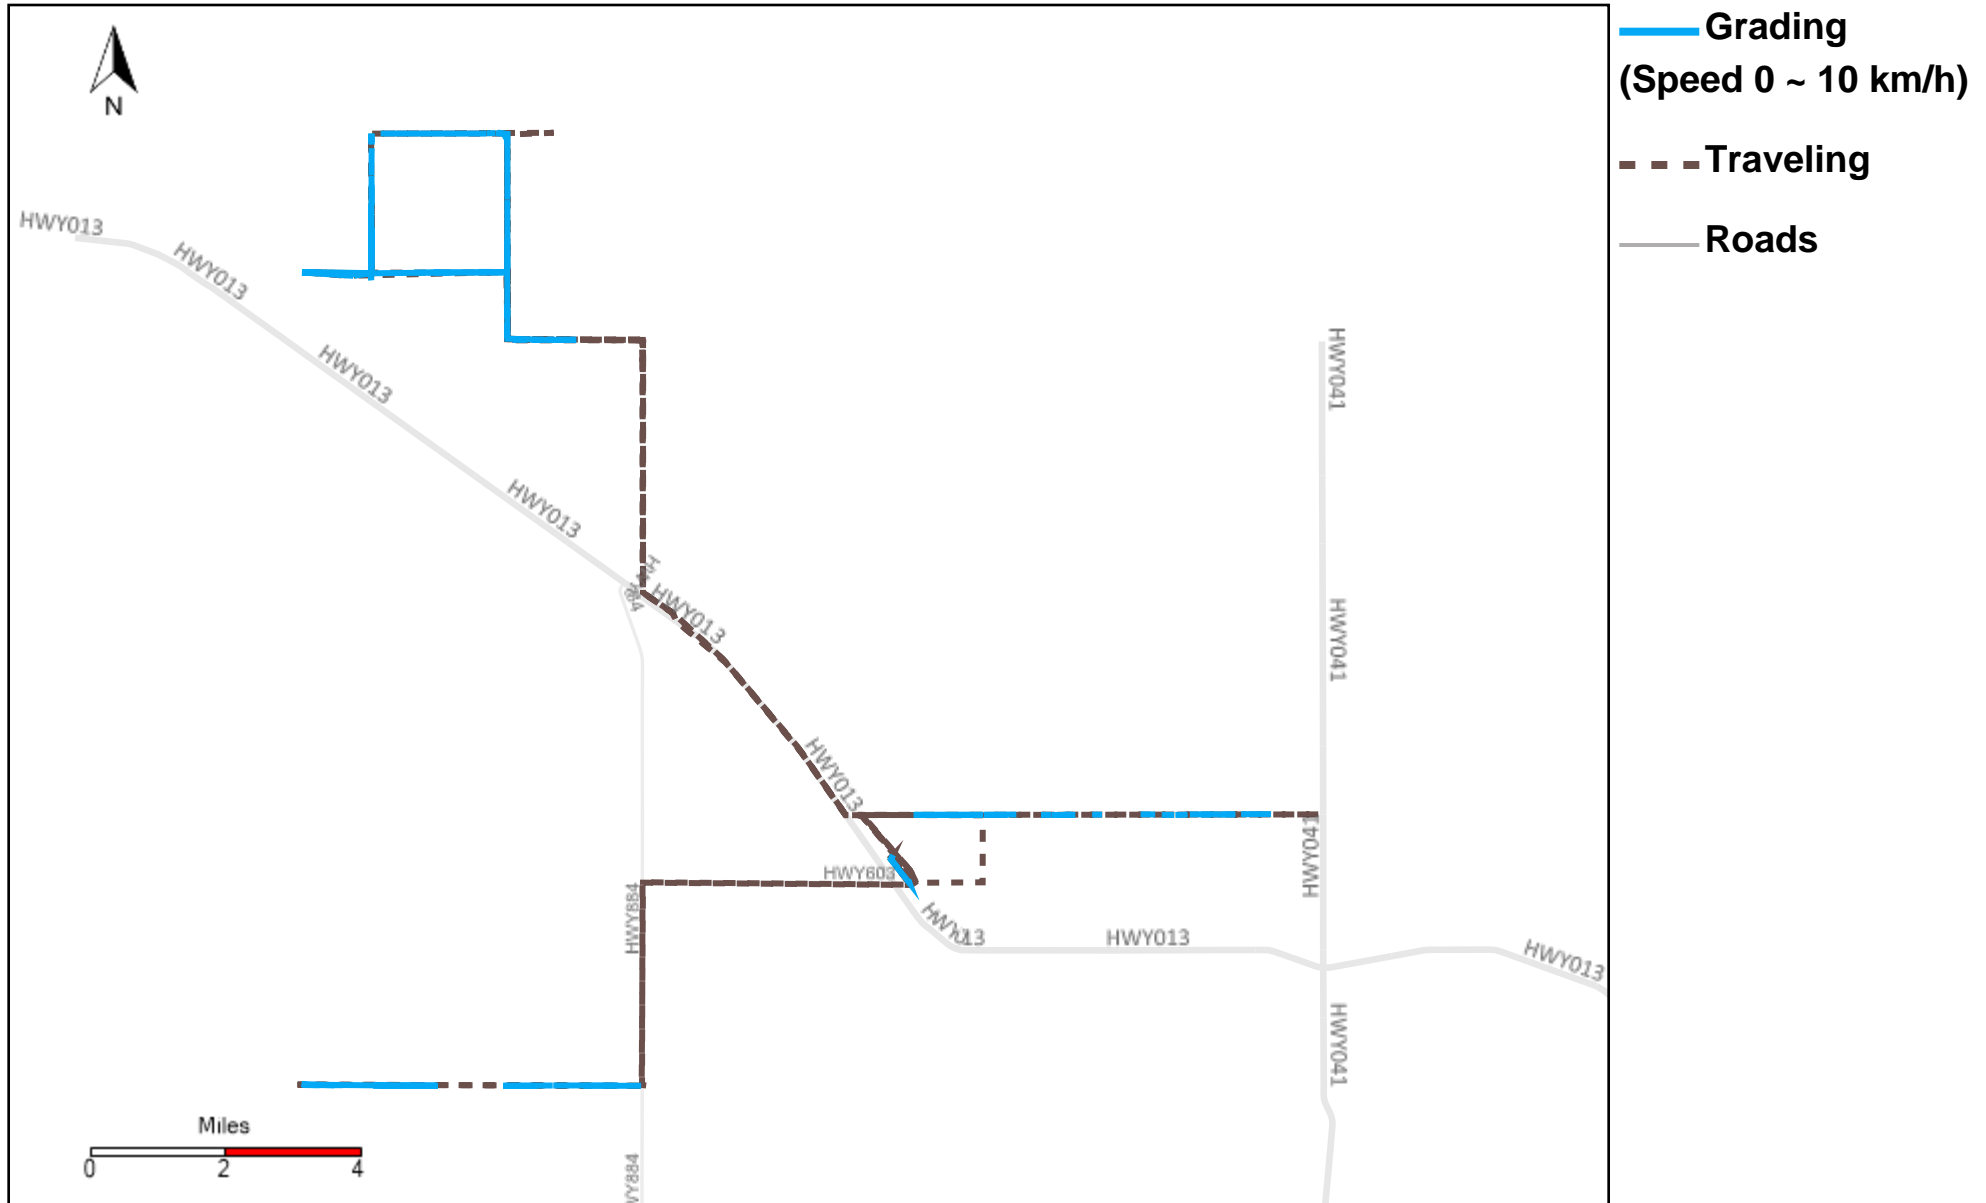

43-172_2023-04-16 ~ 2023-04-22 Tracking

Total Distance(km)	Total Hours	Work Distance(km)	Work Hours
317.92	35 hrs 21 min 50 sec	61.26	11 hrs 15 min 29 sec