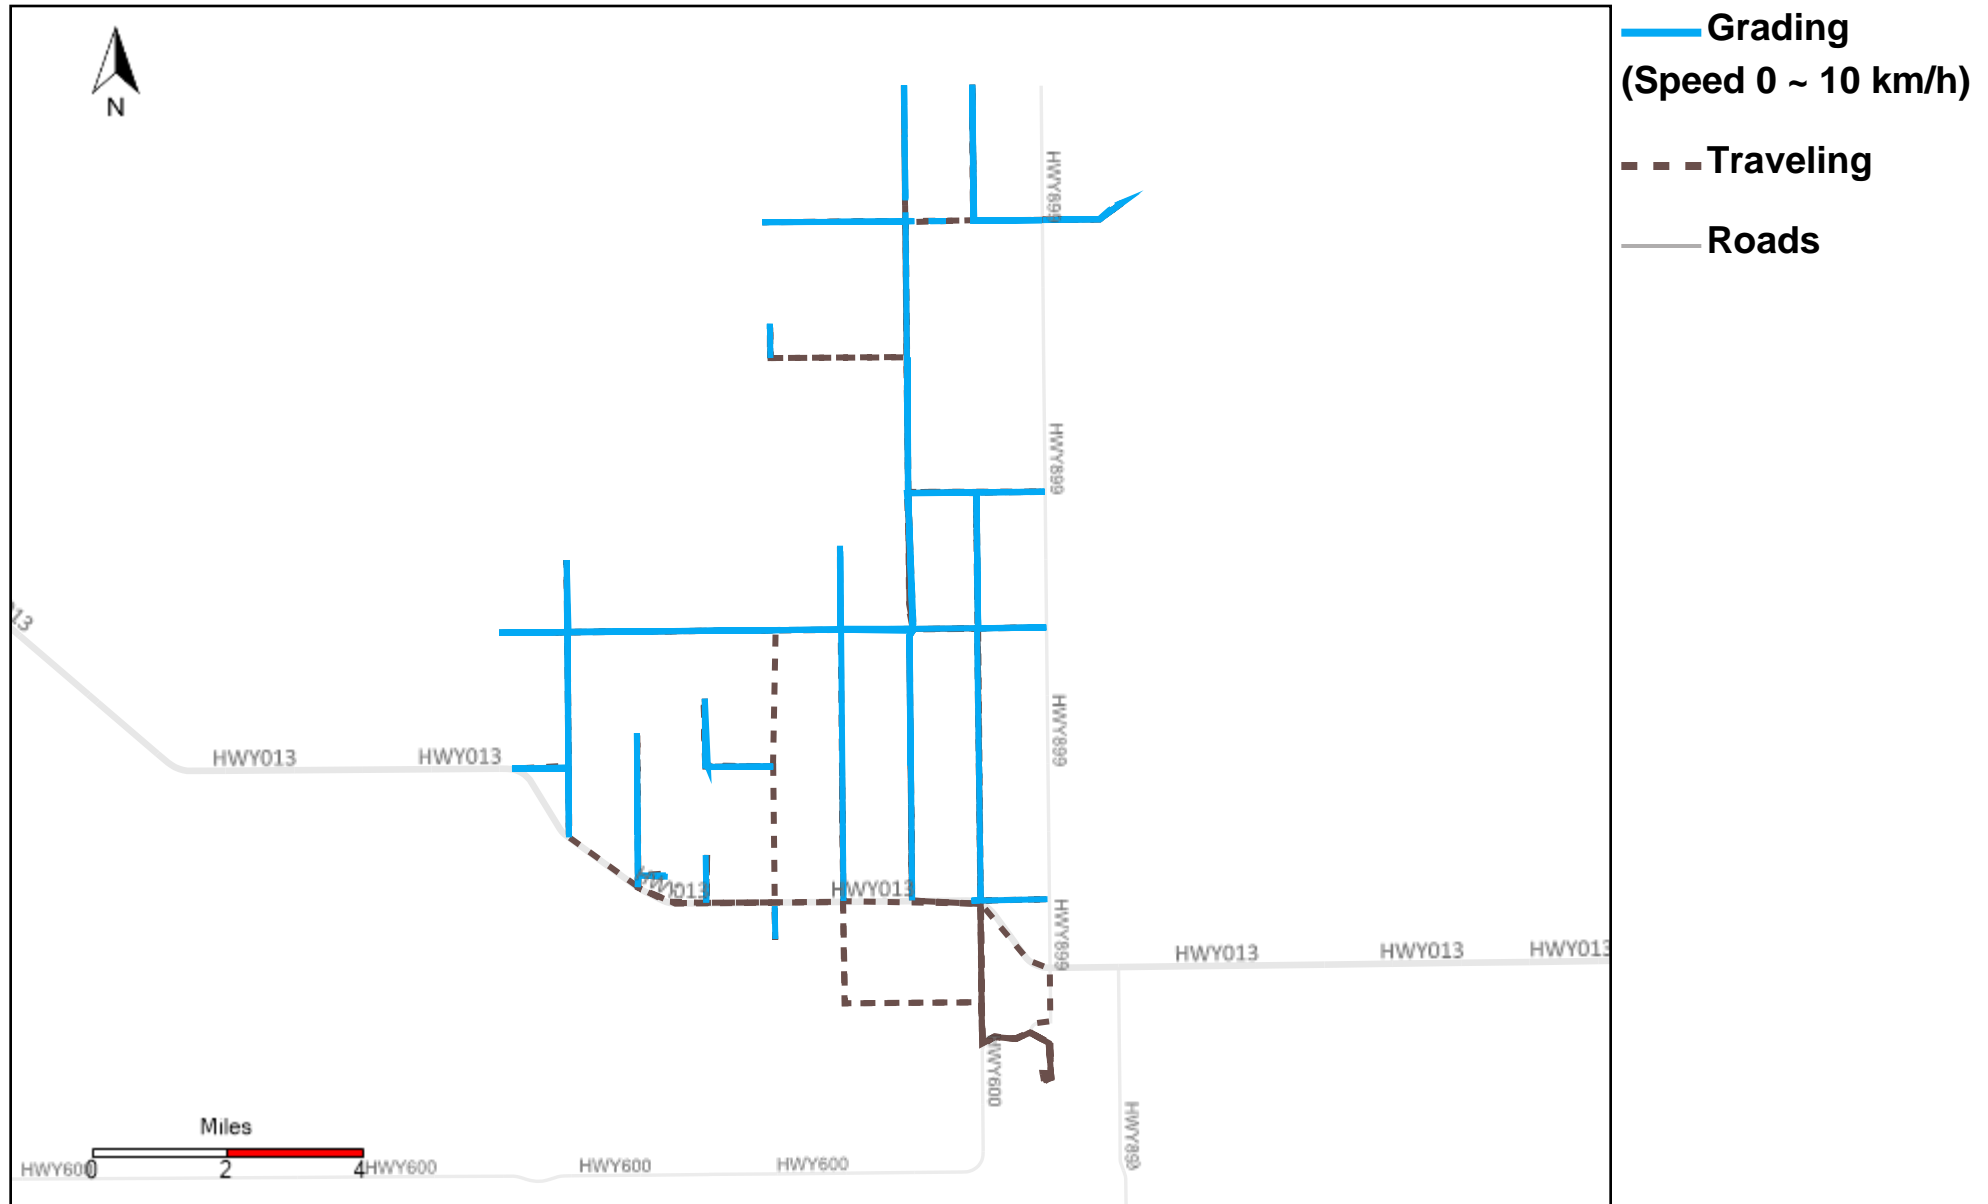

43-185_2023-04-16 ~ 2023-04-22 Tracking

Total Distance(km)	Total Hours	Work Distance(km)	Work Hours
501.66	51 hrs 28 min 5 sec	266.46	39 hrs 55 min 15 sec