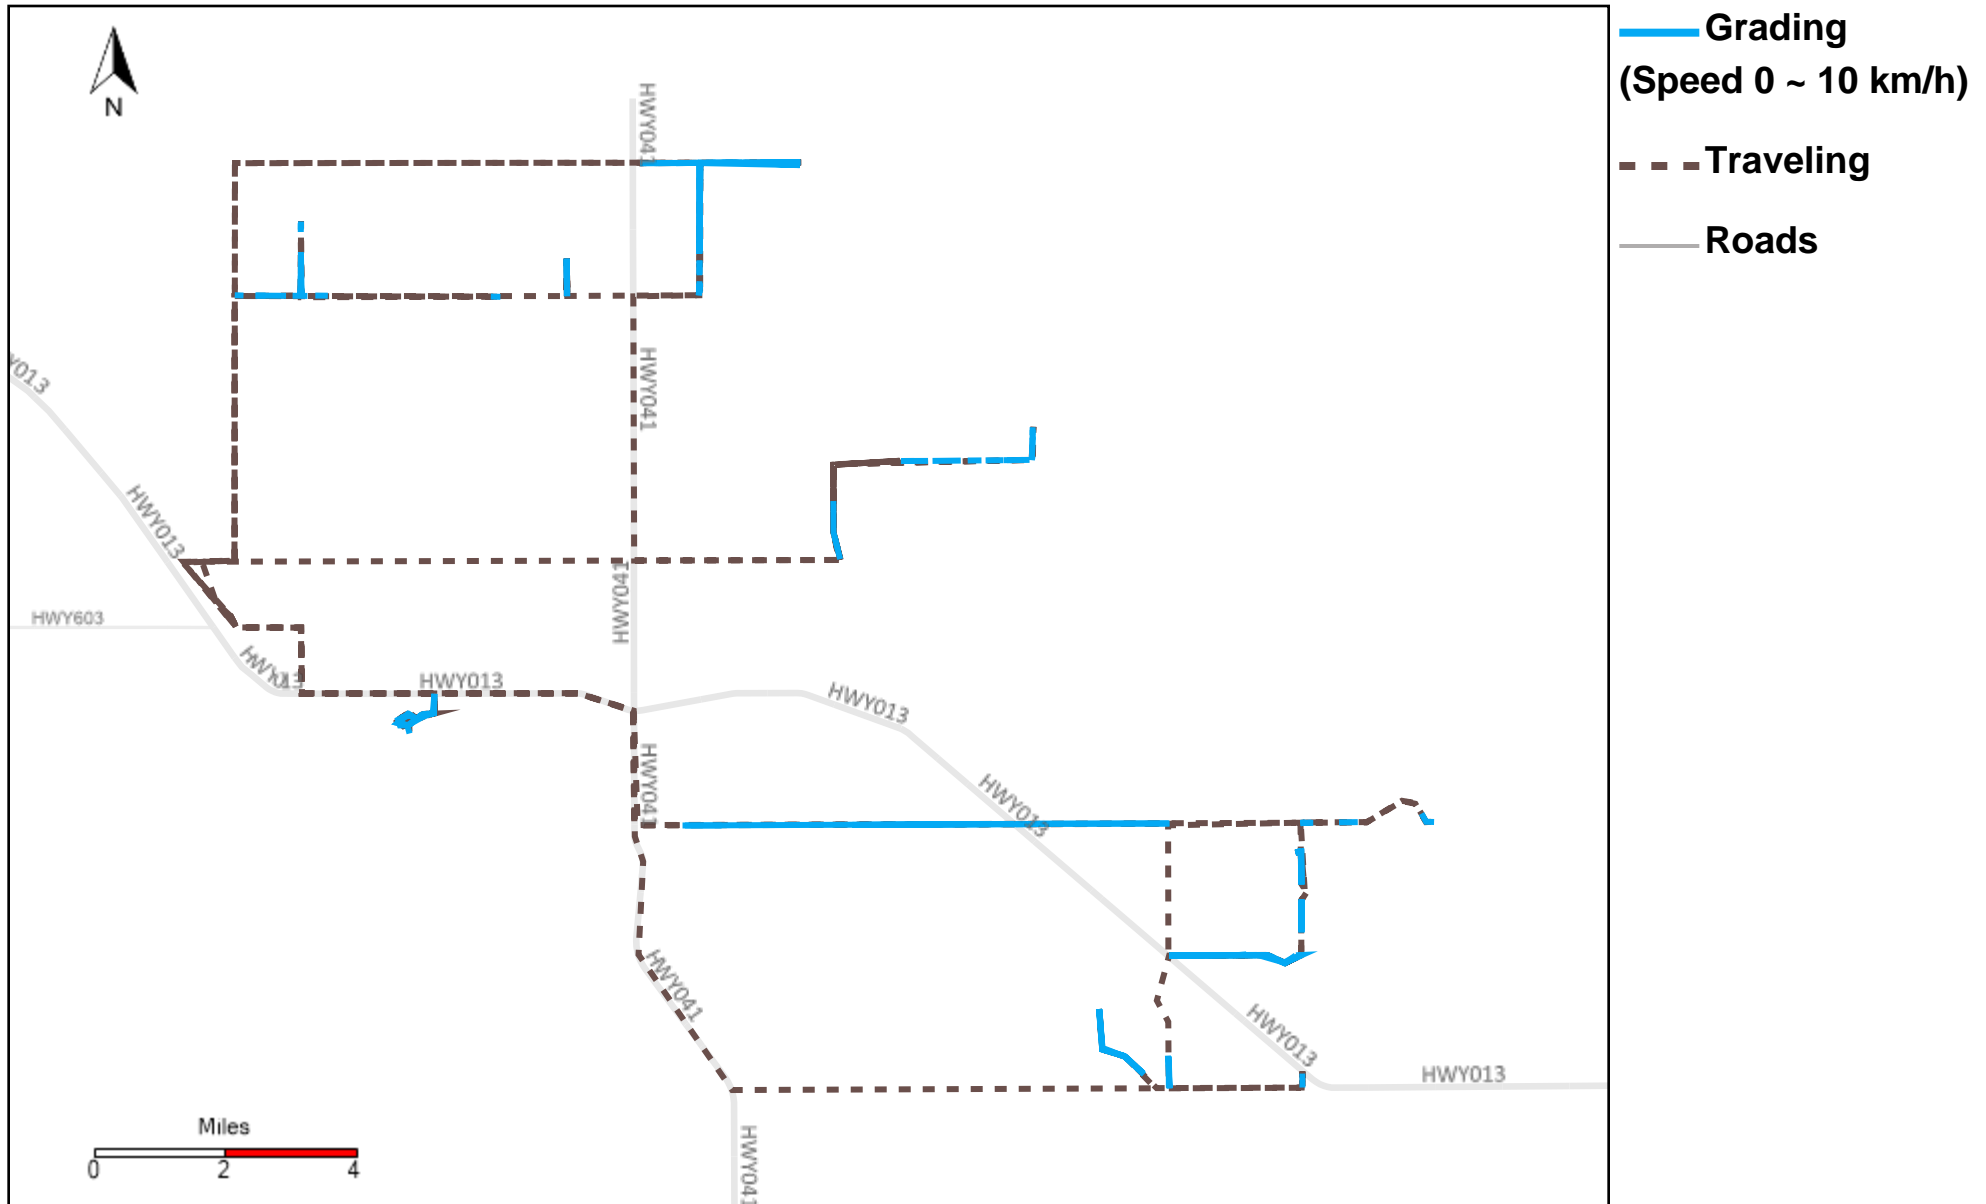

43-169_2023-04-16 ~ 2023-04-22 Tracking

Total Distance(km)	Total Hours	Work Distance(km)	Work Hours
555.54	42 hrs 56 min 27 sec	154.37	21 hrs 54 min 51 sec

43-170_2023-04-16 ~ 2023-04-22 Tracking

Total Distance(km)	Total Hours	Work Distance(km)	Work Hours
529.3	44 hrs 10 min 55 sec	126.39	18 hrs 5 min 25 sec