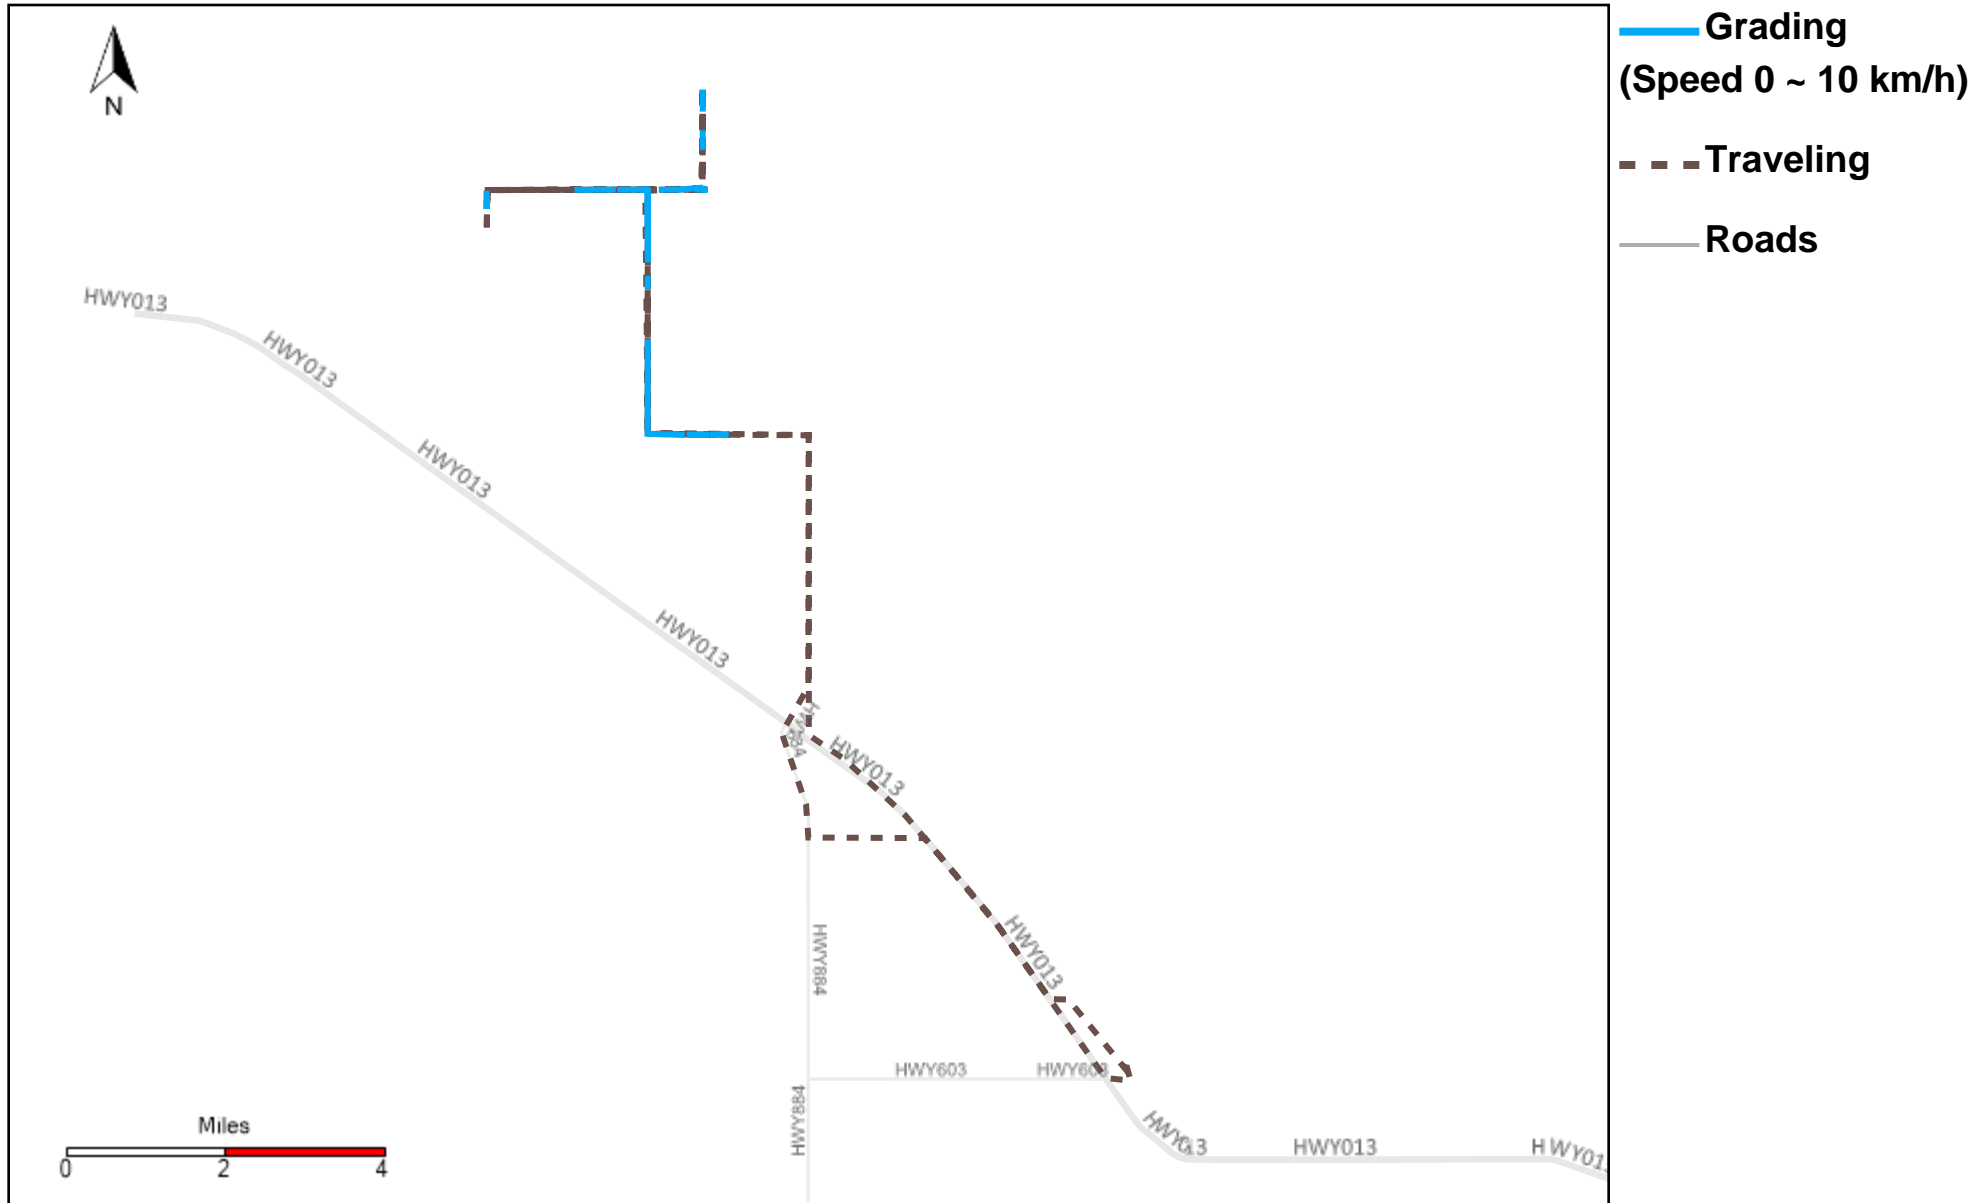

43-164_2023-04-16 ~ 2023-04-22 Tracking

Total Distance(km)	Total Hours	Work Distance(km)	Work Hours
107.25	10 hrs 15 min 57 sec	14.68	2 hrs 24 min 44 sec