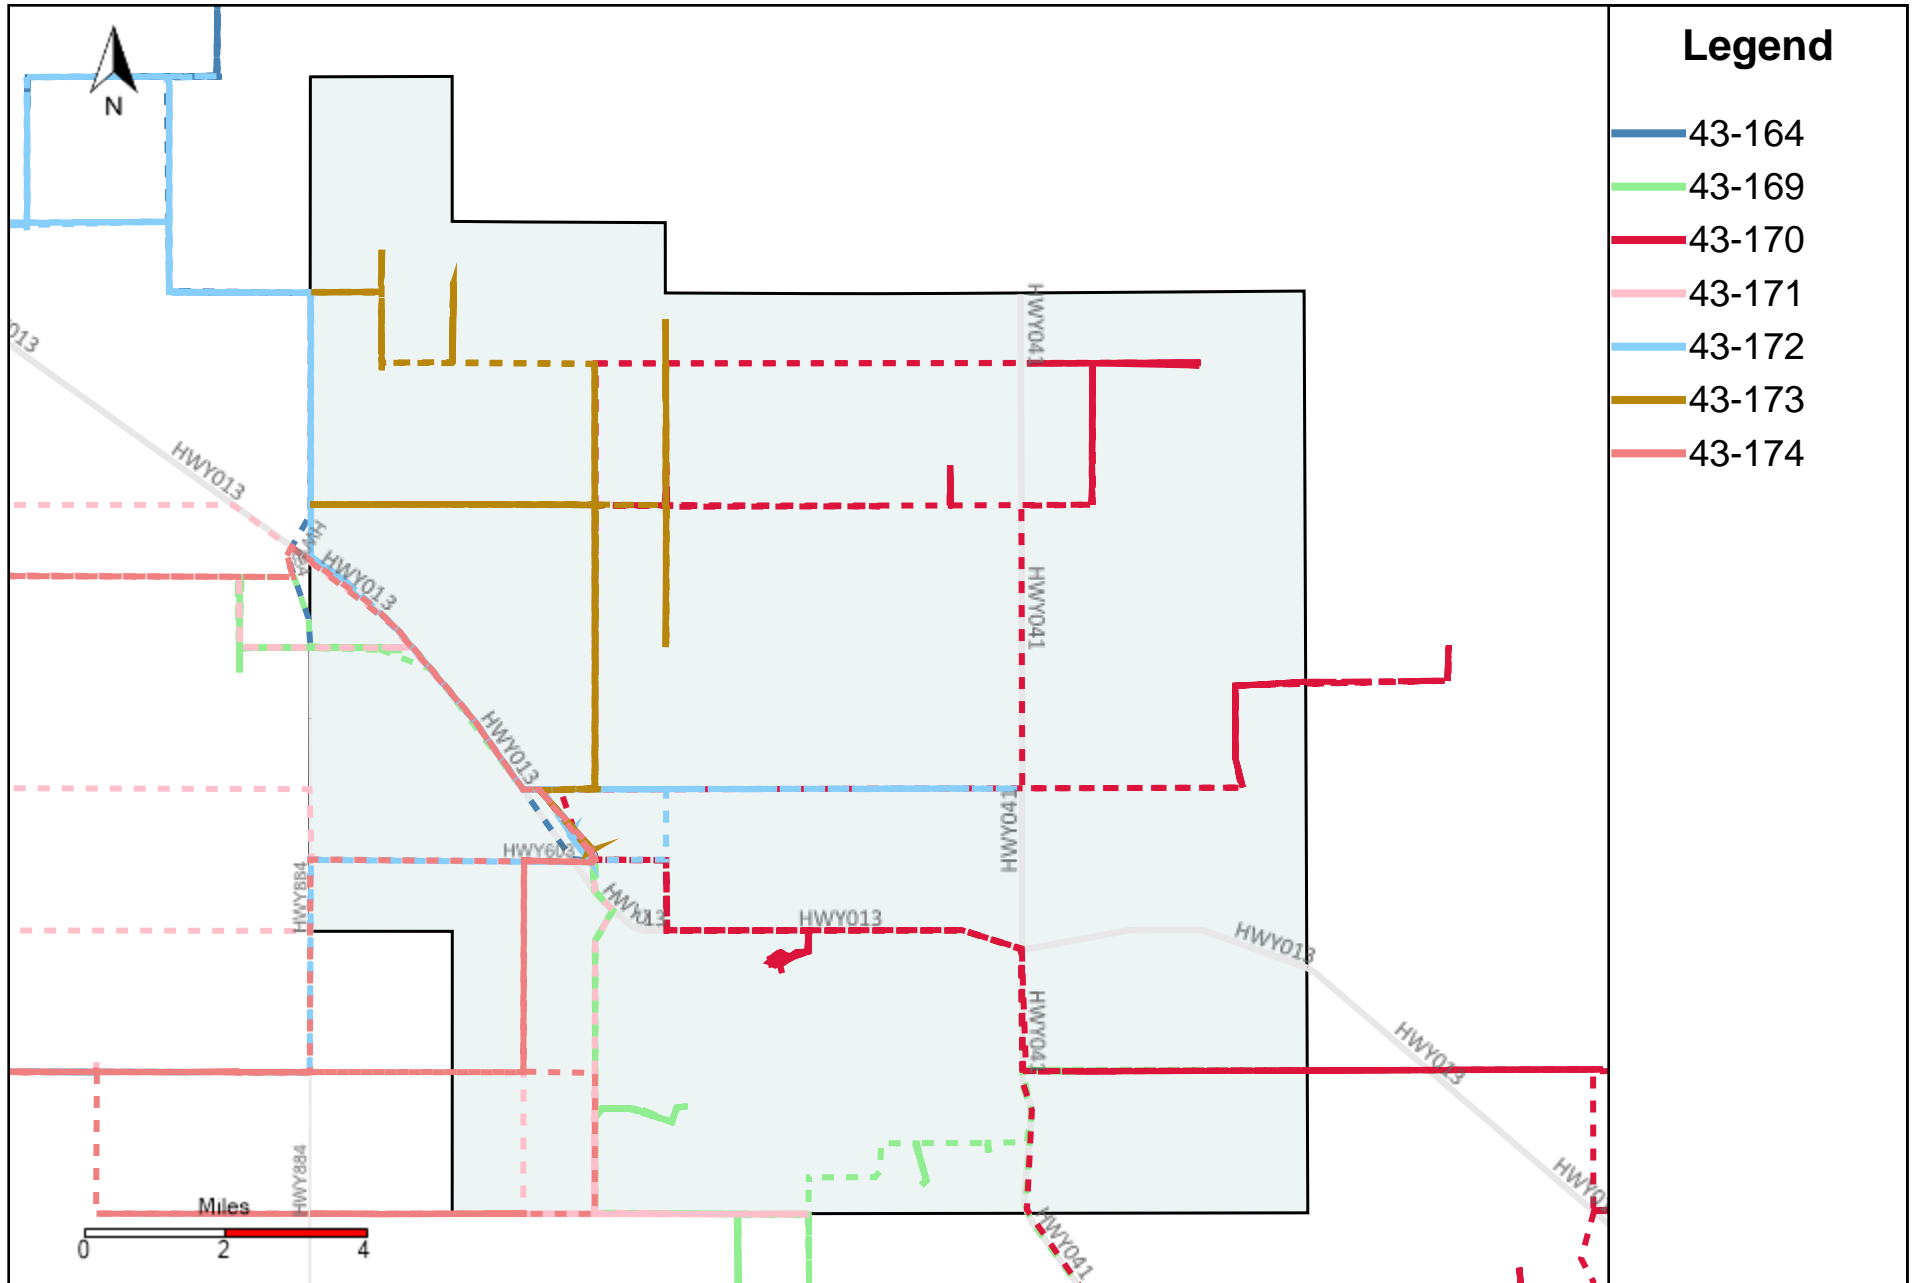

Division: 6 Grader Report(2023-04-16 ~ 2023-04-22)

Vehicle Name List	Total Distance(km)	Total Hours
43-164, 43-169, 43-170, 43-171, 43-172, 43-173, 43-174	2399.56	229 hrs 46 min 0 sec