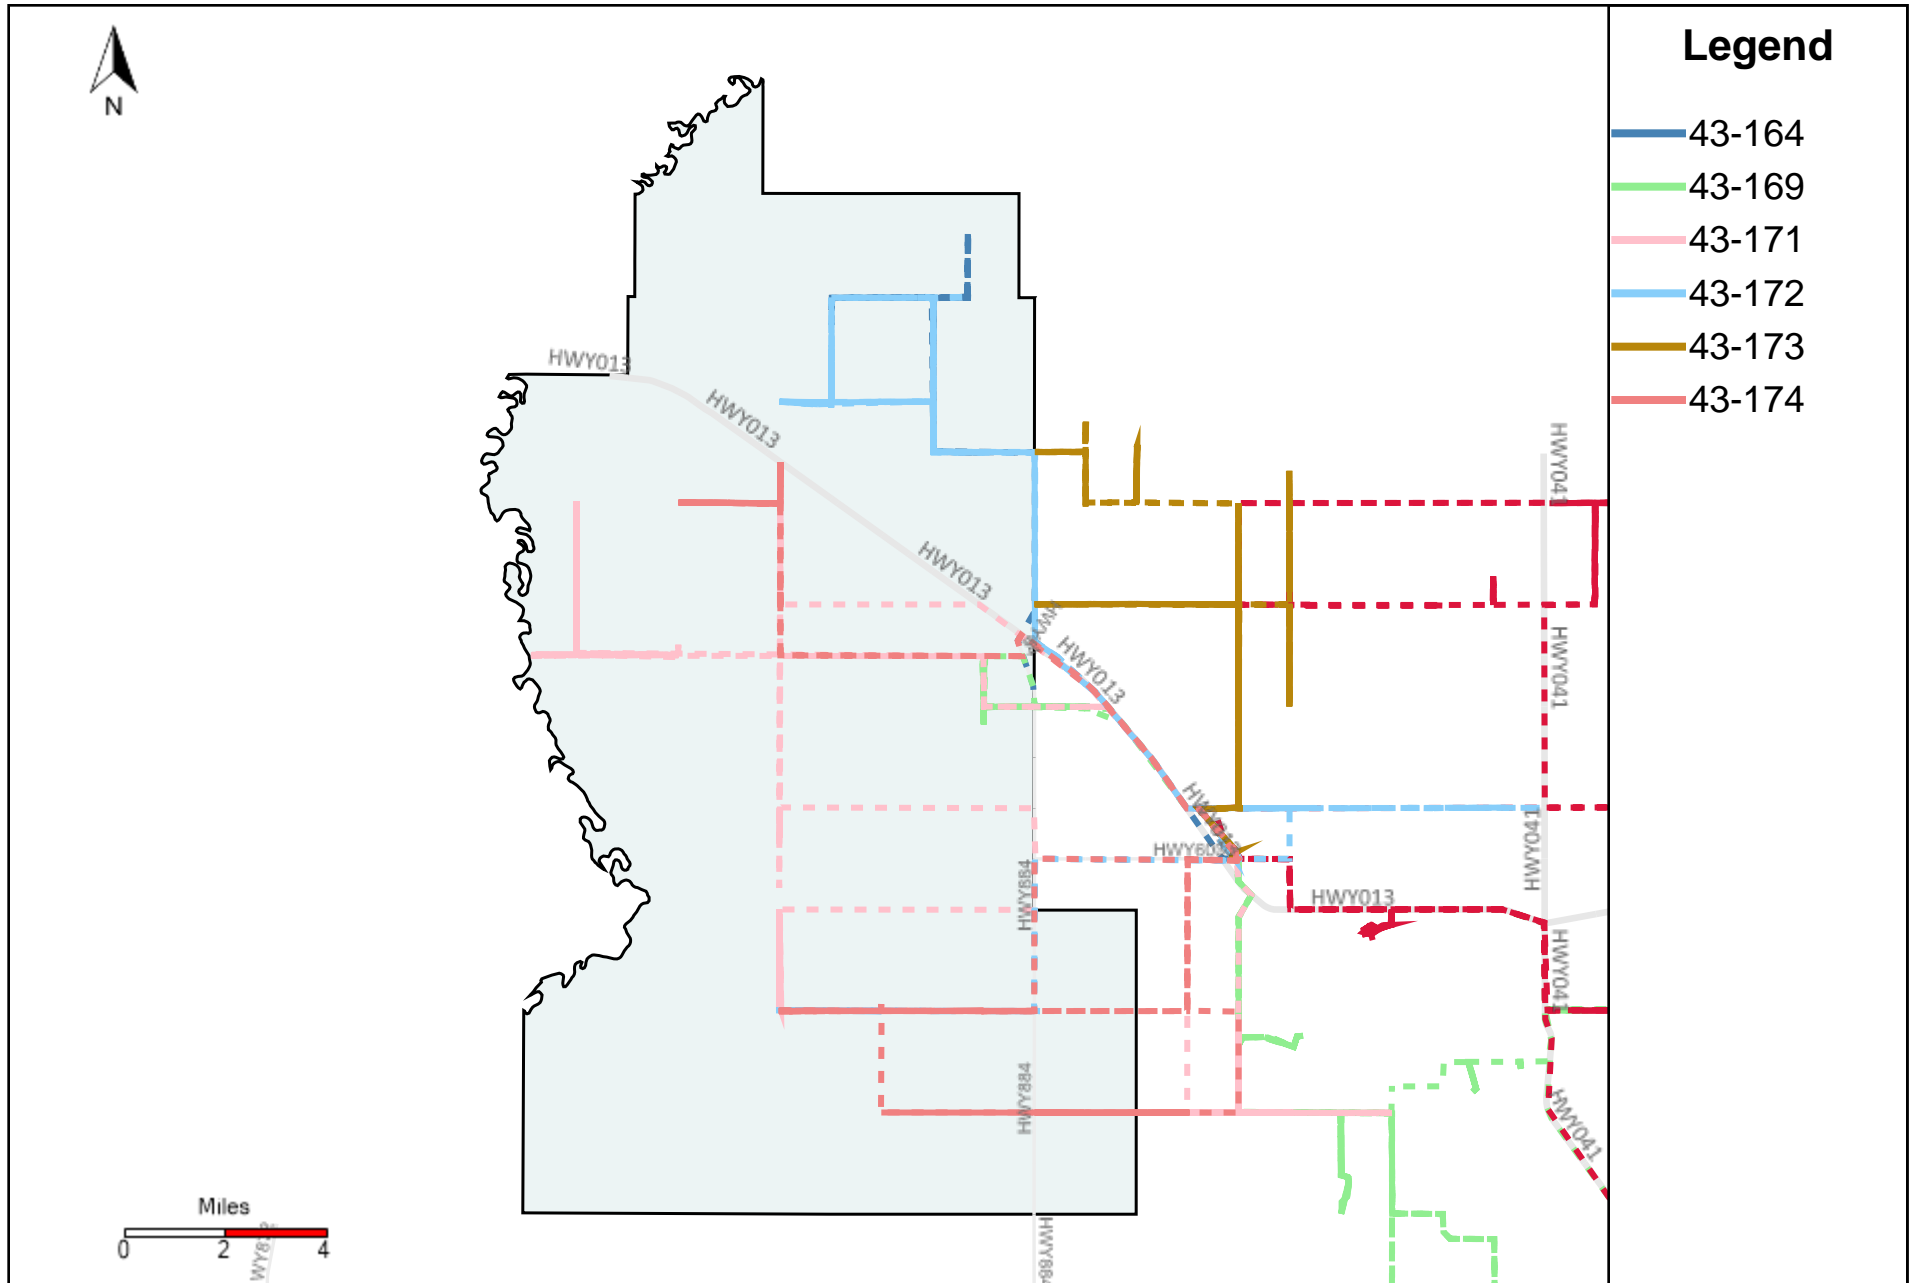

Division: 7 Grader Report(2023-04-16 ~ 2023-04-22)

Vehicle Name List	Total Distance(km)	Total Hours
43-164, 43-169, 43-171, 43-172, 43-173, 43-174	1870.26	185 hrs 35 min 5 sec