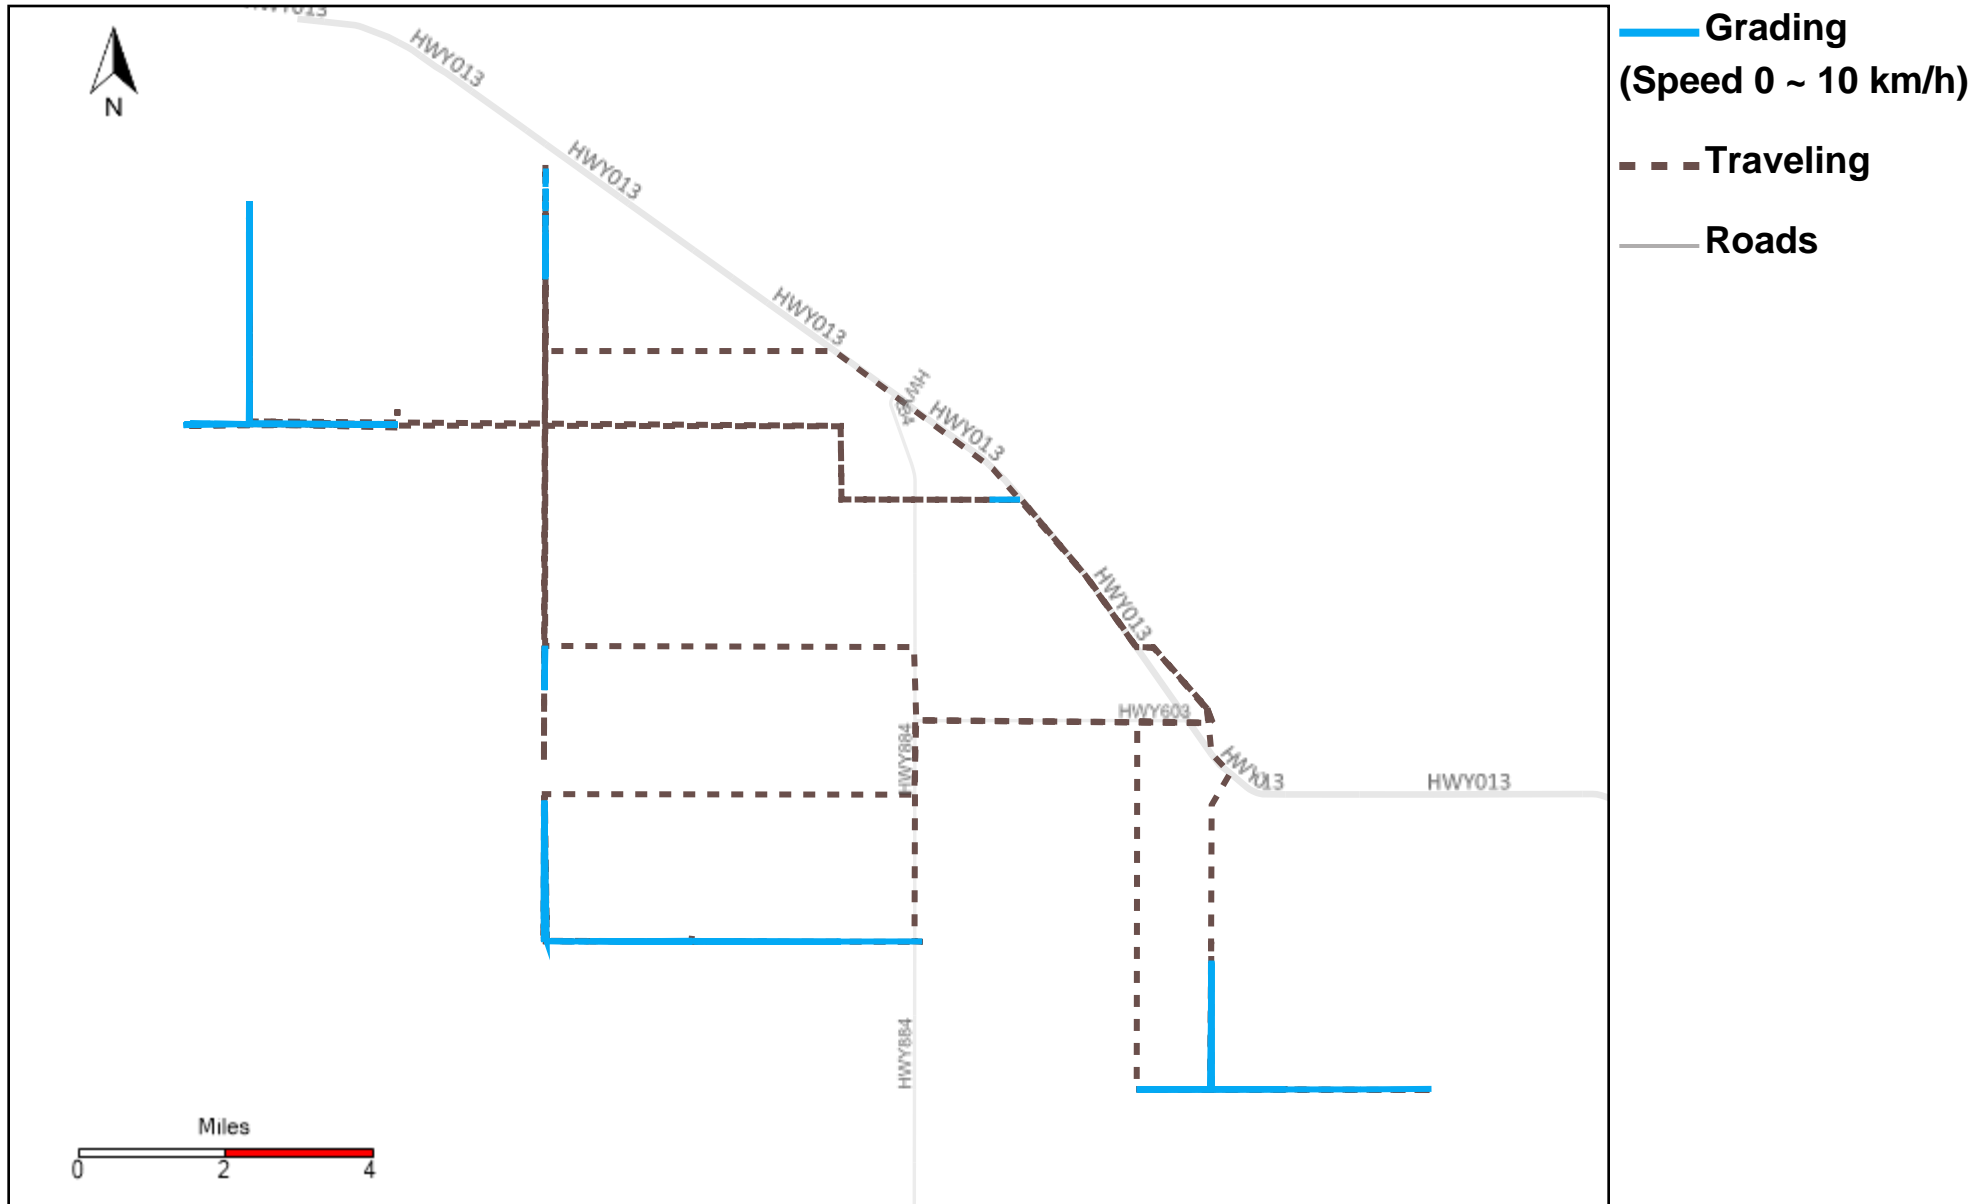

43-171_2023-04-16 ~ 2023-04-22 Tracking

Total Distance(km)	Total Hours	Work Distance(km)	Work Hours
391.79	39 hrs 49 min 21 sec	166.05	25 hrs 23 min 19 sec