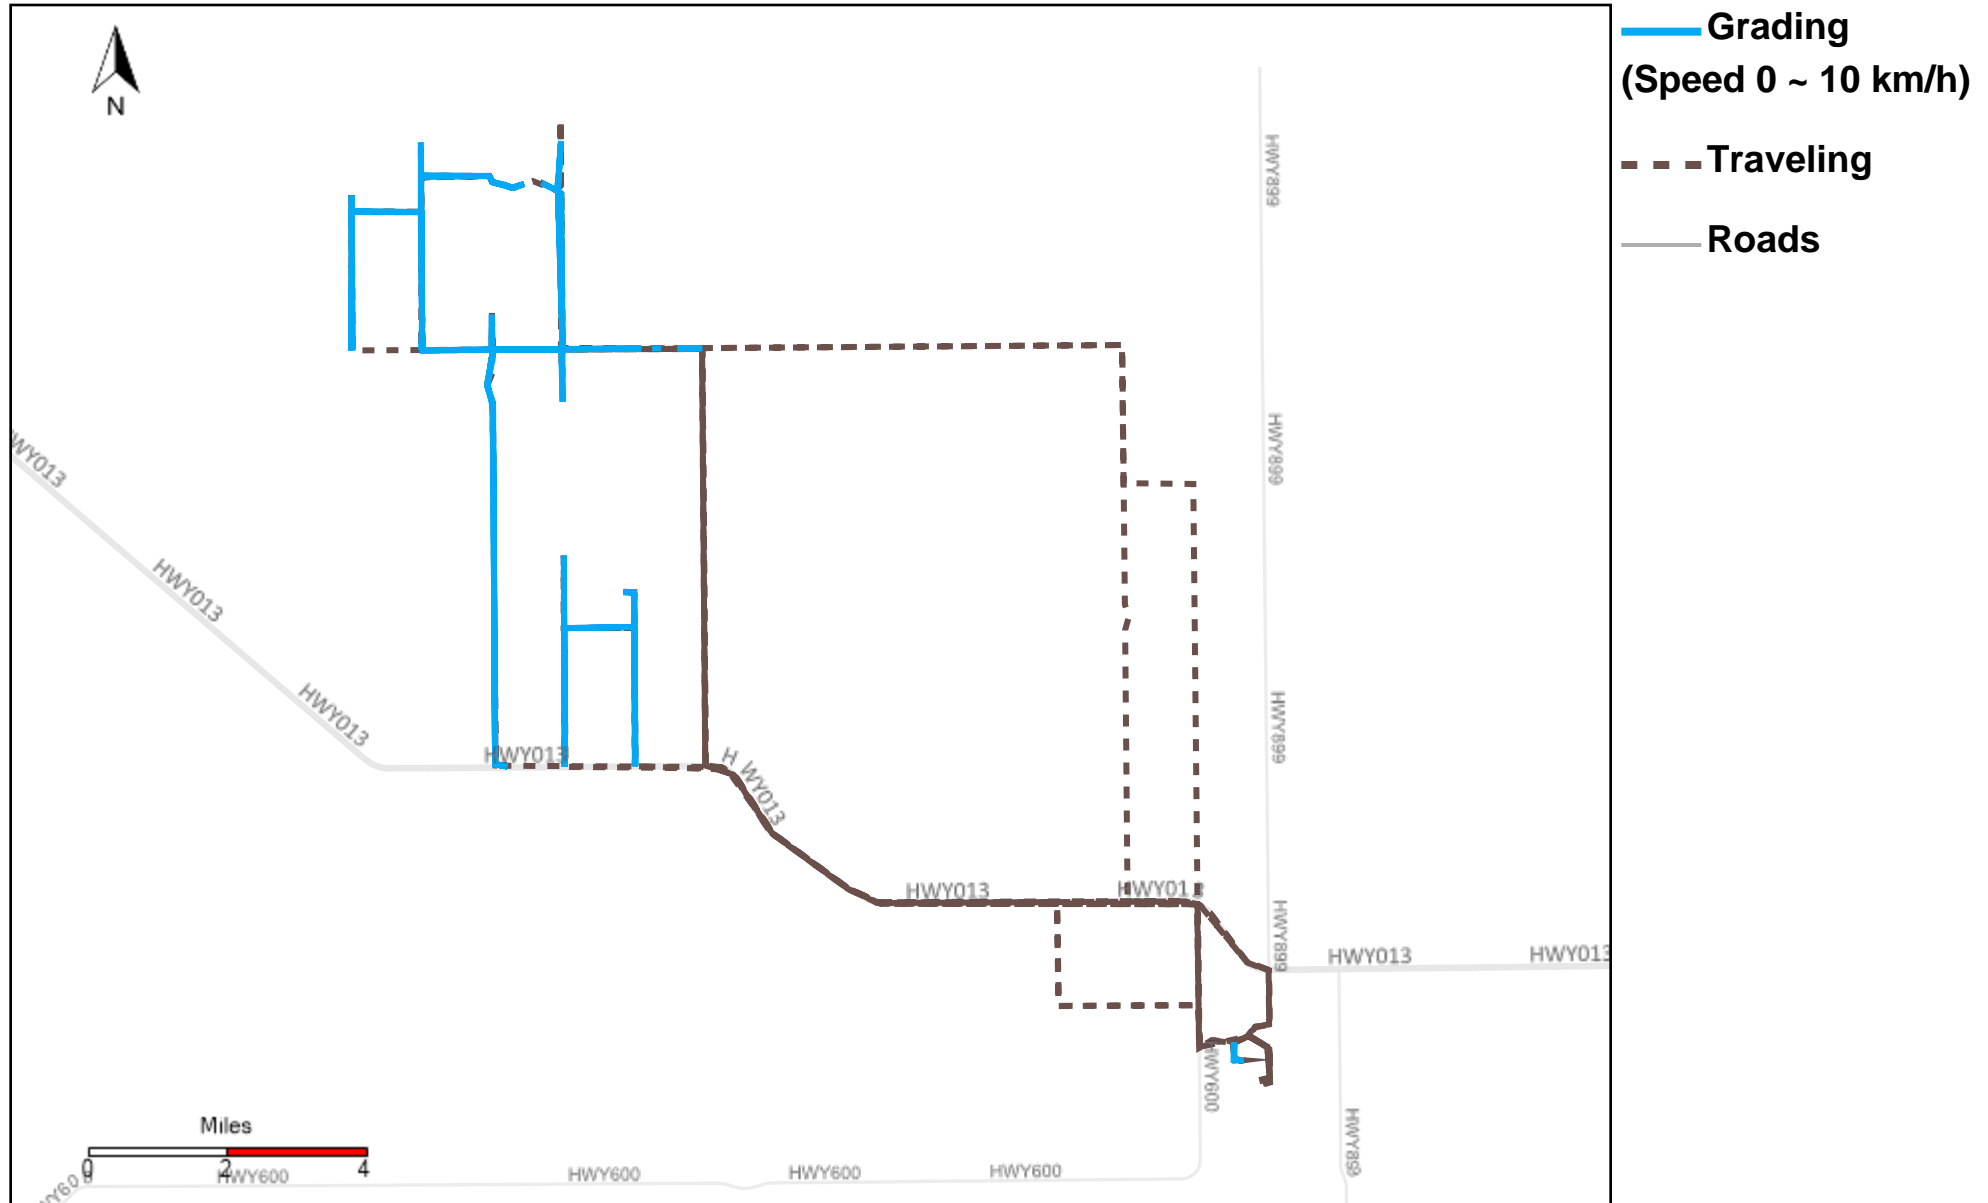

43-187_2023-04-16 ~ 2023-04-22 Tracking

Total Distance(km)	Total Hours	Work Distance(km)	Work Hours
558.86	45 hrs 57 min 0 sec	205.66	33 hrs 25 min 38 sec