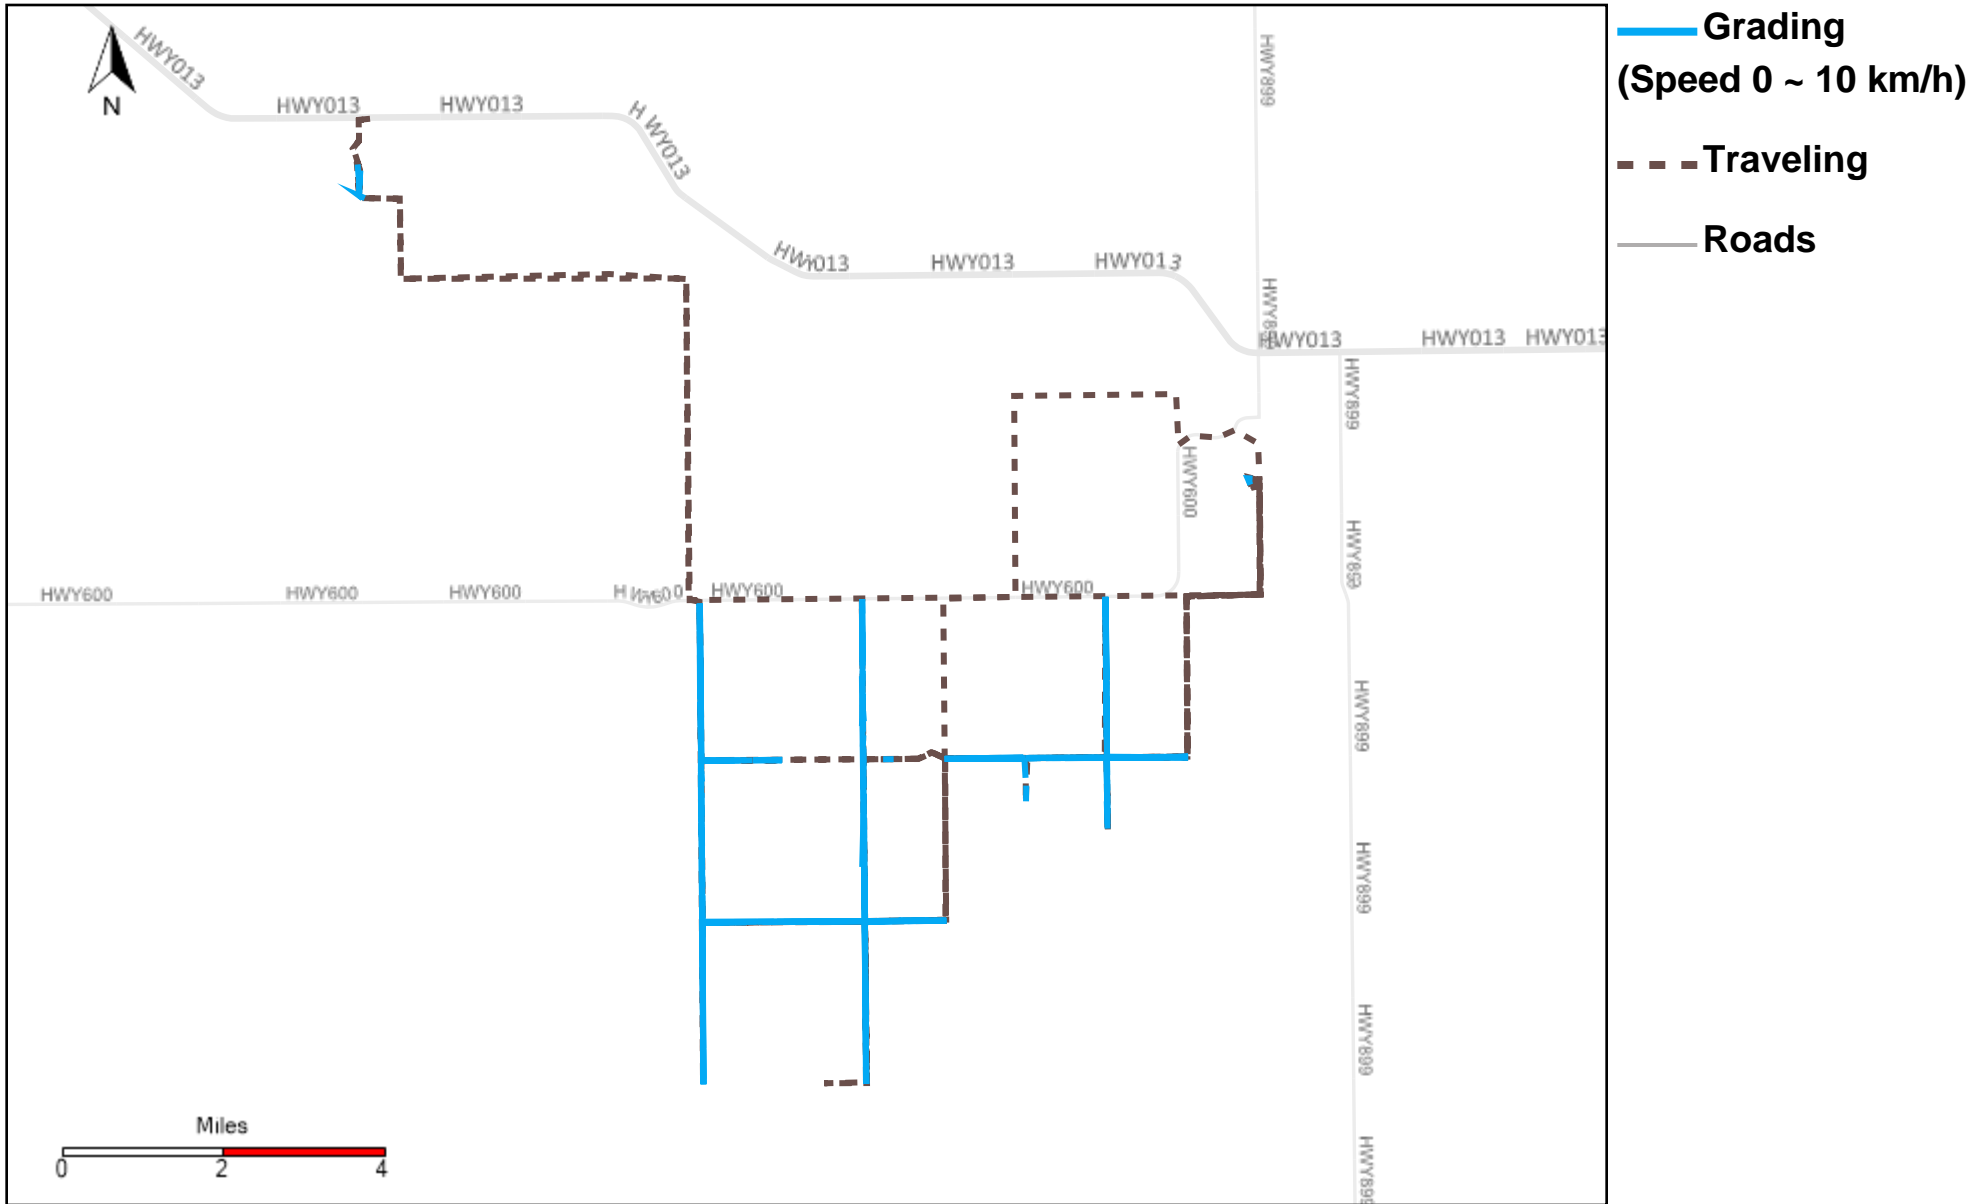

43-181_2023-04-16 ~ 2023-04-22 Tracking

Total Distance(km)	Total Hours	Work Distance(km)	Work Hours
388.24	35 hrs 16 min 26 sec	146.67	20 hrs 11 min 0 sec