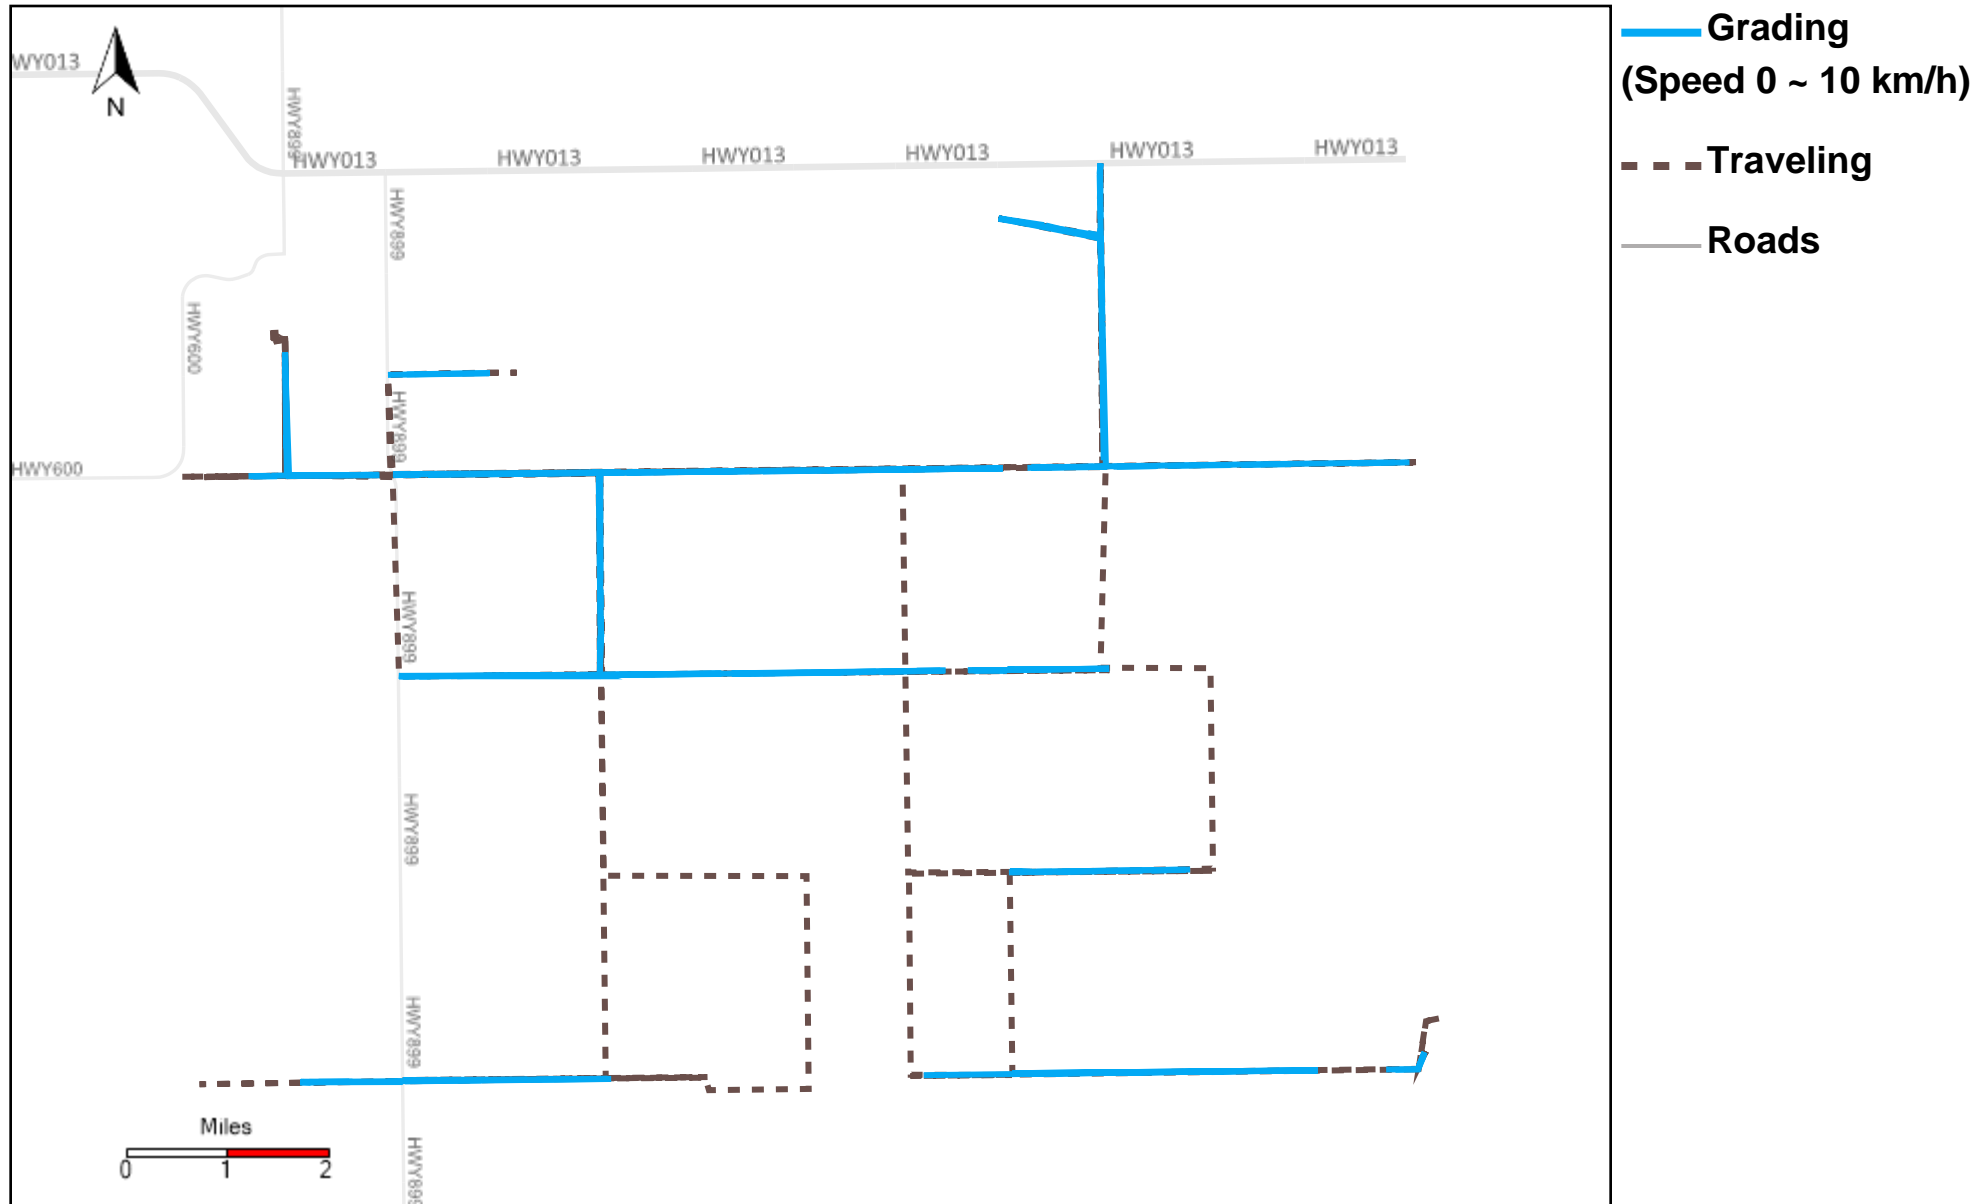

43-186_2023-04-16 ~ 2023-04-22 Tracking

Total Distance(km)	Total Hours	Work Distance(km)	Work Hours
481.98	50 hrs 23 min 49 sec	200.37	30 hrs 3 min 30 sec