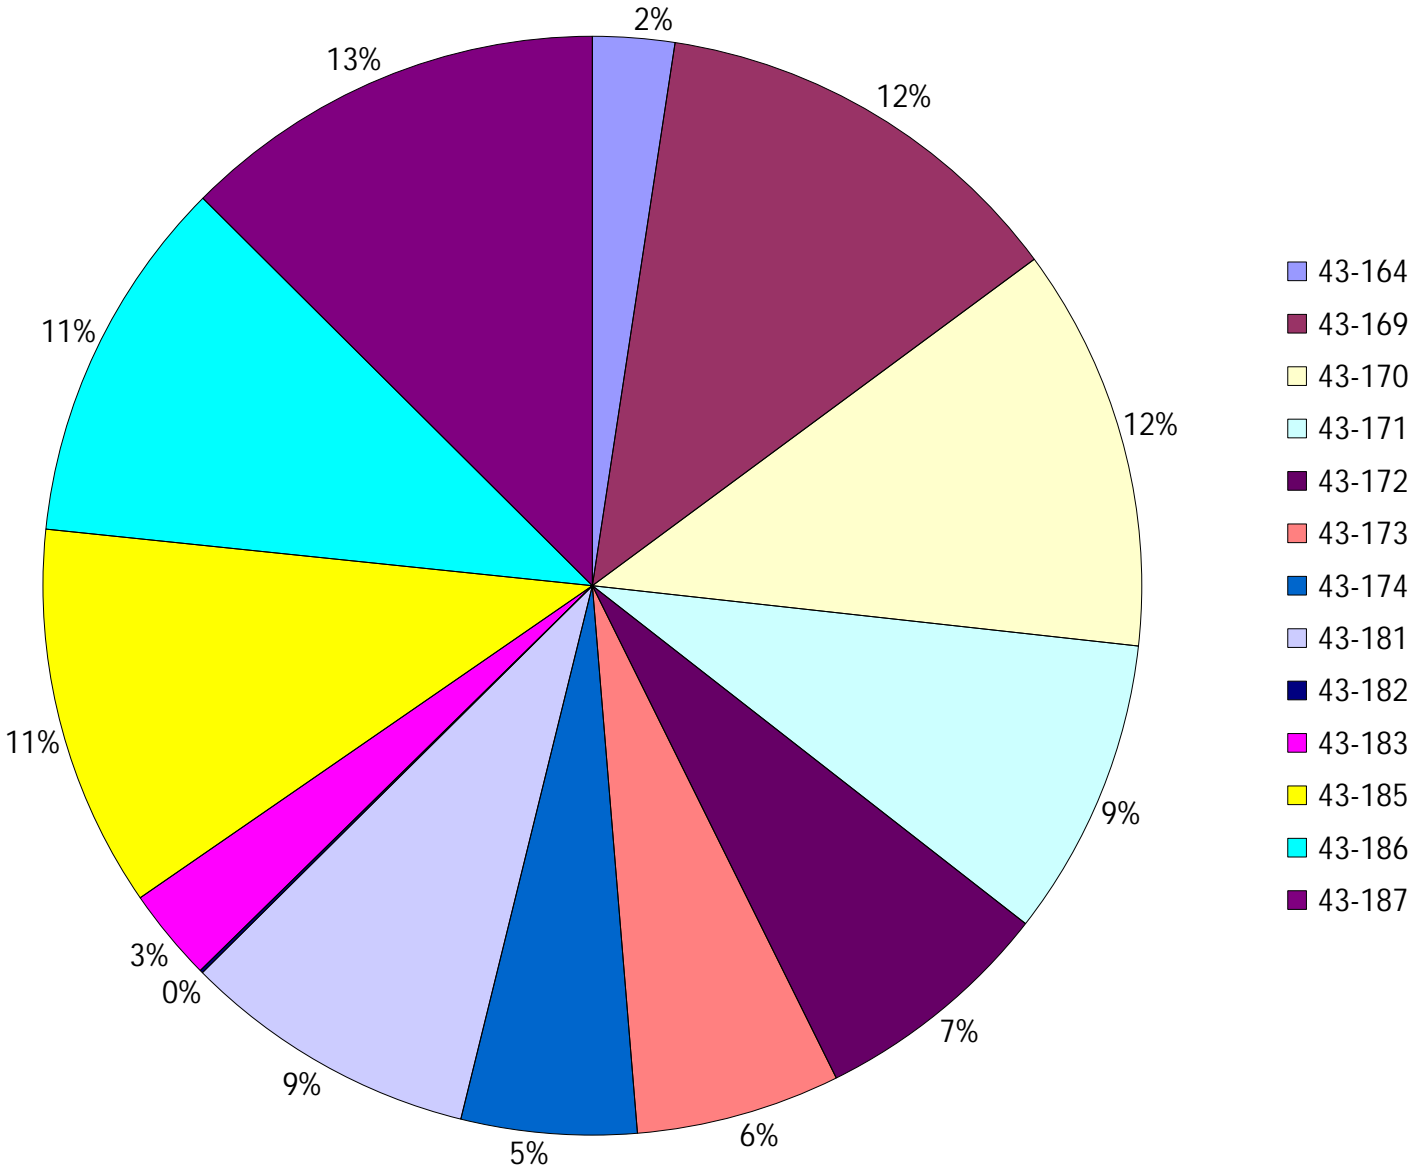

Provost Weekly Grader Report

From 4/16/2023 To 4/22/2023

4/22/2023

Vehicle	Total Distance(km)	Total Hours	Work Distance(km)	Work Hours
43-164	107.25	10 hrs 15 min 57 sec	14.68	2 hrs 24 min 44 sec
43-169	555.54	42 hrs 56 min 27 sec	154.37	21 hrs 54 min 51 sec
43-170	529.3	44 hrs 10 min 55 sec	126.39	18 hrs 5 min 25 sec
43-171	391.79	39 hrs 49 min 21 sec	166.05	25 hrs 23 min 19 sec
43-172	317.92	35 hrs 21 min 50 sec	61.26	11 hrs 15 min 29 sec
43-173	267.95	31 hrs 13 min 39 sec	119	16 hrs 28 min 33 sec
43-174	229.82	25 hrs 57 min 51 sec	94.82	15 hrs 39 min 21 sec
43-181	388.24	35 hrs 16 min 26 sec	146.67	20 hrs 11 min 0 sec
43-182	3.88	1 hrs 8 min 21 sec	1.44	0 hrs 50 min 28 sec
43-183	121.93	10 hrs 59 min 39 sec	37.47	6 hrs 5 min 40 sec
43-185	501.66	51 hrs 28 min 5 sec	266.46	39 hrs 55 min 15 sec
43-186	481.98	50 hrs 23 min 49 sec	200.37	30 hrs 3 min 30 sec
43-187	558.86	45 hrs 57 min 0 sec	205.66	33 hrs 25 min 38 sec
Total:	4456.1	424 hrs 59 min 20 sec	1594.63	241 hrs 43 min 13 sec

Vehicle Distance Vs Total Distance (%) From 4/16/2023 To 4/22/2023

Provost Weekly Grader Report