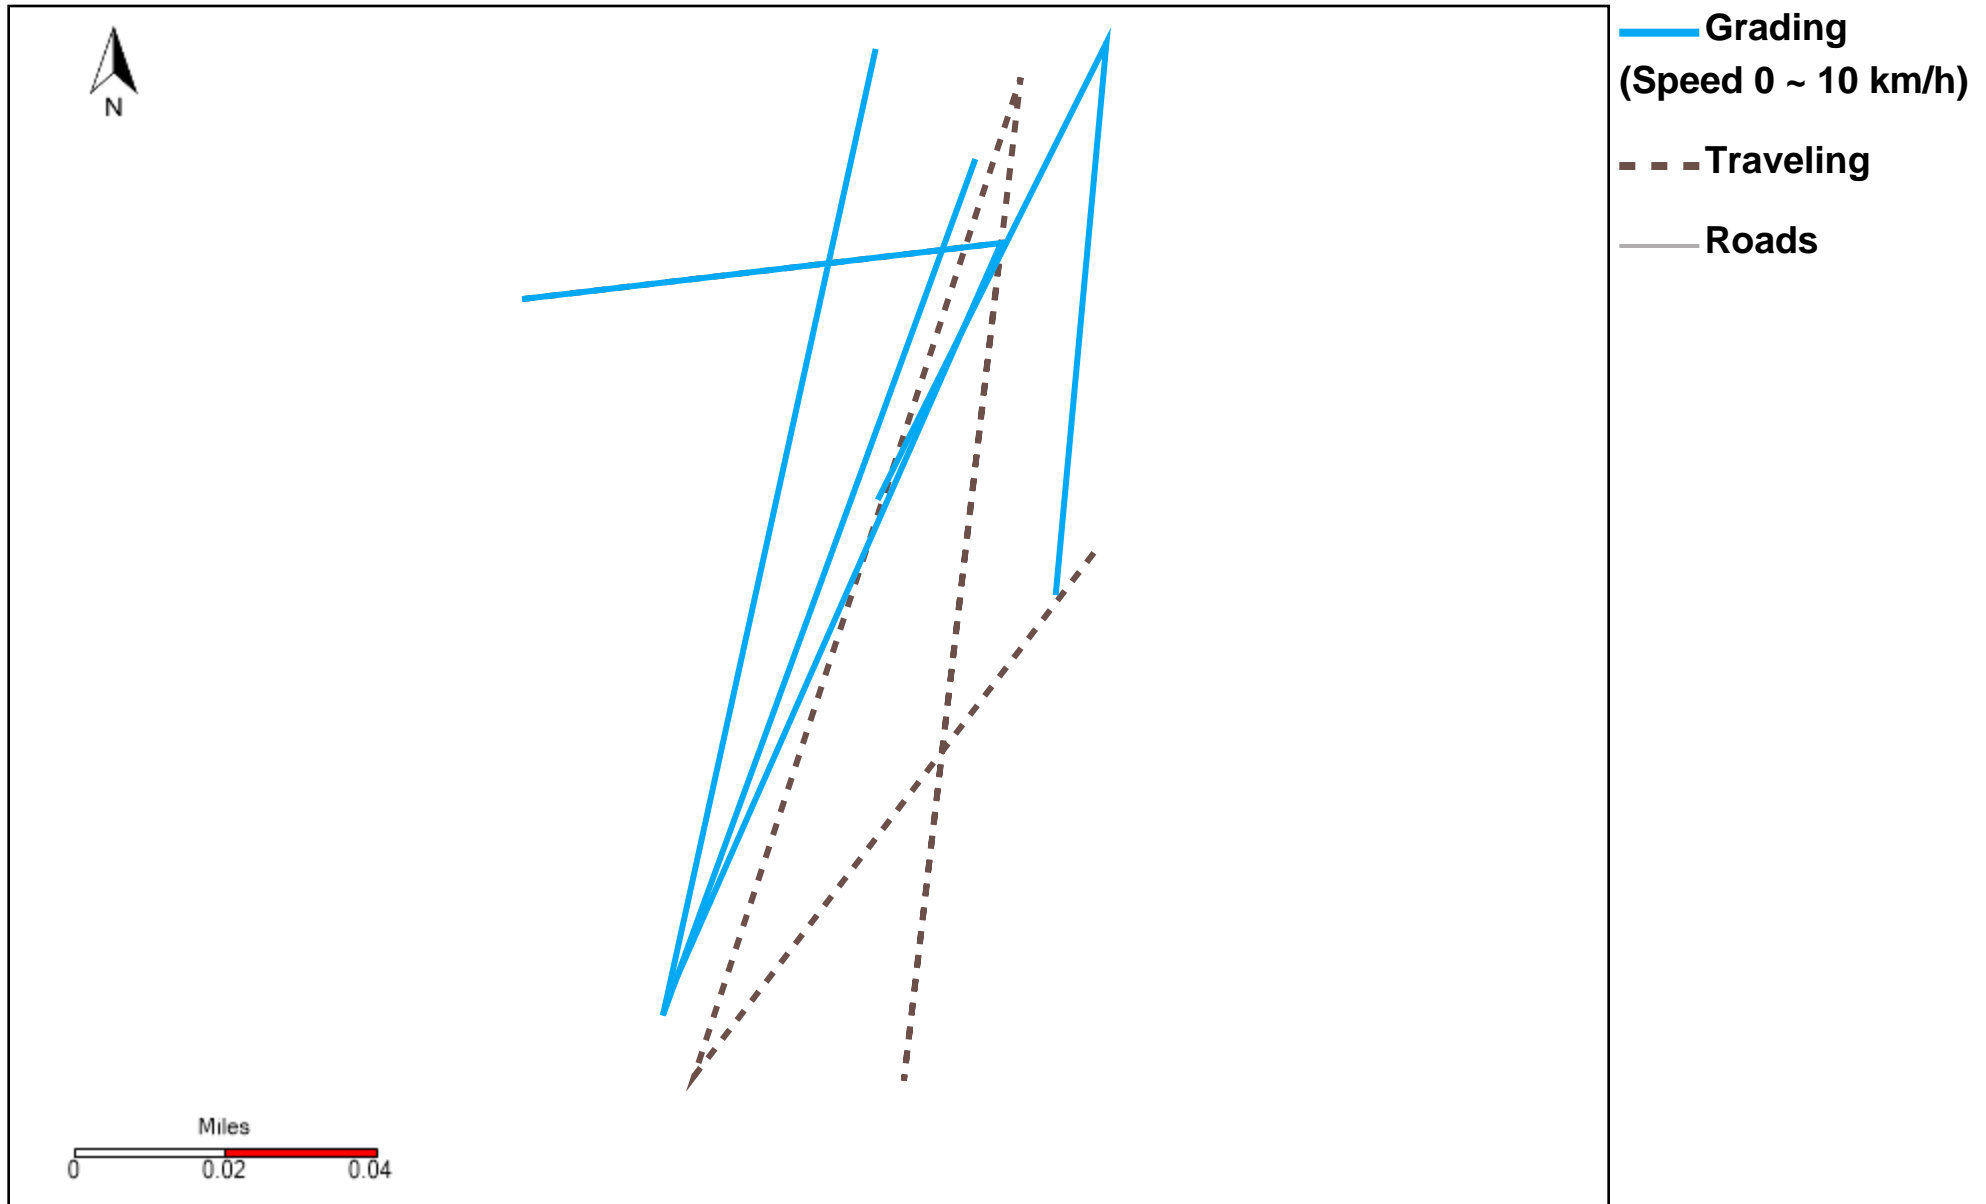

43-182_2023-04-16 ~ 2023-04-22 Tracking

Total Distance(km)	Total Hours	Work Distance(km)	Work Hours
3.88	1 hrs 8 min 21 sec	1.44	0 hrs 50 min 28 sec