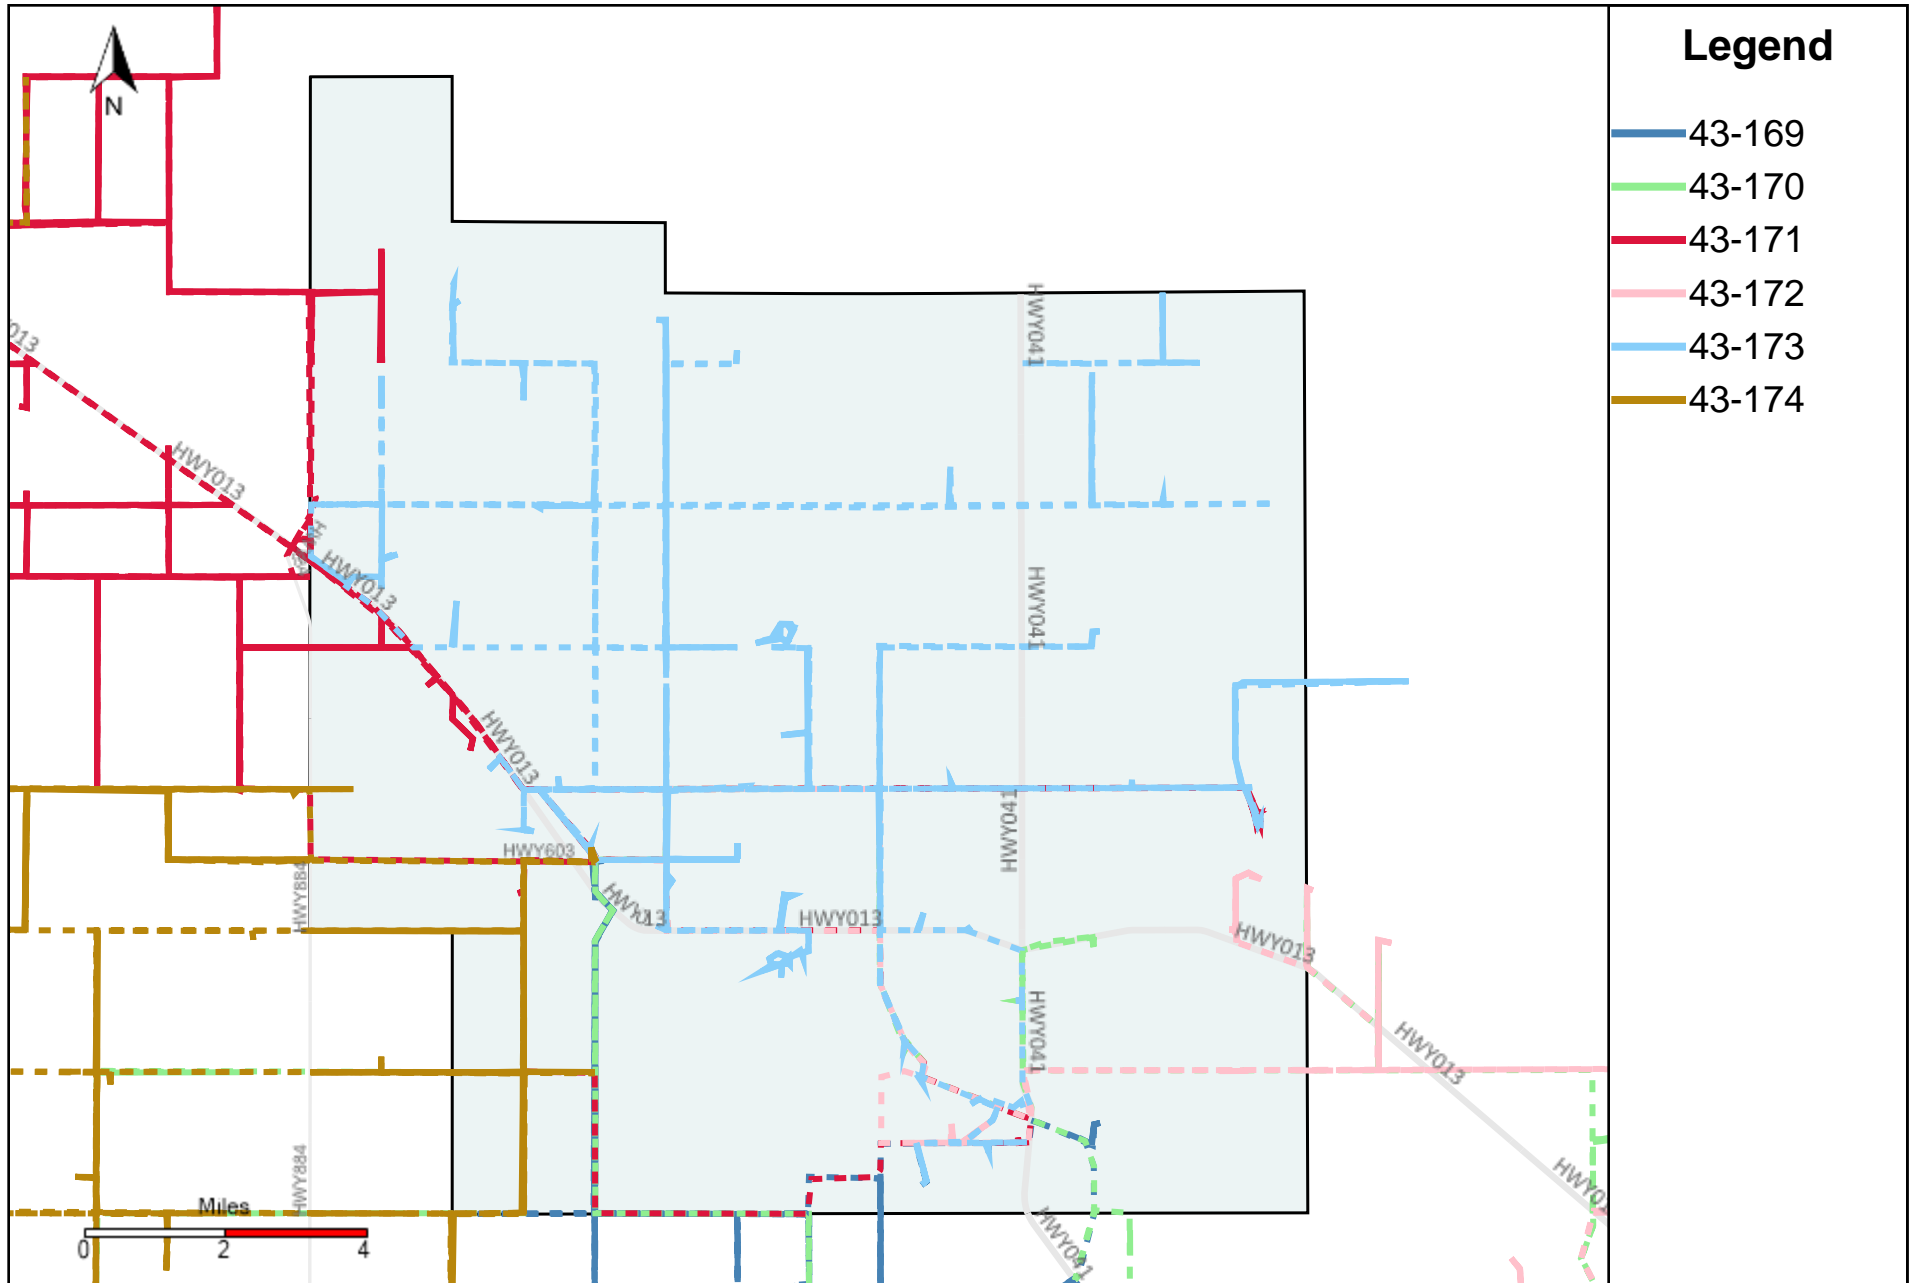

Division: 6 Grader Report(2023-03-12 ~ 2023-03-18)

Vehicle Name List	Total Distance(km)	Total Hours
43-169, 43-170, 43-171, 43-172, 43-173, 43-174	2846.05	164 hrs 36 min 35 sec