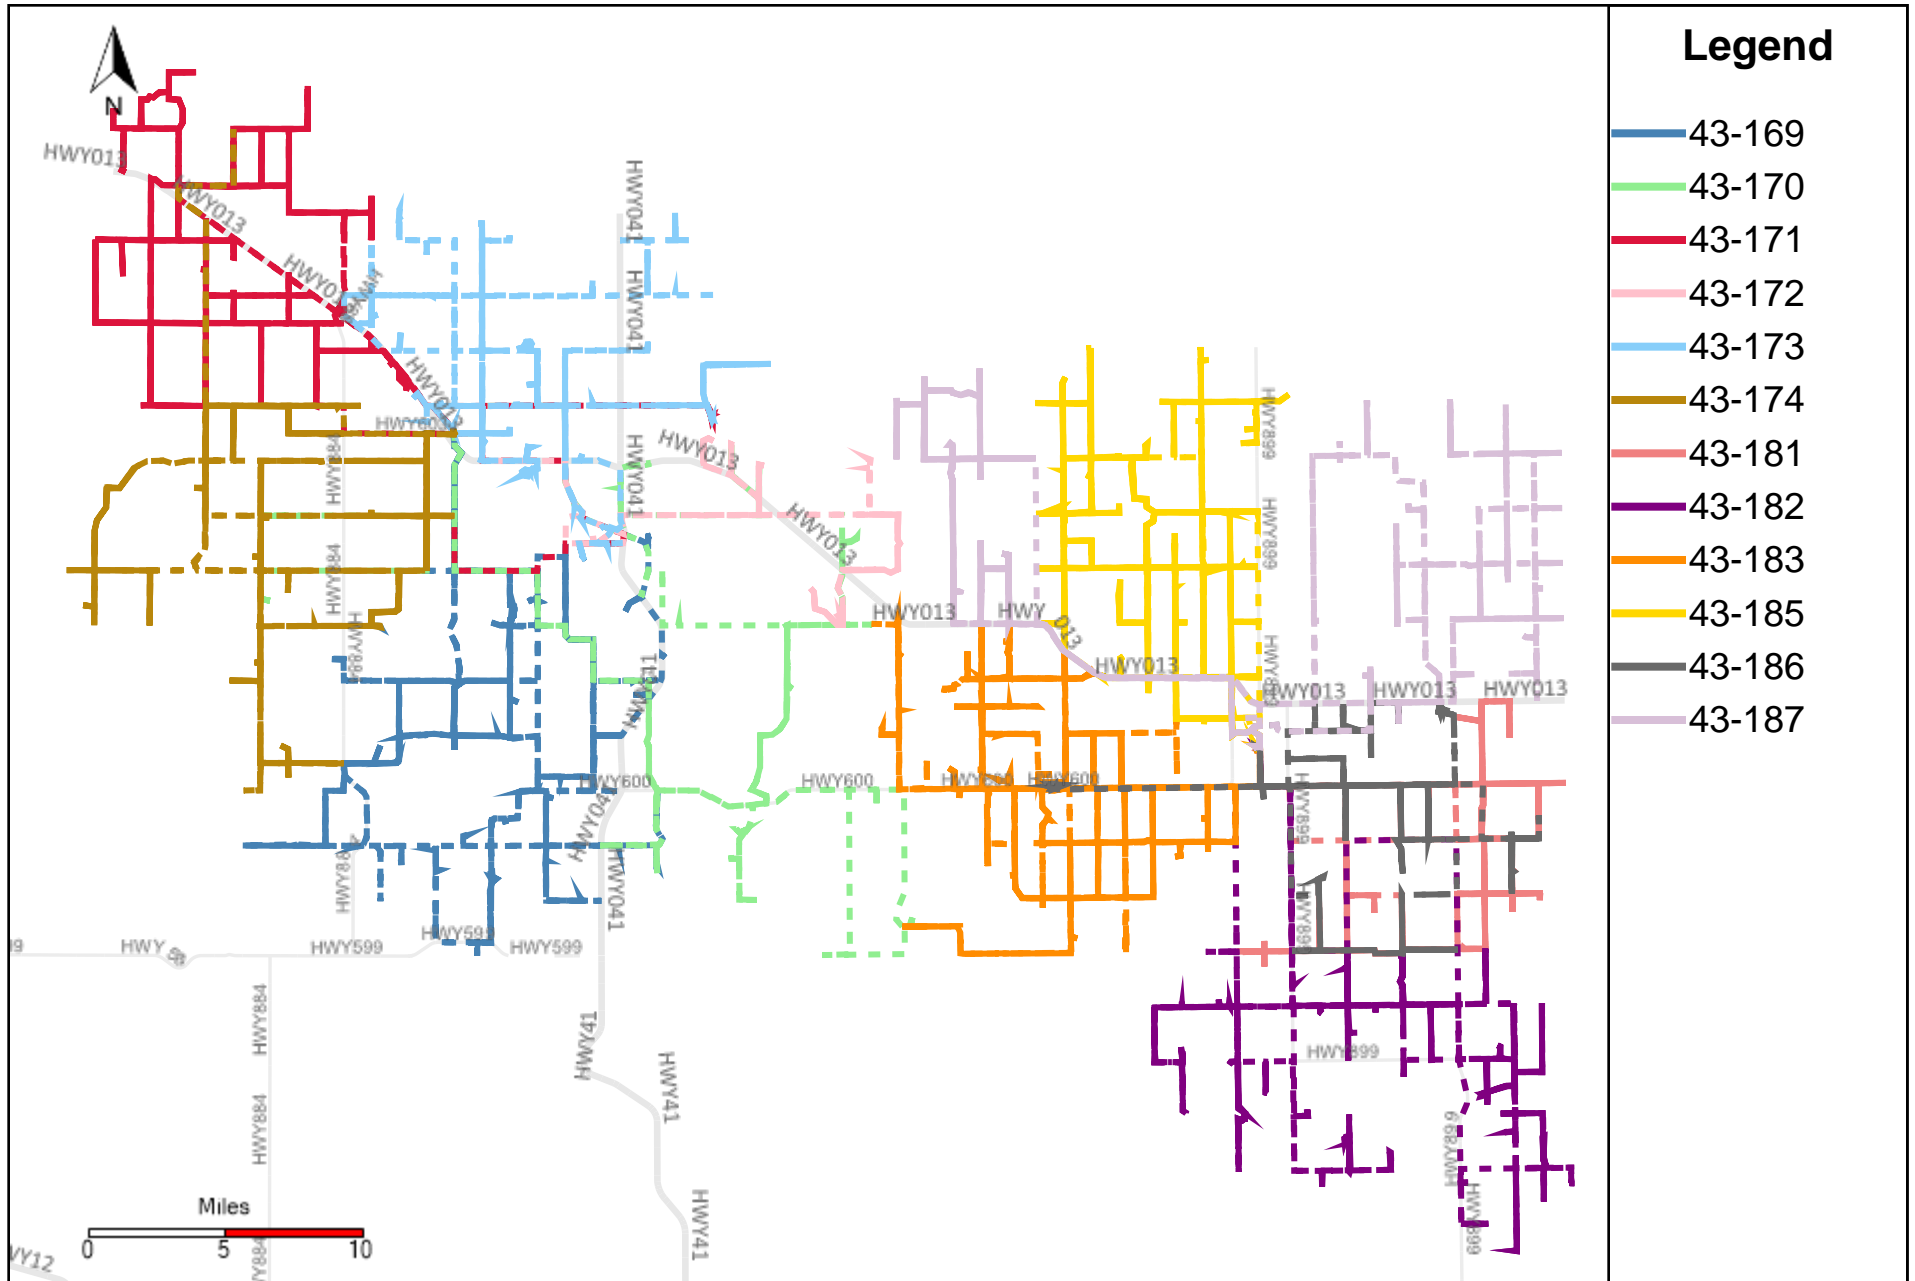

# Provost Weekly Grader Report (2023-03-12 ~ 2023-03-18)

# Division: 1 Grader Report(2023-03-12 ~ 2023-03-18)

Vehicle Name List	Total Distance(km)	Total Hours
43-181, 43-182, 43-183, 43-186	2536.79	160 hrs 40 min 12 sec

# Division: 2 Grader Report(2023-03-12 ~ 2023-03-18)

Vehicle Name List	Total Distance(km)	Total Hours
43-181, 43-182, 43-186, 43-187	2539.04	161 hrs 38 min 58 sec

# Division: 3 Grader Report(2023-03-12 ~ 2023-03-18)

Vehicle Name List	Total Distance(km)	Total Hours
43-170, 43-181, 43-182, 43-183, 43-185, 43-186, 43-187	4545.68	294 hrs 44 min 39 sec