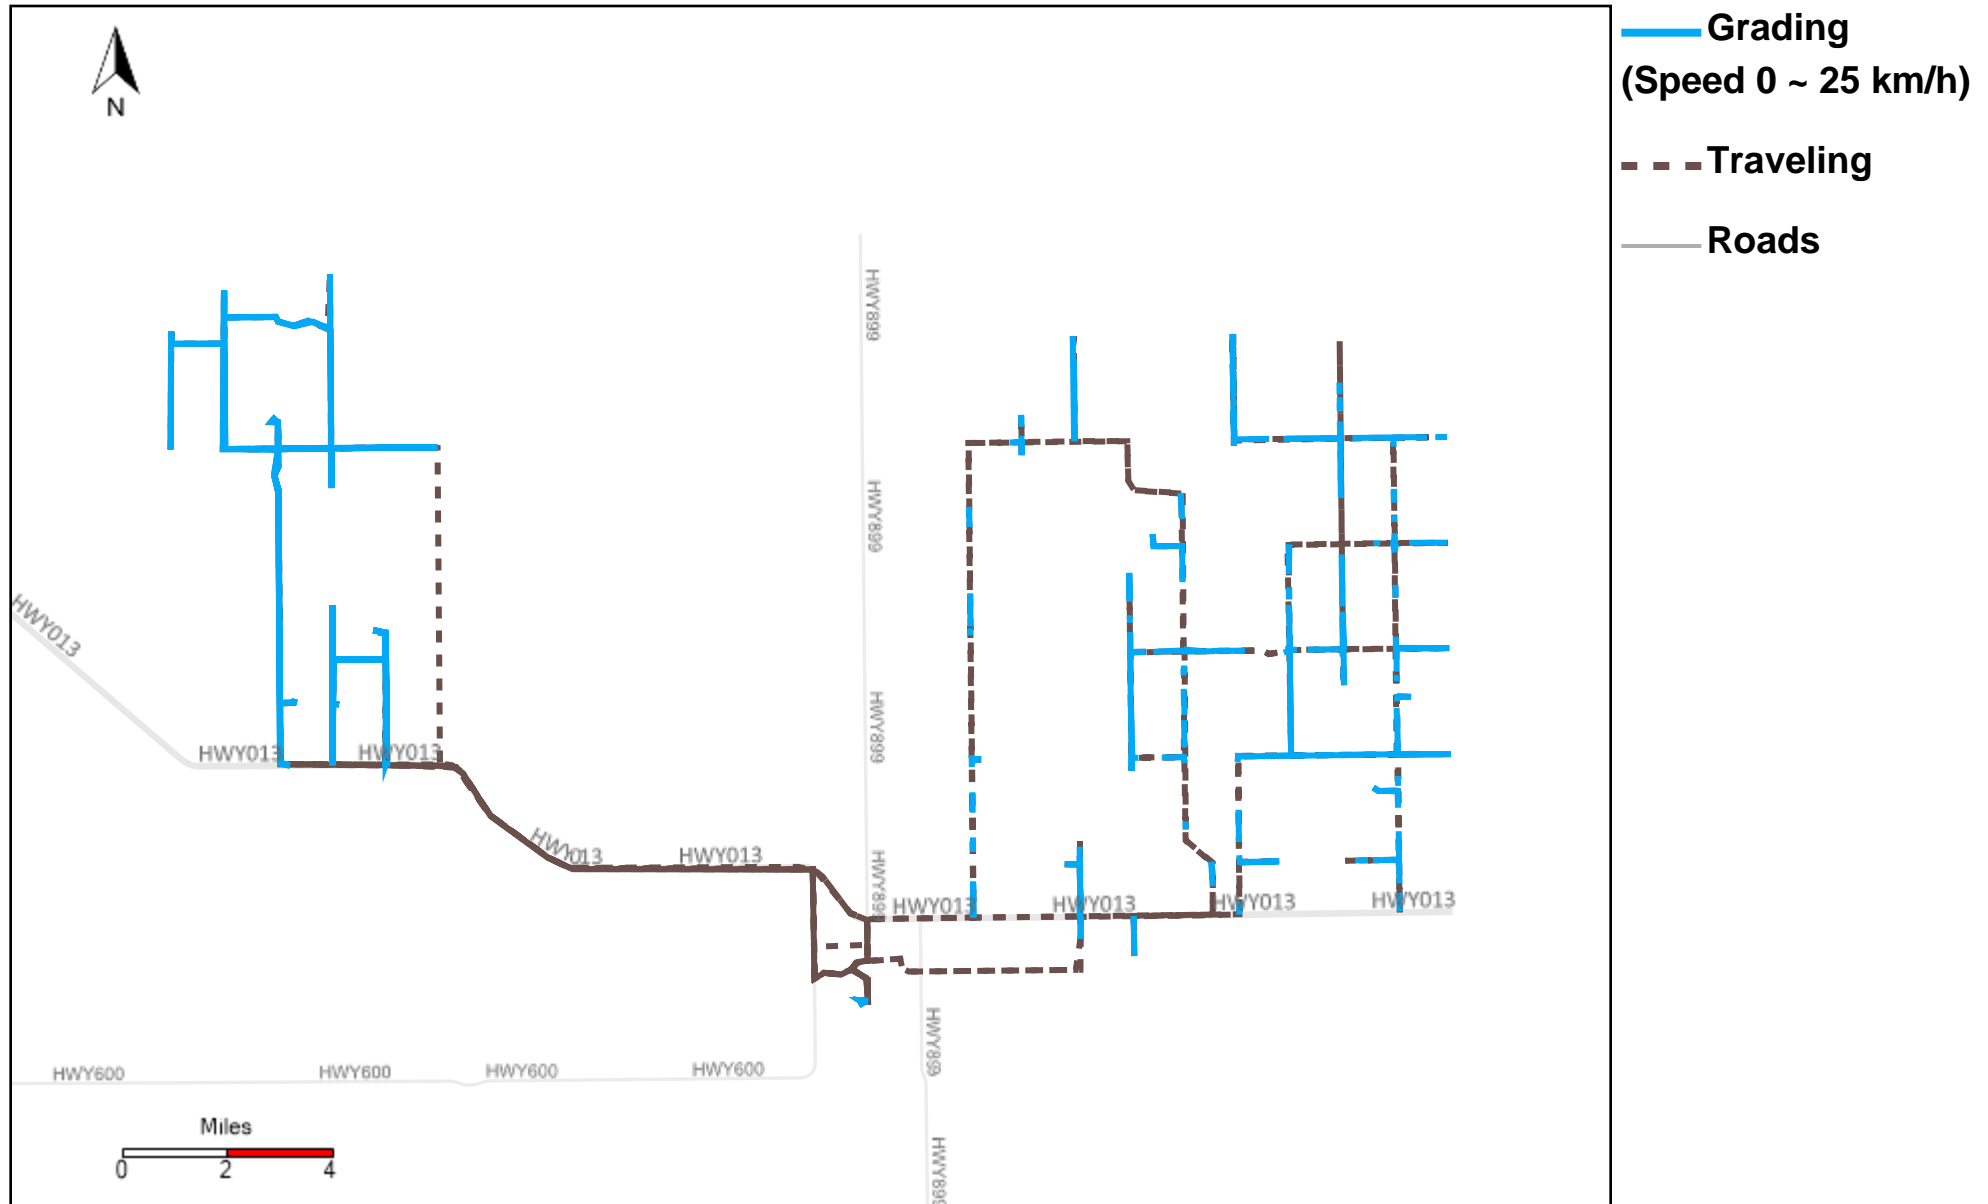

43-187_2023-03-12 ~ 2023-03-18 Tracking

Total Distance(km)	Total Hours	Work Distance(km)	Work Hours
800.89	51 hrs 3 min 37 sec	443.83	39 hrs 44 min 54 sec