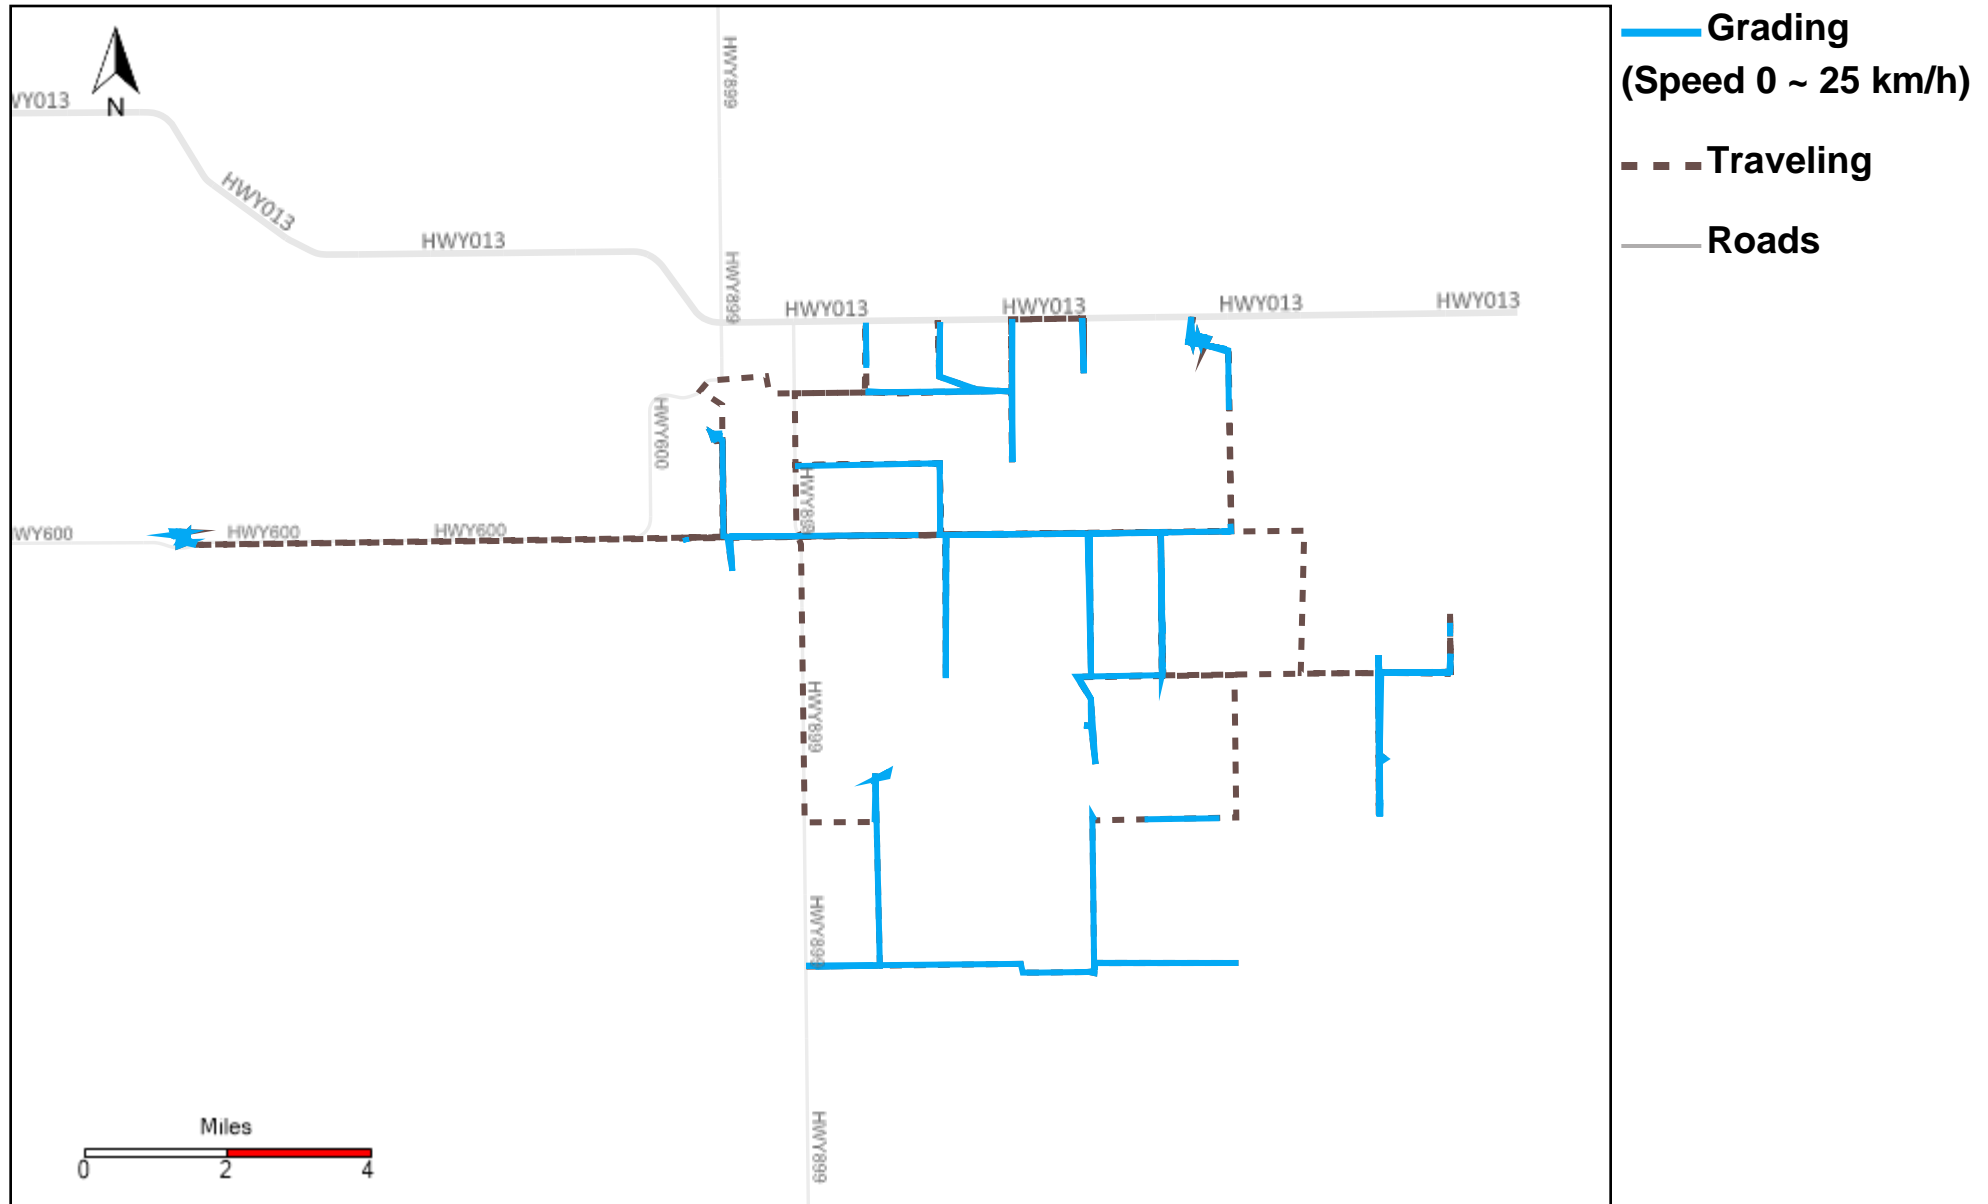

# 43-182\_2023-03-12 ~ 2023-03-18 Tracking

Total Distance(km)	Total Hours	Work Distance(km)	Work Hours
740.45	40 hrs 50 min 55 sec	341.53	28 hrs 28 min 29 sec

# 43-183\_2023-03-12 ~ 2023-03-18 Tracking

Total Distance(km)	Total Hours	Work Distance(km)	Work Hours
798.64	50 hrs 4 min 51 sec	342.57	34 hrs 17 min 10 sec

# 43-185\_2023-03-12 ~ 2023-03-18 Tracking

Total Distance(km)	Total Hours	Work Distance(km)	Work Hours
773.71	58 hrs 47 min 44 sec	602.39	53 hrs 29 min 26 sec

# 43-186\_2023-03-12 ~ 2023-03-18 Tracking

Total Distance(km)	Total Hours	Work Distance(km)	Work Hours
438.85	30 hrs 39 min 15 sec	258.03	25 hrs 57 min 10 sec