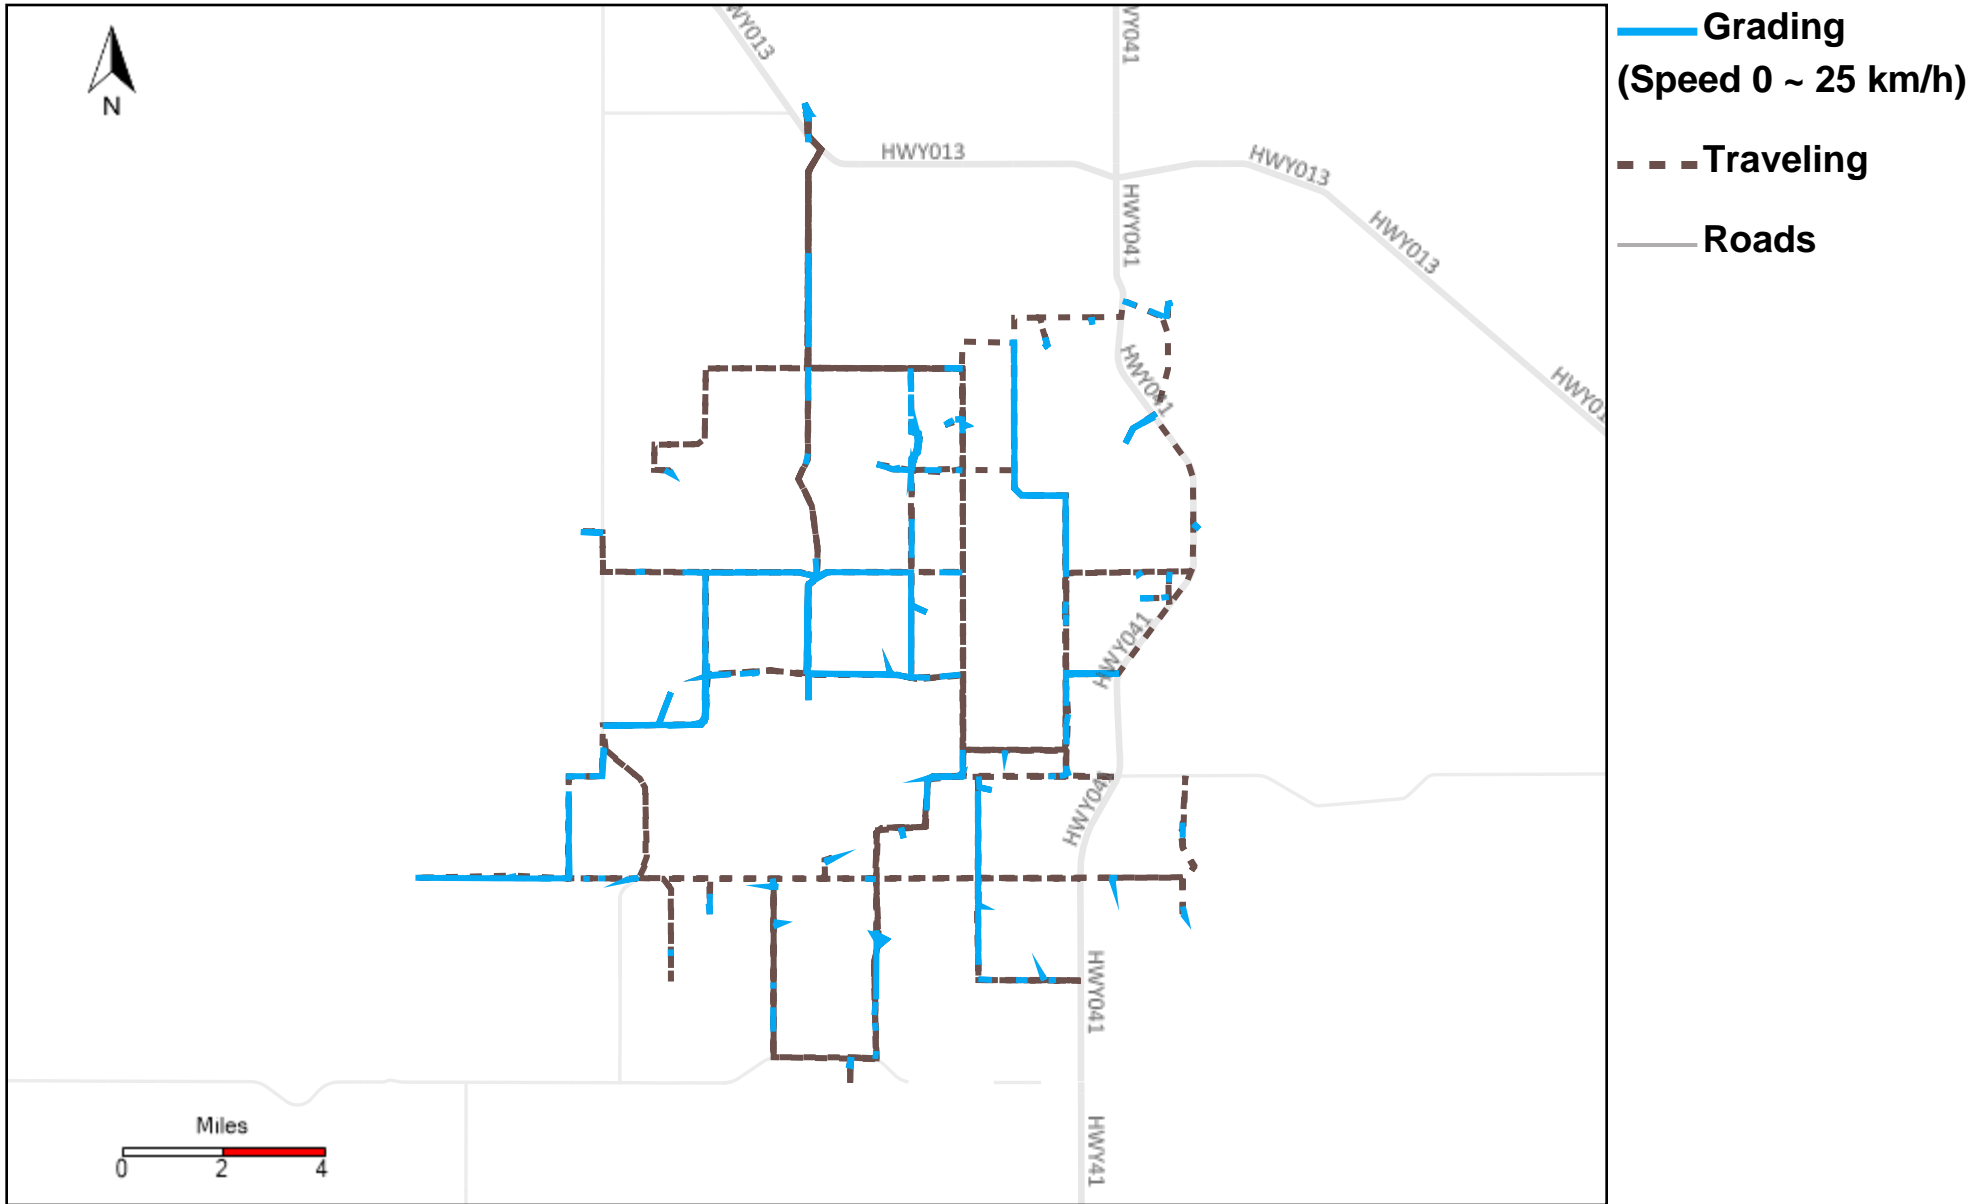

43-169_2023-03-12 ~ 2023-03-18 Tracking

Total Distance(km)	Total Hours	Work Distance(km)	Work Hours
790.58	41 hrs 4 min 10 sec	251.06	21 hrs 46 min 22 sec