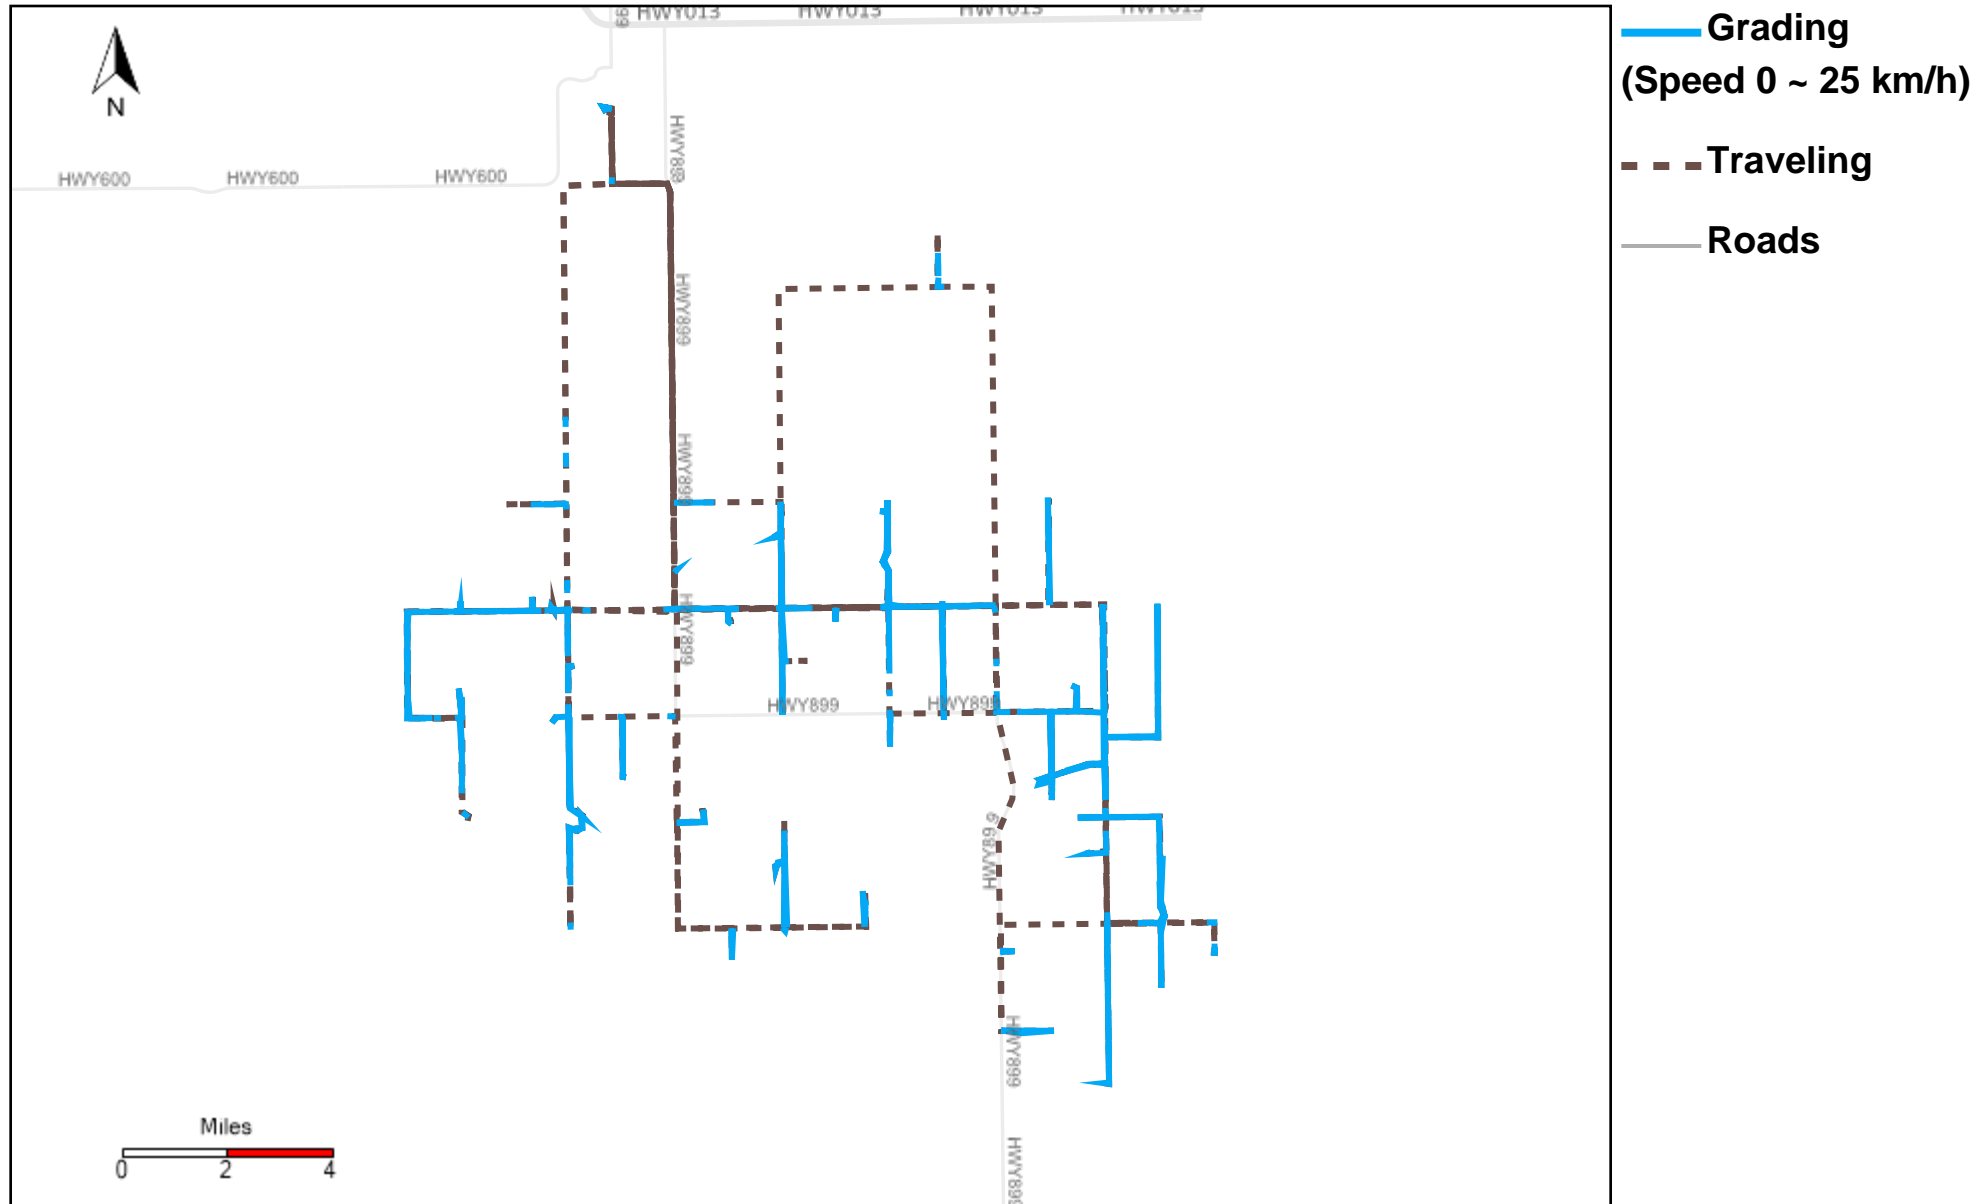

43-182_2023-03-12 ~ 2023-03-18 Tracking

Total Distance(km)	Total Hours	Work Distance(km)	Work Hours
740.45	40 hrs 50 min 55 sec	341.53	28 hrs 28 min 29 sec