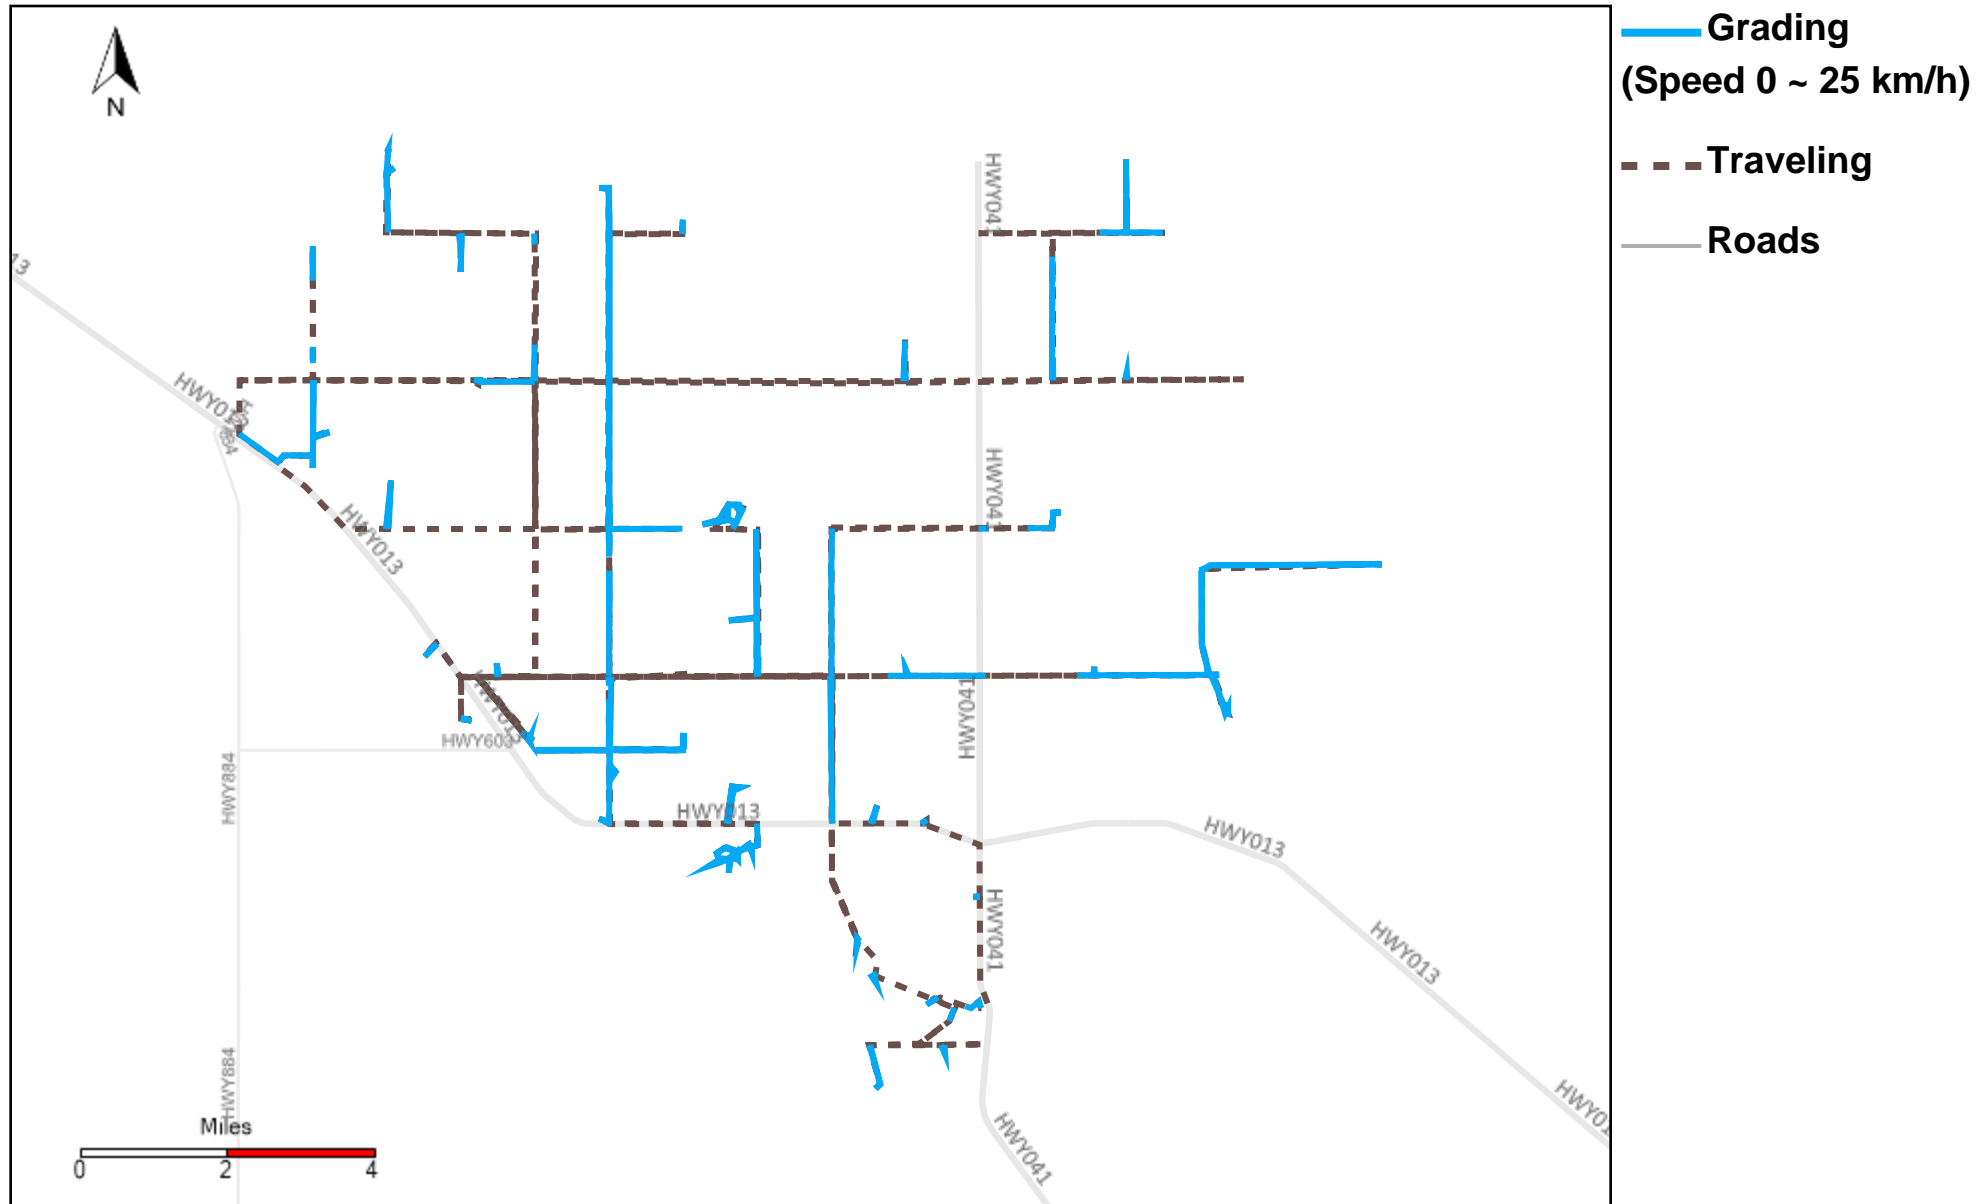

43-173_2023-03-12 ~ 2023-03-18 Tracking

Total Distance(km)	Total Hours	Work Distance(km)	Work Hours
401.32	26 hrs 9 min 41 sec	167.97	17 hrs 11 min 15 sec