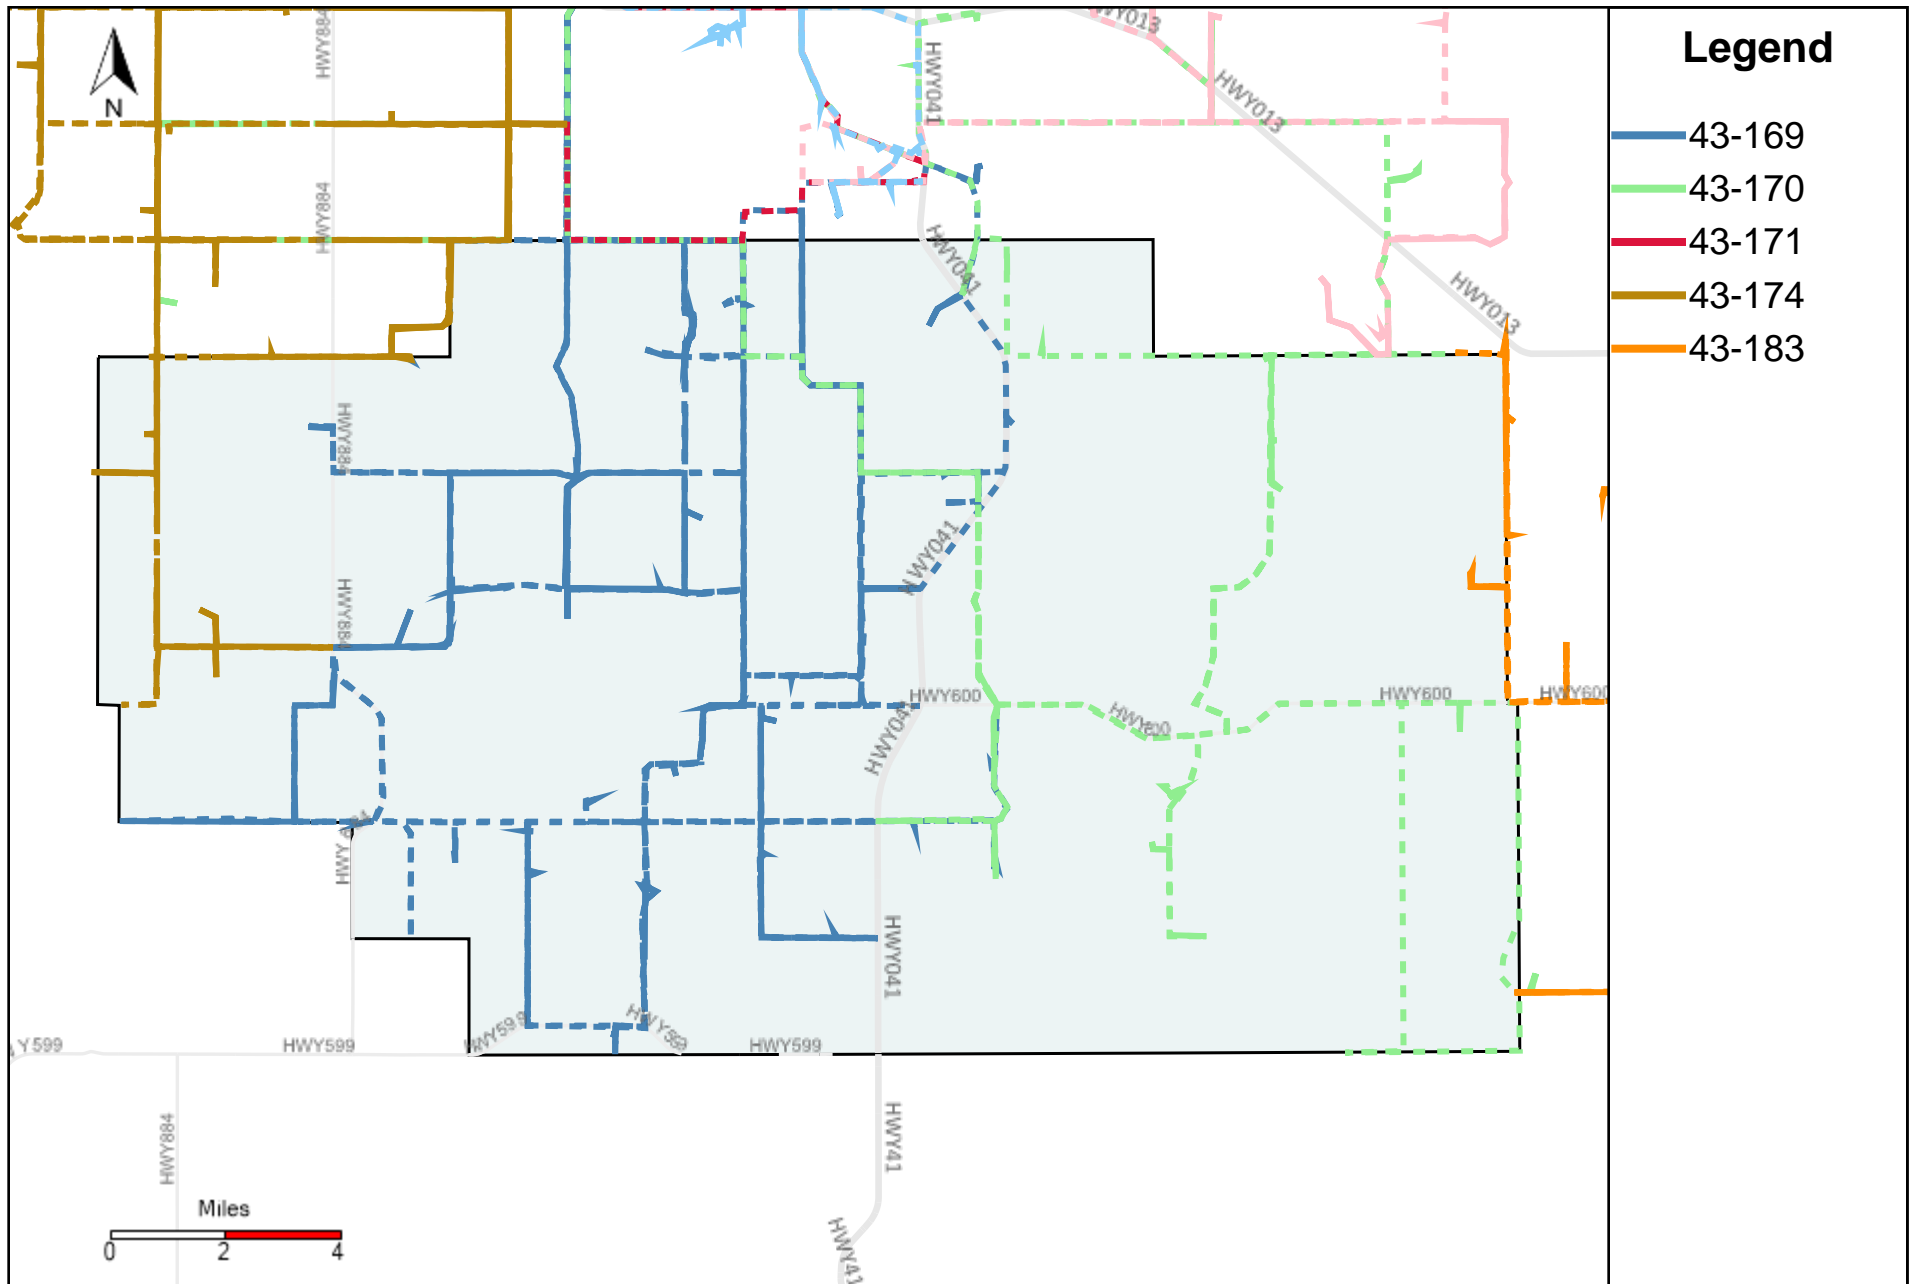

Division: 5 Grader Report(2023-03-12 ~ 2023-03-18)

Vehicle Name List	Total Distance(km)	Total Hours
43-169, 43-170, 43-171, 43-174, 43-183	3104.29	179 hrs 29 min 16 sec