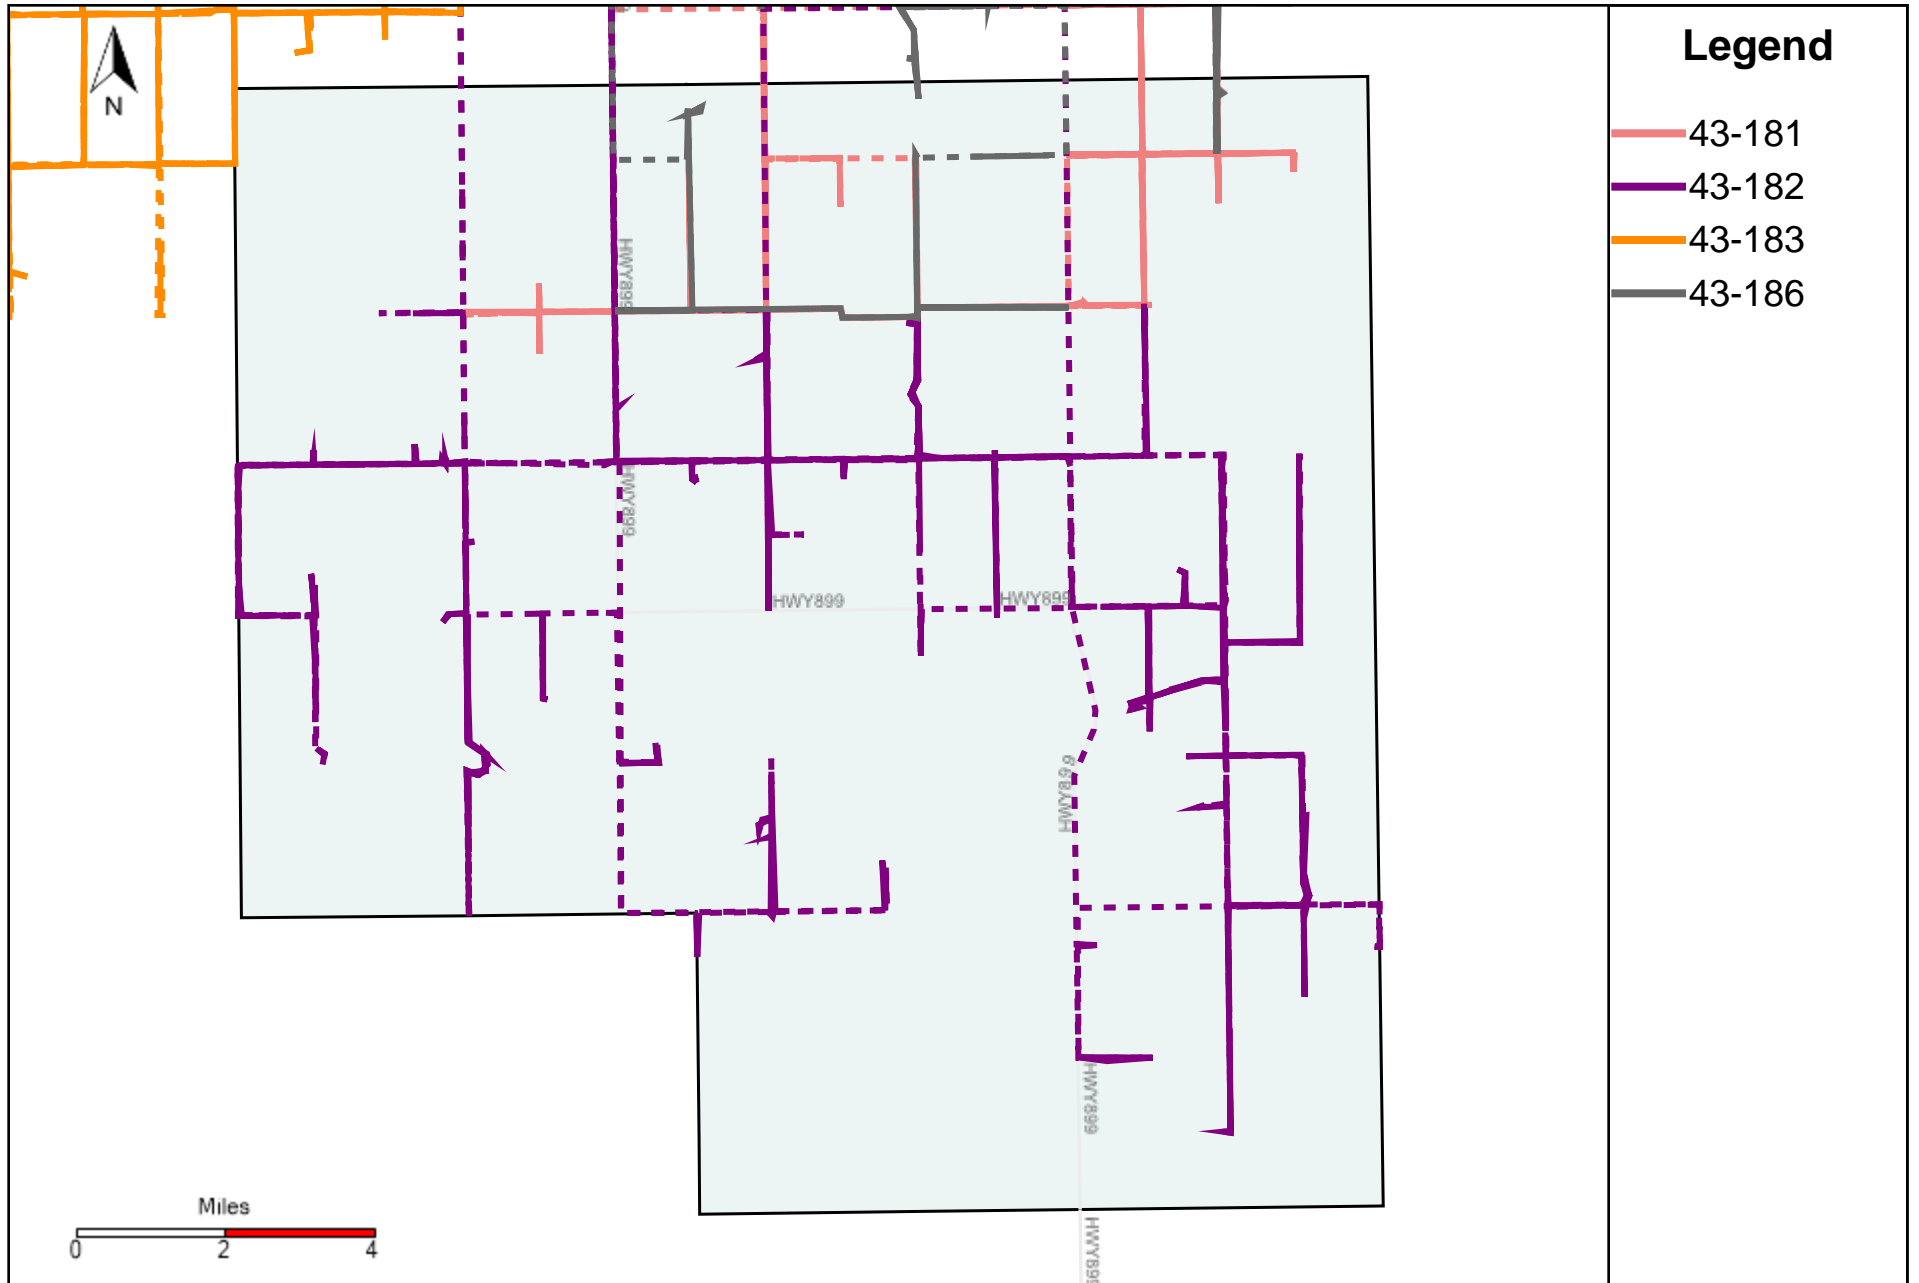

Division: 1 Grader Report(2023-03-12 ~ 2023-03-18)

Vehicle Name List	Total Distance(km)	Total Hours
43-181, 43-182, 43-183, 43-186	2536.79	160 hrs 40 min 12 sec