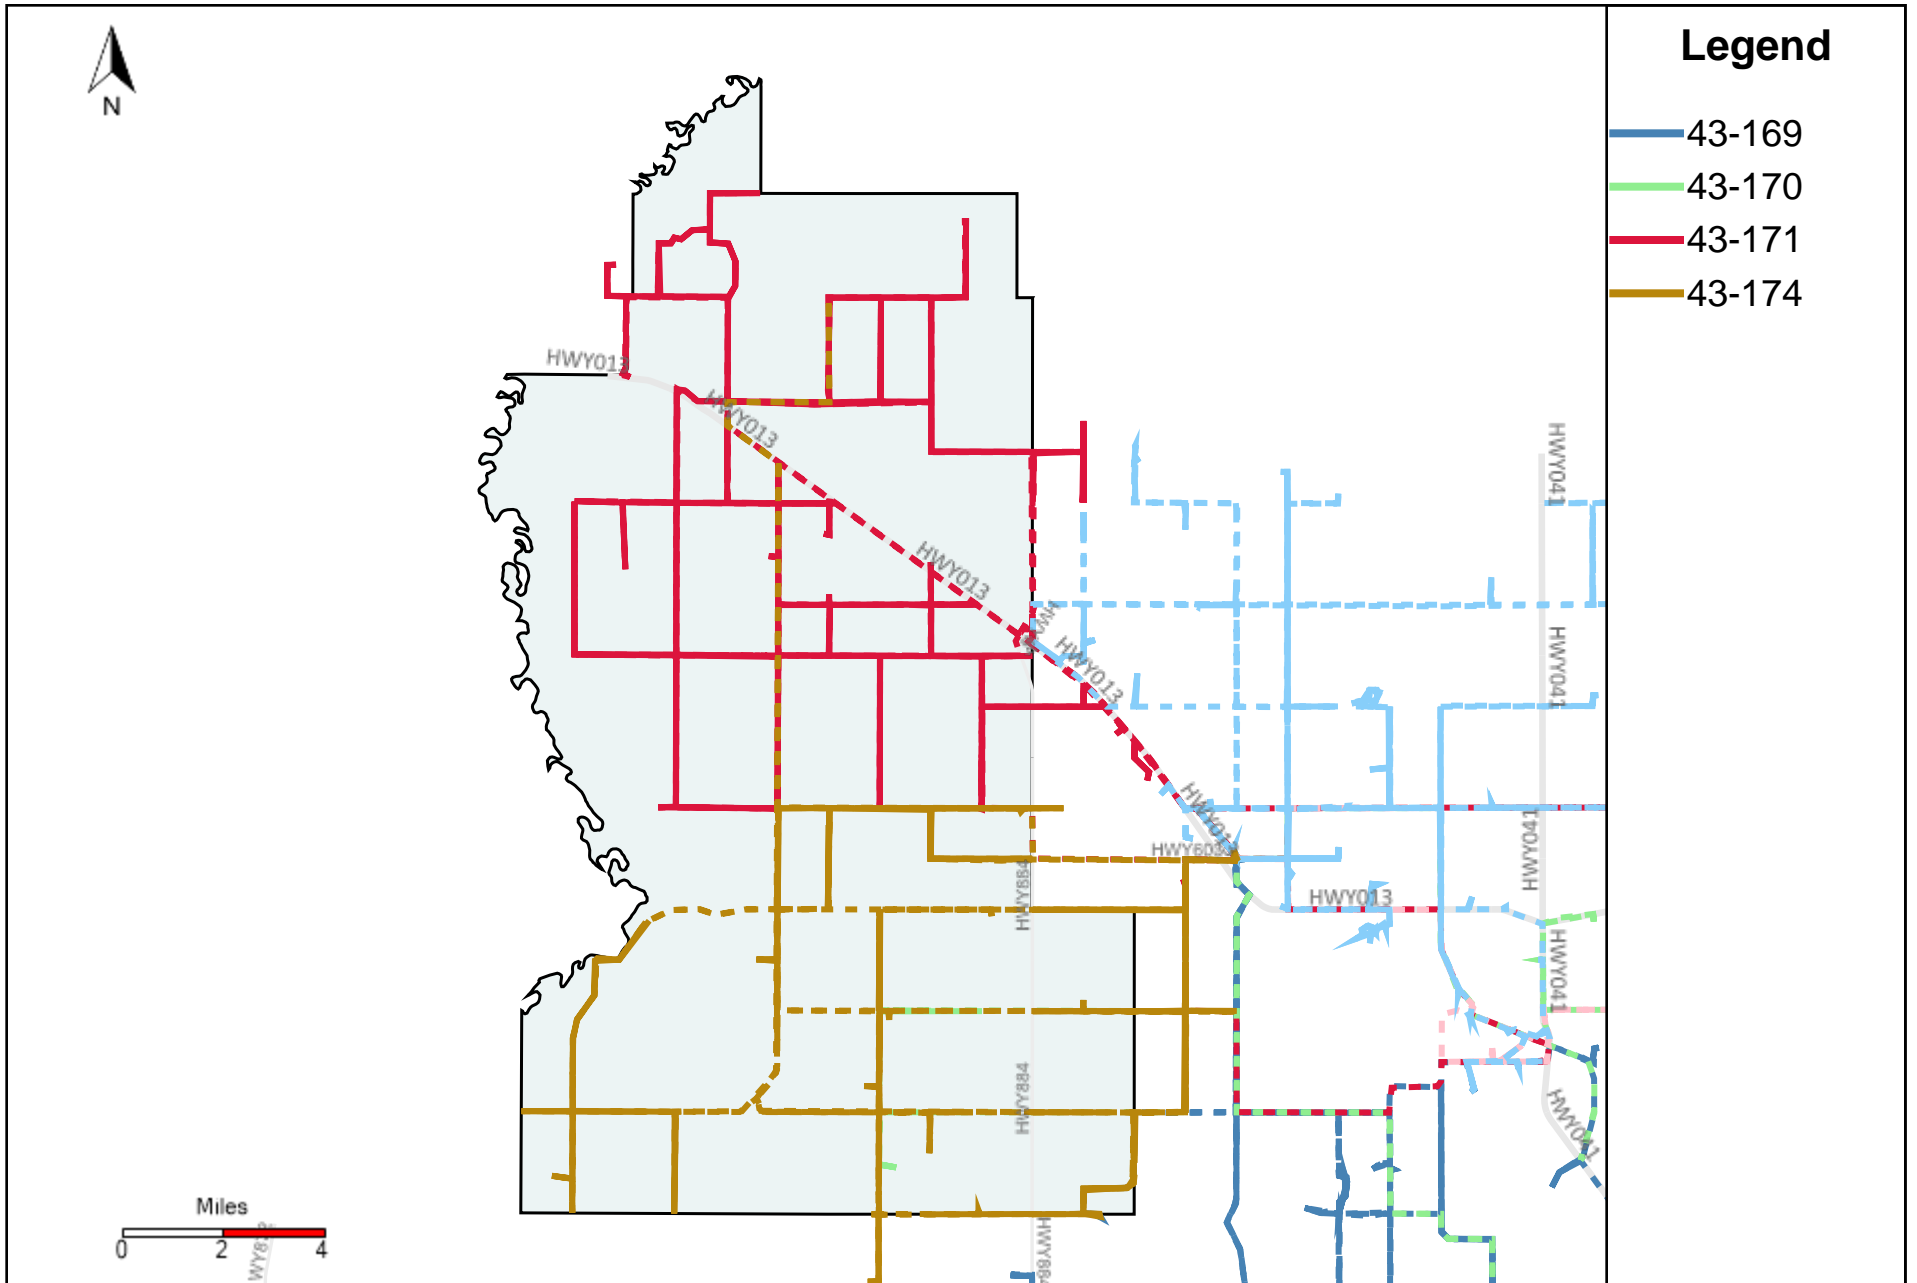

Division: 7 Grader Report(2023-03-12 ~ 2023-03-18)

Vehicle Name List	Total Distance(km)	Total Hours
43-169, 43-170, 43-171, 43-174	2305.65	129 hrs 24 min 25 sec