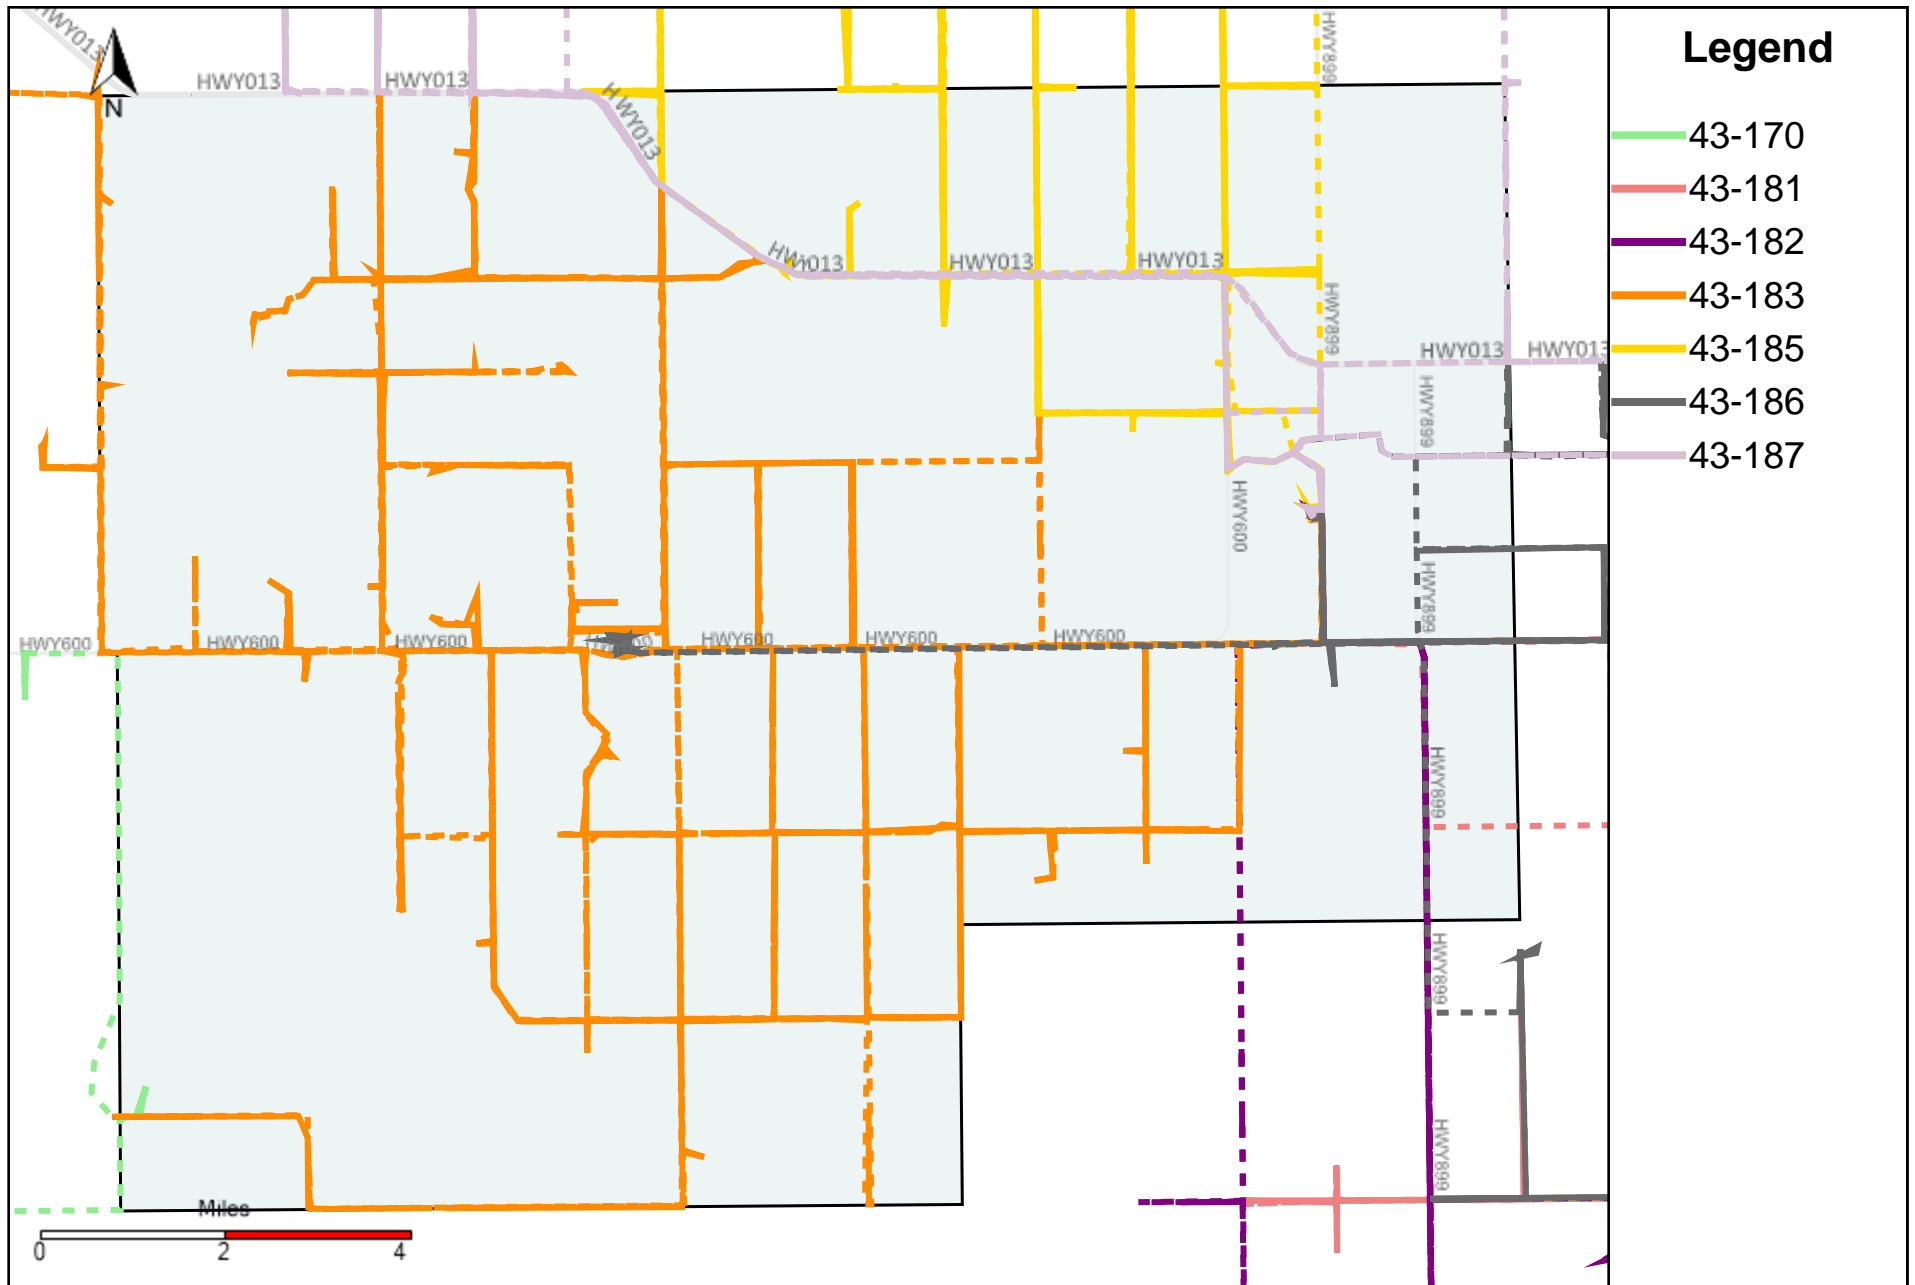

Division: 3 Grader Report(2023-03-12 ~ 2023-03-18)

Vehicle Name List	Total Distance(km)	Total Hours
43-170, 43-181, 43-182, 43-183, 43-185, 43-186, 43-187	4545.68	294 hrs 44 min 39 sec