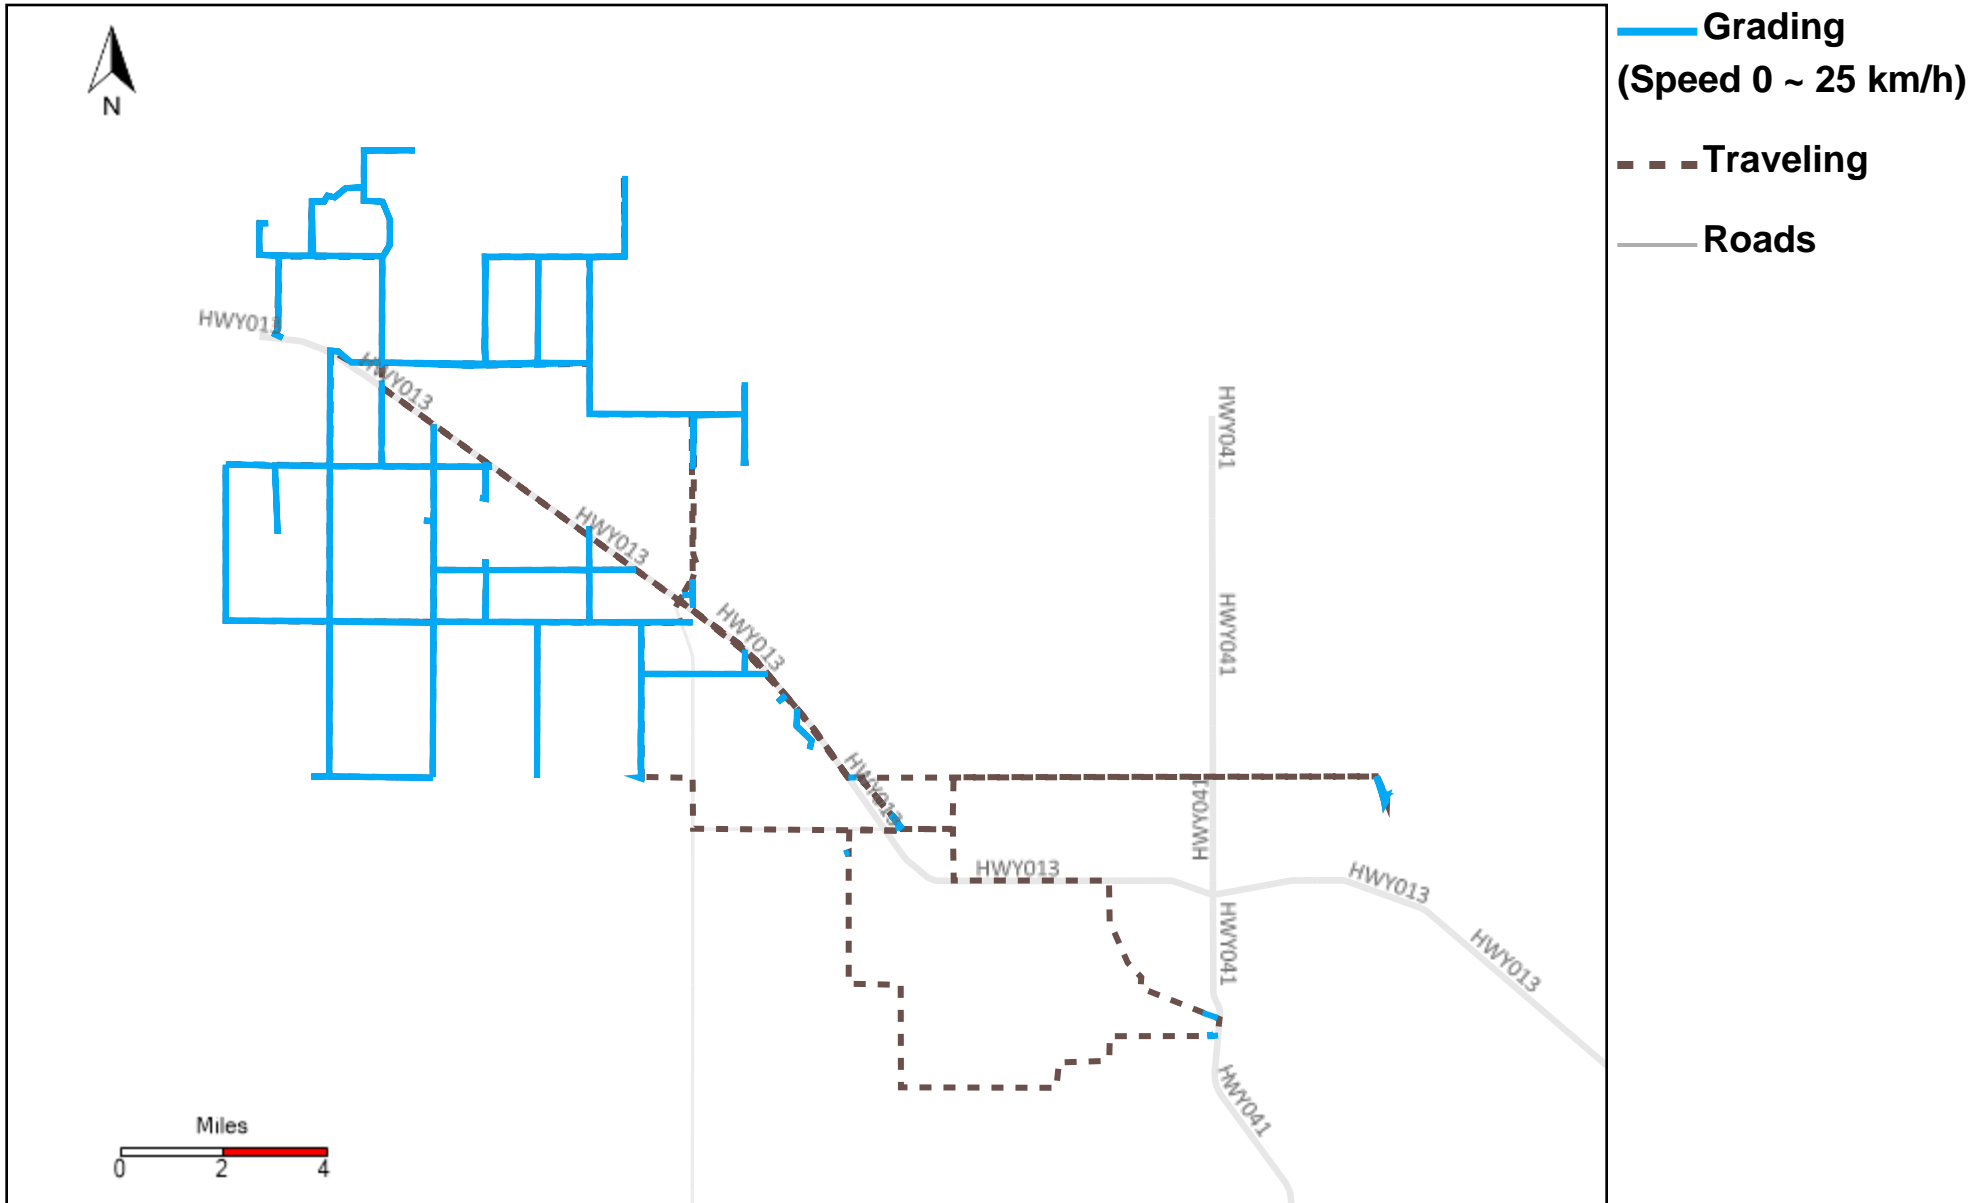

43-171_2023-03-12 ~ 2023-03-18 Tracking

Total Distance(km)	Total Hours	Work Distance(km)	Work Hours
507.59	31 hrs 9 min 11 sec	335.68	26 hrs 2 min 13 sec