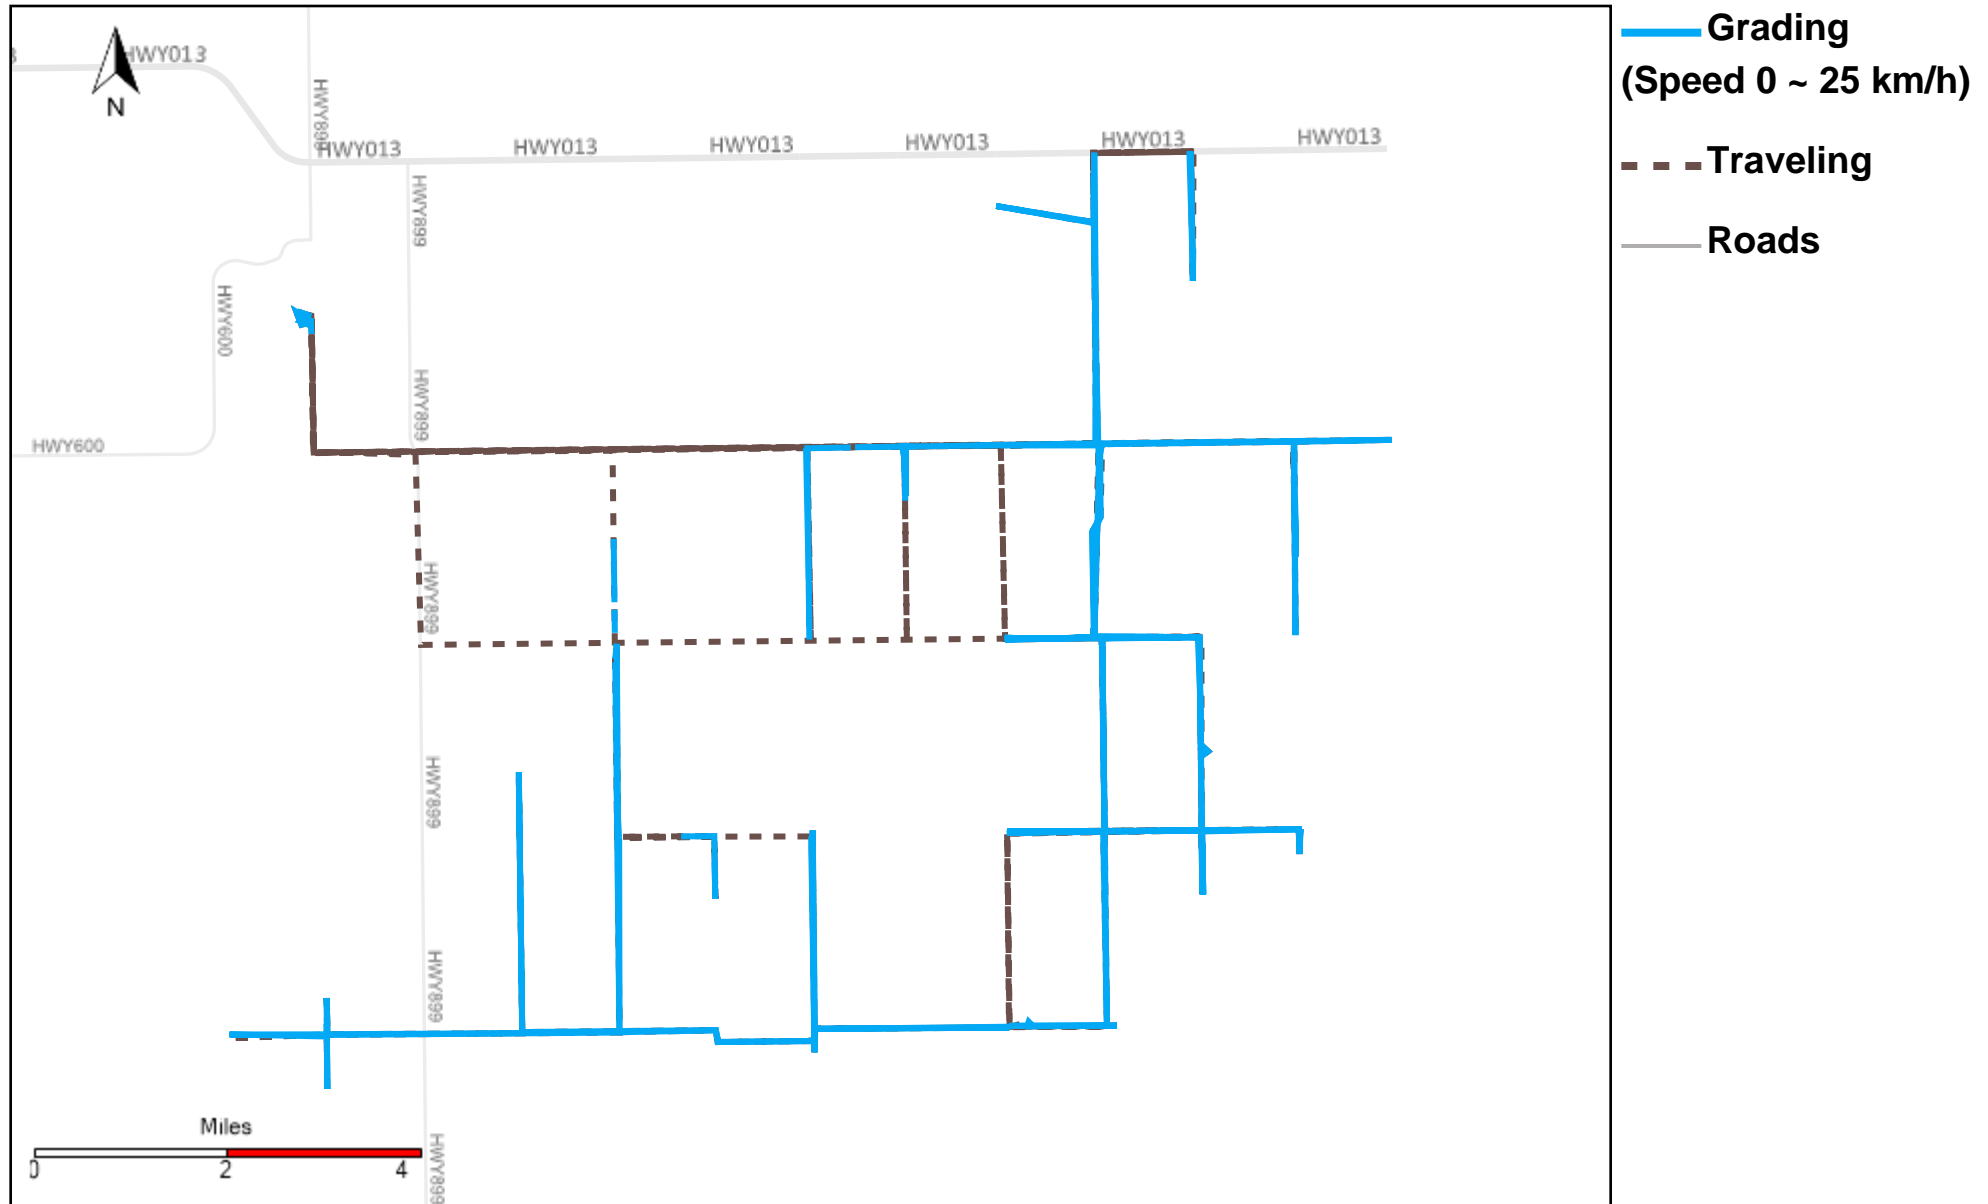

43-181_2023-03-12 ~ 2023-03-18 Tracking

Total Distance(km)	Total Hours	Work Distance(km)	Work Hours
558.84	39 hrs 5 min 11 sec	336.03	32 hrs 27 min 39 sec