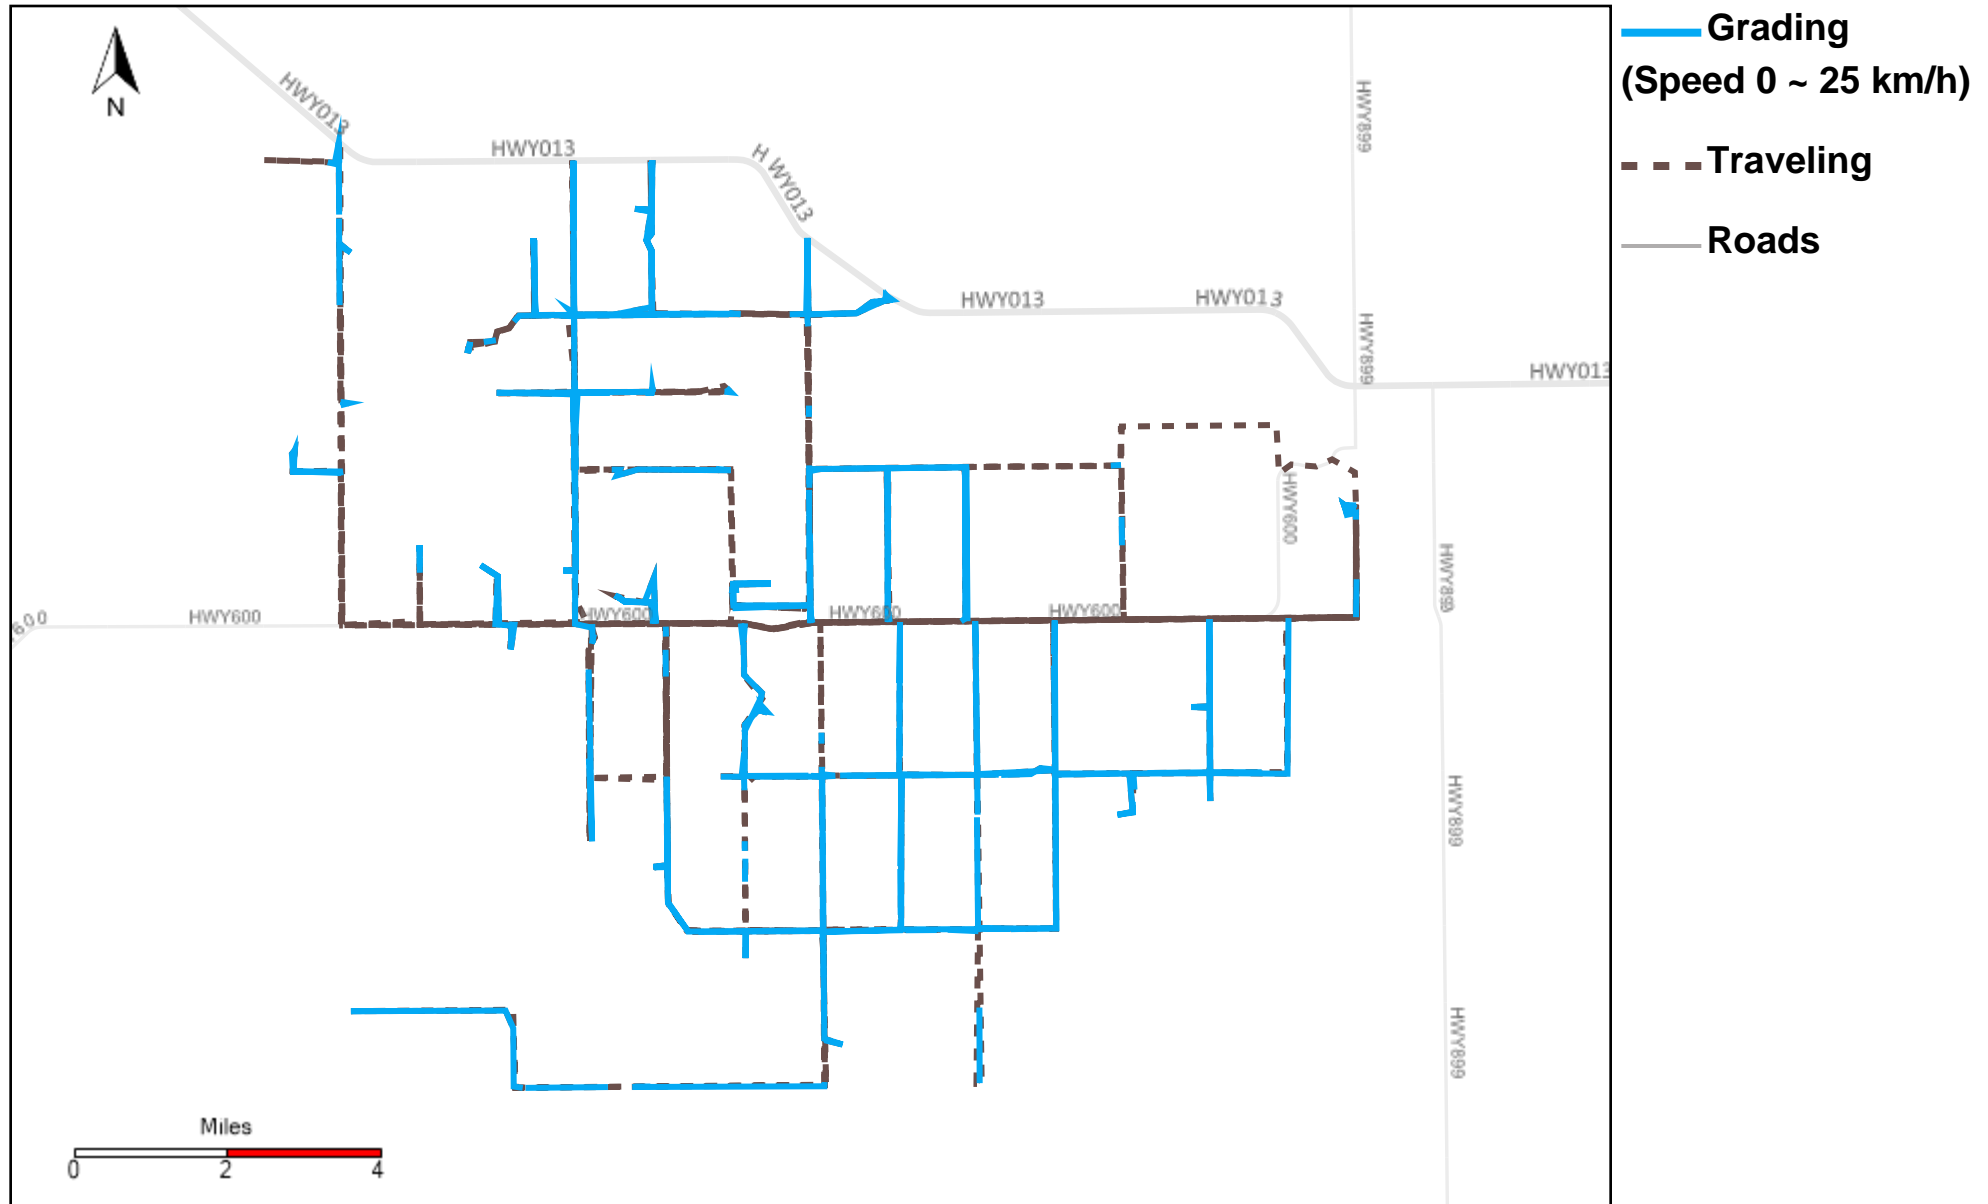

43-183_2023-03-12 ~ 2023-03-18 Tracking

Total Distance(km)	Total Hours	Work Distance(km)	Work Hours
798.64	50 hrs 4 min 51 sec	342.57	34 hrs 17 min 10 sec