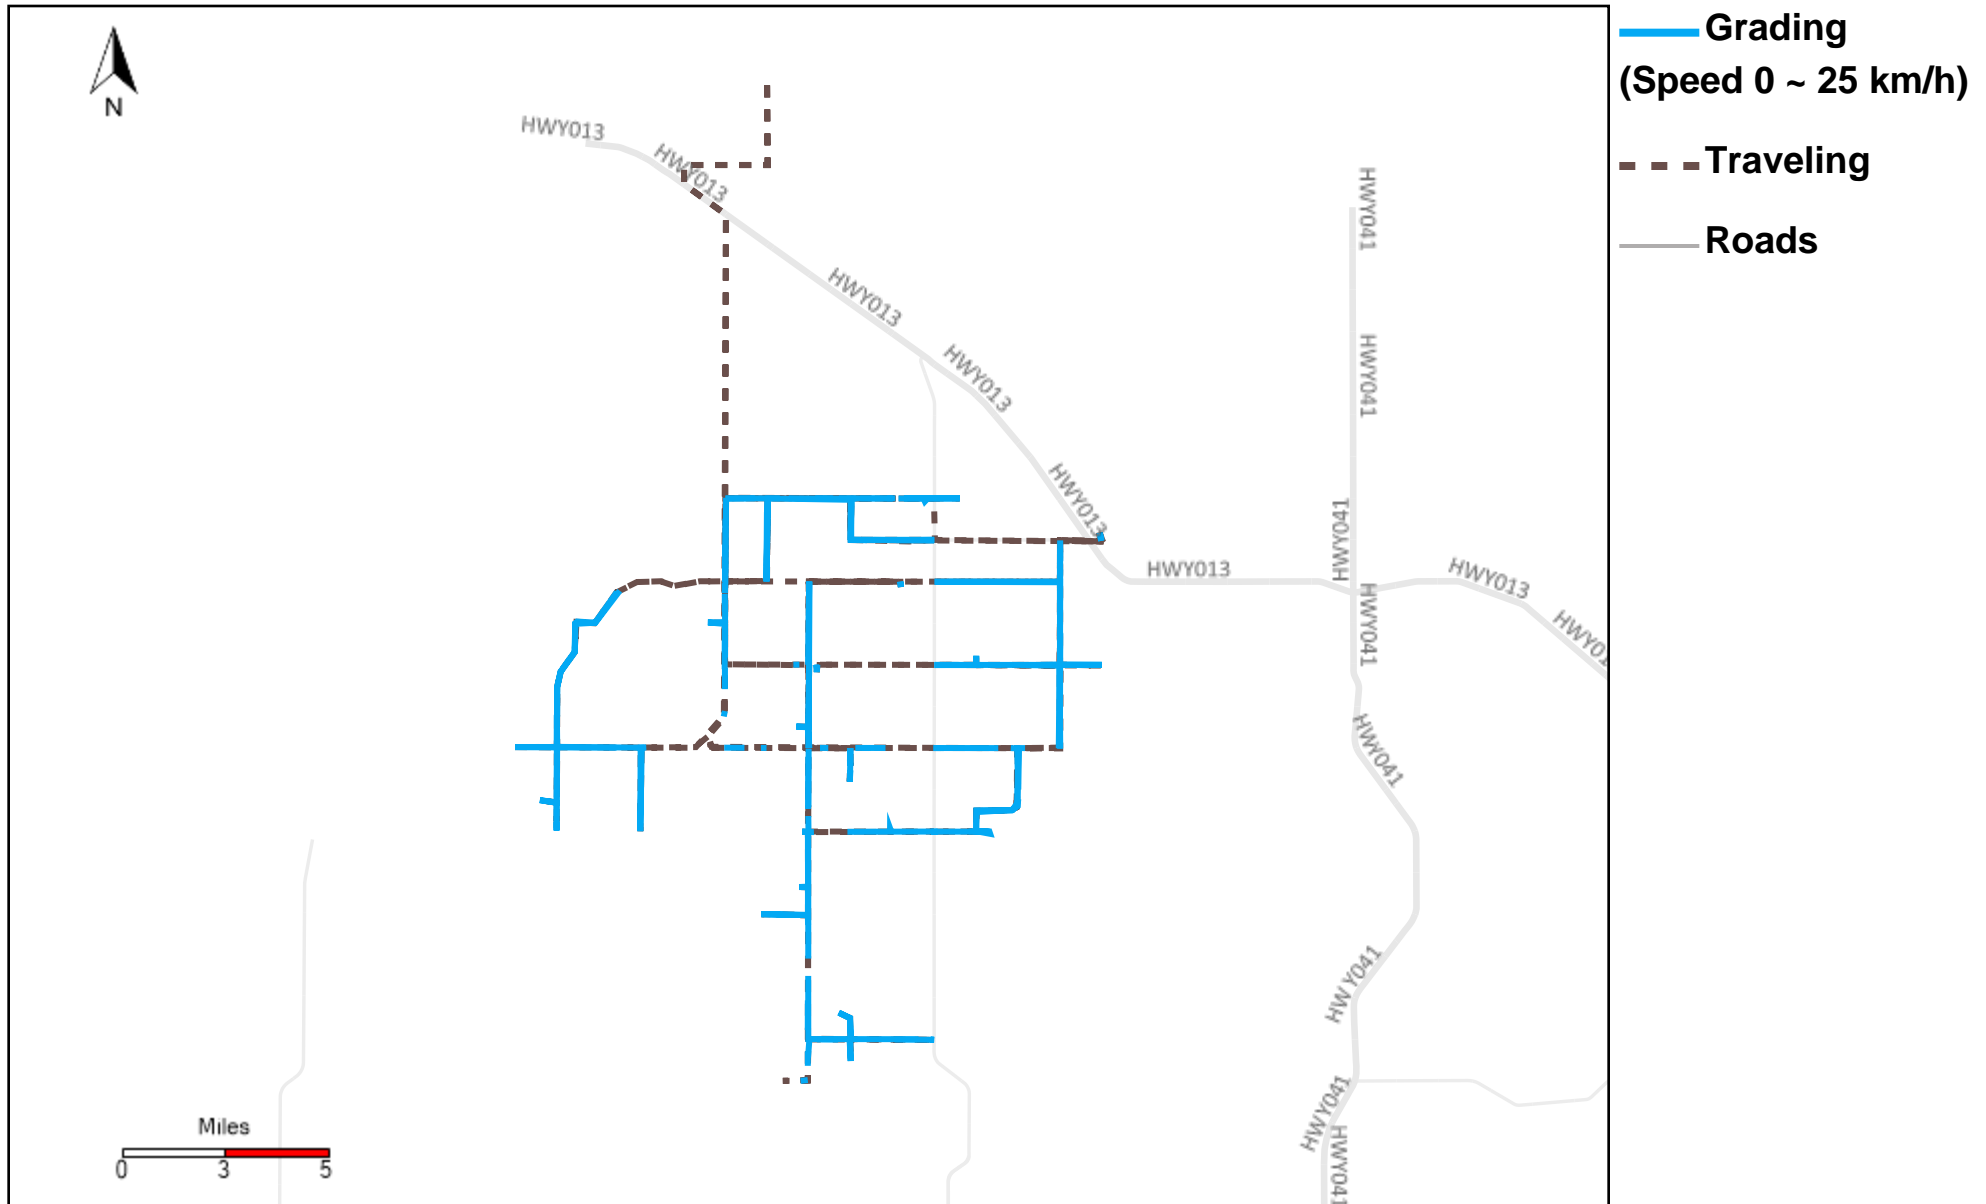

43-174_2023-03-12 ~ 2023-03-18 Tracking

Total Distance(km)	Total Hours	Work Distance(km)	Work Hours
573.19	32 hrs 57 min 58 sec	275.83	23 hrs 26 min 42 sec