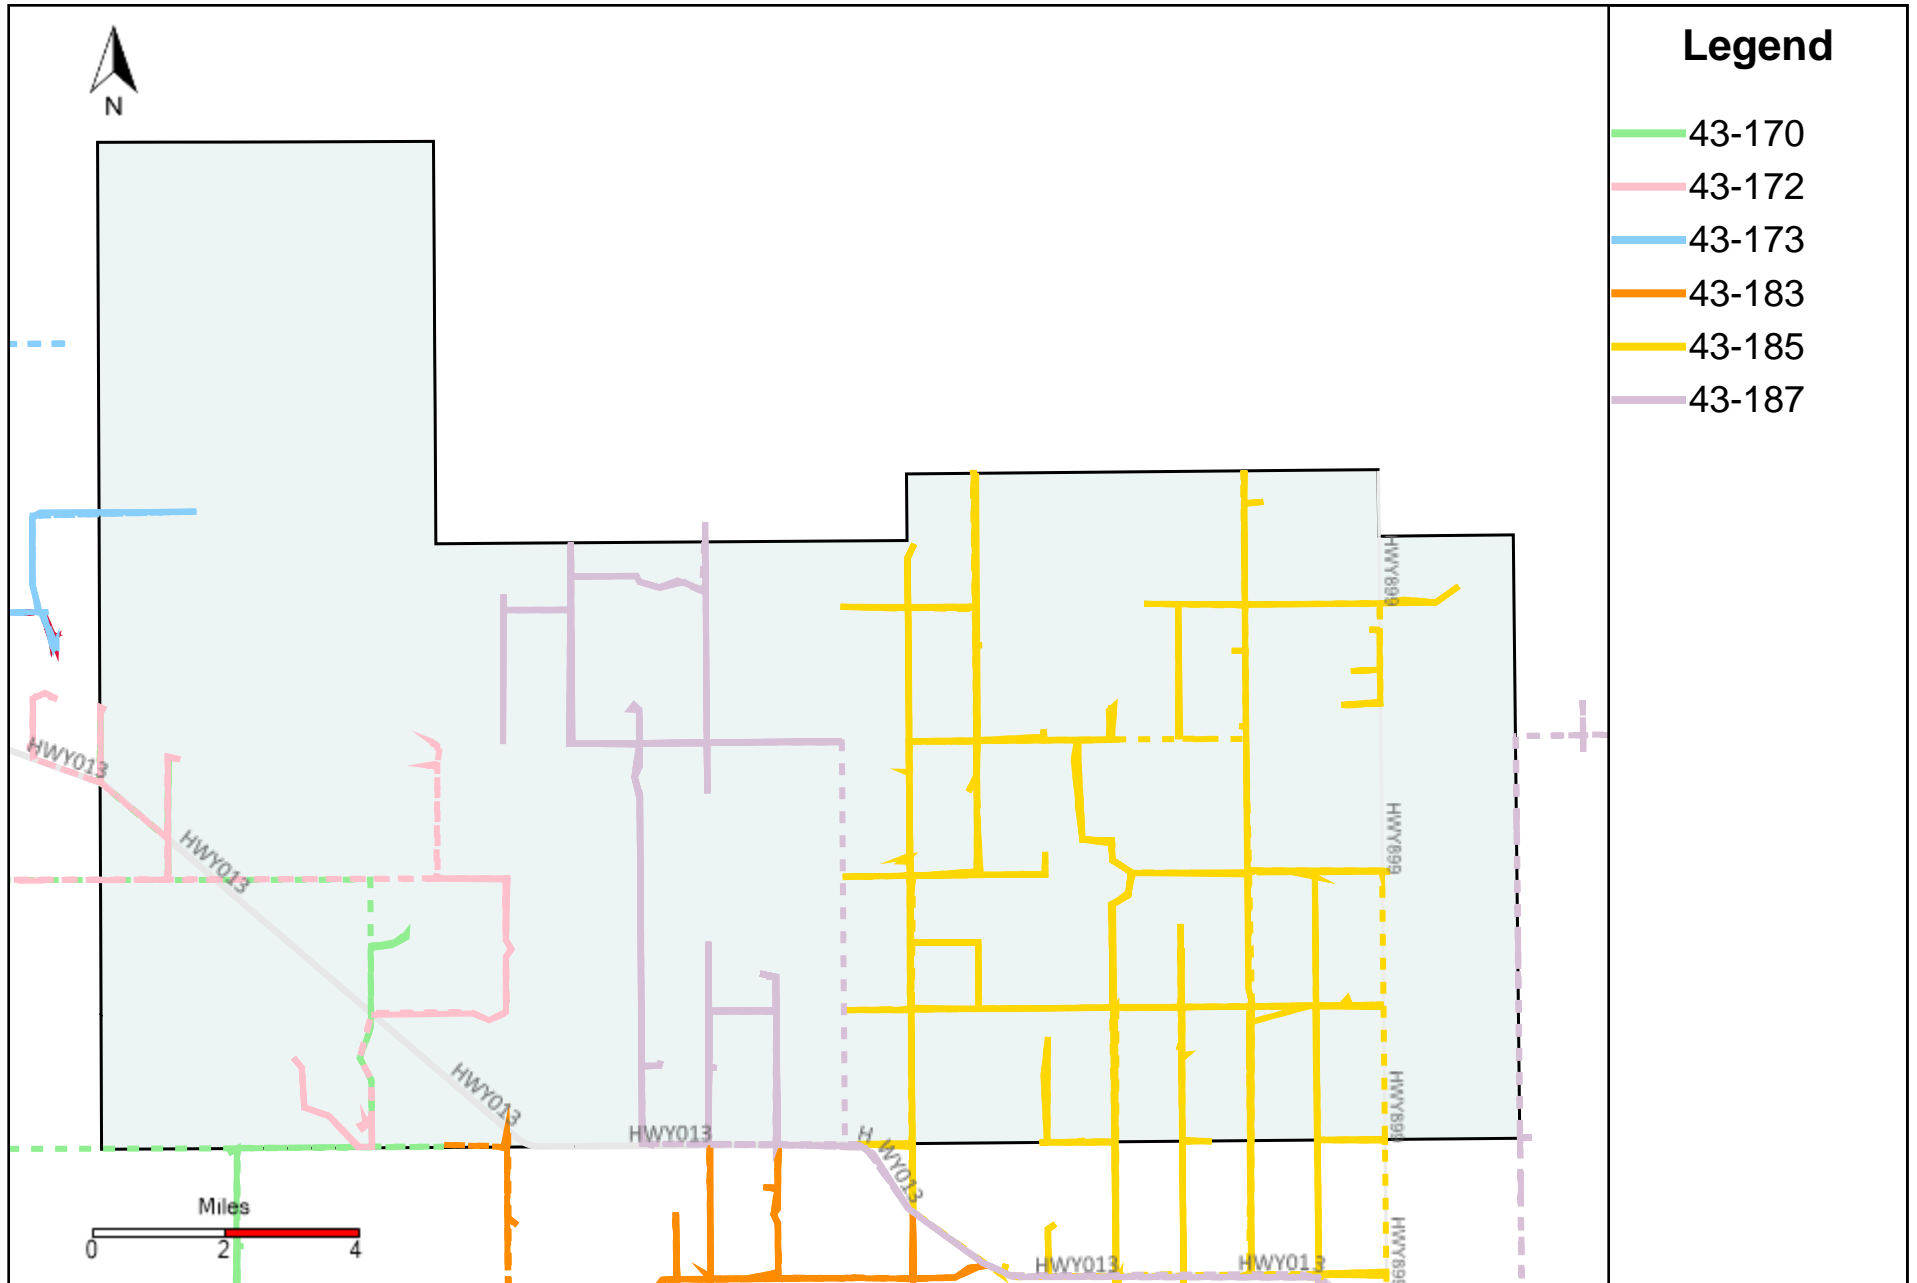

Division: 4 Grader Report(2023-03-12 ~ 2023-03-18)

Vehicle Name List	Total Distance(km)	Total Hours
43-170, 43-172, 43-173, 43-183, 43-185, 43-187	3347.94	219 hrs 21 min 28 sec