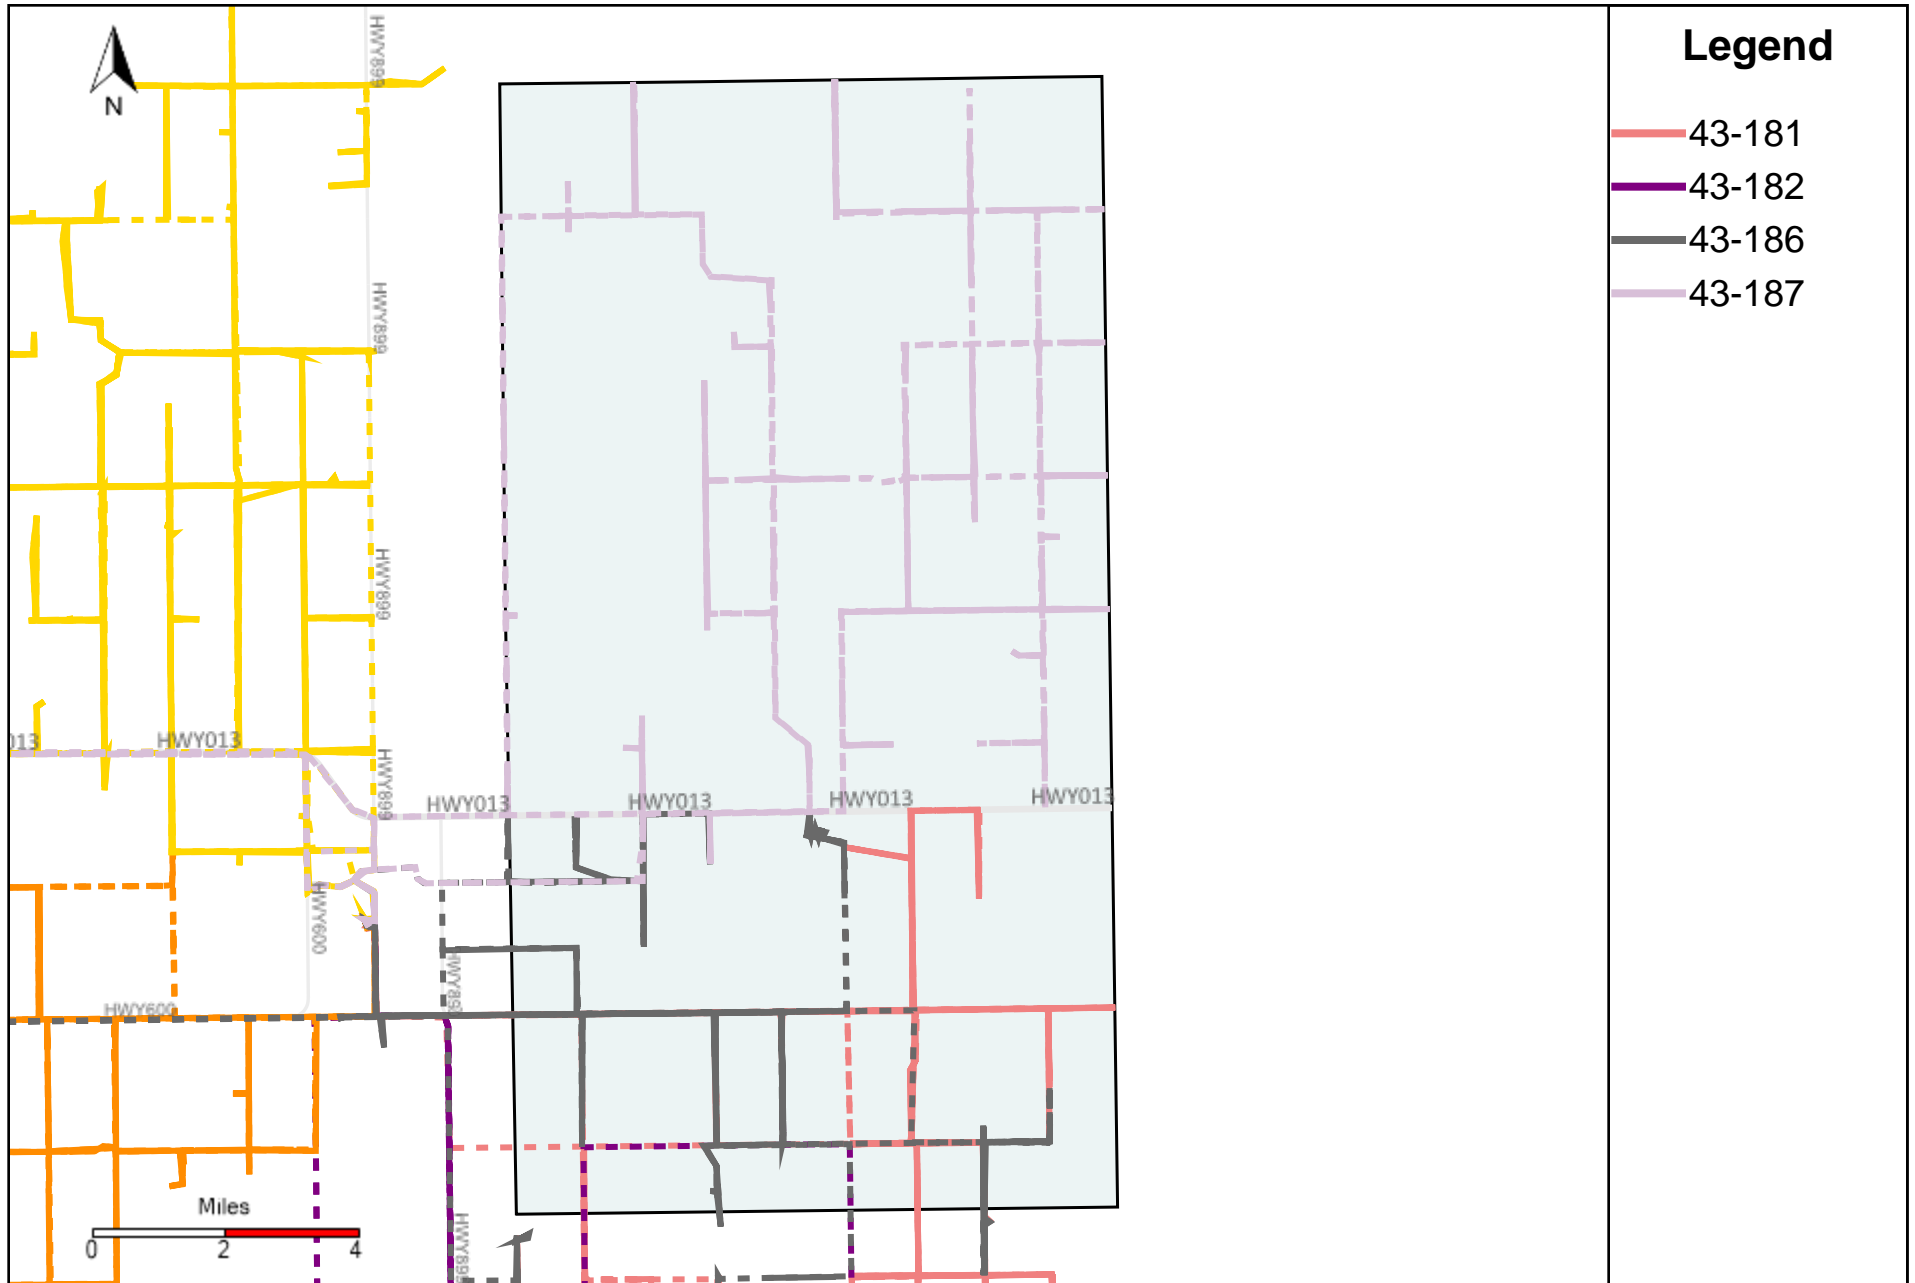

Division: 2 Grader Report(2023-03-12 ~ 2023-03-18)

Vehicle Name List	Total Distance(km)	Total Hours
43-181, 43-182, 43-186, 43-187	2539.04	161 hrs 38 min 58 sec