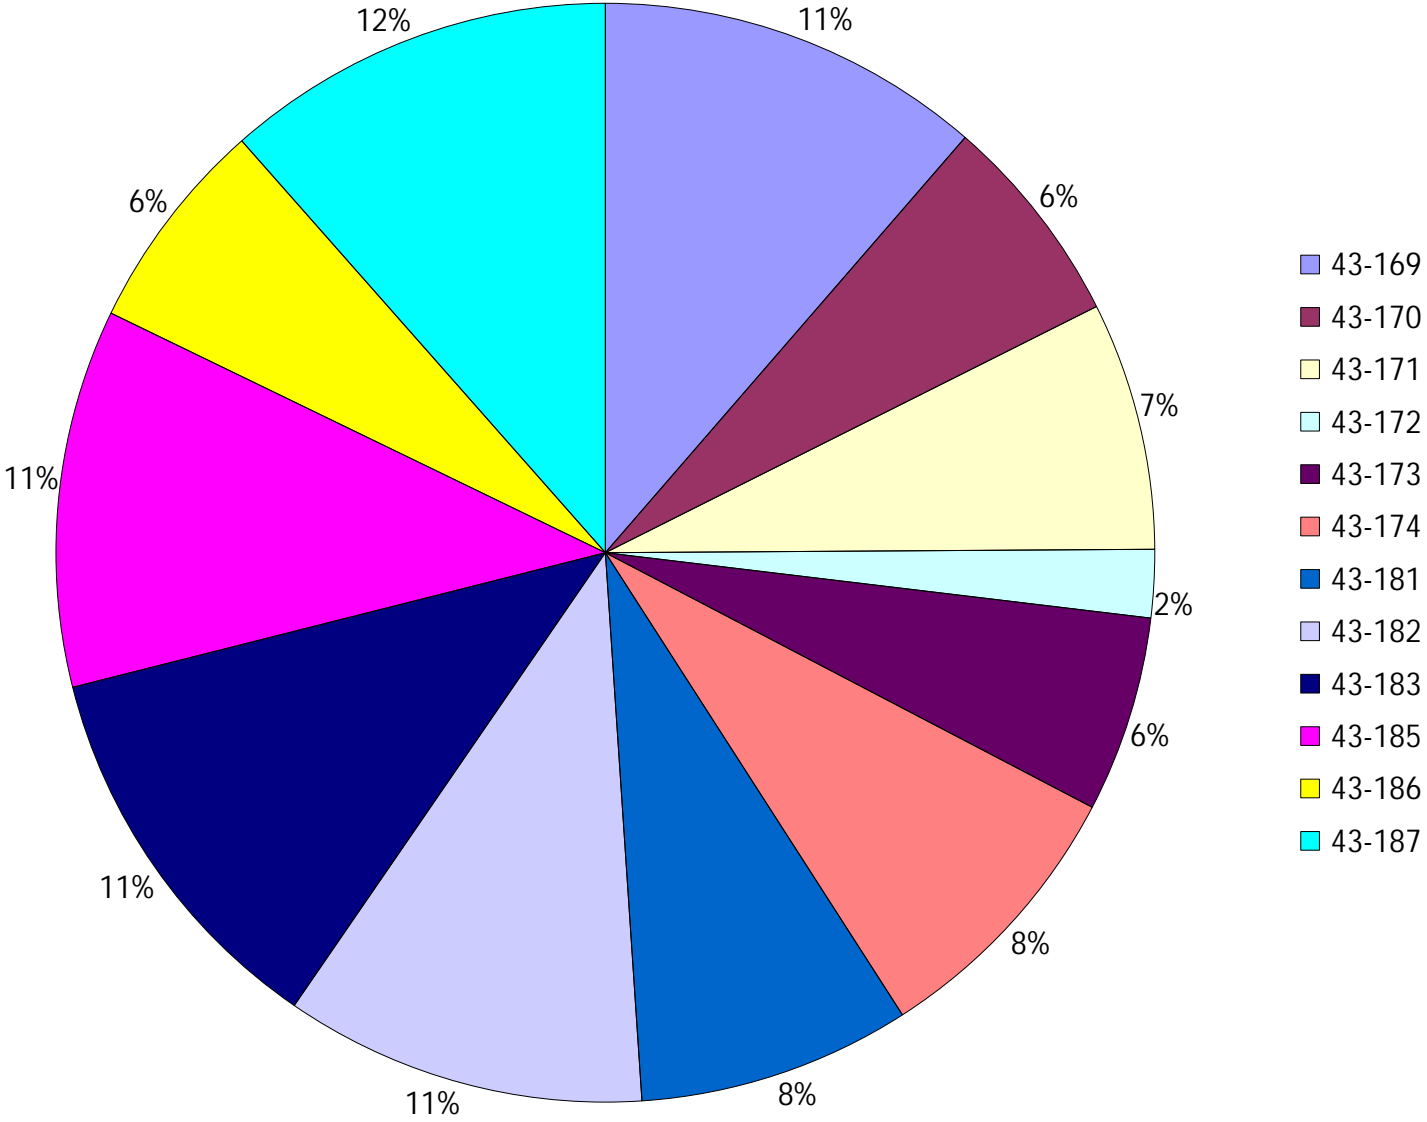

Provost Weekly Grader Report

From 3/12/2023 To 3/18/2023

3/18/2023

Vehicle	Total Distance(km)	Total Hours	Work Distance(km)	Work Hours
43-169	790.58	41 hrs 4 min 10 sec	251.06	21 hrs 46 min 22 sec
43-170	434.3	24 hrs 13 min 6 sec	82.83	11 hrs 34 min 17 sec
43-171	507.59	31 hrs 9 min 11 sec	335.68	26 hrs 2 min 13 sec
43-172	139.08	9 hrs 2 min 29 sec	48.62	5 hrs 26 min 2 sec
43-173	401.32	26 hrs 9 min 41 sec	167.97	17 hrs 11 min 15 sec
43-174	573.19	32 hrs 57 min 58 sec	275.83	23 hrs 26 min 42 sec
43-181	558.84	39 hrs 5 min 11 sec	336.03	32 hrs 27 min 39 sec
43-182	740.45	40 hrs 50 min 55 sec	341.53	28 hrs 28 min 29 sec
43-183	798.64	50 hrs 4 min 51 sec	342.57	34 hrs 17 min 10 sec
43-185	773.71	58 hrs 47 min 44 sec	602.39	53 hrs 29 min 26 sec
43-186	438.85	30 hrs 39 min 15 sec	258.03	25 hrs 57 min 10 sec
43-187	800.89	51 hrs 3 min 37 sec	443.83	39 hrs 44 min 54 sec
Total:	6957.44	435 hrs 8 min 8 sec	3486.34	319 hrs 51 min 39 sec

Vehicle Distance Vs Total Distance (%) From 3/12/2023 To 3/18/2023

Provost Weekly Grader Report