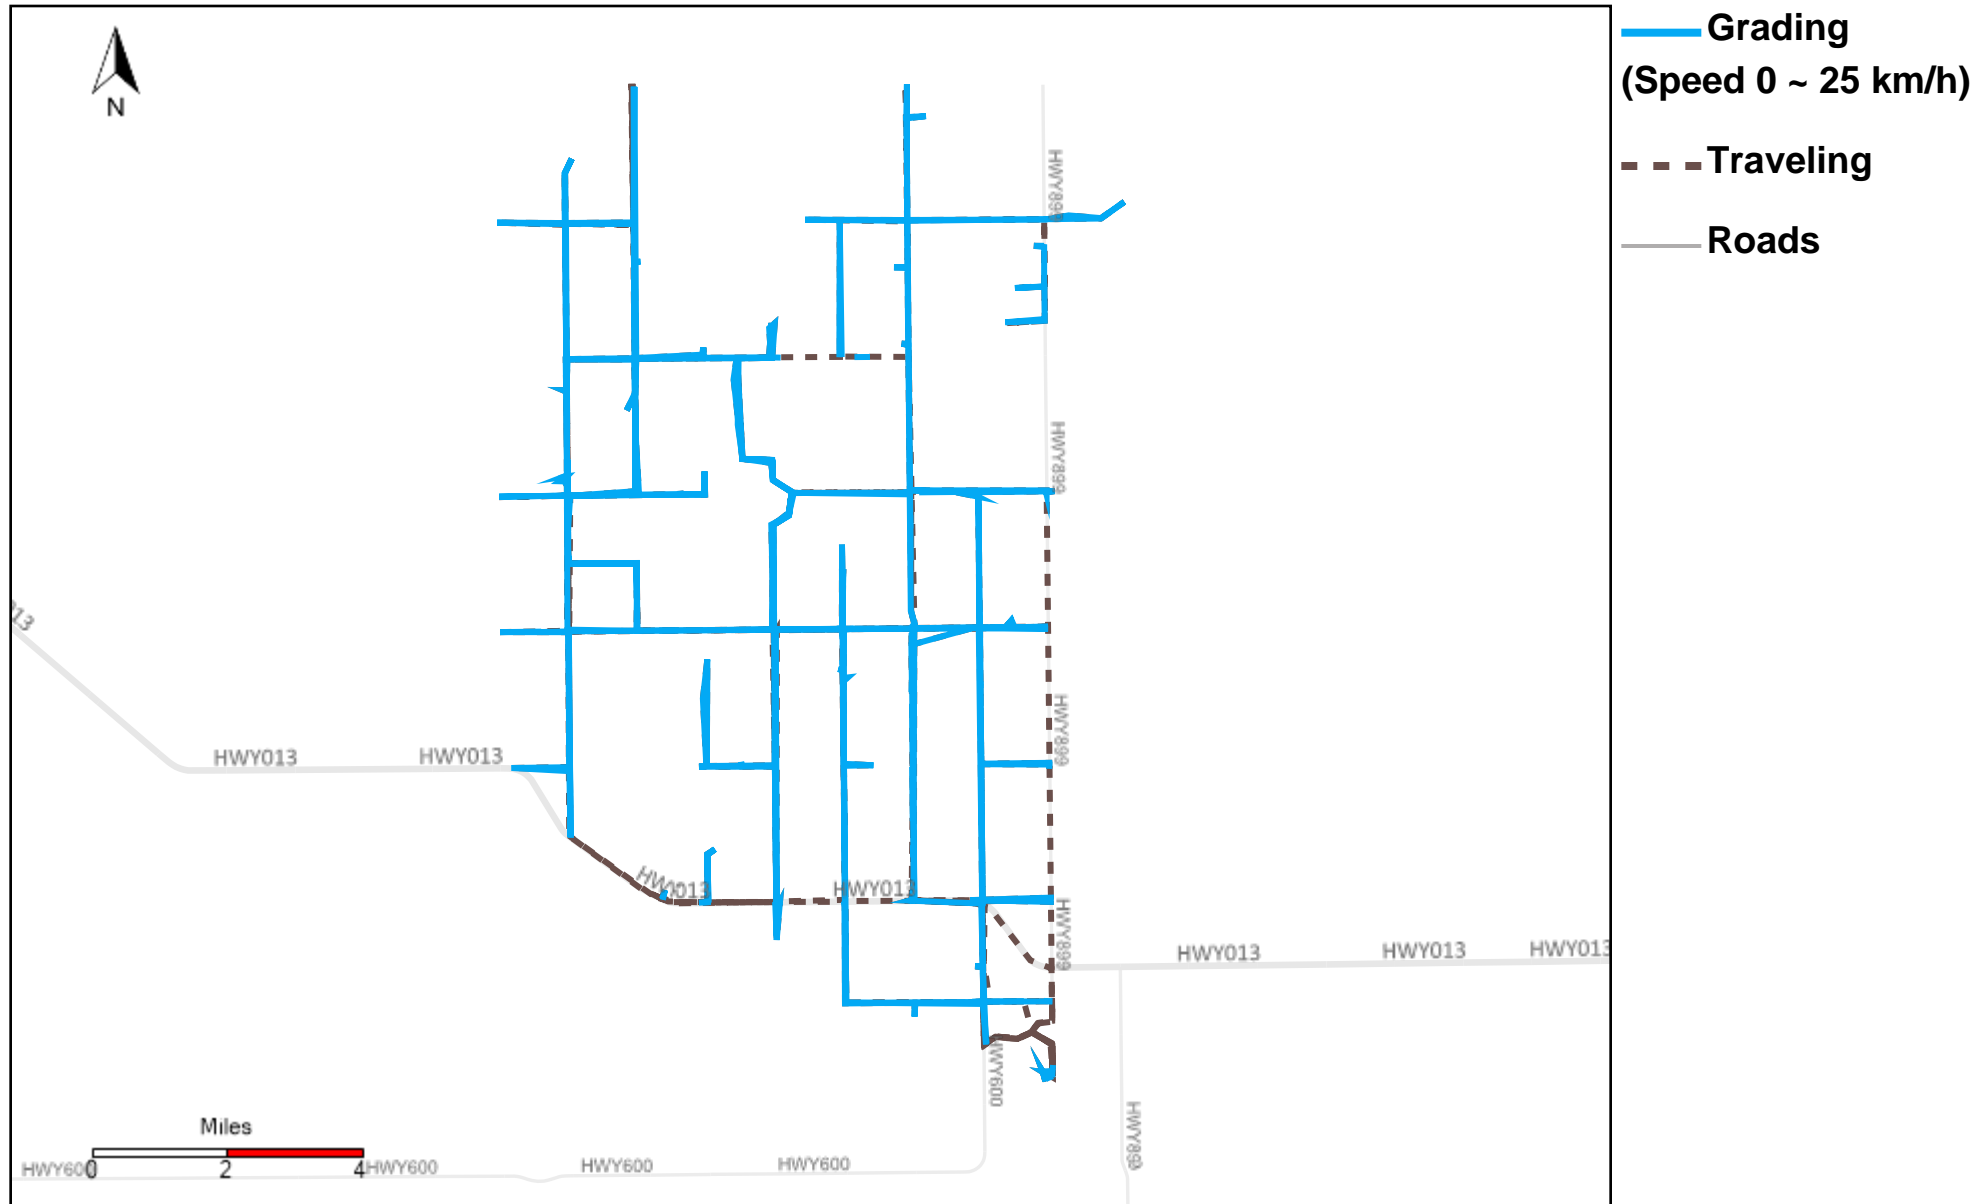

43-185_2023-03-12 ~ 2023-03-18 Tracking

Total Distance(km)	Total Hours	Work Distance(km)	Work Hours
773.71	58 hrs 47 min 44 sec	602.39	53 hrs 29 min 26 sec