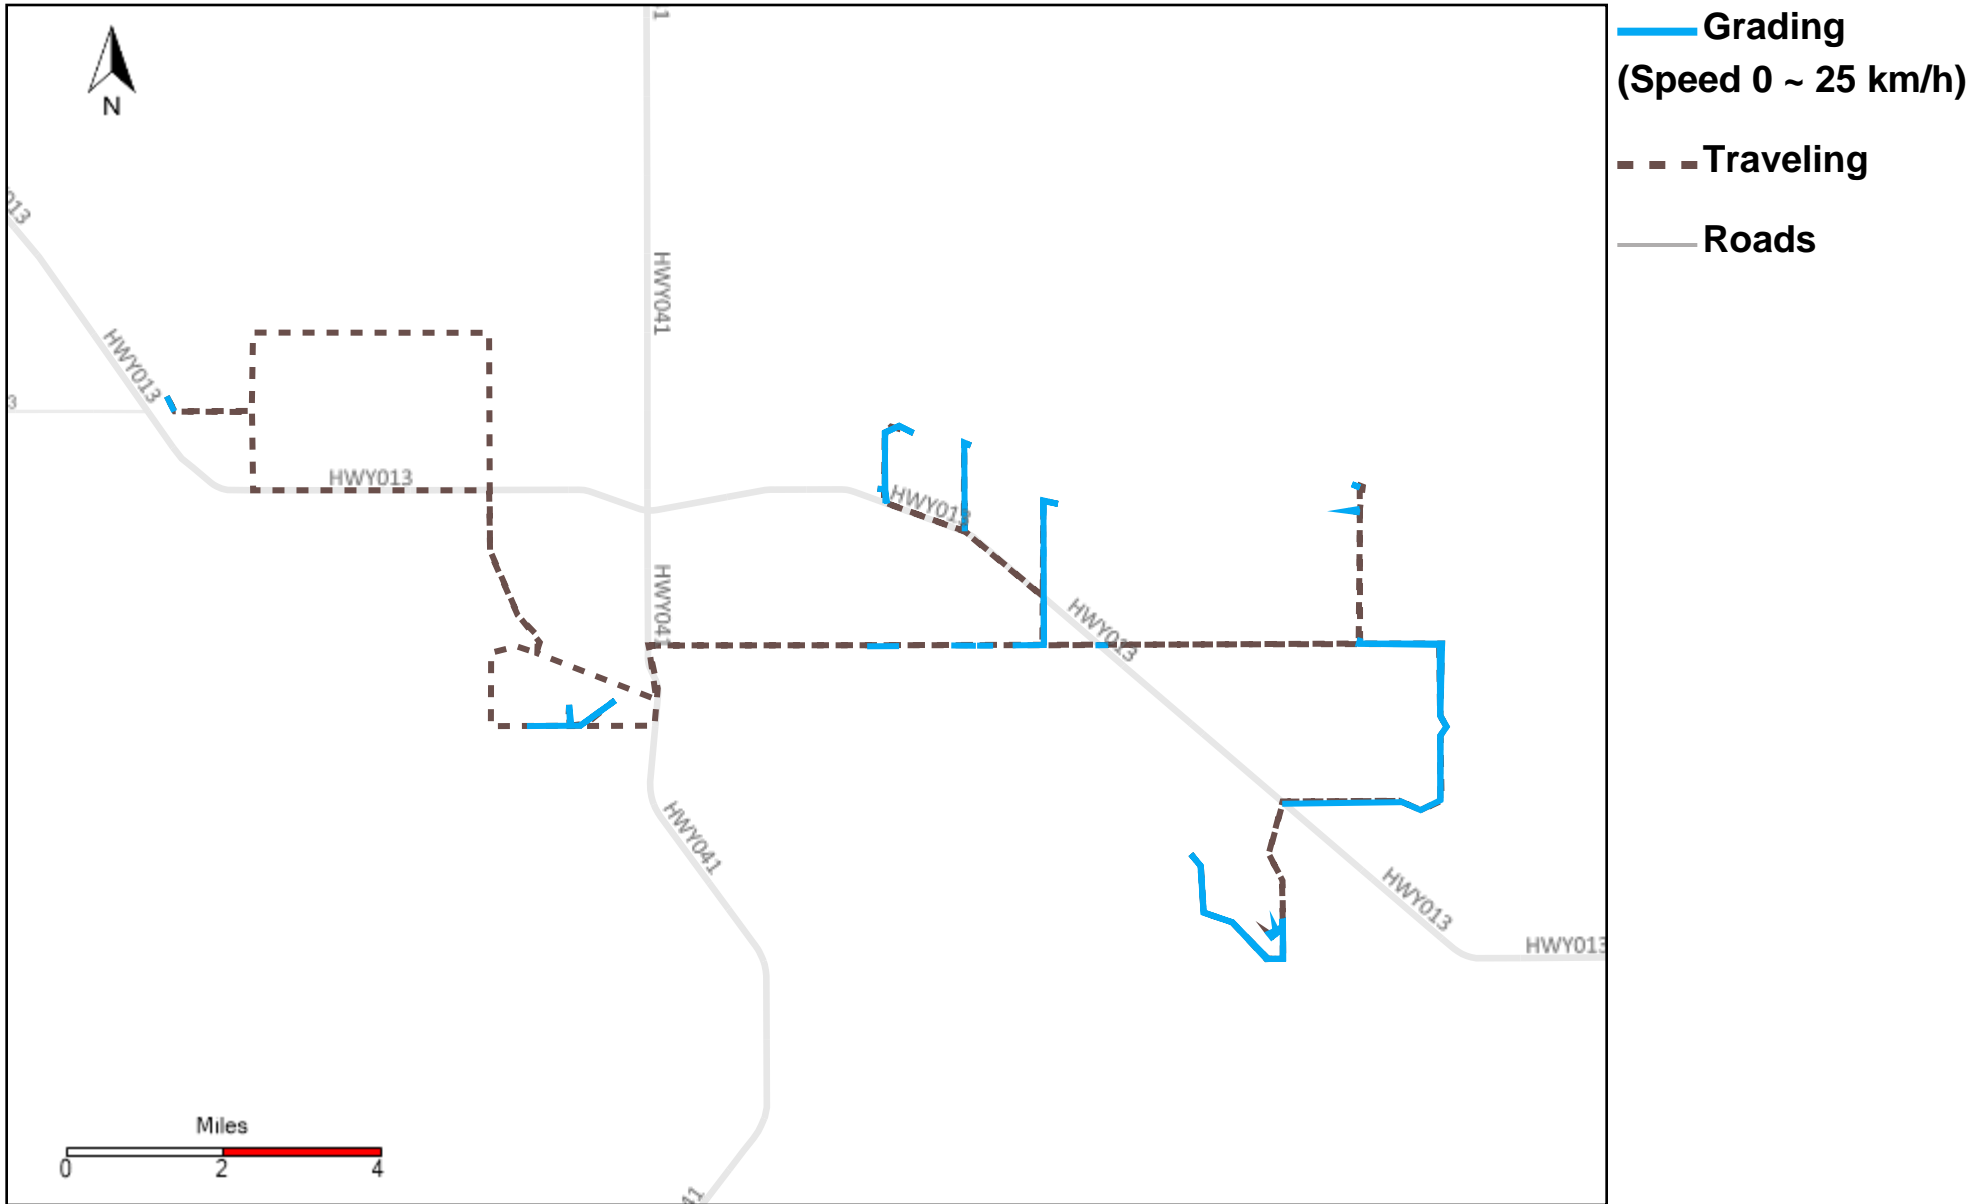

43-172_2023-03-12 ~ 2023-03-18 Tracking

Total Distance(km)	Total Hours	Work Distance(km)	Work Hours
139.08	9 hrs 2 min 29 sec	48.62	5 hrs 26 min 2 sec