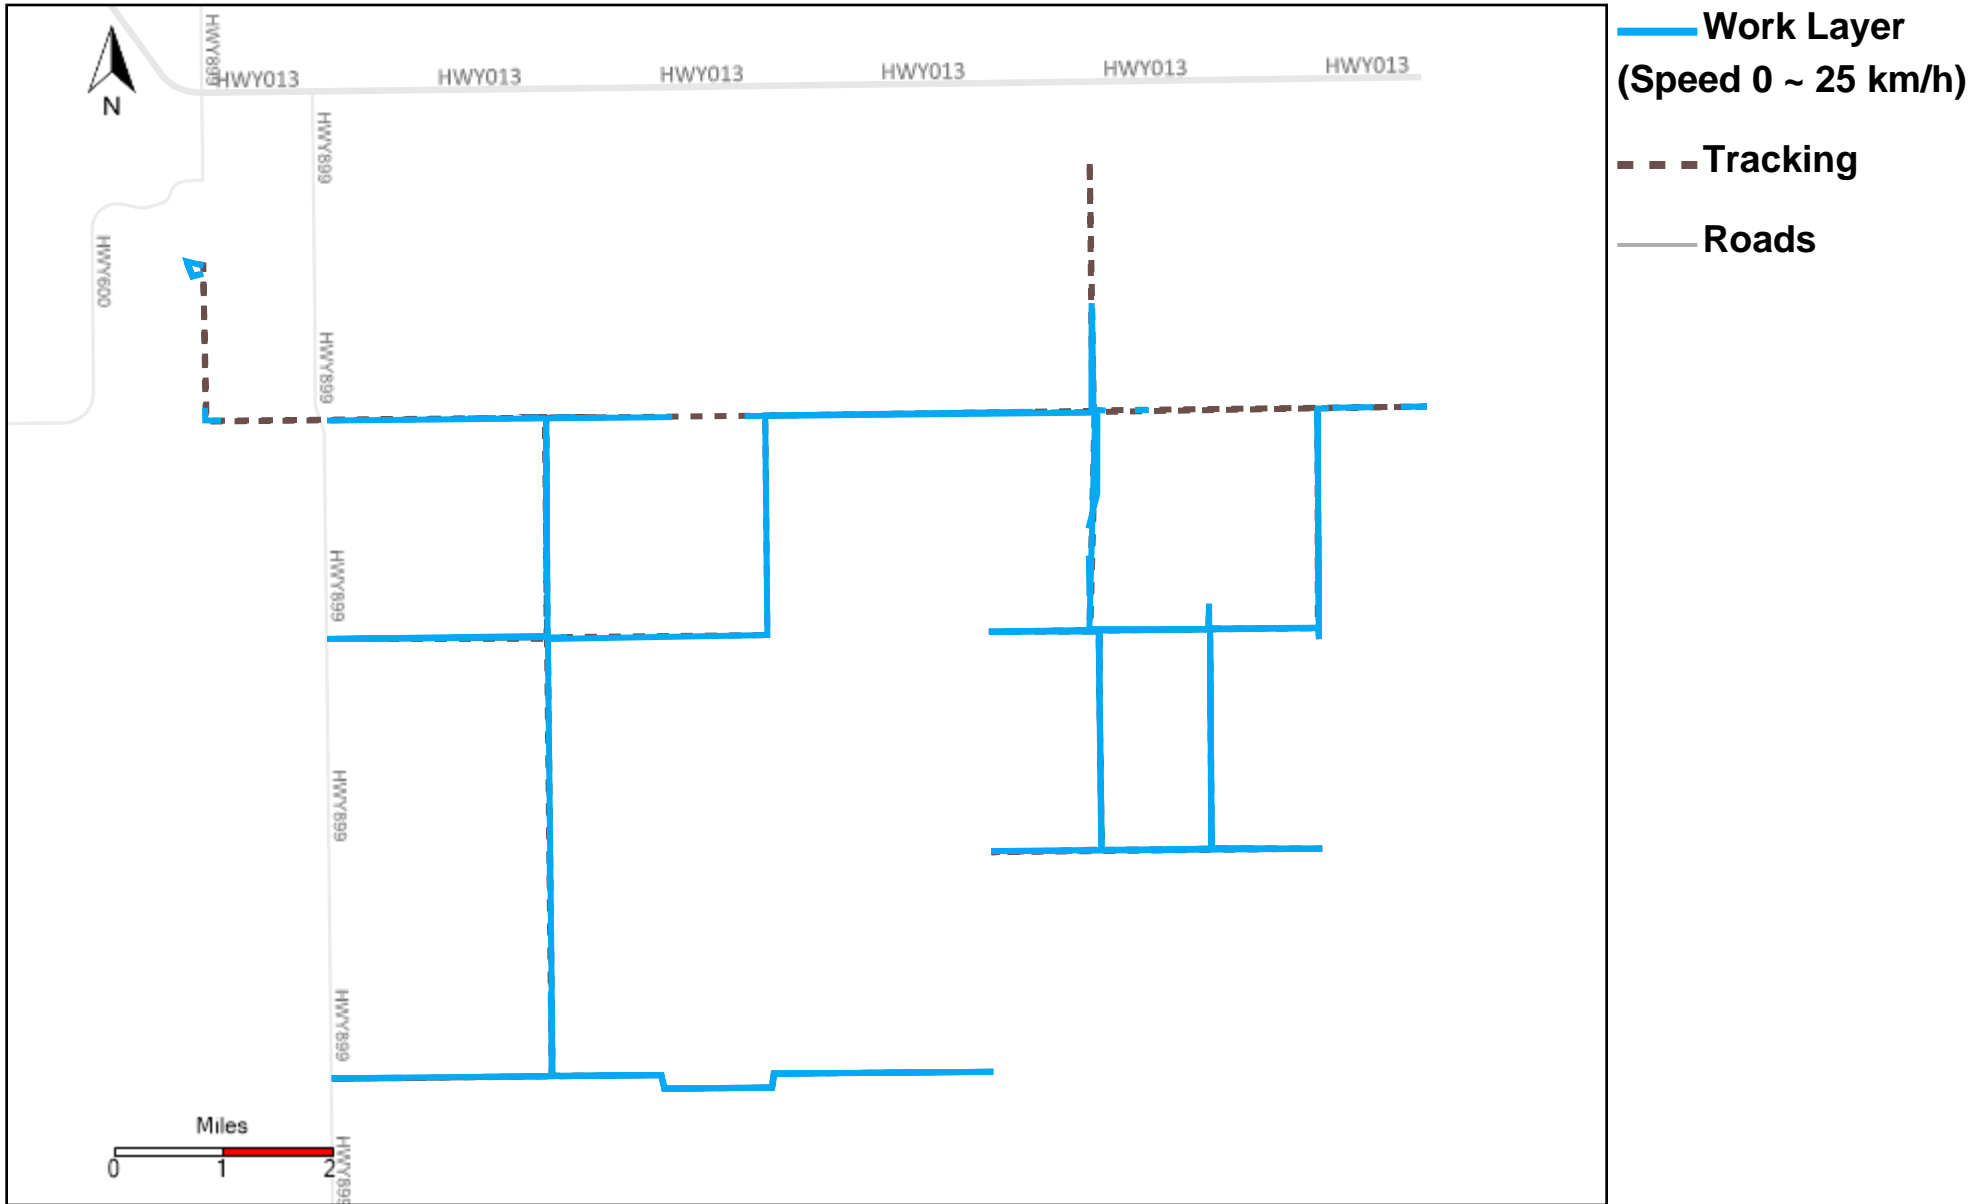

43-181_2023-02-19 ~ 2023-02-25 Tracking

Total Distance(km)	Total Hours	Work Distance(km)	Work Hours
150.74	7 hrs 33 min 59 sec	118.02	6 hrs 16 min 10 sec