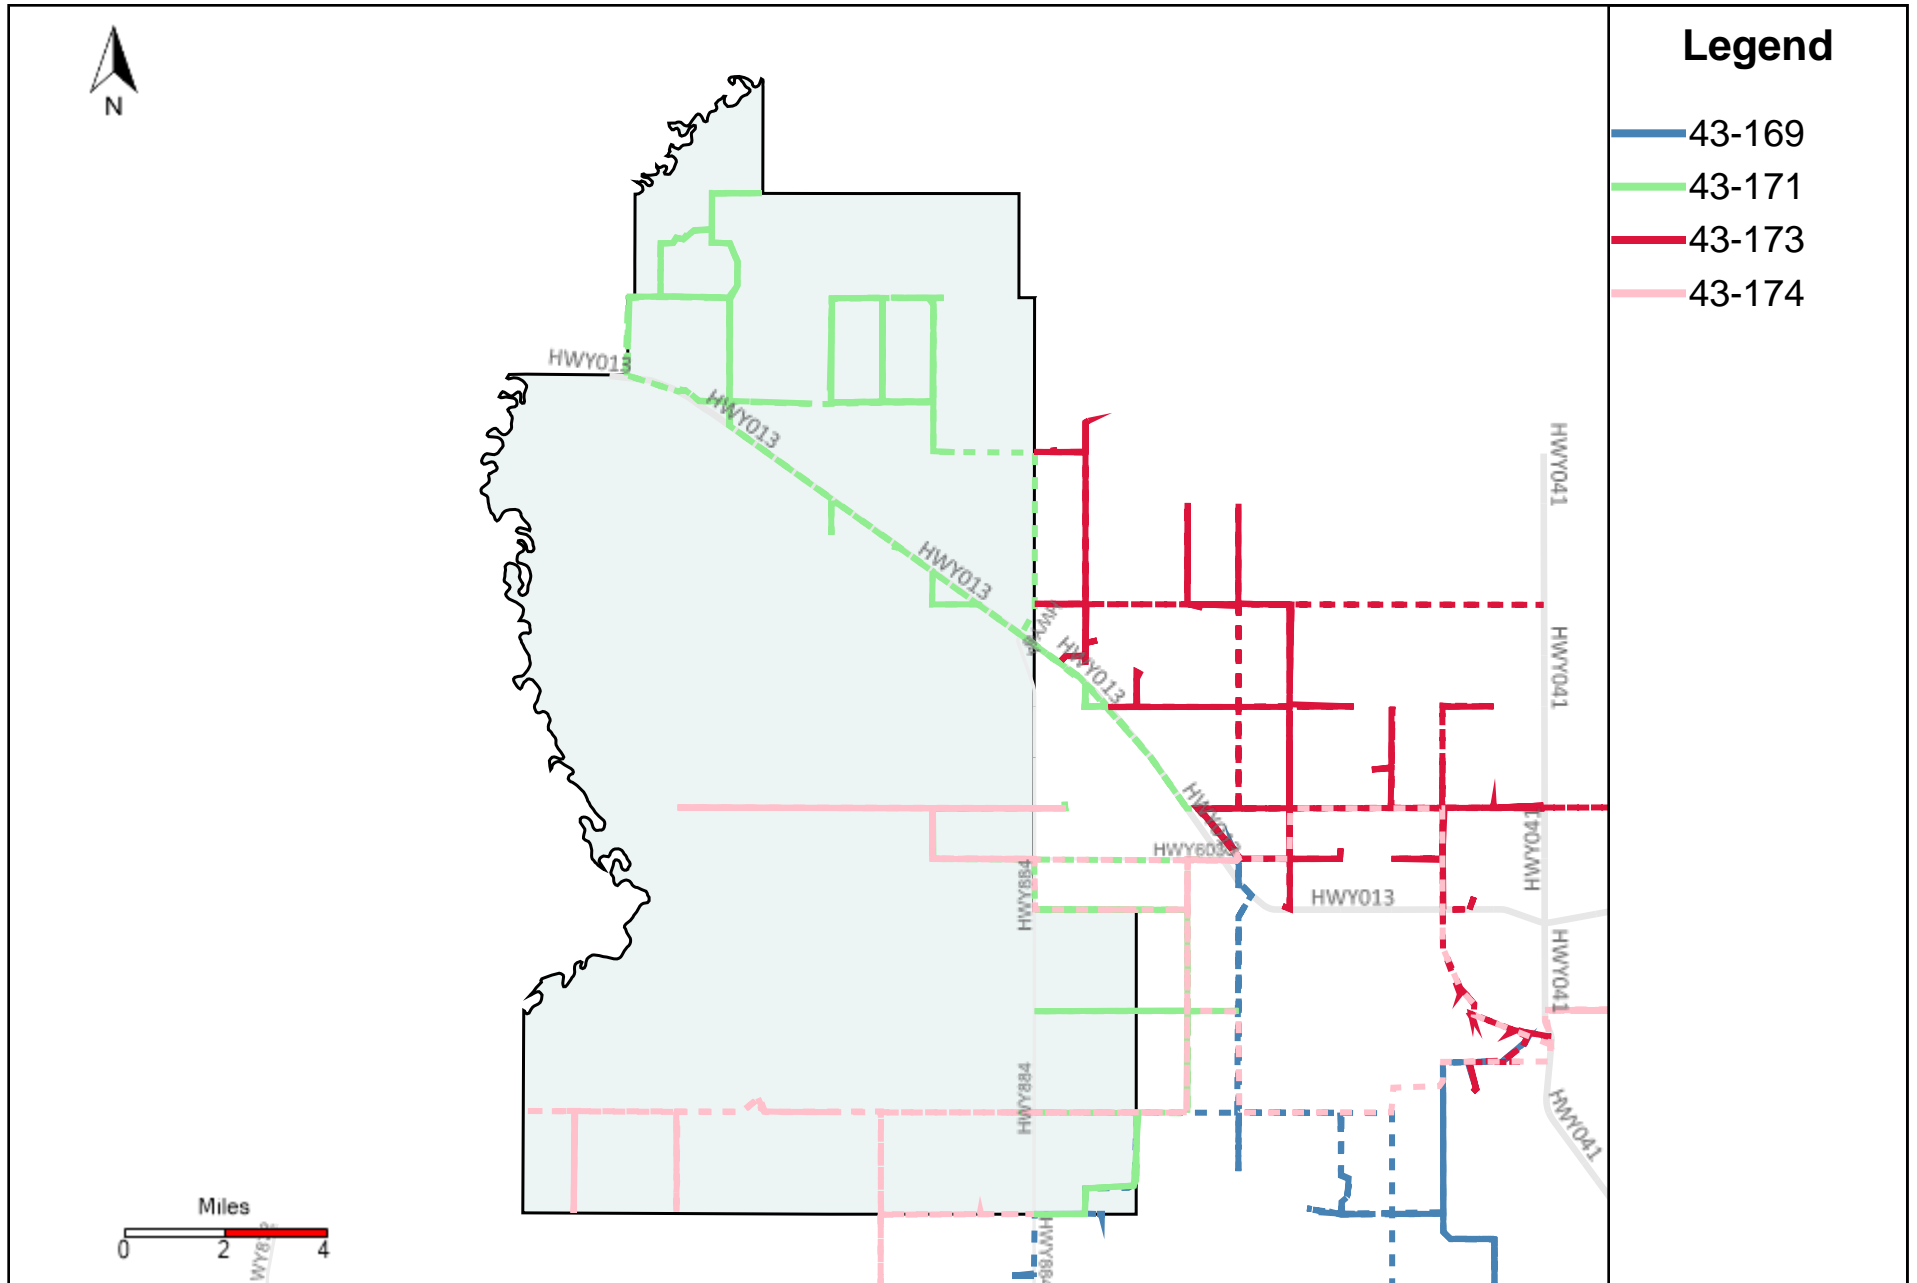

Division: 7 Grader Report(2023-02-19 ~ 2023-02-25)

Vehicle Name List	Total Distance(km)	Total Hours
43-169, 43-171, 43-173, 43-174	1112.69	78 hrs 44 min 22 sec

Provost Weekly Grader Report

From 2/19/2023 To 2/25/2023