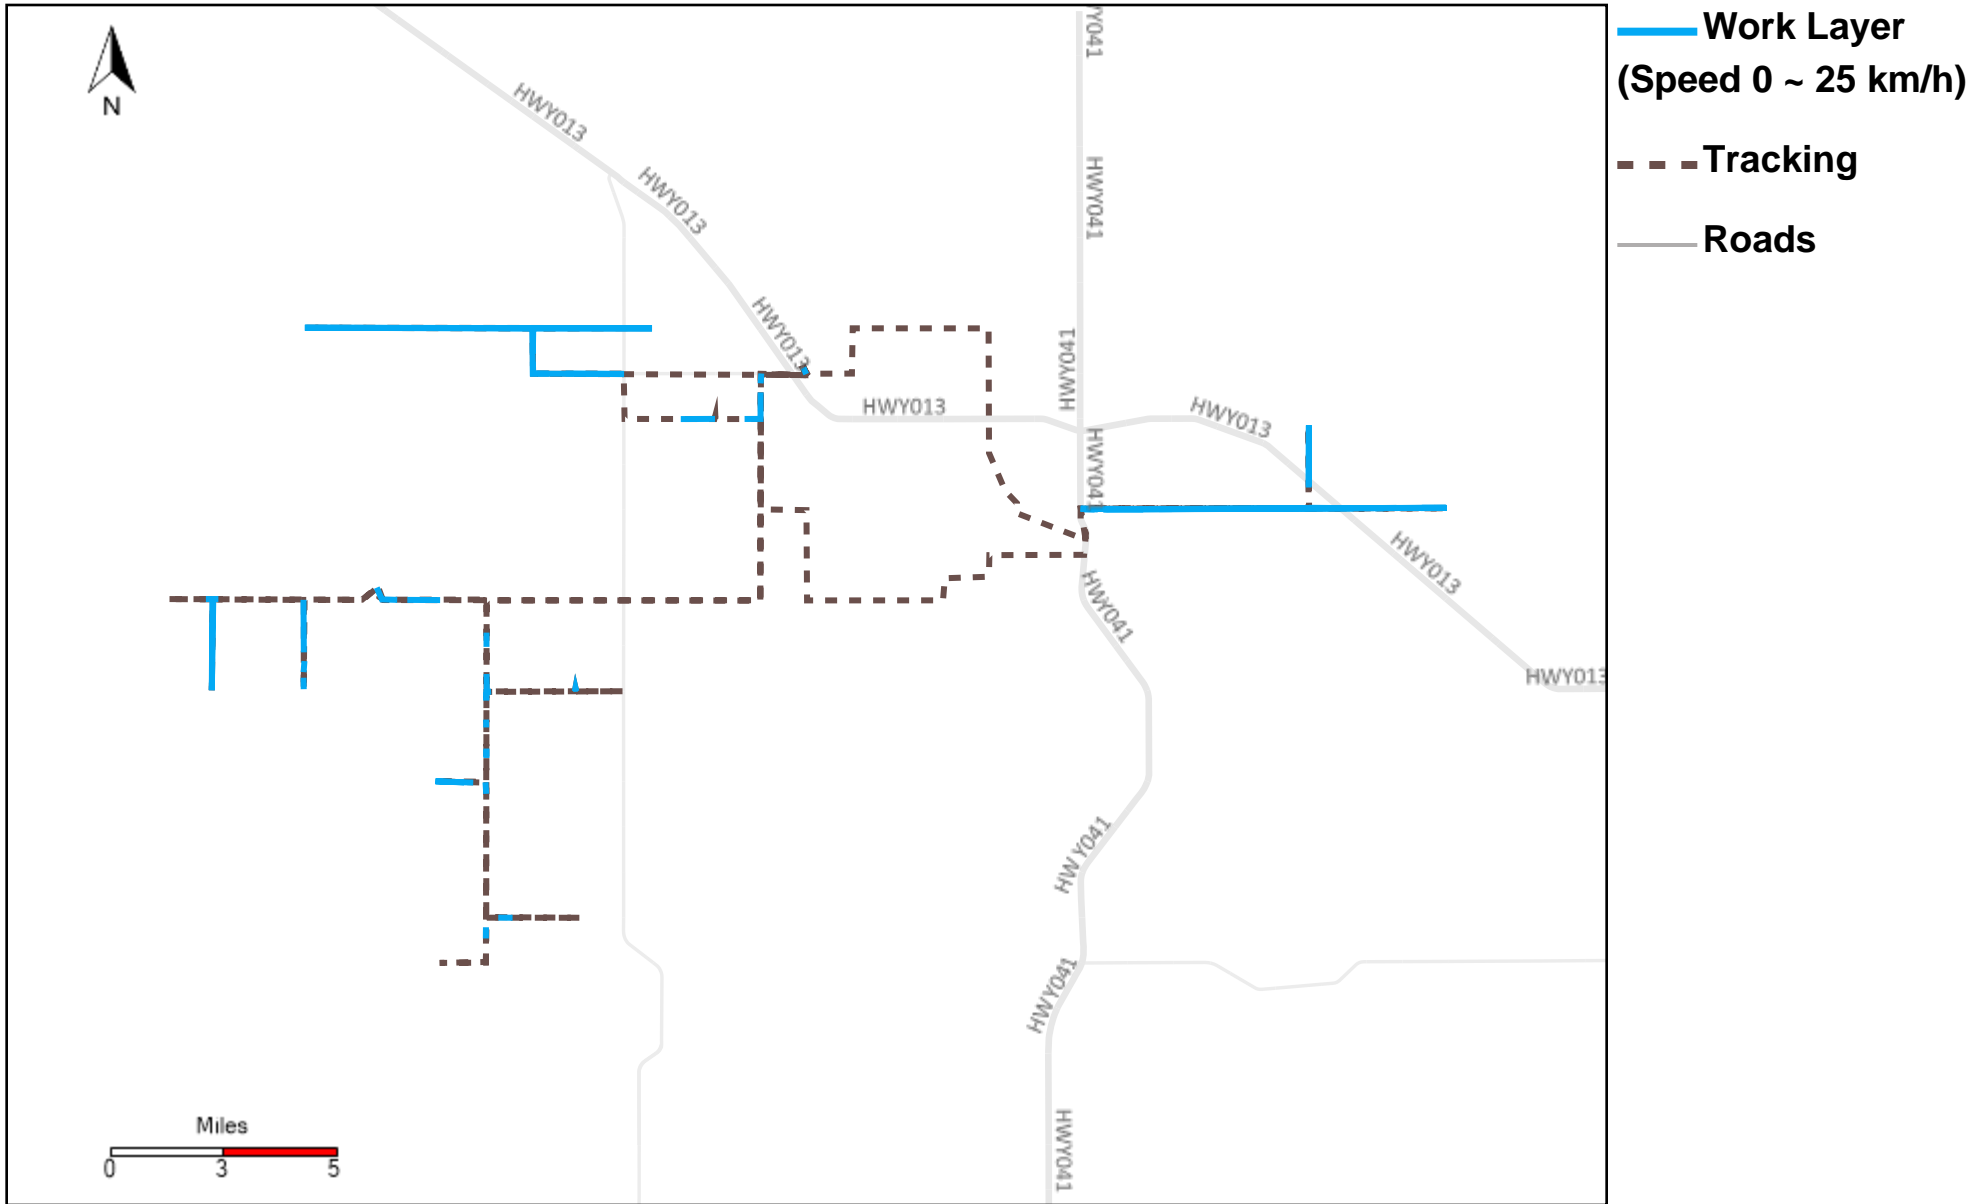

43-174_2023-02-19 ~ 2023-02-25 Tracking

Total Distance(km)	Total Hours	Work Distance(km)	Work Hours
291.57	20 hrs 33 min 13 sec	120.71	11 hrs 5 min 15 sec