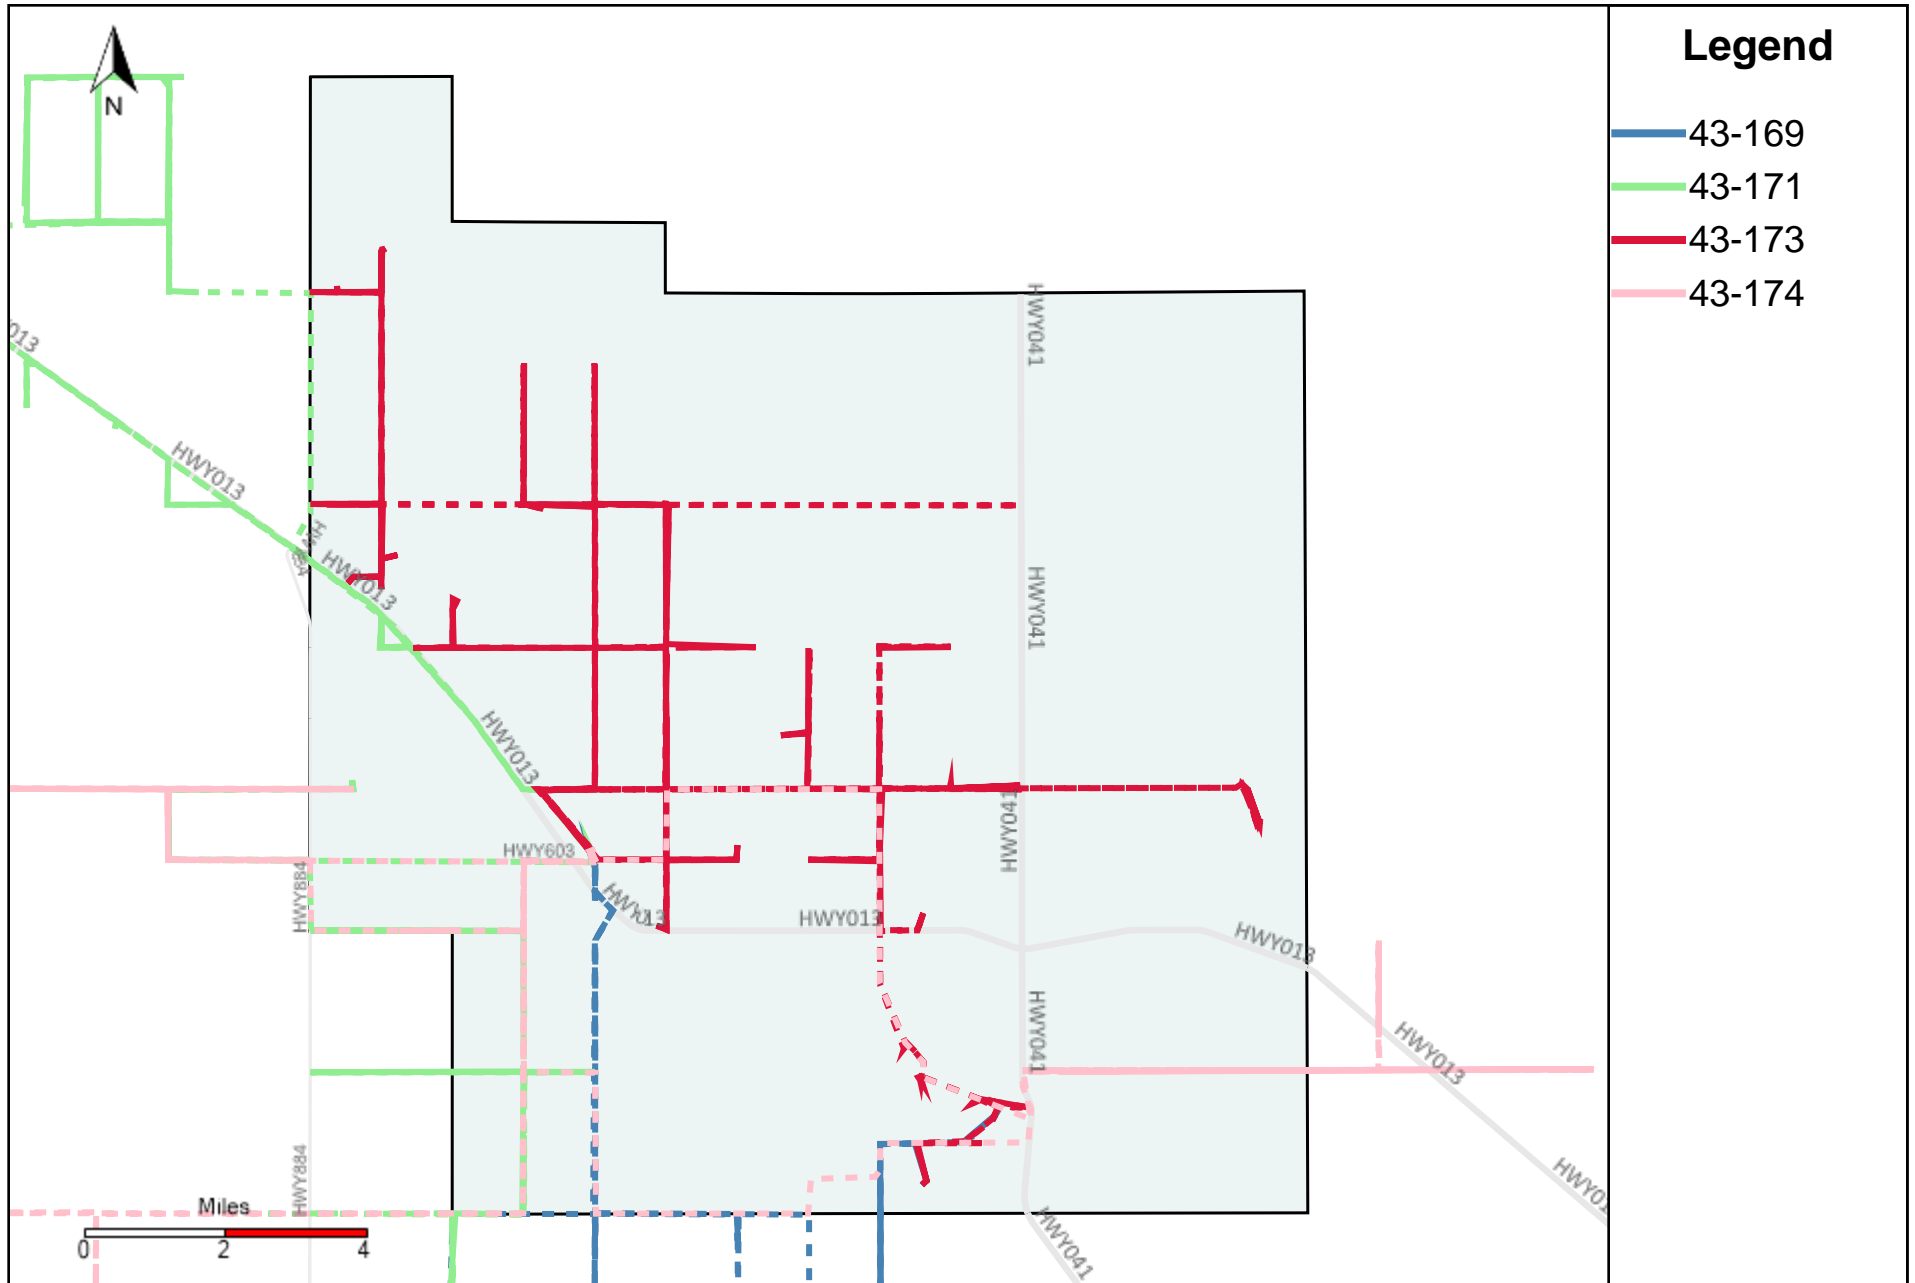

Division: 6 Grader Report(2023-02-19 ~ 2023-02-25)

Vehicle Name List	Total Distance(km)	Total Hours
43-169, 43-171, 43-173, 43-174	1112.69	78 hrs 44 min 22 sec