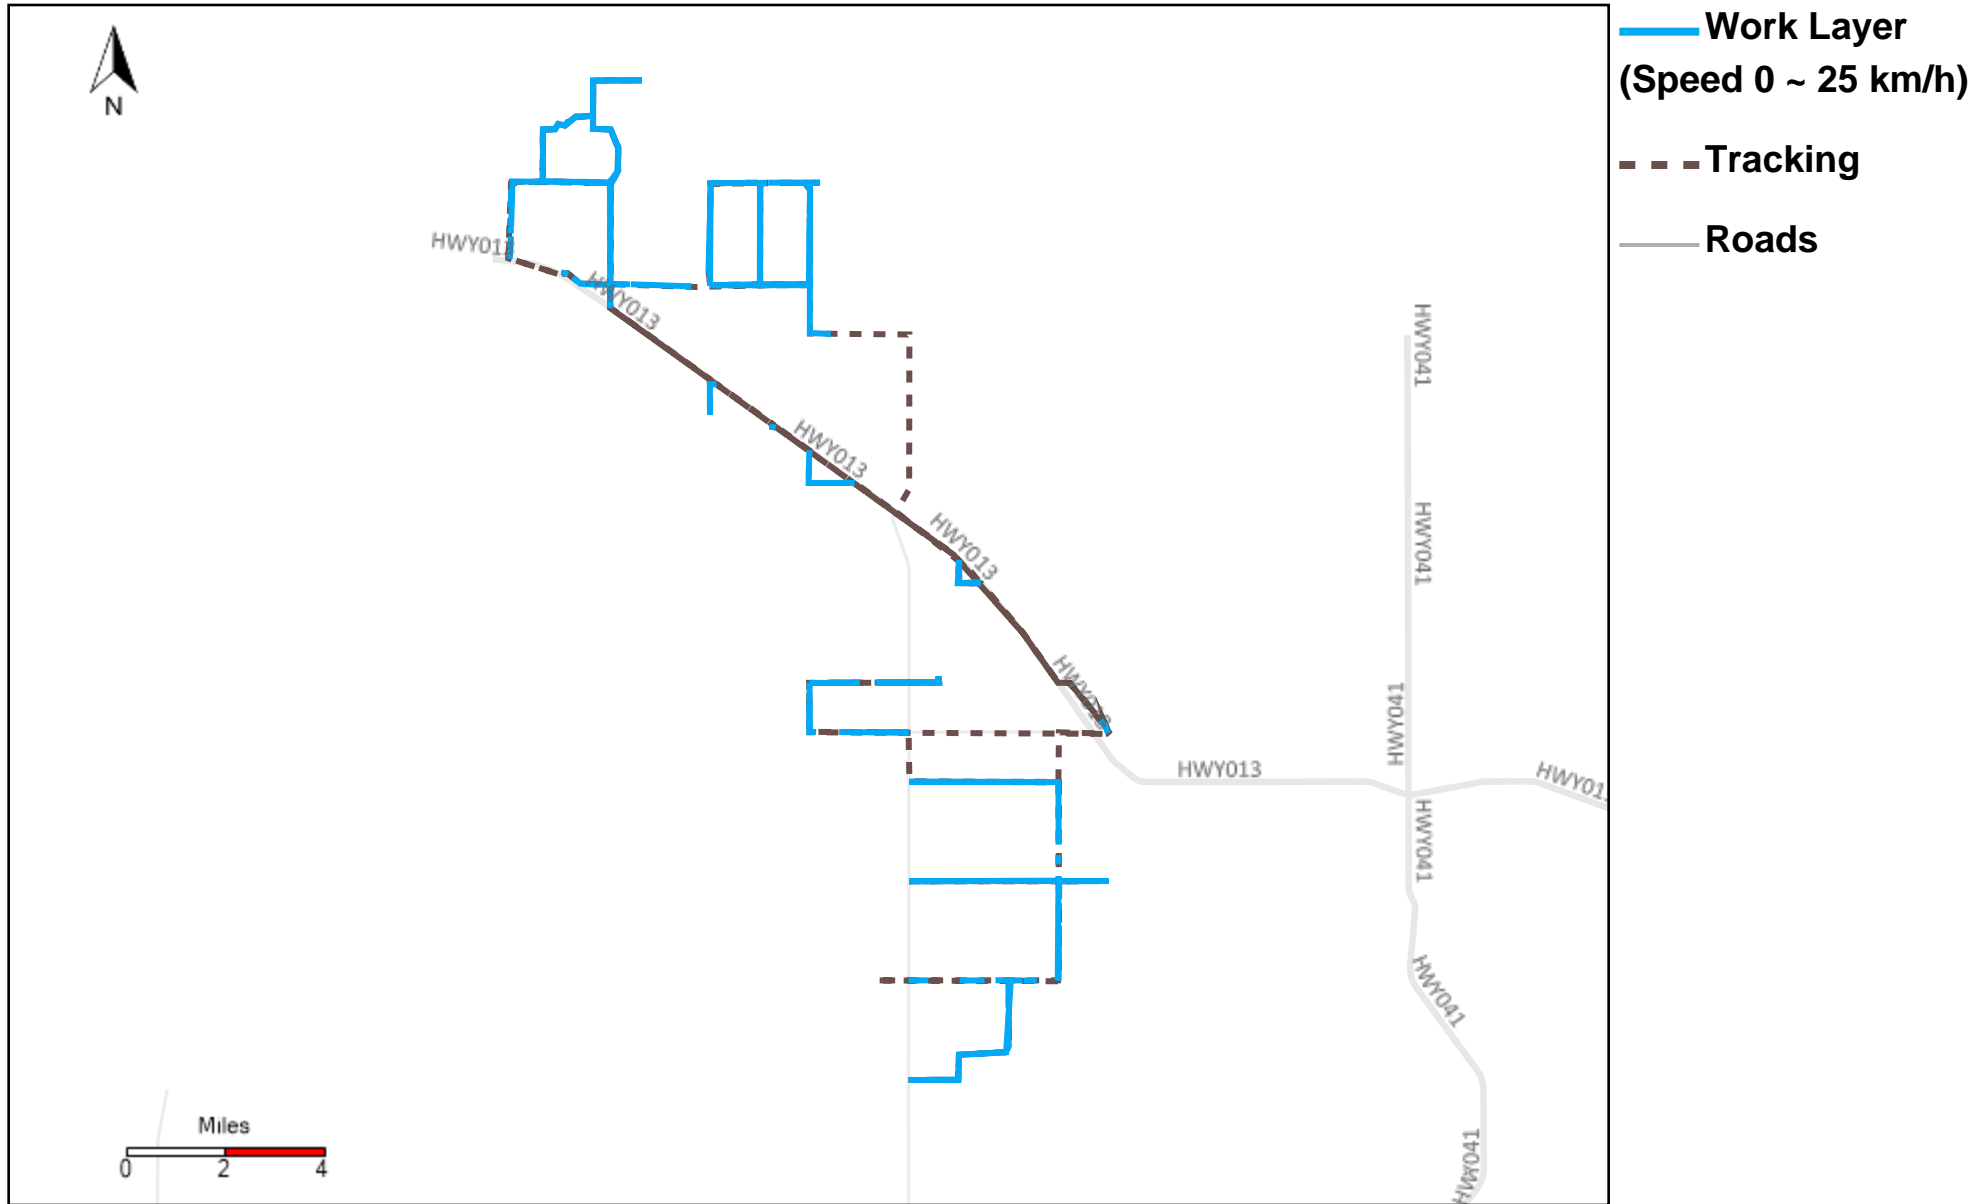

43-171_2023-02-19 ~ 2023-02-25 Tracking

Total Distance(km)	Total Hours	Work Distance(km)	Work Hours
280.06	19 hrs 44 min 52 sec	146.58	14 hrs 23 min 28 sec