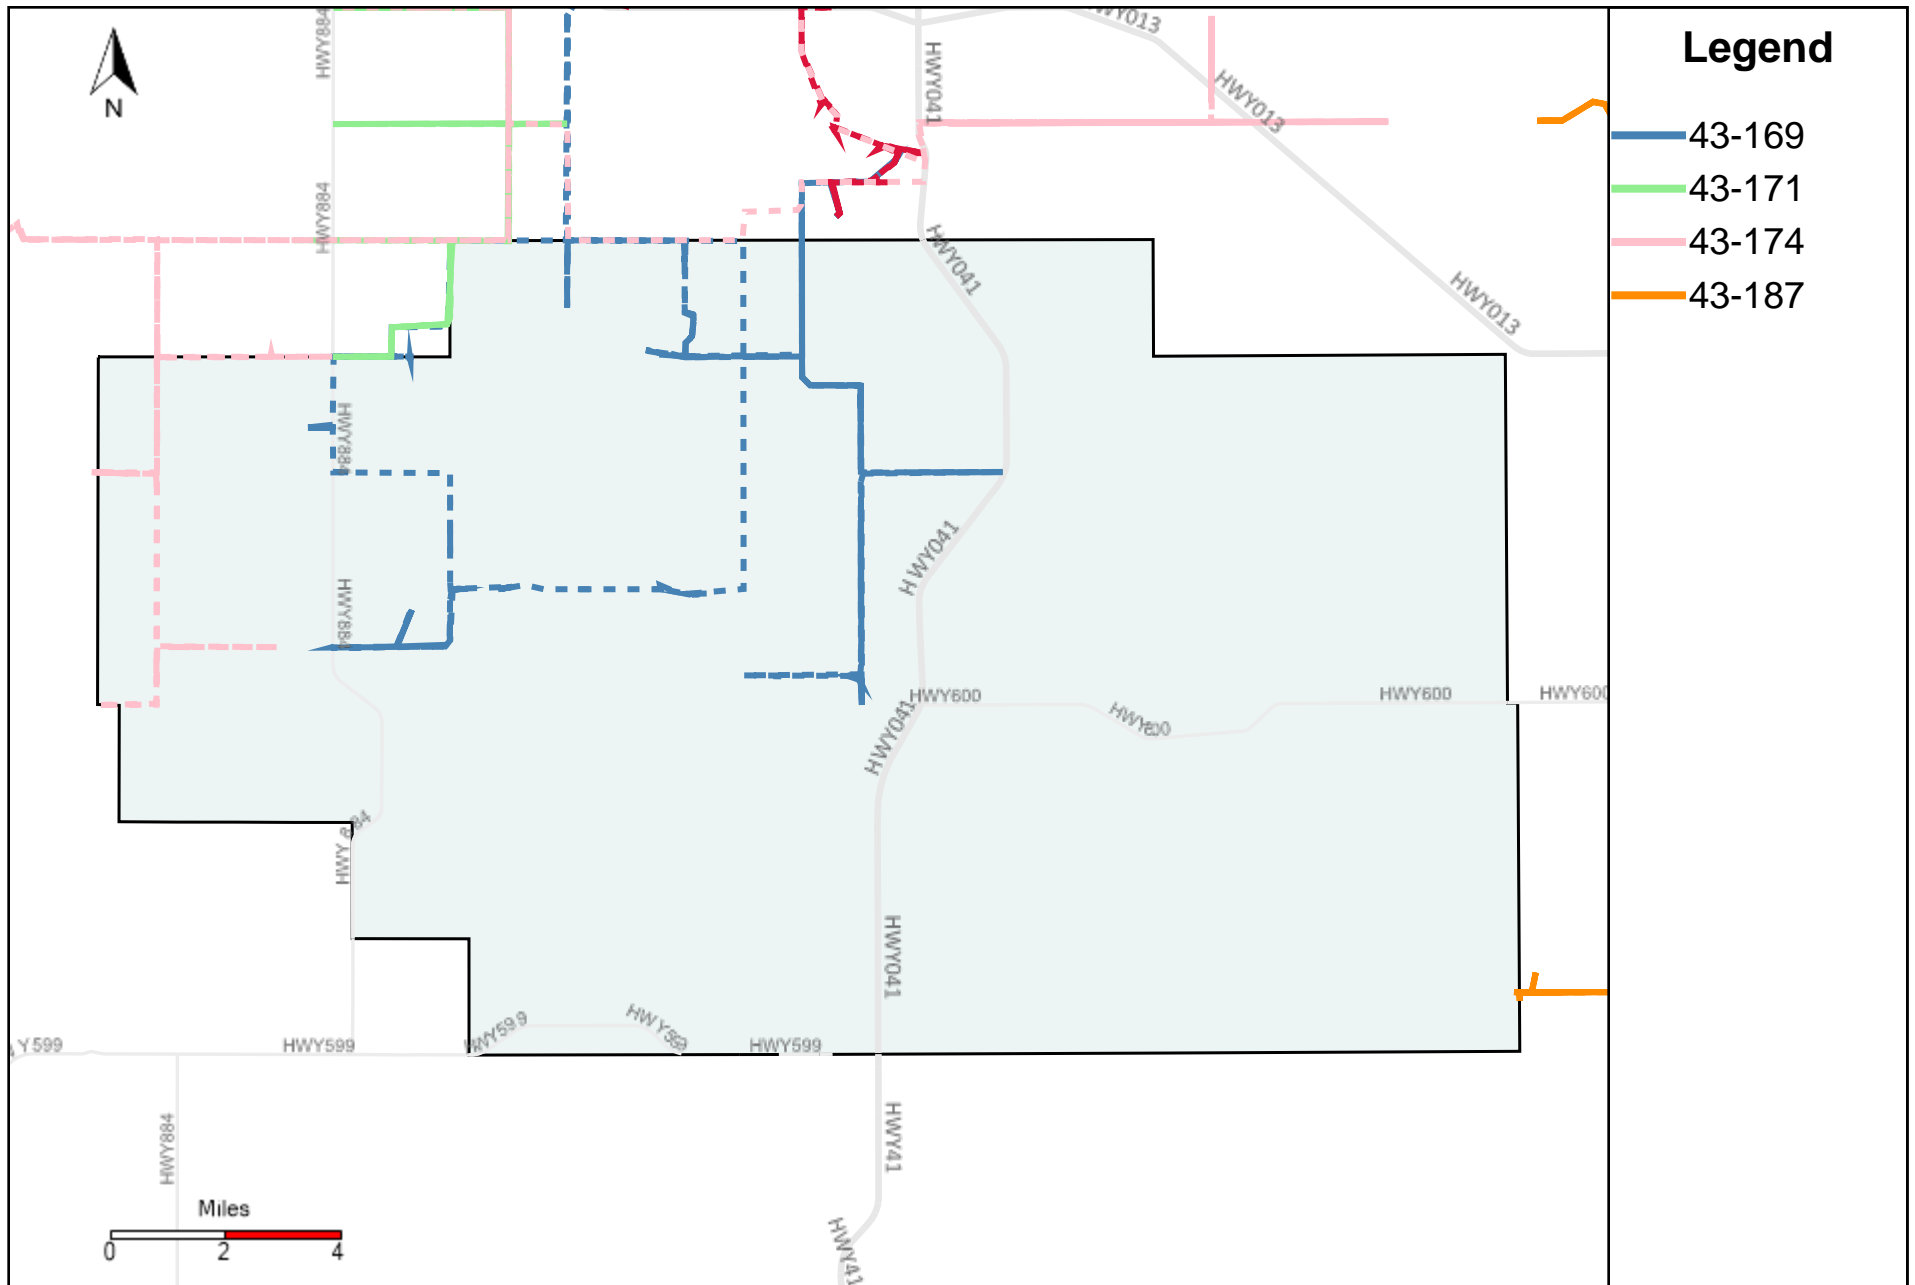

Division: 5 Grader Report(2023-02-19 ~ 2023-02-25)

Vehicle Name List	Total Distance(km)	Total Hours
43-169, 43-171, 43-174, 43-187	1226.17	87 hrs 26 min 12 sec