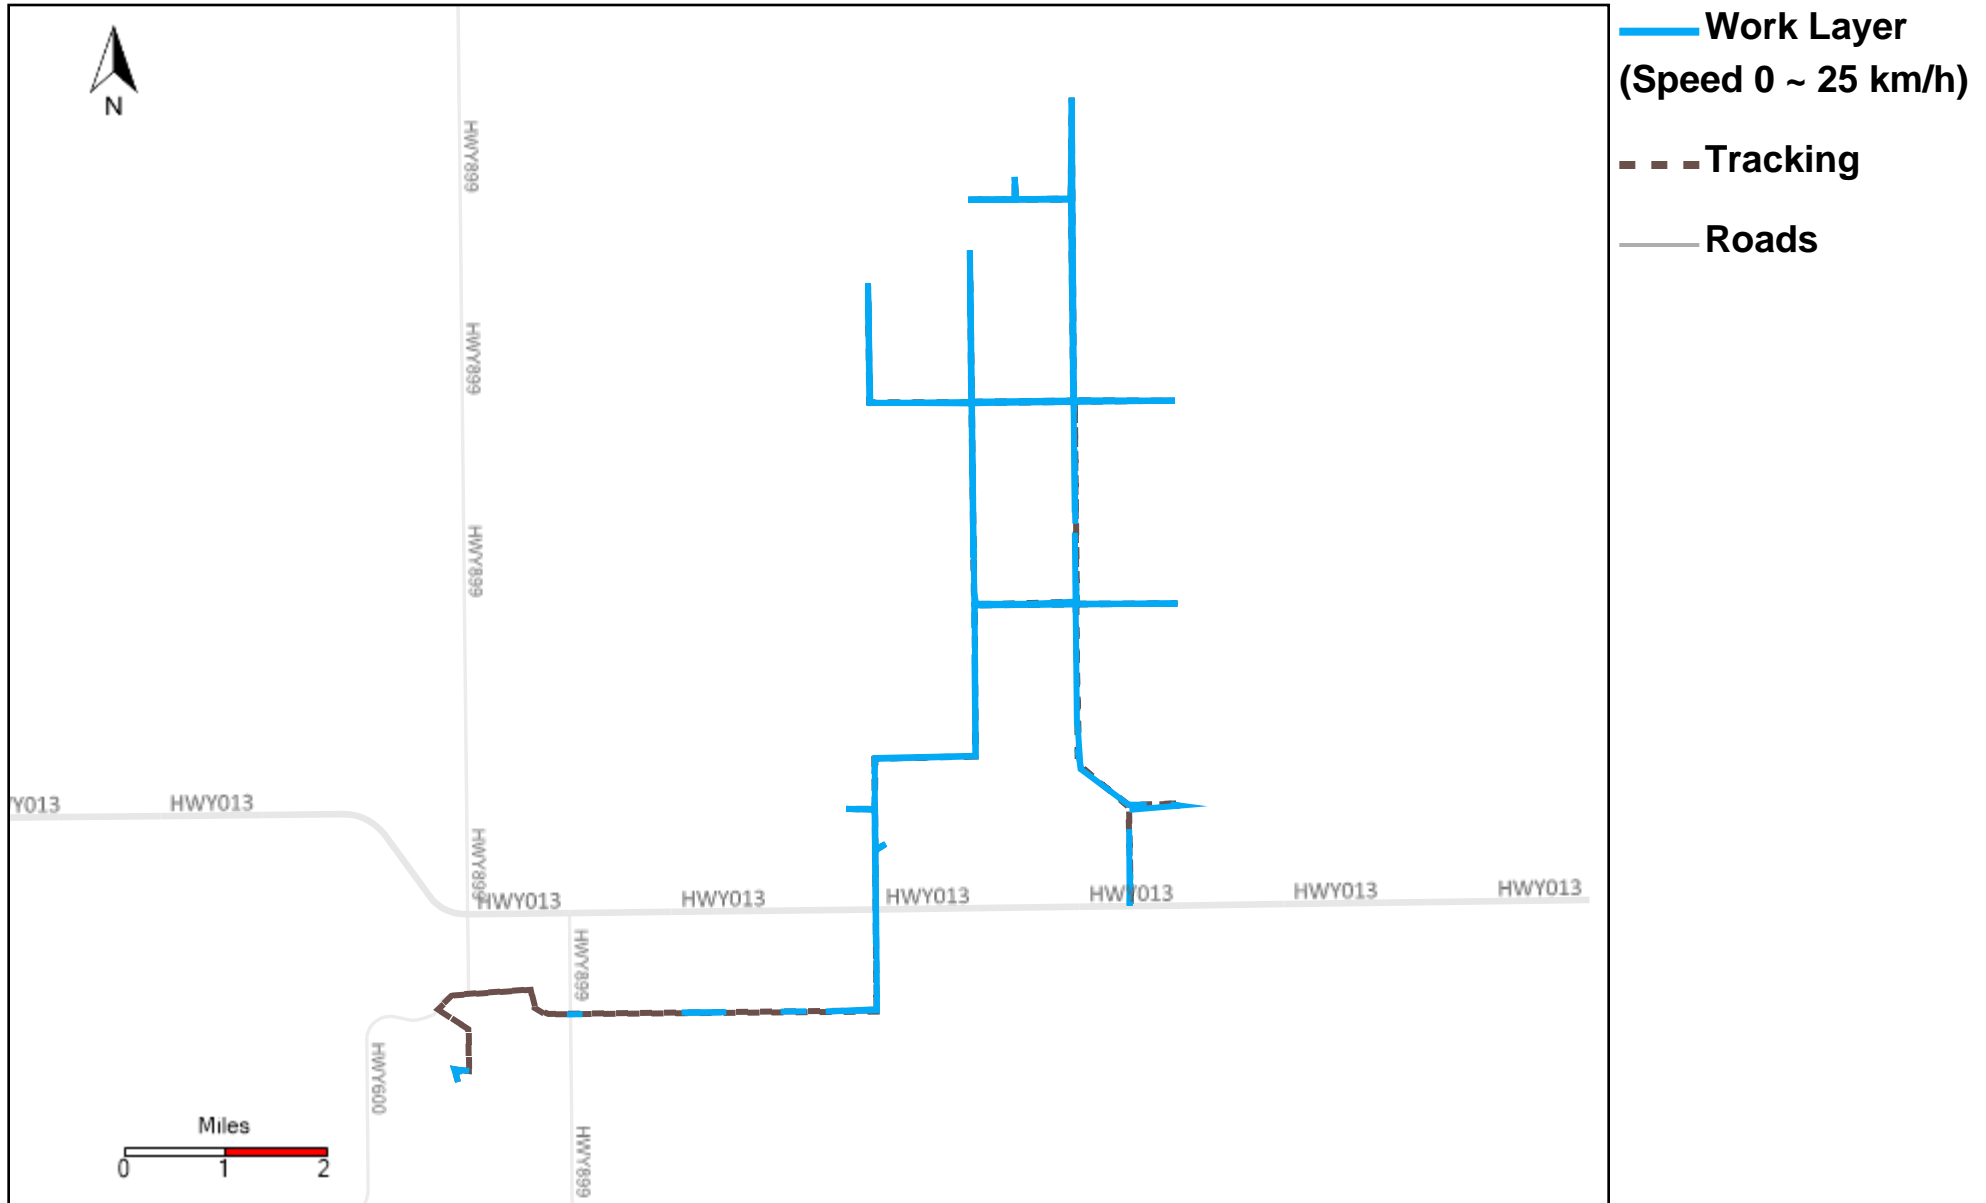

43-183_2023-02-19 ~ 2023-02-25 Tracking

Total Distance(km)	Total Hours	Work Distance(km)	Work Hours
103.98	7 hrs 59 min 0 sec	83.77	7 hrs 7 min 23 sec