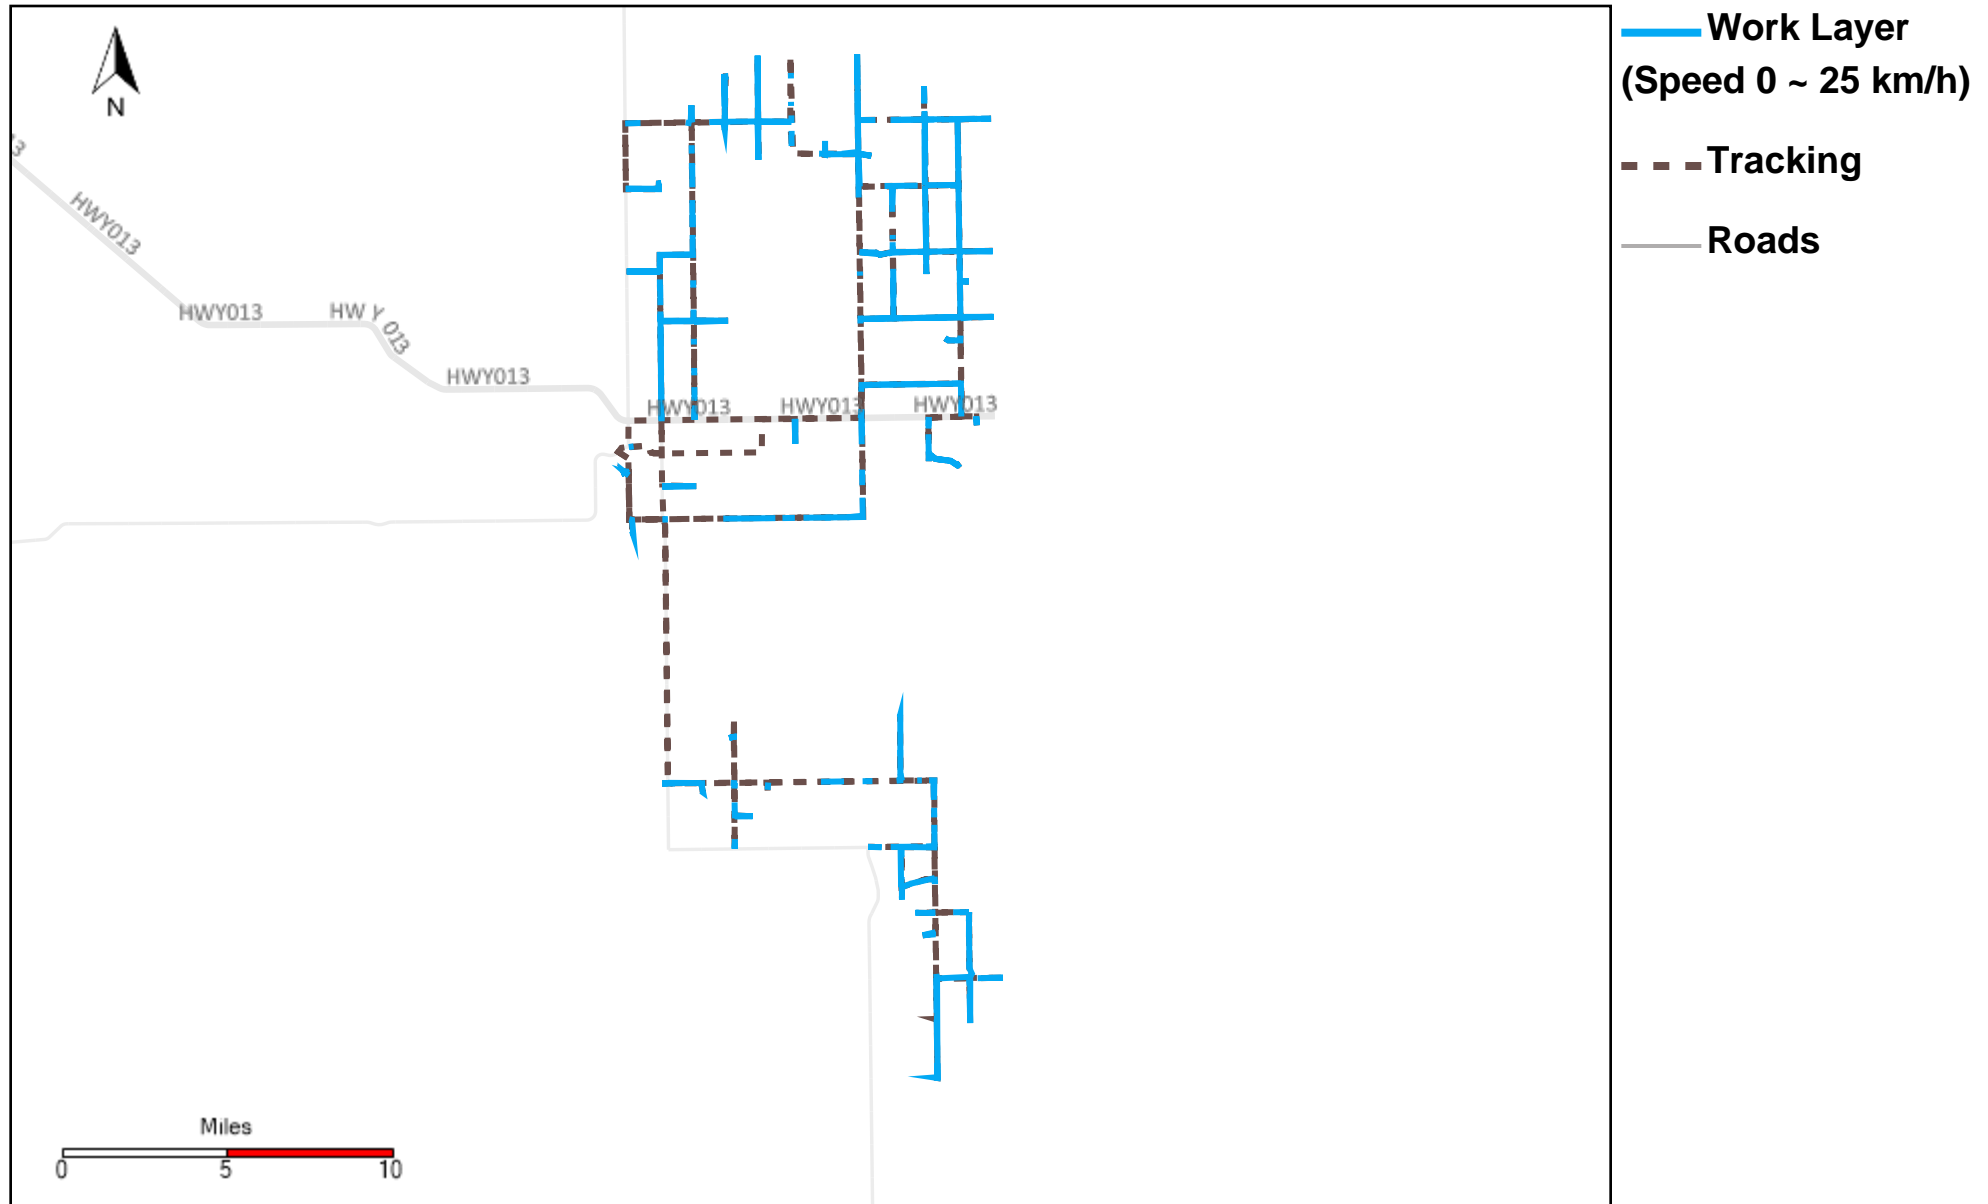

43-186_2023-02-19 ~ 2023-02-25 Tracking

Total Distance(km)	Total Hours	Work Distance(km)	Work Hours
546.44	32 hrs 20 min 58 sec	280.86	22 hrs 59 min 22 sec