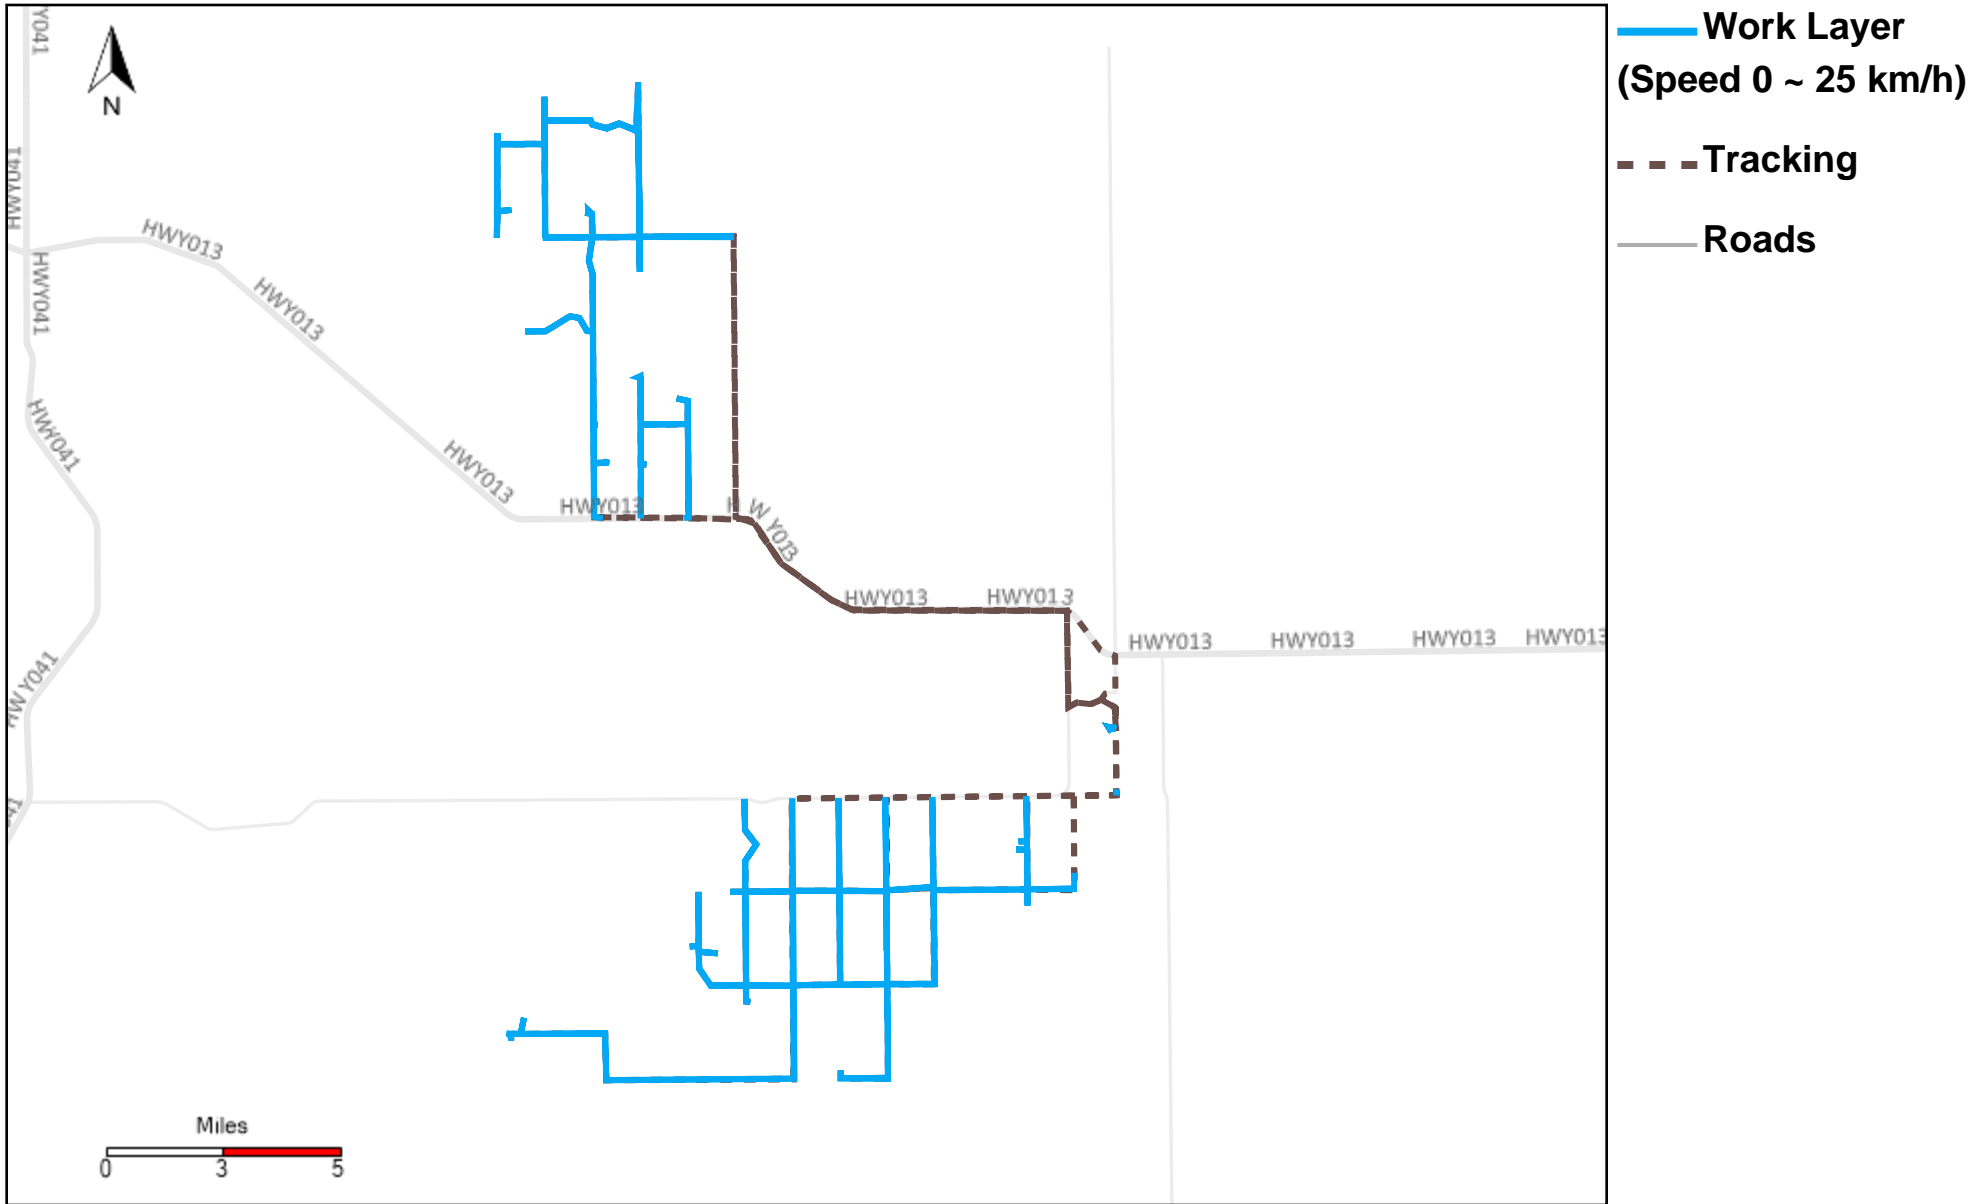

43-187_2023-02-19 ~ 2023-02-25 Tracking

Total Distance(km)	Total Hours	Work Distance(km)	Work Hours
446.24	32 hrs 2 min 22 sec	305.44	28 hrs 35 min 14 sec