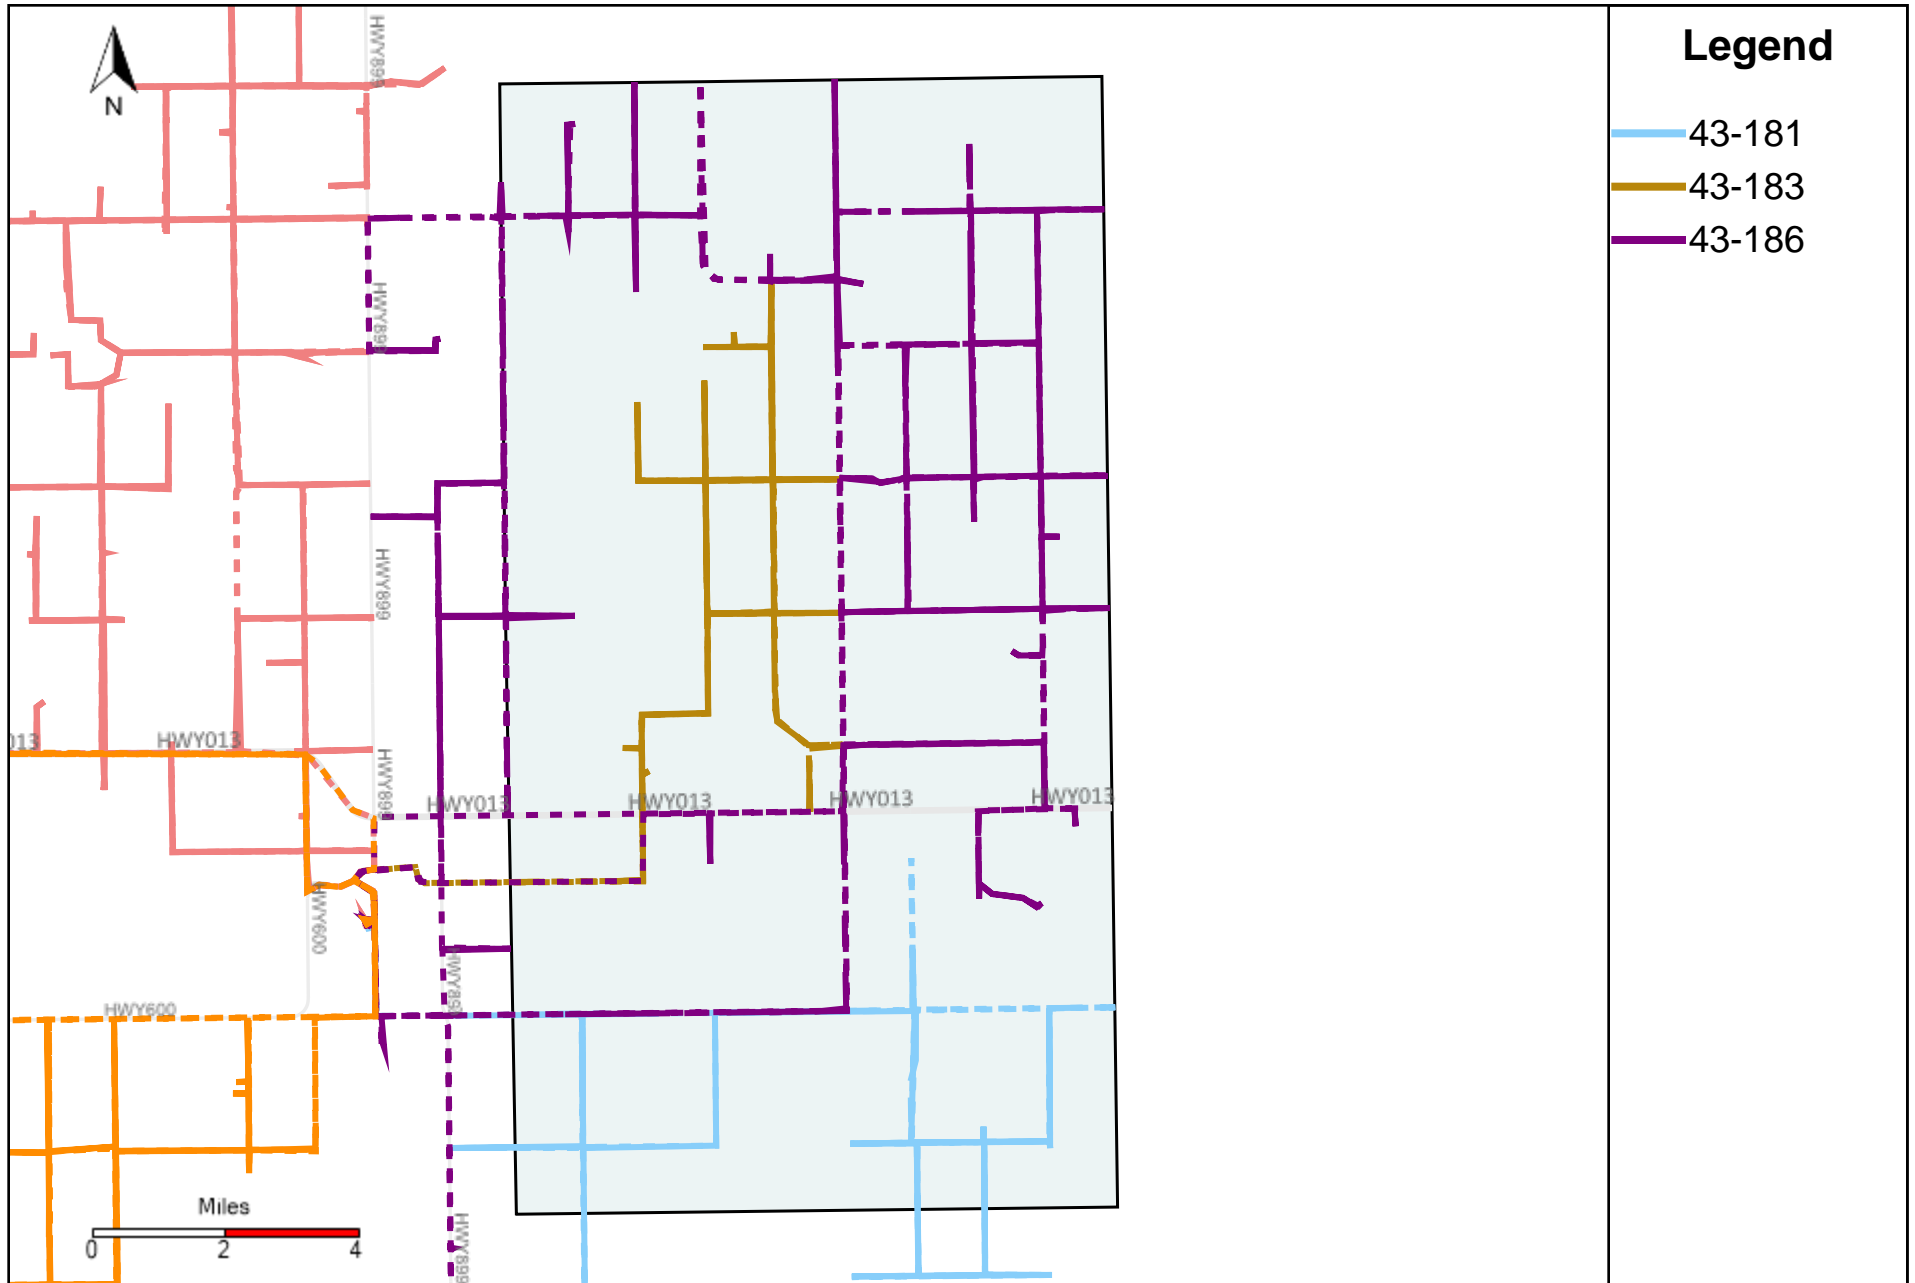

Provost Weekly Grader Report (2023-02-19 ~ 2023-02-25)

Division: 1 Grader Report(2023-02-19 ~ 2023-02-25)

Vehicle Name List	Total Distance(km)	Total Hours
43-181, 43-186, 43-187	1143.42	71 hrs 57 min 19 sec

Division: 2 Grader Report(2023-02-19 ~ 2023-02-25)

Vehicle Name List	Total Distance(km)	Total Hours
43-181, 43-183, 43-186	801.16	47 hrs 53 min 57 sec

Division: 3 Grader Report(2023-02-19 ~ 2023-02-25)

Vehicle Name List	Total Distance(km)	Total Hours
43-181, 43-183, 43-185, 43-186, 43-187	1744.12	113 hrs 40 min 17 sec

Division: 4 Grader Report(2023-02-19 ~ 2023-02-25)

Vehicle Name List	Total Distance(km)	Total Hours
43-174, 43-185, 43-186, 43-187	1780.97	118 hrs 40 min 31 sec

Division: 5 Grader Report(2023-02-19 ~ 2023-02-25)

Division: 7 Grader Report(2023-02-19 ~ 2023-02-25)

Vehicle Name List	Total Distance(km)	Total Hours
43-169, 43-171, 43-173, 43-174	1112.69	78 hrs 44 min 22 sec

Provost Weekly Grader Report

From 2/19/2023 To 2/25/2023