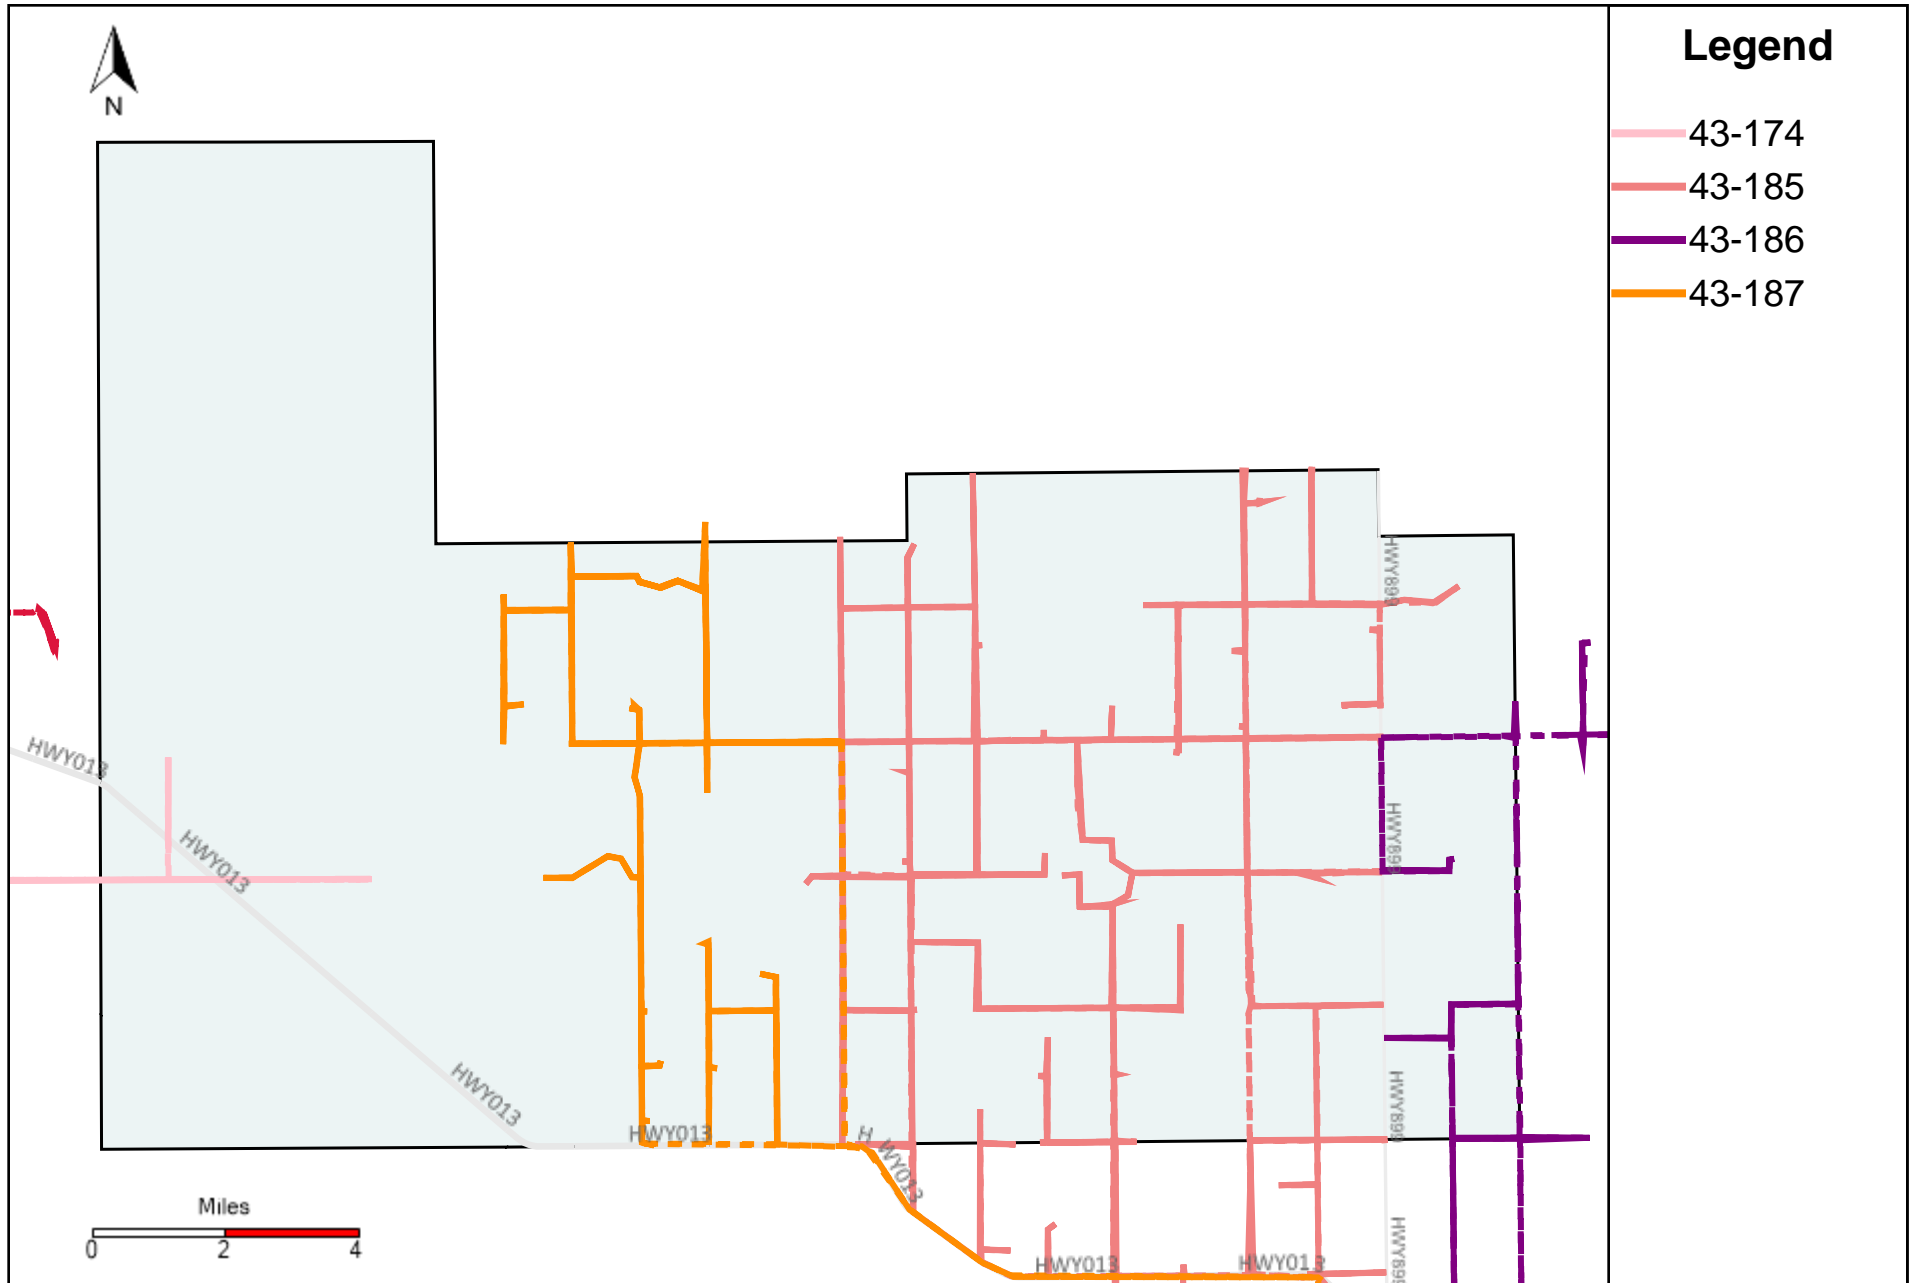

Provost Weekly Grader Report (2023-02-19 ~ 2023-02-25)

Division: 1 Grader Report(2023-02-19 ~ 2023-02-25)

Vehicle Name List	Total Distance(km)	Total Hours
43-181, 43-186, 43-187	1143.42	71 hrs 57 min 19 sec

Division: 2 Grader Report(2023-02-19 ~ 2023-02-25)

Vehicle Name List	Total Distance(km)	Total Hours
43-181, 43-183, 43-186	801.16	47 hrs 53 min 57 sec

Division: 3 Grader Report(2023-02-19 ~ 2023-02-25)

Vehicle Name List	Total Distance(km)	Total Hours
43-181, 43-183, 43-185, 43-186, 43-187	1744.12	113 hrs 40 min 17 sec

Division: 4 Grader Report(2023-02-19 ~ 2023-02-25)

Vehicle Name List	Total Distance(km)	Total Hours
43-174, 43-185, 43-186, 43-187	1780.97	118 hrs 40 min 31 sec

Division: 5 Grader Report(2023-02-19 ~ 2023-02-25)