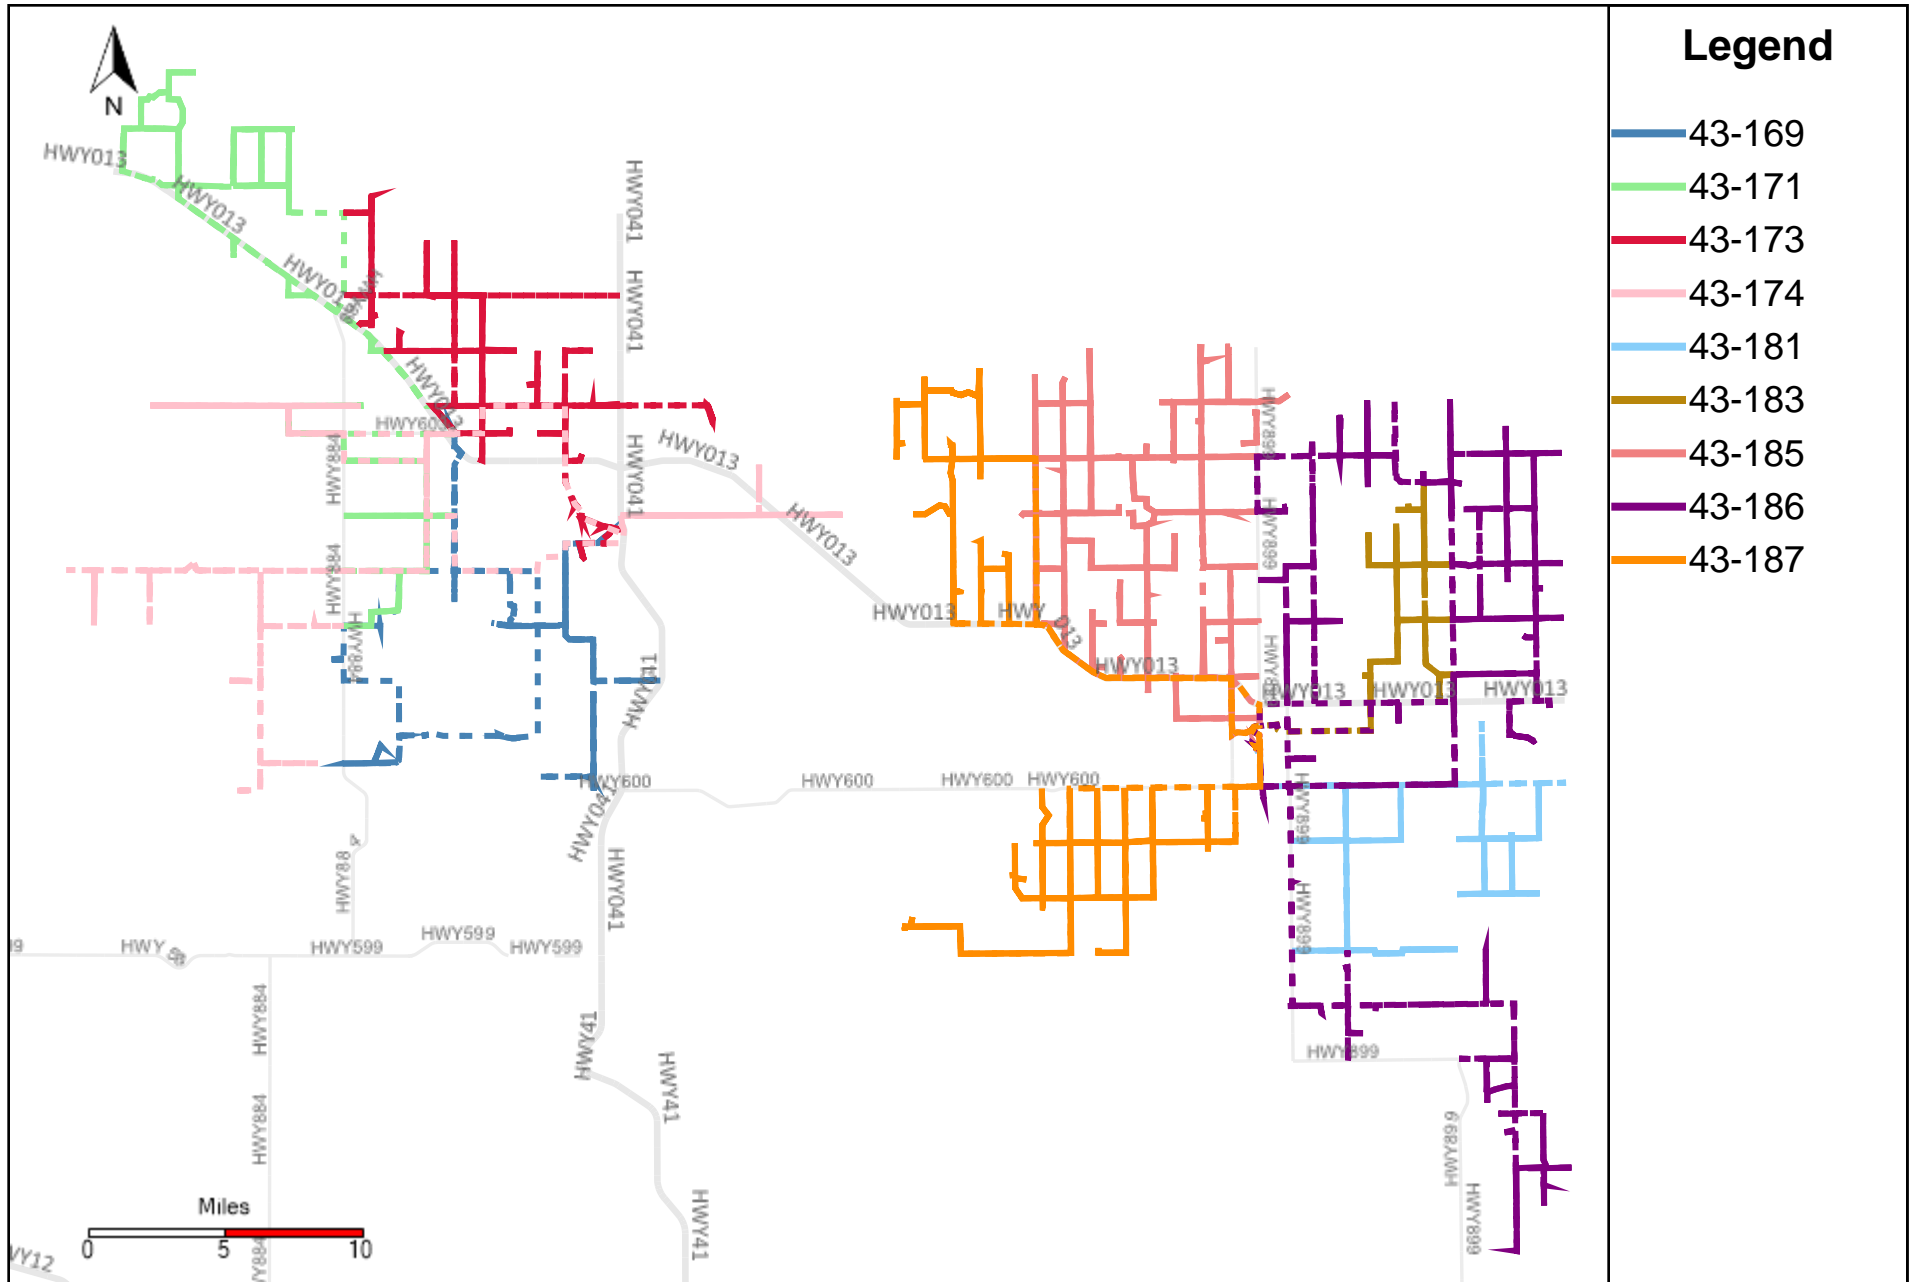

Provost Weekly Grader Report (2023-02-19 ~ 2023-02-25)

Division: 1 Grader Report(2023-02-19 ~ 2023-02-25)

Vehicle Name List	Total Distance(km)	Total Hours
43-181, 43-186, 43-187	1143.42	71 hrs 57 min 19 sec

Division: 2 Grader Report(2023-02-19 ~ 2023-02-25)

Vehicle Name List	Total Distance(km)	Total Hours
43-181, 43-183, 43-186	801.16	47 hrs 53 min 57 sec

Division: 3 Grader Report(2023-02-19 ~ 2023-02-25)

Vehicle Name List	Total Distance(km)	Total Hours
43-181, 43-183, 43-185, 43-186, 43-187	1744.12	113 hrs 40 min 17 sec

Division: 4 Grader Report(2023-02-19 ~ 2023-02-25)

Vehicle Name List	Total Distance(km)	Total Hours
43-174, 43-185, 43-186, 43-187	1780.97	118 hrs 40 min 31 sec

Division: 5 Grader Report(2023-02-19 ~ 2023-02-25)

Division: 7 Grader Report(2023-02-19 ~ 2023-02-25)

Vehicle Name List	Total Distance(km)	Total Hours
43-169, 43-171, 43-173, 43-174	1112.69	78 hrs 44 min 22 sec

Provost Weekly Grader Report

From 2/19/2023 To 2/25/2023