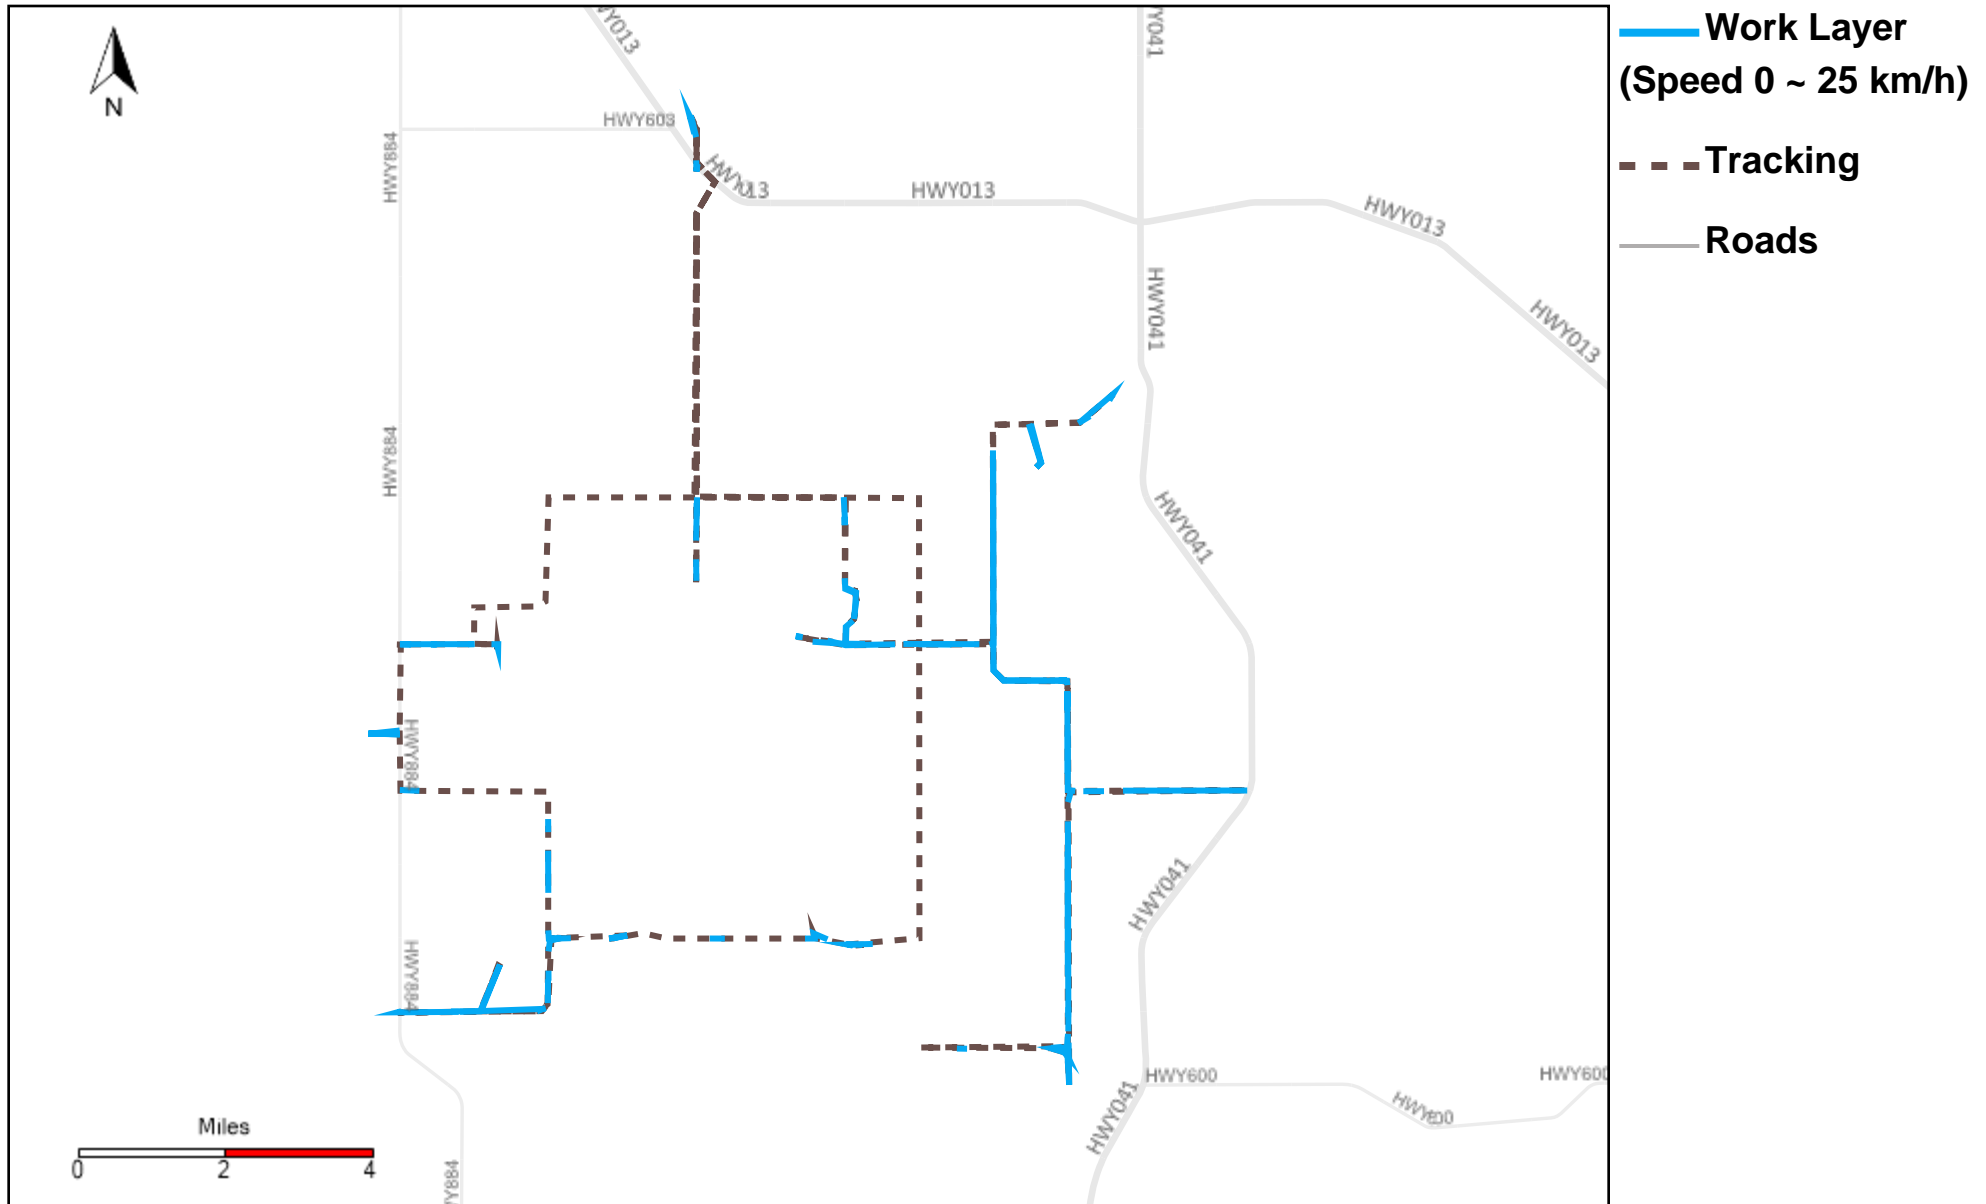

43-169_2023-02-19 ~ 2023-02-25 Tracking

Total Distance(km)	Total Hours	Work Distance(km)	Work Hours
208.3	15 hrs 5 min 45 sec	93.34	9 hrs 54 min 4 sec