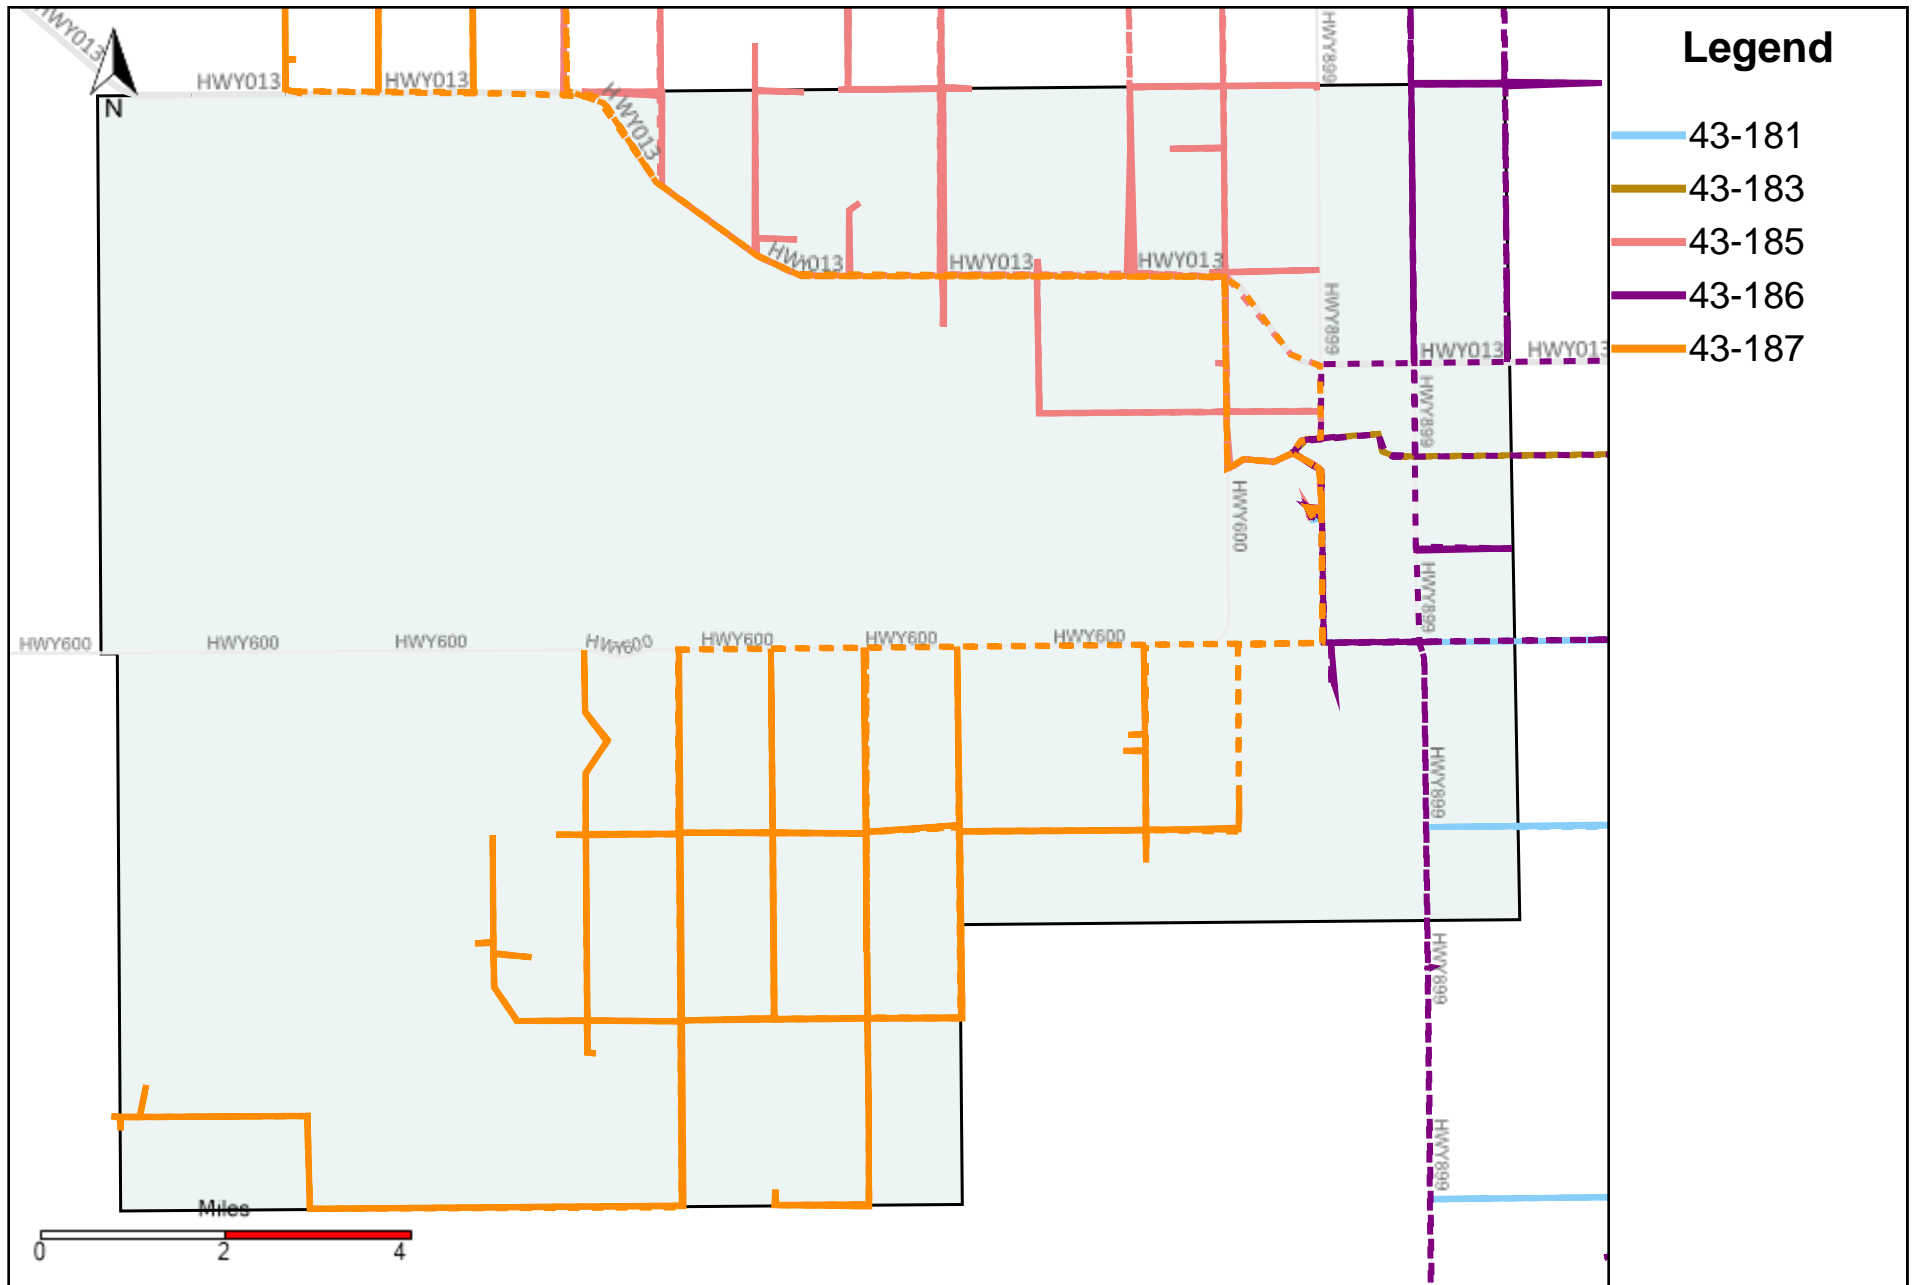

Provost Weekly Grader Report (2023-02-19 ~ 2023-02-25)

Division: 1 Grader Report(2023-02-19 ~ 2023-02-25)

Vehicle Name List	Total Distance(km)	Total Hours
43-181, 43-186, 43-187	1143.42	71 hrs 57 min 19 sec

Division: 2 Grader Report(2023-02-19 ~ 2023-02-25)

Vehicle Name List	Total Distance(km)	Total Hours
43-181, 43-183, 43-186	801.16	47 hrs 53 min 57 sec

Division: 3 Grader Report(2023-02-19 ~ 2023-02-25)

Vehicle Name List	Total Distance(km)	Total Hours
43-181, 43-183, 43-185, 43-186, 43-187	1744.12	113 hrs 40 min 17 sec

Division: 4 Grader Report(2023-02-19 ~ 2023-02-25)

Vehicle Name List	Total Distance(km)	Total Hours
43-174, 43-185, 43-186, 43-187	1780.97	118 hrs 40 min 31 sec

Division: 5 Grader Report(2023-02-19 ~ 2023-02-25)

Division: 7 Grader Report(2023-02-19 ~ 2023-02-25)

Vehicle Name List	Total Distance(km)	Total Hours
43-169, 43-171, 43-173, 43-174	1112.69	78 hrs 44 min 22 sec

Provost Weekly Grader Report

From 2/19/2023 To 2/25/2023