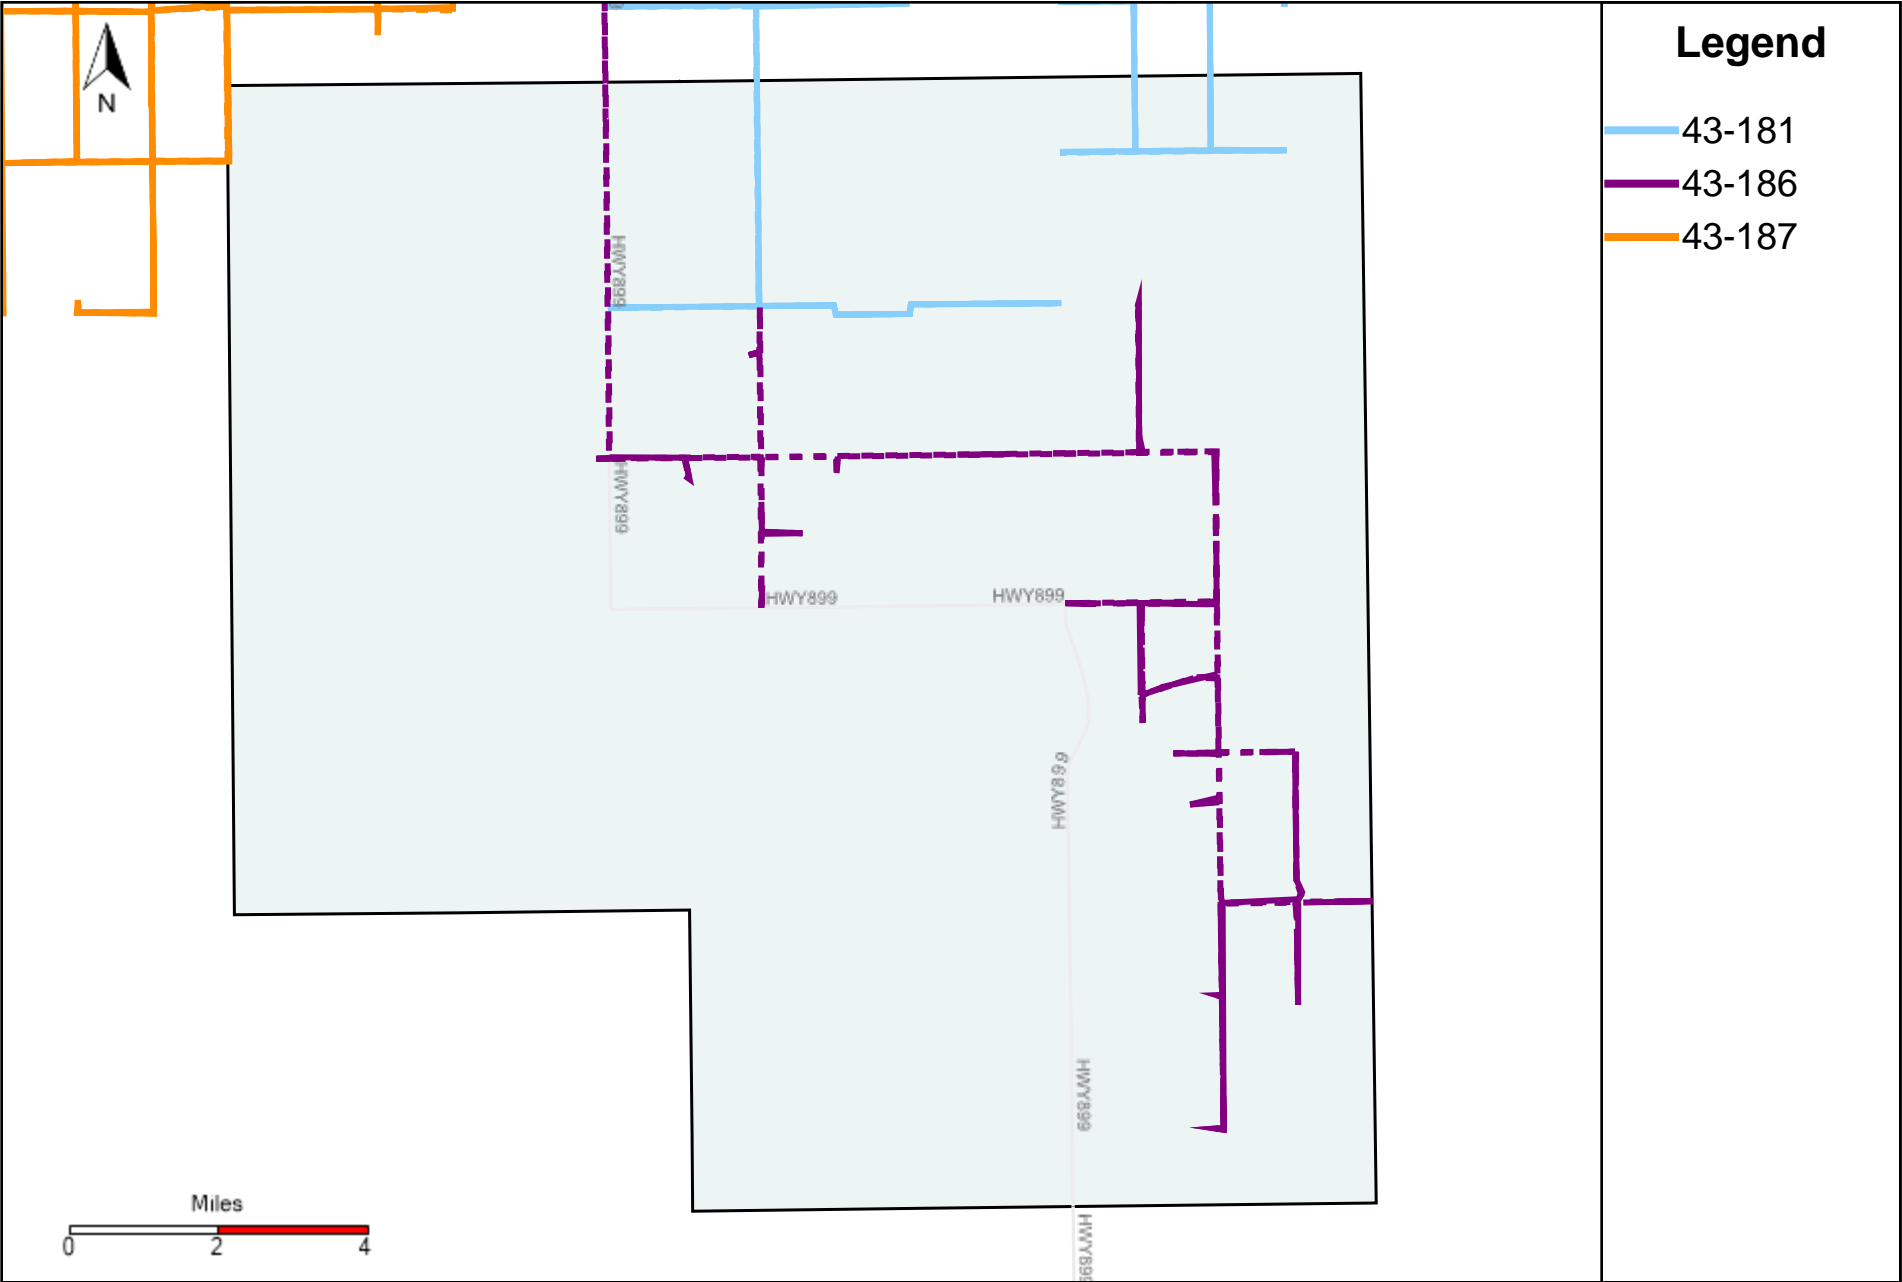

Provost Weekly Grader Report (2023-02-19 ~ 2023-02-25)

Division: 1 Grader Report(2023-02-19 ~ 2023-02-25)

Vehicle Name List	Total Distance(km)	Total Hours
43-181, 43-186, 43-187	1143.42	71 hrs 57 min 19 sec