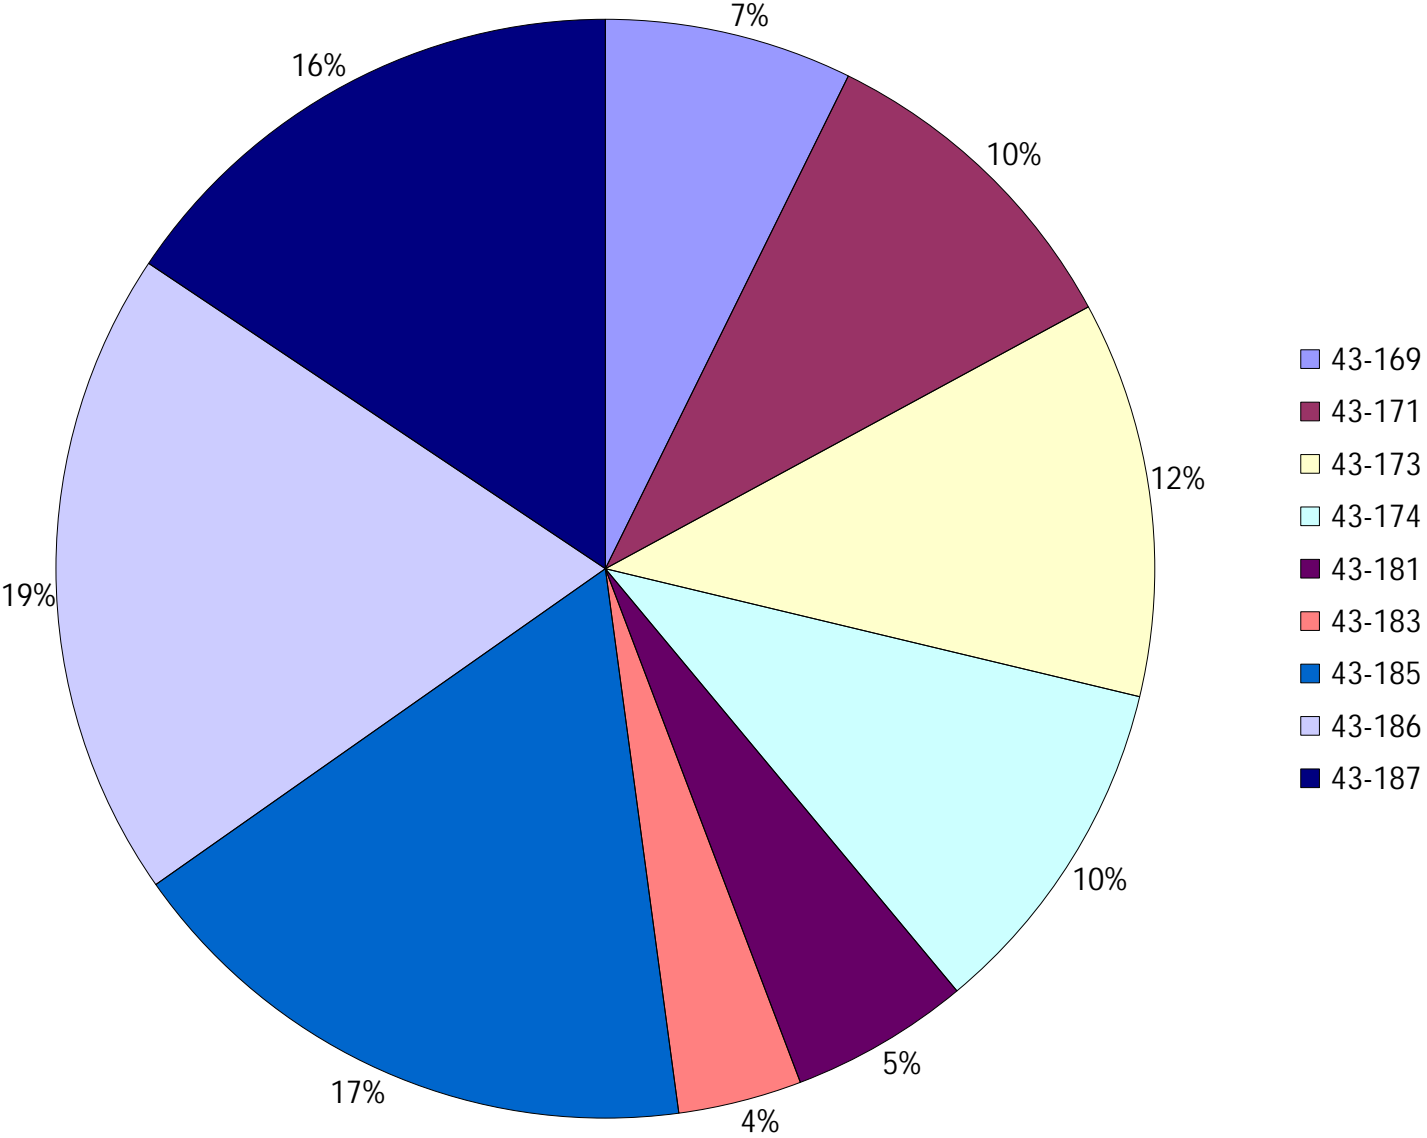

Provost Weekly Grader Report

From 2/19/2023 To 2/25/2023

2/25/2023

Vehicle	Total Distance(km)	Total Hours	Work Distance(km)	Work Hours
43-169	208.3	15 hrs 5 min 45 sec	93.34	9 hrs 54 min 4 sec
43-171	280.06	19 hrs 44 min 52 sec	146.58	14 hrs 23 min 28 sec
43-173	332.76	23 hrs 20 min 32 sec	164.85	14 hrs 16 min 41 sec
43-174	291.57	20 hrs 33 min 13 sec	120.71	11 hrs 5 min 15 sec
43-181	150.74	7 hrs 33 min 59 sec	118.02	6 hrs 16 min 10 sec
43-183	103.98	7 hrs 59 min 0 sec	83.77	7 hrs 7 min 23 sec
43-185	496.72	33 hrs 43 min 58 sec	384.32	31 hrs 12 min 24 sec
43-186	546.44	32 hrs 20 min 58 sec	280.86	22 hrs 59 min 22 sec
43-187	446.24	32 hrs 2 min 22 sec	305.44	28 hrs 35 min 14 sec
Total:	2856.82	192 hrs 24 min 39 sec	1697.89	145 hrs 50 min 1 sec

Vehicle Distance Vs Total Distance (%) From 2/19/2023 To 2/25/2023

Provost Weekly Grader Report