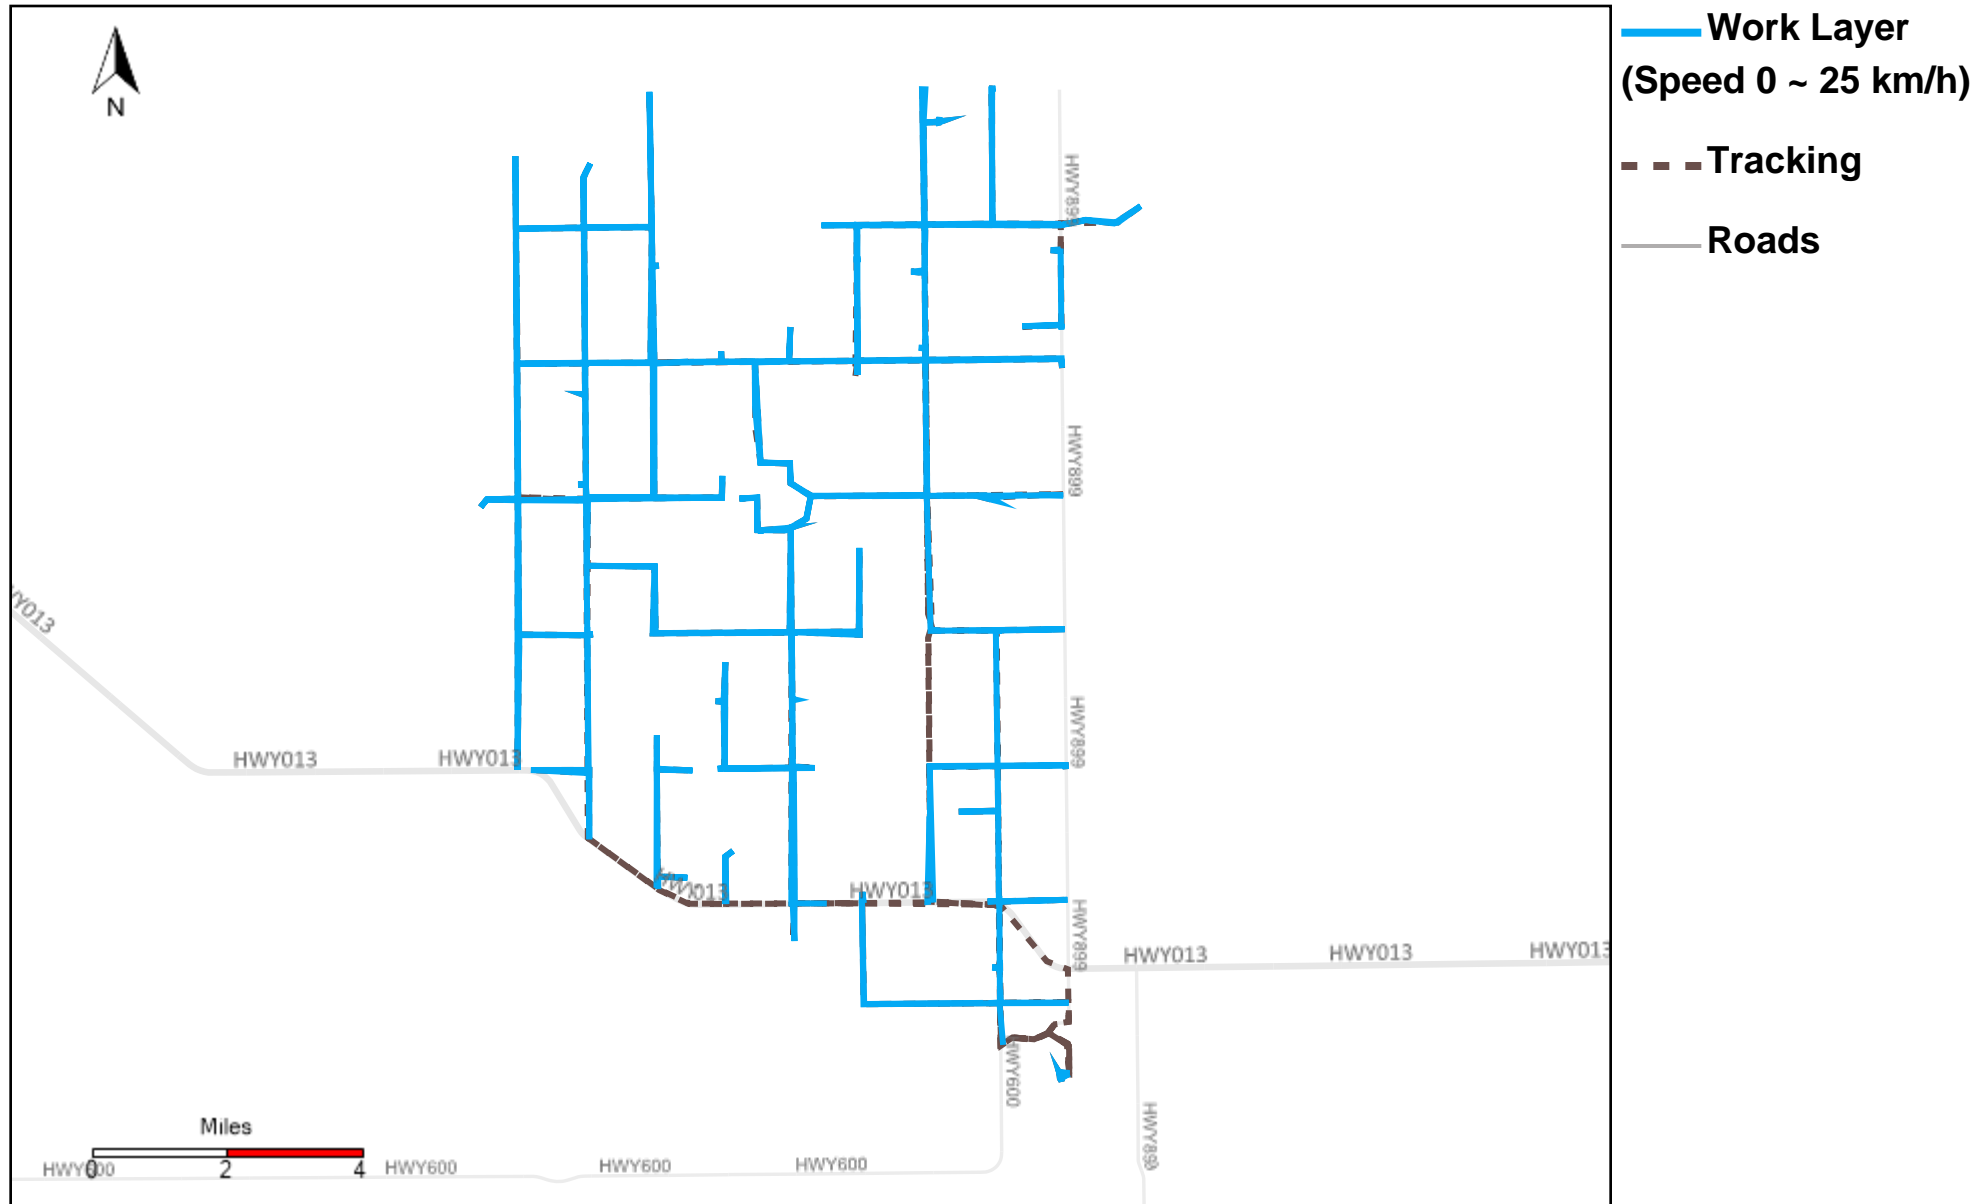

43-185_2023-02-19 ~ 2023-02-25 Tracking

Total Distance(km)	Total Hours	Work Distance(km)	Work Hours
496.72	33 hrs 43 min 58 sec	384.32	31 hrs 12 min 24 sec