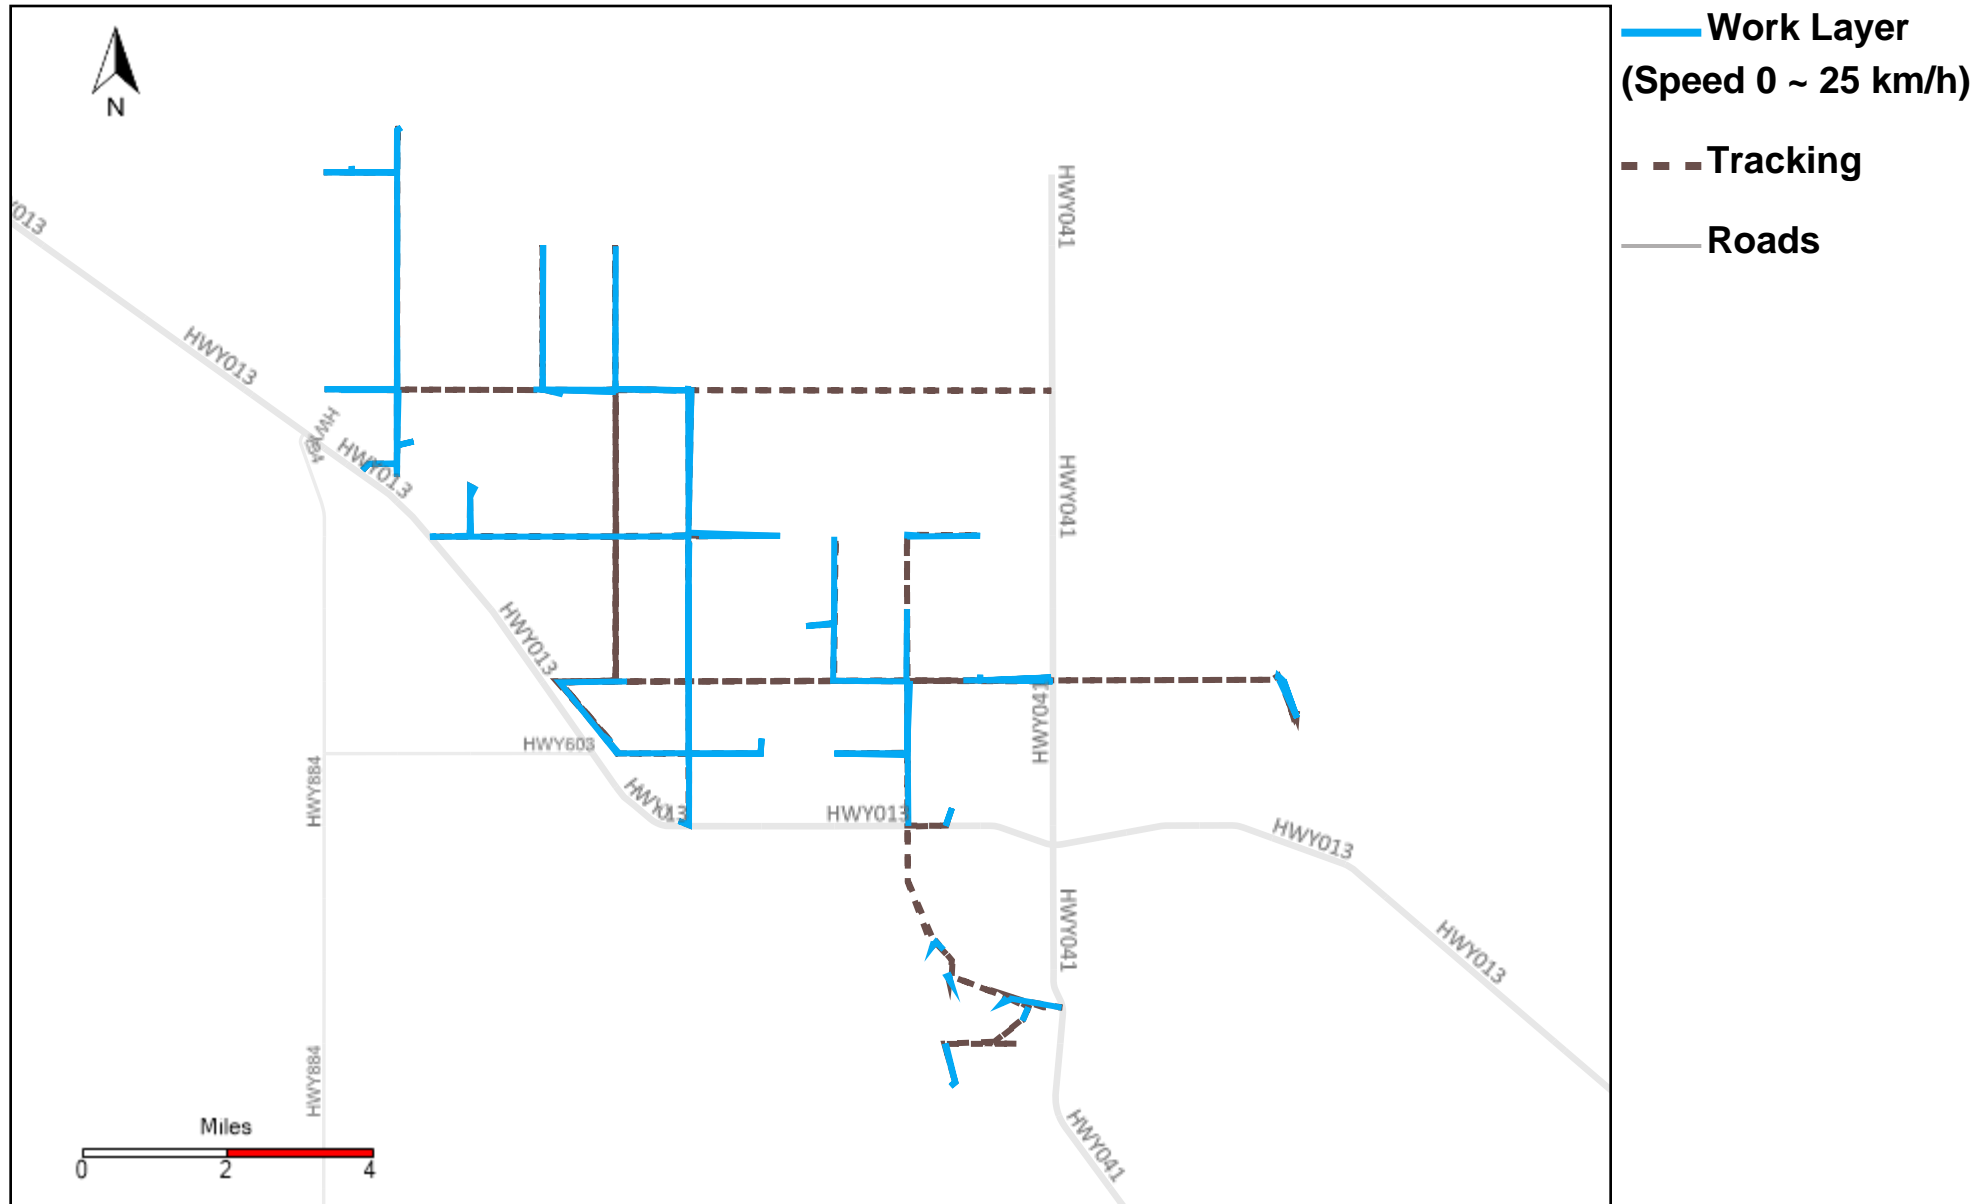

43-173_2023-02-19 ~ 2023-02-25 Tracking

Total Distance(km)	Total Hours	Work Distance(km)	Work Hours
332.76	23 hrs 20 min 32 sec	164.85	14 hrs 16 min 41 sec