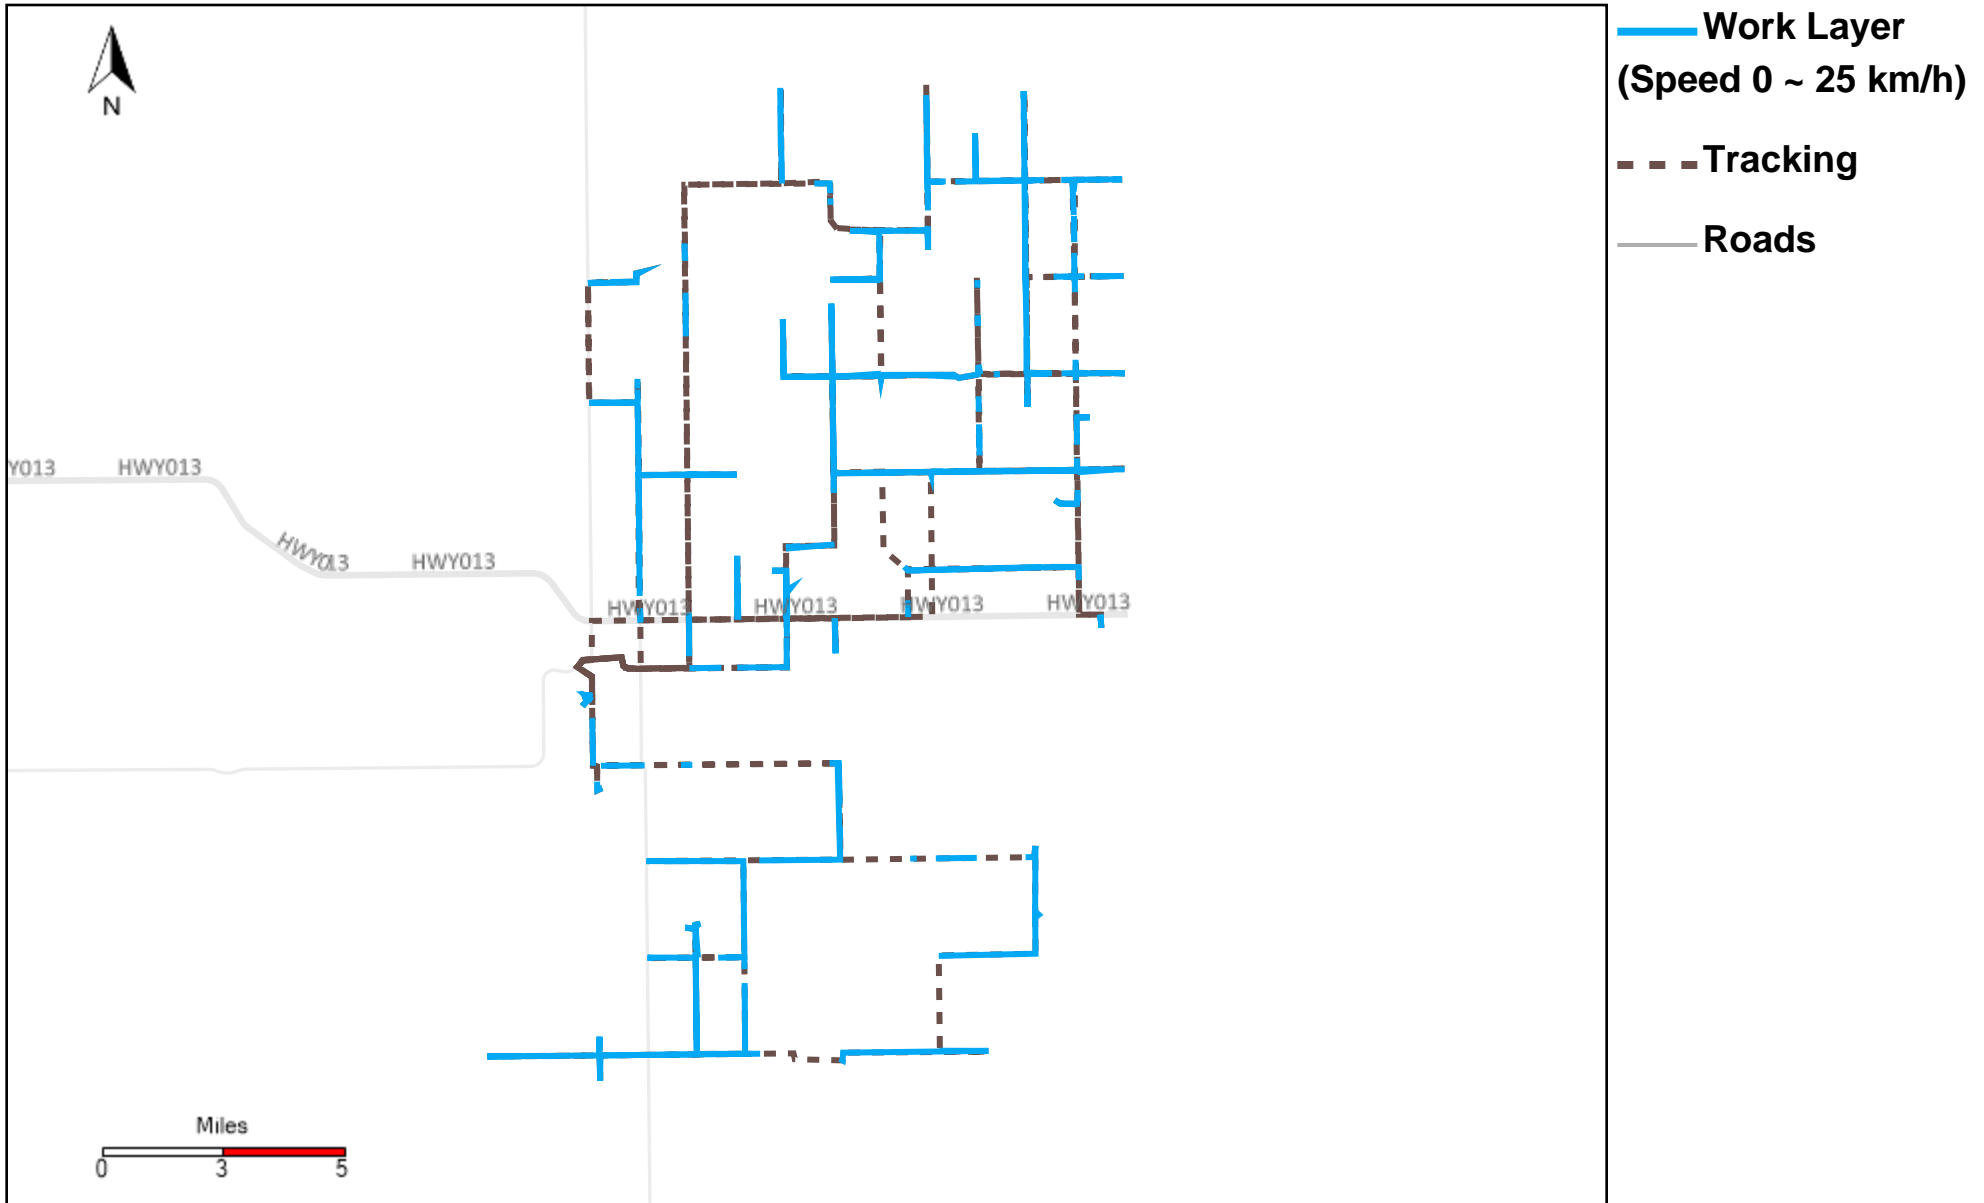

43-186_2023-01-29 ~ 2023-02-04 Tracking

Total Distance(km)	Total Hours	Work Distance(km)	Work Hours
602.91	40 hrs 14 min 20 sec	349.83	32 hrs 8 min 56 sec