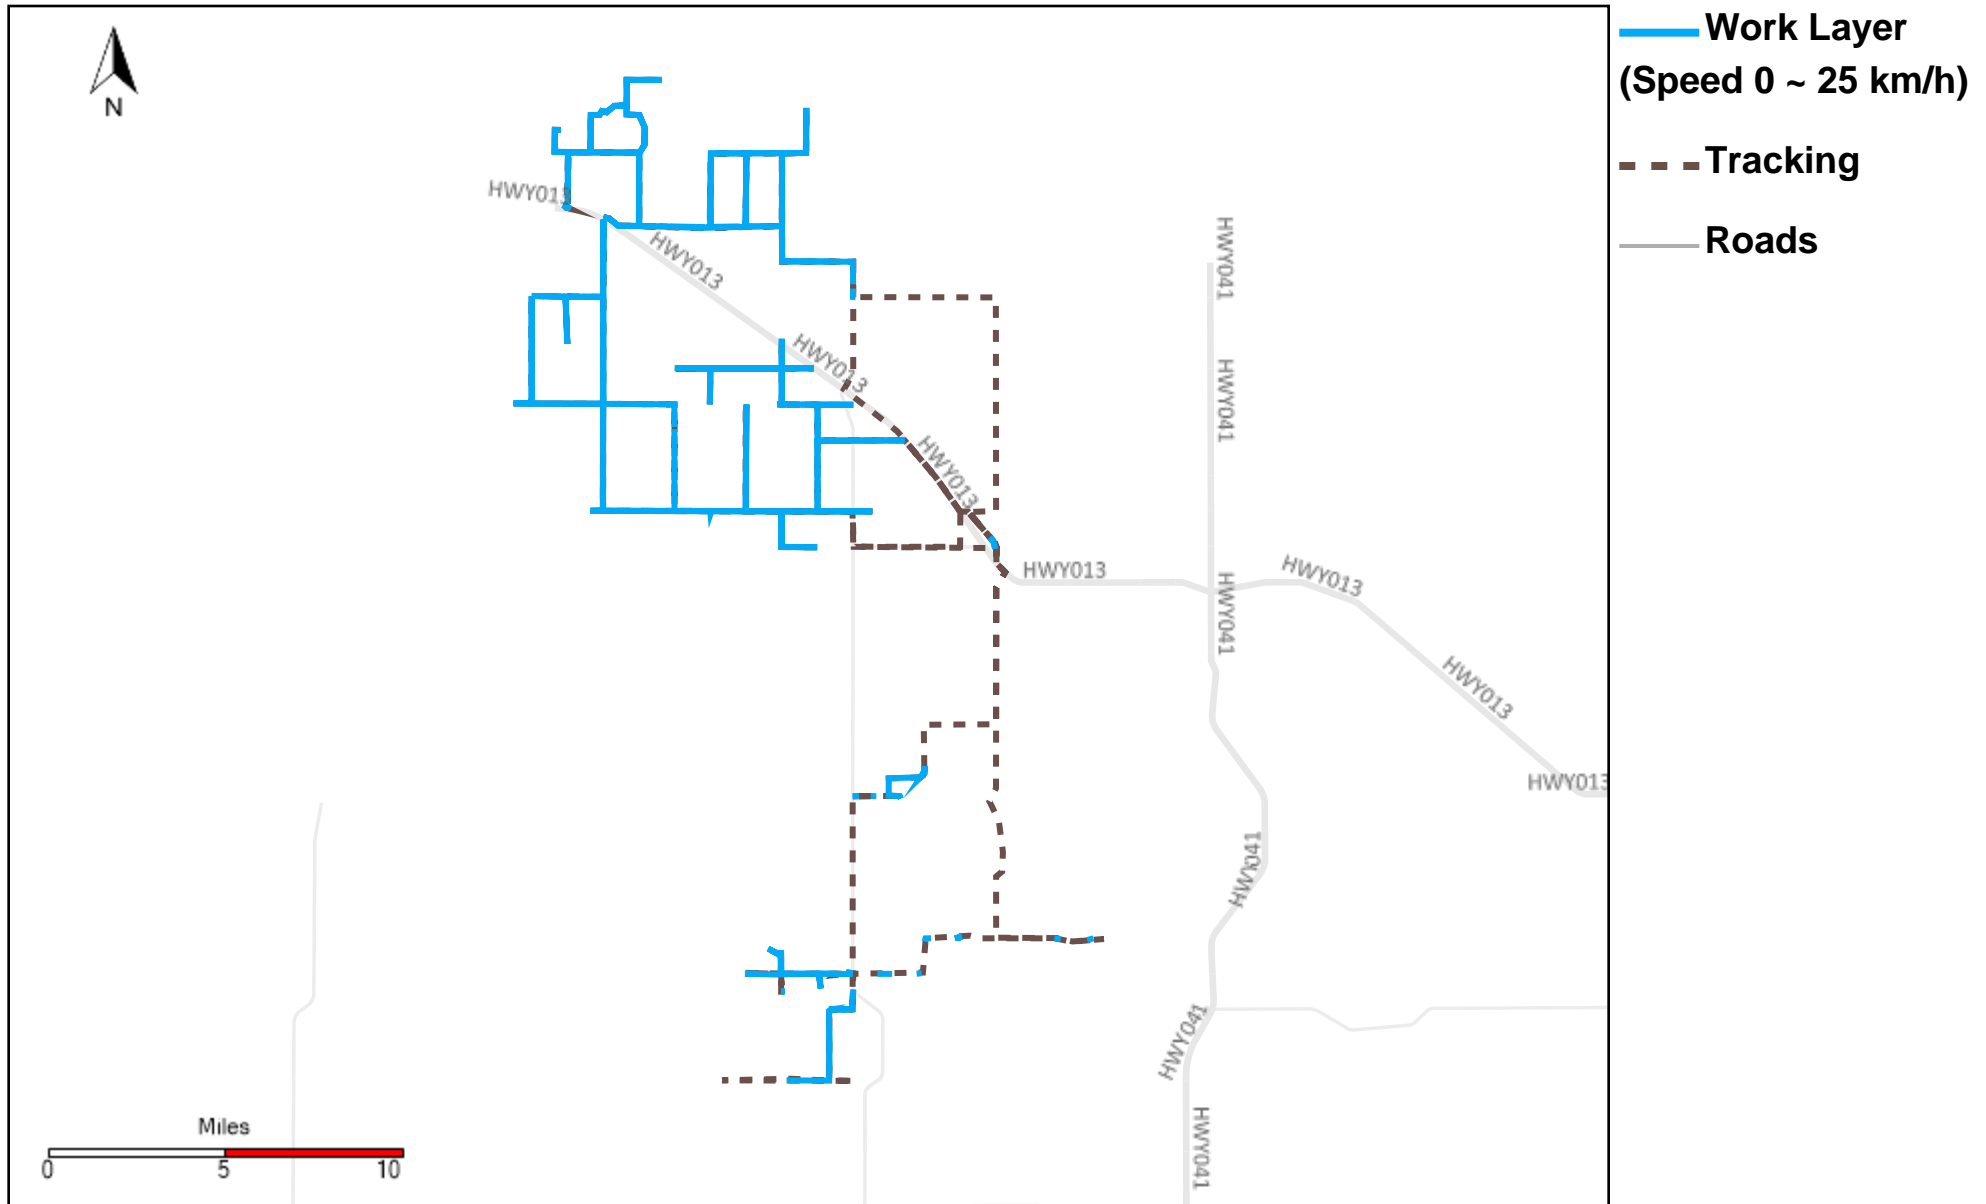

43-171_2023-01-29 ~ 2023-02-04 Tracking

Total Distance(km)	Total Hours	Work Distance(km)	Work Hours
471.64	27 hrs 18 min 54 sec	302.16	21 hrs 5 min 28 sec