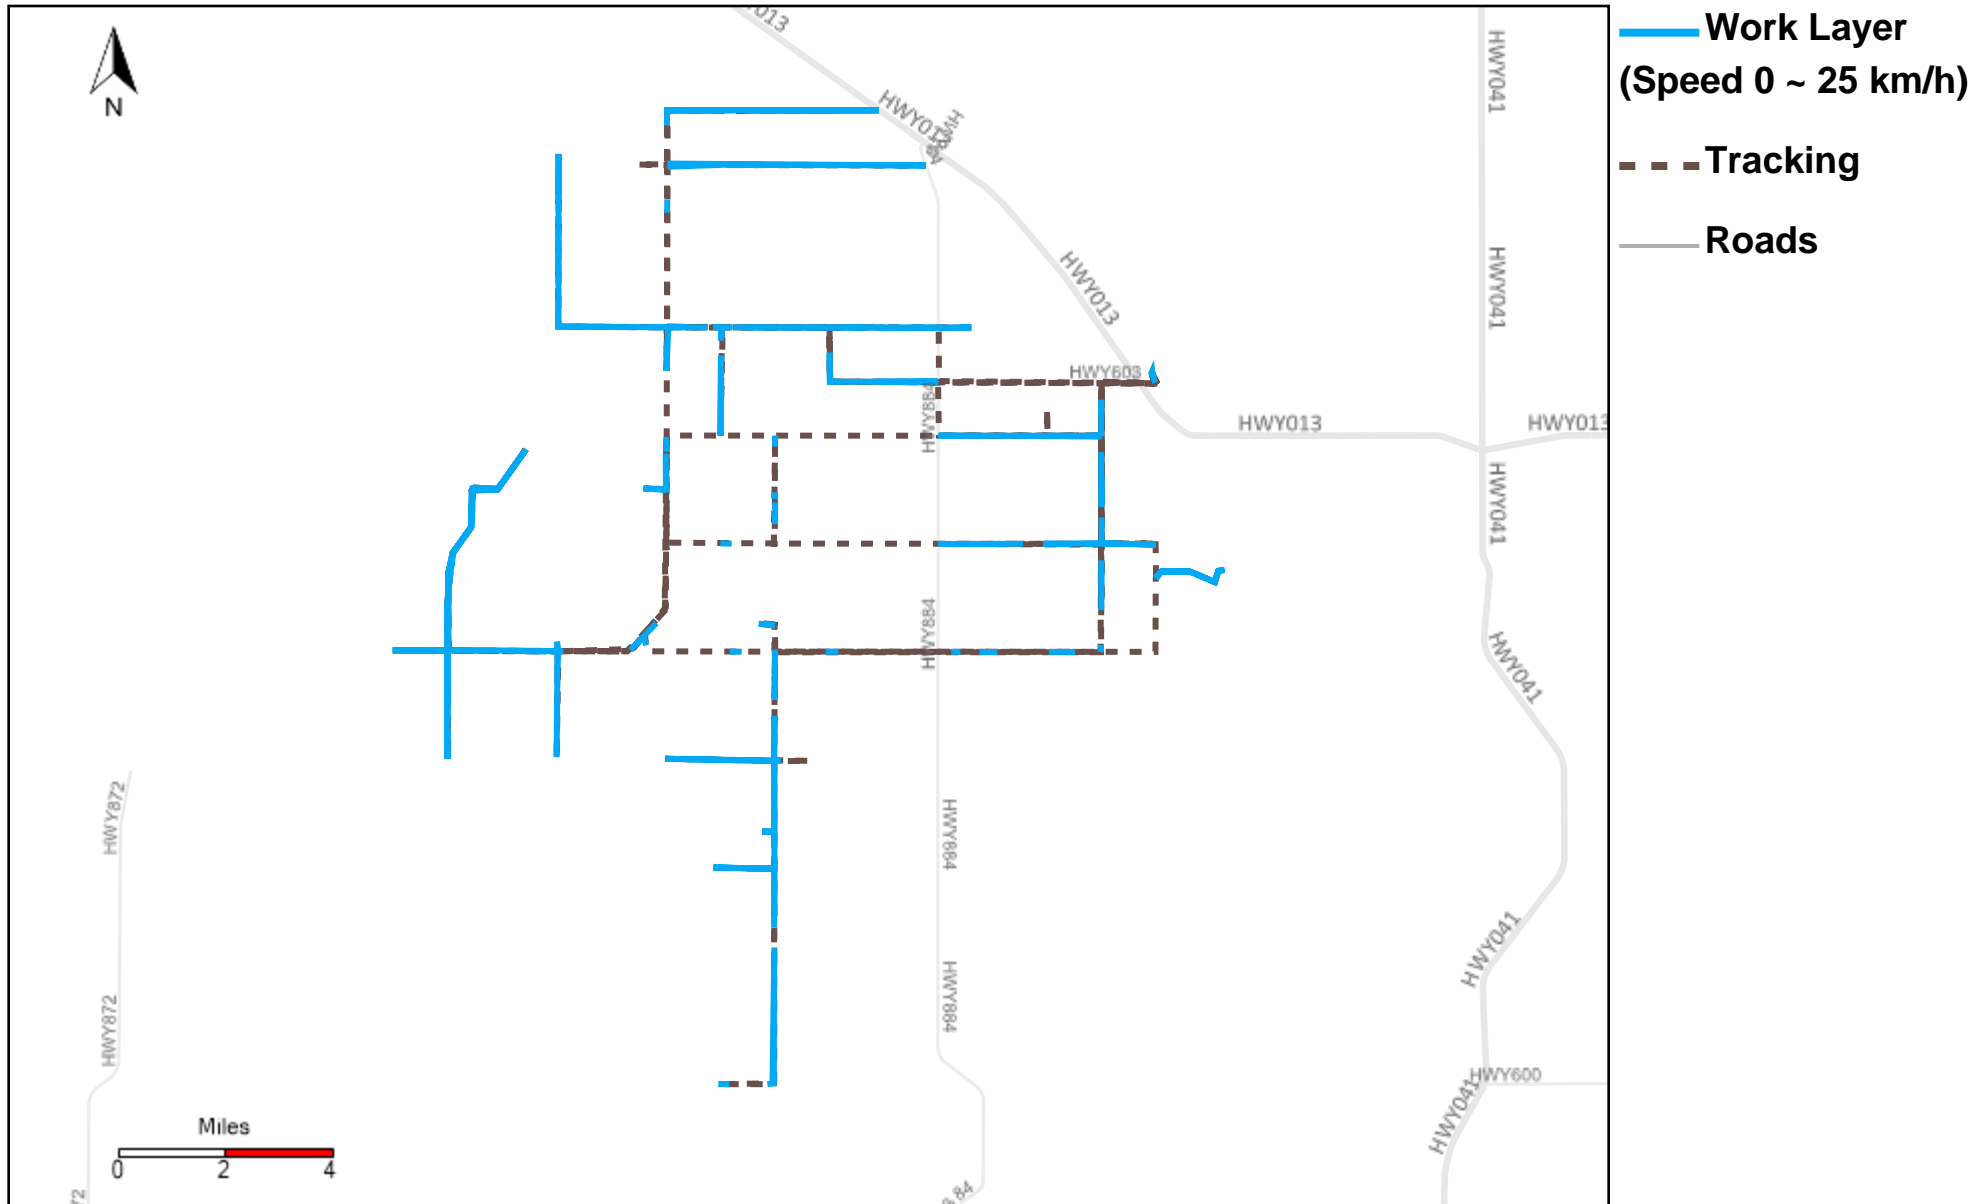

43-174_2023-01-29 ~ 2023-02-04 Tracking

Total Distance(km)	Total Hours	Work Distance(km)	Work Hours
539.44	36 hrs 45 min 49 sec	271.81	25 hrs 34 min 13 sec