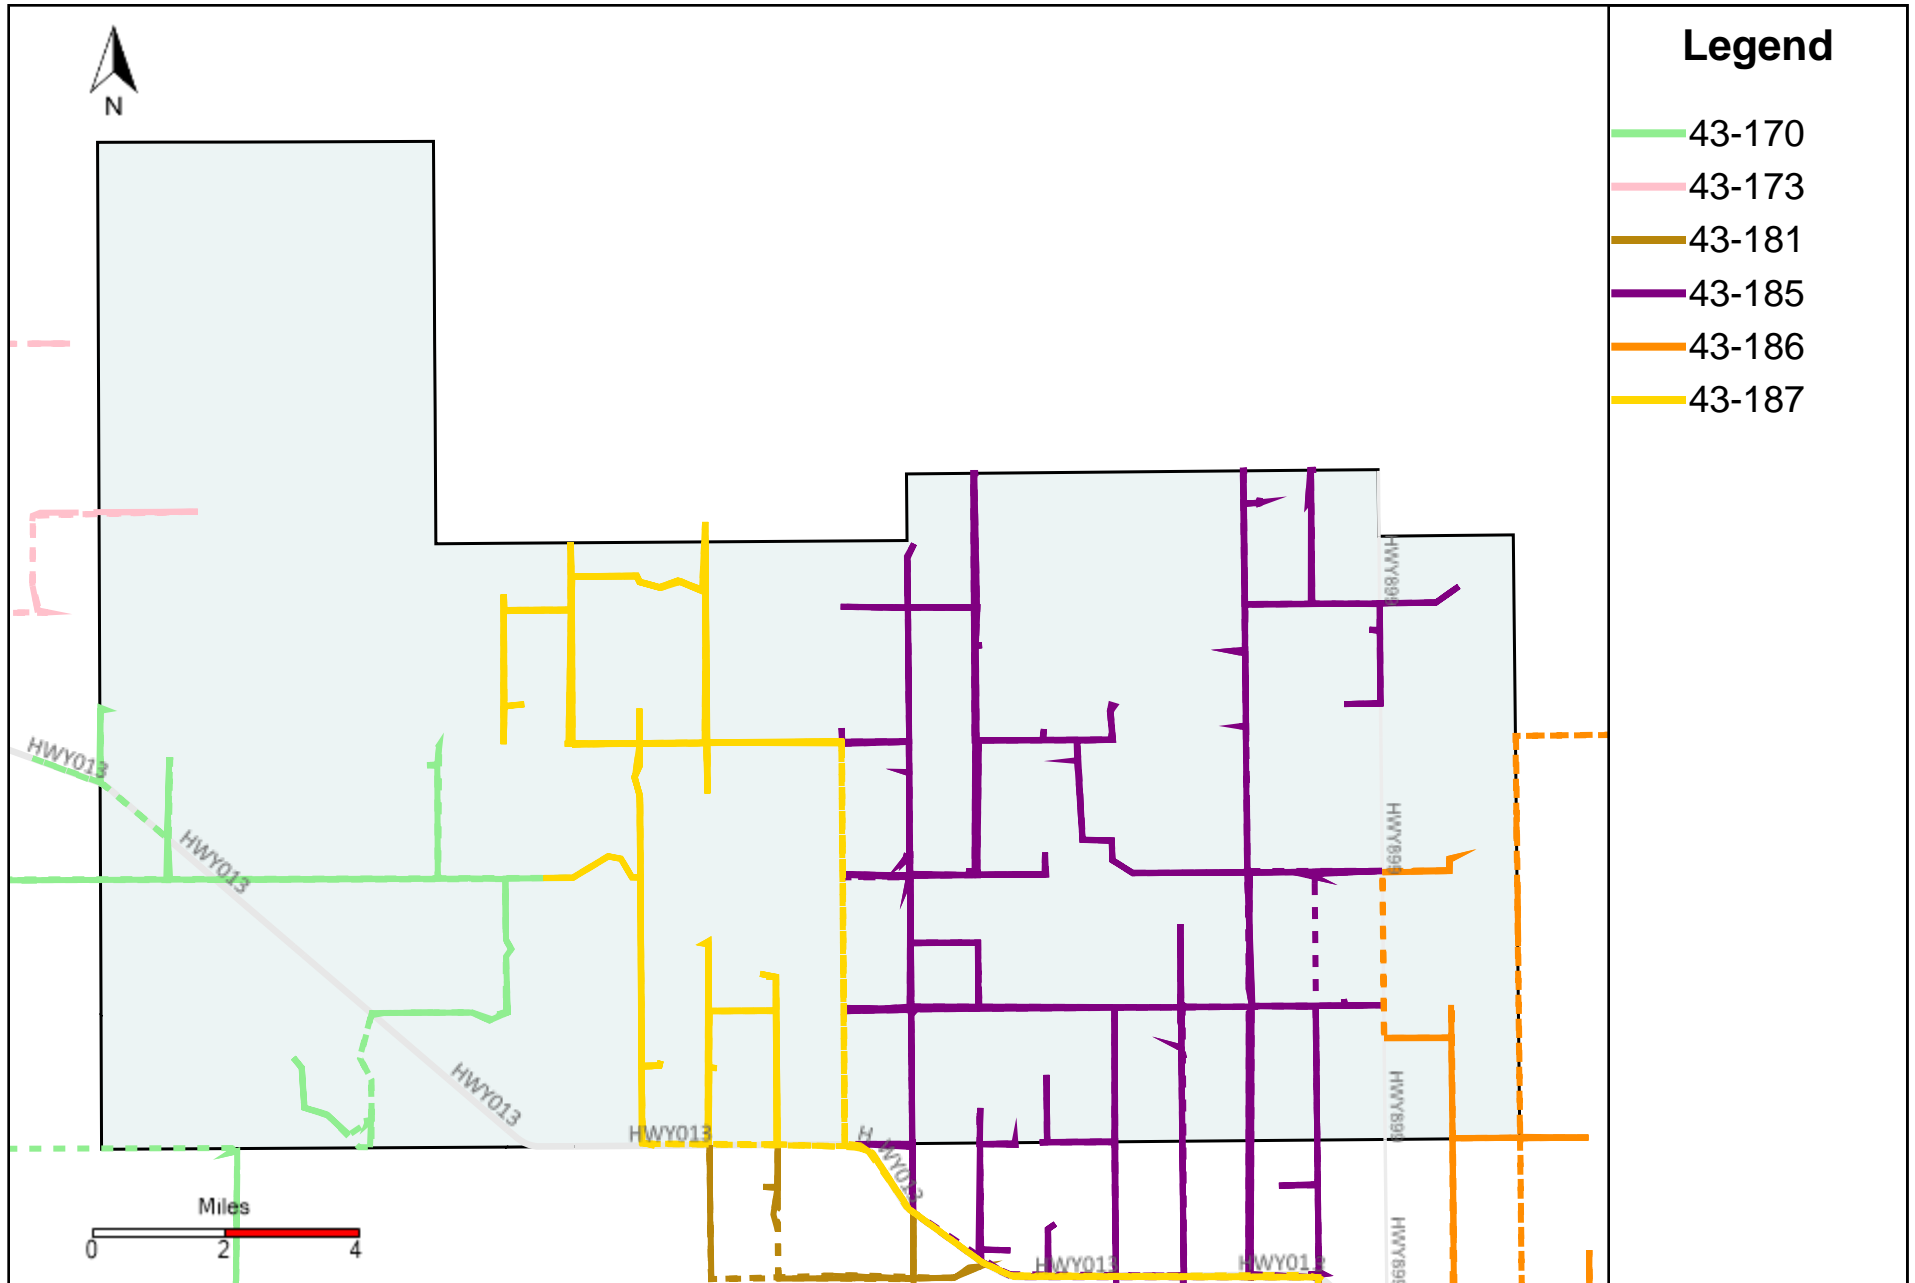

Division: 1 Grader Report(2023-01-29 ~ 2023-02-04)

Vehicle Name List	Total Distance(km)	Total Hours
43-181, 43-182, 43-186, 43-187	2449.44	159 hrs 36 min 23 sec

Division: 2 Grader Report(2023-01-29 ~ 2023-02-04)

Vehicle Name List	Total Distance(km)	Total Hours
43-181, 43-186	1275.35	80 hrs 18 min 40 sec

Division: 3 Grader Report(2023-01-29 ~ 2023-02-04)

Vehicle Name List	Total Distance(km)	Total Hours
43-181, 43-182, 43-185, 43-186, 43-187	2947.61	203 hrs 45 min 24 sec

Division: 4 Grader Report(2023-01-29 ~ 2023-02-04)

Vehicle Name List	Total Distance(km)	Total Hours
43-170, 43-173, 43-181, 43-185, 43-186, 43-187	3245.64	222 hrs 6 min 18 sec

Division: 5 Grader Report(2023-01-29 ~ 2023-02-04)

Division: 7 Grader Report(2023-01-29 ~ 2023-02-04)

Vehicle Name List	Total Distance(km)	Total Hours
43-169, 43-171, 43-173, 43-174	1929.99	124 hrs 12 min 39 sec

Provost Weekly Grader Report

From 1/29/2023 To 2/4/2023