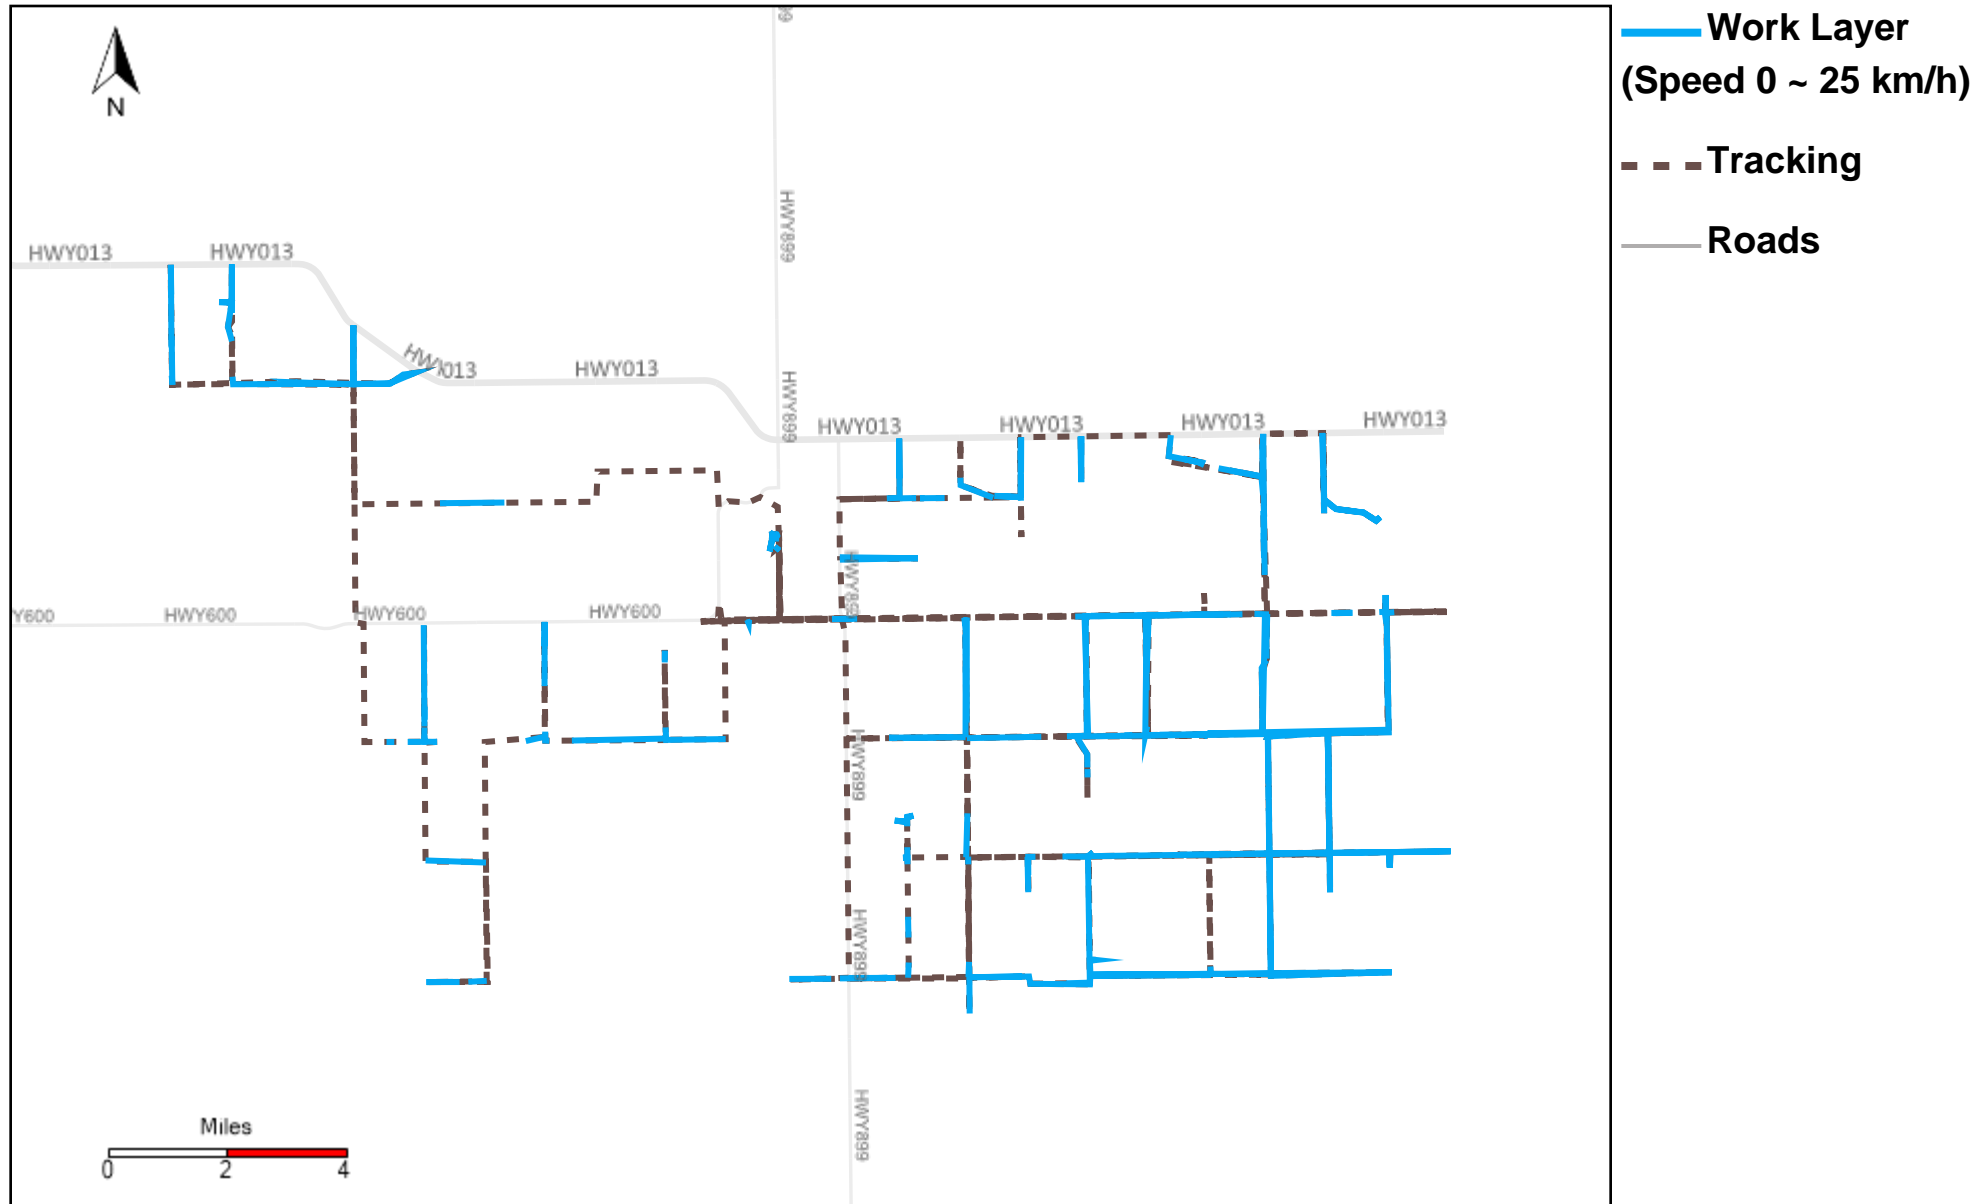

43-171_2023-01-29 ~ 2023-02-04 Tracking

Total Distance(km)	Total Hours	Work Distance(km)	Work Hours
471.64	27 hrs 18 min 54 sec	302.16	21 hrs 5 min 28 sec

43-173_2023-01-29 ~ 2023-02-04 Tracking

Total Distance(km)	Total Hours	Work Distance(km)	Work Hours
514.03	36 hrs 43 min 0 sec	218.27	25 hrs 36 min 37 sec

43-174_2023-01-29 ~ 2023-02-04 Tracking

Total Distance(km)	Total Hours	Work Distance(km)	Work Hours
539.44	36 hrs 45 min 49 sec	271.81	25 hrs 34 min 13 sec

43-181_2023-01-29 ~ 2023-02-04 Tracking

Total Distance(km)	Total Hours	Work Distance(km)	Work Hours
672.44	40 hrs 4 min 20 sec	318.67	27 hrs 51 min 50 sec