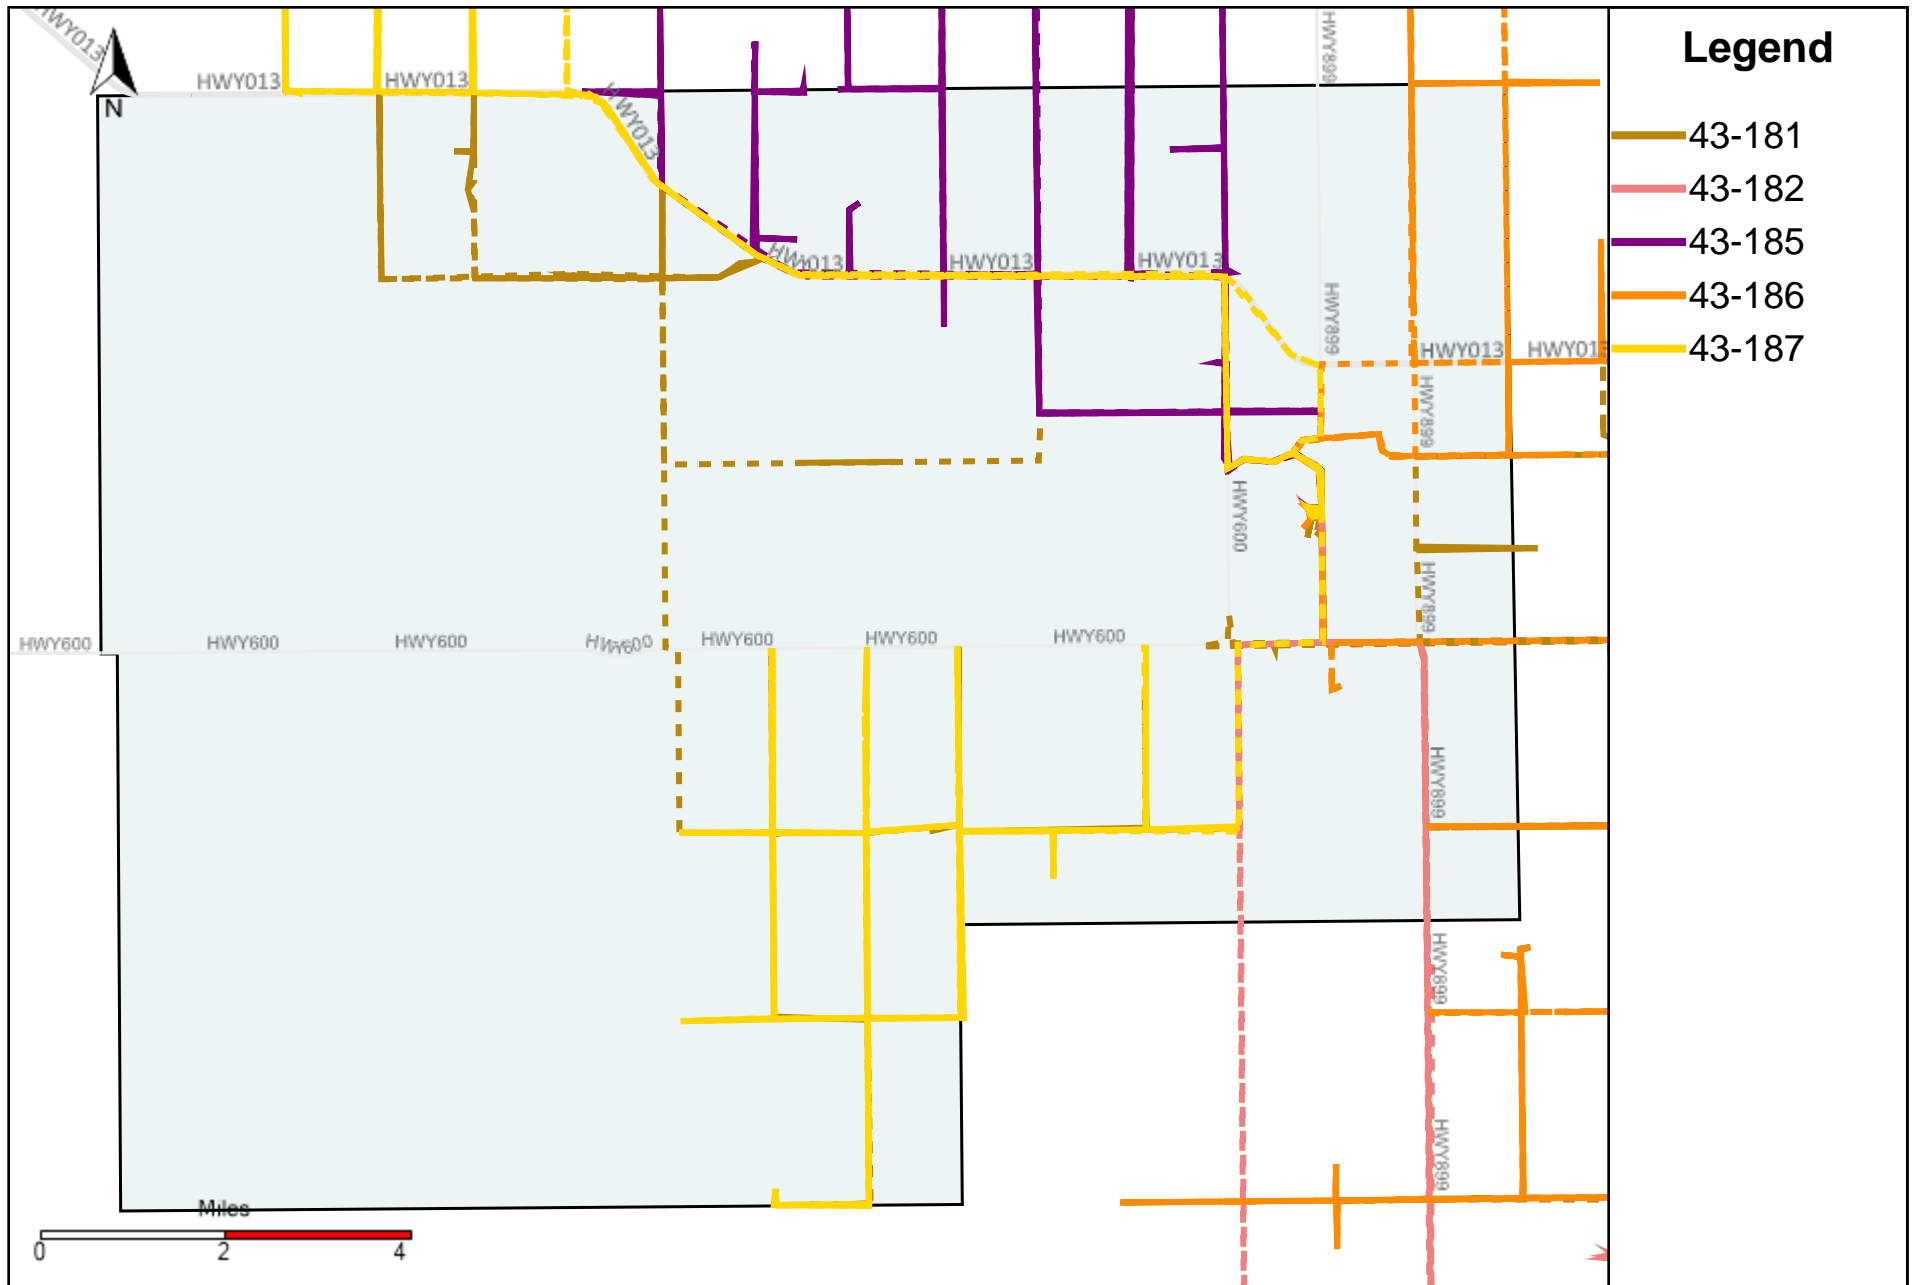

Division: 1 Grader Report(2023-01-29 ~ 2023-02-04)

Vehicle Name List	Total Distance(km)	Total Hours
43-181, 43-182, 43-186, 43-187	2449.44	159 hrs 36 min 23 sec

Division: 2 Grader Report(2023-01-29 ~ 2023-02-04)

Vehicle Name List	Total Distance(km)	Total Hours
43-181, 43-186	1275.35	80 hrs 18 min 40 sec

Division: 3 Grader Report(2023-01-29 ~ 2023-02-04)

Vehicle Name List	Total Distance(km)	Total Hours
43-181, 43-182, 43-185, 43-186, 43-187	2947.61	203 hrs 45 min 24 sec

Division: 4 Grader Report(2023-01-29 ~ 2023-02-04)

Vehicle Name List	Total Distance(km)	Total Hours
43-170, 43-173, 43-181, 43-185, 43-186, 43-187	3245.64	222 hrs 6 min 18 sec

Division: 5 Grader Report(2023-01-29 ~ 2023-02-04)

Division: 7 Grader Report(2023-01-29 ~ 2023-02-04)

Vehicle Name List	Total Distance(km)	Total Hours
43-169, 43-171, 43-173, 43-174	1929.99	124 hrs 12 min 39 sec

Provost Weekly Grader Report

From 1/29/2023 To 2/4/2023