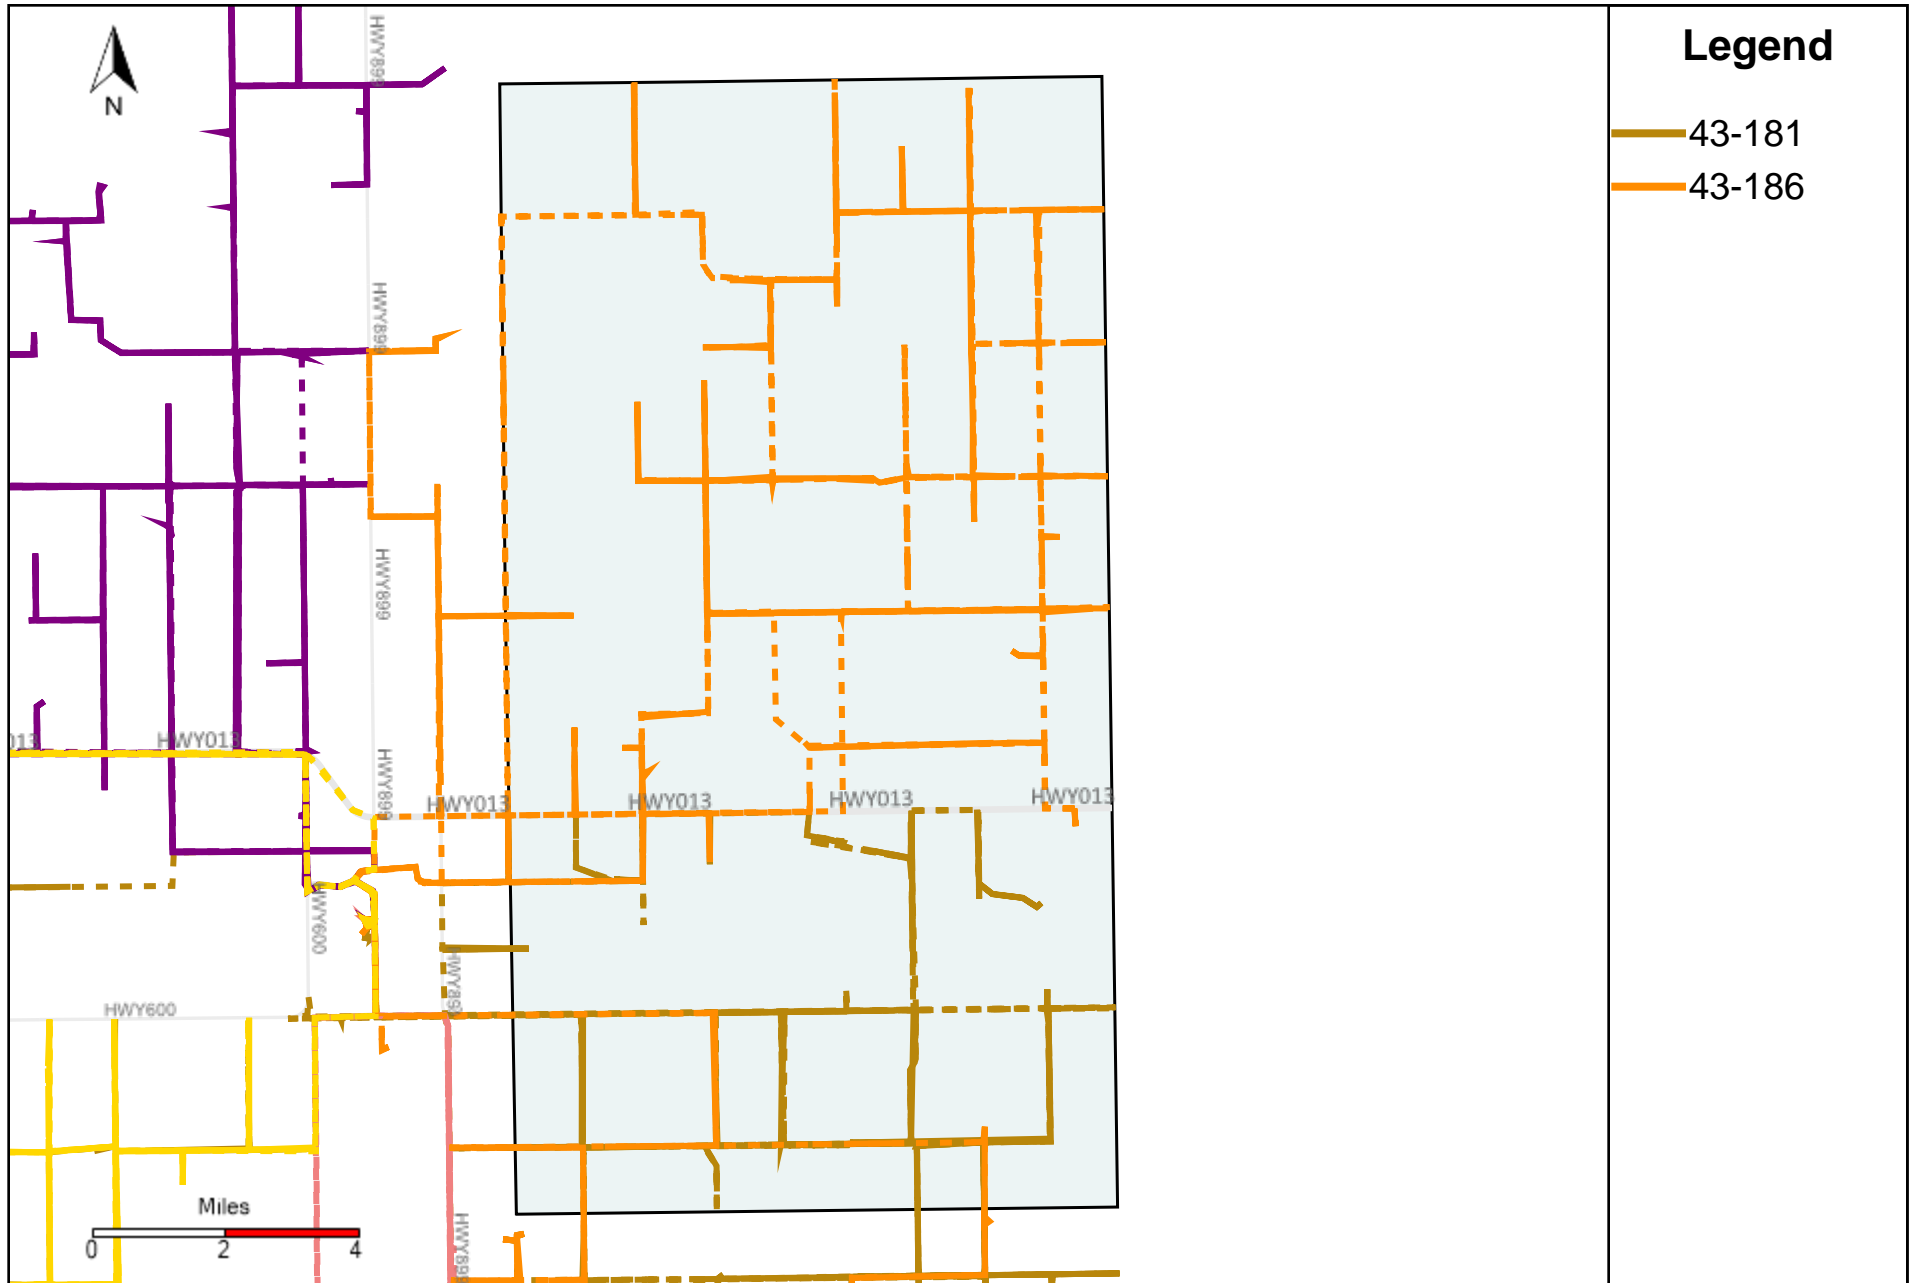

Division: 1 Grader Report(2023-01-29 ~ 2023-02-04)

Vehicle Name List	Total Distance(km)	Total Hours
43-181, 43-182, 43-186, 43-187	2449.44	159 hrs 36 min 23 sec

Division: 2 Grader Report(2023-01-29 ~ 2023-02-04)

Vehicle Name List	Total Distance(km)	Total Hours
43-181, 43-186	1275.35	80 hrs 18 min 40 sec

Division: 3 Grader Report(2023-01-29 ~ 2023-02-04)

Vehicle Name List	Total Distance(km)	Total Hours
43-181, 43-182, 43-185, 43-186, 43-187	2947.61	203 hrs 45 min 24 sec