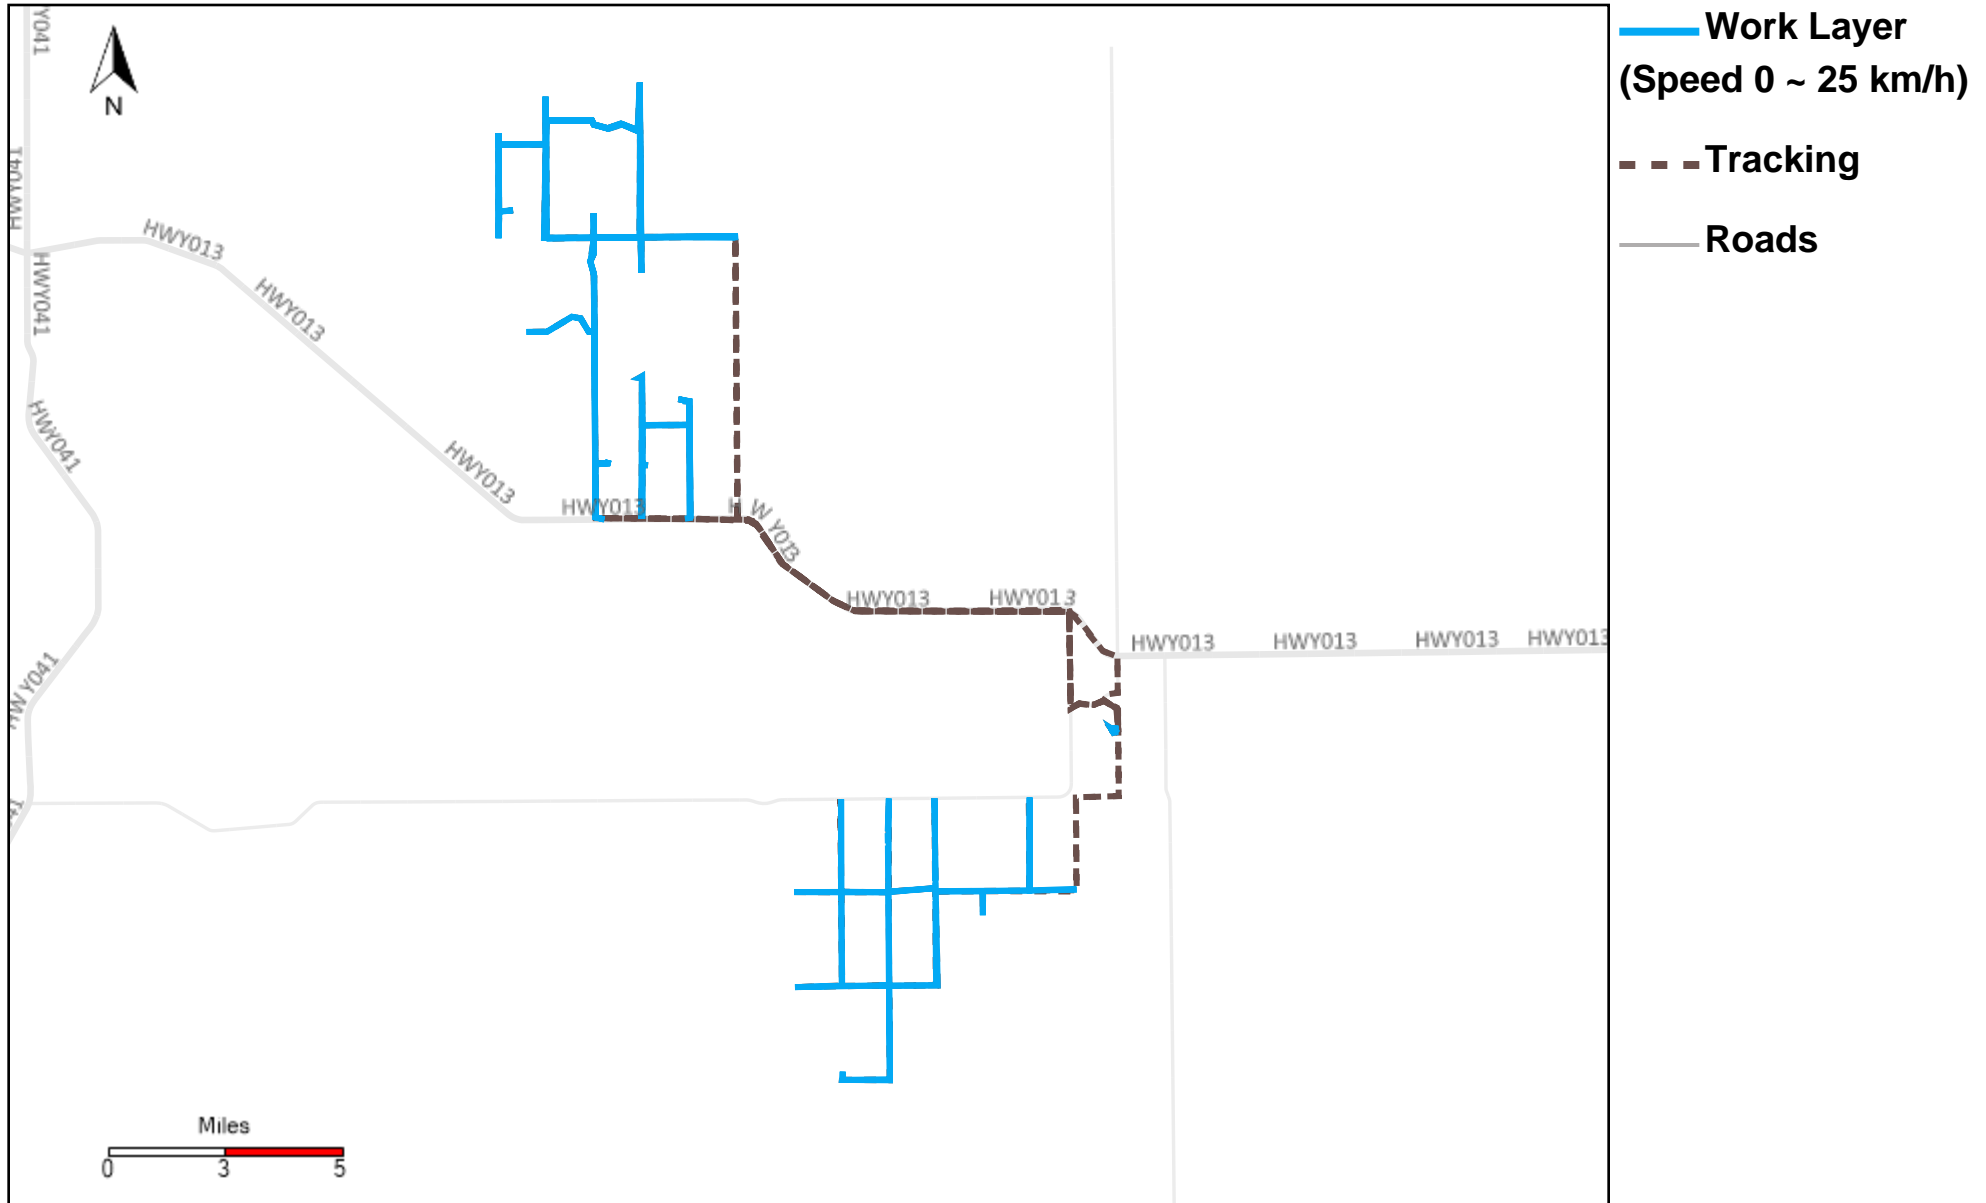

43-187_2023-01-29 ~ 2023-02-04 Tracking

Total Distance(km)	Total Hours	Work Distance(km)	Work Hours
567.37	39 hrs 37 min 19 sec	348.22	34 hrs 15 min 49 sec