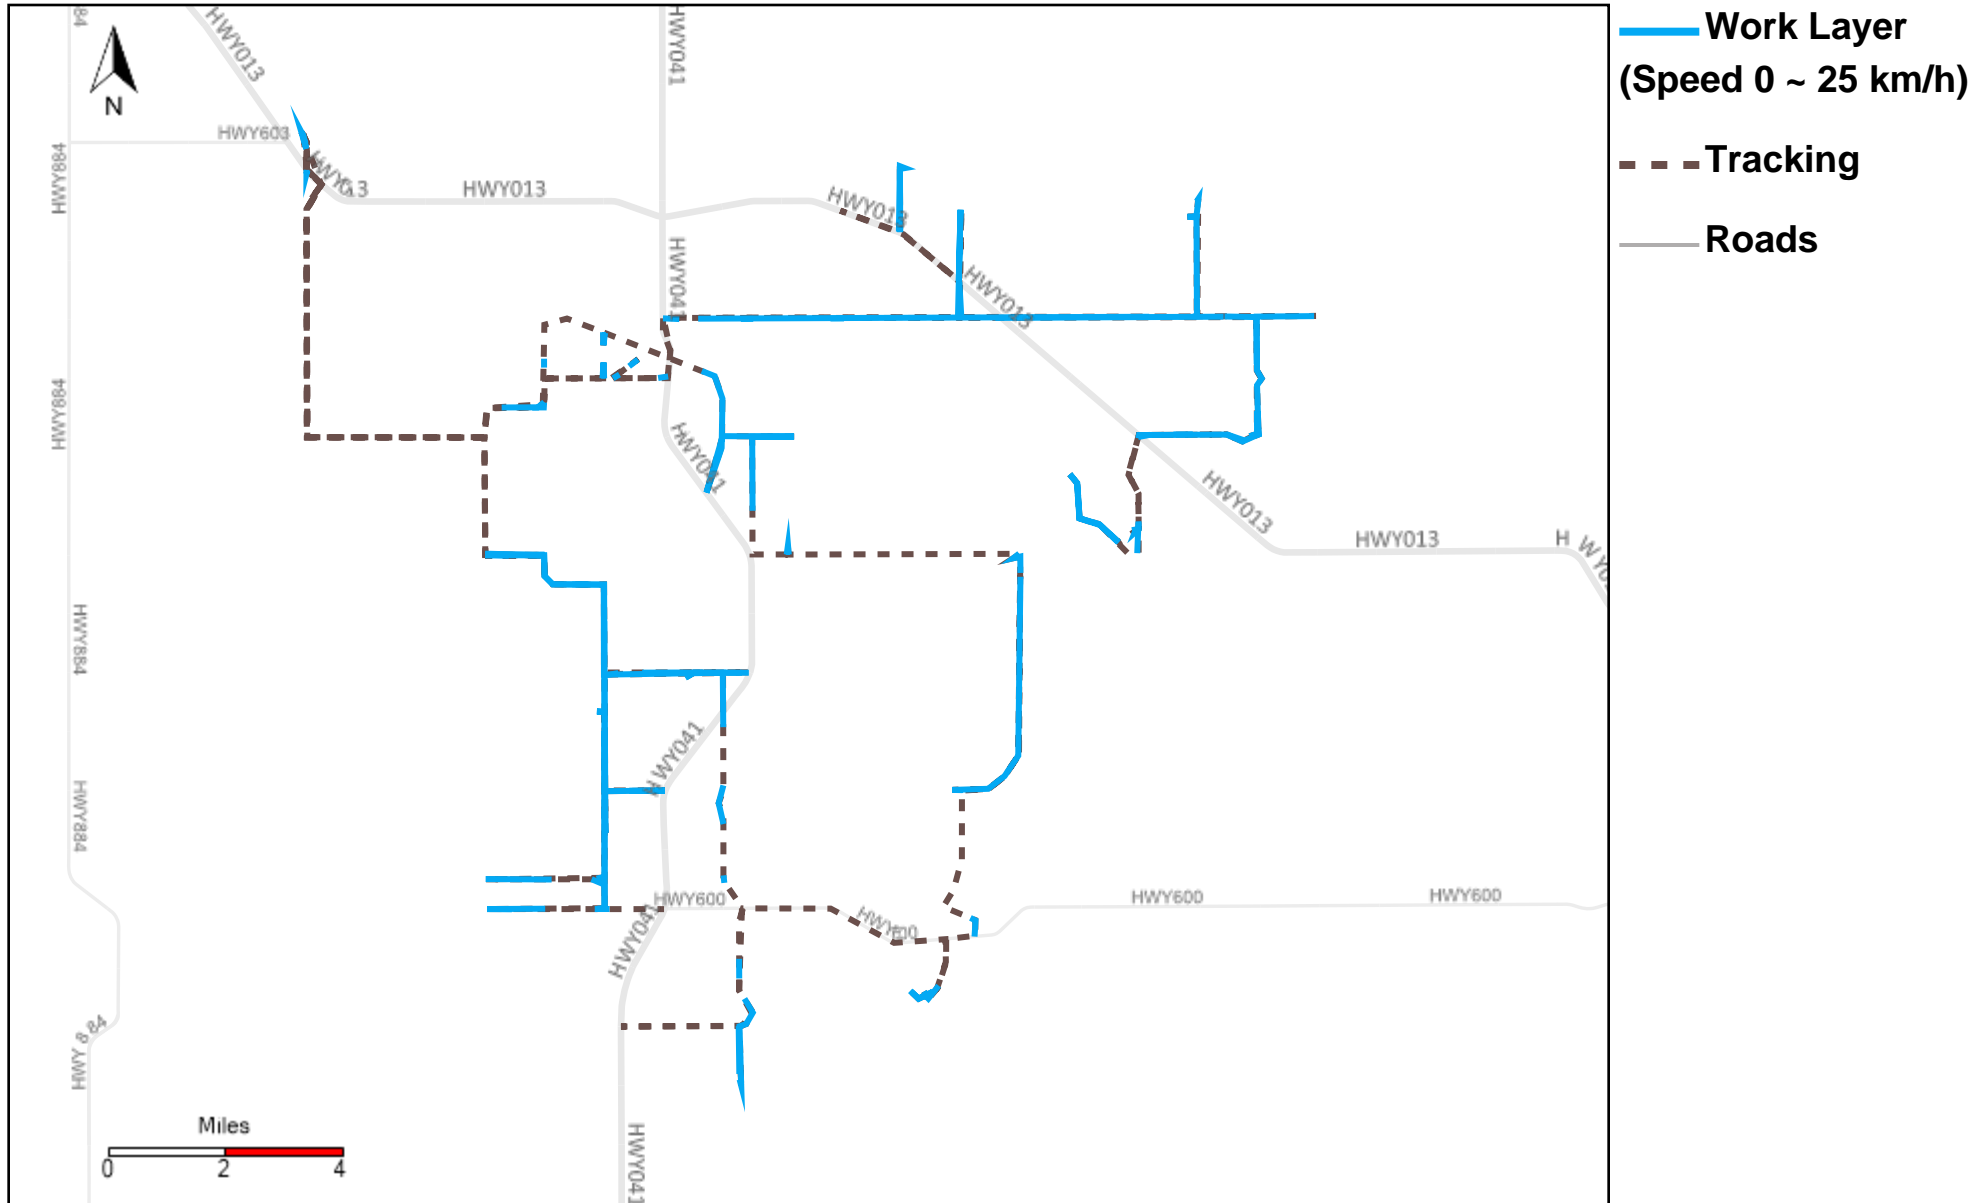

43-170_2023-01-29 ~ 2023-02-04 Tracking

Total Distance(km)	Total Hours	Work Distance(km)	Work Hours
390.71	21 hrs 18 min 18 sec	217.53	13 hrs 56 min 52 sec