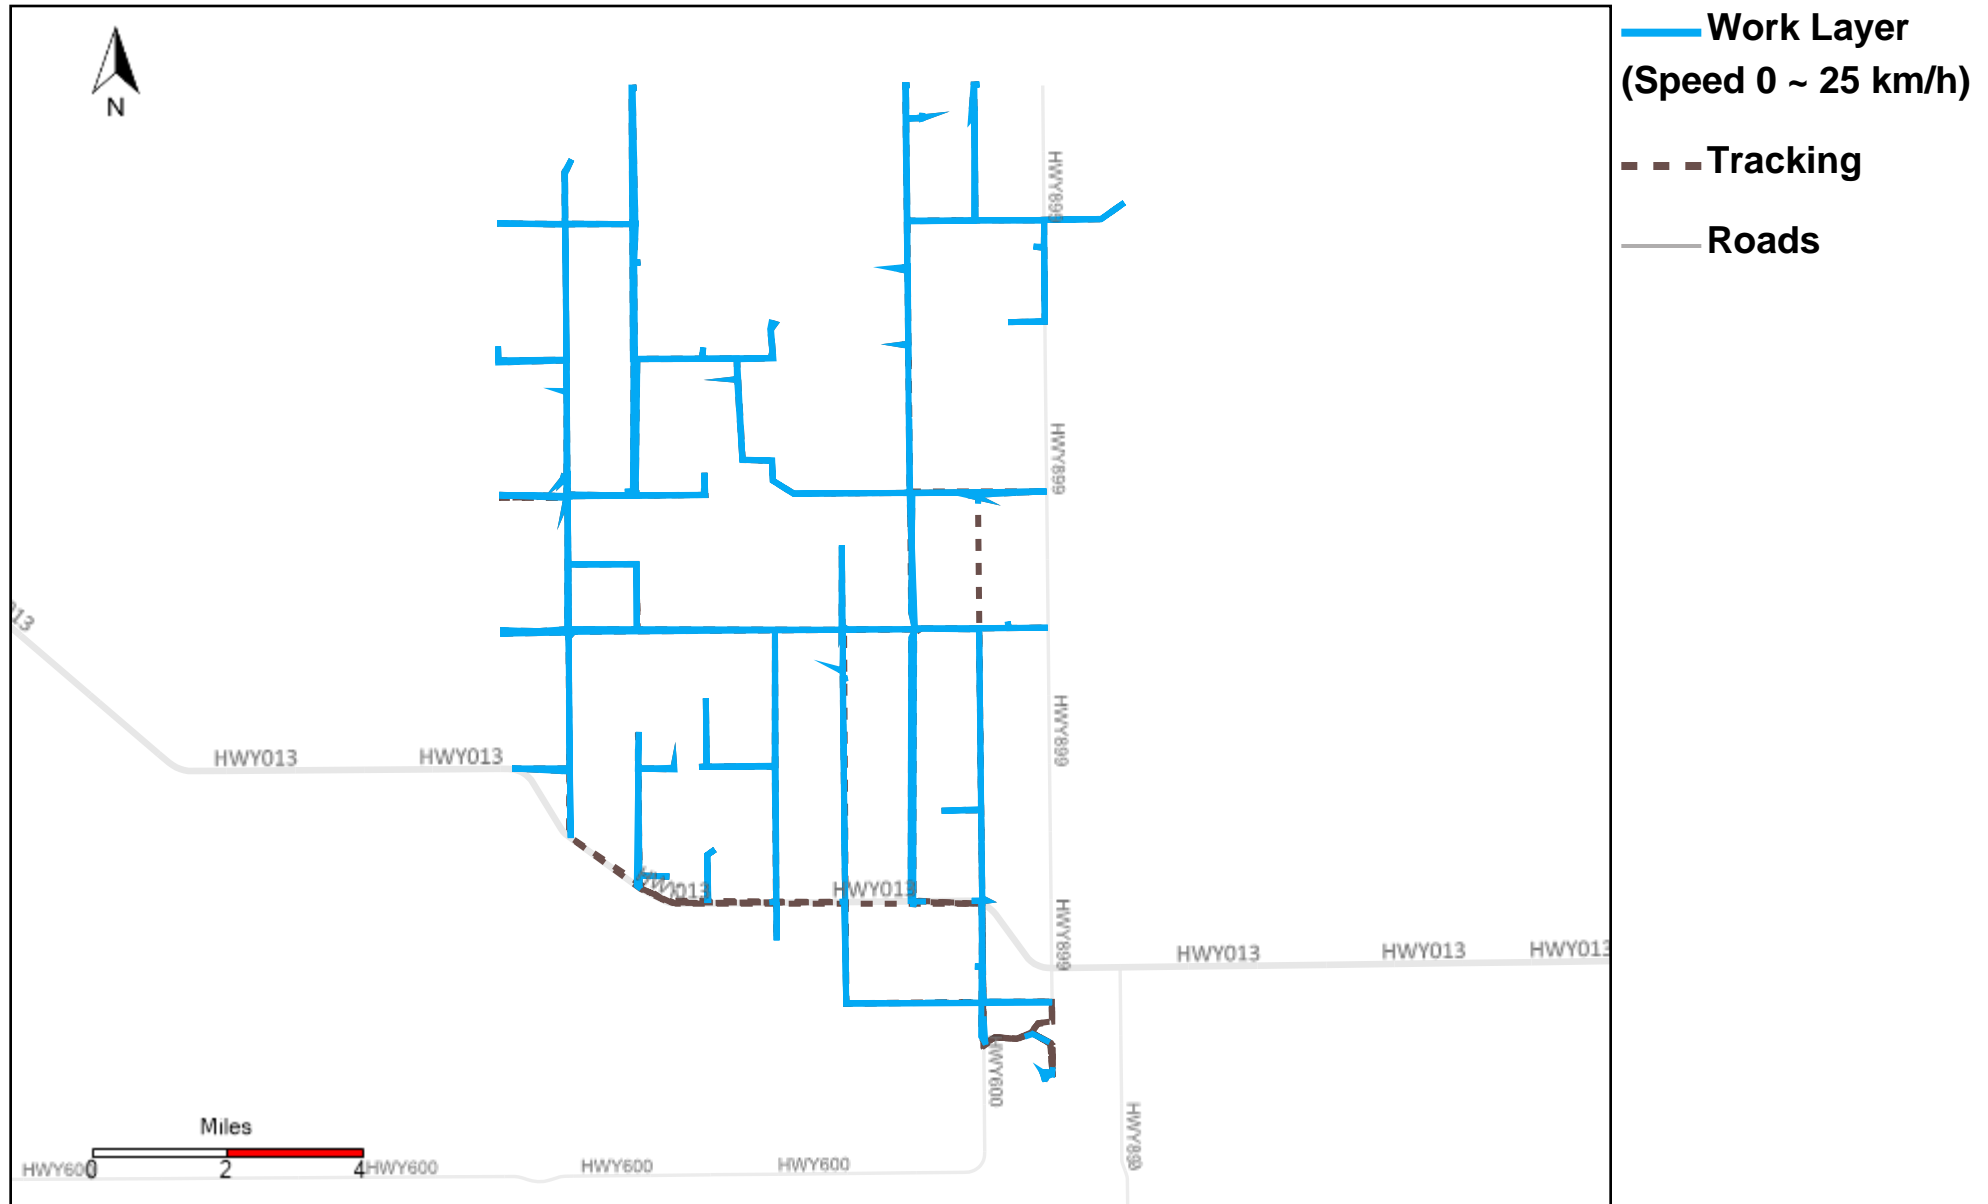

43-185_2023-01-29 ~ 2023-02-04 Tracking

Total Distance(km)	Total Hours	Work Distance(km)	Work Hours
498.17	44 hrs 9 min 1 sec	415.73	42 hrs 4 min 43 sec