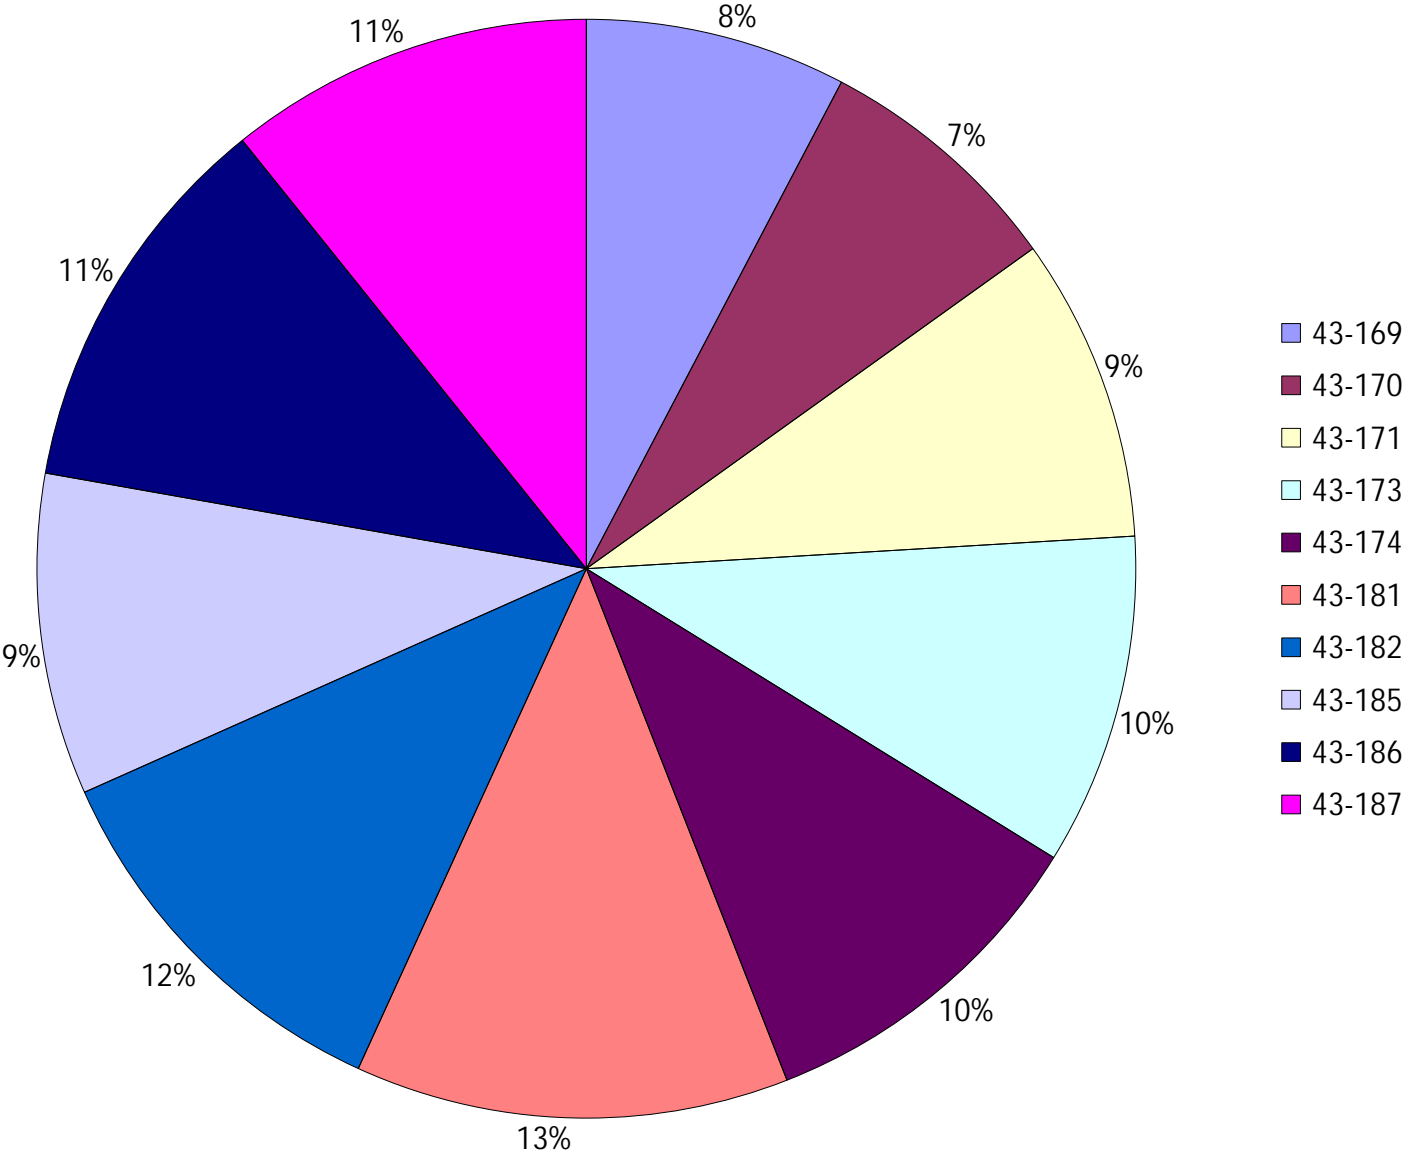

Provost Weekly Grader Report

From 1/29/2023 To 2/4/2023

2/4/2023

Vehicle	Total Distance(km)	Total Hours	Work Distance(km)	Work Hours
43-169	404.88	23 hrs 24 min 56 sec	195.05	14 hrs 54 min 56 sec
43-170	390.71	21 hrs 18 min 18 sec	217.53	13 hrs 56 min 52 sec
43-171	471.64	27 hrs 18 min 54 sec	302.16	21 hrs 5 min 28 sec
43-173	514.03	36 hrs 43 min 0 sec	218.27	25 hrs 36 min 37 sec
43-174	539.44	36 hrs 45 min 49 sec	271.81	25 hrs 34 min 13 sec
43-181	672.44	40 hrs 4 min 20 sec	318.67	27 hrs 51 min 50 sec
43-182	606.72	39 hrs 40 min 24 sec	309.81	29 hrs 51 min 23 sec
43-185	498.17	44 hrs 9 min 1 sec	415.73	42 hrs 4 min 43 sec
43-186	602.91	40 hrs 14 min 20 sec	349.83	32 hrs 8 min 56 sec
43-187	567.37	39 hrs 37 min 19 sec	348.22	34 hrs 15 min 49 sec
Total:	5268.31	349 hrs 16 min 21 sec	2947.08	267 hrs 20 min 47 sec

Vehicle Distance Vs Total Distance (%) From 1/29/2023 To 2/4/2023

Provost Weekly Grader Report