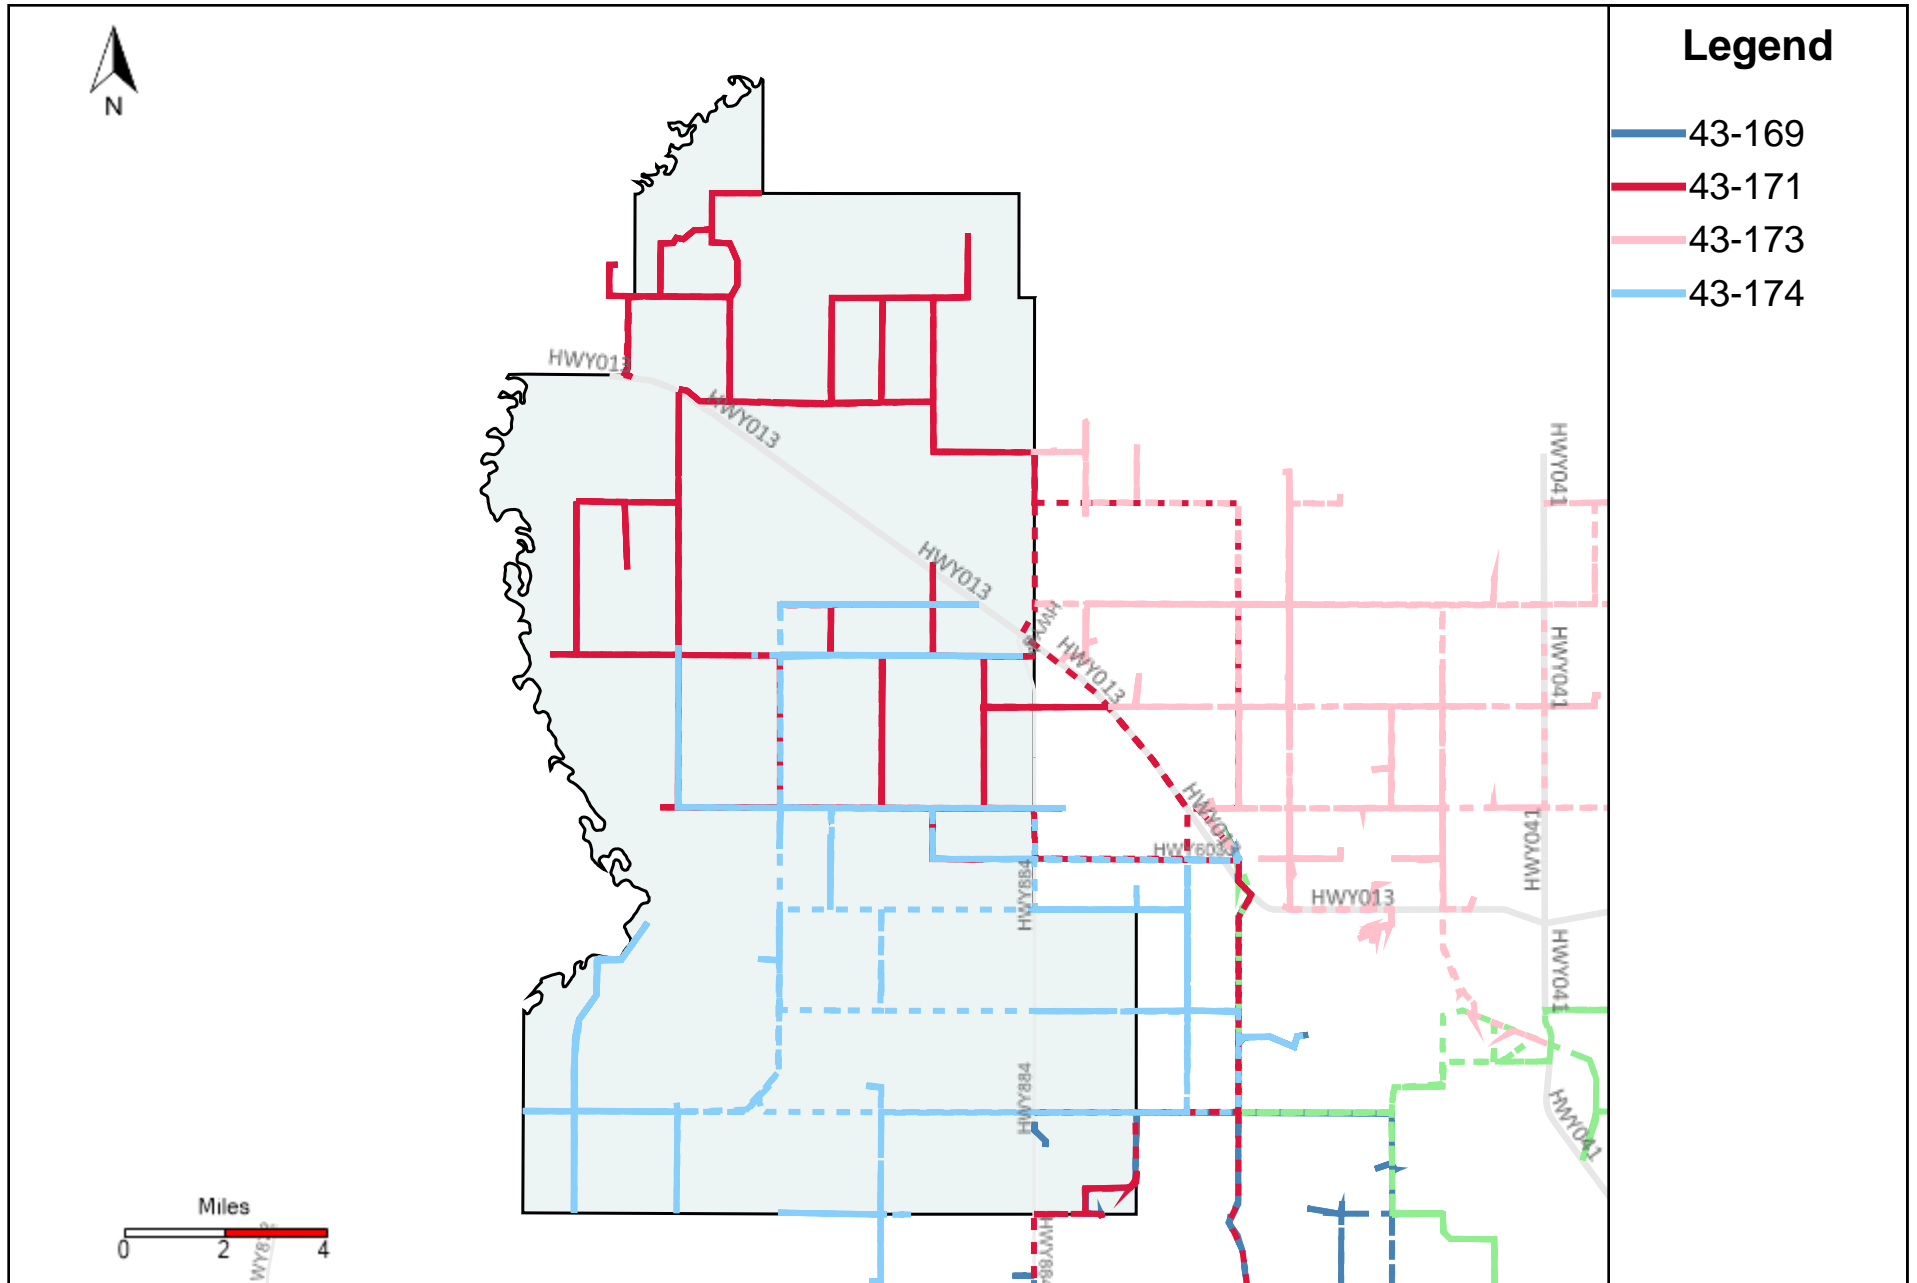

Vehicle Name List	Total Distance(km)	Total Hours
43-181, 43-186	1275.35	80 hrs 18 min 40 sec

Division: 3 Grader Report(2023-01-29 ~ 2023-02-04)

Vehicle Name List	Total Distance(km)	Total Hours
43-181, 43-182, 43-185, 43-186, 43-187	2947.61	203 hrs 45 min 24 sec

Division: 4 Grader Report(2023-01-29 ~ 2023-02-04)

Vehicle Name List	Total Distance(km)	Total Hours
43-170, 43-173, 43-181, 43-185, 43-186, 43-187	3245.64	222 hrs 6 min 18 sec

Division: 5 Grader Report(2023-01-29 ~ 2023-02-04)

Division: 7 Grader Report(2023-01-29 ~ 2023-02-04)

Vehicle Name List	Total Distance(km)	Total Hours
43-169, 43-171, 43-173, 43-174	1929.99	124 hrs 12 min 39 sec

Provost Weekly Grader Report

From 1/29/2023 To 2/4/2023