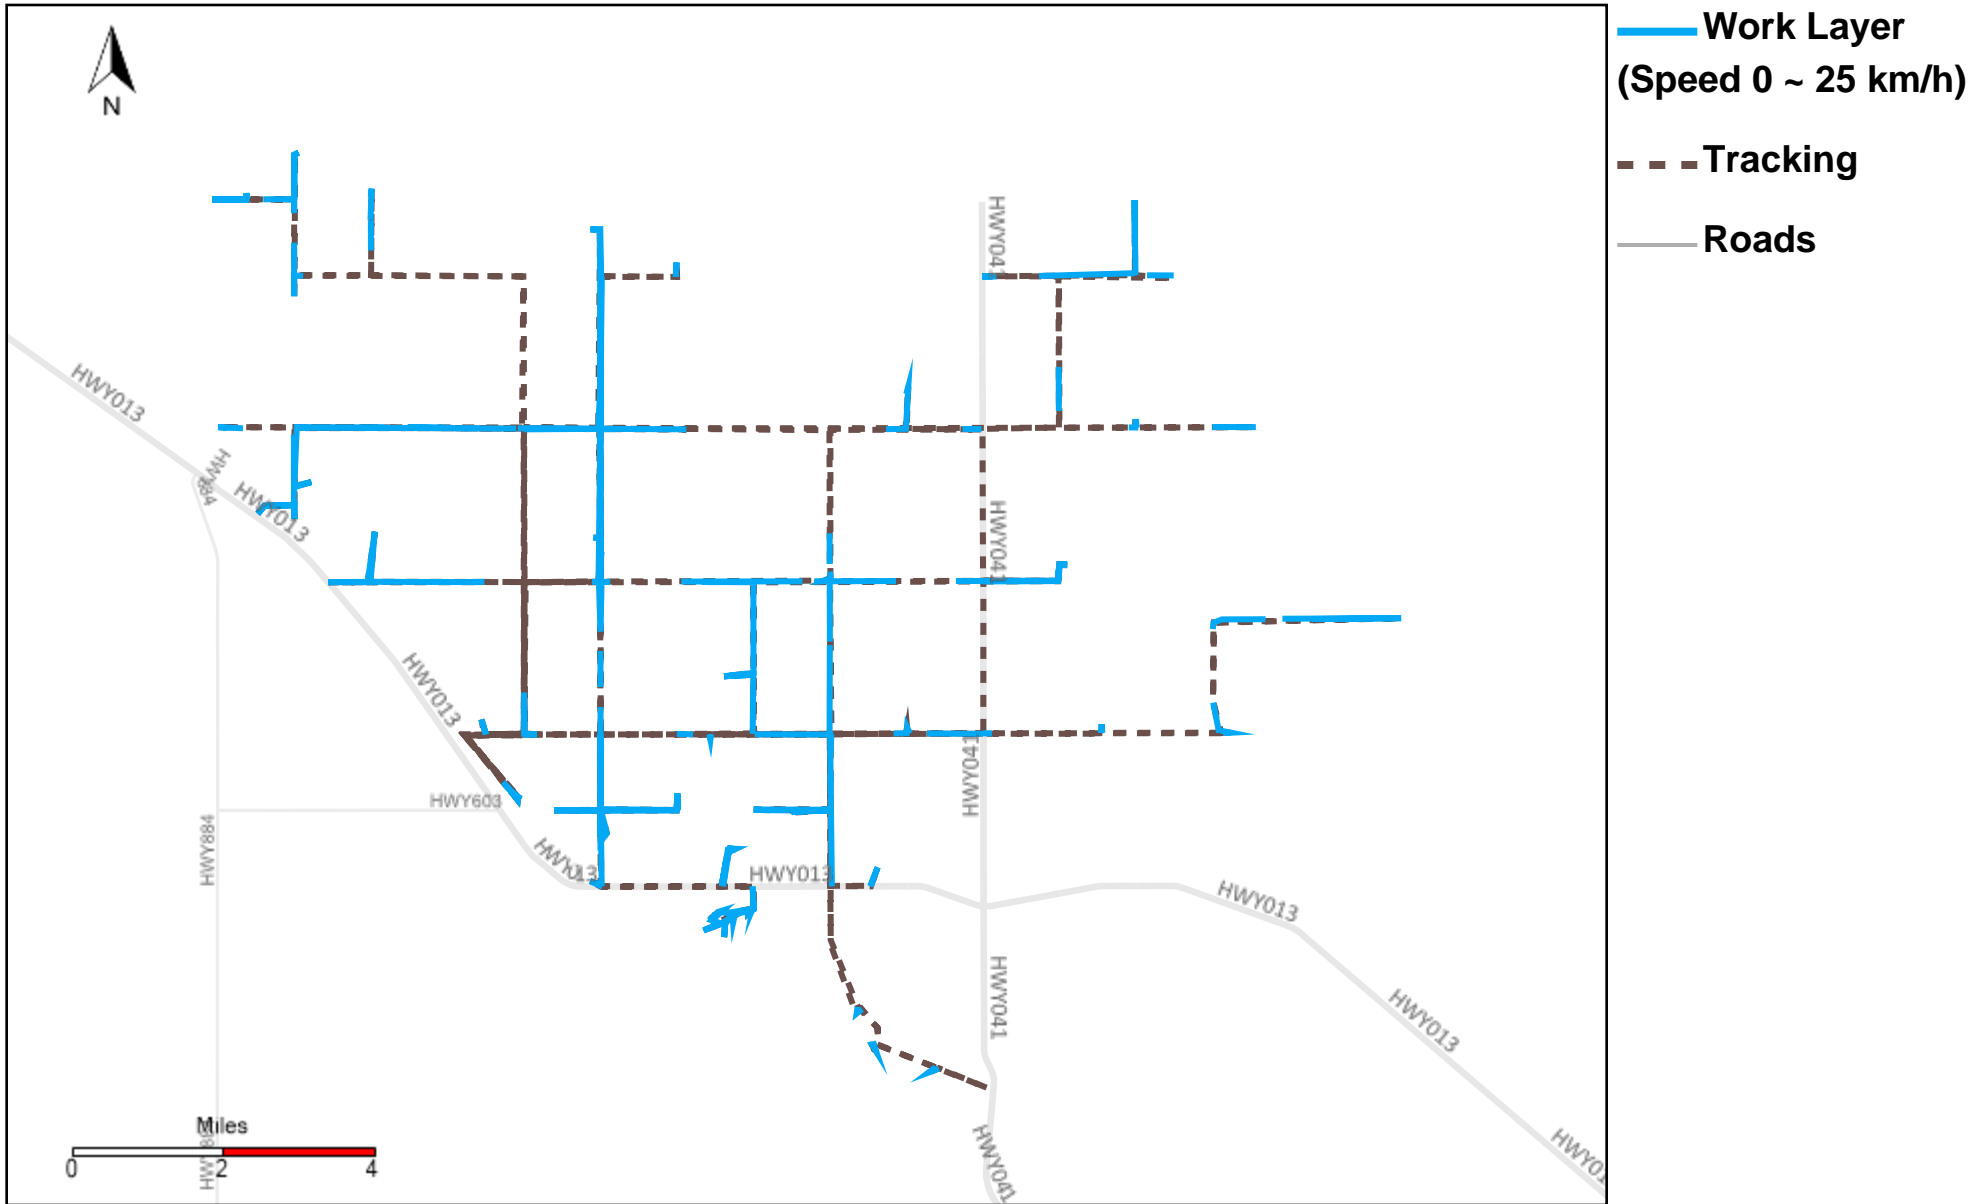

43-173_2023-01-29 ~ 2023-02-04 Tracking

Total Distance(km)	Total Hours	Work Distance(km)	Work Hours
514.03	36 hrs 43 min 0 sec	218.27	25 hrs 36 min 37 sec