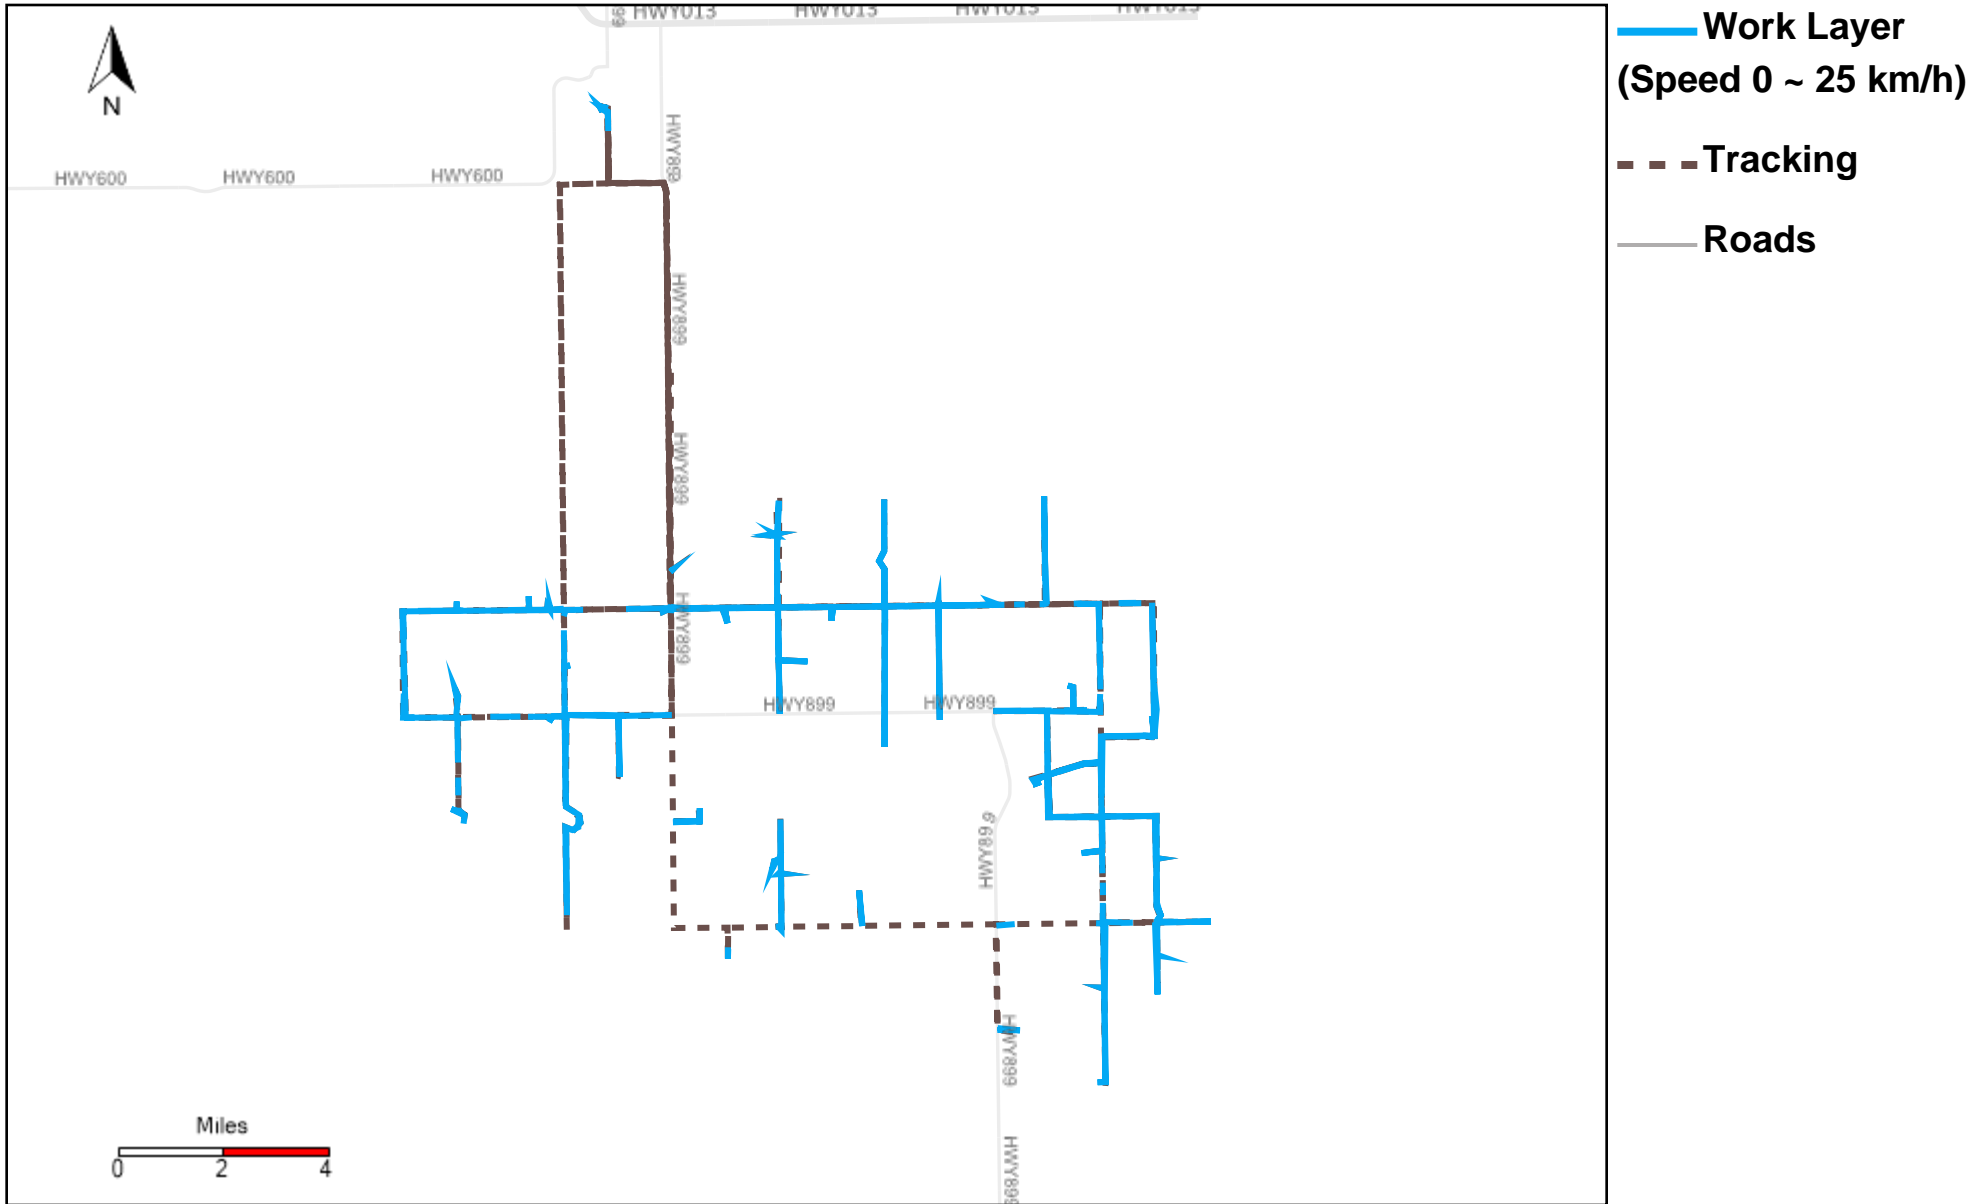

43-182_2023-01-29 ~ 2023-02-04 Tracking

Total Distance(km)	Total Hours	Work Distance(km)	Work Hours
606.72	39 hrs 40 min 24 sec	309.81	29 hrs 51 min 23 sec