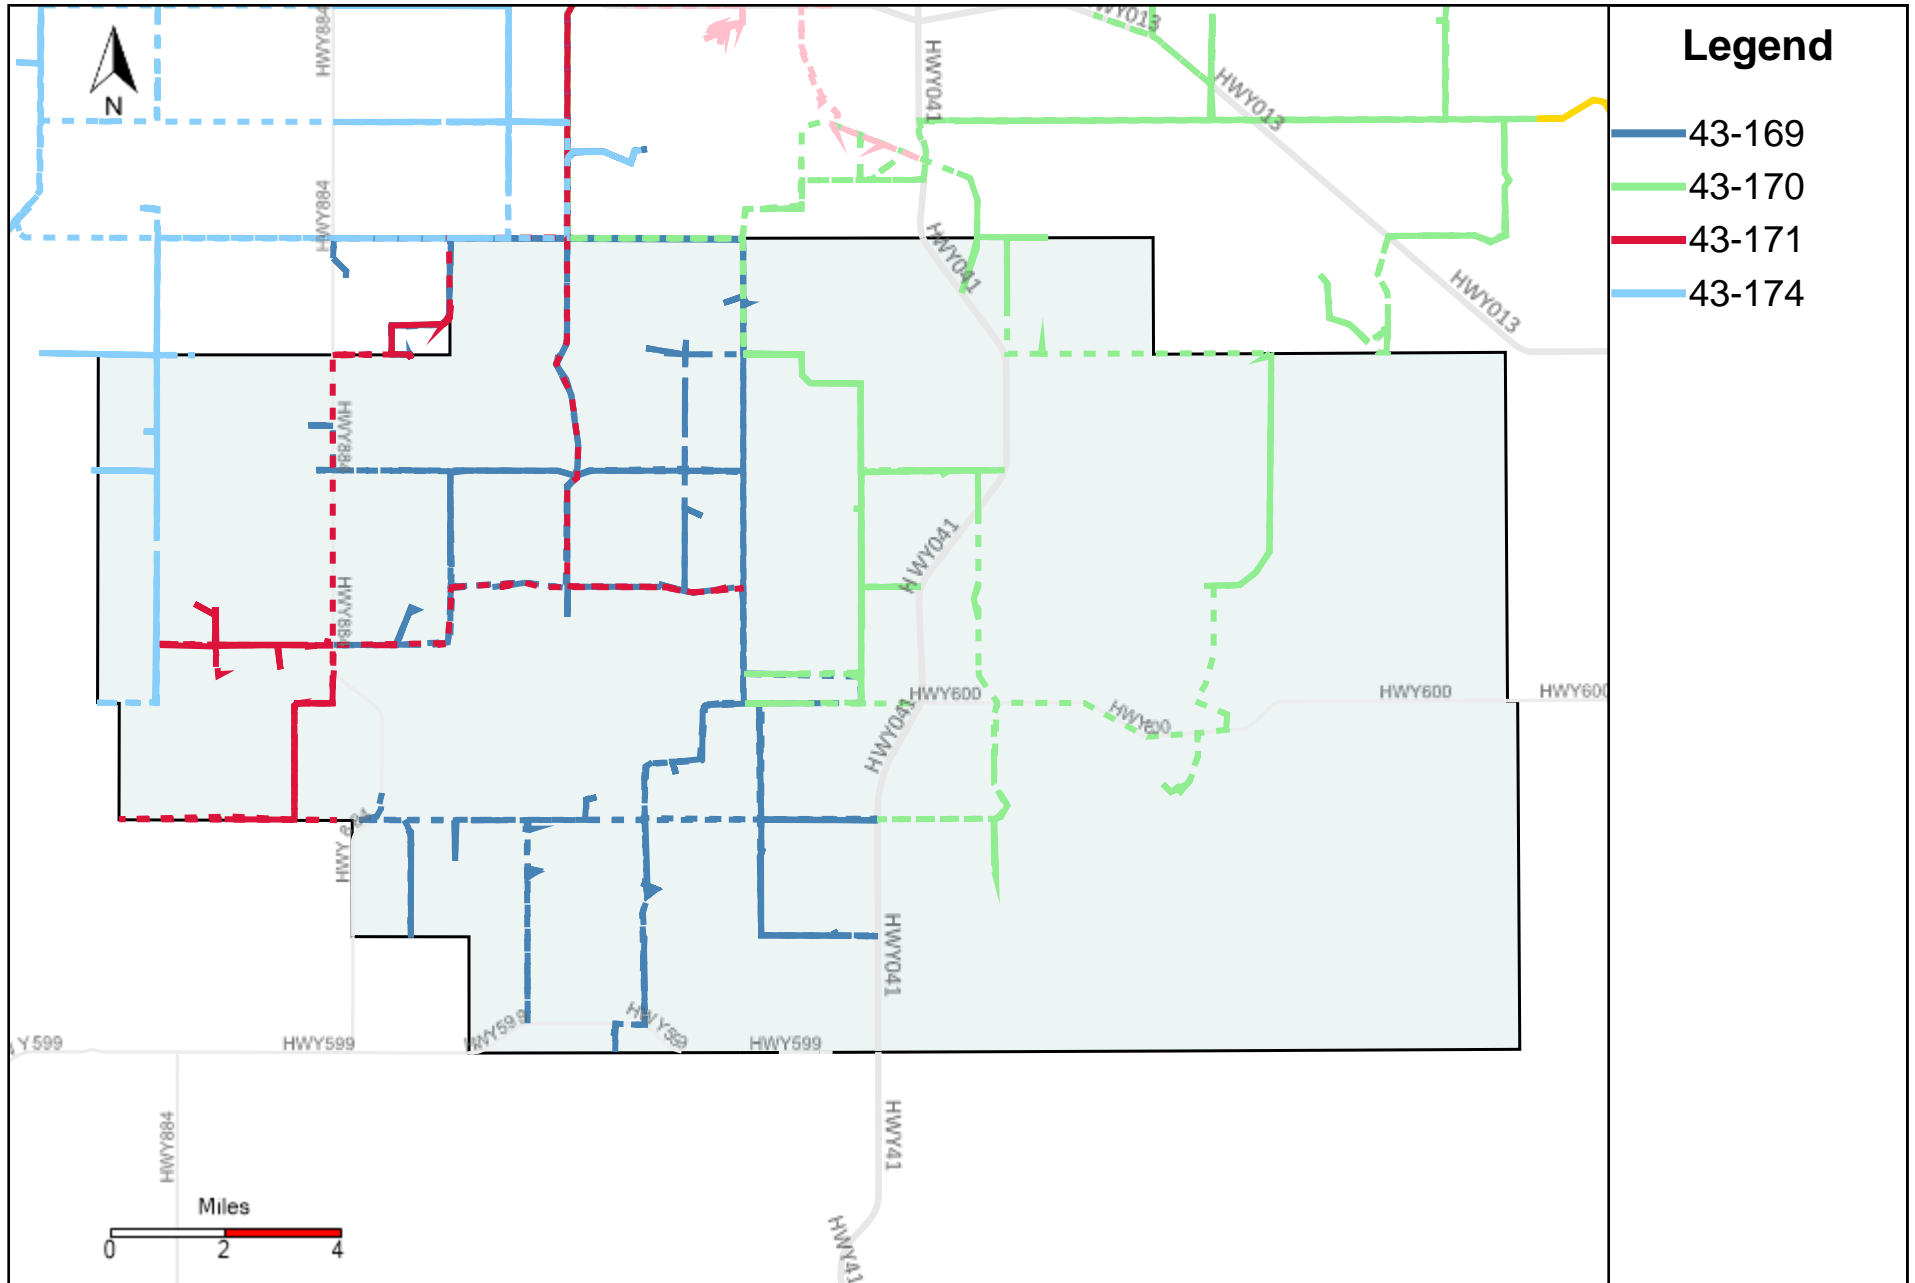

Vehicle Name List	Total Distance(km)	Total Hours
43-181, 43-186	1275.35	80 hrs 18 min 40 sec

Division: 3 Grader Report(2023-01-29 ~ 2023-02-04)

Vehicle Name List	Total Distance(km)	Total Hours
43-181, 43-182, 43-185, 43-186, 43-187	2947.61	203 hrs 45 min 24 sec

Division: 4 Grader Report(2023-01-29 ~ 2023-02-04)

Vehicle Name List	Total Distance(km)	Total Hours
43-170, 43-173, 43-181, 43-185, 43-186, 43-187	3245.64	222 hrs 6 min 18 sec

Division: 5 Grader Report(2023-01-29 ~ 2023-02-04)