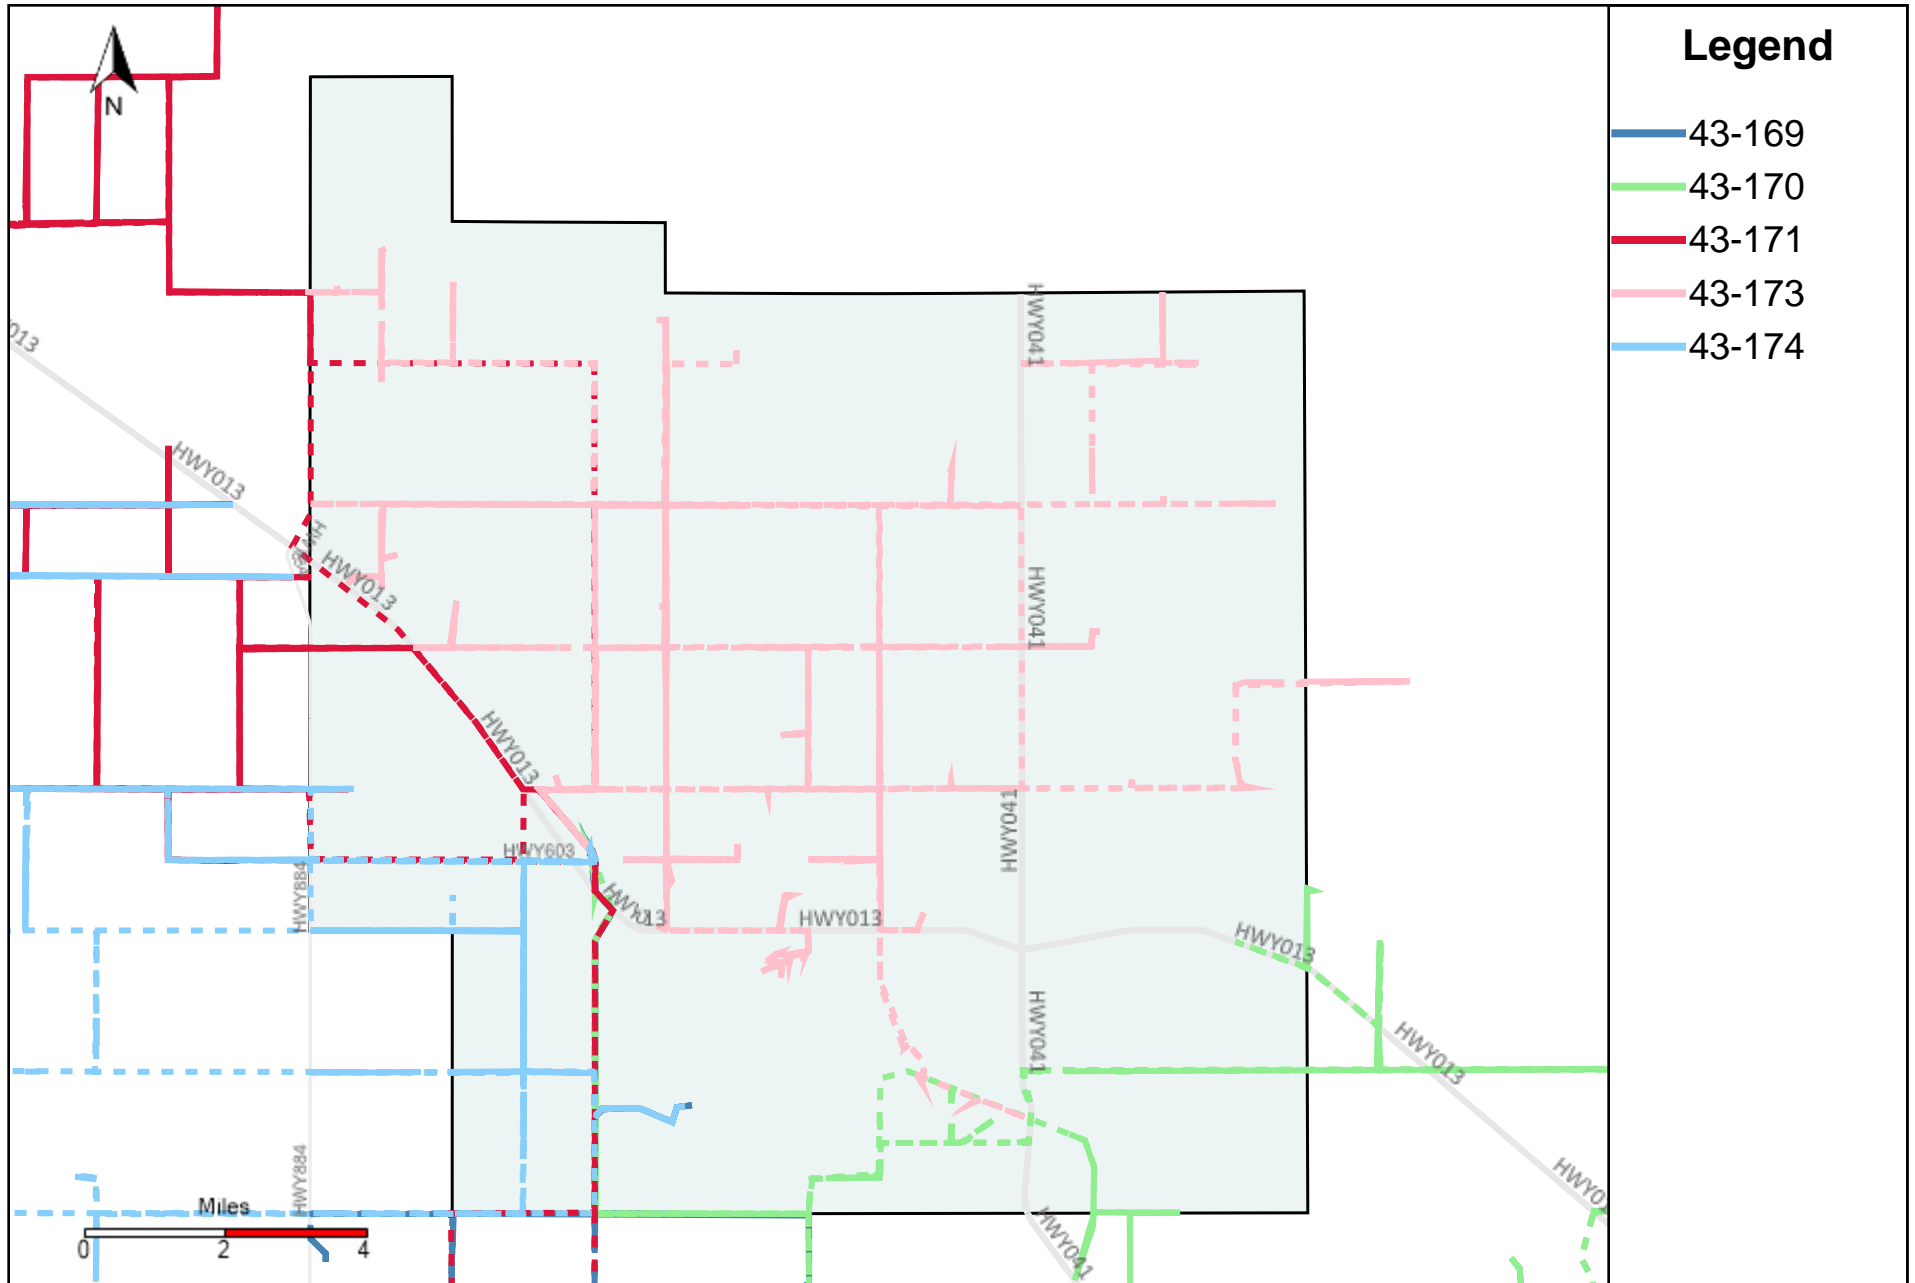

Division: 6 Grader Report(2023-01-29 ~ 2023-02-04)

Vehicle Name List	Total Distance(km)	Total Hours
43-169, 43-170, 43-171, 43-173, 43-174	2320.7	145 hrs 30 min 57 sec