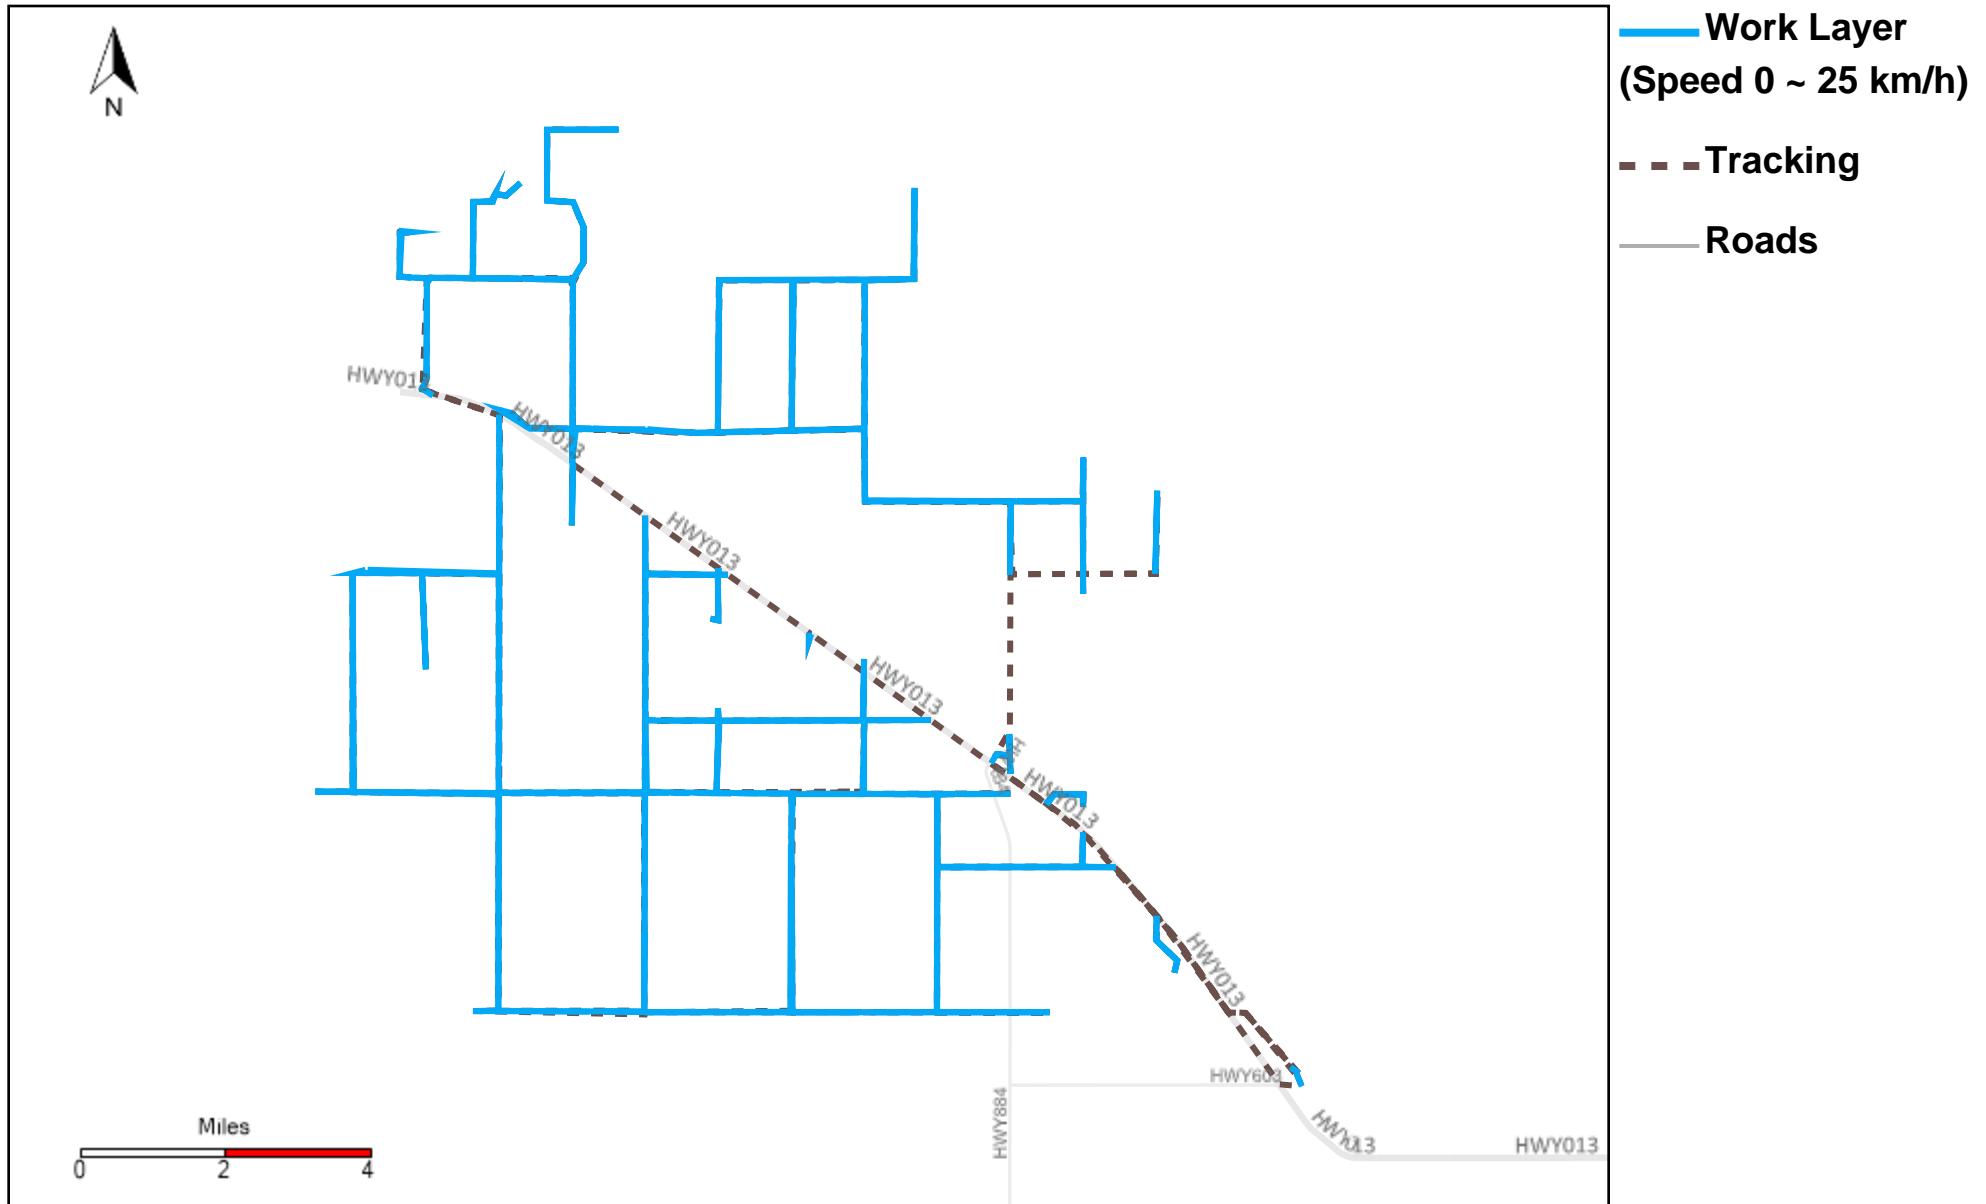

43-171_2022-12-25 ~ 2022-12-31 Tracking

Total Distance(km)	Total Hours	Work Distance(km)	Work Hours
398.69	21 hrs 30 min 17 sec	326.87	19 hrs 24 min 34 sec