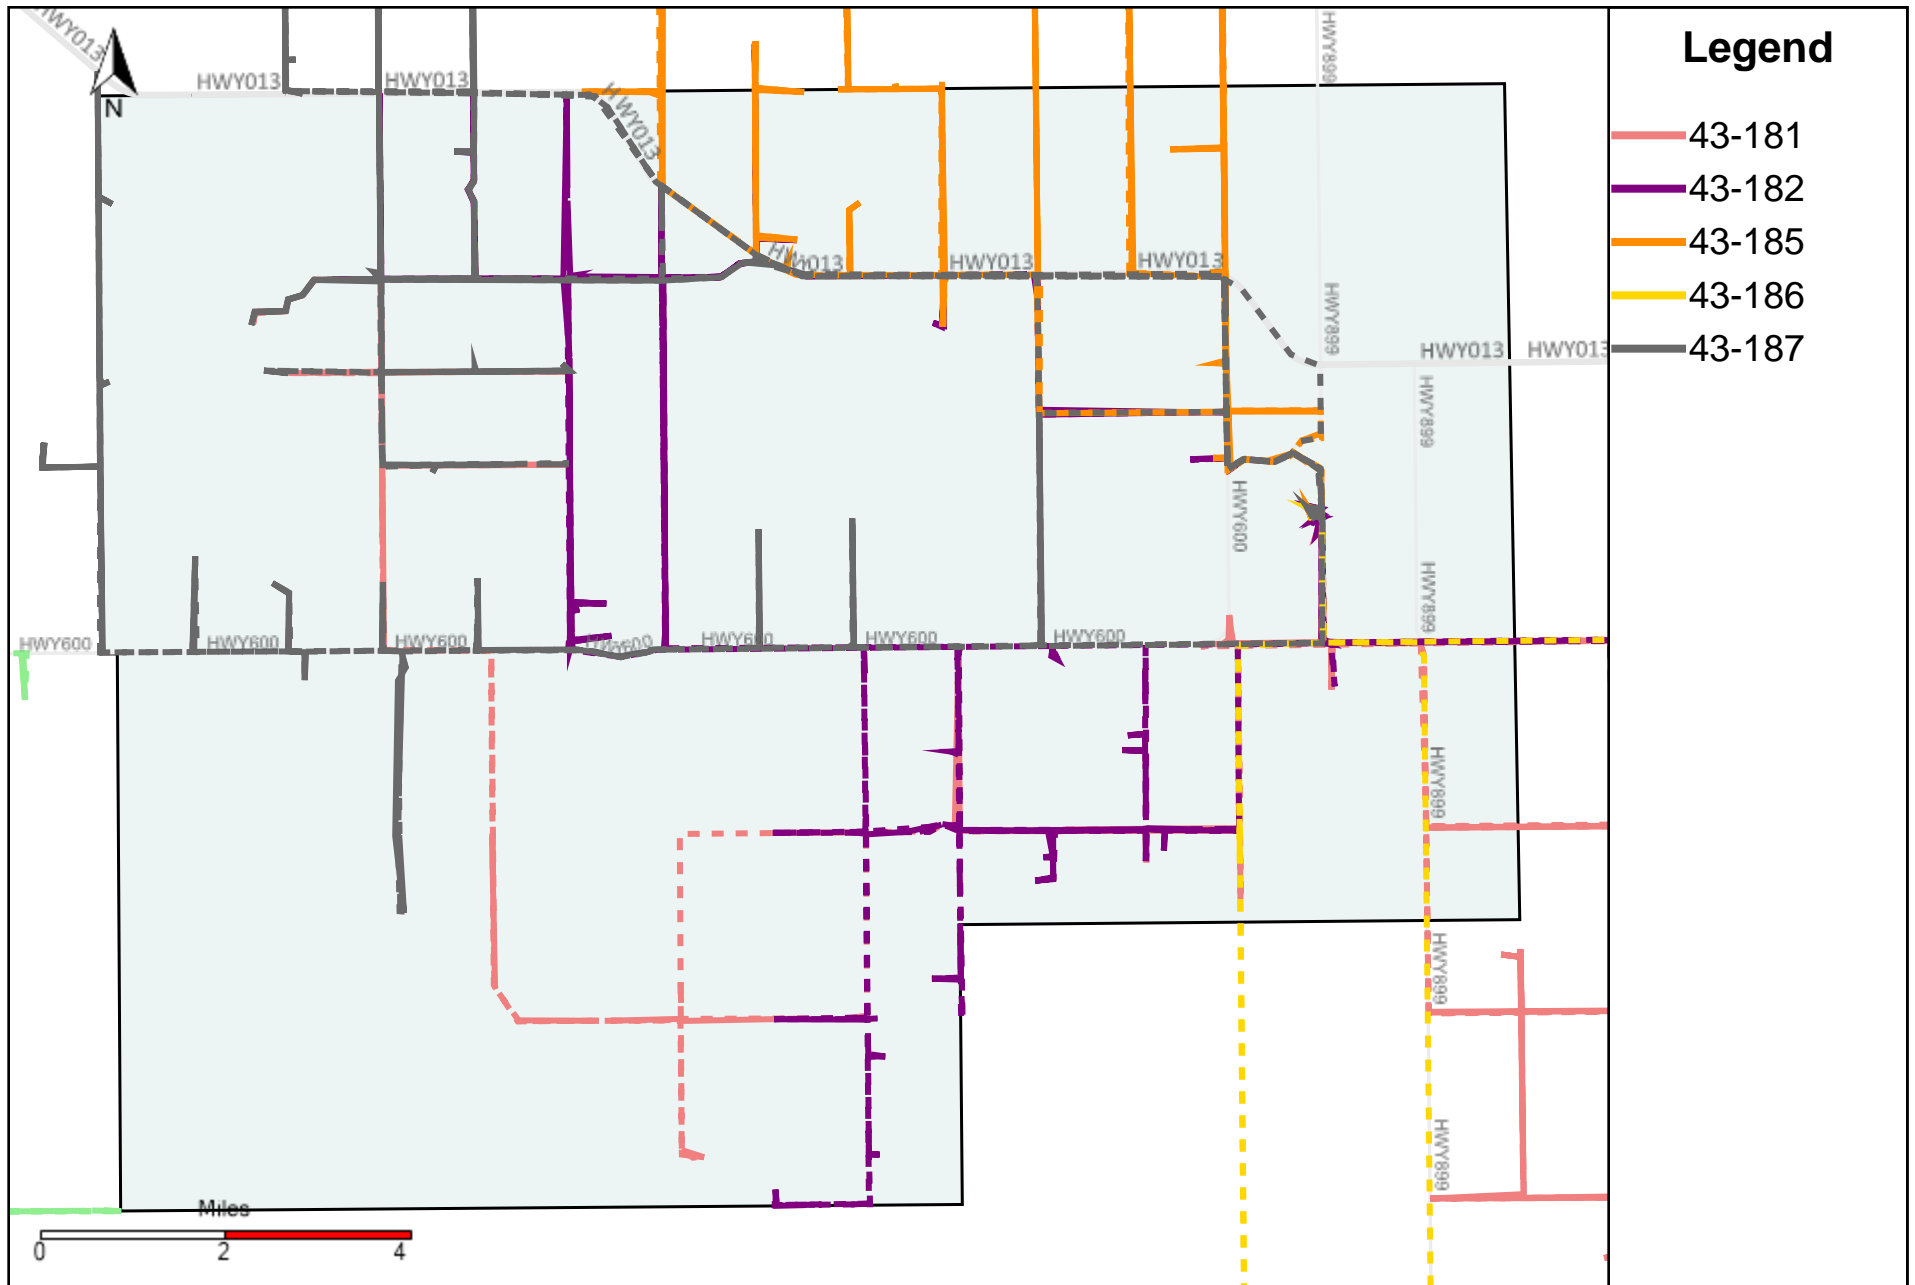

Division: 3 Grader Report(2022-12-25 ~ 2022-12-31)

Vehicle Name List	Total Distance(km)	Total Hours
43-181, 43-182, 43-185, 43-186, 43-187	2232.27	162 hrs 43 min 22 sec