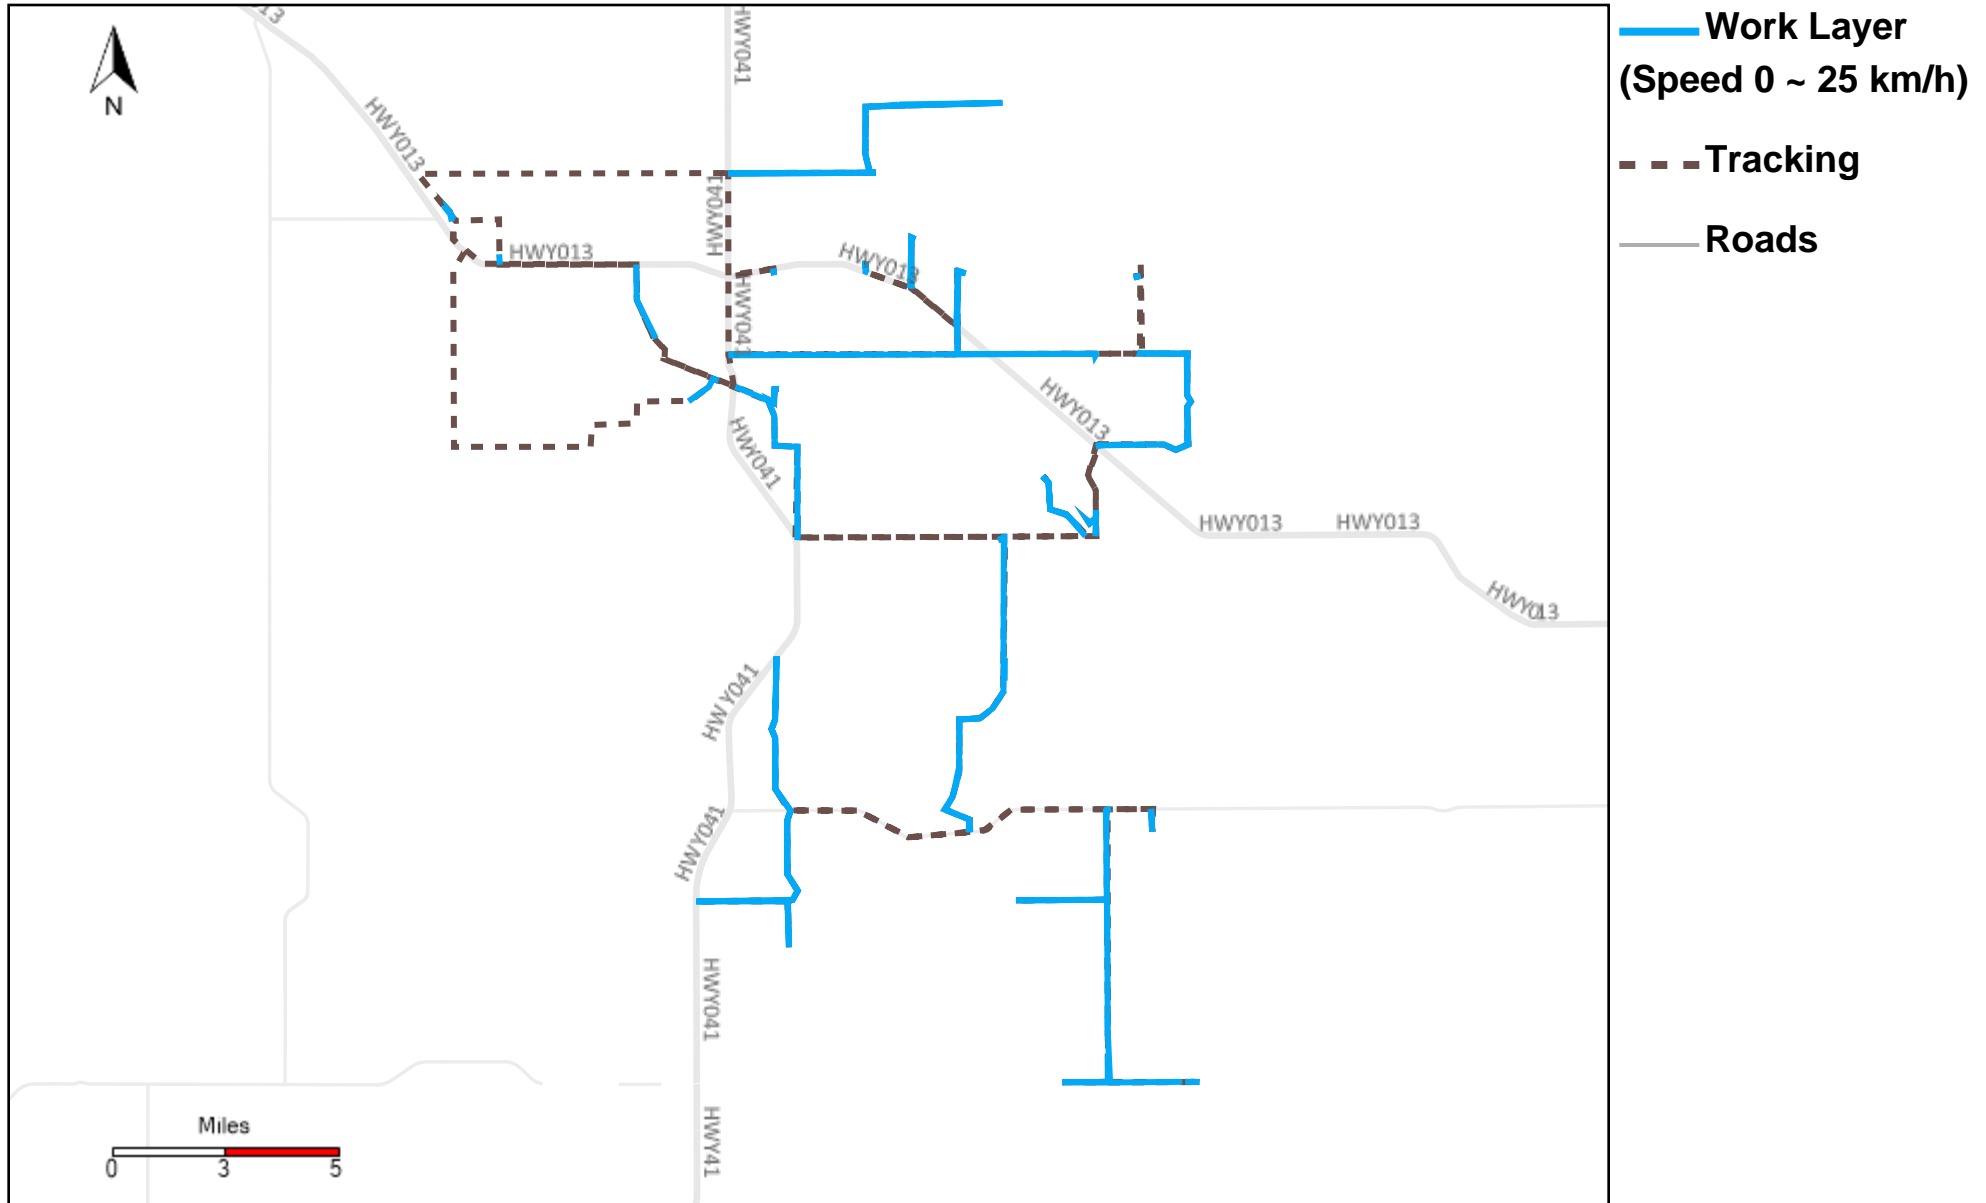

43-170_2022-12-25 ~ 2022-12-31 Tracking

Total Distance(km)	Total Hours	Work Distance(km)	Work Hours
345.83	20 hrs 45 min 53 sec	188.6	17 hrs 58 min 42 sec