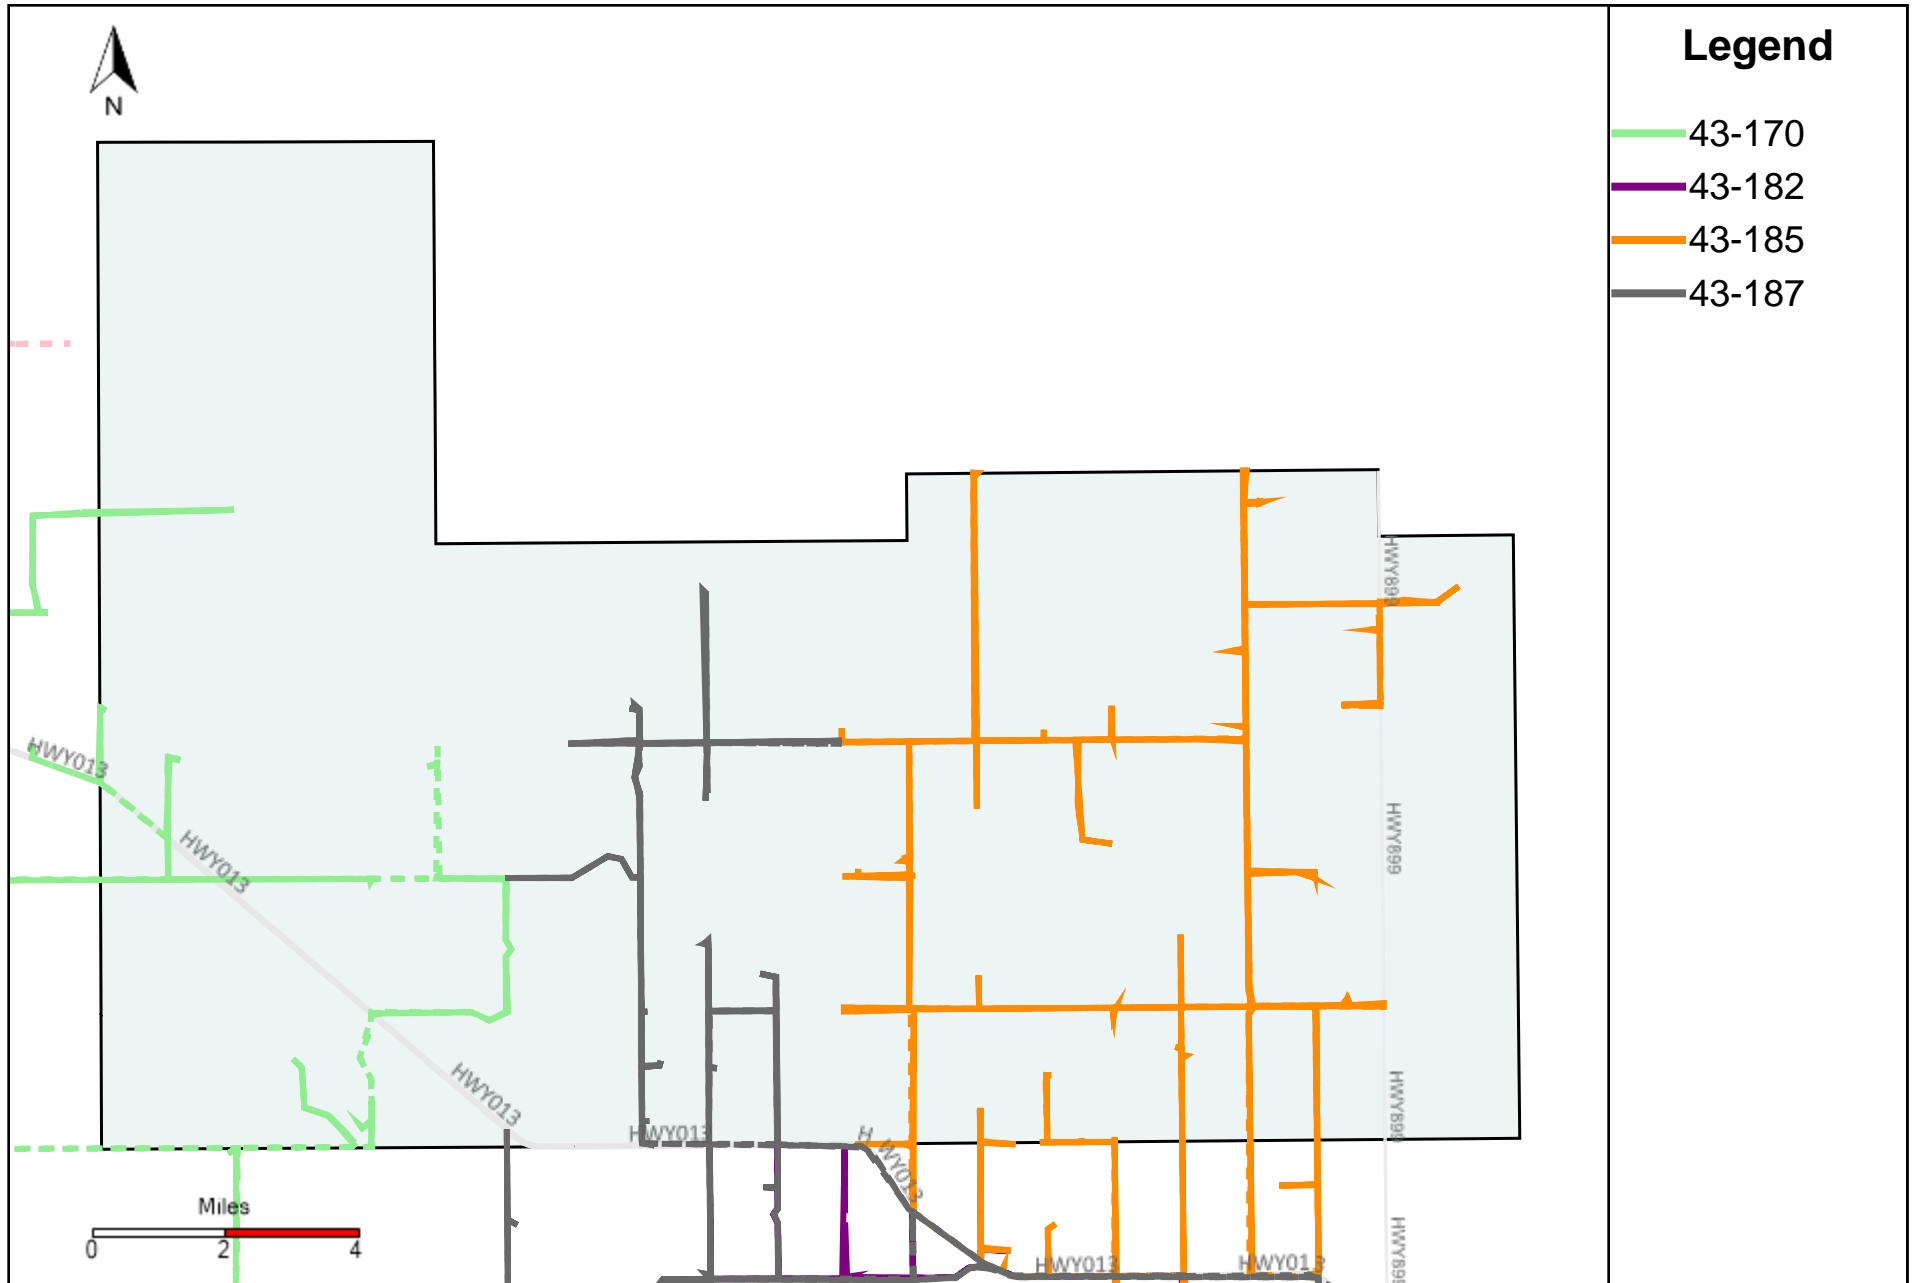

Division: 4 Grader Report(2022-12-25 ~ 2022-12-31)

Vehicle Name List	Total Distance(km)	Total Hours
43-170, 43-182, 43-185, 43-187	1691.32	126 hrs 20 min 26 sec