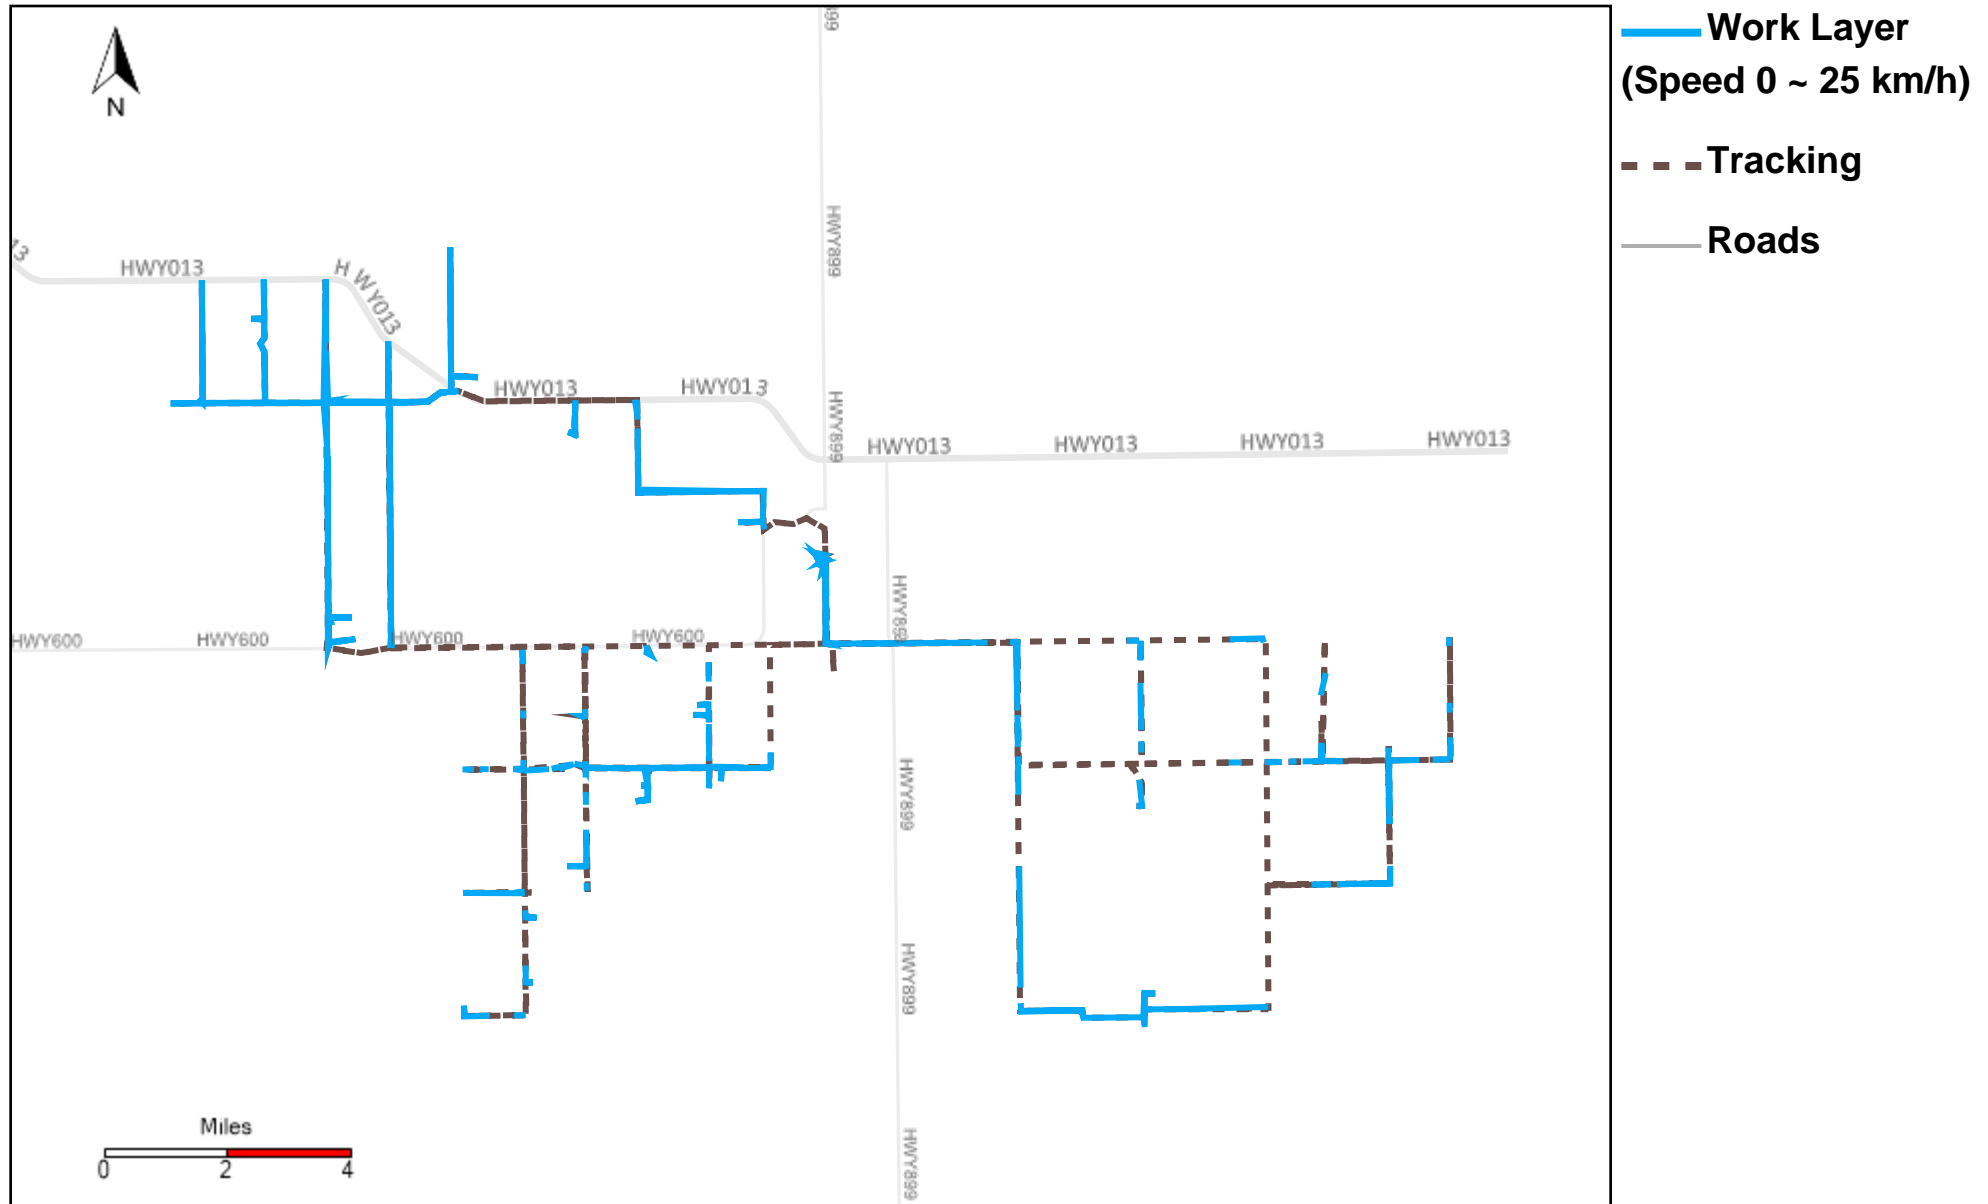

43-182_2022-12-25 ~ 2022-12-31 Tracking

Total Distance(km)	Total Hours	Work Distance(km)	Work Hours
433.74	32 hrs 58 min 54 sec	244.33	25 hrs 15 min 44 sec