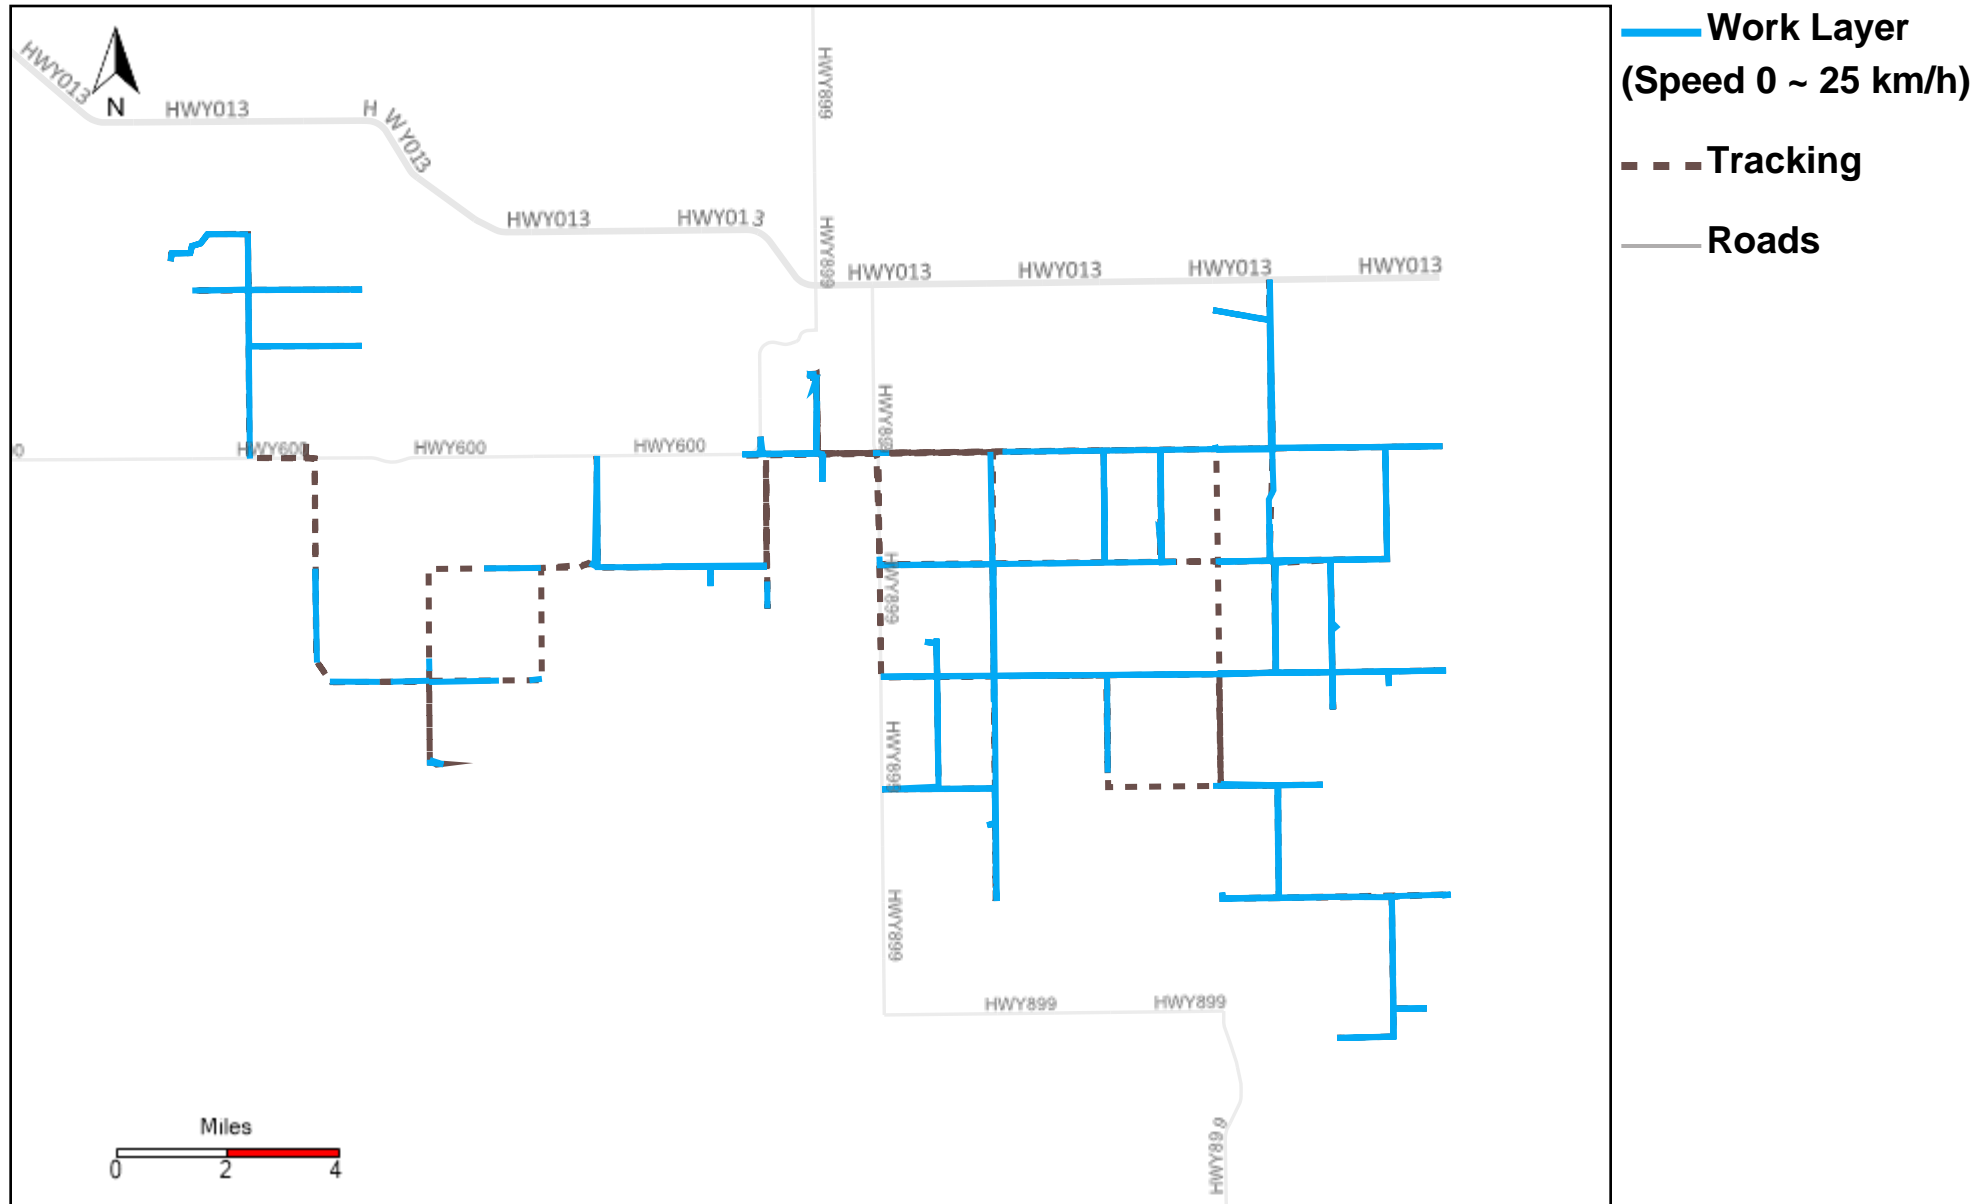

43-181_2022-12-25 ~ 2022-12-31 Tracking

Total Distance(km)	Total Hours	Work Distance(km)	Work Hours
575.18	37 hrs 57 min 31 sec	391.24	32 hrs 24 min 36 sec