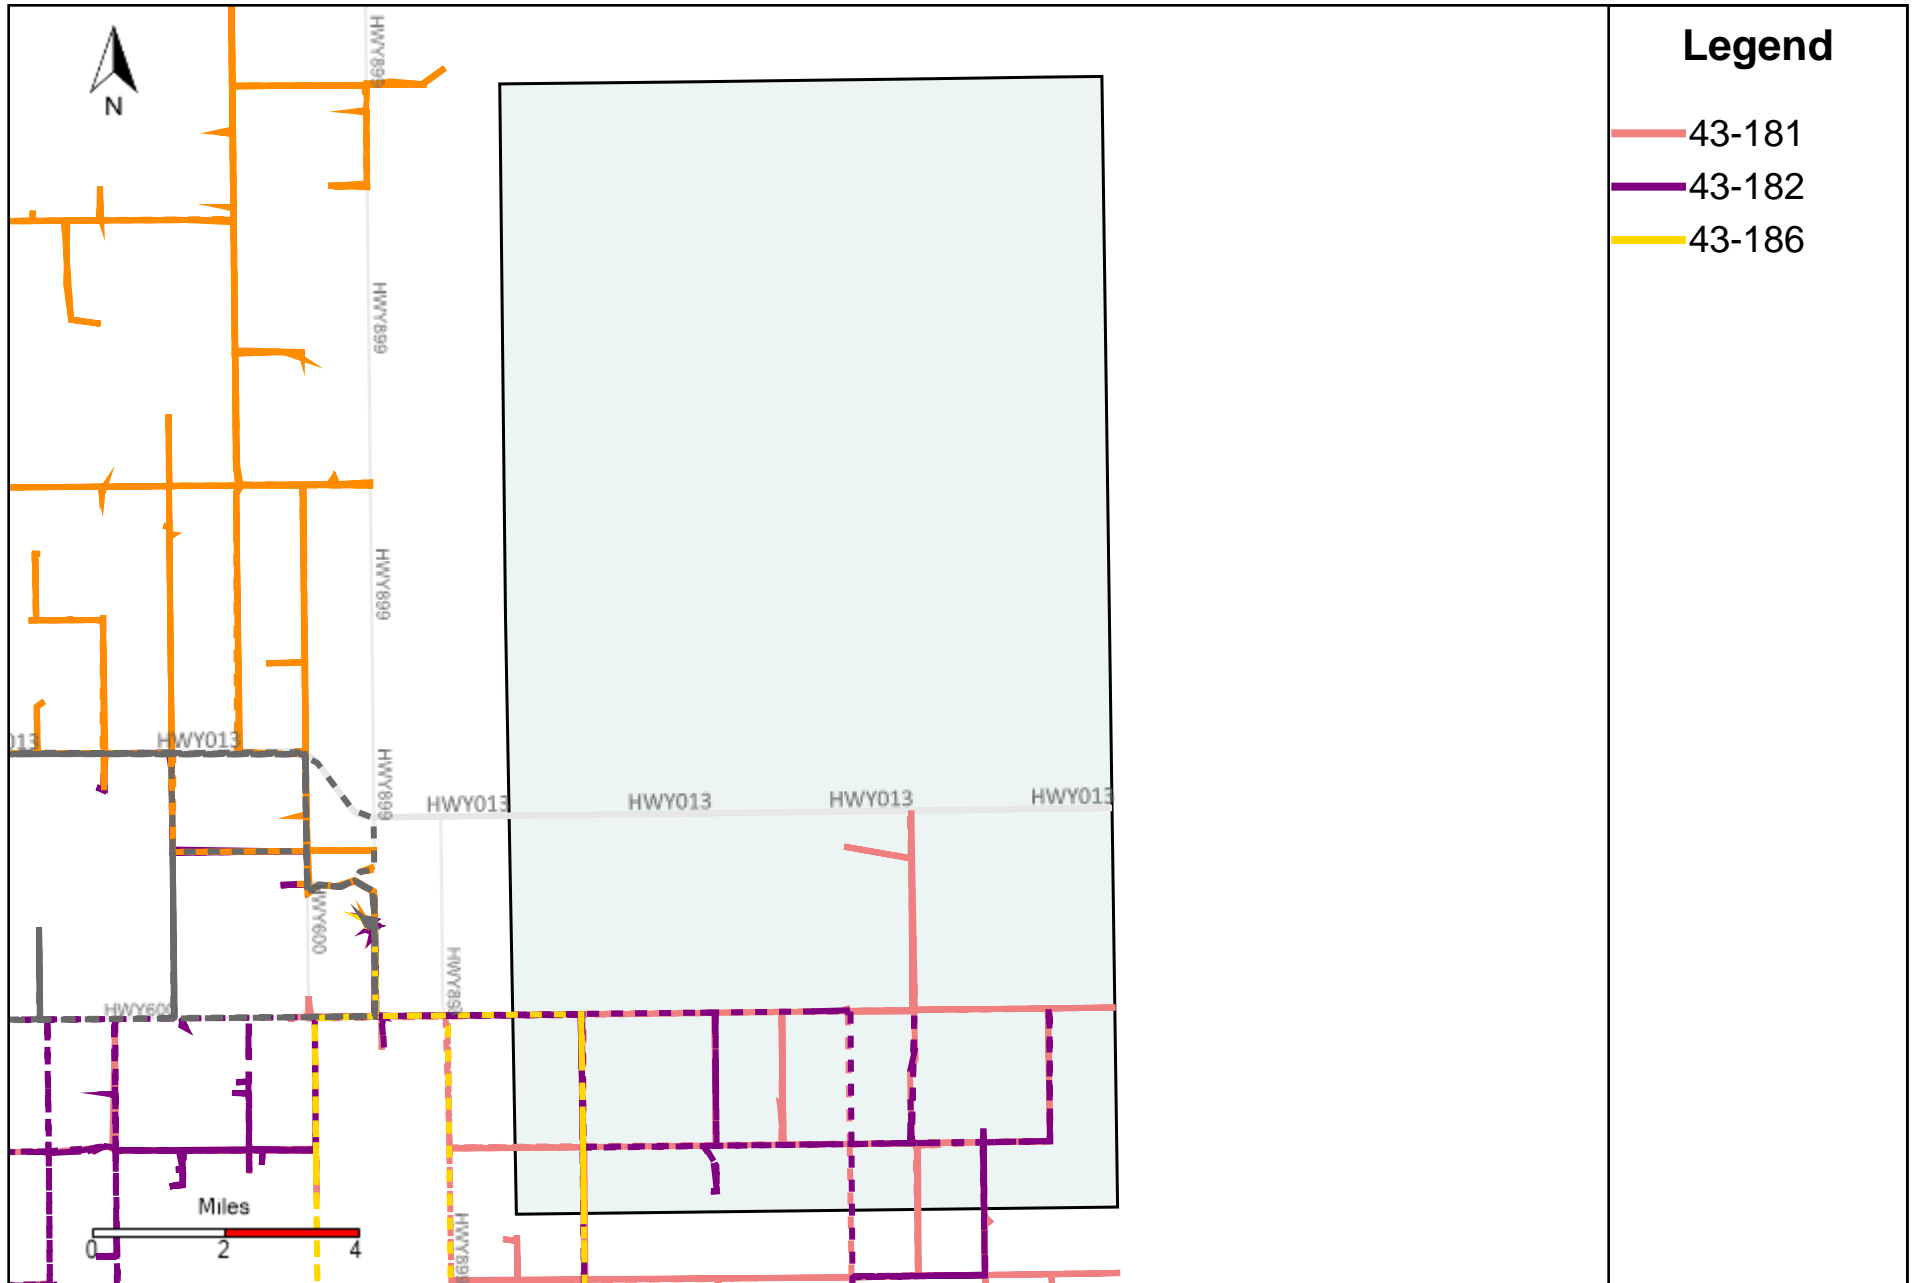

Division: 2 Grader Report(2022-12-25 ~ 2022-12-31)

Vehicle Name List	Total Distance(km)	Total Hours
43-181, 43-182, 43-186	1320.52	90 hrs 7 min 43 sec