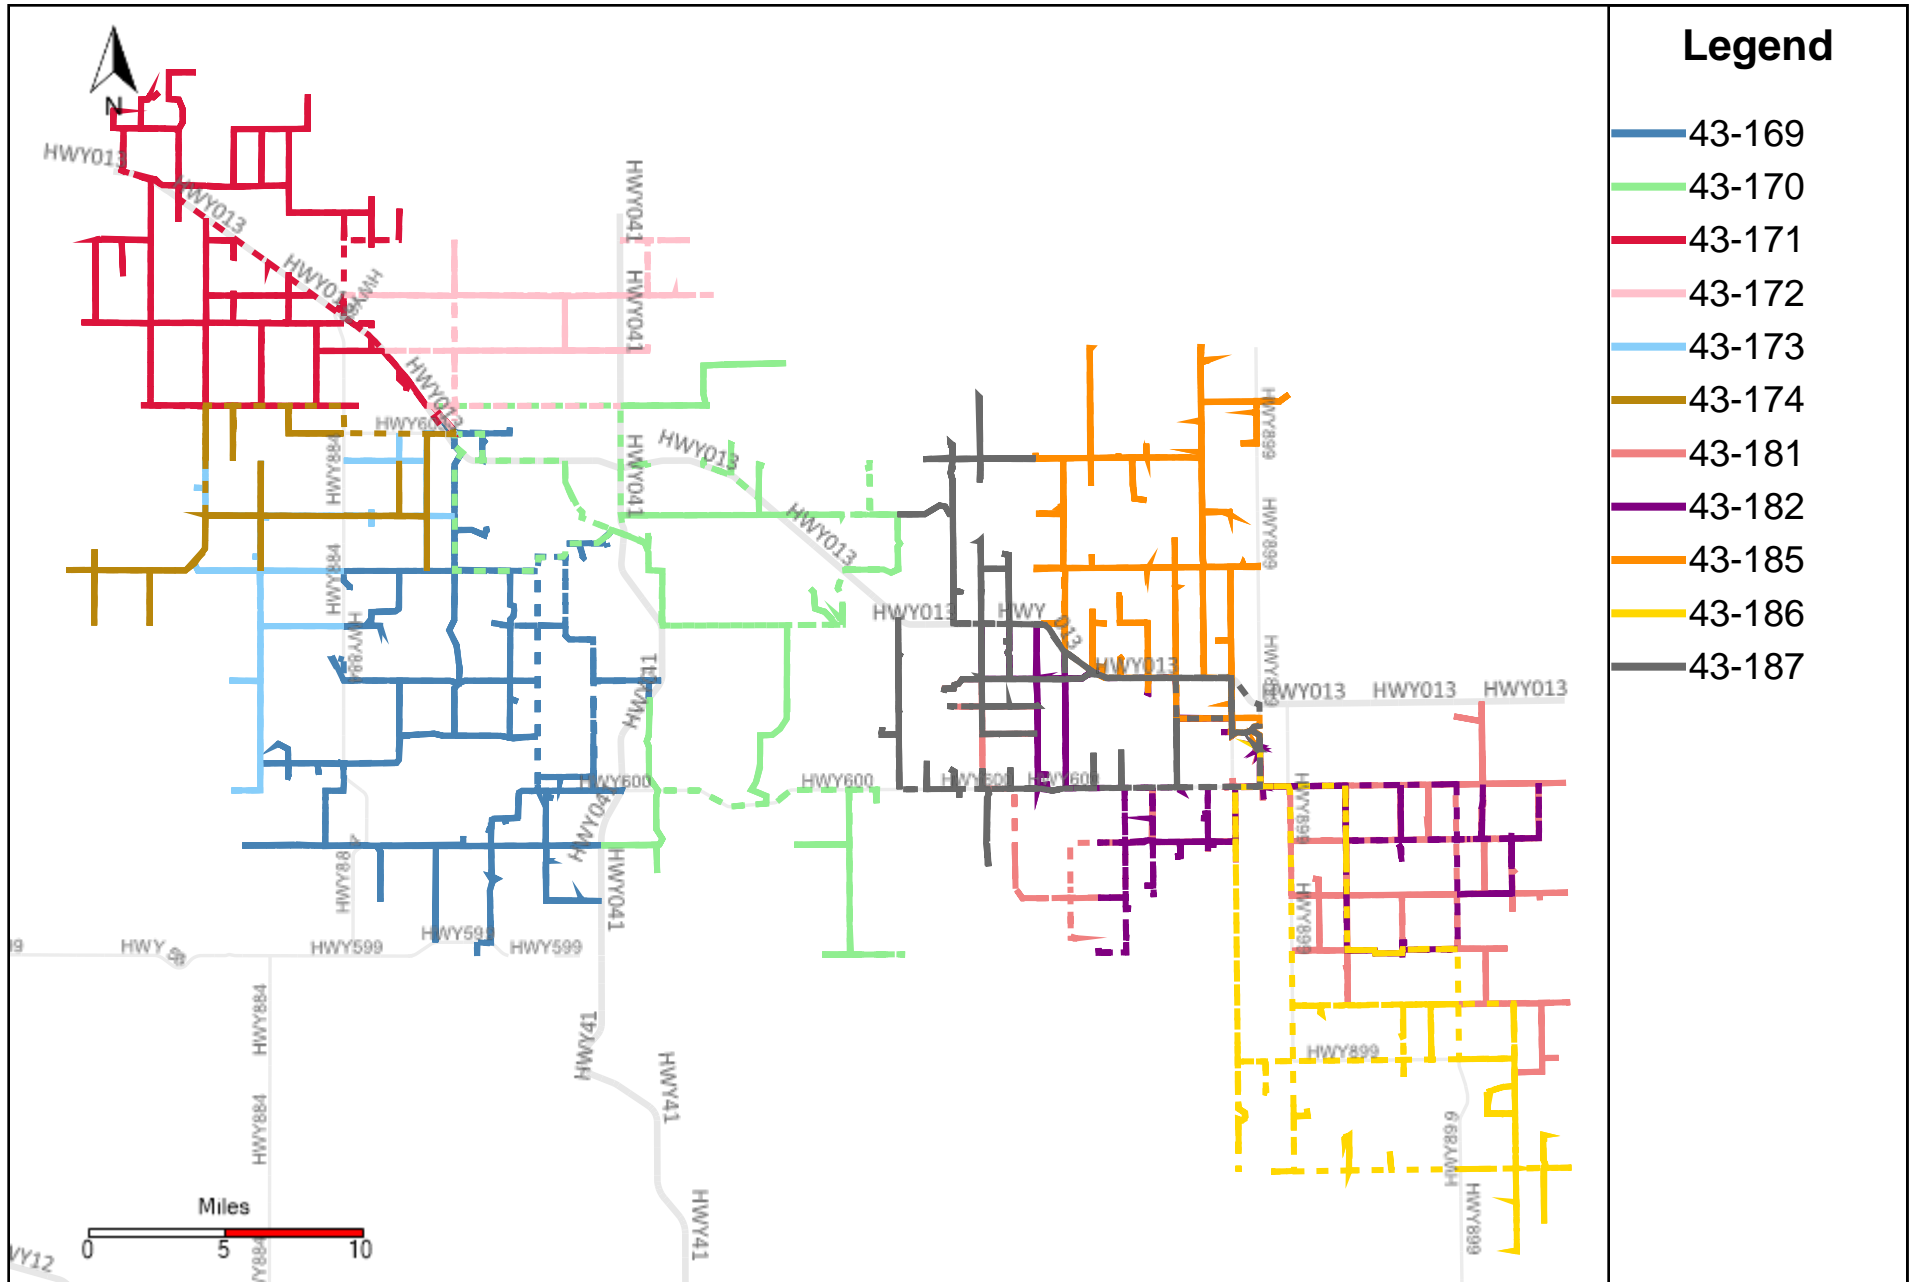

# Provost Weekly Grader Report (2022-12-25 ~ 2022-12-31)

# Division: 1 Grader Report(2022-12-25 ~ 2022-12-31)

Vehicle Name List	Total Distance(km)	Total Hours
43-181, 43-182, 43-186	1320.52	90 hrs 7 min 43 sec

# Division: 2 Grader Report(2022-12-25 ~ 2022-12-31)

Vehicle Name List	Total Distance(km)	Total Hours
43-181, 43-182, 43-186	1320.52	90 hrs 7 min 43 sec

# Division: 3 Grader Report(2022-12-25 ~ 2022-12-31)

Vehicle Name List	Total Distance(km)	Total Hours
43-181, 43-182, 43-185, 43-186, 43-187	2232.27	162 hrs 43 min 22 sec