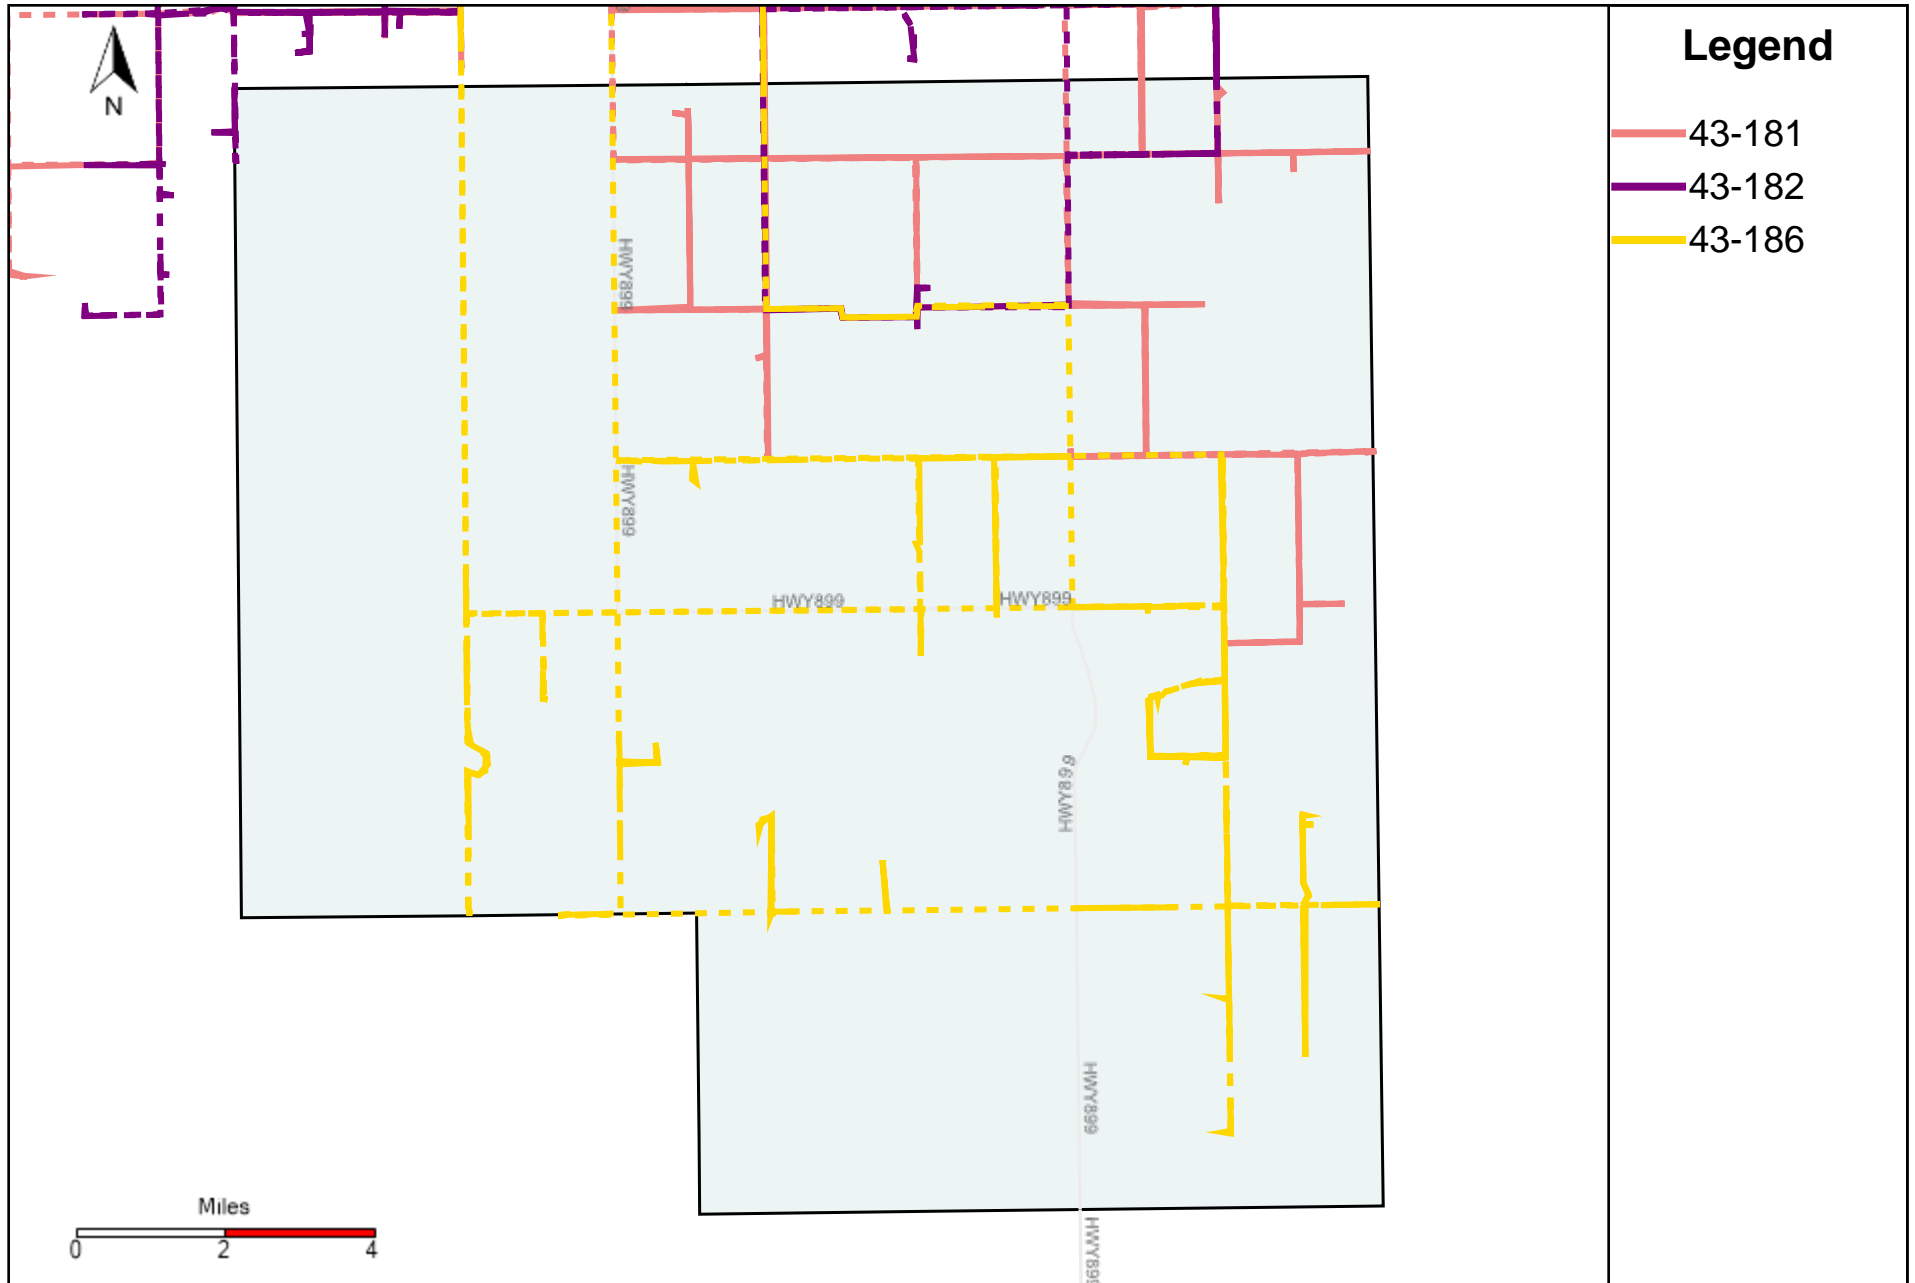

Division: 1 Grader Report(2022-12-25 ~ 2022-12-31)

Vehicle Name List	Total Distance(km)	Total Hours
43-181, 43-182, 43-186	1320.52	90 hrs 7 min 43 sec