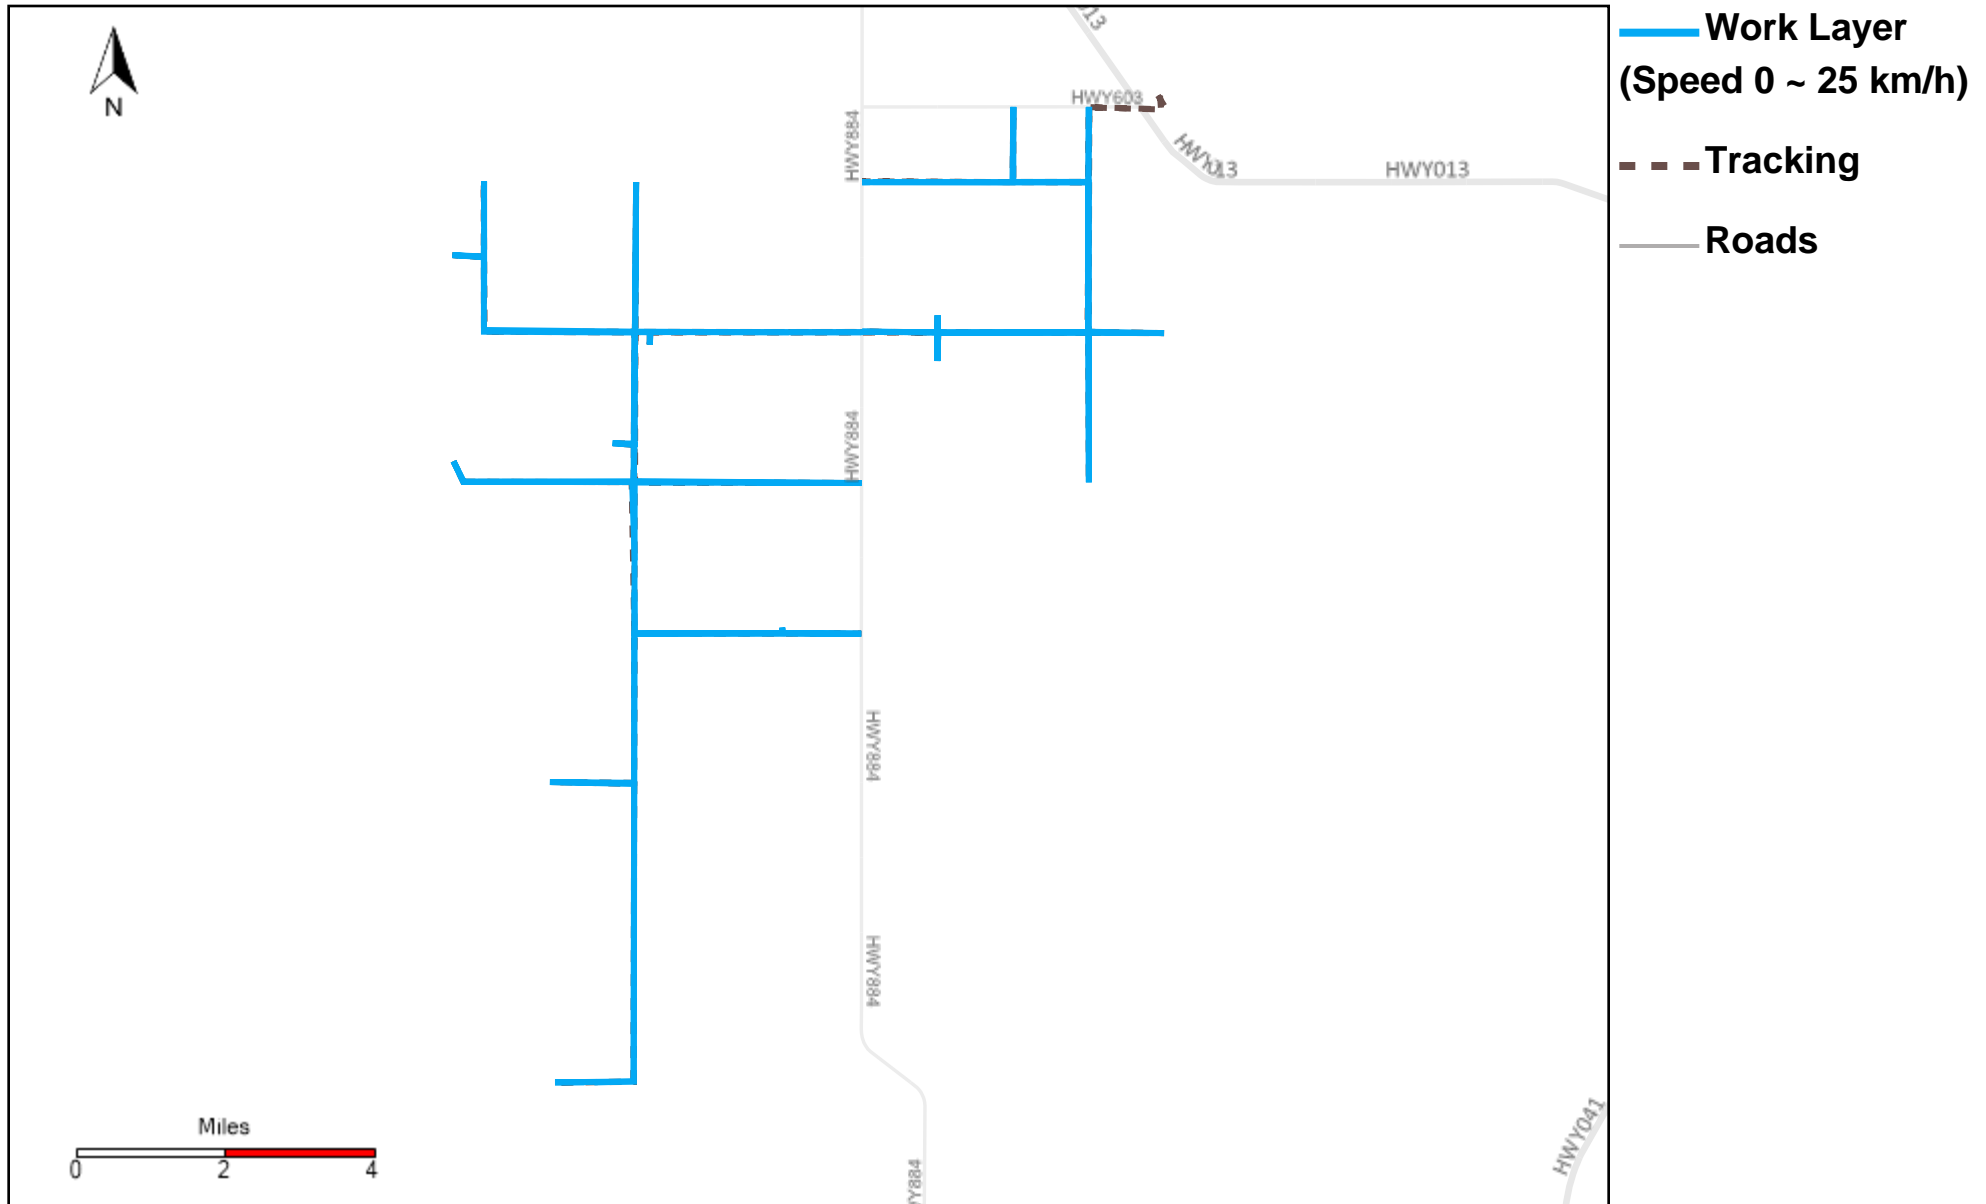

43-173_2022-12-25 ~ 2022-12-31 Tracking

Total Distance(km)	Total Hours	Work Distance(km)	Work Hours
189.21	11 hrs 7 min 59 sec	148.7	8 hrs 52 min 21 sec