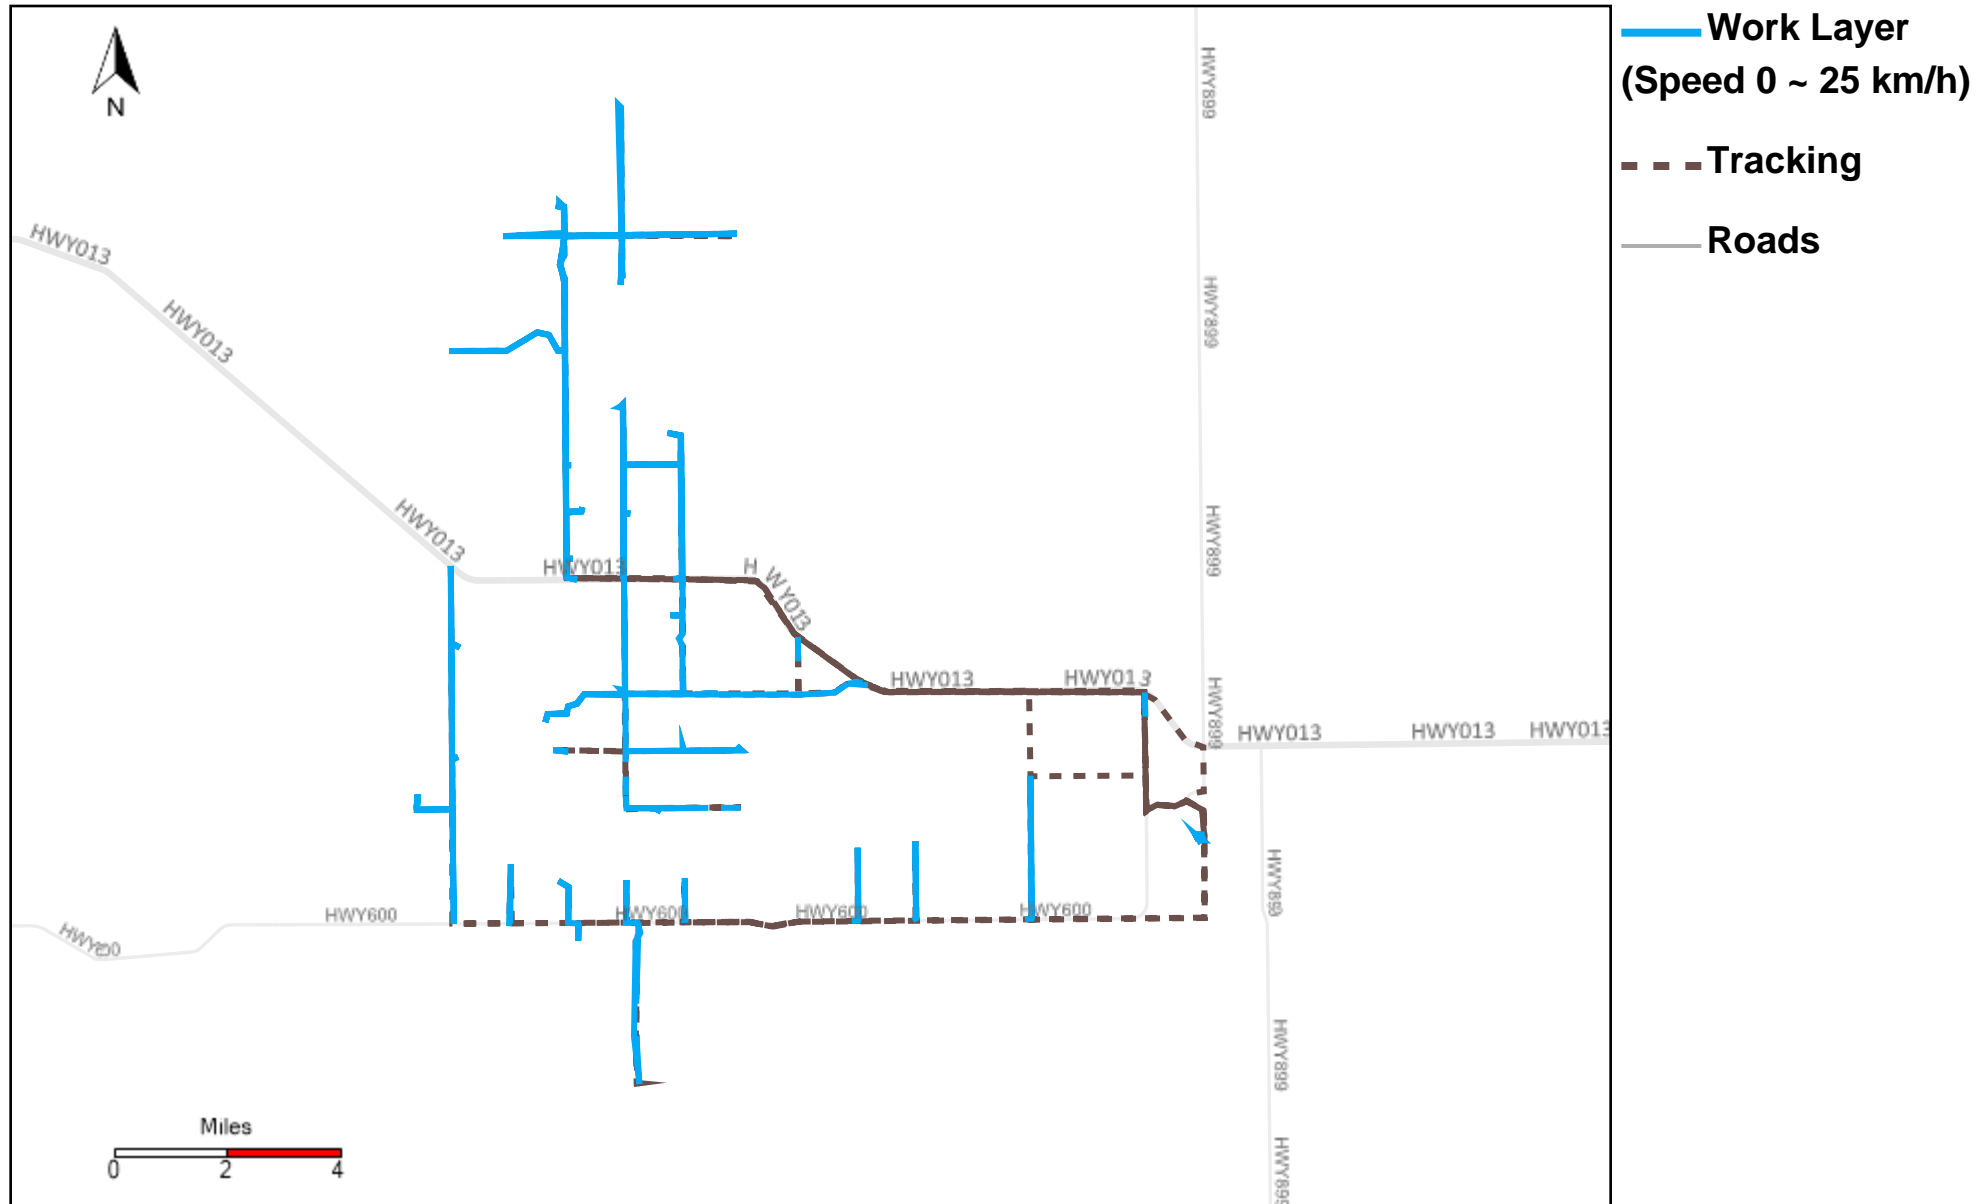

43-187_2022-12-25 ~ 2022-12-31 Tracking

Total Distance(km)	Total Hours	Work Distance(km)	Work Hours
457.42	31 hrs 51 min 19 sec	273.5	25 hrs 35 min 21 sec