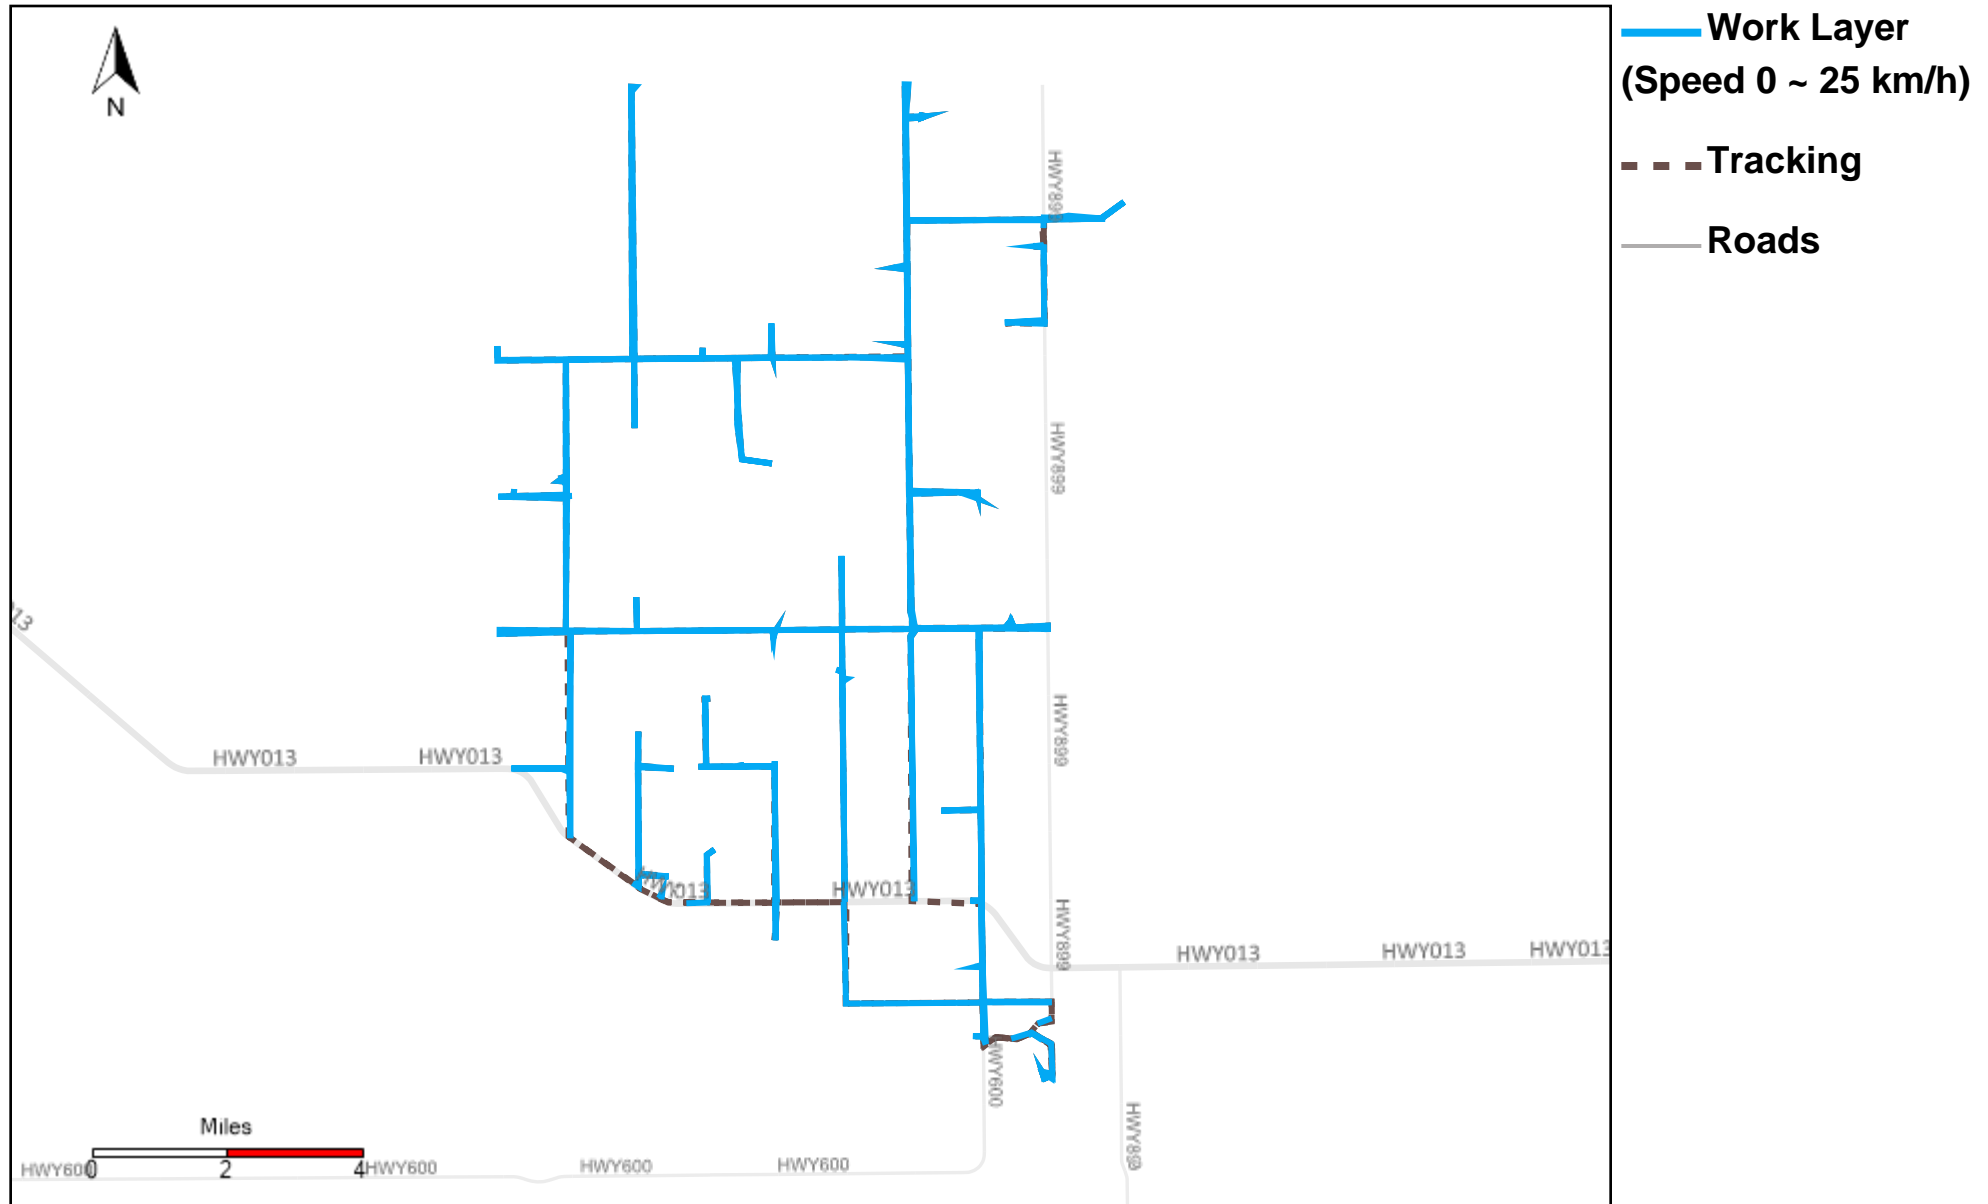

43-185_2022-12-25 ~ 2022-12-31 Tracking

Total Distance(km)	Total Hours	Work Distance(km)	Work Hours
454.34	40 hrs 44 min 20 sec	405.34	39 hrs 37 min 42 sec