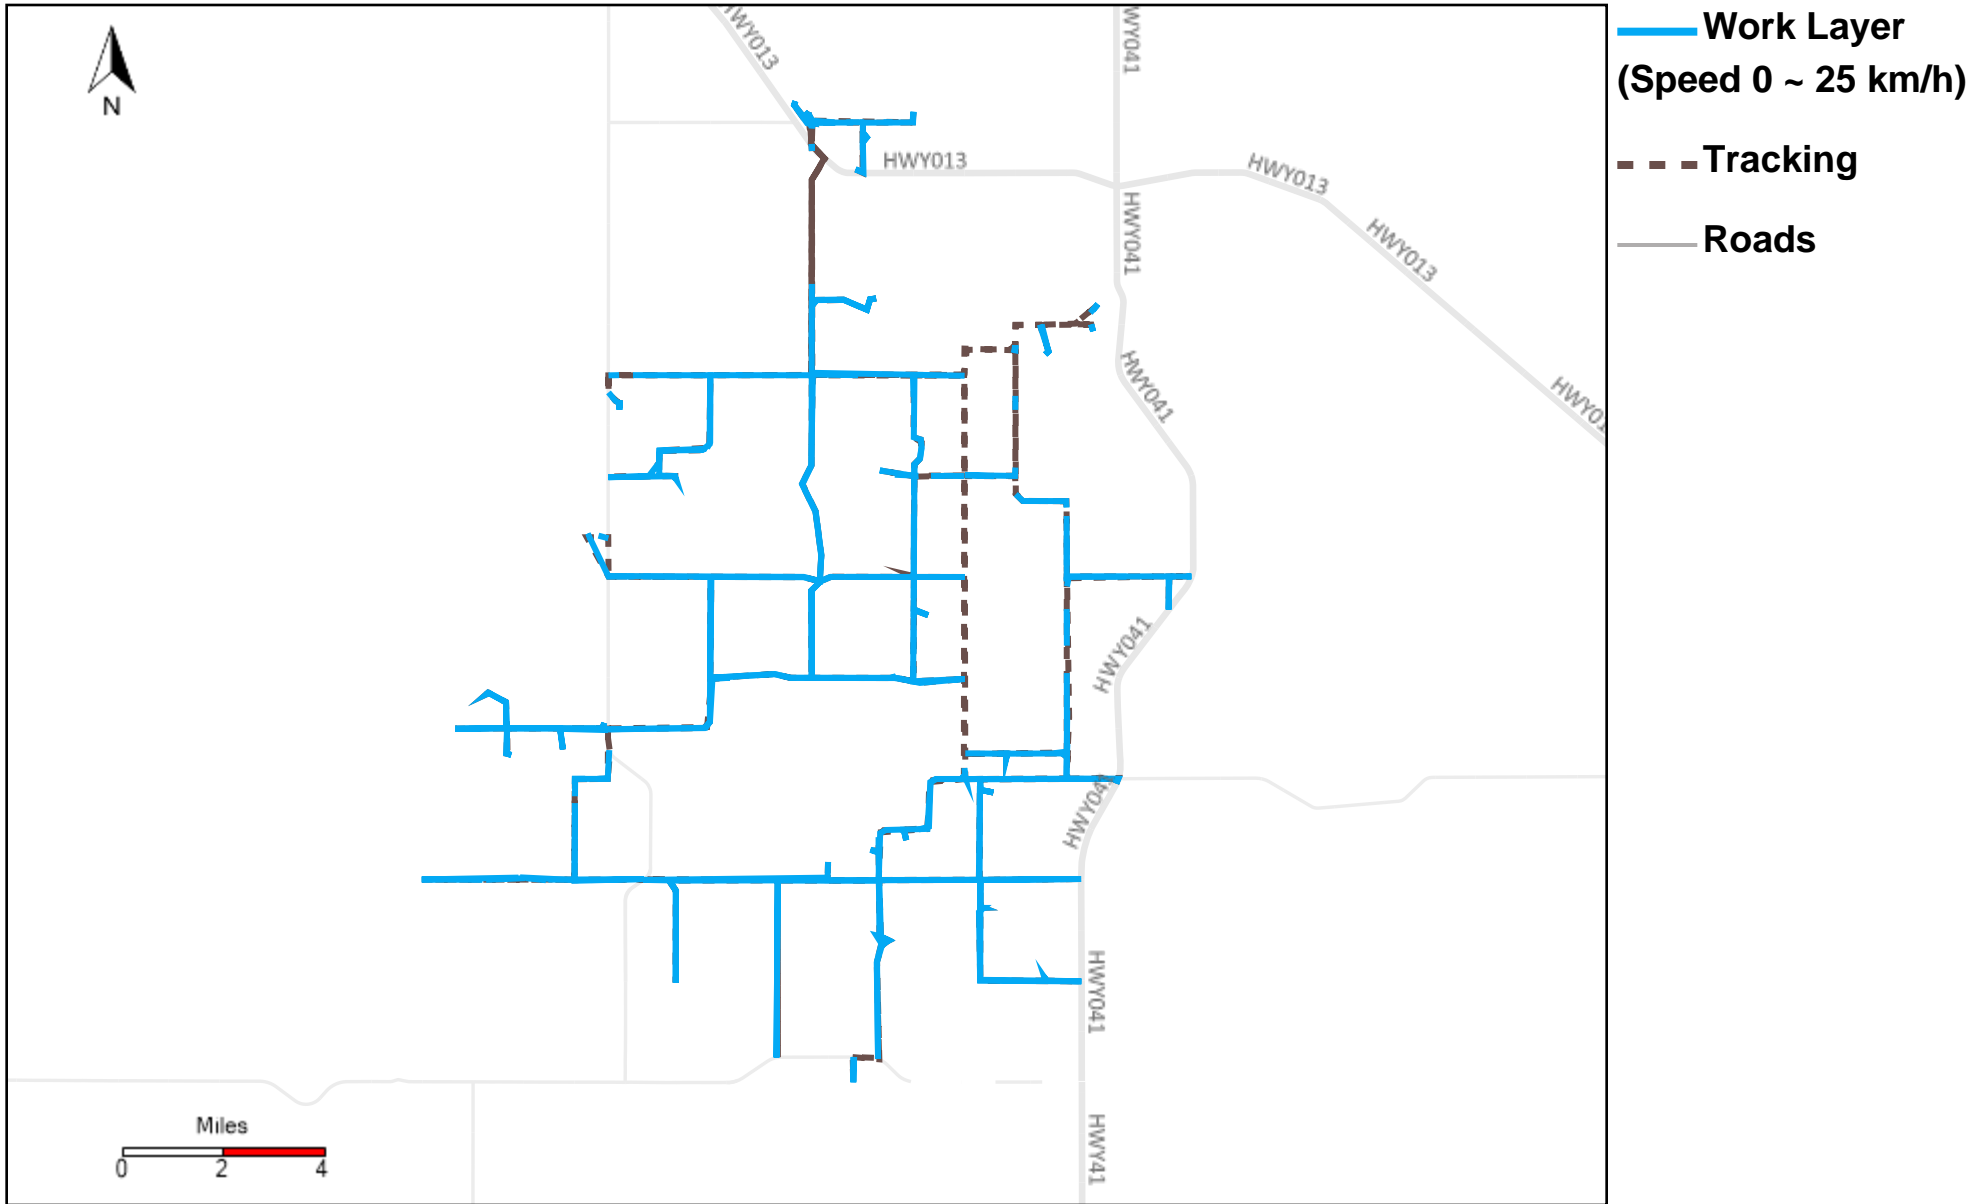

43-169_2022-12-25 ~ 2022-12-31 Tracking

Total Distance(km)	Total Hours	Work Distance(km)	Work Hours
509.59	33 hrs 25 min 11 sec	370.47	28 hrs 44 min 31 sec