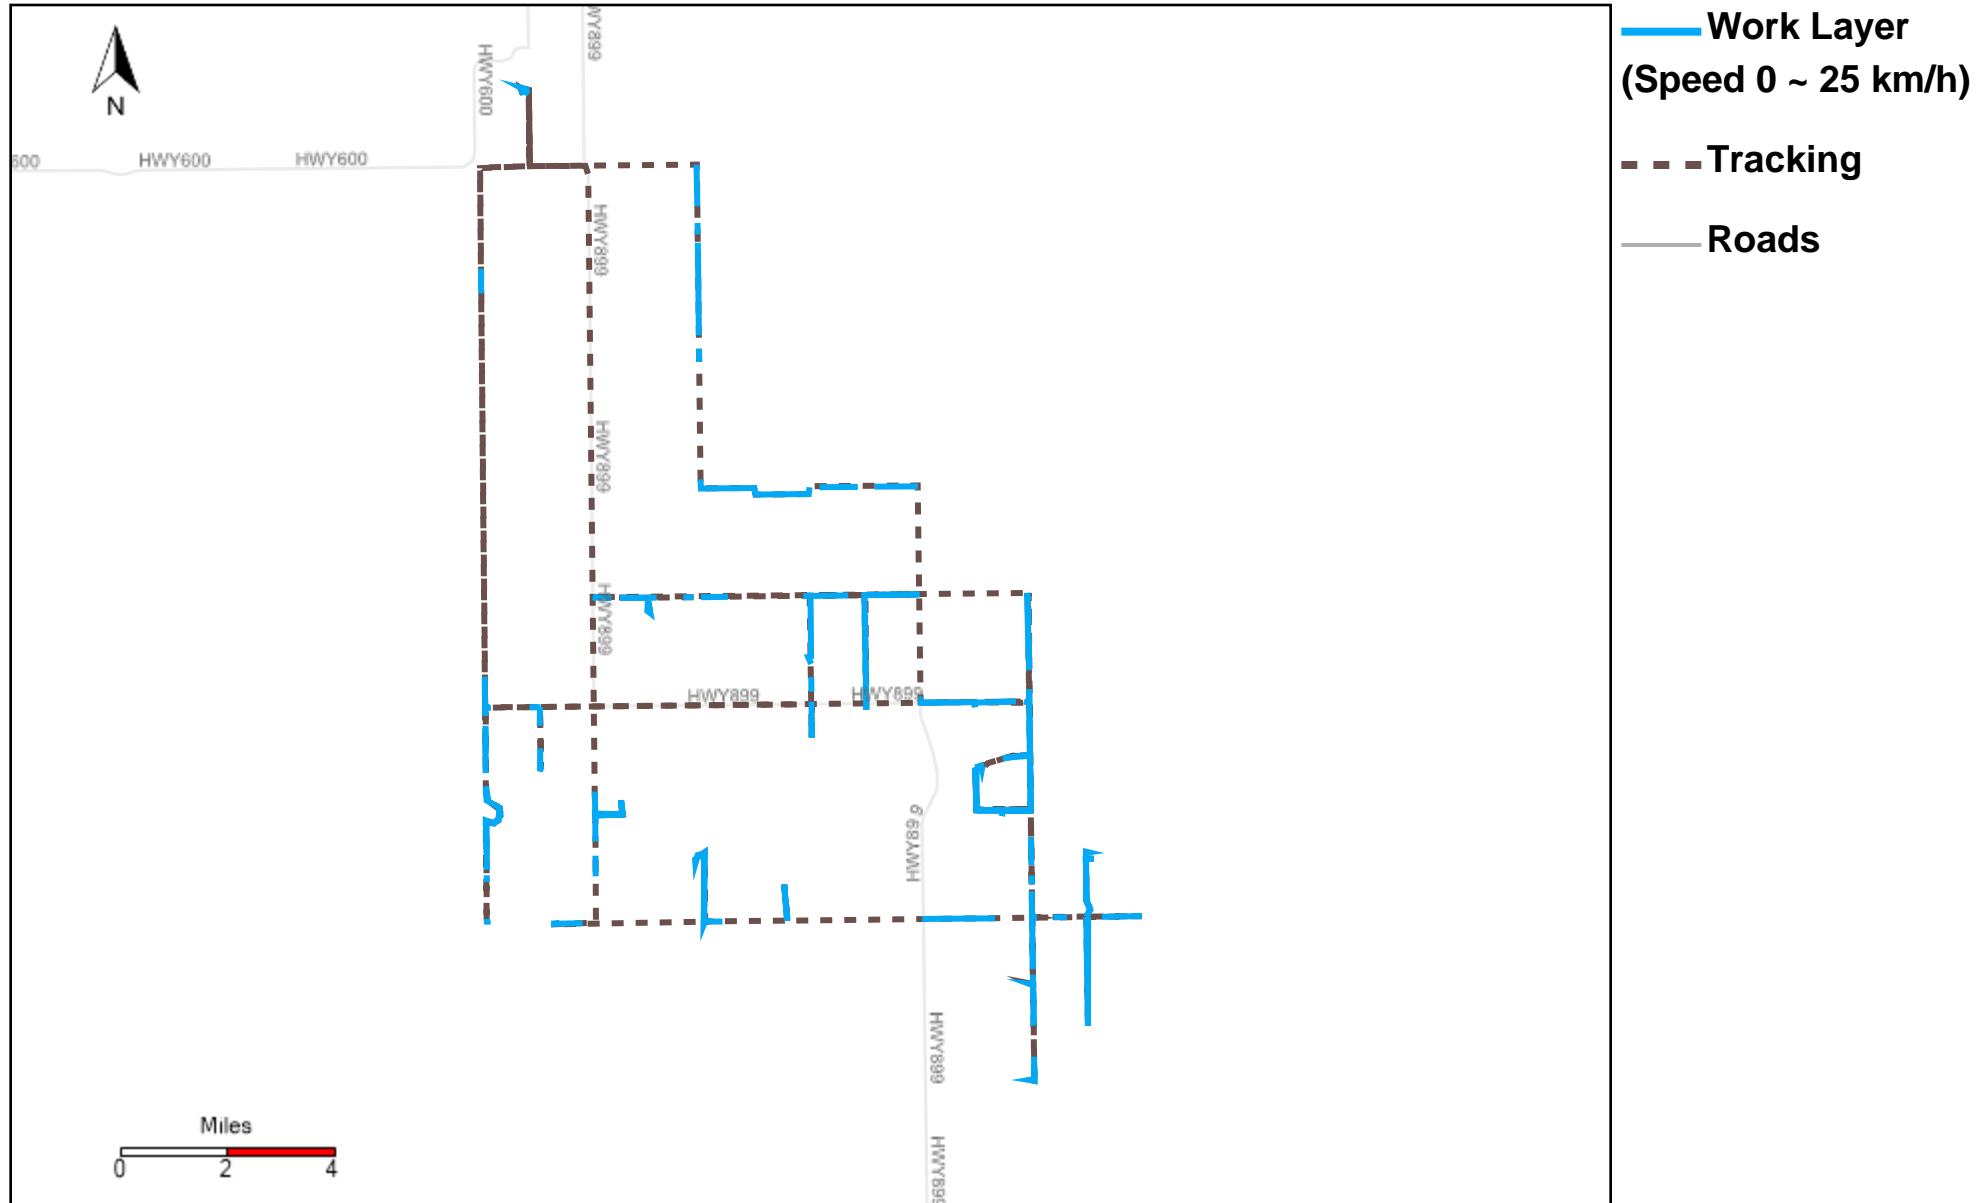

43-186_2022-12-25 ~ 2022-12-31 Tracking

Total Distance(km)	Total Hours	Work Distance(km)	Work Hours
311.6	19 hrs 11 min 18 sec	147.67	13 hrs 31 min 35 sec