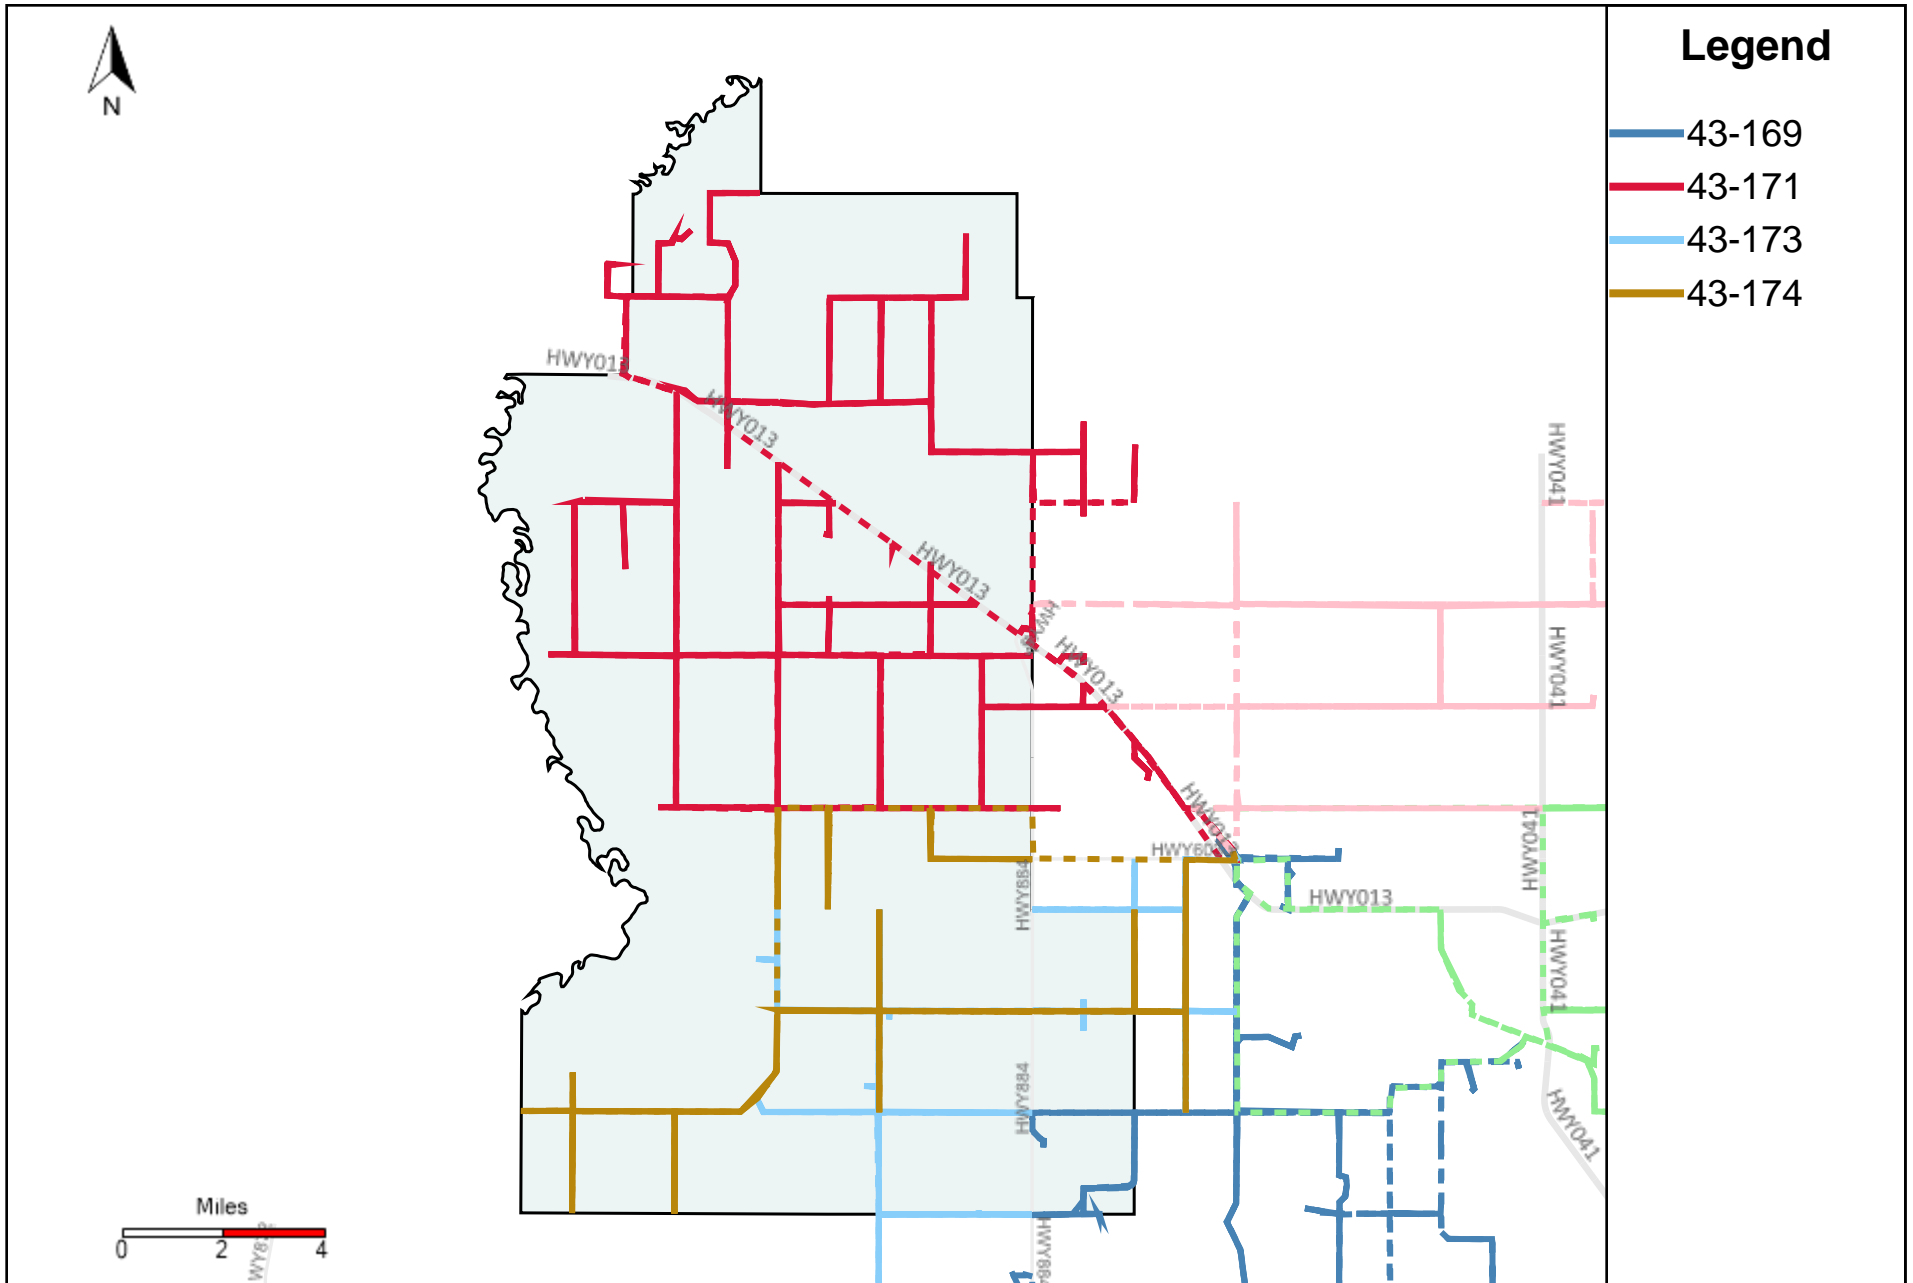

Division: 7 Grader Report(2022-12-25 ~ 2022-12-31)

Vehicle Name List	Total Distance(km)	Total Hours
43-169, 43-171, 43-173, 43-174	1265.34	75 hrs 41 min 39 sec