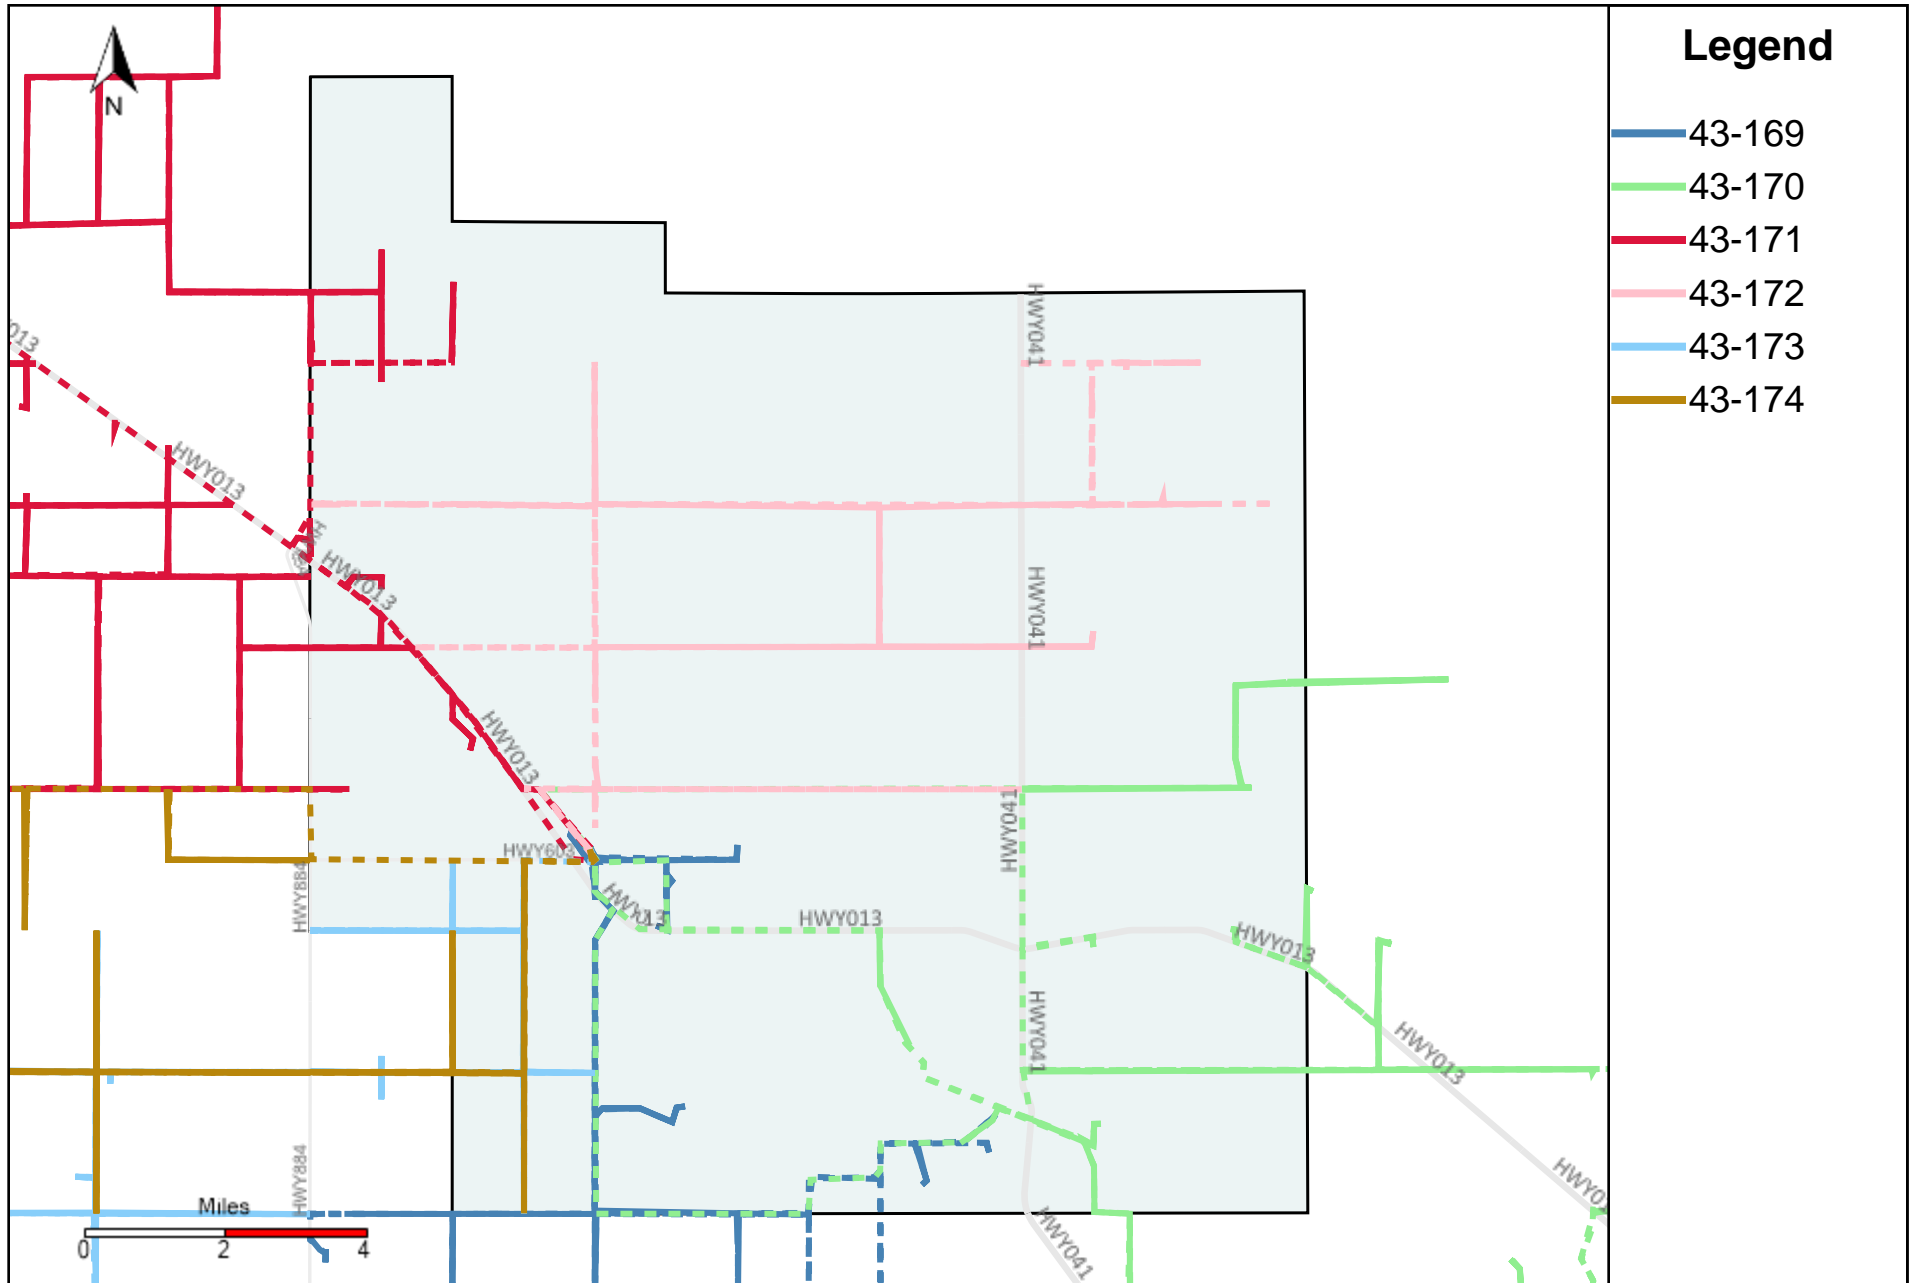

Division: 6 Grader Report(2022-12-25 ~ 2022-12-31)

Vehicle Name List	Total Distance(km)	Total Hours
43-169, 43-170, 43-171, 43-172, 43-173, 43-174	1762.52	106 hrs 21 min 40 sec