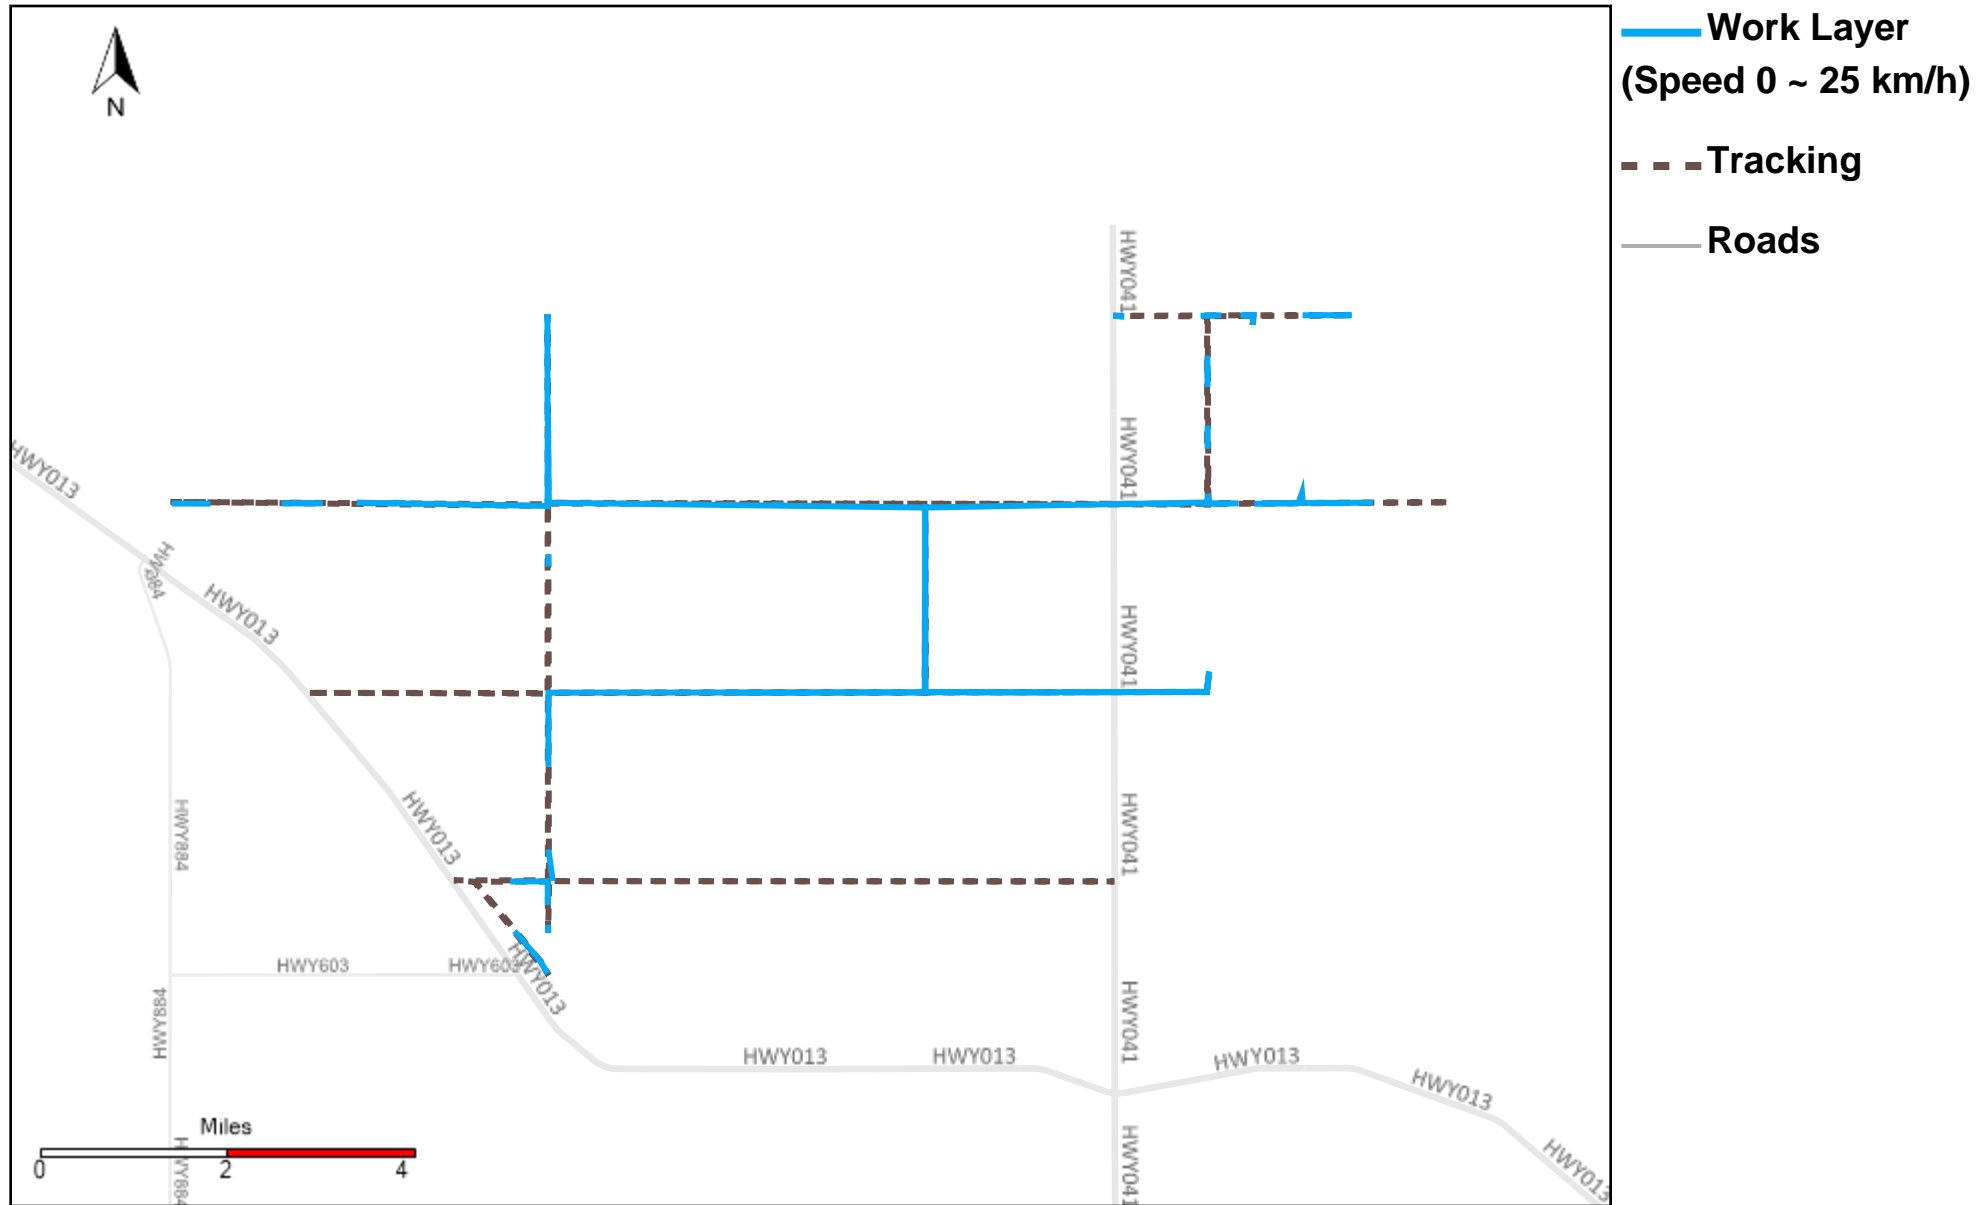

43-172_2022-12-25 ~ 2022-12-31 Tracking

Total Distance(km)	Total Hours	Work Distance(km)	Work Hours
151.35	9 hrs 54 min 8 sec	71.16	6 hrs 24 min 14 sec