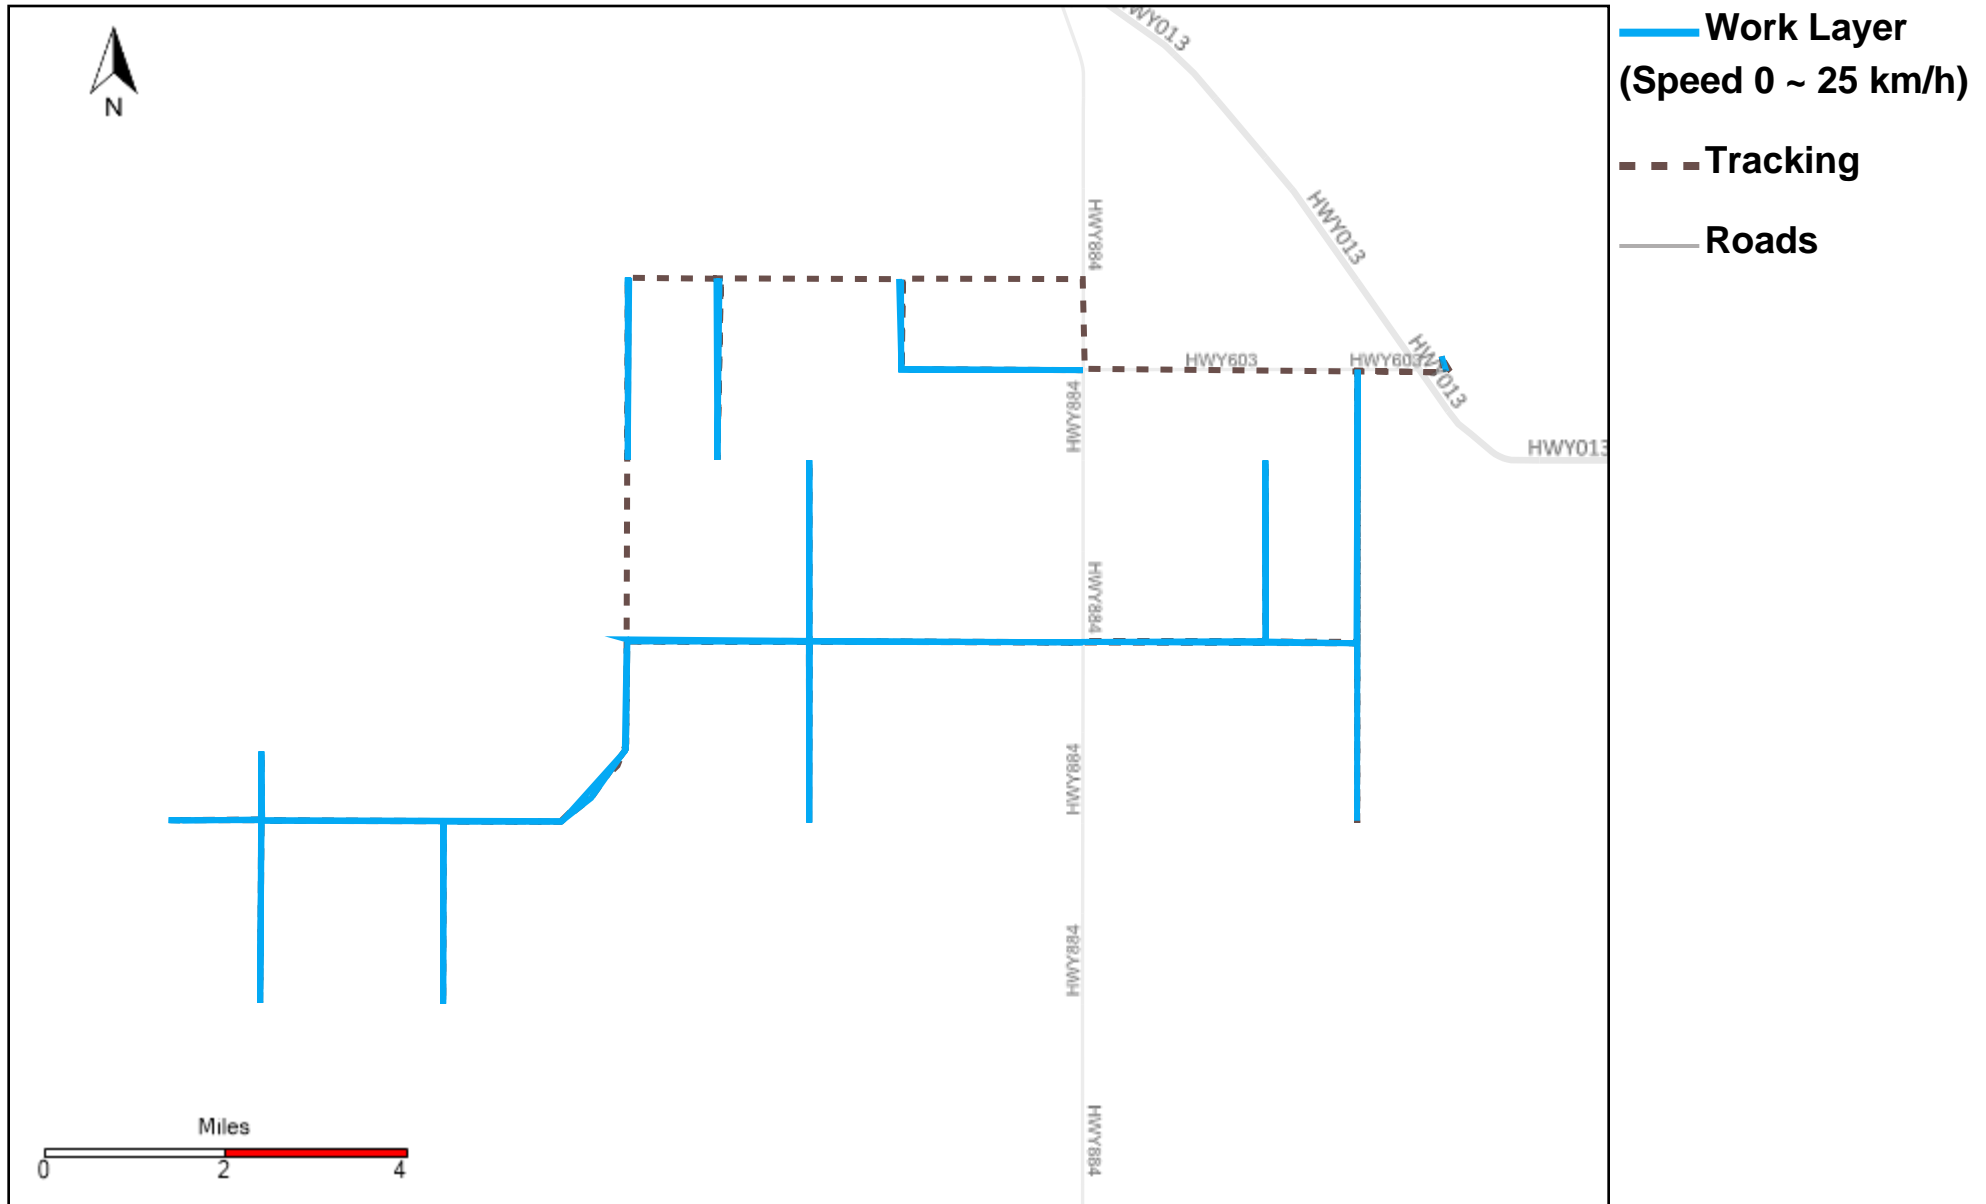

43-174_2022-12-25 ~ 2022-12-31 Tracking

Total Distance(km)	Total Hours	Work Distance(km)	Work Hours
167.85	9 hrs 38 min 12 sec	123.92	8 hrs 8 min 35 sec