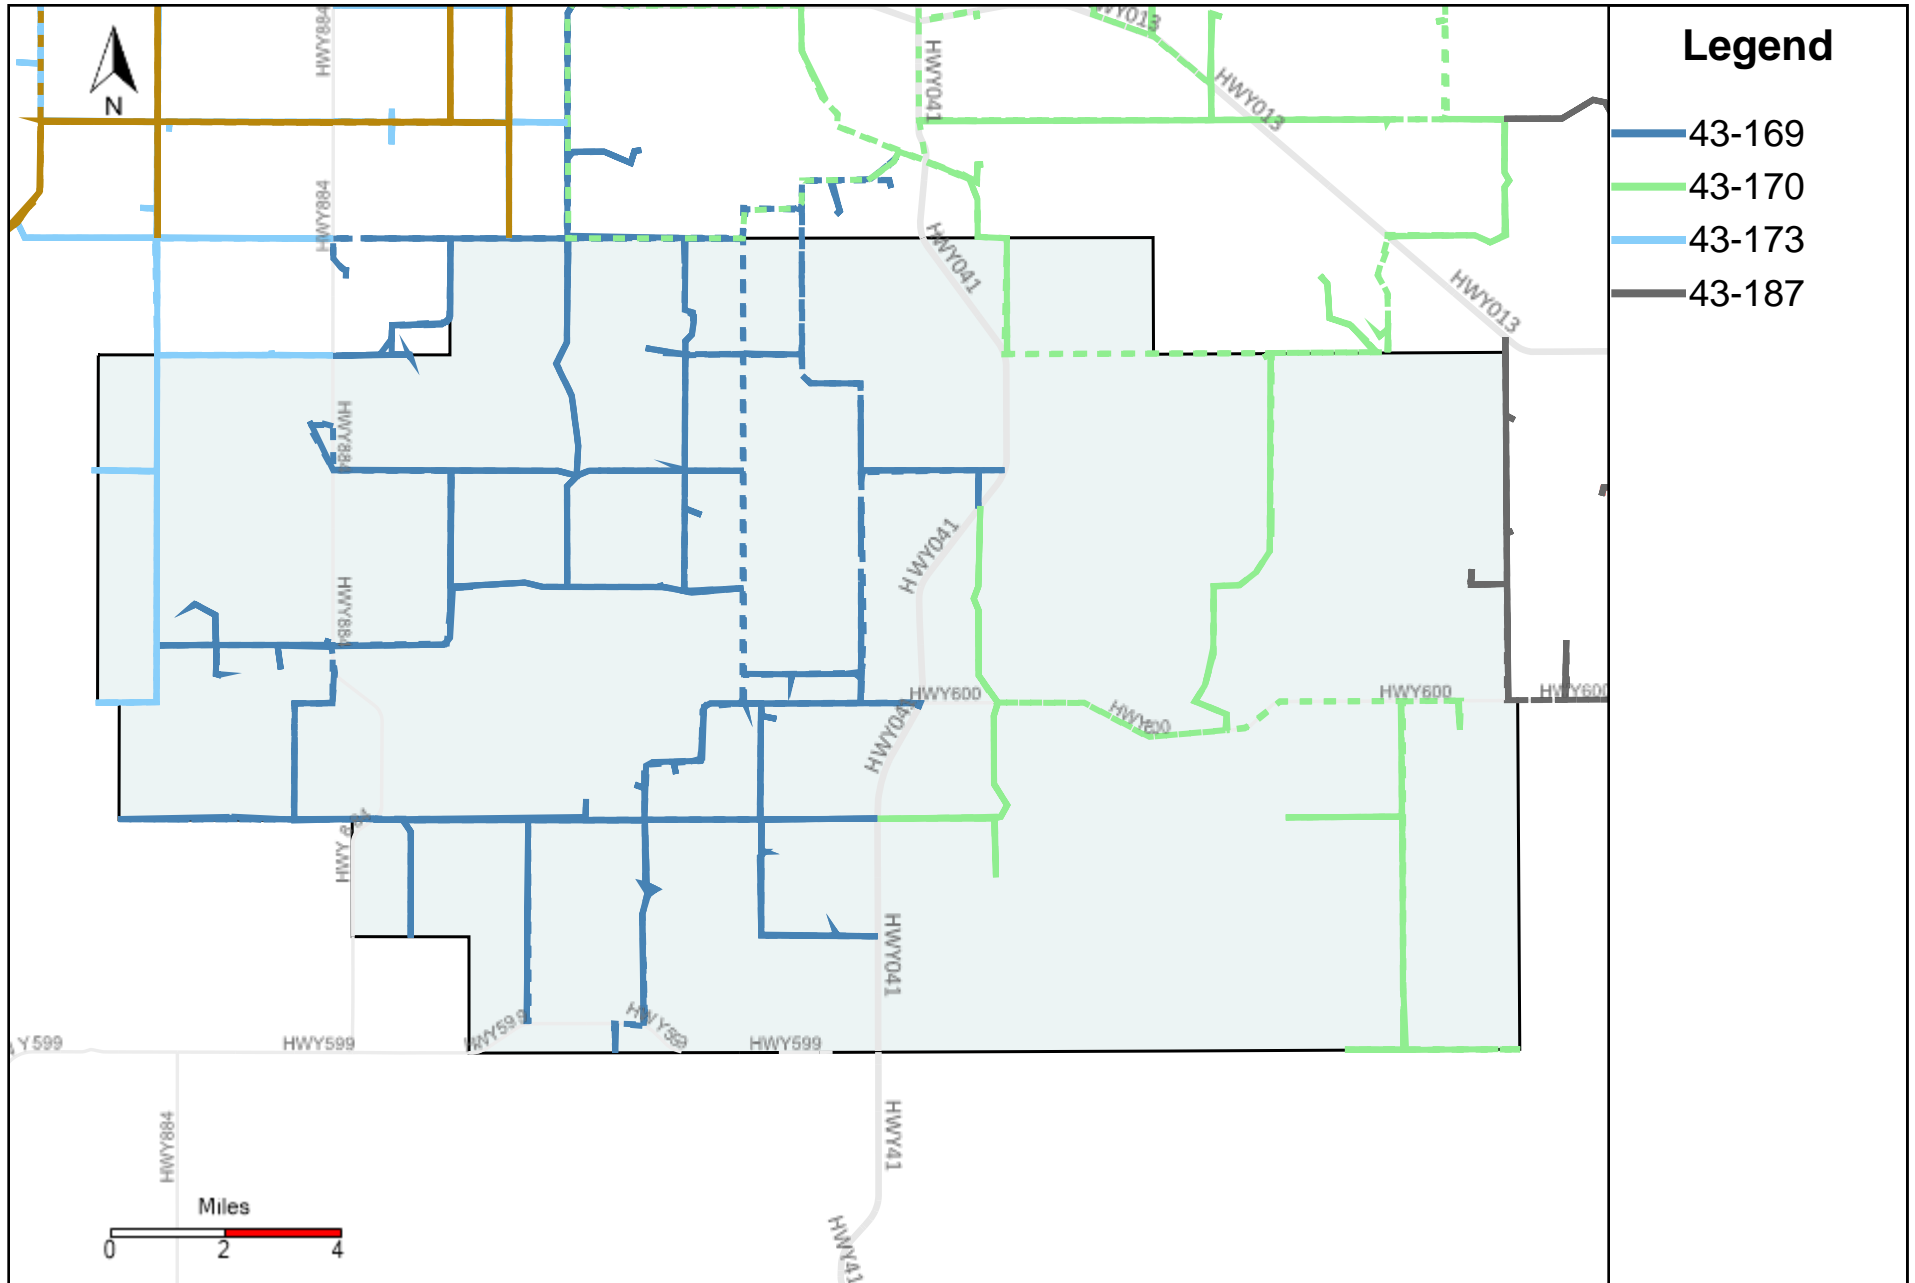

Division: 5 Grader Report(2022-12-25 ~ 2022-12-31)

Vehicle Name List	Total Distance(km)	Total Hours
43-169, 43-170, 43-173, 43-187	1502.04	97 hrs 10 min 22 sec