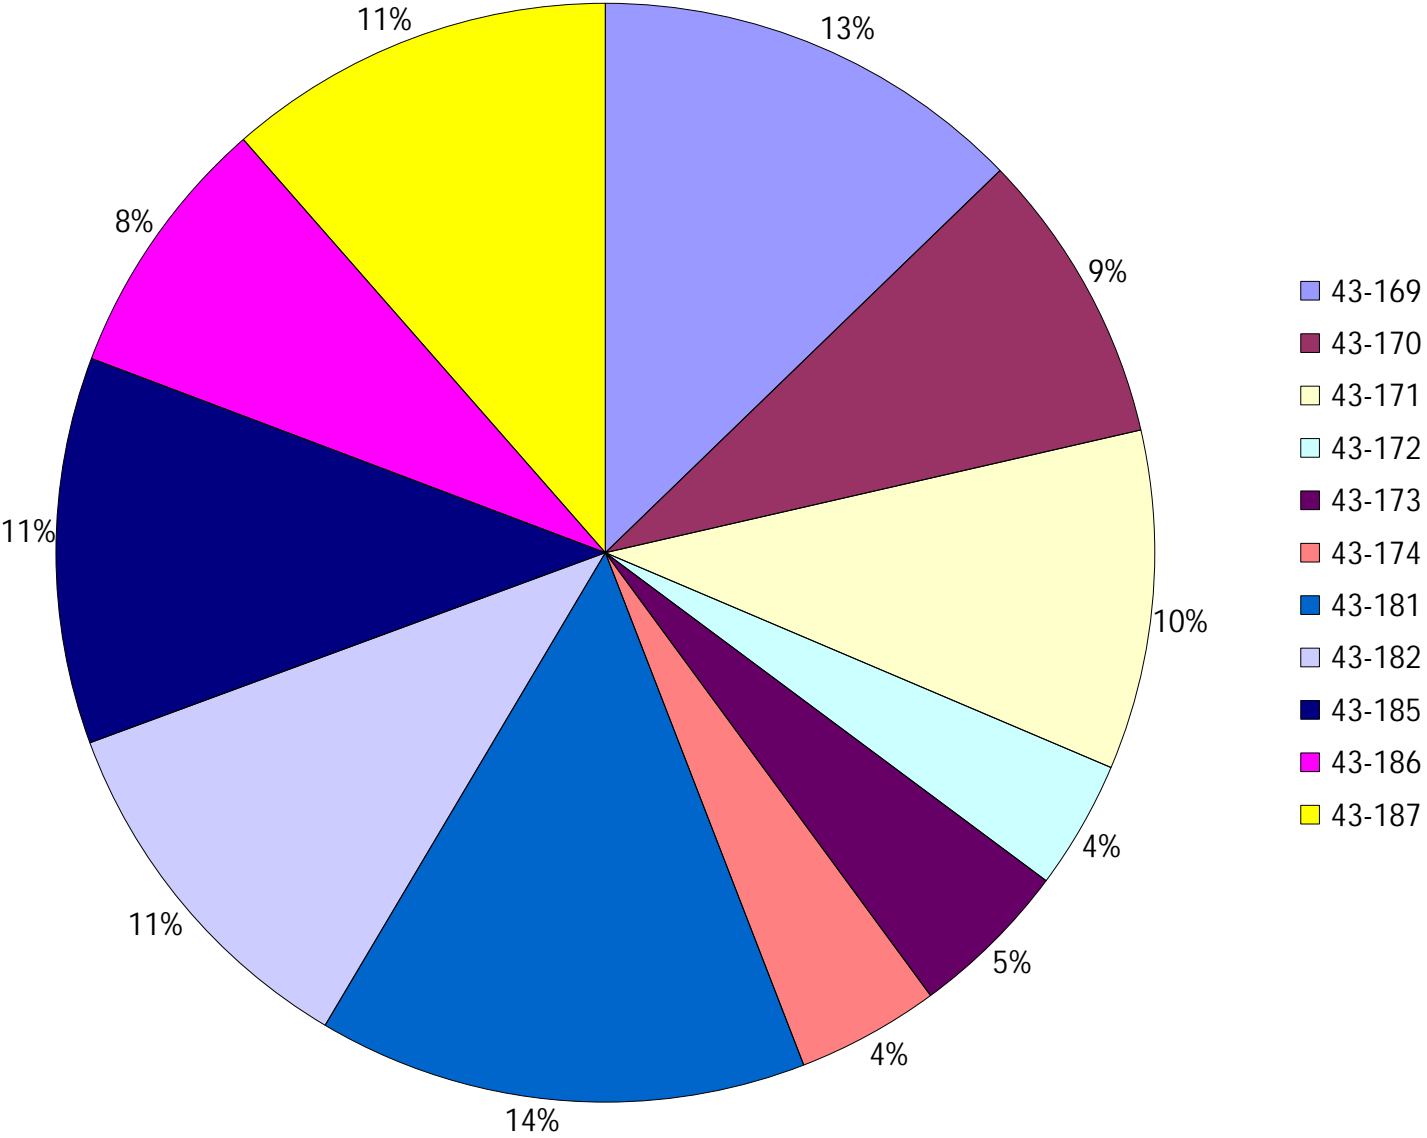

Provost Weekly Grader Report

From 12/25/2022 To 12/31/2022

12/31/2022

Vehicle	Total Distance(km)	Total Hours	Work Distance(km)	Work Hours
43-169	509.59	33 hrs 25 min 11 sec	370.47	28 hrs 44 min 31 sec
43-170	345.83	20 hrs 45 min 53 sec	188.6	17 hrs 58 min 42 sec
43-171	398.69	21 hrs 30 min 17 sec	326.87	19 hrs 24 min 34 sec
43-172	151.35	9 hrs 54 min 8 sec	71.16	6 hrs 24 min 14 sec
43-173	189.21	11 hrs 7 min 59 sec	148.7	8 hrs 52 min 21 sec
43-174	167.85	9 hrs 38 min 12 sec	123.92	8 hrs 8 min 35 sec
43-181	575.18	37 hrs 57 min 31 sec	391.24	32 hrs 24 min 36 sec
43-182	433.74	32 hrs 58 min 54 sec	244.33	25 hrs 15 min 44 sec
43-185	454.34	40 hrs 44 min 20 sec	405.34	39 hrs 37 min 42 sec
43-186	311.6	19 hrs 11 min 18 sec	147.67	13 hrs 31 min 35 sec
43-187	457.42	31 hrs 51 min 19 sec	273.5	25 hrs 35 min 21 sec
Total:	3994.79	269 hrs 5 min 2 sec	2691.81	225 hrs 57 min 55 sec

Vehicle Distance Vs Total Distance (%) From 12/25/2022 To 12/31/2022

Provost Weekly Grader Report