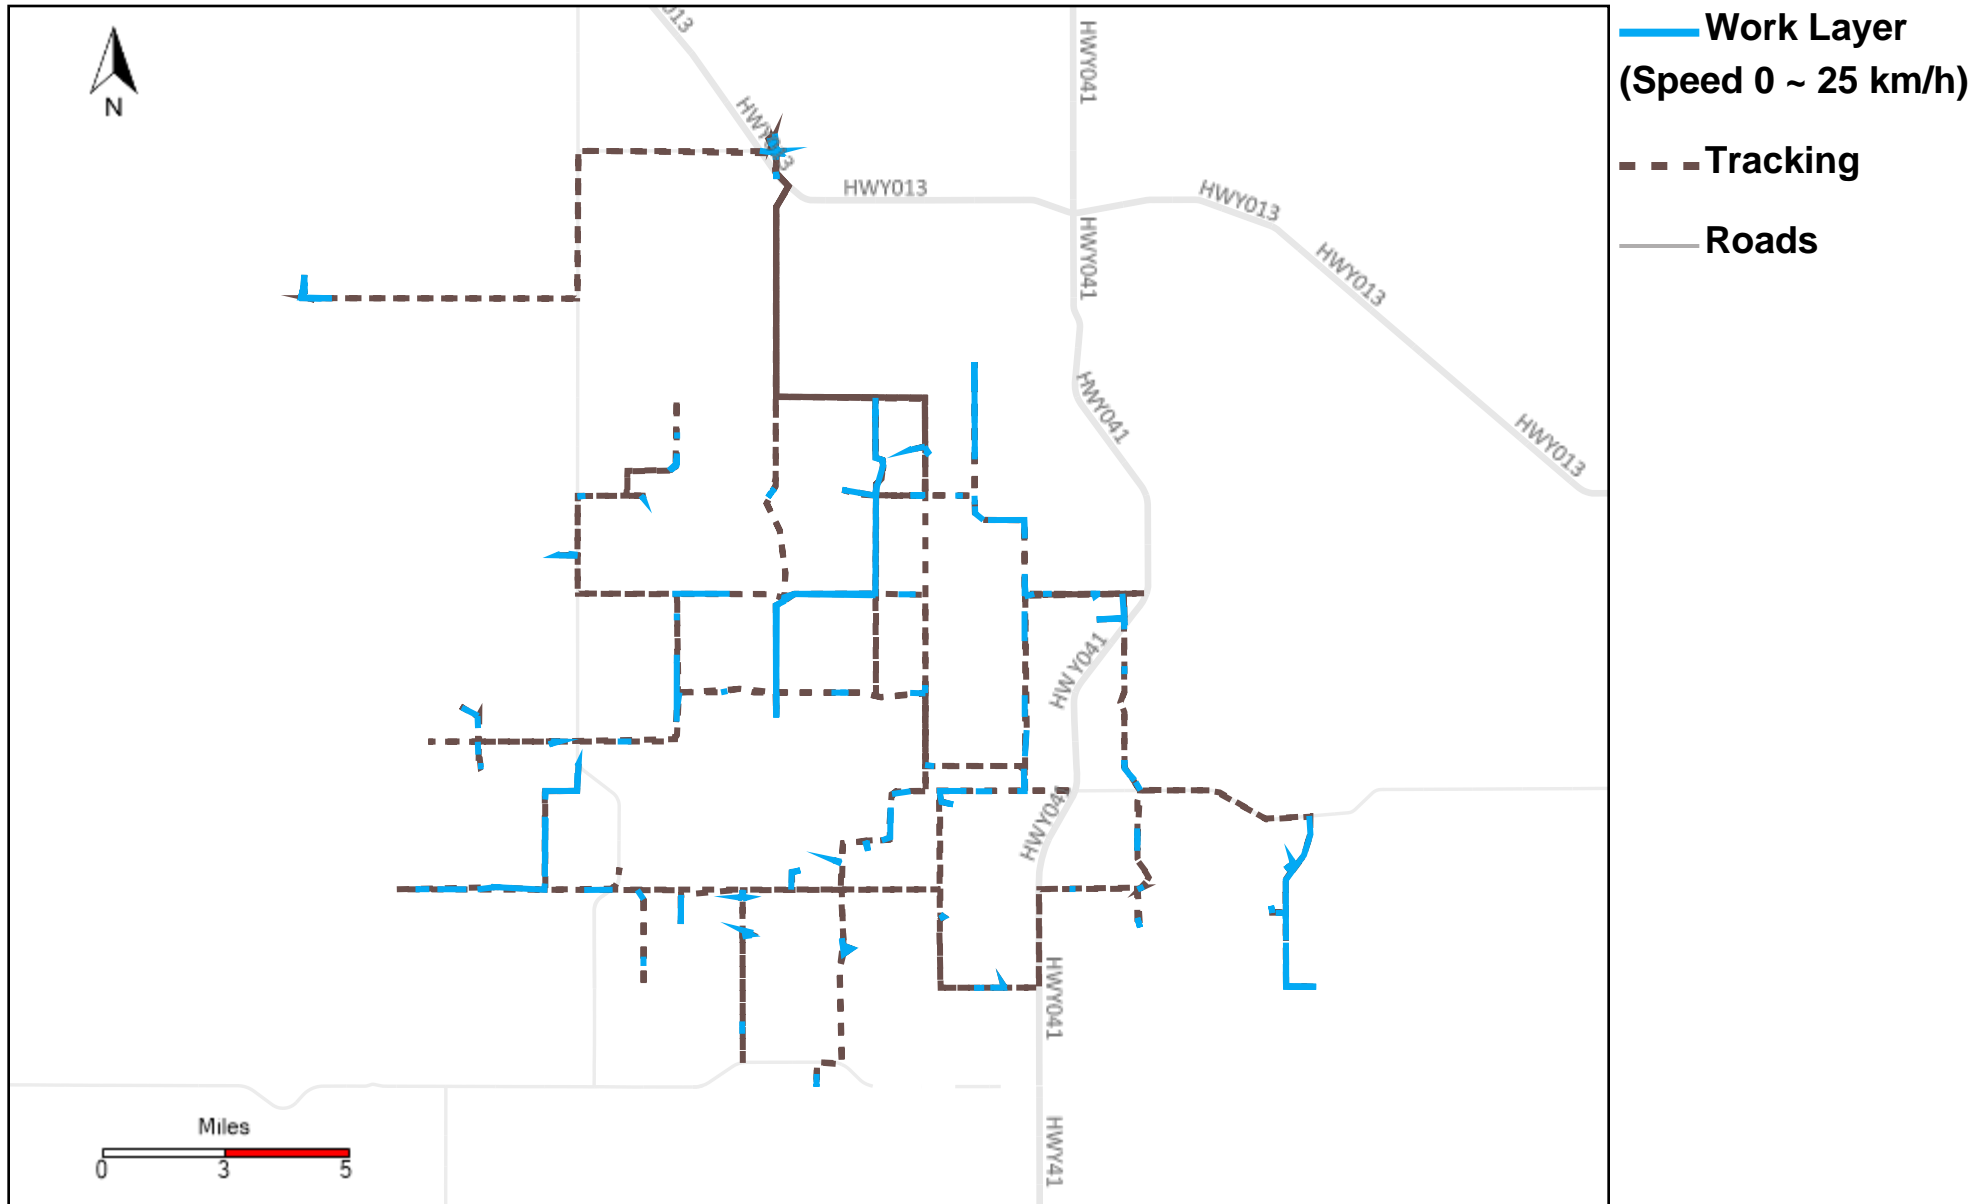

43-169_2022-12-04 ~ 2022-12-10 Tracking

Total Distance(km)	Total Hours	Work Distance(km)	Work Hours
649.68	36 hrs 16 min 56 sec	182.14	19 hrs 35 min 27 sec