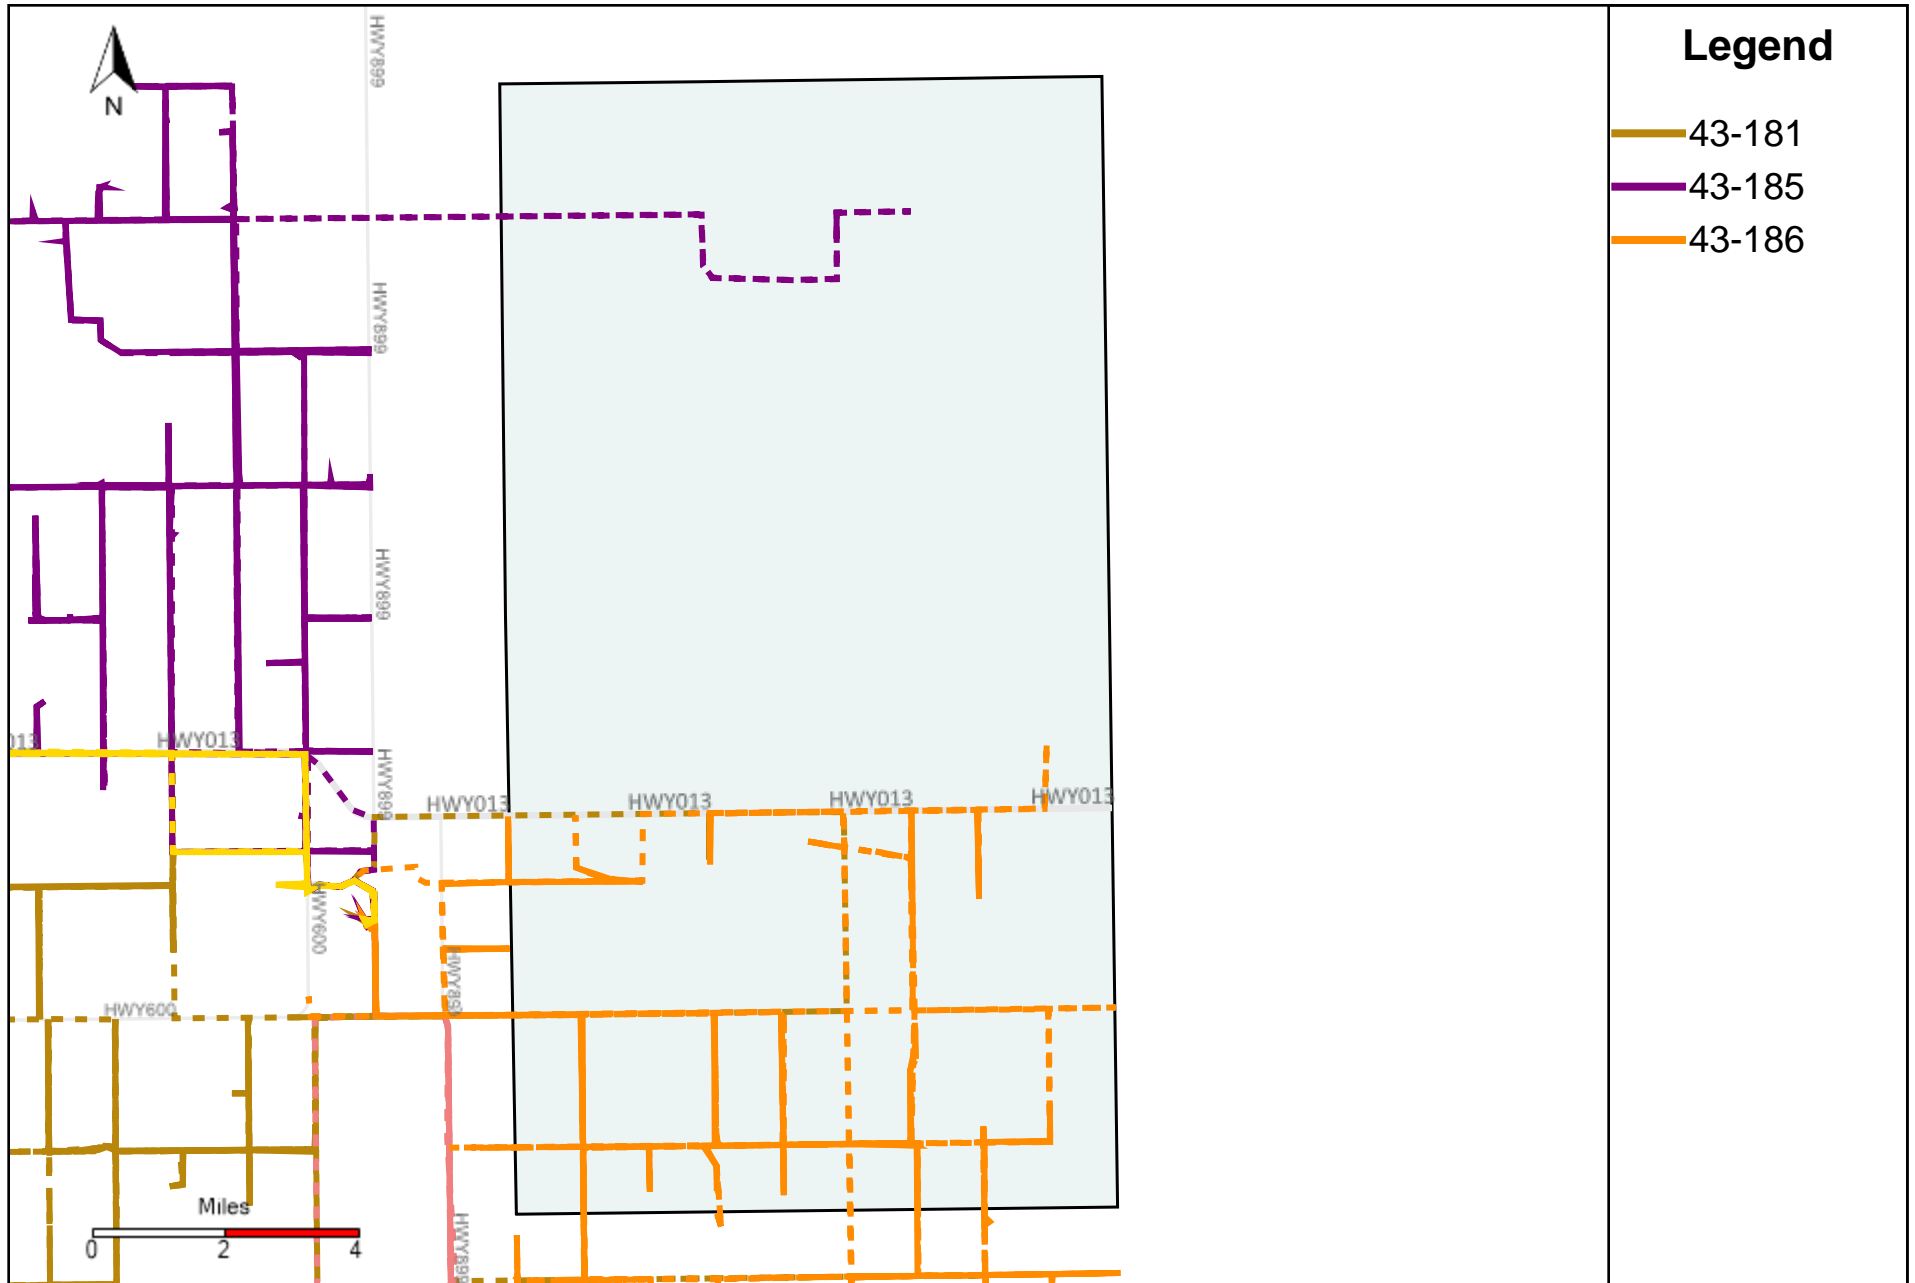

Vehicle Name List	Total Distance(km)	Total Hours
43-181, 43-185, 43-186	1734.54	112 hrs 56 min 48 sec

Division: 3 Grader Report(2022-12-04 ~ 2022-12-10)

Vehicle Name List	Total Distance(km)	Total Hours
43-181, 43-182, 43-185, 43-186, 43-187	2669.02	172 hrs 55 min 48 sec