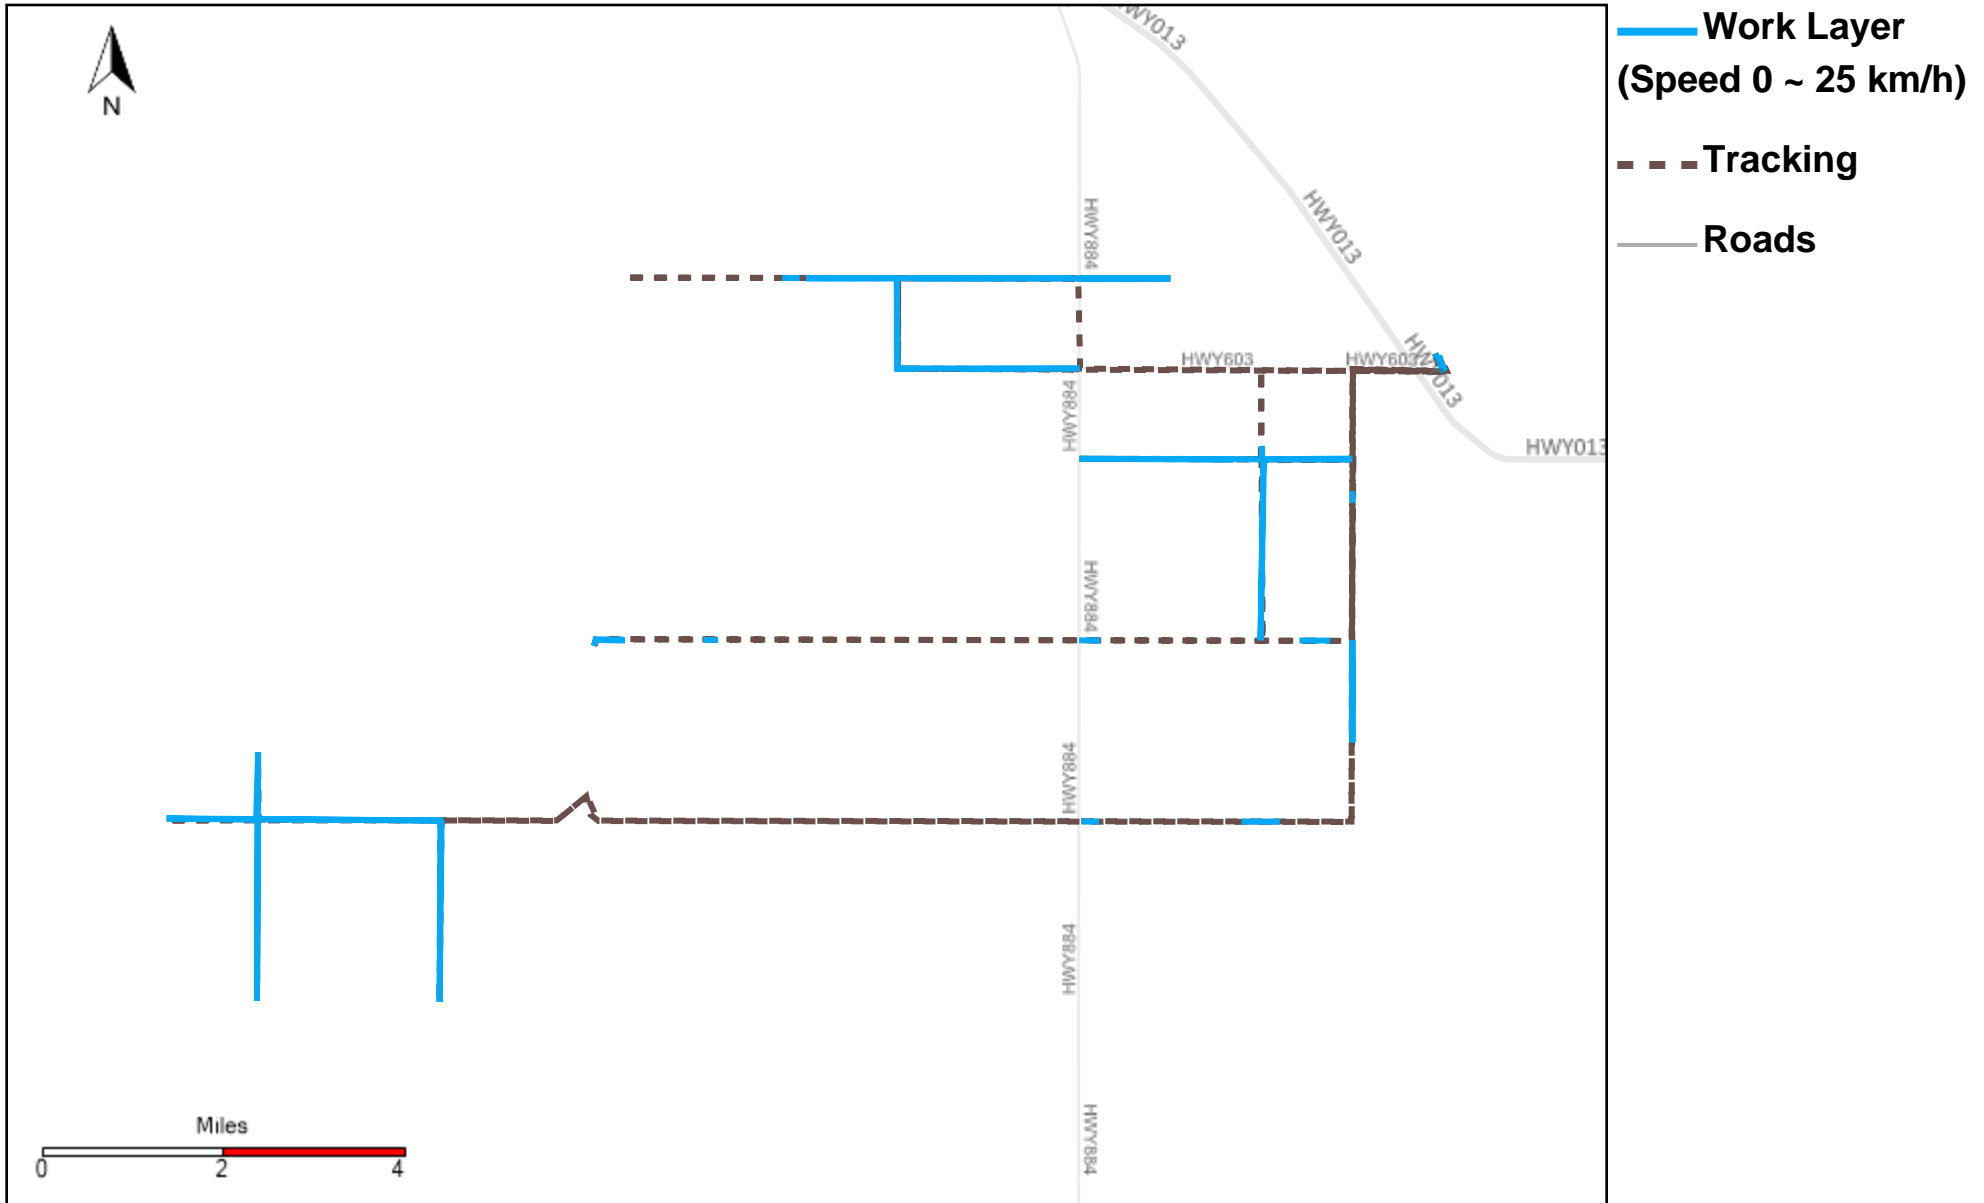

43-174_2022-12-04 ~ 2022-12-10 Tracking

Total Distance(km)	Total Hours	Work Distance(km)	Work Hours
258.89	23 hrs 32 min 34 sec	131.3	19 hrs 15 min 35 sec