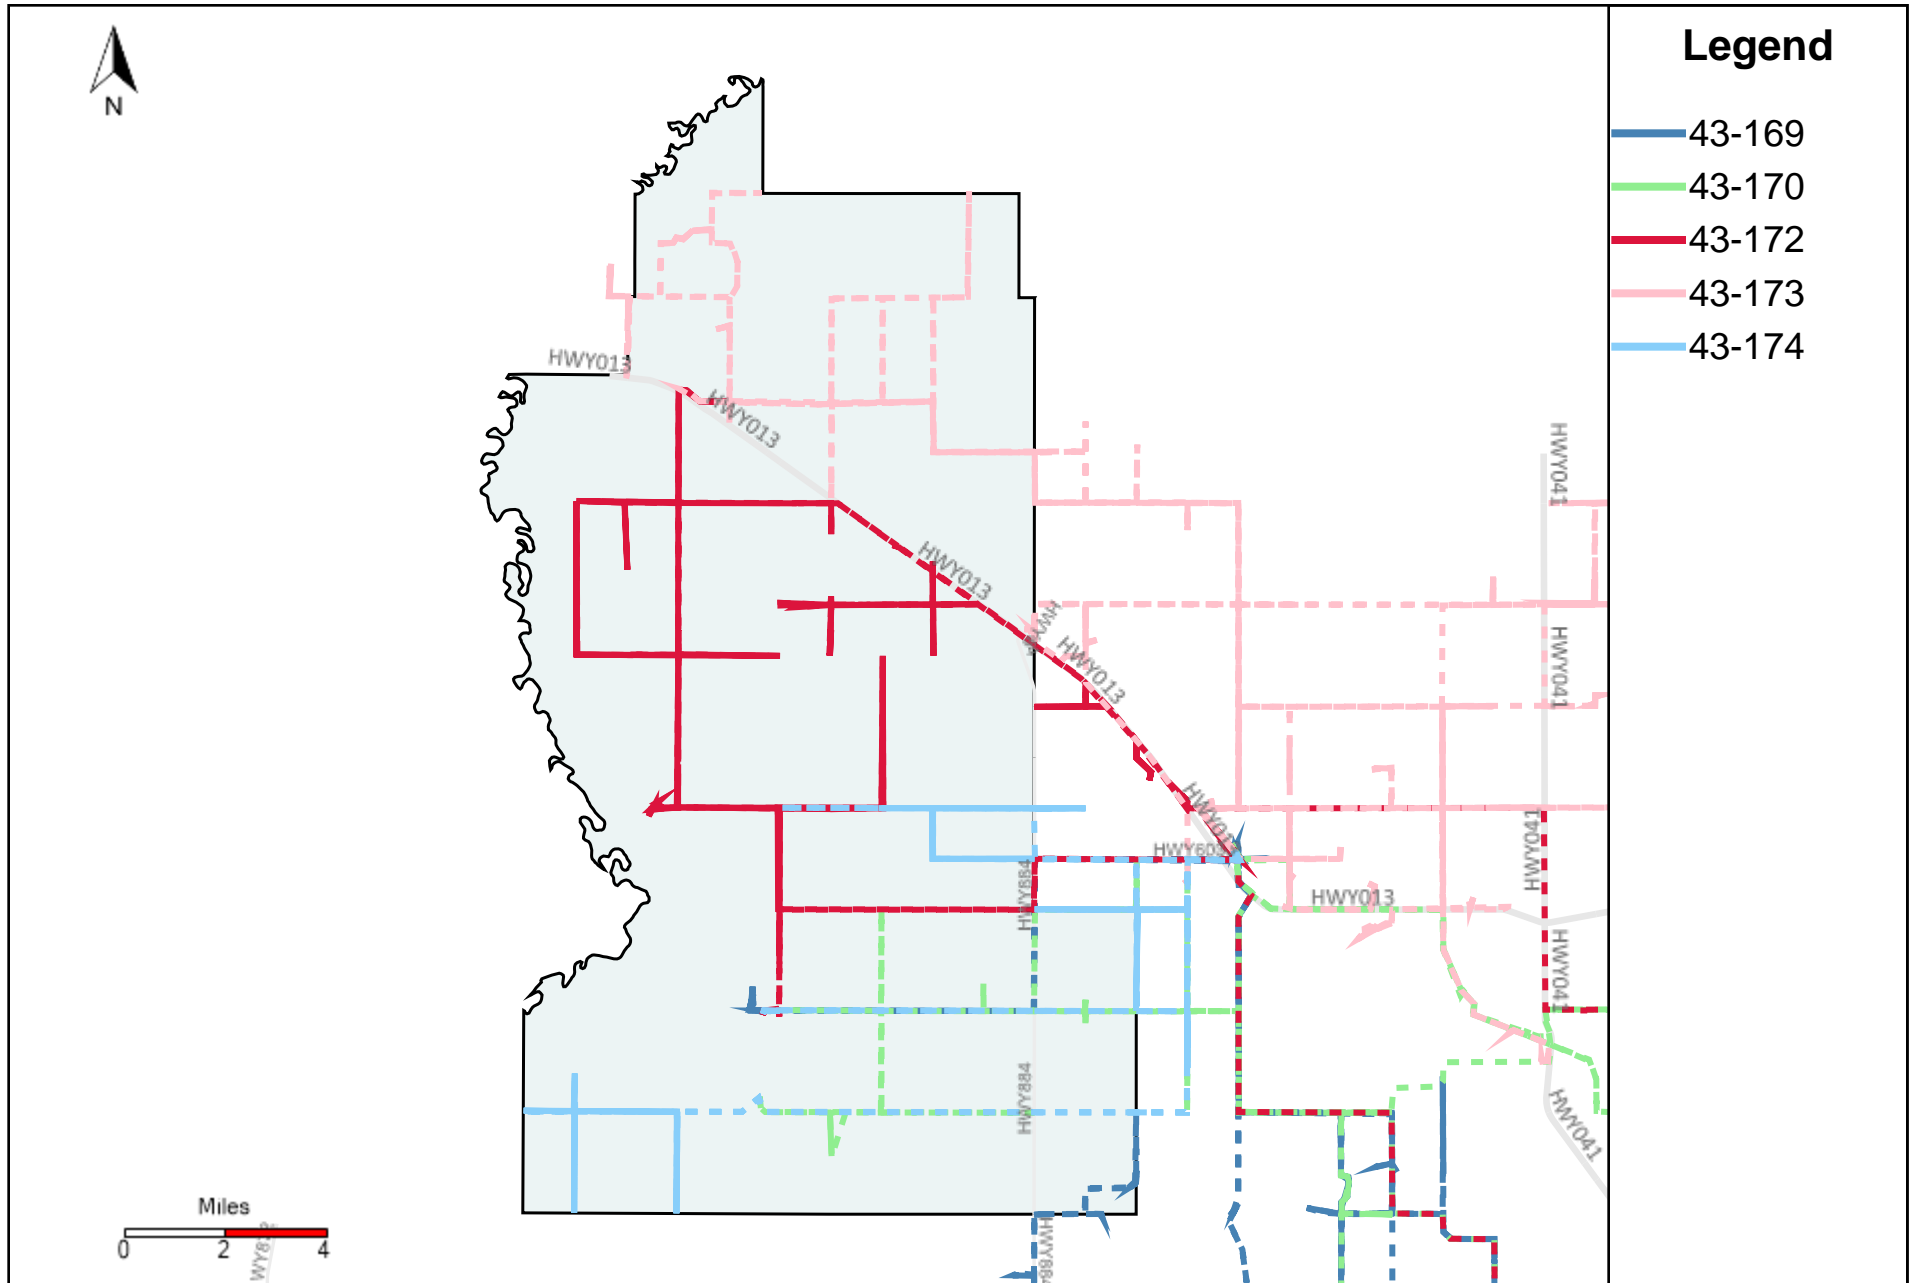

Vehicle Name List	Total Distance(km)	Total Hours
43-181, 43-185, 43-186	1734.54	112 hrs 56 min 48 sec

Division: 3 Grader Report(2022-12-04 ~ 2022-12-10)

Vehicle Name List	Total Distance(km)	Total Hours
43-181, 43-182, 43-185, 43-186, 43-187	2669.02	172 hrs 55 min 48 sec

Division: 4 Grader Report(2022-12-04 ~ 2022-12-10)

Vehicle Name List	Total Distance(km)	Total Hours
43-170, 43-172, 43-173, 43-185, 43-187	2519.8	161 hrs 14 min 49 sec

Division: 5 Grader Report(2022-12-04 ~ 2022-12-10)

Vehicle Name List	Total Distance(km)	Total Hours
43-169, 43-170, 43-172	1525.07	88 hrs 11 min 13 sec

Division: 6 Grader Report(2022-12-04 ~ 2022-12-10)

Vehicle Name List	Total Distance(km)	Total Hours
43-169, 43-170, 43-172, 43-173, 43-174	2413.32	151 hrs 45 min 46 sec

Division: 7 Grader Report(2022-12-04 ~ 2022-12-10)

Vehicle Name List	Total Distance(km)	Total Hours
43-169, 43-170, 43-172, 43-173, 43-174	2413.32	151 hrs 45 min 46 sec

Provost Weekly Grader Report

From 12/4/2022 To 12/10/2022