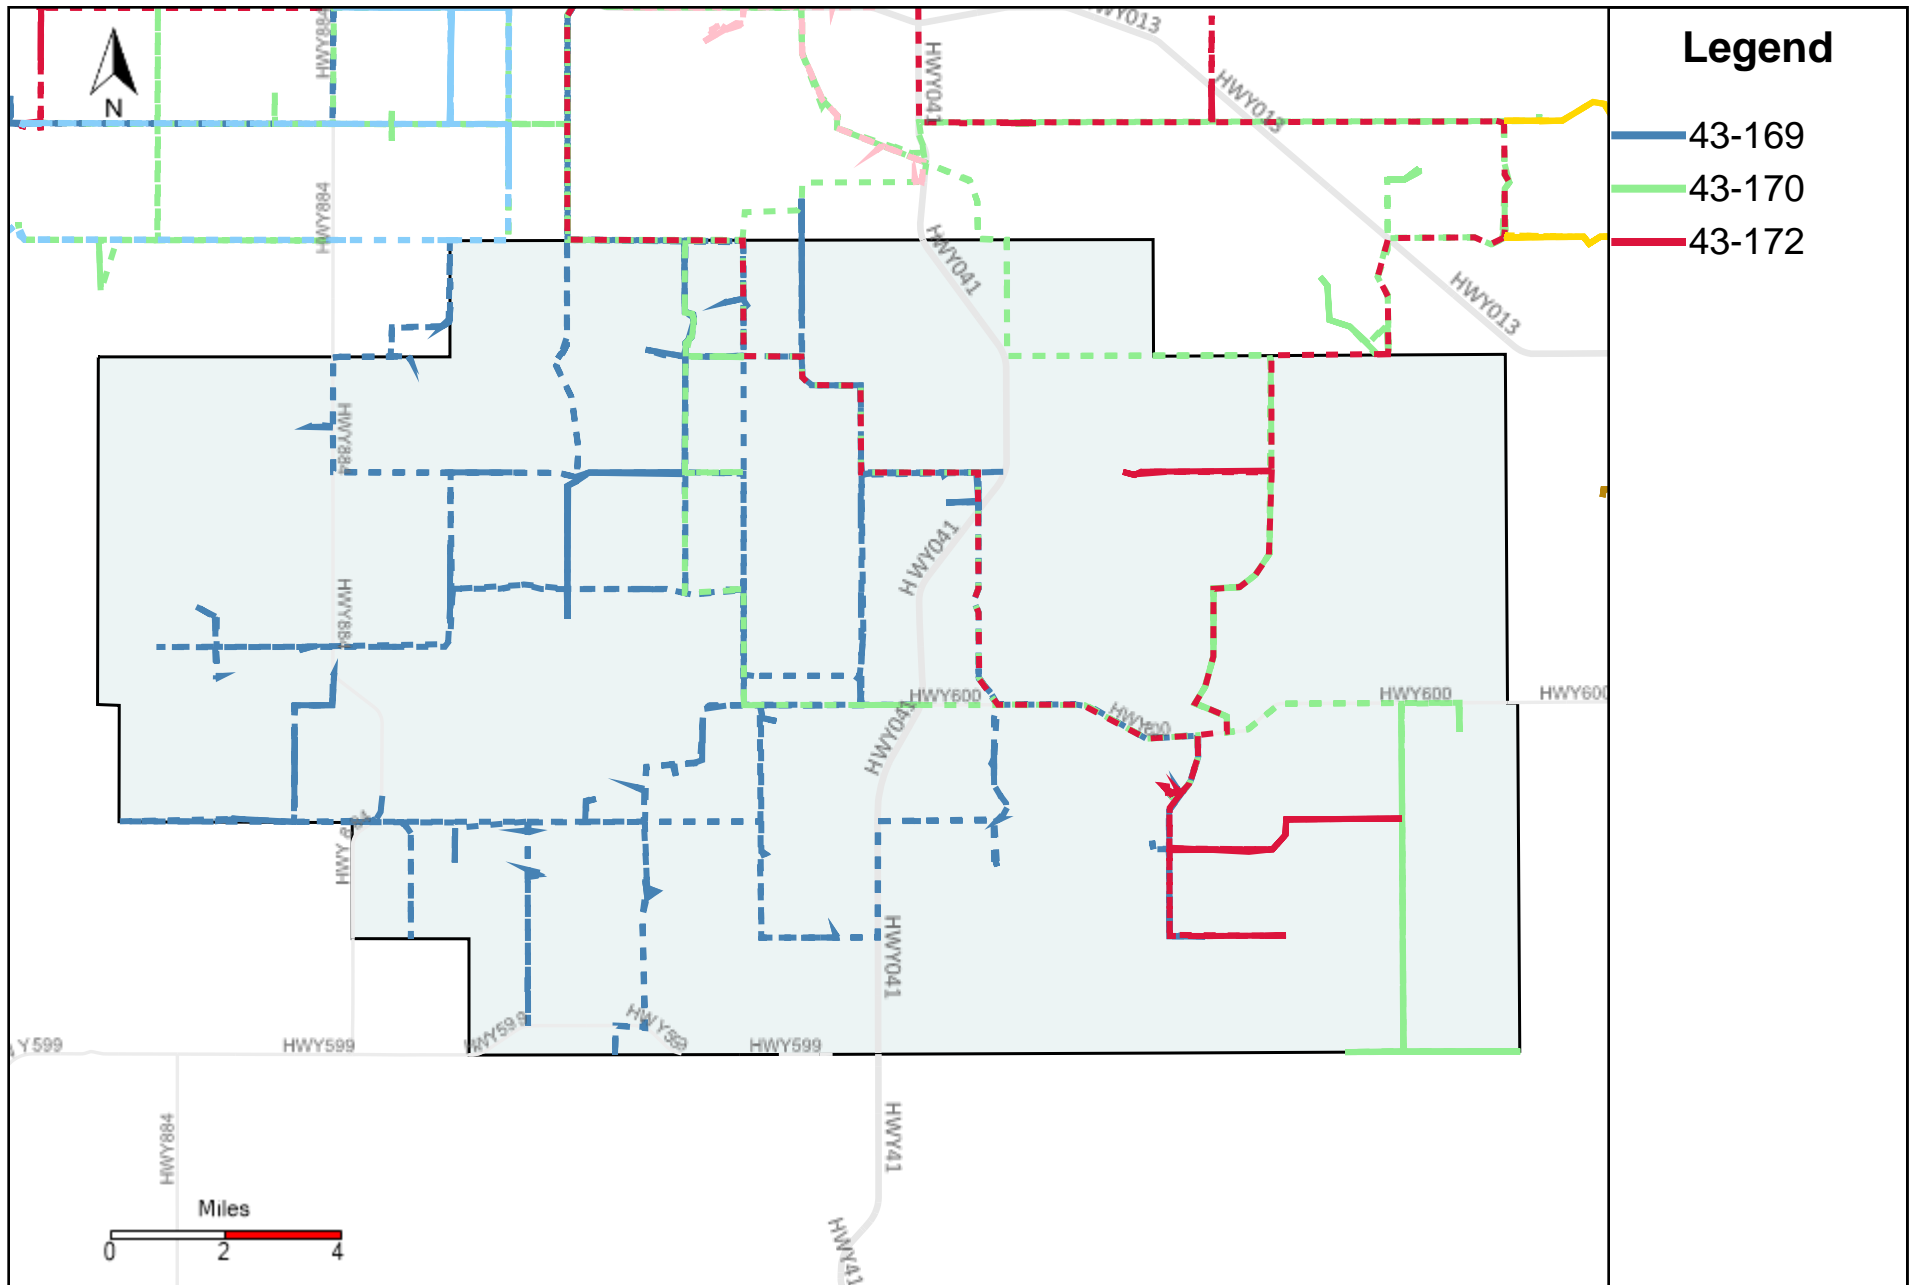

Division: 1 Grader Report(2022-12-04 ~ 2022-12-10)

Vehicle Name List	Total Distance(km)	Total Hours
43-181, 43-182, 43-186	1653.96	103 hrs 37 min 15 sec

Division: 2 Grader Report(2022-12-04 ~ 2022-12-10)

Vehicle Name List	Total Distance(km)	Total Hours
43-181, 43-185, 43-186	1734.54	112 hrs 56 min 48 sec

Division: 3 Grader Report(2022-12-04 ~ 2022-12-10)

Vehicle Name List	Total Distance(km)	Total Hours
43-181, 43-182, 43-185, 43-186, 43-187	2669.02	172 hrs 55 min 48 sec

Division: 4 Grader Report(2022-12-04 ~ 2022-12-10)

Vehicle Name List	Total Distance(km)	Total Hours
43-170, 43-172, 43-173, 43-185, 43-187	2519.8	161 hrs 14 min 49 sec

Division: 5 Grader Report(2022-12-04 ~ 2022-12-10)

Division: 7 Grader Report(2022-12-04 ~ 2022-12-10)

Vehicle Name List	Total Distance(km)	Total Hours
43-169, 43-170, 43-172, 43-173, 43-174	2413.32	151 hrs 45 min 46 sec

Provost Weekly Grader Report

From 12/4/2022 To 12/10/2022