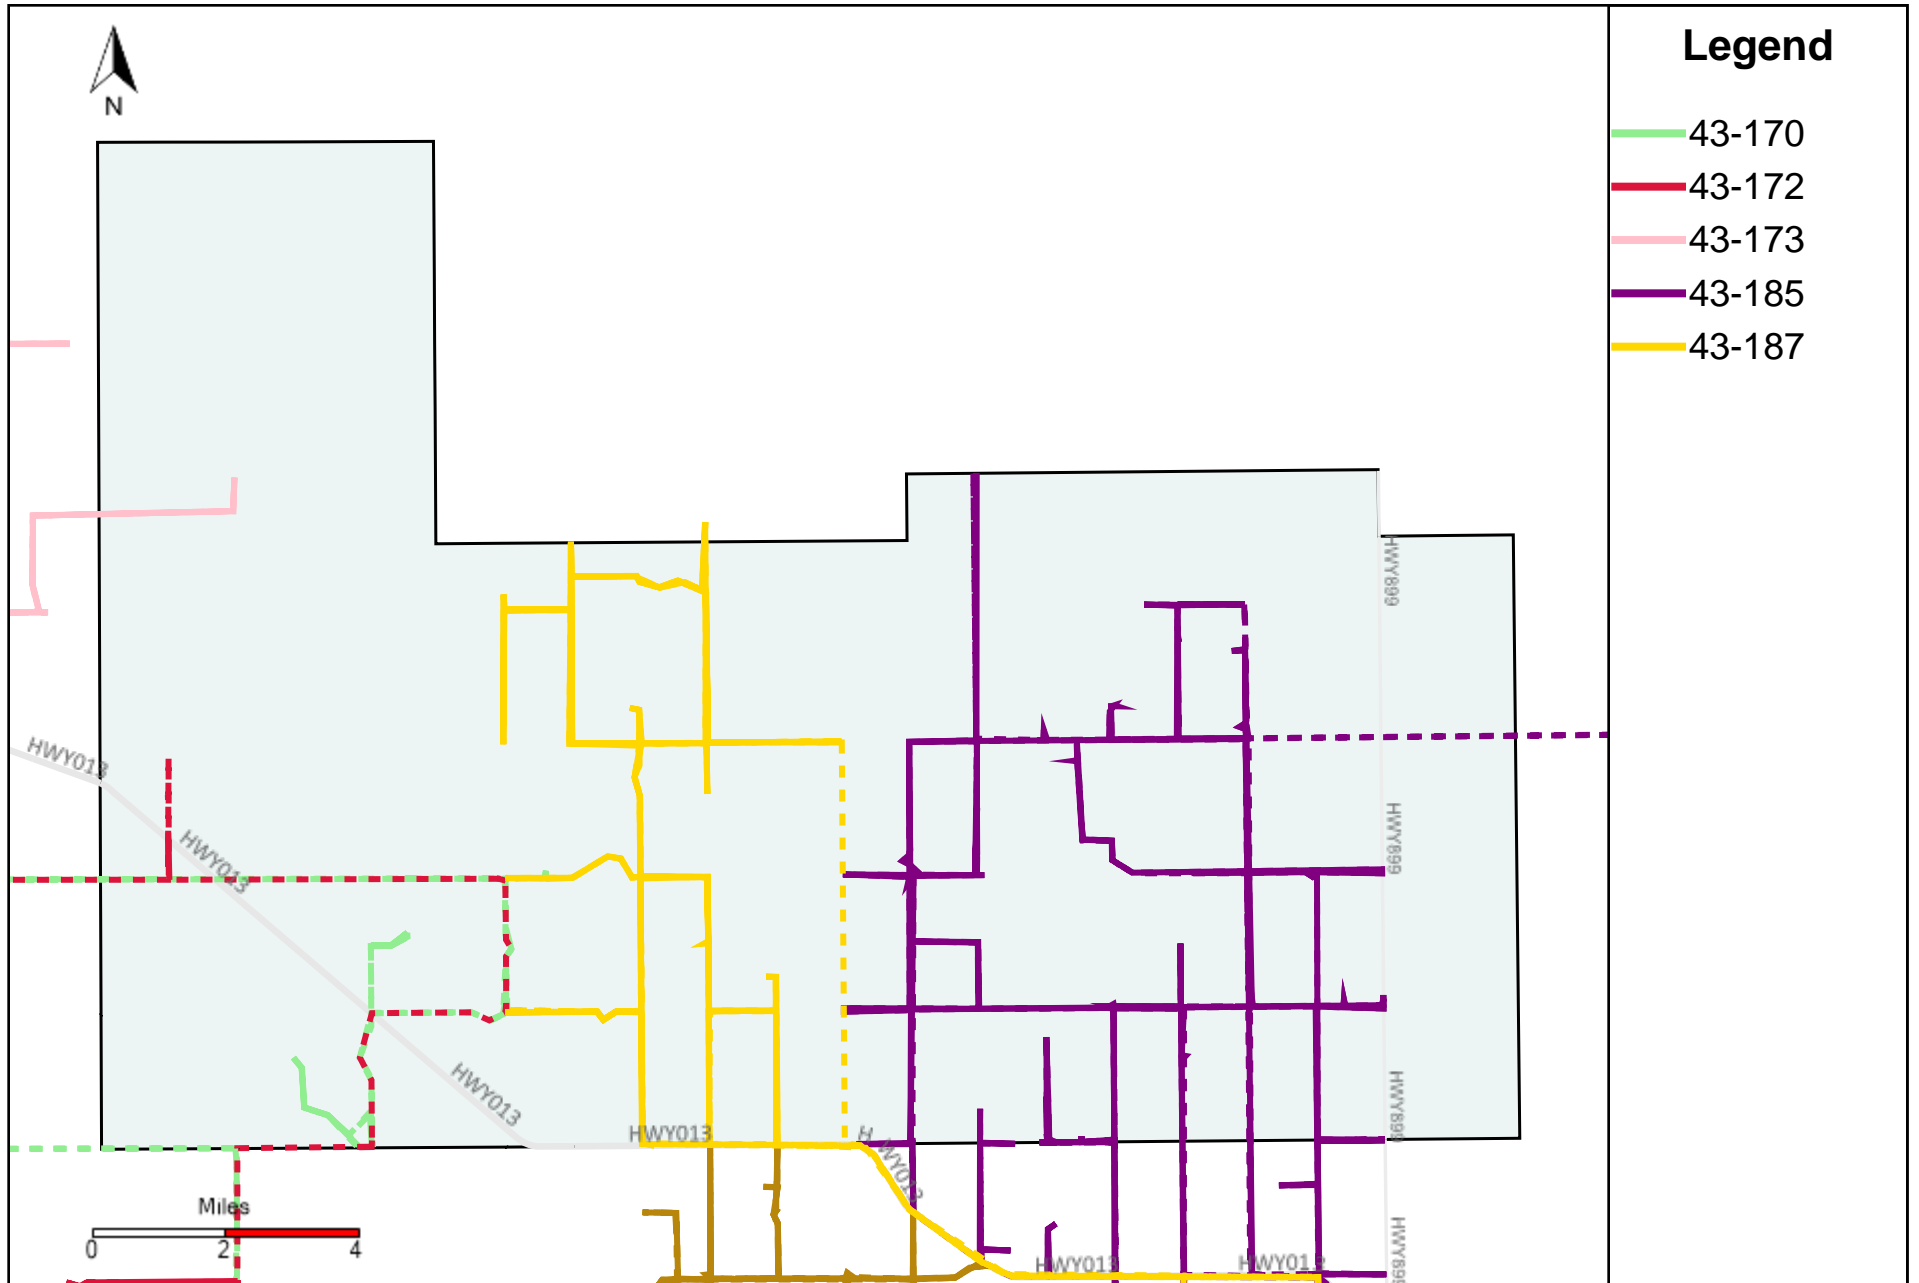

Division: 1 Grader Report(2022-12-04 ~ 2022-12-10)

Vehicle Name List	Total Distance(km)	Total Hours
43-181, 43-182, 43-186	1653.96	103 hrs 37 min 15 sec

Division: 2 Grader Report(2022-12-04 ~ 2022-12-10)

Vehicle Name List	Total Distance(km)	Total Hours
43-181, 43-185, 43-186	1734.54	112 hrs 56 min 48 sec

Division: 3 Grader Report(2022-12-04 ~ 2022-12-10)

Vehicle Name List	Total Distance(km)	Total Hours
43-181, 43-182, 43-185, 43-186, 43-187	2669.02	172 hrs 55 min 48 sec

Division: 4 Grader Report(2022-12-04 ~ 2022-12-10)

Vehicle Name List	Total Distance(km)	Total Hours
43-170, 43-172, 43-173, 43-185, 43-187	2519.8	161 hrs 14 min 49 sec

Division: 5 Grader Report(2022-12-04 ~ 2022-12-10)

Division: 7 Grader Report(2022-12-04 ~ 2022-12-10)

Vehicle Name List	Total Distance(km)	Total Hours
43-169, 43-170, 43-172, 43-173, 43-174	2413.32	151 hrs 45 min 46 sec

Provost Weekly Grader Report

From 12/4/2022 To 12/10/2022