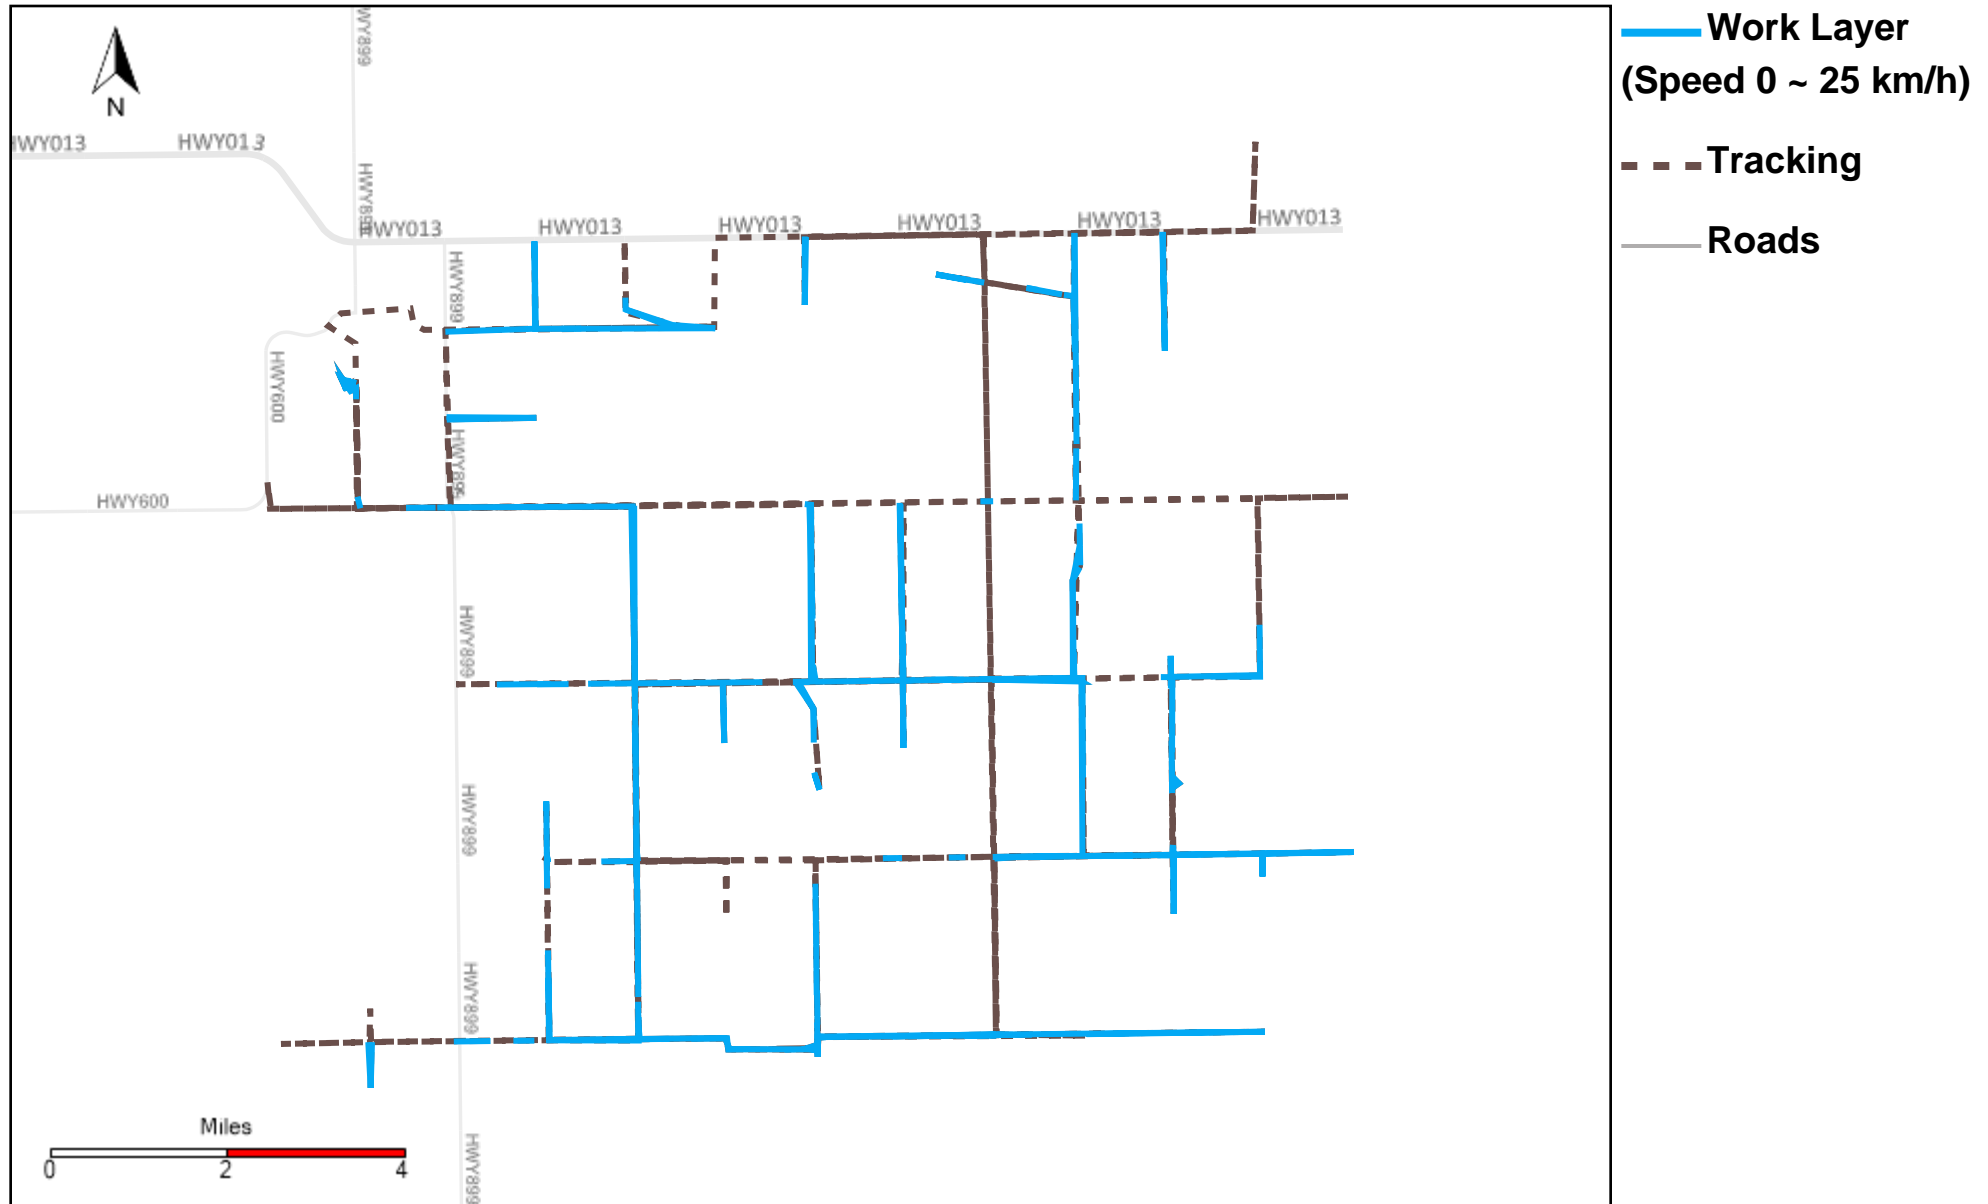

43-186_2022-12-04 ~ 2022-12-10 Tracking

Total Distance(km)	Total Hours	Work Distance(km)	Work Hours
620.29	36 hrs 7 min 4 sec	256.59	23 hrs 41 min 18 sec