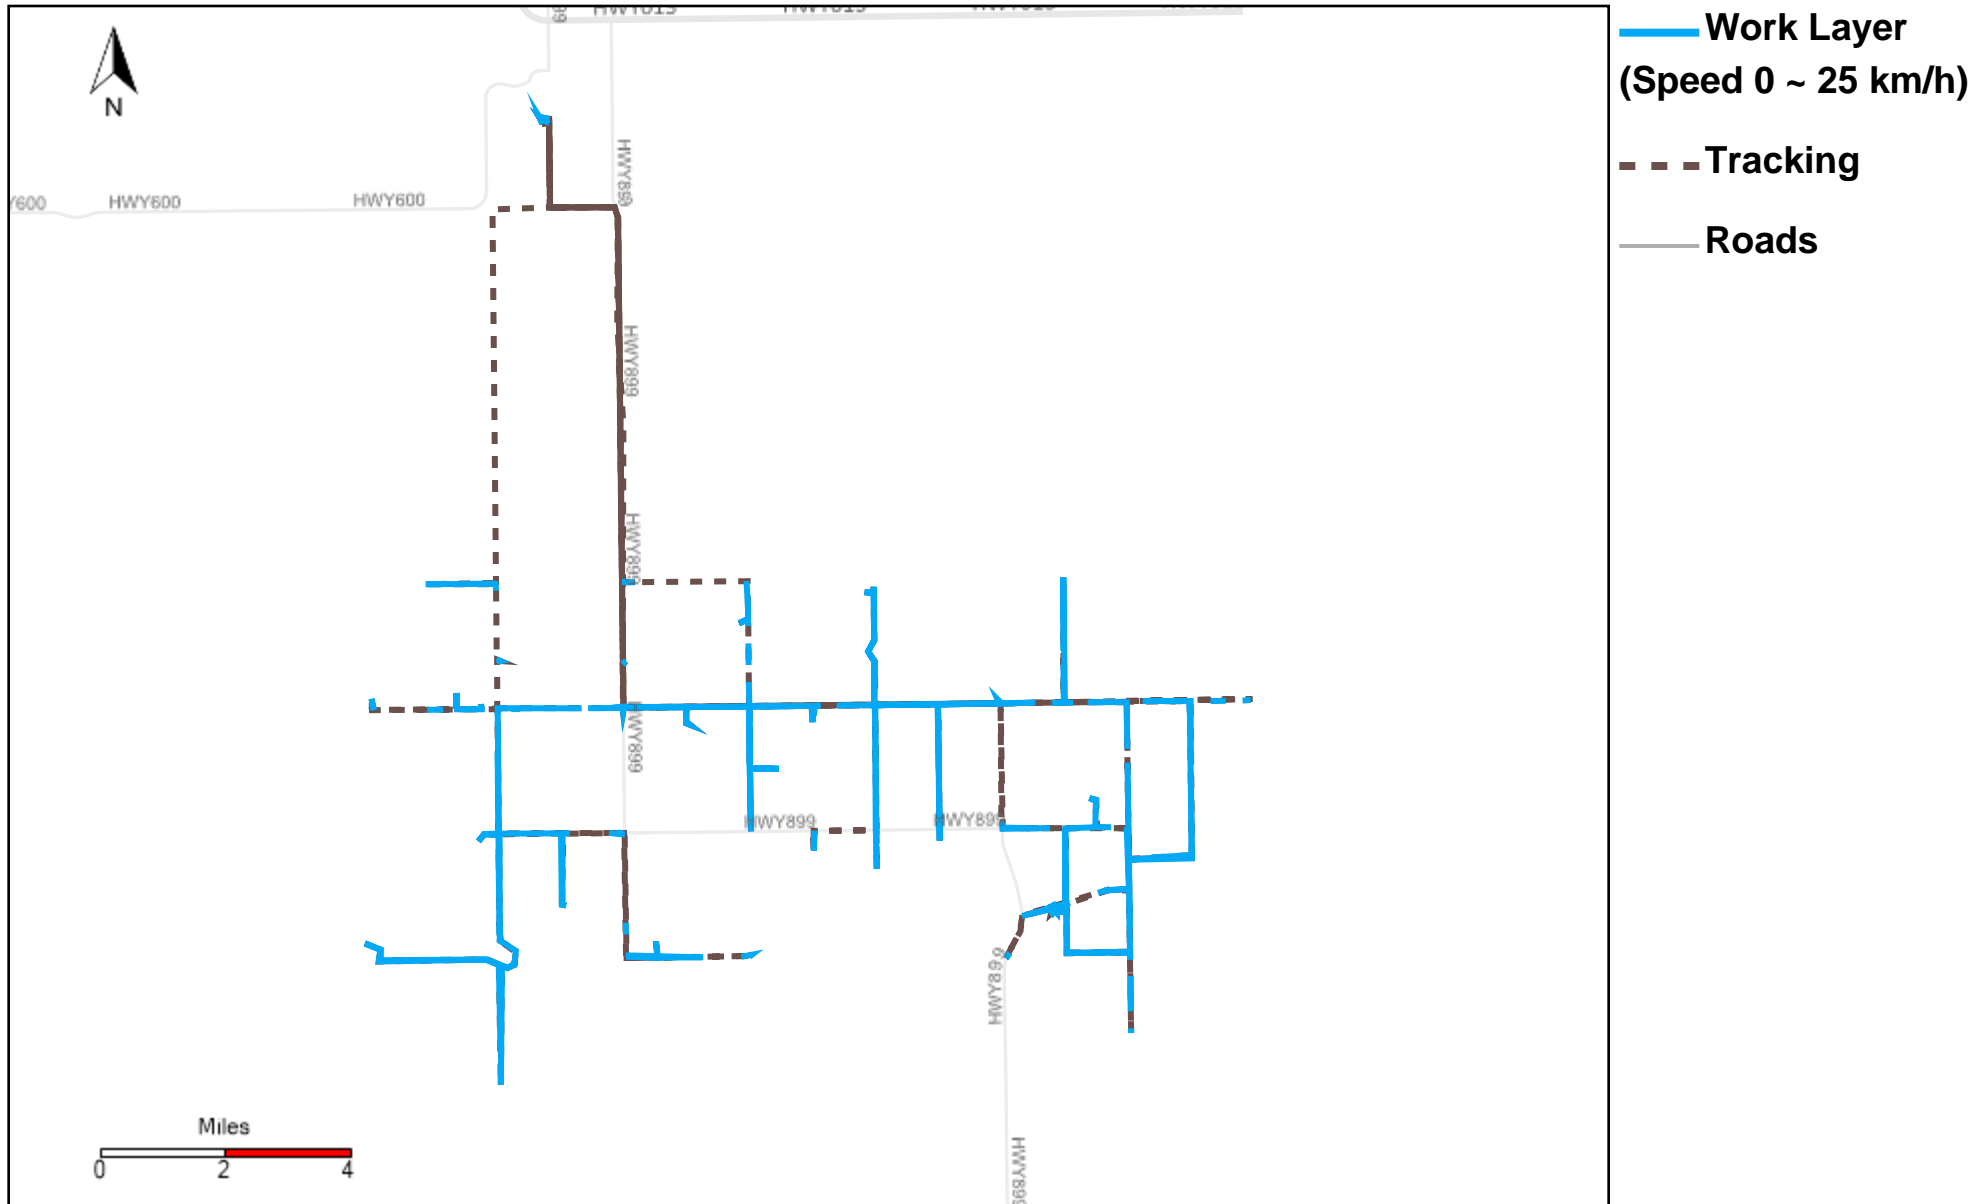

43-174_2022-12-04 ~ 2022-12-10 Tracking

Total Distance(km)	Total Hours	Work Distance(km)	Work Hours
258.89	23 hrs 32 min 34 sec	131.3	19 hrs 15 min 35 sec

43-181_2022-12-04 ~ 2022-12-10 Tracking

Total Distance(km)	Total Hours	Work Distance(km)	Work Hours
569.68	36 hrs 12 min 37 sec	326.51	27 hrs 9 min 52 sec

43-182_2022-12-04 ~ 2022-12-10 Tracking

Total Distance(km)	Total Hours	Work Distance(km)	Work Hours
463.98	31 hrs 17 min 34 sec	242.24	22 hrs 51 min 5 sec

43-185_2022-12-04 ~ 2022-12-10 Tracking

Total Distance(km)	Total Hours	Work Distance(km)	Work Hours
544.56	40 hrs 37 min 7 sec	379.62	37 hrs 13 min 53 sec