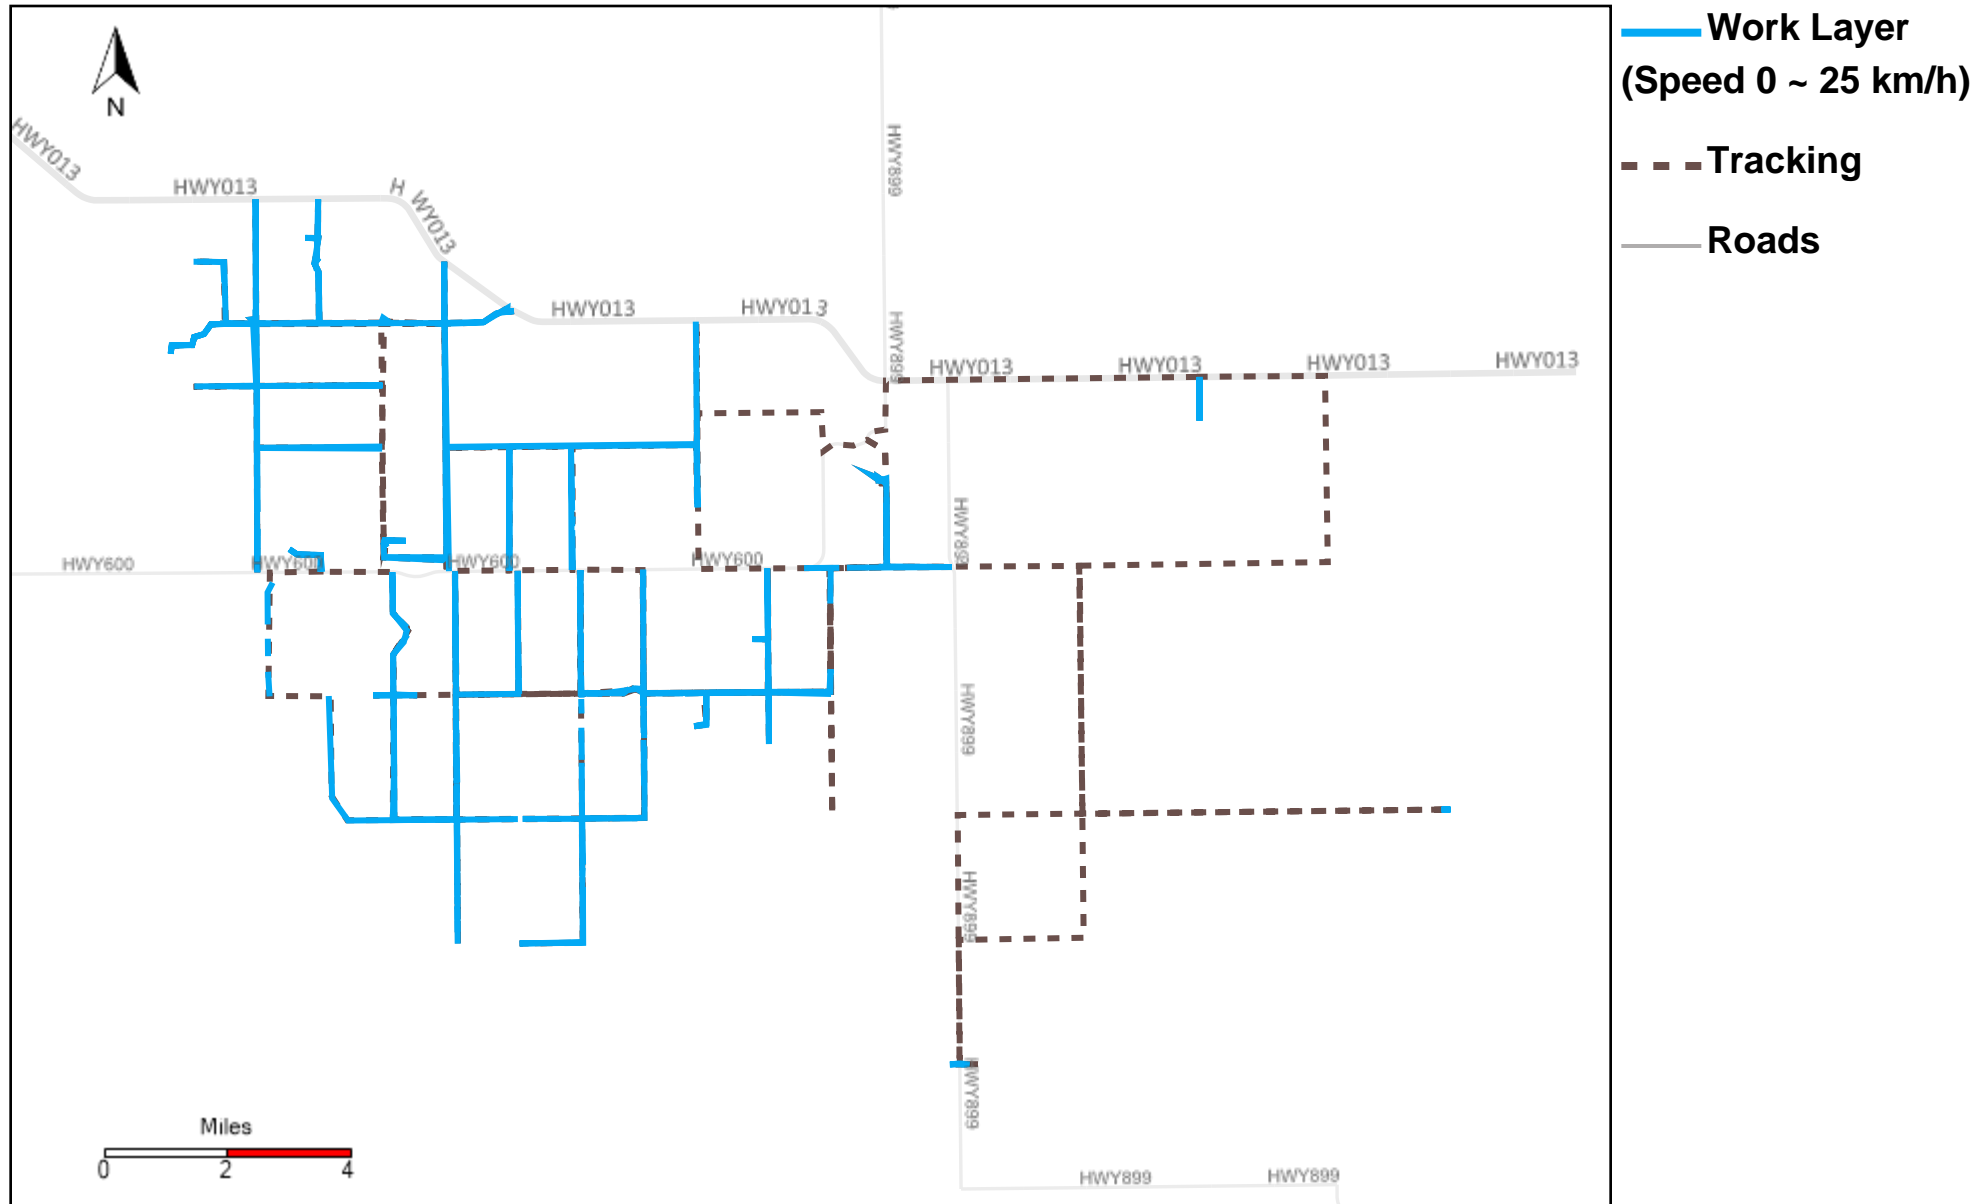

43-172_2022-12-04 ~ 2022-12-10 Tracking

Total Distance(km)	Total Hours	Work Distance(km)	Work Hours
411.43	27 hrs 35 min 47 sec	215.14	19 hrs 51 min 41 sec

43-173_2022-12-04 ~ 2022-12-10 Tracking

Total Distance(km)	Total Hours	Work Distance(km)	Work Hours
629.36	40 hrs 1 min 59 sec	188.91	23 hrs 55 min 37 sec

43-174_2022-12-04 ~ 2022-12-10 Tracking

Total Distance(km)	Total Hours	Work Distance(km)	Work Hours
258.89	23 hrs 32 min 34 sec	131.3	19 hrs 15 min 35 sec

43-181_2022-12-04 ~ 2022-12-10 Tracking

Total Distance(km)	Total Hours	Work Distance(km)	Work Hours
569.68	36 hrs 12 min 37 sec	326.51	27 hrs 9 min 52 sec