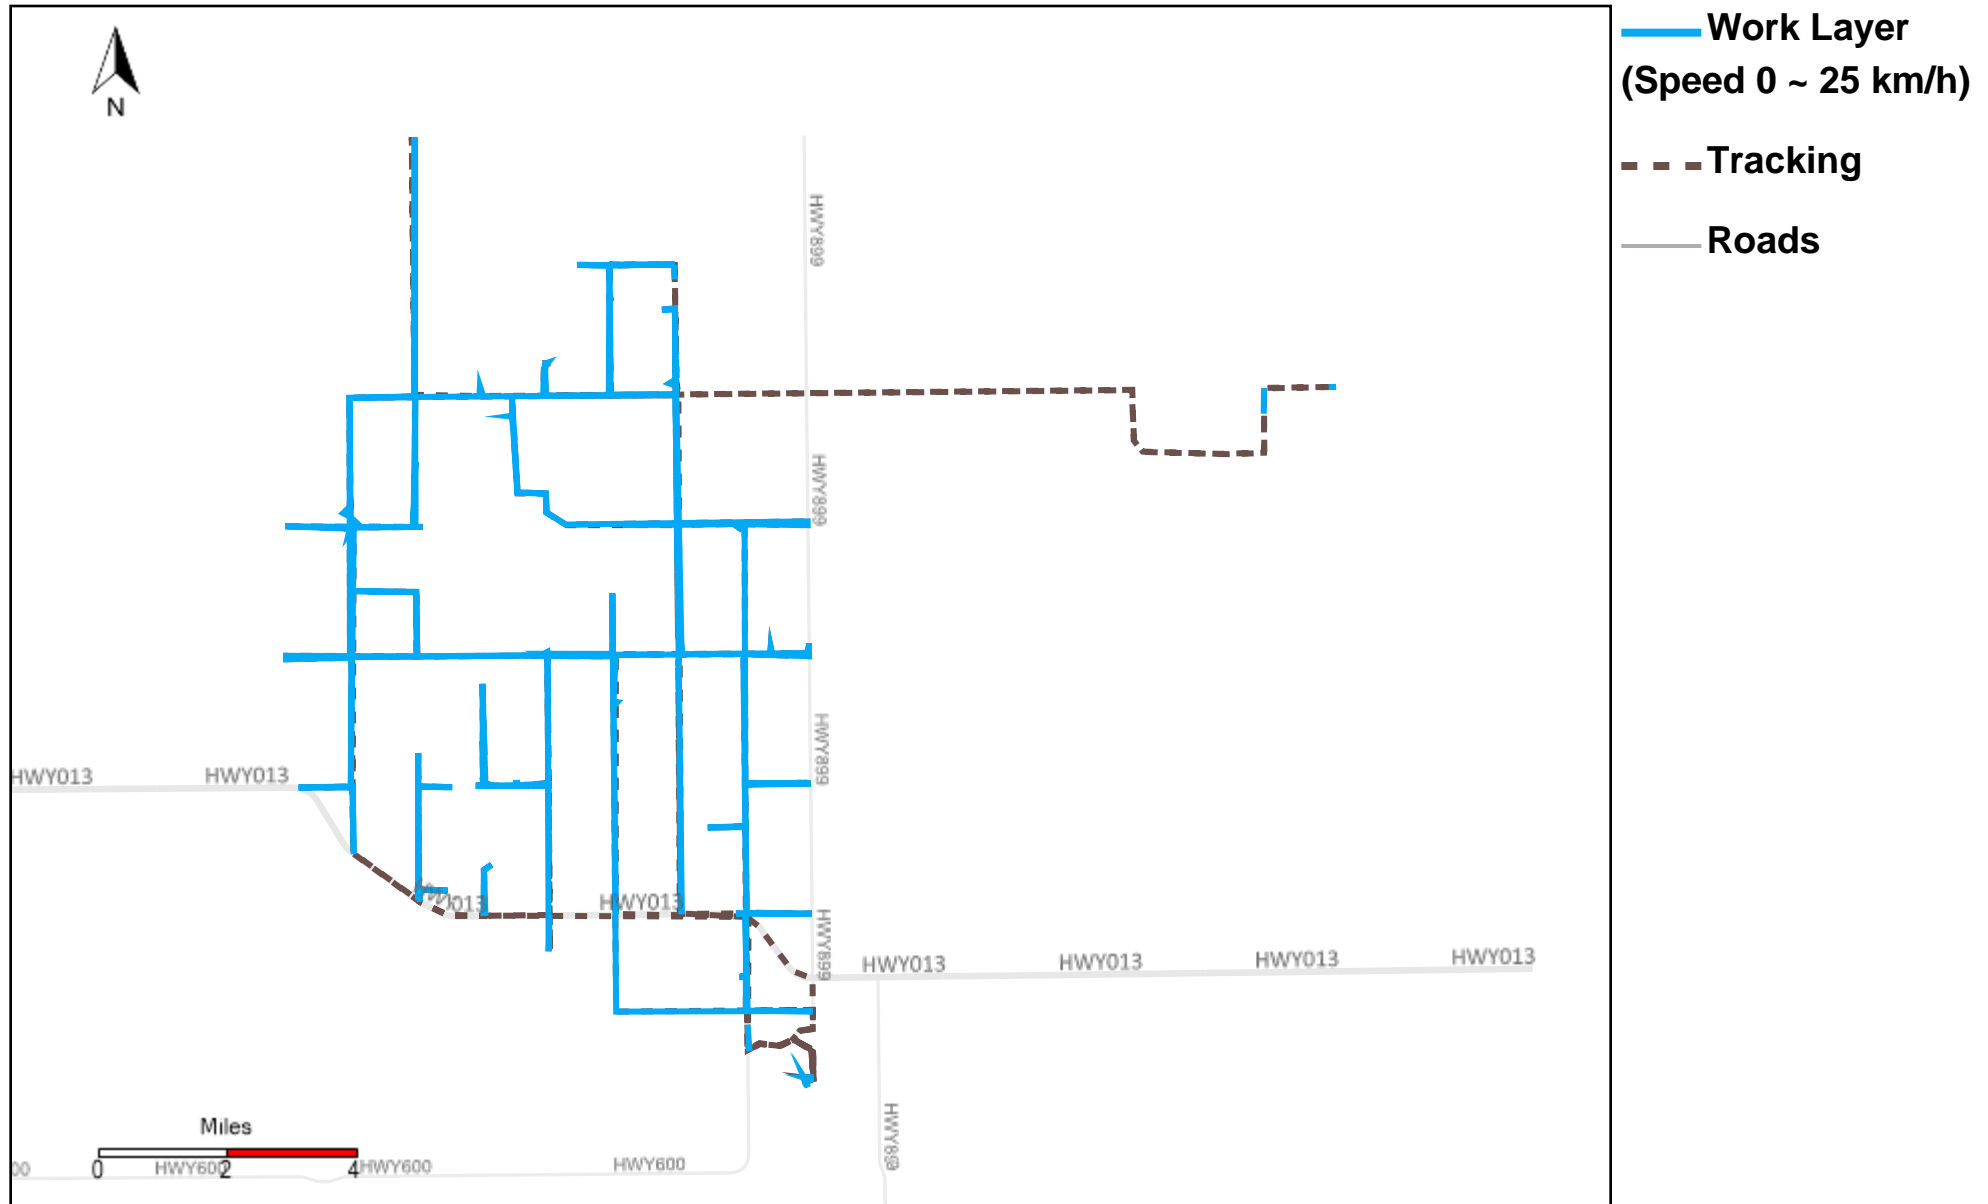

43-185_2022-12-04 ~ 2022-12-10 Tracking

Total Distance(km)	Total Hours	Work Distance(km)	Work Hours
544.56	40 hrs 37 min 7 sec	379.62	37 hrs 13 min 53 sec