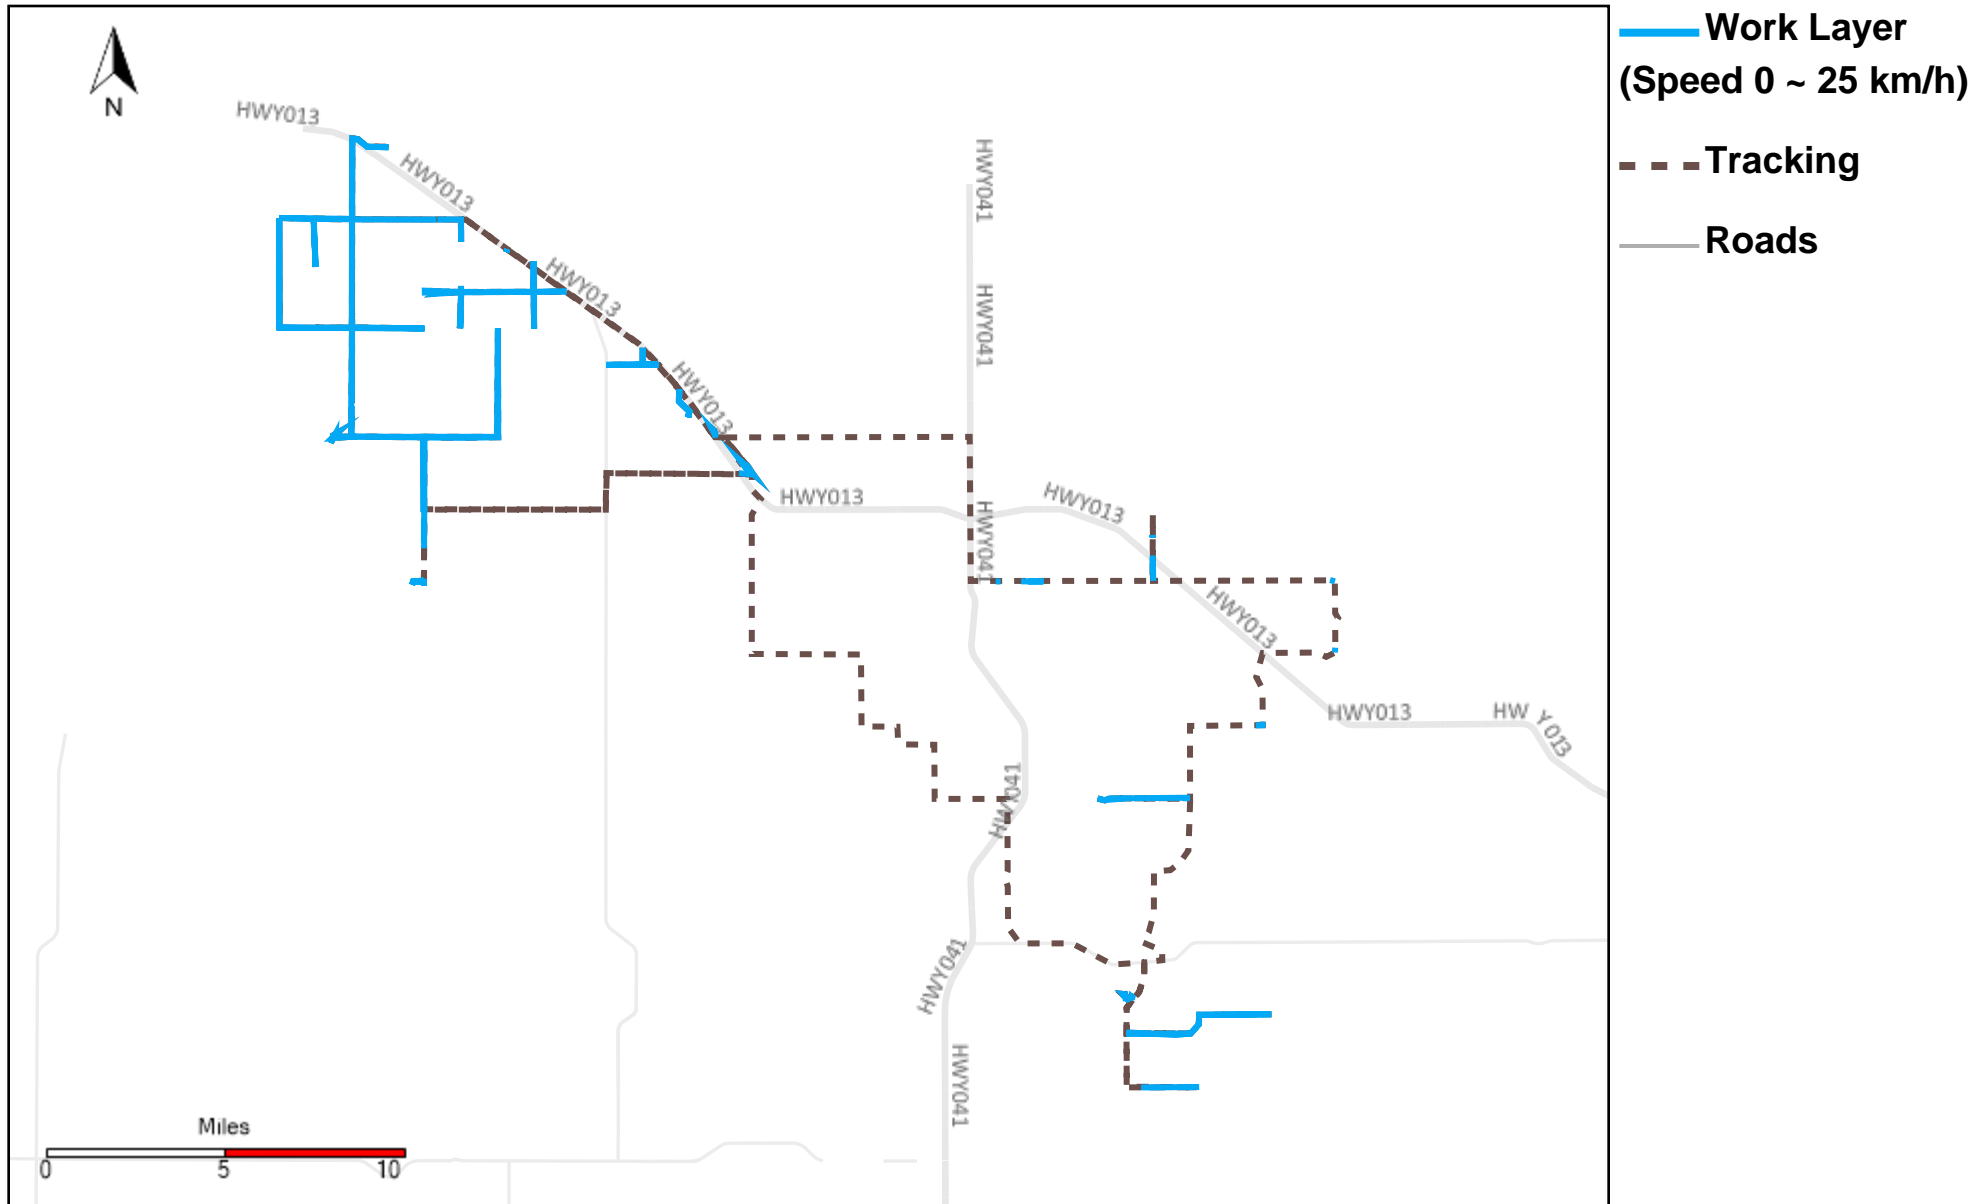

43-172_2022-12-04 ~ 2022-12-10 Tracking

Total Distance(km)	Total Hours	Work Distance(km)	Work Hours
411.43	27 hrs 35 min 47 sec	215.14	19 hrs 51 min 41 sec