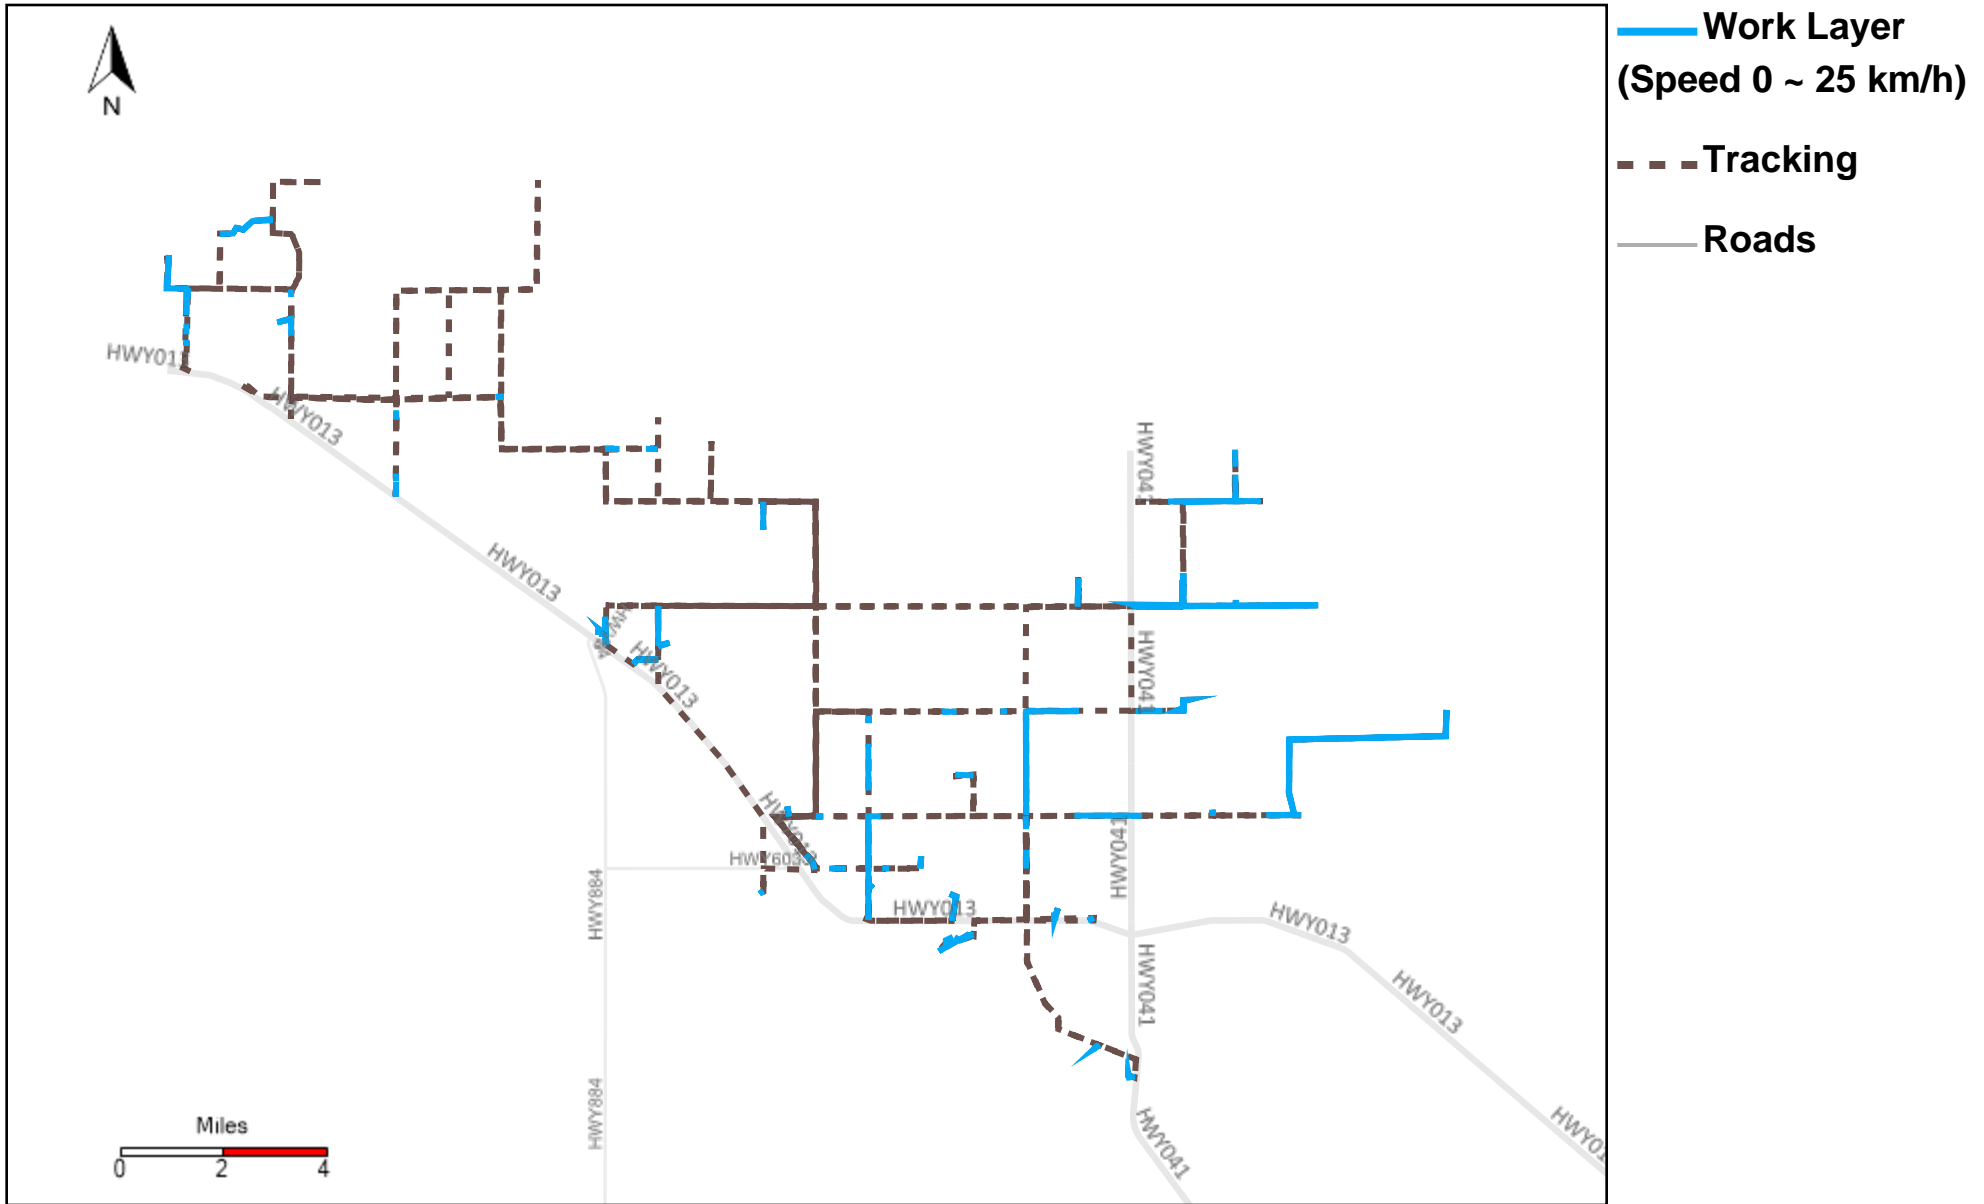

43-173_2022-12-04 ~ 2022-12-10 Tracking

Total Distance(km)	Total Hours	Work Distance(km)	Work Hours
629.36	40 hrs 1 min 59 sec	188.91	23 hrs 55 min 37 sec