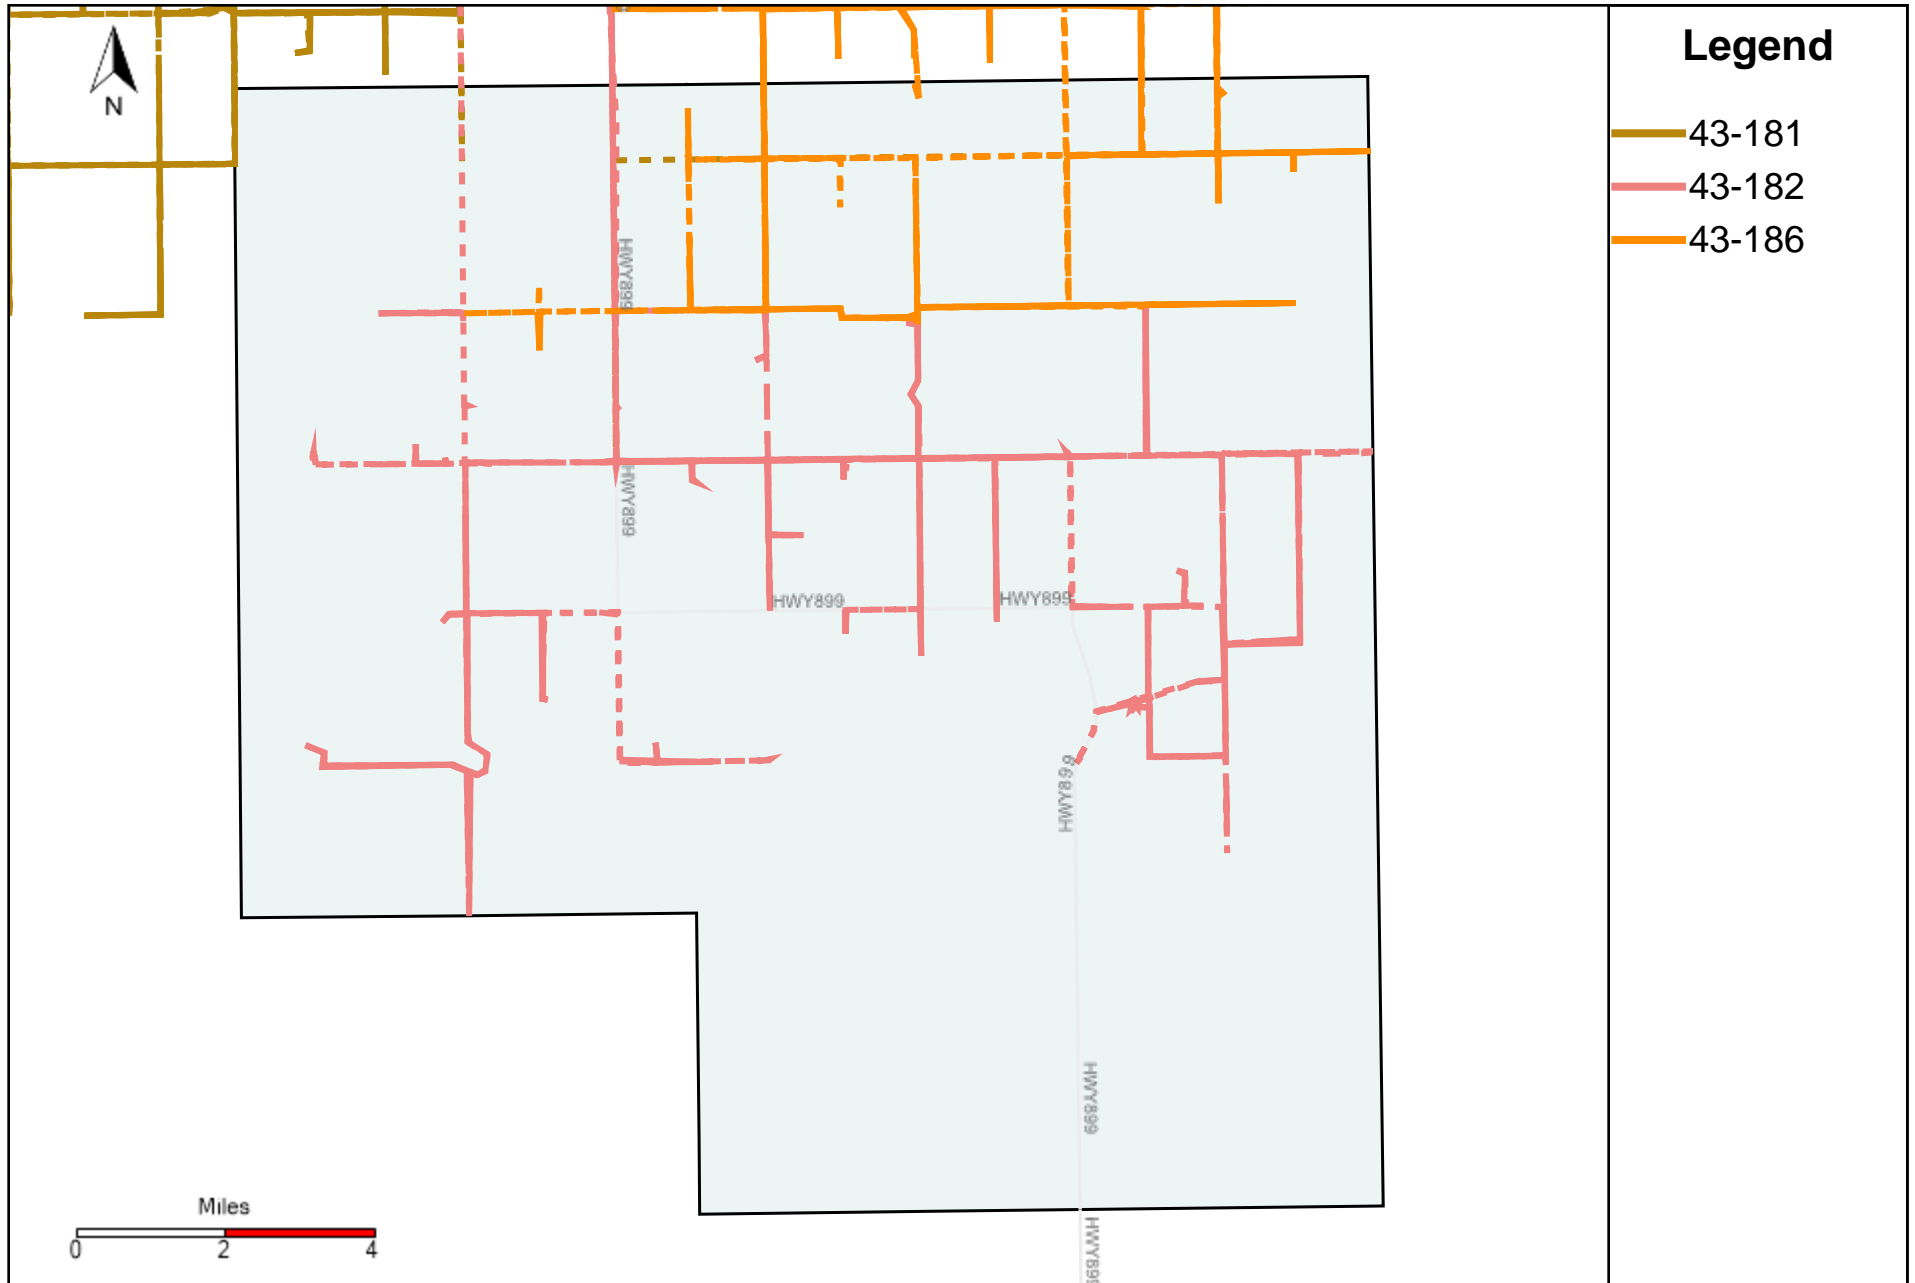

Division: 1 Grader Report(2022-12-04 ~ 2022-12-10)

Vehicle Name List	Total Distance(km)	Total Hours
43-181, 43-182, 43-186	1653.96	103 hrs 37 min 15 sec

Division: 2 Grader Report(2022-12-04 ~ 2022-12-10)

Vehicle Name List	Total Distance(km)	Total Hours
43-181, 43-185, 43-186	1734.54	112 hrs 56 min 48 sec

Division: 3 Grader Report(2022-12-04 ~ 2022-12-10)

Vehicle Name List	Total Distance(km)	Total Hours
43-181, 43-182, 43-185, 43-186, 43-187	2669.02	172 hrs 55 min 48 sec

Division: 4 Grader Report(2022-12-04 ~ 2022-12-10)

Vehicle Name List	Total Distance(km)	Total Hours
43-170, 43-172, 43-173, 43-185, 43-187	2519.8	161 hrs 14 min 49 sec

Division: 5 Grader Report(2022-12-04 ~ 2022-12-10)

Division: 7 Grader Report(2022-12-04 ~ 2022-12-10)

Vehicle Name List	Total Distance(km)	Total Hours
43-169, 43-170, 43-172, 43-173, 43-174	2413.32	151 hrs 45 min 46 sec

Provost Weekly Grader Report

From 12/4/2022 To 12/10/2022