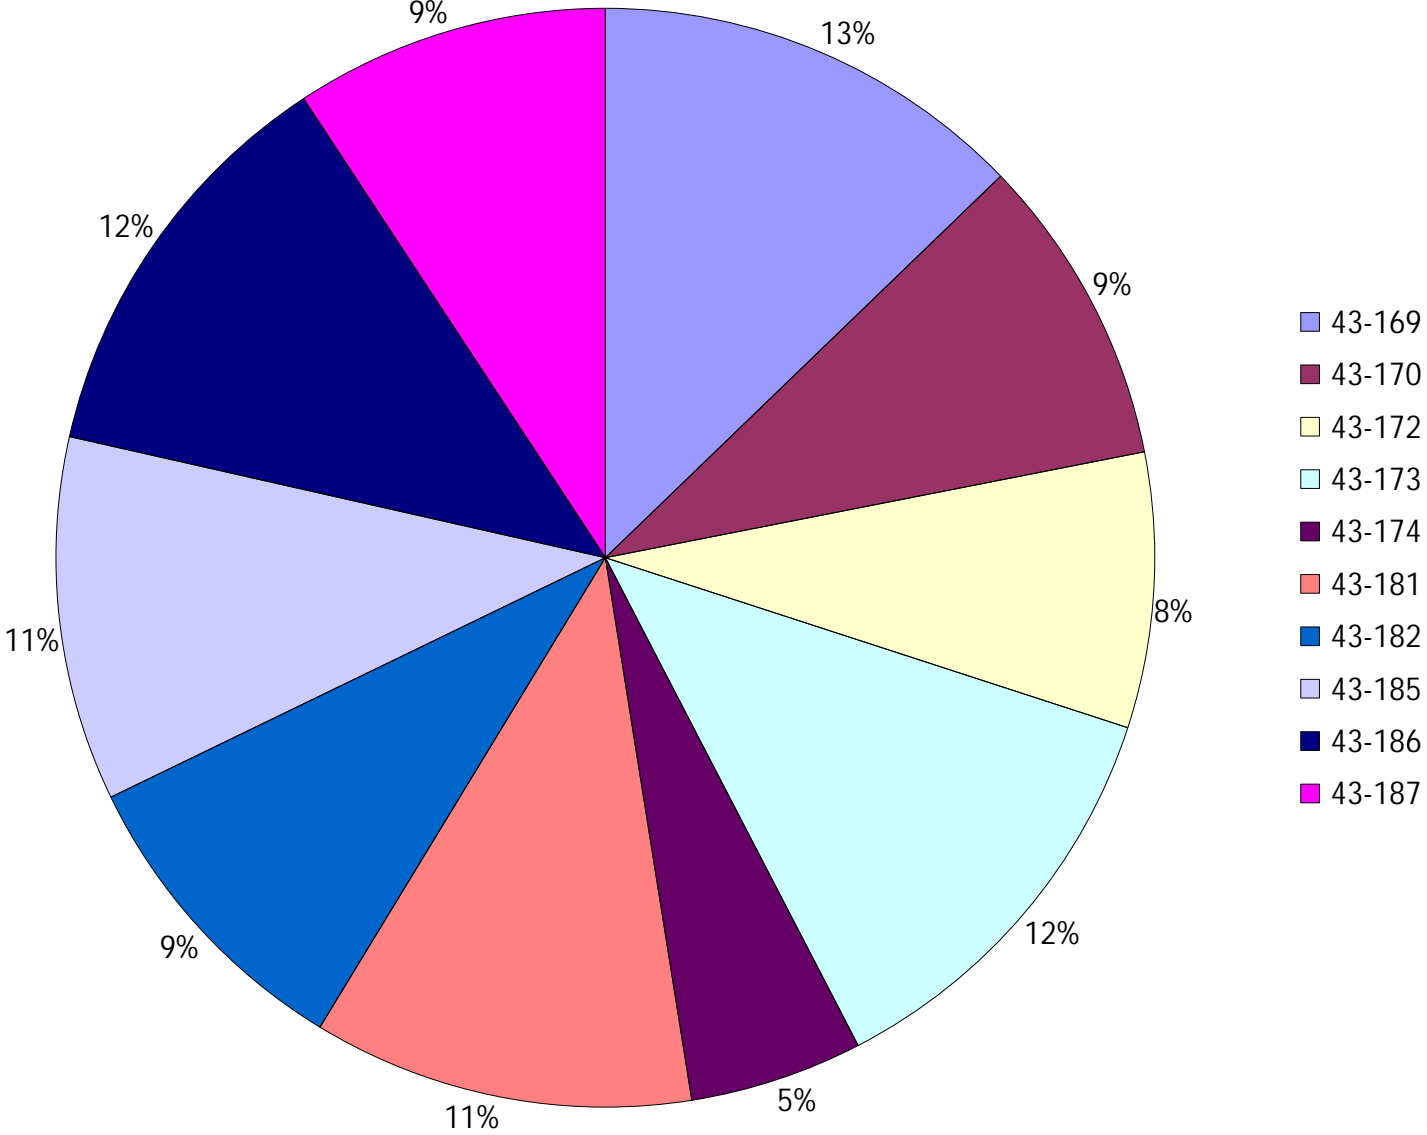

Provost Weekly Grader Report

From 12/4/2022 To 12/10/2022

12/10/2022

Vehicle	Total Distance(km)	Total Hours	Work Distance(km)	Work Hours
43-169	649.68	36 hrs 16 min 56 sec	182.14	19 hrs 35 min 27 sec
43-170	463.96	24 hrs 18 min 30 sec	105.29	12 hrs 12 min 40 sec
43-172	411.43	27 hrs 35 min 47 sec	215.14	19 hrs 51 min 41 sec
43-173	629.36	40 hrs 1 min 59 sec	188.91	23 hrs 55 min 37 sec
43-174	258.89	23 hrs 32 min 34 sec	131.3	19 hrs 15 min 35 sec
43-181	569.68	36 hrs 12 min 37 sec	326.51	27 hrs 9 min 52 sec
43-182	463.98	31 hrs 17 min 34 sec	242.24	22 hrs 51 min 5 sec
43-185	544.56	40 hrs 37 min 7 sec	379.62	37 hrs 13 min 53 sec
43-186	620.29	36 hrs 7 min 4 sec	256.59	23 hrs 41 min 18 sec
43-187	470.5	28 hrs 41 min 26 sec	240.79	22 hrs 22 min 59 sec
Total:	5082.33	324 hrs 41 min 34 sec	2268.53	228 hrs 10 min 7 sec

Vehicle Distance Vs Total Distance (%) From 12/4/2022 To 12/10/2022

Provost Weekly Grader Report