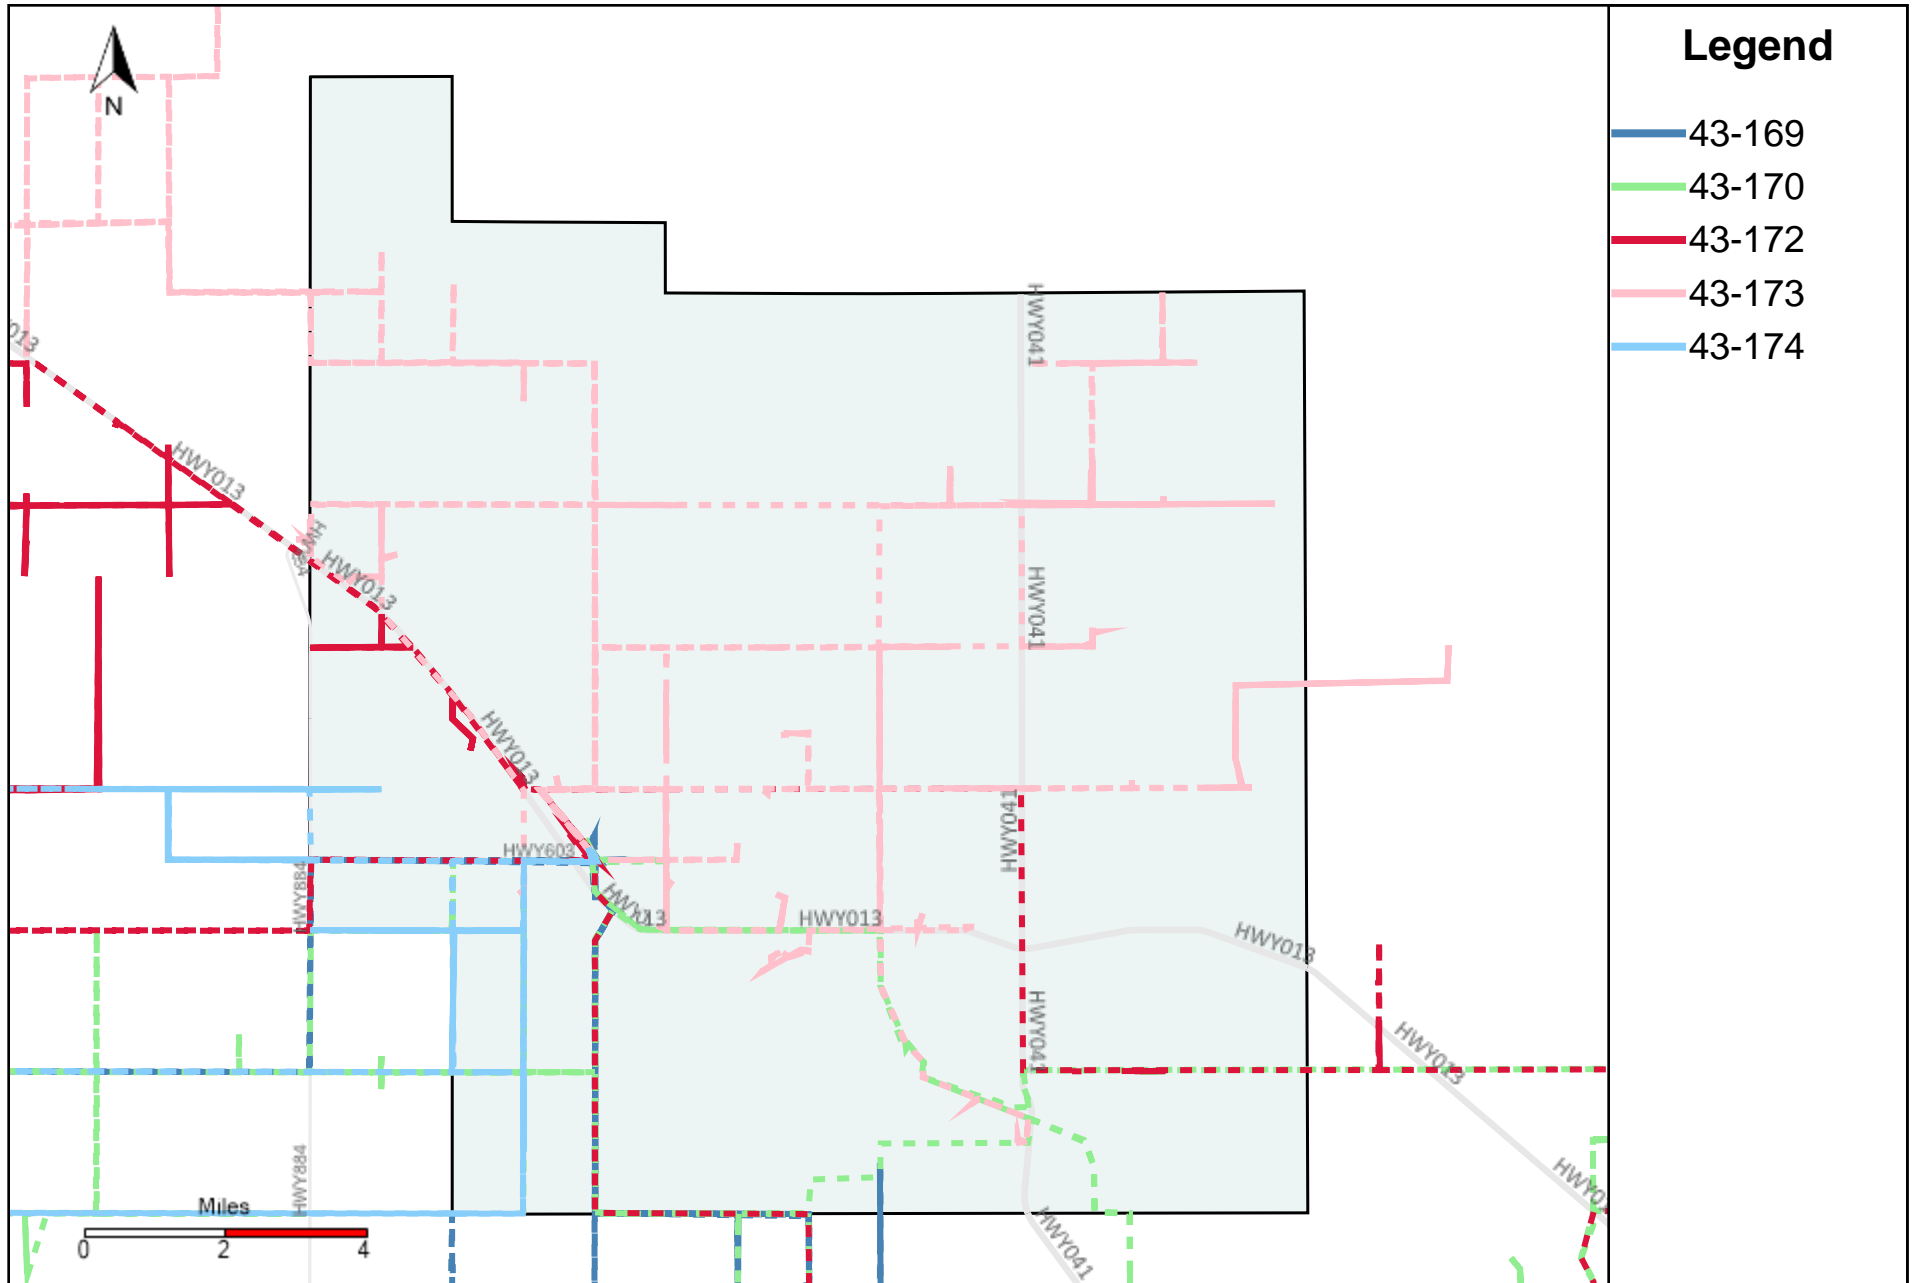

Division: 6 Grader Report(2022-12-04 ~ 2022-12-10)

Vehicle Name List	Total Distance(km)	Total Hours
43-169, 43-170, 43-172, 43-173, 43-174	2413.32	151 hrs 45 min 46 sec