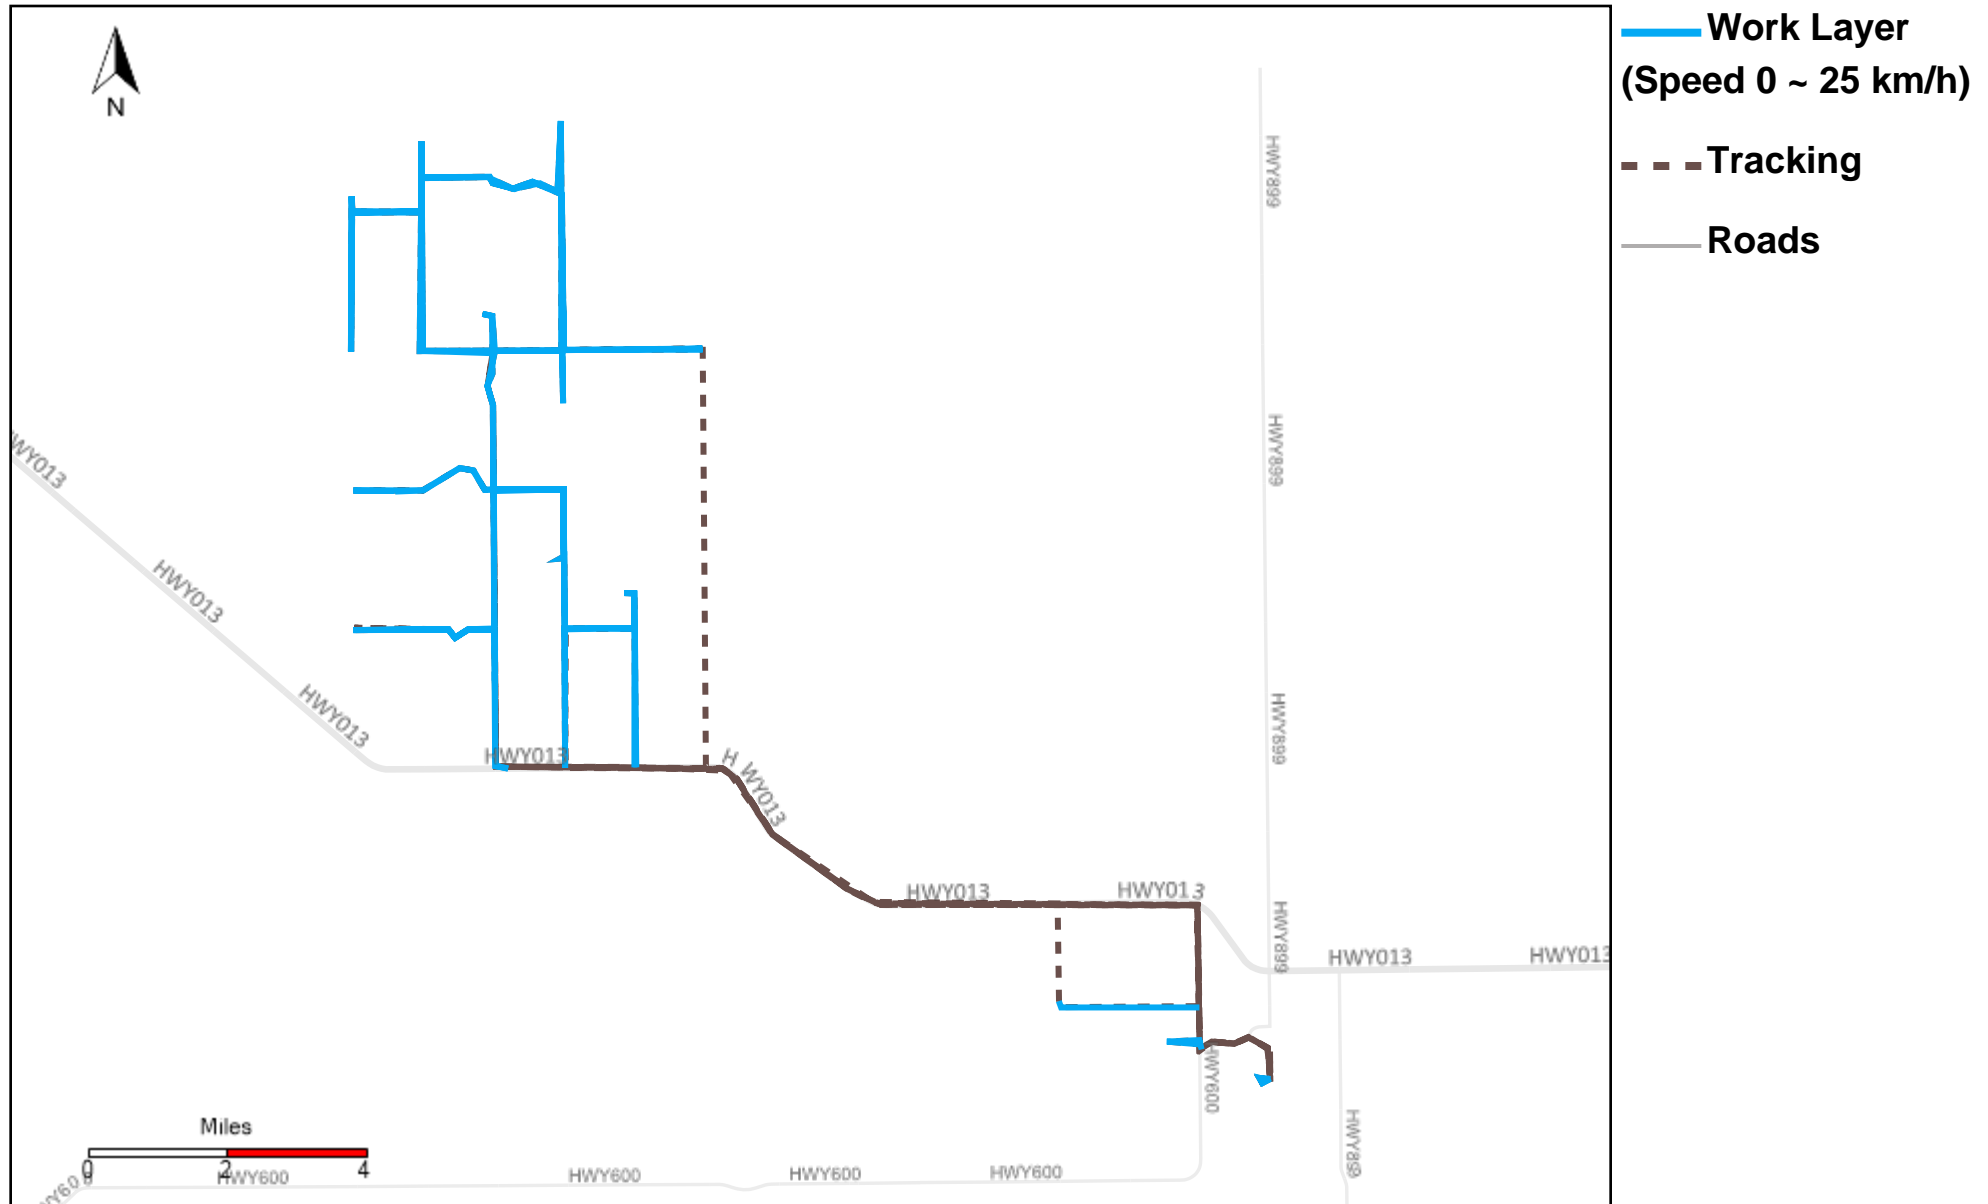

43-187_2022-12-04 ~ 2022-12-10 Tracking

Total Distance(km)	Total Hours	Work Distance(km)	Work Hours
470.5	28 hrs 41 min 26 sec	240.79	22 hrs 22 min 59 sec