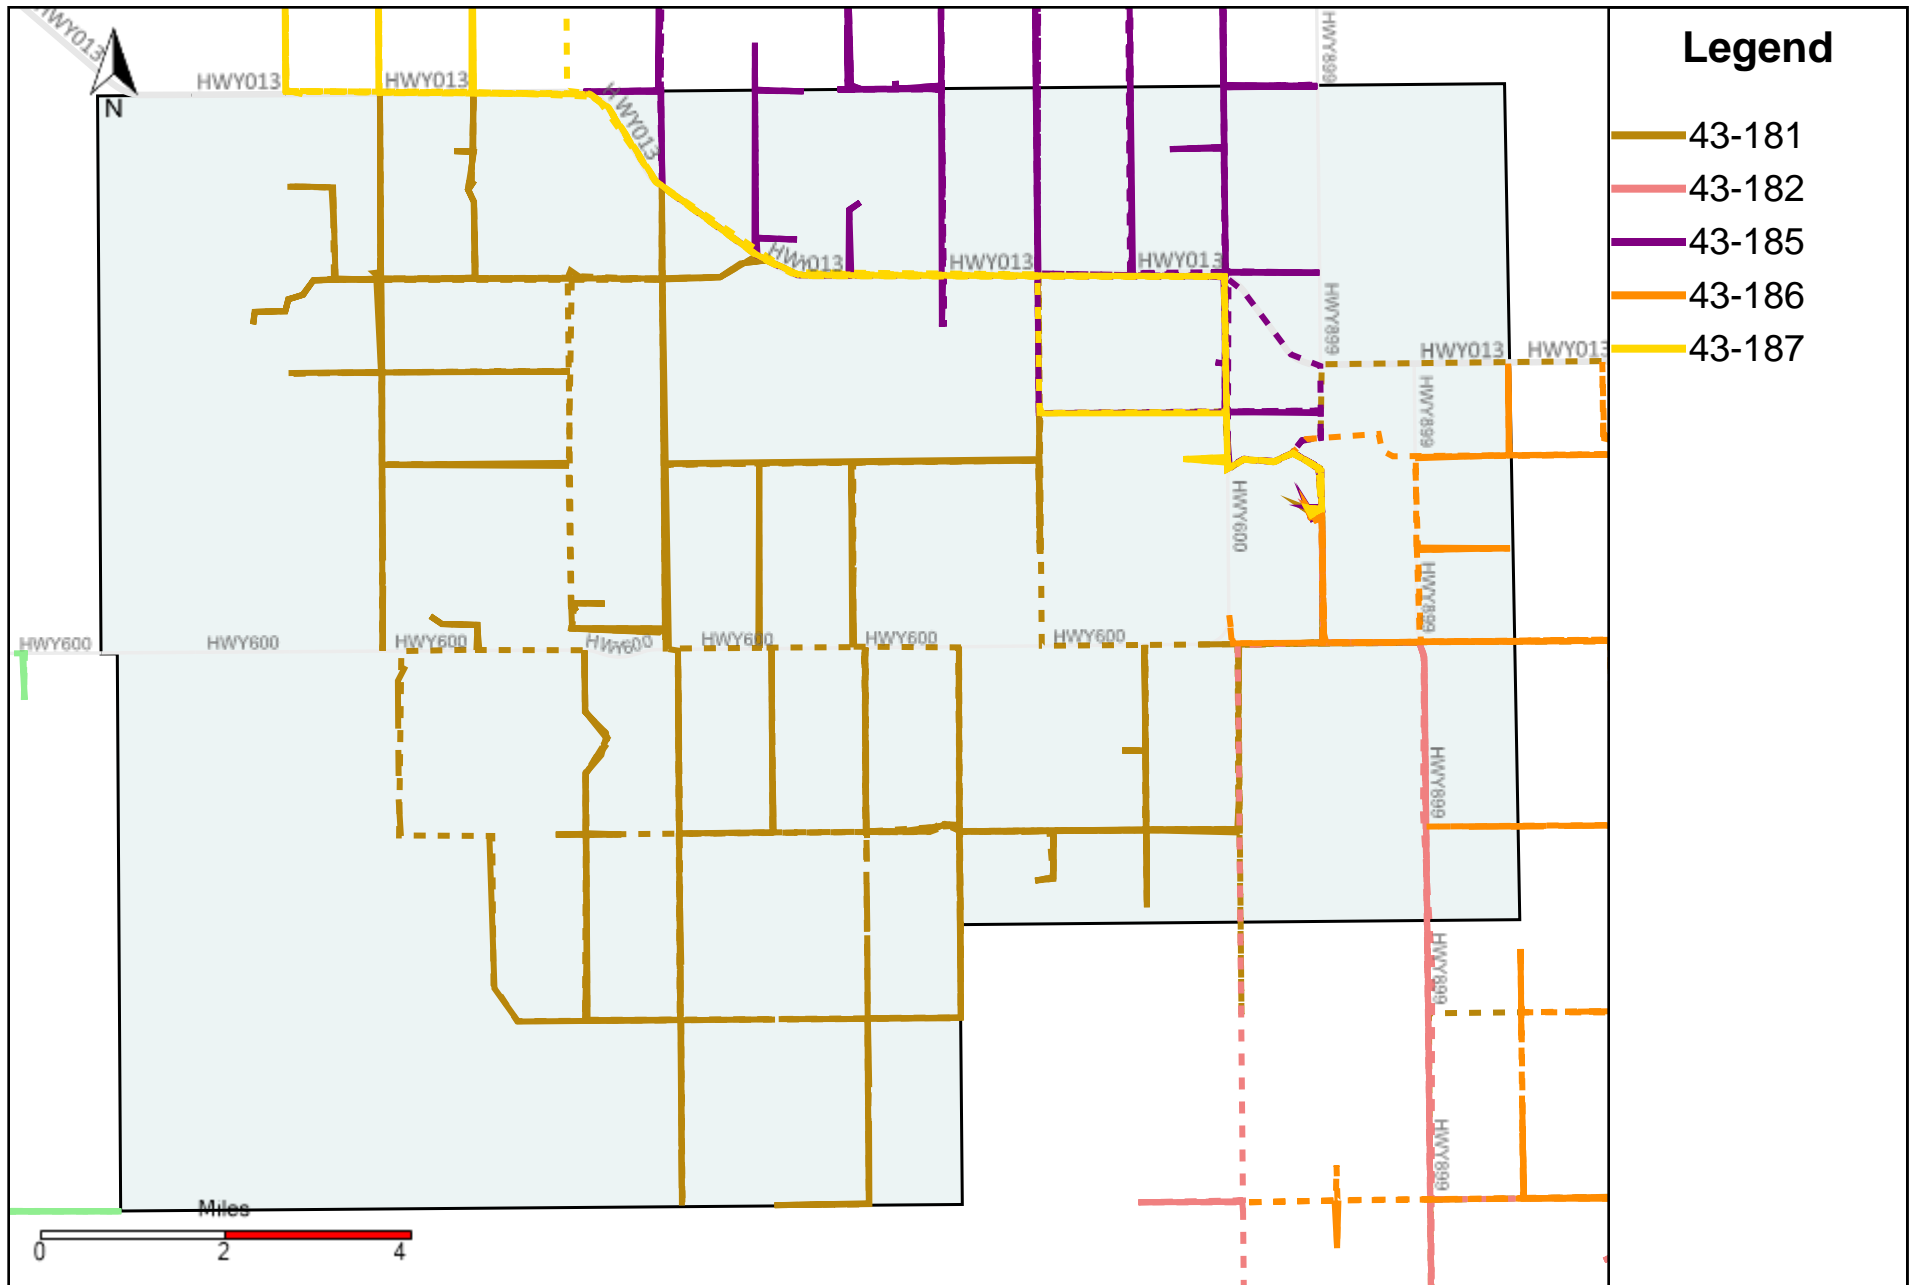

Division: 1 Grader Report(2022-12-04 ~ 2022-12-10)

Vehicle Name List	Total Distance(km)	Total Hours
43-181, 43-182, 43-186	1653.96	103 hrs 37 min 15 sec

Division: 2 Grader Report(2022-12-04 ~ 2022-12-10)

Vehicle Name List	Total Distance(km)	Total Hours
43-181, 43-185, 43-186	1734.54	112 hrs 56 min 48 sec

Division: 3 Grader Report(2022-12-04 ~ 2022-12-10)

Vehicle Name List	Total Distance(km)	Total Hours
43-181, 43-182, 43-185, 43-186, 43-187	2669.02	172 hrs 55 min 48 sec

Division: 4 Grader Report(2022-12-04 ~ 2022-12-10)

Vehicle Name List	Total Distance(km)	Total Hours
43-170, 43-172, 43-173, 43-185, 43-187	2519.8	161 hrs 14 min 49 sec

Division: 5 Grader Report(2022-12-04 ~ 2022-12-10)

Division: 7 Grader Report(2022-12-04 ~ 2022-12-10)

Vehicle Name List	Total Distance(km)	Total Hours
43-169, 43-170, 43-172, 43-173, 43-174	2413.32	151 hrs 45 min 46 sec

Provost Weekly Grader Report

From 12/4/2022 To 12/10/2022