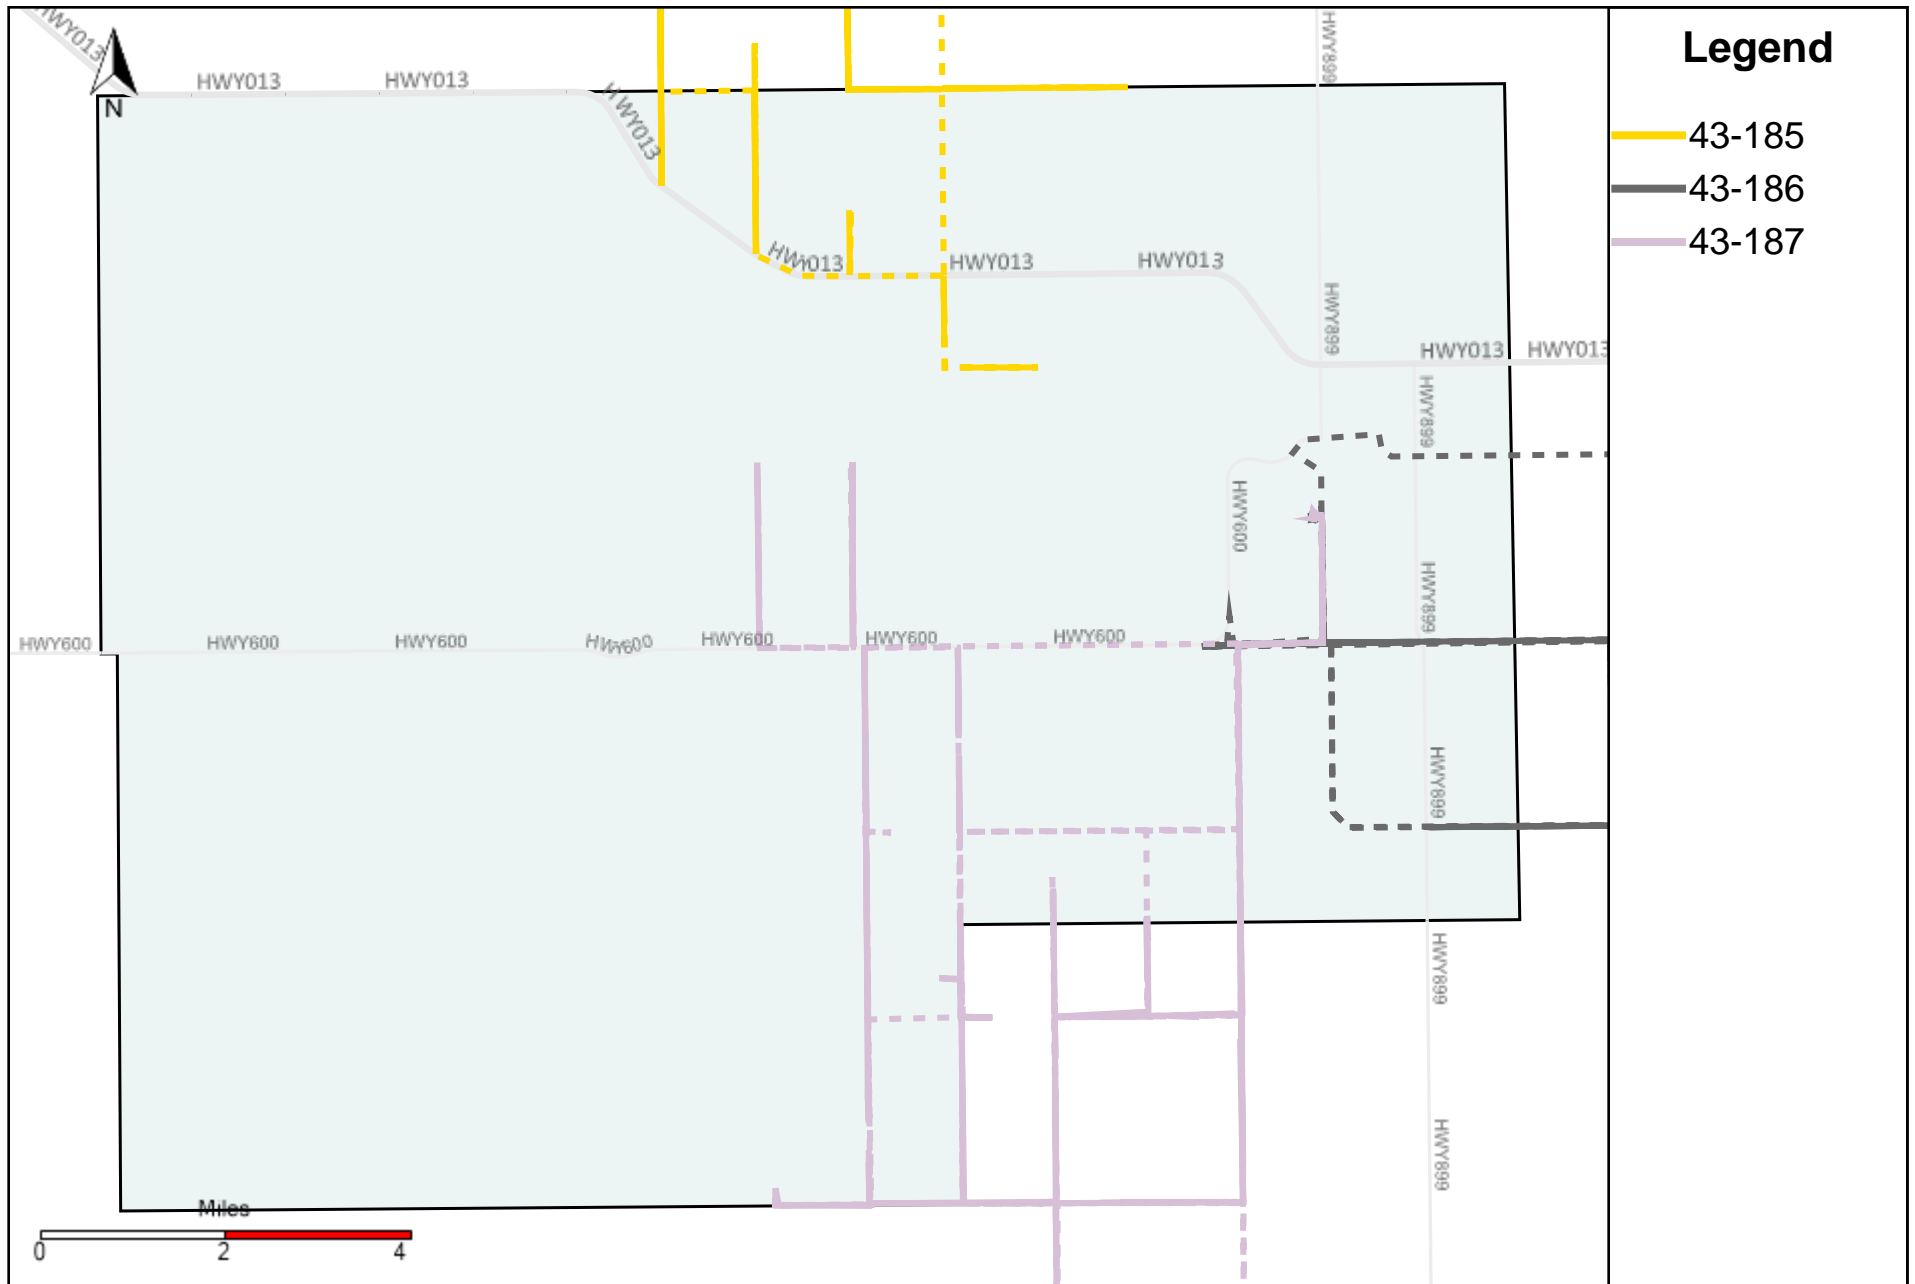

Division: 3 Grader Report(2022-08-21 ~ 2022-08-27)

Vehicle Name List	Total Distance(km)	Total Hours
43-185, 43-186, 43-187	1215.37	127 hrs 37 min 42 sec