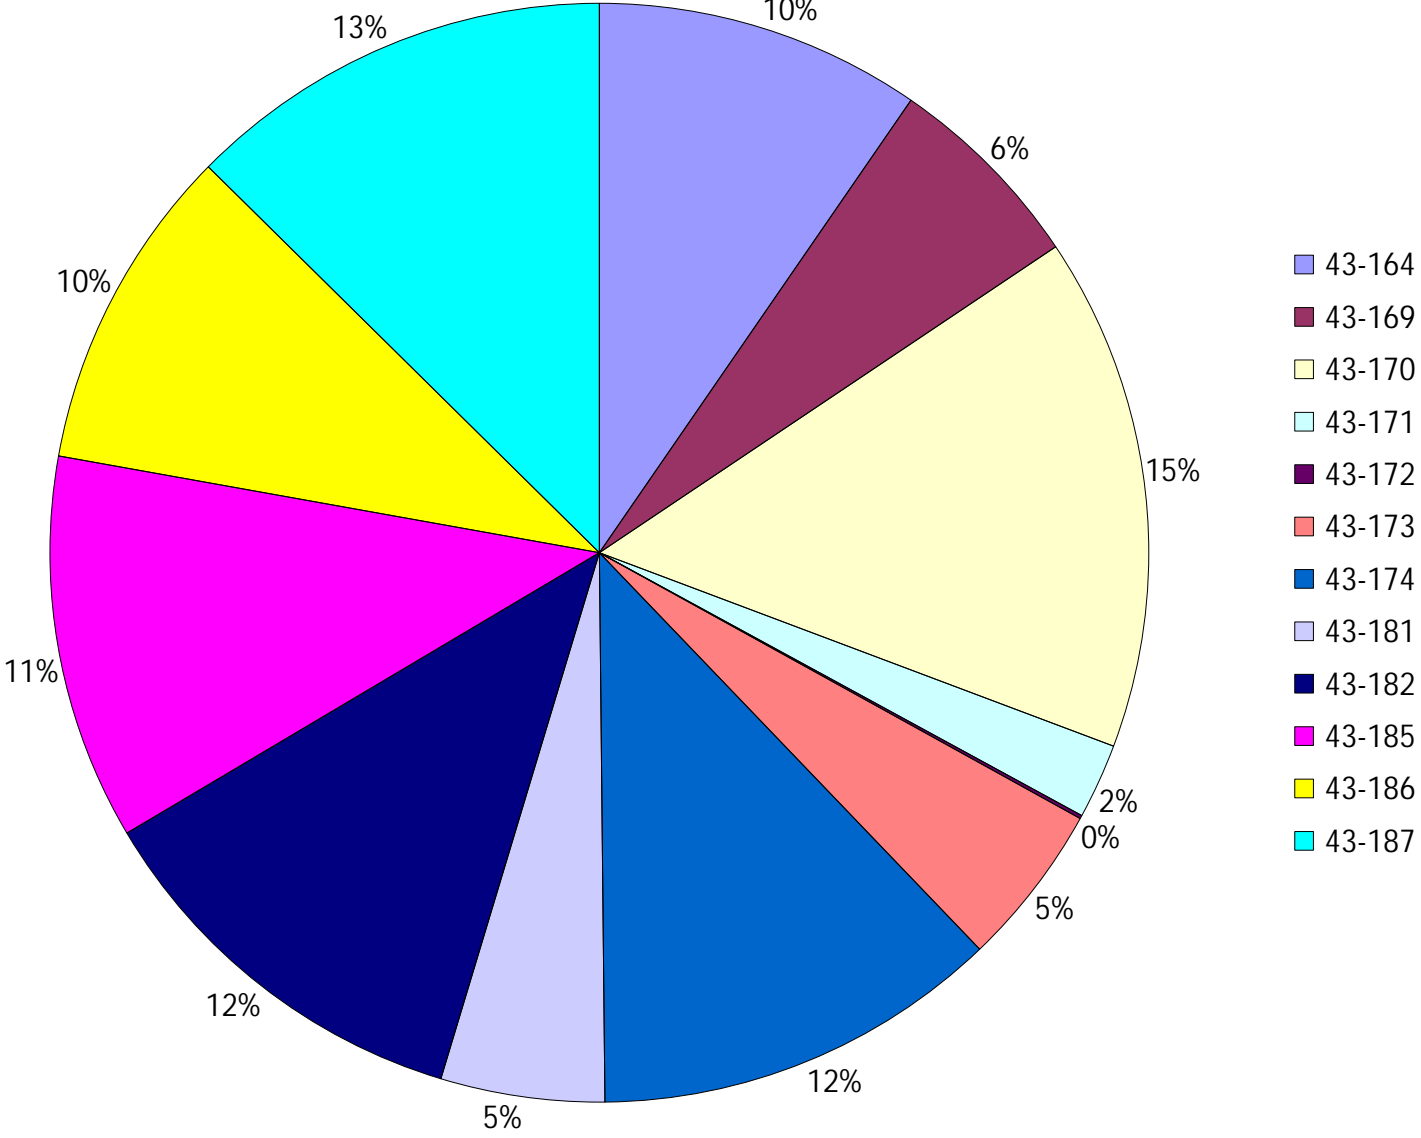

Provost Weekly Grader Report

From 8/21/2022 To 8/27/2022

8/27/2022

Vehicle	Total Distance(km)	Total Hours	Work Distance(km)	Work Hours
43-164	347.97	41 hrs 25 min 28 sec	117.52	19 hrs 33 min 39 sec
43-169	217.57	20 hrs 21 min 30 sec	85.98	12 hrs 15 min 5 sec
43-170	548.39	52 hrs 22 min 43 sec	229.89	33 hrs 26 min 38 sec
43-171	80.25	6 hrs 35 min 29 sec	6.43	0 hrs 58 min 10 sec
43-172	3.5	4 hrs 35 min 4 sec	1.52	2 hrs 7 min 12 sec
43-173	173.8	38 hrs 36 min 34 sec	103.94	31 hrs 38 min 13 sec
43-174	435.29	50 hrs 51 min 6 sec	255.89	39 hrs 24 min 39 sec
43-181	174.7	40 hrs 13 min 8 sec	65.76	15 hrs 10 min 4 sec
43-182	428.41	48 hrs 21 min 1 sec	67.99	11 hrs 31 min 42 sec
43-185	411.25	45 hrs 0 min 11 sec	193.99	28 hrs 3 min 55 sec
43-186	347.1	33 hrs 19 min 3 sec	122.94	20 hrs 43 min 17 sec
43-187	457.01	49 hrs 18 min 28 sec	222.08	39 hrs 54 min 7 sec
Total:	3625.25	430 hrs 59 min 45 sec	1473.92	254 hrs 46 min 41 sec

Vehicle Distance Vs Total Distance (%) From 8/21/2022 To 8/27/2022

Provost Weekly Grader Report