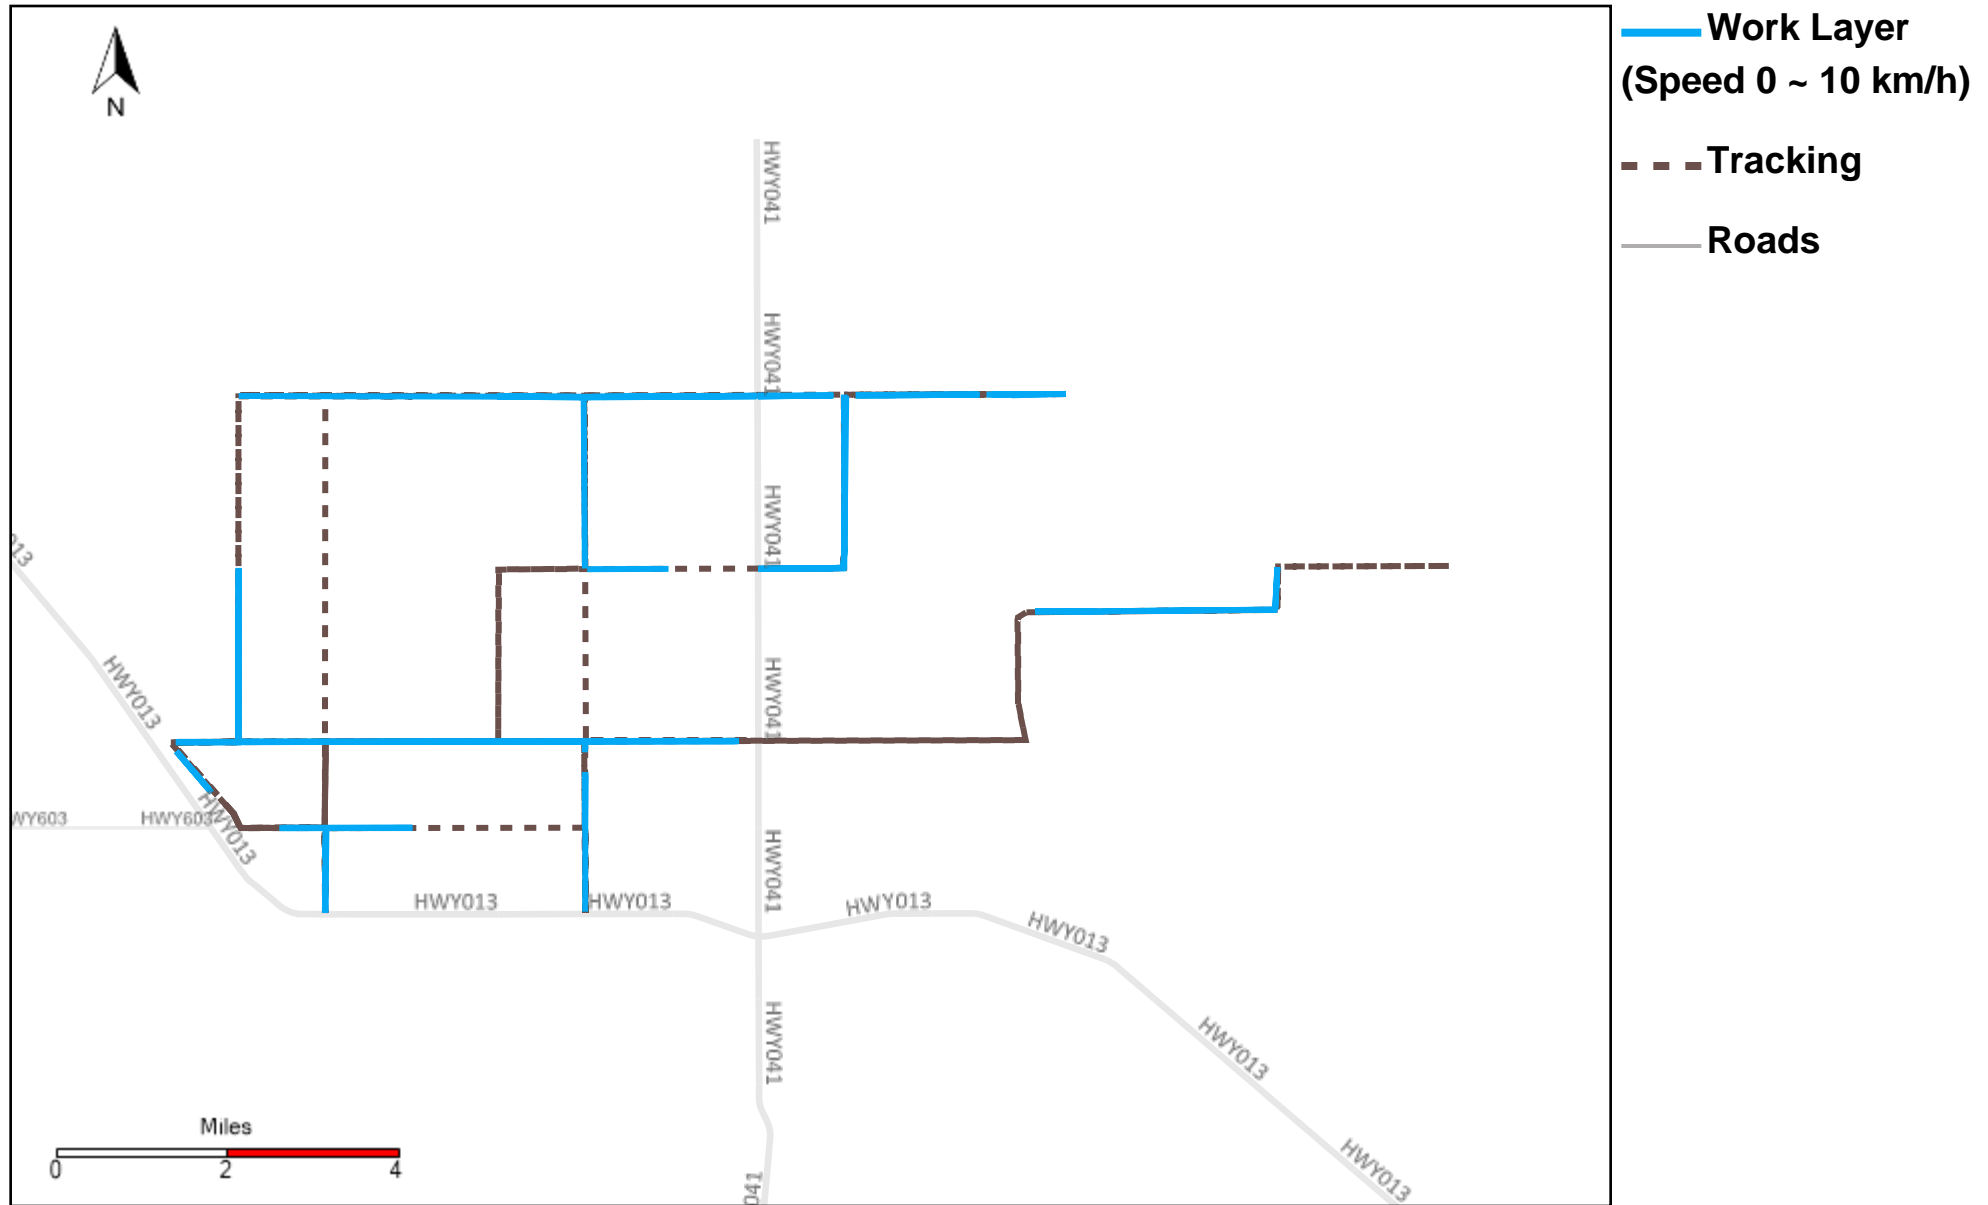

43-174_2022-08-21 ~ 2022-08-27 Tracking

Total Distance(km)	Total Hours	Work Distance(km)	Work Hours
435.29	50 hrs 51 min 6 sec	255.89	39 hrs 24 min 39 sec