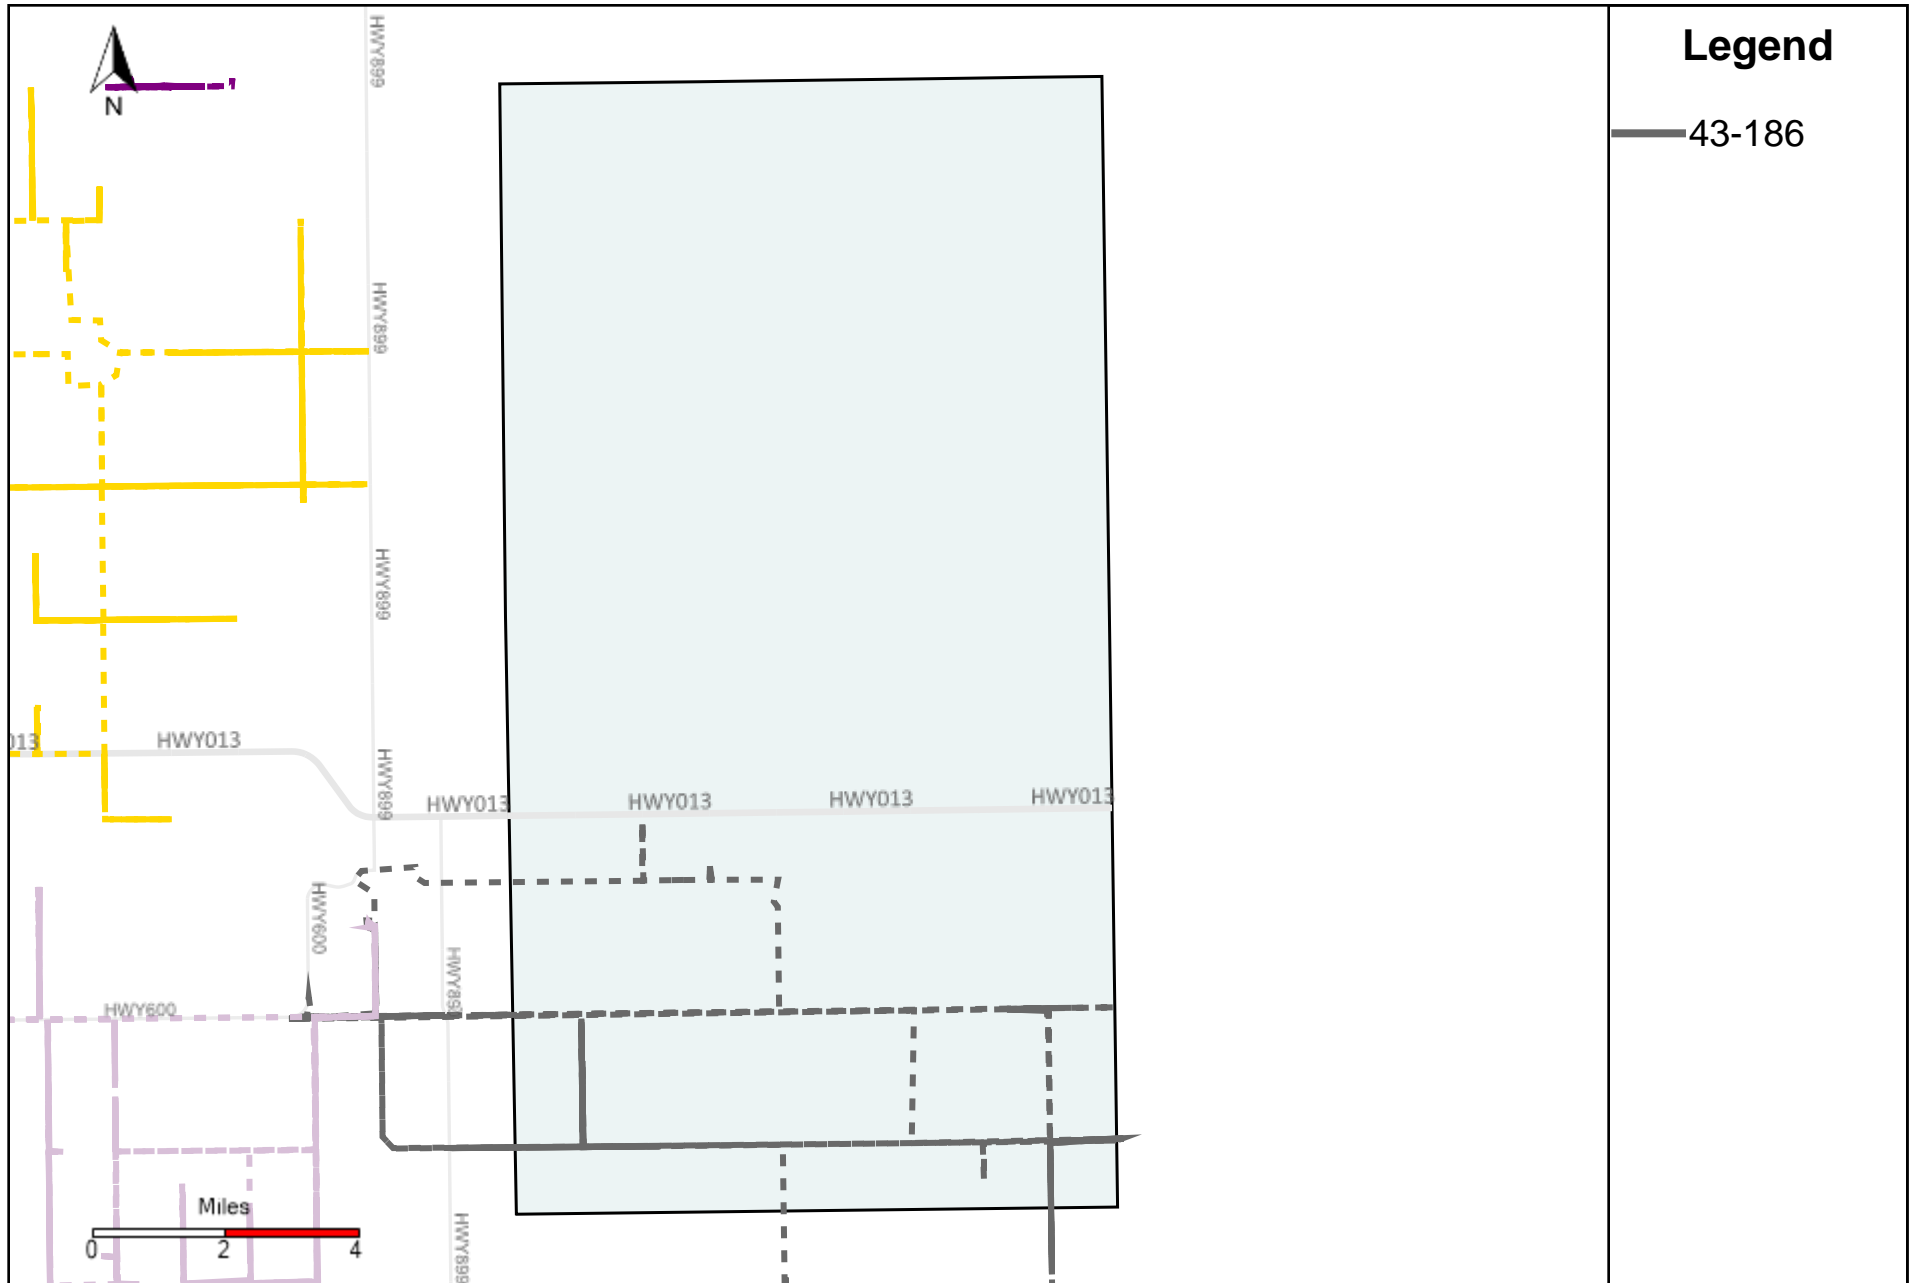

Division: 2 Grader Report(2022-08-21 ~ 2022-08-27)

Vehicle Name List	Total Distance(km)	Total Hours
43-186	347.1	33 hrs 19 min 3 sec