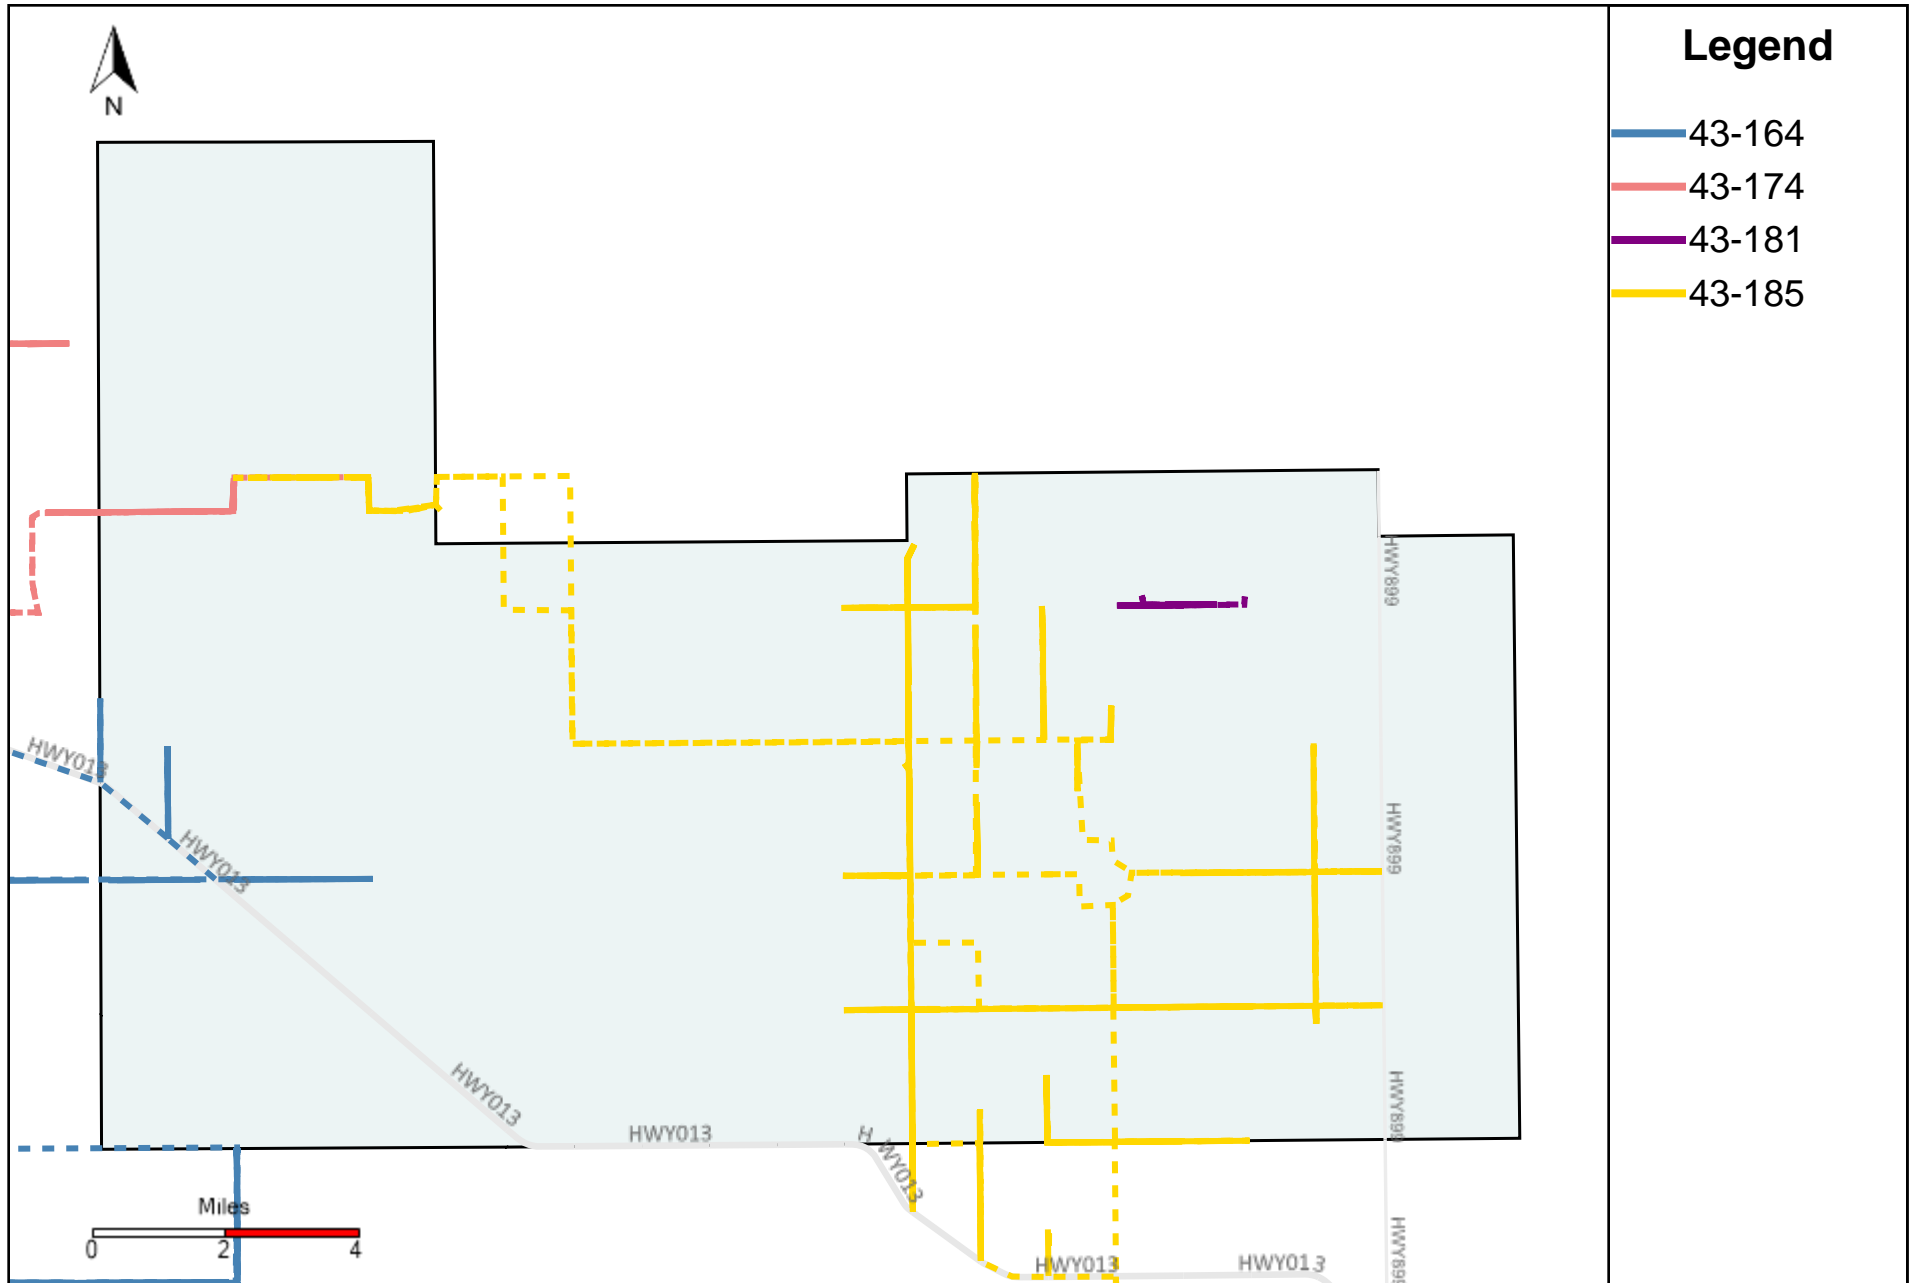

Provost Weekly Grader Report (2022-08-21 ~ 2022-08-27)

Division: 1 Grader Report(2022-08-21 ~ 2022-08-27)

Vehicle Name List	Total Distance(km)	Total Hours
43-182, 43-186, 43-187	1232.52	130 hrs 58 min 32 sec

Division: 2 Grader Report(2022-08-21 ~ 2022-08-27)

Vehicle Name List	Total Distance(km)	Total Hours
43-186	347.1	33 hrs 19 min 3 sec

Division: 3 Grader Report(2022-08-21 ~ 2022-08-27)

Vehicle Name List	Total Distance(km)	Total Hours
43-185, 43-186, 43-187	1215.37	127 hrs 37 min 42 sec

Division: 4 Grader Report(2022-08-21 ~ 2022-08-27)

Vehicle Name List	Total Distance(km)	Total Hours
43-164, 43-174, 43-181, 43-185	1369.22	177 hrs 29 min 53 sec

Division: 5 Grader Report(2022-08-21 ~ 2022-08-27)

Division: 7 Grader Report(2022-08-21 ~ 2022-08-27)

Vehicle Name List	Total Distance(km)	Total Hours
43-170, 43-171	628.64	58 hrs 58 min 12 sec

Provost Weekly Grader Report

From 8/21/2022 To 8/27/2022

8/27/2022