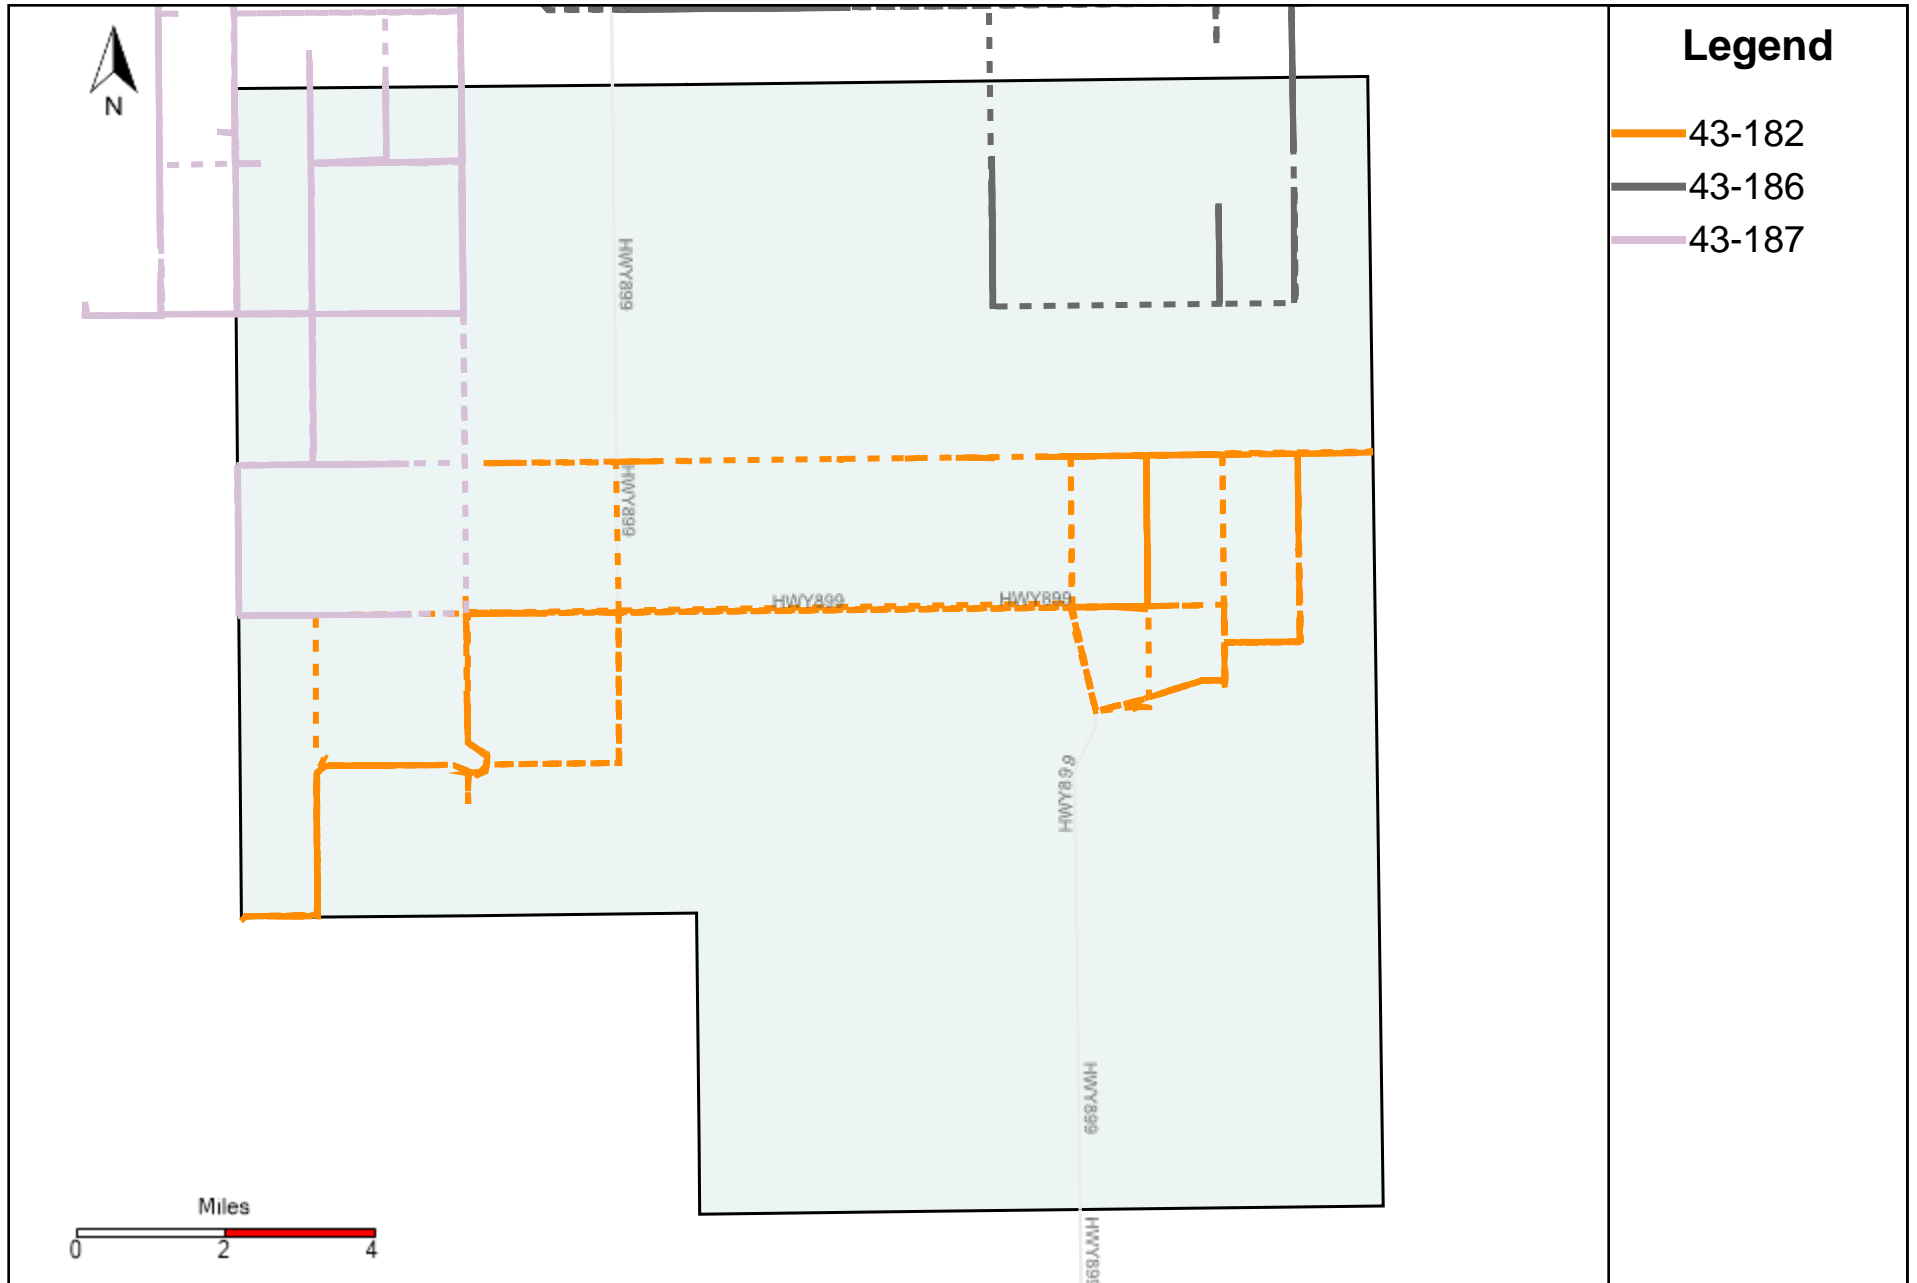

Provost Weekly Grader Report (2022-08-21 ~ 2022-08-27)

Division: 1 Grader Report(2022-08-21 ~ 2022-08-27)

Vehicle Name List	Total Distance(km)	Total Hours
43-182, 43-186, 43-187	1232.52	130 hrs 58 min 32 sec