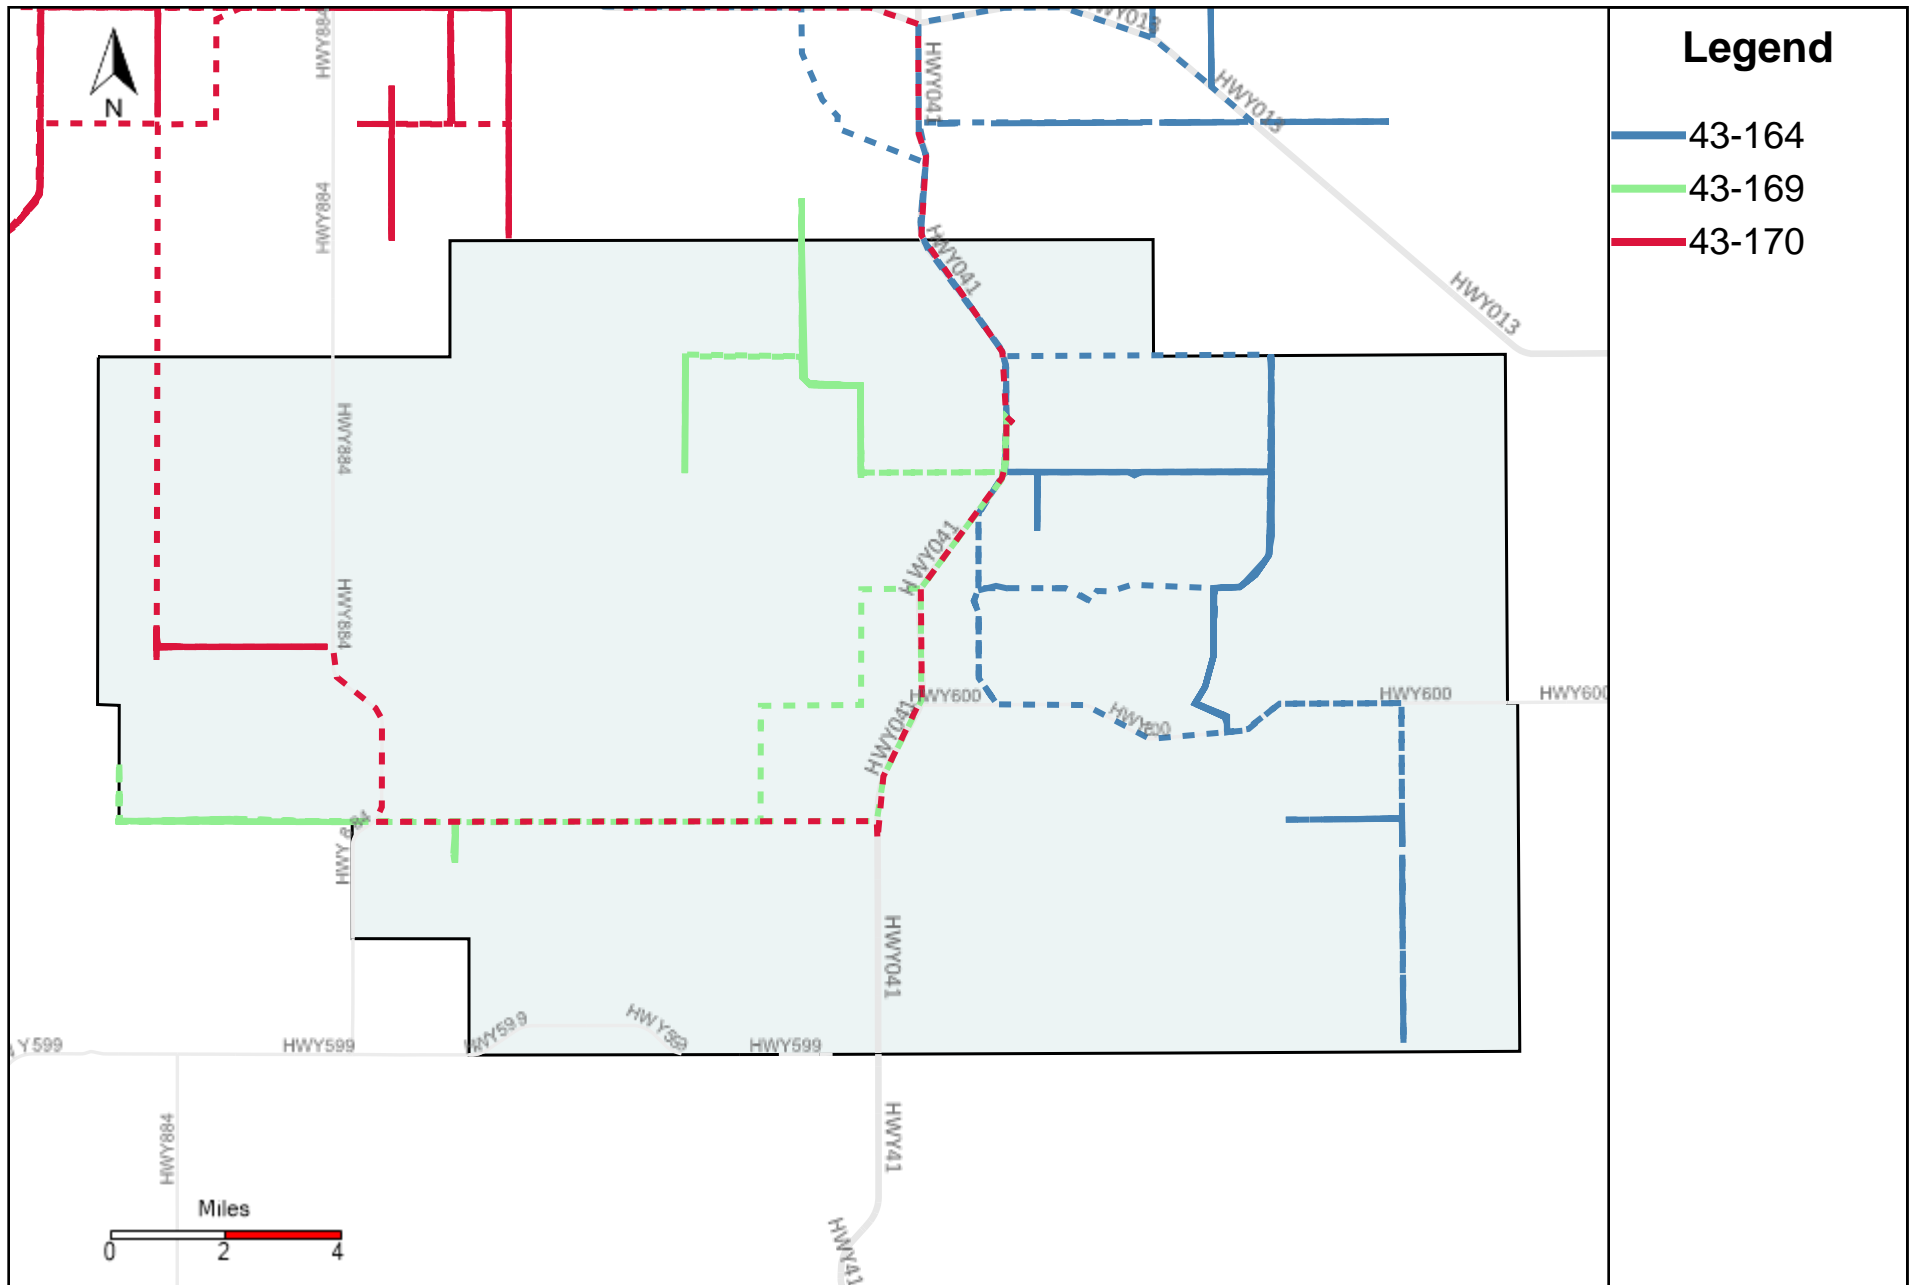

Division: 5 Grader Report(2022-08-21 ~ 2022-08-27)

Vehicle Name List	Total Distance(km)	Total Hours
43-164, 43-169, 43-170	1113.93	114 hrs 9 min 41 sec