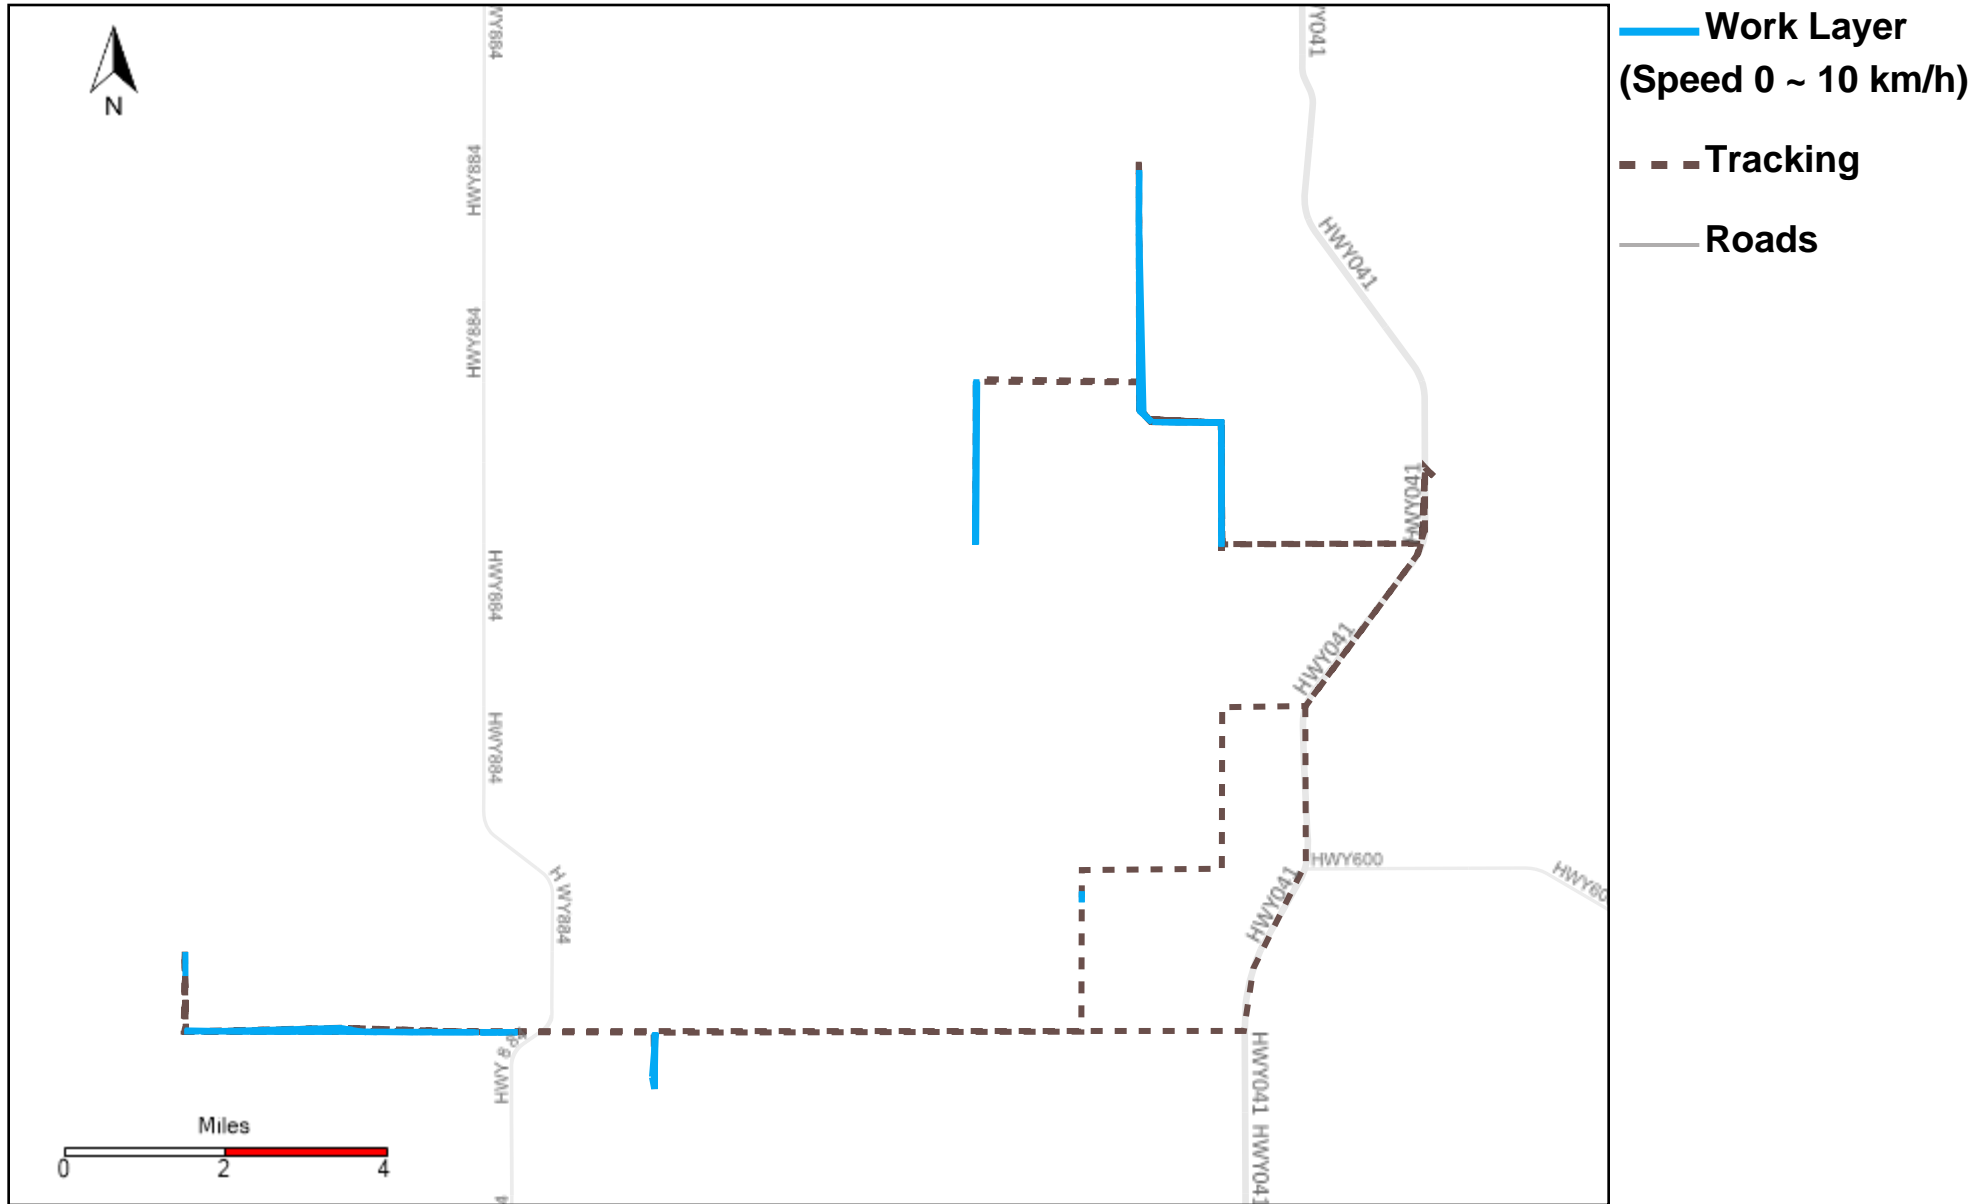

43-169_2022-08-21 ~ 2022-08-27 Tracking

Total Distance(km)	Total Hours	Work Distance(km)	Work Hours
217.57	20 hrs 21 min 30 sec	85.98	12 hrs 15 min 5 sec