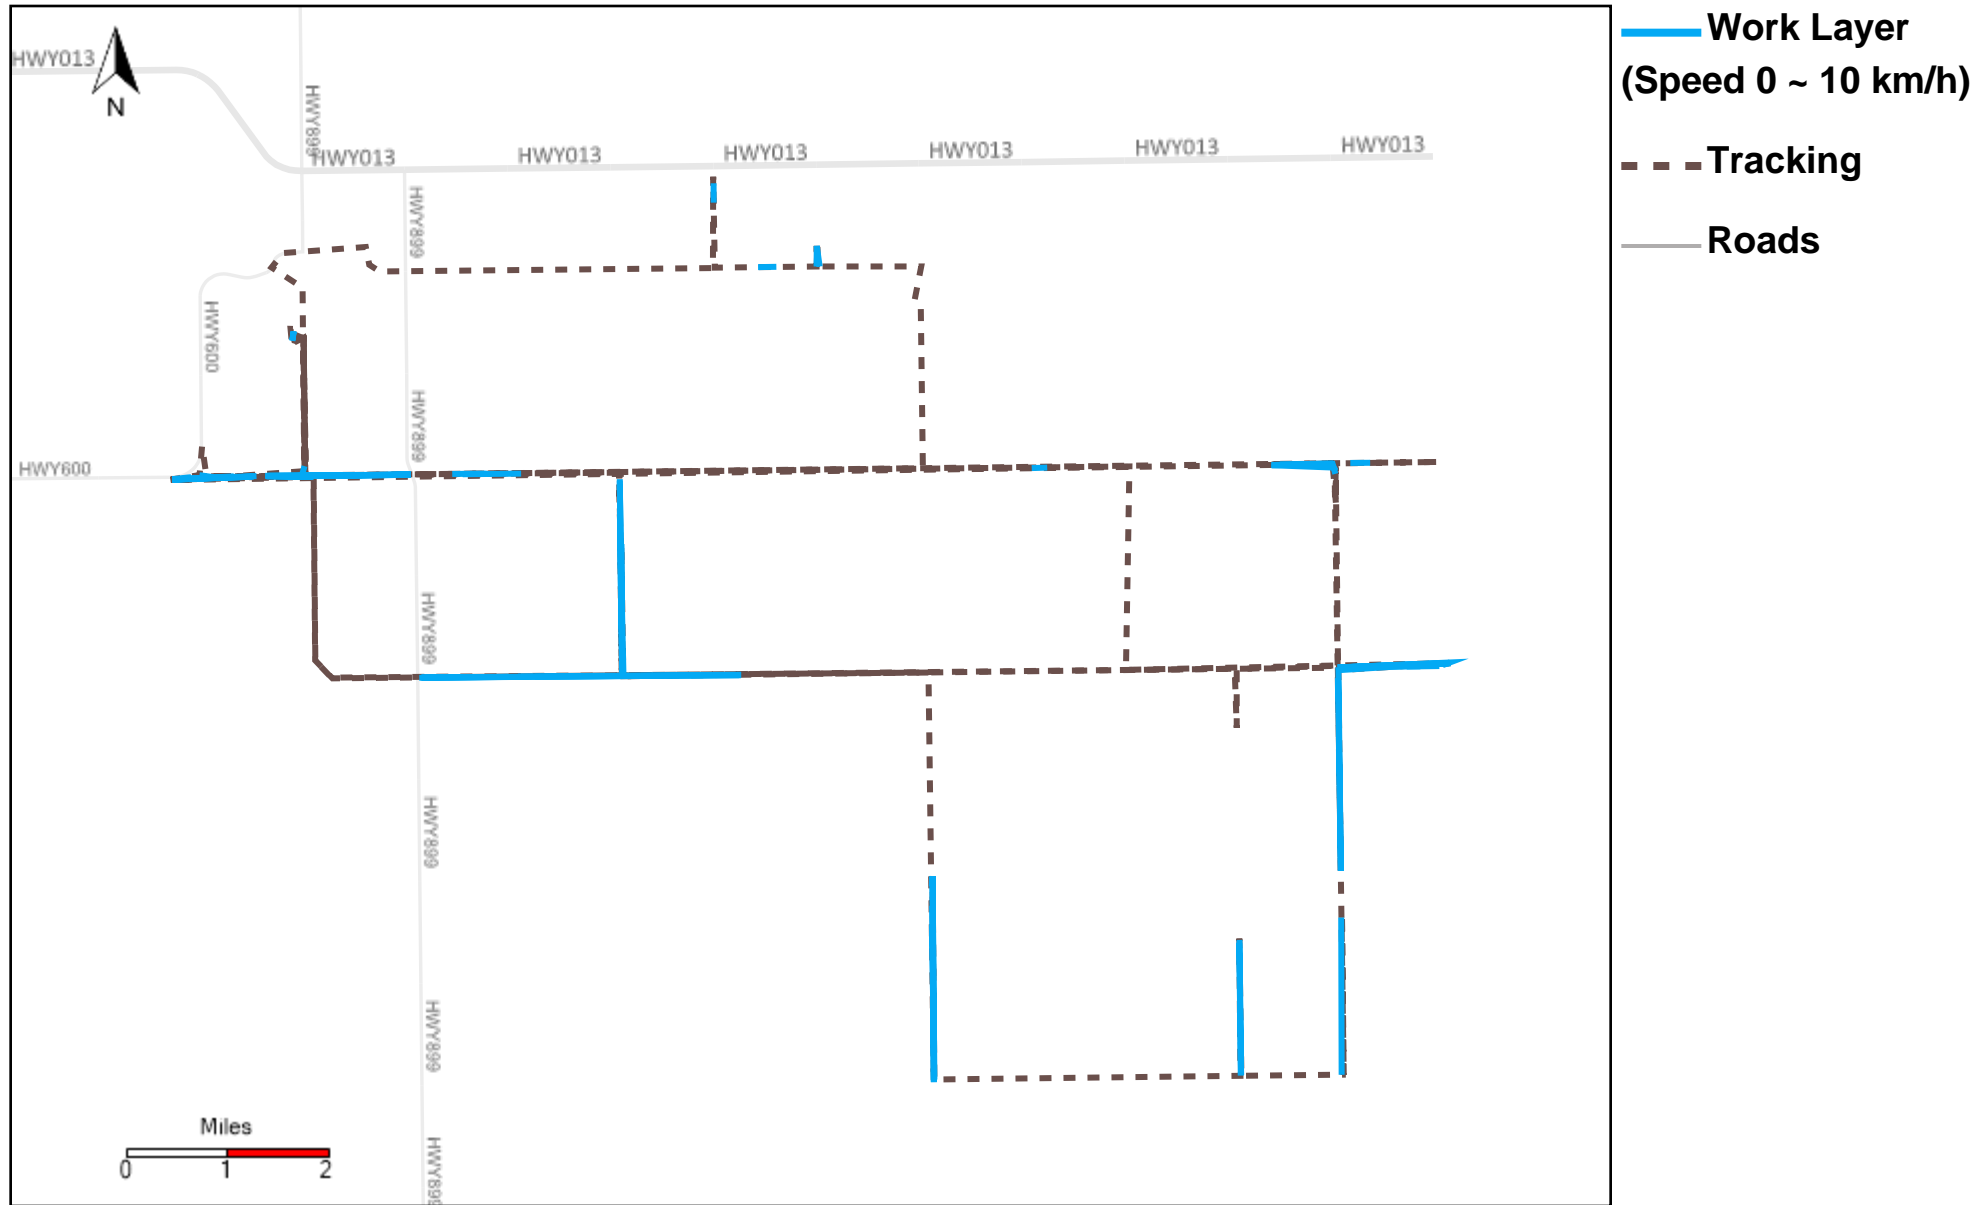

43-186_2022-08-21 ~ 2022-08-27 Tracking

Total Distance(km)	Total Hours	Work Distance(km)	Work Hours
347.1	33 hrs 19 min 3 sec	122.94	20 hrs 43 min 17 sec