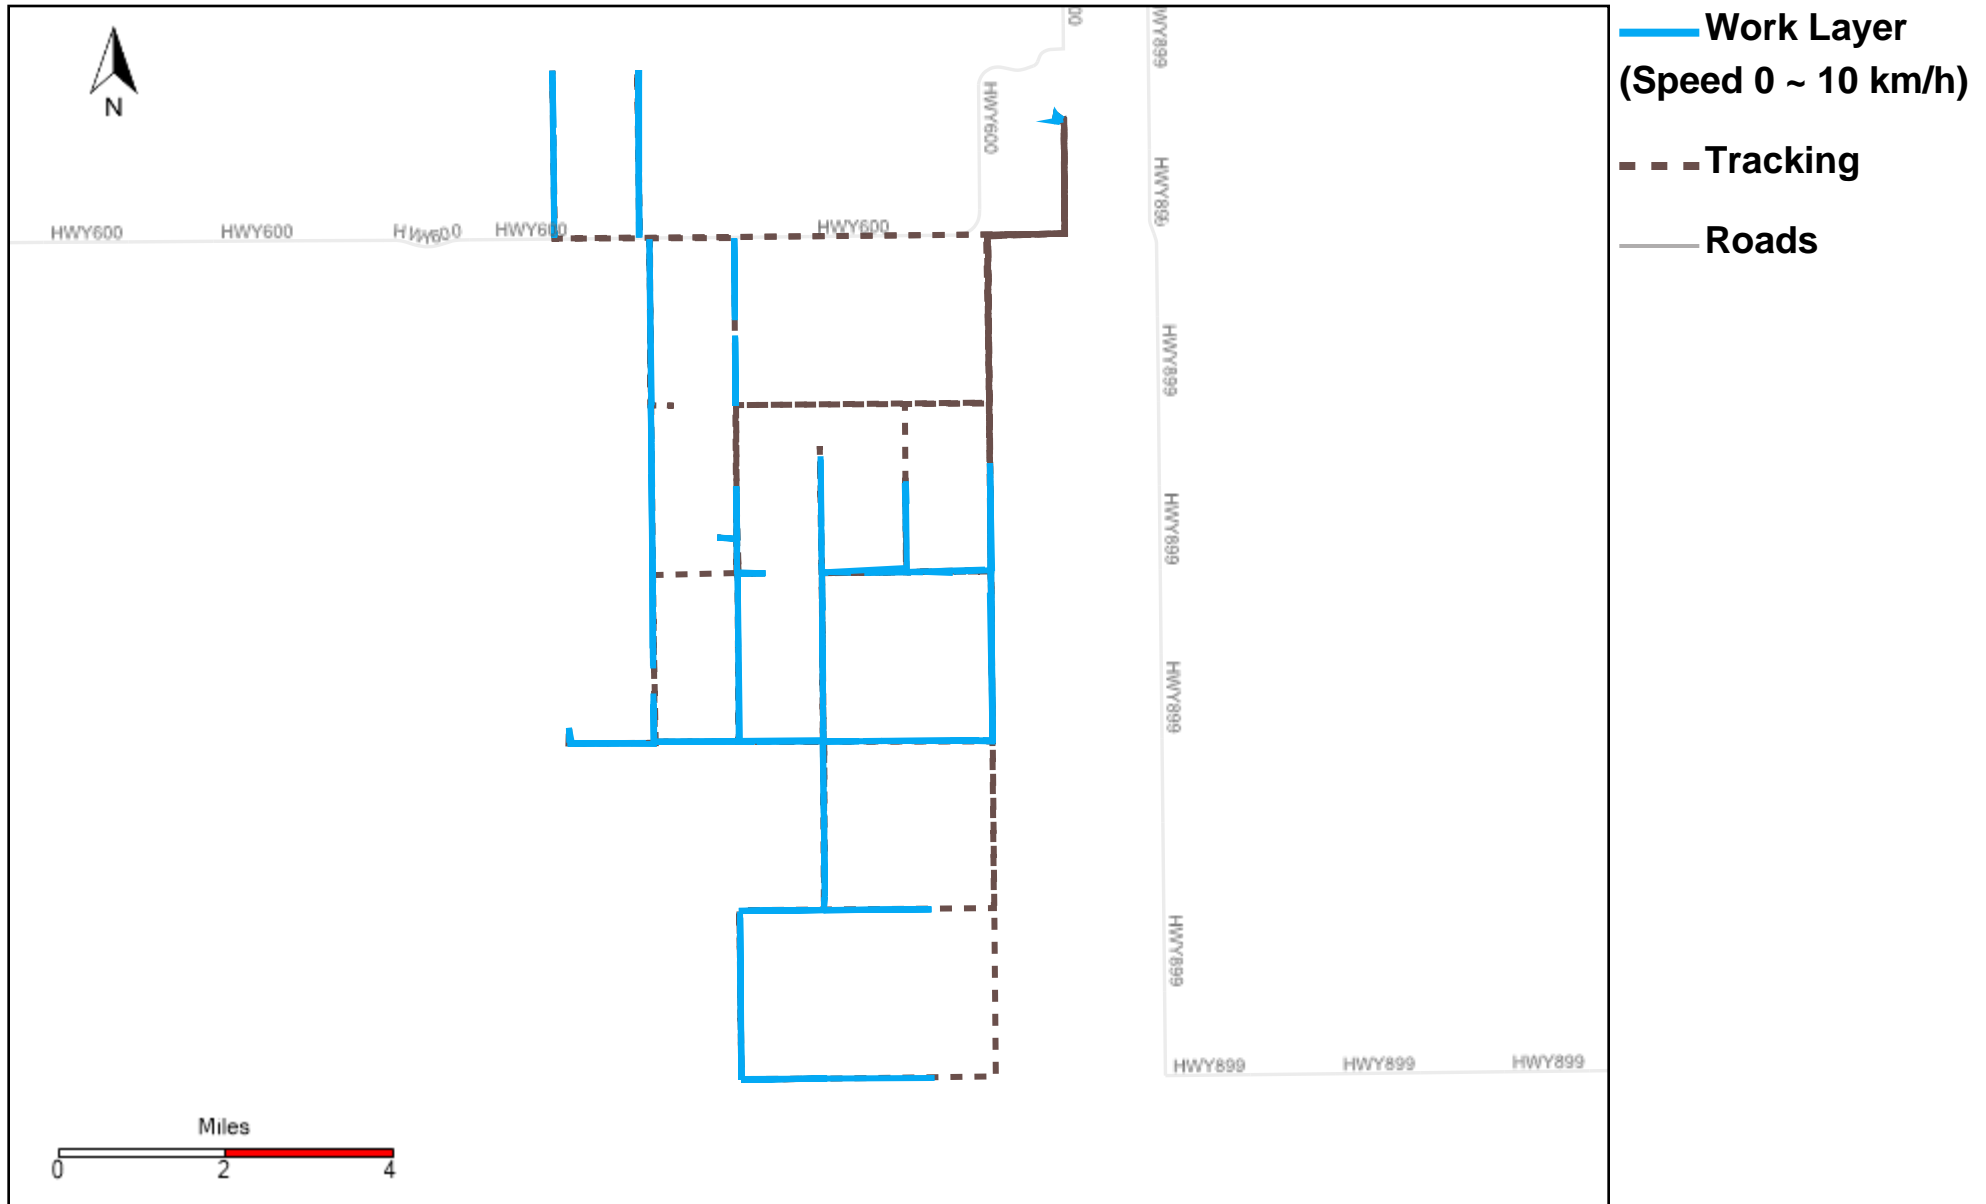

43-187_2022-08-21 ~ 2022-08-27 Tracking

Total Distance(km)	Total Hours	Work Distance(km)	Work Hours
457.01	49 hrs 18 min 28 sec	222.08	39 hrs 54 min 7 sec