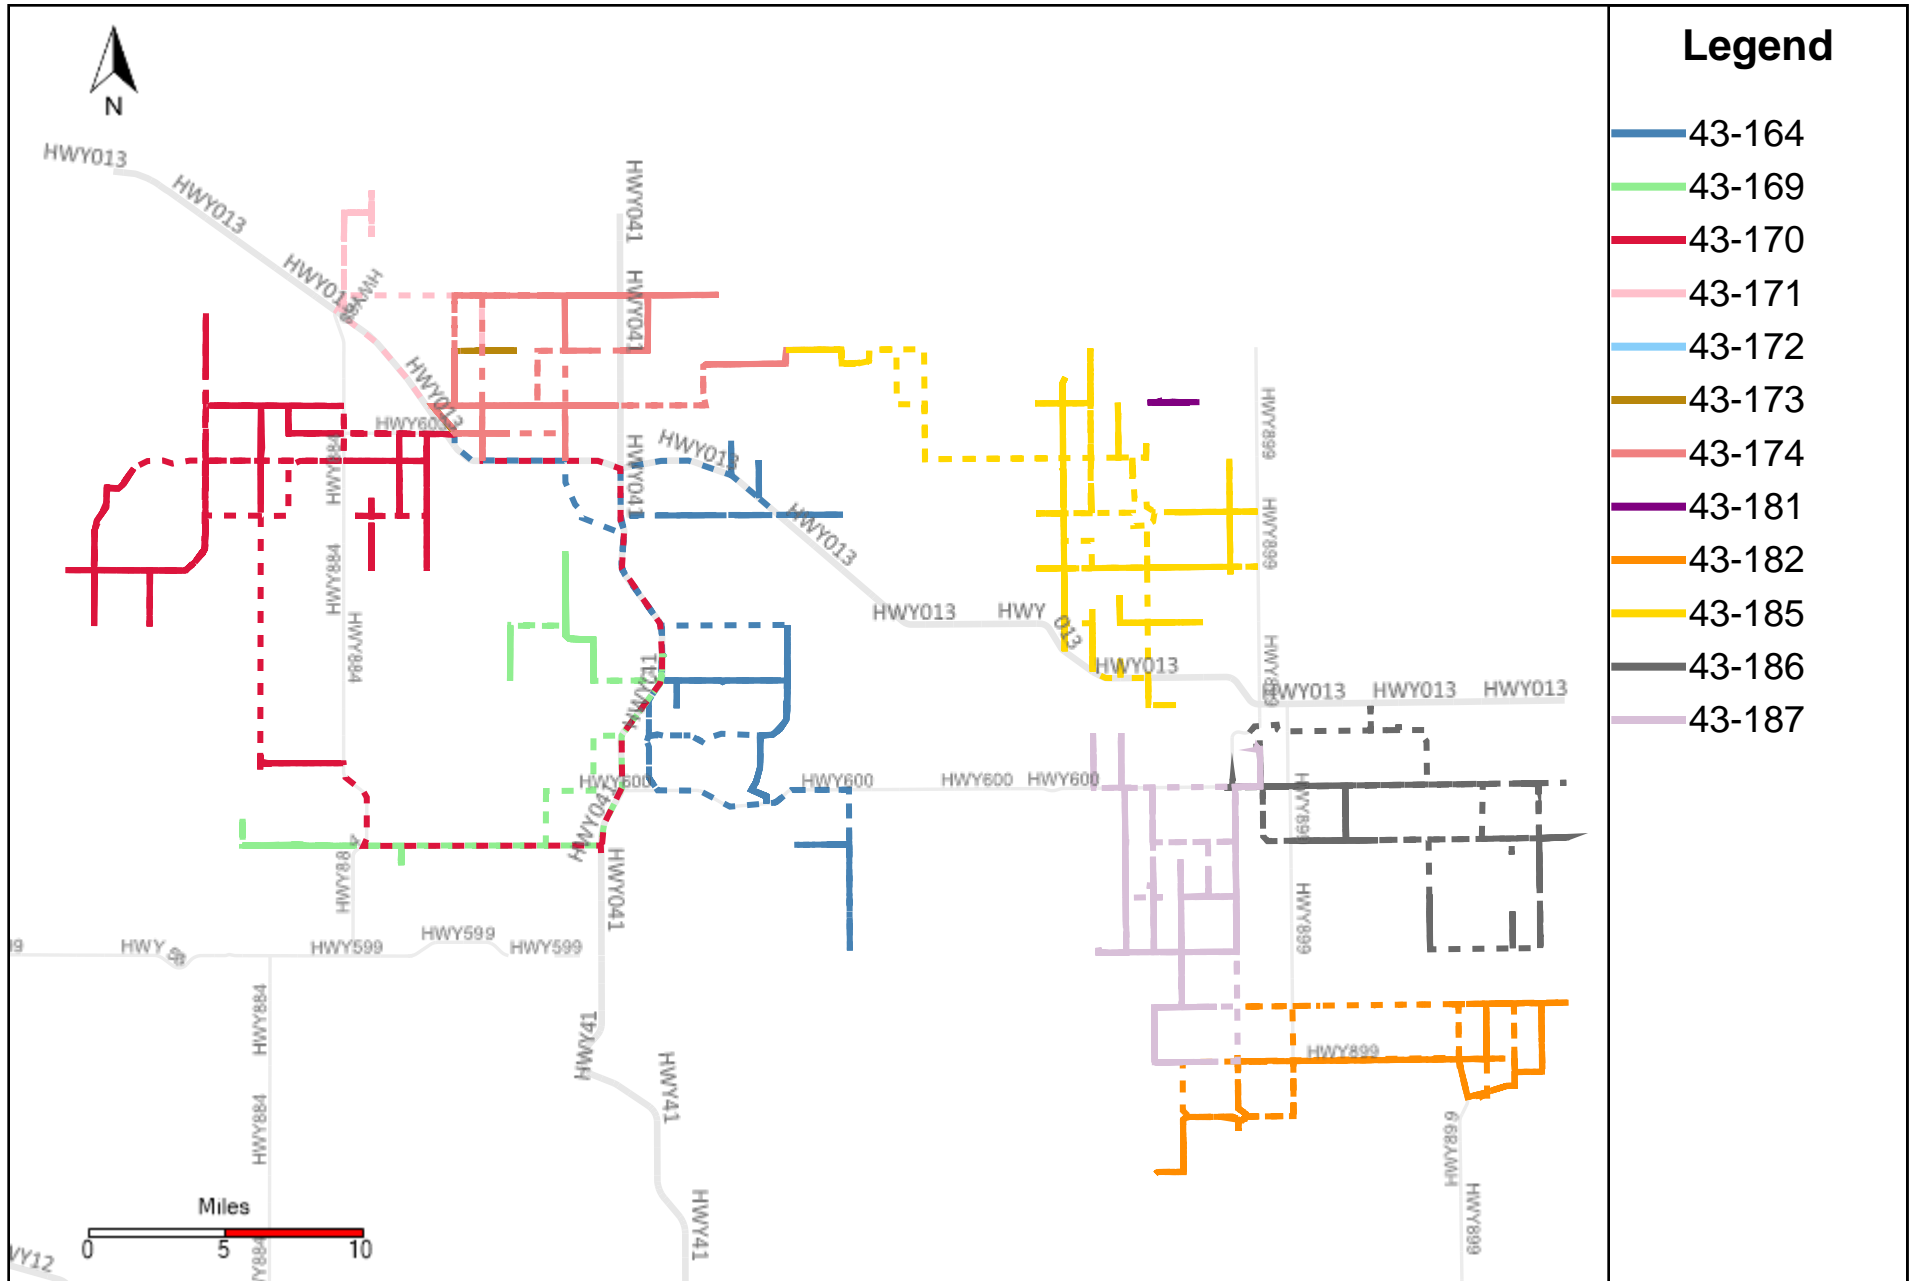

Provost Weekly Grader Report (2022-08-21 ~ 2022-08-27)

Division: 1 Grader Report(2022-08-21 ~ 2022-08-27)

Vehicle Name List	Total Distance(km)	Total Hours
43-182, 43-186, 43-187	1232.52	130 hrs 58 min 32 sec

Division: 2 Grader Report(2022-08-21 ~ 2022-08-27)

Vehicle Name List	Total Distance(km)	Total Hours
43-186	347.1	33 hrs 19 min 3 sec

Division: 3 Grader Report(2022-08-21 ~ 2022-08-27)

Vehicle Name List	Total Distance(km)	Total Hours
43-185, 43-186, 43-187	1215.37	127 hrs 37 min 42 sec

Division: 4 Grader Report(2022-08-21 ~ 2022-08-27)

Vehicle Name List	Total Distance(km)	Total Hours
43-164, 43-174, 43-181, 43-185	1369.22	177 hrs 29 min 53 sec

Division: 5 Grader Report(2022-08-21 ~ 2022-08-27)

Division: 7 Grader Report(2022-08-21 ~ 2022-08-27)

Vehicle Name List	Total Distance(km)	Total Hours
43-170, 43-171	628.64	58 hrs 58 min 12 sec

Provost Weekly Grader Report

From 8/21/2022 To 8/27/2022

8/27/2022