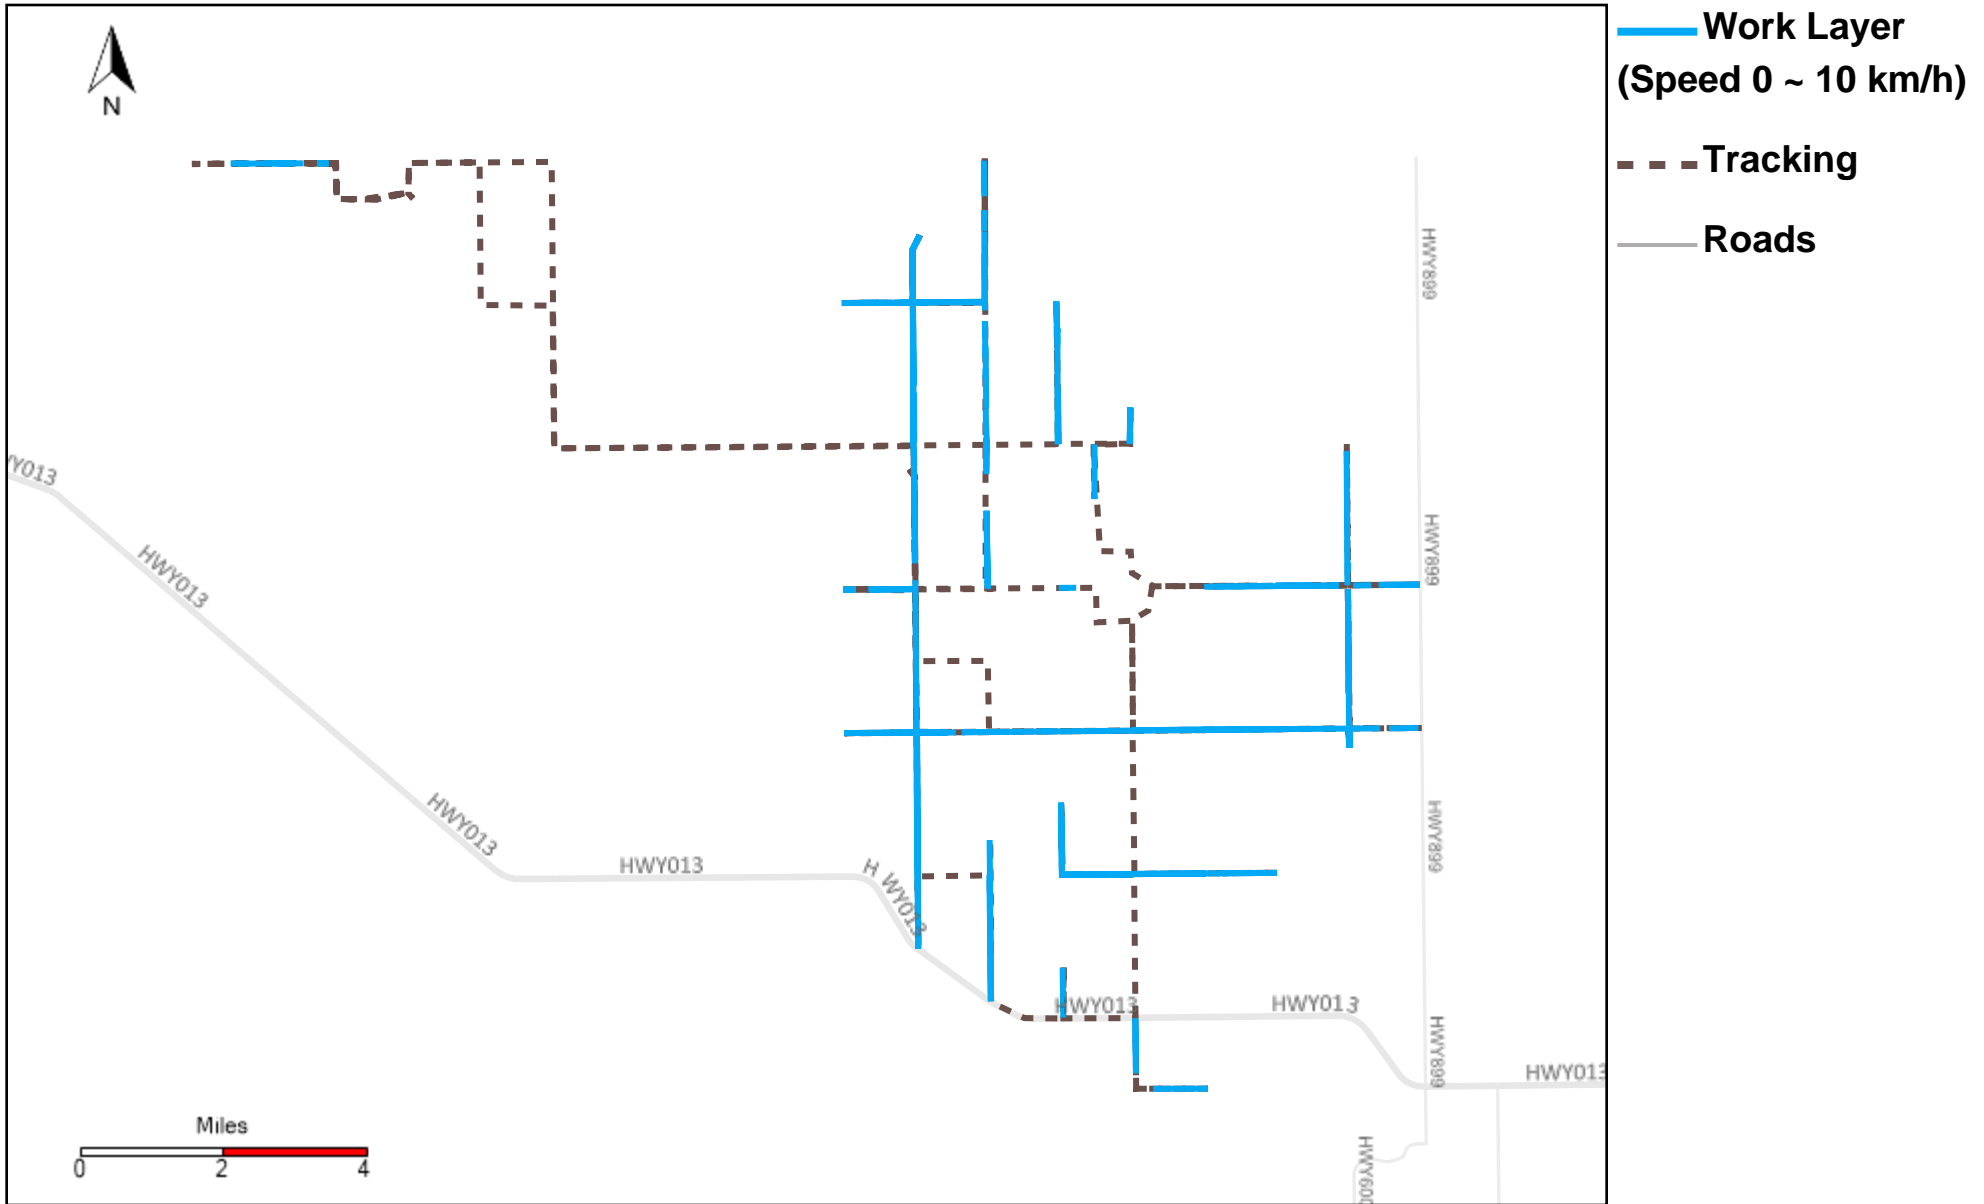

43-185_2022-08-21 ~ 2022-08-27 Tracking

Total Distance(km)	Total Hours	Work Distance(km)	Work Hours
411.25	45 hrs 0 min 11 sec	193.99	28 hrs 3 min 55 sec