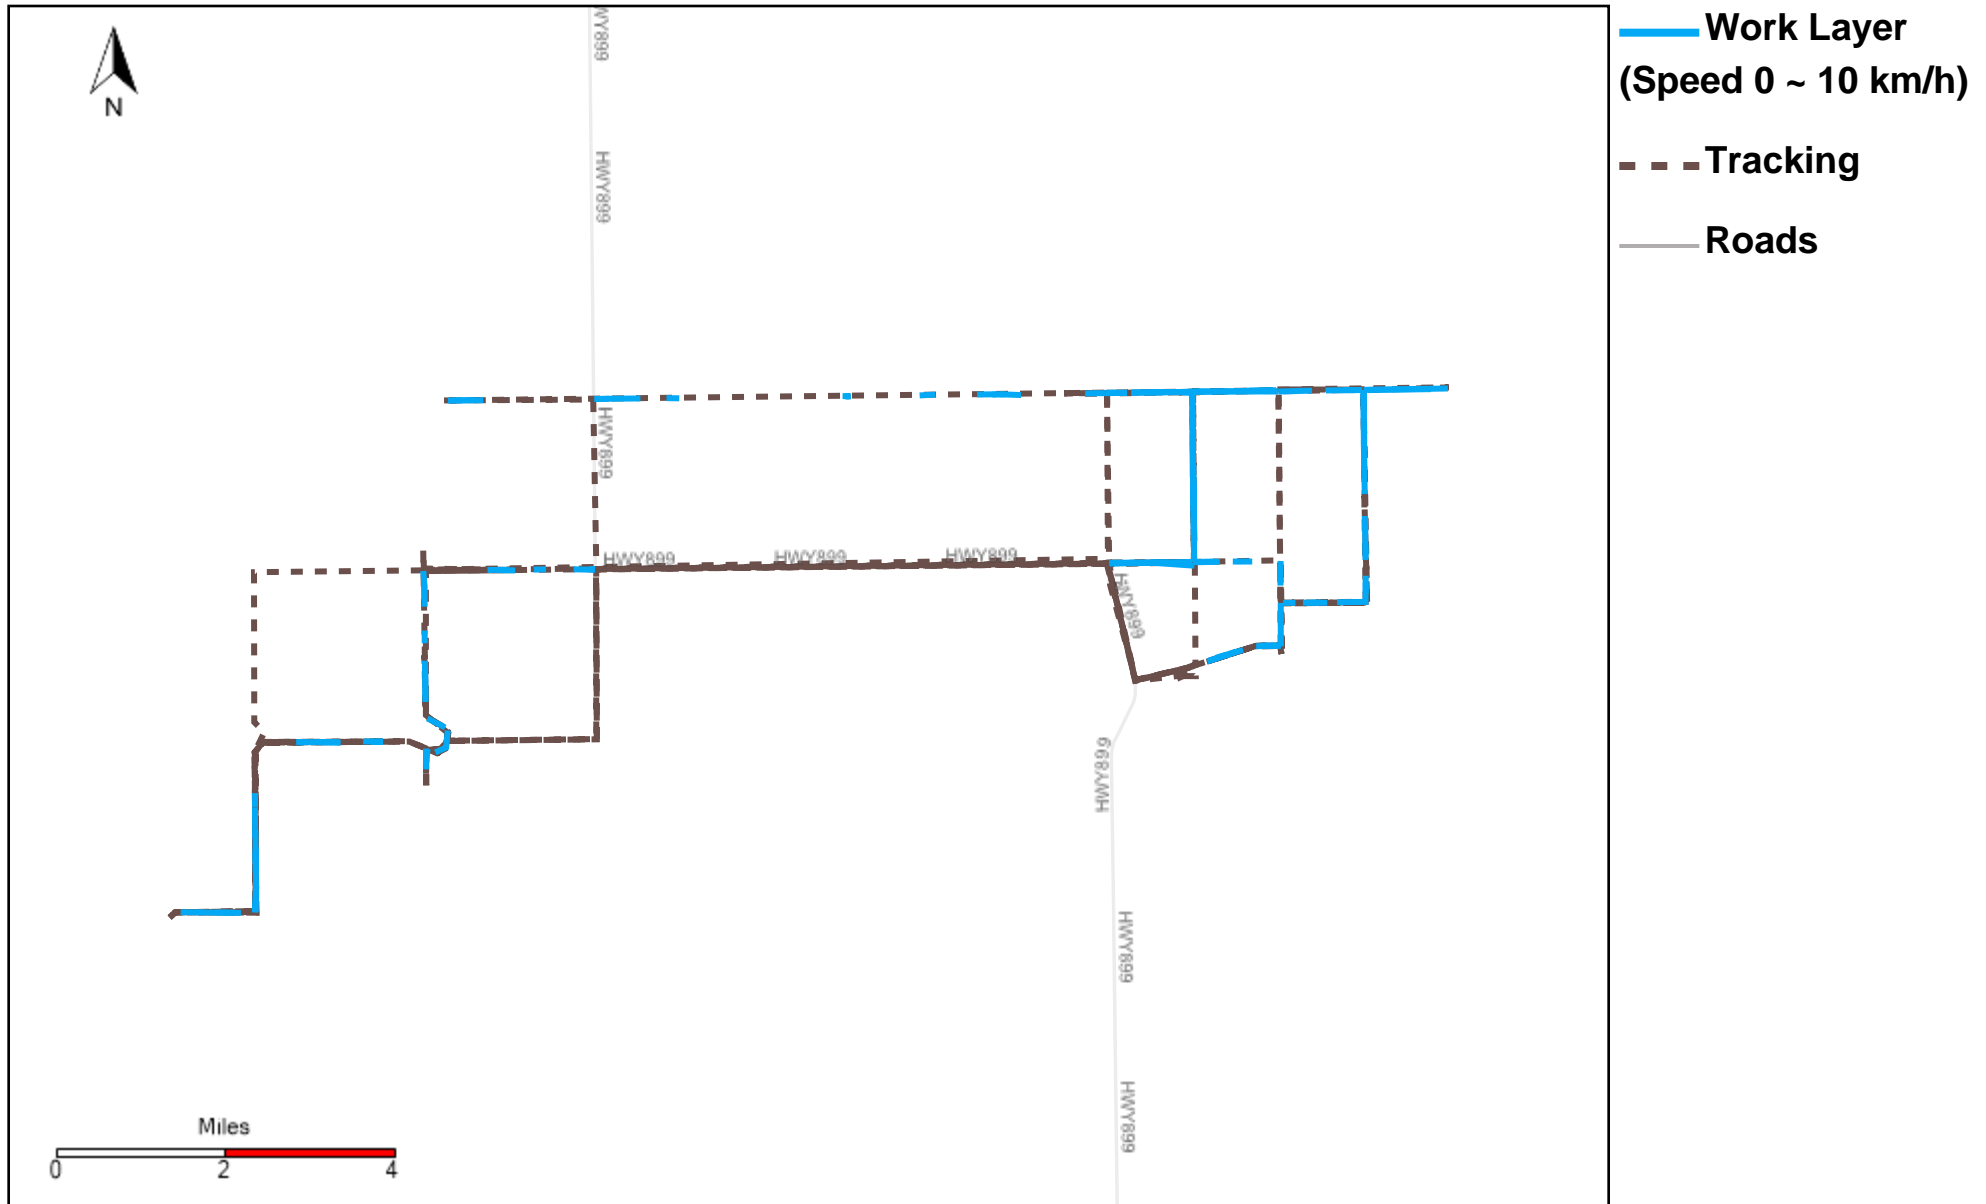

43-182_2022-08-21 ~ 2022-08-27 Tracking

Total Distance(km)	Total Hours	Work Distance(km)	Work Hours
428.41	48 hrs 21 min 1 sec	67.99	11 hrs 31 min 42 sec