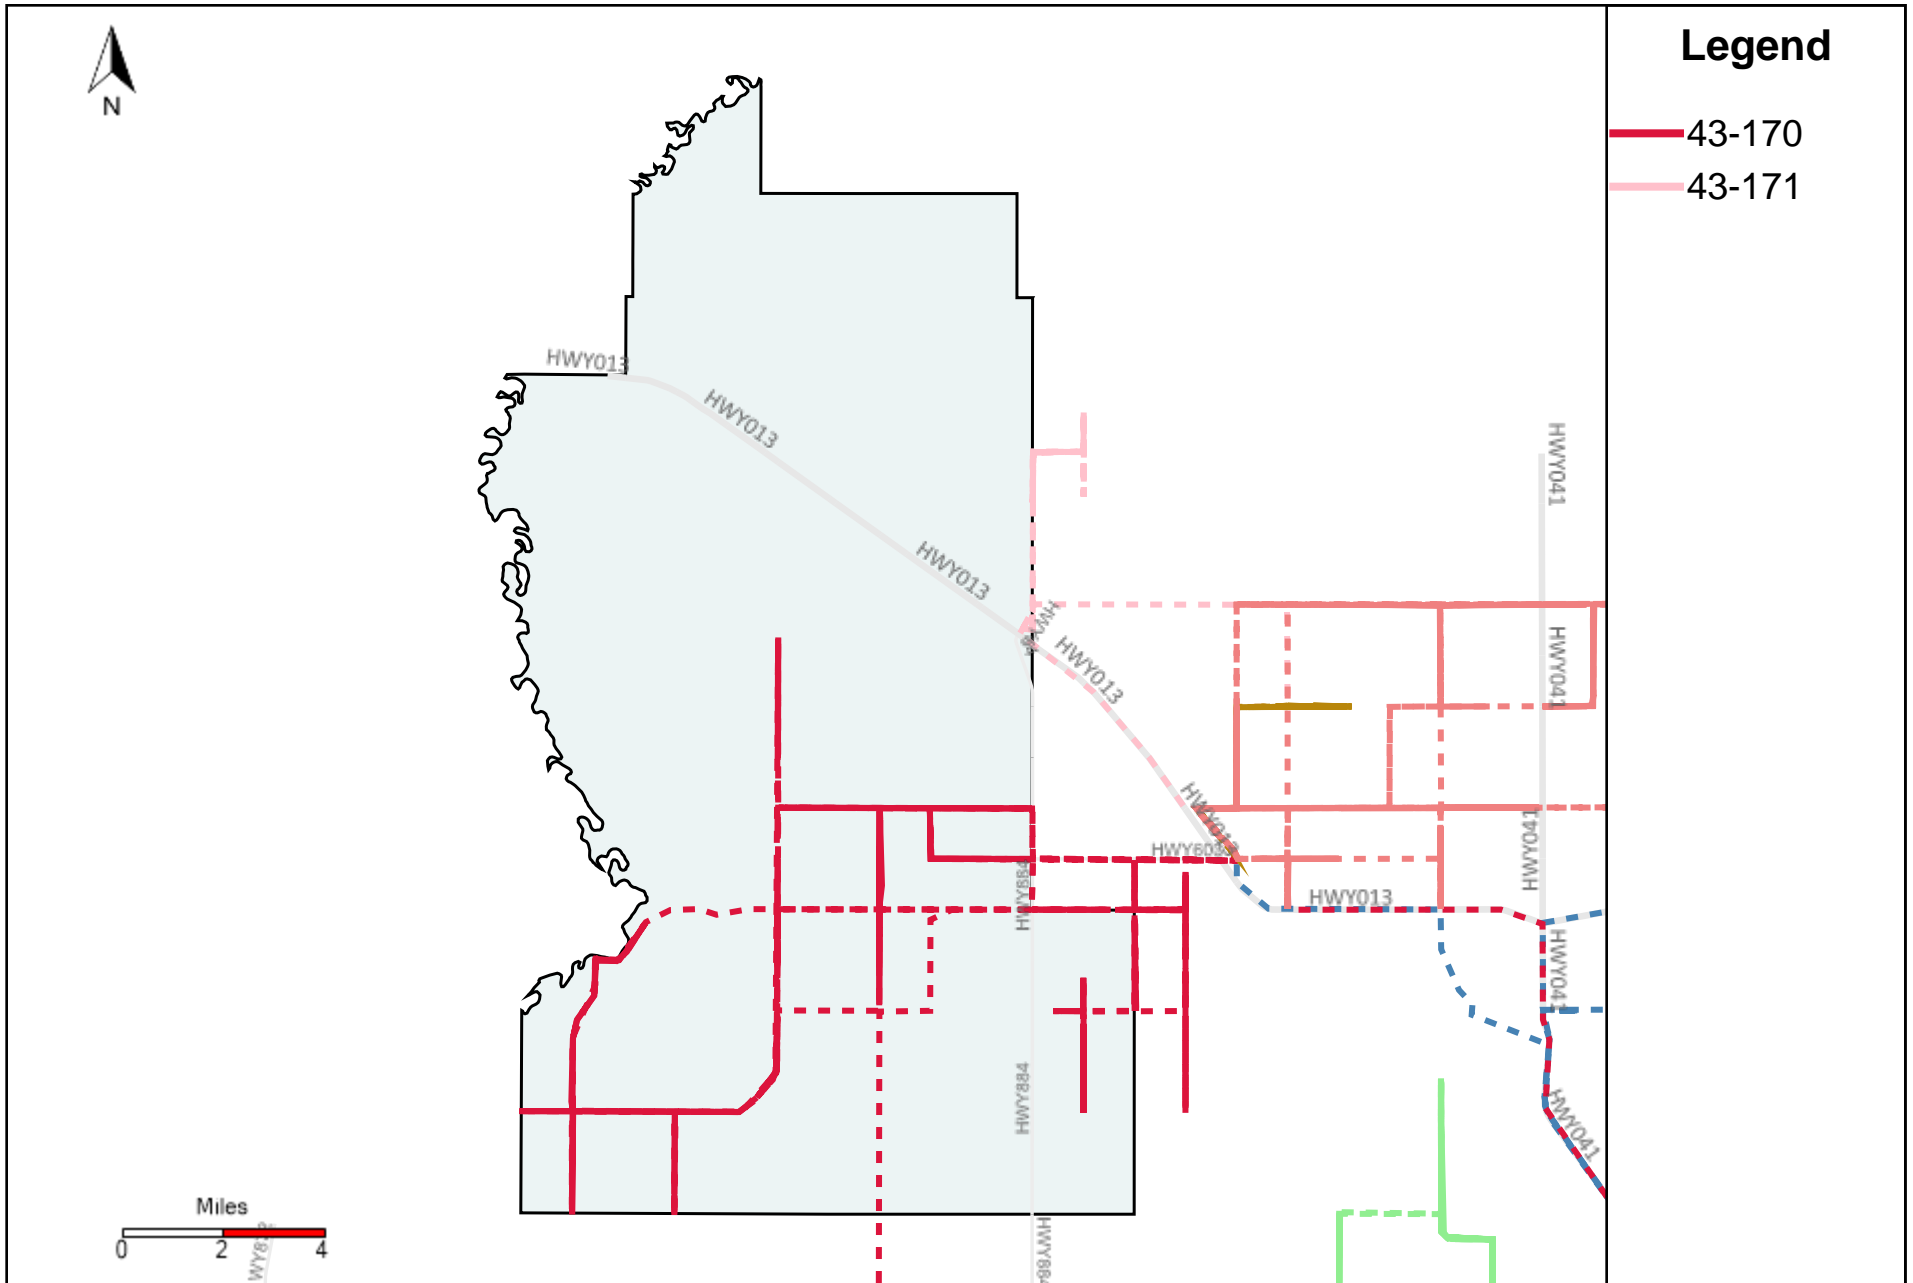

Division: 7 Grader Report(2022-08-21 ~ 2022-08-27)

Vehicle Name List	Total Distance(km)	Total Hours
43-170, 43-171	628.64	58 hrs 58 min 12 sec