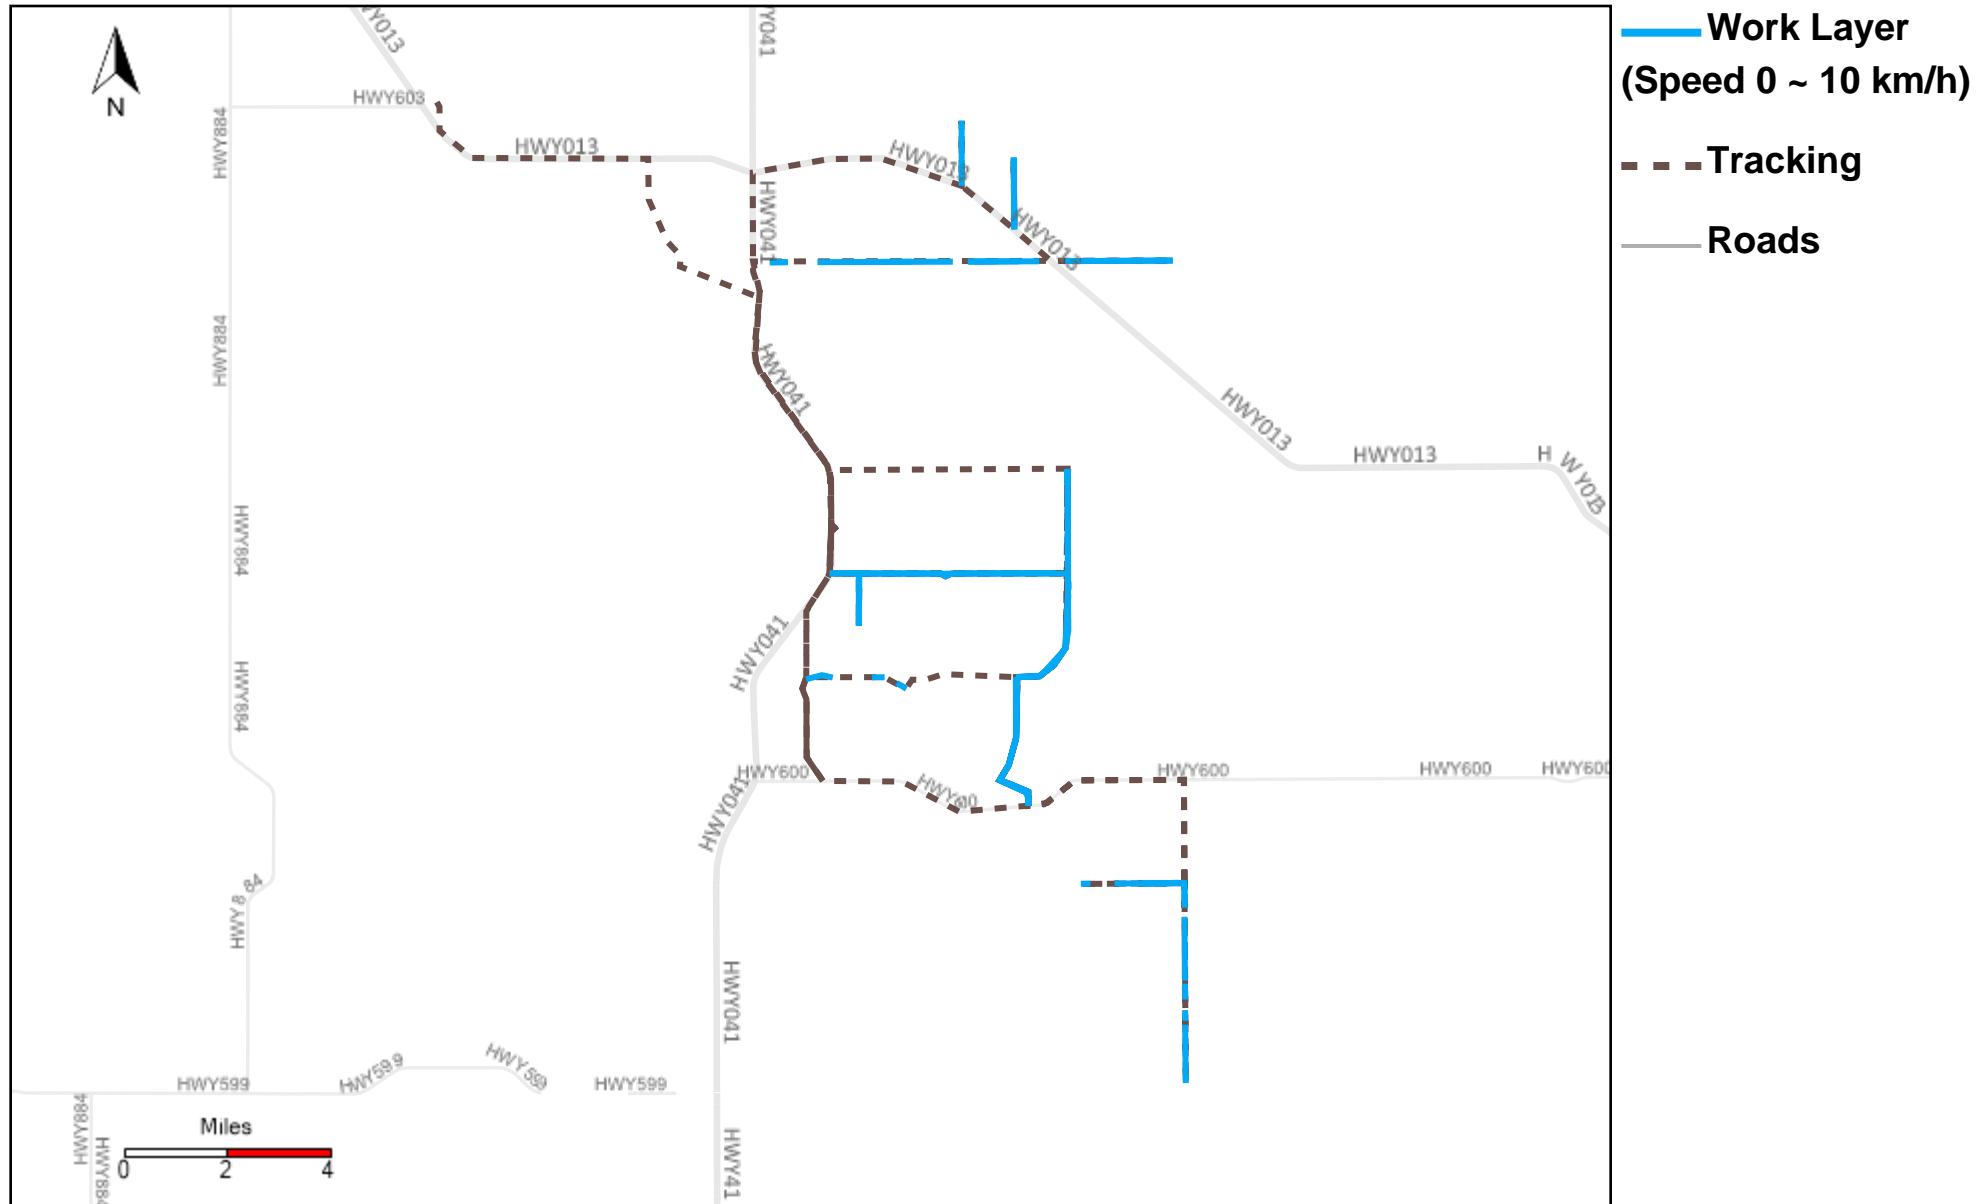

43-164_2022-08-21 ~ 2022-08-27 Tracking

Total Distance(km)	Total Hours	Work Distance(km)	Work Hours
347.97	41 hrs 25 min 28 sec	117.52	19 hrs 33 min 39 sec