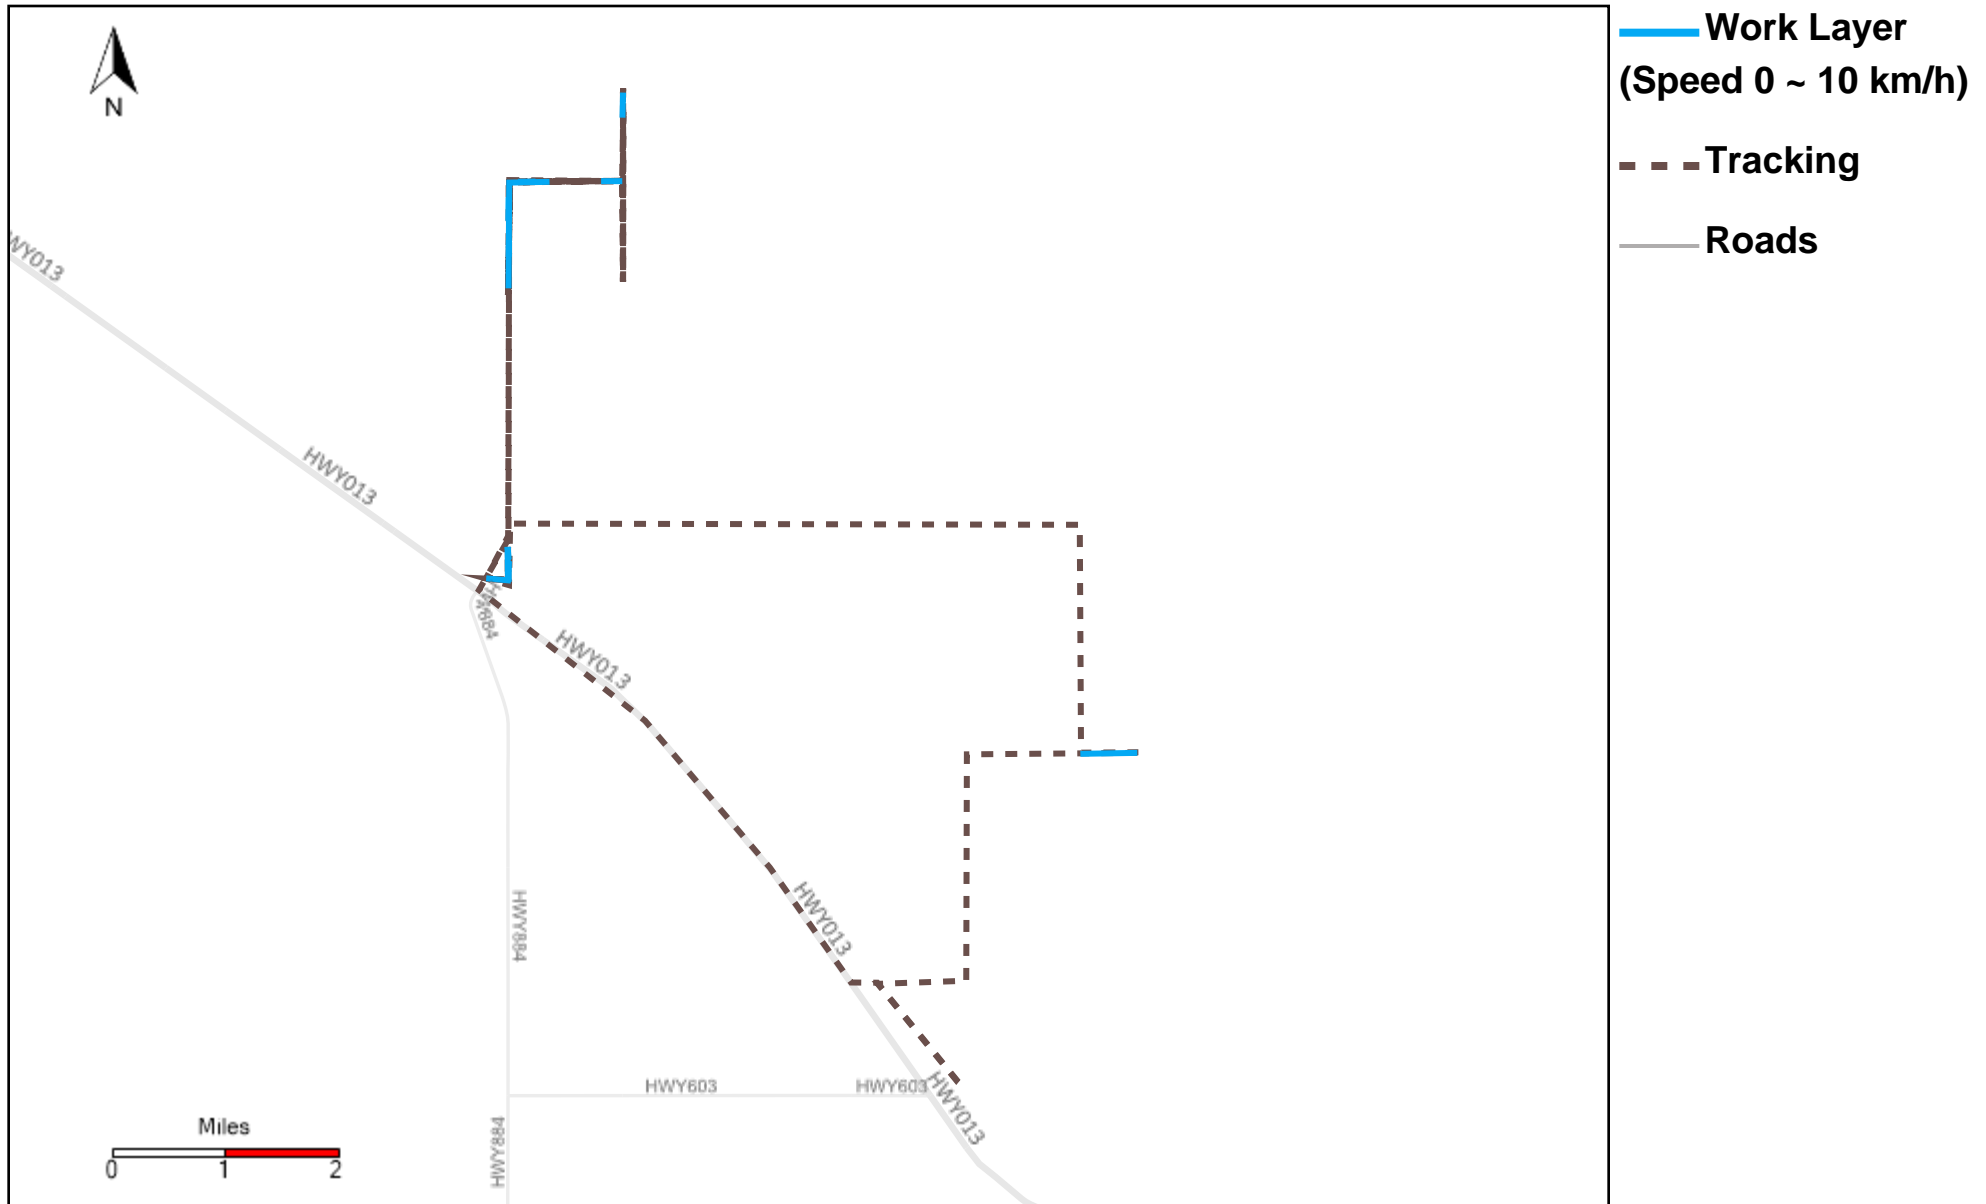

43-171_2022-08-21 ~ 2022-08-27 Tracking

Total Distance(km)	Total Hours	Work Distance(km)	Work Hours
80.25	6 hrs 35 min 29 sec	6.43	0 hrs 58 min 10 sec