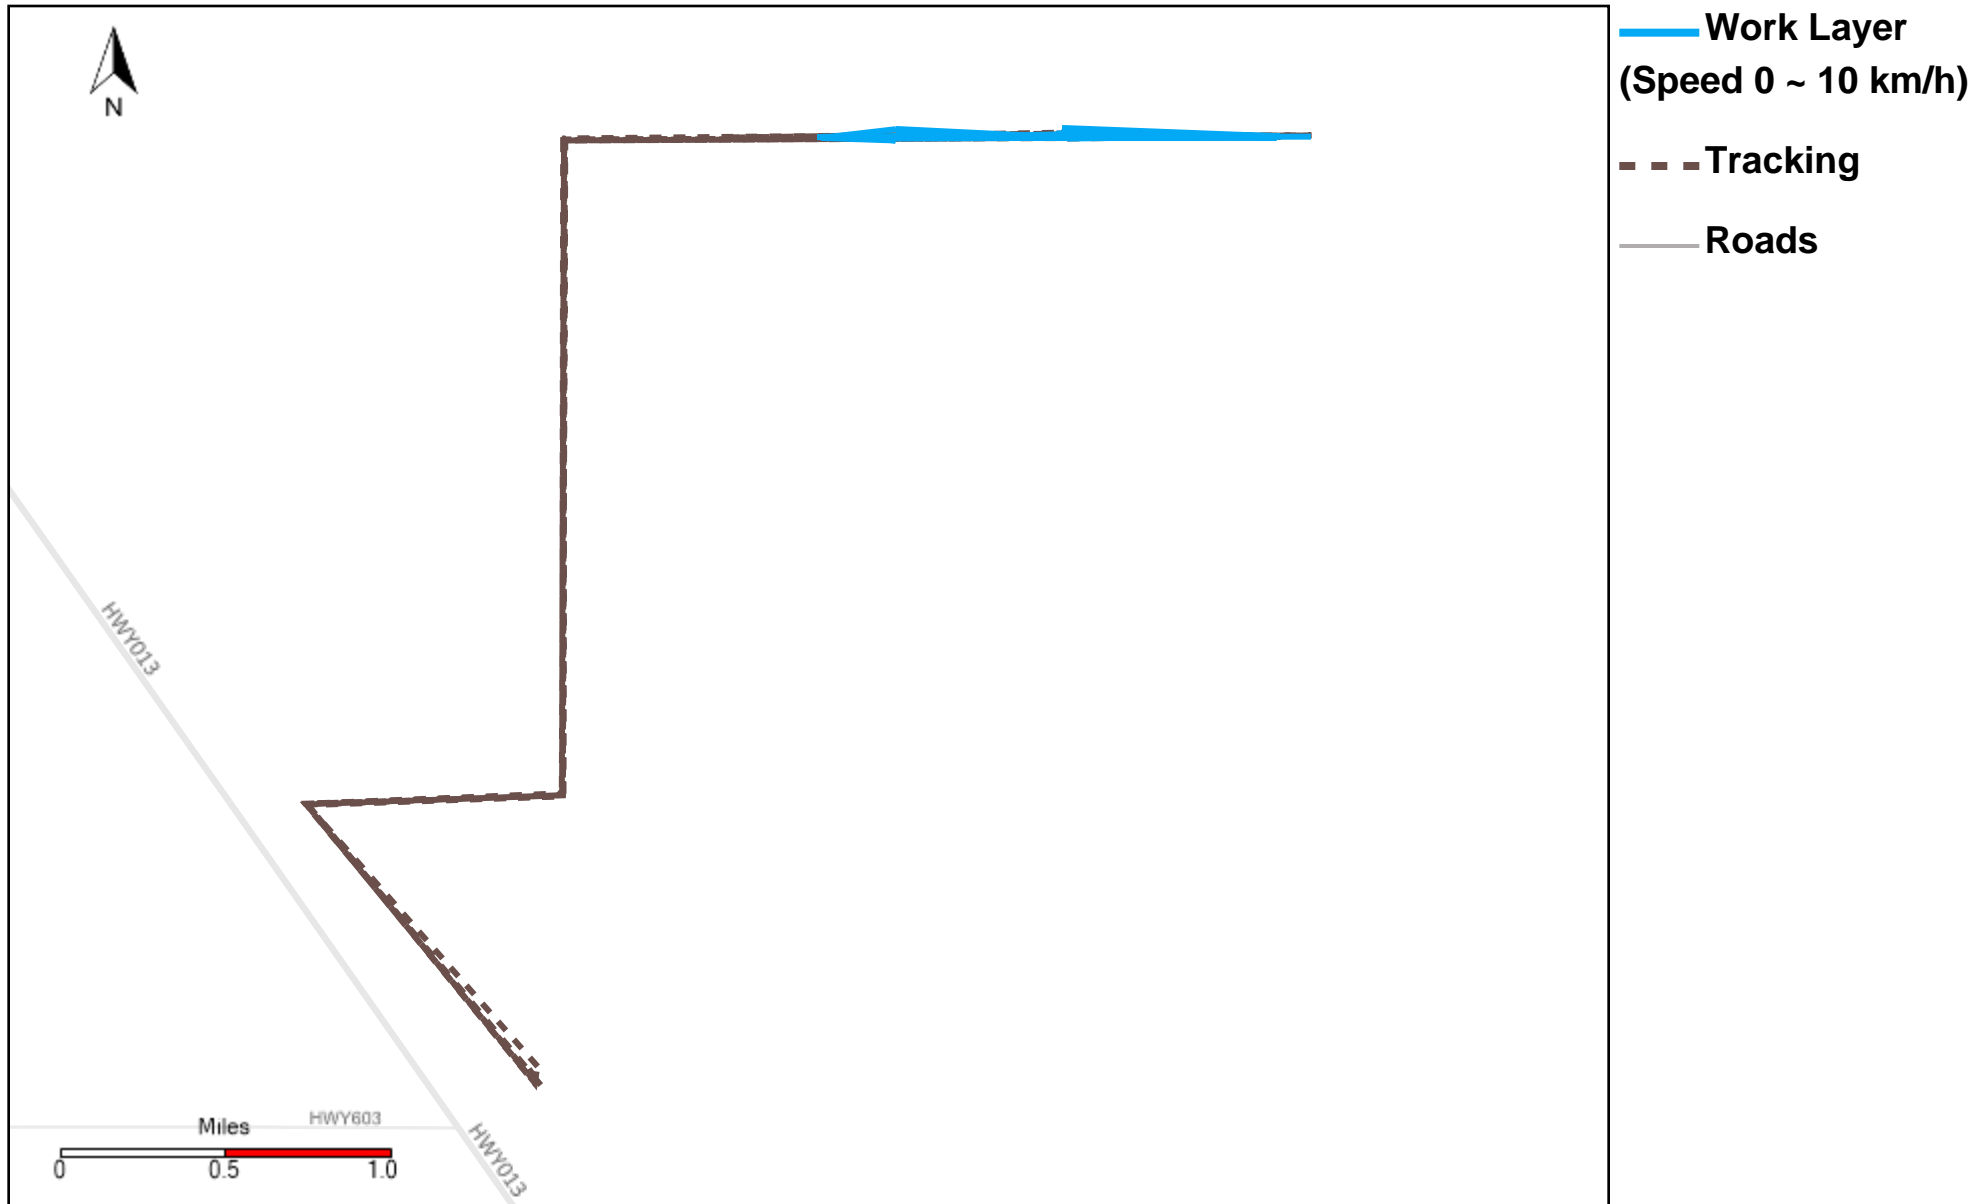

43-173_2022-08-21 ~ 2022-08-27 Tracking

Total Distance(km)	Total Hours	Work Distance(km)	Work Hours
173.8	38 hrs 36 min 34 sec	103.94	31 hrs 38 min 13 sec