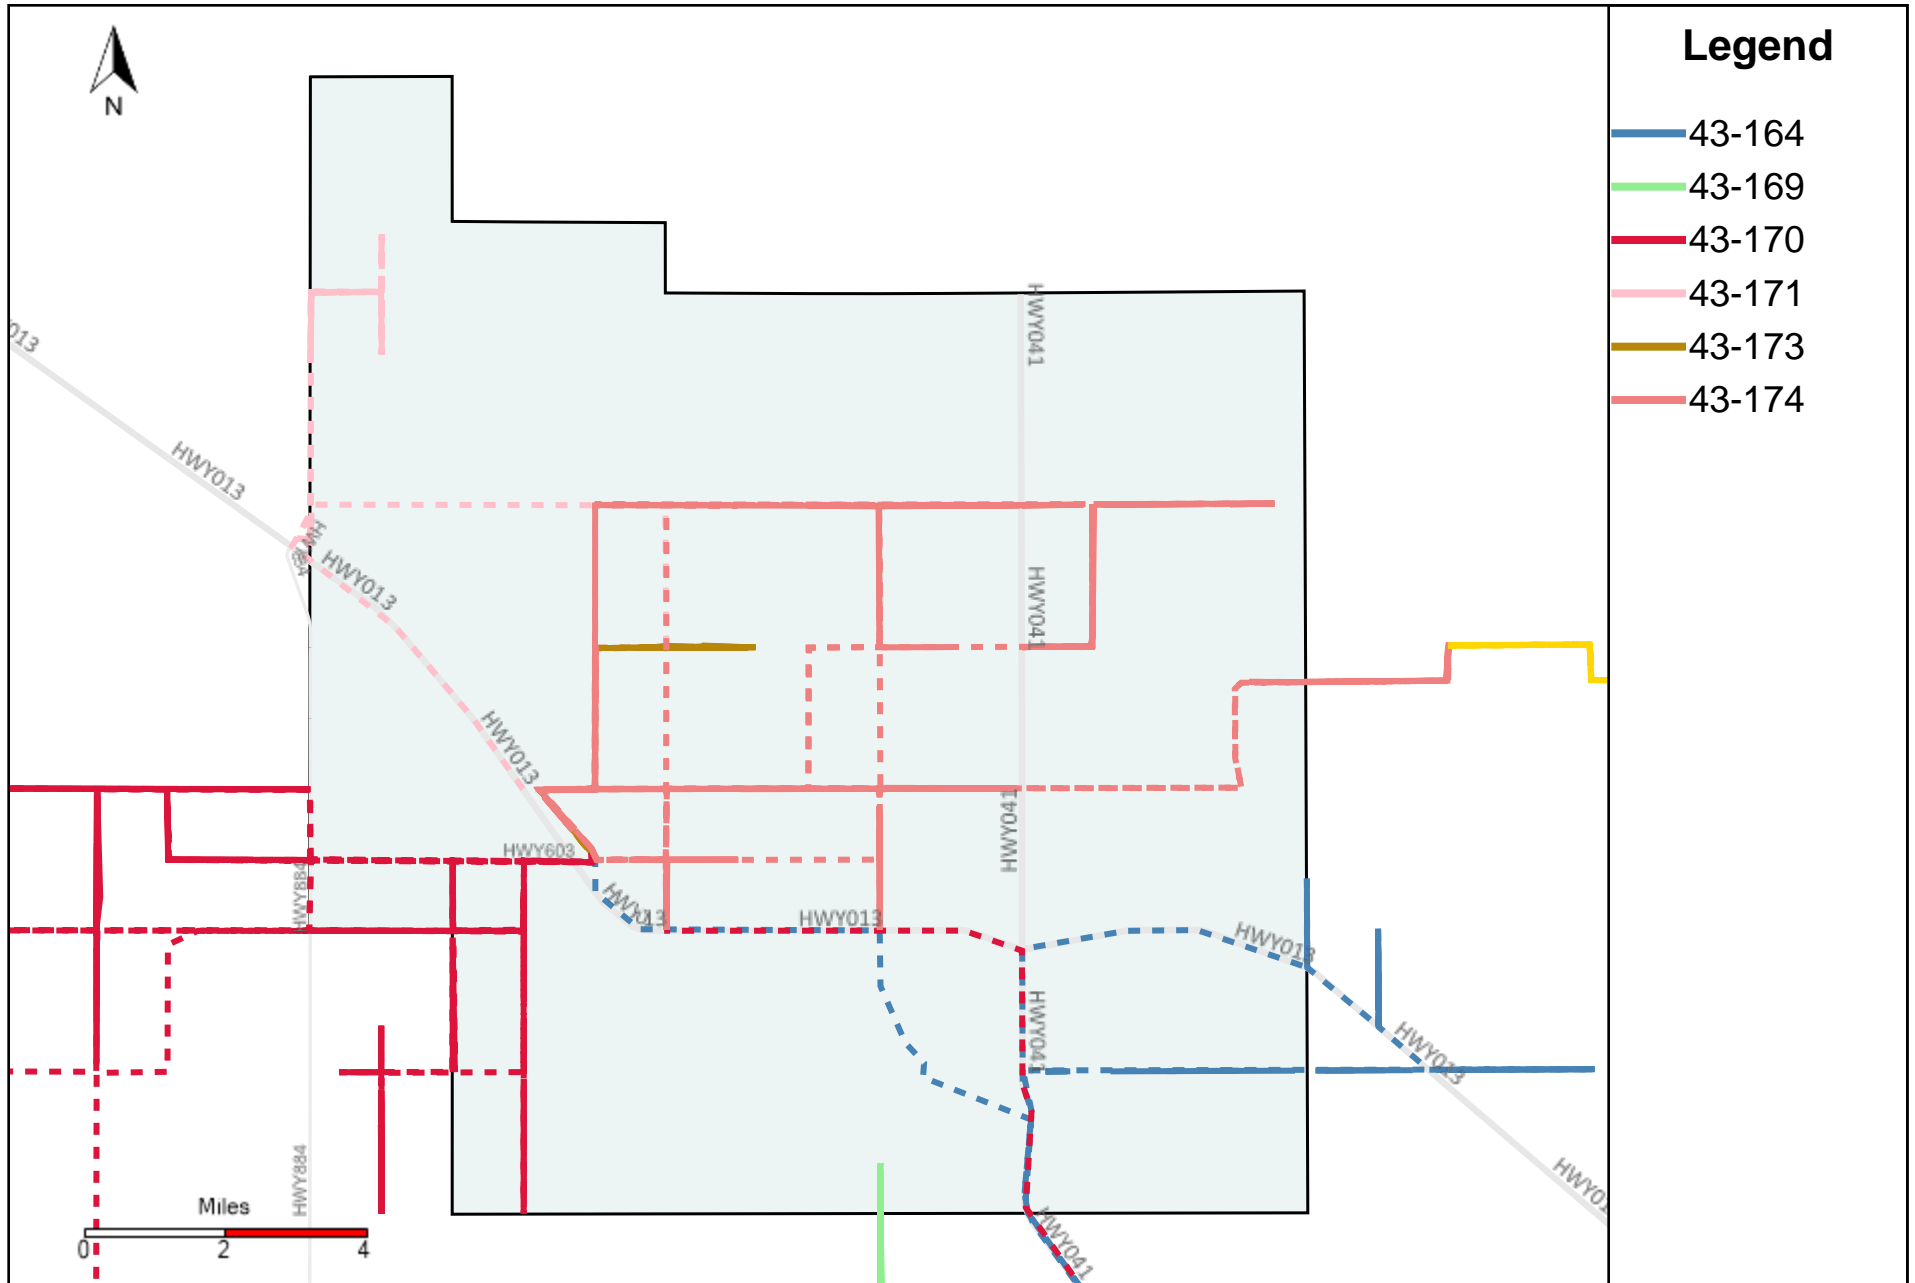

Division: 6 Grader Report(2022-08-21 ~ 2022-08-27)

Vehicle Name List	Total Distance(km)	Total Hours
43-164, 43-169, 43-170, 43-171, 43-173, 43-174	1803.27	210 hrs 12 min 50 sec