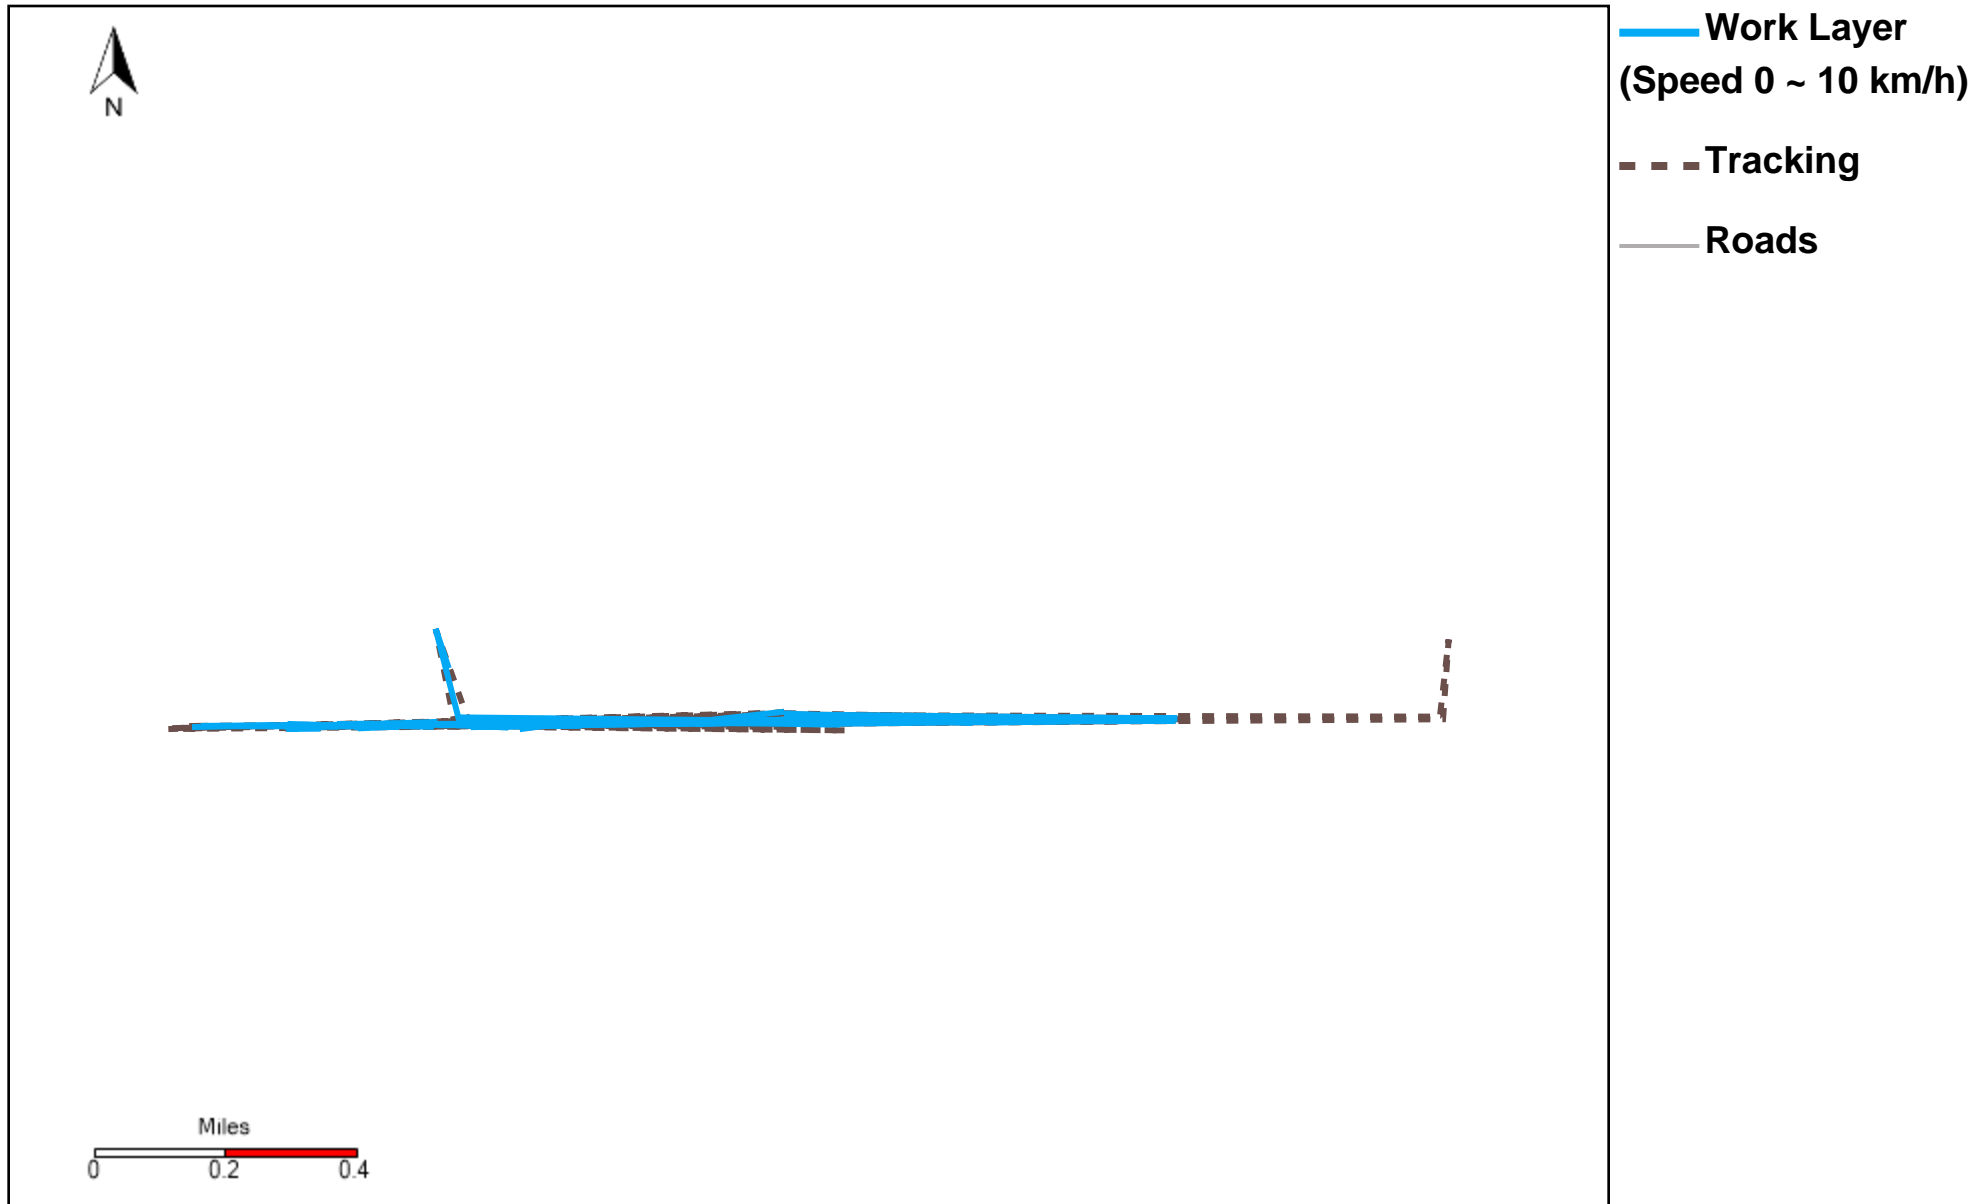

43-181_2022-08-21 ~ 2022-08-27 Tracking

Total Distance(km)	Total Hours	Work Distance(km)	Work Hours
174.7	40 hrs 13 min 8 sec	65.76	15 hrs 10 min 4 sec