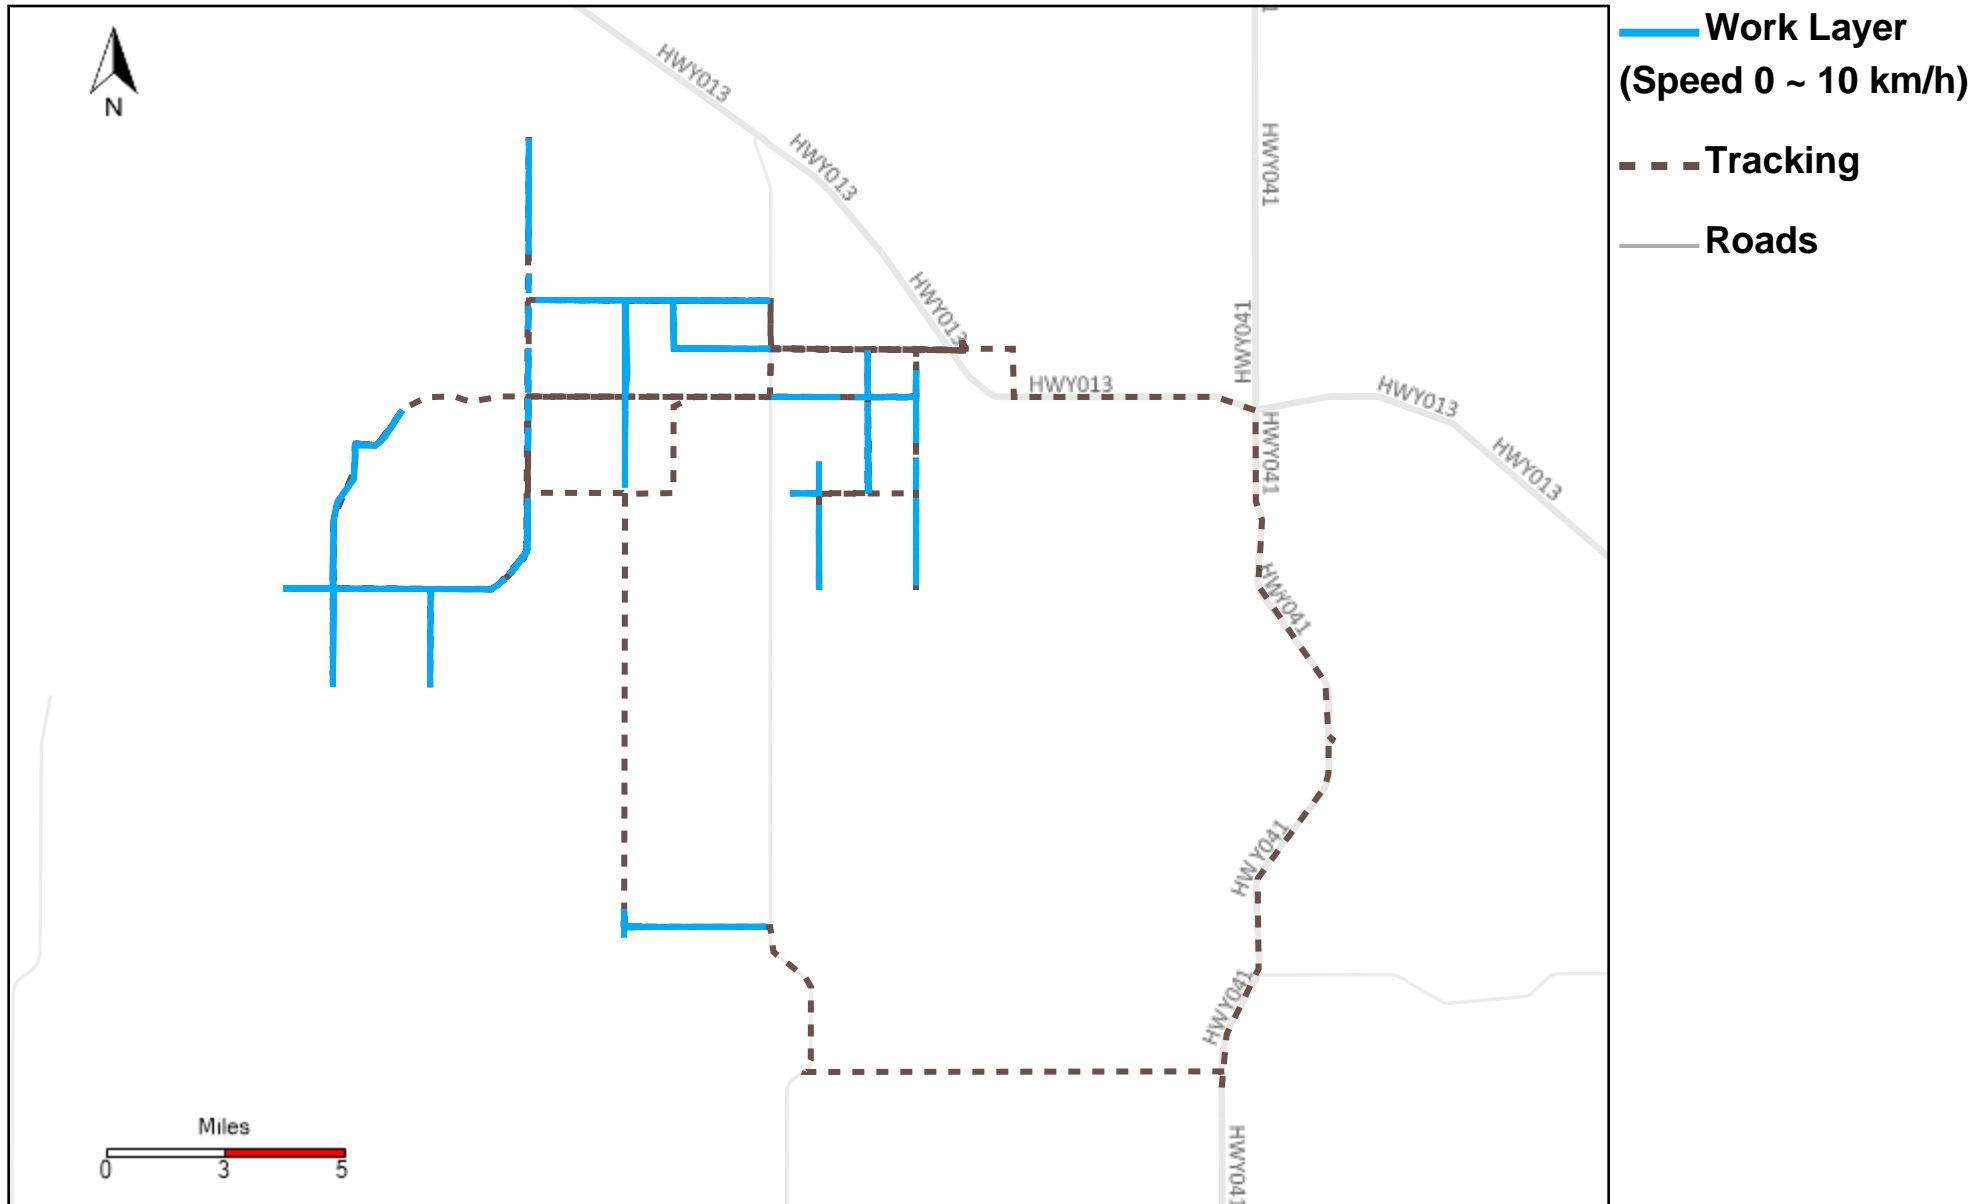

43-170_2022-08-21 ~ 2022-08-27 Tracking

Total Distance(km)	Total Hours	Work Distance(km)	Work Hours
548.39	52 hrs 22 min 43 sec	229.89	33 hrs 26 min 38 sec