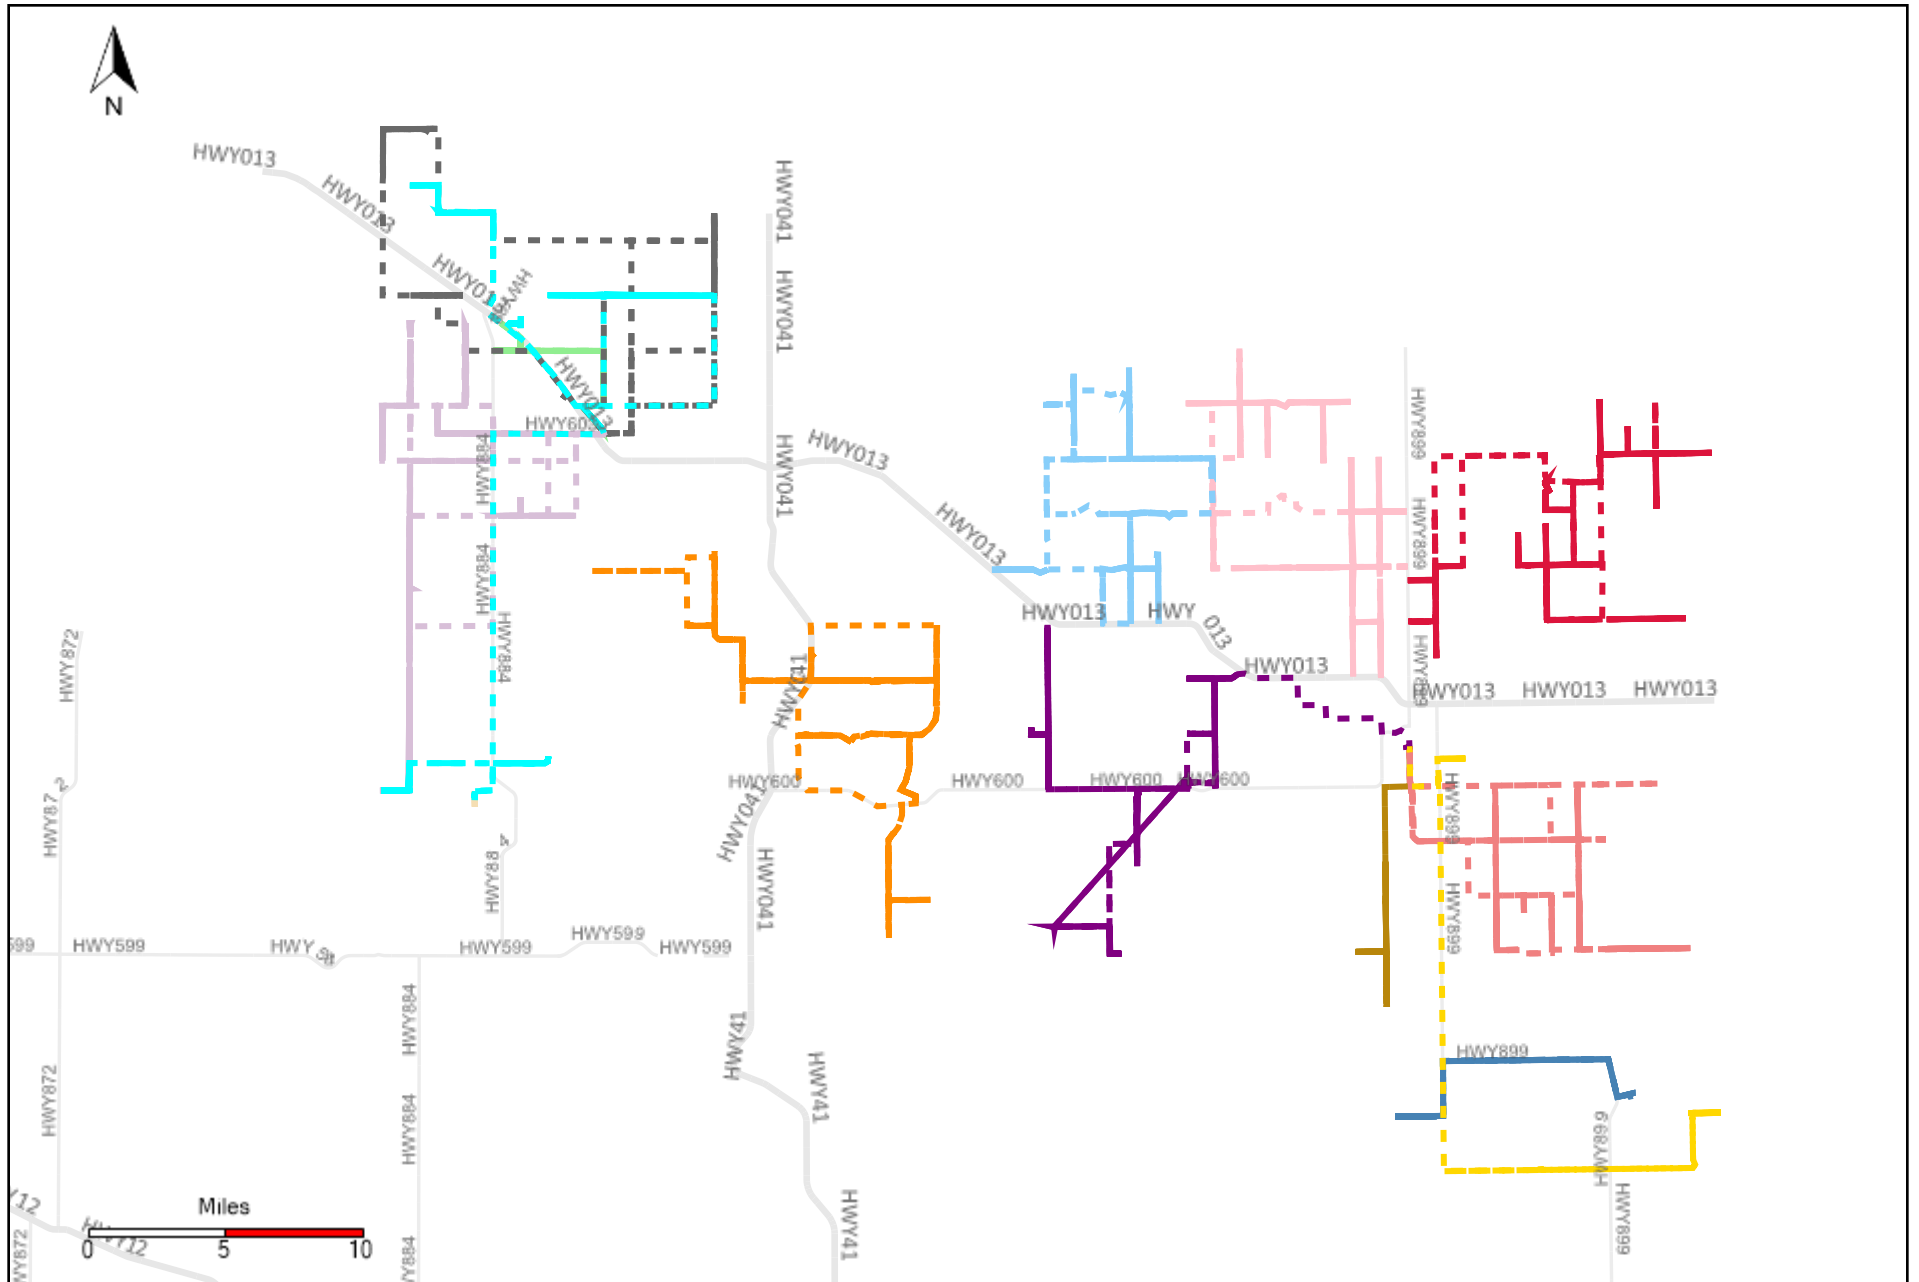

# Division: 1 Grader Report(2021-08-01 ~ 2021-08-07)

| Vehicle Name List | Total Distance(km) | Total Hours           |
|-------------------|--------------------|-----------------------|
| *****             | 786.95             | 103 hrs 30 min 35 sec |

# Division: 2 Grader Report(2021-08-01 ~ 2021-08-07)

| Vehicle Name List | Total Distance(km) | Total Hours          |
|-------------------|--------------------|----------------------|
| *****             | 662.22             | 69 hrs 13 min 52 sec |

# Division: 3 Grader Report(2021-08-01 ~ 2021-08-07)

| Vehicle Name List | Total Distance(km) | Total Hours           |
|-------------------|--------------------|-----------------------|
| *****             | 1463.78            | 165 hrs 33 min 38 sec |

# Division: 7 Grader Report(2021-08-01 ~ 2021-08-07)

| Vehicle Name List | Total Distance(km) | Total Hours           |
|-------------------|--------------------|-----------------------|
| *****             | 1050.71            | 115 hrs 43 min 57 sec |