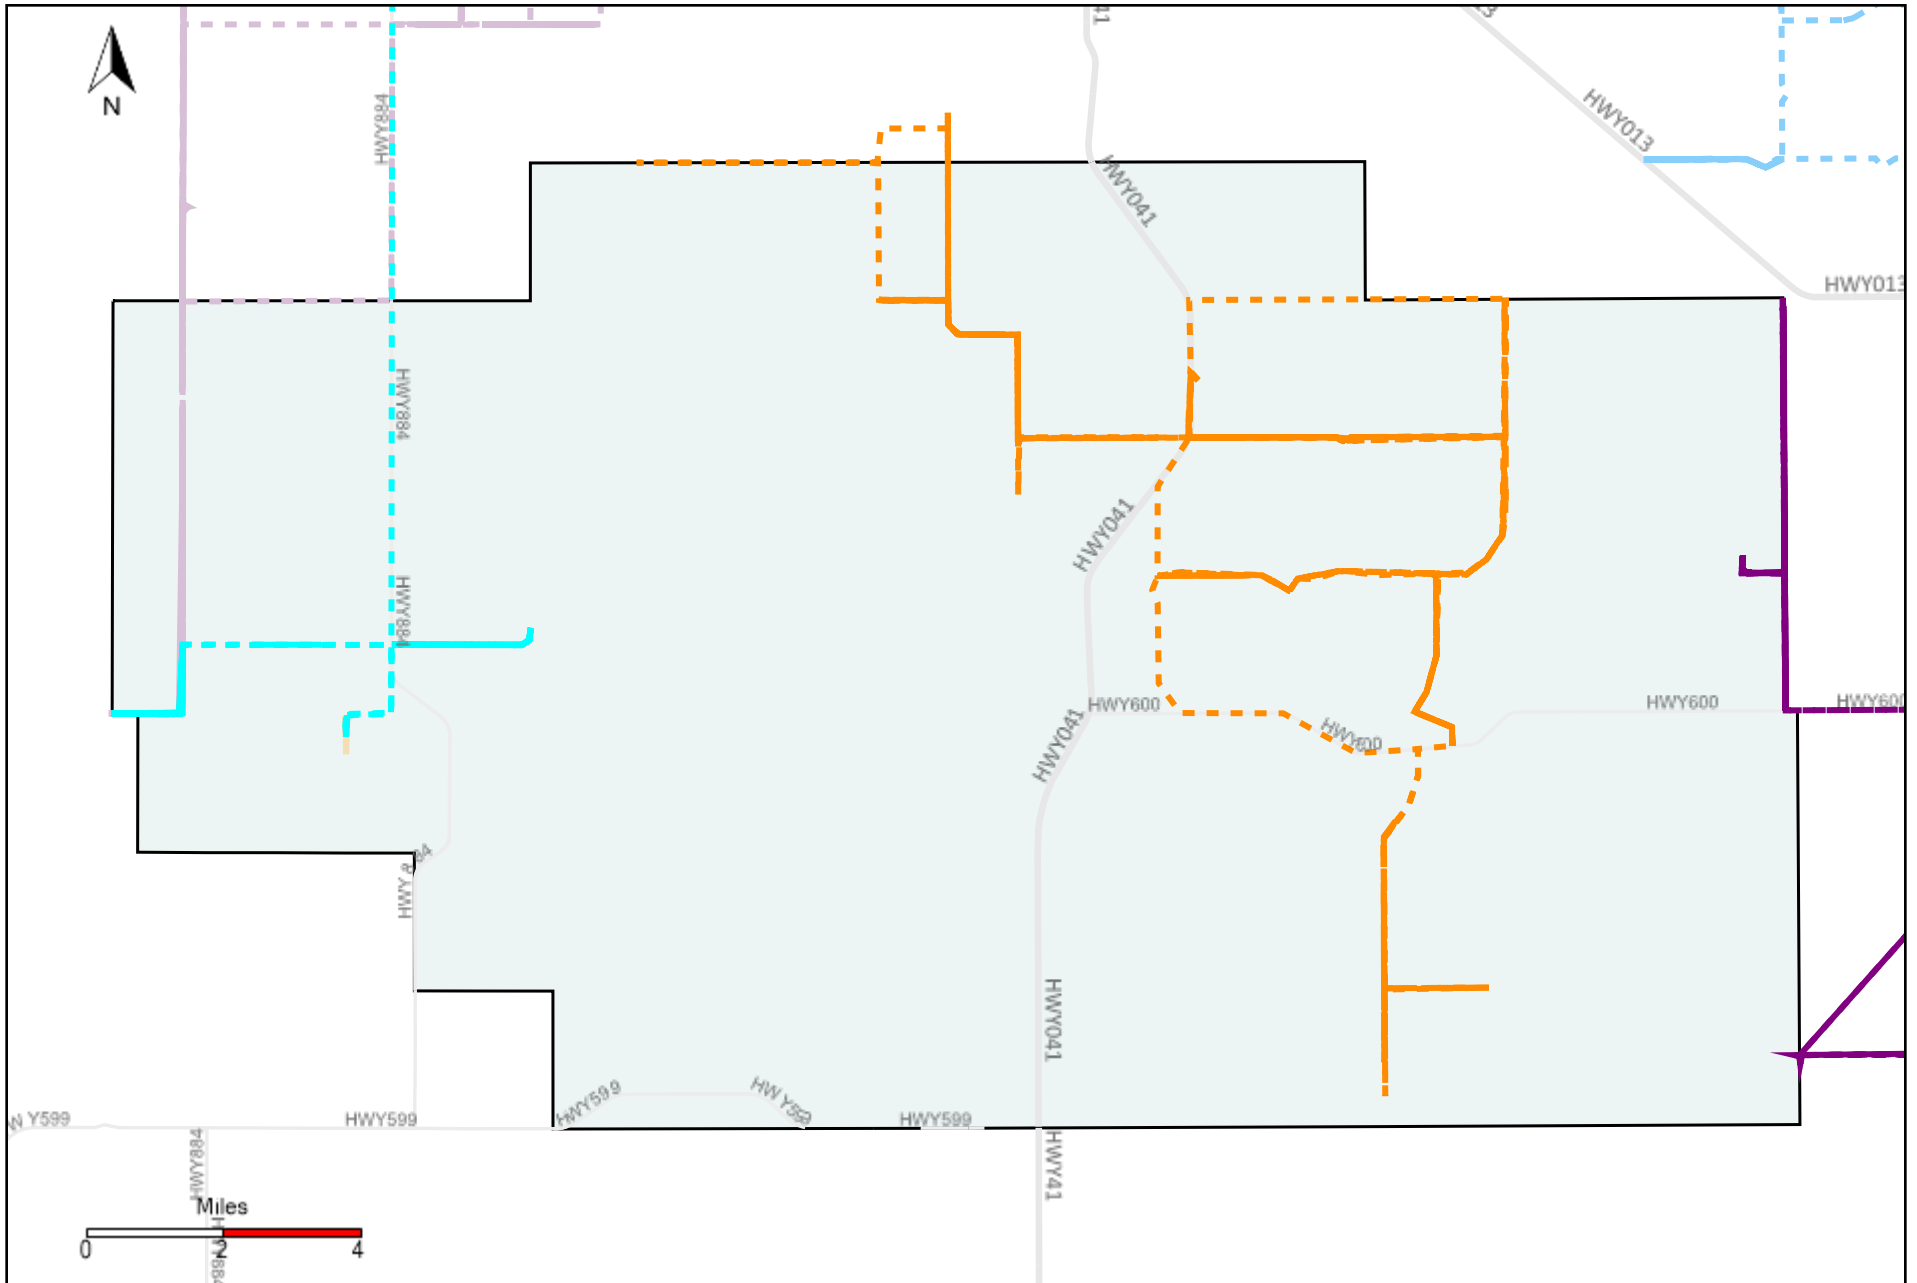

Division: 5 Grader Report(2021-08-01 ~ 2021-08-07)

Vehicle Name List	Total Distance(km)	Total Hours
*****	1340.79	149 hrs 13 min 34 sec