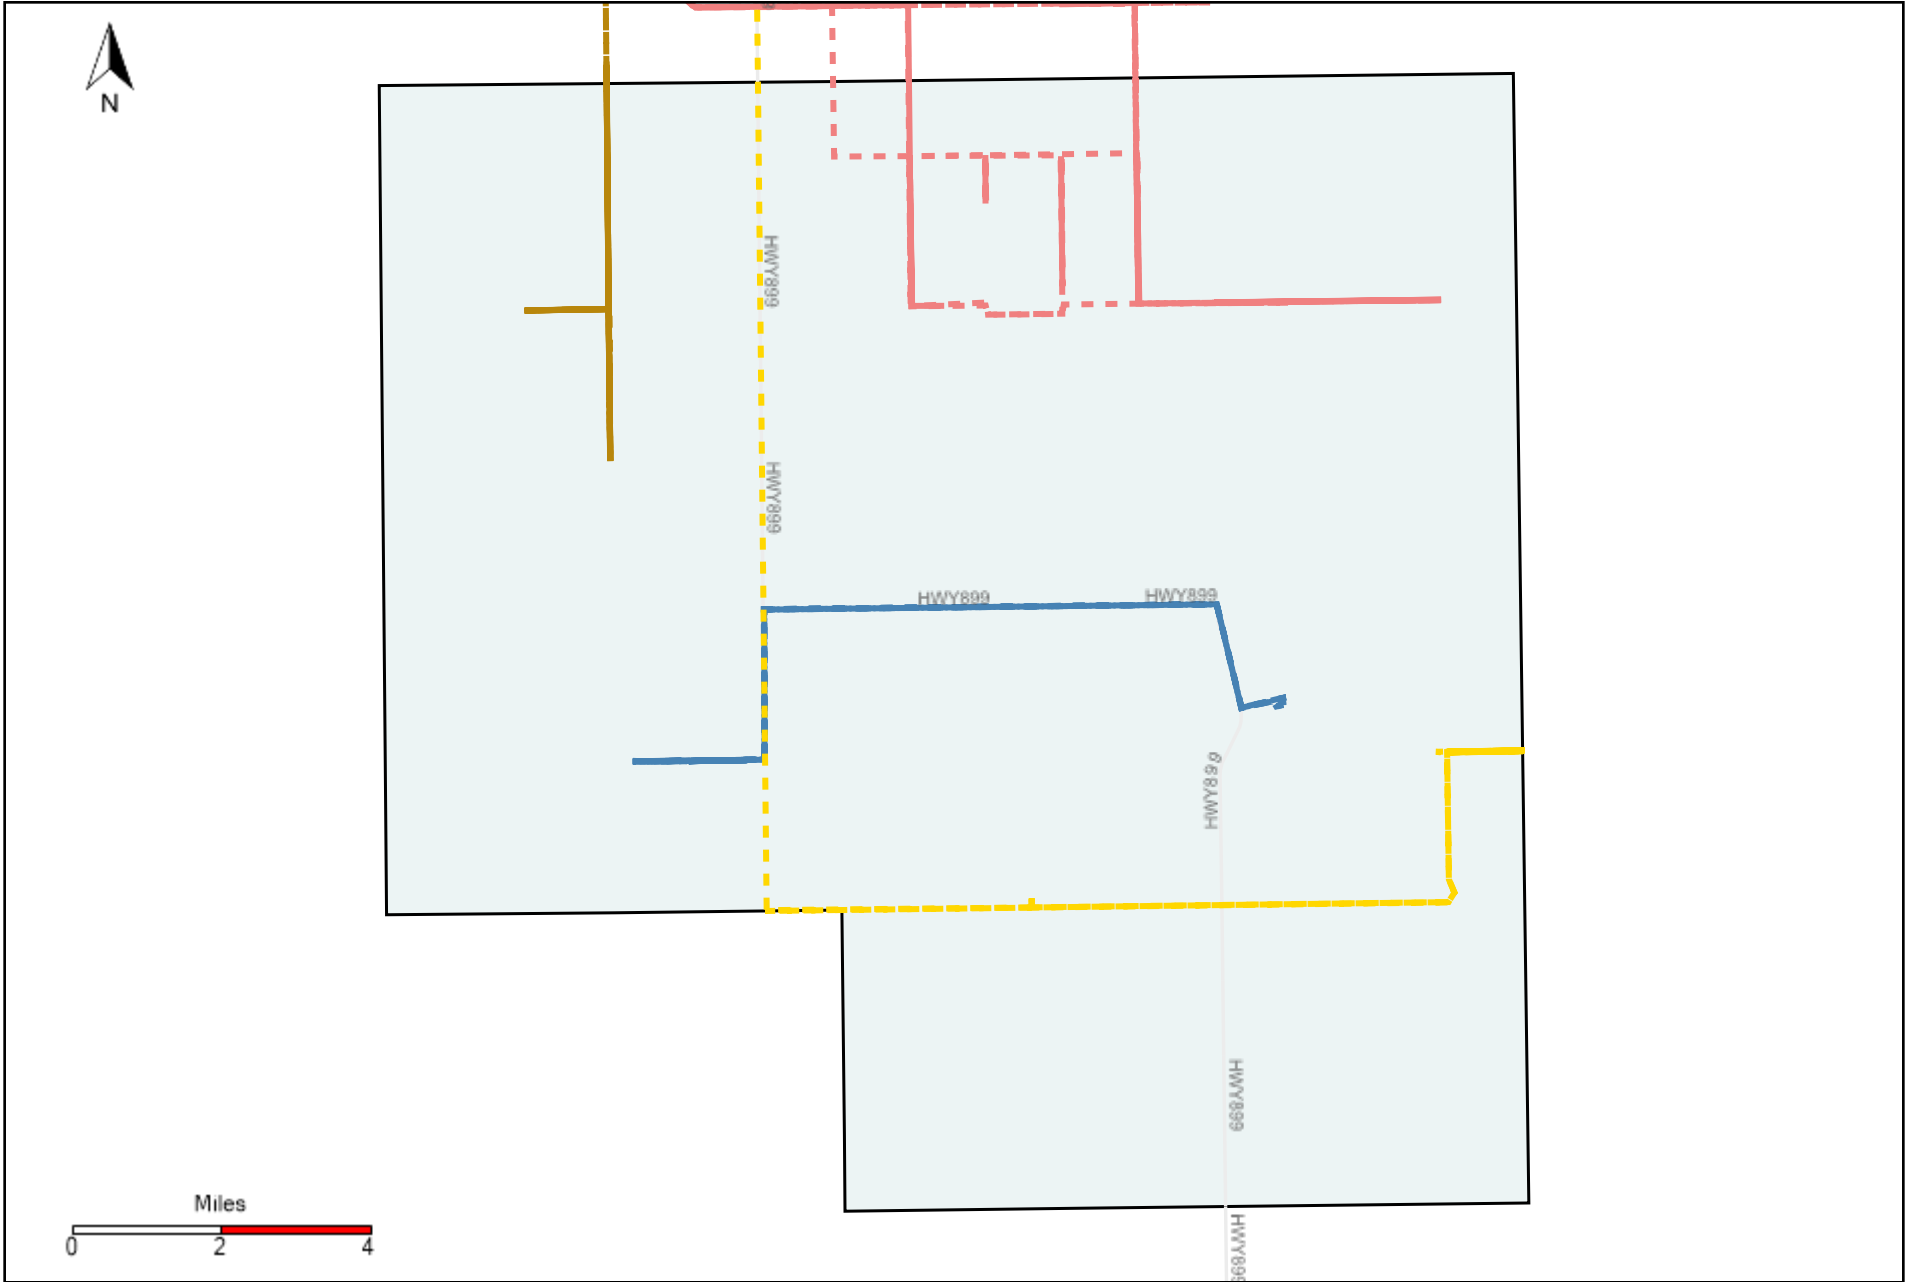

Division: 1 Grader Report(2021-08-01 ~ 2021-08-07)

Vehicle Name List	Total Distance(km)	Total Hours
*****	786.95	103 hrs 30 min 35 sec