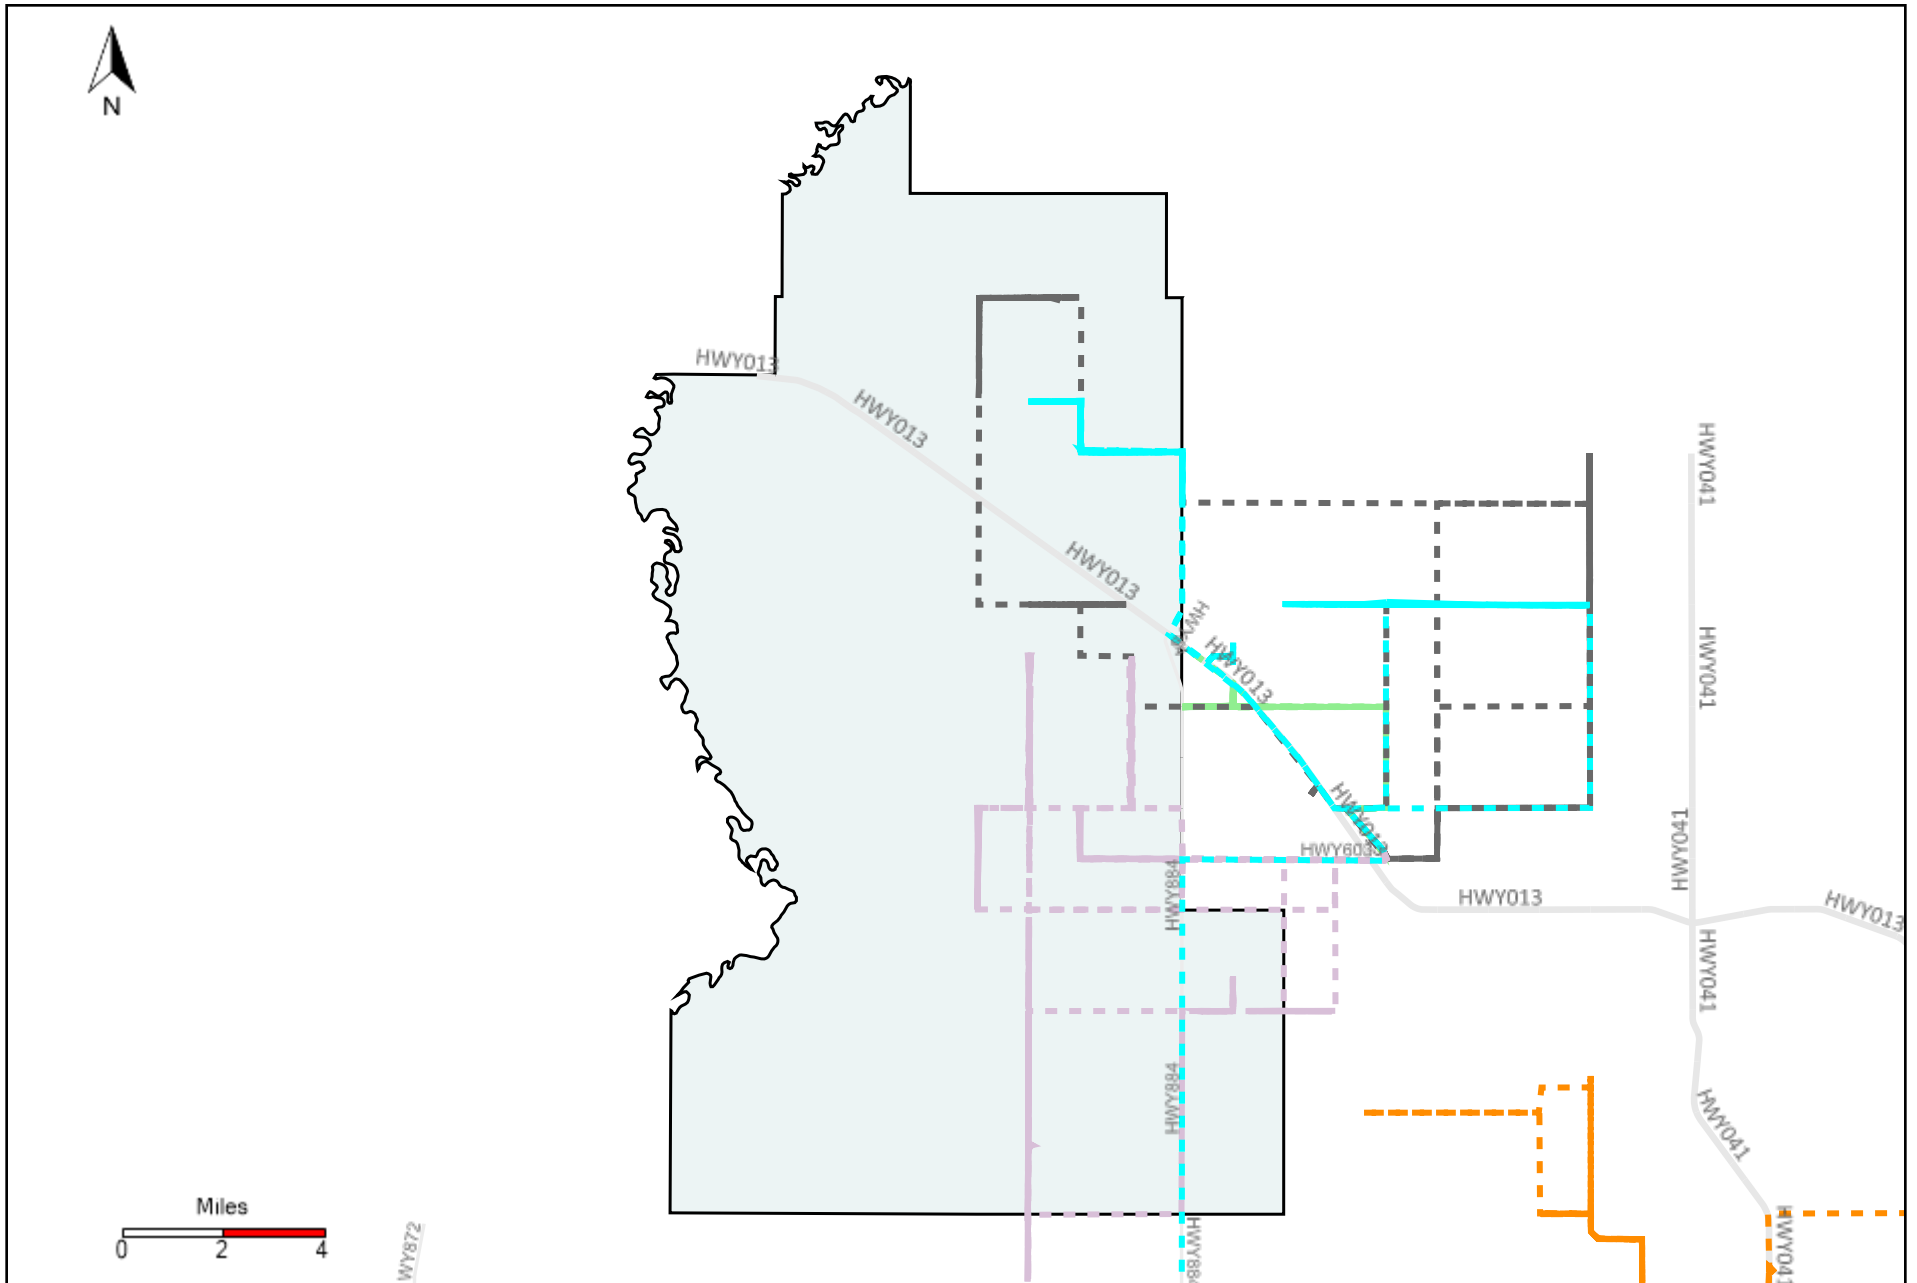

Division: 7 Grader Report(2021-08-01 ~ 2021-08-07)

Vehicle Name List	Total Distance(km)	Total Hours
*****	1050.71	115 hrs 43 min 57 sec