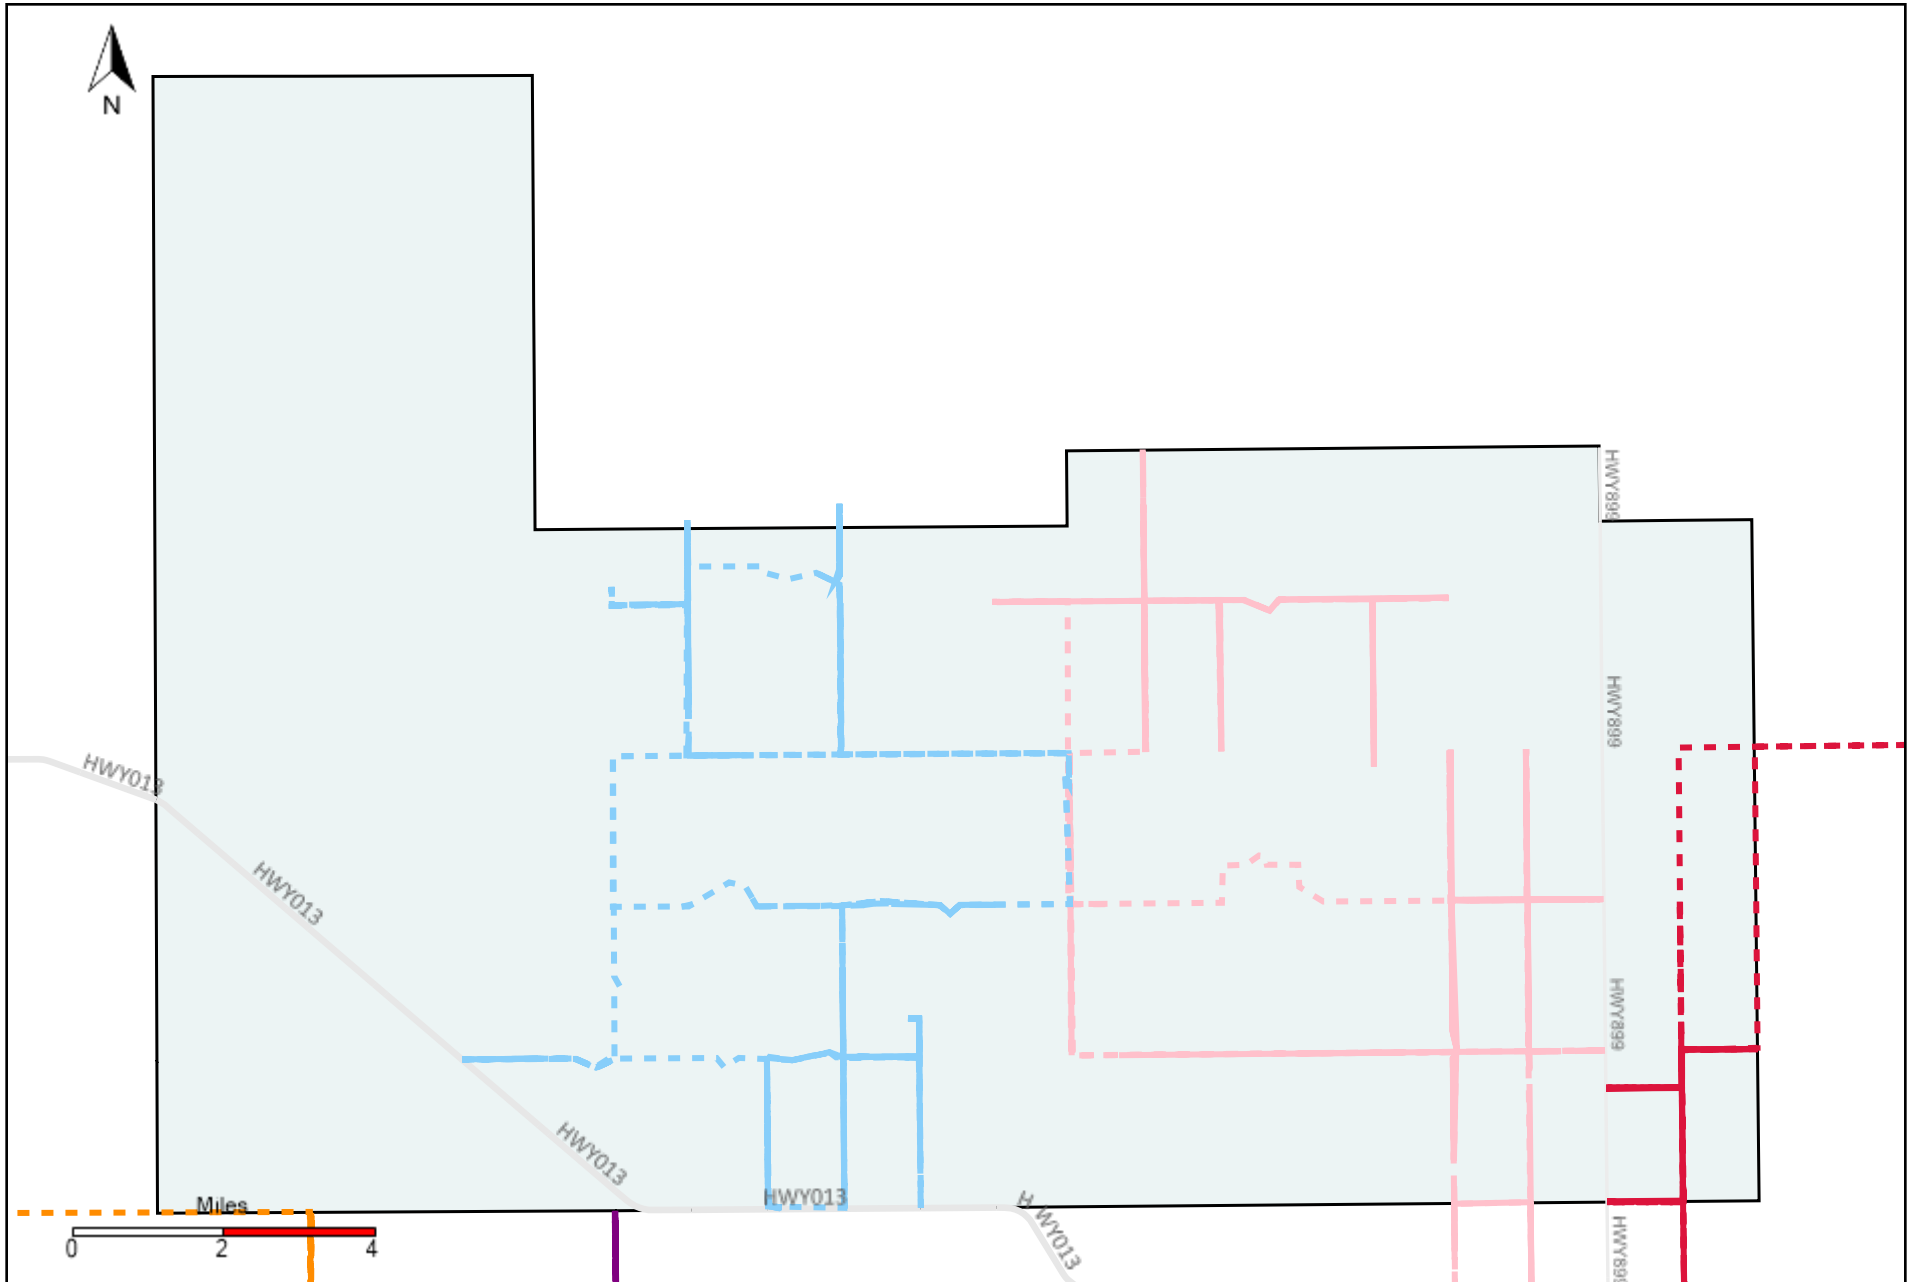

Division: 4 Grader Report(2021-08-01 ~ 2021-08-07)

Vehicle Name List	Total Distance(km)	Total Hours
*****	1510.63	162 hrs 26 min 53 sec