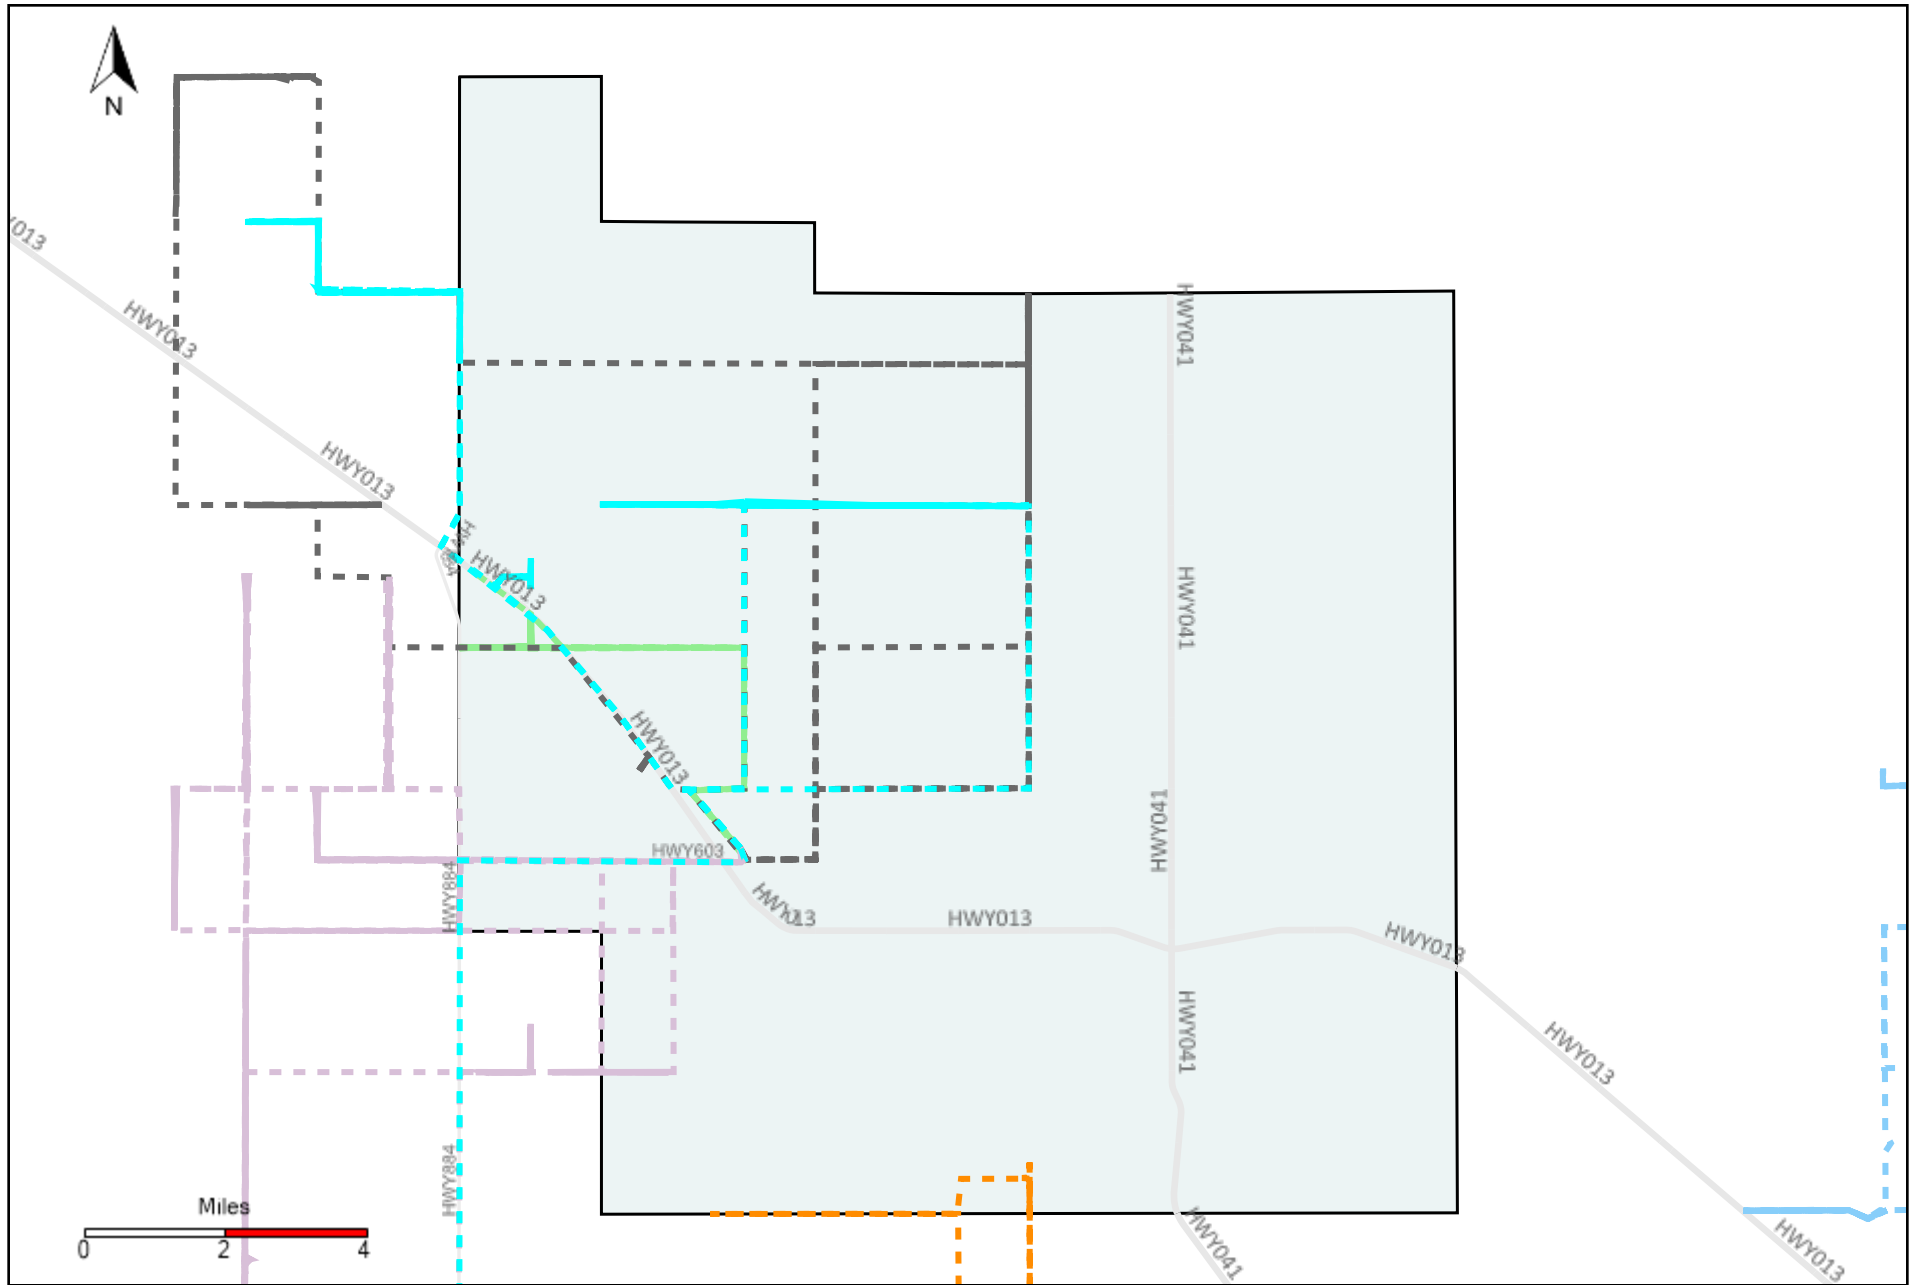

Division: 6 Grader Report(2021-08-01 ~ 2021-08-07)

Vehicle Name List	Total Distance(km)	Total Hours
*****	1647.59	188 hrs 51 min 8 sec