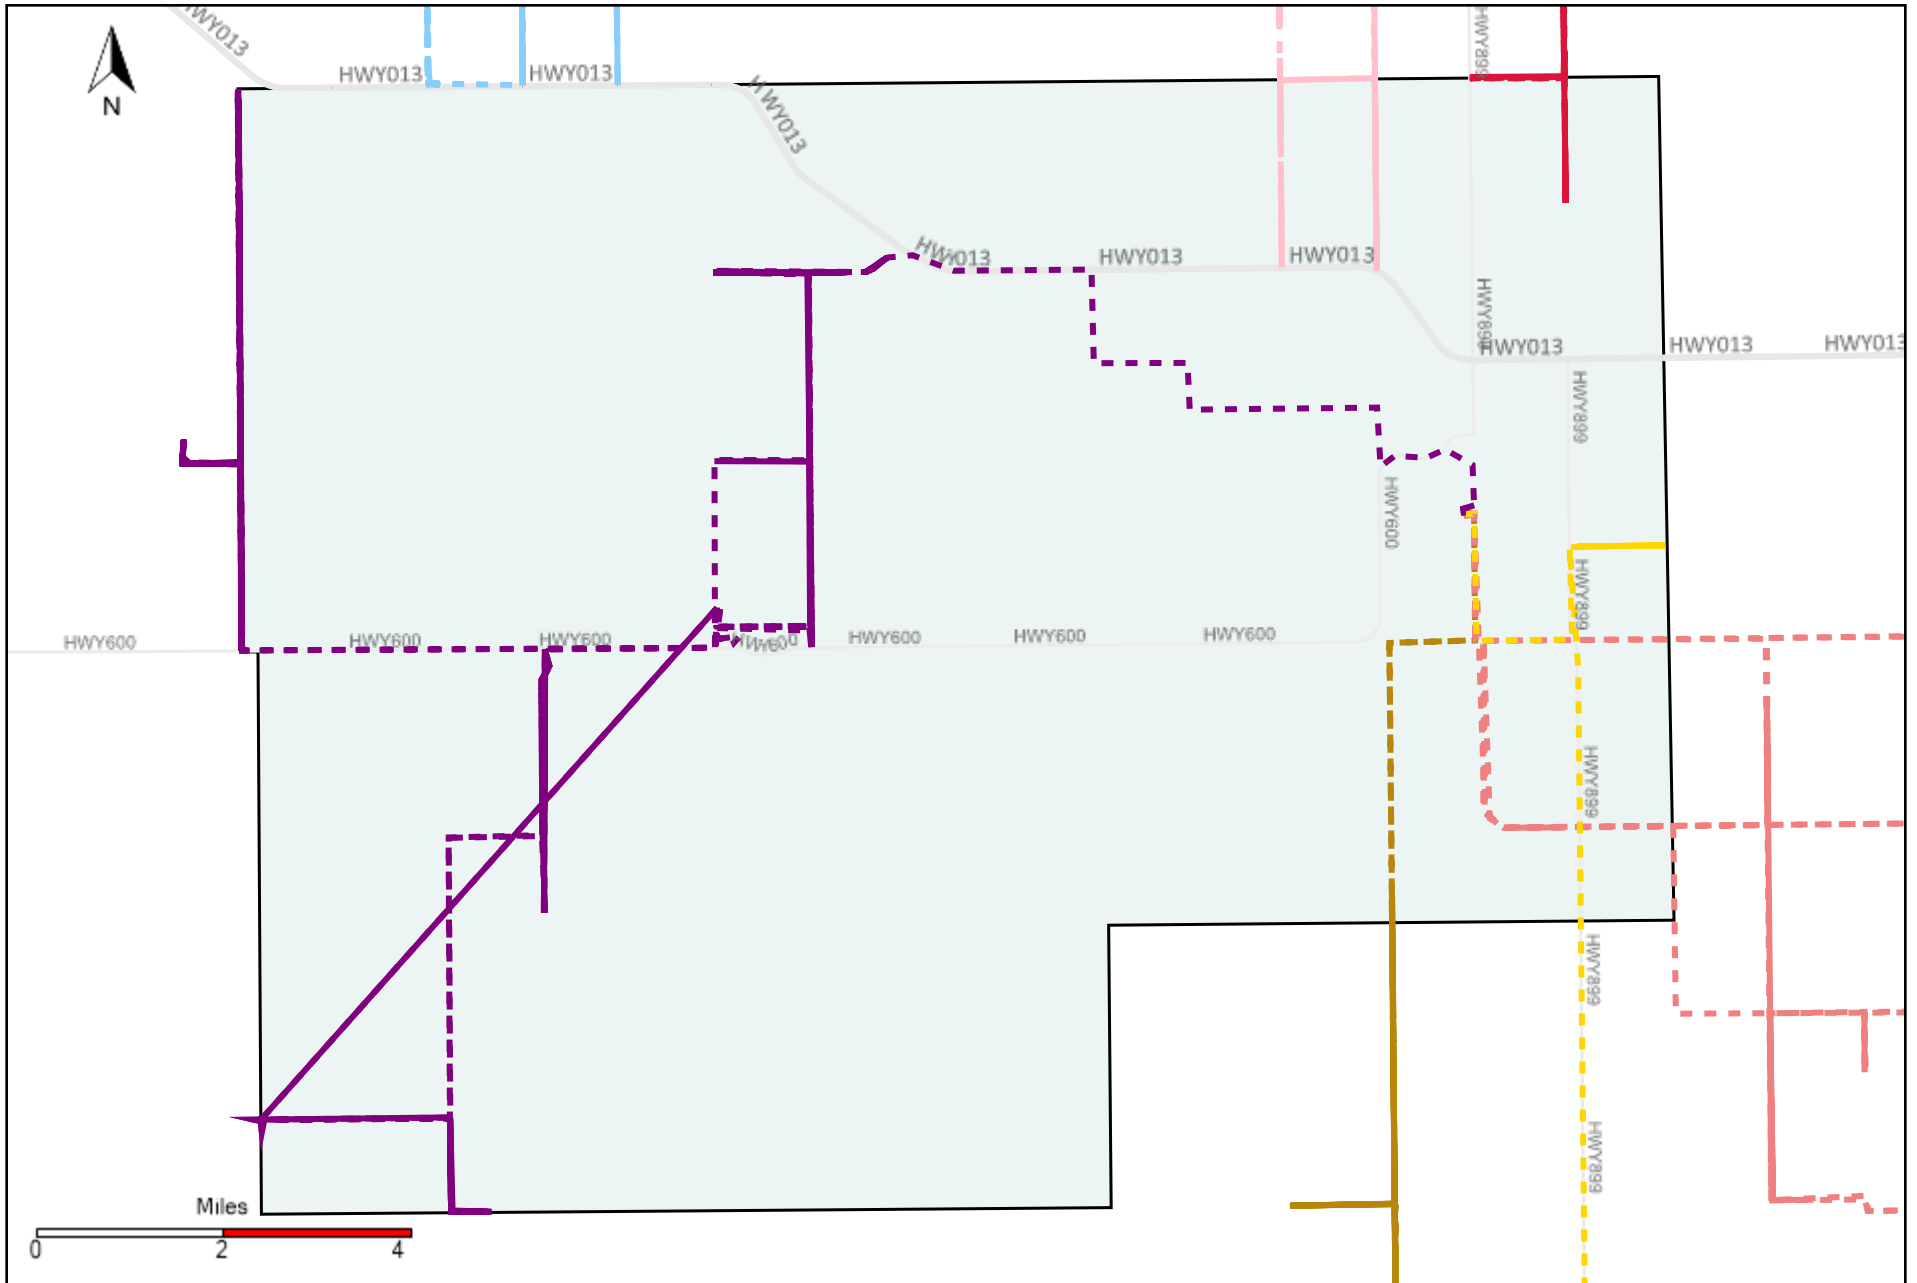

# Division: 1 Grader Report(2021-08-01 ~ 2021-08-07)

| Vehicle Name List | Total Distance(km) | Total Hours           |
|-------------------|--------------------|-----------------------|
| *****             | 786.95             | 103 hrs 30 min 35 sec |

# Division: 3 Grader Report(2021-08-01 ~ 2021-08-07)

| Vehicle Name List | Total Distance(km) | Total Hours           |
|-------------------|--------------------|-----------------------|
| *****             | 1463.78            | 165 hrs 33 min 38 sec |