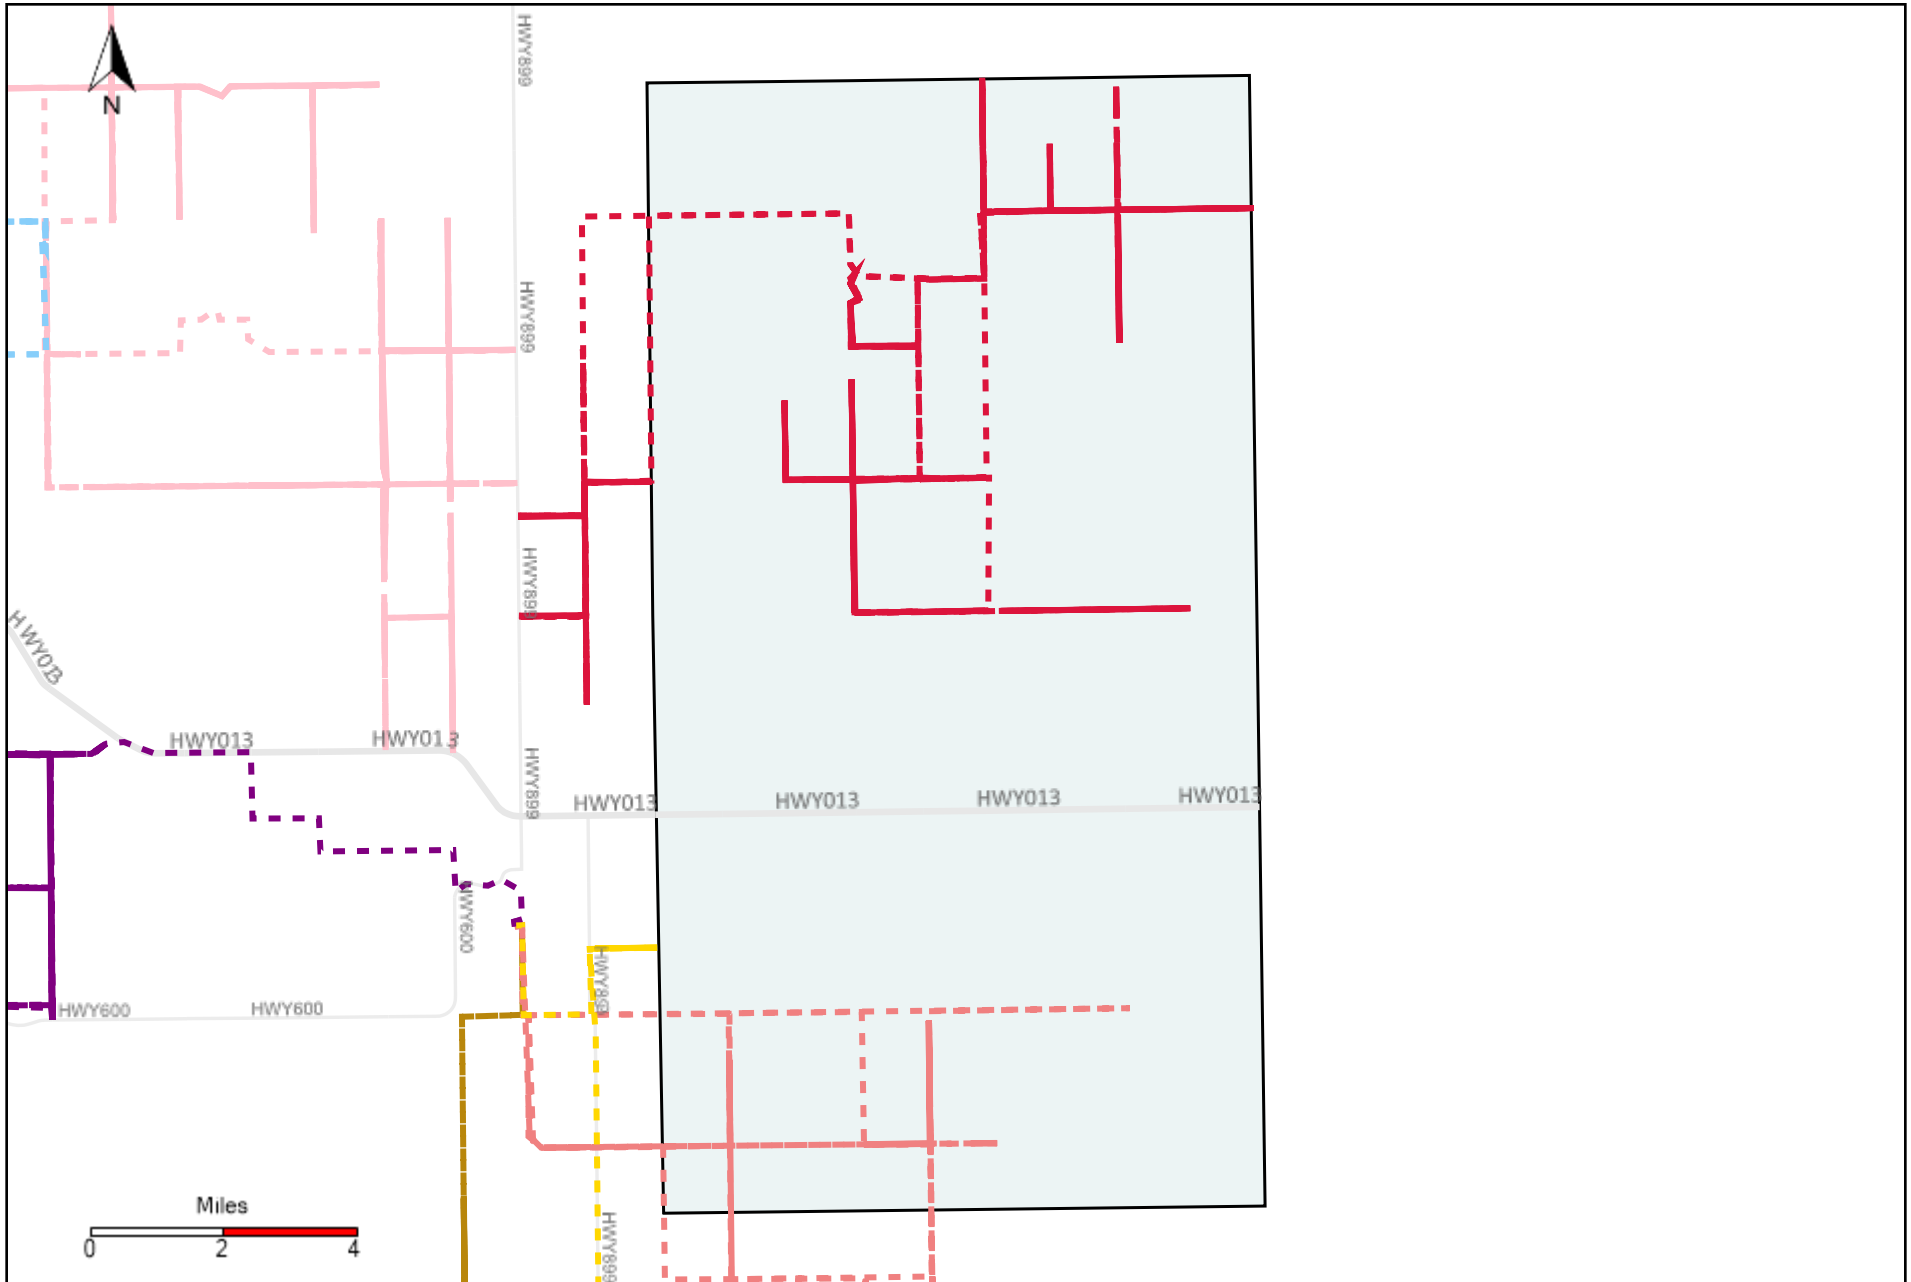

Division: 2 Grader Report(2021-08-01 ~ 2021-08-07)

Vehicle Name List	Total Distance(km)	Total Hours
*****	662.22	69 hrs 13 min 52 sec