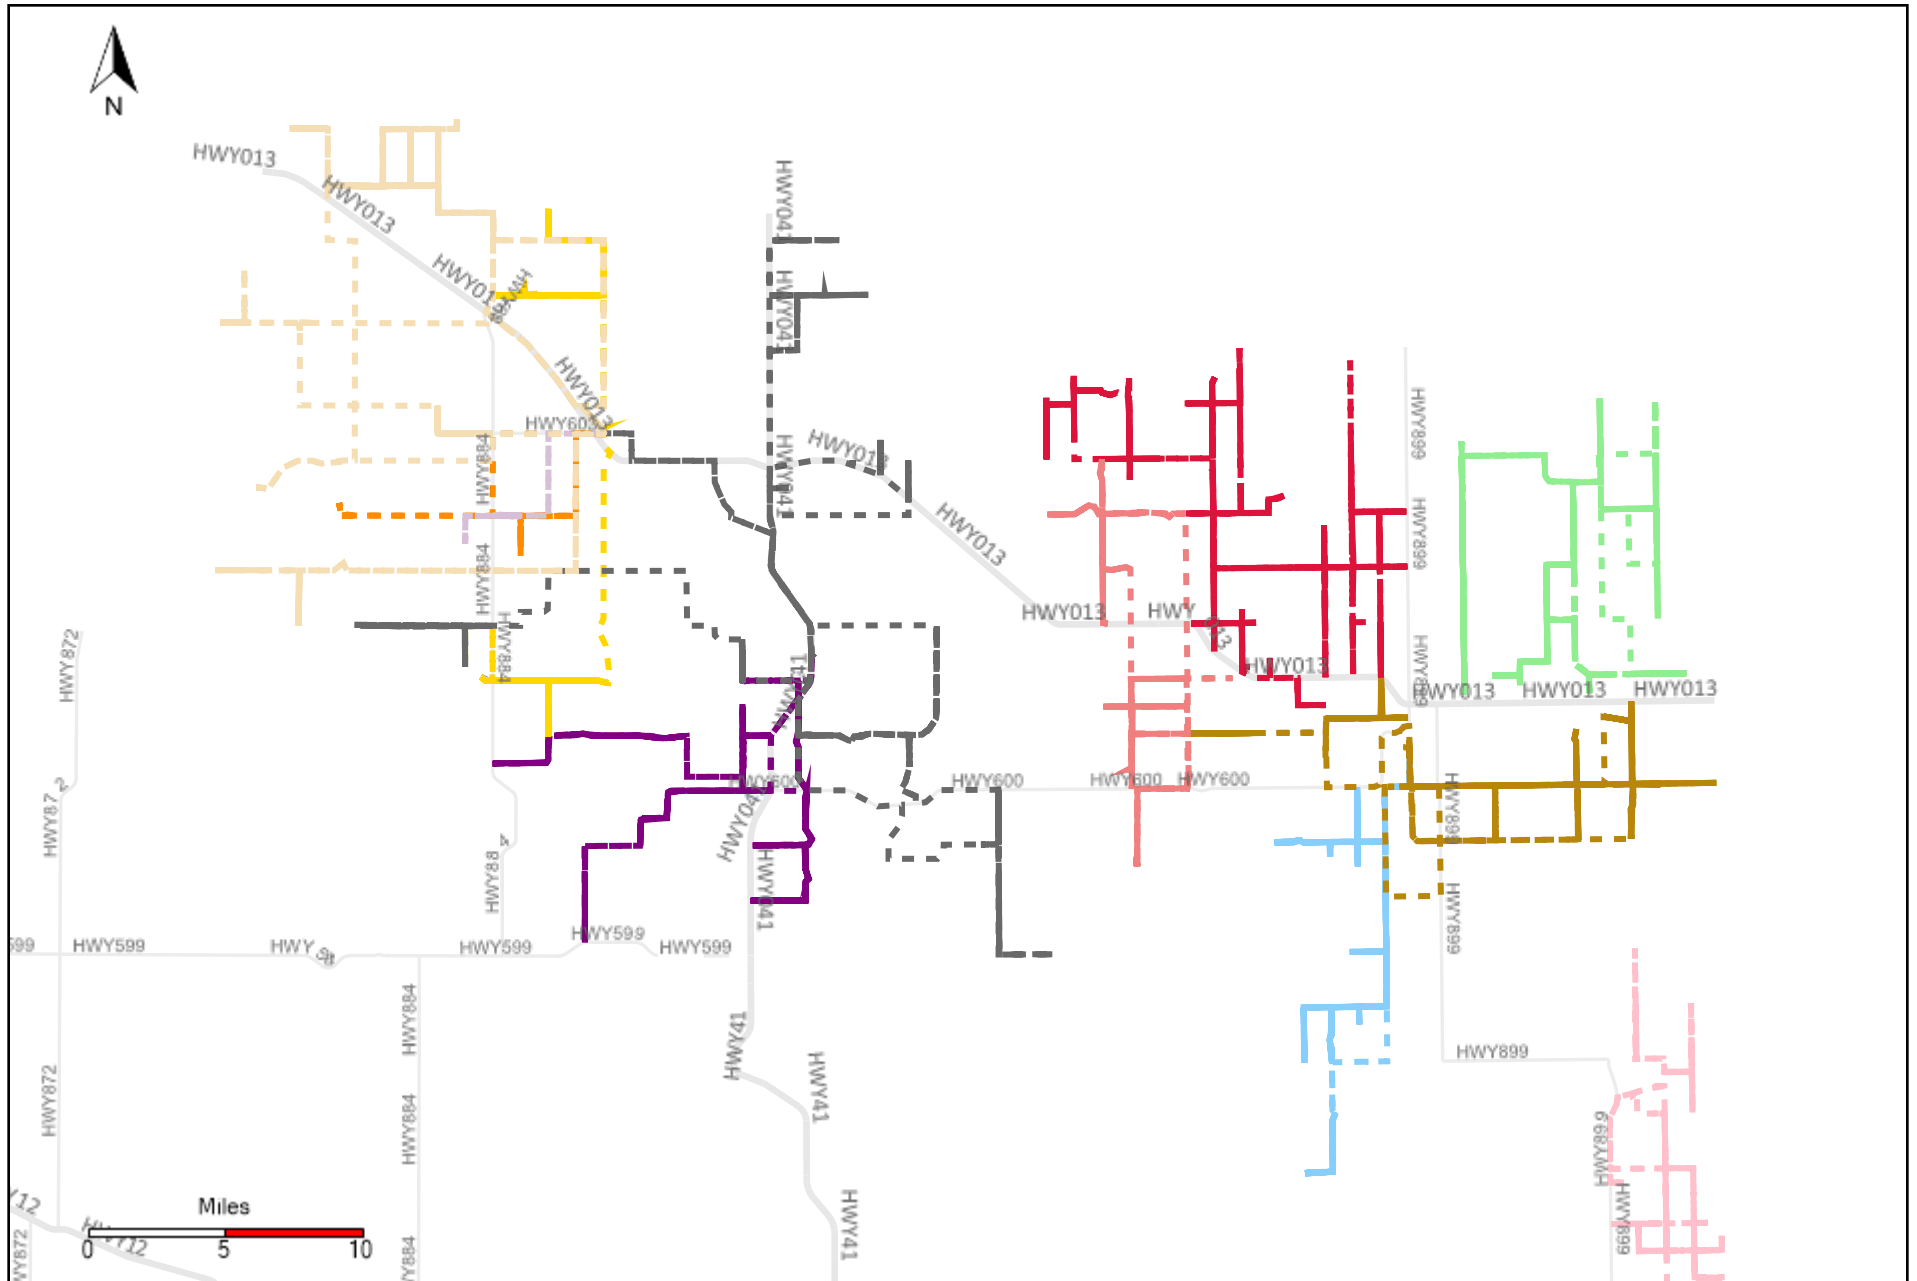

# Division: 1 Grader Report(2021-05-30 ~ 2021-06-05)

Vehicle Name List	Total Distance(km)	Total Hours
*****	1086.02	113 hrs 6 min 30 sec

# Division: 2 Grader Report(2021-05-30 ~ 2021-06-05)

Vehicle Name List	Total Distance(km)	Total Hours
*****	969.85	97 hrs 57 min 13 sec

# Division: 5 Grader Report(2021-05-30 ~ 2021-06-05)

Vehicle Name List	Total Distance(km)	Total Hours
*****	1468.61	174 hrs 42 min 25 sec

# Division: 7 Grader Report(2021-05-30 ~ 2021-06-05)

Vehicle Name List	Total Distance(km)	Total Hours
*****	1769.93	192 hrs 44 min 3 sec