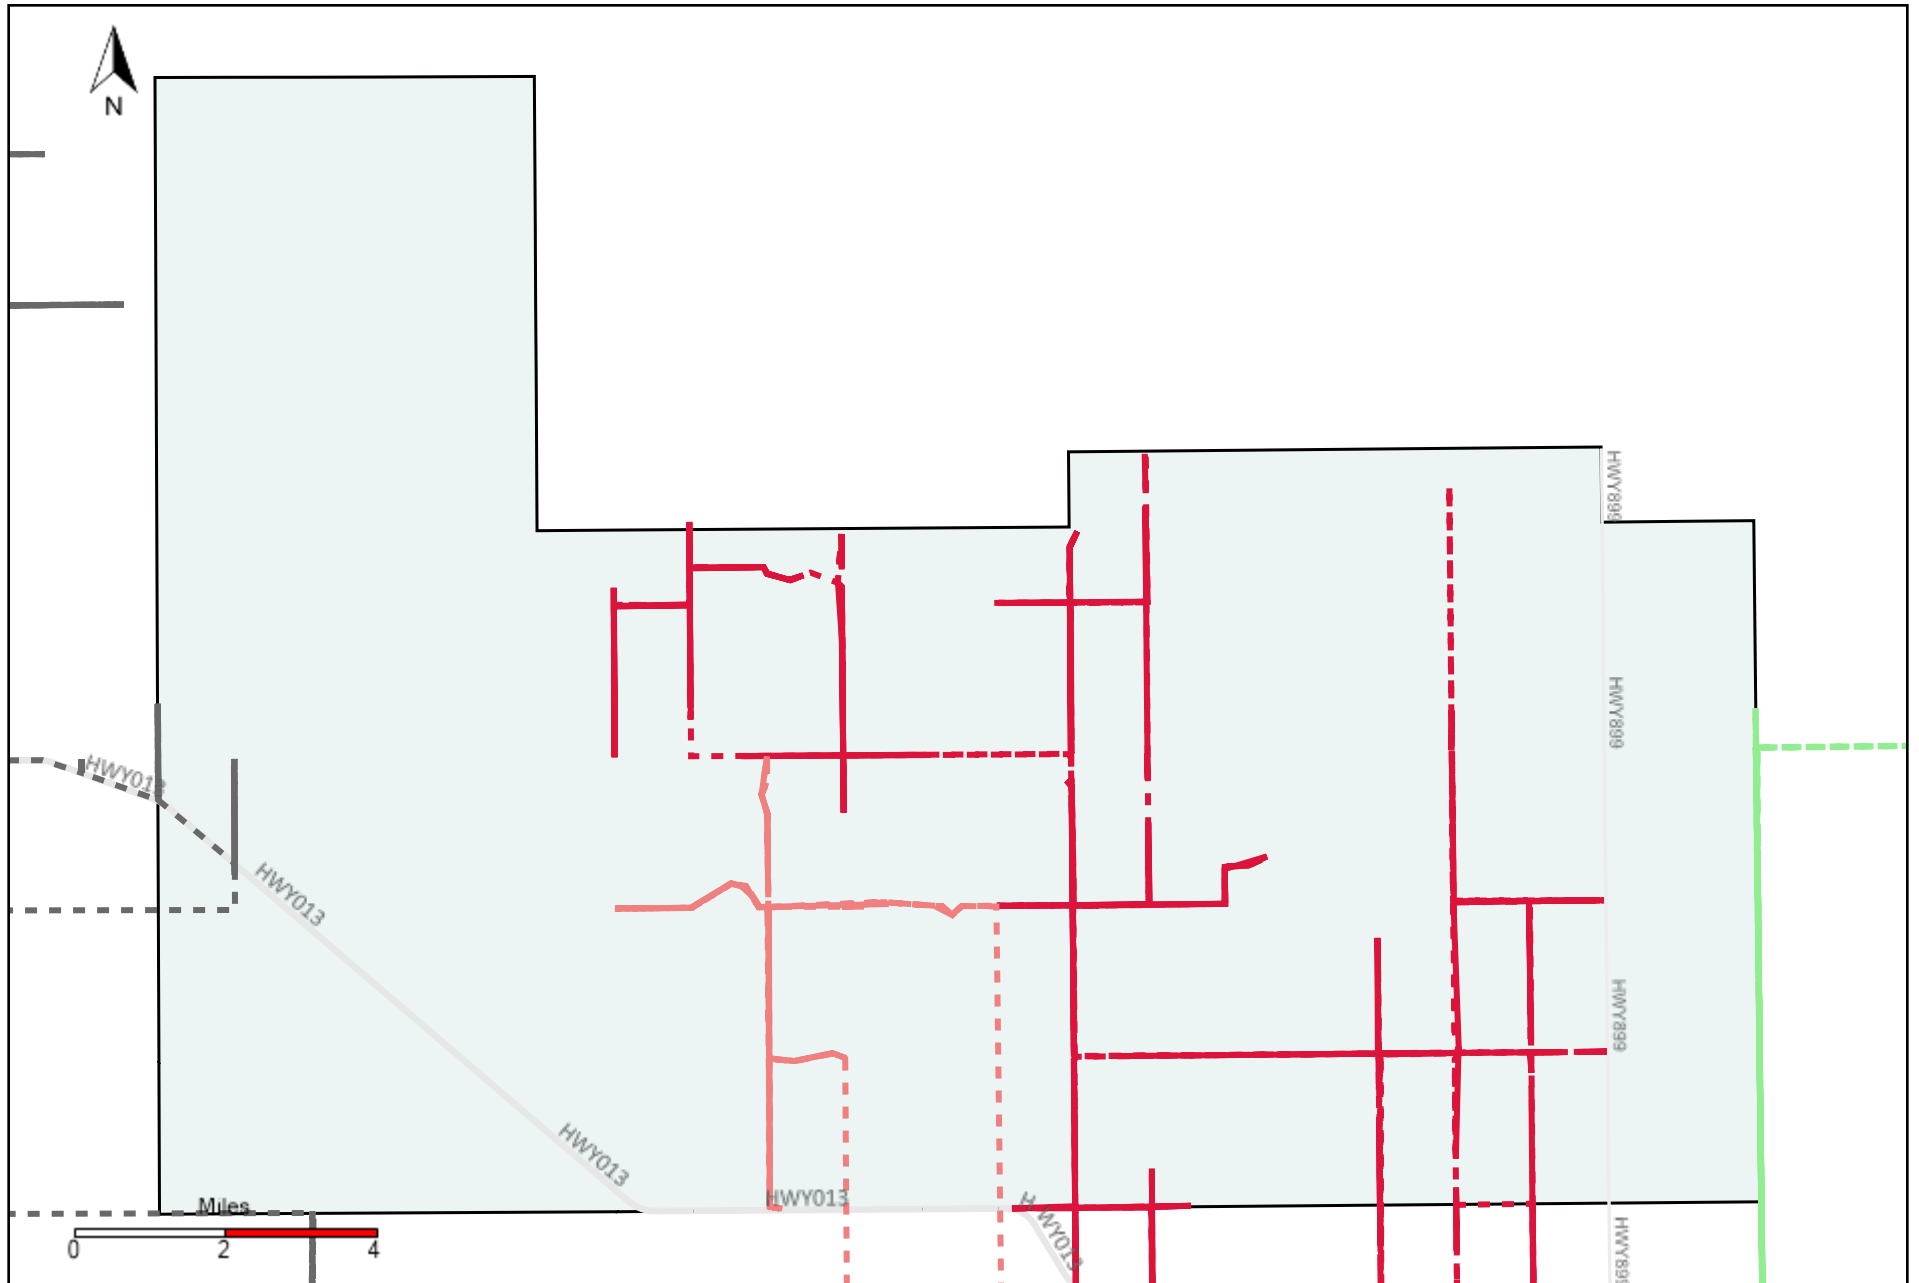

Division: 4 Grader Report(2021-05-30 ~ 2021-06-05)

Vehicle Name List	Total Distance(km)	Total Hours
*****	1840.87	203 hrs 34 min 52 sec