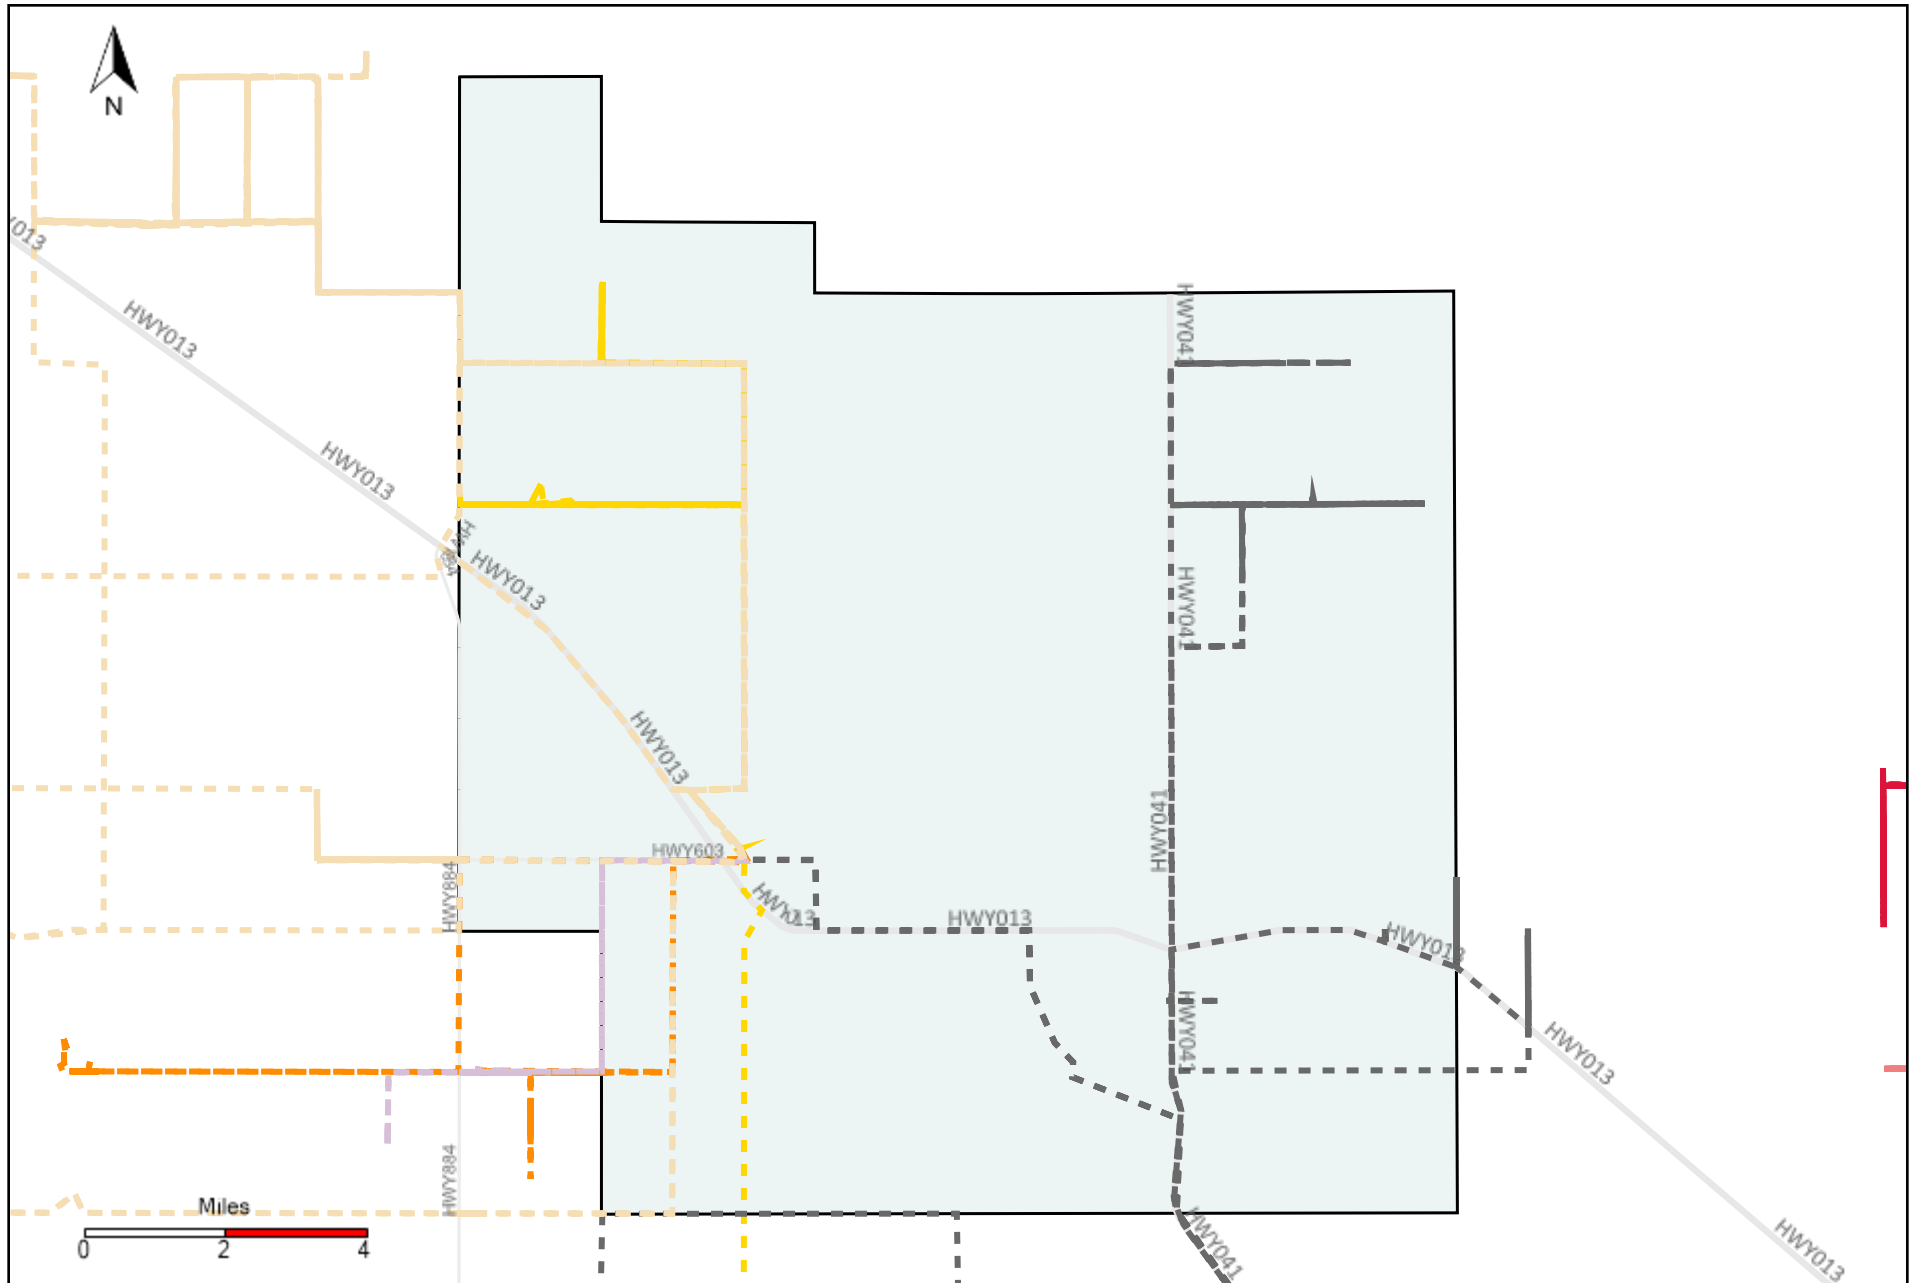

Division: 6 Grader Report(2021-05-30 ~ 2021-06-05)

Vehicle Name List	Total Distance(km)	Total Hours
*****	1769.93	192 hrs 44 min 3 sec