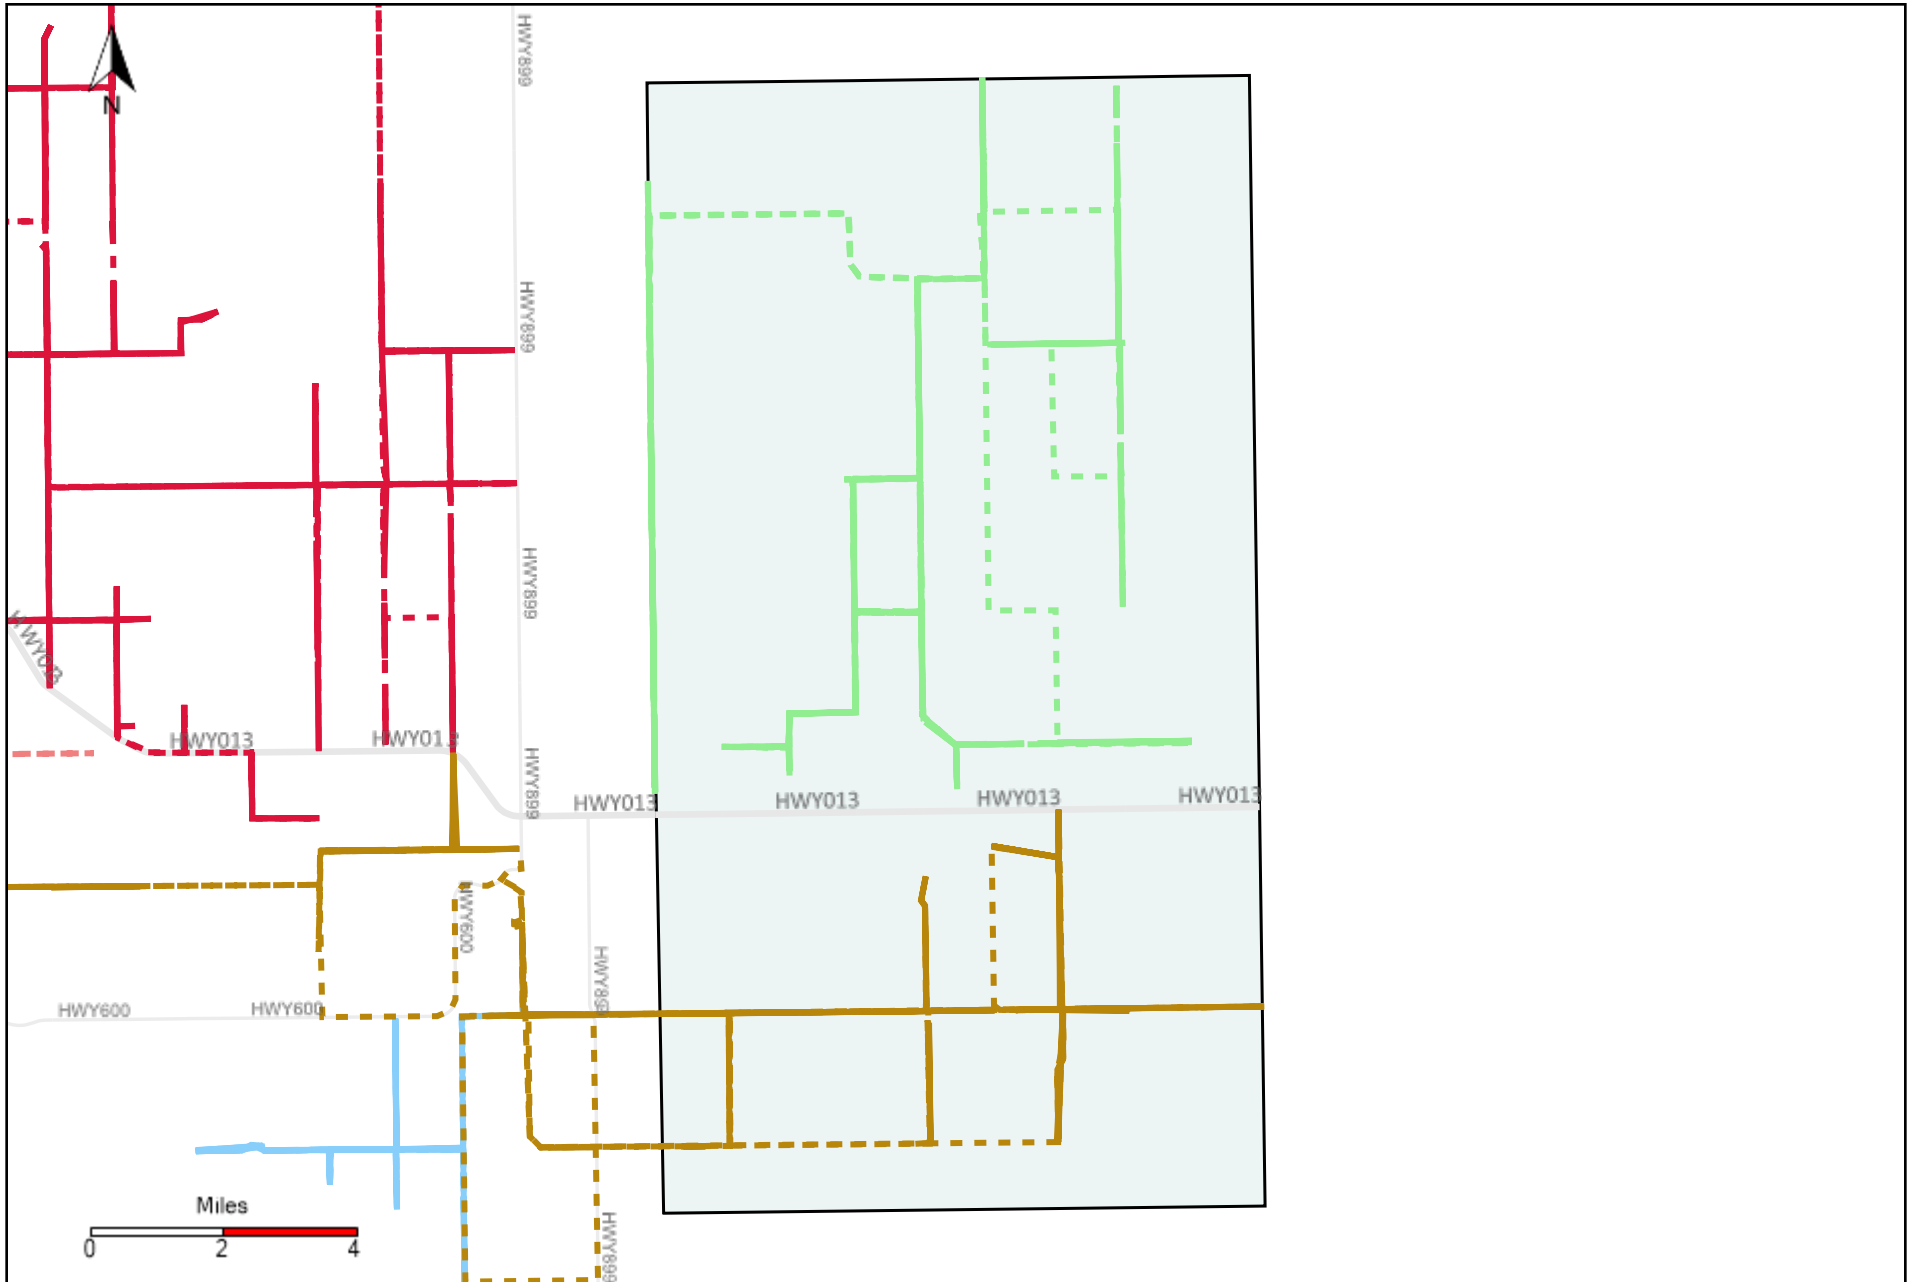

Division: 2 Grader Report(2021-05-30 ~ 2021-06-05)

Vehicle Name List	Total Distance(km)	Total Hours
*****	969.85	97 hrs 57 min 13 sec