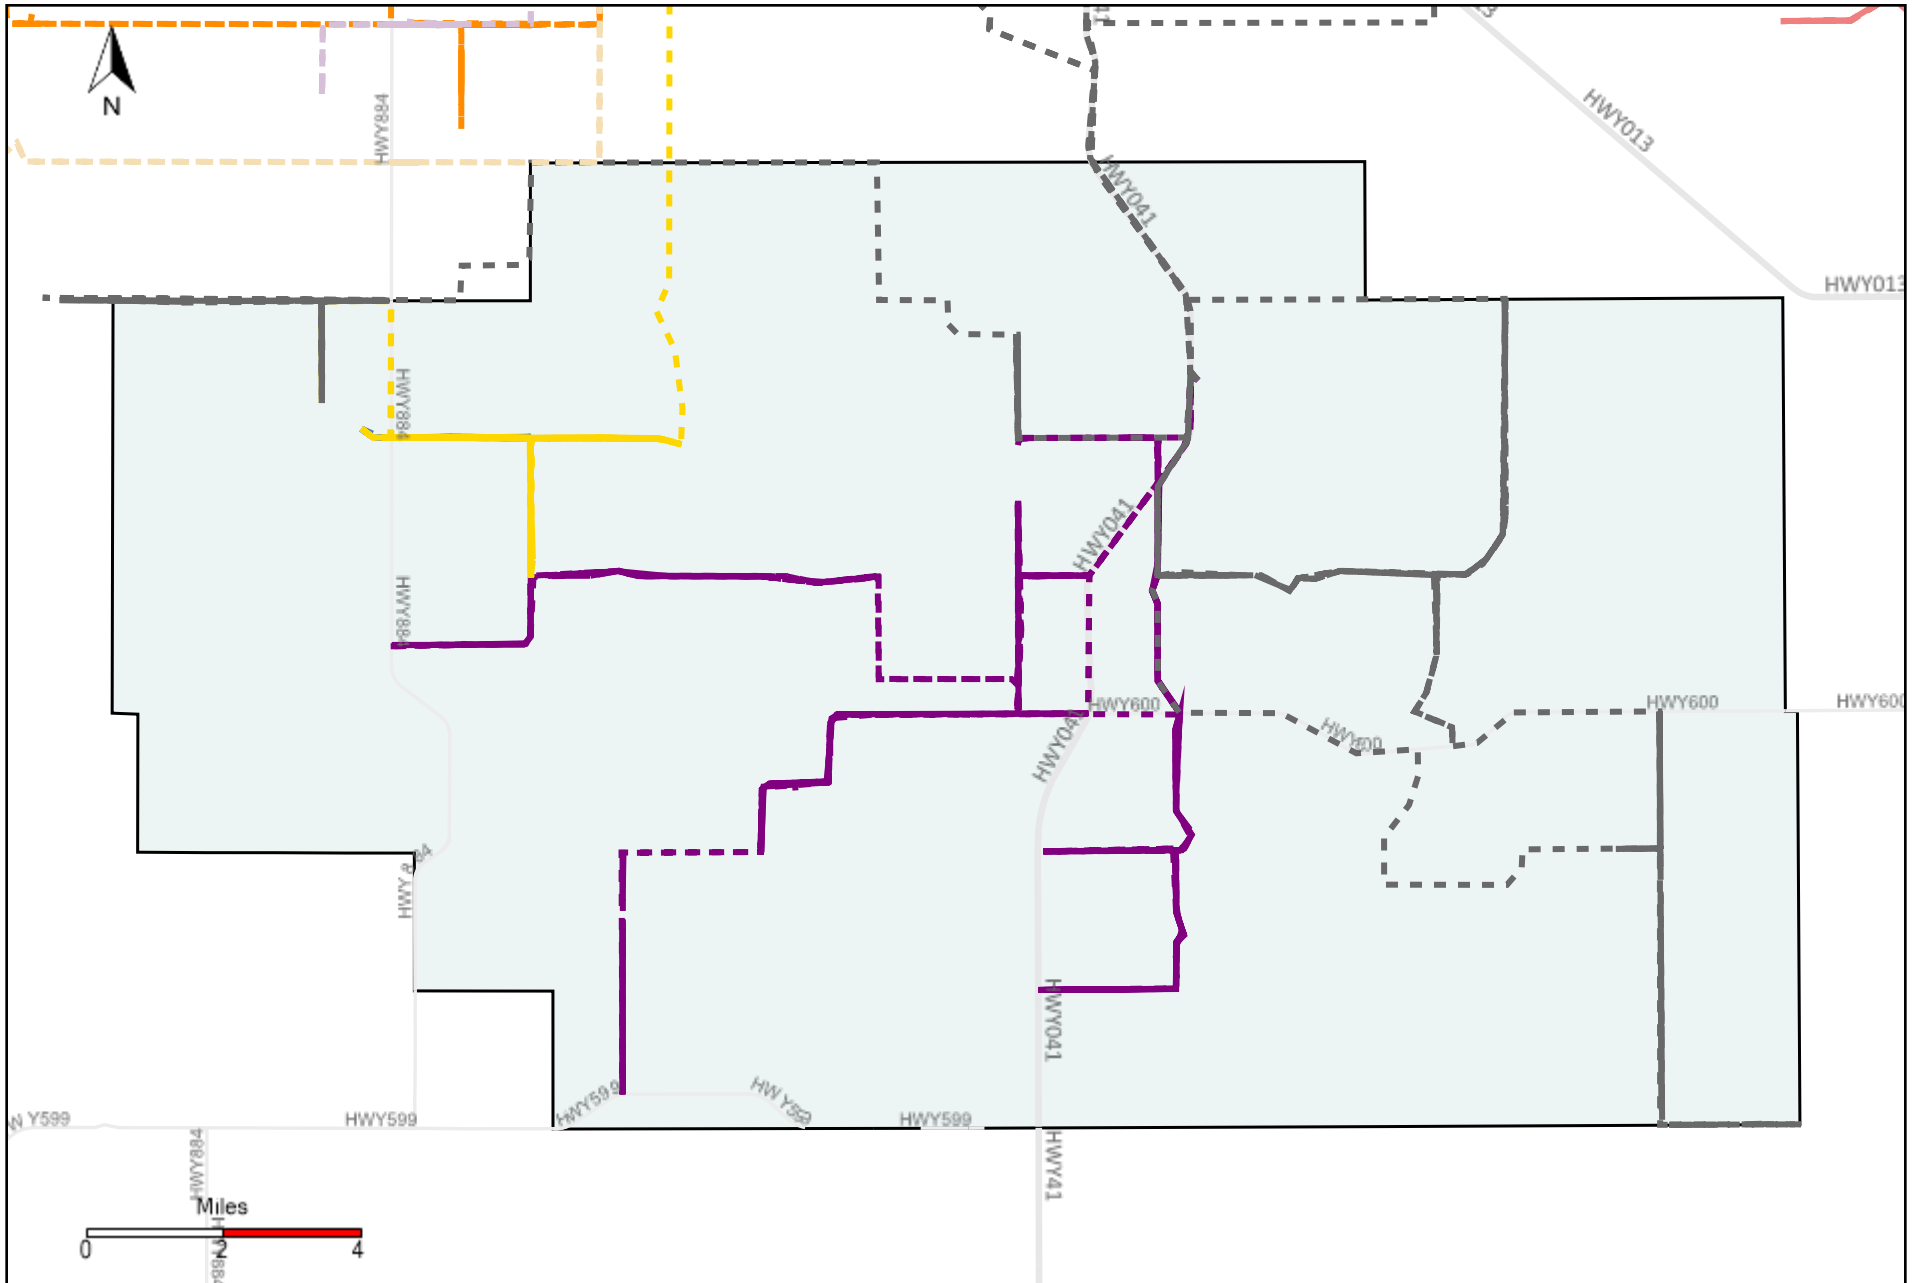

Division: 5 Grader Report(2021-05-30 ~ 2021-06-05)

Vehicle Name List	Total Distance(km)	Total Hours
*****	1468.61	174 hrs 42 min 25 sec