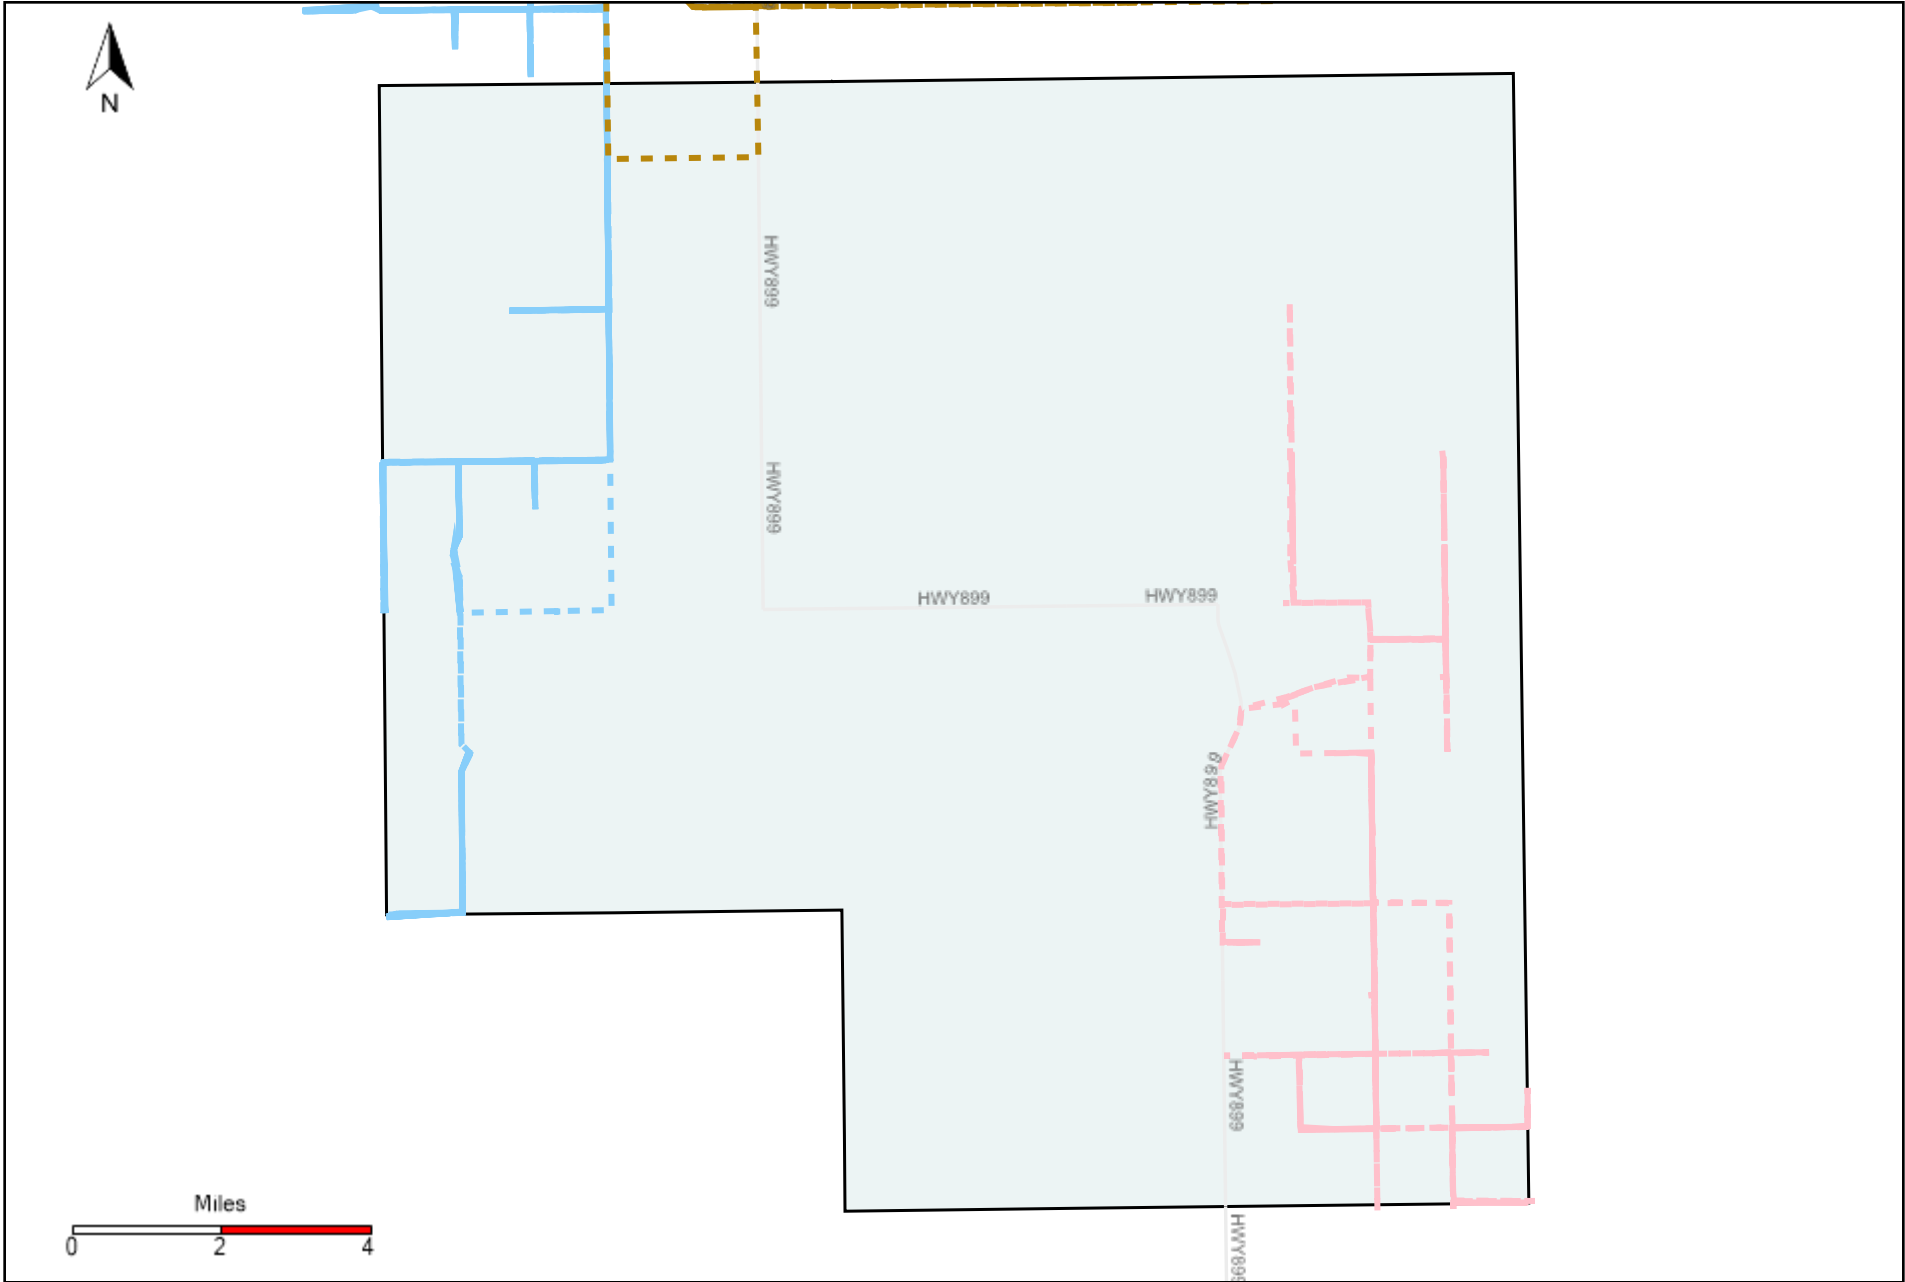

Division: 1 Grader Report(2021-05-30 ~ 2021-06-05)

Vehicle Name List	Total Distance(km)	Total Hours
*****	1086.02	113 hrs 6 min 30 sec