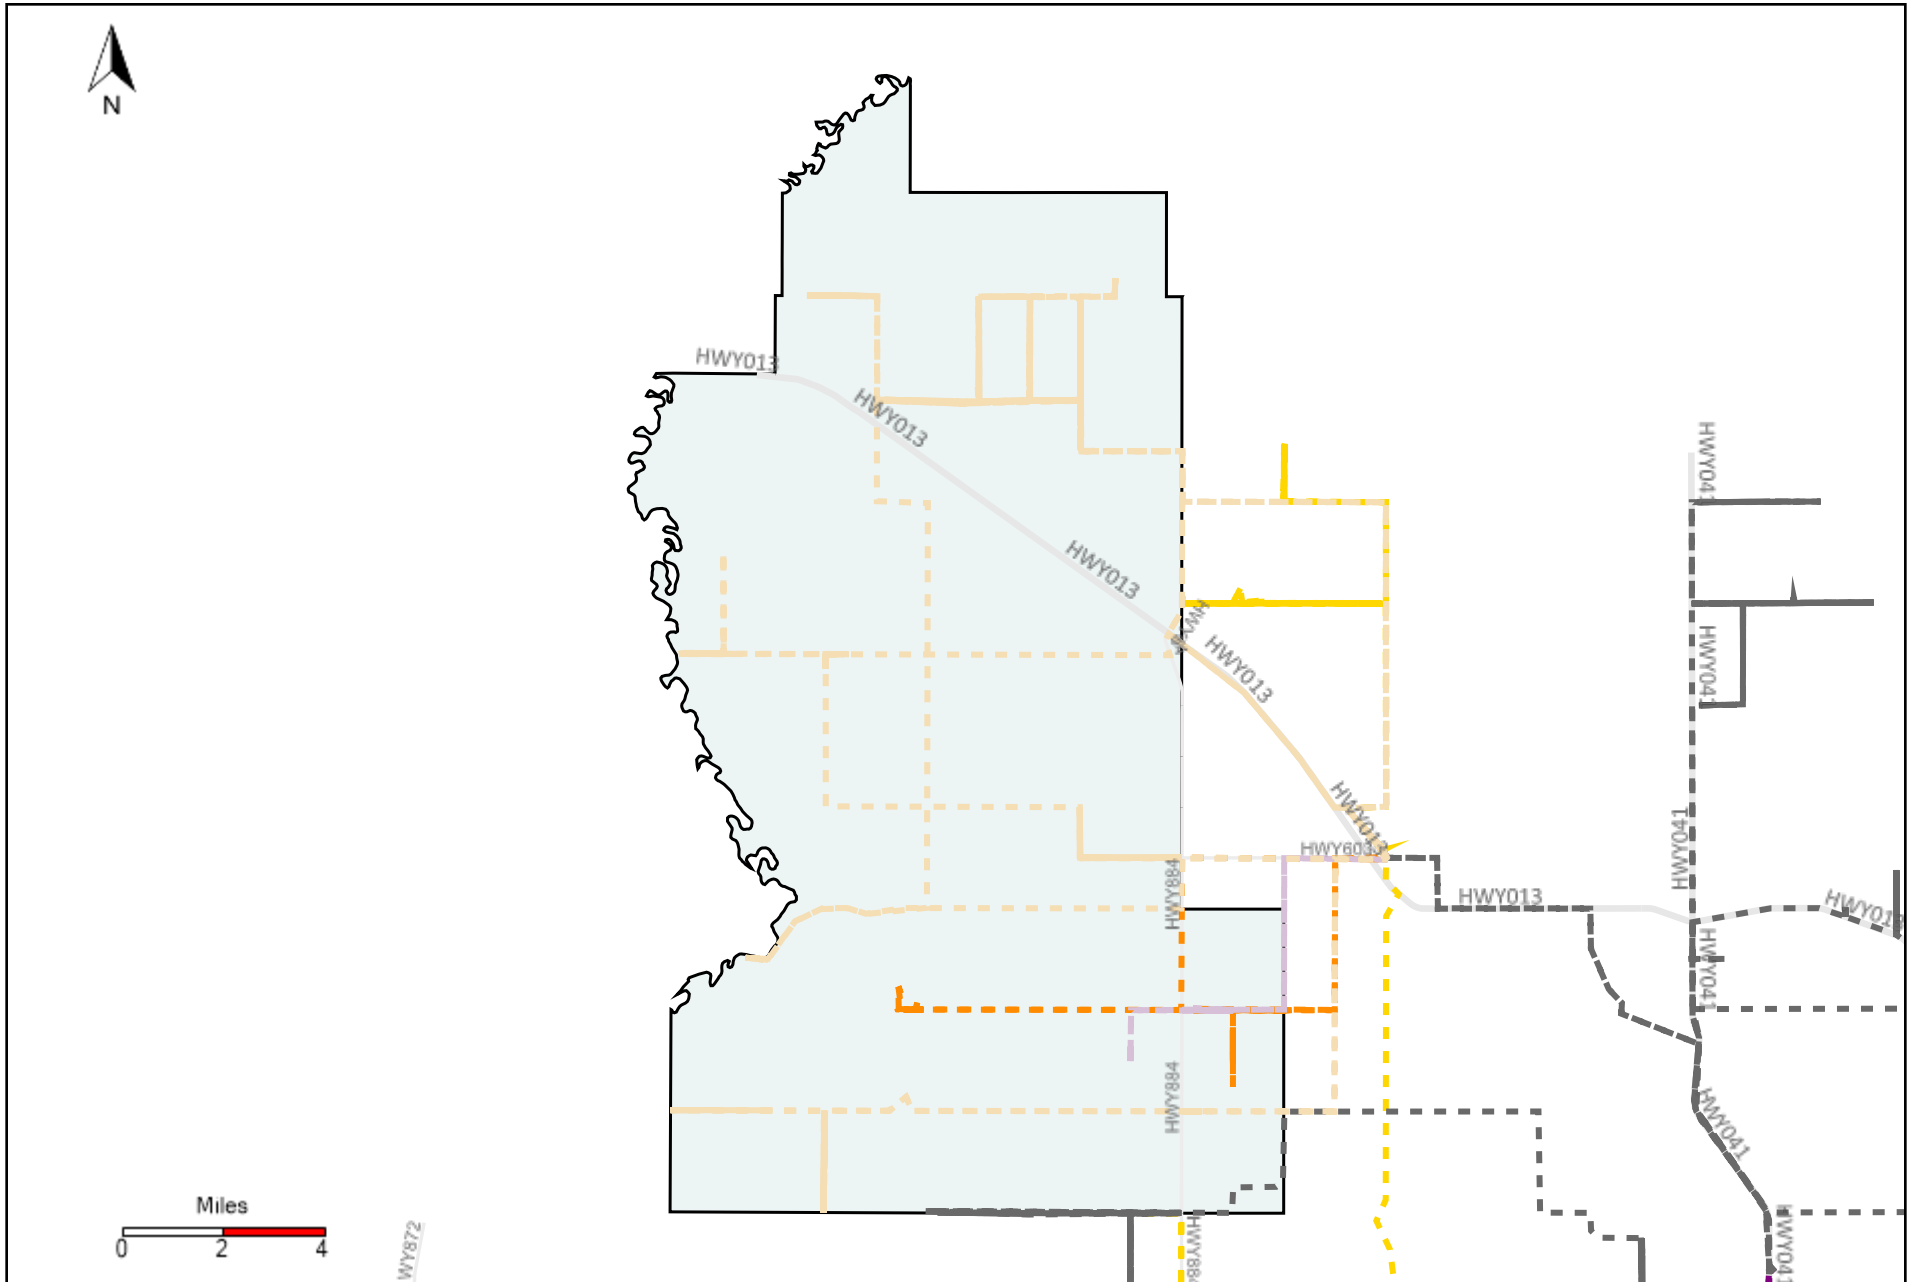

Division: 7 Grader Report(2021-05-30 ~ 2021-06-05)

Vehicle Name List	Total Distance(km)	Total Hours
*****	1769.93	192 hrs 44 min 3 sec