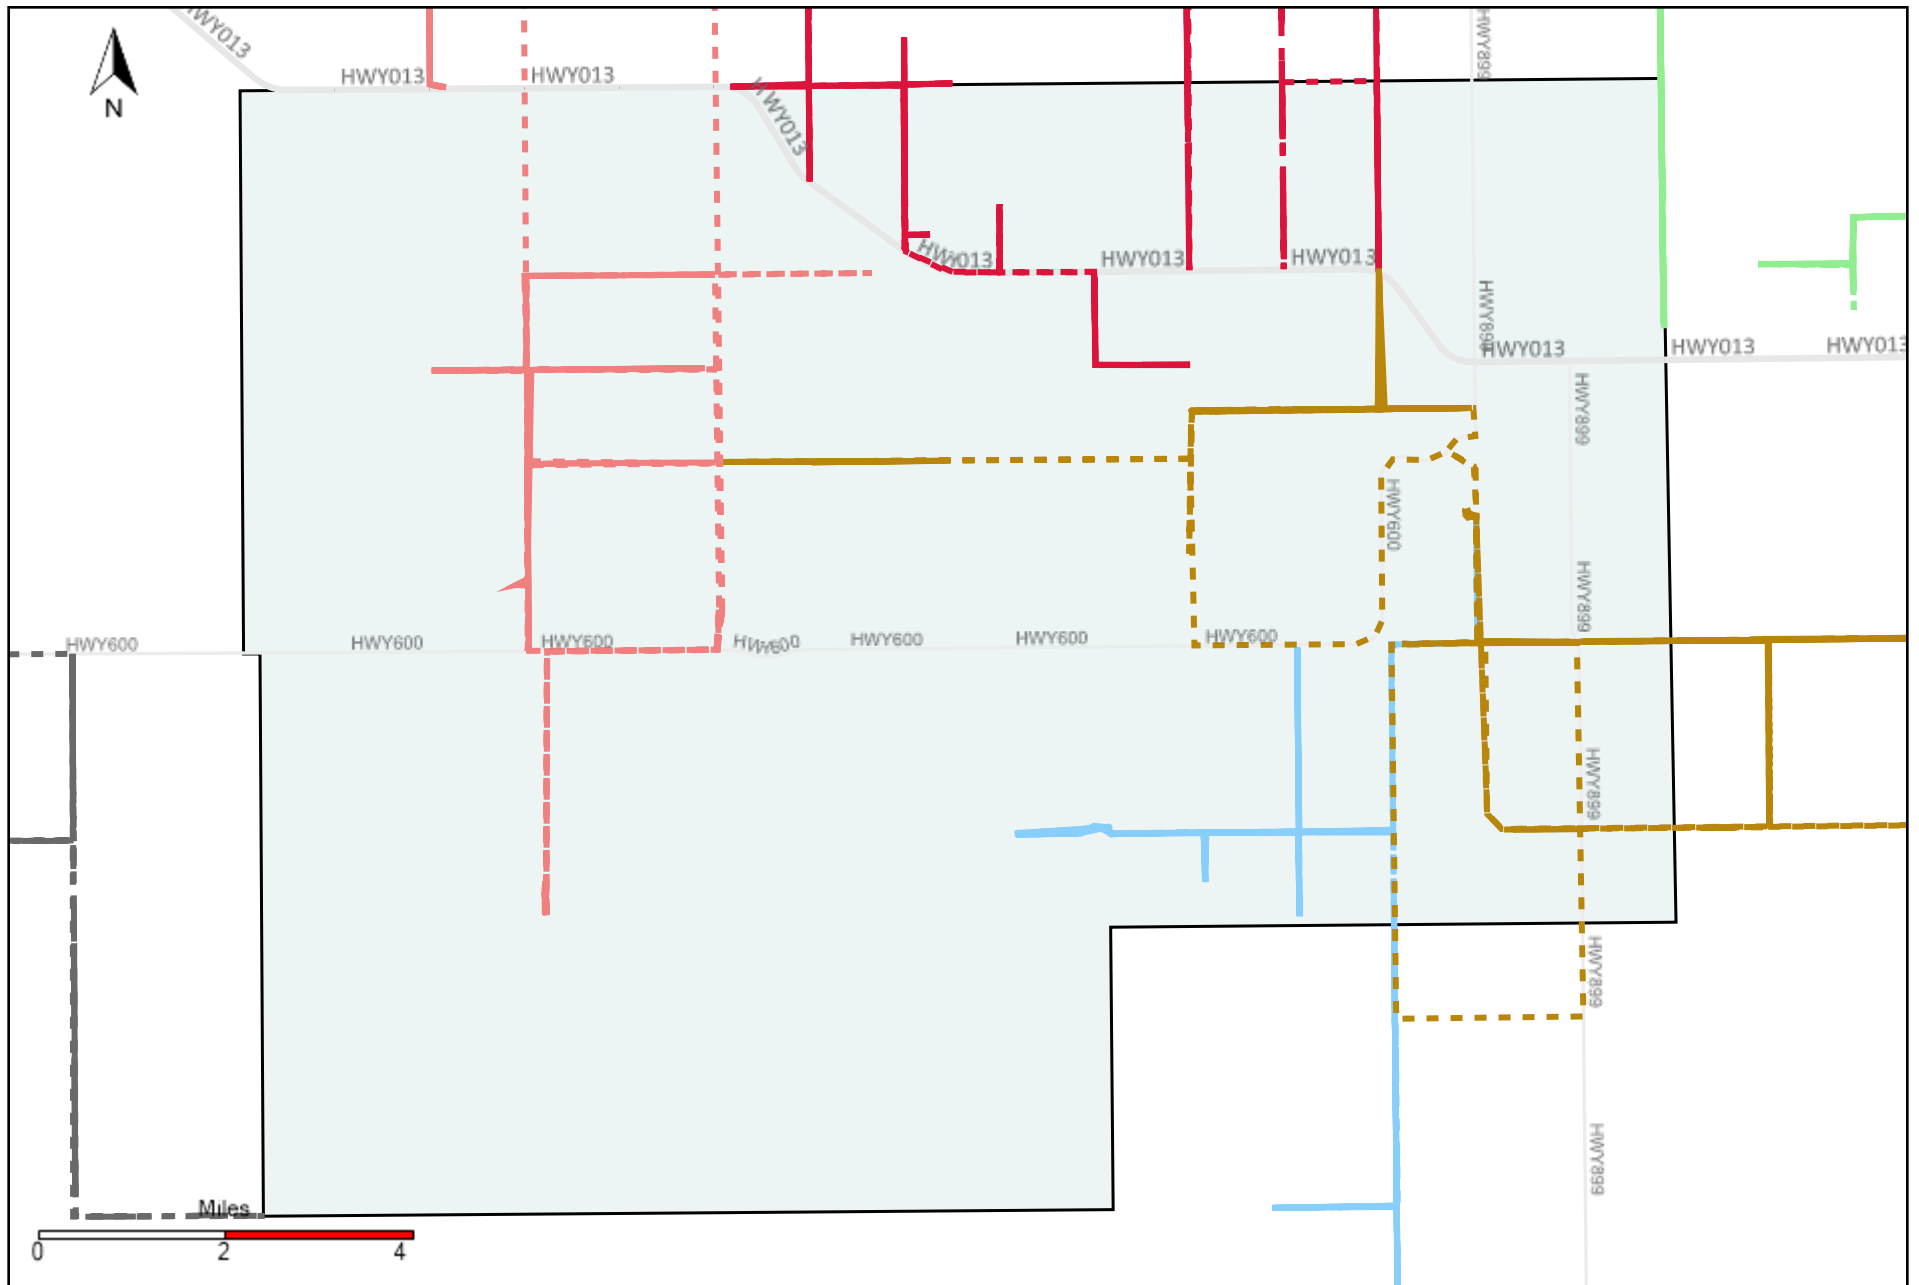

Division: 3 Grader Report(2021-05-30 ~ 2021-06-05)

Vehicle Name List	Total Distance(km)	Total Hours
*****	2667.88	287 hrs 21 min 50 sec