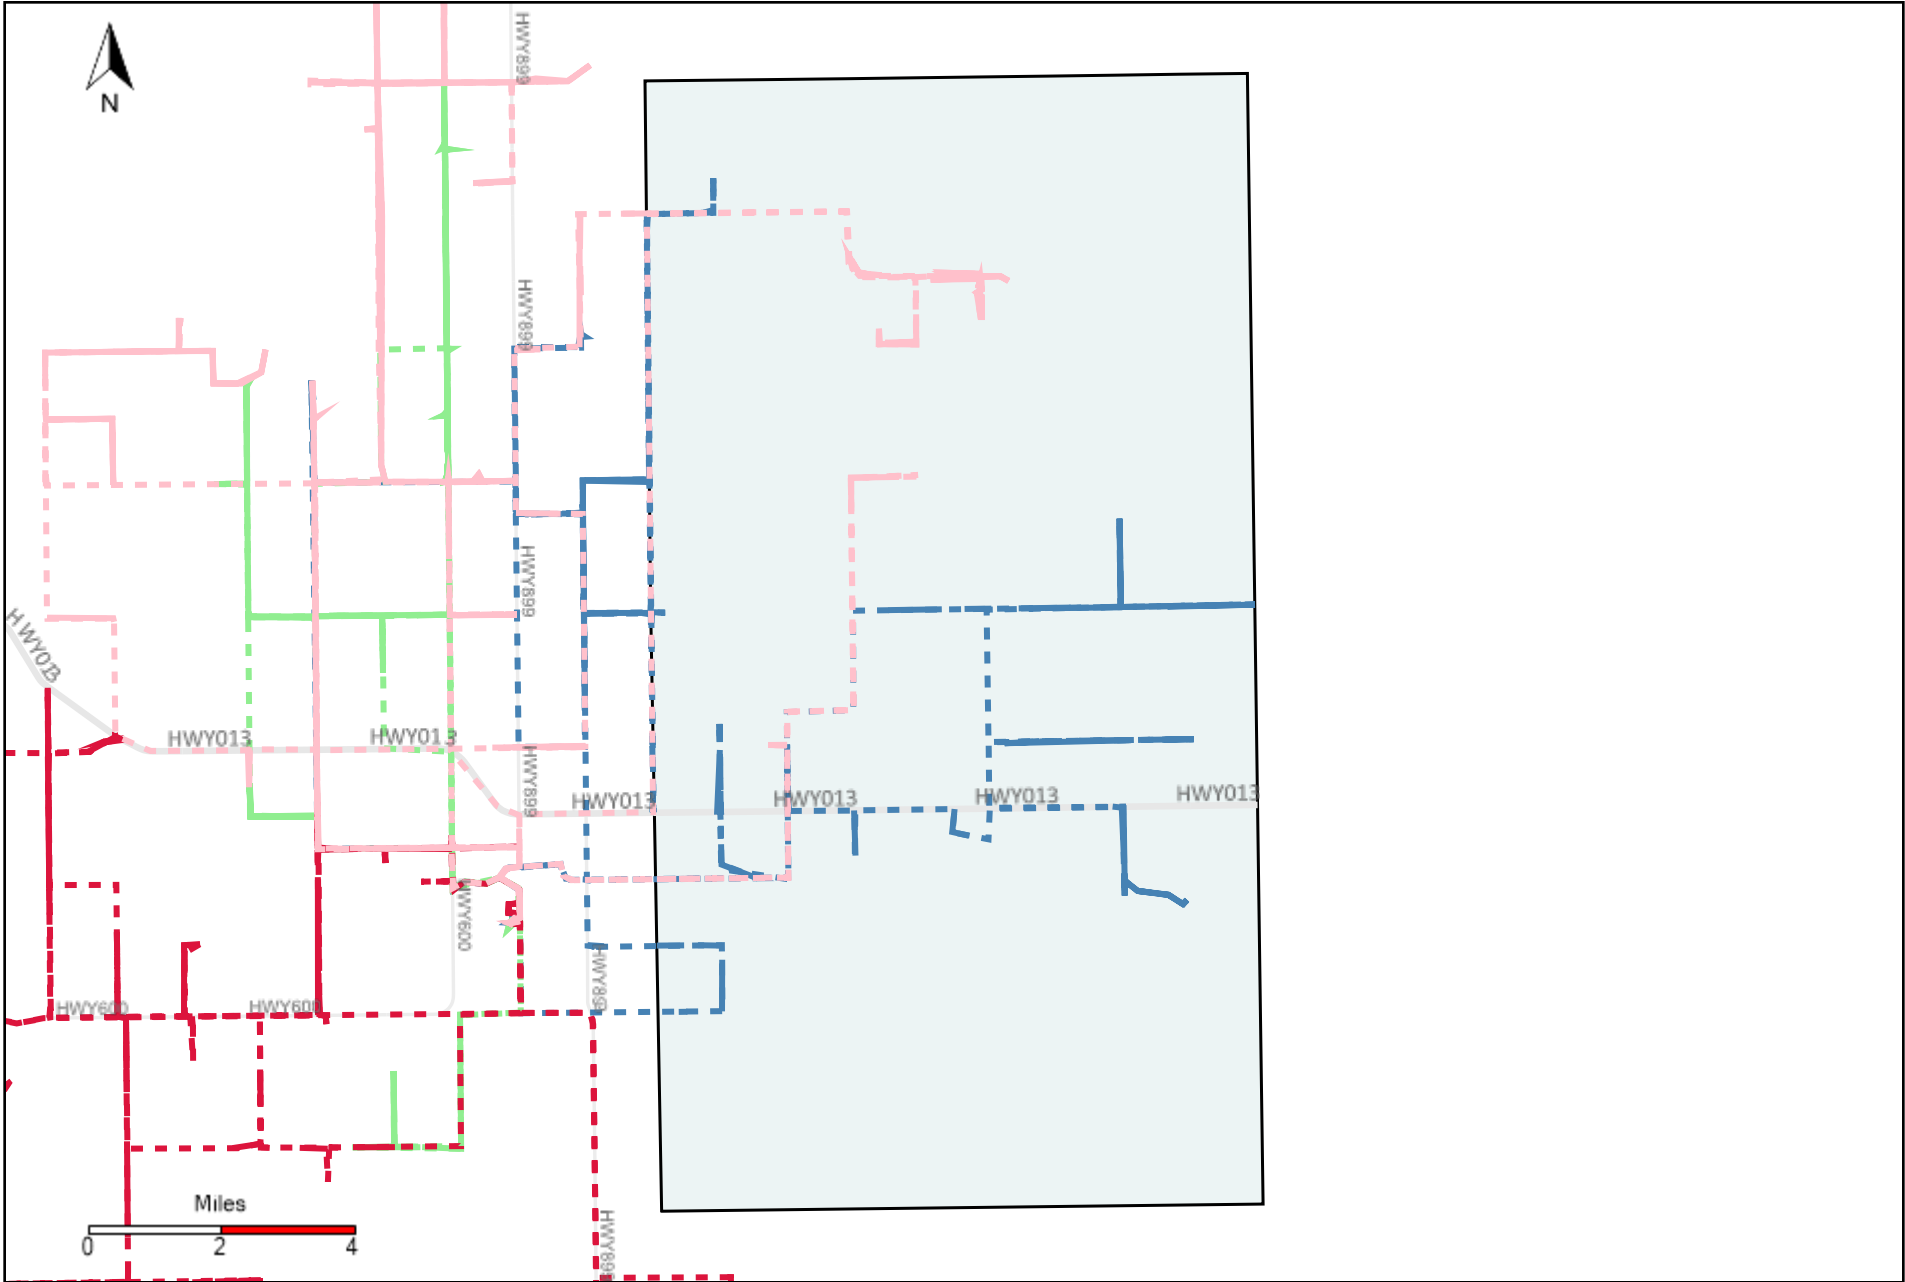

Provost Weekly Grader Report (2021-02-21 ~ 2021-02-27)

Division: 1 Grader Report(2021-02-21 ~ 2021-02-27)

Vehicle Name List	Total Distance(km)	Total Hours
*****	393.52	23 hrs 28 min 0 sec

Division: 2 Grader Report(2021-02-21 ~ 2021-02-27)

Vehicle Name List	Total Distance(km)	Total Hours
*****	640.43	43 hrs 32 min 17 sec

Division: 3 Grader Report(2021-02-21 ~ 2021-02-27)

Vehicle Name List	Total Distance(km)	Total Hours
*****	1300.89	91 hrs 2 min 15 sec

Division: 4 Grader Report(2021-02-21 ~ 2021-02-27)

Vehicle Name List	Total Distance(km)	Total Hours
*****	1447.12	100 hrs 18 min 38 sec

Division: 5 Grader Report(2021-02-21 ~ 2021-02-27)

Vehicle Name List	Total Distance(km)	Total Hours
*****	539.75	32 hrs 44 min 23 sec

Division: 6 Grader Report(2021-02-21 ~ 2021-02-27)

Vehicle Name List	Total Distance(km)	Total Hours
*****	379.21	21 hrs 46 min 17 sec

Division: 7 Grader Report(2021-02-21 ~ 2021-02-27)

Vehicle Name List	Total Distance(km)	Total Hours
*****	232.97	12 hrs 29 min 54 sec