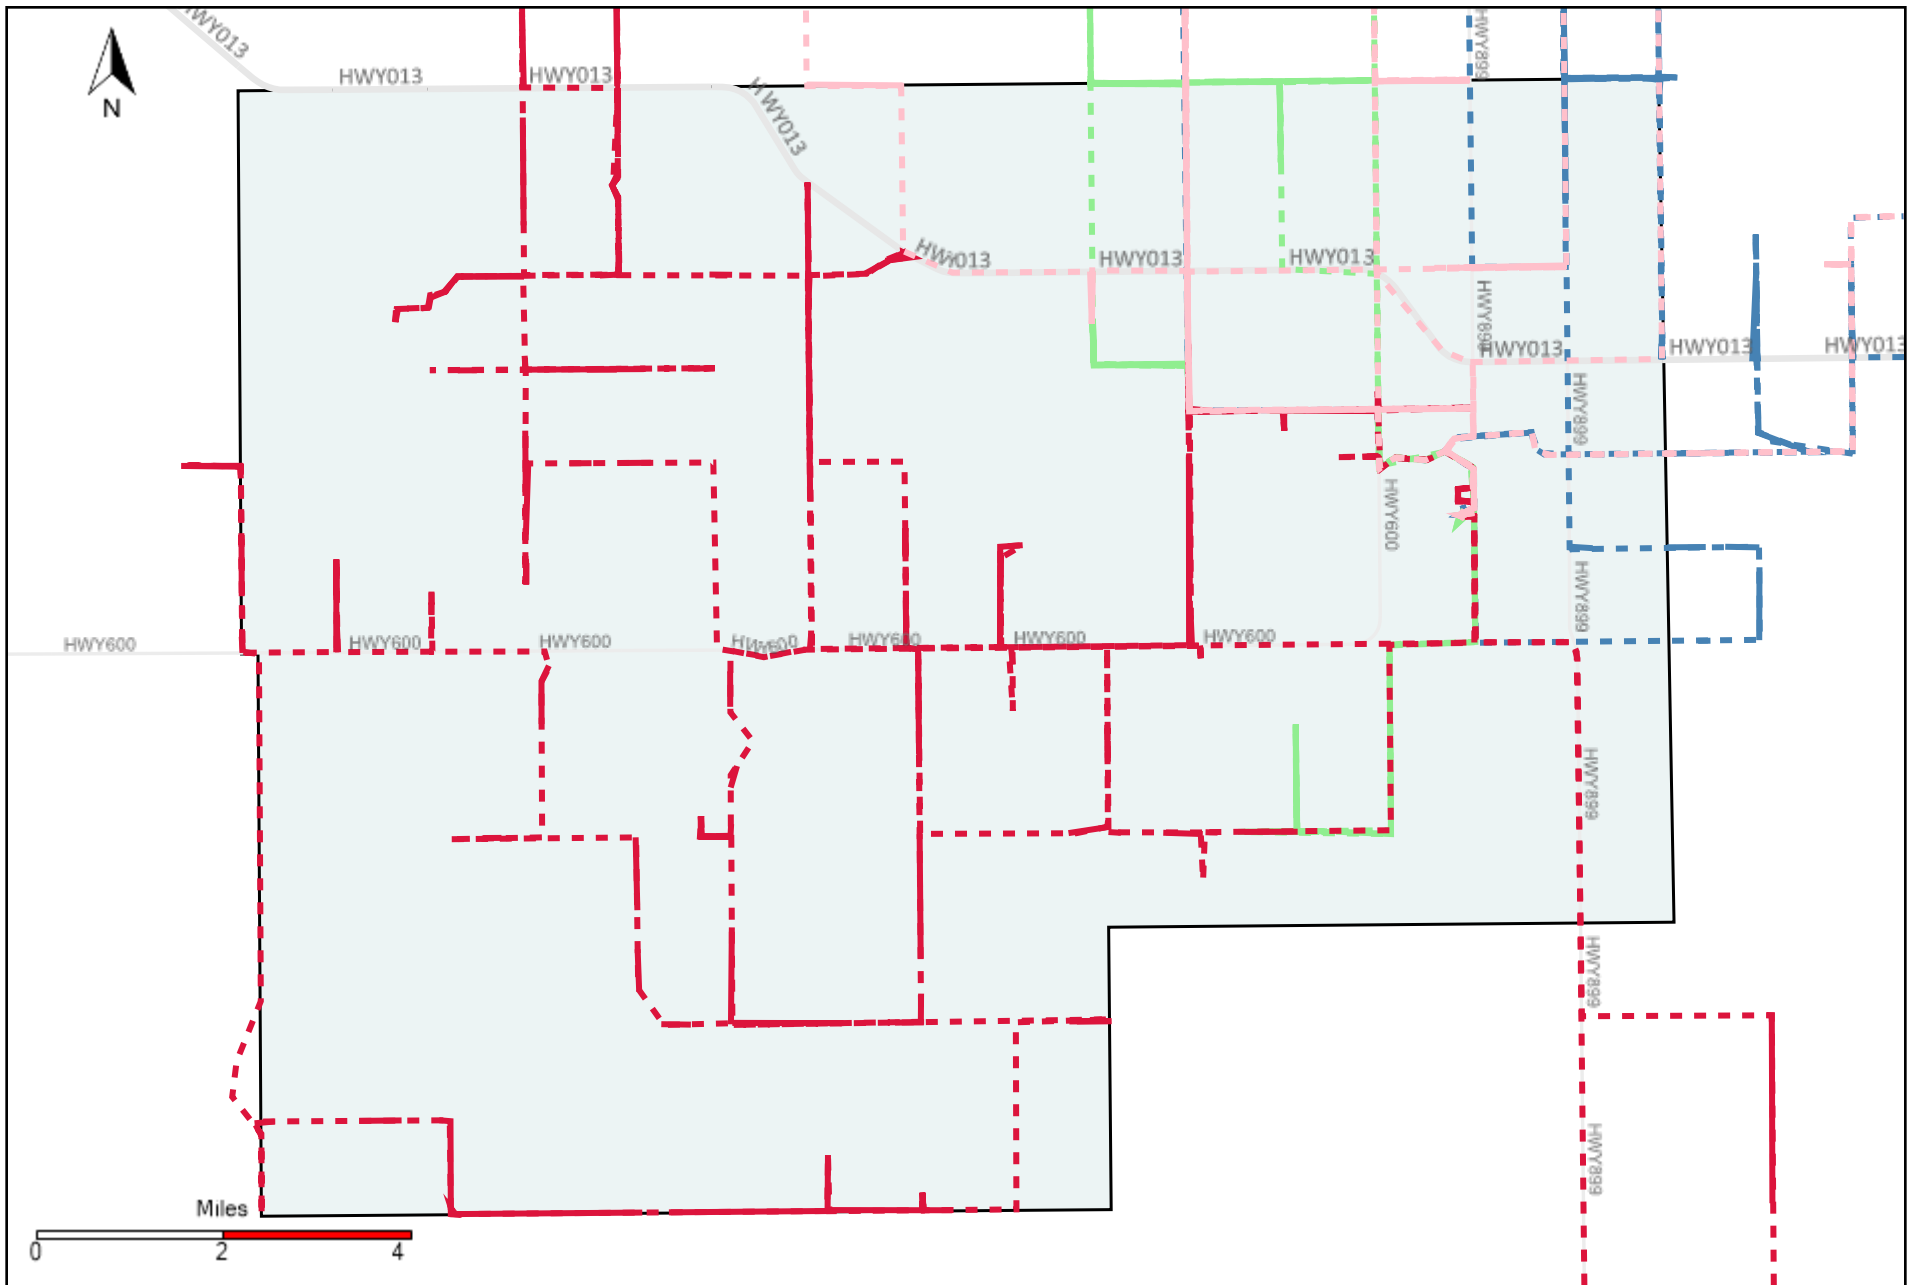

Provost Weekly Grader Report (2021-02-21 ~ 2021-02-27)

Division: 1 Grader Report(2021-02-21 ~ 2021-02-27)

Vehicle Name List	Total Distance(km)	Total Hours
*****	393.52	23 hrs 28 min 0 sec

Division: 2 Grader Report(2021-02-21 ~ 2021-02-27)

Vehicle Name List	Total Distance(km)	Total Hours
*****	640.43	43 hrs 32 min 17 sec

Division: 3 Grader Report(2021-02-21 ~ 2021-02-27)

Vehicle Name List	Total Distance(km)	Total Hours
*****	1300.89	91 hrs 2 min 15 sec

Division: 4 Grader Report(2021-02-21 ~ 2021-02-27)

Vehicle Name List	Total Distance(km)	Total Hours
*****	1447.12	100 hrs 18 min 38 sec

Division: 5 Grader Report(2021-02-21 ~ 2021-02-27)

Vehicle Name List	Total Distance(km)	Total Hours
*****	539.75	32 hrs 44 min 23 sec

Division: 6 Grader Report(2021-02-21 ~ 2021-02-27)

Vehicle Name List	Total Distance(km)	Total Hours
*****	379.21	21 hrs 46 min 17 sec

Division: 7 Grader Report(2021-02-21 ~ 2021-02-27)

Vehicle Name List	Total Distance(km)	Total Hours
*****	232.97	12 hrs 29 min 54 sec