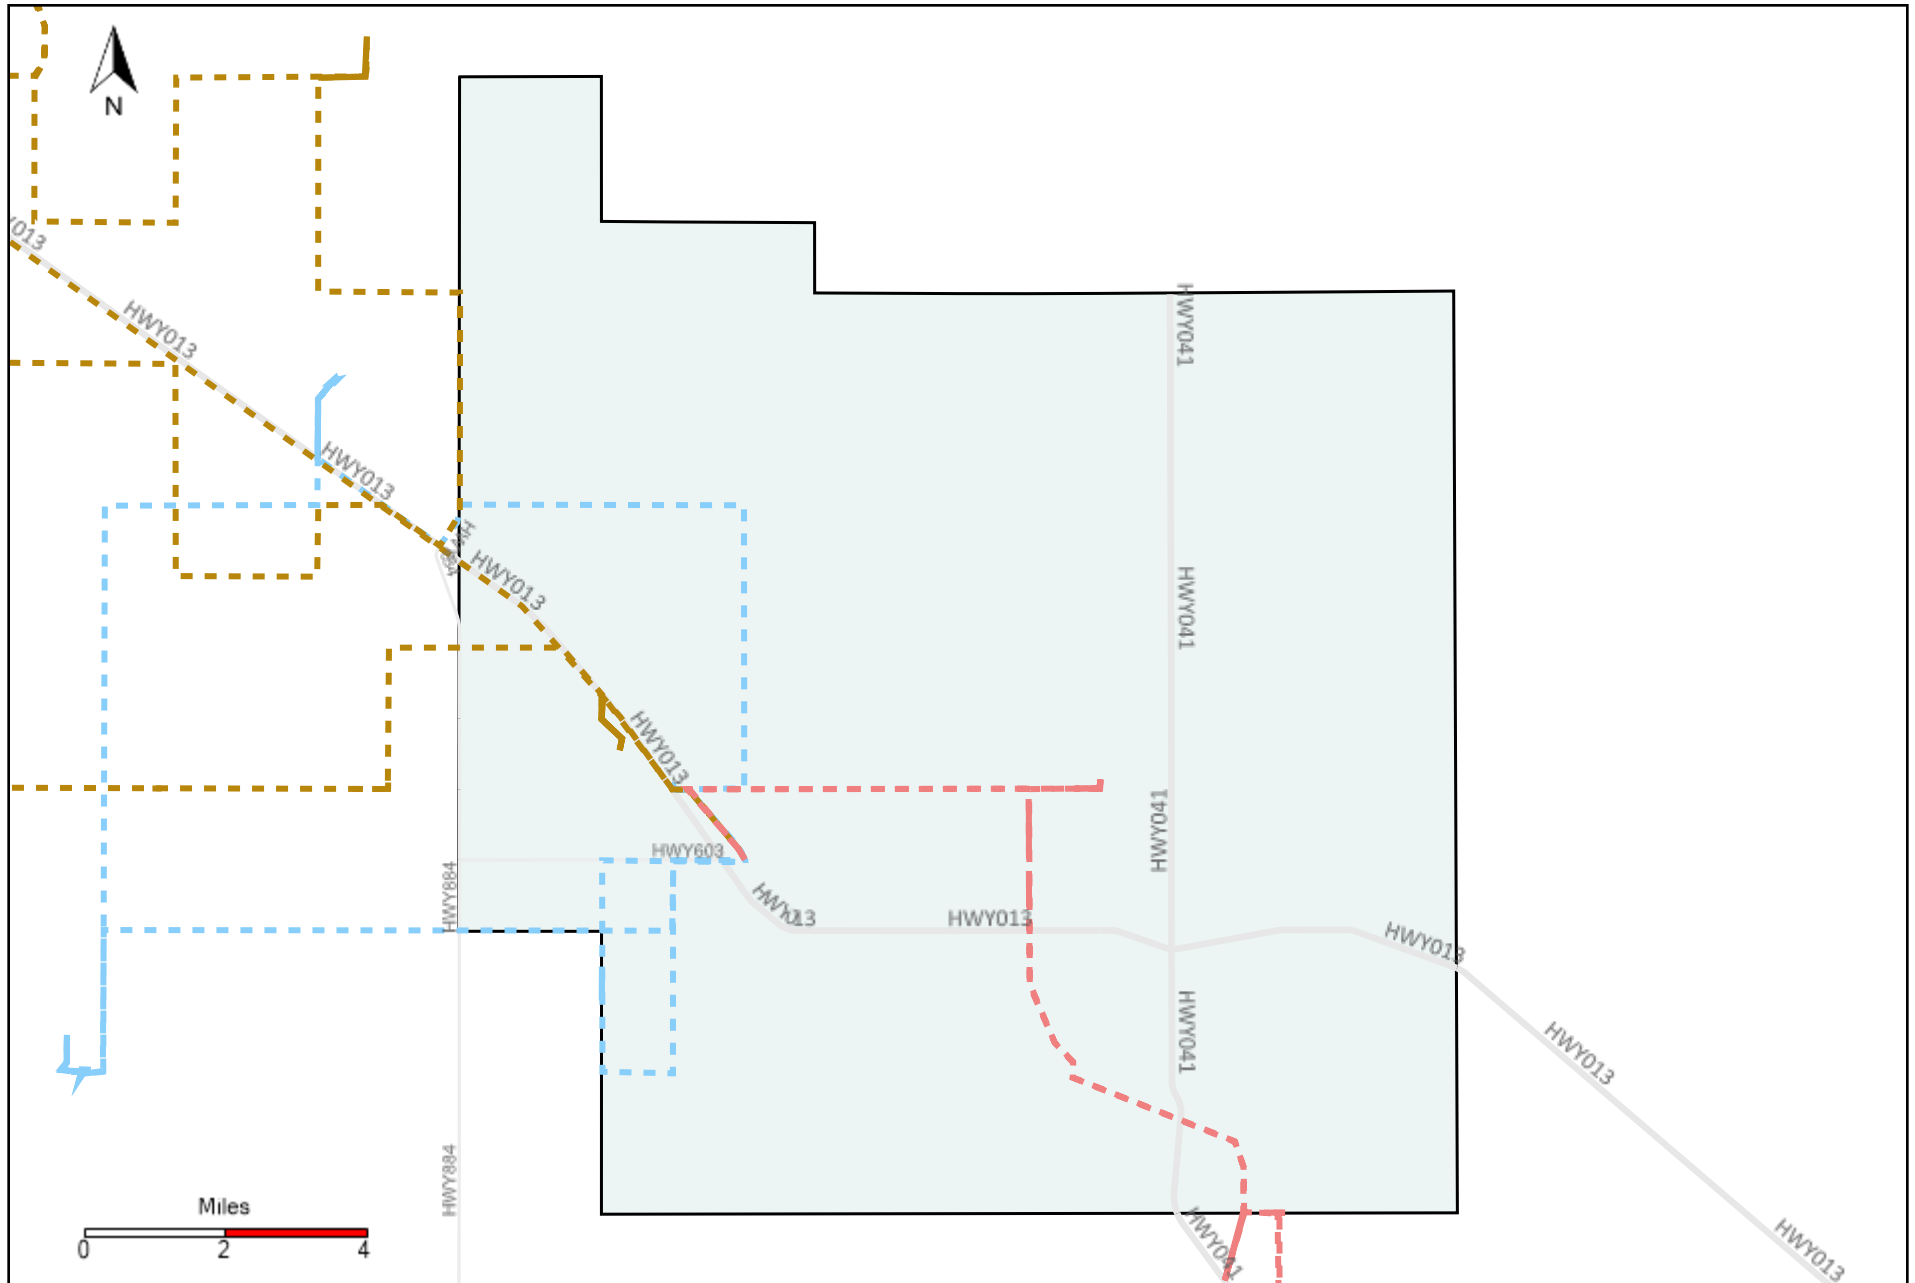

Division: 4 Grader Report(2021-02-21 ~ 2021-02-27)

Vehicle Name List	Total Distance(km)	Total Hours
*****	1447.12	100 hrs 18 min 38 sec

Division: 5 Grader Report(2021-02-21 ~ 2021-02-27)

Vehicle Name List	Total Distance(km)	Total Hours
*****	539.75	32 hrs 44 min 23 sec

Division: 6 Grader Report(2021-02-21 ~ 2021-02-27)

Vehicle Name List	Total Distance(km)	Total Hours
*****	379.21	21 hrs 46 min 17 sec

Division: 7 Grader Report(2021-02-21 ~ 2021-02-27)

Vehicle Name List	Total Distance(km)	Total Hours
*****	232.97	12 hrs 29 min 54 sec