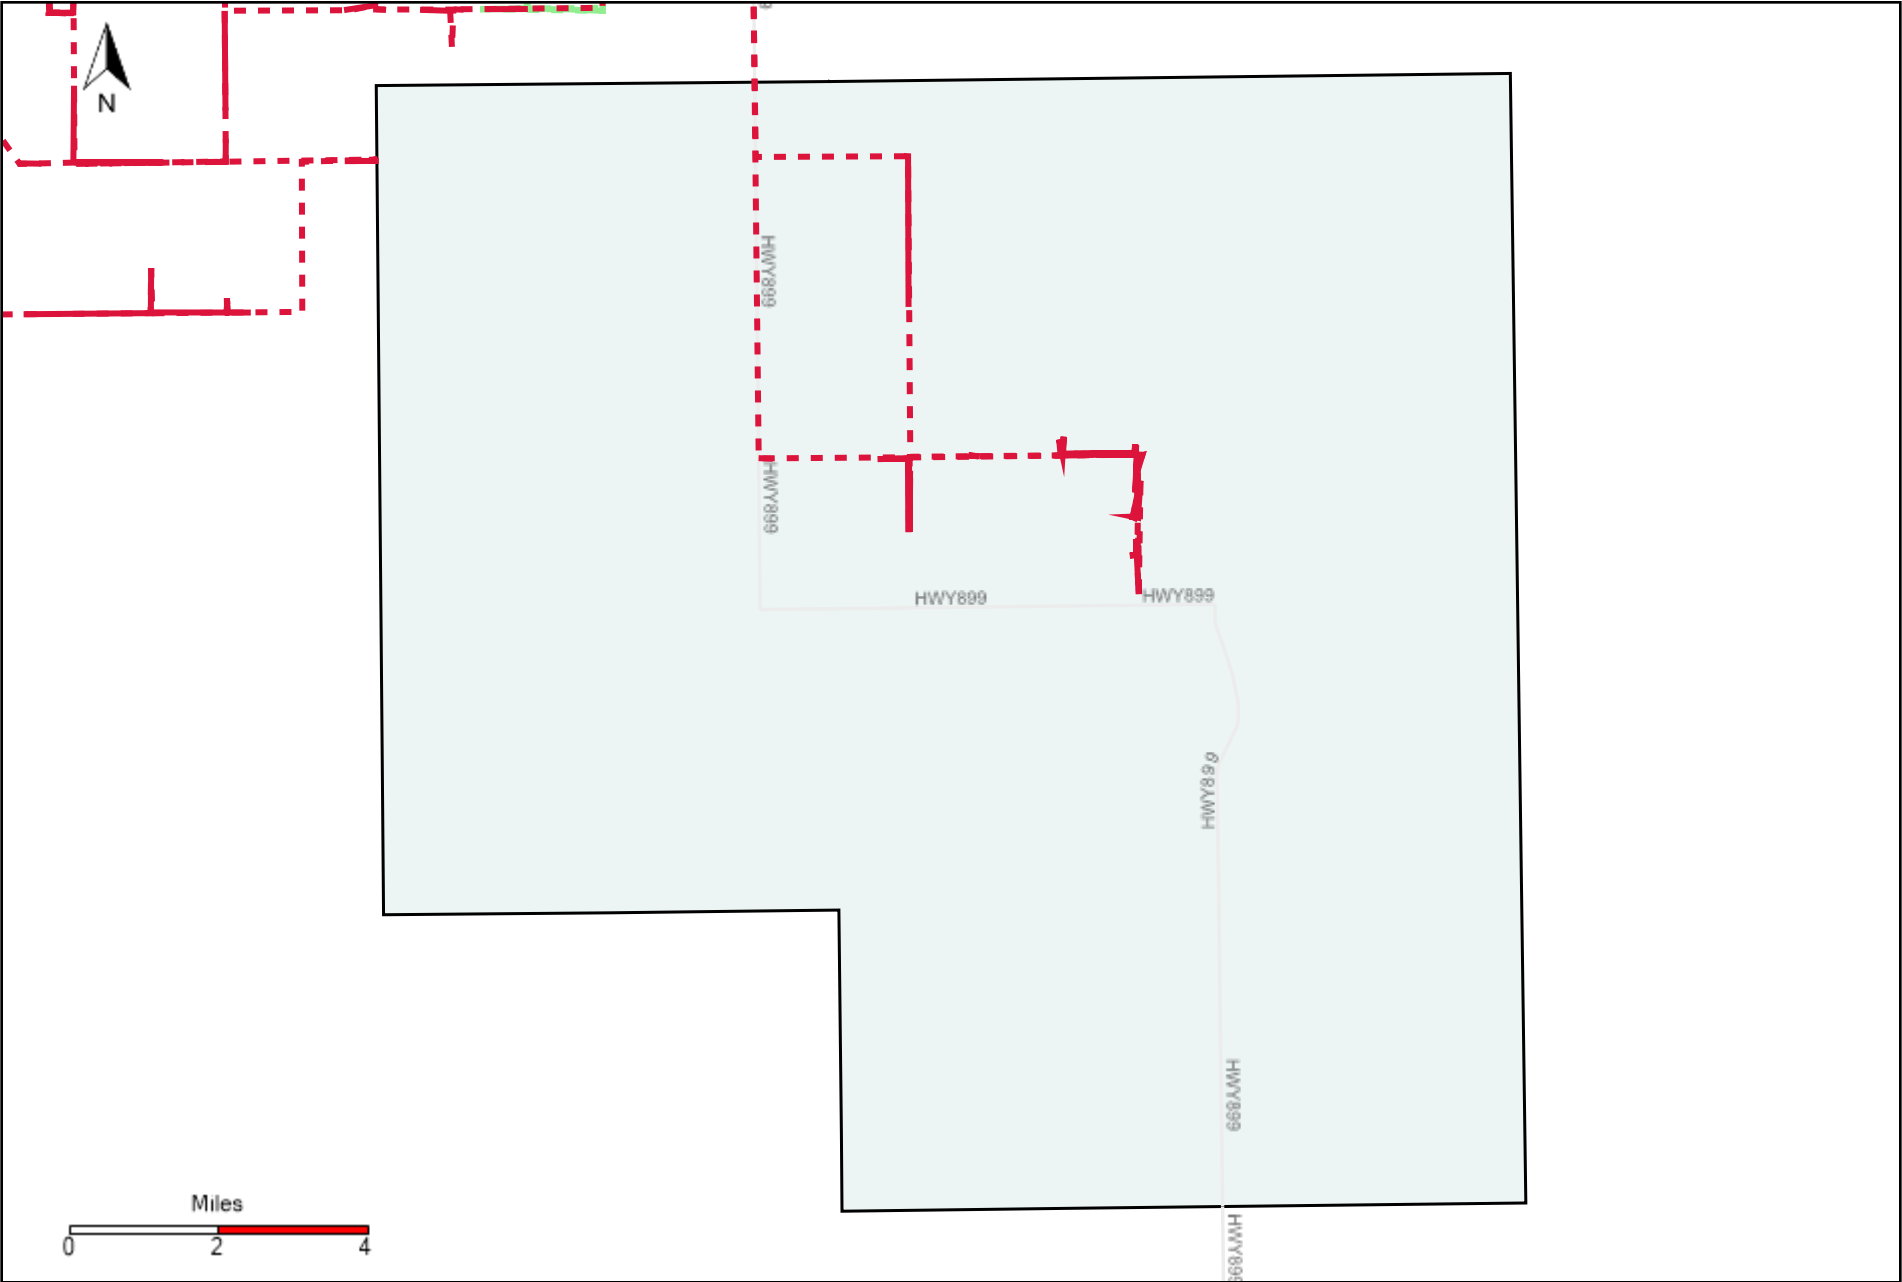

Provost Weekly Grader Report (2021-02-21 ~ 2021-02-27)

Division: 1 Grader Report(2021-02-21 ~ 2021-02-27)

Vehicle Name List	Total Distance(km)	Total Hours
*****	393.52	23 hrs 28 min 0 sec

Division: 2 Grader Report(2021-02-21 ~ 2021-02-27)

Vehicle Name List	Total Distance(km)	Total Hours
*****	640.43	43 hrs 32 min 17 sec

Division: 3 Grader Report(2021-02-21 ~ 2021-02-27)

Vehicle Name List	Total Distance(km)	Total Hours
*****	1300.89	91 hrs 2 min 15 sec

Division: 4 Grader Report(2021-02-21 ~ 2021-02-27)

Vehicle Name List	Total Distance(km)	Total Hours
*****	1447.12	100 hrs 18 min 38 sec

Division: 5 Grader Report(2021-02-21 ~ 2021-02-27)

Vehicle Name List	Total Distance(km)	Total Hours
*****	539.75	32 hrs 44 min 23 sec

Division: 6 Grader Report(2021-02-21 ~ 2021-02-27)

Vehicle Name List	Total Distance(km)	Total Hours
*****	379.21	21 hrs 46 min 17 sec

Division: 7 Grader Report(2021-02-21 ~ 2021-02-27)

Vehicle Name List	Total Distance(km)	Total Hours
*****	232.97	12 hrs 29 min 54 sec