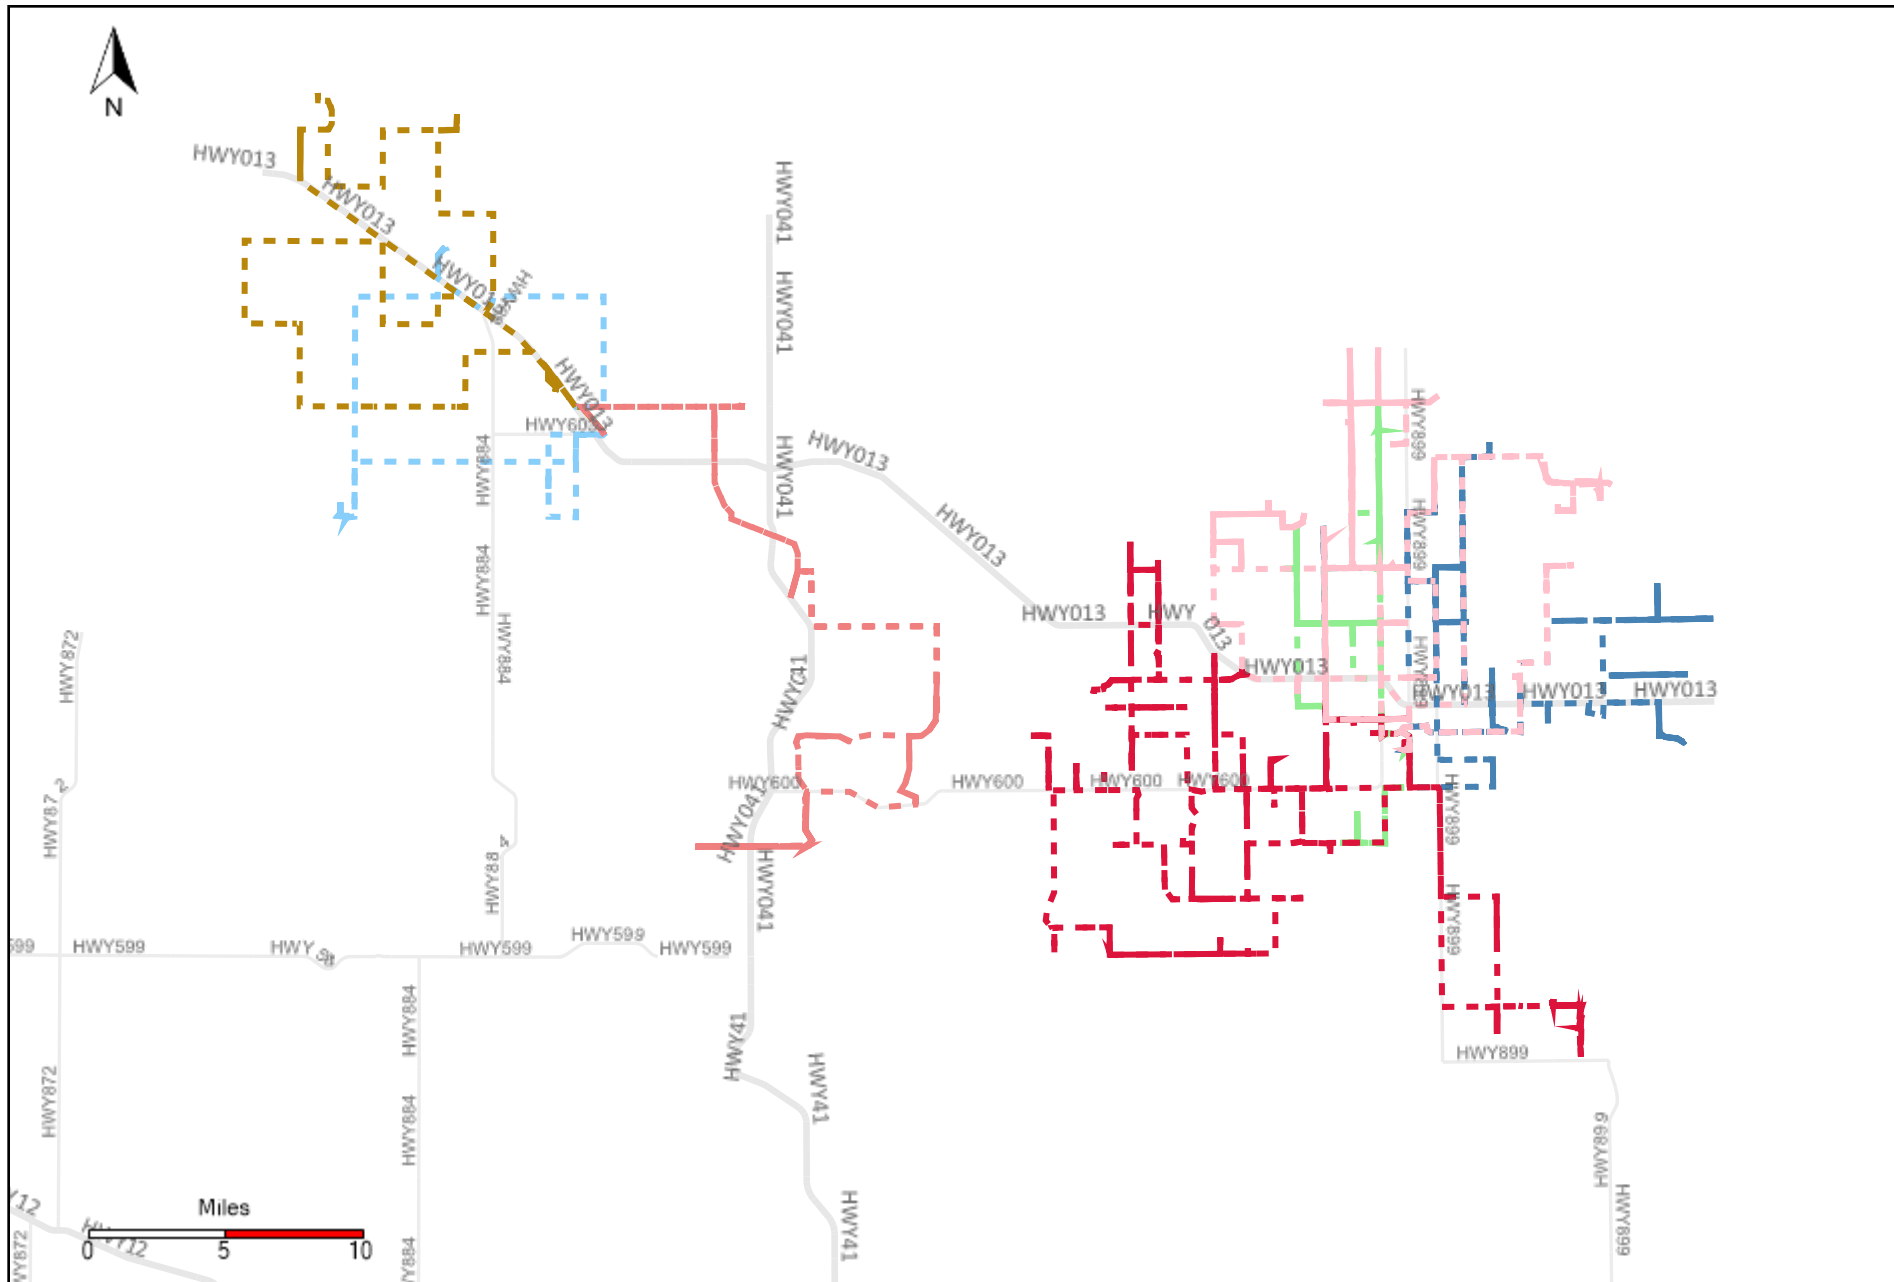

Provost Weekly Grader Report (2021-02-21 ~ 2021-02-27)

Division: 1 Grader Report(2021-02-21 ~ 2021-02-27)

Vehicle Name List	Total Distance(km)	Total Hours
*****	393.52	23 hrs 28 min 0 sec

Division: 2 Grader Report(2021-02-21 ~ 2021-02-27)

Vehicle Name List	Total Distance(km)	Total Hours
*****	640.43	43 hrs 32 min 17 sec

Division: 3 Grader Report(2021-02-21 ~ 2021-02-27)

Vehicle Name List	Total Distance(km)	Total Hours
*****	1300.89	91 hrs 2 min 15 sec

Division: 4 Grader Report(2021-02-21 ~ 2021-02-27)

Vehicle Name List	Total Distance(km)	Total Hours
*****	1447.12	100 hrs 18 min 38 sec

Division: 5 Grader Report(2021-02-21 ~ 2021-02-27)

Vehicle Name List	Total Distance(km)	Total Hours
*****	539.75	32 hrs 44 min 23 sec

Division: 6 Grader Report(2021-02-21 ~ 2021-02-27)

Vehicle Name List	Total Distance(km)	Total Hours
*****	379.21	21 hrs 46 min 17 sec

Division: 7 Grader Report(2021-02-21 ~ 2021-02-27)

Vehicle Name List	Total Distance(km)	Total Hours
*****	232.97	12 hrs 29 min 54 sec