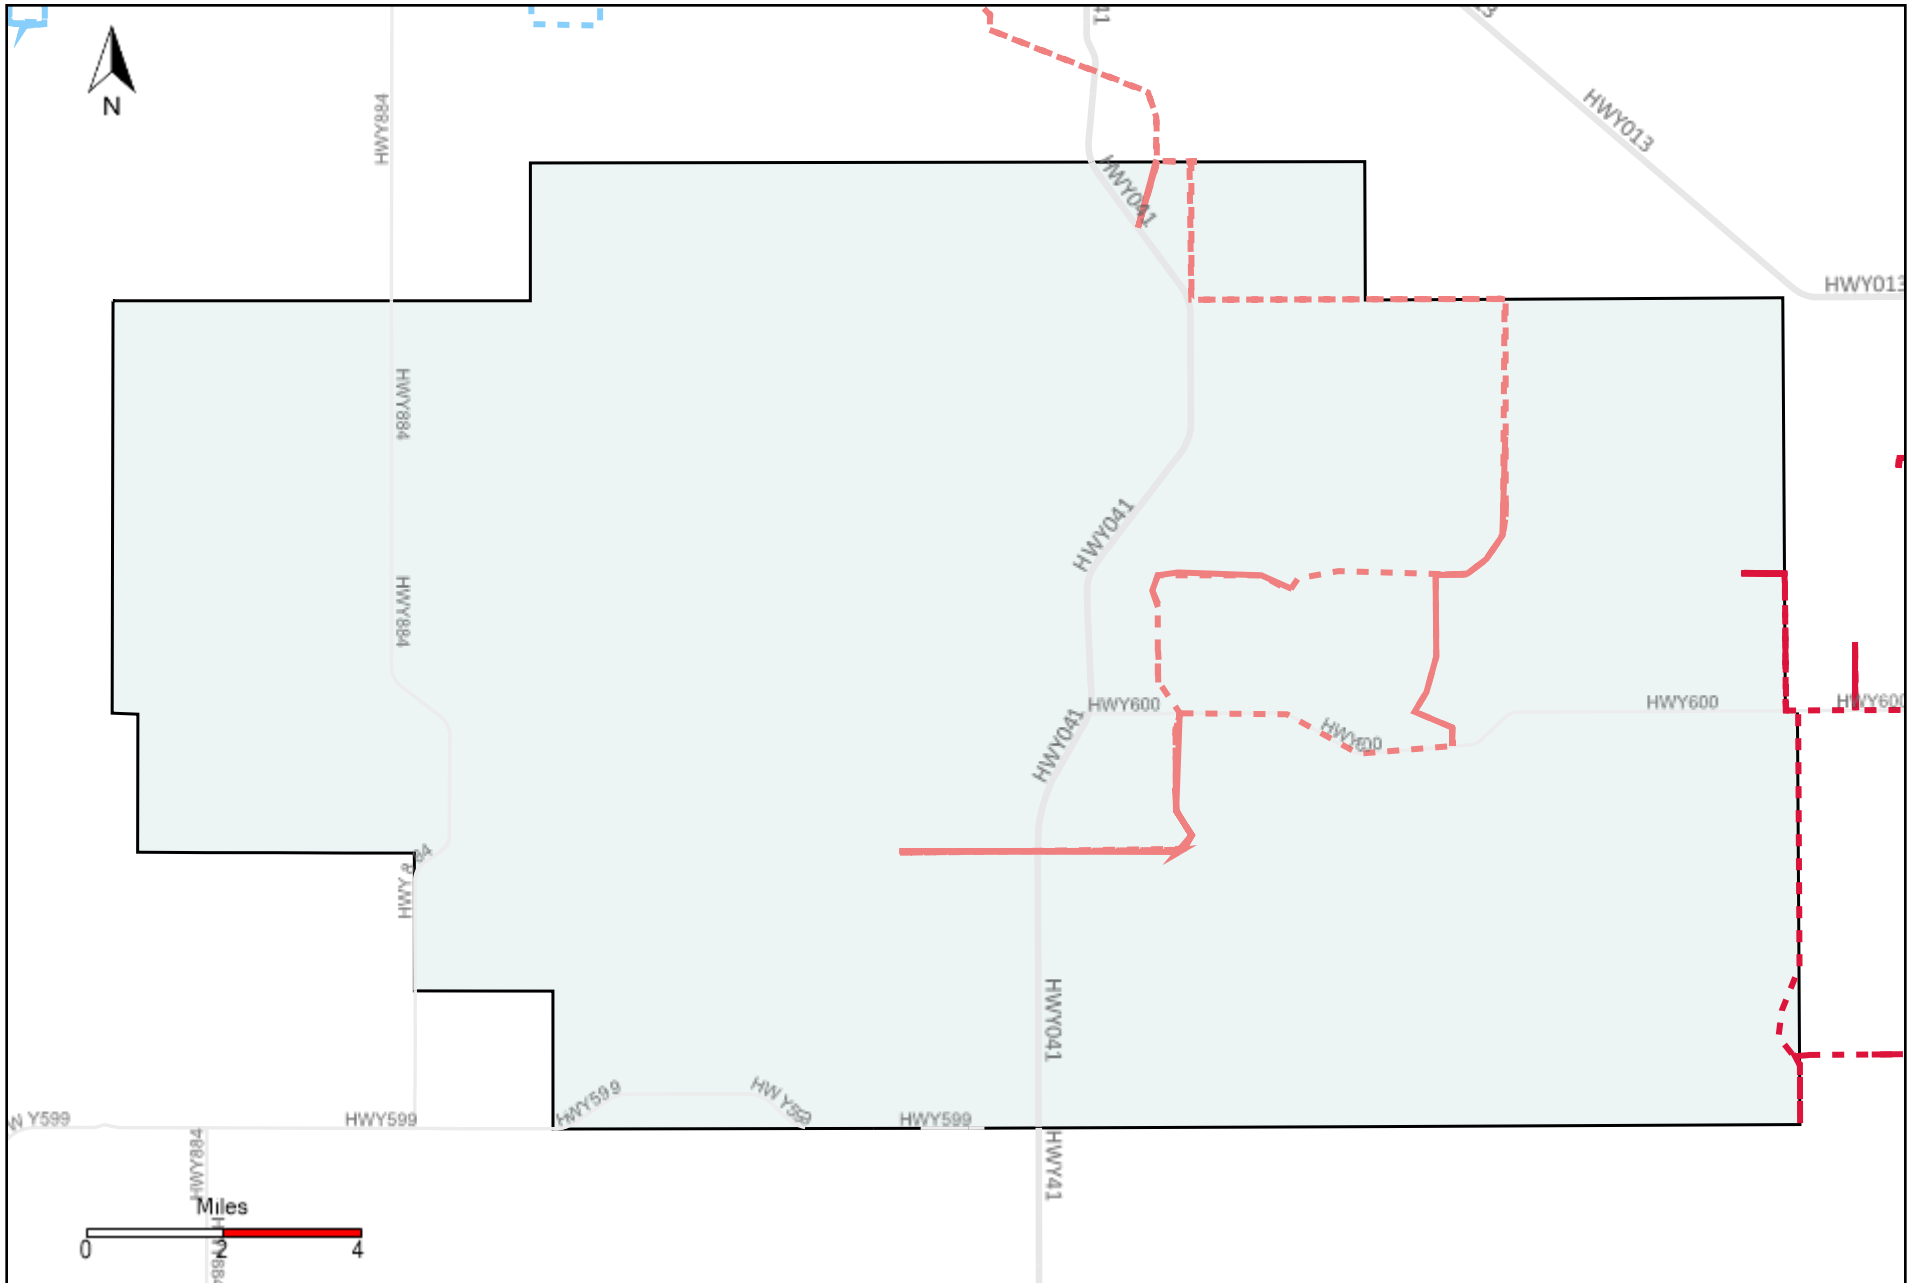

Provost Weekly Grader Report (2021-02-21 ~ 2021-02-27)

Division: 1 Grader Report(2021-02-21 ~ 2021-02-27)

Vehicle Name List	Total Distance(km)	Total Hours
*****	393.52	23 hrs 28 min 0 sec

Division: 2 Grader Report(2021-02-21 ~ 2021-02-27)

Vehicle Name List	Total Distance(km)	Total Hours
*****	640.43	43 hrs 32 min 17 sec

Division: 3 Grader Report(2021-02-21 ~ 2021-02-27)

Vehicle Name List	Total Distance(km)	Total Hours
*****	1300.89	91 hrs 2 min 15 sec

Division: 4 Grader Report(2021-02-21 ~ 2021-02-27)

Vehicle Name List	Total Distance(km)	Total Hours
*****	1447.12	100 hrs 18 min 38 sec

Division: 5 Grader Report(2021-02-21 ~ 2021-02-27)

Vehicle Name List	Total Distance(km)	Total Hours
*****	539.75	32 hrs 44 min 23 sec

Division: 6 Grader Report(2021-02-21 ~ 2021-02-27)

Vehicle Name List	Total Distance(km)	Total Hours
*****	379.21	21 hrs 46 min 17 sec

Division: 7 Grader Report(2021-02-21 ~ 2021-02-27)

Vehicle Name List	Total Distance(km)	Total Hours
*****	232.97	12 hrs 29 min 54 sec