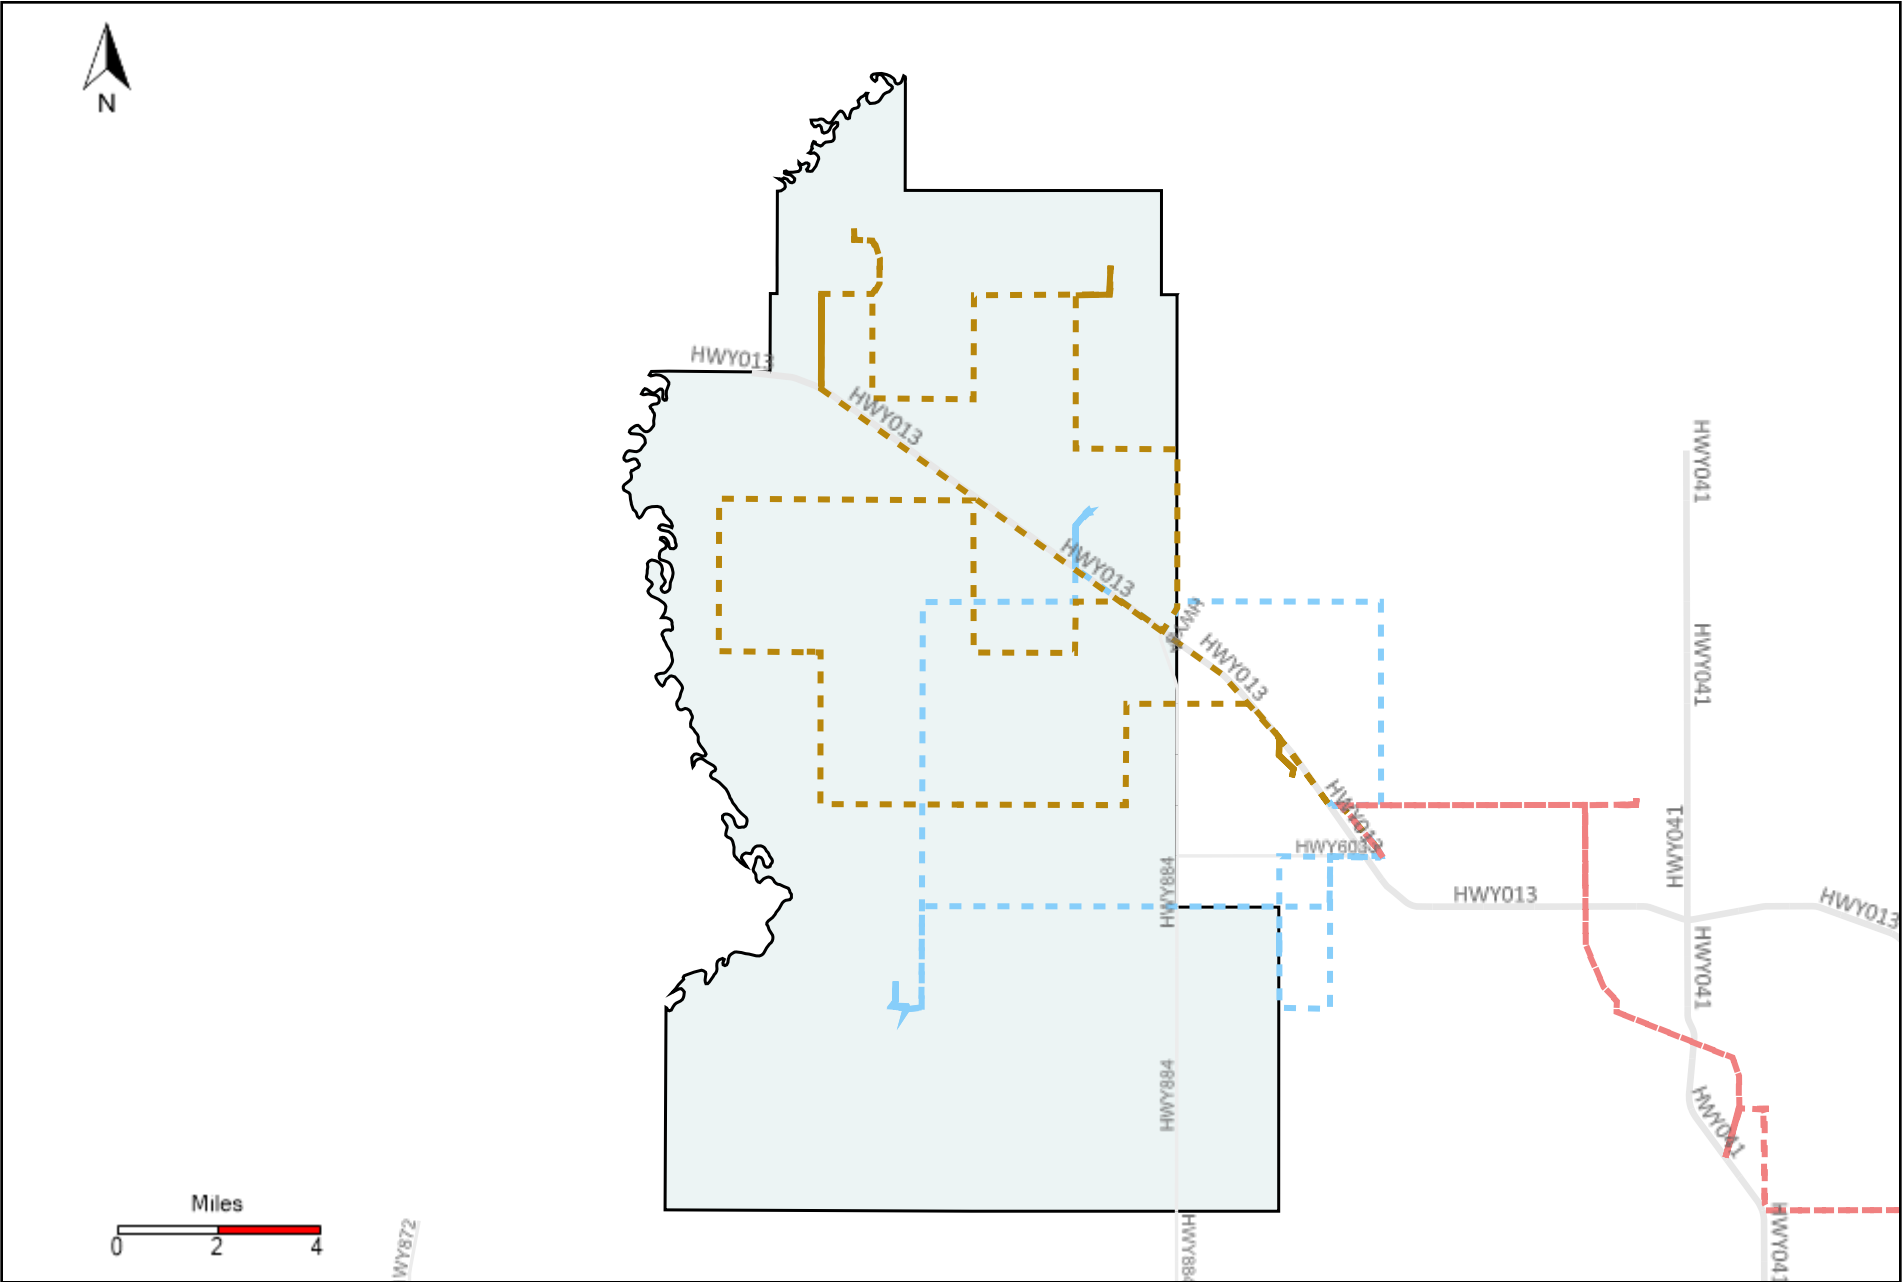

Division: 4 Grader Report(2021-02-21 ~ 2021-02-27)

Vehicle Name List	Total Distance(km)	Total Hours
*****	1447.12	100 hrs 18 min 38 sec

Division: 5 Grader Report(2021-02-21 ~ 2021-02-27)

Vehicle Name List	Total Distance(km)	Total Hours
*****	539.75	32 hrs 44 min 23 sec

Division: 6 Grader Report(2021-02-21 ~ 2021-02-27)

Vehicle Name List	Total Distance(km)	Total Hours
*****	379.21	21 hrs 46 min 17 sec

Division: 7 Grader Report(2021-02-21 ~ 2021-02-27)

Vehicle Name List	Total Distance(km)	Total Hours
*****	232.97	12 hrs 29 min 54 sec