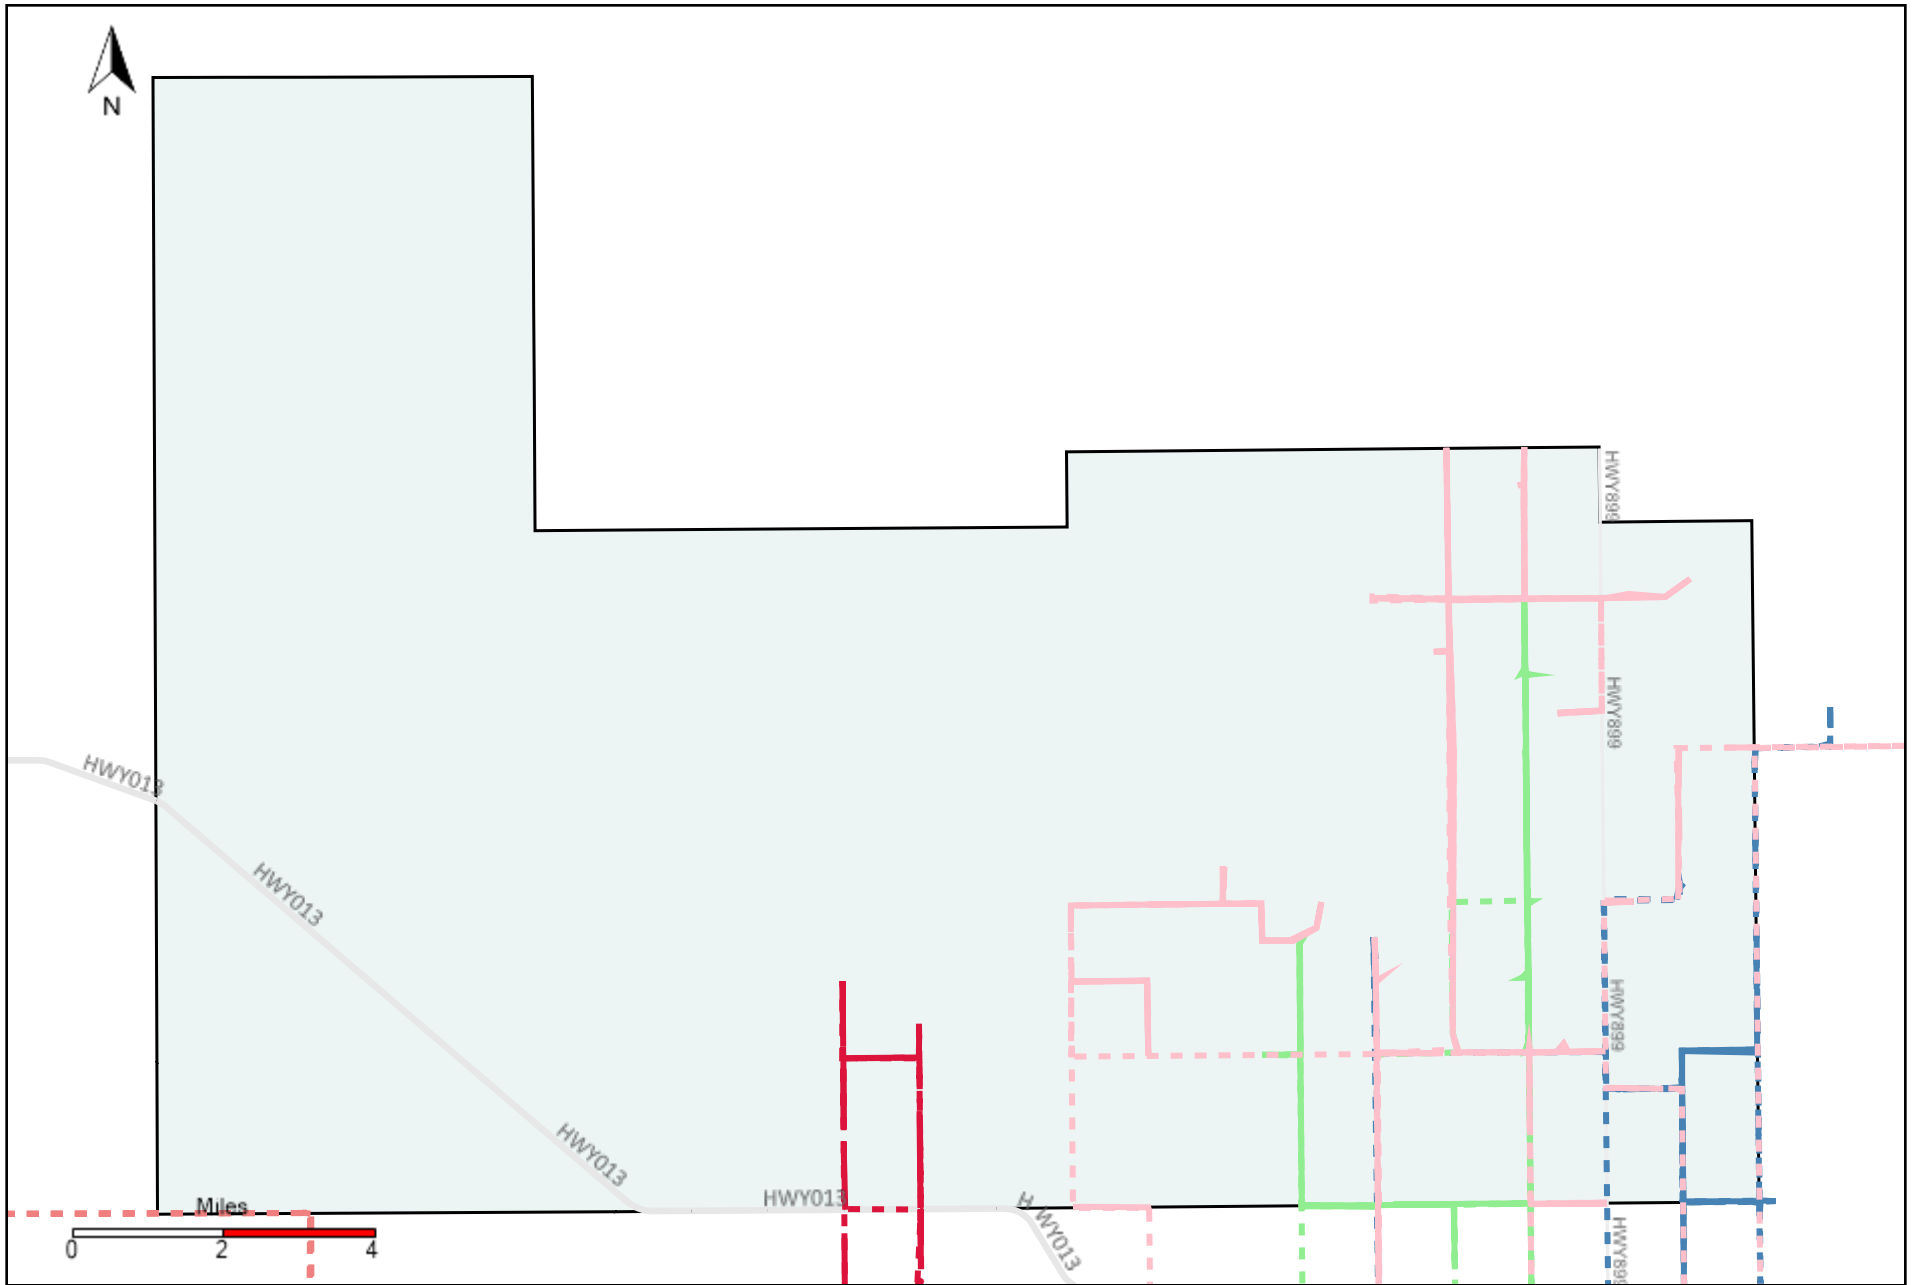

Provost Weekly Grader Report (2021-02-21 ~ 2021-02-27)

Division: 1 Grader Report(2021-02-21 ~ 2021-02-27)

Vehicle Name List	Total Distance(km)	Total Hours
*****	393.52	23 hrs 28 min 0 sec

Division: 2 Grader Report(2021-02-21 ~ 2021-02-27)

Vehicle Name List	Total Distance(km)	Total Hours
*****	640.43	43 hrs 32 min 17 sec

Division: 3 Grader Report(2021-02-21 ~ 2021-02-27)

Vehicle Name List	Total Distance(km)	Total Hours
*****	1300.89	91 hrs 2 min 15 sec

Division: 4 Grader Report(2021-02-21 ~ 2021-02-27)

Vehicle Name List	Total Distance(km)	Total Hours
*****	1447.12	100 hrs 18 min 38 sec

Division: 5 Grader Report(2021-02-21 ~ 2021-02-27)

Vehicle Name List	Total Distance(km)	Total Hours
*****	539.75	32 hrs 44 min 23 sec

Division: 6 Grader Report(2021-02-21 ~ 2021-02-27)

Vehicle Name List	Total Distance(km)	Total Hours
*****	379.21	21 hrs 46 min 17 sec

Division: 7 Grader Report(2021-02-21 ~ 2021-02-27)

Vehicle Name List	Total Distance(km)	Total Hours
*****	232.97	12 hrs 29 min 54 sec