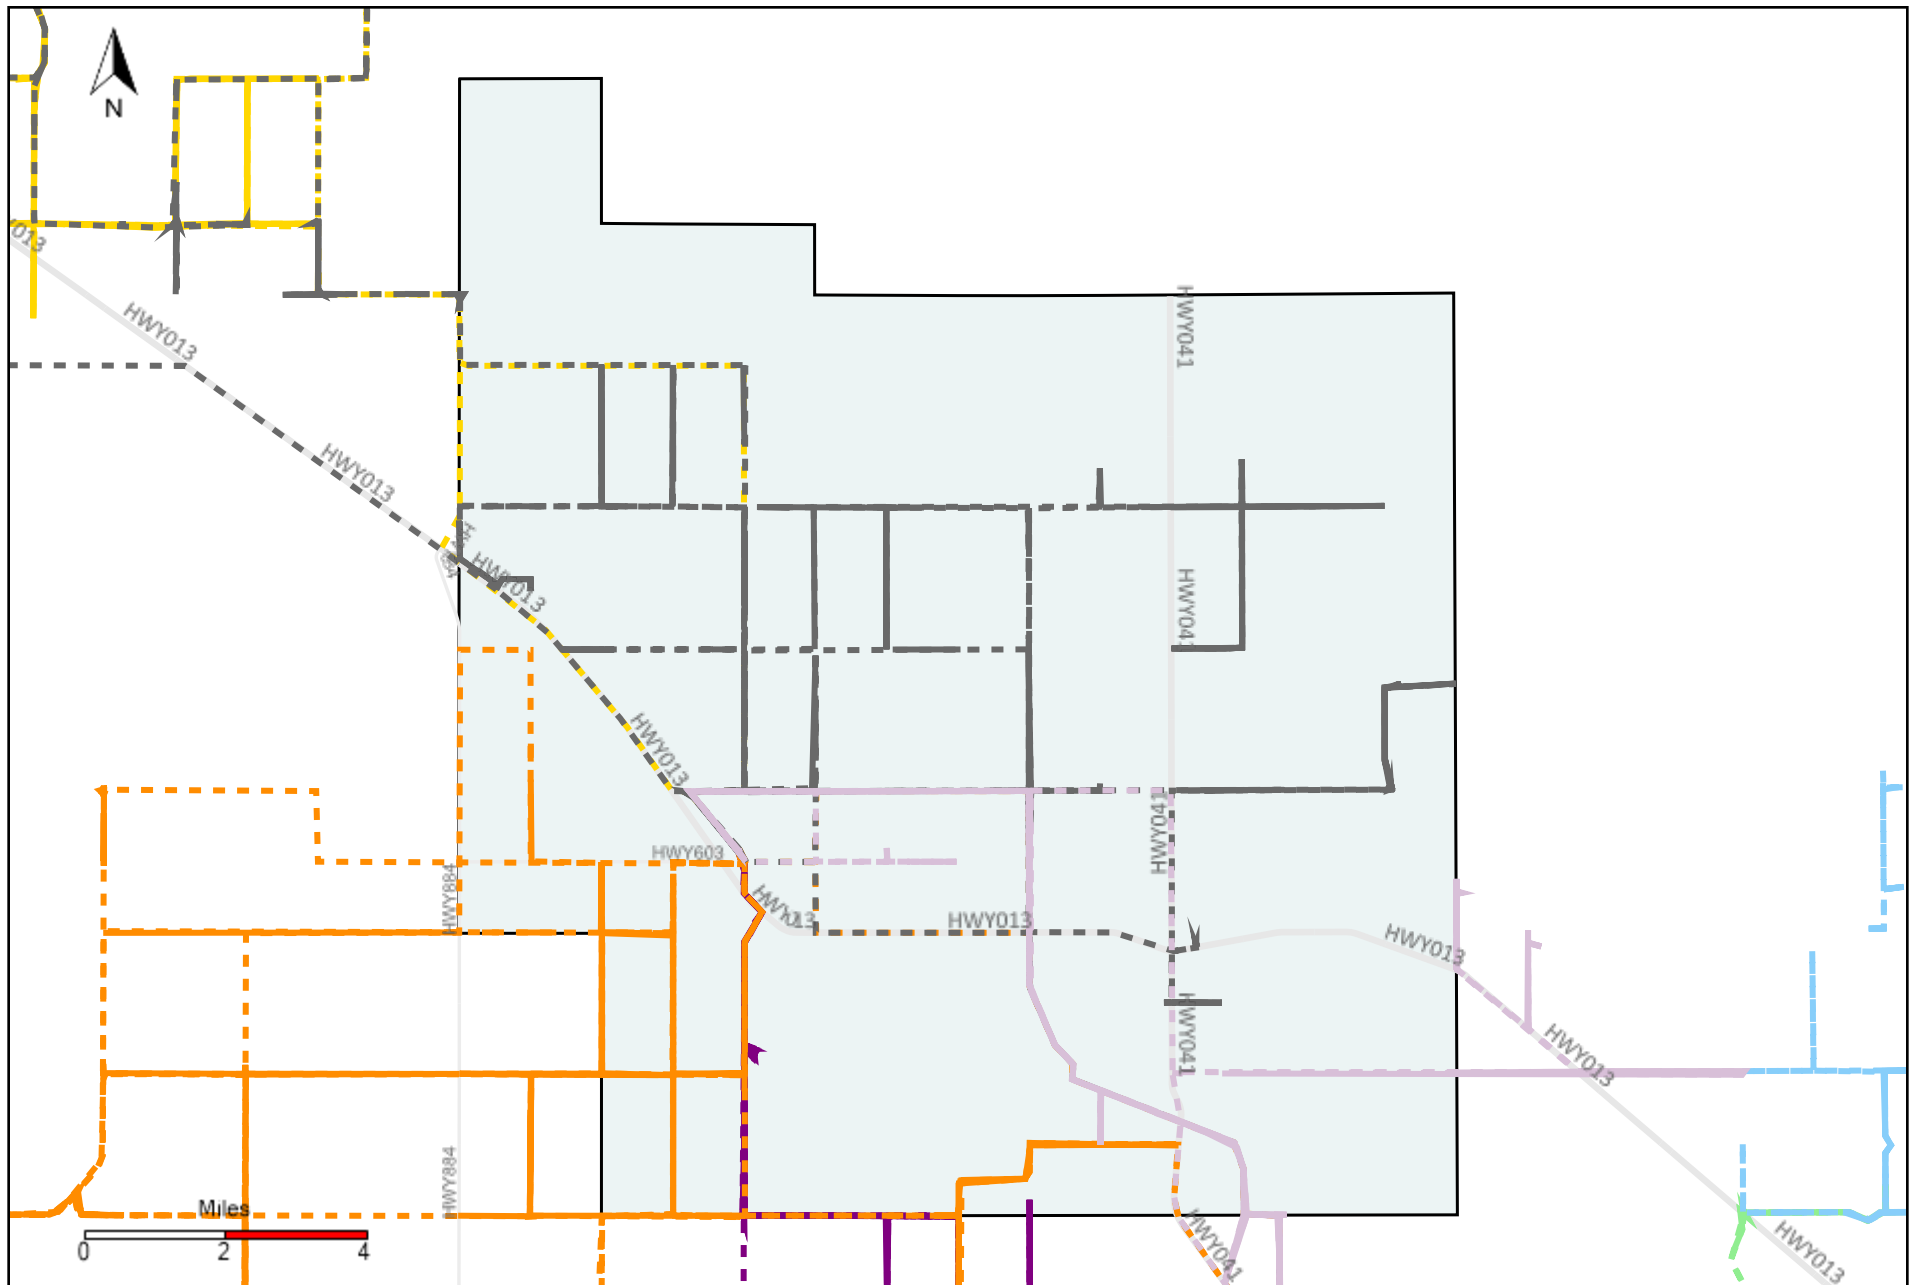

# Division: 3 Grader Report(2020-11-29 ~ 2020-12-05)

Vehicle Name List	Total Distance(km)	Total Hours
*****	3586.05	224 hrs 15 min 54 sec

# Division: 4 Grader Report(2020-11-29 ~ 2020-12-05)

Vehicle Name List	Total Distance(km)	Total Hours
*****	3922.12	250 hrs 13 min 9 sec

# Division: 6 Grader Report(2020-11-29 ~ 2020-12-05)

Vehicle Name List	Total Distance(km)	Total Hours
*****	2656.68	173 hrs 13 min 55 sec

# Division: 7 Grader Report(2020-11-29 ~ 2020-12-05)

Vehicle Name List	Total Distance(km)	Total Hours
*****	1345.94	85 hrs 58 min 12 sec