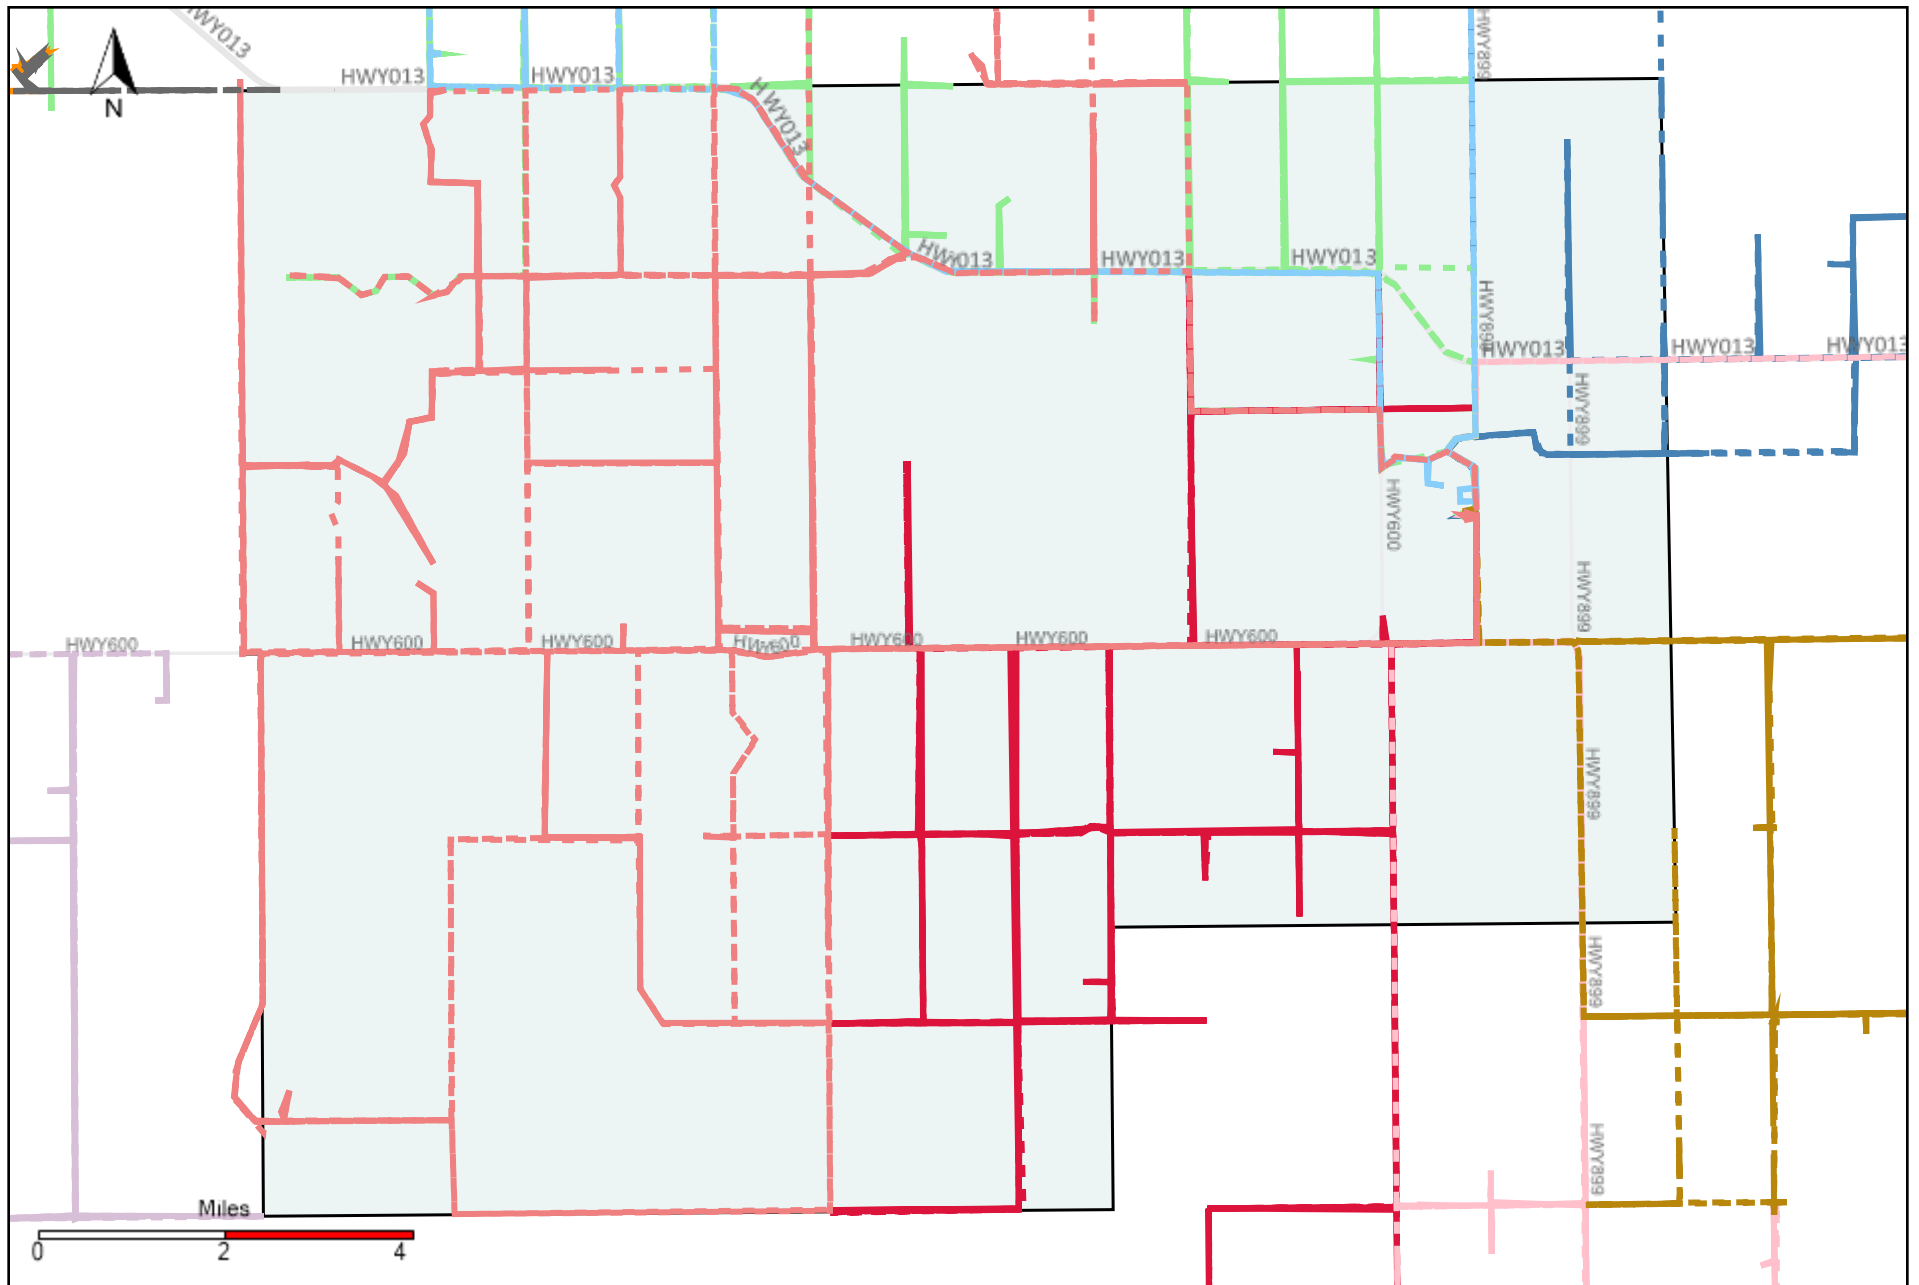

# Division: 3 Grader Report(2020-11-29 ~ 2020-12-05)

Vehicle Name List	Total Distance(km)	Total Hours
*****	3586.05	224 hrs 15 min 54 sec

# Division: 4 Grader Report(2020-11-29 ~ 2020-12-05)

Vehicle Name List	Total Distance(km)	Total Hours
*****	3922.12	250 hrs 13 min 9 sec

# Division: 6 Grader Report(2020-11-29 ~ 2020-12-05)

Vehicle Name List	Total Distance(km)	Total Hours
*****	2656.68	173 hrs 13 min 55 sec

# Division: 7 Grader Report(2020-11-29 ~ 2020-12-05)

Vehicle Name List	Total Distance(km)	Total Hours
*****	1345.94	85 hrs 58 min 12 sec