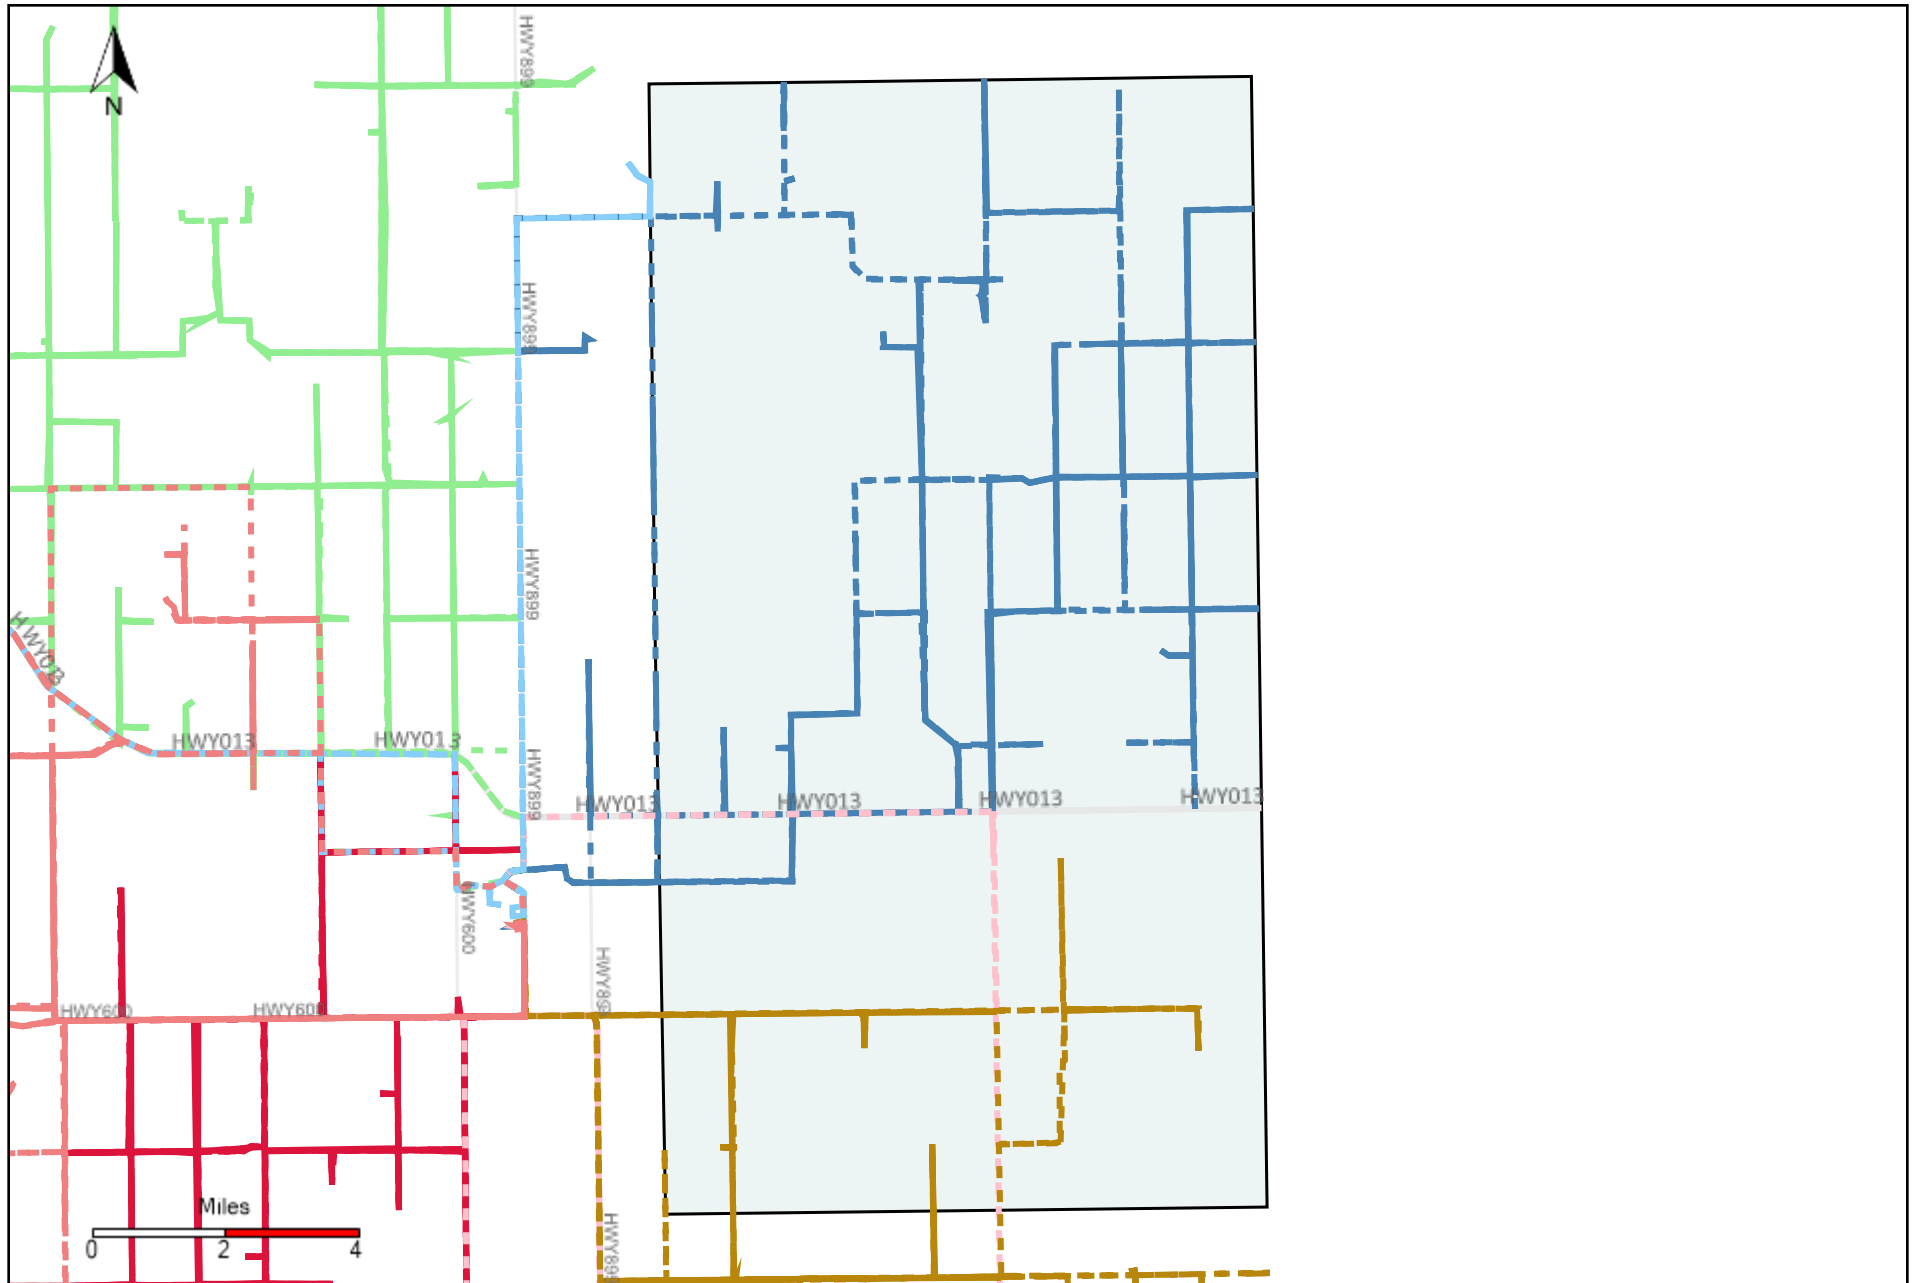

Division: 2 Grader Report(2020-11-29 ~ 2020-12-05)

Vehicle Name List	Total Distance(km)	Total Hours
*****	1740.65	111 hrs 6 min 43 sec