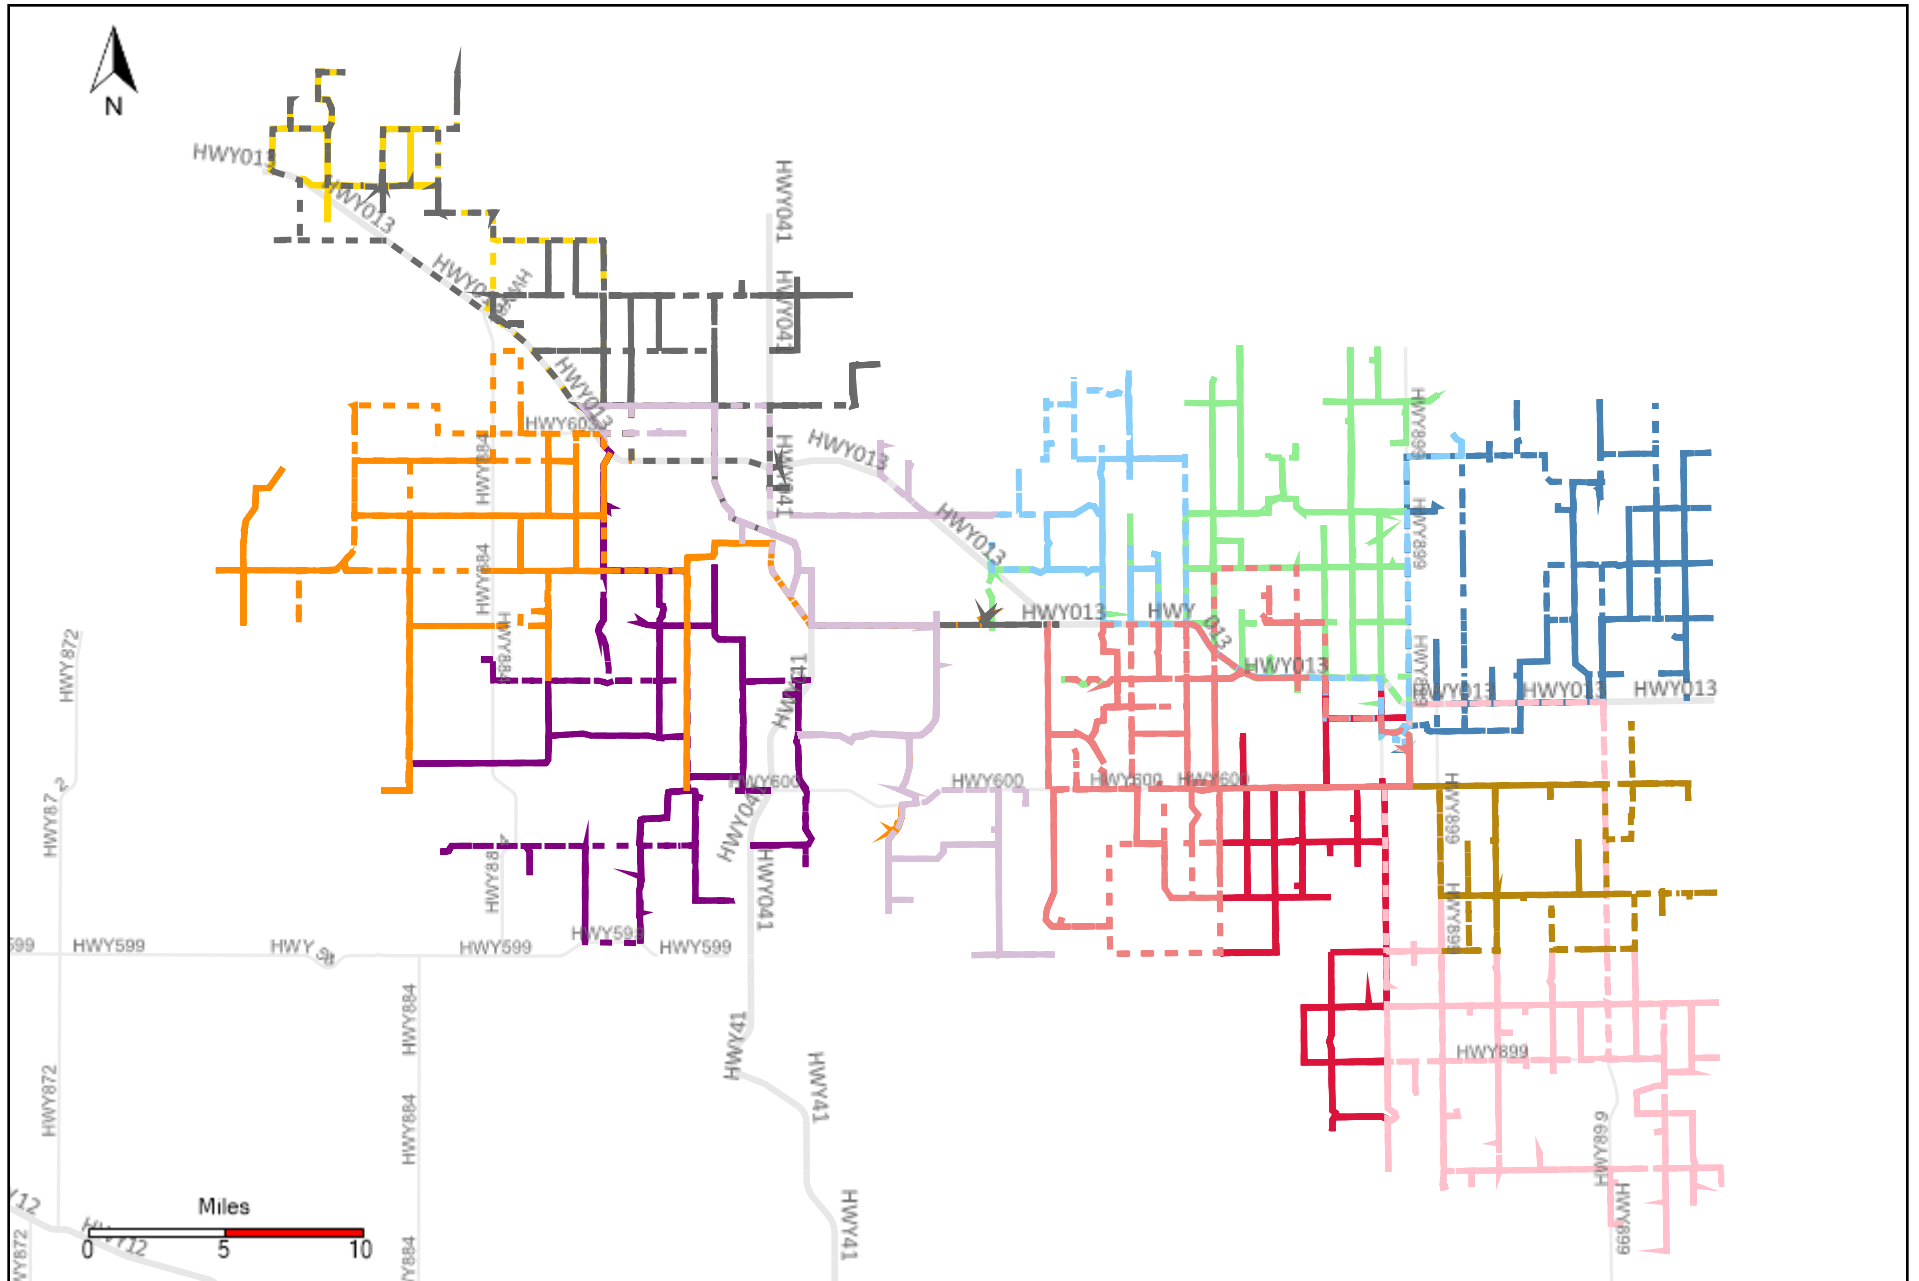

# Division: 1 Grader Report(2020-11-29 ~ 2020-12-05)

Vehicle Name List	Total Distance(km)	Total Hours
*****	1524.86	94 hrs 21 min 13 sec

# Division: 2 Grader Report(2020-11-29 ~ 2020-12-05)

Vehicle Name List	Total Distance(km)	Total Hours
*****	1740.65	111 hrs 6 min 43 sec

# Division: 3 Grader Report(2020-11-29 ~ 2020-12-05)

Vehicle Name List	Total Distance(km)	Total Hours
*****	3586.05	224 hrs 15 min 54 sec

# Division: 7 Grader Report(2020-11-29 ~ 2020-12-05)

Vehicle Name List	Total Distance(km)	Total Hours
*****	1345.94	85 hrs 58 min 12 sec