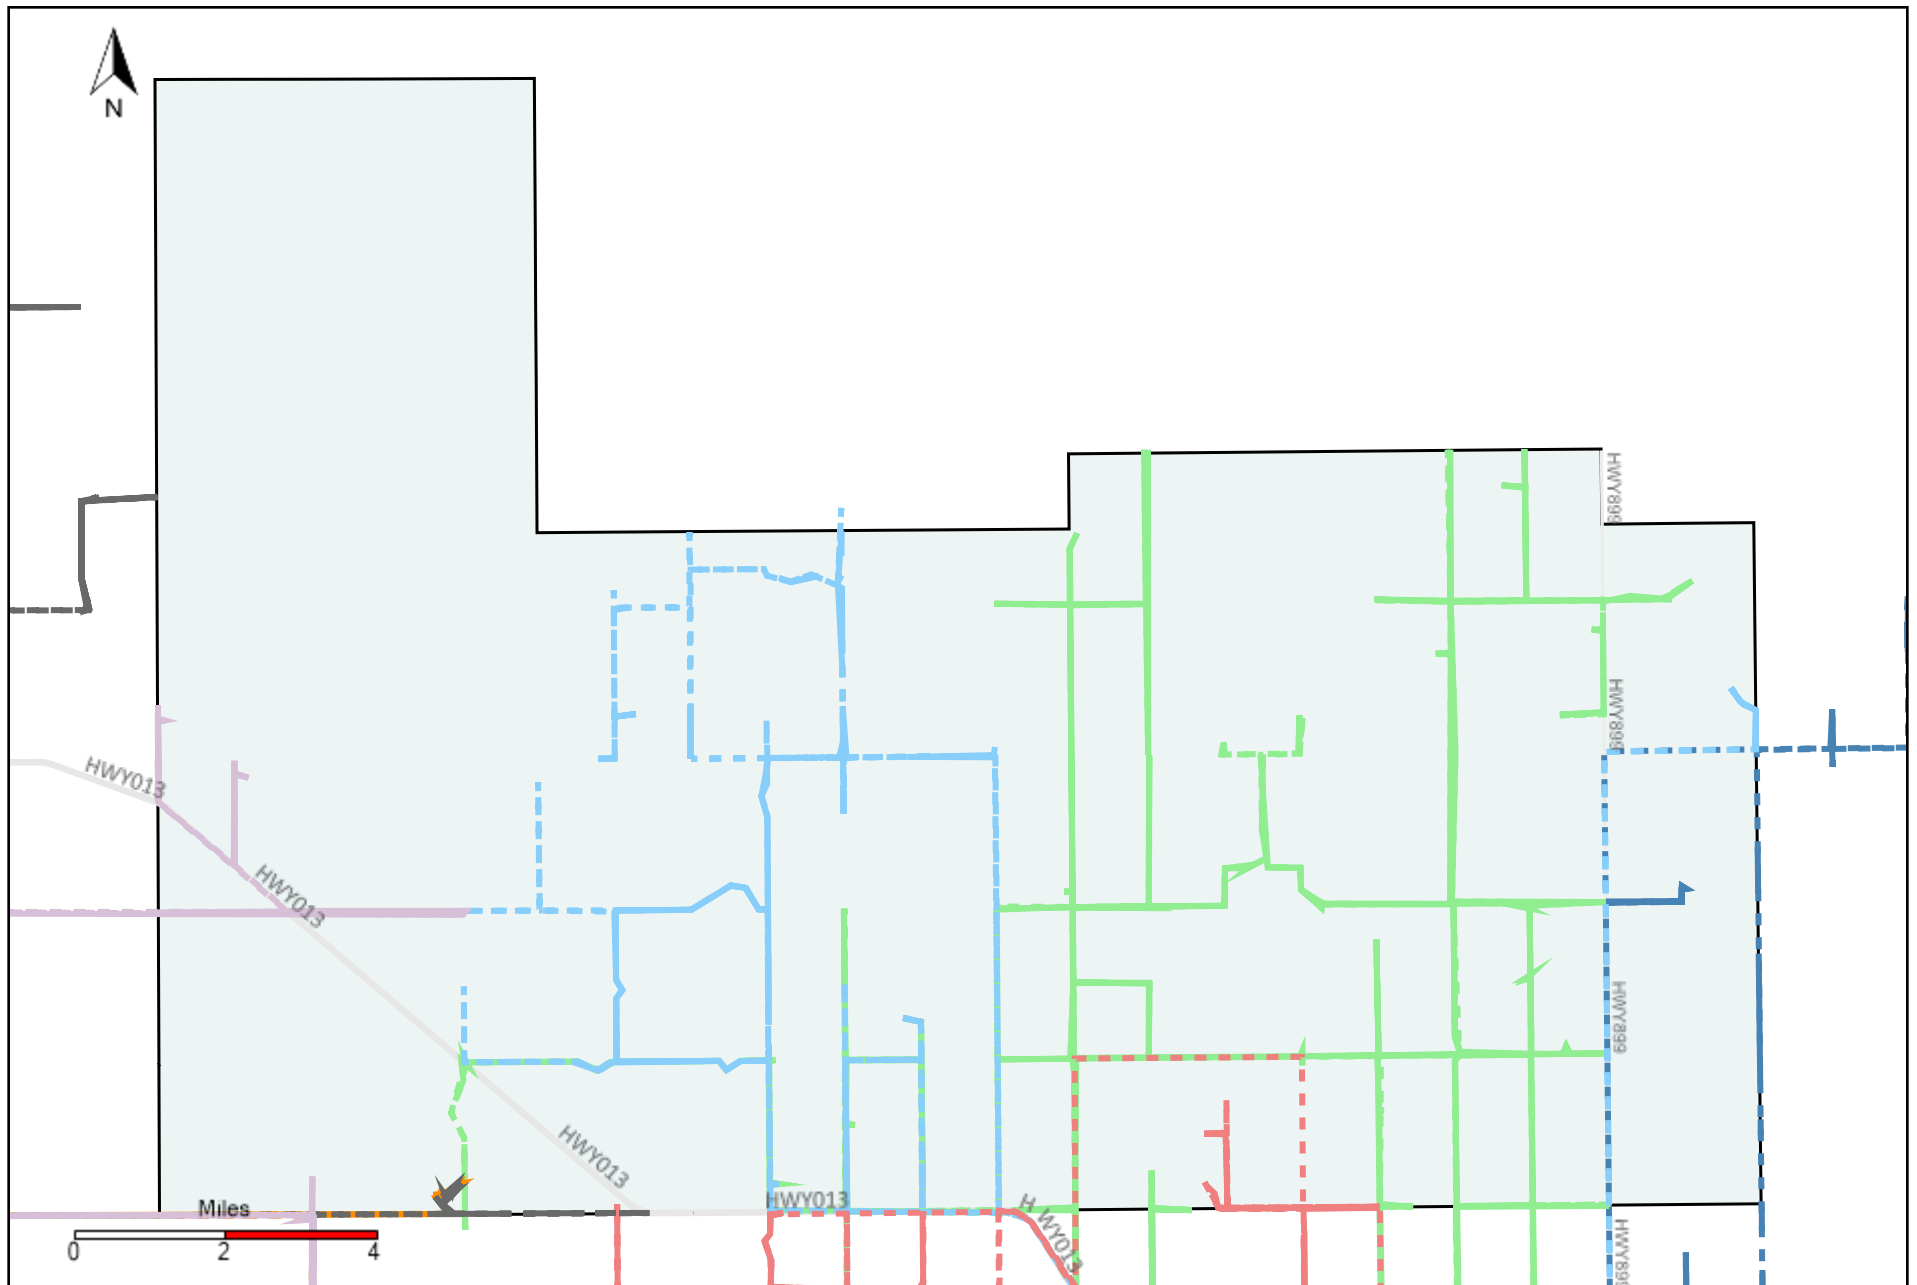

Division: 4 Grader Report(2020-11-29 ~ 2020-12-05)

Vehicle Name List	Total Distance(km)	Total Hours
*****	3922.12	250 hrs 13 min 9 sec