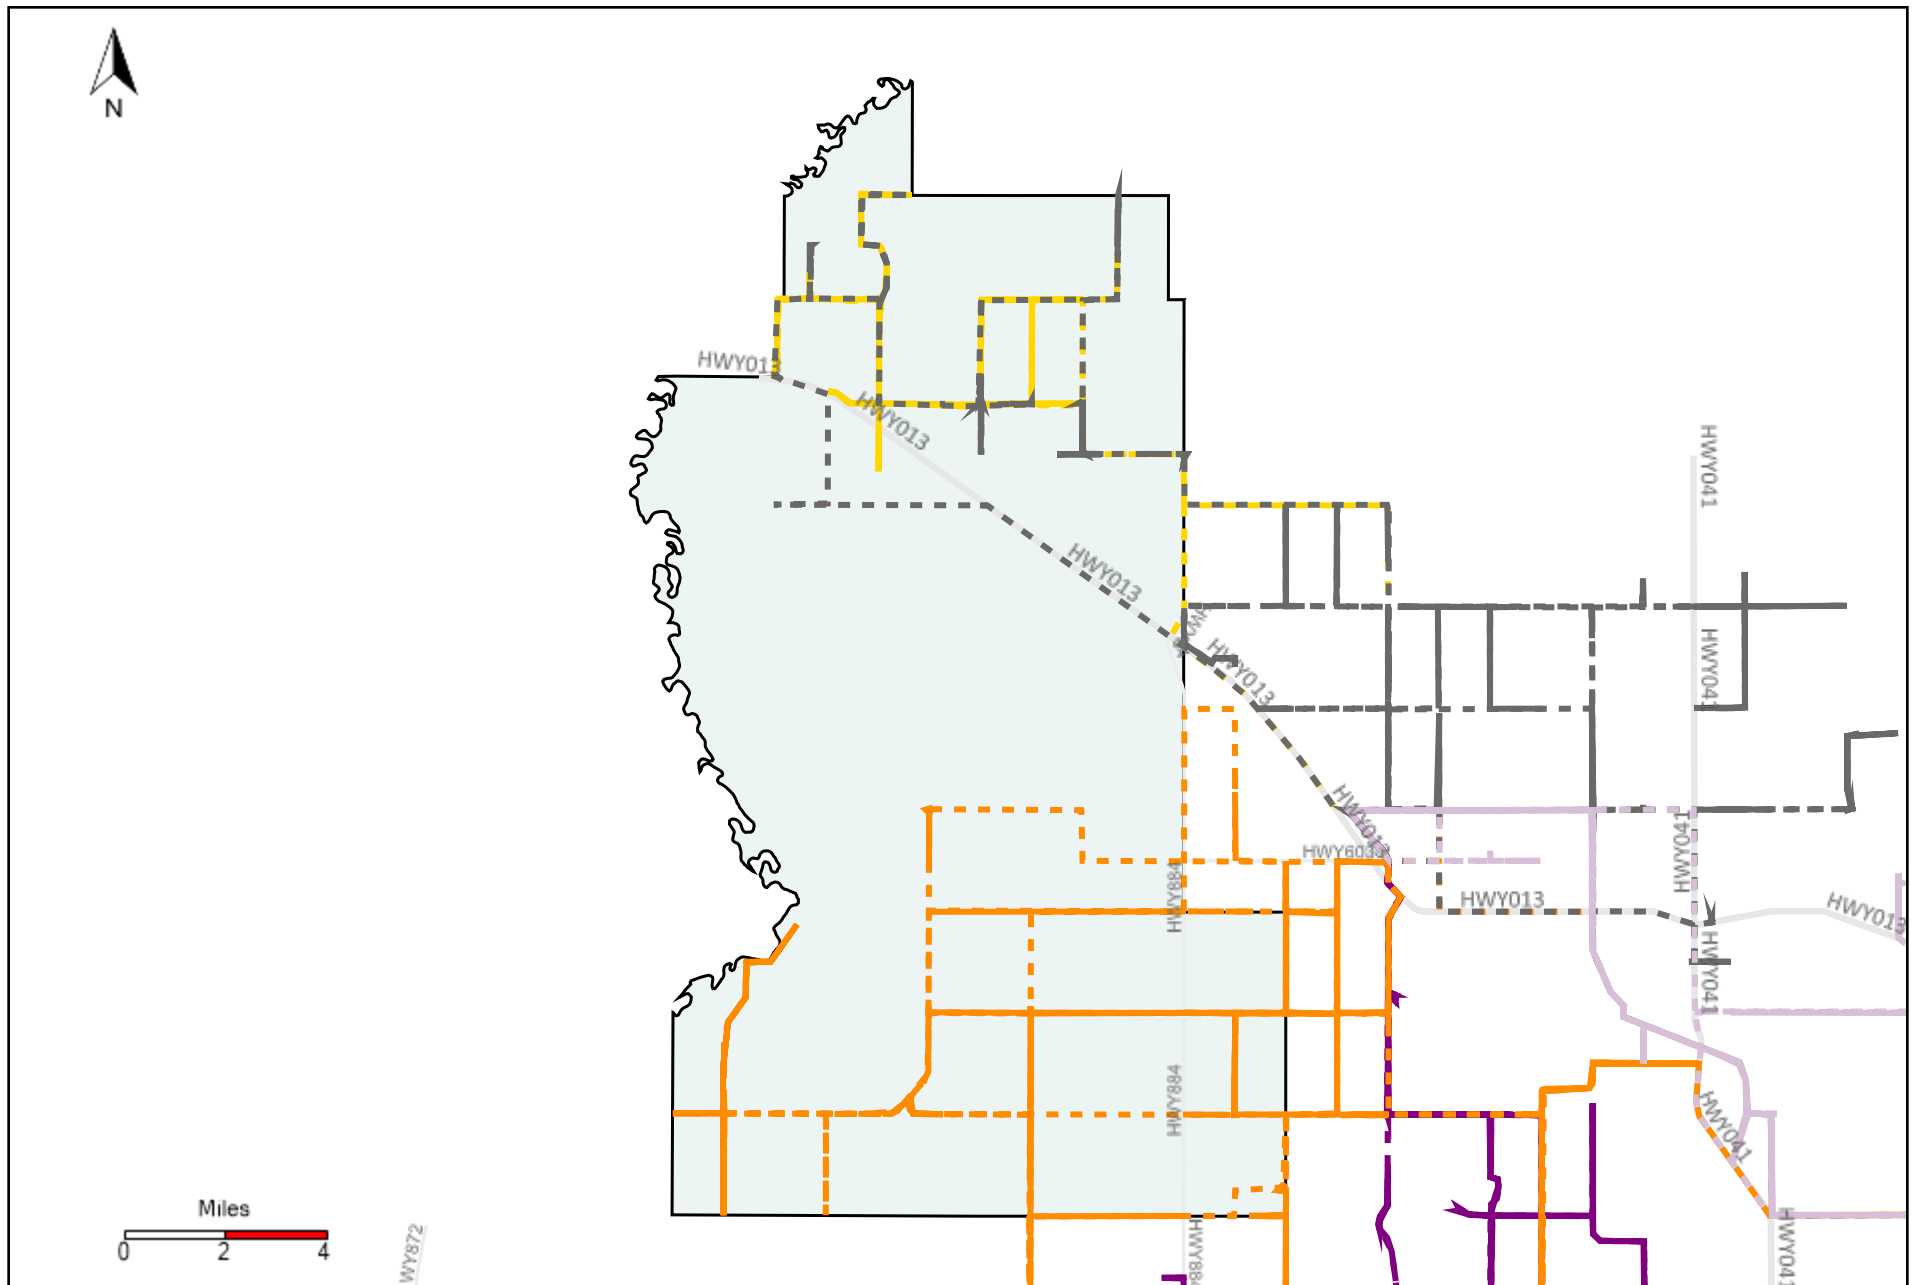

# Division: 4 Grader Report(2020-11-29 ~ 2020-12-05)

Vehicle Name List	Total Distance(km)	Total Hours
*****	3922.12	250 hrs 13 min 9 sec

# Division: 6 Grader Report(2020-11-29 ~ 2020-12-05)

Vehicle Name List	Total Distance(km)	Total Hours
*****	2656.68	173 hrs 13 min 55 sec

# Division: 7 Grader Report(2020-11-29 ~ 2020-12-05)

Vehicle Name List	Total Distance(km)	Total Hours
*****	1345.94	85 hrs 58 min 12 sec