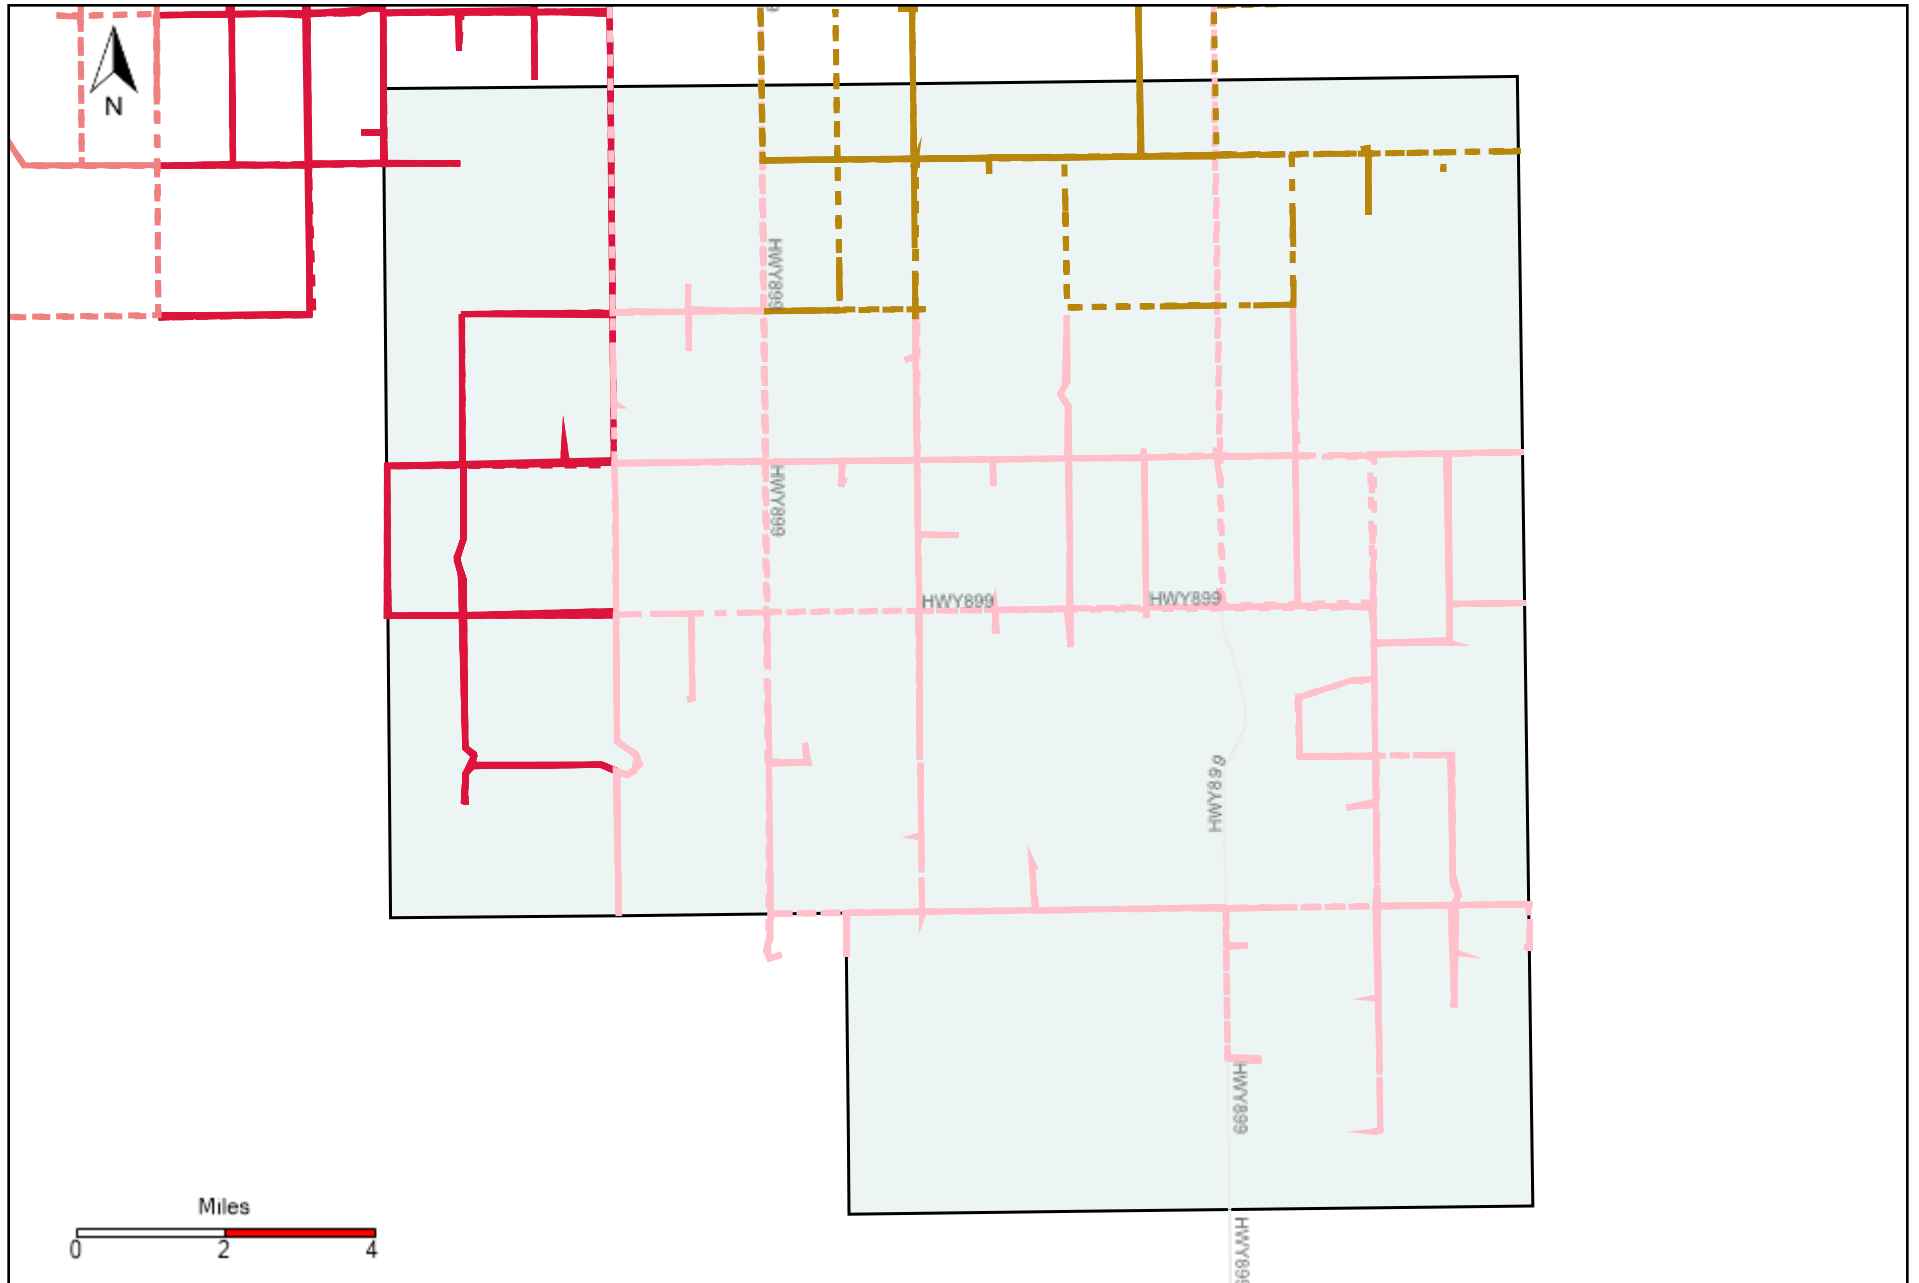

# Provost Weekly Grader Report (2020-11-29 ~ 2020-12-05)

# Division: 1 Grader Report(2020-11-29 ~ 2020-12-05)

Vehicle Name List	Total Distance(km)	Total Hours
*****	1524.86	94 hrs 21 min 13 sec

# Division: 6 Grader Report(2020-11-29 ~ 2020-12-05)

Vehicle Name List	Total Distance(km)	Total Hours
*****	2656.68	173 hrs 13 min 55 sec

# Division: 7 Grader Report(2020-11-29 ~ 2020-12-05)

Vehicle Name List	Total Distance(km)	Total Hours
*****	1345.94	85 hrs 58 min 12 sec