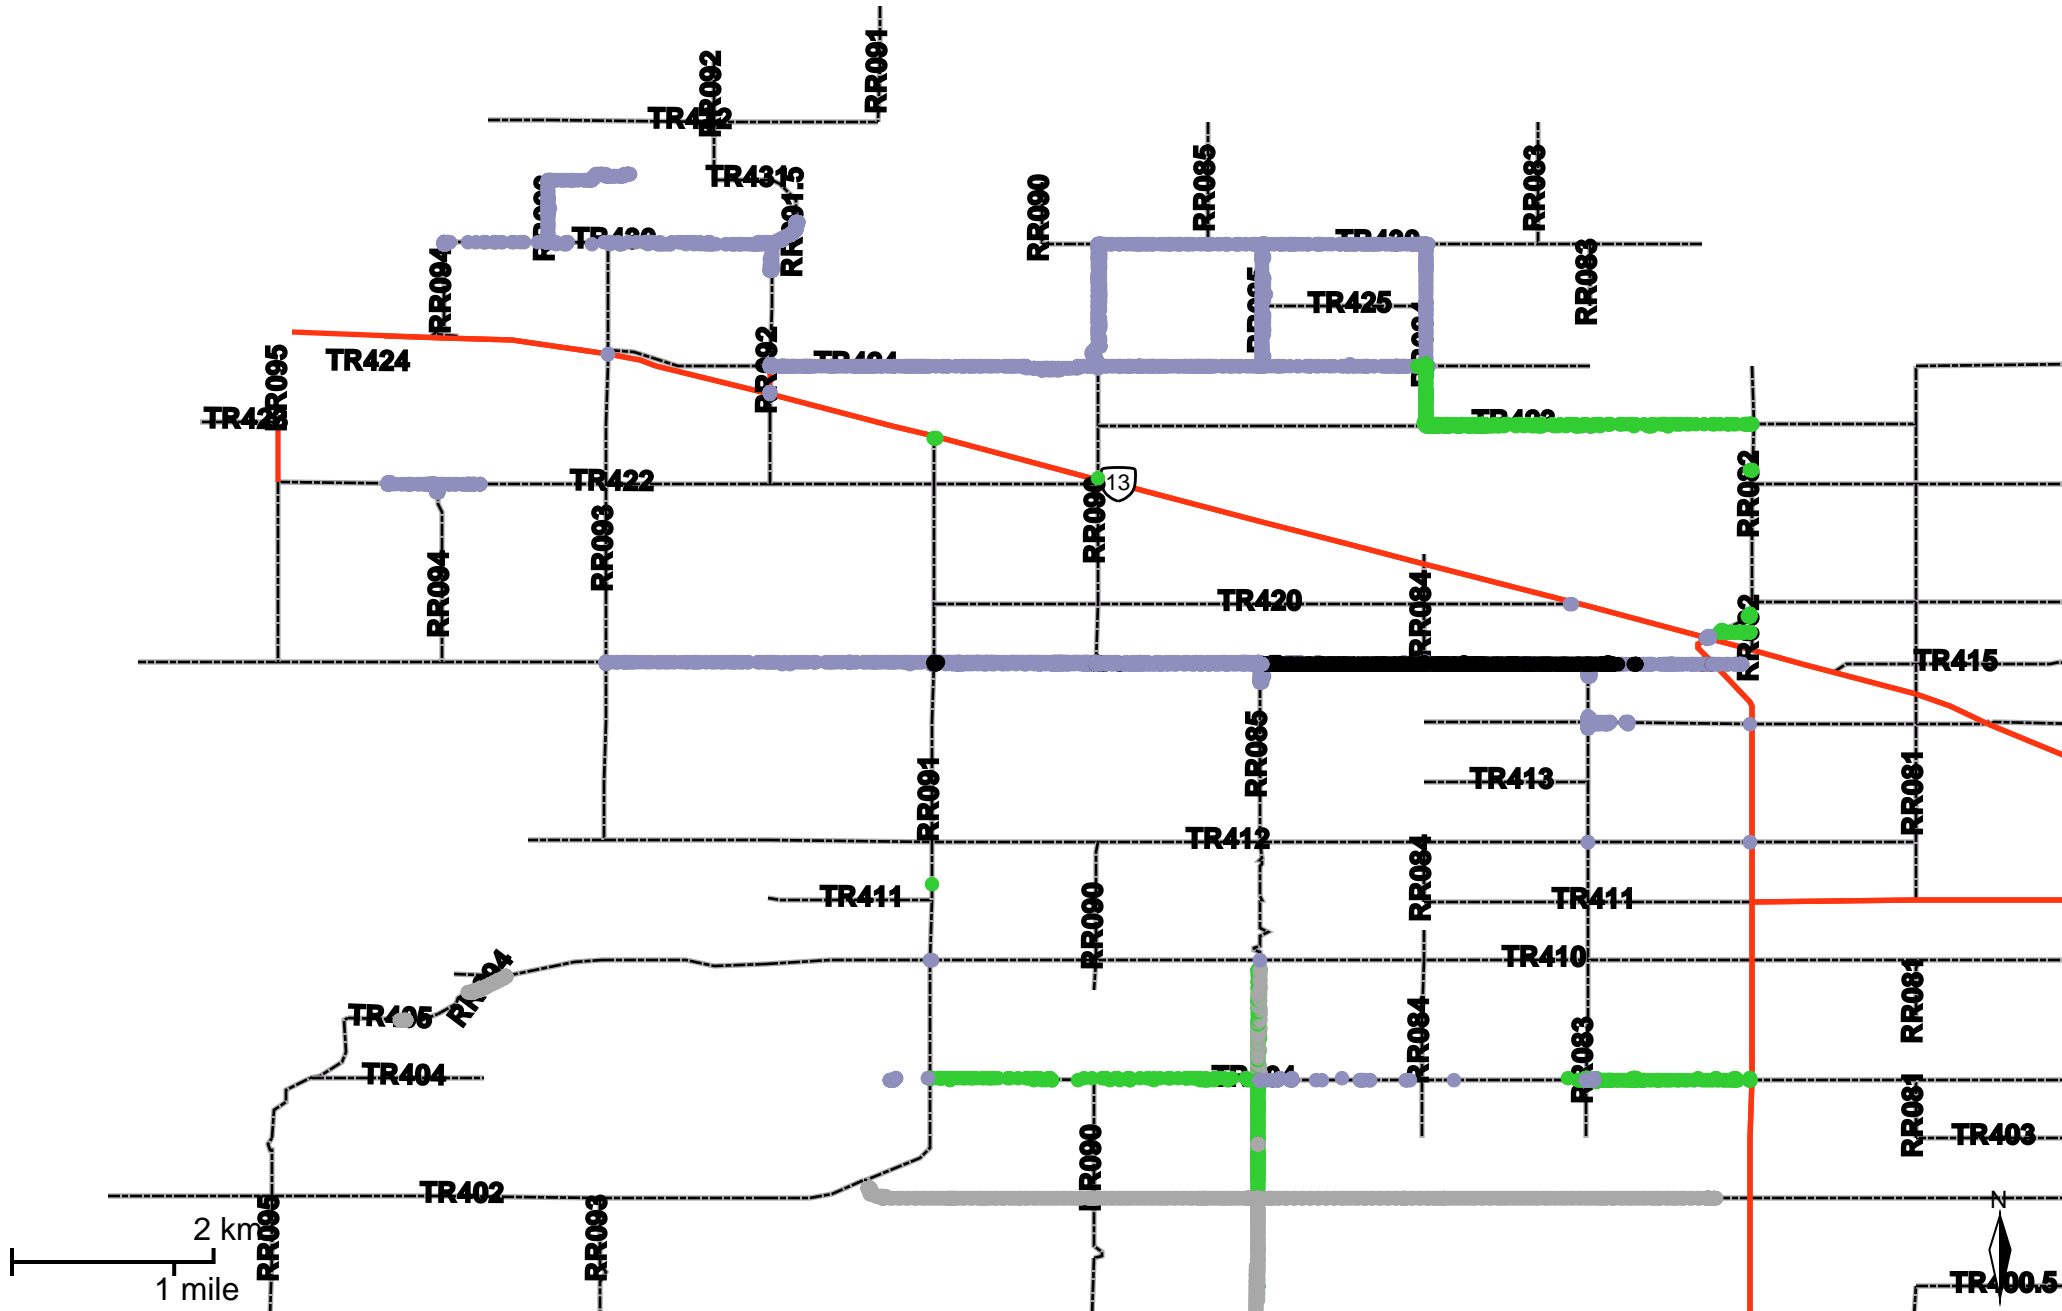

# Grader Activity Weekly Report

From Date: 2020-09-14  
To Date: 2020-09-20  
Electoral Division: 7  
Total Distance(km): 307.9  
Total Time(h): 58.1  
Speed Threshold(km/h): 10