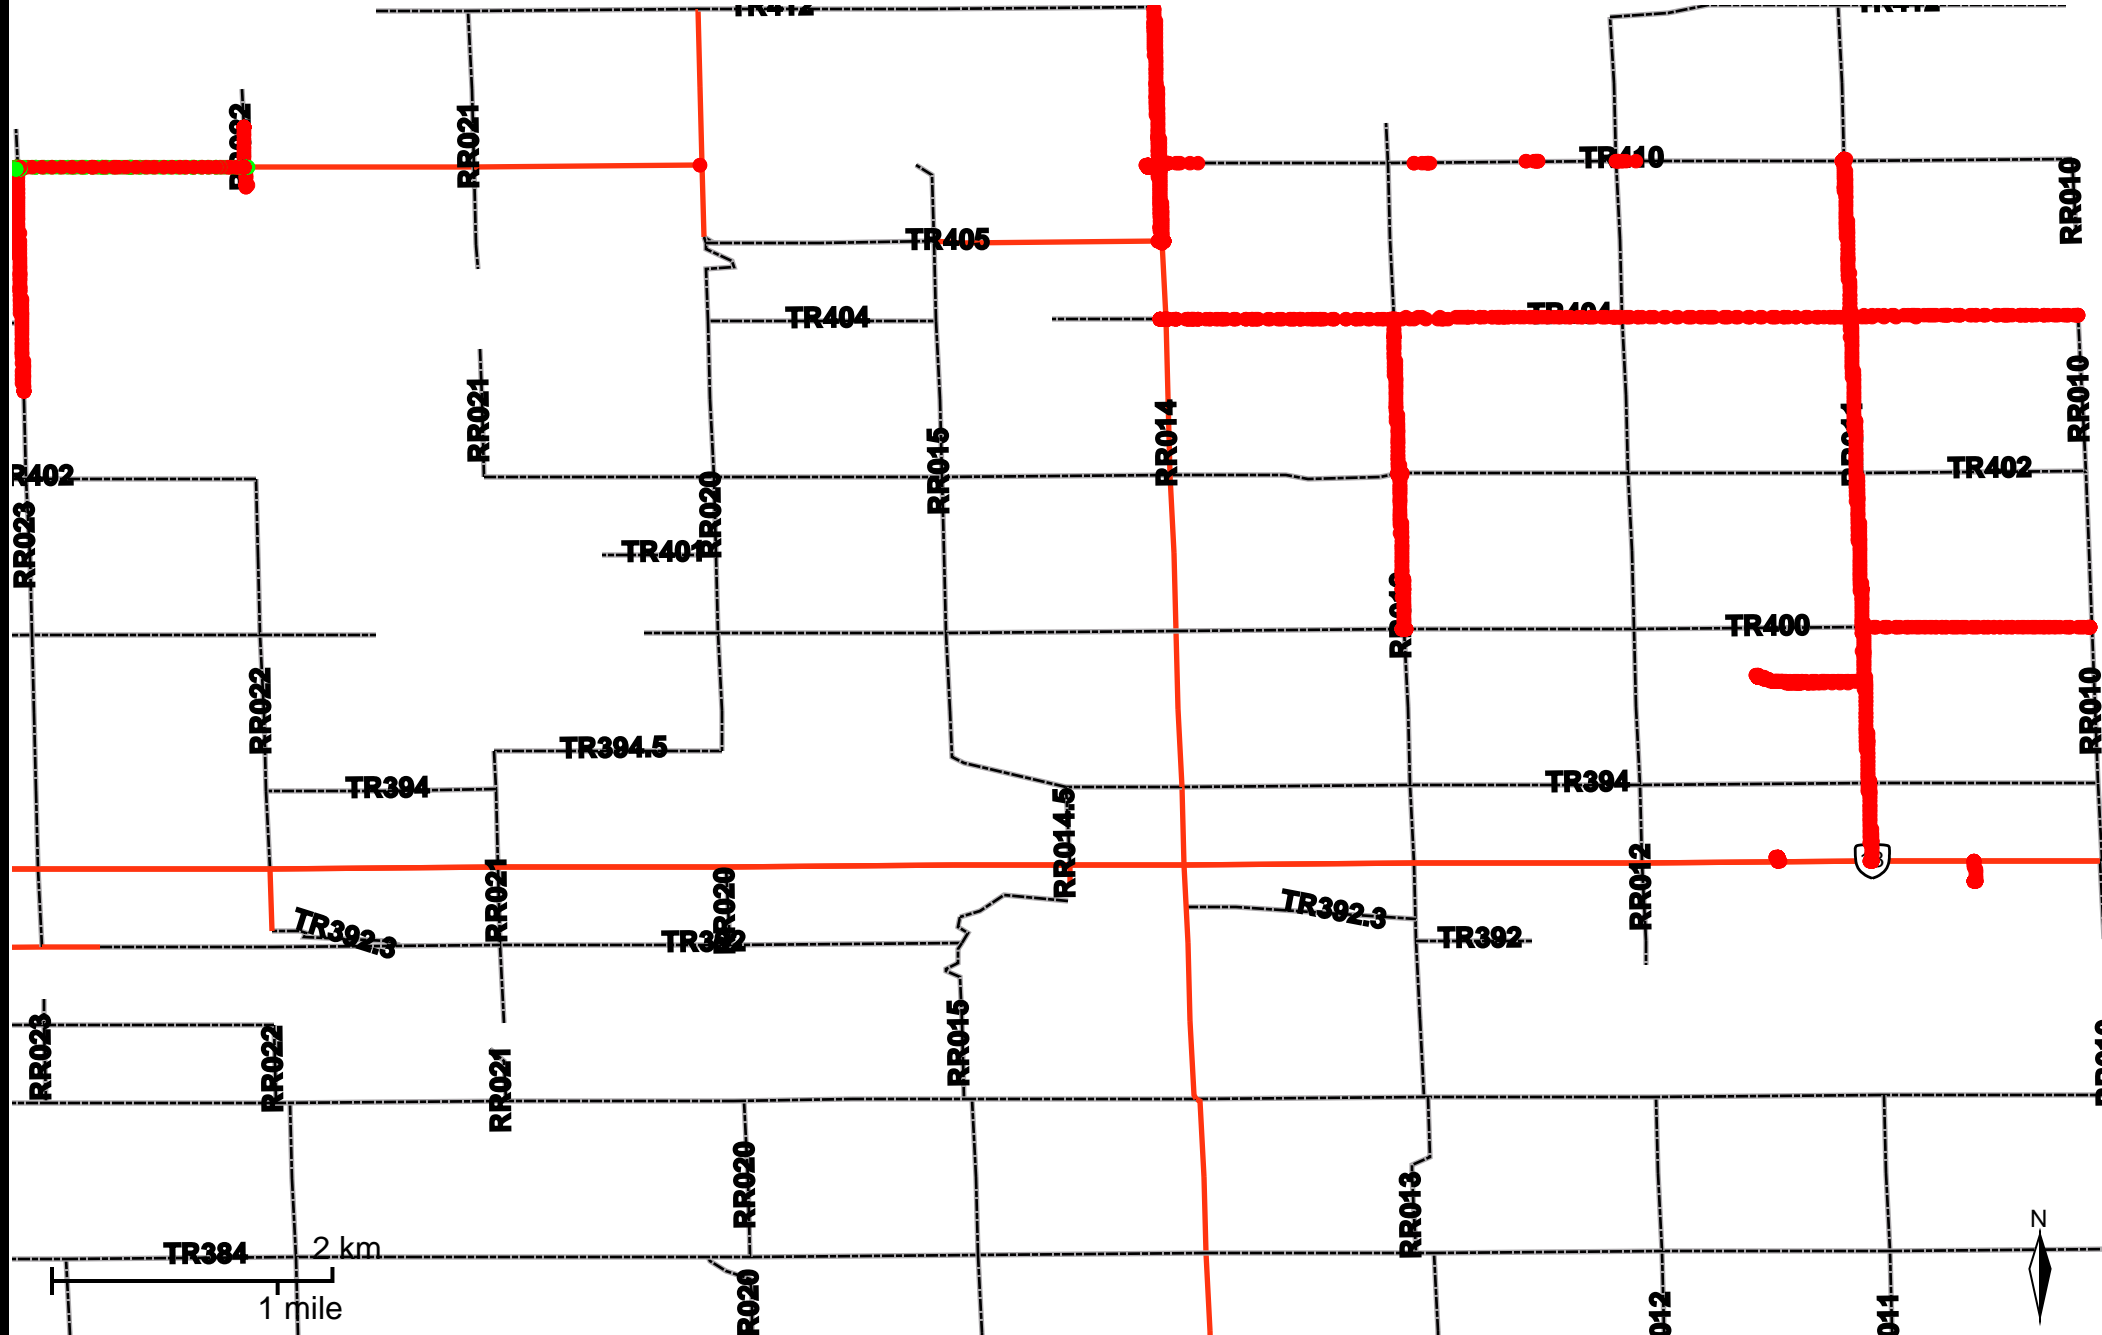

# Grader Activity Weekly Report

From Date: 2020-07-06  
To Date: 2020-07-12  
Electoral Division: 2  
Total Distance(km): 131  
Total Time(h): 86.5  
Speed Threshold(km/h): 10