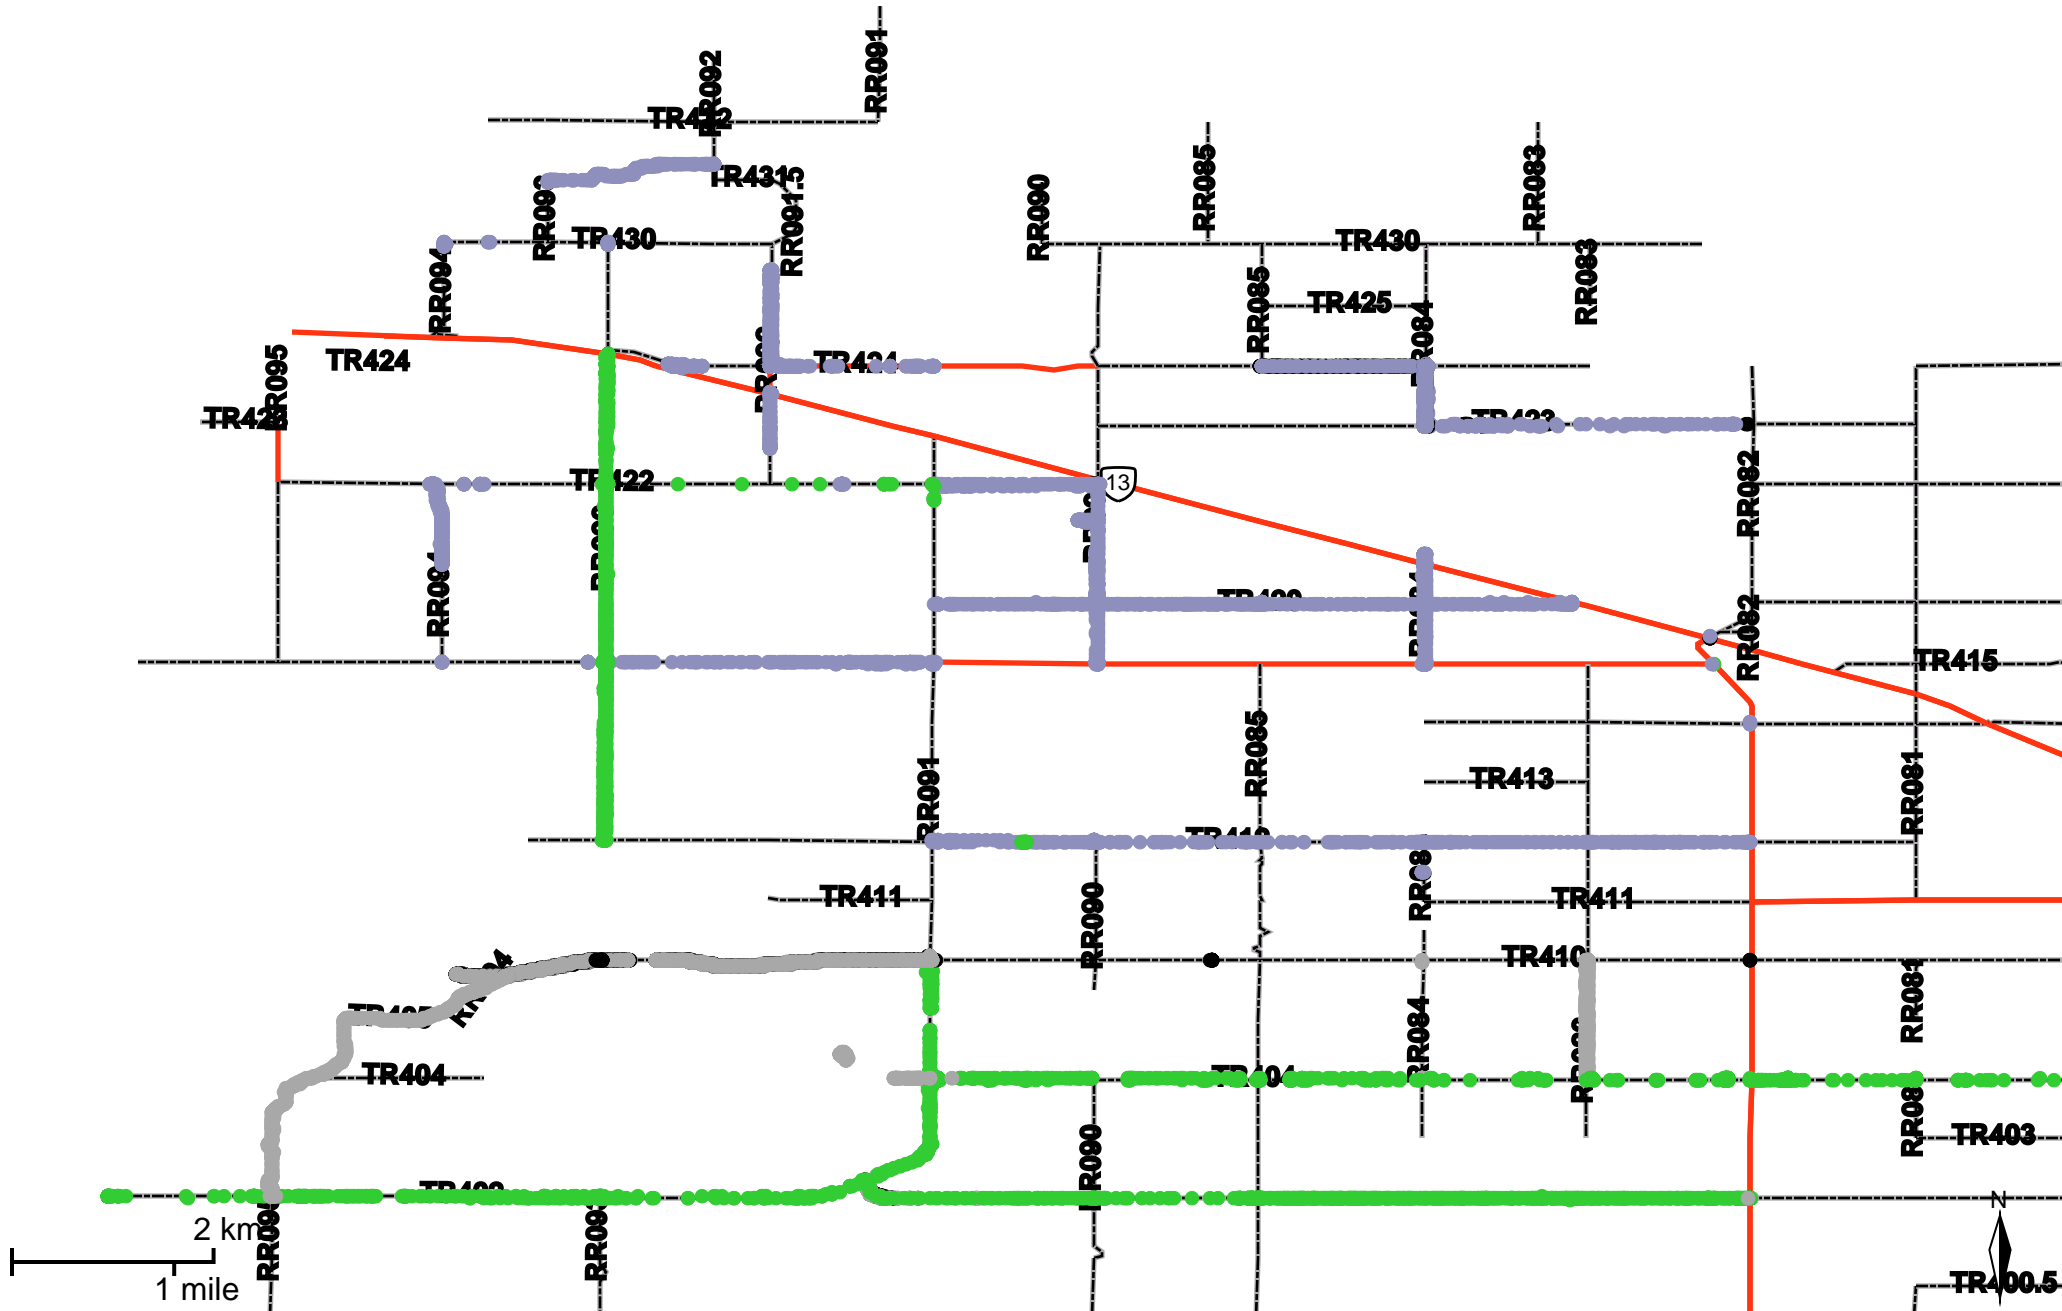

Grader Activity Weekly Report

From Date: 2020-06-01
To Date: 2020-06-07
Electoral Division: 7
Total Distance(km): 492.3
Total Time(h): 109.8
Speed Threshold(km/h): 10