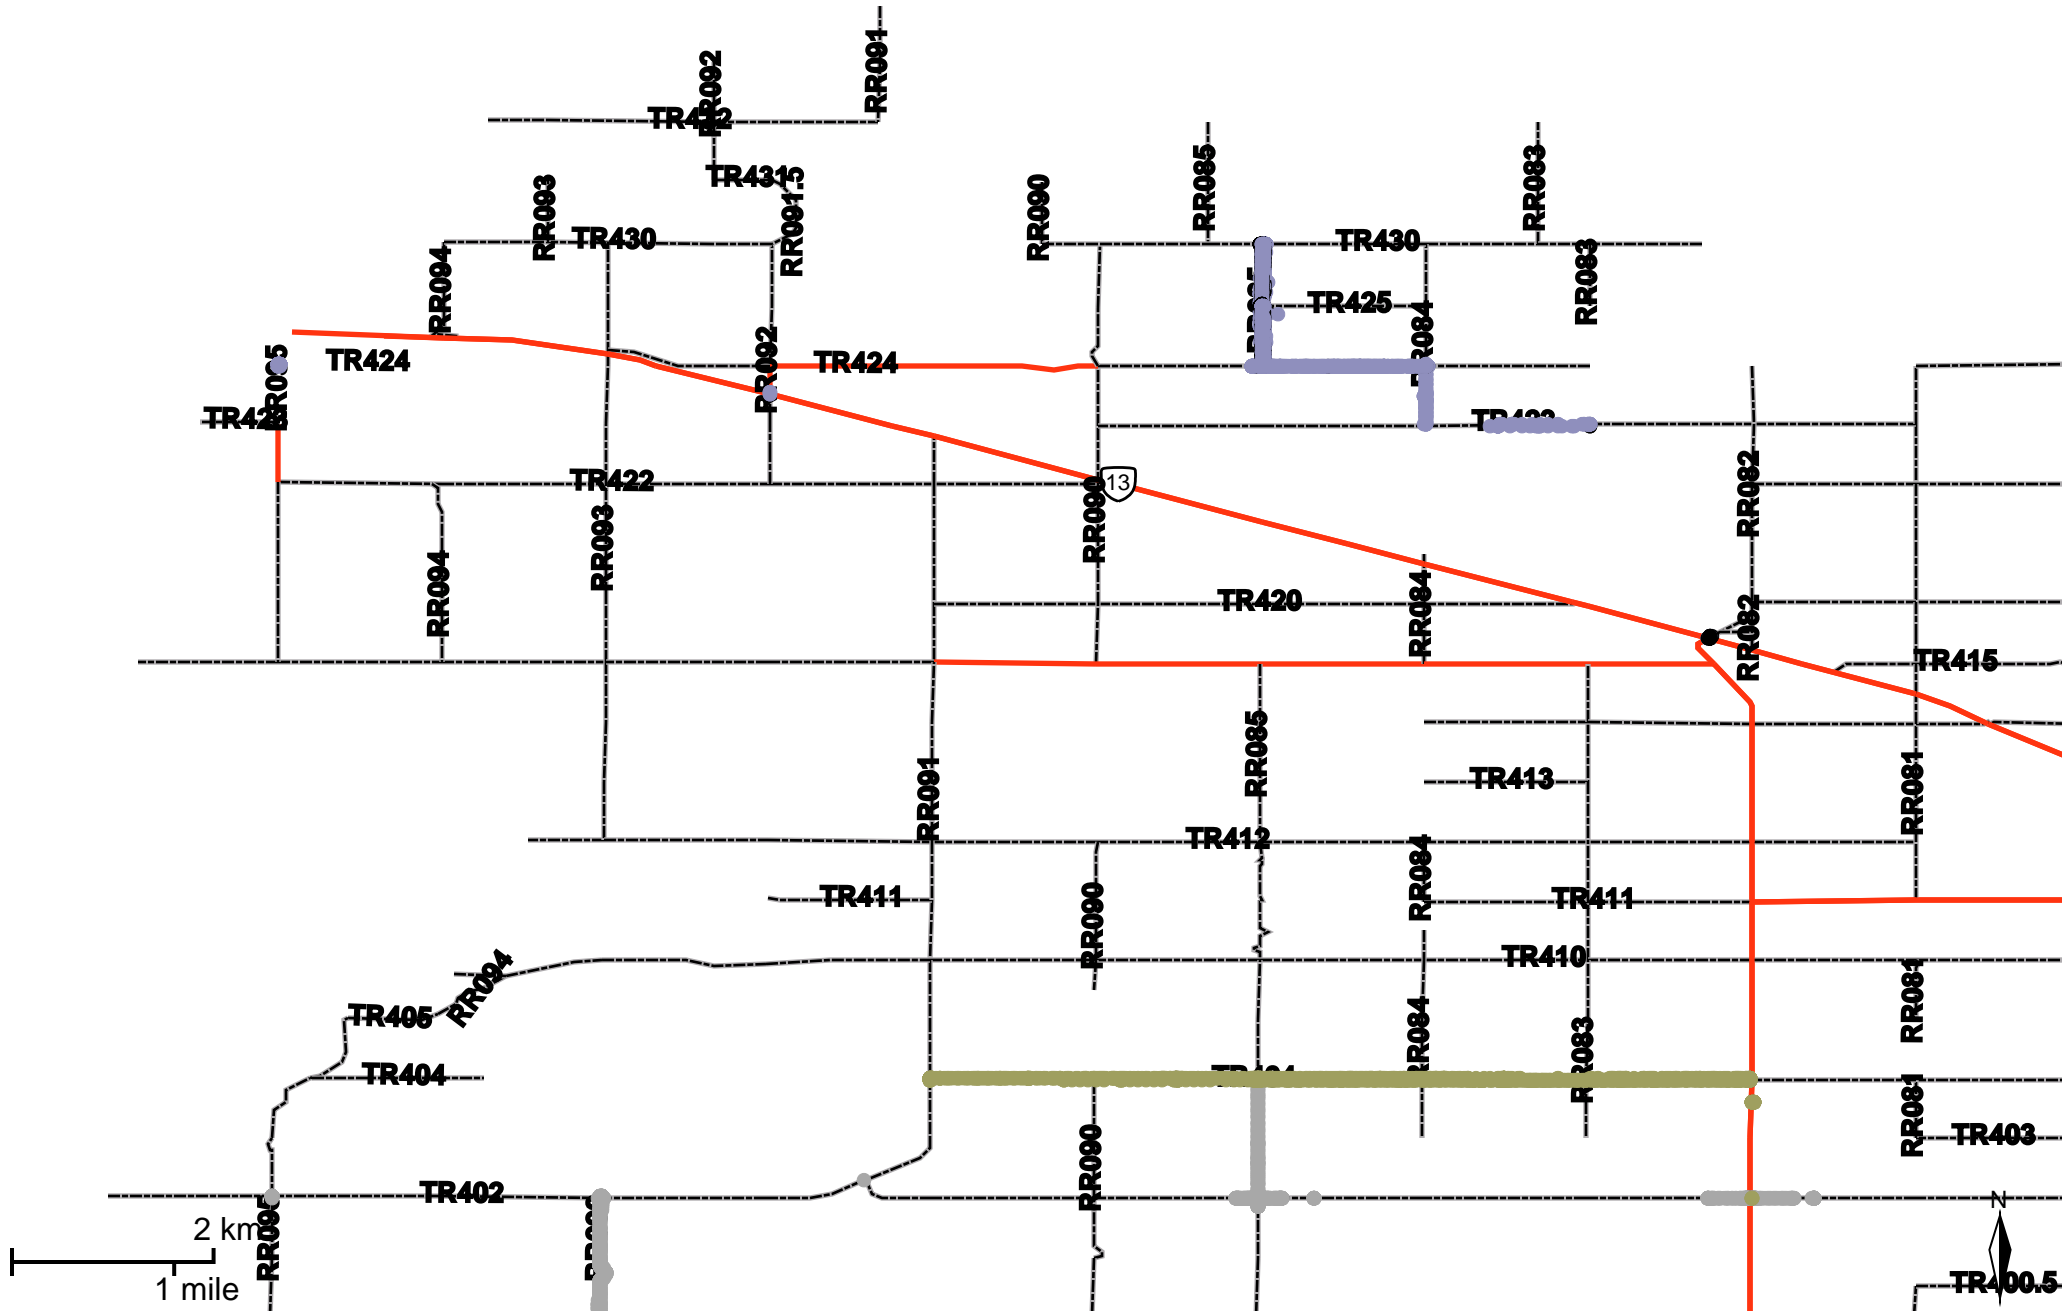

Grader Activity Weekly Report

From Date: 2020-06-15
To Date: 2020-06-21
Electoral Division: 7
Total Distance(km): 262.1
Total Time(h): 57.4
Speed Threshold(km/h): 10