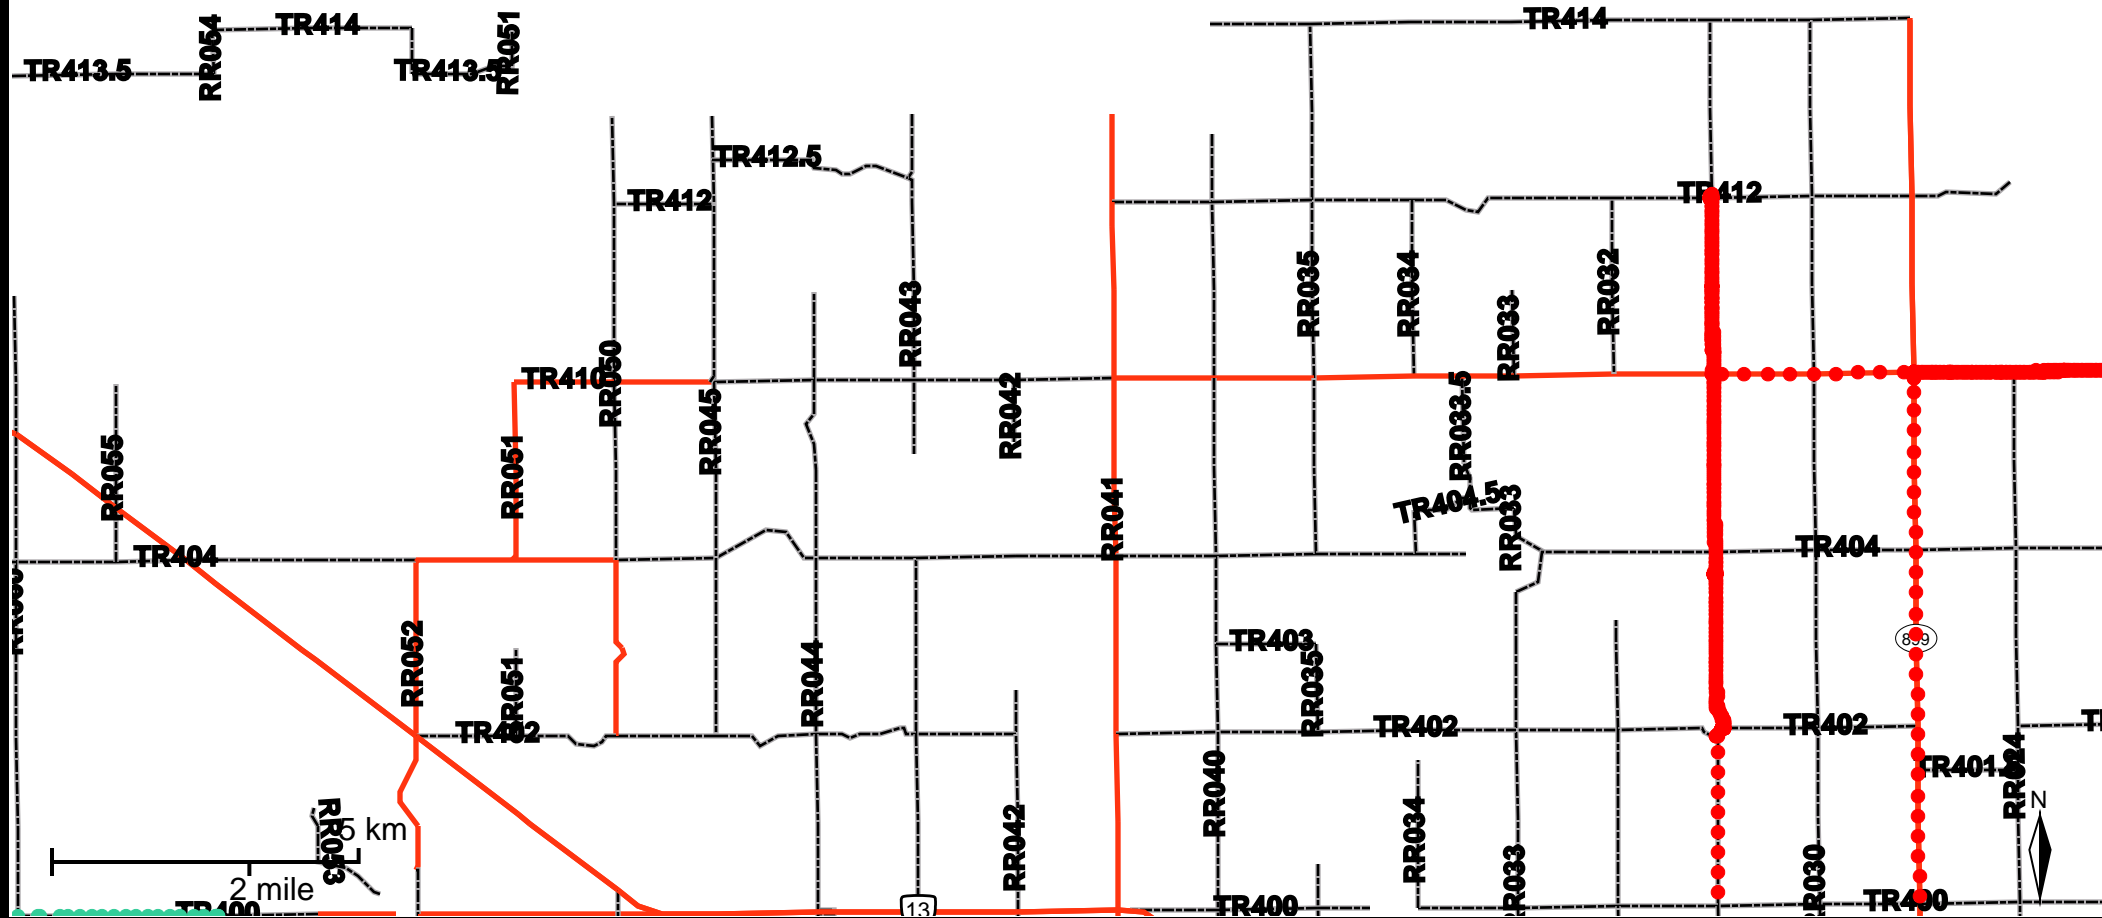

# Grader Activity Weekly Report

From Date: 2020-02-24  
To Date: 2020-03-01  
Electoral Division: 4  
Total Distance(km): 68  
Total Time(h): 6.4  
Speed Threshold(km/h): 45