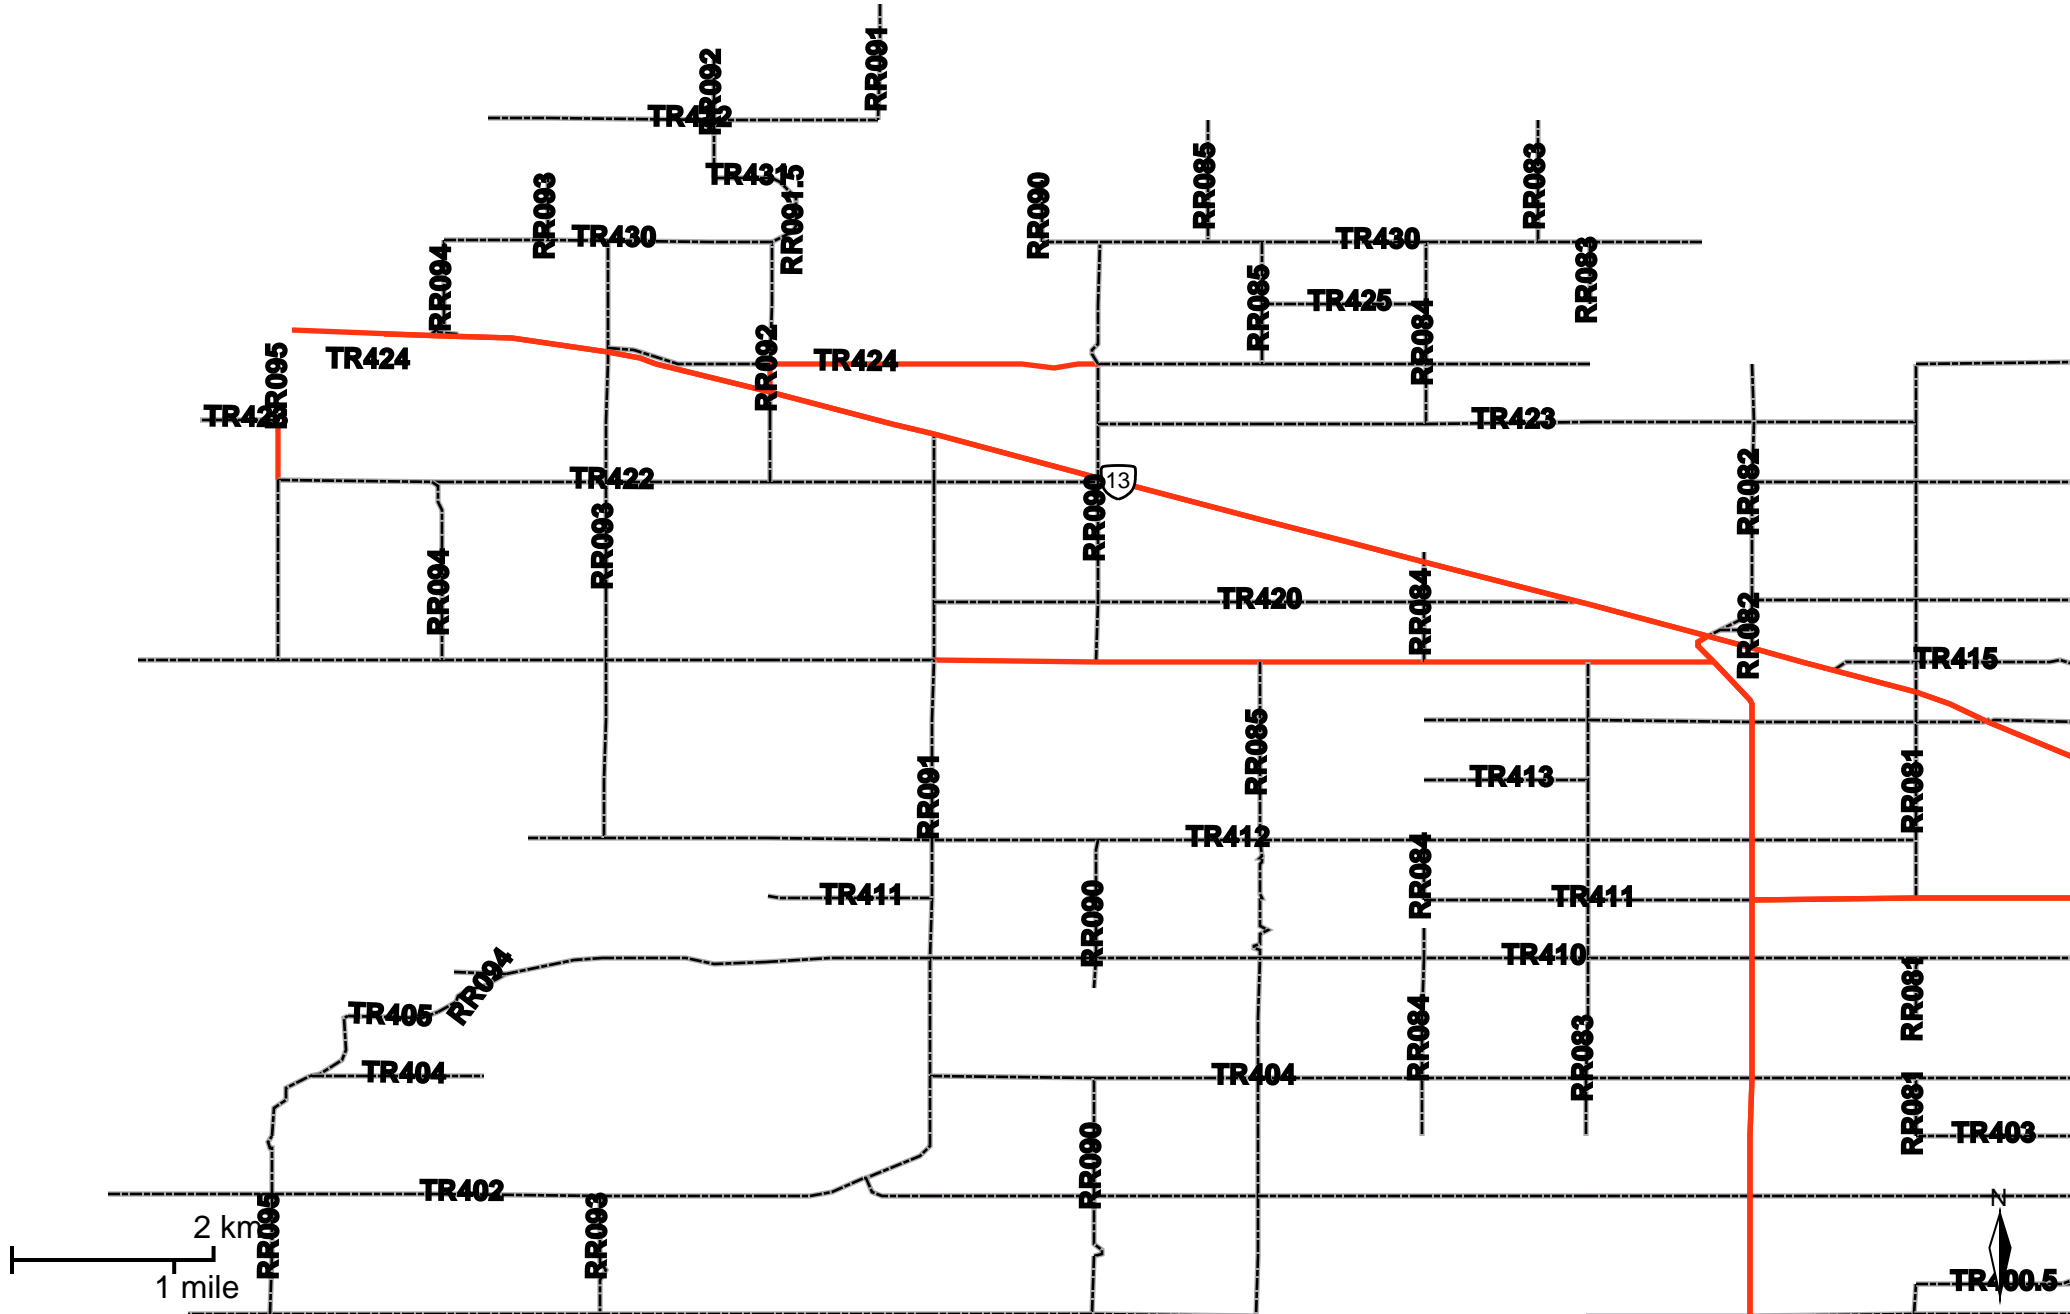

Grader Activity Weekly Report

2 km
1 mile

From Date: 2019-11-11
To Date: 2019-11-17
Electoral Division: 7
Total Distance(km): 0
Total Time(h): 0
Speed Threshold(km/h): 45