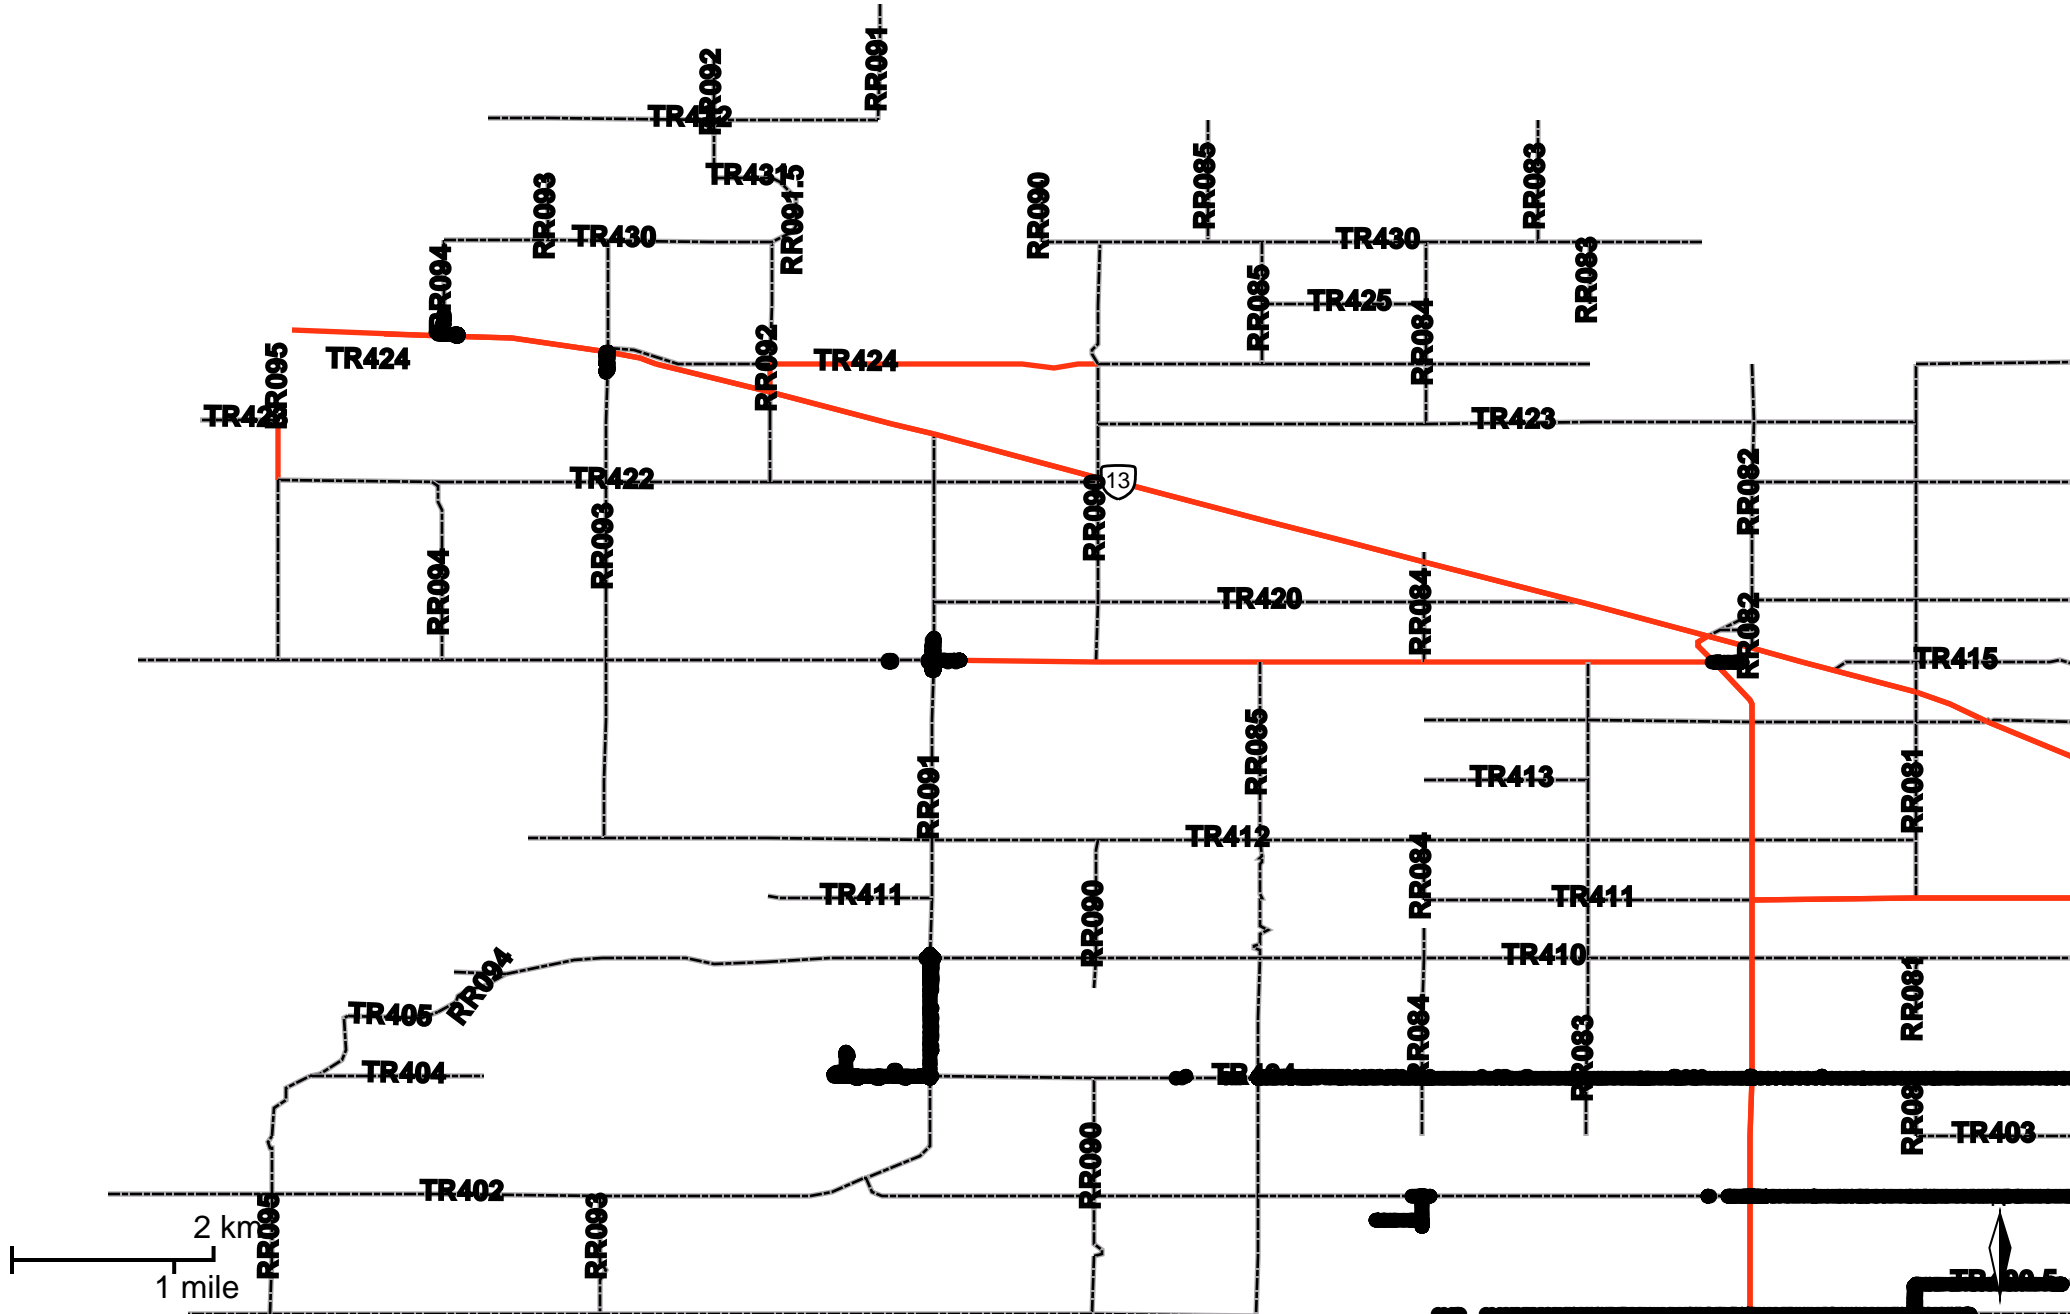

Grader Activity Weekly Report

From Date: 2019-09-23
 To Date: 2019-09-29
 Electoral Division: 7
 Total Distance(km): 143.9
 Total Time(h): 21.8
 Speed Threshold(km/h): 10