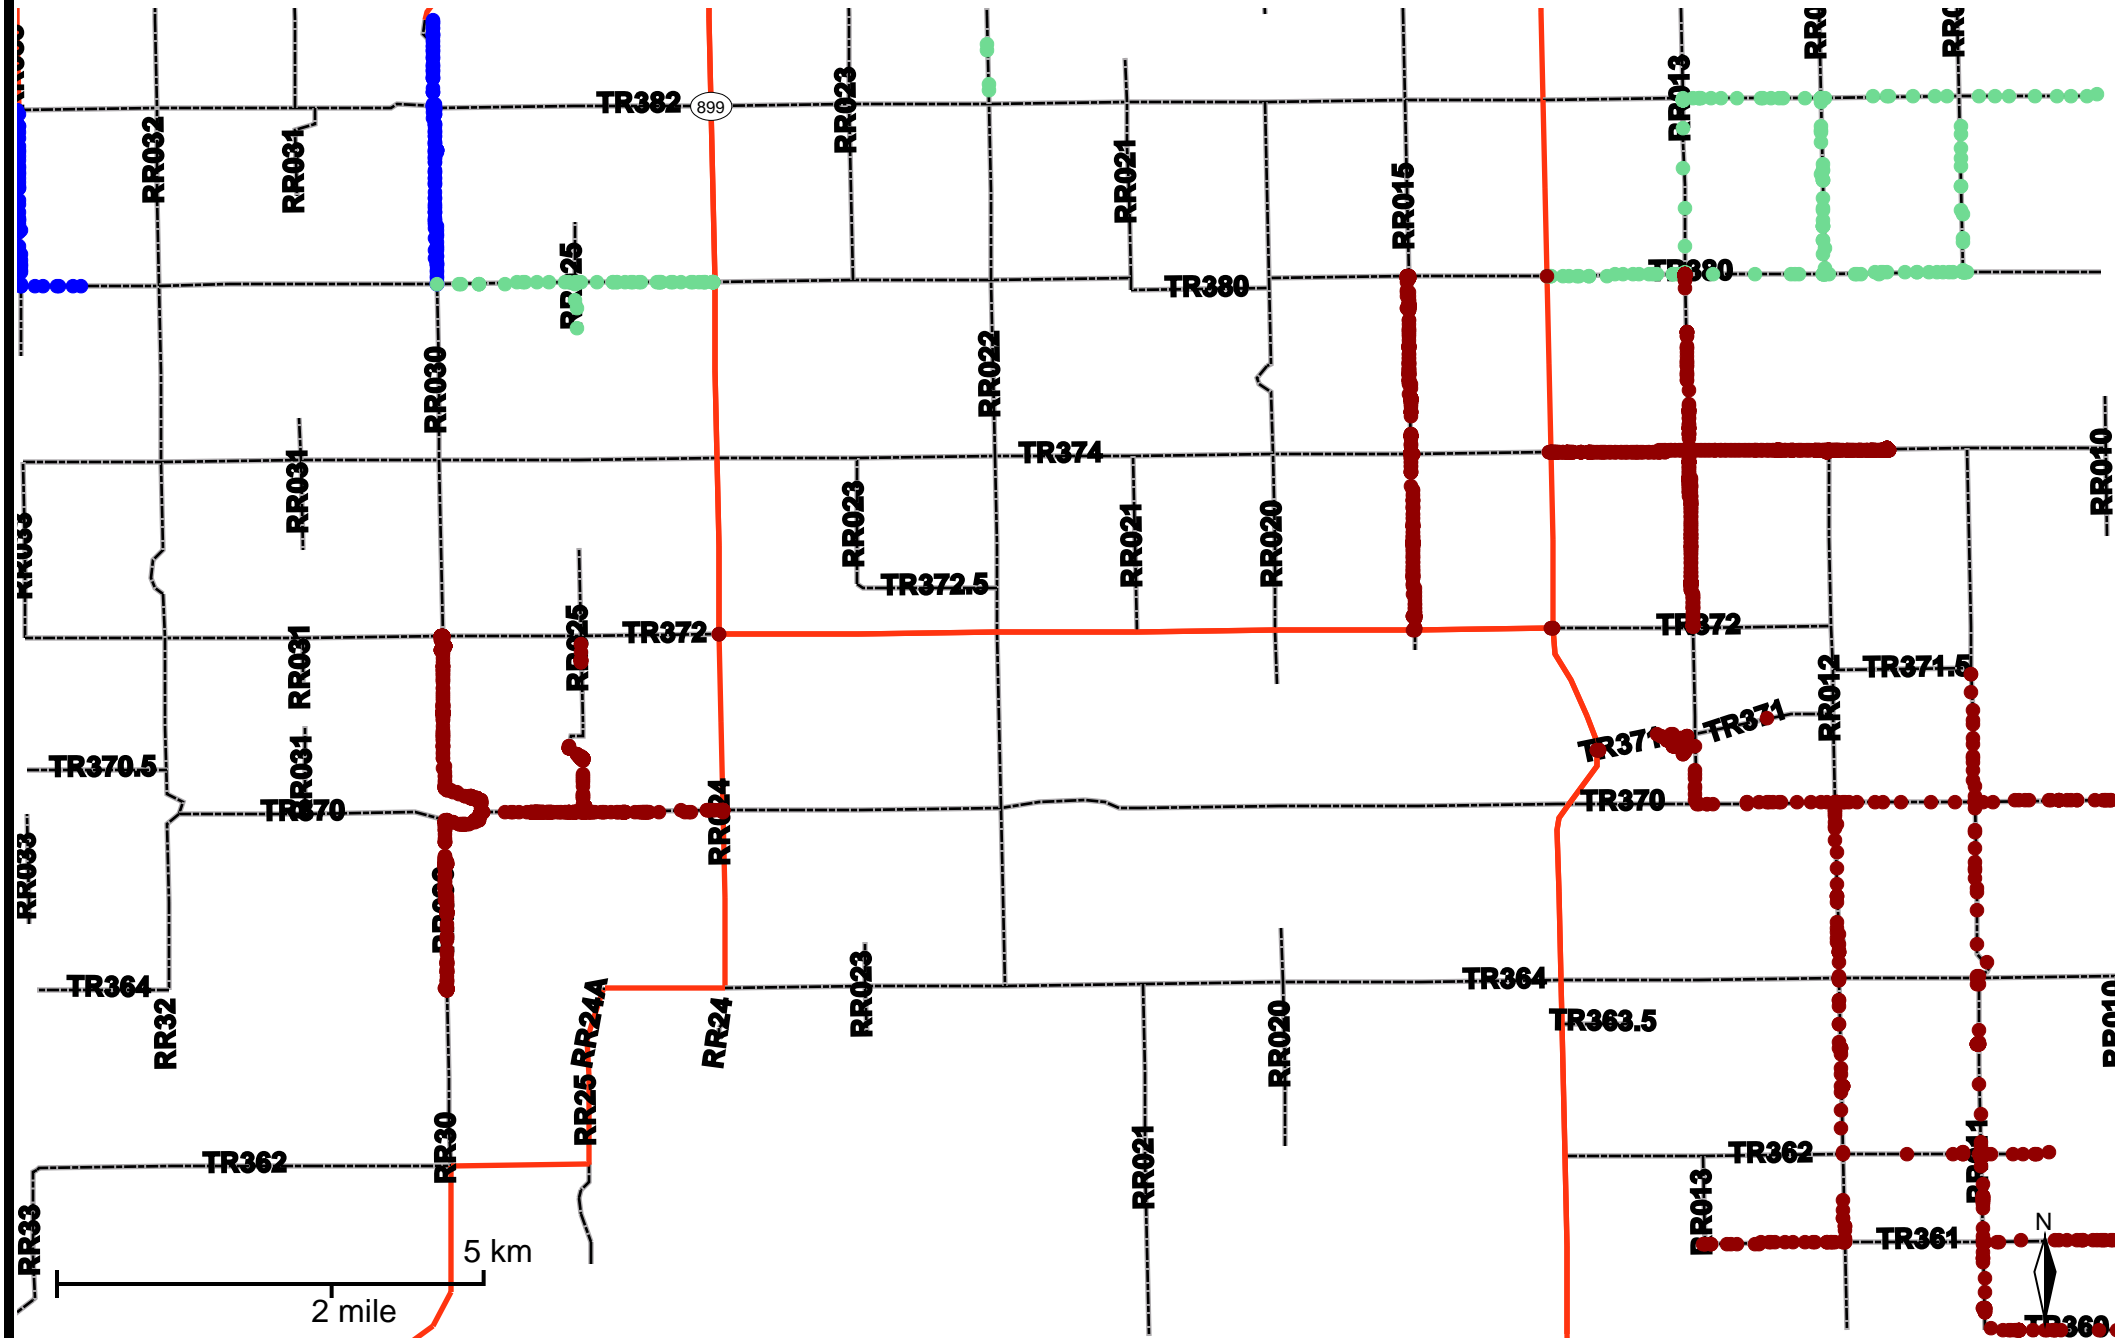

# Grader Activity Weekly Report

From Date: 2019-09-16  
To Date: 2019-09-22  
Electoral Division: 1  
Total Distance(km): 215.5  
Total Time(h): 54.4  
Speed Threshold(km/h): 10