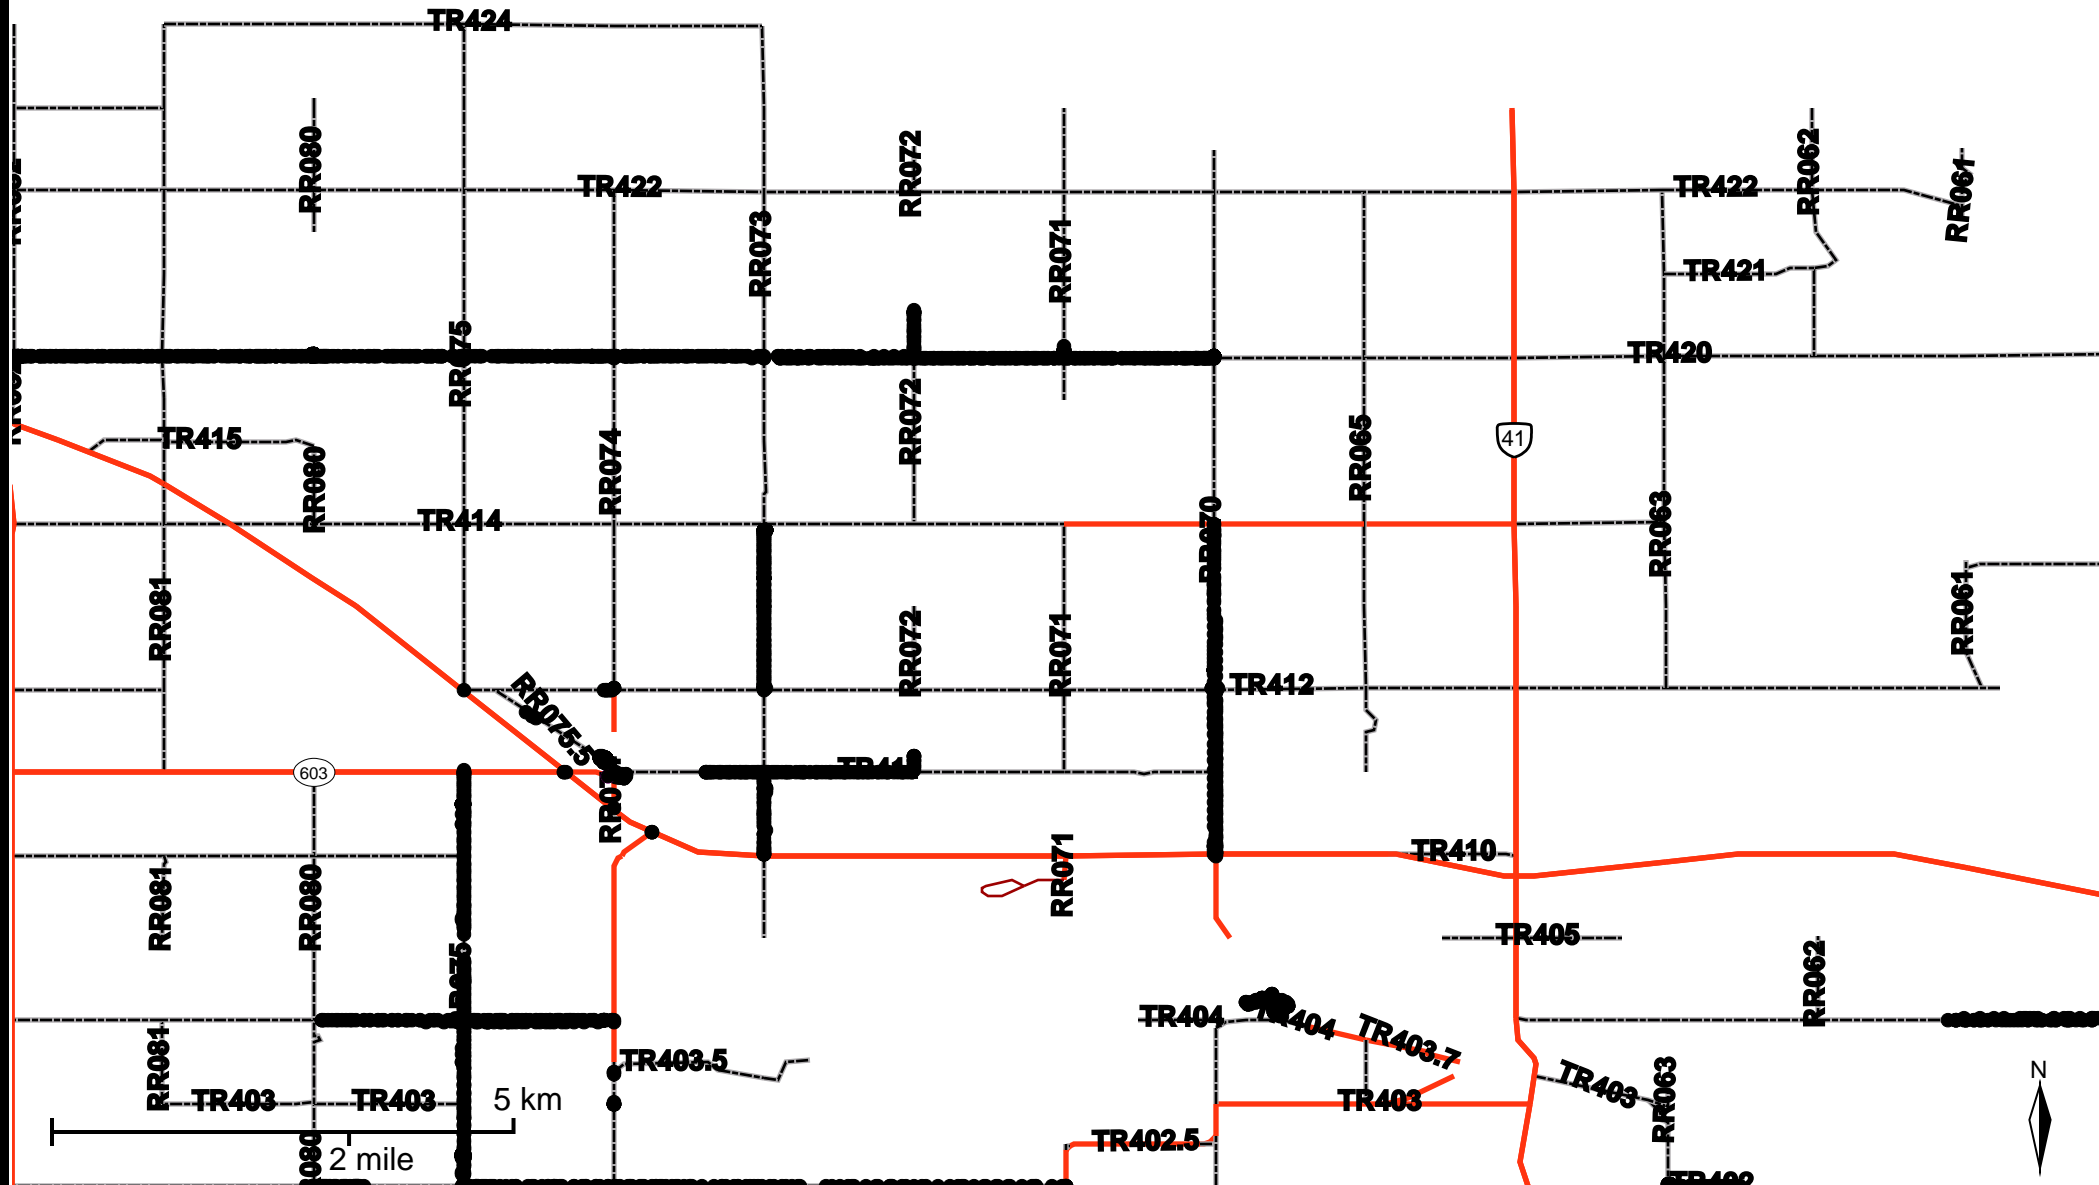

# Grader Activity Weekly Report

From Date: 2019-08-19  
To Date: 2019-08-25  
Electoral Division: 6  
Total Distance(km): 286.4  
Total Time(h): 171.1  
Speed Threshold(km/h): 10