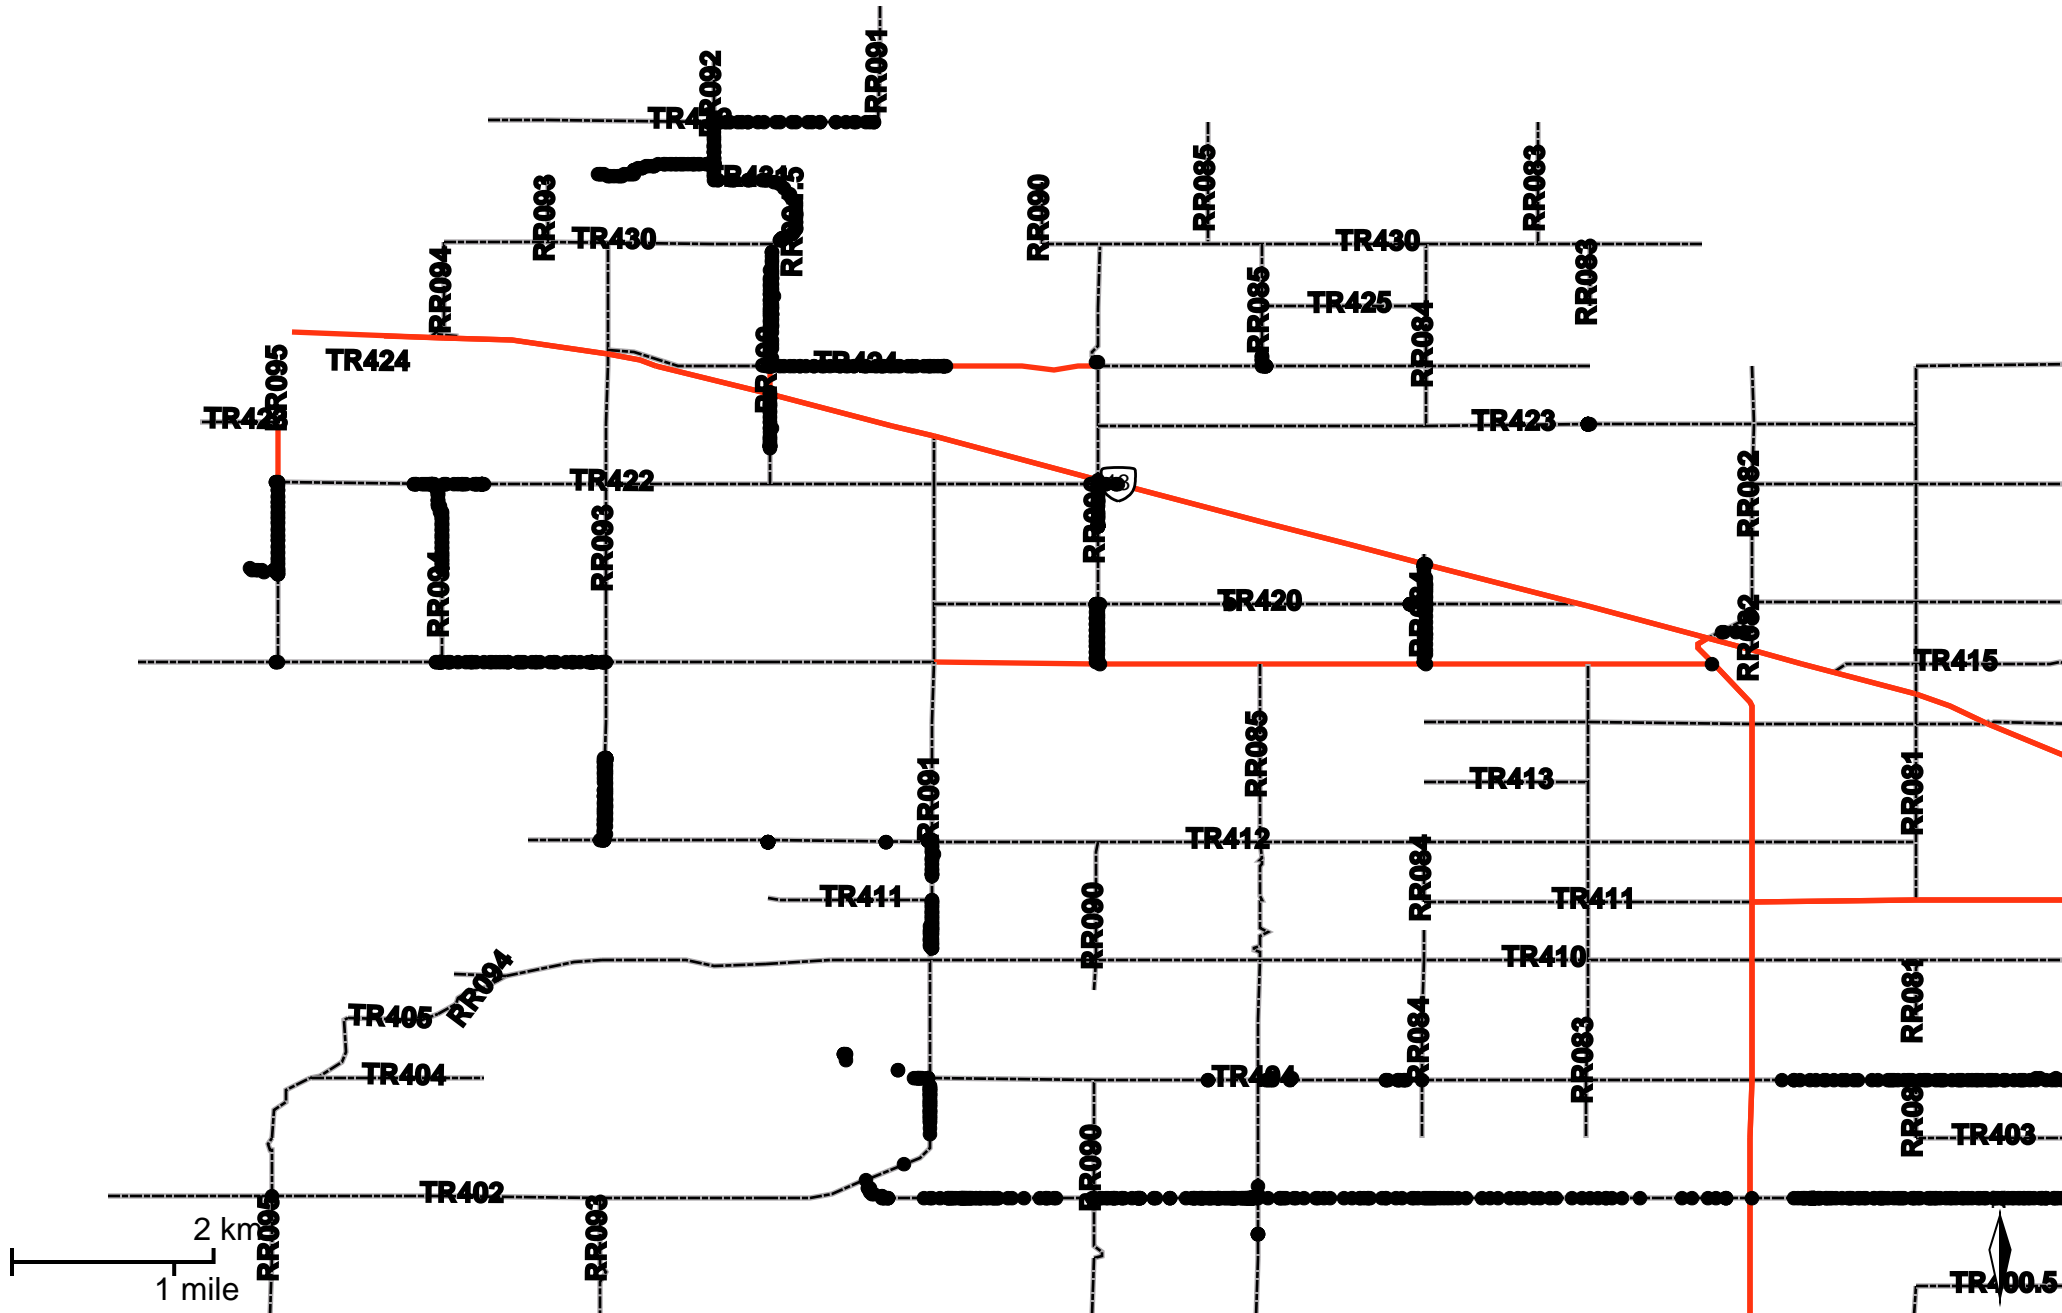

# Grader Activity Weekly Report

From Date: 2019-07-01  
To Date: 2019-07-07  
Electoral Division: 7  
Total Distance(km): 271.1  
Total Time(h): 37.5  
Speed Threshold(km/h): 10