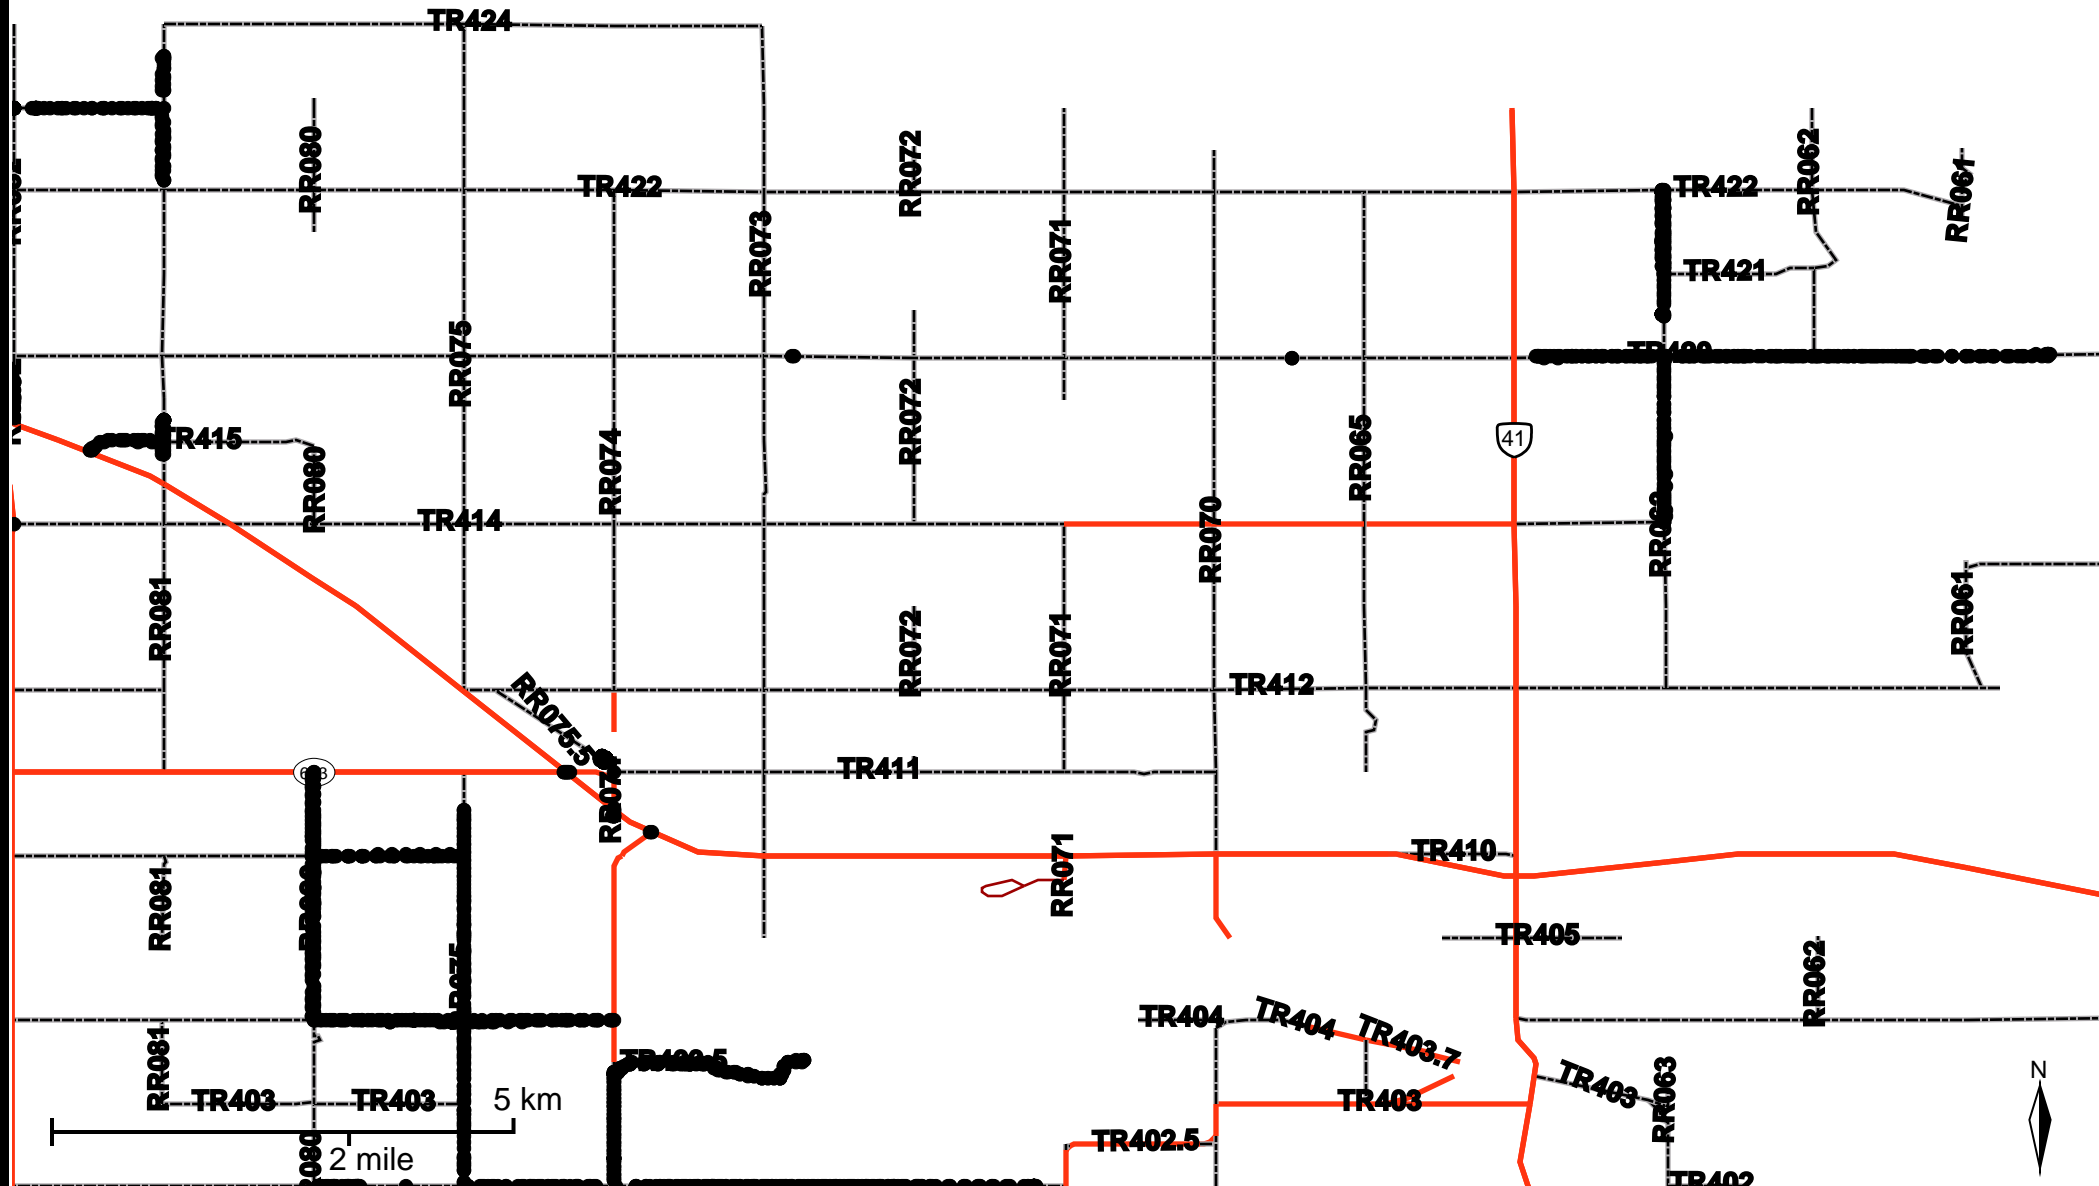

# Grader Activity Weekly Report

From Date: 2019-07-01  
To Date: 2019-07-07  
Electoral Division: 6  
Total Distance(km): 204.6  
Total Time(h): 147.5  
Speed Threshold(km/h): 10