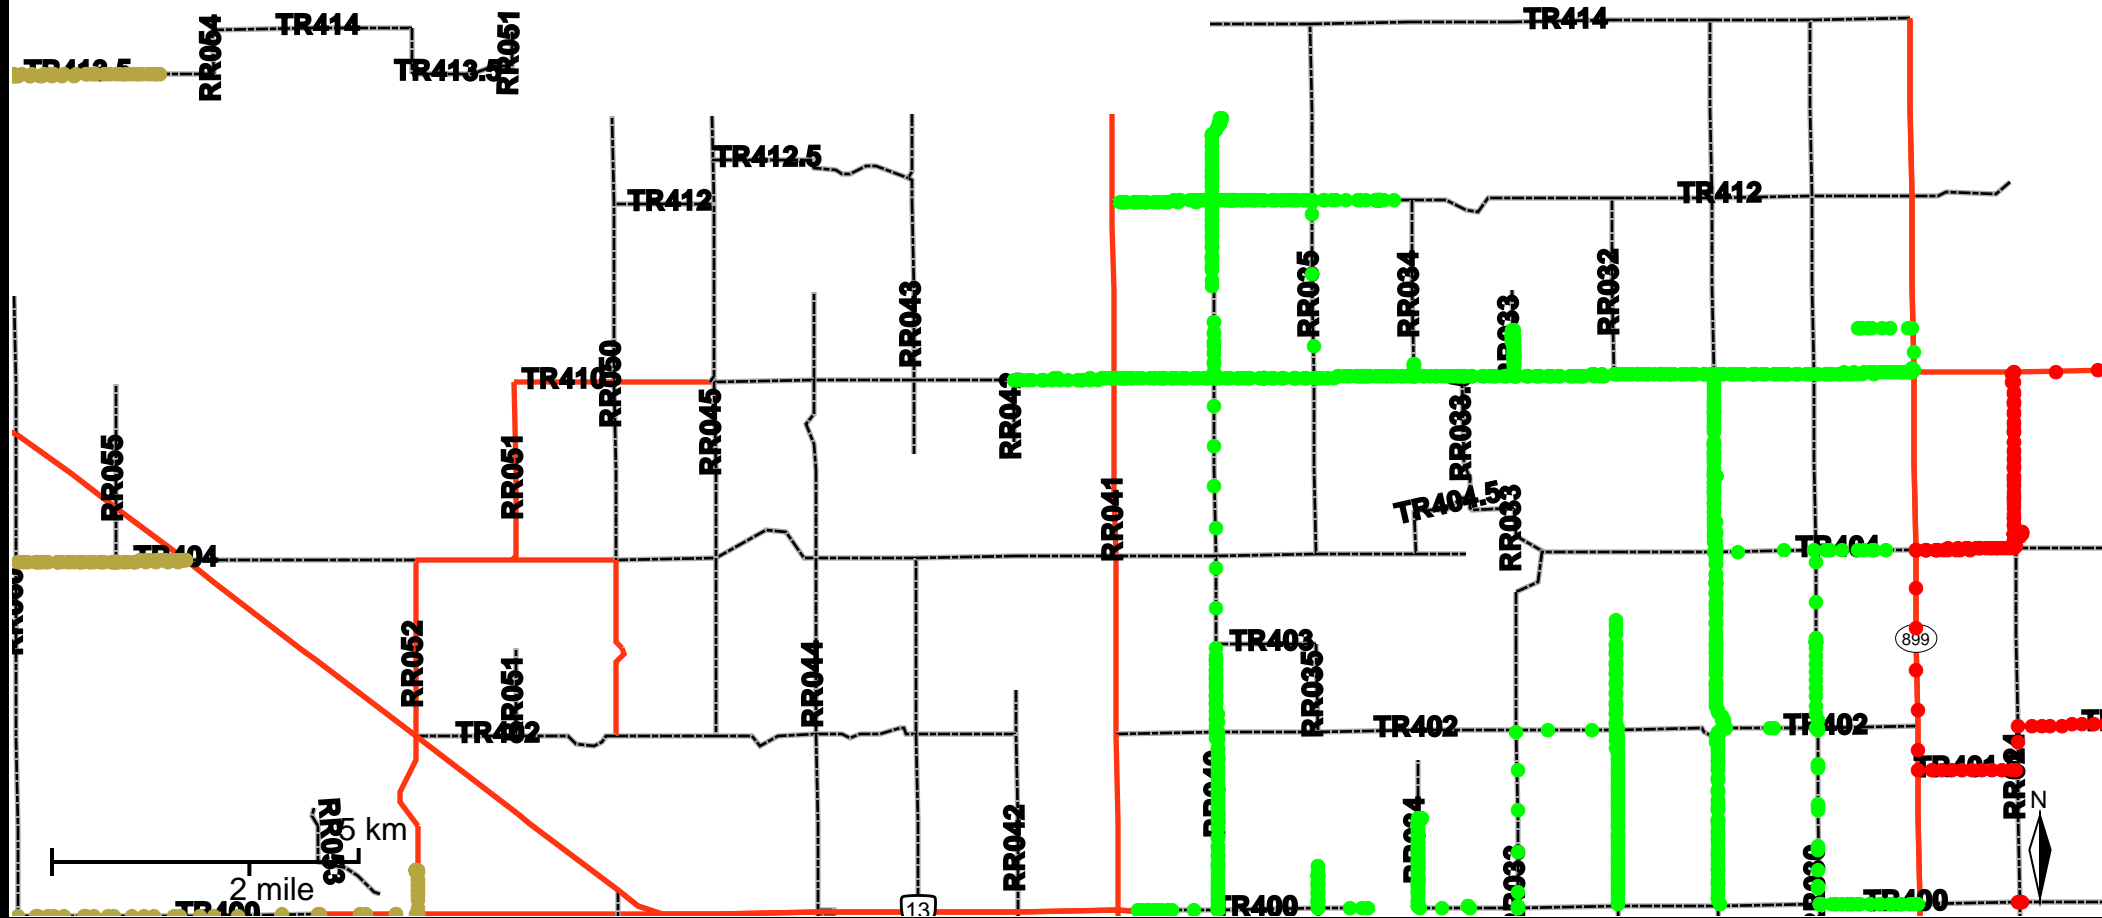

# Grader Activity Weekly Report

From Date: 2019-04-08  
To Date: 2019-04-14  
Electoral Division: 4  
Total Distance(km): 347.1  
Total Time(h): 28.1  
Speed Threshold(km/h): 45