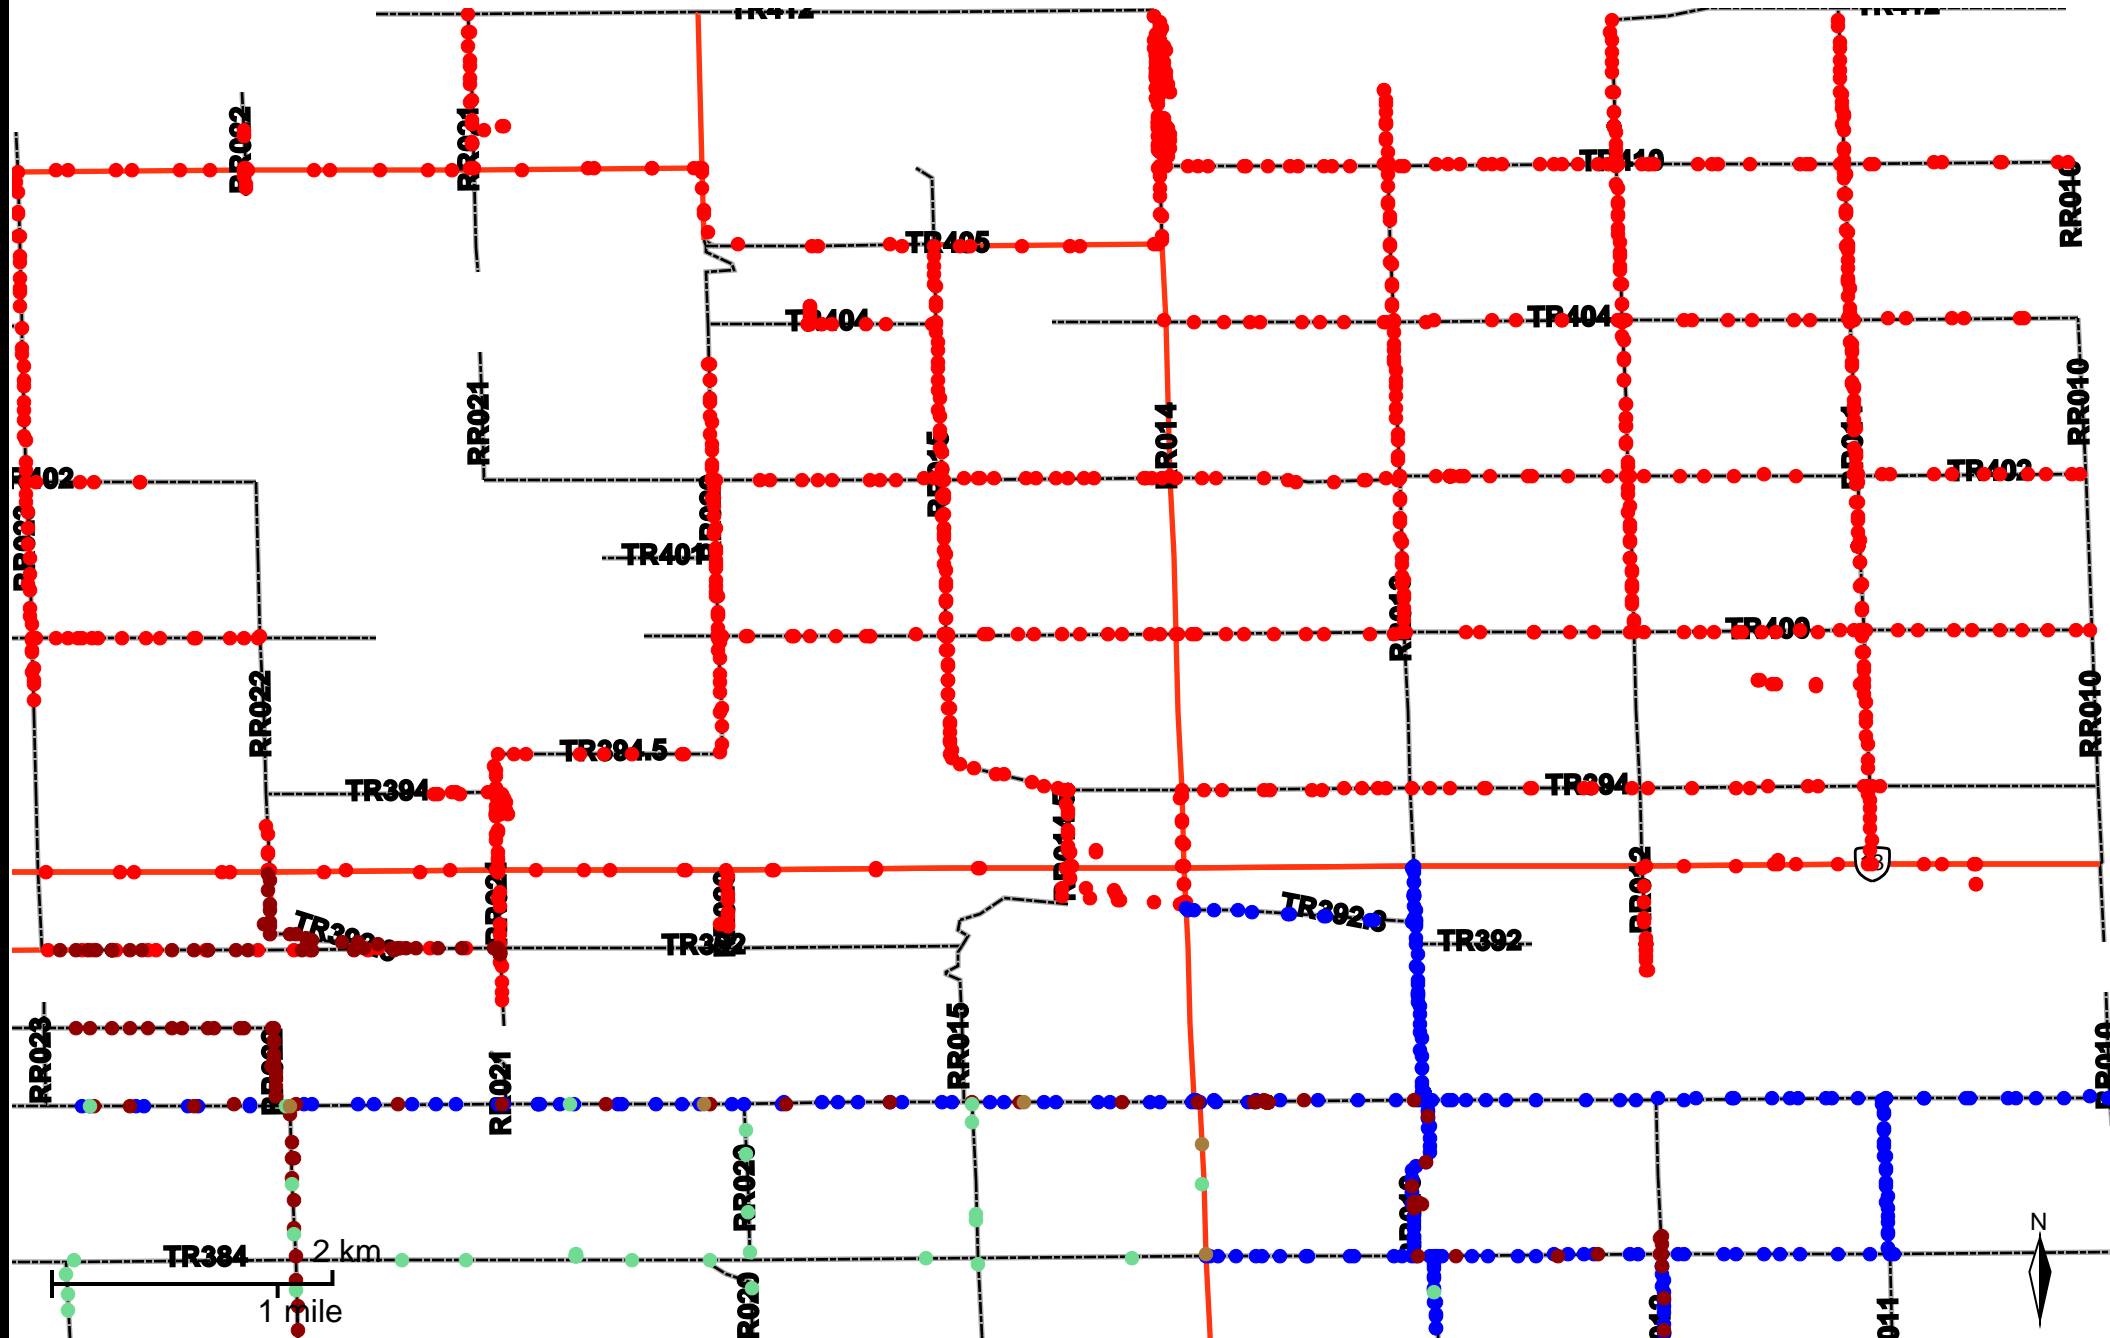

Grader Activity Weekly Report

From Date: 2019-02-11
 To Date: 2019-02-17
 Electoral Division: 2
 Total Distance(km): 602.4
 Total Time(h): 33
 Speed Threshold(km/h): 45