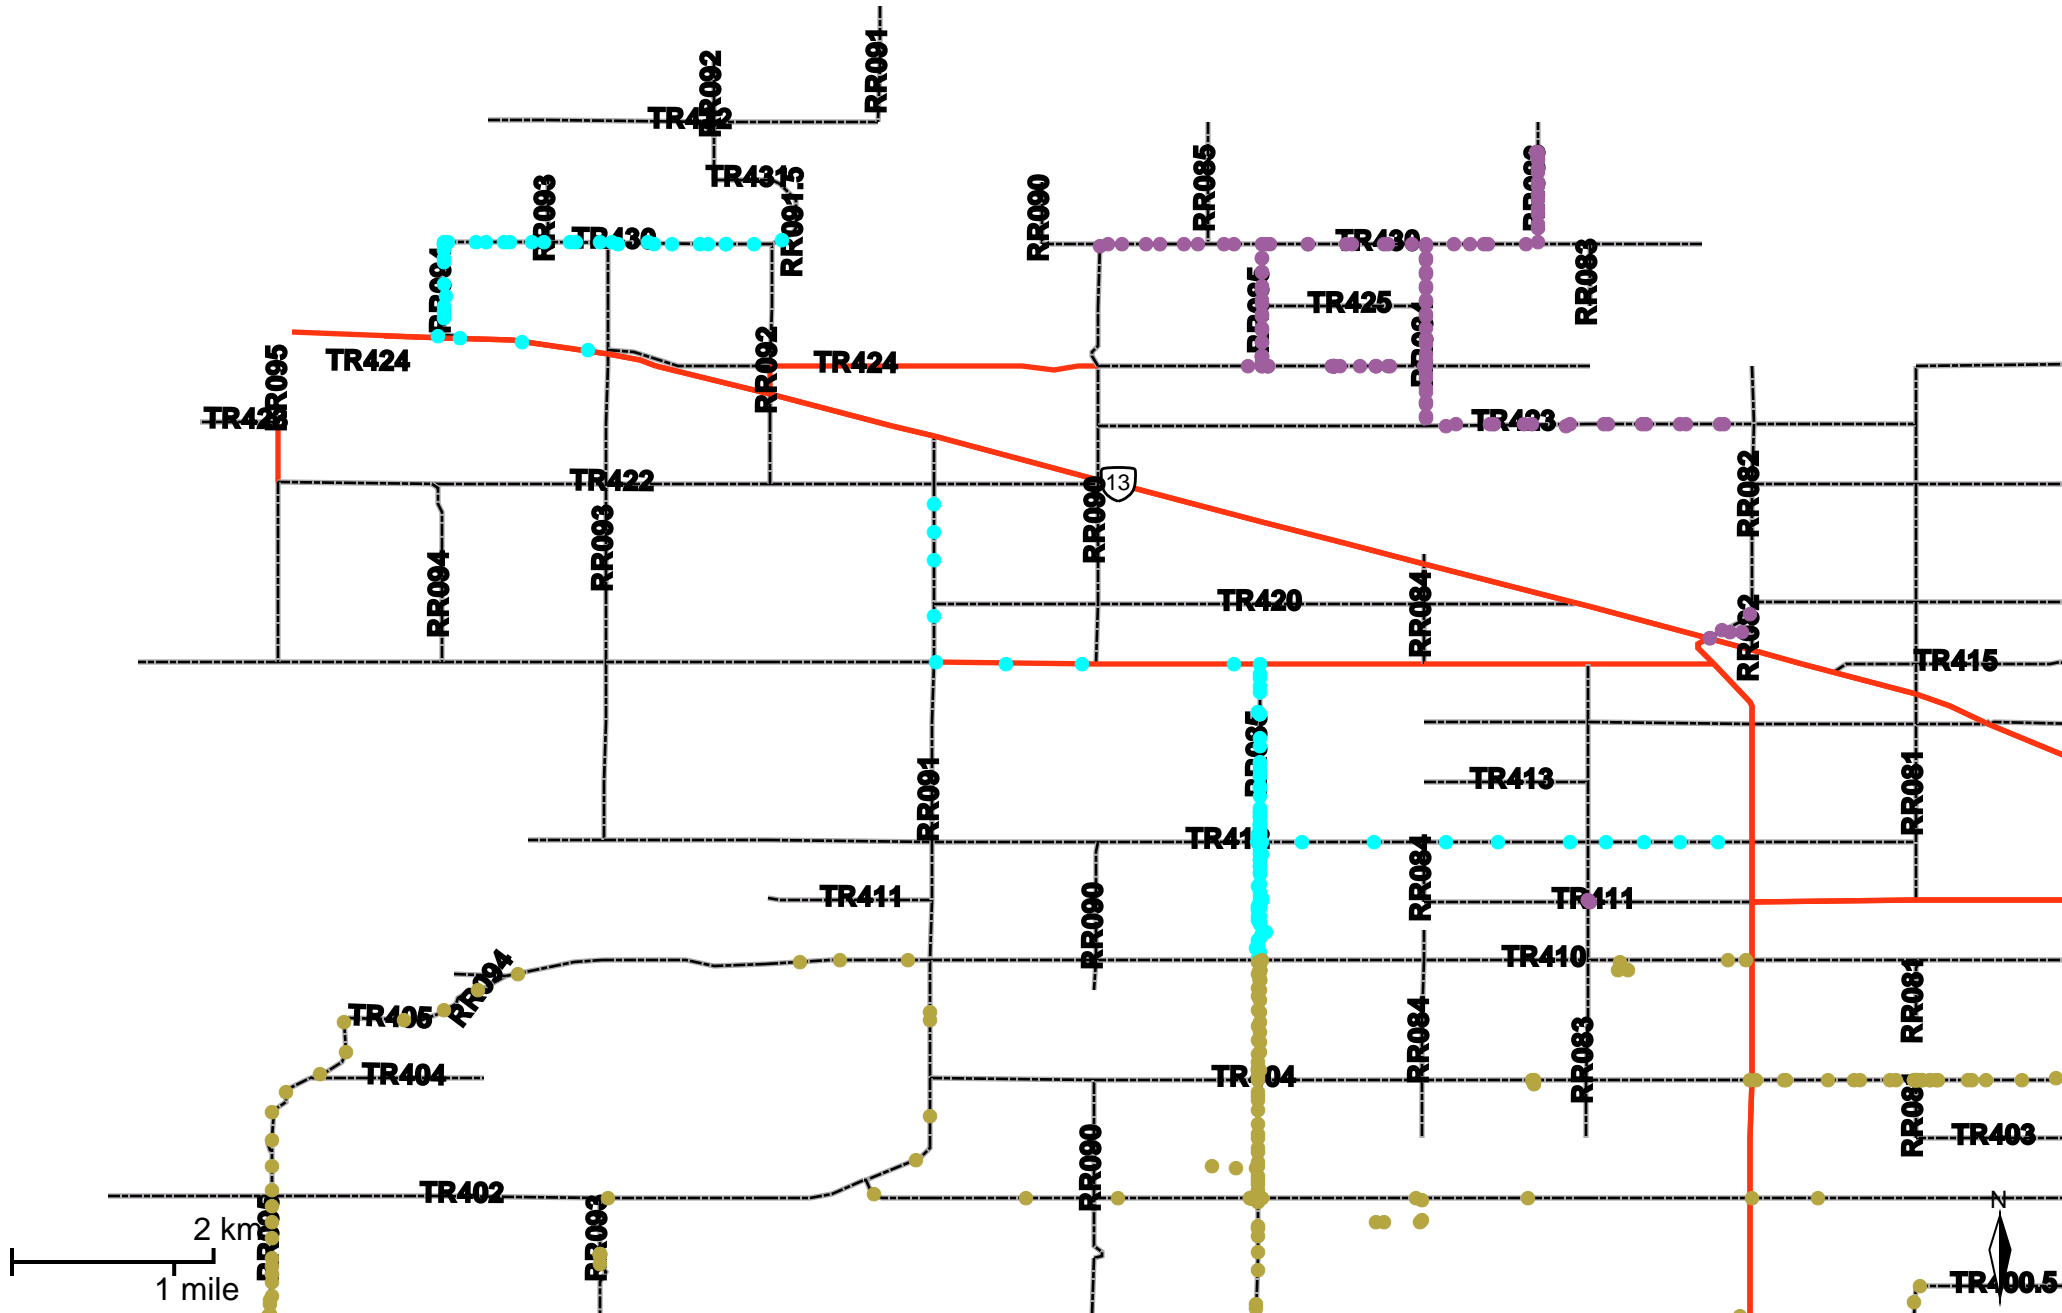

Grader Activity Weekly Report

From Date: 2019-01-21
To Date: 2019-01-27
Electoral Division: 7
Total Distance(km): 142.7
Total Time(h): 8.8
Speed Threshold(km/h): 45