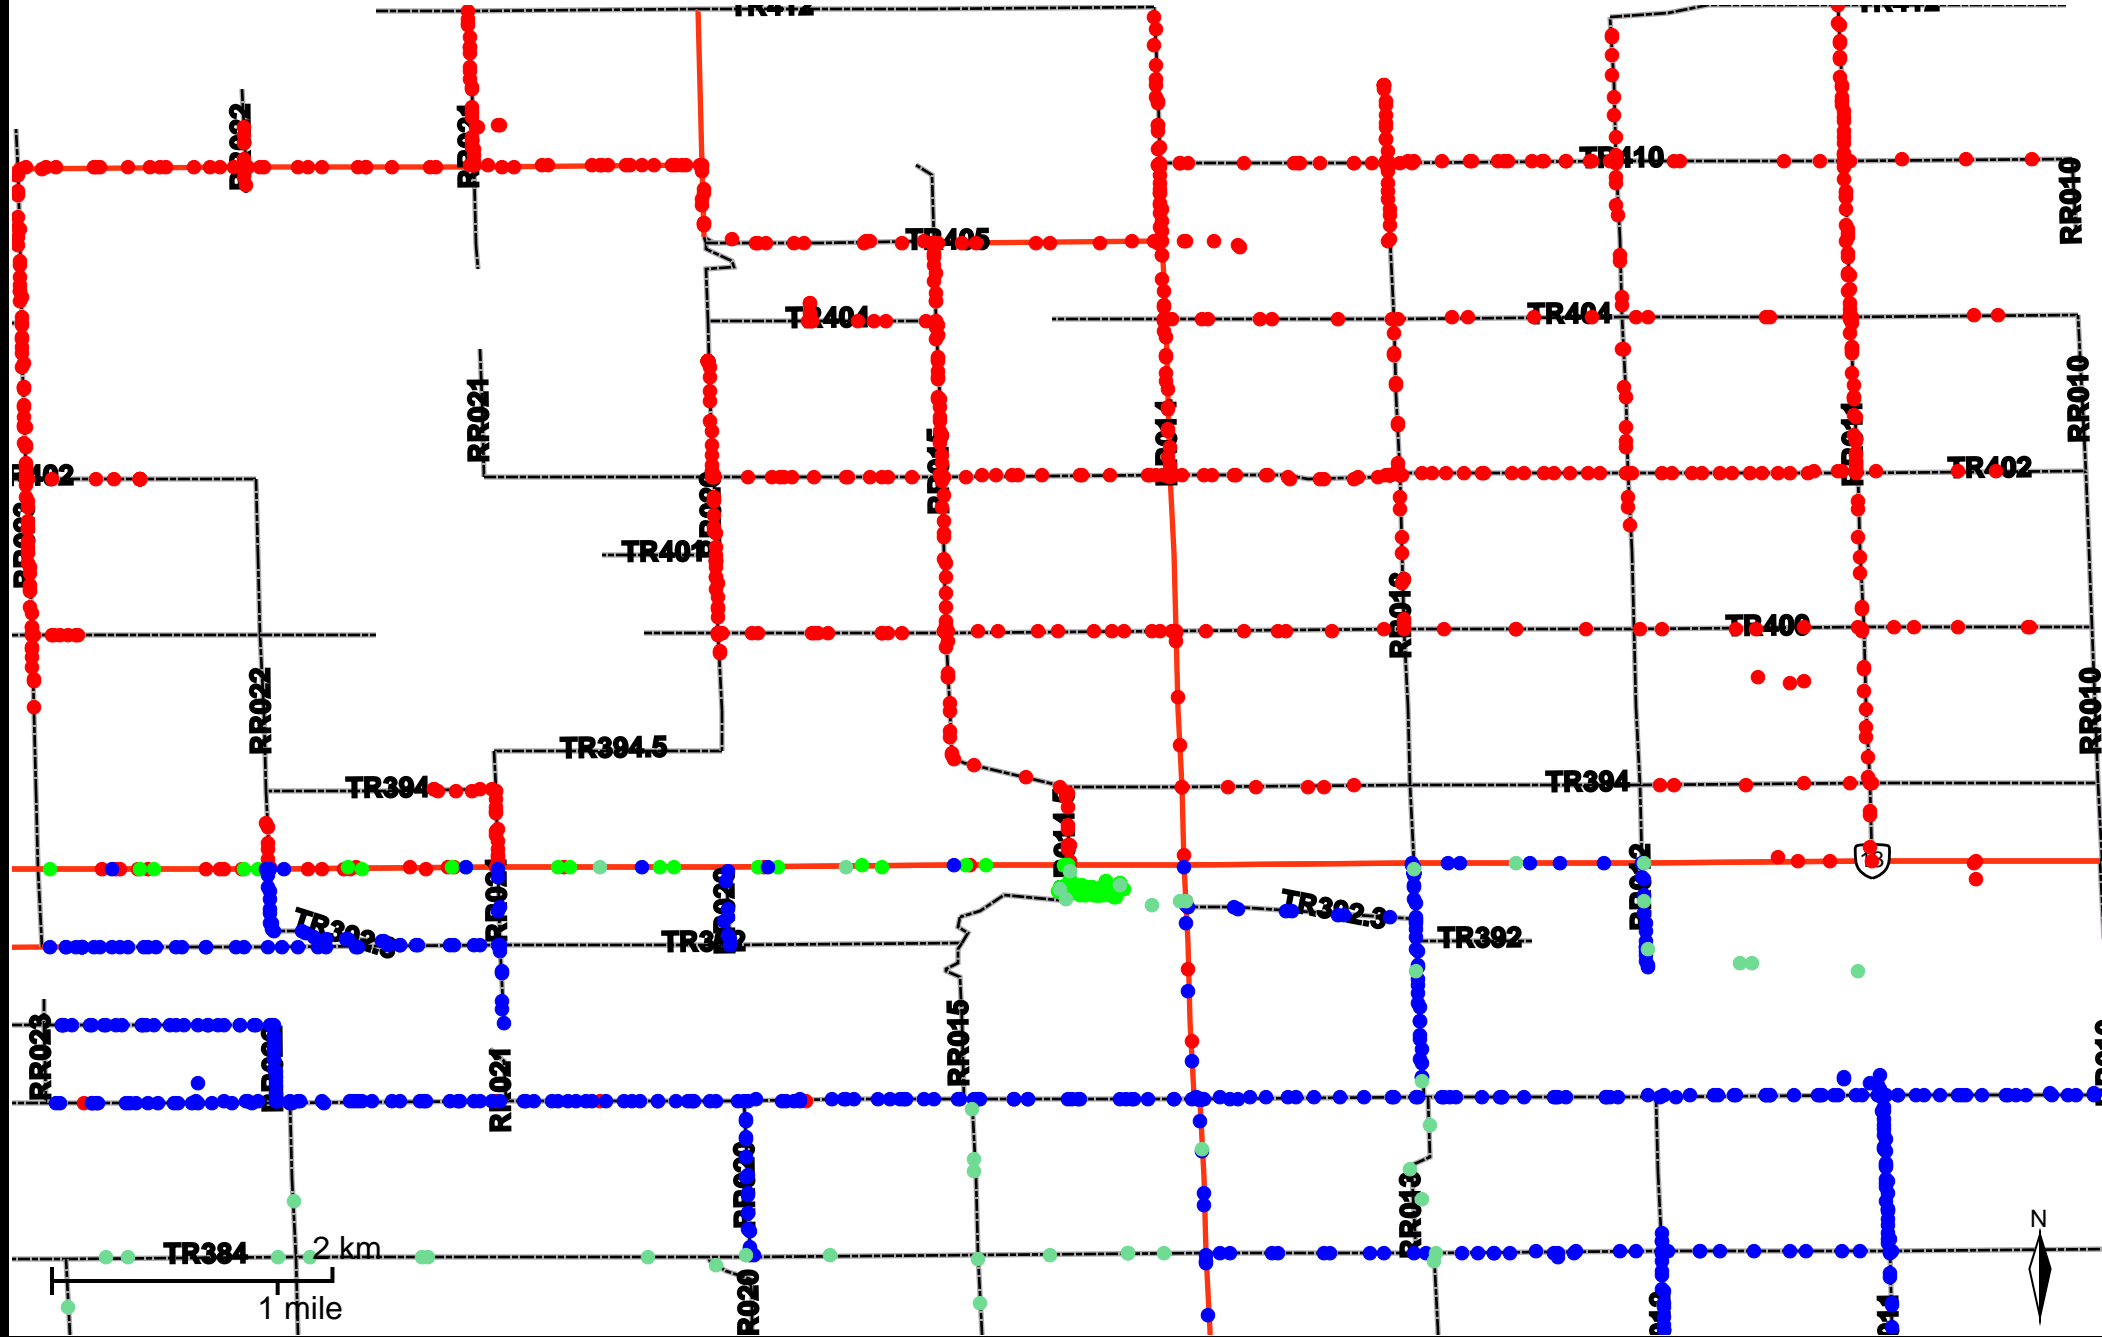

Grader Activity Weekly Report

From Date: 2018-12-03
 To Date: 2018-12-09
 Electoral Division: 2
 Total Distance(km): 730.1
 Total Time(h): 37.5
 Speed Threshold(km/h): 45