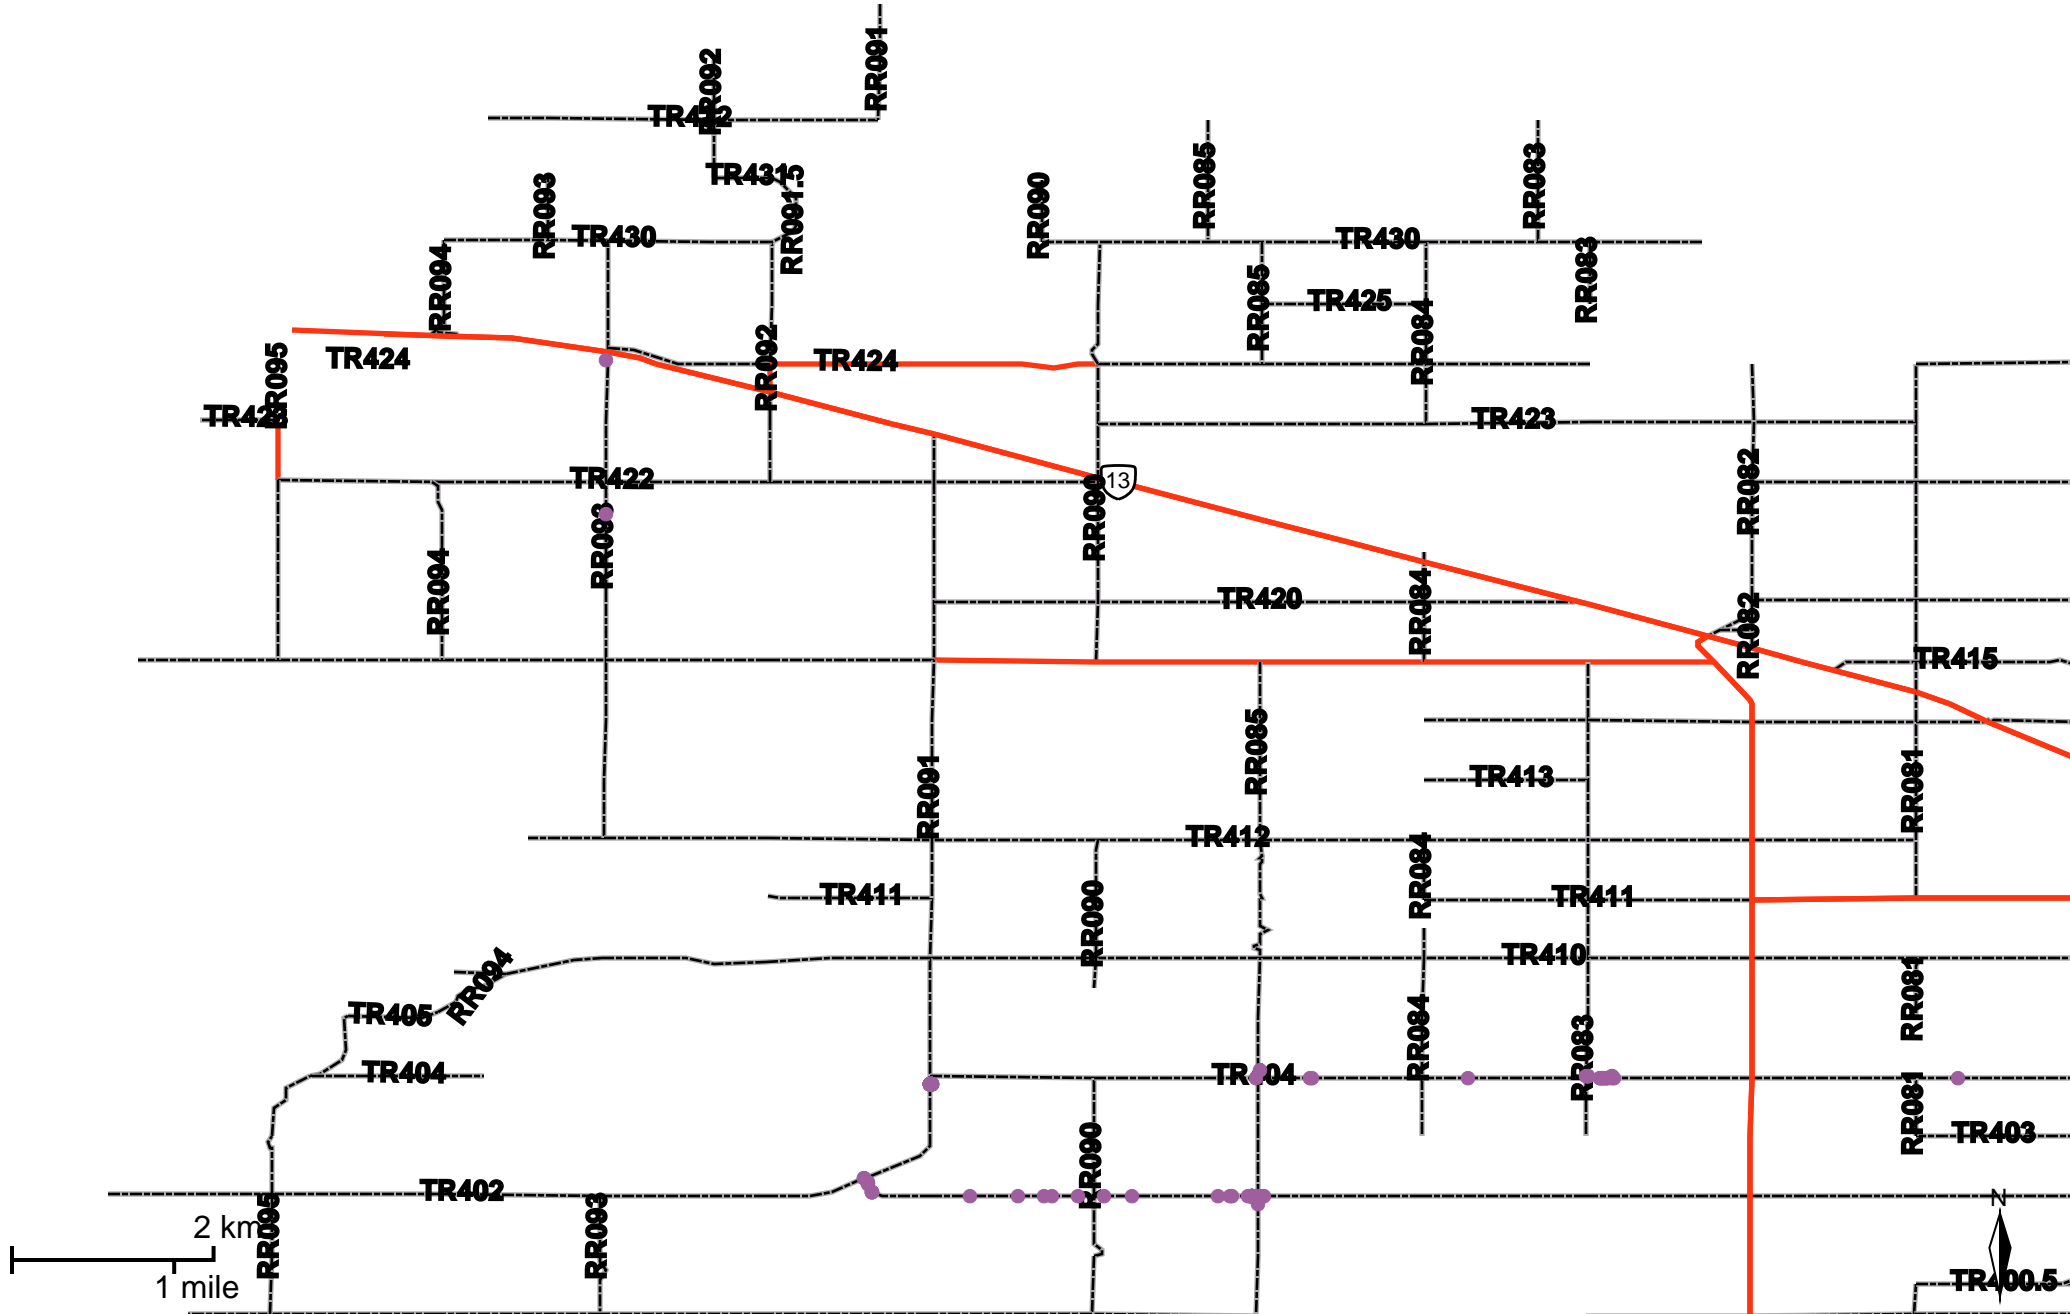

# Grader Activity Weekly Report

From Date: 2018-09-10  
 To Date: 2018-09-16  
 Electoral Division: 7  
 Total Distance(km): 2.3  
 Total Time(h): 1.5  
 Speed Threshold(km/h): 10