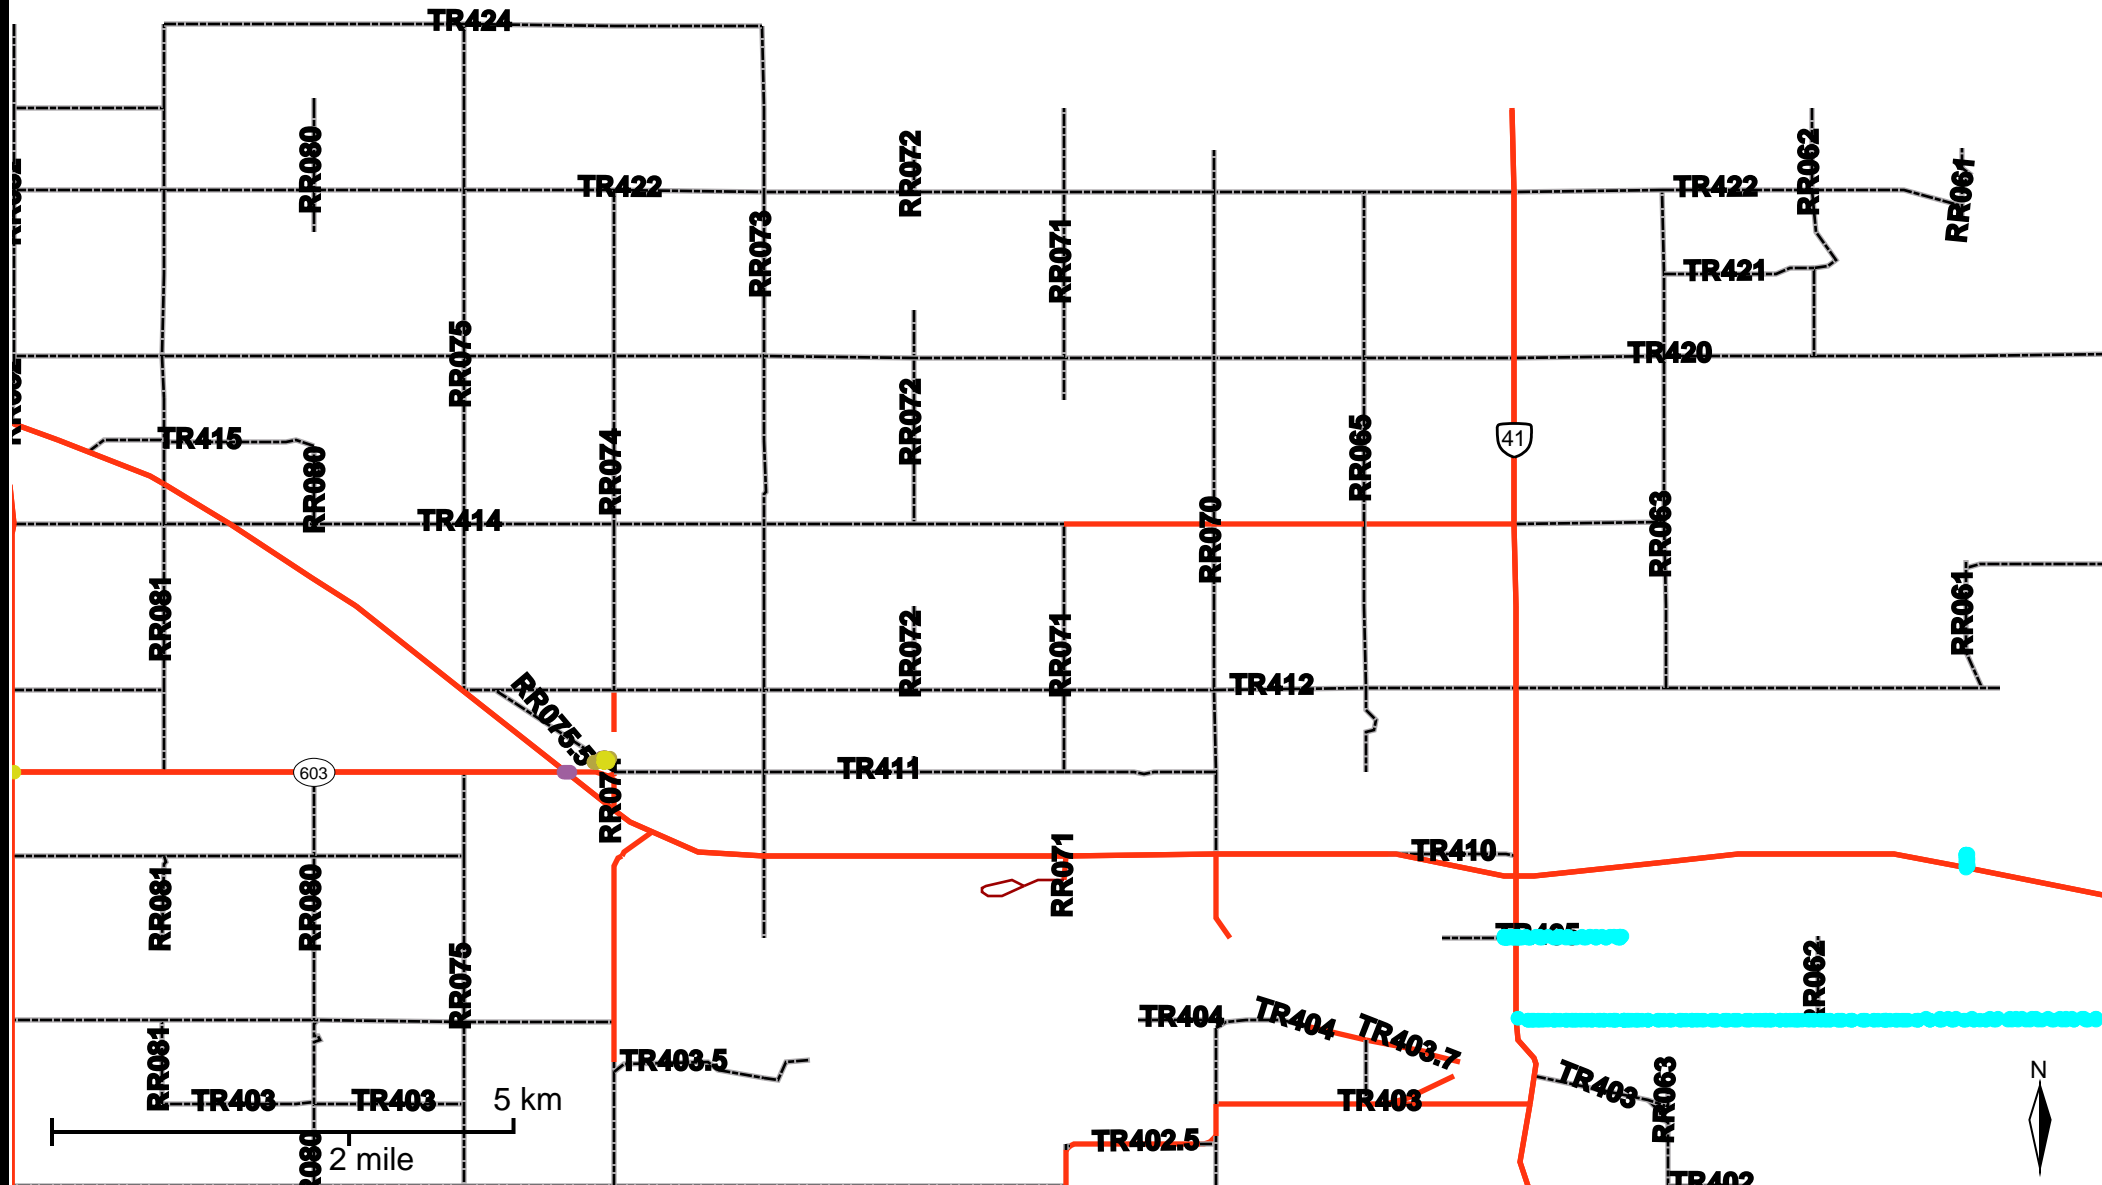

Grader Activity Weekly Report

From Date: 2018-08-06
To Date: 2018-08-12
Electoral Division: 6
Total Distance(km): 35
Total Time(h): 70.1
Speed Threshold(km/h): 10