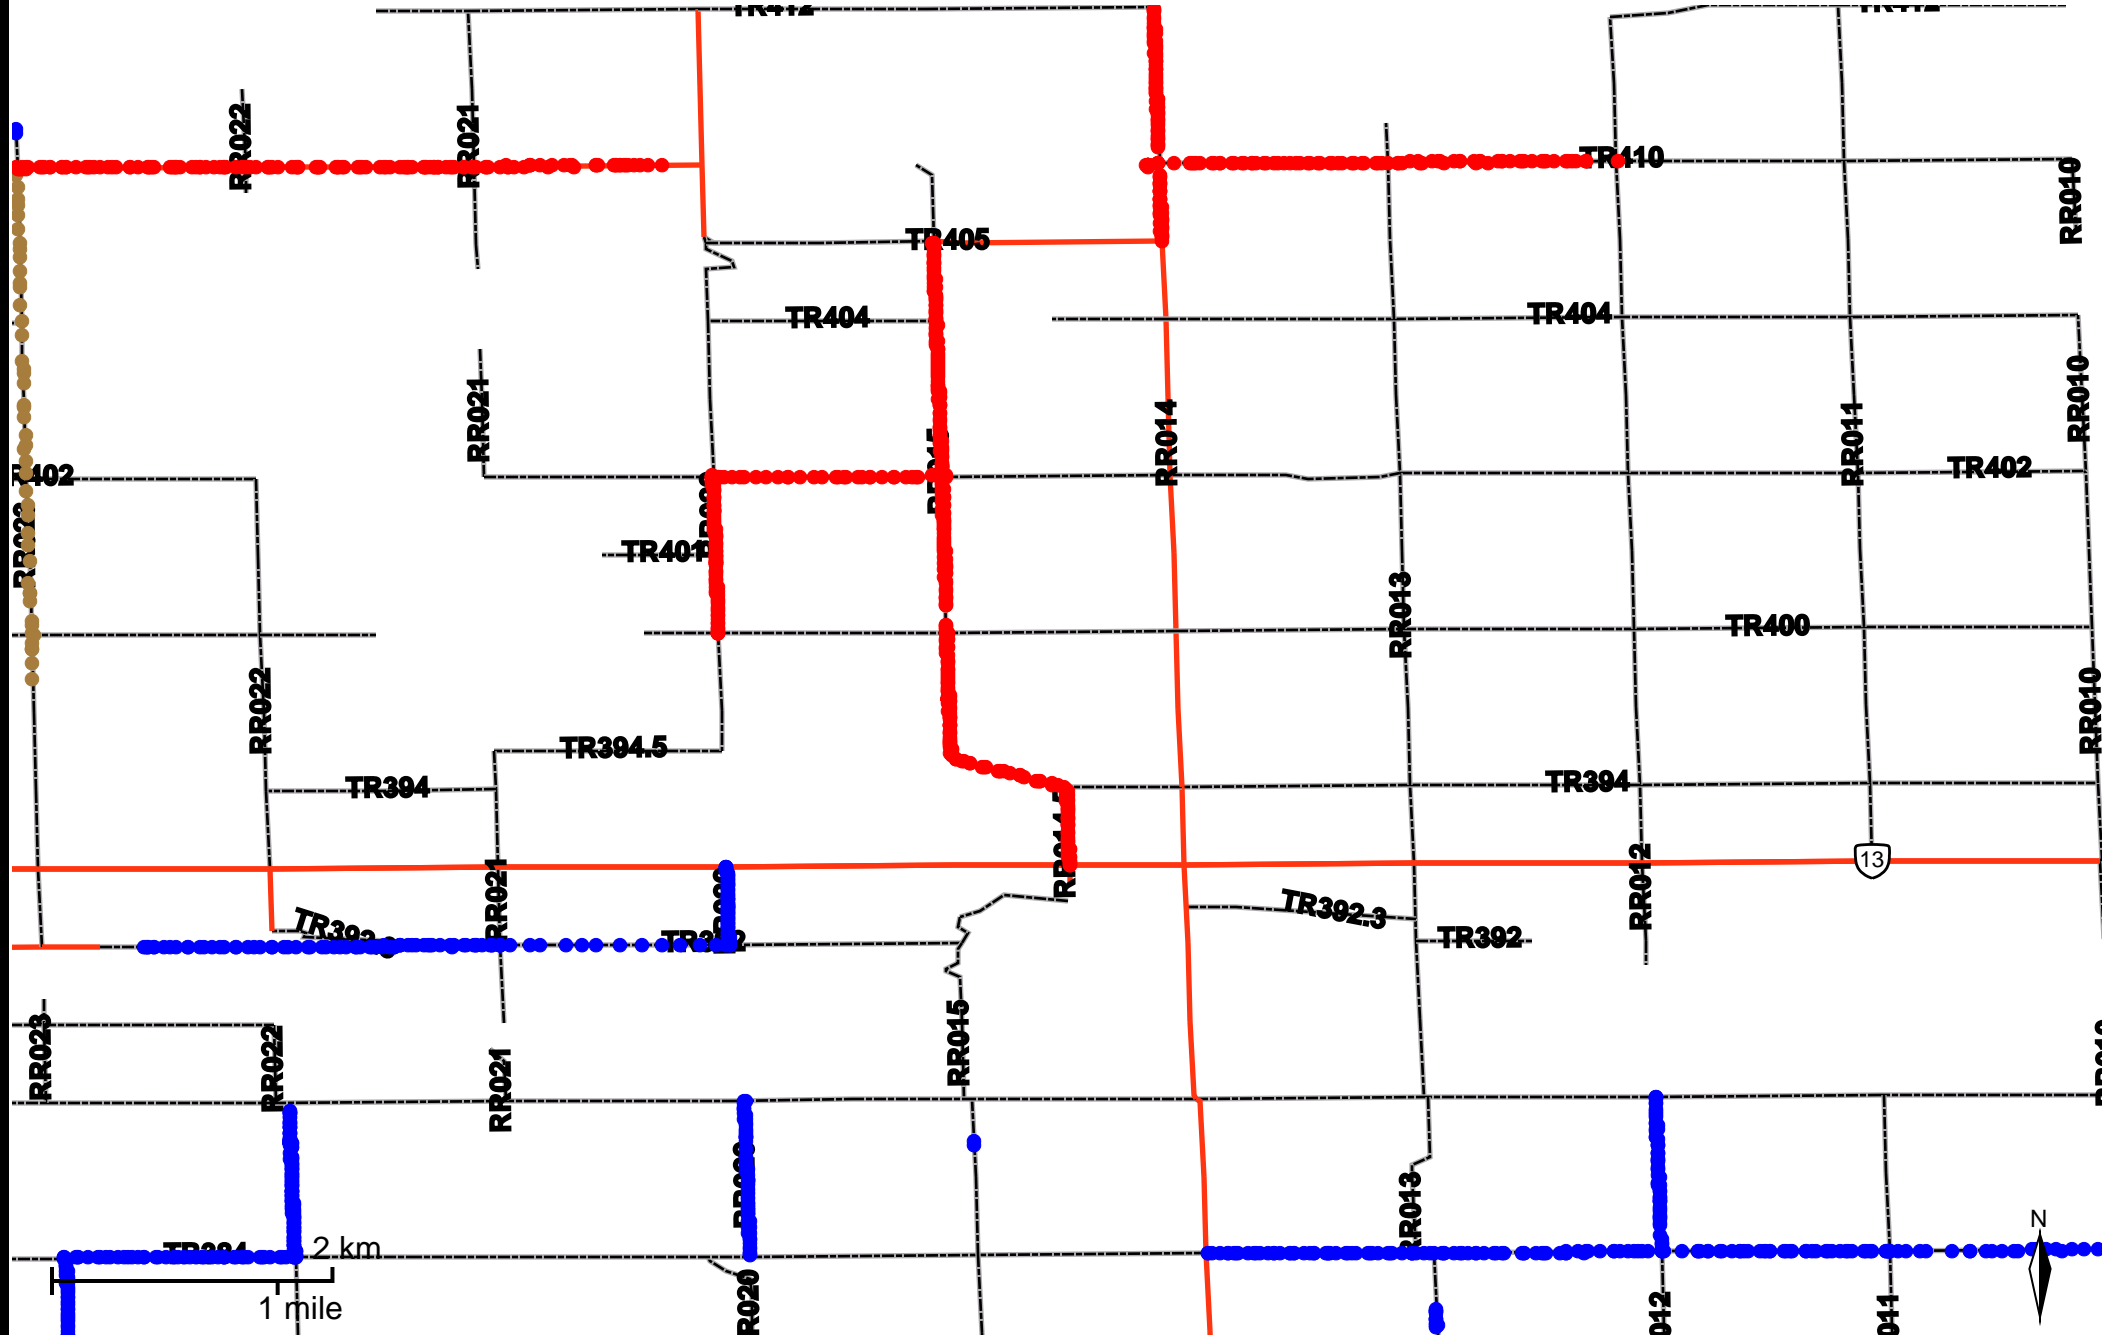

Grader Activity Weekly Report

From Date: 2018-08-13
To Date: 2018-08-19
Electoral Division: 2
Total Distance(km): 227.7
Total Time(h): 43.1
Speed Threshold(km/h): 10