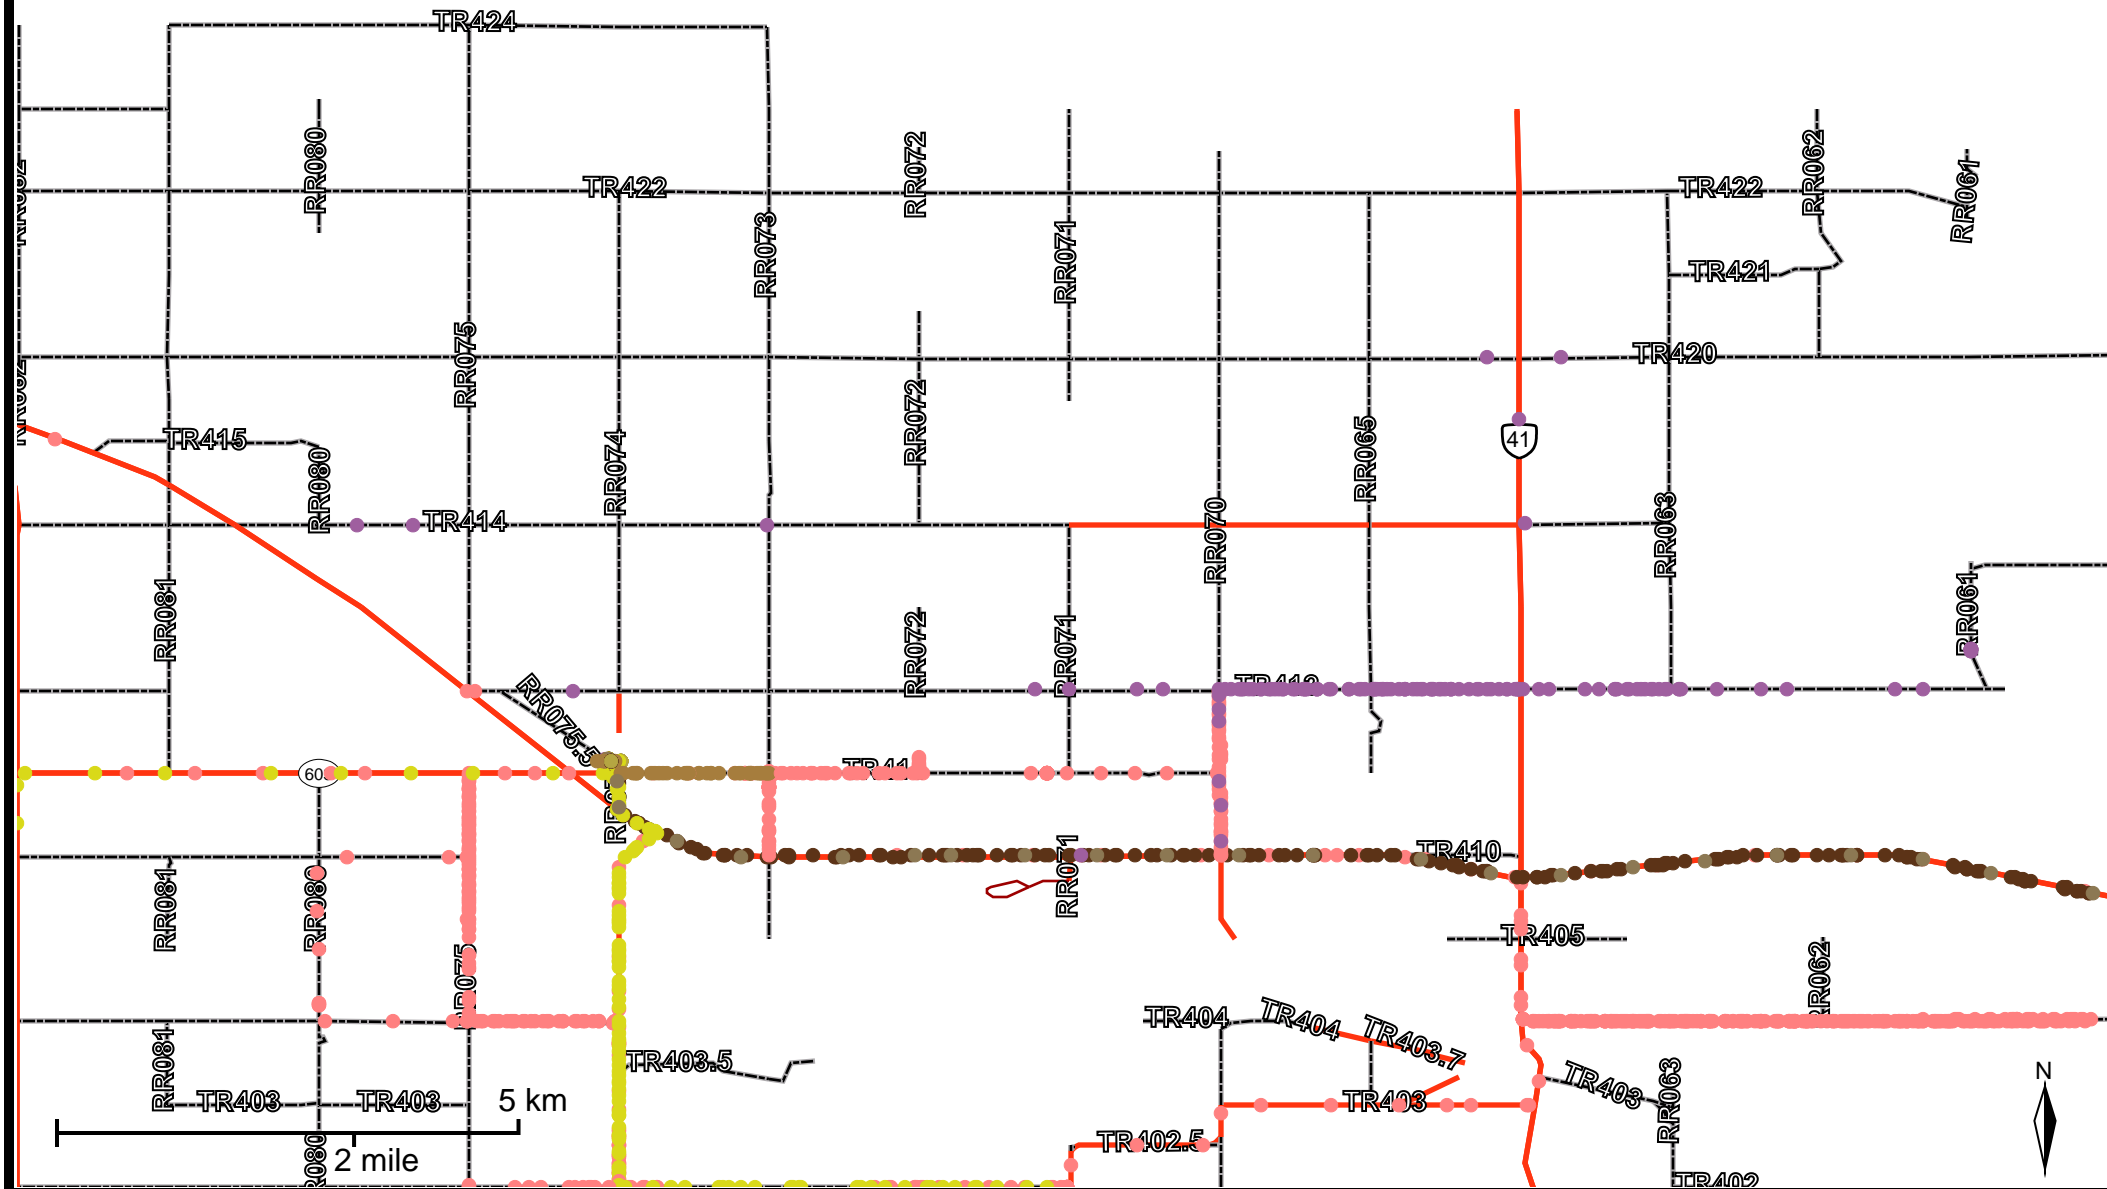

Grader Activity Weekly Report

From Date: 2016-01-04
To Date: 2016-01-10
Electoral Division: 6
Total Distance(km): 672.4
Total Time(h): 49.5