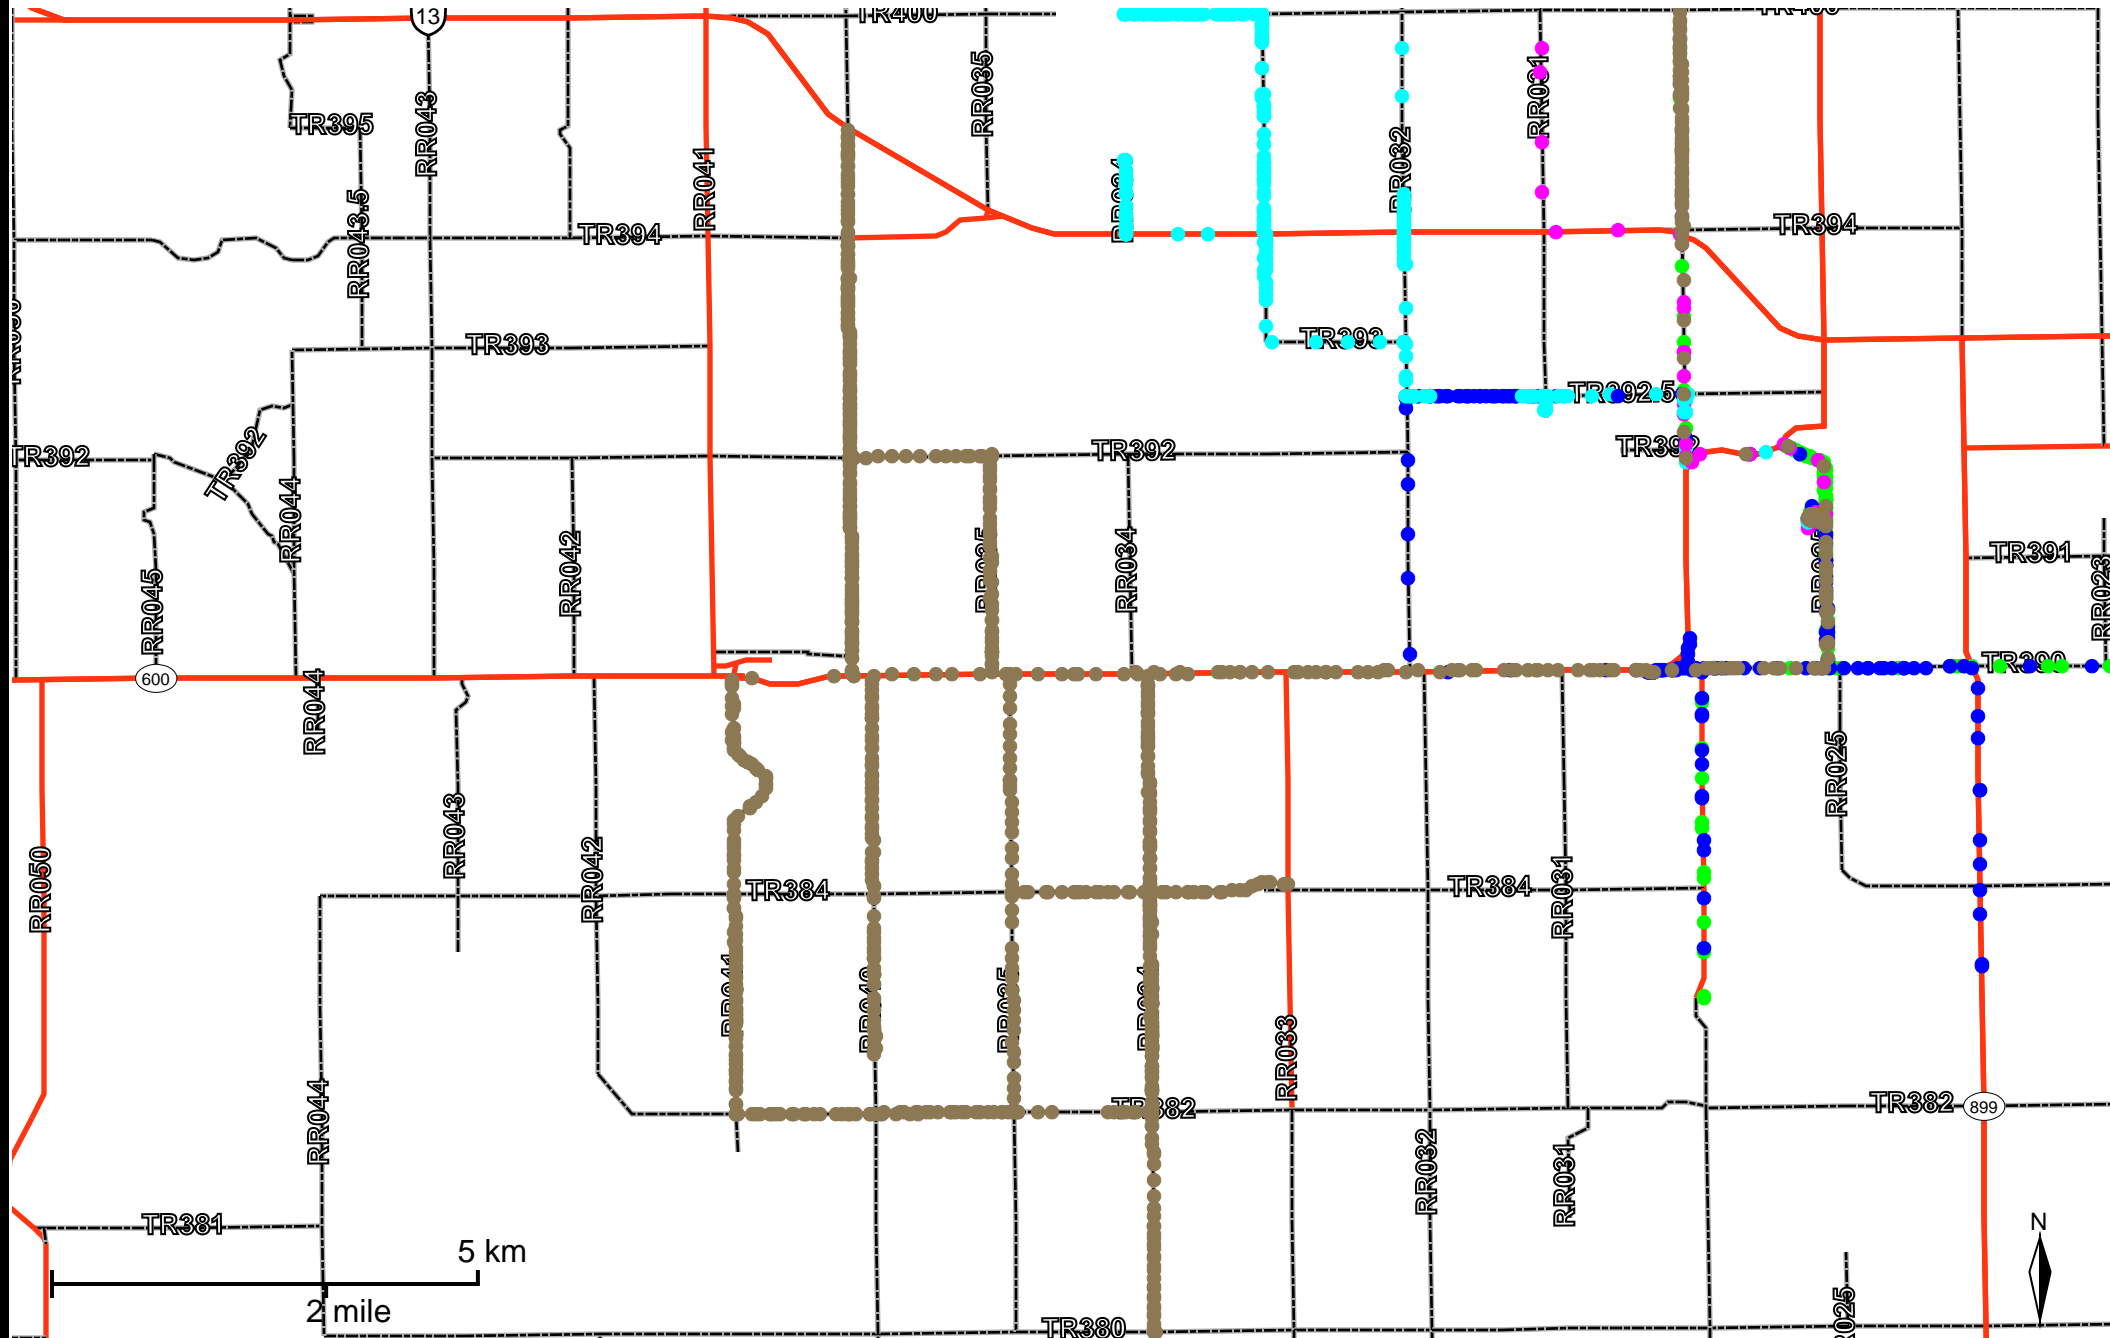

Grader Activity Weekly Report

From Date: 2016-01-04
To Date: 2016-01-10
Electoral Division: 3
Total Distance(km): 446.4
Total Time(h): 33.1